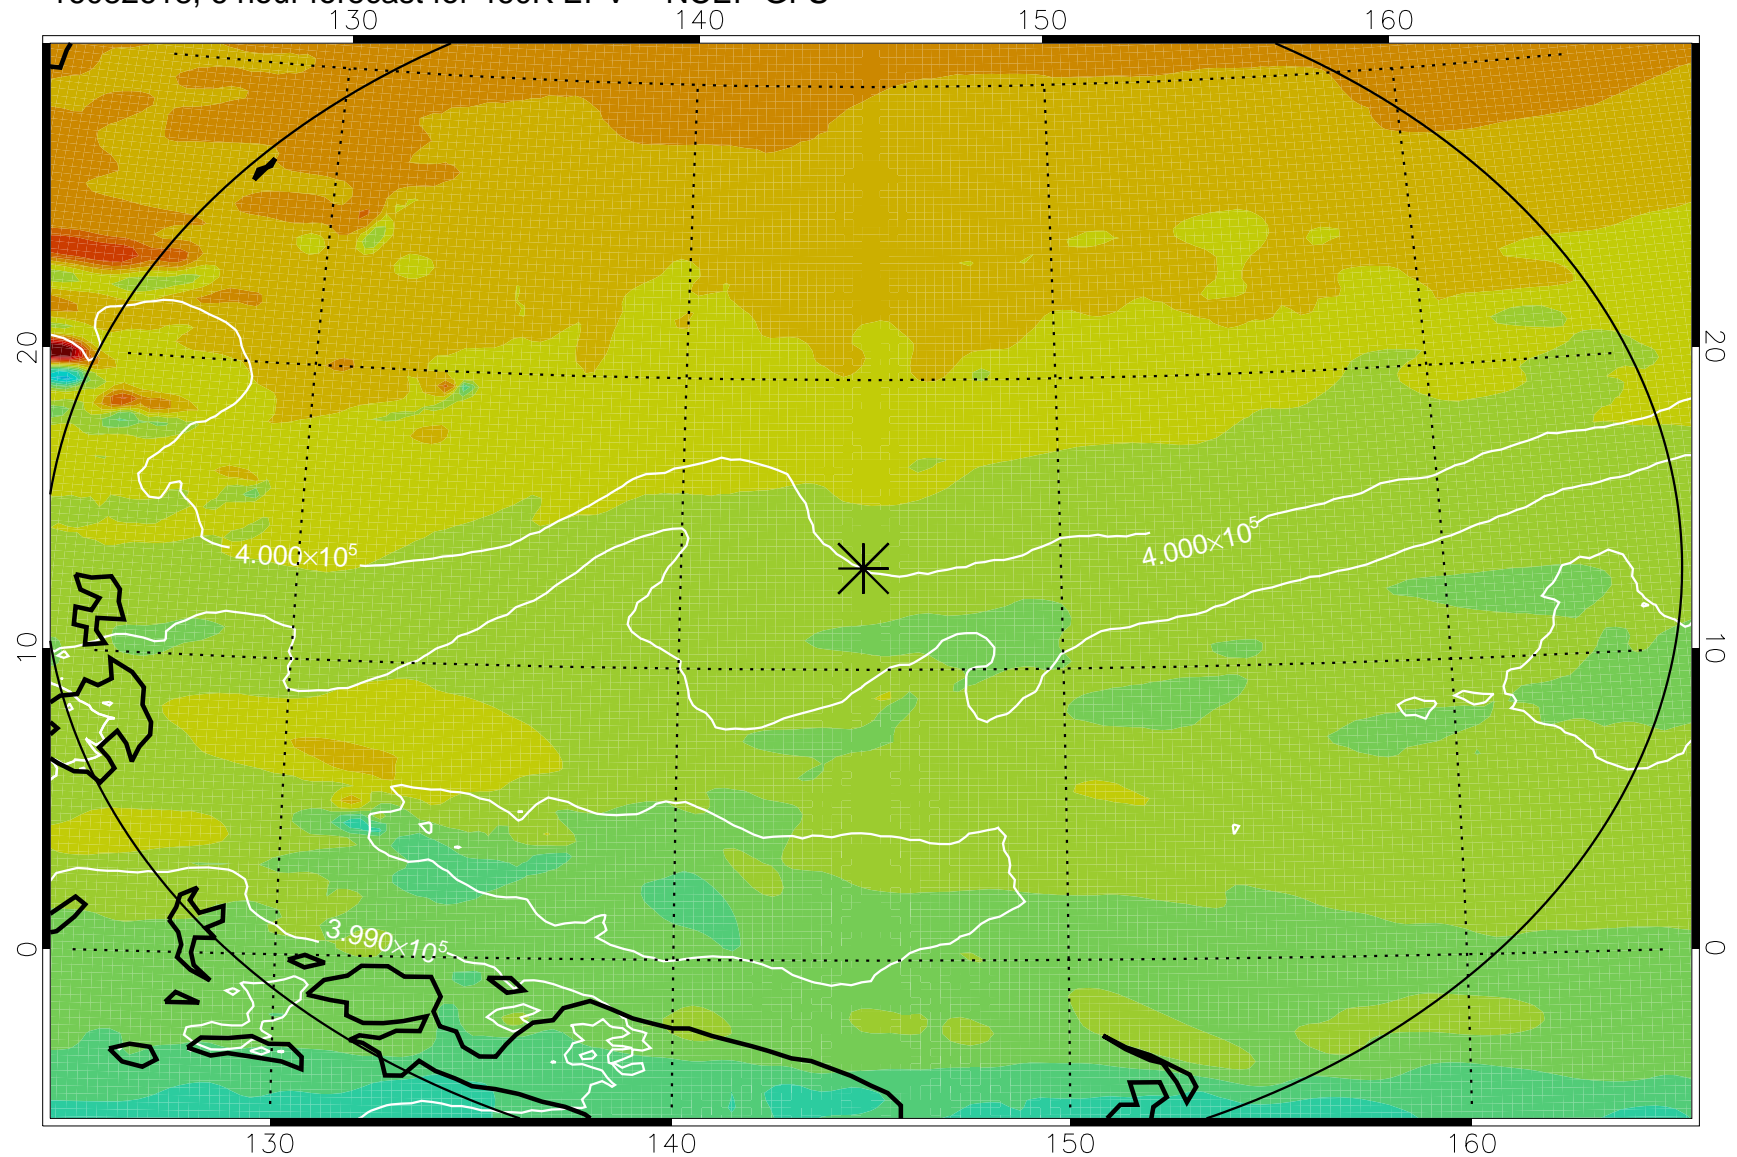

16082618, 6 hour forecast for 460K EPV -- NCEP GFS

460K Montgomery Streamfunction, white

Range ring of 2304 km

16082700, 12 hour forecast for 460K EPV -- NCEP GFS

460K Montgomery Streamfunction, white

Range ring of 2304 km

16082706, 18 hour forecast for 460K EPV -- NCEP GFS

460K Montgomery Streamfunction, white

Range ring of 2304 km

16082712, 24 hour forecast for 460K EPV -- NCEP GFS

460K Montgomery Streamfunction, white

Range ring of 2304 km

16082718, 30 hour forecast for 460K EPV -- NCEP GFS

460K Montgomery Streamfunction, white

Range ring of 2304 km

16082800, 36 hour forecast for 460K EPV -- NCEP GFS

460K Montgomery Streamfunction, white

Range ring of 2304 km

16082806, 42 hour forecast for 460K EPV -- NCEP GFS

460K Montgomery Streamfunction, white

Range ring of 2304 km

16082812, 48 hour forecast for 460K EPV -- NCEP GFS

460K Montgomery Streamfunction, white

Range ring of 2304 km