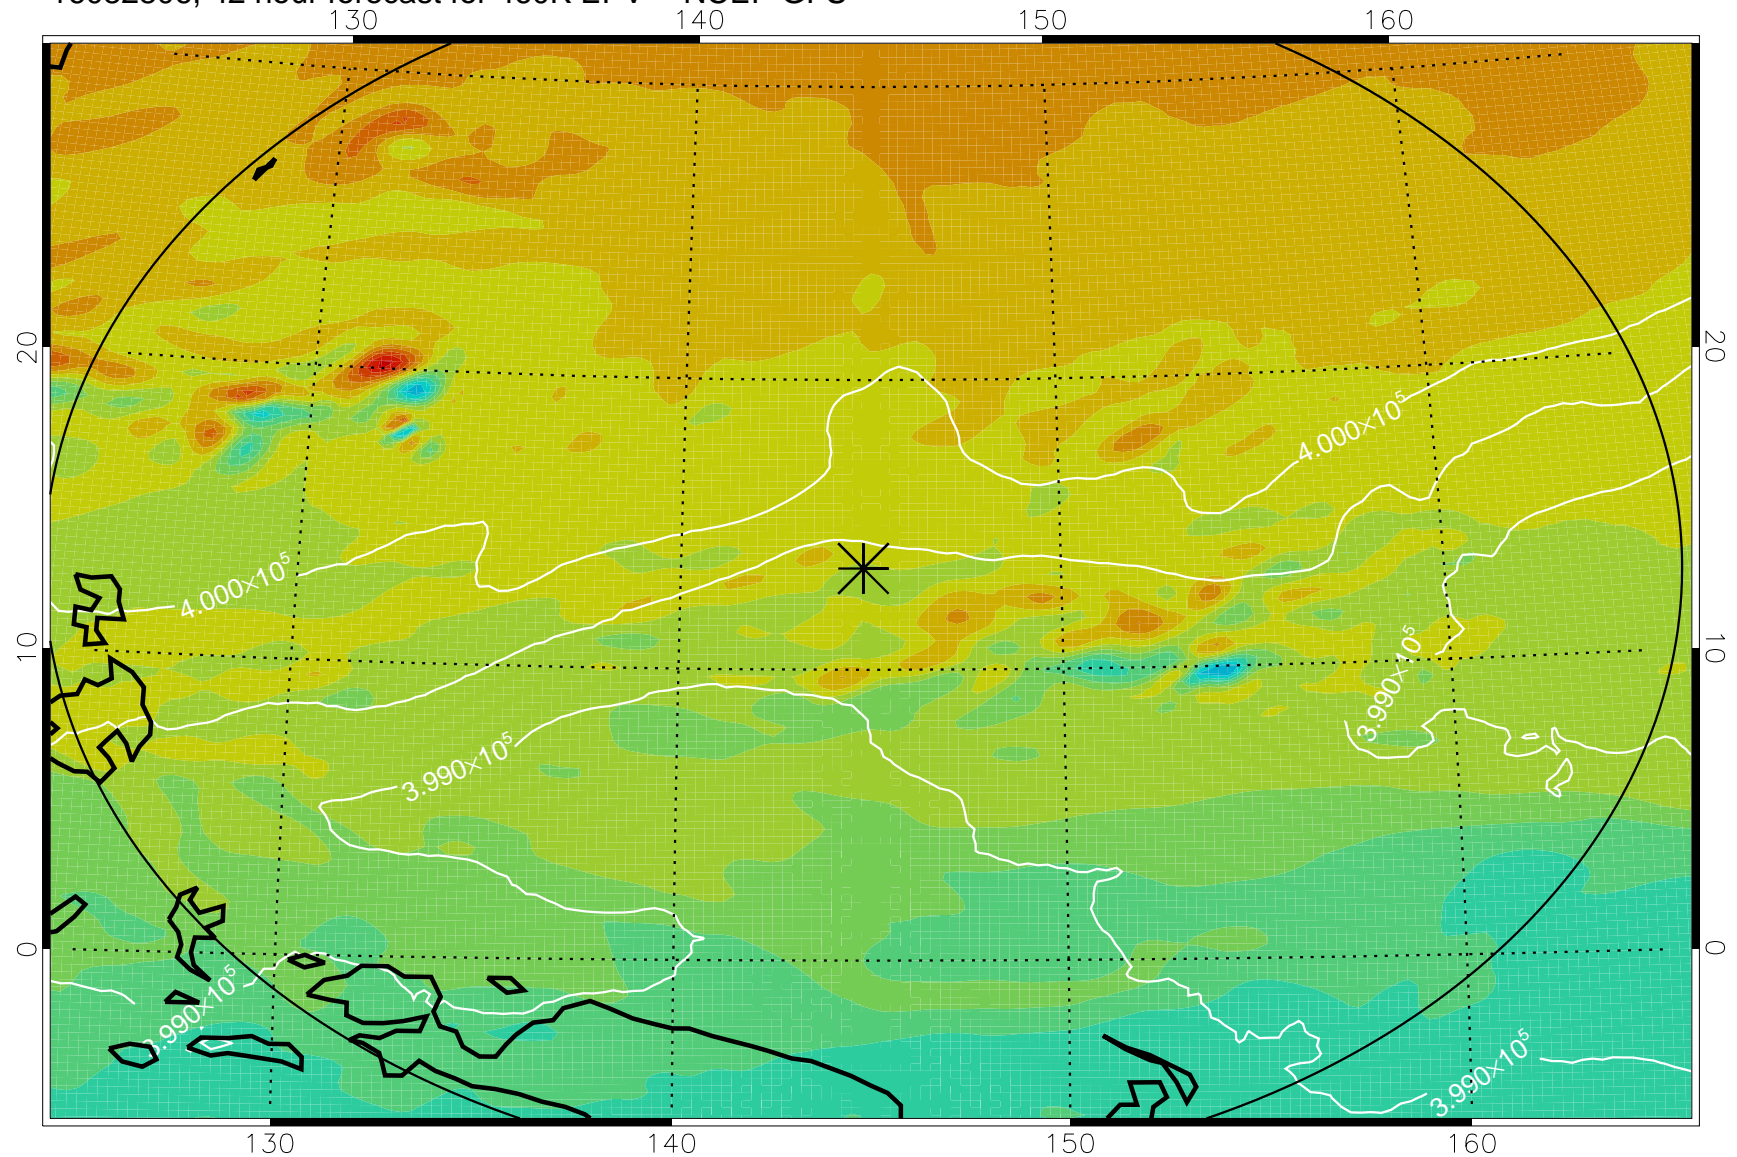

16082718, 30 hour forecast for 460K EPV -- NCEP GFS

460K Montgomery Streamfunction, white

Range ring of 2304 km

16082800, 36 hour forecast for 460K EPV -- NCEP GFS

460K Montgomery Streamfunction, white

Range ring of 2304 km

16082806, 42 hour forecast for 460K EPV -- NCEP GFS

460K Montgomery Streamfunction, white

Range ring of 2304 km

16082812, 48 hour forecast for 460K EPV -- NCEP GFS

460K Montgomery Streamfunction, white

Range ring of 2304 km

16082818, 54 hour forecast for 460K EPV -- NCEP GFS

460K Montgomery Streamfunction, white

Range ring of 2304 km

16082900, 60 hour forecast for 460K EPV -- NCEP GFS

460K Montgomery Streamfunction, white

Range ring of 2304 km

16082918, 78 hour forecast for 460K EPV -- NCEP GFS

460K Montgomery Streamfunction, white

Range ring of 2304 km

16083000, 84 hour forecast for 460K EPV -- NCEP GFS

460K Montgomery Streamfunction, white

Range ring of 2304 km