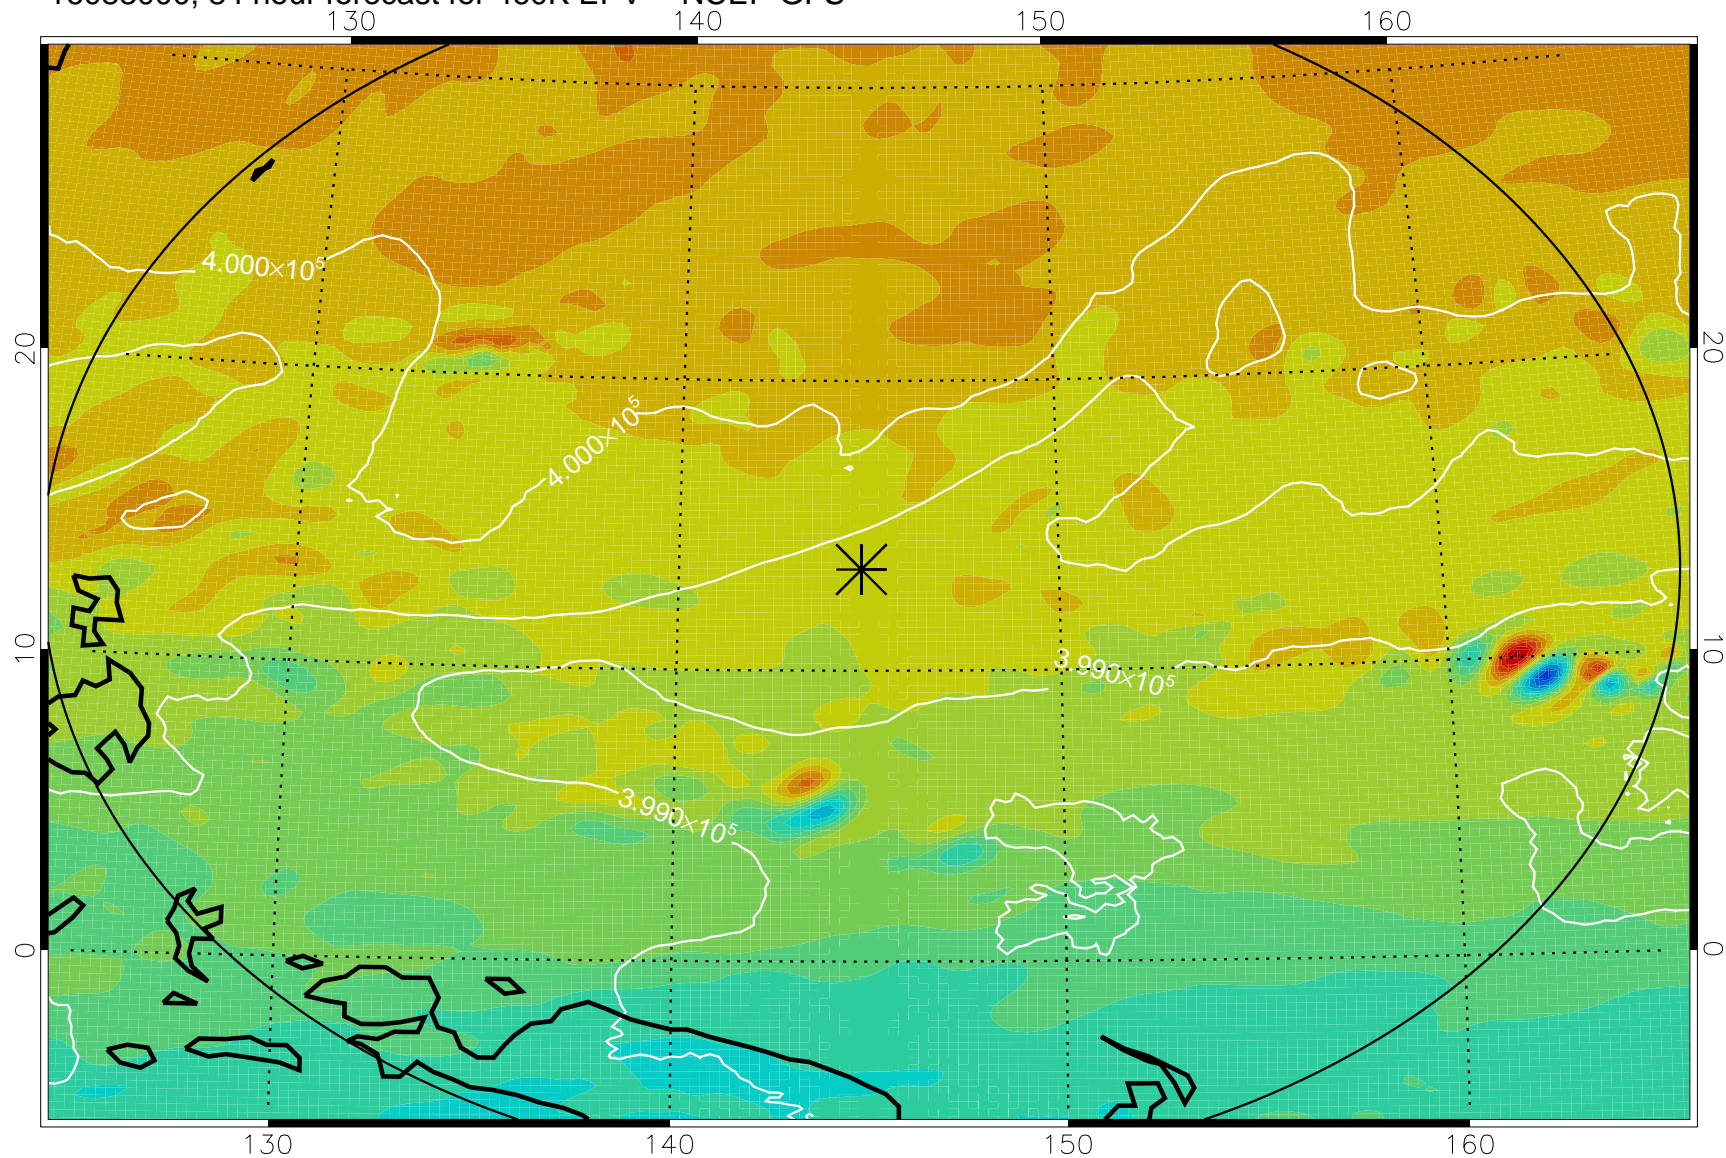

16082818, 54 hour forecast for 460K EPV -- NCEP GFS

460K Montgomery Streamfunction, white

Range ring of 2304 km

16082900, 60 hour forecast for 460K EPV -- NCEP GFS

460K Montgomery Streamfunction, white

Range ring of 2304 km

16082906, 66 hour forecast for 460K EPV -- NCEP GFS

460K Montgomery Streamfunction, white

Range ring of 2304 km

16082912, 72 hour forecast for 460K EPV -- NCEP GFS

460K Montgomery Streamfunction, white

Range ring of 2304 km

16082918, 78 hour forecast for 460K EPV -- NCEP GFS

460K Montgomery Streamfunction, white

Range ring of 2304 km

16083000, 84 hour forecast for 460K EPV -- NCEP GFS

460K Montgomery Streamfunction, white

Range ring of 2304 km

16083006, 90 hour forecast for 460K EPV -- NCEP GFS

460K Montgomery Streamfunction, white

Range ring of 2304 km

16083012, 96 hour forecast for 460K EPV -- NCEP GFS

460K Montgomery Streamfunction, white

Range ring of 2304 km