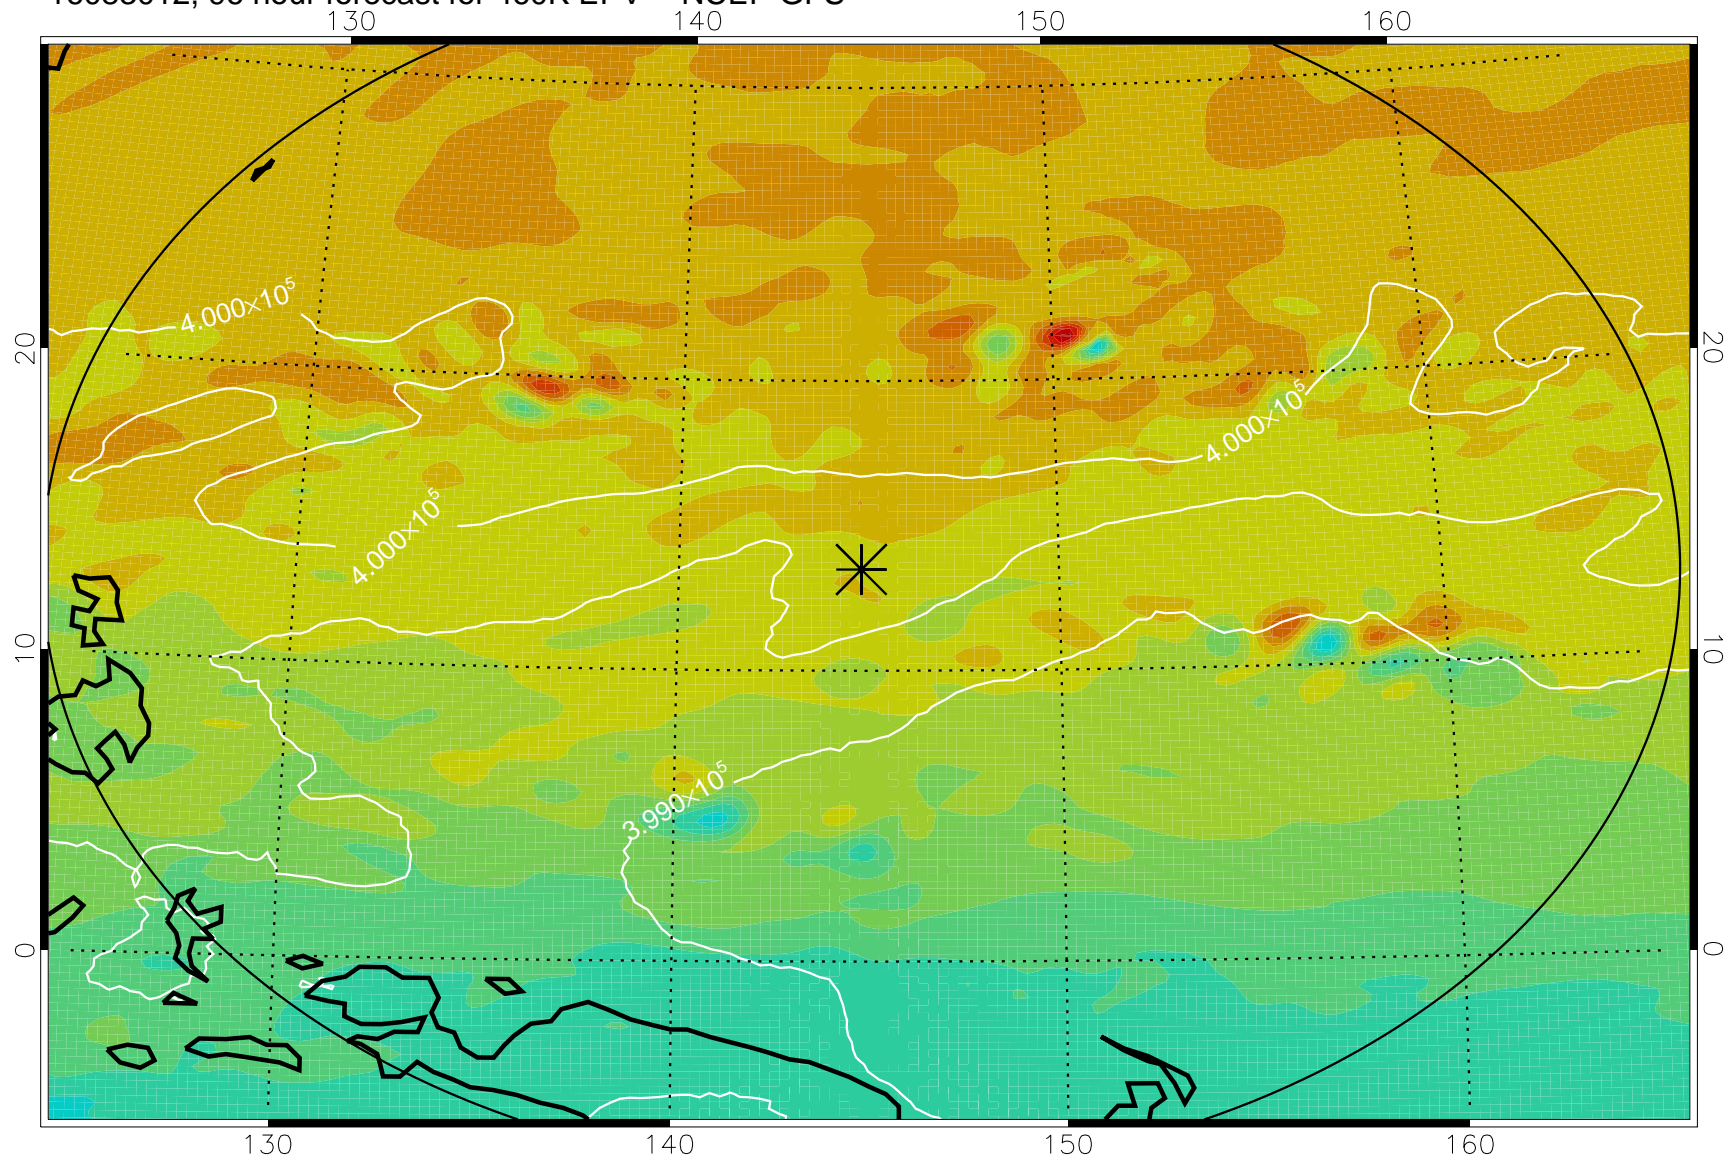

16082906, 66 hour forecast for 460K EPV -- NCEP GFS

460K Montgomery Streamfunction, white

Range ring of 2304 km

16082912, 72 hour forecast for 460K EPV -- NCEP GFS

460K Montgomery Streamfunction, white

Range ring of 2304 km

16082918, 78 hour forecast for 460K EPV -- NCEP GFS

460K Montgomery Streamfunction, white

Range ring of 2304 km

16083000, 84 hour forecast for 460K EPV -- NCEP GFS

460K Montgomery Streamfunction, white

Range ring of 2304 km

16083006, 90 hour forecast for 460K EPV -- NCEP GFS

460K Montgomery Streamfunction, white

Range ring of 2304 km

16083012, 96 hour forecast for 460K EPV -- NCEP GFS

460K Montgomery Streamfunction, white

Range ring of 2304 km

16083018, 102 hour forecast for 460K EPV -- NCEP GFS

460K Montgomery Streamfunction, white

Range ring of 2304 km

16083100, 108 hour forecast for 460K EPV -- NCEP GFS

460K Montgomery Streamfunction, white

Range ring of 2304 km