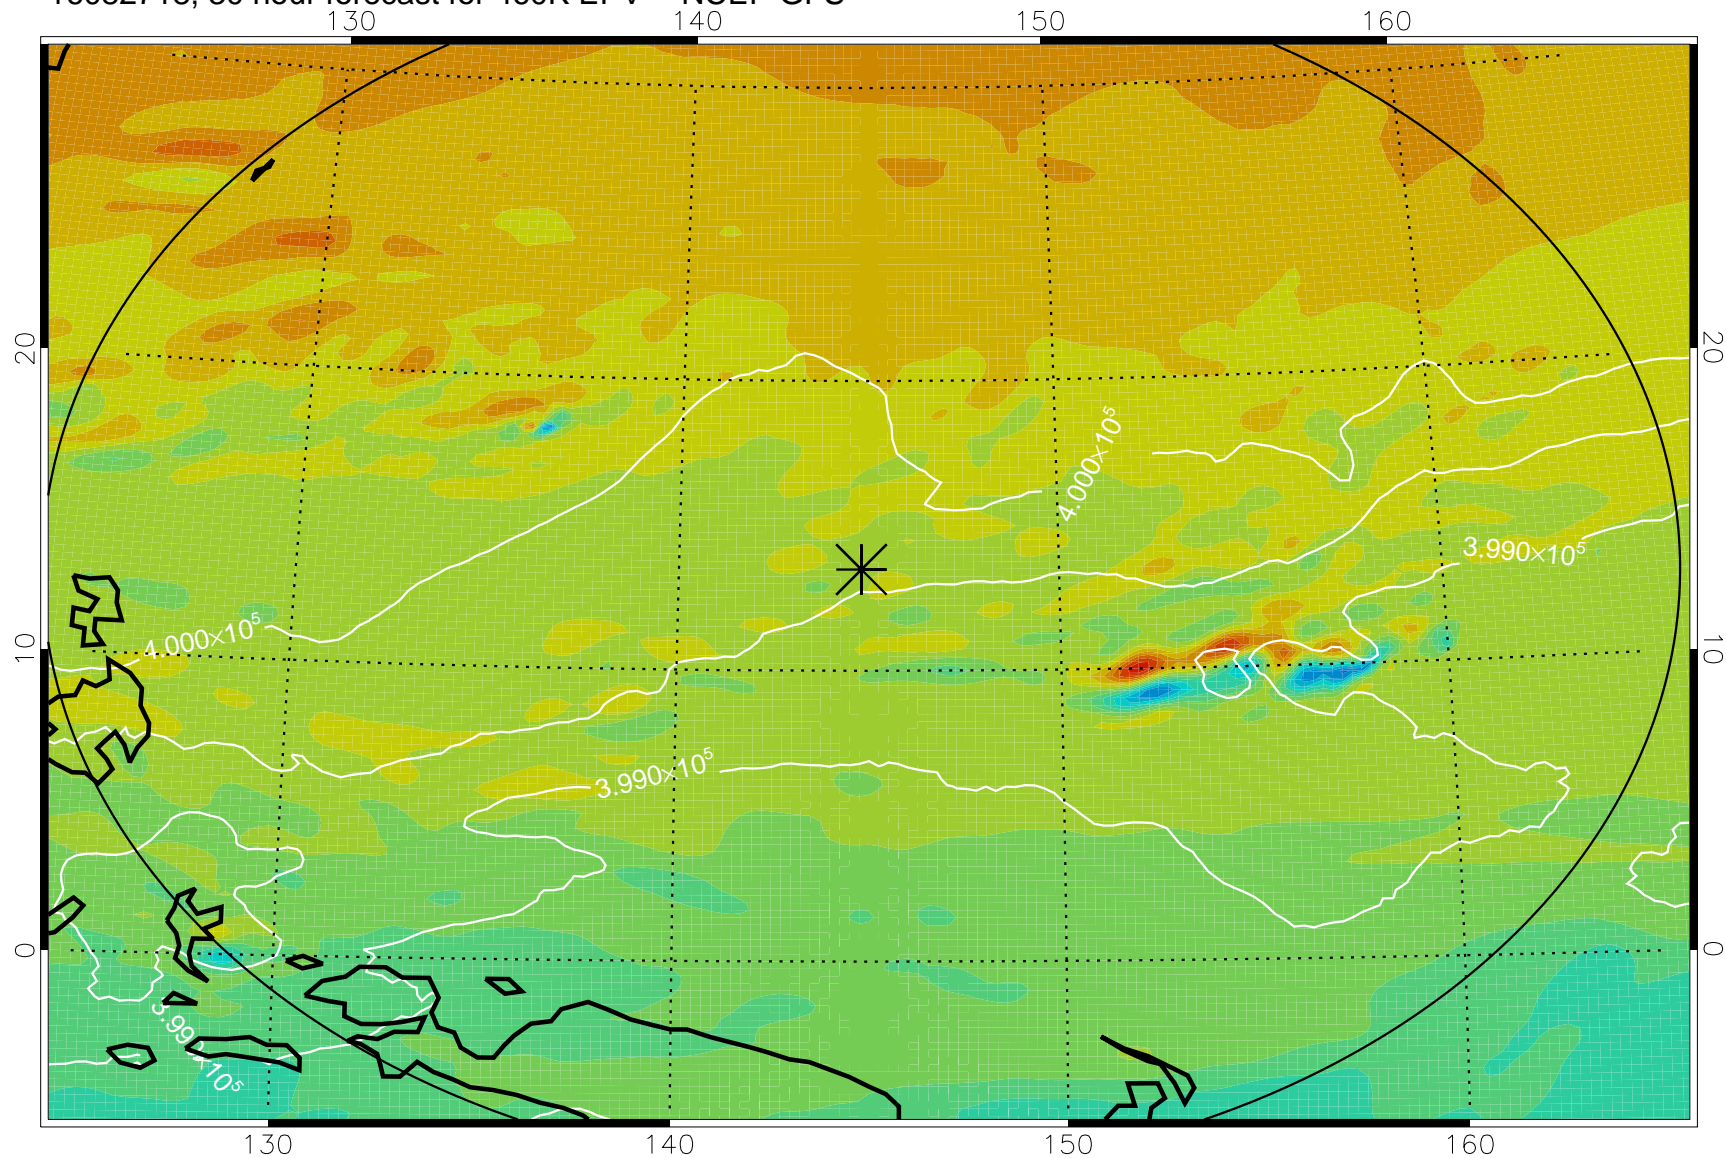

16082706, 18 hour forecast for 460K EPV -- NCEP GFS

460K Montgomery Streamfunction, white

Range ring of 2304 km

16082712, 24 hour forecast for 460K EPV -- NCEP GFS

460K Montgomery Streamfunction, white

Range ring of 2304 km

16082718, 30 hour forecast for 460K EPV -- NCEP GFS

460K Montgomery Streamfunction, white

Range ring of 2304 km

16082800, 36 hour forecast for 460K EPV -- NCEP GFS

460K Montgomery Streamfunction, white

Range ring of 2304 km

16082806, 42 hour forecast for 460K EPV -- NCEP GFS

460K Montgomery Streamfunction, white

Range ring of 2304 km

16082812, 48 hour forecast for 460K EPV -- NCEP GFS

460K Montgomery Streamfunction, white

Range ring of 2304 km

16082818, 54 hour forecast for 460K EPV -- NCEP GFS

460K Montgomery Streamfunction, white

Range ring of 2304 km

16082900, 60 hour forecast for 460K EPV -- NCEP GFS

460K Montgomery Streamfunction, white

Range ring of 2304 km