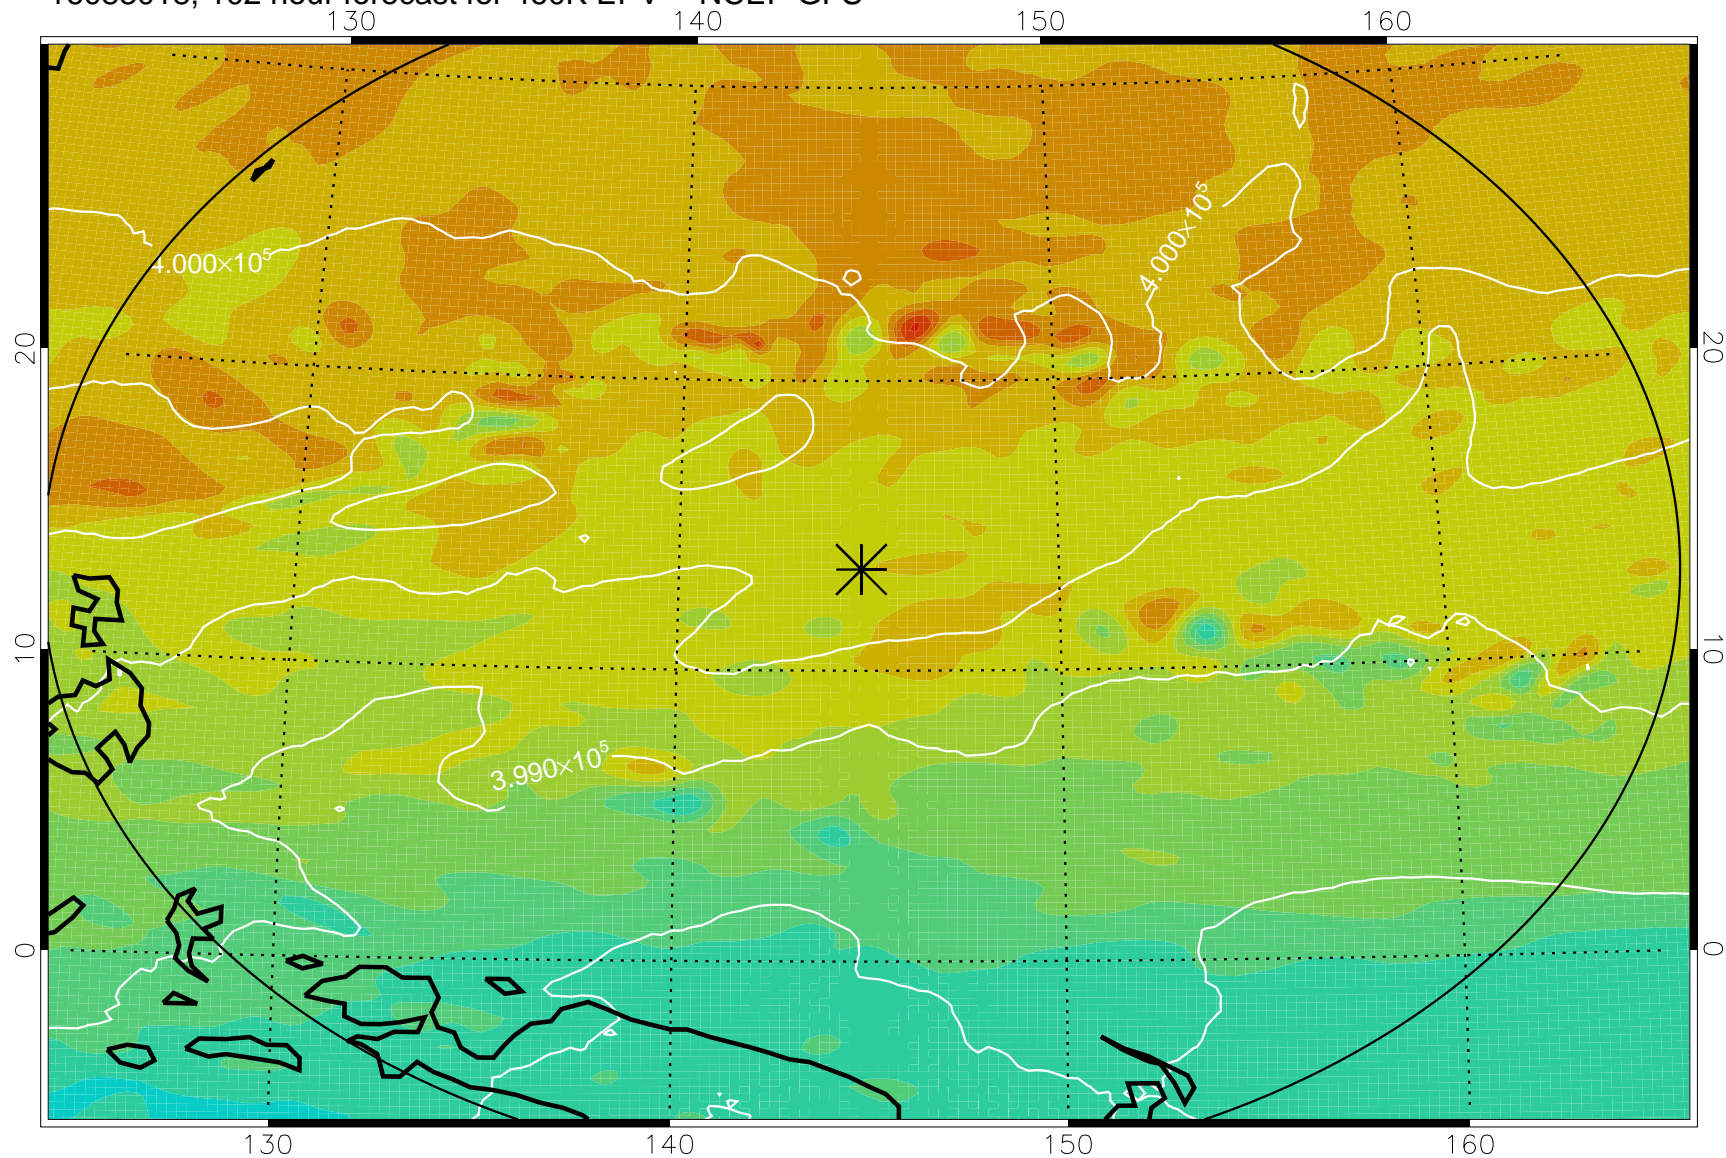

16082918, 78 hour forecast for 460K EPV -- NCEP GFS

460K Montgomery Streamfunction, white

Range ring of 2304 km

16083000, 84 hour forecast for 460K EPV -- NCEP GFS

460K Montgomery Streamfunction, white

Range ring of 2304 km

16083006, 90 hour forecast for 460K EPV -- NCEP GFS

460K Montgomery Streamfunction, white

Range ring of 2304 km

16083012, 96 hour forecast for 460K EPV -- NCEP GFS

460K Montgomery Streamfunction, white

Range ring of 2304 km

16083018, 102 hour forecast for 460K EPV -- NCEP GFS

460K Montgomery Streamfunction, white

Range ring of 2304 km

16083100, 108 hour forecast for 460K EPV -- NCEP GFS

460K Montgomery Streamfunction, white

Range ring of 2304 km

16083106, 114 hour forecast for 460K EPV -- NCEP GFS

460K Montgomery Streamfunction, white

Range ring of 2304 km

16083112, 120 hour forecast for 460K EPV -- NCEP GFS

460K Montgomery Streamfunction, white

Range ring of 2304 km