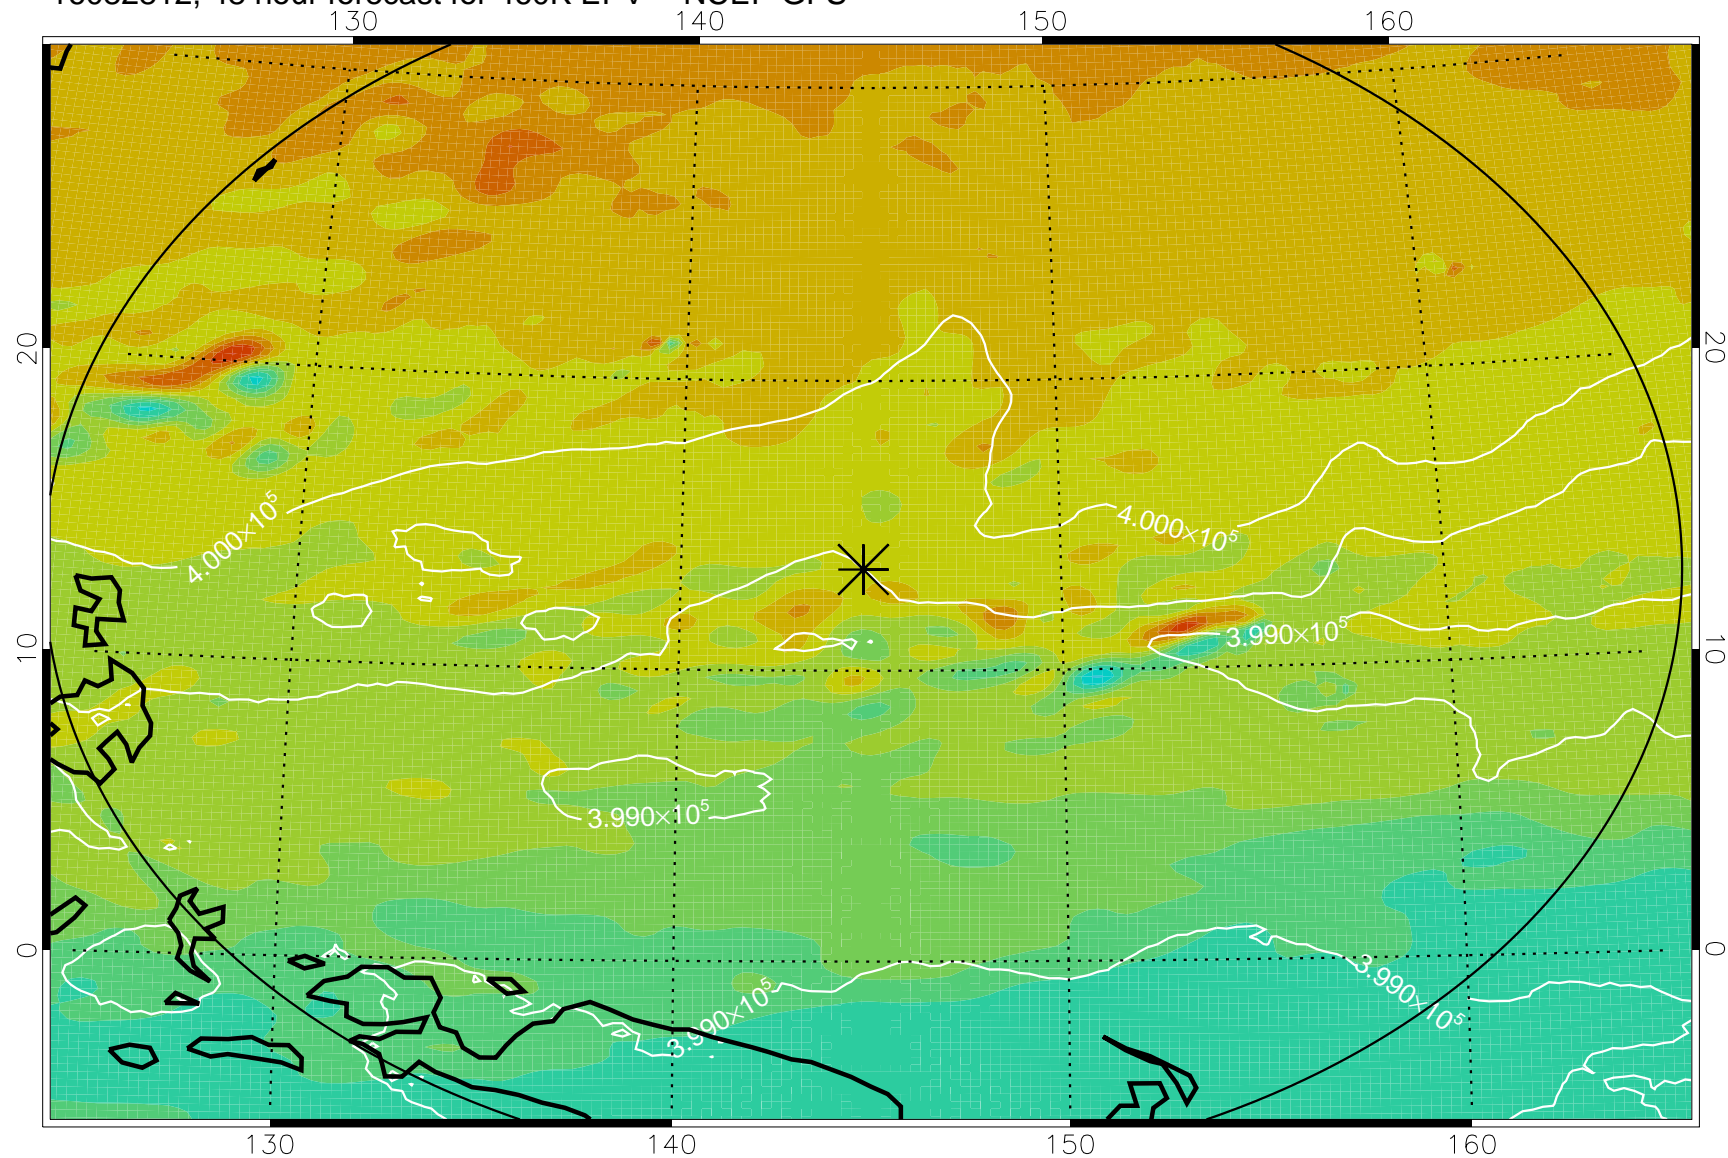

16082718, 30 hour forecast for 460K EPV -- NCEP GFS

460K Montgomery Streamfunction, white

Range ring of 2304 km

16082800, 36 hour forecast for 460K EPV -- NCEP GFS

460K Montgomery Streamfunction, white

Range ring of 2304 km

16082806, 42 hour forecast for 460K EPV -- NCEP GFS

460K Montgomery Streamfunction, white

Range ring of 2304 km

16082812, 48 hour forecast for 460K EPV -- NCEP GFS

460K Montgomery Streamfunction, white

Range ring of 2304 km

16082818, 54 hour forecast for 460K EPV -- NCEP GFS

460K Montgomery Streamfunction, white

Range ring of 2304 km

16082900, 60 hour forecast for 460K EPV -- NCEP GFS

460K Montgomery Streamfunction, white

Range ring of 2304 km

16082918, 78 hour forecast for 460K EPV -- NCEP GFS

460K Montgomery Streamfunction, white

Range ring of 2304 km

16083000, 84 hour forecast for 460K EPV -- NCEP GFS

460K Montgomery Streamfunction, white

Range ring of 2304 km