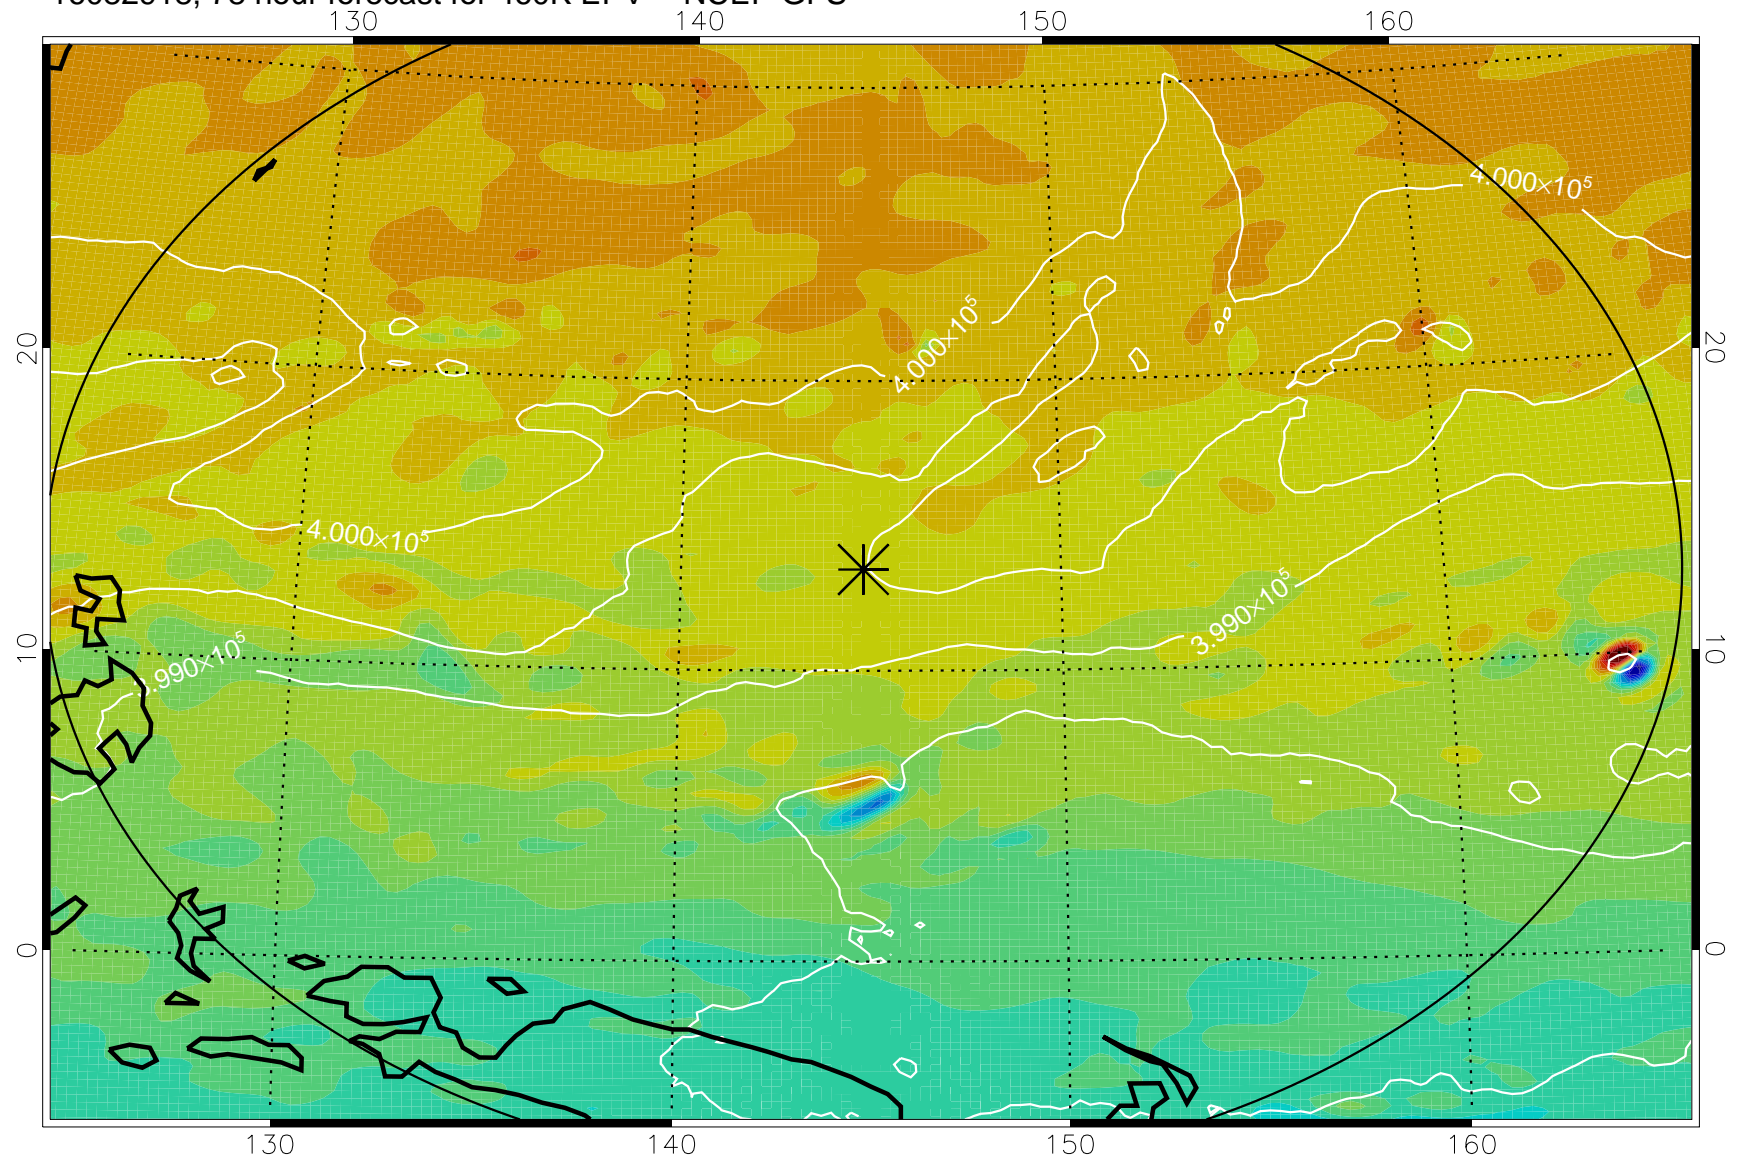

16082906, 66 hour forecast for 460K EPV -- NCEP GFS

460K Montgomery Streamfunction, white

Range ring of 2304 km

16082912, 72 hour forecast for 460K EPV -- NCEP GFS

460K Montgomery Streamfunction, white

Range ring of 2304 km

16082918, 78 hour forecast for 460K EPV -- NCEP GFS

460K Montgomery Streamfunction, white

Range ring of 2304 km

16083000, 84 hour forecast for 460K EPV -- NCEP GFS

460K Montgomery Streamfunction, white

Range ring of 2304 km

16083006, 90 hour forecast for 460K EPV -- NCEP GFS

460K Montgomery Streamfunction, white

Range ring of 2304 km

16083012, 96 hour forecast for 460K EPV -- NCEP GFS

460K Montgomery Streamfunction, white

Range ring of 2304 km

16083018, 102 hour forecast for 460K EPV -- NCEP GFS

460K Montgomery Streamfunction, white

Range ring of 2304 km

16083100, 108 hour forecast for 460K EPV -- NCEP GFS

460K Montgomery Streamfunction, white

Range ring of 2304 km