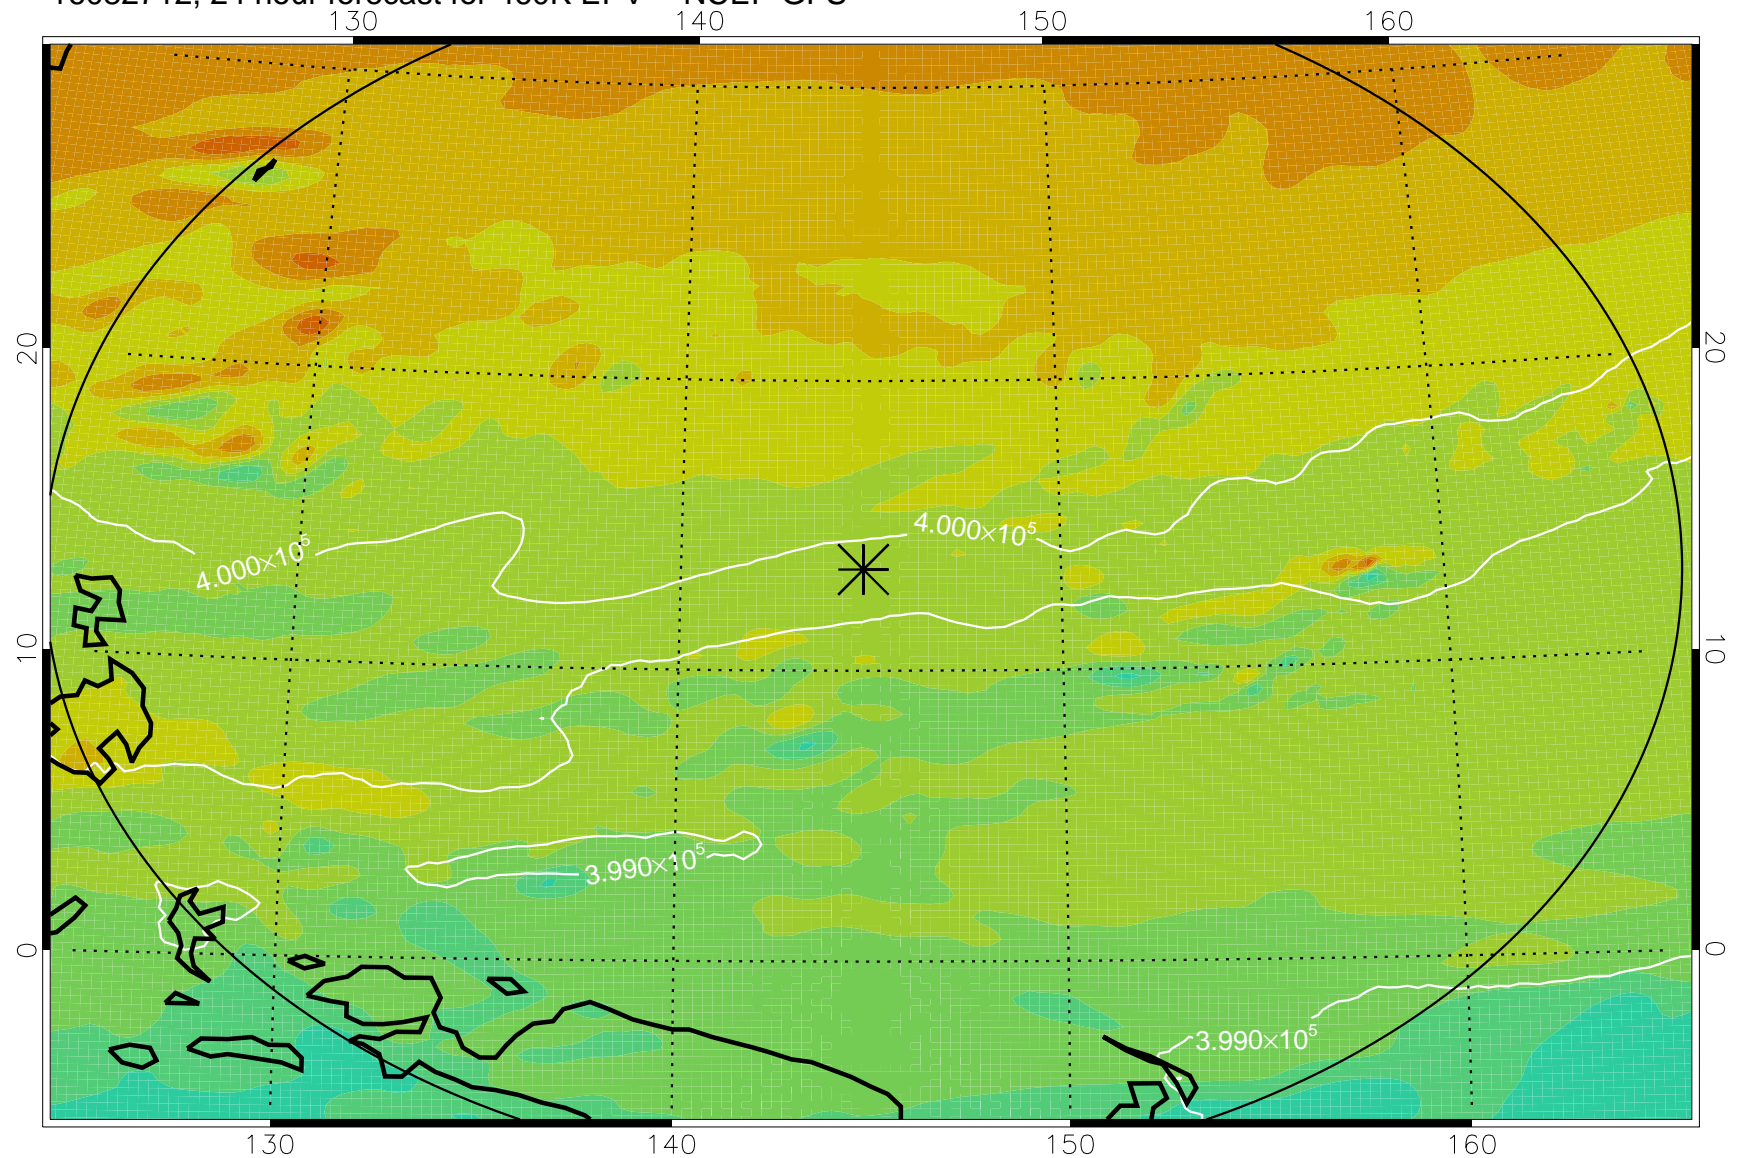

16082618, 6 hour forecast for 460K EPV -- NCEP GFS

460K Montgomery Streamfunction, white

Range ring of 2304 km

16082700, 12 hour forecast for 460K EPV -- NCEP GFS

460K Montgomery Streamfunction, white

Range ring of 2304 km

16082706, 18 hour forecast for 460K EPV -- NCEP GFS

460K Montgomery Streamfunction, white

Range ring of 2304 km

16082712, 24 hour forecast for 460K EPV -- NCEP GFS

460K Montgomery Streamfunction, white

Range ring of 2304 km

16082718, 30 hour forecast for 460K EPV -- NCEP GFS

460K Montgomery Streamfunction, white

Range ring of 2304 km

16082800, 36 hour forecast for 460K EPV -- NCEP GFS

460K Montgomery Streamfunction, white

Range ring of 2304 km

16082806, 42 hour forecast for 460K EPV -- NCEP GFS

460K Montgomery Streamfunction, white

Range ring of 2304 km

16082812, 48 hour forecast for 460K EPV -- NCEP GFS

460K Montgomery Streamfunction, white

Range ring of 2304 km