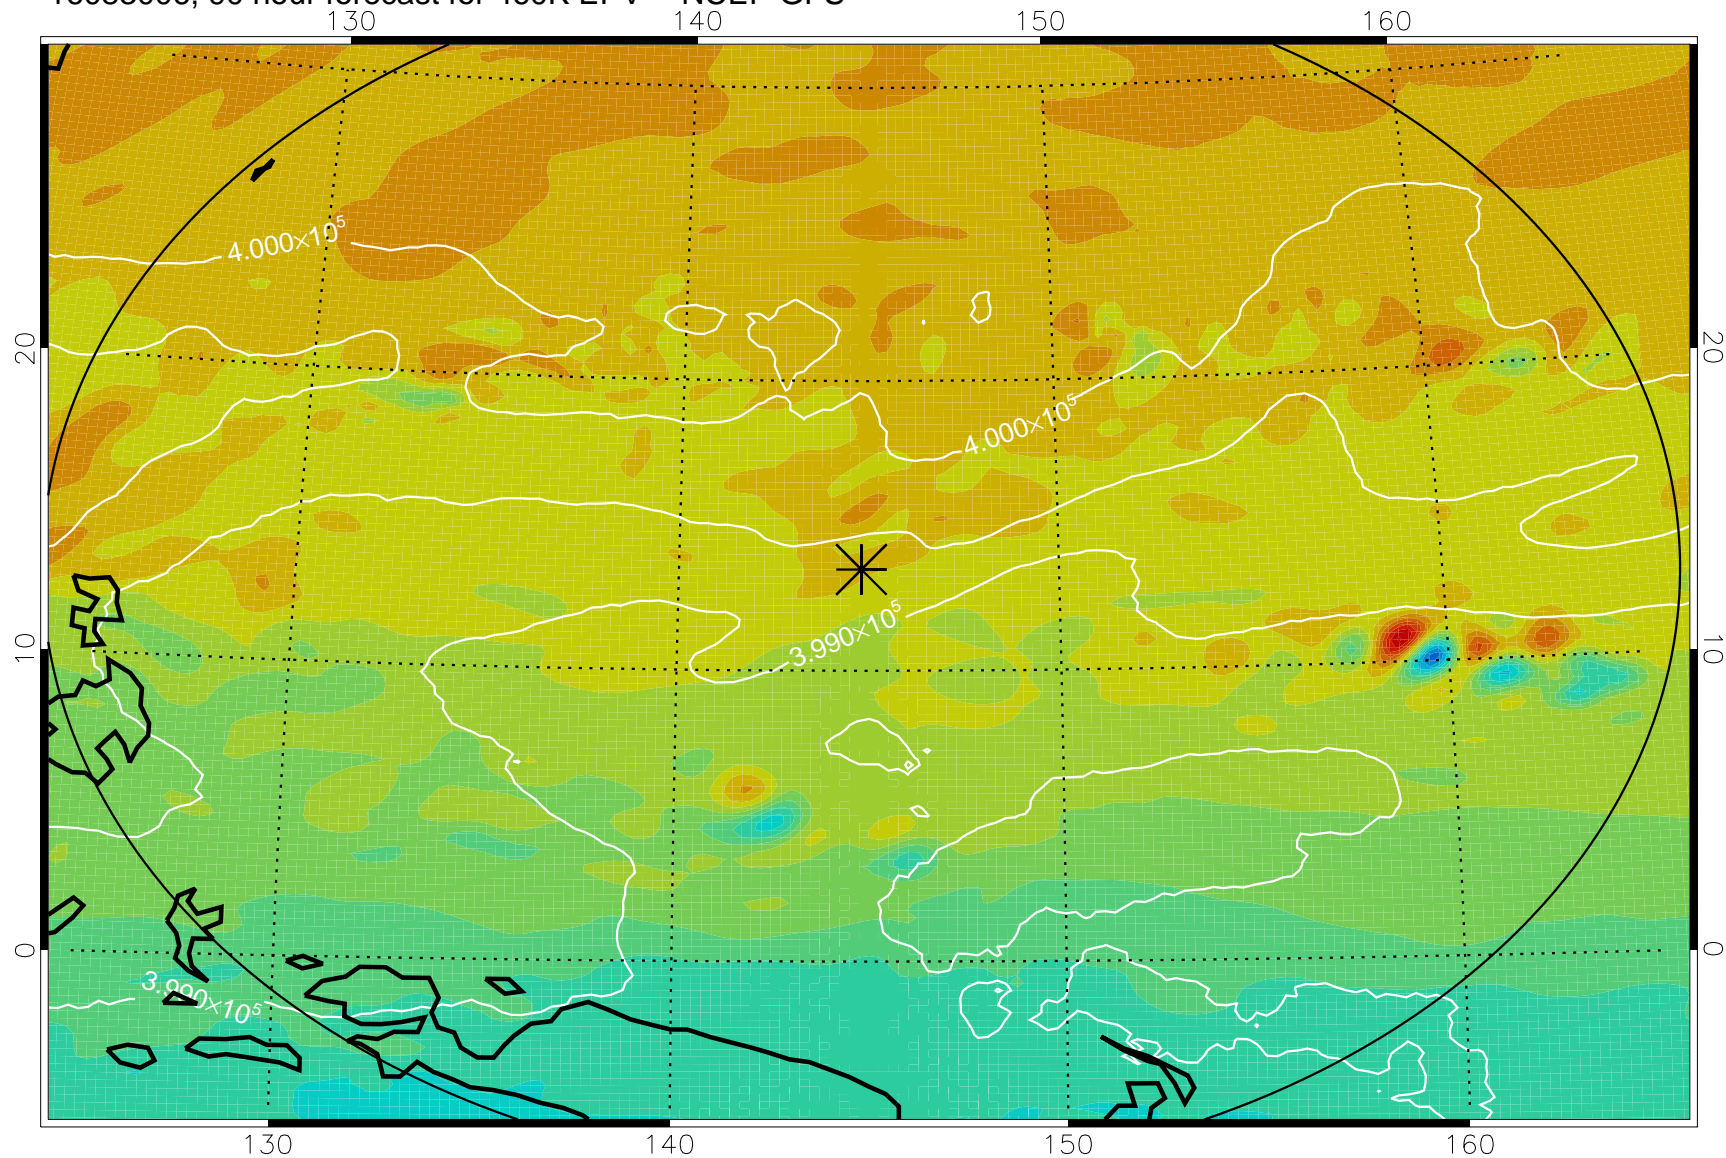

16082906, 66 hour forecast for 460K EPV -- NCEP GFS

460K Montgomery Streamfunction, white

Range ring of 2304 km

16082912, 72 hour forecast for 460K EPV -- NCEP GFS

460K Montgomery Streamfunction, white

Range ring of 2304 km

16082918, 78 hour forecast for 460K EPV -- NCEP GFS

460K Montgomery Streamfunction, white

Range ring of 2304 km

16083000, 84 hour forecast for 460K EPV -- NCEP GFS

460K Montgomery Streamfunction, white

Range ring of 2304 km

16083006, 90 hour forecast for 460K EPV -- NCEP GFS

460K Montgomery Streamfunction, white

Range ring of 2304 km

16083012, 96 hour forecast for 460K EPV -- NCEP GFS

460K Montgomery Streamfunction, white

Range ring of 2304 km

16083018, 102 hour forecast for 460K EPV -- NCEP GFS

460K Montgomery Streamfunction, white

Range ring of 2304 km

16083100, 108 hour forecast for 460K EPV -- NCEP GFS

460K Montgomery Streamfunction, white

Range ring of 2304 km