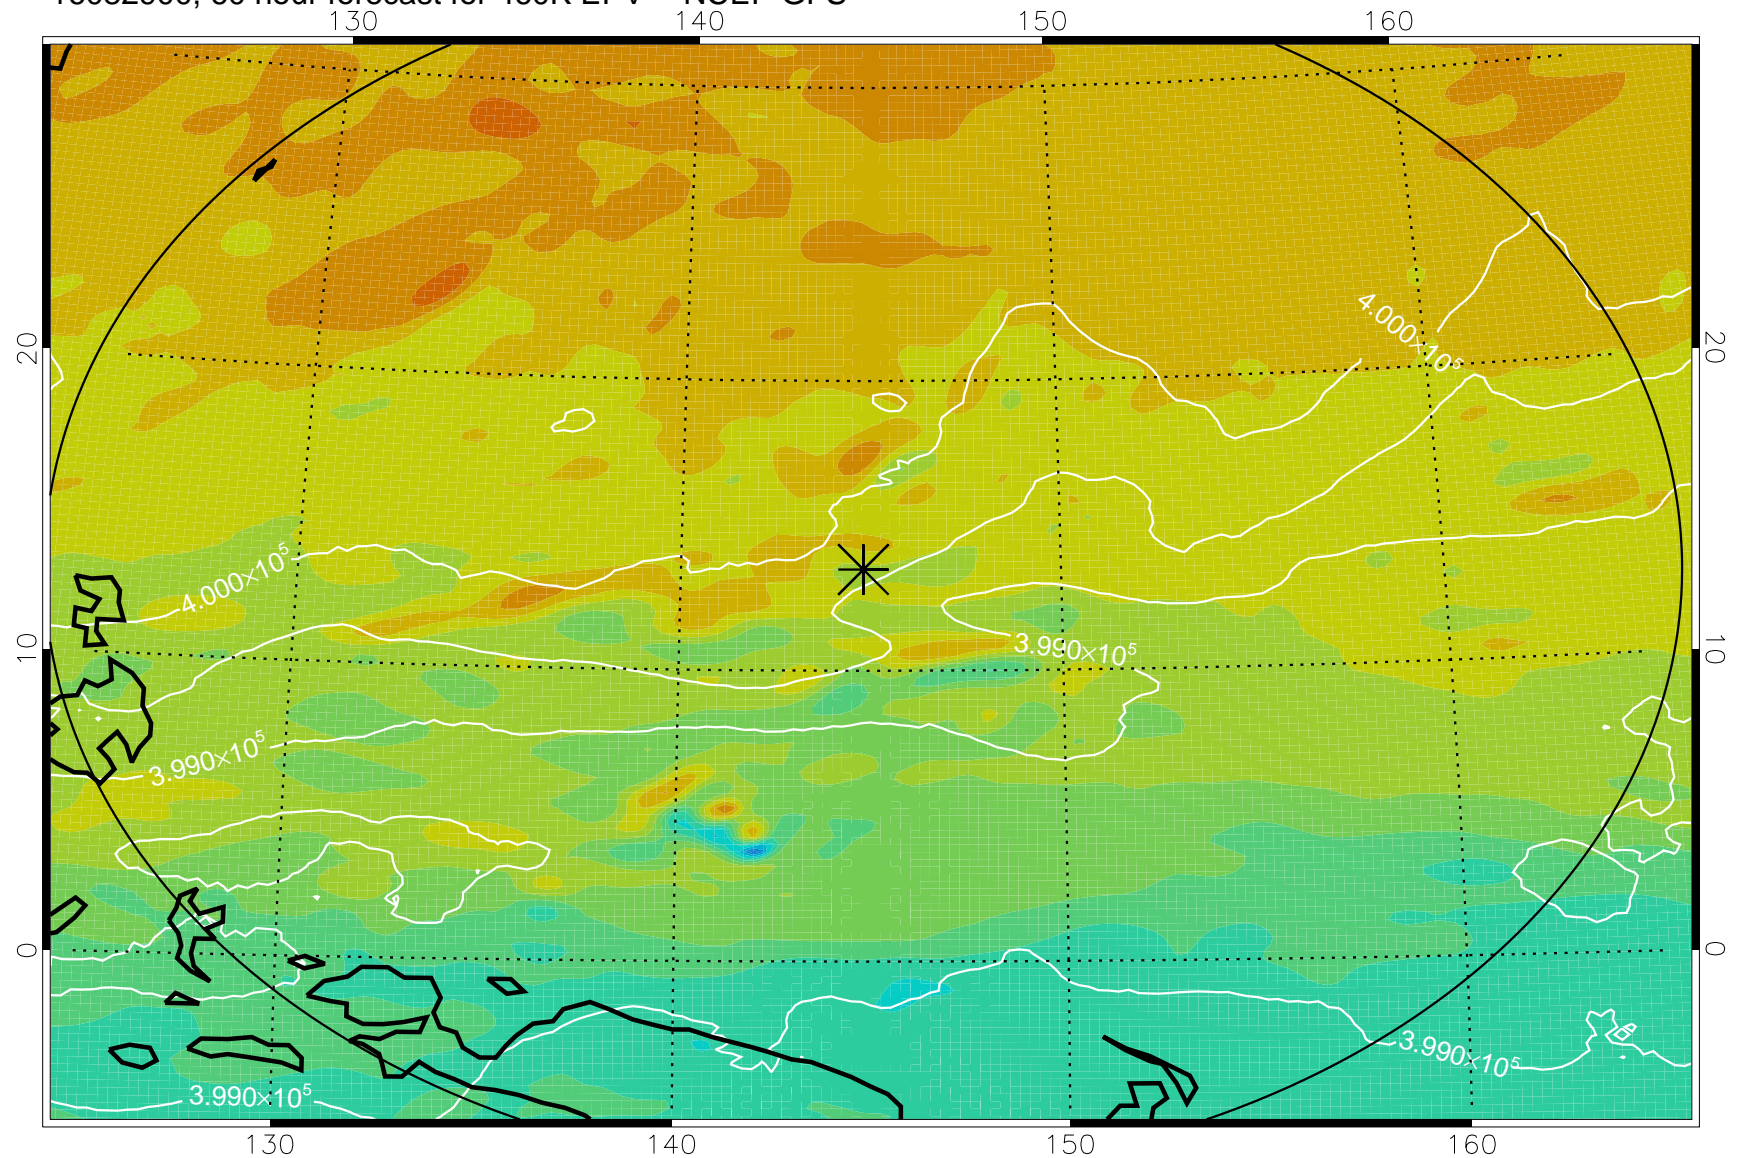

16082806, 42 hour forecast for 460K EPV -- NCEP GFS

460K Montgomery Streamfunction, white

Range ring of 2304 km

16082812, 48 hour forecast for 460K EPV -- NCEP GFS

460K Montgomery Streamfunction, white

Range ring of 2304 km

16082818, 54 hour forecast for 460K EPV -- NCEP GFS

460K Montgomery Streamfunction, white

Range ring of 2304 km

16082900, 60 hour forecast for 460K EPV -- NCEP GFS

460K Montgomery Streamfunction, white

Range ring of 2304 km

16082906, 66 hour forecast for 460K EPV -- NCEP GFS

460K Montgomery Streamfunction, white

Range ring of 2304 km

16082912, 72 hour forecast for 460K EPV -- NCEP GFS

460K Montgomery Streamfunction, white

Range ring of 2304 km

16082918, 78 hour forecast for 460K EPV -- NCEP GFS

460K Montgomery Streamfunction, white

Range ring of 2304 km

16083000, 84 hour forecast for 460K EPV -- NCEP GFS

460K Montgomery Streamfunction, white

Range ring of 2304 km