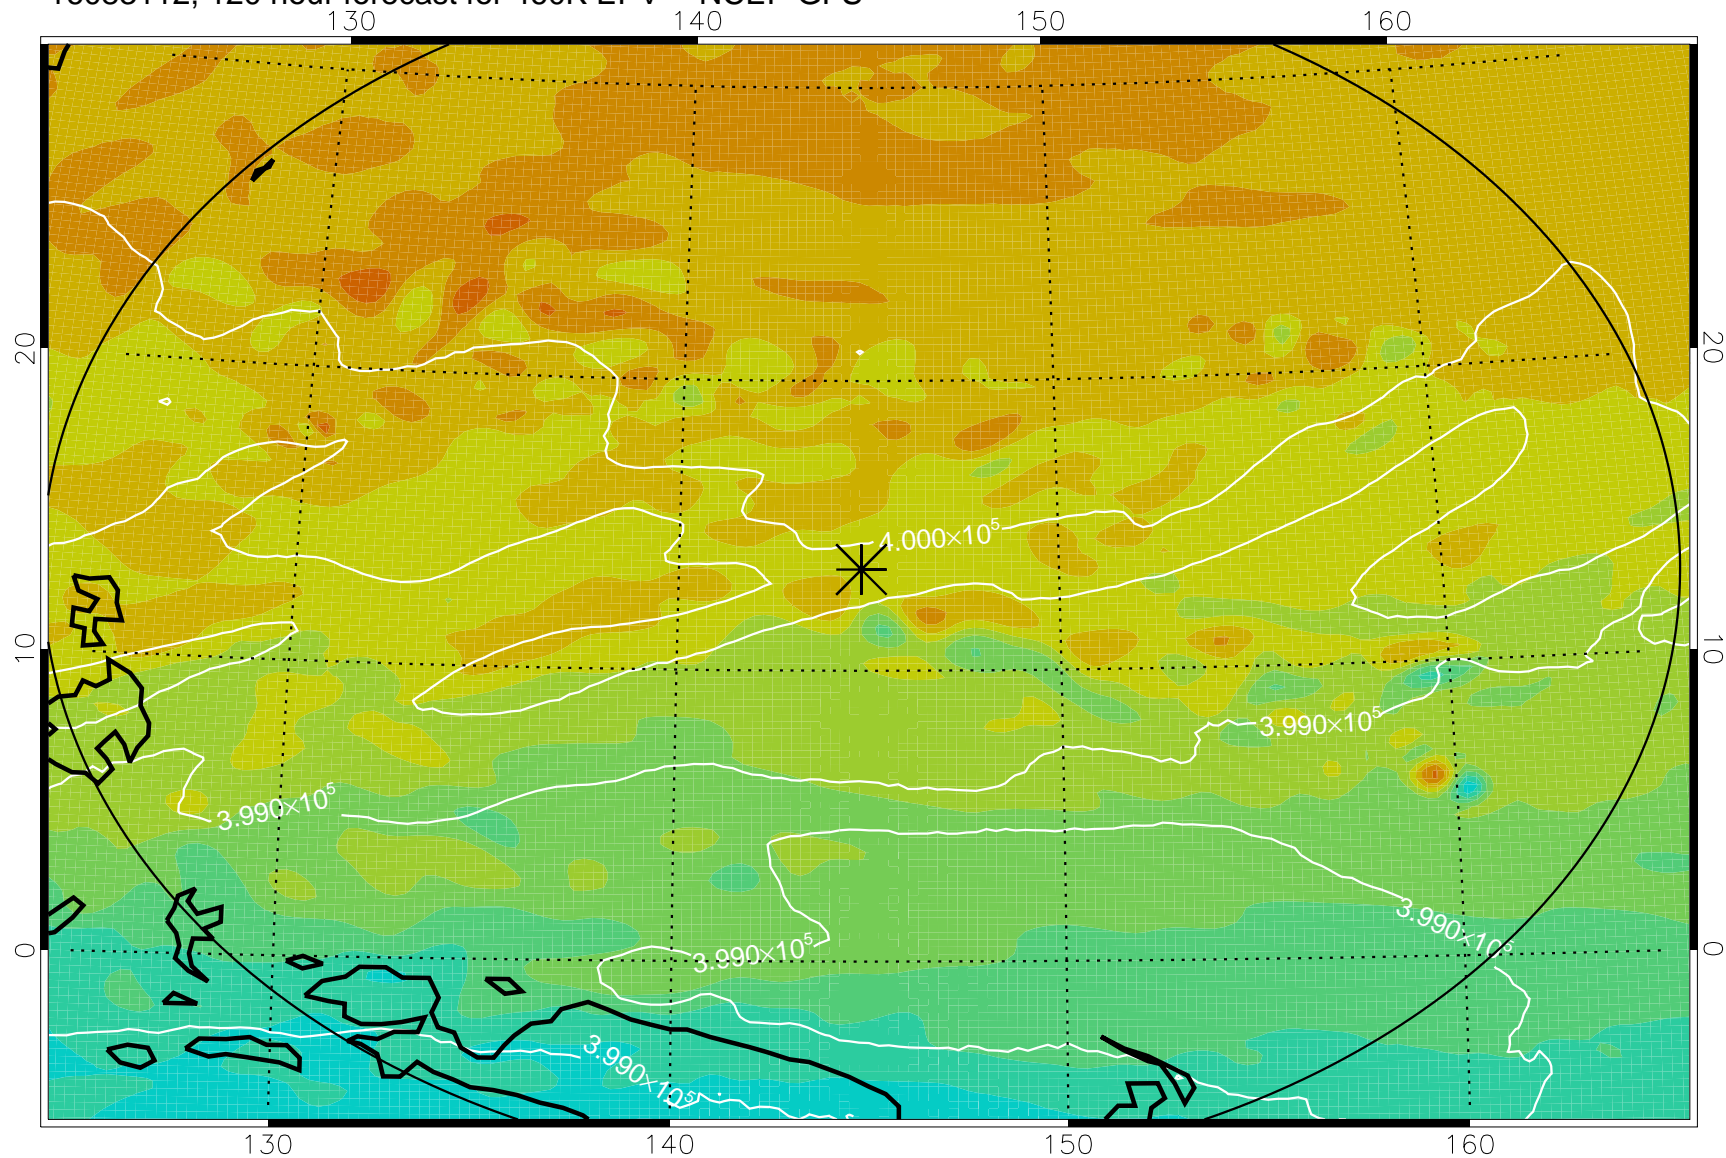

16082918, 78 hour forecast for 460K EPV -- NCEP GFS

460K Montgomery Streamfunction, white

Range ring of 2304 km

16083000, 84 hour forecast for 460K EPV -- NCEP GFS

460K Montgomery Streamfunction, white

Range ring of 2304 km

16083006, 90 hour forecast for 460K EPV -- NCEP GFS

460K Montgomery Streamfunction, white

Range ring of 2304 km

16083012, 96 hour forecast for 460K EPV -- NCEP GFS

460K Montgomery Streamfunction, white

Range ring of 2304 km

16083018, 102 hour forecast for 460K EPV -- NCEP GFS

460K Montgomery Streamfunction, white

Range ring of 2304 km

16083100, 108 hour forecast for 460K EPV -- NCEP GFS

460K Montgomery Streamfunction, white

Range ring of 2304 km

16083106, 114 hour forecast for 460K EPV -- NCEP GFS

460K Montgomery Streamfunction, white

Range ring of 2304 km

16083112, 120 hour forecast for 460K EPV -- NCEP GFS

460K Montgomery Streamfunction, white

Range ring of 2304 km