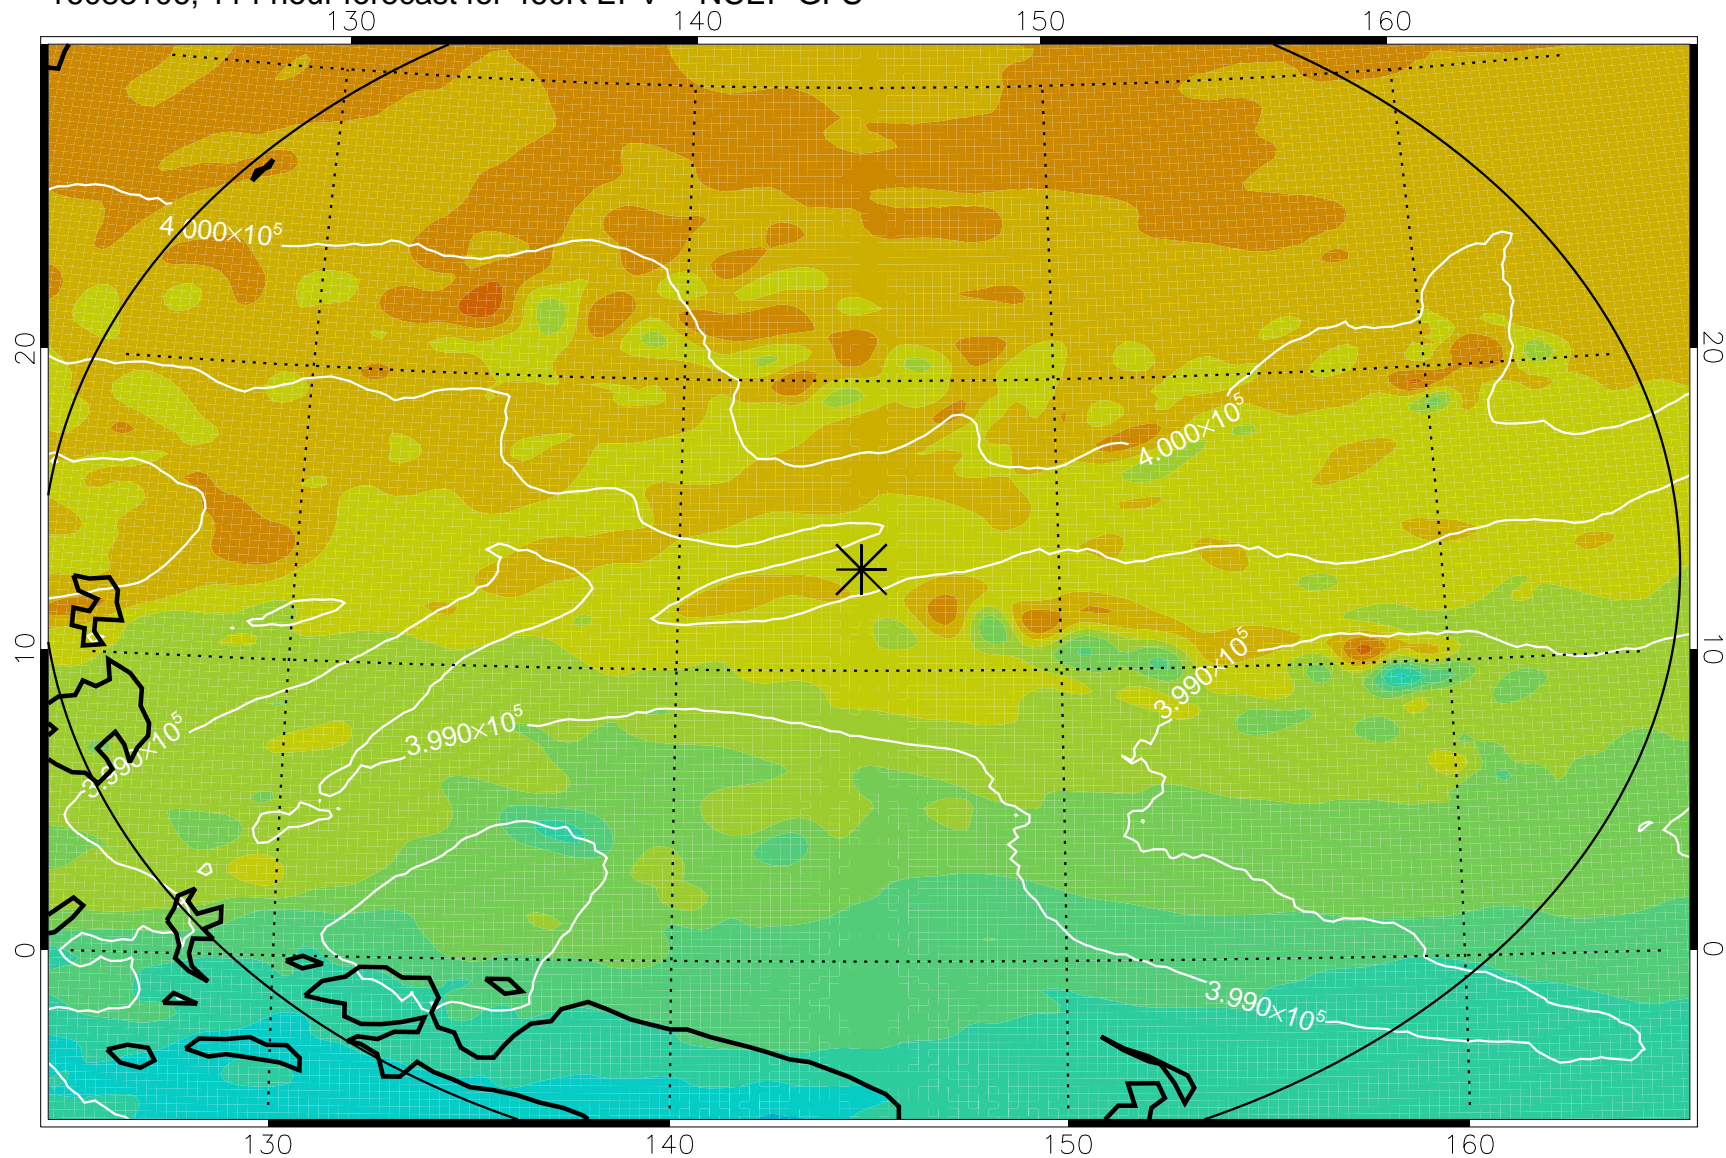

16082918, 78 hour forecast for 460K EPV -- NCEP GFS

460K Montgomery Streamfunction, white

Range ring of 2304 km

16083000, 84 hour forecast for 460K EPV -- NCEP GFS

460K Montgomery Streamfunction, white

Range ring of 2304 km

16083006, 90 hour forecast for 460K EPV -- NCEP GFS

460K Montgomery Streamfunction, white

Range ring of 2304 km

16083012, 96 hour forecast for 460K EPV -- NCEP GFS

460K Montgomery Streamfunction, white

Range ring of 2304 km

16083018, 102 hour forecast for 460K EPV -- NCEP GFS

460K Montgomery Streamfunction, white

Range ring of 2304 km

16083100, 108 hour forecast for 460K EPV -- NCEP GFS

460K Montgomery Streamfunction, white

Range ring of 2304 km

16083106, 114 hour forecast for 460K EPV -- NCEP GFS

460K Montgomery Streamfunction, white

Range ring of 2304 km

16083112, 120 hour forecast for 460K EPV -- NCEP GFS

460K Montgomery Streamfunction, white

Range ring of 2304 km