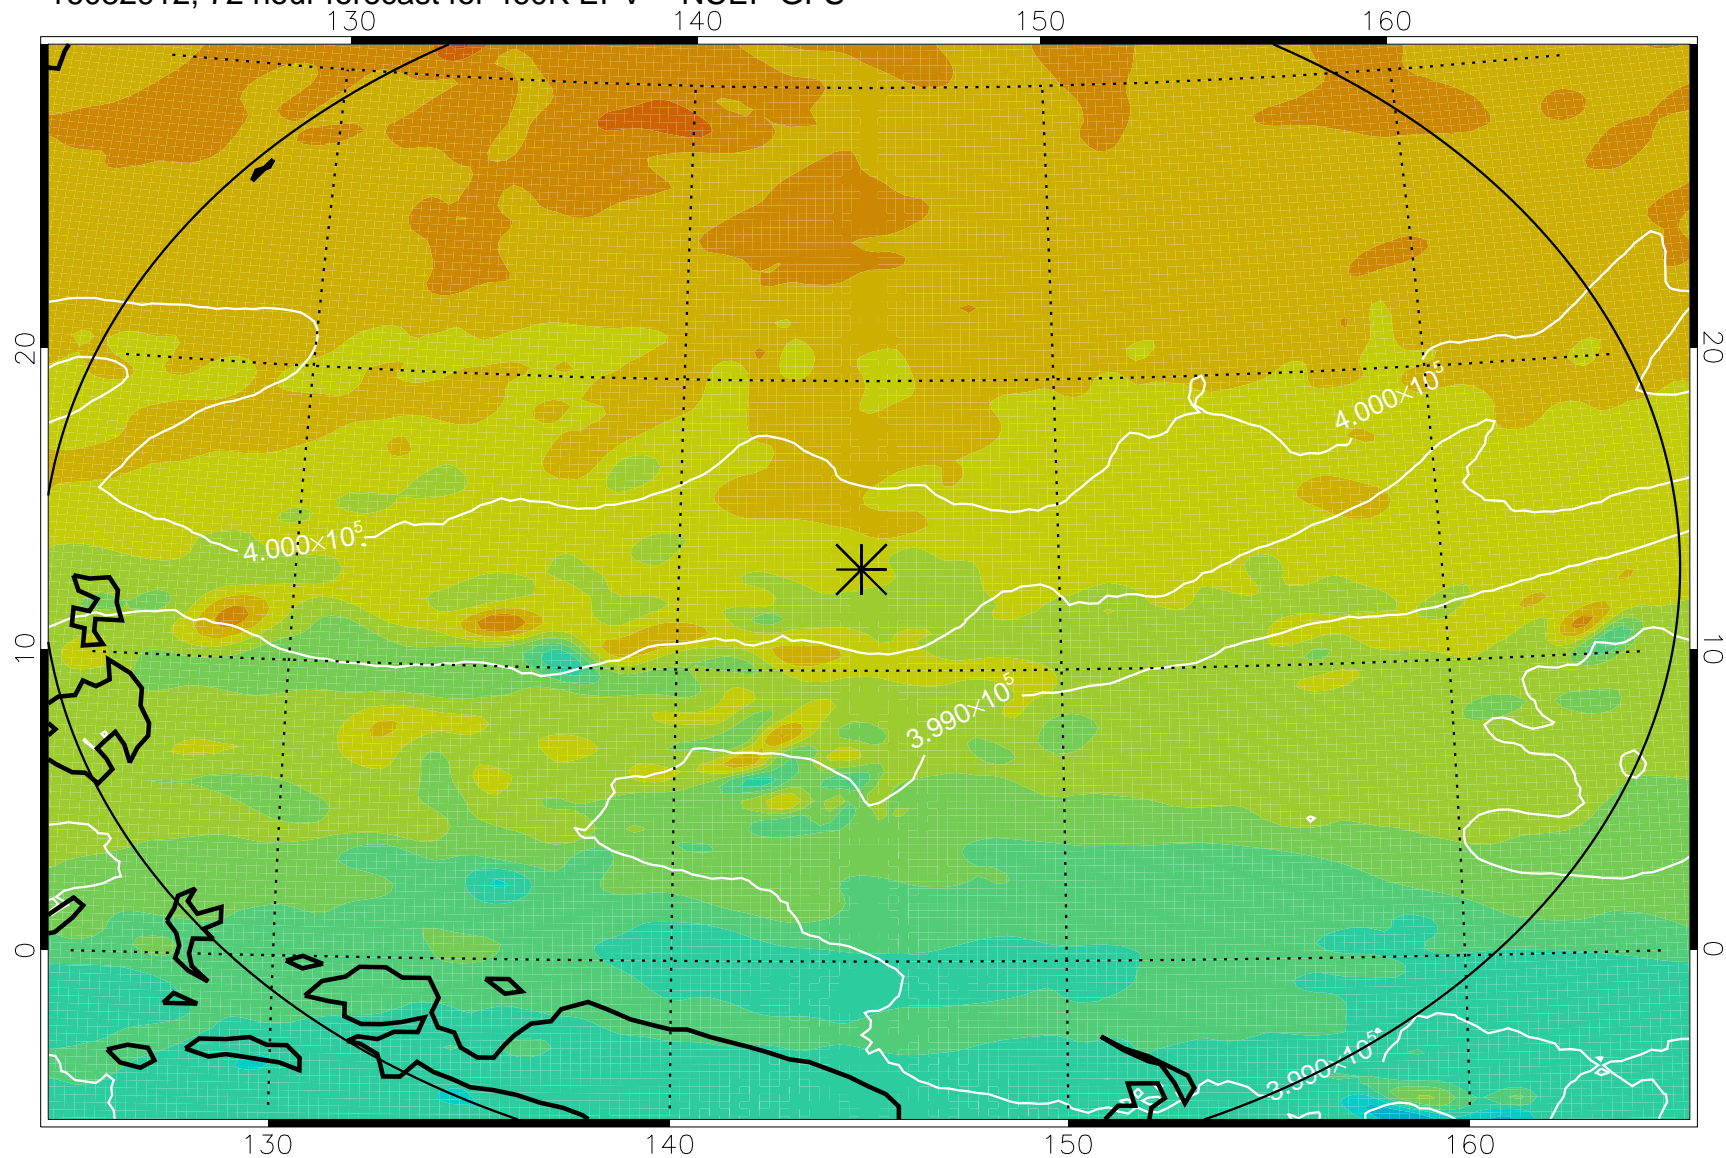

16082806, 42 hour forecast for 460K EPV -- NCEP GFS

460K Montgomery Streamfunction, white

Range ring of 2304 km

16082812, 48 hour forecast for 460K EPV -- NCEP GFS

460K Montgomery Streamfunction, white

Range ring of 2304 km

16082818, 54 hour forecast for 460K EPV -- NCEP GFS

460K Montgomery Streamfunction, white

Range ring of 2304 km

16082900, 60 hour forecast for 460K EPV -- NCEP GFS

460K Montgomery Streamfunction, white

Range ring of 2304 km

16082906, 66 hour forecast for 460K EPV -- NCEP GFS

460K Montgomery Streamfunction, white

Range ring of 2304 km

16082912, 72 hour forecast for 460K EPV -- NCEP GFS

460K Montgomery Streamfunction, white

Range ring of 2304 km

16082918, 78 hour forecast for 460K EPV -- NCEP GFS

460K Montgomery Streamfunction, white

Range ring of 2304 km

16083000, 84 hour forecast for 460K EPV -- NCEP GFS

460K Montgomery Streamfunction, white

Range ring of 2304 km