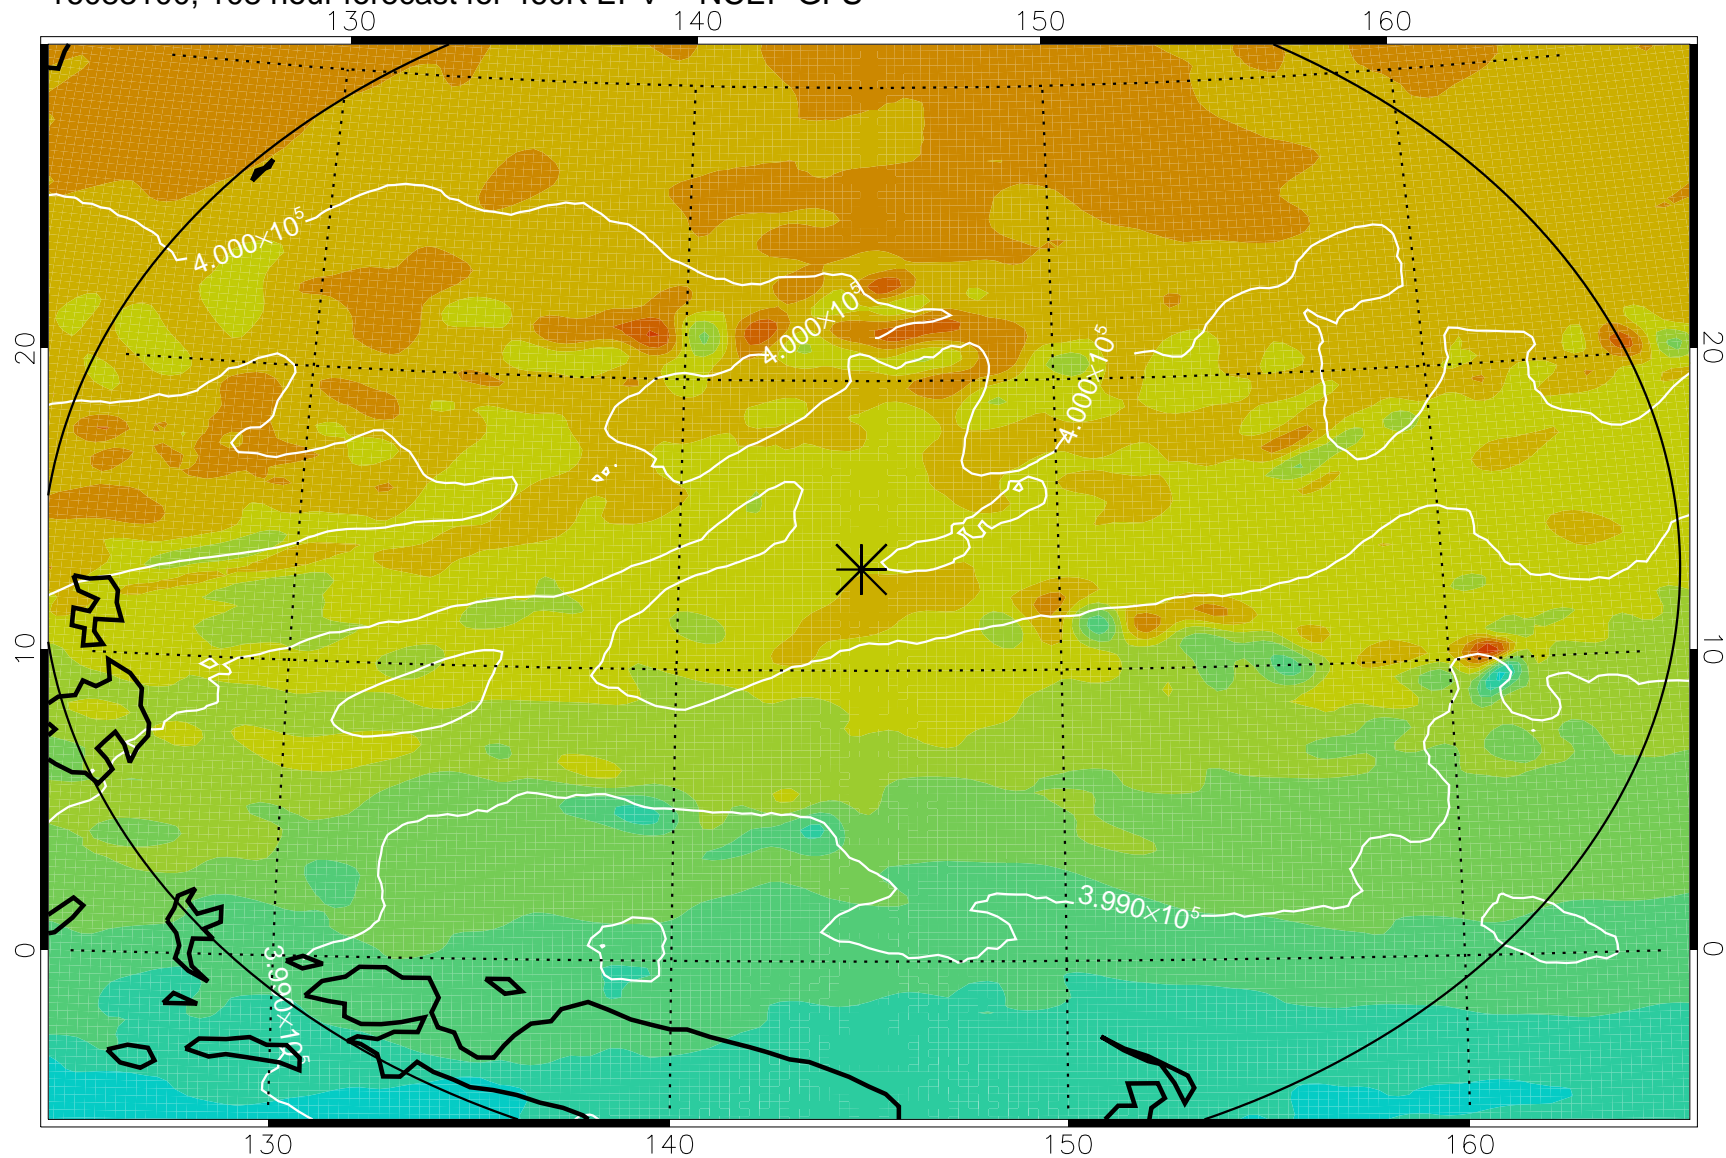

16082918, 78 hour forecast for 460K EPV -- NCEP GFS

460K Montgomery Streamfunction, white

Range ring of 2304 km

16083000, 84 hour forecast for 460K EPV -- NCEP GFS

460K Montgomery Streamfunction, white

Range ring of 2304 km

16083006, 90 hour forecast for 460K EPV -- NCEP GFS

460K Montgomery Streamfunction, white

Range ring of 2304 km

16083012, 96 hour forecast for 460K EPV -- NCEP GFS

460K Montgomery Streamfunction, white

Range ring of 2304 km

16083018, 102 hour forecast for 460K EPV -- NCEP GFS

460K Montgomery Streamfunction, white

Range ring of 2304 km

16083100, 108 hour forecast for 460K EPV -- NCEP GFS

460K Montgomery Streamfunction, white

Range ring of 2304 km

16083106, 114 hour forecast for 460K EPV -- NCEP GFS

460K Montgomery Streamfunction, white

Range ring of 2304 km

16083112, 120 hour forecast for 460K EPV -- NCEP GFS

460K Montgomery Streamfunction, white

Range ring of 2304 km