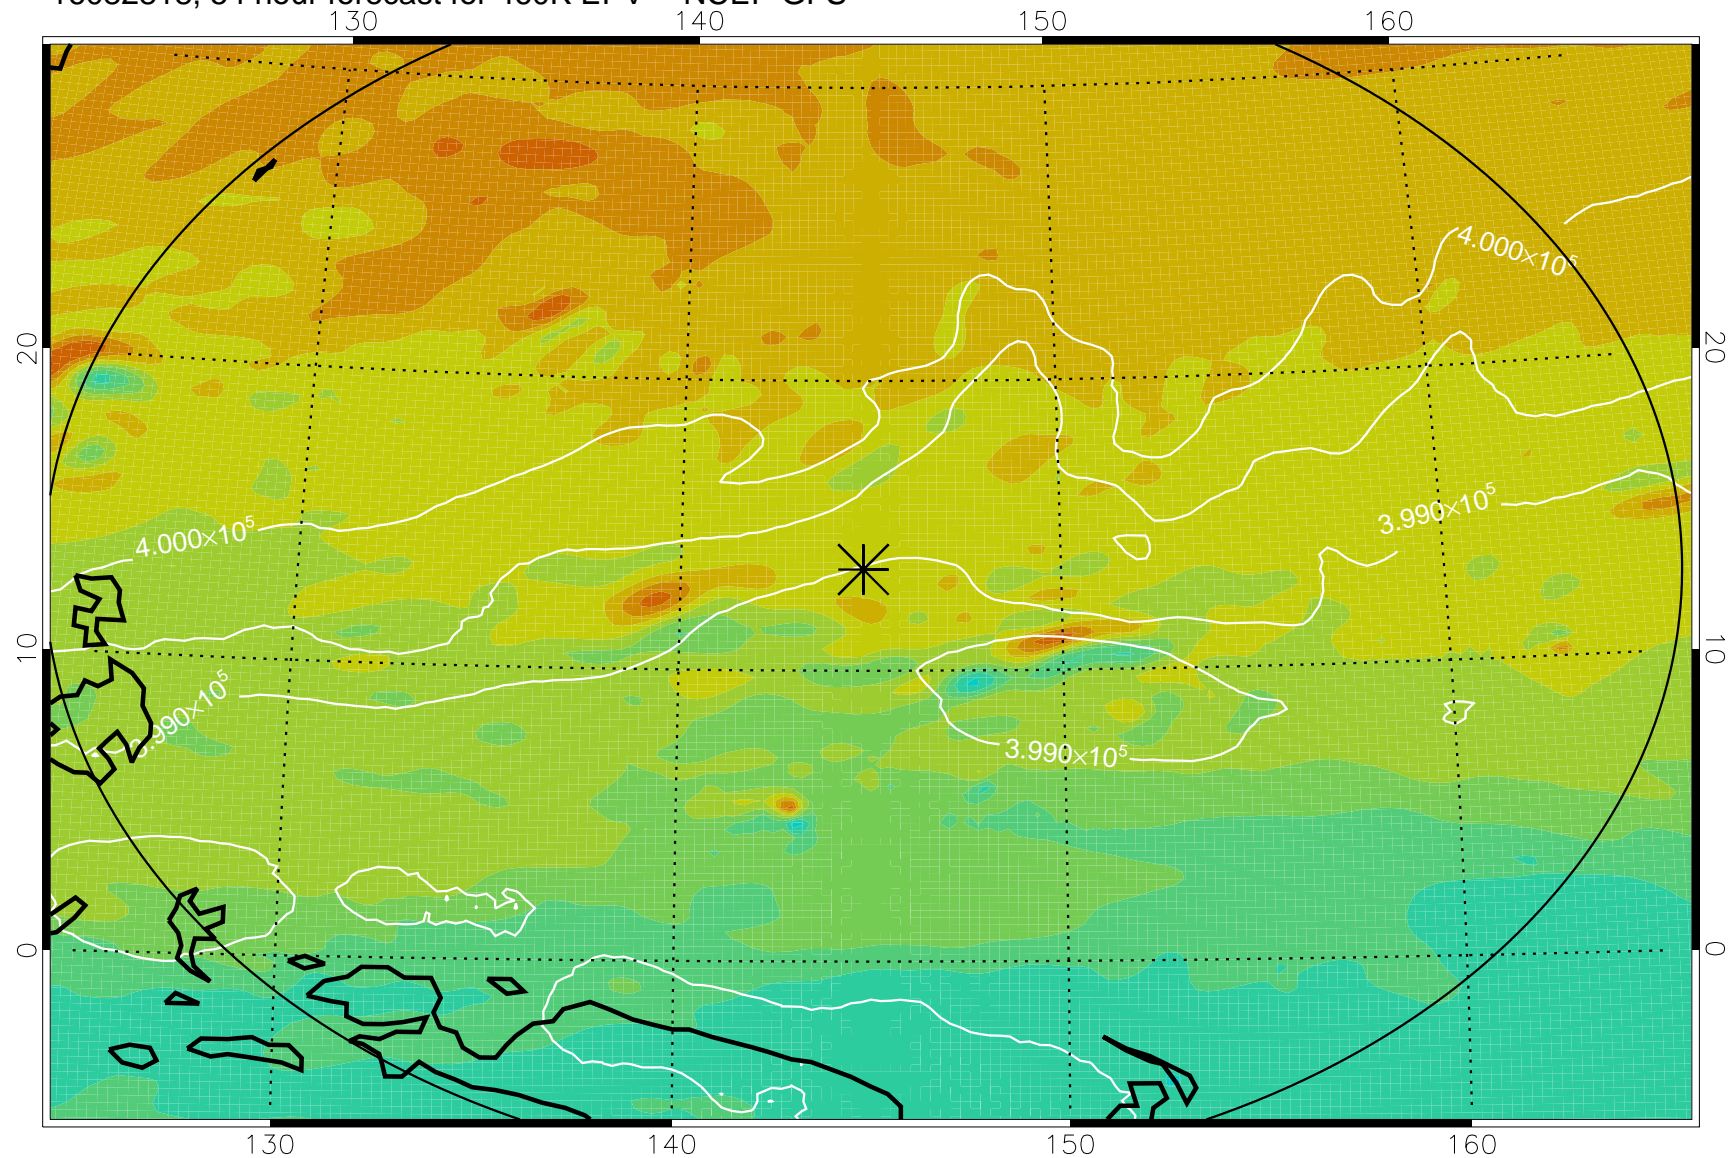

16082806, 42 hour forecast for 460K EPV -- NCEP GFS

460K Montgomery Streamfunction, white

Range ring of 2304 km

16082812, 48 hour forecast for 460K EPV -- NCEP GFS

460K Montgomery Streamfunction, white

Range ring of 2304 km

16082818, 54 hour forecast for 460K EPV -- NCEP GFS

460K Montgomery Streamfunction, white

Range ring of 2304 km

16082900, 60 hour forecast for 460K EPV -- NCEP GFS

460K Montgomery Streamfunction, white

Range ring of 2304 km

16082906, 66 hour forecast for 460K EPV -- NCEP GFS

460K Montgomery Streamfunction, white

Range ring of 2304 km

16082912, 72 hour forecast for 460K EPV -- NCEP GFS

460K Montgomery Streamfunction, white

Range ring of 2304 km

16082918, 78 hour forecast for 460K EPV -- NCEP GFS

460K Montgomery Streamfunction, white

Range ring of 2304 km

16083000, 84 hour forecast for 460K EPV -- NCEP GFS

460K Montgomery Streamfunction, white

Range ring of 2304 km