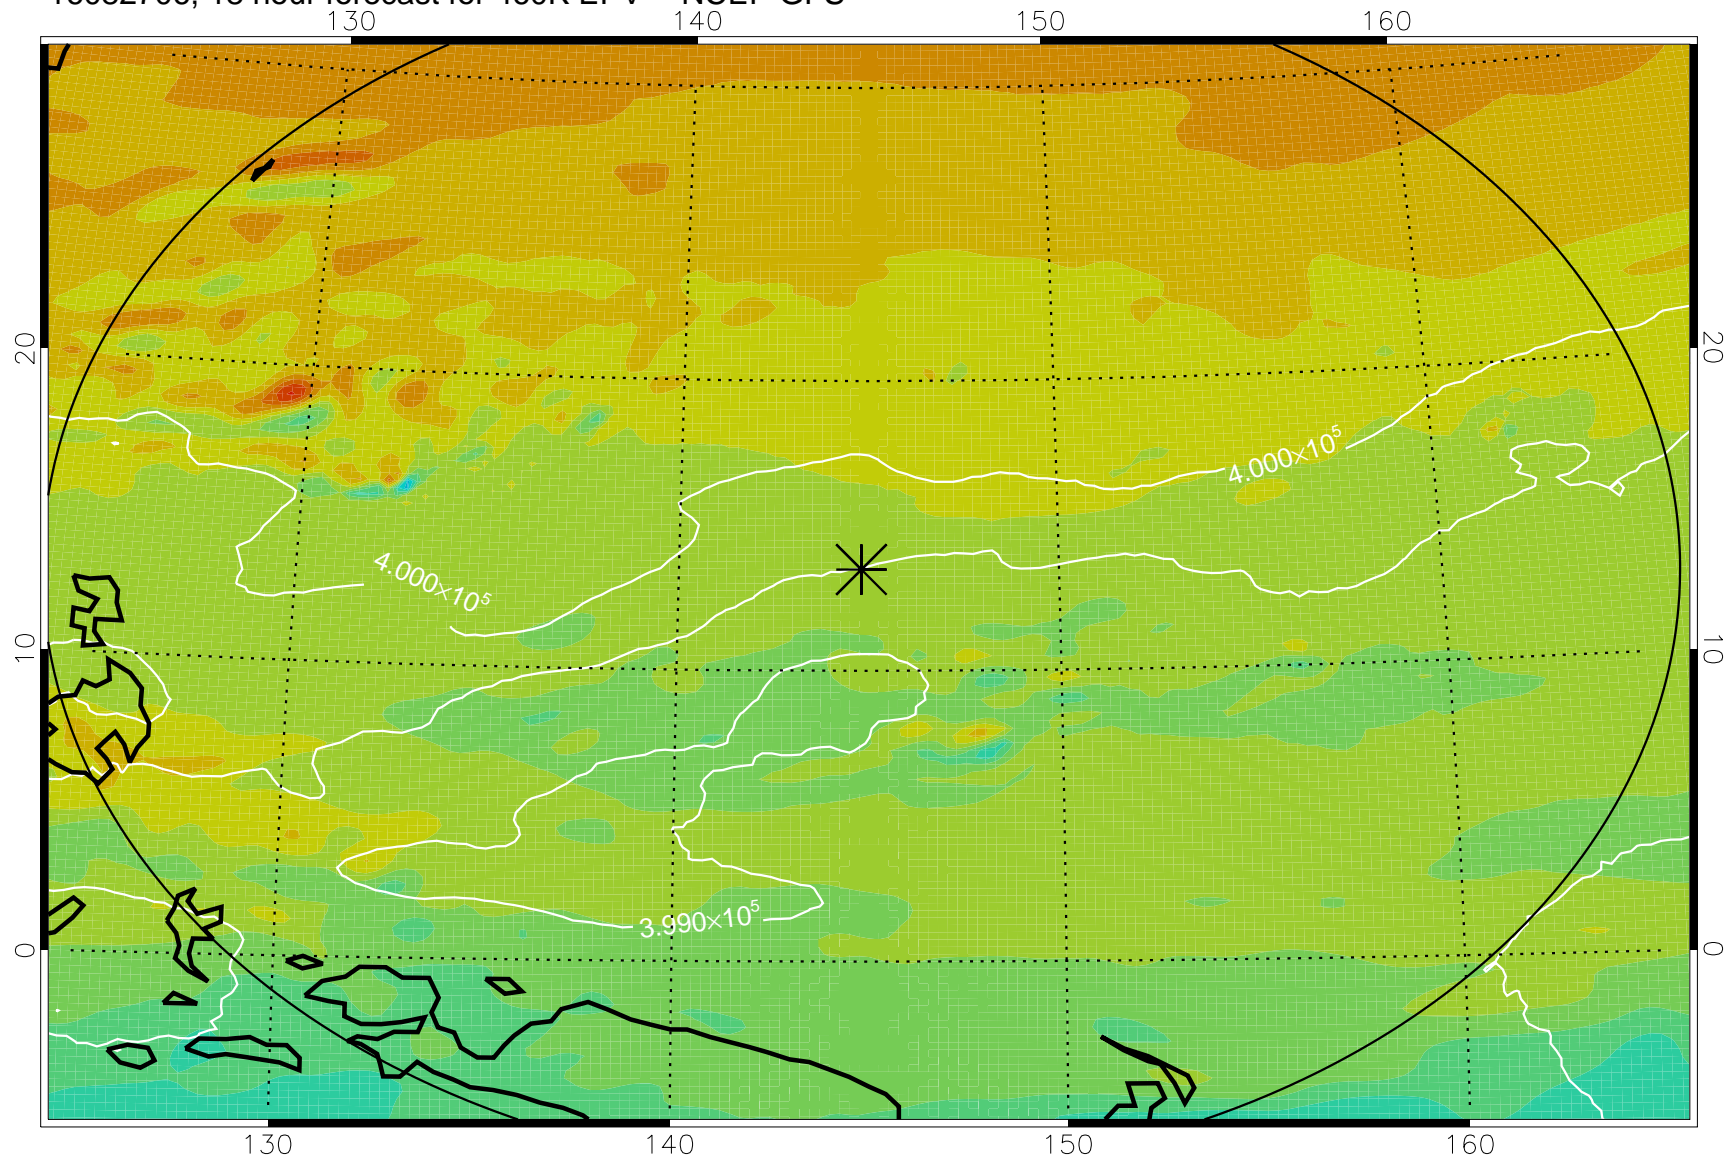

16082618, 6 hour forecast for 460K EPV -- NCEP GFS

460K Montgomery Streamfunction, white

Range ring of 2304 km

16082700, 12 hour forecast for 460K EPV -- NCEP GFS

460K Montgomery Streamfunction, white

Range ring of 2304 km

16082706, 18 hour forecast for 460K EPV -- NCEP GFS

460K Montgomery Streamfunction, white

Range ring of 2304 km

16082712, 24 hour forecast for 460K EPV -- NCEP GFS

460K Montgomery Streamfunction, white

Range ring of 2304 km

16082718, 30 hour forecast for 460K EPV -- NCEP GFS

460K Montgomery Streamfunction, white

Range ring of 2304 km

16082800, 36 hour forecast for 460K EPV -- NCEP GFS

460K Montgomery Streamfunction, white

Range ring of 2304 km

16082806, 42 hour forecast for 460K EPV -- NCEP GFS

460K Montgomery Streamfunction, white

Range ring of 2304 km

16082812, 48 hour forecast for 460K EPV -- NCEP GFS

460K Montgomery Streamfunction, white

Range ring of 2304 km