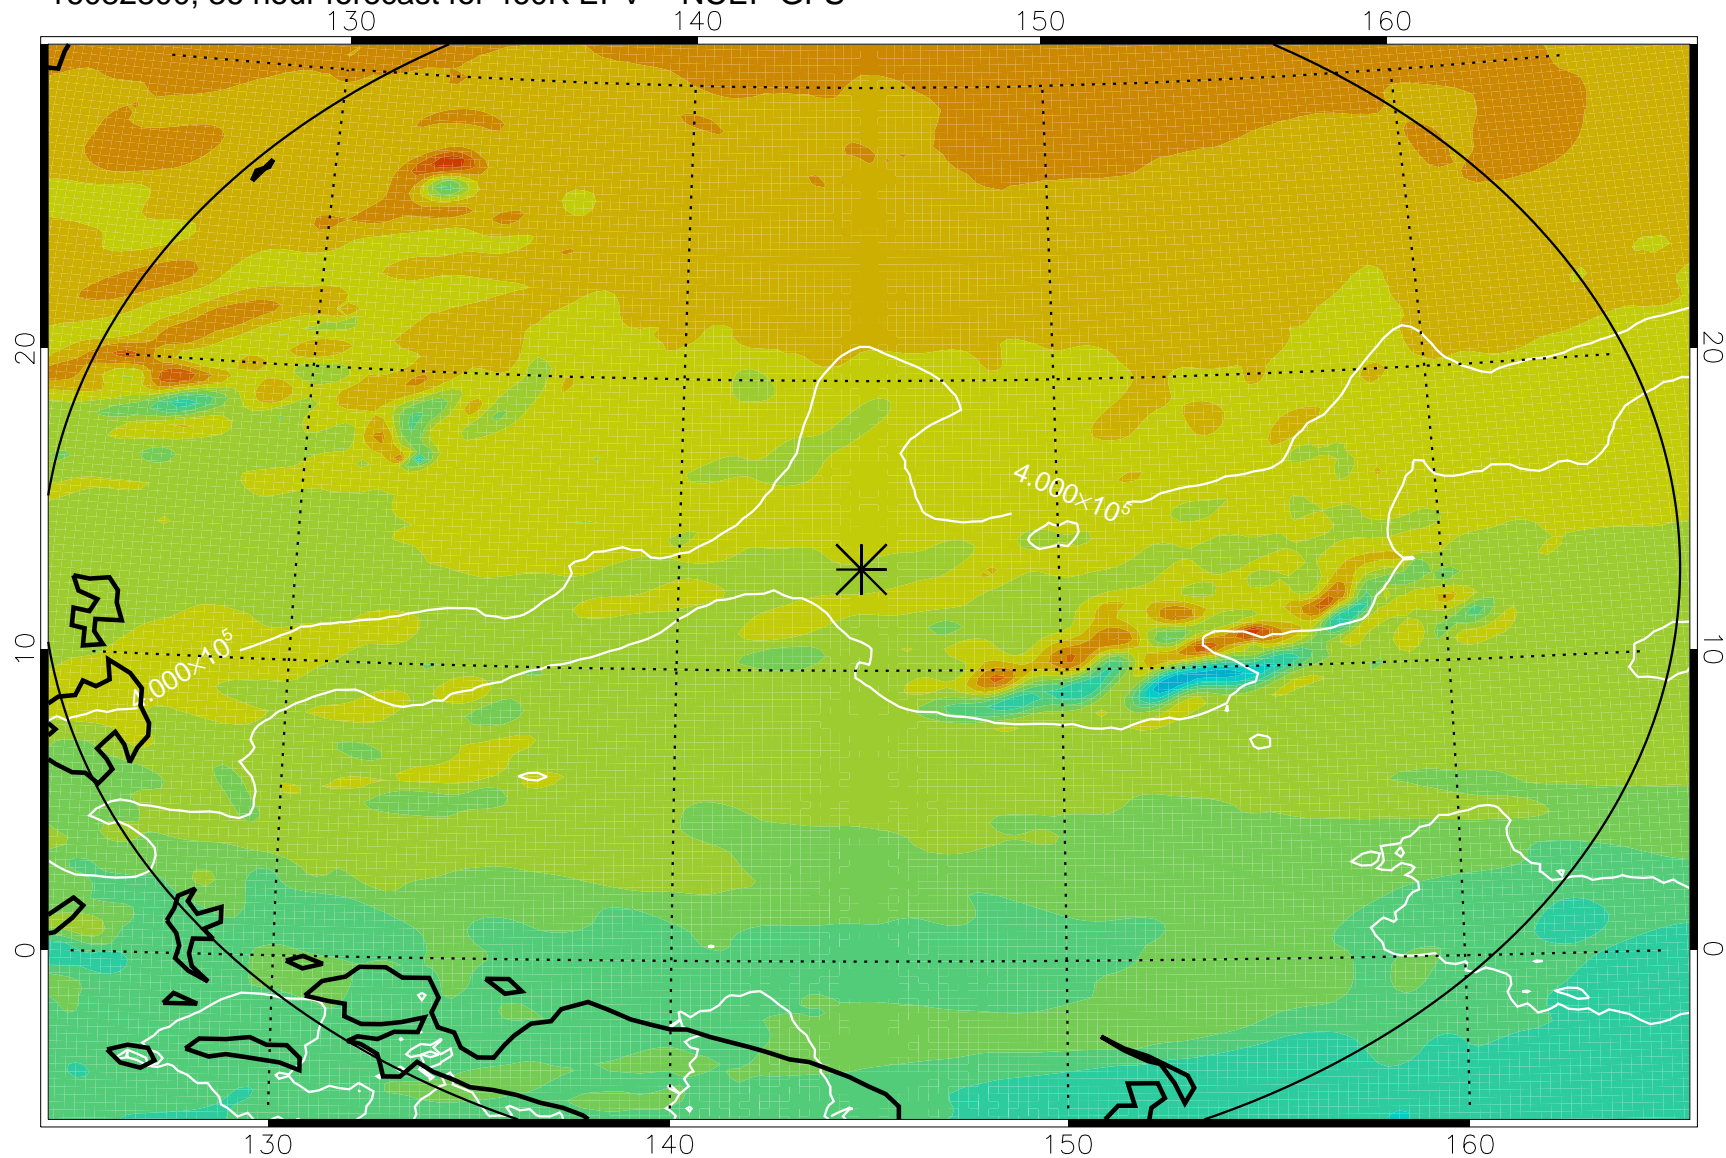

16082718, 30 hour forecast for 460K EPV -- NCEP GFS

460K Montgomery Streamfunction, white

Range ring of 2304 km

16082800, 36 hour forecast for 460K EPV -- NCEP GFS

460K Montgomery Streamfunction, white

Range ring of 2304 km

16082806, 42 hour forecast for 460K EPV -- NCEP GFS

460K Montgomery Streamfunction, white

Range ring of 2304 km

16082812, 48 hour forecast for 460K EPV -- NCEP GFS

460K Montgomery Streamfunction, white

Range ring of 2304 km

16082818, 54 hour forecast for 460K EPV -- NCEP GFS

460K Montgomery Streamfunction, white

Range ring of 2304 km

16082900, 60 hour forecast for 460K EPV -- NCEP GFS

460K Montgomery Streamfunction, white

Range ring of 2304 km

16082918, 78 hour forecast for 460K EPV -- NCEP GFS

460K Montgomery Streamfunction, white

Range ring of 2304 km

16083000, 84 hour forecast for 460K EPV -- NCEP GFS

460K Montgomery Streamfunction, white

Range ring of 2304 km