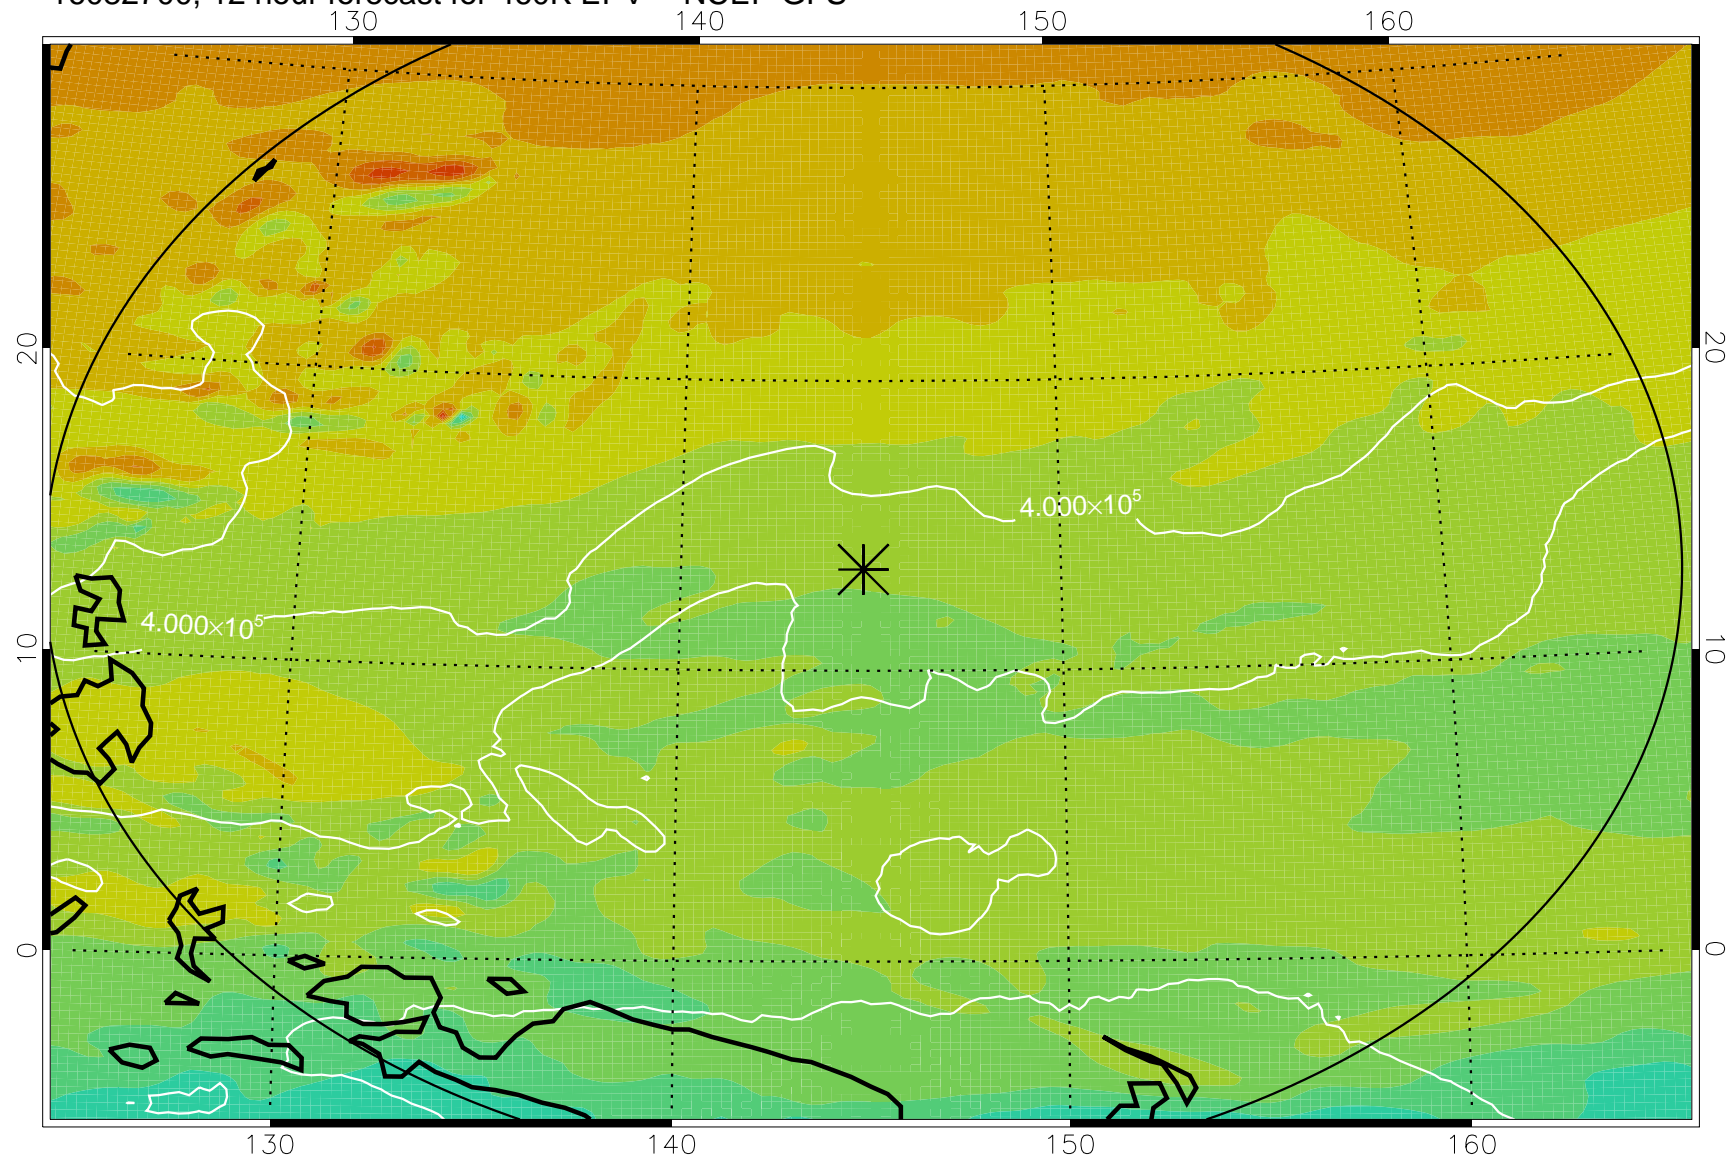

16082618, 6 hour forecast for 460K EPV -- NCEP GFS

460K Montgomery Streamfunction, white

Range ring of 2304 km

16082700, 12 hour forecast for 460K EPV -- NCEP GFS

460K Montgomery Streamfunction, white

Range ring of 2304 km

16082706, 18 hour forecast for 460K EPV -- NCEP GFS

460K Montgomery Streamfunction, white

Range ring of 2304 km

16082712, 24 hour forecast for 460K EPV -- NCEP GFS

460K Montgomery Streamfunction, white

Range ring of 2304 km

16082718, 30 hour forecast for 460K EPV -- NCEP GFS

460K Montgomery Streamfunction, white

Range ring of 2304 km

16082800, 36 hour forecast for 460K EPV -- NCEP GFS

460K Montgomery Streamfunction, white

Range ring of 2304 km

16082806, 42 hour forecast for 460K EPV -- NCEP GFS

460K Montgomery Streamfunction, white

Range ring of 2304 km

16082812, 48 hour forecast for 460K EPV -- NCEP GFS

460K Montgomery Streamfunction, white

Range ring of 2304 km