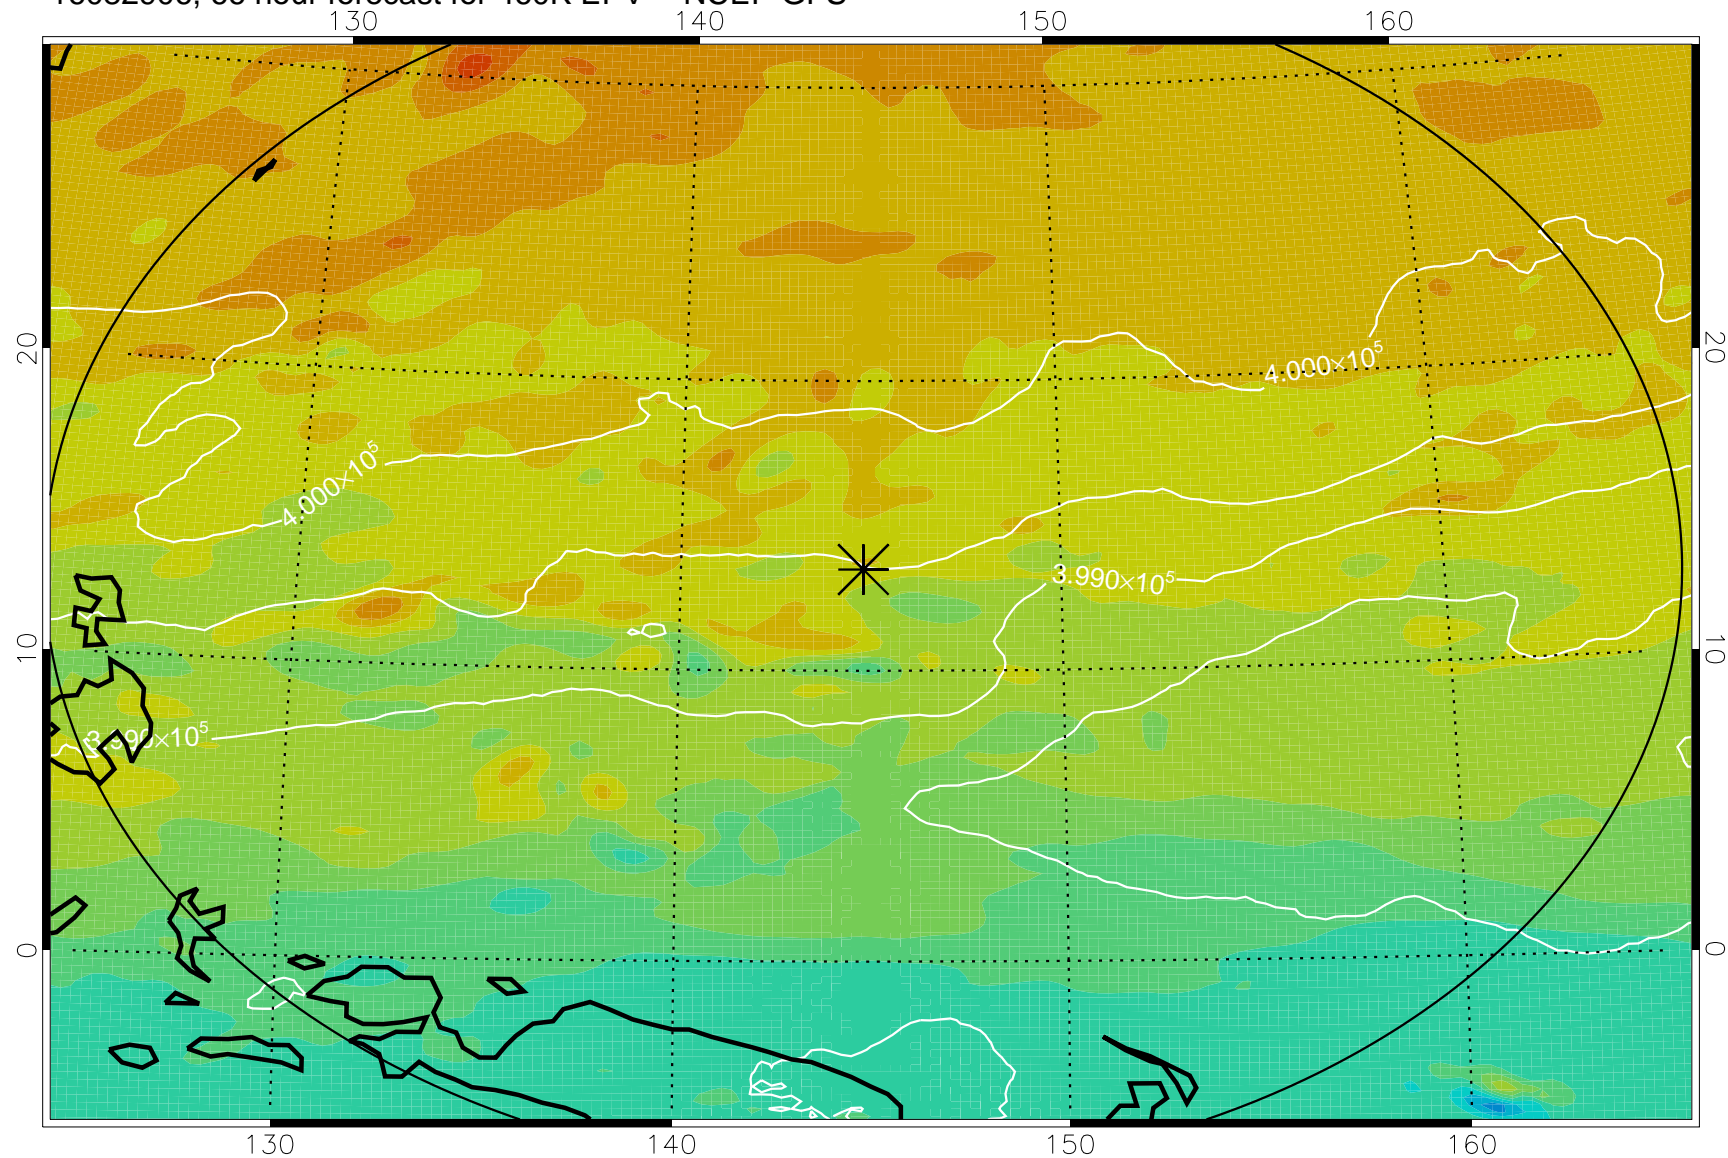

16082818, 54 hour forecast for 460K EPV -- NCEP GFS

460K Montgomery Streamfunction, white

Range ring of 2304 km

16082900, 60 hour forecast for 460K EPV -- NCEP GFS

460K Montgomery Streamfunction, white

Range ring of 2304 km

16082906, 66 hour forecast for 460K EPV -- NCEP GFS

460K Montgomery Streamfunction, white

Range ring of 2304 km

16082912, 72 hour forecast for 460K EPV -- NCEP GFS

460K Montgomery Streamfunction, white

Range ring of 2304 km

16082918, 78 hour forecast for 460K EPV -- NCEP GFS

460K Montgomery Streamfunction, white

Range ring of 2304 km

16083000, 84 hour forecast for 460K EPV -- NCEP GFS

460K Montgomery Streamfunction, white

Range ring of 2304 km

16083006, 90 hour forecast for 460K EPV -- NCEP GFS

460K Montgomery Streamfunction, white

Range ring of 2304 km

16083012, 96 hour forecast for 460K EPV -- NCEP GFS

460K Montgomery Streamfunction, white

Range ring of 2304 km