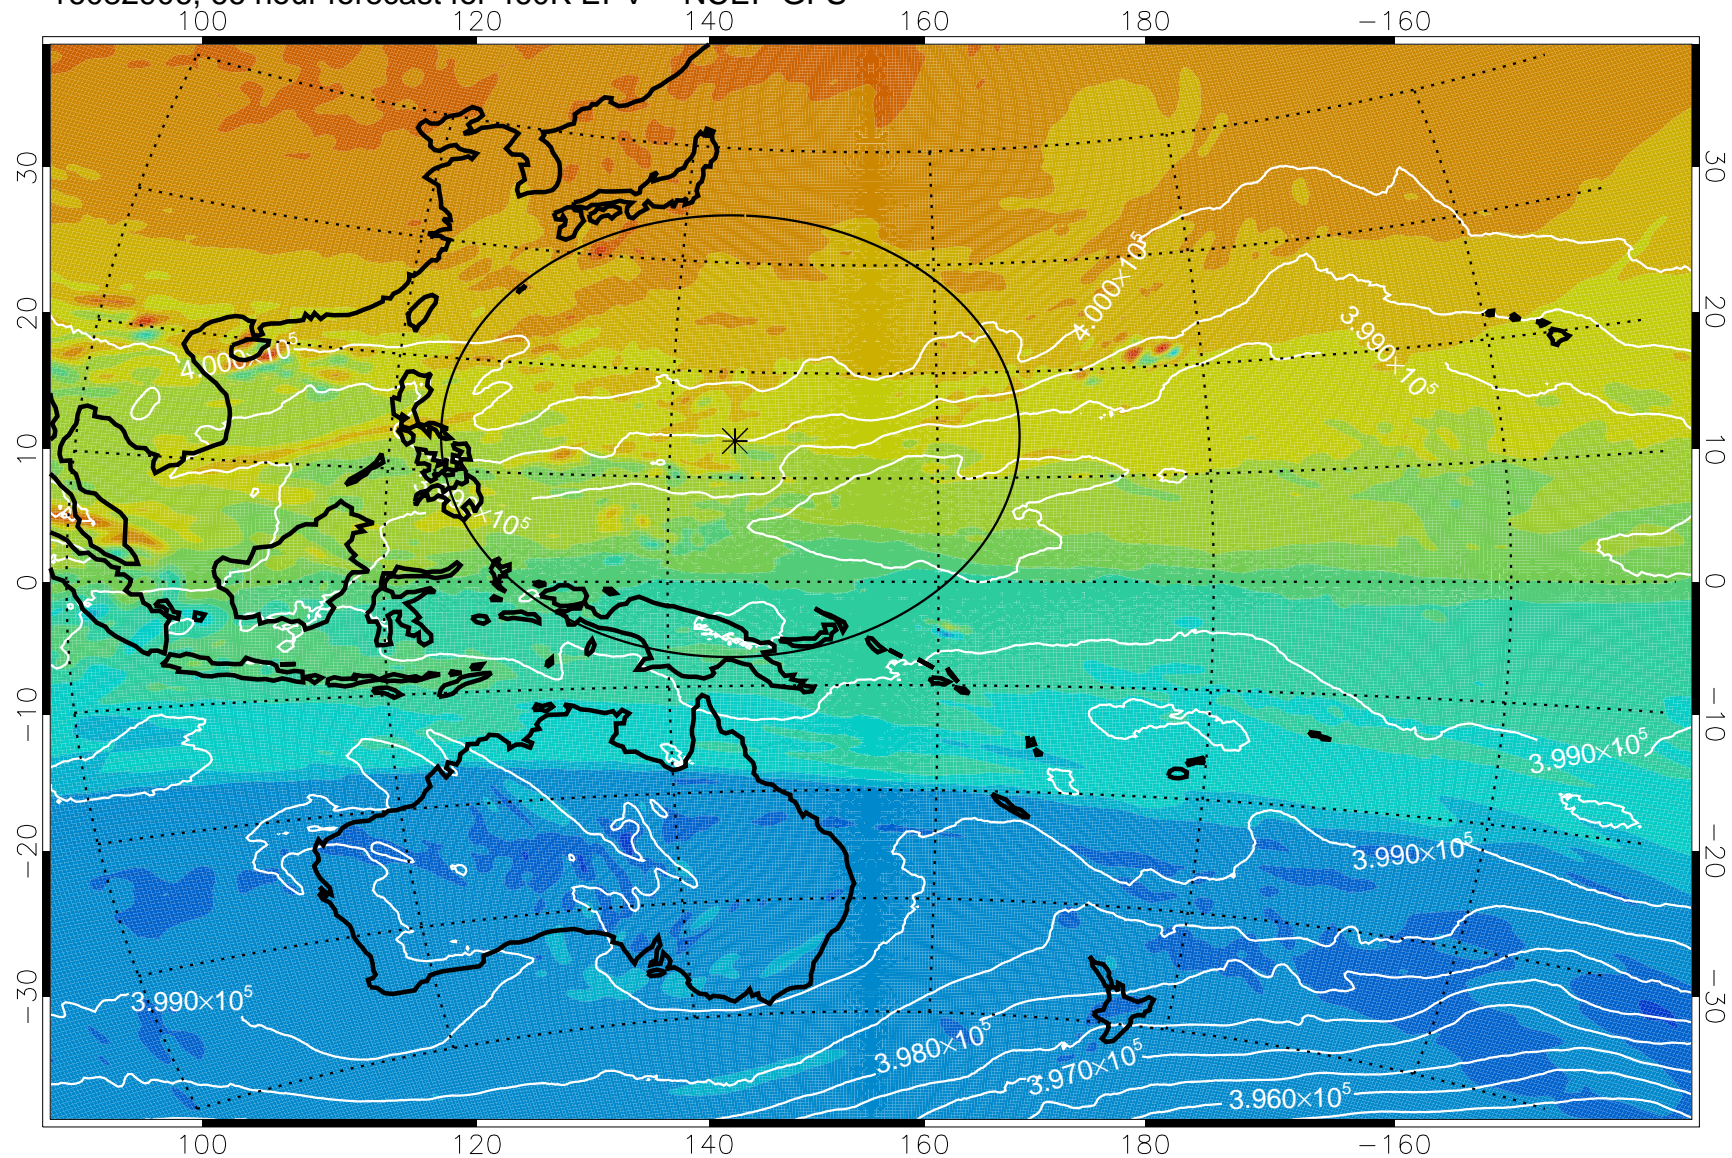

16082806, 42 hour forecast for 460K EPV -- NCEP GFS

460K Montgomery Streamfunction, white

Range ring of 2304 km

16082812, 48 hour forecast for 460K EPV -- NCEP GFS

460K Montgomery Streamfunction, white

Range ring of 2304 km

16082818, 54 hour forecast for 460K EPV -- NCEP GFS

460K Montgomery Streamfunction, white

Range ring of 2304 km

16082900, 60 hour forecast for 460K EPV -- NCEP GFS

460K Montgomery Streamfunction, white

Range ring of 2304 km

16082906, 66 hour forecast for 460K EPV -- NCEP GFS

460K Montgomery Streamfunction, white

Range ring of 2304 km

16082918, 78 hour forecast for 460K EPV -- NCEP GFS

460K Montgomery Streamfunction, white

Range ring of 2304 km

16083000, 84 hour forecast for 460K EPV -- NCEP GFS

460K Montgomery Streamfunction, white

Range ring of 2304 km

16083006, 90 hour forecast for 460K EPV -- NCEP GFS

460K Montgomery Streamfunction, white

Range ring of 2304 km