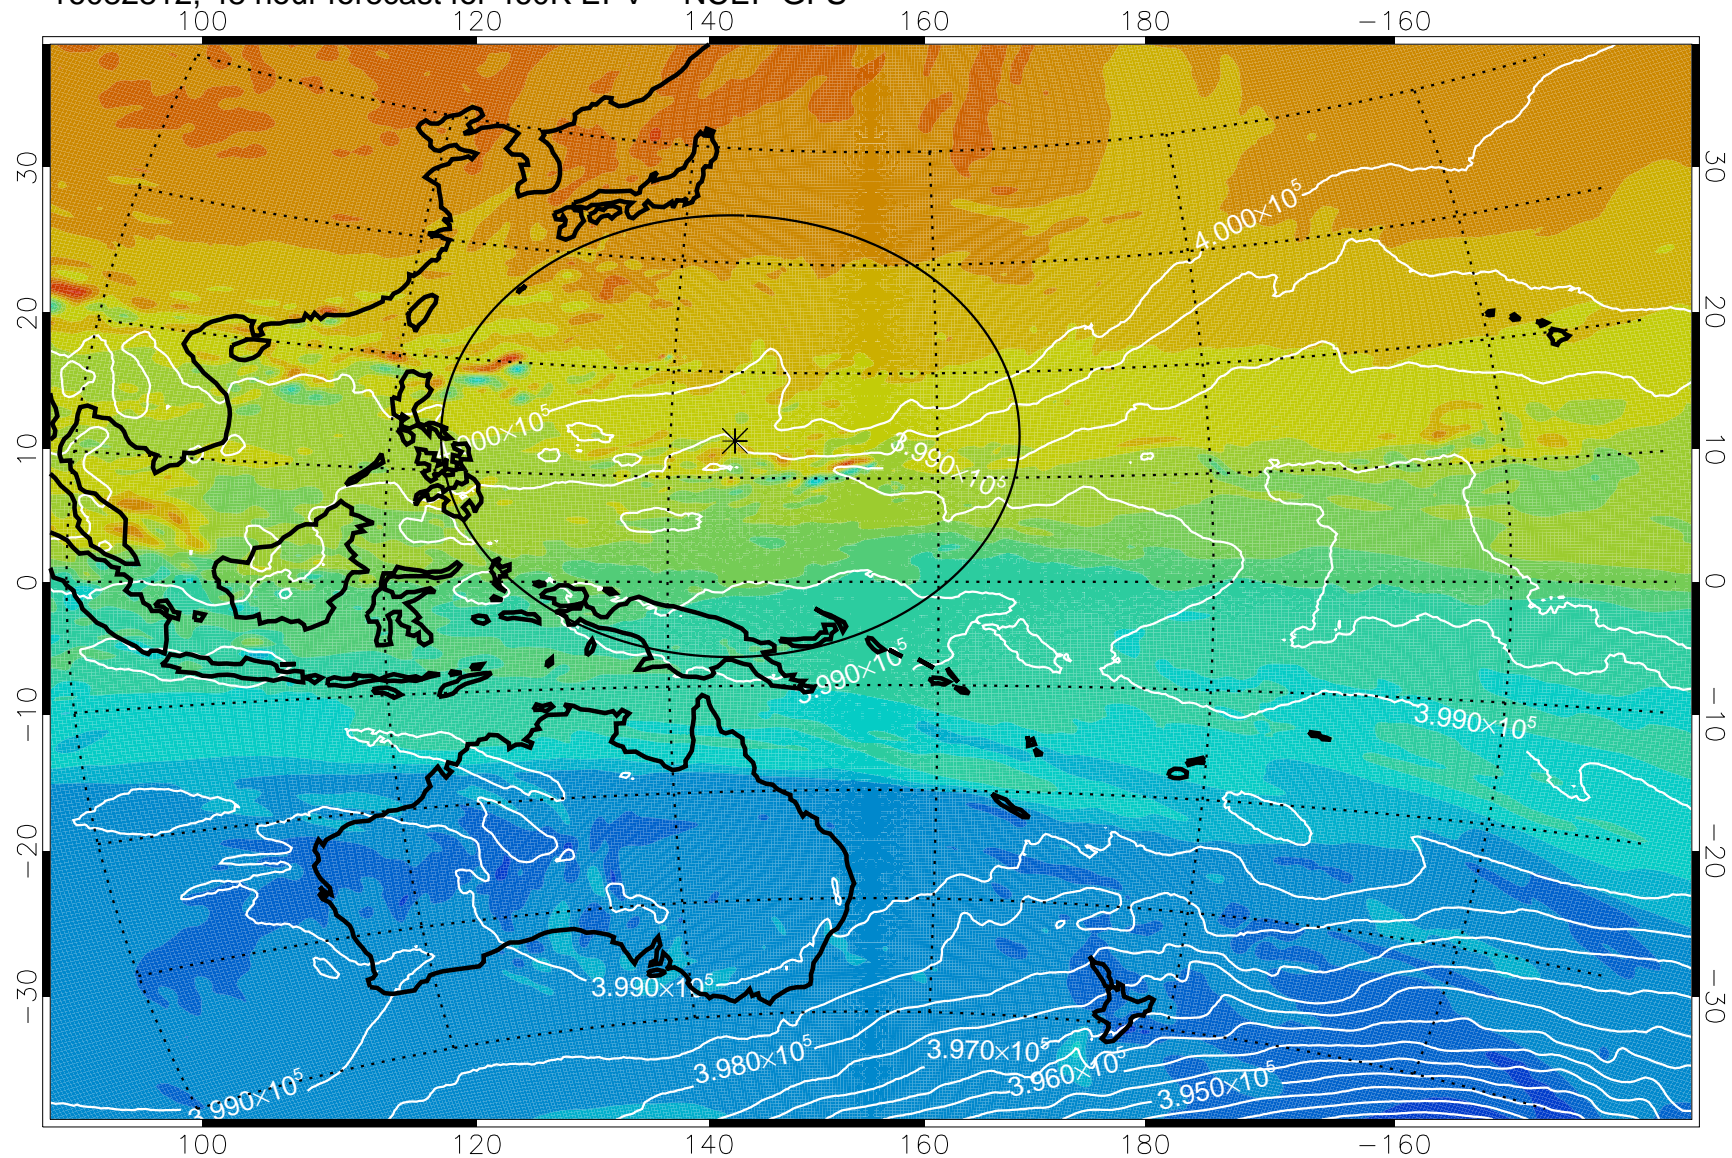

16082806, 42 hour forecast for 460K EPV -- NCEP GFS

460K Montgomery Streamfunction, white

Range ring of 2304 km

16082812, 48 hour forecast for 460K EPV -- NCEP GFS

460K Montgomery Streamfunction, white

Range ring of 2304 km

16082818, 54 hour forecast for 460K EPV -- NCEP GFS

460K Montgomery Streamfunction, white

Range ring of 2304 km

16082900, 60 hour forecast for 460K EPV -- NCEP GFS

460K Montgomery Streamfunction, white

Range ring of 2304 km

16082906, 66 hour forecast for 460K EPV -- NCEP GFS

460K Montgomery Streamfunction, white

Range ring of 2304 km

16082918, 78 hour forecast for 460K EPV -- NCEP GFS

460K Montgomery Streamfunction, white

Range ring of 2304 km

16083000, 84 hour forecast for 460K EPV -- NCEP GFS

460K Montgomery Streamfunction, white

Range ring of 2304 km

16083006, 90 hour forecast for 460K EPV -- NCEP GFS

460K Montgomery Streamfunction, white

Range ring of 2304 km