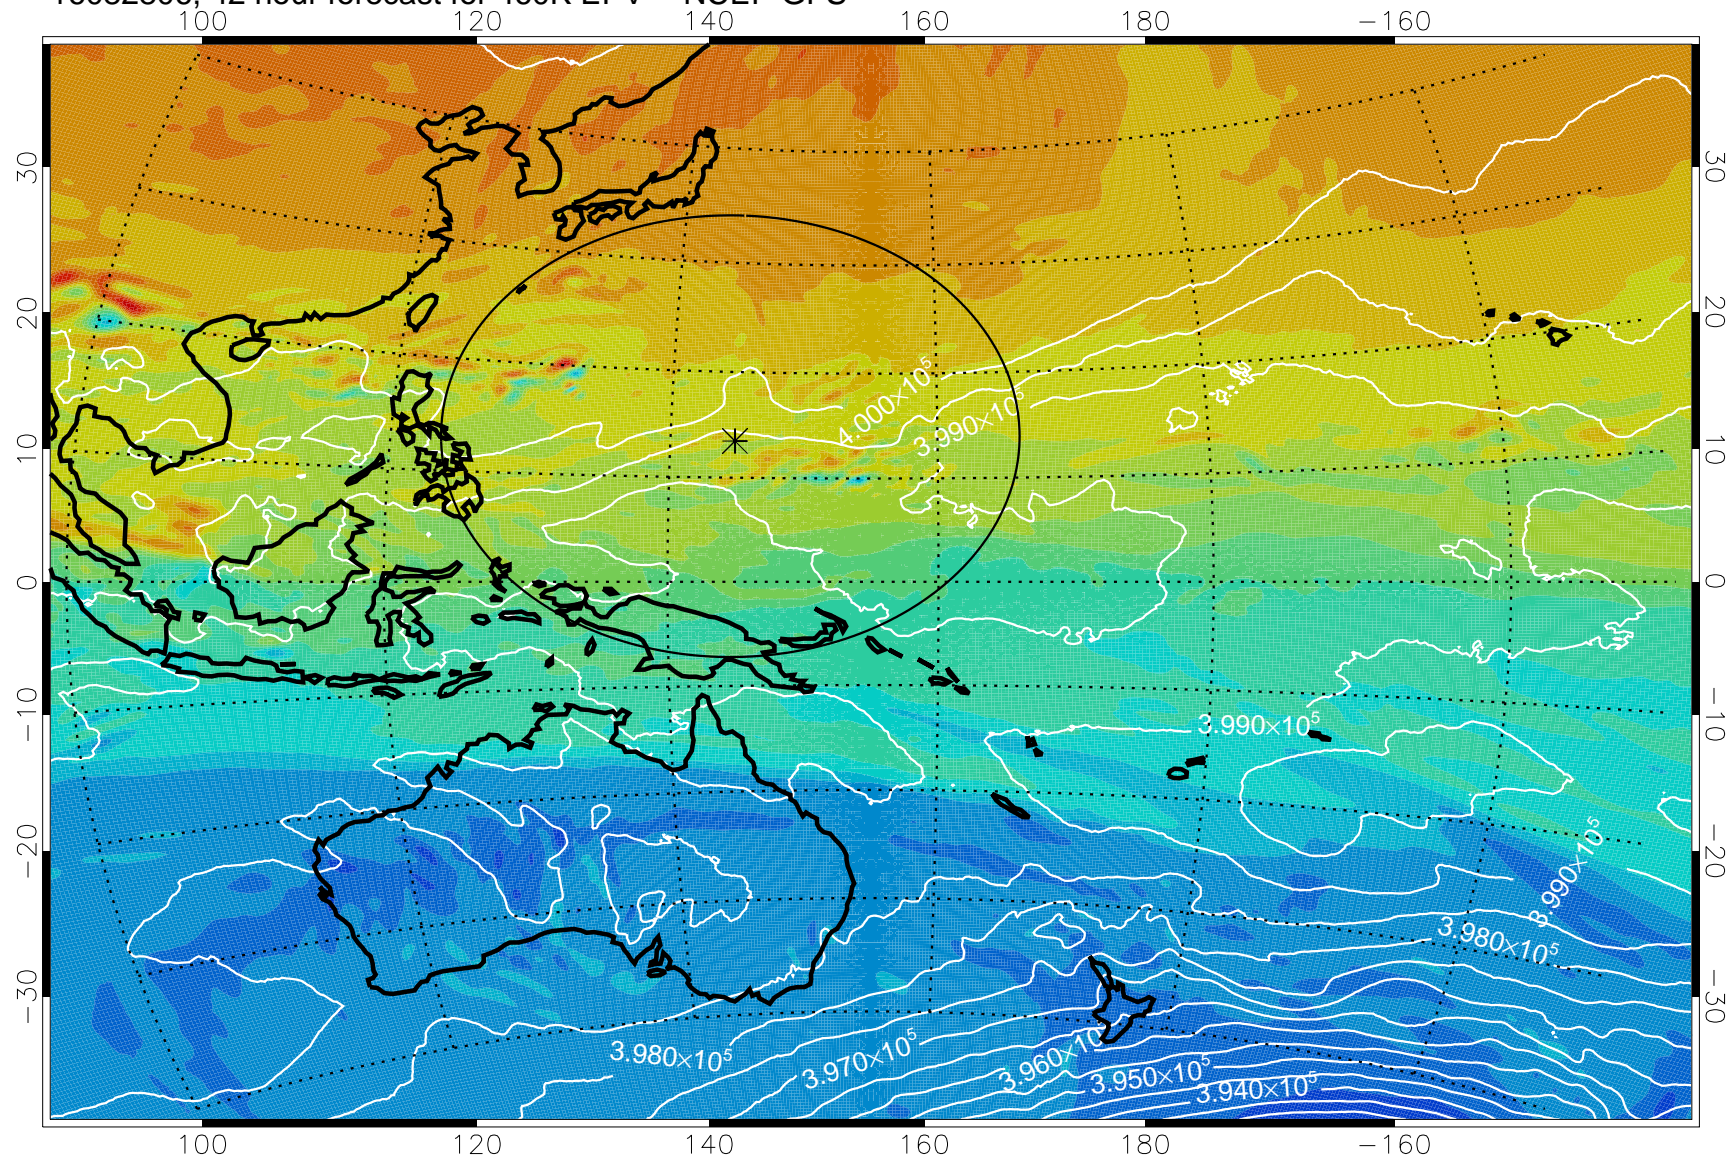

16082718, 30 hour forecast for 460K EPV -- NCEP GFS

460K Montgomery Streamfunction, white

Range ring of 2304 km

16082800, 36 hour forecast for 460K EPV -- NCEP GFS

460K Montgomery Streamfunction, white

Range ring of 2304 km

16082806, 42 hour forecast for 460K EPV -- NCEP GFS

460K Montgomery Streamfunction, white

Range ring of 2304 km

16082812, 48 hour forecast for 460K EPV -- NCEP GFS

460K Montgomery Streamfunction, white

Range ring of 2304 km

16082818, 54 hour forecast for 460K EPV -- NCEP GFS

460K Montgomery Streamfunction, white

Range ring of 2304 km

16082900, 60 hour forecast for 460K EPV -- NCEP GFS

460K Montgomery Streamfunction, white

Range ring of 2304 km

16082906, 66 hour forecast for 460K EPV -- NCEP GFS

460K Montgomery Streamfunction, white

Range ring of 2304 km

16082918, 78 hour forecast for 460K EPV -- NCEP GFS

460K Montgomery Streamfunction, white

Range ring of 2304 km