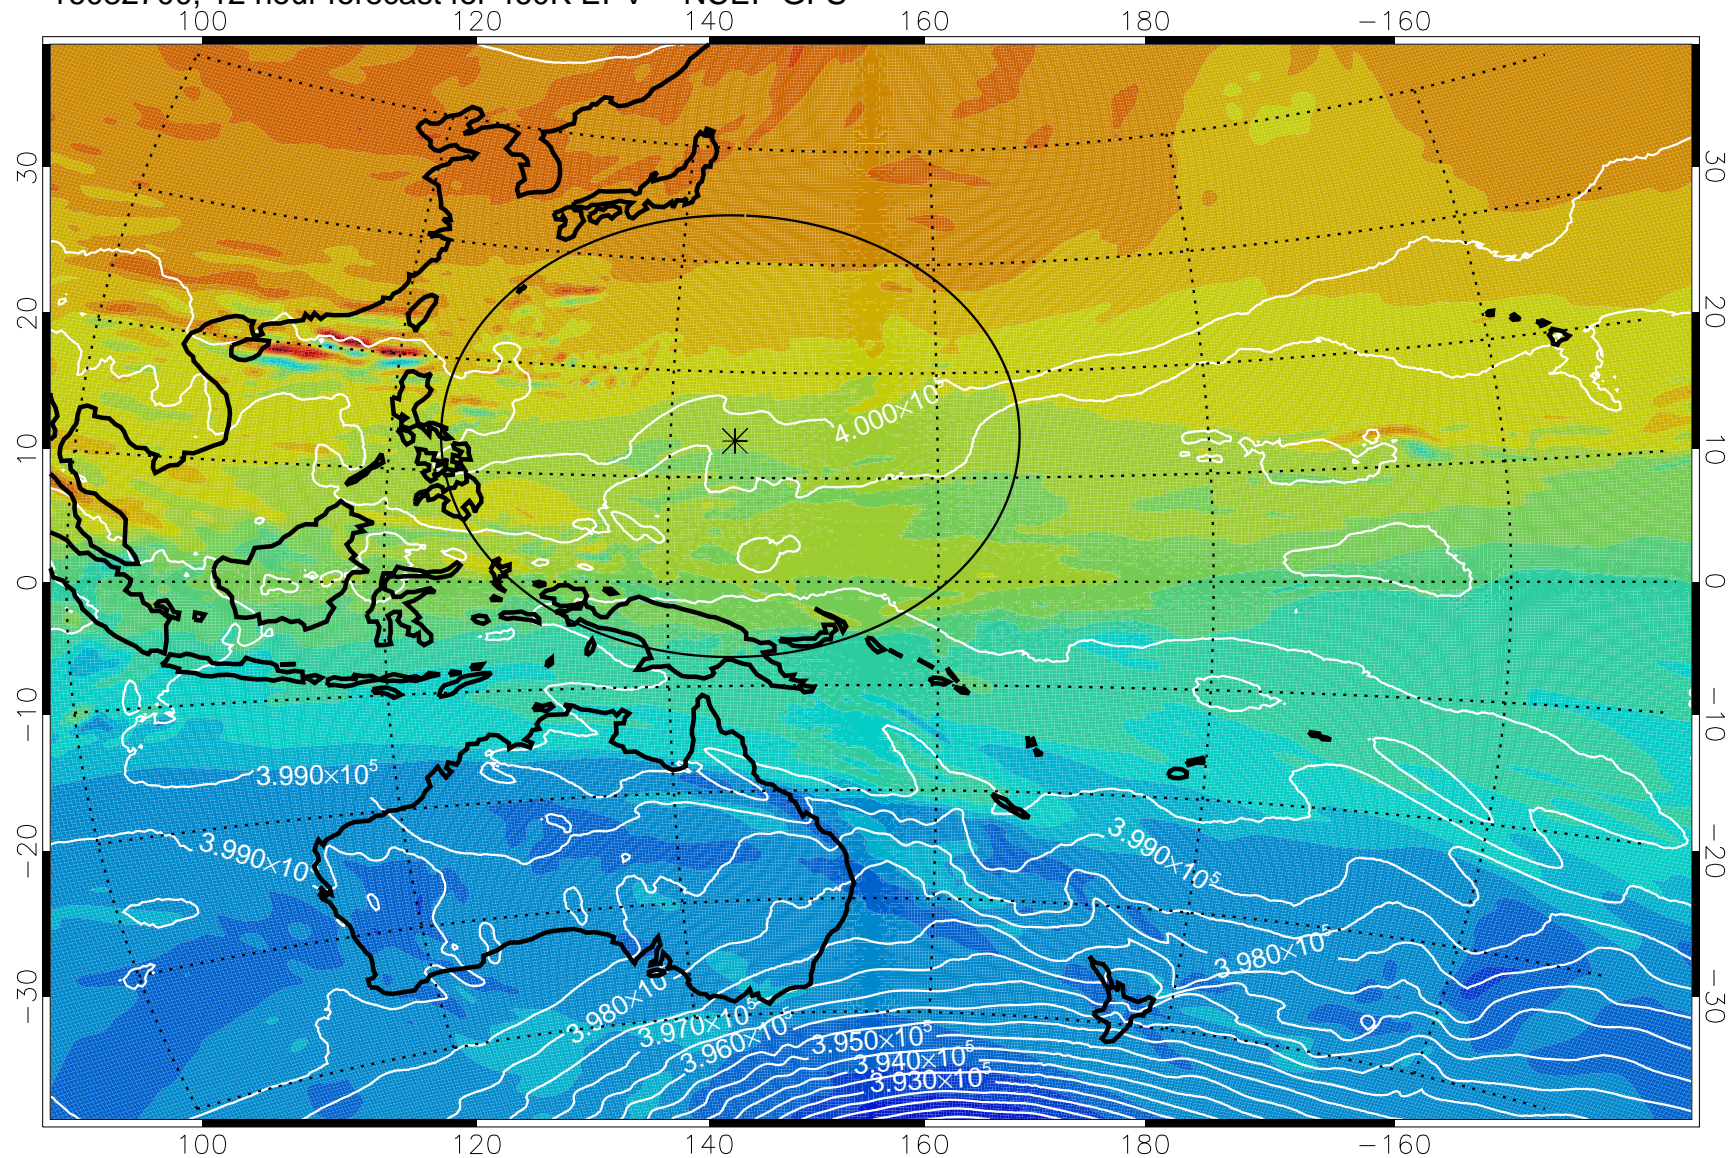

16082618, 6 hour forecast for 460K EPV -- NCEP GFS

460K Montgomery Streamfunction, white

Range ring of 2304 km

16082700, 12 hour forecast for 460K EPV -- NCEP GFS

460K Montgomery Streamfunction, white

Range ring of 2304 km

16082706, 18 hour forecast for 460K EPV -- NCEP GFS

460K Montgomery Streamfunction, white

Range ring of 2304 km

16082712, 24 hour forecast for 460K EPV -- NCEP GFS

460K Montgomery Streamfunction, white

Range ring of 2304 km

16082718, 30 hour forecast for 460K EPV -- NCEP GFS

460K Montgomery Streamfunction, white

Range ring of 2304 km

16082800, 36 hour forecast for 460K EPV -- NCEP GFS

460K Montgomery Streamfunction, white

Range ring of 2304 km

16082806, 42 hour forecast for 460K EPV -- NCEP GFS

460K Montgomery Streamfunction, white

Range ring of 2304 km

16082812, 48 hour forecast for 460K EPV -- NCEP GFS

460K Montgomery Streamfunction, white

Range ring of 2304 km