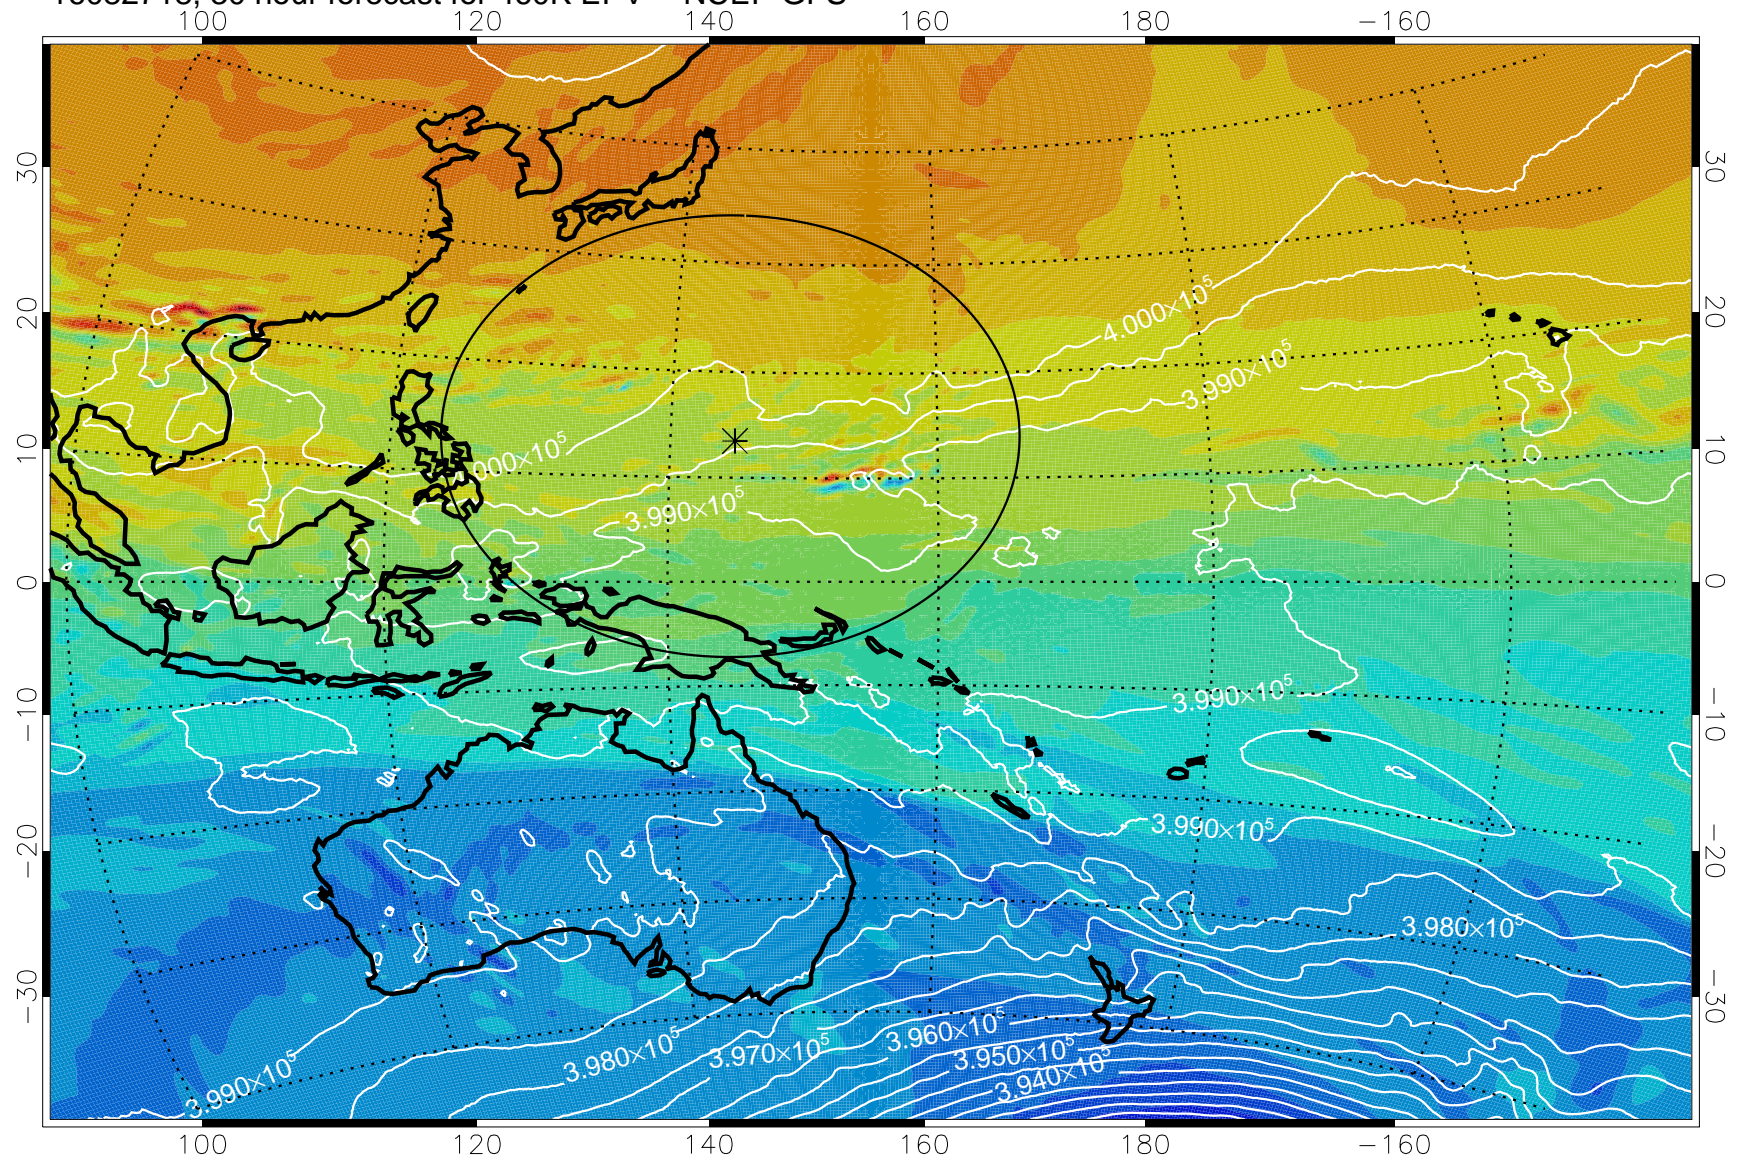

16082706, 18 hour forecast for 460K EPV -- NCEP GFS

460K Montgomery Streamfunction, white

Range ring of 2304 km

16082712, 24 hour forecast for 460K EPV -- NCEP GFS

460K Montgomery Streamfunction, white

Range ring of 2304 km

16082718, 30 hour forecast for 460K EPV -- NCEP GFS

460K Montgomery Streamfunction, white

Range ring of 2304 km

16082800, 36 hour forecast for 460K EPV -- NCEP GFS

460K Montgomery Streamfunction, white

Range ring of 2304 km

16082806, 42 hour forecast for 460K EPV -- NCEP GFS

460K Montgomery Streamfunction, white

Range ring of 2304 km

16082812, 48 hour forecast for 460K EPV -- NCEP GFS

460K Montgomery Streamfunction, white

Range ring of 2304 km

16082818, 54 hour forecast for 460K EPV -- NCEP GFS

460K Montgomery Streamfunction, white

Range ring of 2304 km

16082900, 60 hour forecast for 460K EPV -- NCEP GFS

460K Montgomery Streamfunction, white

Range ring of 2304 km