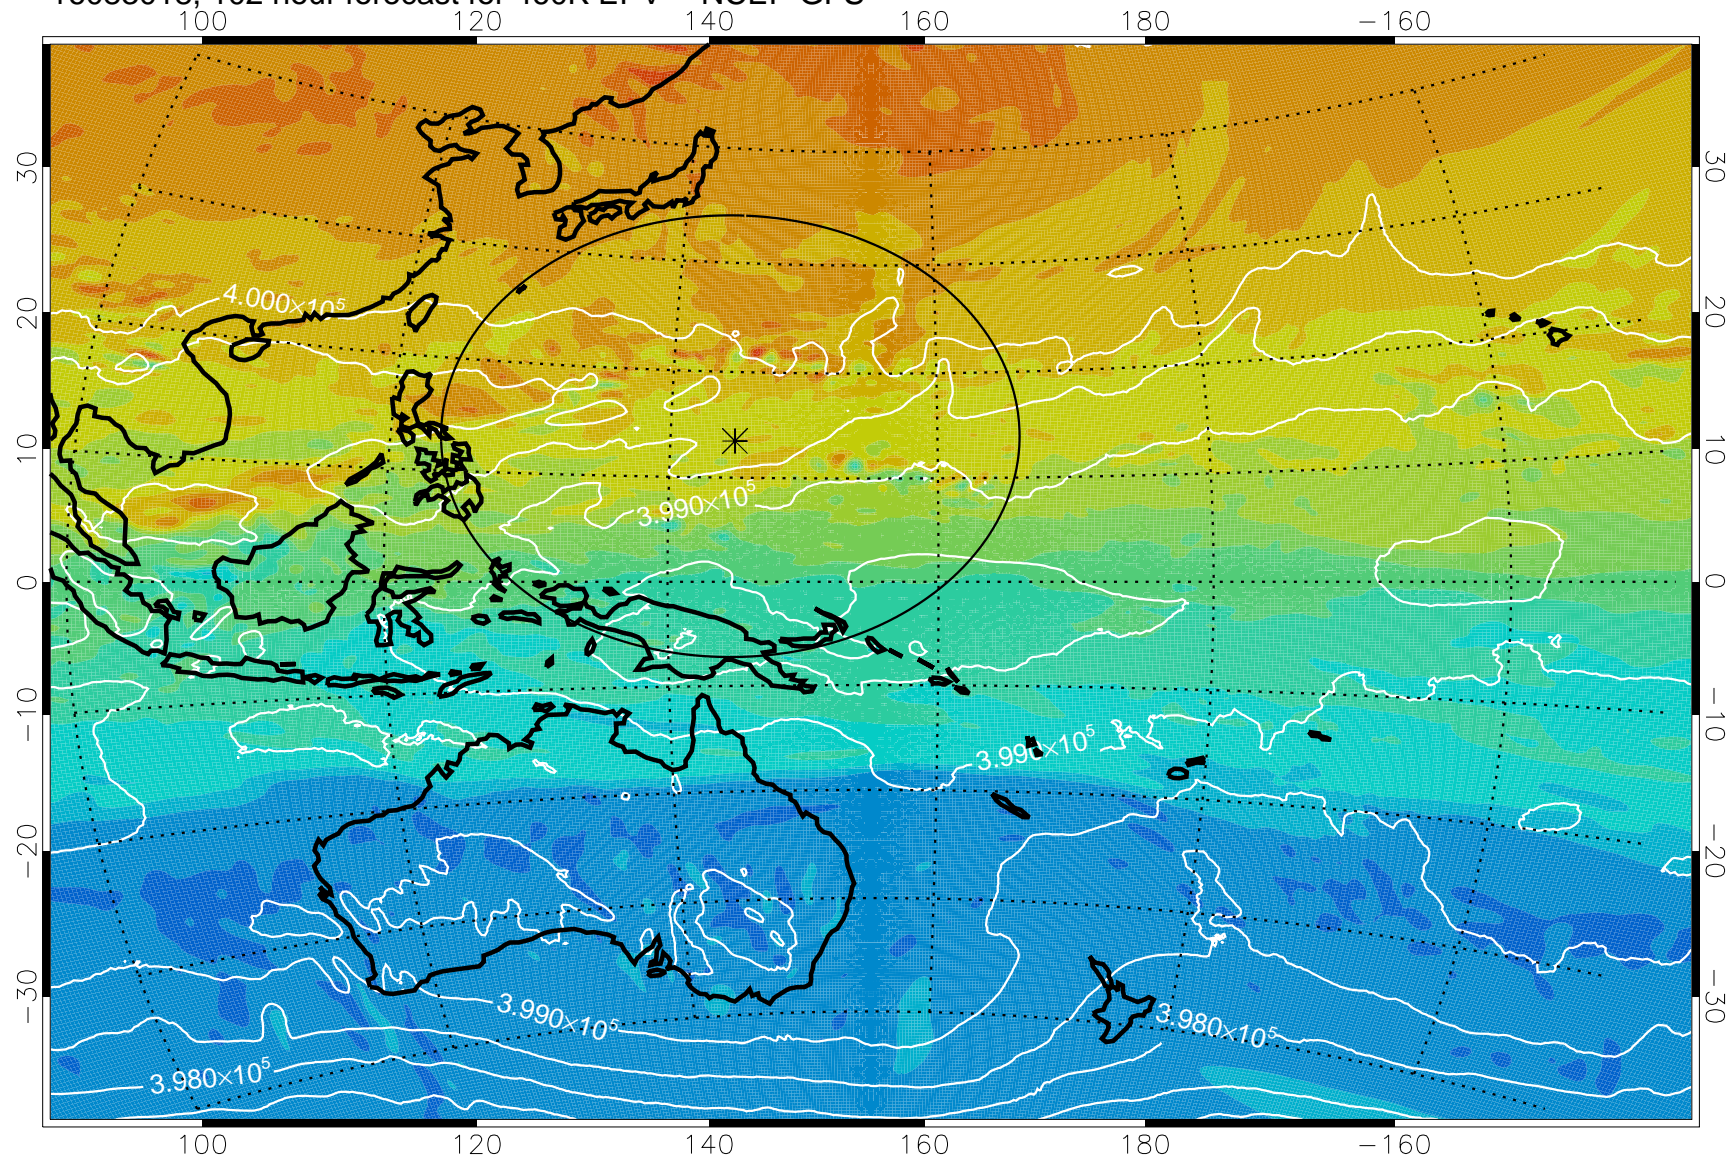

16083000, 84 hour forecast for 460K EPV -- NCEP GFS

460K Montgomery Streamfunction, white

Range ring of 2304 km

16083006, 90 hour forecast for 460K EPV -- NCEP GFS

460K Montgomery Streamfunction, white

Range ring of 2304 km

16083012, 96 hour forecast for 460K EPV -- NCEP GFS

460K Montgomery Streamfunction, white

Range ring of 2304 km

16083018, 102 hour forecast for 460K EPV -- NCEP GFS

460K Montgomery Streamfunction, white

Range ring of 2304 km

16083100, 108 hour forecast for 460K EPV -- NCEP GFS

460K Montgomery Streamfunction, white

Range ring of 2304 km

16083106, 114 hour forecast for 460K EPV -- NCEP GFS

460K Montgomery Streamfunction, white

Range ring of 2304 km

16083112, 120 hour forecast for 460K EPV -- NCEP GFS

460K Montgomery Streamfunction, white

Range ring of 2304 km