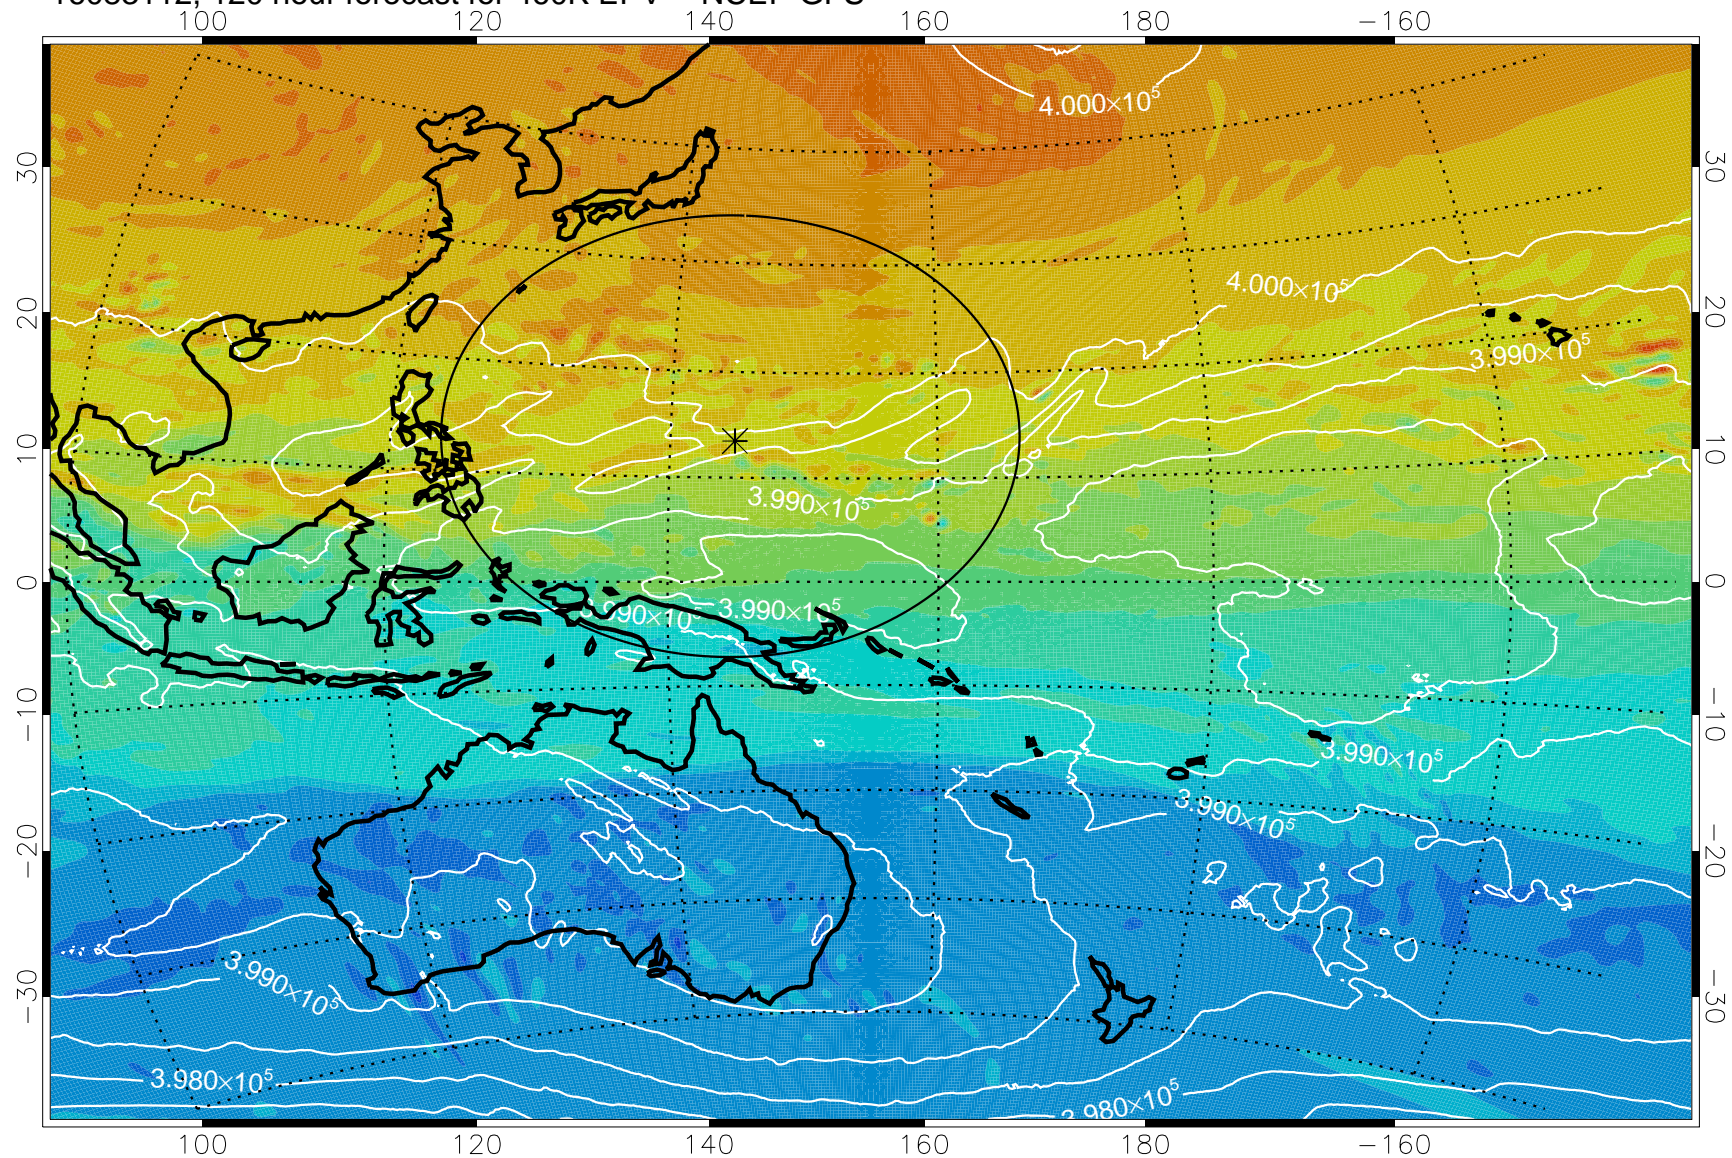

16083012, 96 hour forecast for 460K EPV -- NCEP GFS

460K Montgomery Streamfunction, white

Range ring of 2304 km

16083018, 102 hour forecast for 460K EPV -- NCEP GFS

460K Montgomery Streamfunction, white

Range ring of 2304 km

16083100, 108 hour forecast for 460K EPV -- NCEP GFS

460K Montgomery Streamfunction, white

Range ring of 2304 km

16083106, 114 hour forecast for 460K EPV -- NCEP GFS

460K Montgomery Streamfunction, white

Range ring of 2304 km

16083112, 120 hour forecast for 460K EPV -- NCEP GFS

460K Montgomery Streamfunction, white

Range ring of 2304 km