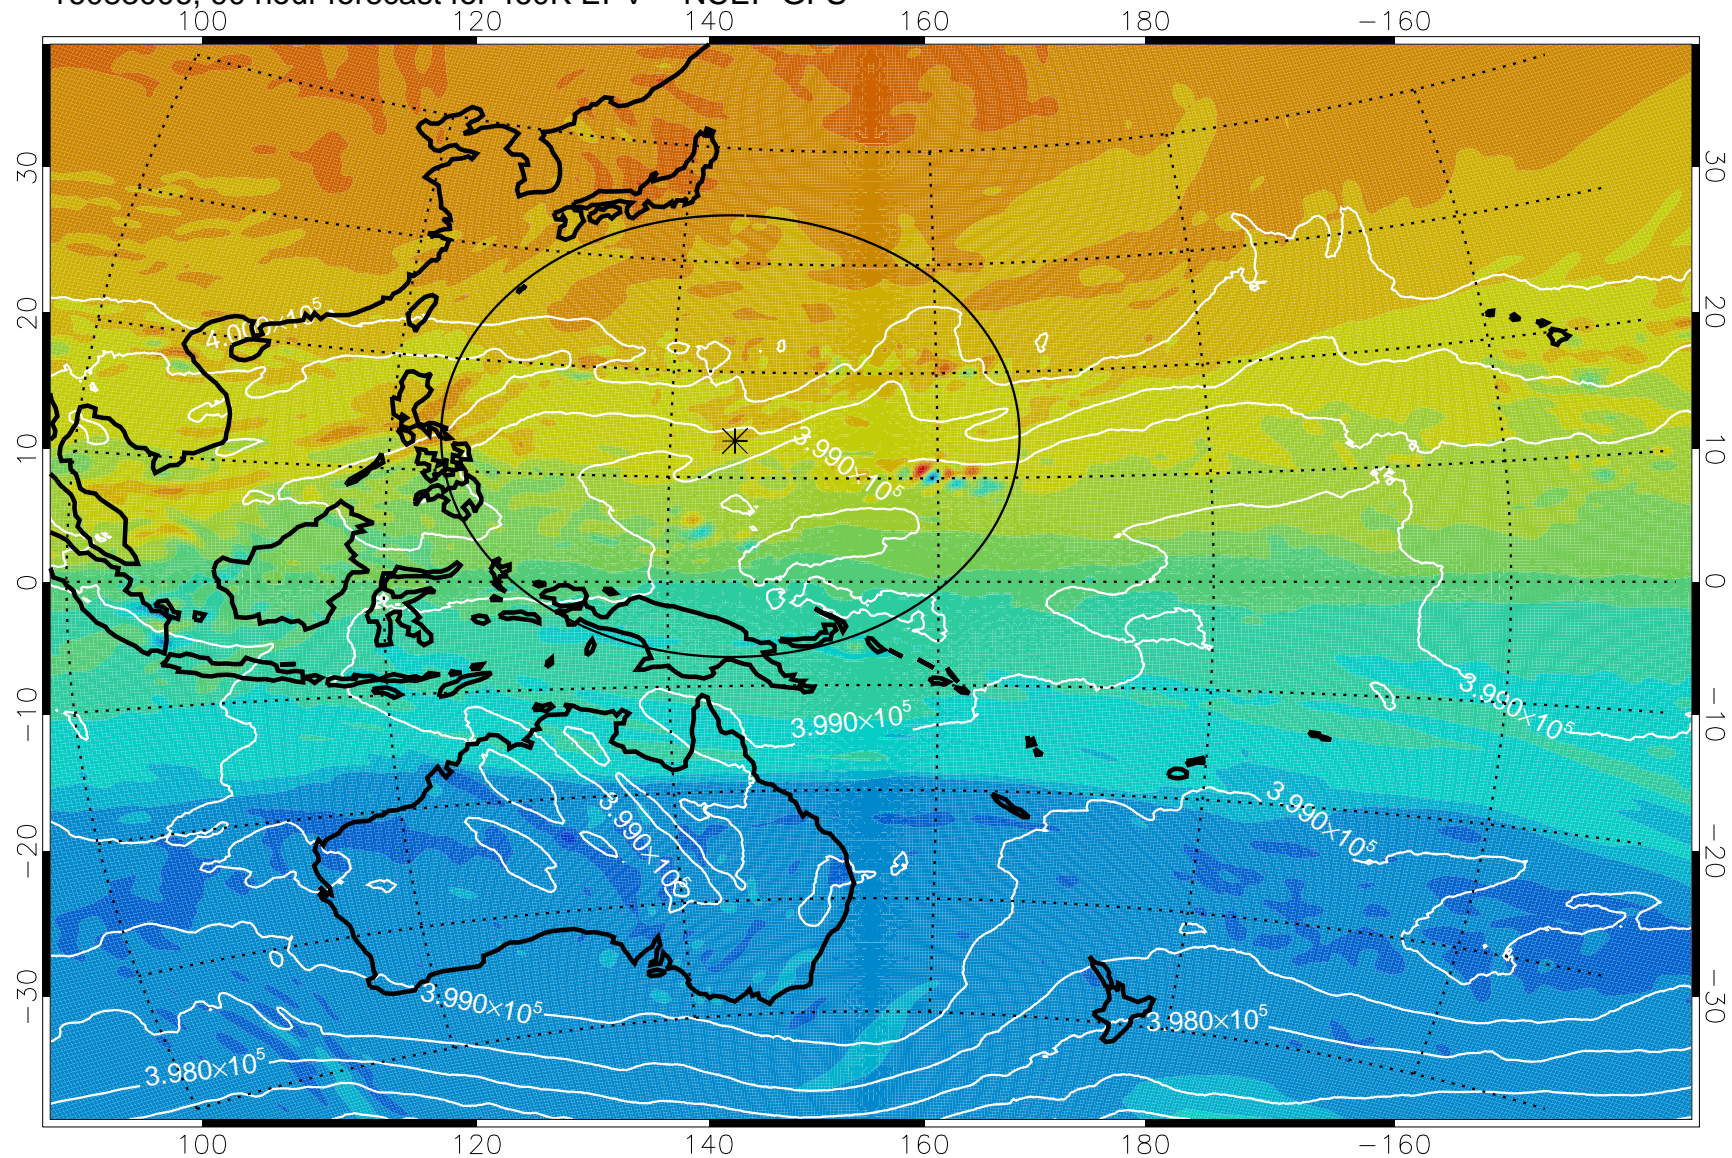

16082906, 66 hour forecast for 460K EPV -- NCEP GFS

460K Montgomery Streamfunction, white

Range ring of 2304 km

16082918, 78 hour forecast for 460K EPV -- NCEP GFS

460K Montgomery Streamfunction, white

Range ring of 2304 km

16083000, 84 hour forecast for 460K EPV -- NCEP GFS

460K Montgomery Streamfunction, white

Range ring of 2304 km

16083006, 90 hour forecast for 460K EPV -- NCEP GFS

460K Montgomery Streamfunction, white

Range ring of 2304 km

16083012, 96 hour forecast for 460K EPV -- NCEP GFS

460K Montgomery Streamfunction, white

Range ring of 2304 km

16083018, 102 hour forecast for 460K EPV -- NCEP GFS

460K Montgomery Streamfunction, white

Range ring of 2304 km

16083100, 108 hour forecast for 460K EPV -- NCEP GFS

460K Montgomery Streamfunction, white

Range ring of 2304 km

16083106, 114 hour forecast for 460K EPV -- NCEP GFS

460K Montgomery Streamfunction, white

Range ring of 2304 km