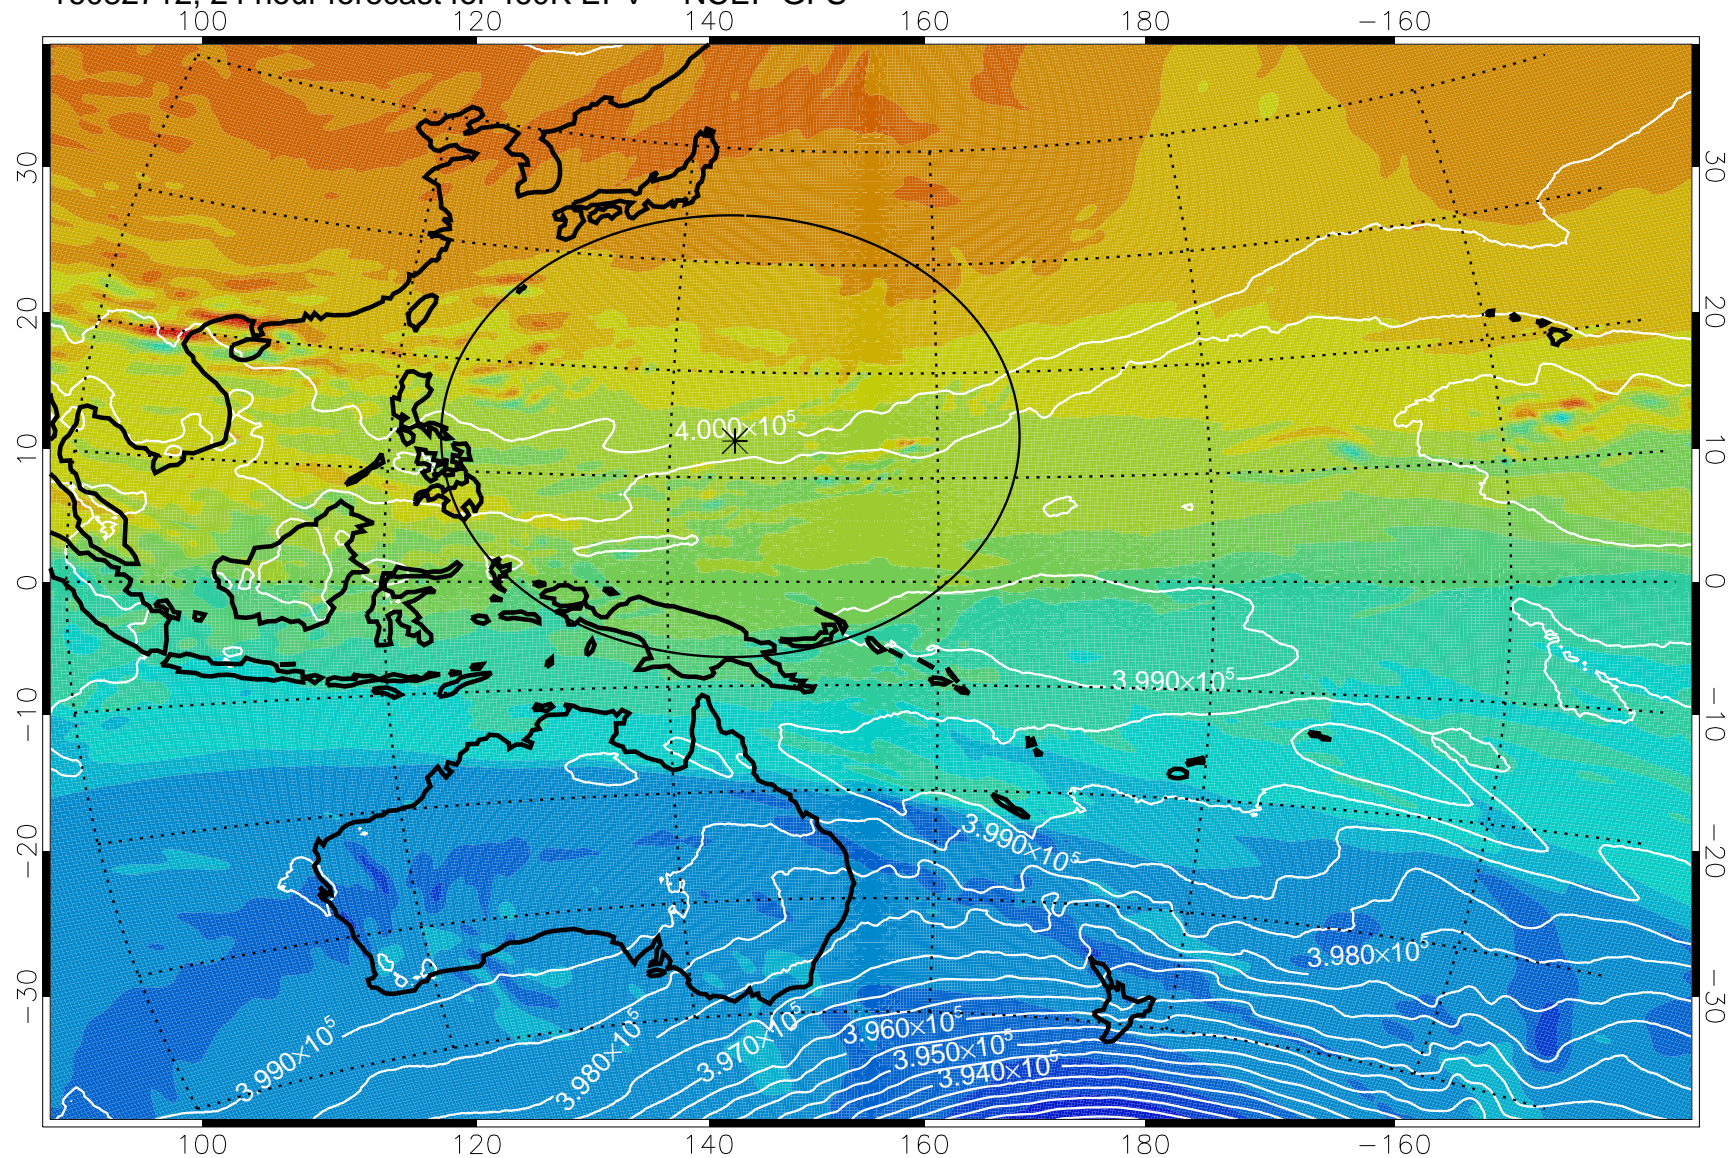

16082706, 18 hour forecast for 460K EPV -- NCEP GFS

460K Montgomery Streamfunction, white

Range ring of 2304 km

16082712, 24 hour forecast for 460K EPV -- NCEP GFS

460K Montgomery Streamfunction, white

Range ring of 2304 km

16082718, 30 hour forecast for 460K EPV -- NCEP GFS

460K Montgomery Streamfunction, white

Range ring of 2304 km

16082800, 36 hour forecast for 460K EPV -- NCEP GFS

460K Montgomery Streamfunction, white

Range ring of 2304 km

16082806, 42 hour forecast for 460K EPV -- NCEP GFS

460K Montgomery Streamfunction, white

Range ring of 2304 km

16082812, 48 hour forecast for 460K EPV -- NCEP GFS

460K Montgomery Streamfunction, white

Range ring of 2304 km

16082818, 54 hour forecast for 460K EPV -- NCEP GFS

460K Montgomery Streamfunction, white

Range ring of 2304 km

16082900, 60 hour forecast for 460K EPV -- NCEP GFS

460K Montgomery Streamfunction, white

Range ring of 2304 km