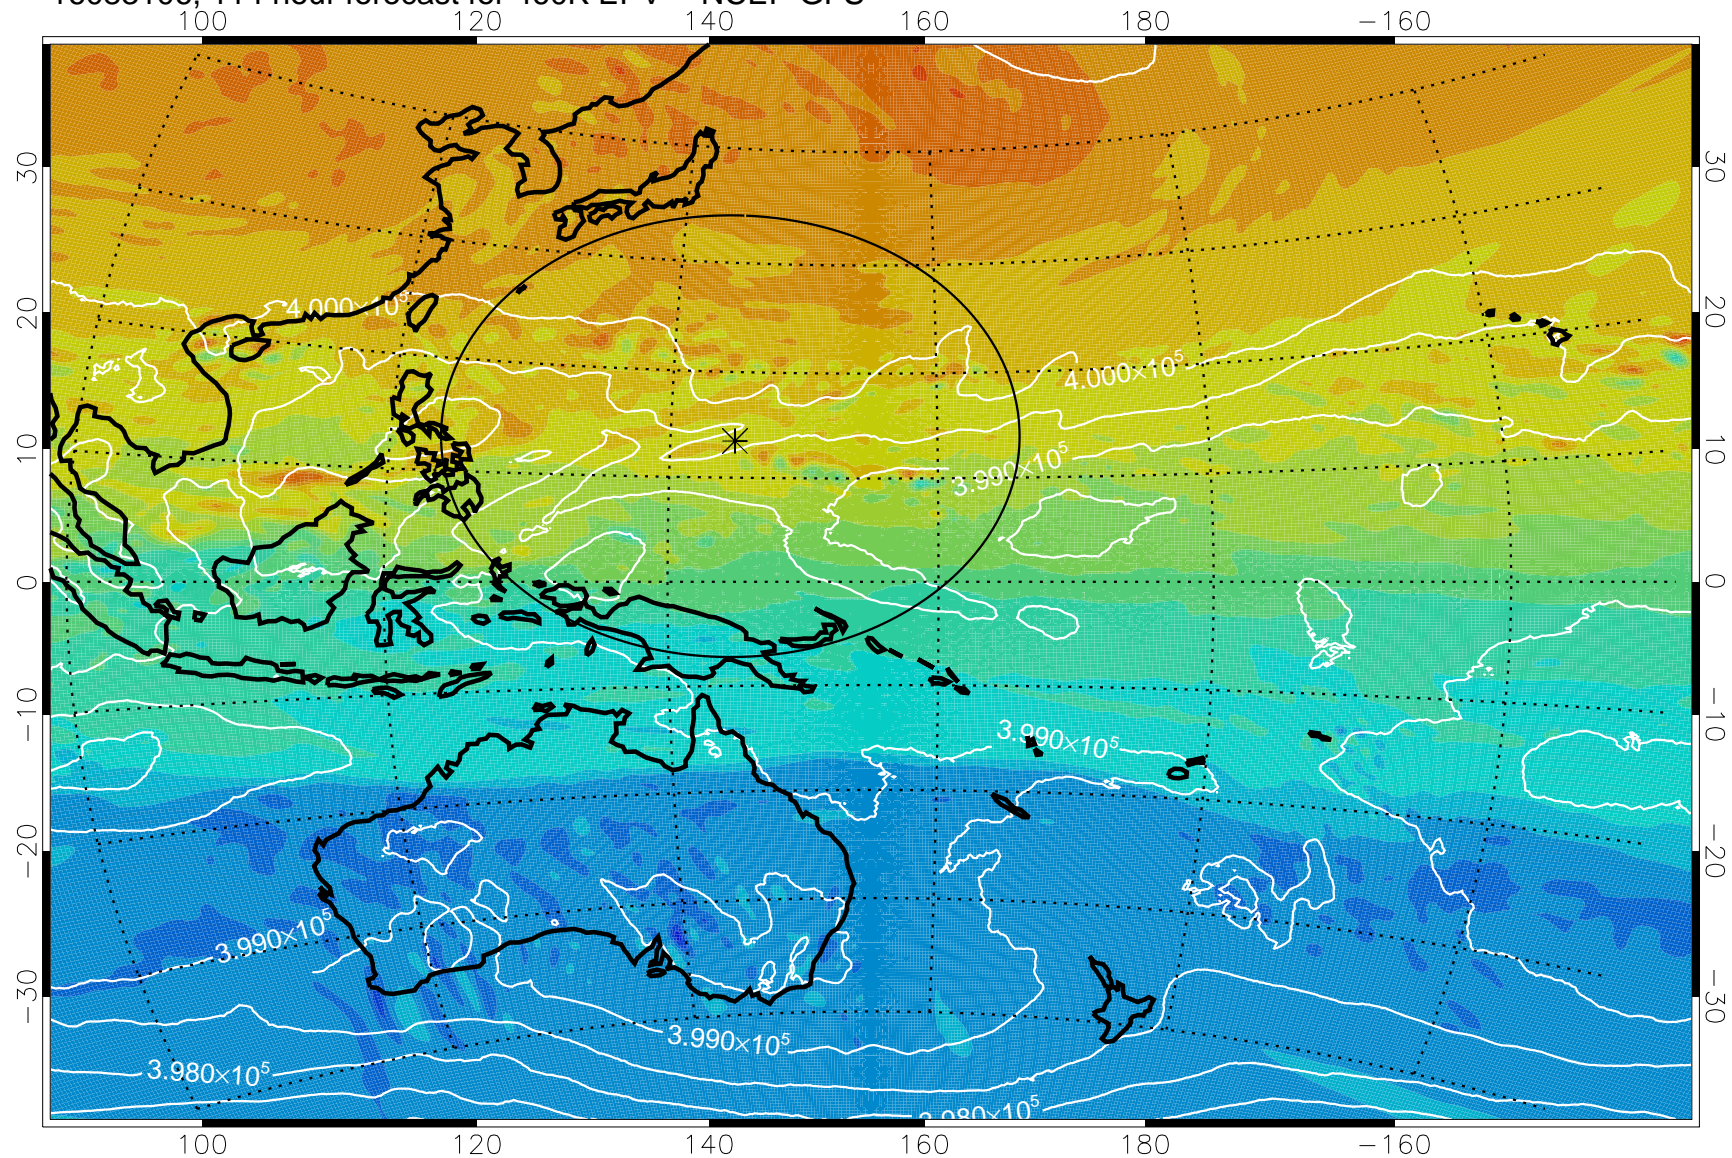

16083012, 96 hour forecast for 460K EPV -- NCEP GFS

460K Montgomery Streamfunction, white

Range ring of 2304 km

16083018, 102 hour forecast for 460K EPV -- NCEP GFS

460K Montgomery Streamfunction, white

Range ring of 2304 km

16083100, 108 hour forecast for 460K EPV -- NCEP GFS

460K Montgomery Streamfunction, white

Range ring of 2304 km

16083106, 114 hour forecast for 460K EPV -- NCEP GFS

460K Montgomery Streamfunction, white

Range ring of 2304 km

16083112, 120 hour forecast for 460K EPV -- NCEP GFS

460K Montgomery Streamfunction, white

Range ring of 2304 km