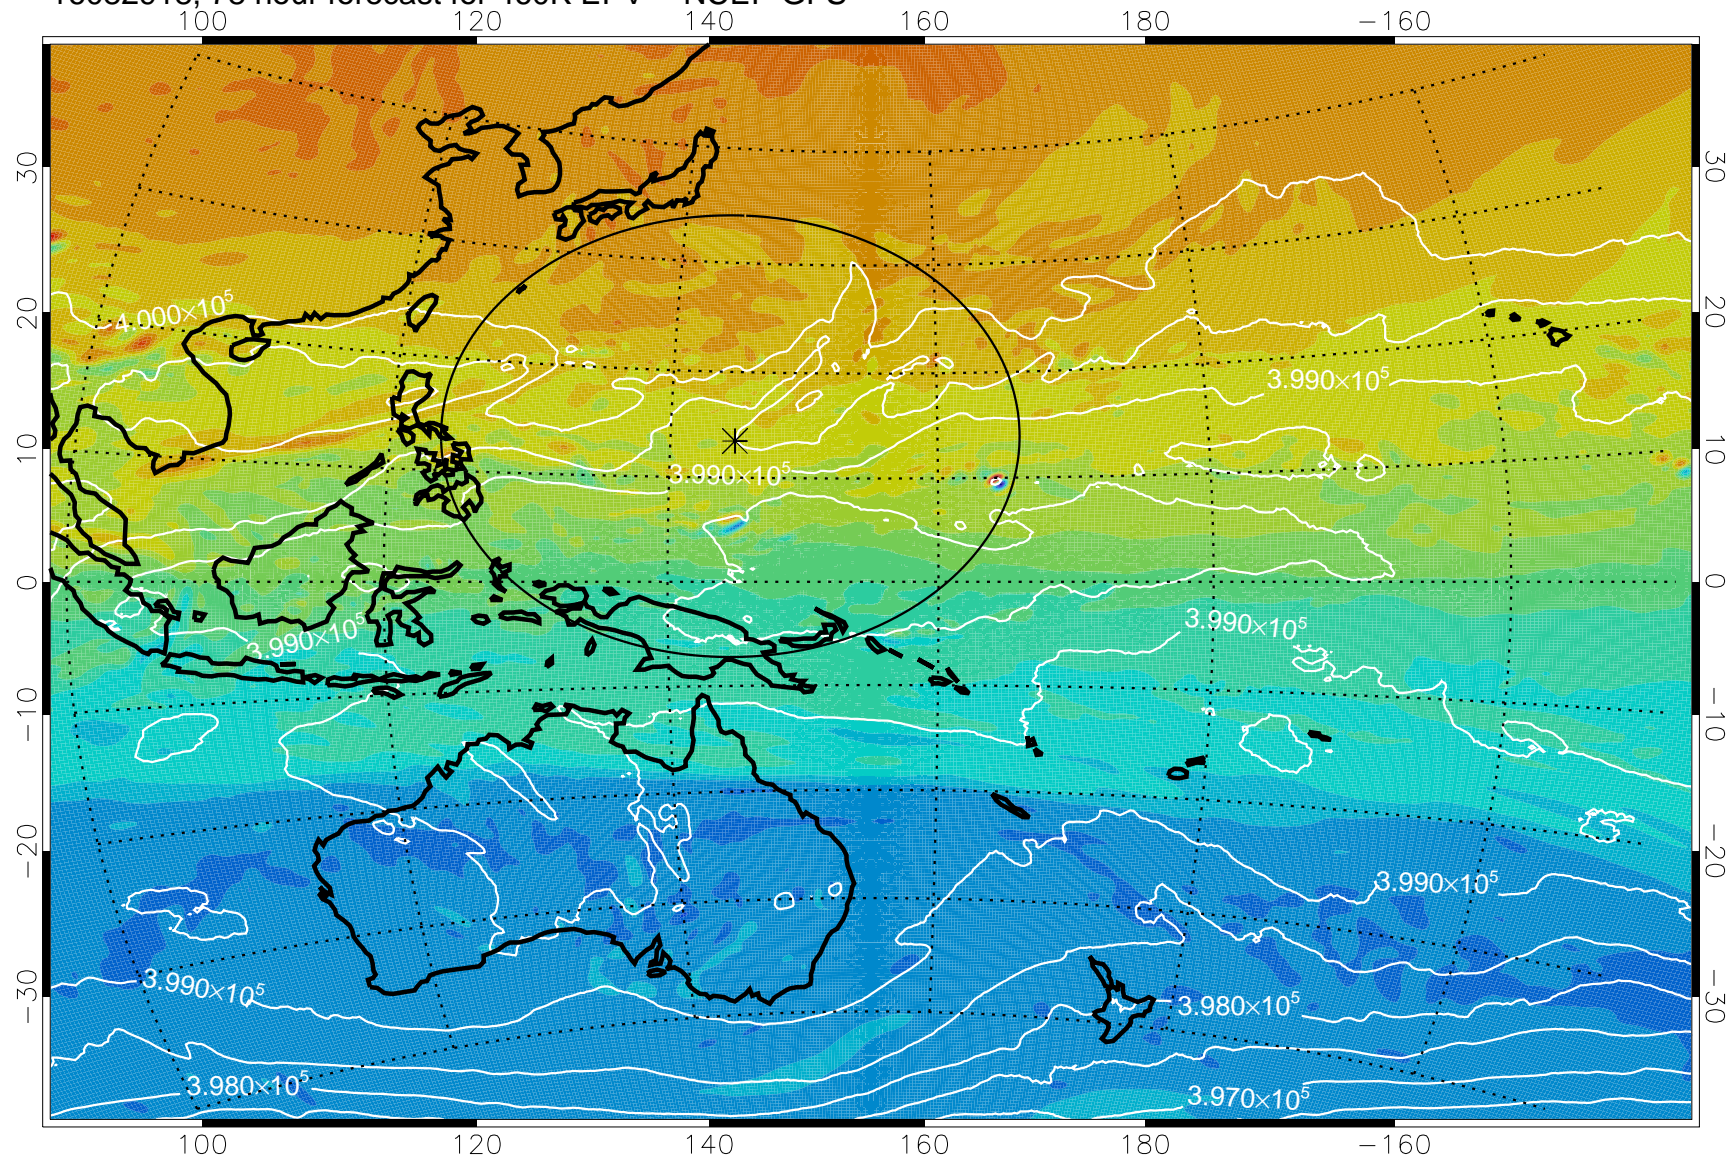

16082818, 54 hour forecast for 460K EPV -- NCEP GFS

460K Montgomery Streamfunction, white

Range ring of 2304 km

16082900, 60 hour forecast for 460K EPV -- NCEP GFS

460K Montgomery Streamfunction, white

Range ring of 2304 km

16082906, 66 hour forecast for 460K EPV -- NCEP GFS

460K Montgomery Streamfunction, white

Range ring of 2304 km

16082918, 78 hour forecast for 460K EPV -- NCEP GFS

460K Montgomery Streamfunction, white

Range ring of 2304 km

16083000, 84 hour forecast for 460K EPV -- NCEP GFS

460K Montgomery Streamfunction, white

Range ring of 2304 km

16083006, 90 hour forecast for 460K EPV -- NCEP GFS

460K Montgomery Streamfunction, white

Range ring of 2304 km

16083012, 96 hour forecast for 460K EPV -- NCEP GFS

460K Montgomery Streamfunction, white

Range ring of 2304 km

16083018, 102 hour forecast for 460K EPV -- NCEP GFS

460K Montgomery Streamfunction, white

Range ring of 2304 km