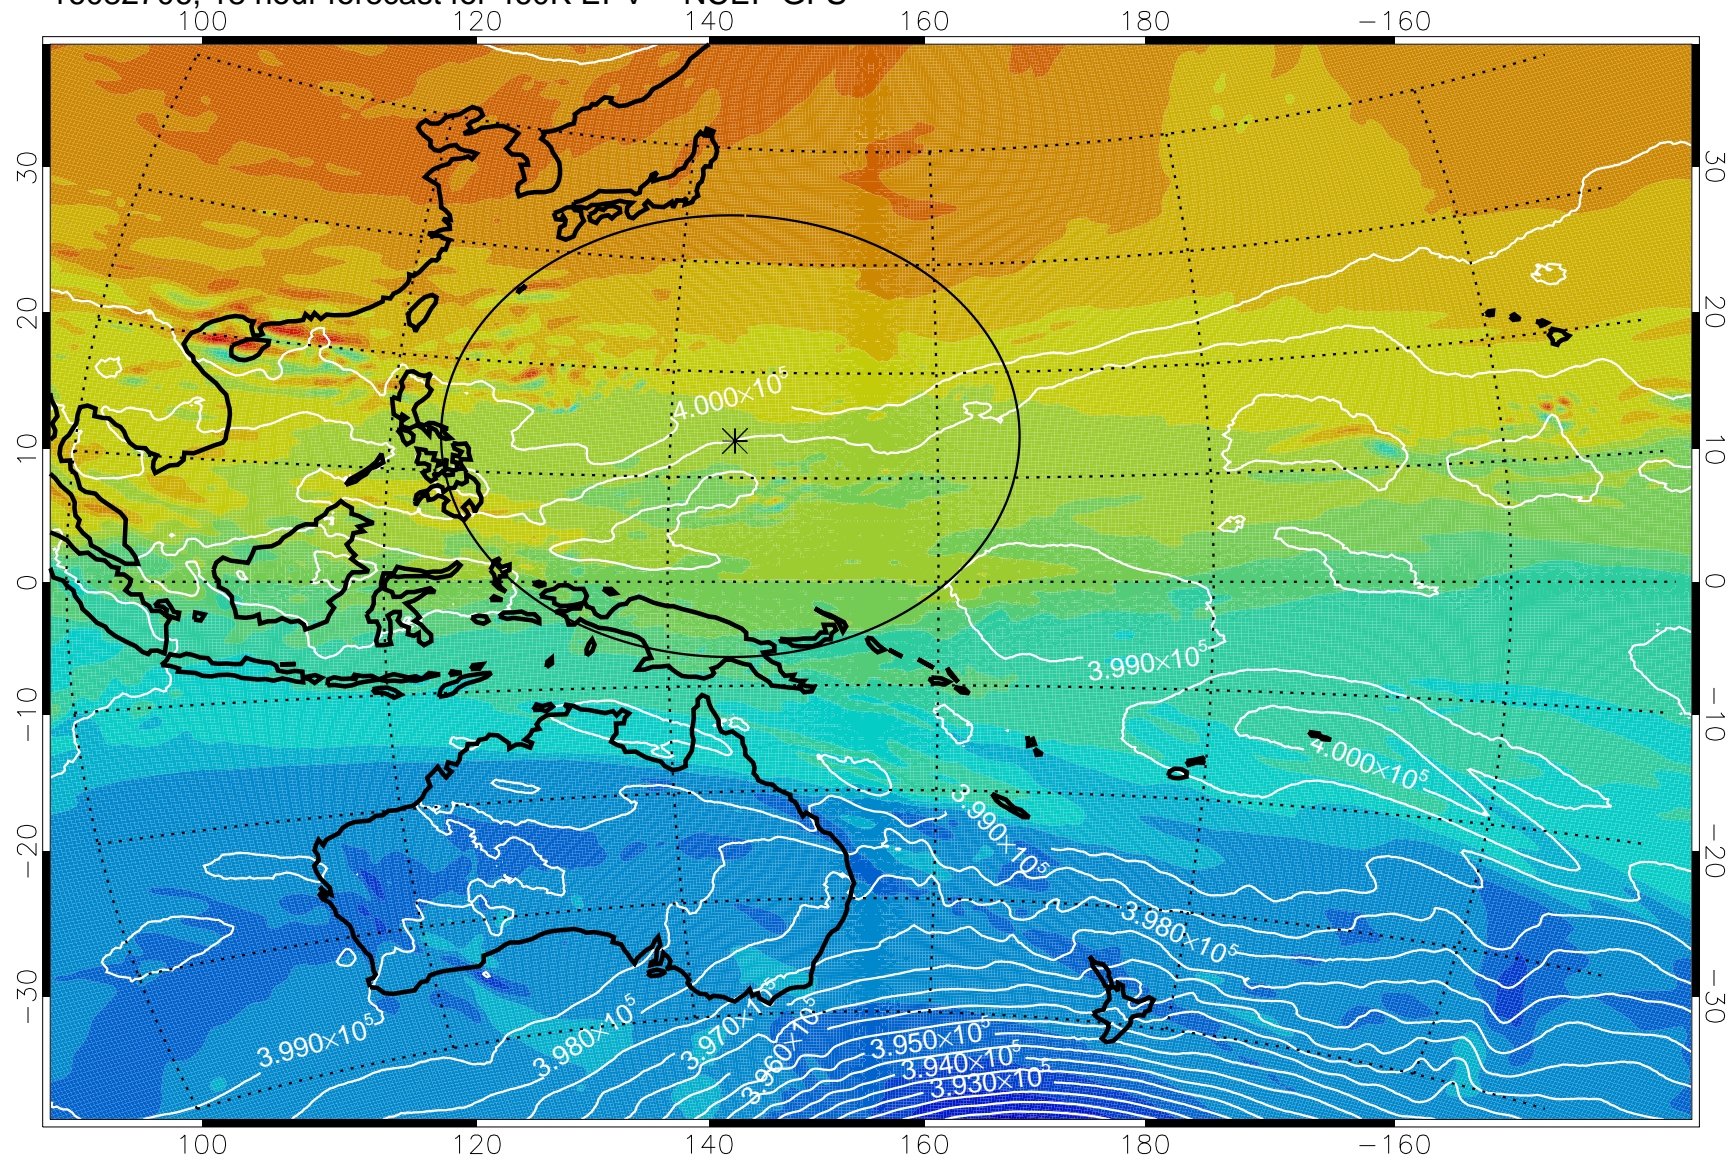

16082618, 6 hour forecast for 460K EPV -- NCEP GFS

460K Montgomery Streamfunction, white

Range ring of 2304 km

16082700, 12 hour forecast for 460K EPV -- NCEP GFS

460K Montgomery Streamfunction, white

Range ring of 2304 km

16082706, 18 hour forecast for 460K EPV -- NCEP GFS

460K Montgomery Streamfunction, white

Range ring of 2304 km

16082712, 24 hour forecast for 460K EPV -- NCEP GFS

460K Montgomery Streamfunction, white

Range ring of 2304 km

16082718, 30 hour forecast for 460K EPV -- NCEP GFS

460K Montgomery Streamfunction, white

Range ring of 2304 km

16082800, 36 hour forecast for 460K EPV -- NCEP GFS

460K Montgomery Streamfunction, white

Range ring of 2304 km

16082806, 42 hour forecast for 460K EPV -- NCEP GFS

460K Montgomery Streamfunction, white

Range ring of 2304 km

16082812, 48 hour forecast for 460K EPV -- NCEP GFS

460K Montgomery Streamfunction, white

Range ring of 2304 km