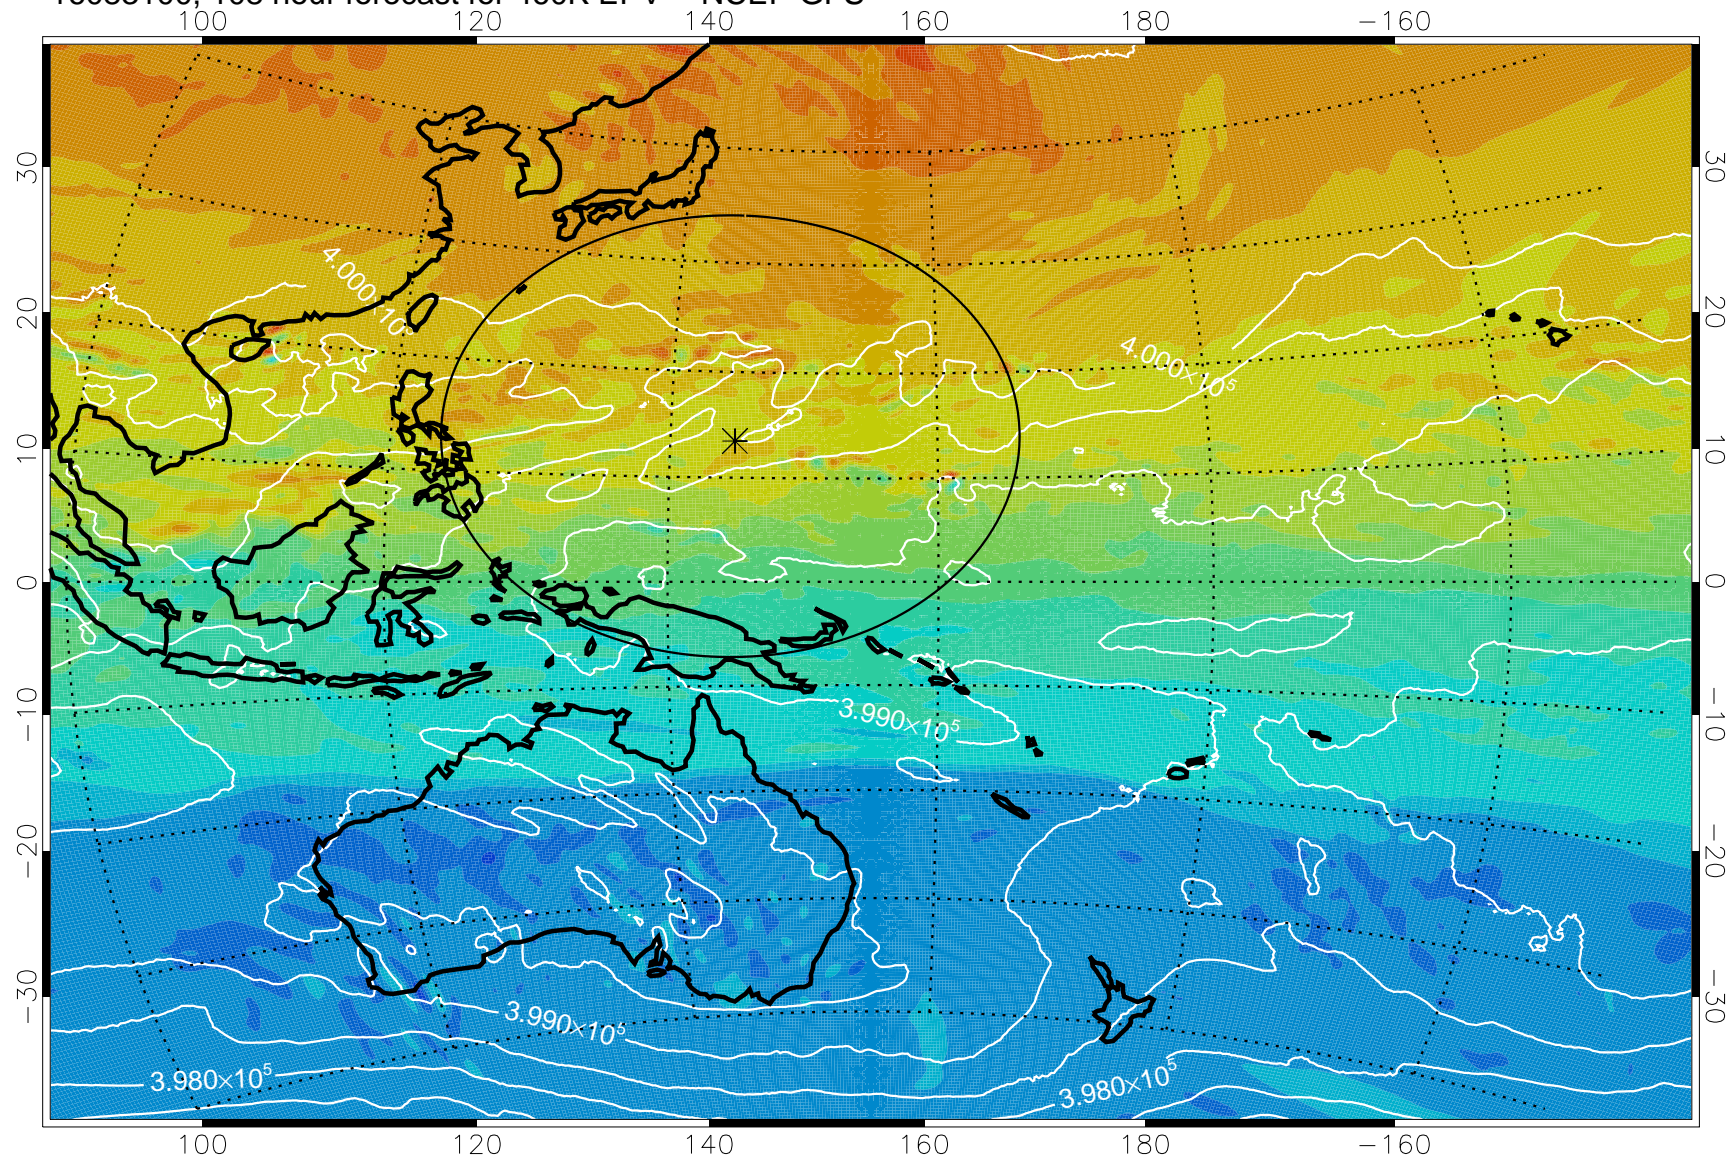

16083000, 84 hour forecast for 460K EPV -- NCEP GFS

460K Montgomery Streamfunction, white

Range ring of 2304 km

16083006, 90 hour forecast for 460K EPV -- NCEP GFS

460K Montgomery Streamfunction, white

Range ring of 2304 km

16083012, 96 hour forecast for 460K EPV -- NCEP GFS

460K Montgomery Streamfunction, white

Range ring of 2304 km

16083018, 102 hour forecast for 460K EPV -- NCEP GFS

460K Montgomery Streamfunction, white

Range ring of 2304 km

16083100, 108 hour forecast for 460K EPV -- NCEP GFS

460K Montgomery Streamfunction, white

Range ring of 2304 km

16083106, 114 hour forecast for 460K EPV -- NCEP GFS

460K Montgomery Streamfunction, white

Range ring of 2304 km

16083112, 120 hour forecast for 460K EPV -- NCEP GFS

460K Montgomery Streamfunction, white

Range ring of 2304 km