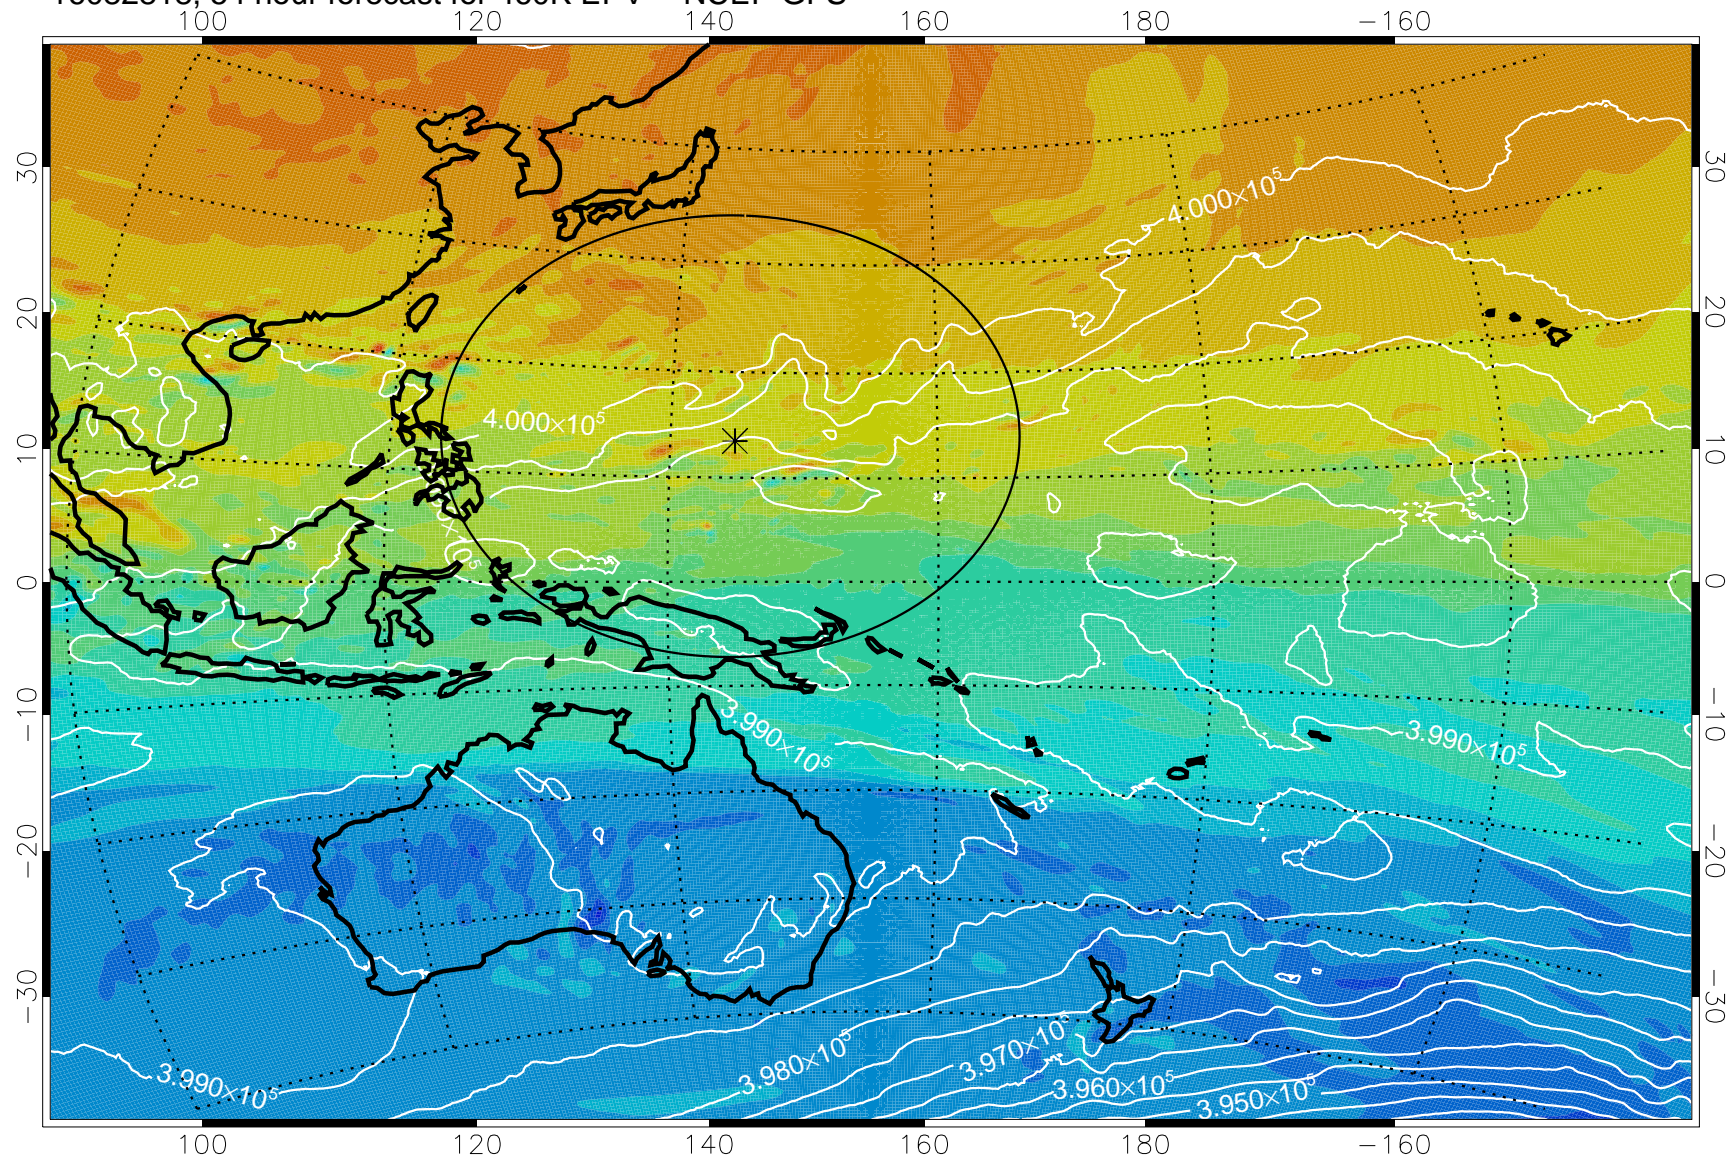

16082806, 42 hour forecast for 460K EPV -- NCEP GFS

460K Montgomery Streamfunction, white

Range ring of 2304 km

16082812, 48 hour forecast for 460K EPV -- NCEP GFS

460K Montgomery Streamfunction, white

Range ring of 2304 km

16082818, 54 hour forecast for 460K EPV -- NCEP GFS

460K Montgomery Streamfunction, white

Range ring of 2304 km

16082900, 60 hour forecast for 460K EPV -- NCEP GFS

460K Montgomery Streamfunction, white

Range ring of 2304 km

16082906, 66 hour forecast for 460K EPV -- NCEP GFS

460K Montgomery Streamfunction, white

Range ring of 2304 km

16082918, 78 hour forecast for 460K EPV -- NCEP GFS

460K Montgomery Streamfunction, white

Range ring of 2304 km

16083000, 84 hour forecast for 460K EPV -- NCEP GFS

460K Montgomery Streamfunction, white

Range ring of 2304 km

16083006, 90 hour forecast for 460K EPV -- NCEP GFS

460K Montgomery Streamfunction, white

Range ring of 2304 km