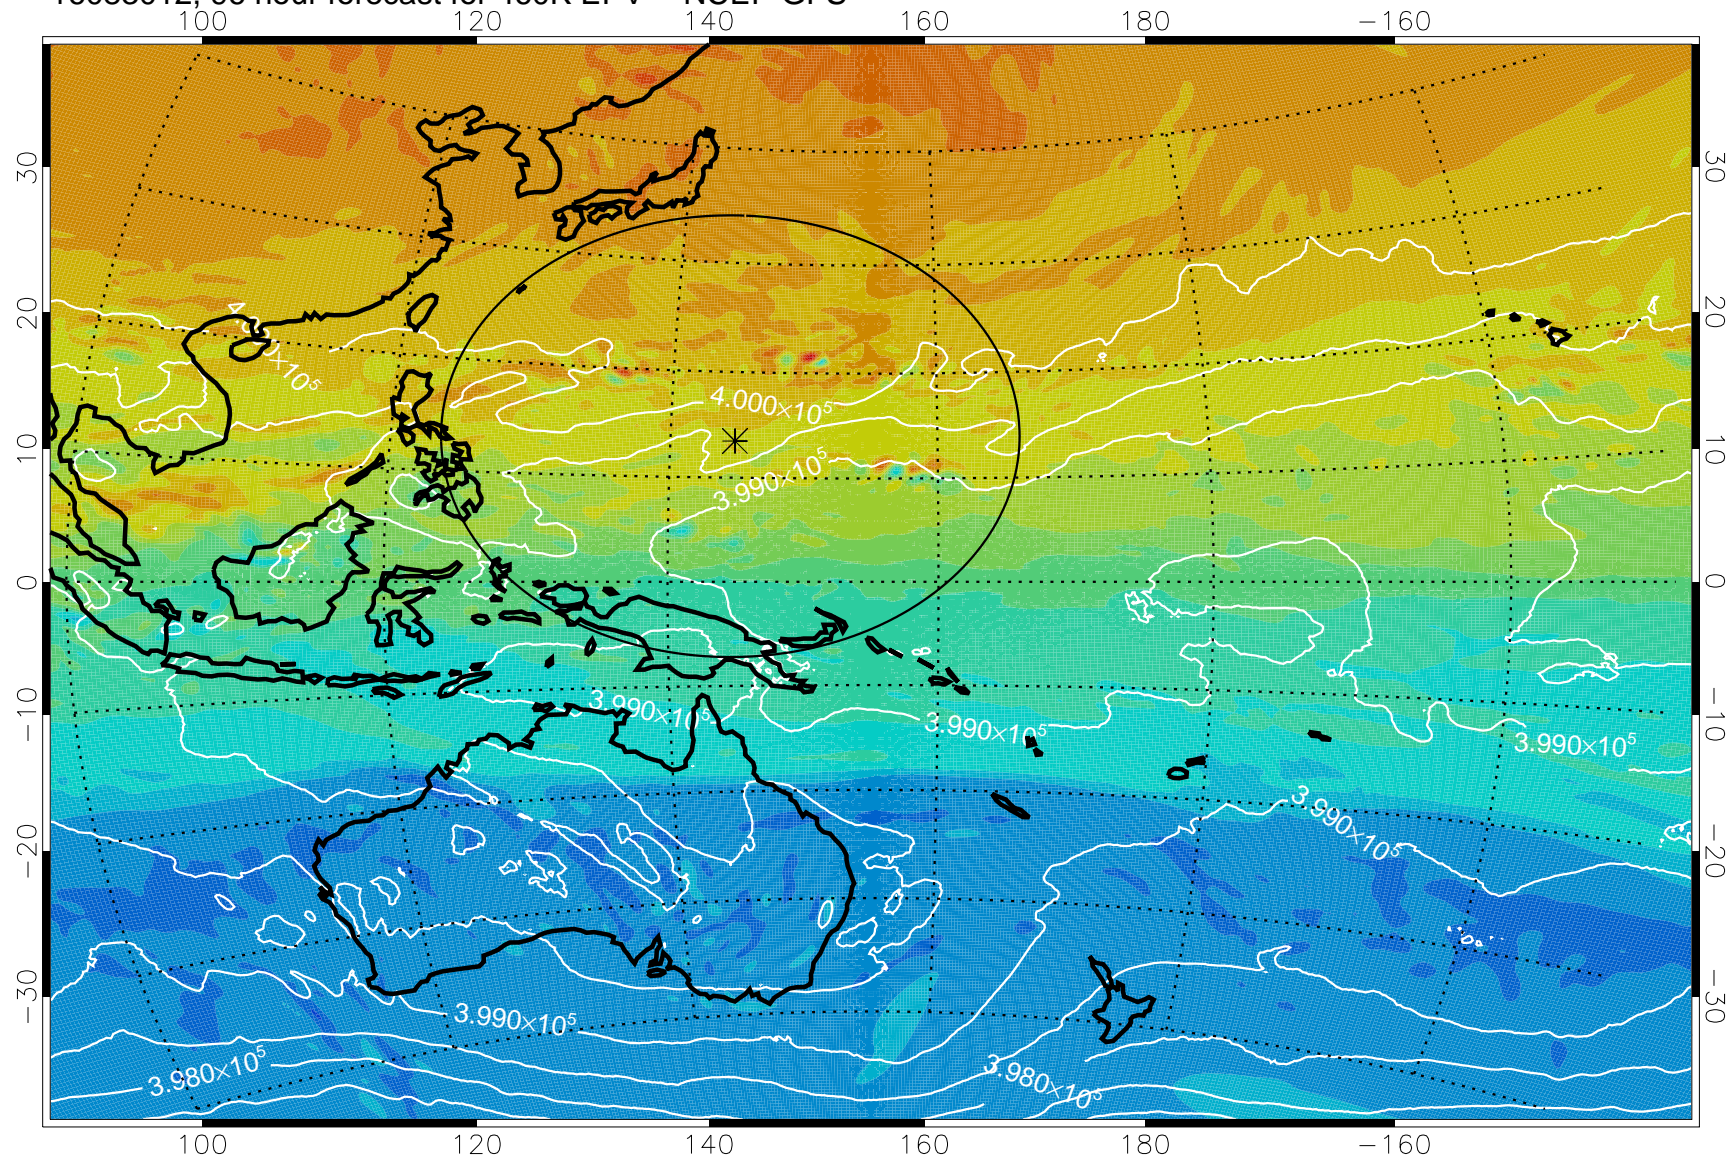

16082906, 66 hour forecast for 460K EPV -- NCEP GFS

460K Montgomery Streamfunction, white

Range ring of 2304 km

16082918, 78 hour forecast for 460K EPV -- NCEP GFS

460K Montgomery Streamfunction, white

Range ring of 2304 km

16083000, 84 hour forecast for 460K EPV -- NCEP GFS

460K Montgomery Streamfunction, white

Range ring of 2304 km

16083006, 90 hour forecast for 460K EPV -- NCEP GFS

460K Montgomery Streamfunction, white

Range ring of 2304 km

16083012, 96 hour forecast for 460K EPV -- NCEP GFS

460K Montgomery Streamfunction, white

Range ring of 2304 km

16083018, 102 hour forecast for 460K EPV -- NCEP GFS

460K Montgomery Streamfunction, white

Range ring of 2304 km

16083100, 108 hour forecast for 460K EPV -- NCEP GFS

460K Montgomery Streamfunction, white

Range ring of 2304 km

16083106, 114 hour forecast for 460K EPV -- NCEP GFS

460K Montgomery Streamfunction, white

Range ring of 2304 km