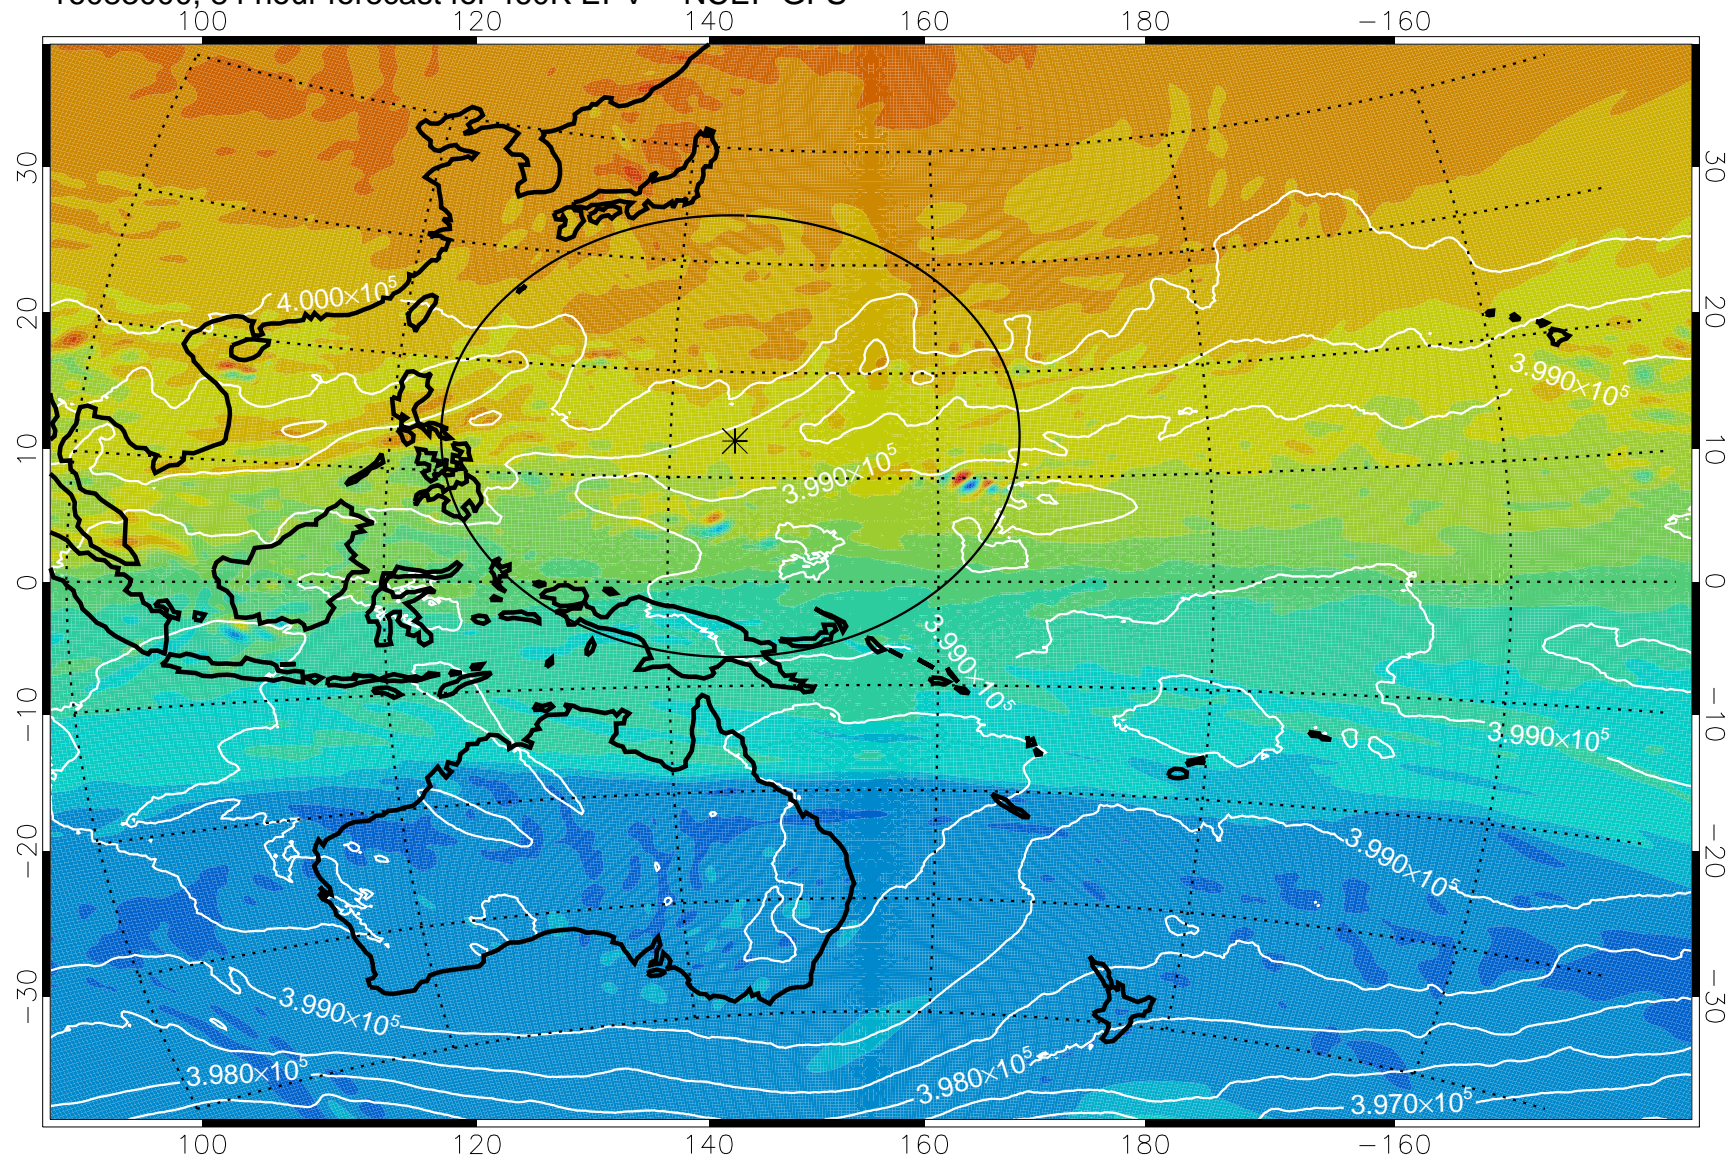

16082818, 54 hour forecast for 460K EPV -- NCEP GFS

460K Montgomery Streamfunction, white

Range ring of 2304 km

16082900, 60 hour forecast for 460K EPV -- NCEP GFS

460K Montgomery Streamfunction, white

Range ring of 2304 km

16082906, 66 hour forecast for 460K EPV -- NCEP GFS

460K Montgomery Streamfunction, white

Range ring of 2304 km

16082918, 78 hour forecast for 460K EPV -- NCEP GFS

460K Montgomery Streamfunction, white

Range ring of 2304 km

16083000, 84 hour forecast for 460K EPV -- NCEP GFS

460K Montgomery Streamfunction, white

Range ring of 2304 km

16083006, 90 hour forecast for 460K EPV -- NCEP GFS

460K Montgomery Streamfunction, white

Range ring of 2304 km

16083012, 96 hour forecast for 460K EPV -- NCEP GFS

460K Montgomery Streamfunction, white

Range ring of 2304 km

16083018, 102 hour forecast for 460K EPV -- NCEP GFS

460K Montgomery Streamfunction, white

Range ring of 2304 km