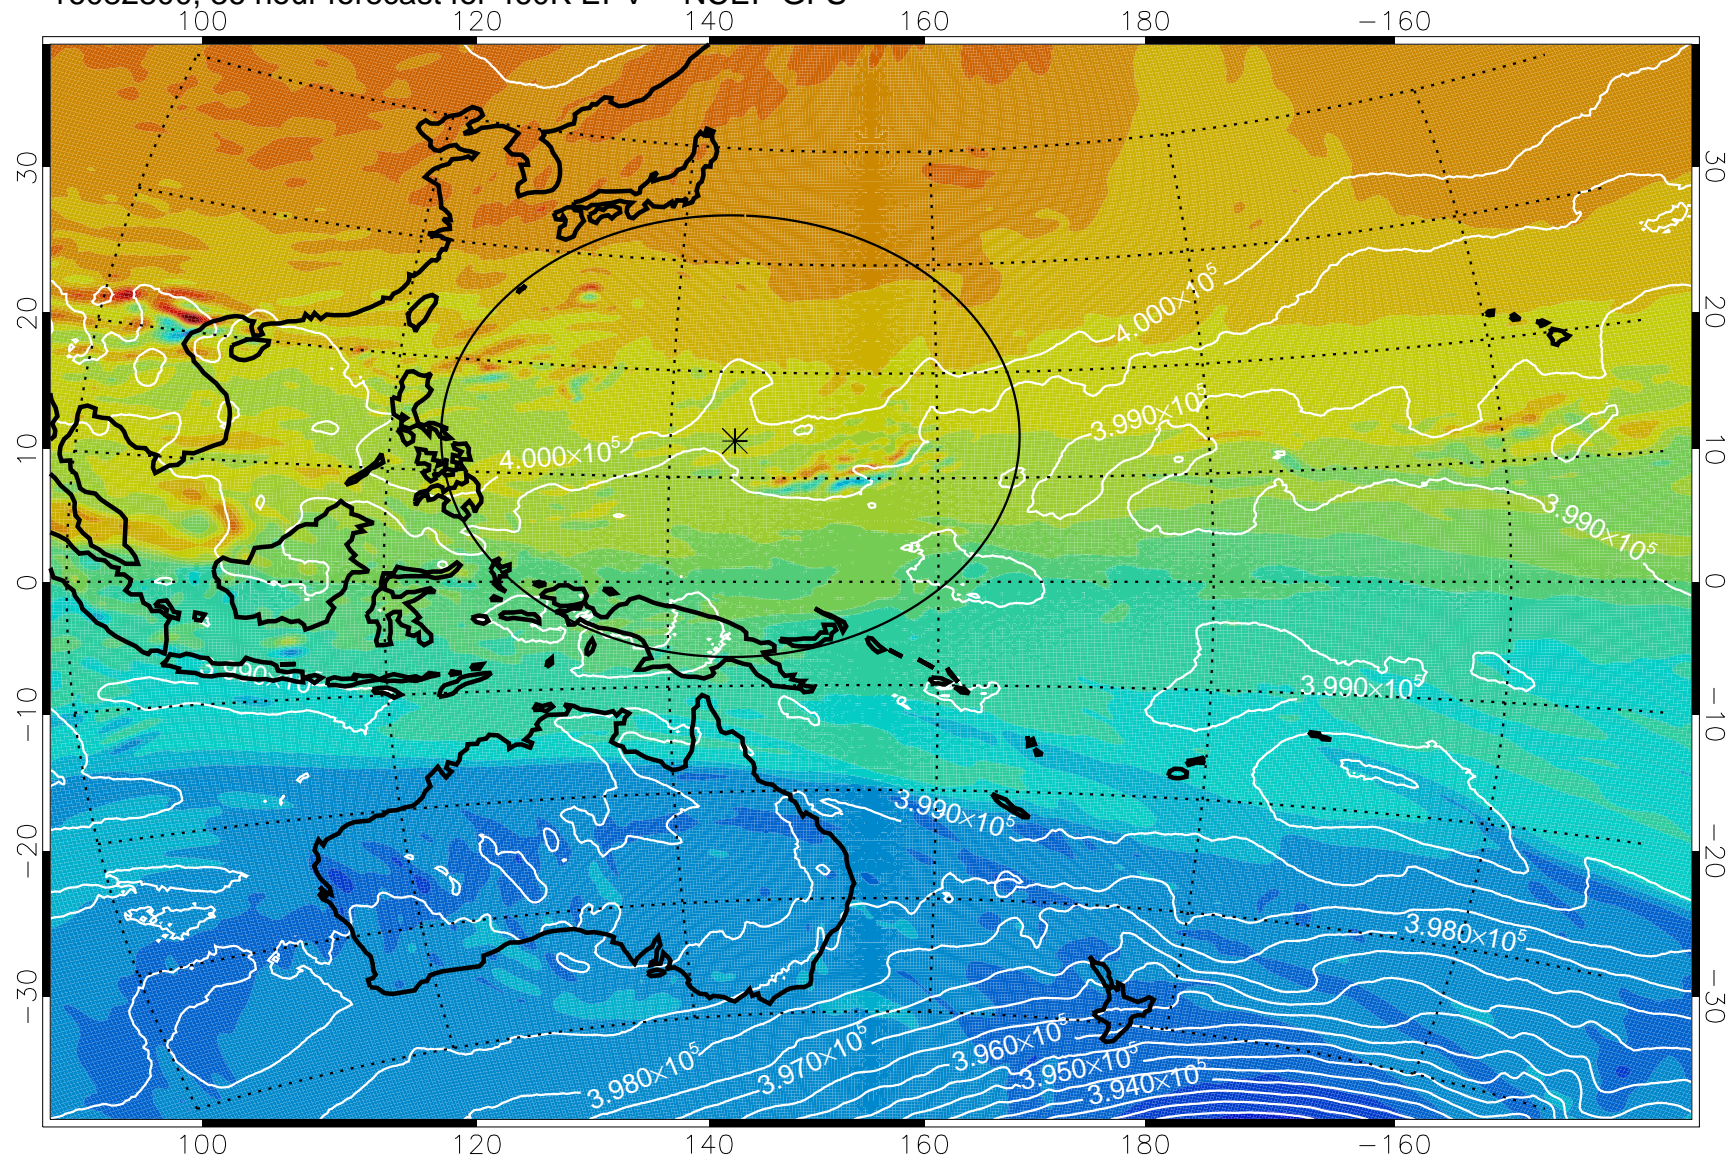

16082718, 30 hour forecast for 460K EPV -- NCEP GFS

460K Montgomery Streamfunction, white

Range ring of 2304 km

16082800, 36 hour forecast for 460K EPV -- NCEP GFS

460K Montgomery Streamfunction, white

Range ring of 2304 km

16082806, 42 hour forecast for 460K EPV -- NCEP GFS

460K Montgomery Streamfunction, white

Range ring of 2304 km

16082812, 48 hour forecast for 460K EPV -- NCEP GFS

460K Montgomery Streamfunction, white

Range ring of 2304 km

16082818, 54 hour forecast for 460K EPV -- NCEP GFS

460K Montgomery Streamfunction, white

Range ring of 2304 km

16082900, 60 hour forecast for 460K EPV -- NCEP GFS

460K Montgomery Streamfunction, white

Range ring of 2304 km

16082906, 66 hour forecast for 460K EPV -- NCEP GFS

460K Montgomery Streamfunction, white

Range ring of 2304 km

16082918, 78 hour forecast for 460K EPV -- NCEP GFS

460K Montgomery Streamfunction, white

Range ring of 2304 km