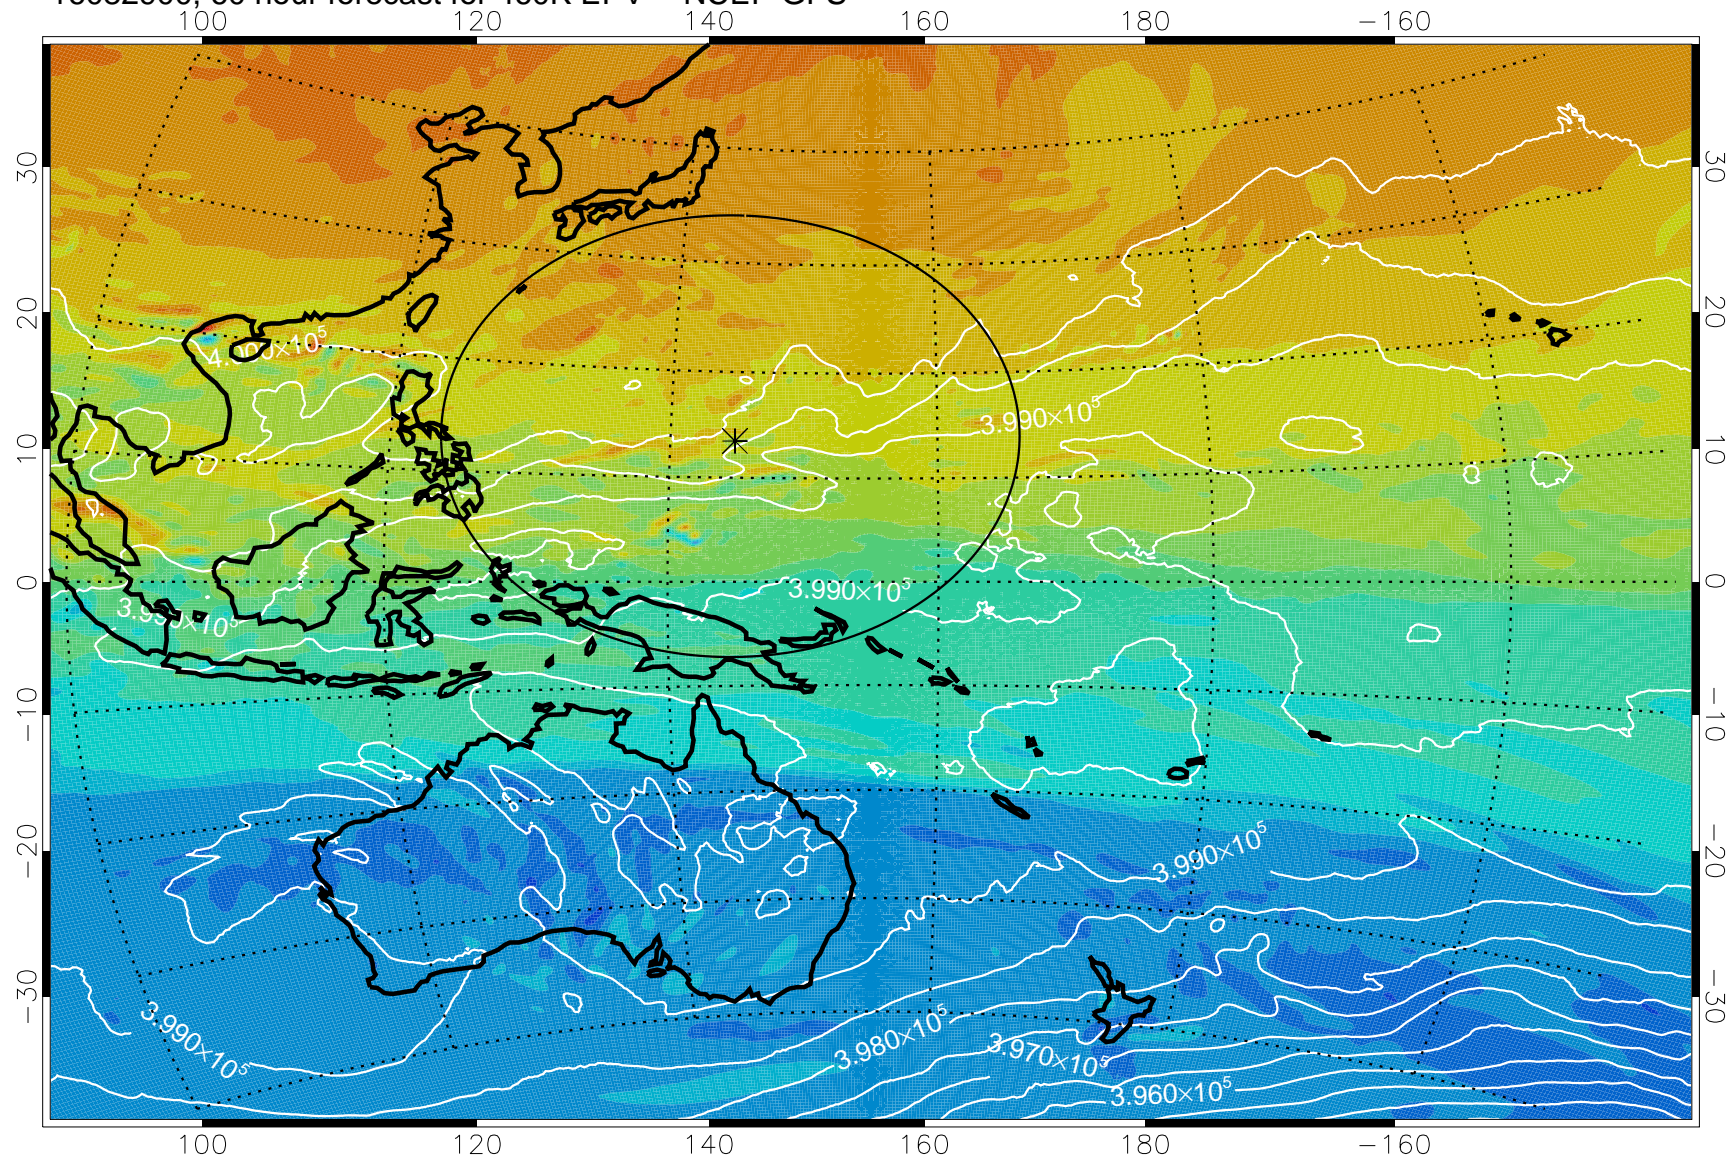

16082806, 42 hour forecast for 460K EPV -- NCEP GFS

460K Montgomery Streamfunction, white

Range ring of 2304 km

16082812, 48 hour forecast for 460K EPV -- NCEP GFS

460K Montgomery Streamfunction, white

Range ring of 2304 km

16082818, 54 hour forecast for 460K EPV -- NCEP GFS

460K Montgomery Streamfunction, white

Range ring of 2304 km

16082900, 60 hour forecast for 460K EPV -- NCEP GFS

460K Montgomery Streamfunction, white

Range ring of 2304 km

16082906, 66 hour forecast for 460K EPV -- NCEP GFS

460K Montgomery Streamfunction, white

Range ring of 2304 km

16082918, 78 hour forecast for 460K EPV -- NCEP GFS

460K Montgomery Streamfunction, white

Range ring of 2304 km

16083000, 84 hour forecast for 460K EPV -- NCEP GFS

460K Montgomery Streamfunction, white

Range ring of 2304 km

16083006, 90 hour forecast for 460K EPV -- NCEP GFS

460K Montgomery Streamfunction, white

Range ring of 2304 km