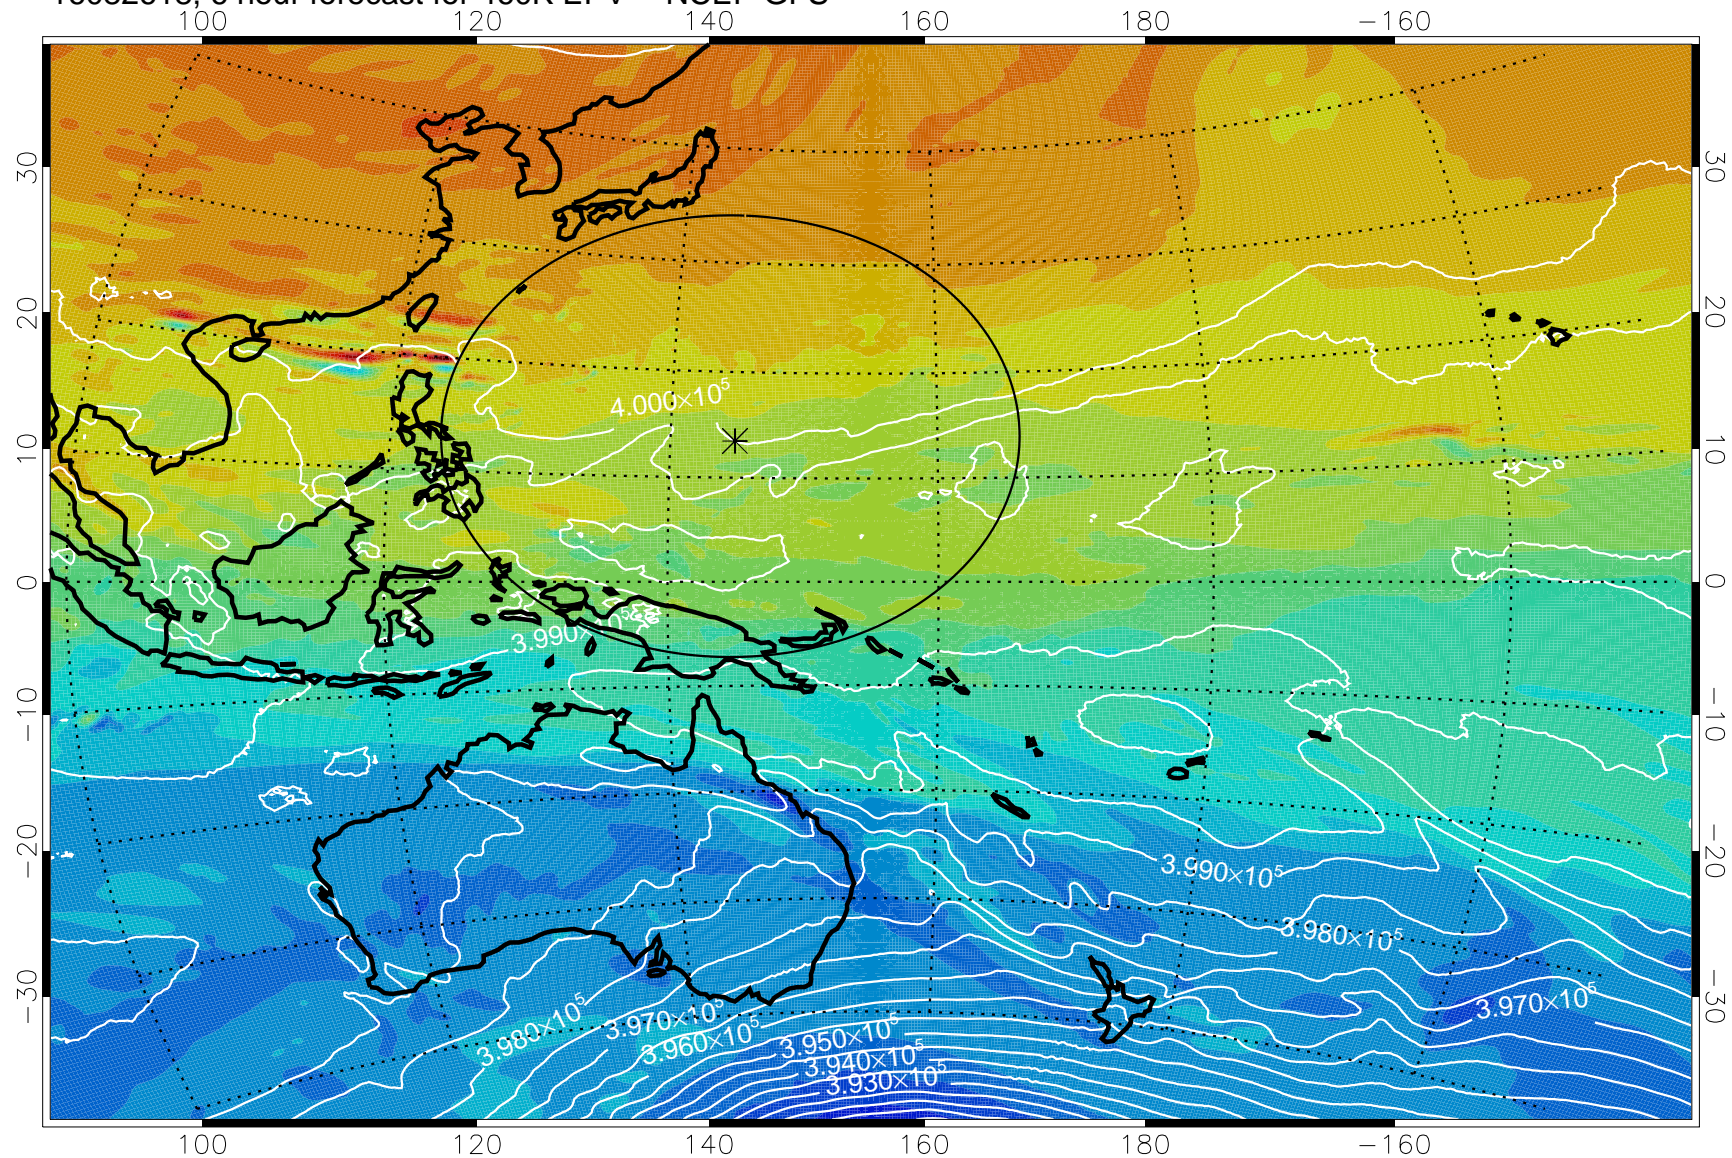

16082618, 6 hour forecast for 460K EPV -- NCEP GFS

460K Montgomery Streamfunction, white

Range ring of 2304 km

16082700, 12 hour forecast for 460K EPV -- NCEP GFS

460K Montgomery Streamfunction, white

Range ring of 2304 km

16082706, 18 hour forecast for 460K EPV -- NCEP GFS

460K Montgomery Streamfunction, white

Range ring of 2304 km

16082712, 24 hour forecast for 460K EPV -- NCEP GFS

460K Montgomery Streamfunction, white

Range ring of 2304 km

16082718, 30 hour forecast for 460K EPV -- NCEP GFS

460K Montgomery Streamfunction, white

Range ring of 2304 km

16082800, 36 hour forecast for 460K EPV -- NCEP GFS

460K Montgomery Streamfunction, white

Range ring of 2304 km

16082806, 42 hour forecast for 460K EPV -- NCEP GFS

460K Montgomery Streamfunction, white

Range ring of 2304 km

16082812, 48 hour forecast for 460K EPV -- NCEP GFS

460K Montgomery Streamfunction, white

Range ring of 2304 km