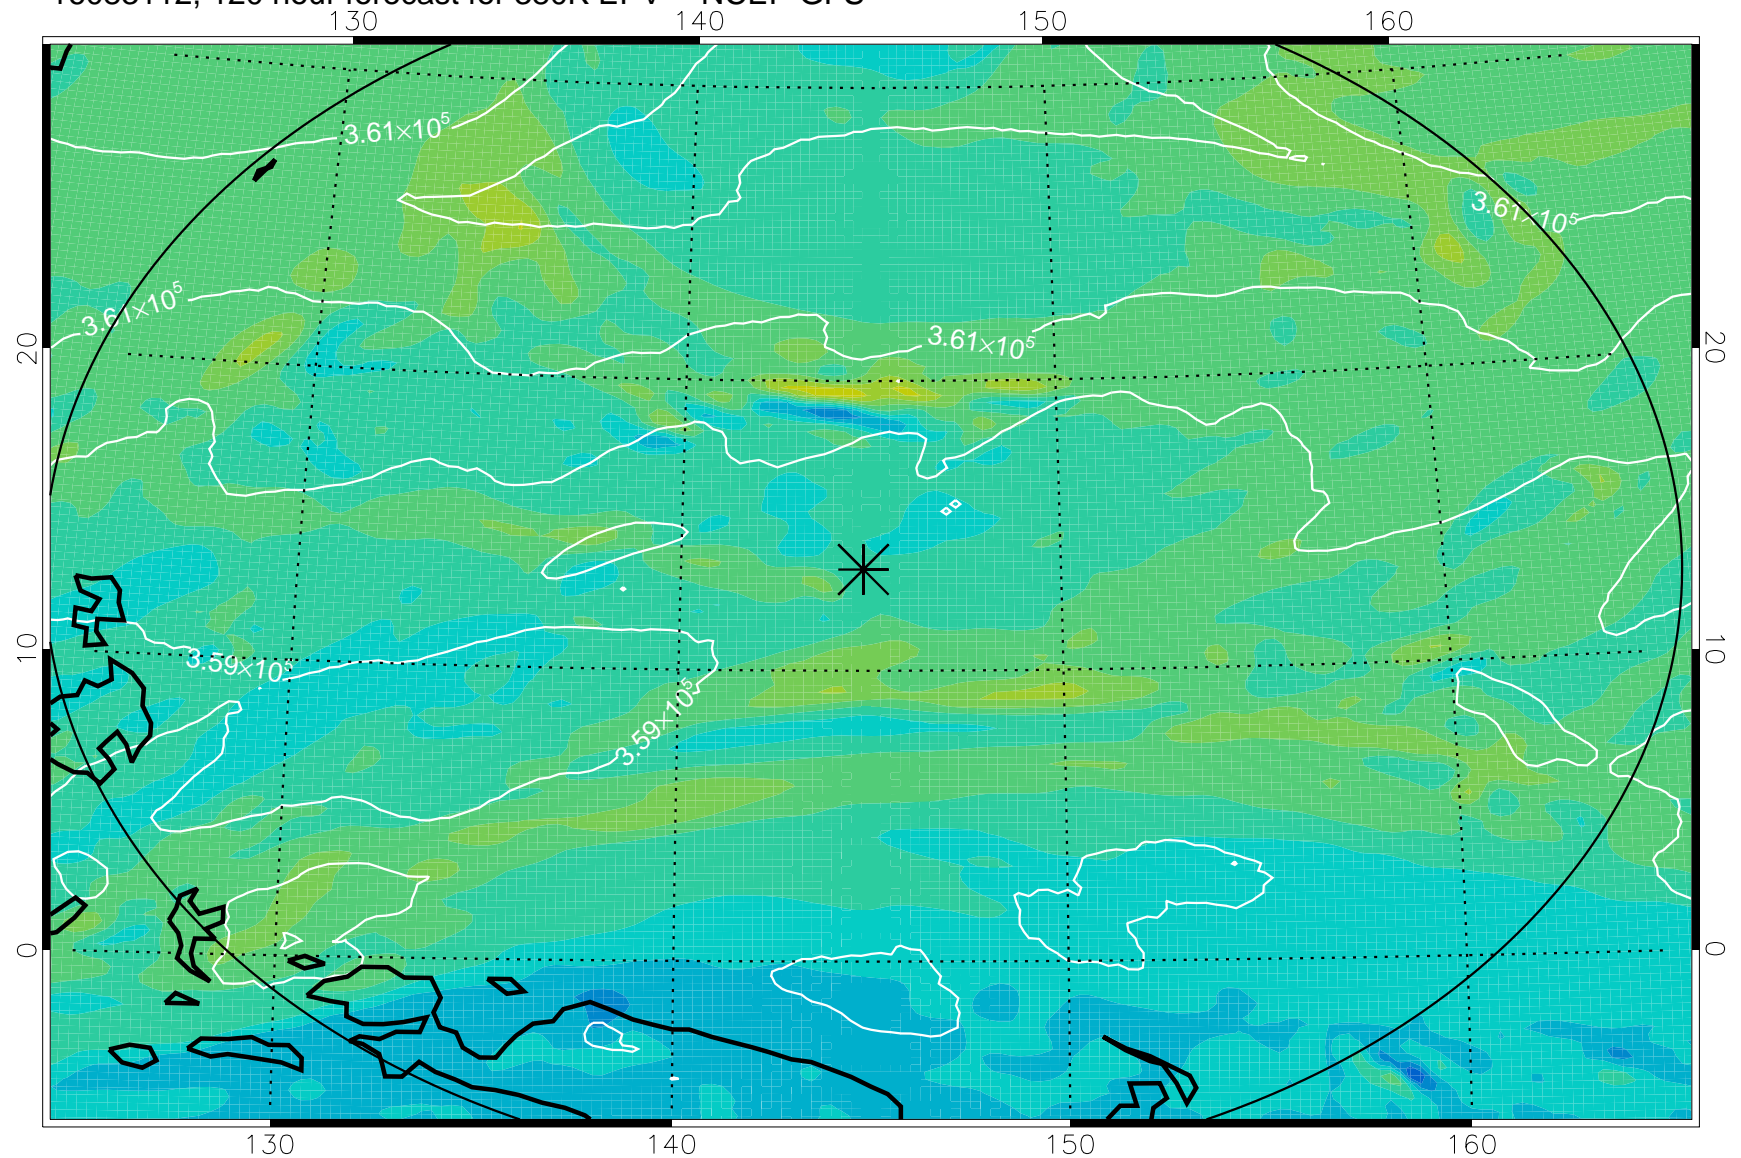

16083000, 84 hour forecast for 380K EPV -- NCEP GFS

380K Montgomery Streamfunction, white

Range ring of 2304 km

16083006, 90 hour forecast for 380K EPV -- NCEP GFS

380K Montgomery Streamfunction, white

Range ring of 2304 km

16083012, 96 hour forecast for 380K EPV -- NCEP GFS

380K Montgomery Streamfunction, white

Range ring of 2304 km

16083018, 102 hour forecast for 380K EPV -- NCEP GFS

380K Montgomery Streamfunction, white

Range ring of 2304 km

16083100, 108 hour forecast for 380K EPV -- NCEP GFS

380K Montgomery Streamfunction, white

Range ring of 2304 km

16083106, 114 hour forecast for 380K EPV -- NCEP GFS

380K Montgomery Streamfunction, white

Range ring of 2304 km

16083112, 120 hour forecast for 380K EPV -- NCEP GFS

380K Montgomery Streamfunction, white

Range ring of 2304 km