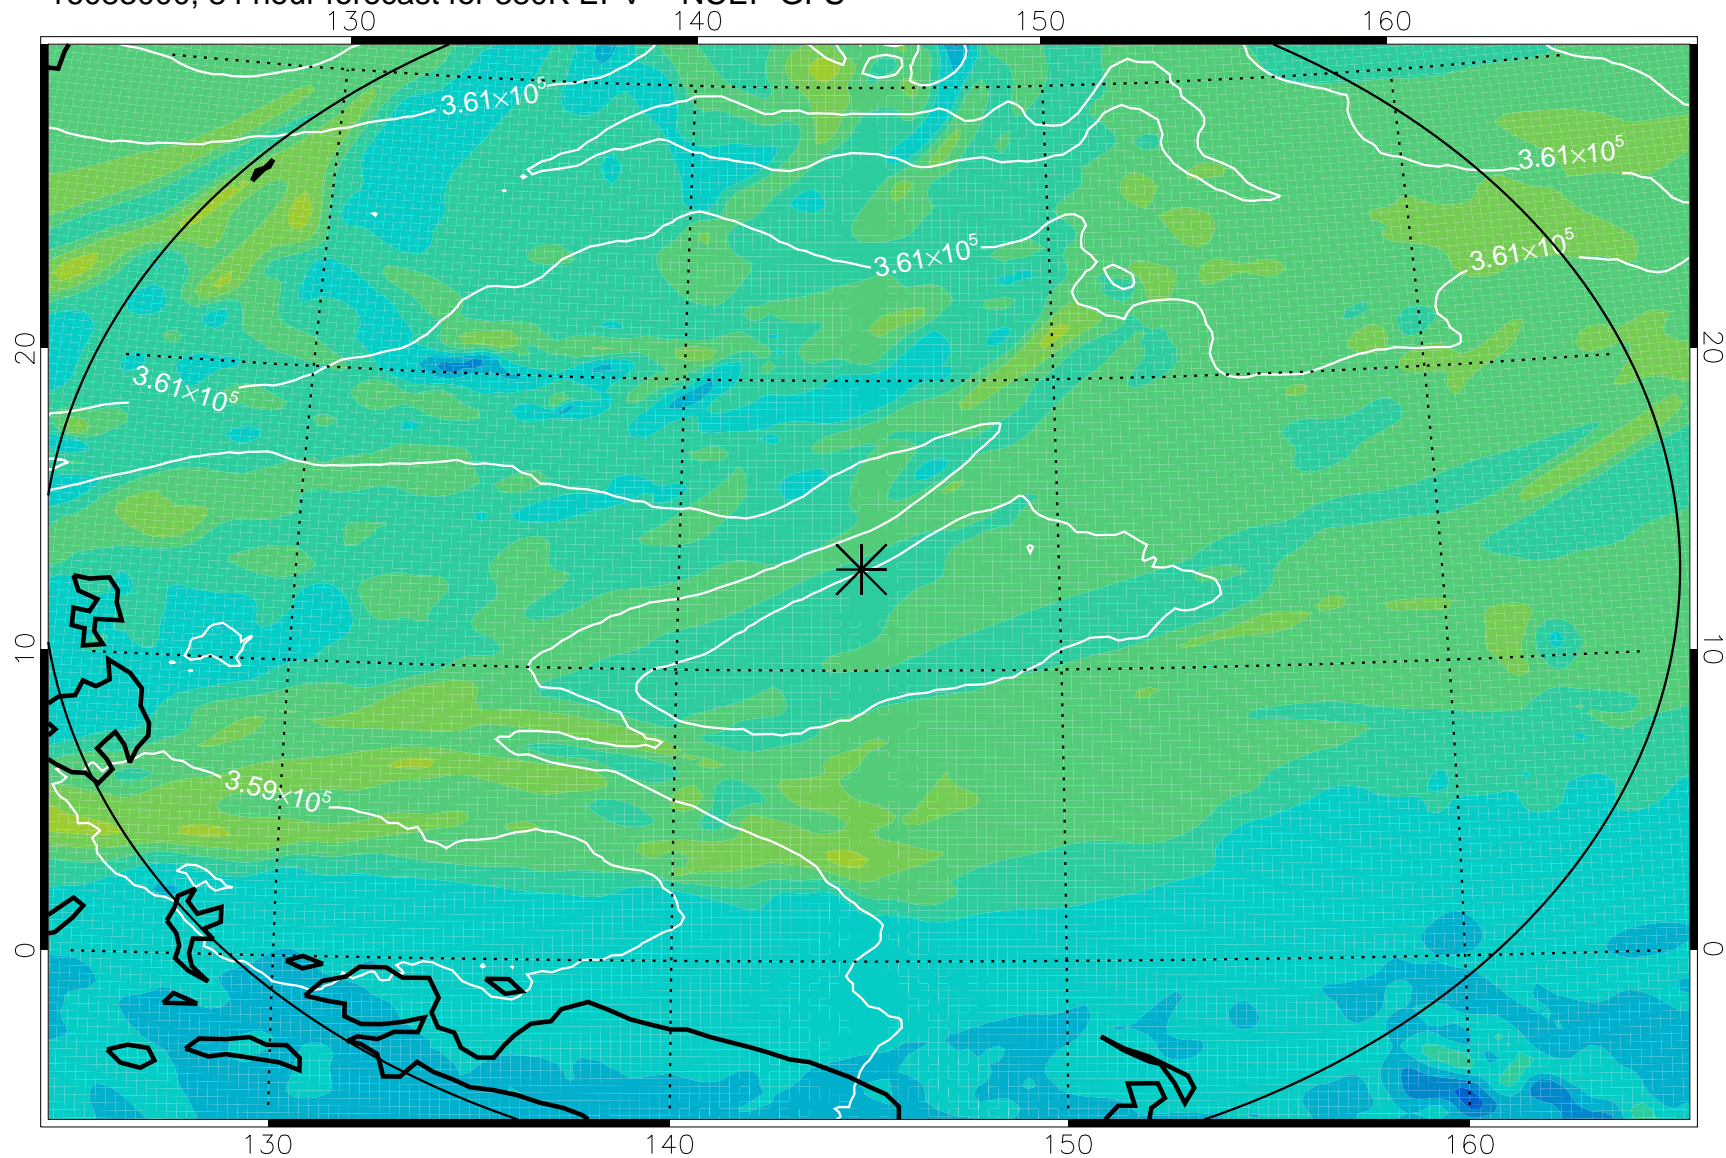

16082900, 60 hour forecast for 380K EPV -- NCEP GFS

380K Montgomery Streamfunction, white

Range ring of 2304 km

16082906, 66 hour forecast for 380K EPV -- NCEP GFS

380K Montgomery Streamfunction, white

Range ring of 2304 km

16082912, 72 hour forecast for 380K EPV -- NCEP GFS

380K Montgomery Streamfunction, white

Range ring of 2304 km

16082918, 78 hour forecast for 380K EPV -- NCEP GFS

380K Montgomery Streamfunction, white

Range ring of 2304 km

16083000, 84 hour forecast for 380K EPV -- NCEP GFS

380K Montgomery Streamfunction, white

Range ring of 2304 km

16083006, 90 hour forecast for 380K EPV -- NCEP GFS

380K Montgomery Streamfunction, white

Range ring of 2304 km

16083012, 96 hour forecast for 380K EPV -- NCEP GFS

380K Montgomery Streamfunction, white

Range ring of 2304 km

16083018, 102 hour forecast for 380K EPV -- NCEP GFS

380K Montgomery Streamfunction, white

Range ring of 2304 km