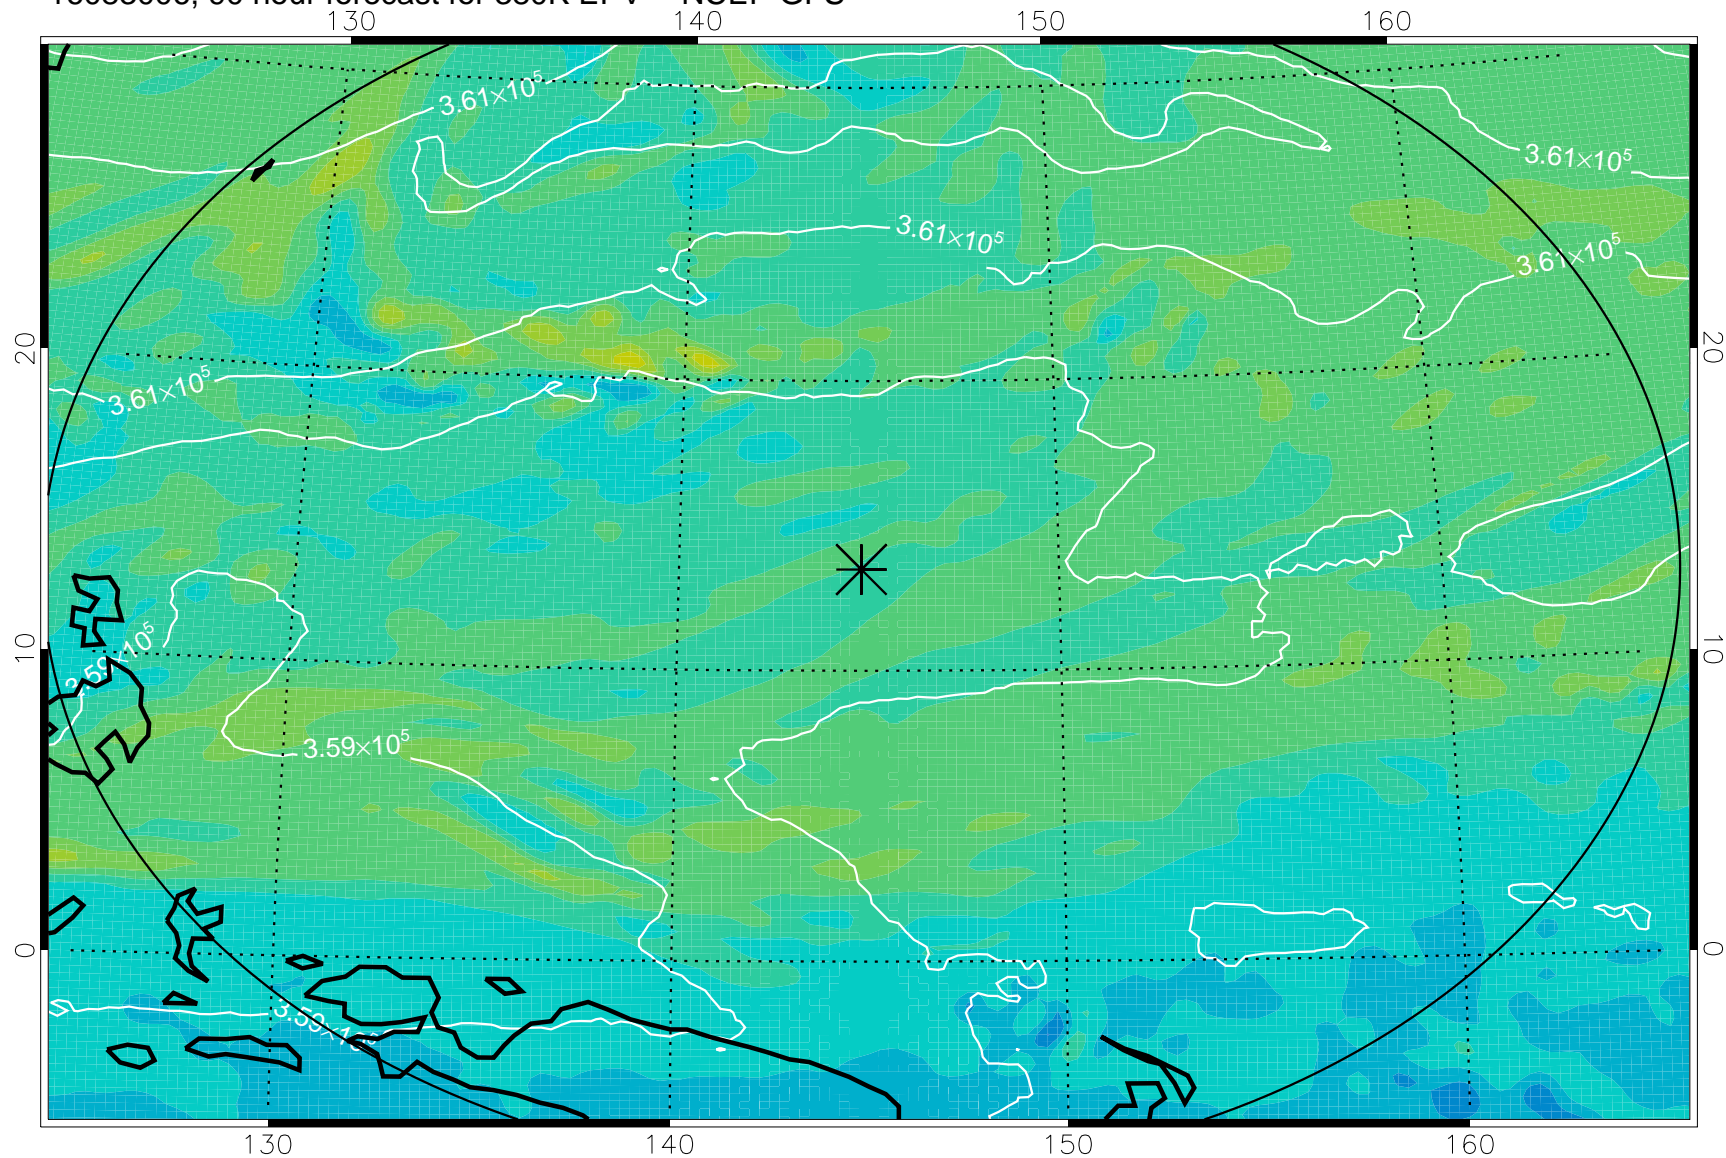

16082912, 72 hour forecast for 380K EPV -- NCEP GFS

380K Montgomery Streamfunction, white

Range ring of 2304 km

16082918, 78 hour forecast for 380K EPV -- NCEP GFS

380K Montgomery Streamfunction, white

Range ring of 2304 km

16083000, 84 hour forecast for 380K EPV -- NCEP GFS

380K Montgomery Streamfunction, white

Range ring of 2304 km

16083006, 90 hour forecast for 380K EPV -- NCEP GFS

380K Montgomery Streamfunction, white

Range ring of 2304 km

16083012, 96 hour forecast for 380K EPV -- NCEP GFS

380K Montgomery Streamfunction, white

Range ring of 2304 km

16083018, 102 hour forecast for 380K EPV -- NCEP GFS

380K Montgomery Streamfunction, white

Range ring of 2304 km

16083100, 108 hour forecast for 380K EPV -- NCEP GFS

380K Montgomery Streamfunction, white

Range ring of 2304 km

16083106, 114 hour forecast for 380K EPV -- NCEP GFS

380K Montgomery Streamfunction, white

Range ring of 2304 km