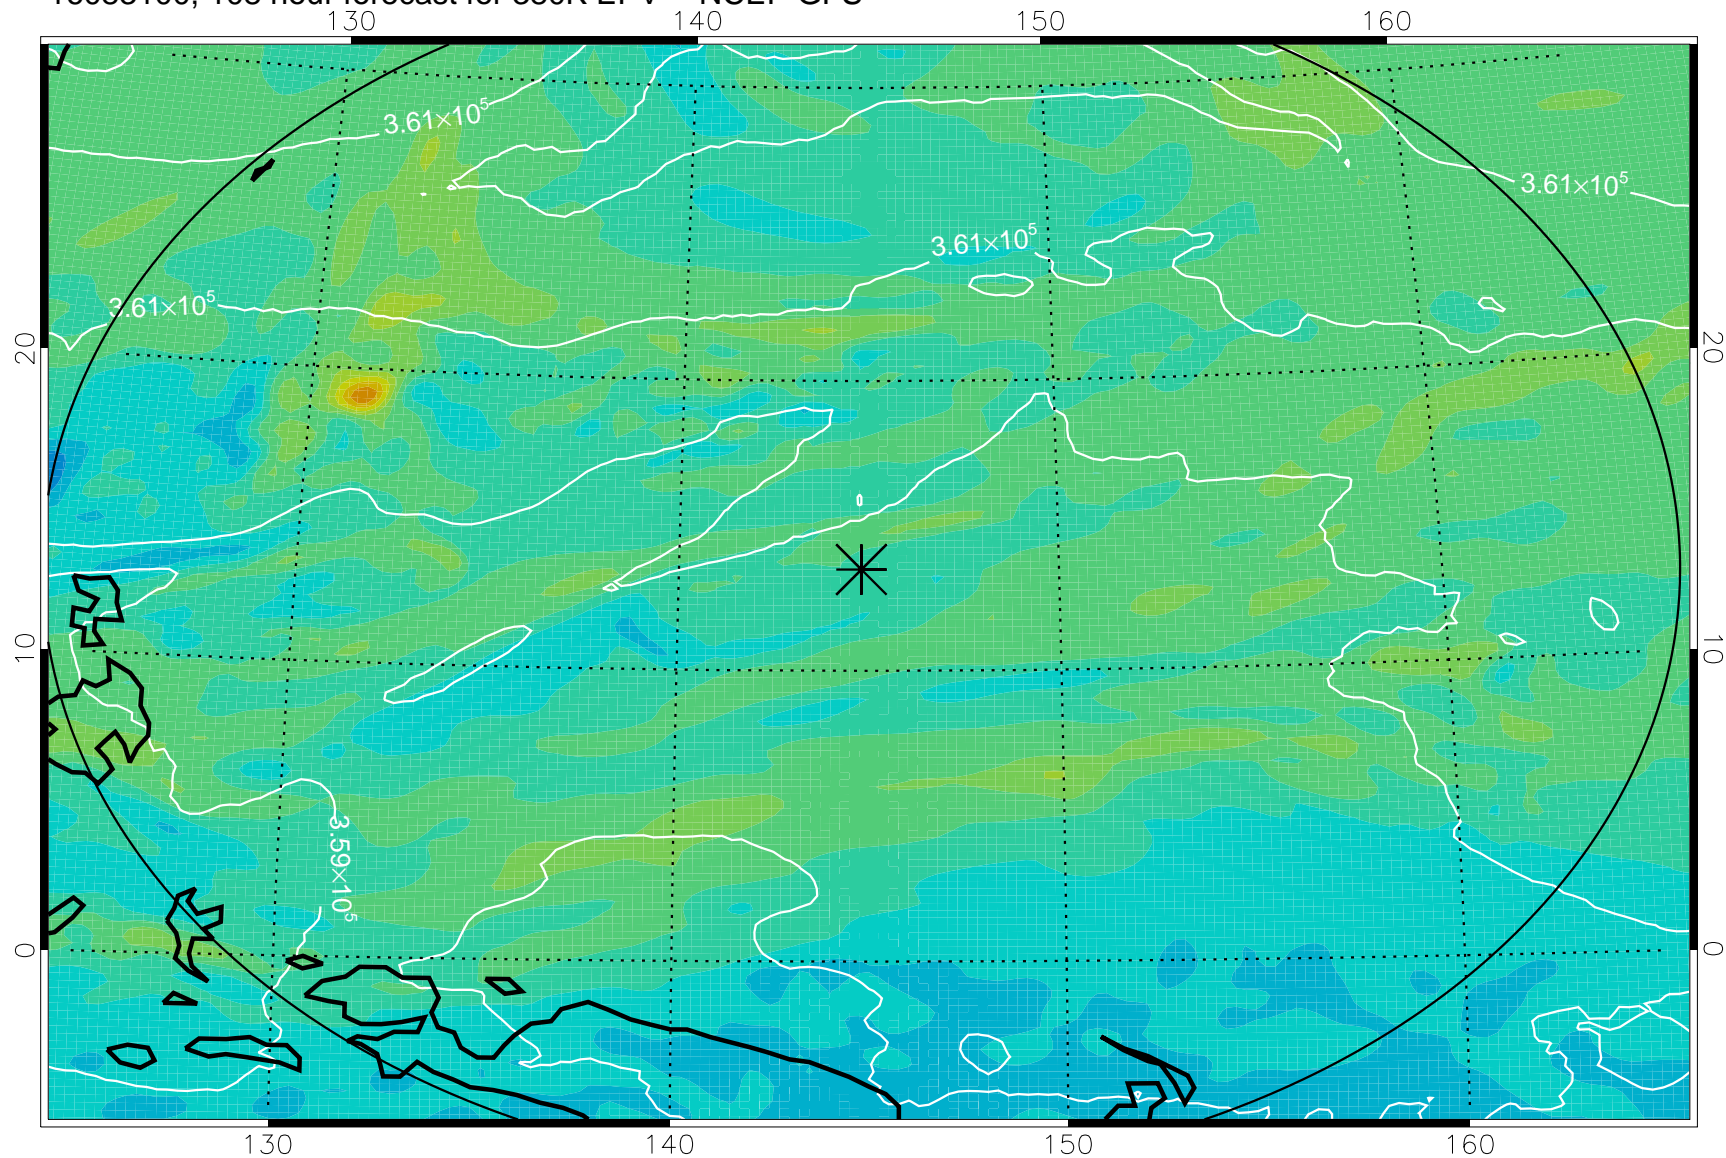

16083000, 84 hour forecast for 380K EPV -- NCEP GFS

380K Montgomery Streamfunction, white

Range ring of 2304 km

16083006, 90 hour forecast for 380K EPV -- NCEP GFS

380K Montgomery Streamfunction, white

Range ring of 2304 km

16083012, 96 hour forecast for 380K EPV -- NCEP GFS

380K Montgomery Streamfunction, white

Range ring of 2304 km

16083018, 102 hour forecast for 380K EPV -- NCEP GFS

380K Montgomery Streamfunction, white

Range ring of 2304 km

16083100, 108 hour forecast for 380K EPV -- NCEP GFS

380K Montgomery Streamfunction, white

Range ring of 2304 km

16083106, 114 hour forecast for 380K EPV -- NCEP GFS

380K Montgomery Streamfunction, white

Range ring of 2304 km

16083112, 120 hour forecast for 380K EPV -- NCEP GFS

380K Montgomery Streamfunction, white

Range ring of 2304 km