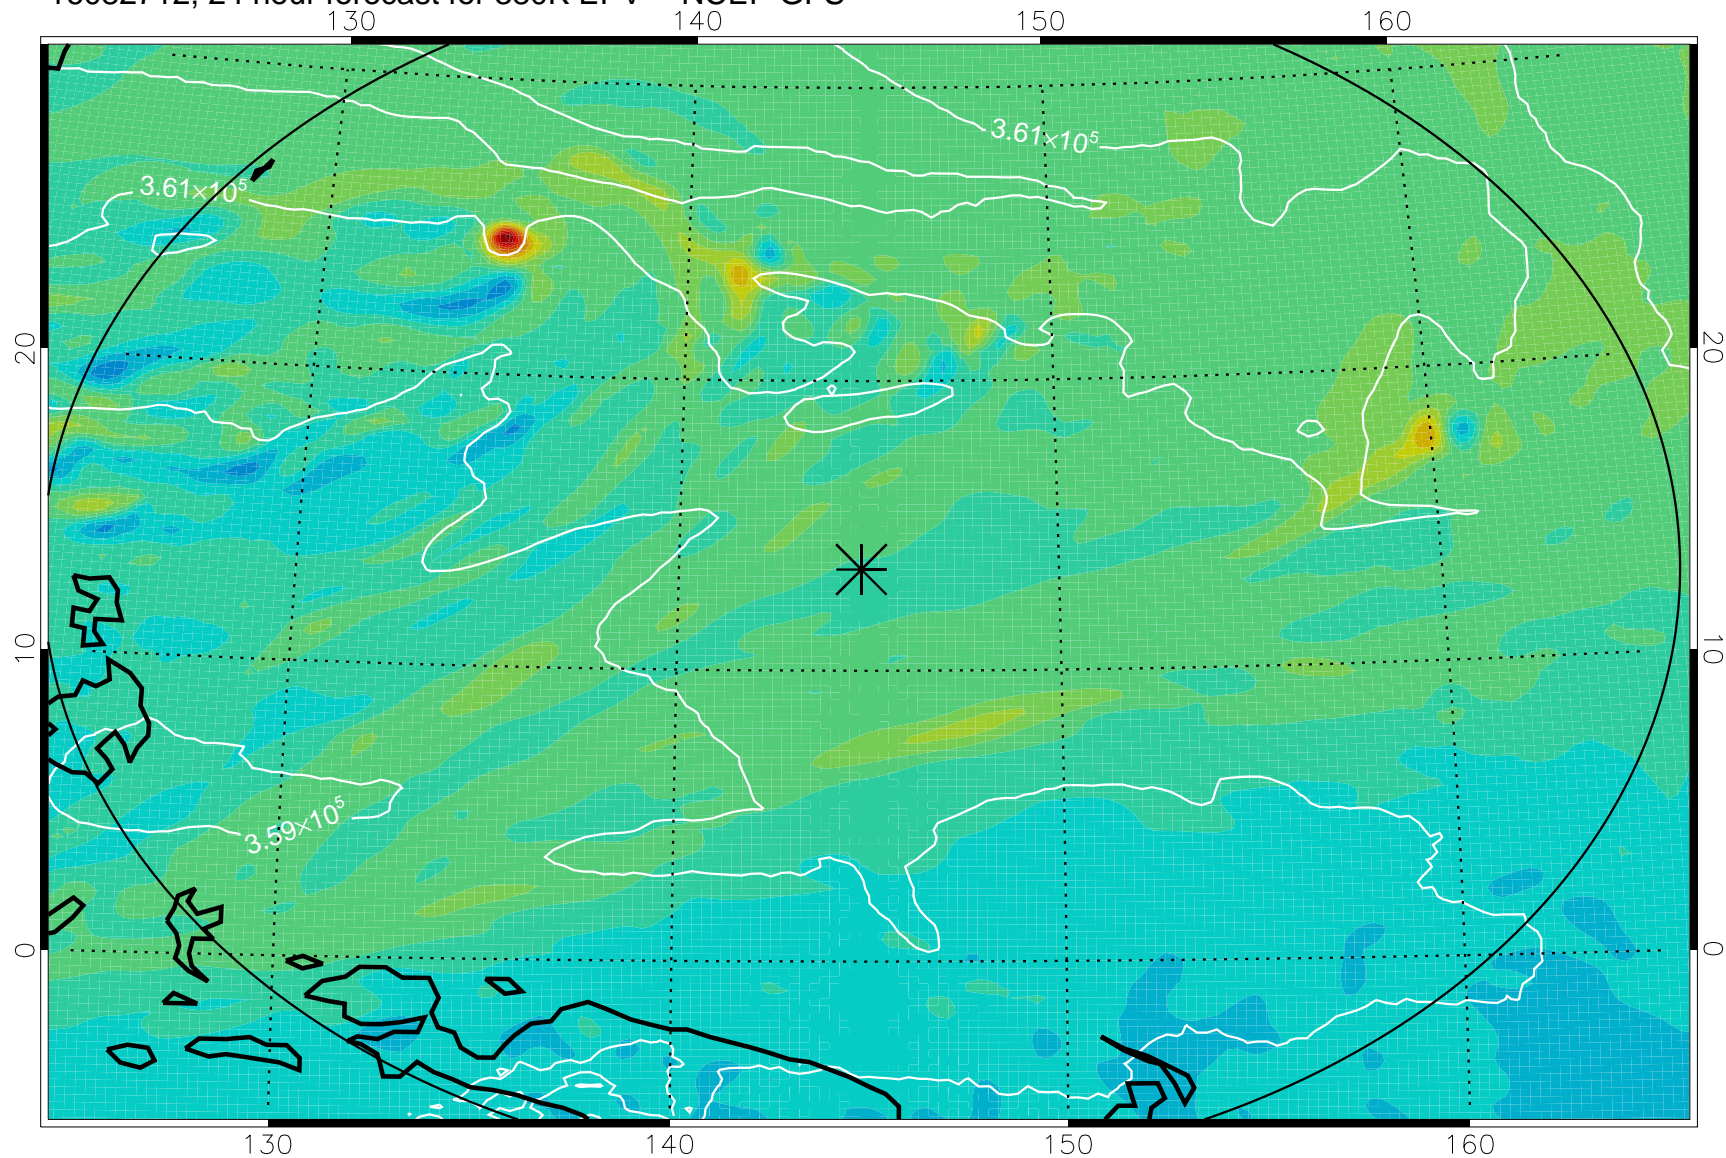

16082706, 18 hour forecast for 380K EPV -- NCEP GFS

380K Montgomery Streamfunction, white

Range ring of 2304 km

16082712, 24 hour forecast for 380K EPV -- NCEP GFS

380K Montgomery Streamfunction, white

Range ring of 2304 km

16082718, 30 hour forecast for 380K EPV -- NCEP GFS

380K Montgomery Streamfunction, white

Range ring of 2304 km

16082800, 36 hour forecast for 380K EPV -- NCEP GFS

380K Montgomery Streamfunction, white

Range ring of 2304 km

16082806, 42 hour forecast for 380K EPV -- NCEP GFS

380K Montgomery Streamfunction, white

Range ring of 2304 km

16082812, 48 hour forecast for 380K EPV -- NCEP GFS

380K Montgomery Streamfunction, white

Range ring of 2304 km

16082900, 60 hour forecast for 380K EPV -- NCEP GFS

380K Montgomery Streamfunction, white

Range ring of 2304 km

16082906, 66 hour forecast for 380K EPV -- NCEP GFS

380K Montgomery Streamfunction, white

Range ring of 2304 km