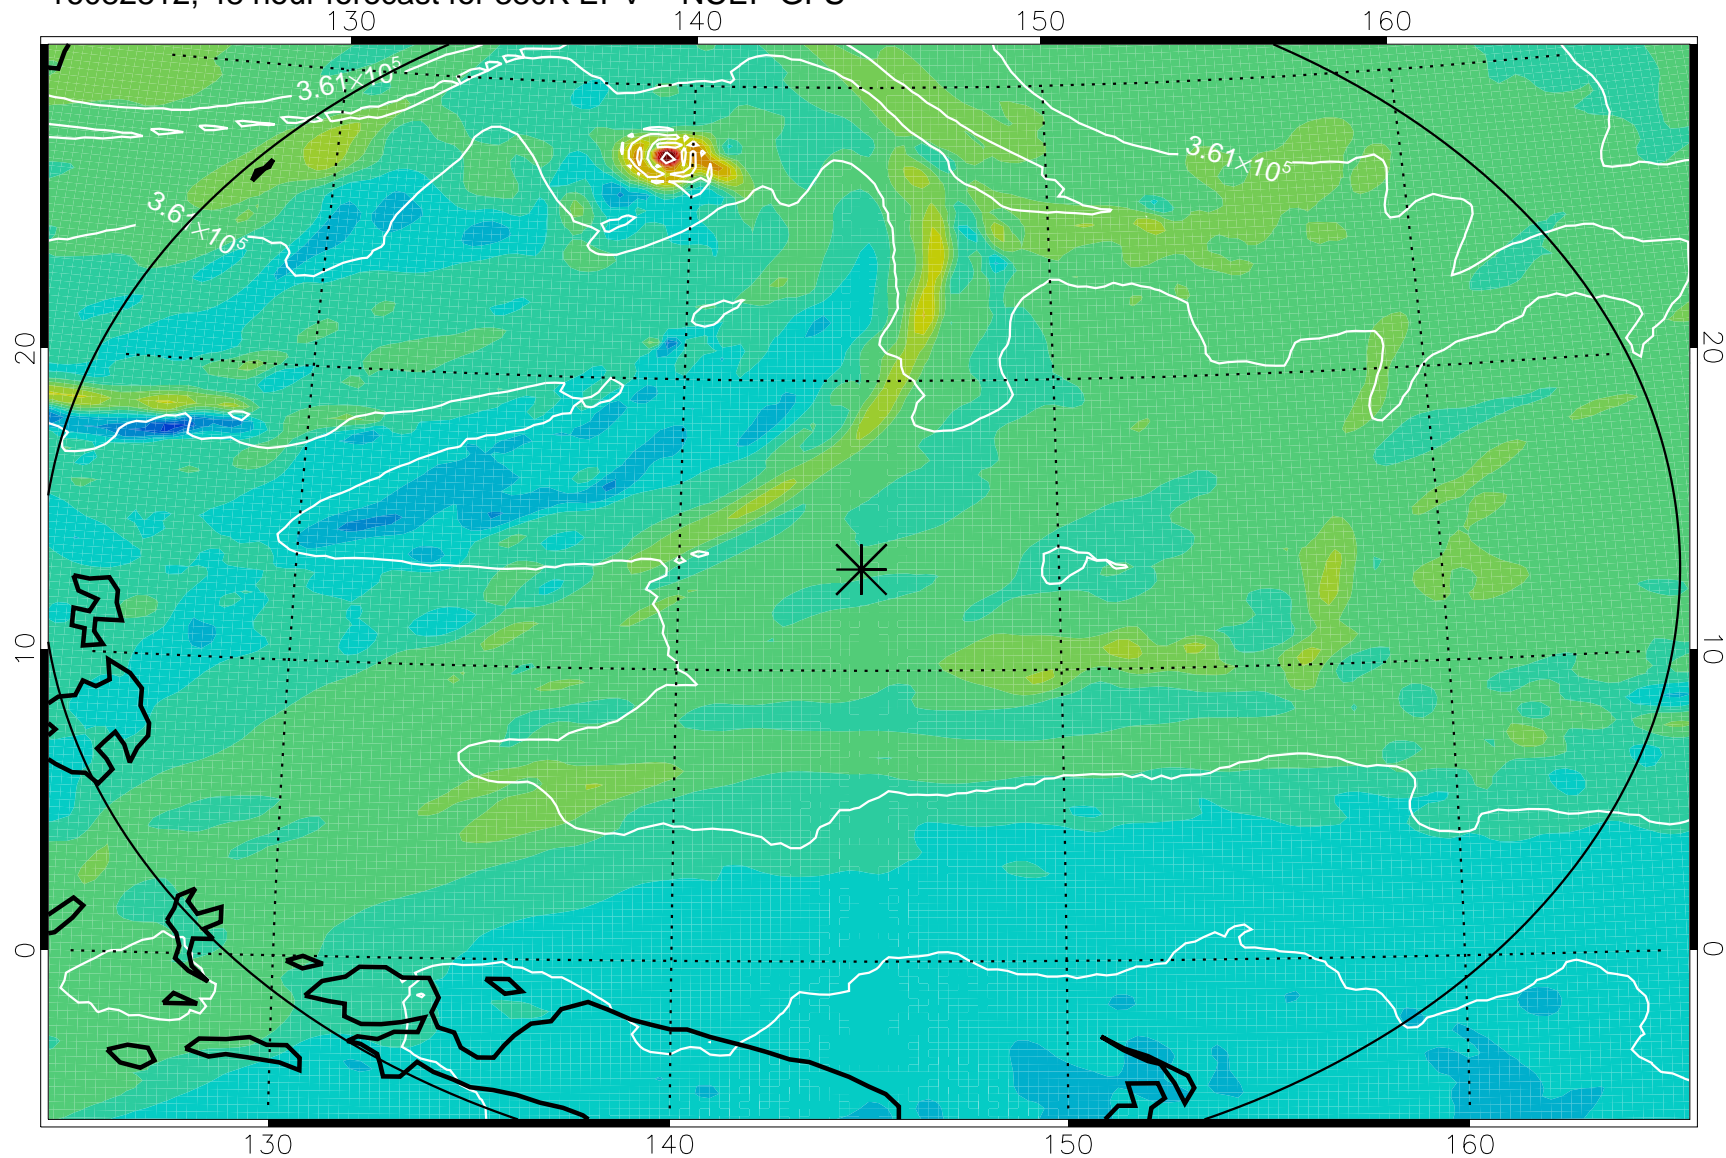

16082806, 42 hour forecast for 380K EPV -- NCEP GFS

380K Montgomery Streamfunction, white

Range ring of 2304 km

16082812, 48 hour forecast for 380K EPV -- NCEP GFS

380K Montgomery Streamfunction, white

Range ring of 2304 km

16082900, 60 hour forecast for 380K EPV -- NCEP GFS

380K Montgomery Streamfunction, white

Range ring of 2304 km

16082906, 66 hour forecast for 380K EPV -- NCEP GFS

380K Montgomery Streamfunction, white

Range ring of 2304 km

16082912, 72 hour forecast for 380K EPV -- NCEP GFS

380K Montgomery Streamfunction, white

Range ring of 2304 km

16082918, 78 hour forecast for 380K EPV -- NCEP GFS

380K Montgomery Streamfunction, white

Range ring of 2304 km

16083000, 84 hour forecast for 380K EPV -- NCEP GFS

380K Montgomery Streamfunction, white

Range ring of 2304 km

16083006, 90 hour forecast for 380K EPV -- NCEP GFS

380K Montgomery Streamfunction, white

Range ring of 2304 km