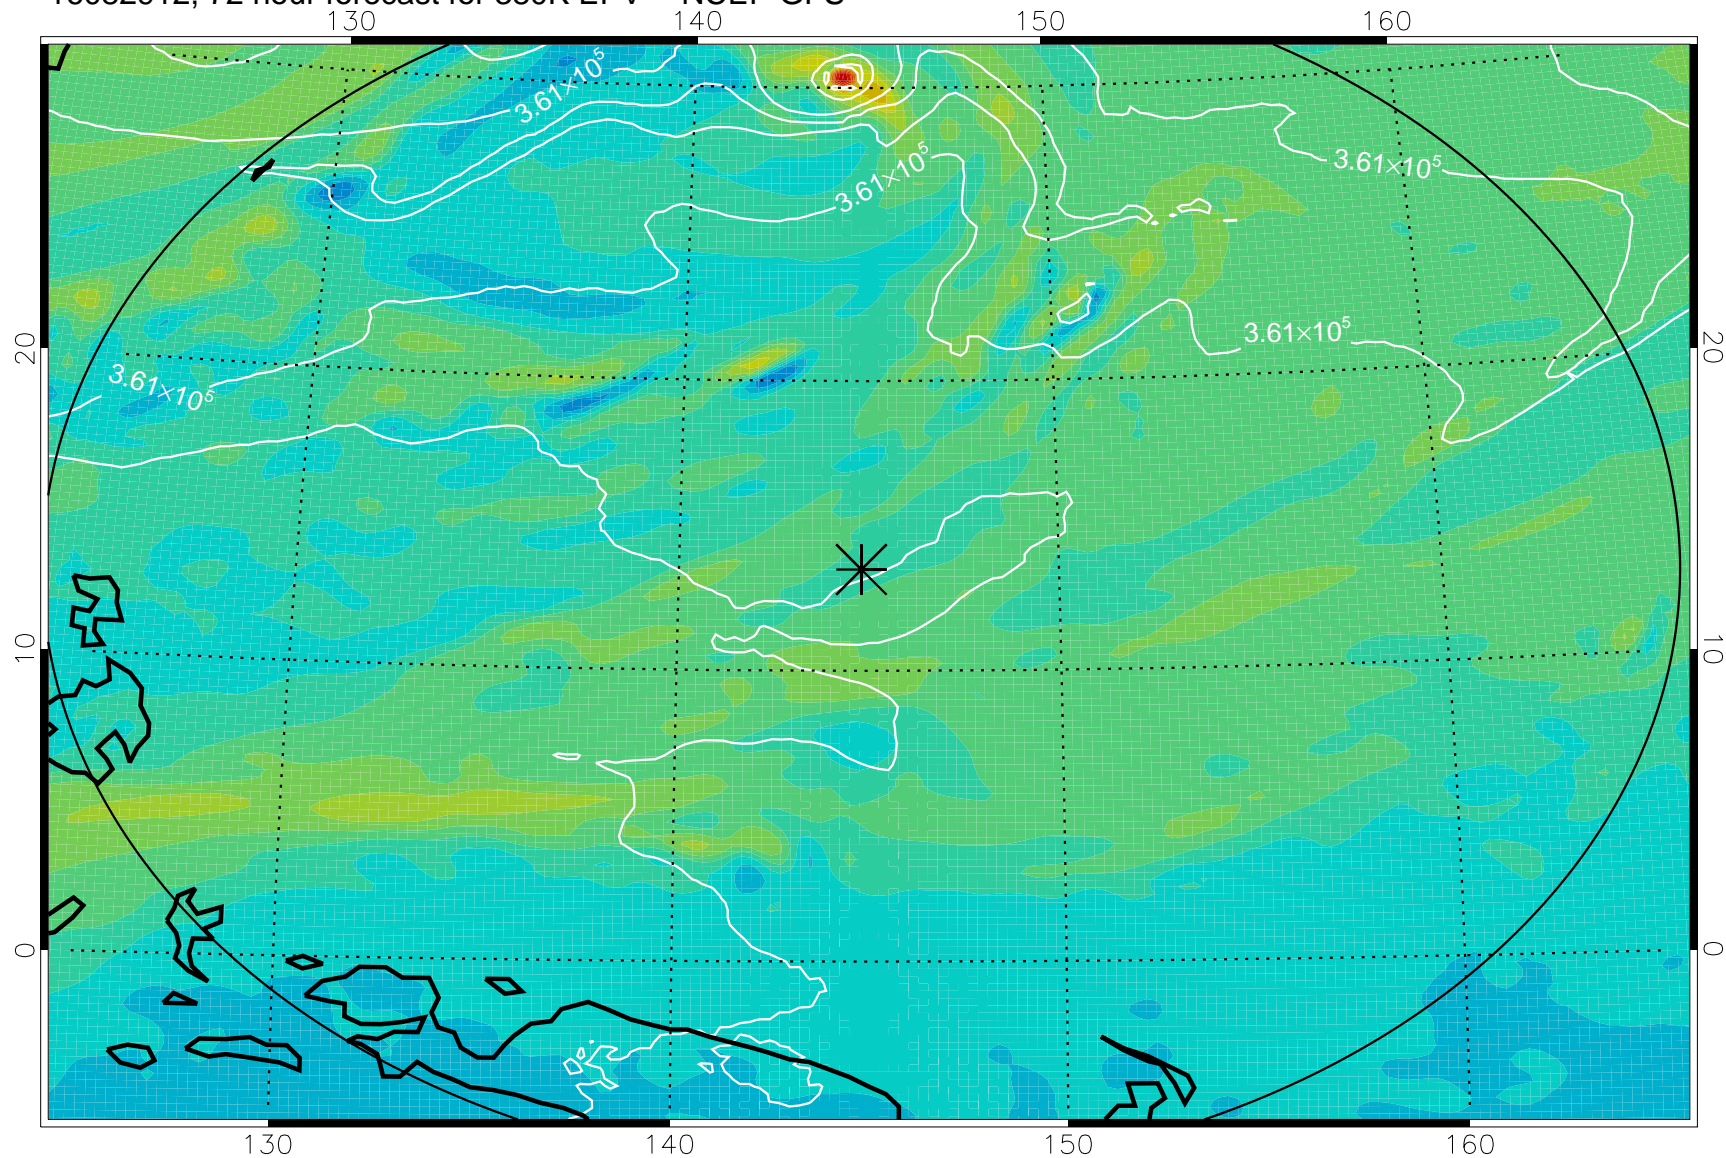

16082806, 42 hour forecast for 380K EPV -- NCEP GFS

380K Montgomery Streamfunction, white

Range ring of 2304 km

16082812, 48 hour forecast for 380K EPV -- NCEP GFS

380K Montgomery Streamfunction, white

Range ring of 2304 km

16082900, 60 hour forecast for 380K EPV -- NCEP GFS

380K Montgomery Streamfunction, white

Range ring of 2304 km

16082906, 66 hour forecast for 380K EPV -- NCEP GFS

380K Montgomery Streamfunction, white

Range ring of 2304 km

16082912, 72 hour forecast for 380K EPV -- NCEP GFS

380K Montgomery Streamfunction, white

Range ring of 2304 km

16082918, 78 hour forecast for 380K EPV -- NCEP GFS

380K Montgomery Streamfunction, white

Range ring of 2304 km

16083000, 84 hour forecast for 380K EPV -- NCEP GFS

380K Montgomery Streamfunction, white

Range ring of 2304 km

16083006, 90 hour forecast for 380K EPV -- NCEP GFS

380K Montgomery Streamfunction, white

Range ring of 2304 km