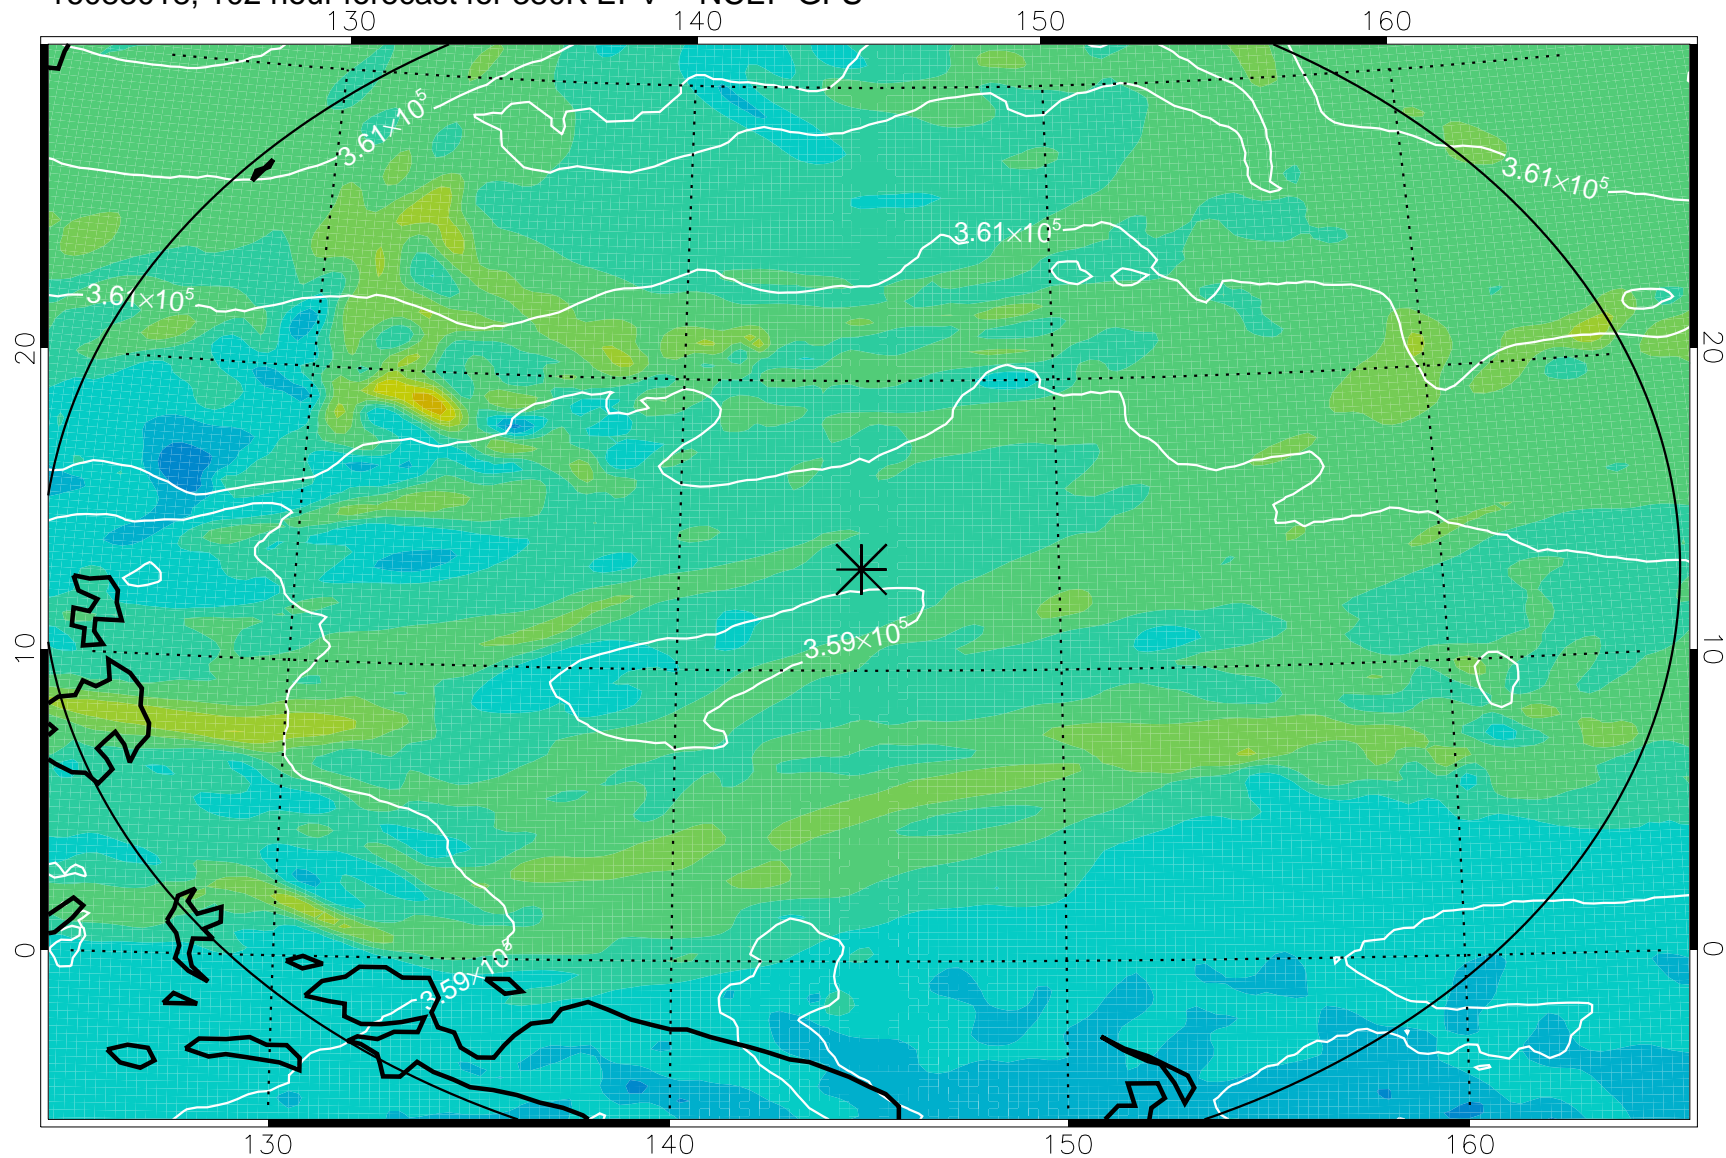

16083000, 84 hour forecast for 380K EPV -- NCEP GFS

380K Montgomery Streamfunction, white

Range ring of 2304 km

16083006, 90 hour forecast for 380K EPV -- NCEP GFS

380K Montgomery Streamfunction, white

Range ring of 2304 km

16083012, 96 hour forecast for 380K EPV -- NCEP GFS

380K Montgomery Streamfunction, white

Range ring of 2304 km

16083018, 102 hour forecast for 380K EPV -- NCEP GFS

380K Montgomery Streamfunction, white

Range ring of 2304 km

16083100, 108 hour forecast for 380K EPV -- NCEP GFS

380K Montgomery Streamfunction, white

Range ring of 2304 km

16083106, 114 hour forecast for 380K EPV -- NCEP GFS

380K Montgomery Streamfunction, white

Range ring of 2304 km

16083112, 120 hour forecast for 380K EPV -- NCEP GFS

380K Montgomery Streamfunction, white

Range ring of 2304 km