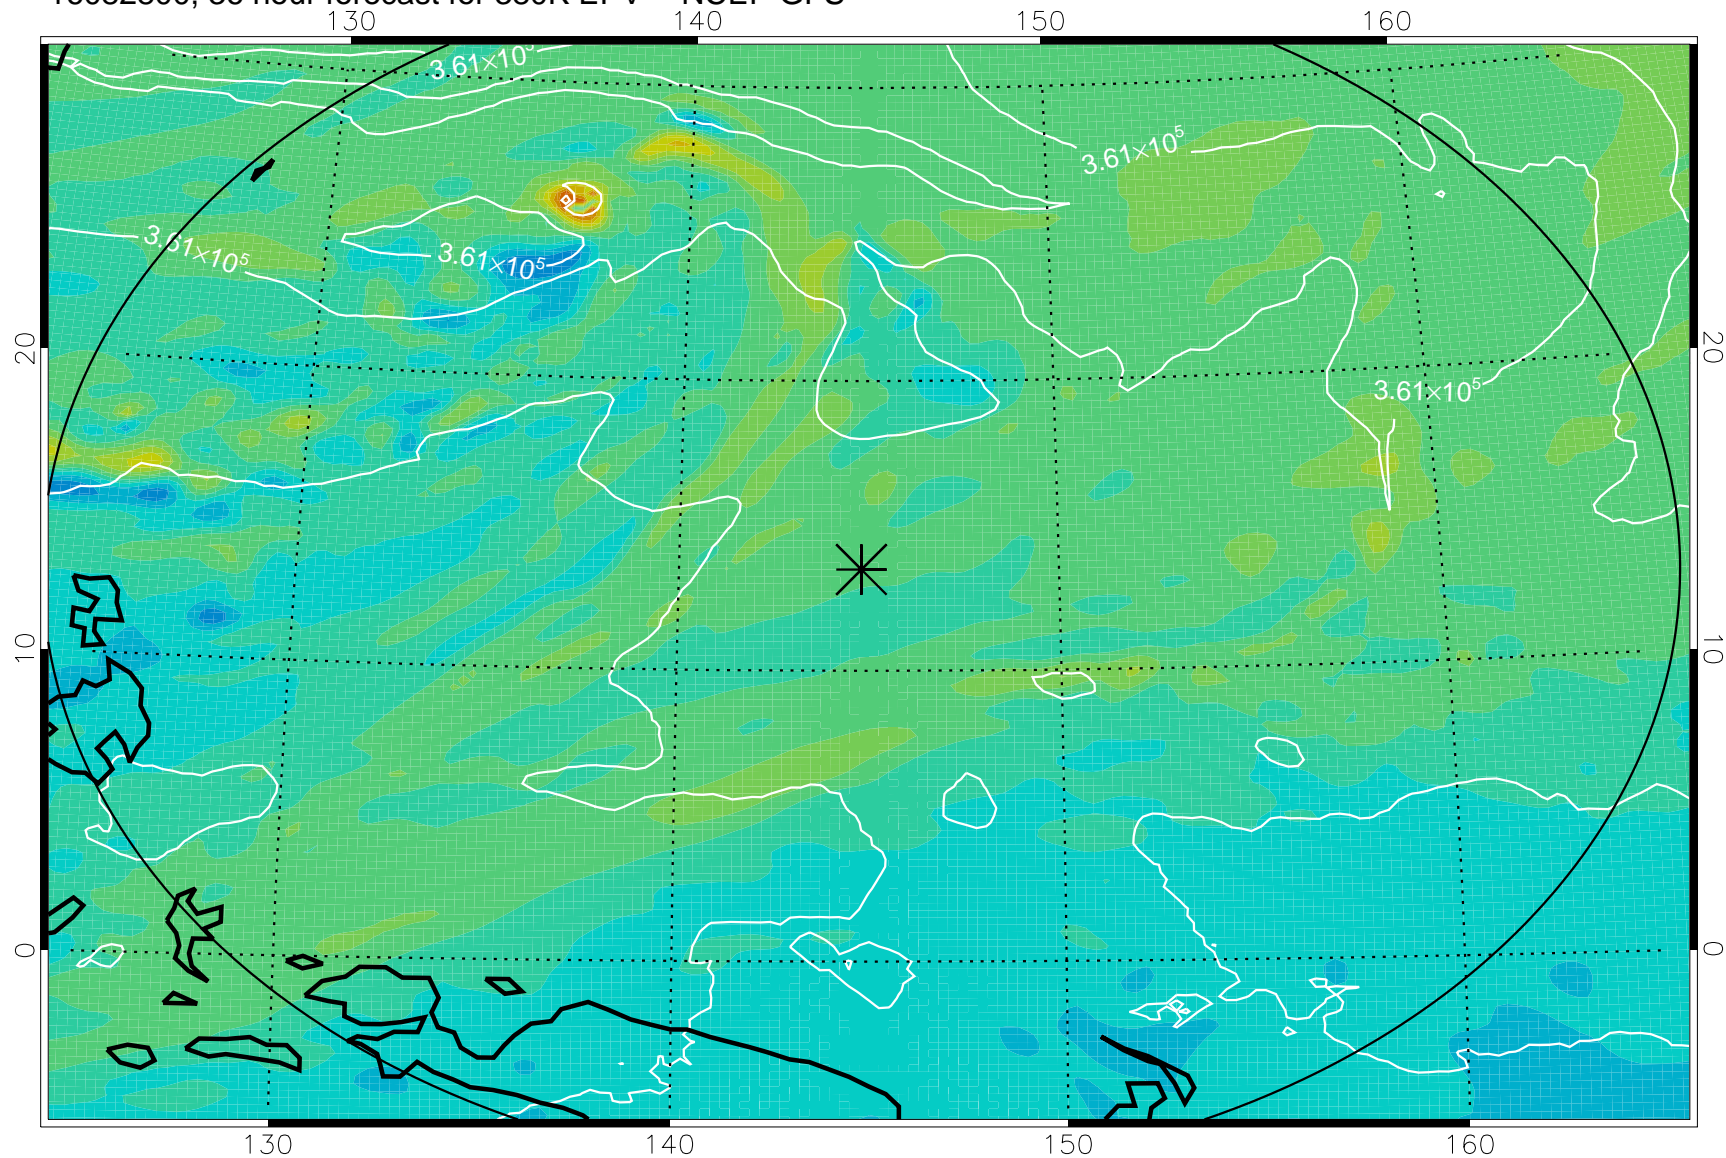

16082706, 18 hour forecast for 380K EPV -- NCEP GFS

380K Montgomery Streamfunction, white

Range ring of 2304 km

16082712, 24 hour forecast for 380K EPV -- NCEP GFS

380K Montgomery Streamfunction, white

Range ring of 2304 km

16082718, 30 hour forecast for 380K EPV -- NCEP GFS

380K Montgomery Streamfunction, white

Range ring of 2304 km

16082800, 36 hour forecast for 380K EPV -- NCEP GFS

380K Montgomery Streamfunction, white

Range ring of 2304 km

16082806, 42 hour forecast for 380K EPV -- NCEP GFS

380K Montgomery Streamfunction, white

Range ring of 2304 km

16082812, 48 hour forecast for 380K EPV -- NCEP GFS

380K Montgomery Streamfunction, white

Range ring of 2304 km

16082900, 60 hour forecast for 380K EPV -- NCEP GFS

380K Montgomery Streamfunction, white

Range ring of 2304 km

16082906, 66 hour forecast for 380K EPV -- NCEP GFS

380K Montgomery Streamfunction, white

Range ring of 2304 km