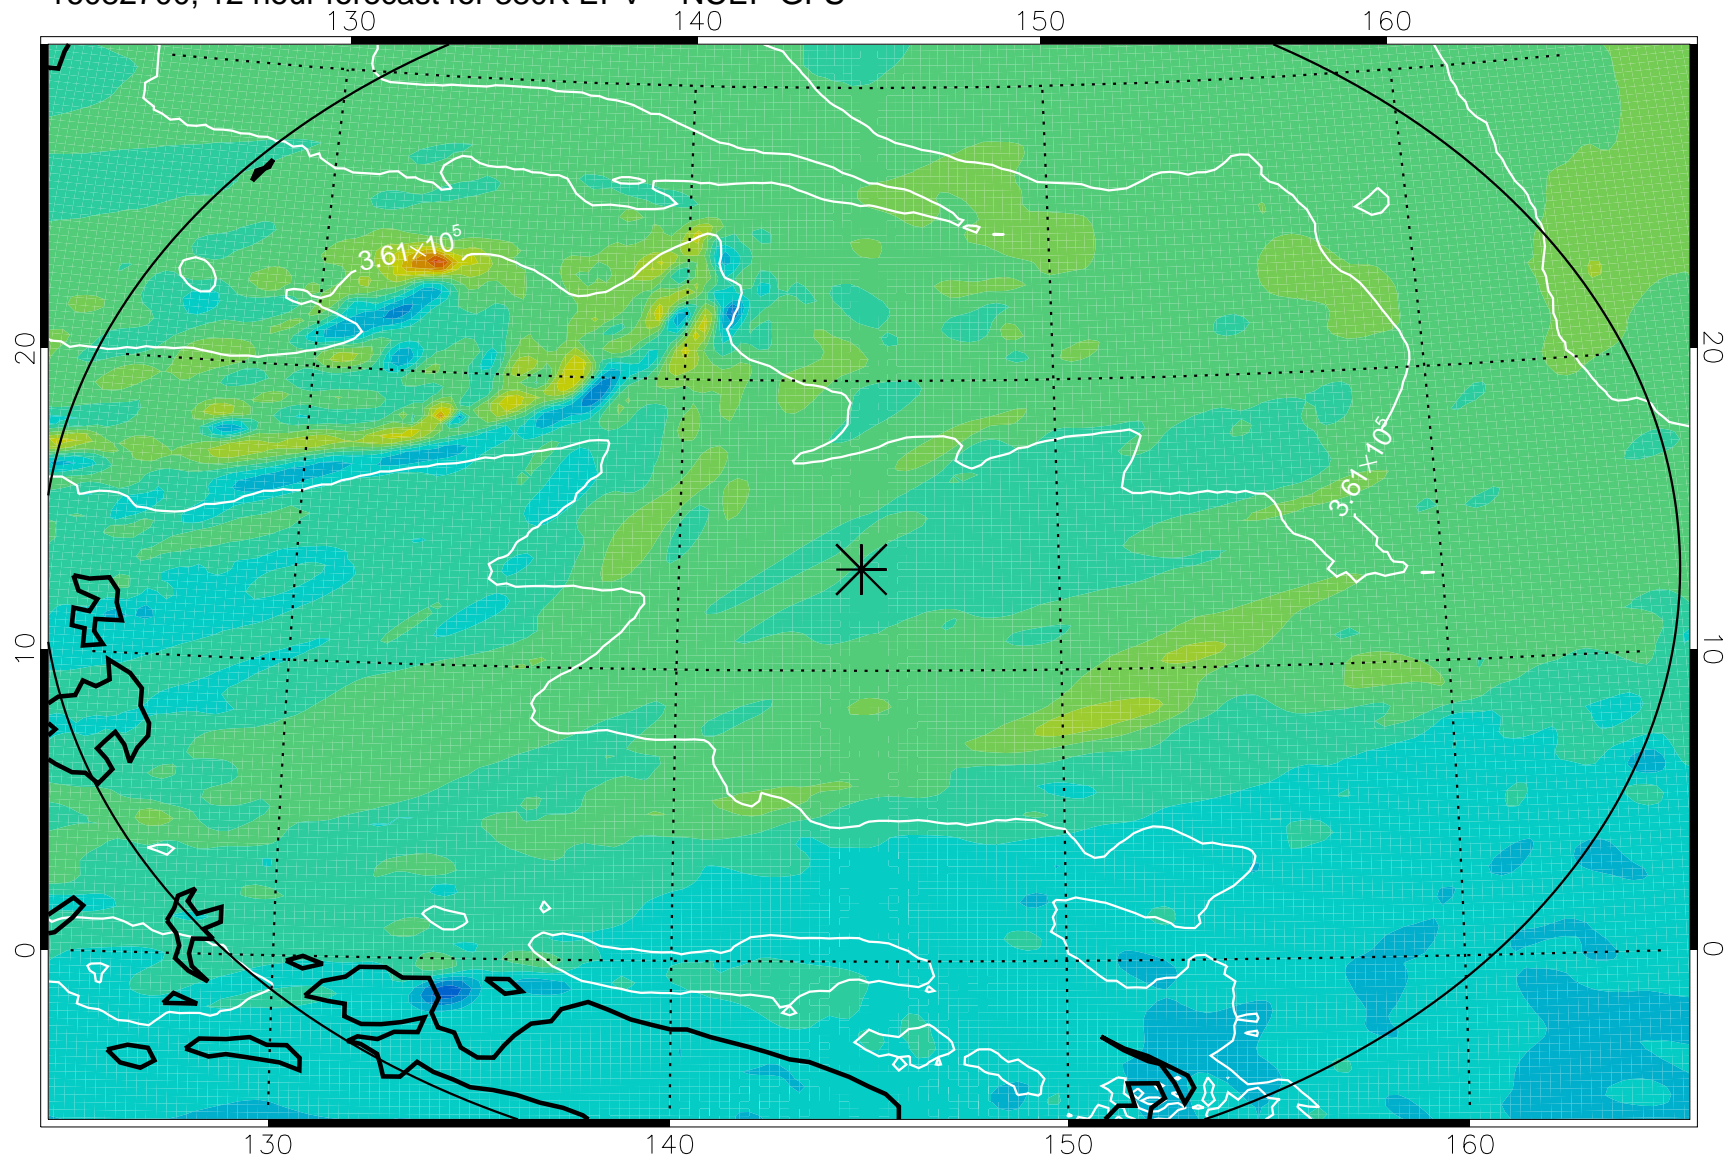

16082618, 6 hour forecast for 380K EPV -- NCEP GFS

380K Montgomery Streamfunction, white

Range ring of 2304 km

16082700, 12 hour forecast for 380K EPV -- NCEP GFS

380K Montgomery Streamfunction, white

Range ring of 2304 km

16082706, 18 hour forecast for 380K EPV -- NCEP GFS

380K Montgomery Streamfunction, white

Range ring of 2304 km

16082712, 24 hour forecast for 380K EPV -- NCEP GFS

380K Montgomery Streamfunction, white

Range ring of 2304 km

16082718, 30 hour forecast for 380K EPV -- NCEP GFS

380K Montgomery Streamfunction, white

Range ring of 2304 km

16082800, 36 hour forecast for 380K EPV -- NCEP GFS

380K Montgomery Streamfunction, white

Range ring of 2304 km

16082806, 42 hour forecast for 380K EPV -- NCEP GFS

380K Montgomery Streamfunction, white

Range ring of 2304 km

16082812, 48 hour forecast for 380K EPV -- NCEP GFS

380K Montgomery Streamfunction, white

Range ring of 2304 km