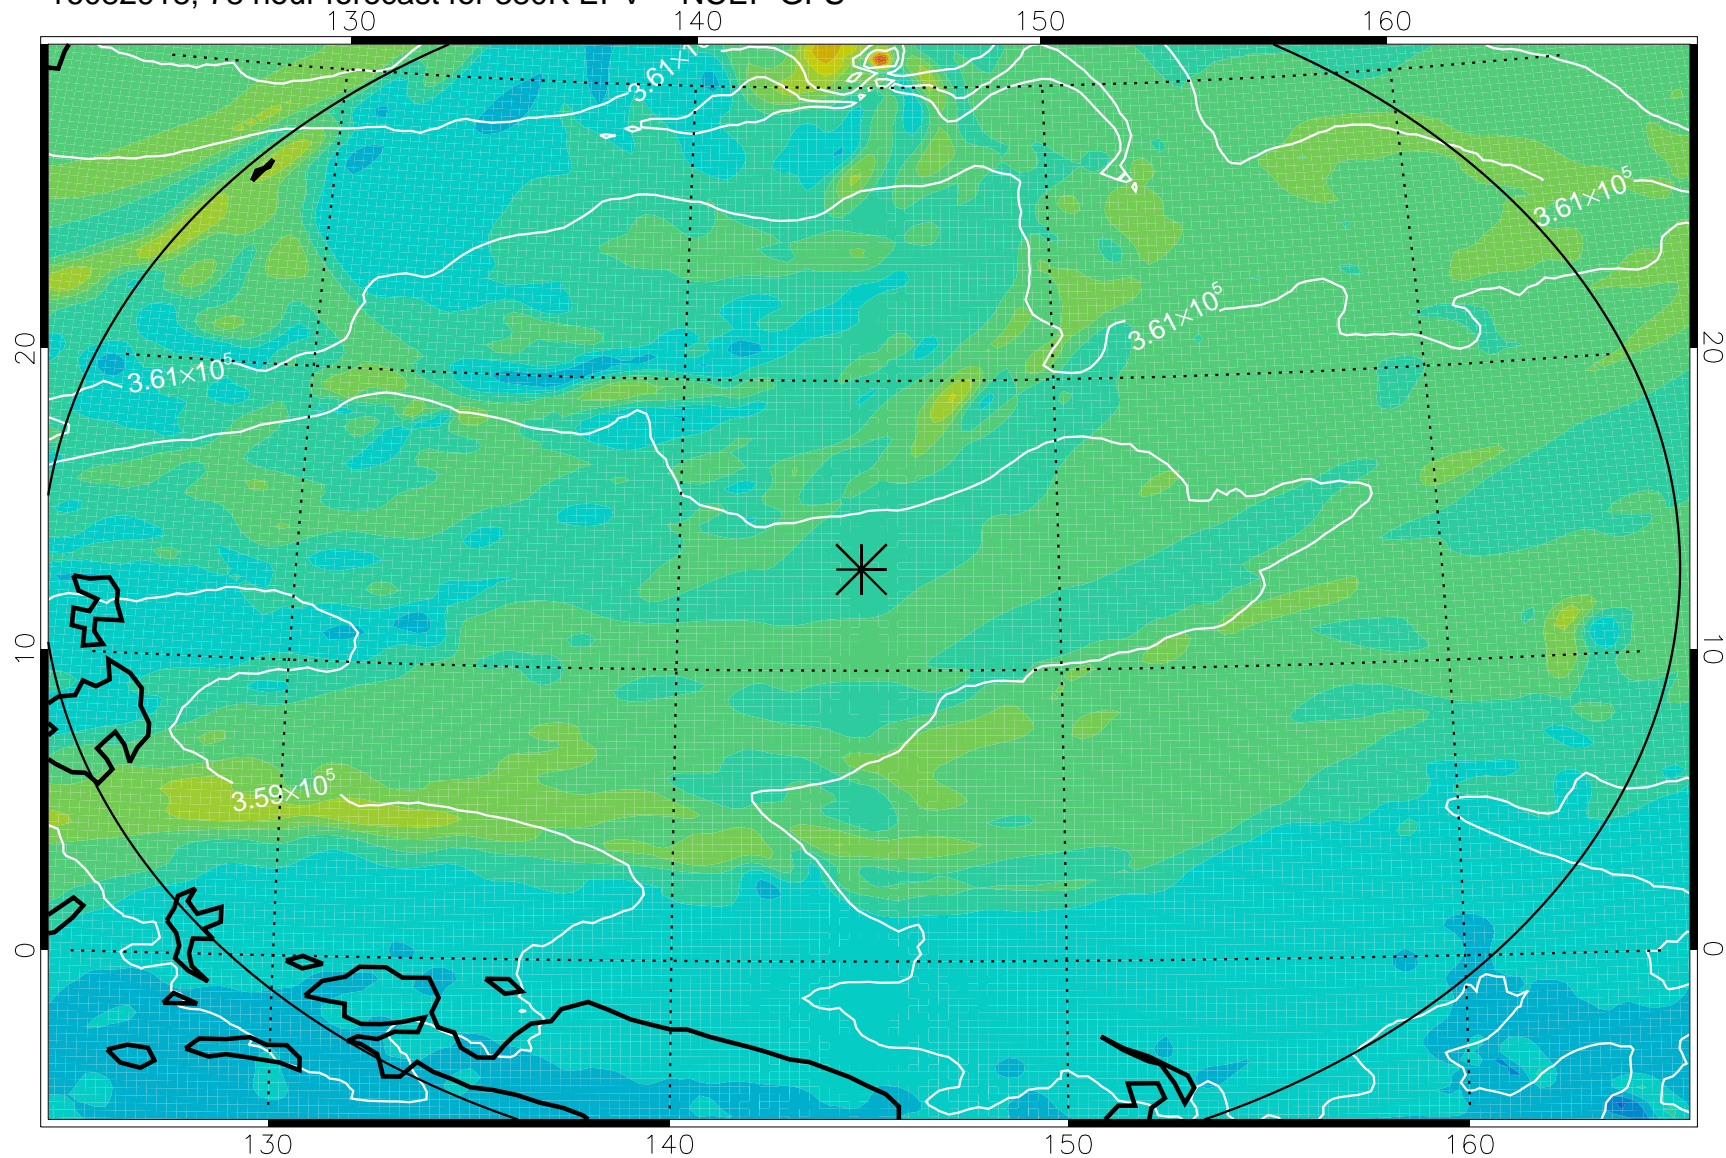

16082900, 60 hour forecast for 380K EPV -- NCEP GFS

380K Montgomery Streamfunction, white

Range ring of 2304 km

16082906, 66 hour forecast for 380K EPV -- NCEP GFS

380K Montgomery Streamfunction, white

Range ring of 2304 km

16082912, 72 hour forecast for 380K EPV -- NCEP GFS

380K Montgomery Streamfunction, white

Range ring of 2304 km

16082918, 78 hour forecast for 380K EPV -- NCEP GFS

380K Montgomery Streamfunction, white

Range ring of 2304 km

16083000, 84 hour forecast for 380K EPV -- NCEP GFS

380K Montgomery Streamfunction, white

Range ring of 2304 km

16083006, 90 hour forecast for 380K EPV -- NCEP GFS

380K Montgomery Streamfunction, white

Range ring of 2304 km

16083012, 96 hour forecast for 380K EPV -- NCEP GFS

380K Montgomery Streamfunction, white

Range ring of 2304 km

16083018, 102 hour forecast for 380K EPV -- NCEP GFS

380K Montgomery Streamfunction, white

Range ring of 2304 km