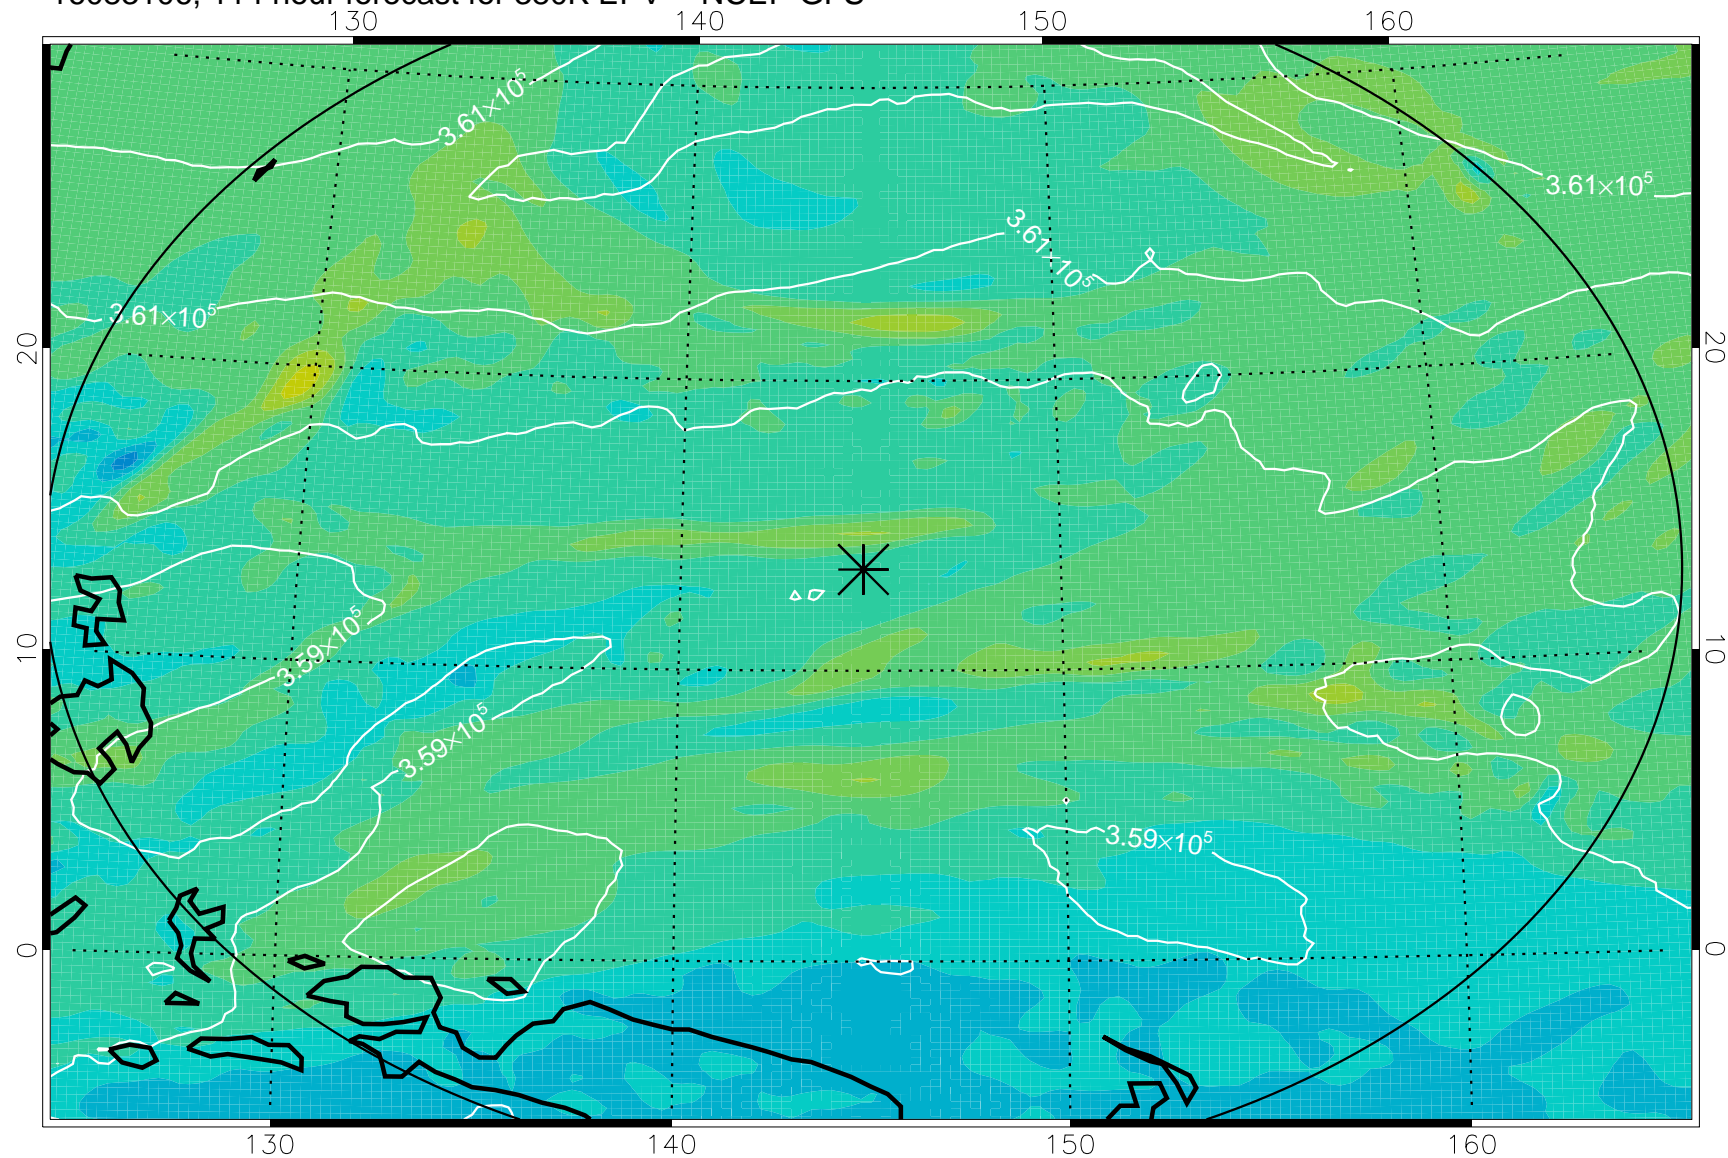

16083000, 84 hour forecast for 380K EPV -- NCEP GFS

380K Montgomery Streamfunction, white

Range ring of 2304 km

16083006, 90 hour forecast for 380K EPV -- NCEP GFS

380K Montgomery Streamfunction, white

Range ring of 2304 km

16083012, 96 hour forecast for 380K EPV -- NCEP GFS

380K Montgomery Streamfunction, white

Range ring of 2304 km

16083018, 102 hour forecast for 380K EPV -- NCEP GFS

380K Montgomery Streamfunction, white

Range ring of 2304 km

16083100, 108 hour forecast for 380K EPV -- NCEP GFS

380K Montgomery Streamfunction, white

Range ring of 2304 km

16083106, 114 hour forecast for 380K EPV -- NCEP GFS

380K Montgomery Streamfunction, white

Range ring of 2304 km

16083112, 120 hour forecast for 380K EPV -- NCEP GFS

380K Montgomery Streamfunction, white

Range ring of 2304 km