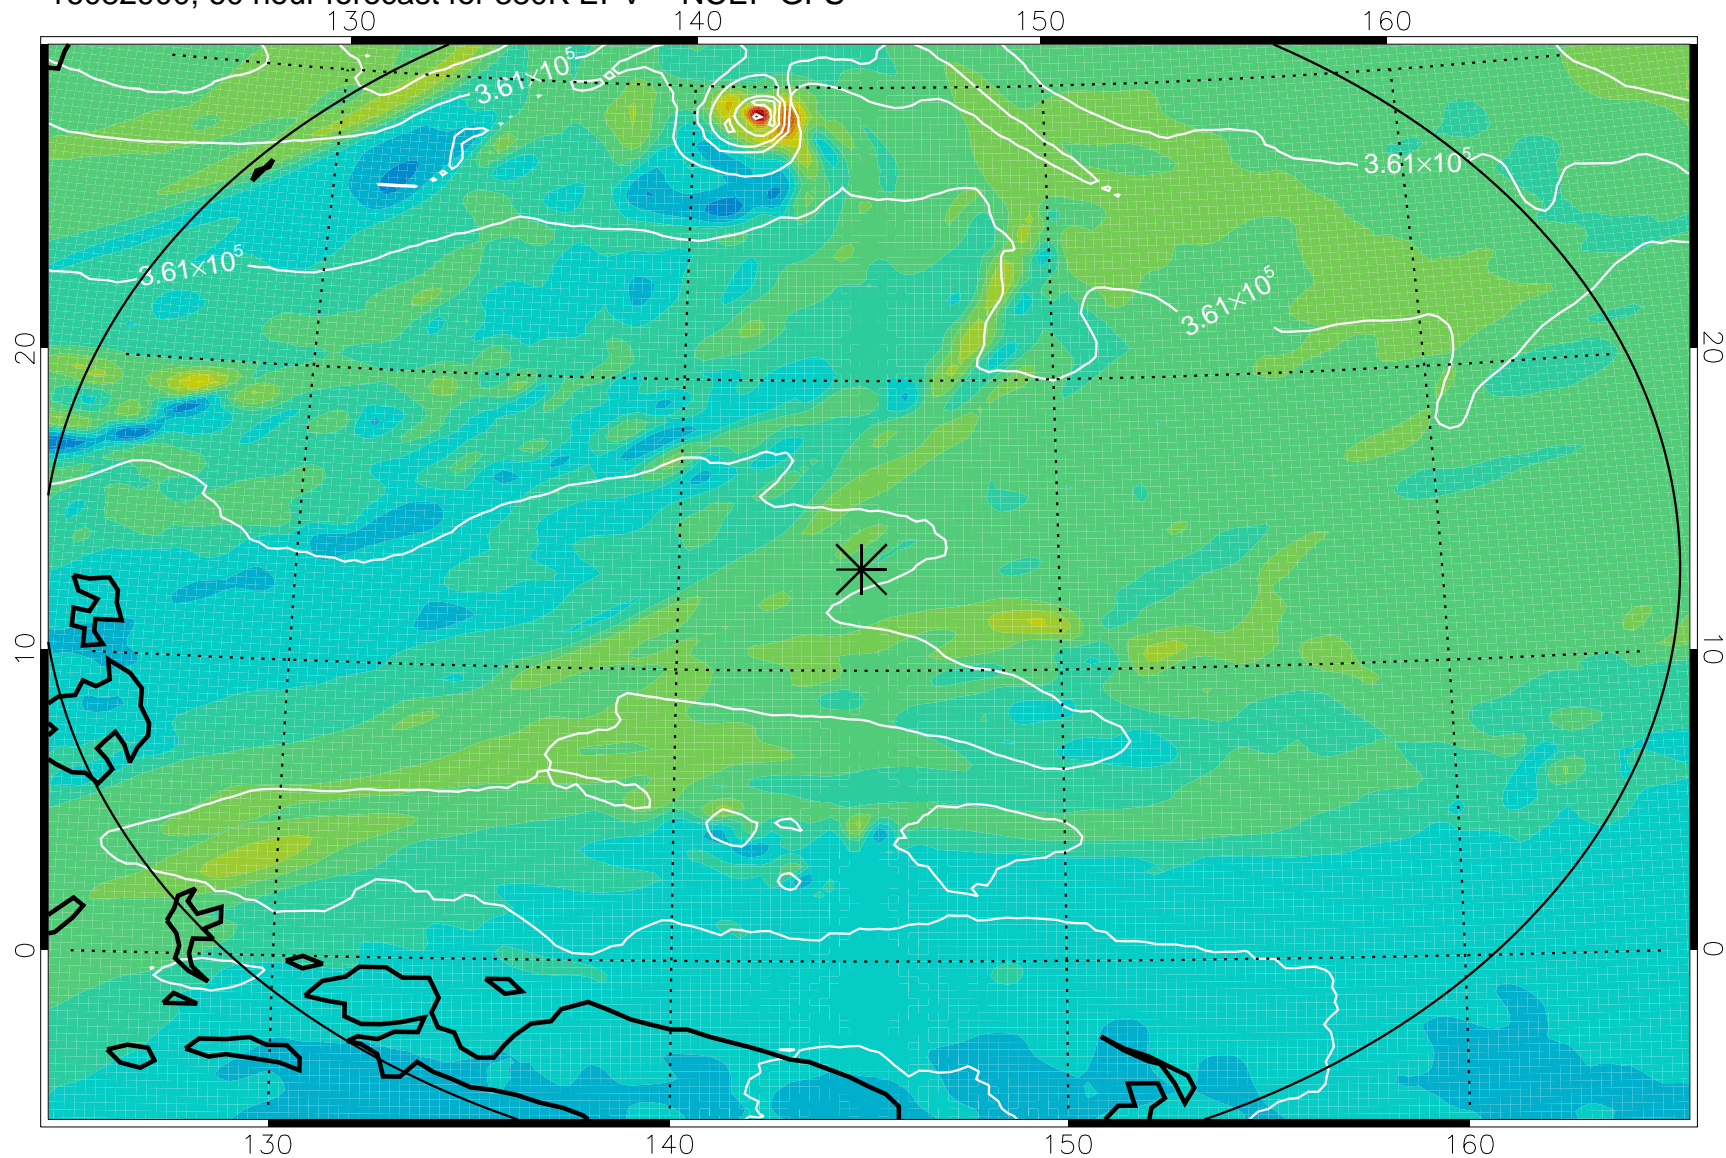

16082806, 42 hour forecast for 380K EPV -- NCEP GFS

380K Montgomery Streamfunction, white

Range ring of 2304 km

16082812, 48 hour forecast for 380K EPV -- NCEP GFS

380K Montgomery Streamfunction, white

Range ring of 2304 km

16082900, 60 hour forecast for 380K EPV -- NCEP GFS

380K Montgomery Streamfunction, white

Range ring of 2304 km

16082906, 66 hour forecast for 380K EPV -- NCEP GFS

380K Montgomery Streamfunction, white

Range ring of 2304 km

16082912, 72 hour forecast for 380K EPV -- NCEP GFS

380K Montgomery Streamfunction, white

Range ring of 2304 km

16082918, 78 hour forecast for 380K EPV -- NCEP GFS

380K Montgomery Streamfunction, white

Range ring of 2304 km

16083000, 84 hour forecast for 380K EPV -- NCEP GFS

380K Montgomery Streamfunction, white

Range ring of 2304 km

16083006, 90 hour forecast for 380K EPV -- NCEP GFS

380K Montgomery Streamfunction, white

Range ring of 2304 km