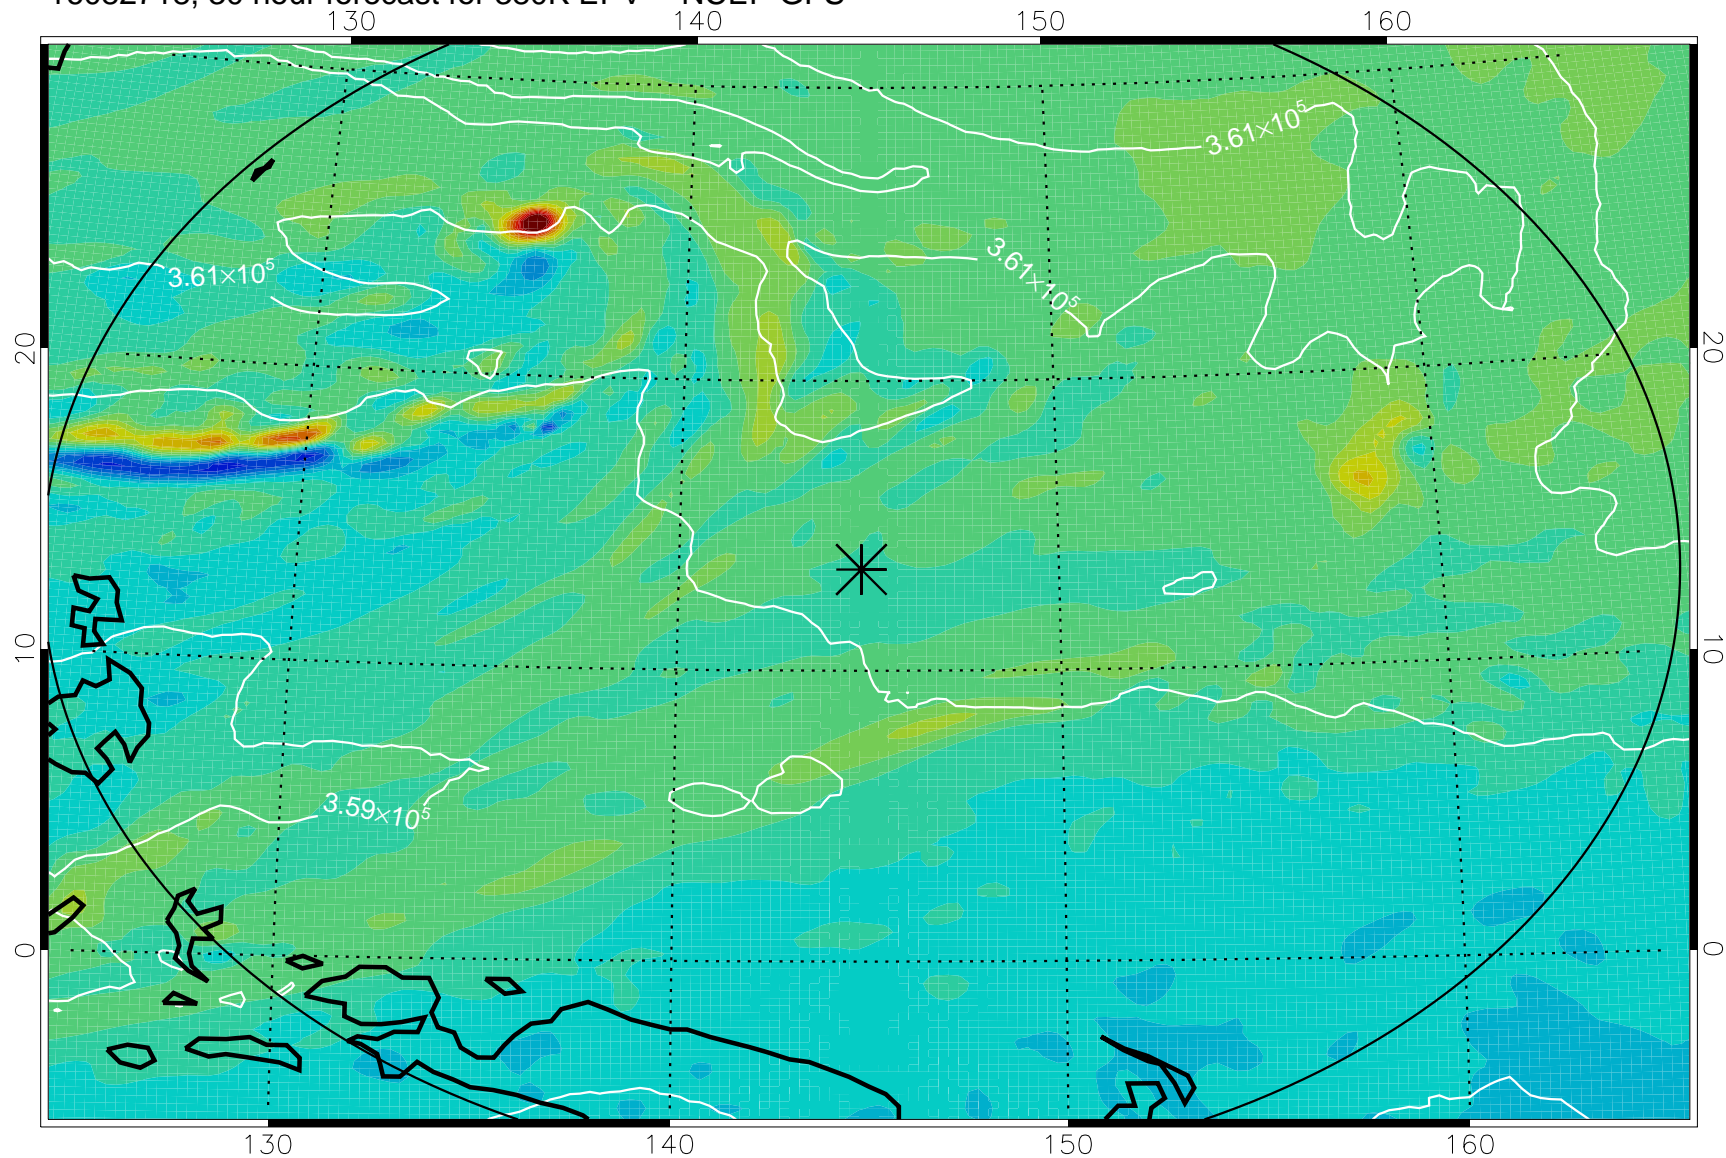

16082706, 18 hour forecast for 380K EPV -- NCEP GFS

380K Montgomery Streamfunction, white

Range ring of 2304 km

16082712, 24 hour forecast for 380K EPV -- NCEP GFS

380K Montgomery Streamfunction, white

Range ring of 2304 km

16082718, 30 hour forecast for 380K EPV -- NCEP GFS

380K Montgomery Streamfunction, white

Range ring of 2304 km

16082800, 36 hour forecast for 380K EPV -- NCEP GFS

380K Montgomery Streamfunction, white

Range ring of 2304 km

16082806, 42 hour forecast for 380K EPV -- NCEP GFS

380K Montgomery Streamfunction, white

Range ring of 2304 km

16082812, 48 hour forecast for 380K EPV -- NCEP GFS

380K Montgomery Streamfunction, white

Range ring of 2304 km

16082900, 60 hour forecast for 380K EPV -- NCEP GFS

380K Montgomery Streamfunction, white

Range ring of 2304 km

16082906, 66 hour forecast for 380K EPV -- NCEP GFS

380K Montgomery Streamfunction, white

Range ring of 2304 km