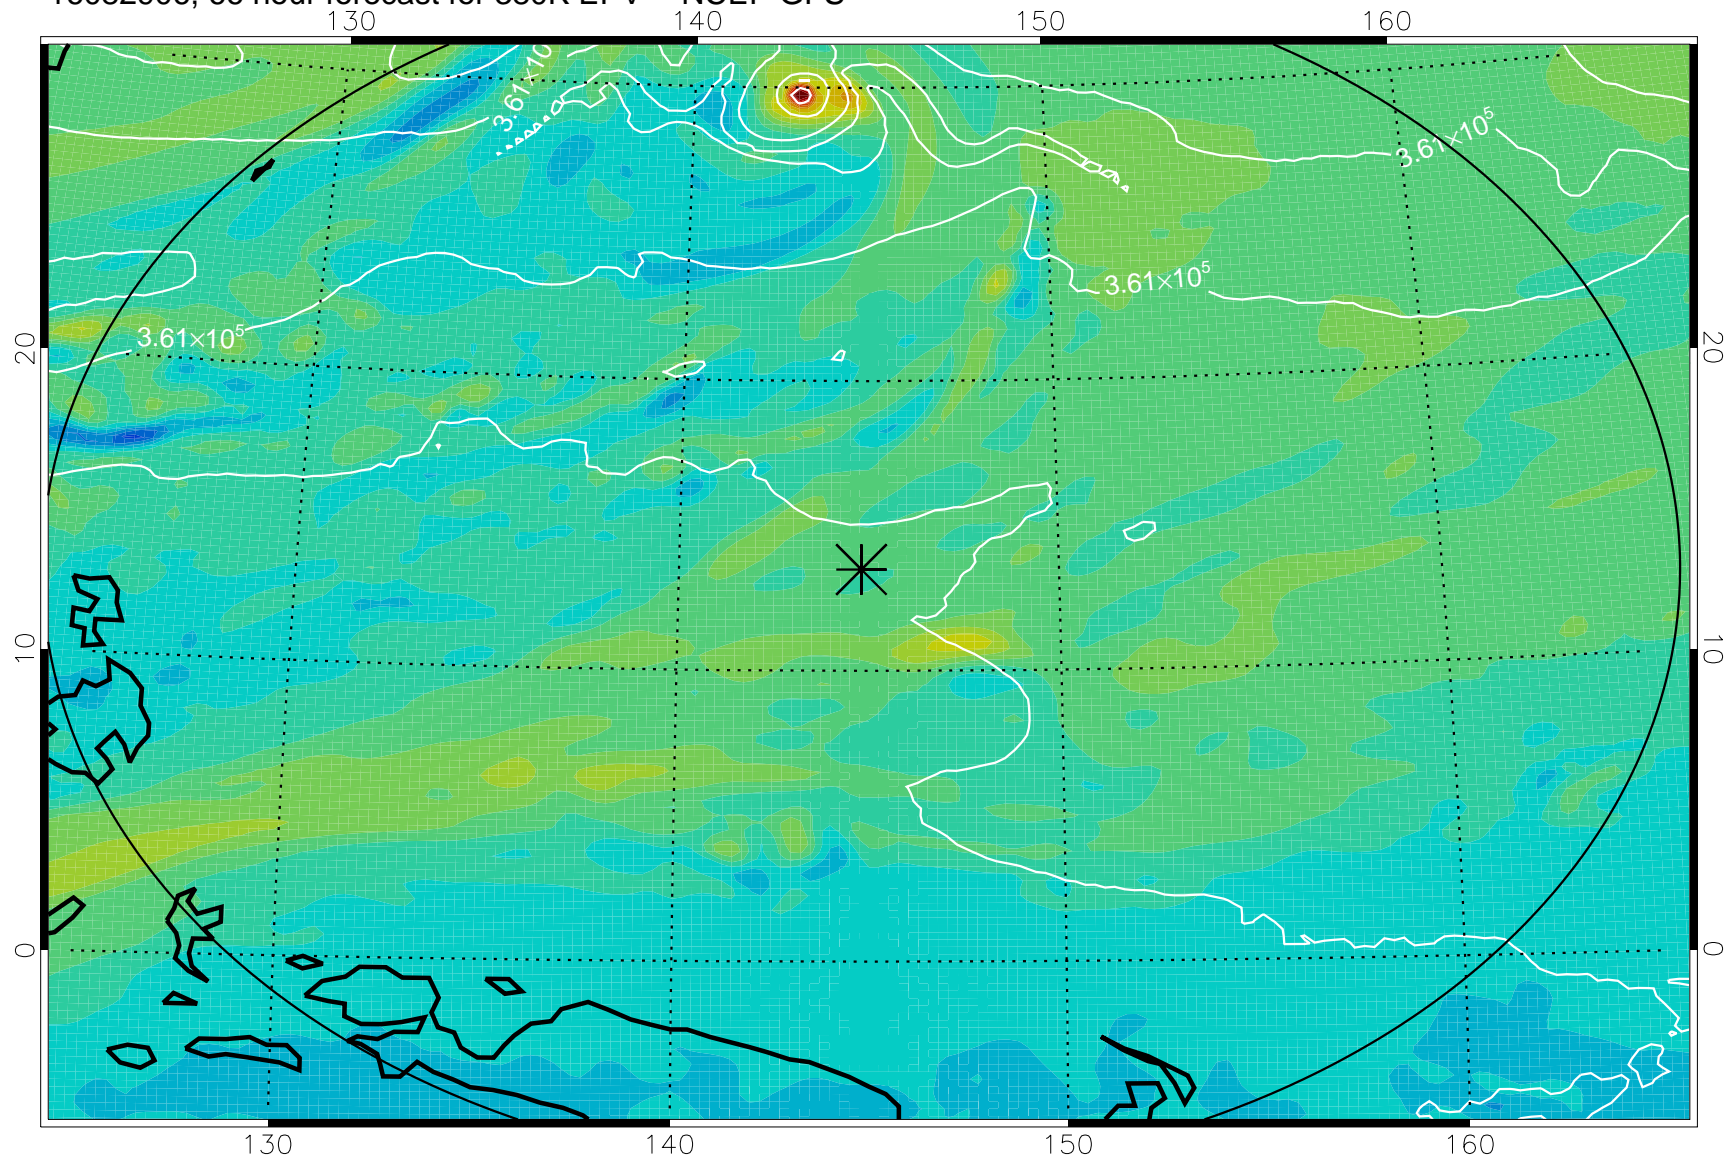

16082806, 42 hour forecast for 380K EPV -- NCEP GFS

380K Montgomery Streamfunction, white

Range ring of 2304 km

16082812, 48 hour forecast for 380K EPV -- NCEP GFS

380K Montgomery Streamfunction, white

Range ring of 2304 km

16082900, 60 hour forecast for 380K EPV -- NCEP GFS

380K Montgomery Streamfunction, white

Range ring of 2304 km

16082906, 66 hour forecast for 380K EPV -- NCEP GFS

380K Montgomery Streamfunction, white

Range ring of 2304 km

16082912, 72 hour forecast for 380K EPV -- NCEP GFS

380K Montgomery Streamfunction, white

Range ring of 2304 km

16082918, 78 hour forecast for 380K EPV -- NCEP GFS

380K Montgomery Streamfunction, white

Range ring of 2304 km

16083000, 84 hour forecast for 380K EPV -- NCEP GFS

380K Montgomery Streamfunction, white

Range ring of 2304 km

16083006, 90 hour forecast for 380K EPV -- NCEP GFS

380K Montgomery Streamfunction, white

Range ring of 2304 km