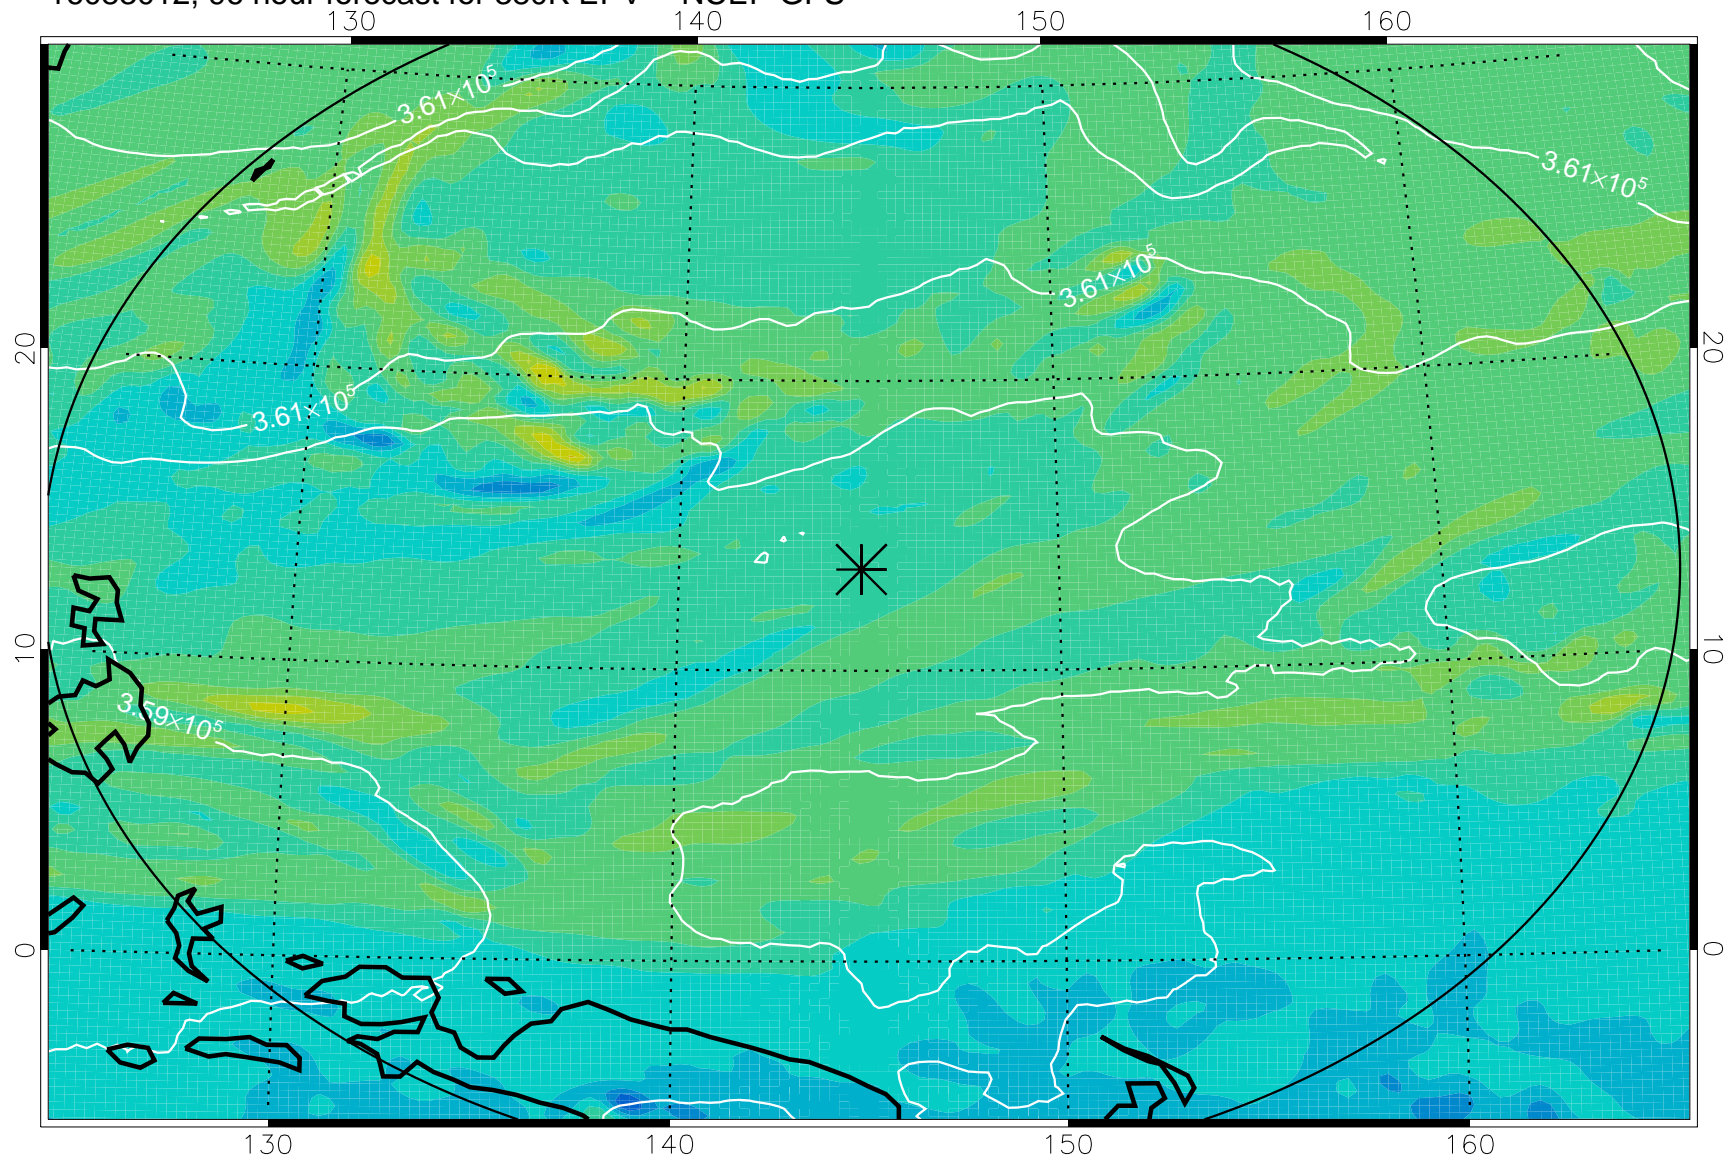

16082912, 72 hour forecast for 380K EPV -- NCEP GFS

380K Montgomery Streamfunction, white

Range ring of 2304 km

16082918, 78 hour forecast for 380K EPV -- NCEP GFS

380K Montgomery Streamfunction, white

Range ring of 2304 km

16083000, 84 hour forecast for 380K EPV -- NCEP GFS

380K Montgomery Streamfunction, white

Range ring of 2304 km

16083006, 90 hour forecast for 380K EPV -- NCEP GFS

380K Montgomery Streamfunction, white

Range ring of 2304 km

16083012, 96 hour forecast for 380K EPV -- NCEP GFS

380K Montgomery Streamfunction, white

Range ring of 2304 km

16083018, 102 hour forecast for 380K EPV -- NCEP GFS

380K Montgomery Streamfunction, white

Range ring of 2304 km

16083100, 108 hour forecast for 380K EPV -- NCEP GFS

380K Montgomery Streamfunction, white

Range ring of 2304 km

16083106, 114 hour forecast for 380K EPV -- NCEP GFS

380K Montgomery Streamfunction, white

Range ring of 2304 km