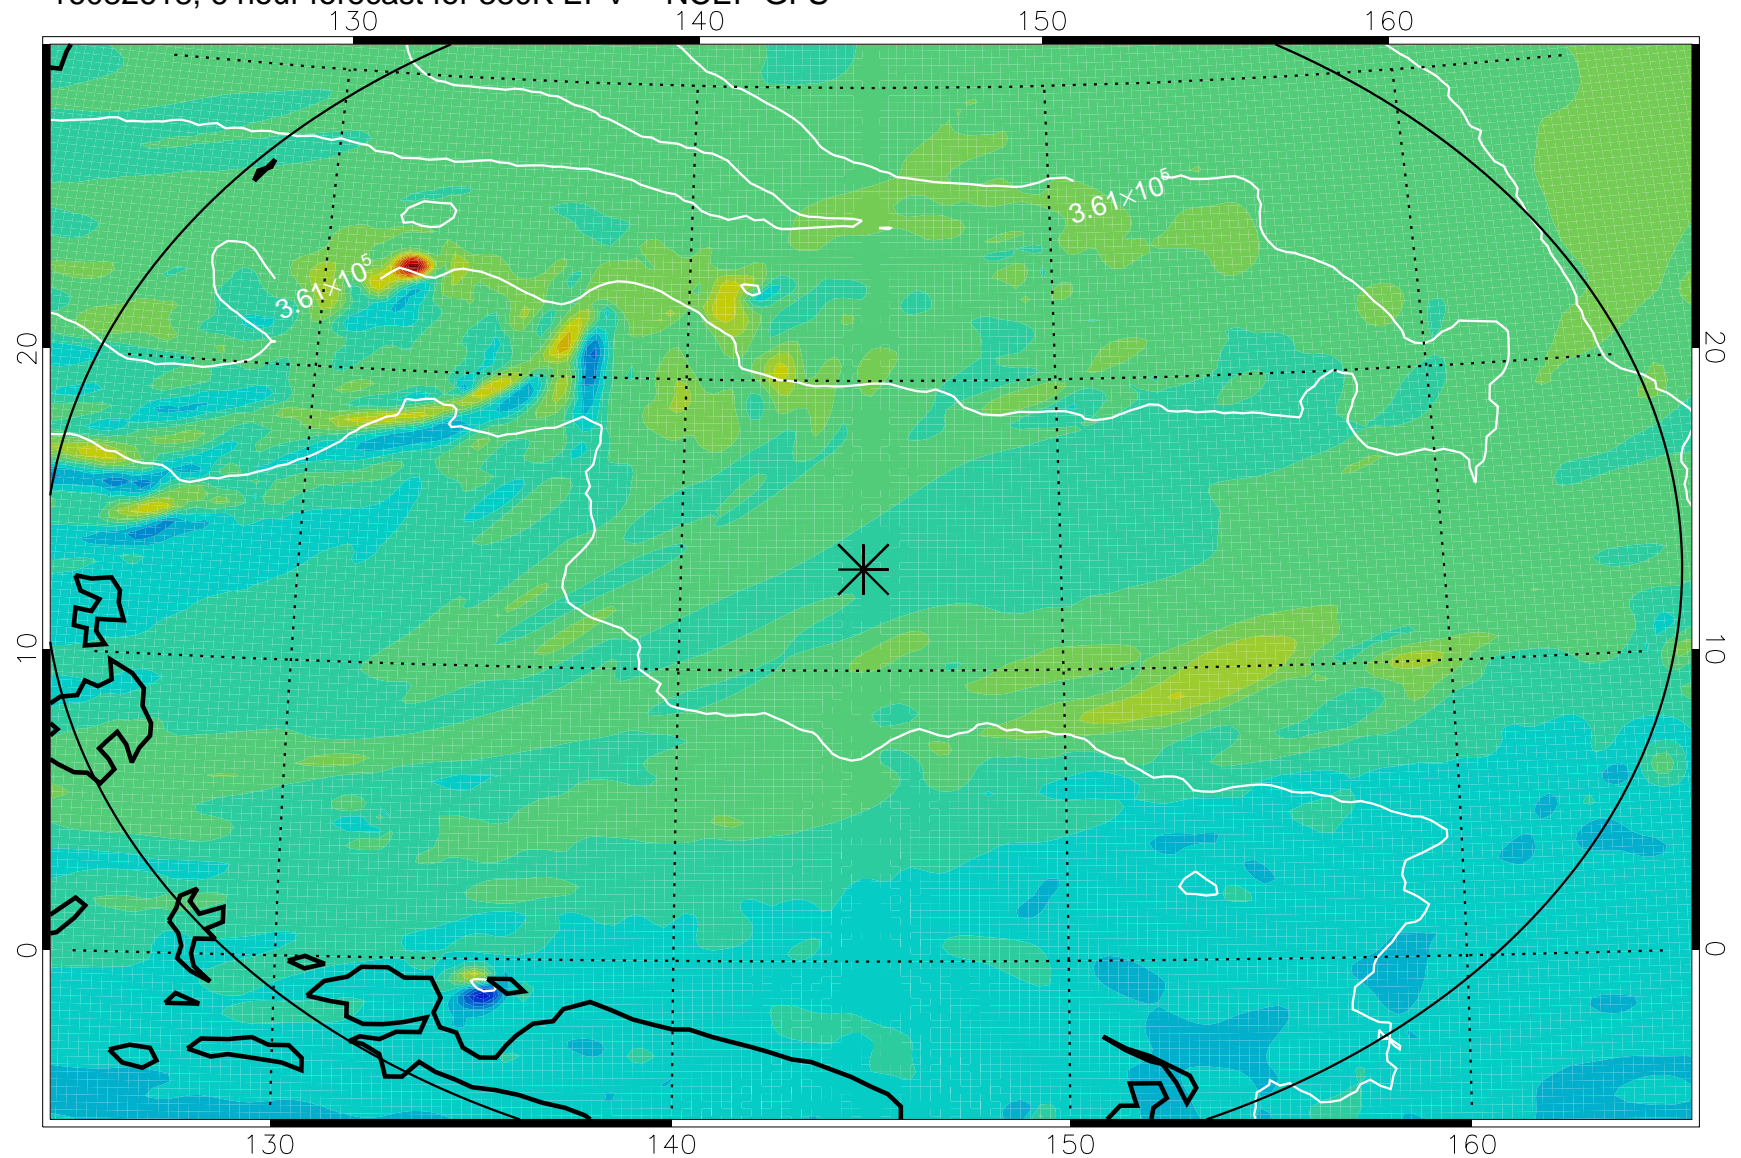

16082618, 6 hour forecast for 380K EPV -- NCEP GFS

380K Montgomery Streamfunction, white

Range ring of 2304 km

16082700, 12 hour forecast for 380K EPV -- NCEP GFS

380K Montgomery Streamfunction, white

Range ring of 2304 km

16082706, 18 hour forecast for 380K EPV -- NCEP GFS

380K Montgomery Streamfunction, white

Range ring of 2304 km

16082712, 24 hour forecast for 380K EPV -- NCEP GFS

380K Montgomery Streamfunction, white

Range ring of 2304 km

16082718, 30 hour forecast for 380K EPV -- NCEP GFS

380K Montgomery Streamfunction, white

Range ring of 2304 km

16082800, 36 hour forecast for 380K EPV -- NCEP GFS

380K Montgomery Streamfunction, white

Range ring of 2304 km

16082806, 42 hour forecast for 380K EPV -- NCEP GFS

380K Montgomery Streamfunction, white

Range ring of 2304 km

16082812, 48 hour forecast for 380K EPV -- NCEP GFS

380K Montgomery Streamfunction, white

Range ring of 2304 km