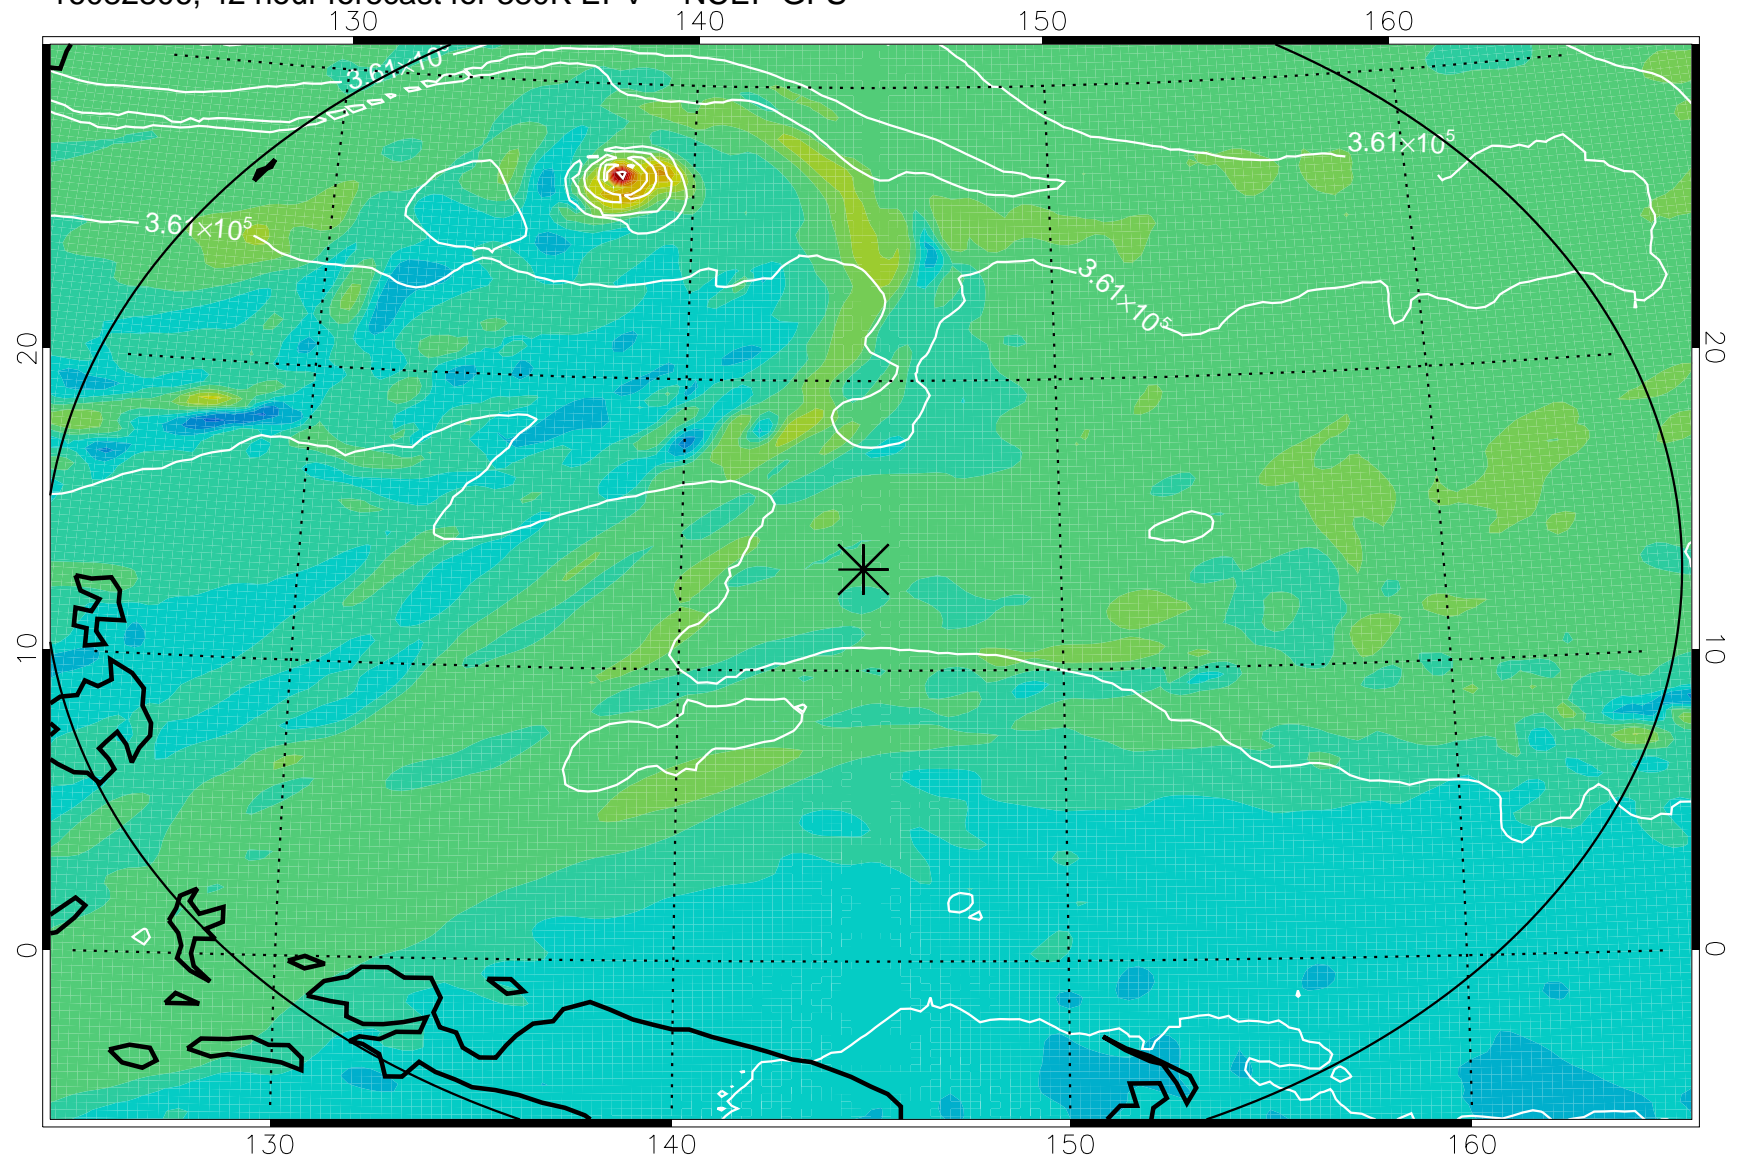

16082718, 30 hour forecast for 380K EPV -- NCEP GFS

380K Montgomery Streamfunction, white

Range ring of 2304 km

16082800, 36 hour forecast for 380K EPV -- NCEP GFS

380K Montgomery Streamfunction, white

Range ring of 2304 km

16082806, 42 hour forecast for 380K EPV -- NCEP GFS

380K Montgomery Streamfunction, white

Range ring of 2304 km

16082812, 48 hour forecast for 380K EPV -- NCEP GFS

380K Montgomery Streamfunction, white

Range ring of 2304 km

16082900, 60 hour forecast for 380K EPV -- NCEP GFS

380K Montgomery Streamfunction, white

Range ring of 2304 km

16082906, 66 hour forecast for 380K EPV -- NCEP GFS

380K Montgomery Streamfunction, white

Range ring of 2304 km

16083000, 84 hour forecast for 380K EPV -- NCEP GFS

380K Montgomery Streamfunction, white

Range ring of 2304 km

16083006, 90 hour forecast for 380K EPV -- NCEP GFS

380K Montgomery Streamfunction, white

Range ring of 2304 km