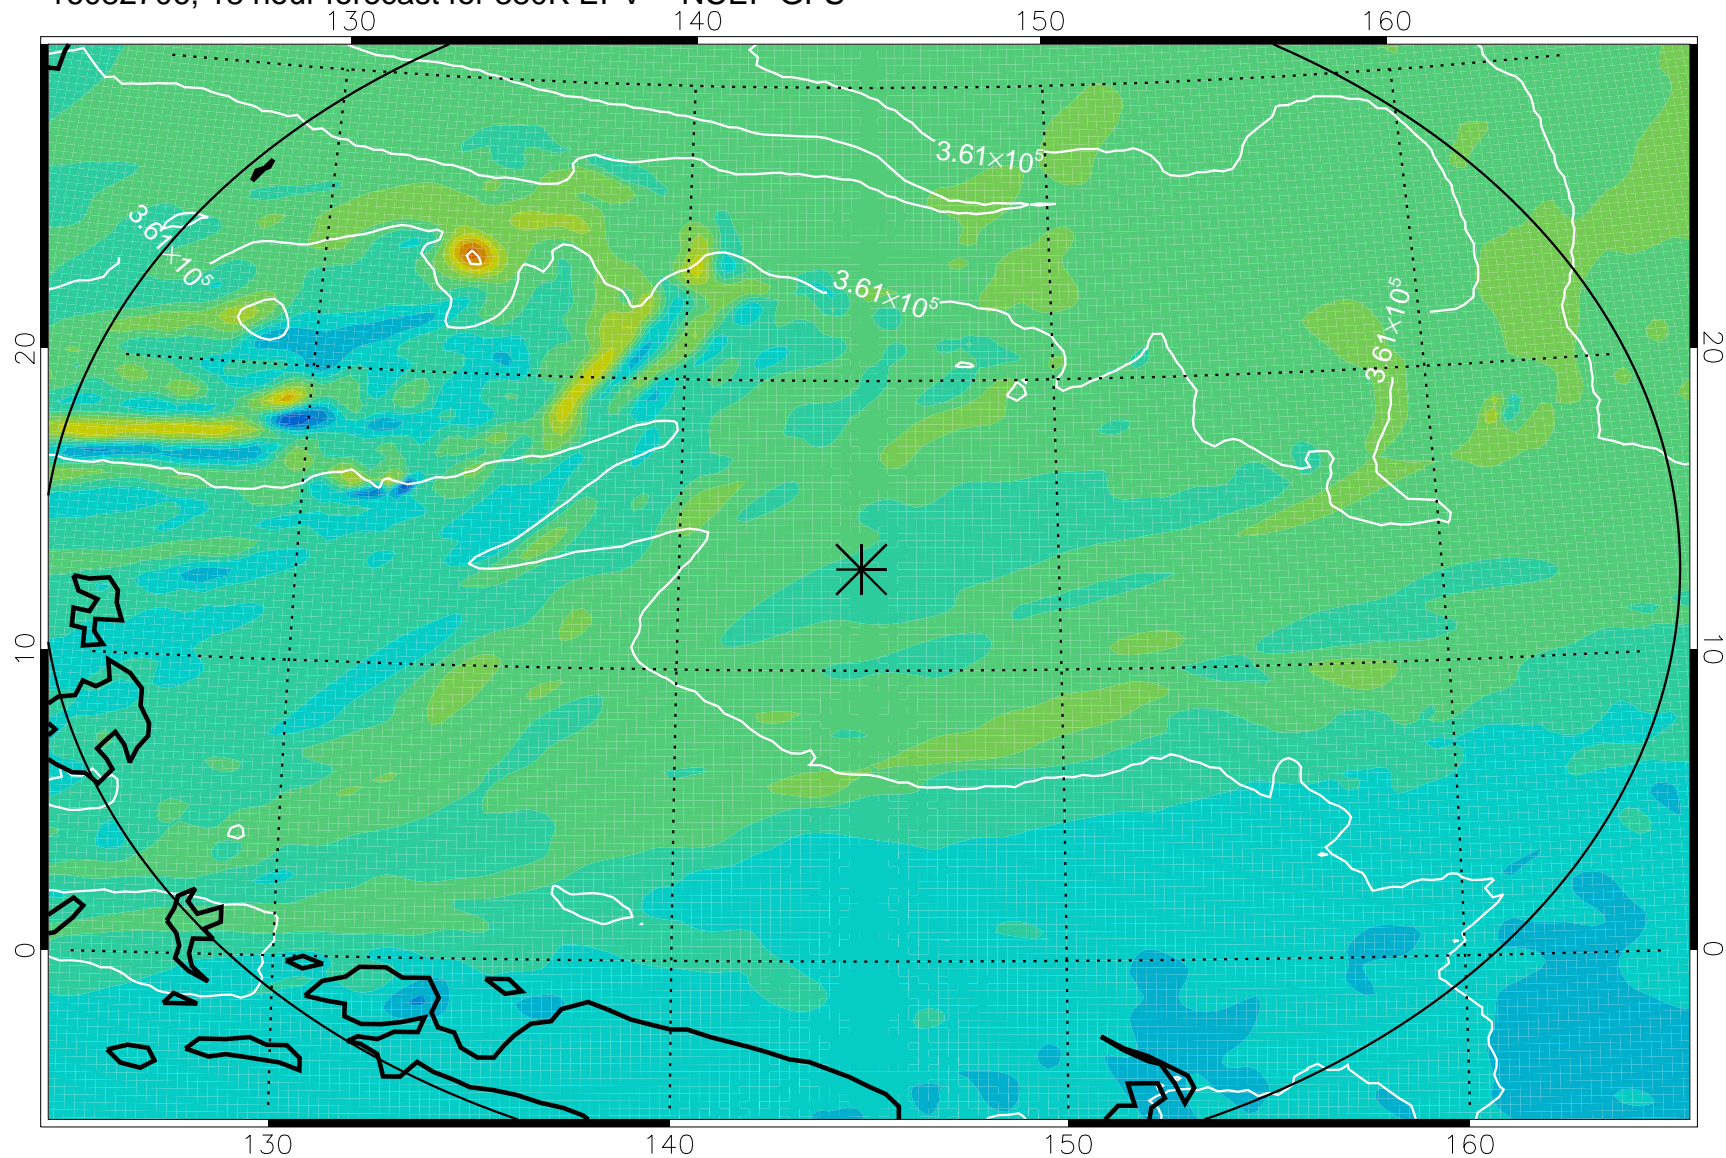

16082618, 6 hour forecast for 380K EPV -- NCEP GFS

380K Montgomery Streamfunction, white

Range ring of 2304 km

16082700, 12 hour forecast for 380K EPV -- NCEP GFS

380K Montgomery Streamfunction, white

Range ring of 2304 km

16082706, 18 hour forecast for 380K EPV -- NCEP GFS

380K Montgomery Streamfunction, white

Range ring of 2304 km

16082712, 24 hour forecast for 380K EPV -- NCEP GFS

380K Montgomery Streamfunction, white

Range ring of 2304 km

16082718, 30 hour forecast for 380K EPV -- NCEP GFS

380K Montgomery Streamfunction, white

Range ring of 2304 km

16082800, 36 hour forecast for 380K EPV -- NCEP GFS

380K Montgomery Streamfunction, white

Range ring of 2304 km

16082806, 42 hour forecast for 380K EPV -- NCEP GFS

380K Montgomery Streamfunction, white

Range ring of 2304 km

16082812, 48 hour forecast for 380K EPV -- NCEP GFS

380K Montgomery Streamfunction, white

Range ring of 2304 km