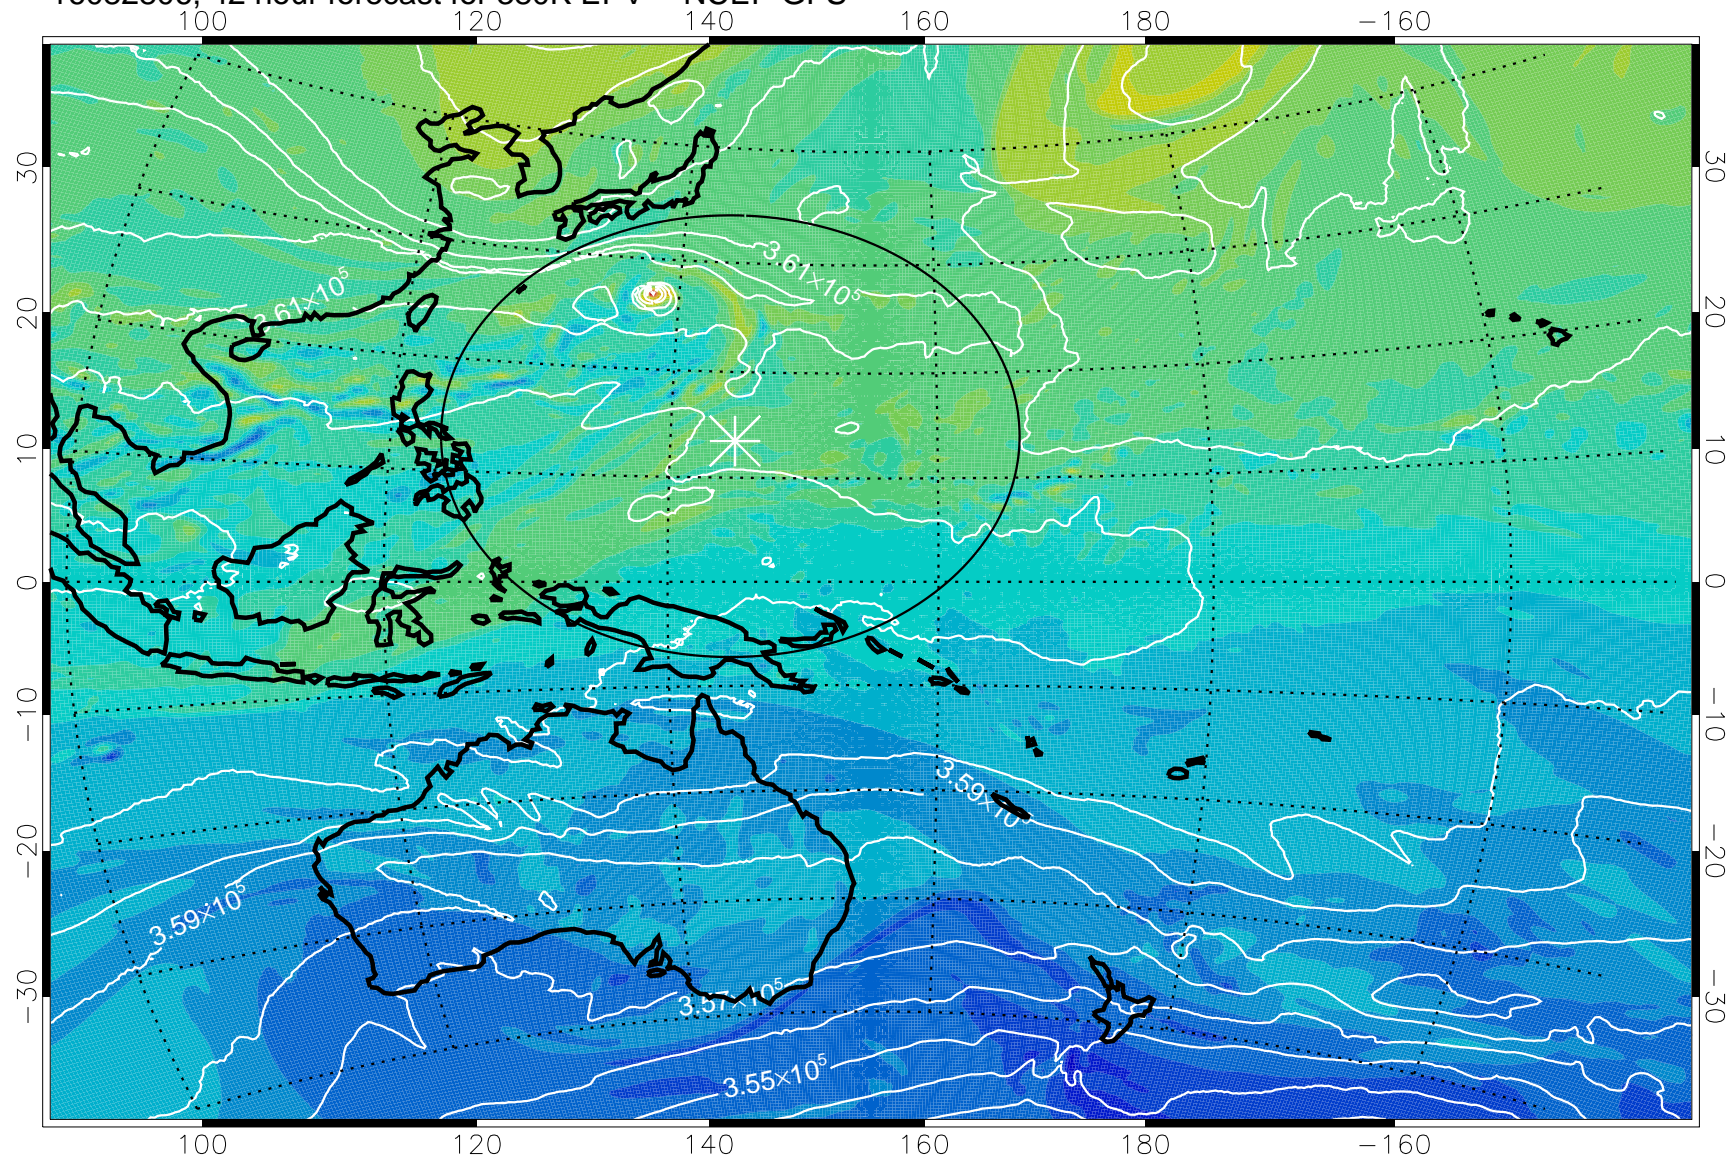

16082718, 30 hour forecast for 380K EPV -- NCEP GFS

380K Montgomery Streamfunction, white

Range ring of 2304 km

16082800, 36 hour forecast for 380K EPV -- NCEP GFS

380K Montgomery Streamfunction, white

Range ring of 2304 km

16082806, 42 hour forecast for 380K EPV -- NCEP GFS

380K Montgomery Streamfunction, white

Range ring of 2304 km

16082812, 48 hour forecast for 380K EPV -- NCEP GFS

380K Montgomery Streamfunction, white

Range ring of 2304 km

16082818, 54 hour forecast for 380K EPV -- NCEP GFS

380K Montgomery Streamfunction, white

Range ring of 2304 km

16082900, 60 hour forecast for 380K EPV -- NCEP GFS

380K Montgomery Streamfunction, white

Range ring of 2304 km