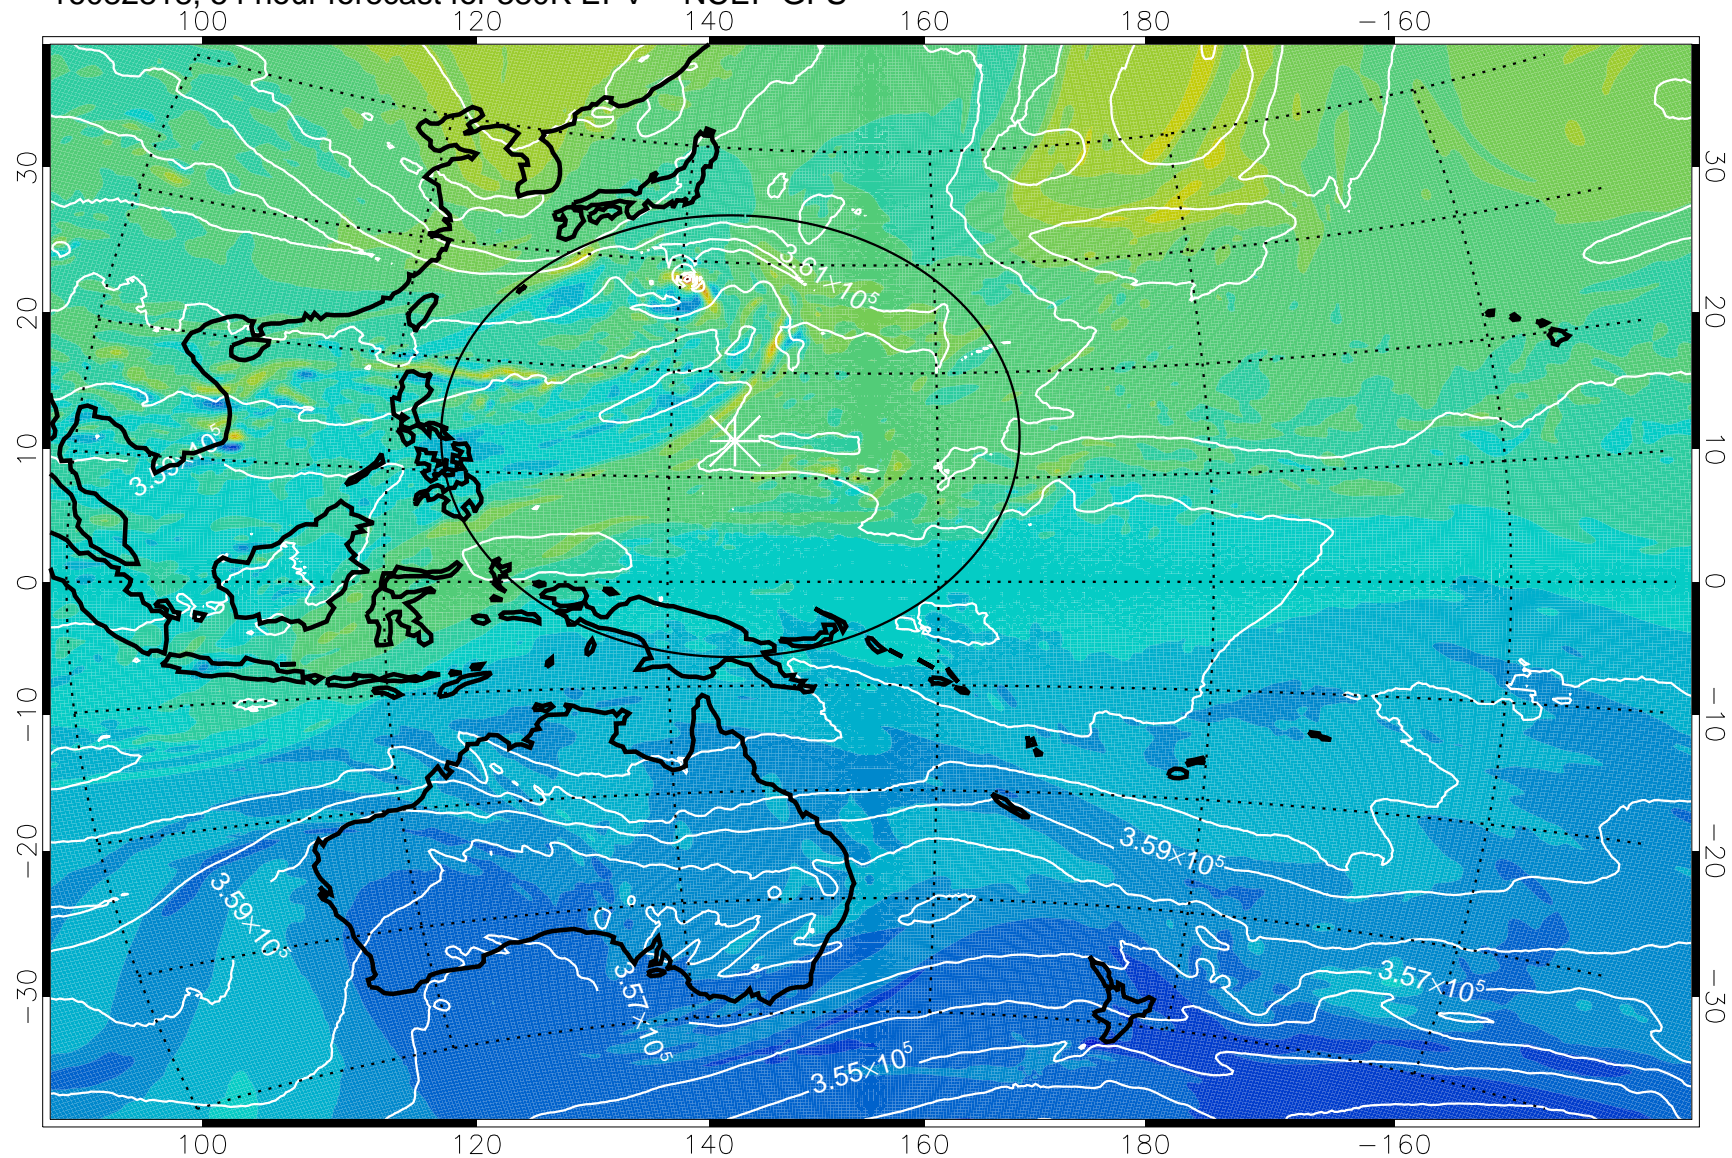

16082806, 42 hour forecast for 380K EPV -- NCEP GFS

380K Montgomery Streamfunction, white

Range ring of 2304 km

16082812, 48 hour forecast for 380K EPV -- NCEP GFS

380K Montgomery Streamfunction, white

Range ring of 2304 km

16082818, 54 hour forecast for 380K EPV -- NCEP GFS

380K Montgomery Streamfunction, white

Range ring of 2304 km

16082900, 60 hour forecast for 380K EPV -- NCEP GFS

380K Montgomery Streamfunction, white

Range ring of 2304 km

16082906, 66 hour forecast for 380K EPV -- NCEP GFS

380K Montgomery Streamfunction, white

Range ring of 2304 km

16082912, 72 hour forecast for 380K EPV -- NCEP GFS

380K Montgomery Streamfunction, white

Range ring of 2304 km

16082918, 78 hour forecast for 380K EPV -- NCEP GFS

380K Montgomery Streamfunction, white

Range ring of 2304 km

16083000, 84 hour forecast for 380K EPV -- NCEP GFS

380K Montgomery Streamfunction, white

Range ring of 2304 km