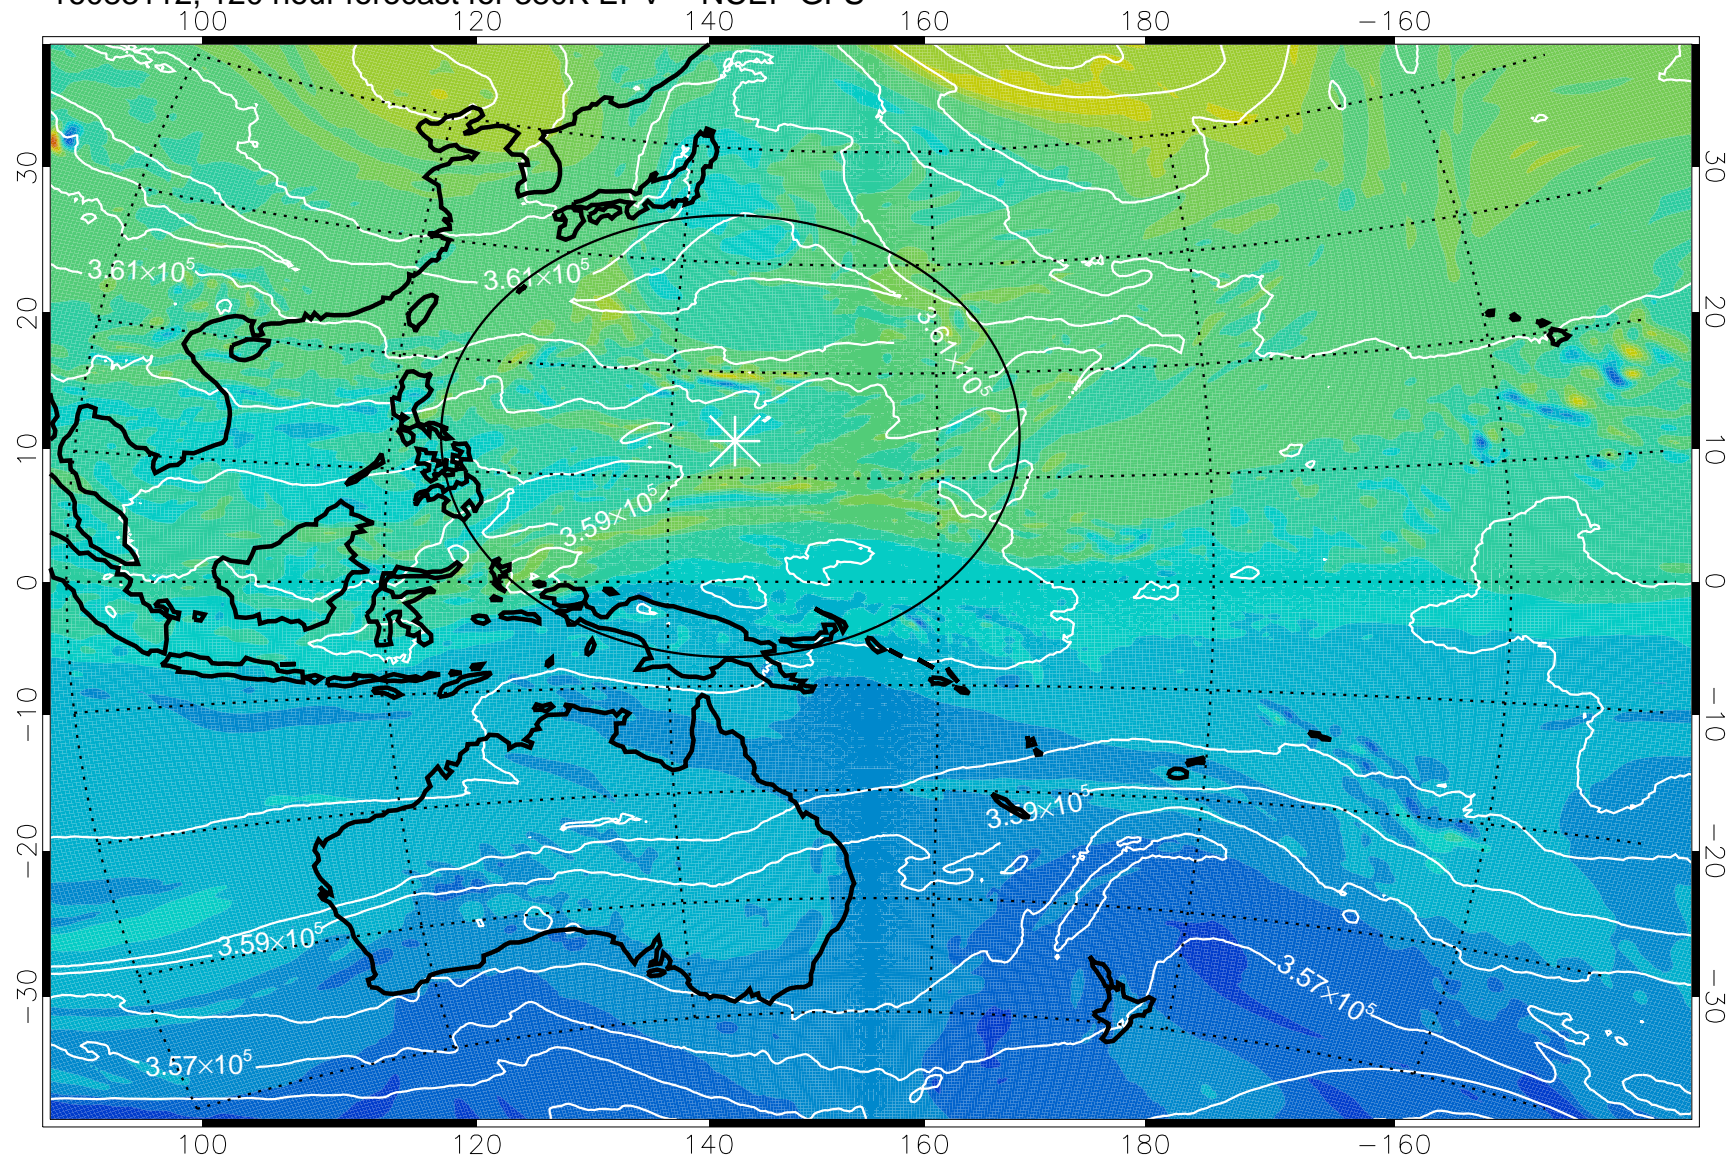

16083006, 90 hour forecast for 380K EPV -- NCEP GFS

380K Montgomery Streamfunction, white

Range ring of 2304 km

16083012, 96 hour forecast for 380K EPV -- NCEP GFS

380K Montgomery Streamfunction, white

Range ring of 2304 km

16083018, 102 hour forecast for 380K EPV -- NCEP GFS

16083100, 108 hour forecast for 380K EPV -- NCEP GFS

380K Montgomery Streamfunction, white

Range ring of 2304 km

16083106, 114 hour forecast for 380K EPV -- NCEP GFS

380K Montgomery Streamfunction, white

Range ring of 2304 km

16083112, 120 hour forecast for 380K EPV -- NCEP GFS

380K Montgomery Streamfunction, white

Range ring of 2304 km