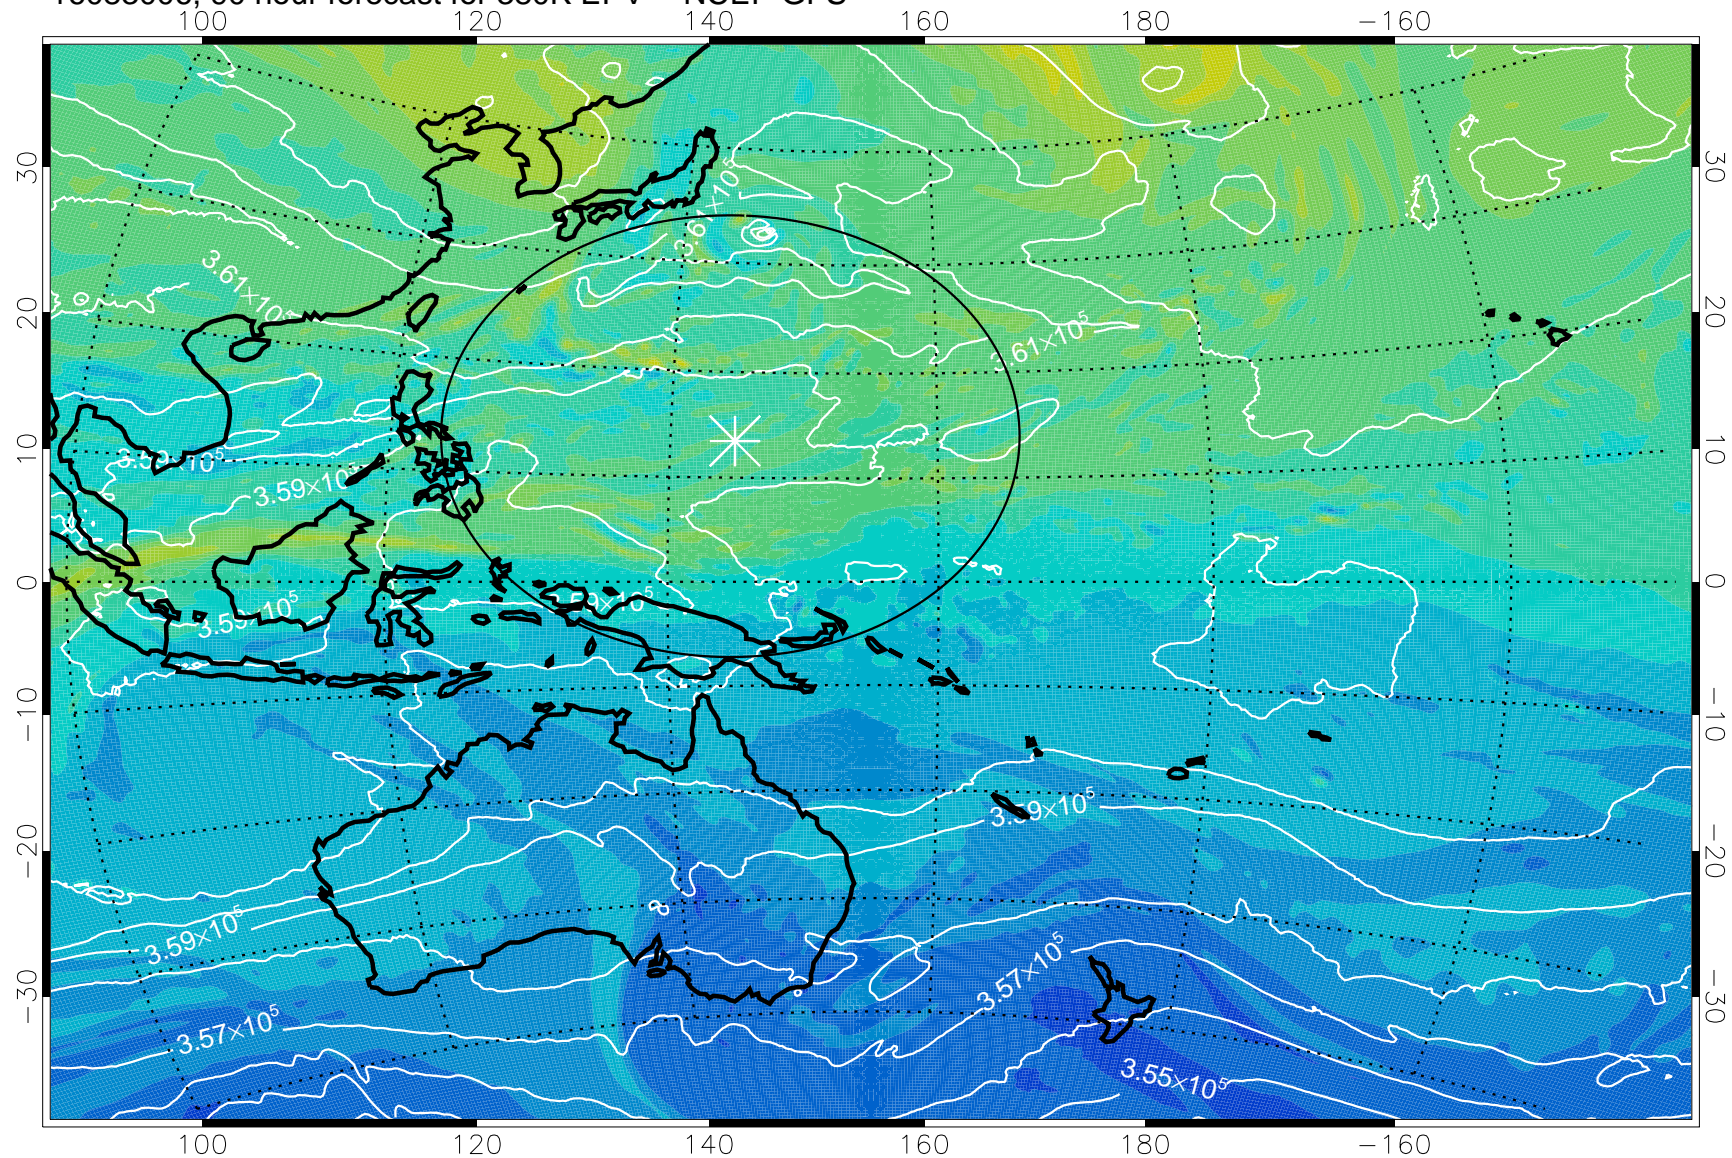

16082906, 66 hour forecast for 380K EPV -- NCEP GFS

380K Montgomery Streamfunction, white

Range ring of 2304 km

16082912, 72 hour forecast for 380K EPV -- NCEP GFS

380K Montgomery Streamfunction, white

Range ring of 2304 km

16082918, 78 hour forecast for 380K EPV -- NCEP GFS

380K Montgomery Streamfunction, white

Range ring of 2304 km

16083000, 84 hour forecast for 380K EPV -- NCEP GFS

380K Montgomery Streamfunction, white

Range ring of 2304 km

16083006, 90 hour forecast for 380K EPV -- NCEP GFS

380K Montgomery Streamfunction, white

Range ring of 2304 km

16083012, 96 hour forecast for 380K EPV -- NCEP GFS

380K Montgomery Streamfunction, white

Range ring of 2304 km

16083018, 102 hour forecast for 380K EPV -- NCEP GFS

16083100, 108 hour forecast for 380K EPV -- NCEP GFS

380K Montgomery Streamfunction, white

Range ring of 2304 km

16083106, 114 hour forecast for 380K EPV -- NCEP GFS