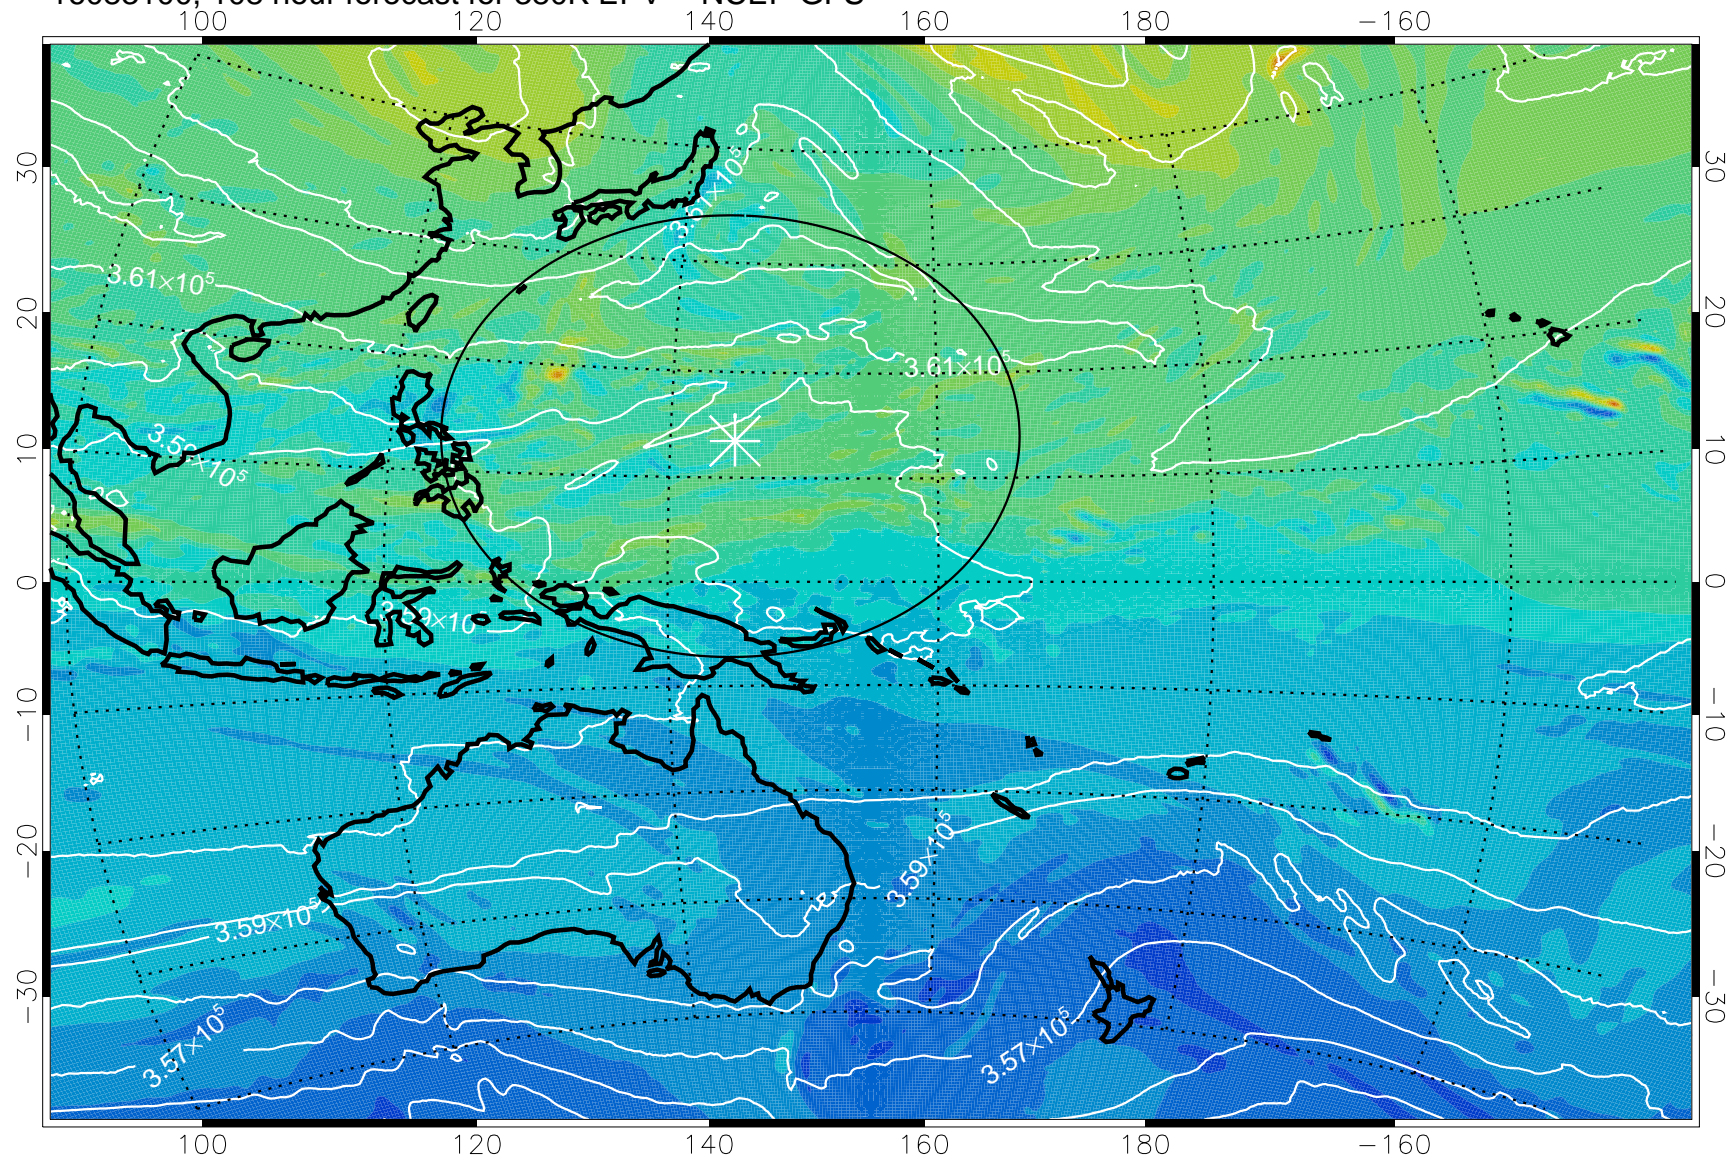

16082918, 78 hour forecast for 380K EPV -- NCEP GFS

380K Montgomery Streamfunction, white

Range ring of 2304 km

16083000, 84 hour forecast for 380K EPV -- NCEP GFS

380K Montgomery Streamfunction, white

Range ring of 2304 km

16083006, 90 hour forecast for 380K EPV -- NCEP GFS

380K Montgomery Streamfunction, white

Range ring of 2304 km

16083012, 96 hour forecast for 380K EPV -- NCEP GFS

380K Montgomery Streamfunction, white

Range ring of 2304 km

16083018, 102 hour forecast for 380K EPV -- NCEP GFS

16083100, 108 hour forecast for 380K EPV -- NCEP GFS

380K Montgomery Streamfunction, white

Range ring of 2304 km

16083106, 114 hour forecast for 380K EPV -- NCEP GFS

380K Montgomery Streamfunction, white

Range ring of 2304 km

16083112, 120 hour forecast for 380K EPV -- NCEP GFS

380K Montgomery Streamfunction, white

Range ring of 2304 km