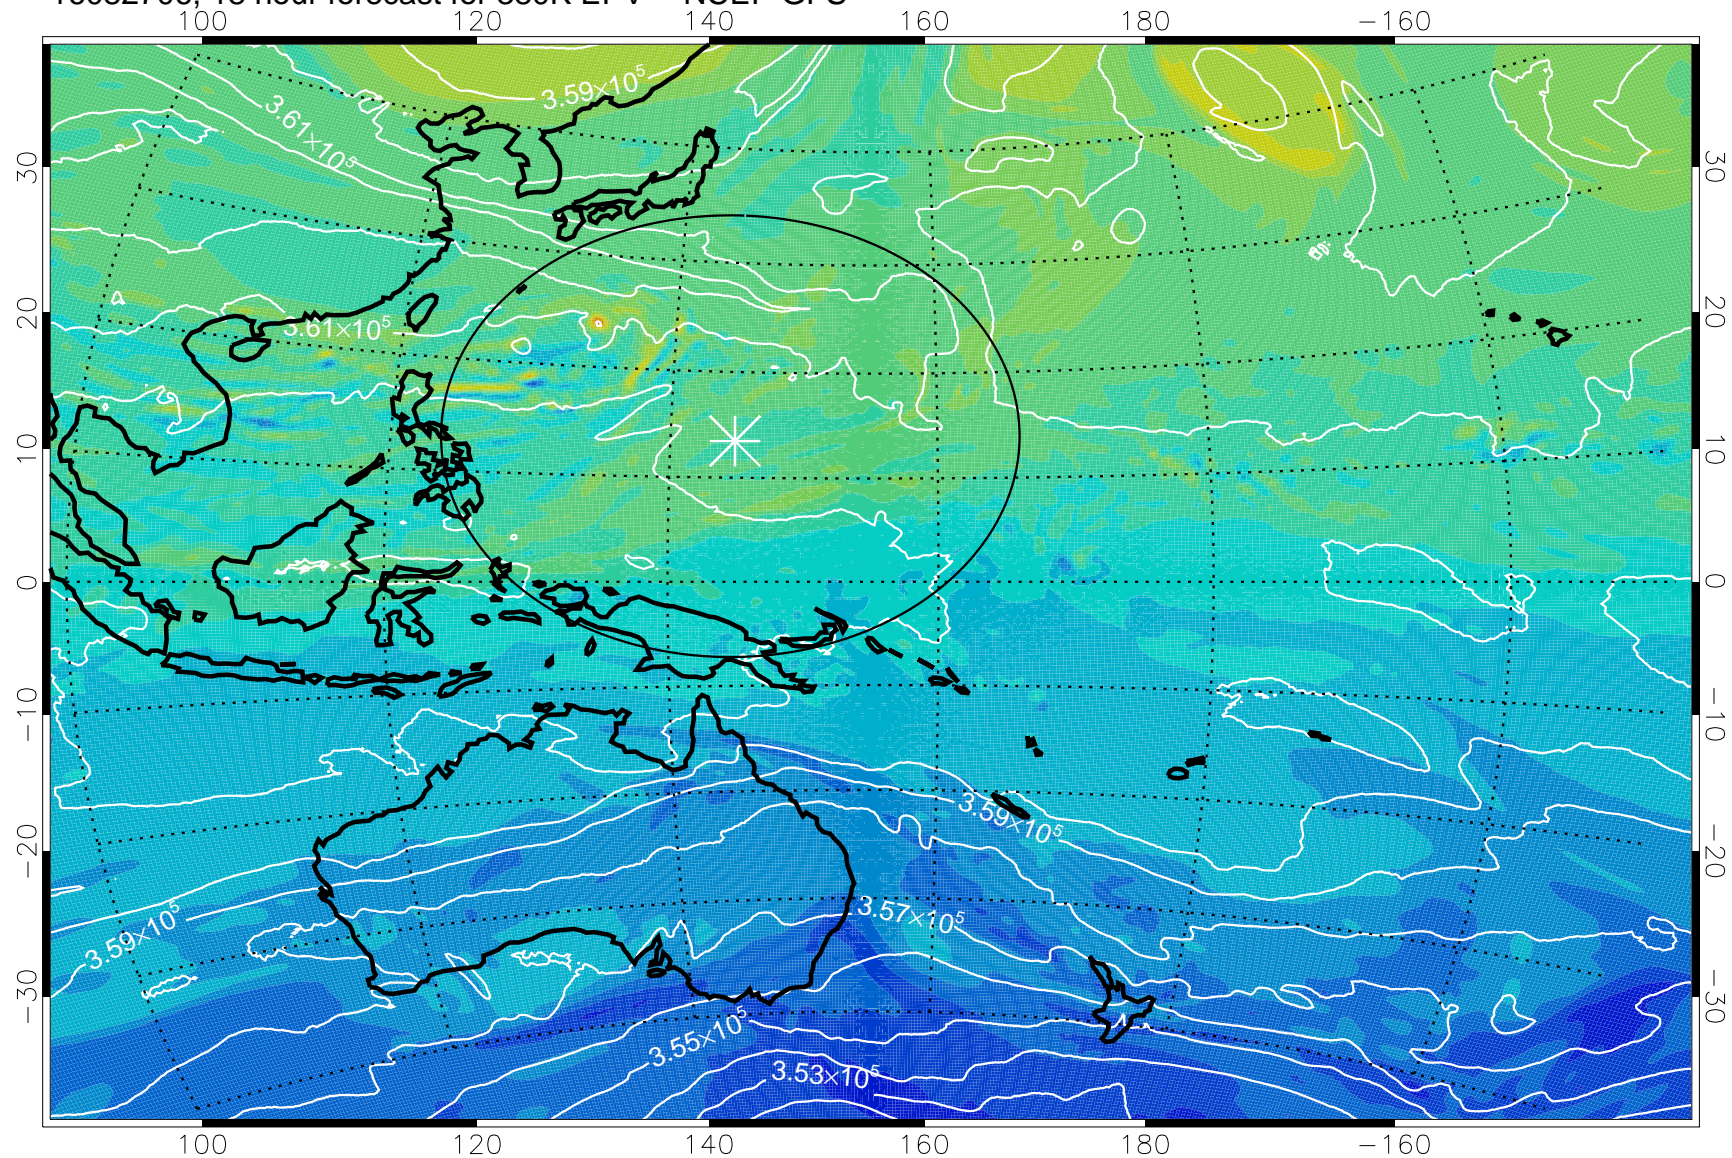

16082618, 6 hour forecast for 380K EPV -- NCEP GFS

380K Montgomery Streamfunction, white

Range ring of 2304 km

16082700, 12 hour forecast for 380K EPV -- NCEP GFS

380K Montgomery Streamfunction, white

Range ring of 2304 km

16082706, 18 hour forecast for 380K EPV -- NCEP GFS

380K Montgomery Streamfunction, white

Range ring of 2304 km

16082712, 24 hour forecast for 380K EPV -- NCEP GFS

380K Montgomery Streamfunction, white

Range ring of 2304 km

16082718, 30 hour forecast for 380K EPV -- NCEP GFS

380K Montgomery Streamfunction, white

Range ring of 2304 km

16082800, 36 hour forecast for 380K EPV -- NCEP GFS

380K Montgomery Streamfunction, white

Range ring of 2304 km

16082806, 42 hour forecast for 380K EPV -- NCEP GFS

380K Montgomery Streamfunction, white

Range ring of 2304 km

16082812, 48 hour forecast for 380K EPV -- NCEP GFS

380K Montgomery Streamfunction, white

Range ring of 2304 km