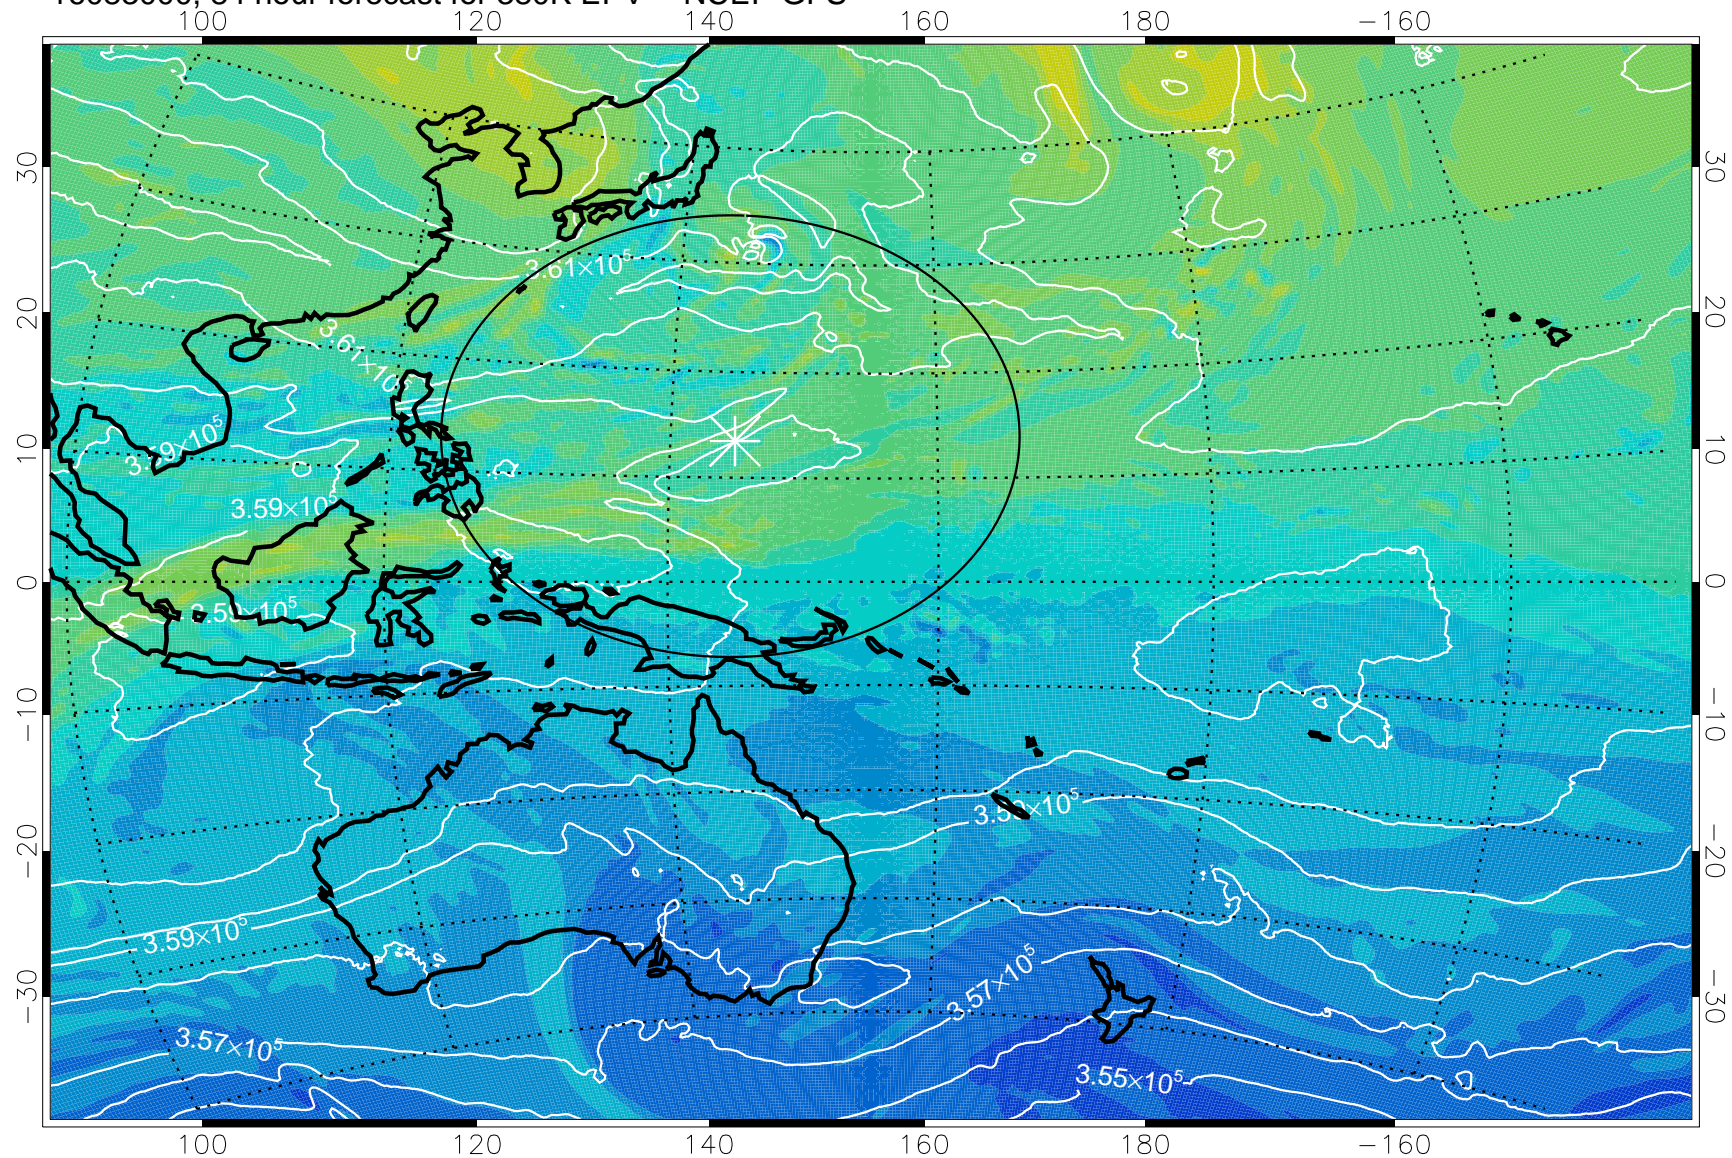

16082906, 66 hour forecast for 380K EPV -- NCEP GFS

380K Montgomery Streamfunction, white

Range ring of 2304 km

16082912, 72 hour forecast for 380K EPV -- NCEP GFS

380K Montgomery Streamfunction, white

Range ring of 2304 km

16082918, 78 hour forecast for 380K EPV -- NCEP GFS

380K Montgomery Streamfunction, white

Range ring of 2304 km

16083000, 84 hour forecast for 380K EPV -- NCEP GFS

380K Montgomery Streamfunction, white

Range ring of 2304 km

16083006, 90 hour forecast for 380K EPV -- NCEP GFS

380K Montgomery Streamfunction, white

Range ring of 2304 km

16083012, 96 hour forecast for 380K EPV -- NCEP GFS

380K Montgomery Streamfunction, white

Range ring of 2304 km

16083018, 102 hour forecast for 380K EPV -- NCEP GFS

16083100, 108 hour forecast for 380K EPV -- NCEP GFS

380K Montgomery Streamfunction, white

Range ring of 2304 km

16083106, 114 hour forecast for 380K EPV -- NCEP GFS