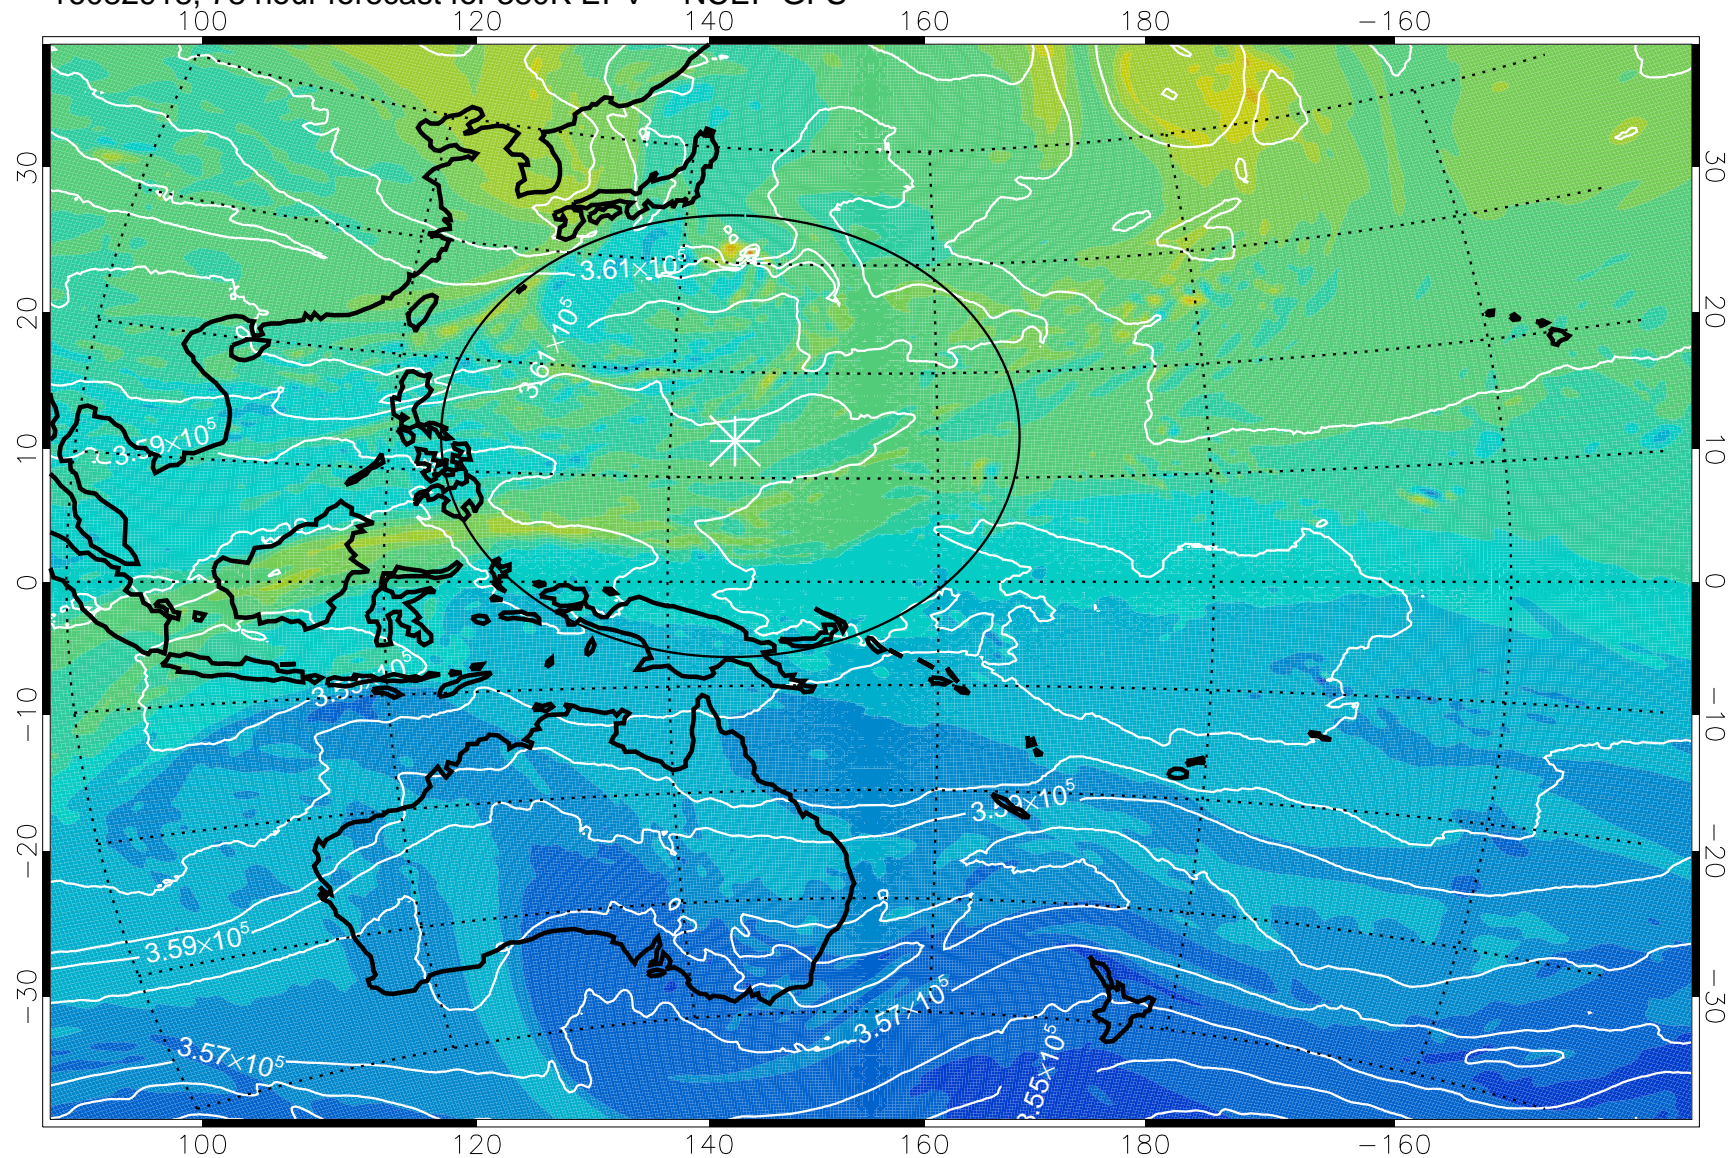

16082818, 54 hour forecast for 380K EPV -- NCEP GFS

380K Montgomery Streamfunction, white

Range ring of 2304 km

16082900, 60 hour forecast for 380K EPV -- NCEP GFS

380K Montgomery Streamfunction, white

Range ring of 2304 km

16082906, 66 hour forecast for 380K EPV -- NCEP GFS

380K Montgomery Streamfunction, white

Range ring of 2304 km

16082912, 72 hour forecast for 380K EPV -- NCEP GFS

380K Montgomery Streamfunction, white

Range ring of 2304 km

16082918, 78 hour forecast for 380K EPV -- NCEP GFS

380K Montgomery Streamfunction, white

Range ring of 2304 km

16083000, 84 hour forecast for 380K EPV -- NCEP GFS

380K Montgomery Streamfunction, white

Range ring of 2304 km

16083006, 90 hour forecast for 380K EPV -- NCEP GFS

380K Montgomery Streamfunction, white

Range ring of 2304 km

16083012, 96 hour forecast for 380K EPV -- NCEP GFS

380K Montgomery Streamfunction, white

Range ring of 2304 km