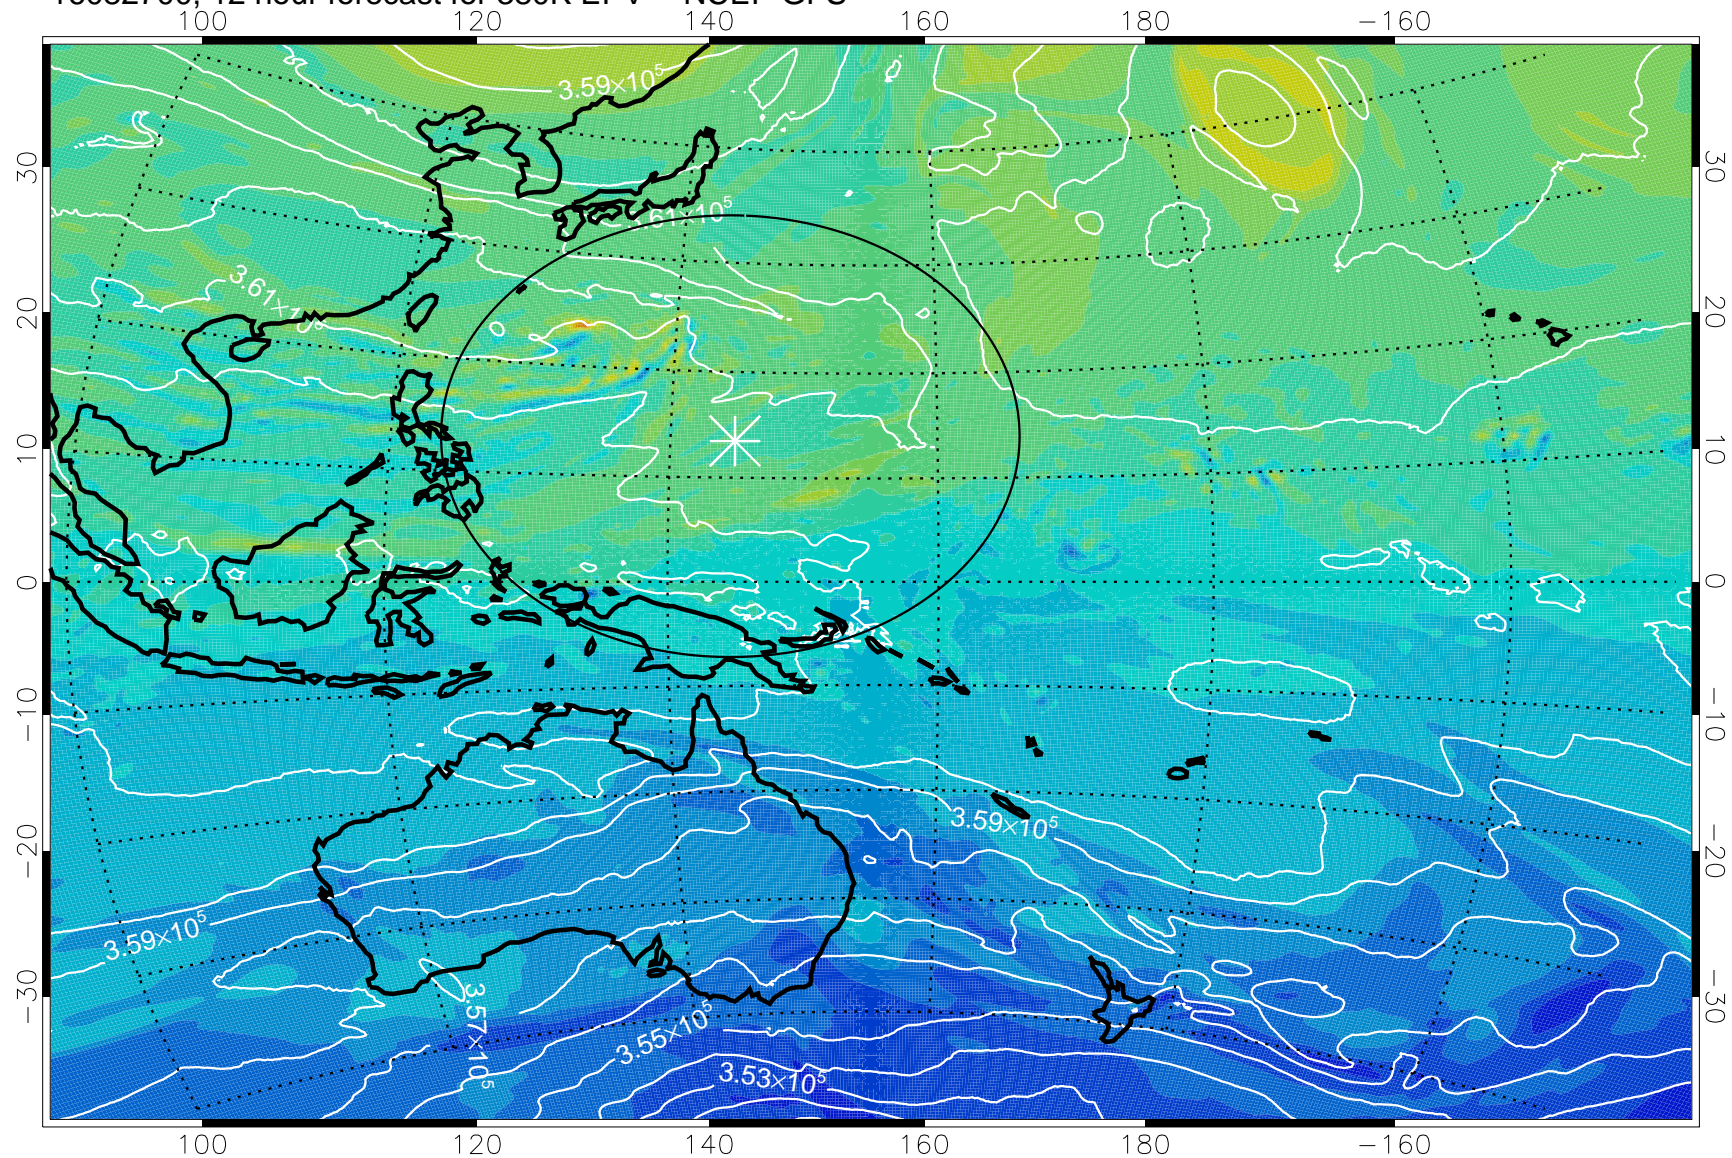

16082618, 6 hour forecast for 380K EPV -- NCEP GFS

380K Montgomery Streamfunction, white

Range ring of 2304 km

16082700, 12 hour forecast for 380K EPV -- NCEP GFS

380K Montgomery Streamfunction, white

Range ring of 2304 km

16082706, 18 hour forecast for 380K EPV -- NCEP GFS

380K Montgomery Streamfunction, white

Range ring of 2304 km

16082712, 24 hour forecast for 380K EPV -- NCEP GFS

380K Montgomery Streamfunction, white

Range ring of 2304 km

16082718, 30 hour forecast for 380K EPV -- NCEP GFS

380K Montgomery Streamfunction, white

Range ring of 2304 km

16082800, 36 hour forecast for 380K EPV -- NCEP GFS

380K Montgomery Streamfunction, white

Range ring of 2304 km

16082806, 42 hour forecast for 380K EPV -- NCEP GFS

380K Montgomery Streamfunction, white

Range ring of 2304 km

16082812, 48 hour forecast for 380K EPV -- NCEP GFS

380K Montgomery Streamfunction, white

Range ring of 2304 km