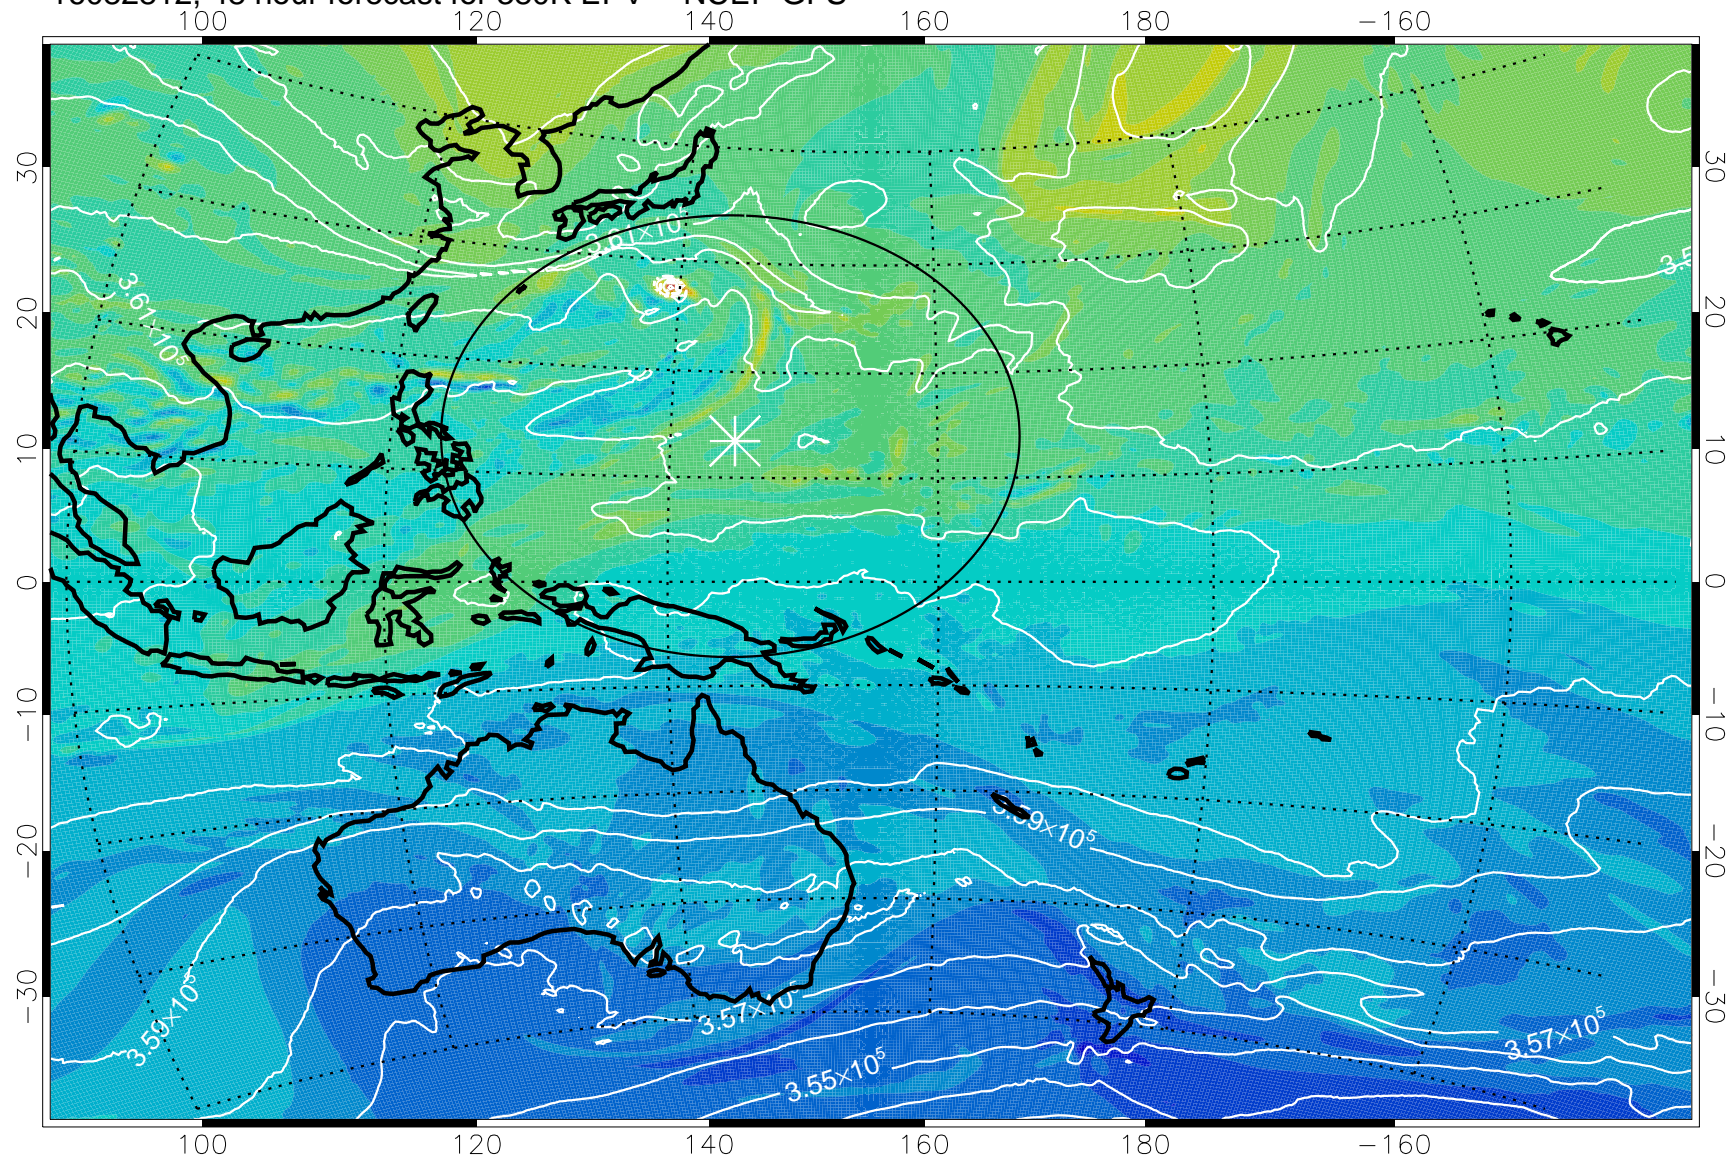

16082806, 42 hour forecast for 380K EPV -- NCEP GFS

380K Montgomery Streamfunction, white

Range ring of 2304 km

16082812, 48 hour forecast for 380K EPV -- NCEP GFS

380K Montgomery Streamfunction, white

Range ring of 2304 km

16082818, 54 hour forecast for 380K EPV -- NCEP GFS

380K Montgomery Streamfunction, white

Range ring of 2304 km

16082900, 60 hour forecast for 380K EPV -- NCEP GFS

380K Montgomery Streamfunction, white

Range ring of 2304 km

16082906, 66 hour forecast for 380K EPV -- NCEP GFS

380K Montgomery Streamfunction, white

Range ring of 2304 km

16082912, 72 hour forecast for 380K EPV -- NCEP GFS

380K Montgomery Streamfunction, white

Range ring of 2304 km

16082918, 78 hour forecast for 380K EPV -- NCEP GFS

380K Montgomery Streamfunction, white

Range ring of 2304 km

16083000, 84 hour forecast for 380K EPV -- NCEP GFS

380K Montgomery Streamfunction, white

Range ring of 2304 km