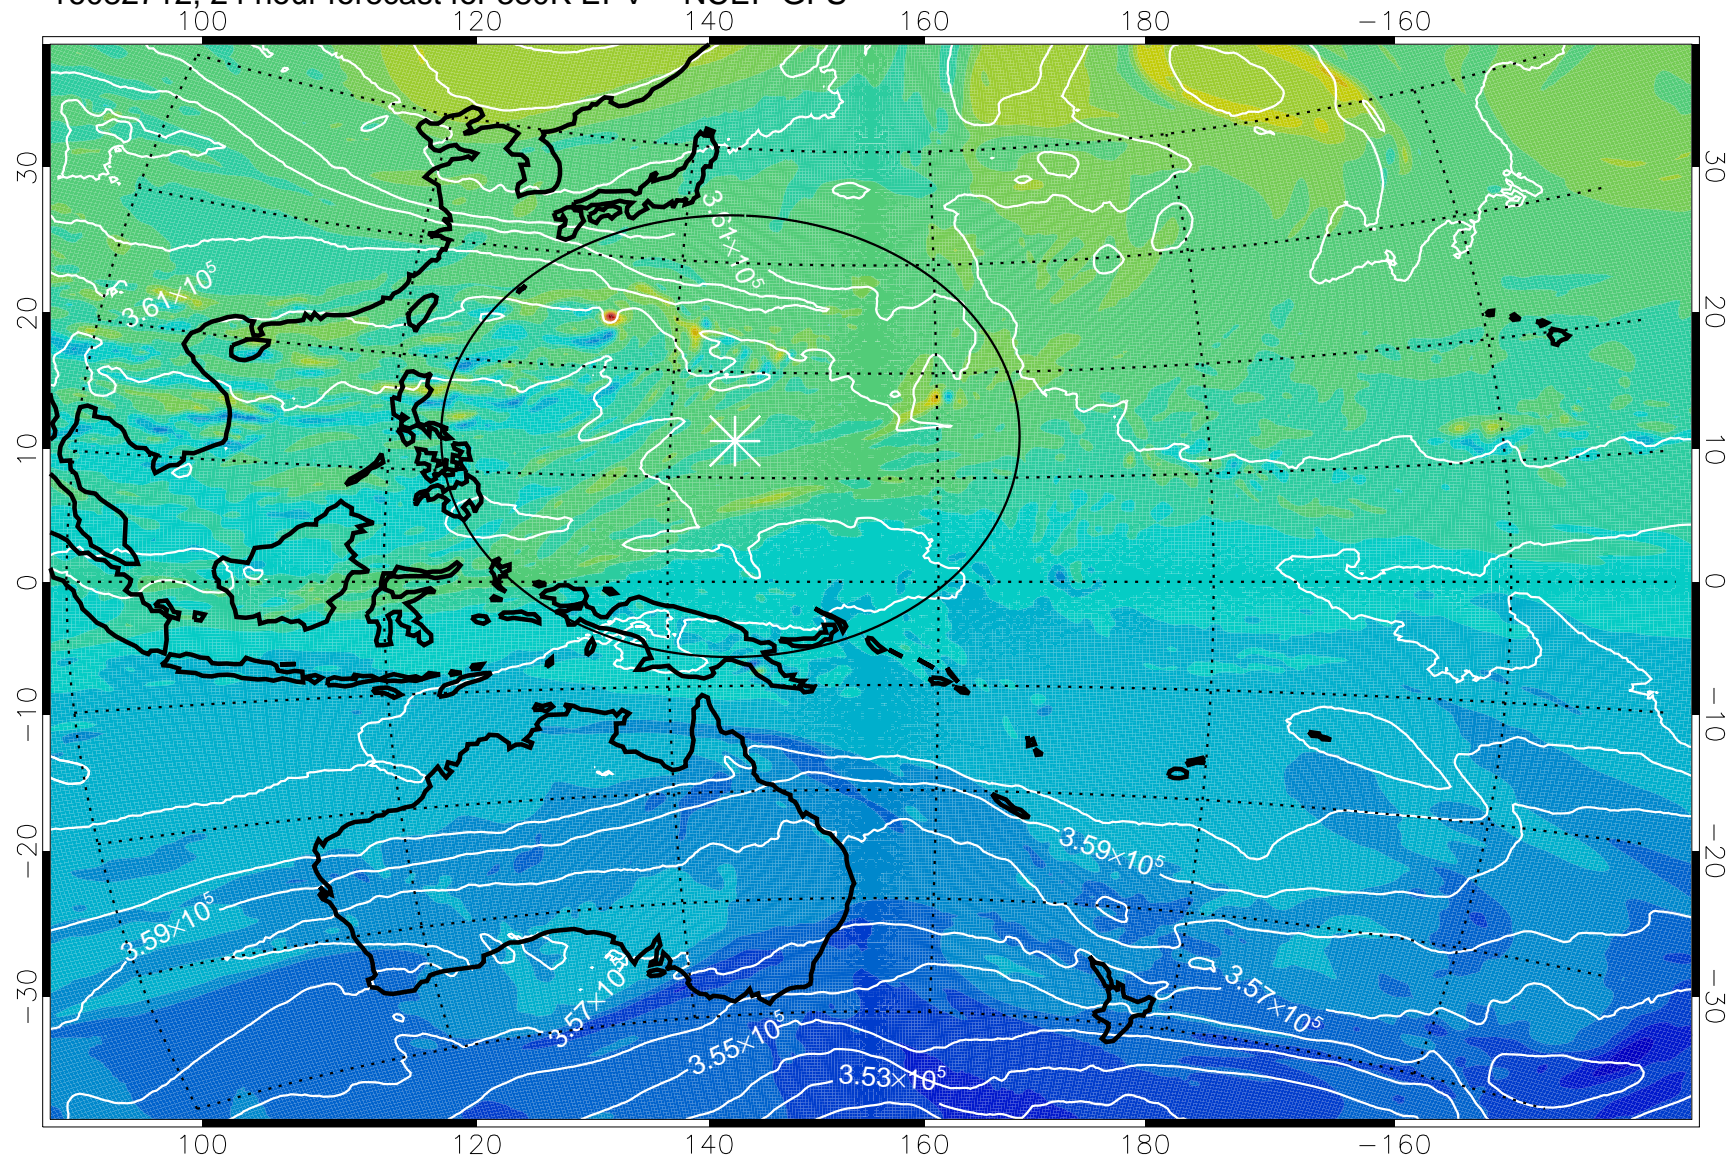

16082706, 18 hour forecast for 380K EPV -- NCEP GFS

380K Montgomery Streamfunction, white

Range ring of 2304 km

16082712, 24 hour forecast for 380K EPV -- NCEP GFS

380K Montgomery Streamfunction, white

Range ring of 2304 km

16082718, 30 hour forecast for 380K EPV -- NCEP GFS

380K Montgomery Streamfunction, white

Range ring of 2304 km

16082800, 36 hour forecast for 380K EPV -- NCEP GFS

380K Montgomery Streamfunction, white

Range ring of 2304 km

16082806, 42 hour forecast for 380K EPV -- NCEP GFS

380K Montgomery Streamfunction, white

Range ring of 2304 km

16082812, 48 hour forecast for 380K EPV -- NCEP GFS

380K Montgomery Streamfunction, white

Range ring of 2304 km

16082818, 54 hour forecast for 380K EPV -- NCEP GFS

380K Montgomery Streamfunction, white

Range ring of 2304 km

16082900, 60 hour forecast for 380K EPV -- NCEP GFS

380K Montgomery Streamfunction, white

Range ring of 2304 km