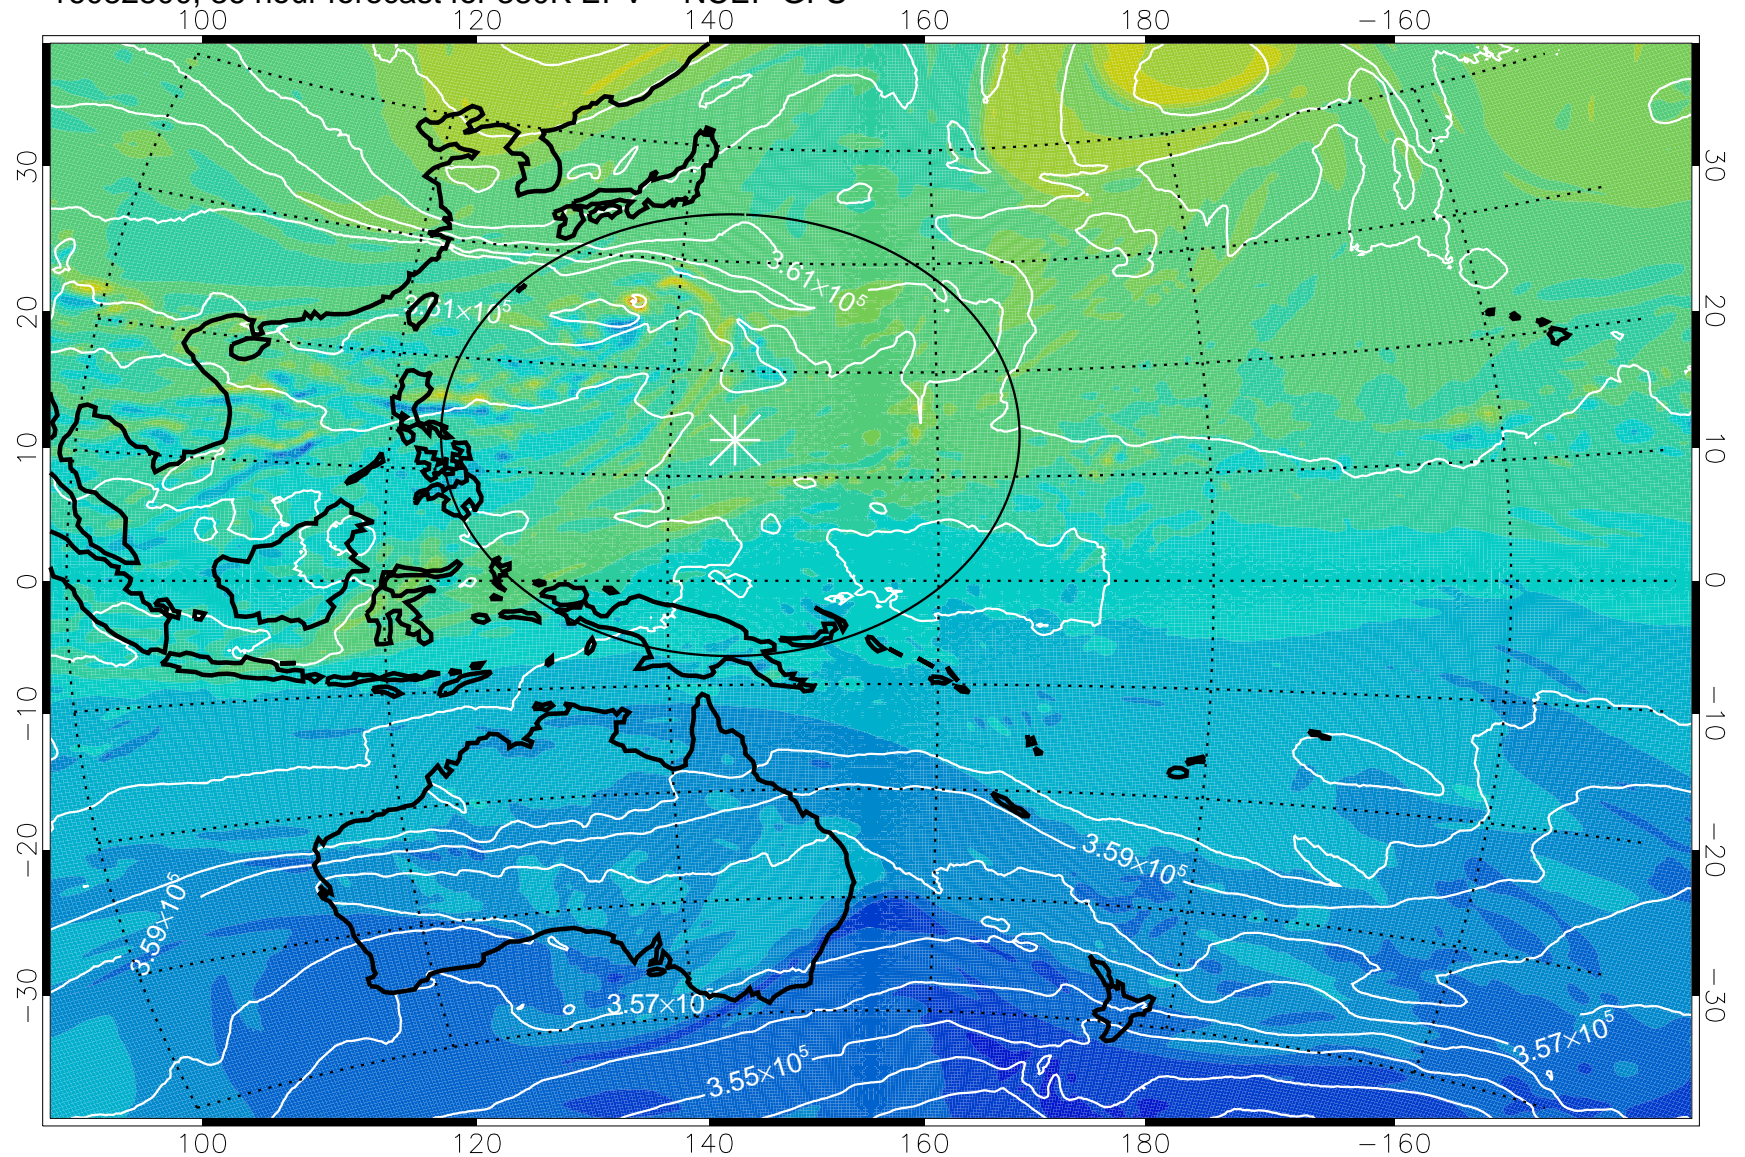

16082718, 30 hour forecast for 380K EPV -- NCEP GFS

380K Montgomery Streamfunction, white

Range ring of 2304 km

16082800, 36 hour forecast for 380K EPV -- NCEP GFS

380K Montgomery Streamfunction, white

Range ring of 2304 km

16082806, 42 hour forecast for 380K EPV -- NCEP GFS

380K Montgomery Streamfunction, white

Range ring of 2304 km

16082812, 48 hour forecast for 380K EPV -- NCEP GFS

380K Montgomery Streamfunction, white

Range ring of 2304 km

16082818, 54 hour forecast for 380K EPV -- NCEP GFS

380K Montgomery Streamfunction, white

Range ring of 2304 km

16082900, 60 hour forecast for 380K EPV -- NCEP GFS

380K Montgomery Streamfunction, white

Range ring of 2304 km

16082906, 66 hour forecast for 380K EPV -- NCEP GFS

380K Montgomery Streamfunction, white

Range ring of 2304 km

16082912, 72 hour forecast for 380K EPV -- NCEP GFS

380K Montgomery Streamfunction, white

Range ring of 2304 km