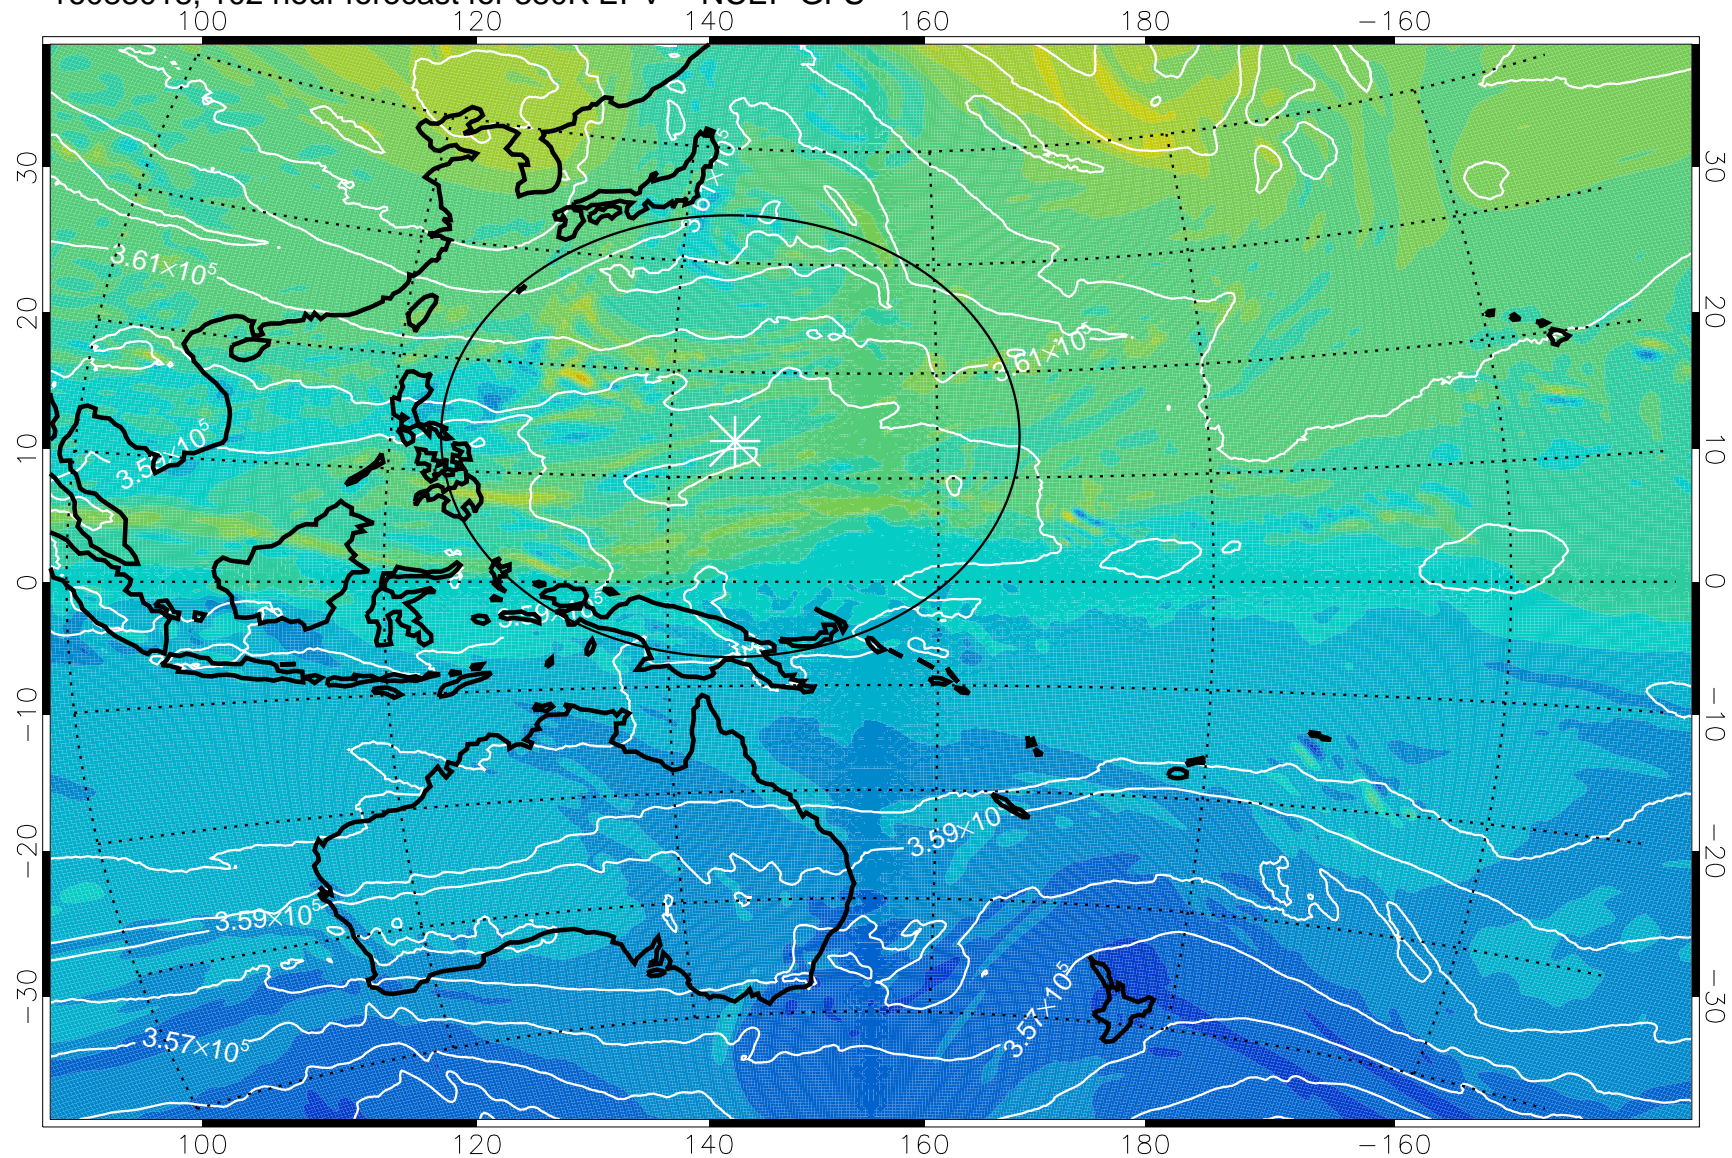

16082918, 78 hour forecast for 380K EPV -- NCEP GFS

380K Montgomery Streamfunction, white

Range ring of 2304 km

16083000, 84 hour forecast for 380K EPV -- NCEP GFS

380K Montgomery Streamfunction, white

Range ring of 2304 km

16083006, 90 hour forecast for 380K EPV -- NCEP GFS

380K Montgomery Streamfunction, white

Range ring of 2304 km

16083012, 96 hour forecast for 380K EPV -- NCEP GFS

380K Montgomery Streamfunction, white

Range ring of 2304 km

16083018, 102 hour forecast for 380K EPV -- NCEP GFS

16083100, 108 hour forecast for 380K EPV -- NCEP GFS

380K Montgomery Streamfunction, white

Range ring of 2304 km

16083106, 114 hour forecast for 380K EPV -- NCEP GFS

380K Montgomery Streamfunction, white

Range ring of 2304 km

16083112, 120 hour forecast for 380K EPV -- NCEP GFS

380K Montgomery Streamfunction, white

Range ring of 2304 km