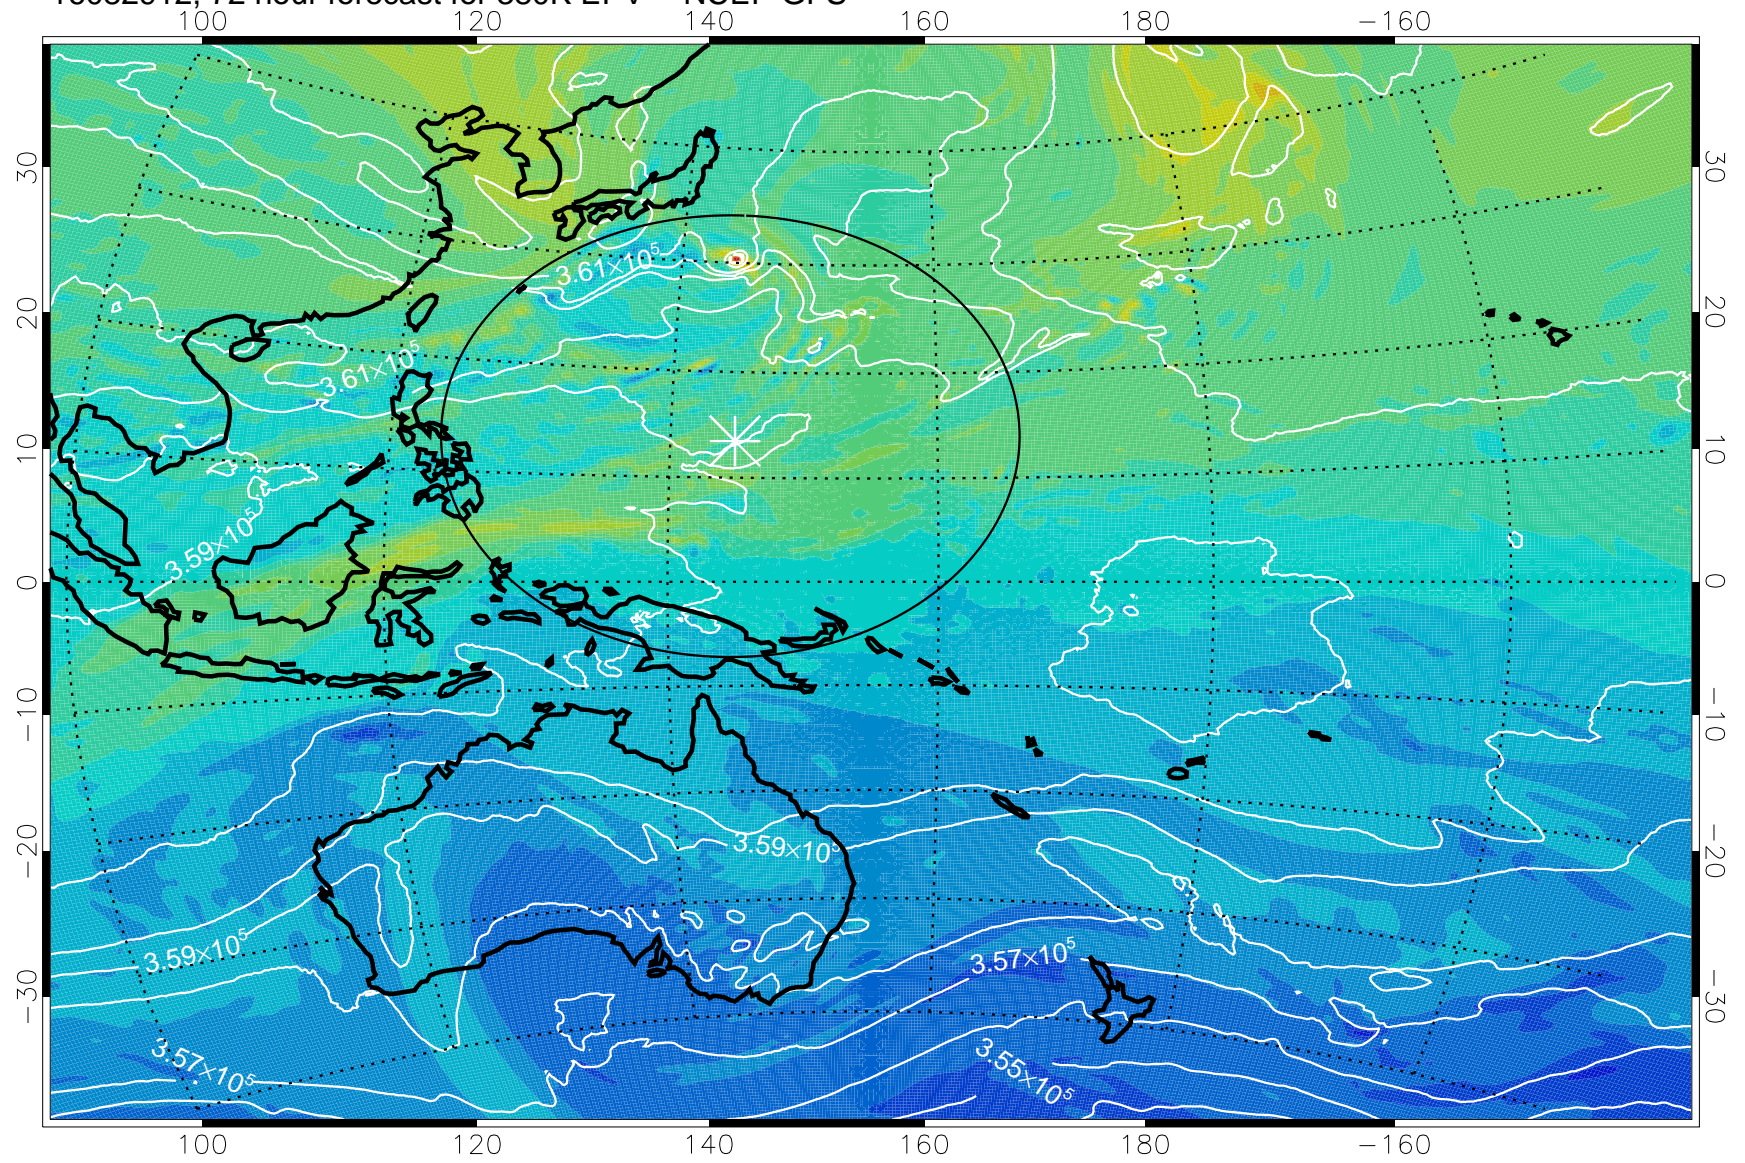

16082818, 54 hour forecast for 380K EPV -- NCEP GFS

380K Montgomery Streamfunction, white

Range ring of 2304 km

16082900, 60 hour forecast for 380K EPV -- NCEP GFS

380K Montgomery Streamfunction, white

Range ring of 2304 km

16082906, 66 hour forecast for 380K EPV -- NCEP GFS

380K Montgomery Streamfunction, white

Range ring of 2304 km

16082912, 72 hour forecast for 380K EPV -- NCEP GFS

380K Montgomery Streamfunction, white

Range ring of 2304 km

16082918, 78 hour forecast for 380K EPV -- NCEP GFS

380K Montgomery Streamfunction, white

Range ring of 2304 km

16083000, 84 hour forecast for 380K EPV -- NCEP GFS

380K Montgomery Streamfunction, white

Range ring of 2304 km

16083006, 90 hour forecast for 380K EPV -- NCEP GFS

380K Montgomery Streamfunction, white

Range ring of 2304 km

16083012, 96 hour forecast for 380K EPV -- NCEP GFS

380K Montgomery Streamfunction, white

Range ring of 2304 km