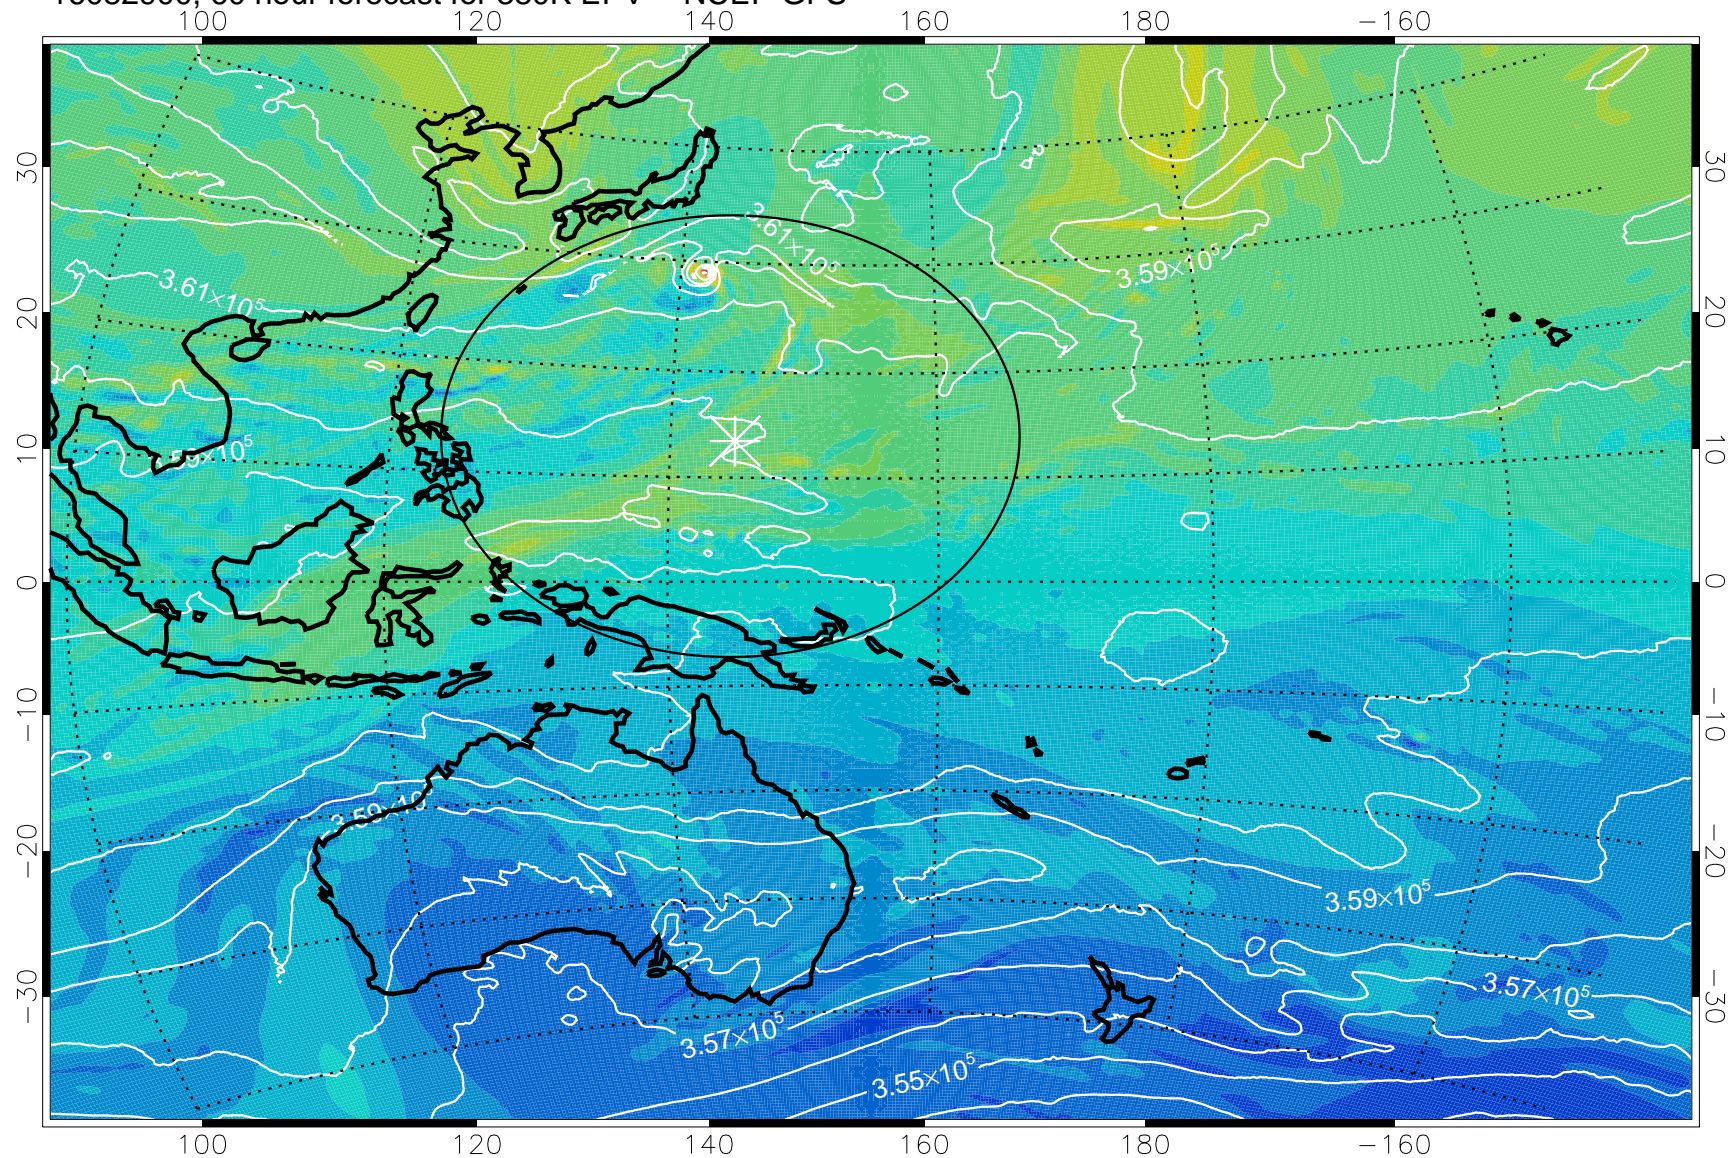

16082806, 42 hour forecast for 380K EPV -- NCEP GFS

380K Montgomery Streamfunction, white

Range ring of 2304 km

16082812, 48 hour forecast for 380K EPV -- NCEP GFS

380K Montgomery Streamfunction, white

Range ring of 2304 km

16082818, 54 hour forecast for 380K EPV -- NCEP GFS

380K Montgomery Streamfunction, white

Range ring of 2304 km

16082900, 60 hour forecast for 380K EPV -- NCEP GFS

380K Montgomery Streamfunction, white

Range ring of 2304 km

16082906, 66 hour forecast for 380K EPV -- NCEP GFS

380K Montgomery Streamfunction, white

Range ring of 2304 km

16082912, 72 hour forecast for 380K EPV -- NCEP GFS

380K Montgomery Streamfunction, white

Range ring of 2304 km

16082918, 78 hour forecast for 380K EPV -- NCEP GFS

380K Montgomery Streamfunction, white

Range ring of 2304 km

16083000, 84 hour forecast for 380K EPV -- NCEP GFS

380K Montgomery Streamfunction, white

Range ring of 2304 km