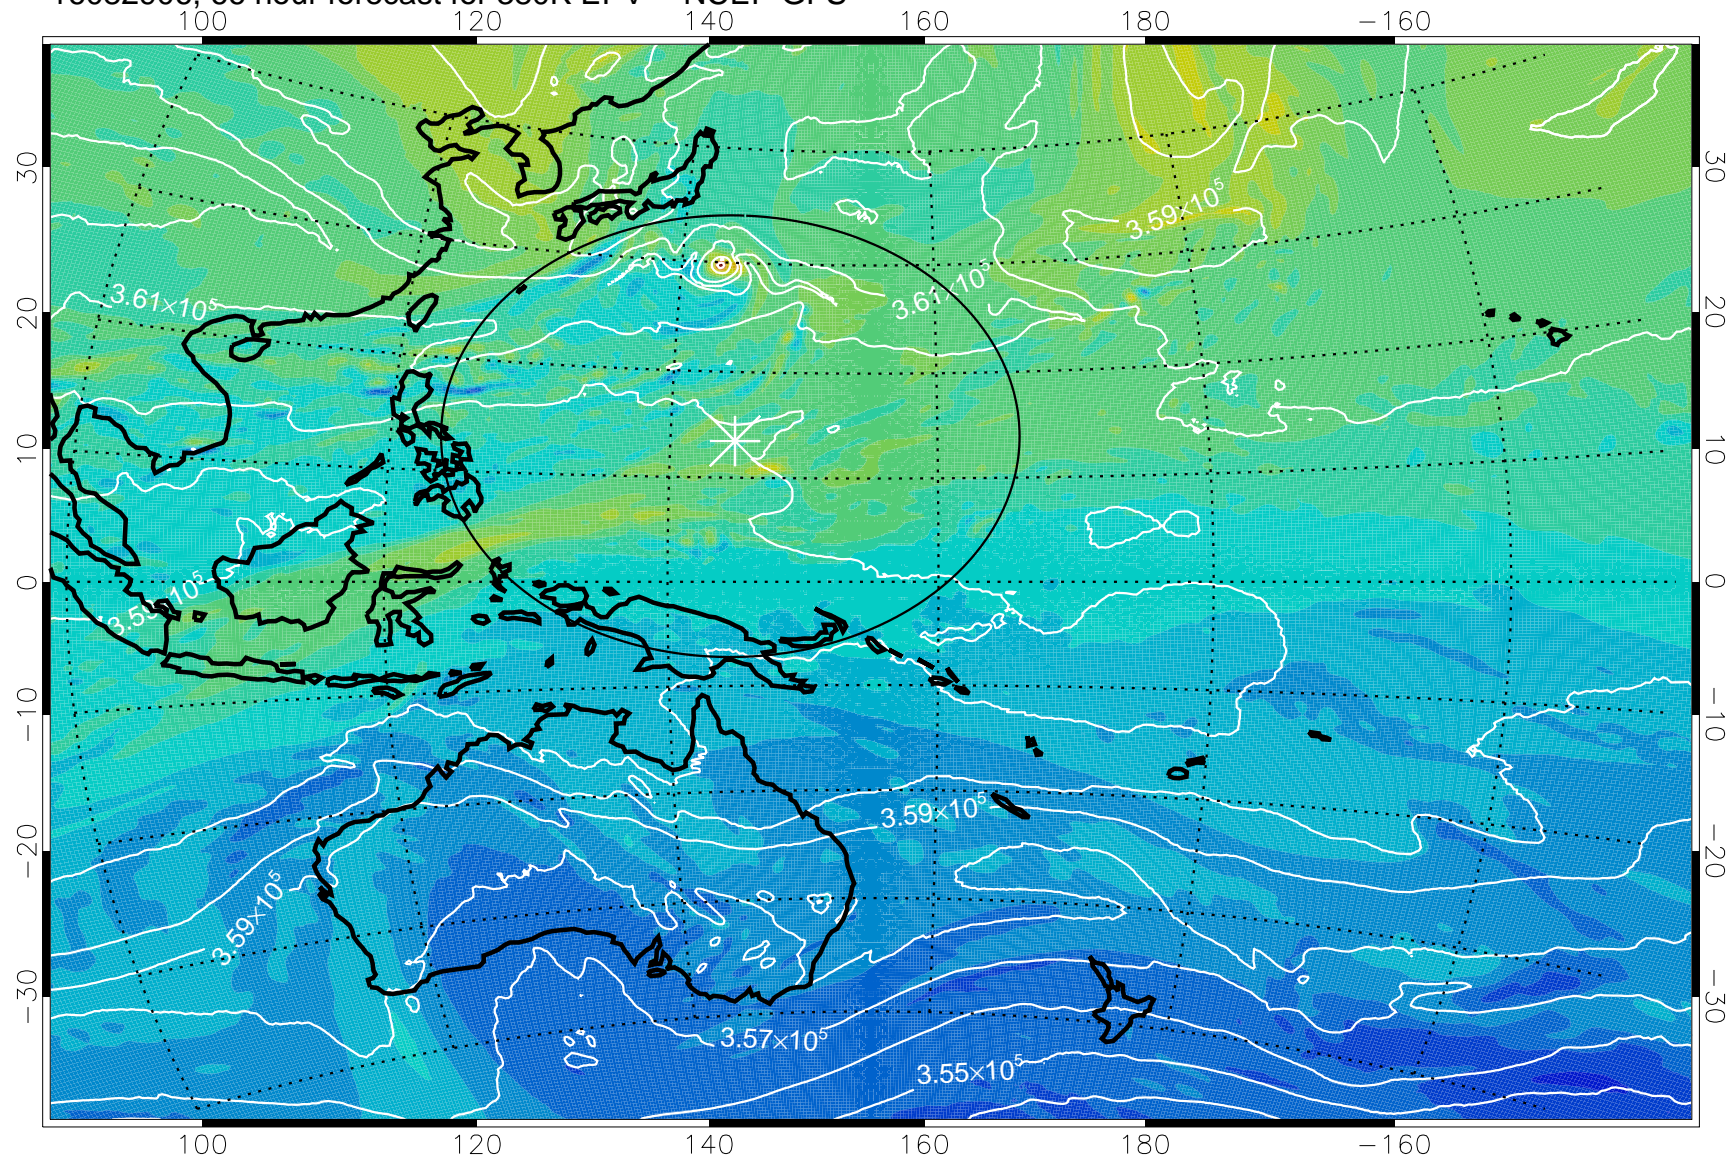

16082806, 42 hour forecast for 380K EPV -- NCEP GFS

380K Montgomery Streamfunction, white

Range ring of 2304 km

16082812, 48 hour forecast for 380K EPV -- NCEP GFS

380K Montgomery Streamfunction, white

Range ring of 2304 km

16082818, 54 hour forecast for 380K EPV -- NCEP GFS

380K Montgomery Streamfunction, white

Range ring of 2304 km

16082900, 60 hour forecast for 380K EPV -- NCEP GFS

380K Montgomery Streamfunction, white

Range ring of 2304 km

16082906, 66 hour forecast for 380K EPV -- NCEP GFS

380K Montgomery Streamfunction, white

Range ring of 2304 km

16082912, 72 hour forecast for 380K EPV -- NCEP GFS

380K Montgomery Streamfunction, white

Range ring of 2304 km

16082918, 78 hour forecast for 380K EPV -- NCEP GFS

380K Montgomery Streamfunction, white

Range ring of 2304 km

16083000, 84 hour forecast for 380K EPV -- NCEP GFS

380K Montgomery Streamfunction, white

Range ring of 2304 km