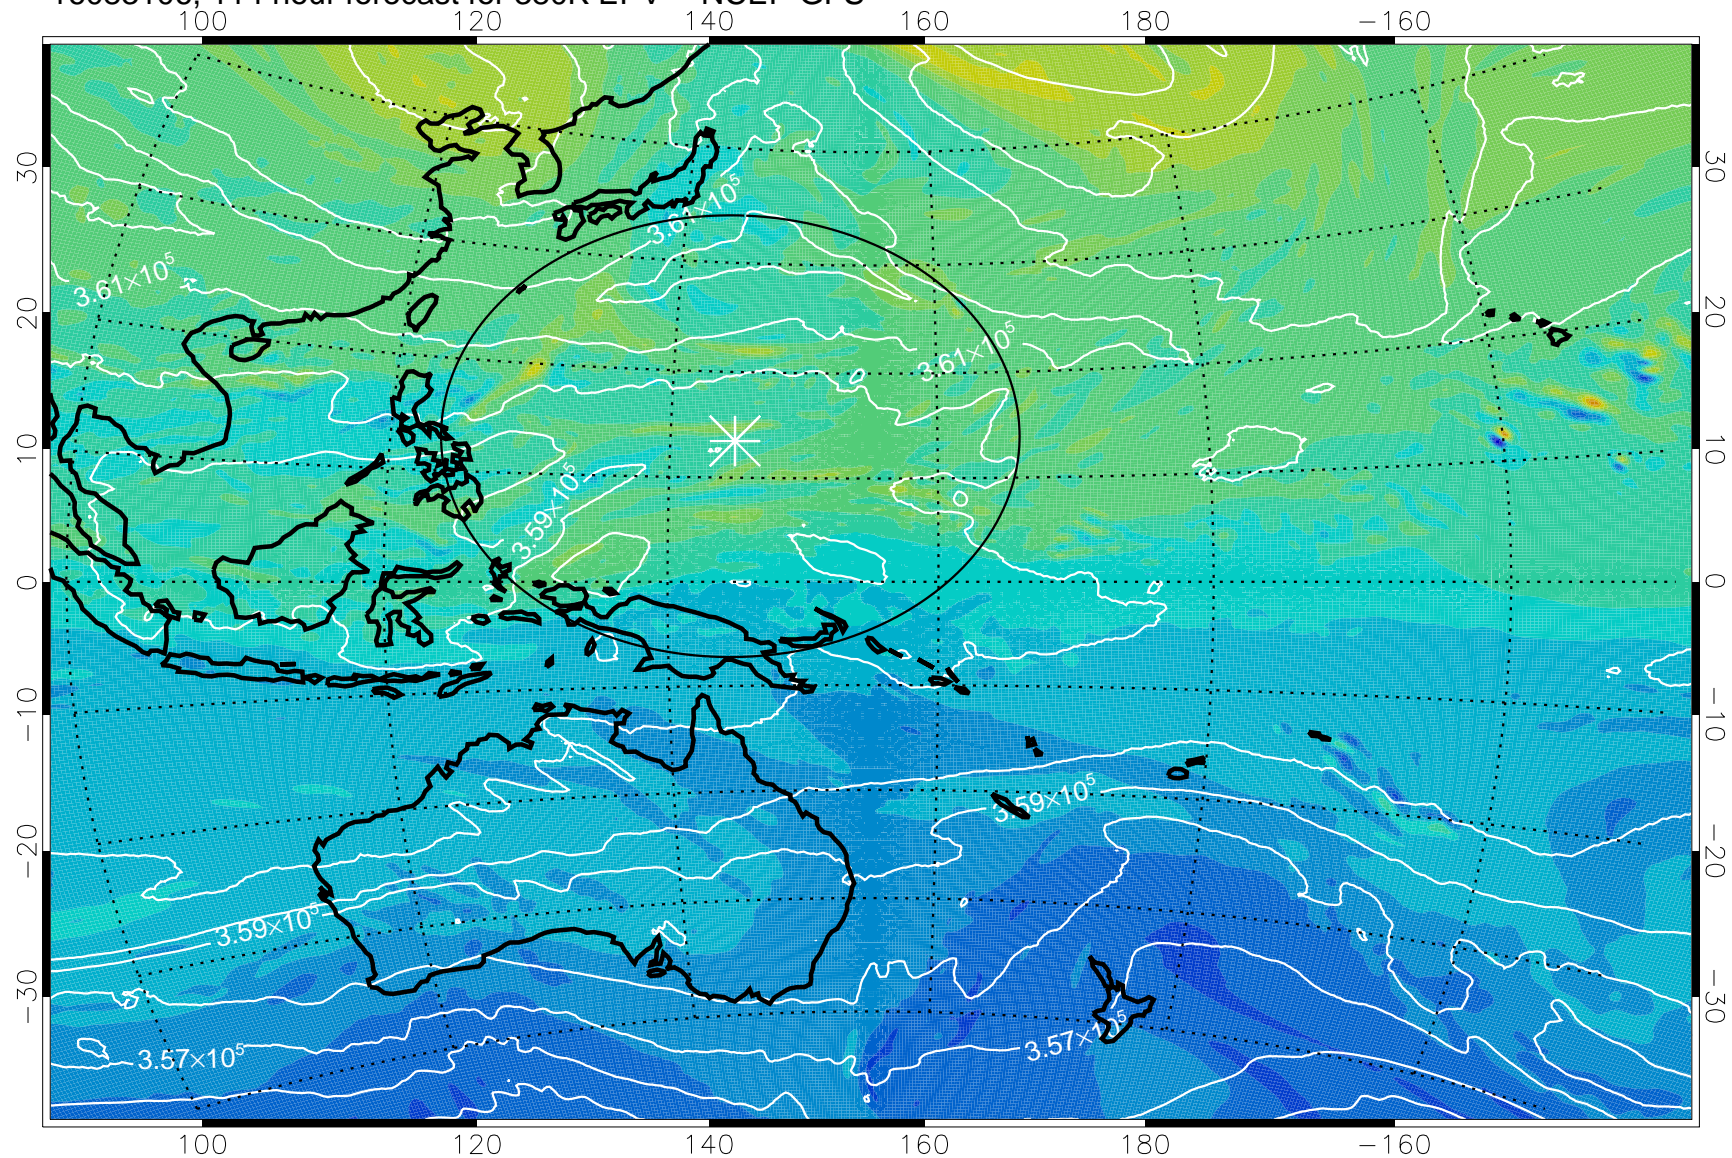

16083006, 90 hour forecast for 380K EPV -- NCEP GFS

380K Montgomery Streamfunction, white

Range ring of 2304 km

16083012, 96 hour forecast for 380K EPV -- NCEP GFS

380K Montgomery Streamfunction, white

Range ring of 2304 km

16083018, 102 hour forecast for 380K EPV -- NCEP GFS

16083100, 108 hour forecast for 380K EPV -- NCEP GFS

380K Montgomery Streamfunction, white

Range ring of 2304 km

16083106, 114 hour forecast for 380K EPV -- NCEP GFS

380K Montgomery Streamfunction, white

Range ring of 2304 km

16083112, 120 hour forecast for 380K EPV -- NCEP GFS

380K Montgomery Streamfunction, white

Range ring of 2304 km