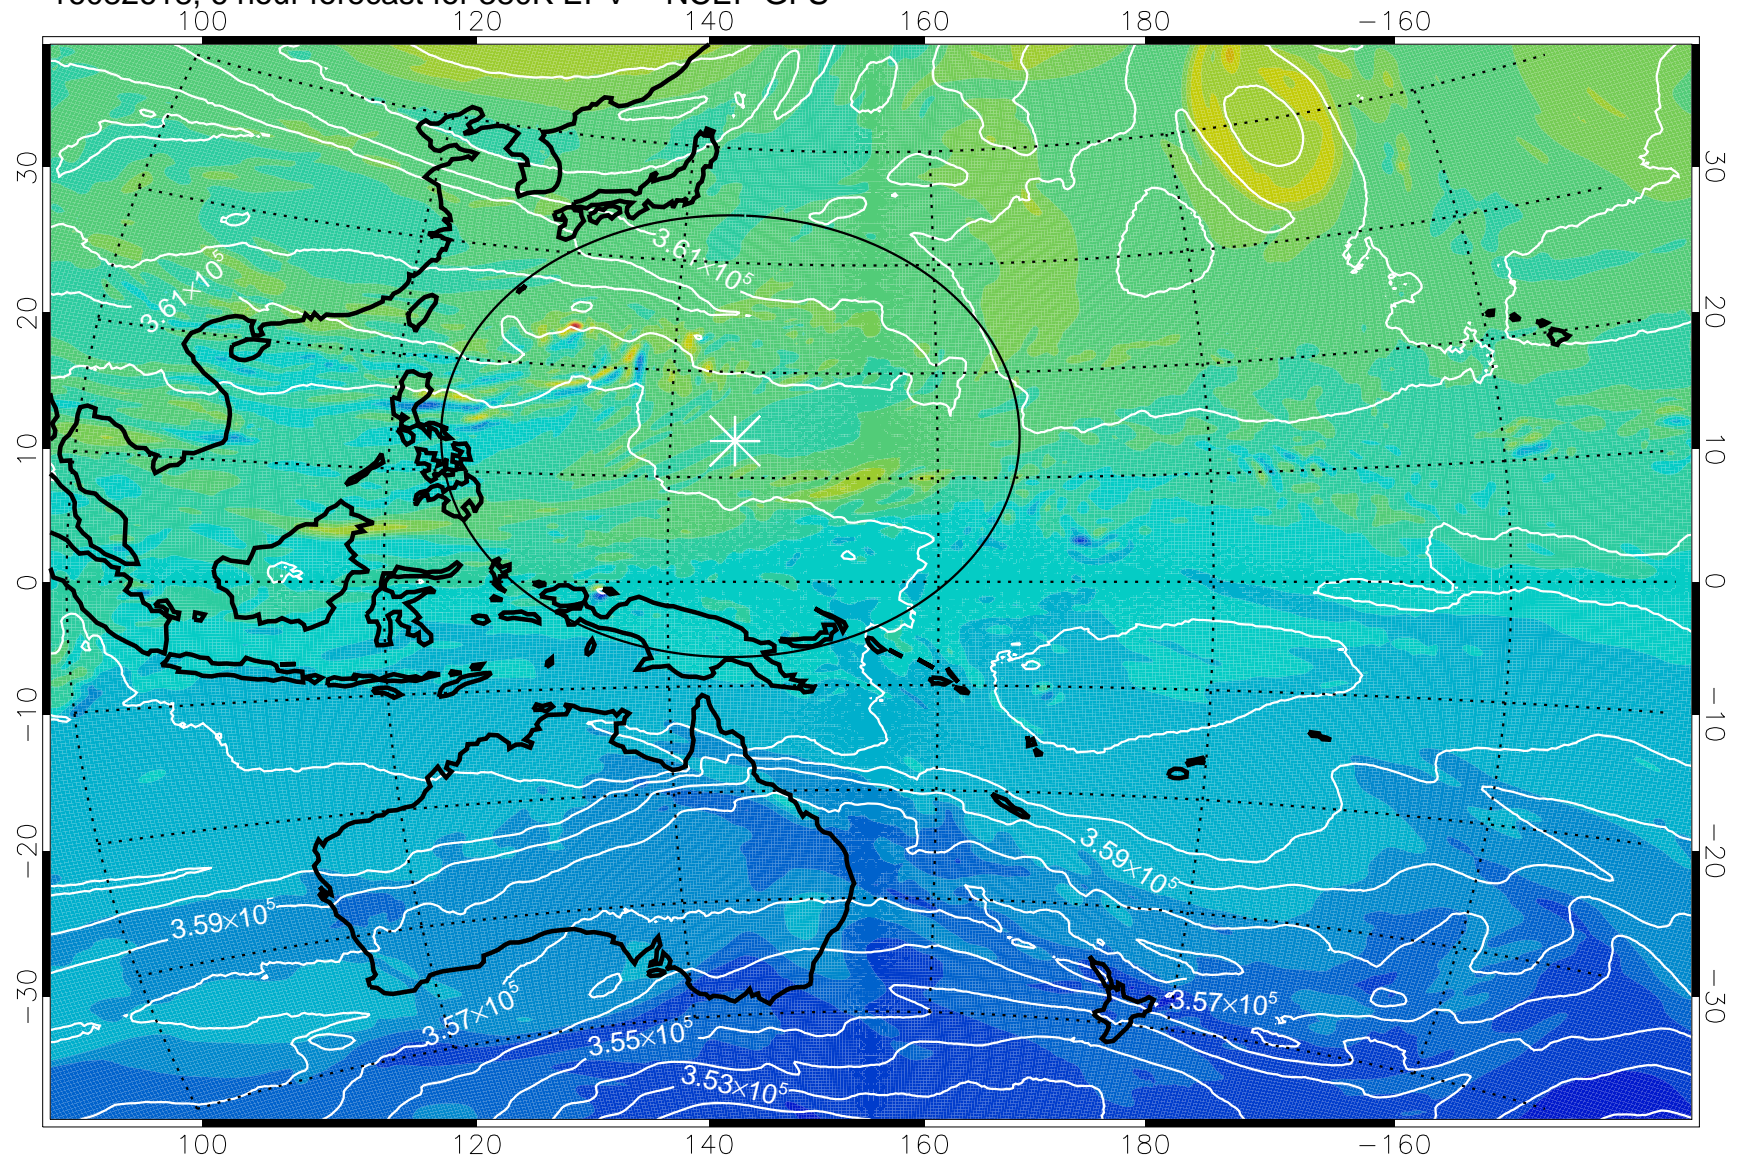

16082618, 6 hour forecast for 380K EPV -- NCEP GFS

380K Montgomery Streamfunction, white

Range ring of 2304 km

16082700, 12 hour forecast for 380K EPV -- NCEP GFS

380K Montgomery Streamfunction, white

Range ring of 2304 km

16082706, 18 hour forecast for 380K EPV -- NCEP GFS

380K Montgomery Streamfunction, white

Range ring of 2304 km

16082712, 24 hour forecast for 380K EPV -- NCEP GFS

380K Montgomery Streamfunction, white

Range ring of 2304 km

16082718, 30 hour forecast for 380K EPV -- NCEP GFS

380K Montgomery Streamfunction, white

Range ring of 2304 km

16082800, 36 hour forecast for 380K EPV -- NCEP GFS

380K Montgomery Streamfunction, white

Range ring of 2304 km

16082806, 42 hour forecast for 380K EPV -- NCEP GFS

380K Montgomery Streamfunction, white

Range ring of 2304 km

16082812, 48 hour forecast for 380K EPV -- NCEP GFS

380K Montgomery Streamfunction, white

Range ring of 2304 km