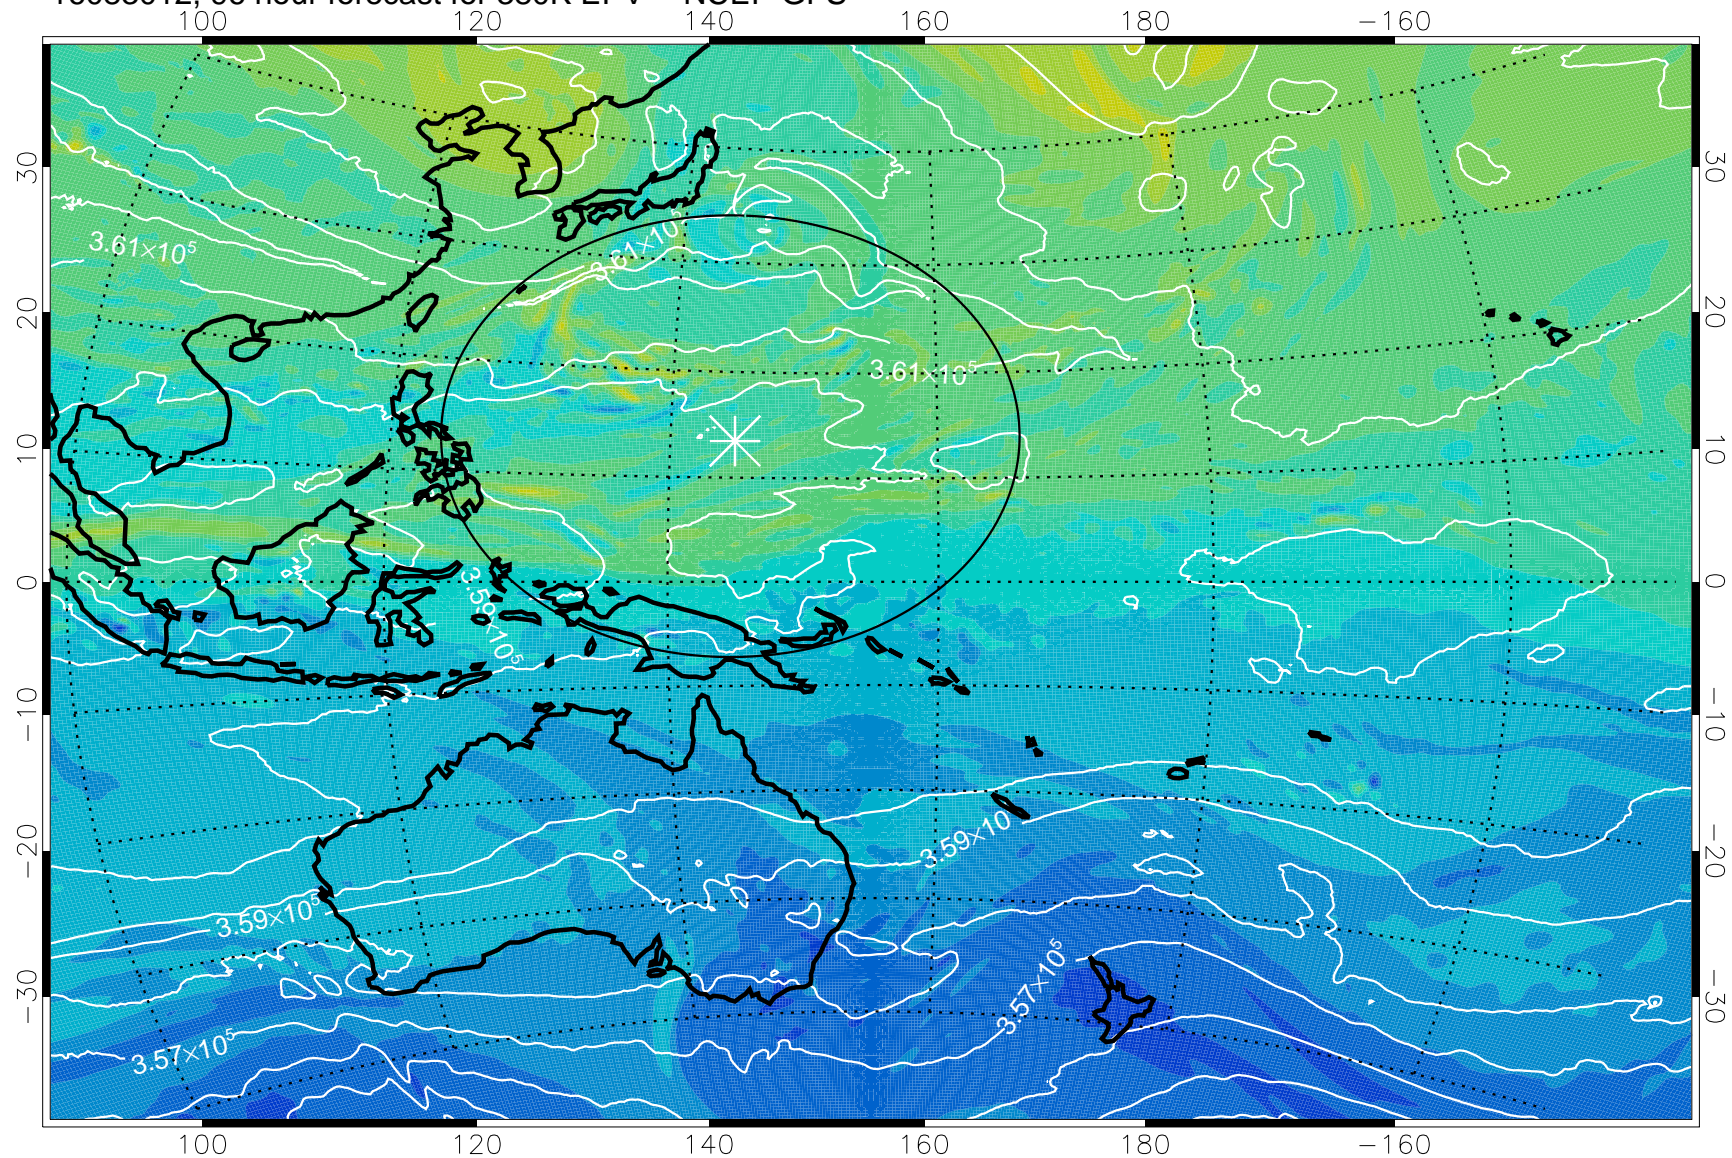

16082918, 78 hour forecast for 380K EPV -- NCEP GFS

380K Montgomery Streamfunction, white

Range ring of 2304 km

16083000, 84 hour forecast for 380K EPV -- NCEP GFS

380K Montgomery Streamfunction, white

Range ring of 2304 km

16083006, 90 hour forecast for 380K EPV -- NCEP GFS

380K Montgomery Streamfunction, white

Range ring of 2304 km

16083012, 96 hour forecast for 380K EPV -- NCEP GFS

380K Montgomery Streamfunction, white

Range ring of 2304 km

16083018, 102 hour forecast for 380K EPV -- NCEP GFS

16083100, 108 hour forecast for 380K EPV -- NCEP GFS

380K Montgomery Streamfunction, white

Range ring of 2304 km

16083106, 114 hour forecast for 380K EPV -- NCEP GFS

380K Montgomery Streamfunction, white

Range ring of 2304 km

16083112, 120 hour forecast for 380K EPV -- NCEP GFS

380K Montgomery Streamfunction, white

Range ring of 2304 km