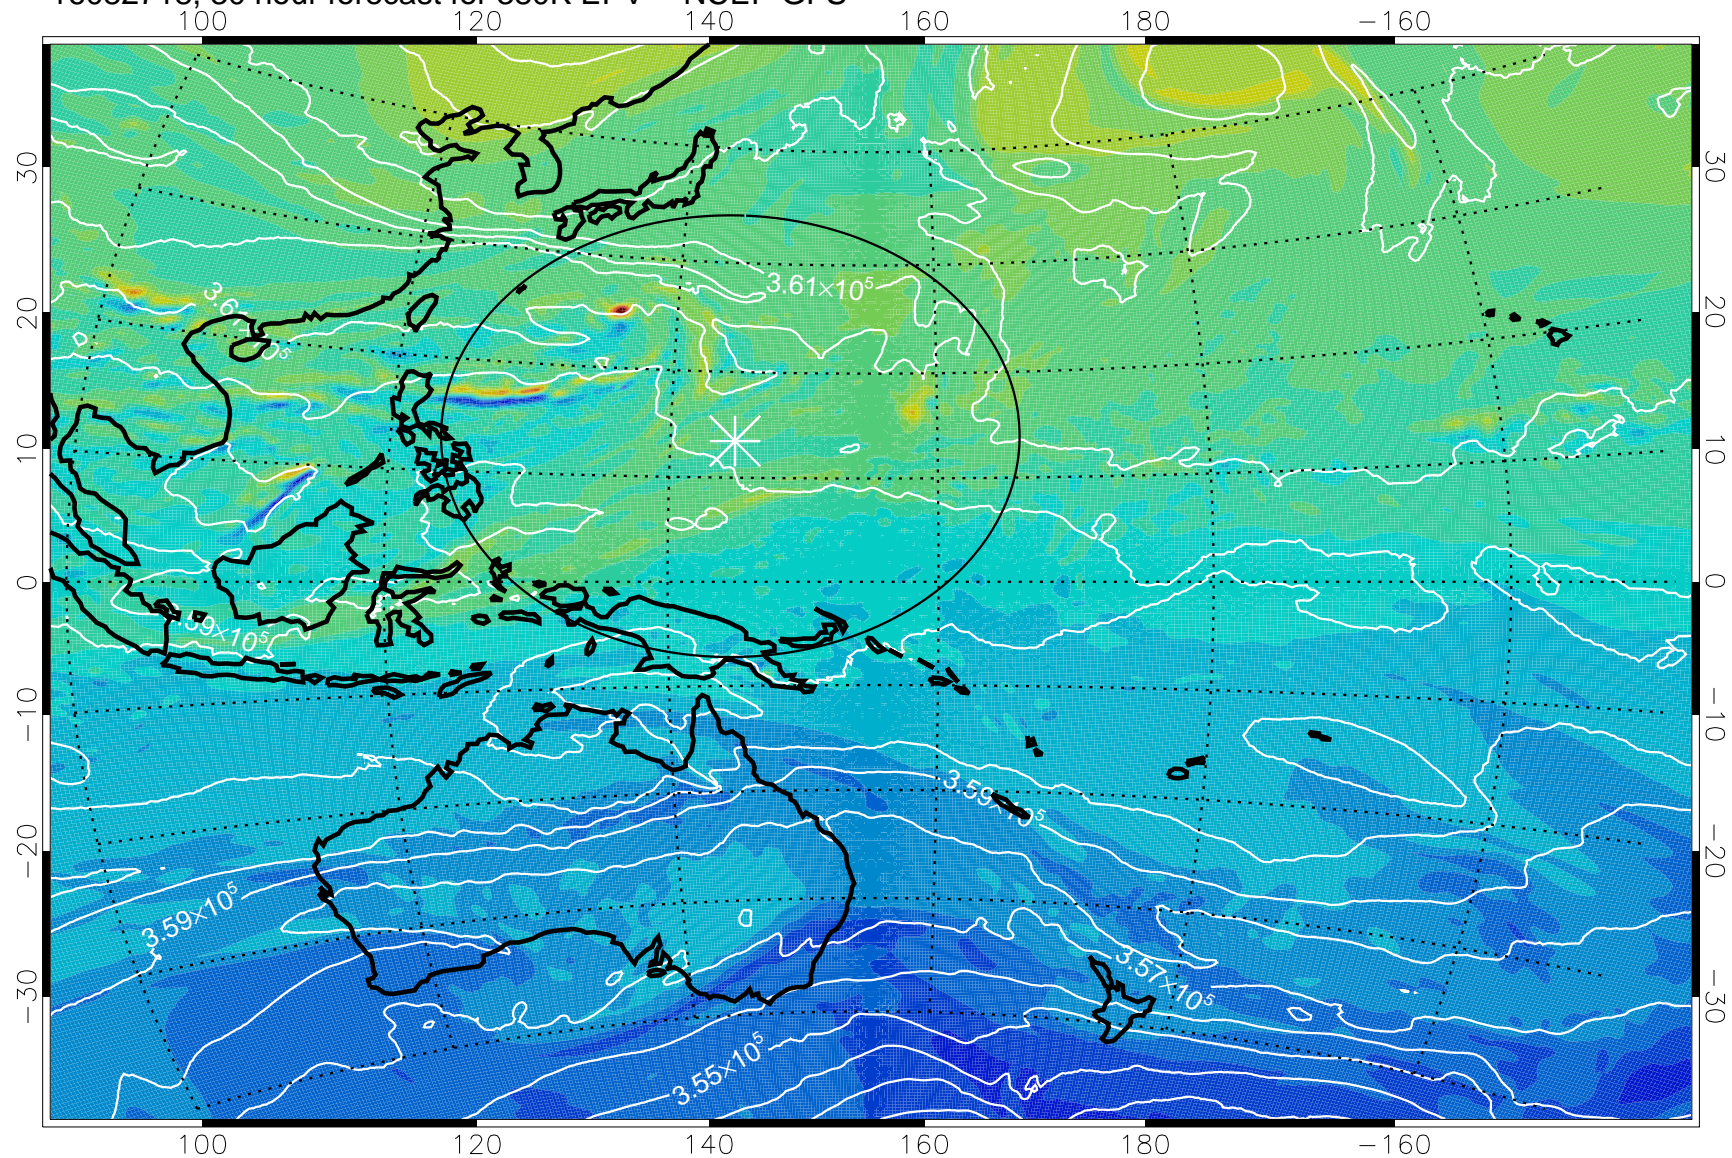

16082706, 18 hour forecast for 380K EPV -- NCEP GFS

380K Montgomery Streamfunction, white

Range ring of 2304 km

16082712, 24 hour forecast for 380K EPV -- NCEP GFS

380K Montgomery Streamfunction, white

Range ring of 2304 km

16082718, 30 hour forecast for 380K EPV -- NCEP GFS

380K Montgomery Streamfunction, white

Range ring of 2304 km

16082800, 36 hour forecast for 380K EPV -- NCEP GFS

380K Montgomery Streamfunction, white

Range ring of 2304 km

16082806, 42 hour forecast for 380K EPV -- NCEP GFS

380K Montgomery Streamfunction, white

Range ring of 2304 km

16082812, 48 hour forecast for 380K EPV -- NCEP GFS

380K Montgomery Streamfunction, white

Range ring of 2304 km

16082818, 54 hour forecast for 380K EPV -- NCEP GFS

380K Montgomery Streamfunction, white

Range ring of 2304 km

16082900, 60 hour forecast for 380K EPV -- NCEP GFS

380K Montgomery Streamfunction, white

Range ring of 2304 km