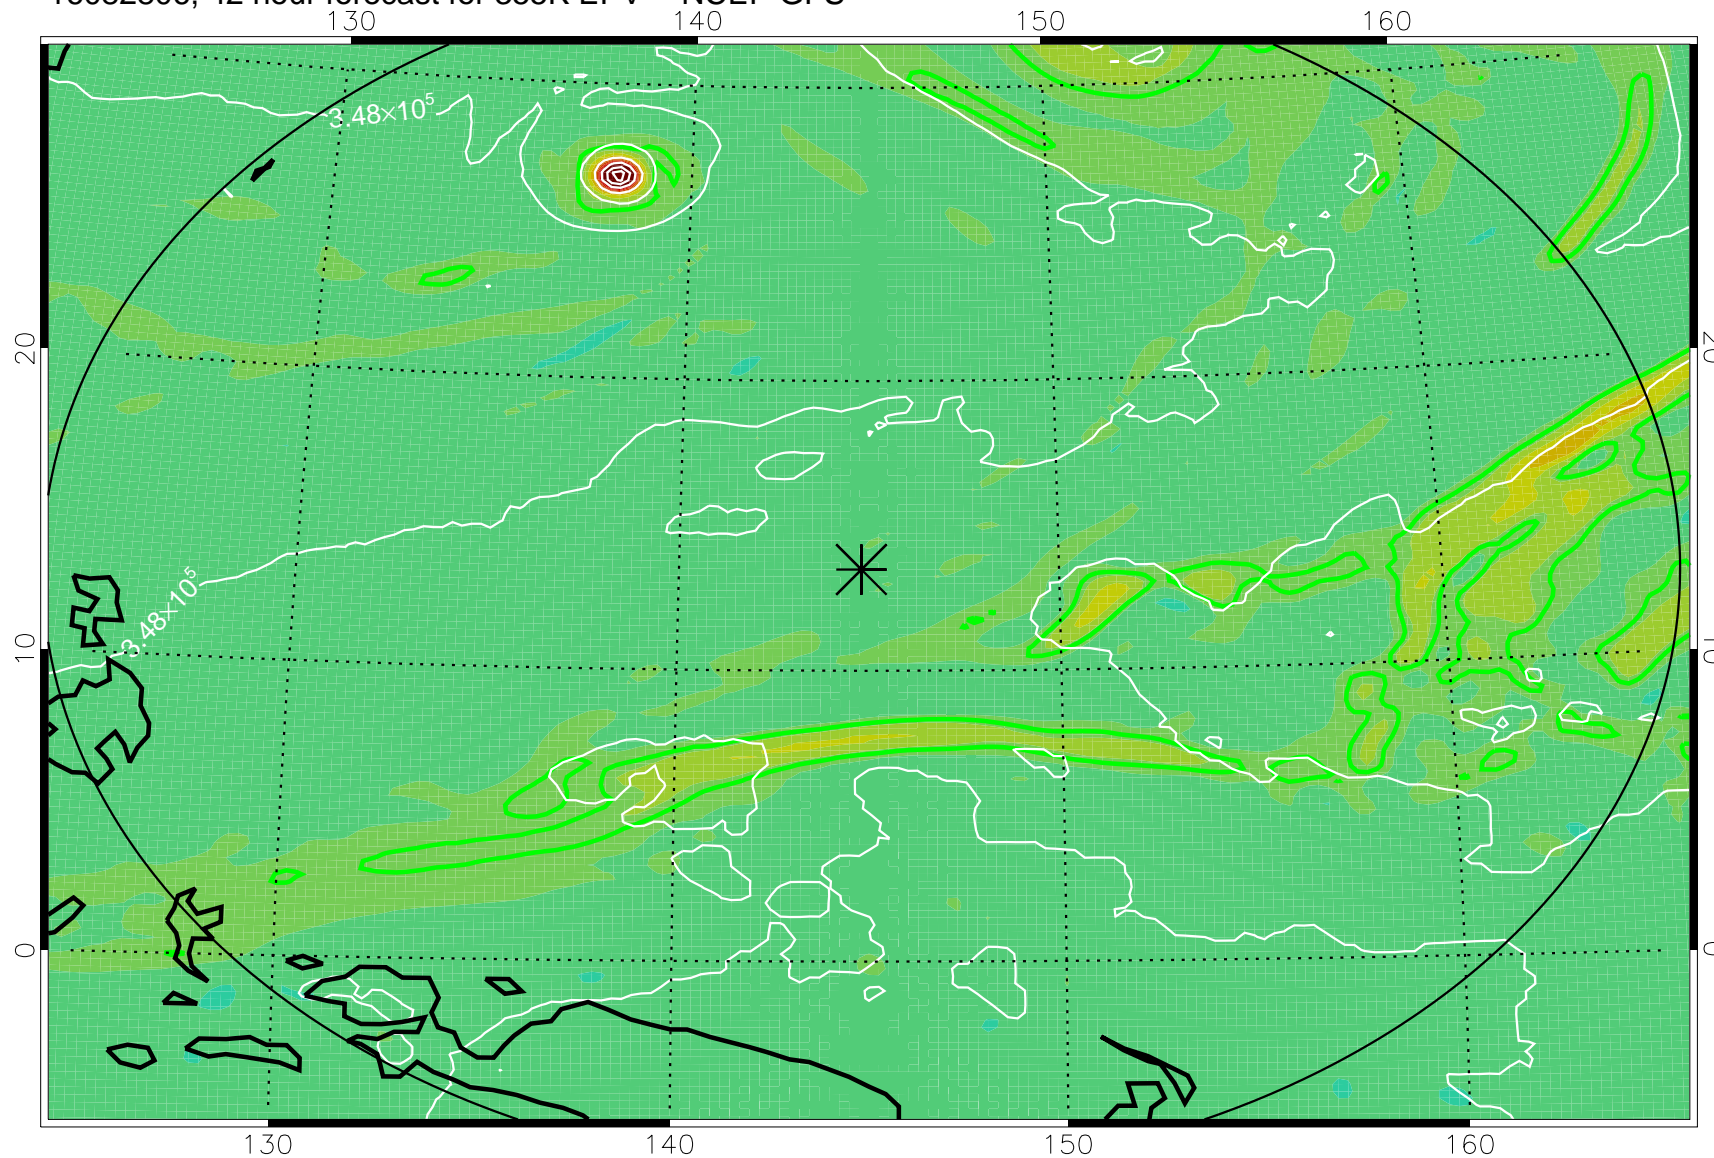

16082718, 30 hour forecast for 355K EPV -- NCEP GFS

355K Montgomery Streamfunction, white  
EPV Tropopause (2 PVU) Position  
Range ring of 2304 km

16082800, 36 hour forecast for 355K EPV -- NCEP GFS

355K Montgomery Streamfunction, white  
EPV Tropopause (2 PVU) Position  
Range ring of 2304 km

16082806, 42 hour forecast for 355K EPV -- NCEP GFS

355K Montgomery Streamfunction, white  
EPV Tropopause (2 PVU) Position  
Range ring of 2304 km

16082812, 48 hour forecast for 355K EPV -- NCEP GFS

355K Montgomery Streamfunction, white  
EPV Tropopause (2 PVU) Position  
Range ring of 2304 km

16082818, 54 hour forecast for 355K EPV -- NCEP GFS

355K Montgomery Streamfunction, white  
EPV Tropopause (2 PVU) Position  
Range ring of 2304 km

16082900, 60 hour forecast for 355K EPV -- NCEP GFS

355K Montgomery Streamfunction, white  
EPV Tropopause (2 PVU) Position  
Range ring of 2304 km

16082918, 78 hour forecast for 355K EPV -- NCEP GFS

355K Montgomery Streamfunction, white  
EPV Tropopause (2 PVU) Position  
Range ring of 2304 km

16083000, 84 hour forecast for 355K EPV -- NCEP GFS

355K Montgomery Streamfunction, white  
EPV Tropopause (2 PVU) Position  
Range ring of 2304 km