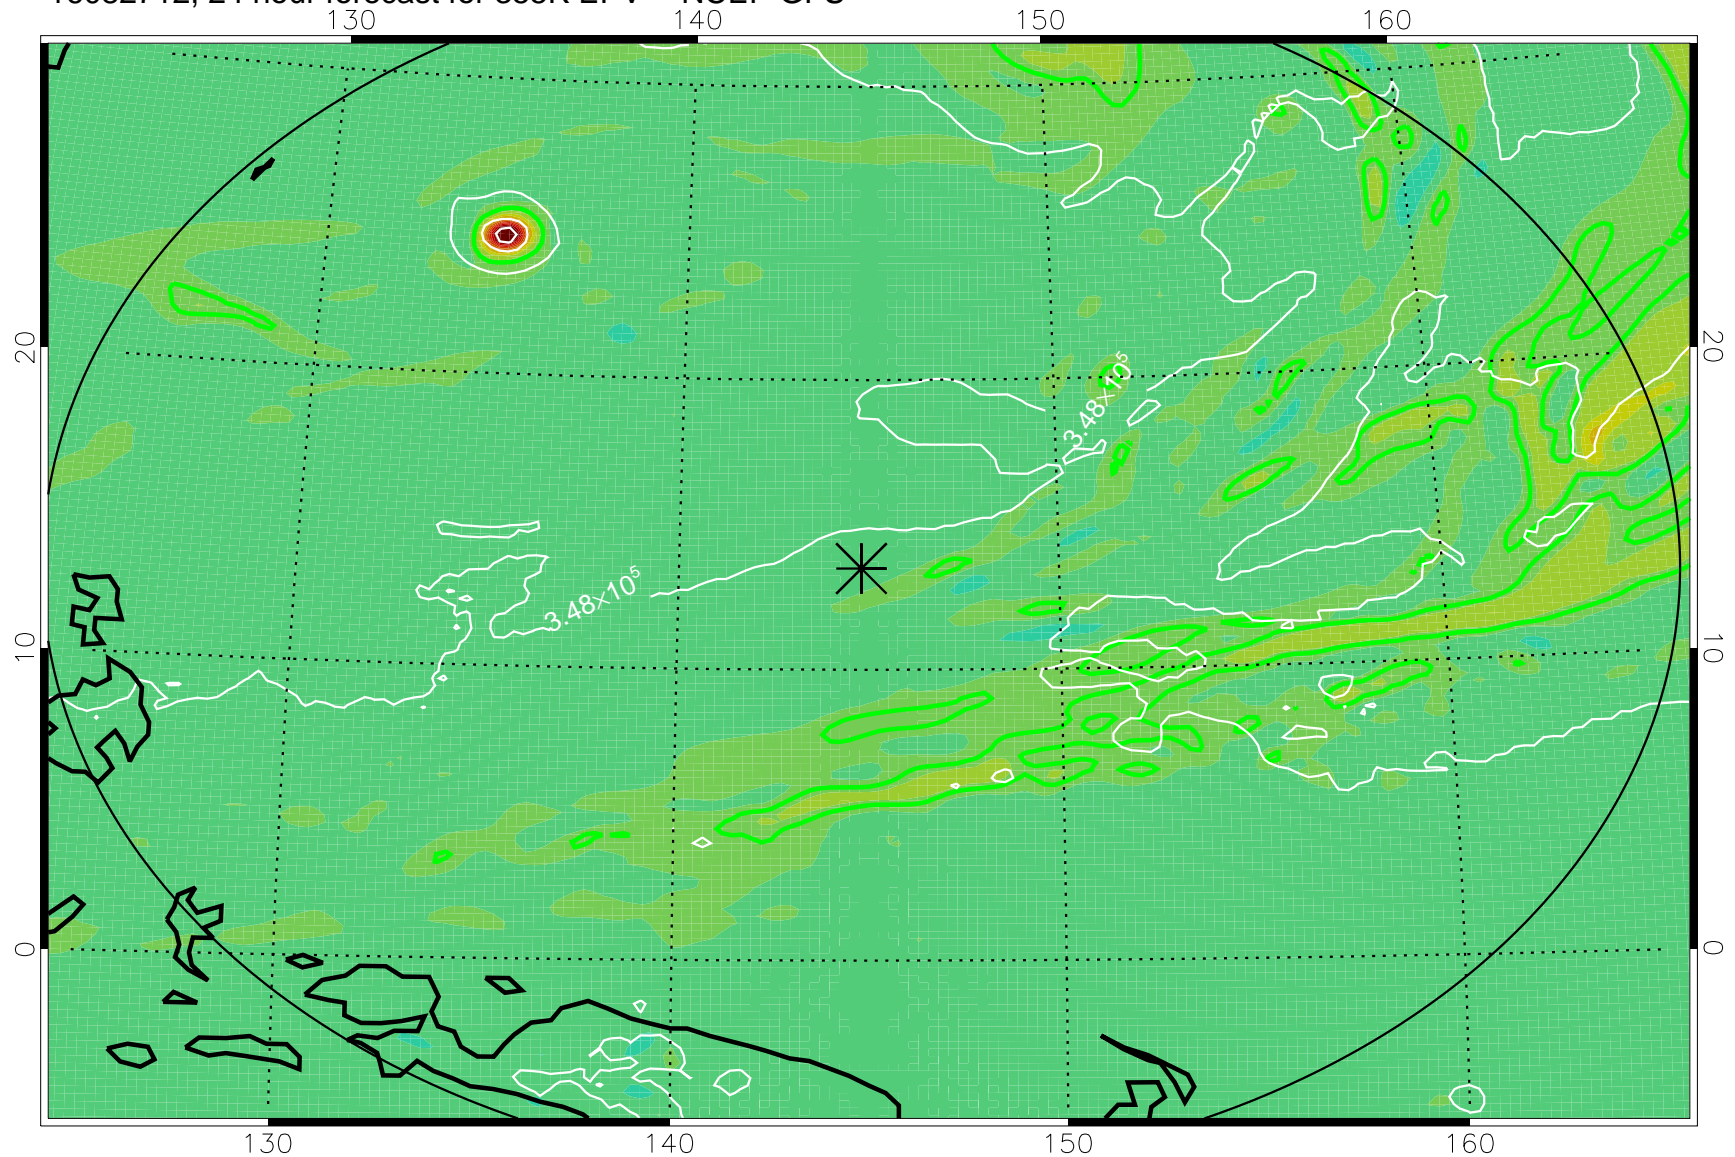

16082618, 6 hour forecast for 355K EPV -- NCEP GFS

355K Montgomery Streamfunction, white  
EPV Tropopause (2 PVU) Position  
Range ring of 2304 km

16082700, 12 hour forecast for 355K EPV -- NCEP GFS

355K Montgomery Streamfunction, white  
EPV Tropopause (2 PVU) Position  
Range ring of 2304 km

16082706, 18 hour forecast for 355K EPV -- NCEP GFS

355K Montgomery Streamfunction, white  
EPV Tropopause (2 PVU) Position  
Range ring of 2304 km

16082712, 24 hour forecast for 355K EPV -- NCEP GFS

355K Montgomery Streamfunction, white  
EPV Tropopause (2 PVU) Position  
Range ring of 2304 km

16082718, 30 hour forecast for 355K EPV -- NCEP GFS

355K Montgomery Streamfunction, white  
EPV Tropopause (2 PVU) Position  
Range ring of 2304 km

16082800, 36 hour forecast for 355K EPV -- NCEP GFS

355K Montgomery Streamfunction, white  
EPV Tropopause (2 PVU) Position  
Range ring of 2304 km

16082806, 42 hour forecast for 355K EPV -- NCEP GFS

355K Montgomery Streamfunction, white  
EPV Tropopause (2 PVU) Position  
Range ring of 2304 km

16082812, 48 hour forecast for 355K EPV -- NCEP GFS

355K Montgomery Streamfunction, white  
EPV Tropopause (2 PVU) Position  
Range ring of 2304 km