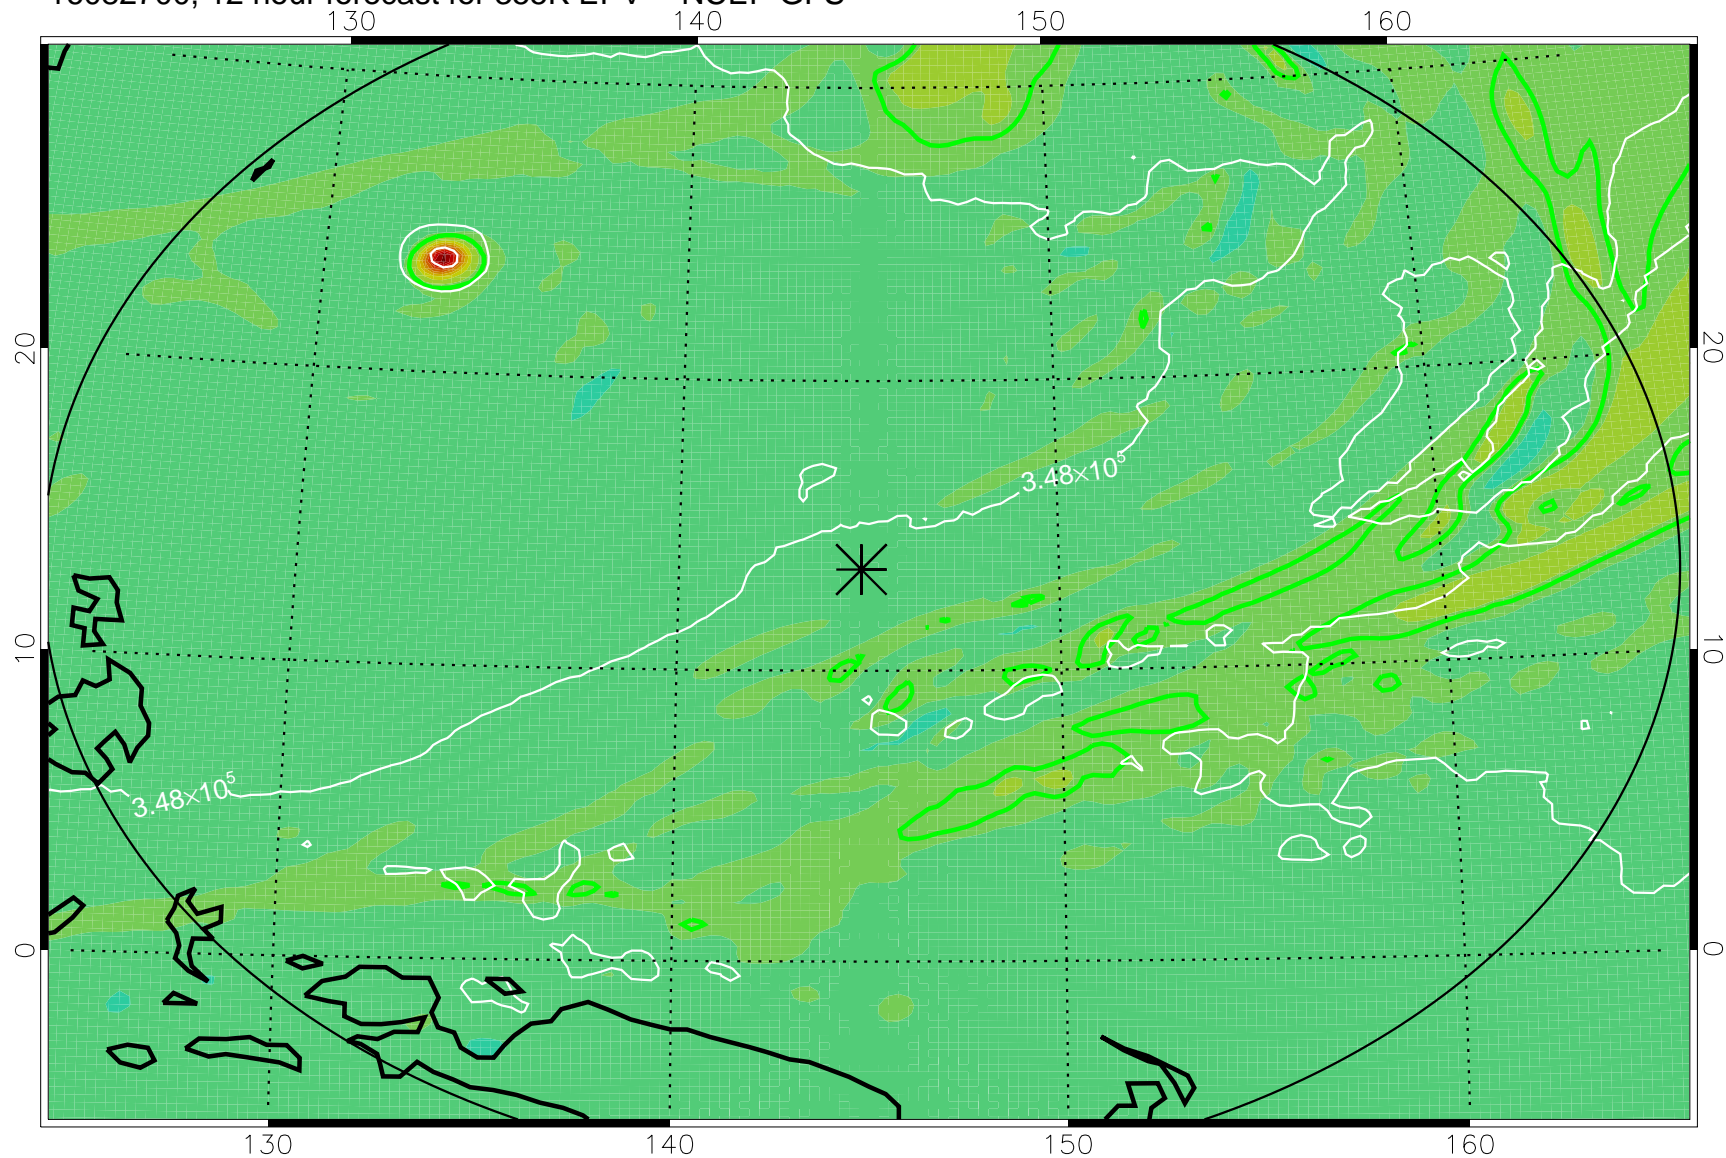

16082618, 6 hour forecast for 355K EPV -- NCEP GFS

355K Montgomery Streamfunction, white  
EPV Tropopause (2 PVU) Position  
Range ring of 2304 km

16082700, 12 hour forecast for 355K EPV -- NCEP GFS

355K Montgomery Streamfunction, white  
EPV Tropopause (2 PVU) Position  
Range ring of 2304 km

16082706, 18 hour forecast for 355K EPV -- NCEP GFS

355K Montgomery Streamfunction, white  
EPV Tropopause (2 PVU) Position  
Range ring of 2304 km

16082712, 24 hour forecast for 355K EPV -- NCEP GFS

355K Montgomery Streamfunction, white  
EPV Tropopause (2 PVU) Position  
Range ring of 2304 km

16082718, 30 hour forecast for 355K EPV -- NCEP GFS

355K Montgomery Streamfunction, white  
EPV Tropopause (2 PVU) Position  
Range ring of 2304 km

16082800, 36 hour forecast for 355K EPV -- NCEP GFS

355K Montgomery Streamfunction, white  
EPV Tropopause (2 PVU) Position  
Range ring of 2304 km

16082818, 54 hour forecast for 355K EPV -- NCEP GFS

355K Montgomery Streamfunction, white  
EPV Tropopause (2 PVU) Position  
Range ring of 2304 km

16082900, 60 hour forecast for 355K EPV -- NCEP GFS

355K Montgomery Streamfunction, white  
EPV Tropopause (2 PVU) Position  
Range ring of 2304 km