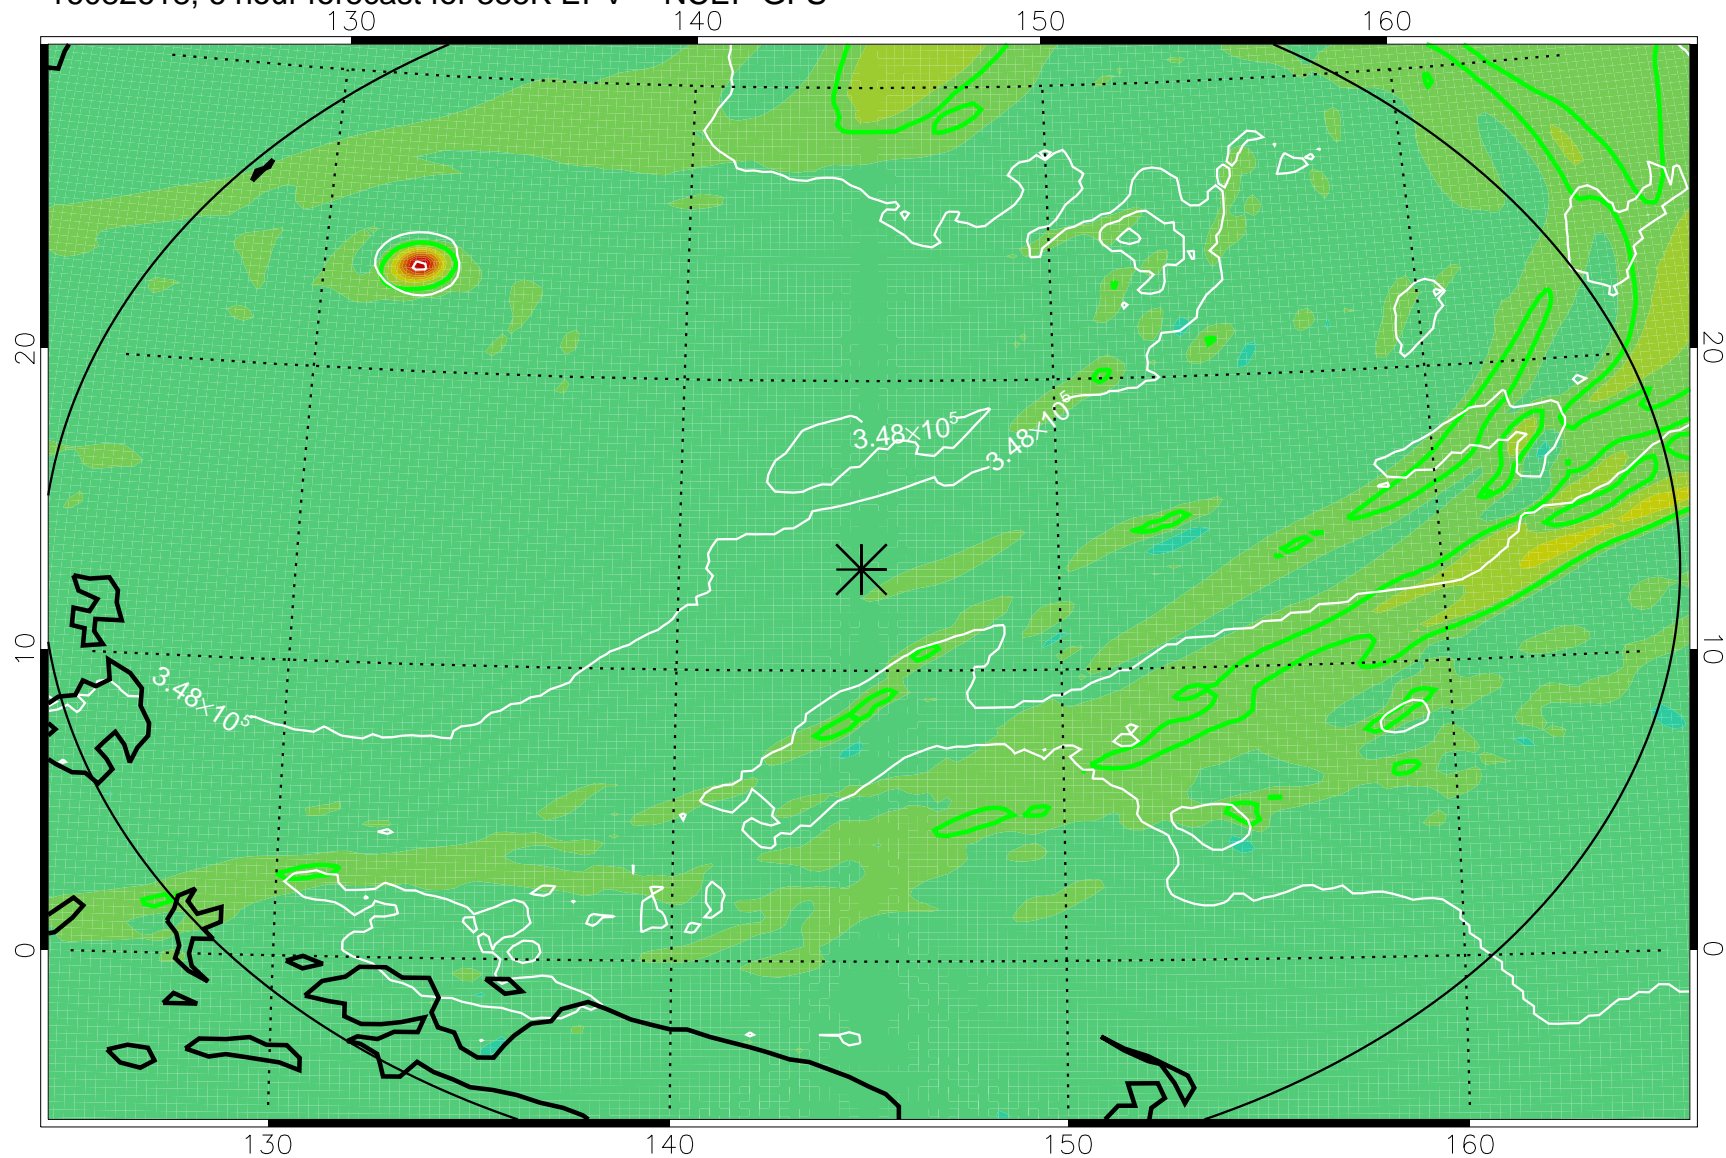

16082618, 6 hour forecast for 355K EPV -- NCEP GFS

355K Montgomery Streamfunction, white  
EPV Tropopause (2 PVU) Position  
Range ring of 2304 km

16082700, 12 hour forecast for 355K EPV -- NCEP GFS

355K Montgomery Streamfunction, white  
EPV Tropopause (2 PVU) Position  
Range ring of 2304 km

16082706, 18 hour forecast for 355K EPV -- NCEP GFS

355K Montgomery Streamfunction, white  
EPV Tropopause (2 PVU) Position  
Range ring of 2304 km

16082712, 24 hour forecast for 355K EPV -- NCEP GFS

355K Montgomery Streamfunction, white  
EPV Tropopause (2 PVU) Position  
Range ring of 2304 km

16082718, 30 hour forecast for 355K EPV -- NCEP GFS

355K Montgomery Streamfunction, white  
EPV Tropopause (2 PVU) Position  
Range ring of 2304 km

16082800, 36 hour forecast for 355K EPV -- NCEP GFS

355K Montgomery Streamfunction, white  
EPV Tropopause (2 PVU) Position  
Range ring of 2304 km

16082806, 42 hour forecast for 355K EPV -- NCEP GFS

355K Montgomery Streamfunction, white  
EPV Tropopause (2 PVU) Position  
Range ring of 2304 km

16082812, 48 hour forecast for 355K EPV -- NCEP GFS

355K Montgomery Streamfunction, white  
EPV Tropopause (2 PVU) Position  
Range ring of 2304 km