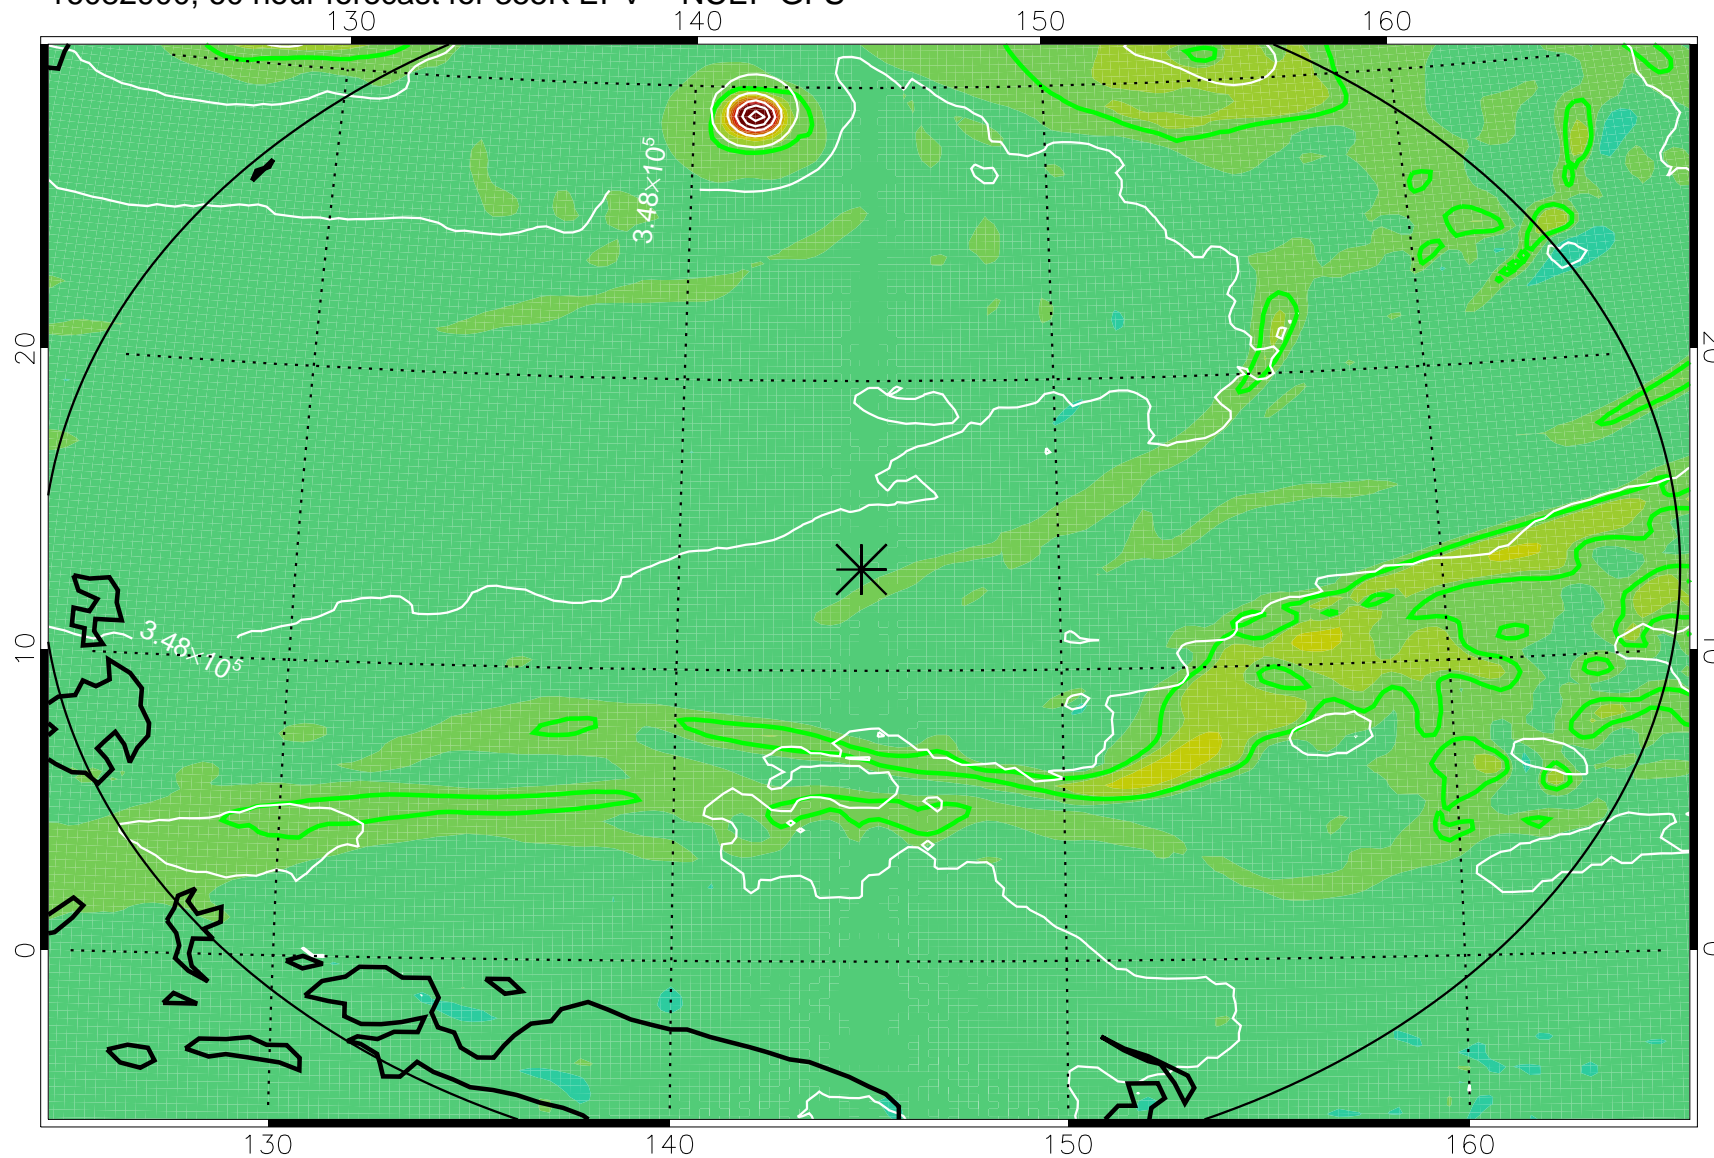

16082806, 42 hour forecast for 355K EPV -- NCEP GFS

355K Montgomery Streamfunction, white  
EPV Tropopause (2 PVU) Position  
Range ring of 2304 km

16082812, 48 hour forecast for 355K EPV -- NCEP GFS

355K Montgomery Streamfunction, white  
EPV Tropopause (2 PVU) Position  
Range ring of 2304 km

16082818, 54 hour forecast for 355K EPV -- NCEP GFS

355K Montgomery Streamfunction, white  
EPV Tropopause (2 PVU) Position  
Range ring of 2304 km

16082900, 60 hour forecast for 355K EPV -- NCEP GFS

355K Montgomery Streamfunction, white  
EPV Tropopause (2 PVU) Position  
Range ring of 2304 km

16082906, 66 hour forecast for 355K EPV -- NCEP GFS

355K Montgomery Streamfunction, white  
EPV Tropopause (2 PVU) Position  
Range ring of 2304 km

16082912, 72 hour forecast for 355K EPV -- NCEP GFS

355K Montgomery Streamfunction, white  
EPV Tropopause (2 PVU) Position  
Range ring of 2304 km

16082918, 78 hour forecast for 355K EPV -- NCEP GFS

355K Montgomery Streamfunction, white  
EPV Tropopause (2 PVU) Position  
Range ring of 2304 km

16083000, 84 hour forecast for 355K EPV -- NCEP GFS

355K Montgomery Streamfunction, white  
EPV Tropopause (2 PVU) Position  
Range ring of 2304 km