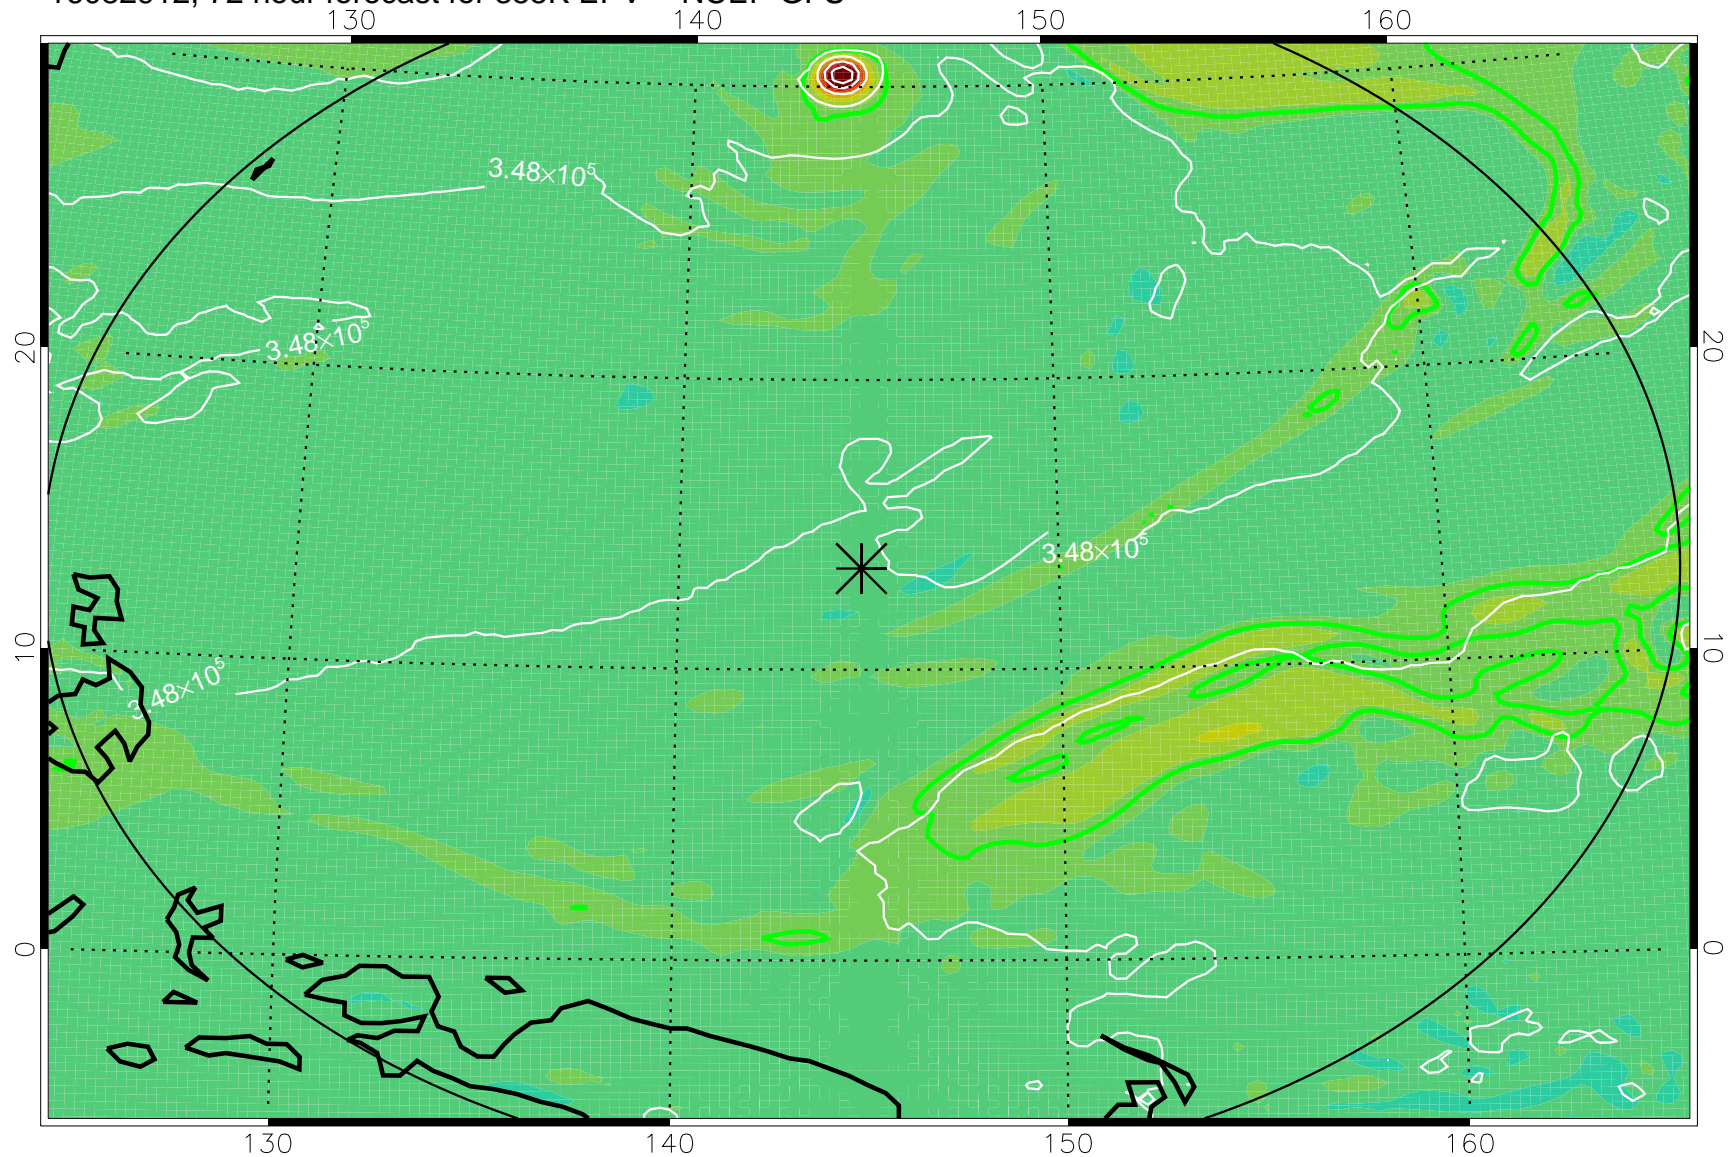

16082818, 54 hour forecast for 355K EPV -- NCEP GFS

355K Montgomery Streamfunction, white  
EPV Tropopause (2 PVU) Position  
Range ring of 2304 km

16082900, 60 hour forecast for 355K EPV -- NCEP GFS

355K Montgomery Streamfunction, white  
EPV Tropopause (2 PVU) Position  
Range ring of 2304 km

16082906, 66 hour forecast for 355K EPV -- NCEP GFS

355K Montgomery Streamfunction, white  
EPV Tropopause (2 PVU) Position  
Range ring of 2304 km

16082912, 72 hour forecast for 355K EPV -- NCEP GFS

355K Montgomery Streamfunction, white  
EPV Tropopause (2 PVU) Position  
Range ring of 2304 km

16082918, 78 hour forecast for 355K EPV -- NCEP GFS

355K Montgomery Streamfunction, white  
EPV Tropopause (2 PVU) Position  
Range ring of 2304 km

16083000, 84 hour forecast for 355K EPV -- NCEP GFS

355K Montgomery Streamfunction, white  
EPV Tropopause (2 PVU) Position  
Range ring of 2304 km

16083006, 90 hour forecast for 355K EPV -- NCEP GFS

355K Montgomery Streamfunction, white  
EPV Tropopause (2 PVU) Position  
Range ring of 2304 km

16083012, 96 hour forecast for 355K EPV -- NCEP GFS

355K Montgomery Streamfunction, white  
EPV Tropopause (2 PVU) Position  
Range ring of 2304 km