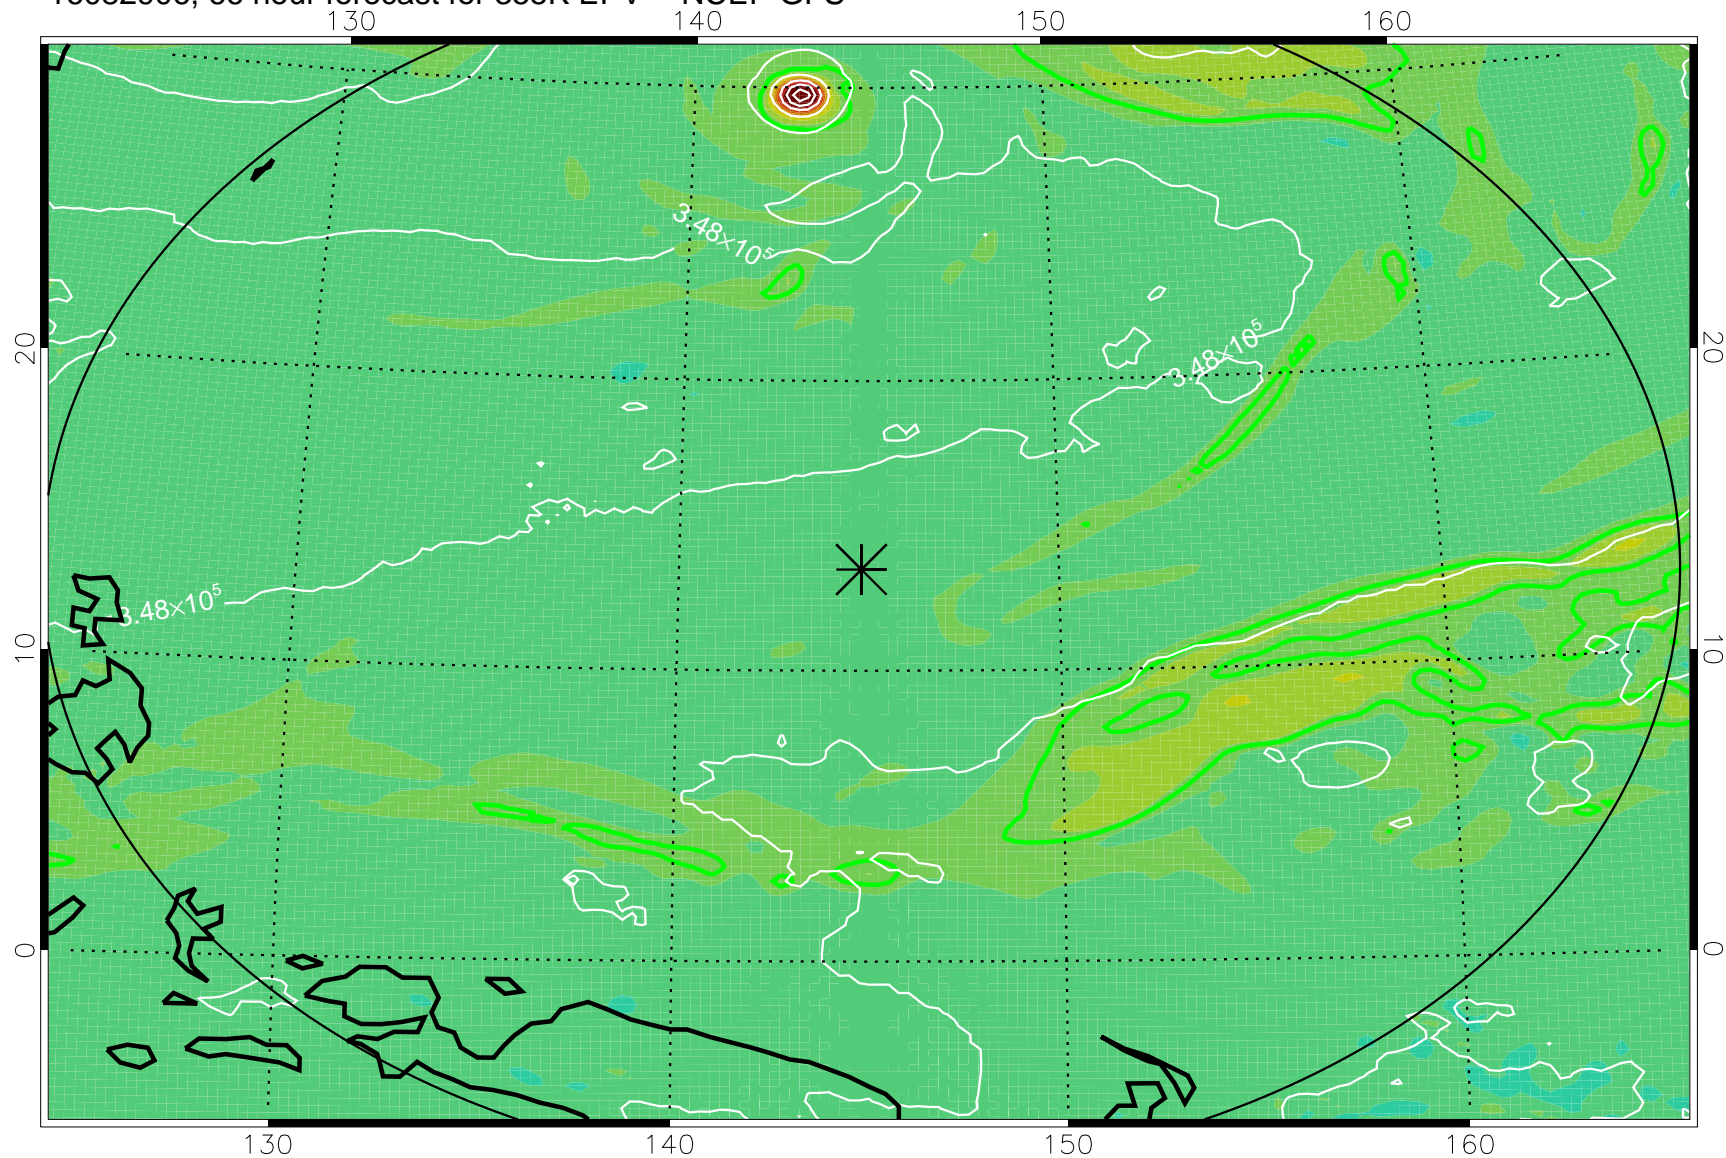

16082818, 54 hour forecast for 355K EPV -- NCEP GFS

355K Montgomery Streamfunction, white  
EPV Tropopause (2 PVU) Position  
Range ring of 2304 km

16082900, 60 hour forecast for 355K EPV -- NCEP GFS

355K Montgomery Streamfunction, white  
EPV Tropopause (2 PVU) Position  
Range ring of 2304 km

16082906, 66 hour forecast for 355K EPV -- NCEP GFS

355K Montgomery Streamfunction, white  
EPV Tropopause (2 PVU) Position  
Range ring of 2304 km

16082912, 72 hour forecast for 355K EPV -- NCEP GFS

355K Montgomery Streamfunction, white  
EPV Tropopause (2 PVU) Position  
Range ring of 2304 km

16082918, 78 hour forecast for 355K EPV -- NCEP GFS

355K Montgomery Streamfunction, white  
EPV Tropopause (2 PVU) Position  
Range ring of 2304 km

16083000, 84 hour forecast for 355K EPV -- NCEP GFS

355K Montgomery Streamfunction, white  
EPV Tropopause (2 PVU) Position  
Range ring of 2304 km

16083006, 90 hour forecast for 355K EPV -- NCEP GFS

355K Montgomery Streamfunction, white  
EPV Tropopause (2 PVU) Position  
Range ring of 2304 km

16083012, 96 hour forecast for 355K EPV -- NCEP GFS

355K Montgomery Streamfunction, white  
EPV Tropopause (2 PVU) Position  
Range ring of 2304 km