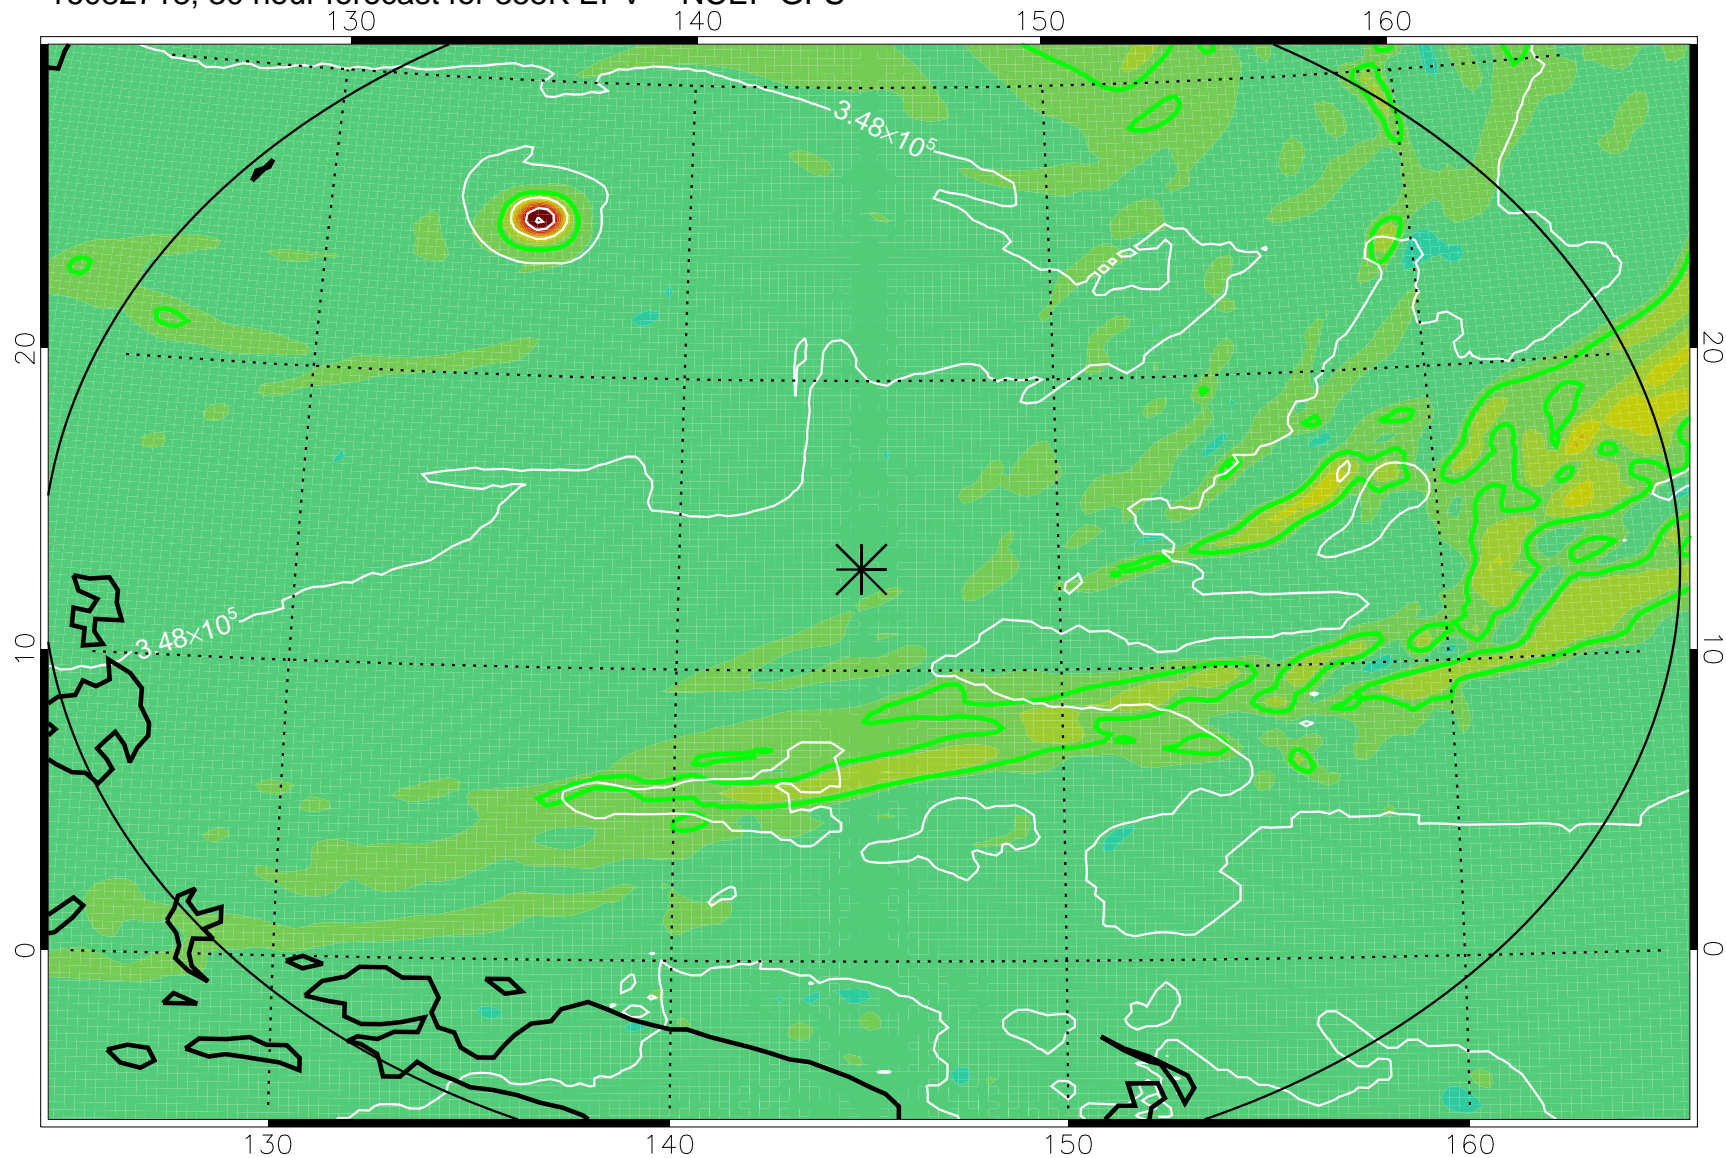

16082706, 18 hour forecast for 355K EPV -- NCEP GFS

355K Montgomery Streamfunction, white  
EPV Tropopause (2 PVU) Position  
Range ring of 2304 km

16082712, 24 hour forecast for 355K EPV -- NCEP GFS

355K Montgomery Streamfunction, white  
EPV Tropopause (2 PVU) Position  
Range ring of 2304 km

16082718, 30 hour forecast for 355K EPV -- NCEP GFS

355K Montgomery Streamfunction, white  
EPV Tropopause (2 PVU) Position  
Range ring of 2304 km

16082800, 36 hour forecast for 355K EPV -- NCEP GFS

355K Montgomery Streamfunction, white  
EPV Tropopause (2 PVU) Position  
Range ring of 2304 km

16082806, 42 hour forecast for 355K EPV -- NCEP GFS

355K Montgomery Streamfunction, white  
EPV Tropopause (2 PVU) Position  
Range ring of 2304 km

16082812, 48 hour forecast for 355K EPV -- NCEP GFS

355K Montgomery Streamfunction, white  
EPV Tropopause (2 PVU) Position  
Range ring of 2304 km

16082818, 54 hour forecast for 355K EPV -- NCEP GFS

355K Montgomery Streamfunction, white  
EPV Tropopause (2 PVU) Position  
Range ring of 2304 km

16082900, 60 hour forecast for 355K EPV -- NCEP GFS

355K Montgomery Streamfunction, white  
EPV Tropopause (2 PVU) Position  
Range ring of 2304 km