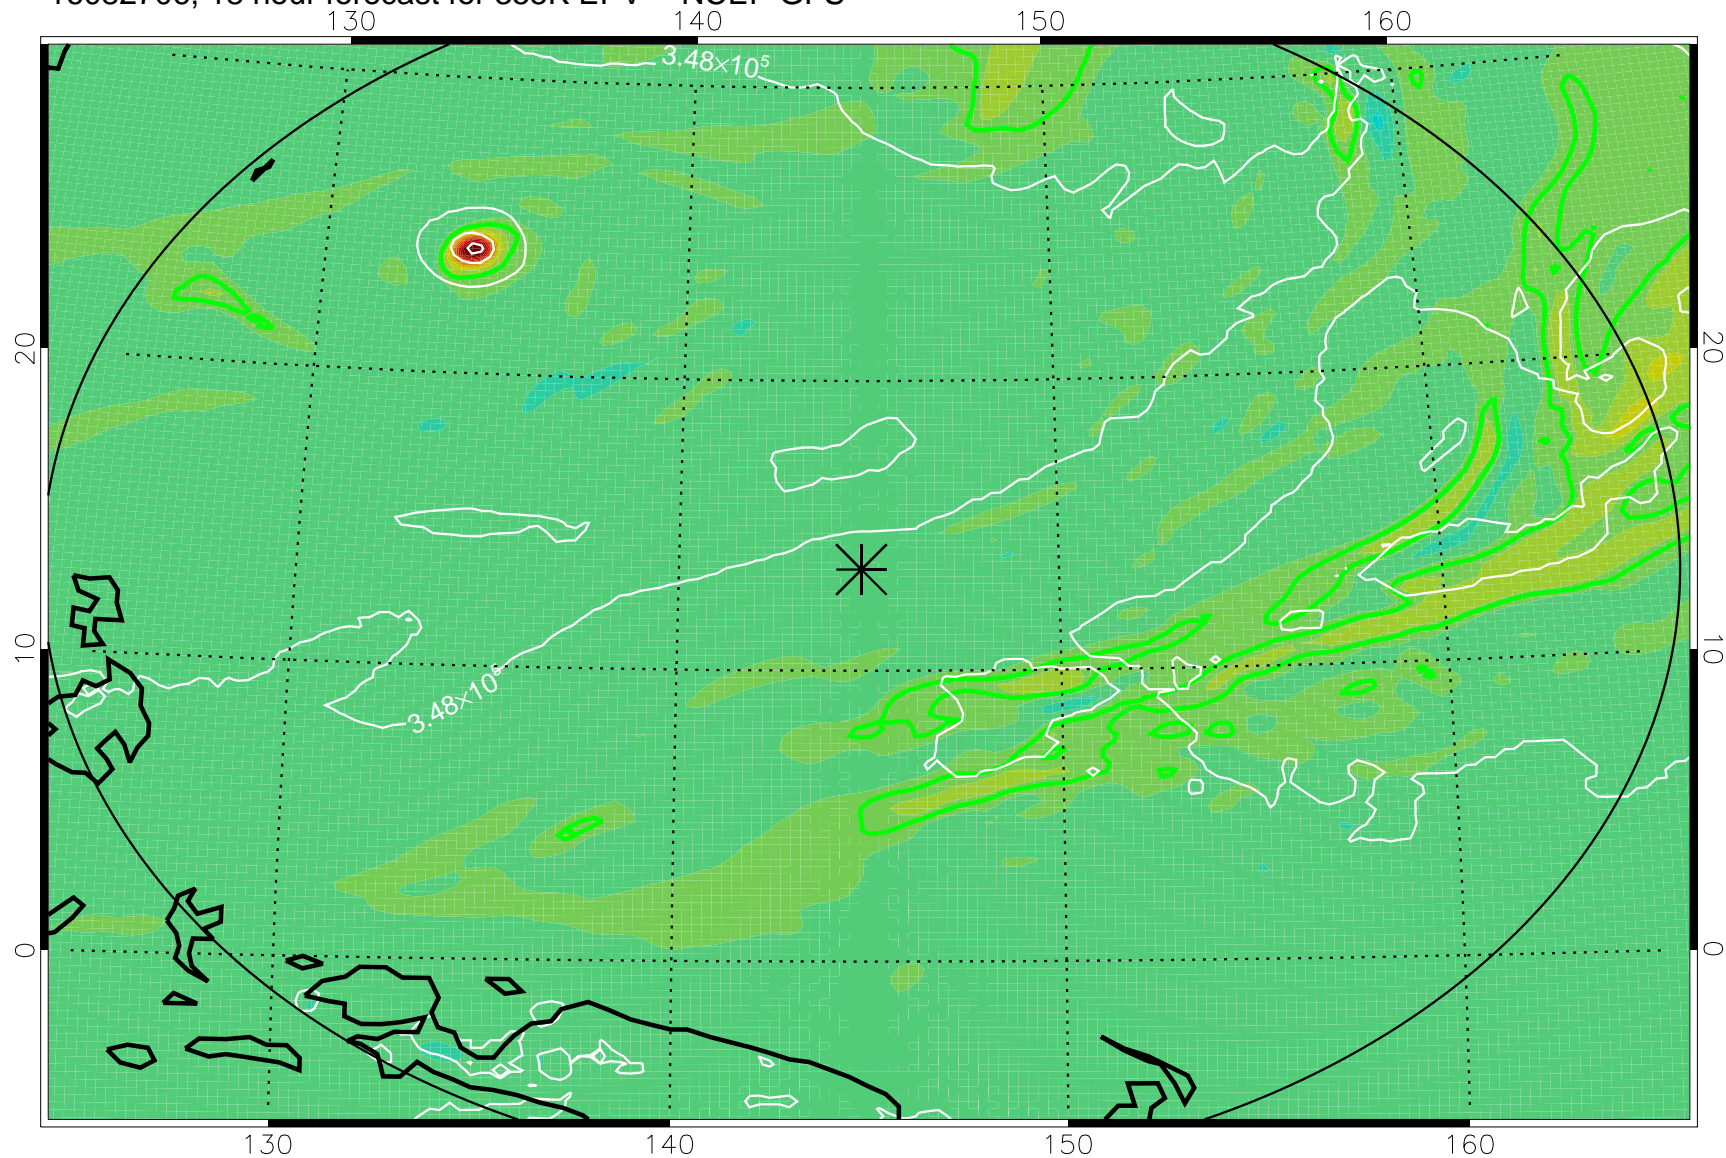

16082618, 6 hour forecast for 355K EPV -- NCEP GFS

355K Montgomery Streamfunction, white  
EPV Tropopause (2 PVU) Position  
Range ring of 2304 km

16082700, 12 hour forecast for 355K EPV -- NCEP GFS

355K Montgomery Streamfunction, white  
EPV Tropopause (2 PVU) Position  
Range ring of 2304 km

16082706, 18 hour forecast for 355K EPV -- NCEP GFS

355K Montgomery Streamfunction, white  
EPV Tropopause (2 PVU) Position  
Range ring of 2304 km

16082712, 24 hour forecast for 355K EPV -- NCEP GFS

355K Montgomery Streamfunction, white  
EPV Tropopause (2 PVU) Position  
Range ring of 2304 km

16082718, 30 hour forecast for 355K EPV -- NCEP GFS

355K Montgomery Streamfunction, white  
EPV Tropopause (2 PVU) Position  
Range ring of 2304 km

16082800, 36 hour forecast for 355K EPV -- NCEP GFS

355K Montgomery Streamfunction, white  
EPV Tropopause (2 PVU) Position  
Range ring of 2304 km

16082806, 42 hour forecast for 355K EPV -- NCEP GFS

355K Montgomery Streamfunction, white  
EPV Tropopause (2 PVU) Position  
Range ring of 2304 km

16082812, 48 hour forecast for 355K EPV -- NCEP GFS

355K Montgomery Streamfunction, white  
EPV Tropopause (2 PVU) Position  
Range ring of 2304 km