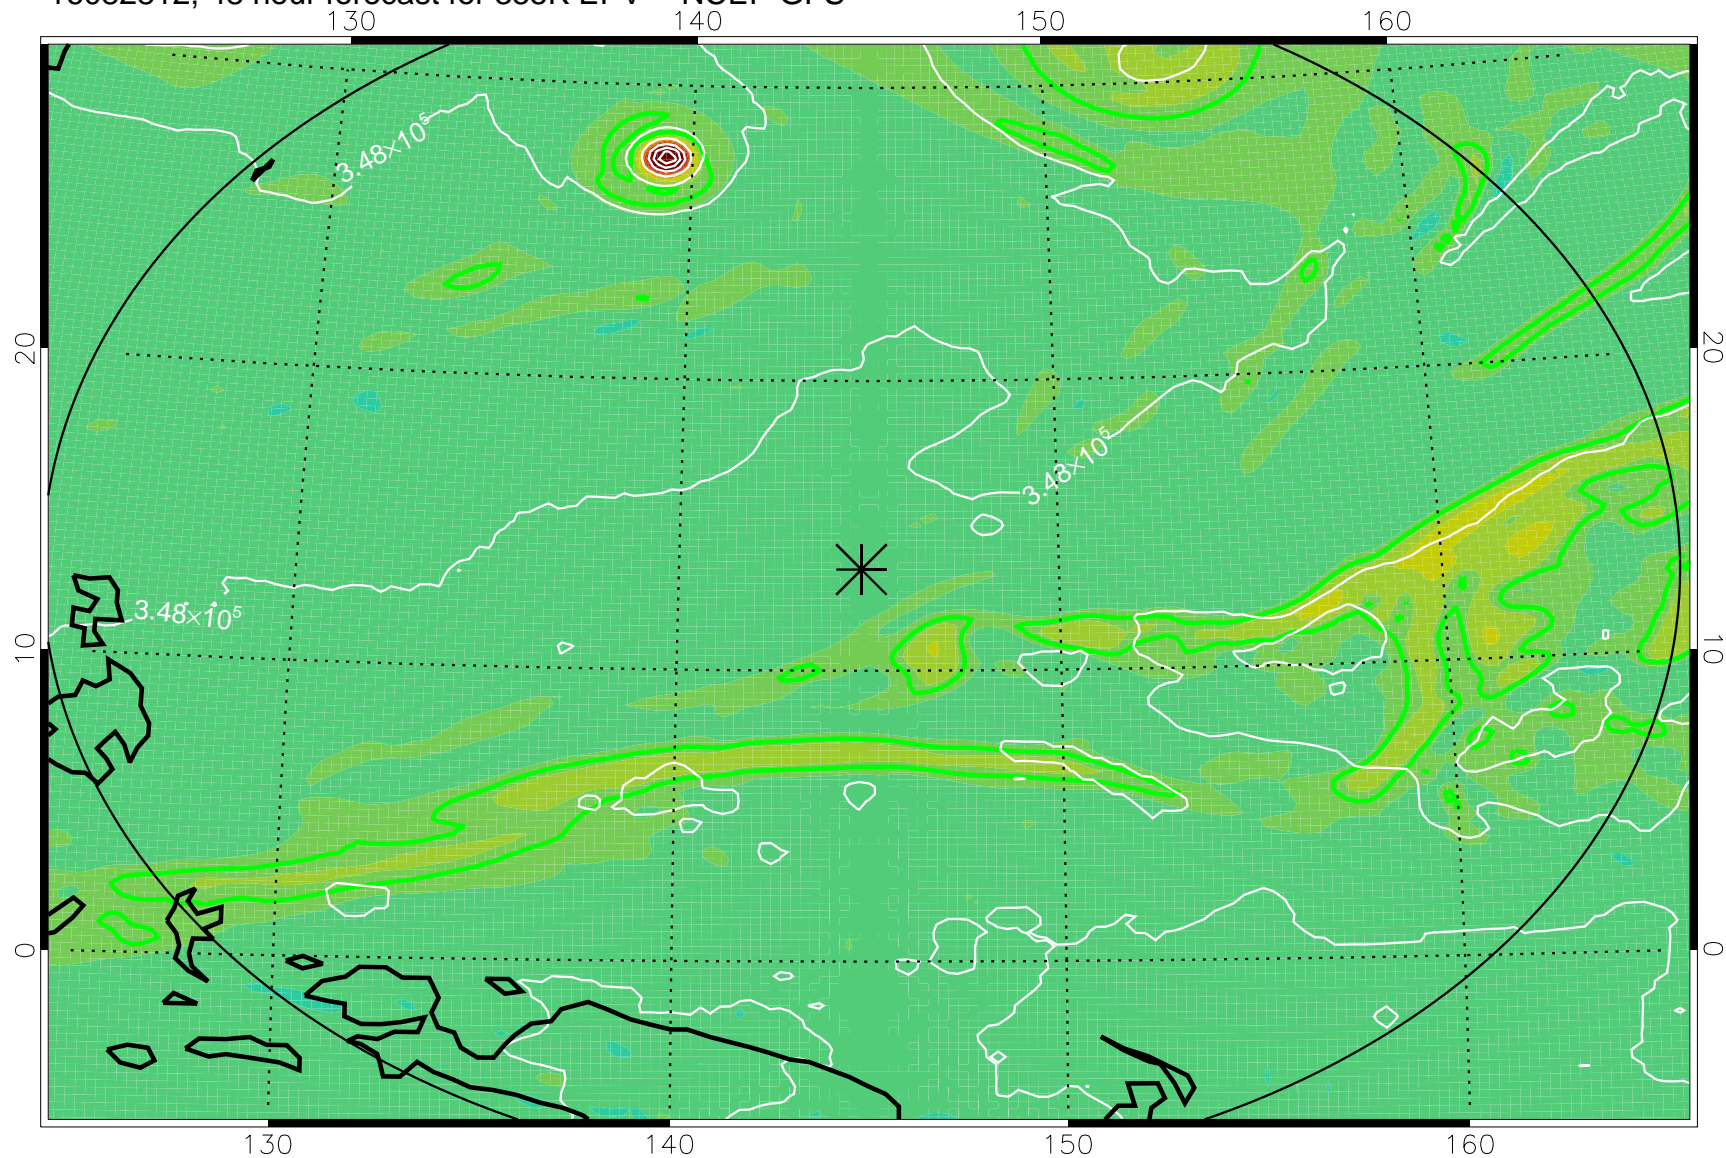

16082718, 30 hour forecast for 355K EPV -- NCEP GFS

355K Montgomery Streamfunction, white  
EPV Tropopause (2 PVU) Position  
Range ring of 2304 km

16082800, 36 hour forecast for 355K EPV -- NCEP GFS

355K Montgomery Streamfunction, white  
EPV Tropopause (2 PVU) Position  
Range ring of 2304 km

16082806, 42 hour forecast for 355K EPV -- NCEP GFS

355K Montgomery Streamfunction, white  
EPV Tropopause (2 PVU) Position  
Range ring of 2304 km

16082812, 48 hour forecast for 355K EPV -- NCEP GFS

355K Montgomery Streamfunction, white  
EPV Tropopause (2 PVU) Position  
Range ring of 2304 km

16082818, 54 hour forecast for 355K EPV -- NCEP GFS

355K Montgomery Streamfunction, white  
EPV Tropopause (2 PVU) Position  
Range ring of 2304 km

16082900, 60 hour forecast for 355K EPV -- NCEP GFS

355K Montgomery Streamfunction, white  
EPV Tropopause (2 PVU) Position  
Range ring of 2304 km

16082918, 78 hour forecast for 355K EPV -- NCEP GFS

355K Montgomery Streamfunction, white  
EPV Tropopause (2 PVU) Position  
Range ring of 2304 km

16083000, 84 hour forecast for 355K EPV -- NCEP GFS

355K Montgomery Streamfunction, white  
EPV Tropopause (2 PVU) Position  
Range ring of 2304 km