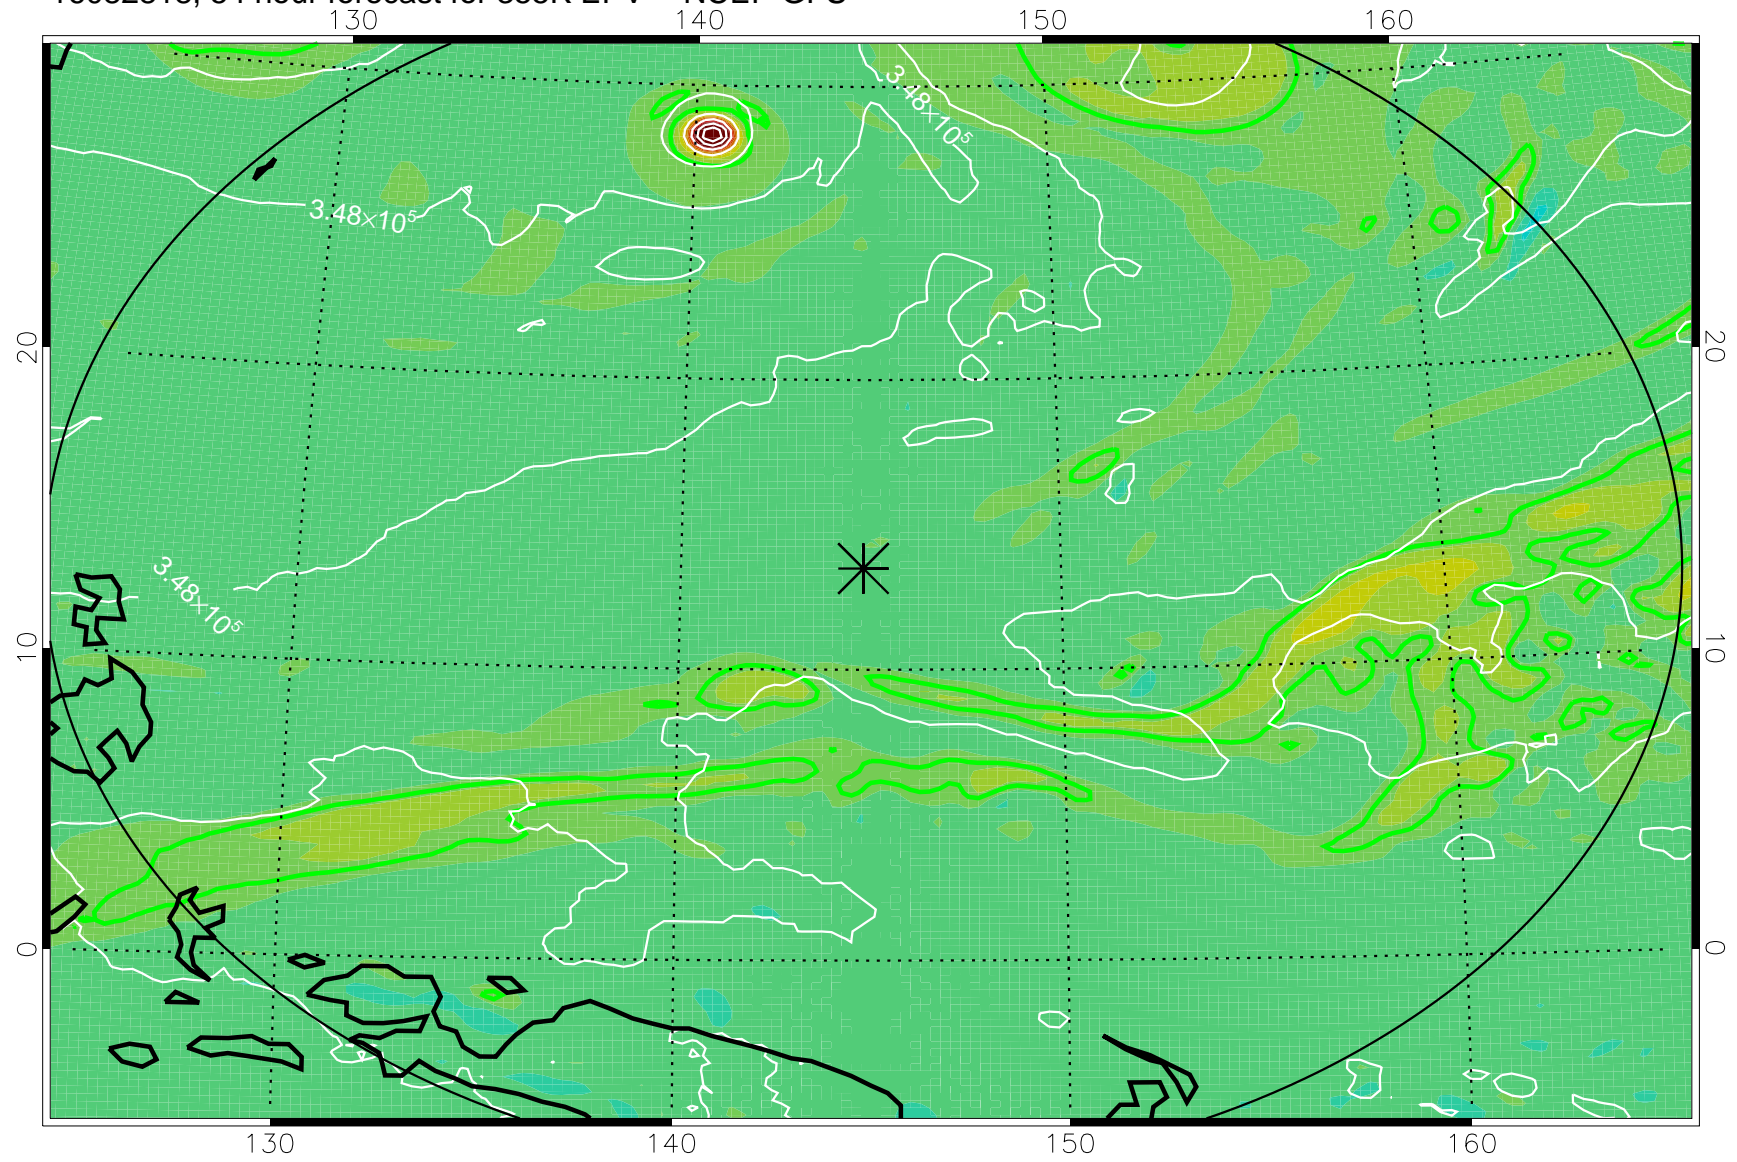

16082806, 42 hour forecast for 355K EPV -- NCEP GFS

355K Montgomery Streamfunction, white  
EPV Tropopause (2 PVU) Position  
Range ring of 2304 km

16082812, 48 hour forecast for 355K EPV -- NCEP GFS

355K Montgomery Streamfunction, white  
EPV Tropopause (2 PVU) Position  
Range ring of 2304 km

16082818, 54 hour forecast for 355K EPV -- NCEP GFS

355K Montgomery Streamfunction, white  
EPV Tropopause (2 PVU) Position  
Range ring of 2304 km

16082900, 60 hour forecast for 355K EPV -- NCEP GFS

355K Montgomery Streamfunction, white  
EPV Tropopause (2 PVU) Position  
Range ring of 2304 km

16082906, 66 hour forecast for 355K EPV -- NCEP GFS

355K Montgomery Streamfunction, white  
EPV Tropopause (2 PVU) Position  
Range ring of 2304 km

16082912, 72 hour forecast for 355K EPV -- NCEP GFS

355K Montgomery Streamfunction, white  
EPV Tropopause (2 PVU) Position  
Range ring of 2304 km

16082918, 78 hour forecast for 355K EPV -- NCEP GFS

355K Montgomery Streamfunction, white  
EPV Tropopause (2 PVU) Position  
Range ring of 2304 km

16083000, 84 hour forecast for 355K EPV -- NCEP GFS

355K Montgomery Streamfunction, white  
EPV Tropopause (2 PVU) Position  
Range ring of 2304 km