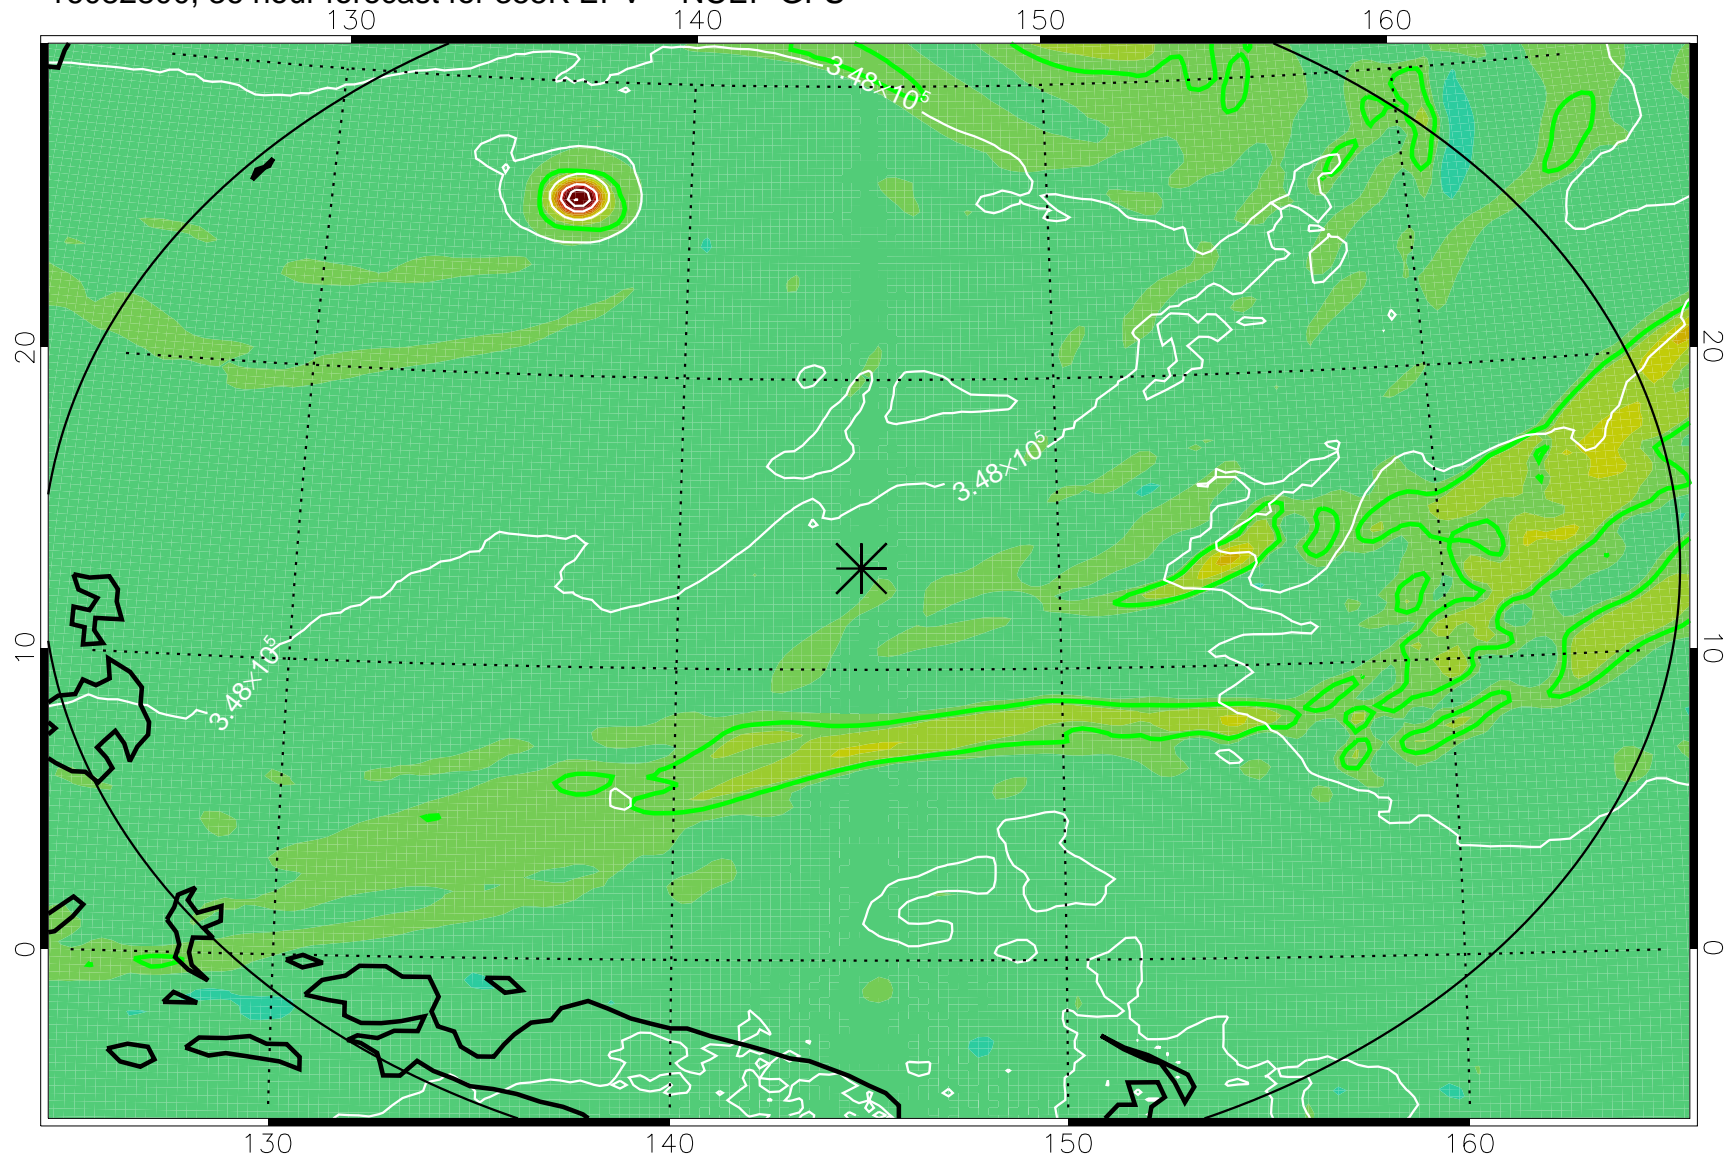

16082706, 18 hour forecast for 355K EPV -- NCEP GFS

355K Montgomery Streamfunction, white  
EPV Tropopause (2 PVU) Position  
Range ring of 2304 km

16082712, 24 hour forecast for 355K EPV -- NCEP GFS

355K Montgomery Streamfunction, white  
EPV Tropopause (2 PVU) Position  
Range ring of 2304 km

16082718, 30 hour forecast for 355K EPV -- NCEP GFS

355K Montgomery Streamfunction, white  
EPV Tropopause (2 PVU) Position  
Range ring of 2304 km

16082800, 36 hour forecast for 355K EPV -- NCEP GFS

355K Montgomery Streamfunction, white  
EPV Tropopause (2 PVU) Position  
Range ring of 2304 km

16082806, 42 hour forecast for 355K EPV -- NCEP GFS

355K Montgomery Streamfunction, white  
EPV Tropopause (2 PVU) Position  
Range ring of 2304 km

16082812, 48 hour forecast for 355K EPV -- NCEP GFS

355K Montgomery Streamfunction, white  
EPV Tropopause (2 PVU) Position  
Range ring of 2304 km

16082818, 54 hour forecast for 355K EPV -- NCEP GFS

355K Montgomery Streamfunction, white  
EPV Tropopause (2 PVU) Position  
Range ring of 2304 km

16082900, 60 hour forecast for 355K EPV -- NCEP GFS

355K Montgomery Streamfunction, white  
EPV Tropopause (2 PVU) Position  
Range ring of 2304 km