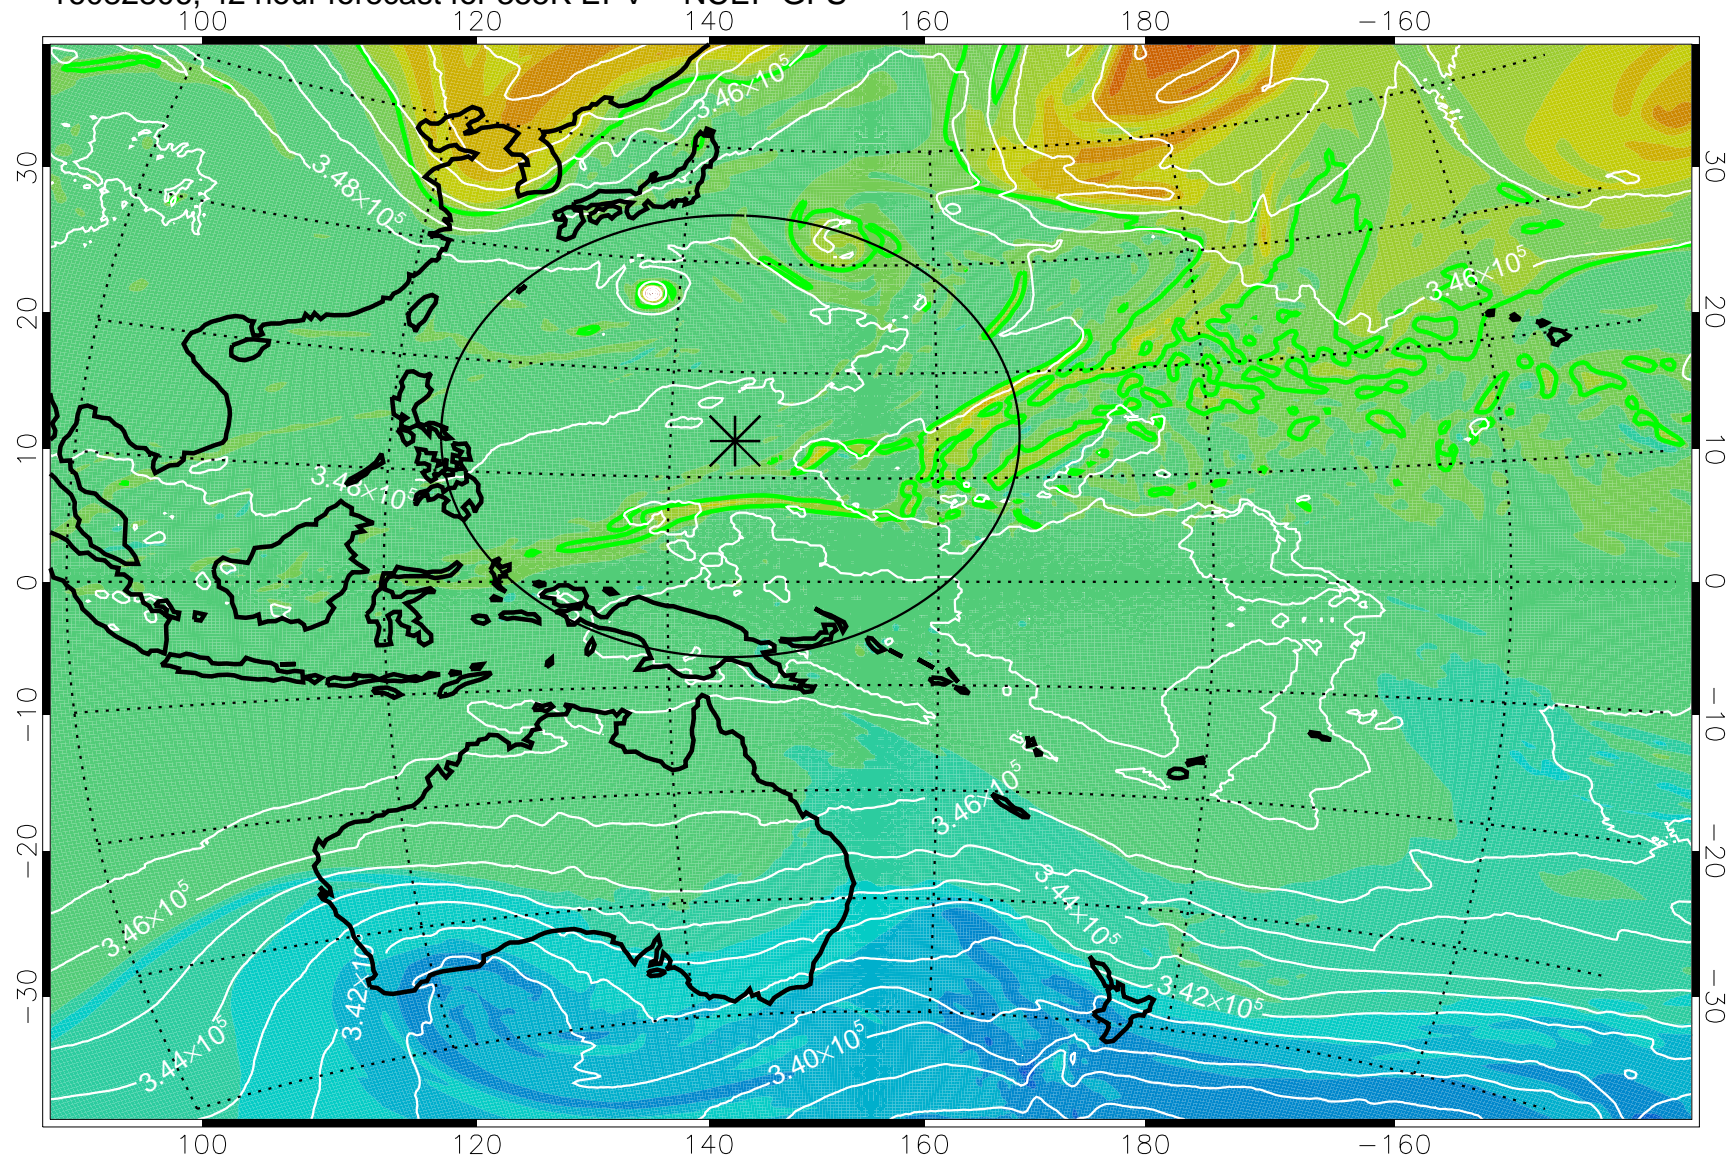

16082718, 30 hour forecast for 355K EPV -- NCEP GFS

355K Montgomery Streamfunction, white
EPV Tropopause (2 PVU) Position
Range ring of 2304 km

16082800, 36 hour forecast for 355K EPV -- NCEP GFS

355K Montgomery Streamfunction, white
EPV Tropopause (2 PVU) Position
Range ring of 2304 km

16082806, 42 hour forecast for 355K EPV -- NCEP GFS

355K Montgomery Streamfunction, white
EPV Tropopause (2 PVU) Position
Range ring of 2304 km

16082812, 48 hour forecast for 355K EPV -- NCEP GFS

355K Montgomery Streamfunction, white
EPV Tropopause (2 PVU) Position
Range ring of 2304 km

16082818, 54 hour forecast for 355K EPV -- NCEP GFS

355K Montgomery Streamfunction, white
EPV Tropopause (2 PVU) Position
Range ring of 2304 km

16082900, 60 hour forecast for 355K EPV -- NCEP GFS

355K Montgomery Streamfunction, white
EPV Tropopause (2 PVU) Position
Range ring of 2304 km

16082906, 66 hour forecast for 355K EPV -- NCEP GFS

355K Montgomery Streamfunction, white
EPV Tropopause (2 PVU) Position
Range ring of 2304 km

16082912, 72 hour forecast for 355K EPV -- NCEP GFS

355K Montgomery Streamfunction, white
EPV Tropopause (2 PVU) Position
Range ring of 2304 km