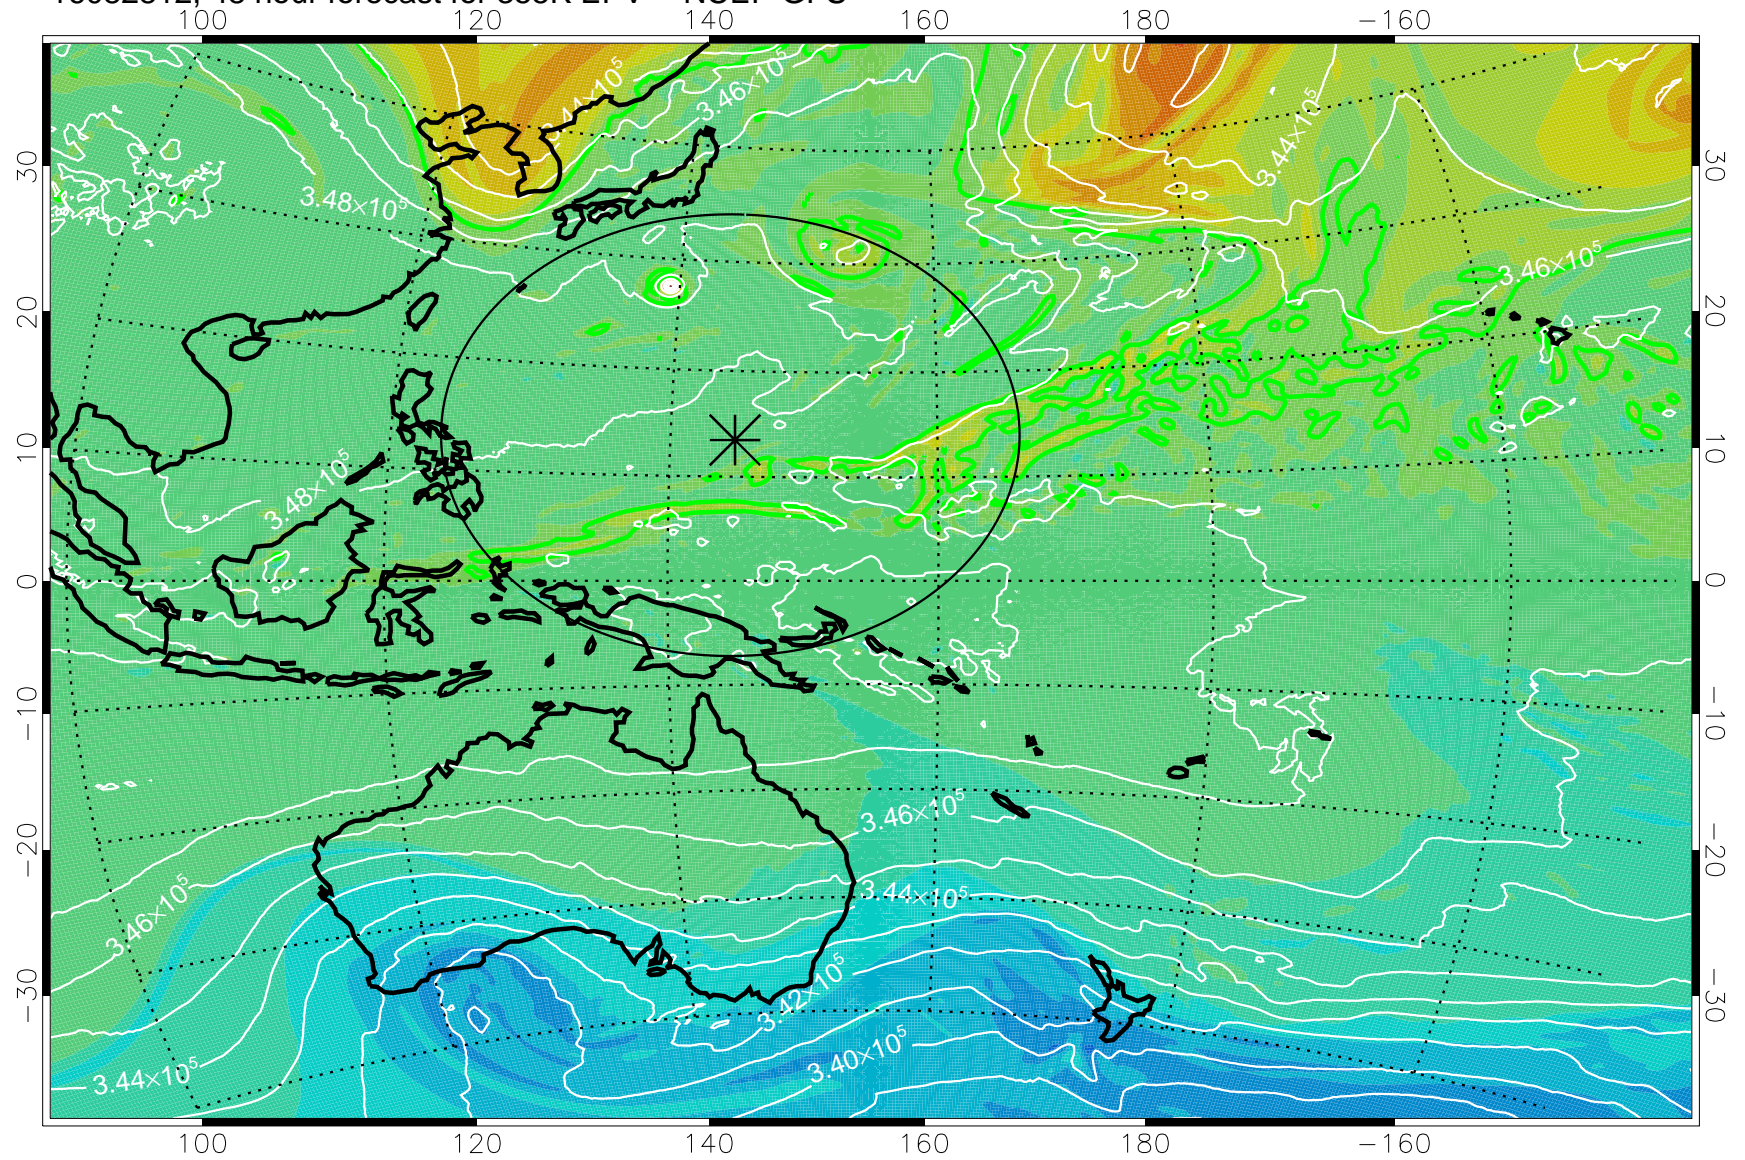

16082718, 30 hour forecast for 355K EPV -- NCEP GFS

355K Montgomery Streamfunction, white
EPV Tropopause (2 PVU) Position
Range ring of 2304 km

16082800, 36 hour forecast for 355K EPV -- NCEP GFS

355K Montgomery Streamfunction, white
EPV Tropopause (2 PVU) Position
Range ring of 2304 km

16082806, 42 hour forecast for 355K EPV -- NCEP GFS

355K Montgomery Streamfunction, white
EPV Tropopause (2 PVU) Position
Range ring of 2304 km

16082812, 48 hour forecast for 355K EPV -- NCEP GFS

355K Montgomery Streamfunction, white
EPV Tropopause (2 PVU) Position
Range ring of 2304 km

16082818, 54 hour forecast for 355K EPV -- NCEP GFS

355K Montgomery Streamfunction, white
EPV Tropopause (2 PVU) Position
Range ring of 2304 km

16082900, 60 hour forecast for 355K EPV -- NCEP GFS

355K Montgomery Streamfunction, white
EPV Tropopause (2 PVU) Position
Range ring of 2304 km

16082906, 66 hour forecast for 355K EPV -- NCEP GFS

355K Montgomery Streamfunction, white
EPV Tropopause (2 PVU) Position
Range ring of 2304 km

16082912, 72 hour forecast for 355K EPV -- NCEP GFS

355K Montgomery Streamfunction, white
EPV Tropopause (2 PVU) Position
Range ring of 2304 km