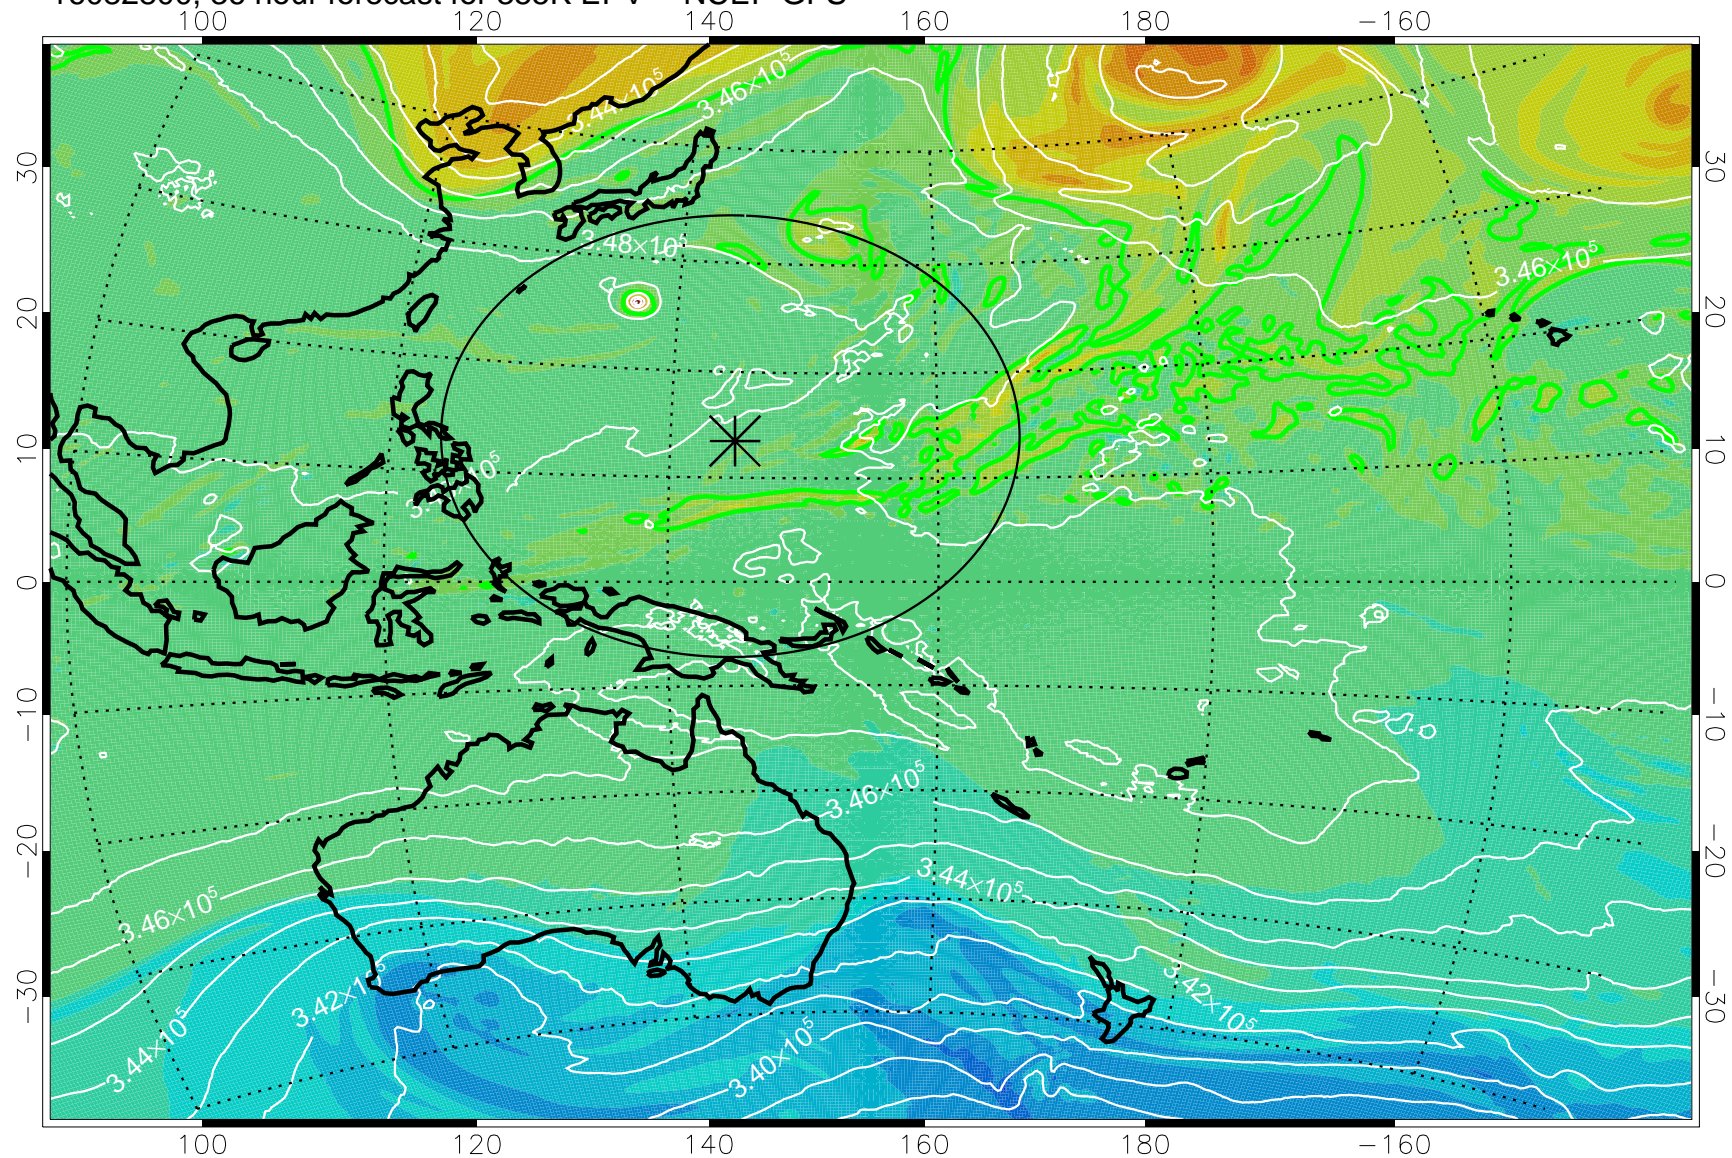

16082706, 18 hour forecast for 355K EPV -- NCEP GFS

355K Montgomery Streamfunction, white
EPV Tropopause (2 PVU) Position
Range ring of 2304 km

16082712, 24 hour forecast for 355K EPV -- NCEP GFS

355K Montgomery Streamfunction, white
EPV Tropopause (2 PVU) Position
Range ring of 2304 km

16082718, 30 hour forecast for 355K EPV -- NCEP GFS

355K Montgomery Streamfunction, white
EPV Tropopause (2 PVU) Position
Range ring of 2304 km

16082800, 36 hour forecast for 355K EPV -- NCEP GFS

355K Montgomery Streamfunction, white
EPV Tropopause (2 PVU) Position
Range ring of 2304 km

16082806, 42 hour forecast for 355K EPV -- NCEP GFS

355K Montgomery Streamfunction, white
EPV Tropopause (2 PVU) Position
Range ring of 2304 km

16082812, 48 hour forecast for 355K EPV -- NCEP GFS

355K Montgomery Streamfunction, white
EPV Tropopause (2 PVU) Position
Range ring of 2304 km

16082818, 54 hour forecast for 355K EPV -- NCEP GFS

355K Montgomery Streamfunction, white
EPV Tropopause (2 PVU) Position
Range ring of 2304 km

16082900, 60 hour forecast for 355K EPV -- NCEP GFS

355K Montgomery Streamfunction, white
EPV Tropopause (2 PVU) Position
Range ring of 2304 km