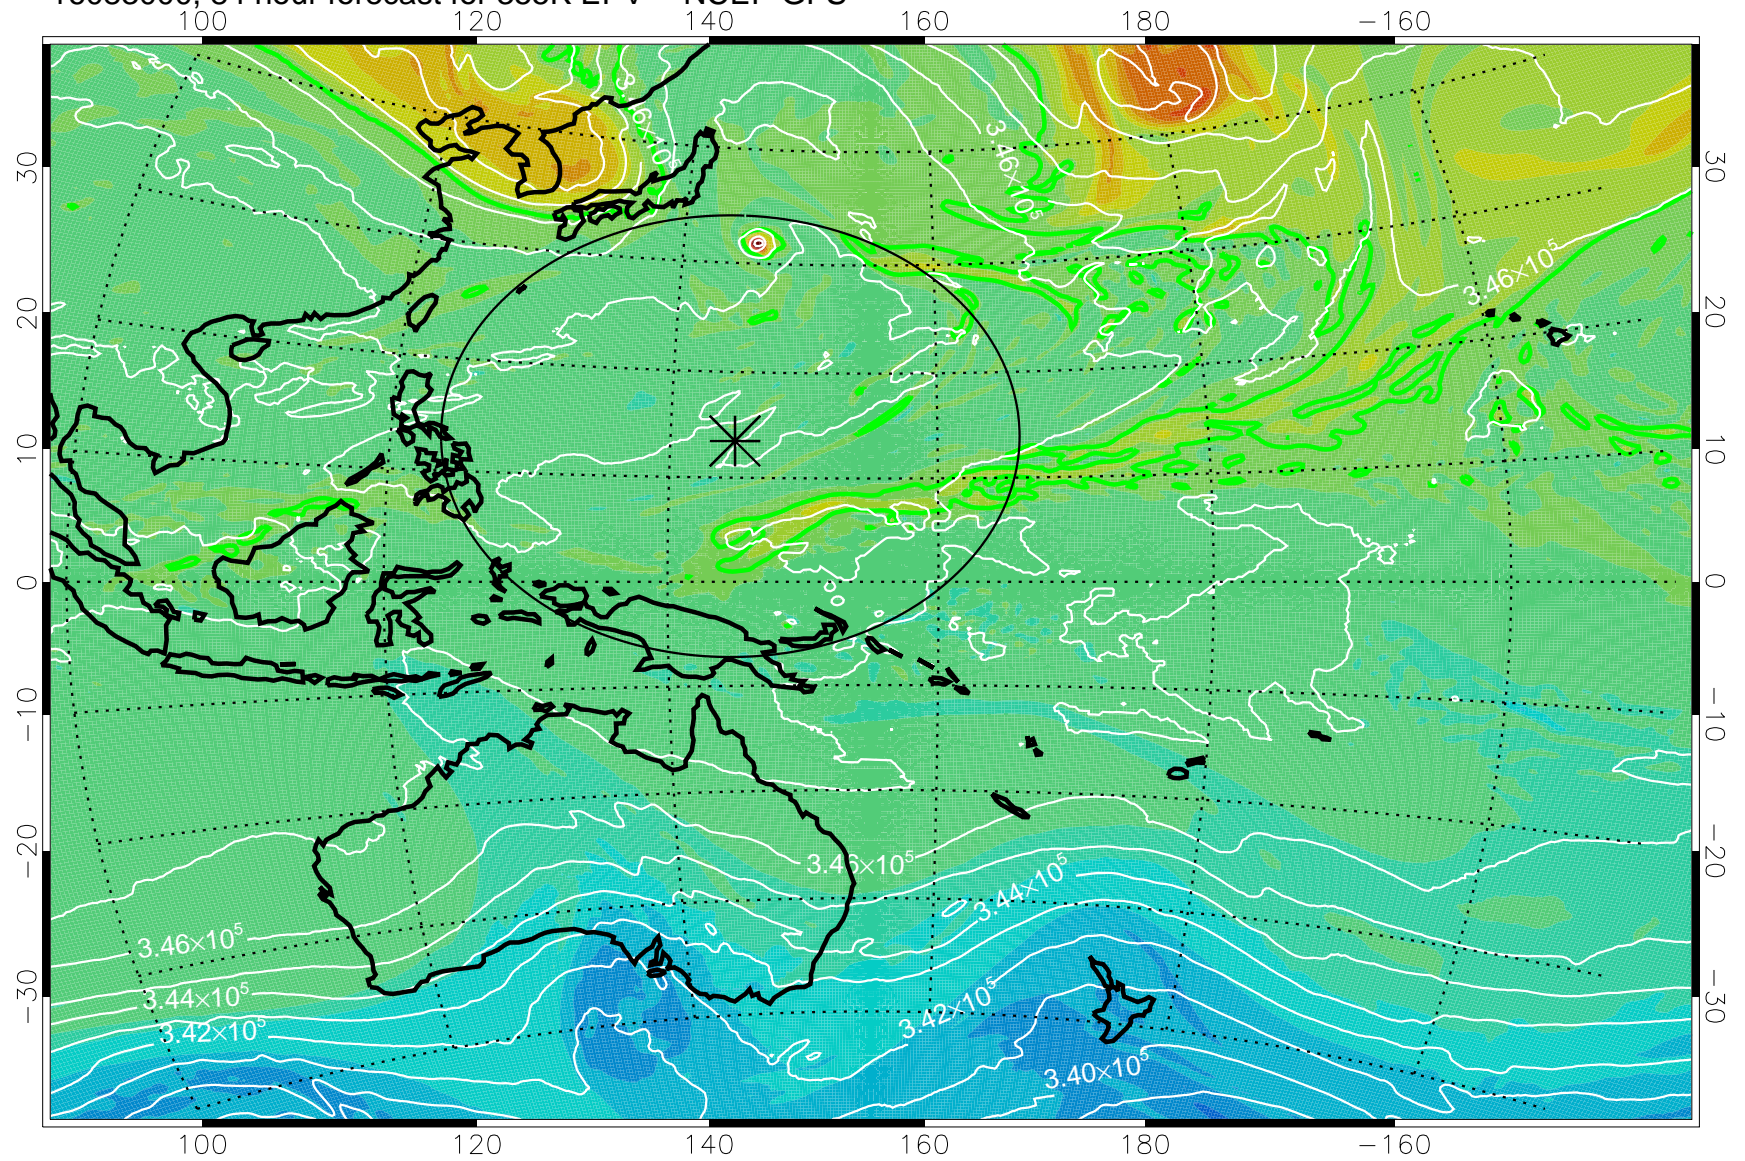

16082818, 54 hour forecast for 355K EPV -- NCEP GFS

355K Montgomery Streamfunction, white
EPV Tropopause (2 PVU) Position
Range ring of 2304 km

16082900, 60 hour forecast for 355K EPV -- NCEP GFS

355K Montgomery Streamfunction, white
EPV Tropopause (2 PVU) Position
Range ring of 2304 km

16082906, 66 hour forecast for 355K EPV -- NCEP GFS

355K Montgomery Streamfunction, white
EPV Tropopause (2 PVU) Position
Range ring of 2304 km

16082912, 72 hour forecast for 355K EPV -- NCEP GFS

355K Montgomery Streamfunction, white
EPV Tropopause (2 PVU) Position
Range ring of 2304 km

16082918, 78 hour forecast for 355K EPV -- NCEP GFS

355K Montgomery Streamfunction, white
EPV Tropopause (2 PVU) Position
Range ring of 2304 km

16083000, 84 hour forecast for 355K EPV -- NCEP GFS

355K Montgomery Streamfunction, white
EPV Tropopause (2 PVU) Position
Range ring of 2304 km

16083006, 90 hour forecast for 355K EPV -- NCEP GFS

355K Montgomery Streamfunction, white
EPV Tropopause (2 PVU) Position
Range ring of 2304 km

16083012, 96 hour forecast for 355K EPV -- NCEP GFS

355K Montgomery Streamfunction, white
EPV Tropopause (2 PVU) Position
Range ring of 2304 km