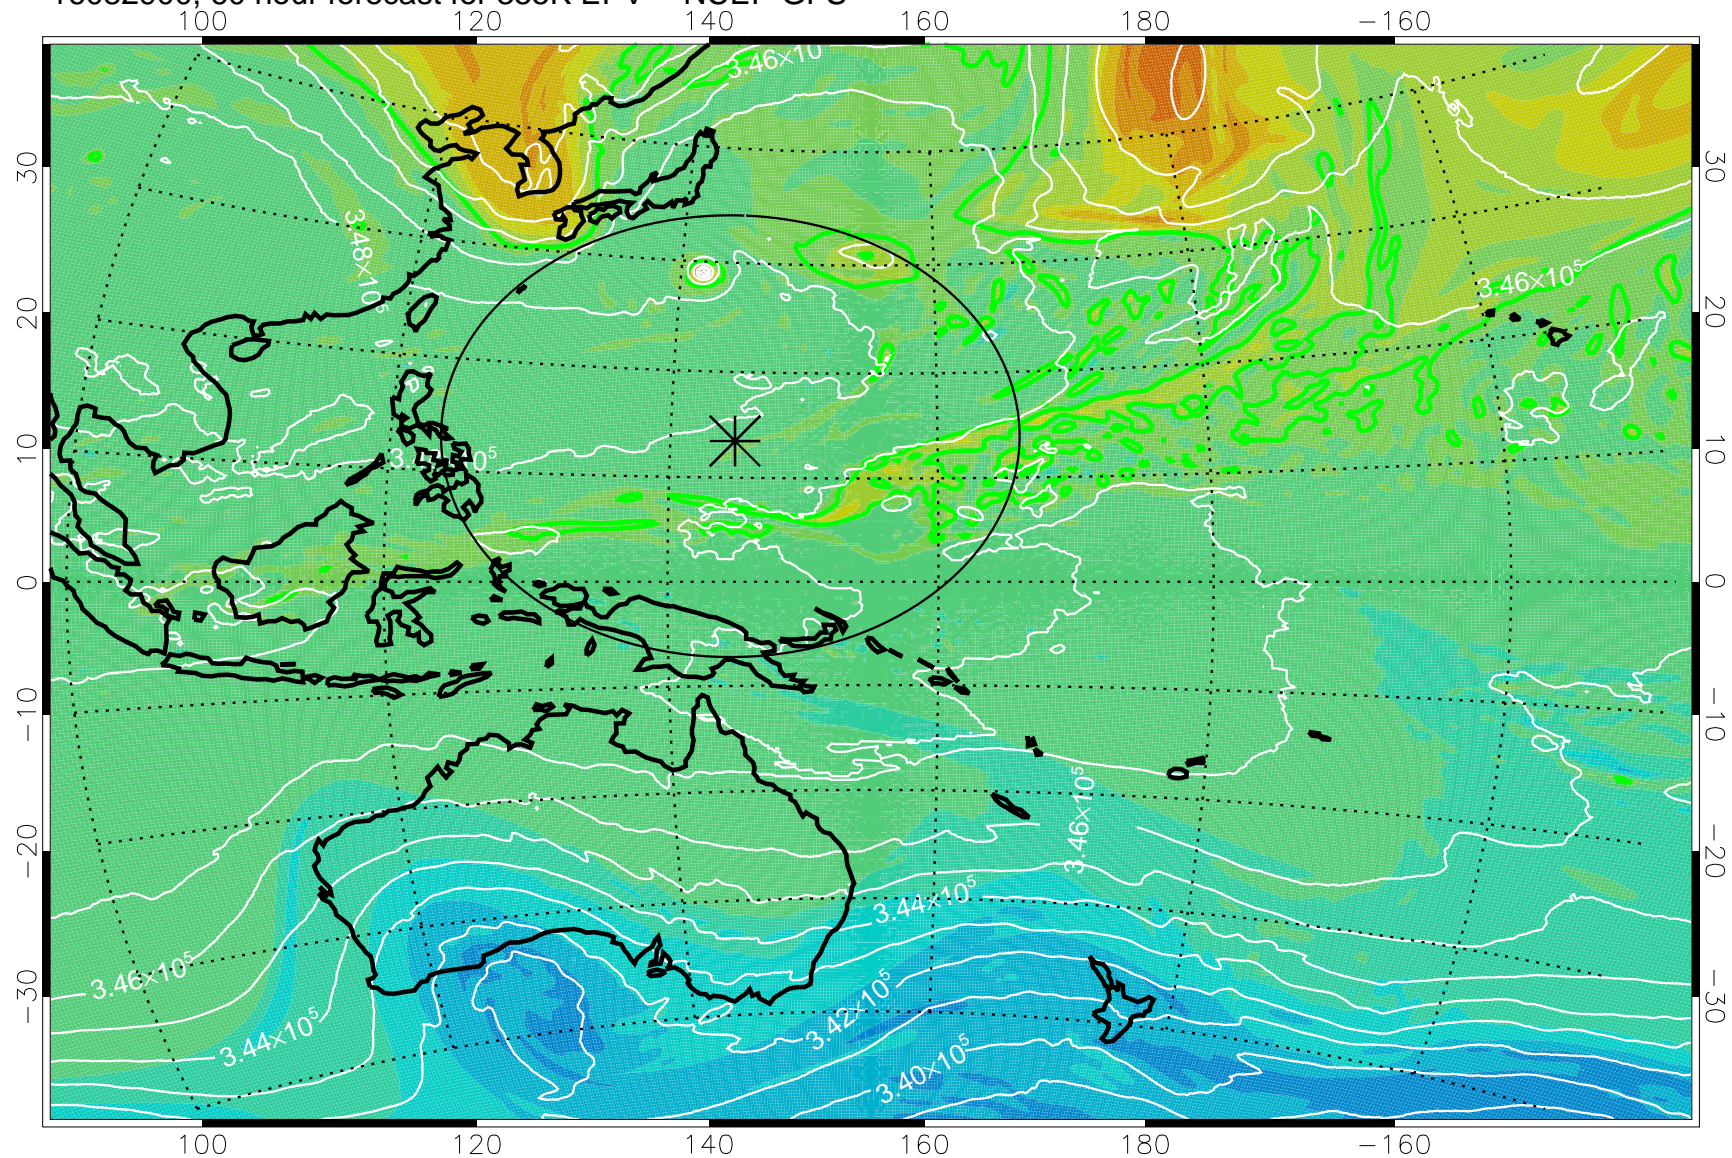

16082806, 42 hour forecast for 355K EPV -- NCEP GFS

355K Montgomery Streamfunction, white
EPV Tropopause (2 PVU) Position
Range ring of 2304 km

16082812, 48 hour forecast for 355K EPV -- NCEP GFS

355K Montgomery Streamfunction, white
EPV Tropopause (2 PVU) Position
Range ring of 2304 km

16082818, 54 hour forecast for 355K EPV -- NCEP GFS

355K Montgomery Streamfunction, white
EPV Tropopause (2 PVU) Position
Range ring of 2304 km

16082900, 60 hour forecast for 355K EPV -- NCEP GFS

355K Montgomery Streamfunction, white
EPV Tropopause (2 PVU) Position
Range ring of 2304 km

16082906, 66 hour forecast for 355K EPV -- NCEP GFS

355K Montgomery Streamfunction, white
EPV Tropopause (2 PVU) Position
Range ring of 2304 km

16082912, 72 hour forecast for 355K EPV -- NCEP GFS

355K Montgomery Streamfunction, white
EPV Tropopause (2 PVU) Position
Range ring of 2304 km

16082918, 78 hour forecast for 355K EPV -- NCEP GFS

355K Montgomery Streamfunction, white
EPV Tropopause (2 PVU) Position
Range ring of 2304 km

16083000, 84 hour forecast for 355K EPV -- NCEP GFS

355K Montgomery Streamfunction, white
EPV Tropopause (2 PVU) Position
Range ring of 2304 km