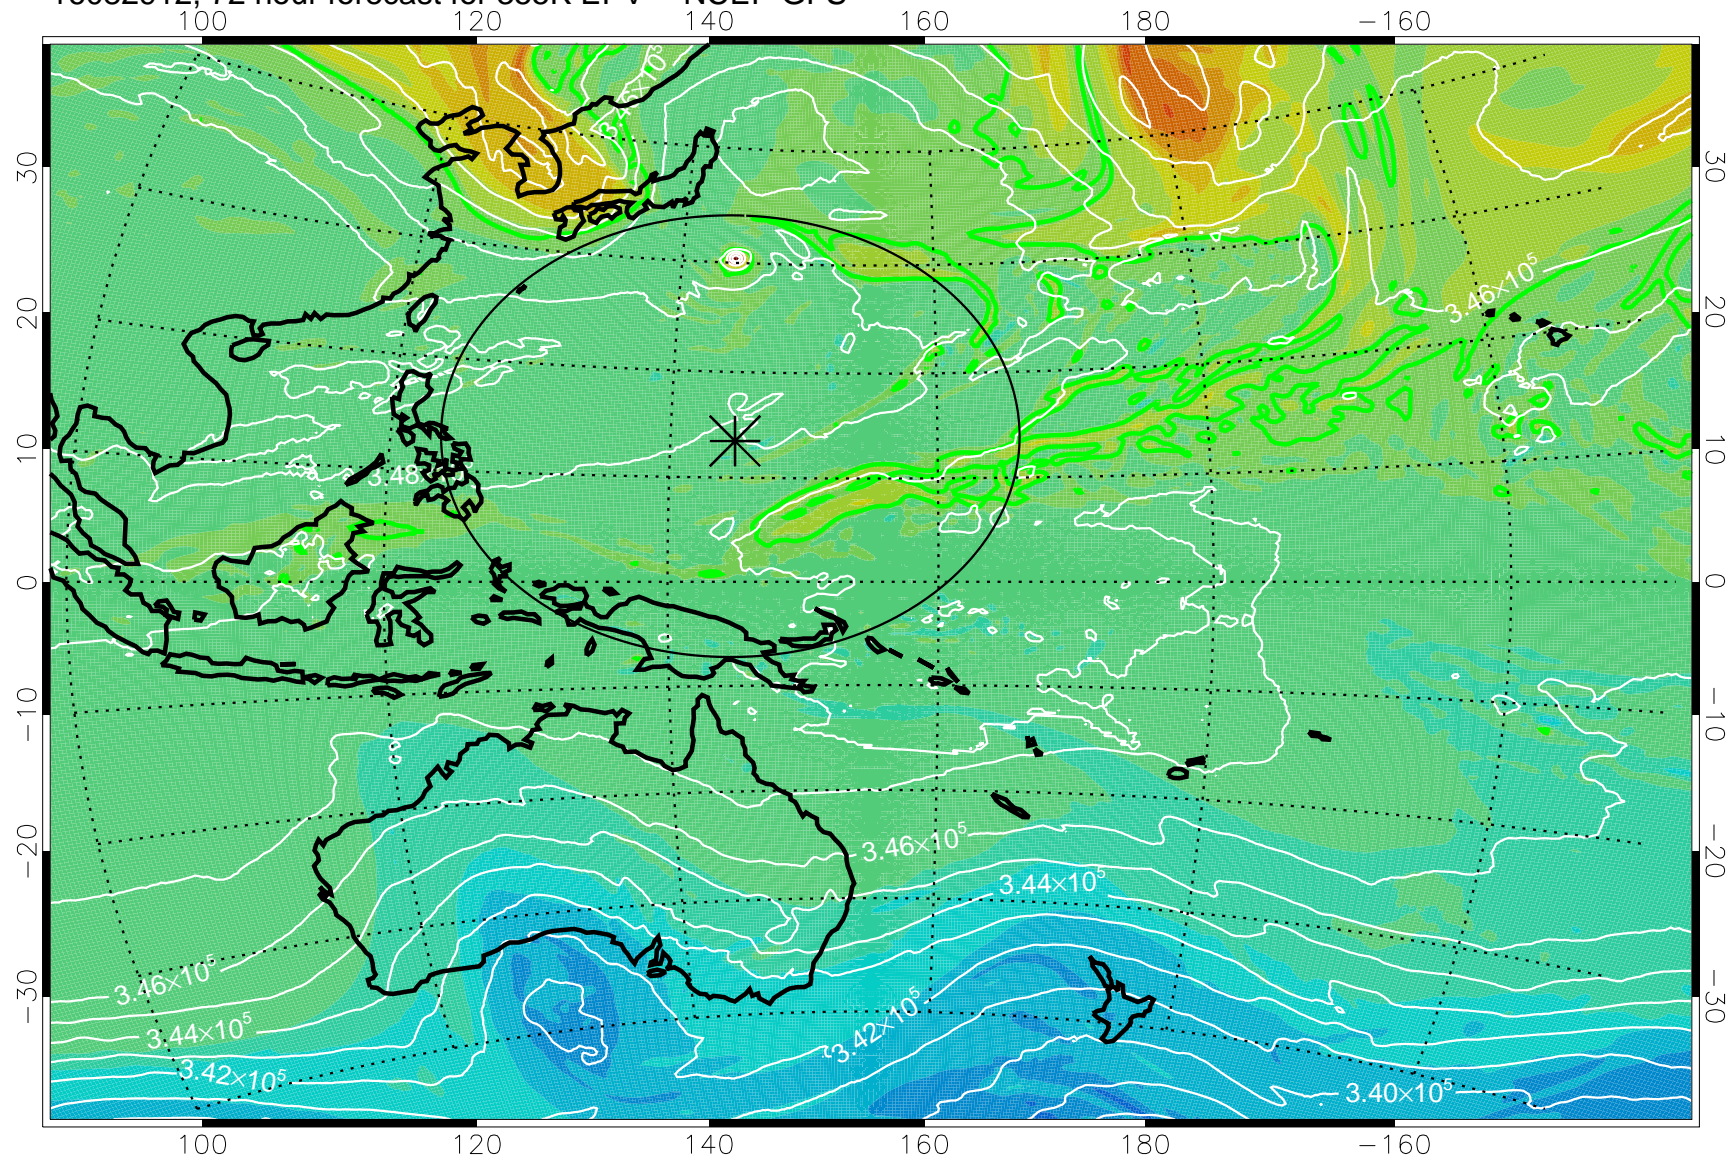

16082806, 42 hour forecast for 355K EPV -- NCEP GFS

355K Montgomery Streamfunction, white
EPV Tropopause (2 PVU) Position
Range ring of 2304 km

16082812, 48 hour forecast for 355K EPV -- NCEP GFS

355K Montgomery Streamfunction, white
EPV Tropopause (2 PVU) Position
Range ring of 2304 km

16082818, 54 hour forecast for 355K EPV -- NCEP GFS

355K Montgomery Streamfunction, white
EPV Tropopause (2 PVU) Position
Range ring of 2304 km

16082900, 60 hour forecast for 355K EPV -- NCEP GFS

355K Montgomery Streamfunction, white
EPV Tropopause (2 PVU) Position
Range ring of 2304 km

16082906, 66 hour forecast for 355K EPV -- NCEP GFS

355K Montgomery Streamfunction, white
EPV Tropopause (2 PVU) Position
Range ring of 2304 km

16082912, 72 hour forecast for 355K EPV -- NCEP GFS

355K Montgomery Streamfunction, white
EPV Tropopause (2 PVU) Position
Range ring of 2304 km

16082918, 78 hour forecast for 355K EPV -- NCEP GFS

355K Montgomery Streamfunction, white
EPV Tropopause (2 PVU) Position
Range ring of 2304 km

16083000, 84 hour forecast for 355K EPV -- NCEP GFS

355K Montgomery Streamfunction, white
EPV Tropopause (2 PVU) Position
Range ring of 2304 km