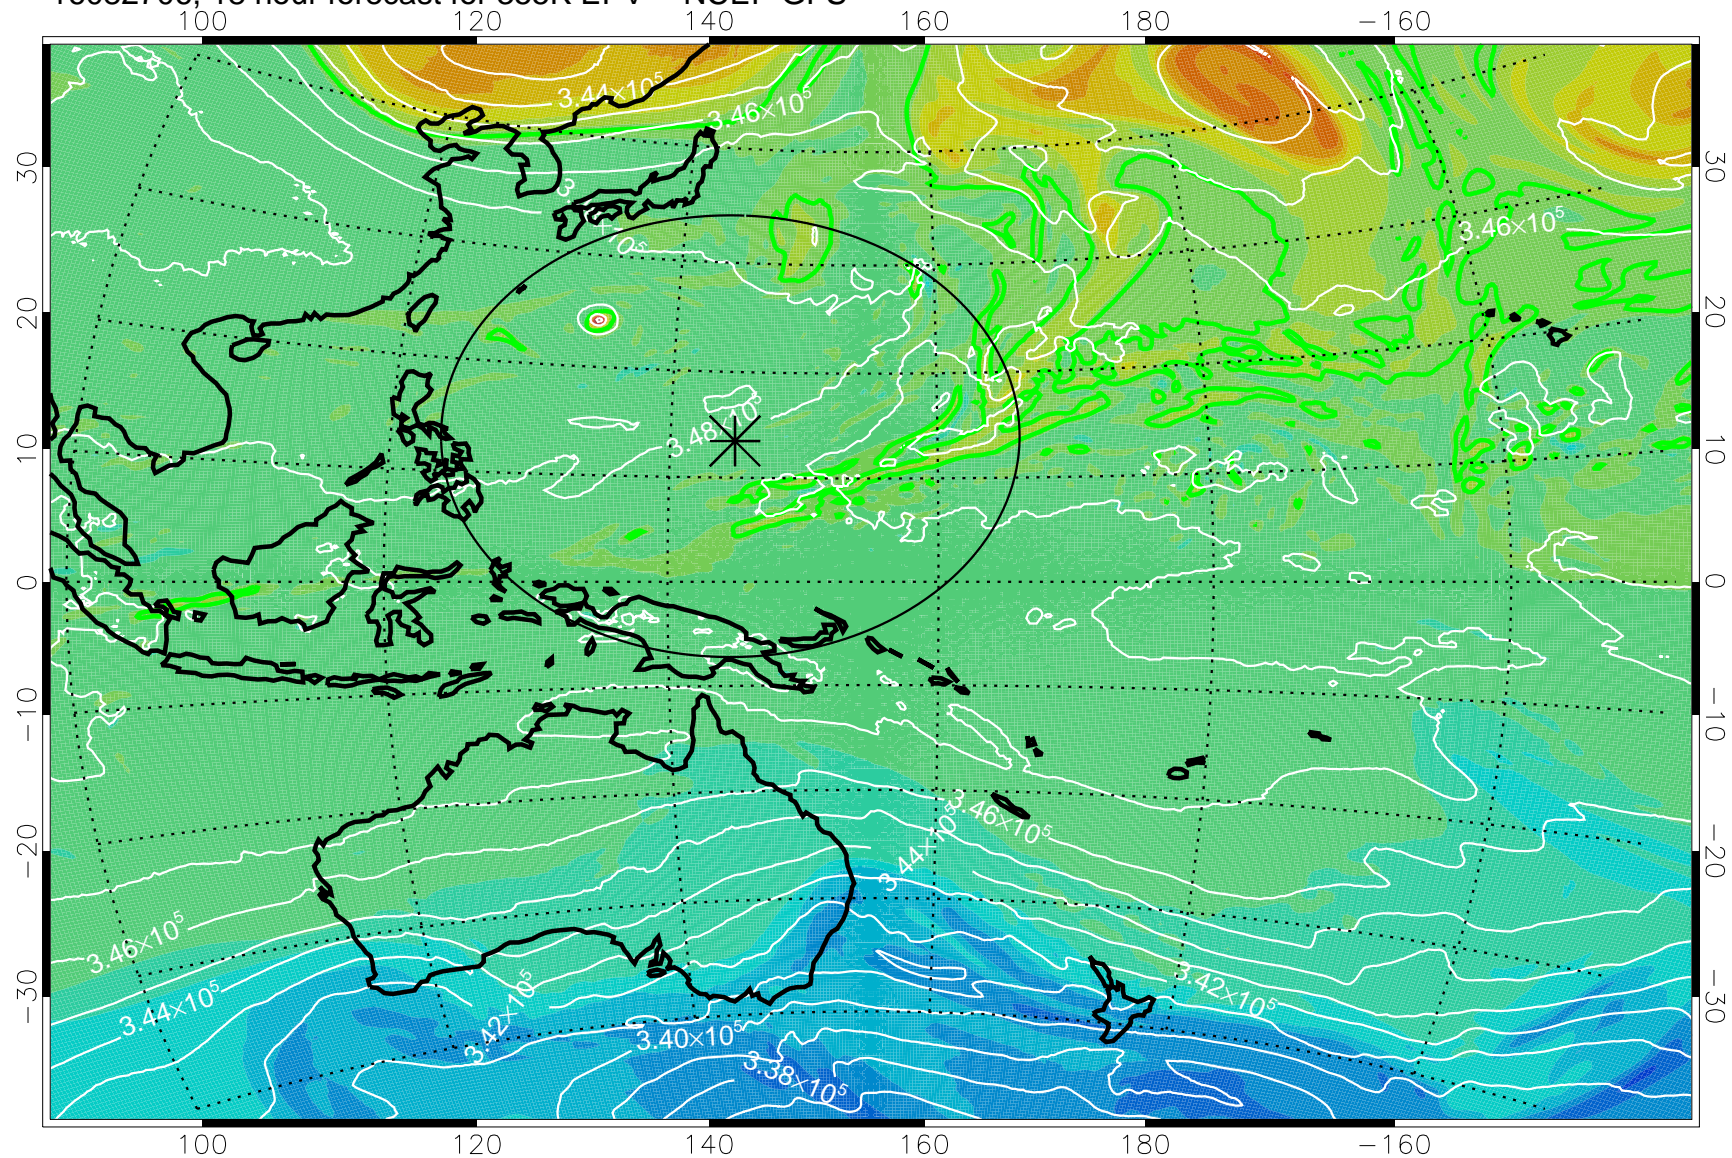

16082618, 6 hour forecast for 355K EPV -- NCEP GFS

355K Montgomery Streamfunction, white
EPV Tropopause (2 PVU) Position
Range ring of 2304 km

16082700, 12 hour forecast for 355K EPV -- NCEP GFS

355K Montgomery Streamfunction, white
EPV Tropopause (2 PVU) Position
Range ring of 2304 km

16082706, 18 hour forecast for 355K EPV -- NCEP GFS

355K Montgomery Streamfunction, white
EPV Tropopause (2 PVU) Position
Range ring of 2304 km

16082712, 24 hour forecast for 355K EPV -- NCEP GFS

355K Montgomery Streamfunction, white
EPV Tropopause (2 PVU) Position
Range ring of 2304 km

16082718, 30 hour forecast for 355K EPV -- NCEP GFS

355K Montgomery Streamfunction, white
EPV Tropopause (2 PVU) Position
Range ring of 2304 km

16082800, 36 hour forecast for 355K EPV -- NCEP GFS

355K Montgomery Streamfunction, white
EPV Tropopause (2 PVU) Position
Range ring of 2304 km

16082806, 42 hour forecast for 355K EPV -- NCEP GFS

355K Montgomery Streamfunction, white
EPV Tropopause (2 PVU) Position
Range ring of 2304 km

16082812, 48 hour forecast for 355K EPV -- NCEP GFS

355K Montgomery Streamfunction, white
EPV Tropopause (2 PVU) Position
Range ring of 2304 km