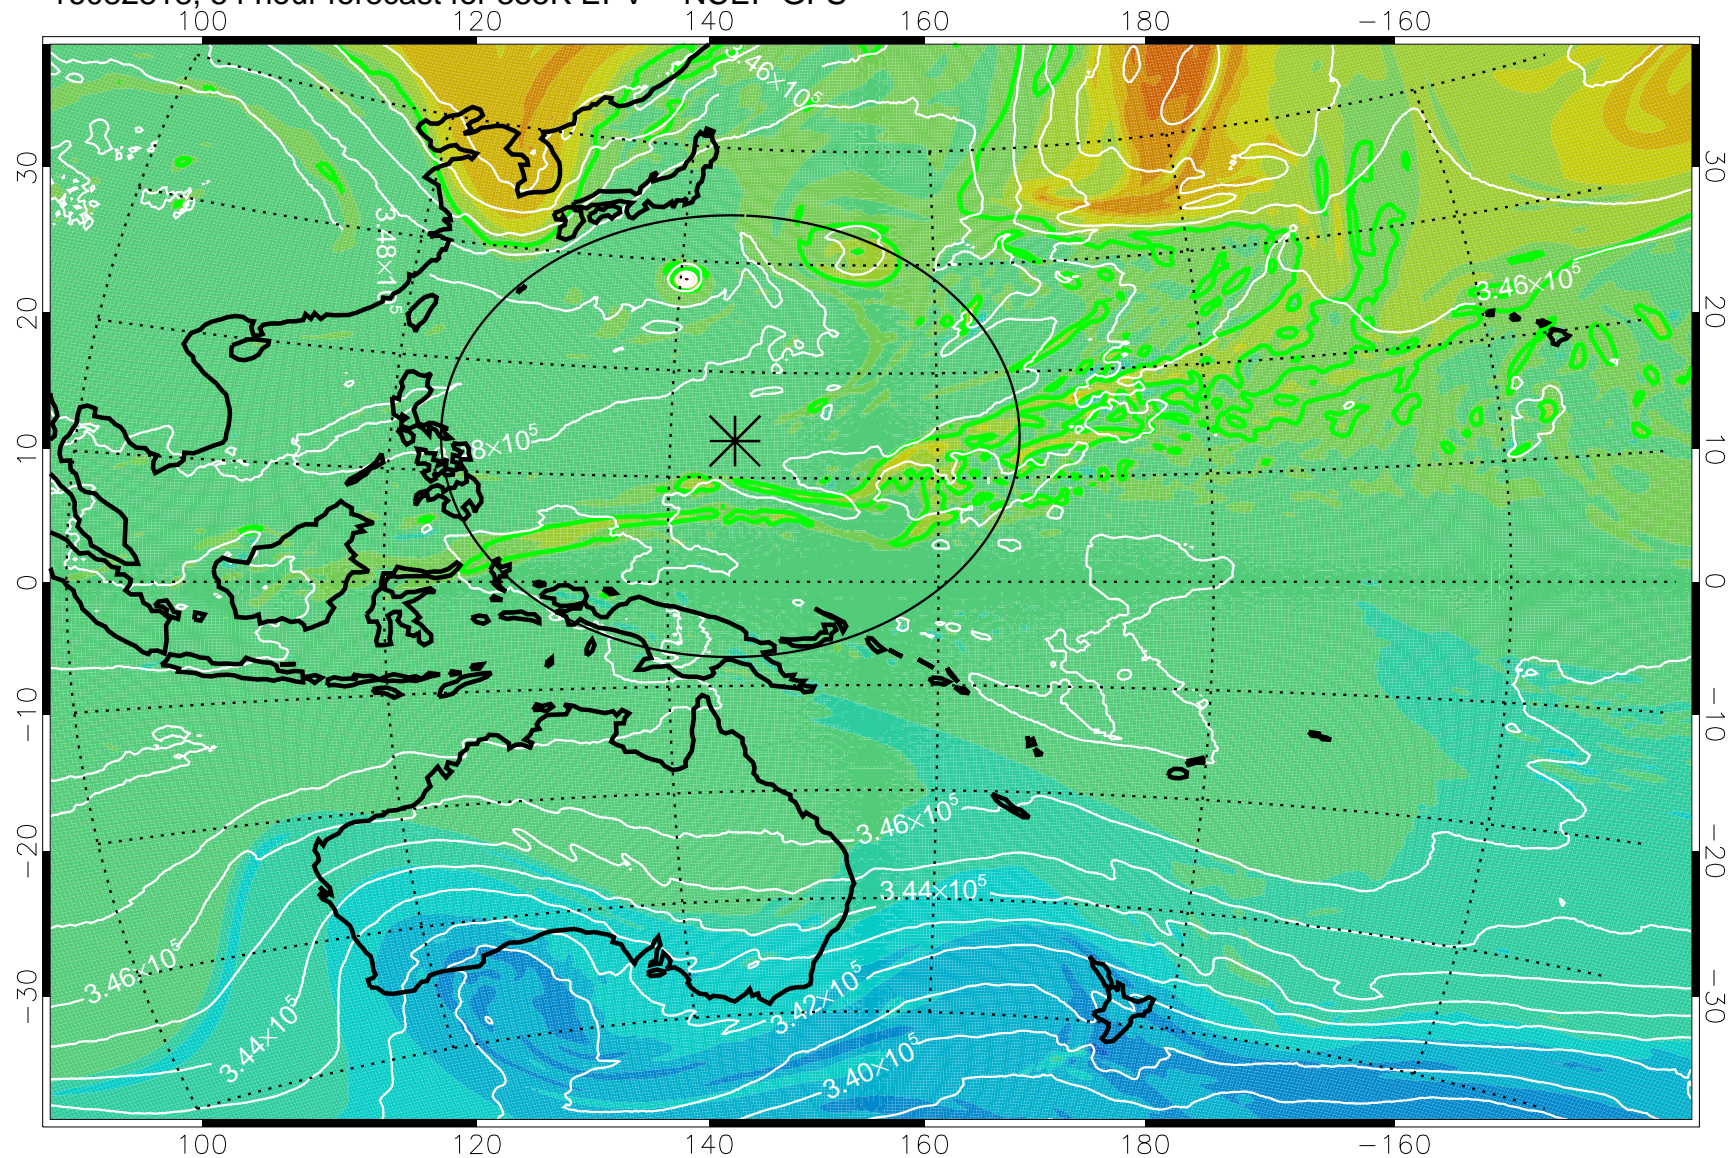

16082806, 42 hour forecast for 355K EPV -- NCEP GFS

355K Montgomery Streamfunction, white
EPV Tropopause (2 PVU) Position
Range ring of 2304 km

16082812, 48 hour forecast for 355K EPV -- NCEP GFS

355K Montgomery Streamfunction, white
EPV Tropopause (2 PVU) Position
Range ring of 2304 km

16082818, 54 hour forecast for 355K EPV -- NCEP GFS

355K Montgomery Streamfunction, white
EPV Tropopause (2 PVU) Position
Range ring of 2304 km

16082900, 60 hour forecast for 355K EPV -- NCEP GFS

355K Montgomery Streamfunction, white
EPV Tropopause (2 PVU) Position
Range ring of 2304 km

16082906, 66 hour forecast for 355K EPV -- NCEP GFS

355K Montgomery Streamfunction, white
EPV Tropopause (2 PVU) Position
Range ring of 2304 km

16082912, 72 hour forecast for 355K EPV -- NCEP GFS

355K Montgomery Streamfunction, white
EPV Tropopause (2 PVU) Position
Range ring of 2304 km

16082918, 78 hour forecast for 355K EPV -- NCEP GFS

355K Montgomery Streamfunction, white
EPV Tropopause (2 PVU) Position
Range ring of 2304 km

16083000, 84 hour forecast for 355K EPV -- NCEP GFS

355K Montgomery Streamfunction, white
EPV Tropopause (2 PVU) Position
Range ring of 2304 km