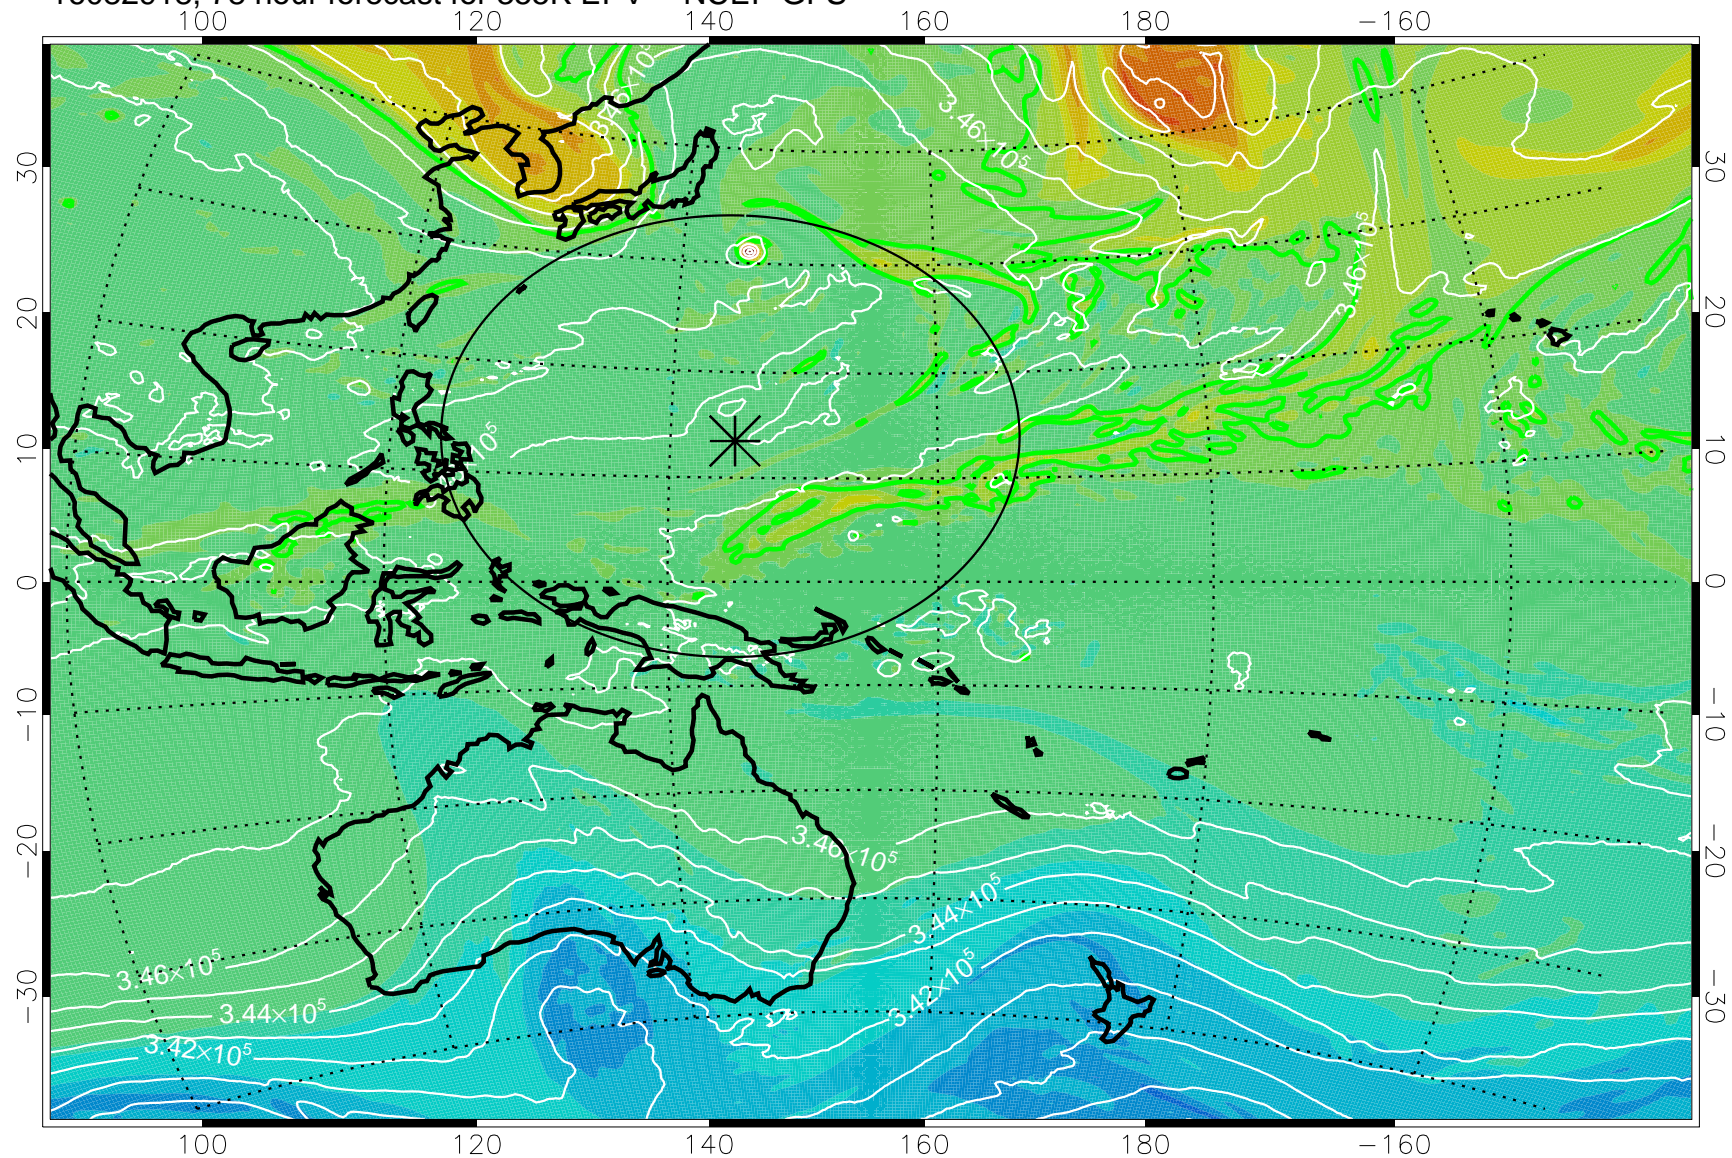

16082818, 54 hour forecast for 355K EPV -- NCEP GFS

355K Montgomery Streamfunction, white
EPV Tropopause (2 PVU) Position
Range ring of 2304 km

16082900, 60 hour forecast for 355K EPV -- NCEP GFS

355K Montgomery Streamfunction, white
EPV Tropopause (2 PVU) Position
Range ring of 2304 km

16082906, 66 hour forecast for 355K EPV -- NCEP GFS

355K Montgomery Streamfunction, white
EPV Tropopause (2 PVU) Position
Range ring of 2304 km

16082912, 72 hour forecast for 355K EPV -- NCEP GFS

355K Montgomery Streamfunction, white
EPV Tropopause (2 PVU) Position
Range ring of 2304 km

16082918, 78 hour forecast for 355K EPV -- NCEP GFS

355K Montgomery Streamfunction, white
EPV Tropopause (2 PVU) Position
Range ring of 2304 km

16083000, 84 hour forecast for 355K EPV -- NCEP GFS

355K Montgomery Streamfunction, white
EPV Tropopause (2 PVU) Position
Range ring of 2304 km

16083006, 90 hour forecast for 355K EPV -- NCEP GFS

355K Montgomery Streamfunction, white
EPV Tropopause (2 PVU) Position
Range ring of 2304 km

16083012, 96 hour forecast for 355K EPV -- NCEP GFS

355K Montgomery Streamfunction, white
EPV Tropopause (2 PVU) Position
Range ring of 2304 km