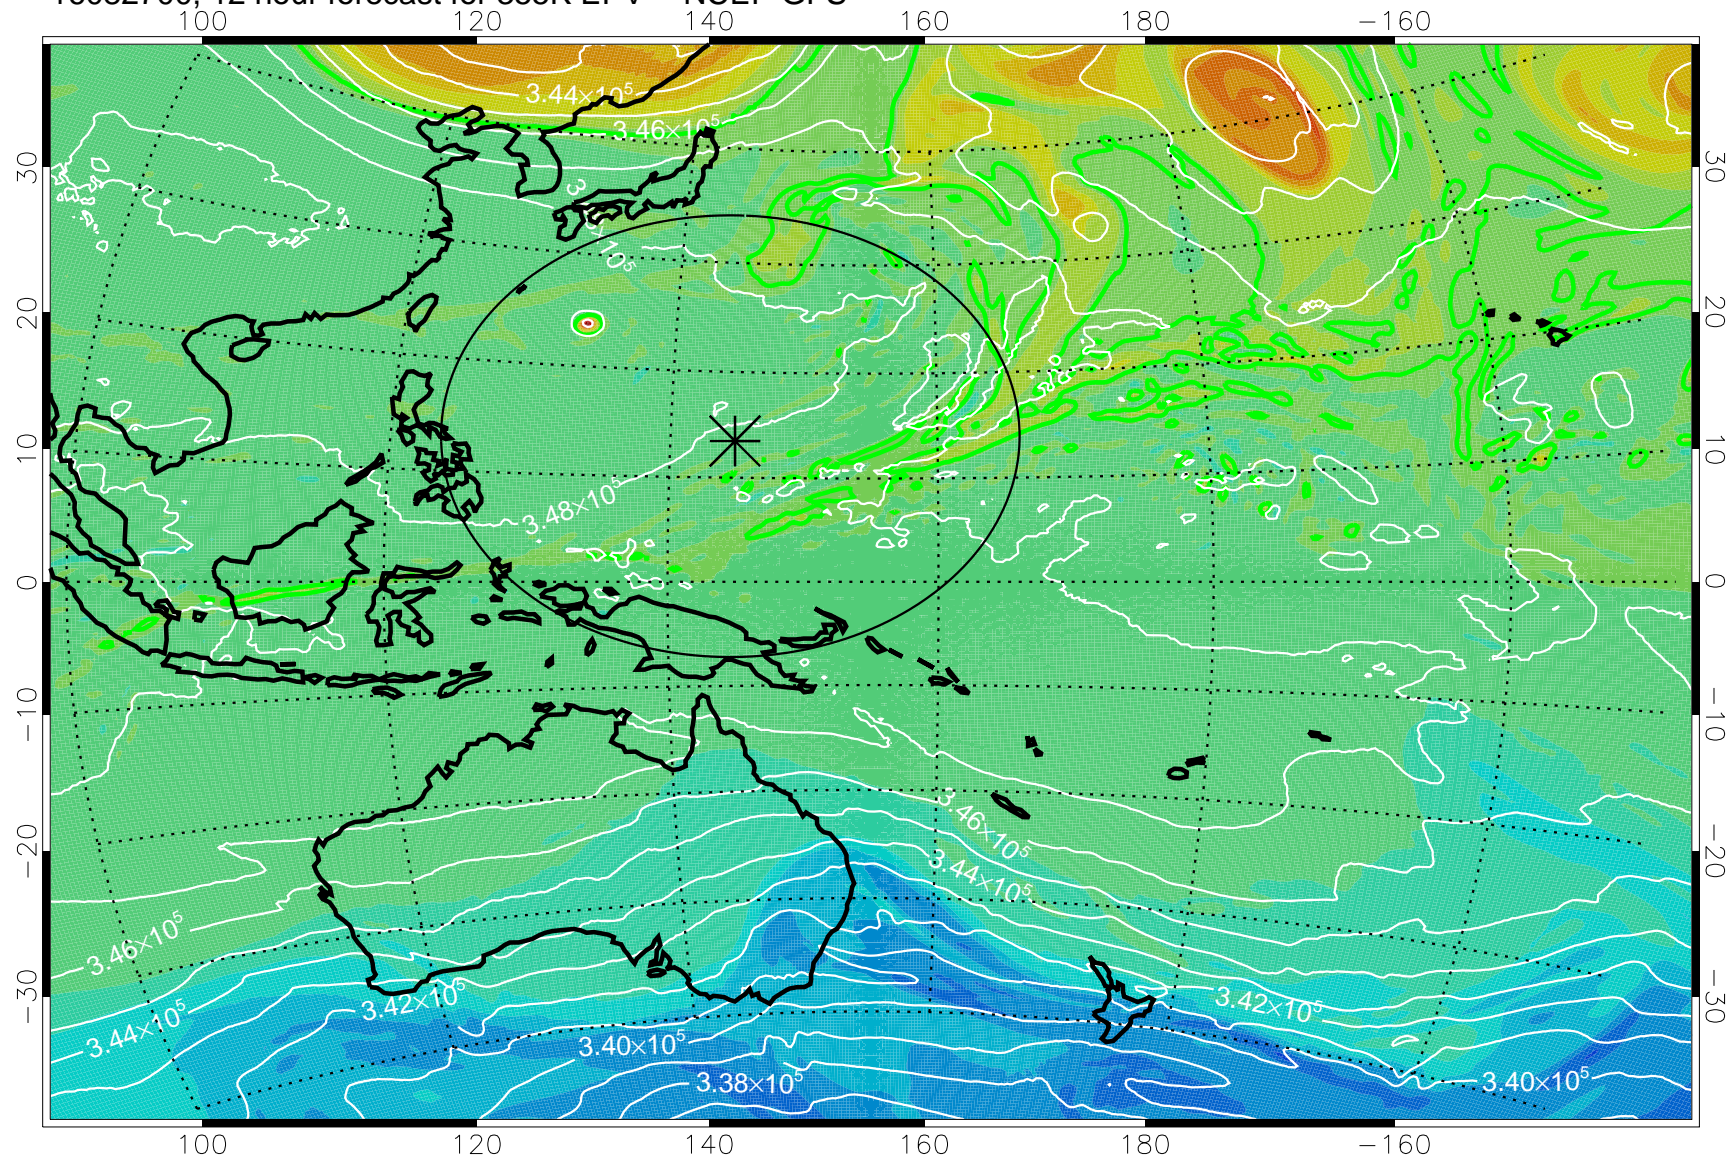

16082618, 6 hour forecast for 355K EPV -- NCEP GFS

355K Montgomery Streamfunction, white
EPV Tropopause (2 PVU) Position
Range ring of 2304 km

16082700, 12 hour forecast for 355K EPV -- NCEP GFS

355K Montgomery Streamfunction, white
EPV Tropopause (2 PVU) Position
Range ring of 2304 km

16082706, 18 hour forecast for 355K EPV -- NCEP GFS

355K Montgomery Streamfunction, white
EPV Tropopause (2 PVU) Position
Range ring of 2304 km

16082712, 24 hour forecast for 355K EPV -- NCEP GFS

355K Montgomery Streamfunction, white
EPV Tropopause (2 PVU) Position
Range ring of 2304 km

16082718, 30 hour forecast for 355K EPV -- NCEP GFS

355K Montgomery Streamfunction, white
EPV Tropopause (2 PVU) Position
Range ring of 2304 km

16082800, 36 hour forecast for 355K EPV -- NCEP GFS

355K Montgomery Streamfunction, white
EPV Tropopause (2 PVU) Position
Range ring of 2304 km

16082806, 42 hour forecast for 355K EPV -- NCEP GFS

355K Montgomery Streamfunction, white
EPV Tropopause (2 PVU) Position
Range ring of 2304 km

16082812, 48 hour forecast for 355K EPV -- NCEP GFS

355K Montgomery Streamfunction, white
EPV Tropopause (2 PVU) Position
Range ring of 2304 km