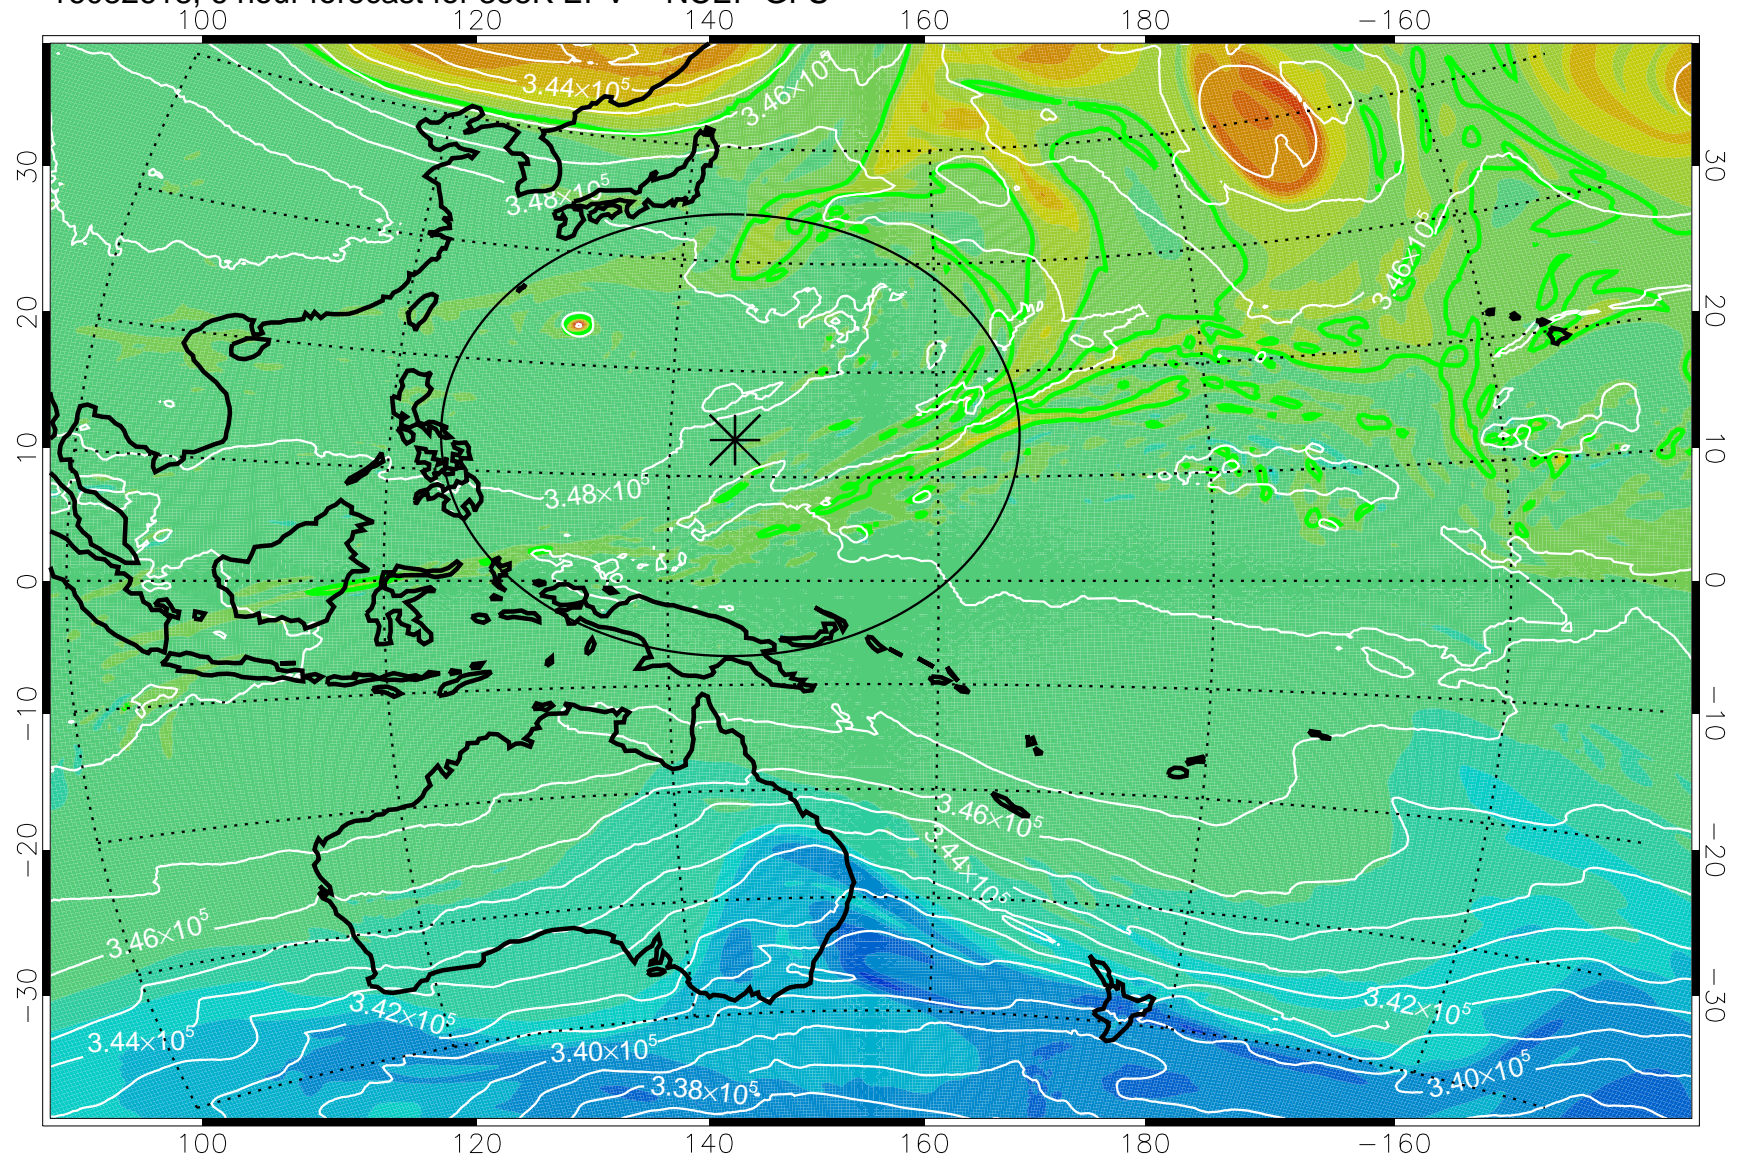

16082618, 6 hour forecast for 355K EPV -- NCEP GFS

355K Montgomery Streamfunction, white
EPV Tropopause (2 PVU) Position
Range ring of 2304 km

16082700, 12 hour forecast for 355K EPV -- NCEP GFS

355K Montgomery Streamfunction, white
EPV Tropopause (2 PVU) Position
Range ring of 2304 km

16082706, 18 hour forecast for 355K EPV -- NCEP GFS

355K Montgomery Streamfunction, white
EPV Tropopause (2 PVU) Position
Range ring of 2304 km

16082712, 24 hour forecast for 355K EPV -- NCEP GFS

355K Montgomery Streamfunction, white
EPV Tropopause (2 PVU) Position
Range ring of 2304 km

16082718, 30 hour forecast for 355K EPV -- NCEP GFS

355K Montgomery Streamfunction, white
EPV Tropopause (2 PVU) Position
Range ring of 2304 km

16082800, 36 hour forecast for 355K EPV -- NCEP GFS

355K Montgomery Streamfunction, white
EPV Tropopause (2 PVU) Position
Range ring of 2304 km

16082806, 42 hour forecast for 355K EPV -- NCEP GFS

355K Montgomery Streamfunction, white
EPV Tropopause (2 PVU) Position
Range ring of 2304 km

16082812, 48 hour forecast for 355K EPV -- NCEP GFS

355K Montgomery Streamfunction, white
EPV Tropopause (2 PVU) Position
Range ring of 2304 km