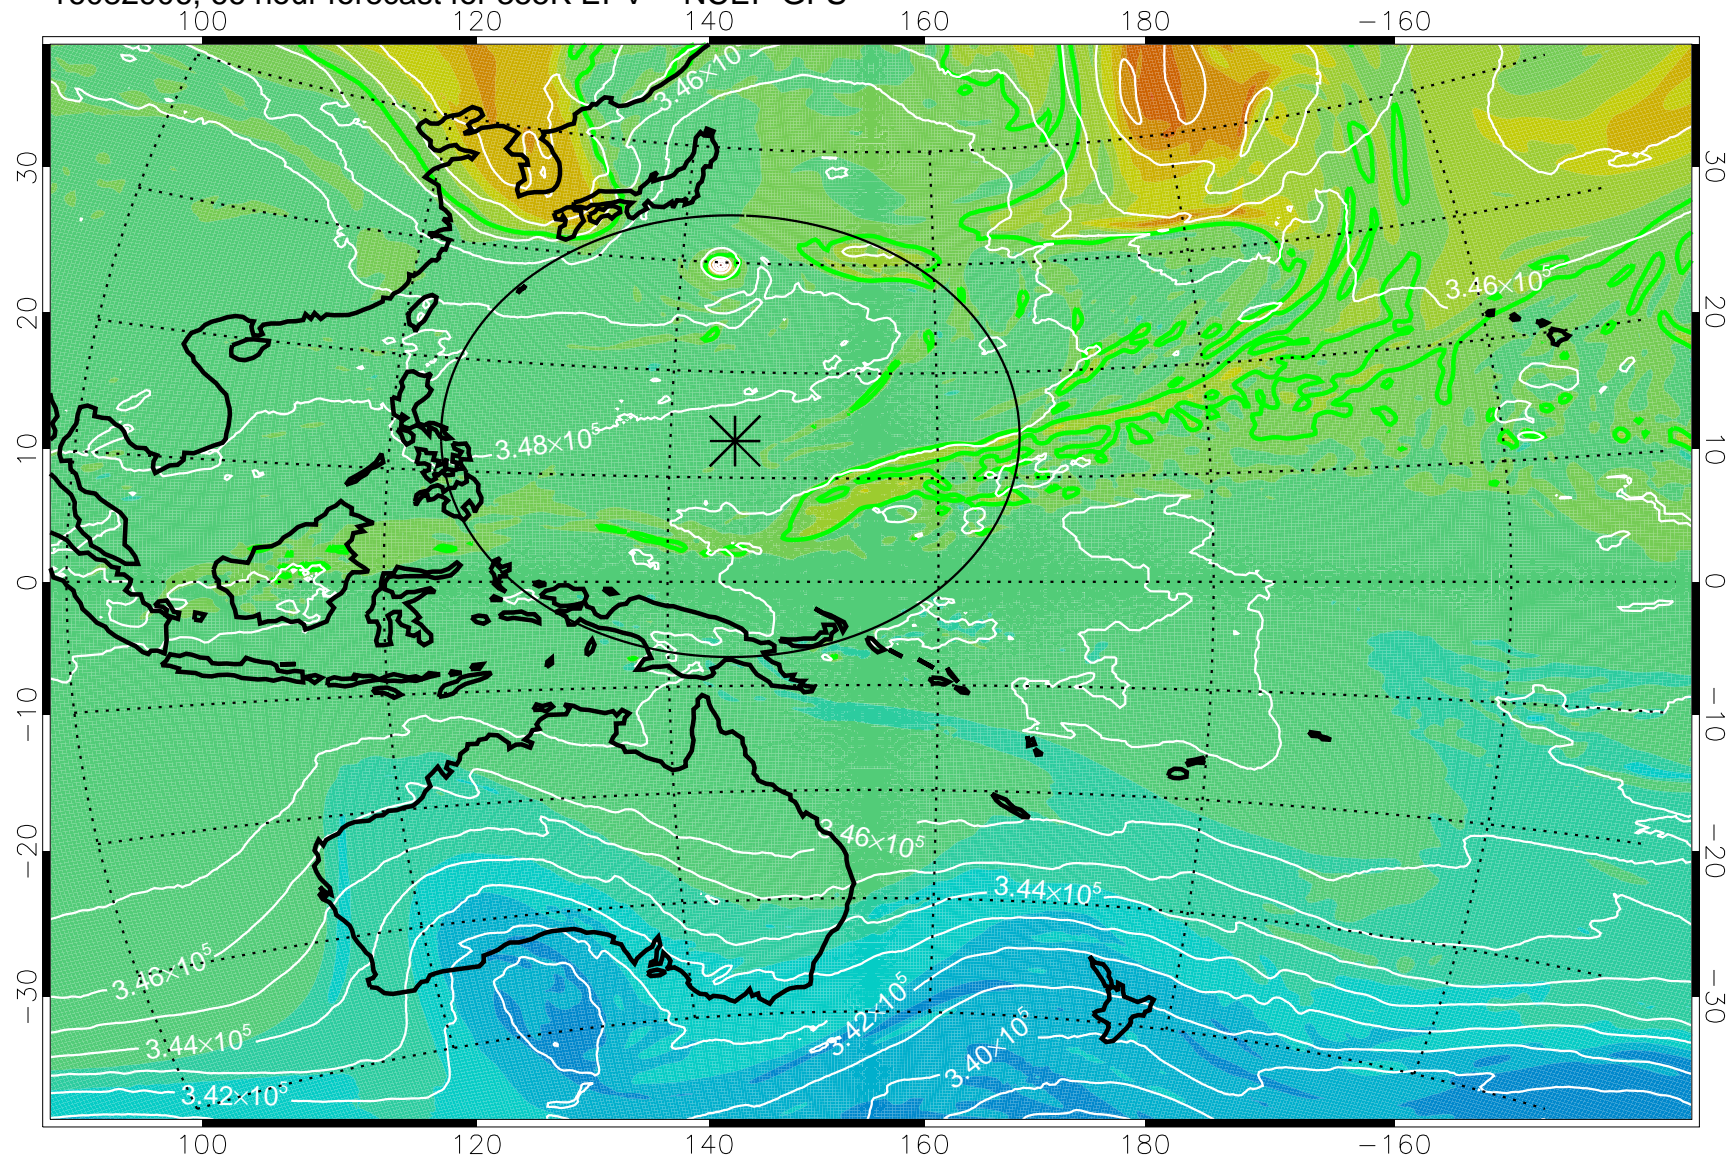

16082806, 42 hour forecast for 355K EPV -- NCEP GFS

355K Montgomery Streamfunction, white
EPV Tropopause (2 PVU) Position
Range ring of 2304 km

16082812, 48 hour forecast for 355K EPV -- NCEP GFS

355K Montgomery Streamfunction, white
EPV Tropopause (2 PVU) Position
Range ring of 2304 km

16082818, 54 hour forecast for 355K EPV -- NCEP GFS

355K Montgomery Streamfunction, white
EPV Tropopause (2 PVU) Position
Range ring of 2304 km

16082900, 60 hour forecast for 355K EPV -- NCEP GFS

355K Montgomery Streamfunction, white
EPV Tropopause (2 PVU) Position
Range ring of 2304 km

16082906, 66 hour forecast for 355K EPV -- NCEP GFS

355K Montgomery Streamfunction, white
EPV Tropopause (2 PVU) Position
Range ring of 2304 km

16082912, 72 hour forecast for 355K EPV -- NCEP GFS

355K Montgomery Streamfunction, white
EPV Tropopause (2 PVU) Position
Range ring of 2304 km

16082918, 78 hour forecast for 355K EPV -- NCEP GFS

355K Montgomery Streamfunction, white
EPV Tropopause (2 PVU) Position
Range ring of 2304 km

16083000, 84 hour forecast for 355K EPV -- NCEP GFS

355K Montgomery Streamfunction, white
EPV Tropopause (2 PVU) Position
Range ring of 2304 km