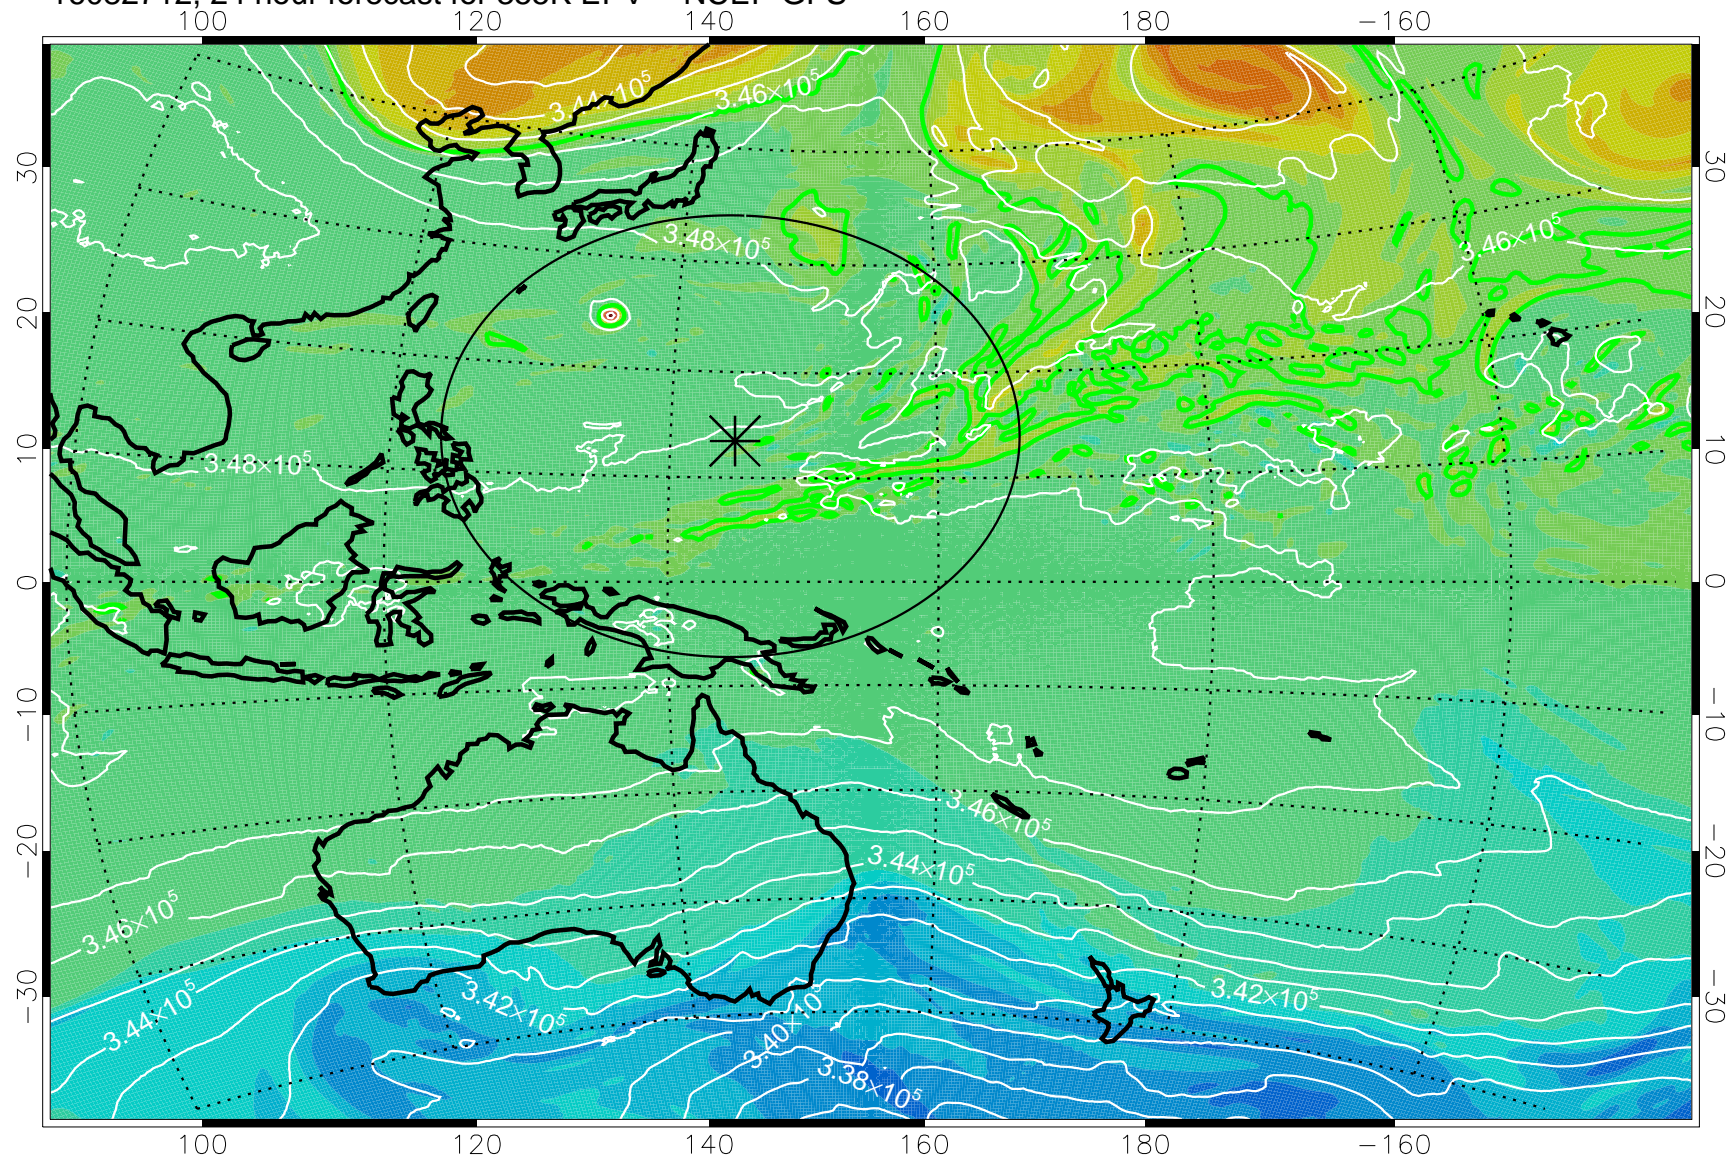

16082618, 6 hour forecast for 355K EPV -- NCEP GFS

355K Montgomery Streamfunction, white
EPV Tropopause (2 PVU) Position
Range ring of 2304 km

16082700, 12 hour forecast for 355K EPV -- NCEP GFS

355K Montgomery Streamfunction, white
EPV Tropopause (2 PVU) Position
Range ring of 2304 km

16082706, 18 hour forecast for 355K EPV -- NCEP GFS

355K Montgomery Streamfunction, white
EPV Tropopause (2 PVU) Position
Range ring of 2304 km

16082712, 24 hour forecast for 355K EPV -- NCEP GFS

355K Montgomery Streamfunction, white
EPV Tropopause (2 PVU) Position
Range ring of 2304 km

16082718, 30 hour forecast for 355K EPV -- NCEP GFS

355K Montgomery Streamfunction, white
EPV Tropopause (2 PVU) Position
Range ring of 2304 km

16082800, 36 hour forecast for 355K EPV -- NCEP GFS

355K Montgomery Streamfunction, white
EPV Tropopause (2 PVU) Position
Range ring of 2304 km

16082806, 42 hour forecast for 355K EPV -- NCEP GFS

355K Montgomery Streamfunction, white
EPV Tropopause (2 PVU) Position
Range ring of 2304 km

16082812, 48 hour forecast for 355K EPV -- NCEP GFS

355K Montgomery Streamfunction, white
EPV Tropopause (2 PVU) Position
Range ring of 2304 km