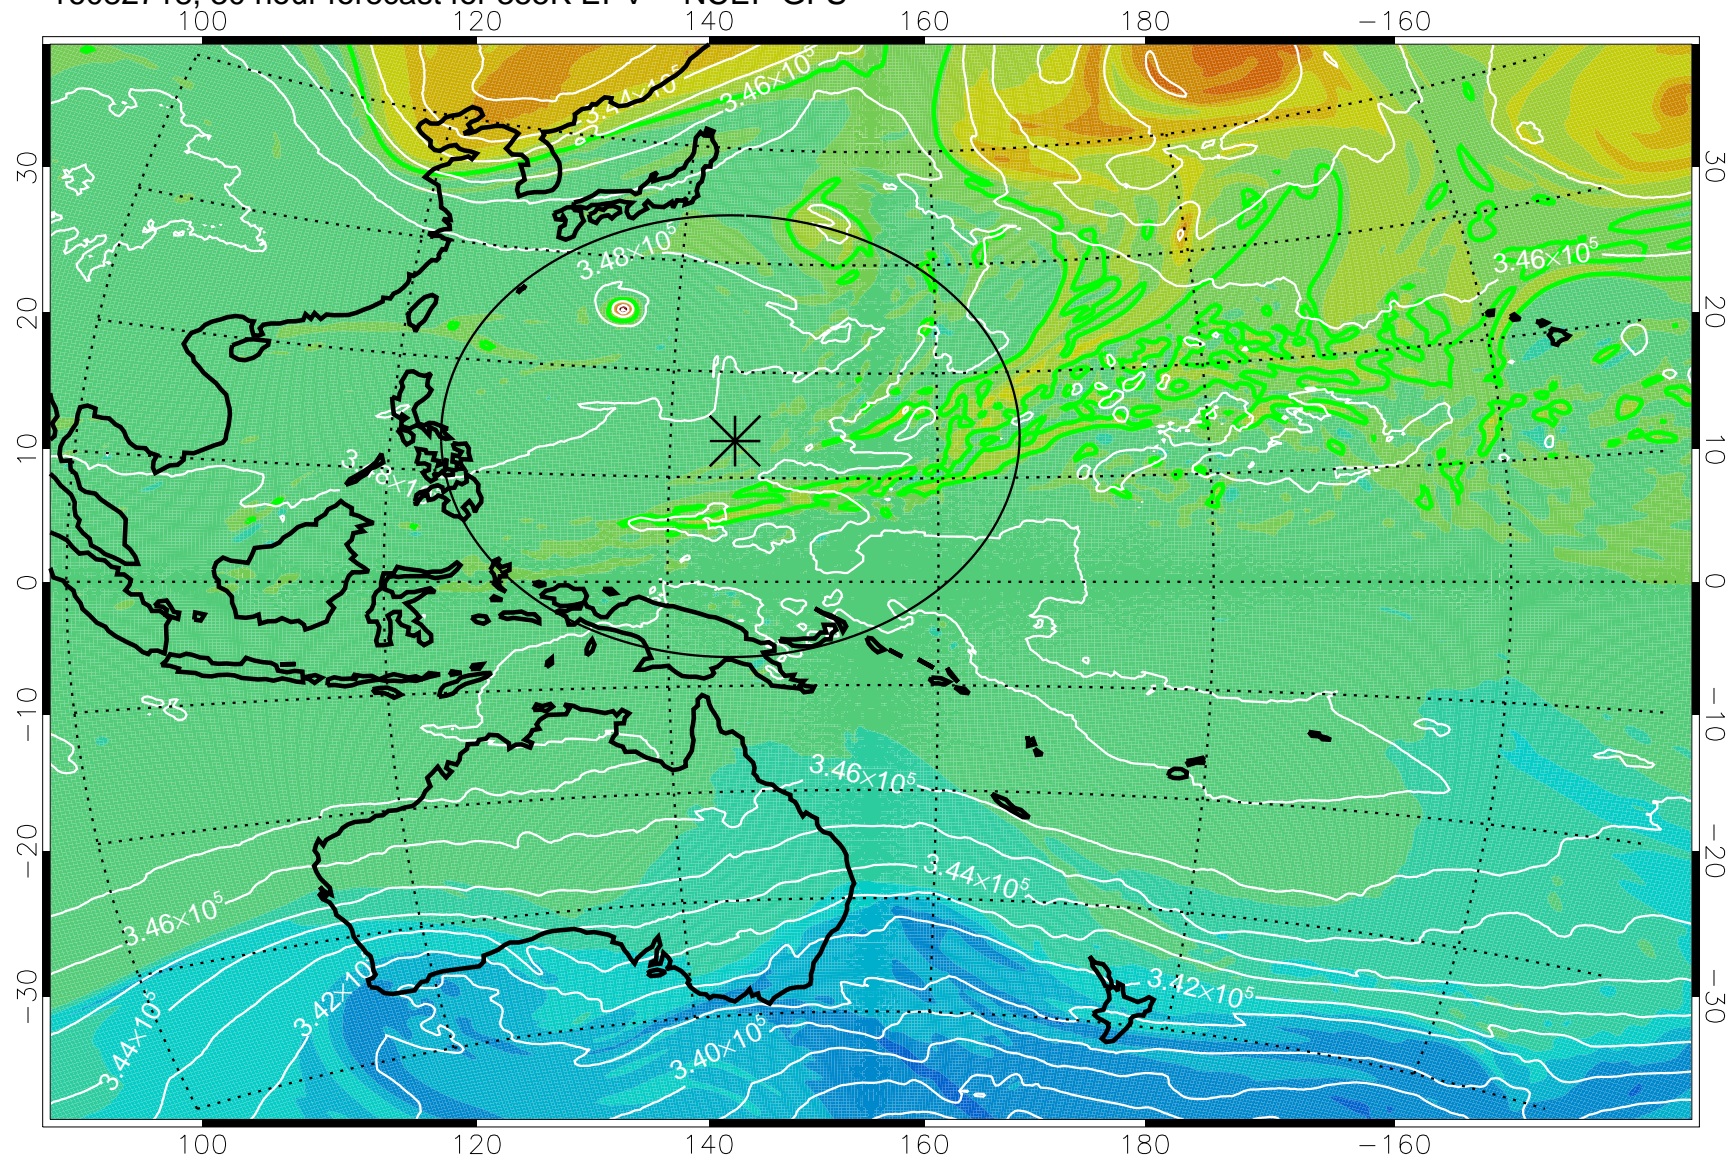

16082706, 18 hour forecast for 355K EPV -- NCEP GFS

355K Montgomery Streamfunction, white
EPV Tropopause (2 PVU) Position
Range ring of 2304 km

16082712, 24 hour forecast for 355K EPV -- NCEP GFS

355K Montgomery Streamfunction, white
EPV Tropopause (2 PVU) Position
Range ring of 2304 km

16082718, 30 hour forecast for 355K EPV -- NCEP GFS

355K Montgomery Streamfunction, white
EPV Tropopause (2 PVU) Position
Range ring of 2304 km

16082800, 36 hour forecast for 355K EPV -- NCEP GFS

355K Montgomery Streamfunction, white
EPV Tropopause (2 PVU) Position
Range ring of 2304 km

16082806, 42 hour forecast for 355K EPV -- NCEP GFS

355K Montgomery Streamfunction, white
EPV Tropopause (2 PVU) Position
Range ring of 2304 km

16082812, 48 hour forecast for 355K EPV -- NCEP GFS

355K Montgomery Streamfunction, white
EPV Tropopause (2 PVU) Position
Range ring of 2304 km

16082818, 54 hour forecast for 355K EPV -- NCEP GFS

355K Montgomery Streamfunction, white
EPV Tropopause (2 PVU) Position
Range ring of 2304 km

16082900, 60 hour forecast for 355K EPV -- NCEP GFS

355K Montgomery Streamfunction, white
EPV Tropopause (2 PVU) Position
Range ring of 2304 km