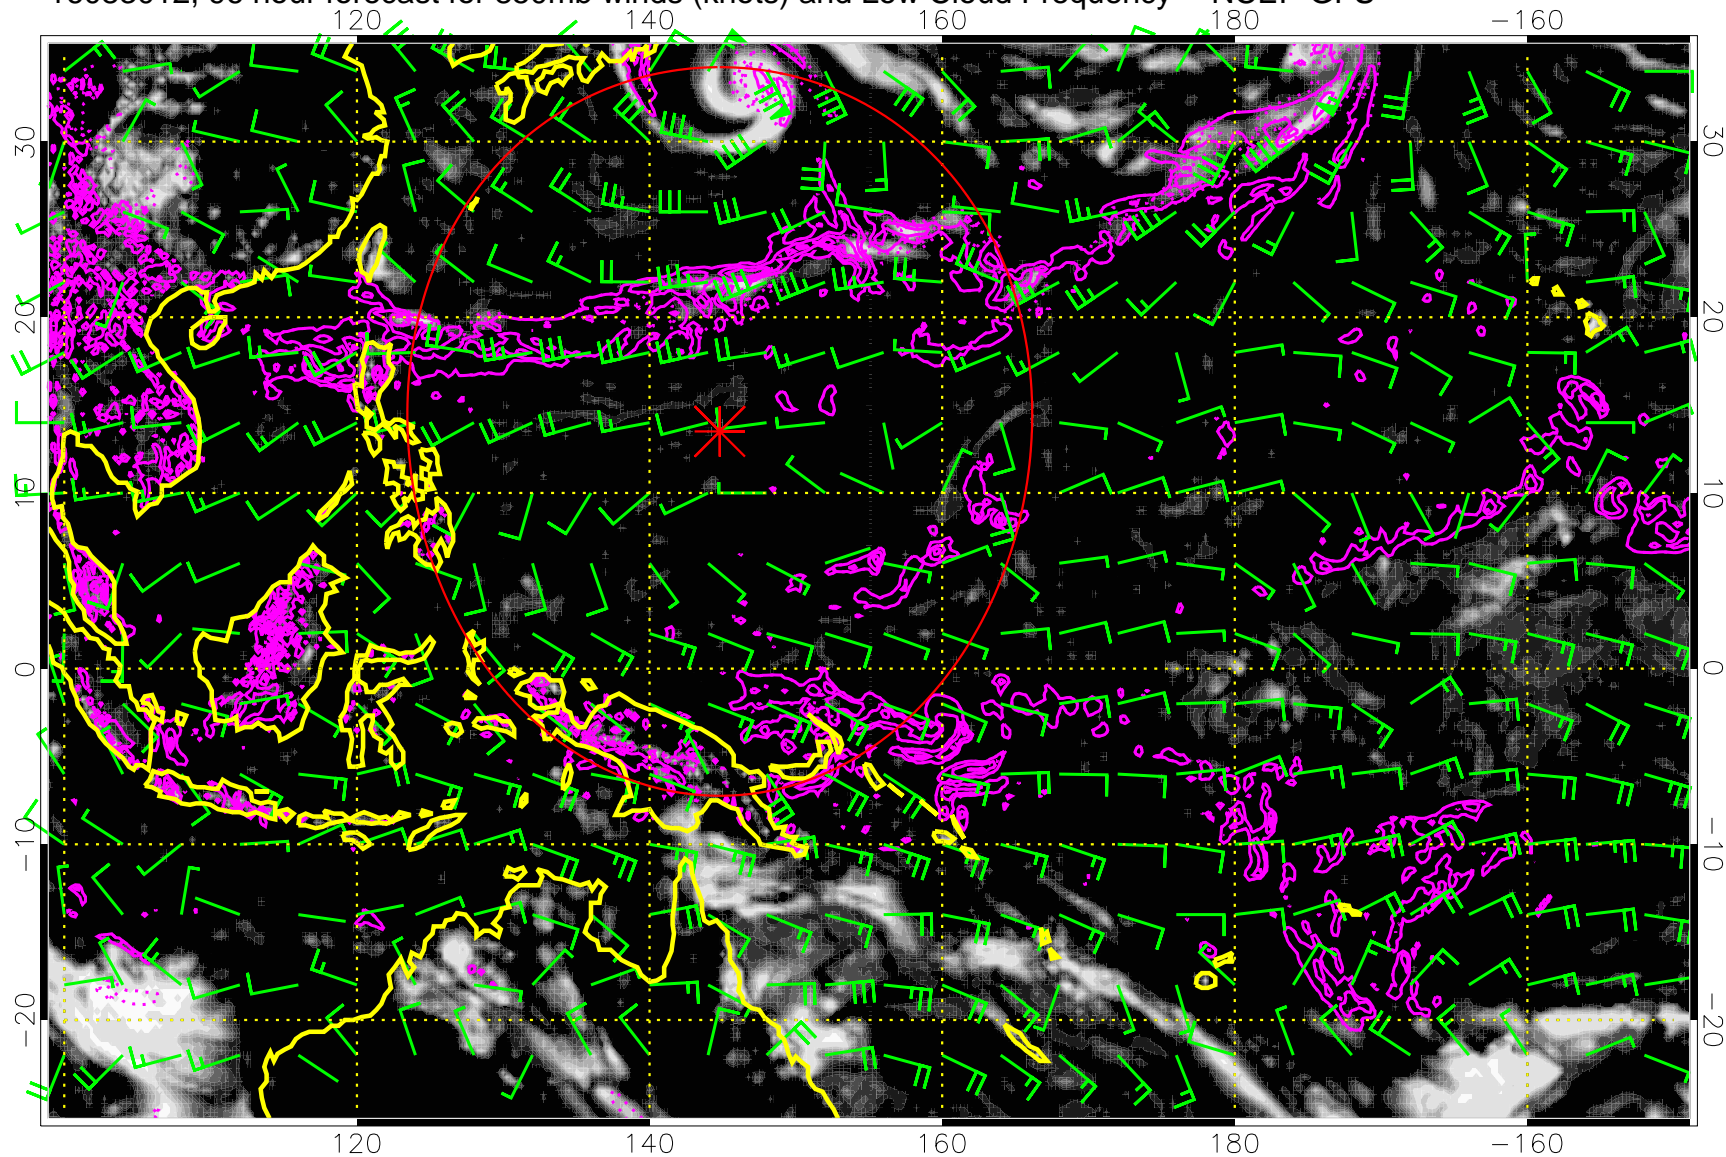

16083012, 96 hour forecast for 850mb winds (knots) and Low Cloud Frequency -- NCEP GFS

0.0 0.2 0.4 0.6 0.8 1.0
Low Cloud Frequency

Precip (tot dot, conv sol) mm/day 40 mm/day contours, min 20

Range ring of 2304 km