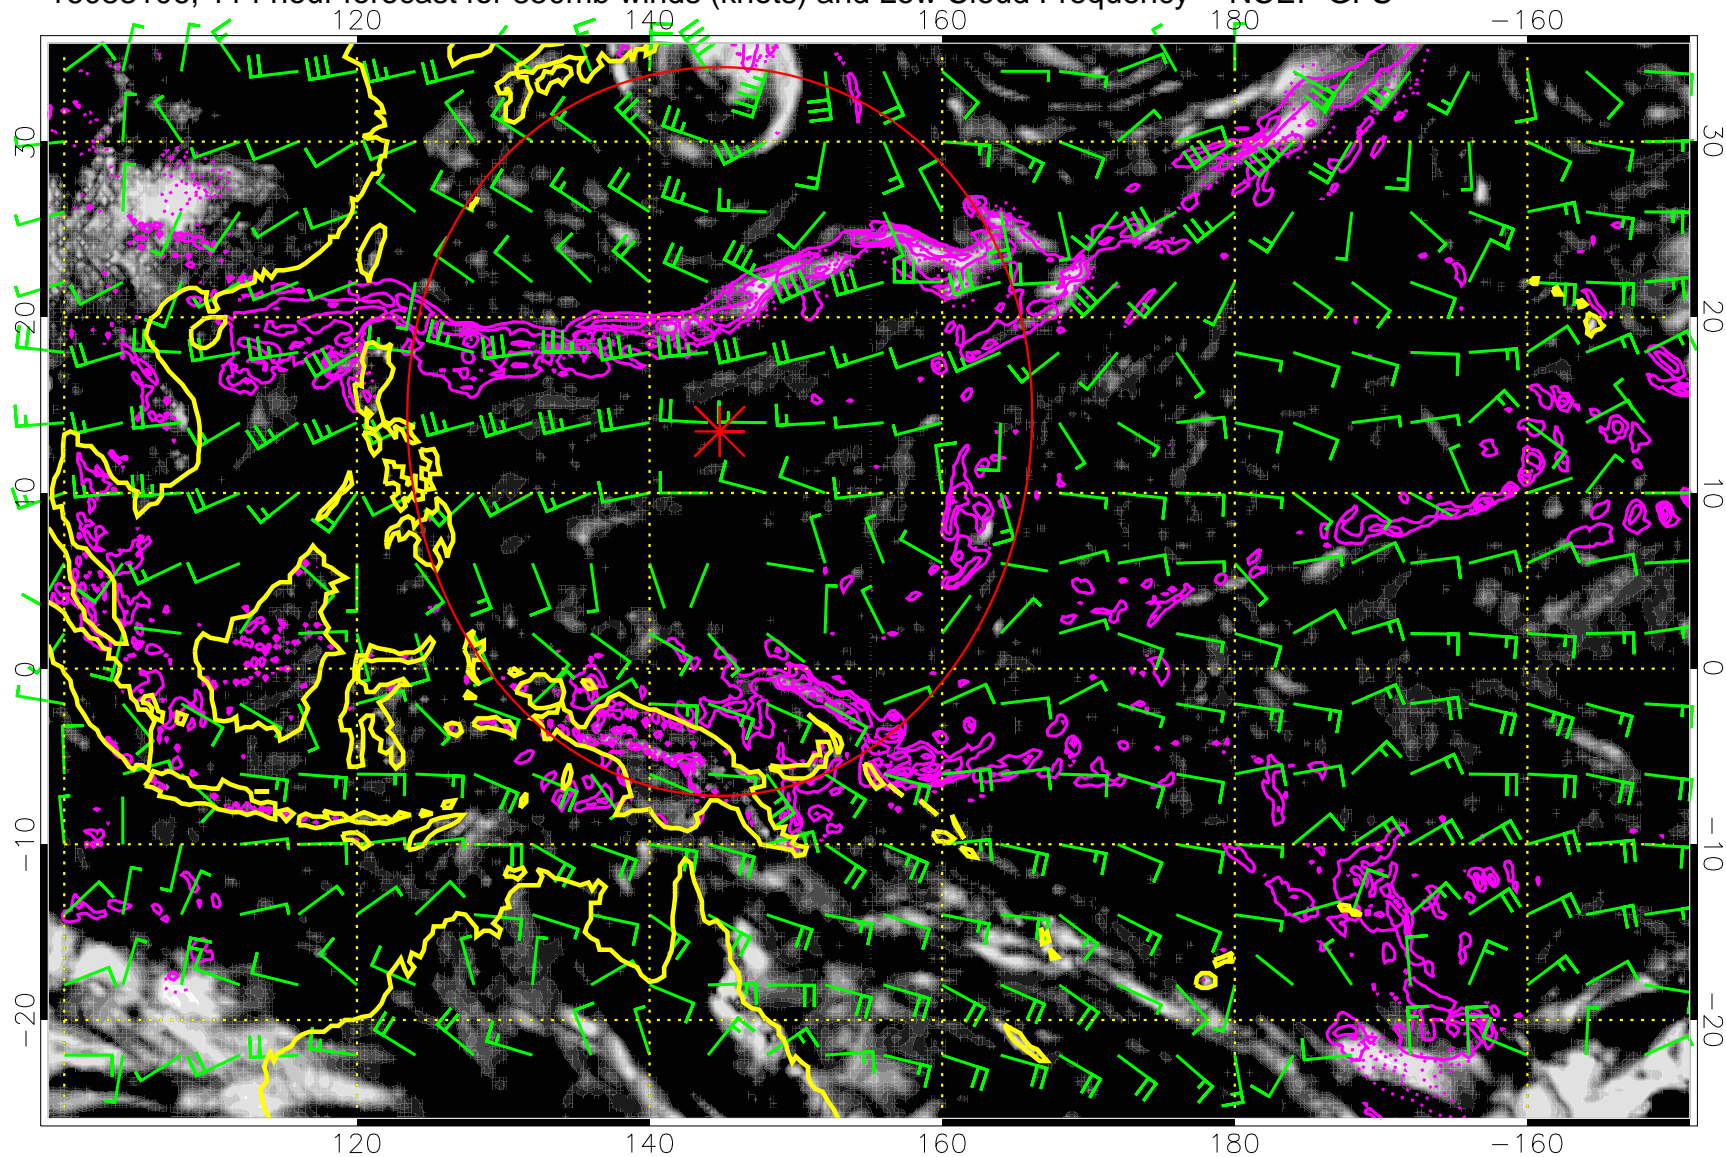

16083106, 114 hour forecast for 850mb winds (knots) and Low Cloud Frequency -- NCEP GFS

Precip (tot dot, conv sol) mm/day 40 mm/day contours, min 20

Range ring of 2304 km