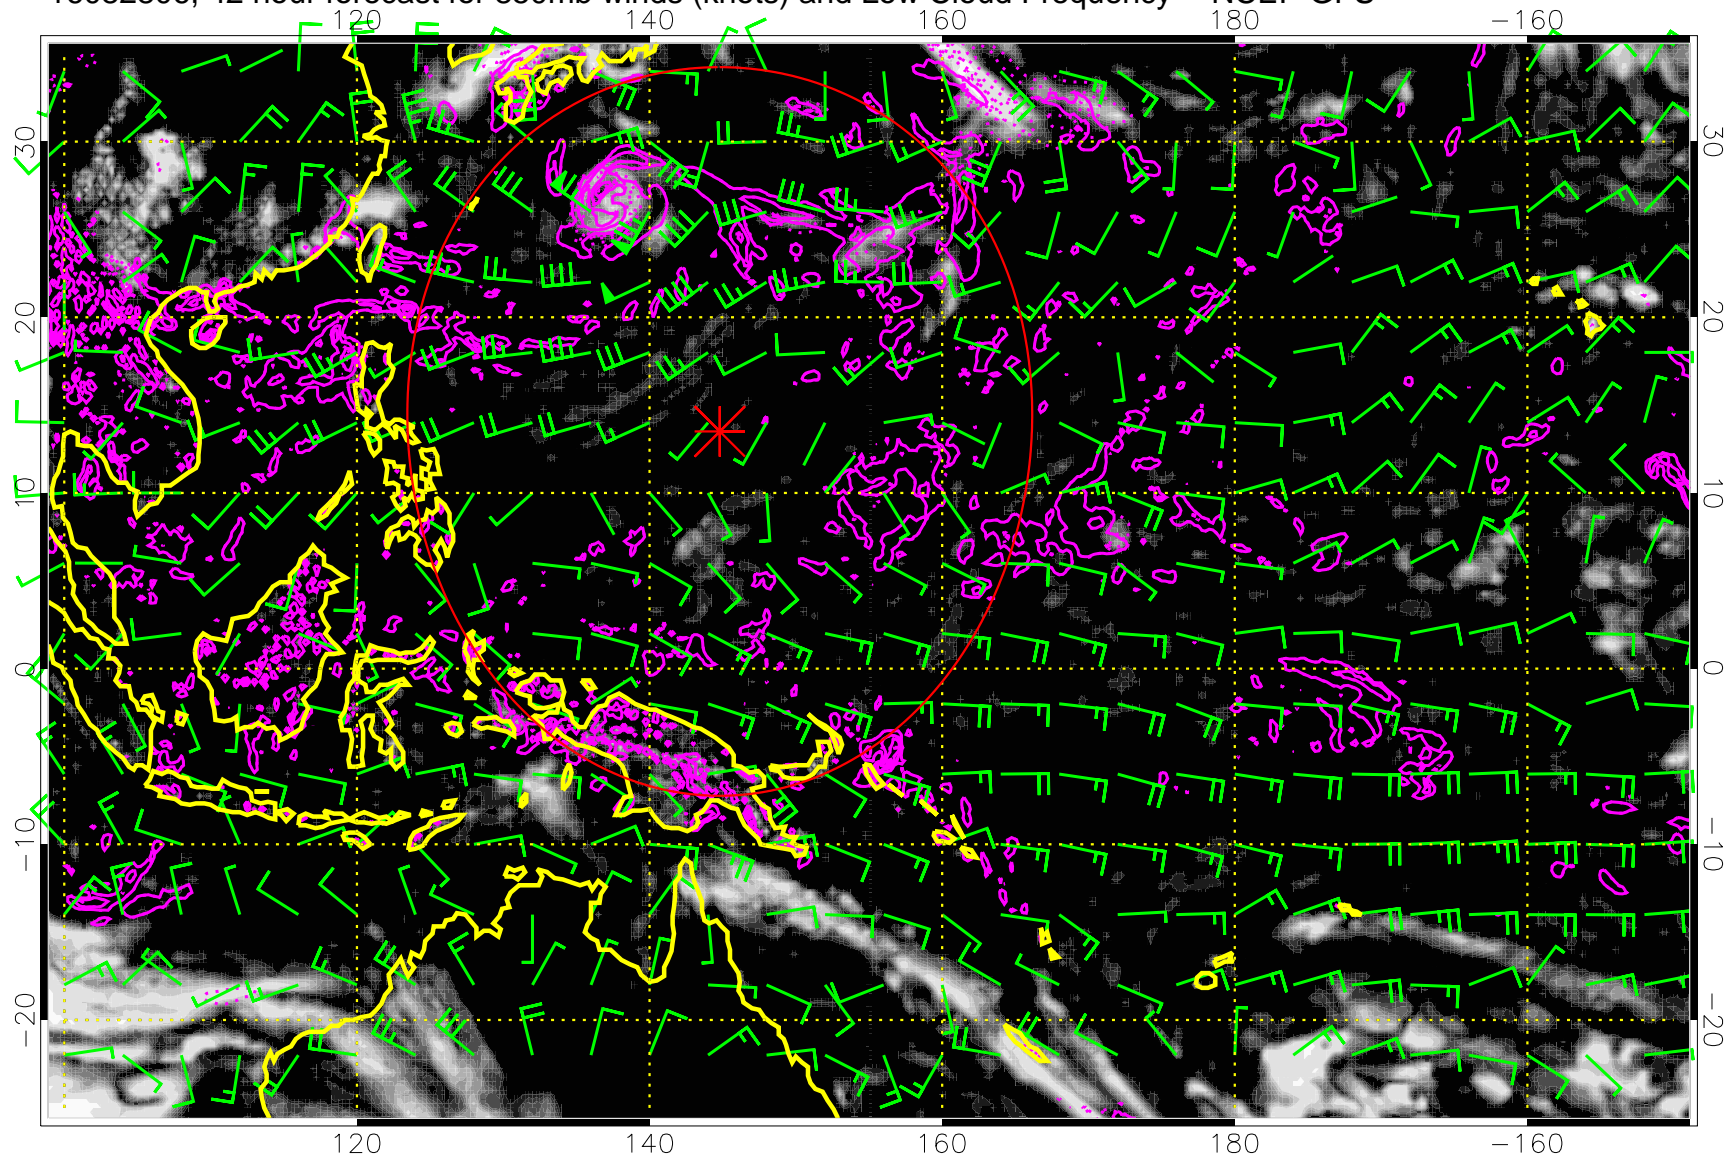

16082806, 42 hour forecast for 850mb winds (knots) and Low Cloud Frequency -- NCEP GFS

Precip (tot dot, conv sol) mm/day 40 mm/day contours, min 20

Range ring of 2304 km