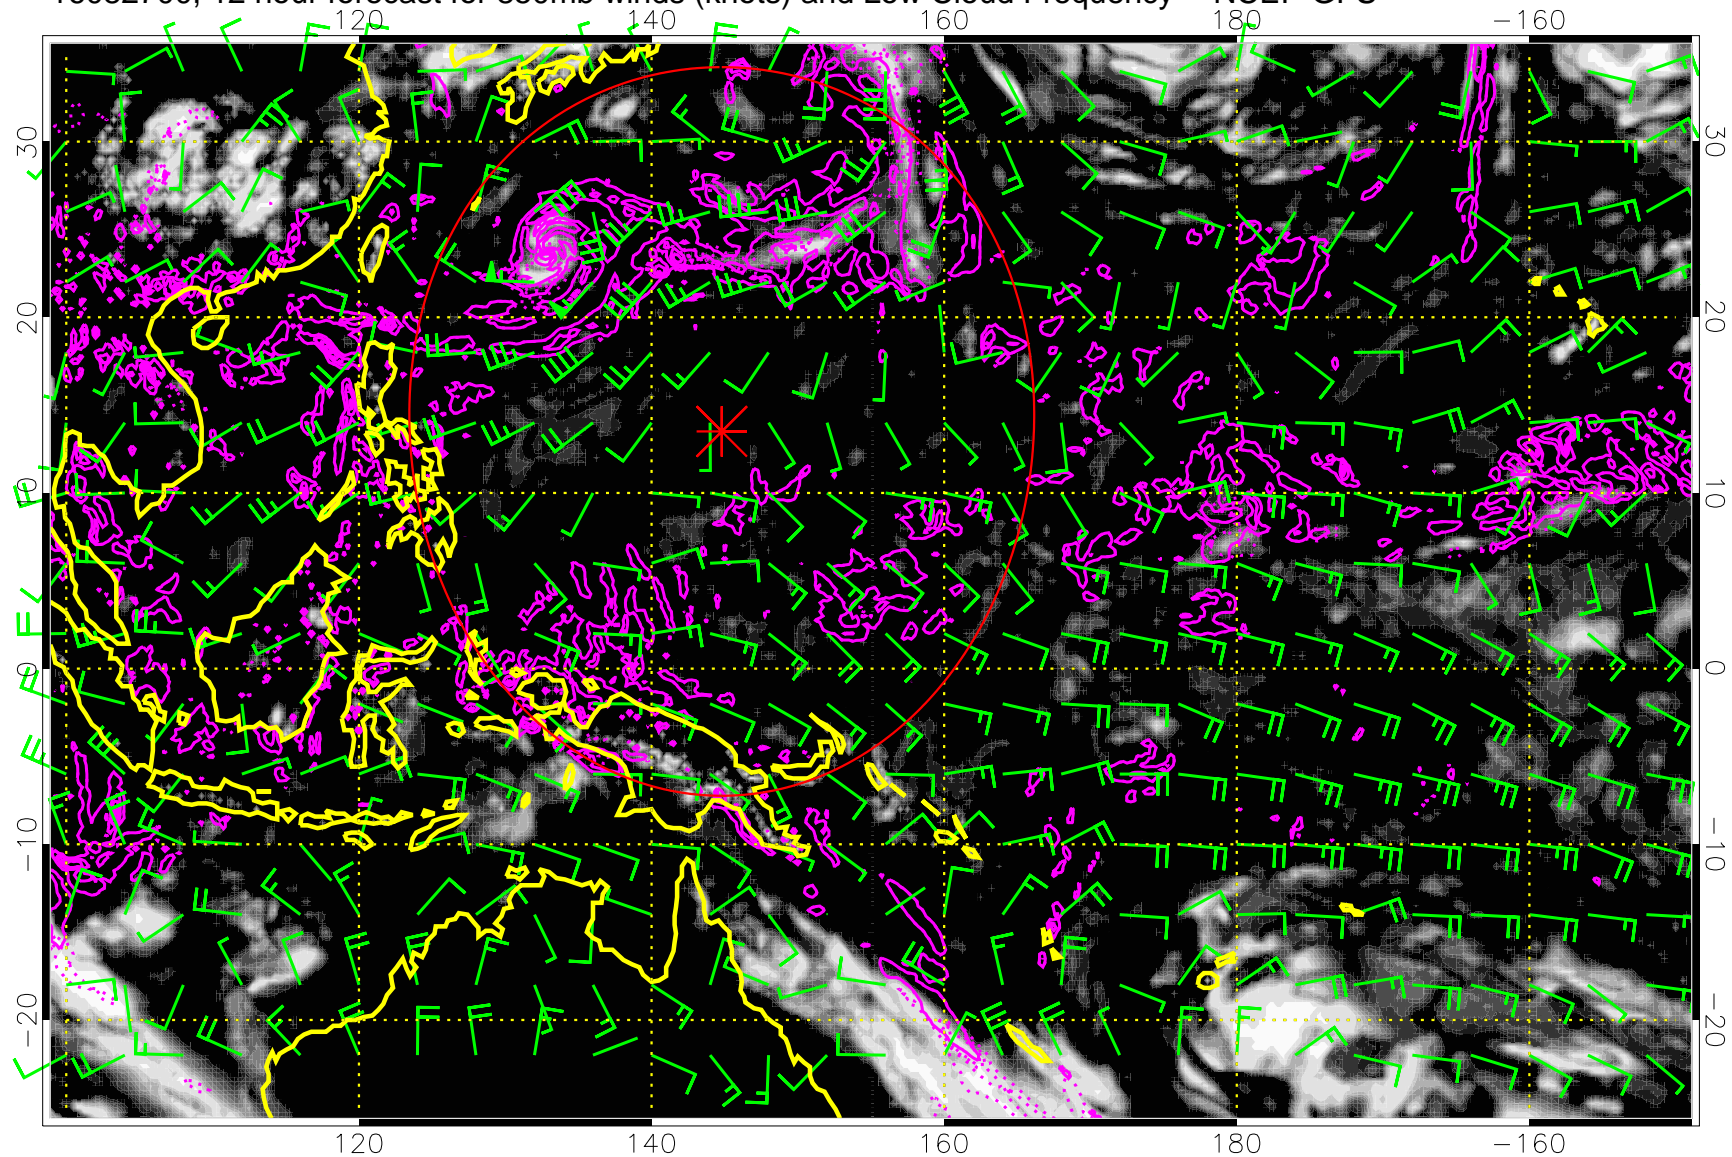

16082618, 6 hour forecast for 850mb winds (knots) and Low Cloud Frequency -- NCEP GFS

Precip (tot dot, conv sol) mm/day 40 mm/day contours, min 20

Range ring of 2304 km

16082700, 12 hour forecast for 850mb winds (knots) and Low Cloud Frequency -- NCEP GFS

Precip (tot dot, conv sol) mm/day 40 mm/day contours, min 20

Range ring of 2304 km

16082706, 18 hour forecast for 850mb winds (knots) and Low Cloud Frequency -- NCEP GFS

0.0 0.2 0.4 0.6 0.8 1.0  
Low Cloud Frequency

Precip (tot dot, conv sol) mm/day 40 mm/day contours, min 20

Range ring of 2304 km

16082712, 24 hour forecast for 850mb winds (knots) and Low Cloud Frequency -- NCEP GFS

Precip (tot dot, conv sol) mm/day 40 mm/day contours, min 20