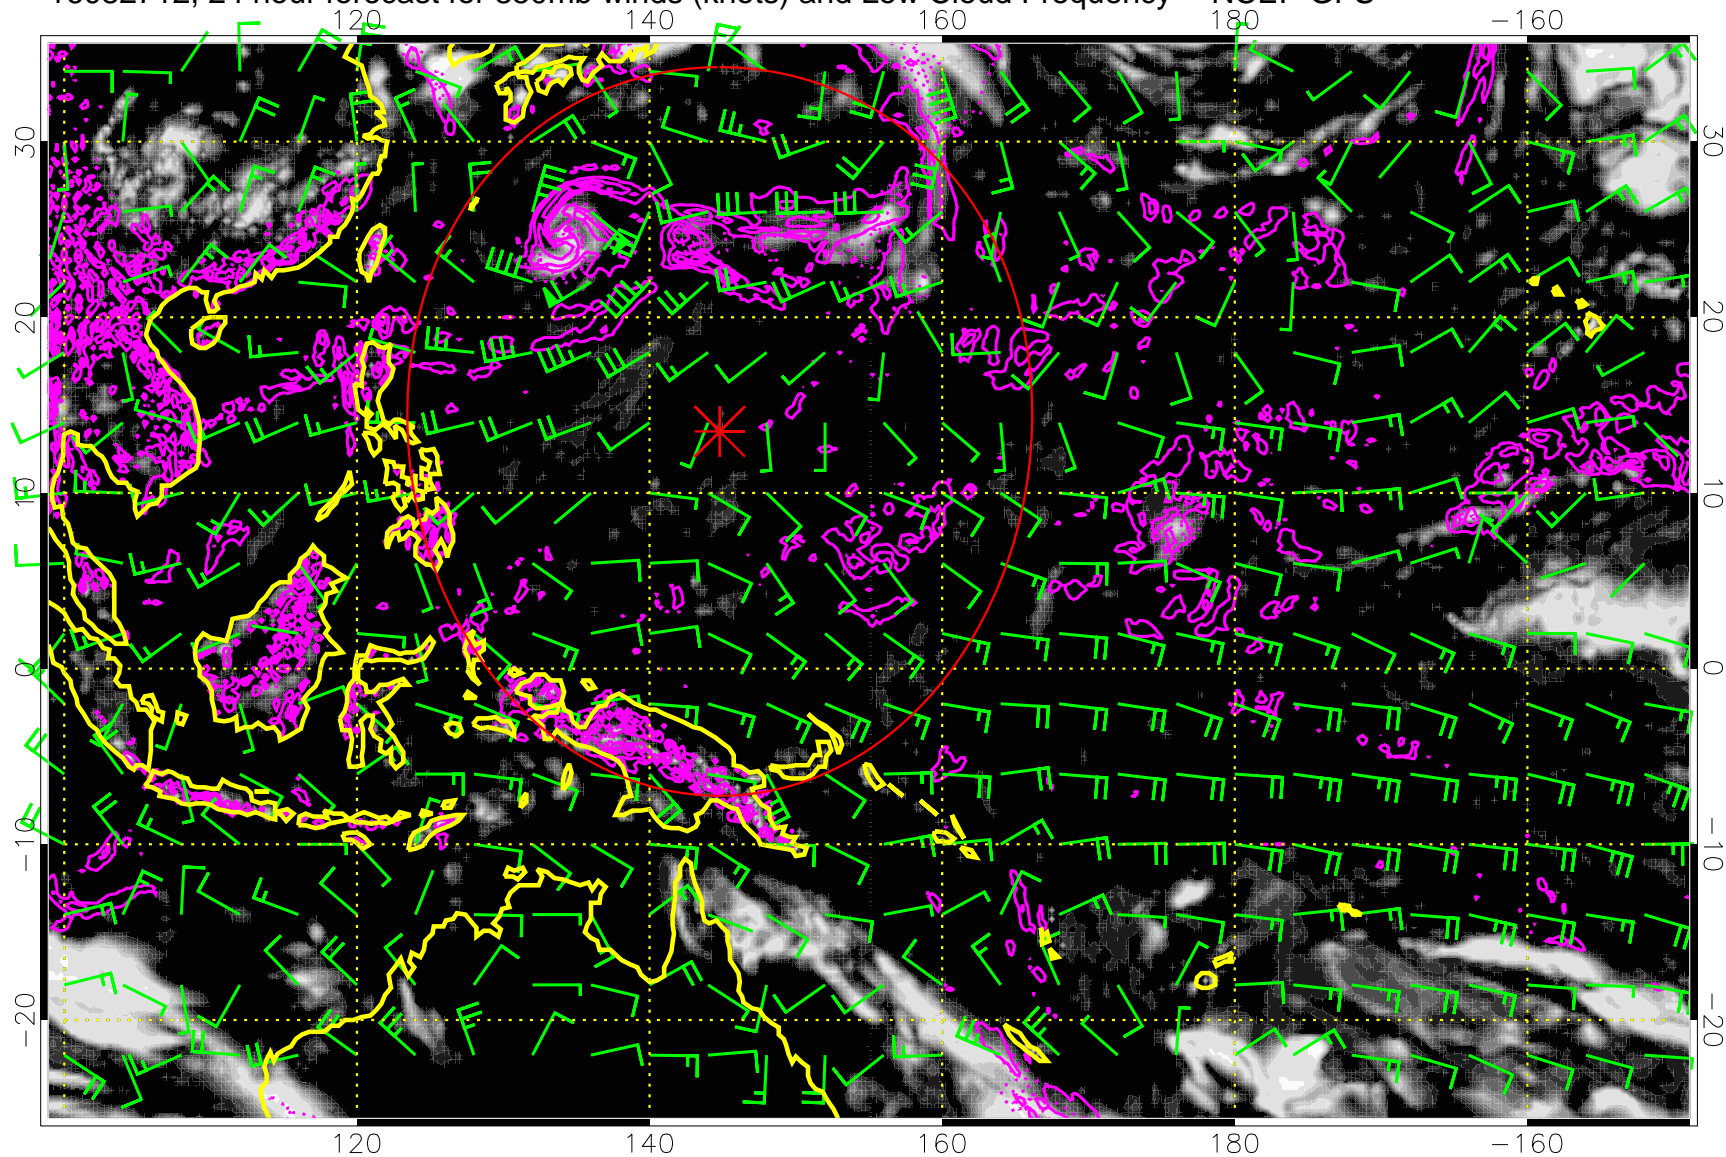

Precip (tot dot, conv sol) mm/day 40 mm/day contours, min 20

Range ring of 2304 km

16082706, 18 hour forecast for 850mb winds (knots) and Low Cloud Frequency -- NCEP GFS

0.0 0.2 0.4 0.6 0.8 1.0  
Low Cloud Frequency

Precip (tot dot, conv sol) mm/day 40 mm/day contours, min 20

Range ring of 2304 km

16082712, 24 hour forecast for 850mb winds (knots) and Low Cloud Frequency -- NCEP GFS

Precip (tot dot, conv sol) mm/day 40 mm/day contours, min 20