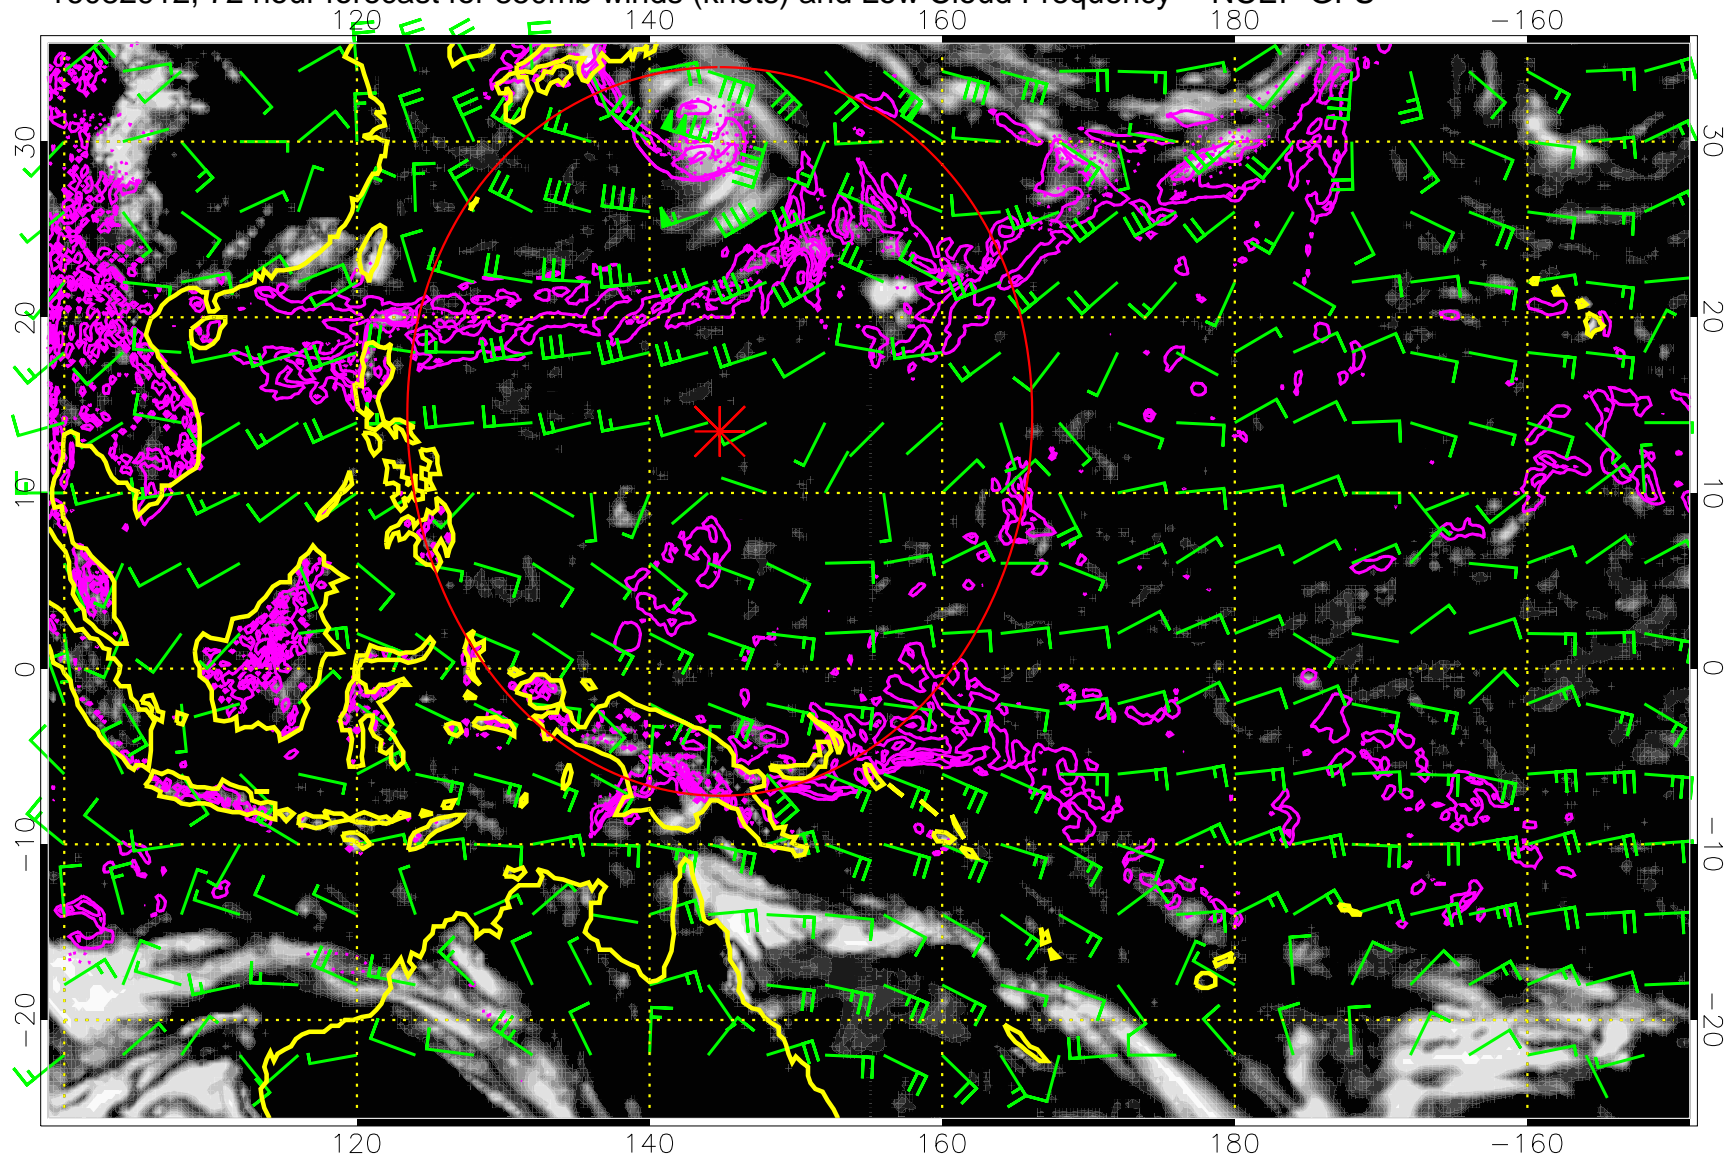

Precip (tot dot, conv sol) mm/day 40 mm/day contours, min 20

Range ring of 2304 km

16082912, 72 hour forecast for 850mb winds (knots) and Low Cloud Frequency -- NCEP GFS

Precip (tot dot, conv sol) mm/day 40 mm/day contours, min 20