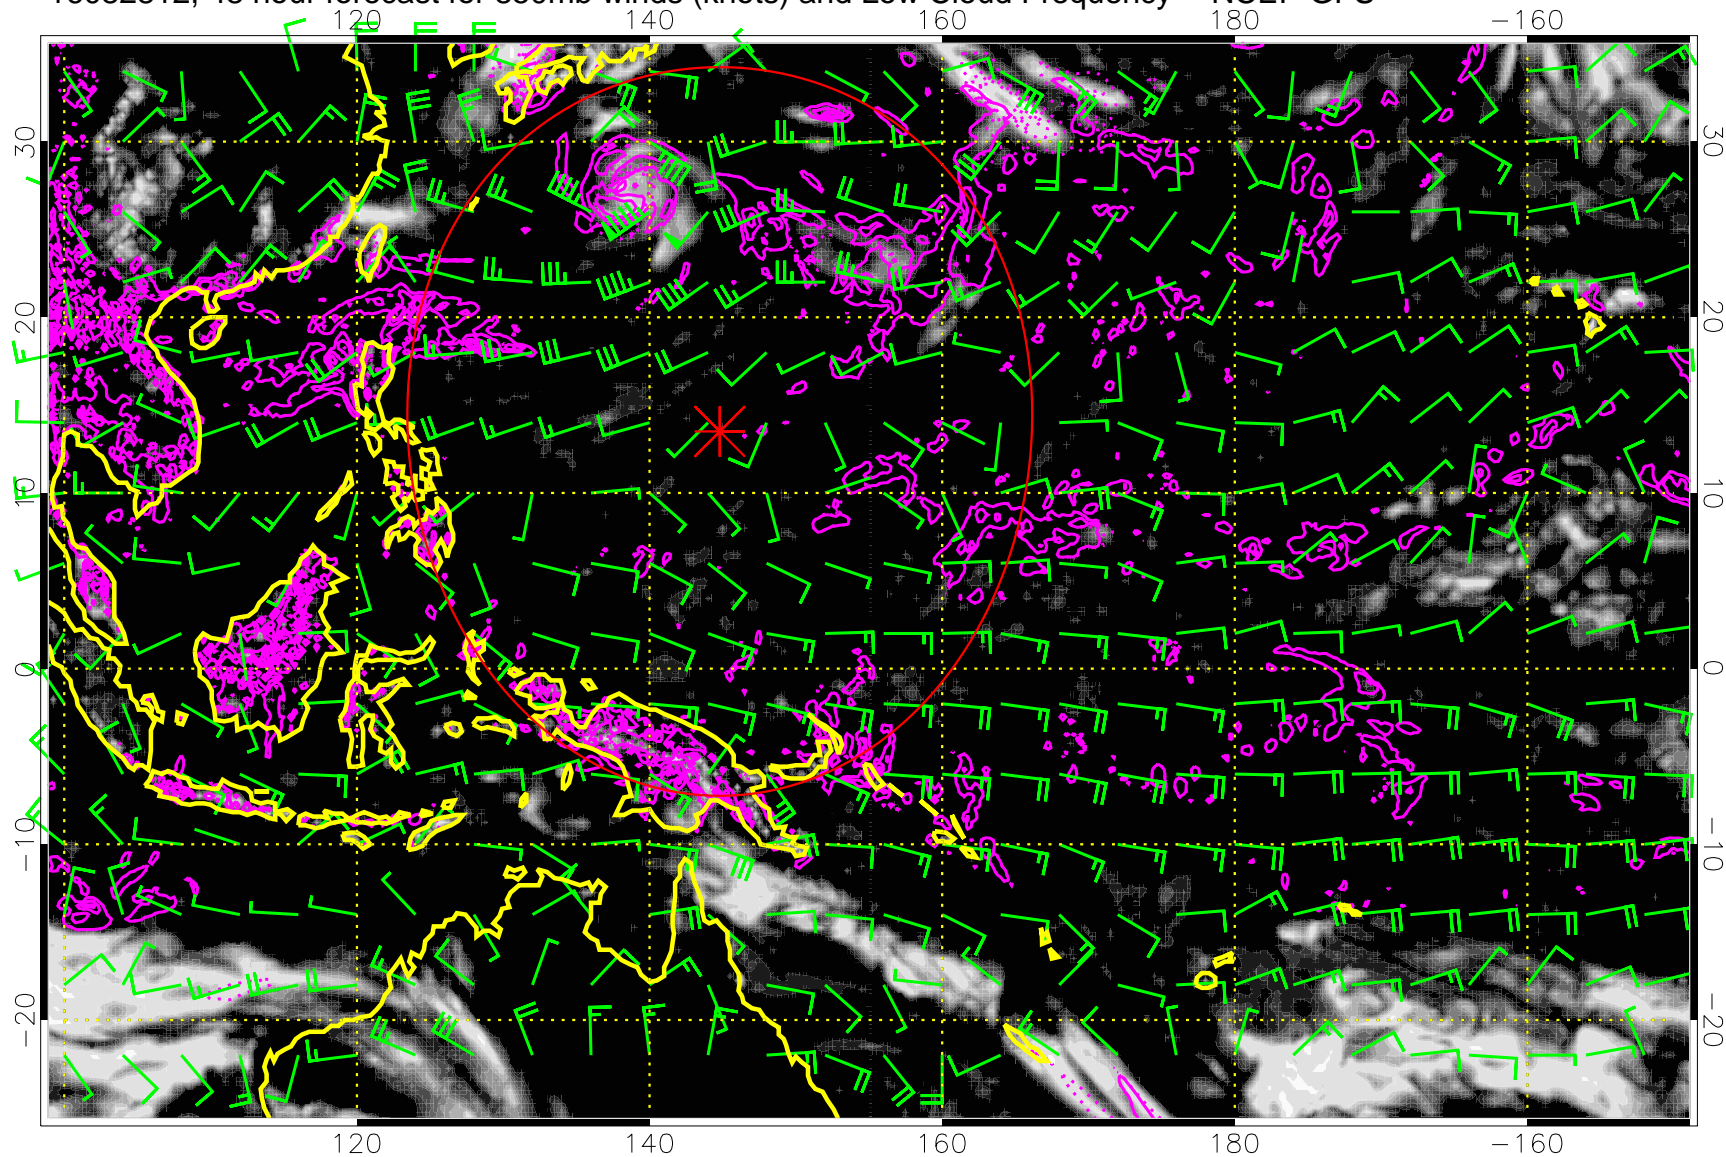

Precip (tot dot, conv sol) mm/day 40 mm/day contours, min 20

Range ring of 2304 km

16082812, 48 hour forecast for 850mb winds (knots) and Low Cloud Frequency -- NCEP GFS

Precip (tot dot, conv sol) mm/day 40 mm/day contours, min 20