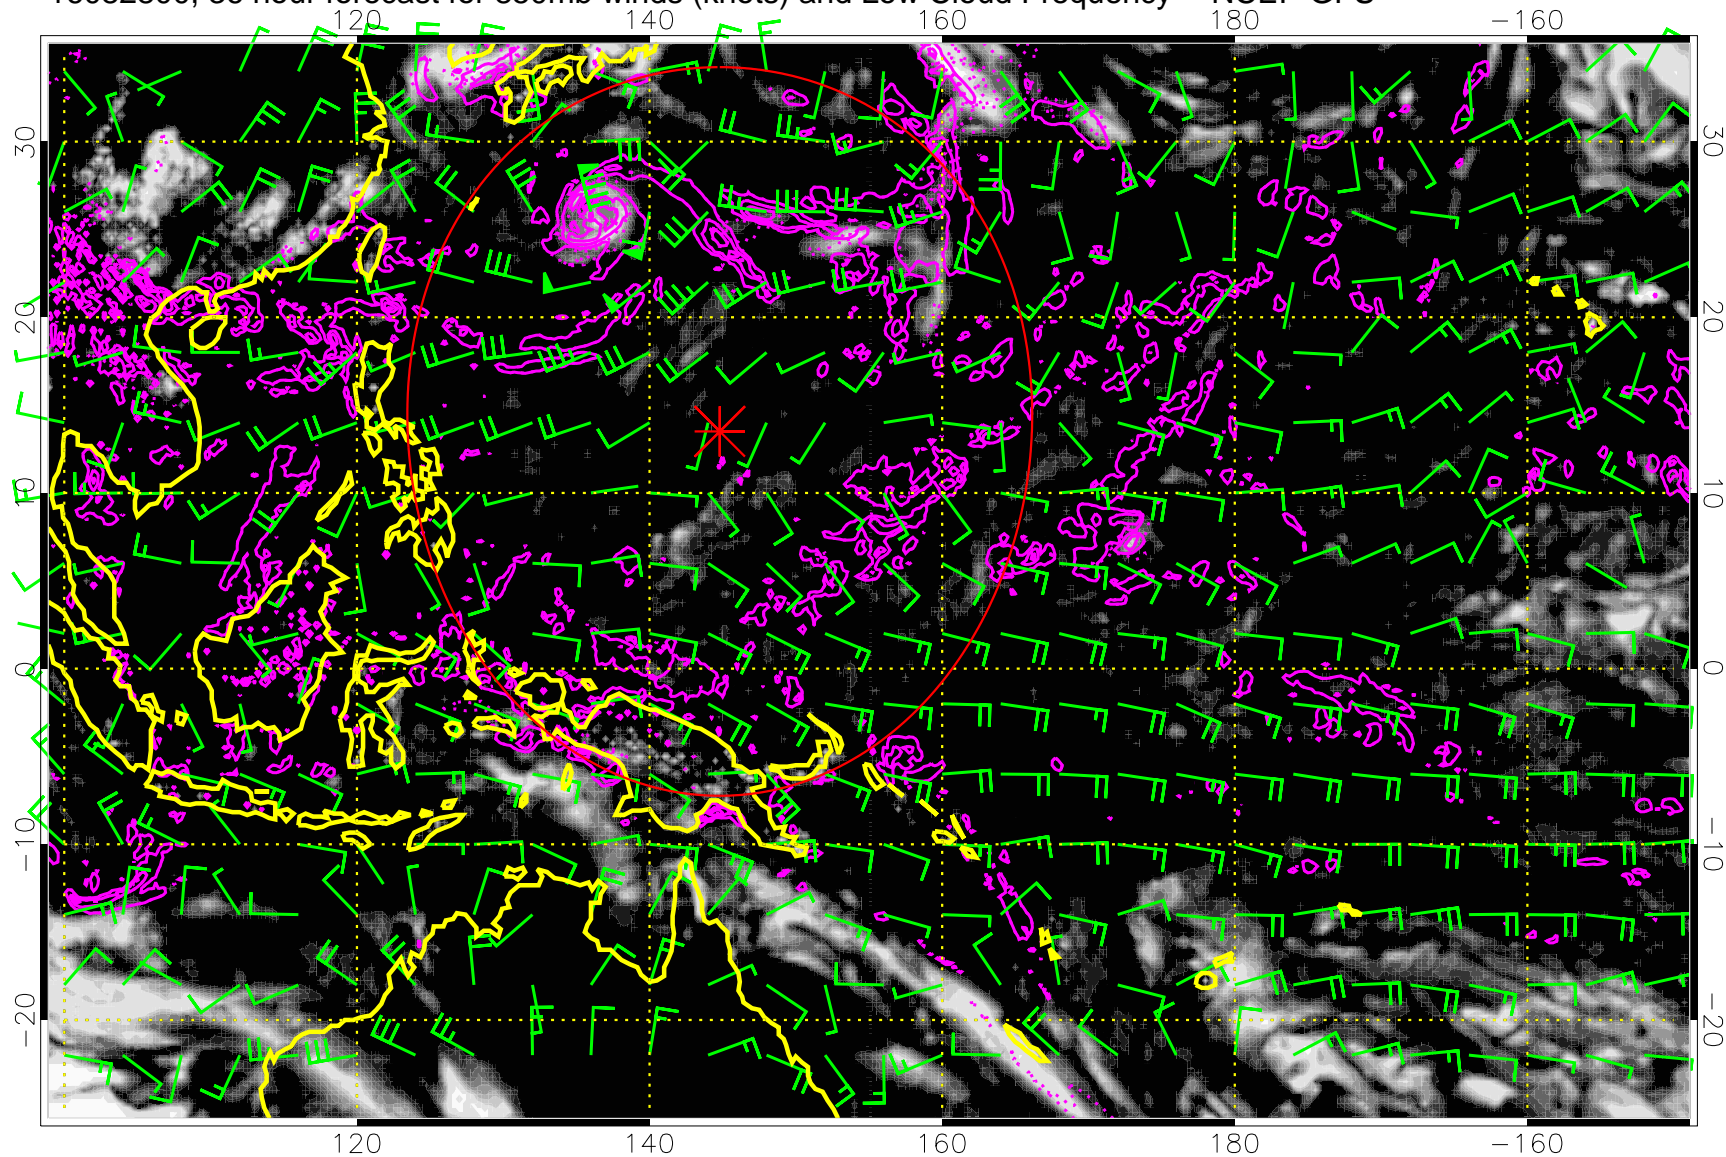

Range ring of 2304 km

16082718, 30 hour forecast for 850mb winds (knots) and Low Cloud Frequency -- NCEP GFS

Precip (tot dot, conv sol) mm/day 40 mm/day contours, min 20

Range ring of 2304 km

16082800, 36 hour forecast for 850mb winds (knots) and Low Cloud Frequency -- NCEP GFS