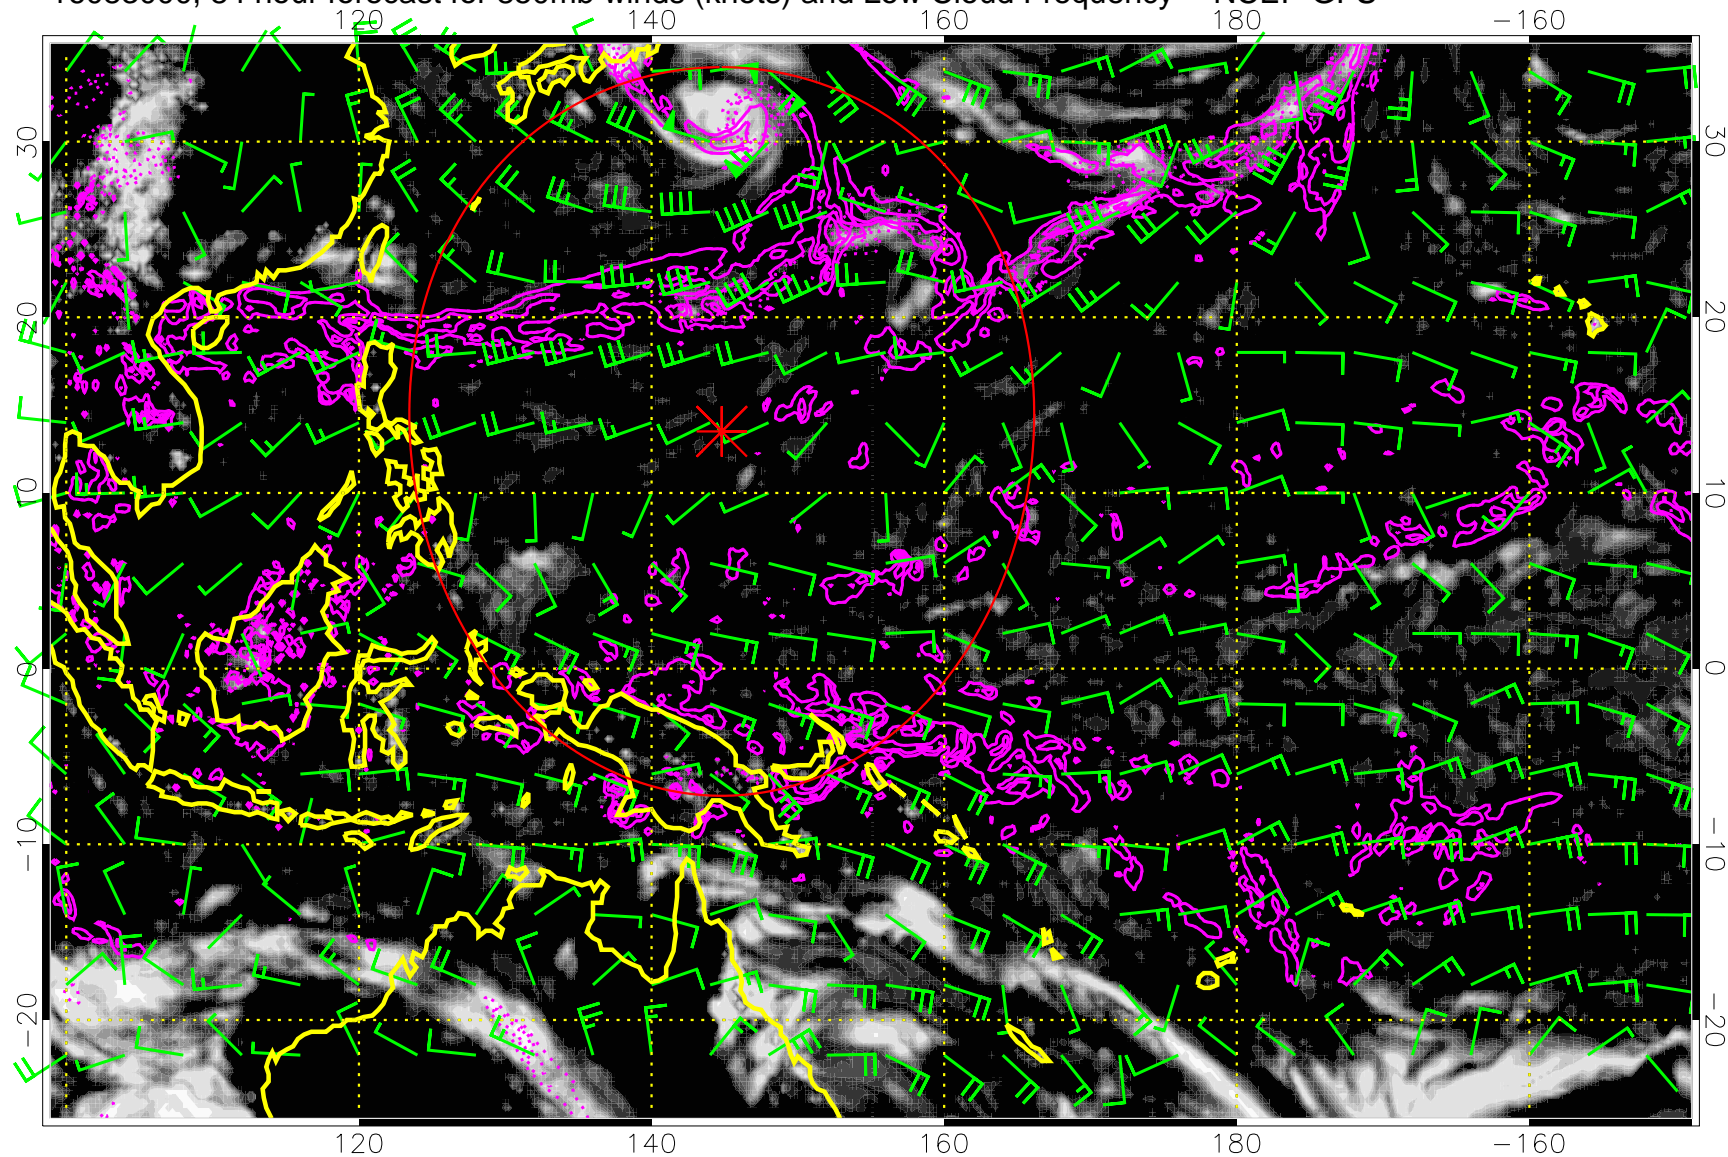

Range ring of 2304 km

16082918, 78 hour forecast for 850mb winds (knots) and Low Cloud Frequency -- NCEP GFS

Precip (tot dot, conv sol) mm/day 40 mm/day contours, min 20

Range ring of 2304 km

16083000, 84 hour forecast for 850mb winds (knots) and Low Cloud Frequency -- NCEP GFS