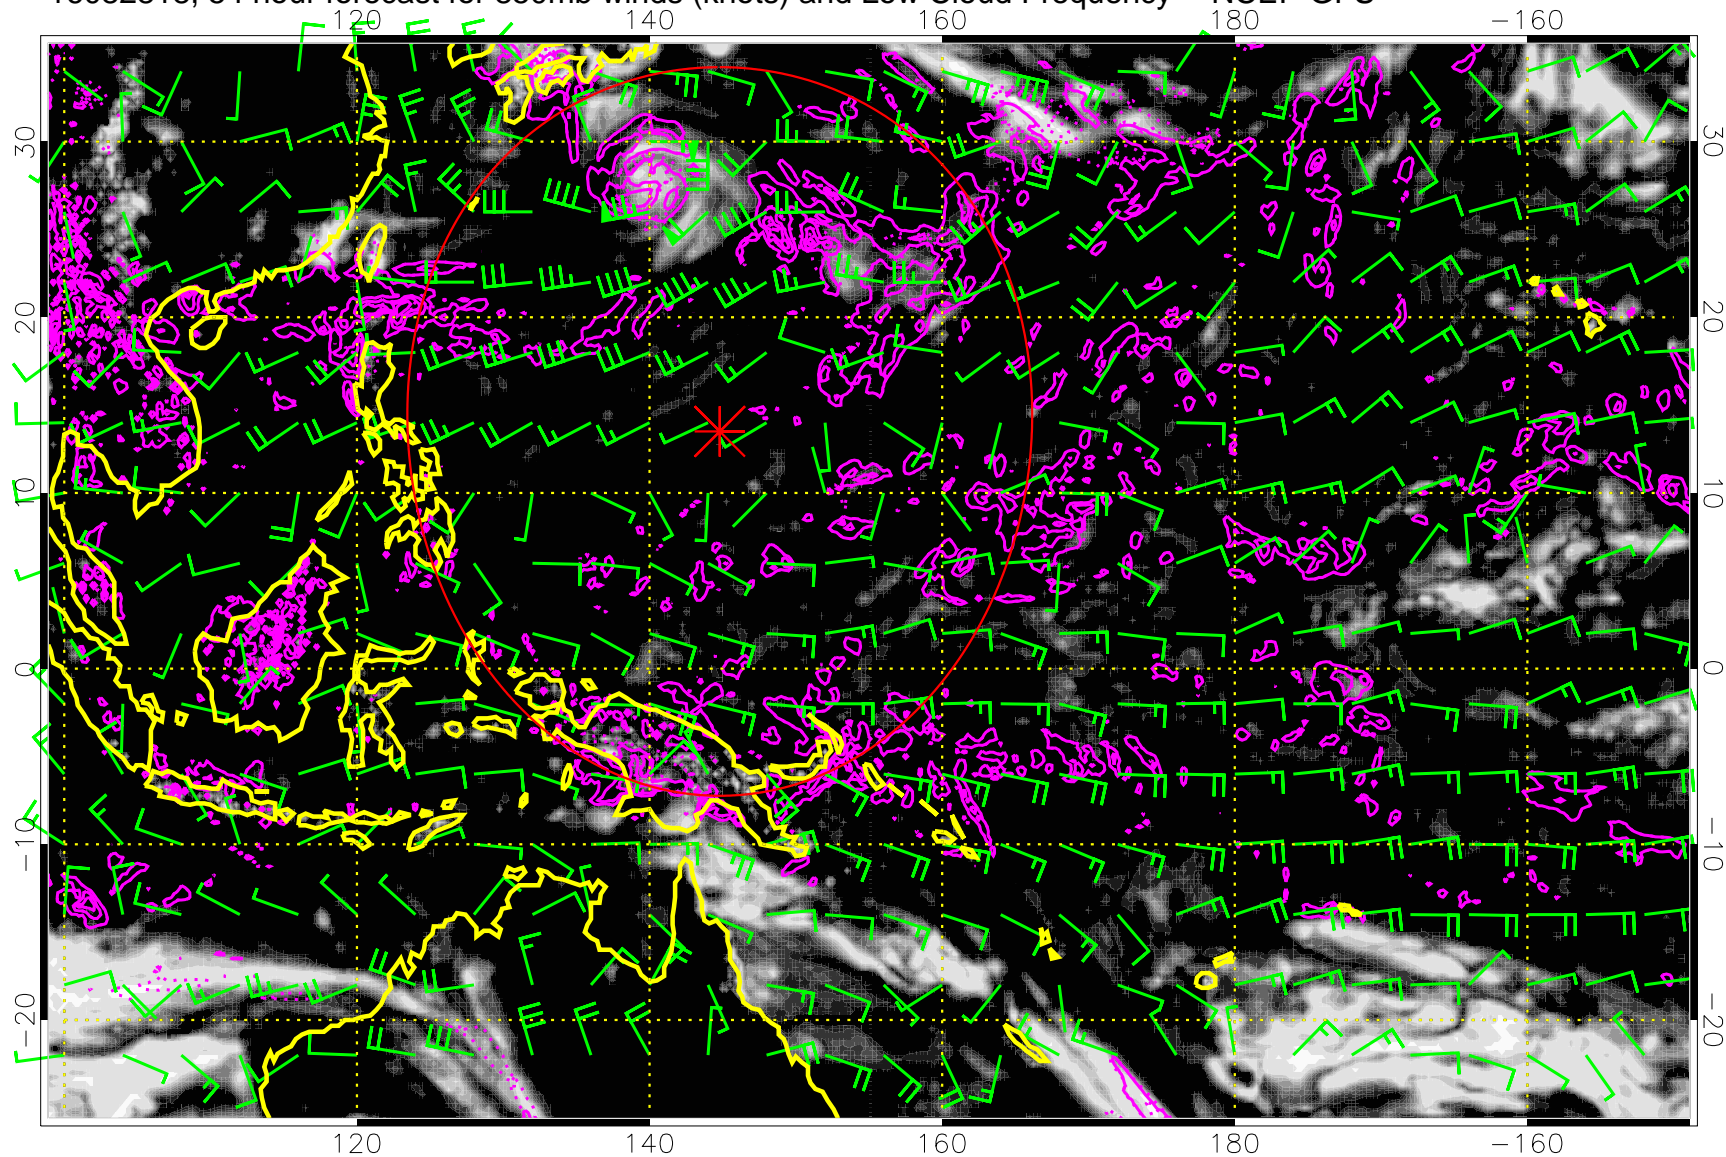

16082818, 54 hour forecast for 850mb winds (knots) and Low Cloud Frequency -- NCEP GFS

Precip (tot dot, conv sol) mm/day 40 mm/day contours, min 20

Range ring of 2304 km