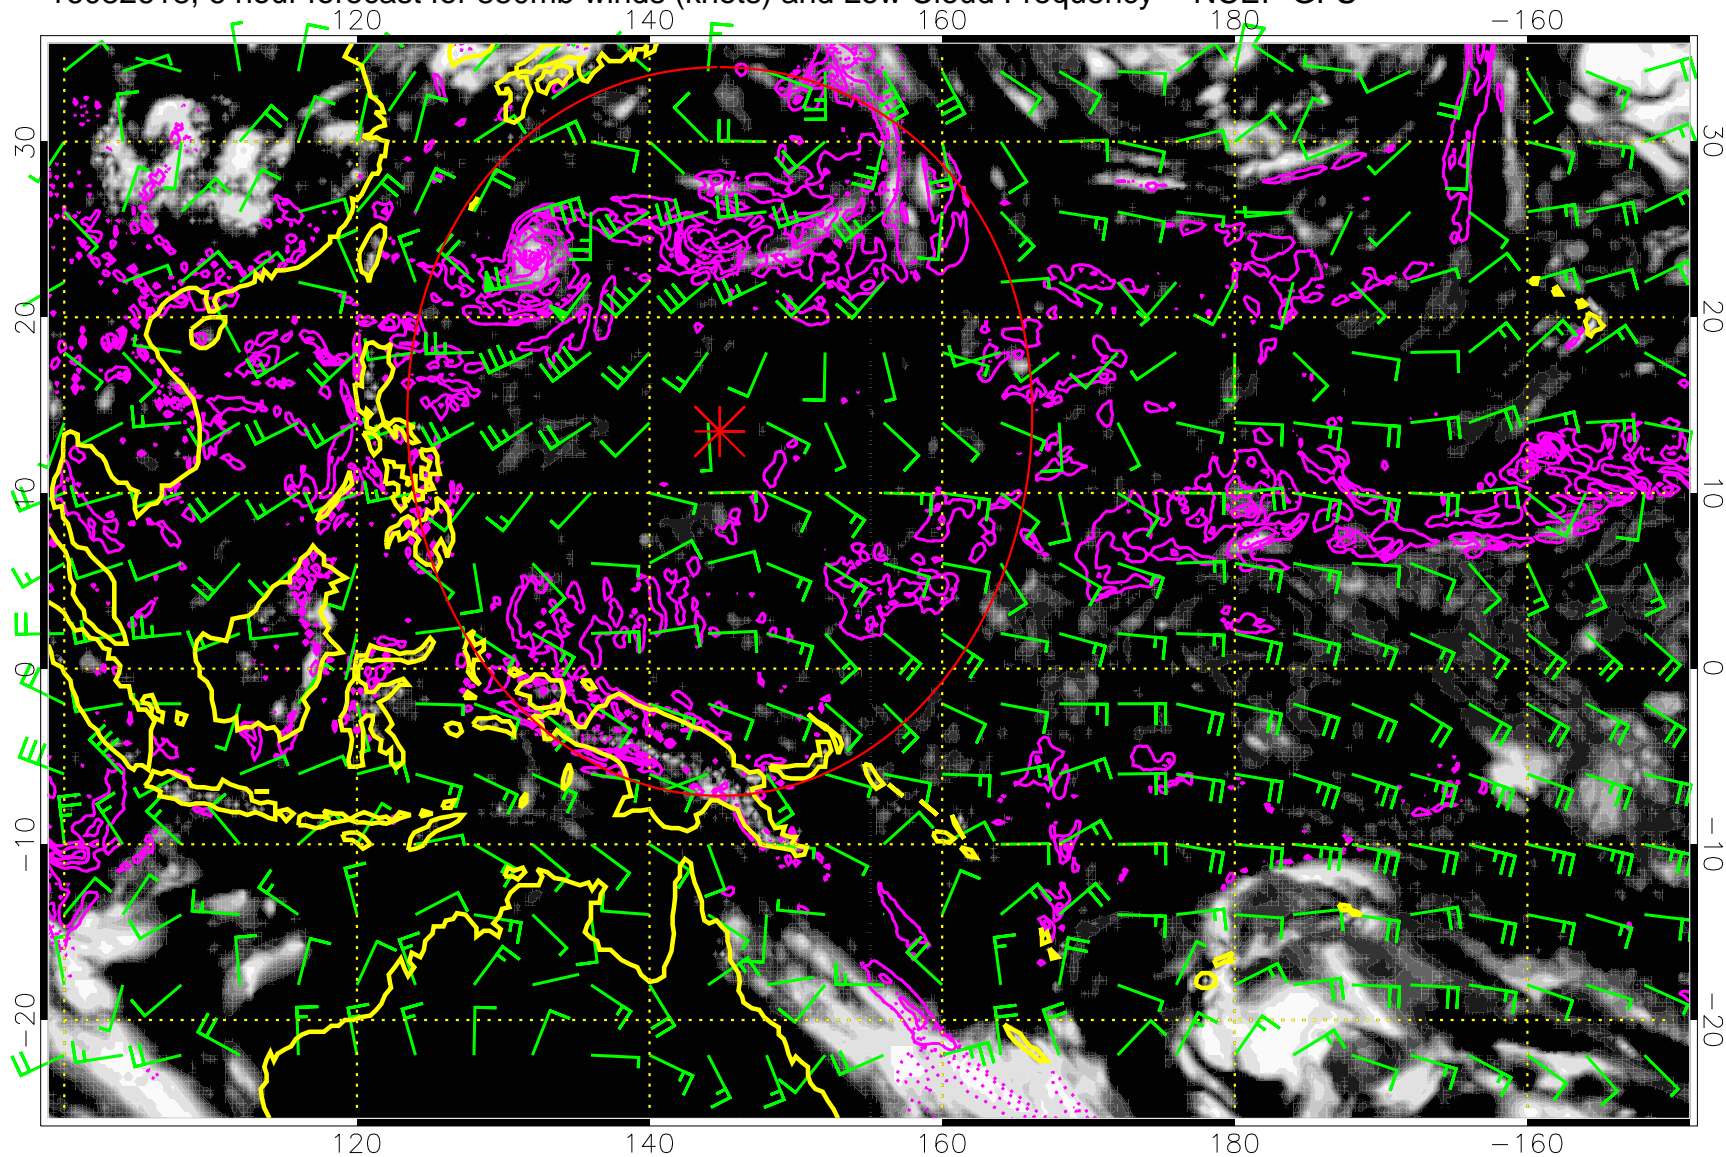

16082618, 6 hour forecast for 850mb winds (knots) and Low Cloud Frequency -- NCEP GFS

Precip (tot dot, conv sol) mm/day 40 mm/day contours, min 20

Range ring of 2304 km

16082700, 12 hour forecast for 850mb winds (knots) and Low Cloud Frequency -- NCEP GFS

Precip (tot dot, conv sol) mm/day 40 mm/day contours, min 20

Range ring of 2304 km

16082706, 18 hour forecast for 850mb winds (knots) and Low Cloud Frequency -- NCEP GFS

0.0 0.2 0.4 0.6 0.8 1.0  
Low Cloud Frequency

Precip (tot dot, conv sol) mm/day 40 mm/day contours, min 20

Range ring of 2304 km

16082712, 24 hour forecast for 850mb winds (knots) and Low Cloud Frequency -- NCEP GFS

Precip (tot dot, conv sol) mm/day 40 mm/day contours, min 20