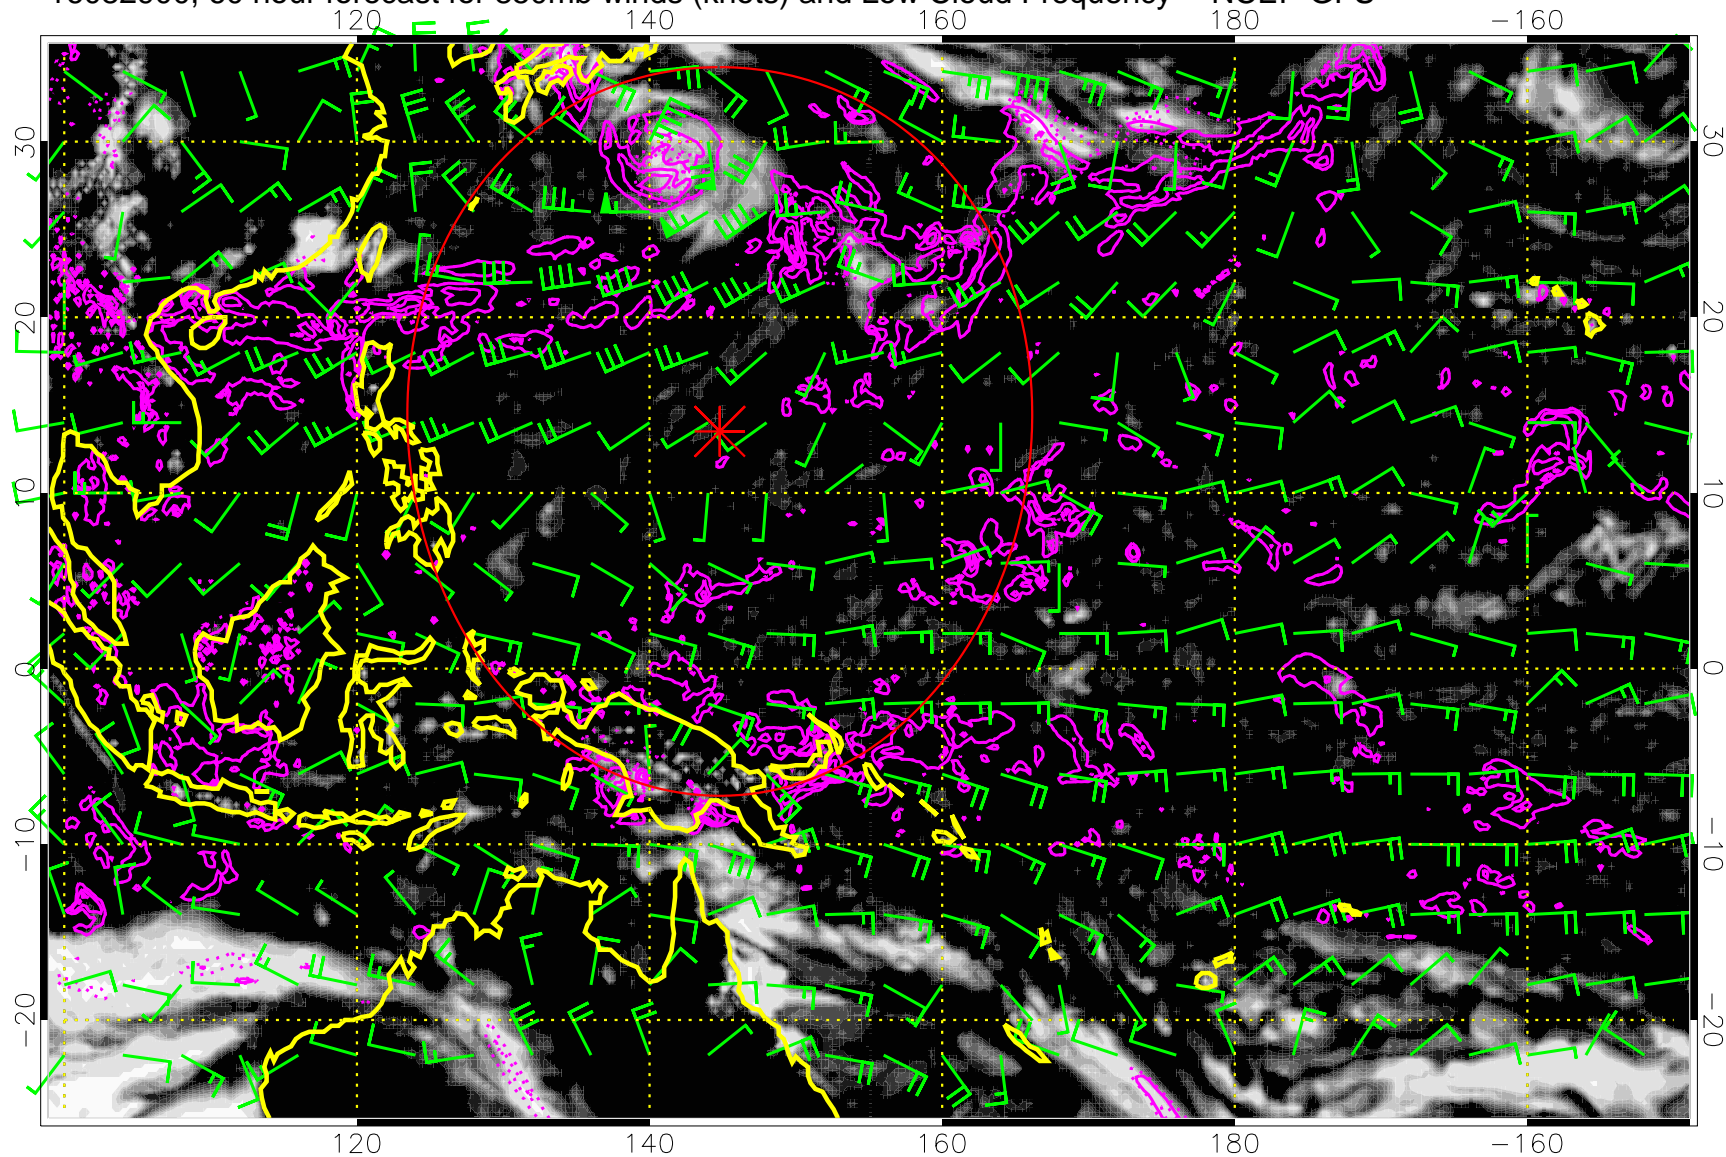

Range ring of 2304 km

16082818, 54 hour forecast for 850mb winds (knots) and Low Cloud Frequency -- NCEP GFS

Precip (tot dot, conv sol) mm/day 40 mm/day contours, min 20

Range ring of 2304 km

16082900, 60 hour forecast for 850mb winds (knots) and Low Cloud Frequency -- NCEP GFS