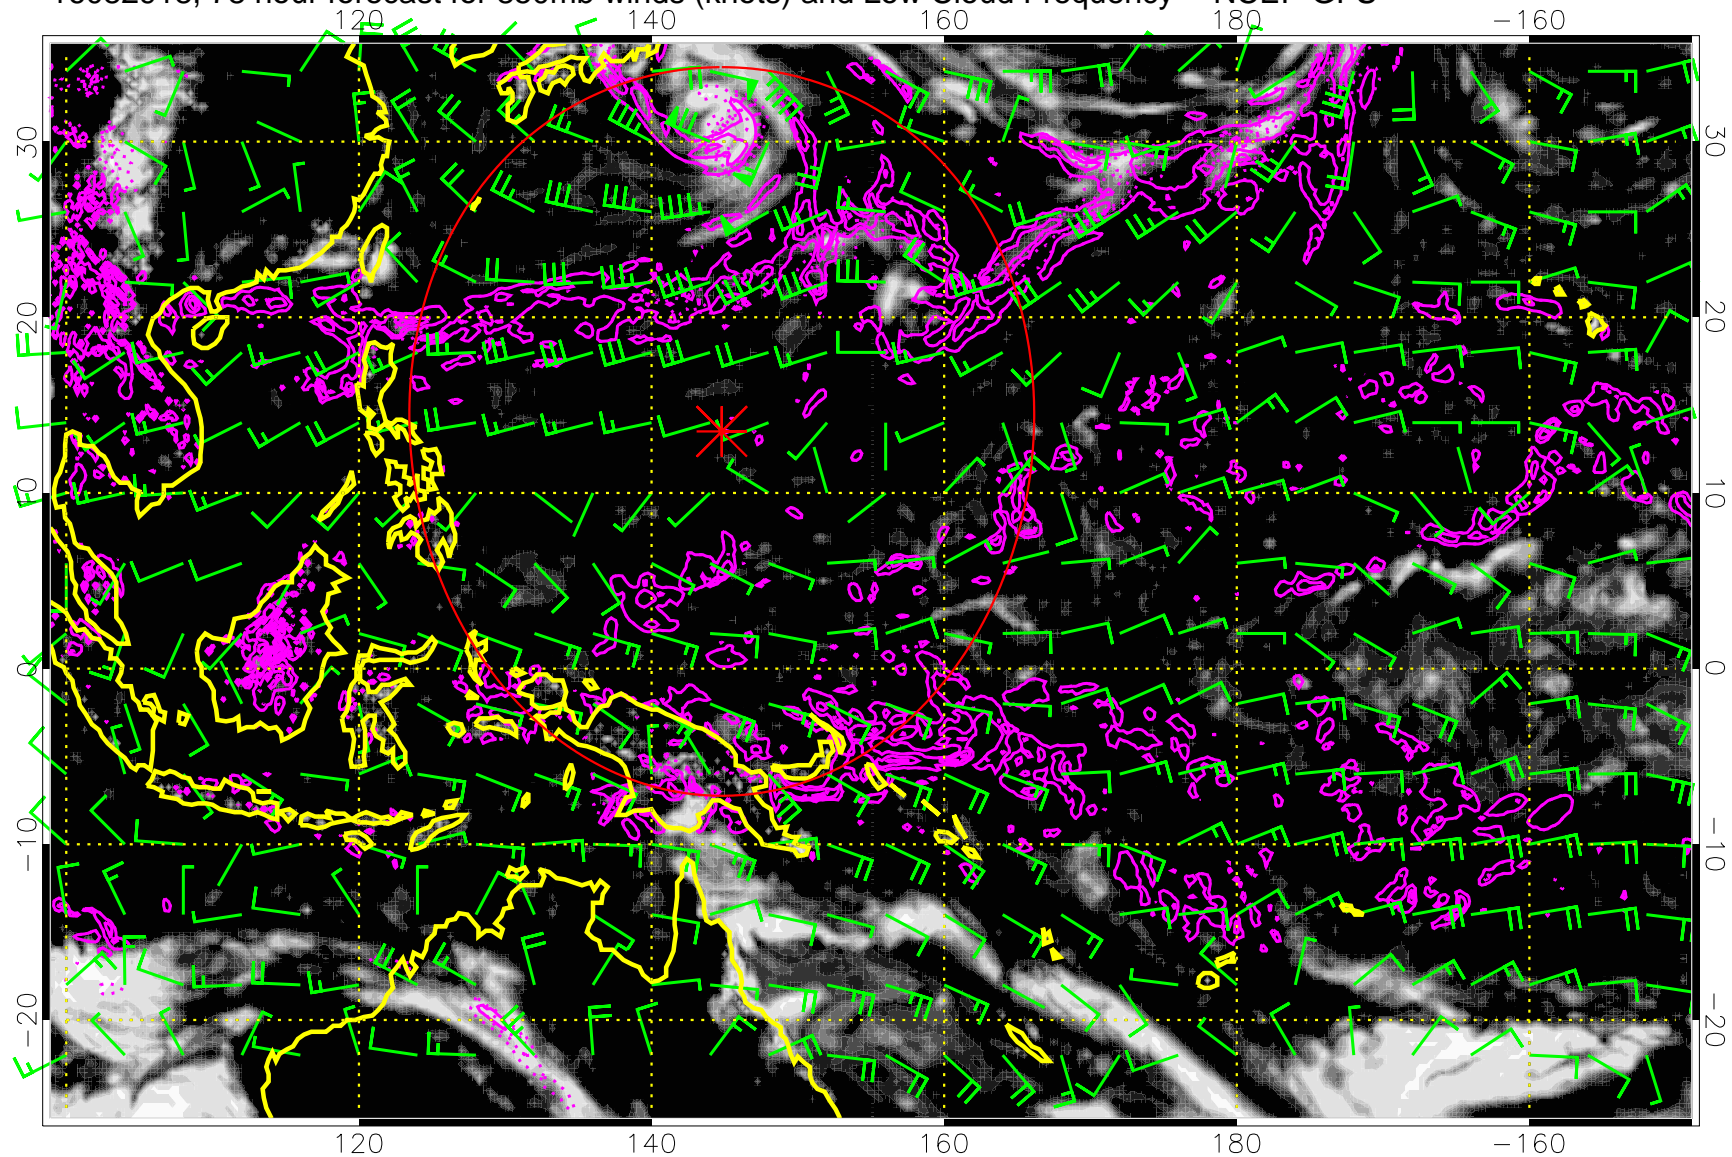

16082918, 78 hour forecast for 850mb winds (knots) and Low Cloud Frequency -- NCEP GFS

Precip (tot dot, conv sol) mm/day 40 mm/day contours, min 20

Range ring of 2304 km