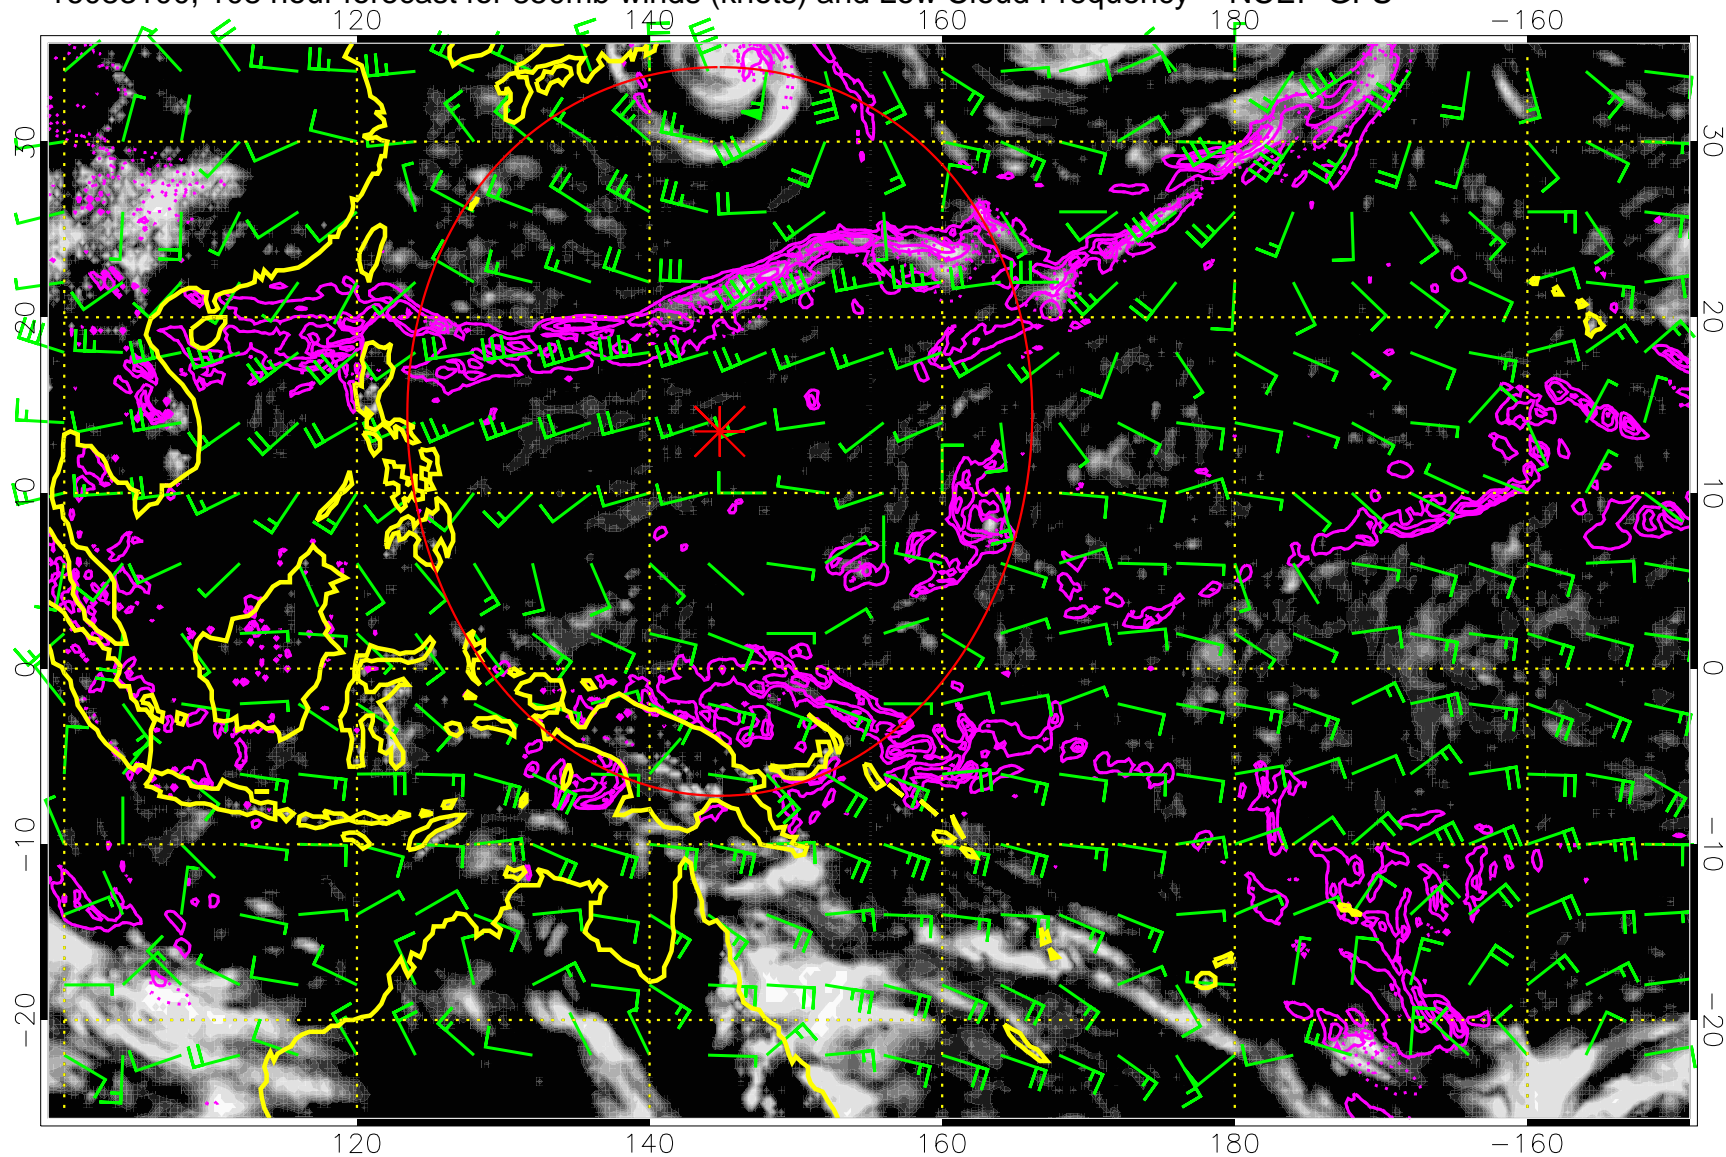

16083100, 108 hour forecast for 850mb winds (knots) and Low Cloud Frequency -- NCEP GFS

Precip (tot dot, conv sol) mm/day 40 mm/day contours, min 20

Range ring of 2304 km