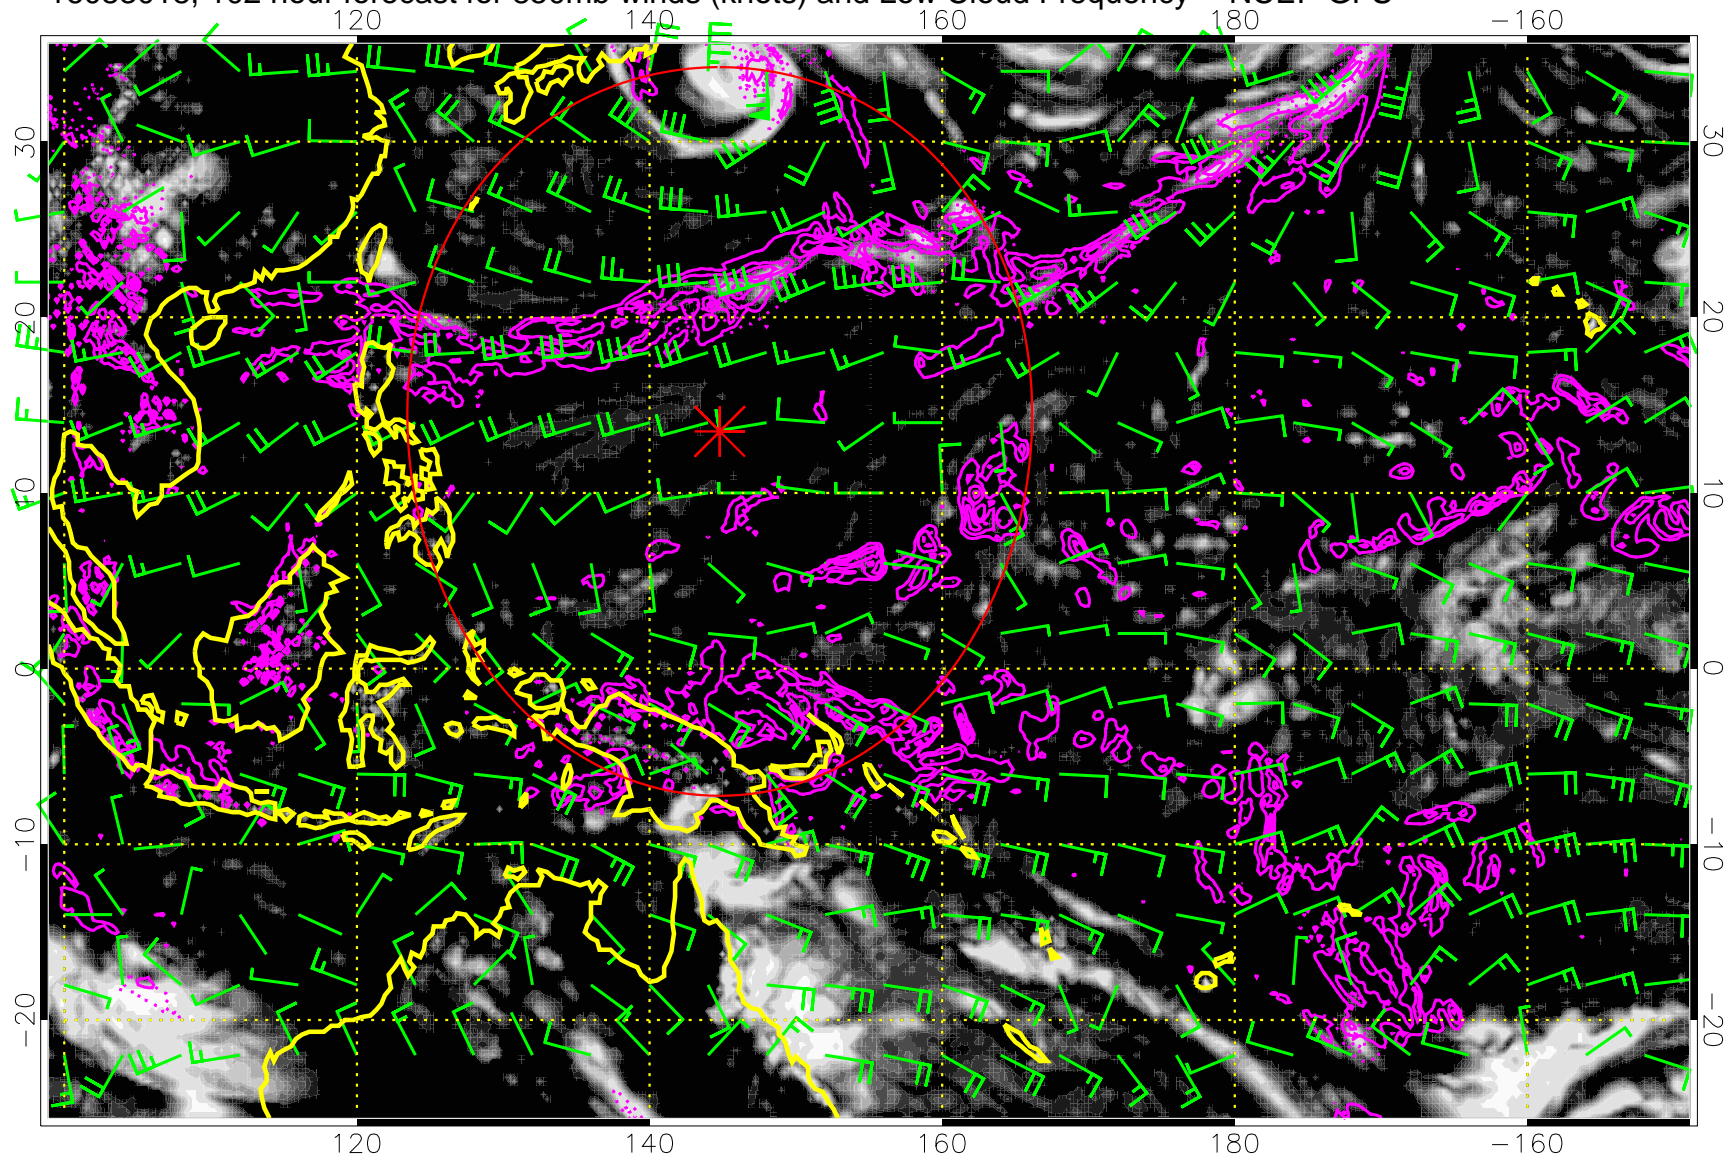

16083018, 102 hour forecast for 850mb winds (knots) and Low Cloud Frequency -- NCEP GFS

0.0 0.2 0.4 0.6 0.8 1.0
Low Cloud Frequency

Precip (tot dot, conv sol) mm/day 40 mm/day contours, min 20

Range ring of 2304 km