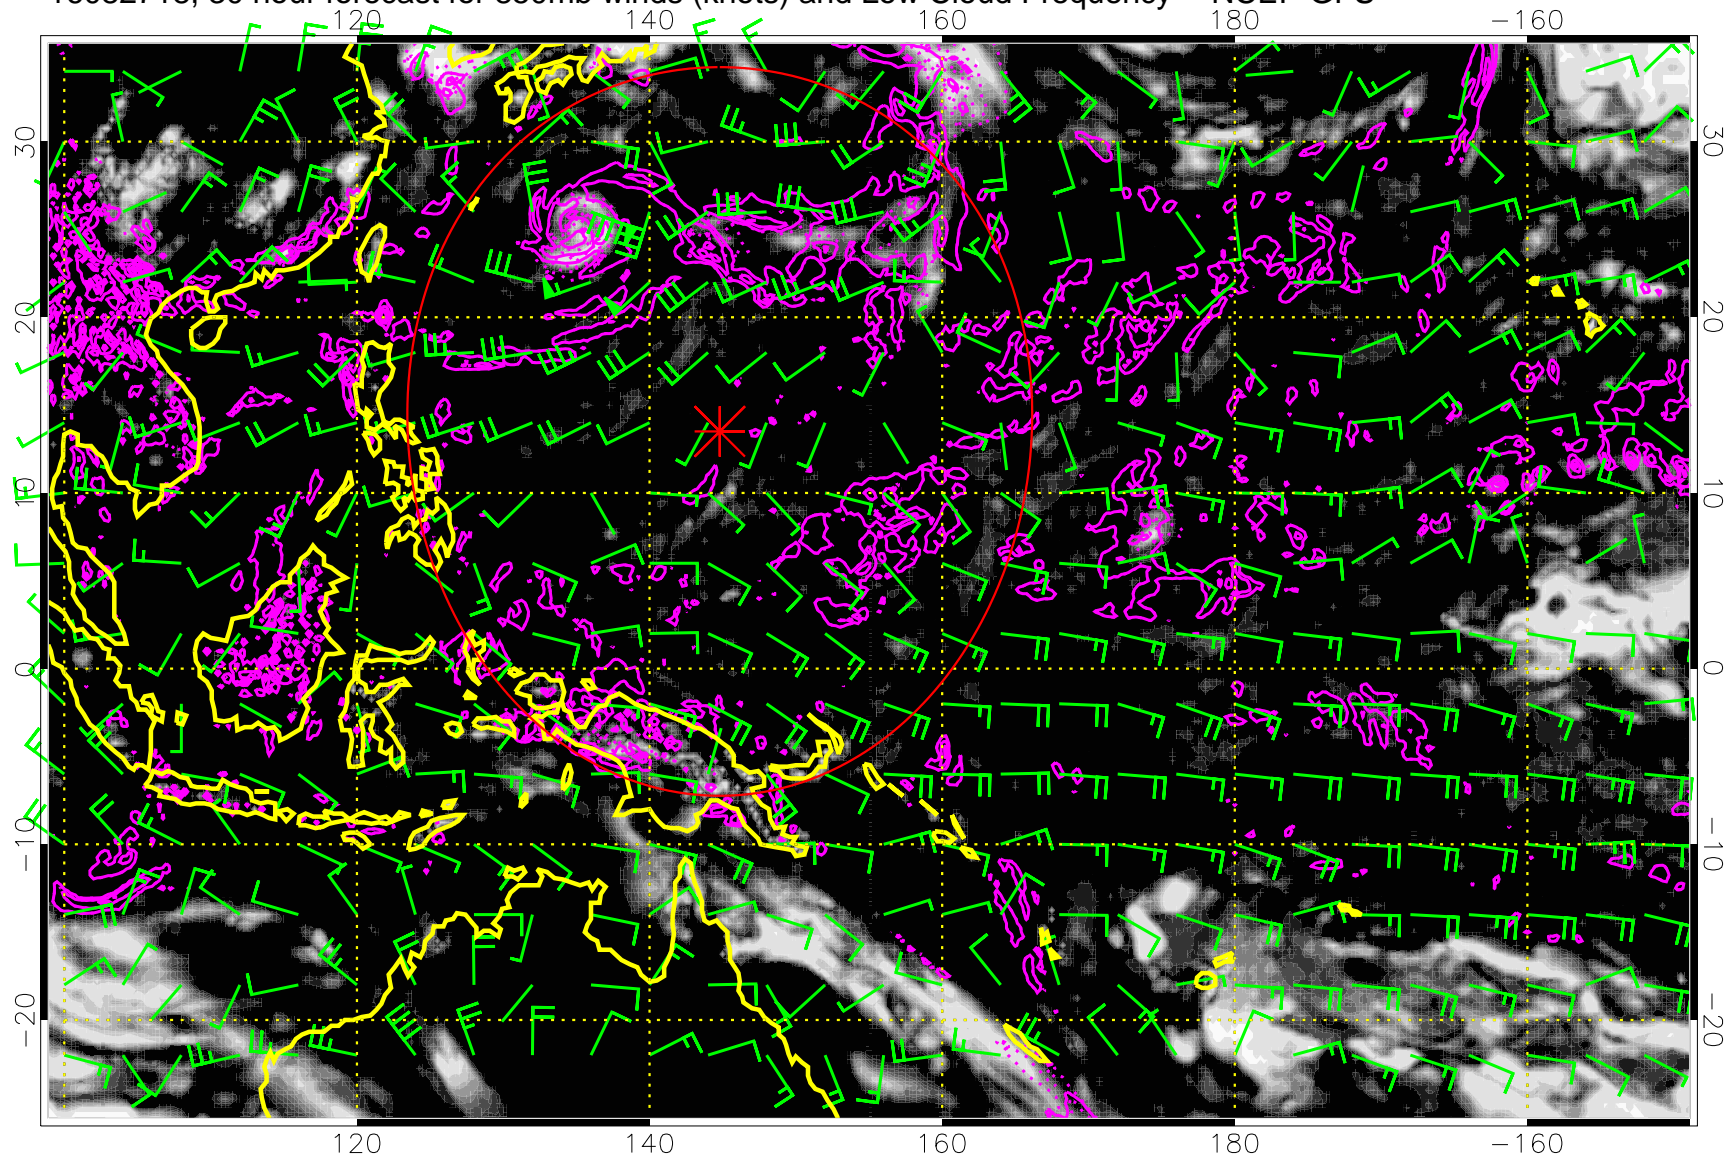

16082718, 30 hour forecast for 850mb winds (knots) and Low Cloud Frequency -- NCEP GFS

Precip (tot dot, conv sol) mm/day 40 mm/day contours, min 20

Range ring of 2304 km