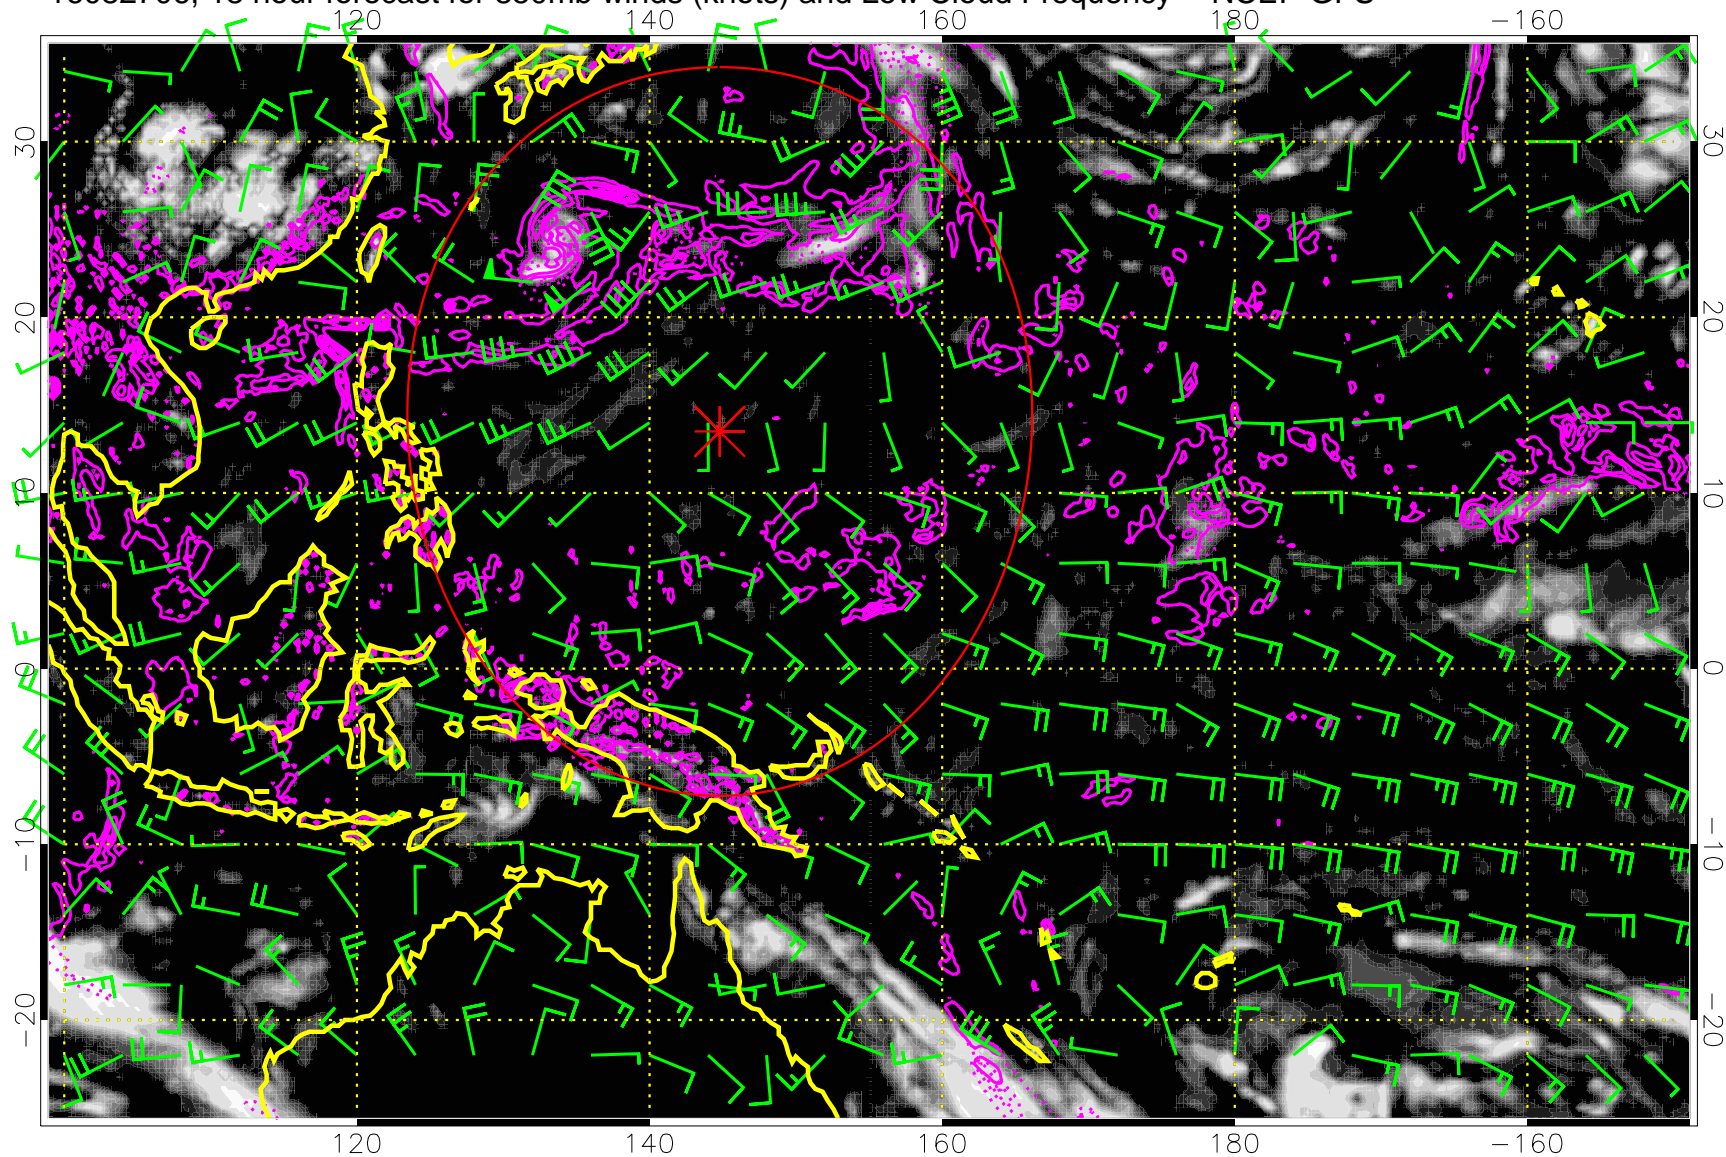

16082618, 6 hour forecast for 850mb winds (knots) and Low Cloud Frequency -- NCEP GFS

Precip (tot dot, conv sol) mm/day 40 mm/day contours, min 20

Range ring of 2304 km

16082700, 12 hour forecast for 850mb winds (knots) and Low Cloud Frequency -- NCEP GFS

Precip (tot dot, conv sol) mm/day 40 mm/day contours, min 20

Range ring of 2304 km

16082706, 18 hour forecast for 850mb winds (knots) and Low Cloud Frequency -- NCEP GFS

0.0 0.2 0.4 0.6 0.8 1.0  
Low Cloud Frequency