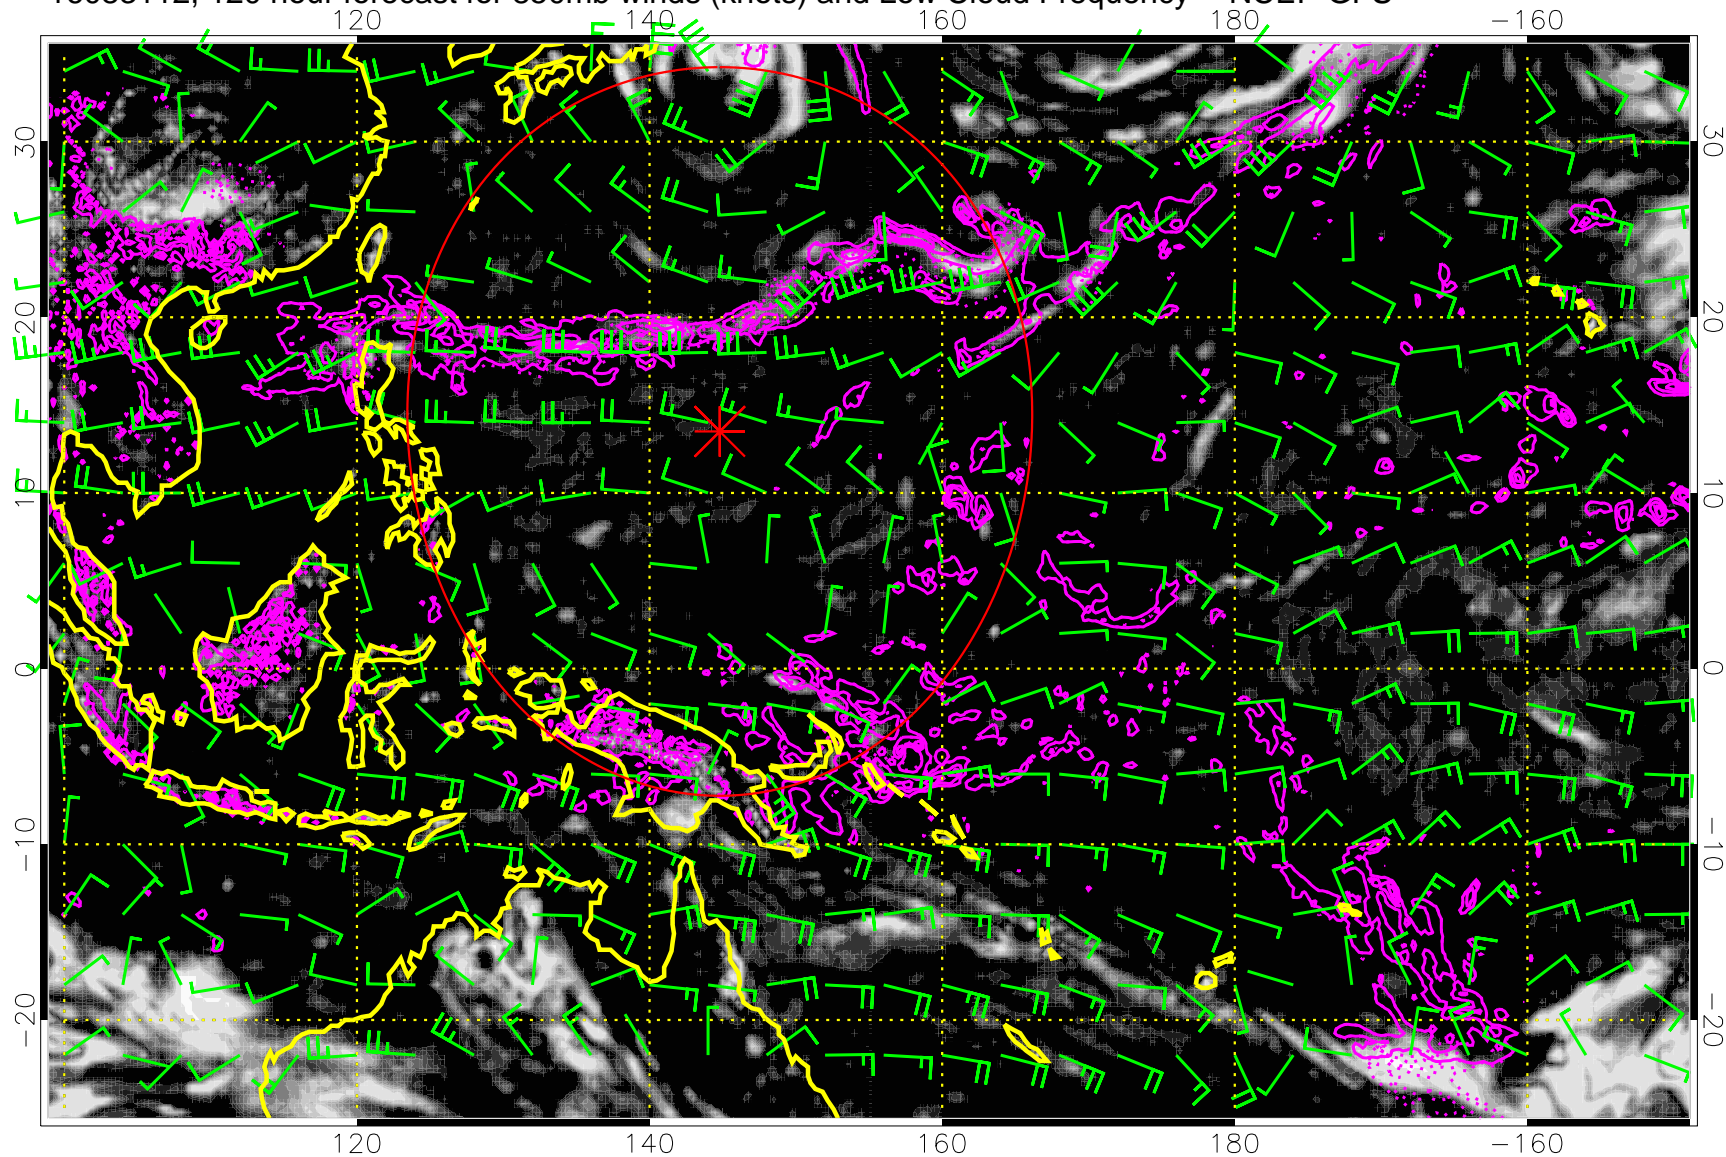

Range ring of 2304 km

16083106, 114 hour forecast for 850mb winds (knots) and Low Cloud Frequency -- NCEP GFS

Precip (tot dot, conv sol) mm/day 40 mm/day contours, min 20

Range ring of 2304 km

16083112, 120 hour forecast for 850mb winds (knots) and Low Cloud Frequency -- NCEP GFS