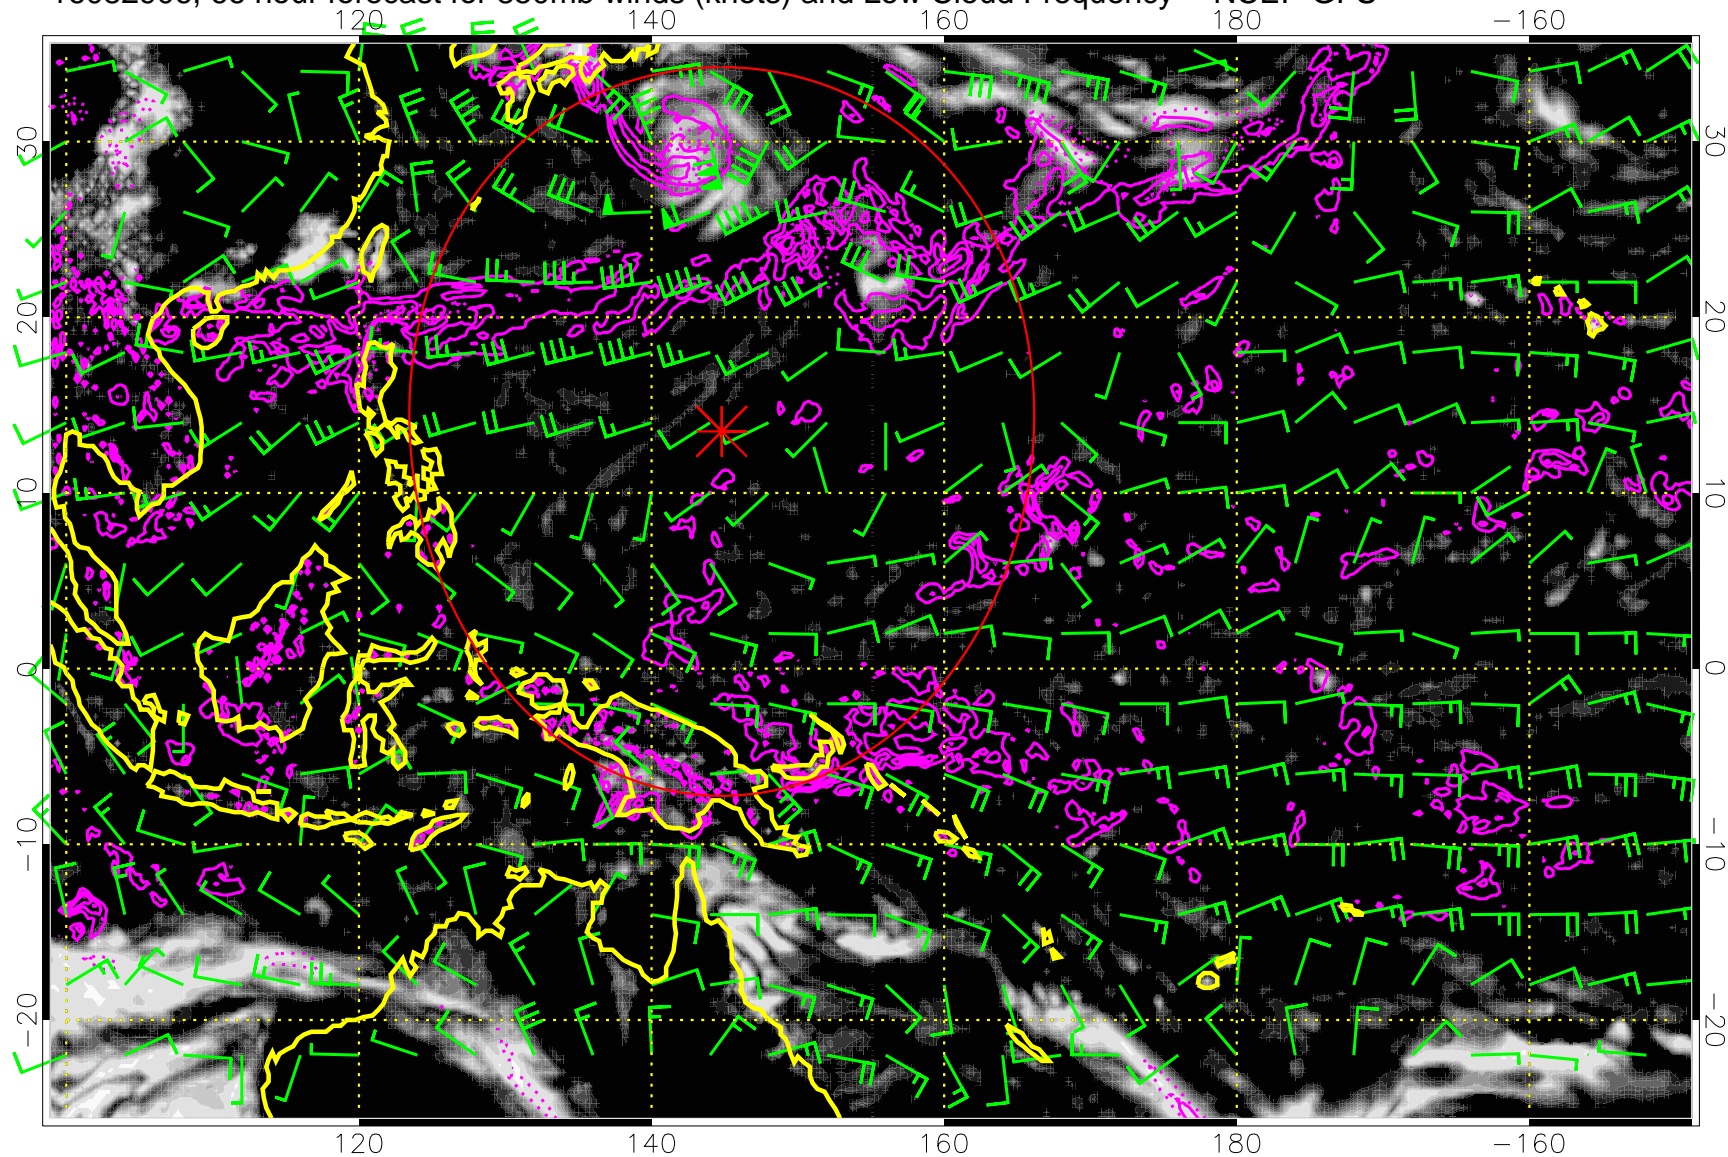

16082906, 66 hour forecast for 850mb winds (knots) and Low Cloud Frequency -- NCEP GFS

Precip (tot dot, conv sol) mm/day 40 mm/day contours, min 20

Range ring of 2304 km