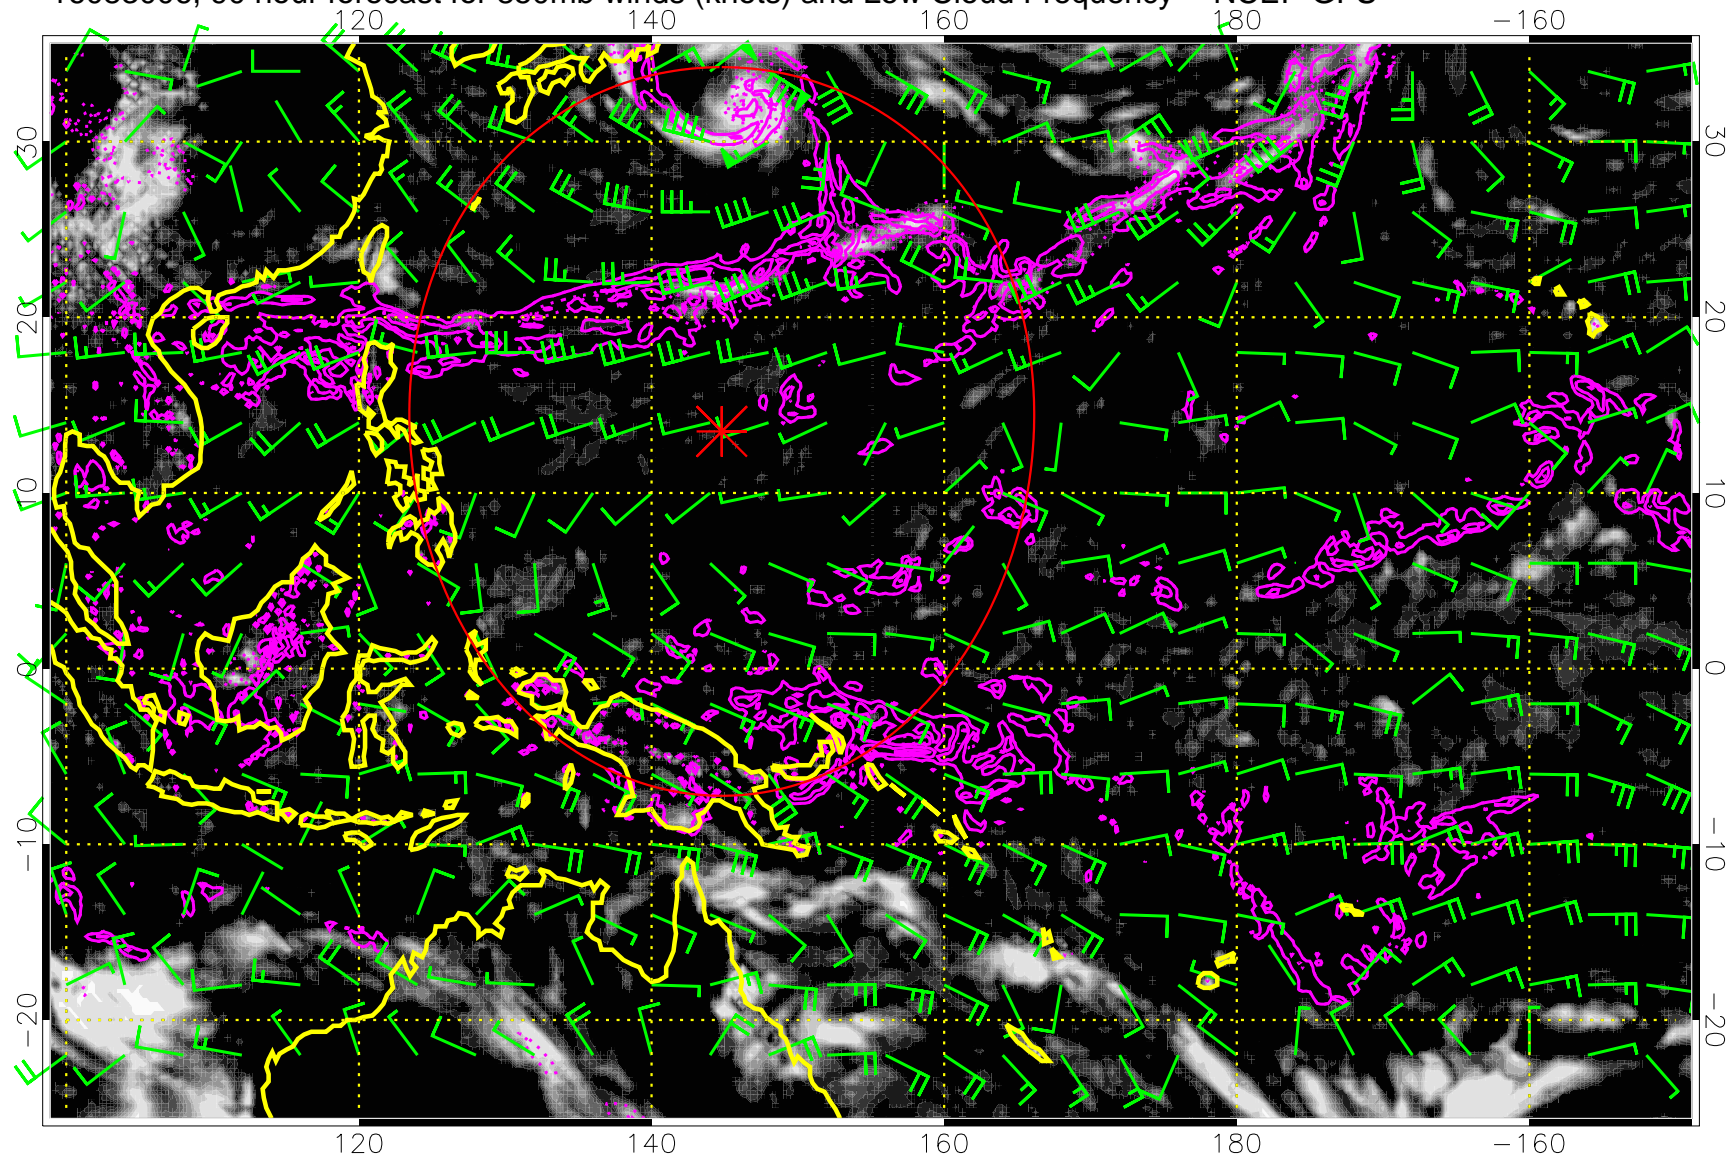

16083006, 90 hour forecast for 850mb winds (knots) and Low Cloud Frequency -- NCEP GFS

0.0 0.2 0.4 0.6 0.8 1.0
Low Cloud Frequency

Precip (tot dot, conv sol) mm/day 40 mm/day contours, min 20

Range ring of 2304 km