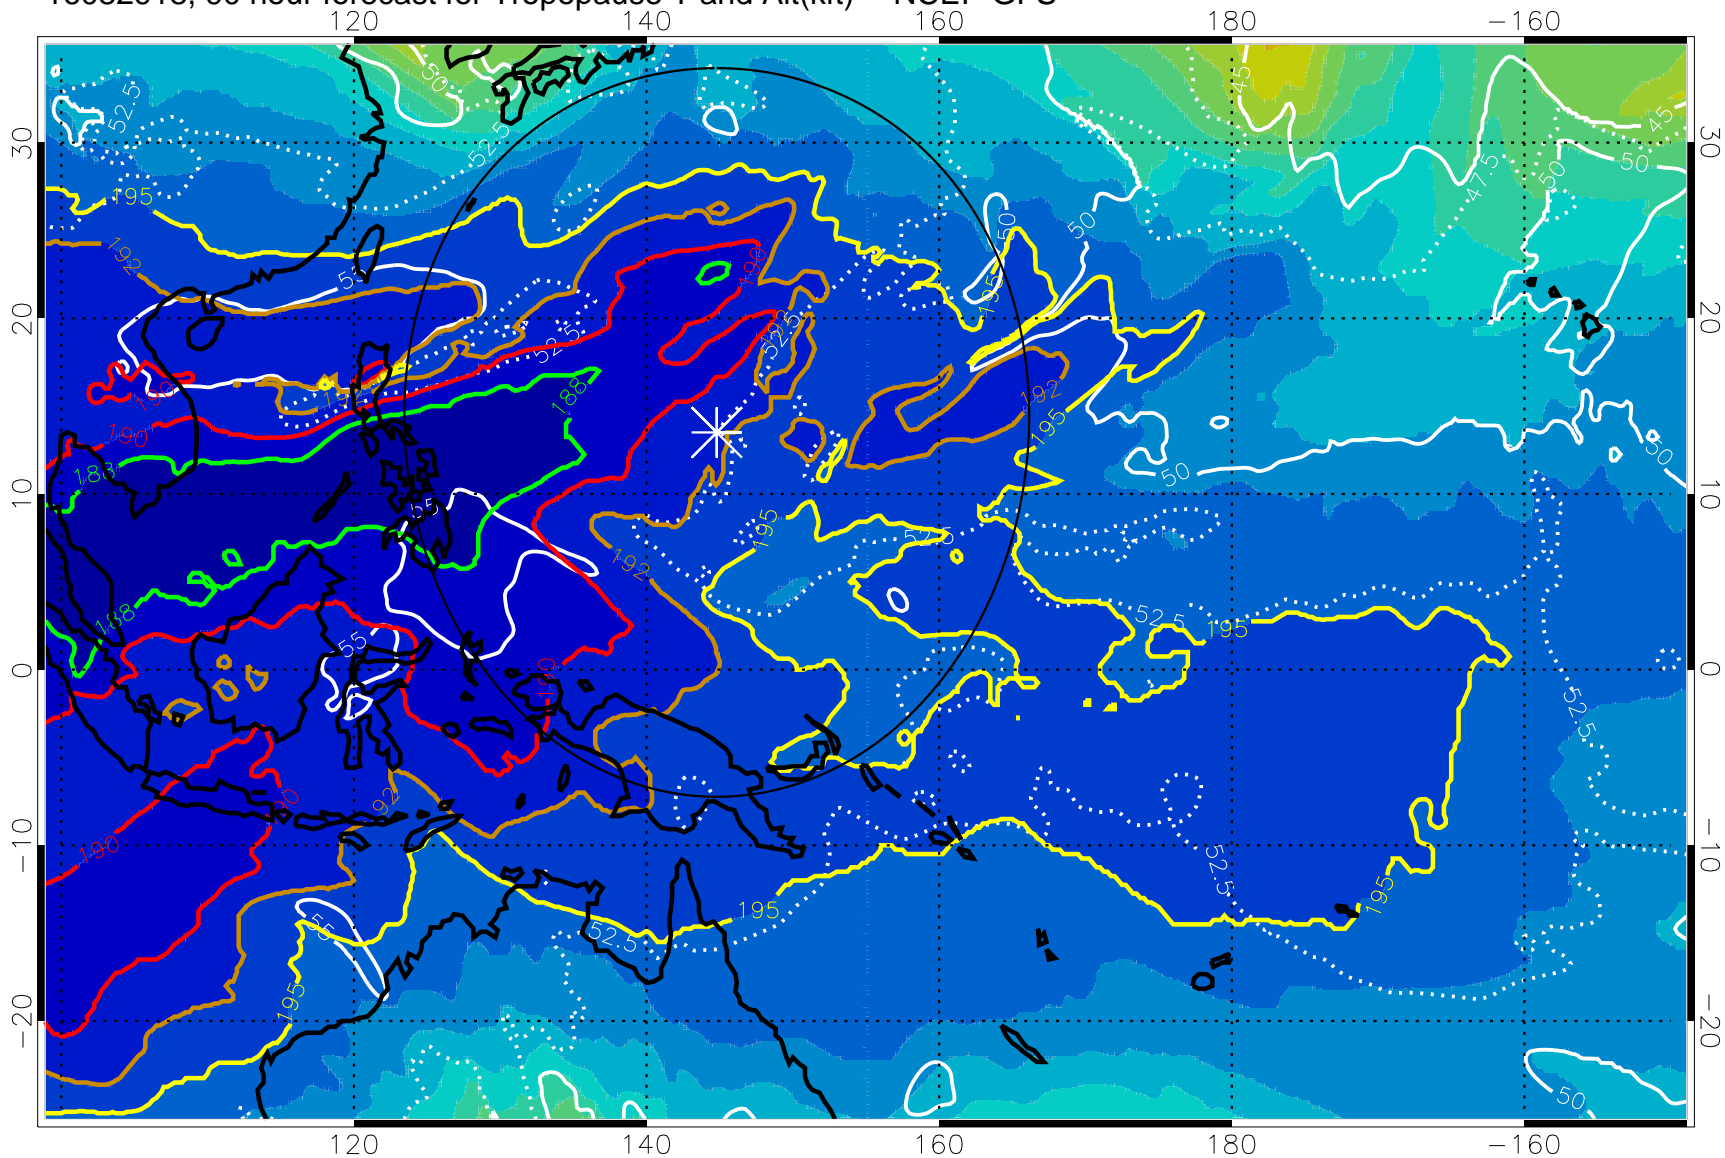

192.5K Isotherm 195K Isotherm  
187.5K Isotherm 190K Isotherm

Range ring of 2304 km

16082912, 84 hour forecast for Tropopause T and Alt(kft) -- NCEP GFS

190 200 210 220 230  
Tropopause T, K

Tropopause Altitude in kft (white)

192.5K Isotherm 195K Isotherm  
187.5K Isotherm 190K Isotherm

Range ring of 2304 km

16082918, 90 hour forecast for Tropopause T and Alt(kft) -- NCEP GFS

190 200 210 220 230  
Tropopause T, K

Tropopause Altitude in kft (white)