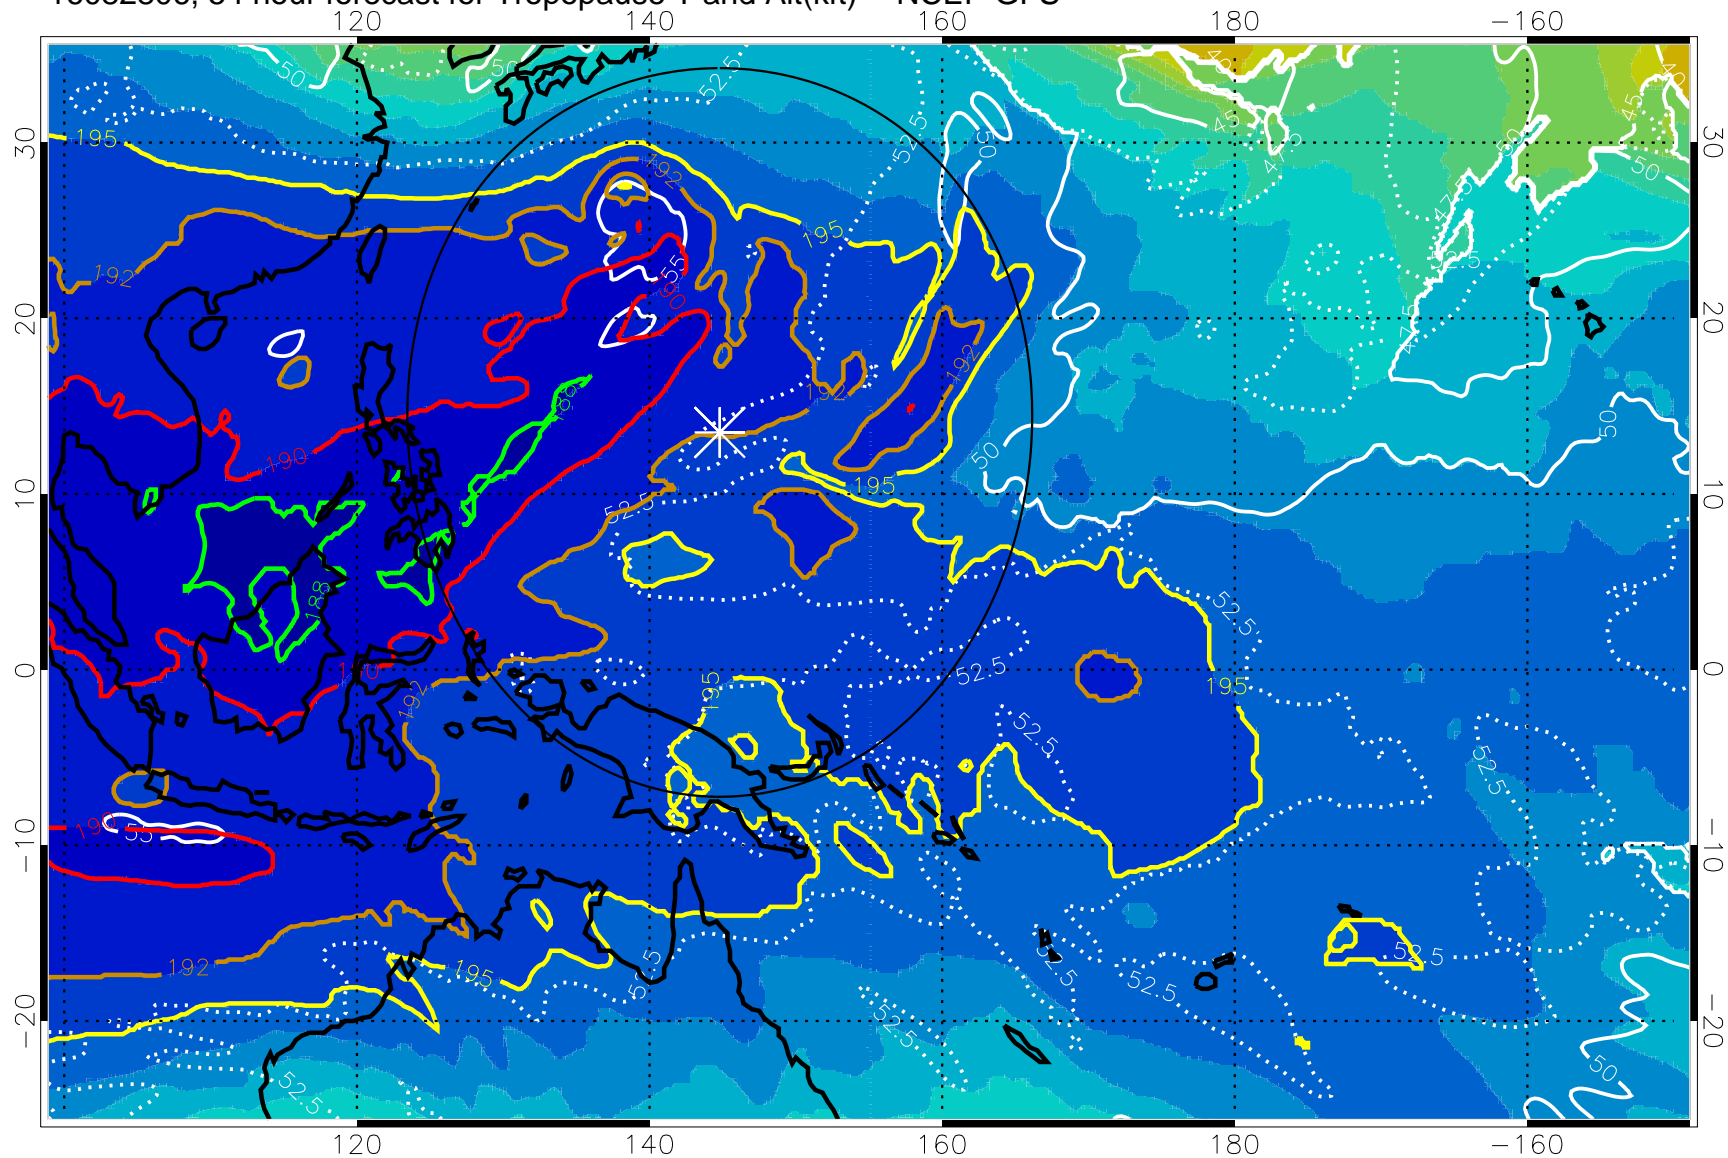

192.5K Isotherm 195K Isotherm  
187.5K Isotherm 190K Isotherm

Range ring of 2304 km

16082800, 48 hour forecast for Tropopause T and Alt(kft) -- NCEP GFS

190 200 210 220 230

Tropopause T, K

Tropopause Altitude in kft (white)

192.5K Isotherm 195K Isotherm  
187.5K Isotherm 190K Isotherm

Range ring of 2304 km

16082806, 54 hour forecast for Tropopause T and Alt(kft) -- NCEP GFS

190 200 210 220 230

Tropopause T, K

Tropopause Altitude in kft (white)