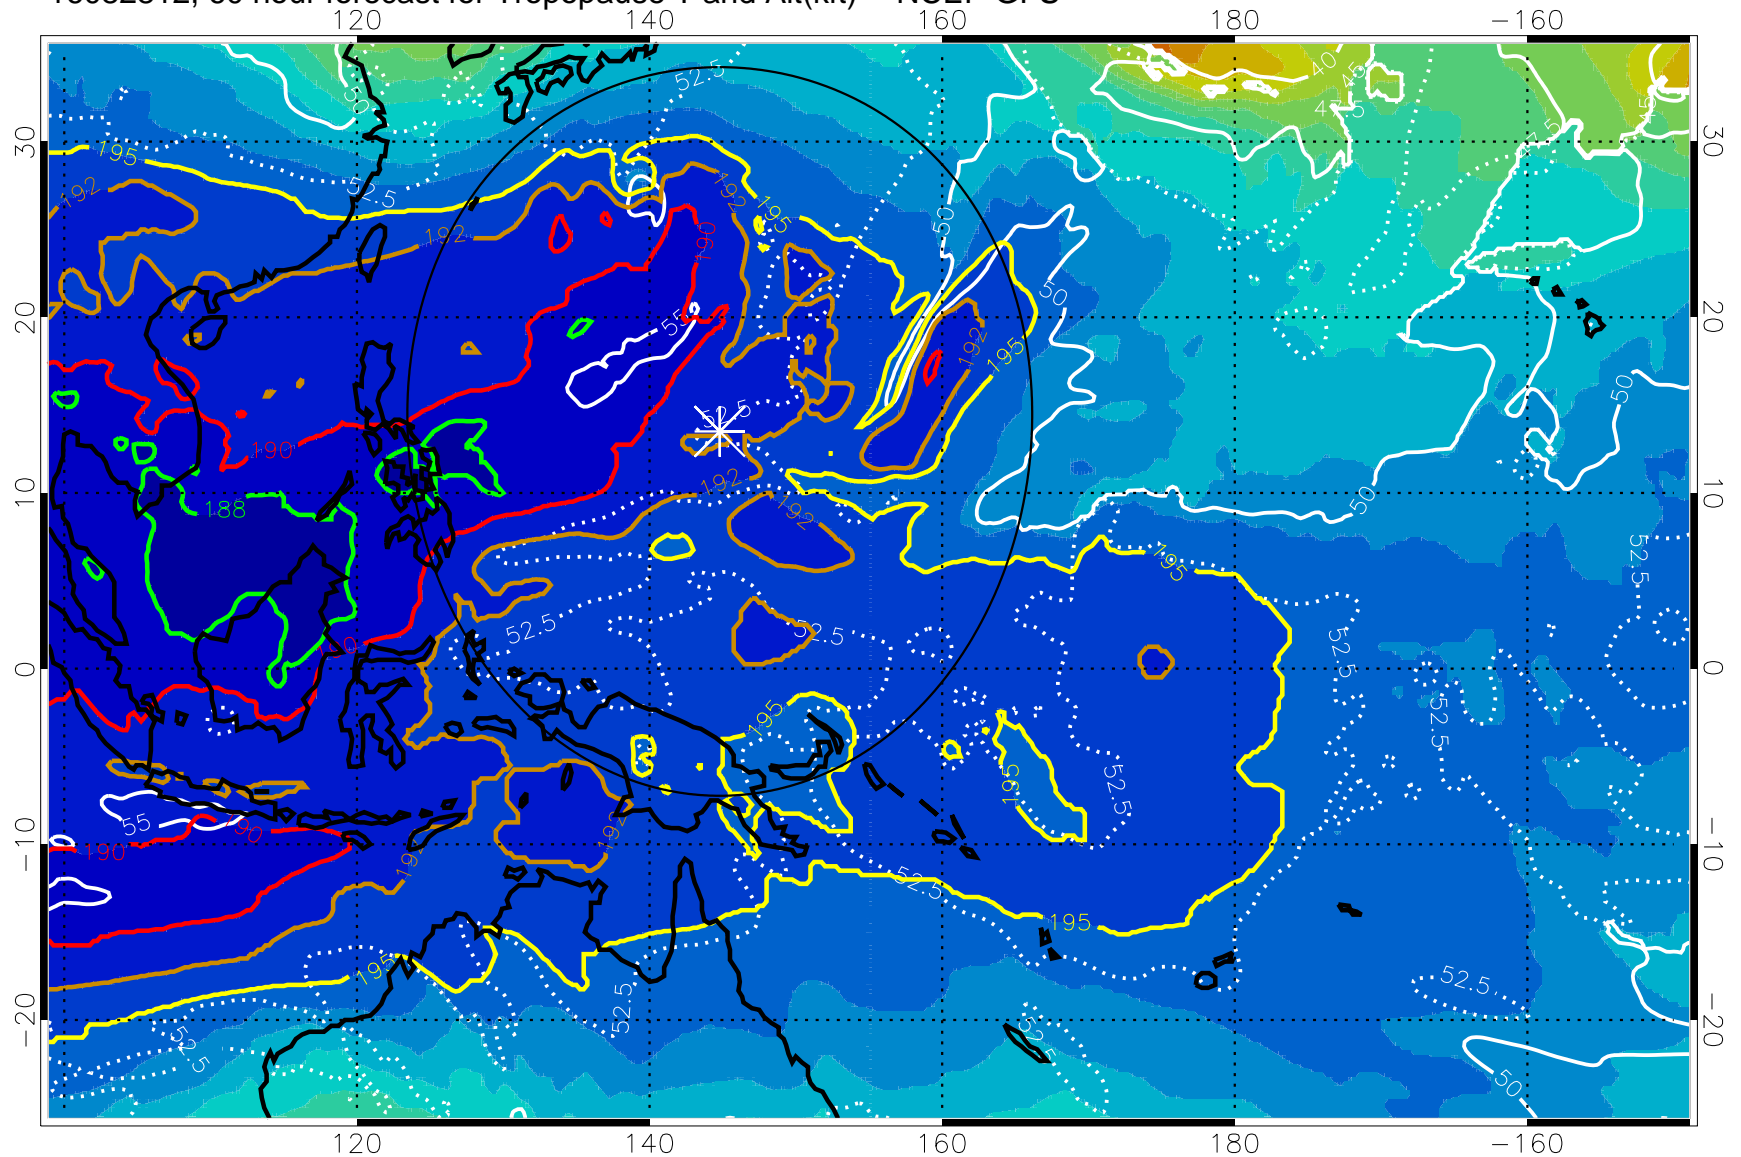

192.5K Isotherm 195K Isotherm  
187.5K Isotherm 190K Isotherm

Range ring of 2304 km

16082806, 54 hour forecast for Tropopause T and Alt(kft) -- NCEP GFS

190 200 210 220 230

Tropopause T, K

Tropopause Altitude in kft (white)

192.5K Isotherm 195K Isotherm  
187.5K Isotherm 190K Isotherm

Range ring of 2304 km

16082812, 60 hour forecast for Tropopause T and Alt(kft) -- NCEP GFS

190 200 210 220 230

Tropopause T, K

Tropopause Altitude in kft (white)