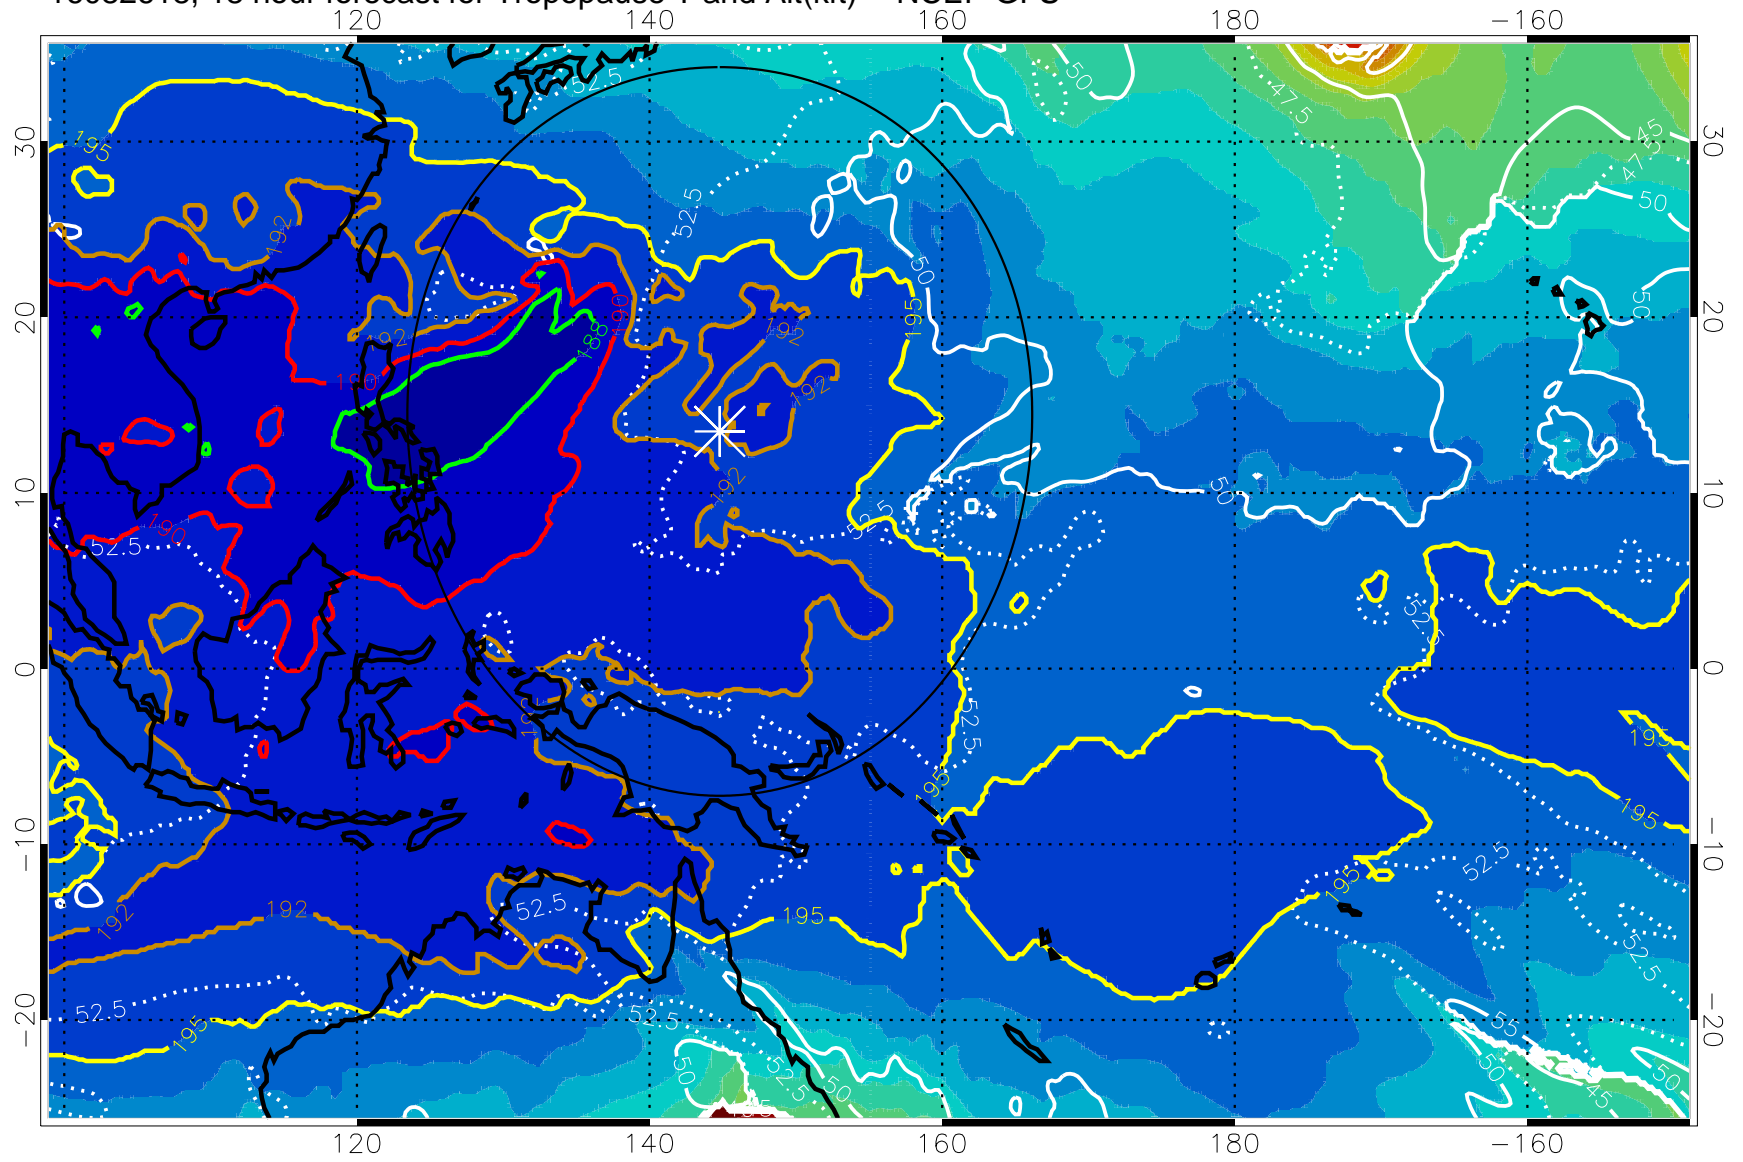

16082618, 18 hour forecast for Tropopause T and Alt(kft) -- NCEP GFS

190 200 210 220 230

Tropopause T, K

Tropopause Altitude in kft (white)

192.5K Isotherm 195K Isotherm
187.5K Isotherm 190K Isotherm

Range ring of 2304 km