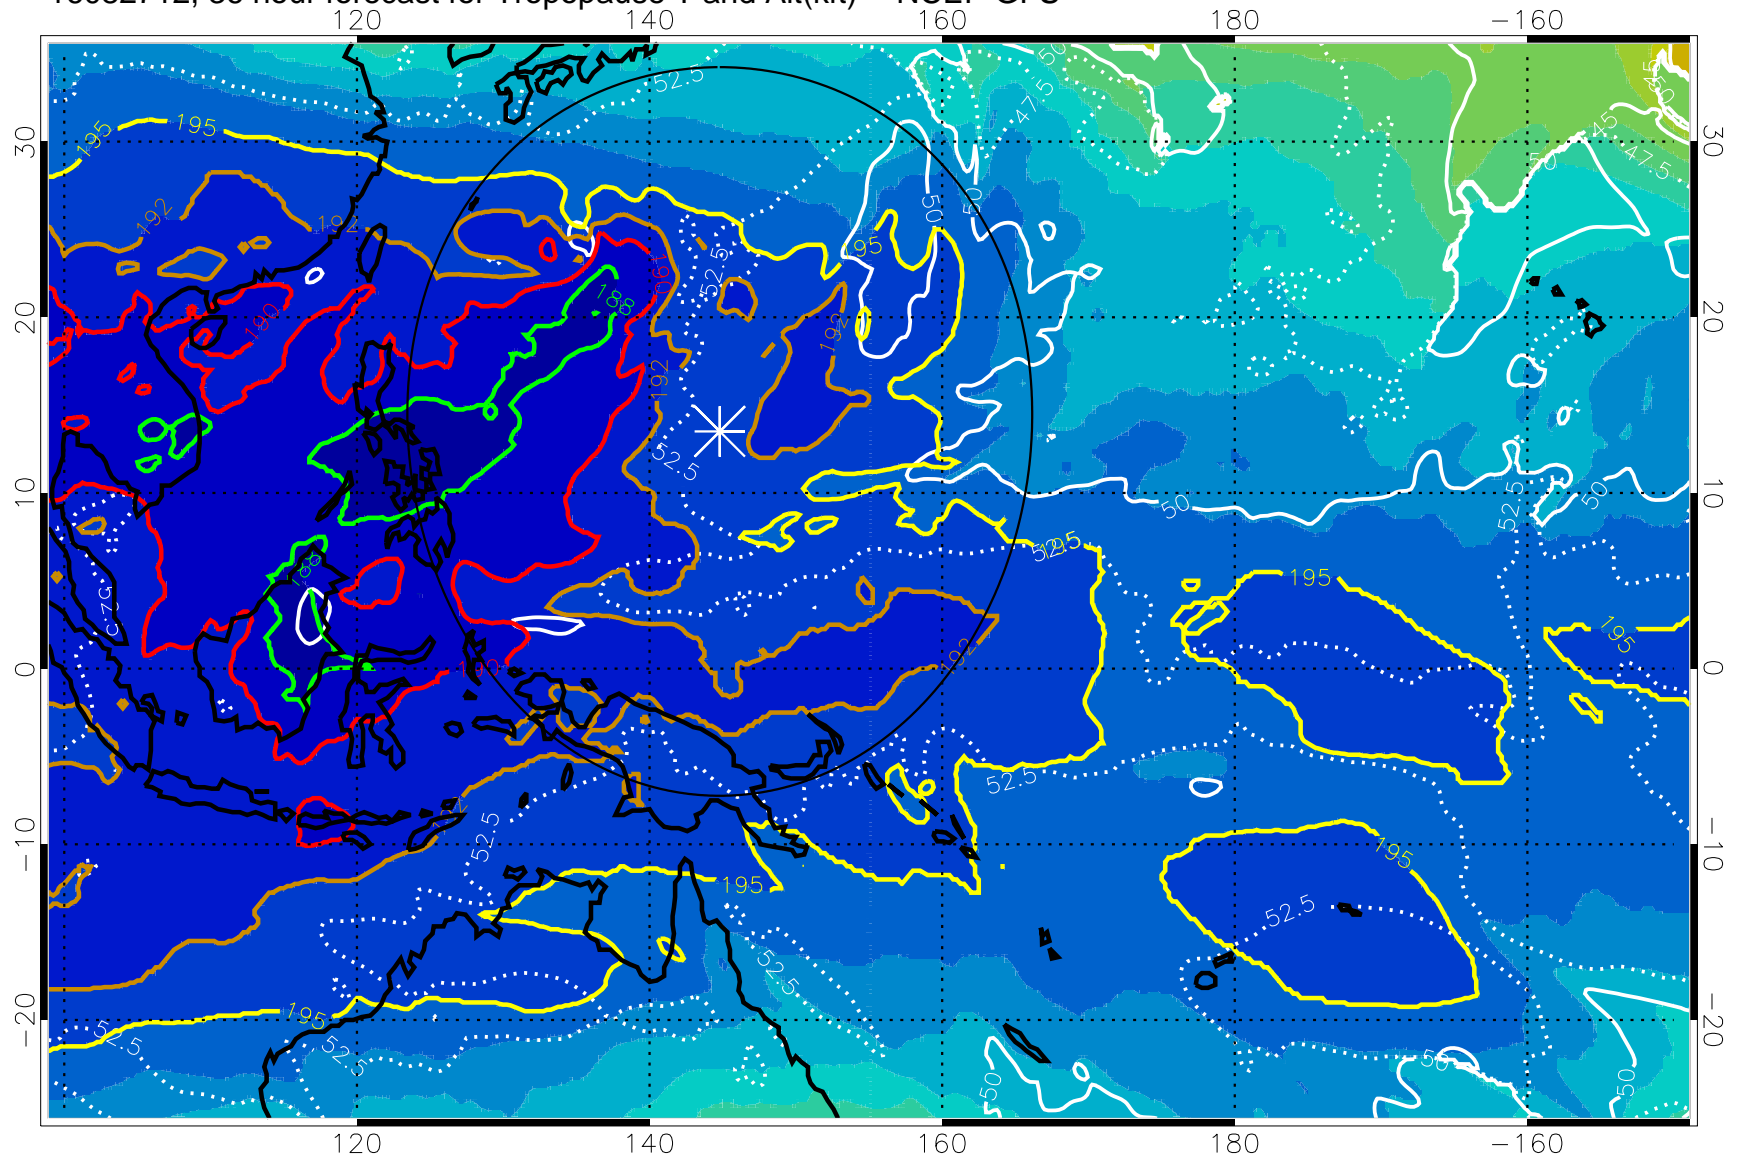

192.5K Isotherm 195K Isotherm  
187.5K Isotherm 190K Isotherm

Range ring of 2304 km

16082706, 30 hour forecast for Tropopause T and Alt(kft) -- NCEP GFS

190 200 210 220 230

Tropopause T, K

Tropopause Altitude in kft (white)

192.5K Isotherm 195K Isotherm

187.5K Isotherm 190K Isotherm

Range ring of 2304 km

16082712, 36 hour forecast for Tropopause T and Alt(kft) -- NCEP GFS

190 200 210 220 230

Tropopause T, K

Tropopause Altitude in kft (white)