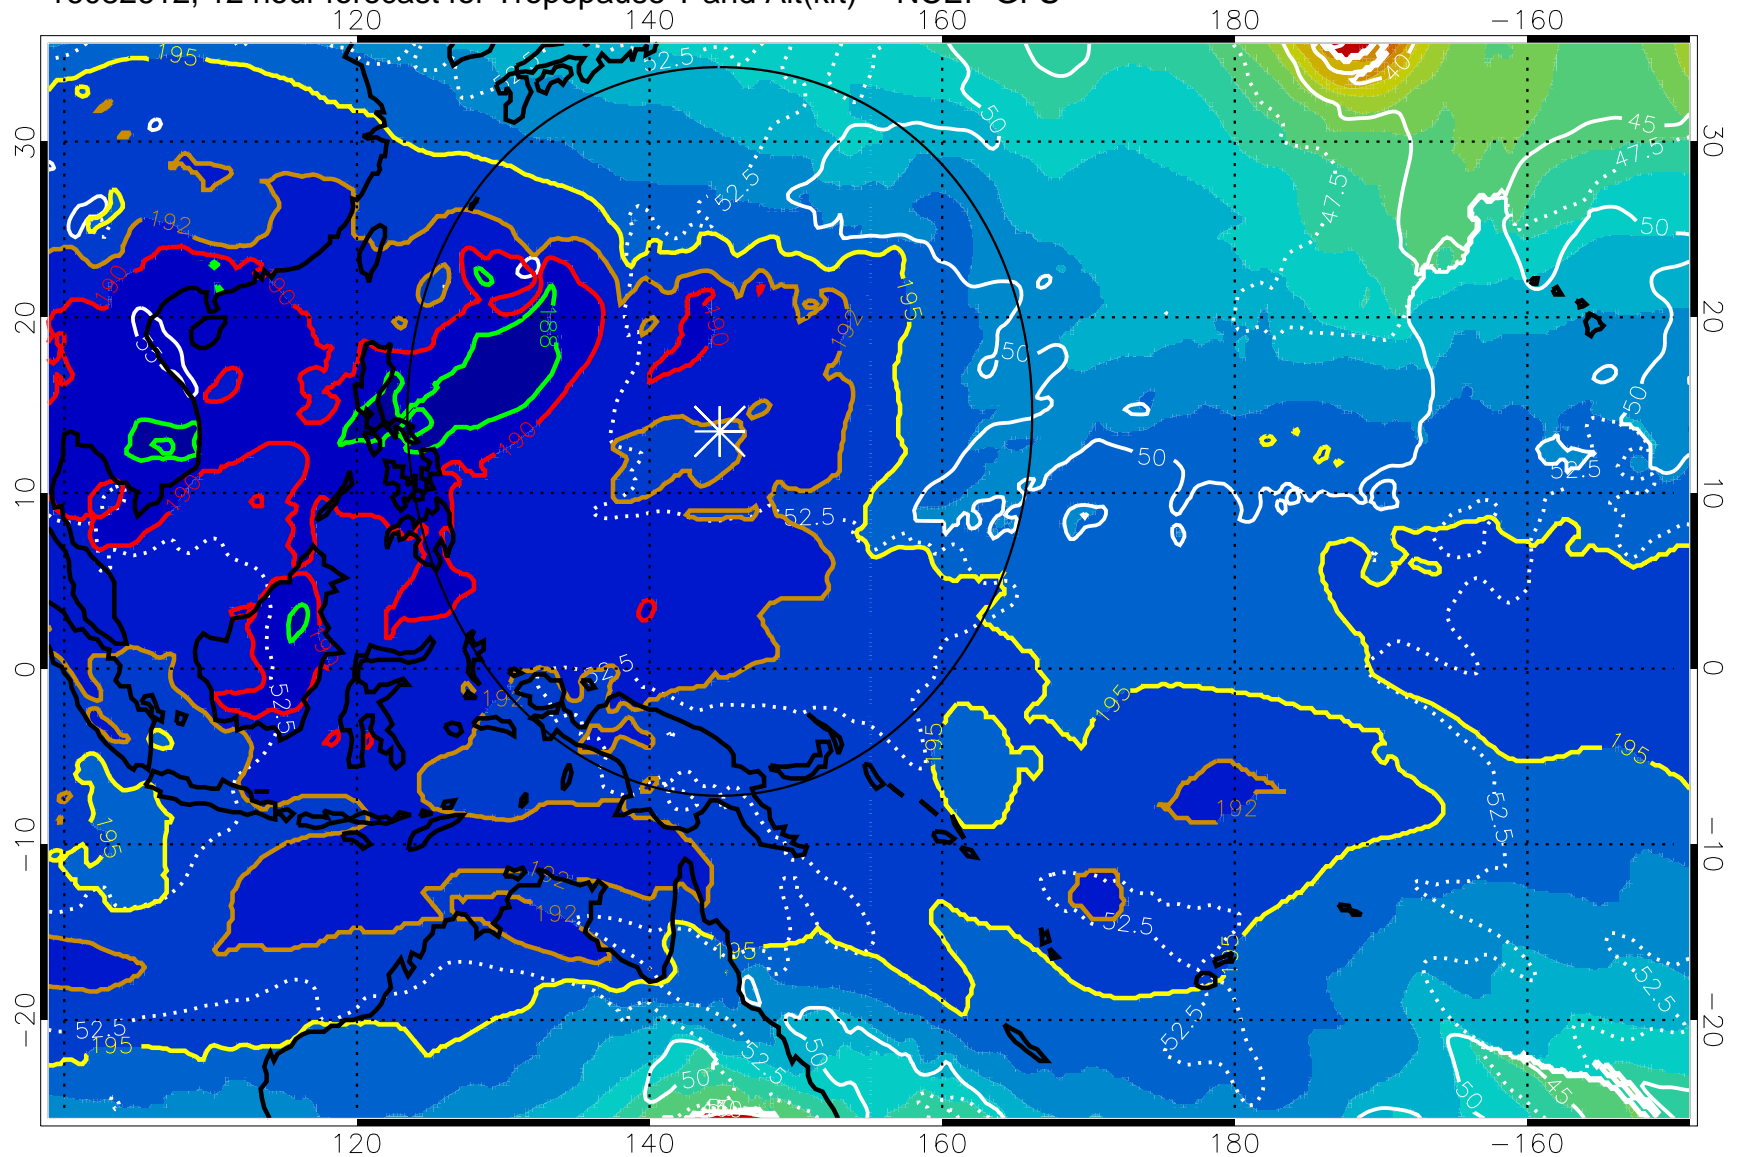

16082612, 12 hour forecast for Tropopause T and Alt(kft) -- NCEP GFS