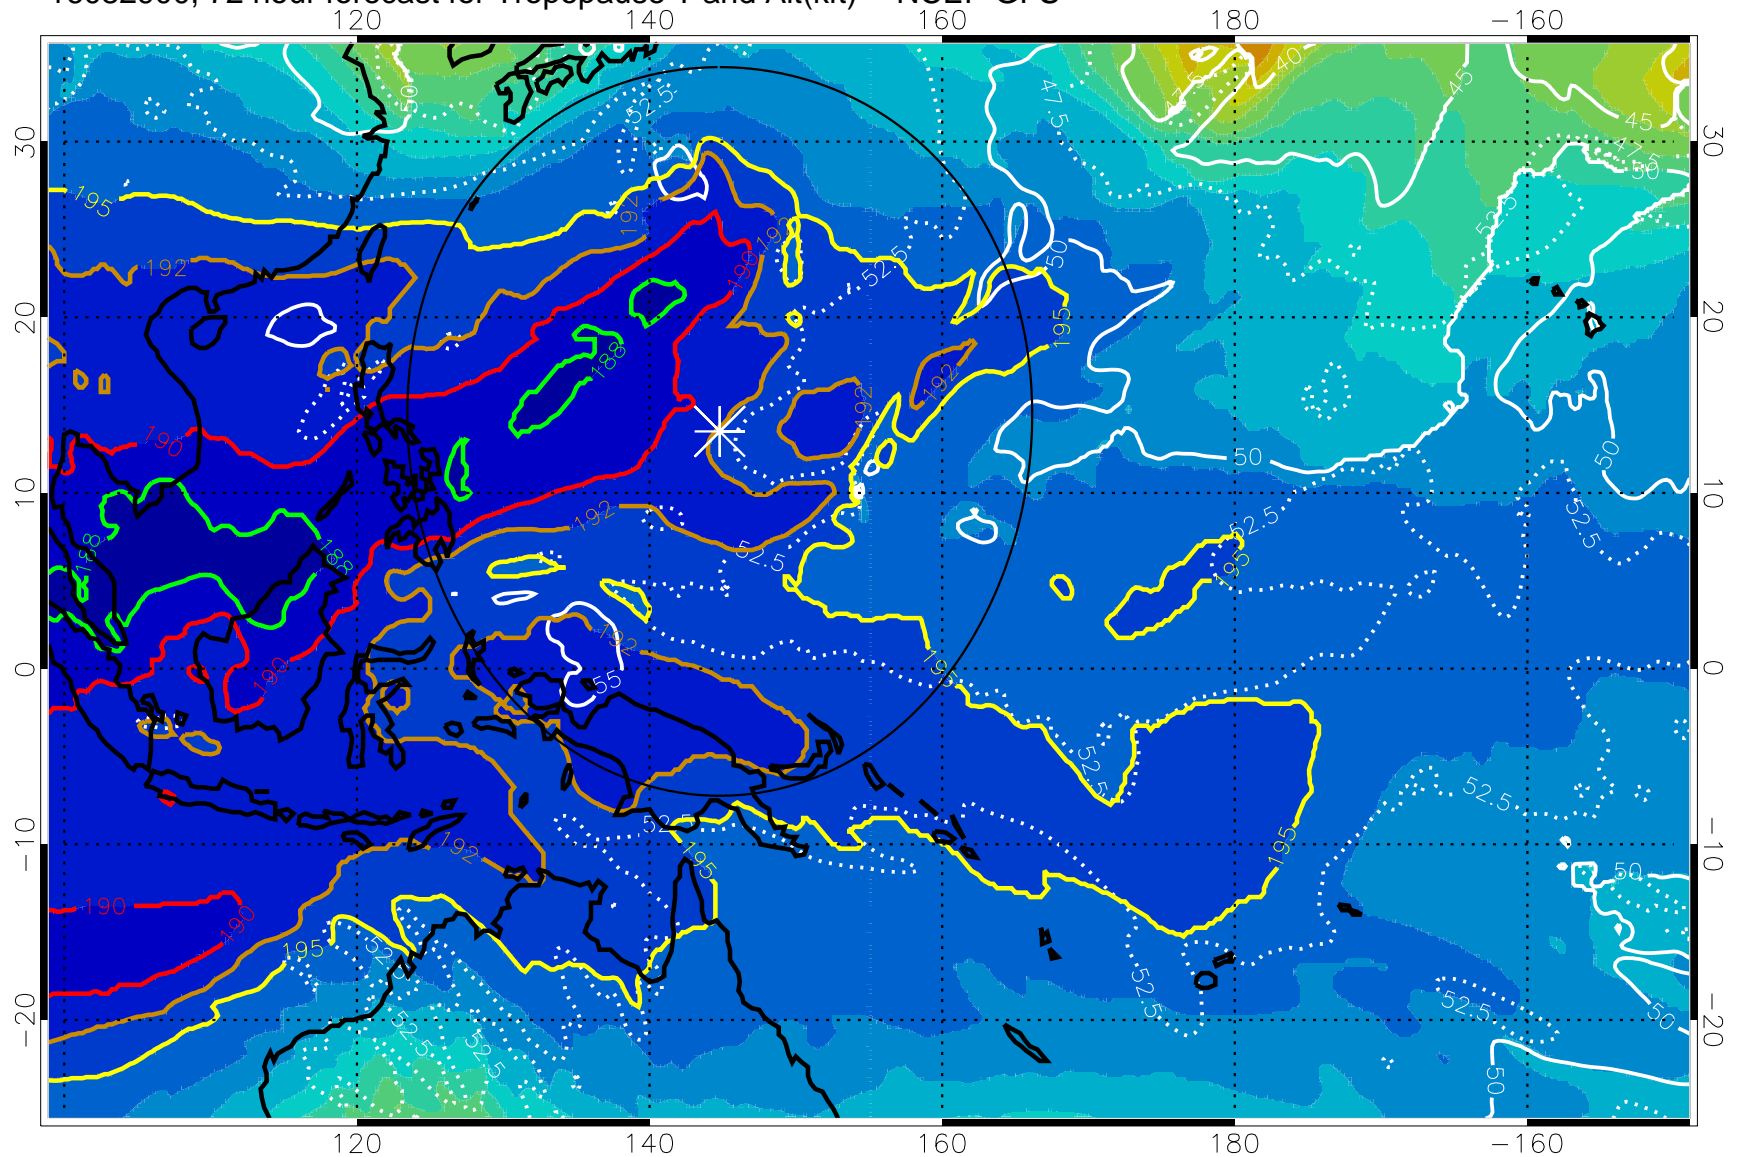

192.5K Isotherm 195K Isotherm  
187.5K Isotherm 190K Isotherm

Range ring of 2304 km

16082818, 66 hour forecast for Tropopause T and Alt(kft) -- NCEP GFS

190 200 210 220 230  
Tropopause T, K

Tropopause Altitude in kft (white)

192.5K Isotherm 195K Isotherm  
187.5K Isotherm 190K Isotherm

Range ring of 2304 km

16082900, 72 hour forecast for Tropopause T and Alt(kft) -- NCEP GFS

190 200 210 220 230  
Tropopause T, K

Tropopause Altitude in kft (white)