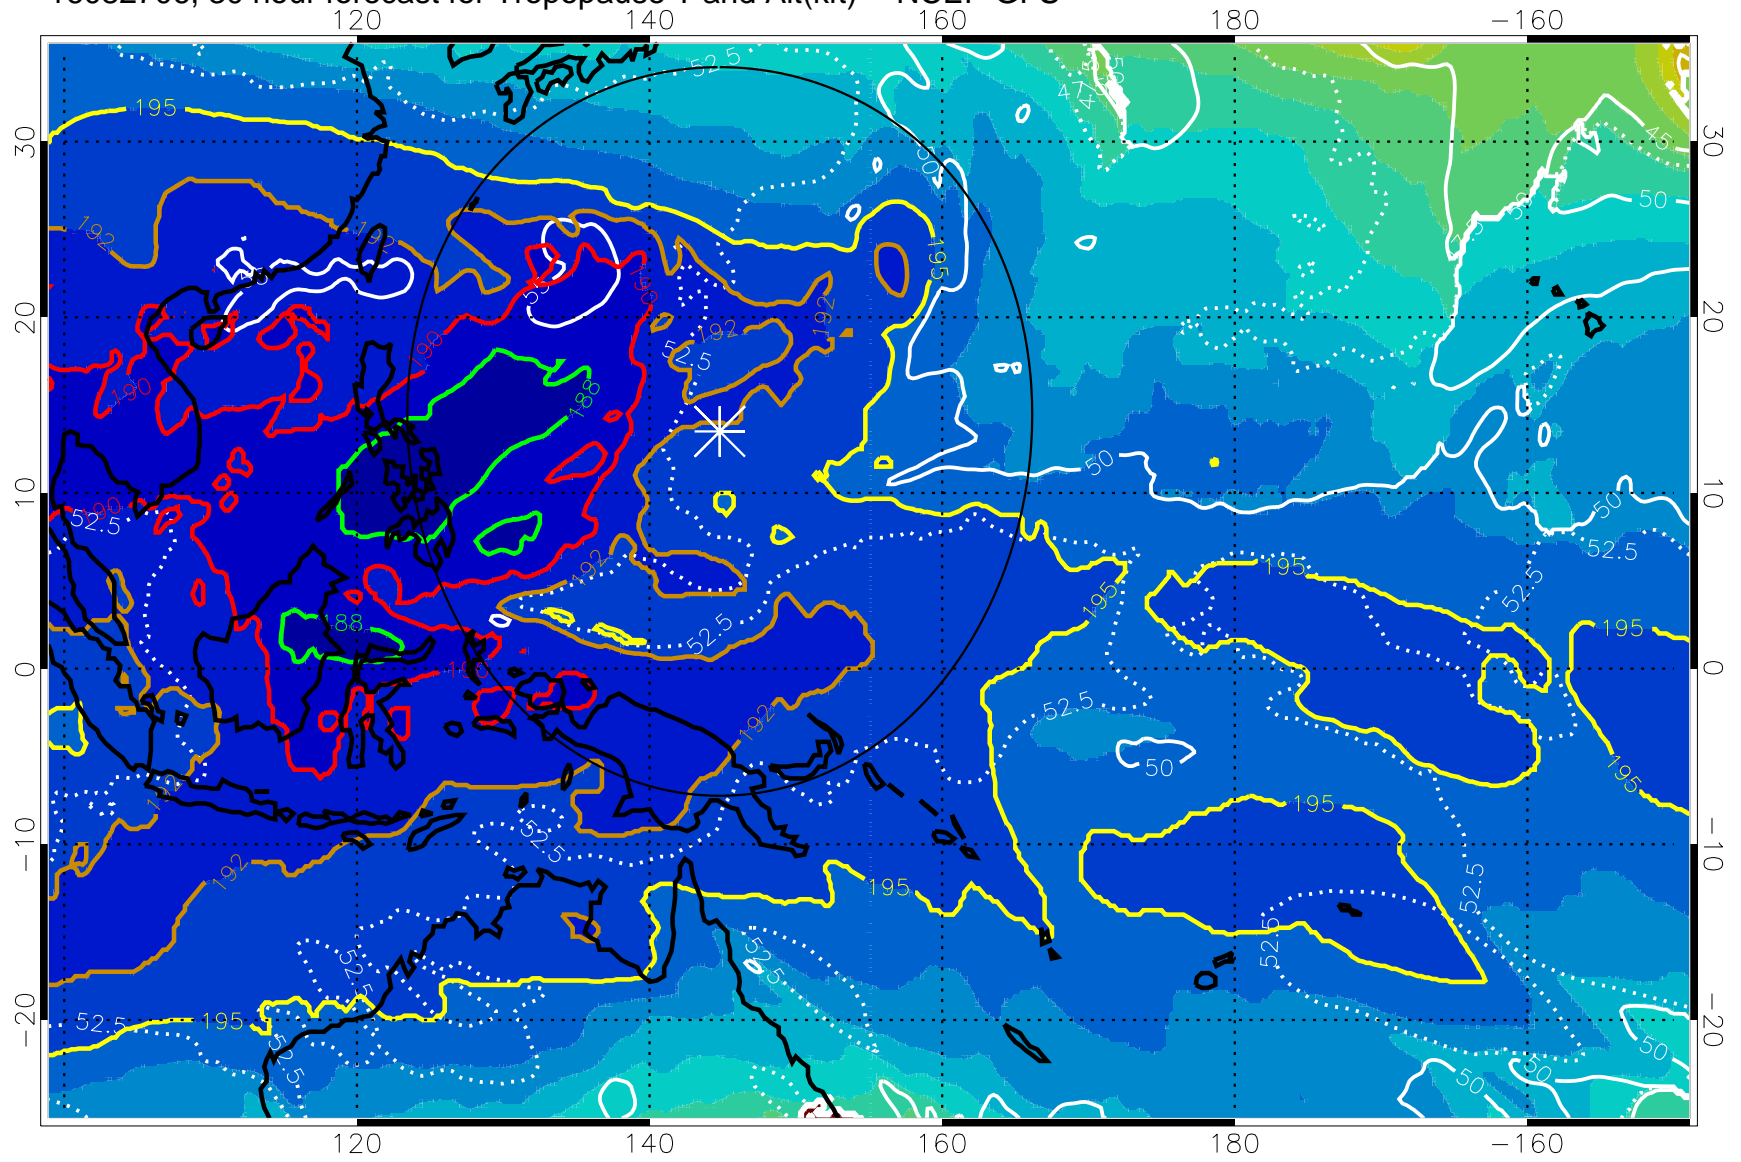

192.5K Isotherm 195K Isotherm  
187.5K Isotherm 190K Isotherm

Range ring of 2304 km

16082700, 24 hour forecast for Tropopause T and Alt(kft) -- NCEP GFS

190 200 210 220 230  
Tropopause T, K

Tropopause Altitude in kft (white)

192.5K Isotherm 195K Isotherm  
187.5K Isotherm 190K Isotherm

Range ring of 2304 km

16082706, 30 hour forecast for Tropopause T and Alt(kft) -- NCEP GFS

190 200 210 220 230

Tropopause T, K

Tropopause Altitude in kft (white)