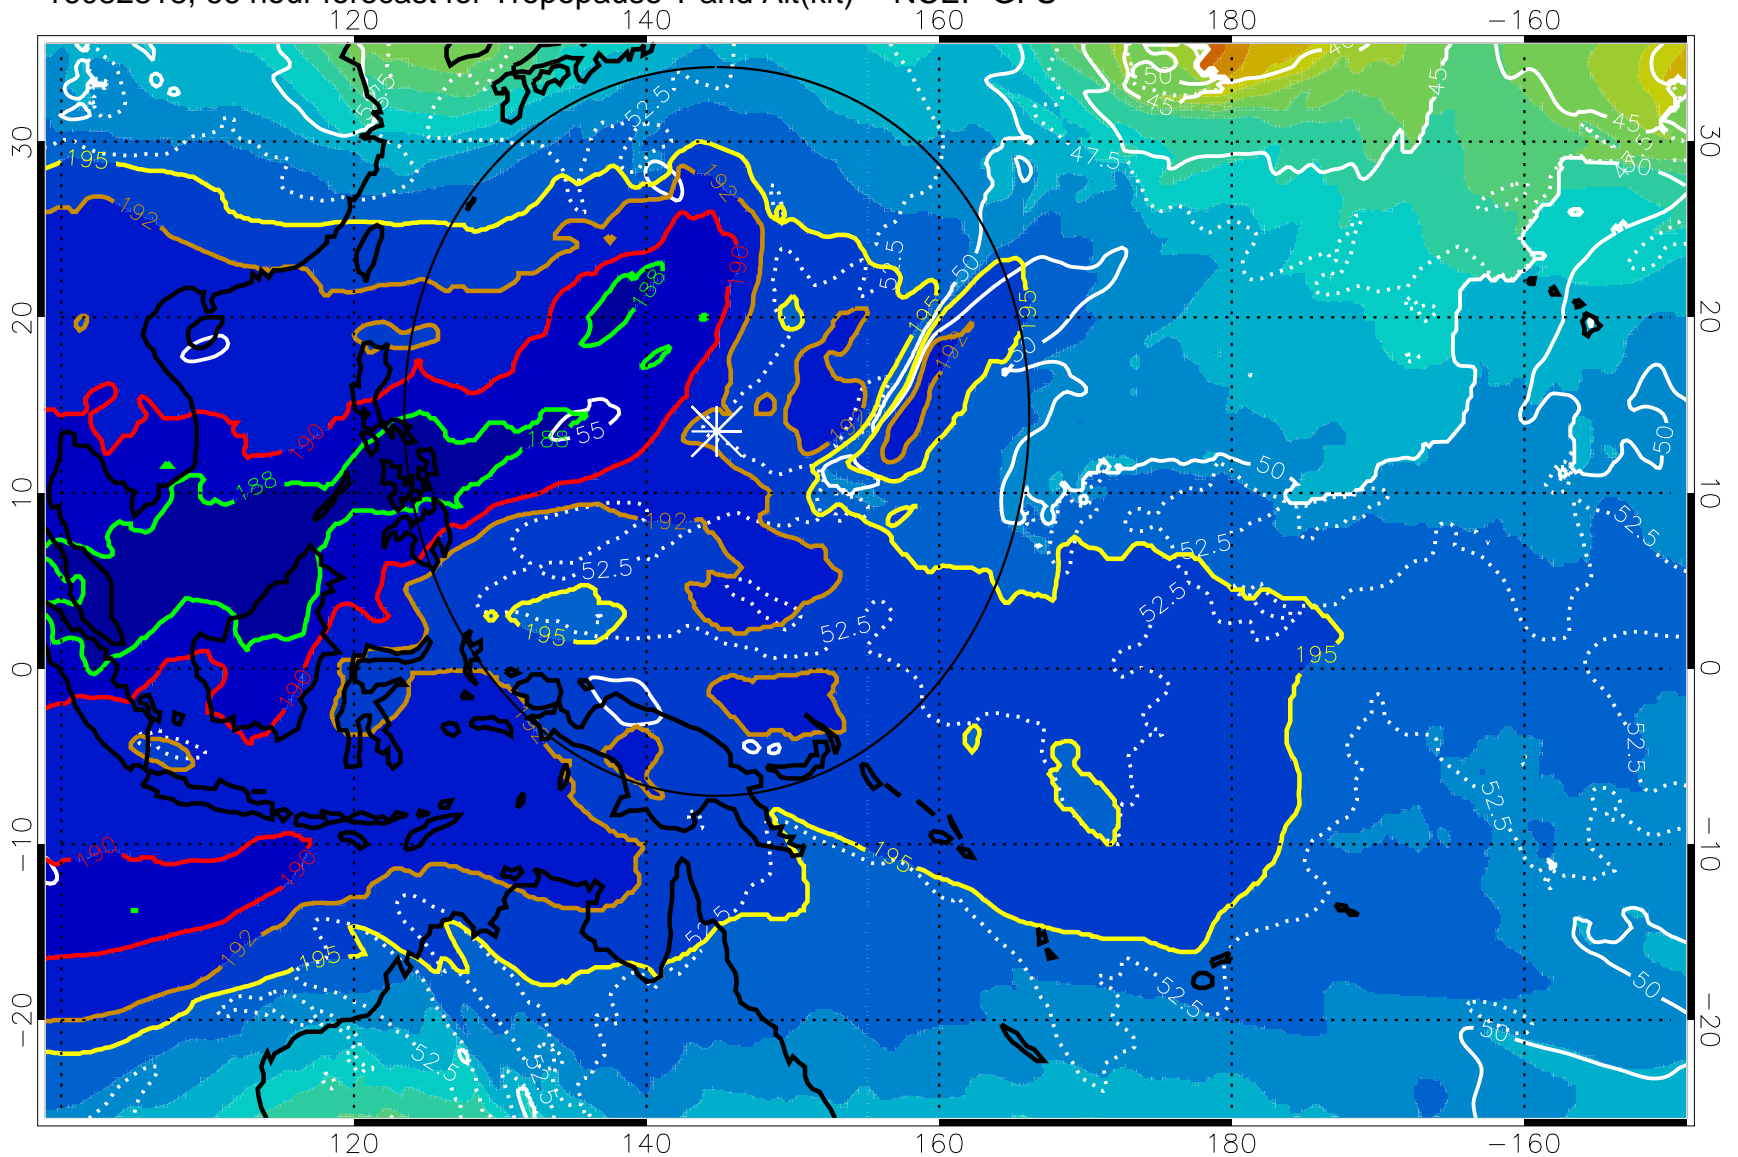

192.5K Isotherm 195K Isotherm  
187.5K Isotherm 190K Isotherm

Range ring of 2304 km

16082812, 60 hour forecast for Tropopause T and Alt(kft) -- NCEP GFS

190 200 210 220 230

Tropopause T, K

Tropopause Altitude in kft (white)

192.5K Isotherm 195K Isotherm  
187.5K Isotherm 190K Isotherm

Range ring of 2304 km

16082818, 66 hour forecast for Tropopause T and Alt(kft) -- NCEP GFS

190 200 210 220 230  
Tropopause T, K

Tropopause Altitude in kft (white)