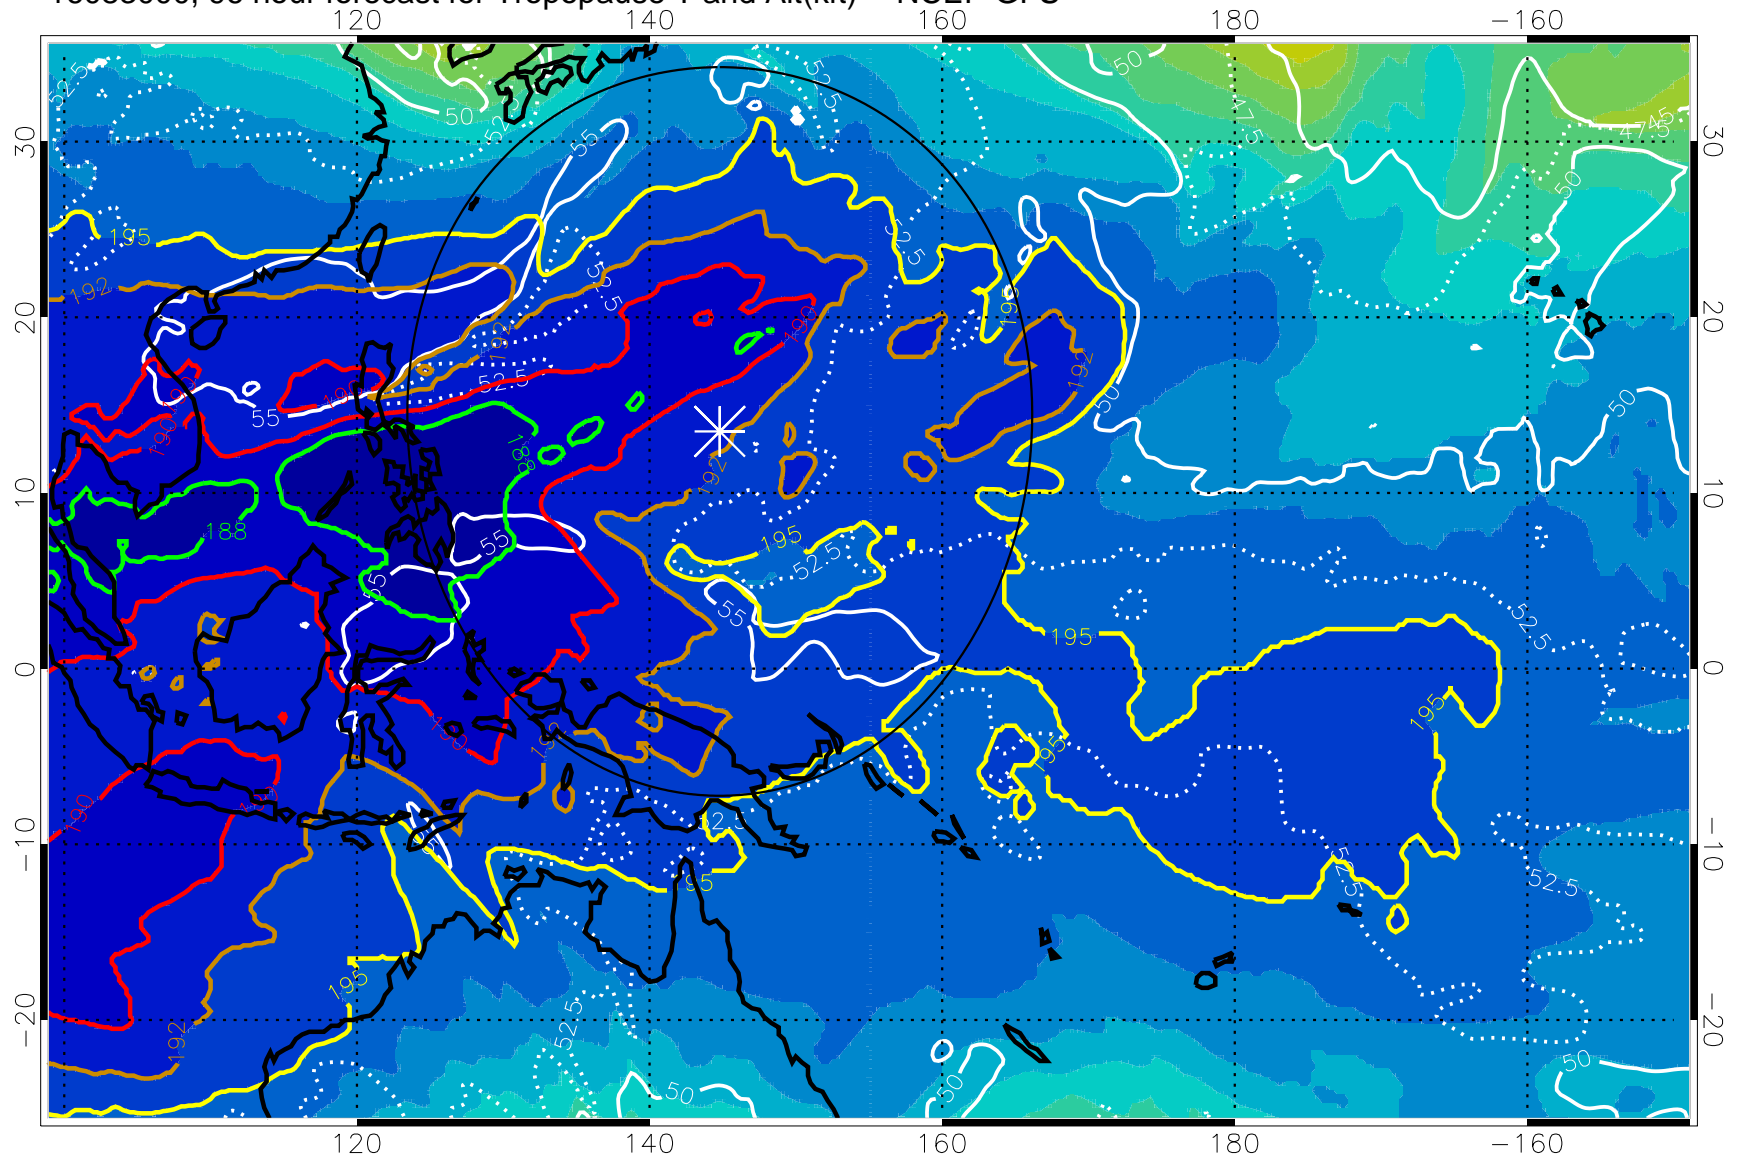

192.5K Isotherm 195K Isotherm  
187.5K Isotherm 190K Isotherm

Range ring of 2304 km

16082918, 90 hour forecast for Tropopause T and Alt(kft) -- NCEP GFS

190 200 210 220 230  
Tropopause T, K

Tropopause Altitude in kft (white)

192.5K Isotherm 195K Isotherm  
187.5K Isotherm 190K Isotherm

Range ring of 2304 km

16083000, 96 hour forecast for Tropopause T and Alt(kft) -- NCEP GFS

190 200 210 220 230

Tropopause T, K

Tropopause Altitude in kft (white)