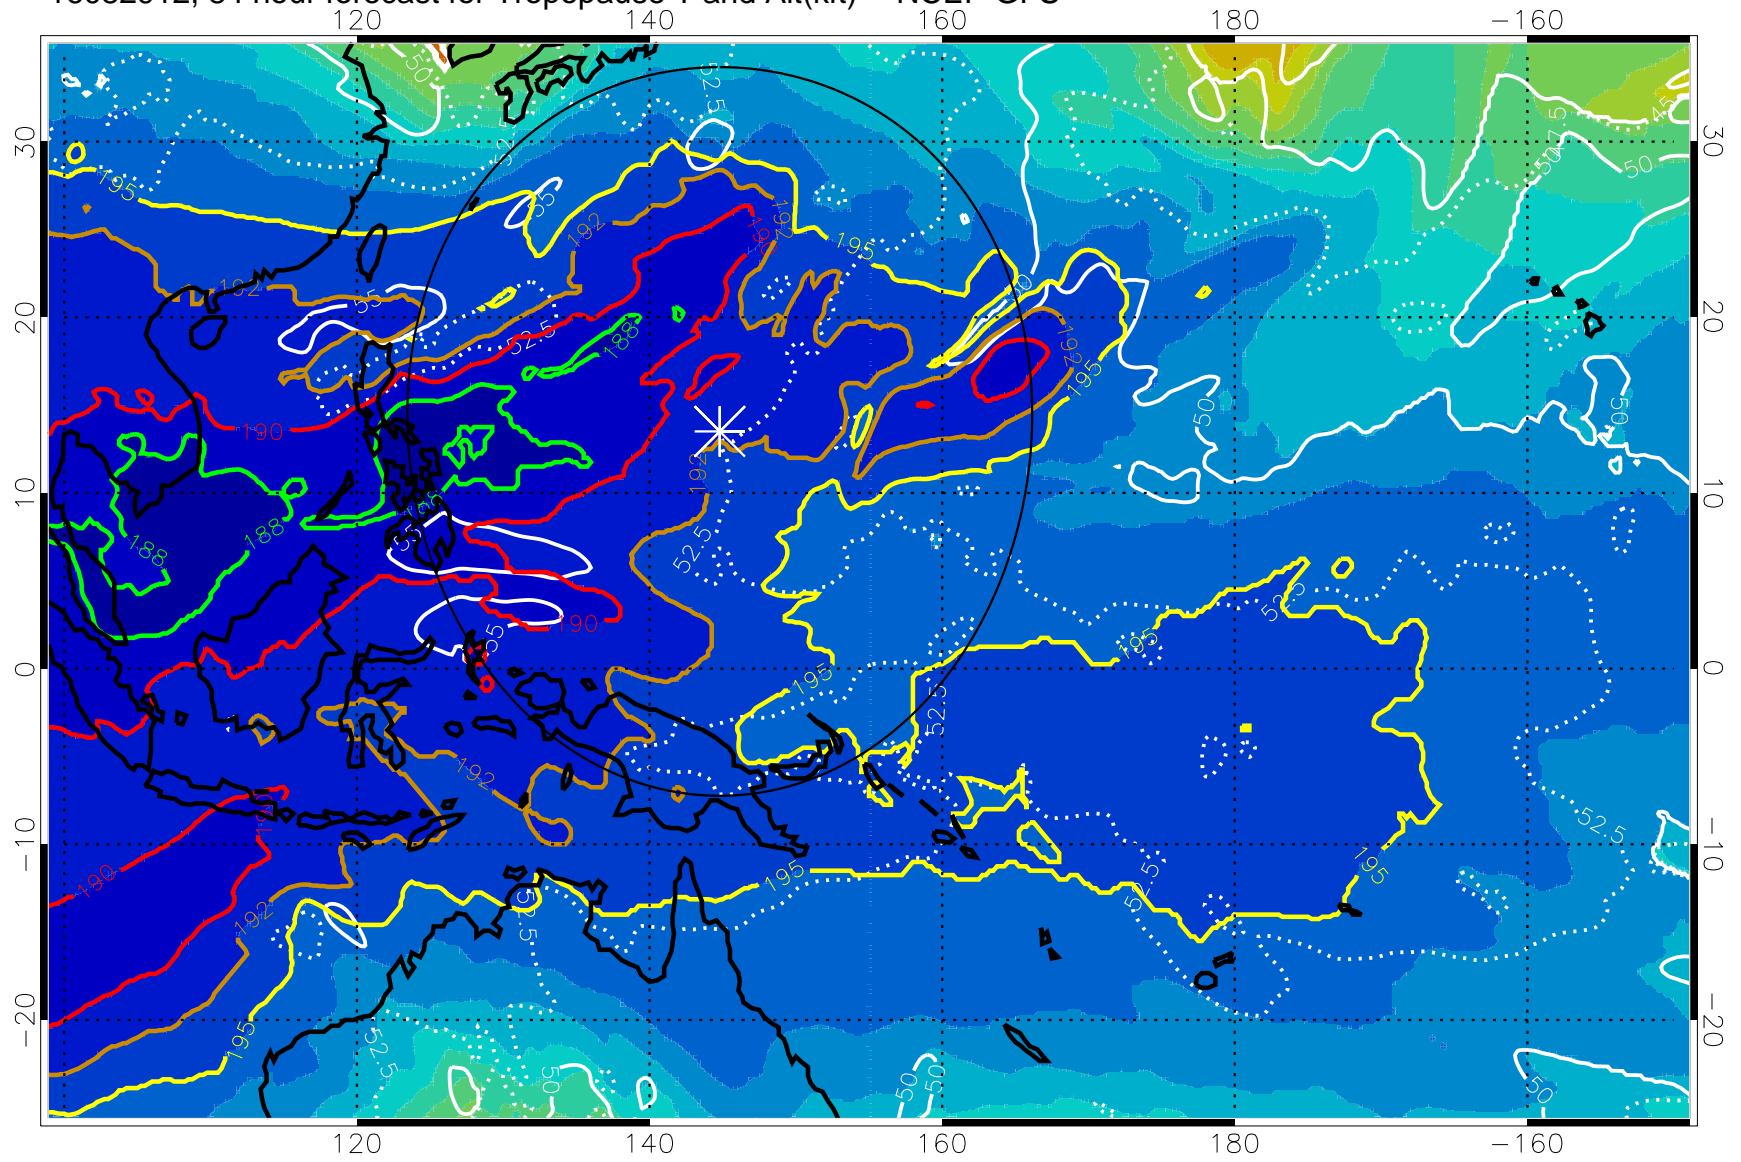

192.5K Isotherm 195K Isotherm  
187.5K Isotherm 190K Isotherm

Range ring of 2304 km

16082906, 78 hour forecast for Tropopause T and Alt(kft) -- NCEP GFS

190 200 210 220 230  
Tropopause T, K

Tropopause Altitude in kft (white)

192.5K Isotherm 195K Isotherm  
187.5K Isotherm 190K Isotherm

Range ring of 2304 km

16082912, 84 hour forecast for Tropopause T and Alt(kft) -- NCEP GFS

190 200 210 220 230  
Tropopause T, K

Tropopause Altitude in kft (white)