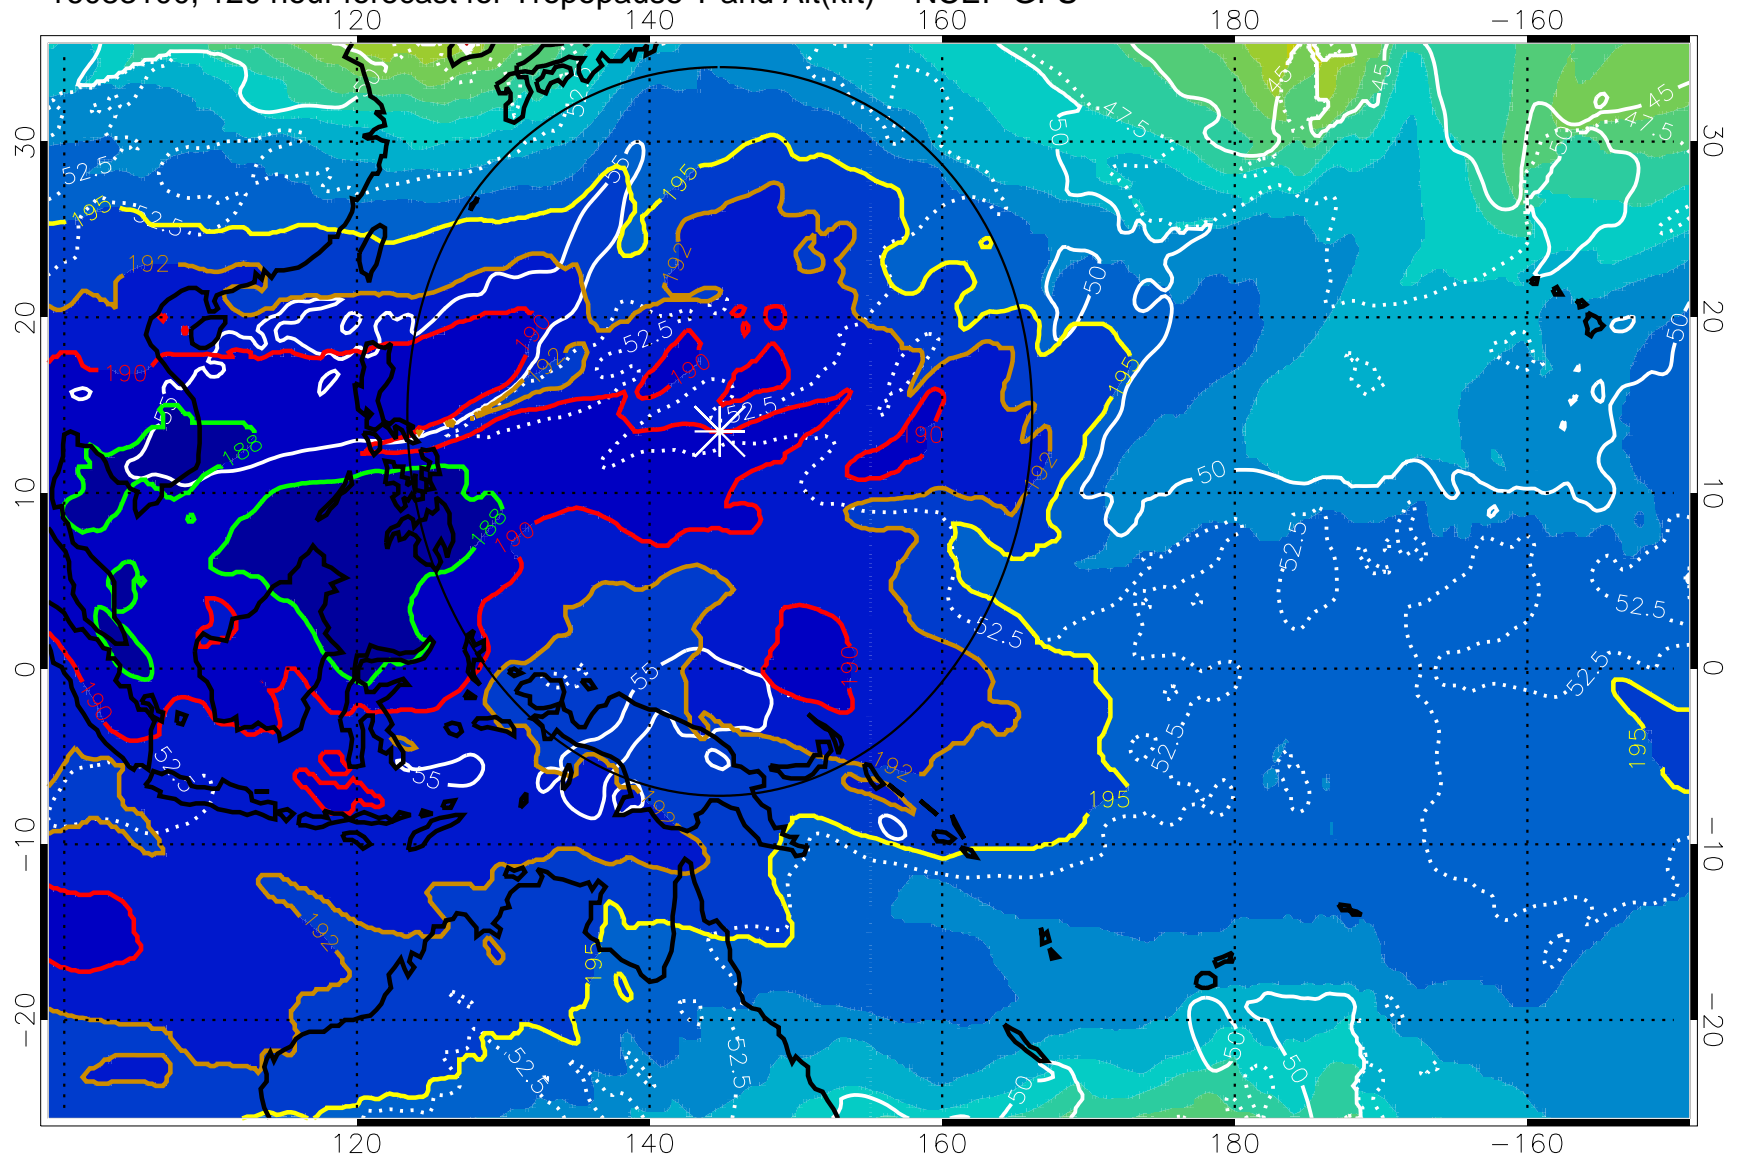

192.5K Isotherm 195K Isotherm  
187.5K Isotherm 190K Isotherm

Range ring of 2304 km

16083012, 108 hour forecast for Tropopause T and Alt(kft) -- NCEP GFS

Tropopause Altitude in kft (white)

192.5K Isotherm 195K Isotherm  
187.5K Isotherm 190K Isotherm

Range ring of 2304 km

16083018, 114 hour forecast for Tropopause T and Alt(kft) -- NCEP GFS

190 200 210 220 230  
Tropopause T, K

Tropopause Altitude in kft (white)

192.5K Isotherm 195K Isotherm  
187.5K Isotherm 190K Isotherm

Range ring of 2304 km

16083100, 120 hour forecast for Tropopause T and Alt(kft) -- NCEP GFS

190 200 210 220 230

Tropopause T, K

Tropopause Altitude in kft (white)

192.5K Isotherm 195K Isotherm

187.5K Isotherm 190K Isotherm