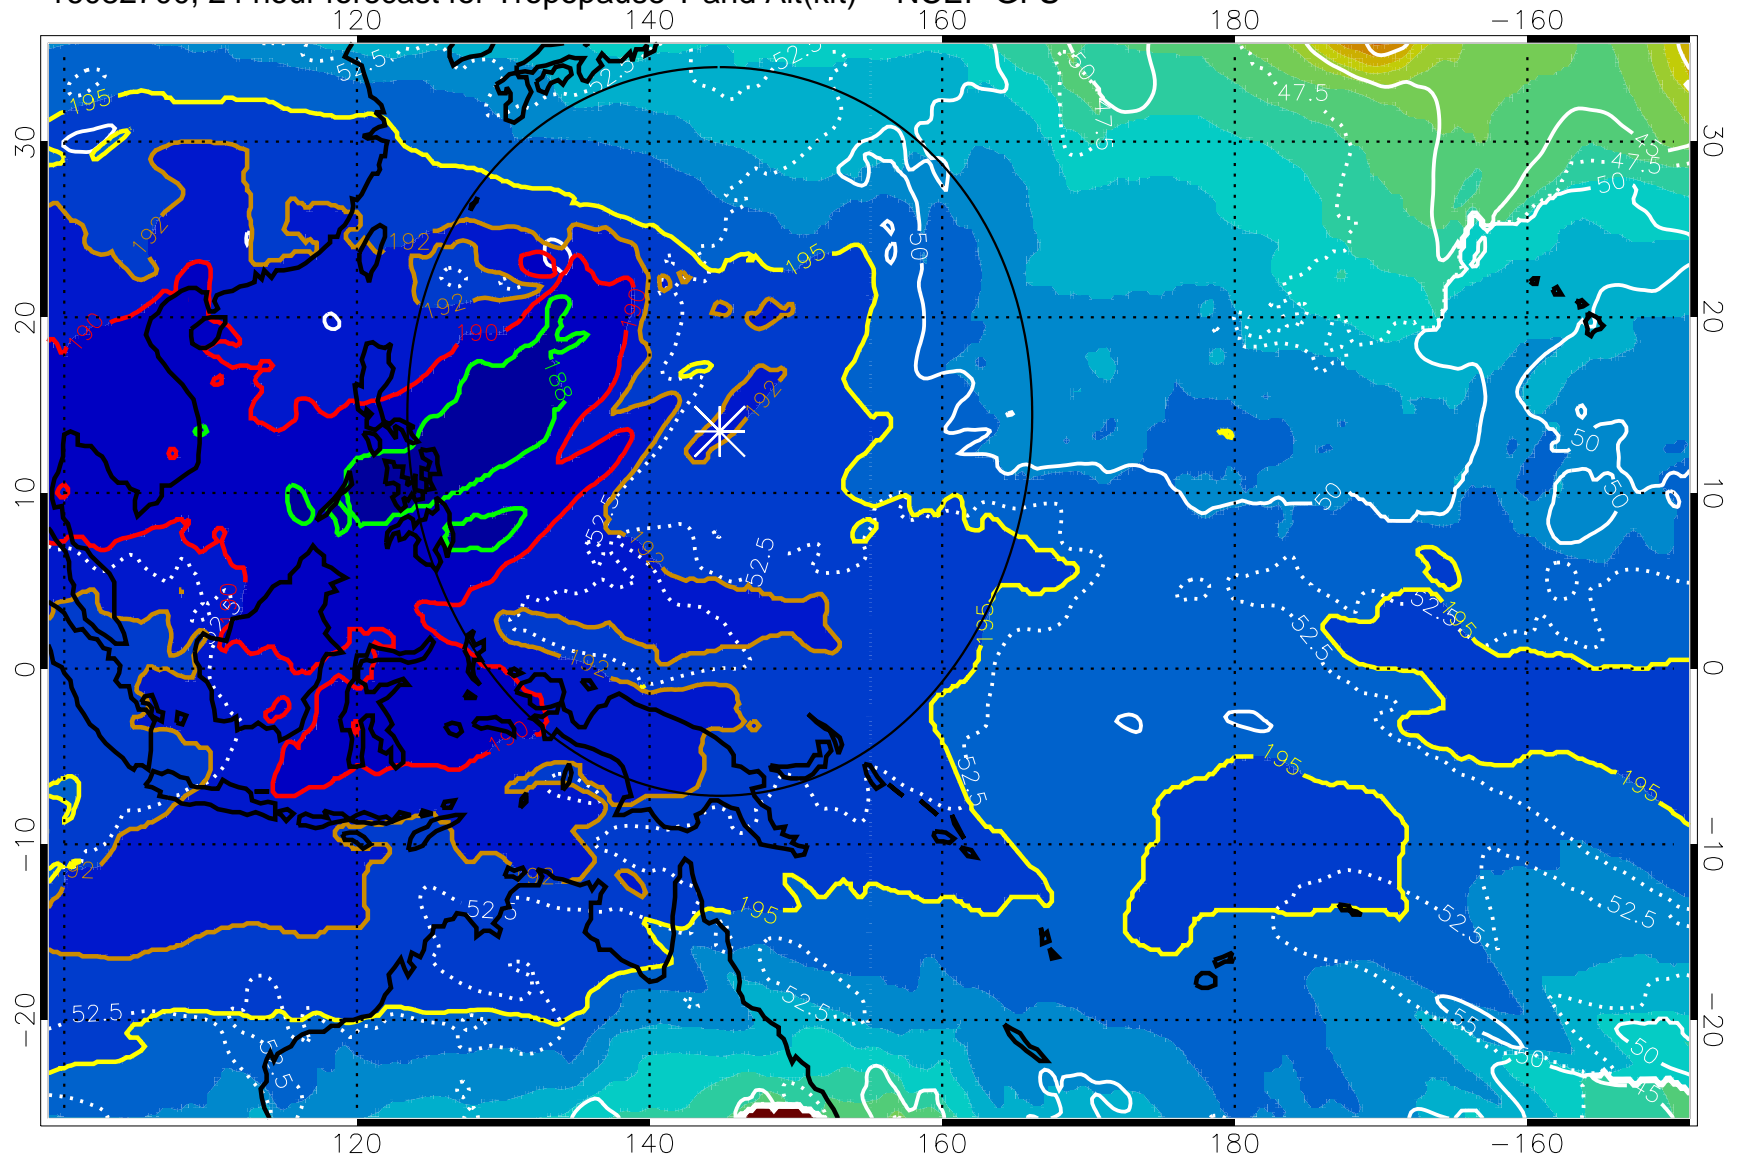

Range ring of 2304 km

16082612, 12 hour forecast for Tropopause T and Alt(kft) -- NCEP GFS

16082618, 18 hour forecast for Tropopause T and Alt(kft) -- NCEP GFS

190 200 210 220 230

Tropopause T, K

Tropopause Altitude in kft (white)

192.5K Isotherm 195K Isotherm  
187.5K Isotherm 190K Isotherm

Range ring of 2304 km

16082700, 24 hour forecast for Tropopause T and Alt(kft) -- NCEP GFS

190 200 210 220 230  
Tropopause T, K

Tropopause Altitude in kft (white)