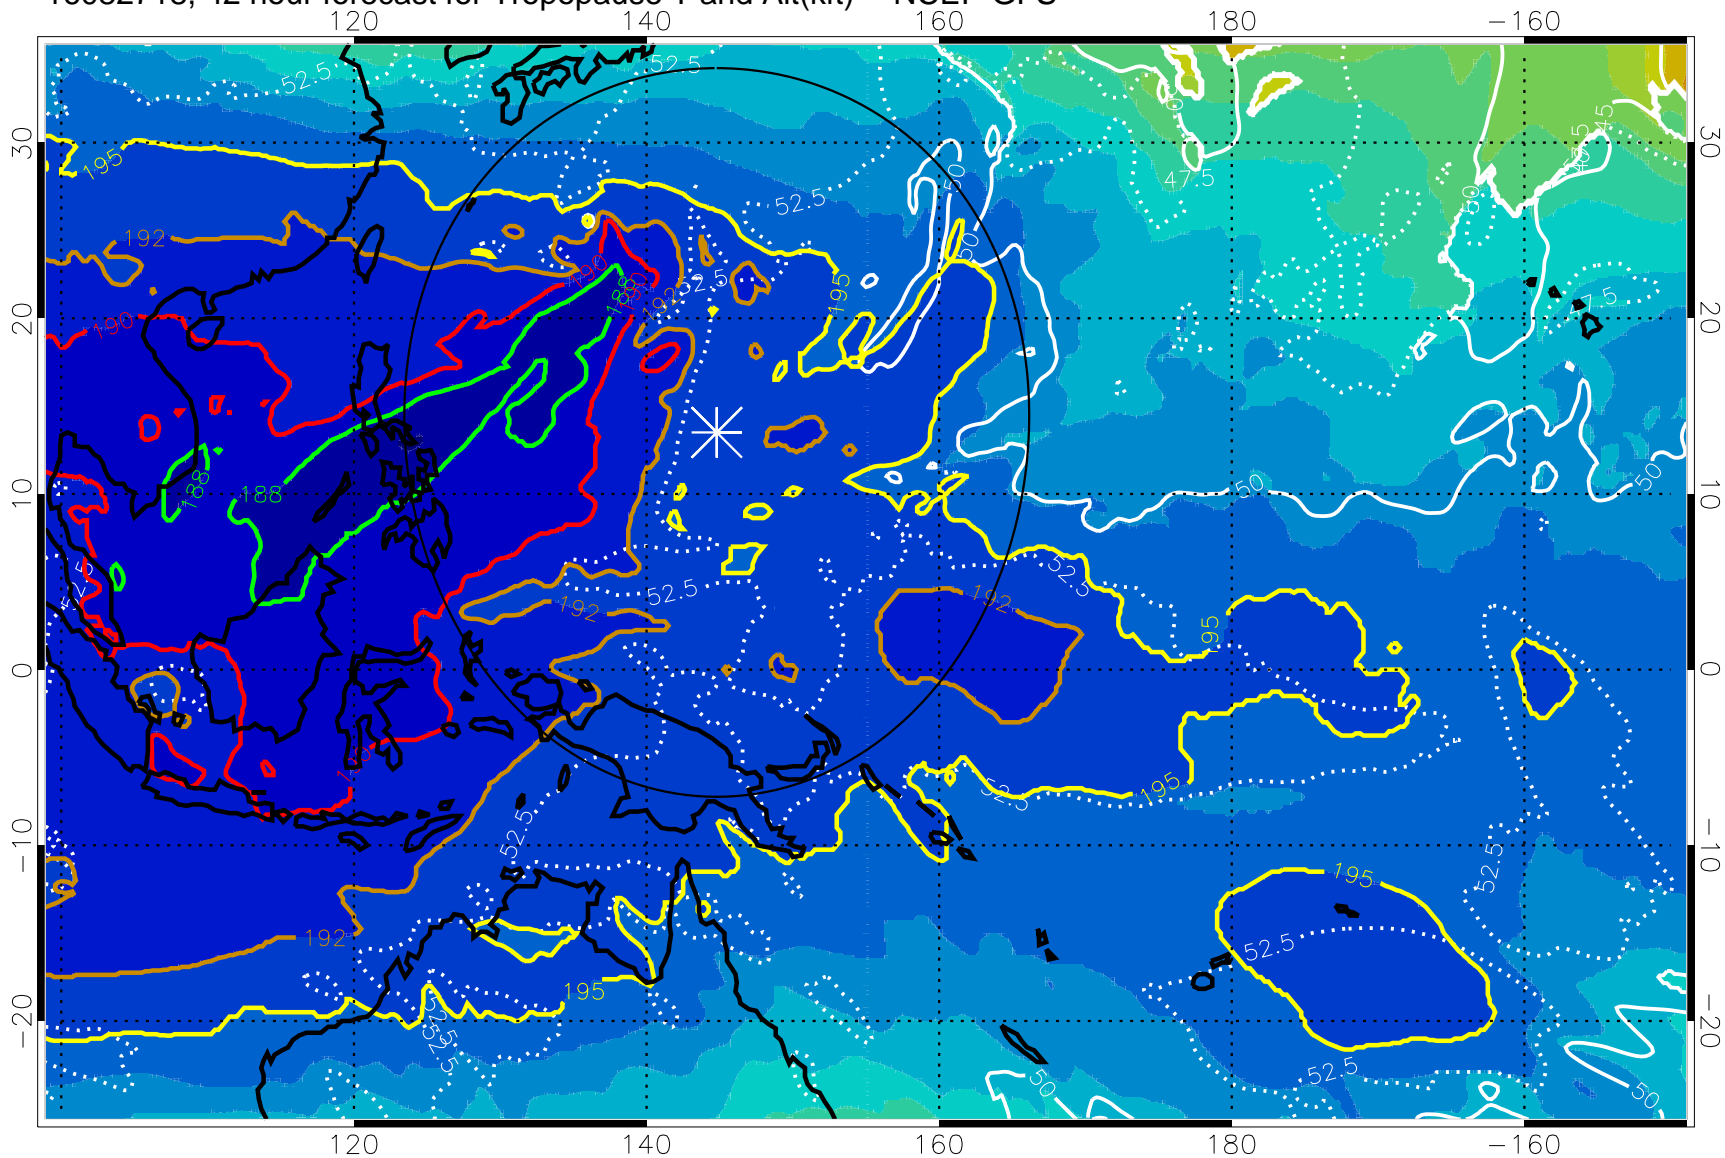

192.5K Isotherm 195K Isotherm

187.5K Isotherm 190K Isotherm

Range ring of 2304 km

16082712, 36 hour forecast for Tropopause T and Alt(kft) -- NCEP GFS

190 200 210 220 230

Tropopause T, K

Tropopause Altitude in kft (white)

192.5K Isotherm 195K Isotherm

187.5K Isotherm 190K Isotherm

Range ring of 2304 km

16082718, 42 hour forecast for Tropopause T and Alt(kft) -- NCEP GFS

190 200 210 220 230

Tropopause T, K

Tropopause Altitude in kft (white)