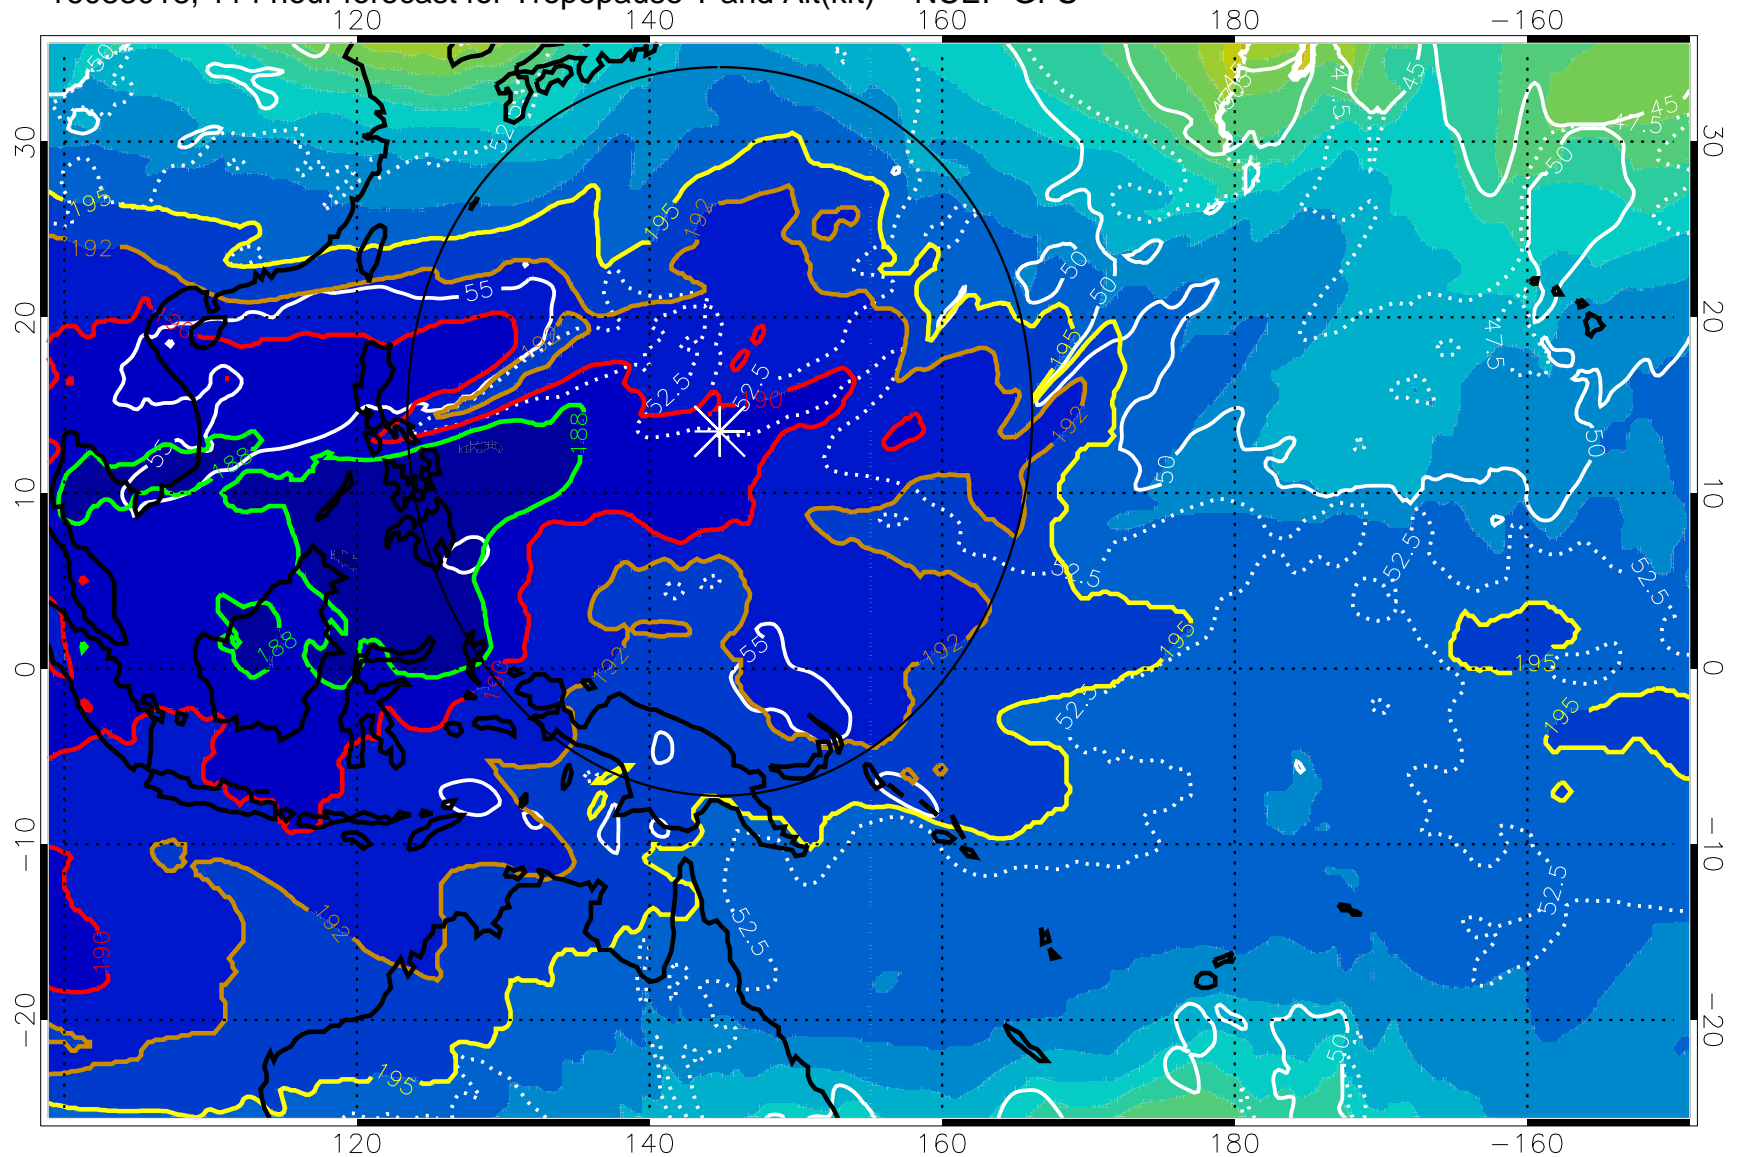

16083018, 114 hour forecast for Tropopause T and Alt(kft) -- NCEP GFS

190 200 210 220 230
Tropopause T, K

Tropopause Altitude in kft (white)

192.5K Isotherm 195K Isotherm
187.5K Isotherm 190K Isotherm

Range ring of 2304 km