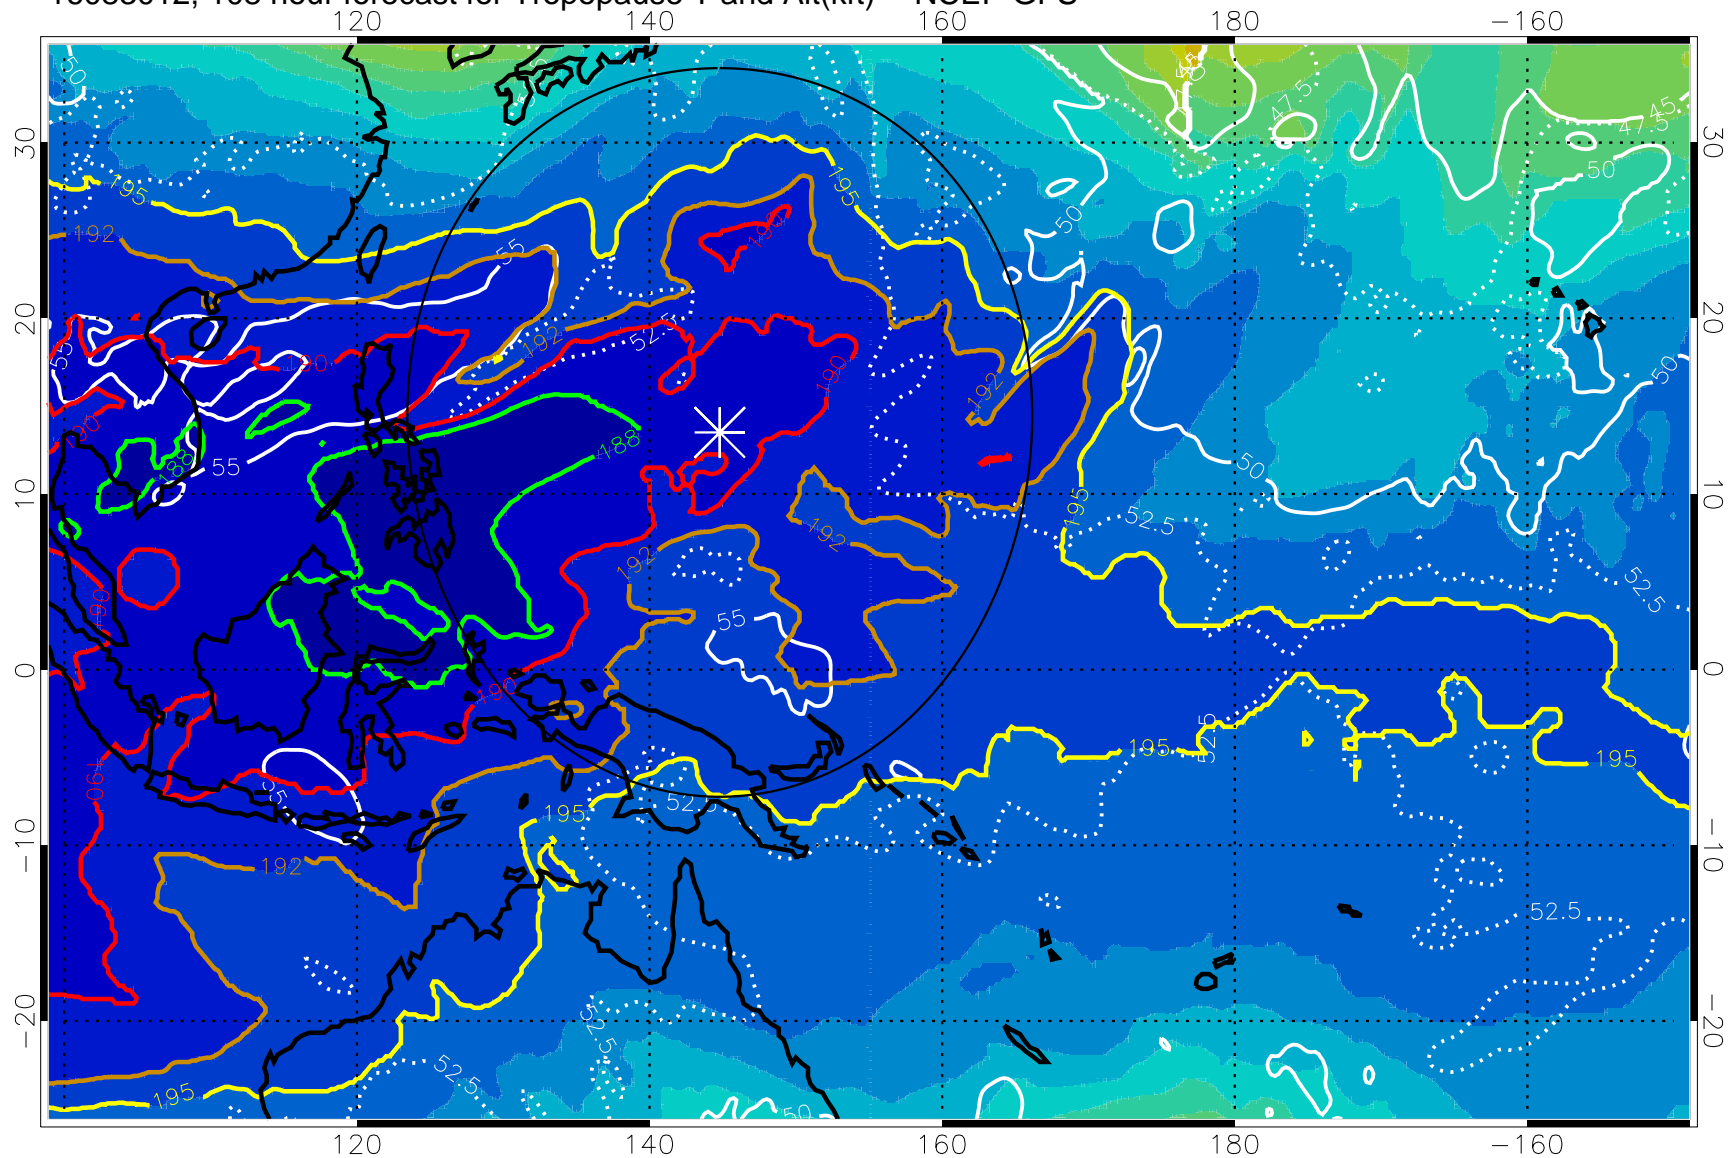

192.5K Isotherm 195K Isotherm  
187.5K Isotherm 190K Isotherm

Range ring of 2304 km

16083000, 96 hour forecast for Tropopause T and Alt(kft) -- NCEP GFS

190 200 210 220 230

Tropopause T, K

Tropopause Altitude in kft (white)

192.5K Isotherm 195K Isotherm  
187.5K Isotherm 190K Isotherm

Range ring of 2304 km

16083006, 102 hour forecast for Tropopause T and Alt(kft) -- NCEP GFS

190 200 210 220 230

Tropopause T, K

Tropopause Altitude in kft (white)

192.5K Isotherm 195K Isotherm  
187.5K Isotherm 190K Isotherm

Range ring of 2304 km

16083012, 108 hour forecast for Tropopause T and Alt(kft) -- NCEP GFS

Tropopause Altitude in kft (white)

192.5K Isotherm 195K Isotherm  
187.5K Isotherm 190K Isotherm