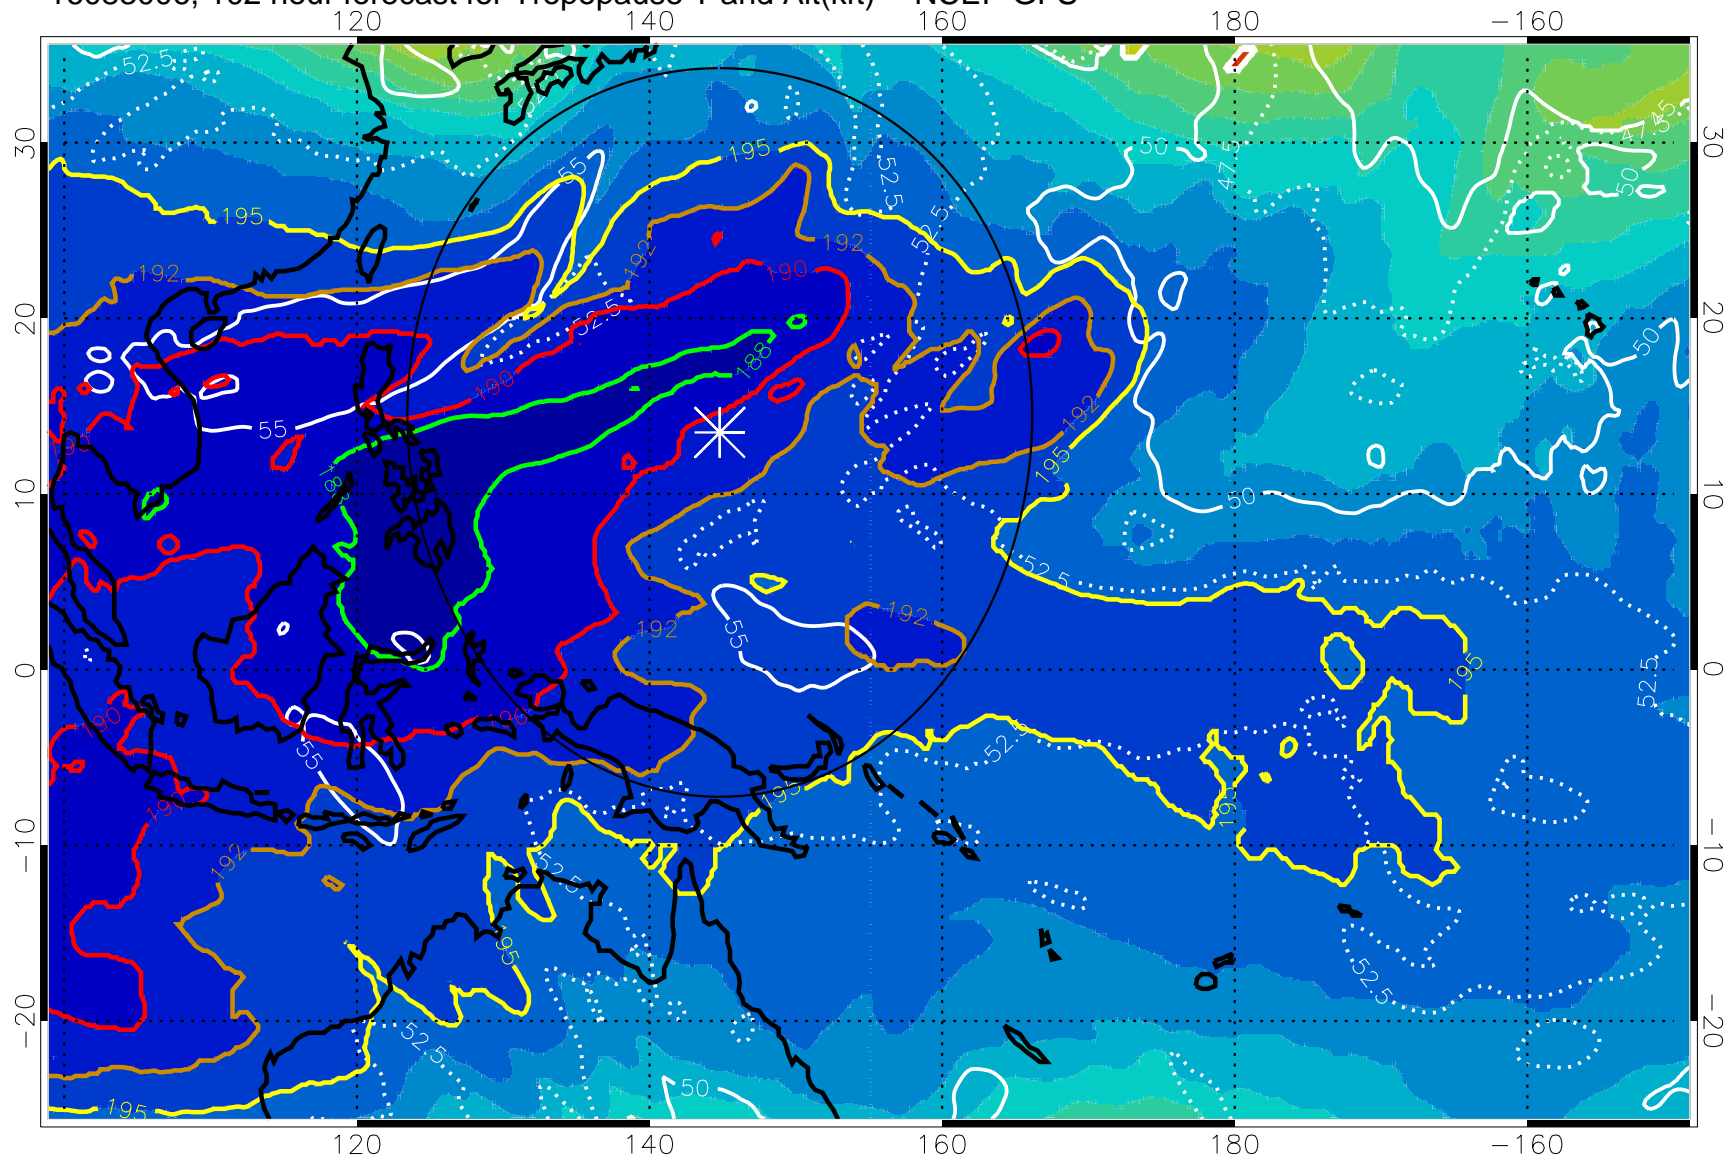

192.5K Isotherm 195K Isotherm  
187.5K Isotherm 190K Isotherm

Range ring of 2304 km

16083000, 96 hour forecast for Tropopause T and Alt(kft) -- NCEP GFS

190 200 210 220 230

Tropopause T, K

Tropopause Altitude in kft (white)

192.5K Isotherm 195K Isotherm  
187.5K Isotherm 190K Isotherm

Range ring of 2304 km

16083006, 102 hour forecast for Tropopause T and Alt(kft) -- NCEP GFS

190 200 210 220 230

Tropopause T, K

Tropopause Altitude in kft (white)