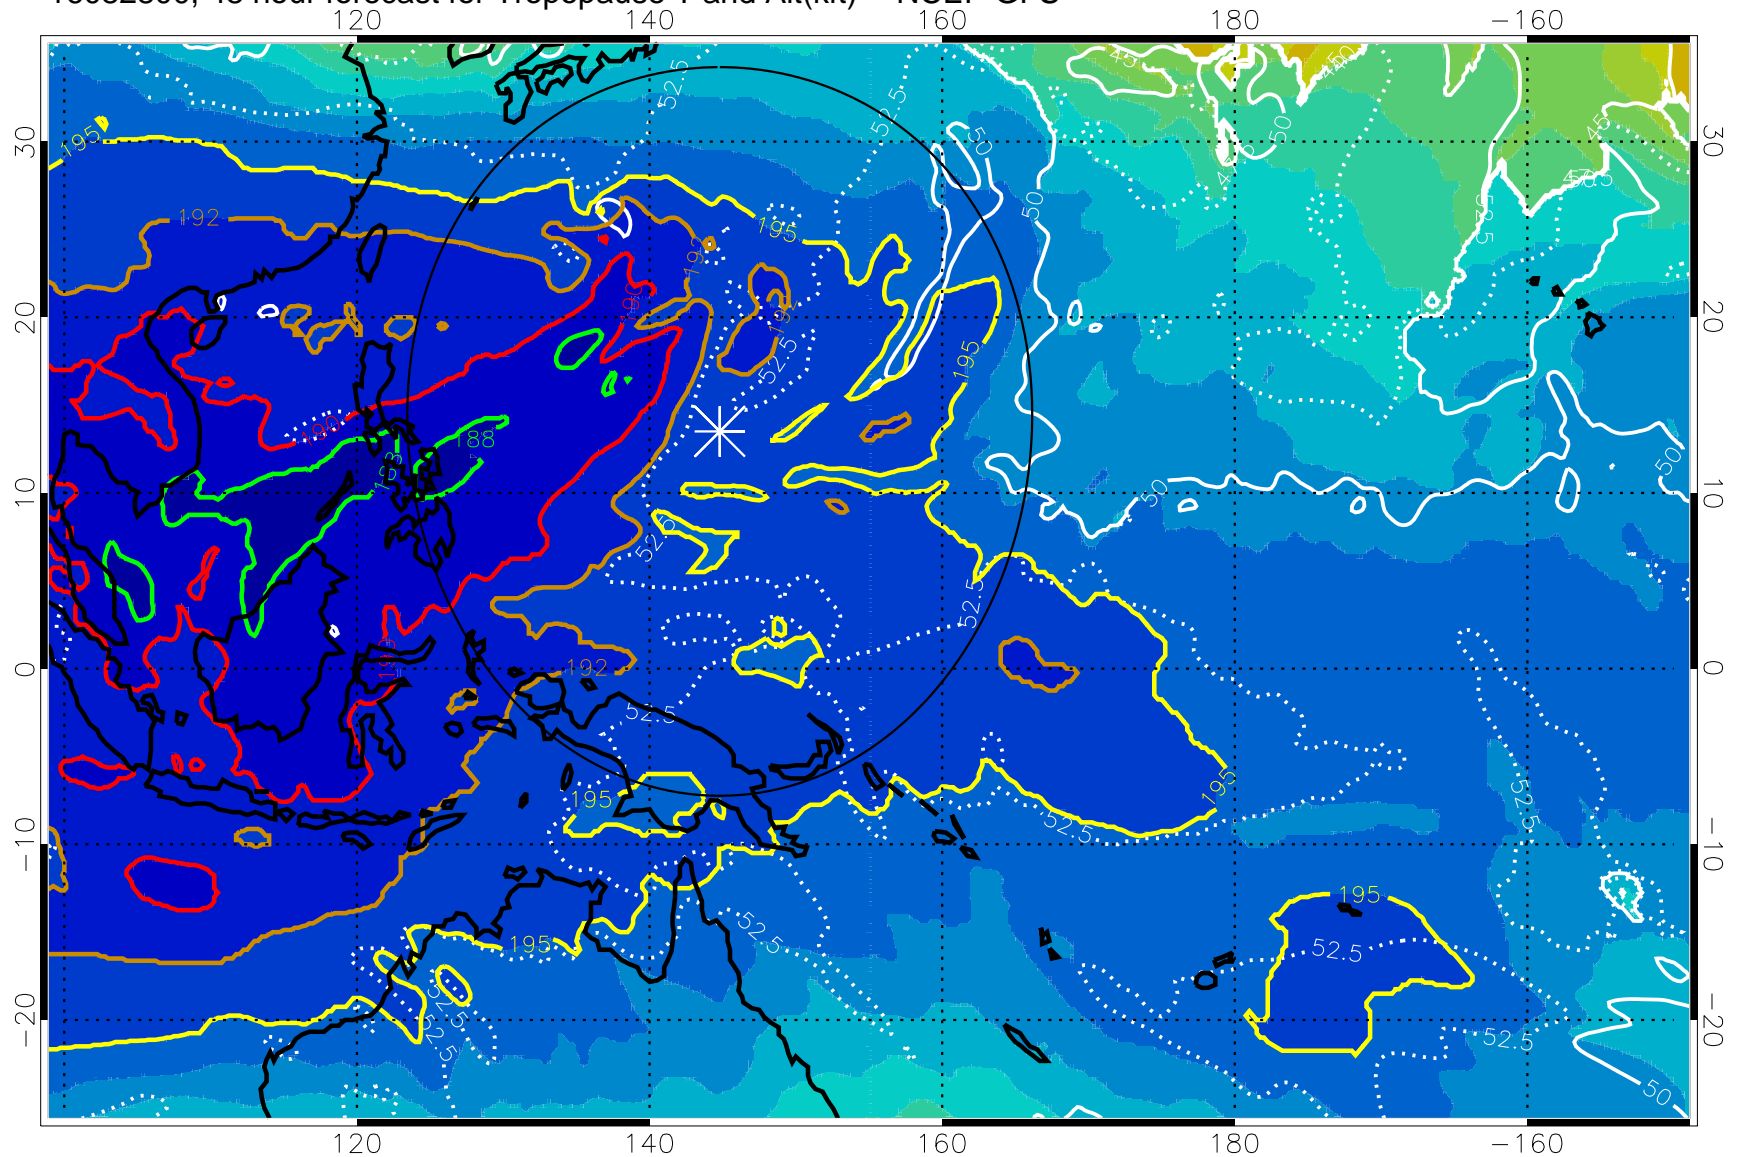

192.5K Isotherm 195K Isotherm

187.5K Isotherm 190K Isotherm

Range ring of 2304 km

16082718, 42 hour forecast for Tropopause T and Alt(kft) -- NCEP GFS

190 200 210 220 230

Tropopause T, K

Tropopause Altitude in kft (white)

192.5K Isotherm 195K Isotherm  
187.5K Isotherm 190K Isotherm

Range ring of 2304 km

16082800, 48 hour forecast for Tropopause T and Alt(kft) -- NCEP GFS

190 200 210 220 230

Tropopause T, K

Tropopause Altitude in kft (white)