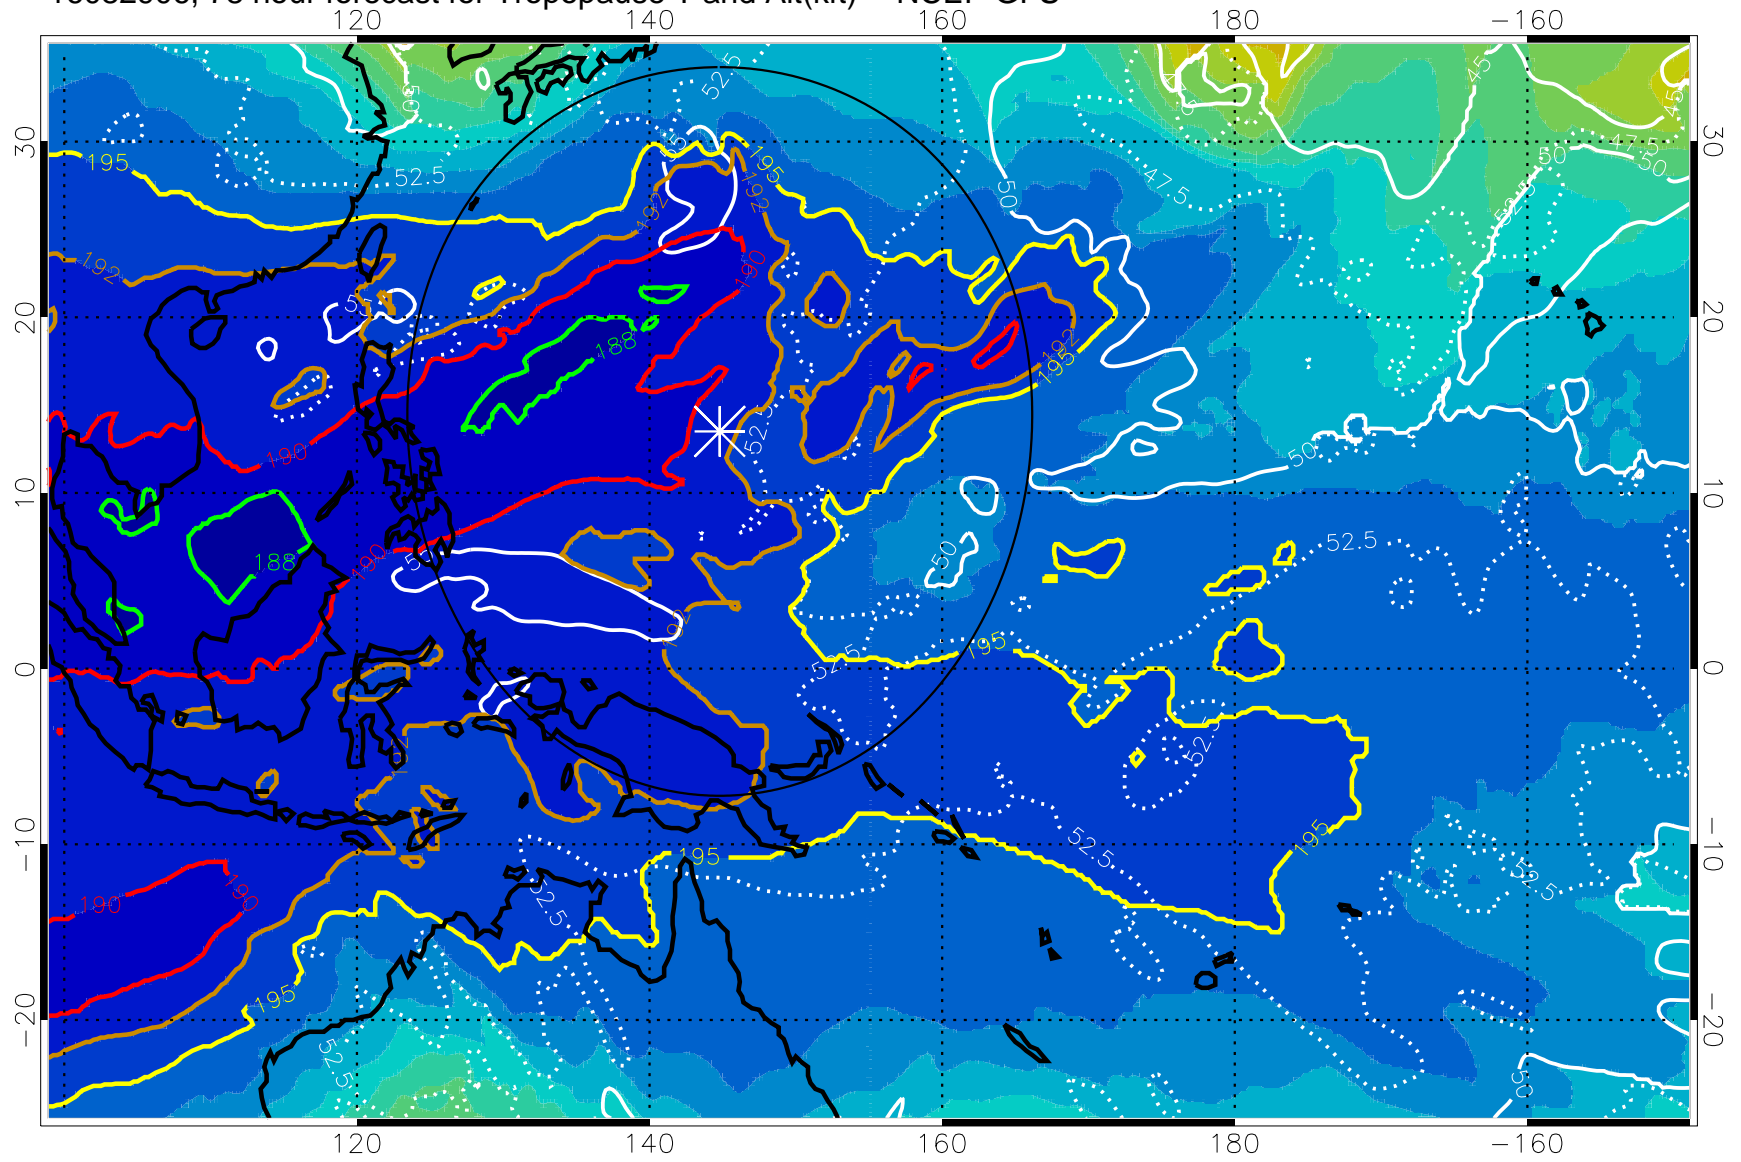

16082906, 78 hour forecast for Tropopause T and Alt(kft) -- NCEP GFS

190 200 210 220 230
Tropopause T, K

Tropopause Altitude in kft (white)

192.5K Isotherm 195K Isotherm
187.5K Isotherm 190K Isotherm

Range ring of 2304 km