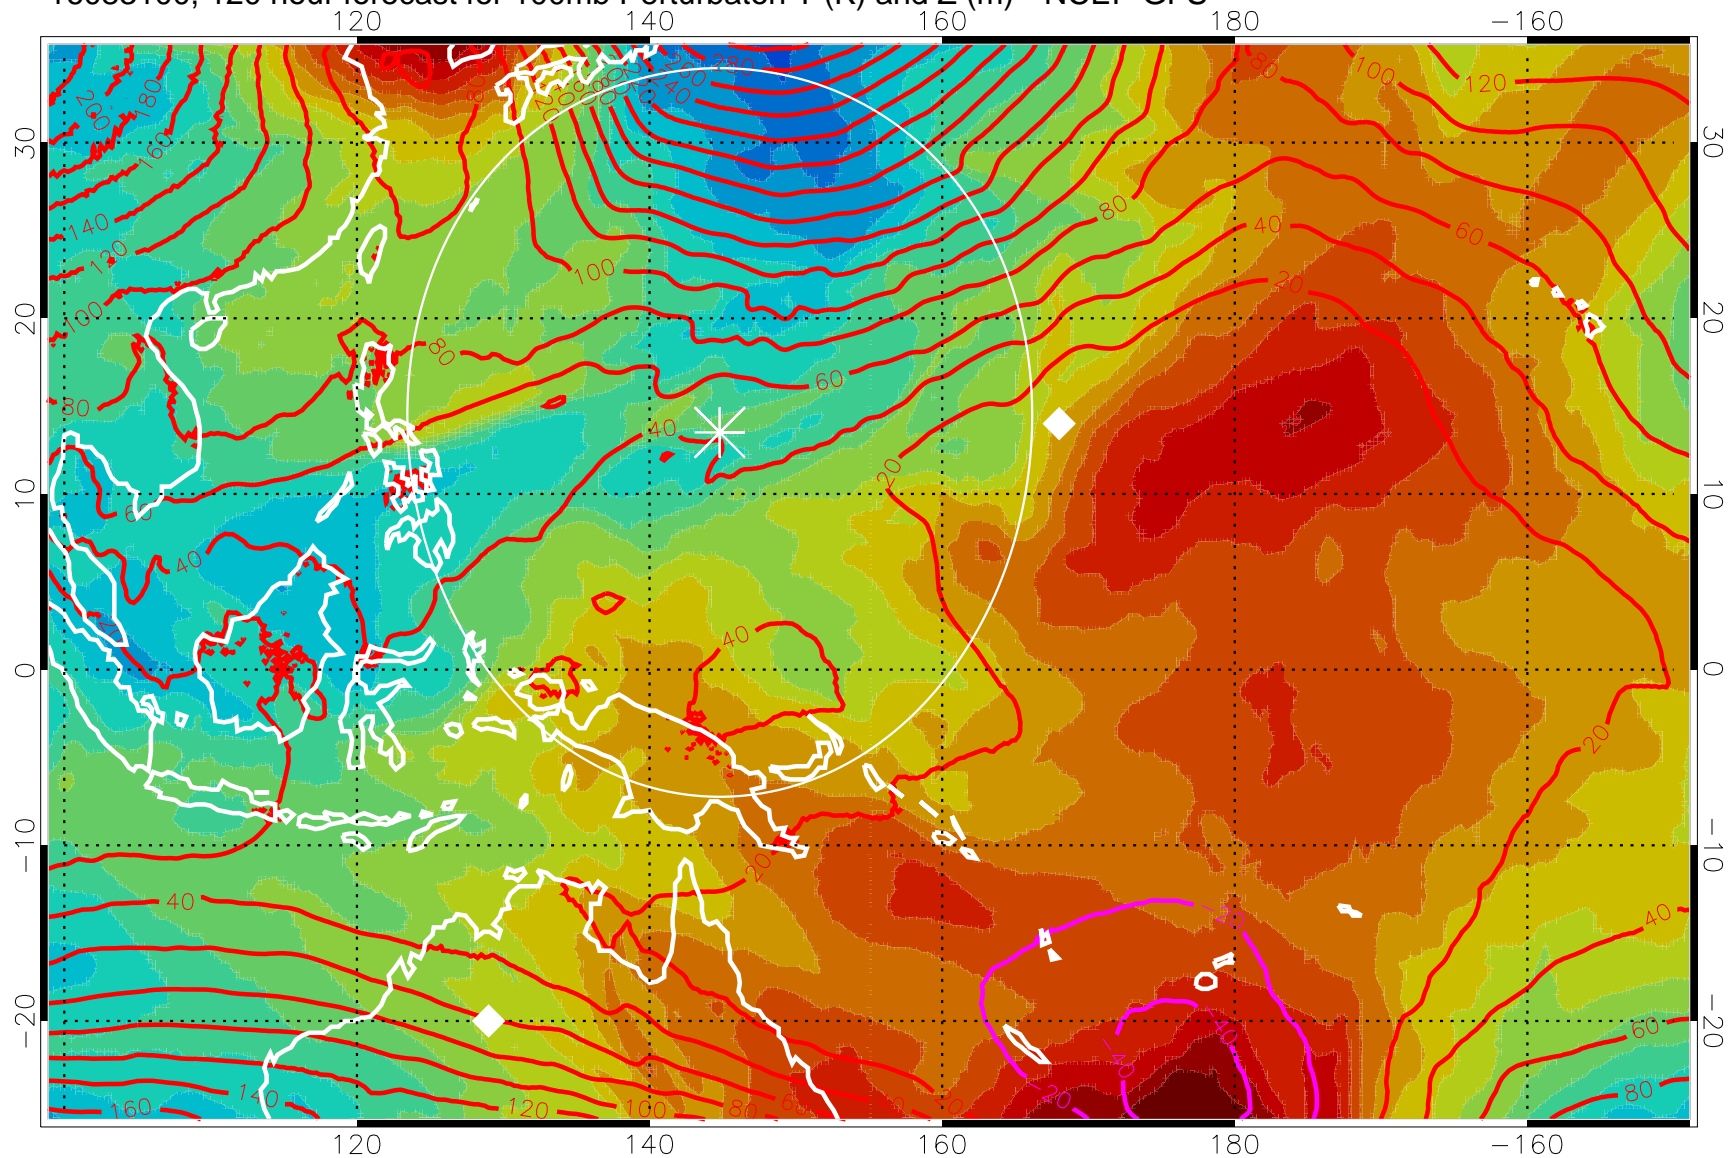

16083100, 120 hour forecast for 100mb Perturbaton T (K) and Z (m)-- NCEP GFS

Contours are 100 mbar Z perturbation (m)
Positive Z Contours
Negative Z Contours
Diamonds-mean pos. of anticyclones

Range ring of 2304 km