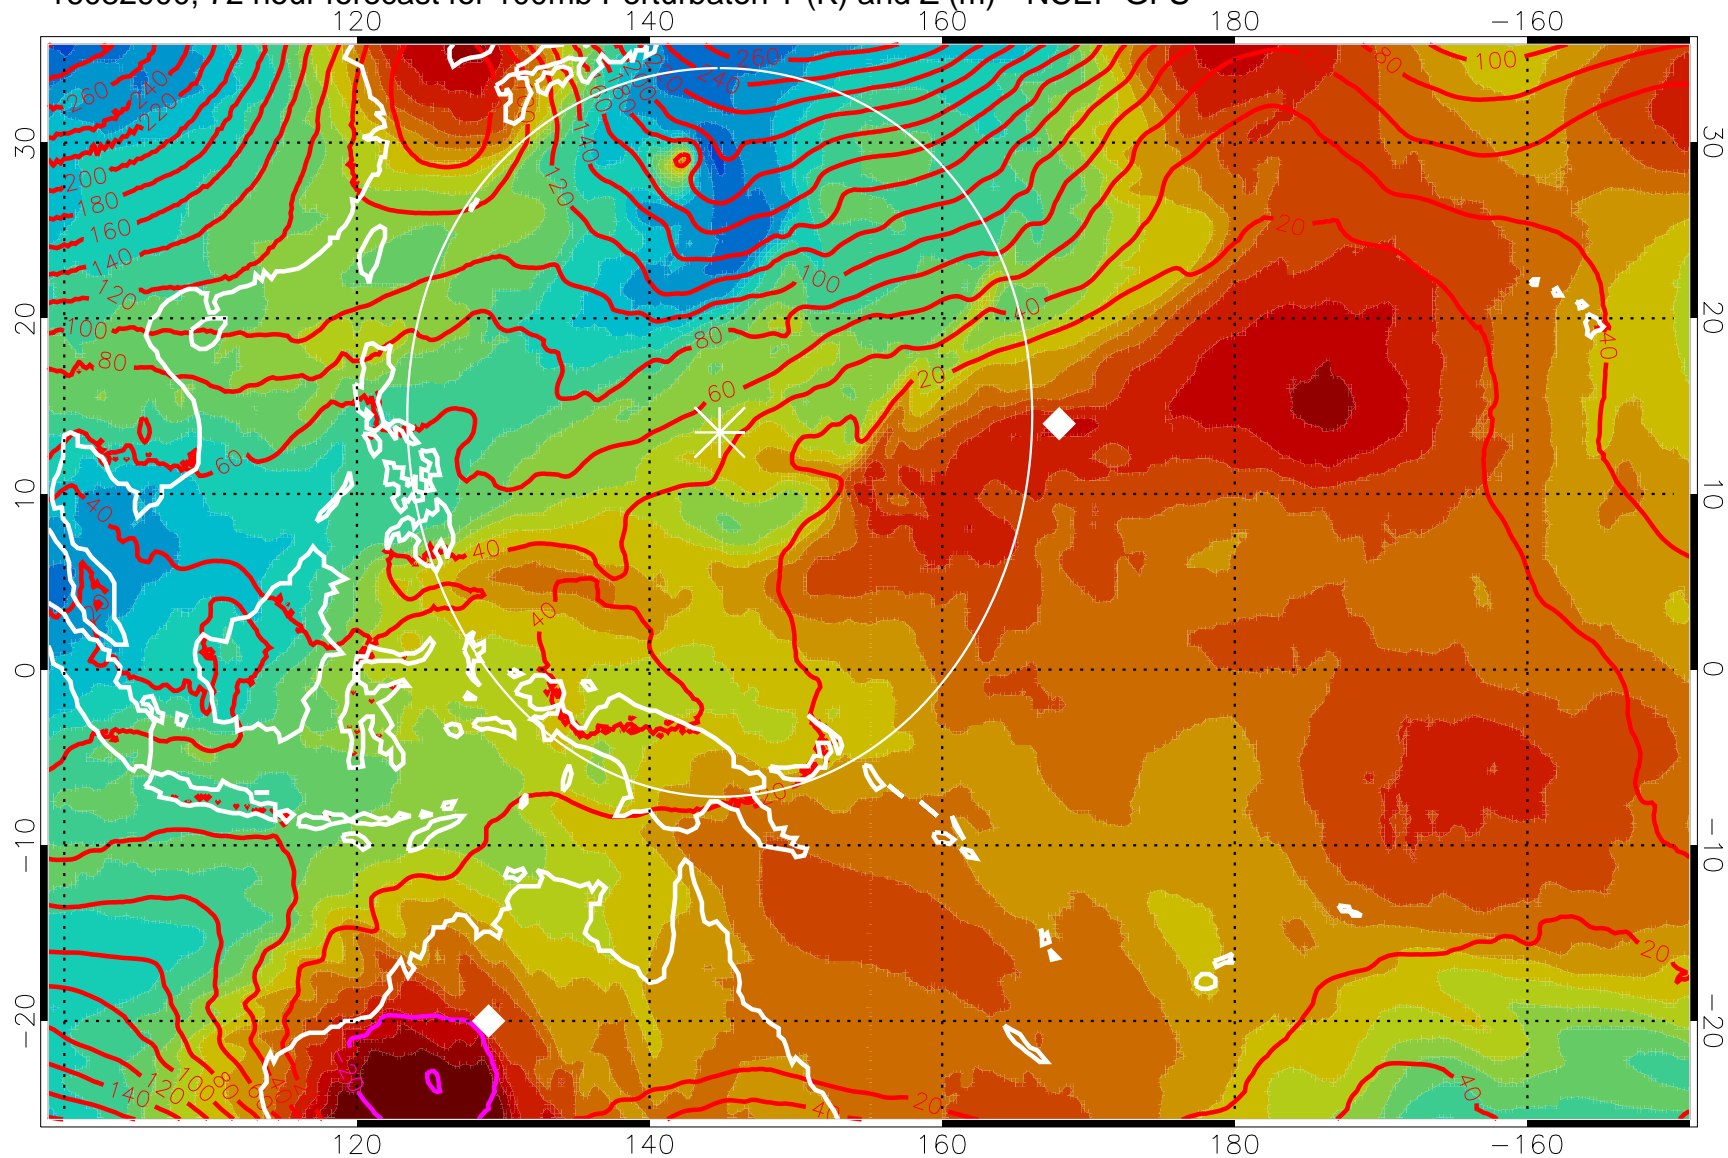

16082900, 72 hour forecast for 100mb Perturbaton T (K) and Z (m)-- NCEP GFS

Contours are 100 mbar Z perturbation (m)
Positive Z Contours
Negative Z Contours
Diamonds-mean pos. of anticyclones

Range ring of 2304 km