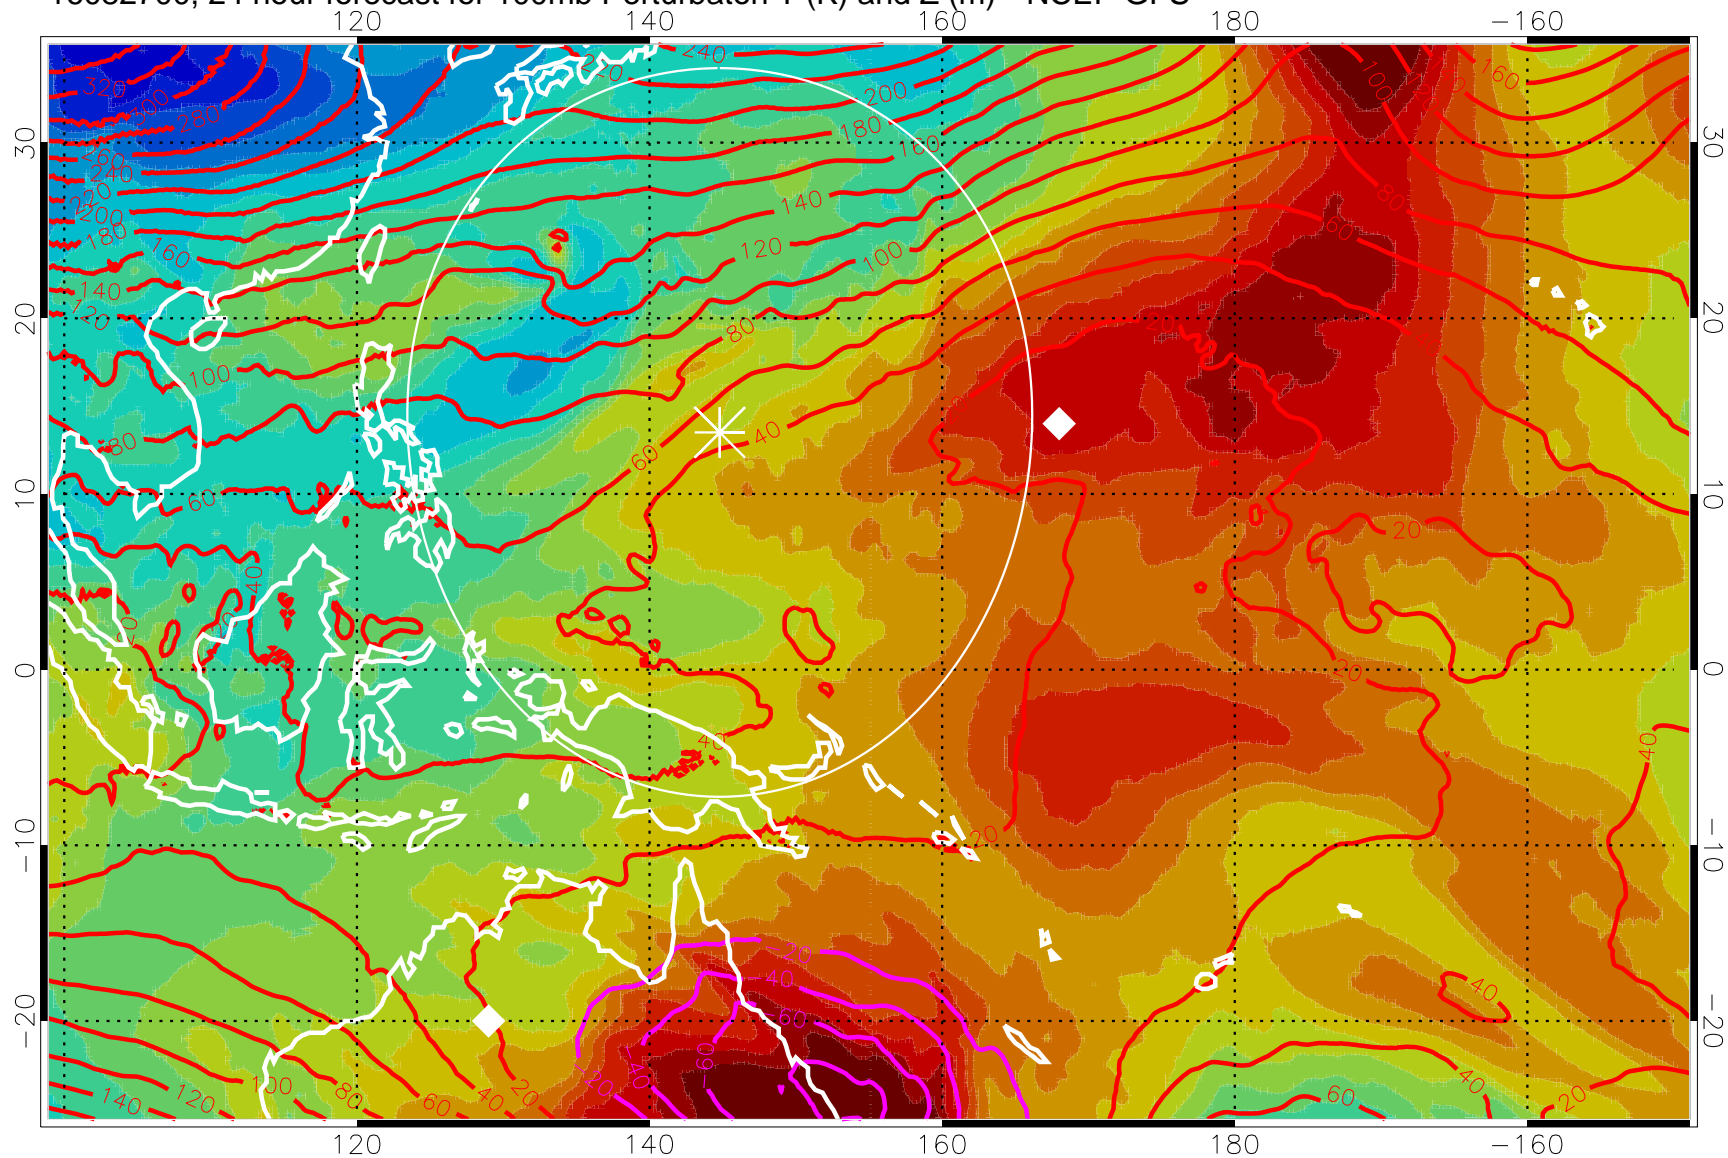

16082700, 24 hour forecast for 100mb Perturbaton T (K) and Z (m)-- NCEP GFS

Contours are 100 mbar Z perturbation (m)
Positive Z Contours
Negative Z Contours
Diamonds-mean pos. of anticyclones

Range ring of 2304 km