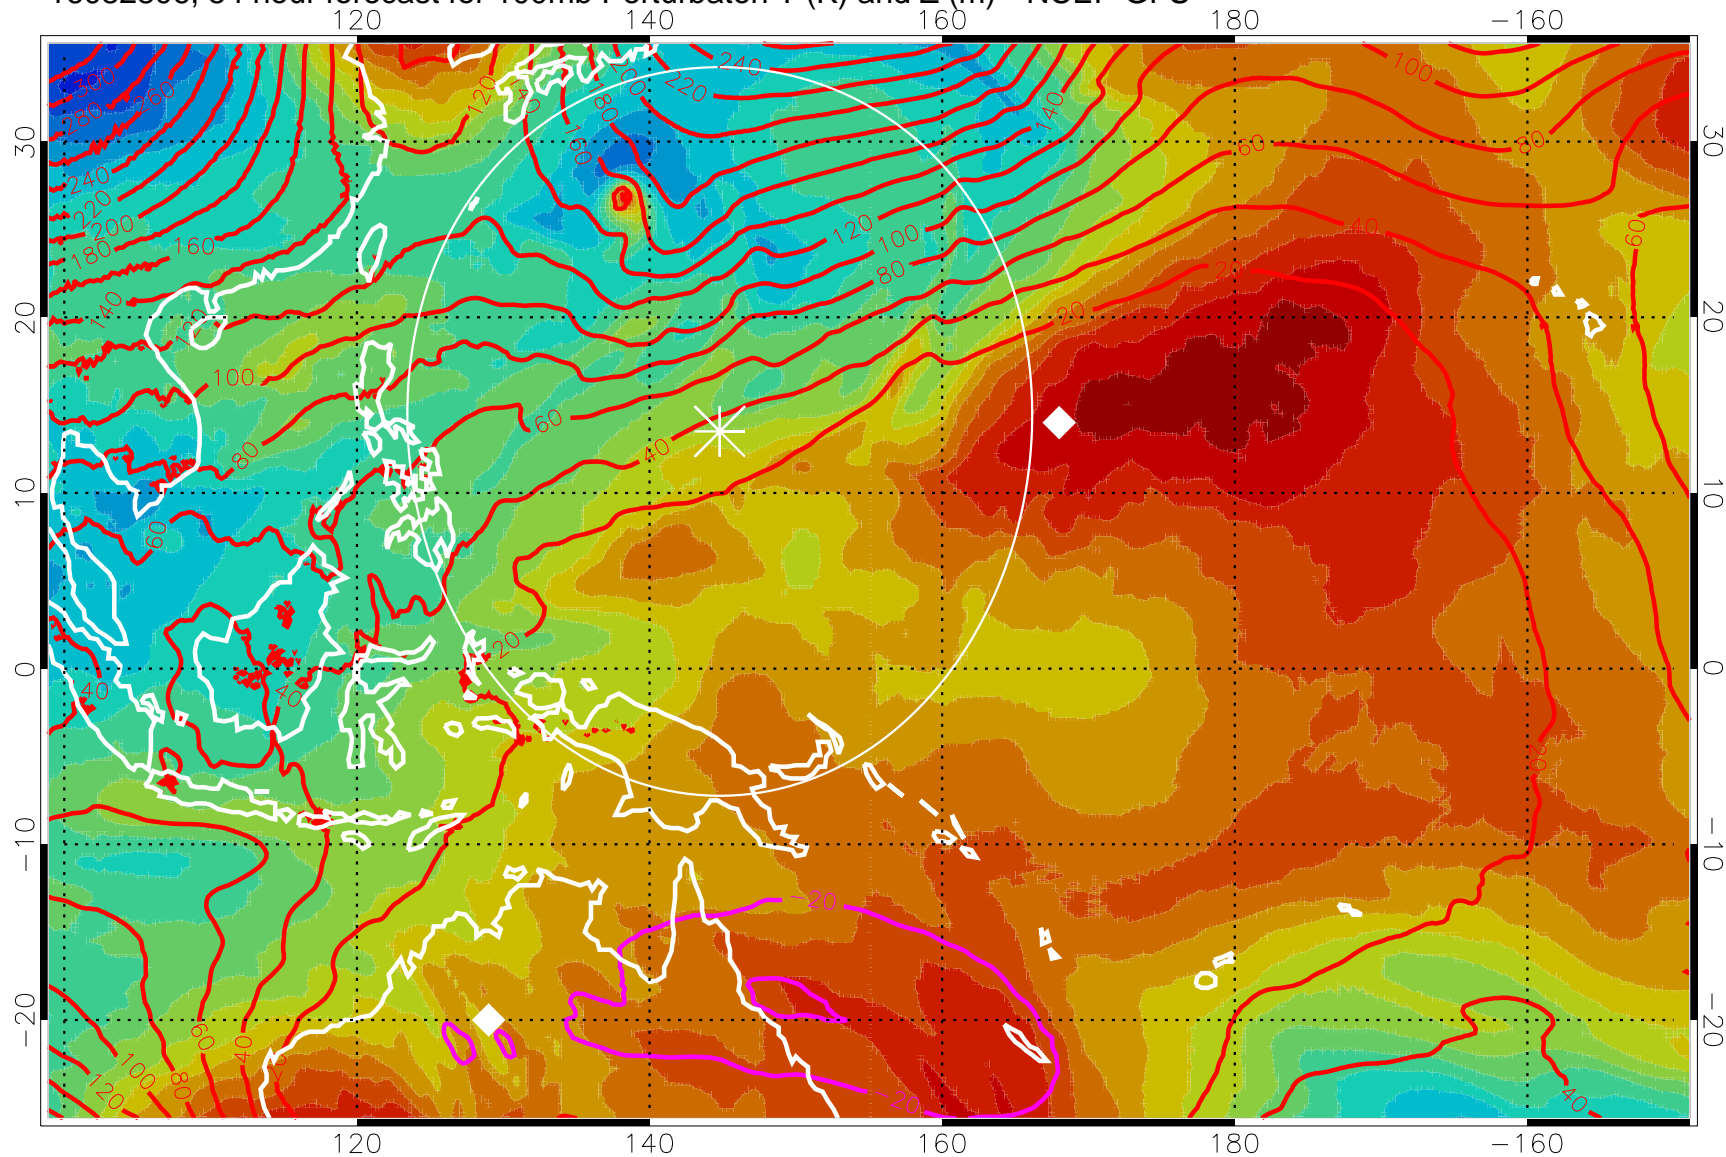

16082806, 54 hour forecast for 100mb Perturbaton T (K) and Z (m)-- NCEP GFS

Contours are 100 mbar Z perturbation (m)
Positive Z Contours
Negative Z Contours
Diamonds-mean pos. of anticyclones

Range ring of 2304 km