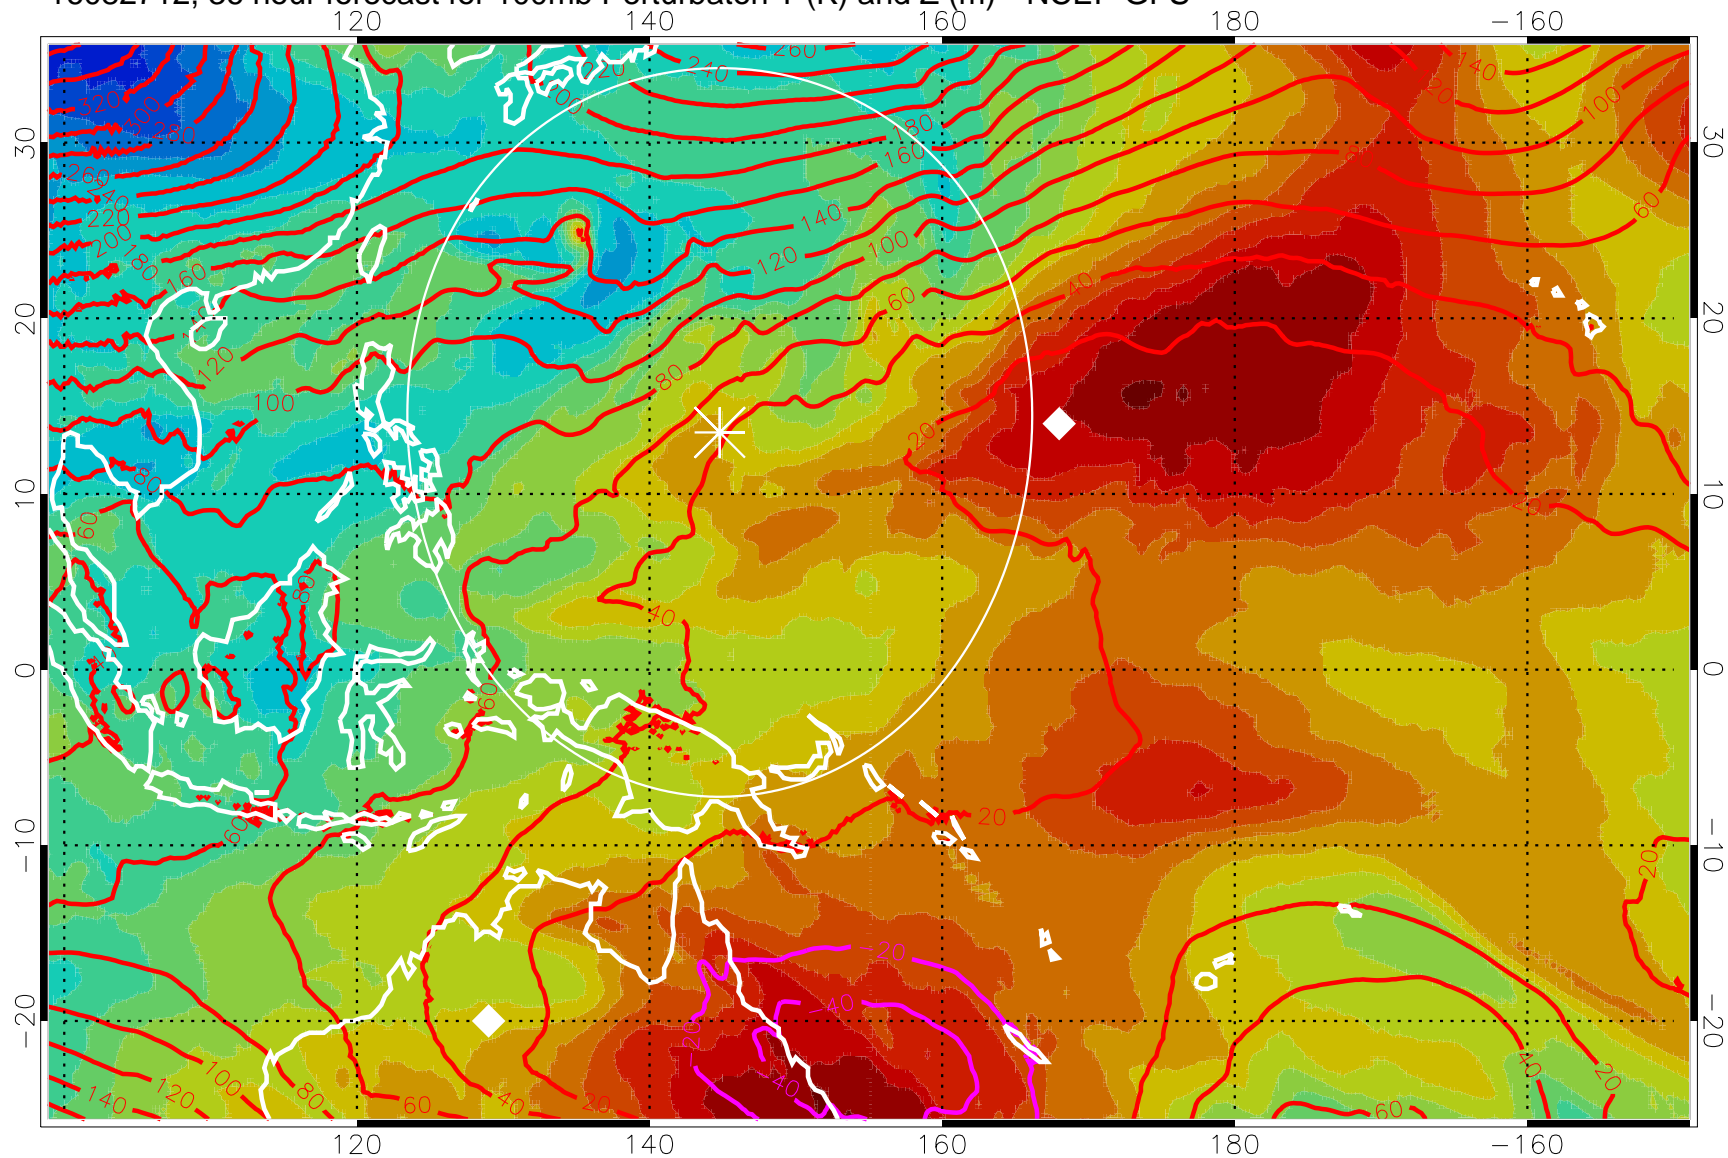

16082712, 36 hour forecast for 100mb Perturbaton T (K) and Z (m)-- NCEP GFS

Contours are 100 mbar Z perturbation (m)
Positive Z Contours
Negative Z Contours
Diamonds-mean pos. of anticyclones

Range ring of 2304 km