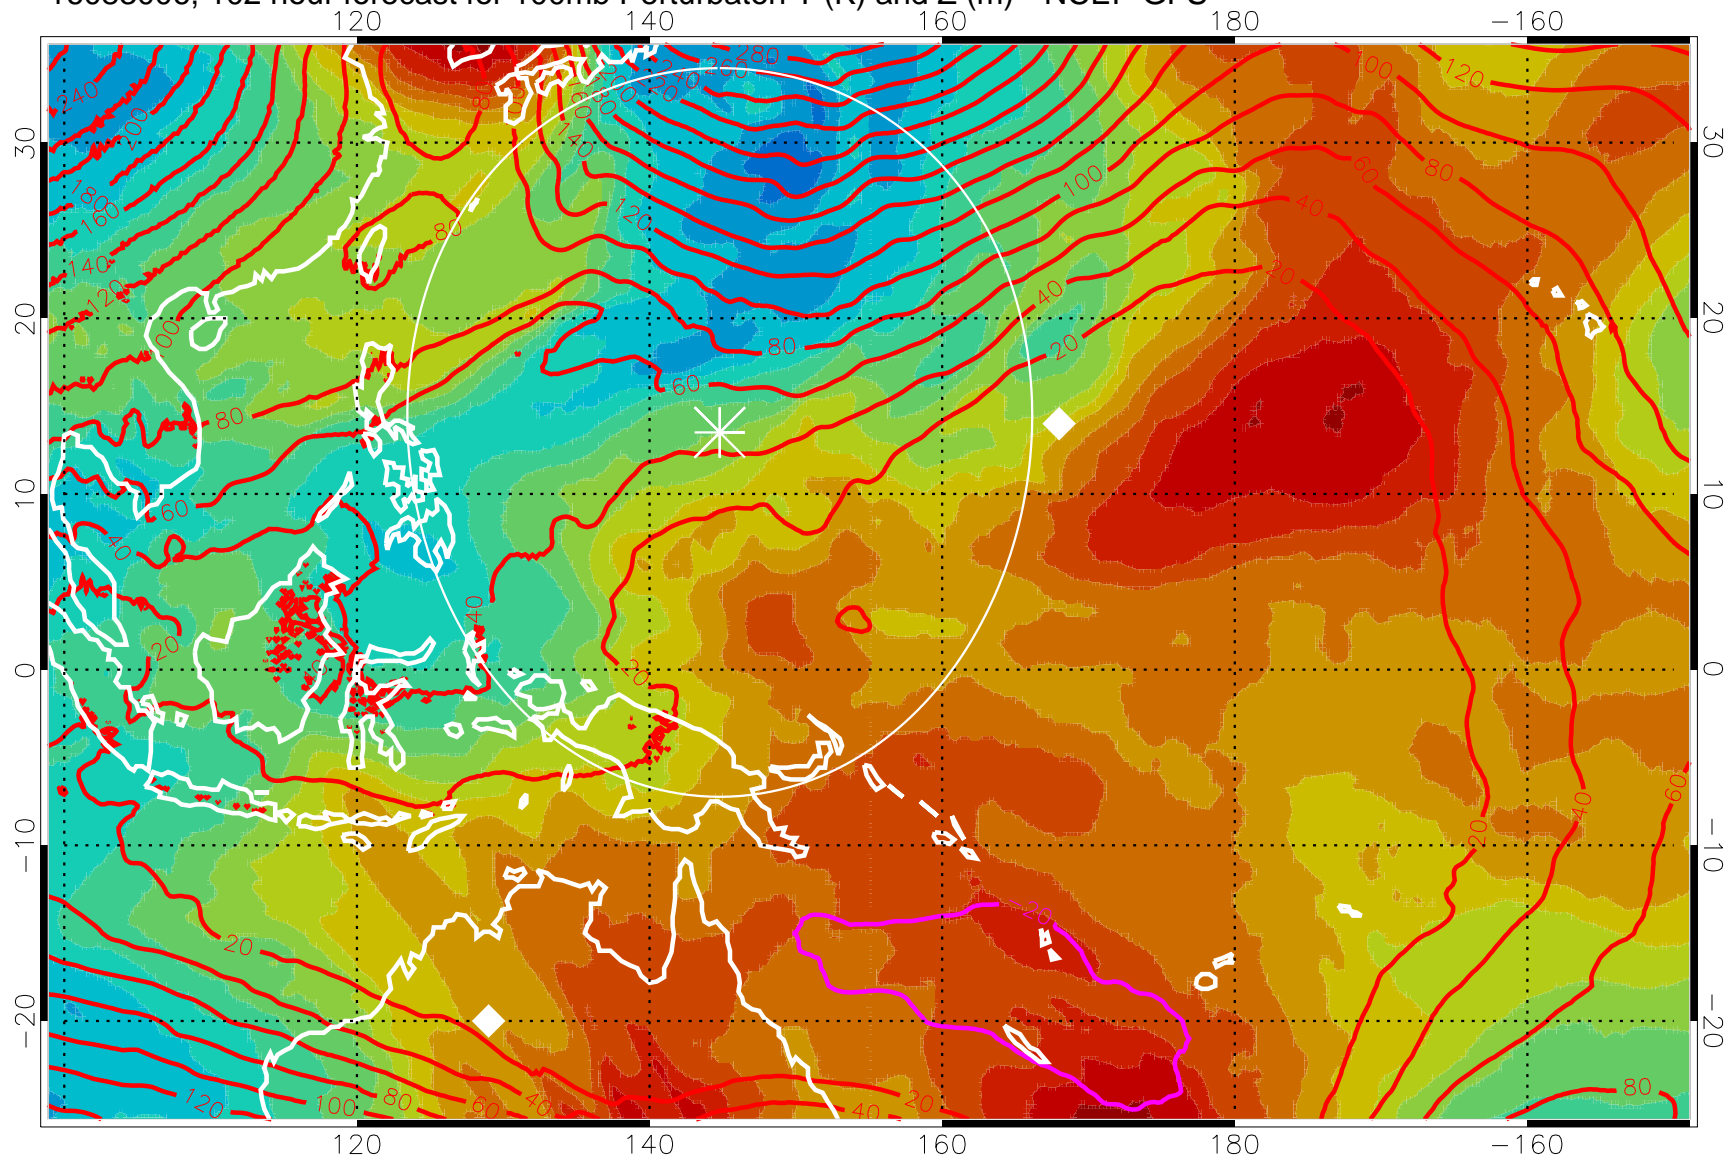

16083006, 102 hour forecast for 100mb Perturbaton T (K) and Z (m)-- NCEP GFS

Contours are 100 mbar Z perturbation (m)
Positive Z Contours
Negative Z Contours
Diamonds-mean pos. of anticyclones

Range ring of 2304 km