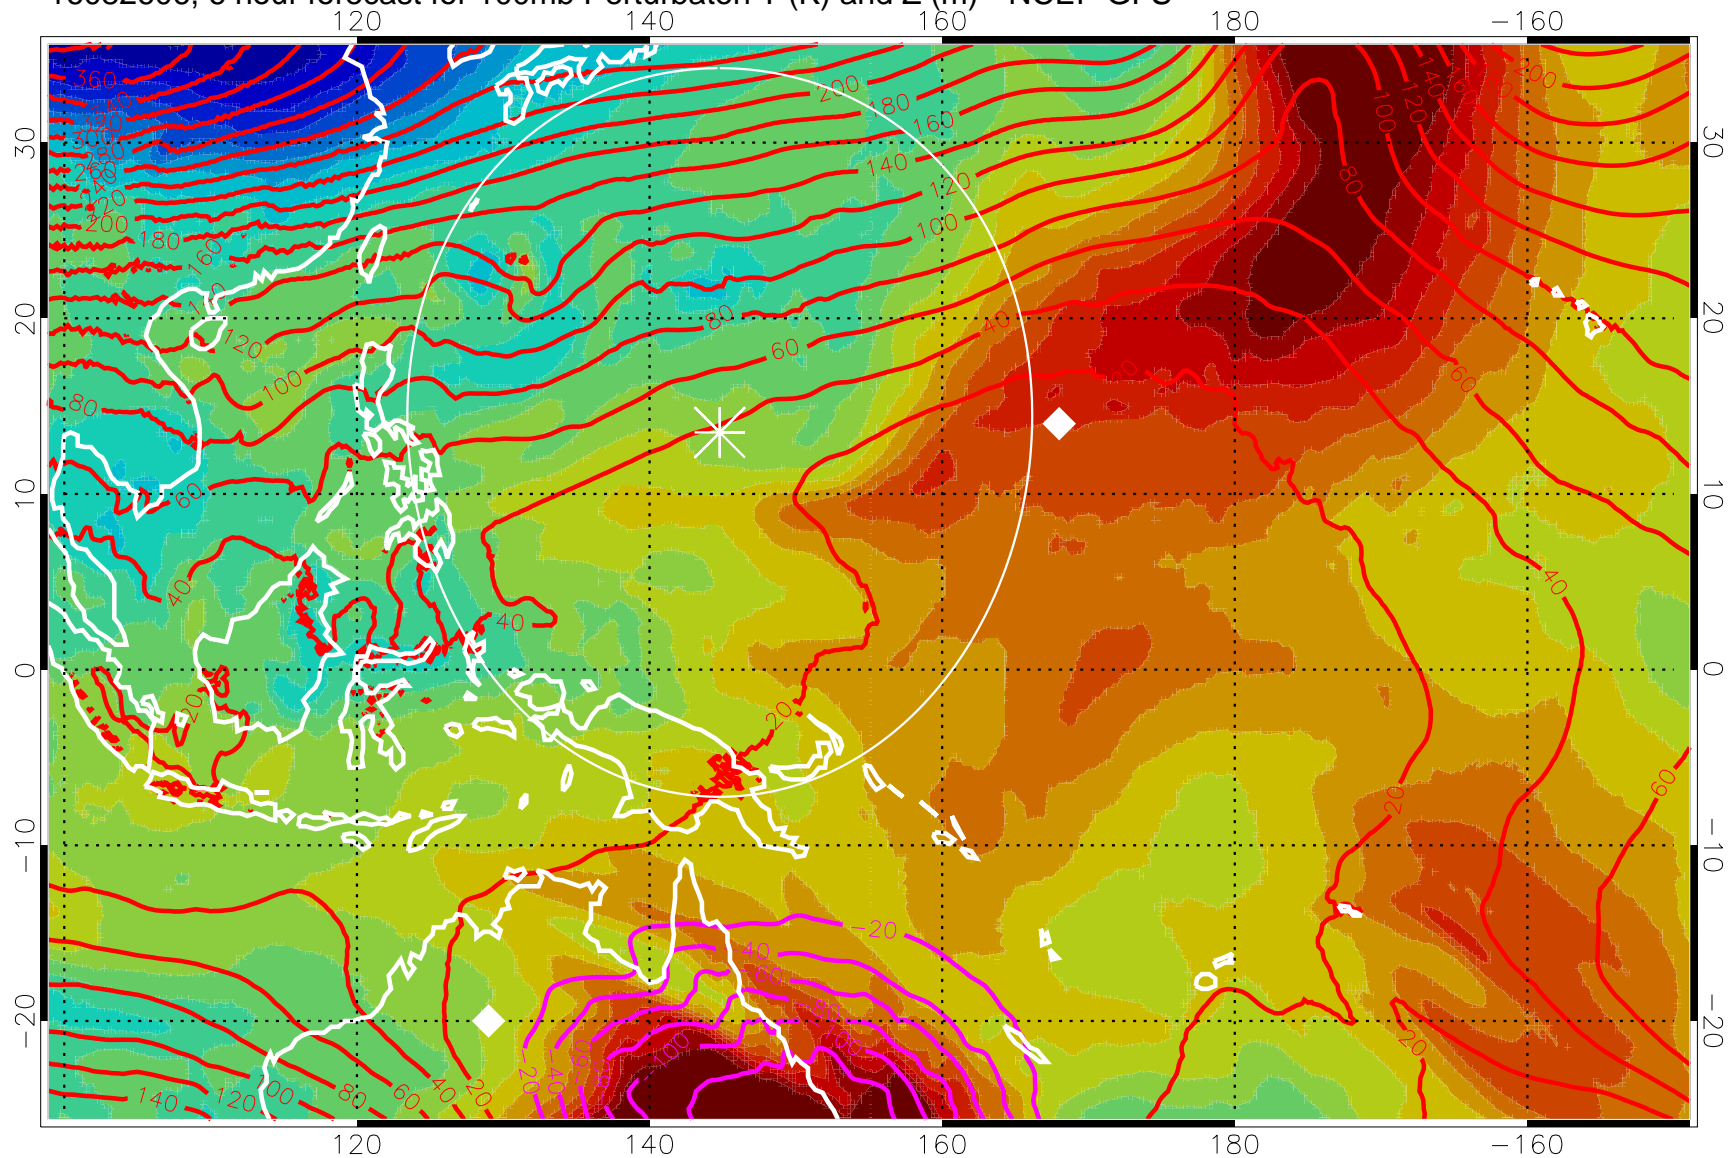

16082606, 6 hour forecast for 100mb Perturbaton T (K) and Z (m)-- NCEP GFS

Contours are 100 mbar Z perturbation (m)
Positive Z Contours
Negative Z Contours
Diamonds-mean pos. of anticyclones

Range ring of 2304 km