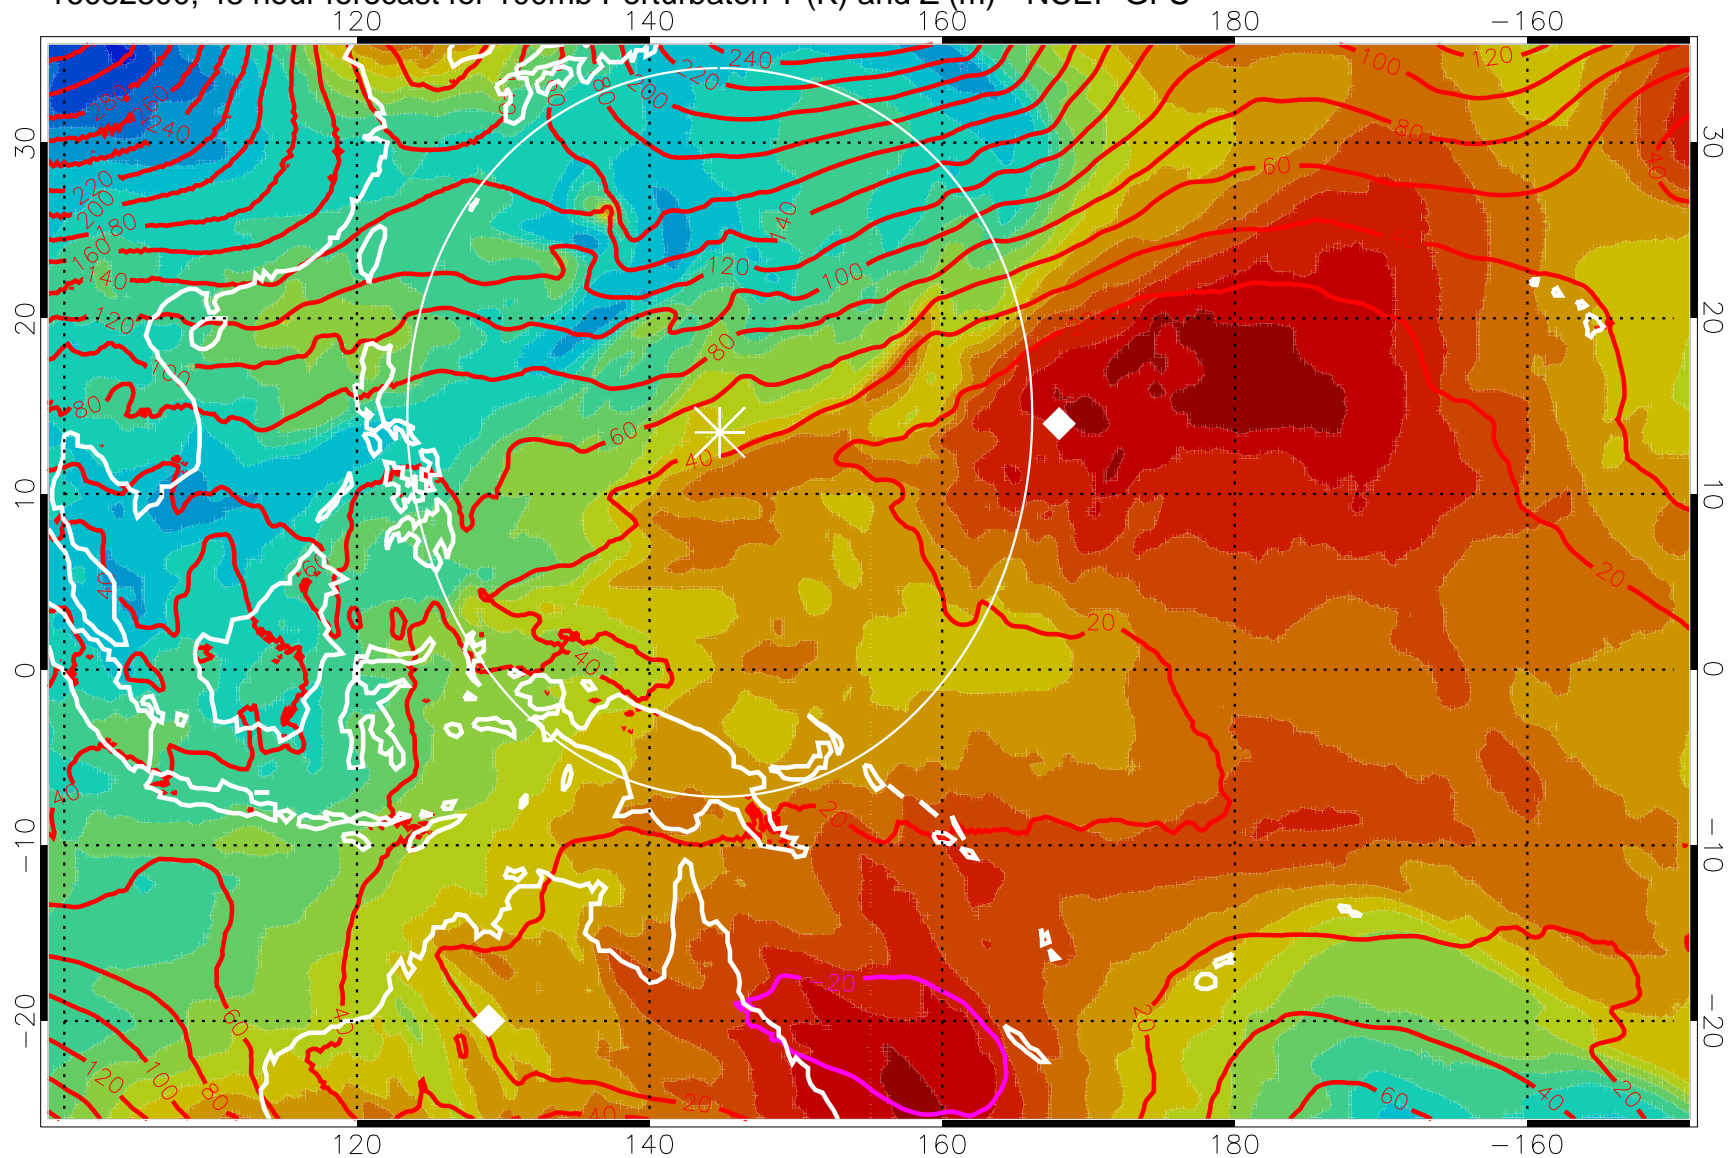

16082800, 48 hour forecast for 100mb Perturbaton T (K) and Z (m)-- NCEP GFS

Contours are 100 mbar Z perturbation (m)
Positive Z Contours
Negative Z Contours
Diamonds-mean pos. of anticyclones

Range ring of 2304 km