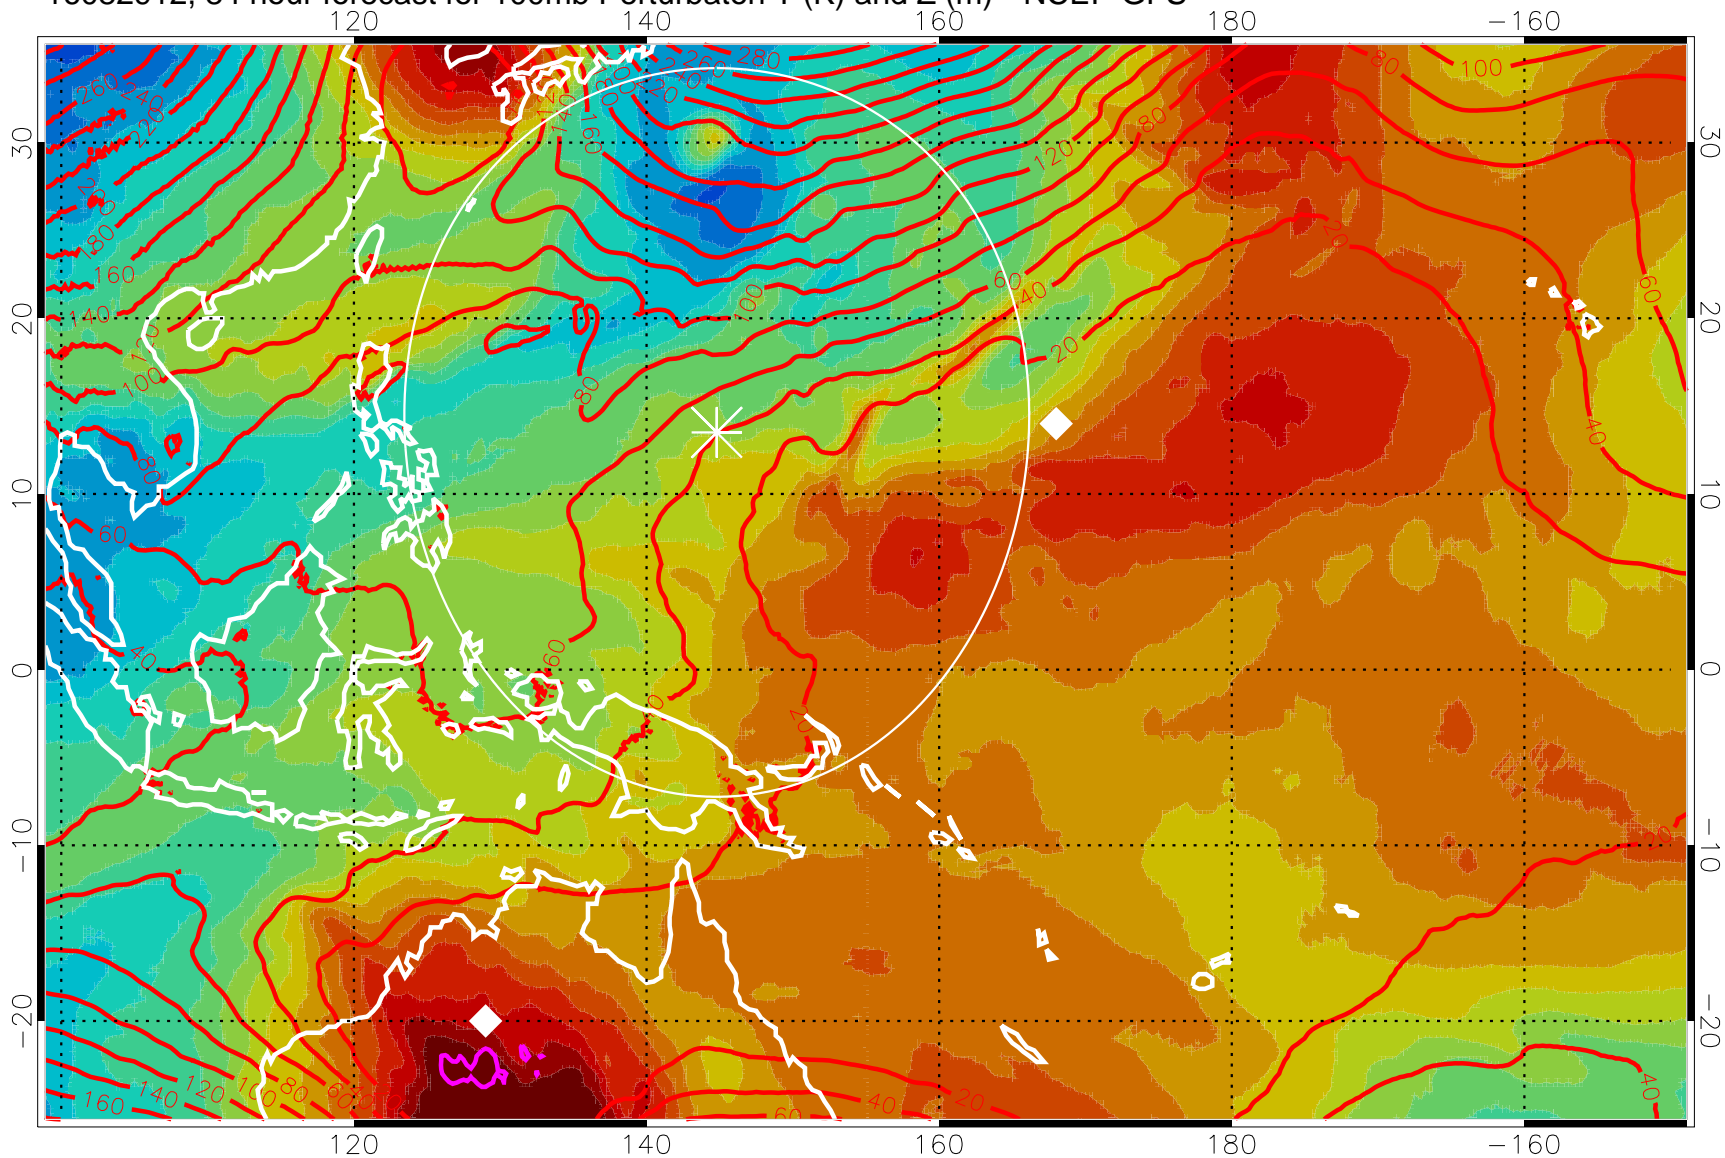

16082912, 84 hour forecast for 100mb Perturbaton T (K) and Z (m)-- NCEP GFS

Contours are 100 mbar Z perturbation (m)
Positive Z Contours
Negative Z Contours
Diamonds-mean pos. of anticyclones

Range ring of 2304 km