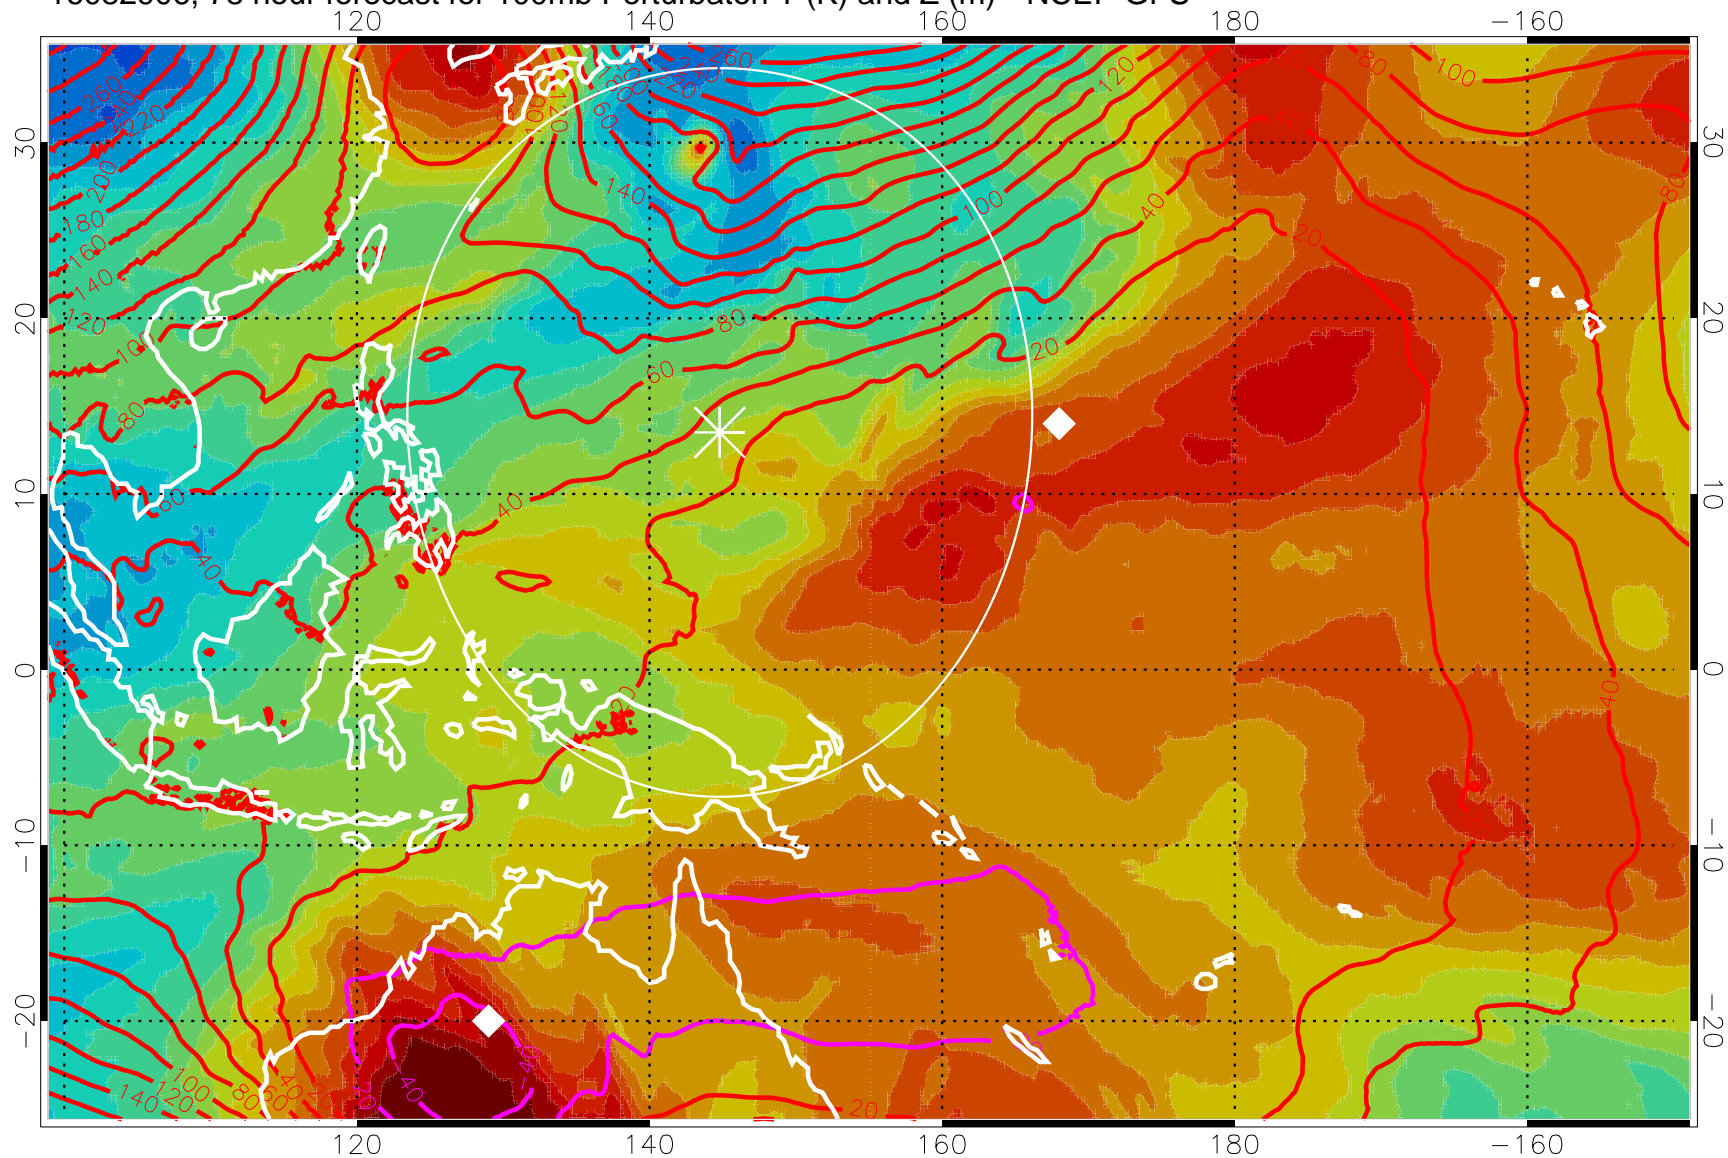

16082906, 78 hour forecast for 100mb Perturbaton T (K) and Z (m)-- NCEP GFS

Contours are 100 mbar Z perturbation (m)
Positive Z Contours
Negative Z Contours
Diamonds-mean pos. of anticyclones

Range ring of 2304 km