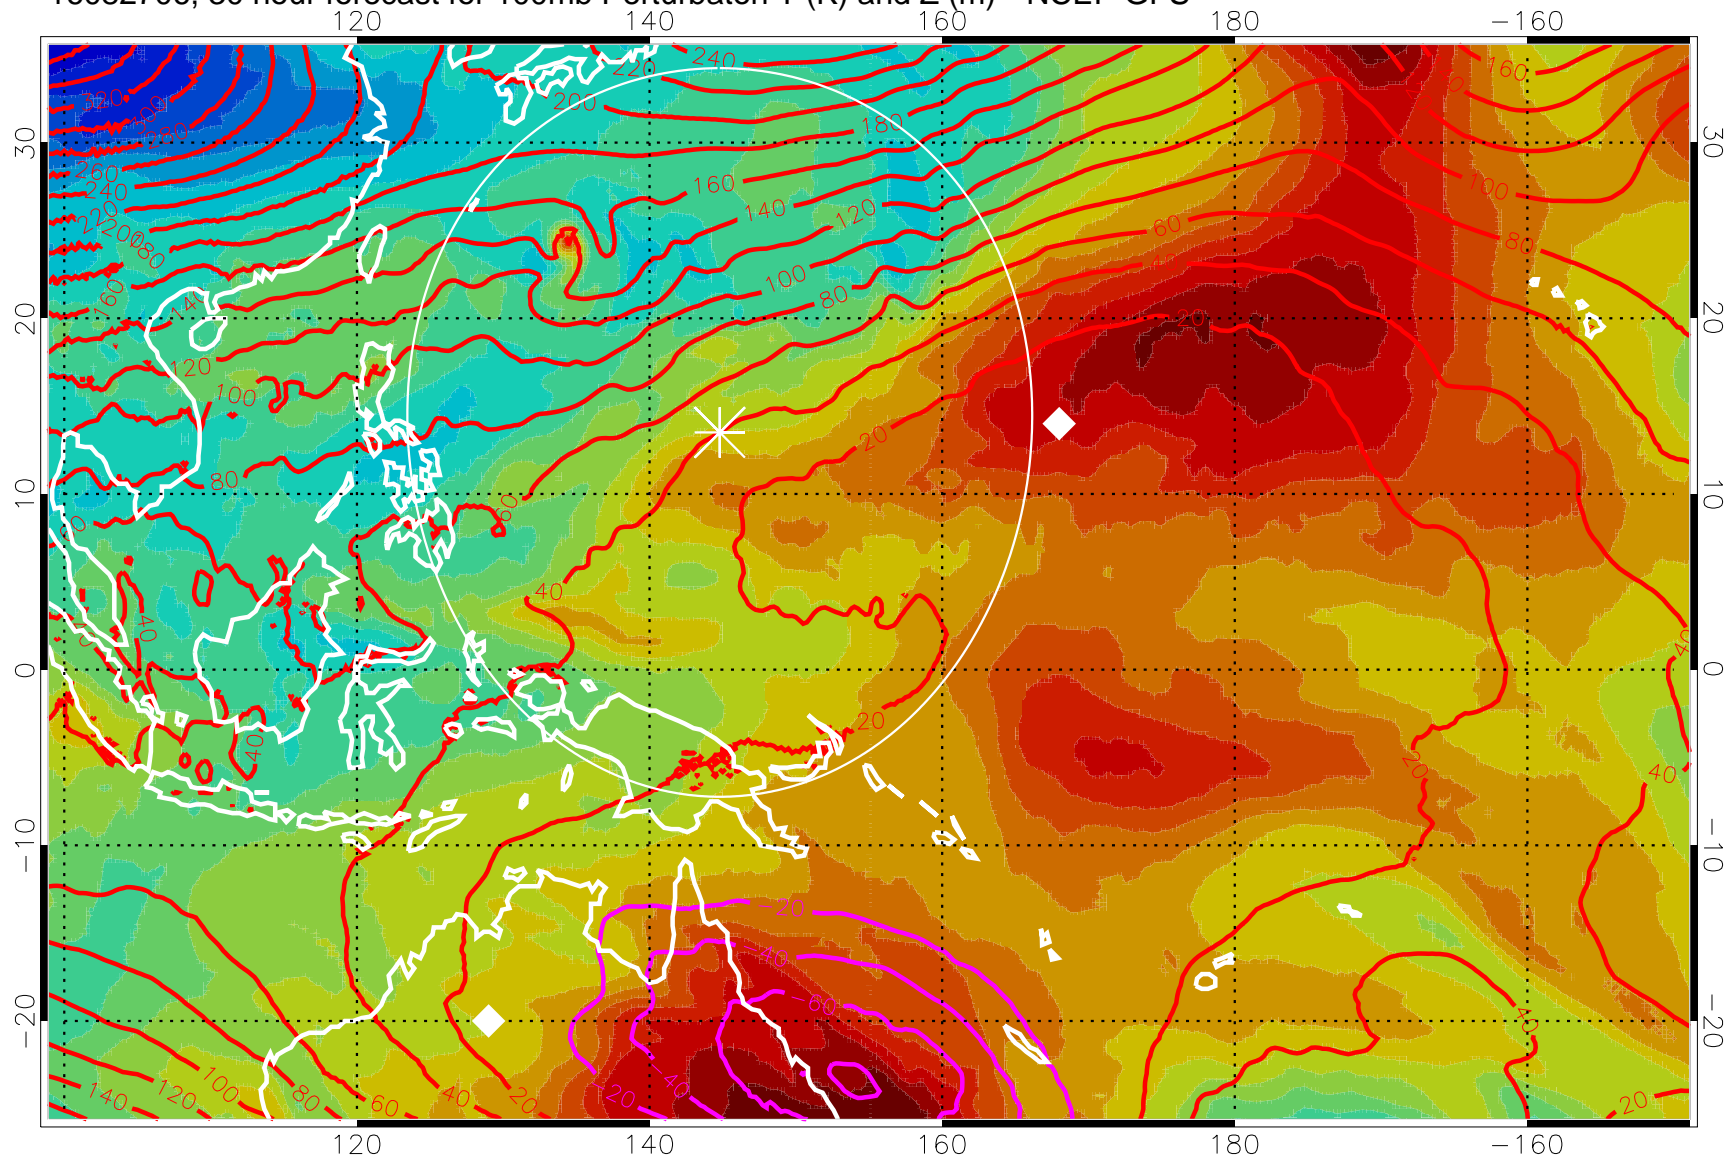

16082706, 30 hour forecast for 100mb Perturbaton T (K) and Z (m)-- NCEP GFS

Contours are 100 mbar Z perturbation (m)
Positive Z Contours
Negative Z Contours
Diamonds-mean pos. of anticyclones

Range ring of 2304 km