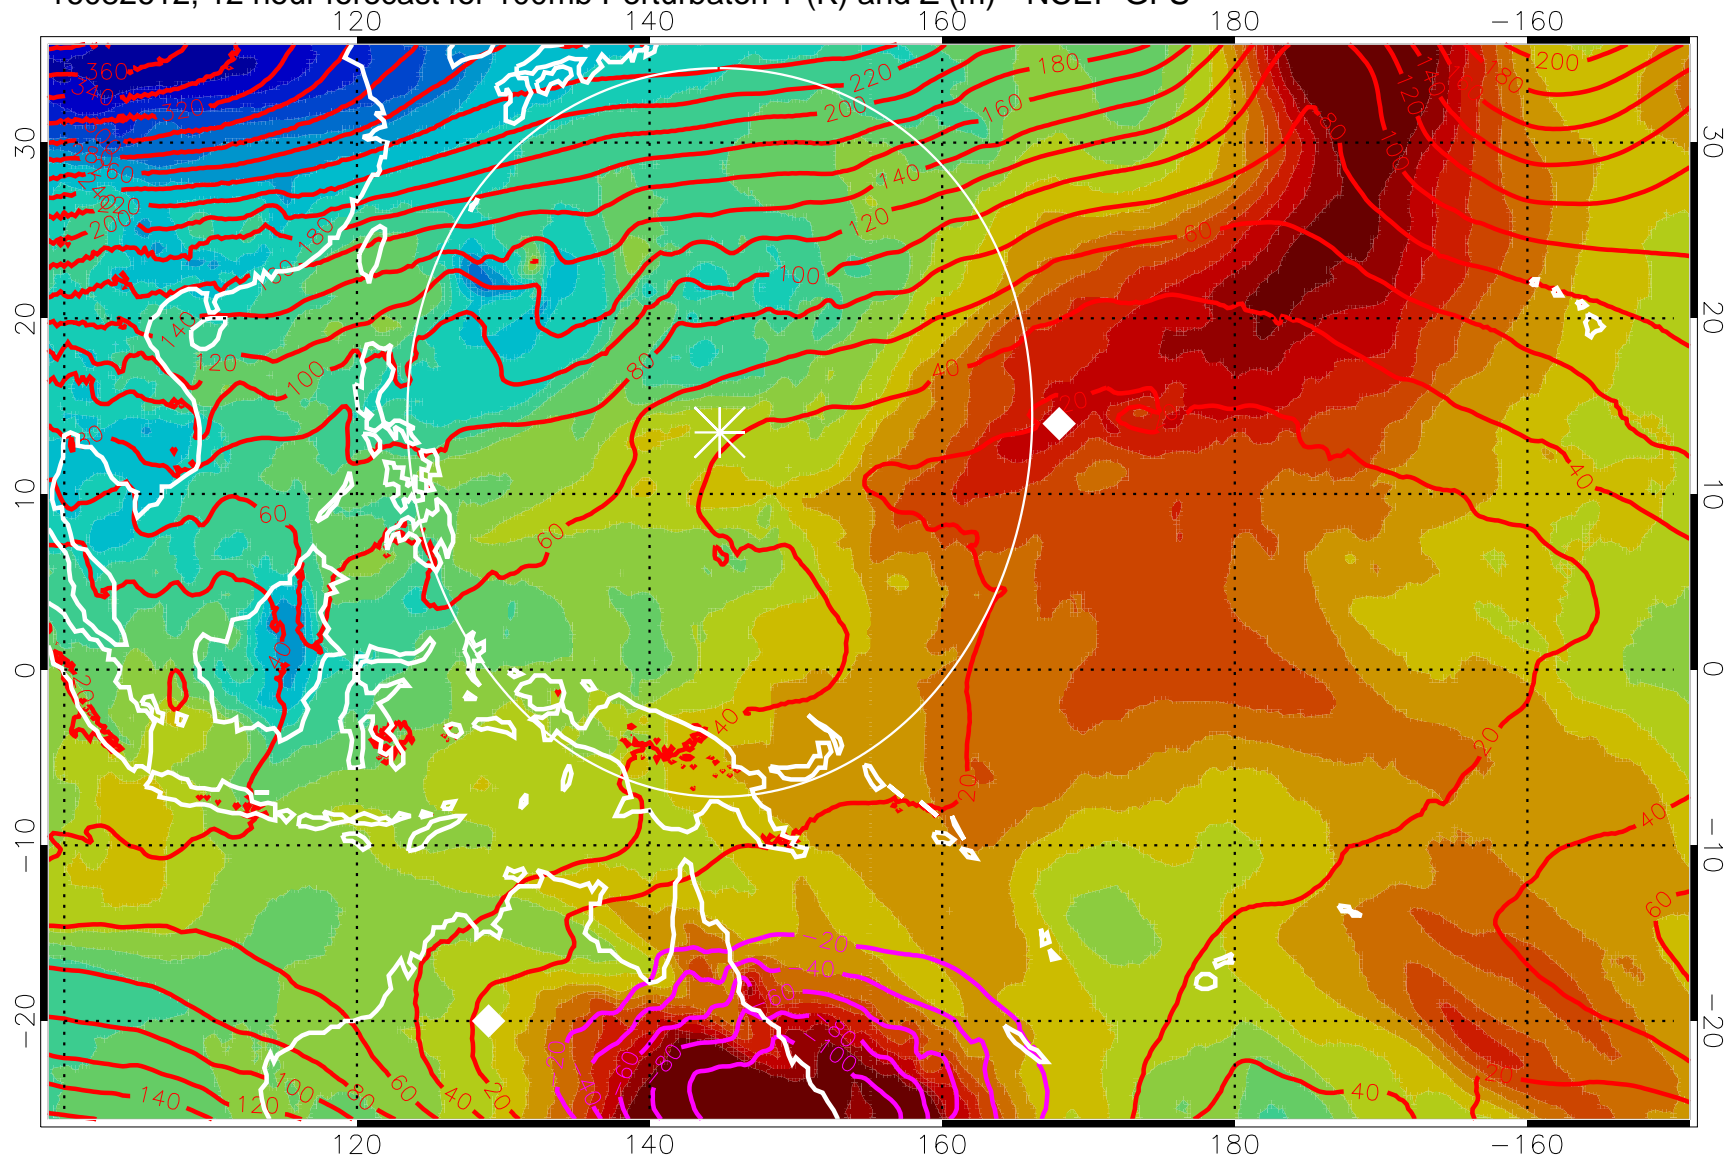

16082612, 12 hour forecast for 100mb Perturbaton T (K) and Z (m)-- NCEP GFS

Contours are 100 mbar Z perturbation (m)
Positive Z Contours
Negative Z Contours
Diamonds-mean pos. of anticyclones

Range ring of 2304 km