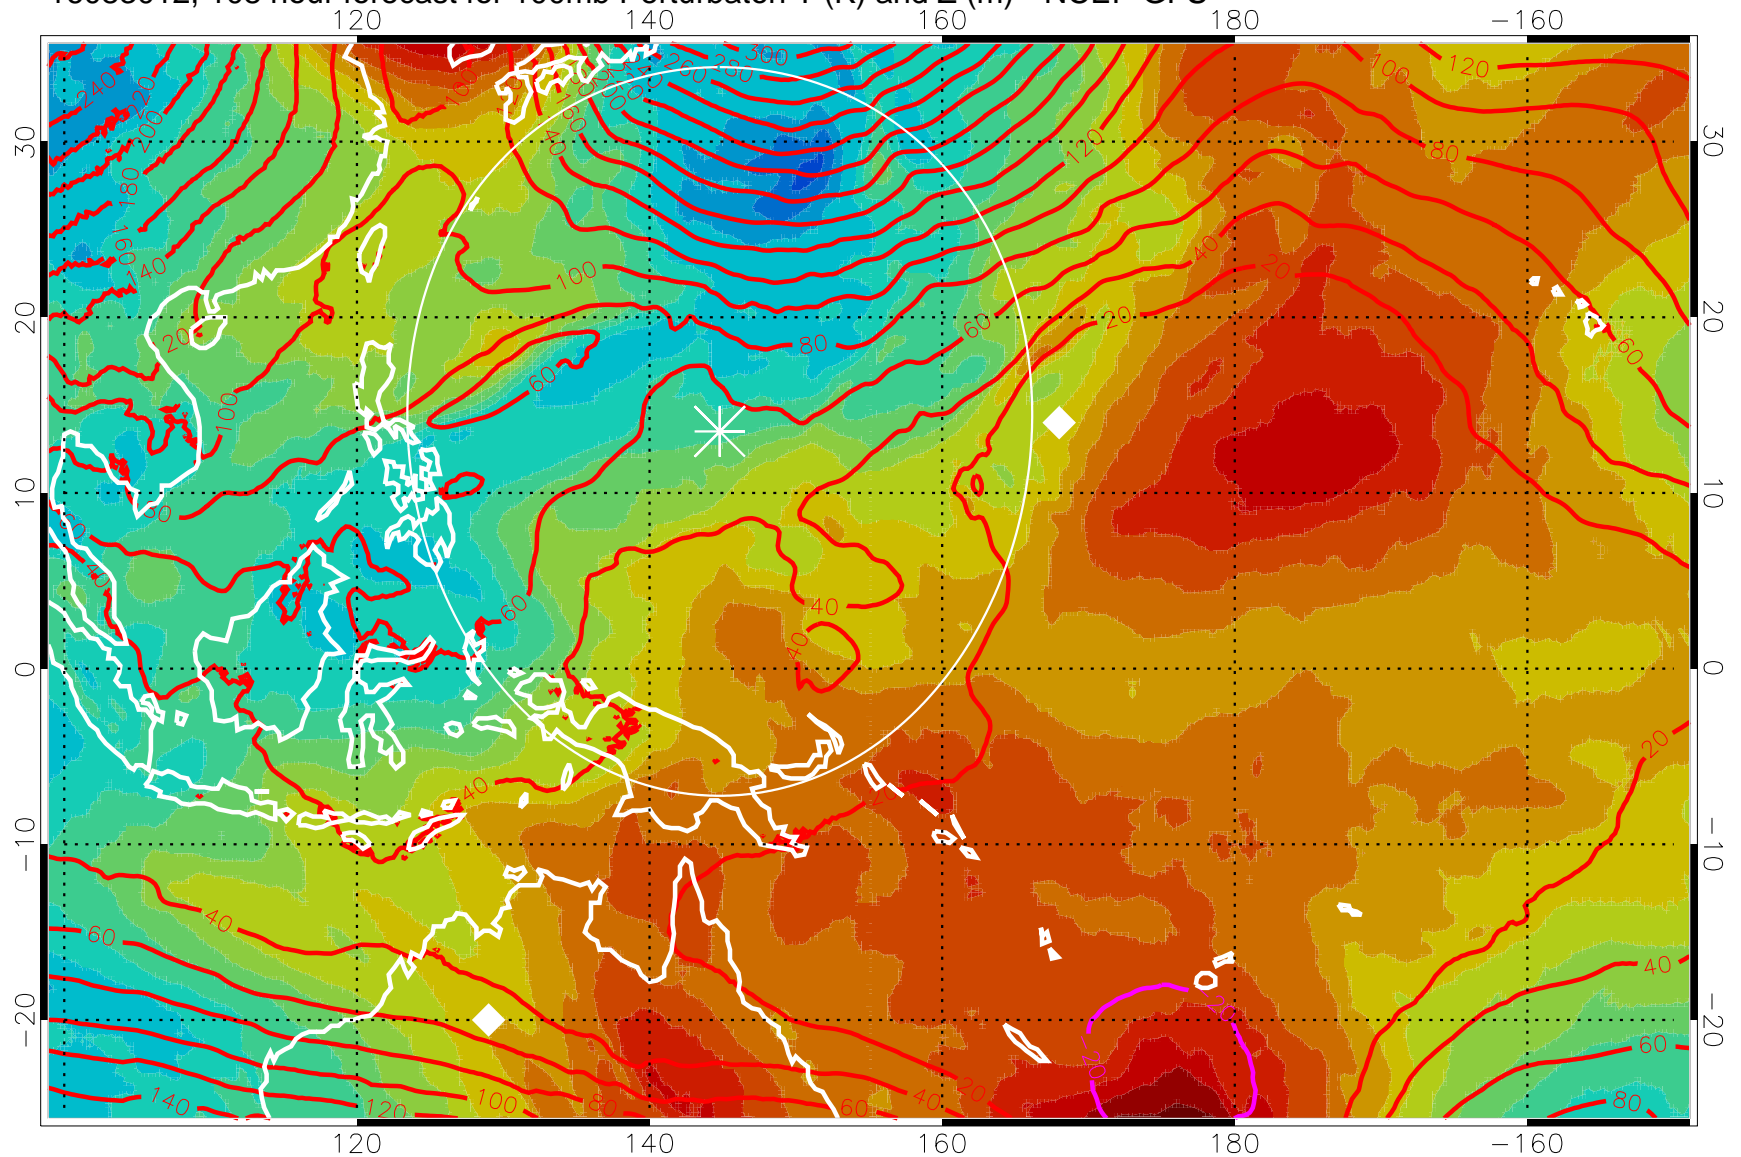

16083012, 108 hour forecast for 100mb Perturbaton T (K) and Z (m)-- NCEP GFS

Contours are 100 mbar Z perturbation (m)
Positive Z Contours
Negative Z Contours
Diamonds-mean pos. of anticyclones

Range ring of 2304 km