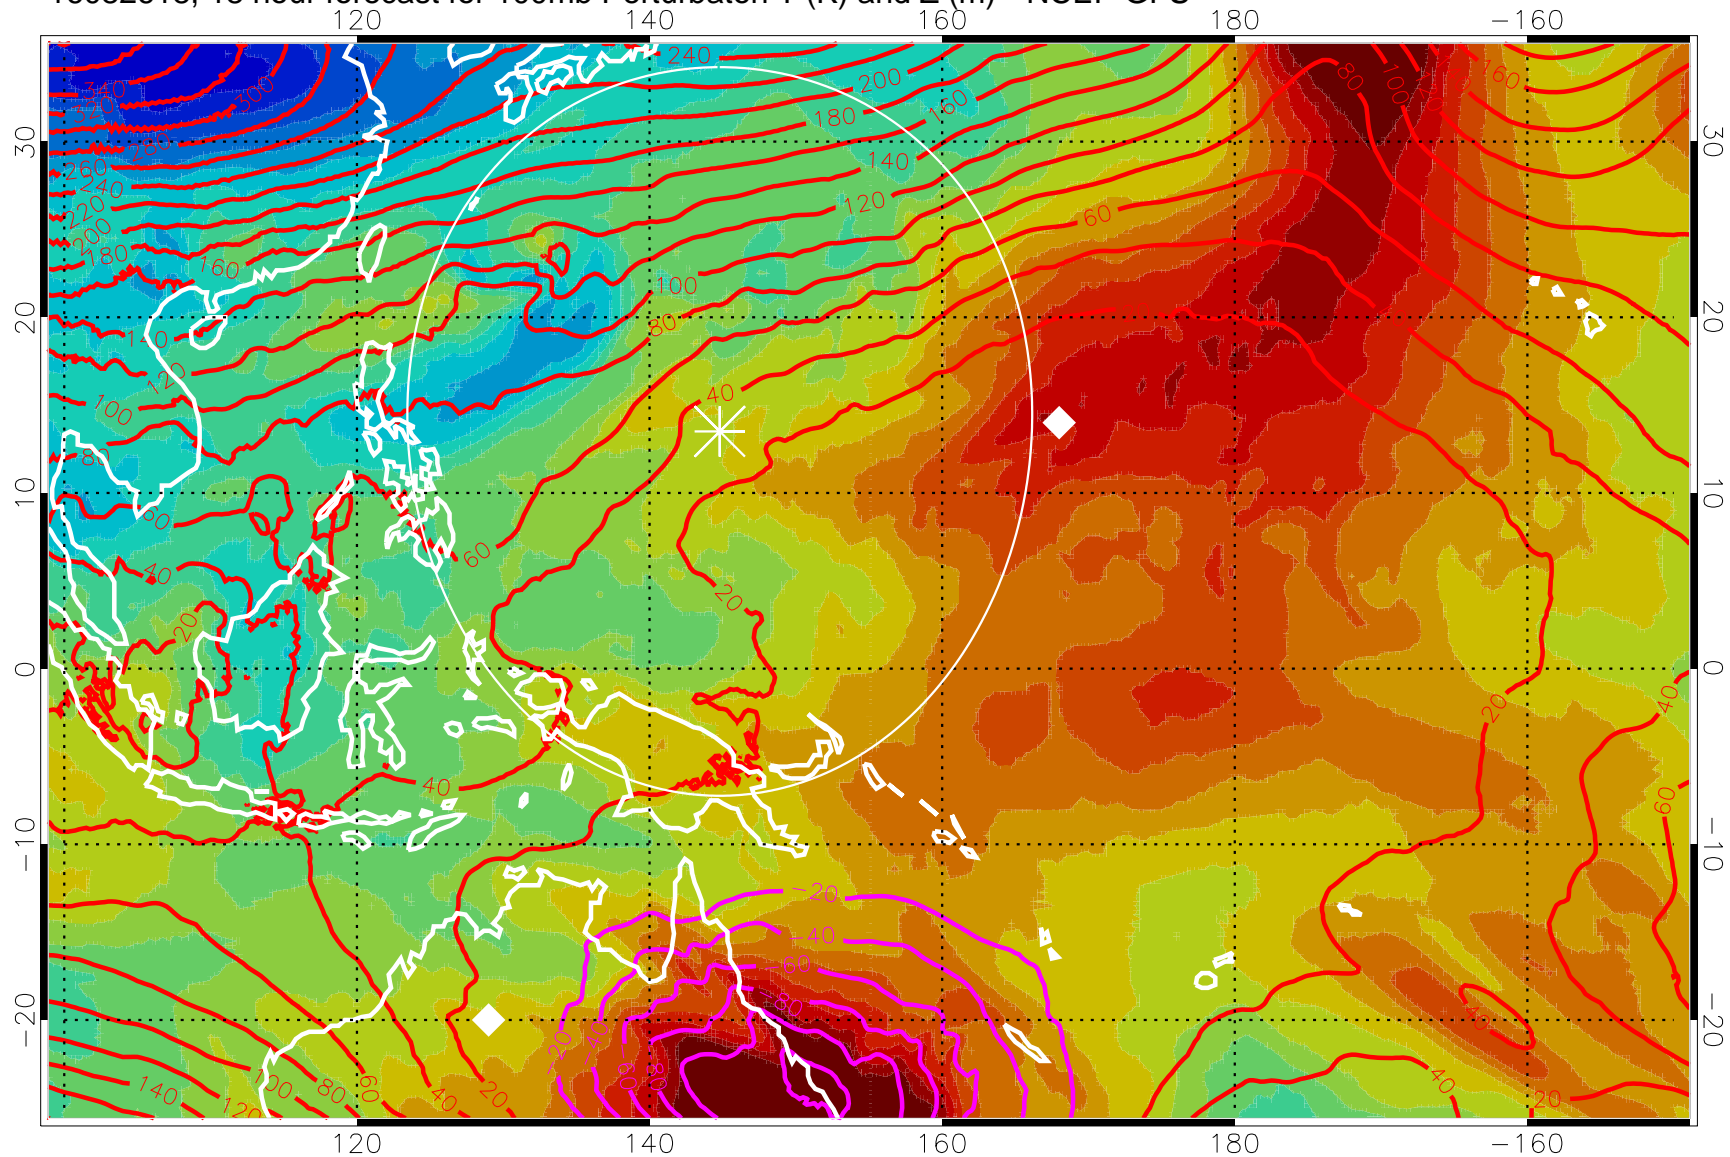

16082618, 18 hour forecast for 100mb Perturbaton T (K) and Z (m)-- NCEP GFS

Contours are 100 mbar Z perturbation (m)
Positive Z Contours
Negative Z Contours
Diamonds-mean pos. of anticyclones

Range ring of 2304 km