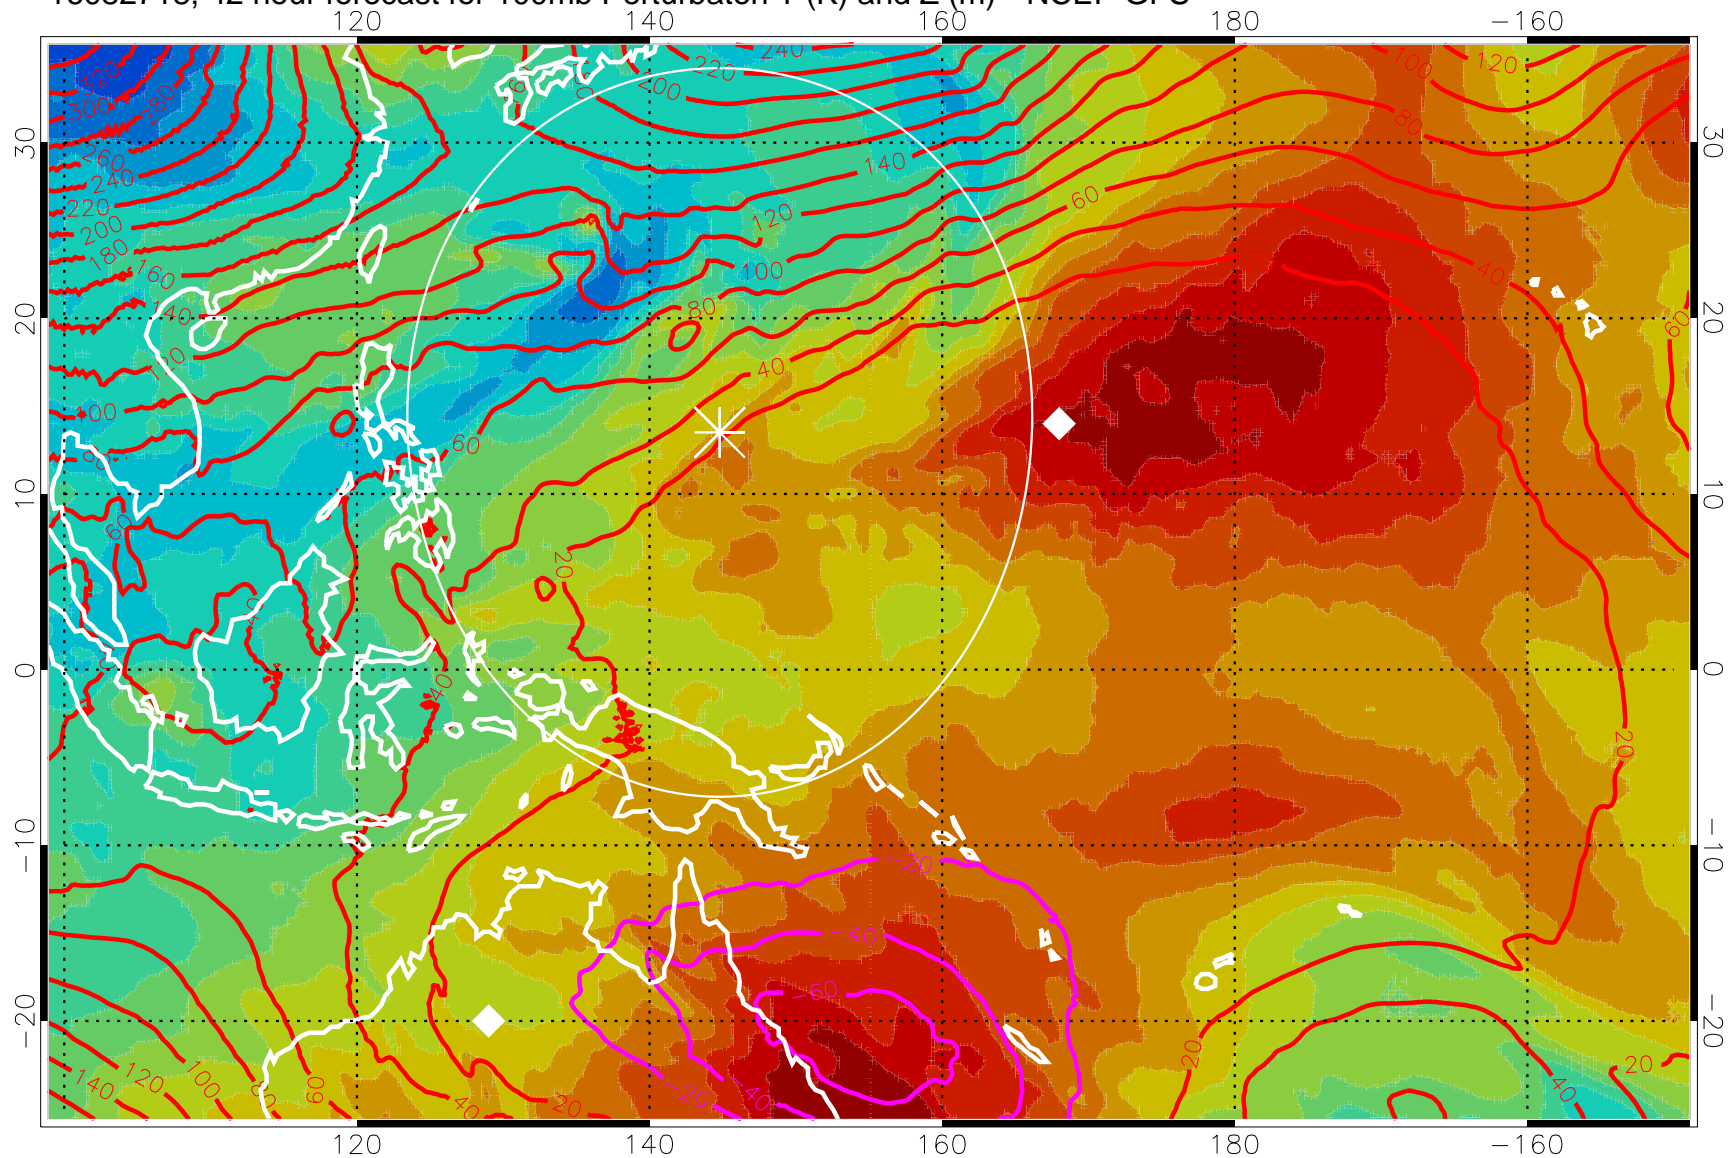

16082718, 42 hour forecast for 100mb Perturbaton T (K) and Z (m)-- NCEP GFS

Contours are 100 mbar Z perturbation (m)
Positive Z Contours
Negative Z Contours
Diamonds-mean pos. of anticyclones

Range ring of 2304 km