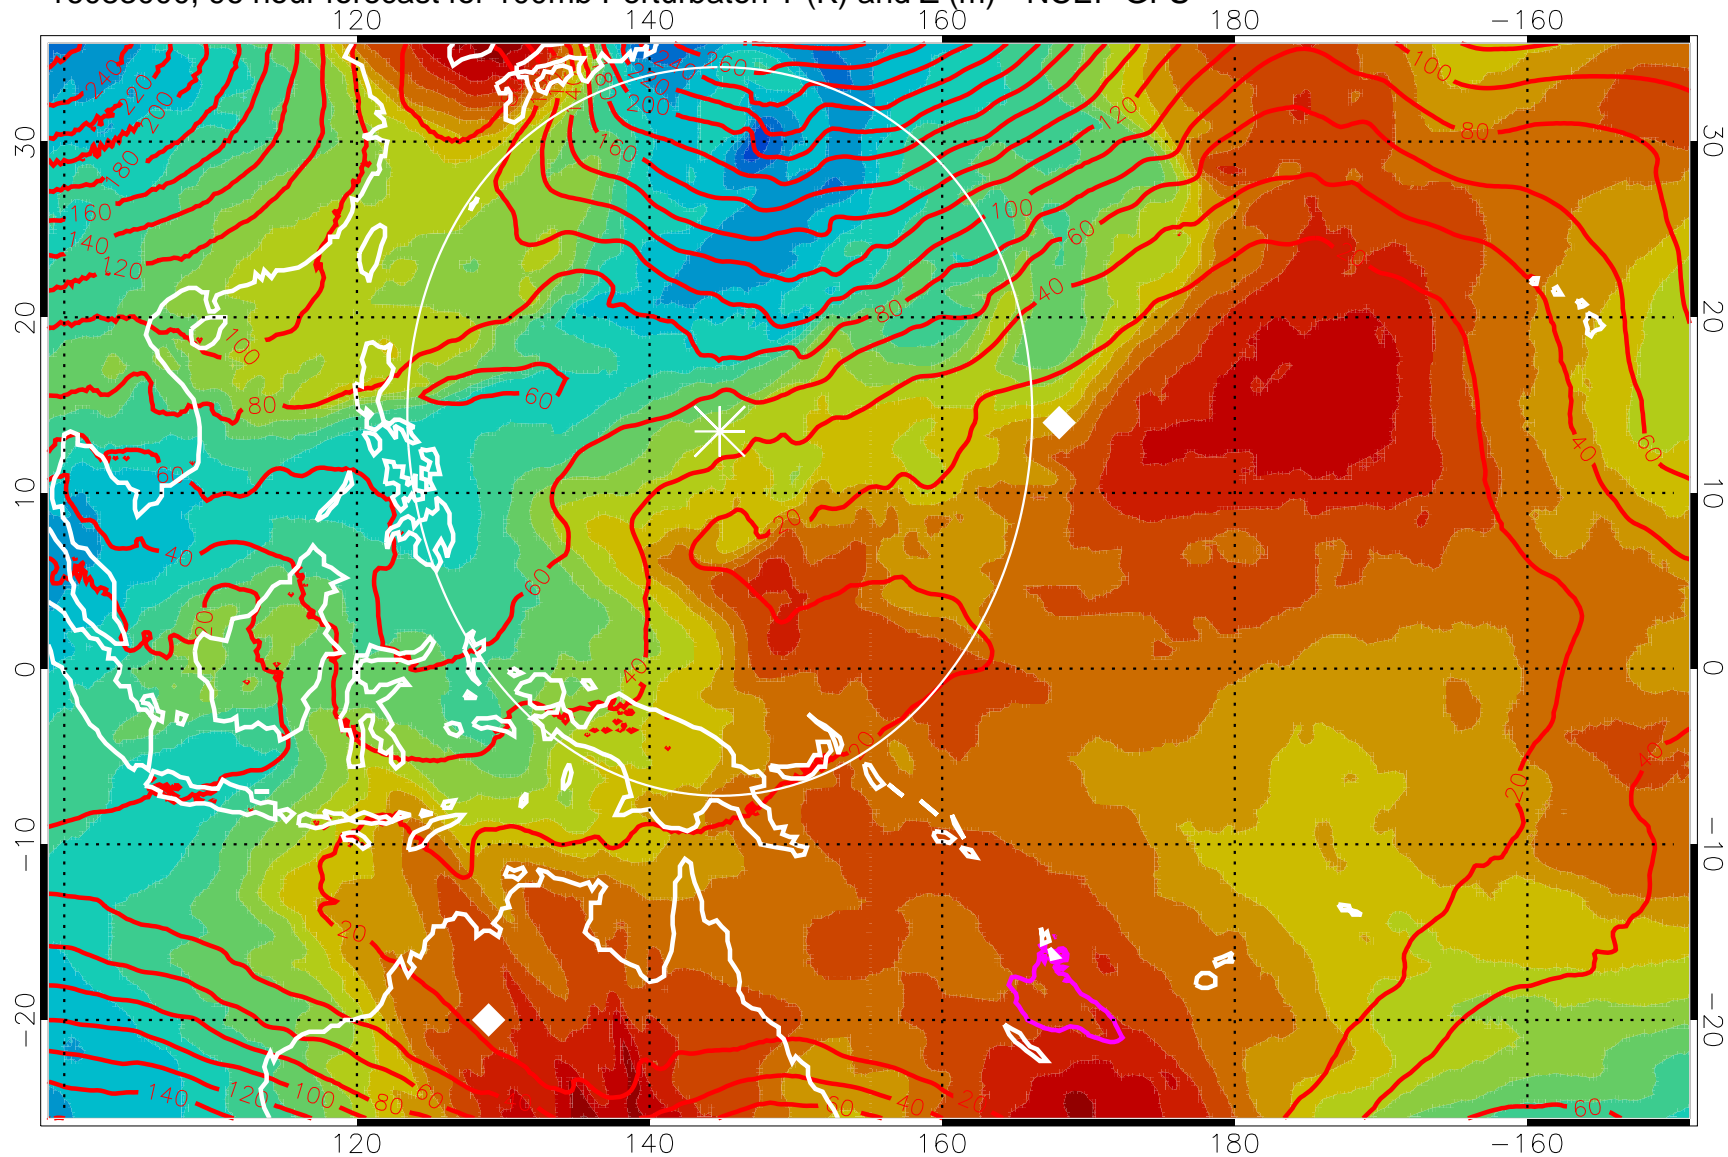

16083000, 96 hour forecast for 100mb Perturbaton T (K) and Z (m)-- NCEP GFS

Contours are 100 mbar Z perturbation (m)
Positive Z Contours
Negative Z Contours
Diamonds-mean pos. of anticyclones

Range ring of 2304 km