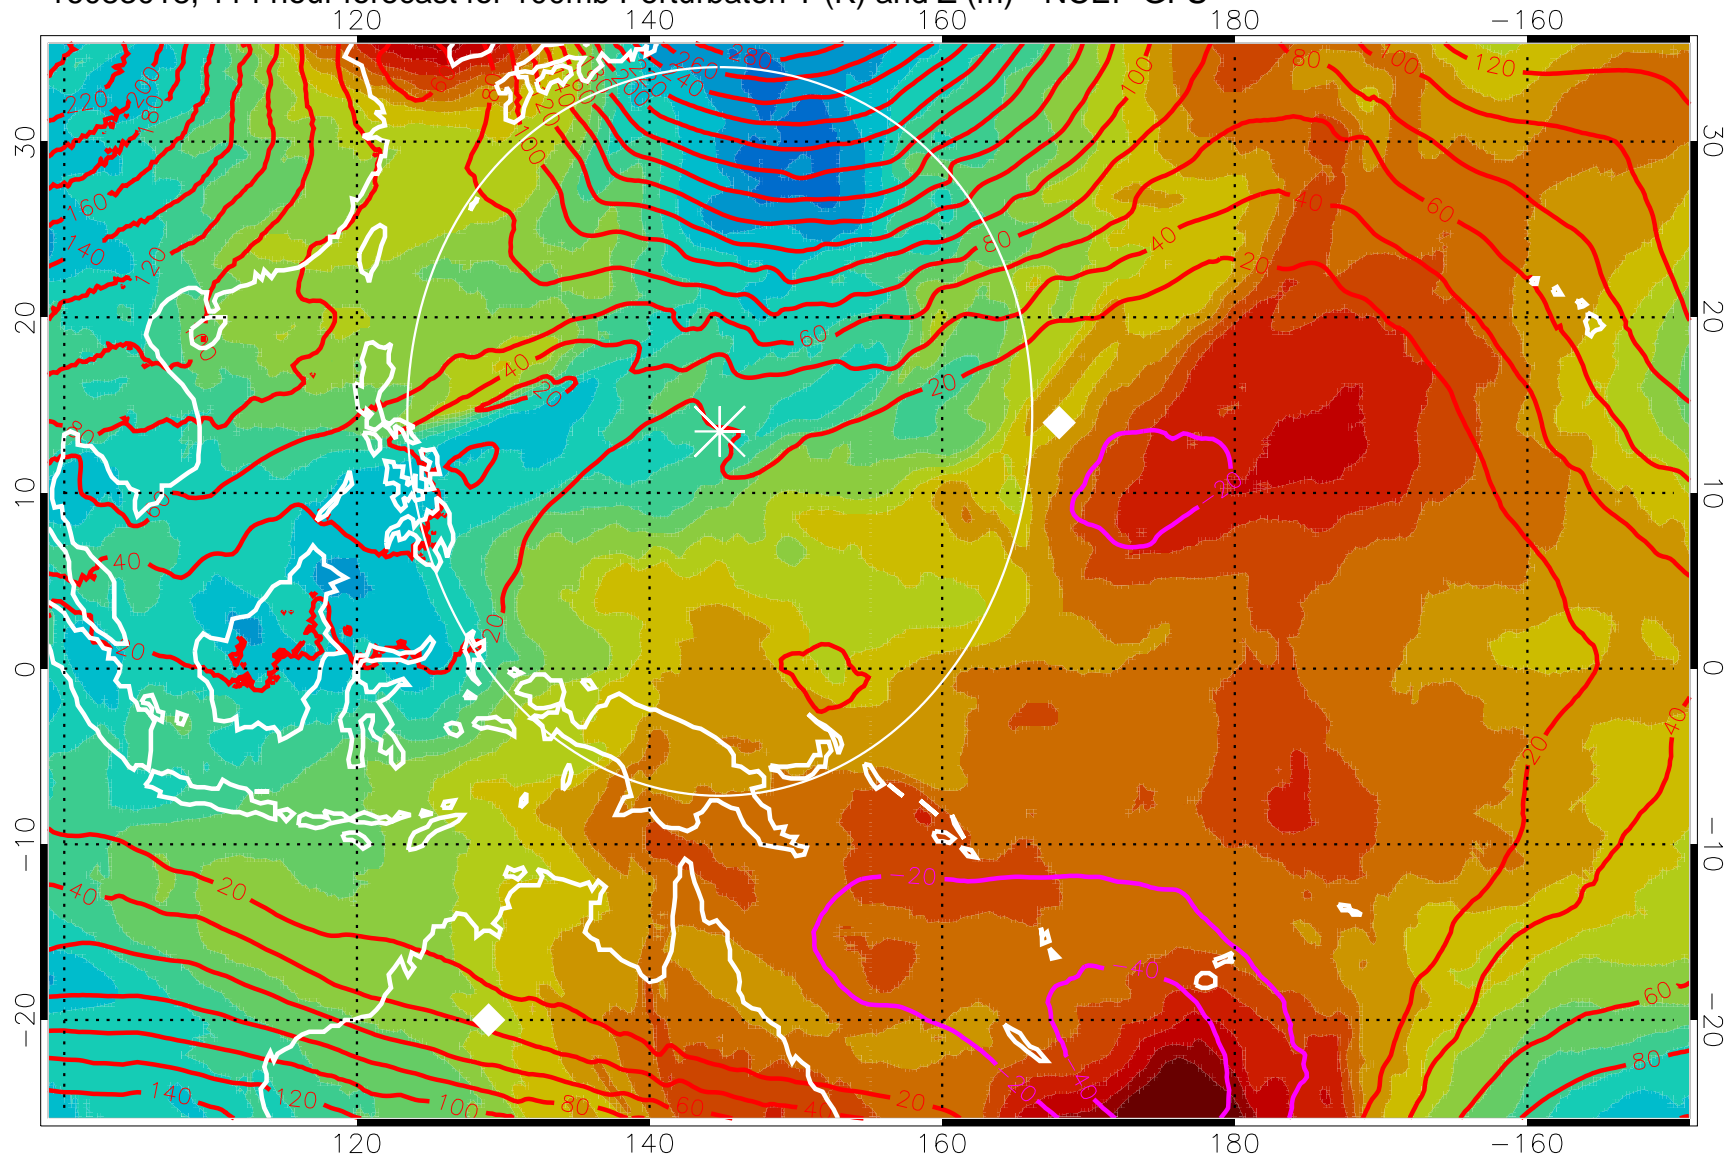

16083018, 114 hour forecast for 100mb Perturbaton T (K) and Z (m)-- NCEP GFS

Contours are 100 mbar Z perturbation (m)
Positive Z Contours
Negative Z Contours
Diamonds-mean pos. of anticyclones

Range ring of 2304 km