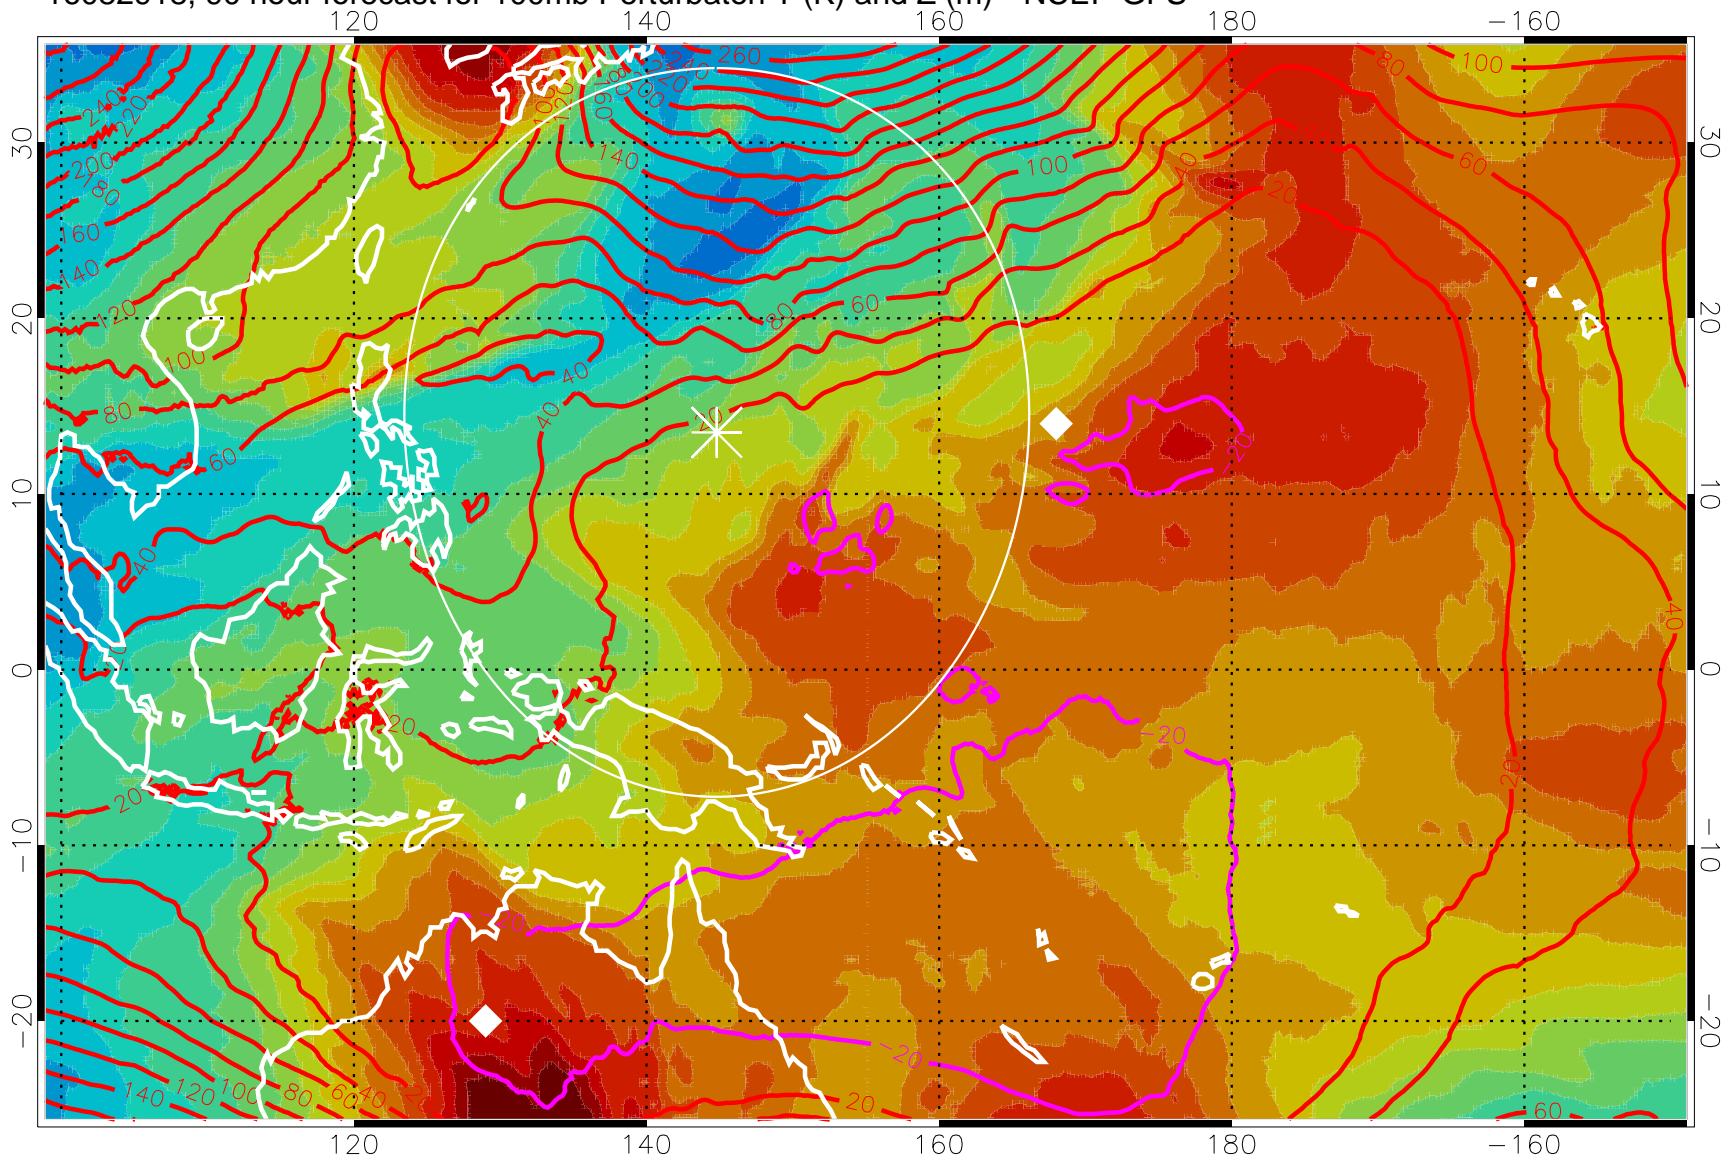

16082918, 90 hour forecast for 100mb Perturbaton T (K) and Z (m)-- NCEP GFS

Contours are 100 mbar Z perturbation (m)
Positive Z Contours
Negative Z Contours
Diamonds-mean pos. of anticyclones

Range ring of 2304 km