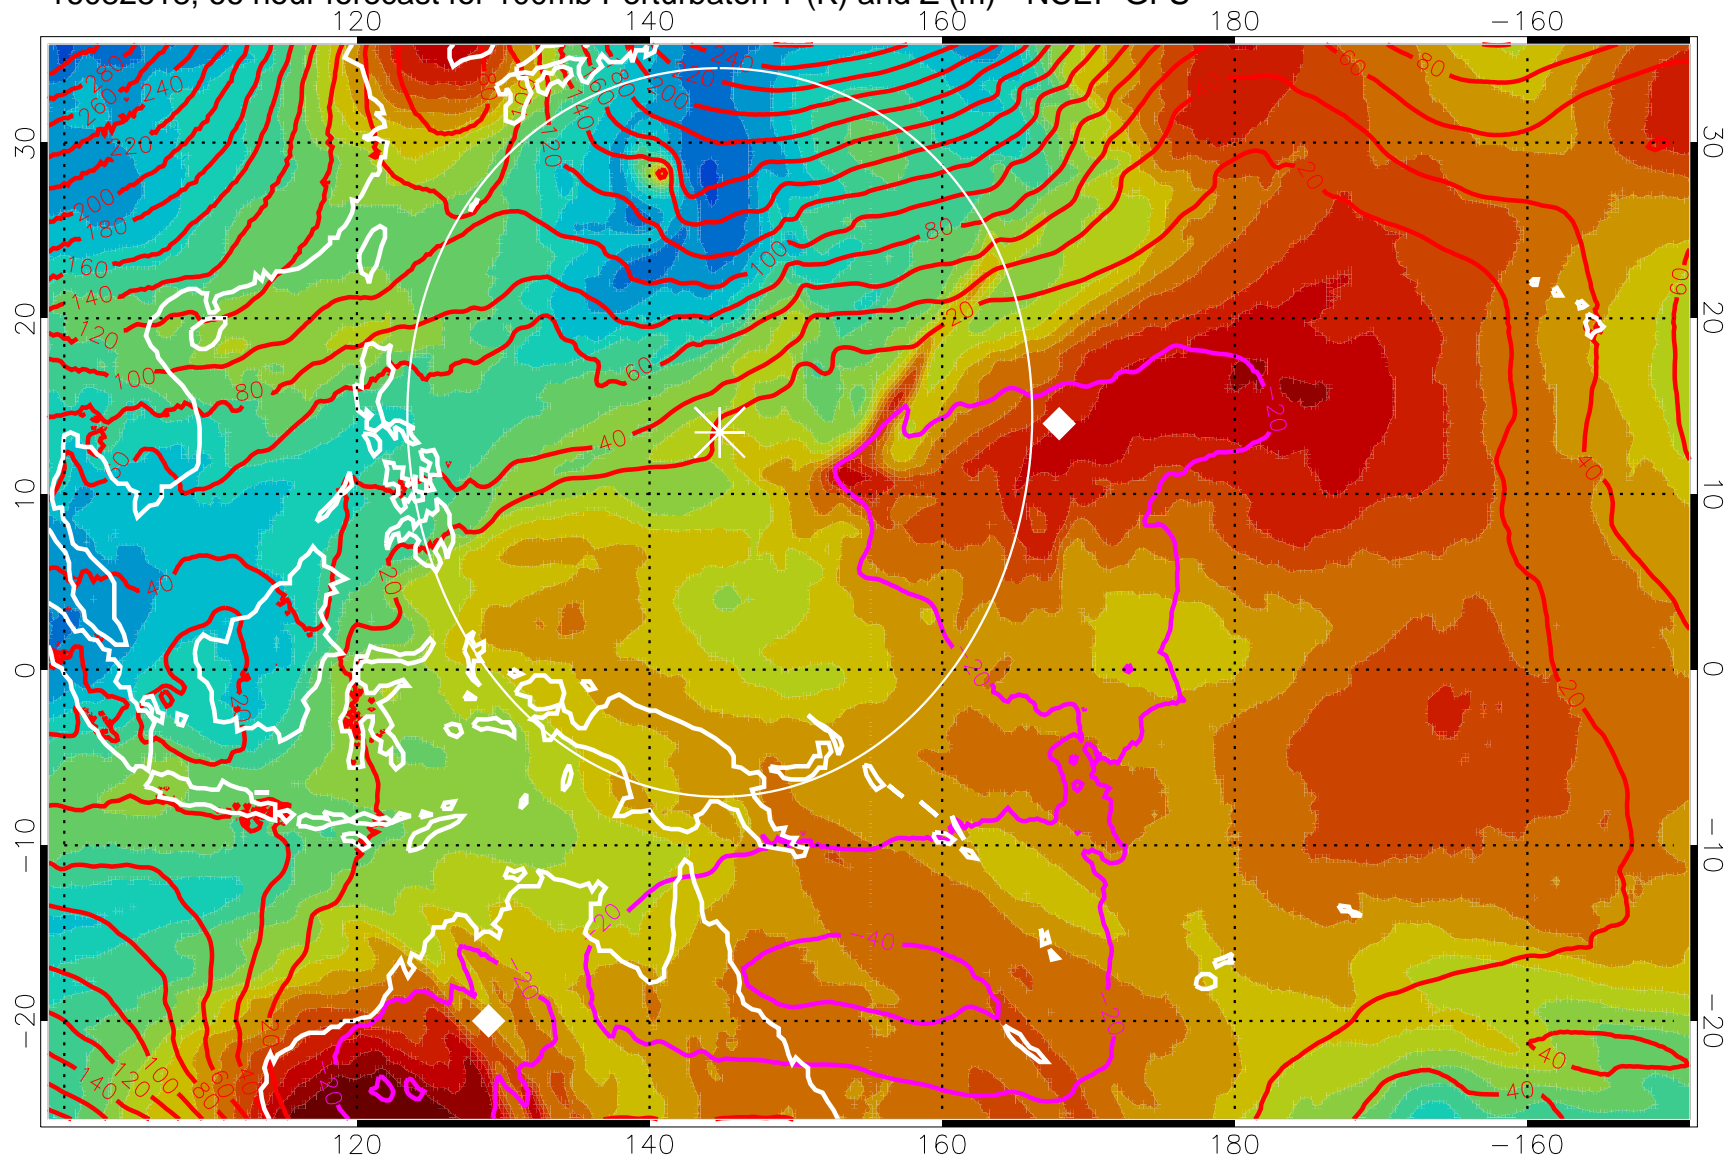

16082818, 66 hour forecast for 100mb Perturbaton T (K) and Z (m)-- NCEP GFS

Contours are 100 mbar Z perturbation (m)
Positive Z Contours
Negative Z Contours
Diamonds-mean pos. of anticyclones

Range ring of 2304 km