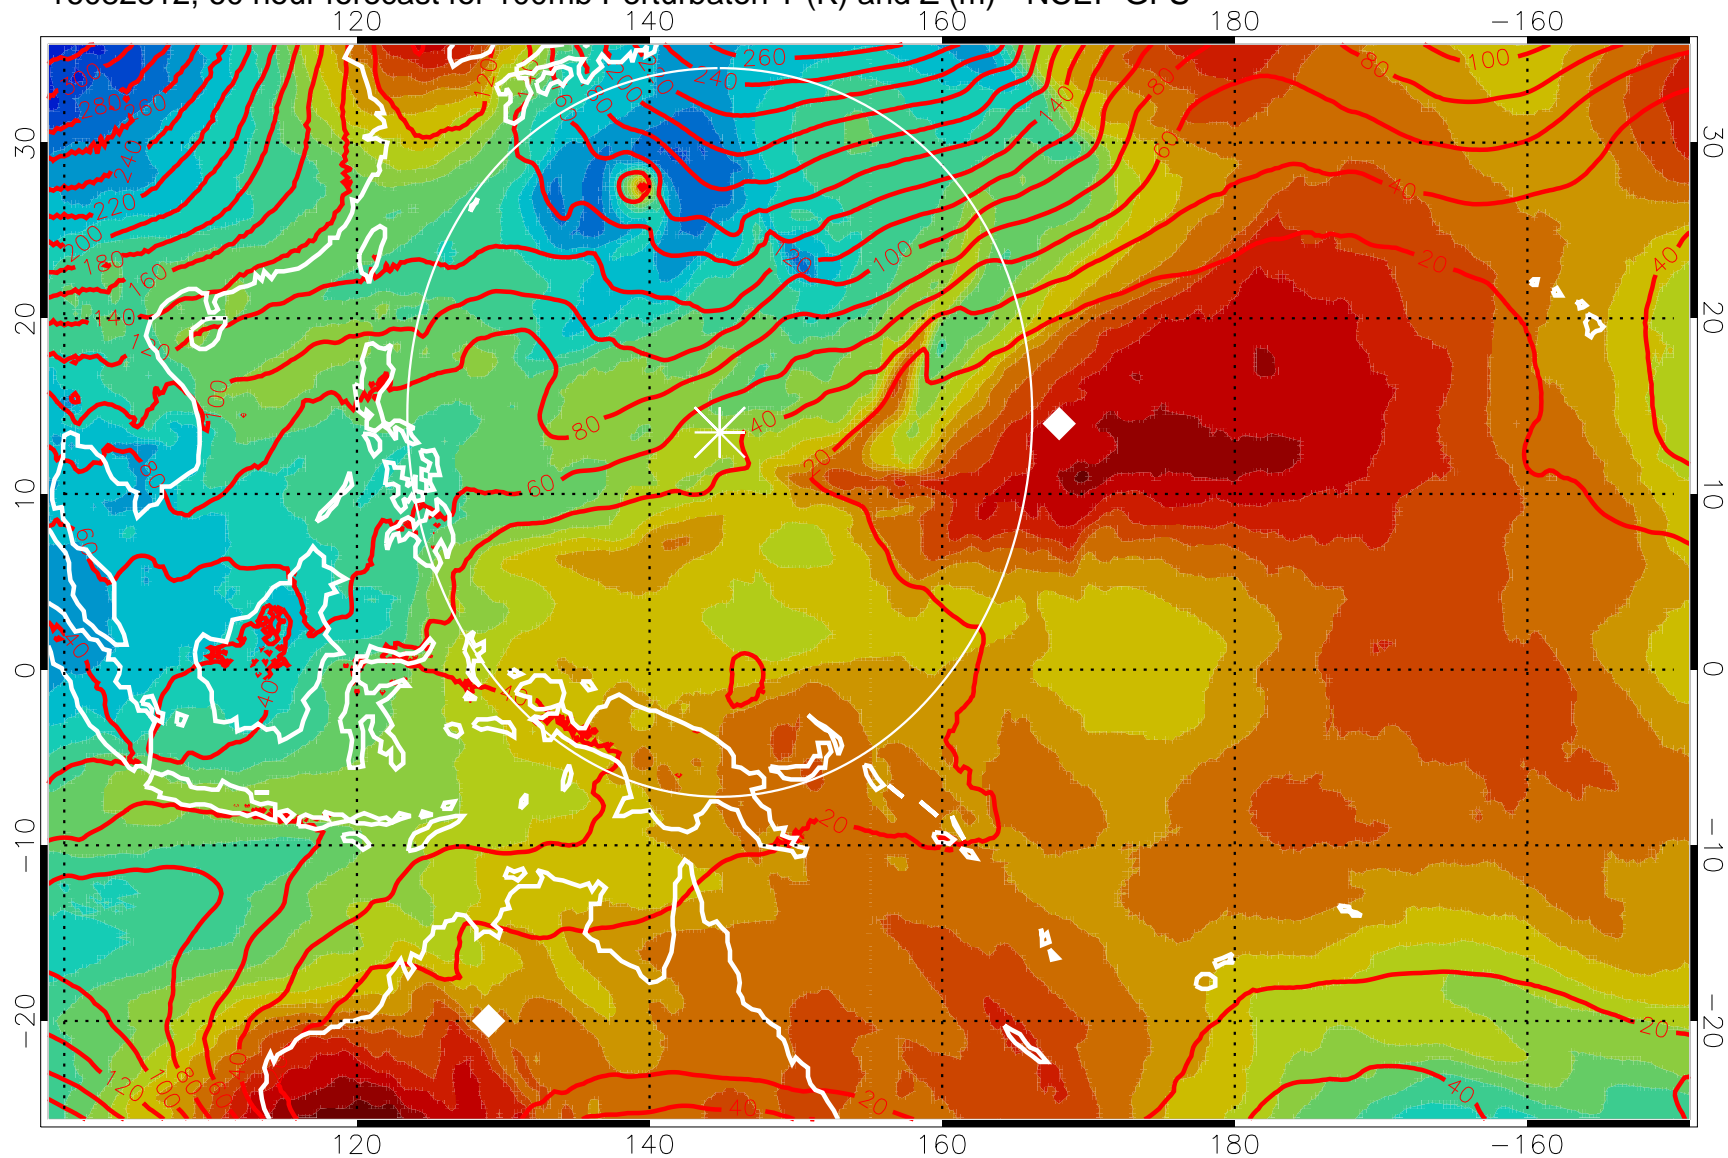

16082812, 60 hour forecast for 100mb Perturbaton T (K) and Z (m)-- NCEP GFS

T deviation from jan-feb mean, K

Contours are 100 mbar Z perturbation (m)
Positive Z Contours
Negative Z Contours
Diamonds-mean pos. of anticyclones

Range ring of 2304 km