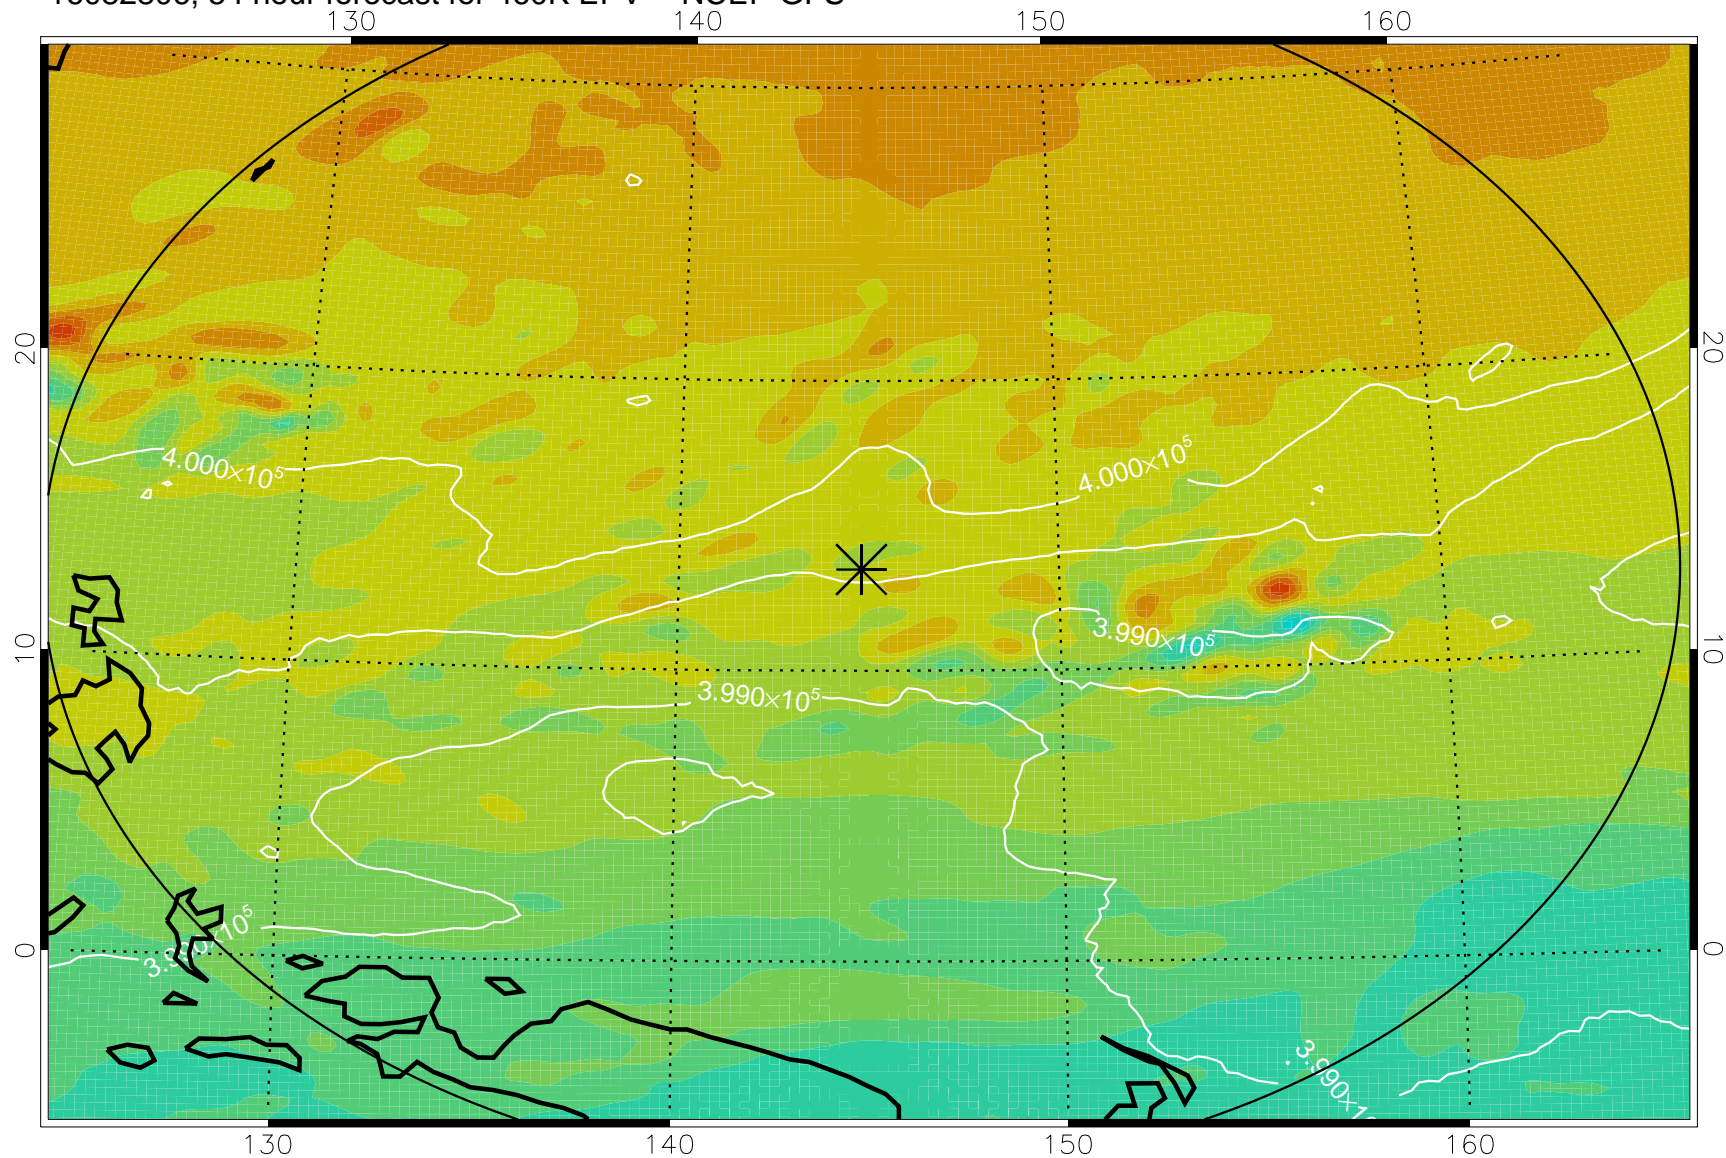

16082718, 42 hour forecast for 460K EPV -- NCEP GFS

460K Montgomery Streamfunction, white

Range ring of 2304 km

16082800, 48 hour forecast for 460K EPV -- NCEP GFS

460K Montgomery Streamfunction, white

Range ring of 2304 km

16082806, 54 hour forecast for 460K EPV -- NCEP GFS

460K Montgomery Streamfunction, white

Range ring of 2304 km

16082812, 60 hour forecast for 460K EPV -- NCEP GFS

460K Montgomery Streamfunction, white

Range ring of 2304 km

16082818, 66 hour forecast for 460K EPV -- NCEP GFS

460K Montgomery Streamfunction, white

Range ring of 2304 km

16082900, 72 hour forecast for 460K EPV -- NCEP GFS

460K Montgomery Streamfunction, white

Range ring of 2304 km

16082918, 90 hour forecast for 460K EPV -- NCEP GFS

460K Montgomery Streamfunction, white

Range ring of 2304 km

16083000, 96 hour forecast for 460K EPV -- NCEP GFS

460K Montgomery Streamfunction, white

Range ring of 2304 km