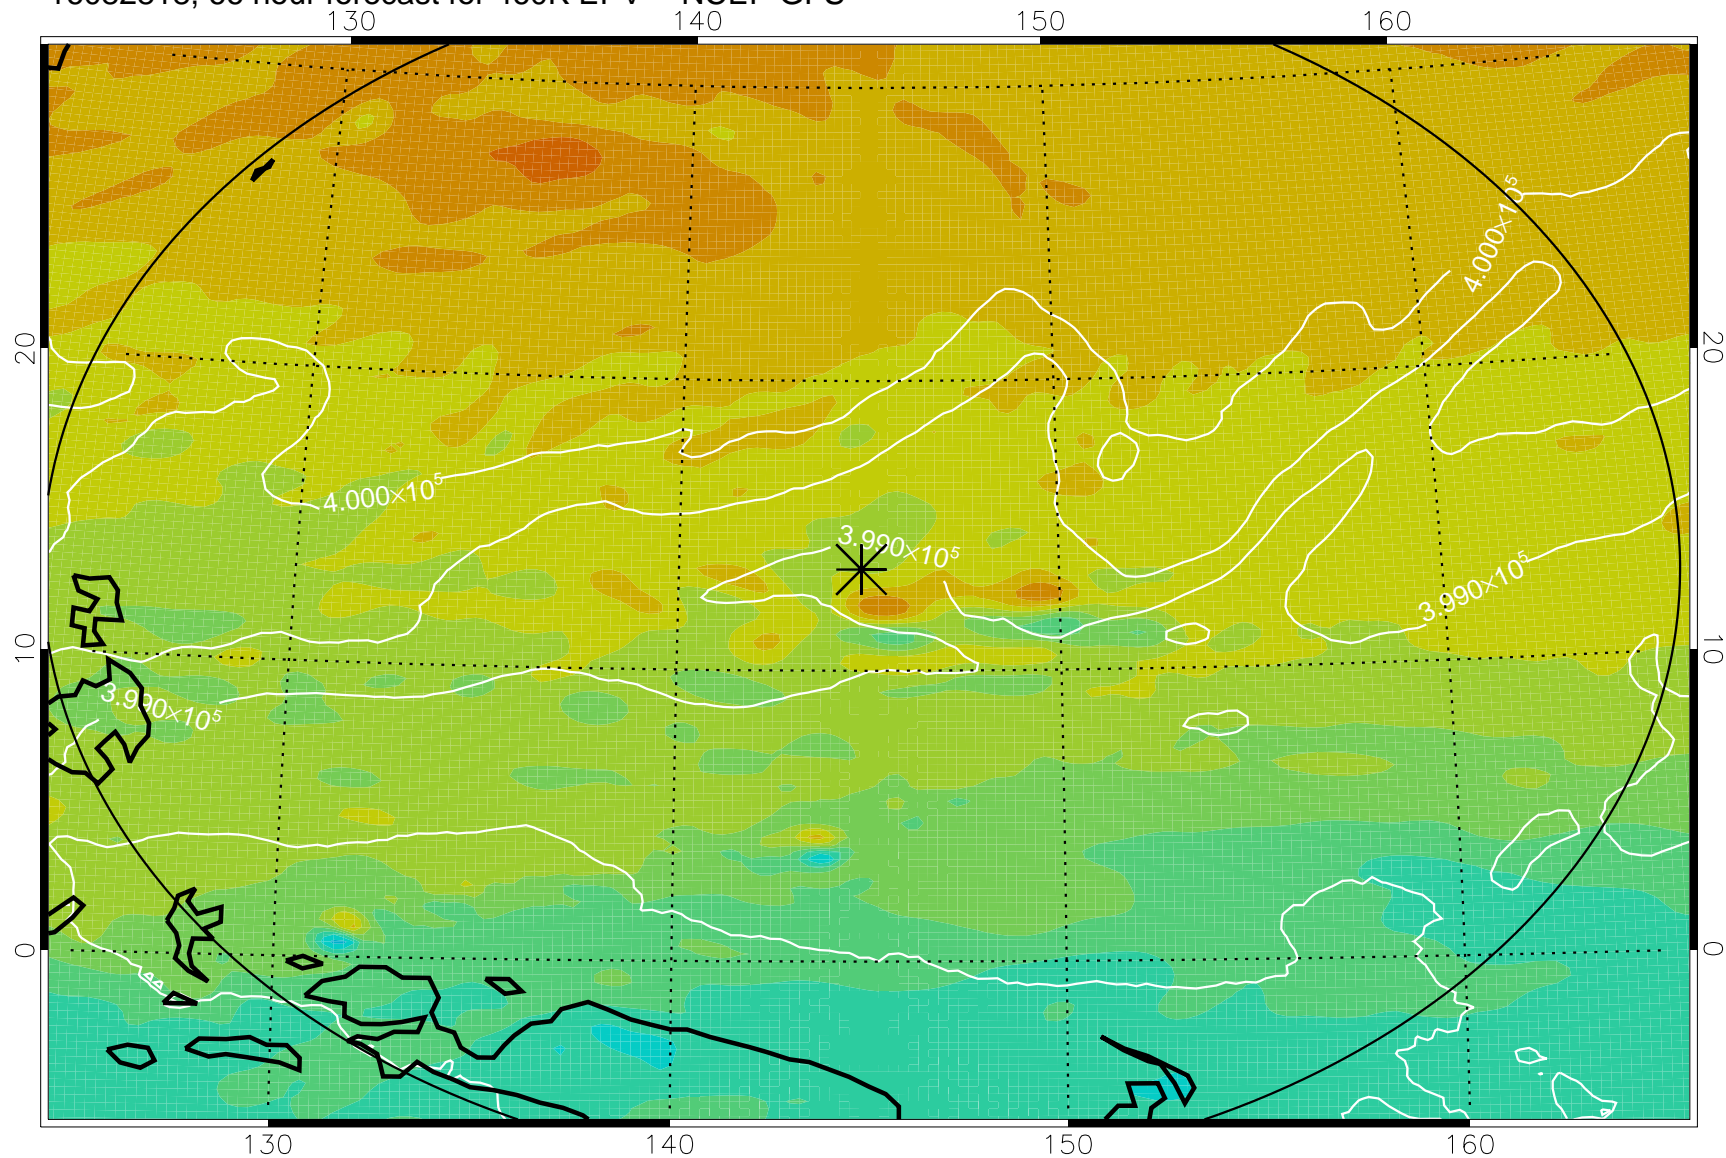

16082806, 54 hour forecast for 460K EPV -- NCEP GFS

460K Montgomery Streamfunction, white

Range ring of 2304 km

16082812, 60 hour forecast for 460K EPV -- NCEP GFS

460K Montgomery Streamfunction, white

Range ring of 2304 km

16082818, 66 hour forecast for 460K EPV -- NCEP GFS

460K Montgomery Streamfunction, white

Range ring of 2304 km

16082900, 72 hour forecast for 460K EPV -- NCEP GFS

460K Montgomery Streamfunction, white

Range ring of 2304 km

16082906, 78 hour forecast for 460K EPV -- NCEP GFS

460K Montgomery Streamfunction, white

Range ring of 2304 km

16082912, 84 hour forecast for 460K EPV -- NCEP GFS

460K Montgomery Streamfunction, white

Range ring of 2304 km

16082918, 90 hour forecast for 460K EPV -- NCEP GFS

460K Montgomery Streamfunction, white

Range ring of 2304 km

16083000, 96 hour forecast for 460K EPV -- NCEP GFS

460K Montgomery Streamfunction, white

Range ring of 2304 km