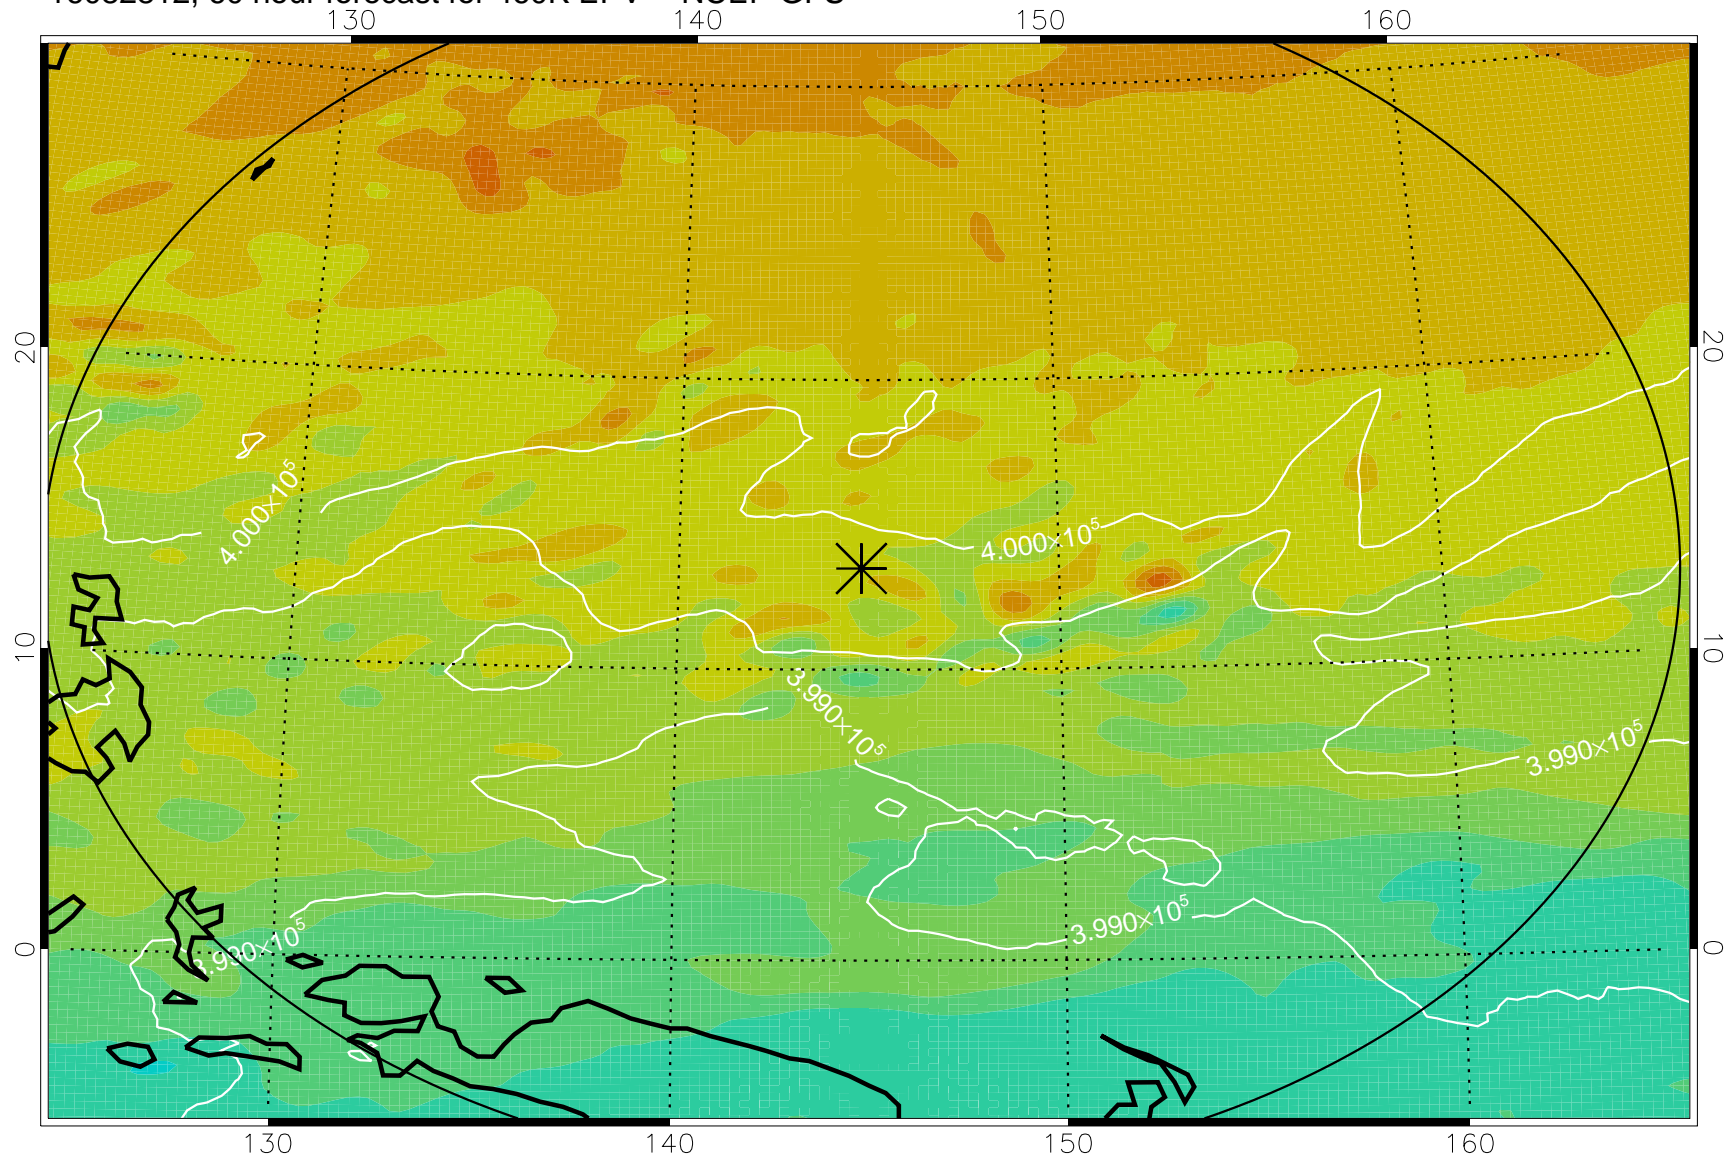

16082718, 42 hour forecast for 460K EPV -- NCEP GFS

460K Montgomery Streamfunction, white

Range ring of 2304 km

16082800, 48 hour forecast for 460K EPV -- NCEP GFS

460K Montgomery Streamfunction, white

Range ring of 2304 km

16082806, 54 hour forecast for 460K EPV -- NCEP GFS

460K Montgomery Streamfunction, white

Range ring of 2304 km

16082812, 60 hour forecast for 460K EPV -- NCEP GFS

460K Montgomery Streamfunction, white

Range ring of 2304 km

16082818, 66 hour forecast for 460K EPV -- NCEP GFS

460K Montgomery Streamfunction, white

Range ring of 2304 km

16082900, 72 hour forecast for 460K EPV -- NCEP GFS

460K Montgomery Streamfunction, white

Range ring of 2304 km

16082918, 90 hour forecast for 460K EPV -- NCEP GFS

460K Montgomery Streamfunction, white

Range ring of 2304 km

16083000, 96 hour forecast for 460K EPV -- NCEP GFS

460K Montgomery Streamfunction, white

Range ring of 2304 km