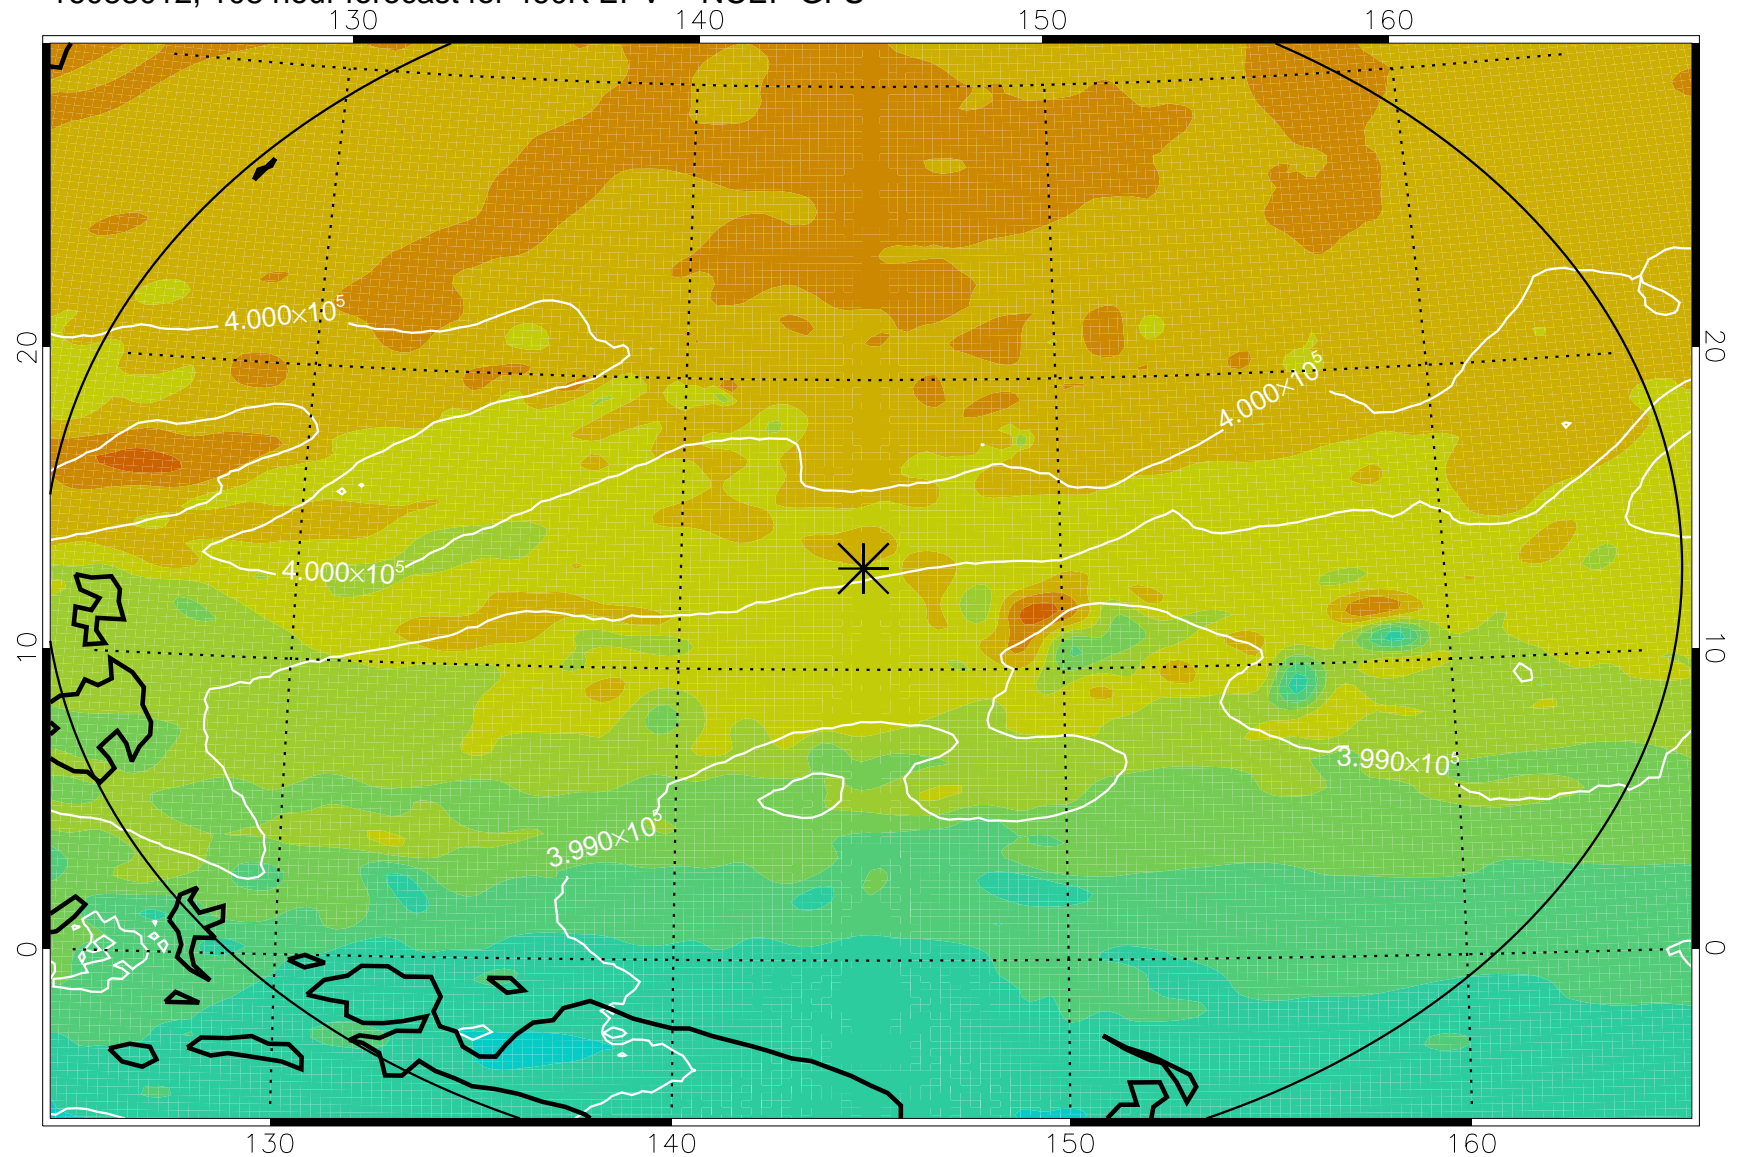

16082906, 78 hour forecast for 460K EPV -- NCEP GFS

460K Montgomery Streamfunction, white

Range ring of 2304 km

16082912, 84 hour forecast for 460K EPV -- NCEP GFS

460K Montgomery Streamfunction, white

Range ring of 2304 km

16082918, 90 hour forecast for 460K EPV -- NCEP GFS

460K Montgomery Streamfunction, white

Range ring of 2304 km

16083000, 96 hour forecast for 460K EPV -- NCEP GFS

460K Montgomery Streamfunction, white

Range ring of 2304 km

16083006, 102 hour forecast for 460K EPV -- NCEP GFS

460K Montgomery Streamfunction, white

Range ring of 2304 km

16083012, 108 hour forecast for 460K EPV -- NCEP GFS

460K Montgomery Streamfunction, white

Range ring of 2304 km

16083018, 114 hour forecast for 460K EPV -- NCEP GFS

460K Montgomery Streamfunction, white

Range ring of 2304 km

16083100, 120 hour forecast for 460K EPV -- NCEP GFS

460K Montgomery Streamfunction, white

Range ring of 2304 km