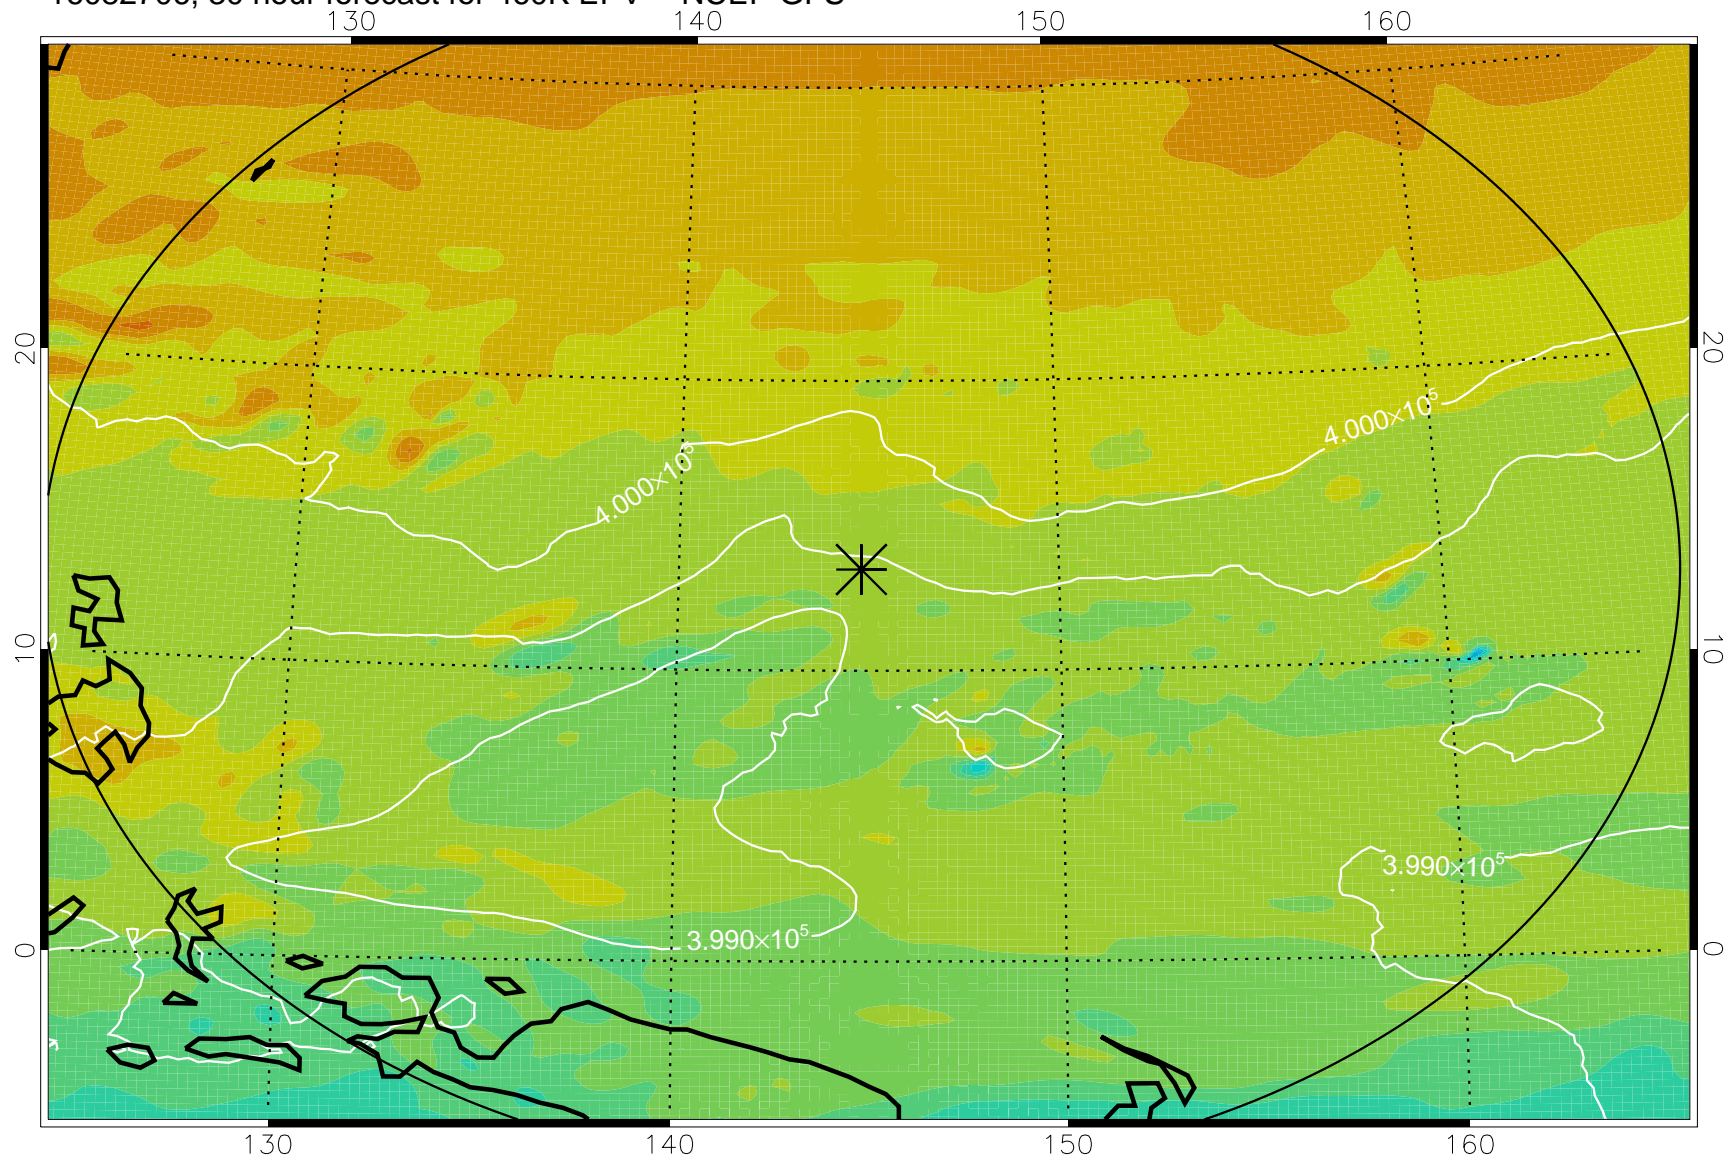

16082618, 18 hour forecast for 460K EPV -- NCEP GFS

460K Montgomery Streamfunction, white

Range ring of 2304 km

16082700, 24 hour forecast for 460K EPV -- NCEP GFS

460K Montgomery Streamfunction, white

Range ring of 2304 km

16082706, 30 hour forecast for 460K EPV -- NCEP GFS

460K Montgomery Streamfunction, white

Range ring of 2304 km

16082712, 36 hour forecast for 460K EPV -- NCEP GFS

460K Montgomery Streamfunction, white

Range ring of 2304 km

16082718, 42 hour forecast for 460K EPV -- NCEP GFS

460K Montgomery Streamfunction, white

Range ring of 2304 km

16082800, 48 hour forecast for 460K EPV -- NCEP GFS

460K Montgomery Streamfunction, white

Range ring of 2304 km

16082818, 66 hour forecast for 460K EPV -- NCEP GFS

460K Montgomery Streamfunction, white

Range ring of 2304 km

16082900, 72 hour forecast for 460K EPV -- NCEP GFS

460K Montgomery Streamfunction, white

Range ring of 2304 km