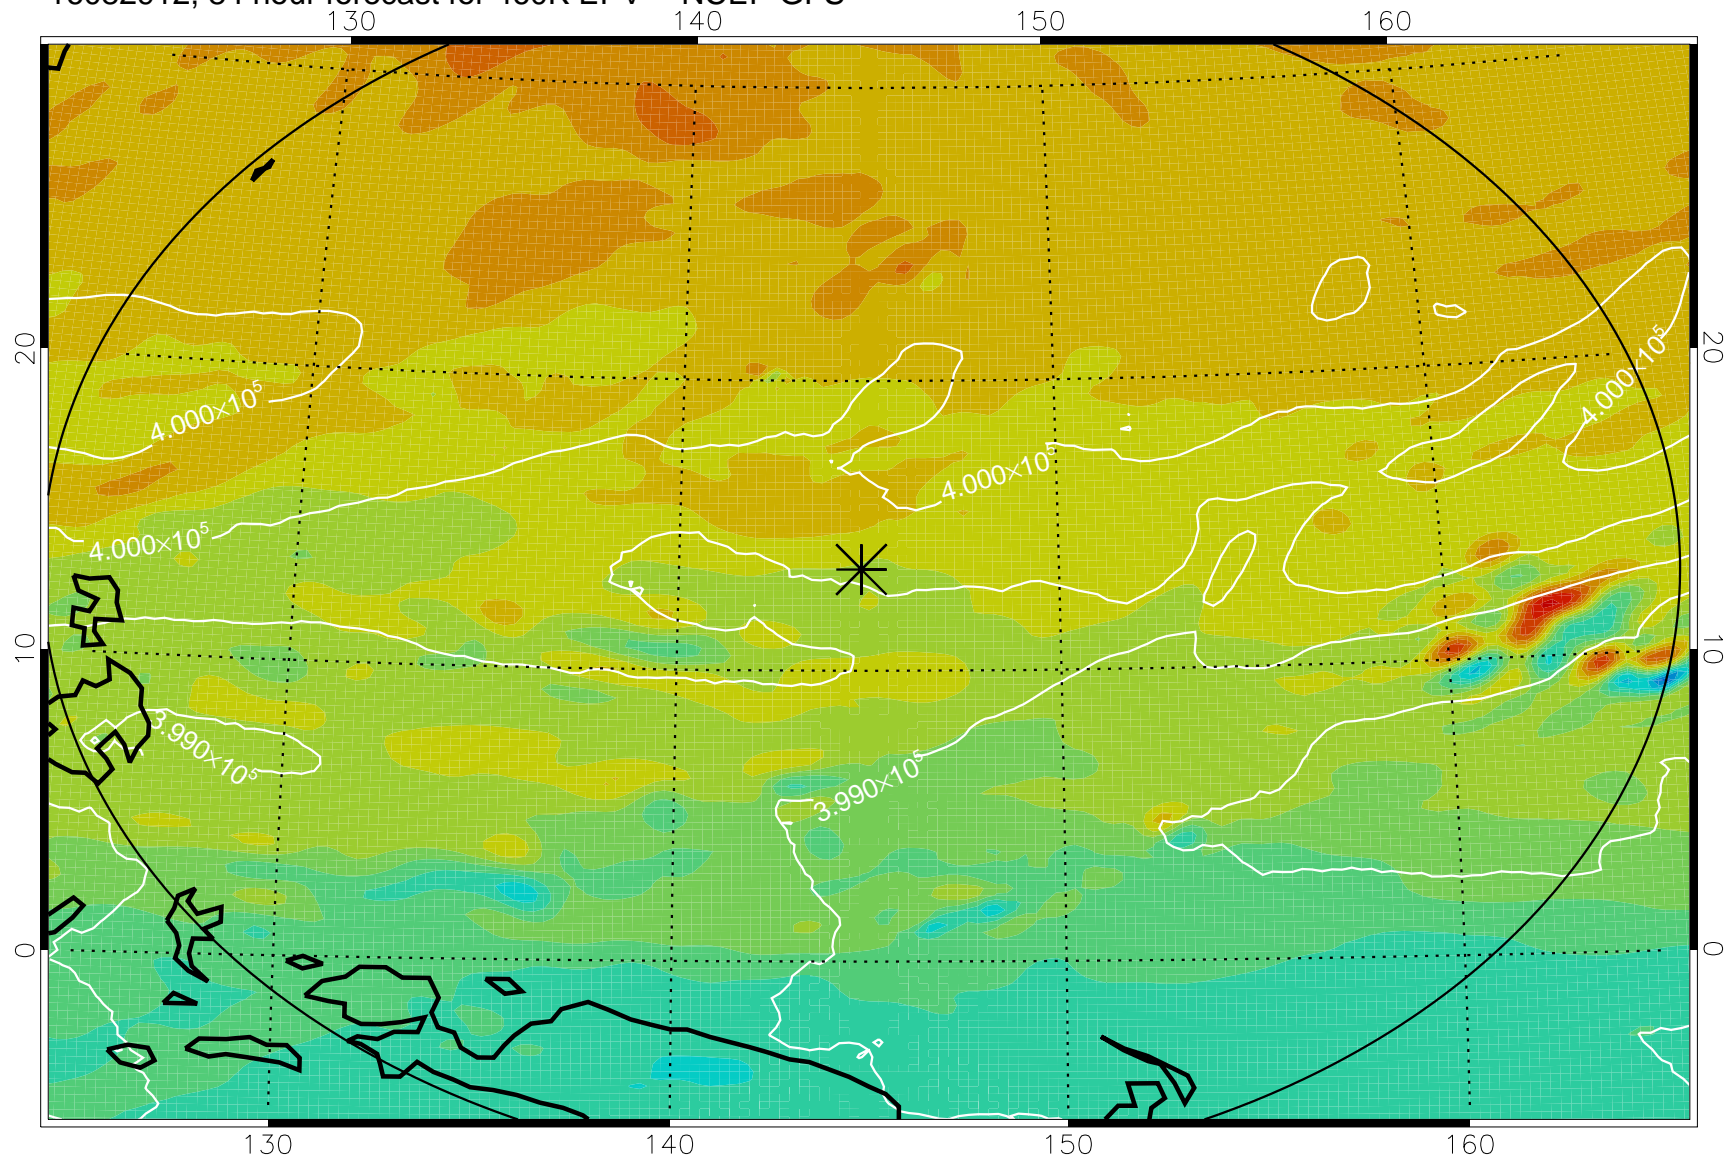

16082818, 66 hour forecast for 460K EPV -- NCEP GFS

460K Montgomery Streamfunction, white

Range ring of 2304 km

16082900, 72 hour forecast for 460K EPV -- NCEP GFS

460K Montgomery Streamfunction, white

Range ring of 2304 km

16082906, 78 hour forecast for 460K EPV -- NCEP GFS

460K Montgomery Streamfunction, white

Range ring of 2304 km

16082912, 84 hour forecast for 460K EPV -- NCEP GFS

460K Montgomery Streamfunction, white

Range ring of 2304 km

16082918, 90 hour forecast for 460K EPV -- NCEP GFS

460K Montgomery Streamfunction, white

Range ring of 2304 km

16083000, 96 hour forecast for 460K EPV -- NCEP GFS

460K Montgomery Streamfunction, white

Range ring of 2304 km

16083006, 102 hour forecast for 460K EPV -- NCEP GFS

460K Montgomery Streamfunction, white

Range ring of 2304 km

16083012, 108 hour forecast for 460K EPV -- NCEP GFS

460K Montgomery Streamfunction, white

Range ring of 2304 km