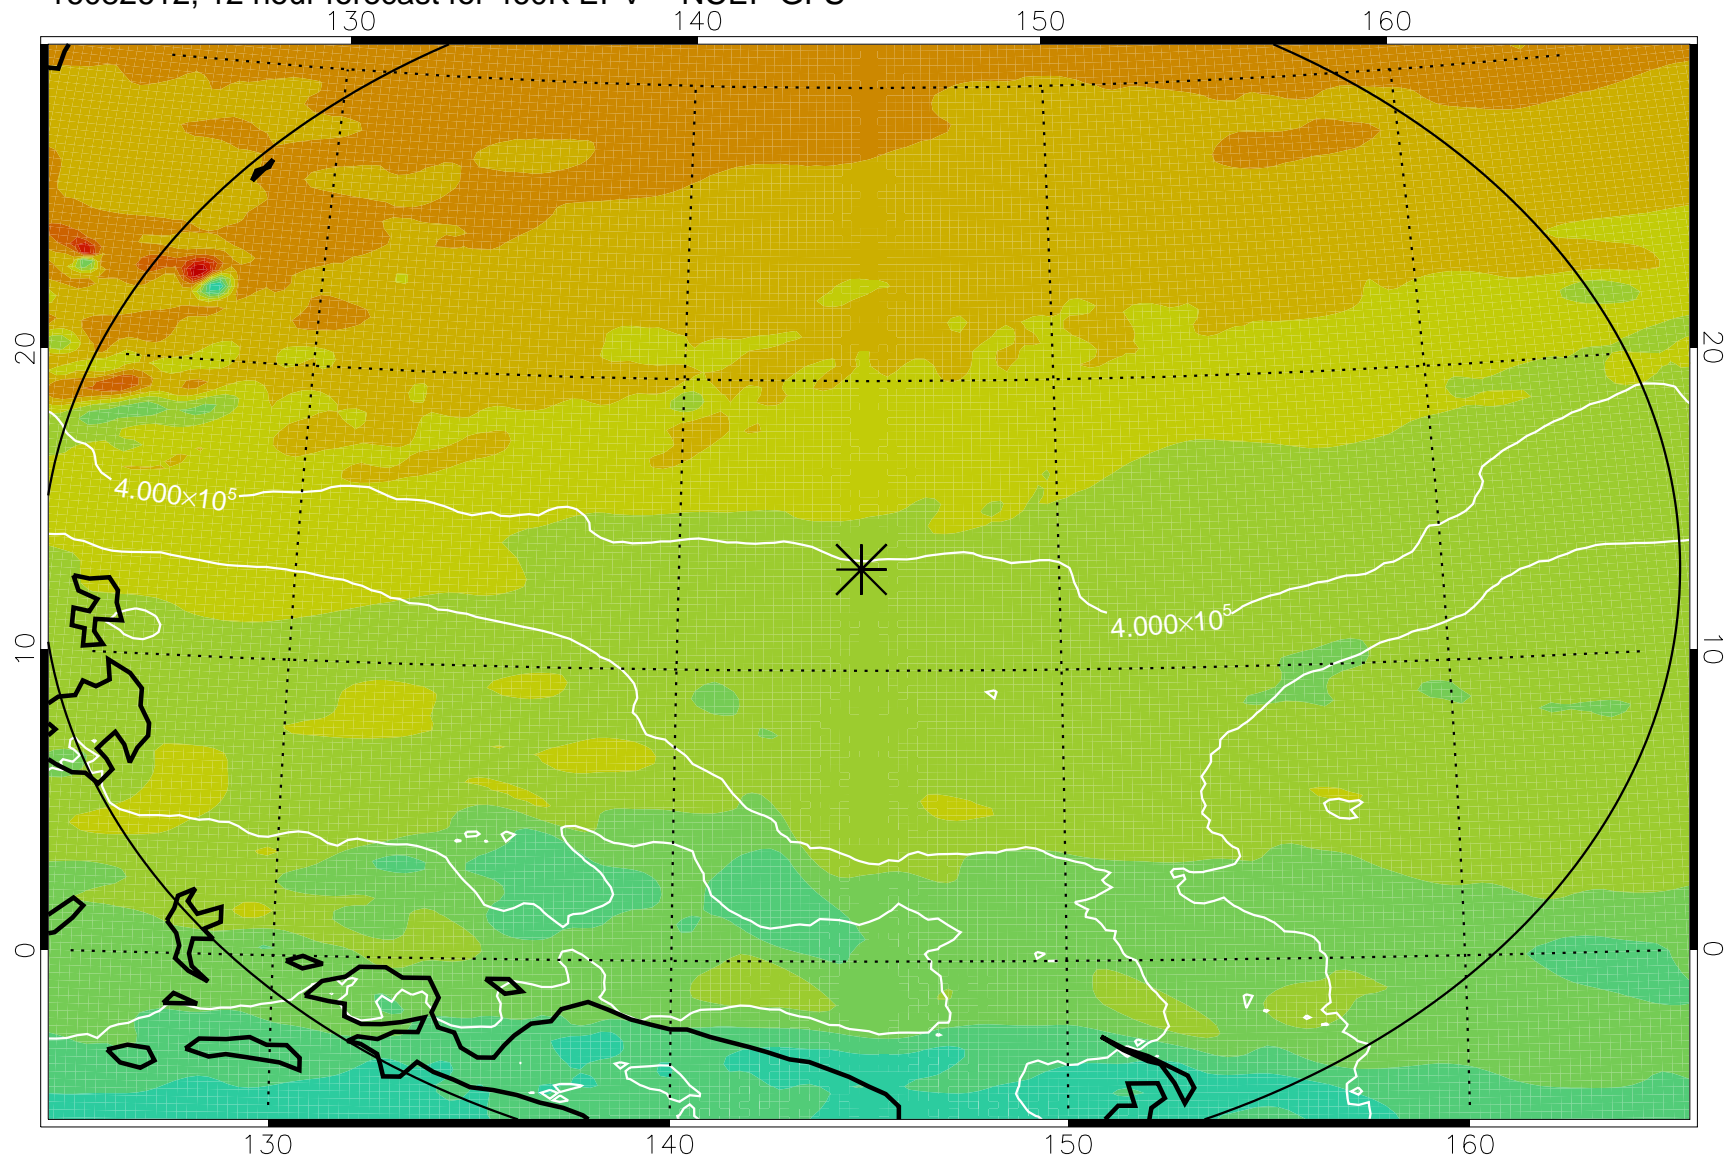

16082606, 6 hour forecast for 460K EPV -- NCEP GFS

460K Montgomery Streamfunction, white

Range ring of 2304 km

16082612, 12 hour forecast for 460K EPV -- NCEP GFS

460K Montgomery Streamfunction, white

Range ring of 2304 km

16082618, 18 hour forecast for 460K EPV -- NCEP GFS

460K Montgomery Streamfunction, white

Range ring of 2304 km

16082700, 24 hour forecast for 460K EPV -- NCEP GFS

460K Montgomery Streamfunction, white

Range ring of 2304 km

16082806, 54 hour forecast for 460K EPV -- NCEP GFS

460K Montgomery Streamfunction, white

Range ring of 2304 km

16082812, 60 hour forecast for 460K EPV -- NCEP GFS

460K Montgomery Streamfunction, white

Range ring of 2304 km

16082818, 66 hour forecast for 460K EPV -- NCEP GFS

460K Montgomery Streamfunction, white

Range ring of 2304 km

16082900, 72 hour forecast for 460K EPV -- NCEP GFS

460K Montgomery Streamfunction, white

Range ring of 2304 km