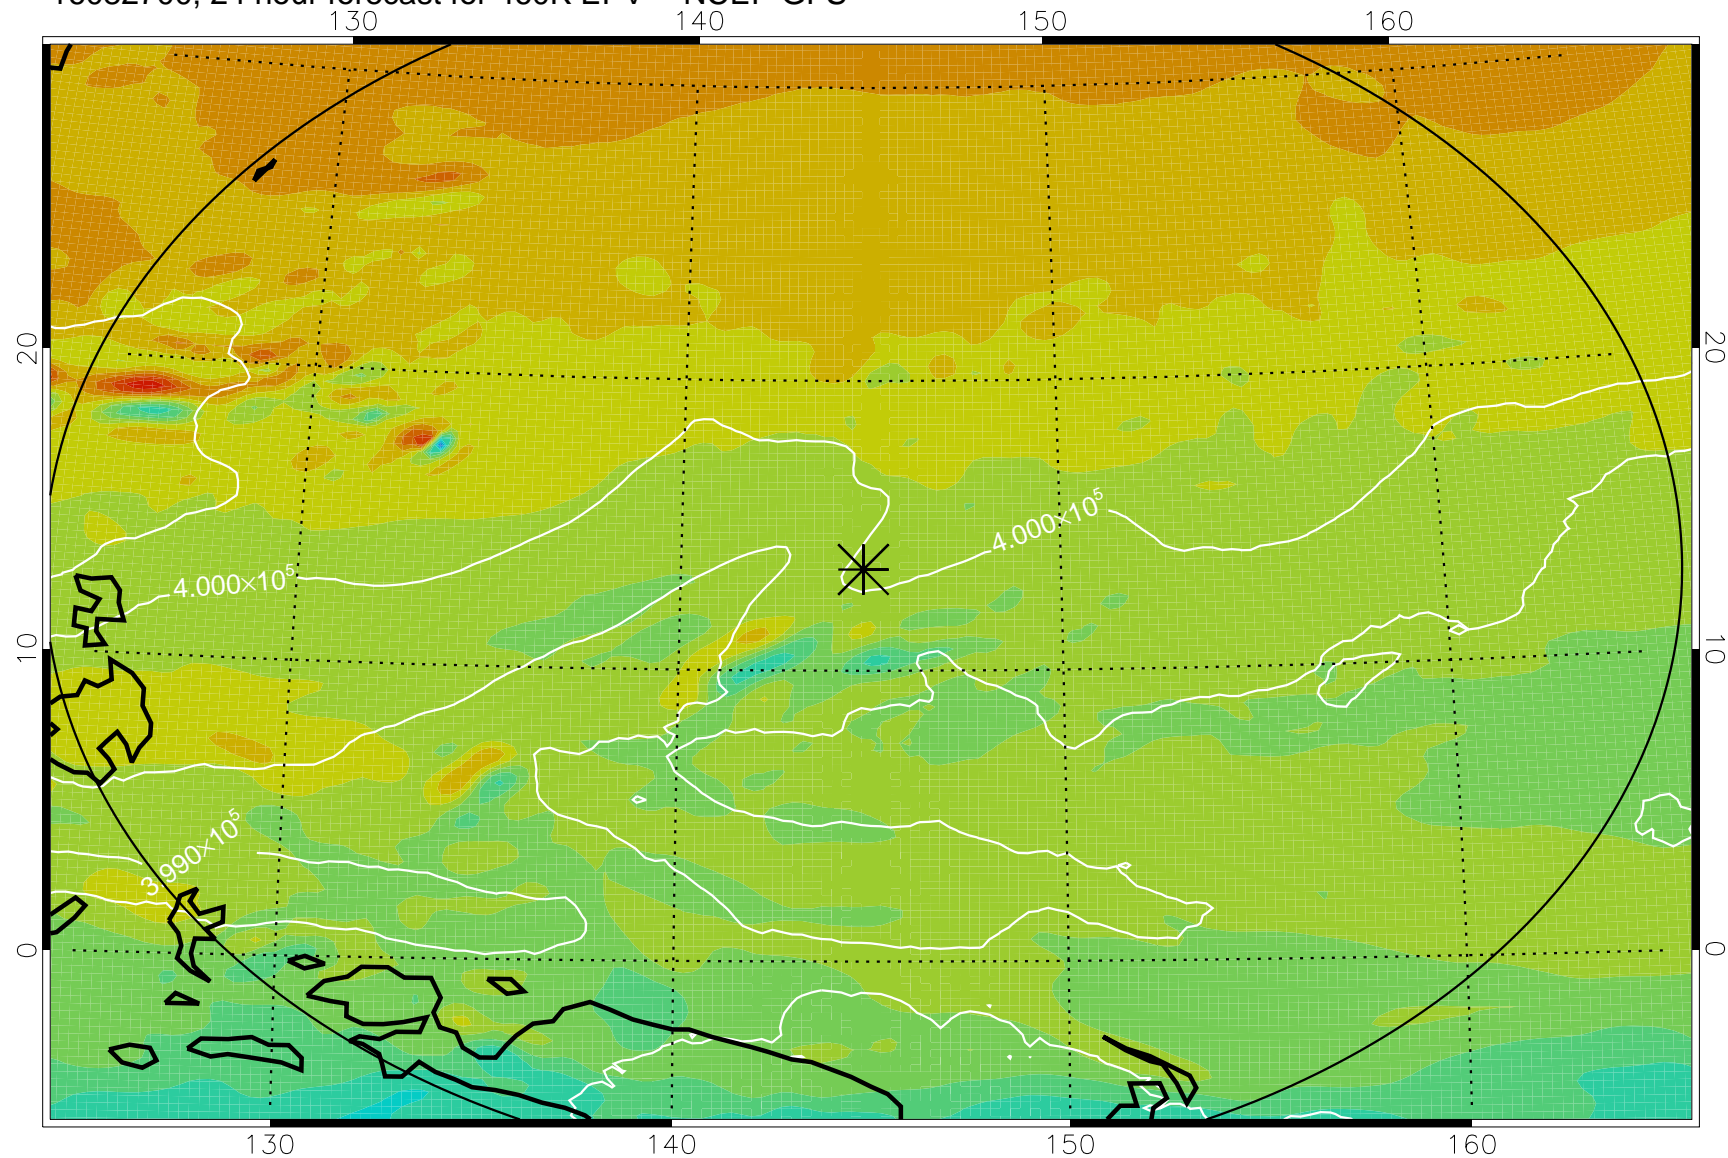

16082618, 18 hour forecast for 460K EPV -- NCEP GFS

460K Montgomery Streamfunction, white

Range ring of 2304 km

16082700, 24 hour forecast for 460K EPV -- NCEP GFS

460K Montgomery Streamfunction, white

Range ring of 2304 km

16082706, 30 hour forecast for 460K EPV -- NCEP GFS

460K Montgomery Streamfunction, white

Range ring of 2304 km

16082712, 36 hour forecast for 460K EPV -- NCEP GFS

460K Montgomery Streamfunction, white

Range ring of 2304 km

16082718, 42 hour forecast for 460K EPV -- NCEP GFS

460K Montgomery Streamfunction, white

Range ring of 2304 km

16082800, 48 hour forecast for 460K EPV -- NCEP GFS

460K Montgomery Streamfunction, white

Range ring of 2304 km

16082818, 66 hour forecast for 460K EPV -- NCEP GFS

460K Montgomery Streamfunction, white

Range ring of 2304 km

16082900, 72 hour forecast for 460K EPV -- NCEP GFS

460K Montgomery Streamfunction, white

Range ring of 2304 km