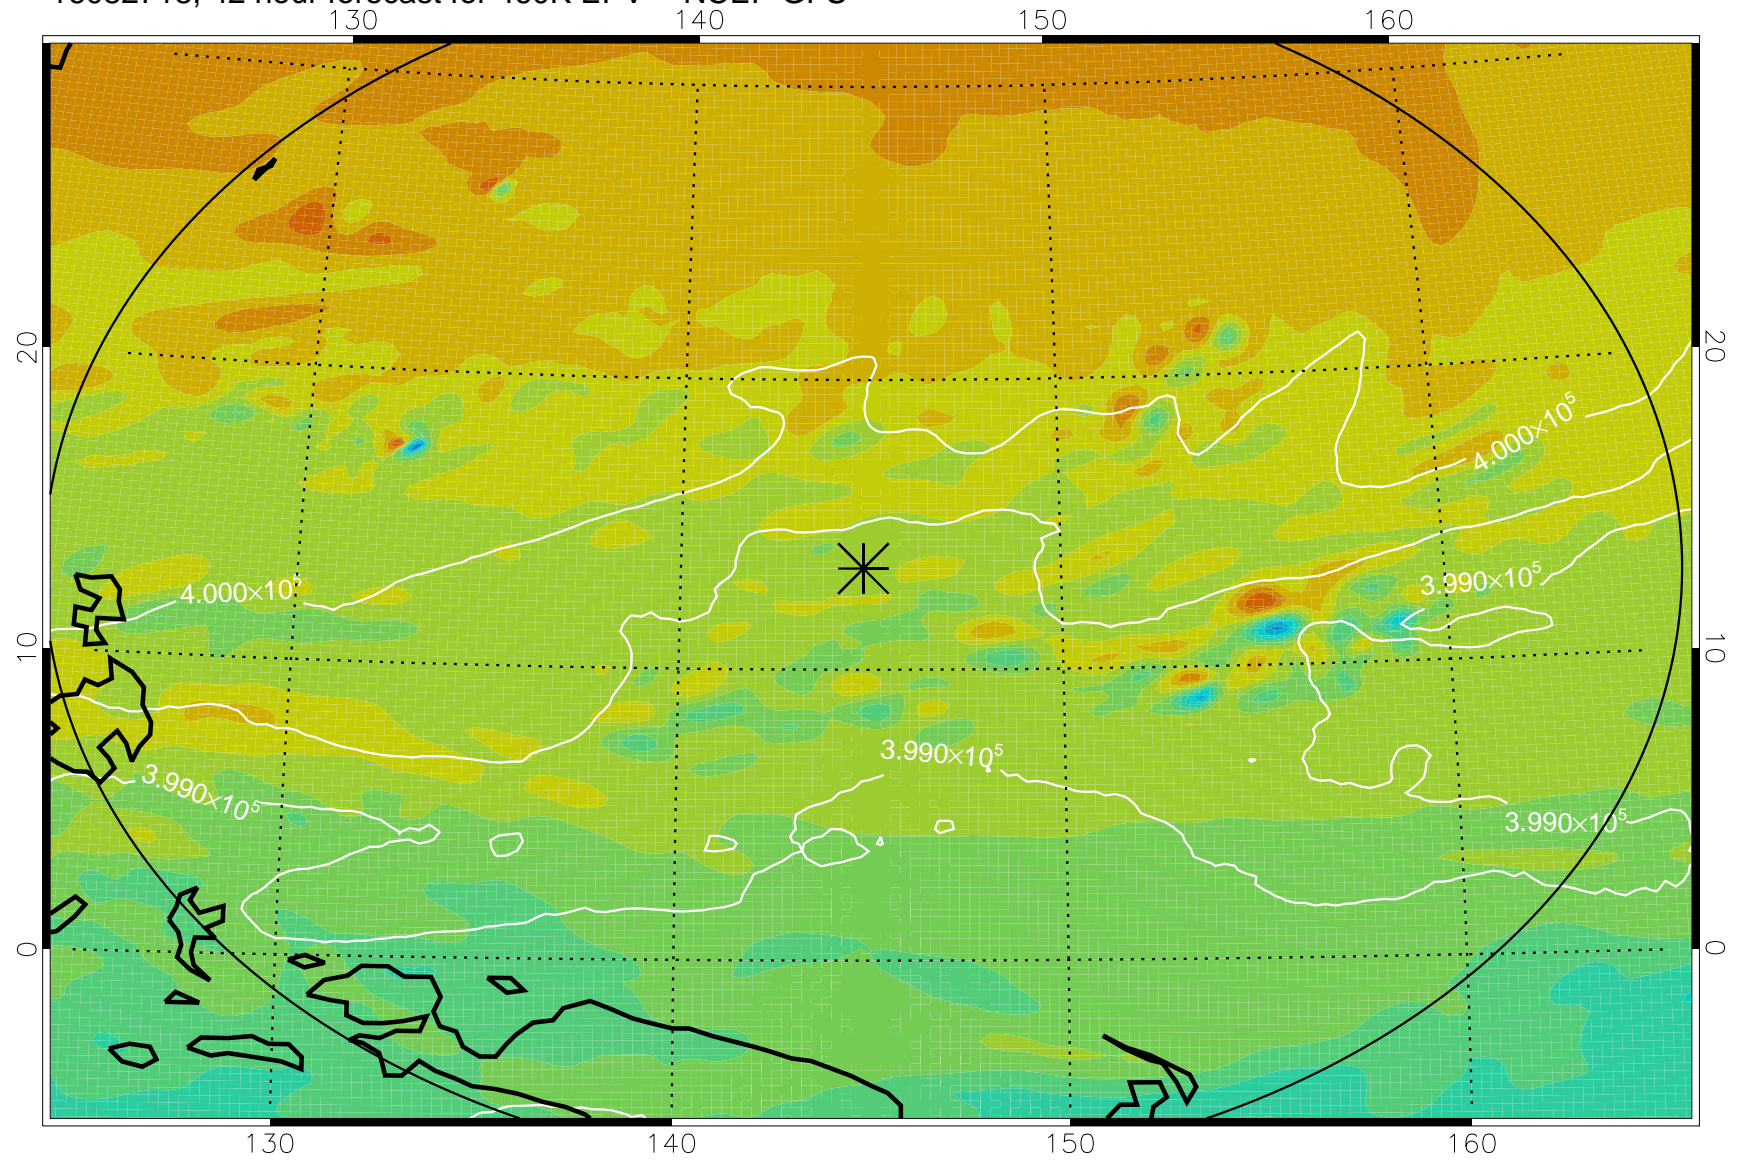

16082706, 30 hour forecast for 460K EPV -- NCEP GFS

460K Montgomery Streamfunction, white

Range ring of 2304 km

16082712, 36 hour forecast for 460K EPV -- NCEP GFS

460K Montgomery Streamfunction, white

Range ring of 2304 km

16082718, 42 hour forecast for 460K EPV -- NCEP GFS

460K Montgomery Streamfunction, white

Range ring of 2304 km

16082800, 48 hour forecast for 460K EPV -- NCEP GFS

460K Montgomery Streamfunction, white

Range ring of 2304 km

16082806, 54 hour forecast for 460K EPV -- NCEP GFS

460K Montgomery Streamfunction, white

Range ring of 2304 km

16082812, 60 hour forecast for 460K EPV -- NCEP GFS

460K Montgomery Streamfunction, white

Range ring of 2304 km

16082818, 66 hour forecast for 460K EPV -- NCEP GFS

460K Montgomery Streamfunction, white

Range ring of 2304 km

16082900, 72 hour forecast for 460K EPV -- NCEP GFS

460K Montgomery Streamfunction, white

Range ring of 2304 km