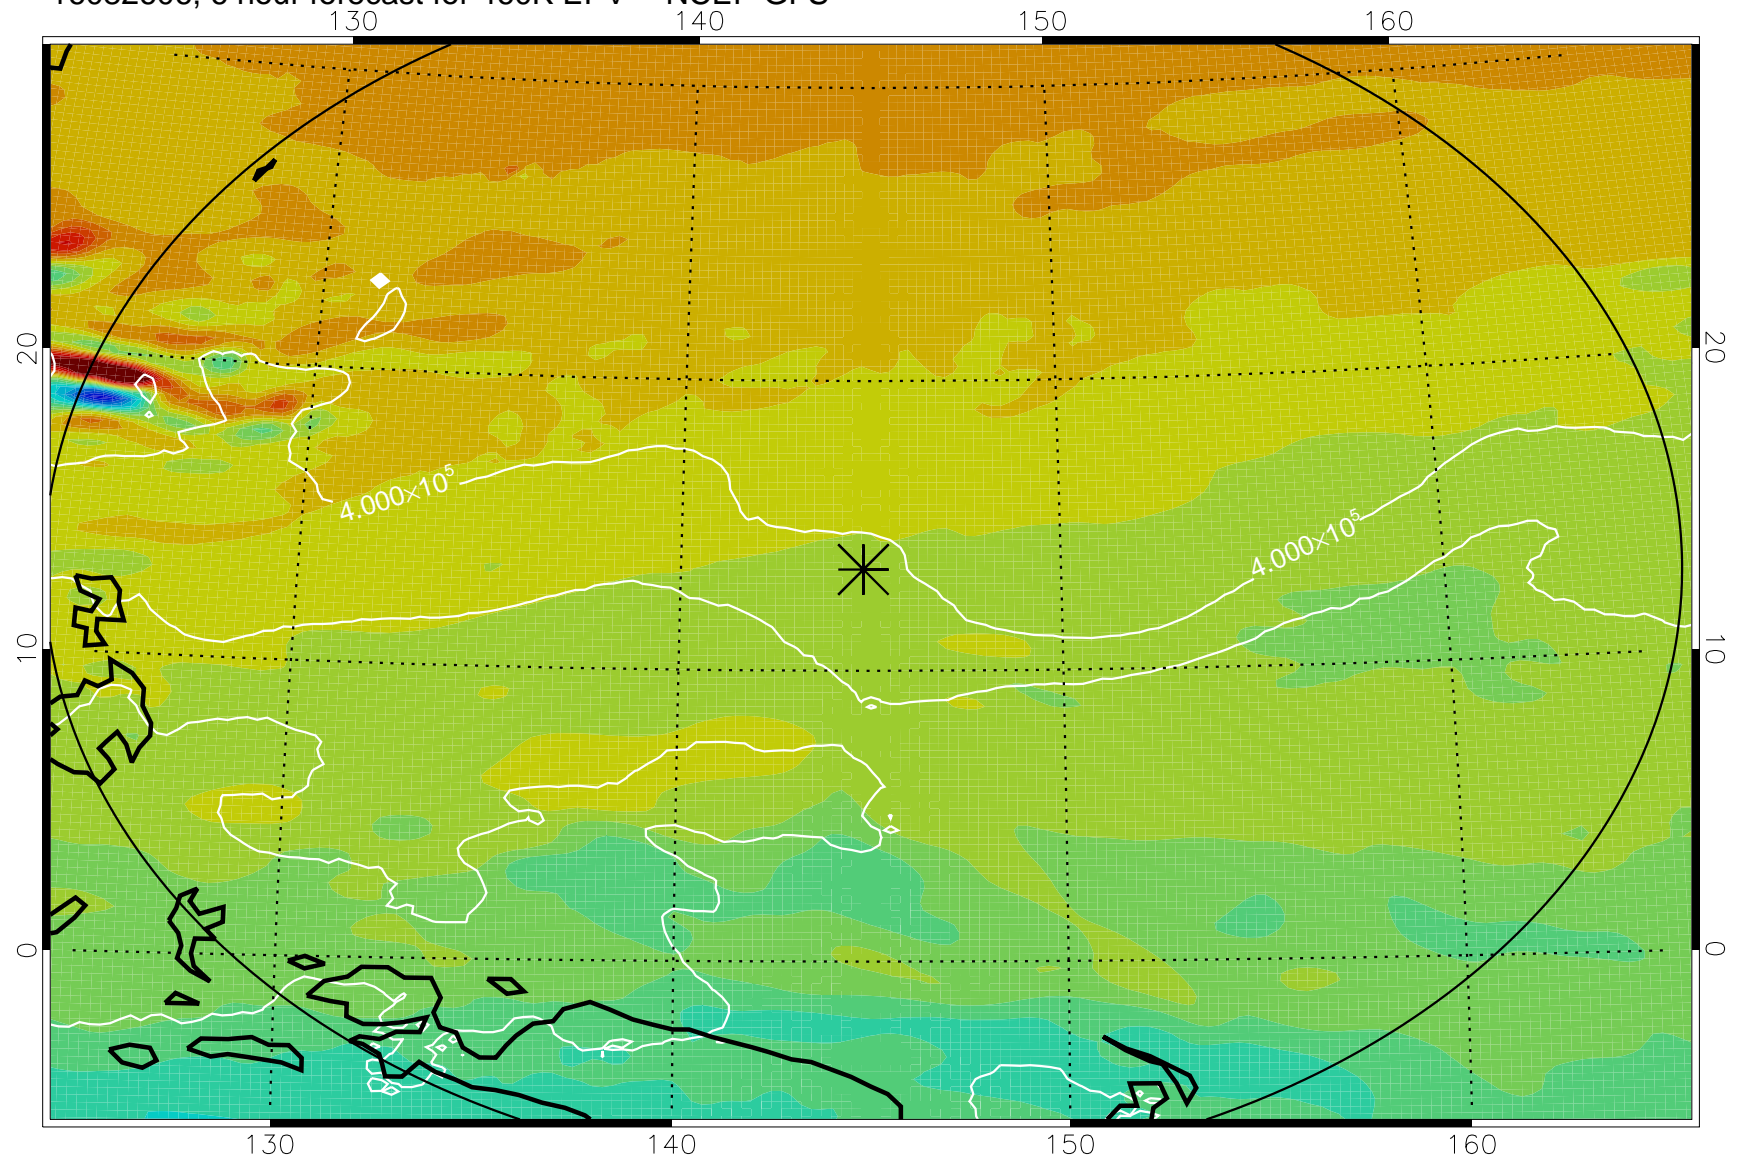

16082606, 6 hour forecast for 460K EPV -- NCEP GFS

460K Montgomery Streamfunction, white

Range ring of 2304 km

16082612, 12 hour forecast for 460K EPV -- NCEP GFS

460K Montgomery Streamfunction, white

Range ring of 2304 km

16082618, 18 hour forecast for 460K EPV -- NCEP GFS

460K Montgomery Streamfunction, white

Range ring of 2304 km

16082700, 24 hour forecast for 460K EPV -- NCEP GFS

460K Montgomery Streamfunction, white

Range ring of 2304 km

16082706, 30 hour forecast for 460K EPV -- NCEP GFS

460K Montgomery Streamfunction, white

Range ring of 2304 km

16082712, 36 hour forecast for 460K EPV -- NCEP GFS

460K Montgomery Streamfunction, white

Range ring of 2304 km

16082718, 42 hour forecast for 460K EPV -- NCEP GFS

460K Montgomery Streamfunction, white

Range ring of 2304 km

16082800, 48 hour forecast for 460K EPV -- NCEP GFS

460K Montgomery Streamfunction, white

Range ring of 2304 km