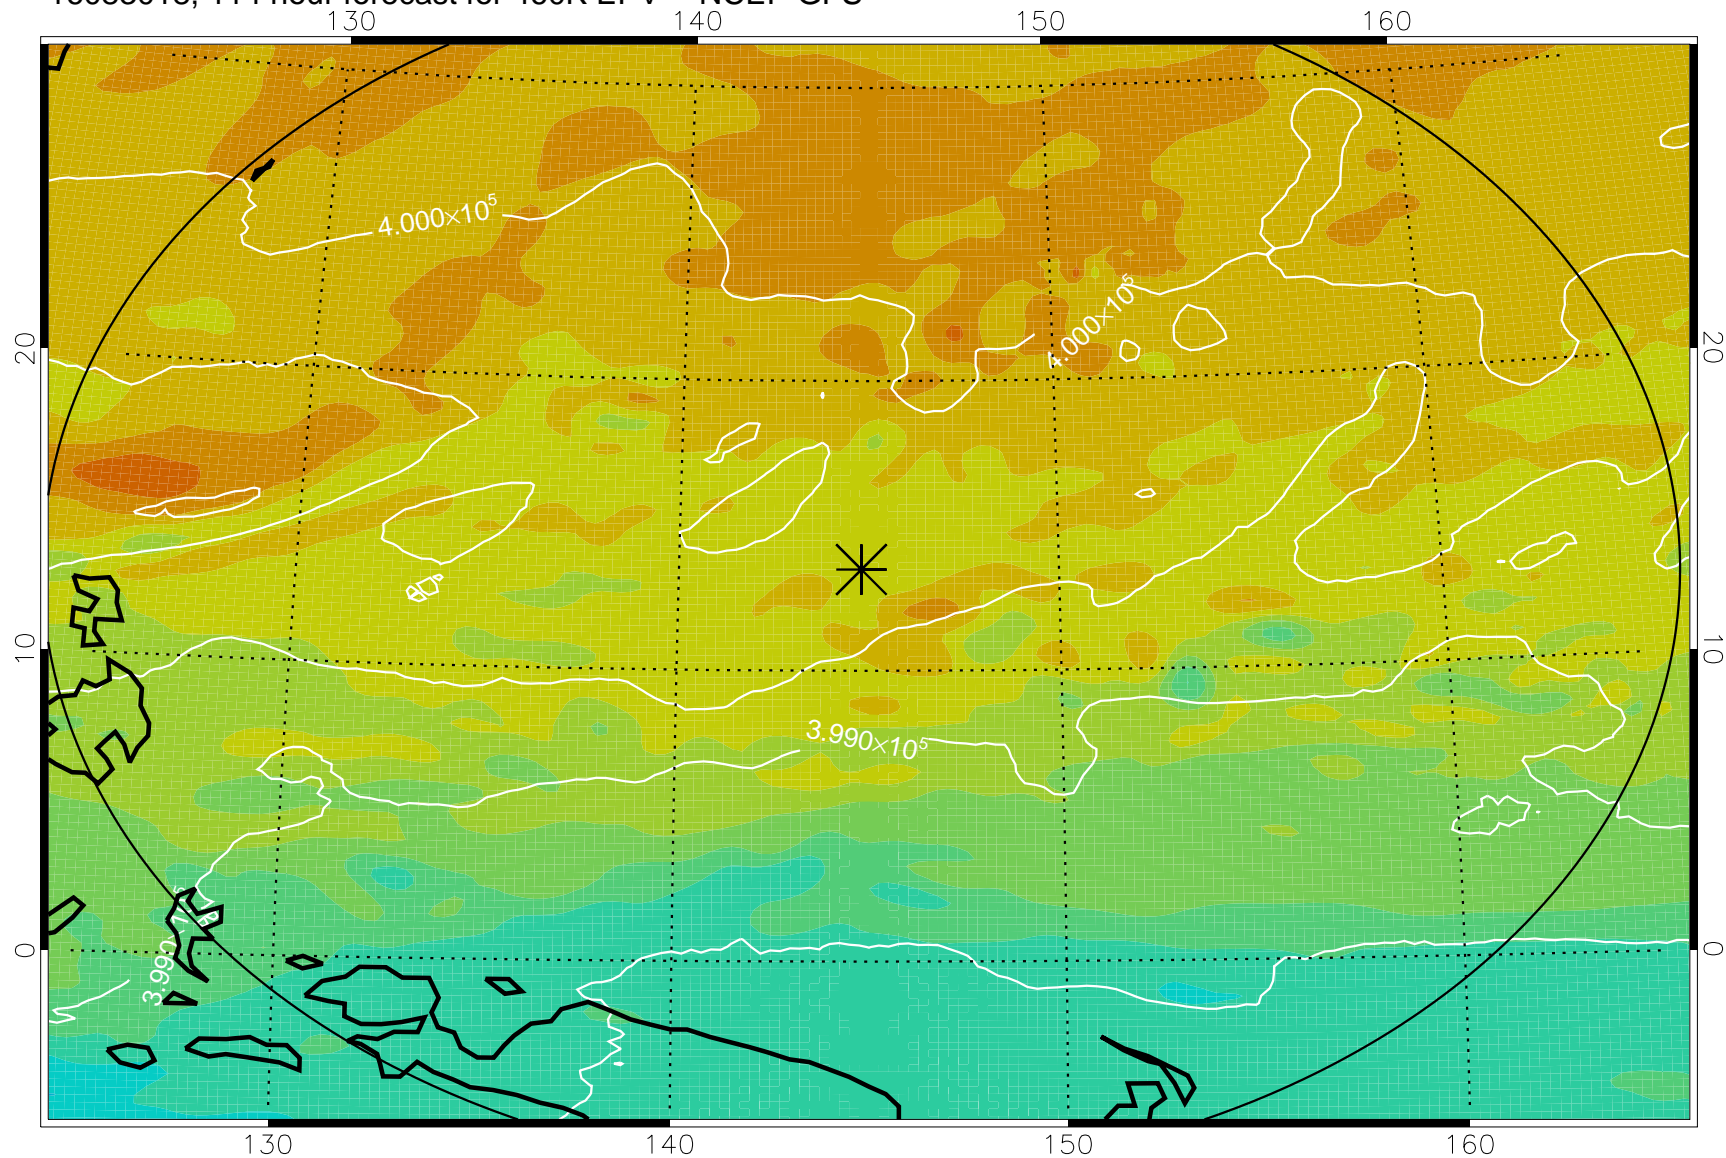

16082906, 78 hour forecast for 460K EPV -- NCEP GFS

460K Montgomery Streamfunction, white

Range ring of 2304 km

16082912, 84 hour forecast for 460K EPV -- NCEP GFS

460K Montgomery Streamfunction, white

Range ring of 2304 km

16082918, 90 hour forecast for 460K EPV -- NCEP GFS

460K Montgomery Streamfunction, white

Range ring of 2304 km

16083000, 96 hour forecast for 460K EPV -- NCEP GFS

460K Montgomery Streamfunction, white

Range ring of 2304 km

16083006, 102 hour forecast for 460K EPV -- NCEP GFS

460K Montgomery Streamfunction, white

Range ring of 2304 km

16083012, 108 hour forecast for 460K EPV -- NCEP GFS

460K Montgomery Streamfunction, white

Range ring of 2304 km

16083018, 114 hour forecast for 460K EPV -- NCEP GFS

460K Montgomery Streamfunction, white

Range ring of 2304 km

16083100, 120 hour forecast for 460K EPV -- NCEP GFS

460K Montgomery Streamfunction, white

Range ring of 2304 km