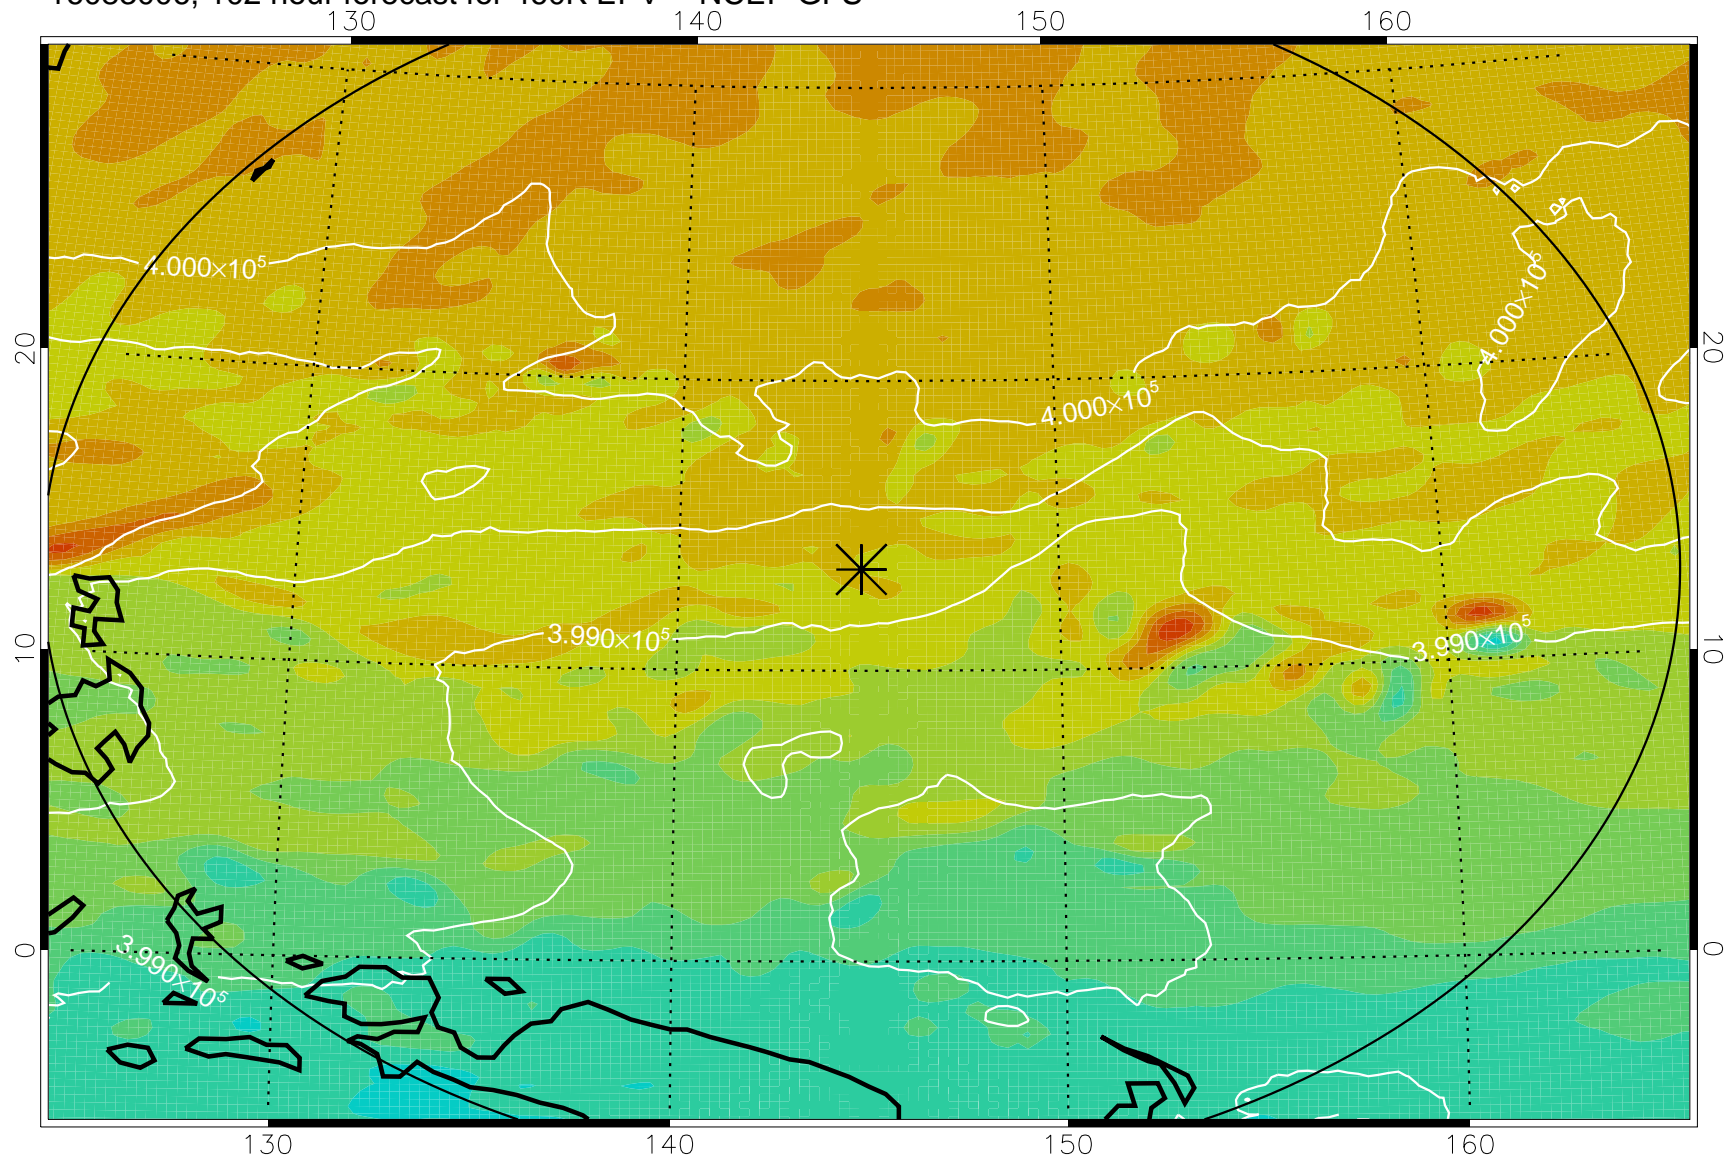

16082906, 78 hour forecast for 460K EPV -- NCEP GFS

460K Montgomery Streamfunction, white

Range ring of 2304 km

16082912, 84 hour forecast for 460K EPV -- NCEP GFS

460K Montgomery Streamfunction, white

Range ring of 2304 km

16082918, 90 hour forecast for 460K EPV -- NCEP GFS

460K Montgomery Streamfunction, white

Range ring of 2304 km

16083000, 96 hour forecast for 460K EPV -- NCEP GFS

460K Montgomery Streamfunction, white

Range ring of 2304 km

16083006, 102 hour forecast for 460K EPV -- NCEP GFS

460K Montgomery Streamfunction, white

Range ring of 2304 km

16083012, 108 hour forecast for 460K EPV -- NCEP GFS

460K Montgomery Streamfunction, white

Range ring of 2304 km

16083018, 114 hour forecast for 460K EPV -- NCEP GFS

460K Montgomery Streamfunction, white

Range ring of 2304 km

16083100, 120 hour forecast for 460K EPV -- NCEP GFS

460K Montgomery Streamfunction, white

Range ring of 2304 km