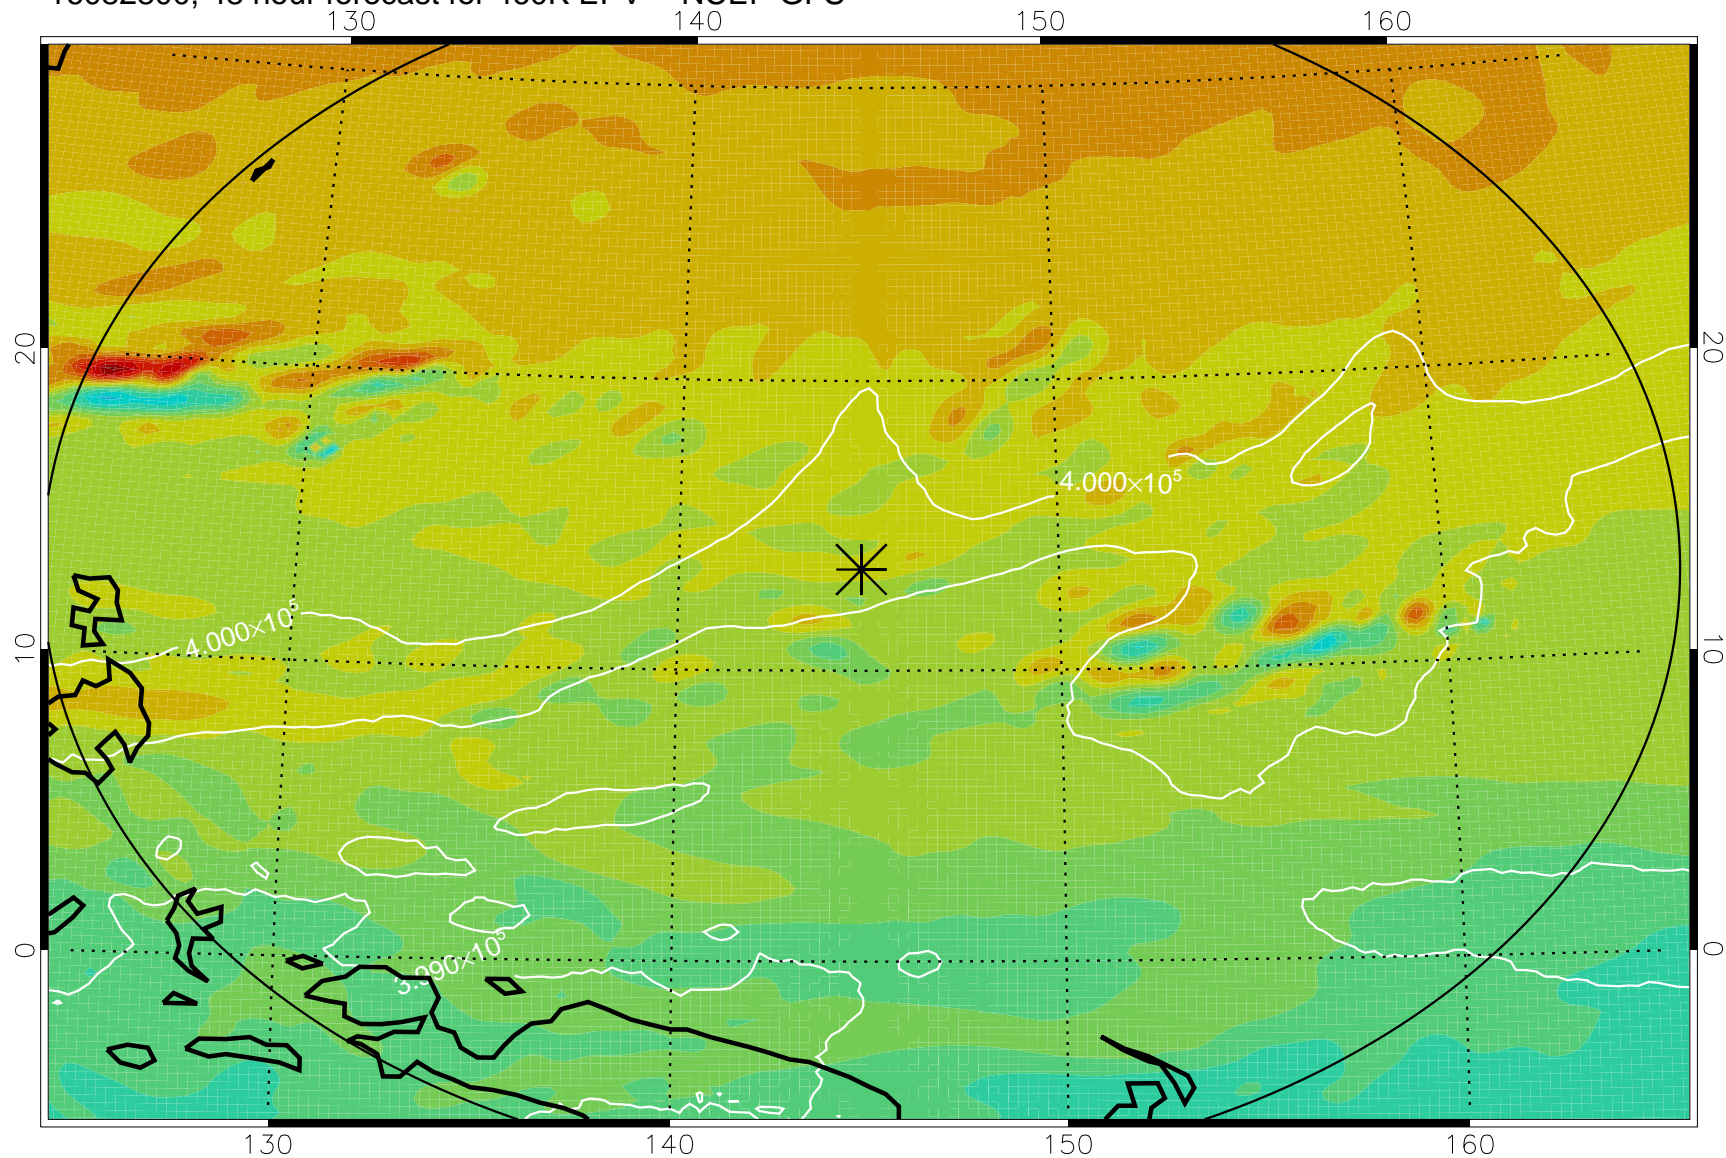

16082718, 42 hour forecast for 460K EPV -- NCEP GFS

460K Montgomery Streamfunction, white

Range ring of 2304 km

16082800, 48 hour forecast for 460K EPV -- NCEP GFS

460K Montgomery Streamfunction, white

Range ring of 2304 km

16082806, 54 hour forecast for 460K EPV -- NCEP GFS

460K Montgomery Streamfunction, white

Range ring of 2304 km

16082812, 60 hour forecast for 460K EPV -- NCEP GFS

460K Montgomery Streamfunction, white

Range ring of 2304 km

16082818, 66 hour forecast for 460K EPV -- NCEP GFS

460K Montgomery Streamfunction, white

Range ring of 2304 km

16082900, 72 hour forecast for 460K EPV -- NCEP GFS

460K Montgomery Streamfunction, white

Range ring of 2304 km

16082918, 90 hour forecast for 460K EPV -- NCEP GFS

460K Montgomery Streamfunction, white

Range ring of 2304 km

16083000, 96 hour forecast for 460K EPV -- NCEP GFS

460K Montgomery Streamfunction, white

Range ring of 2304 km