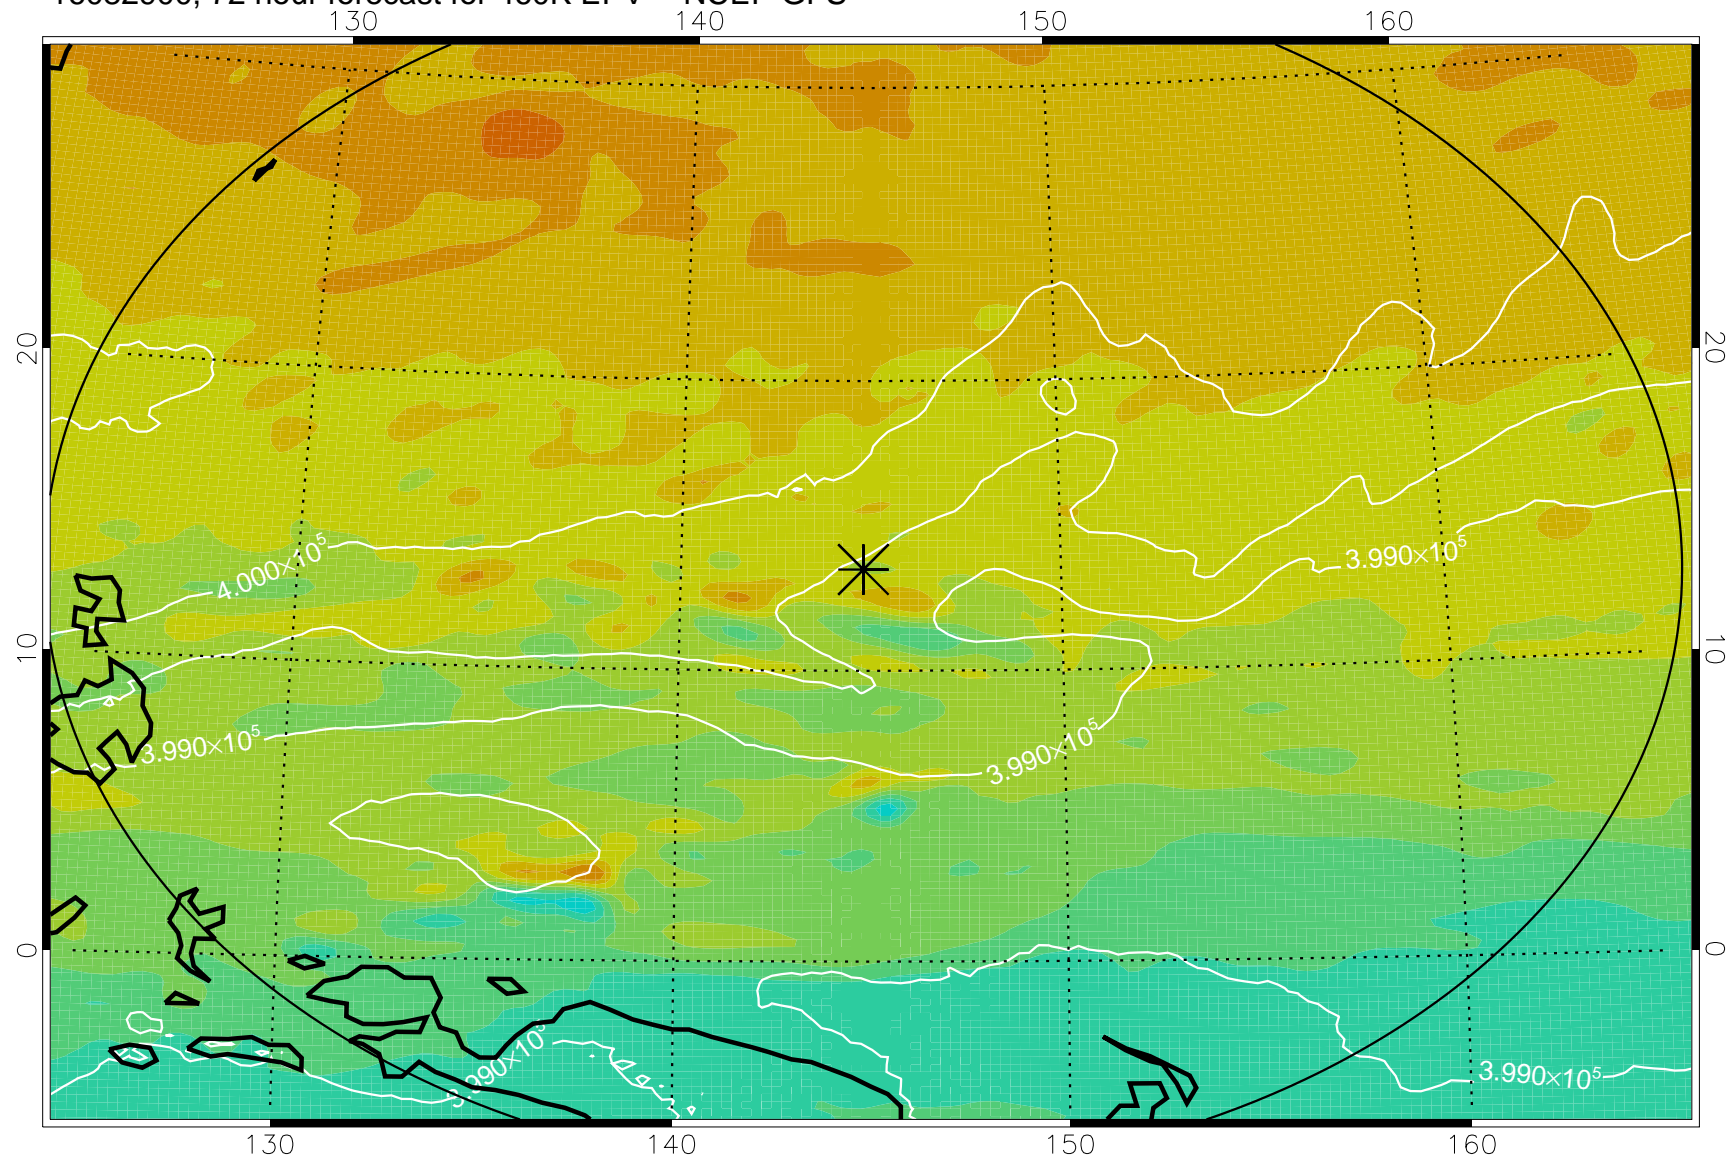

16082806, 54 hour forecast for 460K EPV -- NCEP GFS

460K Montgomery Streamfunction, white

Range ring of 2304 km

16082812, 60 hour forecast for 460K EPV -- NCEP GFS

460K Montgomery Streamfunction, white

Range ring of 2304 km

16082818, 66 hour forecast for 460K EPV -- NCEP GFS

460K Montgomery Streamfunction, white

Range ring of 2304 km

16082900, 72 hour forecast for 460K EPV -- NCEP GFS

460K Montgomery Streamfunction, white

Range ring of 2304 km

16082906, 78 hour forecast for 460K EPV -- NCEP GFS

460K Montgomery Streamfunction, white

Range ring of 2304 km

16082912, 84 hour forecast for 460K EPV -- NCEP GFS

460K Montgomery Streamfunction, white

Range ring of 2304 km

16082918, 90 hour forecast for 460K EPV -- NCEP GFS

460K Montgomery Streamfunction, white

Range ring of 2304 km

16083000, 96 hour forecast for 460K EPV -- NCEP GFS

460K Montgomery Streamfunction, white

Range ring of 2304 km