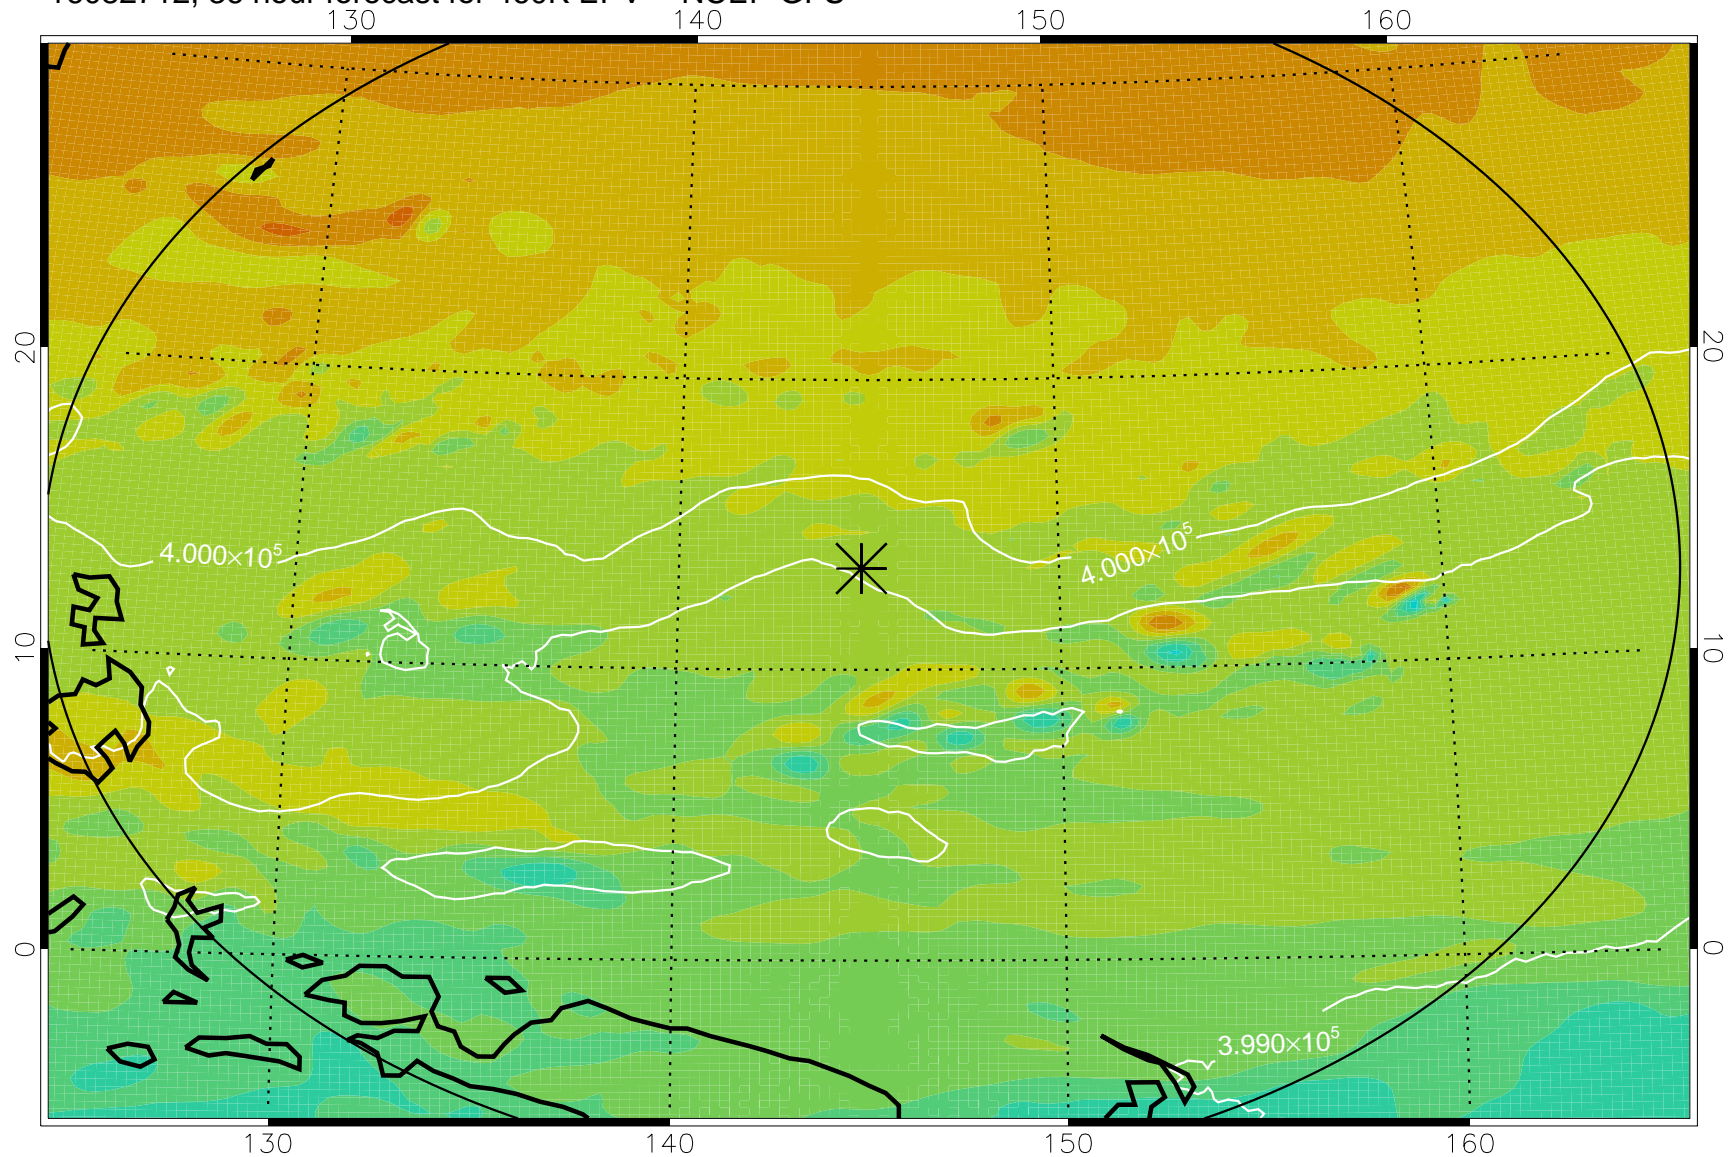

16082618, 18 hour forecast for 460K EPV -- NCEP GFS

460K Montgomery Streamfunction, white

Range ring of 2304 km

16082700, 24 hour forecast for 460K EPV -- NCEP GFS

460K Montgomery Streamfunction, white

Range ring of 2304 km

16082706, 30 hour forecast for 460K EPV -- NCEP GFS

460K Montgomery Streamfunction, white

Range ring of 2304 km

16082712, 36 hour forecast for 460K EPV -- NCEP GFS

460K Montgomery Streamfunction, white

Range ring of 2304 km

16082718, 42 hour forecast for 460K EPV -- NCEP GFS

460K Montgomery Streamfunction, white

Range ring of 2304 km

16082800, 48 hour forecast for 460K EPV -- NCEP GFS

460K Montgomery Streamfunction, white

Range ring of 2304 km

16082818, 66 hour forecast for 460K EPV -- NCEP GFS

460K Montgomery Streamfunction, white

Range ring of 2304 km

16082900, 72 hour forecast for 460K EPV -- NCEP GFS

460K Montgomery Streamfunction, white

Range ring of 2304 km