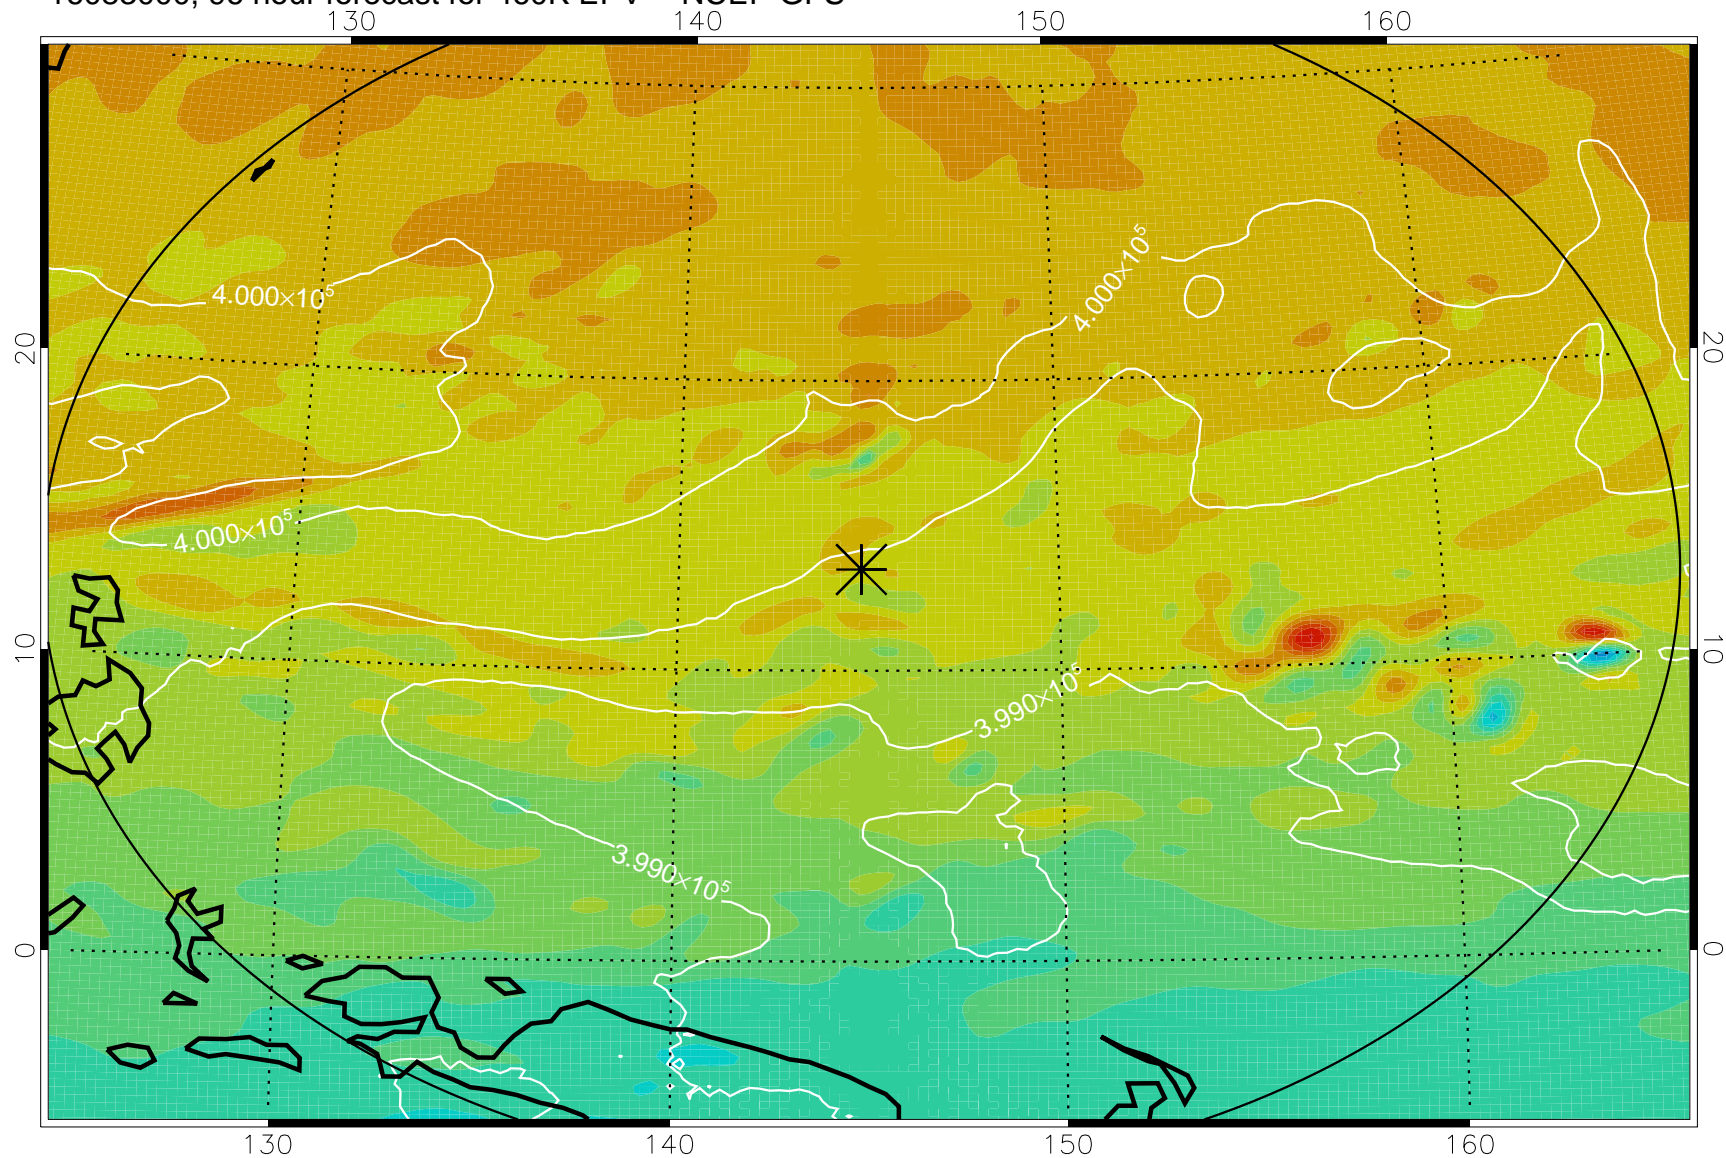

16082818, 66 hour forecast for 460K EPV -- NCEP GFS

460K Montgomery Streamfunction, white

Range ring of 2304 km

16082900, 72 hour forecast for 460K EPV -- NCEP GFS

460K Montgomery Streamfunction, white

Range ring of 2304 km

16082906, 78 hour forecast for 460K EPV -- NCEP GFS

460K Montgomery Streamfunction, white

Range ring of 2304 km

16082912, 84 hour forecast for 460K EPV -- NCEP GFS

460K Montgomery Streamfunction, white

Range ring of 2304 km

16082918, 90 hour forecast for 460K EPV -- NCEP GFS

460K Montgomery Streamfunction, white

Range ring of 2304 km

16083000, 96 hour forecast for 460K EPV -- NCEP GFS

460K Montgomery Streamfunction, white

Range ring of 2304 km

16083006, 102 hour forecast for 460K EPV -- NCEP GFS

460K Montgomery Streamfunction, white

Range ring of 2304 km

16083012, 108 hour forecast for 460K EPV -- NCEP GFS

460K Montgomery Streamfunction, white

Range ring of 2304 km