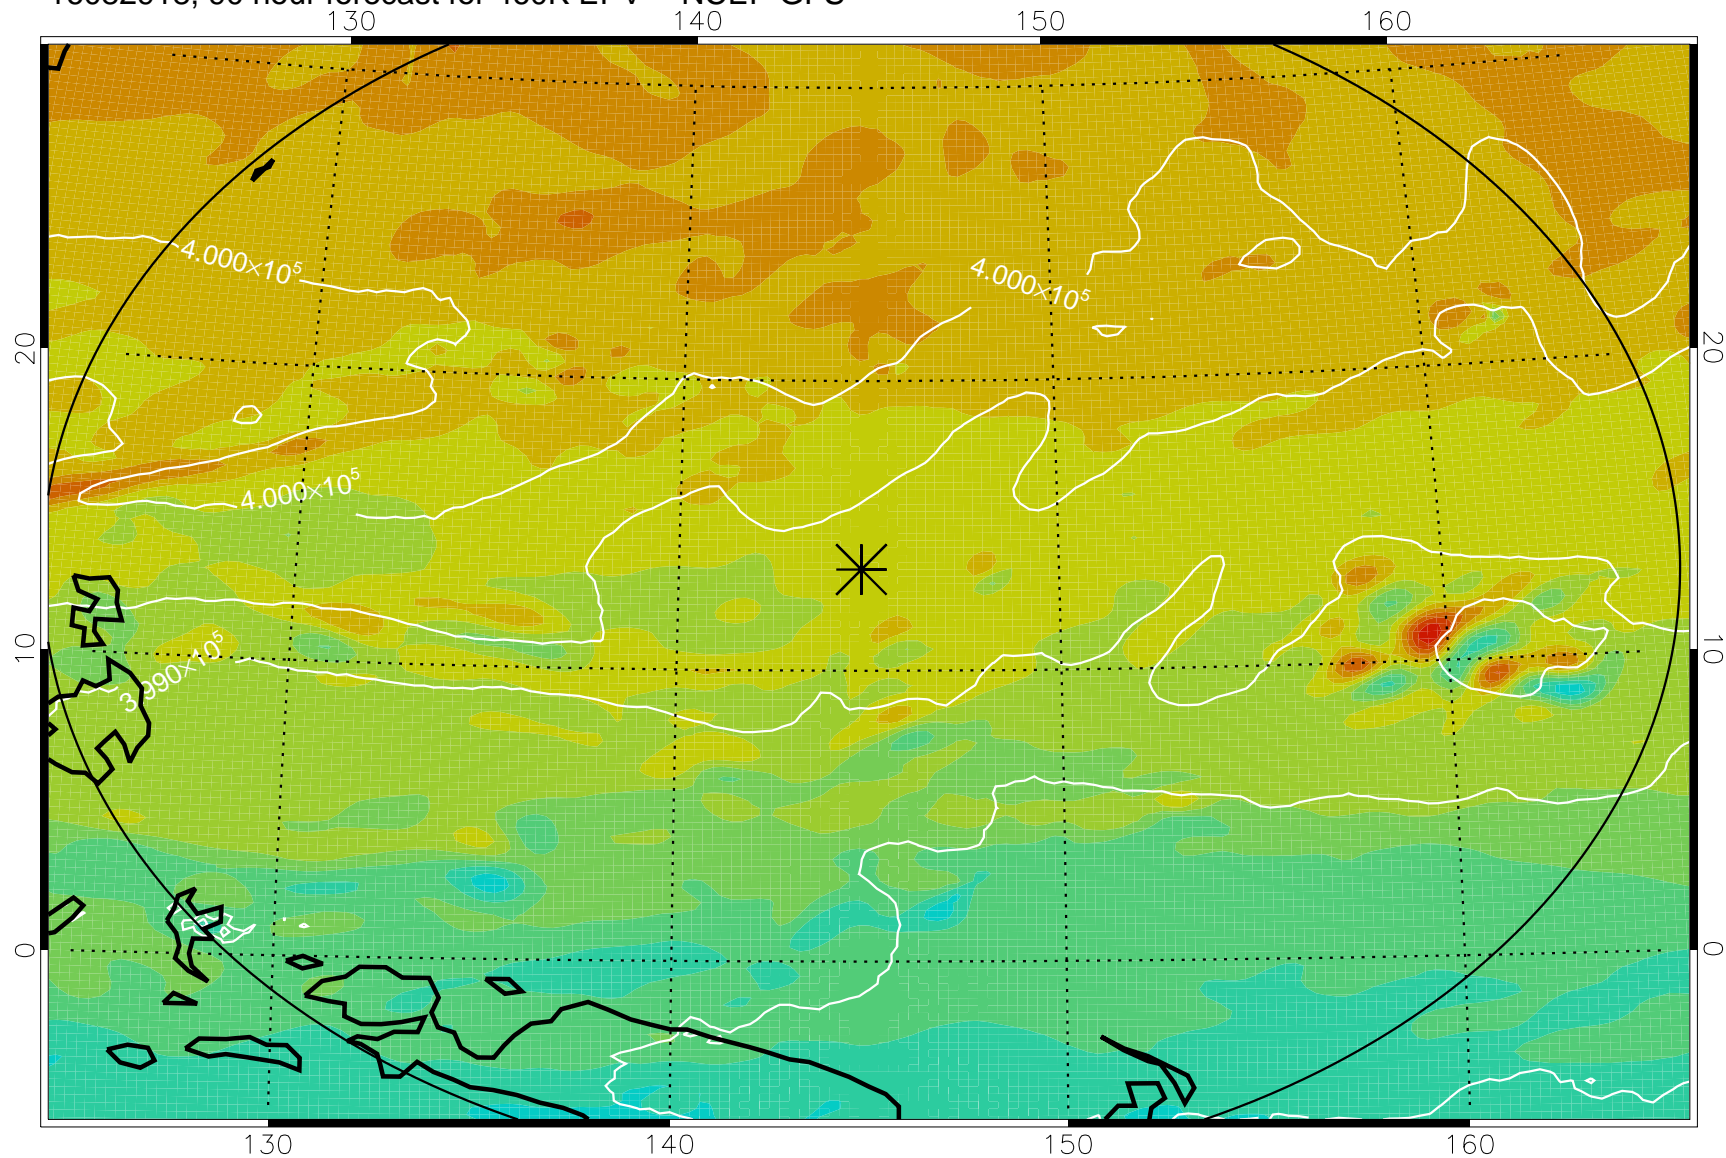

16082818, 66 hour forecast for 460K EPV -- NCEP GFS

460K Montgomery Streamfunction, white

Range ring of 2304 km

16082900, 72 hour forecast for 460K EPV -- NCEP GFS

460K Montgomery Streamfunction, white

Range ring of 2304 km

16082906, 78 hour forecast for 460K EPV -- NCEP GFS

460K Montgomery Streamfunction, white

Range ring of 2304 km

16082912, 84 hour forecast for 460K EPV -- NCEP GFS

460K Montgomery Streamfunction, white

Range ring of 2304 km

16082918, 90 hour forecast for 460K EPV -- NCEP GFS

460K Montgomery Streamfunction, white

Range ring of 2304 km

16083000, 96 hour forecast for 460K EPV -- NCEP GFS

460K Montgomery Streamfunction, white

Range ring of 2304 km

16083006, 102 hour forecast for 460K EPV -- NCEP GFS

460K Montgomery Streamfunction, white

Range ring of 2304 km

16083012, 108 hour forecast for 460K EPV -- NCEP GFS

460K Montgomery Streamfunction, white

Range ring of 2304 km