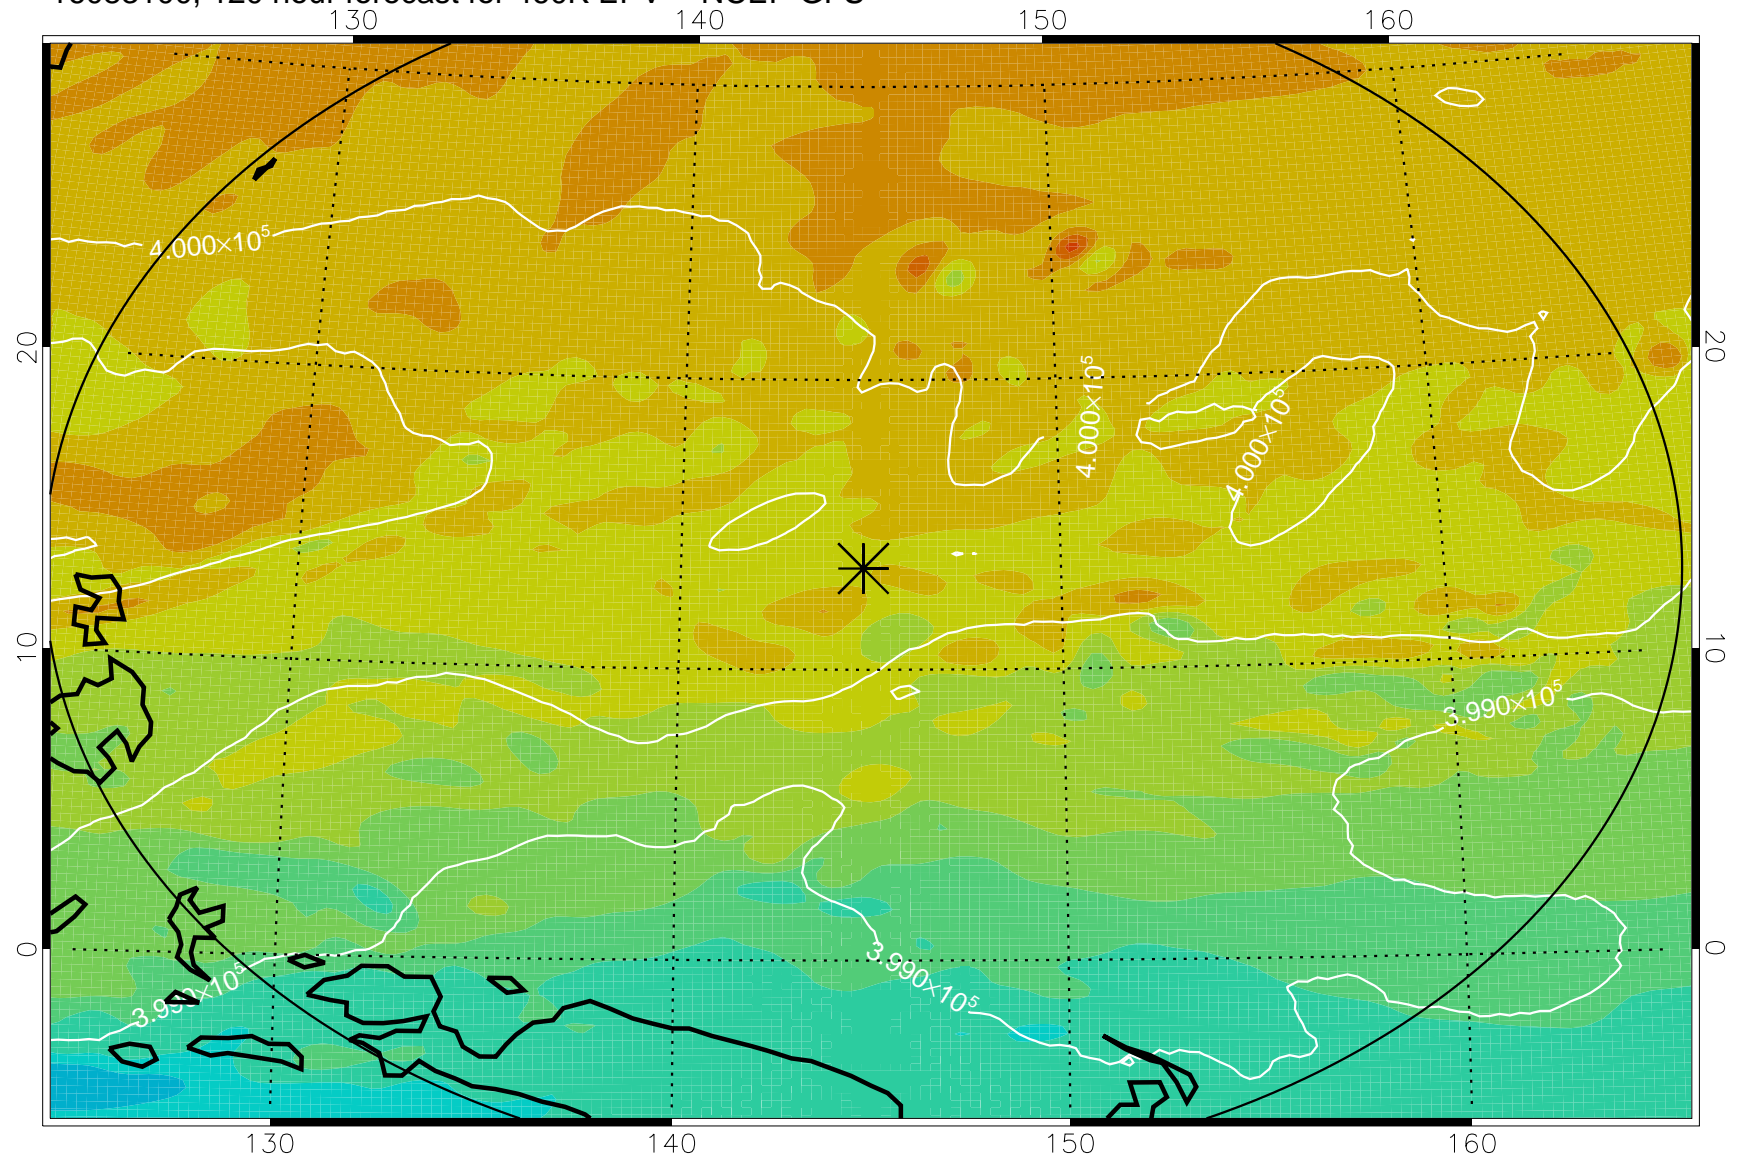

16082918, 90 hour forecast for 460K EPV -- NCEP GFS

460K Montgomery Streamfunction, white

Range ring of 2304 km

16083000, 96 hour forecast for 460K EPV -- NCEP GFS

460K Montgomery Streamfunction, white

Range ring of 2304 km

16083006, 102 hour forecast for 460K EPV -- NCEP GFS

460K Montgomery Streamfunction, white

Range ring of 2304 km

16083012, 108 hour forecast for 460K EPV -- NCEP GFS

460K Montgomery Streamfunction, white

Range ring of 2304 km

16083018, 114 hour forecast for 460K EPV -- NCEP GFS

460K Montgomery Streamfunction, white

Range ring of 2304 km

16083100, 120 hour forecast for 460K EPV -- NCEP GFS

460K Montgomery Streamfunction, white

Range ring of 2304 km