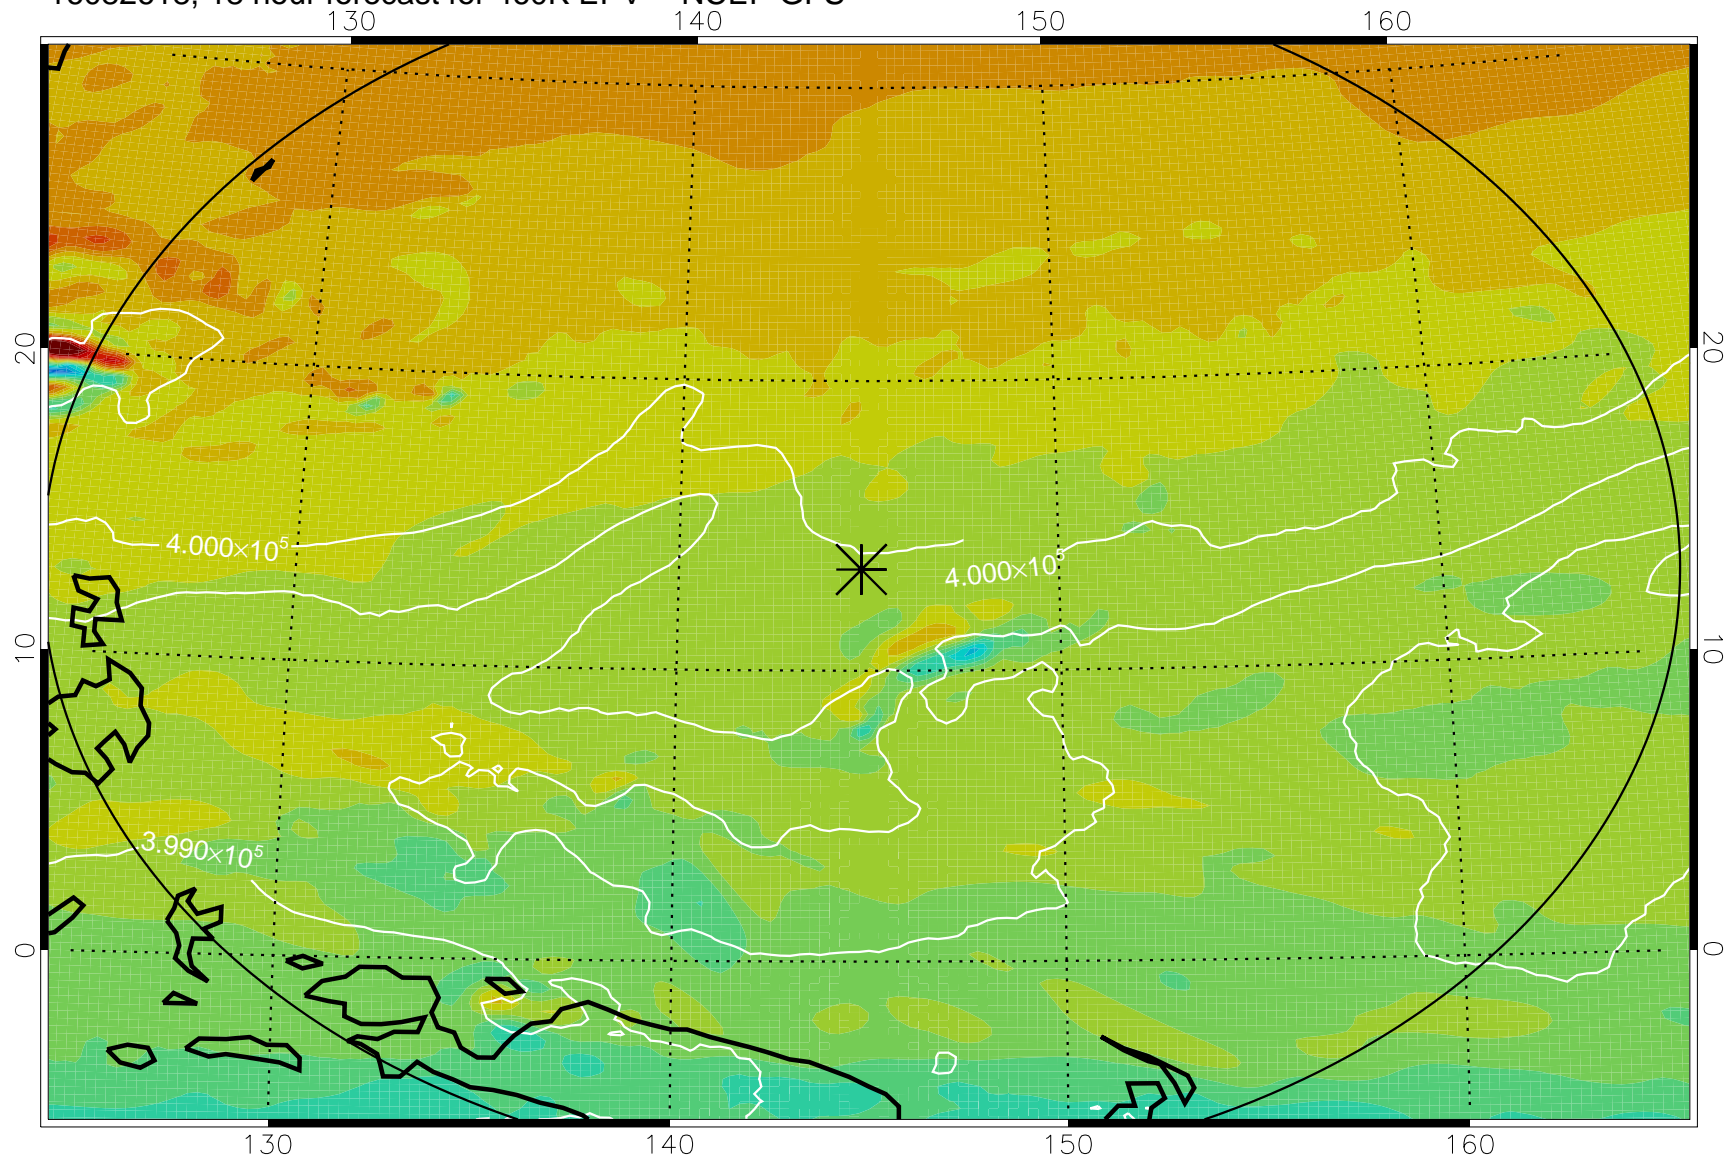

16082606, 6 hour forecast for 460K EPV -- NCEP GFS

460K Montgomery Streamfunction, white

Range ring of 2304 km

16082612, 12 hour forecast for 460K EPV -- NCEP GFS

460K Montgomery Streamfunction, white

Range ring of 2304 km

16082618, 18 hour forecast for 460K EPV -- NCEP GFS

460K Montgomery Streamfunction, white

Range ring of 2304 km

16082700, 24 hour forecast for 460K EPV -- NCEP GFS

460K Montgomery Streamfunction, white

Range ring of 2304 km

16082718, 42 hour forecast for 460K EPV -- NCEP GFS

460K Montgomery Streamfunction, white

Range ring of 2304 km

16082800, 48 hour forecast for 460K EPV -- NCEP GFS

460K Montgomery Streamfunction, white

Range ring of 2304 km

16082818, 66 hour forecast for 460K EPV -- NCEP GFS

460K Montgomery Streamfunction, white

Range ring of 2304 km

16082900, 72 hour forecast for 460K EPV -- NCEP GFS

460K Montgomery Streamfunction, white

Range ring of 2304 km