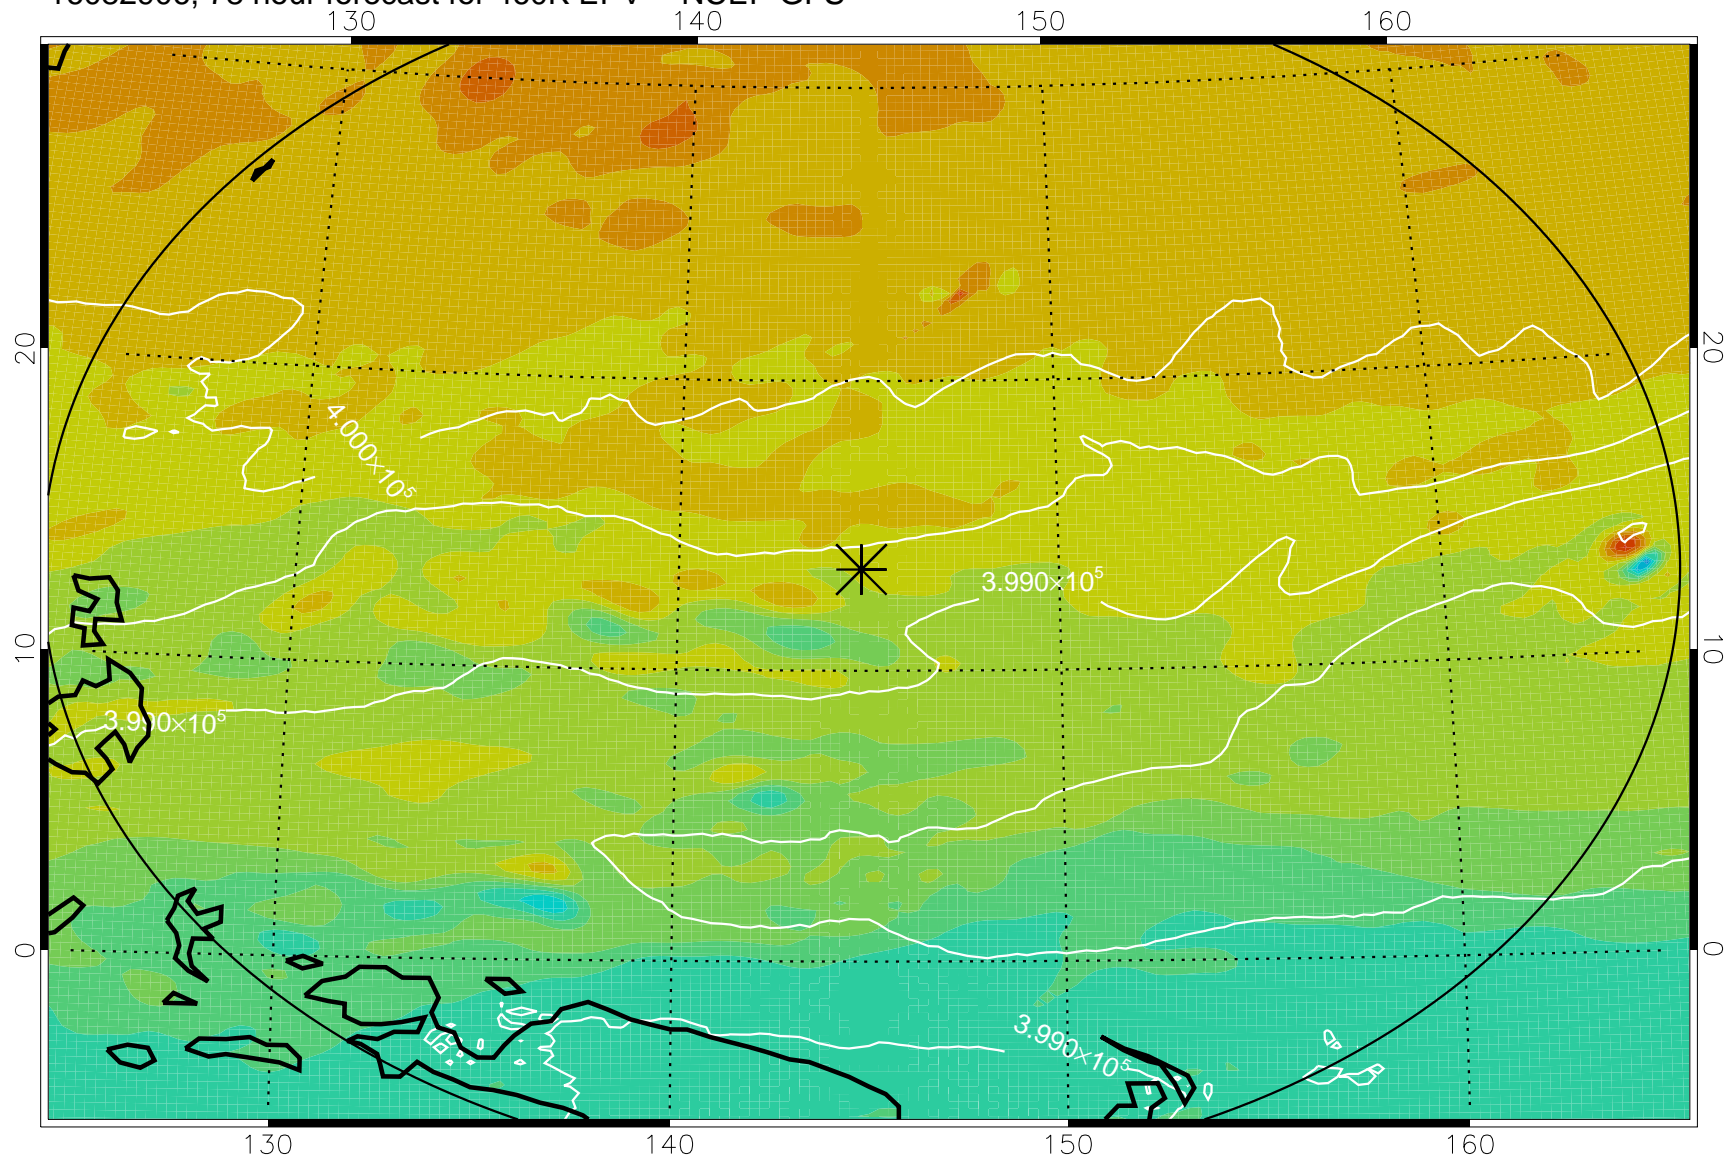

16082818, 66 hour forecast for 460K EPV -- NCEP GFS

460K Montgomery Streamfunction, white

Range ring of 2304 km

16082900, 72 hour forecast for 460K EPV -- NCEP GFS

460K Montgomery Streamfunction, white

Range ring of 2304 km

16082906, 78 hour forecast for 460K EPV -- NCEP GFS

460K Montgomery Streamfunction, white

Range ring of 2304 km

16082912, 84 hour forecast for 460K EPV -- NCEP GFS

460K Montgomery Streamfunction, white

Range ring of 2304 km

16082918, 90 hour forecast for 460K EPV -- NCEP GFS

460K Montgomery Streamfunction, white

Range ring of 2304 km

16083000, 96 hour forecast for 460K EPV -- NCEP GFS

460K Montgomery Streamfunction, white

Range ring of 2304 km

16083006, 102 hour forecast for 460K EPV -- NCEP GFS

460K Montgomery Streamfunction, white

Range ring of 2304 km

16083012, 108 hour forecast for 460K EPV -- NCEP GFS

460K Montgomery Streamfunction, white

Range ring of 2304 km