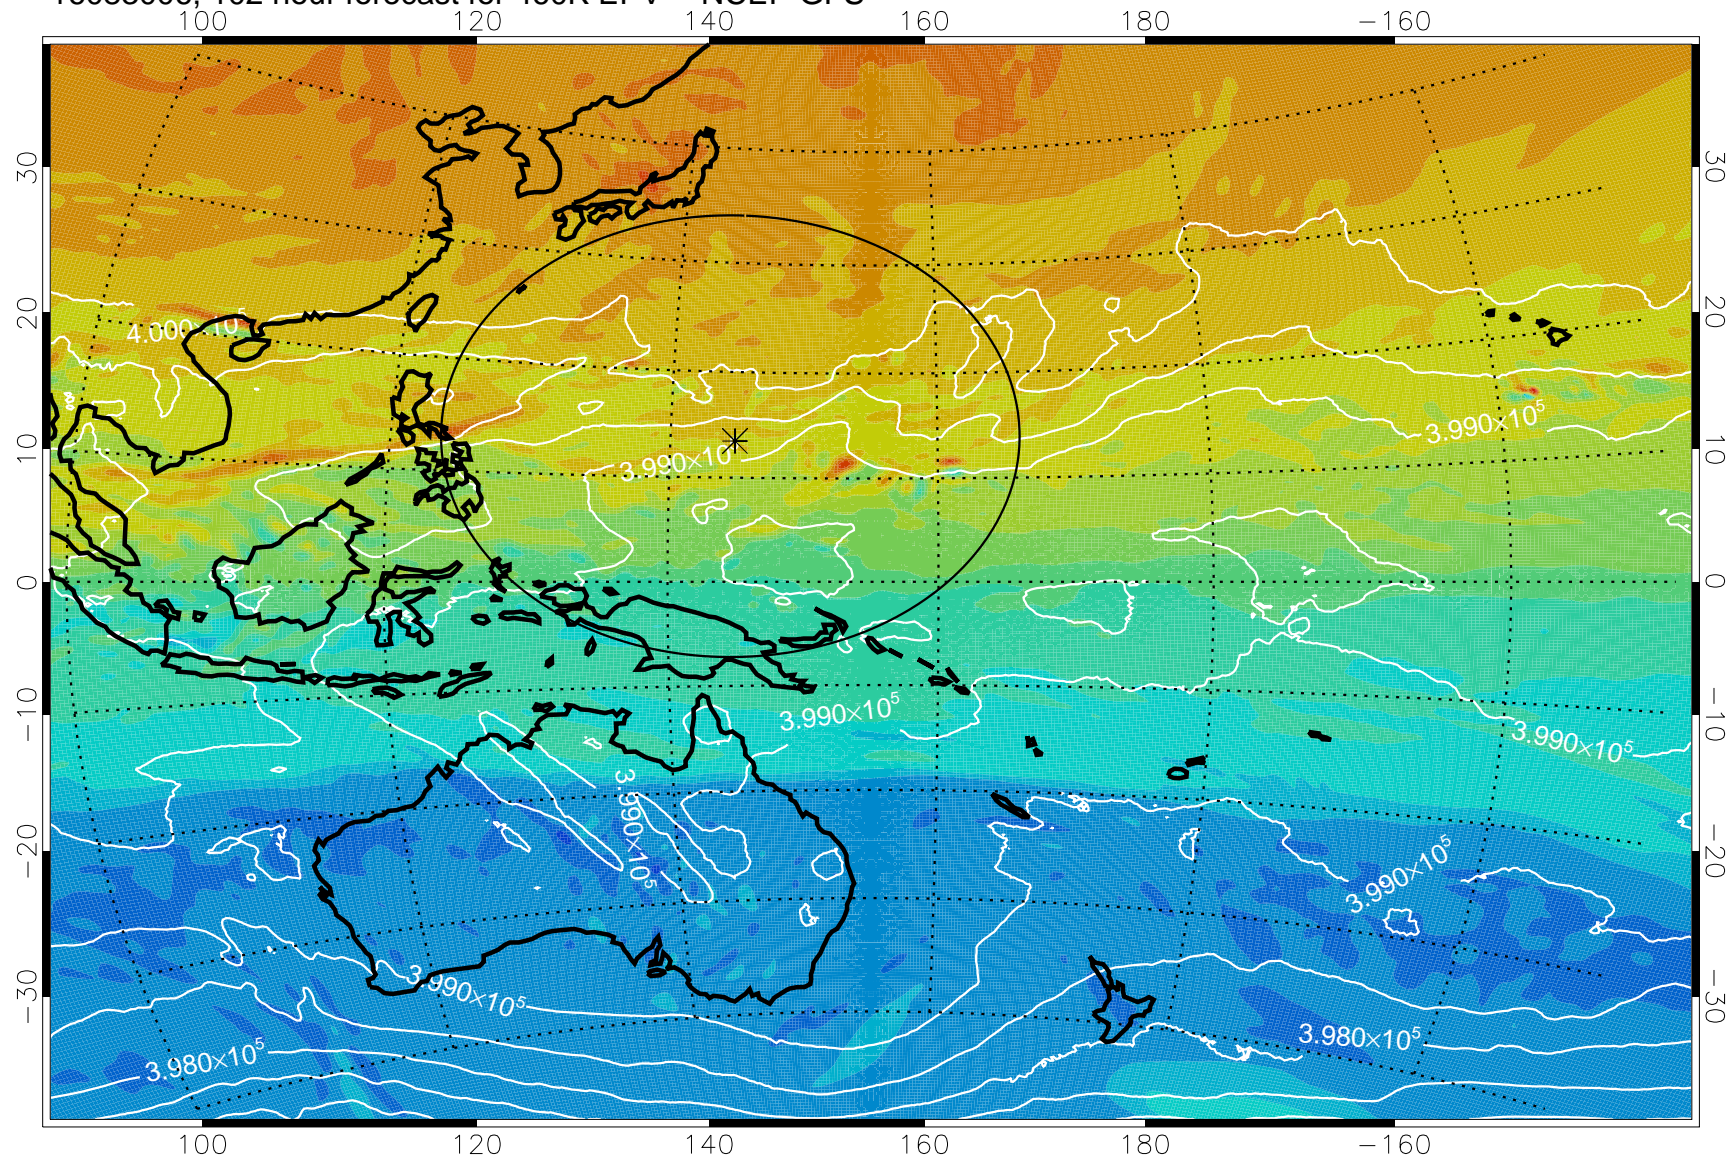

16082906, 78 hour forecast for 460K EPV -- NCEP GFS

460K Montgomery Streamfunction, white

Range ring of 2304 km

16082912, 84 hour forecast for 460K EPV -- NCEP GFS

460K Montgomery Streamfunction, white

Range ring of 2304 km

16082918, 90 hour forecast for 460K EPV -- NCEP GFS

16083000, 96 hour forecast for 460K EPV -- NCEP GFS

460K Montgomery Streamfunction, white

Range ring of 2304 km

16083006, 102 hour forecast for 460K EPV -- NCEP GFS

460K Montgomery Streamfunction, white

Range ring of 2304 km

16083012, 108 hour forecast for 460K EPV -- NCEP GFS

460K Montgomery Streamfunction, white

Range ring of 2304 km

16083018, 114 hour forecast for 460K EPV -- NCEP GFS

460K Montgomery Streamfunction, white

Range ring of 2304 km

16083100, 120 hour forecast for 460K EPV -- NCEP GFS

460K Montgomery Streamfunction, white

Range ring of 2304 km