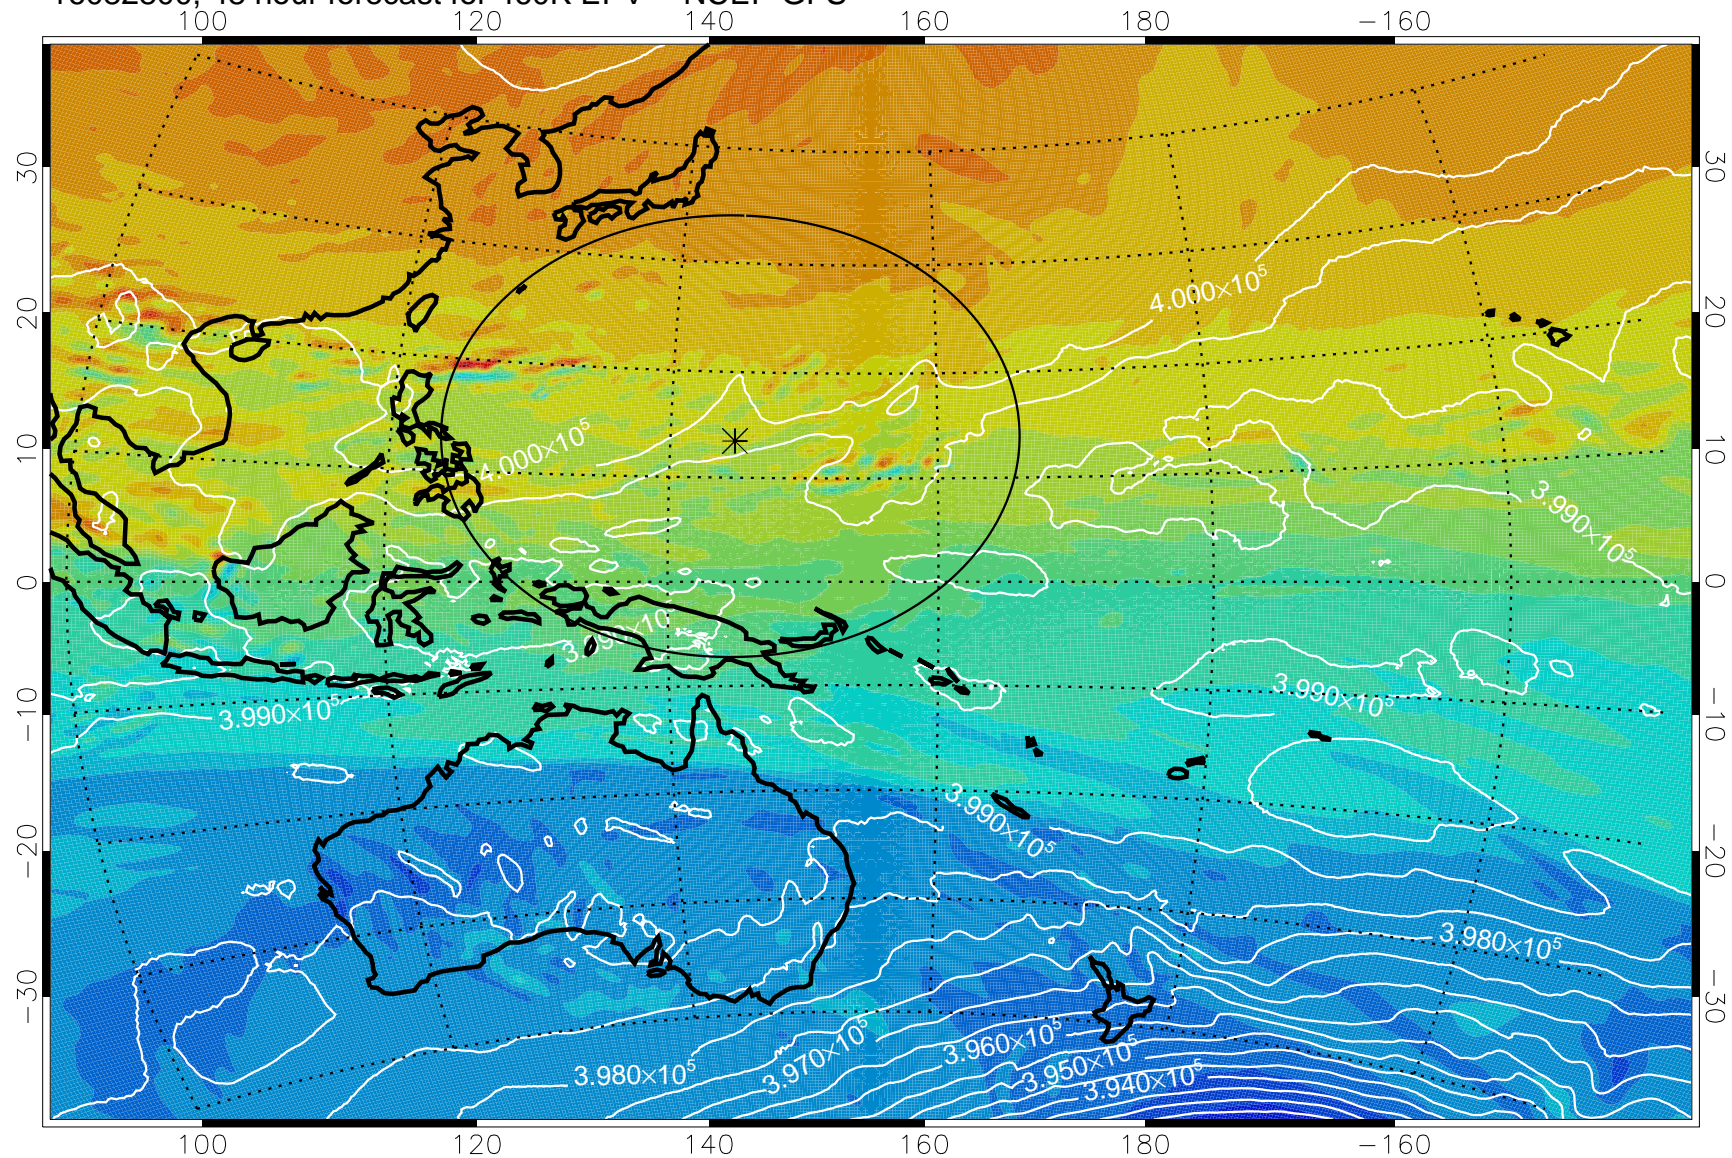

16082718, 42 hour forecast for 460K EPV -- NCEP GFS

460K Montgomery Streamfunction, white

Range ring of 2304 km

16082800, 48 hour forecast for 460K EPV -- NCEP GFS

460K Montgomery Streamfunction, white

Range ring of 2304 km

16082806, 54 hour forecast for 460K EPV -- NCEP GFS

460K Montgomery Streamfunction, white

Range ring of 2304 km

16082812, 60 hour forecast for 460K EPV -- NCEP GFS

460K Montgomery Streamfunction, white

Range ring of 2304 km

16082818, 66 hour forecast for 460K EPV -- NCEP GFS

460K Montgomery Streamfunction, white

Range ring of 2304 km

16082900, 72 hour forecast for 460K EPV -- NCEP GFS

460K Montgomery Streamfunction, white

Range ring of 2304 km

16082906, 78 hour forecast for 460K EPV -- NCEP GFS

460K Montgomery Streamfunction, white

Range ring of 2304 km

16082912, 84 hour forecast for 460K EPV -- NCEP GFS

460K Montgomery Streamfunction, white

Range ring of 2304 km