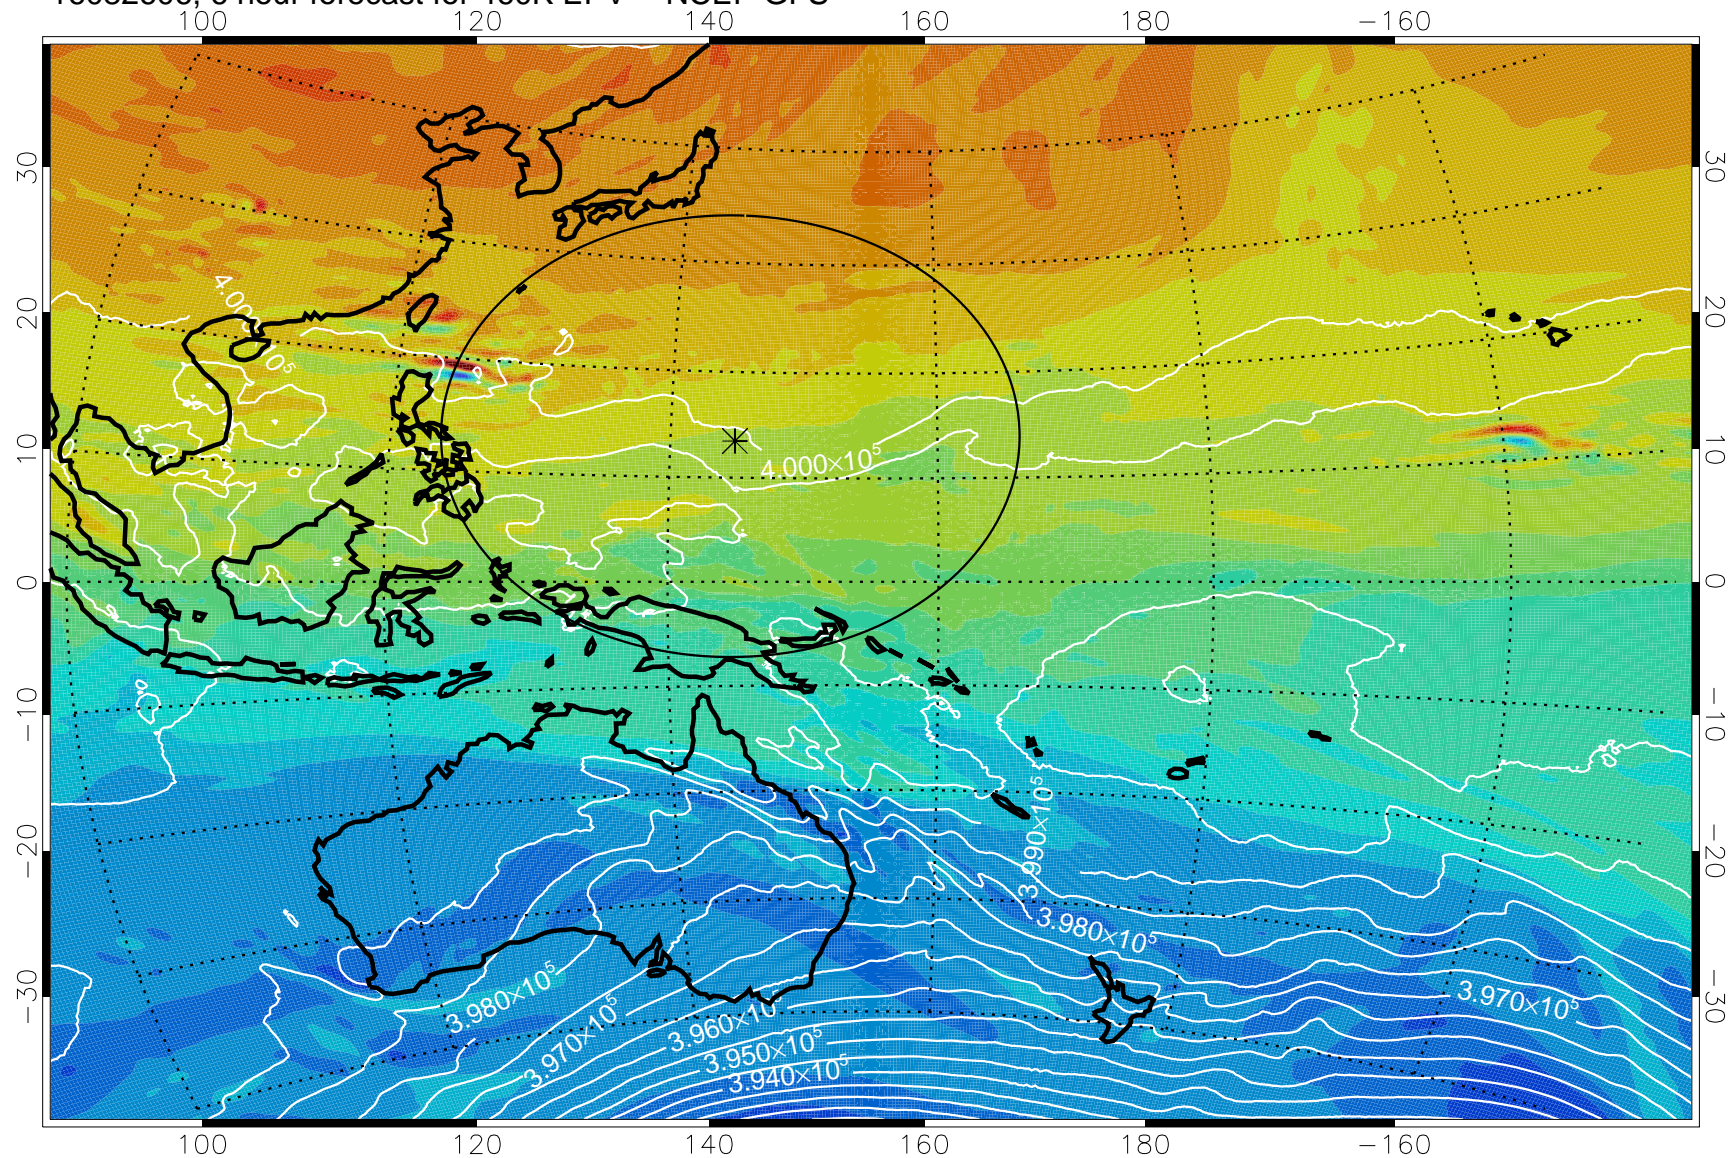

16082606, 6 hour forecast for 460K EPV -- NCEP GFS

460K Montgomery Streamfunction, white

Range ring of 2304 km

16082612, 12 hour forecast for 460K EPV -- NCEP GFS

460K Montgomery Streamfunction, white

Range ring of 2304 km

16082618, 18 hour forecast for 460K EPV -- NCEP GFS

460K Montgomery Streamfunction, white

Range ring of 2304 km

16082700, 24 hour forecast for 460K EPV -- NCEP GFS

460K Montgomery Streamfunction, white

Range ring of 2304 km

16082706, 30 hour forecast for 460K EPV -- NCEP GFS

460K Montgomery Streamfunction, white

Range ring of 2304 km

16082712, 36 hour forecast for 460K EPV -- NCEP GFS

460K Montgomery Streamfunction, white

Range ring of 2304 km

16082718, 42 hour forecast for 460K EPV -- NCEP GFS

460K Montgomery Streamfunction, white

Range ring of 2304 km

16082800, 48 hour forecast for 460K EPV -- NCEP GFS

460K Montgomery Streamfunction, white

Range ring of 2304 km