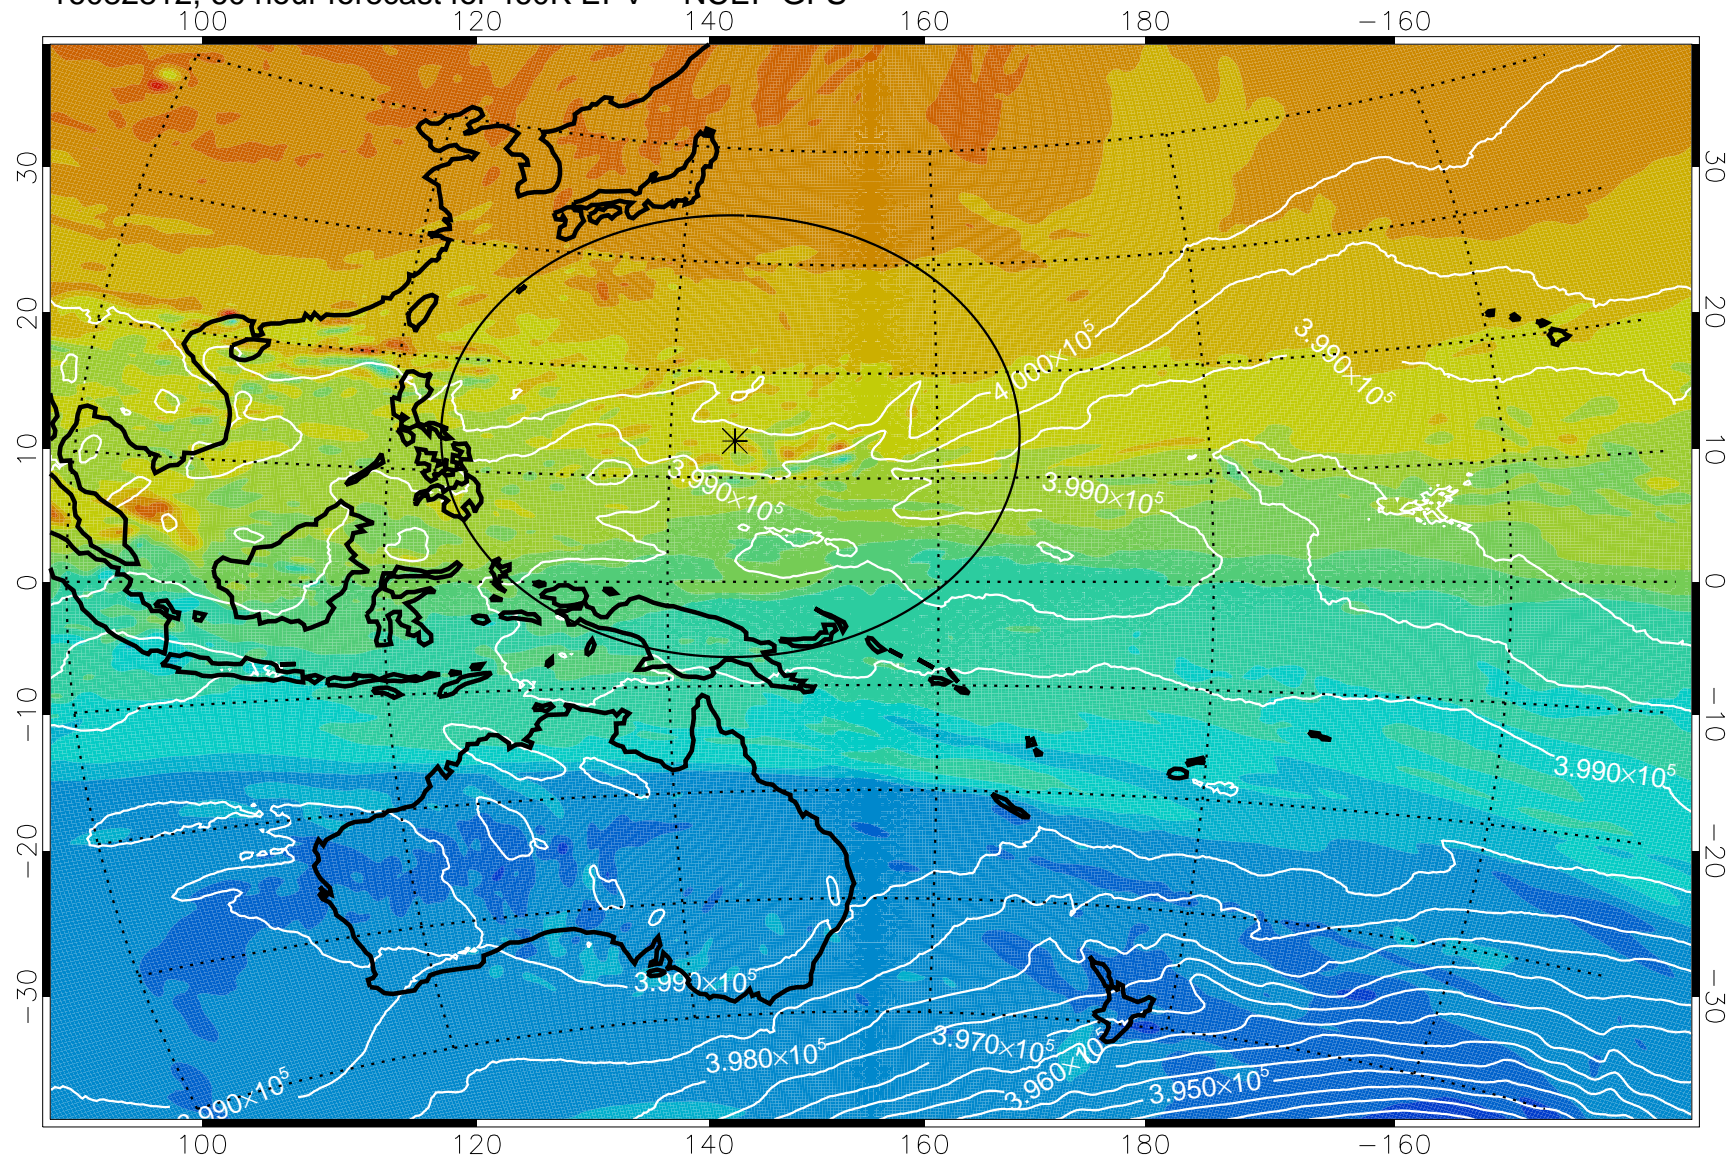

16082718, 42 hour forecast for 460K EPV -- NCEP GFS

460K Montgomery Streamfunction, white

Range ring of 2304 km

16082800, 48 hour forecast for 460K EPV -- NCEP GFS

460K Montgomery Streamfunction, white

Range ring of 2304 km

16082806, 54 hour forecast for 460K EPV -- NCEP GFS

460K Montgomery Streamfunction, white

Range ring of 2304 km

16082812, 60 hour forecast for 460K EPV -- NCEP GFS

460K Montgomery Streamfunction, white

Range ring of 2304 km

16082818, 66 hour forecast for 460K EPV -- NCEP GFS

460K Montgomery Streamfunction, white

Range ring of 2304 km

16082900, 72 hour forecast for 460K EPV -- NCEP GFS

460K Montgomery Streamfunction, white

Range ring of 2304 km

16082906, 78 hour forecast for 460K EPV -- NCEP GFS

460K Montgomery Streamfunction, white

Range ring of 2304 km

16082912, 84 hour forecast for 460K EPV -- NCEP GFS

460K Montgomery Streamfunction, white

Range ring of 2304 km