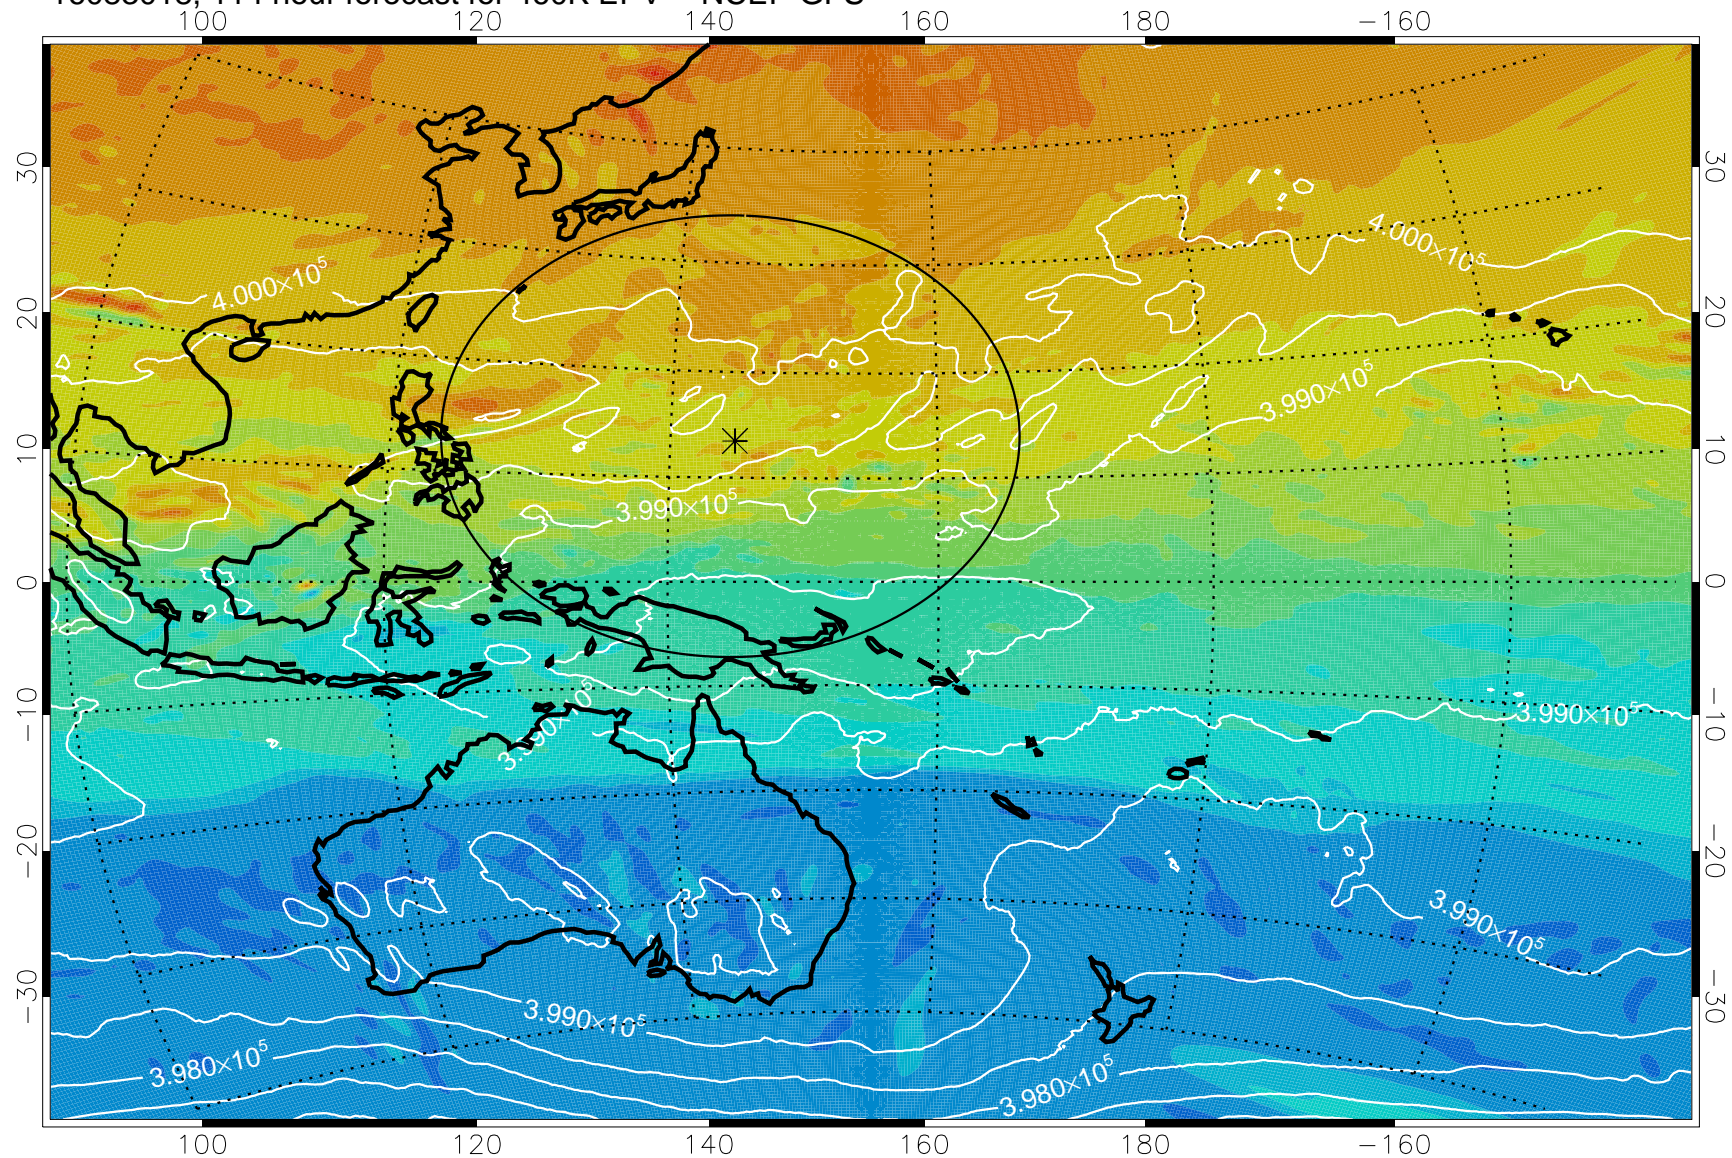

16082906, 78 hour forecast for 460K EPV -- NCEP GFS

460K Montgomery Streamfunction, white

Range ring of 2304 km

16082912, 84 hour forecast for 460K EPV -- NCEP GFS

460K Montgomery Streamfunction, white

Range ring of 2304 km

16082918, 90 hour forecast for 460K EPV -- NCEP GFS

16083000, 96 hour forecast for 460K EPV -- NCEP GFS

460K Montgomery Streamfunction, white

Range ring of 2304 km

16083006, 102 hour forecast for 460K EPV -- NCEP GFS

460K Montgomery Streamfunction, white

Range ring of 2304 km

16083012, 108 hour forecast for 460K EPV -- NCEP GFS

460K Montgomery Streamfunction, white

Range ring of 2304 km

16083018, 114 hour forecast for 460K EPV -- NCEP GFS

460K Montgomery Streamfunction, white

Range ring of 2304 km

16083100, 120 hour forecast for 460K EPV -- NCEP GFS

460K Montgomery Streamfunction, white

Range ring of 2304 km