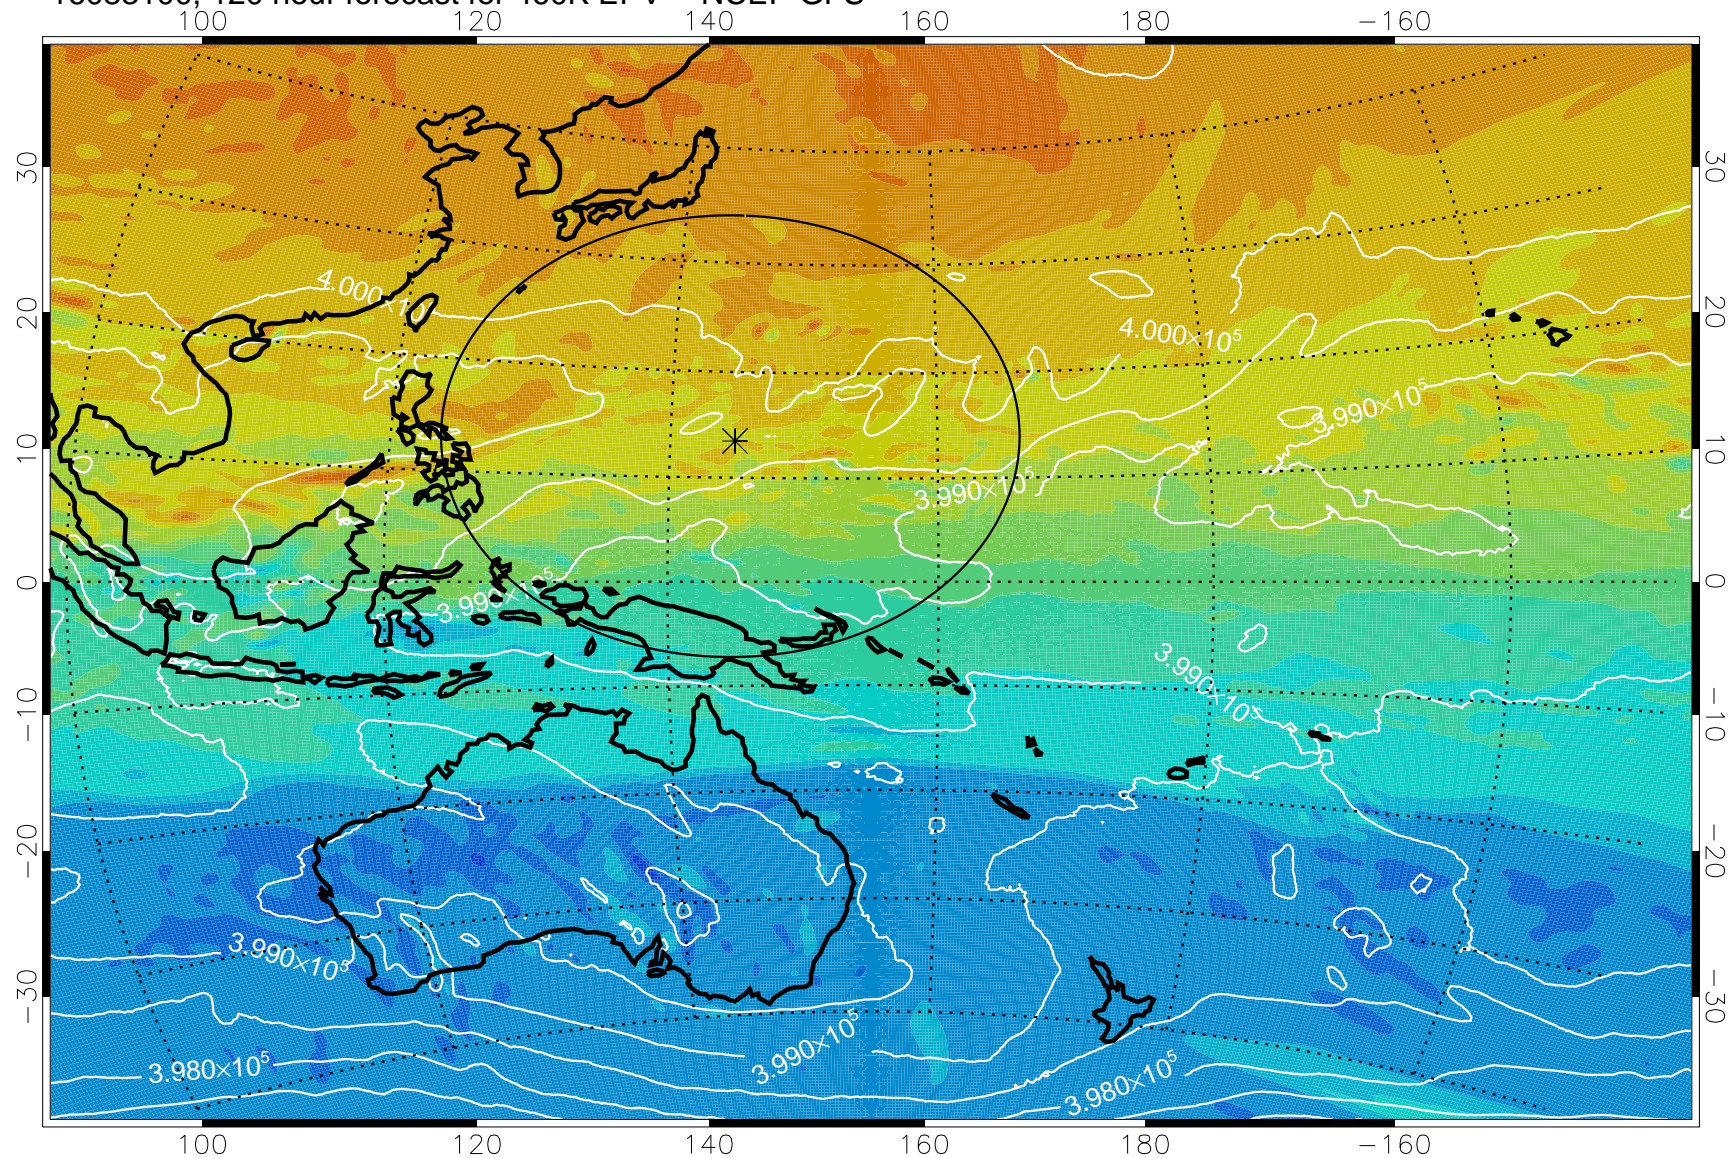

16082918, 90 hour forecast for 460K EPV -- NCEP GFS

16083000, 96 hour forecast for 460K EPV -- NCEP GFS

460K Montgomery Streamfunction, white

Range ring of 2304 km

16083006, 102 hour forecast for 460K EPV -- NCEP GFS

460K Montgomery Streamfunction, white

Range ring of 2304 km

16083012, 108 hour forecast for 460K EPV -- NCEP GFS

460K Montgomery Streamfunction, white

Range ring of 2304 km

16083018, 114 hour forecast for 460K EPV -- NCEP GFS

460K Montgomery Streamfunction, white

Range ring of 2304 km

16083100, 120 hour forecast for 460K EPV -- NCEP GFS

460K Montgomery Streamfunction, white

Range ring of 2304 km