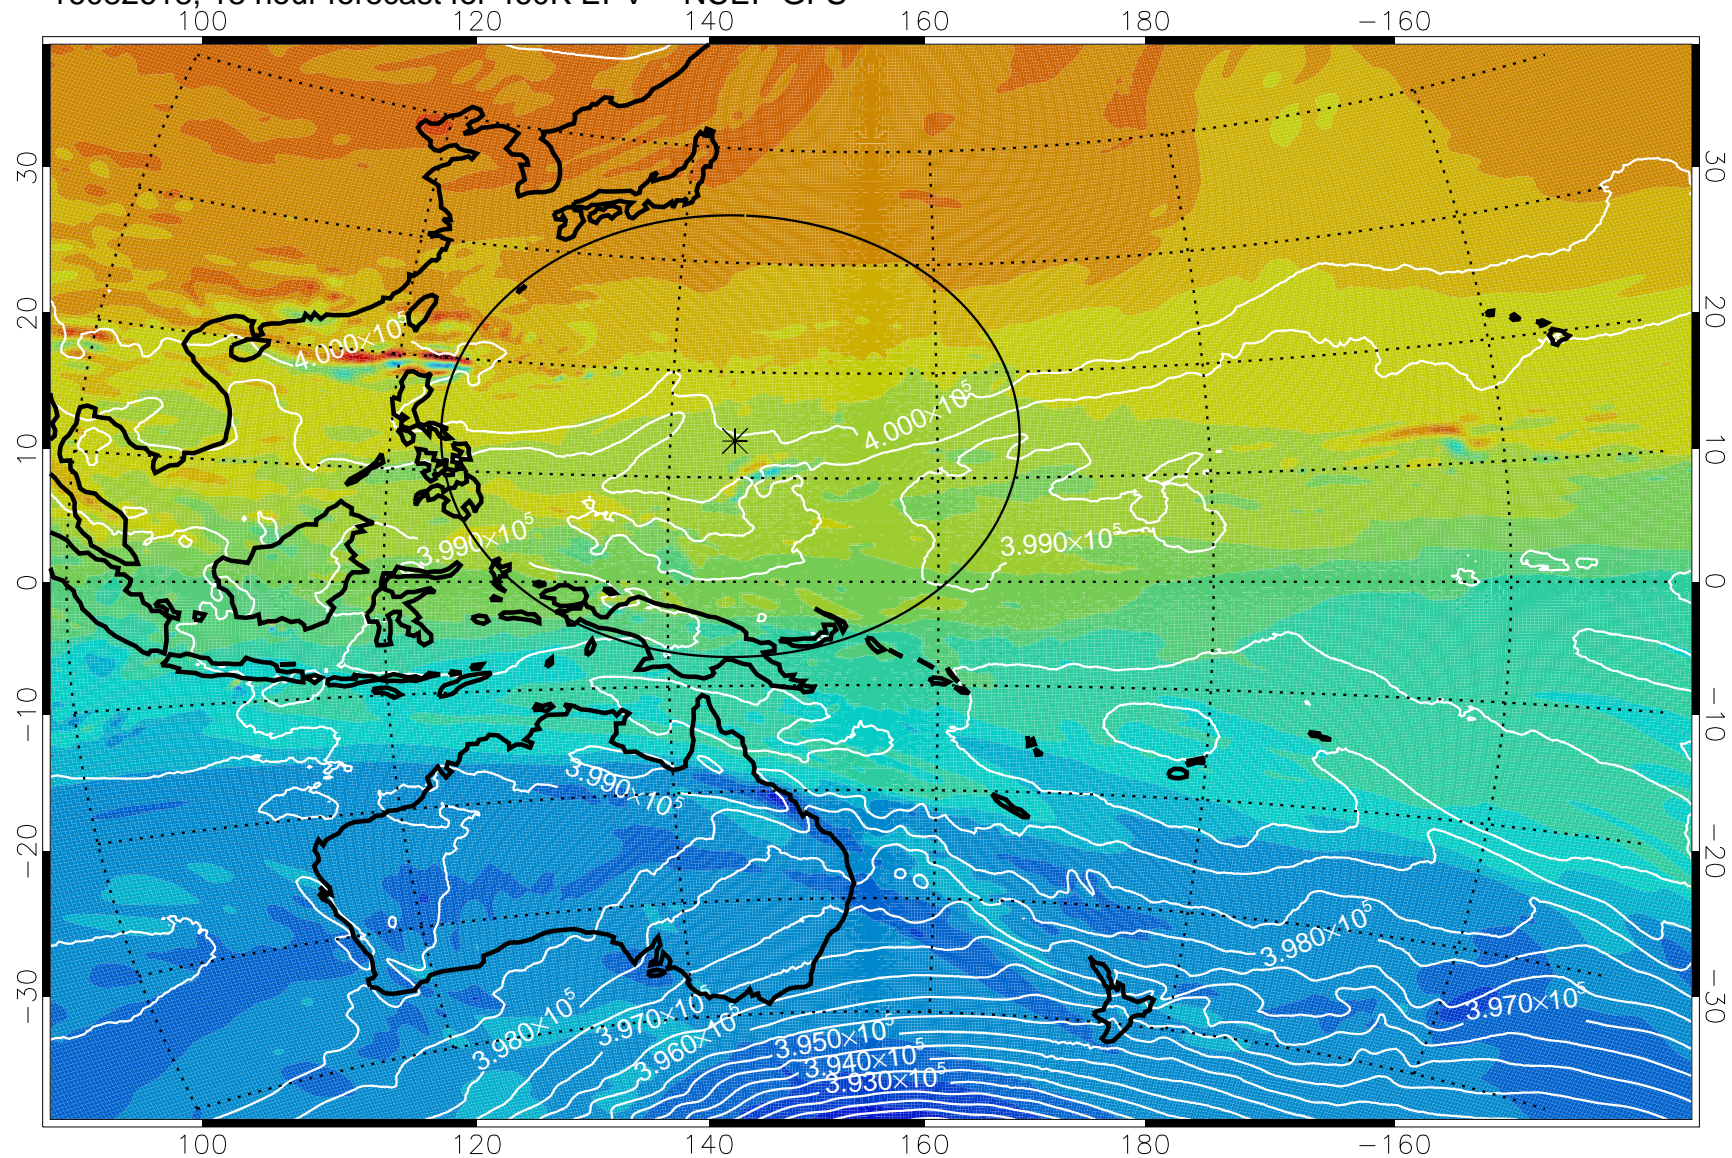

16082606, 6 hour forecast for 460K EPV -- NCEP GFS

460K Montgomery Streamfunction, white

Range ring of 2304 km

16082612, 12 hour forecast for 460K EPV -- NCEP GFS

460K Montgomery Streamfunction, white

Range ring of 2304 km

16082618, 18 hour forecast for 460K EPV -- NCEP GFS

460K Montgomery Streamfunction, white

Range ring of 2304 km

16082700, 24 hour forecast for 460K EPV -- NCEP GFS

460K Montgomery Streamfunction, white

Range ring of 2304 km

16082706, 30 hour forecast for 460K EPV -- NCEP GFS

460K Montgomery Streamfunction, white

Range ring of 2304 km

16082712, 36 hour forecast for 460K EPV -- NCEP GFS

460K Montgomery Streamfunction, white

Range ring of 2304 km

16082718, 42 hour forecast for 460K EPV -- NCEP GFS

460K Montgomery Streamfunction, white

Range ring of 2304 km

16082800, 48 hour forecast for 460K EPV -- NCEP GFS

460K Montgomery Streamfunction, white

Range ring of 2304 km