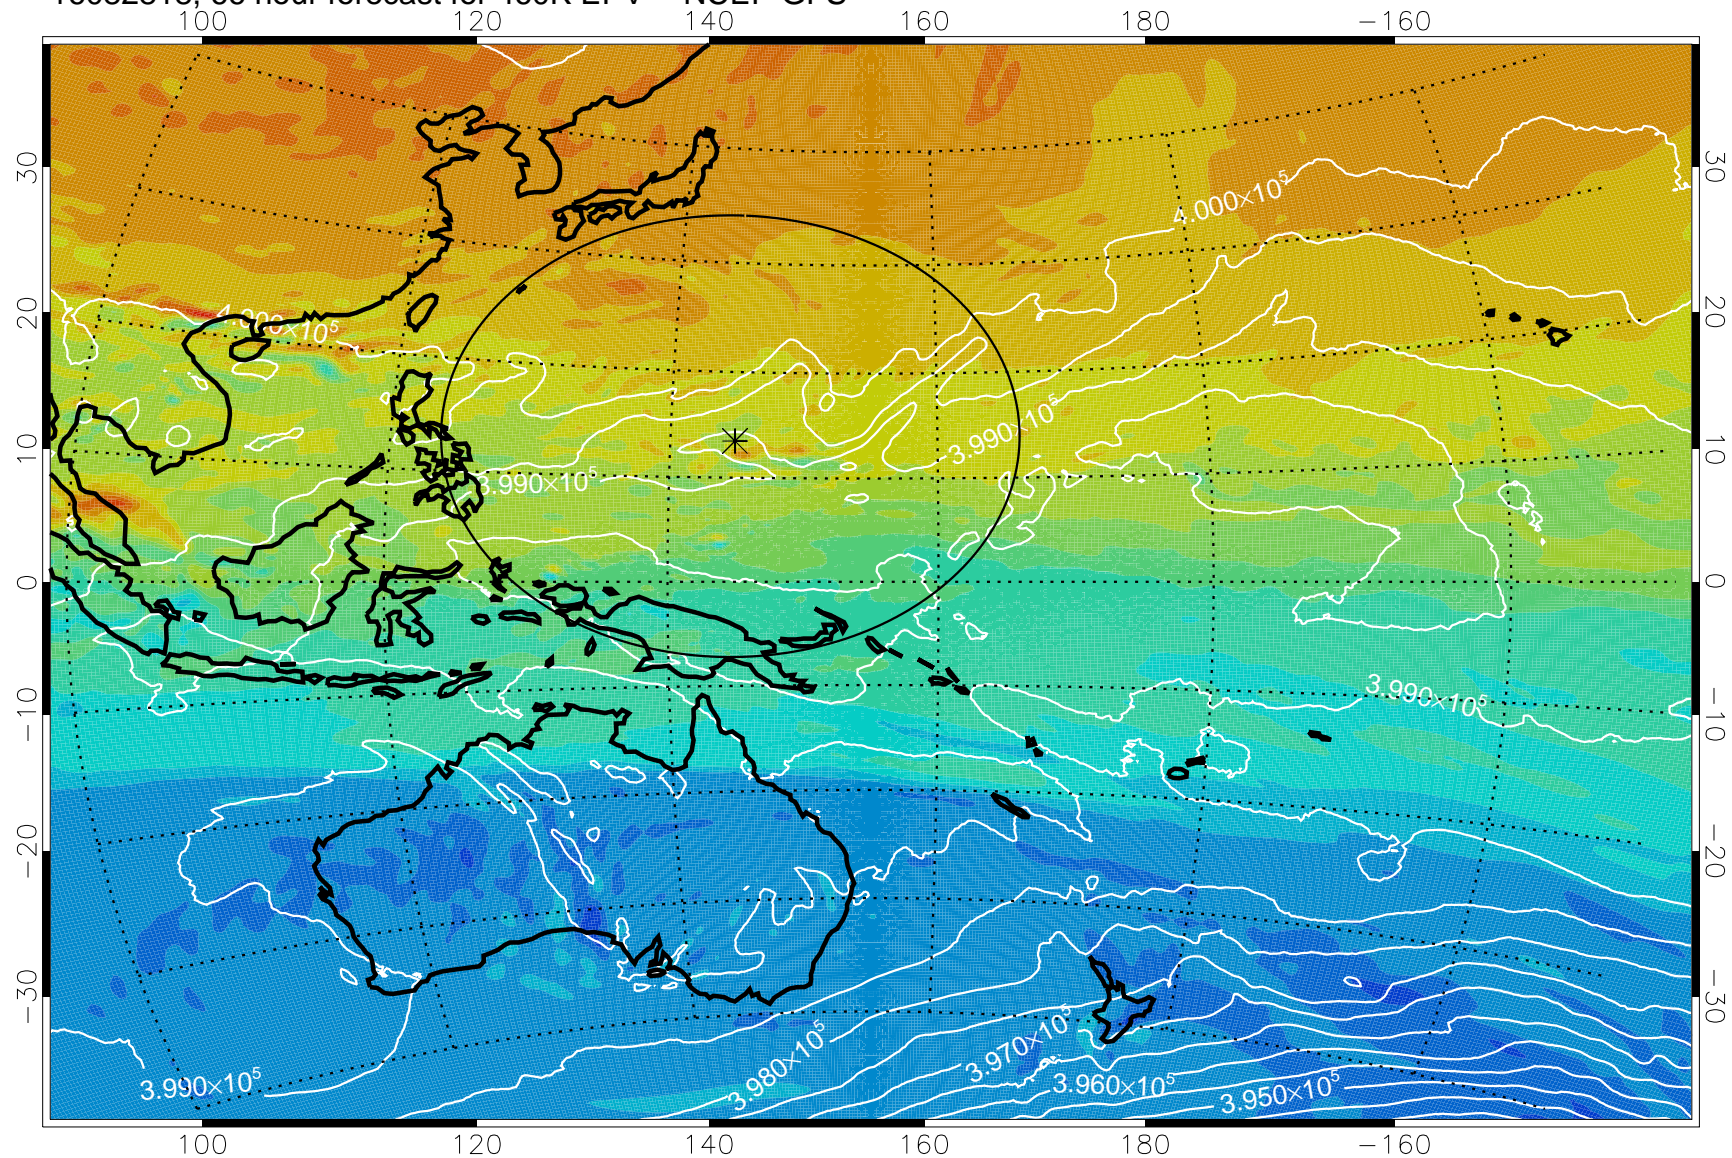

16082718, 42 hour forecast for 460K EPV -- NCEP GFS

460K Montgomery Streamfunction, white

Range ring of 2304 km

16082800, 48 hour forecast for 460K EPV -- NCEP GFS

460K Montgomery Streamfunction, white

Range ring of 2304 km

16082806, 54 hour forecast for 460K EPV -- NCEP GFS

460K Montgomery Streamfunction, white

Range ring of 2304 km

16082812, 60 hour forecast for 460K EPV -- NCEP GFS

460K Montgomery Streamfunction, white

Range ring of 2304 km

16082818, 66 hour forecast for 460K EPV -- NCEP GFS

460K Montgomery Streamfunction, white

Range ring of 2304 km

16082900, 72 hour forecast for 460K EPV -- NCEP GFS

460K Montgomery Streamfunction, white

Range ring of 2304 km

16082906, 78 hour forecast for 460K EPV -- NCEP GFS

460K Montgomery Streamfunction, white

Range ring of 2304 km

16082912, 84 hour forecast for 460K EPV -- NCEP GFS

460K Montgomery Streamfunction, white

Range ring of 2304 km