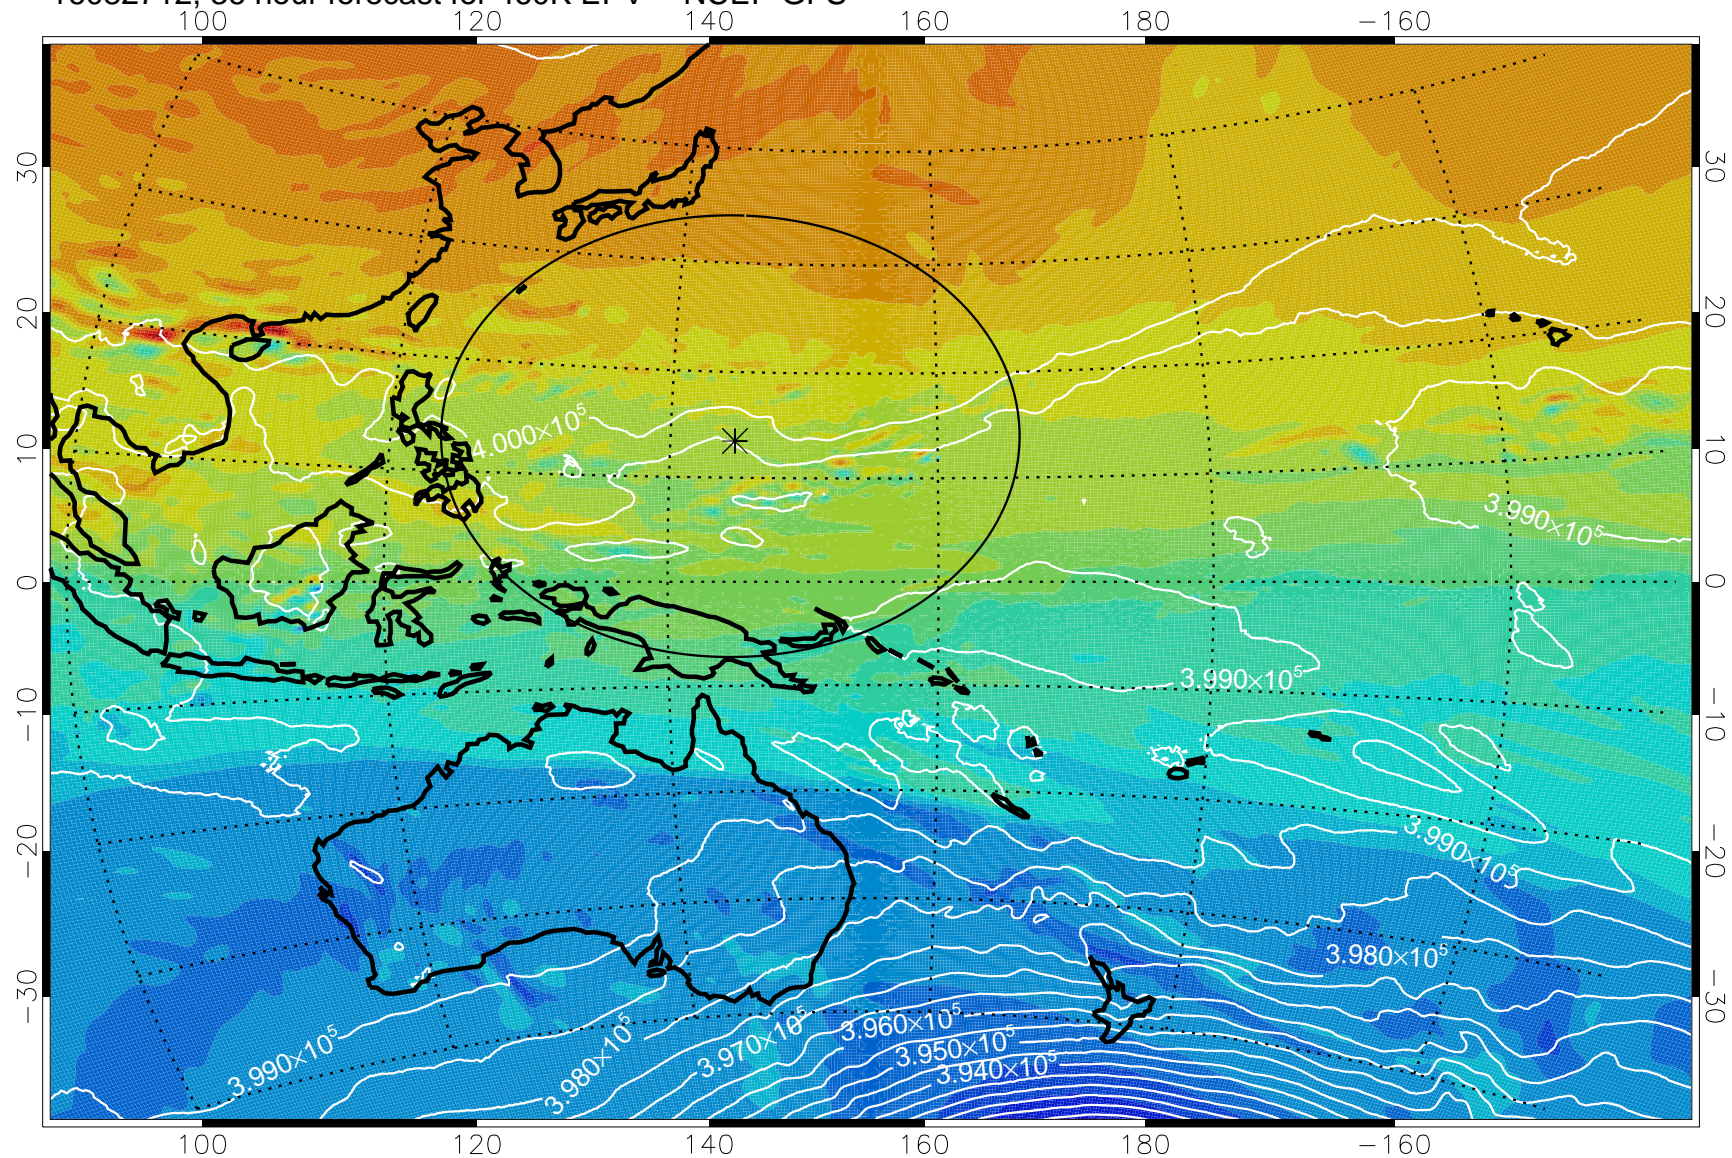

16082618, 18 hour forecast for 460K EPV -- NCEP GFS

460K Montgomery Streamfunction, white

Range ring of 2304 km

16082700, 24 hour forecast for 460K EPV -- NCEP GFS

460K Montgomery Streamfunction, white

Range ring of 2304 km

16082706, 30 hour forecast for 460K EPV -- NCEP GFS

460K Montgomery Streamfunction, white

Range ring of 2304 km

16082712, 36 hour forecast for 460K EPV -- NCEP GFS

460K Montgomery Streamfunction, white

Range ring of 2304 km

16082718, 42 hour forecast for 460K EPV -- NCEP GFS

460K Montgomery Streamfunction, white

Range ring of 2304 km

16082800, 48 hour forecast for 460K EPV -- NCEP GFS

460K Montgomery Streamfunction, white

Range ring of 2304 km

16082806, 54 hour forecast for 460K EPV -- NCEP GFS

460K Montgomery Streamfunction, white

Range ring of 2304 km

16082812, 60 hour forecast for 460K EPV -- NCEP GFS

460K Montgomery Streamfunction, white

Range ring of 2304 km