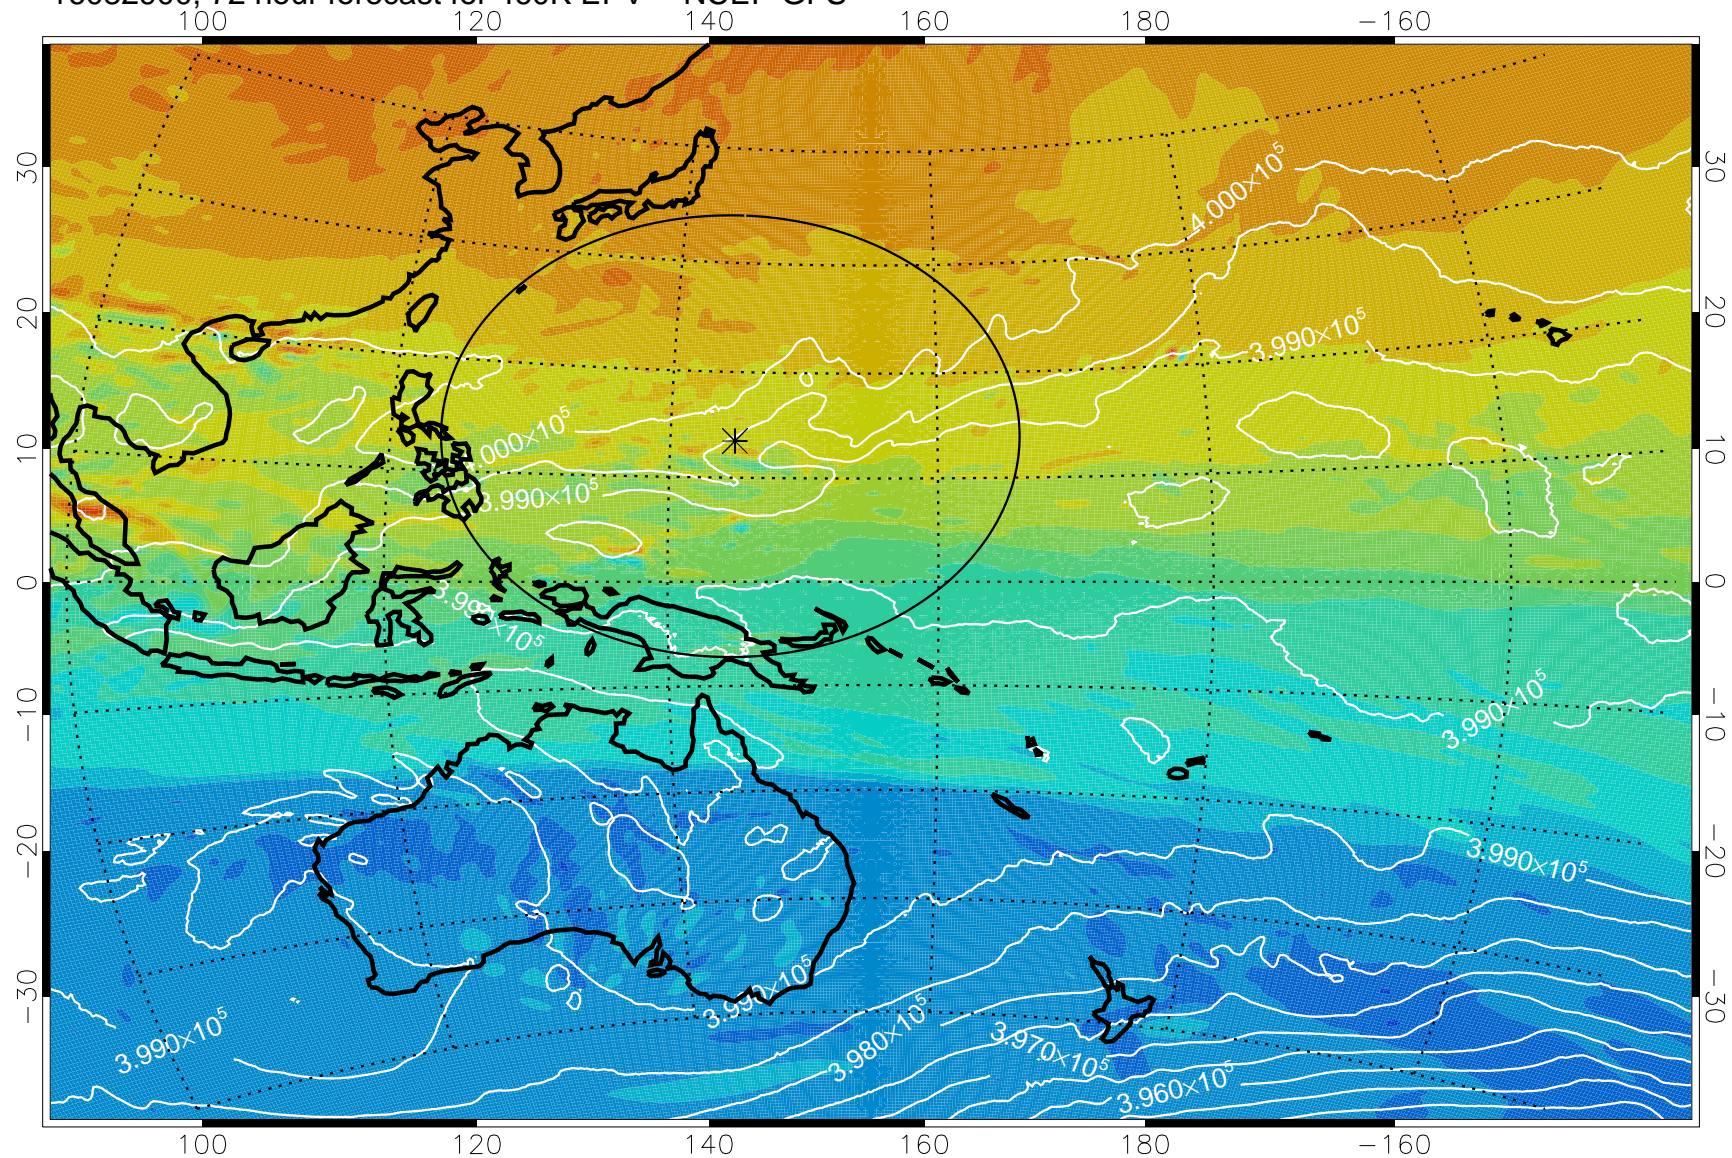

16082806, 54 hour forecast for 460K EPV -- NCEP GFS

460K Montgomery Streamfunction, white

Range ring of 2304 km

16082812, 60 hour forecast for 460K EPV -- NCEP GFS

460K Montgomery Streamfunction, white

Range ring of 2304 km

16082818, 66 hour forecast for 460K EPV -- NCEP GFS

460K Montgomery Streamfunction, white

Range ring of 2304 km

16082900, 72 hour forecast for 460K EPV -- NCEP GFS

460K Montgomery Streamfunction, white

Range ring of 2304 km

16082906, 78 hour forecast for 460K EPV -- NCEP GFS

460K Montgomery Streamfunction, white

Range ring of 2304 km

16082912, 84 hour forecast for 460K EPV -- NCEP GFS

460K Montgomery Streamfunction, white

Range ring of 2304 km

16082918, 90 hour forecast for 460K EPV -- NCEP GFS

16083000, 96 hour forecast for 460K EPV -- NCEP GFS

460K Montgomery Streamfunction, white

Range ring of 2304 km

16083006, 102 hour forecast for 460K EPV -- NCEP GFS