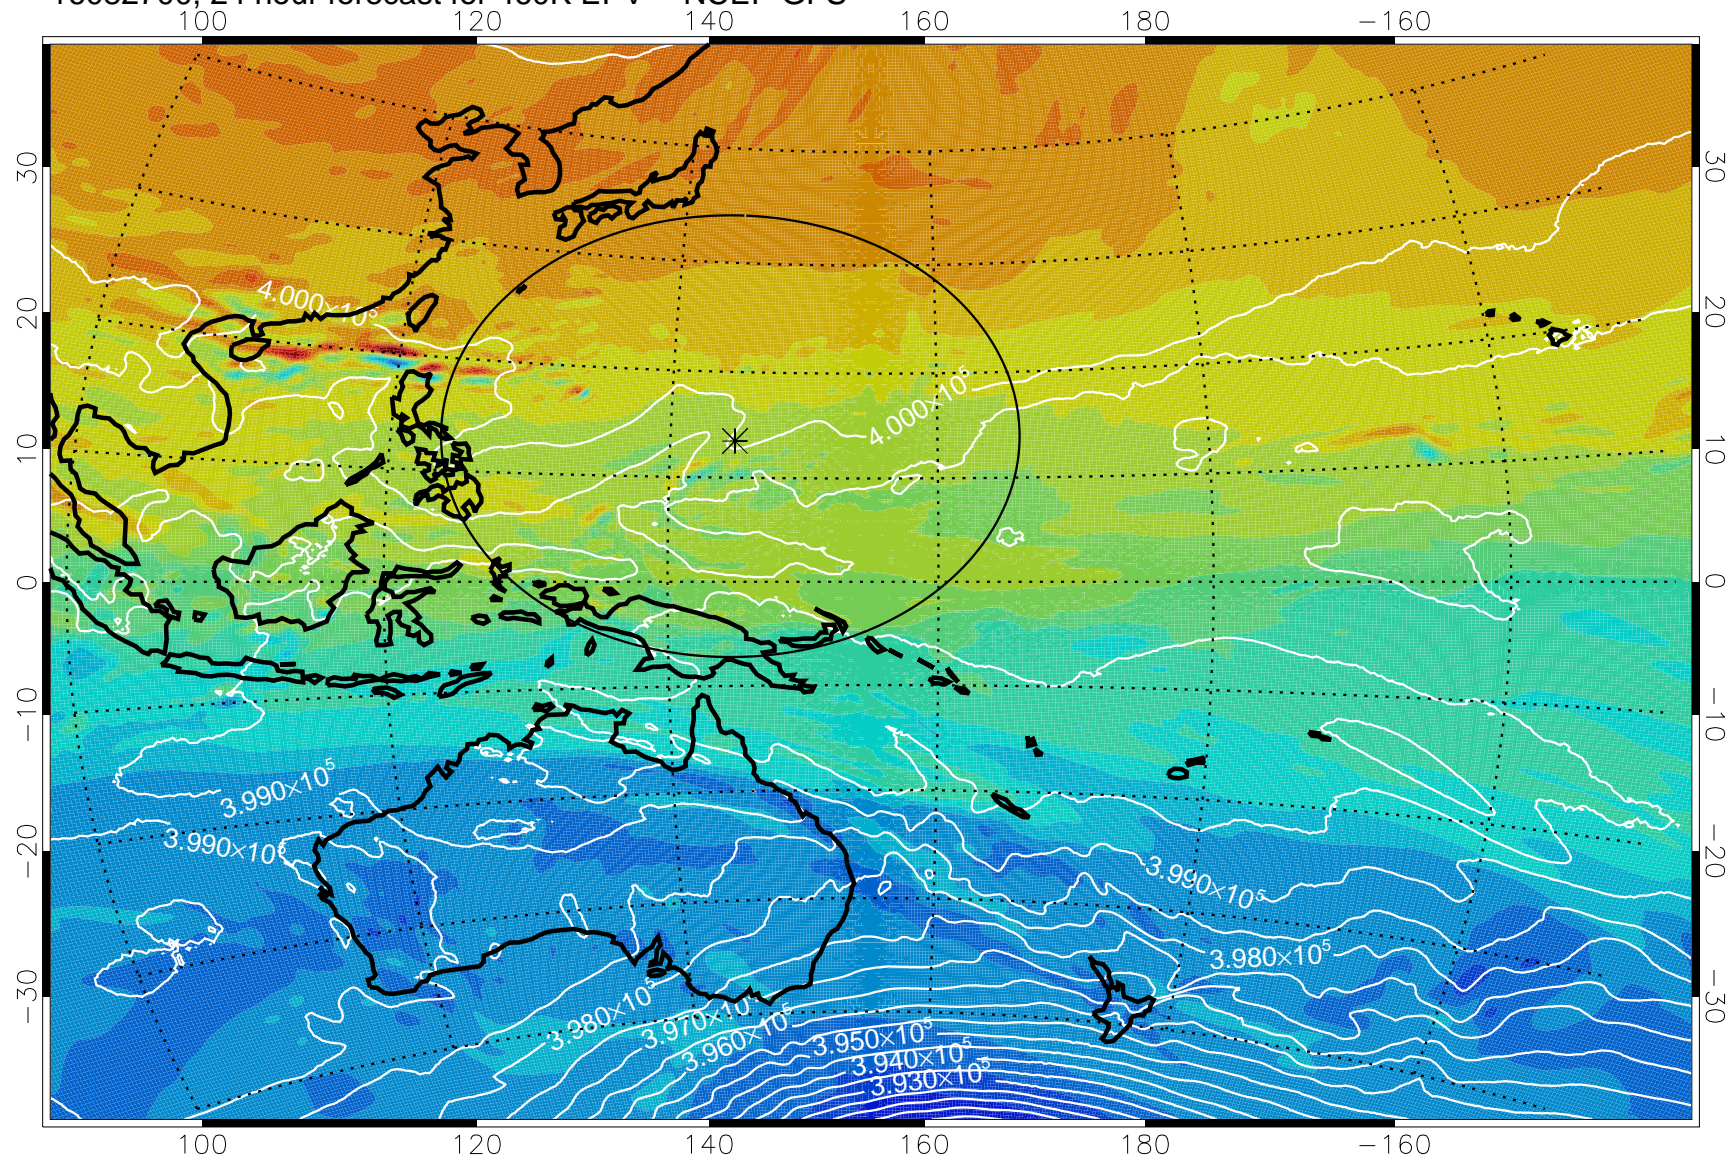

16082618, 18 hour forecast for 460K EPV -- NCEP GFS

460K Montgomery Streamfunction, white

Range ring of 2304 km

16082700, 24 hour forecast for 460K EPV -- NCEP GFS

460K Montgomery Streamfunction, white

Range ring of 2304 km

16082706, 30 hour forecast for 460K EPV -- NCEP GFS

460K Montgomery Streamfunction, white

Range ring of 2304 km

16082712, 36 hour forecast for 460K EPV -- NCEP GFS

460K Montgomery Streamfunction, white

Range ring of 2304 km

16082718, 42 hour forecast for 460K EPV -- NCEP GFS

460K Montgomery Streamfunction, white

Range ring of 2304 km

16082800, 48 hour forecast for 460K EPV -- NCEP GFS

460K Montgomery Streamfunction, white

Range ring of 2304 km

16082806, 54 hour forecast for 460K EPV -- NCEP GFS

460K Montgomery Streamfunction, white

Range ring of 2304 km

16082812, 60 hour forecast for 460K EPV -- NCEP GFS

460K Montgomery Streamfunction, white

Range ring of 2304 km