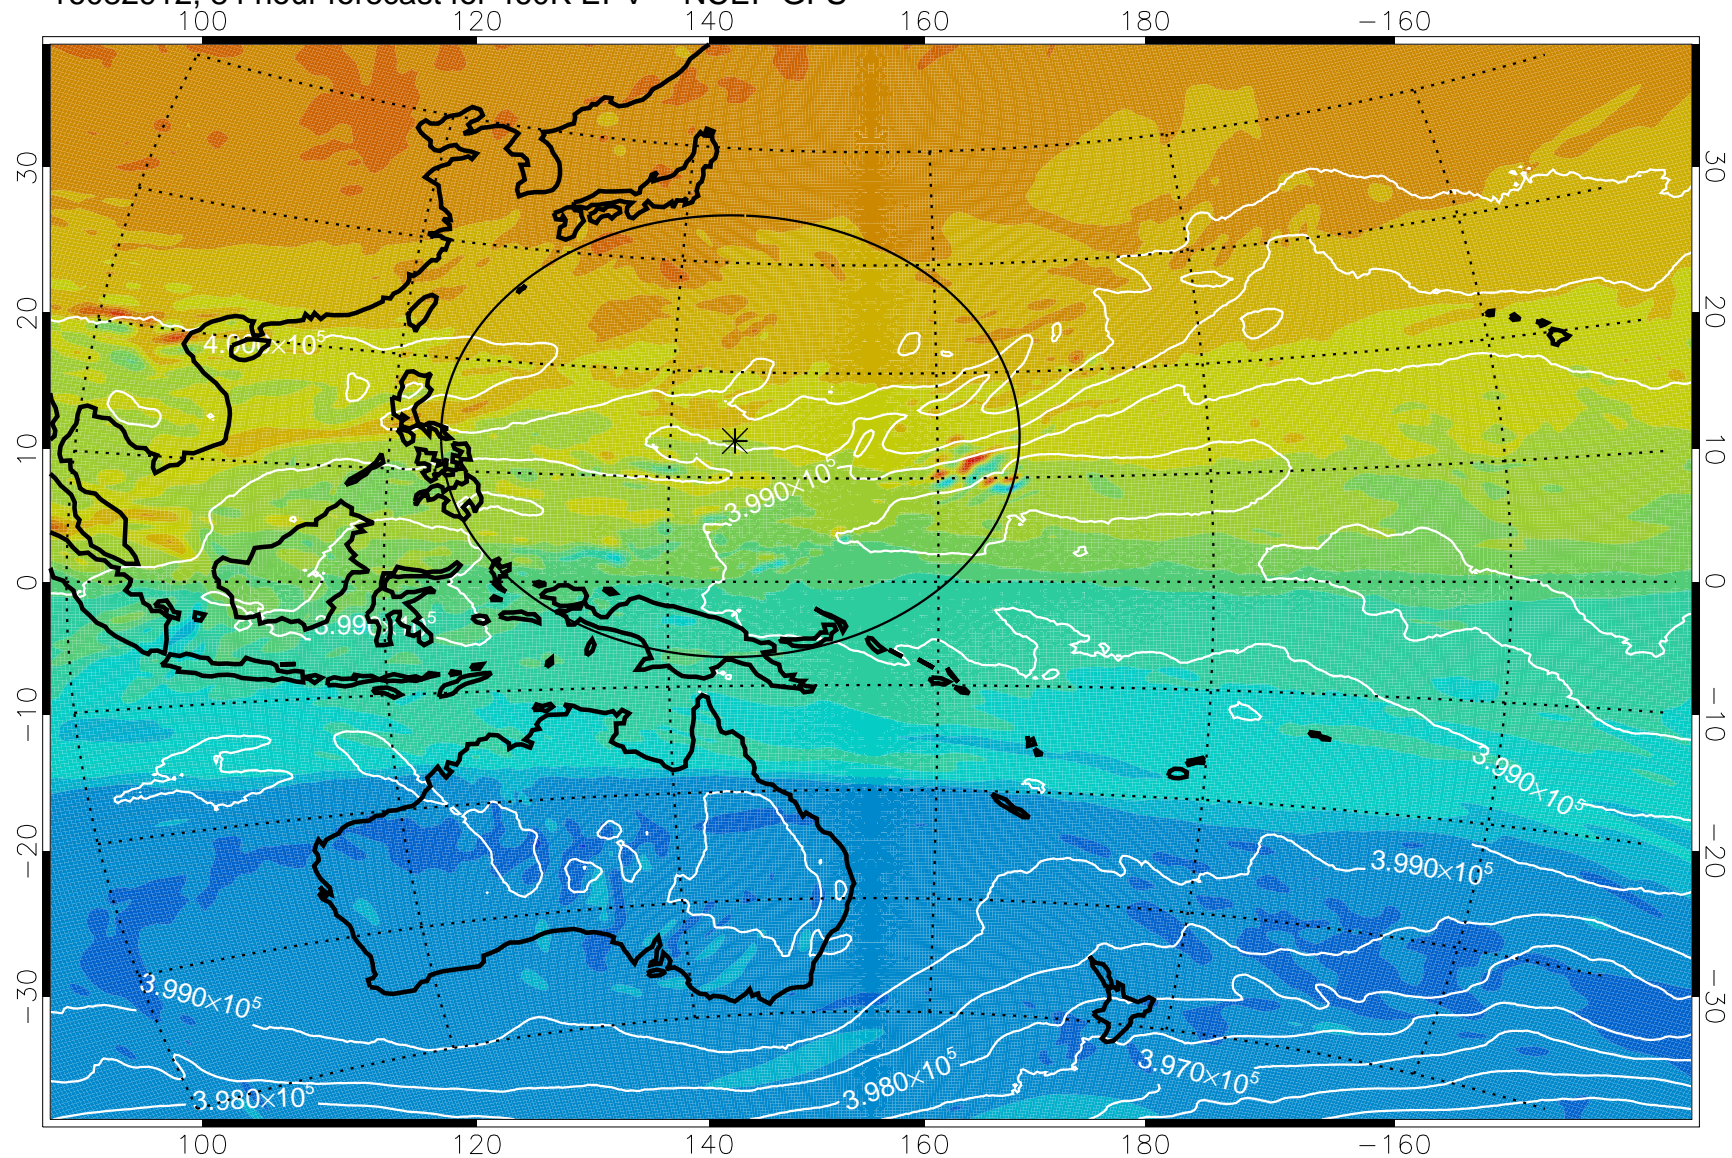

16082806, 54 hour forecast for 460K EPV -- NCEP GFS

460K Montgomery Streamfunction, white

Range ring of 2304 km

16082812, 60 hour forecast for 460K EPV -- NCEP GFS

460K Montgomery Streamfunction, white

Range ring of 2304 km

16082818, 66 hour forecast for 460K EPV -- NCEP GFS

460K Montgomery Streamfunction, white

Range ring of 2304 km

16082900, 72 hour forecast for 460K EPV -- NCEP GFS

460K Montgomery Streamfunction, white

Range ring of 2304 km

16082906, 78 hour forecast for 460K EPV -- NCEP GFS

460K Montgomery Streamfunction, white

Range ring of 2304 km

16082912, 84 hour forecast for 460K EPV -- NCEP GFS

460K Montgomery Streamfunction, white

Range ring of 2304 km

16082918, 90 hour forecast for 460K EPV -- NCEP GFS

16083000, 96 hour forecast for 460K EPV -- NCEP GFS

460K Montgomery Streamfunction, white

Range ring of 2304 km

16083006, 102 hour forecast for 460K EPV -- NCEP GFS