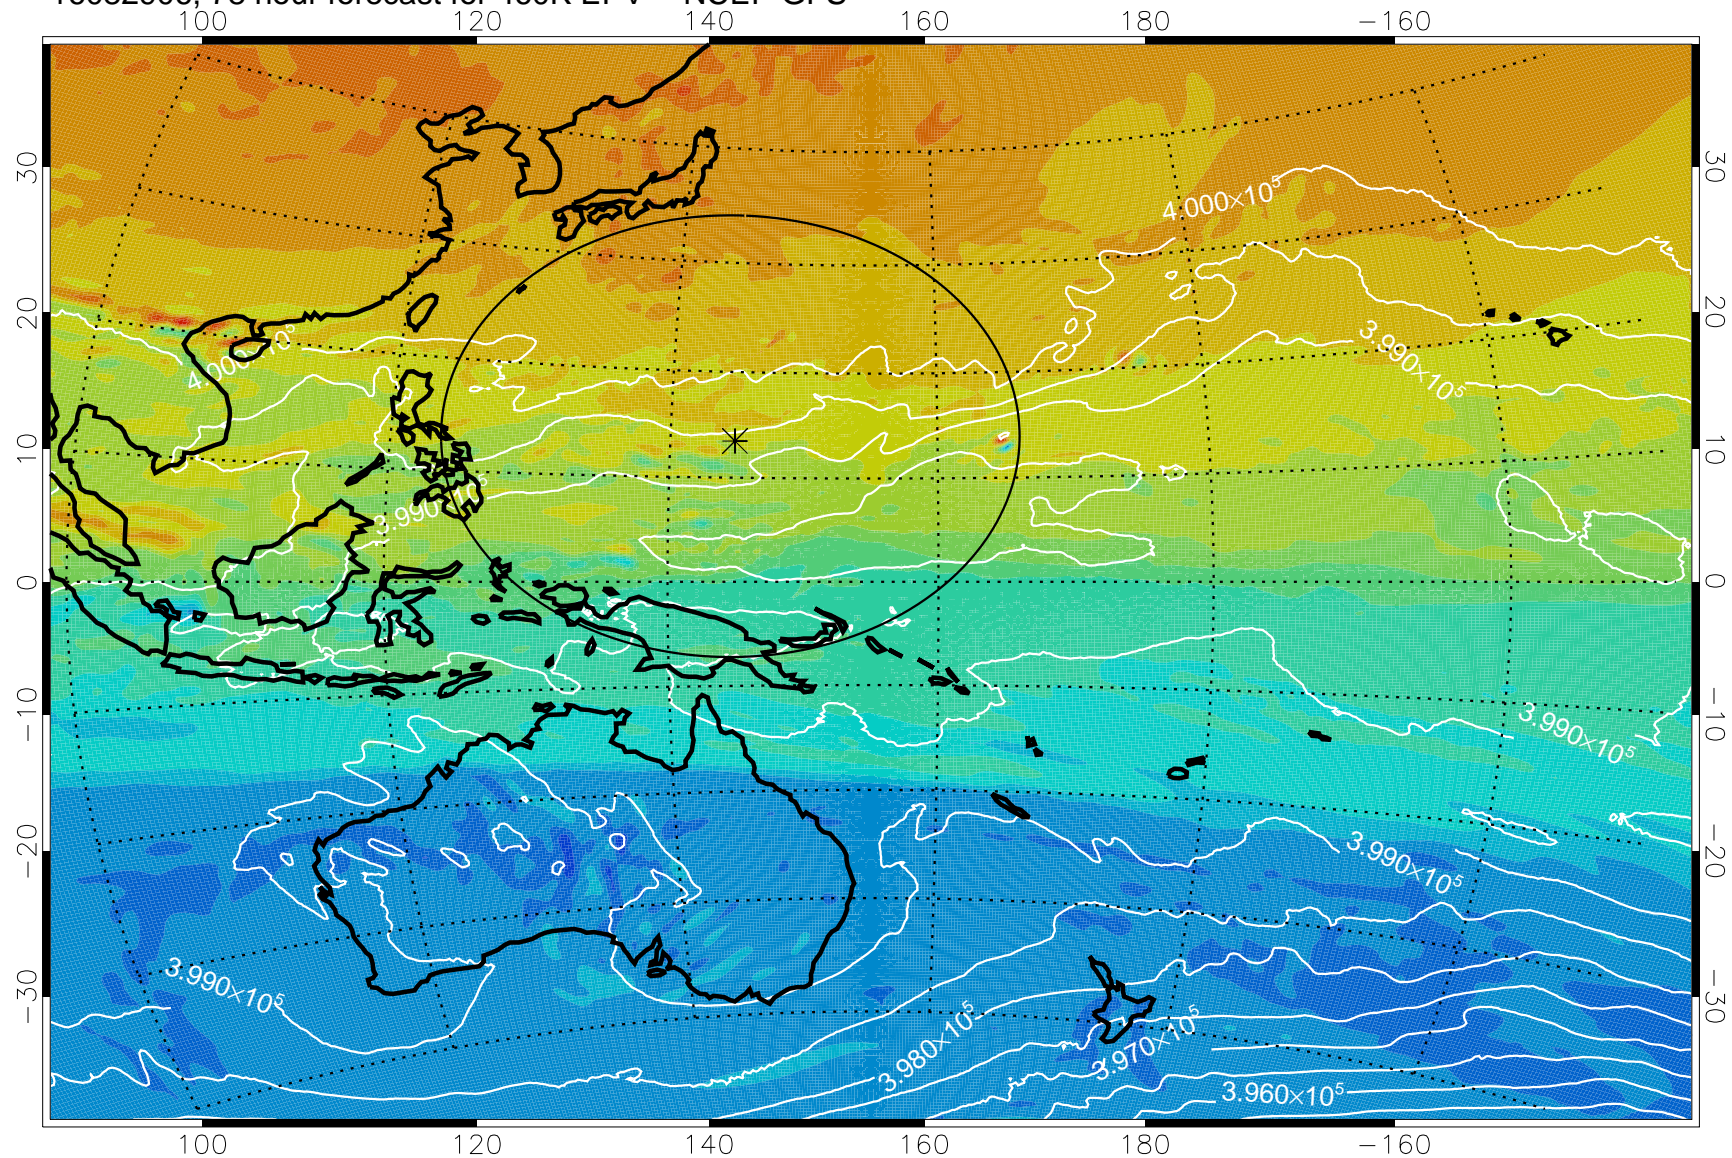

16082806, 54 hour forecast for 460K EPV -- NCEP GFS

460K Montgomery Streamfunction, white

Range ring of 2304 km

16082812, 60 hour forecast for 460K EPV -- NCEP GFS

460K Montgomery Streamfunction, white

Range ring of 2304 km

16082818, 66 hour forecast for 460K EPV -- NCEP GFS

460K Montgomery Streamfunction, white

Range ring of 2304 km

16082900, 72 hour forecast for 460K EPV -- NCEP GFS

460K Montgomery Streamfunction, white

Range ring of 2304 km

16082906, 78 hour forecast for 460K EPV -- NCEP GFS

460K Montgomery Streamfunction, white

Range ring of 2304 km

16082912, 84 hour forecast for 460K EPV -- NCEP GFS

460K Montgomery Streamfunction, white

Range ring of 2304 km

16082918, 90 hour forecast for 460K EPV -- NCEP GFS

16083000, 96 hour forecast for 460K EPV -- NCEP GFS

460K Montgomery Streamfunction, white

Range ring of 2304 km

16083006, 102 hour forecast for 460K EPV -- NCEP GFS