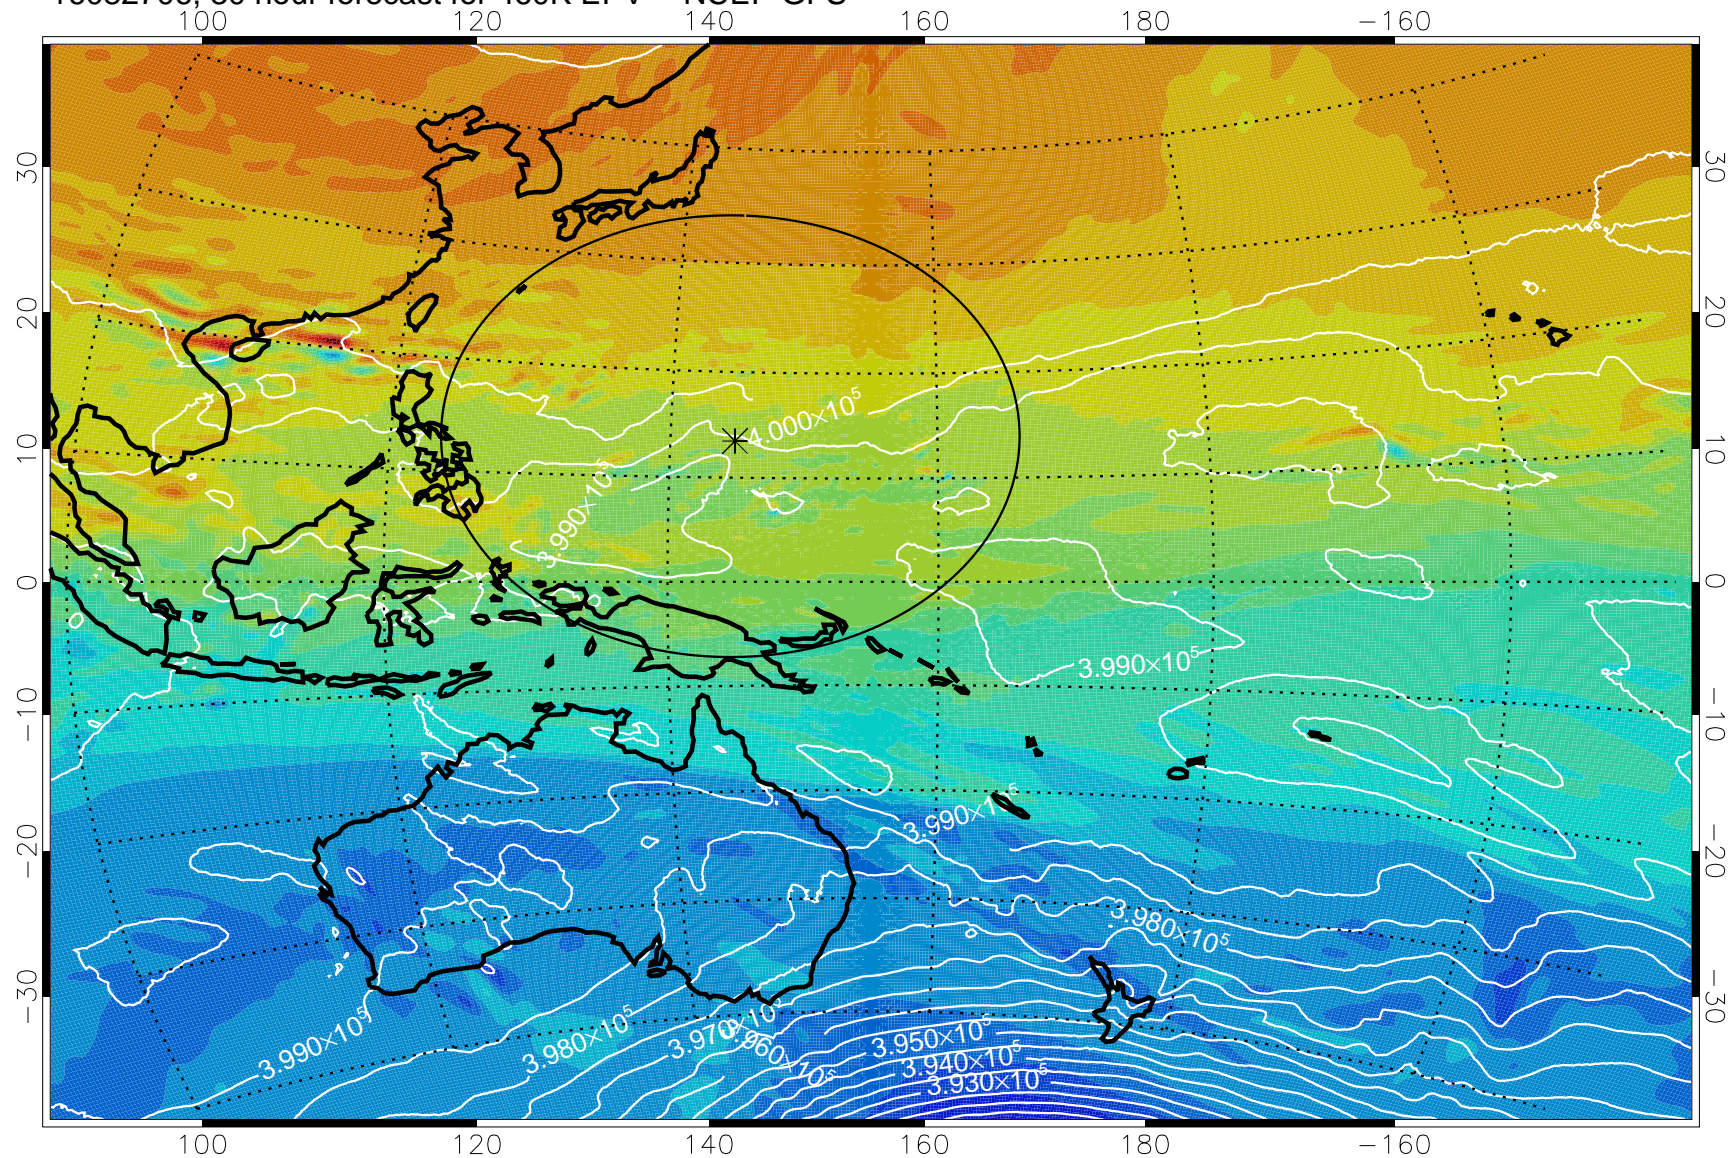

16082618, 18 hour forecast for 460K EPV -- NCEP GFS

460K Montgomery Streamfunction, white

Range ring of 2304 km

16082700, 24 hour forecast for 460K EPV -- NCEP GFS

460K Montgomery Streamfunction, white

Range ring of 2304 km

16082706, 30 hour forecast for 460K EPV -- NCEP GFS

460K Montgomery Streamfunction, white

Range ring of 2304 km

16082712, 36 hour forecast for 460K EPV -- NCEP GFS

460K Montgomery Streamfunction, white

Range ring of 2304 km

16082718, 42 hour forecast for 460K EPV -- NCEP GFS

460K Montgomery Streamfunction, white

Range ring of 2304 km

16082800, 48 hour forecast for 460K EPV -- NCEP GFS

460K Montgomery Streamfunction, white

Range ring of 2304 km

16082806, 54 hour forecast for 460K EPV -- NCEP GFS

460K Montgomery Streamfunction, white

Range ring of 2304 km

16082812, 60 hour forecast for 460K EPV -- NCEP GFS

460K Montgomery Streamfunction, white

Range ring of 2304 km