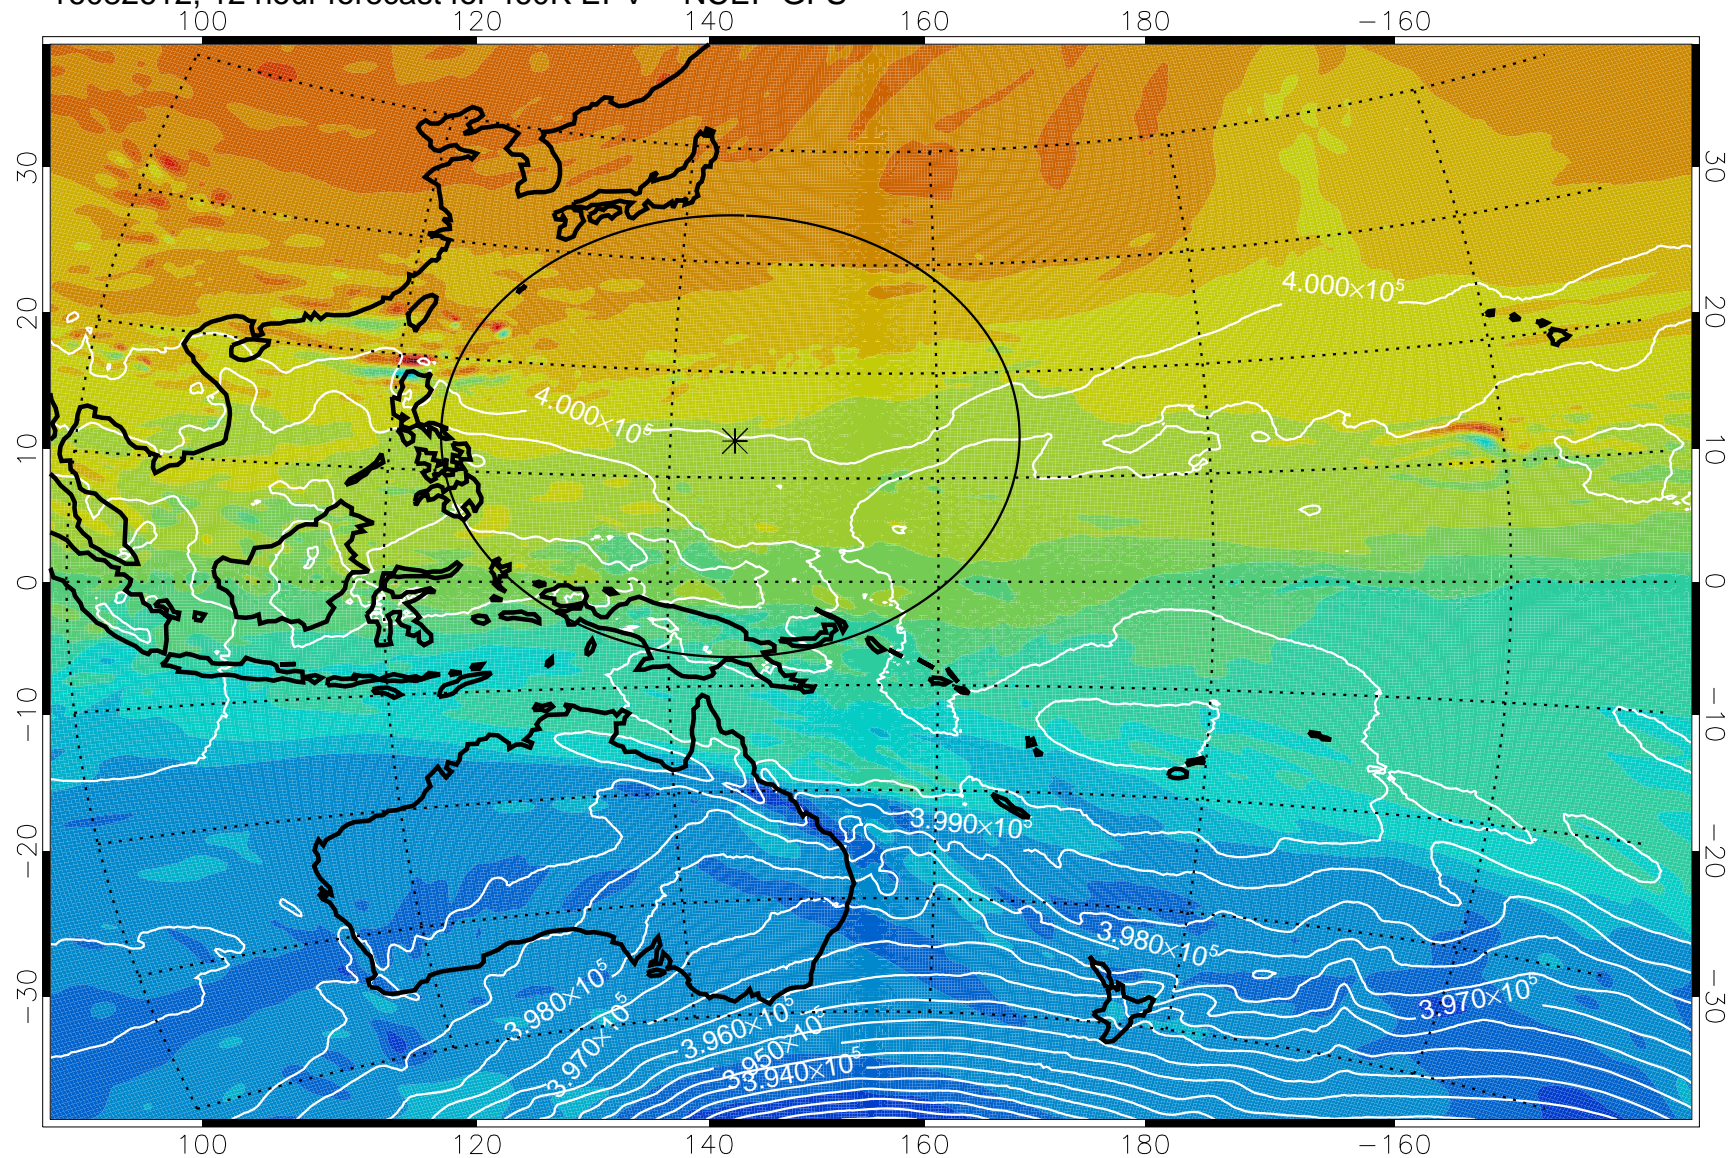

16082606, 6 hour forecast for 460K EPV -- NCEP GFS

460K Montgomery Streamfunction, white

Range ring of 2304 km

16082612, 12 hour forecast for 460K EPV -- NCEP GFS

460K Montgomery Streamfunction, white

Range ring of 2304 km

16082618, 18 hour forecast for 460K EPV -- NCEP GFS

460K Montgomery Streamfunction, white

Range ring of 2304 km

16082700, 24 hour forecast for 460K EPV -- NCEP GFS

460K Montgomery Streamfunction, white

Range ring of 2304 km

16082706, 30 hour forecast for 460K EPV -- NCEP GFS

460K Montgomery Streamfunction, white

Range ring of 2304 km

16082712, 36 hour forecast for 460K EPV -- NCEP GFS

460K Montgomery Streamfunction, white

Range ring of 2304 km

16082718, 42 hour forecast for 460K EPV -- NCEP GFS

460K Montgomery Streamfunction, white

Range ring of 2304 km

16082800, 48 hour forecast for 460K EPV -- NCEP GFS

460K Montgomery Streamfunction, white

Range ring of 2304 km