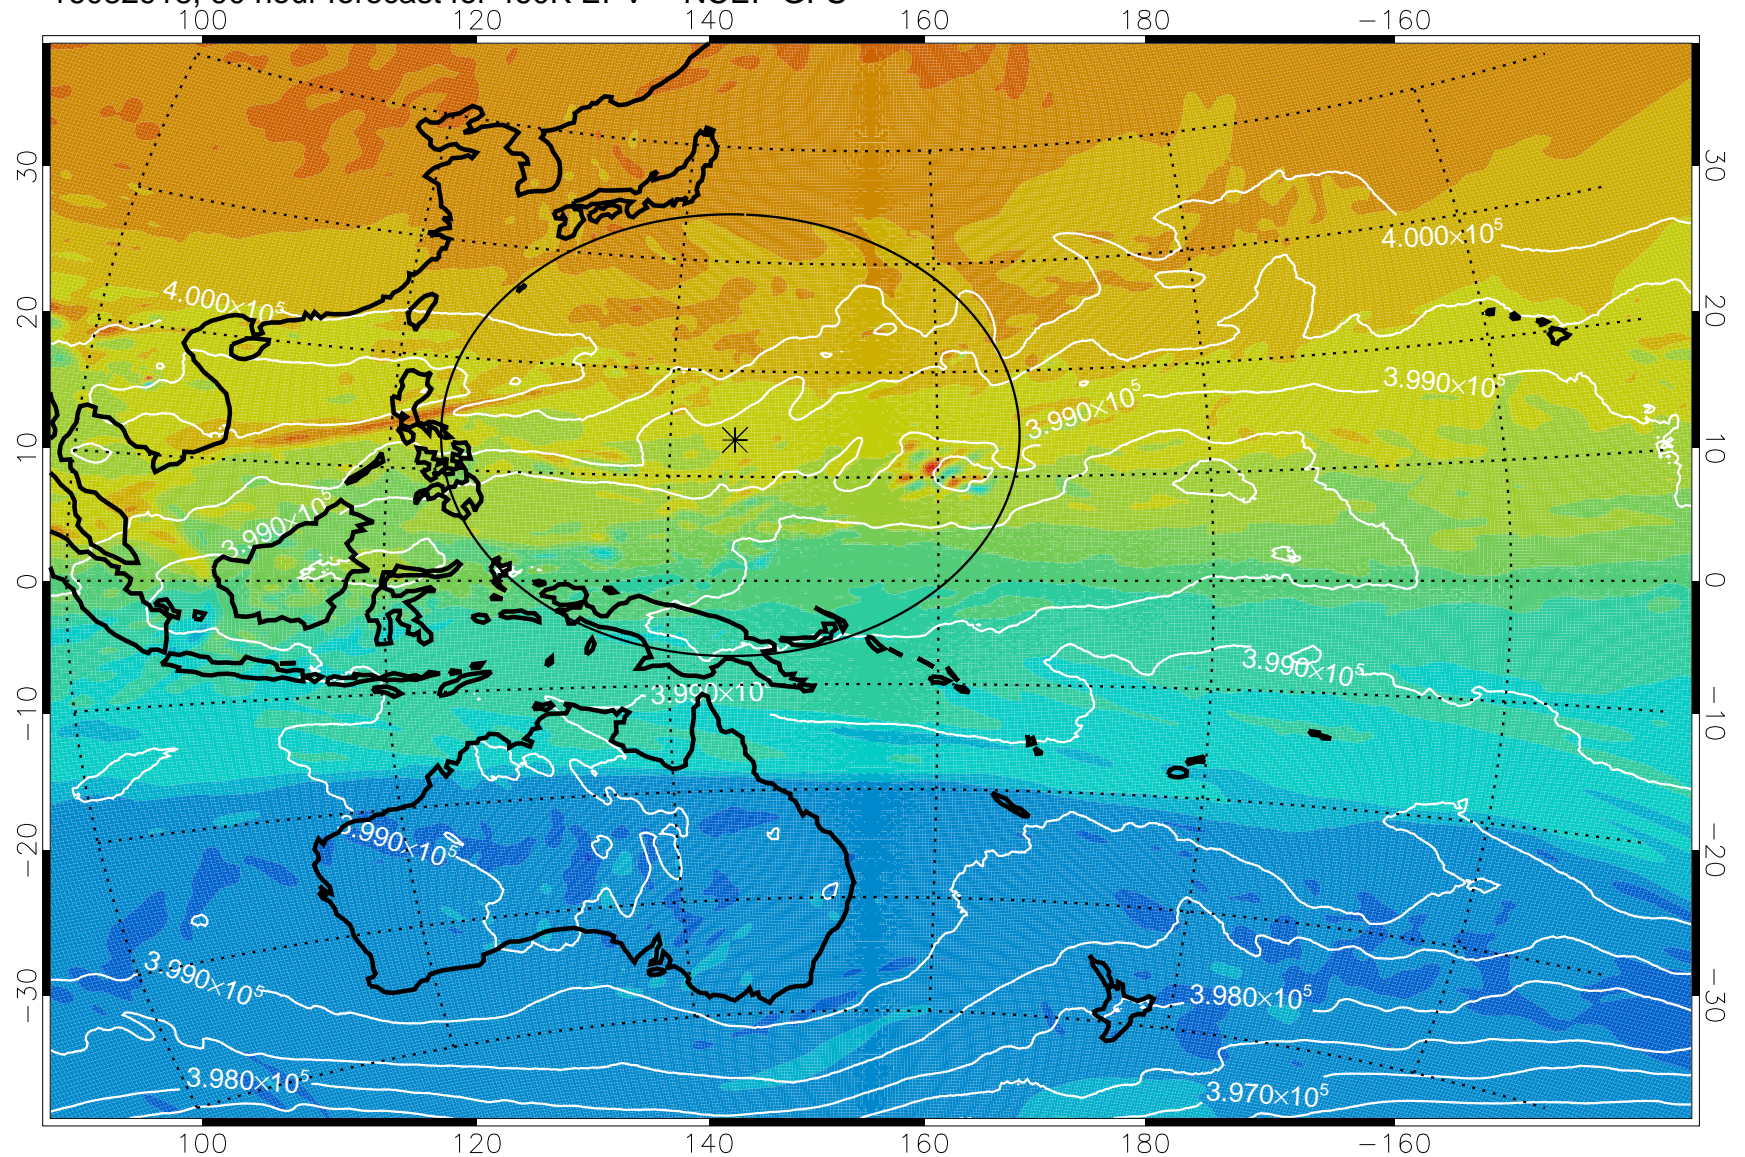

16082818, 66 hour forecast for 460K EPV -- NCEP GFS

460K Montgomery Streamfunction, white

Range ring of 2304 km

16082900, 72 hour forecast for 460K EPV -- NCEP GFS

460K Montgomery Streamfunction, white

Range ring of 2304 km

16082906, 78 hour forecast for 460K EPV -- NCEP GFS

460K Montgomery Streamfunction, white

Range ring of 2304 km

16082912, 84 hour forecast for 460K EPV -- NCEP GFS

460K Montgomery Streamfunction, white

Range ring of 2304 km

16082918, 90 hour forecast for 460K EPV -- NCEP GFS

16083000, 96 hour forecast for 460K EPV -- NCEP GFS

460K Montgomery Streamfunction, white

Range ring of 2304 km

16083006, 102 hour forecast for 460K EPV -- NCEP GFS

460K Montgomery Streamfunction, white

Range ring of 2304 km

16083012, 108 hour forecast for 460K EPV -- NCEP GFS

460K Montgomery Streamfunction, white

Range ring of 2304 km

16083018, 114 hour forecast for 460K EPV -- NCEP GFS