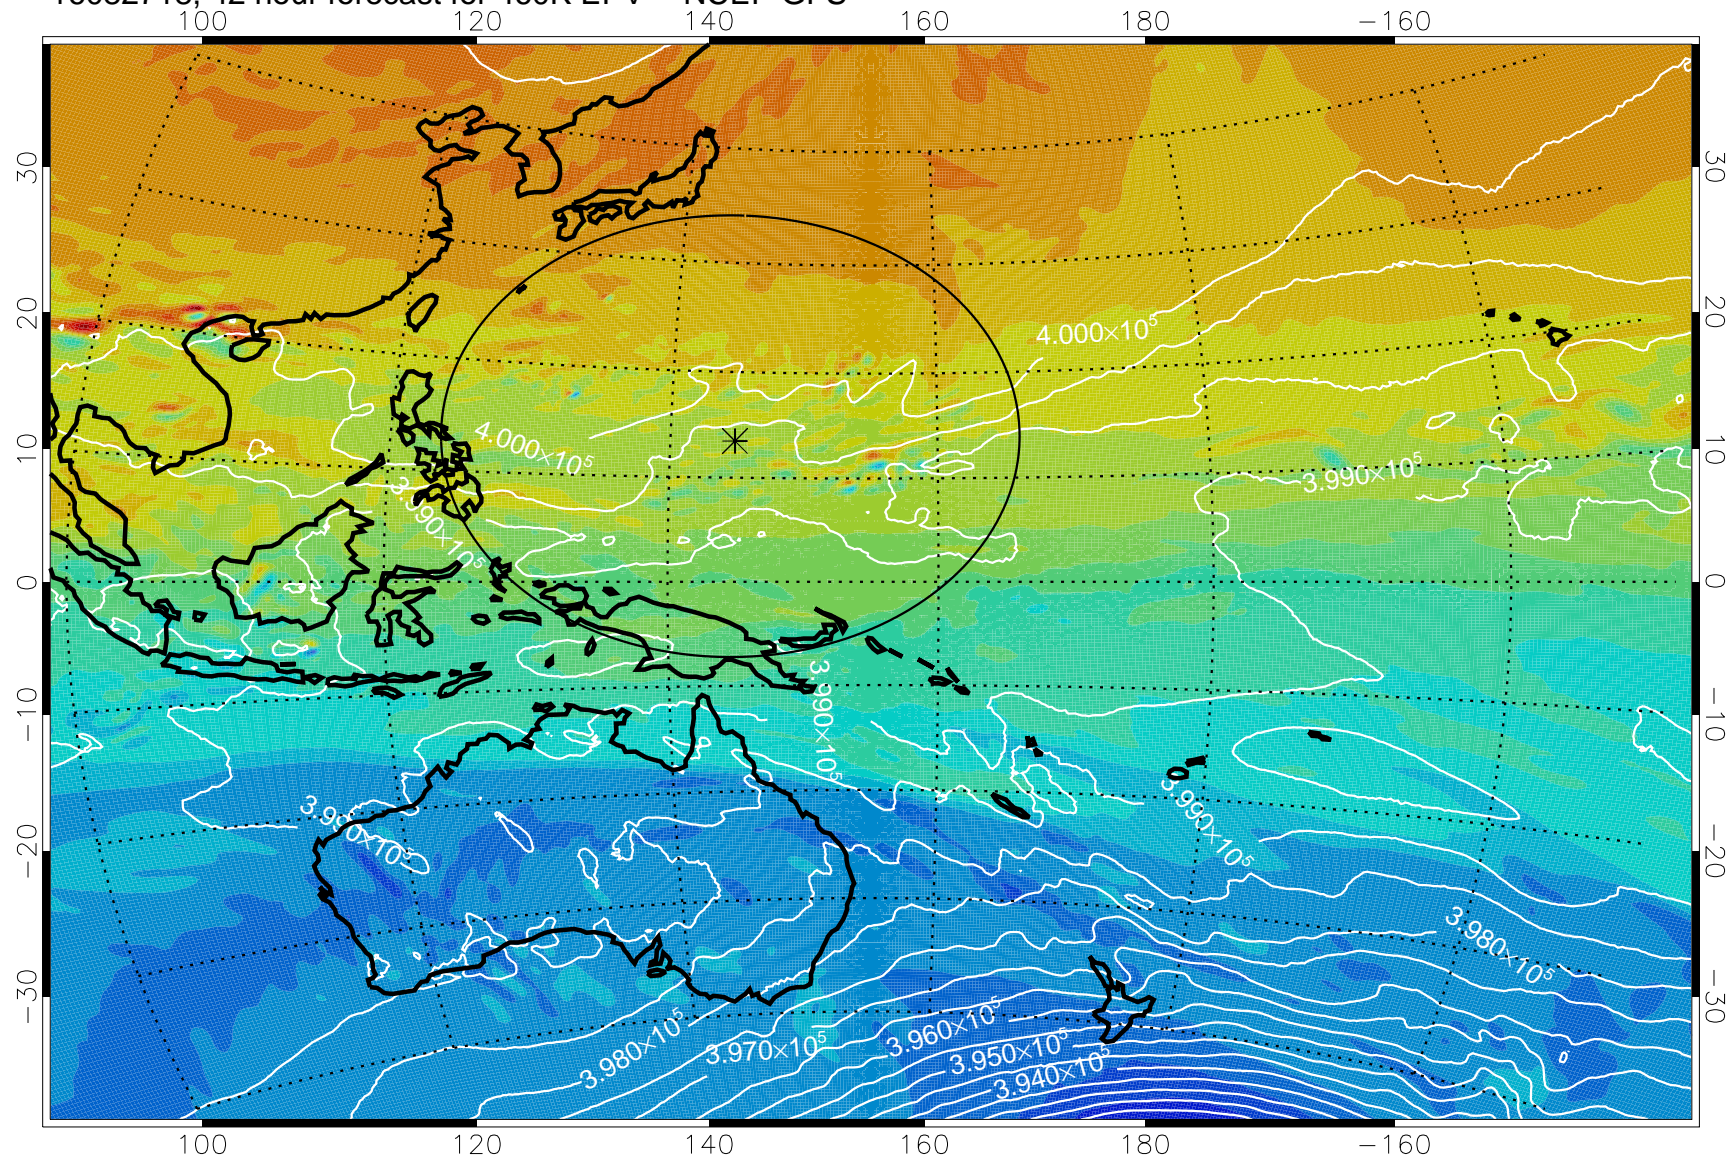

16082706, 30 hour forecast for 460K EPV -- NCEP GFS

460K Montgomery Streamfunction, white

Range ring of 2304 km

16082712, 36 hour forecast for 460K EPV -- NCEP GFS

460K Montgomery Streamfunction, white

Range ring of 2304 km

16082718, 42 hour forecast for 460K EPV -- NCEP GFS

460K Montgomery Streamfunction, white

Range ring of 2304 km

16082800, 48 hour forecast for 460K EPV -- NCEP GFS

460K Montgomery Streamfunction, white

Range ring of 2304 km

16082806, 54 hour forecast for 460K EPV -- NCEP GFS

460K Montgomery Streamfunction, white

Range ring of 2304 km

16082812, 60 hour forecast for 460K EPV -- NCEP GFS

460K Montgomery Streamfunction, white

Range ring of 2304 km

16082818, 66 hour forecast for 460K EPV -- NCEP GFS

460K Montgomery Streamfunction, white

Range ring of 2304 km

16082900, 72 hour forecast for 460K EPV -- NCEP GFS

460K Montgomery Streamfunction, white

Range ring of 2304 km