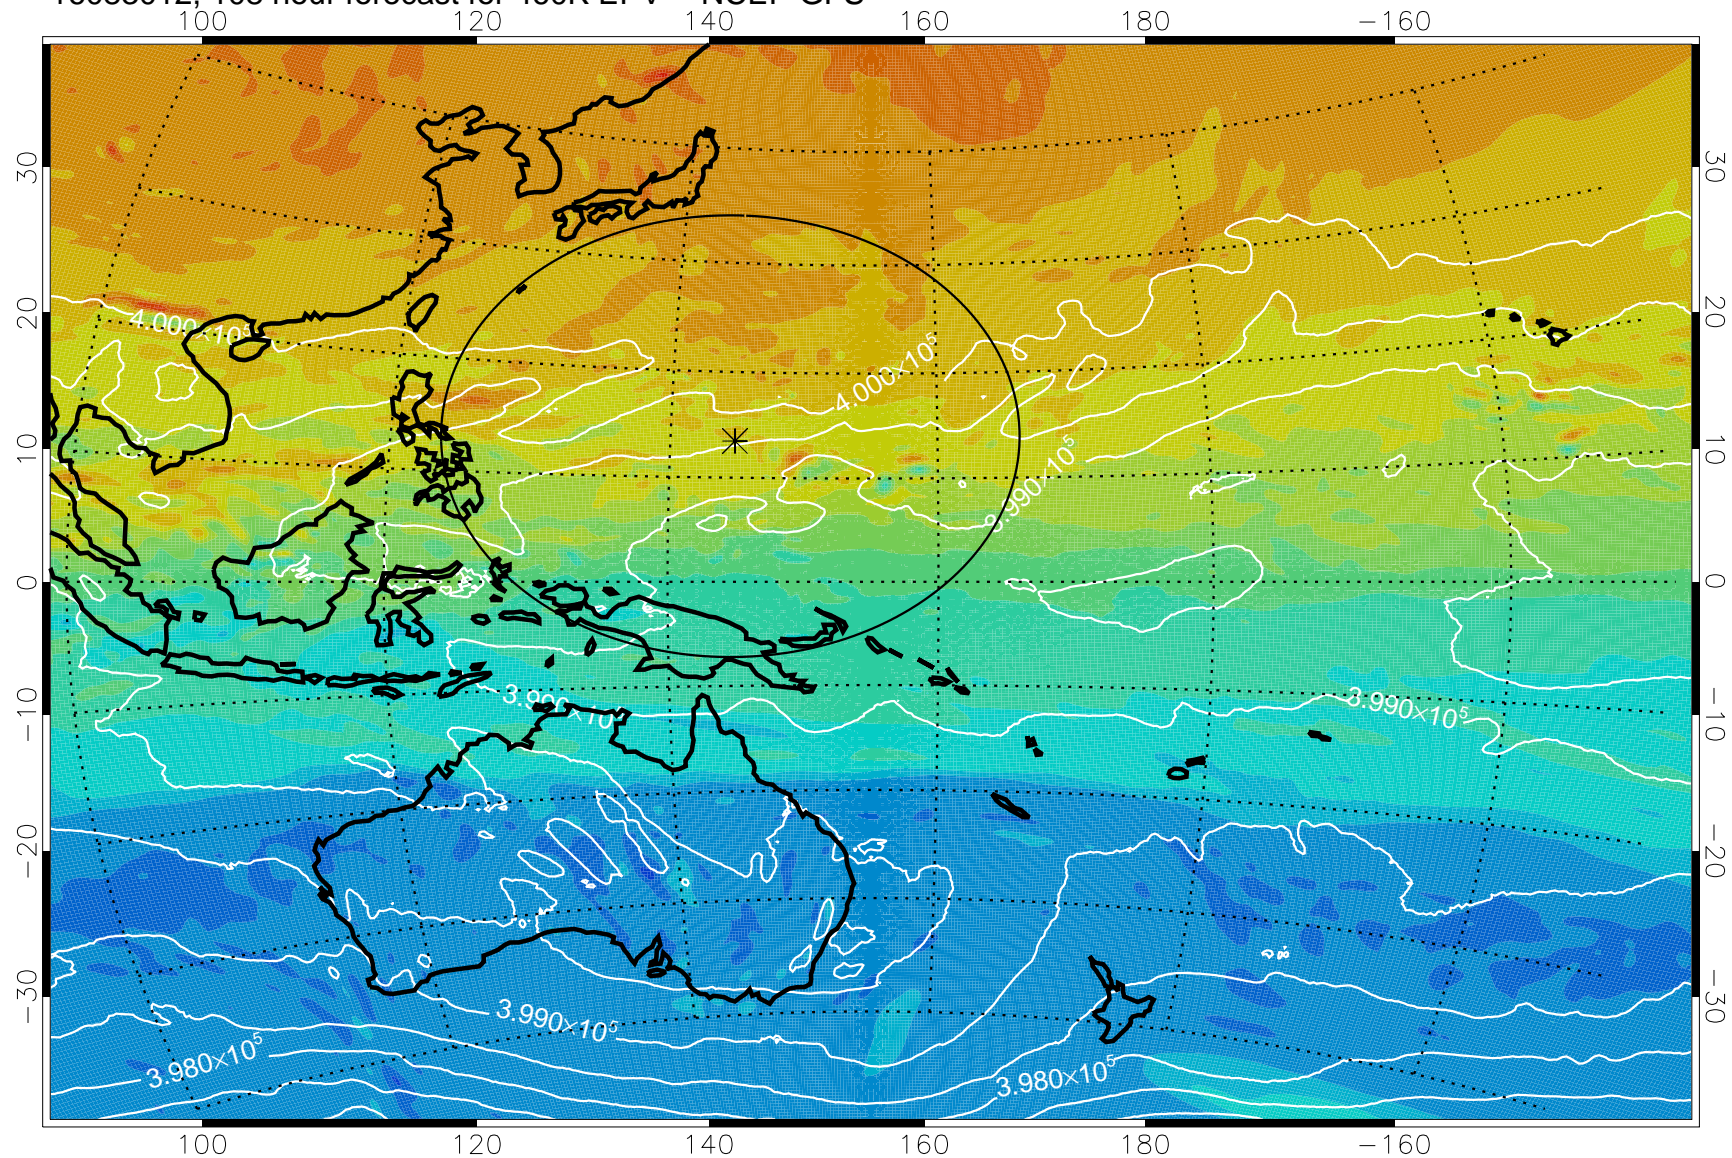

16082906, 78 hour forecast for 460K EPV -- NCEP GFS

460K Montgomery Streamfunction, white

Range ring of 2304 km

16082912, 84 hour forecast for 460K EPV -- NCEP GFS

460K Montgomery Streamfunction, white

Range ring of 2304 km

16082918, 90 hour forecast for 460K EPV -- NCEP GFS

16083000, 96 hour forecast for 460K EPV -- NCEP GFS

460K Montgomery Streamfunction, white

Range ring of 2304 km

16083006, 102 hour forecast for 460K EPV -- NCEP GFS

460K Montgomery Streamfunction, white

Range ring of 2304 km

16083012, 108 hour forecast for 460K EPV -- NCEP GFS

460K Montgomery Streamfunction, white

Range ring of 2304 km

16083018, 114 hour forecast for 460K EPV -- NCEP GFS

460K Montgomery Streamfunction, white

Range ring of 2304 km

16083100, 120 hour forecast for 460K EPV -- NCEP GFS

460K Montgomery Streamfunction, white

Range ring of 2304 km