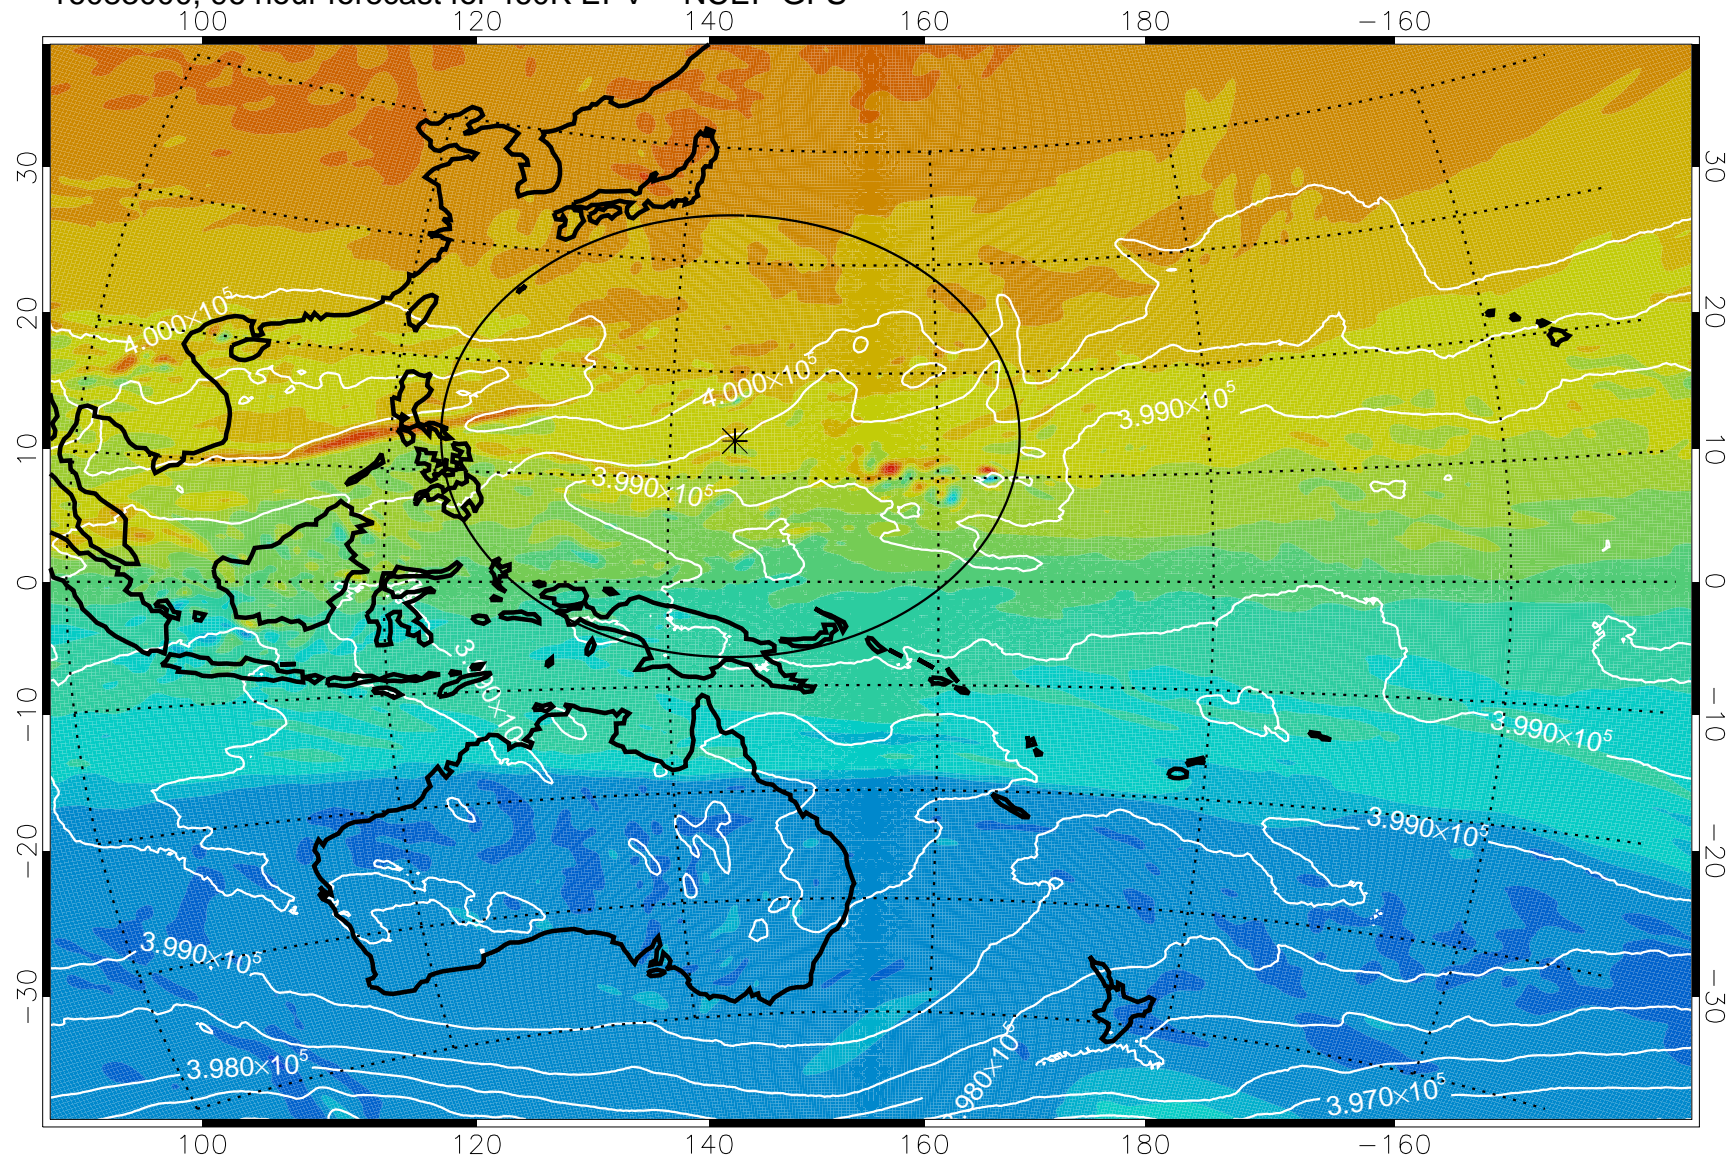

16082818, 66 hour forecast for 460K EPV -- NCEP GFS

460K Montgomery Streamfunction, white

Range ring of 2304 km

16082900, 72 hour forecast for 460K EPV -- NCEP GFS

460K Montgomery Streamfunction, white

Range ring of 2304 km

16082906, 78 hour forecast for 460K EPV -- NCEP GFS

460K Montgomery Streamfunction, white

Range ring of 2304 km

16082912, 84 hour forecast for 460K EPV -- NCEP GFS

460K Montgomery Streamfunction, white

Range ring of 2304 km

16082918, 90 hour forecast for 460K EPV -- NCEP GFS

16083000, 96 hour forecast for 460K EPV -- NCEP GFS

460K Montgomery Streamfunction, white

Range ring of 2304 km

16083006, 102 hour forecast for 460K EPV -- NCEP GFS

460K Montgomery Streamfunction, white

Range ring of 2304 km

16083012, 108 hour forecast for 460K EPV -- NCEP GFS

460K Montgomery Streamfunction, white

Range ring of 2304 km

16083018, 114 hour forecast for 460K EPV -- NCEP GFS