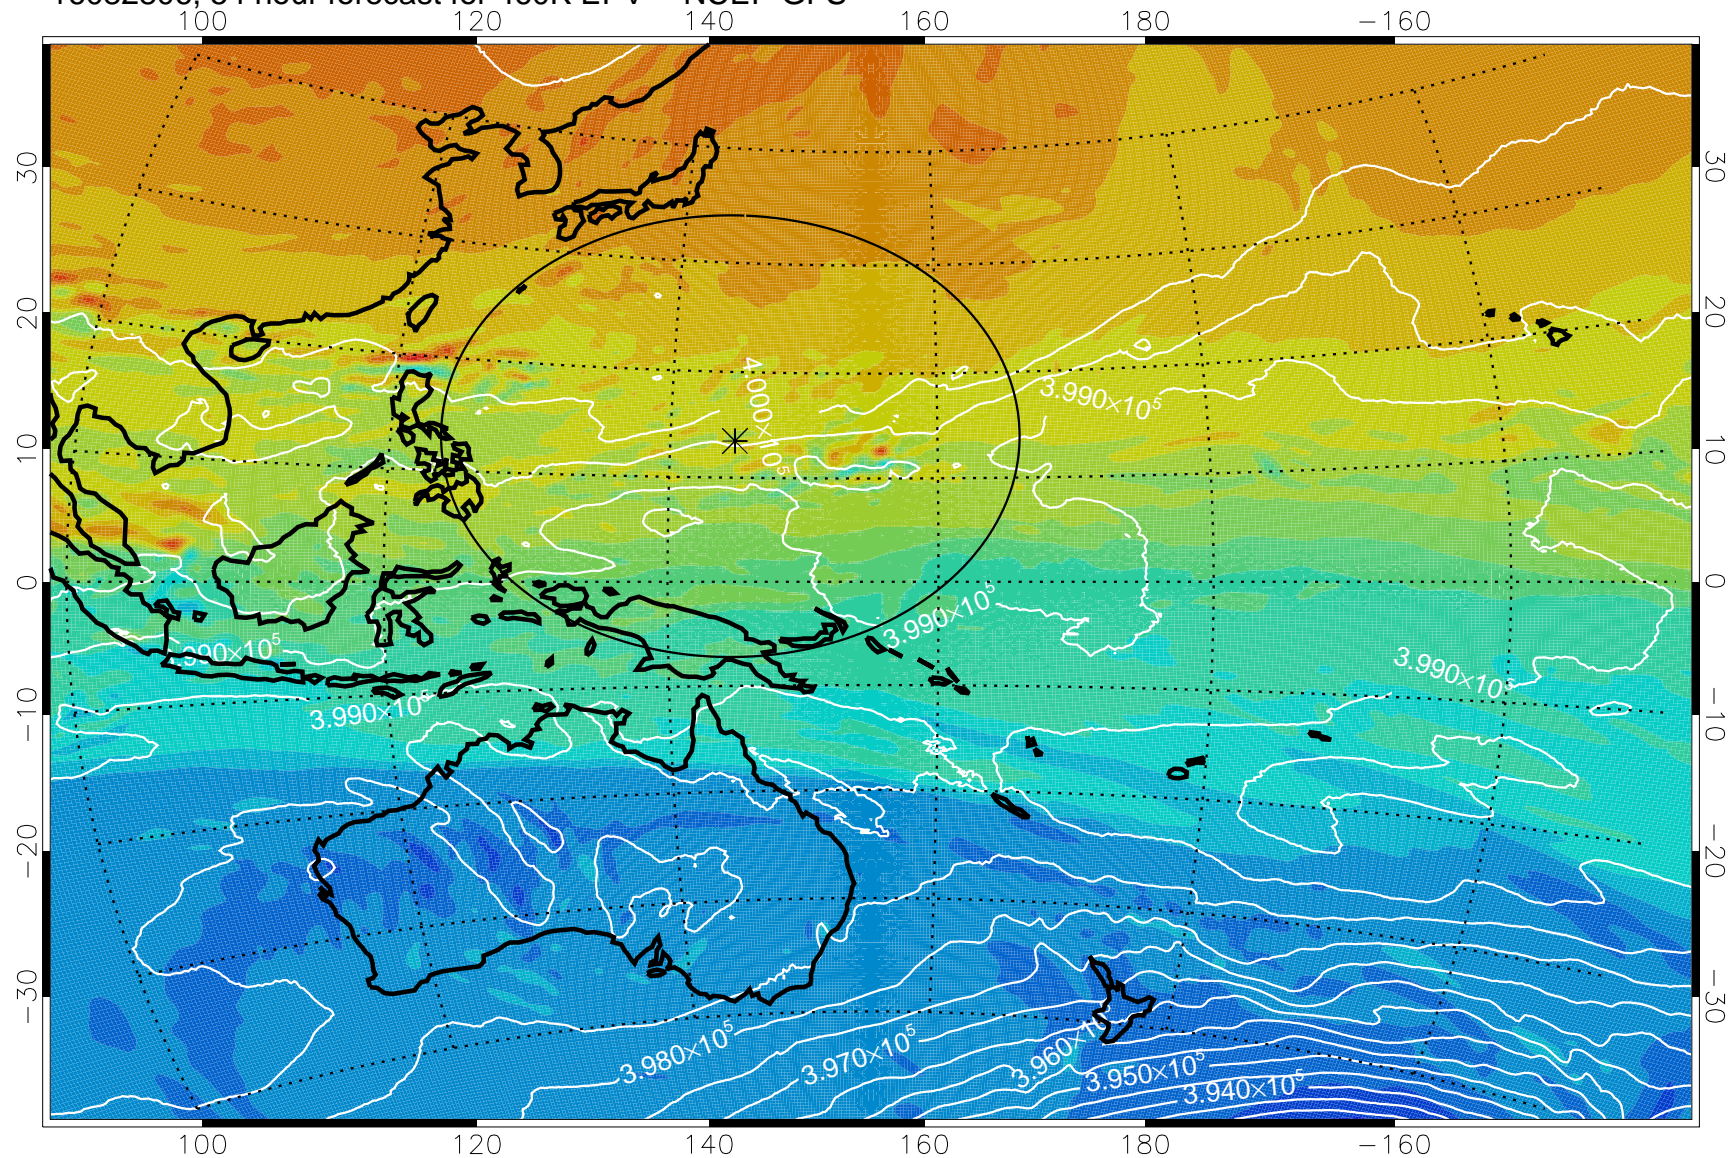

16082718, 42 hour forecast for 460K EPV -- NCEP GFS

460K Montgomery Streamfunction, white

Range ring of 2304 km

16082800, 48 hour forecast for 460K EPV -- NCEP GFS

460K Montgomery Streamfunction, white

Range ring of 2304 km

16082806, 54 hour forecast for 460K EPV -- NCEP GFS

460K Montgomery Streamfunction, white

Range ring of 2304 km

16082812, 60 hour forecast for 460K EPV -- NCEP GFS

460K Montgomery Streamfunction, white

Range ring of 2304 km

16082818, 66 hour forecast for 460K EPV -- NCEP GFS

460K Montgomery Streamfunction, white

Range ring of 2304 km

16082900, 72 hour forecast for 460K EPV -- NCEP GFS

460K Montgomery Streamfunction, white

Range ring of 2304 km

16082906, 78 hour forecast for 460K EPV -- NCEP GFS

460K Montgomery Streamfunction, white

Range ring of 2304 km

16082912, 84 hour forecast for 460K EPV -- NCEP GFS

460K Montgomery Streamfunction, white

Range ring of 2304 km