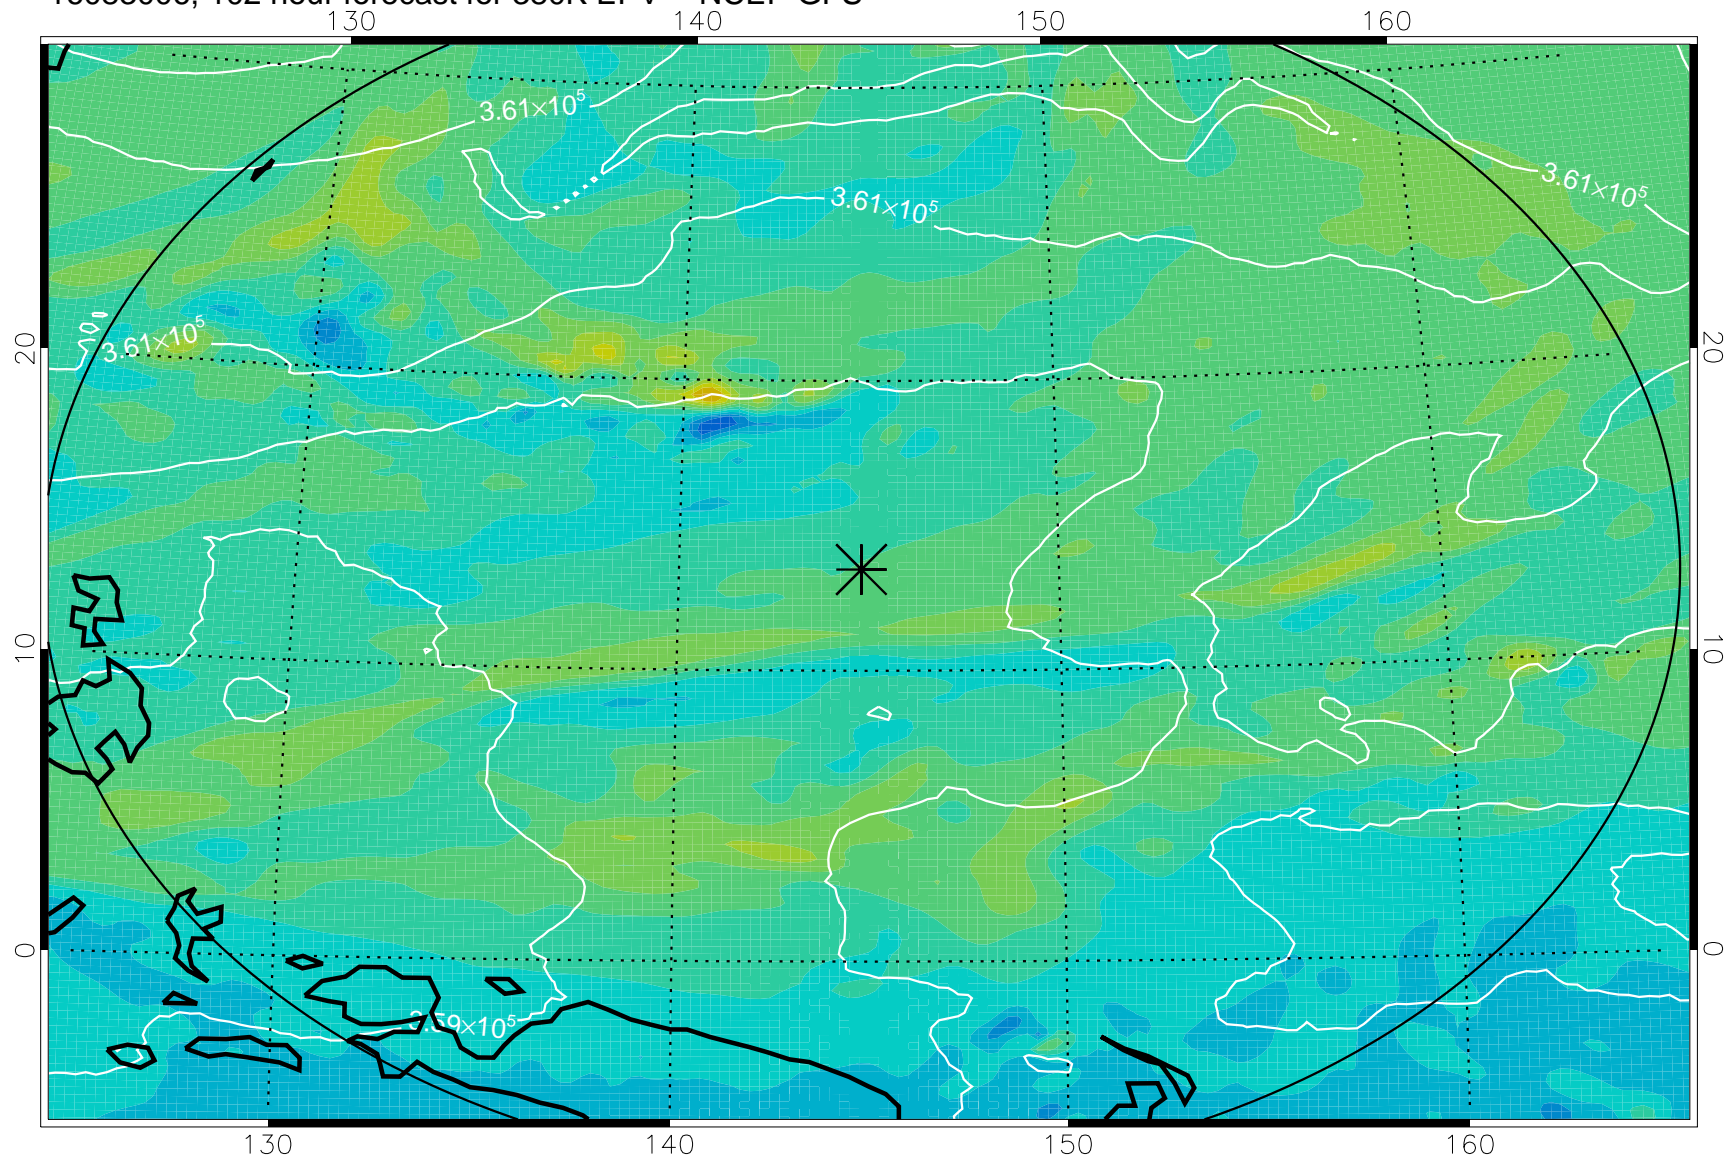

16082906, 78 hour forecast for 380K EPV -- NCEP GFS

380K Montgomery Streamfunction, white

Range ring of 2304 km

16082912, 84 hour forecast for 380K EPV -- NCEP GFS

380K Montgomery Streamfunction, white

Range ring of 2304 km

16082918, 90 hour forecast for 380K EPV -- NCEP GFS

380K Montgomery Streamfunction, white

Range ring of 2304 km

16083000, 96 hour forecast for 380K EPV -- NCEP GFS

380K Montgomery Streamfunction, white

Range ring of 2304 km

16083006, 102 hour forecast for 380K EPV -- NCEP GFS

380K Montgomery Streamfunction, white

Range ring of 2304 km

16083012, 108 hour forecast for 380K EPV -- NCEP GFS

380K Montgomery Streamfunction, white

Range ring of 2304 km

16083018, 114 hour forecast for 380K EPV -- NCEP GFS

380K Montgomery Streamfunction, white

Range ring of 2304 km

16083100, 120 hour forecast for 380K EPV -- NCEP GFS

380K Montgomery Streamfunction, white

Range ring of 2304 km