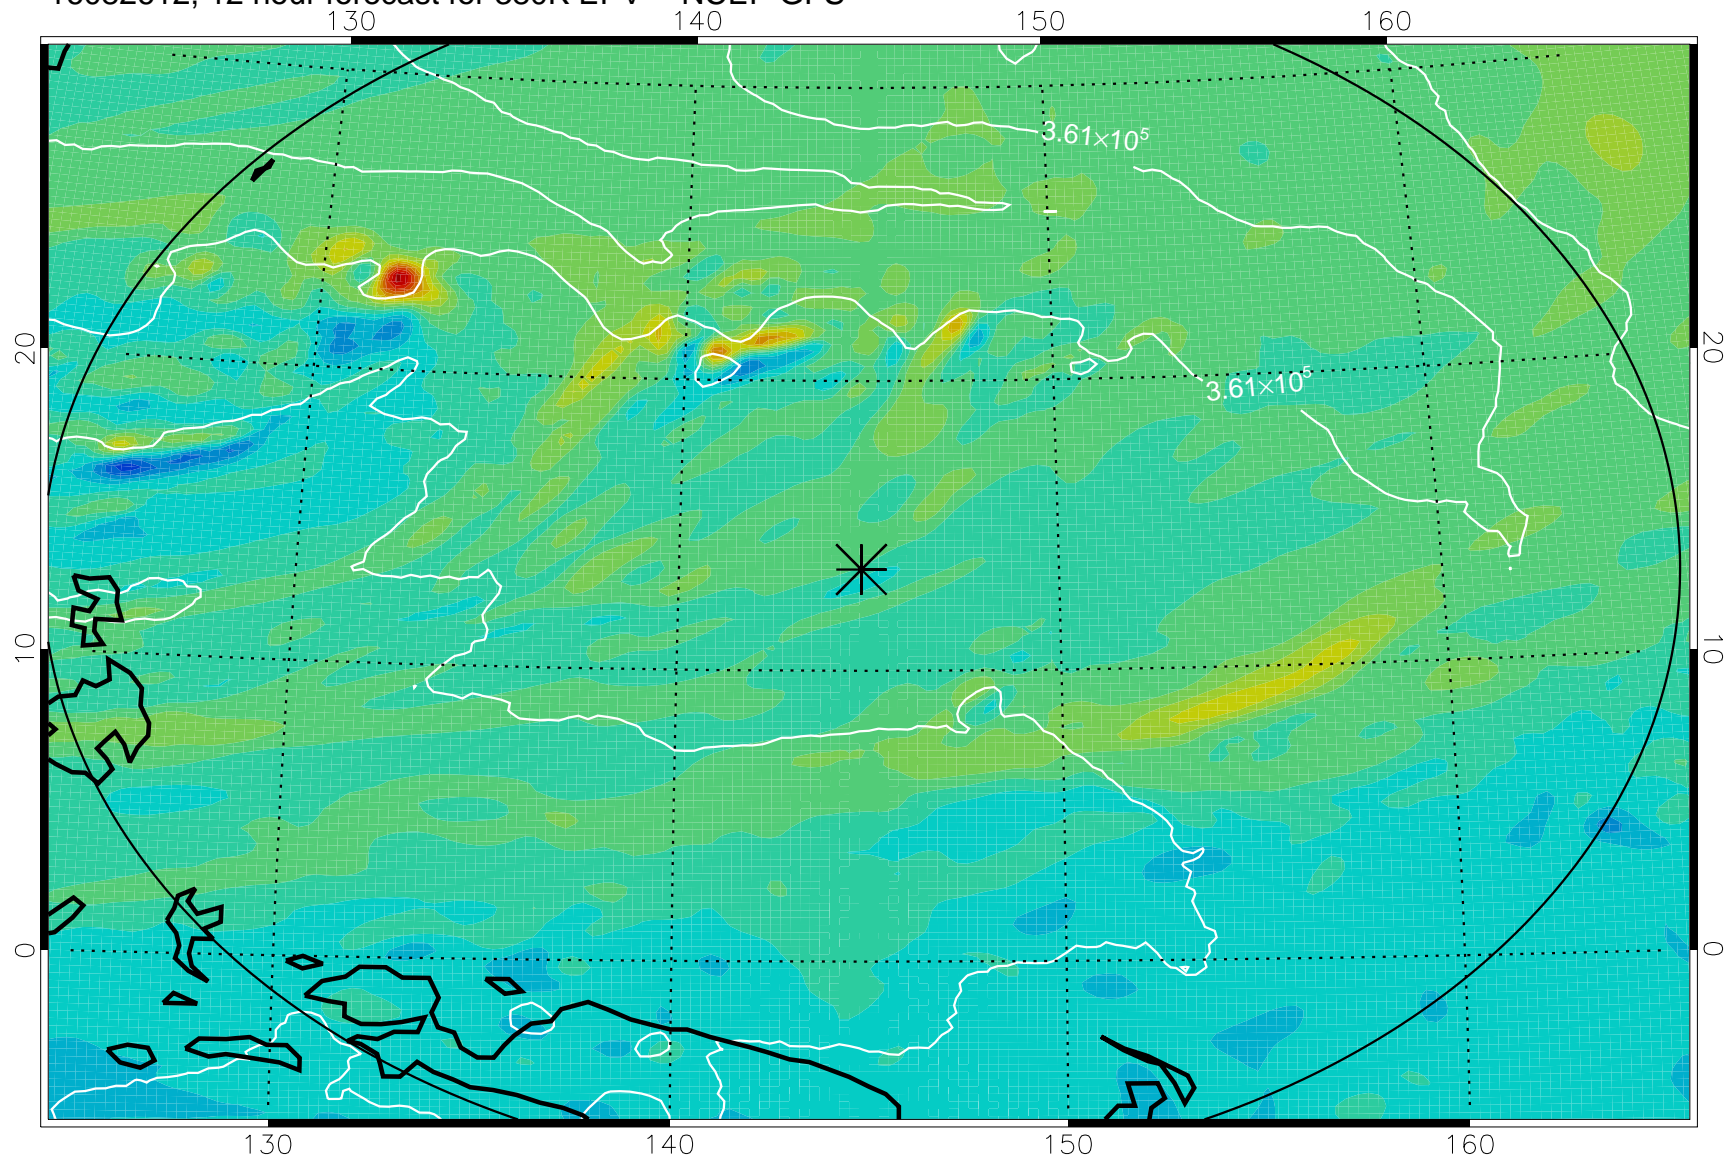

16082606, 6 hour forecast for 380K EPV -- NCEP GFS

380K Montgomery Streamfunction, white

Range ring of 2304 km

16082612, 12 hour forecast for 380K EPV -- NCEP GFS

380K Montgomery Streamfunction, white

Range ring of 2304 km

16082618, 18 hour forecast for 380K EPV -- NCEP GFS

380K Montgomery Streamfunction, white

Range ring of 2304 km

16082700, 24 hour forecast for 380K EPV -- NCEP GFS

380K Montgomery Streamfunction, white

Range ring of 2304 km

16082706, 30 hour forecast for 380K EPV -- NCEP GFS

380K Montgomery Streamfunction, white

Range ring of 2304 km

16082712, 36 hour forecast for 380K EPV -- NCEP GFS

380K Montgomery Streamfunction, white

Range ring of 2304 km

16082818, 66 hour forecast for 380K EPV -- NCEP GFS

380K Montgomery Streamfunction, white

Range ring of 2304 km

16082900, 72 hour forecast for 380K EPV -- NCEP GFS

380K Montgomery Streamfunction, white

Range ring of 2304 km