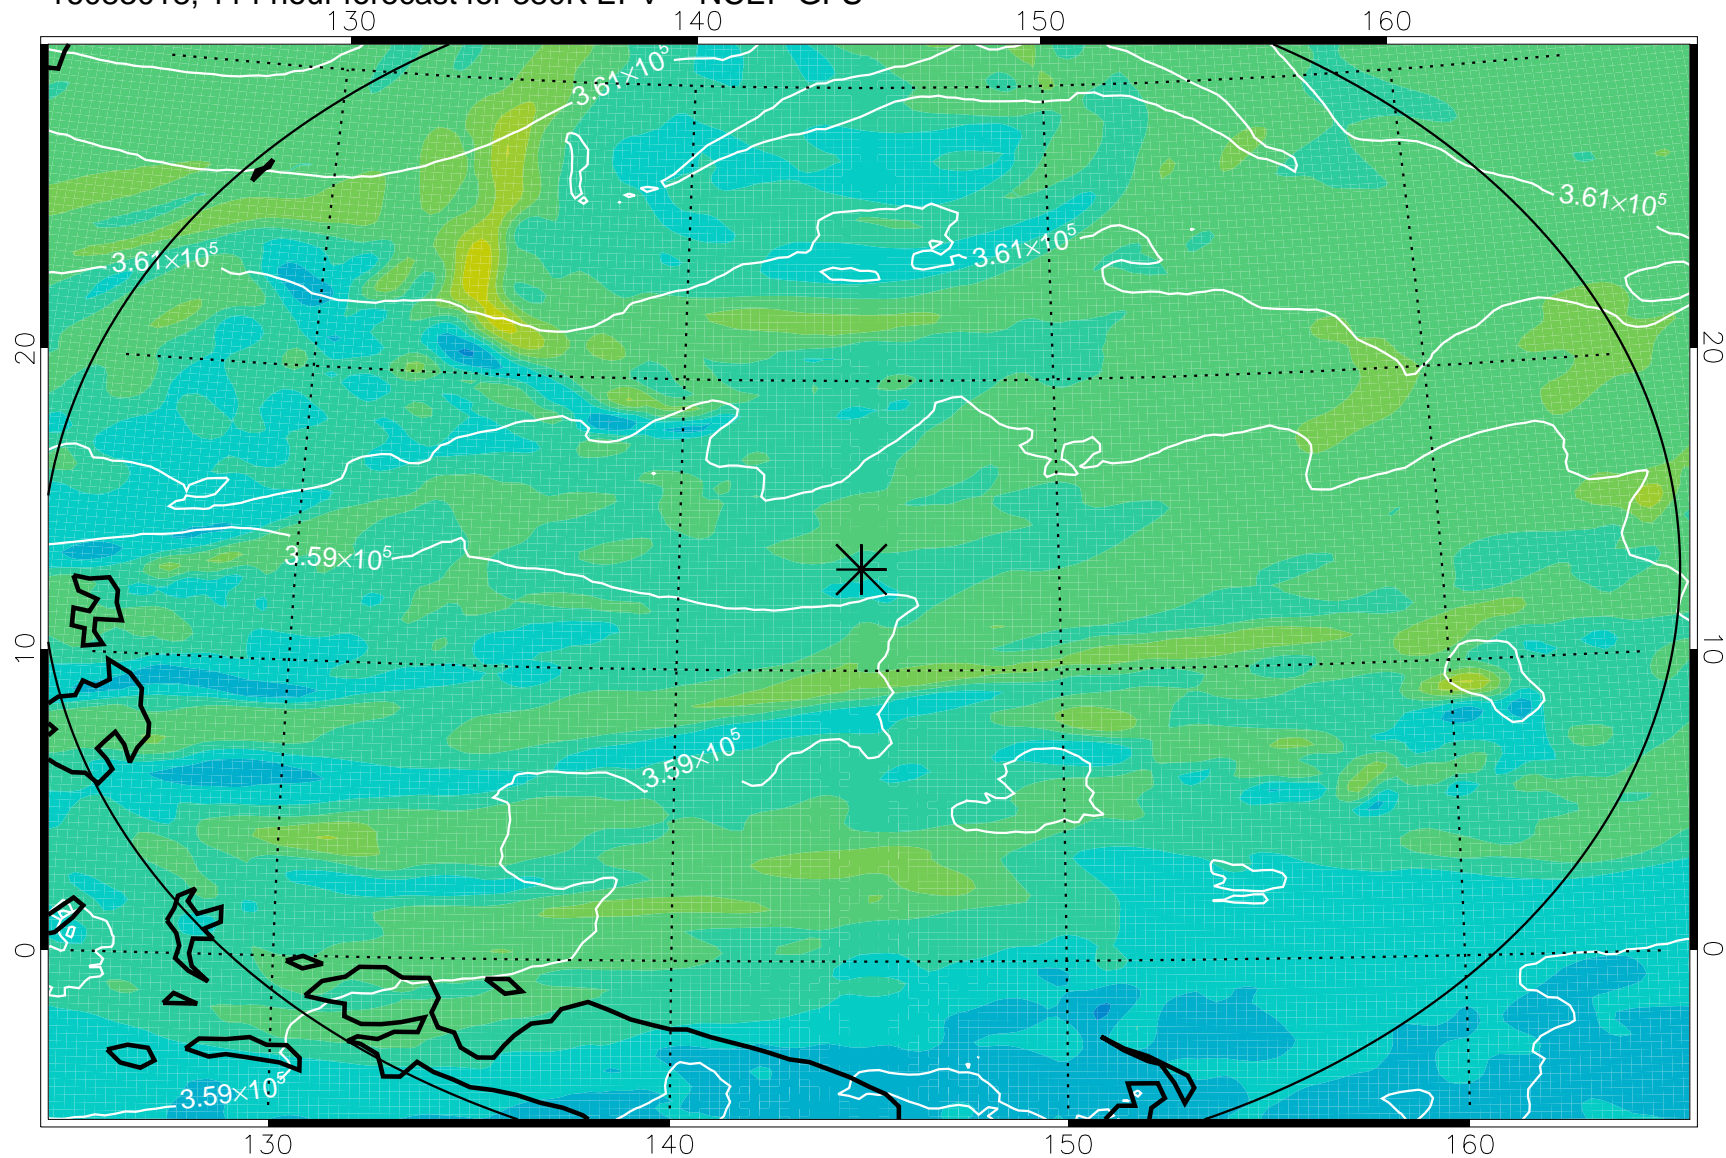

16082906, 78 hour forecast for 380K EPV -- NCEP GFS

380K Montgomery Streamfunction, white

Range ring of 2304 km

16082912, 84 hour forecast for 380K EPV -- NCEP GFS

380K Montgomery Streamfunction, white

Range ring of 2304 km

16082918, 90 hour forecast for 380K EPV -- NCEP GFS

380K Montgomery Streamfunction, white

Range ring of 2304 km

16083000, 96 hour forecast for 380K EPV -- NCEP GFS

380K Montgomery Streamfunction, white

Range ring of 2304 km

16083006, 102 hour forecast for 380K EPV -- NCEP GFS

380K Montgomery Streamfunction, white

Range ring of 2304 km

16083012, 108 hour forecast for 380K EPV -- NCEP GFS

380K Montgomery Streamfunction, white

Range ring of 2304 km

16083018, 114 hour forecast for 380K EPV -- NCEP GFS

380K Montgomery Streamfunction, white

Range ring of 2304 km

16083100, 120 hour forecast for 380K EPV -- NCEP GFS

380K Montgomery Streamfunction, white

Range ring of 2304 km