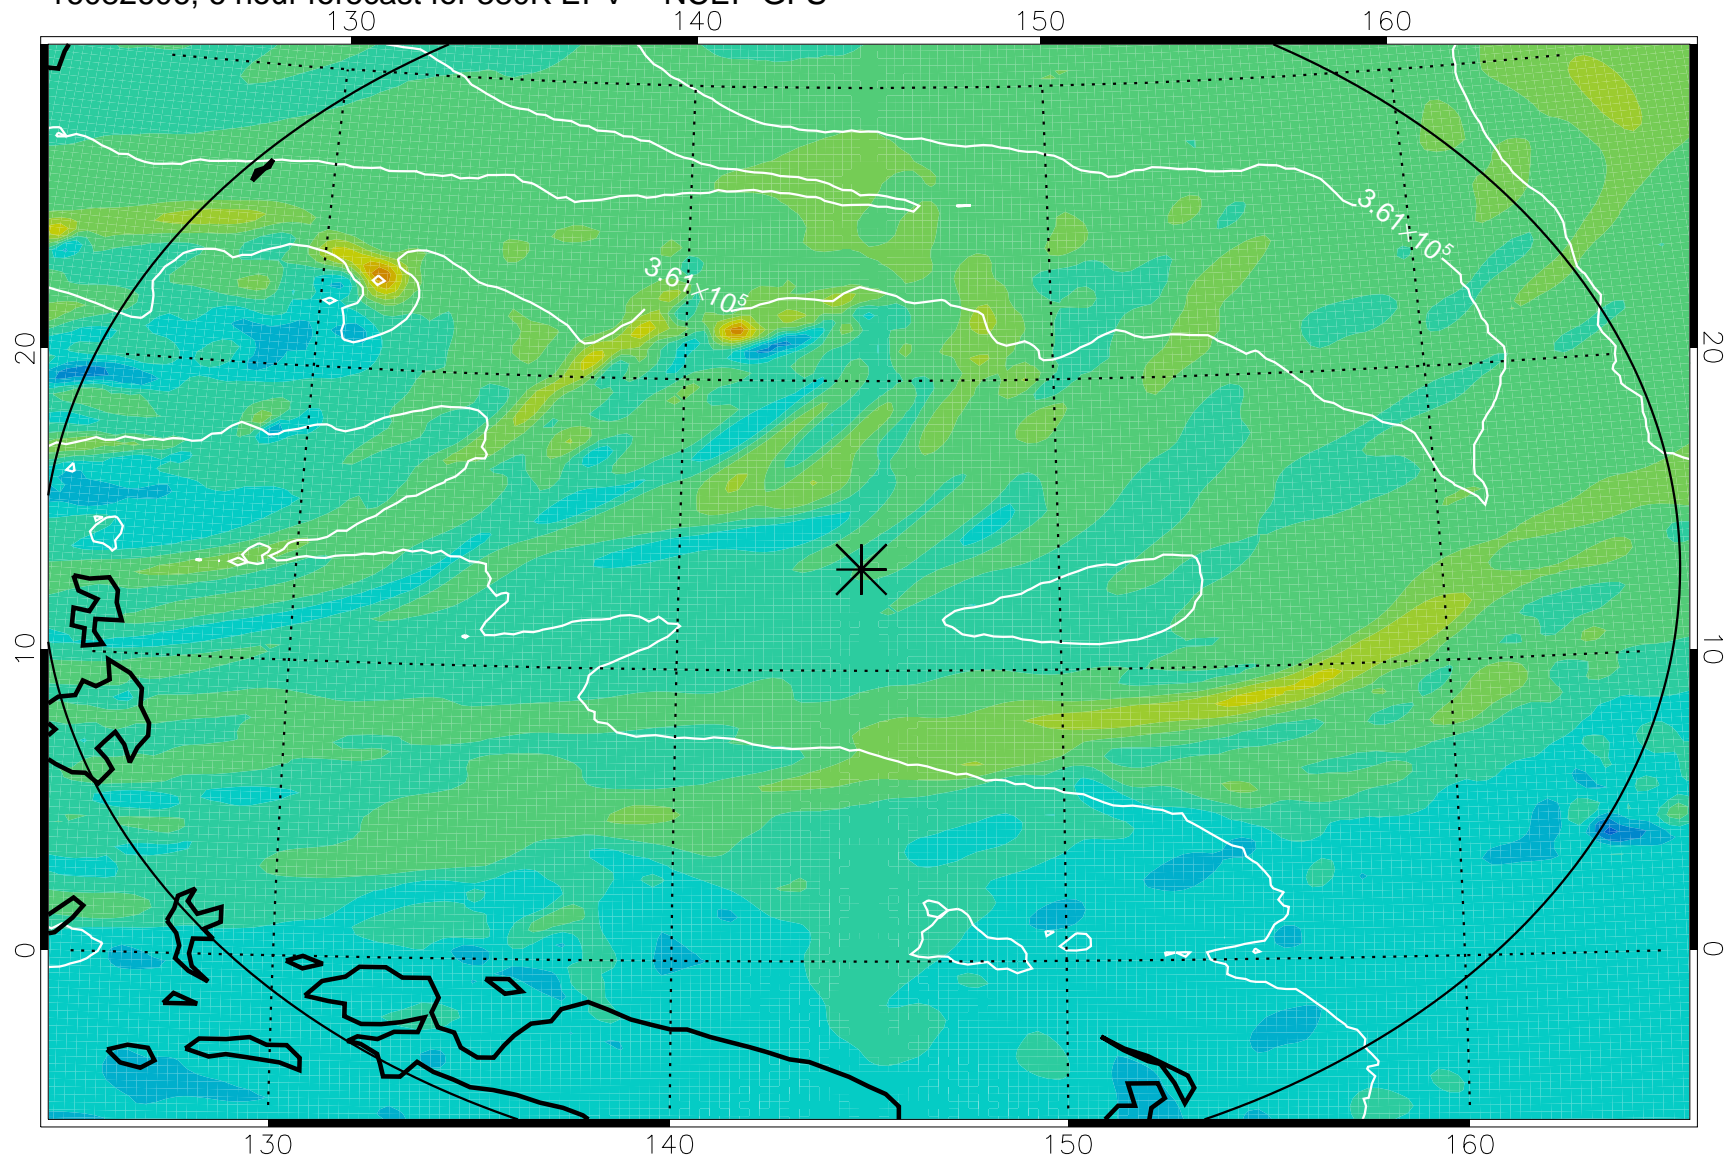

16082606, 6 hour forecast for 380K EPV -- NCEP GFS

380K Montgomery Streamfunction, white

Range ring of 2304 km

16082612, 12 hour forecast for 380K EPV -- NCEP GFS

380K Montgomery Streamfunction, white

Range ring of 2304 km

16082618, 18 hour forecast for 380K EPV -- NCEP GFS

380K Montgomery Streamfunction, white

Range ring of 2304 km

16082700, 24 hour forecast for 380K EPV -- NCEP GFS

380K Montgomery Streamfunction, white

Range ring of 2304 km

16082706, 30 hour forecast for 380K EPV -- NCEP GFS

380K Montgomery Streamfunction, white

Range ring of 2304 km

16082712, 36 hour forecast for 380K EPV -- NCEP GFS

380K Montgomery Streamfunction, white

Range ring of 2304 km

16082718, 42 hour forecast for 380K EPV -- NCEP GFS

380K Montgomery Streamfunction, white

Range ring of 2304 km

16082800, 48 hour forecast for 380K EPV -- NCEP GFS

380K Montgomery Streamfunction, white

Range ring of 2304 km