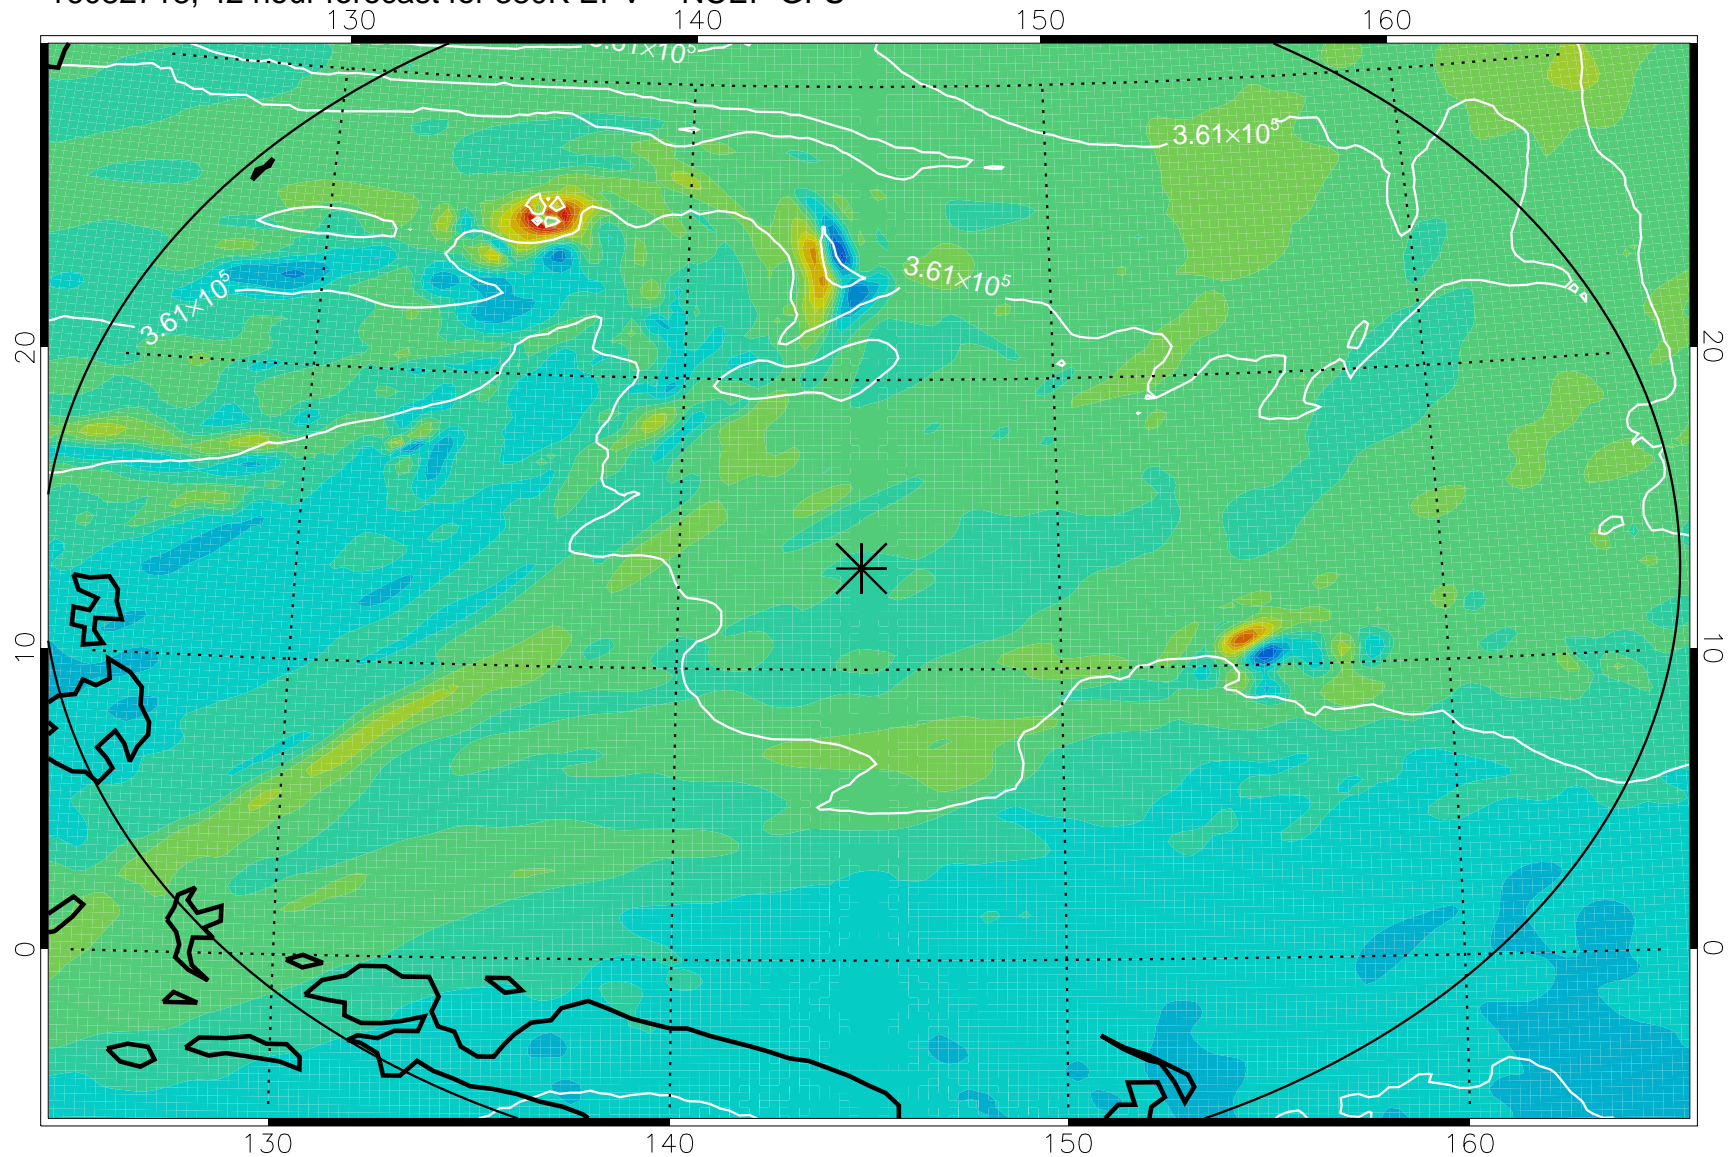

16082706, 30 hour forecast for 380K EPV -- NCEP GFS

380K Montgomery Streamfunction, white

Range ring of 2304 km

16082712, 36 hour forecast for 380K EPV -- NCEP GFS

380K Montgomery Streamfunction, white

Range ring of 2304 km

16082718, 42 hour forecast for 380K EPV -- NCEP GFS

380K Montgomery Streamfunction, white

Range ring of 2304 km

16082800, 48 hour forecast for 380K EPV -- NCEP GFS

380K Montgomery Streamfunction, white

Range ring of 2304 km

16082806, 54 hour forecast for 380K EPV -- NCEP GFS

380K Montgomery Streamfunction, white

Range ring of 2304 km

16082812, 60 hour forecast for 380K EPV -- NCEP GFS

380K Montgomery Streamfunction, white

Range ring of 2304 km

16082818, 66 hour forecast for 380K EPV -- NCEP GFS

380K Montgomery Streamfunction, white

Range ring of 2304 km

16082900, 72 hour forecast for 380K EPV -- NCEP GFS

380K Montgomery Streamfunction, white

Range ring of 2304 km