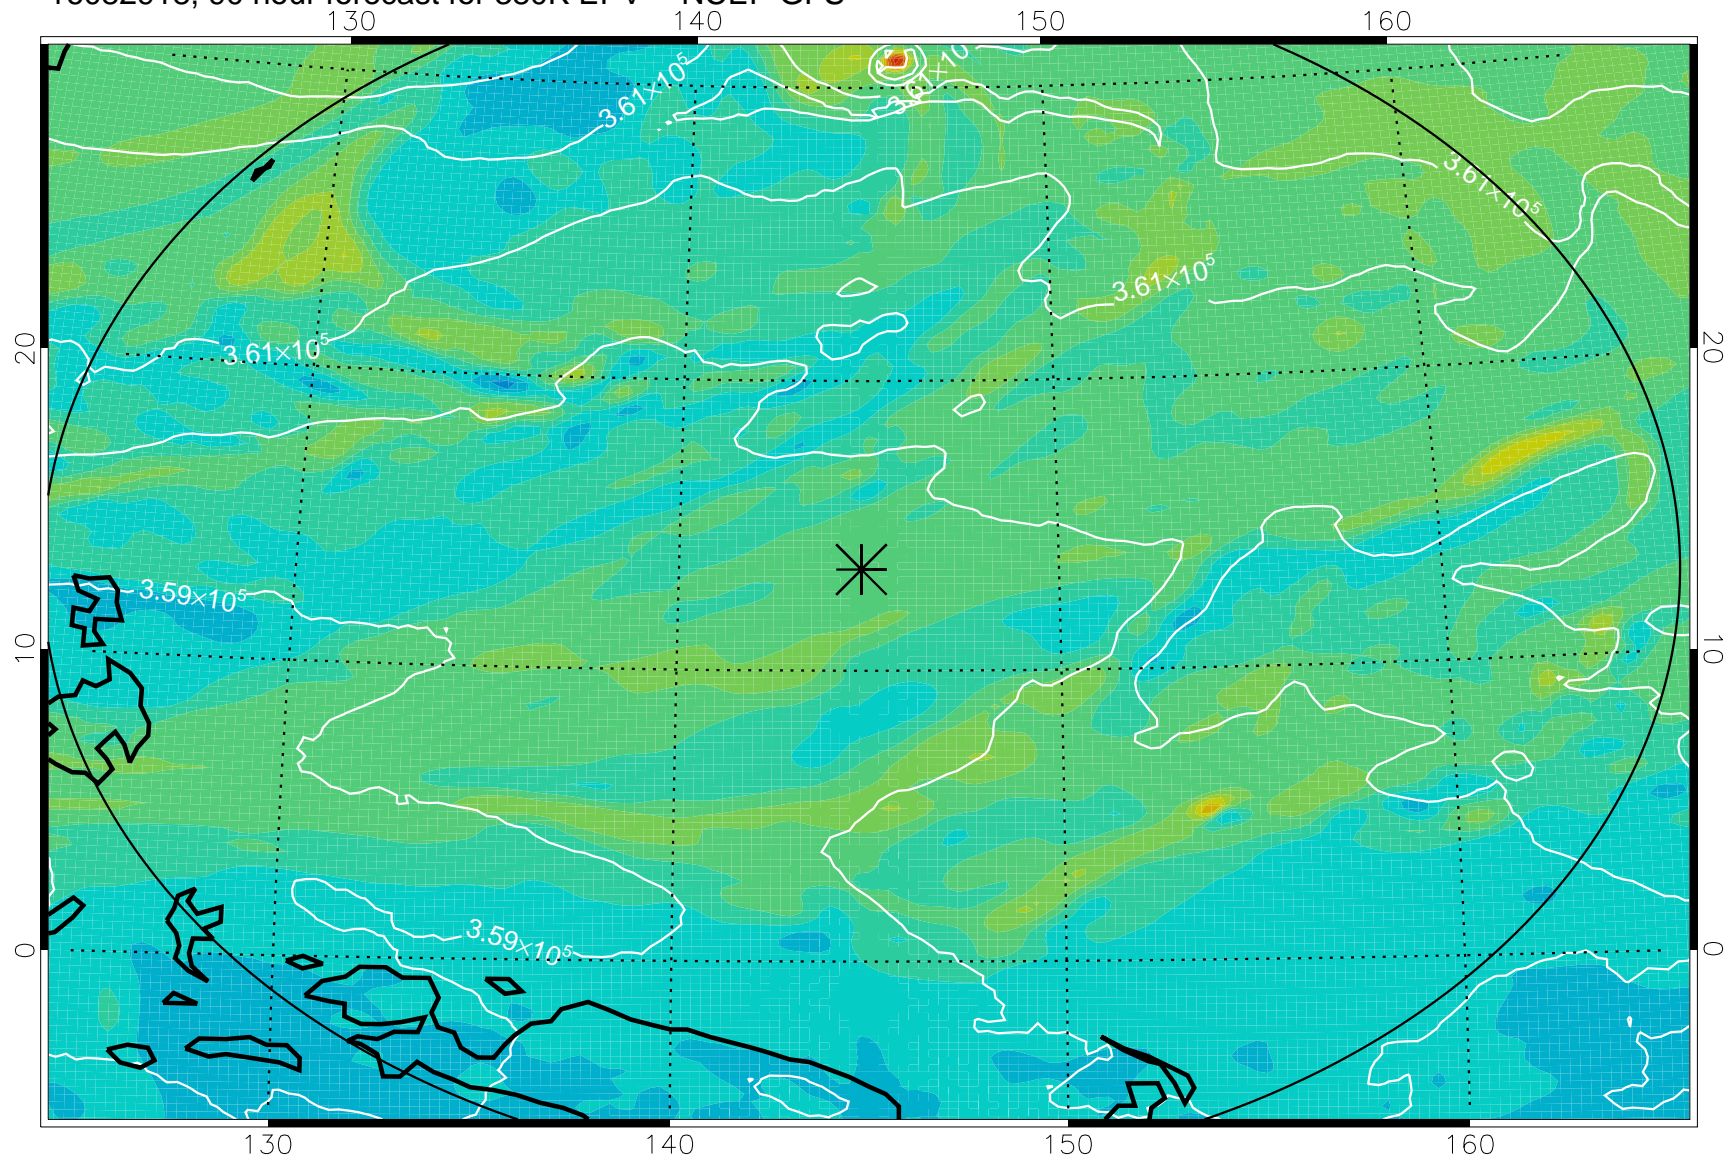

16082818, 66 hour forecast for 380K EPV -- NCEP GFS

380K Montgomery Streamfunction, white

Range ring of 2304 km

16082900, 72 hour forecast for 380K EPV -- NCEP GFS

380K Montgomery Streamfunction, white

Range ring of 2304 km

16082906, 78 hour forecast for 380K EPV -- NCEP GFS

380K Montgomery Streamfunction, white

Range ring of 2304 km

16082912, 84 hour forecast for 380K EPV -- NCEP GFS

380K Montgomery Streamfunction, white

Range ring of 2304 km

16082918, 90 hour forecast for 380K EPV -- NCEP GFS

380K Montgomery Streamfunction, white

Range ring of 2304 km

16083000, 96 hour forecast for 380K EPV -- NCEP GFS

380K Montgomery Streamfunction, white

Range ring of 2304 km

16083006, 102 hour forecast for 380K EPV -- NCEP GFS

380K Montgomery Streamfunction, white

Range ring of 2304 km

16083012, 108 hour forecast for 380K EPV -- NCEP GFS

380K Montgomery Streamfunction, white

Range ring of 2304 km