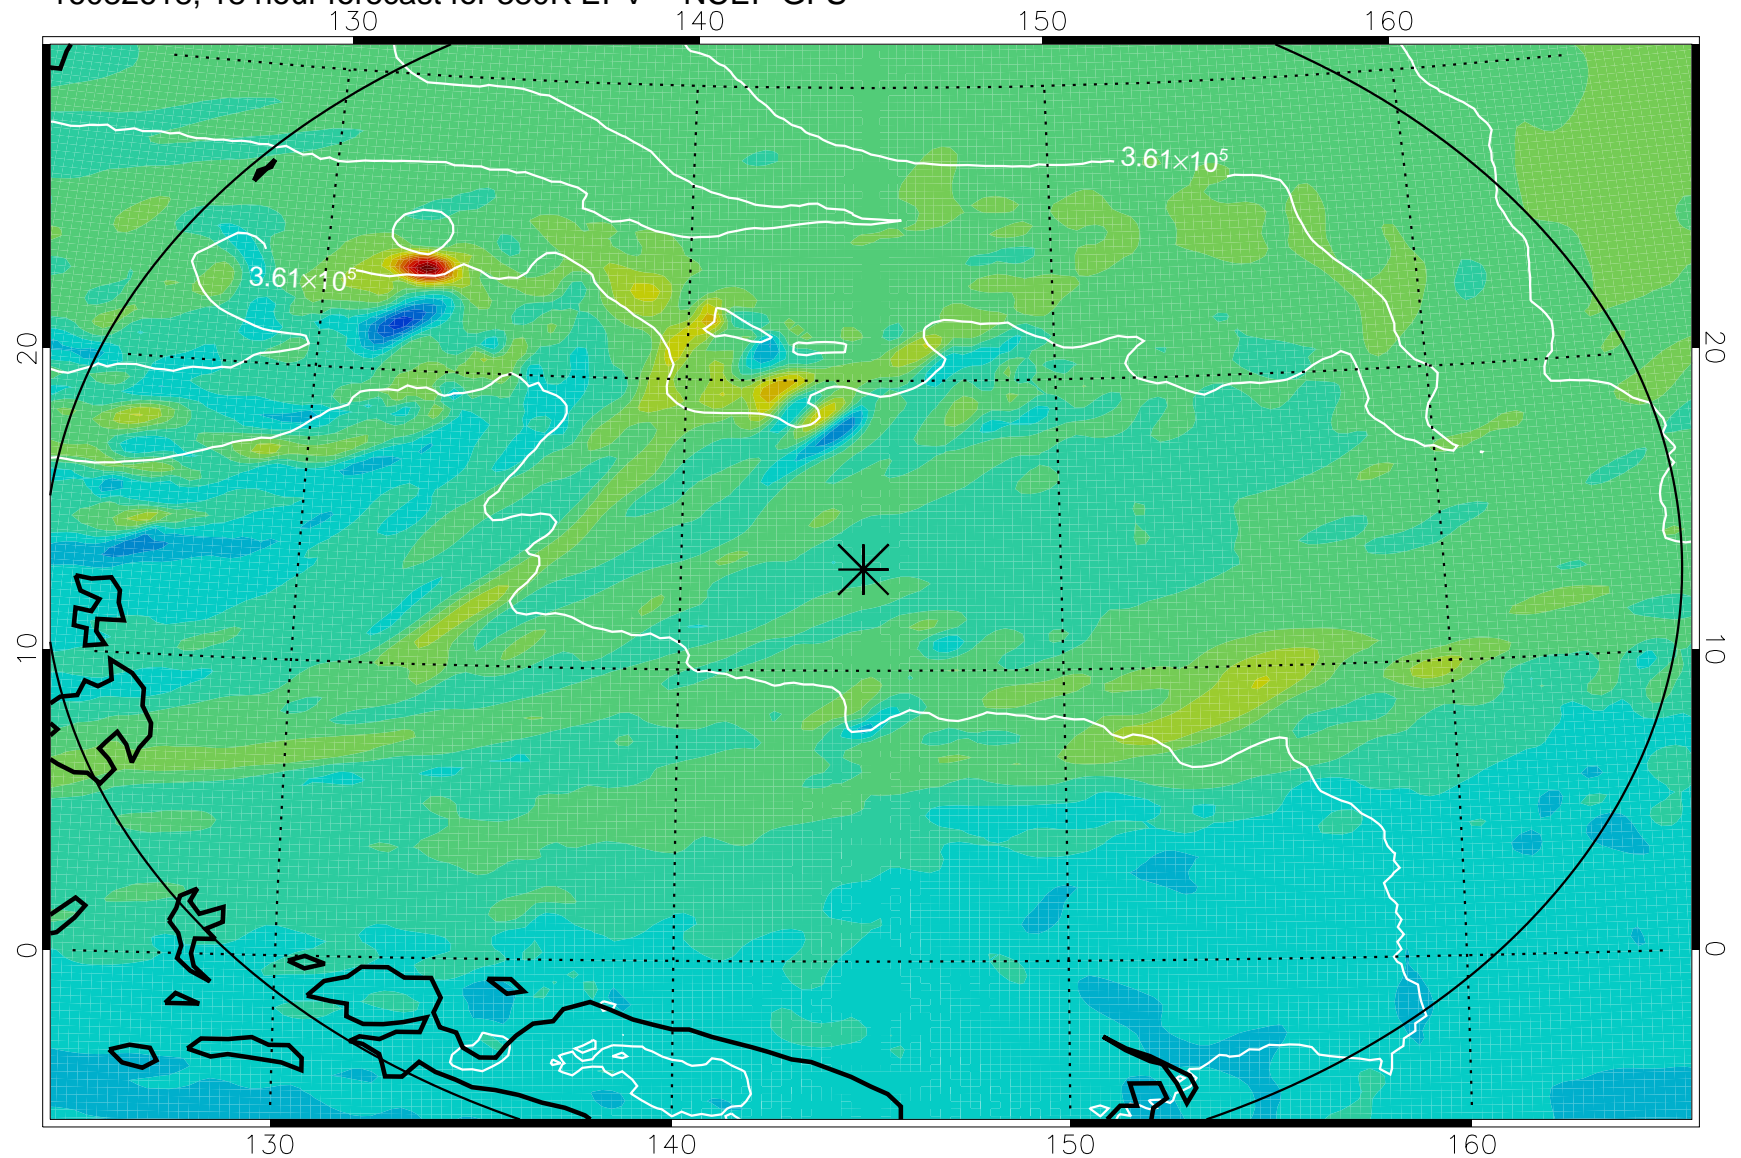

16082606, 6 hour forecast for 380K EPV -- NCEP GFS

380K Montgomery Streamfunction, white

Range ring of 2304 km

16082612, 12 hour forecast for 380K EPV -- NCEP GFS

380K Montgomery Streamfunction, white

Range ring of 2304 km

16082618, 18 hour forecast for 380K EPV -- NCEP GFS

380K Montgomery Streamfunction, white

Range ring of 2304 km

16082700, 24 hour forecast for 380K EPV -- NCEP GFS

380K Montgomery Streamfunction, white

Range ring of 2304 km

16082706, 30 hour forecast for 380K EPV -- NCEP GFS

380K Montgomery Streamfunction, white

Range ring of 2304 km

16082712, 36 hour forecast for 380K EPV -- NCEP GFS

380K Montgomery Streamfunction, white

Range ring of 2304 km

16082818, 66 hour forecast for 380K EPV -- NCEP GFS

380K Montgomery Streamfunction, white

Range ring of 2304 km

16082900, 72 hour forecast for 380K EPV -- NCEP GFS

380K Montgomery Streamfunction, white

Range ring of 2304 km