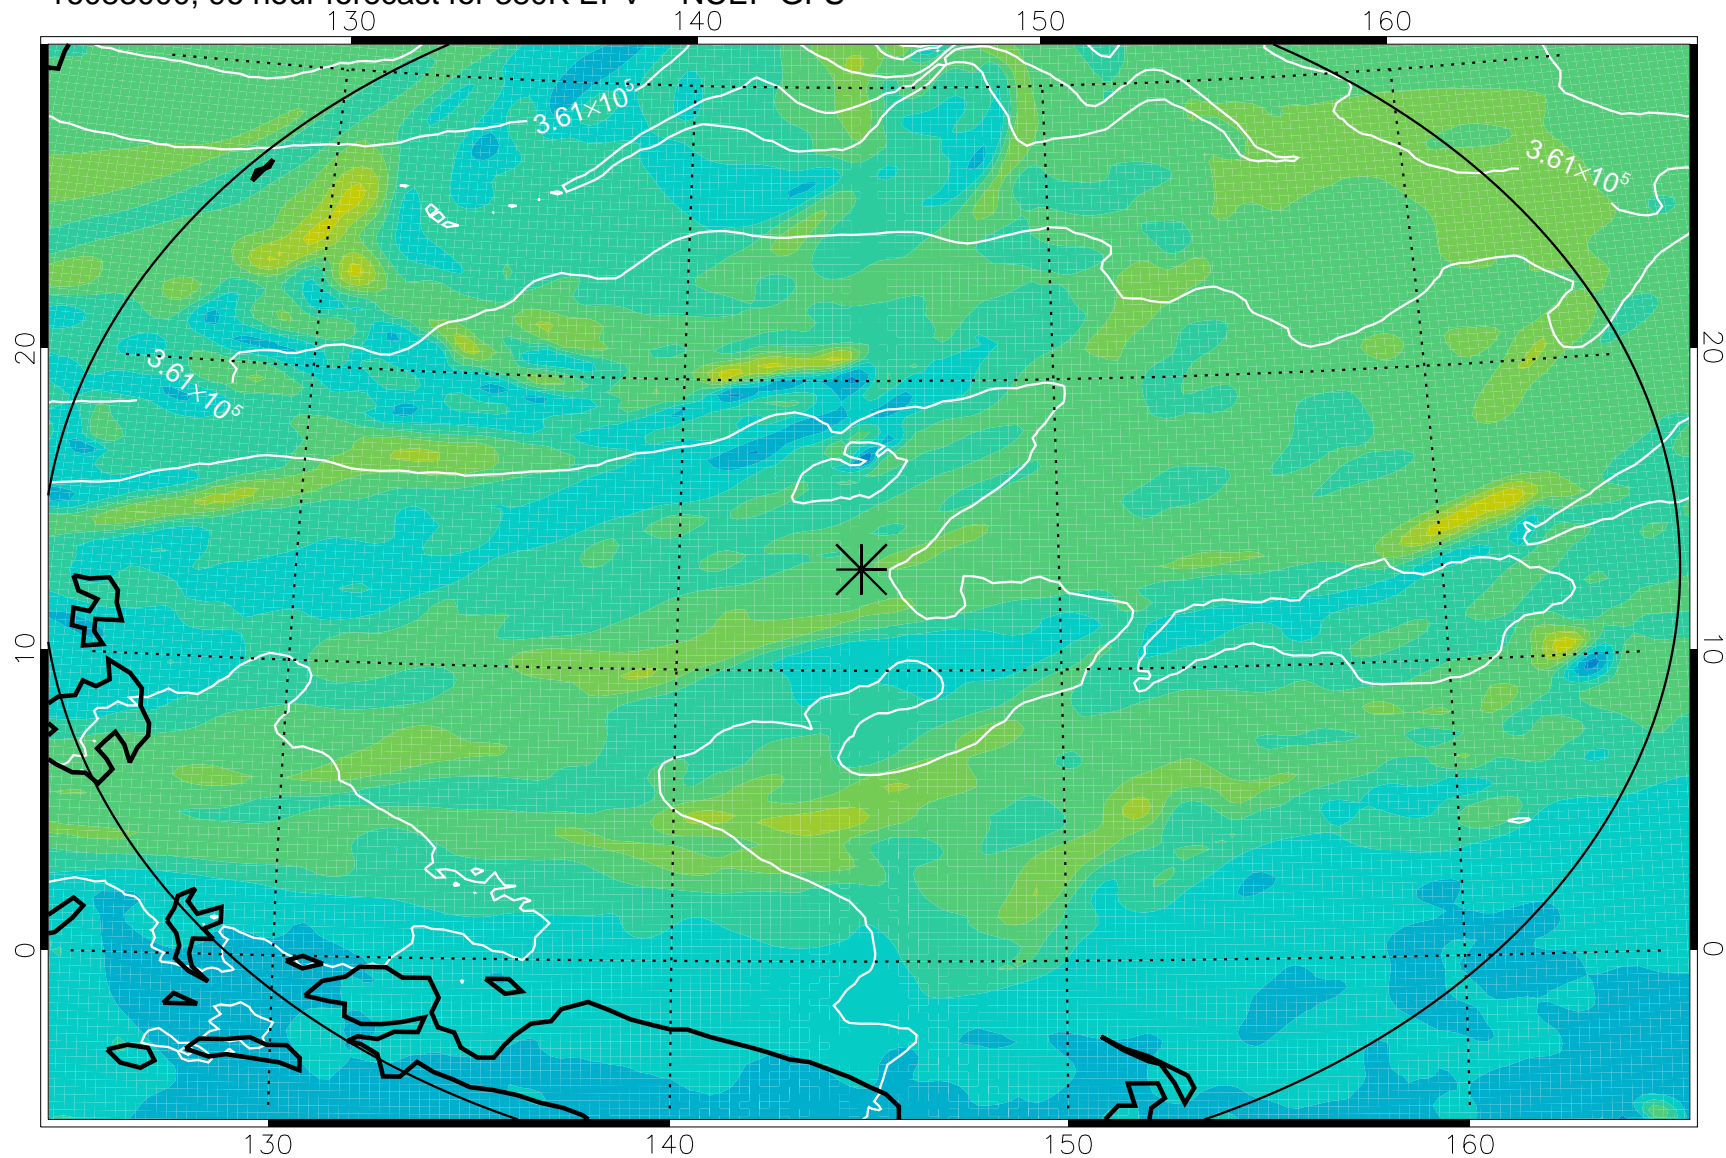

16082818, 66 hour forecast for 380K EPV -- NCEP GFS

380K Montgomery Streamfunction, white

Range ring of 2304 km

16082900, 72 hour forecast for 380K EPV -- NCEP GFS

380K Montgomery Streamfunction, white

Range ring of 2304 km

16082906, 78 hour forecast for 380K EPV -- NCEP GFS

380K Montgomery Streamfunction, white

Range ring of 2304 km

16082912, 84 hour forecast for 380K EPV -- NCEP GFS

380K Montgomery Streamfunction, white

Range ring of 2304 km

16082918, 90 hour forecast for 380K EPV -- NCEP GFS

380K Montgomery Streamfunction, white

Range ring of 2304 km

16083000, 96 hour forecast for 380K EPV -- NCEP GFS

380K Montgomery Streamfunction, white

Range ring of 2304 km

16083006, 102 hour forecast for 380K EPV -- NCEP GFS

380K Montgomery Streamfunction, white

Range ring of 2304 km

16083012, 108 hour forecast for 380K EPV -- NCEP GFS

380K Montgomery Streamfunction, white

Range ring of 2304 km