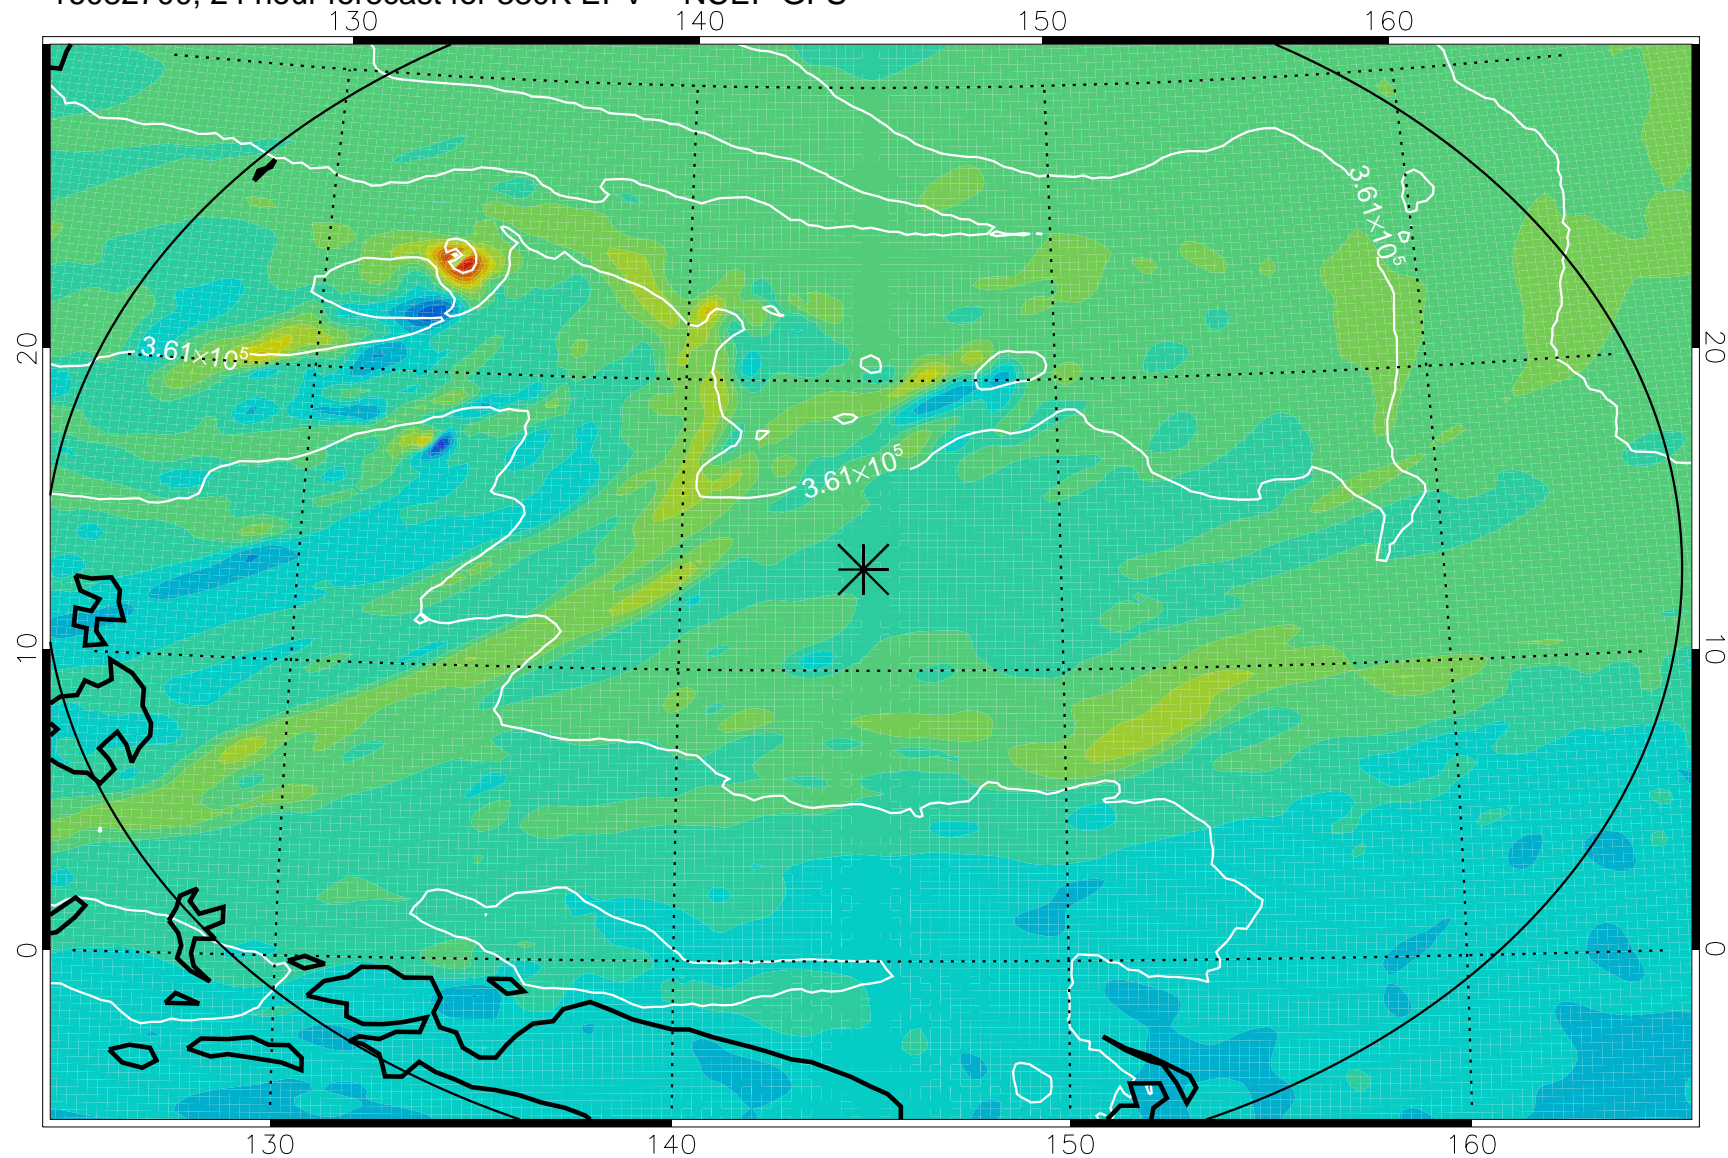

16082606, 6 hour forecast for 380K EPV -- NCEP GFS

380K Montgomery Streamfunction, white

Range ring of 2304 km

16082612, 12 hour forecast for 380K EPV -- NCEP GFS

380K Montgomery Streamfunction, white

Range ring of 2304 km

16082618, 18 hour forecast for 380K EPV -- NCEP GFS

380K Montgomery Streamfunction, white

Range ring of 2304 km

16082700, 24 hour forecast for 380K EPV -- NCEP GFS

380K Montgomery Streamfunction, white

Range ring of 2304 km

16082706, 30 hour forecast for 380K EPV -- NCEP GFS

380K Montgomery Streamfunction, white

Range ring of 2304 km

16082712, 36 hour forecast for 380K EPV -- NCEP GFS

380K Montgomery Streamfunction, white

Range ring of 2304 km

16082818, 66 hour forecast for 380K EPV -- NCEP GFS

380K Montgomery Streamfunction, white

Range ring of 2304 km

16082900, 72 hour forecast for 380K EPV -- NCEP GFS

380K Montgomery Streamfunction, white

Range ring of 2304 km