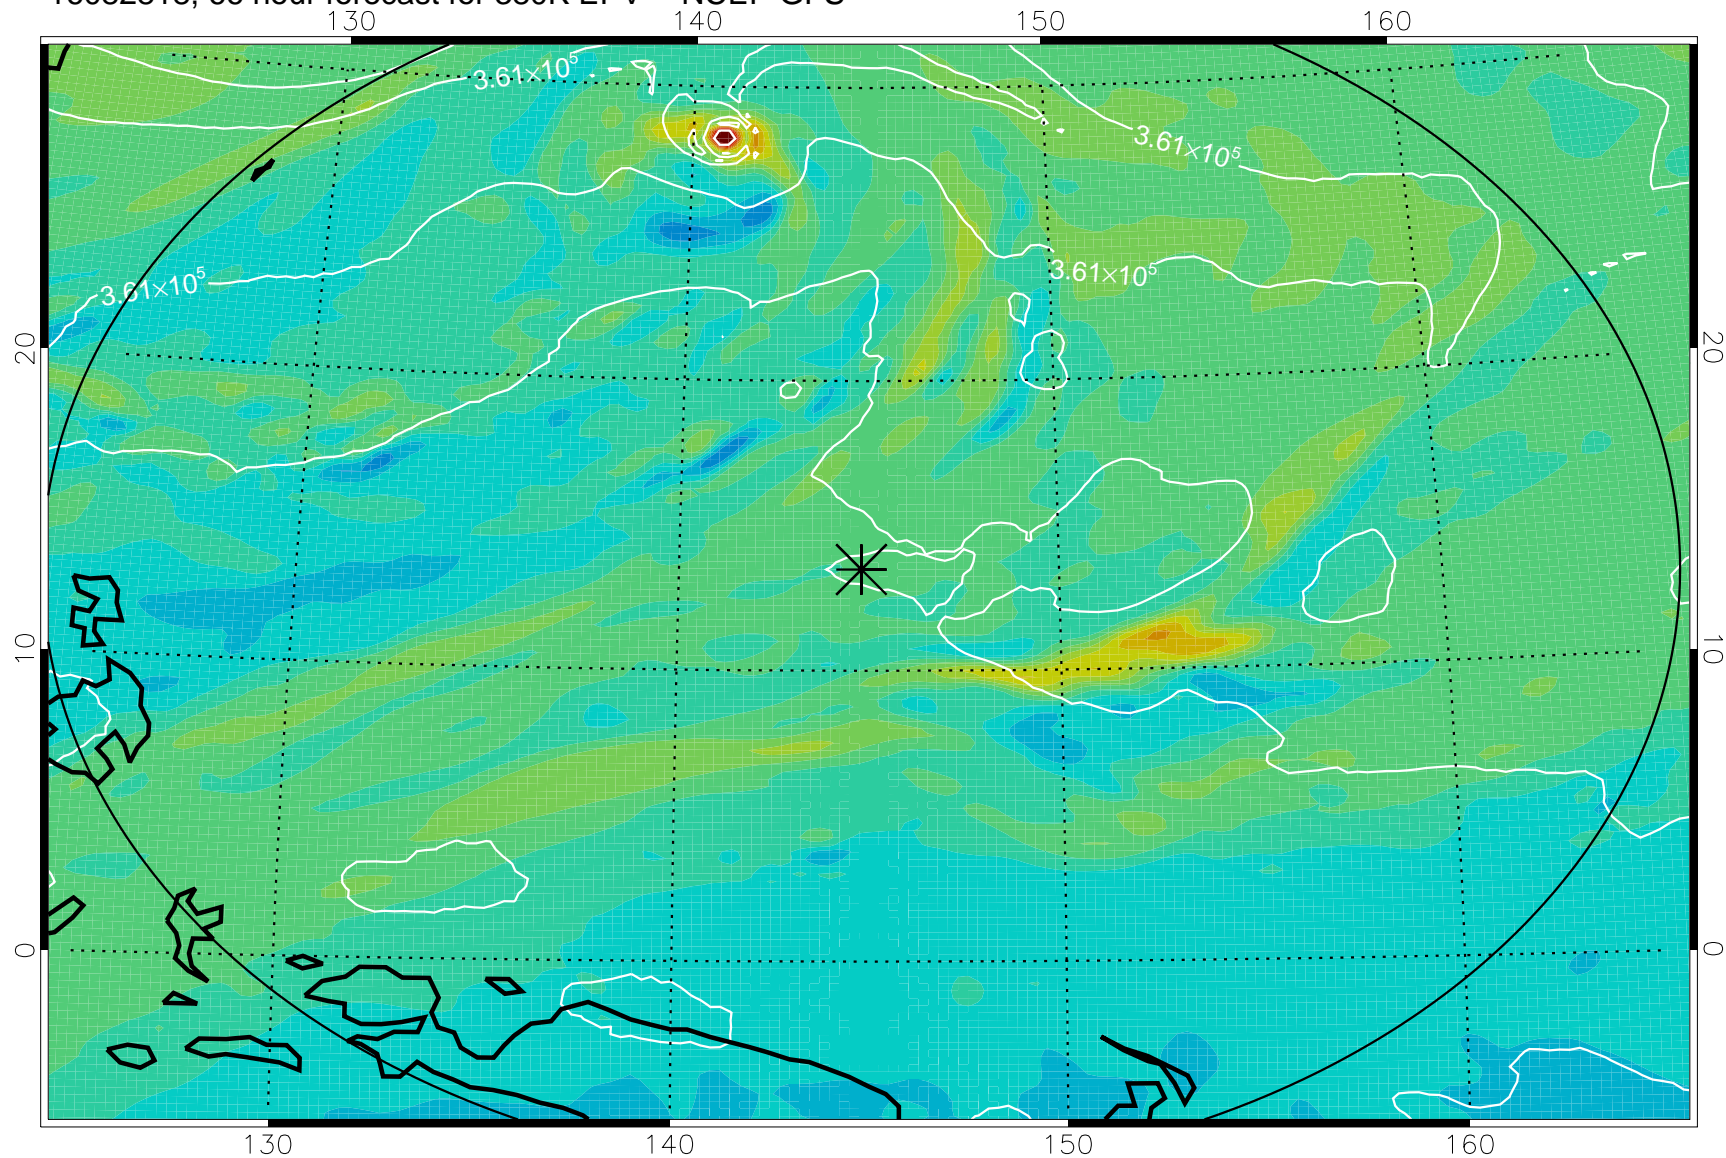

16082806, 54 hour forecast for 380K EPV -- NCEP GFS

380K Montgomery Streamfunction, white

Range ring of 2304 km

16082812, 60 hour forecast for 380K EPV -- NCEP GFS

380K Montgomery Streamfunction, white

Range ring of 2304 km

16082818, 66 hour forecast for 380K EPV -- NCEP GFS

380K Montgomery Streamfunction, white

Range ring of 2304 km

16082900, 72 hour forecast for 380K EPV -- NCEP GFS

380K Montgomery Streamfunction, white

Range ring of 2304 km

16082906, 78 hour forecast for 380K EPV -- NCEP GFS

380K Montgomery Streamfunction, white

Range ring of 2304 km

16082912, 84 hour forecast for 380K EPV -- NCEP GFS

380K Montgomery Streamfunction, white

Range ring of 2304 km

16082918, 90 hour forecast for 380K EPV -- NCEP GFS

380K Montgomery Streamfunction, white

Range ring of 2304 km

16083000, 96 hour forecast for 380K EPV -- NCEP GFS

380K Montgomery Streamfunction, white

Range ring of 2304 km