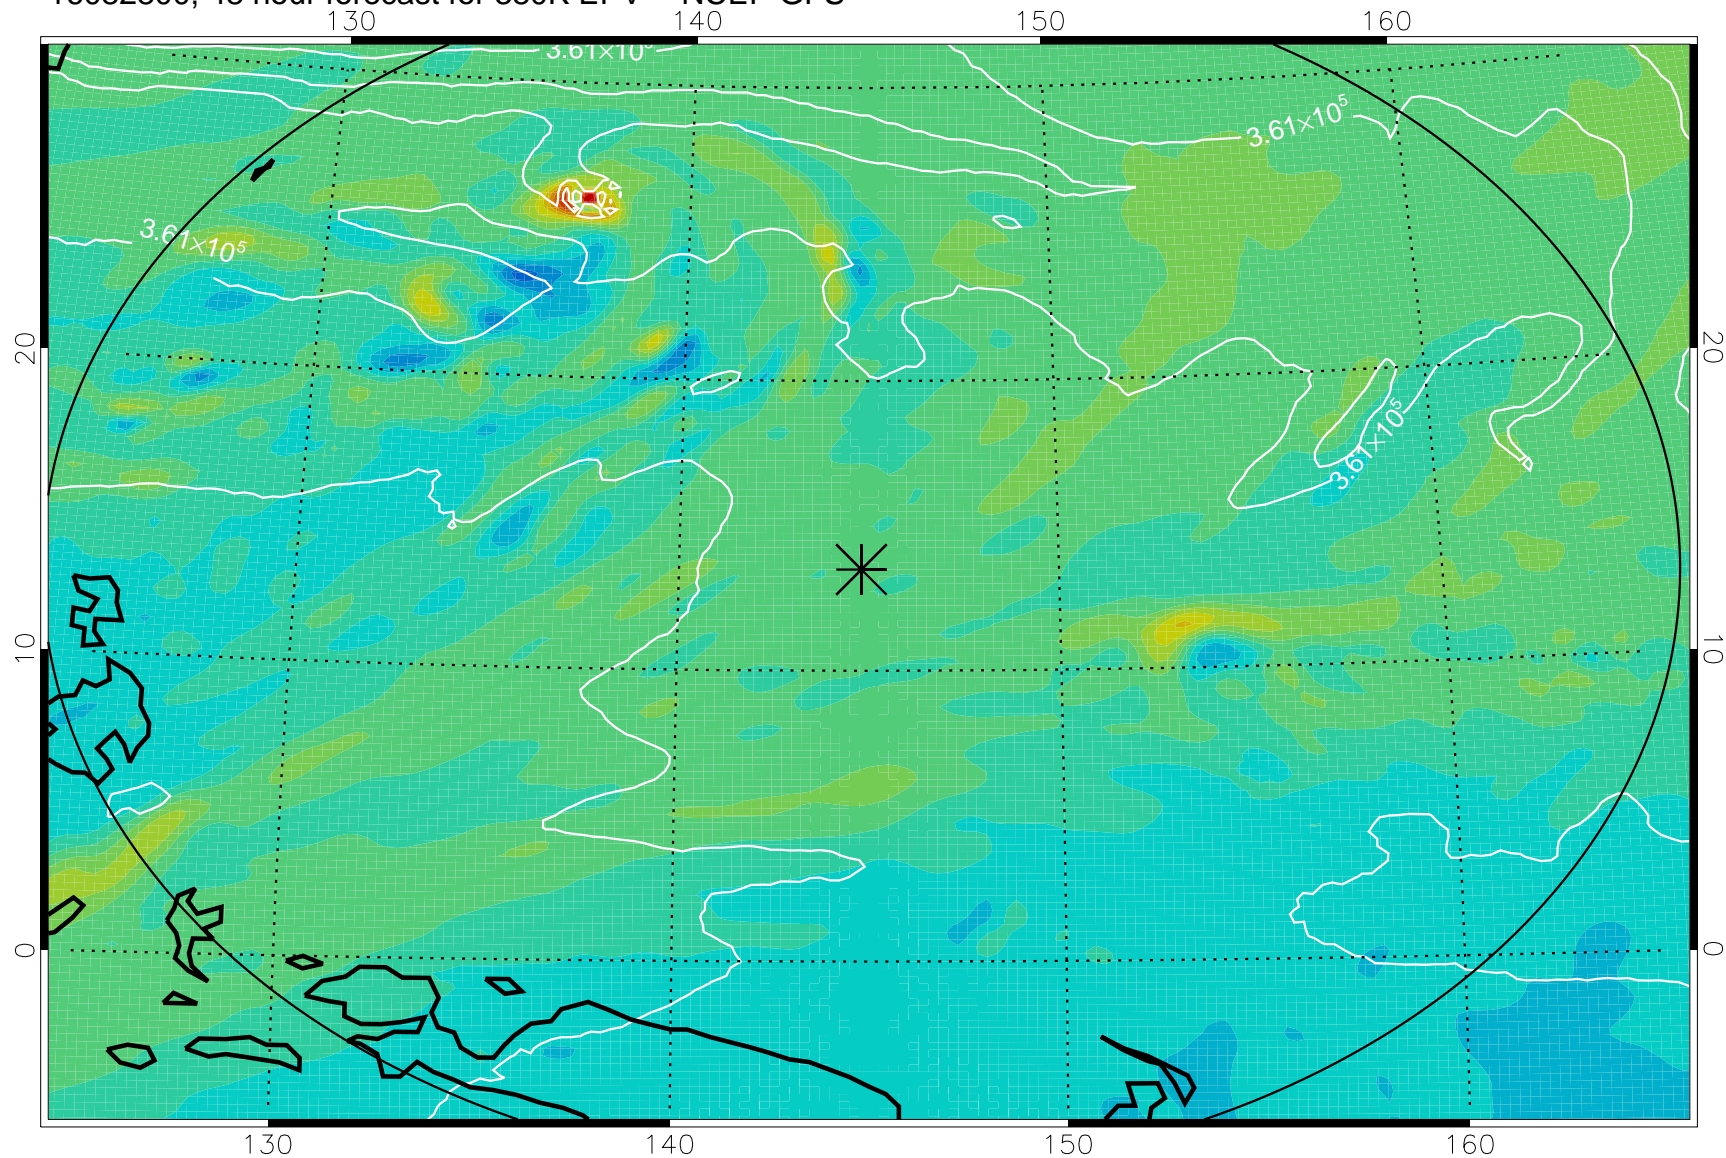

16082706, 30 hour forecast for 380K EPV -- NCEP GFS

380K Montgomery Streamfunction, white

Range ring of 2304 km

16082712, 36 hour forecast for 380K EPV -- NCEP GFS

380K Montgomery Streamfunction, white

Range ring of 2304 km

16082718, 42 hour forecast for 380K EPV -- NCEP GFS

380K Montgomery Streamfunction, white

Range ring of 2304 km

16082800, 48 hour forecast for 380K EPV -- NCEP GFS

380K Montgomery Streamfunction, white

Range ring of 2304 km

16082806, 54 hour forecast for 380K EPV -- NCEP GFS

380K Montgomery Streamfunction, white

Range ring of 2304 km

16082812, 60 hour forecast for 380K EPV -- NCEP GFS

380K Montgomery Streamfunction, white

Range ring of 2304 km

16082818, 66 hour forecast for 380K EPV -- NCEP GFS

380K Montgomery Streamfunction, white

Range ring of 2304 km

16082900, 72 hour forecast for 380K EPV -- NCEP GFS

380K Montgomery Streamfunction, white

Range ring of 2304 km