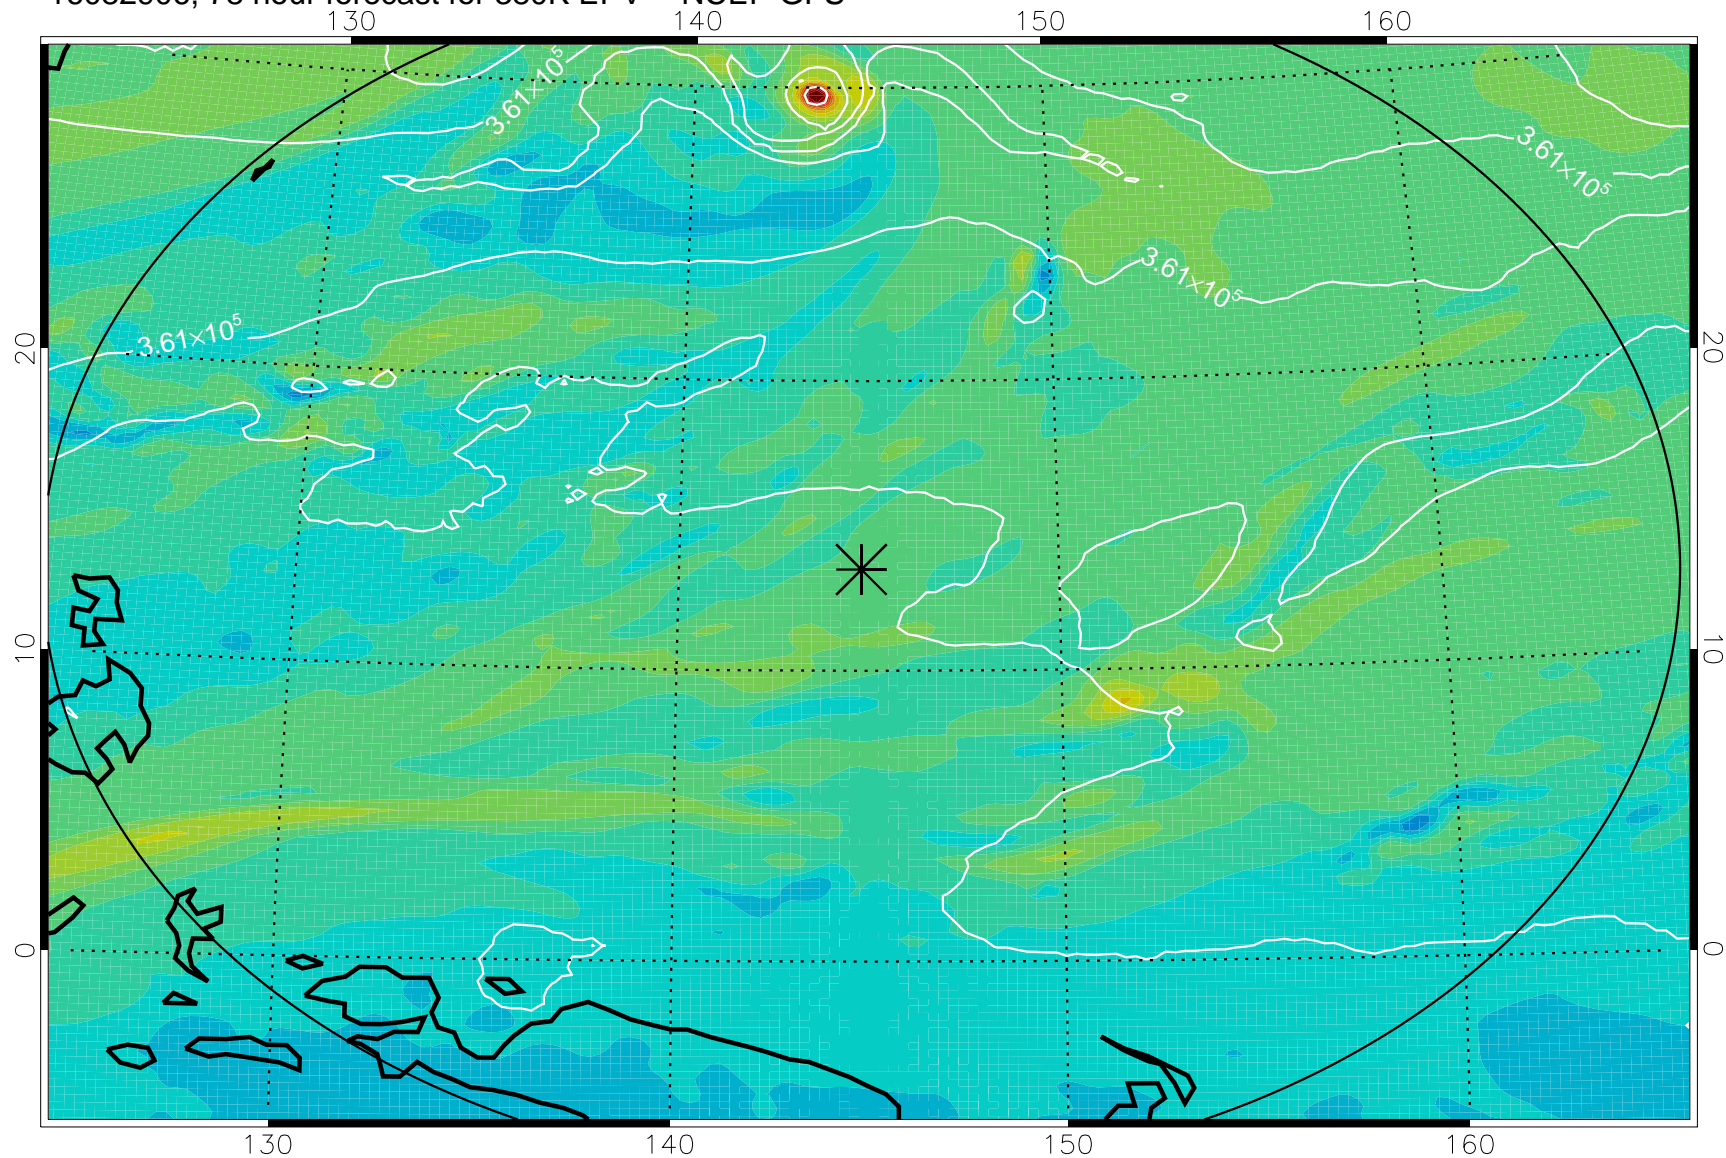

16082806, 54 hour forecast for 380K EPV -- NCEP GFS

380K Montgomery Streamfunction, white

Range ring of 2304 km

16082812, 60 hour forecast for 380K EPV -- NCEP GFS

380K Montgomery Streamfunction, white

Range ring of 2304 km

16082818, 66 hour forecast for 380K EPV -- NCEP GFS

380K Montgomery Streamfunction, white

Range ring of 2304 km

16082900, 72 hour forecast for 380K EPV -- NCEP GFS

380K Montgomery Streamfunction, white

Range ring of 2304 km

16082906, 78 hour forecast for 380K EPV -- NCEP GFS

380K Montgomery Streamfunction, white

Range ring of 2304 km

16082912, 84 hour forecast for 380K EPV -- NCEP GFS

380K Montgomery Streamfunction, white

Range ring of 2304 km

16082918, 90 hour forecast for 380K EPV -- NCEP GFS

380K Montgomery Streamfunction, white

Range ring of 2304 km

16083000, 96 hour forecast for 380K EPV -- NCEP GFS

380K Montgomery Streamfunction, white

Range ring of 2304 km