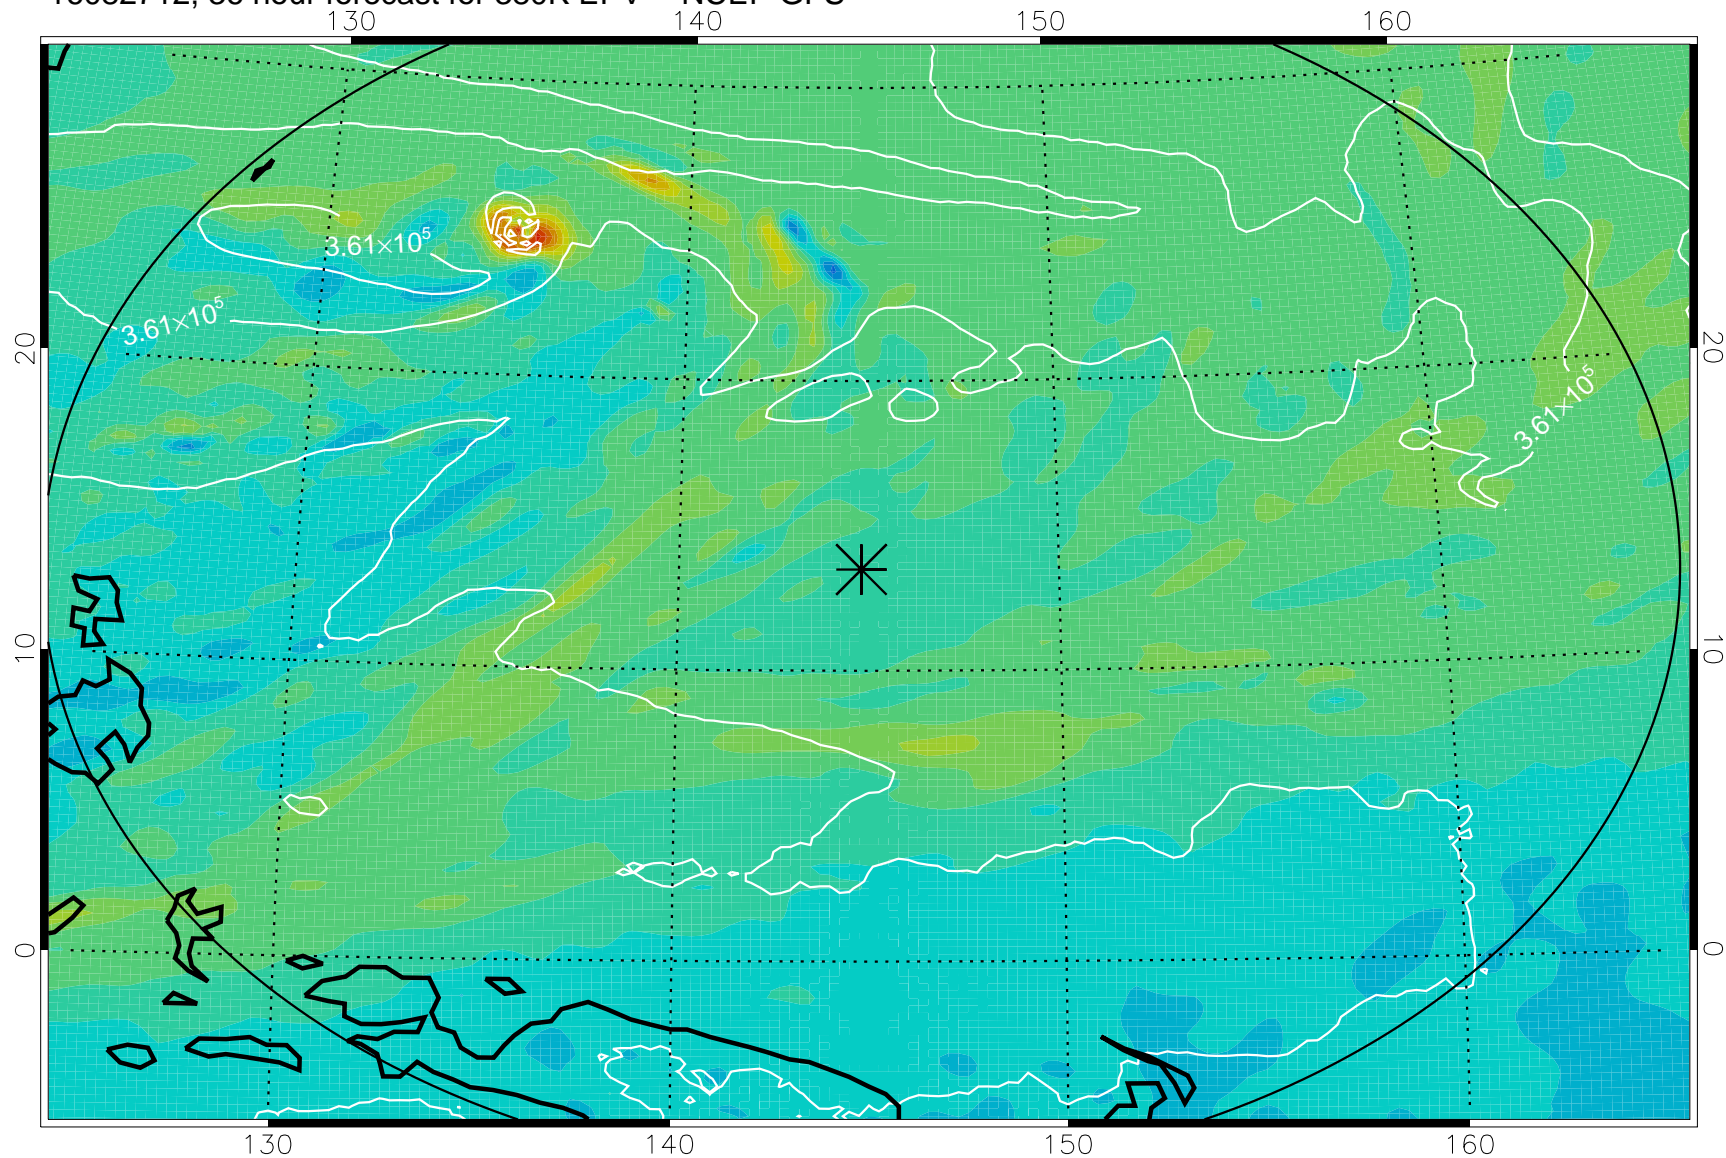

16082618, 18 hour forecast for 380K EPV -- NCEP GFS

380K Montgomery Streamfunction, white

Range ring of 2304 km

16082700, 24 hour forecast for 380K EPV -- NCEP GFS

380K Montgomery Streamfunction, white

Range ring of 2304 km

16082706, 30 hour forecast for 380K EPV -- NCEP GFS

380K Montgomery Streamfunction, white

Range ring of 2304 km

16082712, 36 hour forecast for 380K EPV -- NCEP GFS

380K Montgomery Streamfunction, white

Range ring of 2304 km

16082718, 42 hour forecast for 380K EPV -- NCEP GFS

380K Montgomery Streamfunction, white

Range ring of 2304 km

16082800, 48 hour forecast for 380K EPV -- NCEP GFS

380K Montgomery Streamfunction, white

Range ring of 2304 km

16082818, 66 hour forecast for 380K EPV -- NCEP GFS

380K Montgomery Streamfunction, white

Range ring of 2304 km

16082900, 72 hour forecast for 380K EPV -- NCEP GFS

380K Montgomery Streamfunction, white

Range ring of 2304 km