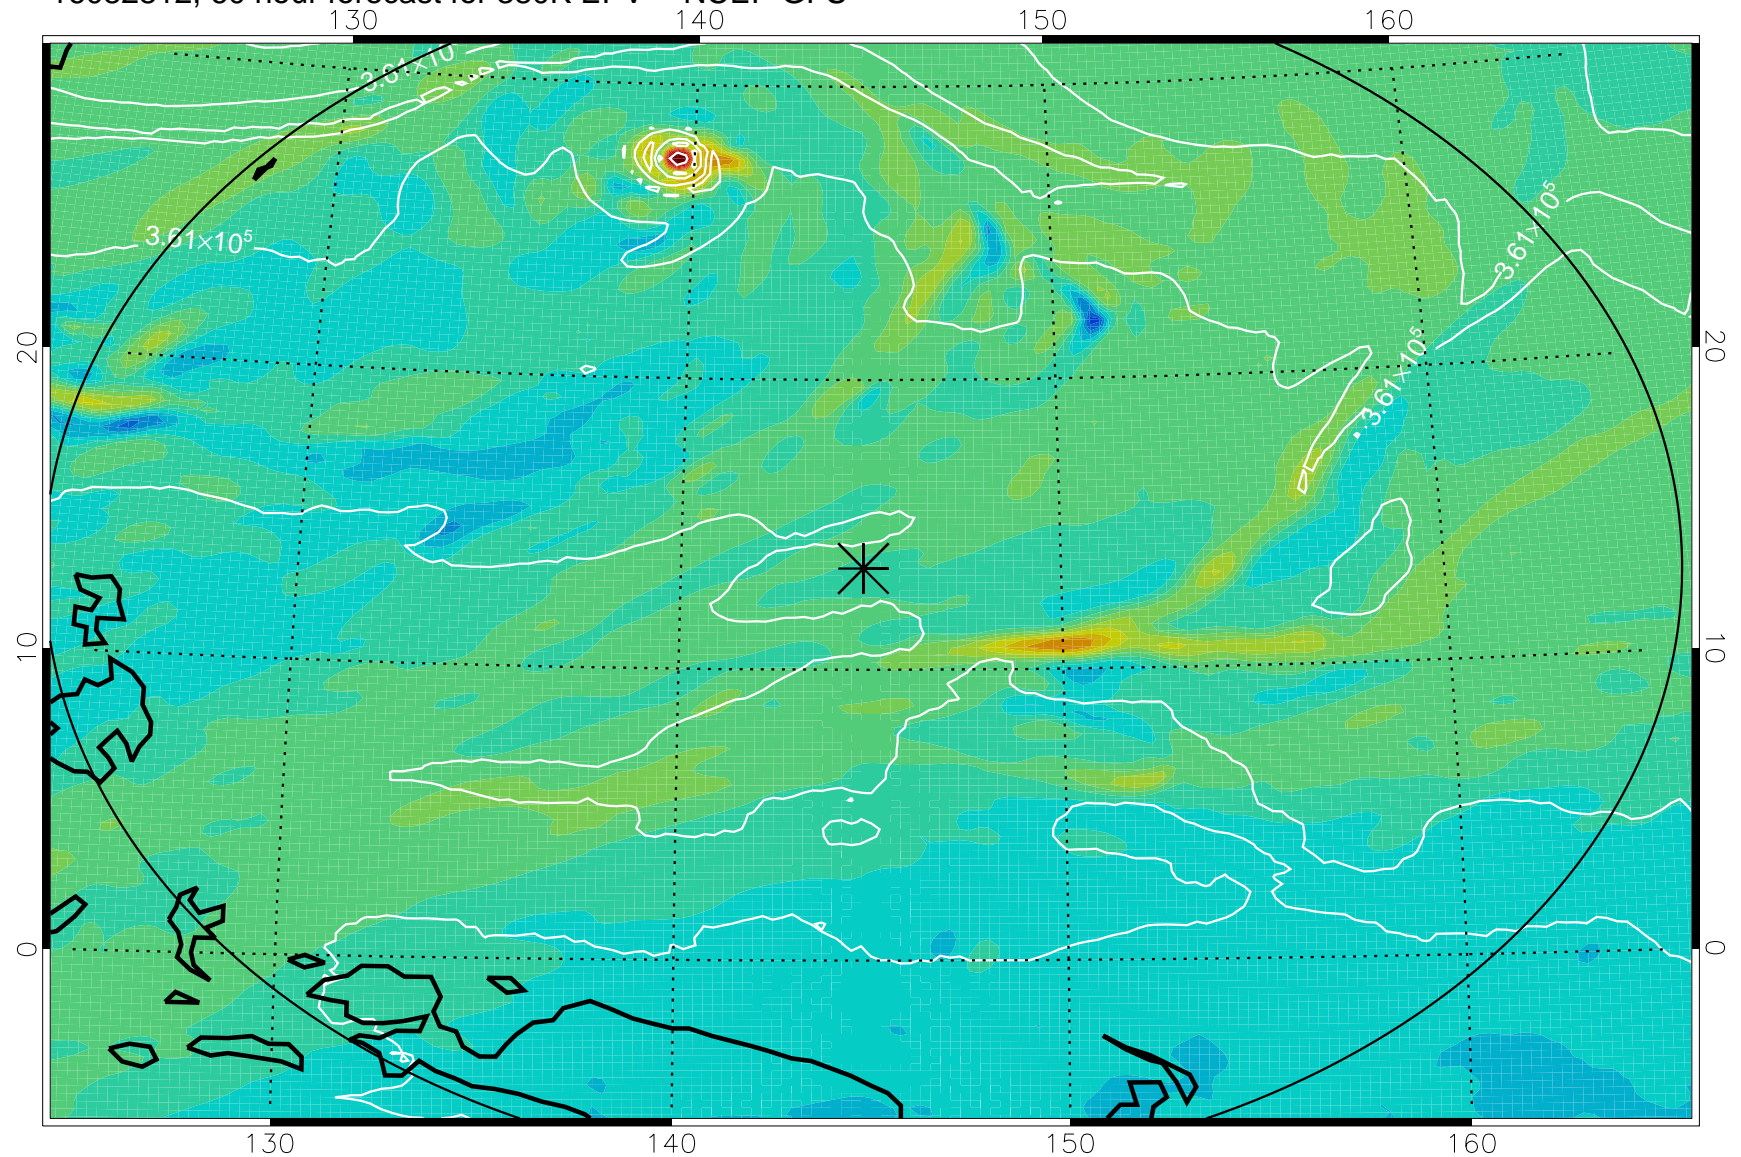

16082718, 42 hour forecast for 380K EPV -- NCEP GFS

380K Montgomery Streamfunction, white

Range ring of 2304 km

16082800, 48 hour forecast for 380K EPV -- NCEP GFS

380K Montgomery Streamfunction, white

Range ring of 2304 km

16082806, 54 hour forecast for 380K EPV -- NCEP GFS

380K Montgomery Streamfunction, white

Range ring of 2304 km

16082812, 60 hour forecast for 380K EPV -- NCEP GFS

380K Montgomery Streamfunction, white

Range ring of 2304 km

16082818, 66 hour forecast for 380K EPV -- NCEP GFS

380K Montgomery Streamfunction, white

Range ring of 2304 km

16082900, 72 hour forecast for 380K EPV -- NCEP GFS

380K Montgomery Streamfunction, white

Range ring of 2304 km

16082918, 90 hour forecast for 380K EPV -- NCEP GFS

380K Montgomery Streamfunction, white

Range ring of 2304 km

16083000, 96 hour forecast for 380K EPV -- NCEP GFS

380K Montgomery Streamfunction, white

Range ring of 2304 km