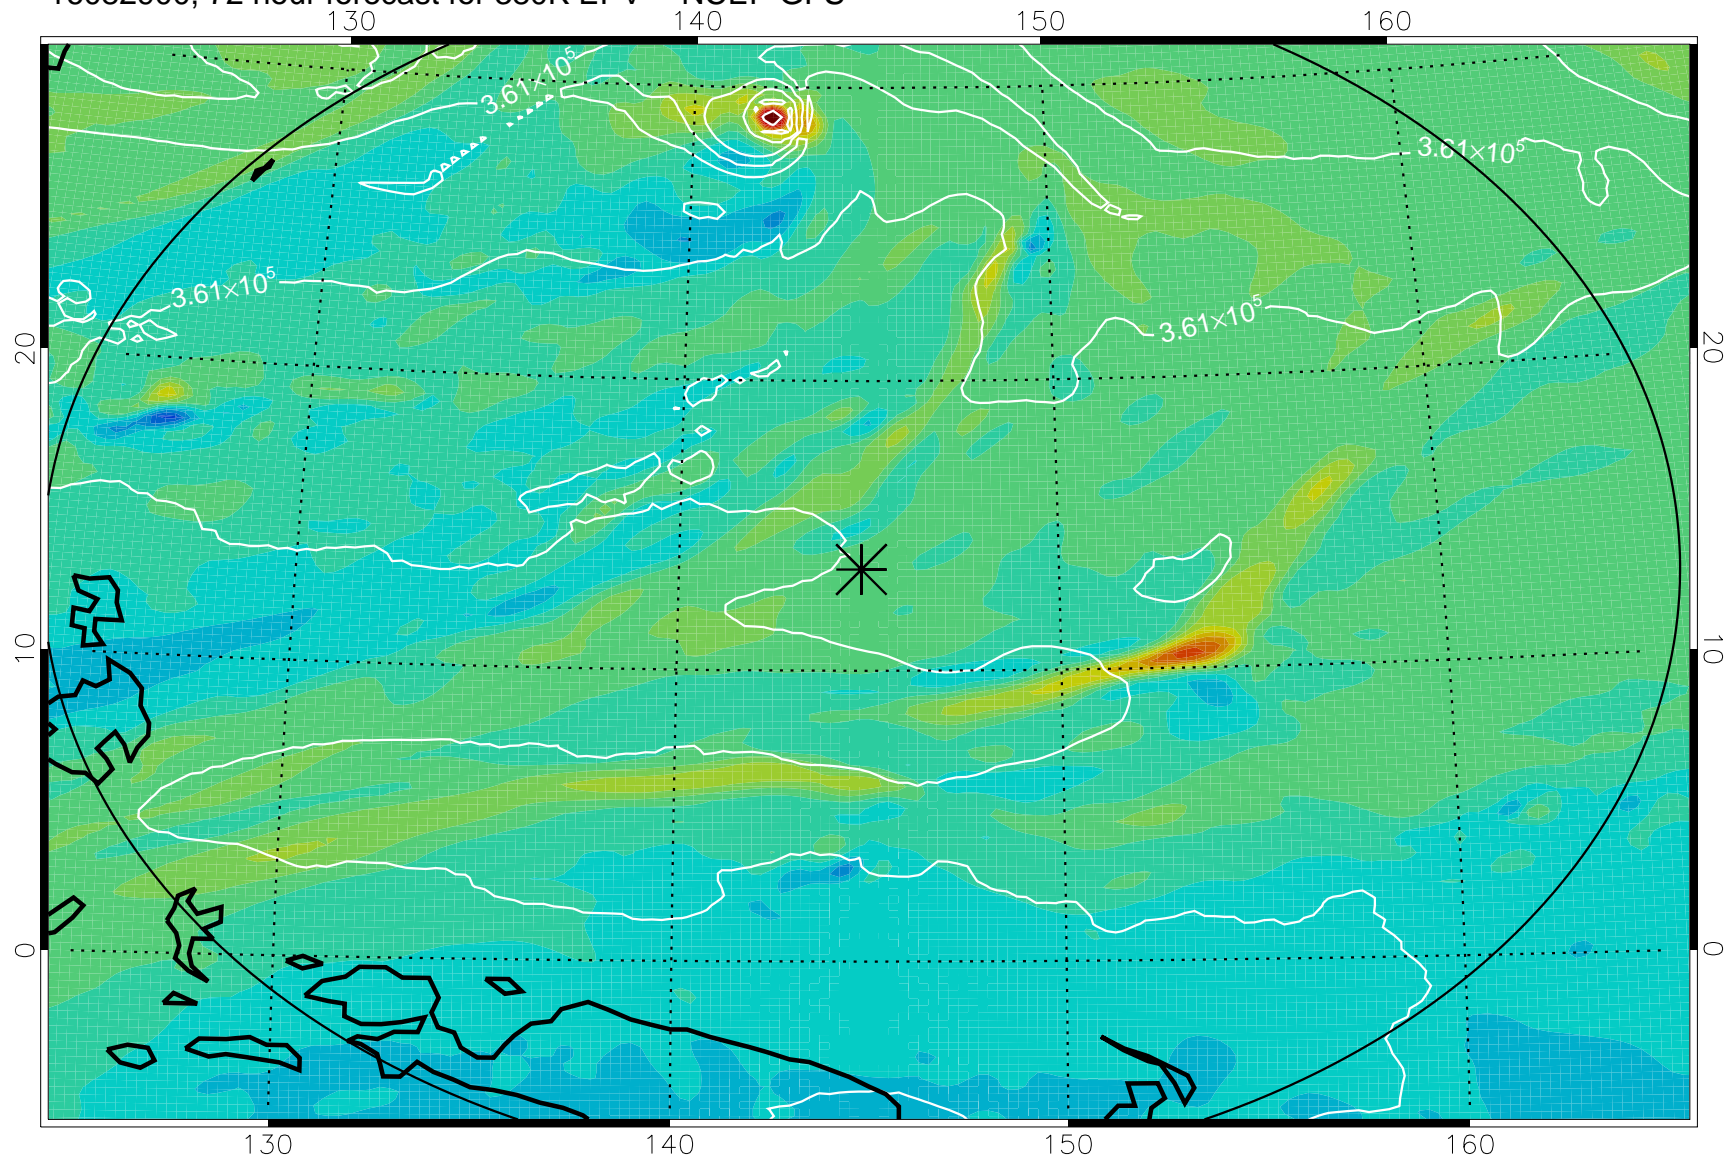

16082806, 54 hour forecast for 380K EPV -- NCEP GFS

380K Montgomery Streamfunction, white

Range ring of 2304 km

16082812, 60 hour forecast for 380K EPV -- NCEP GFS

380K Montgomery Streamfunction, white

Range ring of 2304 km

16082818, 66 hour forecast for 380K EPV -- NCEP GFS

380K Montgomery Streamfunction, white

Range ring of 2304 km

16082900, 72 hour forecast for 380K EPV -- NCEP GFS

380K Montgomery Streamfunction, white

Range ring of 2304 km

16082906, 78 hour forecast for 380K EPV -- NCEP GFS

380K Montgomery Streamfunction, white

Range ring of 2304 km

16082912, 84 hour forecast for 380K EPV -- NCEP GFS

380K Montgomery Streamfunction, white

Range ring of 2304 km

16082918, 90 hour forecast for 380K EPV -- NCEP GFS

380K Montgomery Streamfunction, white

Range ring of 2304 km

16083000, 96 hour forecast for 380K EPV -- NCEP GFS

380K Montgomery Streamfunction, white

Range ring of 2304 km