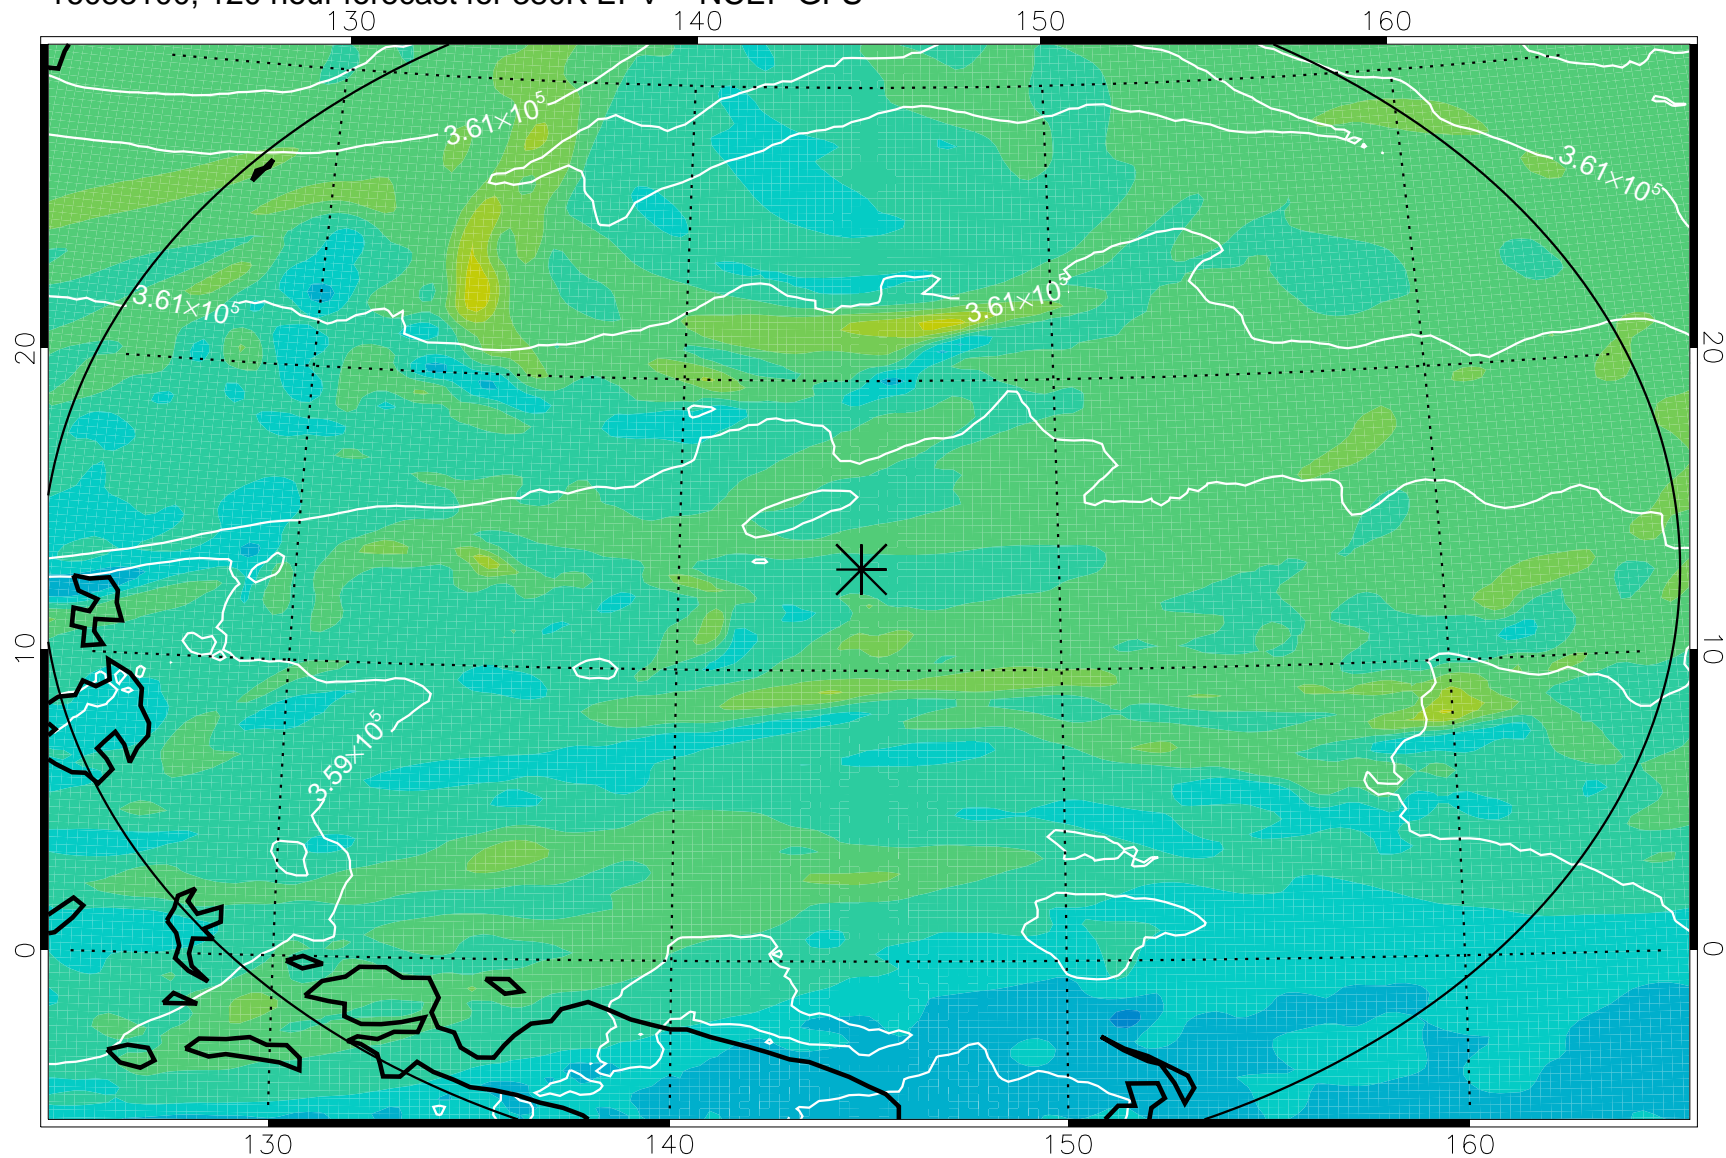

16082906, 78 hour forecast for 380K EPV -- NCEP GFS

380K Montgomery Streamfunction, white

Range ring of 2304 km

16082912, 84 hour forecast for 380K EPV -- NCEP GFS

380K Montgomery Streamfunction, white

Range ring of 2304 km

16082918, 90 hour forecast for 380K EPV -- NCEP GFS

380K Montgomery Streamfunction, white

Range ring of 2304 km

16083000, 96 hour forecast for 380K EPV -- NCEP GFS

380K Montgomery Streamfunction, white

Range ring of 2304 km

16083006, 102 hour forecast for 380K EPV -- NCEP GFS

380K Montgomery Streamfunction, white

Range ring of 2304 km

16083012, 108 hour forecast for 380K EPV -- NCEP GFS

380K Montgomery Streamfunction, white

Range ring of 2304 km

16083018, 114 hour forecast for 380K EPV -- NCEP GFS

380K Montgomery Streamfunction, white

Range ring of 2304 km

16083100, 120 hour forecast for 380K EPV -- NCEP GFS

380K Montgomery Streamfunction, white

Range ring of 2304 km