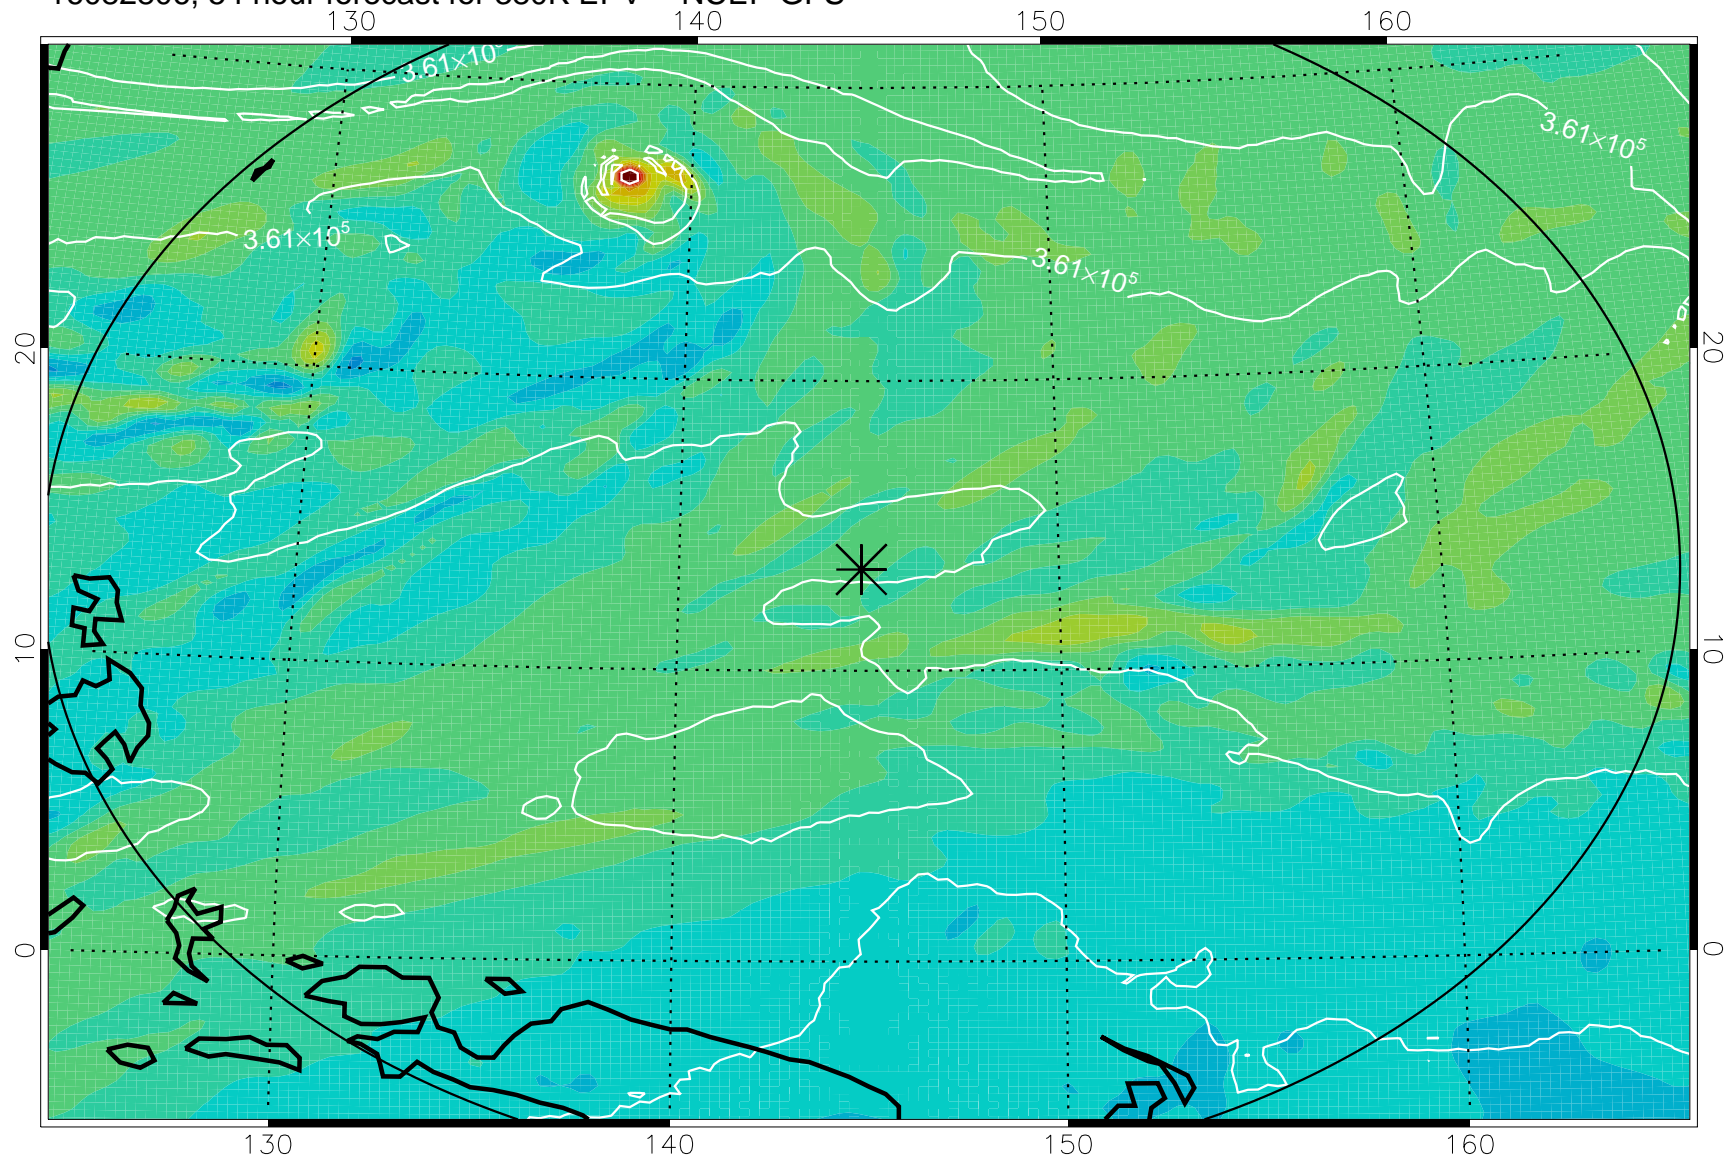

16082718, 42 hour forecast for 380K EPV -- NCEP GFS

380K Montgomery Streamfunction, white

Range ring of 2304 km

16082800, 48 hour forecast for 380K EPV -- NCEP GFS

380K Montgomery Streamfunction, white

Range ring of 2304 km

16082806, 54 hour forecast for 380K EPV -- NCEP GFS

380K Montgomery Streamfunction, white

Range ring of 2304 km

16082812, 60 hour forecast for 380K EPV -- NCEP GFS

380K Montgomery Streamfunction, white

Range ring of 2304 km

16082818, 66 hour forecast for 380K EPV -- NCEP GFS

380K Montgomery Streamfunction, white

Range ring of 2304 km

16082900, 72 hour forecast for 380K EPV -- NCEP GFS

380K Montgomery Streamfunction, white

Range ring of 2304 km

16082906, 78 hour forecast for 380K EPV -- NCEP GFS

380K Montgomery Streamfunction, white

Range ring of 2304 km

16082912, 84 hour forecast for 380K EPV -- NCEP GFS

380K Montgomery Streamfunction, white

Range ring of 2304 km