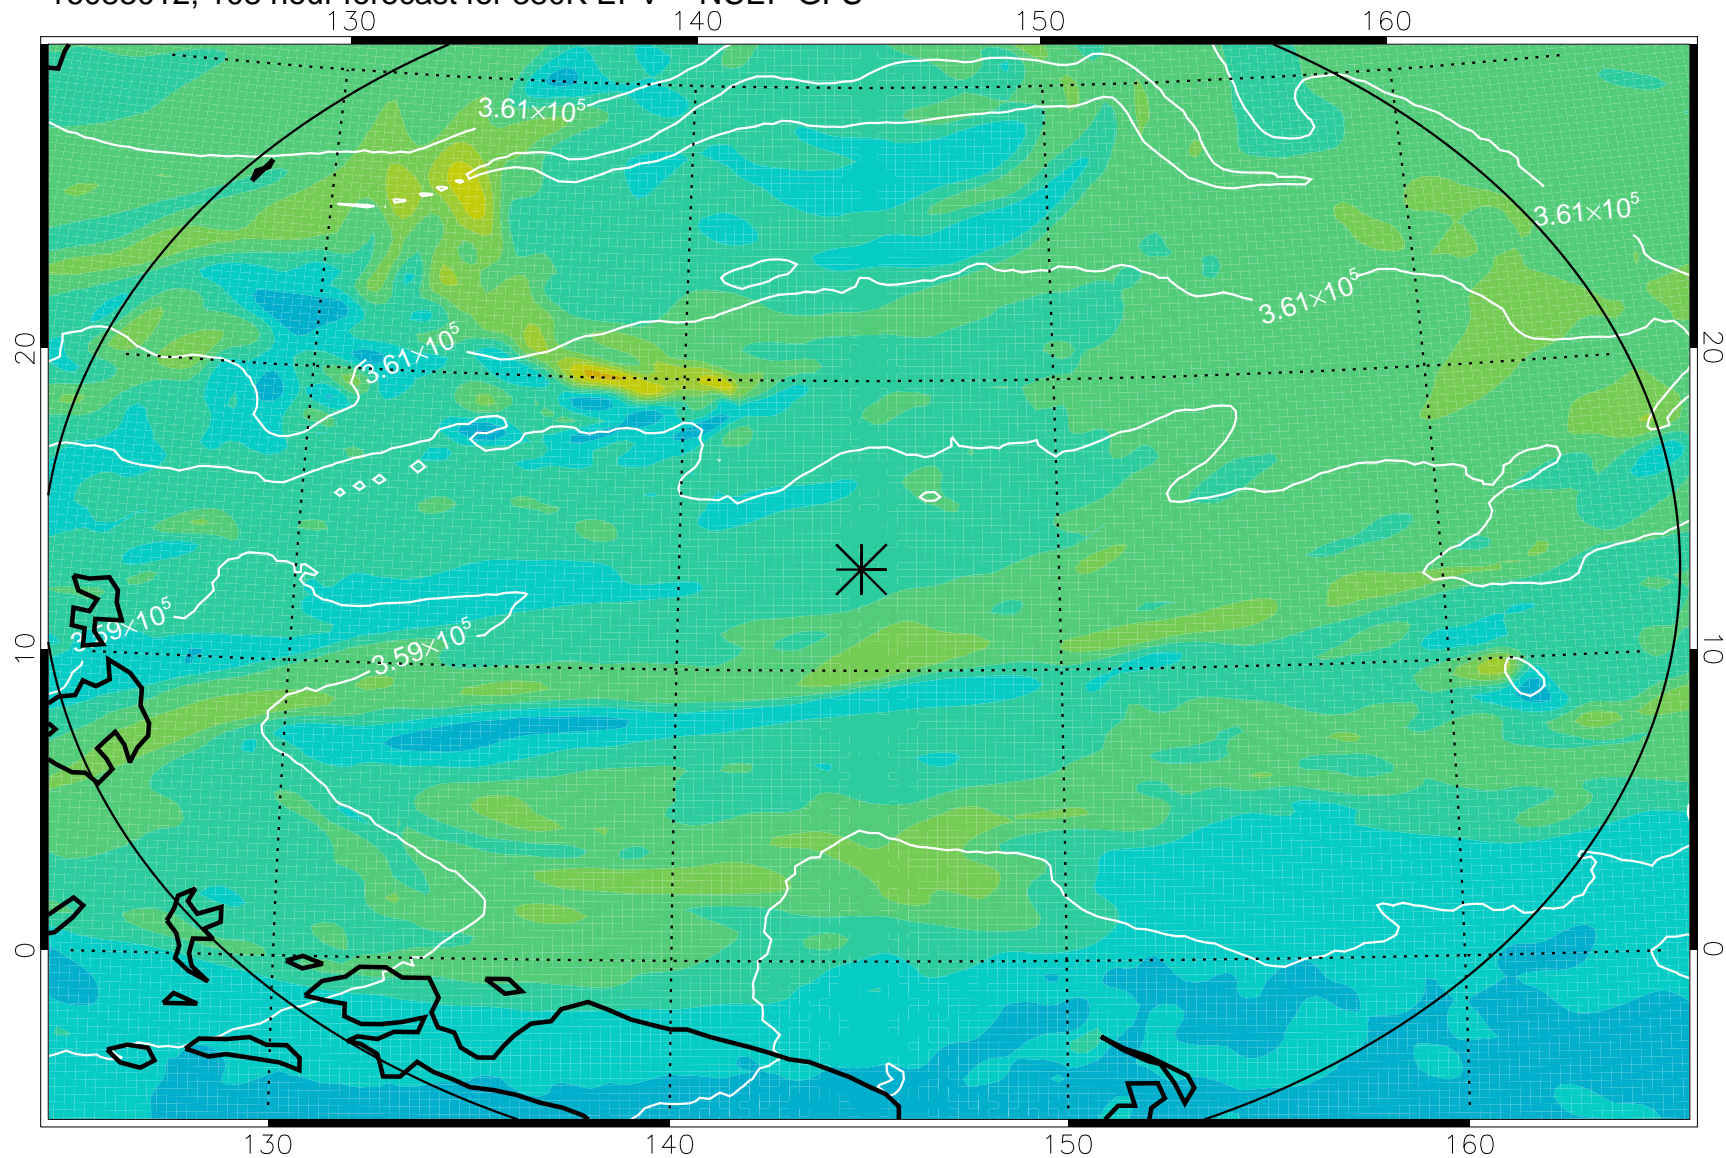

16082906, 78 hour forecast for 380K EPV -- NCEP GFS

380K Montgomery Streamfunction, white

Range ring of 2304 km

16082912, 84 hour forecast for 380K EPV -- NCEP GFS

380K Montgomery Streamfunction, white

Range ring of 2304 km

16082918, 90 hour forecast for 380K EPV -- NCEP GFS

380K Montgomery Streamfunction, white

Range ring of 2304 km

16083000, 96 hour forecast for 380K EPV -- NCEP GFS

380K Montgomery Streamfunction, white

Range ring of 2304 km

16083006, 102 hour forecast for 380K EPV -- NCEP GFS

380K Montgomery Streamfunction, white

Range ring of 2304 km

16083012, 108 hour forecast for 380K EPV -- NCEP GFS

380K Montgomery Streamfunction, white

Range ring of 2304 km

16083018, 114 hour forecast for 380K EPV -- NCEP GFS

380K Montgomery Streamfunction, white

Range ring of 2304 km

16083100, 120 hour forecast for 380K EPV -- NCEP GFS

380K Montgomery Streamfunction, white

Range ring of 2304 km