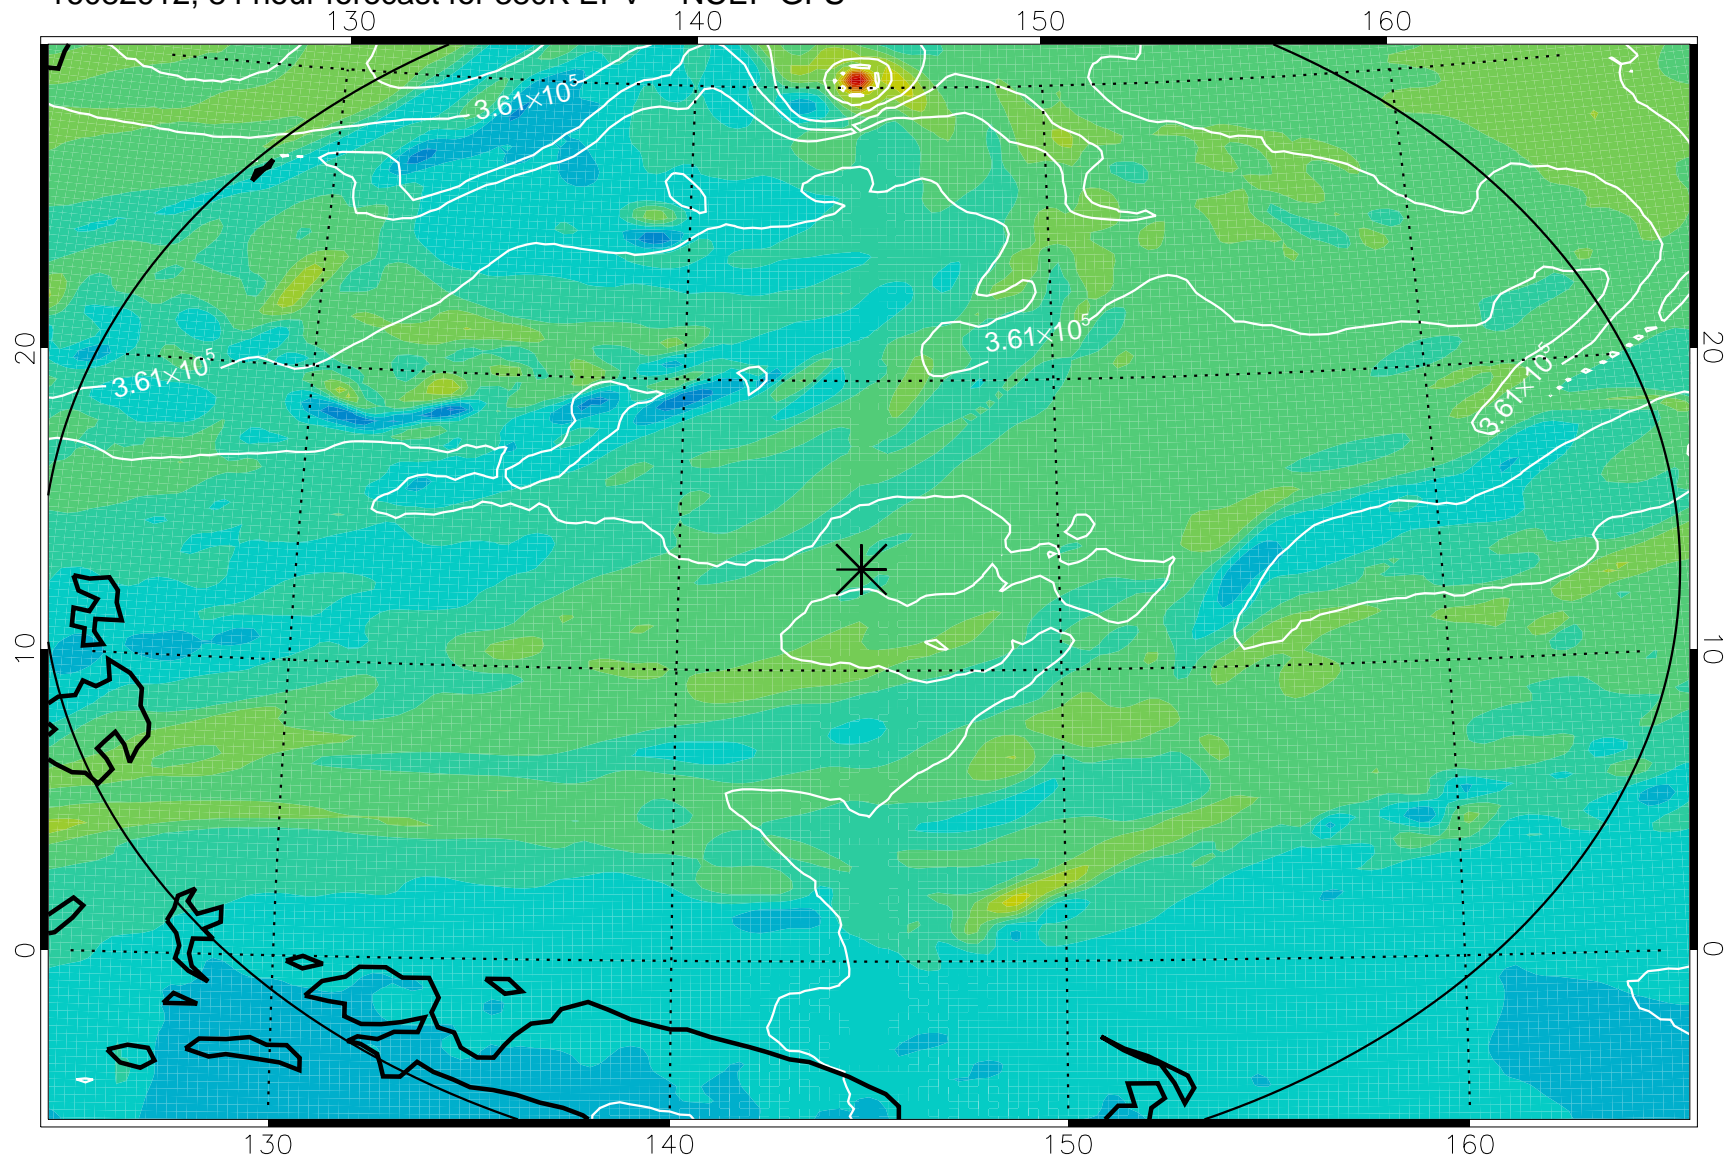

16082818, 66 hour forecast for 380K EPV -- NCEP GFS

380K Montgomery Streamfunction, white

Range ring of 2304 km

16082900, 72 hour forecast for 380K EPV -- NCEP GFS

380K Montgomery Streamfunction, white

Range ring of 2304 km

16082906, 78 hour forecast for 380K EPV -- NCEP GFS

380K Montgomery Streamfunction, white

Range ring of 2304 km

16082912, 84 hour forecast for 380K EPV -- NCEP GFS

380K Montgomery Streamfunction, white

Range ring of 2304 km

16082918, 90 hour forecast for 380K EPV -- NCEP GFS

380K Montgomery Streamfunction, white

Range ring of 2304 km

16083000, 96 hour forecast for 380K EPV -- NCEP GFS

380K Montgomery Streamfunction, white

Range ring of 2304 km

16083006, 102 hour forecast for 380K EPV -- NCEP GFS

380K Montgomery Streamfunction, white

Range ring of 2304 km

16083012, 108 hour forecast for 380K EPV -- NCEP GFS

380K Montgomery Streamfunction, white

Range ring of 2304 km