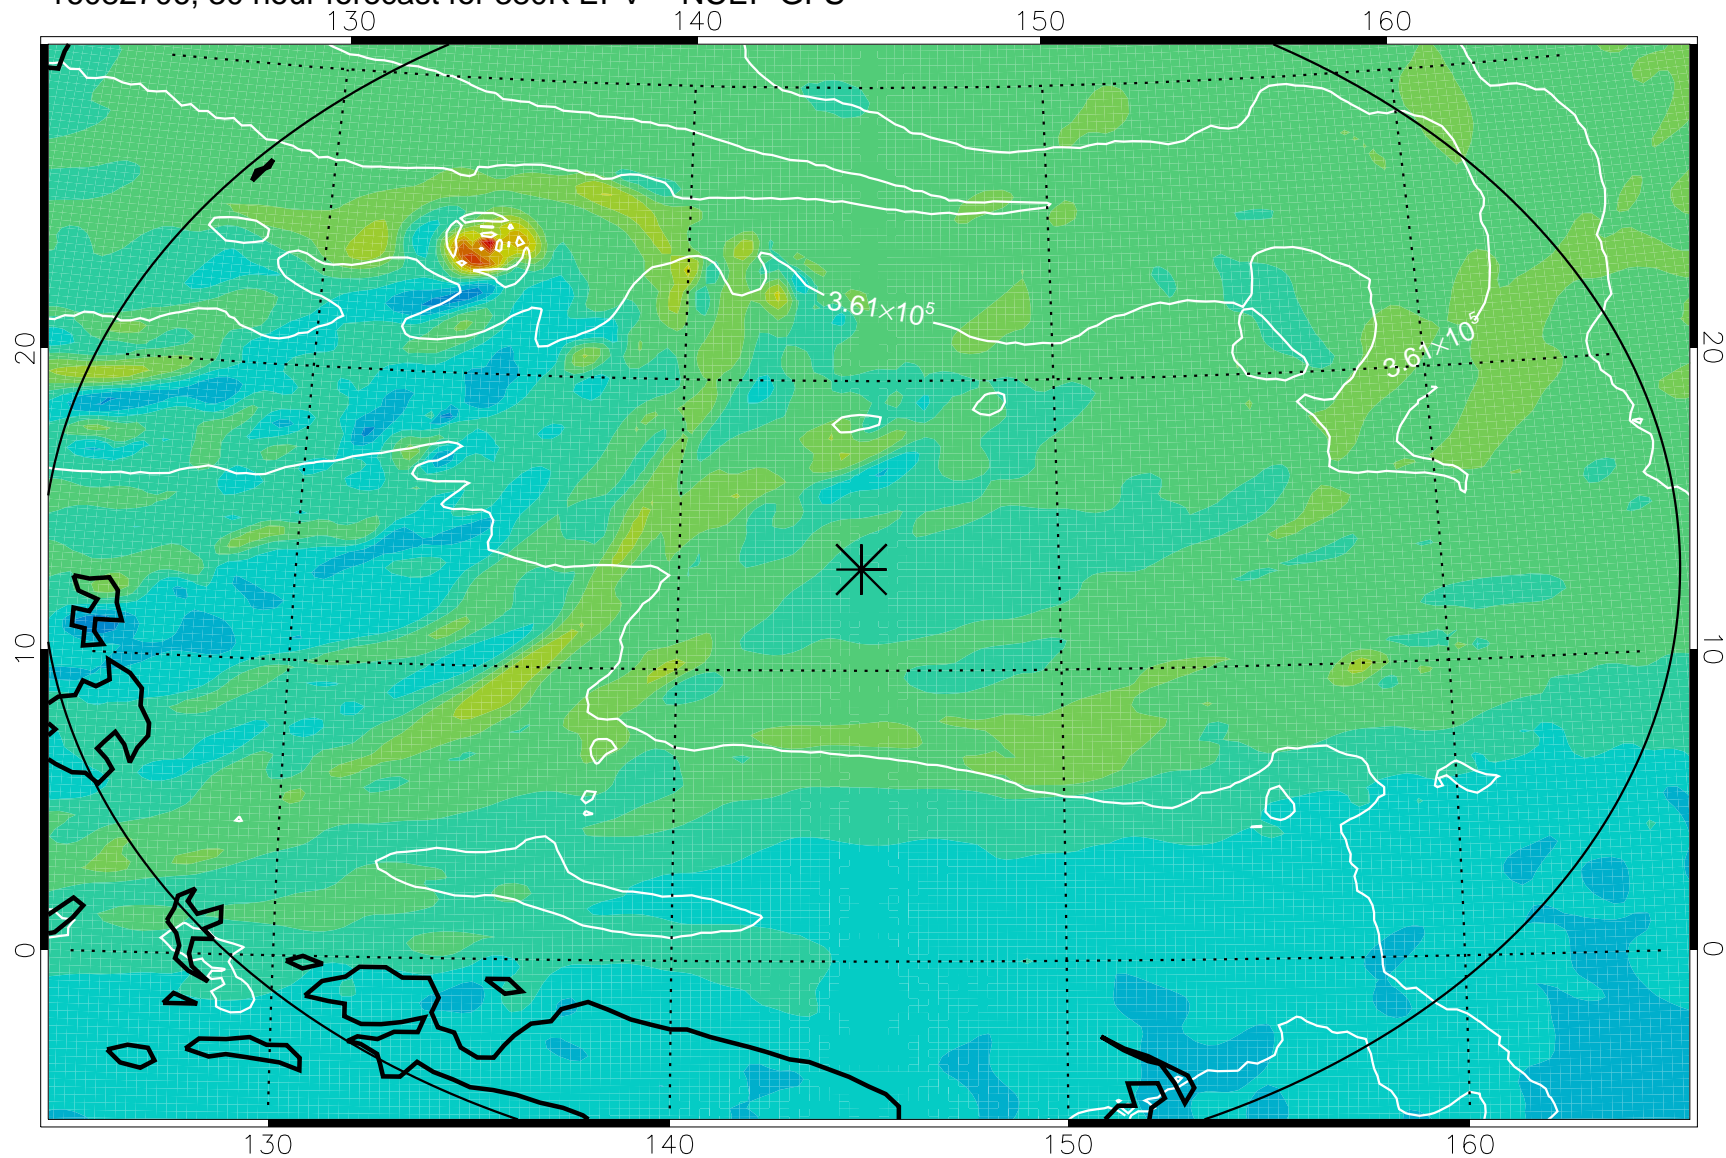

16082618, 18 hour forecast for 380K EPV -- NCEP GFS

380K Montgomery Streamfunction, white

Range ring of 2304 km

16082700, 24 hour forecast for 380K EPV -- NCEP GFS

380K Montgomery Streamfunction, white

Range ring of 2304 km

16082706, 30 hour forecast for 380K EPV -- NCEP GFS

380K Montgomery Streamfunction, white

Range ring of 2304 km

16082712, 36 hour forecast for 380K EPV -- NCEP GFS

380K Montgomery Streamfunction, white

Range ring of 2304 km

16082718, 42 hour forecast for 380K EPV -- NCEP GFS

380K Montgomery Streamfunction, white

Range ring of 2304 km

16082800, 48 hour forecast for 380K EPV -- NCEP GFS

380K Montgomery Streamfunction, white

Range ring of 2304 km

16082818, 66 hour forecast for 380K EPV -- NCEP GFS

380K Montgomery Streamfunction, white

Range ring of 2304 km

16082900, 72 hour forecast for 380K EPV -- NCEP GFS

380K Montgomery Streamfunction, white

Range ring of 2304 km