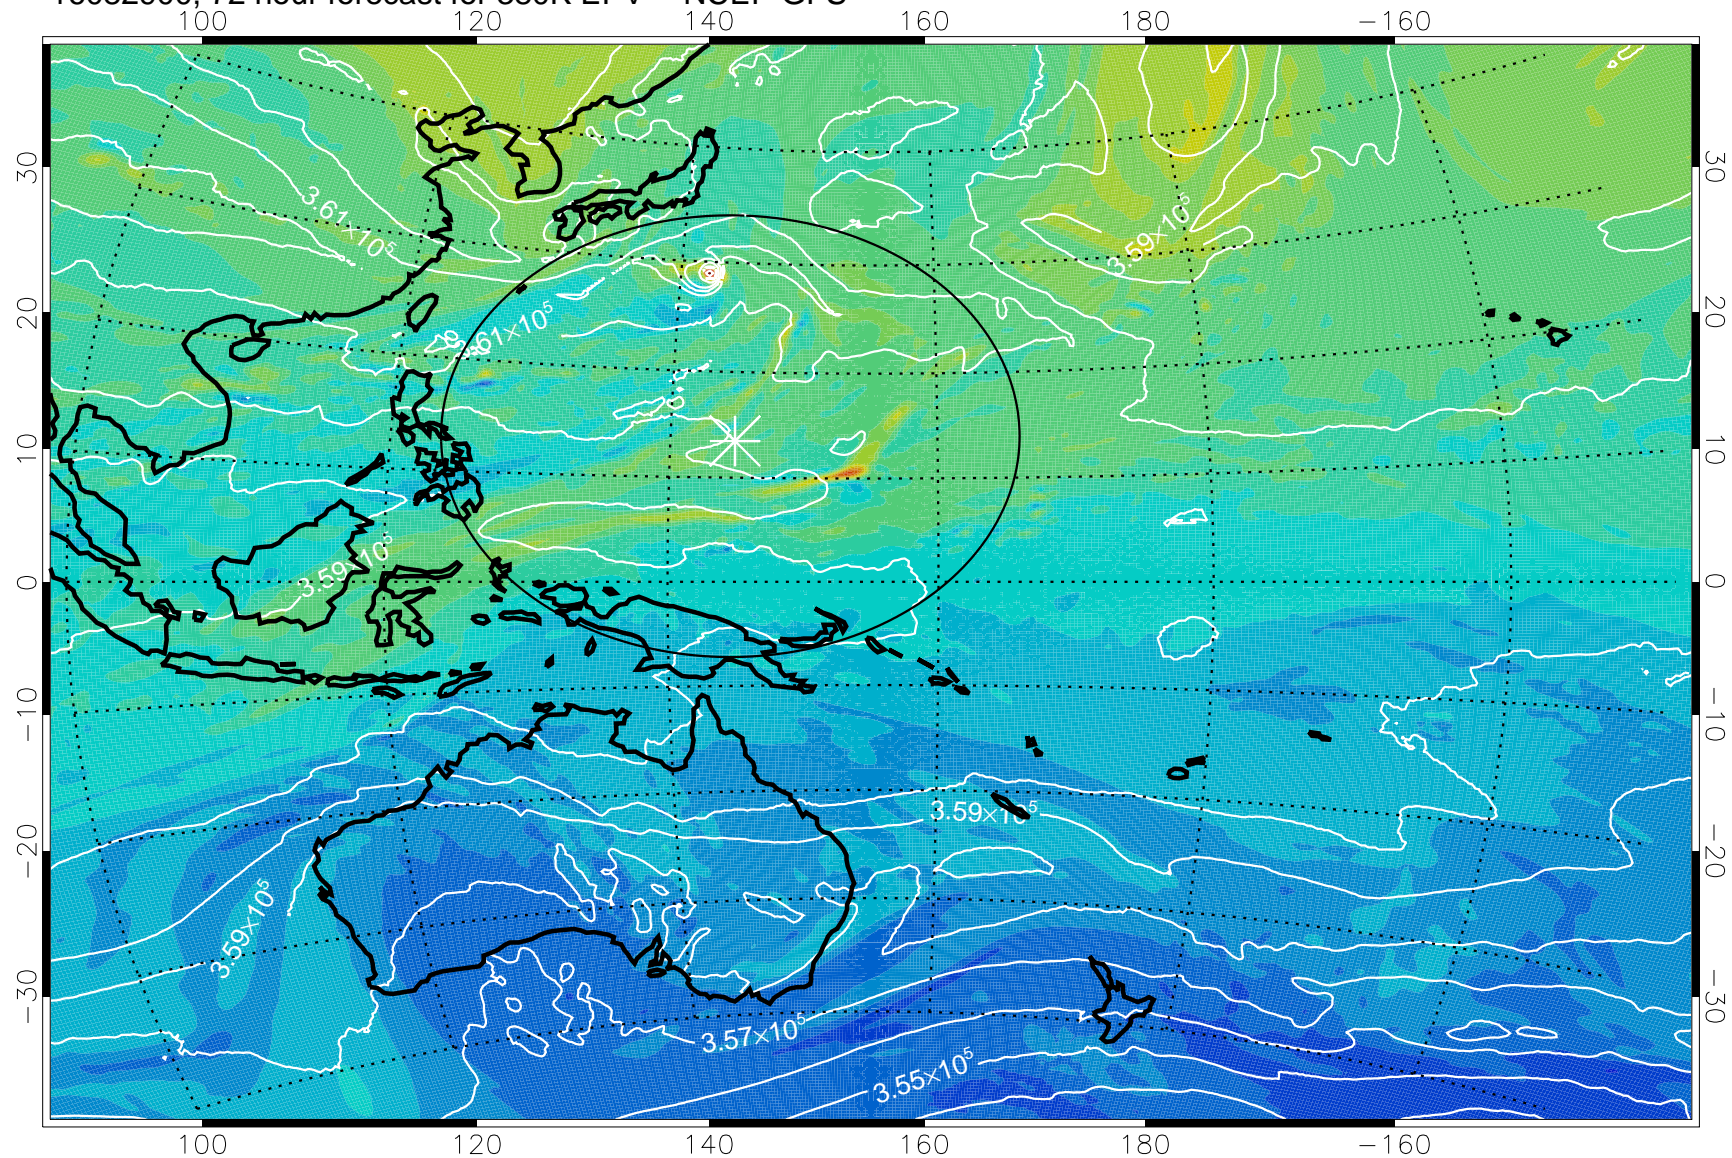

380K Montgomery Streamfunction, white

Range ring of 2304 km

16082806, 54 hour forecast for 380K EPV -- NCEP GFS

380K Montgomery Streamfunction, white

Range ring of 2304 km

16082812, 60 hour forecast for 380K EPV -- NCEP GFS

380K Montgomery Streamfunction, white

Range ring of 2304 km

16082818, 66 hour forecast for 380K EPV -- NCEP GFS

16082900, 72 hour forecast for 380K EPV -- NCEP GFS

380K Montgomery Streamfunction, white

Range ring of 2304 km

16082906, 78 hour forecast for 380K EPV -- NCEP GFS

380K Montgomery Streamfunction, white

Range ring of 2304 km

16082912, 84 hour forecast for 380K EPV -- NCEP GFS

380K Montgomery Streamfunction, white

Range ring of 2304 km

16082918, 90 hour forecast for 380K EPV -- NCEP GFS

380K Montgomery Streamfunction, white

Range ring of 2304 km

16083000, 96 hour forecast for 380K EPV -- NCEP GFS

380K Montgomery Streamfunction, white

Range ring of 2304 km