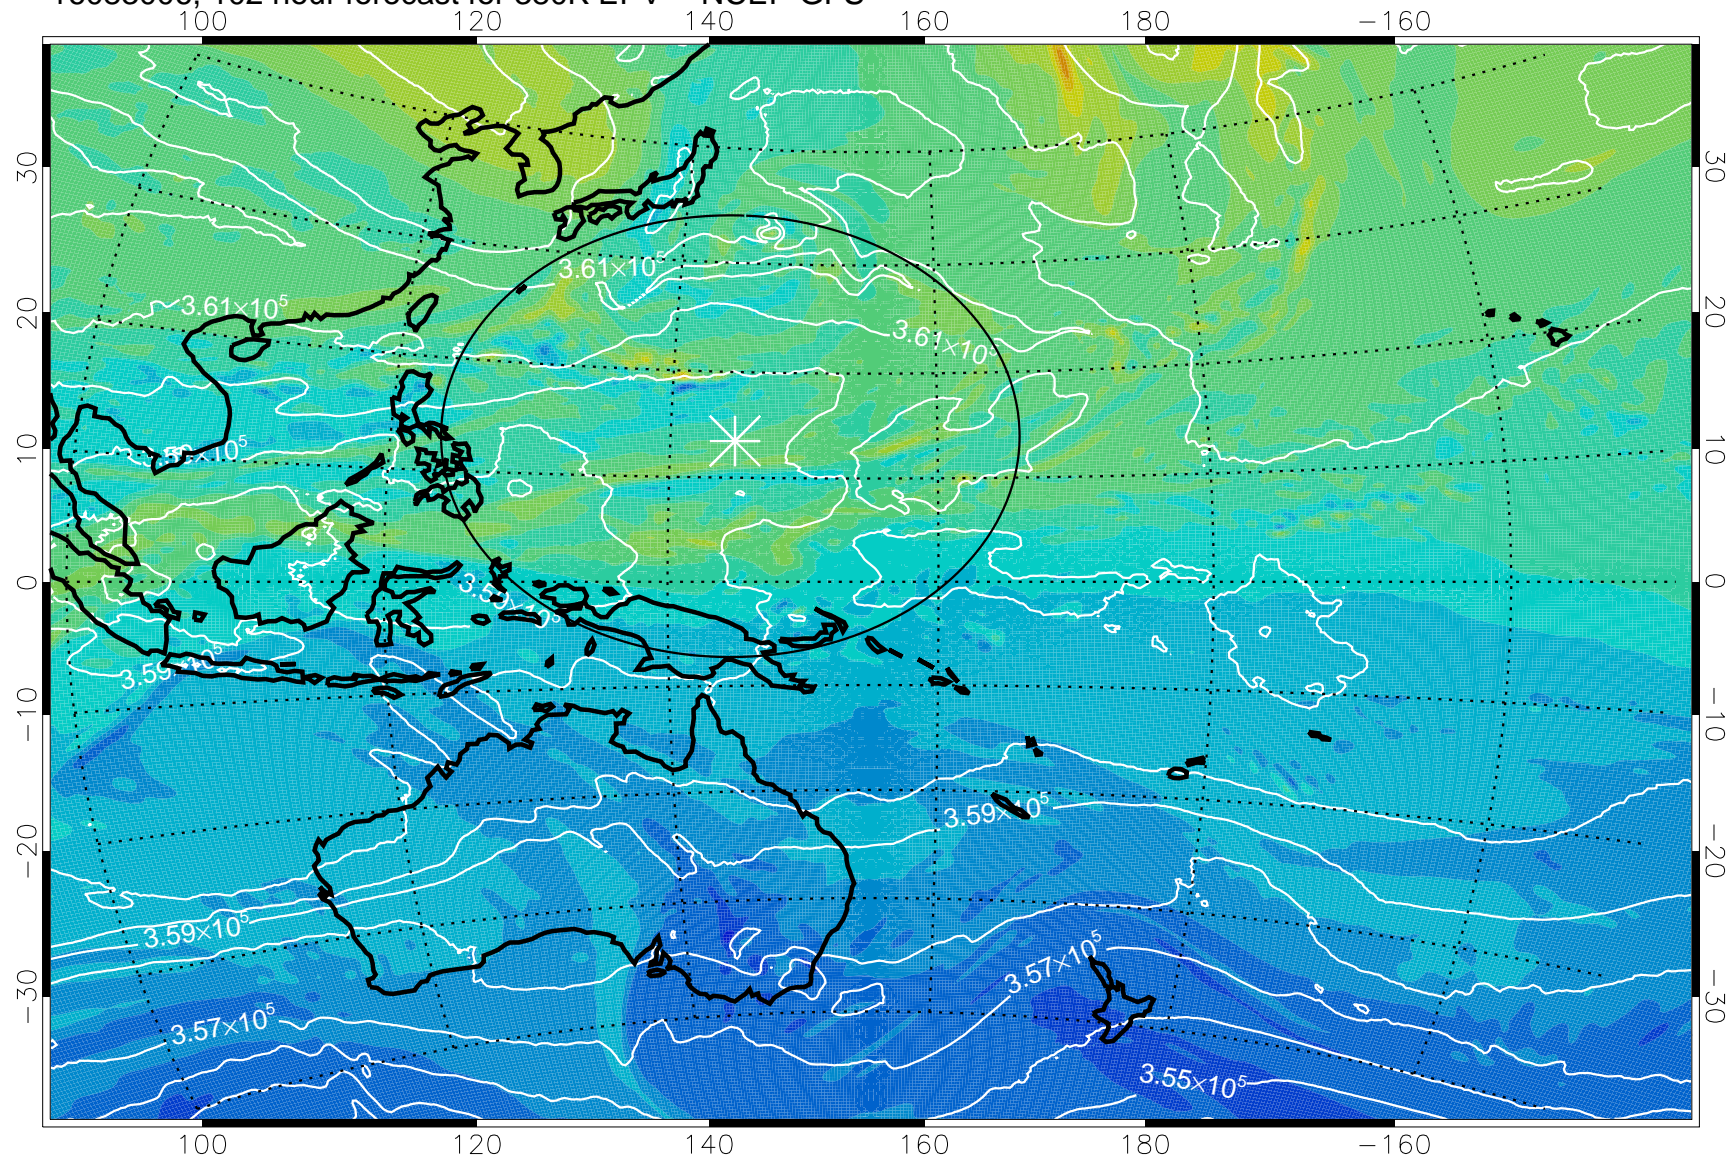

16082906, 78 hour forecast for 380K EPV -- NCEP GFS

380K Montgomery Streamfunction, white

Range ring of 2304 km

16082912, 84 hour forecast for 380K EPV -- NCEP GFS

380K Montgomery Streamfunction, white

Range ring of 2304 km

16082918, 90 hour forecast for 380K EPV -- NCEP GFS

380K Montgomery Streamfunction, white

Range ring of 2304 km

16083000, 96 hour forecast for 380K EPV -- NCEP GFS

380K Montgomery Streamfunction, white

Range ring of 2304 km

16083006, 102 hour forecast for 380K EPV -- NCEP GFS

380K Montgomery Streamfunction, white

Range ring of 2304 km

16083012, 108 hour forecast for 380K EPV -- NCEP GFS

380K Montgomery Streamfunction, white

Range ring of 2304 km

16083018, 114 hour forecast for 380K EPV -- NCEP GFS

380K Montgomery Streamfunction, white

Range ring of 2304 km

16083100, 120 hour forecast for 380K EPV -- NCEP GFS

380K Montgomery Streamfunction, white

Range ring of 2304 km