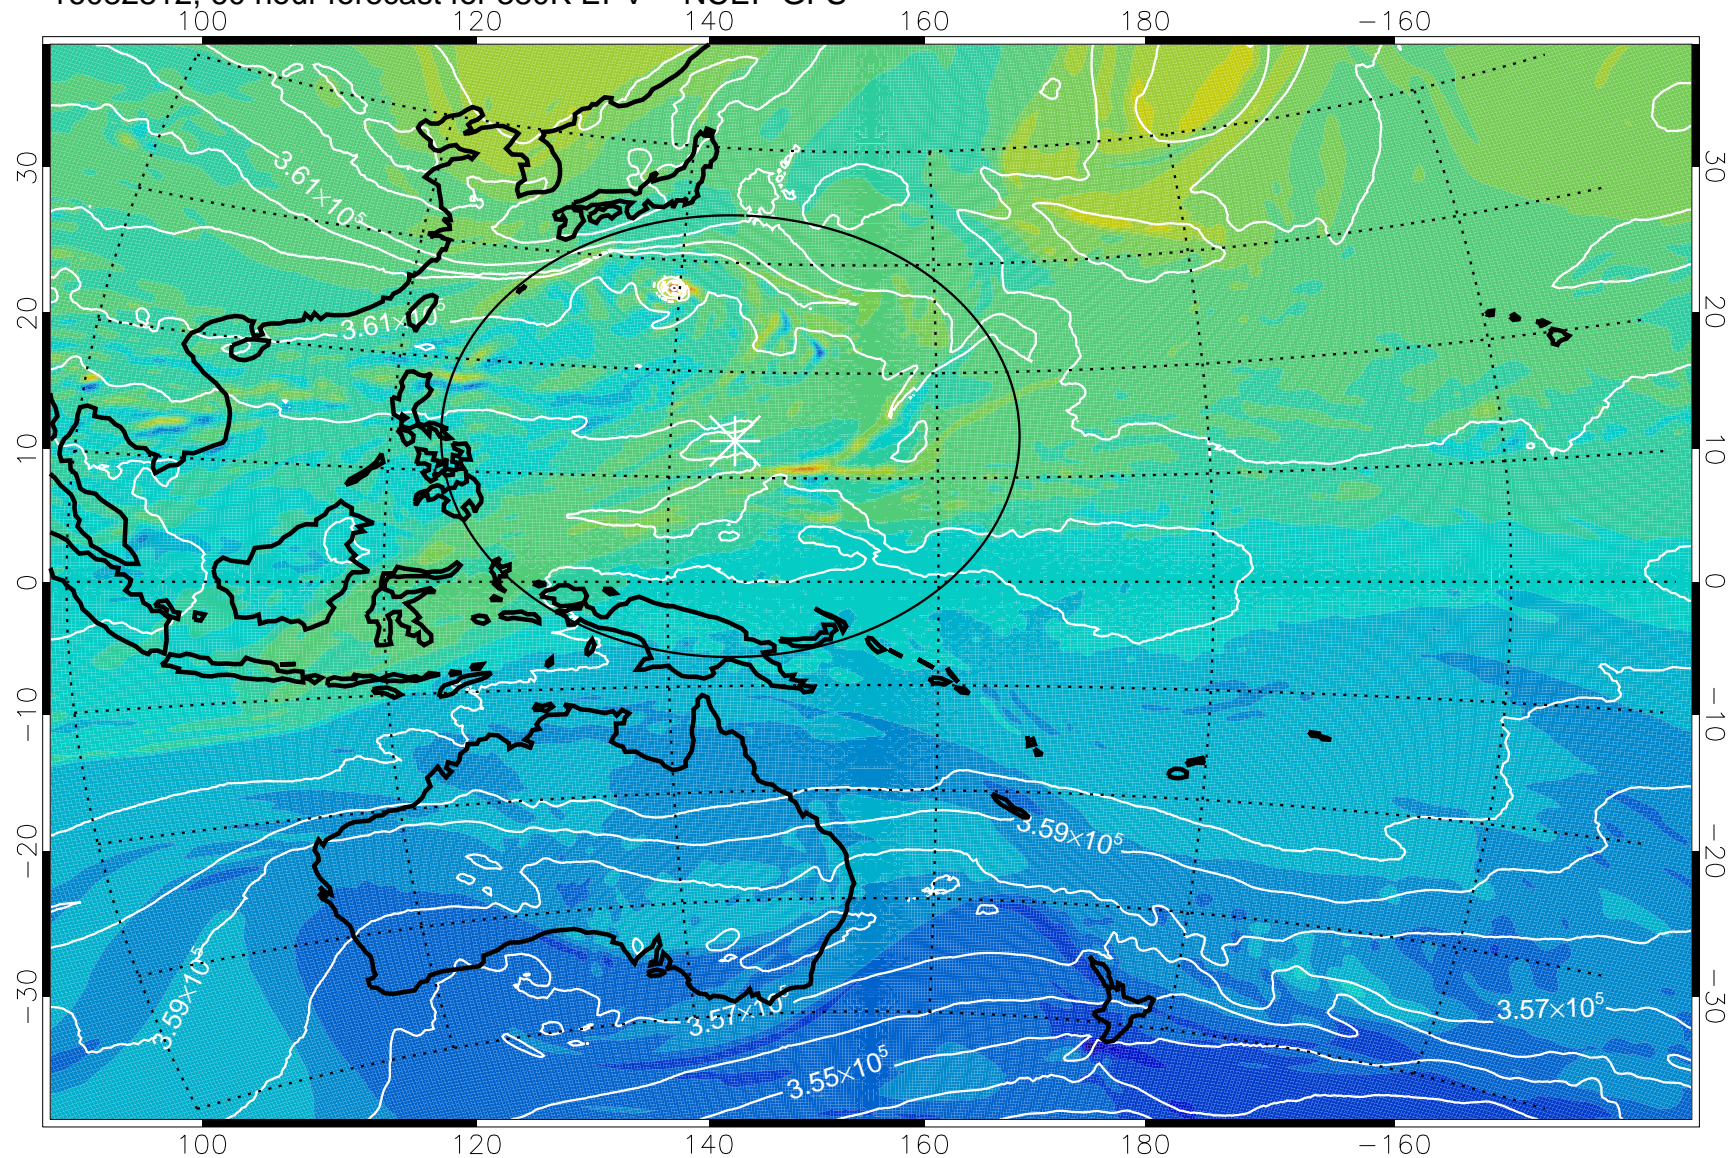

380K Montgomery Streamfunction, white

Range ring of 2304 km

16082806, 54 hour forecast for 380K EPV -- NCEP GFS

380K Montgomery Streamfunction, white

Range ring of 2304 km

16082812, 60 hour forecast for 380K EPV -- NCEP GFS

380K Montgomery Streamfunction, white

Range ring of 2304 km

16082818, 66 hour forecast for 380K EPV -- NCEP GFS

16082900, 72 hour forecast for 380K EPV -- NCEP GFS

380K Montgomery Streamfunction, white

Range ring of 2304 km

16082906, 78 hour forecast for 380K EPV -- NCEP GFS

380K Montgomery Streamfunction, white

Range ring of 2304 km

16082912, 84 hour forecast for 380K EPV -- NCEP GFS

380K Montgomery Streamfunction, white

Range ring of 2304 km

16082918, 90 hour forecast for 380K EPV -- NCEP GFS

380K Montgomery Streamfunction, white

Range ring of 2304 km

16083000, 96 hour forecast for 380K EPV -- NCEP GFS

380K Montgomery Streamfunction, white

Range ring of 2304 km