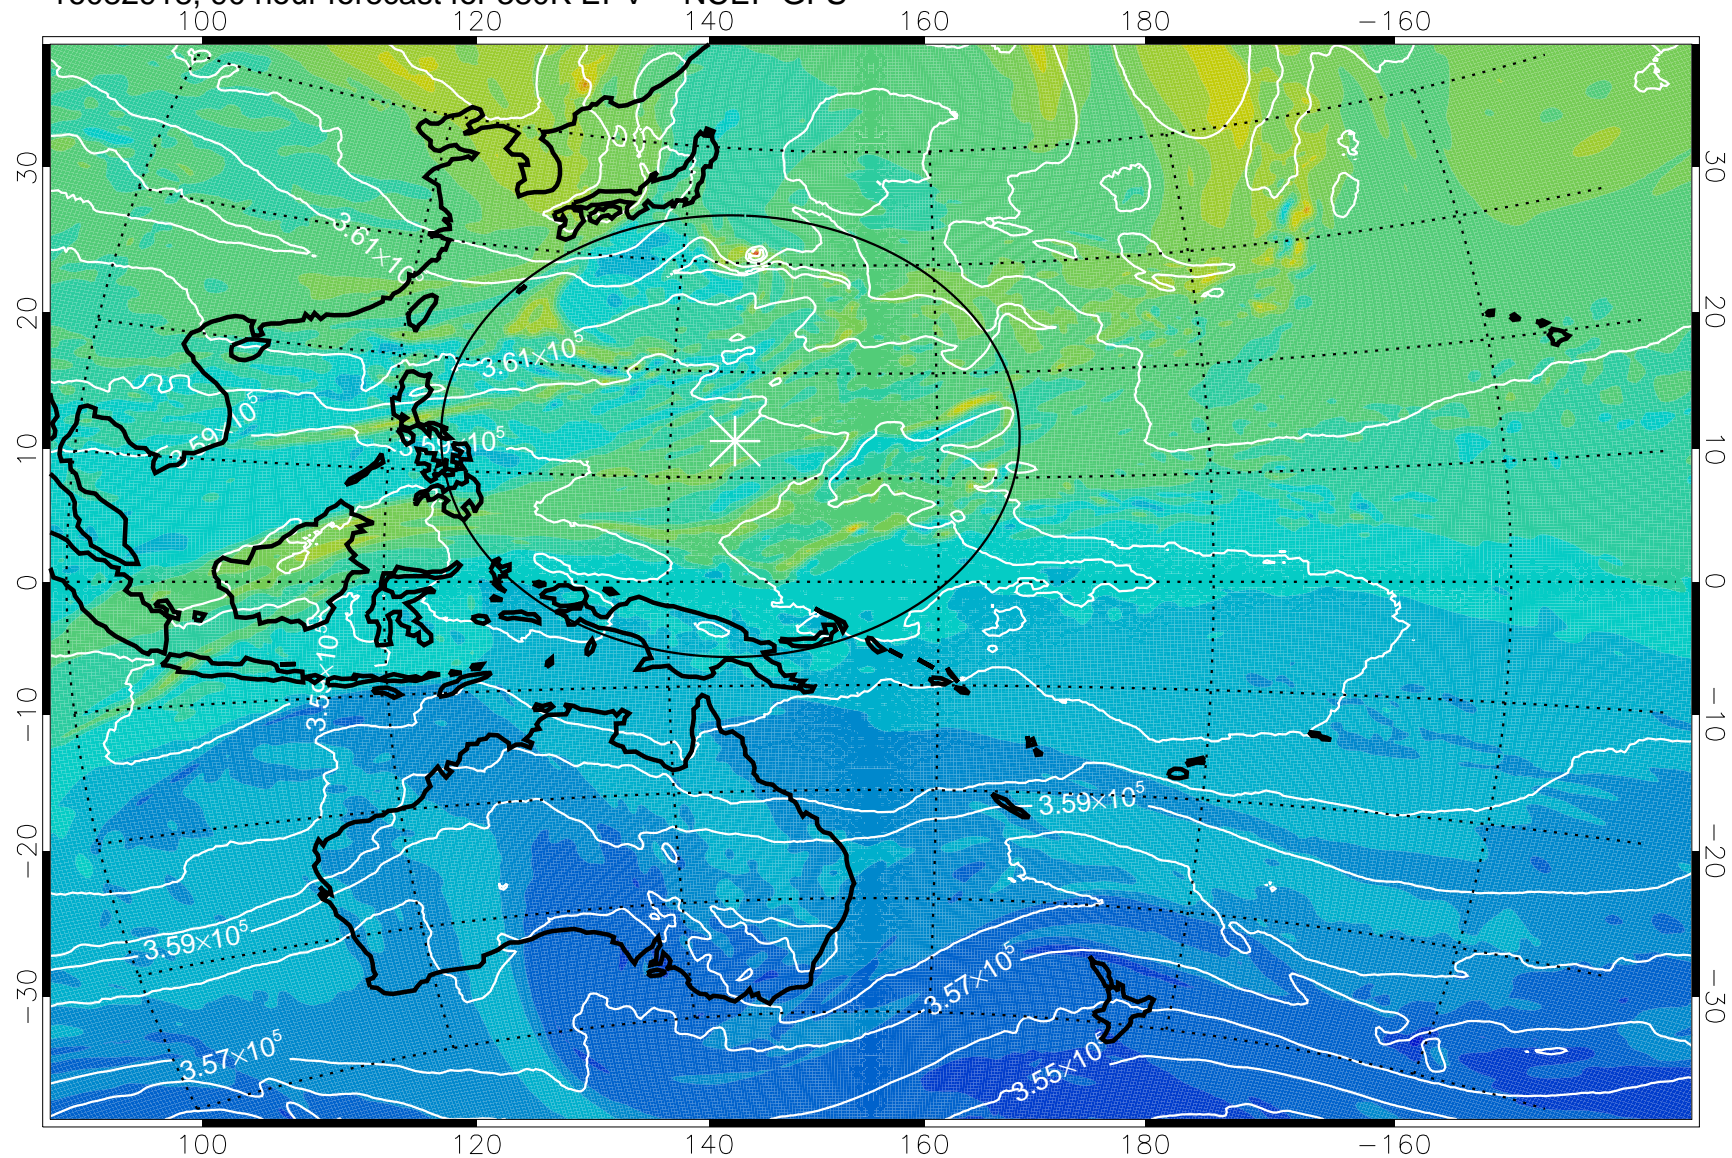

380K Montgomery Streamfunction, white

Range ring of 2304 km

16082818, 66 hour forecast for 380K EPV -- NCEP GFS

16082900, 72 hour forecast for 380K EPV -- NCEP GFS

380K Montgomery Streamfunction, white

Range ring of 2304 km

16082906, 78 hour forecast for 380K EPV -- NCEP GFS

380K Montgomery Streamfunction, white

Range ring of 2304 km

16082912, 84 hour forecast for 380K EPV -- NCEP GFS

380K Montgomery Streamfunction, white

Range ring of 2304 km

16082918, 90 hour forecast for 380K EPV -- NCEP GFS

380K Montgomery Streamfunction, white

Range ring of 2304 km

16083000, 96 hour forecast for 380K EPV -- NCEP GFS

380K Montgomery Streamfunction, white

Range ring of 2304 km

16083006, 102 hour forecast for 380K EPV -- NCEP GFS

380K Montgomery Streamfunction, white

Range ring of 2304 km

16083012, 108 hour forecast for 380K EPV -- NCEP GFS

380K Montgomery Streamfunction, white

Range ring of 2304 km