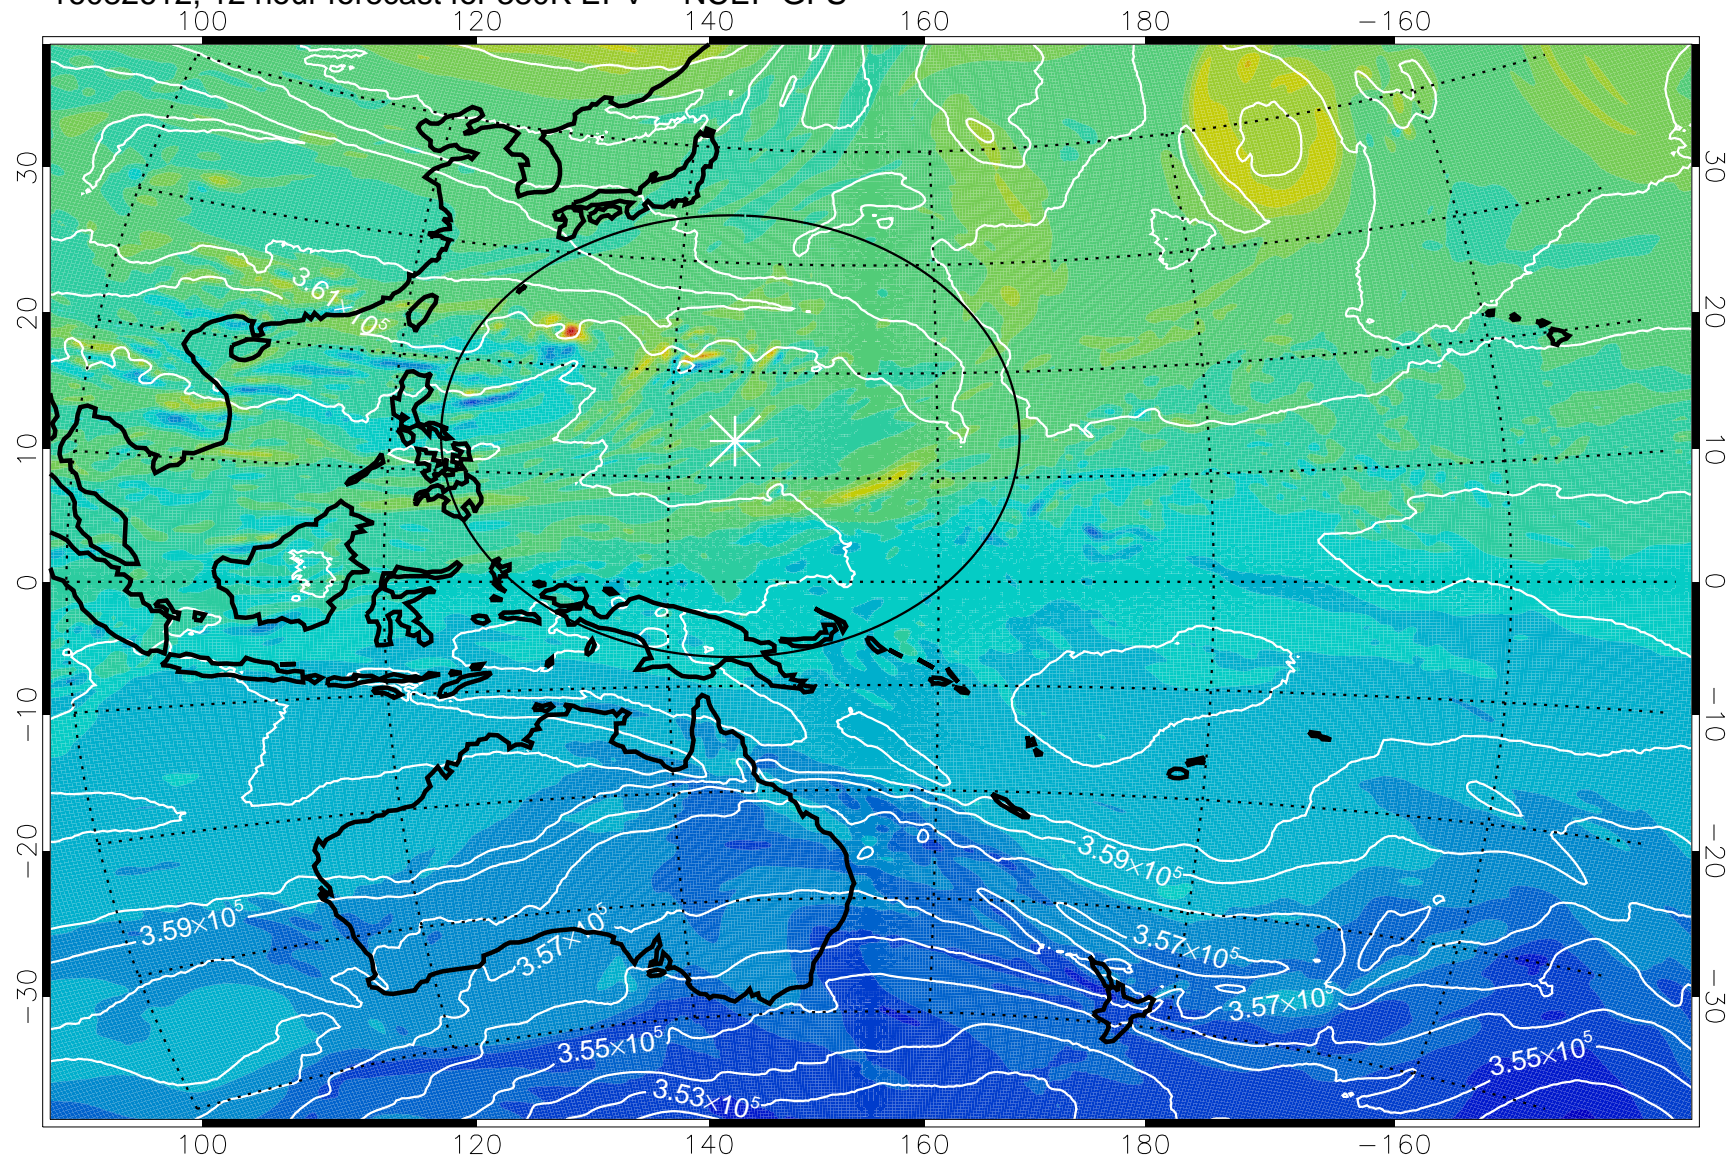

16082606, 6 hour forecast for 380K EPV -- NCEP GFS

16082612, 12 hour forecast for 380K EPV -- NCEP GFS

380K Montgomery Streamfunction, white

Range ring of 2304 km

16082700, 24 hour forecast for 380K EPV -- NCEP GFS

380K Montgomery Streamfunction, white

Range ring of 2304 km

16082706, 30 hour forecast for 380K EPV -- NCEP GFS

380K Montgomery Streamfunction, white

Range ring of 2304 km

16082712, 36 hour forecast for 380K EPV -- NCEP GFS

380K Montgomery Streamfunction, white

Range ring of 2304 km

16082718, 42 hour forecast for 380K EPV -- NCEP GFS

380K Montgomery Streamfunction, white

Range ring of 2304 km

16082800, 48 hour forecast for 380K EPV -- NCEP GFS

380K Montgomery Streamfunction, white

Range ring of 2304 km

16082806, 54 hour forecast for 380K EPV -- NCEP GFS

380K Montgomery Streamfunction, white

Range ring of 2304 km

16082812, 60 hour forecast for 380K EPV -- NCEP GFS