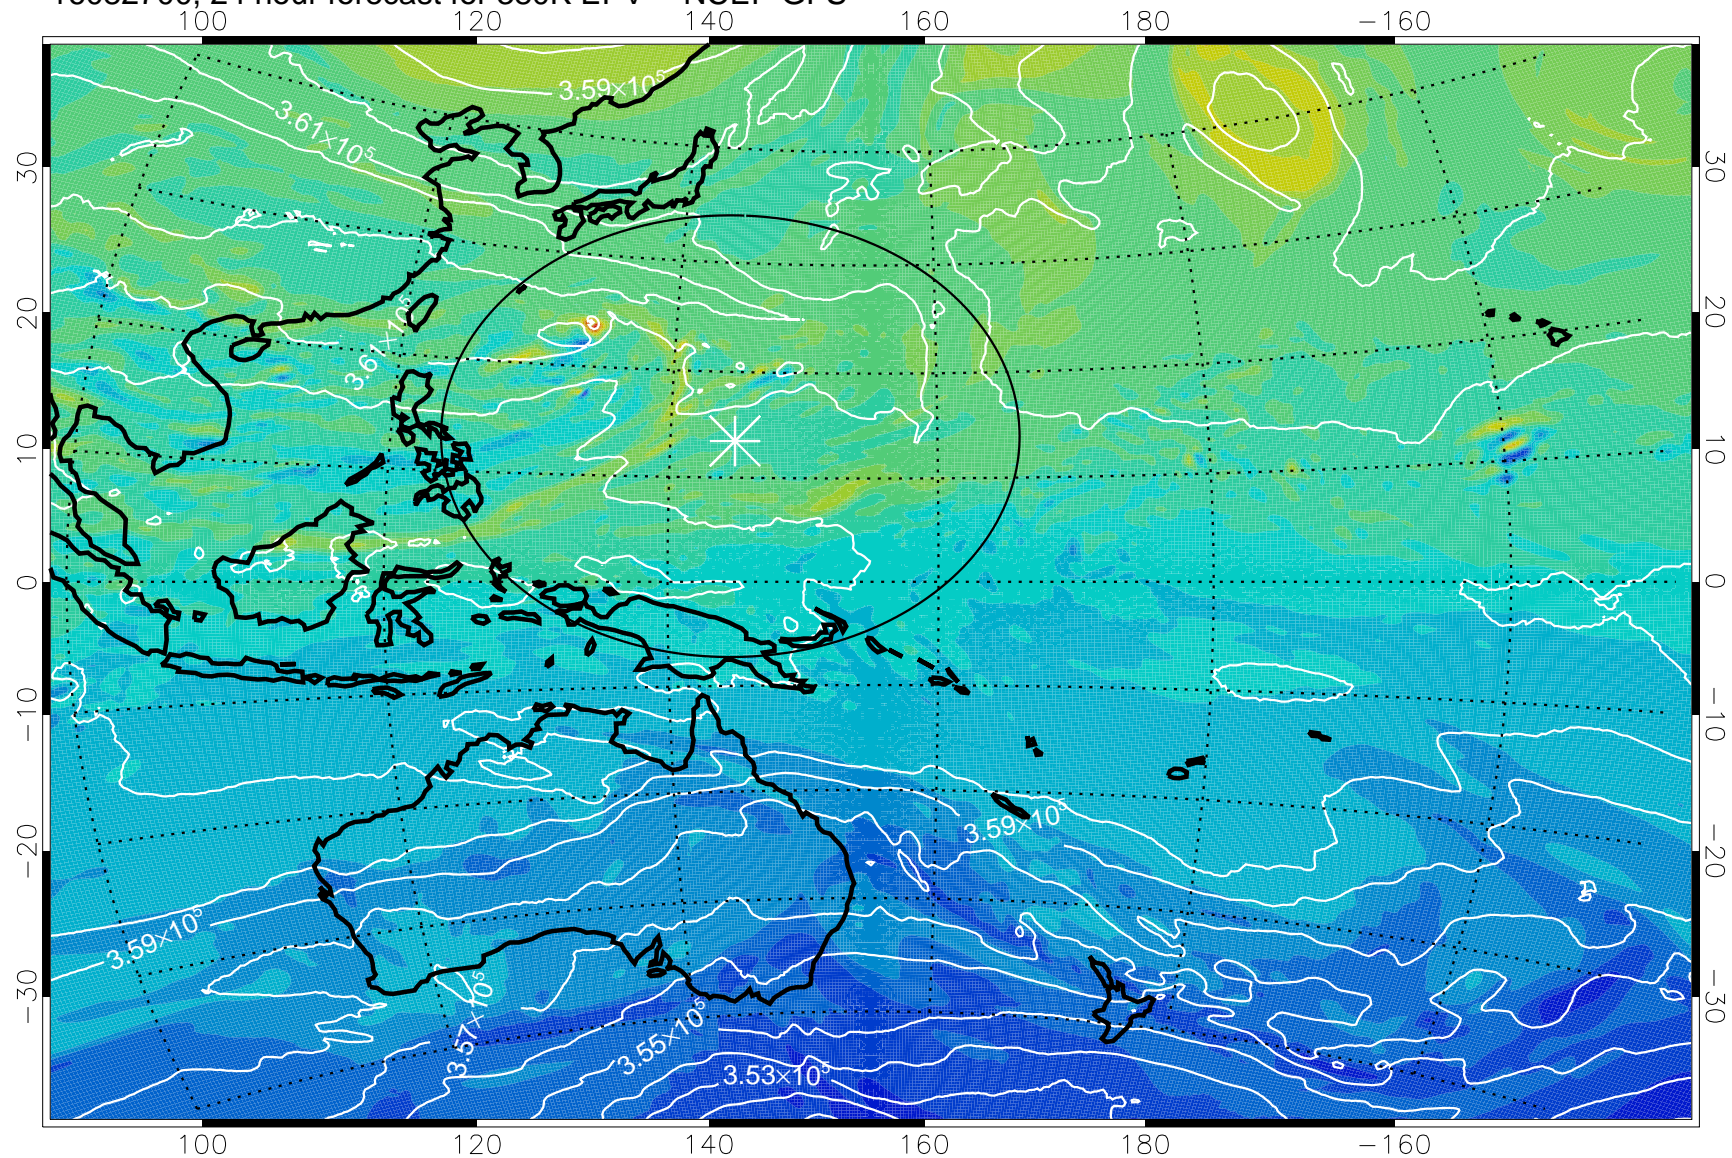

16082606, 6 hour forecast for 380K EPV -- NCEP GFS

16082612, 12 hour forecast for 380K EPV -- NCEP GFS

380K Montgomery Streamfunction, white

Range ring of 2304 km

16082700, 24 hour forecast for 380K EPV -- NCEP GFS

380K Montgomery Streamfunction, white

Range ring of 2304 km

16082706, 30 hour forecast for 380K EPV -- NCEP GFS

380K Montgomery Streamfunction, white

Range ring of 2304 km

16082712, 36 hour forecast for 380K EPV -- NCEP GFS

380K Montgomery Streamfunction, white

Range ring of 2304 km

16082718, 42 hour forecast for 380K EPV -- NCEP GFS

380K Montgomery Streamfunction, white

Range ring of 2304 km

16082800, 48 hour forecast for 380K EPV -- NCEP GFS

380K Montgomery Streamfunction, white

Range ring of 2304 km

16082806, 54 hour forecast for 380K EPV -- NCEP GFS

380K Montgomery Streamfunction, white

Range ring of 2304 km

16082812, 60 hour forecast for 380K EPV -- NCEP GFS