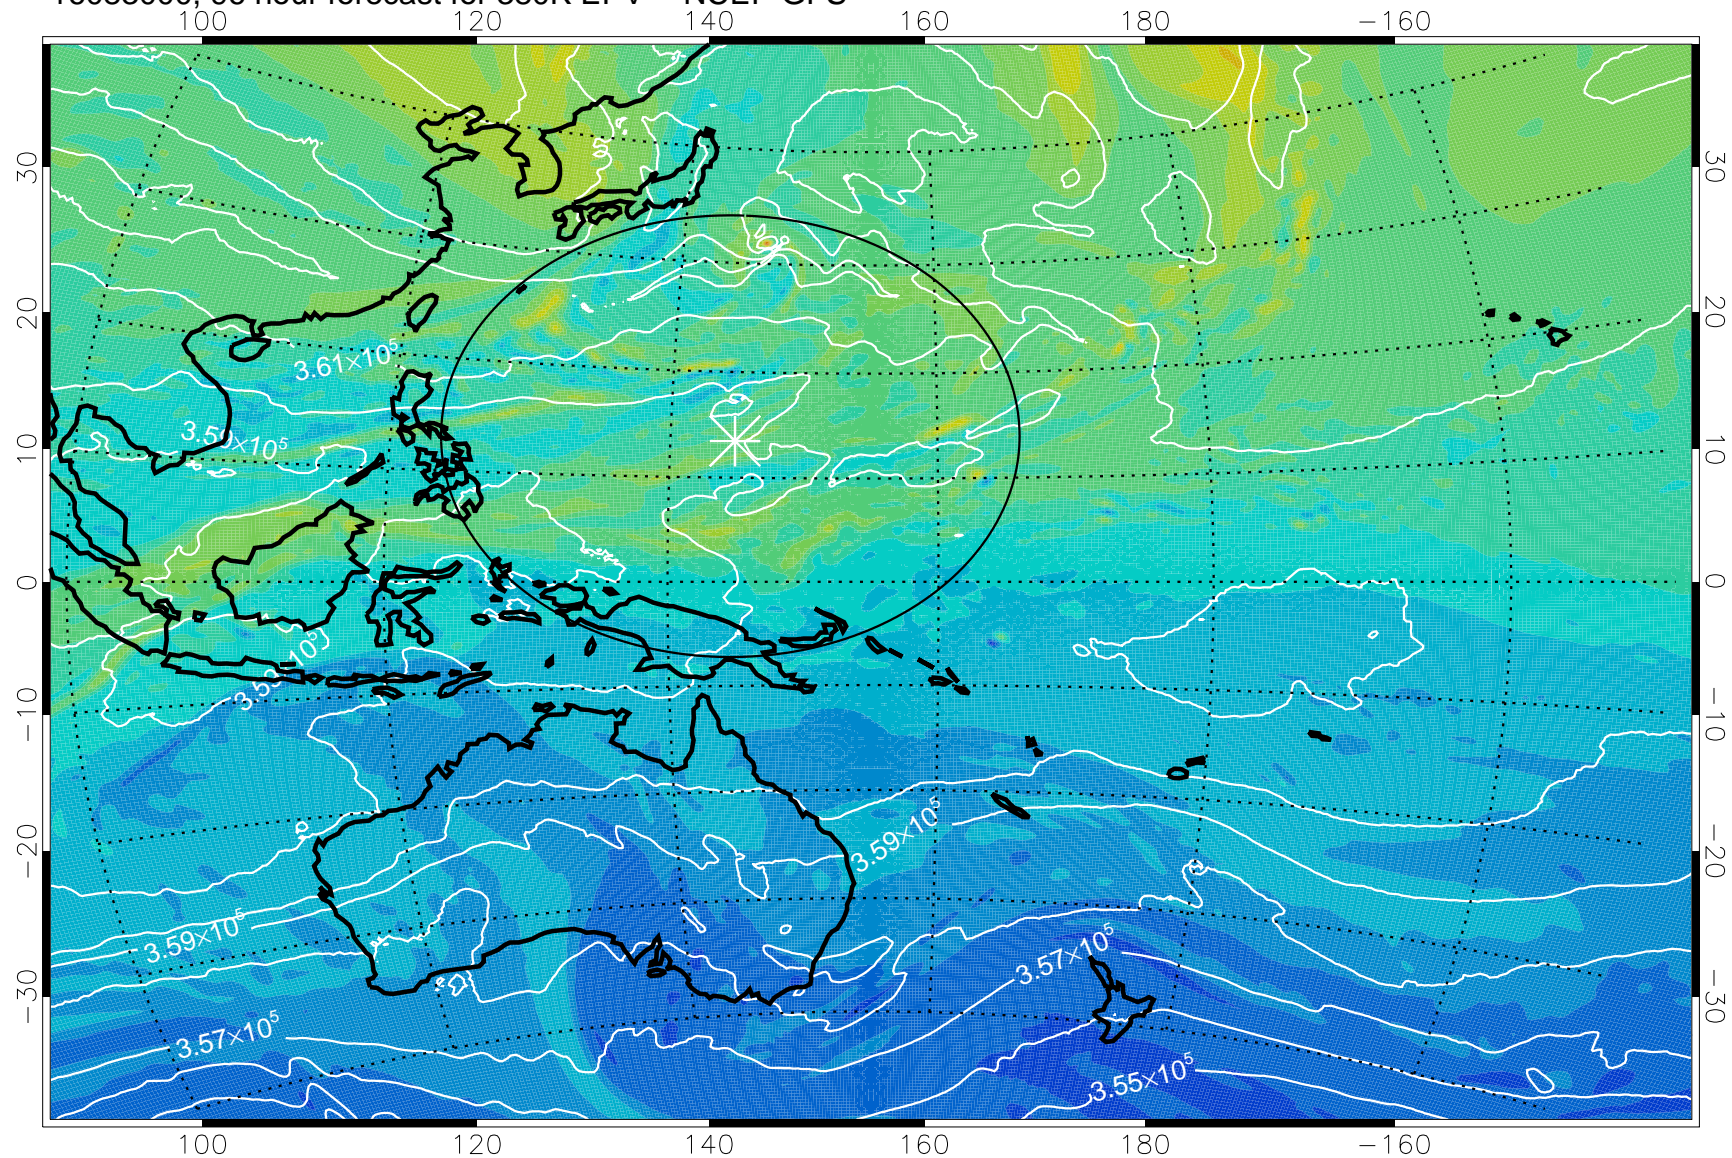

16082906, 78 hour forecast for 380K EPV -- NCEP GFS

380K Montgomery Streamfunction, white

Range ring of 2304 km

16082912, 84 hour forecast for 380K EPV -- NCEP GFS

380K Montgomery Streamfunction, white

Range ring of 2304 km

16082918, 90 hour forecast for 380K EPV -- NCEP GFS

380K Montgomery Streamfunction, white

Range ring of 2304 km

16083000, 96 hour forecast for 380K EPV -- NCEP GFS

380K Montgomery Streamfunction, white

Range ring of 2304 km

16083006, 102 hour forecast for 380K EPV -- NCEP GFS

380K Montgomery Streamfunction, white

Range ring of 2304 km

16083012, 108 hour forecast for 380K EPV -- NCEP GFS

380K Montgomery Streamfunction, white

Range ring of 2304 km

16083018, 114 hour forecast for 380K EPV -- NCEP GFS

380K Montgomery Streamfunction, white

Range ring of 2304 km

16083100, 120 hour forecast for 380K EPV -- NCEP GFS

380K Montgomery Streamfunction, white

Range ring of 2304 km