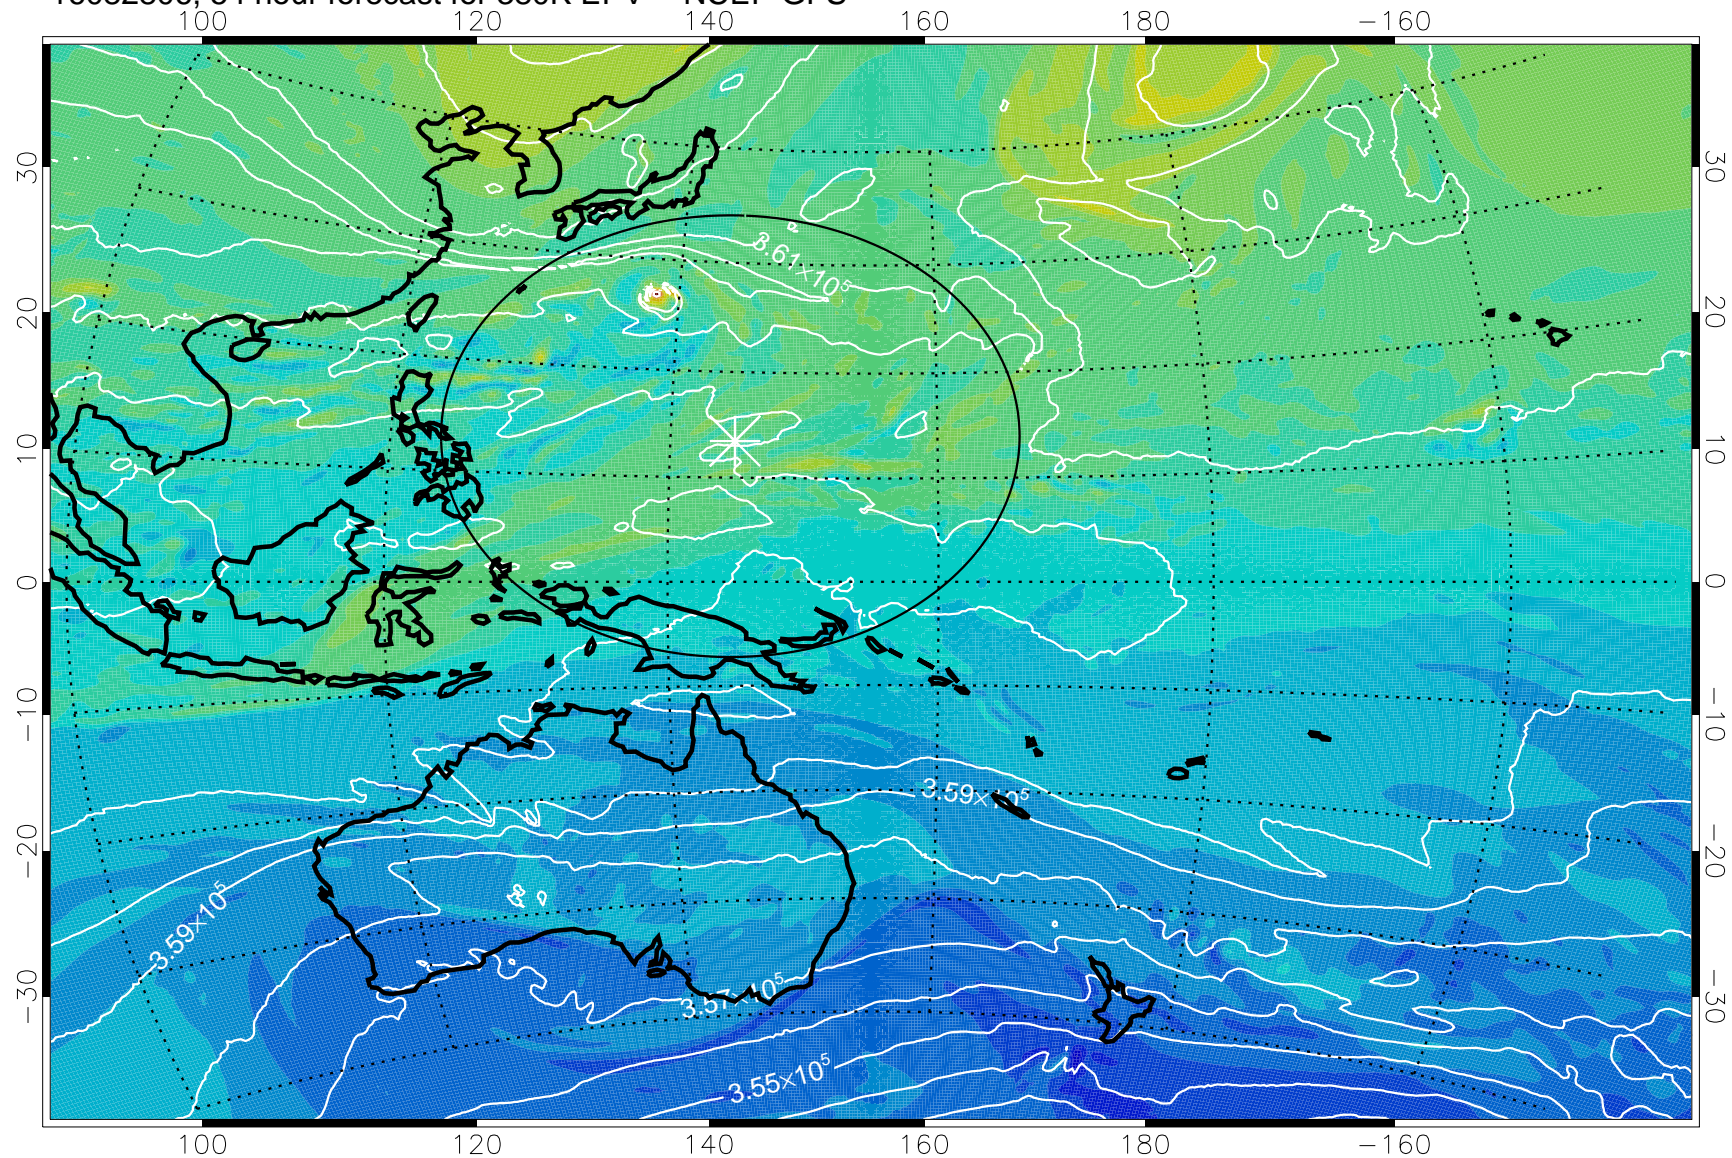

380K Montgomery Streamfunction, white

Range ring of 2304 km

16082718, 42 hour forecast for 380K EPV -- NCEP GFS

380K Montgomery Streamfunction, white

Range ring of 2304 km

16082800, 48 hour forecast for 380K EPV -- NCEP GFS

380K Montgomery Streamfunction, white

Range ring of 2304 km

16082806, 54 hour forecast for 380K EPV -- NCEP GFS

380K Montgomery Streamfunction, white

Range ring of 2304 km

16082812, 60 hour forecast for 380K EPV -- NCEP GFS

380K Montgomery Streamfunction, white

Range ring of 2304 km

16082818, 66 hour forecast for 380K EPV -- NCEP GFS

16082900, 72 hour forecast for 380K EPV -- NCEP GFS

380K Montgomery Streamfunction, white

Range ring of 2304 km

16082906, 78 hour forecast for 380K EPV -- NCEP GFS

380K Montgomery Streamfunction, white

Range ring of 2304 km

16082912, 84 hour forecast for 380K EPV -- NCEP GFS

380K Montgomery Streamfunction, white

Range ring of 2304 km