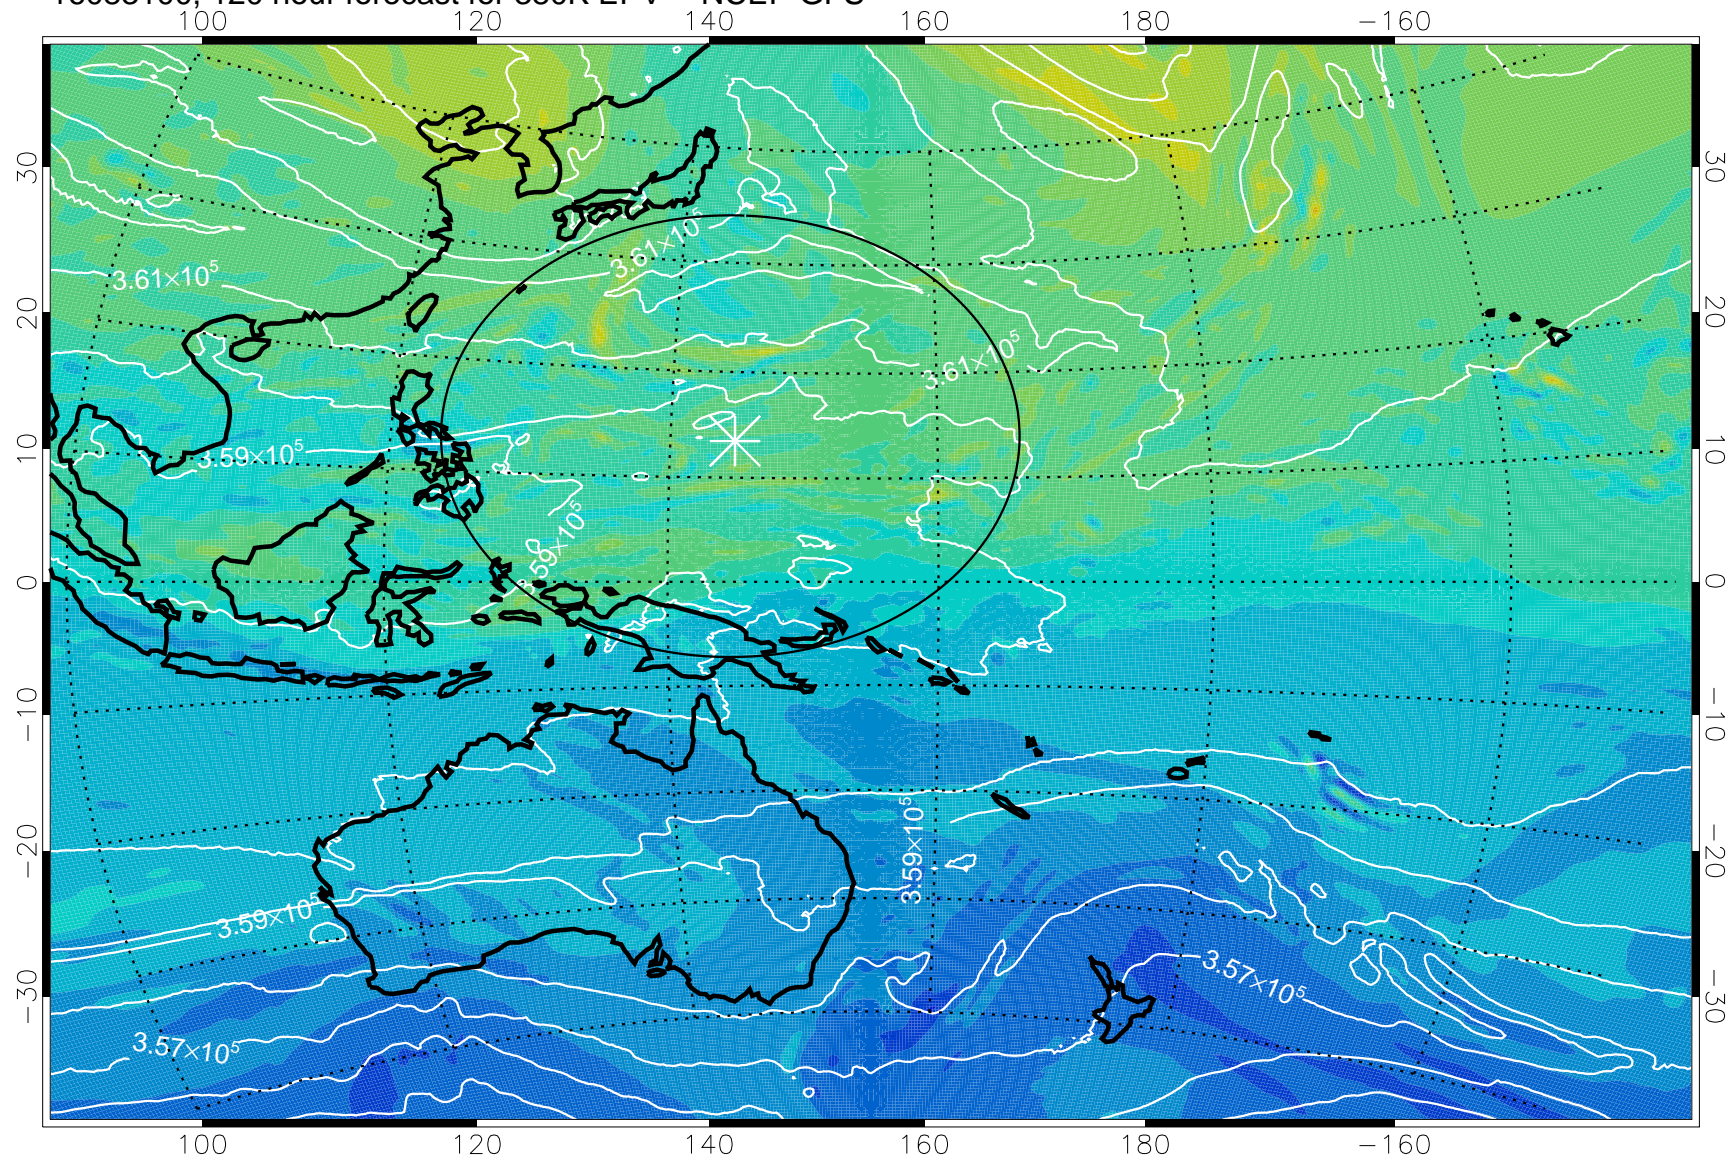

16083006, 102 hour forecast for 380K EPV -- NCEP GFS

380K Montgomery Streamfunction, white

Range ring of 2304 km

16083012, 108 hour forecast for 380K EPV -- NCEP GFS

380K Montgomery Streamfunction, white

Range ring of 2304 km

16083018, 114 hour forecast for 380K EPV -- NCEP GFS

380K Montgomery Streamfunction, white

Range ring of 2304 km

16083100, 120 hour forecast for 380K EPV -- NCEP GFS

380K Montgomery Streamfunction, white

Range ring of 2304 km