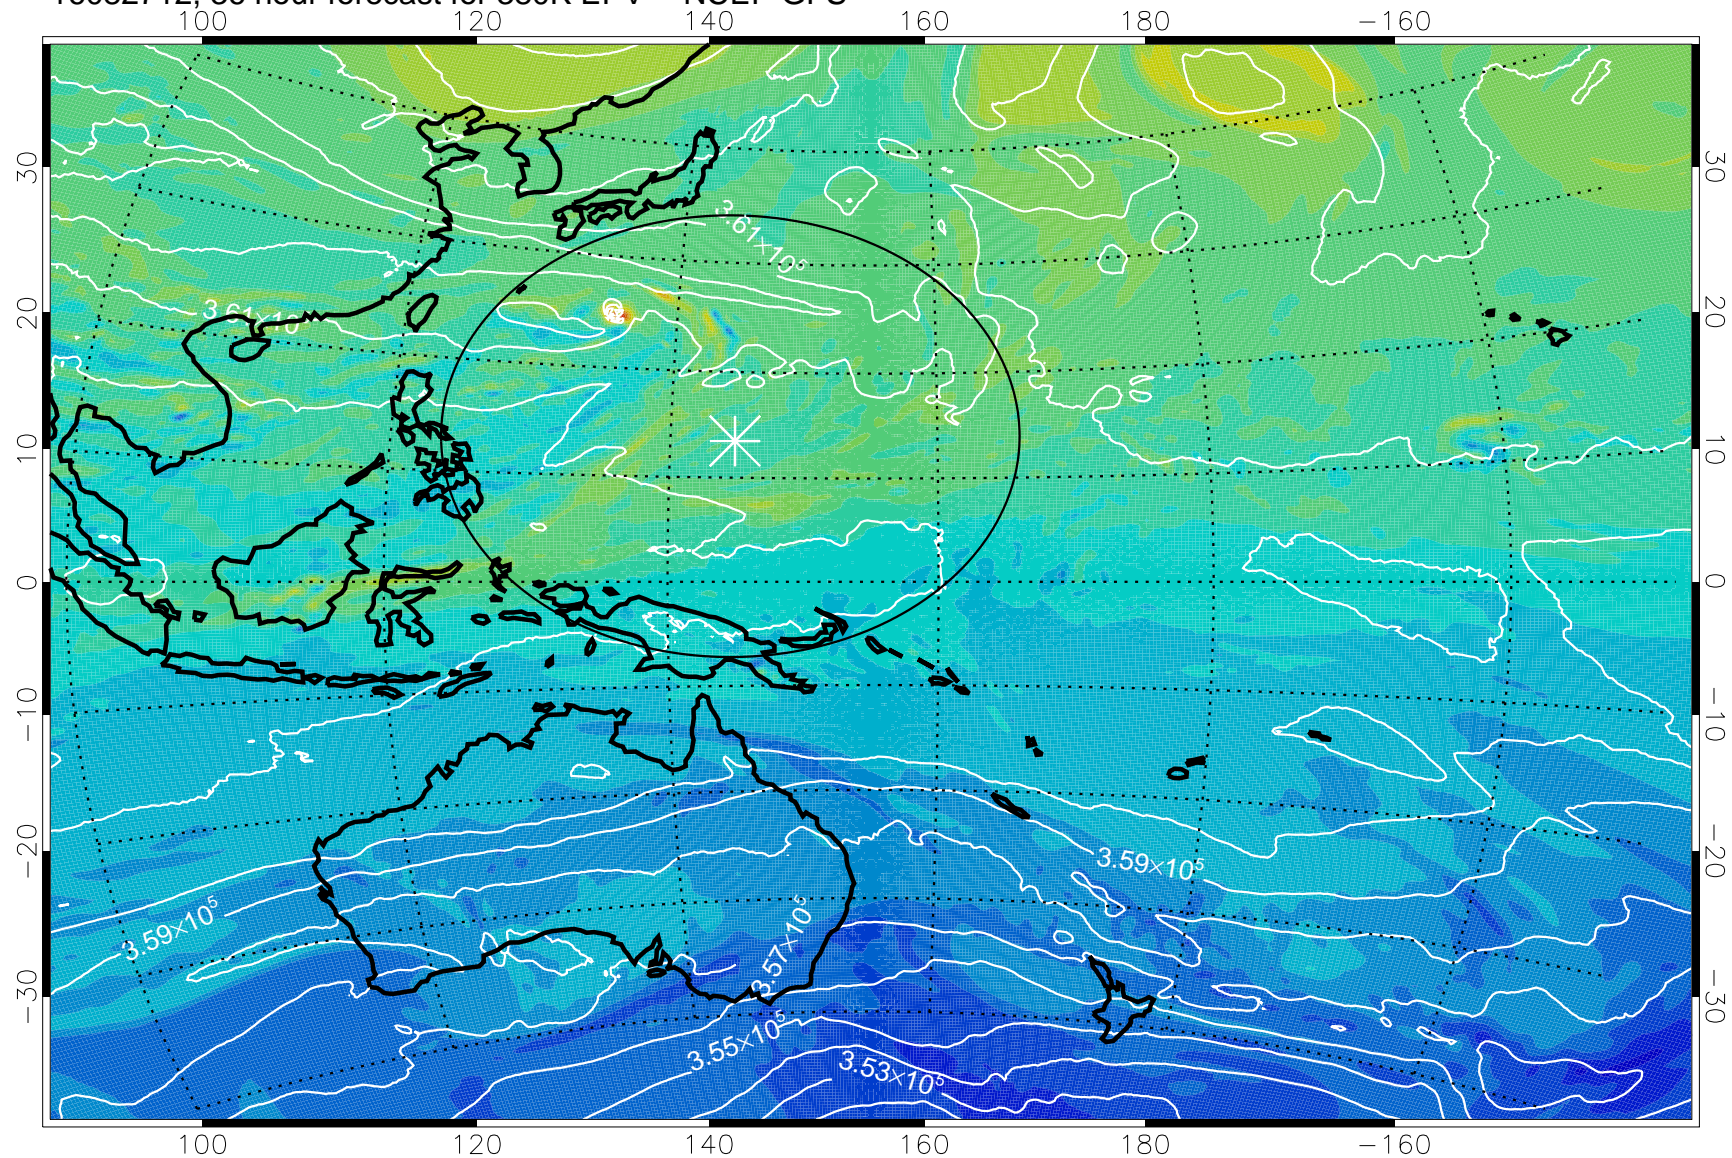

380K Montgomery Streamfunction, white

Range ring of 2304 km

16082706, 30 hour forecast for 380K EPV -- NCEP GFS

380K Montgomery Streamfunction, white

Range ring of 2304 km

16082712, 36 hour forecast for 380K EPV -- NCEP GFS

380K Montgomery Streamfunction, white

Range ring of 2304 km

16082718, 42 hour forecast for 380K EPV -- NCEP GFS

380K Montgomery Streamfunction, white

Range ring of 2304 km

16082800, 48 hour forecast for 380K EPV -- NCEP GFS

380K Montgomery Streamfunction, white

Range ring of 2304 km

16082806, 54 hour forecast for 380K EPV -- NCEP GFS

380K Montgomery Streamfunction, white

Range ring of 2304 km

16082812, 60 hour forecast for 380K EPV -- NCEP GFS

380K Montgomery Streamfunction, white

Range ring of 2304 km

16082818, 66 hour forecast for 380K EPV -- NCEP GFS

16082900, 72 hour forecast for 380K EPV -- NCEP GFS

380K Montgomery Streamfunction, white

Range ring of 2304 km