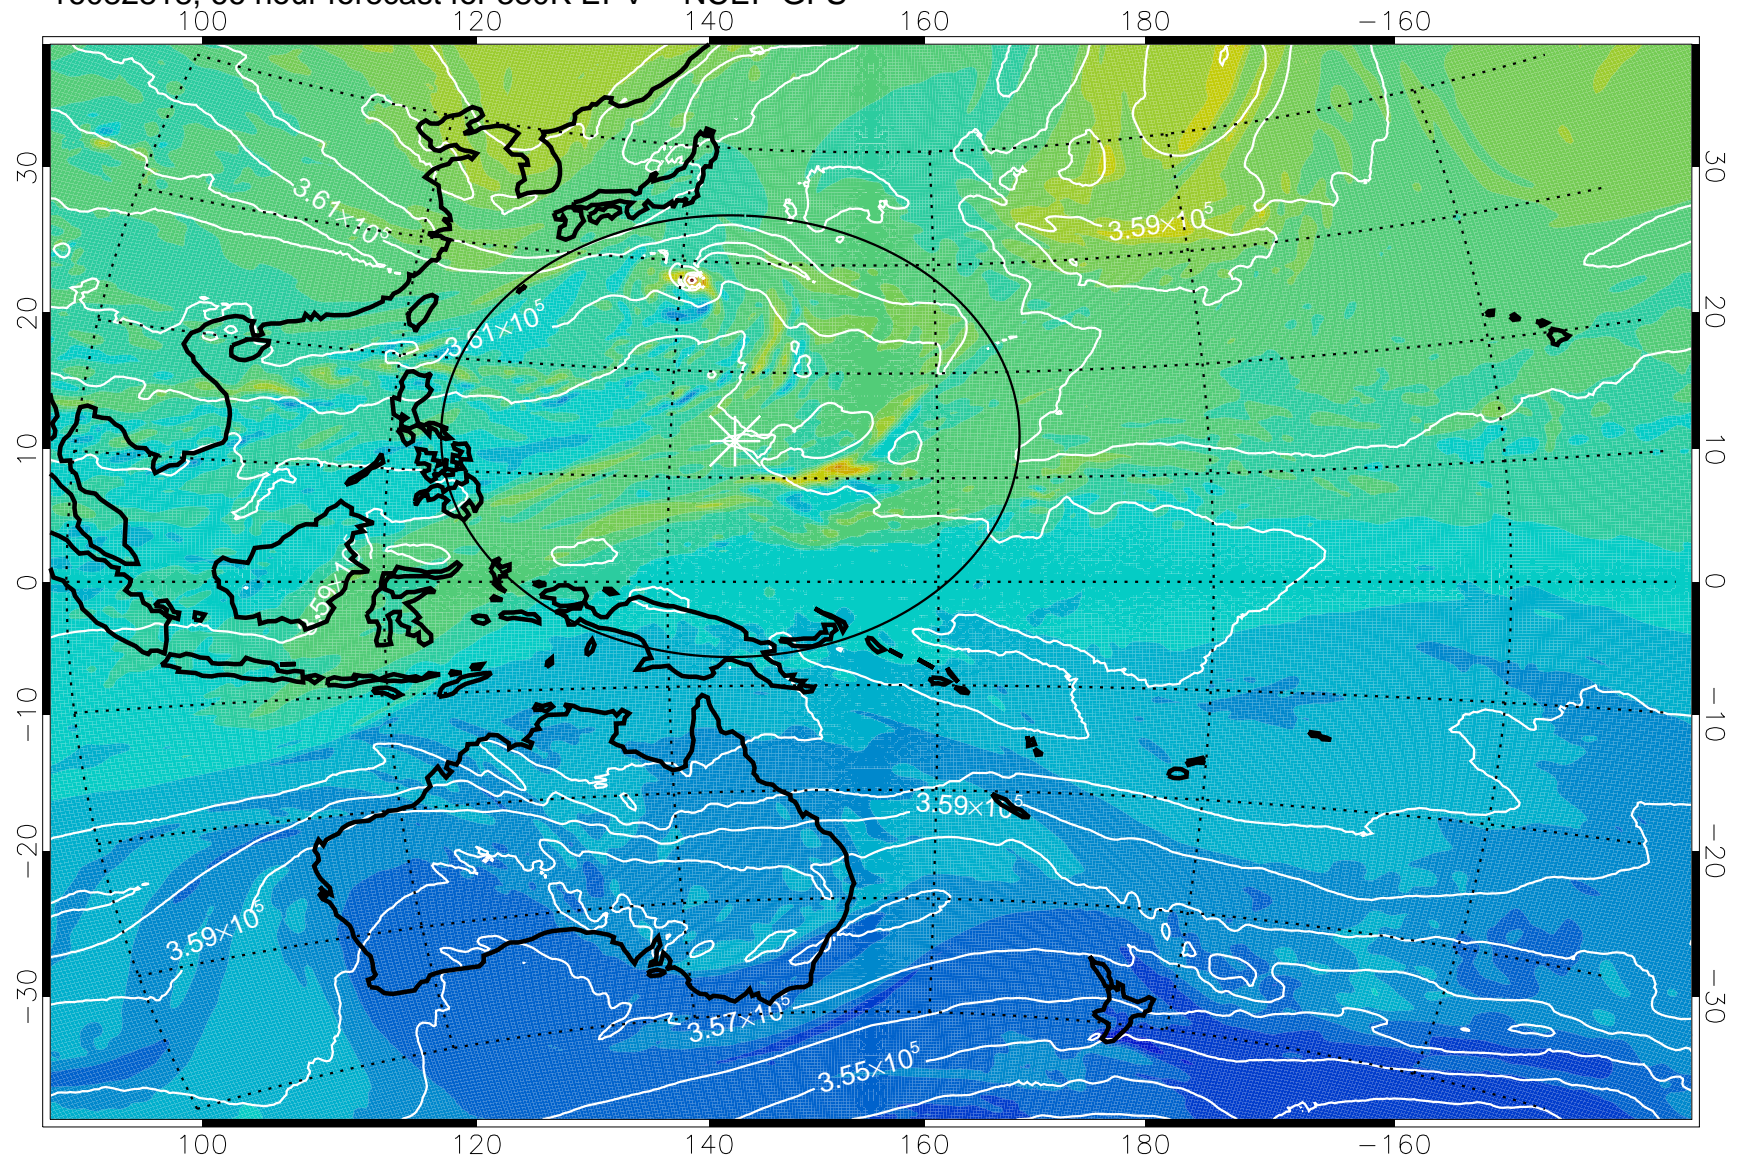

380K Montgomery Streamfunction, white

Range ring of 2304 km

16082718, 42 hour forecast for 380K EPV -- NCEP GFS

380K Montgomery Streamfunction, white

Range ring of 2304 km

16082800, 48 hour forecast for 380K EPV -- NCEP GFS

380K Montgomery Streamfunction, white

Range ring of 2304 km

16082806, 54 hour forecast for 380K EPV -- NCEP GFS

380K Montgomery Streamfunction, white

Range ring of 2304 km

16082812, 60 hour forecast for 380K EPV -- NCEP GFS

380K Montgomery Streamfunction, white

Range ring of 2304 km

16082818, 66 hour forecast for 380K EPV -- NCEP GFS

16082900, 72 hour forecast for 380K EPV -- NCEP GFS

380K Montgomery Streamfunction, white

Range ring of 2304 km

16082906, 78 hour forecast for 380K EPV -- NCEP GFS

380K Montgomery Streamfunction, white

Range ring of 2304 km

16082912, 84 hour forecast for 380K EPV -- NCEP GFS

380K Montgomery Streamfunction, white

Range ring of 2304 km