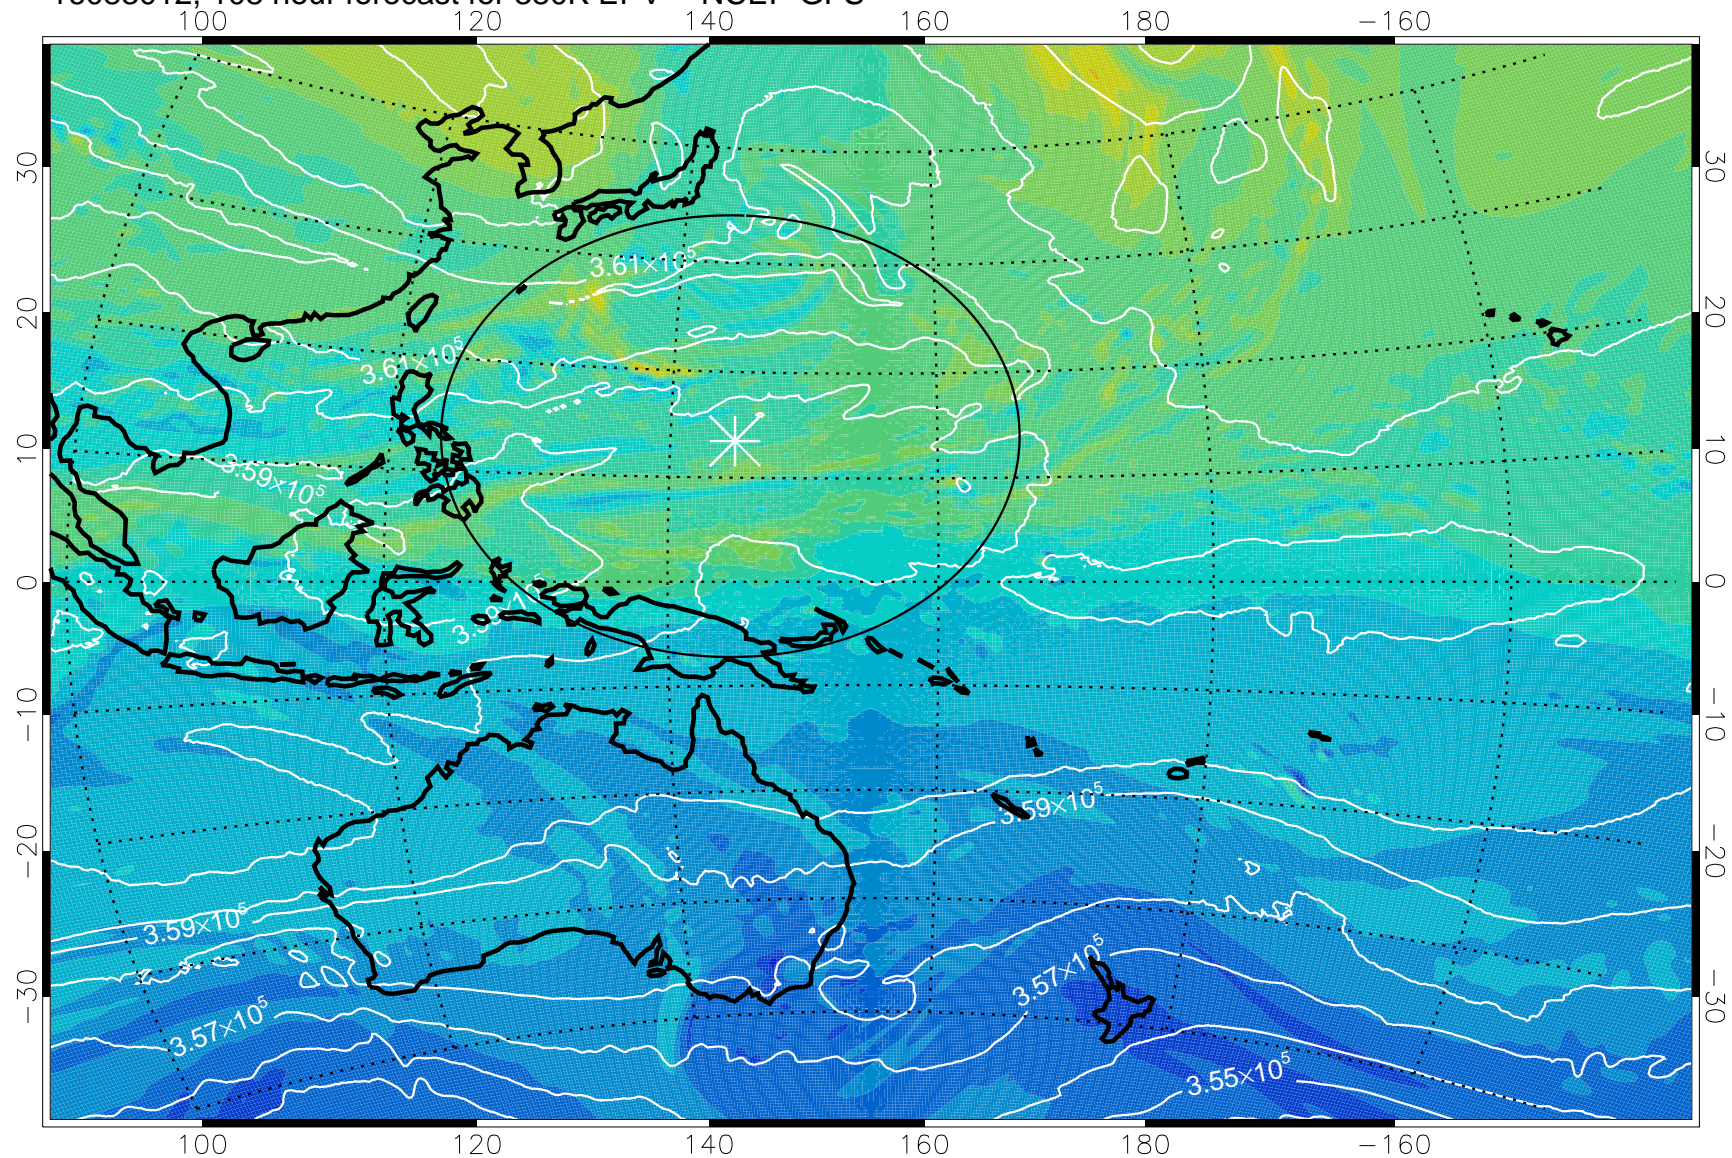

16082906, 78 hour forecast for 380K EPV -- NCEP GFS

380K Montgomery Streamfunction, white

Range ring of 2304 km

16082912, 84 hour forecast for 380K EPV -- NCEP GFS

380K Montgomery Streamfunction, white

Range ring of 2304 km

16082918, 90 hour forecast for 380K EPV -- NCEP GFS

380K Montgomery Streamfunction, white

Range ring of 2304 km

16083000, 96 hour forecast for 380K EPV -- NCEP GFS

380K Montgomery Streamfunction, white

Range ring of 2304 km

16083006, 102 hour forecast for 380K EPV -- NCEP GFS

380K Montgomery Streamfunction, white

Range ring of 2304 km

16083012, 108 hour forecast for 380K EPV -- NCEP GFS

380K Montgomery Streamfunction, white

Range ring of 2304 km

16083018, 114 hour forecast for 380K EPV -- NCEP GFS

380K Montgomery Streamfunction, white

Range ring of 2304 km

16083100, 120 hour forecast for 380K EPV -- NCEP GFS

380K Montgomery Streamfunction, white

Range ring of 2304 km