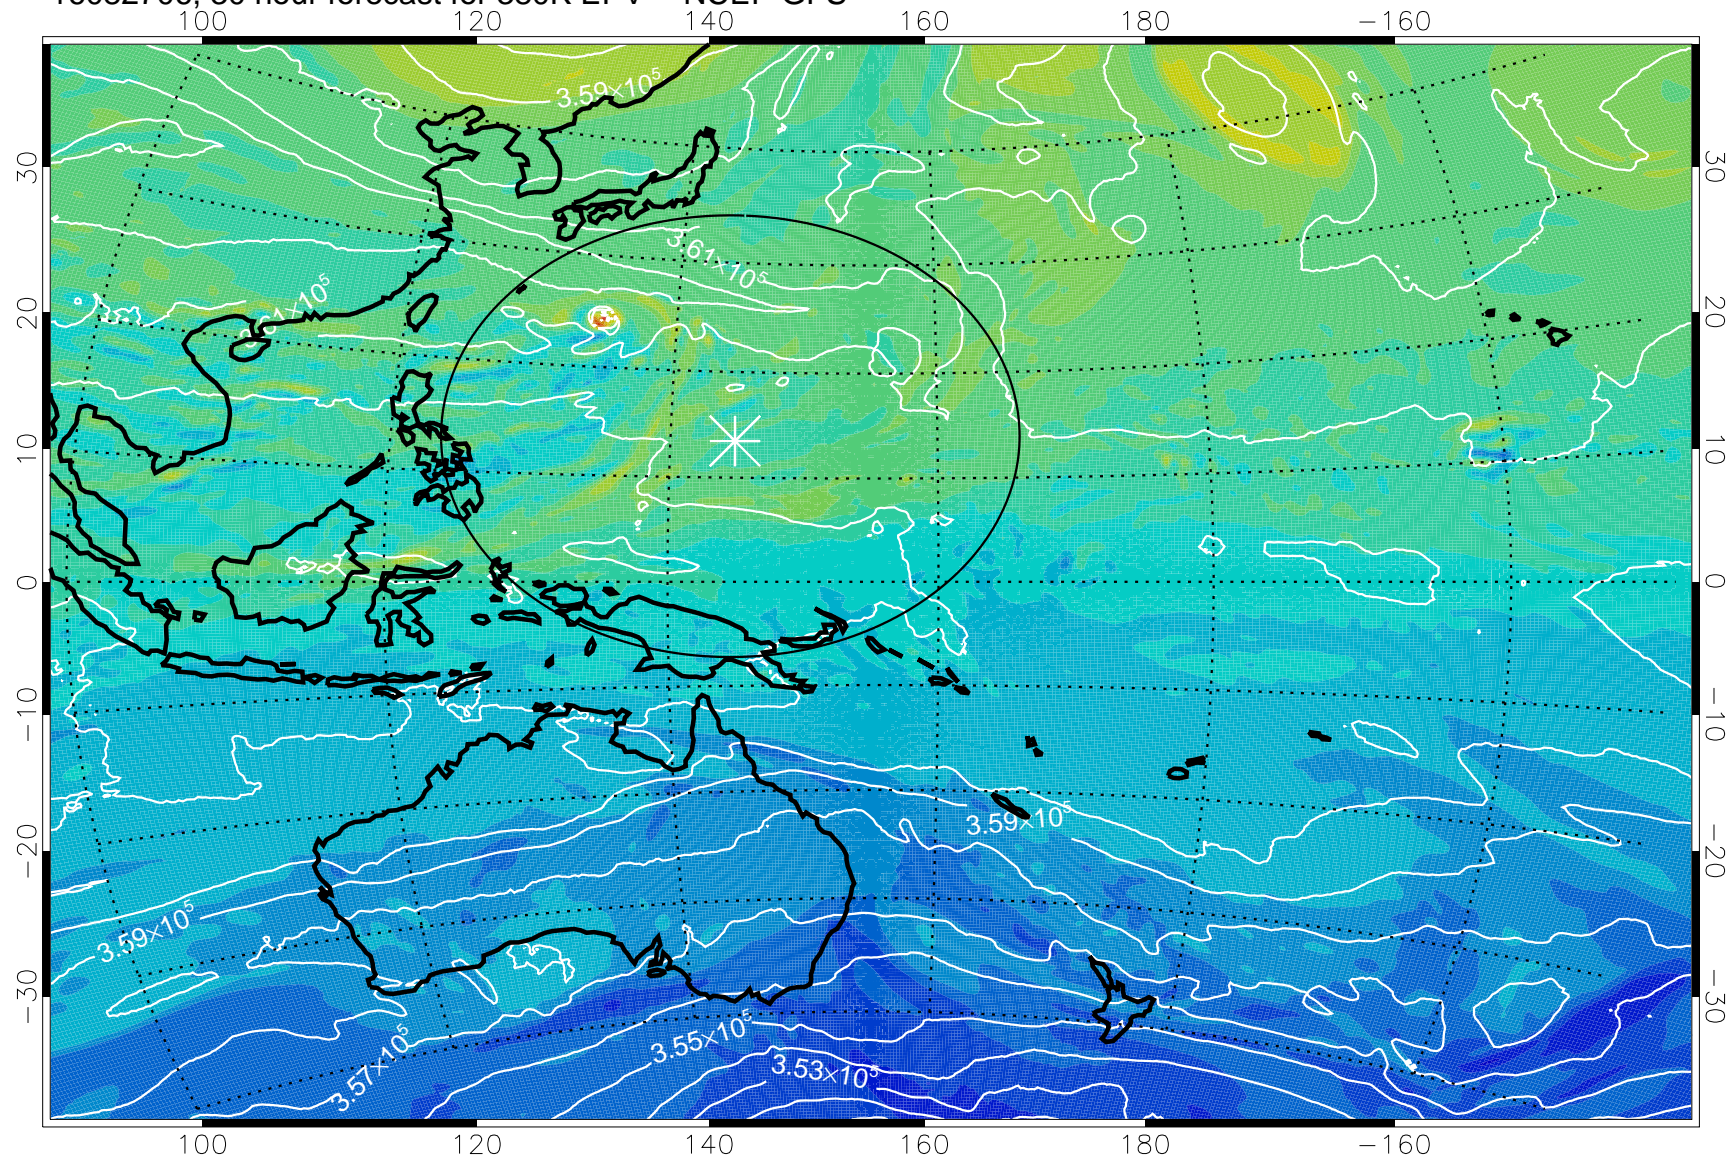

16082606, 6 hour forecast for 380K EPV -- NCEP GFS

16082612, 12 hour forecast for 380K EPV -- NCEP GFS

380K Montgomery Streamfunction, white

Range ring of 2304 km

16082700, 24 hour forecast for 380K EPV -- NCEP GFS

380K Montgomery Streamfunction, white

Range ring of 2304 km

16082706, 30 hour forecast for 380K EPV -- NCEP GFS

380K Montgomery Streamfunction, white

Range ring of 2304 km

16082712, 36 hour forecast for 380K EPV -- NCEP GFS

380K Montgomery Streamfunction, white

Range ring of 2304 km

16082718, 42 hour forecast for 380K EPV -- NCEP GFS

380K Montgomery Streamfunction, white

Range ring of 2304 km

16082800, 48 hour forecast for 380K EPV -- NCEP GFS

380K Montgomery Streamfunction, white

Range ring of 2304 km

16082806, 54 hour forecast for 380K EPV -- NCEP GFS

380K Montgomery Streamfunction, white

Range ring of 2304 km

16082812, 60 hour forecast for 380K EPV -- NCEP GFS