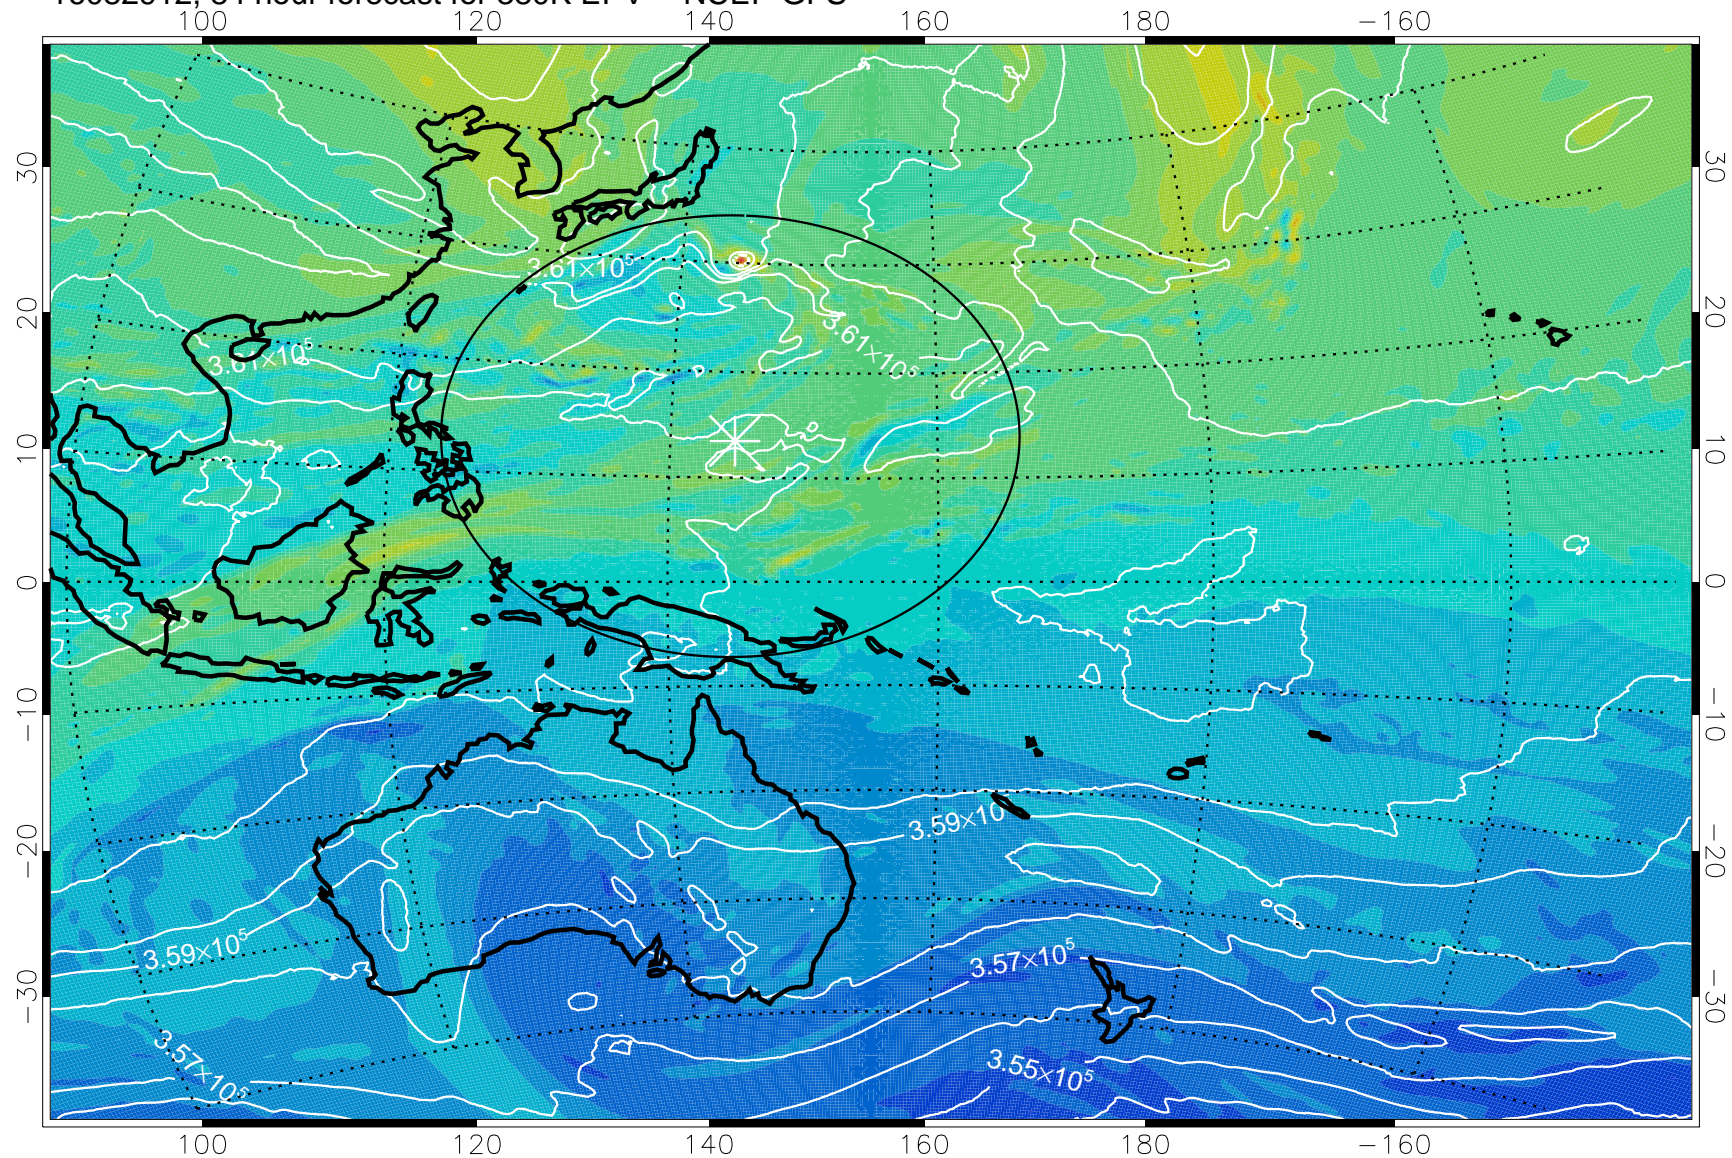

380K Montgomery Streamfunction, white

Range ring of 2304 km

16082806, 54 hour forecast for 380K EPV -- NCEP GFS

380K Montgomery Streamfunction, white

Range ring of 2304 km

16082812, 60 hour forecast for 380K EPV -- NCEP GFS

380K Montgomery Streamfunction, white

Range ring of 2304 km

16082818, 66 hour forecast for 380K EPV -- NCEP GFS

16082900, 72 hour forecast for 380K EPV -- NCEP GFS

380K Montgomery Streamfunction, white

Range ring of 2304 km

16082906, 78 hour forecast for 380K EPV -- NCEP GFS

380K Montgomery Streamfunction, white

Range ring of 2304 km

16082912, 84 hour forecast for 380K EPV -- NCEP GFS

380K Montgomery Streamfunction, white

Range ring of 2304 km

16082918, 90 hour forecast for 380K EPV -- NCEP GFS

380K Montgomery Streamfunction, white

Range ring of 2304 km

16083000, 96 hour forecast for 380K EPV -- NCEP GFS

380K Montgomery Streamfunction, white

Range ring of 2304 km