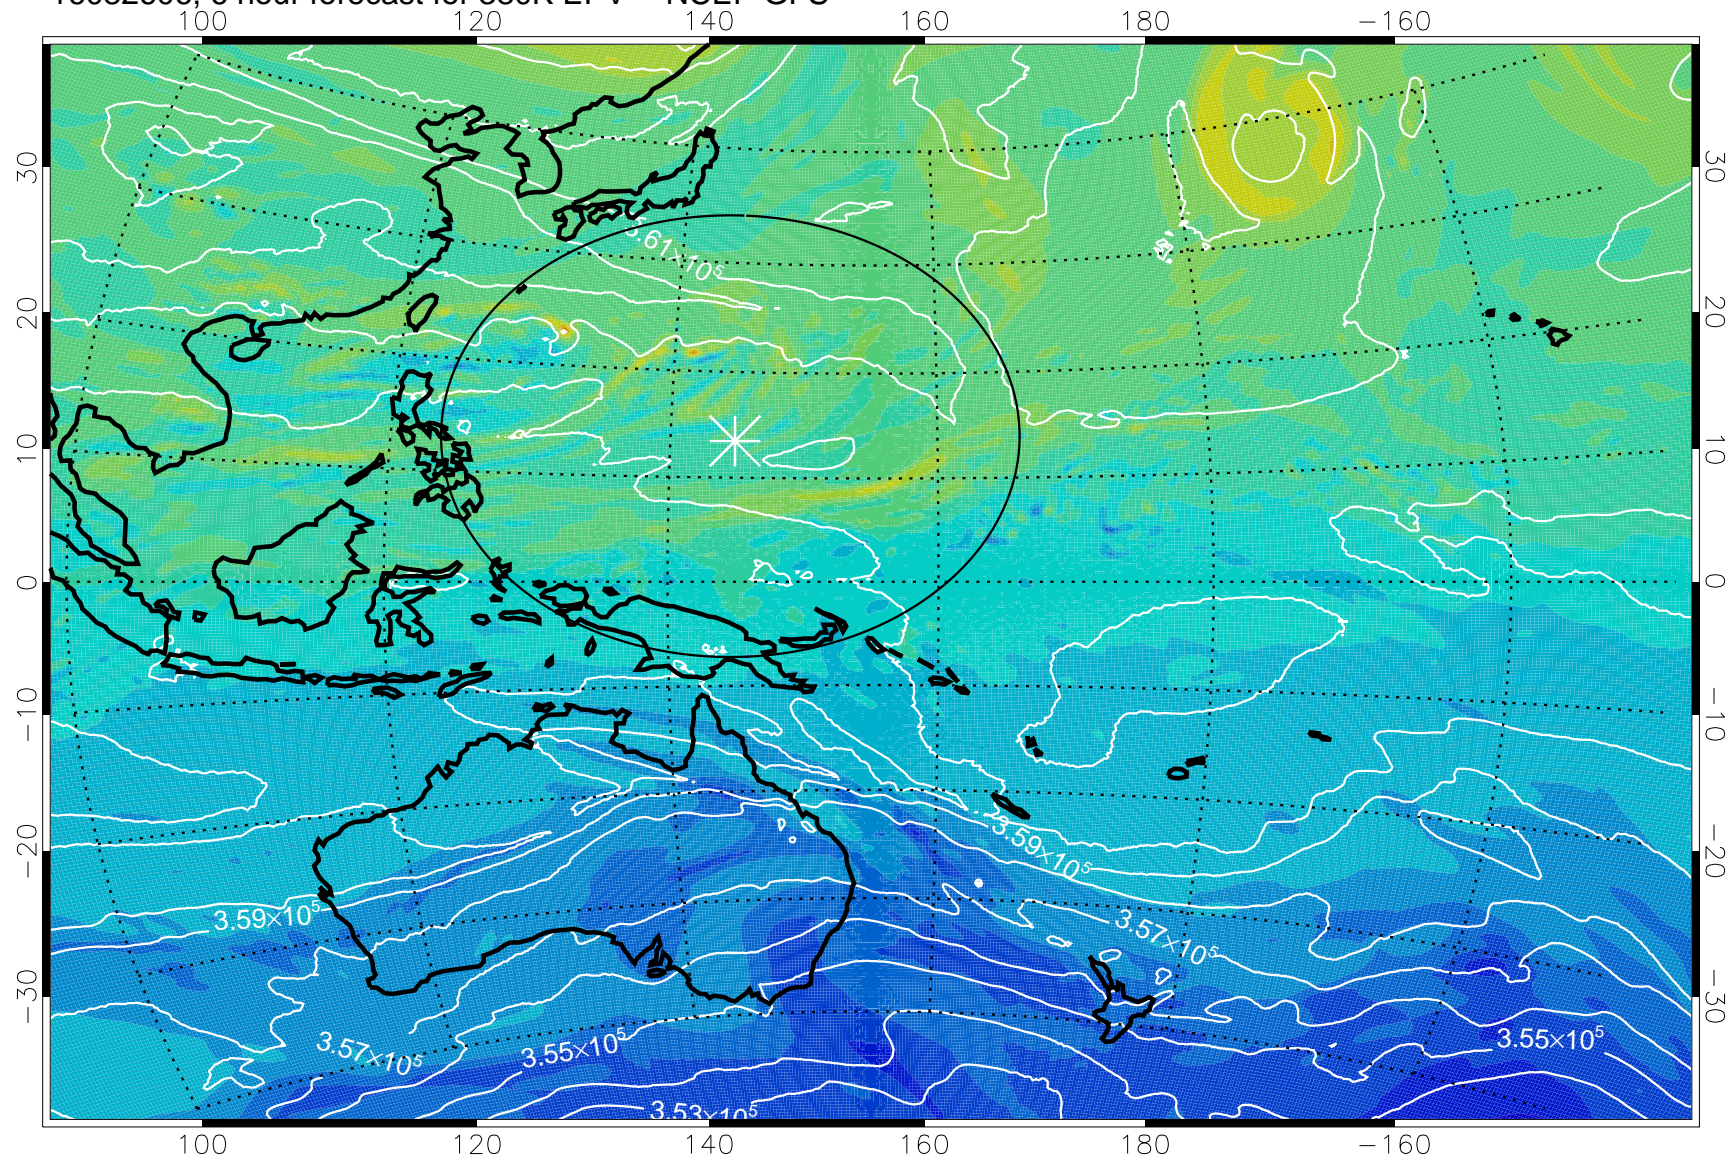

16082606, 6 hour forecast for 380K EPV -- NCEP GFS

16082612, 12 hour forecast for 380K EPV -- NCEP GFS

380K Montgomery Streamfunction, white

Range ring of 2304 km

16082700, 24 hour forecast for 380K EPV -- NCEP GFS

380K Montgomery Streamfunction, white

Range ring of 2304 km

16082706, 30 hour forecast for 380K EPV -- NCEP GFS

380K Montgomery Streamfunction, white

Range ring of 2304 km

16082712, 36 hour forecast for 380K EPV -- NCEP GFS

380K Montgomery Streamfunction, white

Range ring of 2304 km

16082718, 42 hour forecast for 380K EPV -- NCEP GFS

380K Montgomery Streamfunction, white

Range ring of 2304 km

16082800, 48 hour forecast for 380K EPV -- NCEP GFS

380K Montgomery Streamfunction, white

Range ring of 2304 km

16082806, 54 hour forecast for 380K EPV -- NCEP GFS

380K Montgomery Streamfunction, white

Range ring of 2304 km

16082812, 60 hour forecast for 380K EPV -- NCEP GFS