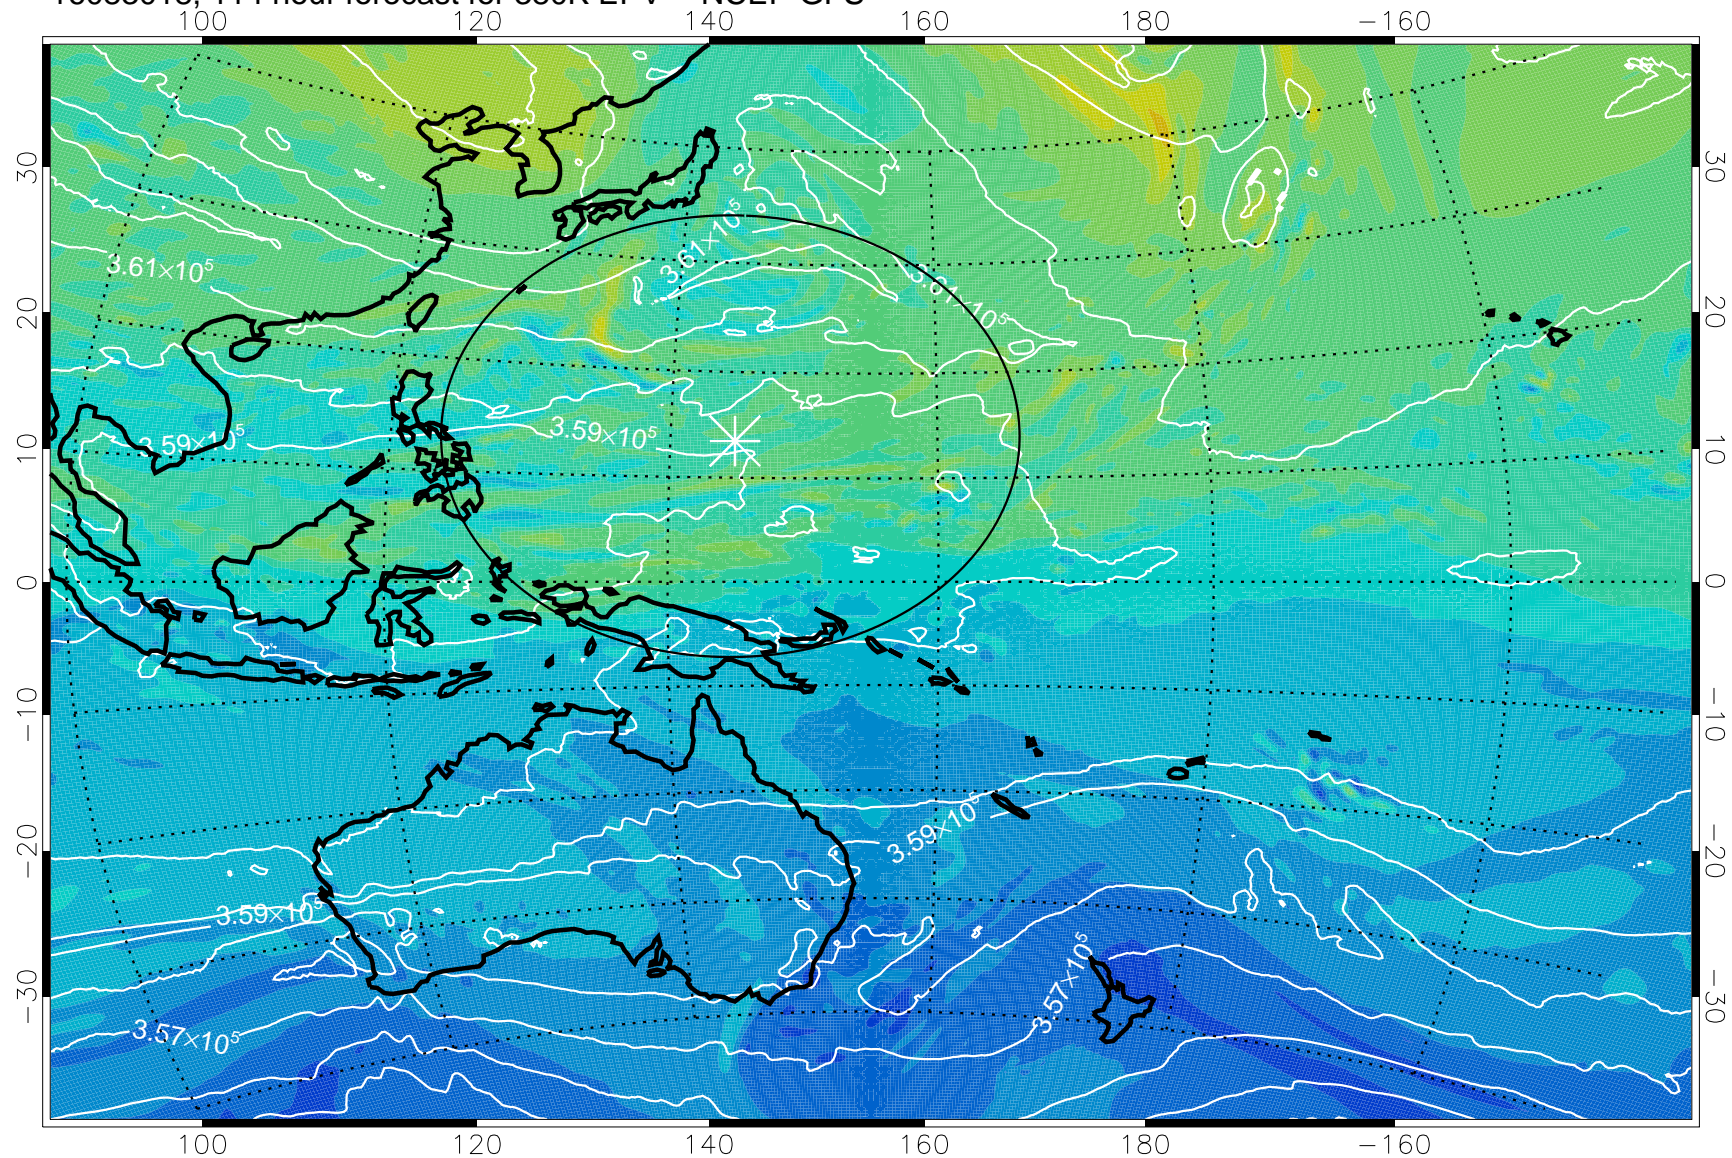

16082918, 90 hour forecast for 380K EPV -- NCEP GFS

380K Montgomery Streamfunction, white

Range ring of 2304 km

16083000, 96 hour forecast for 380K EPV -- NCEP GFS

380K Montgomery Streamfunction, white

Range ring of 2304 km

16083006, 102 hour forecast for 380K EPV -- NCEP GFS

380K Montgomery Streamfunction, white

Range ring of 2304 km

16083012, 108 hour forecast for 380K EPV -- NCEP GFS

380K Montgomery Streamfunction, white

Range ring of 2304 km

16083018, 114 hour forecast for 380K EPV -- NCEP GFS

380K Montgomery Streamfunction, white

Range ring of 2304 km

16083100, 120 hour forecast for 380K EPV -- NCEP GFS

380K Montgomery Streamfunction, white

Range ring of 2304 km