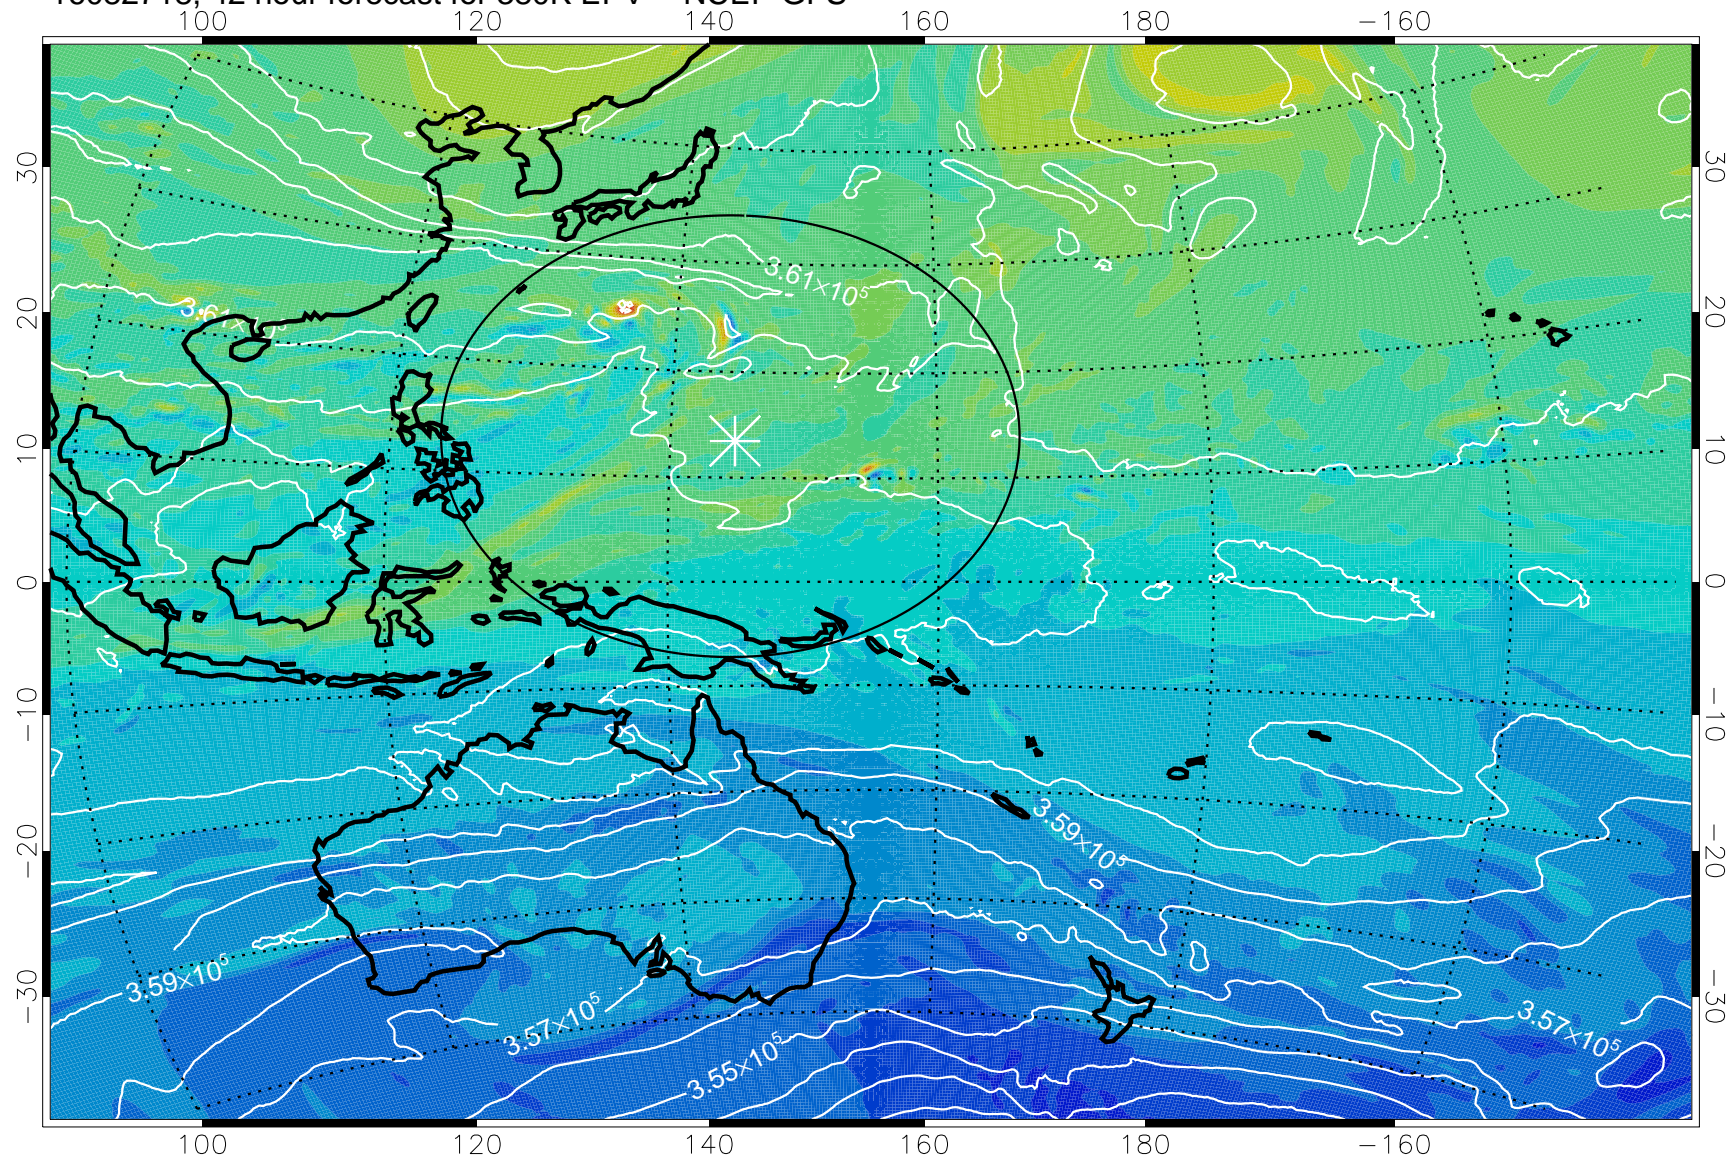

380K Montgomery Streamfunction, white

Range ring of 2304 km

16082706, 30 hour forecast for 380K EPV -- NCEP GFS

380K Montgomery Streamfunction, white

Range ring of 2304 km

16082712, 36 hour forecast for 380K EPV -- NCEP GFS

380K Montgomery Streamfunction, white

Range ring of 2304 km

16082718, 42 hour forecast for 380K EPV -- NCEP GFS

380K Montgomery Streamfunction, white

Range ring of 2304 km

16082800, 48 hour forecast for 380K EPV -- NCEP GFS

380K Montgomery Streamfunction, white

Range ring of 2304 km

16082806, 54 hour forecast for 380K EPV -- NCEP GFS

380K Montgomery Streamfunction, white

Range ring of 2304 km

16082812, 60 hour forecast for 380K EPV -- NCEP GFS

380K Montgomery Streamfunction, white

Range ring of 2304 km

16082818, 66 hour forecast for 380K EPV -- NCEP GFS

16082900, 72 hour forecast for 380K EPV -- NCEP GFS

380K Montgomery Streamfunction, white

Range ring of 2304 km