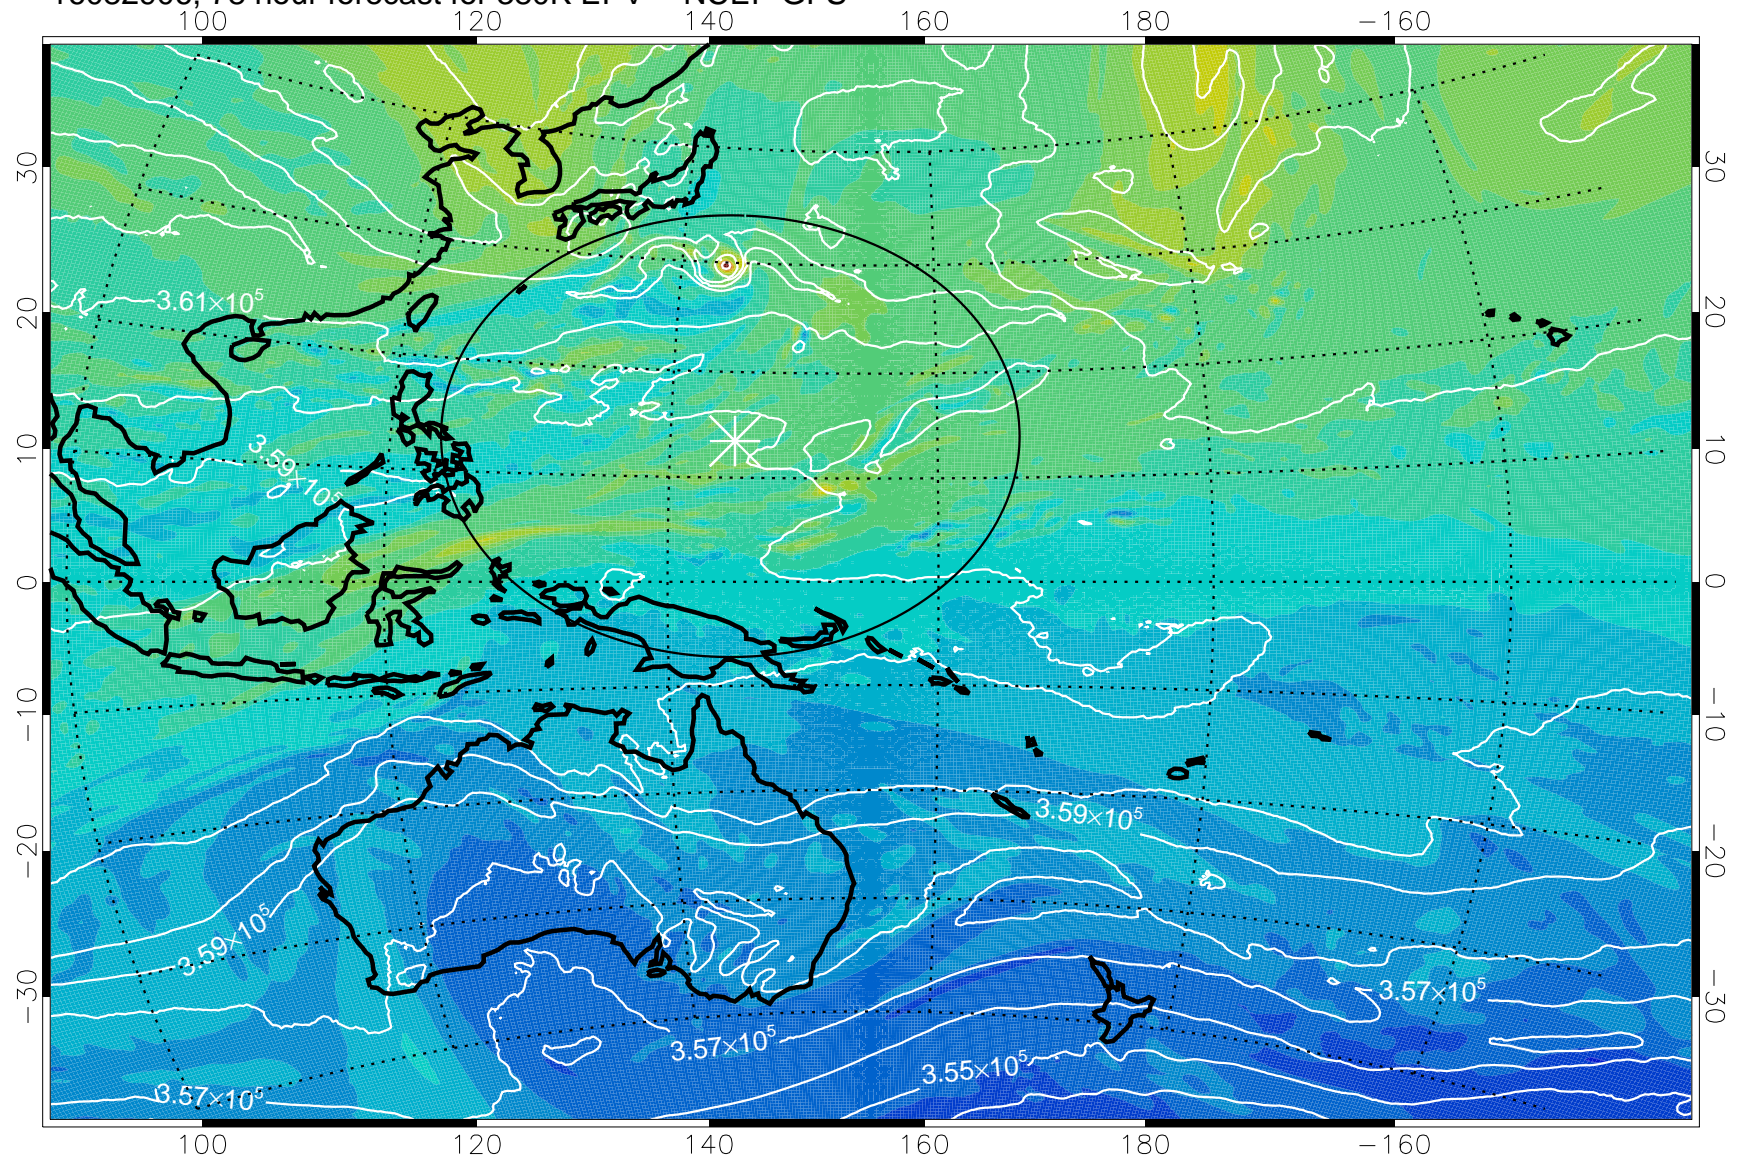

380K Montgomery Streamfunction, white

Range ring of 2304 km

16082806, 54 hour forecast for 380K EPV -- NCEP GFS

380K Montgomery Streamfunction, white

Range ring of 2304 km

16082812, 60 hour forecast for 380K EPV -- NCEP GFS

380K Montgomery Streamfunction, white

Range ring of 2304 km

16082818, 66 hour forecast for 380K EPV -- NCEP GFS

16082900, 72 hour forecast for 380K EPV -- NCEP GFS

380K Montgomery Streamfunction, white

Range ring of 2304 km

16082906, 78 hour forecast for 380K EPV -- NCEP GFS

380K Montgomery Streamfunction, white

Range ring of 2304 km

16082912, 84 hour forecast for 380K EPV -- NCEP GFS

380K Montgomery Streamfunction, white

Range ring of 2304 km

16082918, 90 hour forecast for 380K EPV -- NCEP GFS

380K Montgomery Streamfunction, white

Range ring of 2304 km

16083000, 96 hour forecast for 380K EPV -- NCEP GFS

380K Montgomery Streamfunction, white

Range ring of 2304 km