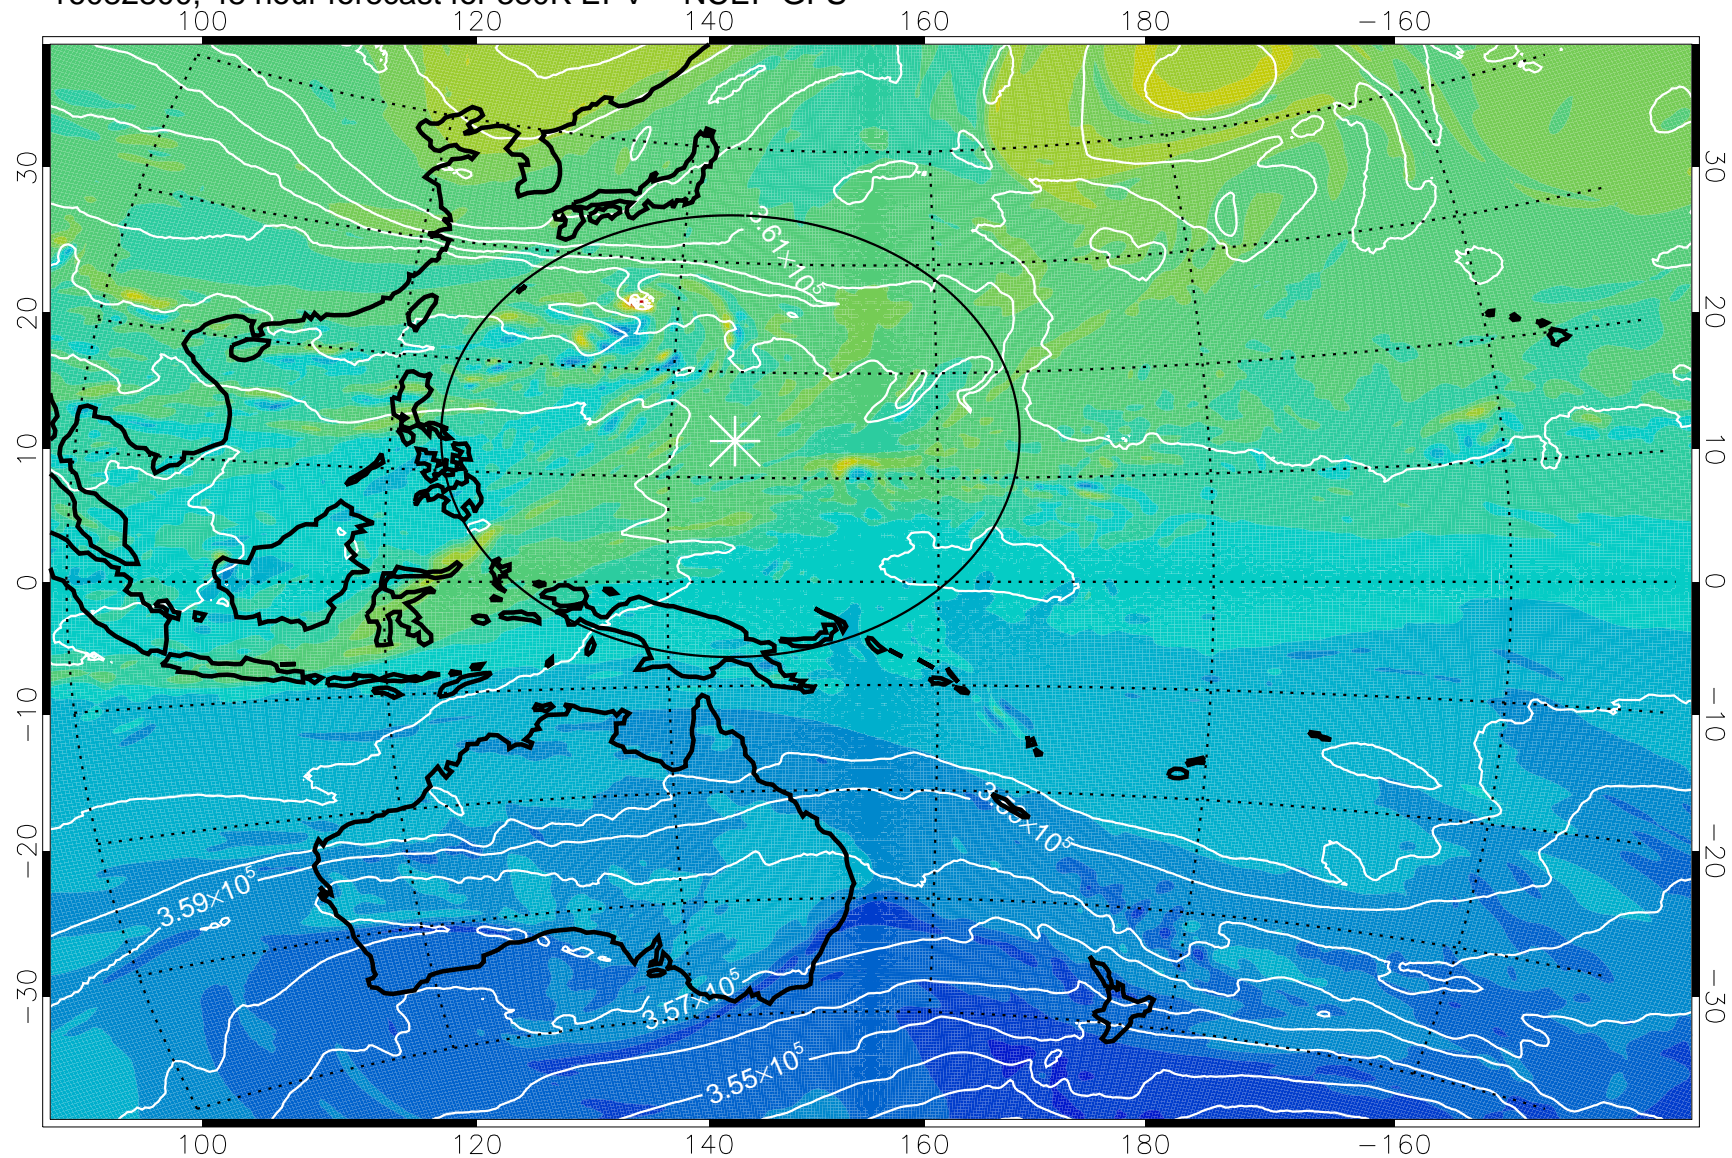

380K Montgomery Streamfunction, white

Range ring of 2304 km

16082718, 42 hour forecast for 380K EPV -- NCEP GFS

380K Montgomery Streamfunction, white

Range ring of 2304 km

16082800, 48 hour forecast for 380K EPV -- NCEP GFS

380K Montgomery Streamfunction, white

Range ring of 2304 km

16082806, 54 hour forecast for 380K EPV -- NCEP GFS

380K Montgomery Streamfunction, white

Range ring of 2304 km

16082812, 60 hour forecast for 380K EPV -- NCEP GFS

380K Montgomery Streamfunction, white

Range ring of 2304 km

16082818, 66 hour forecast for 380K EPV -- NCEP GFS

16082900, 72 hour forecast for 380K EPV -- NCEP GFS

380K Montgomery Streamfunction, white

Range ring of 2304 km

16082906, 78 hour forecast for 380K EPV -- NCEP GFS

380K Montgomery Streamfunction, white

Range ring of 2304 km

16082912, 84 hour forecast for 380K EPV -- NCEP GFS

380K Montgomery Streamfunction, white

Range ring of 2304 km