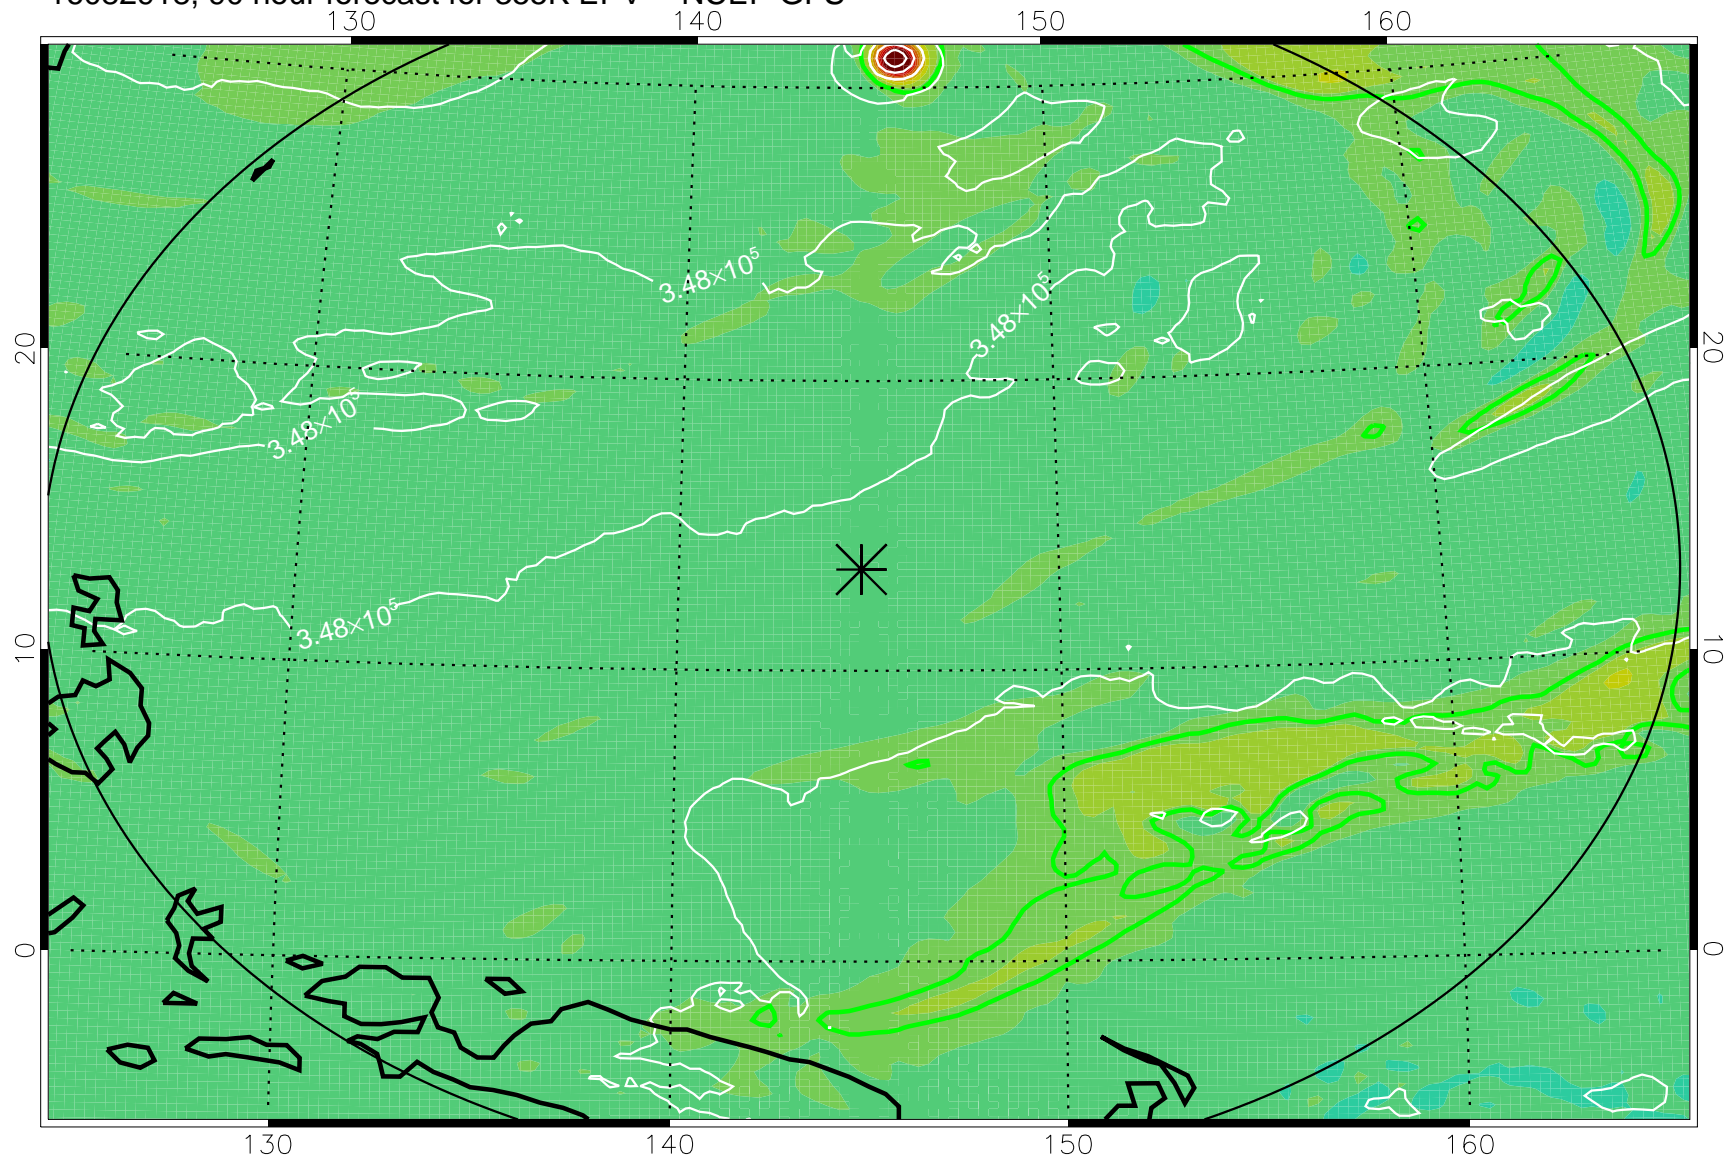

16082818, 66 hour forecast for 355K EPV -- NCEP GFS

355K Montgomery Streamfunction, white
EPV Tropopause (2 PVU) Position
Range ring of 2304 km

16082900, 72 hour forecast for 355K EPV -- NCEP GFS

355K Montgomery Streamfunction, white
EPV Tropopause (2 PVU) Position
Range ring of 2304 km

16082906, 78 hour forecast for 355K EPV -- NCEP GFS

355K Montgomery Streamfunction, white
EPV Tropopause (2 PVU) Position
Range ring of 2304 km

16082912, 84 hour forecast for 355K EPV -- NCEP GFS

355K Montgomery Streamfunction, white
EPV Tropopause (2 PVU) Position
Range ring of 2304 km

16082918, 90 hour forecast for 355K EPV -- NCEP GFS

355K Montgomery Streamfunction, white
EPV Tropopause (2 PVU) Position
Range ring of 2304 km

16083000, 96 hour forecast for 355K EPV -- NCEP GFS

355K Montgomery Streamfunction, white
EPV Tropopause (2 PVU) Position
Range ring of 2304 km

16083006, 102 hour forecast for 355K EPV -- NCEP GFS

355K Montgomery Streamfunction, white
EPV Tropopause (2 PVU) Position
Range ring of 2304 km

16083012, 108 hour forecast for 355K EPV -- NCEP GFS

355K Montgomery Streamfunction, white
EPV Tropopause (2 PVU) Position
Range ring of 2304 km