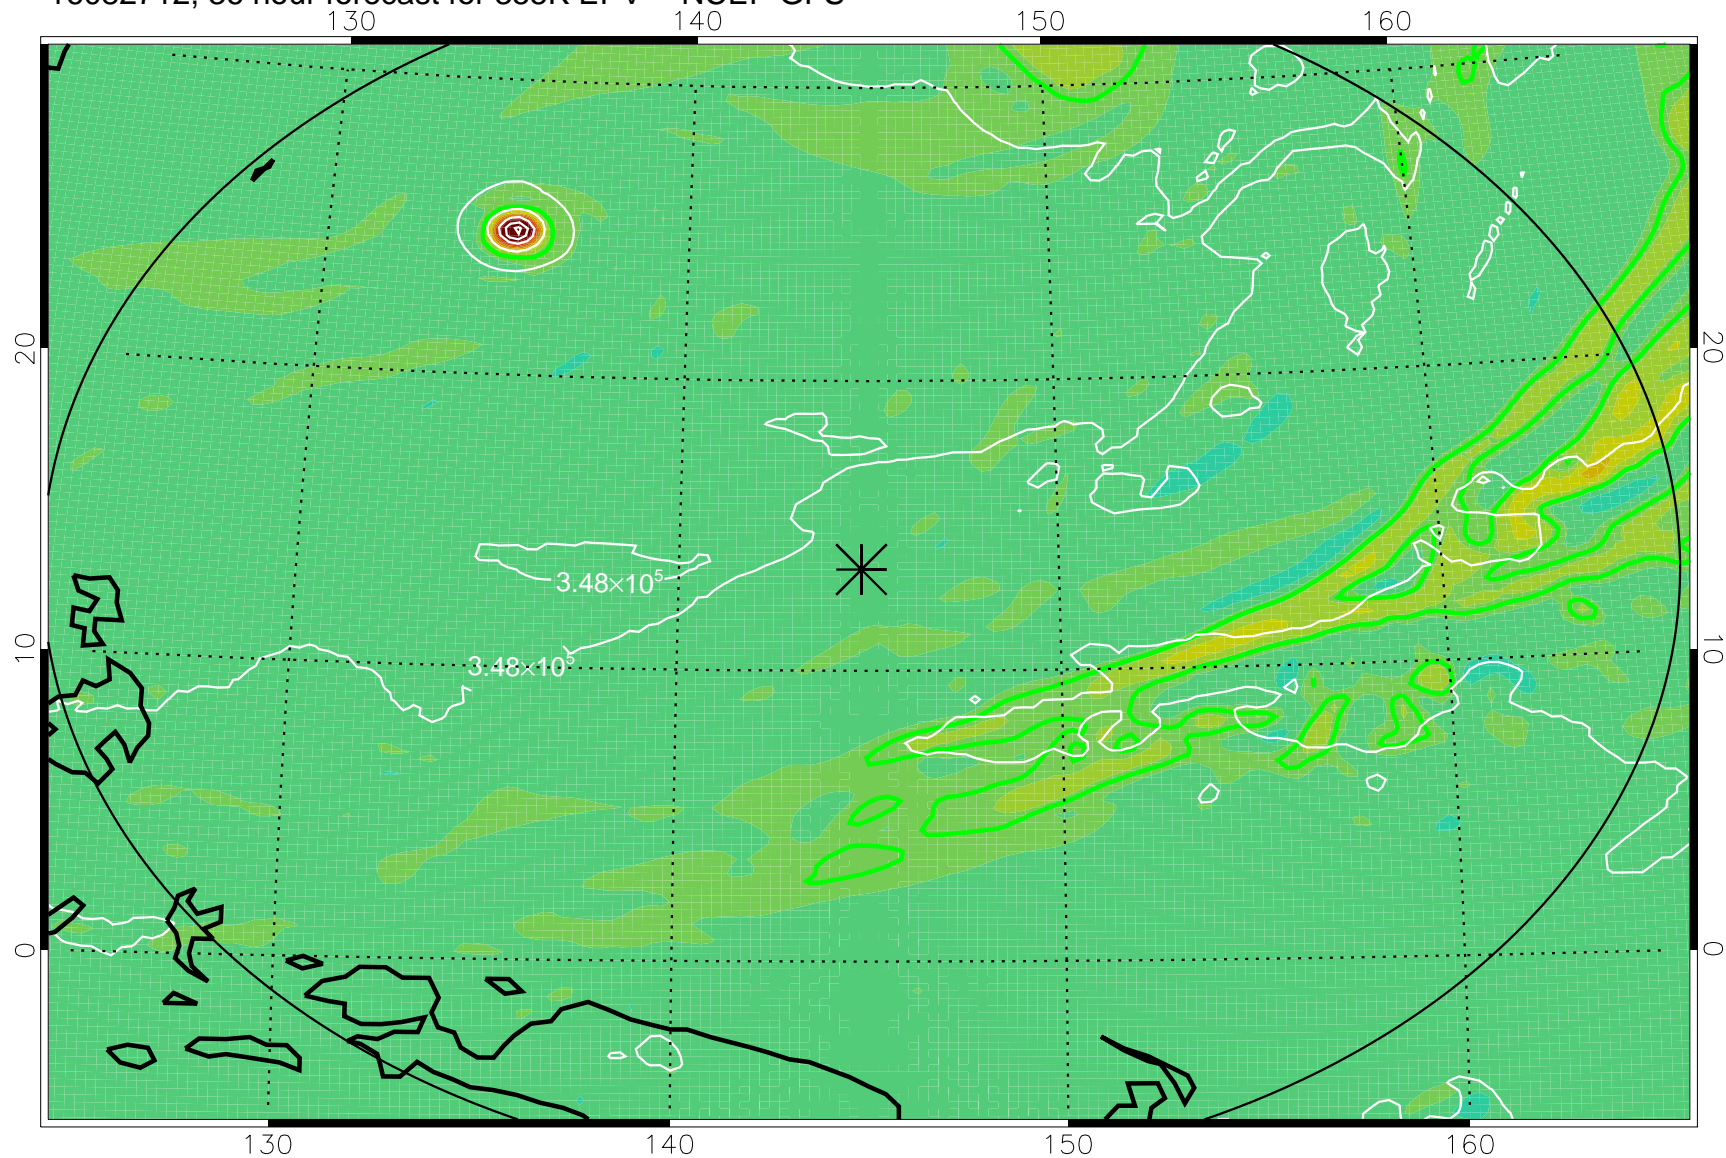

16082618, 18 hour forecast for 355K EPV -- NCEP GFS

355K Montgomery Streamfunction, white
EPV Tropopause (2 PVU) Position
Range ring of 2304 km

16082700, 24 hour forecast for 355K EPV -- NCEP GFS

355K Montgomery Streamfunction, white
EPV Tropopause (2 PVU) Position
Range ring of 2304 km

16082706, 30 hour forecast for 355K EPV -- NCEP GFS

355K Montgomery Streamfunction, white
EPV Tropopause (2 PVU) Position
Range ring of 2304 km

16082712, 36 hour forecast for 355K EPV -- NCEP GFS

355K Montgomery Streamfunction, white
EPV Tropopause (2 PVU) Position
Range ring of 2304 km

16082718, 42 hour forecast for 355K EPV -- NCEP GFS

355K Montgomery Streamfunction, white
EPV Tropopause (2 PVU) Position
Range ring of 2304 km

16082800, 48 hour forecast for 355K EPV -- NCEP GFS

16082806, 54 hour forecast for 355K EPV -- NCEP GFS

355K Montgomery Streamfunction, white
EPV Tropopause (2 PVU) Position
Range ring of 2304 km

16082812, 60 hour forecast for 355K EPV -- NCEP GFS

355K Montgomery Streamfunction, white
EPV Tropopause (2 PVU) Position
Range ring of 2304 km