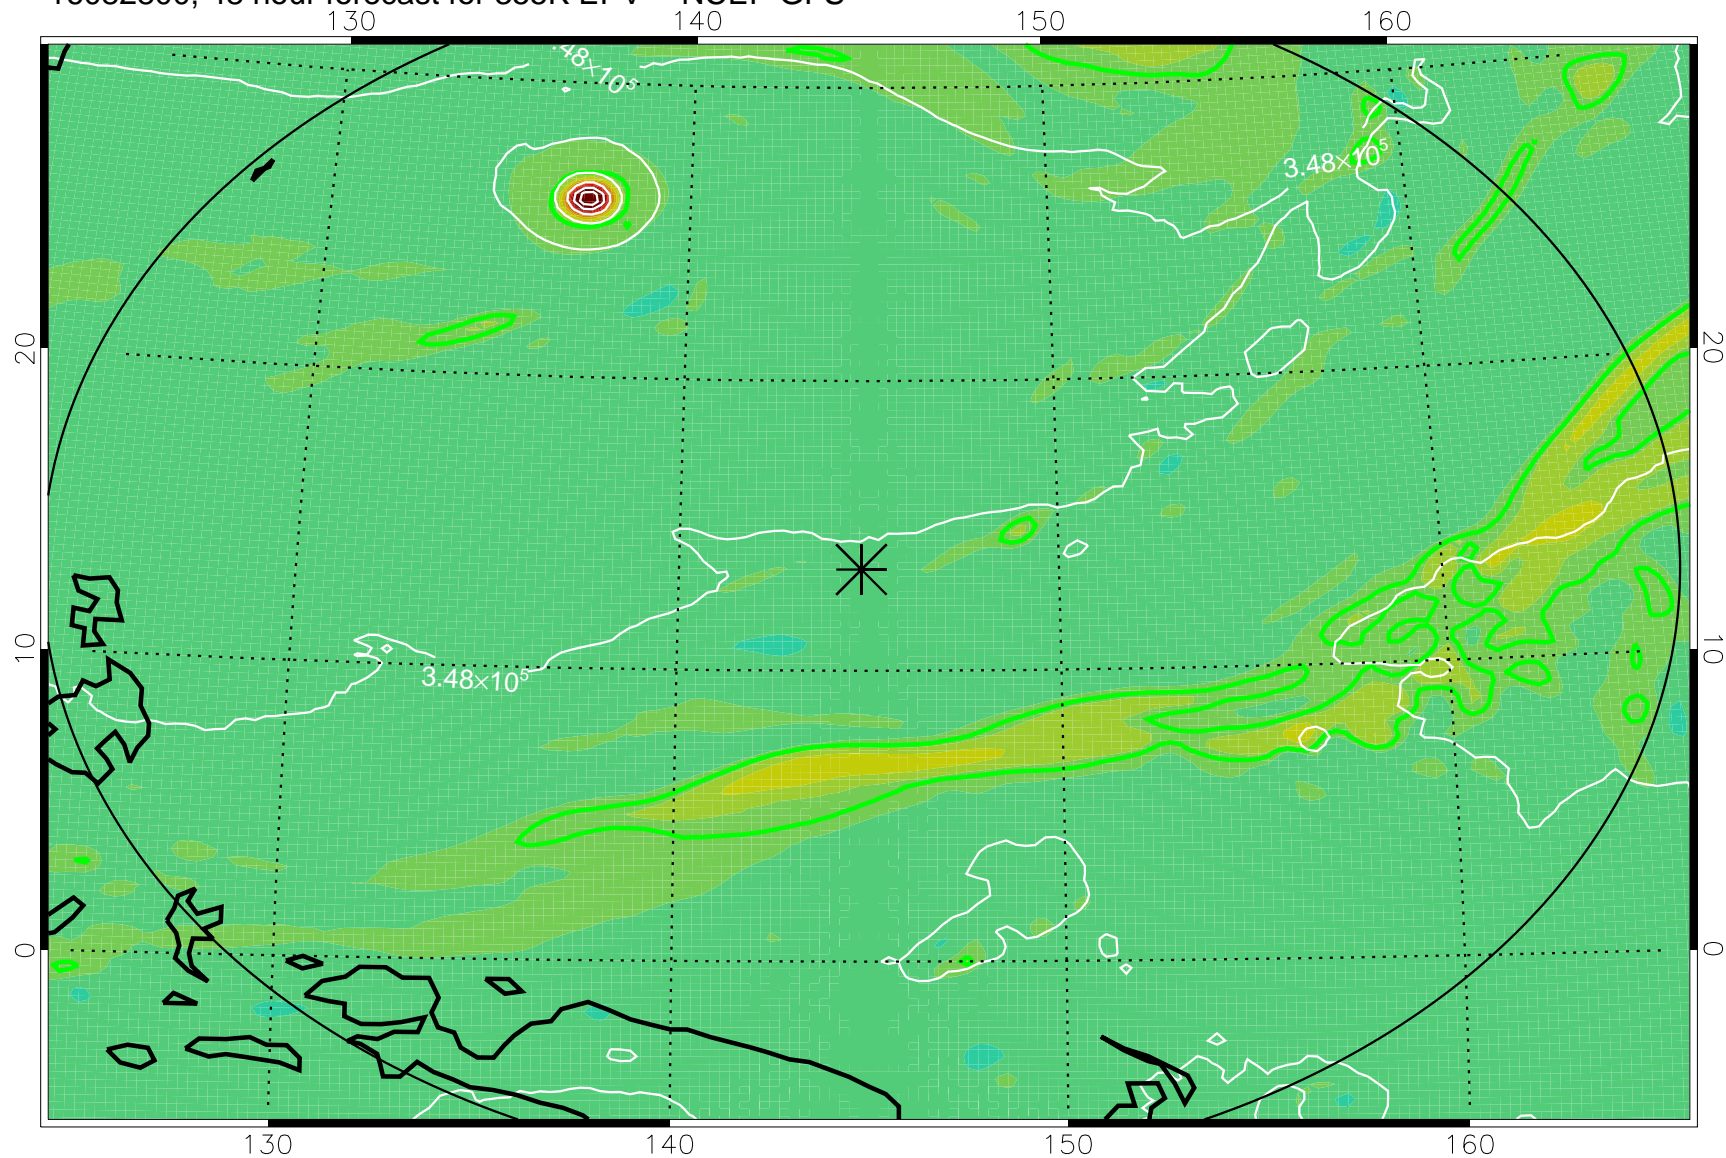

16082706, 30 hour forecast for 355K EPV -- NCEP GFS

355K Montgomery Streamfunction, white
EPV Tropopause (2 PVU) Position
Range ring of 2304 km

16082712, 36 hour forecast for 355K EPV -- NCEP GFS

355K Montgomery Streamfunction, white
EPV Tropopause (2 PVU) Position
Range ring of 2304 km

16082718, 42 hour forecast for 355K EPV -- NCEP GFS

355K Montgomery Streamfunction, white
EPV Tropopause (2 PVU) Position
Range ring of 2304 km

16082800, 48 hour forecast for 355K EPV -- NCEP GFS

16082806, 54 hour forecast for 355K EPV -- NCEP GFS

355K Montgomery Streamfunction, white
EPV Tropopause (2 PVU) Position
Range ring of 2304 km

16082812, 60 hour forecast for 355K EPV -- NCEP GFS

355K Montgomery Streamfunction, white
EPV Tropopause (2 PVU) Position
Range ring of 2304 km

16082818, 66 hour forecast for 355K EPV -- NCEP GFS

355K Montgomery Streamfunction, white
EPV Tropopause (2 PVU) Position
Range ring of 2304 km

16082900, 72 hour forecast for 355K EPV -- NCEP GFS

355K Montgomery Streamfunction, white
EPV Tropopause (2 PVU) Position
Range ring of 2304 km