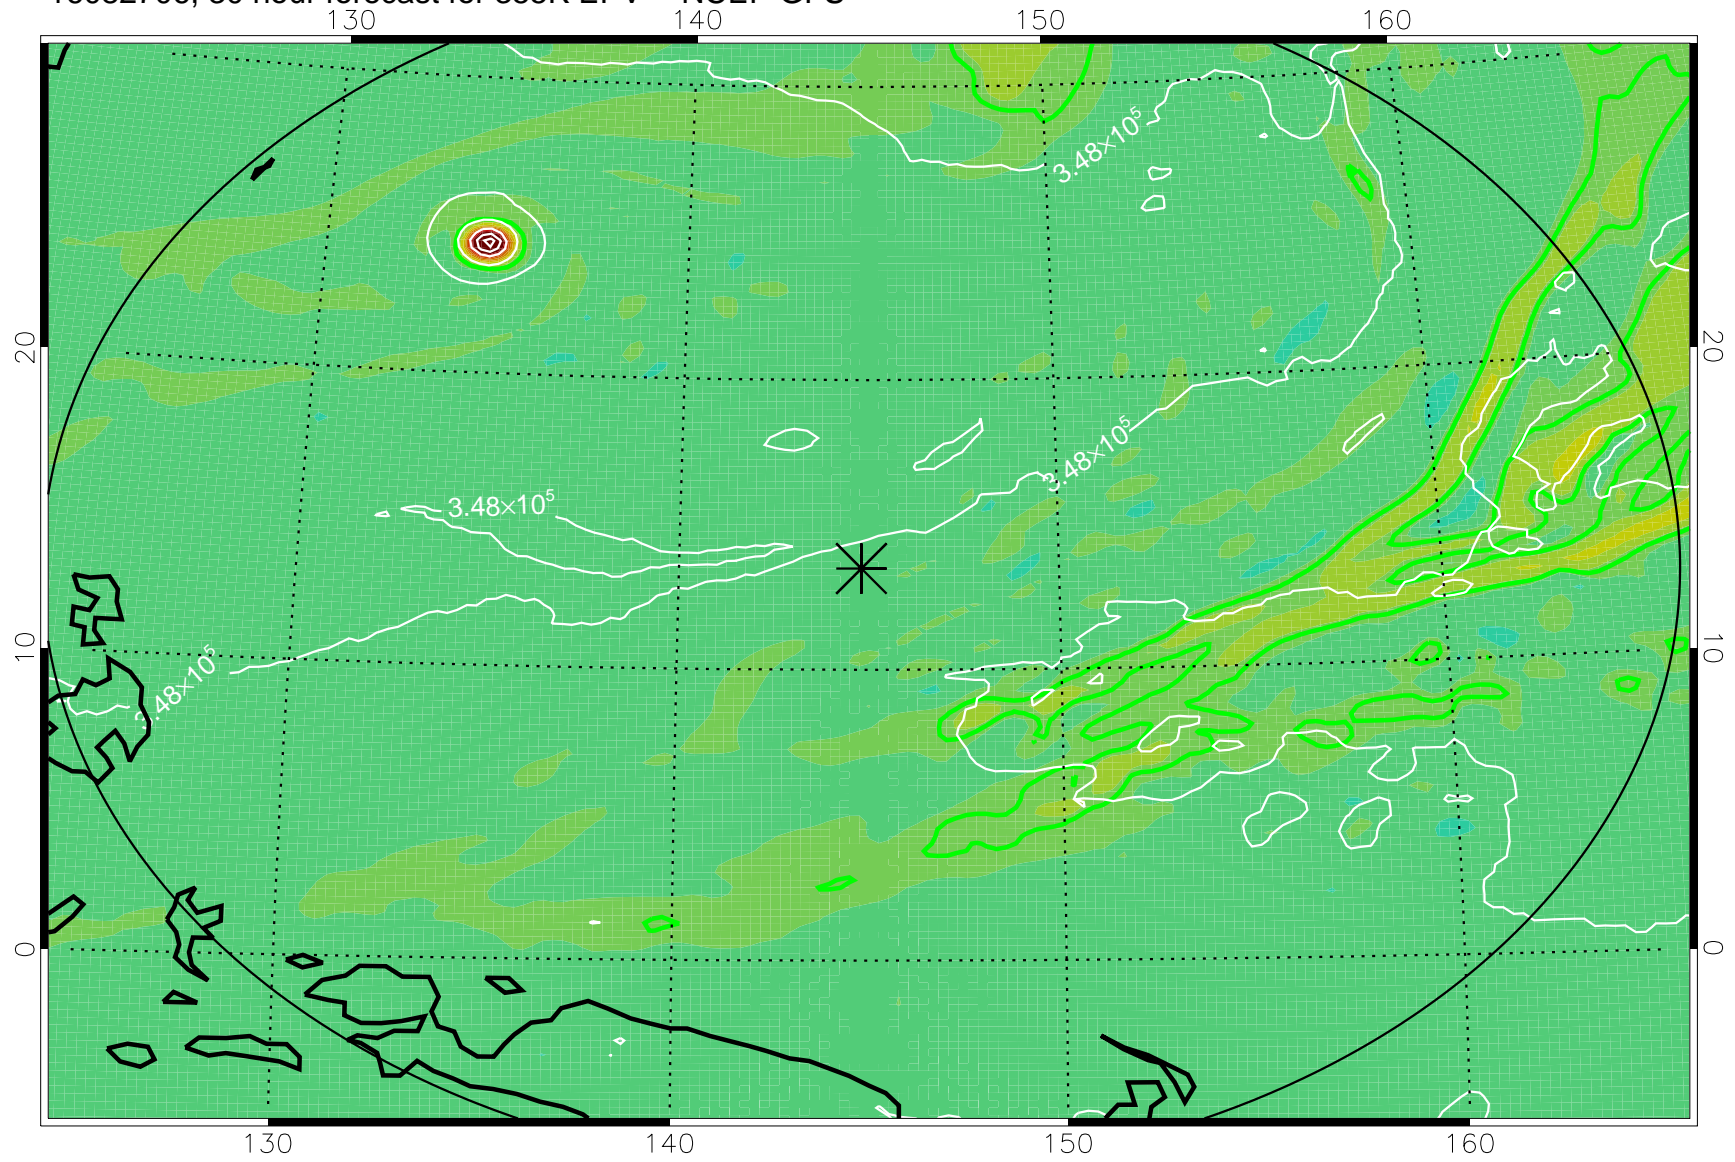

16082618, 18 hour forecast for 355K EPV -- NCEP GFS

355K Montgomery Streamfunction, white
EPV Tropopause (2 PVU) Position
Range ring of 2304 km

16082700, 24 hour forecast for 355K EPV -- NCEP GFS

355K Montgomery Streamfunction, white
EPV Tropopause (2 PVU) Position
Range ring of 2304 km

16082706, 30 hour forecast for 355K EPV -- NCEP GFS

355K Montgomery Streamfunction, white
EPV Tropopause (2 PVU) Position
Range ring of 2304 km

16082712, 36 hour forecast for 355K EPV -- NCEP GFS

355K Montgomery Streamfunction, white
EPV Tropopause (2 PVU) Position
Range ring of 2304 km

16082718, 42 hour forecast for 355K EPV -- NCEP GFS

355K Montgomery Streamfunction, white
EPV Tropopause (2 PVU) Position
Range ring of 2304 km

16082800, 48 hour forecast for 355K EPV -- NCEP GFS

16082806, 54 hour forecast for 355K EPV -- NCEP GFS

355K Montgomery Streamfunction, white
EPV Tropopause (2 PVU) Position
Range ring of 2304 km

16082812, 60 hour forecast for 355K EPV -- NCEP GFS

355K Montgomery Streamfunction, white
EPV Tropopause (2 PVU) Position
Range ring of 2304 km