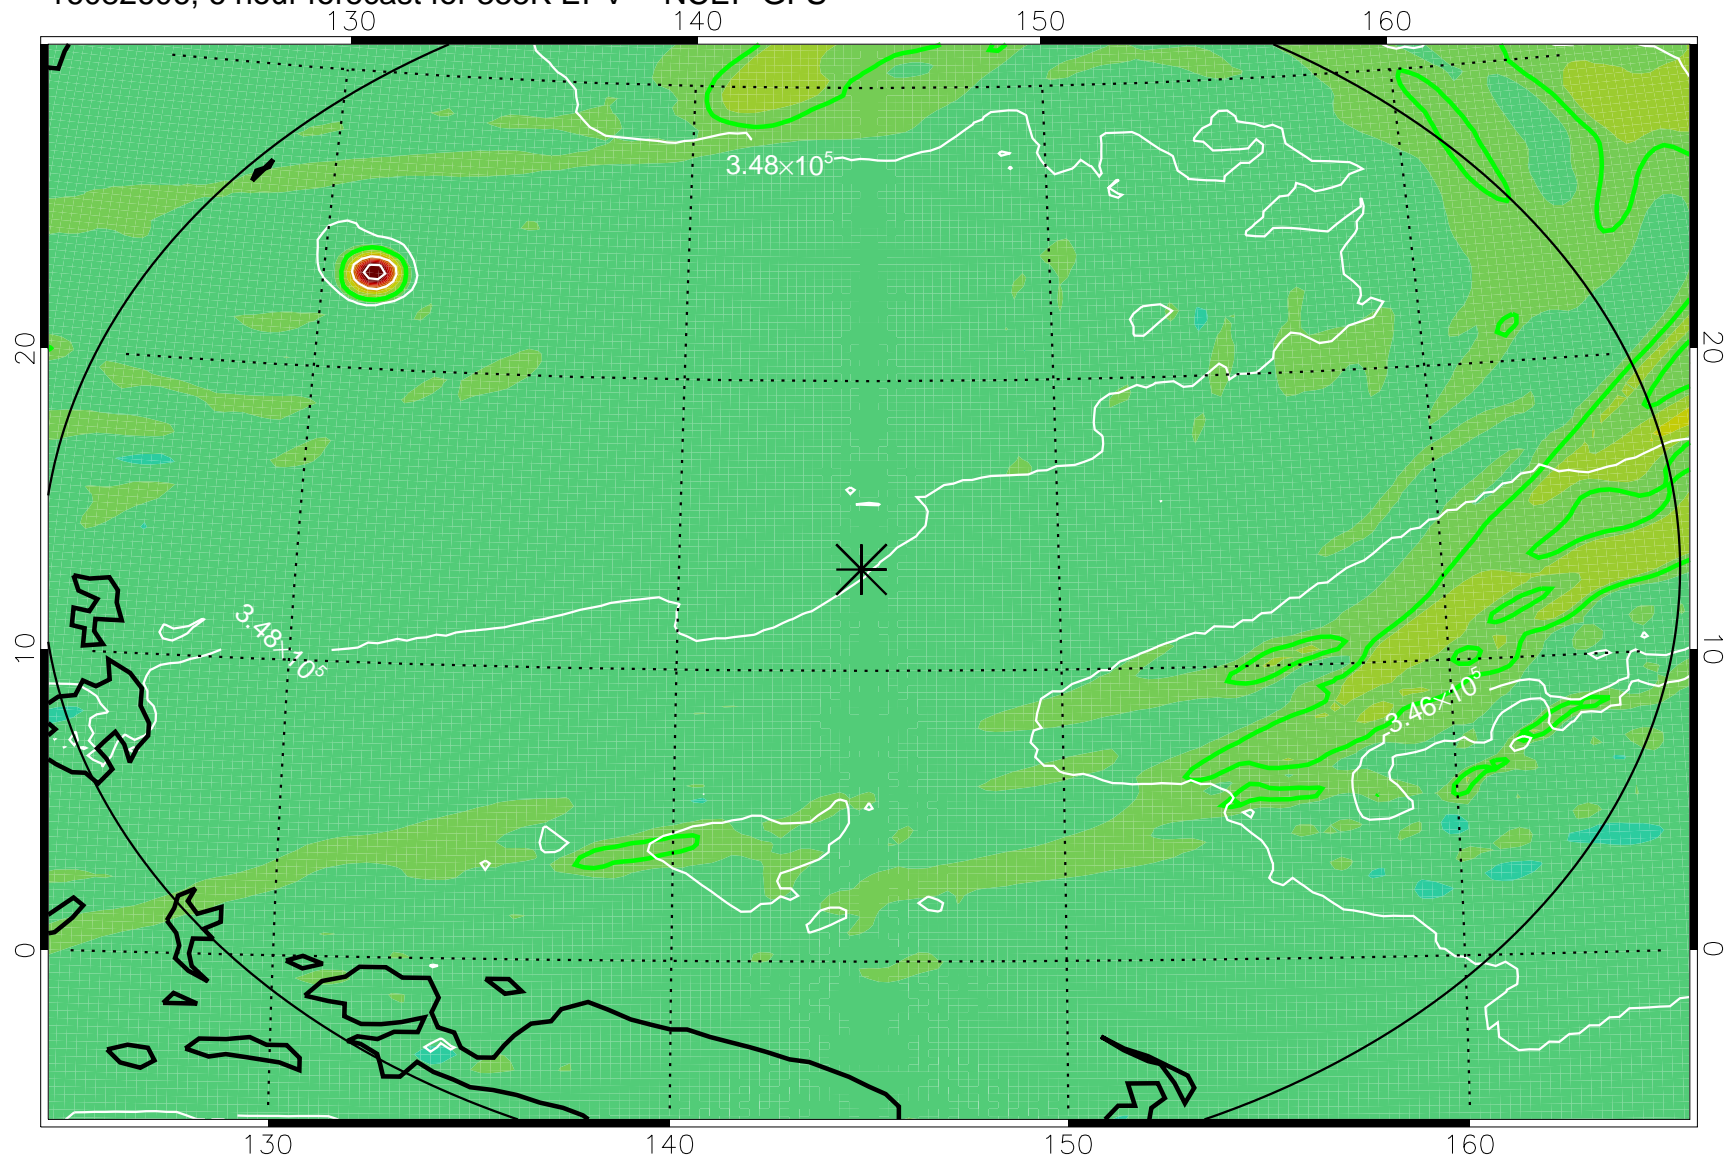

16082606, 6 hour forecast for 355K EPV -- NCEP GFS

355K Montgomery Streamfunction, white
EPV Tropopause (2 PVU) Position
Range ring of 2304 km

16082612, 12 hour forecast for 355K EPV -- NCEP GFS

355K Montgomery Streamfunction, white
EPV Tropopause (2 PVU) Position
Range ring of 2304 km

16082618, 18 hour forecast for 355K EPV -- NCEP GFS

355K Montgomery Streamfunction, white
EPV Tropopause (2 PVU) Position
Range ring of 2304 km

16082700, 24 hour forecast for 355K EPV -- NCEP GFS

355K Montgomery Streamfunction, white
EPV Tropopause (2 PVU) Position
Range ring of 2304 km

16082718, 42 hour forecast for 355K EPV -- NCEP GFS

355K Montgomery Streamfunction, white
EPV Tropopause (2 PVU) Position
Range ring of 2304 km

16082800, 48 hour forecast for 355K EPV -- NCEP GFS

16082806, 54 hour forecast for 355K EPV -- NCEP GFS

355K Montgomery Streamfunction, white
EPV Tropopause (2 PVU) Position
Range ring of 2304 km

16082812, 60 hour forecast for 355K EPV -- NCEP GFS

355K Montgomery Streamfunction, white
EPV Tropopause (2 PVU) Position
Range ring of 2304 km