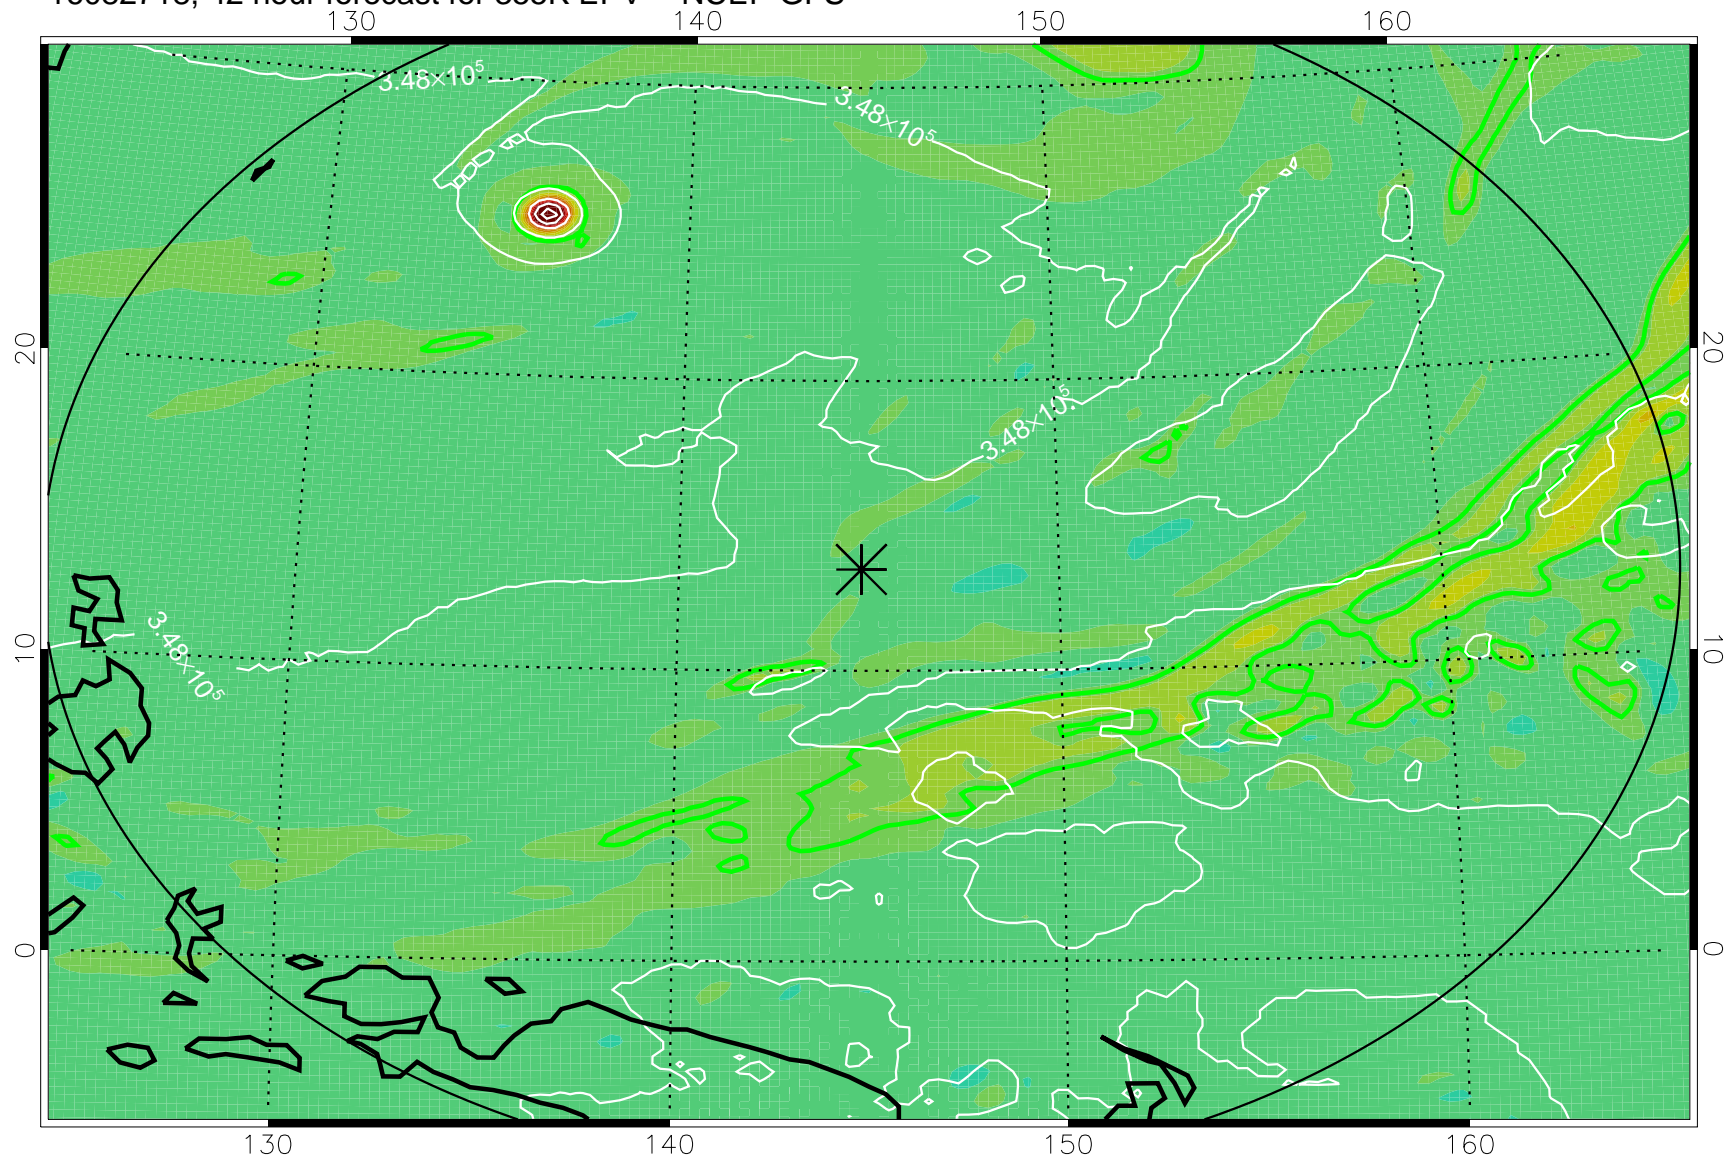

16082706, 30 hour forecast for 355K EPV -- NCEP GFS

355K Montgomery Streamfunction, white
EPV Tropopause (2 PVU) Position
Range ring of 2304 km

16082712, 36 hour forecast for 355K EPV -- NCEP GFS

355K Montgomery Streamfunction, white
EPV Tropopause (2 PVU) Position
Range ring of 2304 km

16082718, 42 hour forecast for 355K EPV -- NCEP GFS

355K Montgomery Streamfunction, white
EPV Tropopause (2 PVU) Position
Range ring of 2304 km

16082800, 48 hour forecast for 355K EPV -- NCEP GFS

16082806, 54 hour forecast for 355K EPV -- NCEP GFS

355K Montgomery Streamfunction, white
EPV Tropopause (2 PVU) Position
Range ring of 2304 km

16082812, 60 hour forecast for 355K EPV -- NCEP GFS

355K Montgomery Streamfunction, white
EPV Tropopause (2 PVU) Position
Range ring of 2304 km

16082818, 66 hour forecast for 355K EPV -- NCEP GFS

355K Montgomery Streamfunction, white
EPV Tropopause (2 PVU) Position
Range ring of 2304 km

16082900, 72 hour forecast for 355K EPV -- NCEP GFS

355K Montgomery Streamfunction, white
EPV Tropopause (2 PVU) Position
Range ring of 2304 km