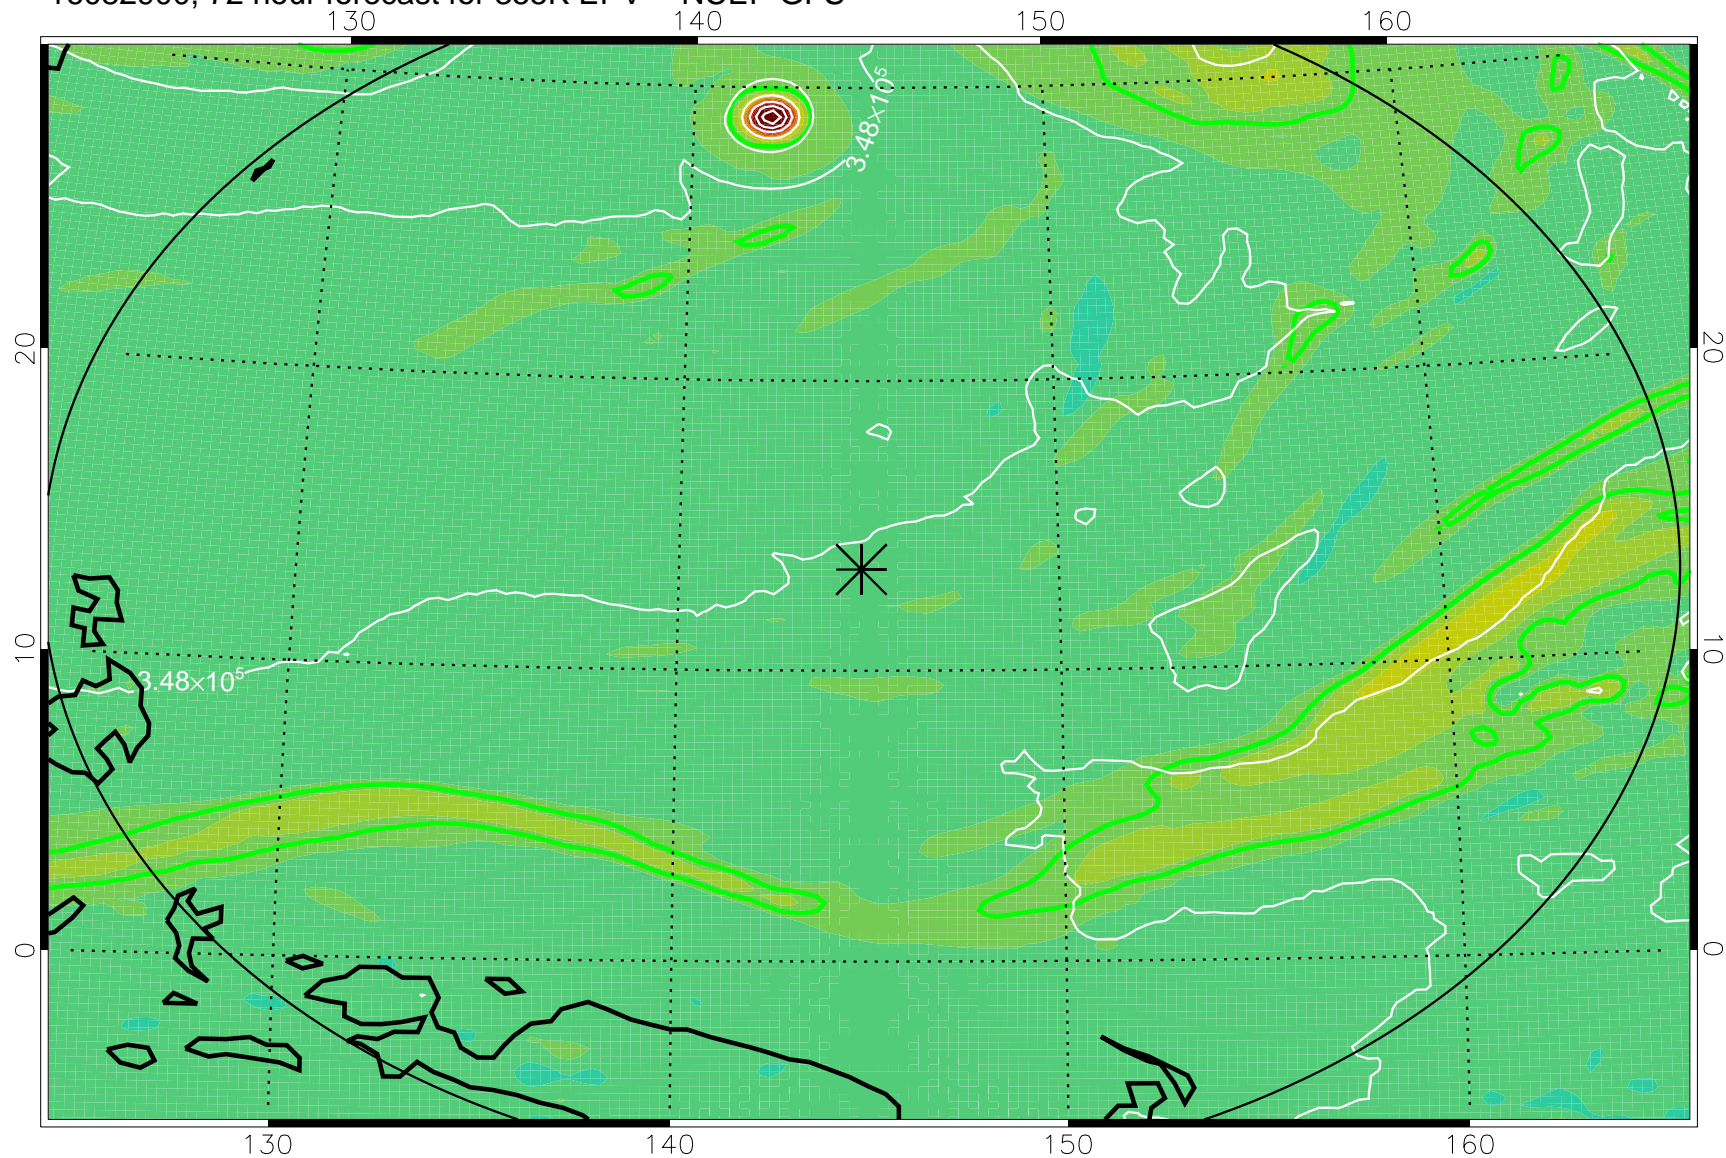

355K Montgomery Streamfunction, white
EPV Tropopause (2 PVU) Position
Range ring of 2304 km

16082812, 60 hour forecast for 355K EPV -- NCEP GFS

355K Montgomery Streamfunction, white
EPV Tropopause (2 PVU) Position
Range ring of 2304 km

16082818, 66 hour forecast for 355K EPV -- NCEP GFS

355K Montgomery Streamfunction, white
EPV Tropopause (2 PVU) Position
Range ring of 2304 km

16082900, 72 hour forecast for 355K EPV -- NCEP GFS

355K Montgomery Streamfunction, white
EPV Tropopause (2 PVU) Position
Range ring of 2304 km

16082906, 78 hour forecast for 355K EPV -- NCEP GFS

355K Montgomery Streamfunction, white
EPV Tropopause (2 PVU) Position
Range ring of 2304 km

16082912, 84 hour forecast for 355K EPV -- NCEP GFS

355K Montgomery Streamfunction, white
EPV Tropopause (2 PVU) Position
Range ring of 2304 km

16082918, 90 hour forecast for 355K EPV -- NCEP GFS

355K Montgomery Streamfunction, white
EPV Tropopause (2 PVU) Position
Range ring of 2304 km

16083000, 96 hour forecast for 355K EPV -- NCEP GFS

355K Montgomery Streamfunction, white
EPV Tropopause (2 PVU) Position
Range ring of 2304 km