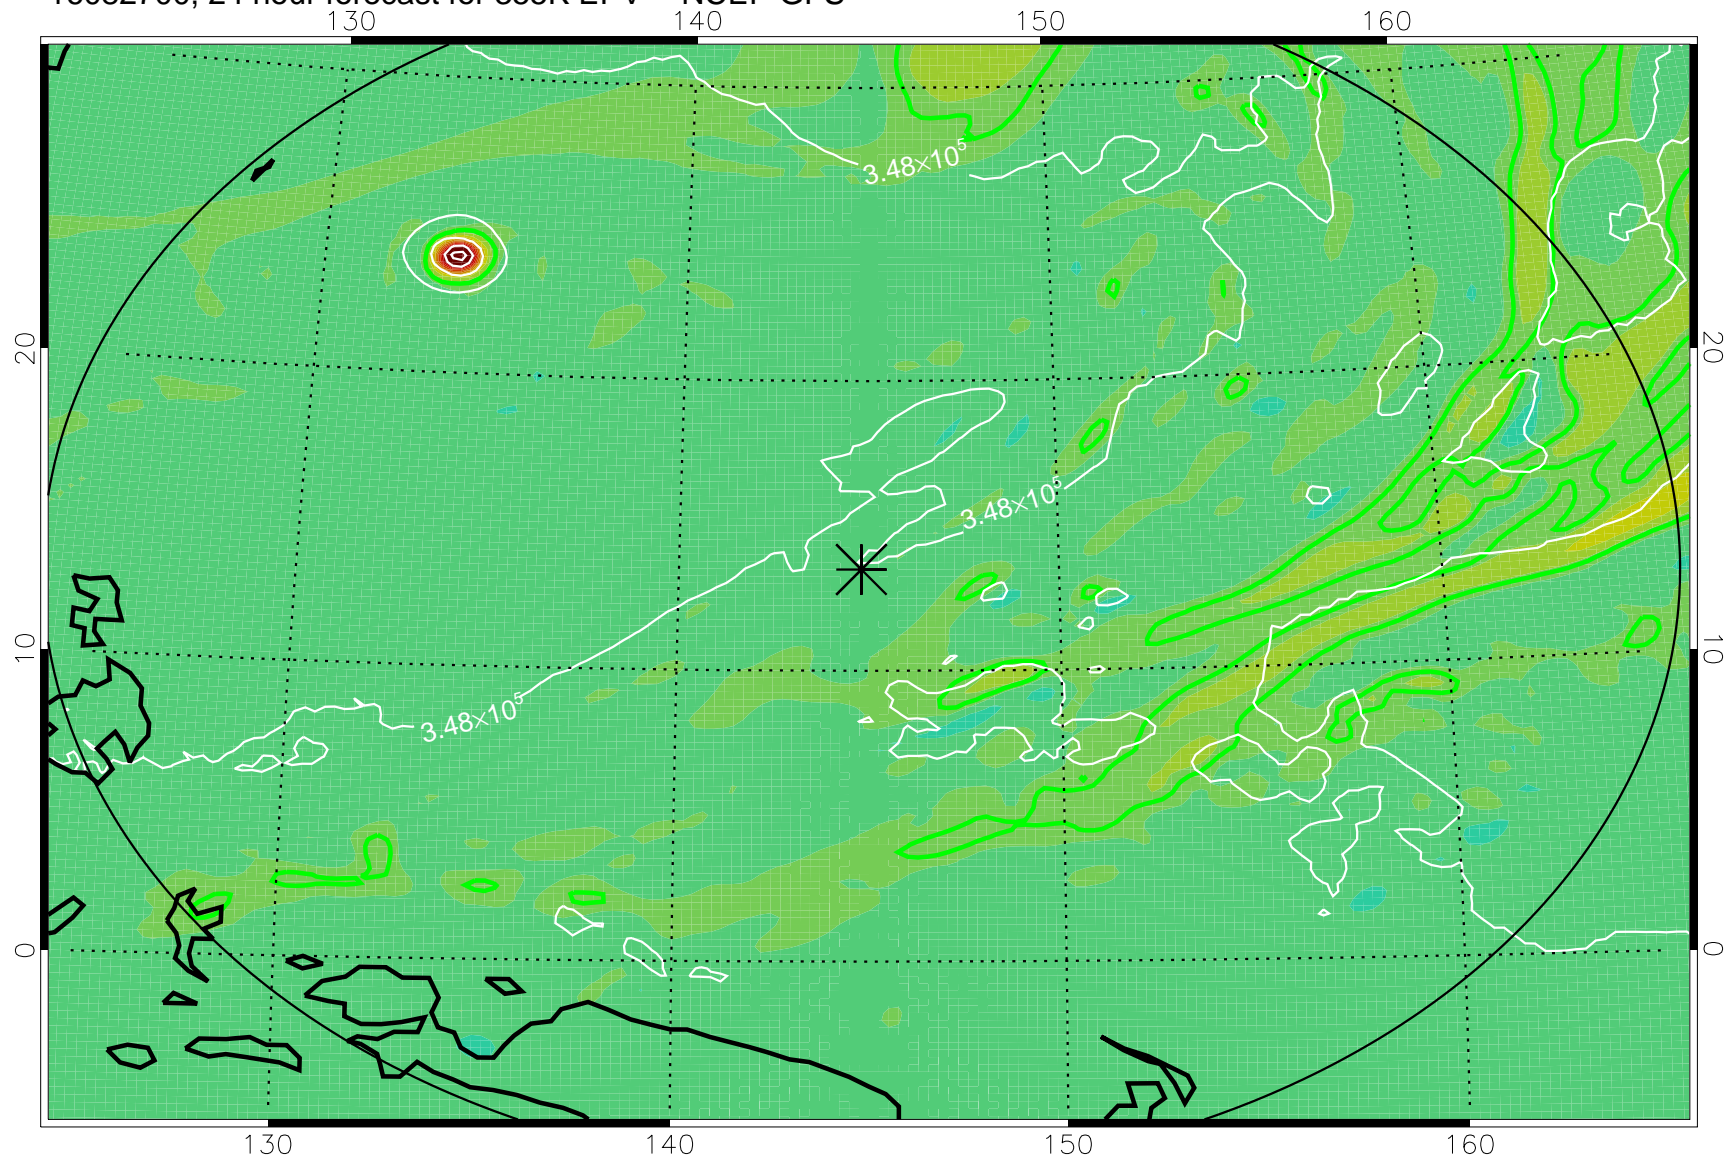

16082606, 6 hour forecast for 355K EPV -- NCEP GFS

355K Montgomery Streamfunction, white
EPV Tropopause (2 PVU) Position
Range ring of 2304 km

16082612, 12 hour forecast for 355K EPV -- NCEP GFS

355K Montgomery Streamfunction, white
EPV Tropopause (2 PVU) Position
Range ring of 2304 km

16082618, 18 hour forecast for 355K EPV -- NCEP GFS

355K Montgomery Streamfunction, white
EPV Tropopause (2 PVU) Position
Range ring of 2304 km

16082700, 24 hour forecast for 355K EPV -- NCEP GFS

355K Montgomery Streamfunction, white
EPV Tropopause (2 PVU) Position
Range ring of 2304 km

16082718, 42 hour forecast for 355K EPV -- NCEP GFS

355K Montgomery Streamfunction, white
EPV Tropopause (2 PVU) Position
Range ring of 2304 km

16082800, 48 hour forecast for 355K EPV -- NCEP GFS

16082806, 54 hour forecast for 355K EPV -- NCEP GFS

355K Montgomery Streamfunction, white
EPV Tropopause (2 PVU) Position
Range ring of 2304 km

16082812, 60 hour forecast for 355K EPV -- NCEP GFS

355K Montgomery Streamfunction, white
EPV Tropopause (2 PVU) Position
Range ring of 2304 km