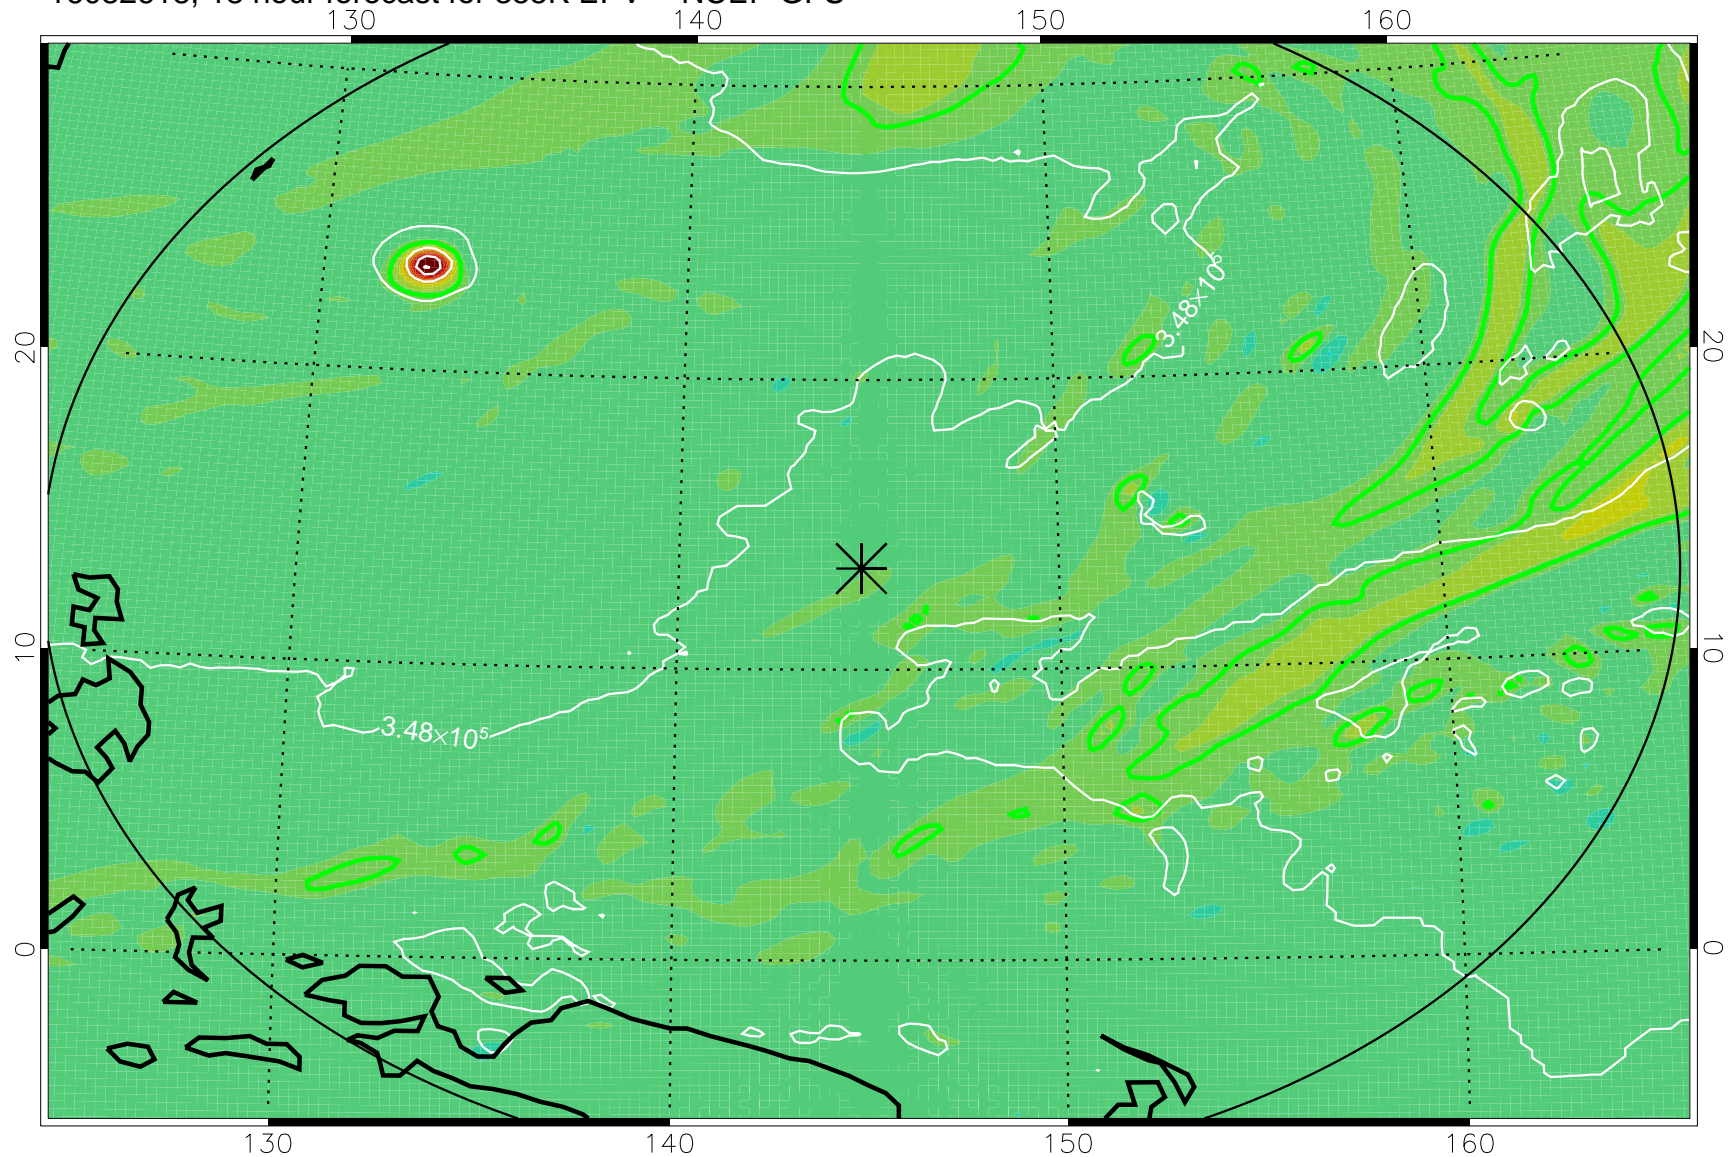

16082606, 6 hour forecast for 355K EPV -- NCEP GFS

355K Montgomery Streamfunction, white
EPV Tropopause (2 PVU) Position
Range ring of 2304 km

16082612, 12 hour forecast for 355K EPV -- NCEP GFS

355K Montgomery Streamfunction, white
EPV Tropopause (2 PVU) Position
Range ring of 2304 km

16082618, 18 hour forecast for 355K EPV -- NCEP GFS

355K Montgomery Streamfunction, white
EPV Tropopause (2 PVU) Position
Range ring of 2304 km

16082700, 24 hour forecast for 355K EPV -- NCEP GFS

355K Montgomery Streamfunction, white
EPV Tropopause (2 PVU) Position
Range ring of 2304 km

16082718, 42 hour forecast for 355K EPV -- NCEP GFS

355K Montgomery Streamfunction, white
EPV Tropopause (2 PVU) Position
Range ring of 2304 km

16082800, 48 hour forecast for 355K EPV -- NCEP GFS

16082806, 54 hour forecast for 355K EPV -- NCEP GFS

355K Montgomery Streamfunction, white
EPV Tropopause (2 PVU) Position
Range ring of 2304 km

16082812, 60 hour forecast for 355K EPV -- NCEP GFS

355K Montgomery Streamfunction, white
EPV Tropopause (2 PVU) Position
Range ring of 2304 km