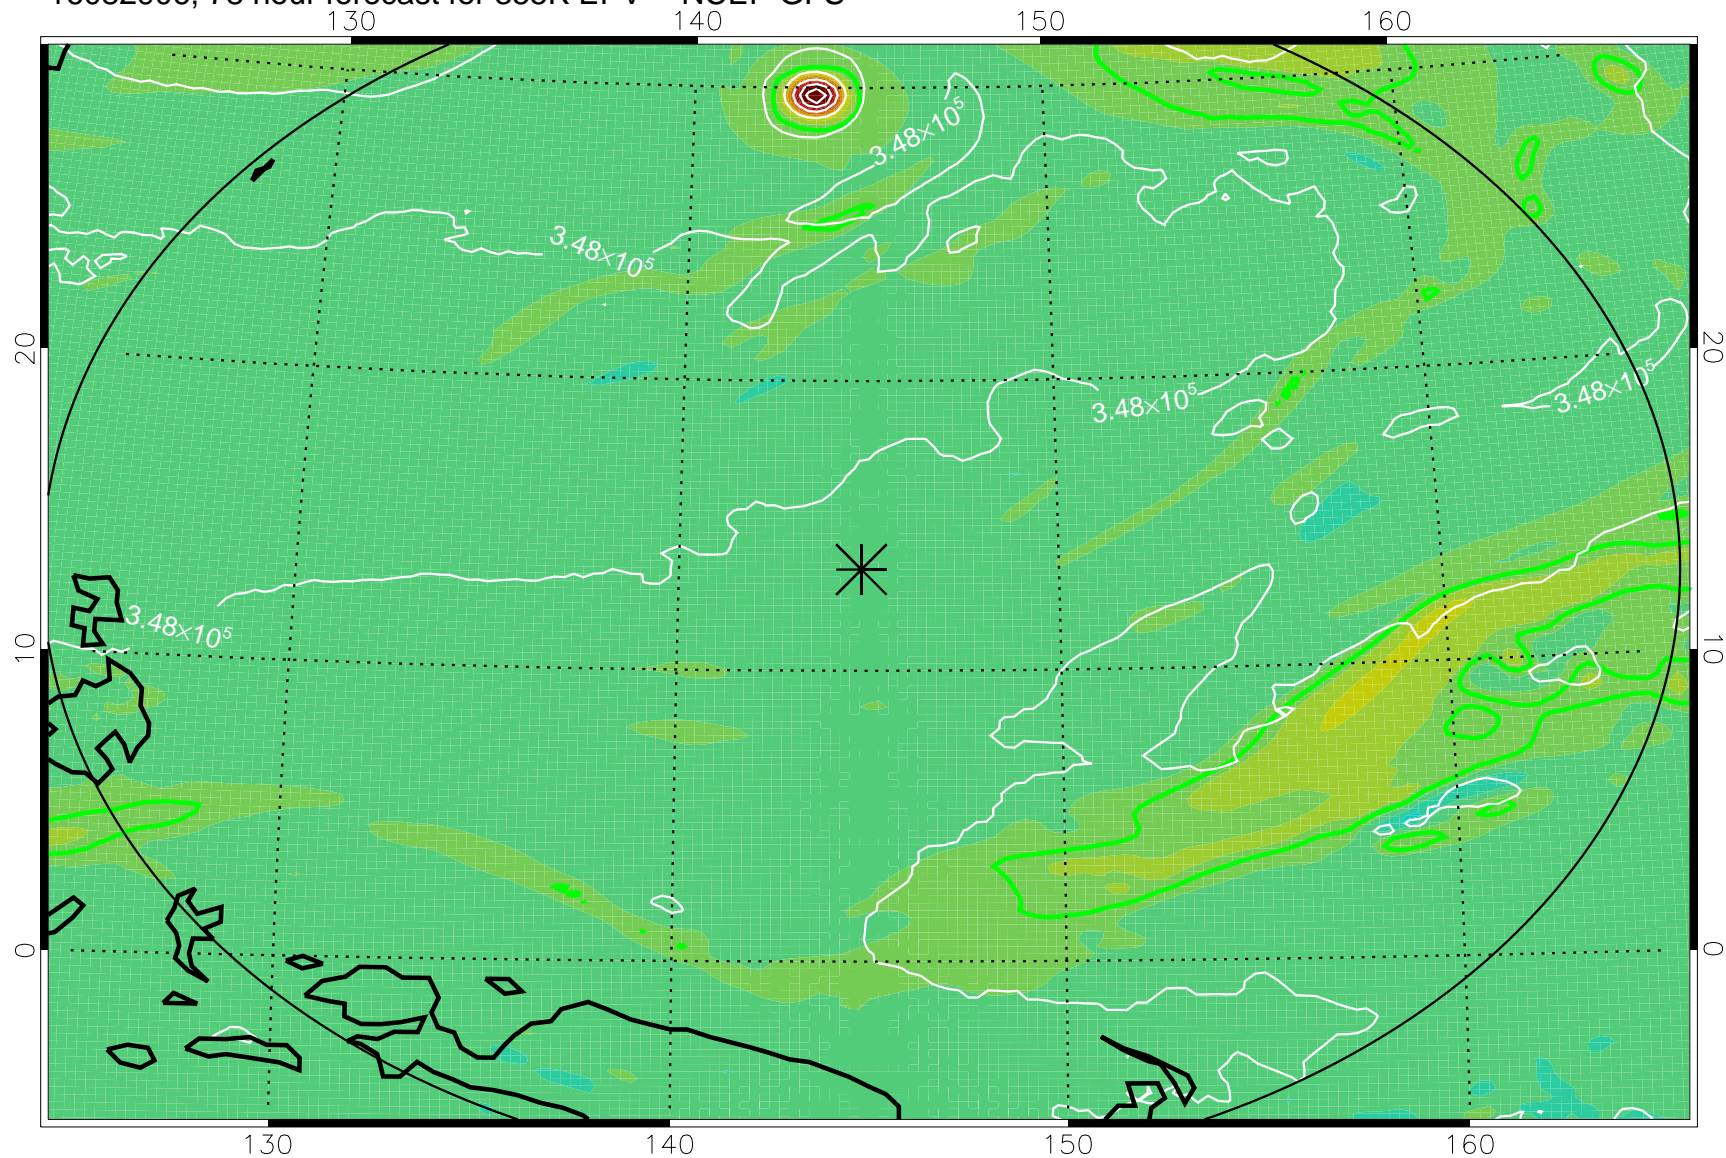

355K Montgomery Streamfunction, white
EPV Tropopause (2 PVU) Position
Range ring of 2304 km

16082812, 60 hour forecast for 355K EPV -- NCEP GFS

355K Montgomery Streamfunction, white
EPV Tropopause (2 PVU) Position
Range ring of 2304 km

16082818, 66 hour forecast for 355K EPV -- NCEP GFS

355K Montgomery Streamfunction, white
EPV Tropopause (2 PVU) Position
Range ring of 2304 km

16082900, 72 hour forecast for 355K EPV -- NCEP GFS

355K Montgomery Streamfunction, white
EPV Tropopause (2 PVU) Position
Range ring of 2304 km

16082906, 78 hour forecast for 355K EPV -- NCEP GFS

355K Montgomery Streamfunction, white
EPV Tropopause (2 PVU) Position
Range ring of 2304 km

16082912, 84 hour forecast for 355K EPV -- NCEP GFS

355K Montgomery Streamfunction, white
EPV Tropopause (2 PVU) Position
Range ring of 2304 km

16082918, 90 hour forecast for 355K EPV -- NCEP GFS

355K Montgomery Streamfunction, white
EPV Tropopause (2 PVU) Position
Range ring of 2304 km

16083000, 96 hour forecast for 355K EPV -- NCEP GFS

355K Montgomery Streamfunction, white
EPV Tropopause (2 PVU) Position
Range ring of 2304 km