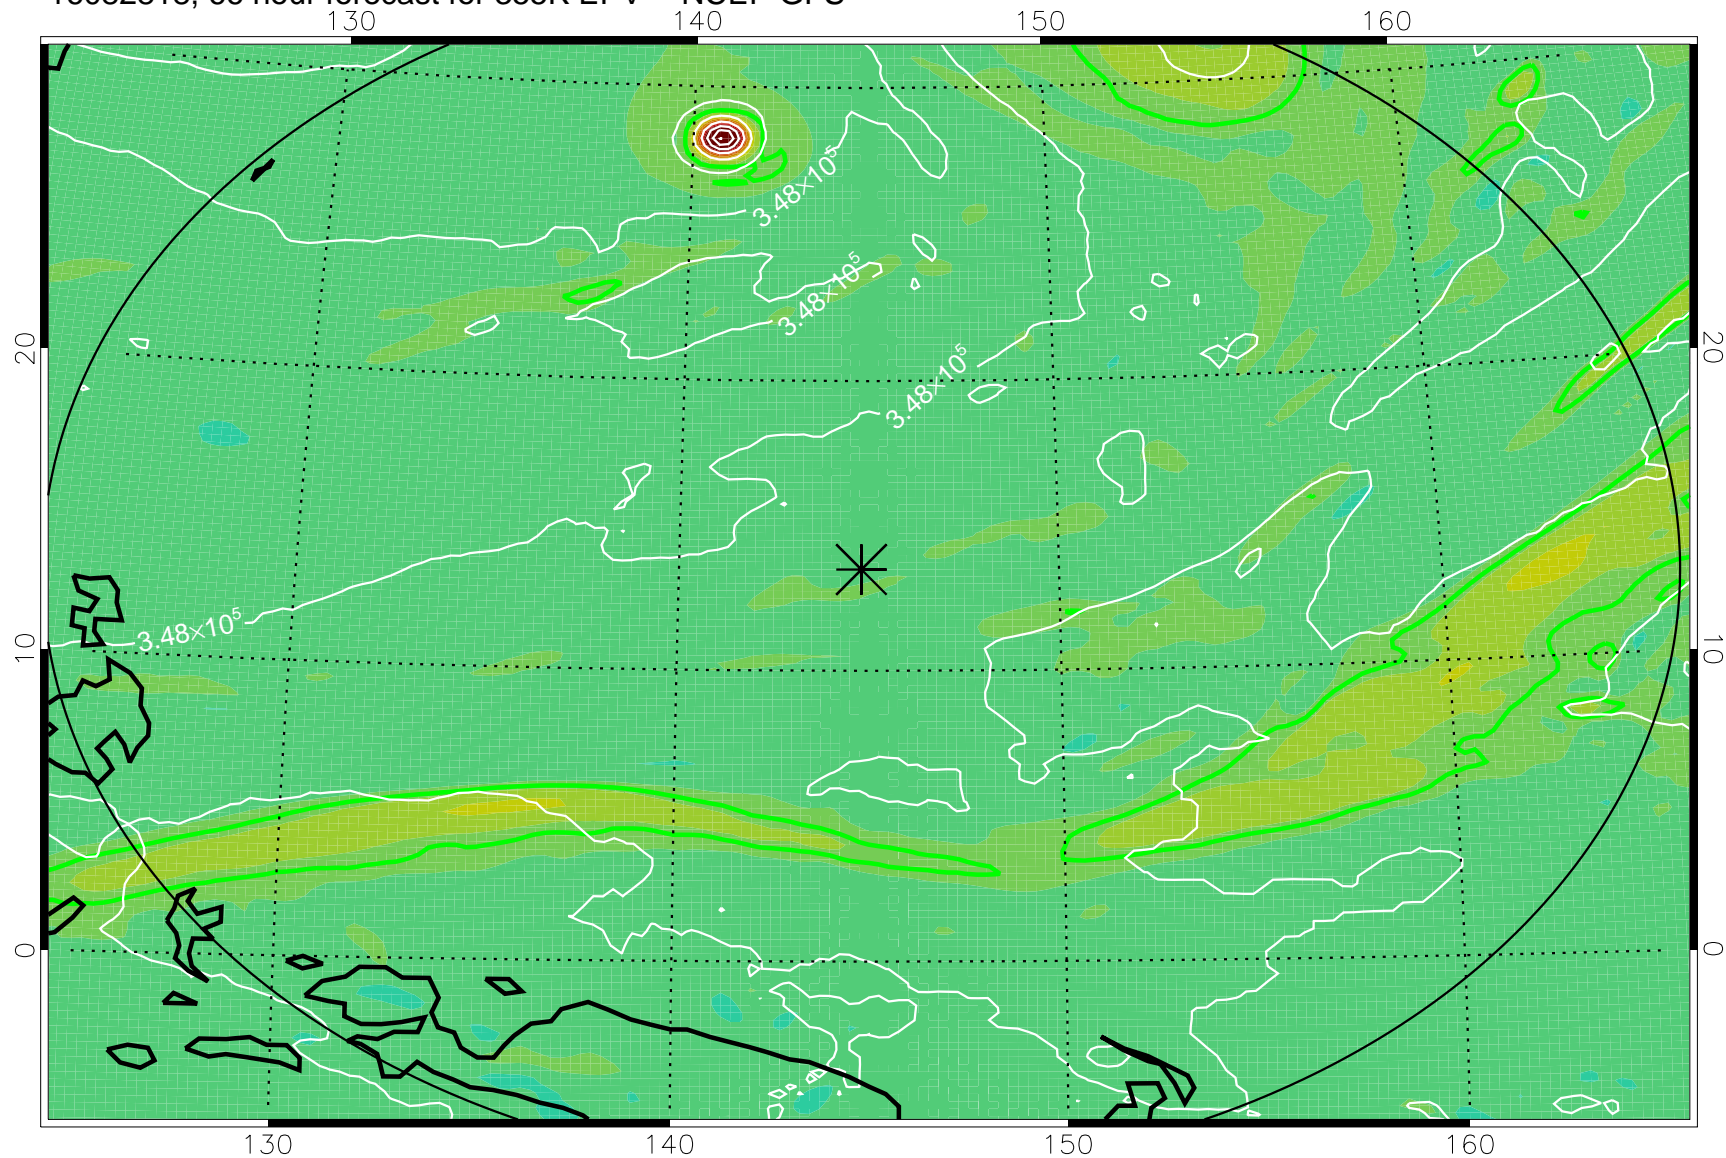

16082718, 42 hour forecast for 355K EPV -- NCEP GFS

355K Montgomery Streamfunction, white
EPV Tropopause (2 PVU) Position
Range ring of 2304 km

16082800, 48 hour forecast for 355K EPV -- NCEP GFS

16082806, 54 hour forecast for 355K EPV -- NCEP GFS

355K Montgomery Streamfunction, white
EPV Tropopause (2 PVU) Position
Range ring of 2304 km

16082812, 60 hour forecast for 355K EPV -- NCEP GFS

355K Montgomery Streamfunction, white
EPV Tropopause (2 PVU) Position
Range ring of 2304 km

16082818, 66 hour forecast for 355K EPV -- NCEP GFS

355K Montgomery Streamfunction, white
EPV Tropopause (2 PVU) Position
Range ring of 2304 km

16082900, 72 hour forecast for 355K EPV -- NCEP GFS

355K Montgomery Streamfunction, white
EPV Tropopause (2 PVU) Position
Range ring of 2304 km

16082918, 90 hour forecast for 355K EPV -- NCEP GFS

355K Montgomery Streamfunction, white
EPV Tropopause (2 PVU) Position
Range ring of 2304 km

16083000, 96 hour forecast for 355K EPV -- NCEP GFS

355K Montgomery Streamfunction, white
EPV Tropopause (2 PVU) Position
Range ring of 2304 km