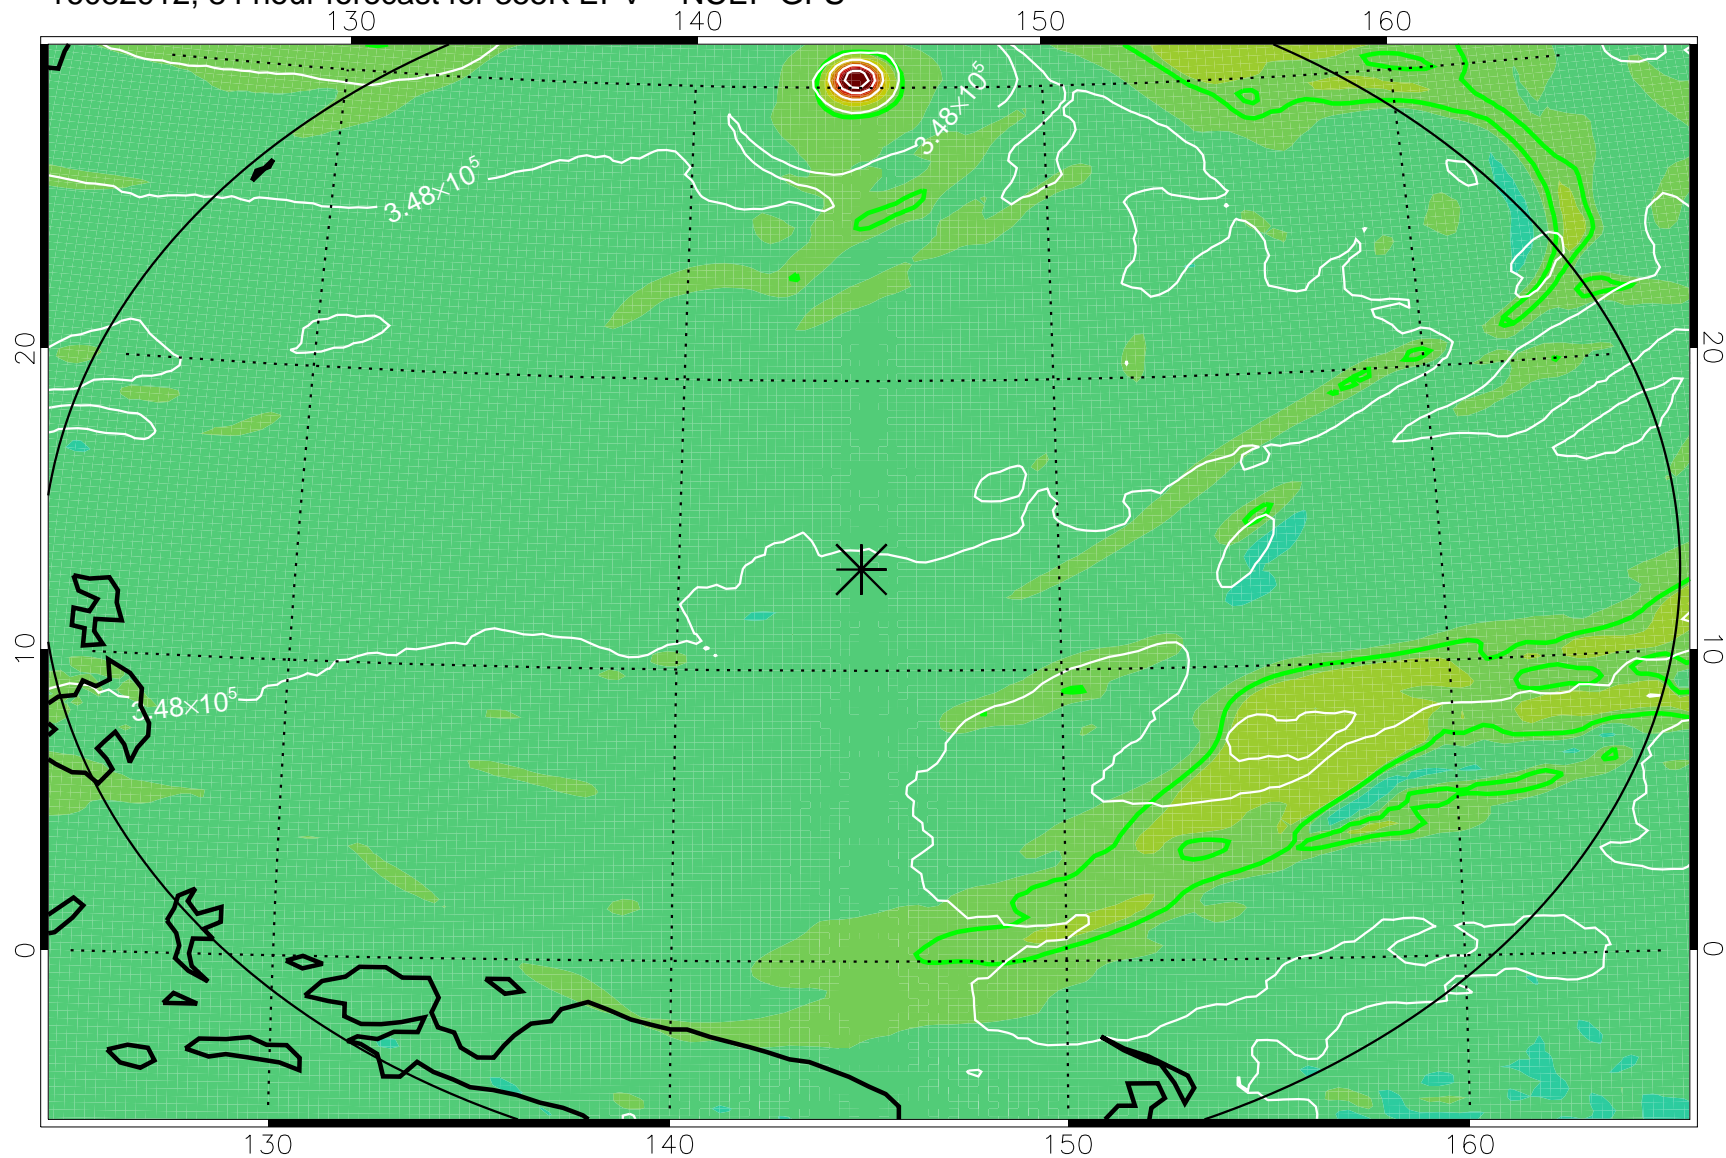

355K Montgomery Streamfunction, white
EPV Tropopause (2 PVU) Position
Range ring of 2304 km

16082812, 60 hour forecast for 355K EPV -- NCEP GFS

355K Montgomery Streamfunction, white
EPV Tropopause (2 PVU) Position
Range ring of 2304 km

16082818, 66 hour forecast for 355K EPV -- NCEP GFS

355K Montgomery Streamfunction, white
EPV Tropopause (2 PVU) Position
Range ring of 2304 km

16082900, 72 hour forecast for 355K EPV -- NCEP GFS

355K Montgomery Streamfunction, white
EPV Tropopause (2 PVU) Position
Range ring of 2304 km

16082906, 78 hour forecast for 355K EPV -- NCEP GFS

355K Montgomery Streamfunction, white
EPV Tropopause (2 PVU) Position
Range ring of 2304 km

16082912, 84 hour forecast for 355K EPV -- NCEP GFS

355K Montgomery Streamfunction, white
EPV Tropopause (2 PVU) Position
Range ring of 2304 km

16082918, 90 hour forecast for 355K EPV -- NCEP GFS

355K Montgomery Streamfunction, white
EPV Tropopause (2 PVU) Position
Range ring of 2304 km

16083000, 96 hour forecast for 355K EPV -- NCEP GFS

355K Montgomery Streamfunction, white
EPV Tropopause (2 PVU) Position
Range ring of 2304 km