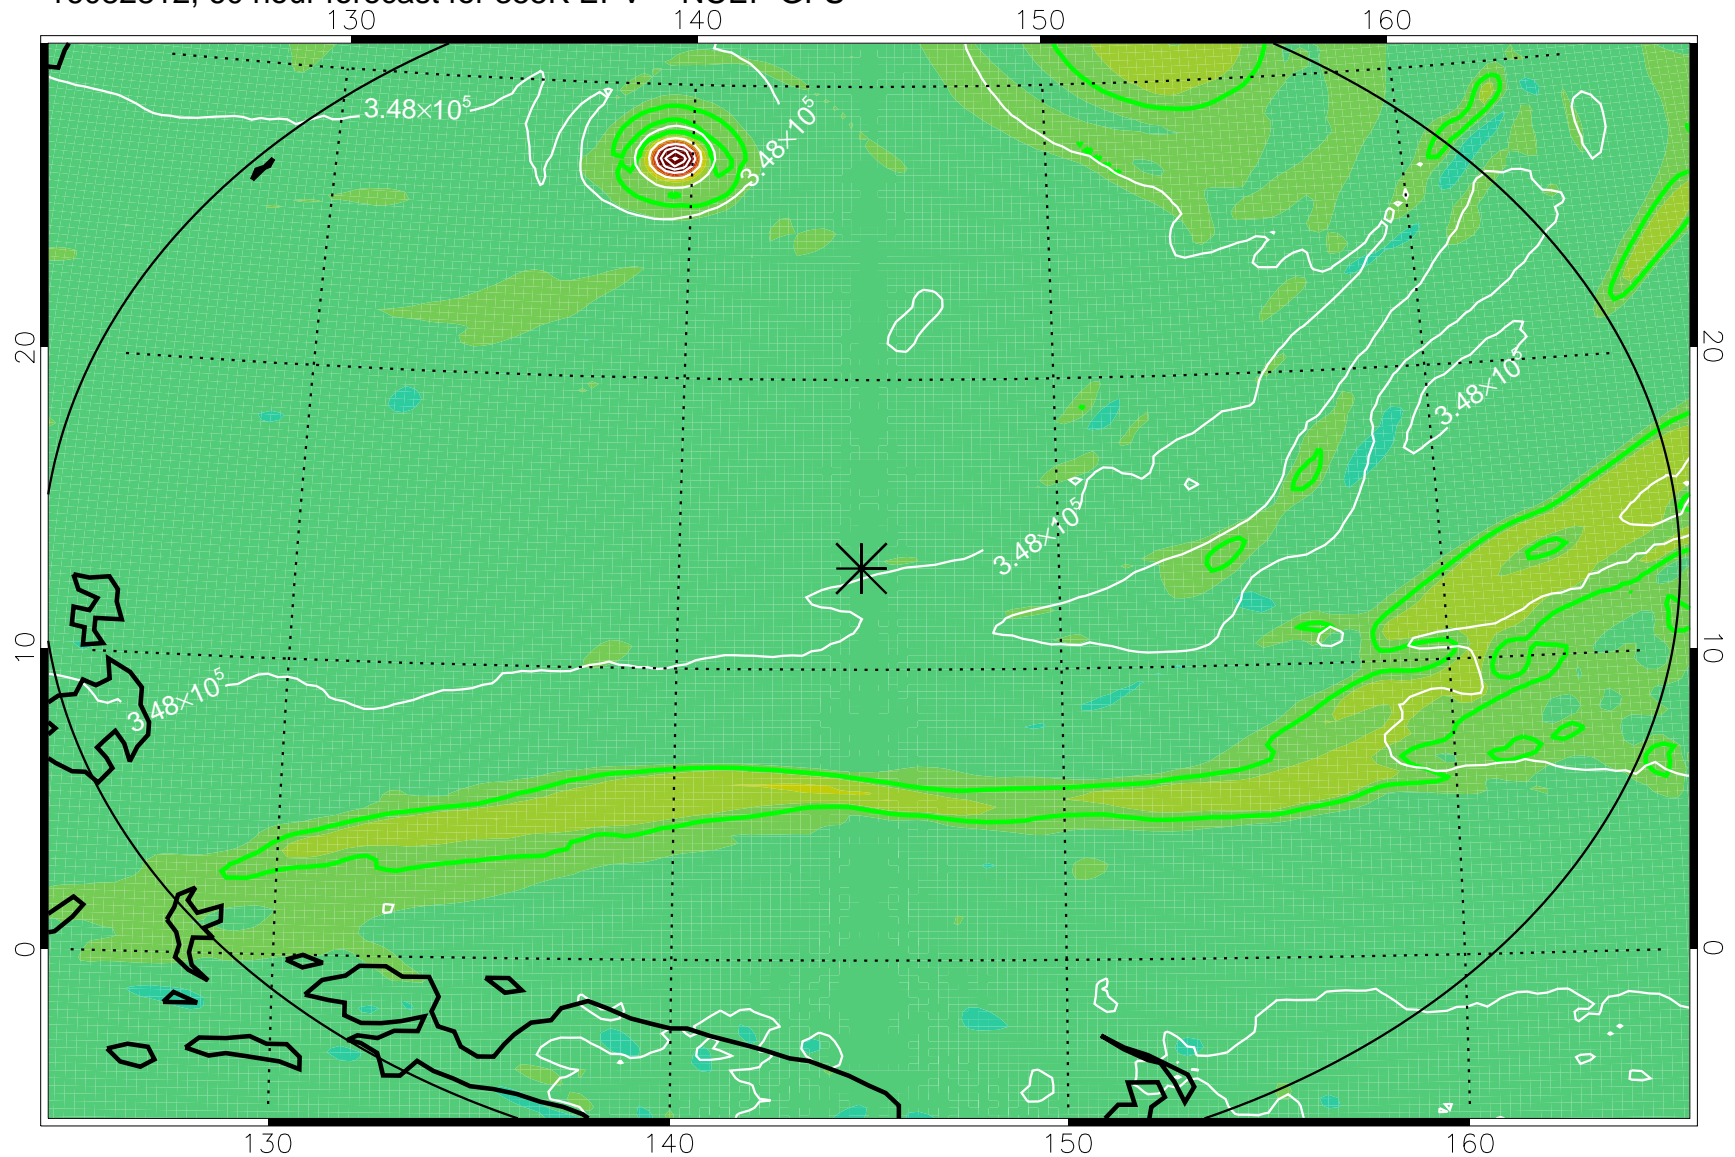

16082718, 42 hour forecast for 355K EPV -- NCEP GFS

355K Montgomery Streamfunction, white
EPV Tropopause (2 PVU) Position
Range ring of 2304 km

16082800, 48 hour forecast for 355K EPV -- NCEP GFS

16082806, 54 hour forecast for 355K EPV -- NCEP GFS

355K Montgomery Streamfunction, white
EPV Tropopause (2 PVU) Position
Range ring of 2304 km

16082812, 60 hour forecast for 355K EPV -- NCEP GFS

355K Montgomery Streamfunction, white
EPV Tropopause (2 PVU) Position
Range ring of 2304 km

16082818, 66 hour forecast for 355K EPV -- NCEP GFS

355K Montgomery Streamfunction, white
EPV Tropopause (2 PVU) Position
Range ring of 2304 km

16082900, 72 hour forecast for 355K EPV -- NCEP GFS

355K Montgomery Streamfunction, white
EPV Tropopause (2 PVU) Position
Range ring of 2304 km

16082918, 90 hour forecast for 355K EPV -- NCEP GFS

355K Montgomery Streamfunction, white
EPV Tropopause (2 PVU) Position
Range ring of 2304 km

16083000, 96 hour forecast for 355K EPV -- NCEP GFS

355K Montgomery Streamfunction, white
EPV Tropopause (2 PVU) Position
Range ring of 2304 km