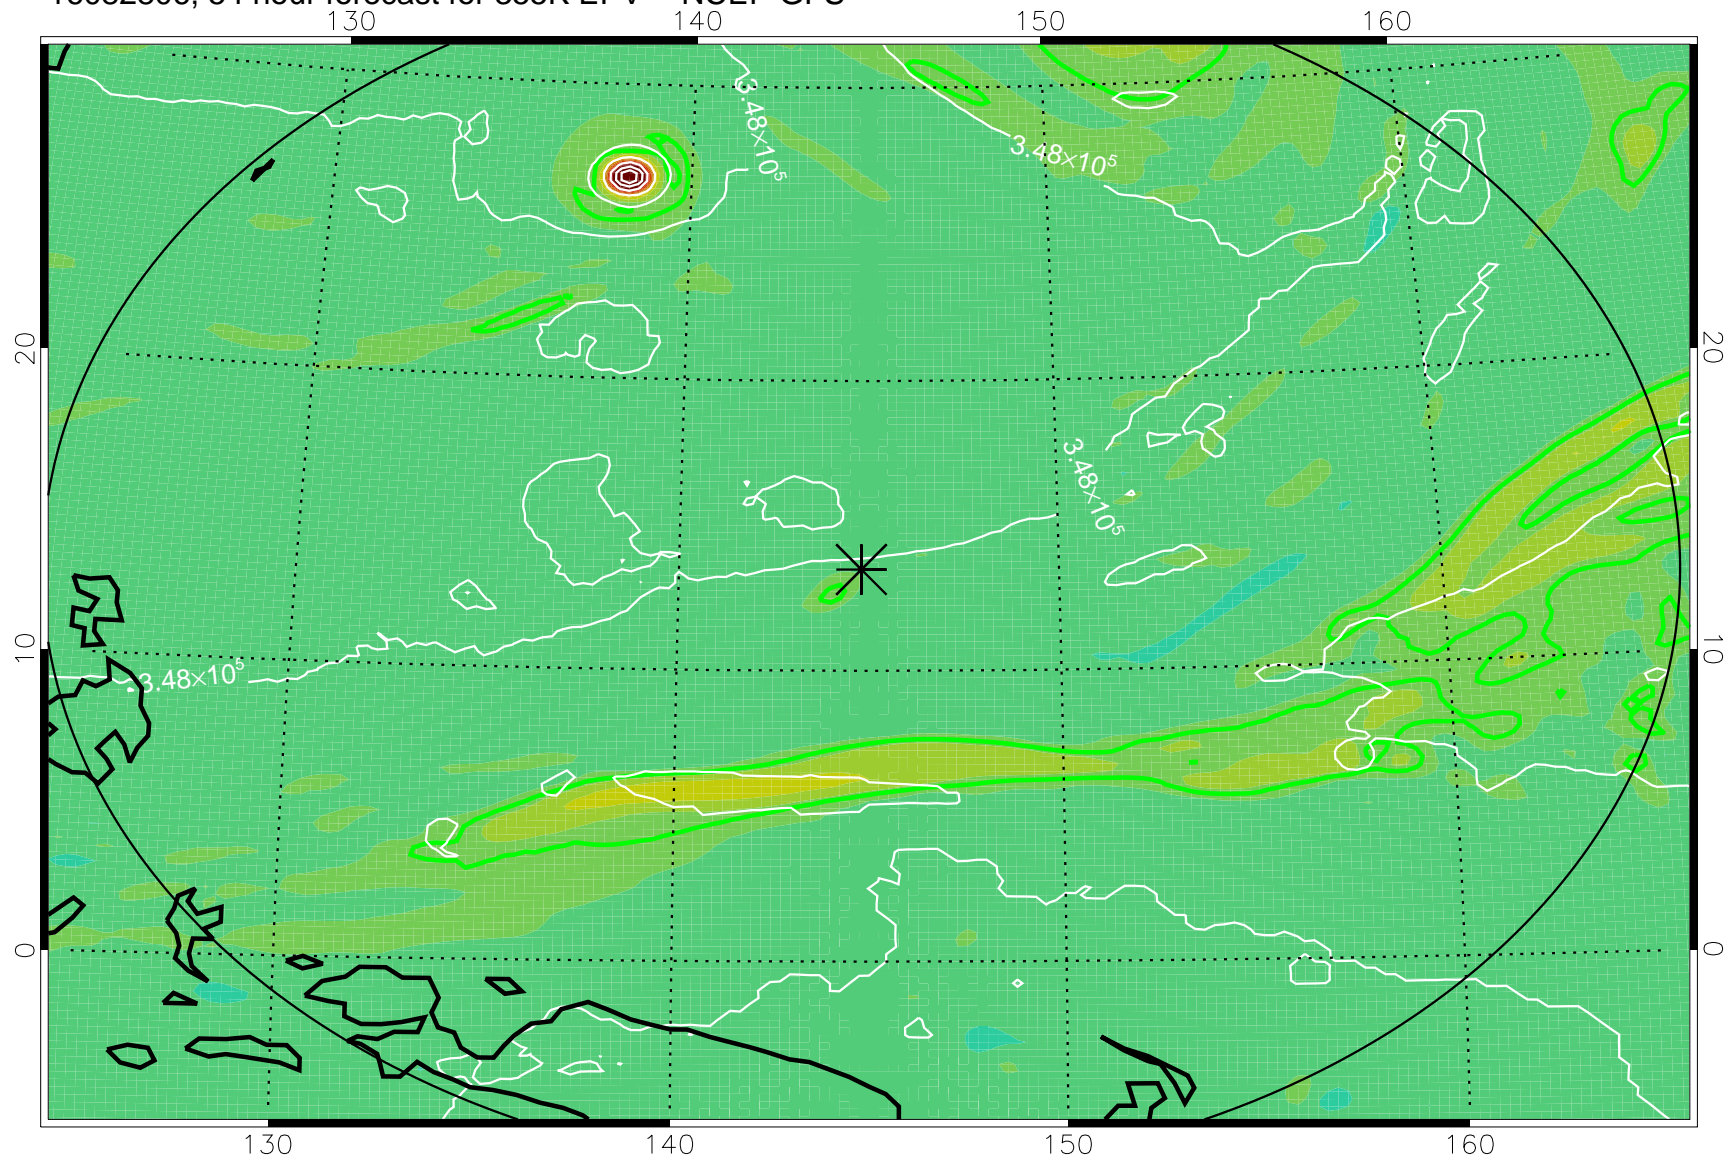

16082718, 42 hour forecast for 355K EPV -- NCEP GFS

355K Montgomery Streamfunction, white
EPV Tropopause (2 PVU) Position
Range ring of 2304 km

16082800, 48 hour forecast for 355K EPV -- NCEP GFS

16082806, 54 hour forecast for 355K EPV -- NCEP GFS

355K Montgomery Streamfunction, white
EPV Tropopause (2 PVU) Position
Range ring of 2304 km

16082812, 60 hour forecast for 355K EPV -- NCEP GFS

355K Montgomery Streamfunction, white
EPV Tropopause (2 PVU) Position
Range ring of 2304 km

16082818, 66 hour forecast for 355K EPV -- NCEP GFS

355K Montgomery Streamfunction, white
EPV Tropopause (2 PVU) Position
Range ring of 2304 km

16082900, 72 hour forecast for 355K EPV -- NCEP GFS

355K Montgomery Streamfunction, white
EPV Tropopause (2 PVU) Position
Range ring of 2304 km

16082918, 90 hour forecast for 355K EPV -- NCEP GFS

355K Montgomery Streamfunction, white
EPV Tropopause (2 PVU) Position
Range ring of 2304 km

16083000, 96 hour forecast for 355K EPV -- NCEP GFS

355K Montgomery Streamfunction, white
EPV Tropopause (2 PVU) Position
Range ring of 2304 km