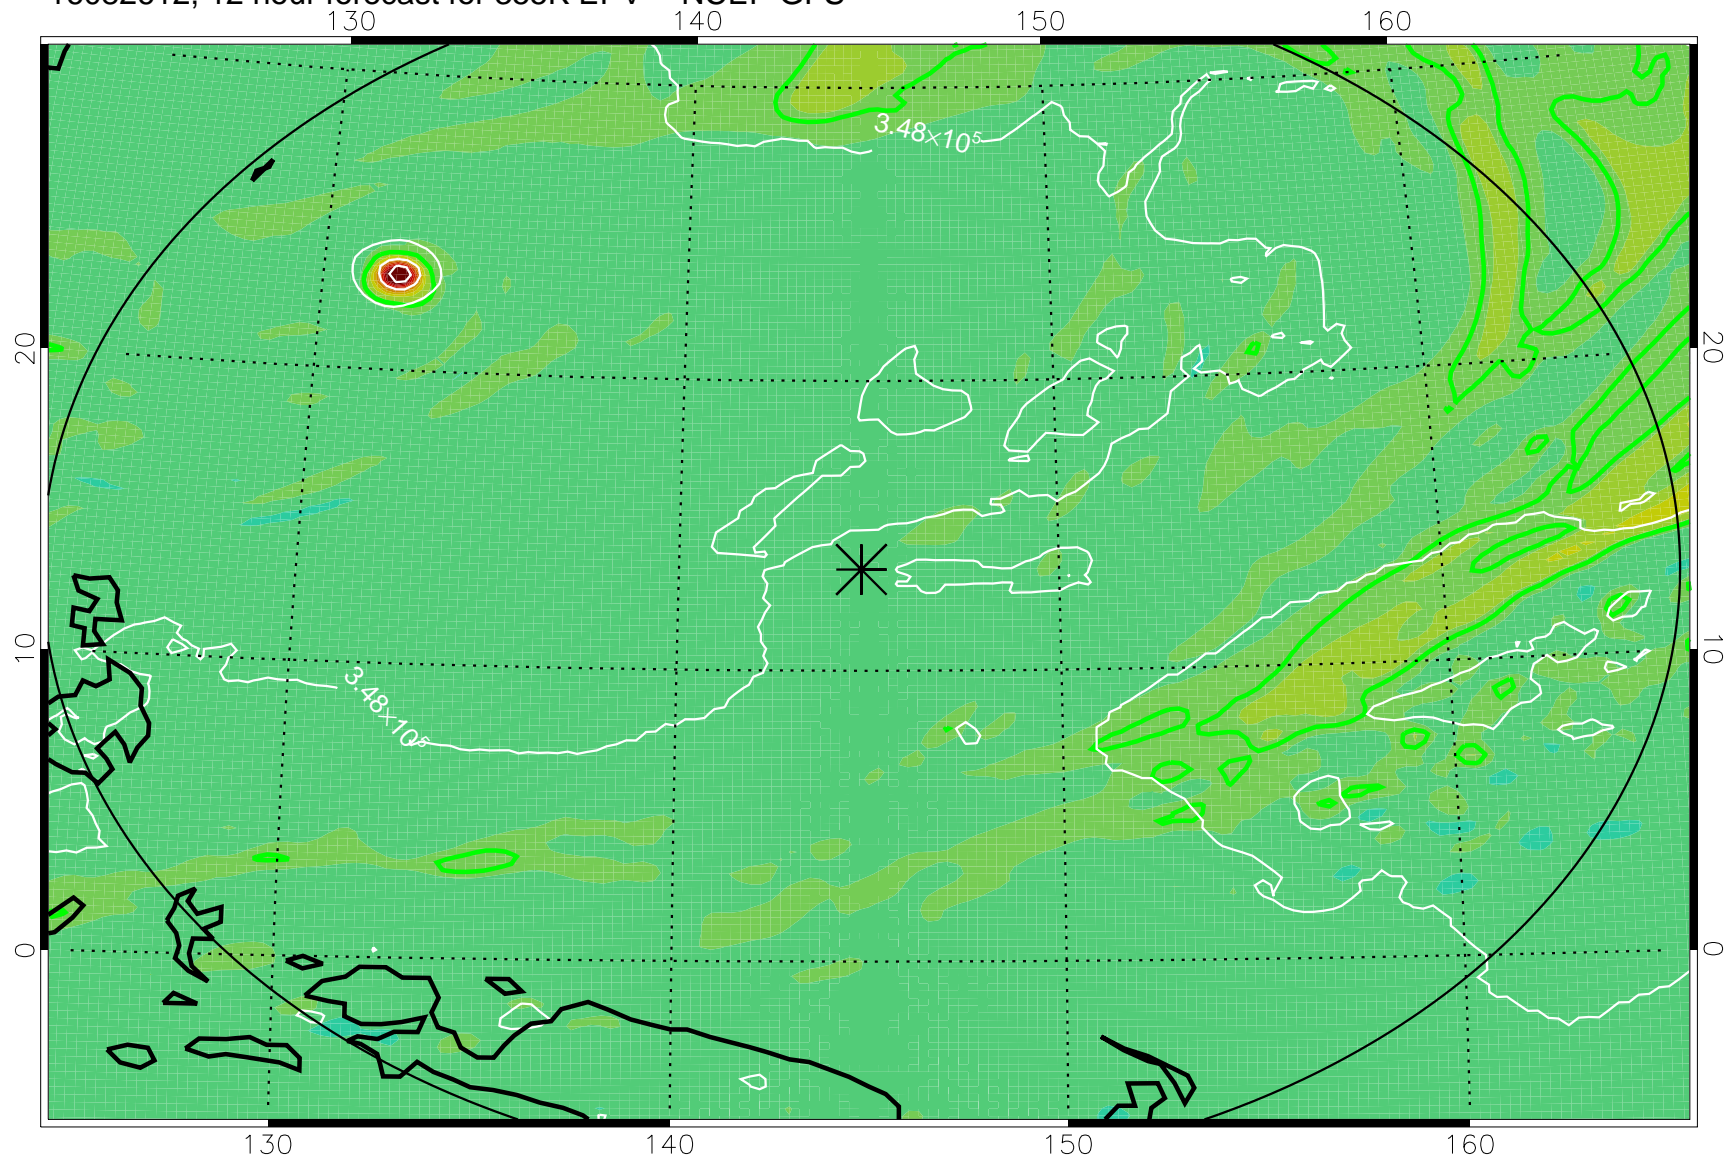

16082606, 6 hour forecast for 355K EPV -- NCEP GFS

355K Montgomery Streamfunction, white
EPV Tropopause (2 PVU) Position
Range ring of 2304 km

16082612, 12 hour forecast for 355K EPV -- NCEP GFS

355K Montgomery Streamfunction, white
EPV Tropopause (2 PVU) Position
Range ring of 2304 km

16082618, 18 hour forecast for 355K EPV -- NCEP GFS

355K Montgomery Streamfunction, white
EPV Tropopause (2 PVU) Position
Range ring of 2304 km

16082700, 24 hour forecast for 355K EPV -- NCEP GFS

355K Montgomery Streamfunction, white
EPV Tropopause (2 PVU) Position
Range ring of 2304 km

16082718, 42 hour forecast for 355K EPV -- NCEP GFS

355K Montgomery Streamfunction, white
EPV Tropopause (2 PVU) Position
Range ring of 2304 km

16082800, 48 hour forecast for 355K EPV -- NCEP GFS

16082806, 54 hour forecast for 355K EPV -- NCEP GFS

355K Montgomery Streamfunction, white
EPV Tropopause (2 PVU) Position
Range ring of 2304 km

16082812, 60 hour forecast for 355K EPV -- NCEP GFS

355K Montgomery Streamfunction, white
EPV Tropopause (2 PVU) Position
Range ring of 2304 km