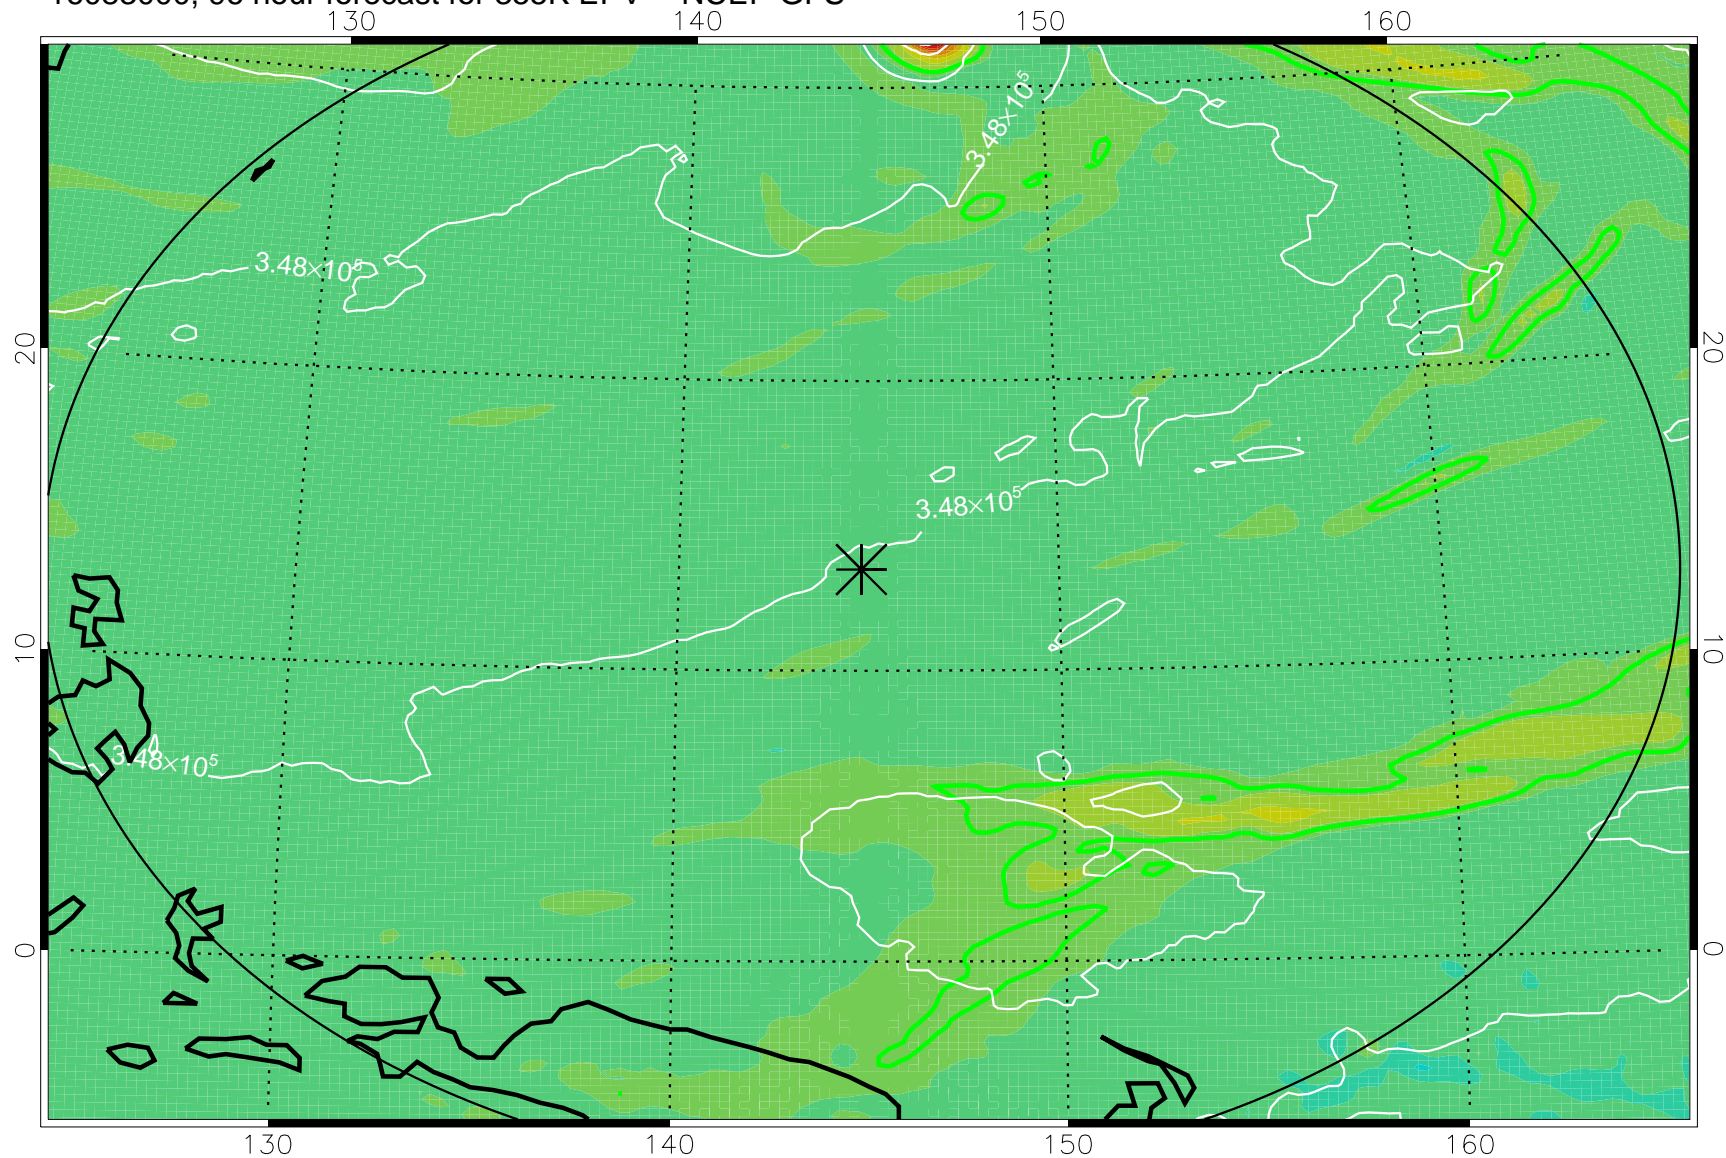

16082818, 66 hour forecast for 355K EPV -- NCEP GFS

355K Montgomery Streamfunction, white
EPV Tropopause (2 PVU) Position
Range ring of 2304 km

16082900, 72 hour forecast for 355K EPV -- NCEP GFS

355K Montgomery Streamfunction, white
EPV Tropopause (2 PVU) Position
Range ring of 2304 km

16082906, 78 hour forecast for 355K EPV -- NCEP GFS

355K Montgomery Streamfunction, white
EPV Tropopause (2 PVU) Position
Range ring of 2304 km

16082912, 84 hour forecast for 355K EPV -- NCEP GFS

355K Montgomery Streamfunction, white
EPV Tropopause (2 PVU) Position
Range ring of 2304 km

16082918, 90 hour forecast for 355K EPV -- NCEP GFS

355K Montgomery Streamfunction, white
EPV Tropopause (2 PVU) Position
Range ring of 2304 km

16083000, 96 hour forecast for 355K EPV -- NCEP GFS

355K Montgomery Streamfunction, white
EPV Tropopause (2 PVU) Position
Range ring of 2304 km

16083006, 102 hour forecast for 355K EPV -- NCEP GFS

355K Montgomery Streamfunction, white
EPV Tropopause (2 PVU) Position
Range ring of 2304 km

16083012, 108 hour forecast for 355K EPV -- NCEP GFS

355K Montgomery Streamfunction, white
EPV Tropopause (2 PVU) Position
Range ring of 2304 km