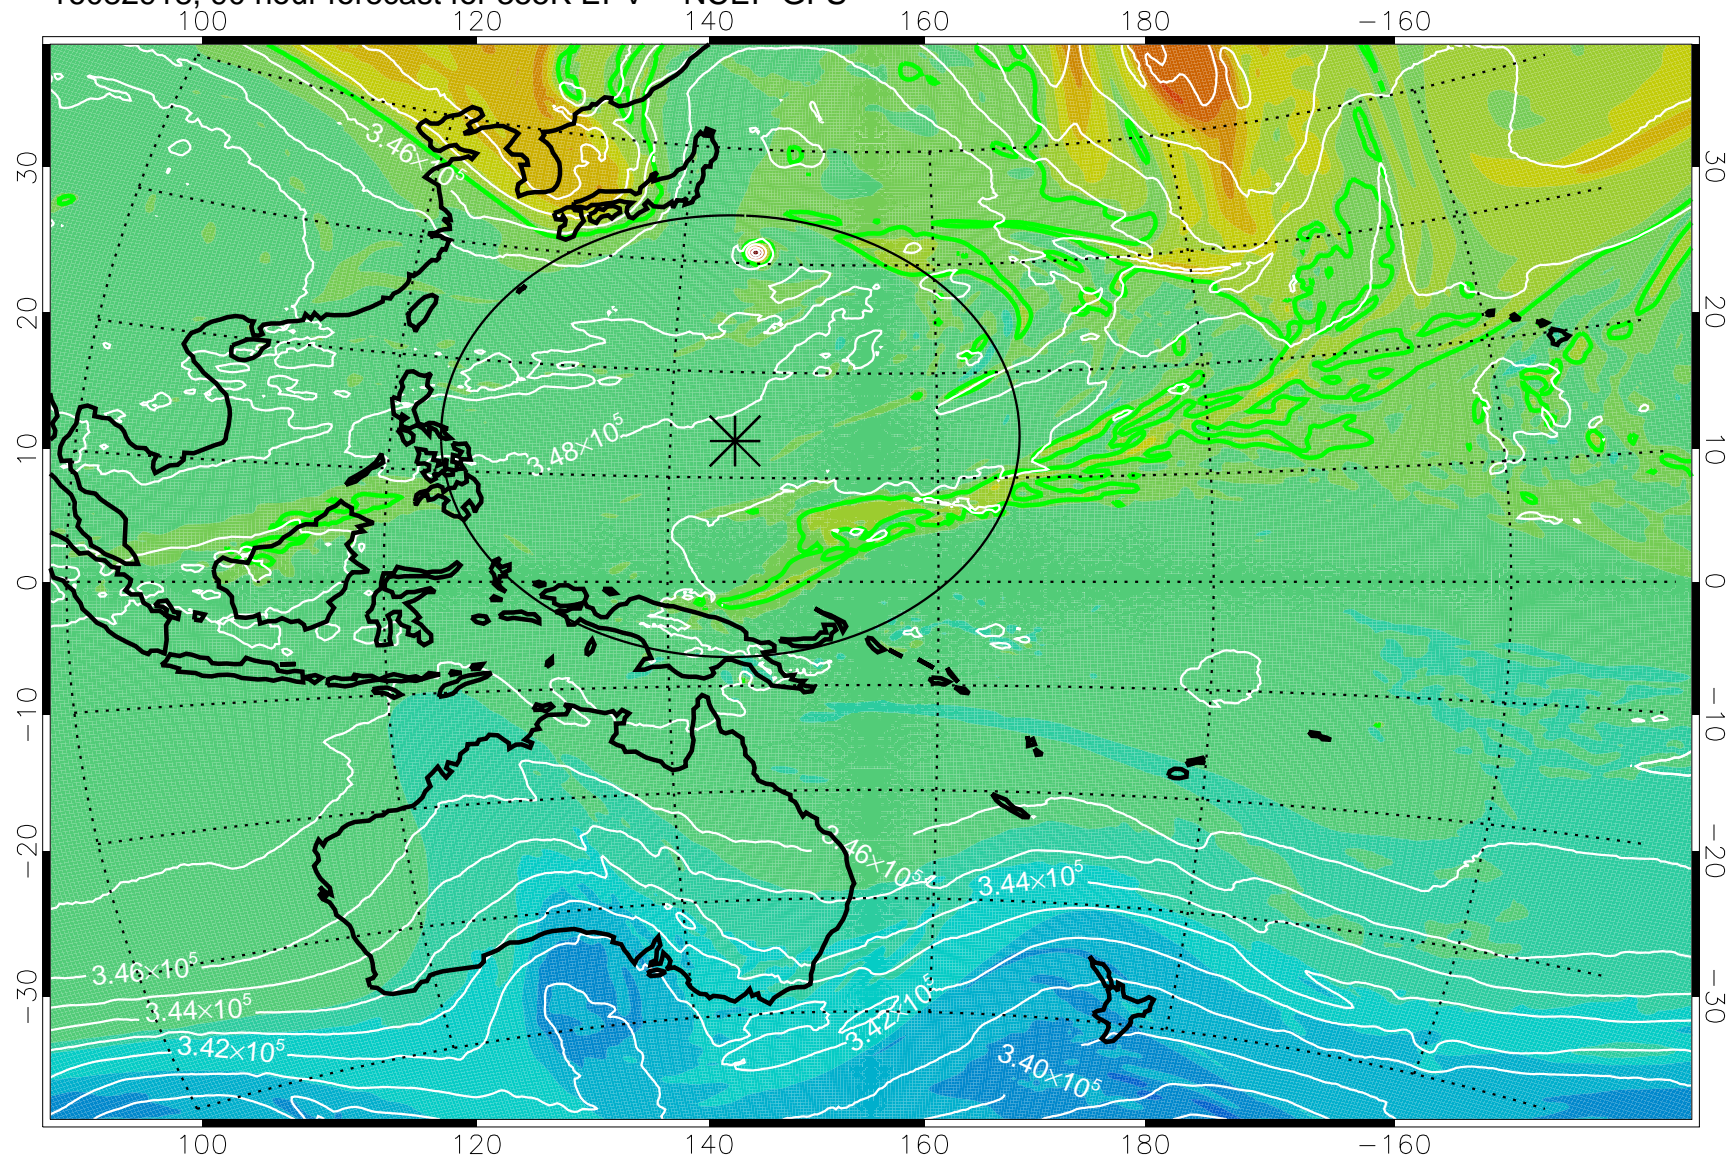

16082818, 66 hour forecast for 355K EPV -- NCEP GFS

355K Montgomery Streamfunction, white  
EPV Tropopause (2 PVU) Position  
Range ring of 2304 km

16082900, 72 hour forecast for 355K EPV -- NCEP GFS

355K Montgomery Streamfunction, white  
EPV Tropopause (2 PVU) Position  
Range ring of 2304 km

16082906, 78 hour forecast for 355K EPV -- NCEP GFS

355K Montgomery Streamfunction, white  
EPV Tropopause (2 PVU) Position  
Range ring of 2304 km

16082912, 84 hour forecast for 355K EPV -- NCEP GFS

355K Montgomery Streamfunction, white  
EPV Tropopause (2 PVU) Position  
Range ring of 2304 km

16082918, 90 hour forecast for 355K EPV -- NCEP GFS

16083000, 96 hour forecast for 355K EPV -- NCEP GFS

355K Montgomery Streamfunction, white  
EPV Tropopause (2 PVU) Position  
Range ring of 2304 km

16083006, 102 hour forecast for 355K EPV -- NCEP GFS

355K Montgomery Streamfunction, white  
EPV Tropopause (2 PVU) Position  
Range ring of 2304 km

16083012, 108 hour forecast for 355K EPV -- NCEP GFS

355K Montgomery Streamfunction, white  
EPV Tropopause (2 PVU) Position  
Range ring of 2304 km