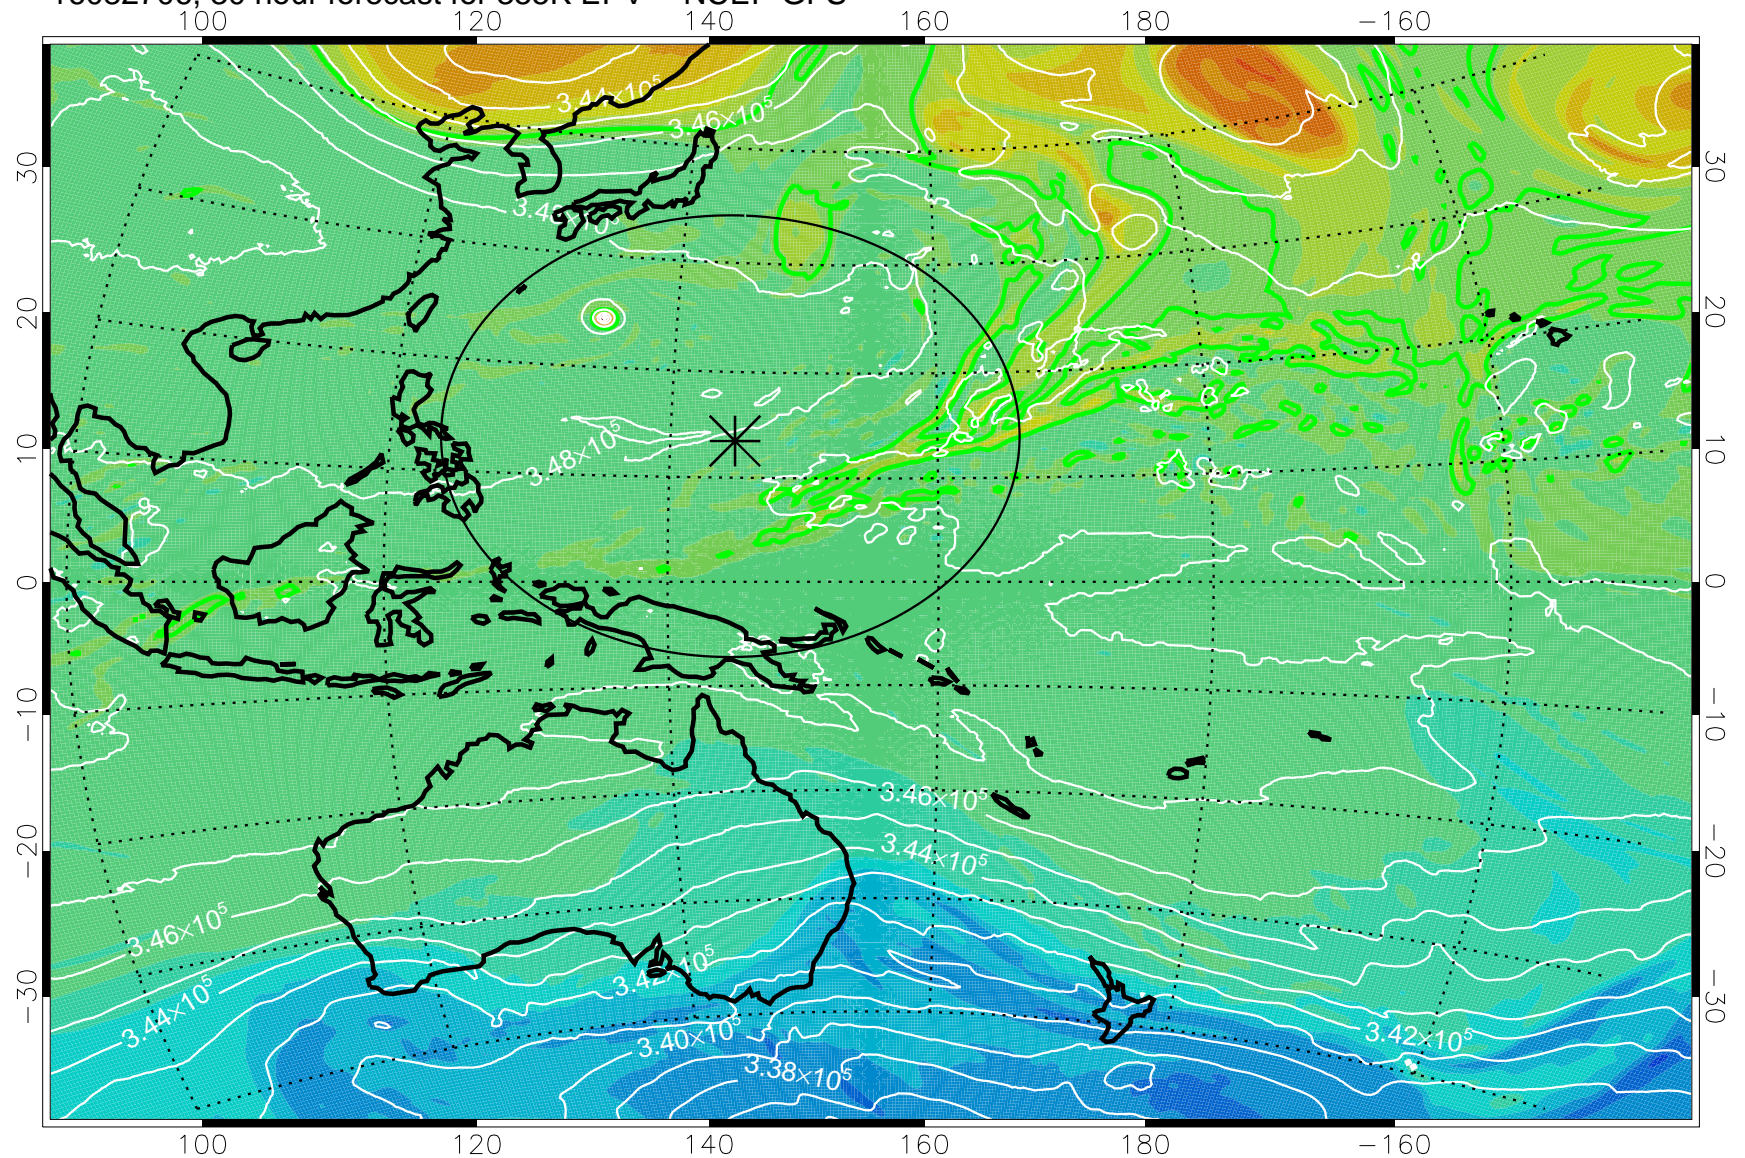

16082618, 18 hour forecast for 355K EPV -- NCEP GFS

355K Montgomery Streamfunction, white  
EPV Tropopause (2 PVU) Position  
Range ring of 2304 km

16082700, 24 hour forecast for 355K EPV -- NCEP GFS

355K Montgomery Streamfunction, white  
EPV Tropopause (2 PVU) Position  
Range ring of 2304 km

16082706, 30 hour forecast for 355K EPV -- NCEP GFS

355K Montgomery Streamfunction, white  
EPV Tropopause (2 PVU) Position  
Range ring of 2304 km

16082712, 36 hour forecast for 355K EPV -- NCEP GFS

355K Montgomery Streamfunction, white  
EPV Tropopause (2 PVU) Position  
Range ring of 2304 km

16082718, 42 hour forecast for 355K EPV -- NCEP GFS

355K Montgomery Streamfunction, white  
EPV Tropopause (2 PVU) Position  
Range ring of 2304 km

16082800, 48 hour forecast for 355K EPV -- NCEP GFS

355K Montgomery Streamfunction, white  
EPV Tropopause (2 PVU) Position  
Range ring of 2304 km

16082806, 54 hour forecast for 355K EPV -- NCEP GFS

355K Montgomery Streamfunction, white  
EPV Tropopause (2 PVU) Position  
Range ring of 2304 km

16082812, 60 hour forecast for 355K EPV -- NCEP GFS

355K Montgomery Streamfunction, white  
EPV Tropopause (2 PVU) Position  
Range ring of 2304 km