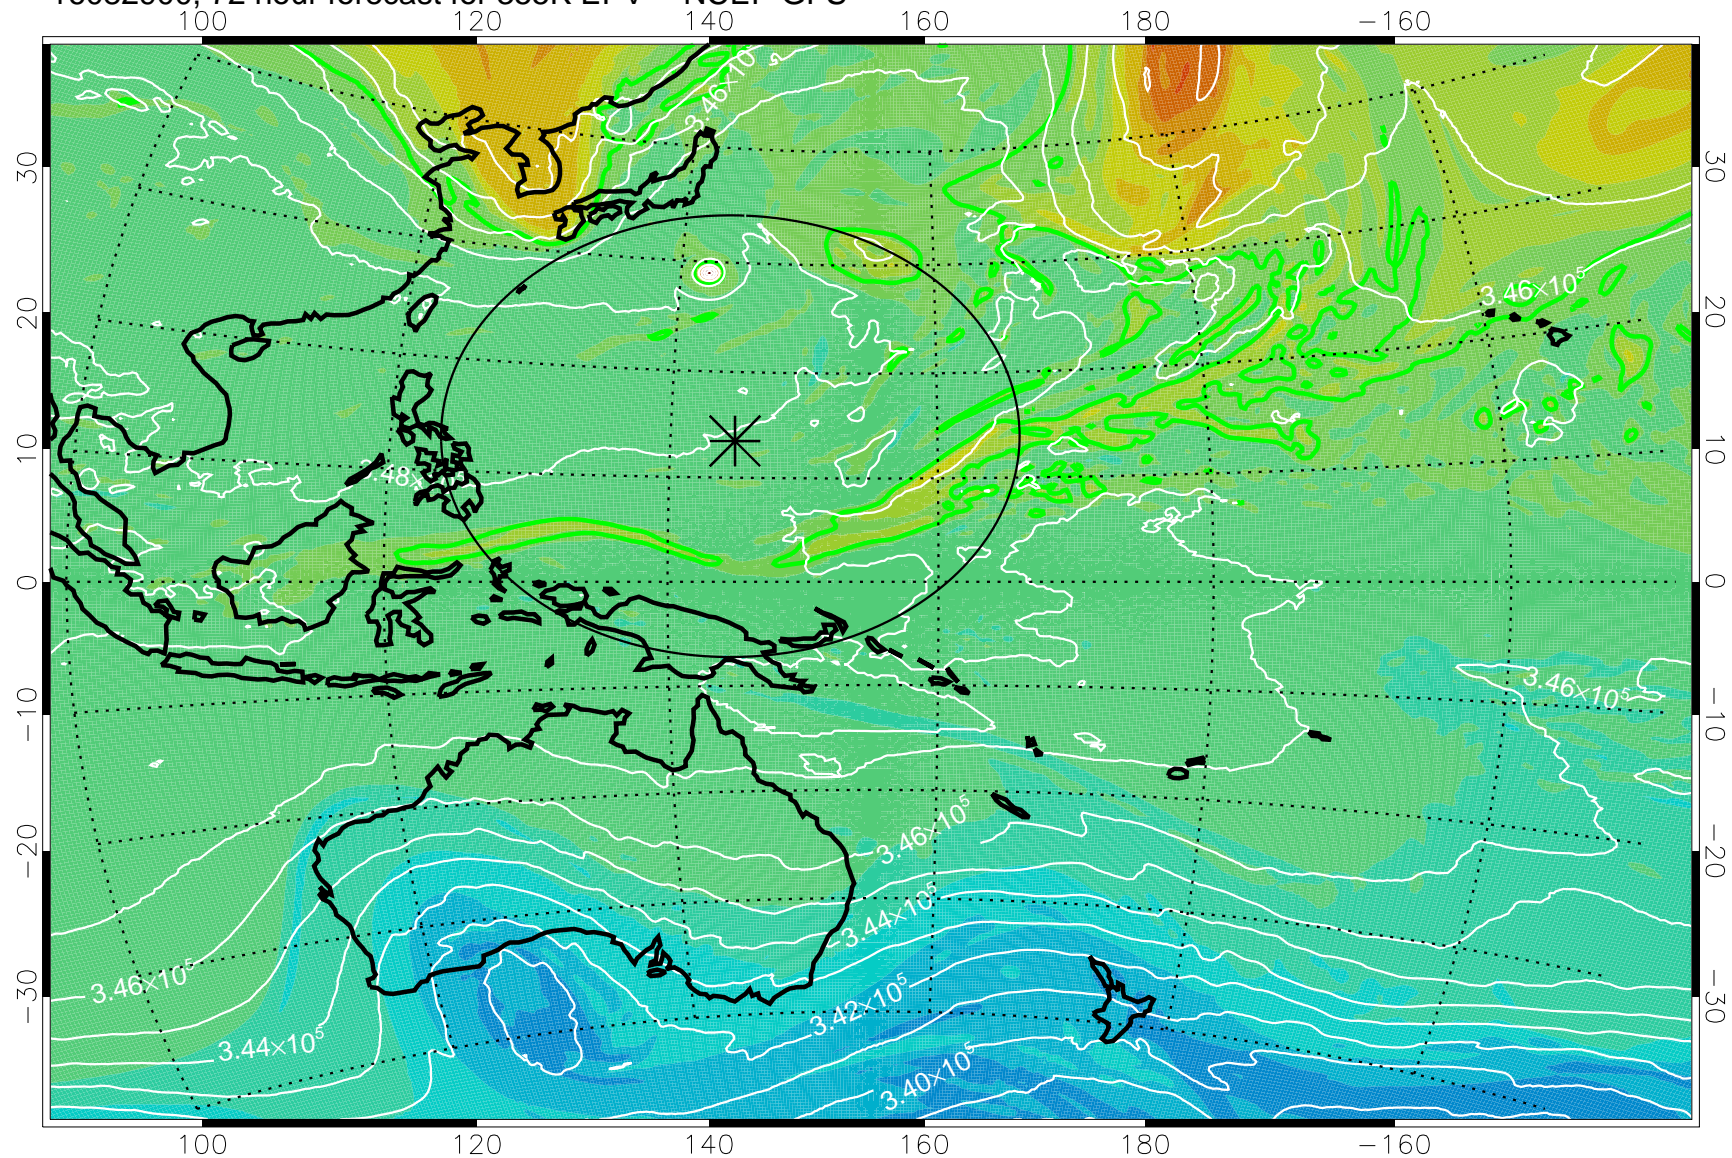

16082806, 54 hour forecast for 355K EPV -- NCEP GFS

355K Montgomery Streamfunction, white  
EPV Tropopause (2 PVU) Position  
Range ring of 2304 km

16082812, 60 hour forecast for 355K EPV -- NCEP GFS

355K Montgomery Streamfunction, white  
EPV Tropopause (2 PVU) Position  
Range ring of 2304 km

16082818, 66 hour forecast for 355K EPV -- NCEP GFS

355K Montgomery Streamfunction, white  
EPV Tropopause (2 PVU) Position  
Range ring of 2304 km

16082900, 72 hour forecast for 355K EPV -- NCEP GFS

355K Montgomery Streamfunction, white  
EPV Tropopause (2 PVU) Position  
Range ring of 2304 km

16082906, 78 hour forecast for 355K EPV -- NCEP GFS

355K Montgomery Streamfunction, white  
EPV Tropopause (2 PVU) Position  
Range ring of 2304 km

16082912, 84 hour forecast for 355K EPV -- NCEP GFS

355K Montgomery Streamfunction, white  
EPV Tropopause (2 PVU) Position  
Range ring of 2304 km

16082918, 90 hour forecast for 355K EPV -- NCEP GFS

16083000, 96 hour forecast for 355K EPV -- NCEP GFS

355K Montgomery Streamfunction, white  
EPV Tropopause (2 PVU) Position  
Range ring of 2304 km

16083006, 102 hour forecast for 355K EPV -- NCEP GFS