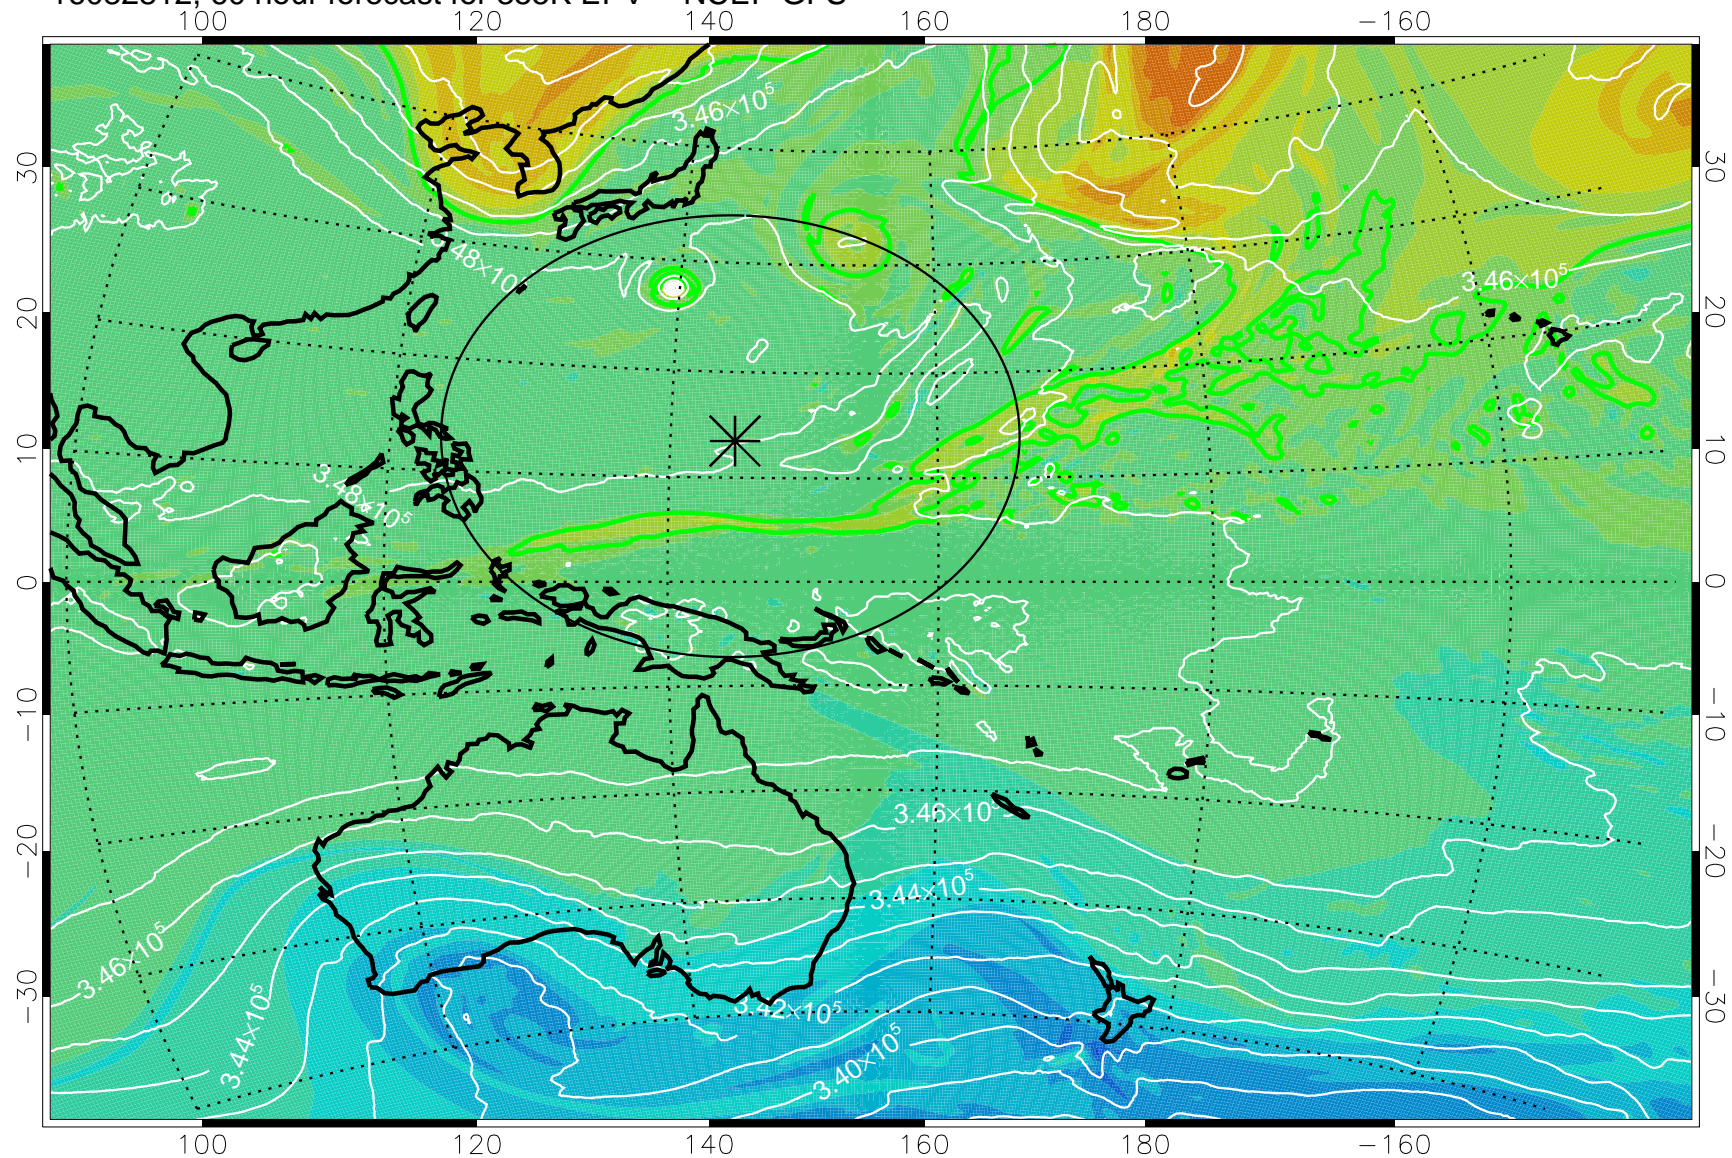

16082718, 42 hour forecast for 355K EPV -- NCEP GFS

355K Montgomery Streamfunction, white  
EPV Tropopause (2 PVU) Position  
Range ring of 2304 km

16082800, 48 hour forecast for 355K EPV -- NCEP GFS

355K Montgomery Streamfunction, white  
EPV Tropopause (2 PVU) Position  
Range ring of 2304 km

16082806, 54 hour forecast for 355K EPV -- NCEP GFS

355K Montgomery Streamfunction, white  
EPV Tropopause (2 PVU) Position  
Range ring of 2304 km

16082812, 60 hour forecast for 355K EPV -- NCEP GFS

355K Montgomery Streamfunction, white  
EPV Tropopause (2 PVU) Position  
Range ring of 2304 km

16082818, 66 hour forecast for 355K EPV -- NCEP GFS

355K Montgomery Streamfunction, white  
EPV Tropopause (2 PVU) Position  
Range ring of 2304 km

16082900, 72 hour forecast for 355K EPV -- NCEP GFS

355K Montgomery Streamfunction, white  
EPV Tropopause (2 PVU) Position  
Range ring of 2304 km

16082918, 90 hour forecast for 355K EPV -- NCEP GFS

16083000, 96 hour forecast for 355K EPV -- NCEP GFS

355K Montgomery Streamfunction, white  
EPV Tropopause (2 PVU) Position  
Range ring of 2304 km

16083006, 102 hour forecast for 355K EPV -- NCEP GFS