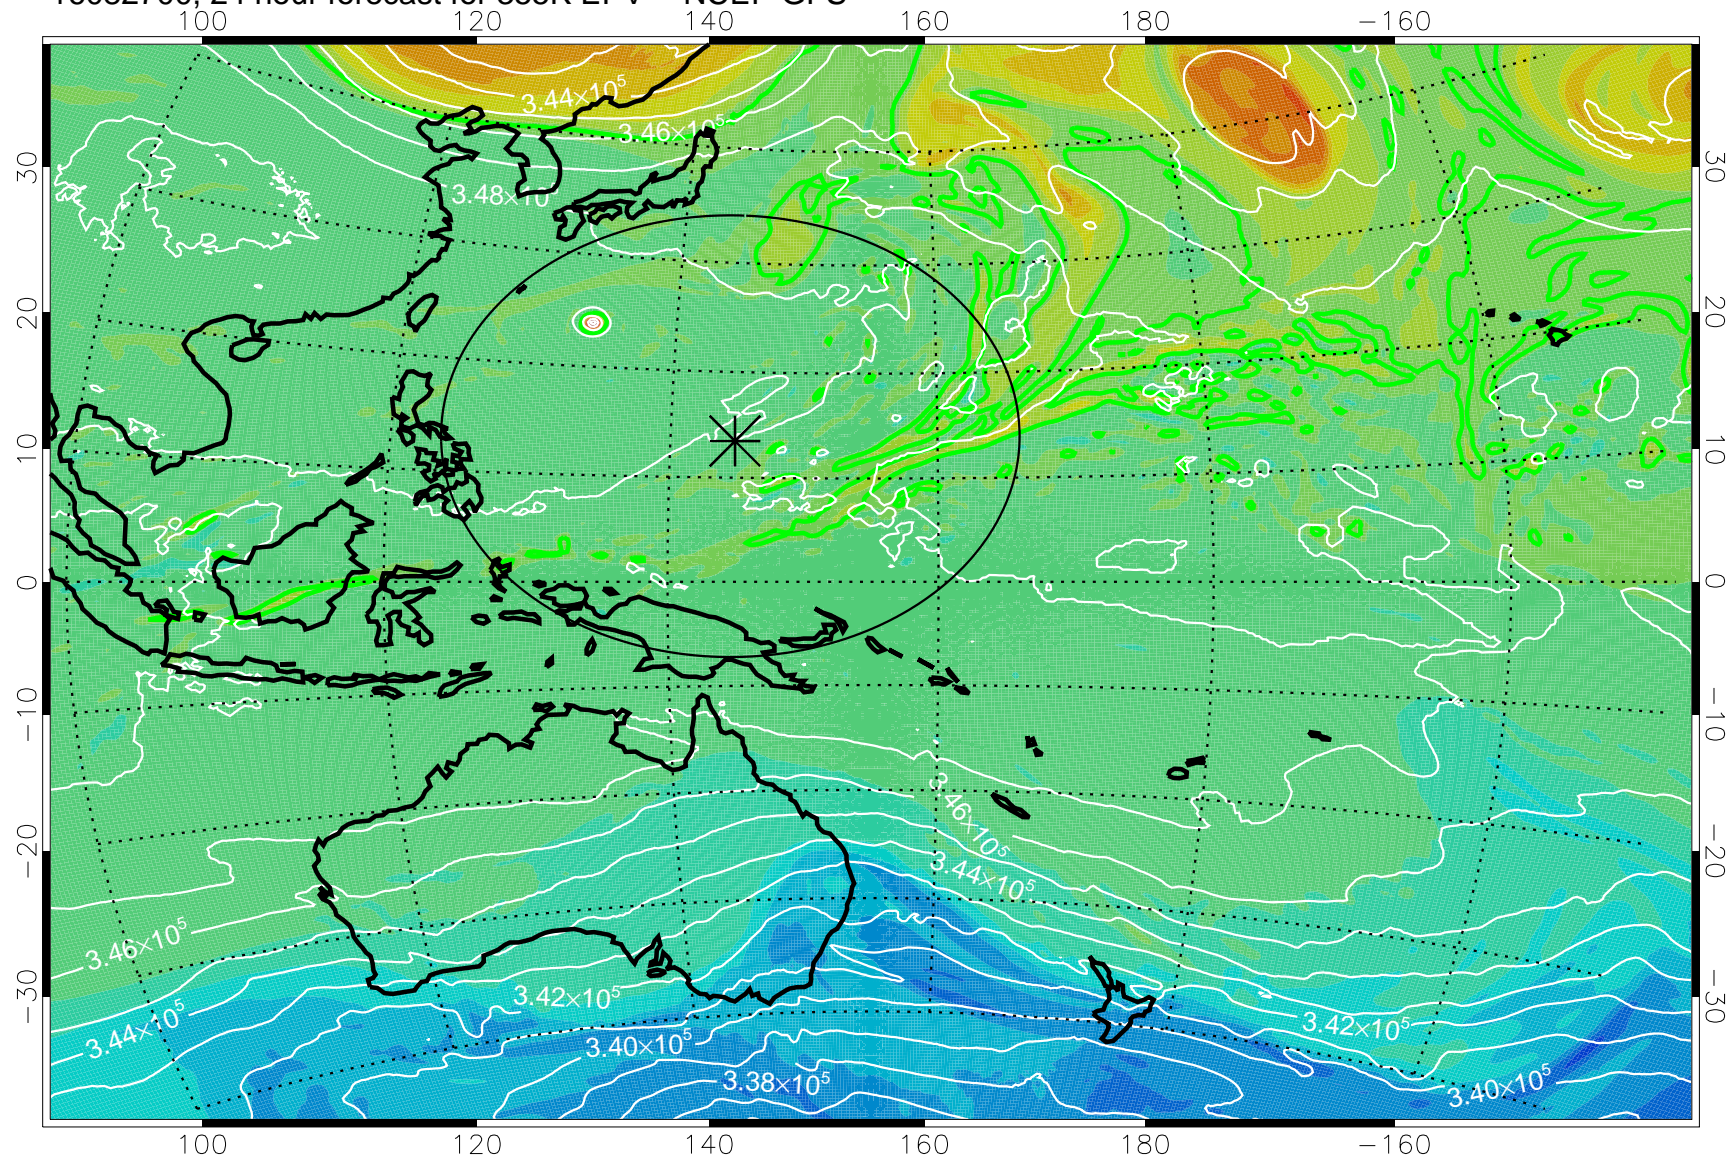

16082606, 6 hour forecast for 355K EPV -- NCEP GFS

355K Montgomery Streamfunction, white  
EPV Tropopause (2 PVU) Position  
Range ring of 2304 km

16082612, 12 hour forecast for 355K EPV -- NCEP GFS

355K Montgomery Streamfunction, white  
EPV Tropopause (2 PVU) Position  
Range ring of 2304 km

16082618, 18 hour forecast for 355K EPV -- NCEP GFS

355K Montgomery Streamfunction, white  
EPV Tropopause (2 PVU) Position  
Range ring of 2304 km

16082700, 24 hour forecast for 355K EPV -- NCEP GFS

355K Montgomery Streamfunction, white  
EPV Tropopause (2 PVU) Position  
Range ring of 2304 km

16082706, 30 hour forecast for 355K EPV -- NCEP GFS

355K Montgomery Streamfunction, white  
EPV Tropopause (2 PVU) Position  
Range ring of 2304 km

16082712, 36 hour forecast for 355K EPV -- NCEP GFS

355K Montgomery Streamfunction, white  
EPV Tropopause (2 PVU) Position  
Range ring of 2304 km

16082718, 42 hour forecast for 355K EPV -- NCEP GFS

355K Montgomery Streamfunction, white  
EPV Tropopause (2 PVU) Position  
Range ring of 2304 km

16082800, 48 hour forecast for 355K EPV -- NCEP GFS

355K Montgomery Streamfunction, white  
EPV Tropopause (2 PVU) Position  
Range ring of 2304 km