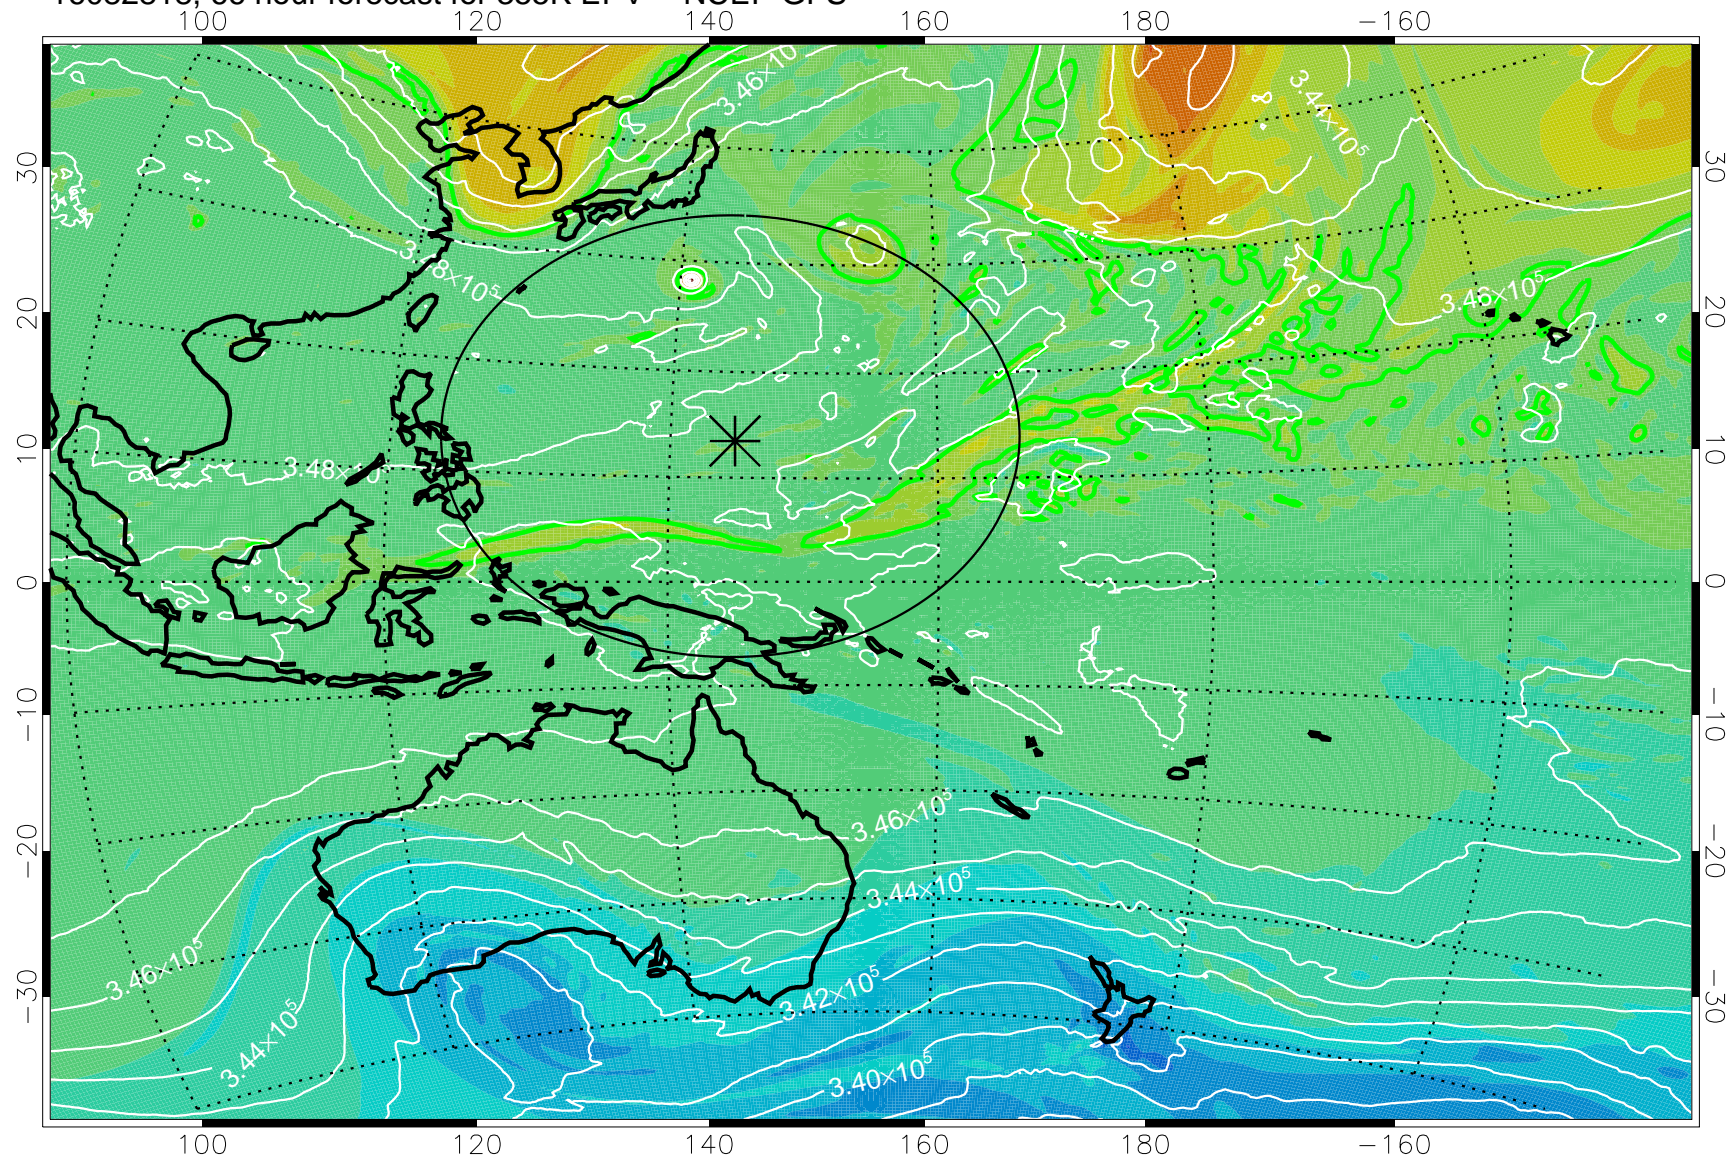

16082806, 54 hour forecast for 355K EPV -- NCEP GFS

355K Montgomery Streamfunction, white  
EPV Tropopause (2 PVU) Position  
Range ring of 2304 km

16082812, 60 hour forecast for 355K EPV -- NCEP GFS

355K Montgomery Streamfunction, white  
EPV Tropopause (2 PVU) Position  
Range ring of 2304 km

16082818, 66 hour forecast for 355K EPV -- NCEP GFS

355K Montgomery Streamfunction, white  
EPV Tropopause (2 PVU) Position  
Range ring of 2304 km

16082900, 72 hour forecast for 355K EPV -- NCEP GFS

355K Montgomery Streamfunction, white  
EPV Tropopause (2 PVU) Position  
Range ring of 2304 km

16082906, 78 hour forecast for 355K EPV -- NCEP GFS

355K Montgomery Streamfunction, white  
EPV Tropopause (2 PVU) Position  
Range ring of 2304 km

16082912, 84 hour forecast for 355K EPV -- NCEP GFS

355K Montgomery Streamfunction, white  
EPV Tropopause (2 PVU) Position  
Range ring of 2304 km

16082918, 90 hour forecast for 355K EPV -- NCEP GFS

16083000, 96 hour forecast for 355K EPV -- NCEP GFS

355K Montgomery Streamfunction, white  
EPV Tropopause (2 PVU) Position  
Range ring of 2304 km

16083006, 102 hour forecast for 355K EPV -- NCEP GFS