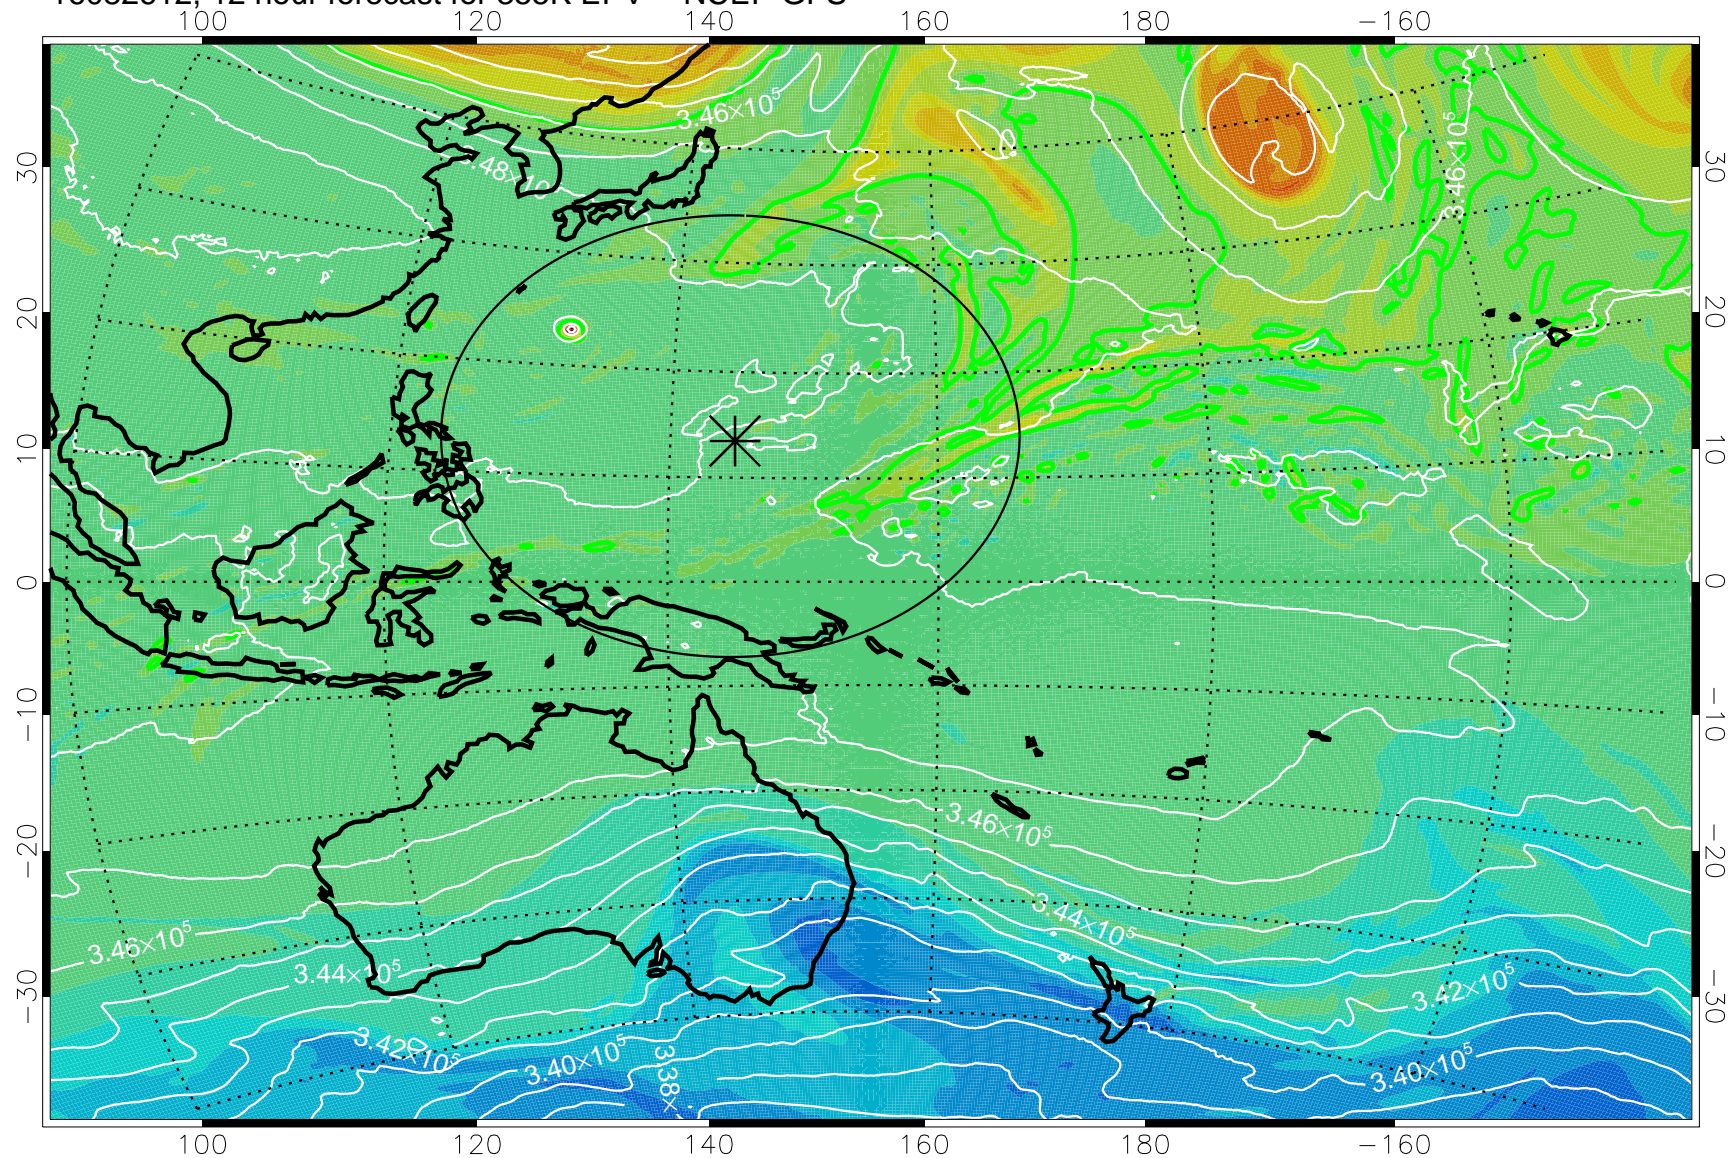

16082606, 6 hour forecast for 355K EPV -- NCEP GFS

355K Montgomery Streamfunction, white  
EPV Tropopause (2 PVU) Position  
Range ring of 2304 km

16082612, 12 hour forecast for 355K EPV -- NCEP GFS

355K Montgomery Streamfunction, white  
EPV Tropopause (2 PVU) Position  
Range ring of 2304 km

16082618, 18 hour forecast for 355K EPV -- NCEP GFS

355K Montgomery Streamfunction, white  
EPV Tropopause (2 PVU) Position  
Range ring of 2304 km

16082700, 24 hour forecast for 355K EPV -- NCEP GFS

355K Montgomery Streamfunction, white  
EPV Tropopause (2 PVU) Position  
Range ring of 2304 km

16082706, 30 hour forecast for 355K EPV -- NCEP GFS

355K Montgomery Streamfunction, white  
EPV Tropopause (2 PVU) Position  
Range ring of 2304 km

16082712, 36 hour forecast for 355K EPV -- NCEP GFS

355K Montgomery Streamfunction, white  
EPV Tropopause (2 PVU) Position  
Range ring of 2304 km

16082718, 42 hour forecast for 355K EPV -- NCEP GFS

355K Montgomery Streamfunction, white  
EPV Tropopause (2 PVU) Position  
Range ring of 2304 km

16082800, 48 hour forecast for 355K EPV -- NCEP GFS

355K Montgomery Streamfunction, white  
EPV Tropopause (2 PVU) Position  
Range ring of 2304 km