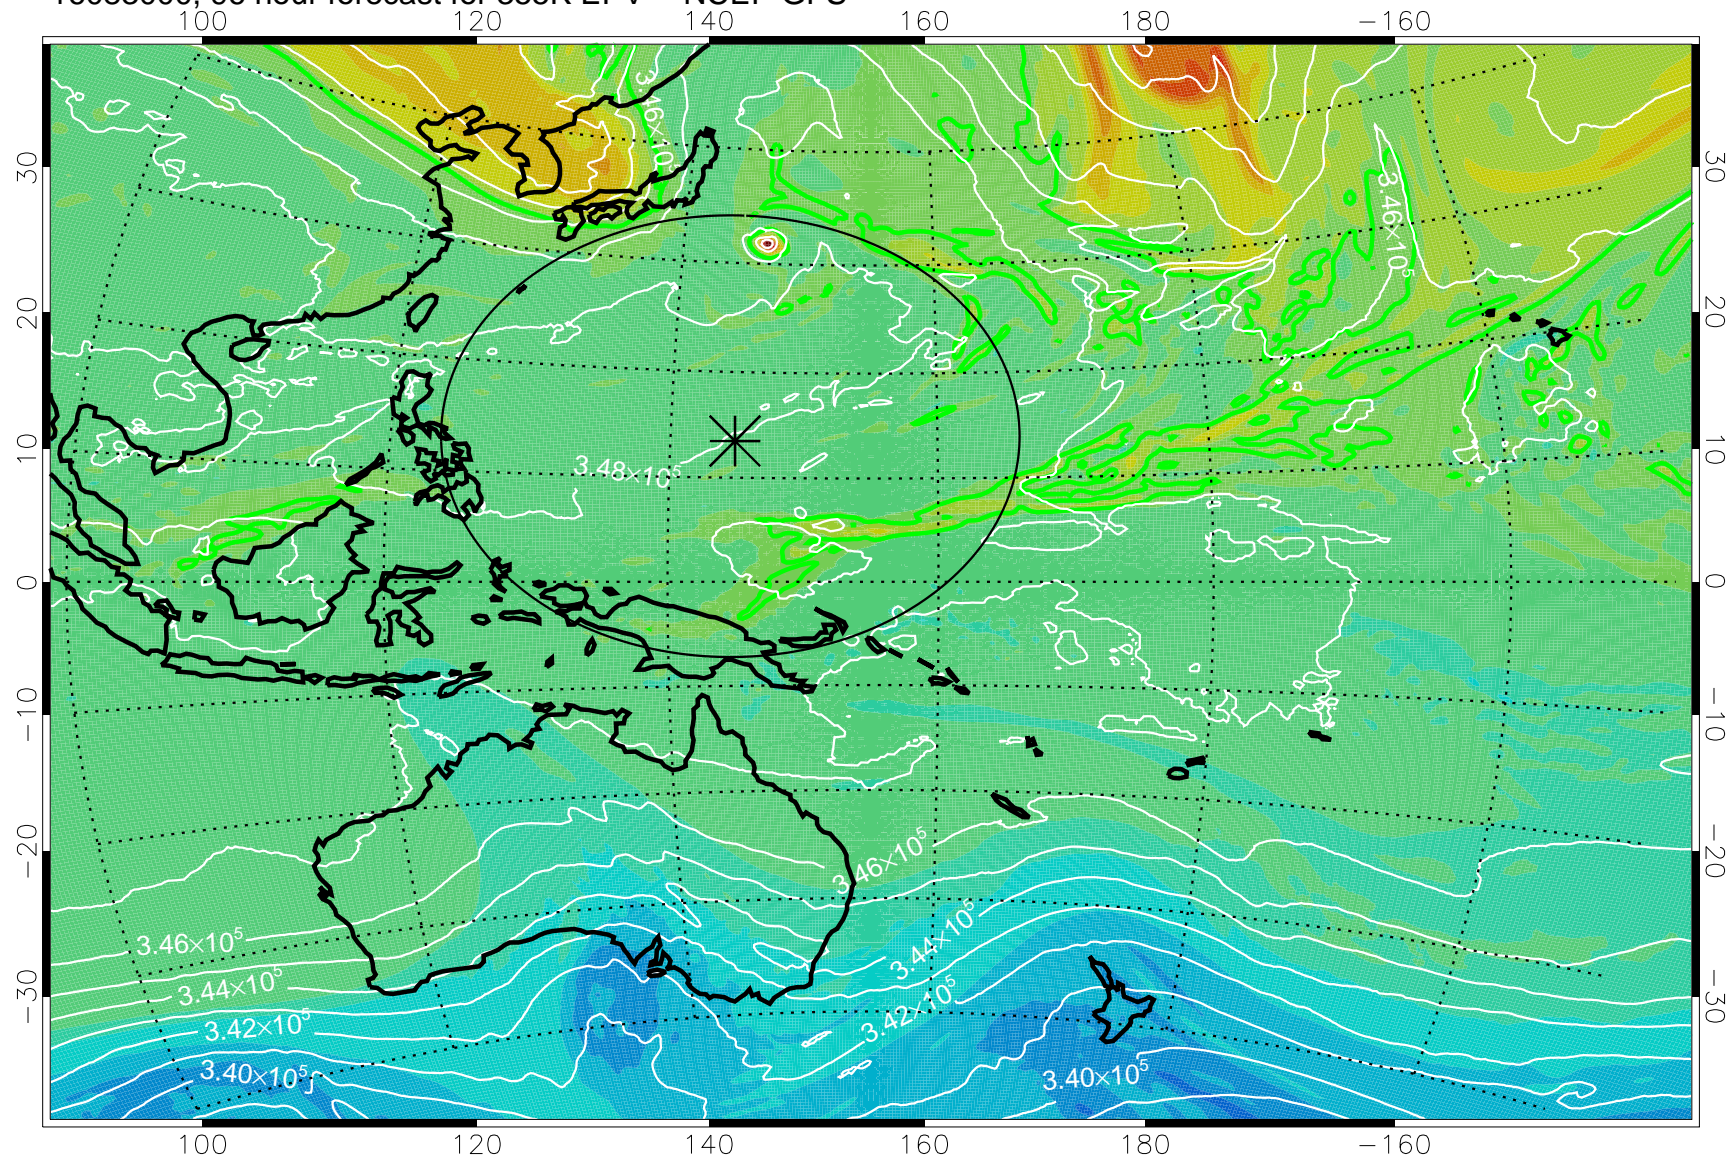

16082818, 66 hour forecast for 355K EPV -- NCEP GFS

355K Montgomery Streamfunction, white  
EPV Tropopause (2 PVU) Position  
Range ring of 2304 km

16082900, 72 hour forecast for 355K EPV -- NCEP GFS

355K Montgomery Streamfunction, white  
EPV Tropopause (2 PVU) Position  
Range ring of 2304 km

16082906, 78 hour forecast for 355K EPV -- NCEP GFS

355K Montgomery Streamfunction, white  
EPV Tropopause (2 PVU) Position  
Range ring of 2304 km

16082912, 84 hour forecast for 355K EPV -- NCEP GFS

355K Montgomery Streamfunction, white  
EPV Tropopause (2 PVU) Position  
Range ring of 2304 km

16082918, 90 hour forecast for 355K EPV -- NCEP GFS

16083000, 96 hour forecast for 355K EPV -- NCEP GFS

355K Montgomery Streamfunction, white  
EPV Tropopause (2 PVU) Position  
Range ring of 2304 km

16083006, 102 hour forecast for 355K EPV -- NCEP GFS

355K Montgomery Streamfunction, white  
EPV Tropopause (2 PVU) Position  
Range ring of 2304 km

16083012, 108 hour forecast for 355K EPV -- NCEP GFS

355K Montgomery Streamfunction, white  
EPV Tropopause (2 PVU) Position  
Range ring of 2304 km