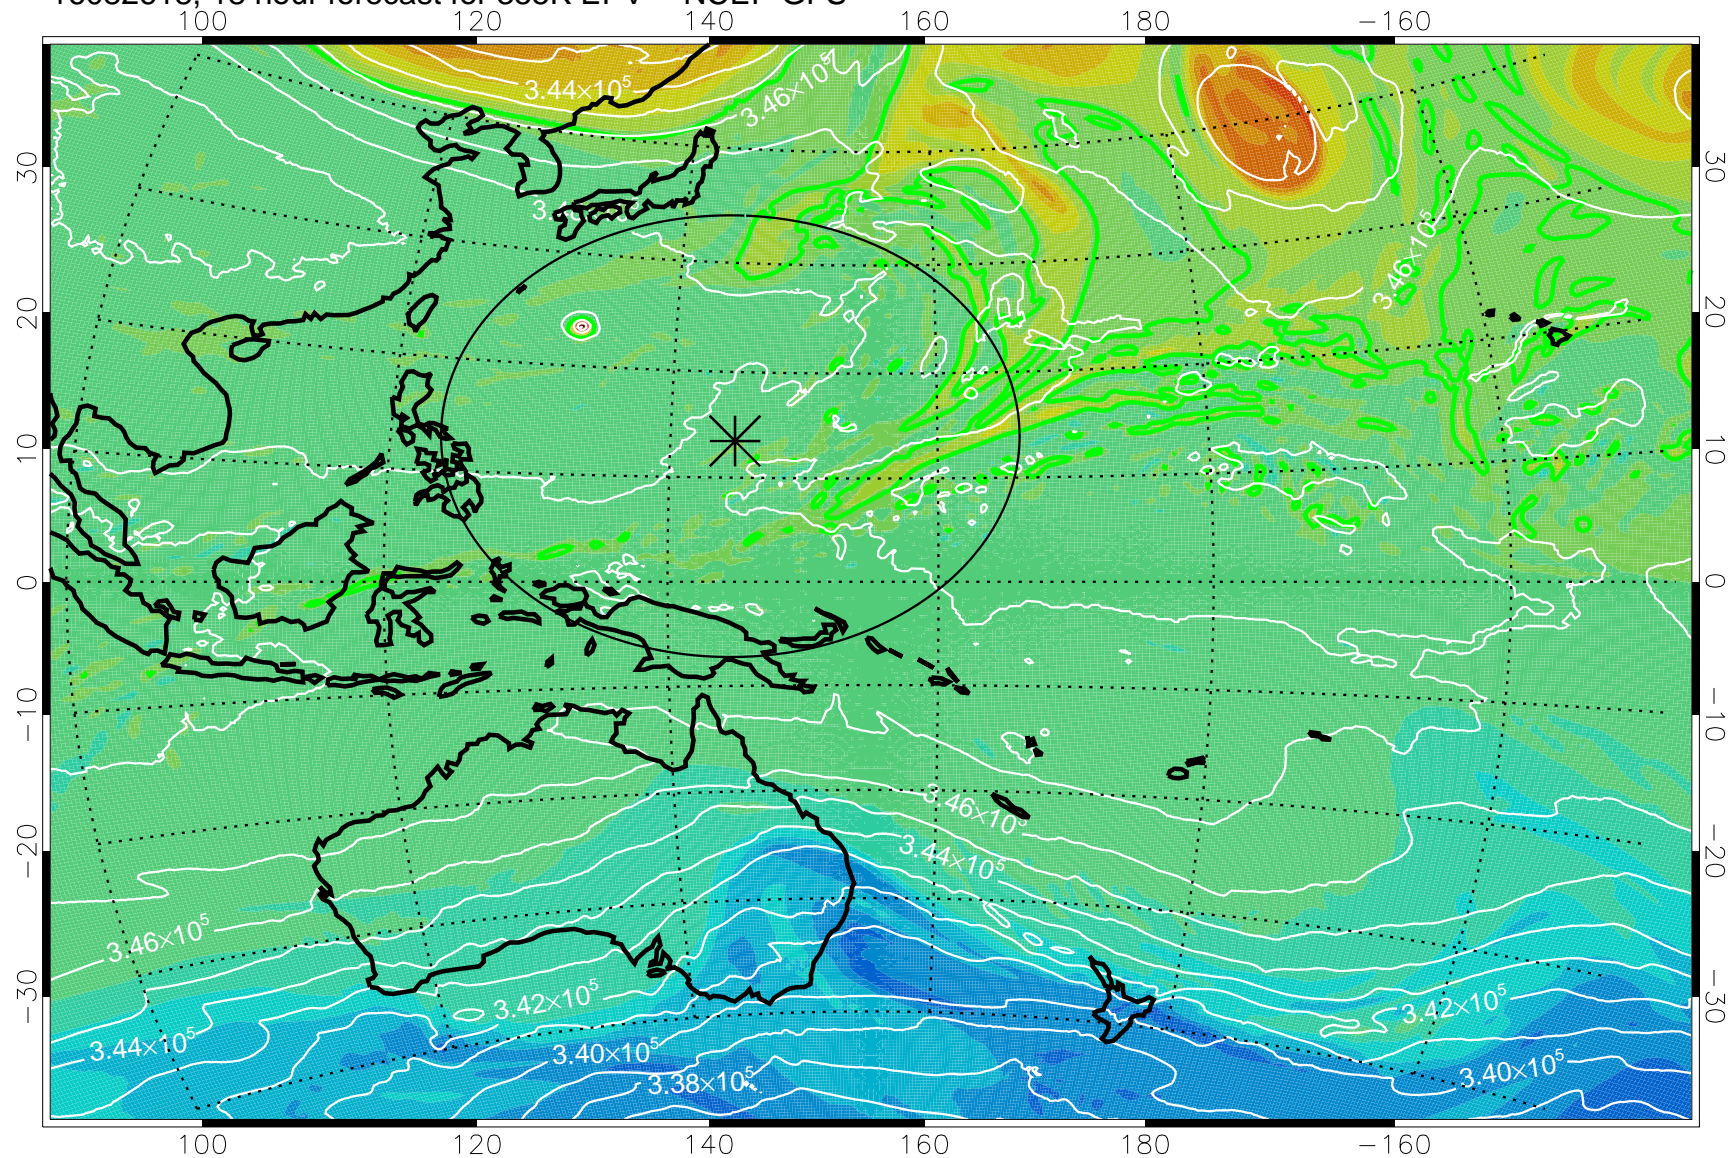

16082606, 6 hour forecast for 355K EPV -- NCEP GFS

355K Montgomery Streamfunction, white  
EPV Tropopause (2 PVU) Position  
Range ring of 2304 km

16082612, 12 hour forecast for 355K EPV -- NCEP GFS

355K Montgomery Streamfunction, white  
EPV Tropopause (2 PVU) Position  
Range ring of 2304 km

16082618, 18 hour forecast for 355K EPV -- NCEP GFS

355K Montgomery Streamfunction, white  
EPV Tropopause (2 PVU) Position  
Range ring of 2304 km

16082700, 24 hour forecast for 355K EPV -- NCEP GFS

355K Montgomery Streamfunction, white  
EPV Tropopause (2 PVU) Position  
Range ring of 2304 km

16082706, 30 hour forecast for 355K EPV -- NCEP GFS

355K Montgomery Streamfunction, white  
EPV Tropopause (2 PVU) Position  
Range ring of 2304 km

16082712, 36 hour forecast for 355K EPV -- NCEP GFS

355K Montgomery Streamfunction, white  
EPV Tropopause (2 PVU) Position  
Range ring of 2304 km

16082718, 42 hour forecast for 355K EPV -- NCEP GFS

355K Montgomery Streamfunction, white  
EPV Tropopause (2 PVU) Position  
Range ring of 2304 km

16082800, 48 hour forecast for 355K EPV -- NCEP GFS

355K Montgomery Streamfunction, white  
EPV Tropopause (2 PVU) Position  
Range ring of 2304 km