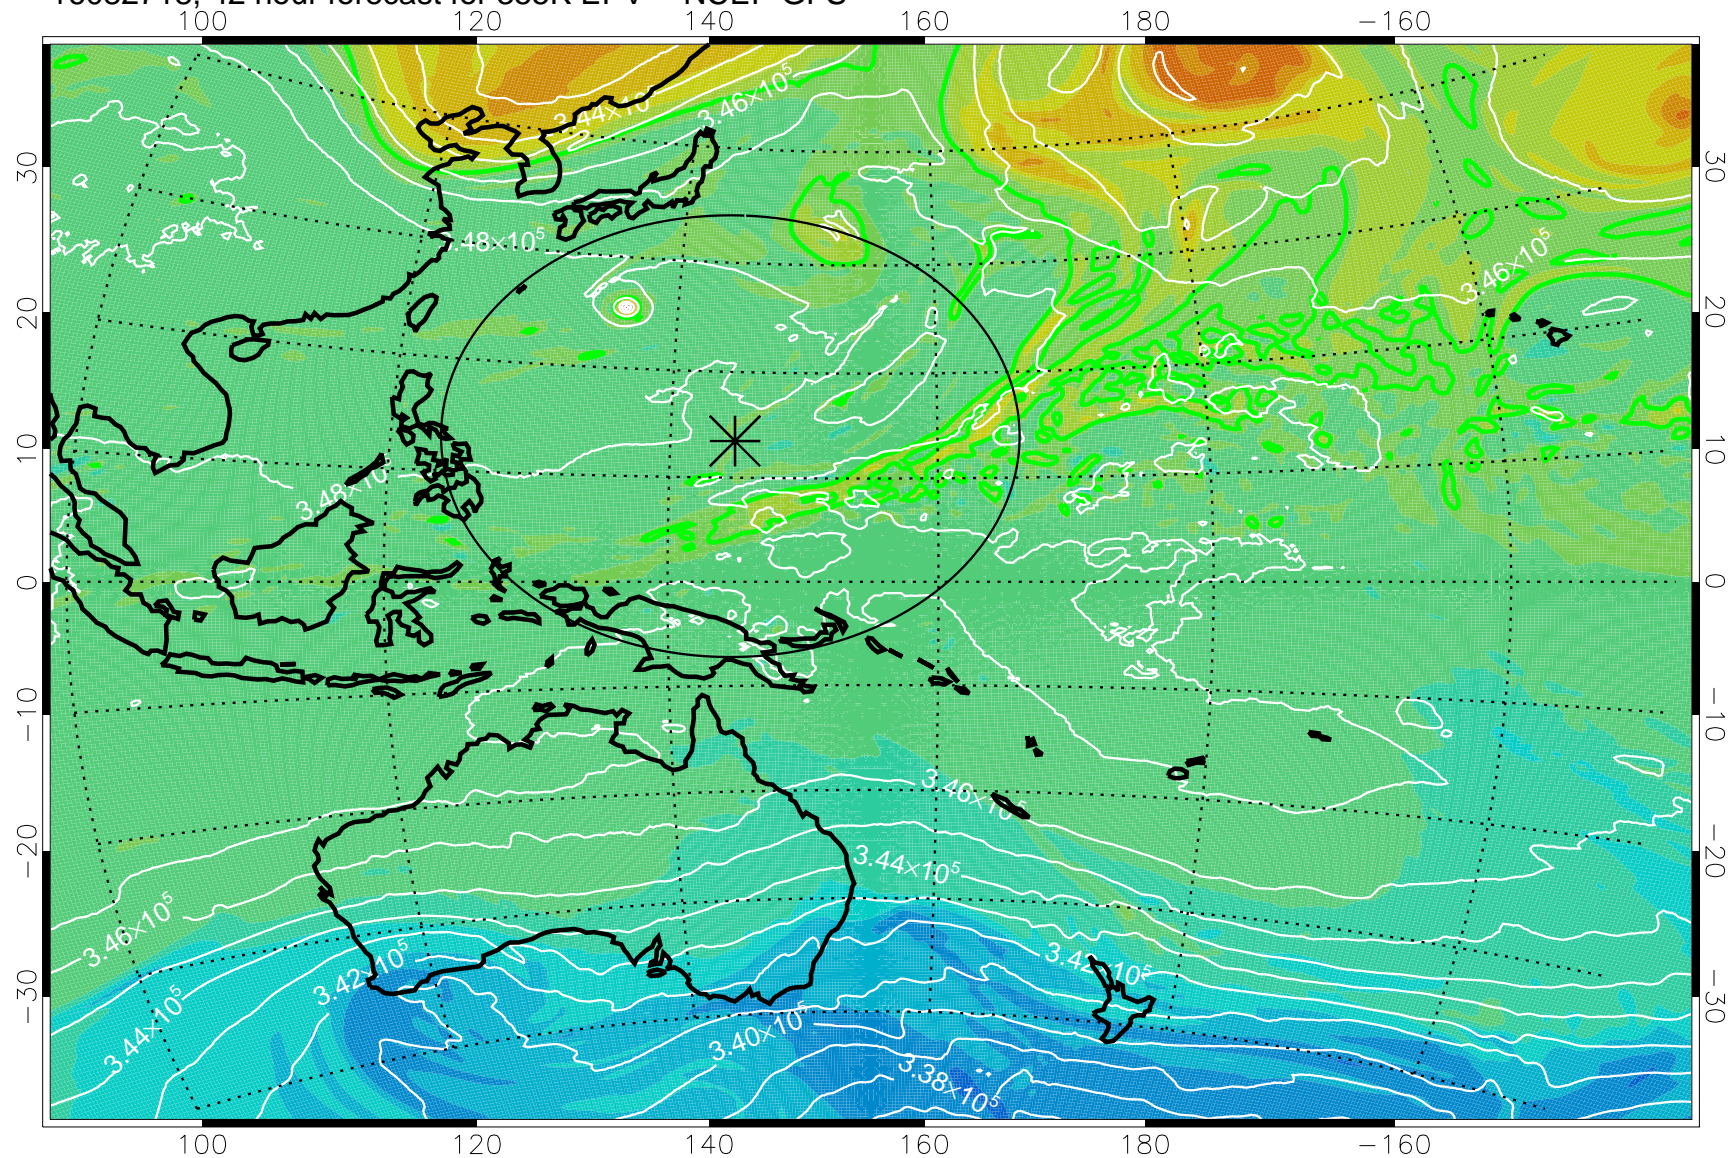

16082706, 30 hour forecast for 355K EPV -- NCEP GFS

355K Montgomery Streamfunction, white  
EPV Tropopause (2 PVU) Position  
Range ring of 2304 km

16082712, 36 hour forecast for 355K EPV -- NCEP GFS

355K Montgomery Streamfunction, white  
EPV Tropopause (2 PVU) Position  
Range ring of 2304 km

16082718, 42 hour forecast for 355K EPV -- NCEP GFS

355K Montgomery Streamfunction, white  
EPV Tropopause (2 PVU) Position  
Range ring of 2304 km

16082800, 48 hour forecast for 355K EPV -- NCEP GFS

355K Montgomery Streamfunction, white  
EPV Tropopause (2 PVU) Position  
Range ring of 2304 km

16082806, 54 hour forecast for 355K EPV -- NCEP GFS

355K Montgomery Streamfunction, white  
EPV Tropopause (2 PVU) Position  
Range ring of 2304 km

16082812, 60 hour forecast for 355K EPV -- NCEP GFS

355K Montgomery Streamfunction, white  
EPV Tropopause (2 PVU) Position  
Range ring of 2304 km

16082818, 66 hour forecast for 355K EPV -- NCEP GFS

355K Montgomery Streamfunction, white  
EPV Tropopause (2 PVU) Position  
Range ring of 2304 km

16082900, 72 hour forecast for 355K EPV -- NCEP GFS

355K Montgomery Streamfunction, white  
EPV Tropopause (2 PVU) Position  
Range ring of 2304 km