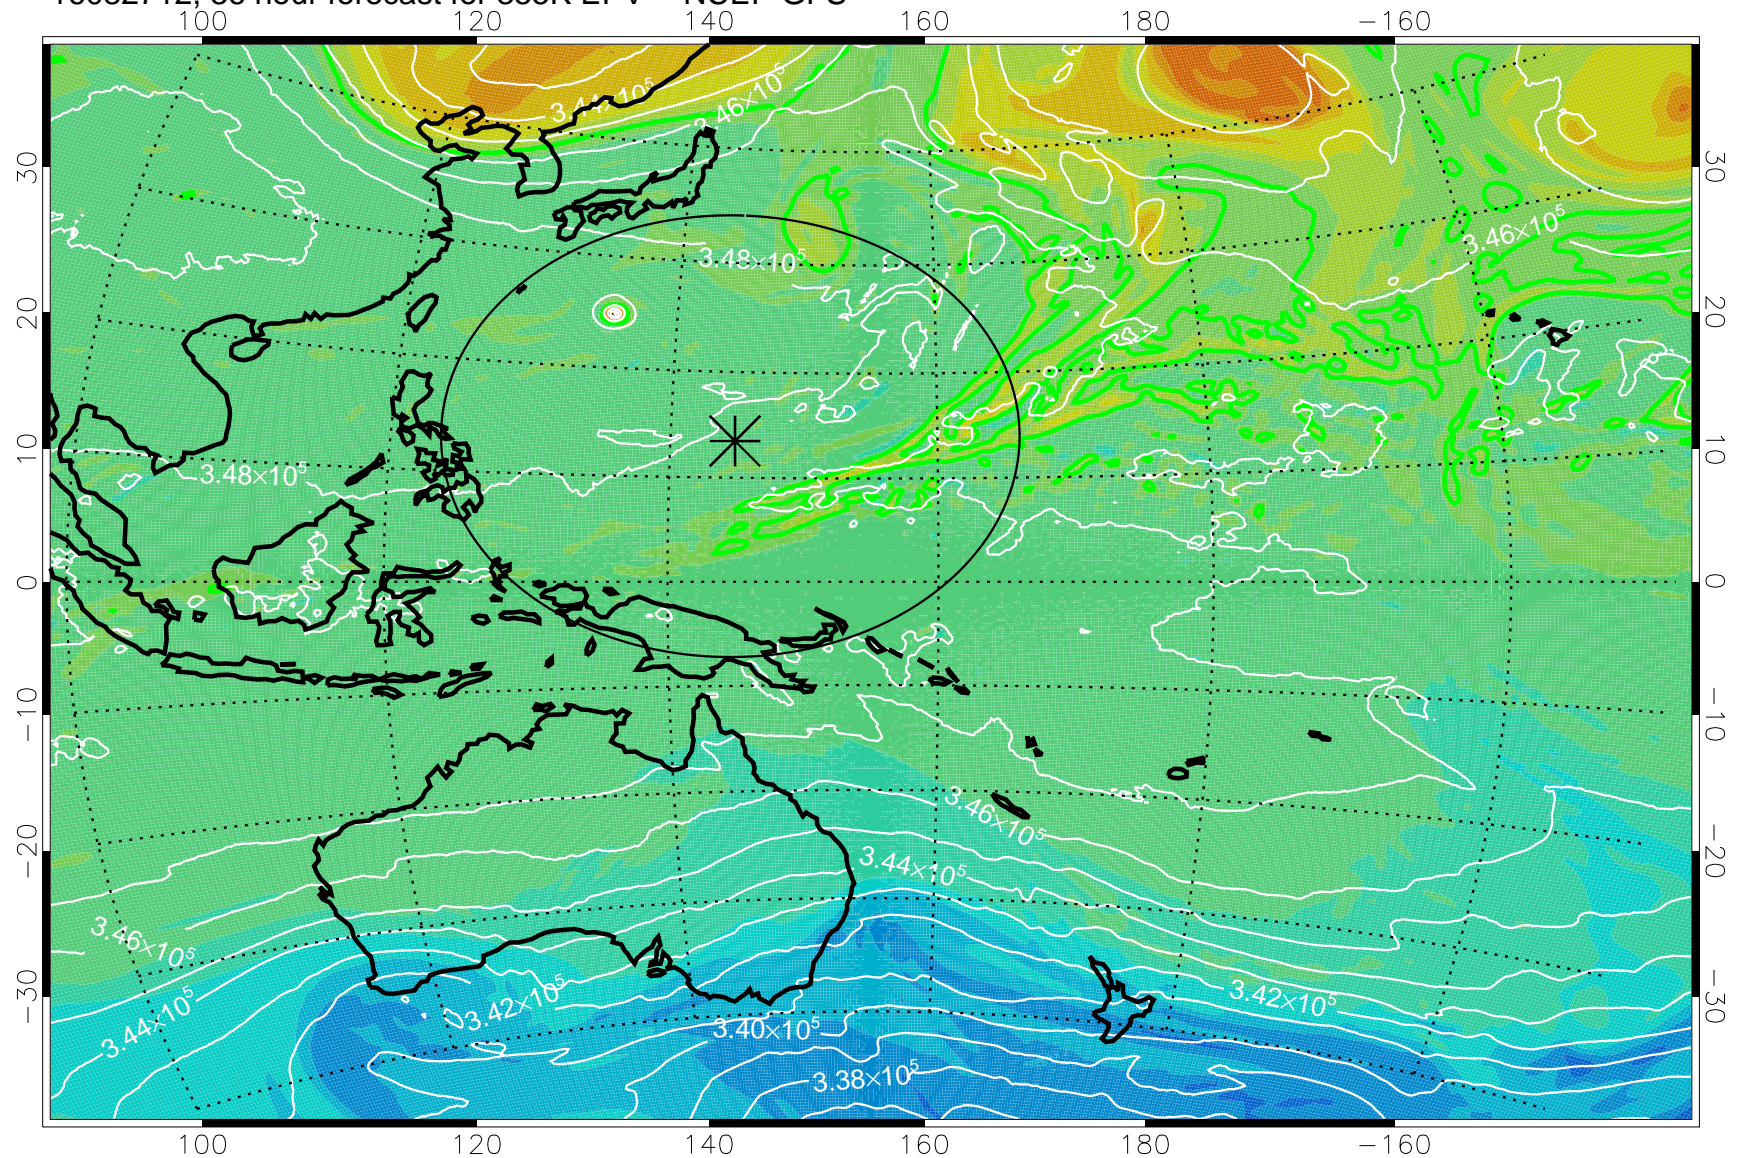

16082618, 18 hour forecast for 355K EPV -- NCEP GFS

355K Montgomery Streamfunction, white  
EPV Tropopause (2 PVU) Position  
Range ring of 2304 km

16082700, 24 hour forecast for 355K EPV -- NCEP GFS

355K Montgomery Streamfunction, white  
EPV Tropopause (2 PVU) Position  
Range ring of 2304 km

16082706, 30 hour forecast for 355K EPV -- NCEP GFS

355K Montgomery Streamfunction, white  
EPV Tropopause (2 PVU) Position  
Range ring of 2304 km

16082712, 36 hour forecast for 355K EPV -- NCEP GFS

355K Montgomery Streamfunction, white  
EPV Tropopause (2 PVU) Position  
Range ring of 2304 km

16082718, 42 hour forecast for 355K EPV -- NCEP GFS

355K Montgomery Streamfunction, white  
EPV Tropopause (2 PVU) Position  
Range ring of 2304 km

16082800, 48 hour forecast for 355K EPV -- NCEP GFS

355K Montgomery Streamfunction, white  
EPV Tropopause (2 PVU) Position  
Range ring of 2304 km

16082806, 54 hour forecast for 355K EPV -- NCEP GFS

355K Montgomery Streamfunction, white  
EPV Tropopause (2 PVU) Position  
Range ring of 2304 km

16082812, 60 hour forecast for 355K EPV -- NCEP GFS

355K Montgomery Streamfunction, white  
EPV Tropopause (2 PVU) Position  
Range ring of 2304 km