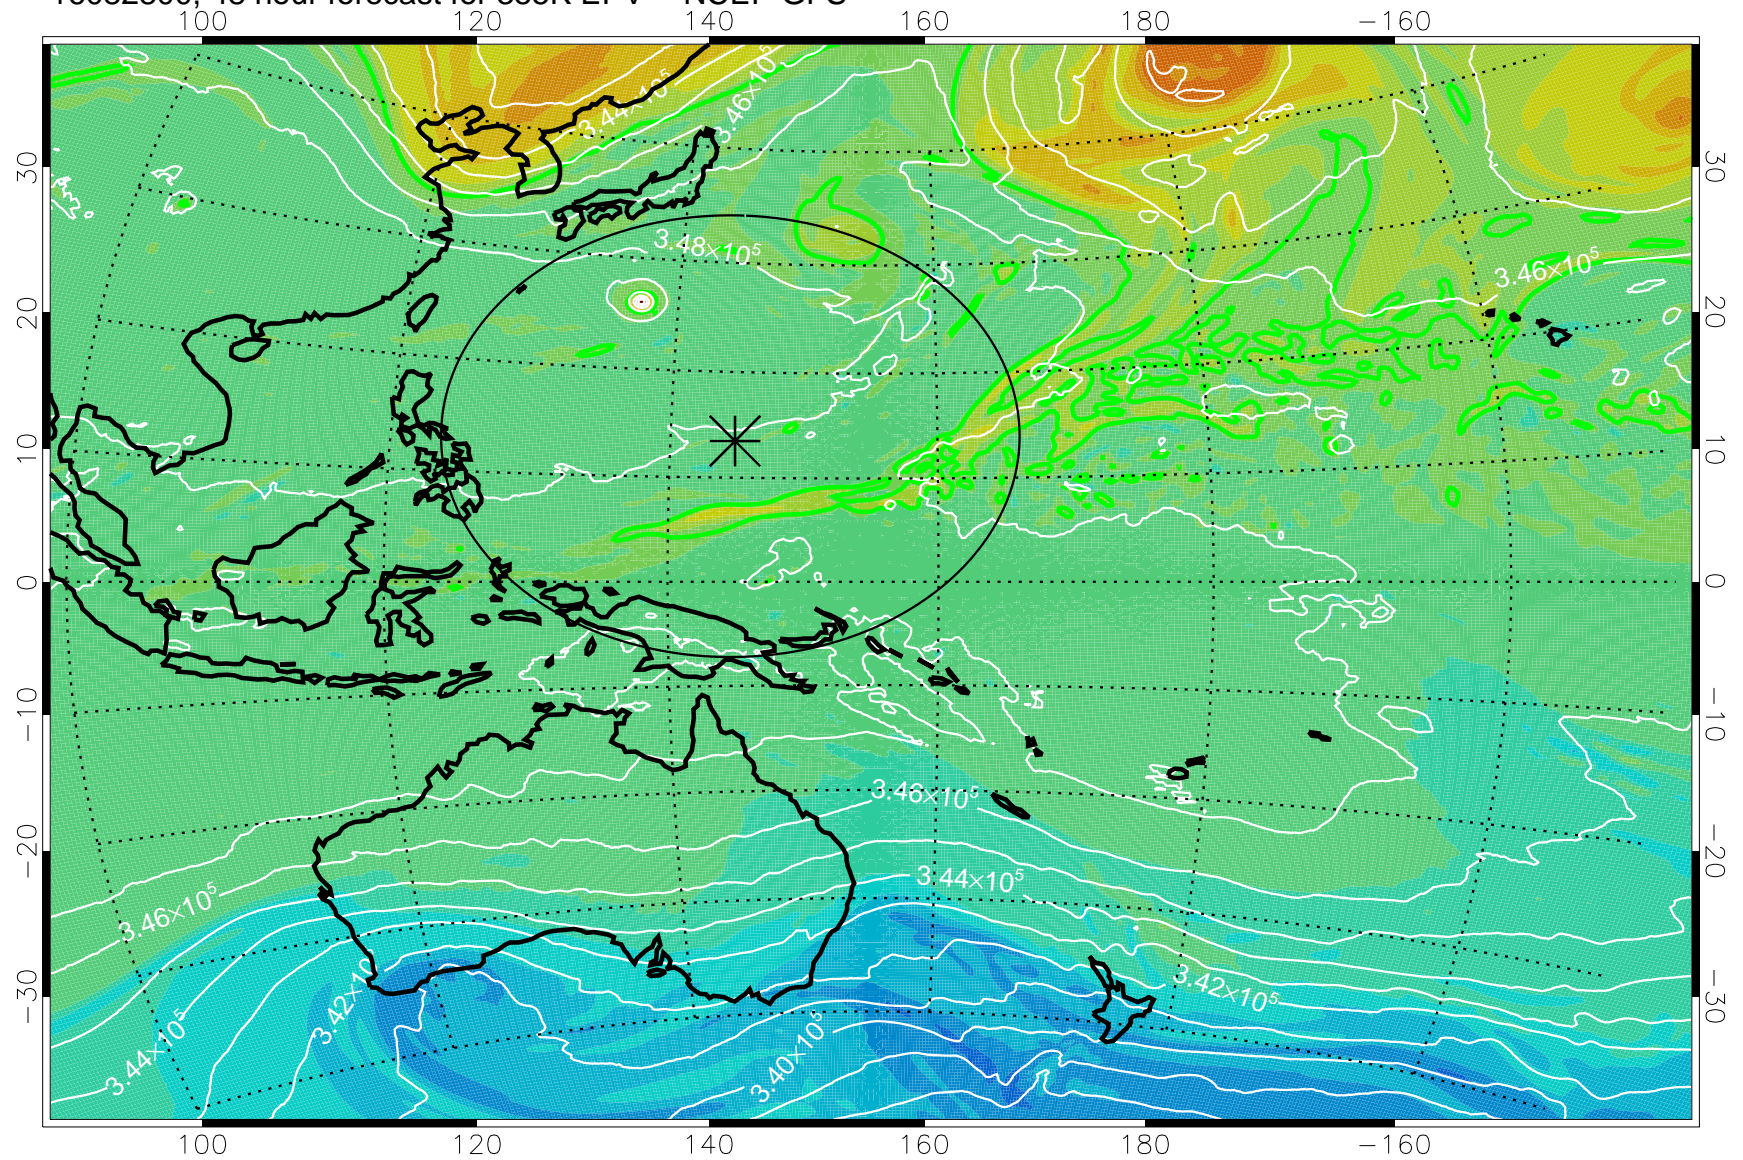

16082706, 30 hour forecast for 355K EPV -- NCEP GFS

355K Montgomery Streamfunction, white  
EPV Tropopause (2 PVU) Position  
Range ring of 2304 km

16082712, 36 hour forecast for 355K EPV -- NCEP GFS

355K Montgomery Streamfunction, white  
EPV Tropopause (2 PVU) Position  
Range ring of 2304 km

16082718, 42 hour forecast for 355K EPV -- NCEP GFS

355K Montgomery Streamfunction, white  
EPV Tropopause (2 PVU) Position  
Range ring of 2304 km

16082800, 48 hour forecast for 355K EPV -- NCEP GFS

355K Montgomery Streamfunction, white  
EPV Tropopause (2 PVU) Position  
Range ring of 2304 km

16082806, 54 hour forecast for 355K EPV -- NCEP GFS

355K Montgomery Streamfunction, white  
EPV Tropopause (2 PVU) Position  
Range ring of 2304 km

16082812, 60 hour forecast for 355K EPV -- NCEP GFS

355K Montgomery Streamfunction, white  
EPV Tropopause (2 PVU) Position  
Range ring of 2304 km

16082818, 66 hour forecast for 355K EPV -- NCEP GFS

355K Montgomery Streamfunction, white  
EPV Tropopause (2 PVU) Position  
Range ring of 2304 km

16082900, 72 hour forecast for 355K EPV -- NCEP GFS

355K Montgomery Streamfunction, white  
EPV Tropopause (2 PVU) Position  
Range ring of 2304 km