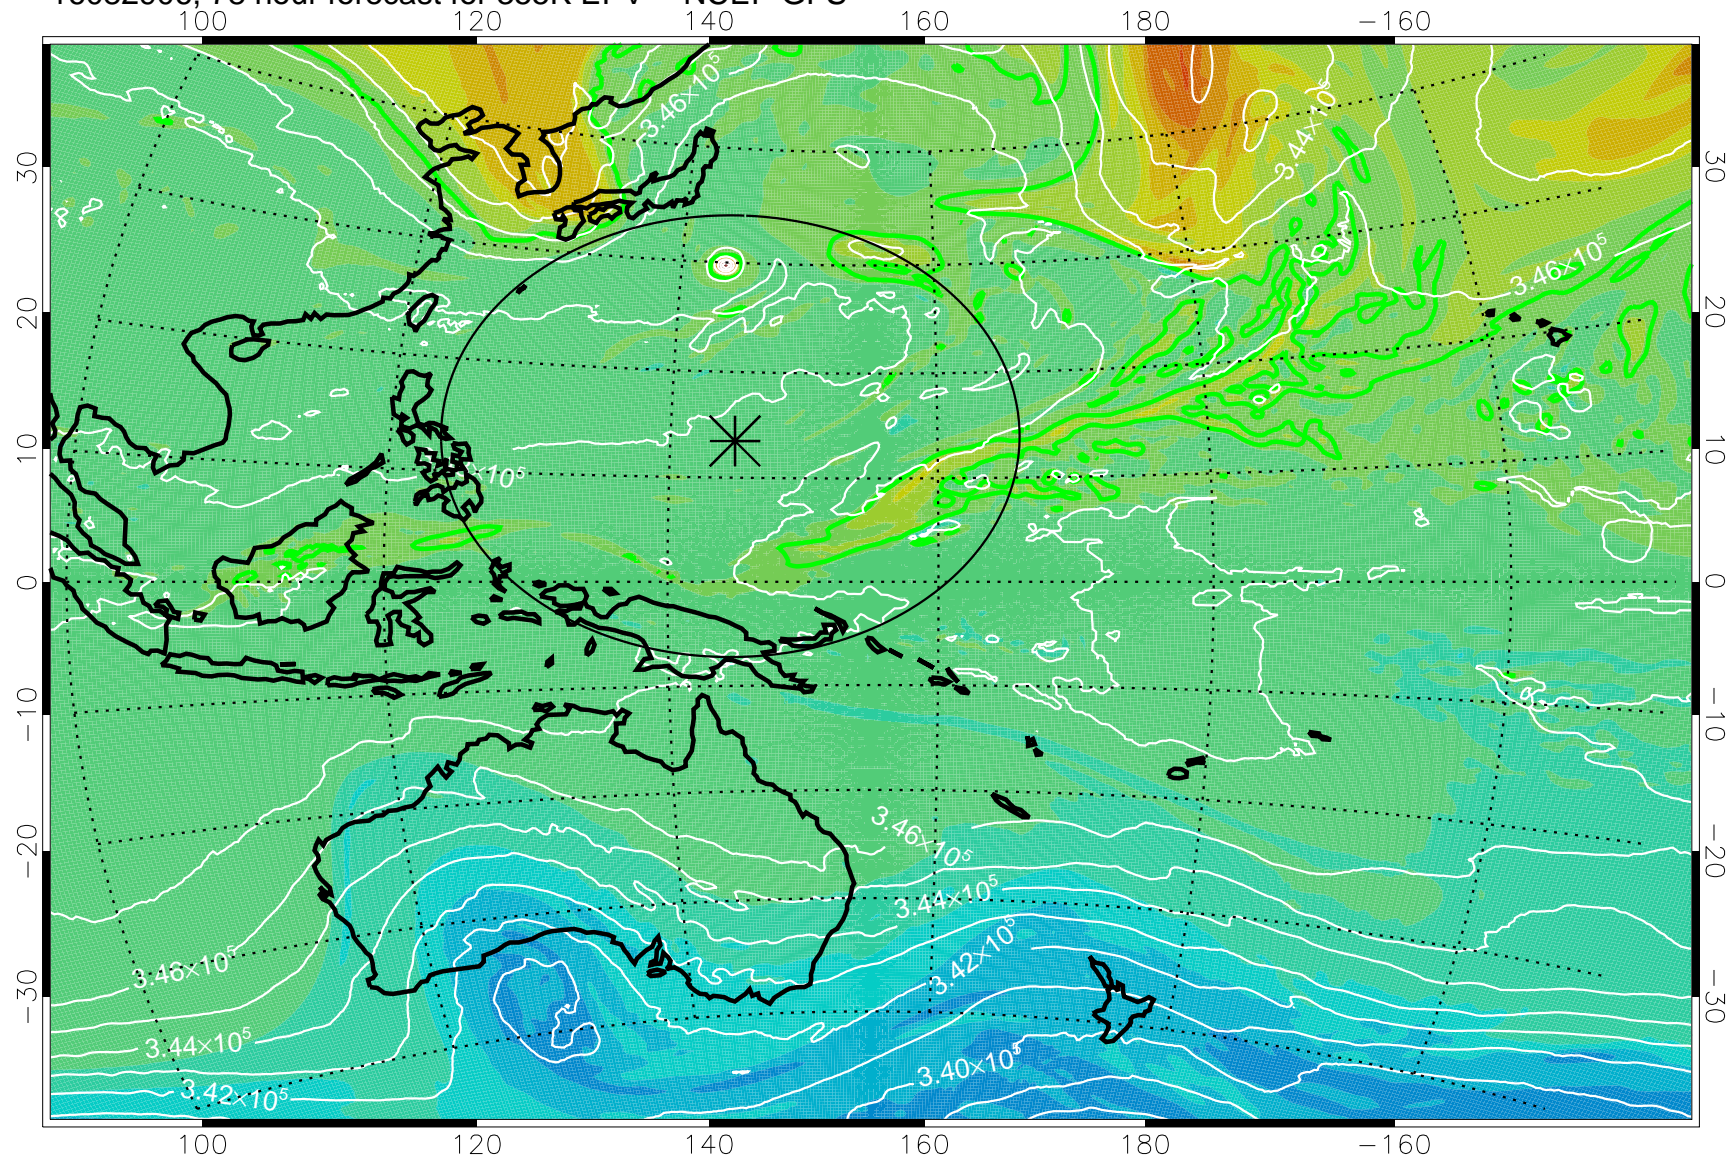

16082806, 54 hour forecast for 355K EPV -- NCEP GFS

355K Montgomery Streamfunction, white  
EPV Tropopause (2 PVU) Position  
Range ring of 2304 km

16082812, 60 hour forecast for 355K EPV -- NCEP GFS

355K Montgomery Streamfunction, white  
EPV Tropopause (2 PVU) Position  
Range ring of 2304 km

16082818, 66 hour forecast for 355K EPV -- NCEP GFS

355K Montgomery Streamfunction, white  
EPV Tropopause (2 PVU) Position  
Range ring of 2304 km

16082900, 72 hour forecast for 355K EPV -- NCEP GFS

355K Montgomery Streamfunction, white  
EPV Tropopause (2 PVU) Position  
Range ring of 2304 km

16082906, 78 hour forecast for 355K EPV -- NCEP GFS

355K Montgomery Streamfunction, white  
EPV Tropopause (2 PVU) Position  
Range ring of 2304 km

16082912, 84 hour forecast for 355K EPV -- NCEP GFS

355K Montgomery Streamfunction, white  
EPV Tropopause (2 PVU) Position  
Range ring of 2304 km

16082918, 90 hour forecast for 355K EPV -- NCEP GFS

16083000, 96 hour forecast for 355K EPV -- NCEP GFS

355K Montgomery Streamfunction, white  
EPV Tropopause (2 PVU) Position  
Range ring of 2304 km

16083006, 102 hour forecast for 355K EPV -- NCEP GFS