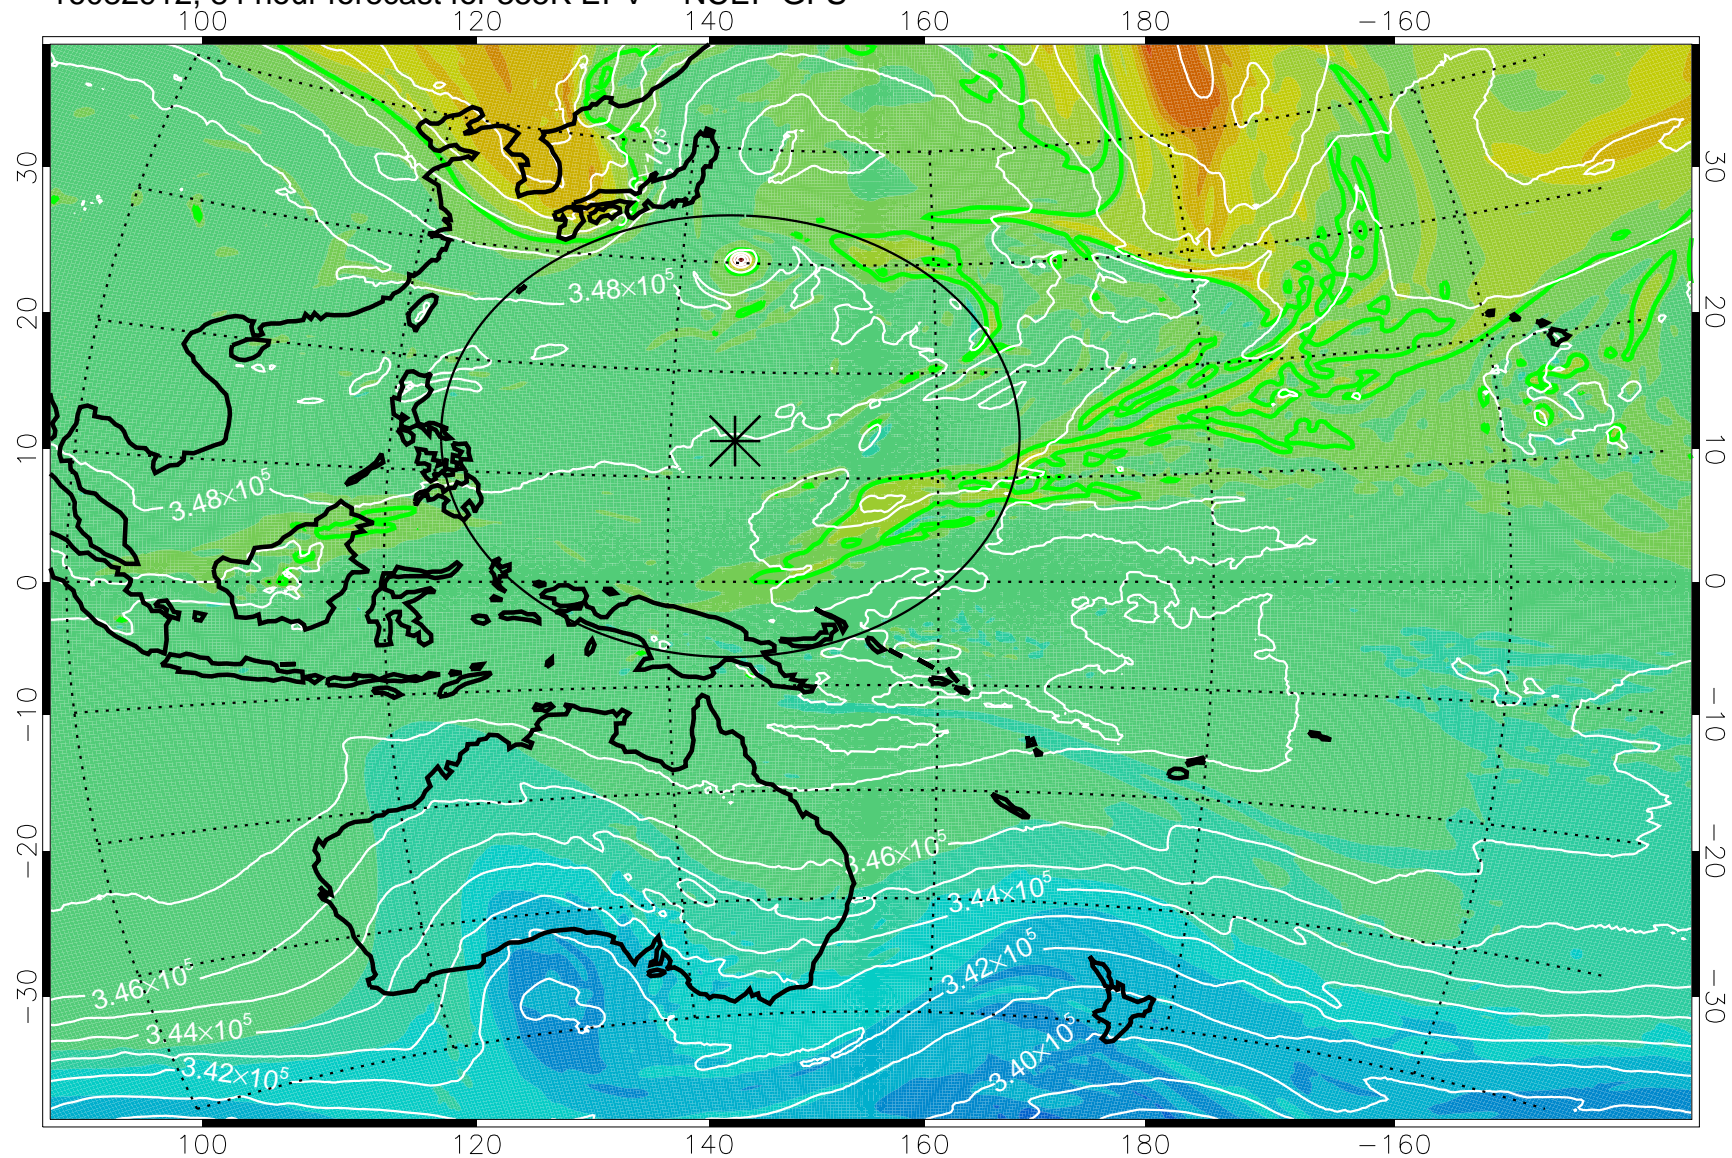

16082806, 54 hour forecast for 355K EPV -- NCEP GFS

355K Montgomery Streamfunction, white  
EPV Tropopause (2 PVU) Position  
Range ring of 2304 km

16082812, 60 hour forecast for 355K EPV -- NCEP GFS

355K Montgomery Streamfunction, white  
EPV Tropopause (2 PVU) Position  
Range ring of 2304 km

16082818, 66 hour forecast for 355K EPV -- NCEP GFS

355K Montgomery Streamfunction, white  
EPV Tropopause (2 PVU) Position  
Range ring of 2304 km

16082900, 72 hour forecast for 355K EPV -- NCEP GFS

355K Montgomery Streamfunction, white  
EPV Tropopause (2 PVU) Position  
Range ring of 2304 km

16082906, 78 hour forecast for 355K EPV -- NCEP GFS

355K Montgomery Streamfunction, white  
EPV Tropopause (2 PVU) Position  
Range ring of 2304 km

16082912, 84 hour forecast for 355K EPV -- NCEP GFS

355K Montgomery Streamfunction, white  
EPV Tropopause (2 PVU) Position  
Range ring of 2304 km

16082918, 90 hour forecast for 355K EPV -- NCEP GFS

16083000, 96 hour forecast for 355K EPV -- NCEP GFS

355K Montgomery Streamfunction, white  
EPV Tropopause (2 PVU) Position  
Range ring of 2304 km

16083006, 102 hour forecast for 355K EPV -- NCEP GFS