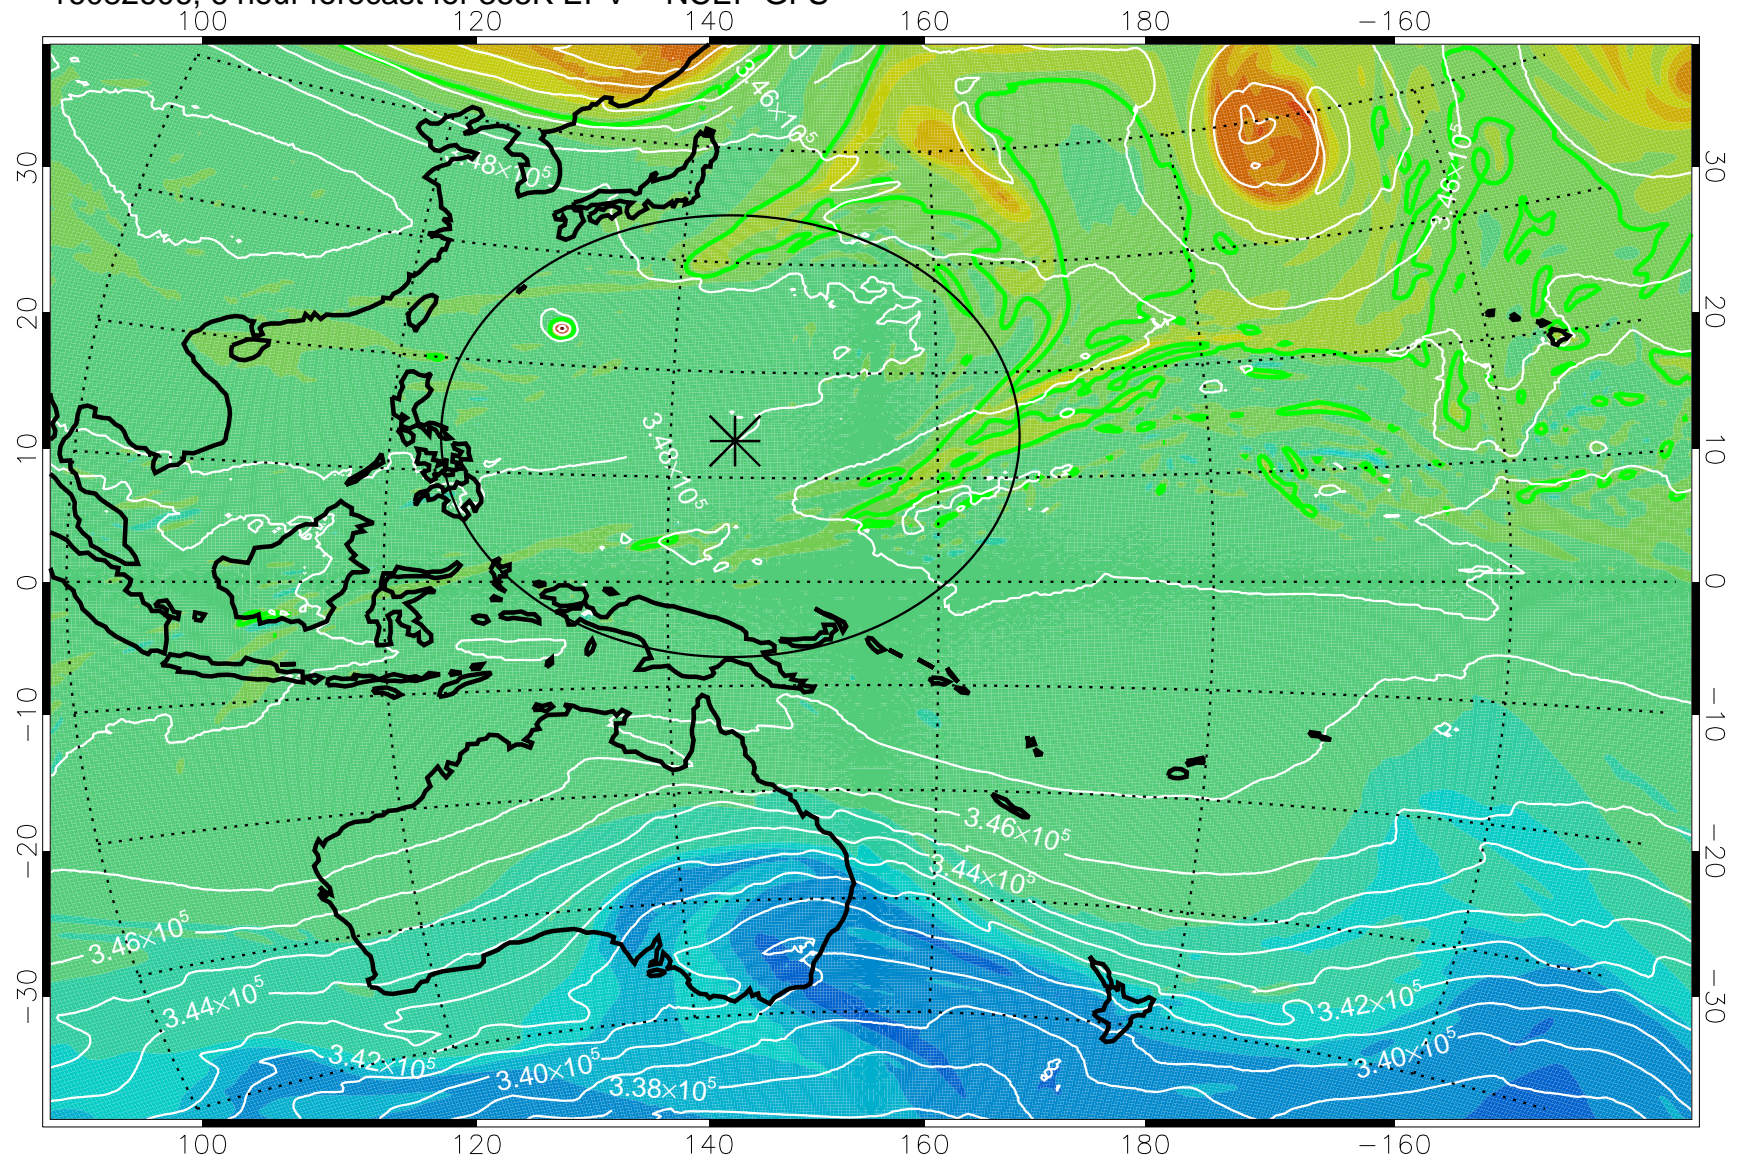

16082606, 6 hour forecast for 355K EPV -- NCEP GFS

355K Montgomery Streamfunction, white  
EPV Tropopause (2 PVU) Position  
Range ring of 2304 km

16082612, 12 hour forecast for 355K EPV -- NCEP GFS

355K Montgomery Streamfunction, white  
EPV Tropopause (2 PVU) Position  
Range ring of 2304 km

16082618, 18 hour forecast for 355K EPV -- NCEP GFS

355K Montgomery Streamfunction, white  
EPV Tropopause (2 PVU) Position  
Range ring of 2304 km

16082700, 24 hour forecast for 355K EPV -- NCEP GFS

355K Montgomery Streamfunction, white  
EPV Tropopause (2 PVU) Position  
Range ring of 2304 km

16082706, 30 hour forecast for 355K EPV -- NCEP GFS

355K Montgomery Streamfunction, white  
EPV Tropopause (2 PVU) Position  
Range ring of 2304 km

16082712, 36 hour forecast for 355K EPV -- NCEP GFS

355K Montgomery Streamfunction, white  
EPV Tropopause (2 PVU) Position  
Range ring of 2304 km

16082718, 42 hour forecast for 355K EPV -- NCEP GFS

355K Montgomery Streamfunction, white  
EPV Tropopause (2 PVU) Position  
Range ring of 2304 km

16082800, 48 hour forecast for 355K EPV -- NCEP GFS

355K Montgomery Streamfunction, white  
EPV Tropopause (2 PVU) Position  
Range ring of 2304 km