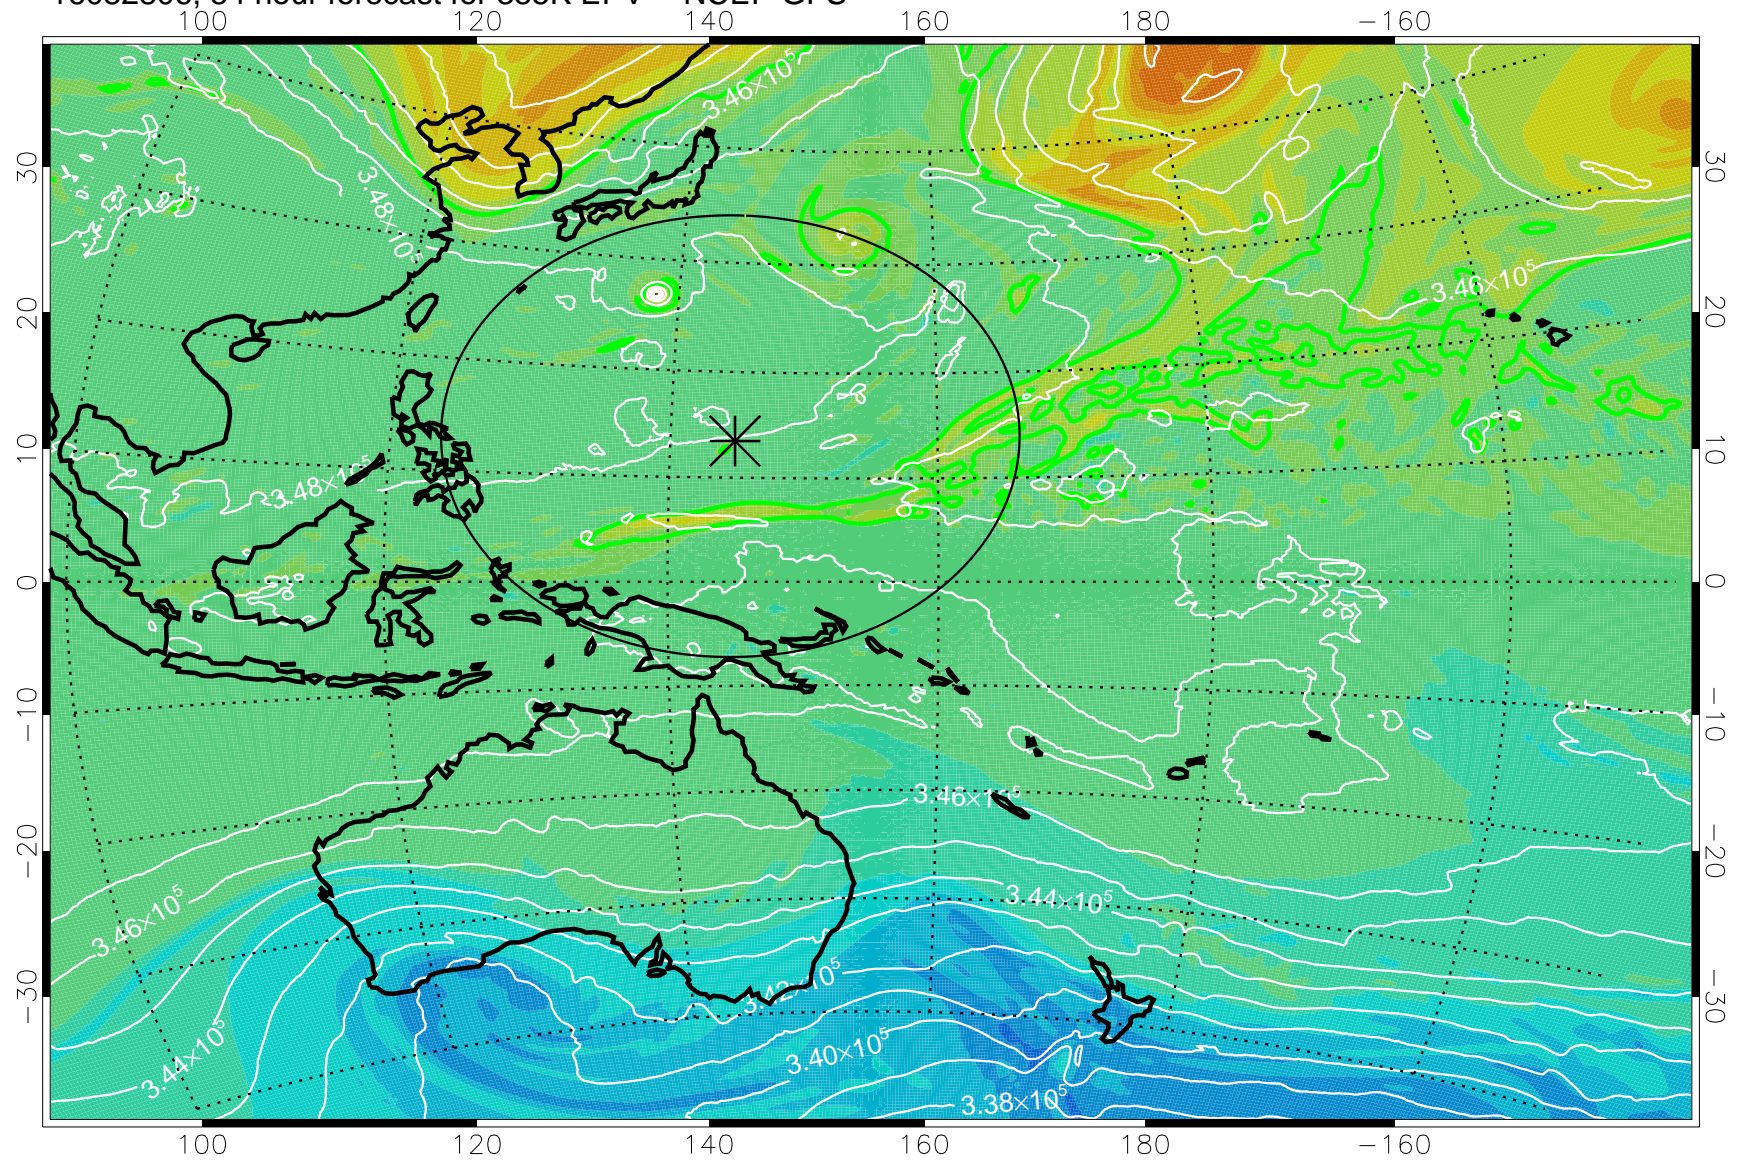

16082718, 42 hour forecast for 355K EPV -- NCEP GFS

355K Montgomery Streamfunction, white  
EPV Tropopause (2 PVU) Position  
Range ring of 2304 km

16082800, 48 hour forecast for 355K EPV -- NCEP GFS

355K Montgomery Streamfunction, white  
EPV Tropopause (2 PVU) Position  
Range ring of 2304 km

16082806, 54 hour forecast for 355K EPV -- NCEP GFS

355K Montgomery Streamfunction, white  
EPV Tropopause (2 PVU) Position  
Range ring of 2304 km

16082812, 60 hour forecast for 355K EPV -- NCEP GFS

355K Montgomery Streamfunction, white  
EPV Tropopause (2 PVU) Position  
Range ring of 2304 km

16082818, 66 hour forecast for 355K EPV -- NCEP GFS

355K Montgomery Streamfunction, white  
EPV Tropopause (2 PVU) Position  
Range ring of 2304 km

16082900, 72 hour forecast for 355K EPV -- NCEP GFS

355K Montgomery Streamfunction, white  
EPV Tropopause (2 PVU) Position  
Range ring of 2304 km

16082918, 90 hour forecast for 355K EPV -- NCEP GFS

16083000, 96 hour forecast for 355K EPV -- NCEP GFS

355K Montgomery Streamfunction, white  
EPV Tropopause (2 PVU) Position  
Range ring of 2304 km

16083006, 102 hour forecast for 355K EPV -- NCEP GFS