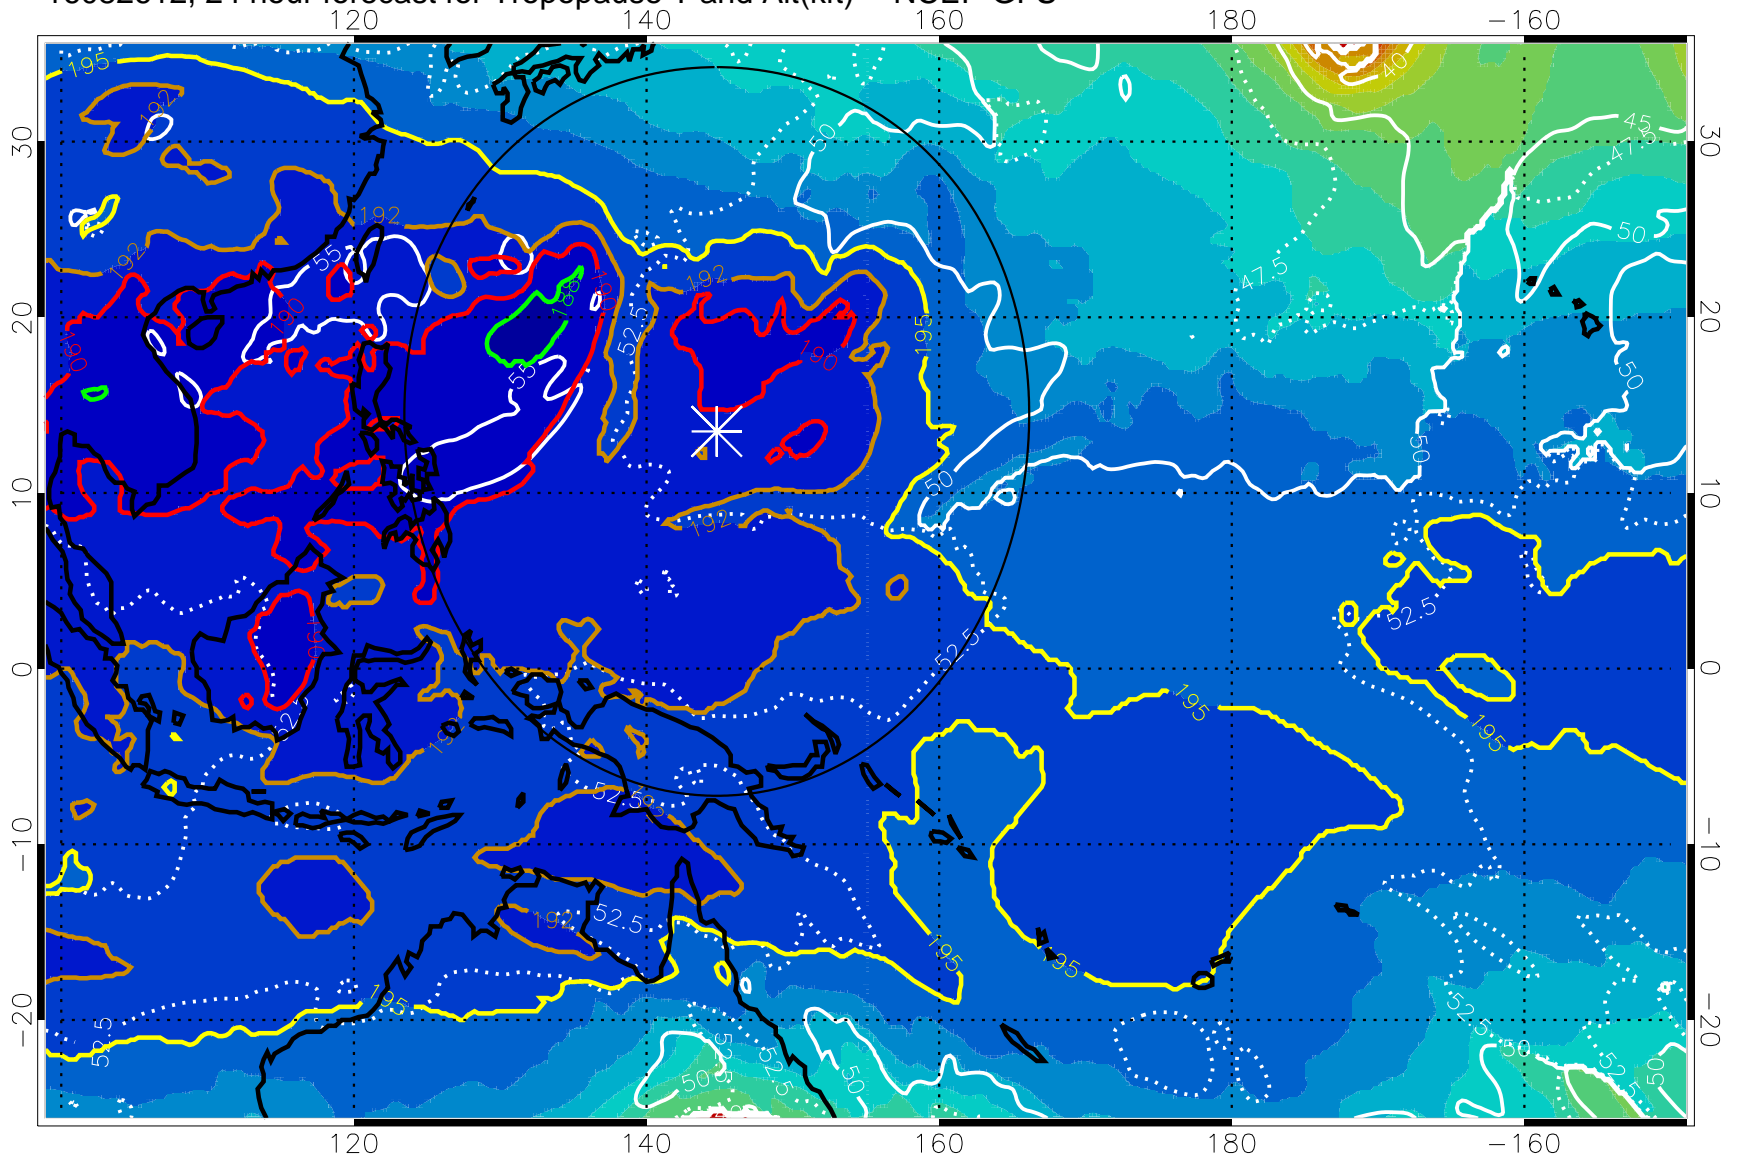

16082612, 24 hour forecast for Tropopause T and Alt(kft) -- NCEP GFS

190   200   210   220   230
Tropopause T, K

Tropopause Altitude in kft (white)

192.5K Isotherm   195K Isotherm
187.5K Isotherm   190K Isotherm

Range ring of 2304 km