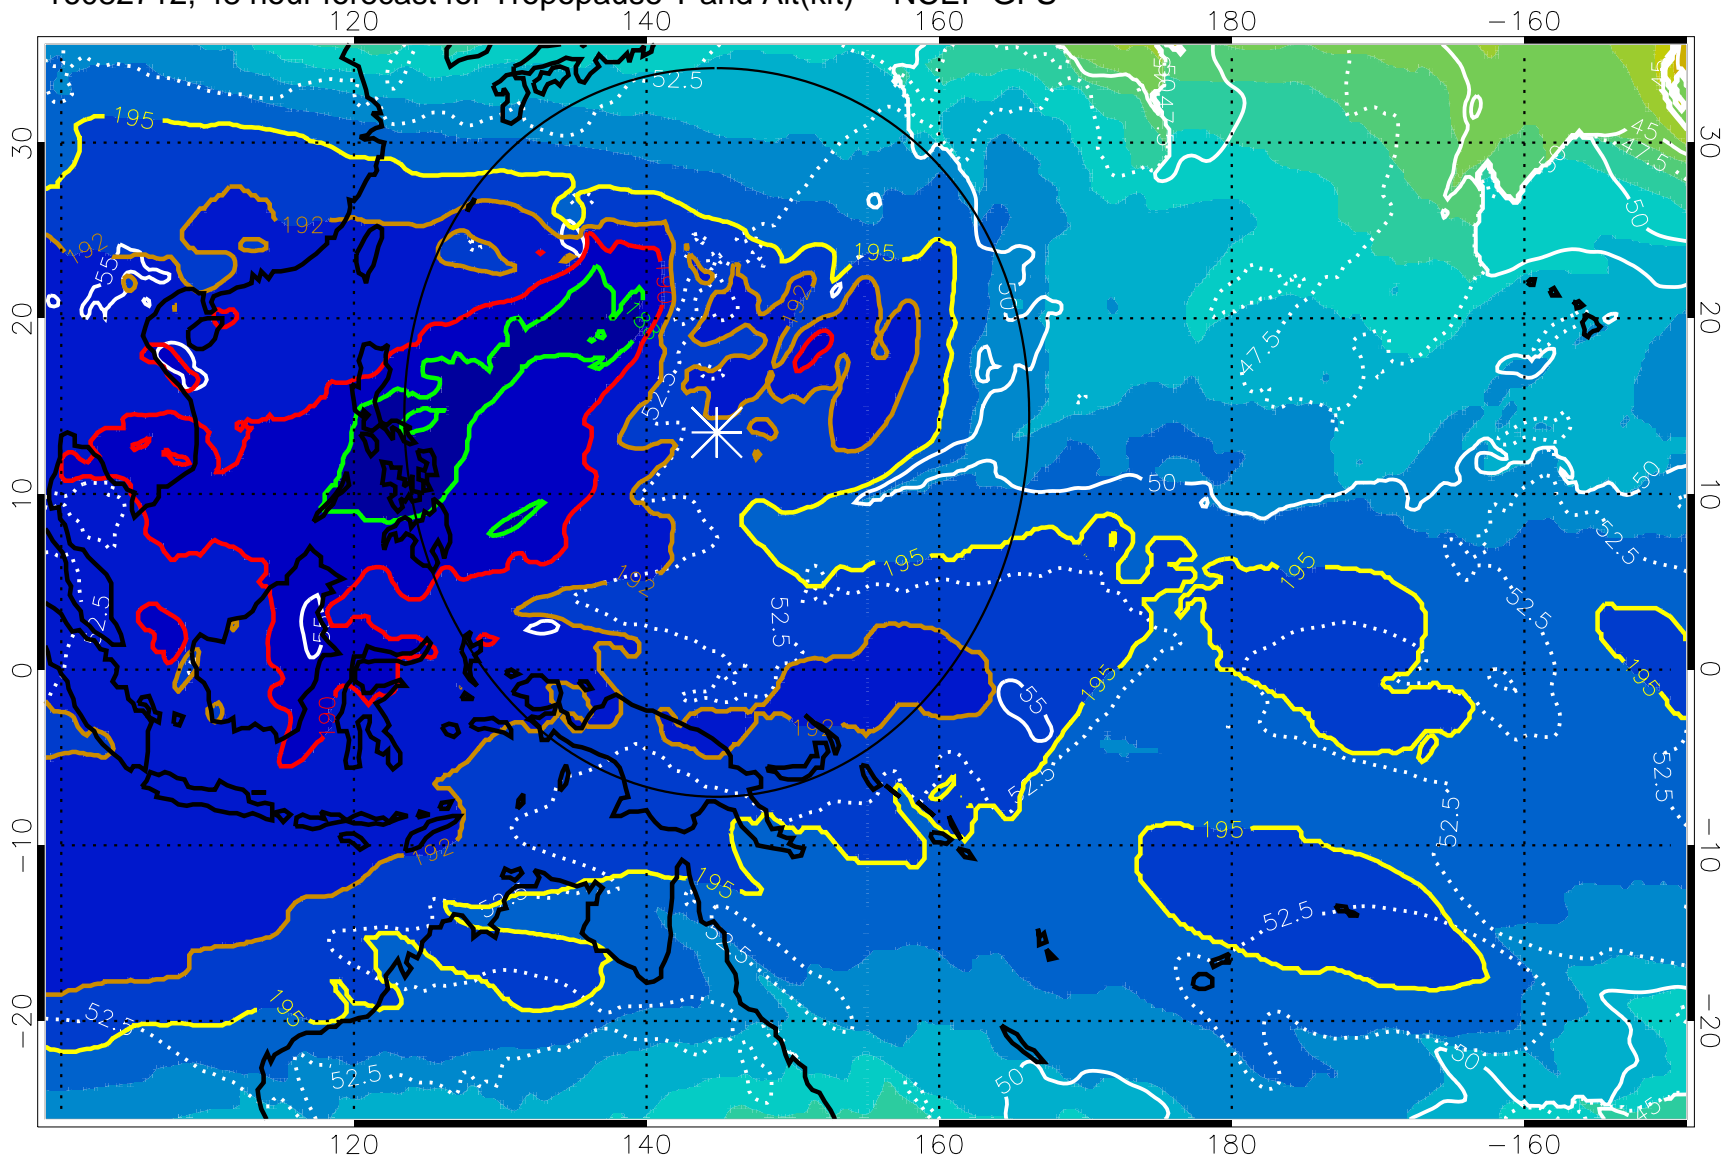

16082712, 48 hour forecast for Tropopause T and Alt(kft) -- NCEP GFS

190   200   210   220   230

Tropopause T, K

Tropopause Altitude in kft (white)

192.5K Isotherm   195K Isotherm
187.5K Isotherm   190K Isotherm

Range ring of 2304 km