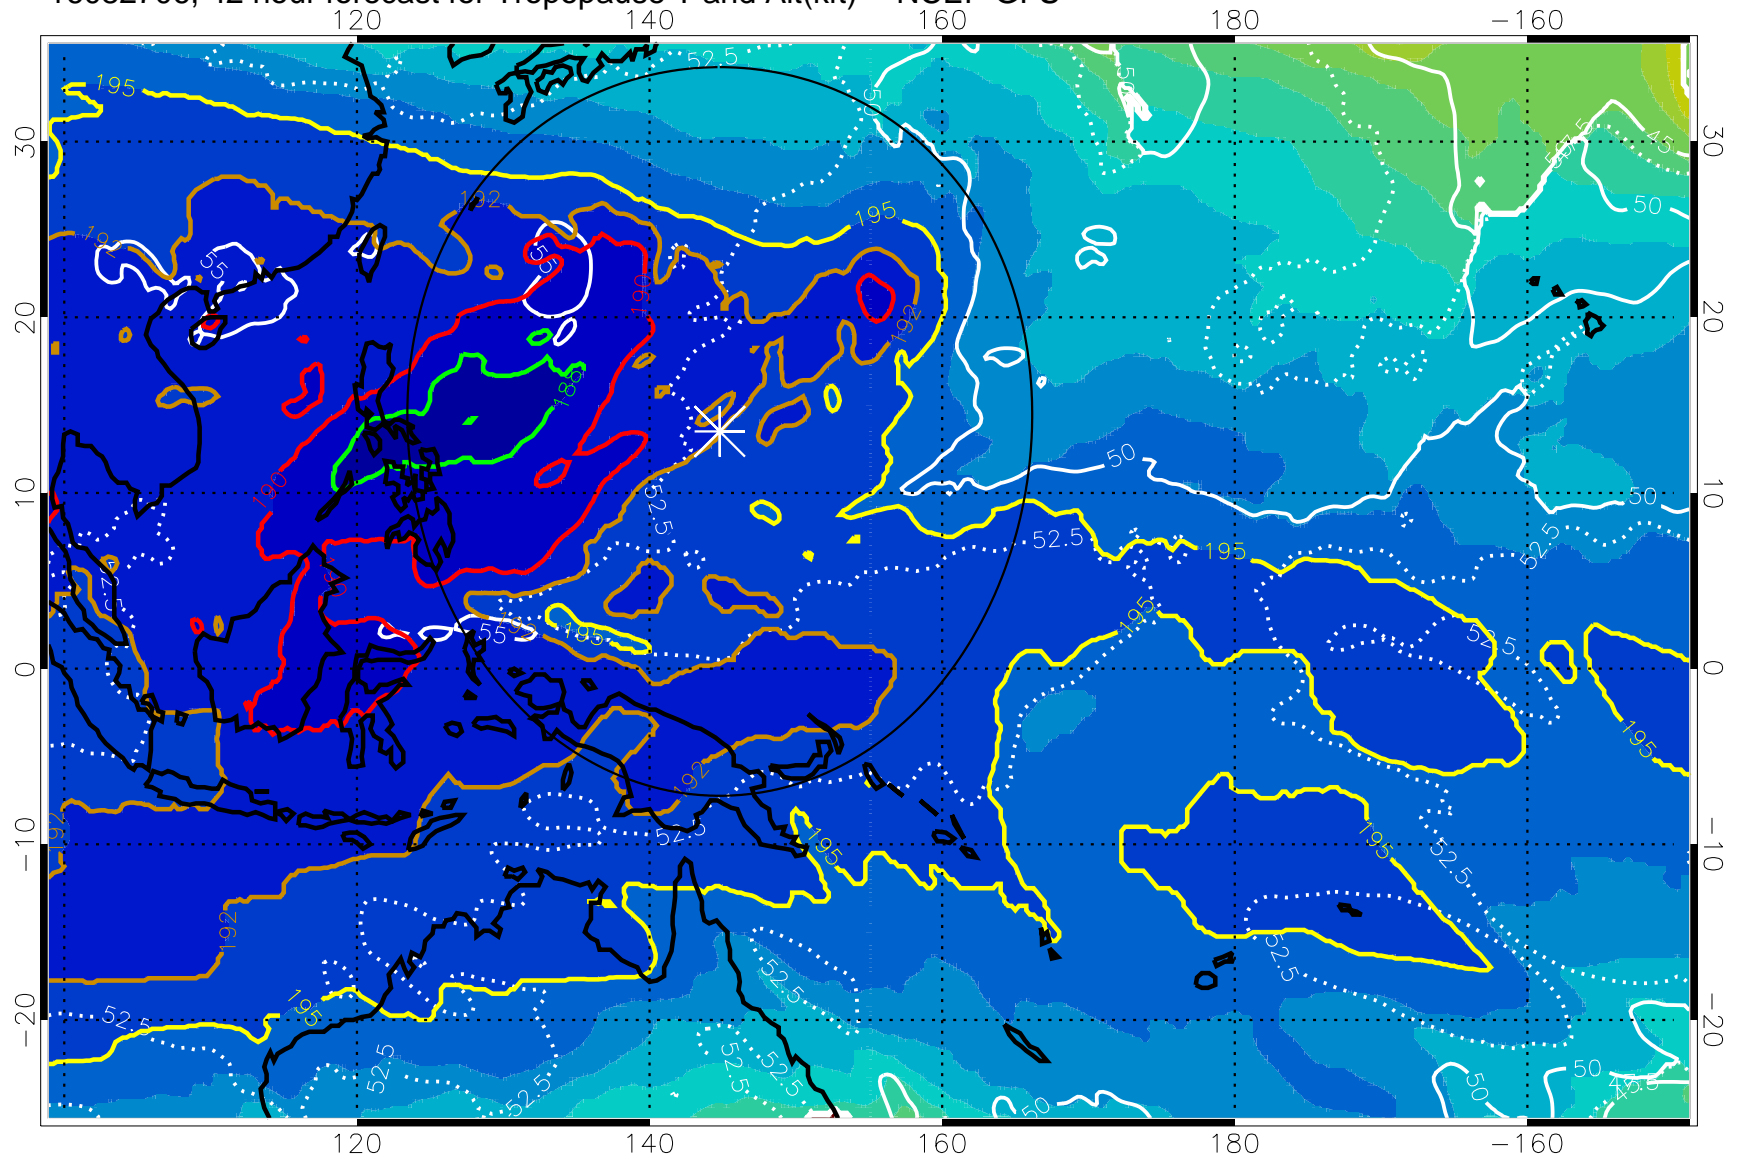

190 200 210 220 230

Tropopause T, K

Tropopause Altitude in kft (white)

192.5K Isotherm 195K Isotherm

187.5K Isotherm 190K Isotherm

Range ring of 2304 km

16082706, 42 hour forecast for Tropopause T and Alt(kft) -- NCEP GFS