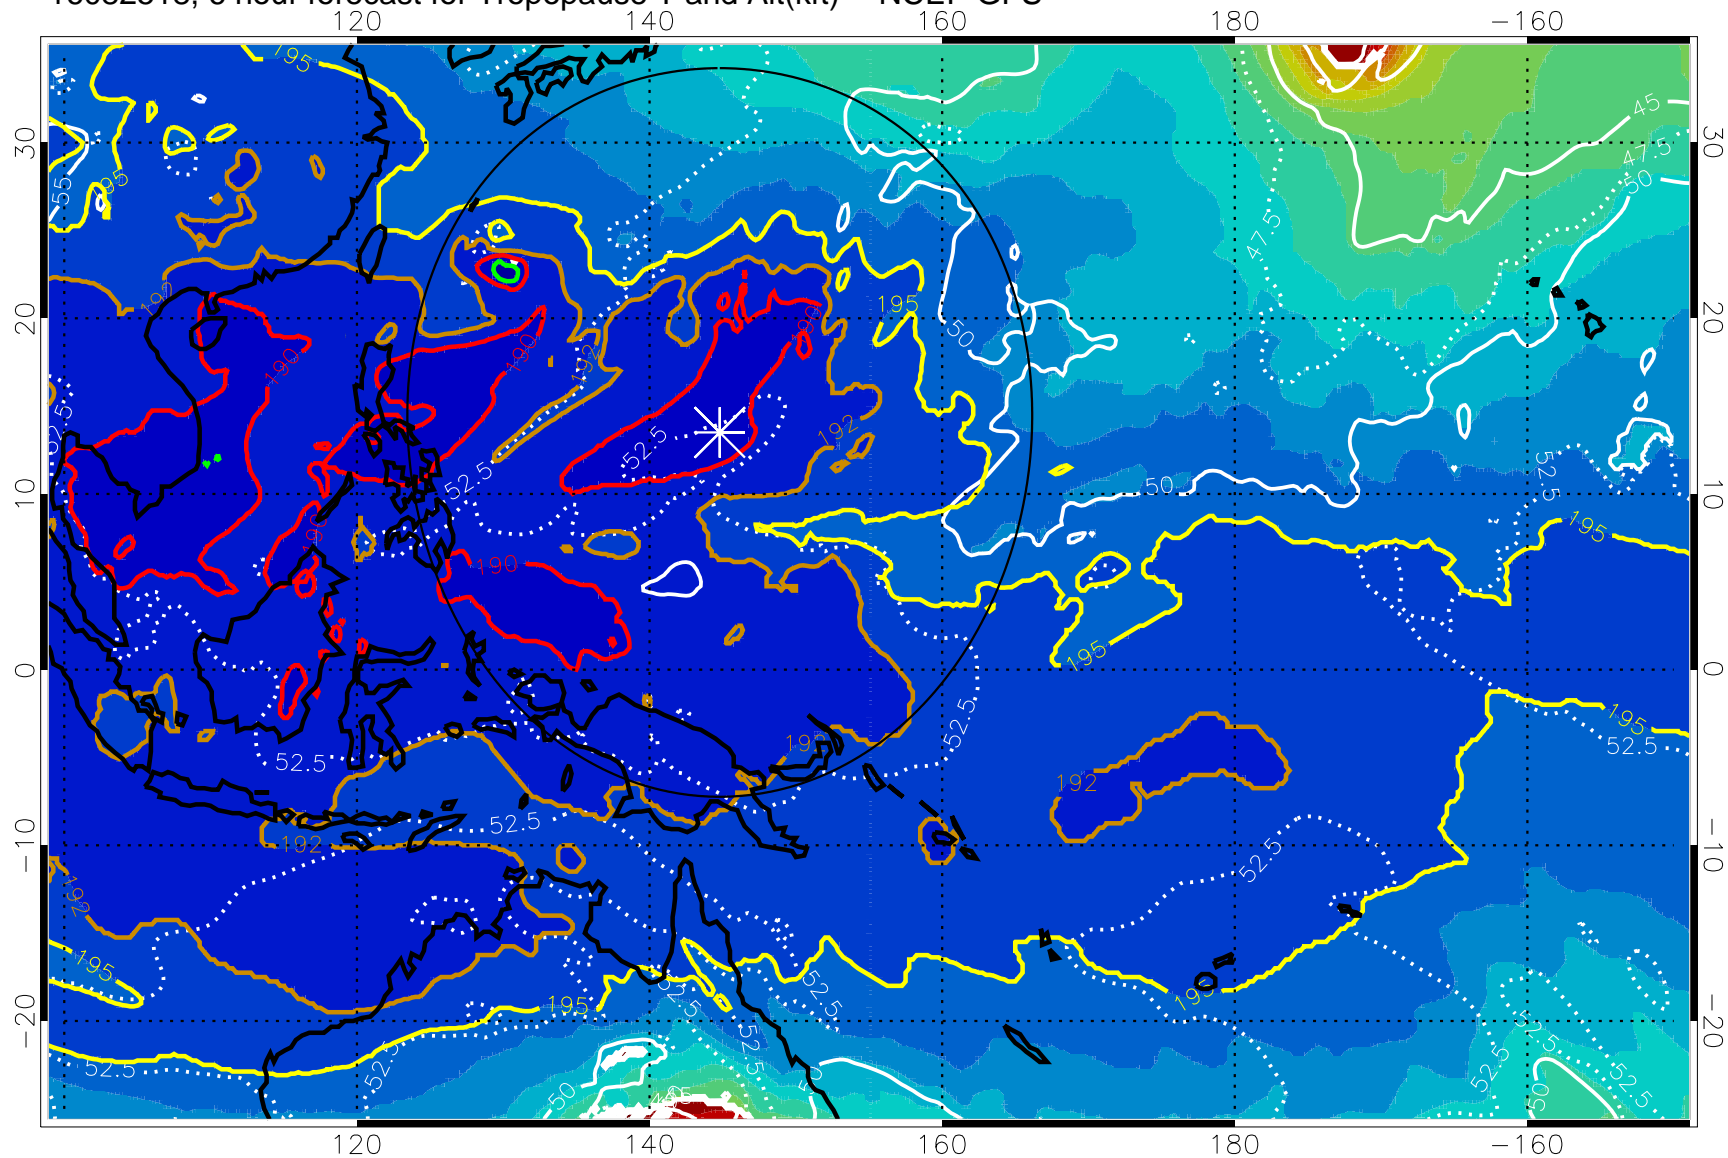

16082518, 6 hour forecast for Tropopause T and Alt(kft) -- NCEP GFS

190 200 210 220 230  
Tropopause T, K

Tropopause Altitude in kft (white)

192.5K Isotherm 195K Isotherm  
187.5K Isotherm 190K Isotherm

Range ring of 2304 km