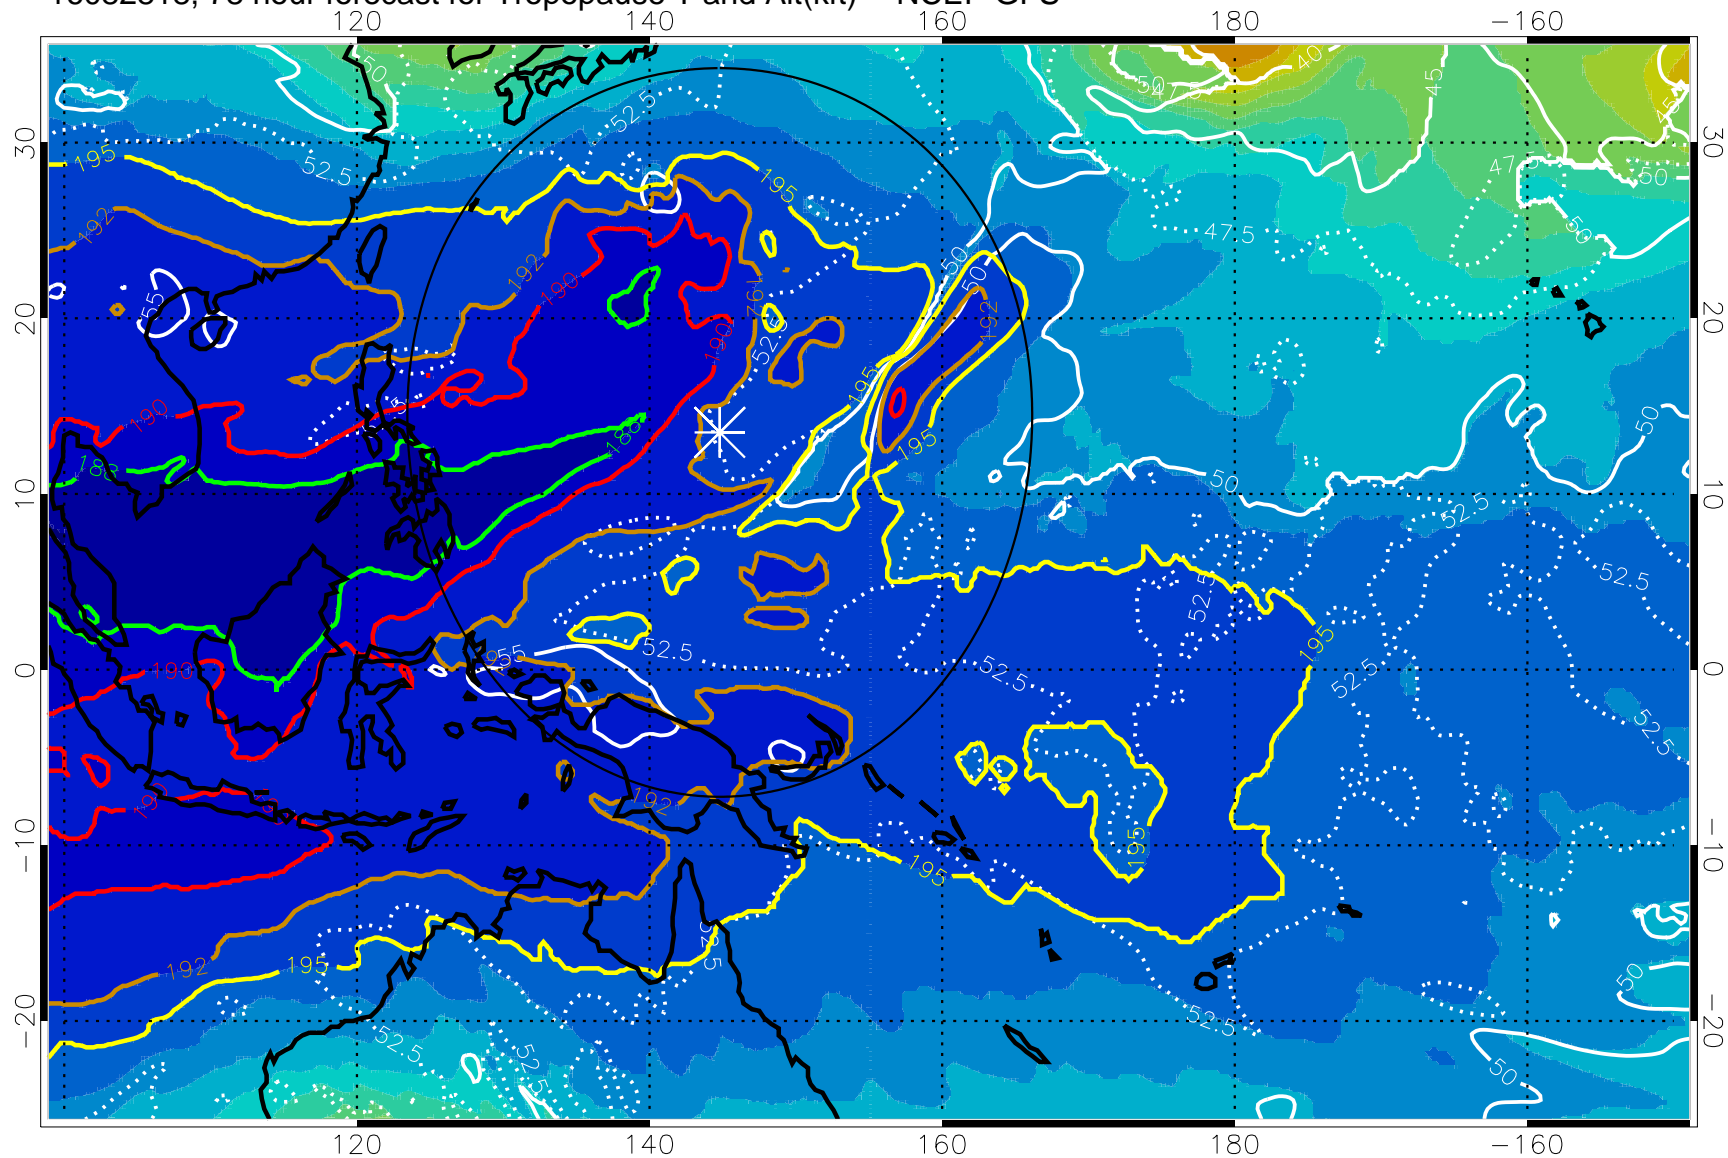

190 200 210 220 230

Tropopause T, K

Tropopause Altitude in kft (white)

192.5K Isotherm 195K Isotherm

187.5K Isotherm 190K Isotherm

Range ring of 2304 km

16082818, 78 hour forecast for Tropopause T and Alt(kft) -- NCEP GFS

190 200 210 220 230

Tropopause T, K

Tropopause Altitude in kft (white)

192.5K Isotherm 195K Isotherm  
187.5K Isotherm 190K Isotherm

Range ring of 2304 km

16082900, 84 hour forecast for Tropopause T and Alt(kft) -- NCEP GFS