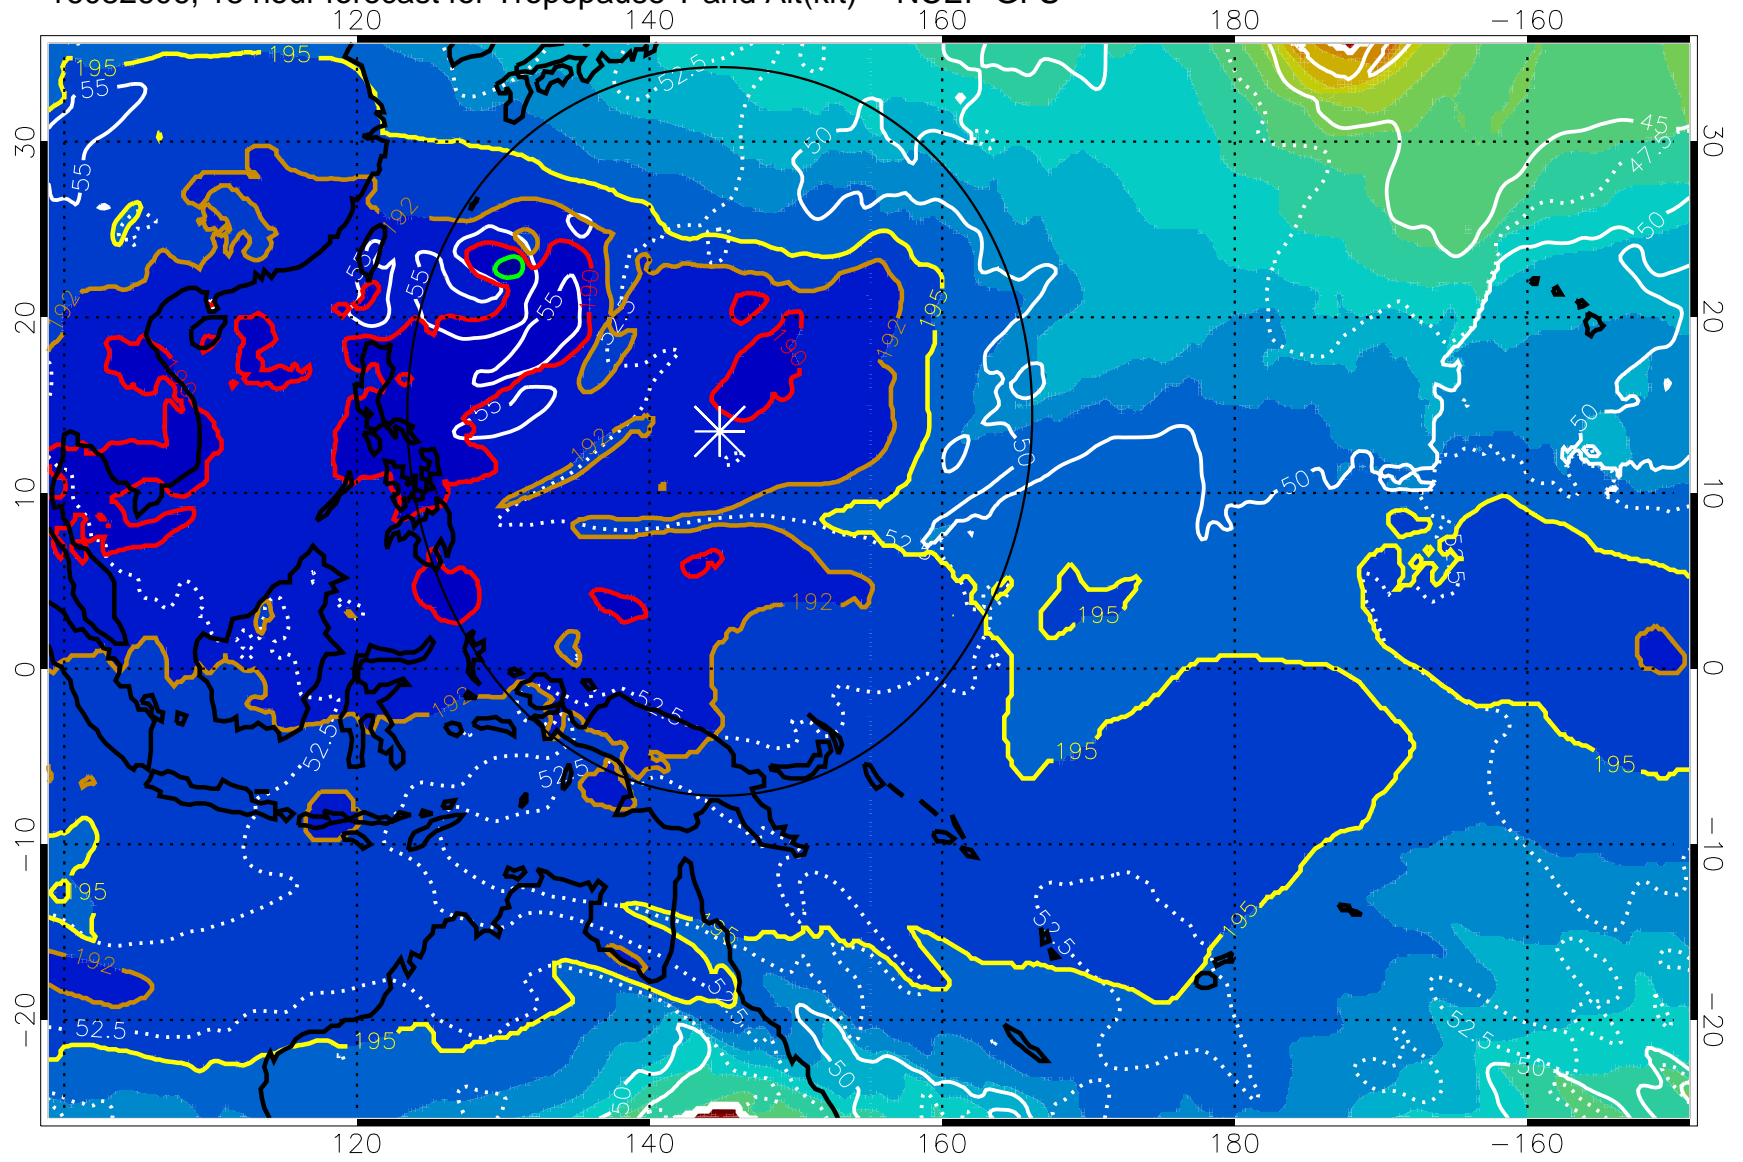

16082600, 12 hour forecast for Tropopause T and Alt(kft) -- NCEP GFS

Tropopause Altitude in kft (white)

192.5K Isotherm    195K Isotherm  
187.5K Isotherm    190K Isotherm

Range ring of 2304 km

16082606, 18 hour forecast for Tropopause T and Alt(kft) -- NCEP GFS