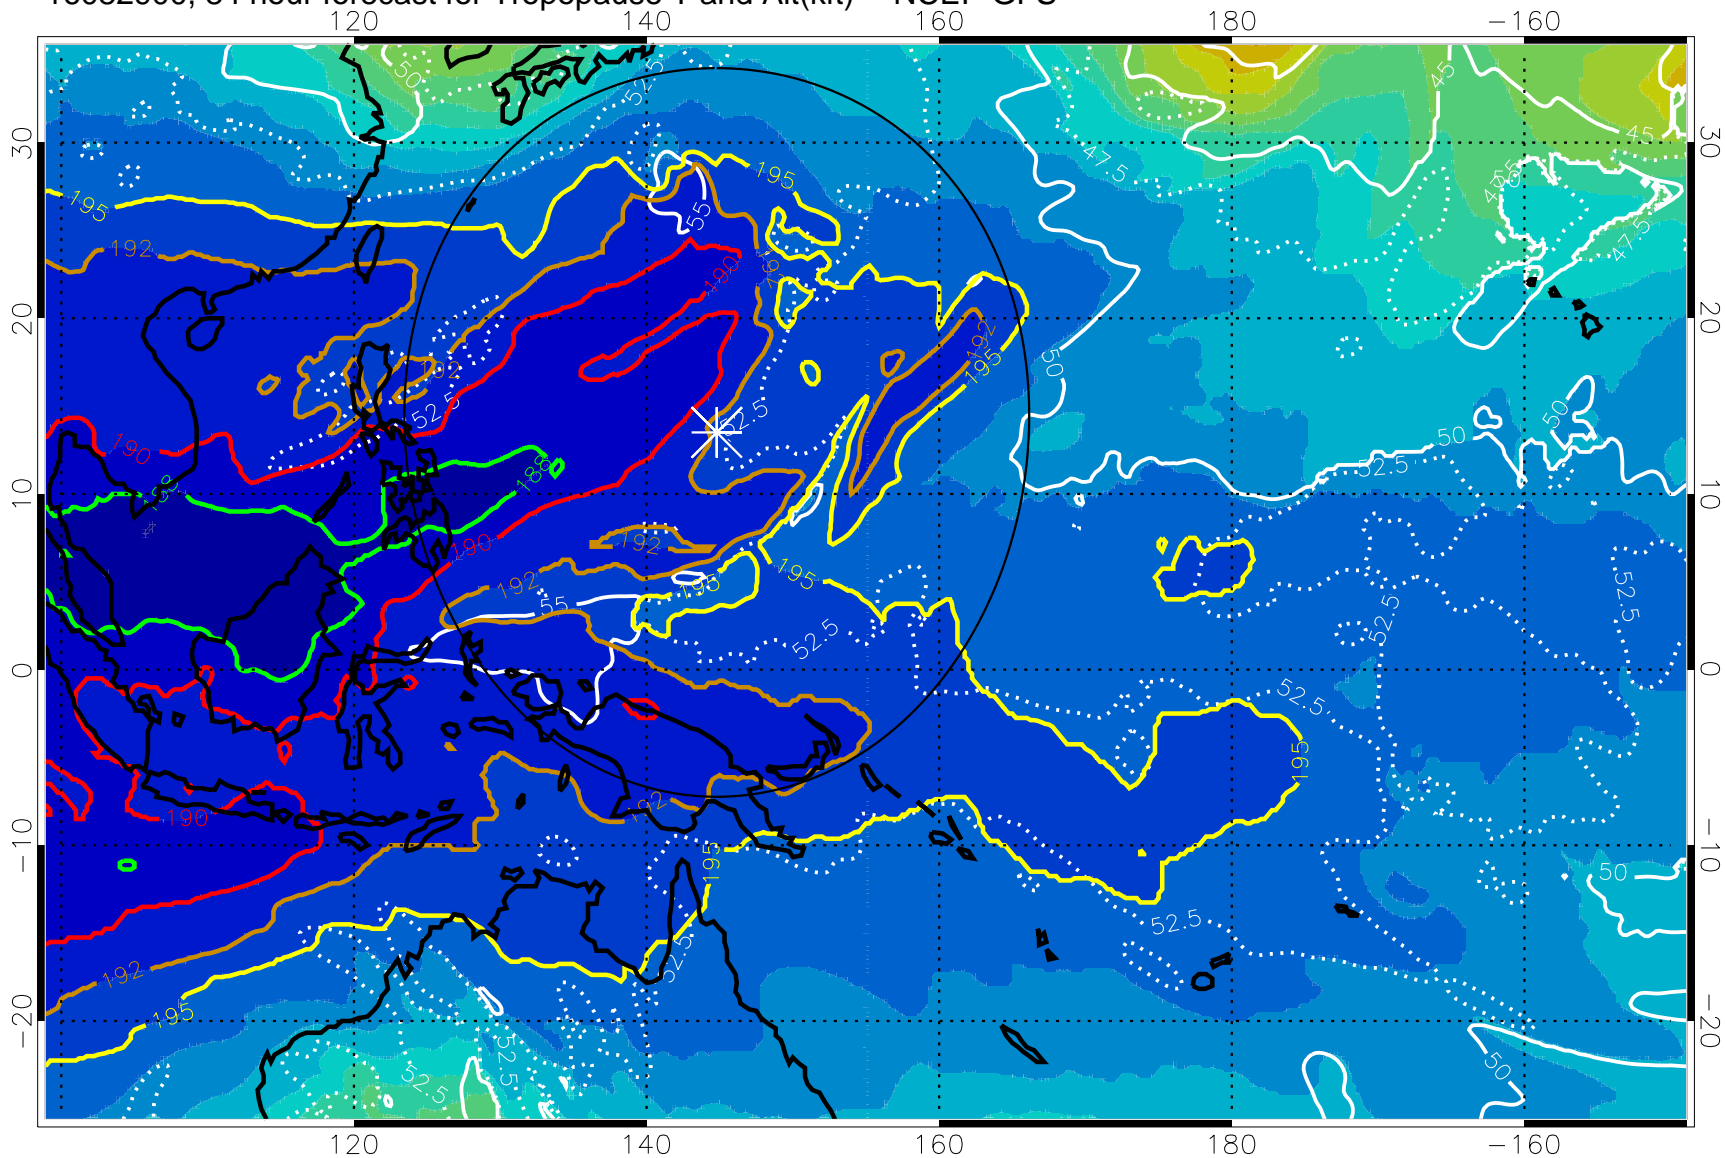

190 200 210 220 230

Tropopause T, K

Tropopause Altitude in kft (white)

192.5K Isotherm 195K Isotherm  
187.5K Isotherm 190K Isotherm

Range ring of 2304 km

16082900, 84 hour forecast for Tropopause T and Alt(kft) -- NCEP GFS

190 200 210 220 230

Tropopause T, K

Tropopause Altitude in kft (white)

192.5K Isotherm 195K Isotherm  
187.5K Isotherm 190K Isotherm

Range ring of 2304 km

16082906, 90 hour forecast for Tropopause T and Alt(kft) -- NCEP GFS