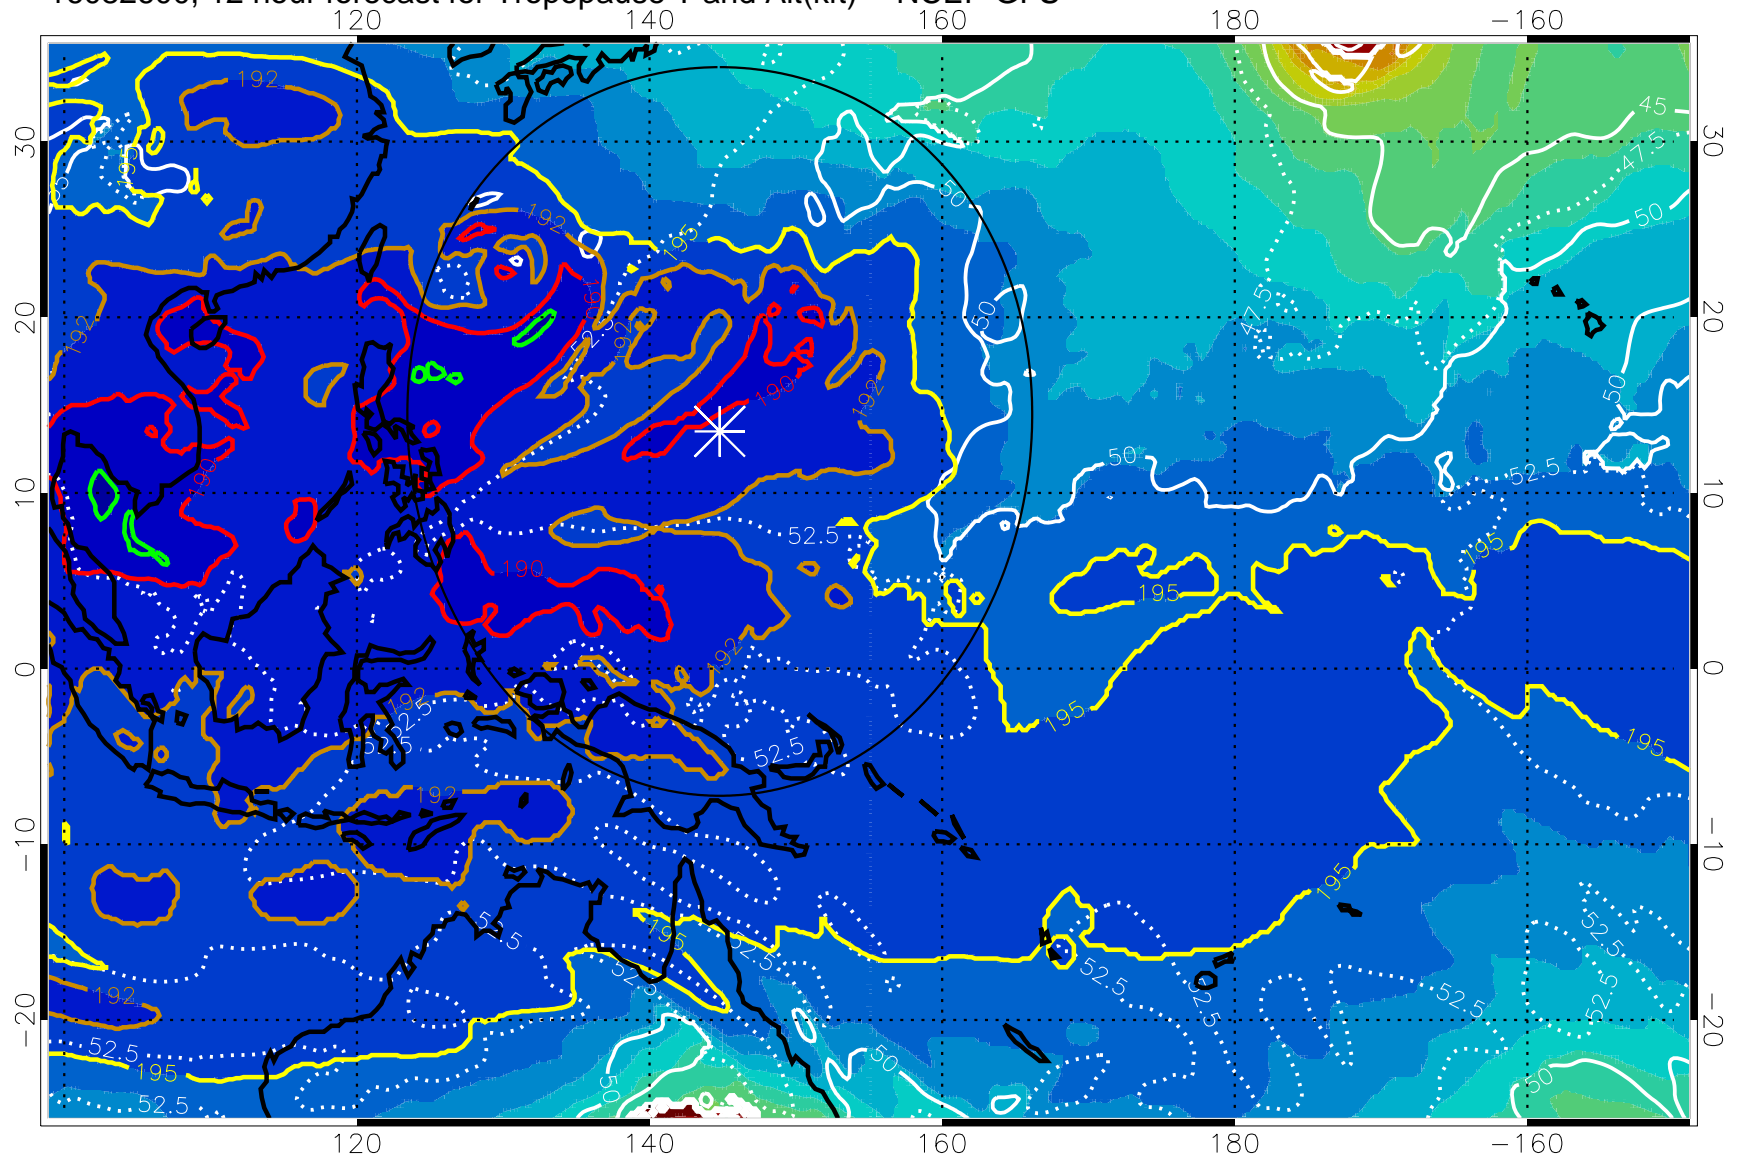

16082600, 12 hour forecast for Tropopause T and Alt(kft) -- NCEP GFS

Tropopause Altitude in kft (white)

192.5K Isotherm   195K Isotherm
187.5K Isotherm   190K Isotherm

Range ring of 2304 km