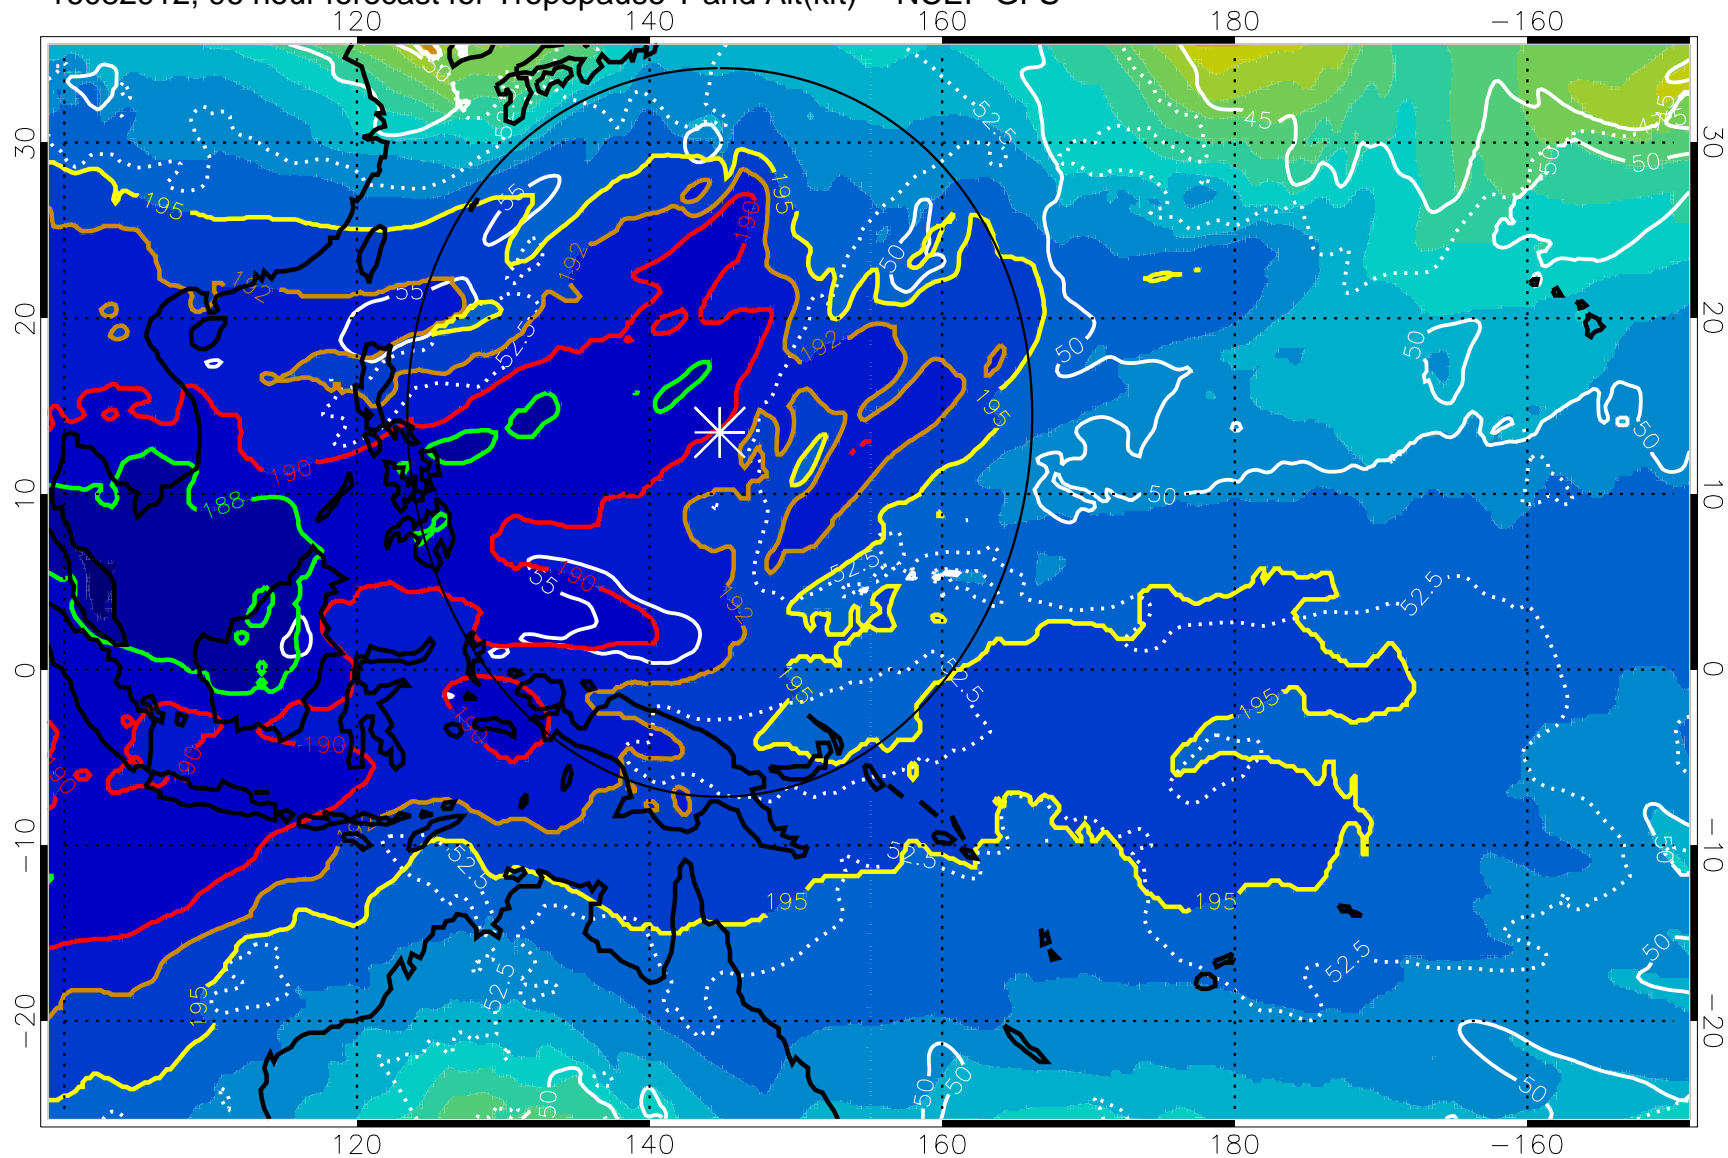

190 200 210 220 230

Tropopause T, K

Tropopause Altitude in kft (white)

192.5K Isotherm 195K Isotherm  
187.5K Isotherm 190K Isotherm

Range ring of 2304 km

16082906, 90 hour forecast for Tropopause T and Alt(kft) -- NCEP GFS

190 200 210 220 230  
Tropopause T, K

Tropopause Altitude in kft (white)

192.5K Isotherm 195K Isotherm  
187.5K Isotherm 190K Isotherm

Range ring of 2304 km

16082912, 96 hour forecast for Tropopause T and Alt(kft) -- NCEP GFS