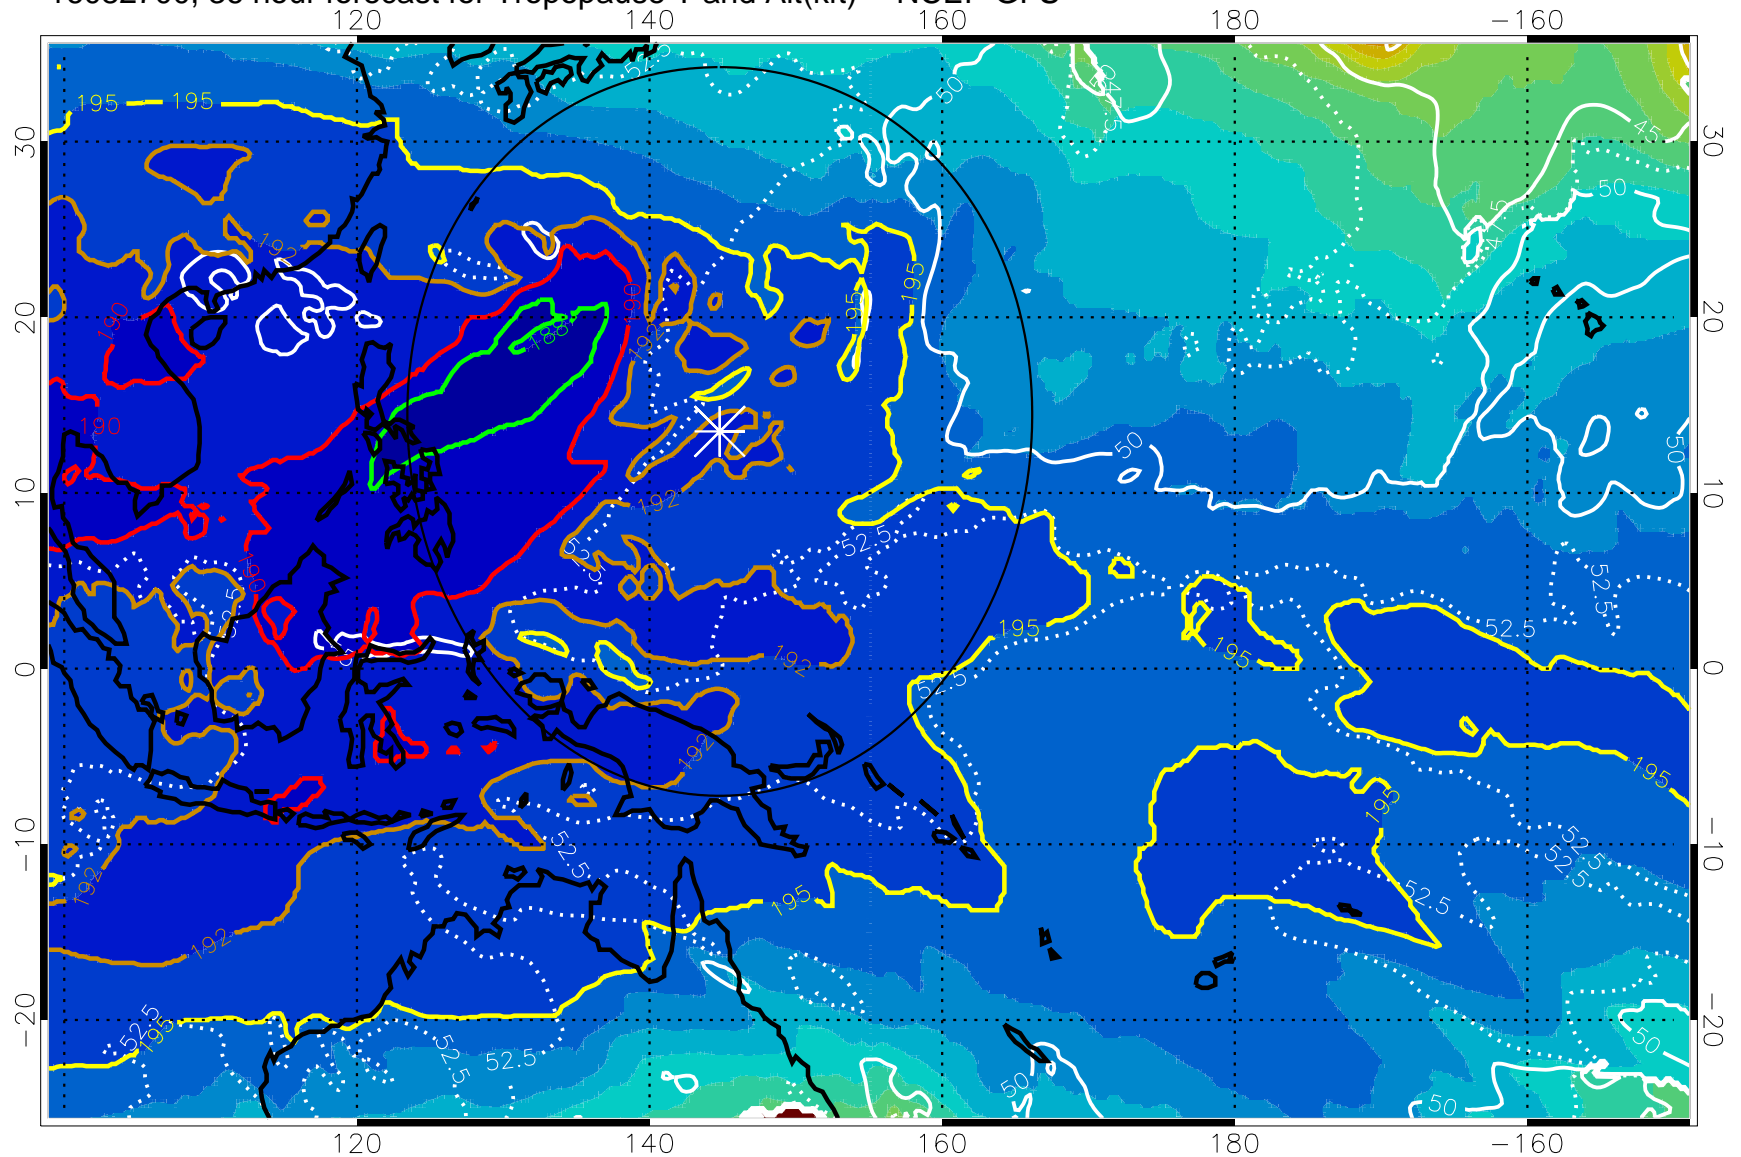

190 200 210 220 230

Tropopause T, K

Tropopause Altitude in kft (white)

192.5K Isotherm 195K Isotherm  
187.5K Isotherm 190K Isotherm

Range ring of 2304 km

16082700, 36 hour forecast for Tropopause T and Alt(kft) -- NCEP GFS