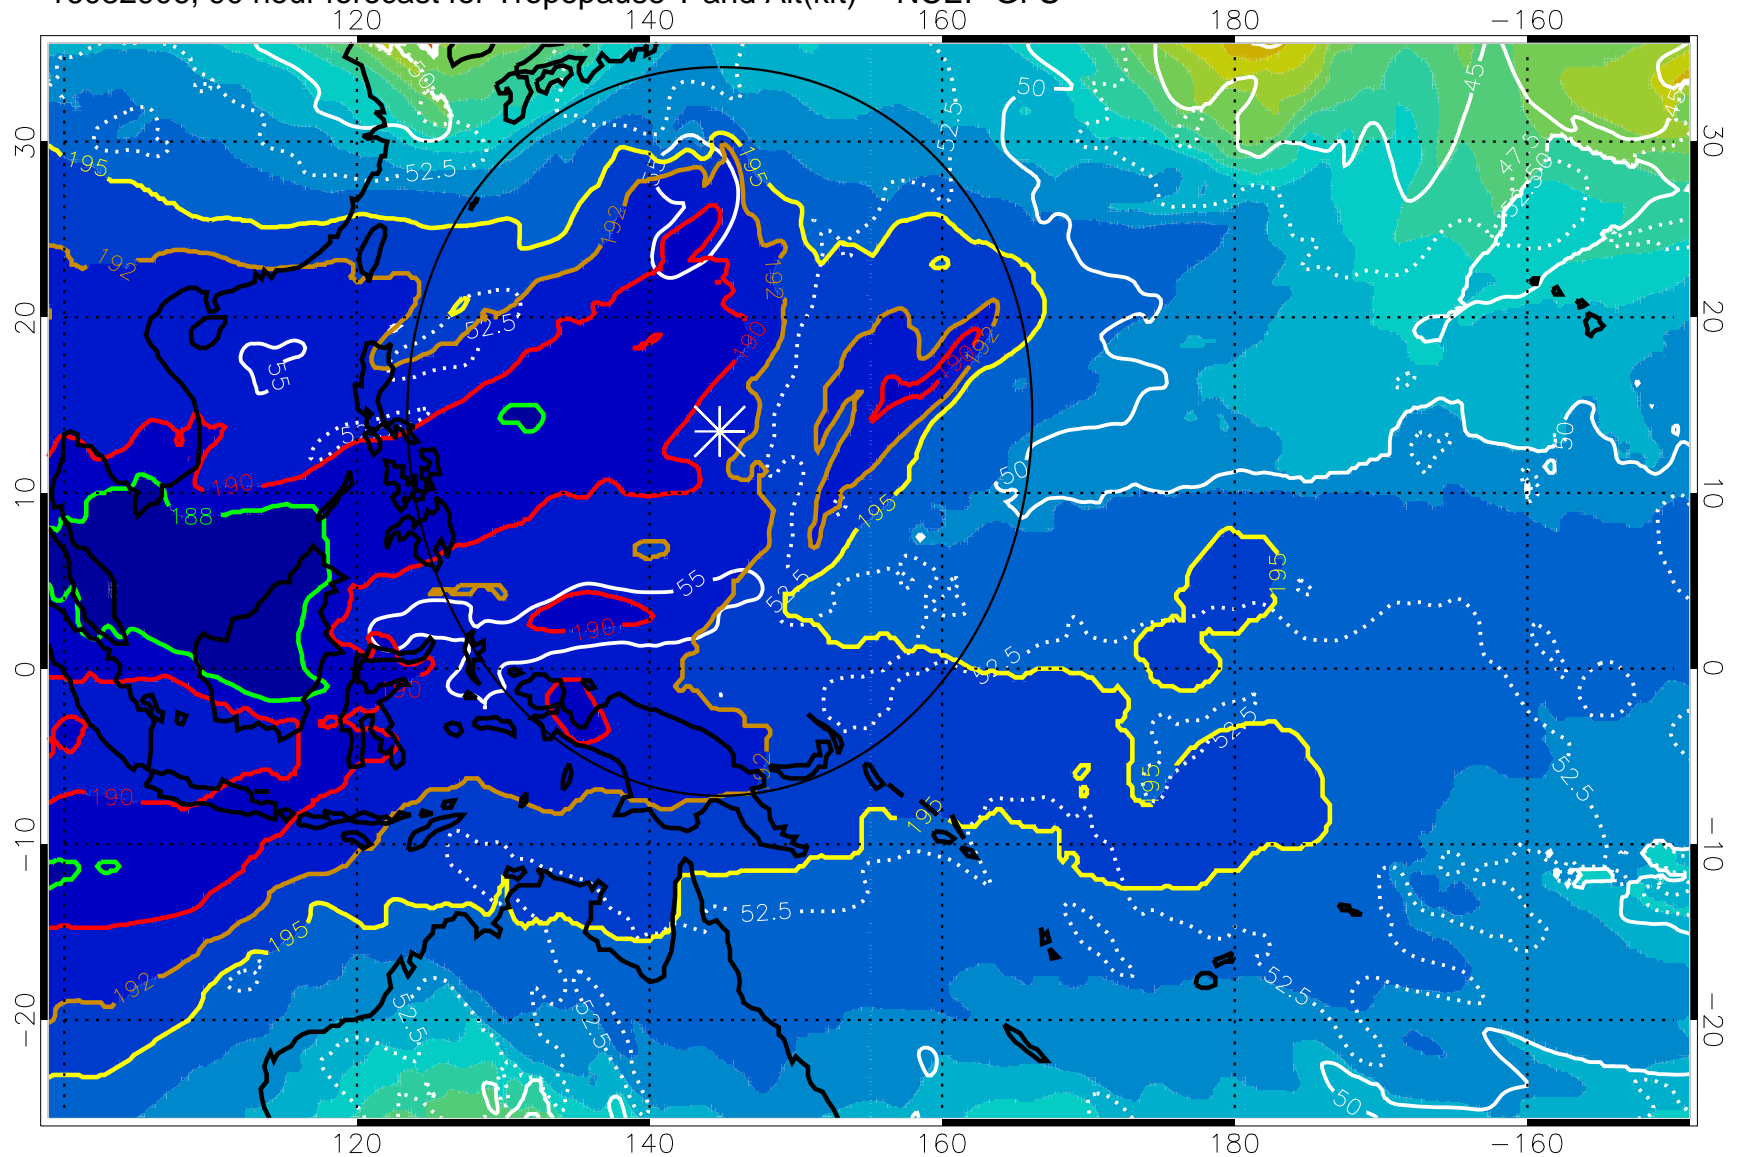

190 200 210 220 230

Tropopause T, K

Tropopause Altitude in kft (white)

192.5K Isotherm 195K Isotherm  
187.5K Isotherm 190K Isotherm

Range ring of 2304 km

16082906, 90 hour forecast for Tropopause T and Alt(kft) -- NCEP GFS

190 200 210 220 230  
Tropopause T, K

Tropopause Altitude in kft (white)

192.5K Isotherm 195K Isotherm  
187.5K Isotherm 190K Isotherm

Range ring of 2304 km

16082912, 96 hour forecast for Tropopause T and Alt(kft) -- NCEP GFS