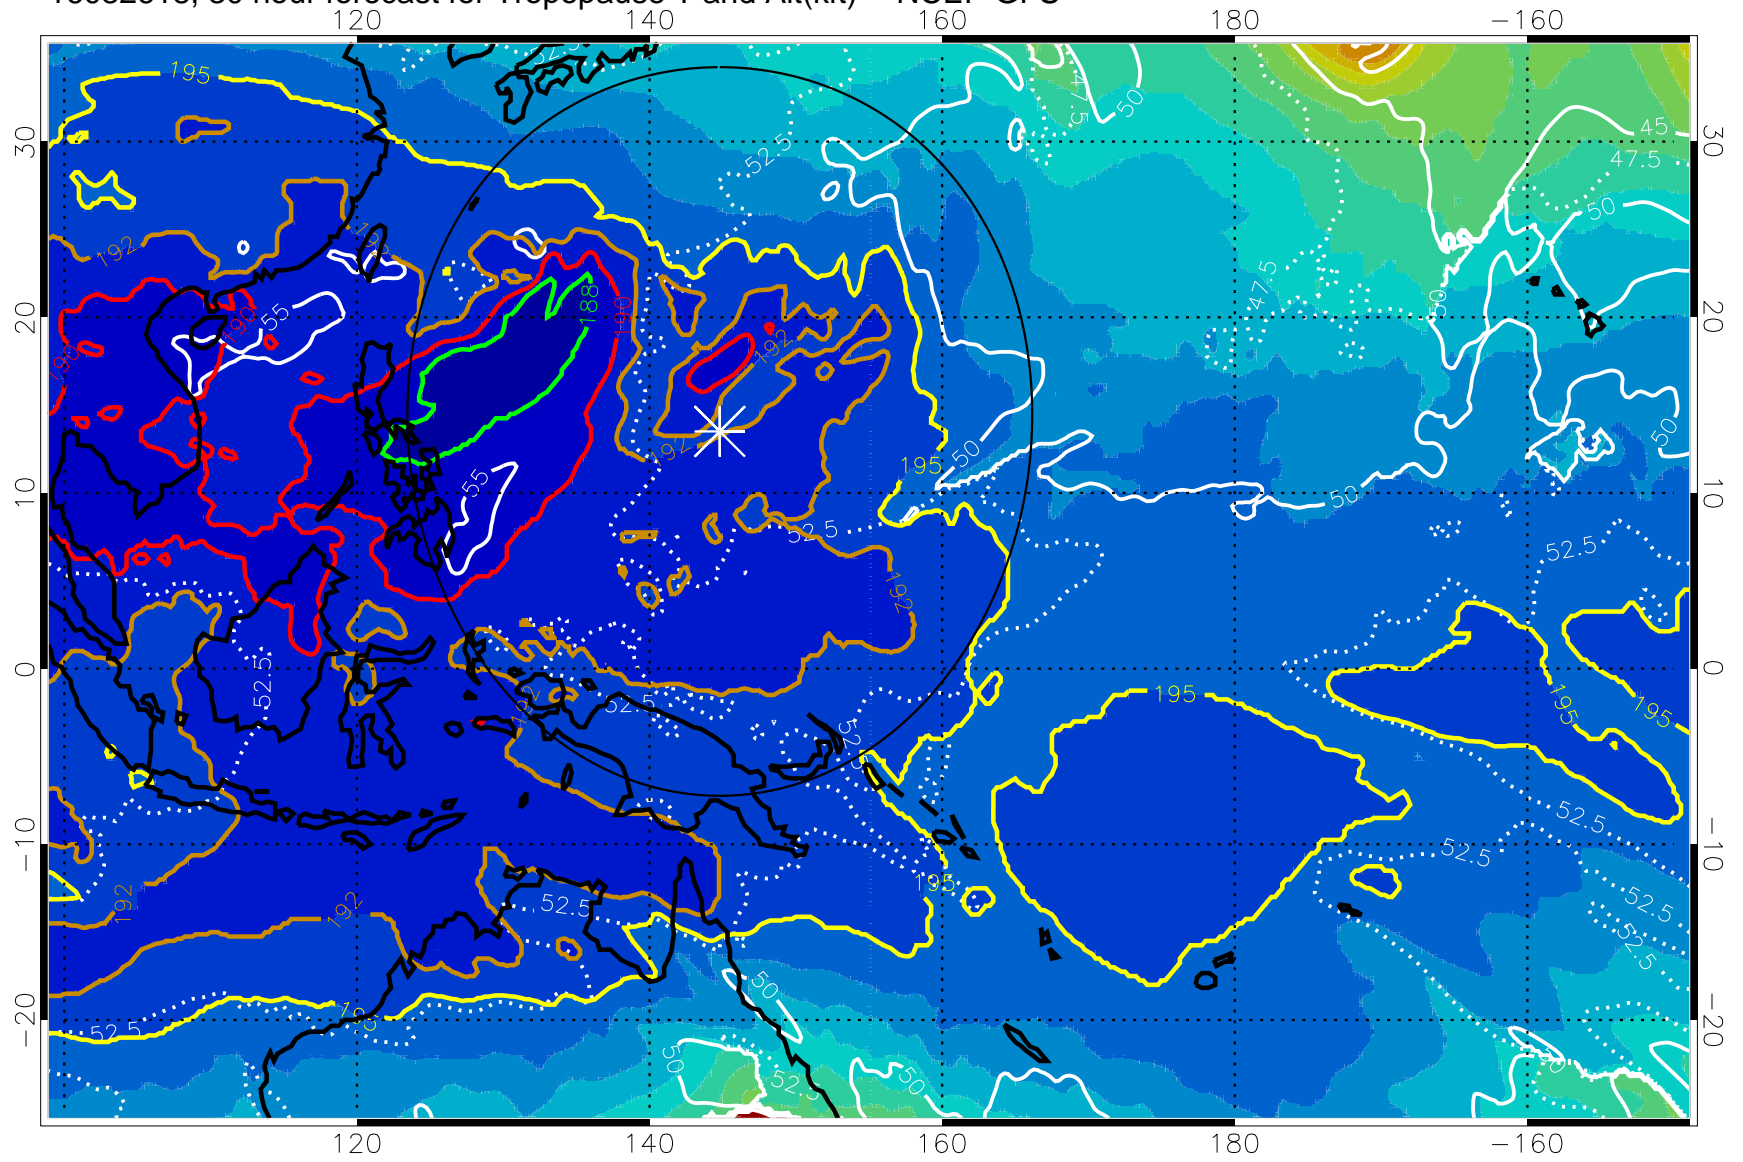

16082618, 30 hour forecast for Tropopause T and Alt(kft) -- NCEP GFS

190 200 210 220 230

Tropopause T, K

Tropopause Altitude in kft (white)

192.5K Isotherm 195K Isotherm
187.5K Isotherm 190K Isotherm

Range ring of 2304 km