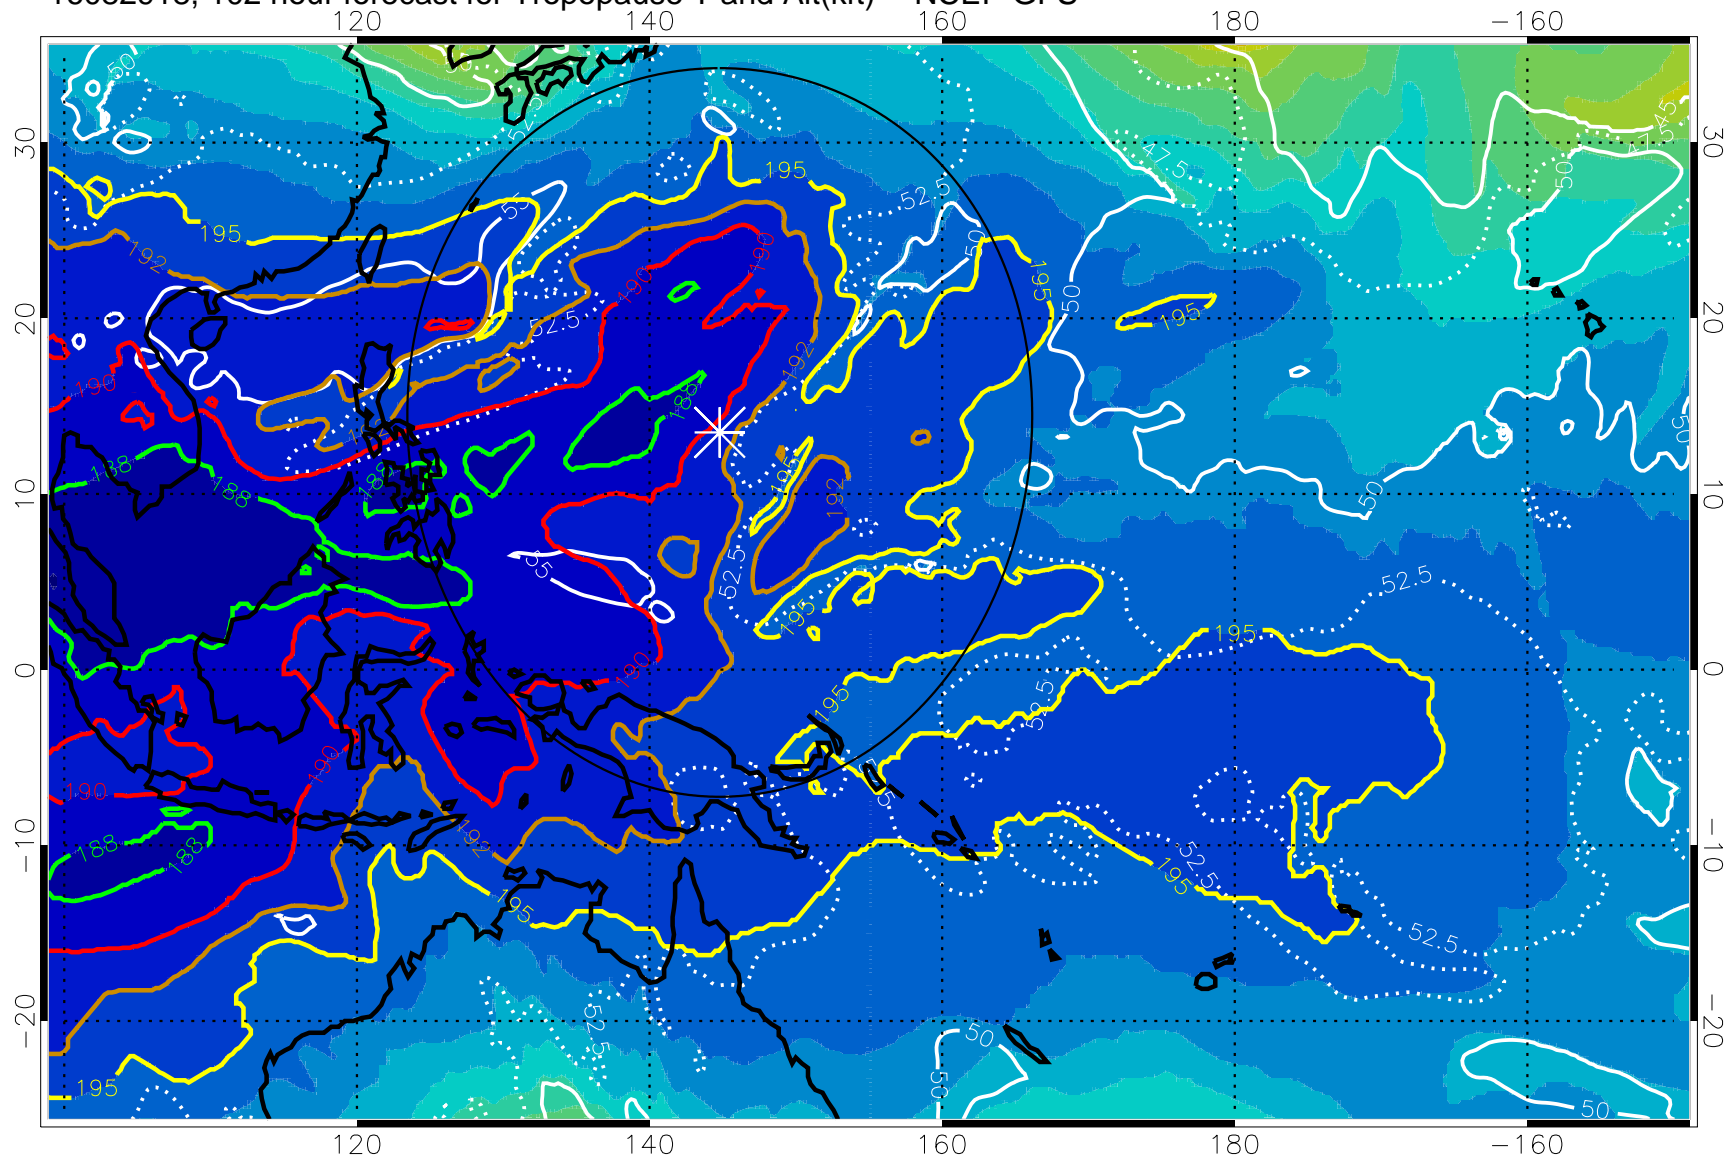

190 200 210 220 230

Tropopause T, K

Tropopause Altitude in kft (white)

192.5K Isotherm 195K Isotherm  
187.5K Isotherm 190K Isotherm

Range ring of 2304 km

16082918, 102 hour forecast for Tropopause T and Alt(kft) -- NCEP GFS

190 200 210 220 230

Tropopause T, K

Tropopause Altitude in kft (white)

192.5K Isotherm 195K Isotherm  
187.5K Isotherm 190K Isotherm

Range ring of 2304 km

16083000, 108 hour forecast for Tropopause T and Alt(kft) -- NCEP GFS