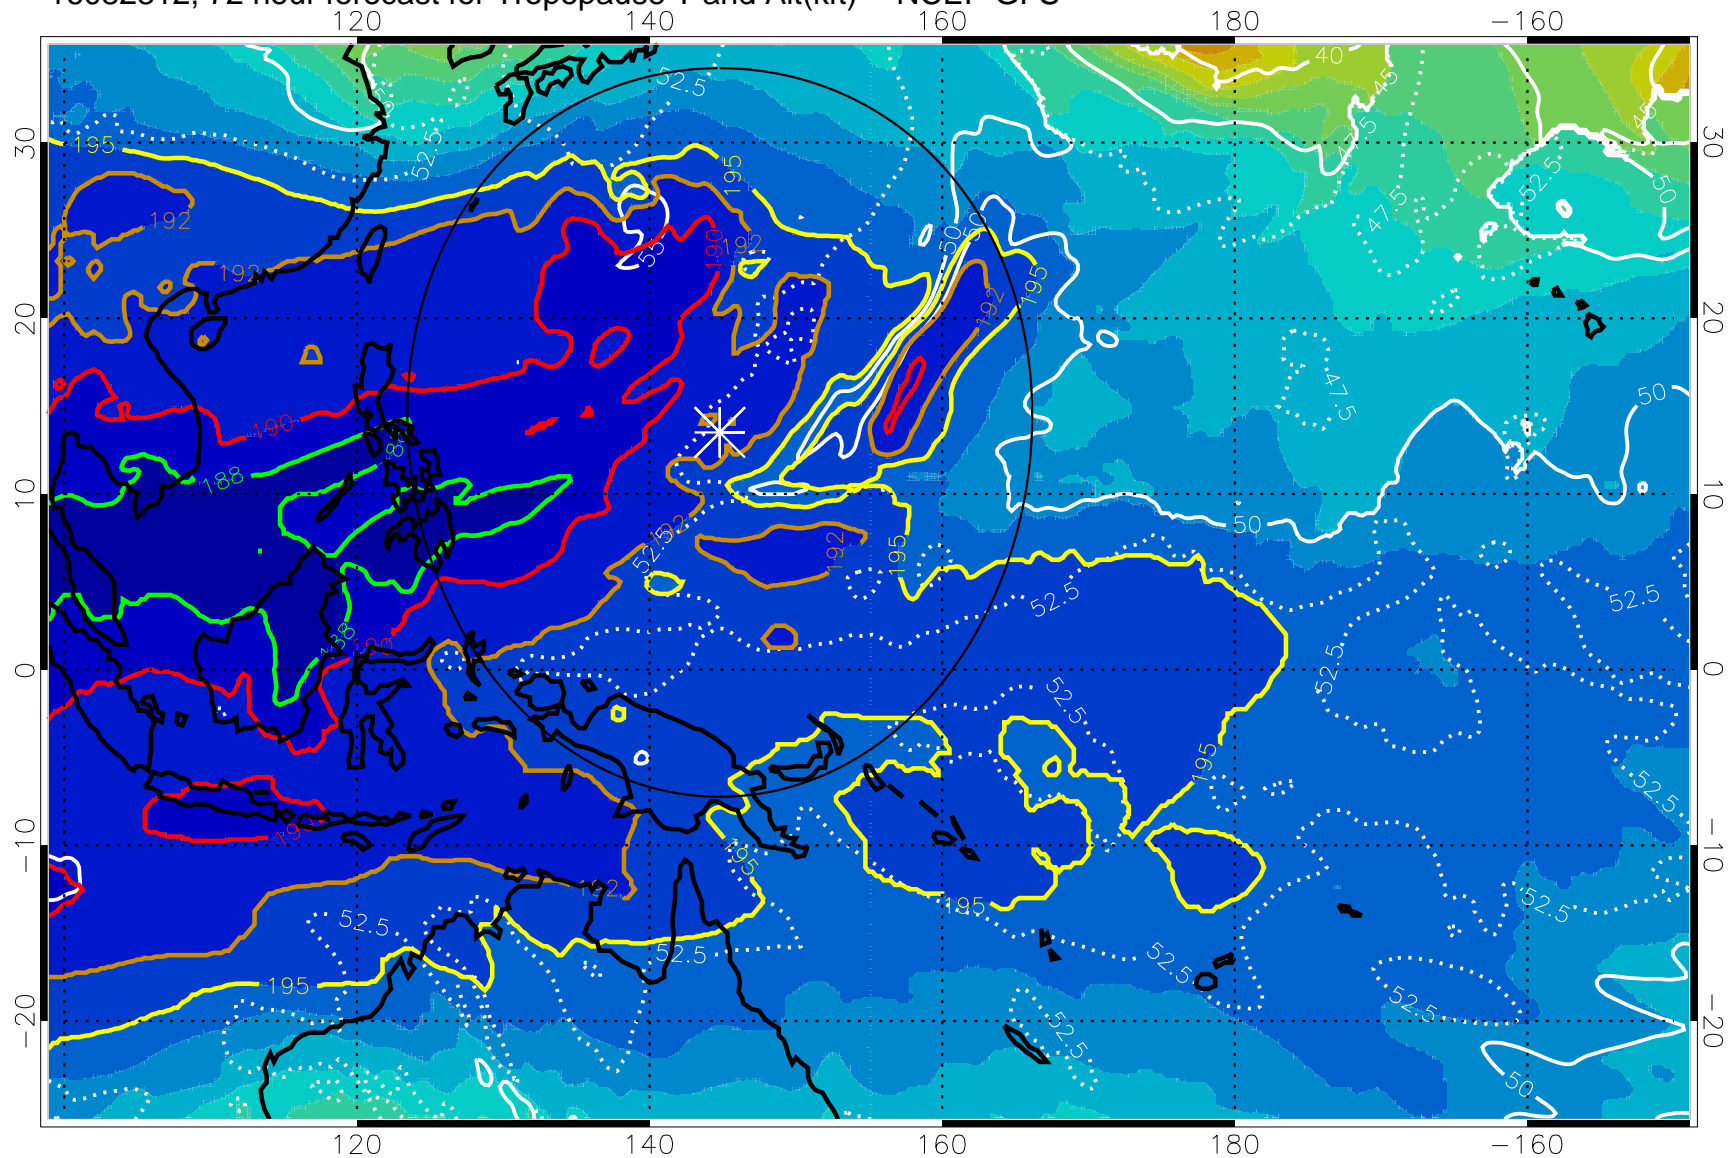

16082812, 72 hour forecast for Tropopause T and Alt(kft) -- NCEP GFS

190 200 210 220 230

Tropopause T, K

Tropopause Altitude in kft (white)

192.5K Isotherm 195K Isotherm

187.5K Isotherm 190K Isotherm

Range ring of 2304 km