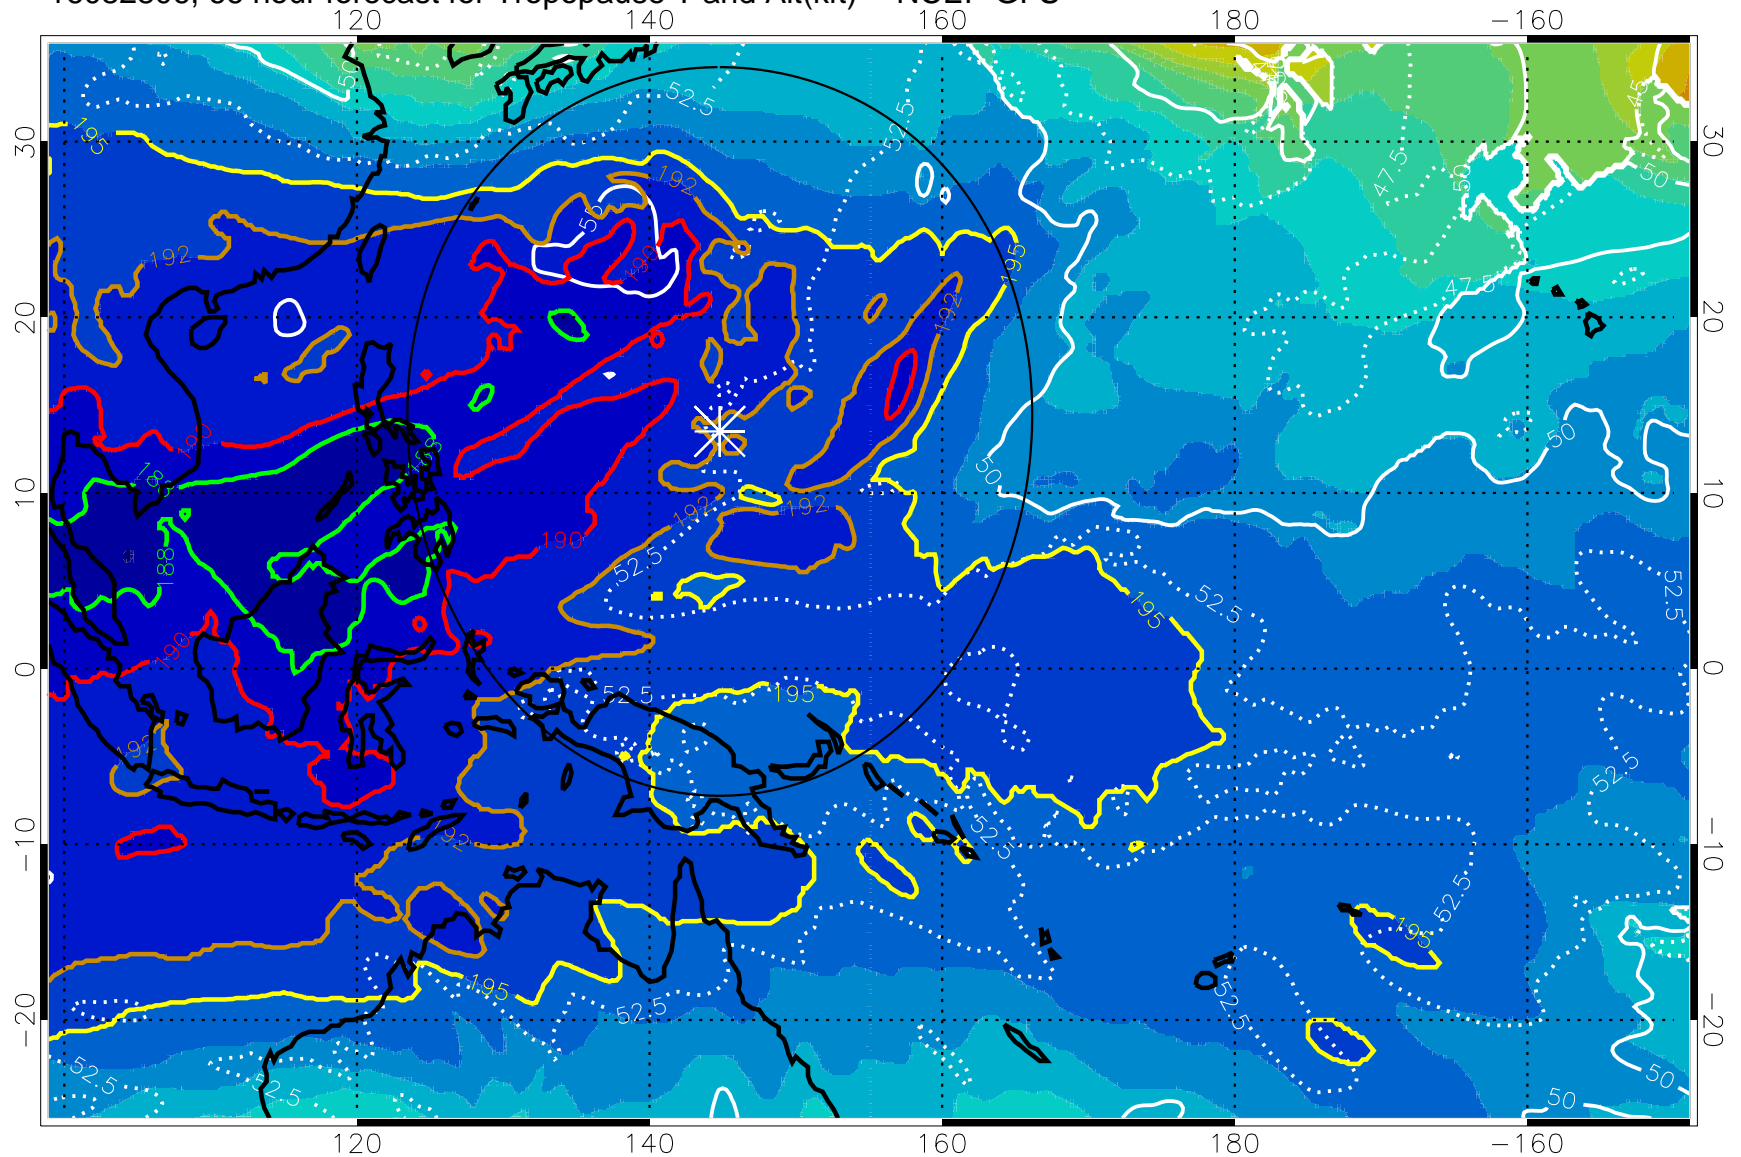

16082806, 66 hour forecast for Tropopause T and Alt(kft) -- NCEP GFS

190 200 210 220 230
Tropopause T, K

Tropopause Altitude in kft (white)

192.5K Isotherm 195K Isotherm
187.5K Isotherm 190K Isotherm

Range ring of 2304 km