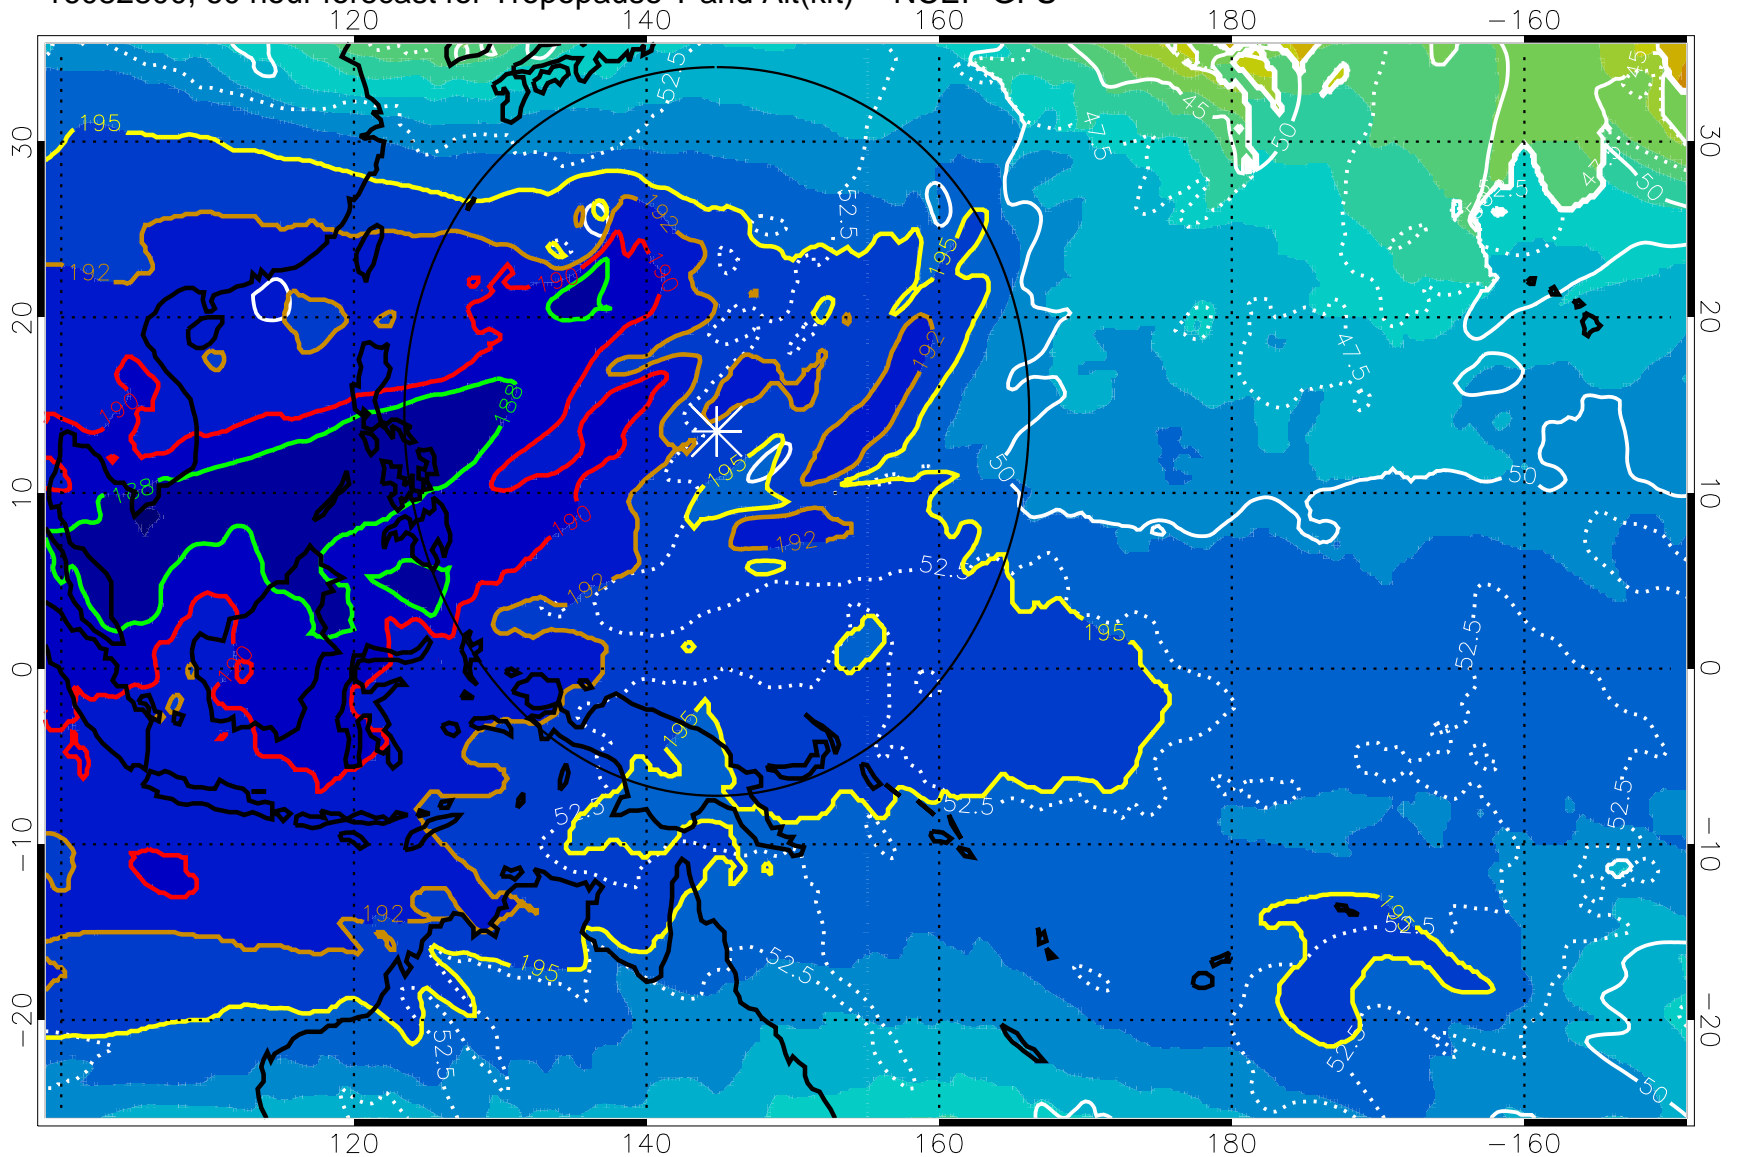

190 200 210 220 230

Tropopause T, K

Tropopause Altitude in kft (white)

192.5K Isotherm 195K Isotherm

187.5K Isotherm 190K Isotherm

Range ring of 2304 km

16082800, 60 hour forecast for Tropopause T and Alt(kft) -- NCEP GFS

190 200 210 220 230  
Tropopause T, K

Tropopause Altitude in kft (white)

192.5K Isotherm 195K Isotherm  
187.5K Isotherm 190K Isotherm

Range ring of 2304 km

16082806, 66 hour forecast for Tropopause T and Alt(kft) -- NCEP GFS