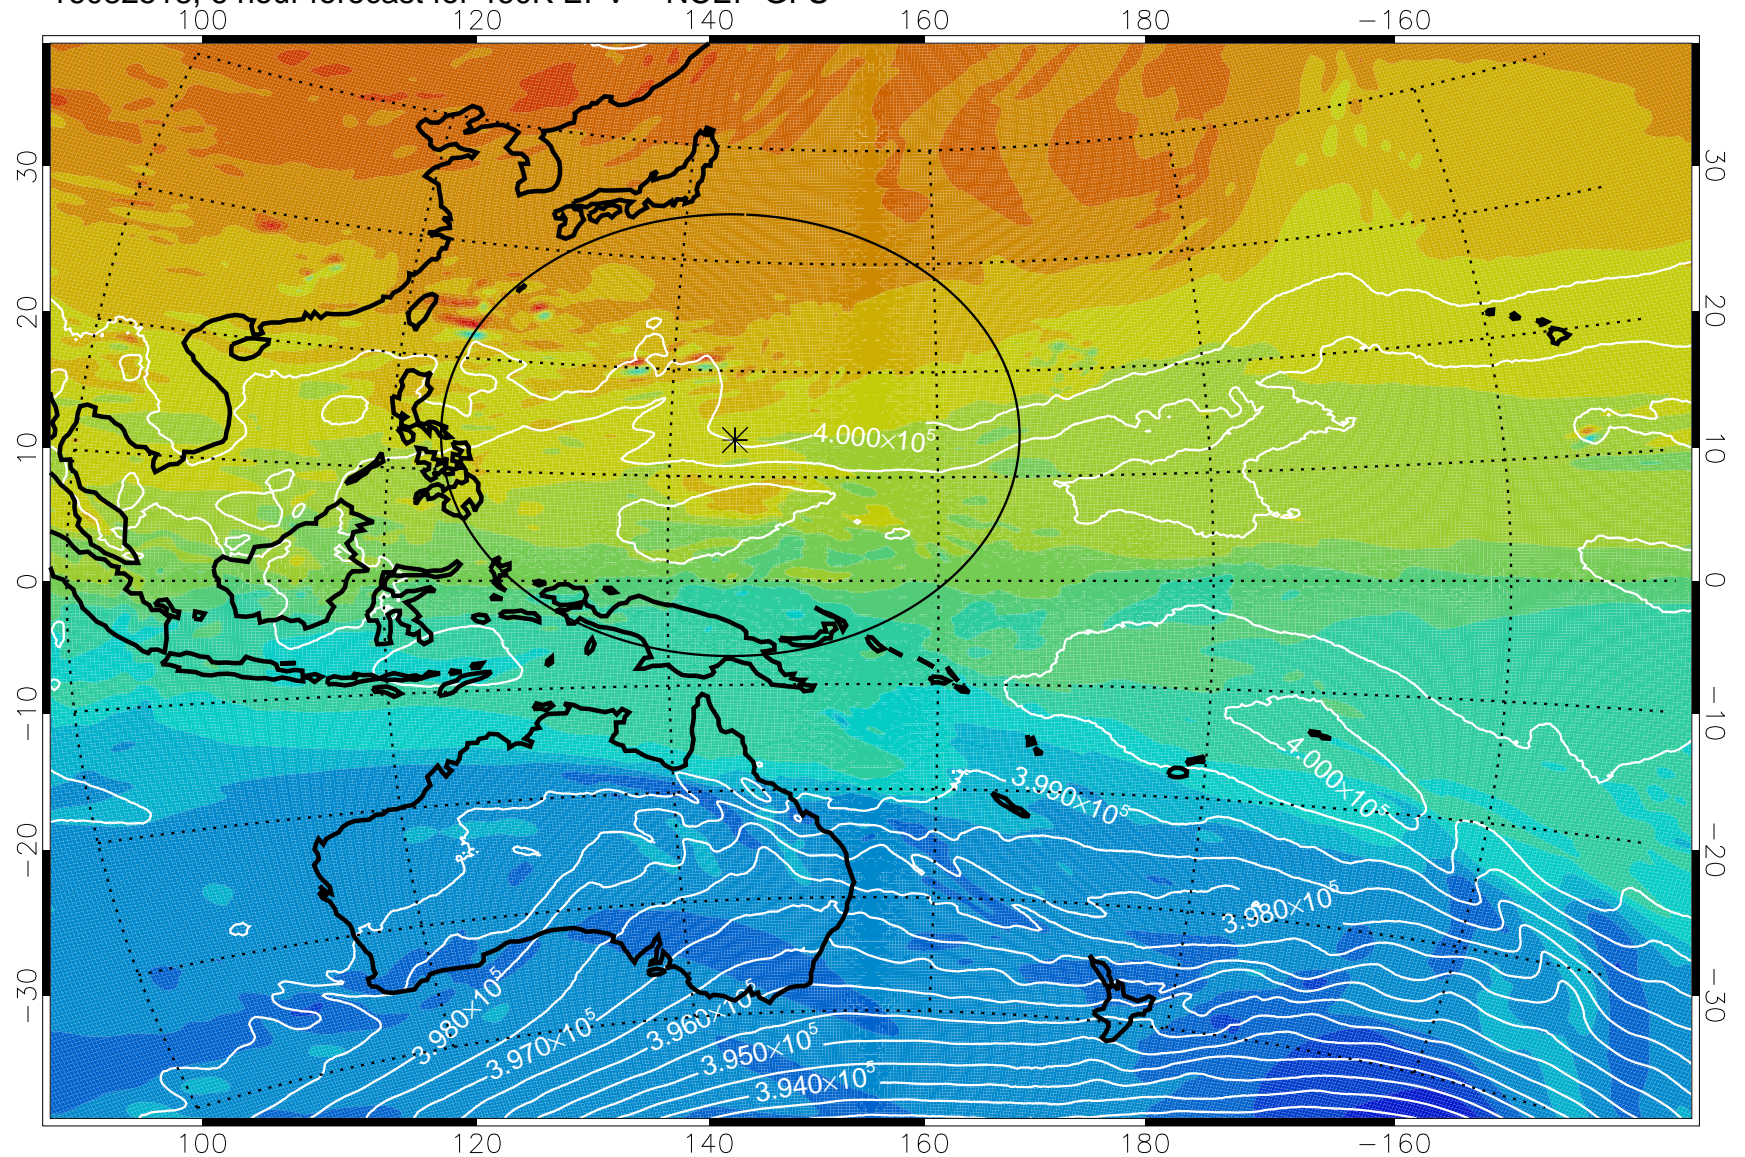

16082518, 6 hour forecast for 460K EPV -- NCEP GFS

460K Montgomery Streamfunction, white

Range ring of 2304 km

16082600, 12 hour forecast for 460K EPV -- NCEP GFS

460K Montgomery Streamfunction, white

Range ring of 2304 km

16082606, 18 hour forecast for 460K EPV -- NCEP GFS

460K Montgomery Streamfunction, white

Range ring of 2304 km

16082612, 24 hour forecast for 460K EPV -- NCEP GFS

460K Montgomery Streamfunction, white

Range ring of 2304 km

16082618, 30 hour forecast for 460K EPV -- NCEP GFS

460K Montgomery Streamfunction, white

Range ring of 2304 km

16082700, 36 hour forecast for 460K EPV -- NCEP GFS

460K Montgomery Streamfunction, white

Range ring of 2304 km

16082718, 54 hour forecast for 460K EPV -- NCEP GFS

16082800, 60 hour forecast for 460K EPV -- NCEP GFS

460K Montgomery Streamfunction, white

Range ring of 2304 km

16082806, 66 hour forecast for 460K EPV -- NCEP GFS