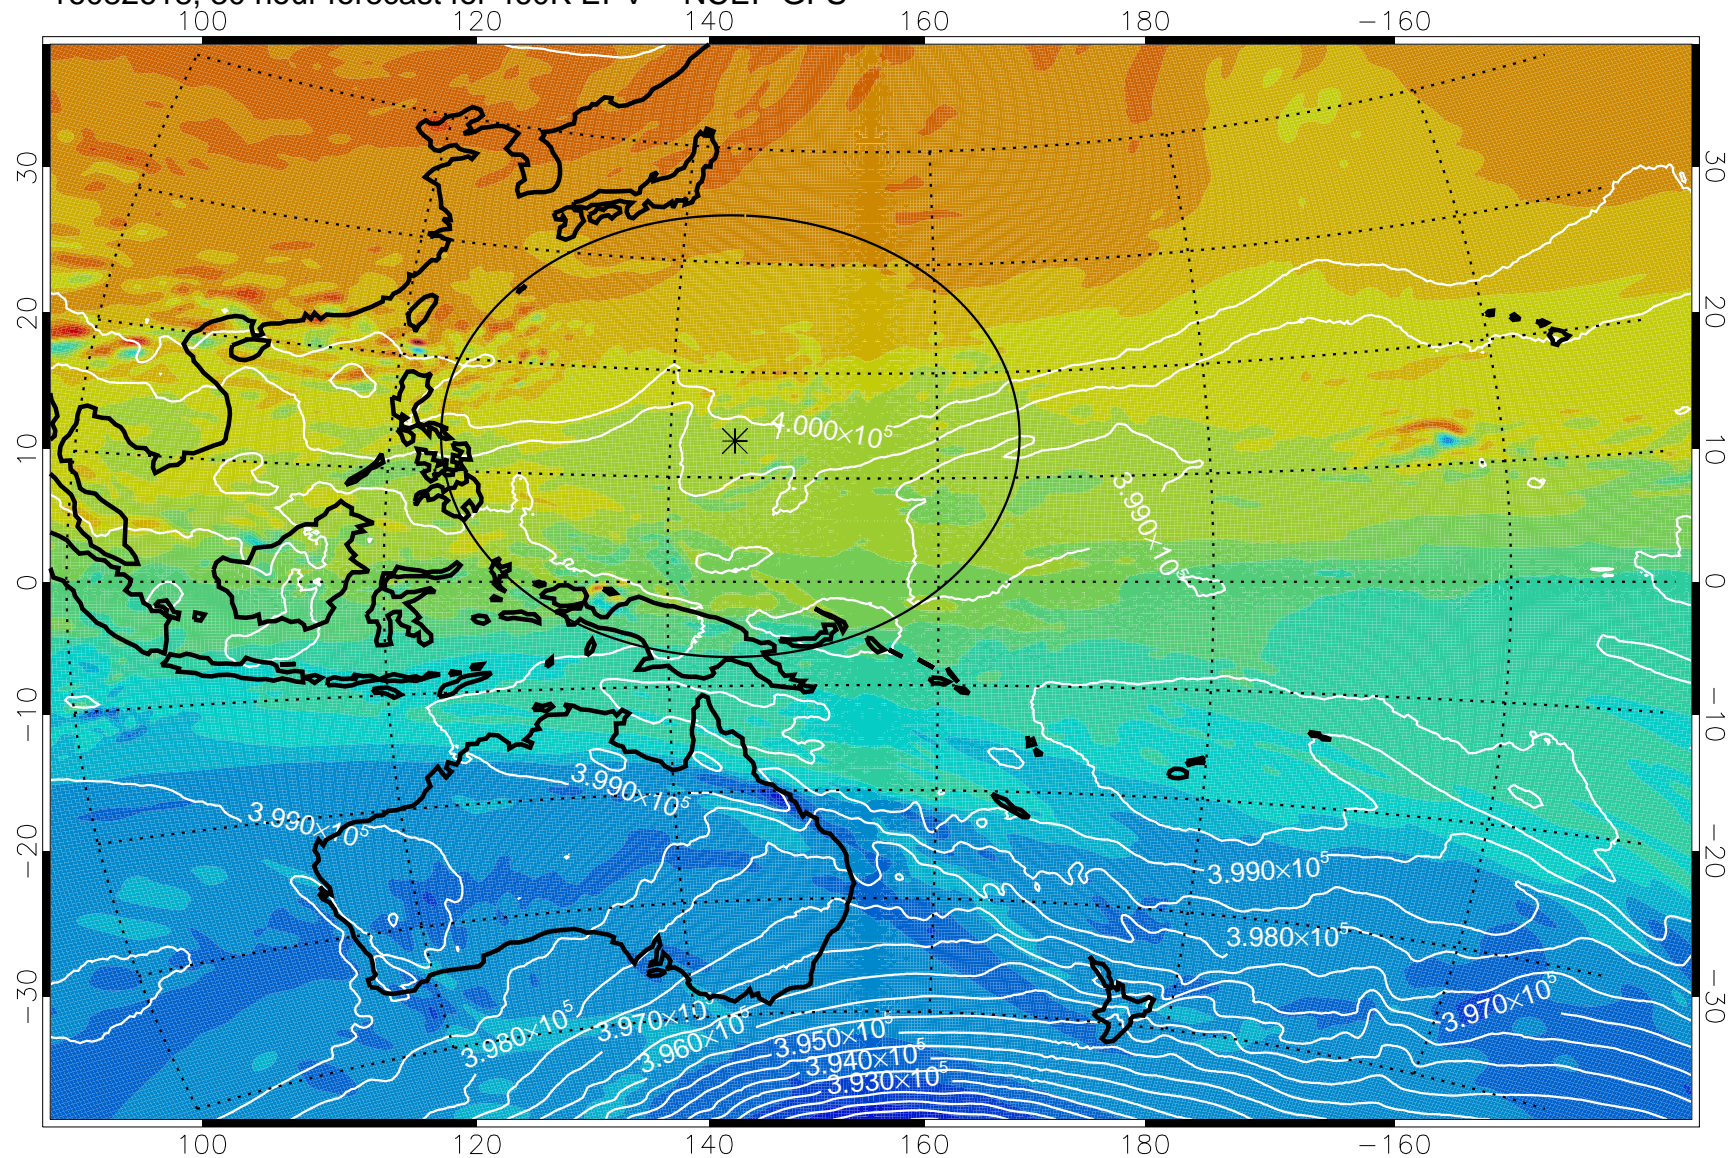

16082606, 18 hour forecast for 460K EPV -- NCEP GFS

460K Montgomery Streamfunction, white

Range ring of 2304 km

16082612, 24 hour forecast for 460K EPV -- NCEP GFS

460K Montgomery Streamfunction, white

Range ring of 2304 km

16082618, 30 hour forecast for 460K EPV -- NCEP GFS

460K Montgomery Streamfunction, white

Range ring of 2304 km

16082700, 36 hour forecast for 460K EPV -- NCEP GFS

460K Montgomery Streamfunction, white

Range ring of 2304 km

16082706, 42 hour forecast for 460K EPV -- NCEP GFS

460K Montgomery Streamfunction, white

Range ring of 2304 km

16082712, 48 hour forecast for 460K EPV -- NCEP GFS

460K Montgomery Streamfunction, white

Range ring of 2304 km

16082718, 54 hour forecast for 460K EPV -- NCEP GFS

16082800, 60 hour forecast for 460K EPV -- NCEP GFS

460K Montgomery Streamfunction, white

Range ring of 2304 km

16082806, 66 hour forecast for 460K EPV -- NCEP GFS