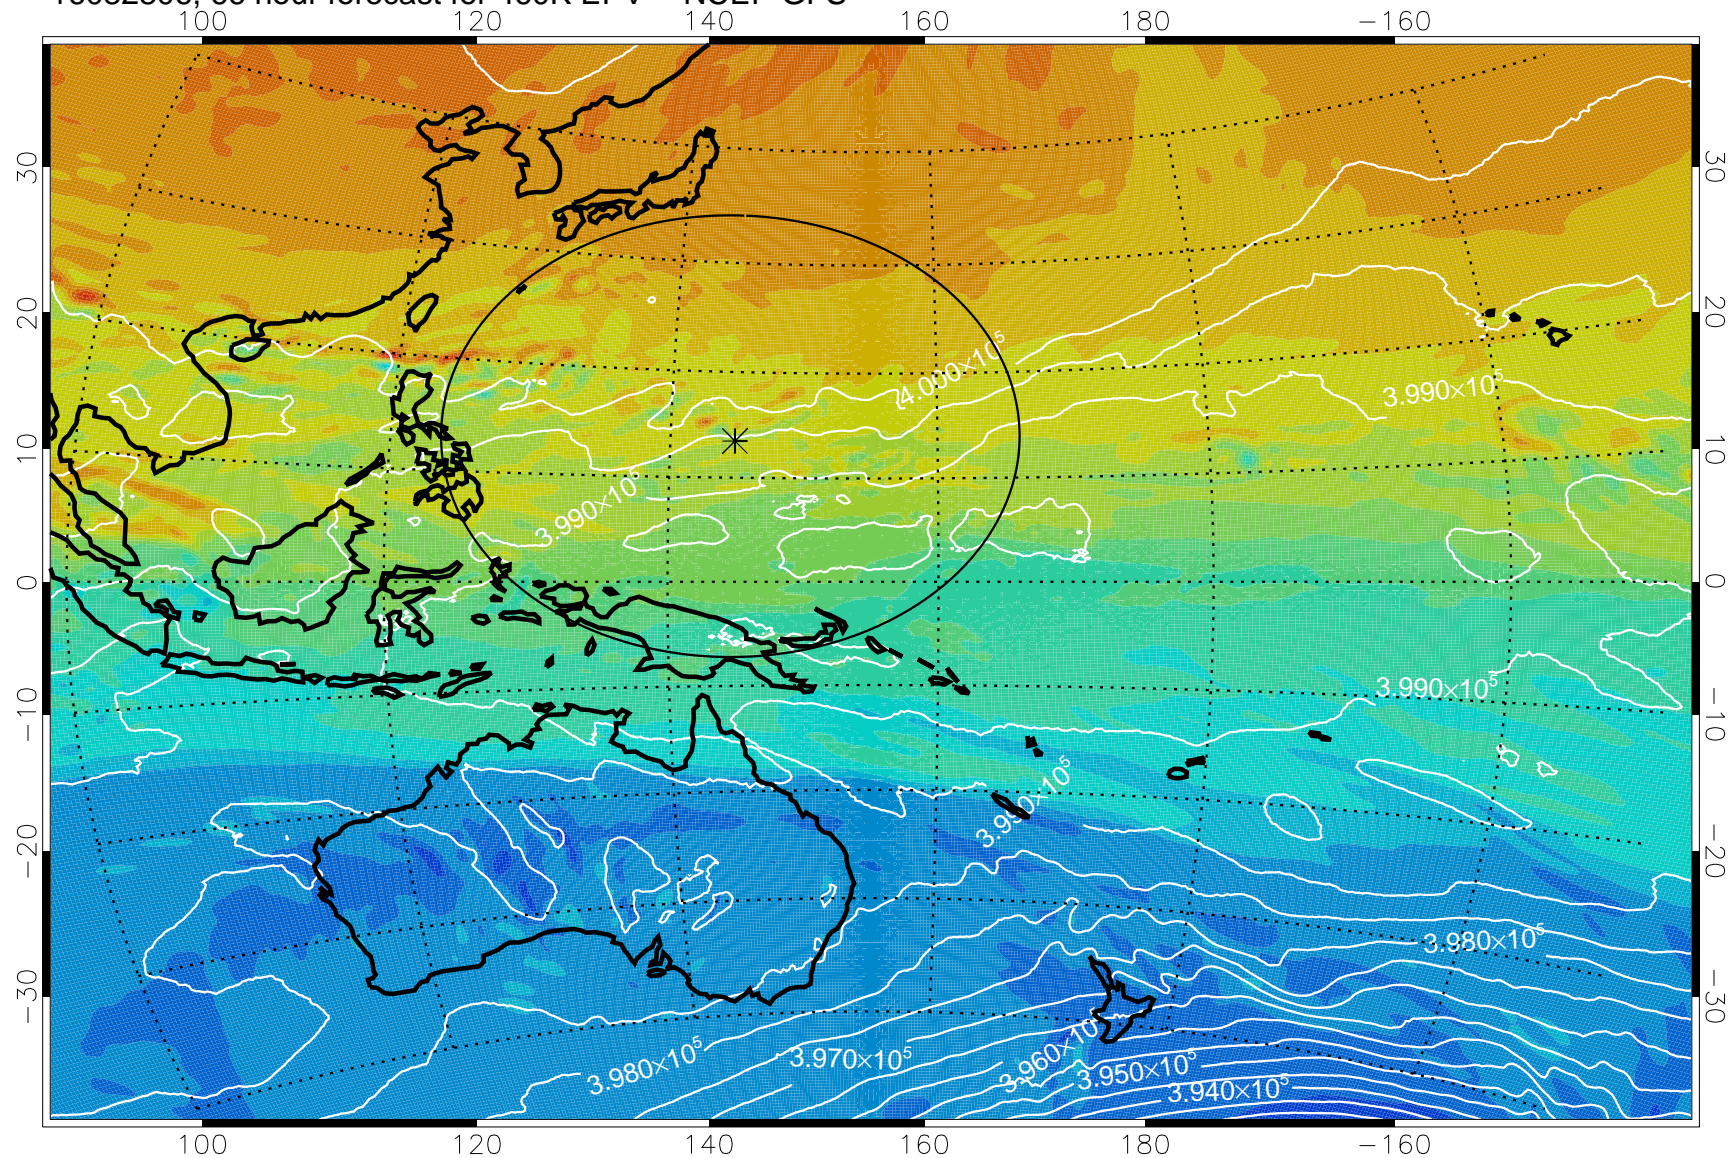

16082706, 42 hour forecast for 460K EPV -- NCEP GFS

460K Montgomery Streamfunction, white

Range ring of 2304 km

16082712, 48 hour forecast for 460K EPV -- NCEP GFS

460K Montgomery Streamfunction, white

Range ring of 2304 km

16082718, 54 hour forecast for 460K EPV -- NCEP GFS

16082800, 60 hour forecast for 460K EPV -- NCEP GFS

460K Montgomery Streamfunction, white

Range ring of 2304 km

16082806, 66 hour forecast for 460K EPV -- NCEP GFS

460K Montgomery Streamfunction, white

Range ring of 2304 km

16082812, 72 hour forecast for 460K EPV -- NCEP GFS

460K Montgomery Streamfunction, white

Range ring of 2304 km

16082818, 78 hour forecast for 460K EPV -- NCEP GFS

460K Montgomery Streamfunction, white

Range ring of 2304 km

16082900, 84 hour forecast for 460K EPV -- NCEP GFS

460K Montgomery Streamfunction, white

Range ring of 2304 km

16082906, 90 hour forecast for 460K EPV -- NCEP GFS