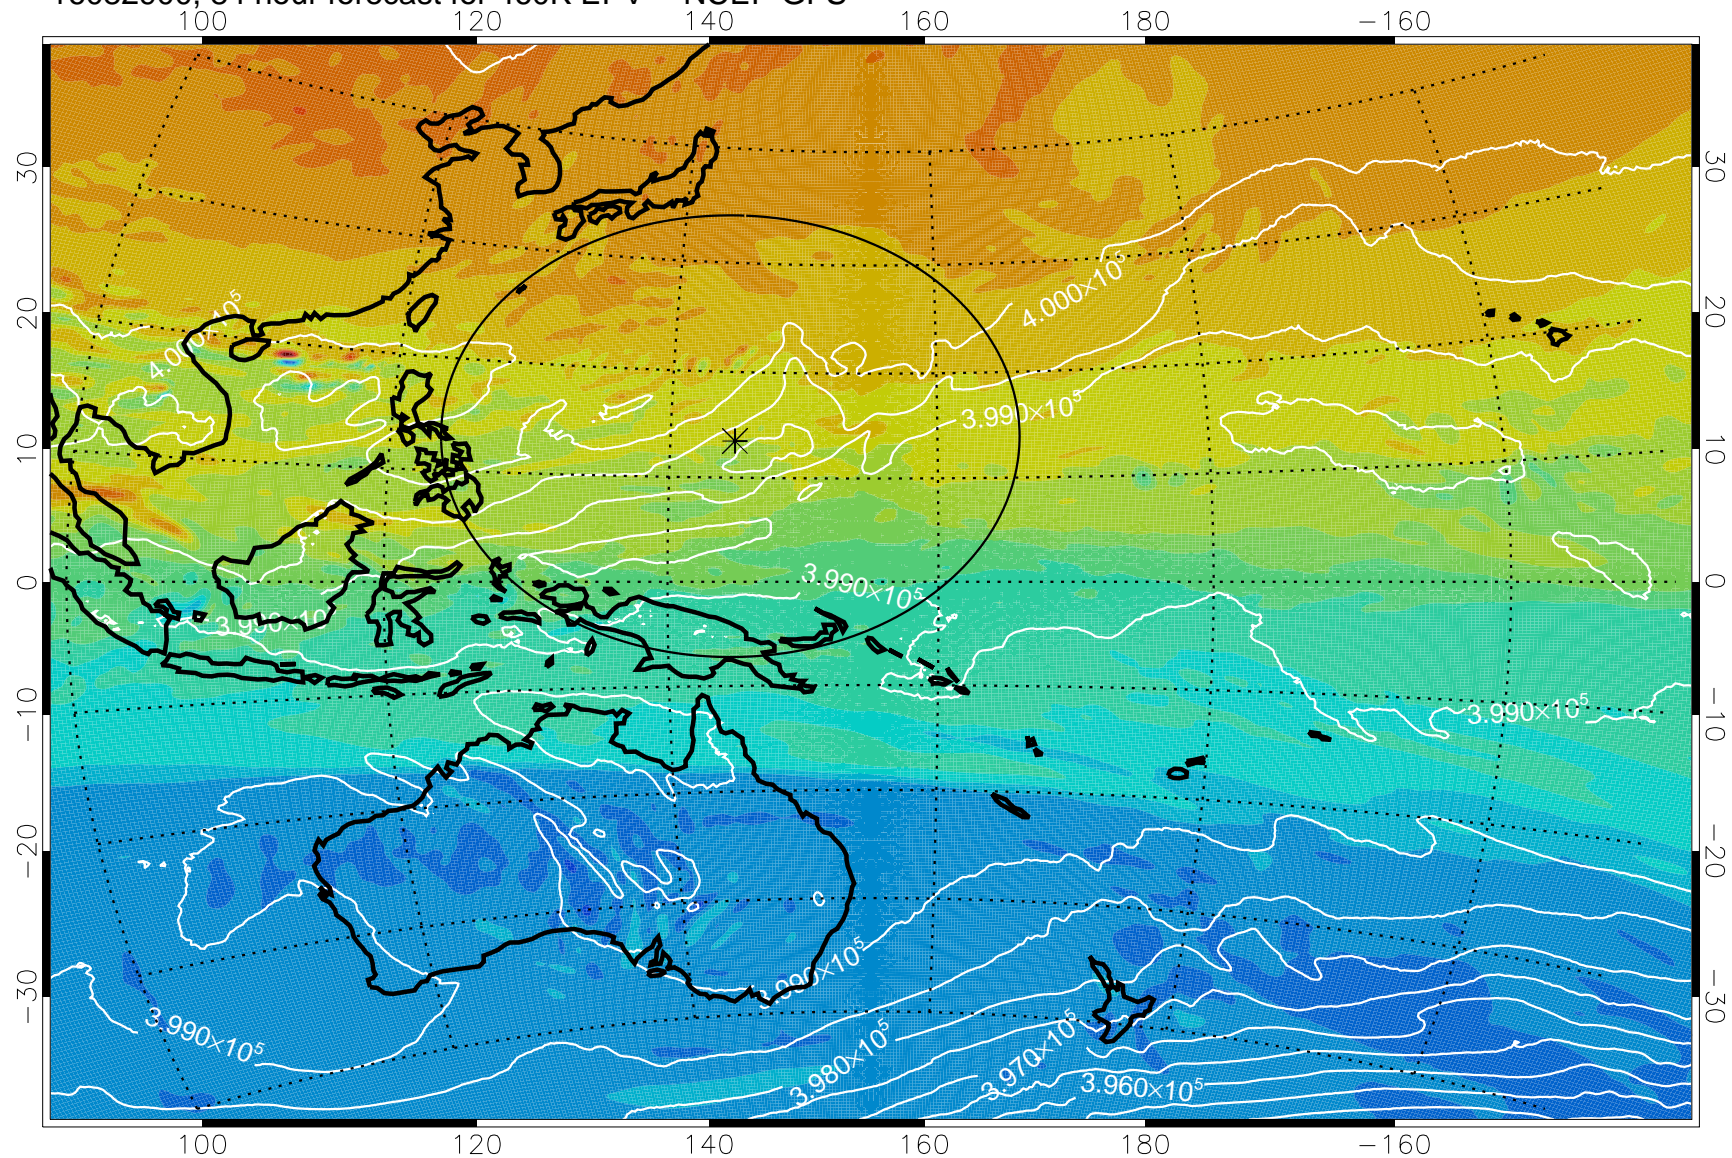

16082718, 54 hour forecast for 460K EPV -- NCEP GFS

16082800, 60 hour forecast for 460K EPV -- NCEP GFS

460K Montgomery Streamfunction, white

Range ring of 2304 km

16082806, 66 hour forecast for 460K EPV -- NCEP GFS

460K Montgomery Streamfunction, white

Range ring of 2304 km

16082812, 72 hour forecast for 460K EPV -- NCEP GFS

460K Montgomery Streamfunction, white

Range ring of 2304 km

16082818, 78 hour forecast for 460K EPV -- NCEP GFS

460K Montgomery Streamfunction, white

Range ring of 2304 km

16082900, 84 hour forecast for 460K EPV -- NCEP GFS

460K Montgomery Streamfunction, white

Range ring of 2304 km

16082906, 90 hour forecast for 460K EPV -- NCEP GFS

460K Montgomery Streamfunction, white

Range ring of 2304 km

16082912, 96 hour forecast for 460K EPV -- NCEP GFS

-4×10^{-5} -2×10^{-5} 0 2×10^{-5} 4×10^{-5}
PVU

460K Montgomery Streamfunction, white

Range ring of 2304 km