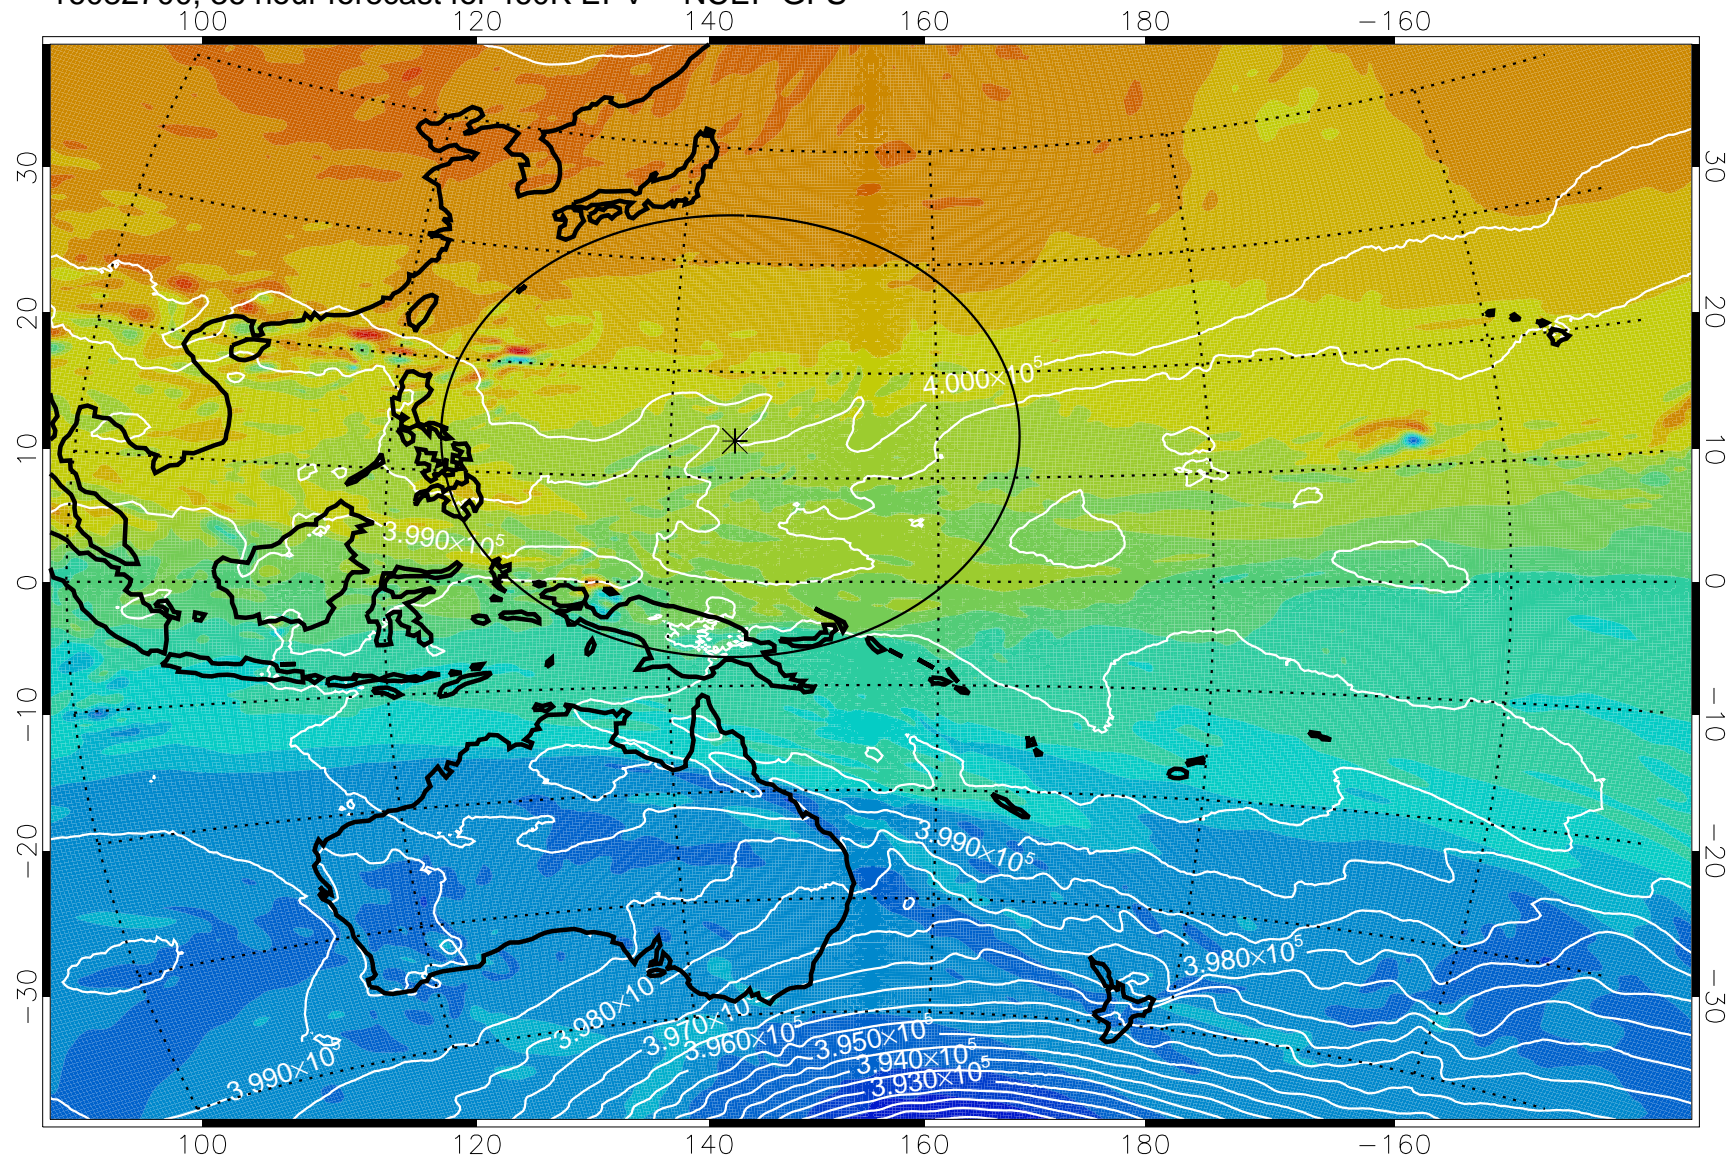

16082606, 18 hour forecast for 460K EPV -- NCEP GFS

460K Montgomery Streamfunction, white

Range ring of 2304 km

16082612, 24 hour forecast for 460K EPV -- NCEP GFS

460K Montgomery Streamfunction, white

Range ring of 2304 km

16082618, 30 hour forecast for 460K EPV -- NCEP GFS

460K Montgomery Streamfunction, white

Range ring of 2304 km

16082700, 36 hour forecast for 460K EPV -- NCEP GFS

460K Montgomery Streamfunction, white

Range ring of 2304 km

16082706, 42 hour forecast for 460K EPV -- NCEP GFS

460K Montgomery Streamfunction, white

Range ring of 2304 km

16082712, 48 hour forecast for 460K EPV -- NCEP GFS

460K Montgomery Streamfunction, white

Range ring of 2304 km

16082718, 54 hour forecast for 460K EPV -- NCEP GFS

16082800, 60 hour forecast for 460K EPV -- NCEP GFS

460K Montgomery Streamfunction, white

Range ring of 2304 km

16082806, 66 hour forecast for 460K EPV -- NCEP GFS