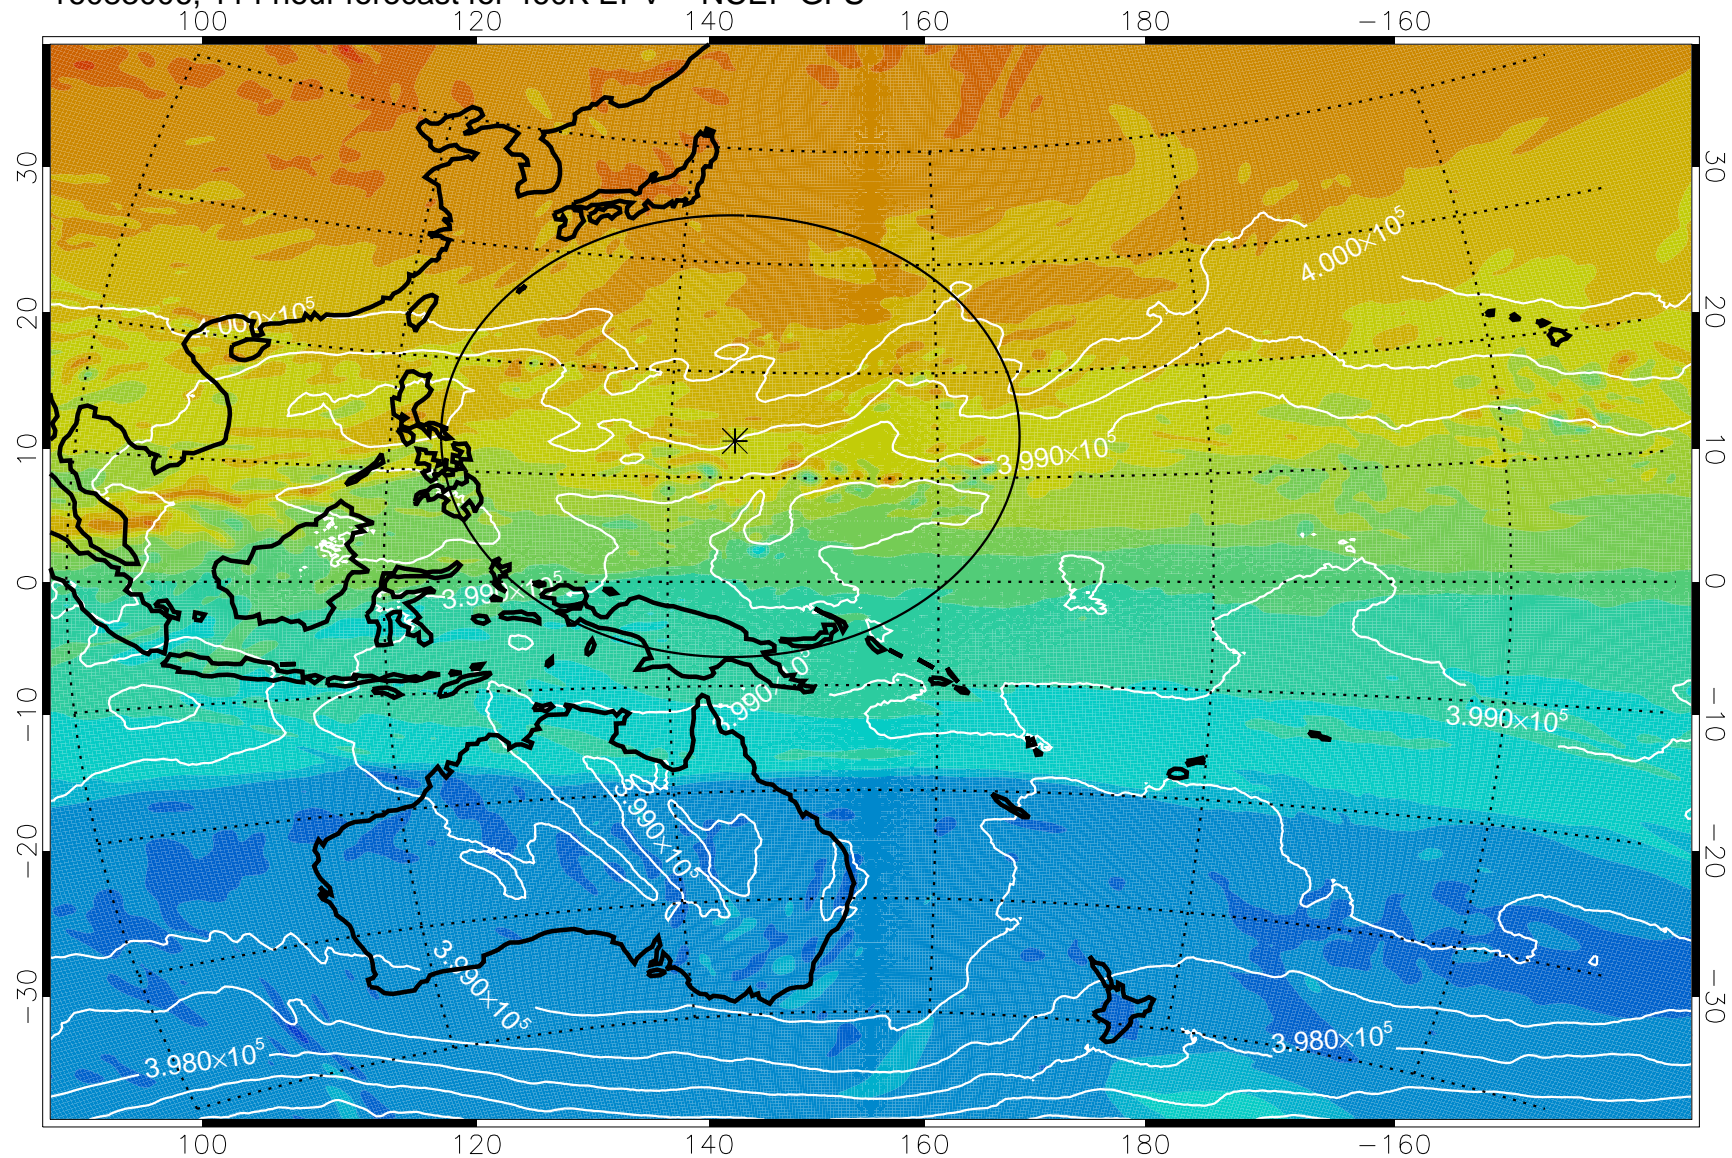

460K Montgomery Streamfunction, white

Range ring of 2304 km

16082912, 96 hour forecast for 460K EPV -- NCEP GFS

-4×10^{-5} -2×10^{-5} 0 2×10^{-5} 4×10^{-5}
PVU

460K Montgomery Streamfunction, white

Range ring of 2304 km

16082918, 102 hour forecast for 460K EPV -- NCEP GFS

460K Montgomery Streamfunction, white

Range ring of 2304 km

16083000, 108 hour forecast for 460K EPV -- NCEP GFS

460K Montgomery Streamfunction, white

Range ring of 2304 km

16083006, 114 hour forecast for 460K EPV -- NCEP GFS

460K Montgomery Streamfunction, white

Range ring of 2304 km

16083012, 120 hour forecast for 460K EPV -- NCEP GFS

460K Montgomery Streamfunction, white

Range ring of 2304 km