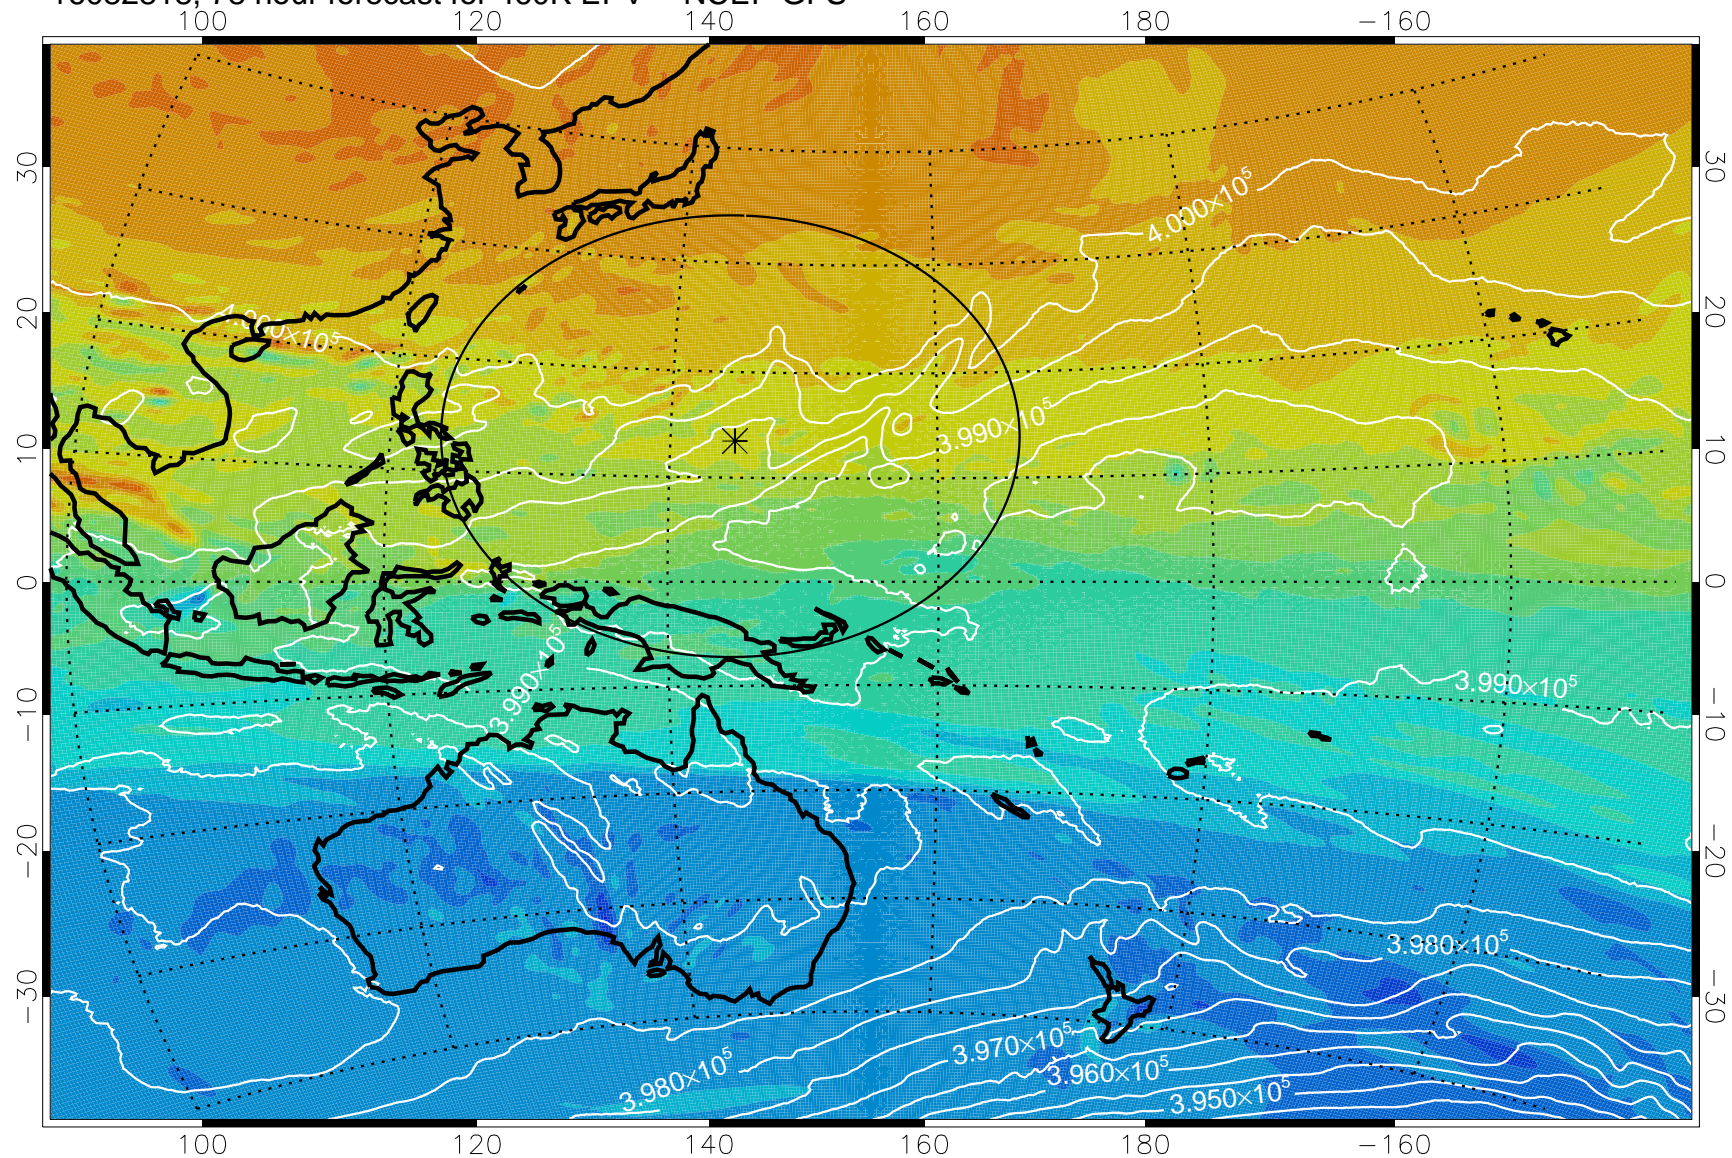

16082718, 54 hour forecast for 460K EPV -- NCEP GFS

16082800, 60 hour forecast for 460K EPV -- NCEP GFS

460K Montgomery Streamfunction, white

Range ring of 2304 km

16082806, 66 hour forecast for 460K EPV -- NCEP GFS

460K Montgomery Streamfunction, white

Range ring of 2304 km

16082812, 72 hour forecast for 460K EPV -- NCEP GFS

460K Montgomery Streamfunction, white

Range ring of 2304 km

16082818, 78 hour forecast for 460K EPV -- NCEP GFS

460K Montgomery Streamfunction, white

Range ring of 2304 km

16082900, 84 hour forecast for 460K EPV -- NCEP GFS

460K Montgomery Streamfunction, white

Range ring of 2304 km

16082906, 90 hour forecast for 460K EPV -- NCEP GFS

460K Montgomery Streamfunction, white

Range ring of 2304 km

16082912, 96 hour forecast for 460K EPV -- NCEP GFS

-4×10^{-5} -2×10^{-5} 0 2×10^{-5} 4×10^{-5}
PVU

460K Montgomery Streamfunction, white

Range ring of 2304 km