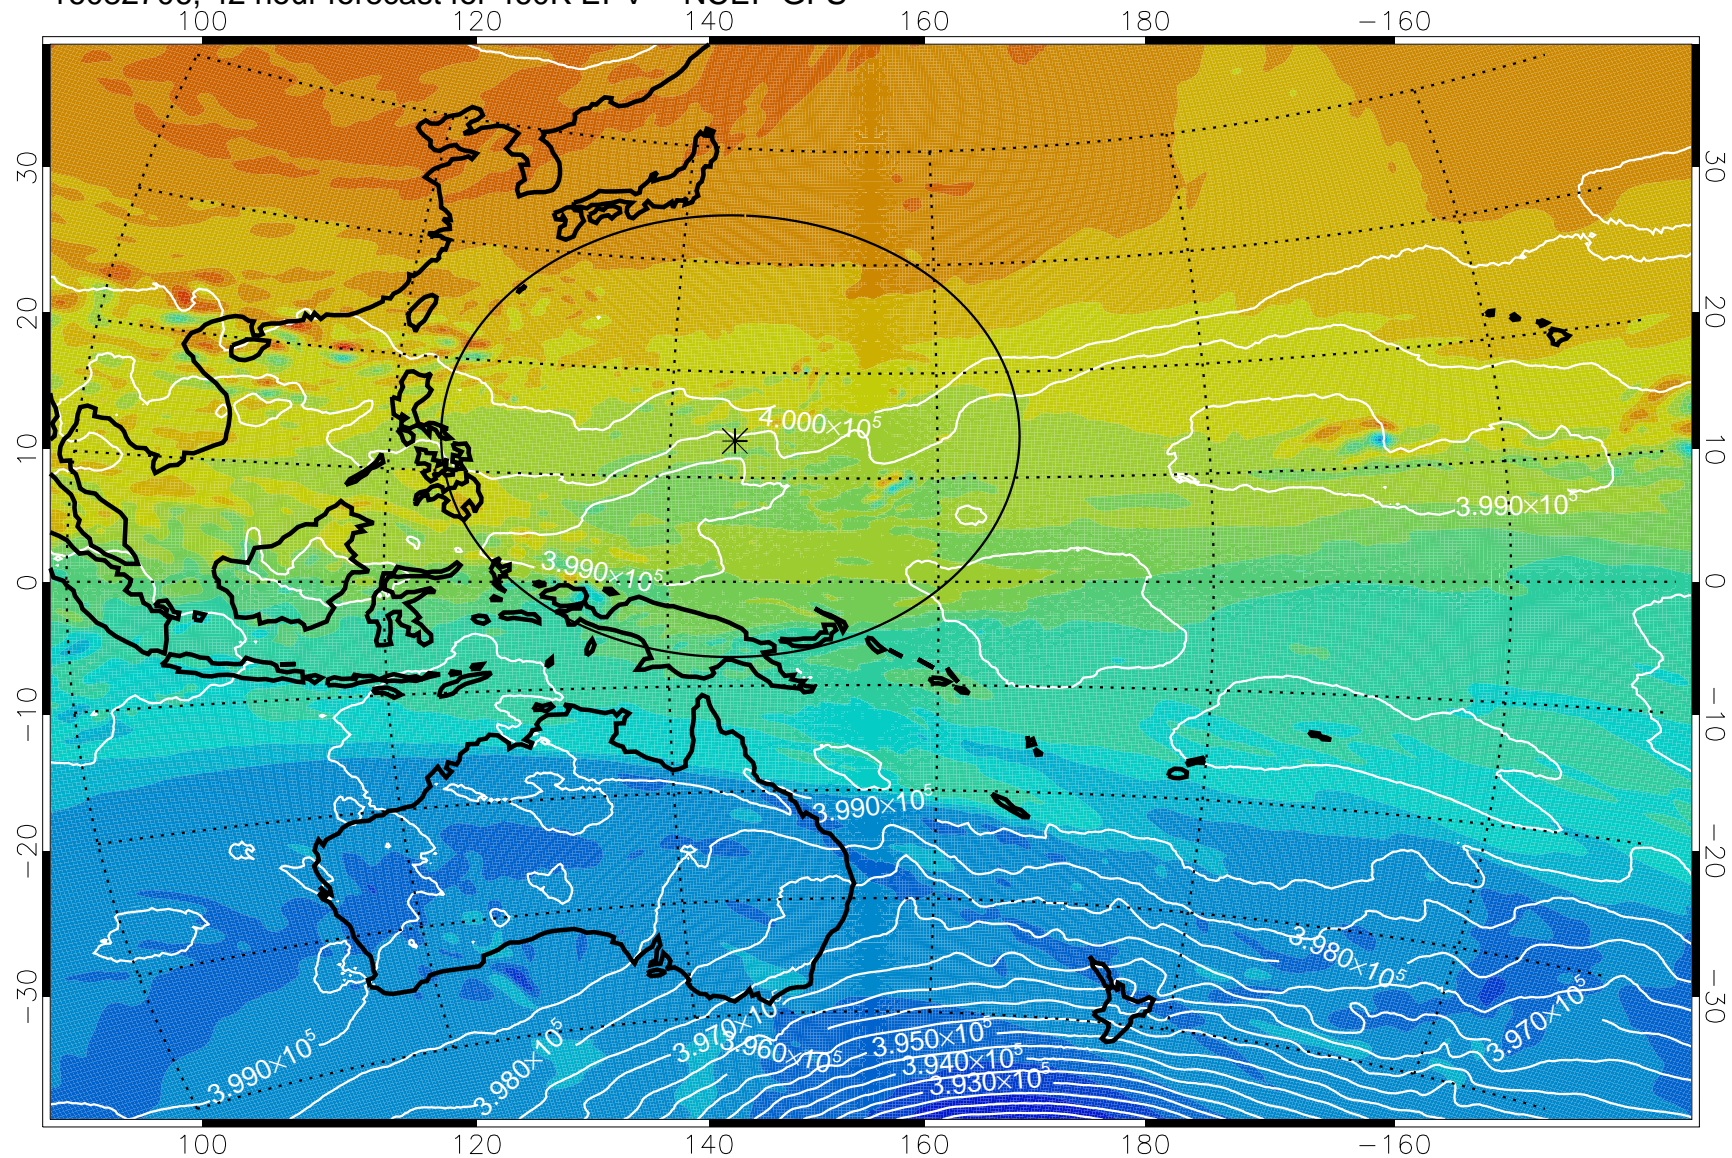

16082618, 30 hour forecast for 460K EPV -- NCEP GFS

460K Montgomery Streamfunction, white

Range ring of 2304 km

16082700, 36 hour forecast for 460K EPV -- NCEP GFS

460K Montgomery Streamfunction, white

Range ring of 2304 km

16082706, 42 hour forecast for 460K EPV -- NCEP GFS

460K Montgomery Streamfunction, white

Range ring of 2304 km

16082712, 48 hour forecast for 460K EPV -- NCEP GFS

460K Montgomery Streamfunction, white

Range ring of 2304 km

16082718, 54 hour forecast for 460K EPV -- NCEP GFS

16082800, 60 hour forecast for 460K EPV -- NCEP GFS

460K Montgomery Streamfunction, white

Range ring of 2304 km

16082806, 66 hour forecast for 460K EPV -- NCEP GFS

460K Montgomery Streamfunction, white

Range ring of 2304 km

16082812, 72 hour forecast for 460K EPV -- NCEP GFS

460K Montgomery Streamfunction, white

Range ring of 2304 km

16082818, 78 hour forecast for 460K EPV -- NCEP GFS