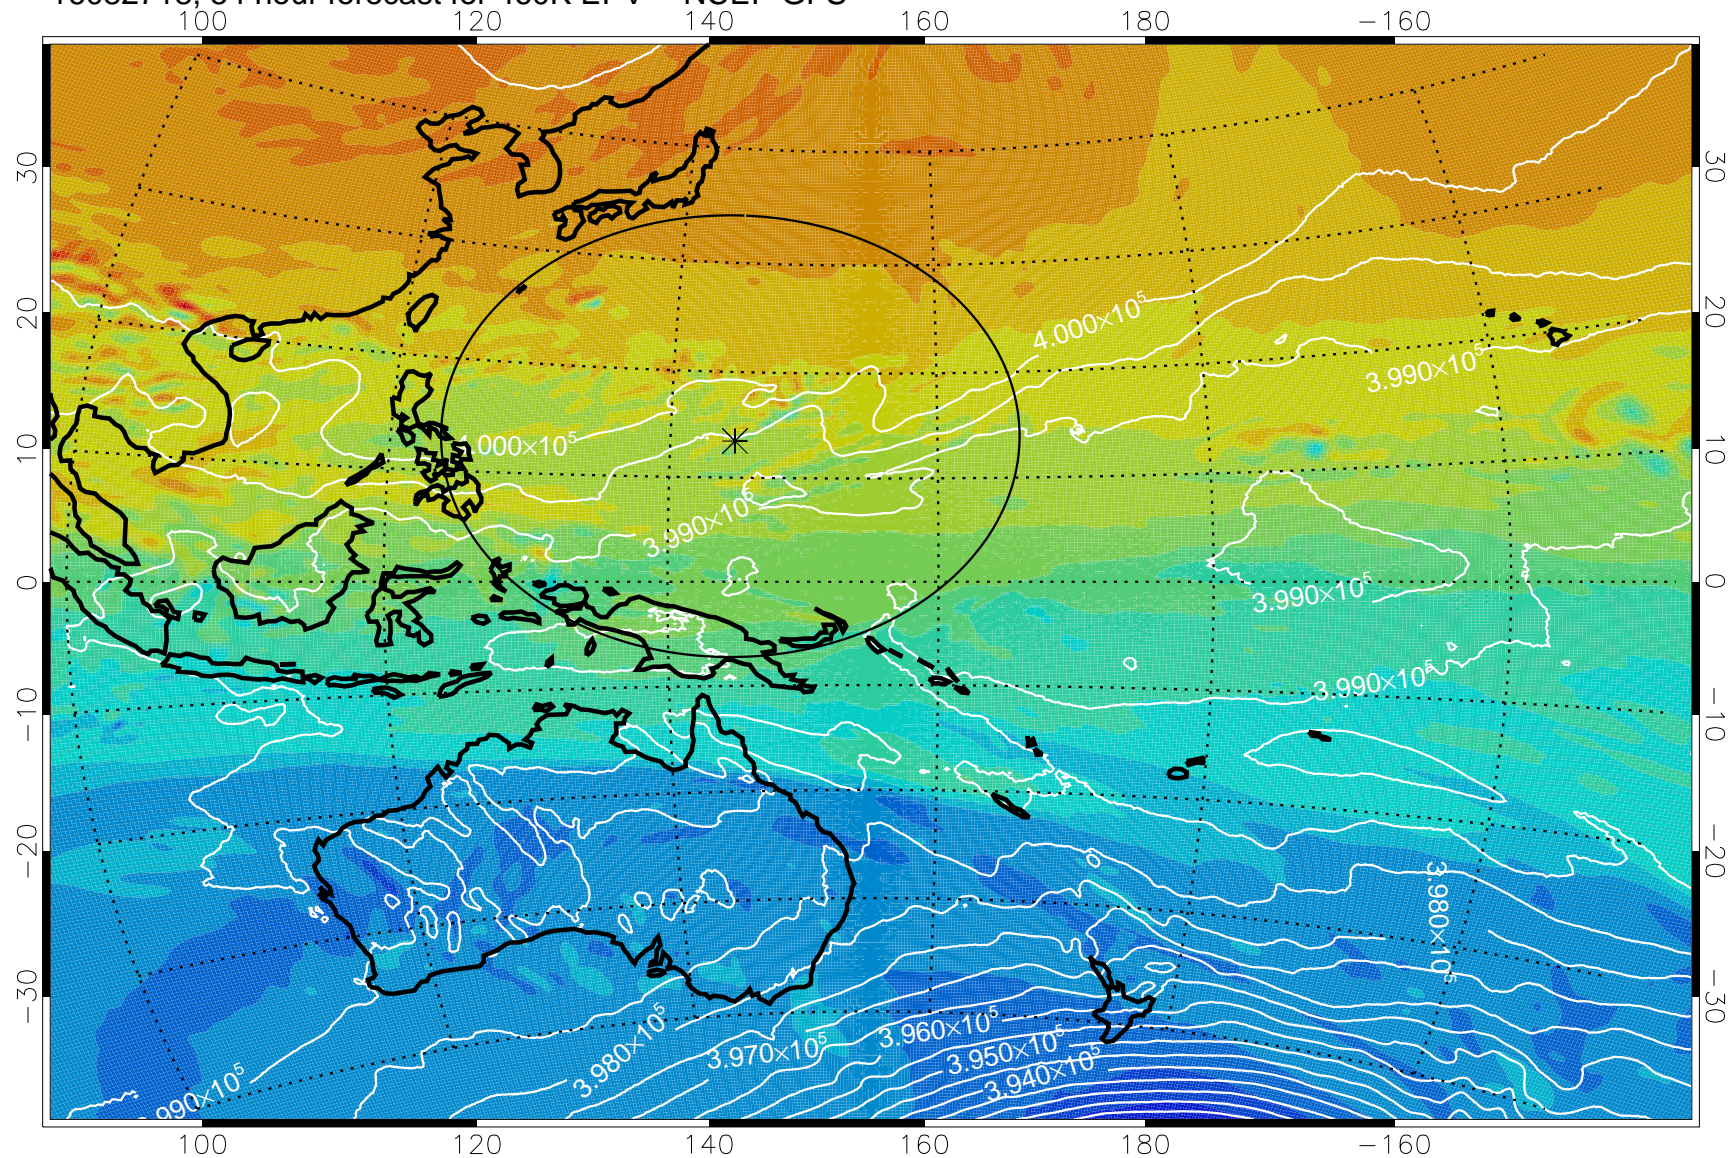

16082618, 30 hour forecast for 460K EPV -- NCEP GFS

460K Montgomery Streamfunction, white

Range ring of 2304 km

16082700, 36 hour forecast for 460K EPV -- NCEP GFS

460K Montgomery Streamfunction, white

Range ring of 2304 km

16082706, 42 hour forecast for 460K EPV -- NCEP GFS

460K Montgomery Streamfunction, white

Range ring of 2304 km

16082712, 48 hour forecast for 460K EPV -- NCEP GFS

460K Montgomery Streamfunction, white

Range ring of 2304 km

16082718, 54 hour forecast for 460K EPV -- NCEP GFS

16082800, 60 hour forecast for 460K EPV -- NCEP GFS

460K Montgomery Streamfunction, white

Range ring of 2304 km

16082806, 66 hour forecast for 460K EPV -- NCEP GFS

460K Montgomery Streamfunction, white

Range ring of 2304 km

16082812, 72 hour forecast for 460K EPV -- NCEP GFS

460K Montgomery Streamfunction, white

Range ring of 2304 km

16082818, 78 hour forecast for 460K EPV -- NCEP GFS