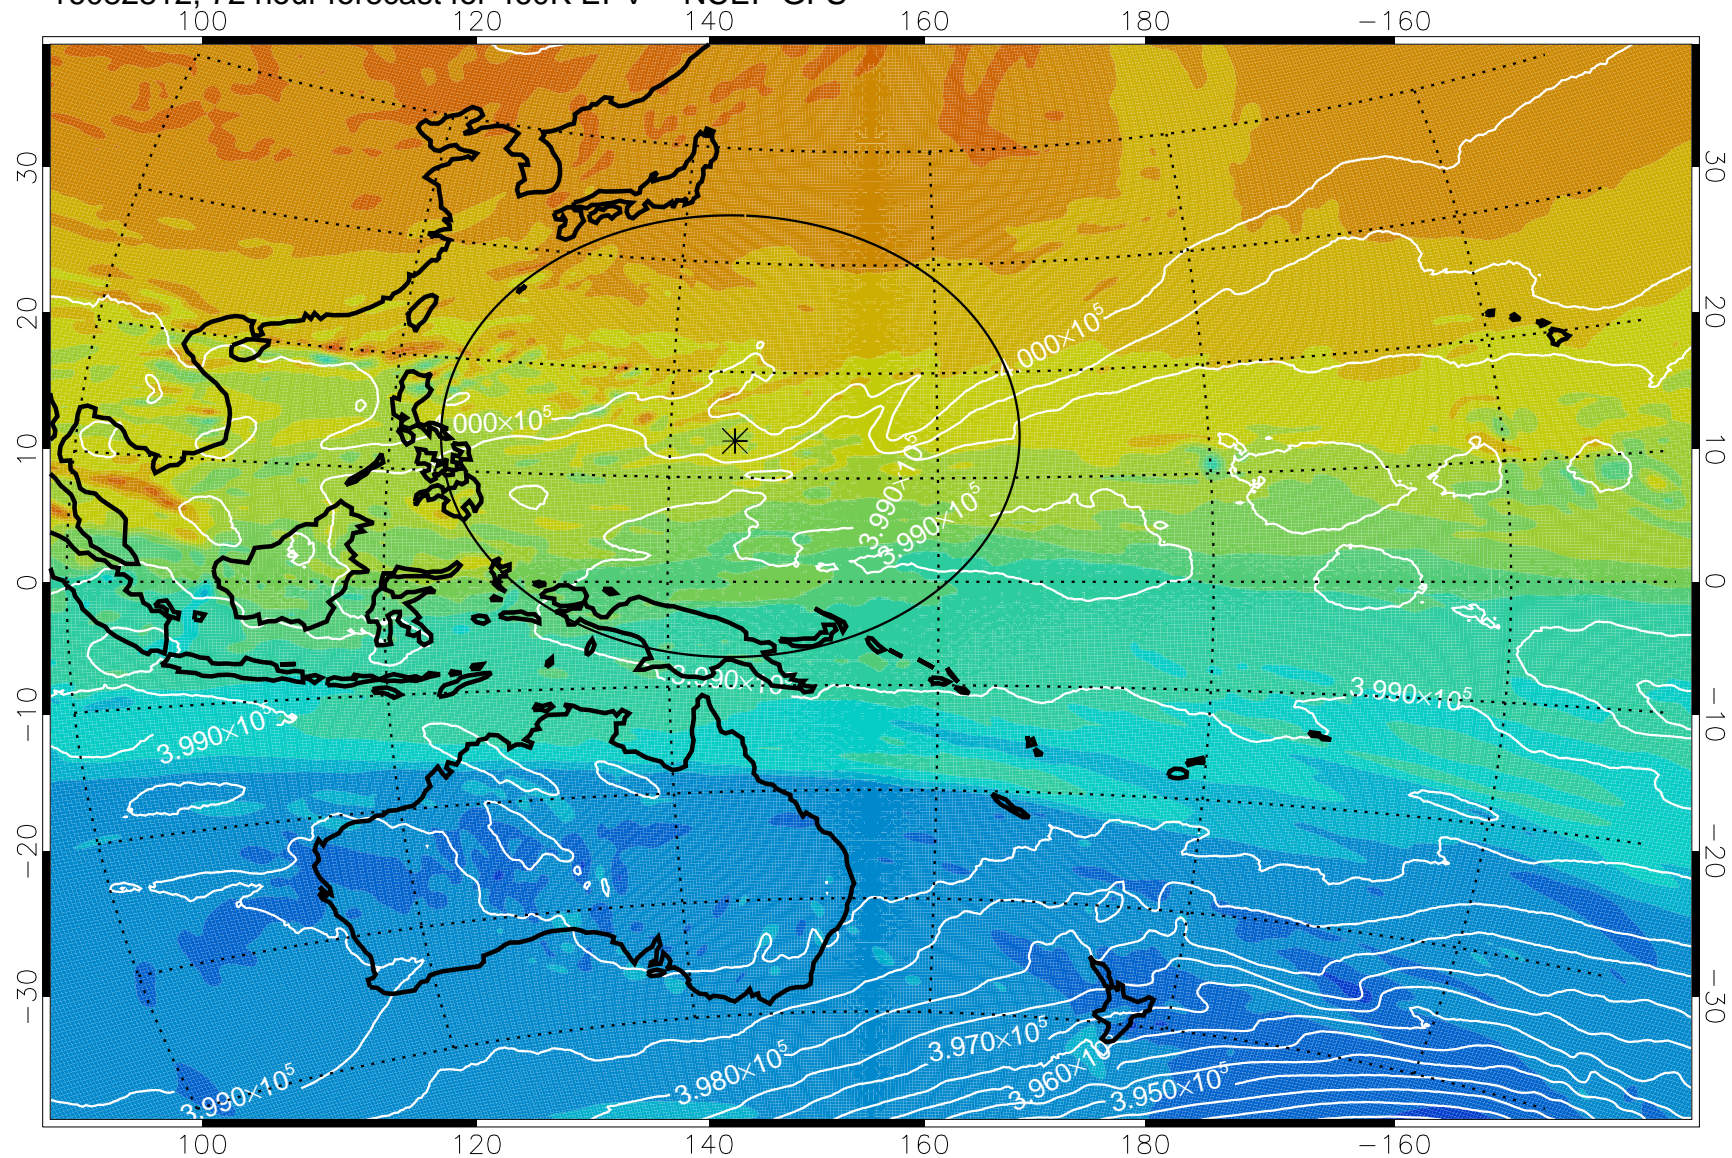

16082706, 42 hour forecast for 460K EPV -- NCEP GFS

460K Montgomery Streamfunction, white

Range ring of 2304 km

16082712, 48 hour forecast for 460K EPV -- NCEP GFS

460K Montgomery Streamfunction, white

Range ring of 2304 km

16082718, 54 hour forecast for 460K EPV -- NCEP GFS

16082800, 60 hour forecast for 460K EPV -- NCEP GFS

460K Montgomery Streamfunction, white

Range ring of 2304 km

16082806, 66 hour forecast for 460K EPV -- NCEP GFS

460K Montgomery Streamfunction, white

Range ring of 2304 km

16082812, 72 hour forecast for 460K EPV -- NCEP GFS

460K Montgomery Streamfunction, white

Range ring of 2304 km

16082818, 78 hour forecast for 460K EPV -- NCEP GFS

460K Montgomery Streamfunction, white

Range ring of 2304 km

16082900, 84 hour forecast for 460K EPV -- NCEP GFS

460K Montgomery Streamfunction, white

Range ring of 2304 km

16082906, 90 hour forecast for 460K EPV -- NCEP GFS