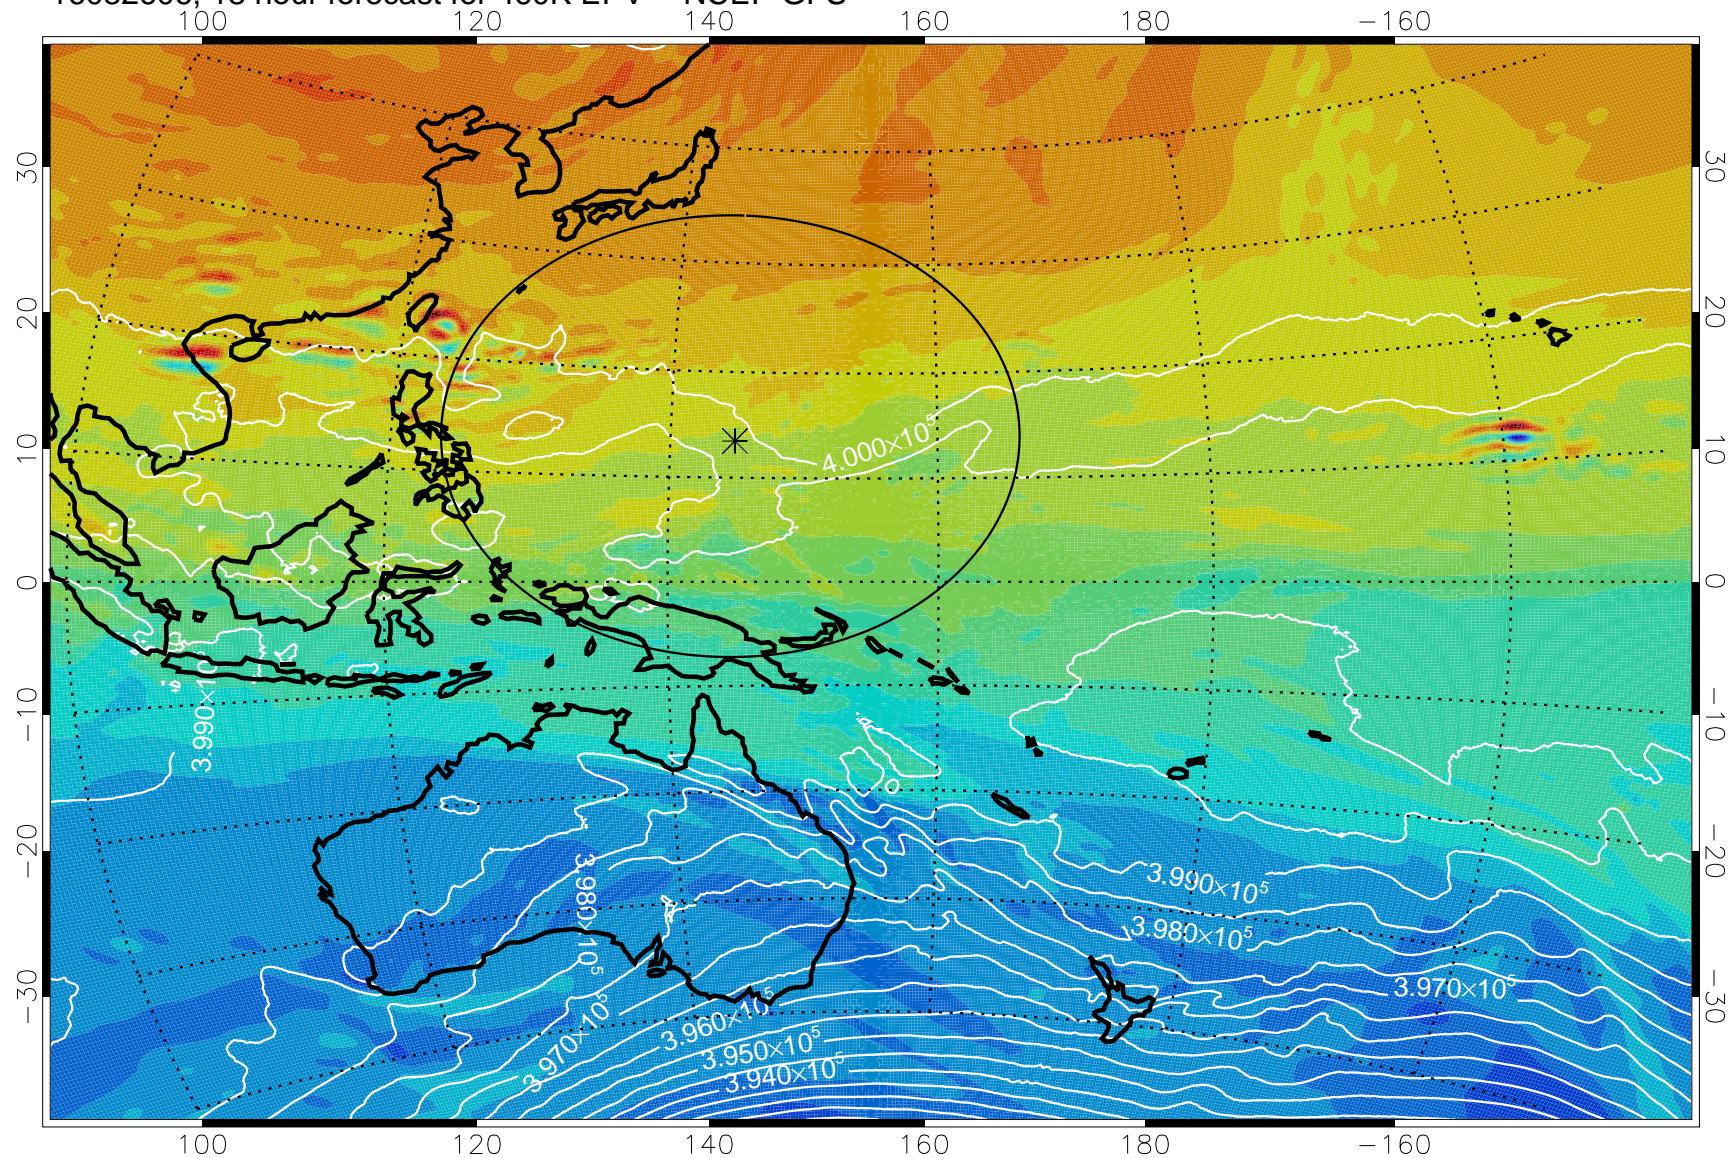

16082518, 6 hour forecast for 460K EPV -- NCEP GFS

460K Montgomery Streamfunction, white

Range ring of 2304 km

16082600, 12 hour forecast for 460K EPV -- NCEP GFS

460K Montgomery Streamfunction, white

Range ring of 2304 km

16082606, 18 hour forecast for 460K EPV -- NCEP GFS

460K Montgomery Streamfunction, white

Range ring of 2304 km

16082612, 24 hour forecast for 460K EPV -- NCEP GFS

460K Montgomery Streamfunction, white

Range ring of 2304 km

16082618, 30 hour forecast for 460K EPV -- NCEP GFS

460K Montgomery Streamfunction, white

Range ring of 2304 km

16082700, 36 hour forecast for 460K EPV -- NCEP GFS

460K Montgomery Streamfunction, white

Range ring of 2304 km

16082718, 54 hour forecast for 460K EPV -- NCEP GFS

16082800, 60 hour forecast for 460K EPV -- NCEP GFS

460K Montgomery Streamfunction, white

Range ring of 2304 km

16082806, 66 hour forecast for 460K EPV -- NCEP GFS