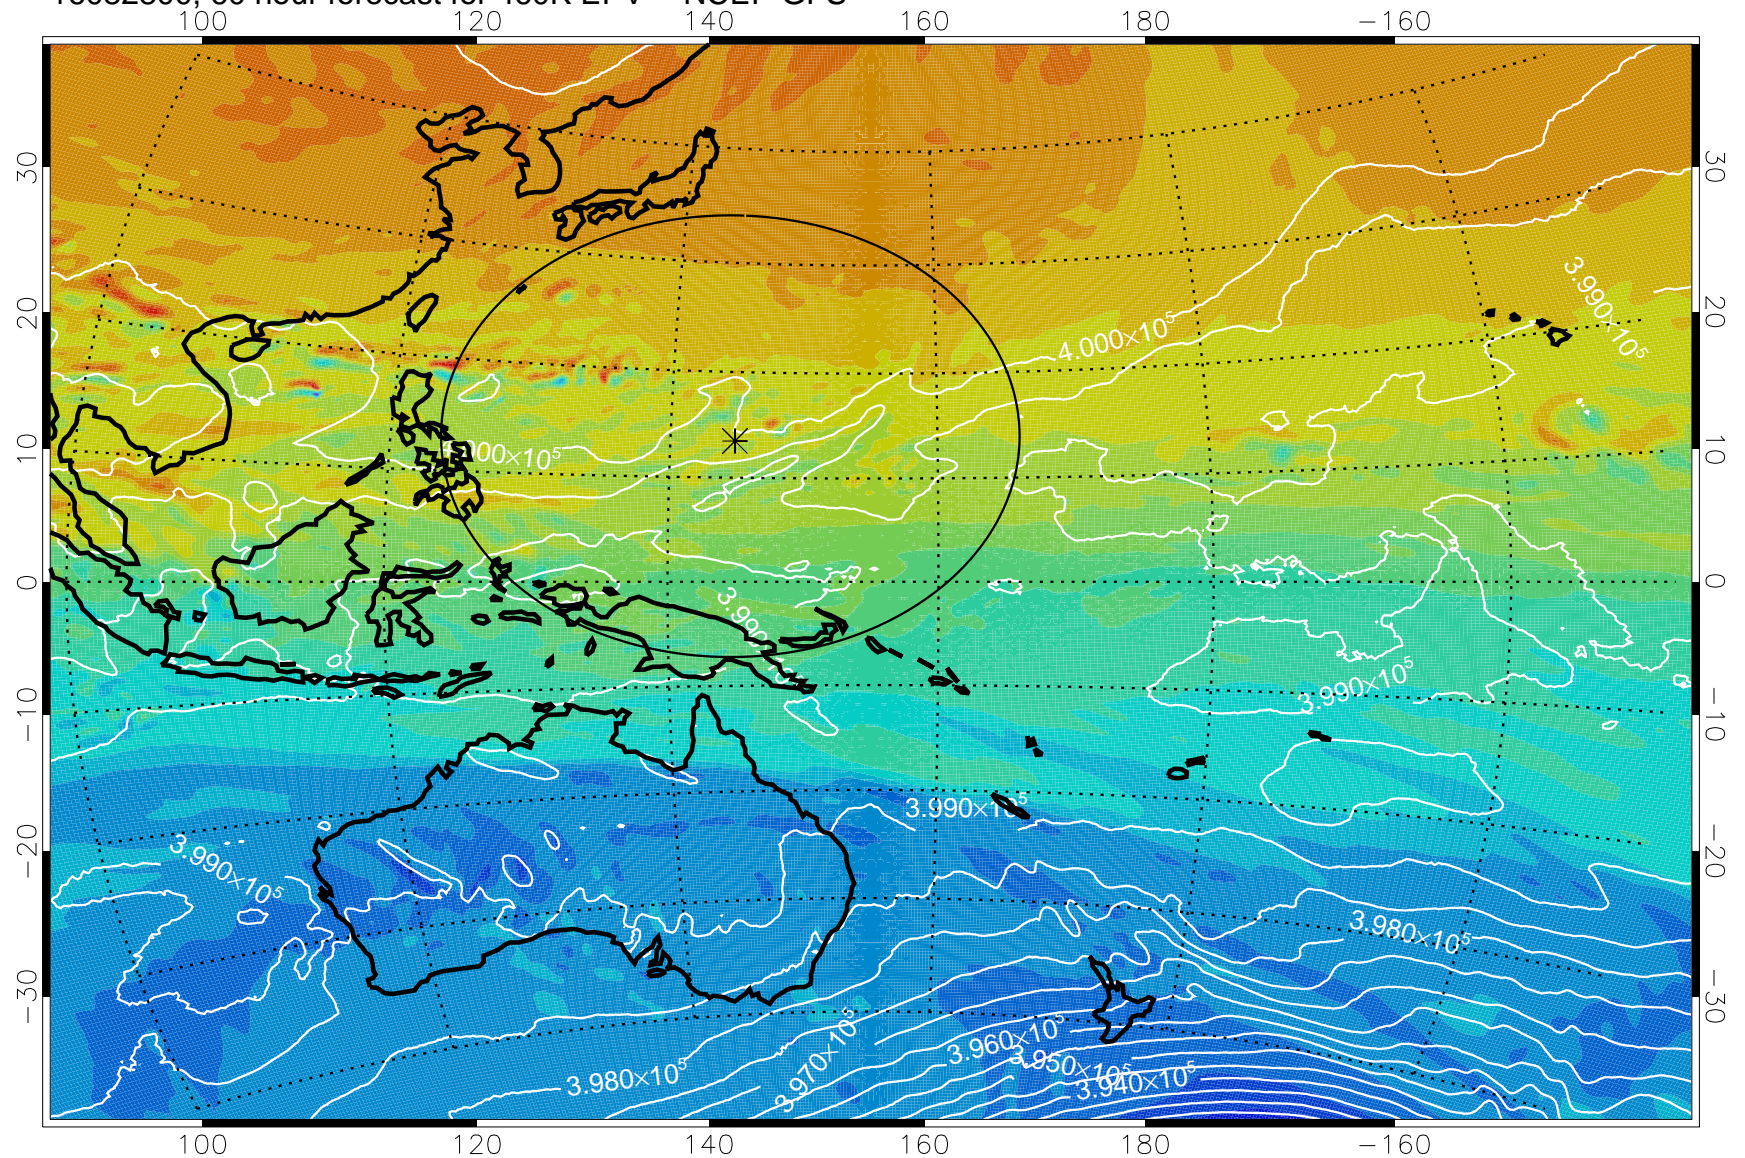

16082618, 30 hour forecast for 460K EPV -- NCEP GFS

460K Montgomery Streamfunction, white

Range ring of 2304 km

16082700, 36 hour forecast for 460K EPV -- NCEP GFS

460K Montgomery Streamfunction, white

Range ring of 2304 km

16082706, 42 hour forecast for 460K EPV -- NCEP GFS

460K Montgomery Streamfunction, white

Range ring of 2304 km

16082712, 48 hour forecast for 460K EPV -- NCEP GFS

460K Montgomery Streamfunction, white

Range ring of 2304 km

16082718, 54 hour forecast for 460K EPV -- NCEP GFS

16082800, 60 hour forecast for 460K EPV -- NCEP GFS

460K Montgomery Streamfunction, white

Range ring of 2304 km

16082806, 66 hour forecast for 460K EPV -- NCEP GFS

460K Montgomery Streamfunction, white

Range ring of 2304 km

16082812, 72 hour forecast for 460K EPV -- NCEP GFS

460K Montgomery Streamfunction, white

Range ring of 2304 km

16082818, 78 hour forecast for 460K EPV -- NCEP GFS