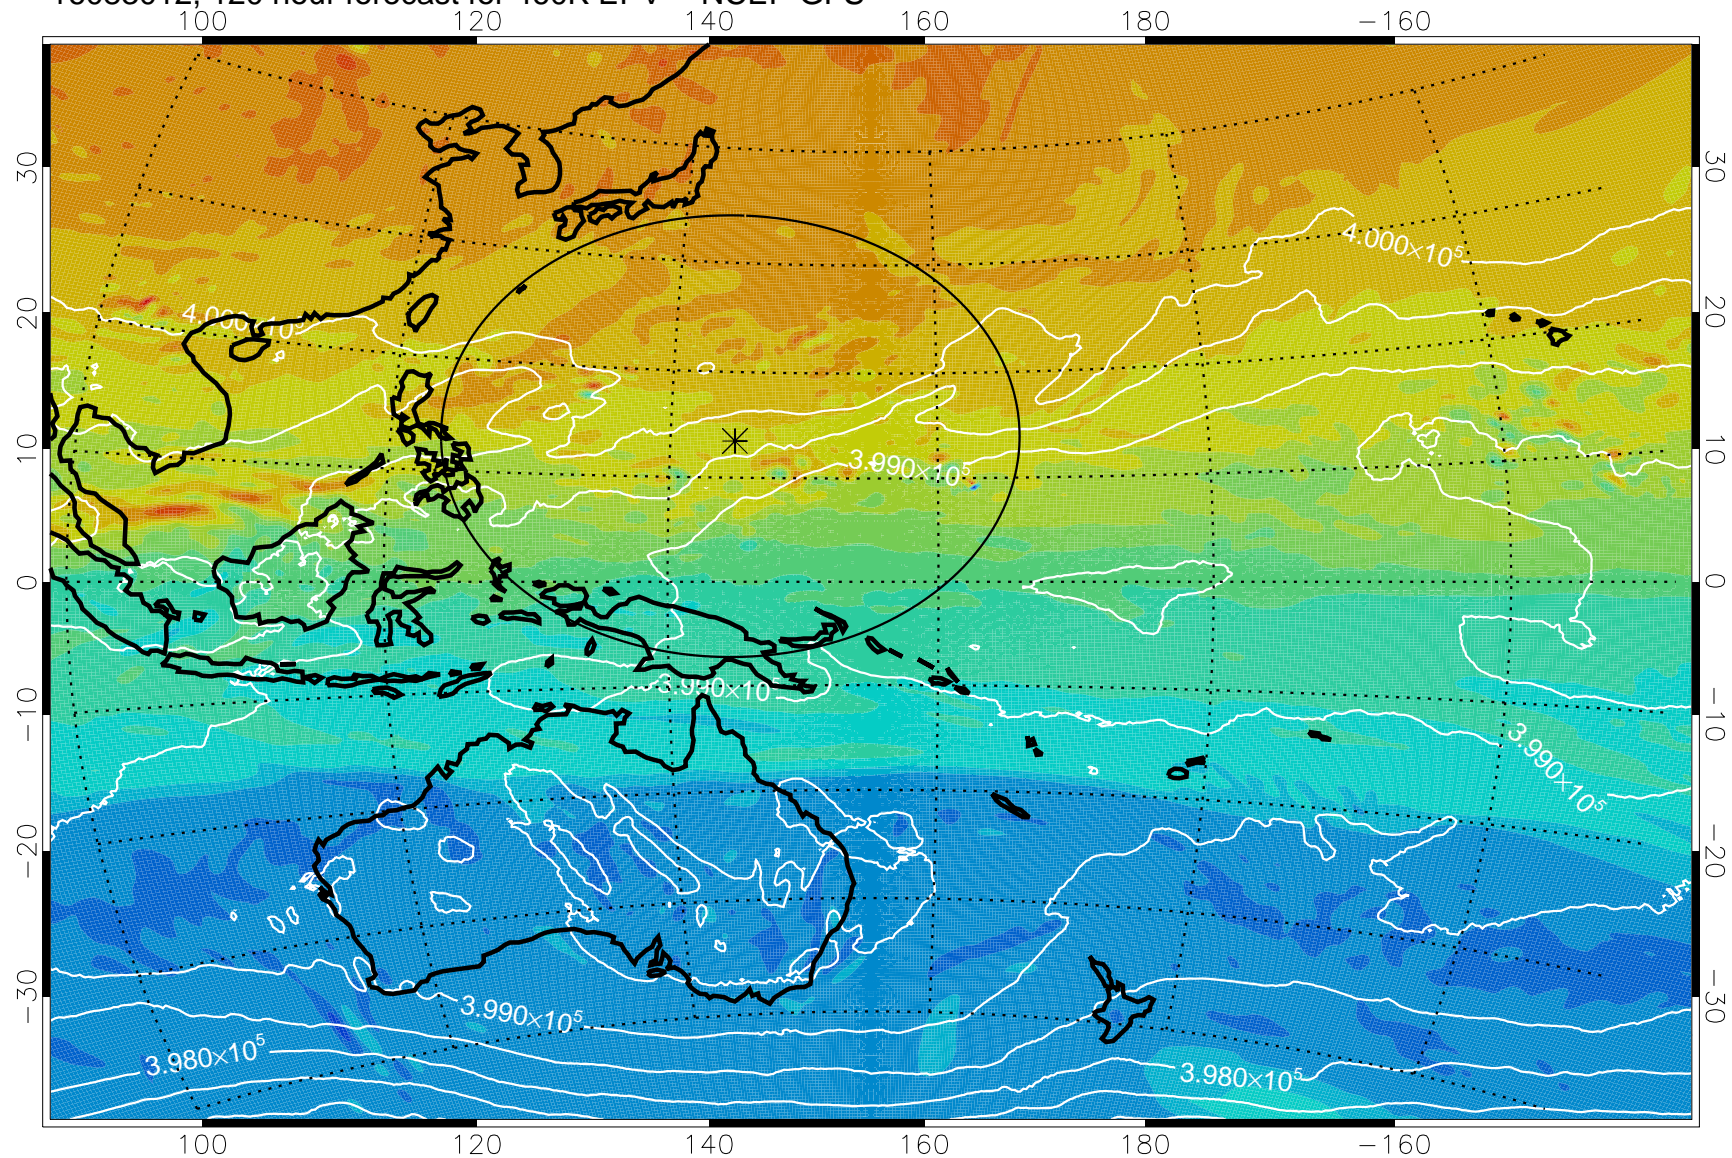

460K Montgomery Streamfunction, white

Range ring of 2304 km

16082912, 96 hour forecast for 460K EPV -- NCEP GFS

-4×10^{-5} -2×10^{-5} 0 2×10^{-5} 4×10^{-5}
PVU

460K Montgomery Streamfunction, white

Range ring of 2304 km

16082918, 102 hour forecast for 460K EPV -- NCEP GFS

460K Montgomery Streamfunction, white

Range ring of 2304 km

16083000, 108 hour forecast for 460K EPV -- NCEP GFS

460K Montgomery Streamfunction, white

Range ring of 2304 km

16083006, 114 hour forecast for 460K EPV -- NCEP GFS

460K Montgomery Streamfunction, white

Range ring of 2304 km

16083012, 120 hour forecast for 460K EPV -- NCEP GFS

460K Montgomery Streamfunction, white

Range ring of 2304 km