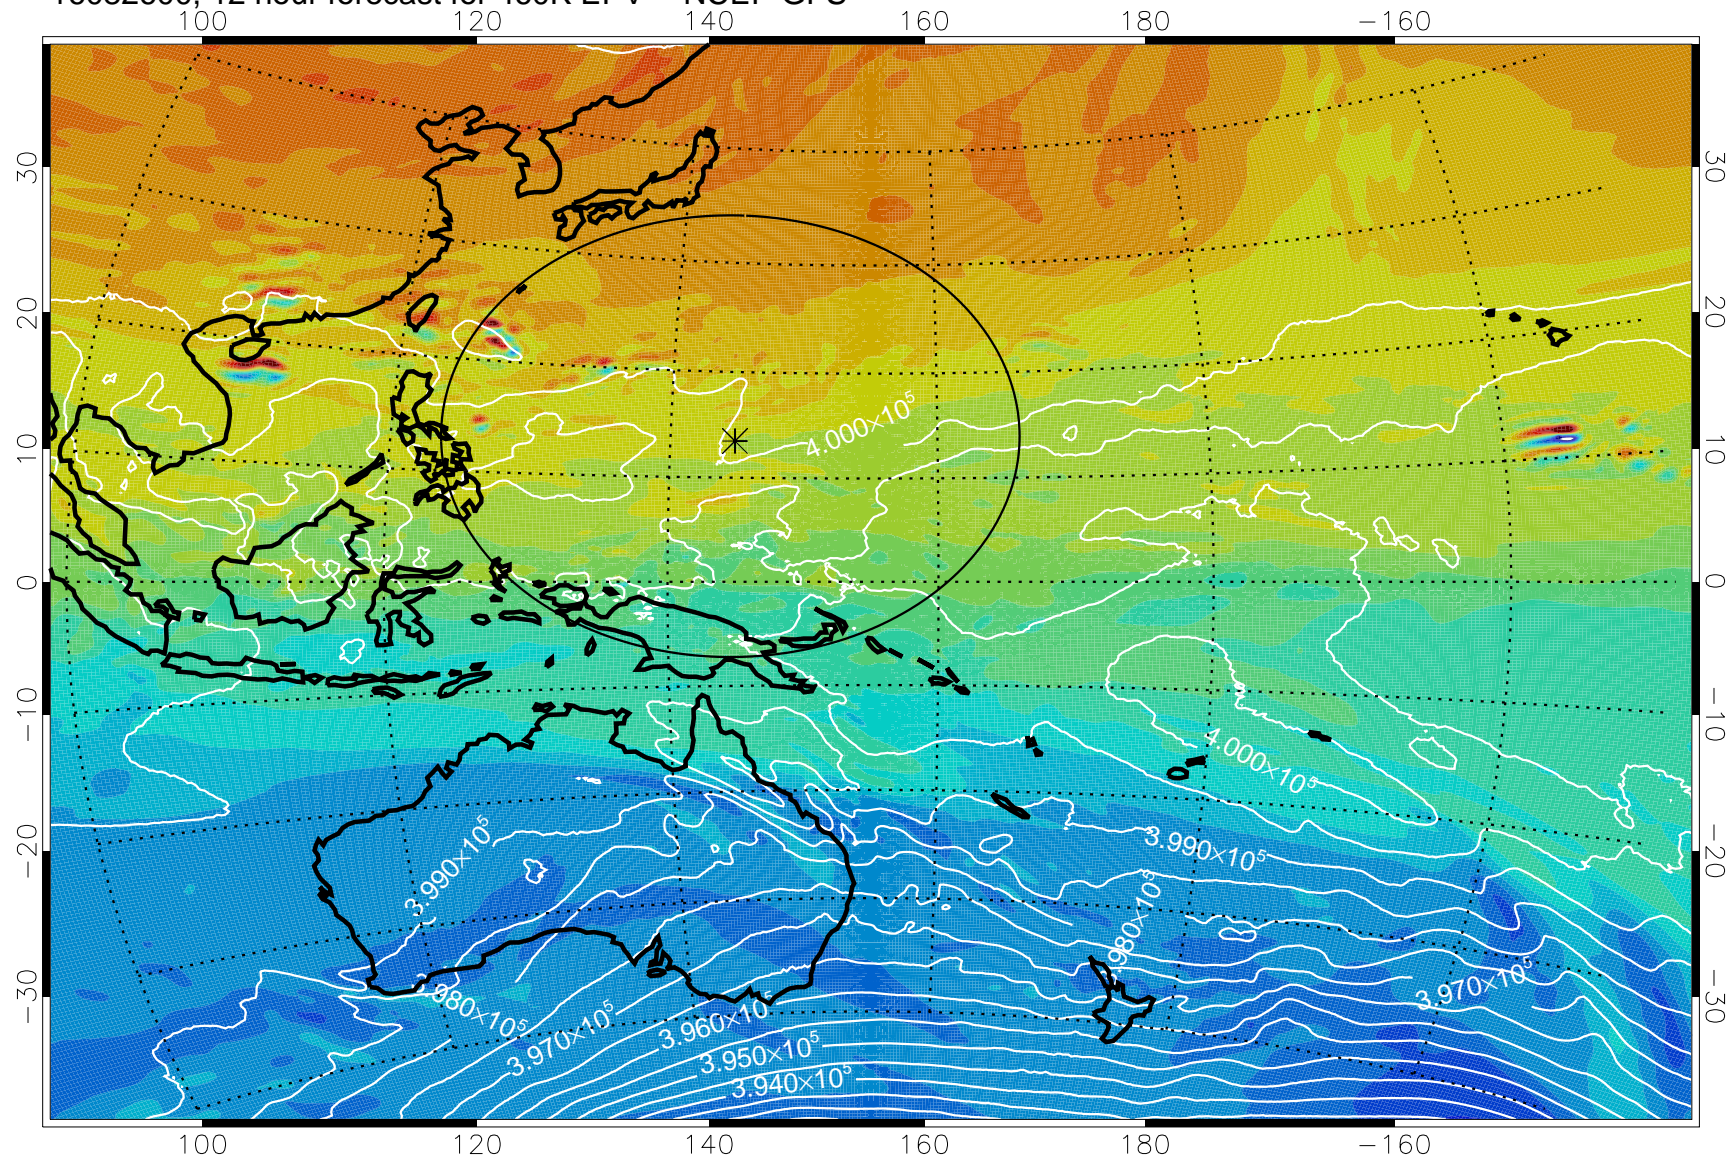

16082518, 6 hour forecast for 460K EPV -- NCEP GFS

460K Montgomery Streamfunction, white

Range ring of 2304 km

16082600, 12 hour forecast for 460K EPV -- NCEP GFS

460K Montgomery Streamfunction, white

Range ring of 2304 km

16082606, 18 hour forecast for 460K EPV -- NCEP GFS

460K Montgomery Streamfunction, white

Range ring of 2304 km

16082612, 24 hour forecast for 460K EPV -- NCEP GFS

460K Montgomery Streamfunction, white

Range ring of 2304 km

16082618, 30 hour forecast for 460K EPV -- NCEP GFS

460K Montgomery Streamfunction, white

Range ring of 2304 km

16082700, 36 hour forecast for 460K EPV -- NCEP GFS

460K Montgomery Streamfunction, white

Range ring of 2304 km

16082718, 54 hour forecast for 460K EPV -- NCEP GFS

16082800, 60 hour forecast for 460K EPV -- NCEP GFS

460K Montgomery Streamfunction, white

Range ring of 2304 km

16082806, 66 hour forecast for 460K EPV -- NCEP GFS