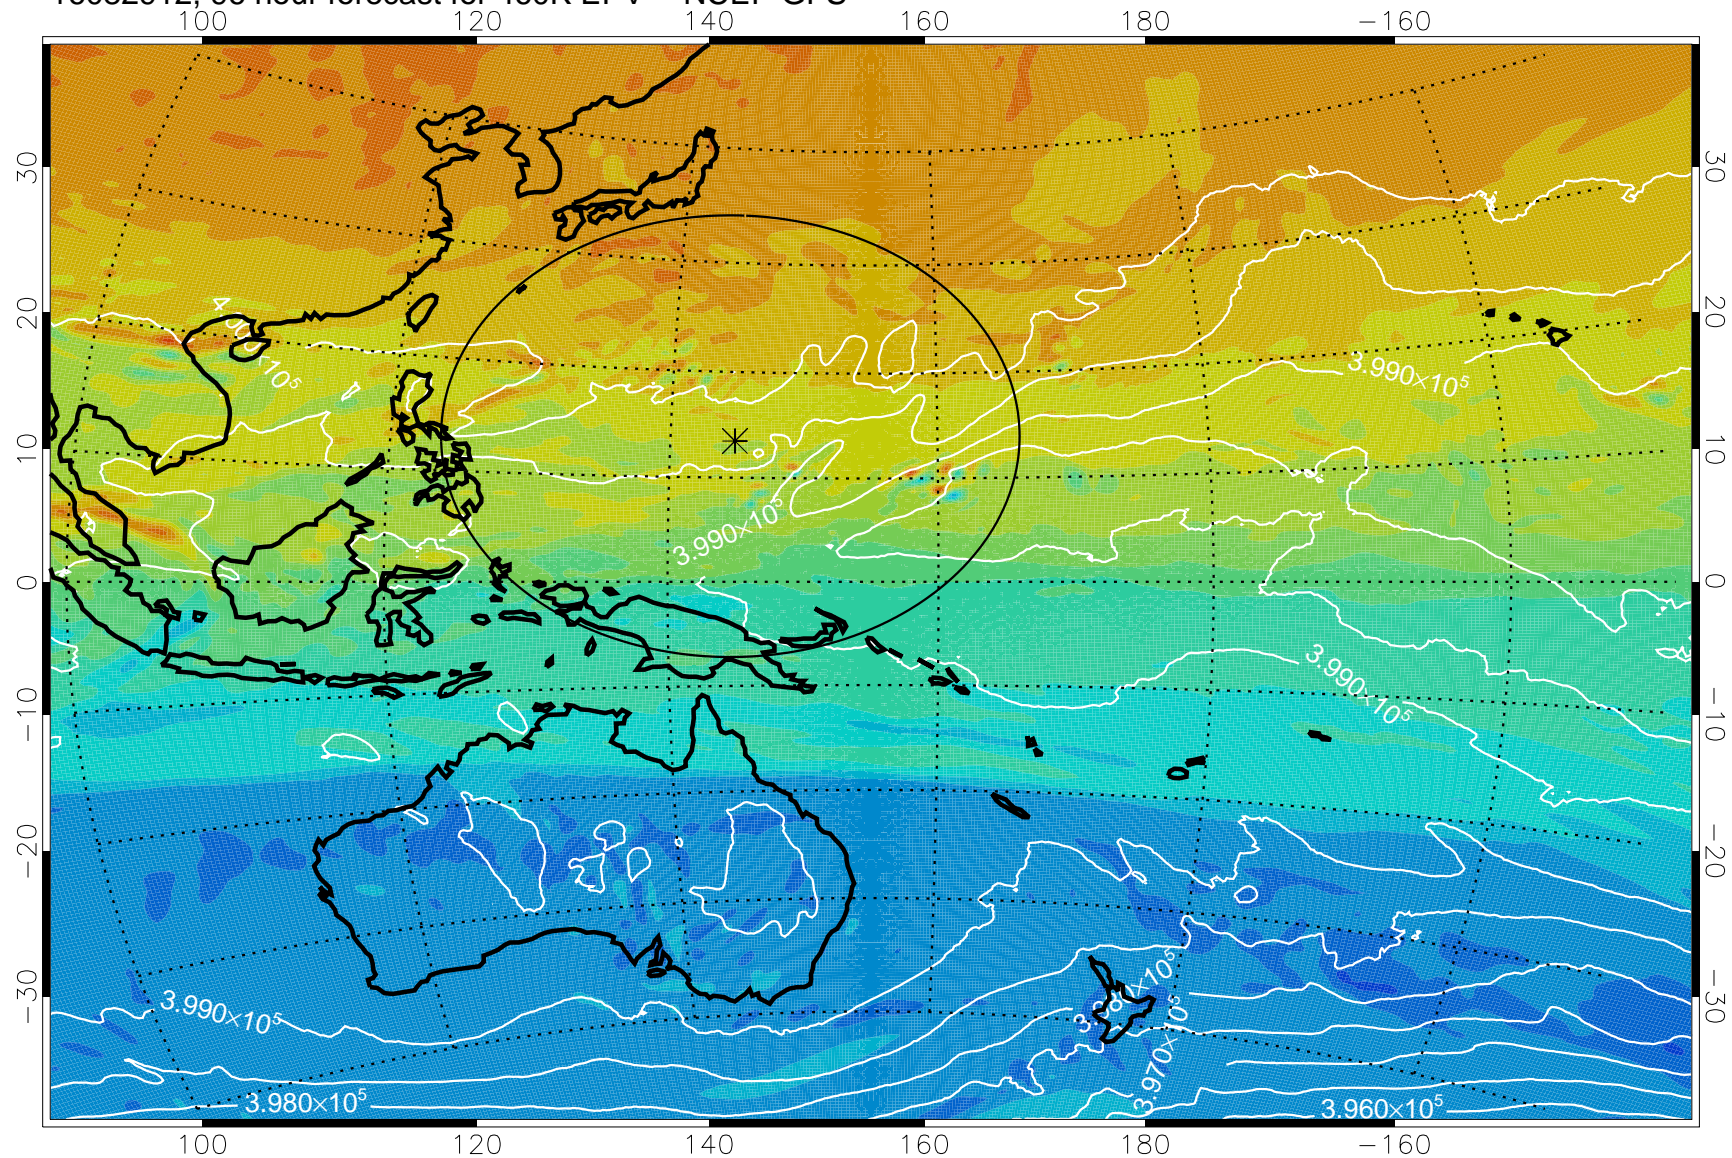

460K Montgomery Streamfunction, white

Range ring of 2304 km

16082812, 72 hour forecast for 460K EPV -- NCEP GFS

460K Montgomery Streamfunction, white

Range ring of 2304 km

16082818, 78 hour forecast for 460K EPV -- NCEP GFS

460K Montgomery Streamfunction, white

Range ring of 2304 km

16082900, 84 hour forecast for 460K EPV -- NCEP GFS

460K Montgomery Streamfunction, white

Range ring of 2304 km

16082906, 90 hour forecast for 460K EPV -- NCEP GFS

460K Montgomery Streamfunction, white

Range ring of 2304 km

16082912, 96 hour forecast for 460K EPV -- NCEP GFS

-4×10^{-5} -2×10^{-5} 0 2×10^{-5} 4×10^{-5}
PVU

460K Montgomery Streamfunction, white

Range ring of 2304 km

16082918, 102 hour forecast for 460K EPV -- NCEP GFS

460K Montgomery Streamfunction, white

Range ring of 2304 km

16083000, 108 hour forecast for 460K EPV -- NCEP GFS

460K Montgomery Streamfunction, white

Range ring of 2304 km