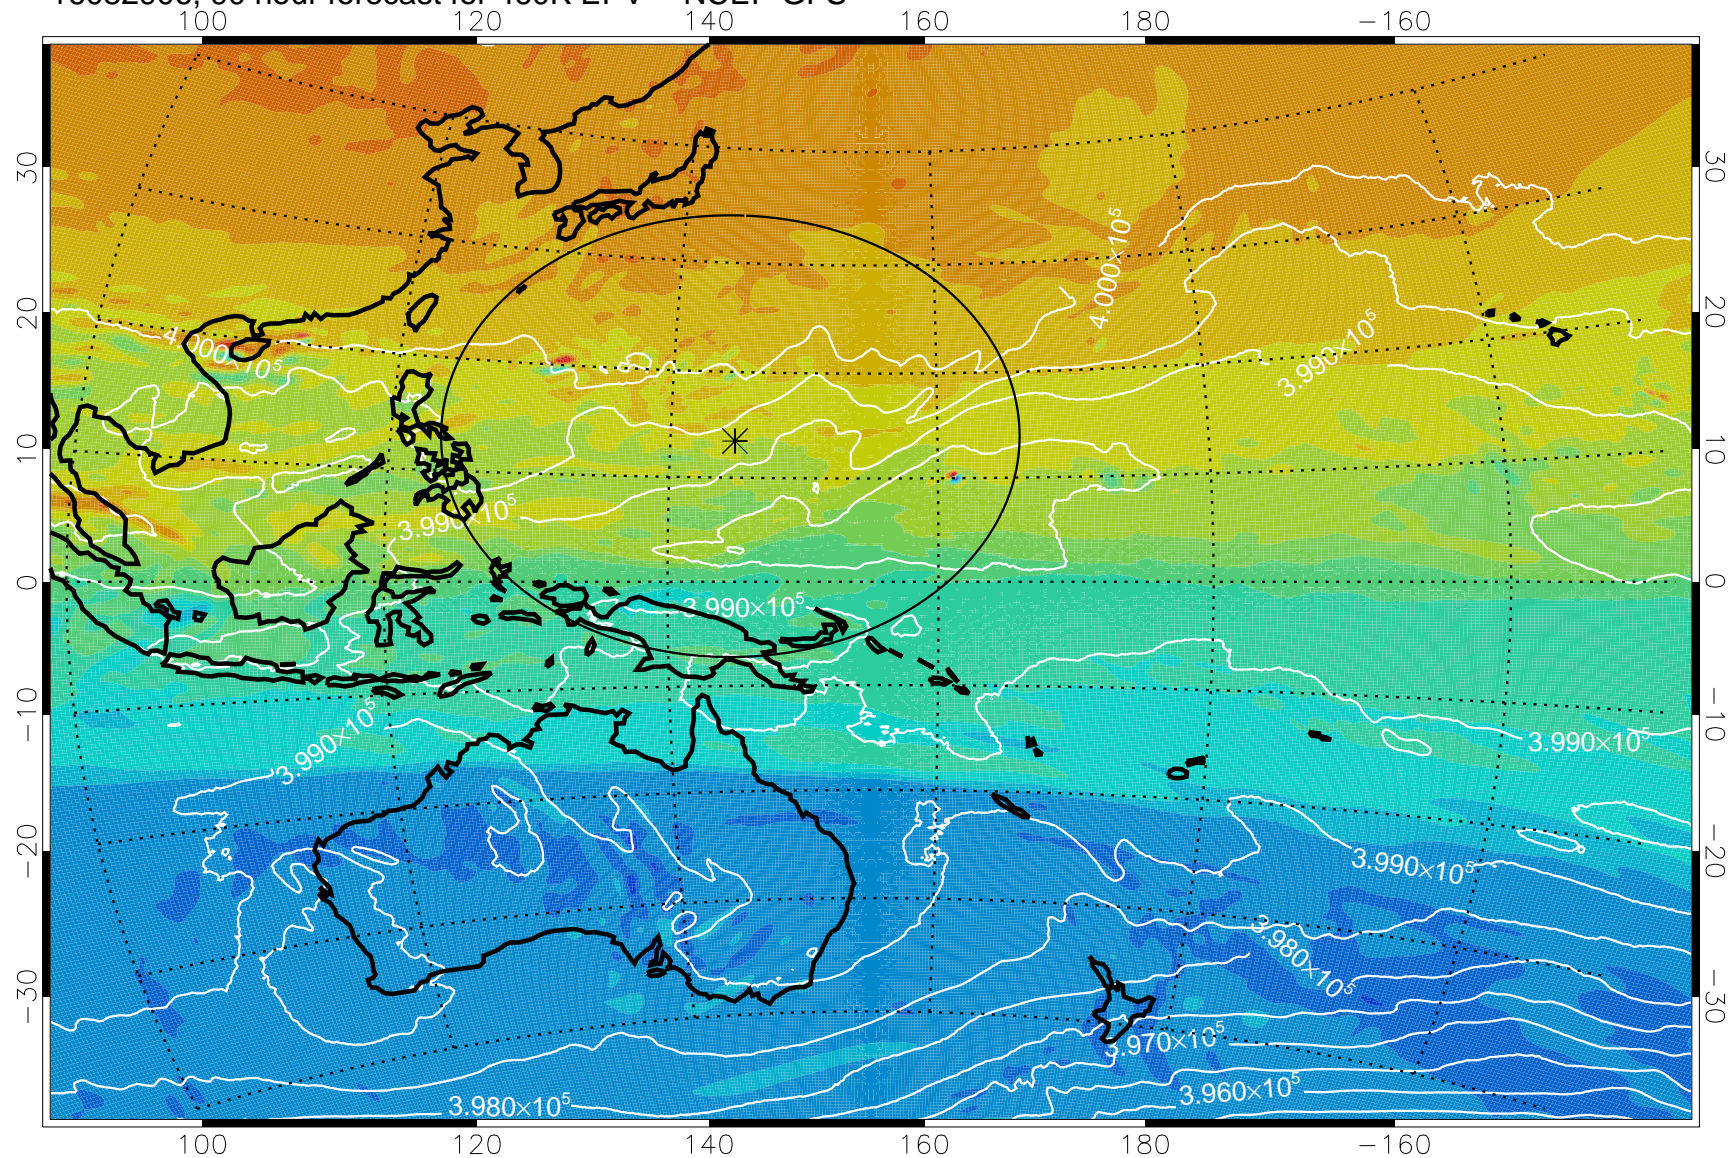

460K Montgomery Streamfunction, white

Range ring of 2304 km

16082812, 72 hour forecast for 460K EPV -- NCEP GFS

460K Montgomery Streamfunction, white

Range ring of 2304 km

16082818, 78 hour forecast for 460K EPV -- NCEP GFS

460K Montgomery Streamfunction, white

Range ring of 2304 km

16082900, 84 hour forecast for 460K EPV -- NCEP GFS

460K Montgomery Streamfunction, white

Range ring of 2304 km

16082906, 90 hour forecast for 460K EPV -- NCEP GFS

460K Montgomery Streamfunction, white

Range ring of 2304 km

16082912, 96 hour forecast for 460K EPV -- NCEP GFS

-4×10^{-5} -2×10^{-5} 0 2×10^{-5} 4×10^{-5}
PVU

460K Montgomery Streamfunction, white

Range ring of 2304 km

16082918, 102 hour forecast for 460K EPV -- NCEP GFS

460K Montgomery Streamfunction, white

Range ring of 2304 km

16083000, 108 hour forecast for 460K EPV -- NCEP GFS

460K Montgomery Streamfunction, white

Range ring of 2304 km