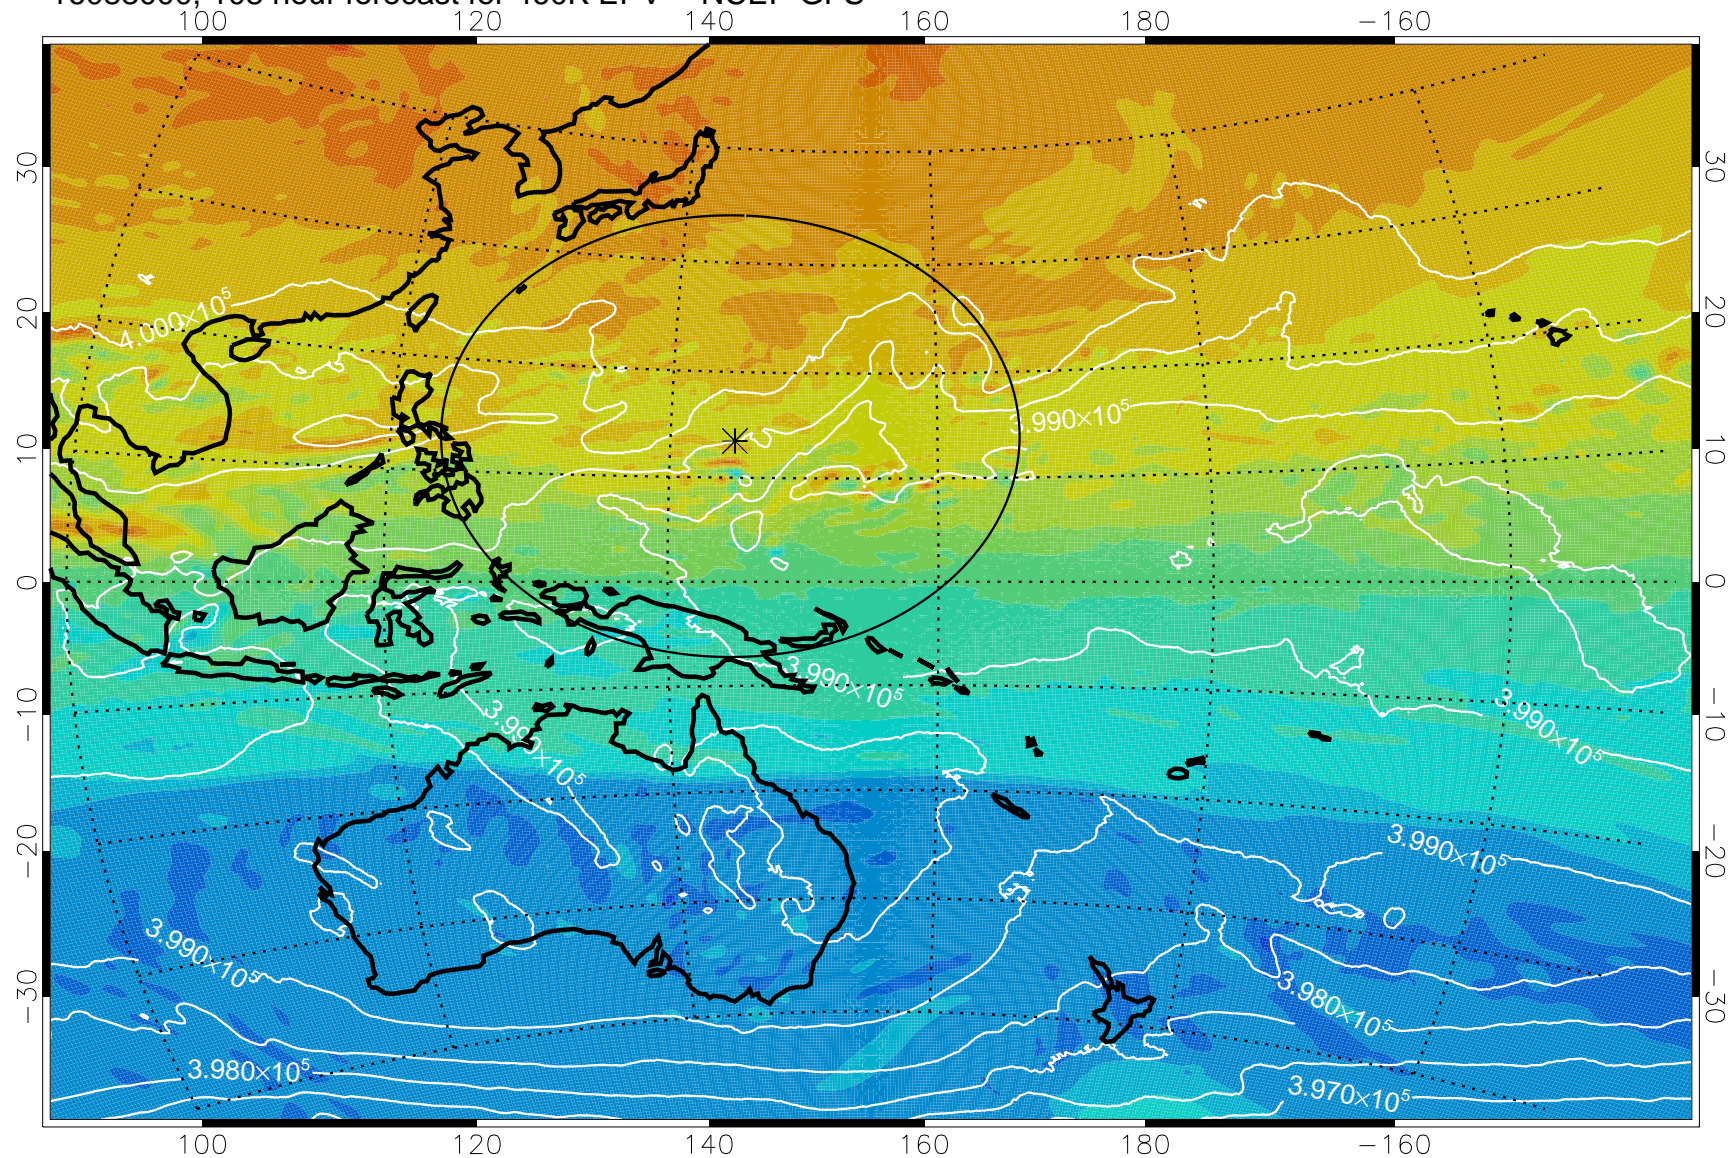

460K Montgomery Streamfunction, white

Range ring of 2304 km

16082900, 84 hour forecast for 460K EPV -- NCEP GFS

460K Montgomery Streamfunction, white

Range ring of 2304 km

16082906, 90 hour forecast for 460K EPV -- NCEP GFS

460K Montgomery Streamfunction, white

Range ring of 2304 km

16082912, 96 hour forecast for 460K EPV -- NCEP GFS

-4×10^{-5} -2×10^{-5} 0 2×10^{-5} 4×10^{-5}
PVU

460K Montgomery Streamfunction, white

Range ring of 2304 km

16082918, 102 hour forecast for 460K EPV -- NCEP GFS

460K Montgomery Streamfunction, white

Range ring of 2304 km

16083000, 108 hour forecast for 460K EPV -- NCEP GFS

460K Montgomery Streamfunction, white

Range ring of 2304 km

16083006, 114 hour forecast for 460K EPV -- NCEP GFS

460K Montgomery Streamfunction, white

Range ring of 2304 km

16083012, 120 hour forecast for 460K EPV -- NCEP GFS

460K Montgomery Streamfunction, white

Range ring of 2304 km