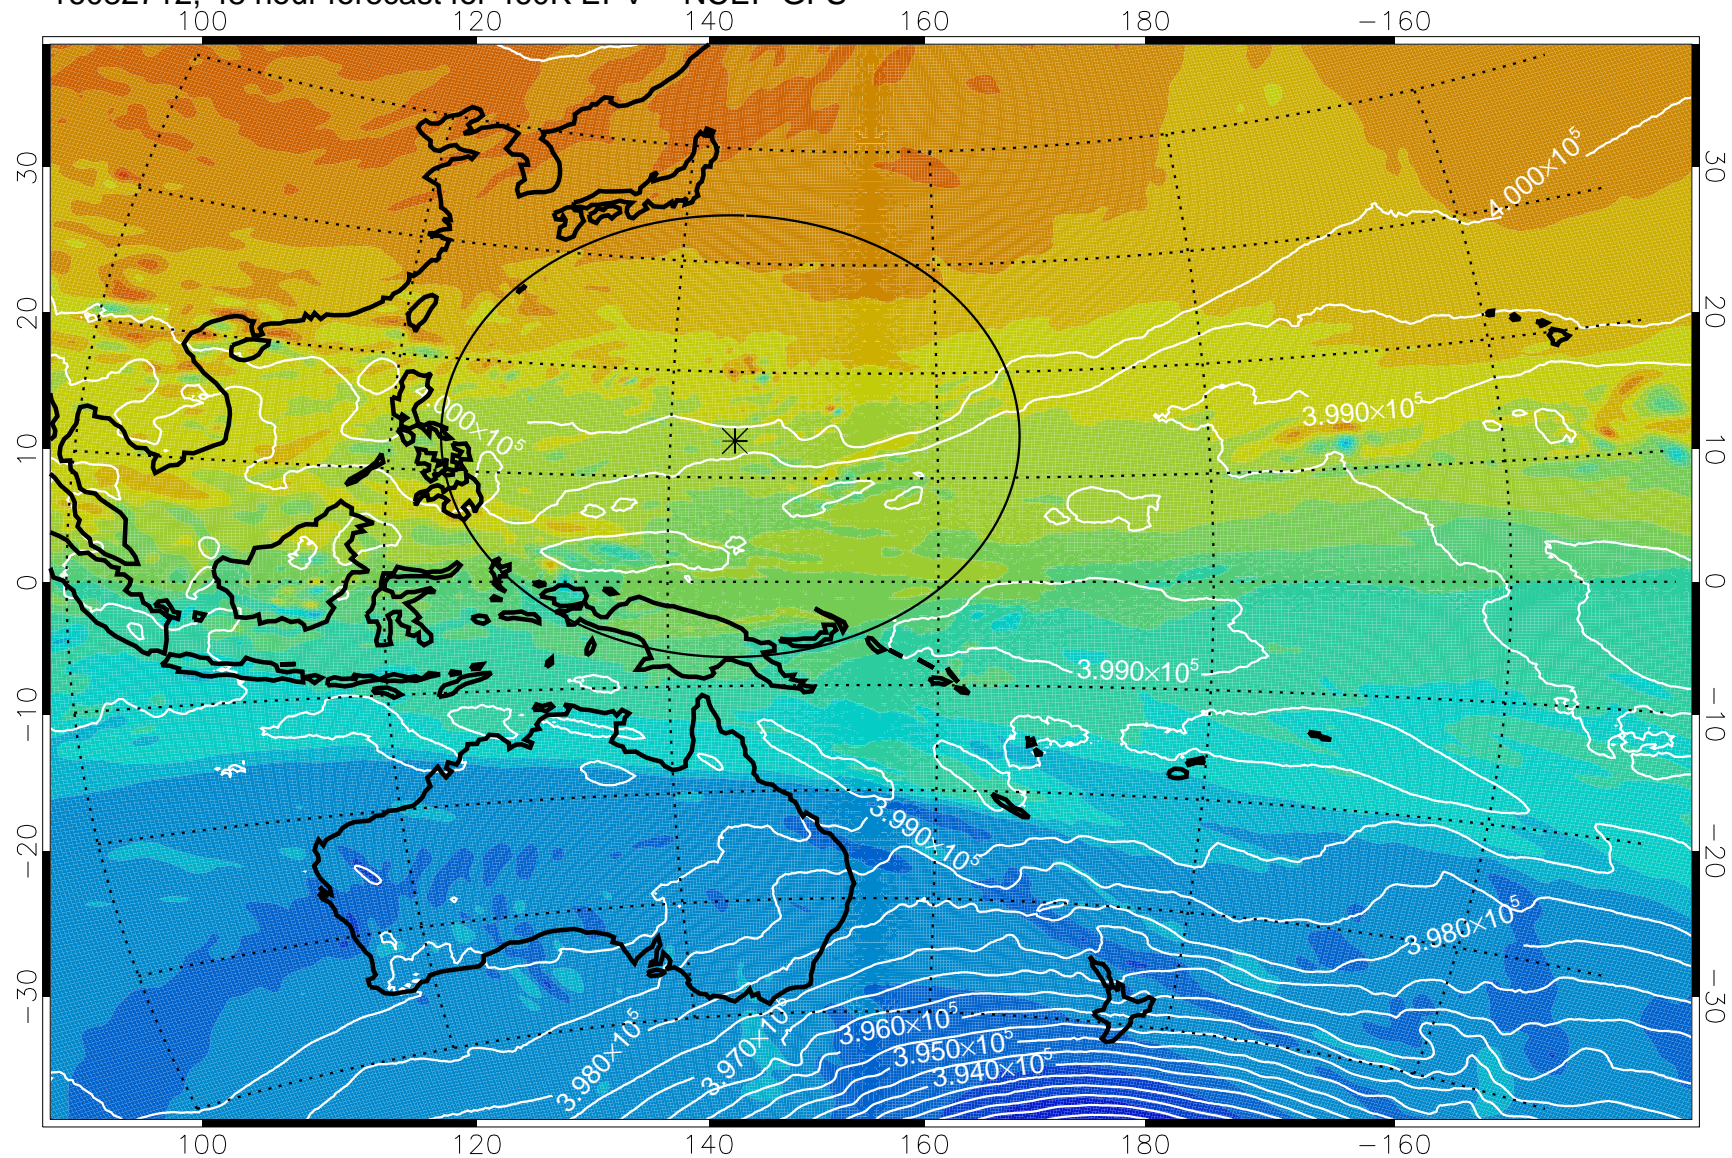

16082618, 30 hour forecast for 460K EPV -- NCEP GFS

460K Montgomery Streamfunction, white

Range ring of 2304 km

16082700, 36 hour forecast for 460K EPV -- NCEP GFS

460K Montgomery Streamfunction, white

Range ring of 2304 km

16082706, 42 hour forecast for 460K EPV -- NCEP GFS

460K Montgomery Streamfunction, white

Range ring of 2304 km

16082712, 48 hour forecast for 460K EPV -- NCEP GFS

460K Montgomery Streamfunction, white

Range ring of 2304 km

16082718, 54 hour forecast for 460K EPV -- NCEP GFS

16082800, 60 hour forecast for 460K EPV -- NCEP GFS

460K Montgomery Streamfunction, white

Range ring of 2304 km

16082806, 66 hour forecast for 460K EPV -- NCEP GFS

460K Montgomery Streamfunction, white

Range ring of 2304 km

16082812, 72 hour forecast for 460K EPV -- NCEP GFS

460K Montgomery Streamfunction, white

Range ring of 2304 km

16082818, 78 hour forecast for 460K EPV -- NCEP GFS