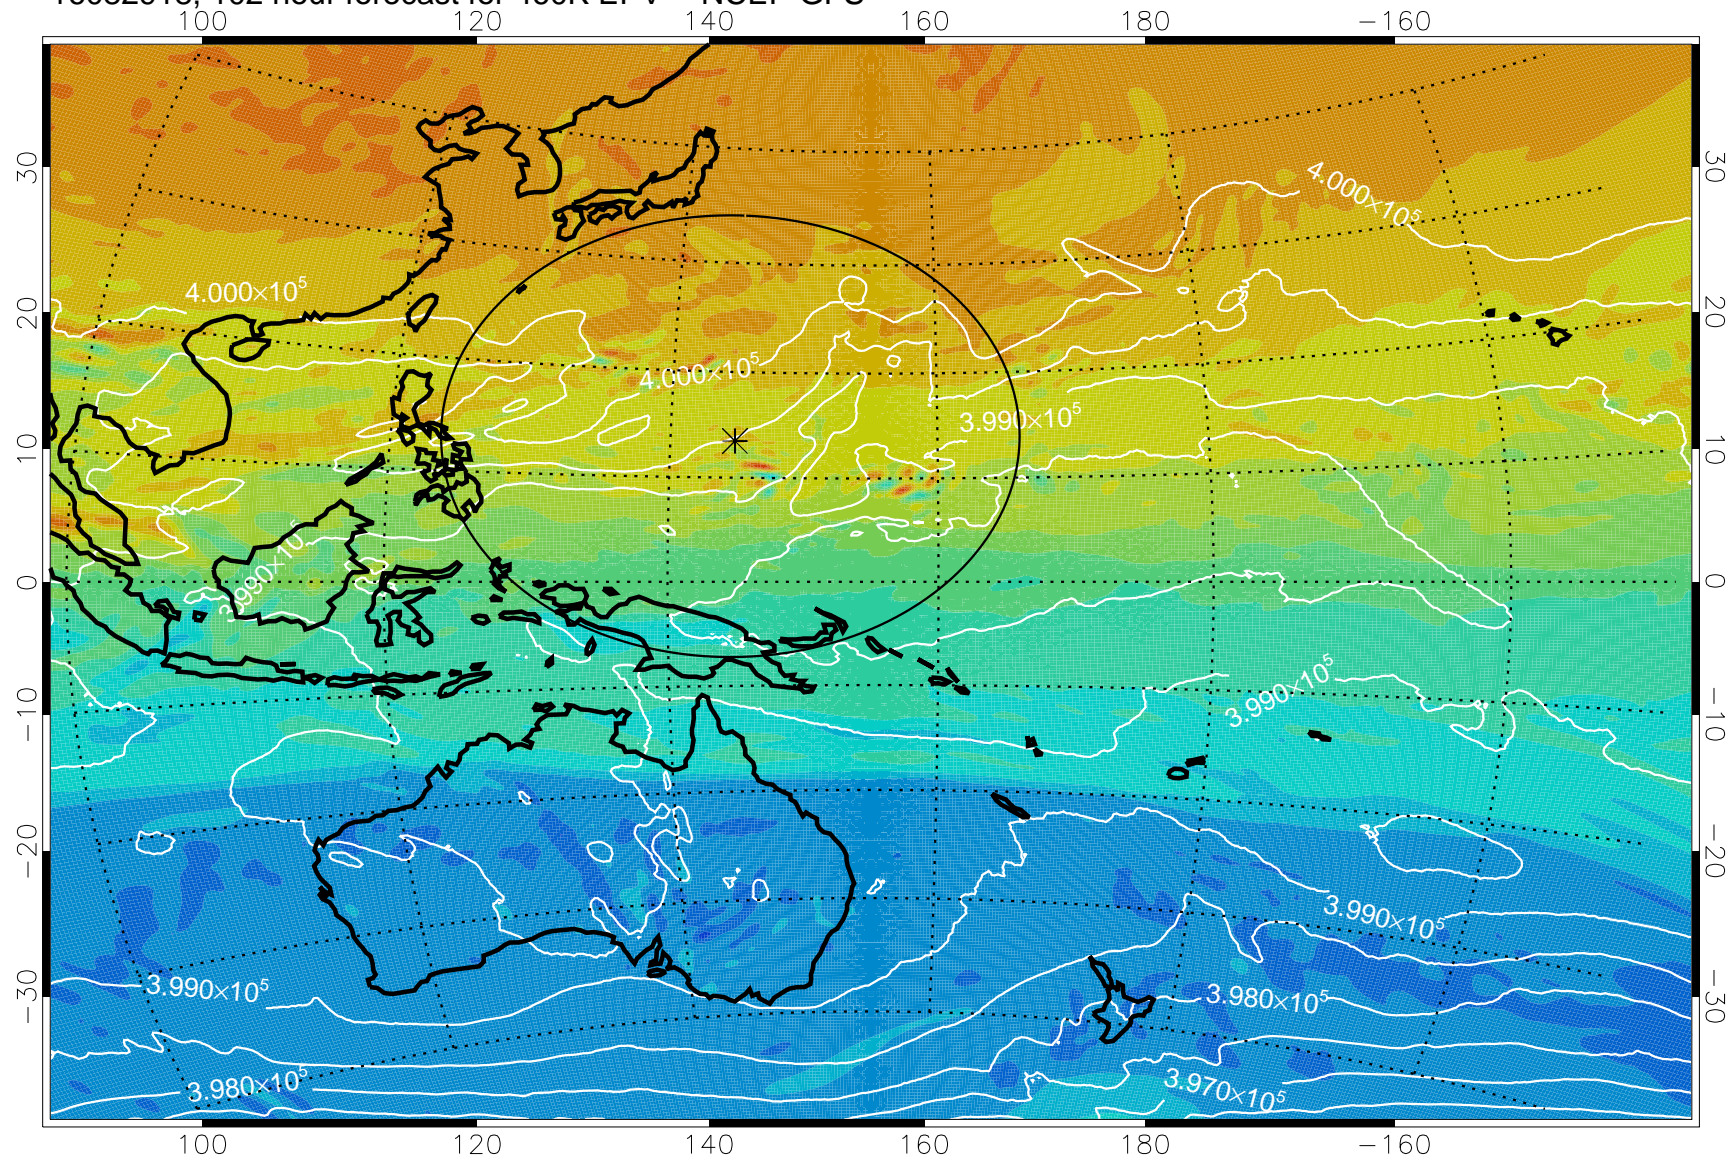

460K Montgomery Streamfunction, white

Range ring of 2304 km

16082900, 84 hour forecast for 460K EPV -- NCEP GFS

460K Montgomery Streamfunction, white

Range ring of 2304 km

16082906, 90 hour forecast for 460K EPV -- NCEP GFS

460K Montgomery Streamfunction, white

Range ring of 2304 km

16082912, 96 hour forecast for 460K EPV -- NCEP GFS

-4×10^{-5} -2×10^{-5} 0 2×10^{-5} 4×10^{-5}
PVU

460K Montgomery Streamfunction, white

Range ring of 2304 km

16082918, 102 hour forecast for 460K EPV -- NCEP GFS

460K Montgomery Streamfunction, white

Range ring of 2304 km

16083000, 108 hour forecast for 460K EPV -- NCEP GFS

460K Montgomery Streamfunction, white

Range ring of 2304 km

16083006, 114 hour forecast for 460K EPV -- NCEP GFS

460K Montgomery Streamfunction, white

Range ring of 2304 km

16083012, 120 hour forecast for 460K EPV -- NCEP GFS

460K Montgomery Streamfunction, white

Range ring of 2304 km