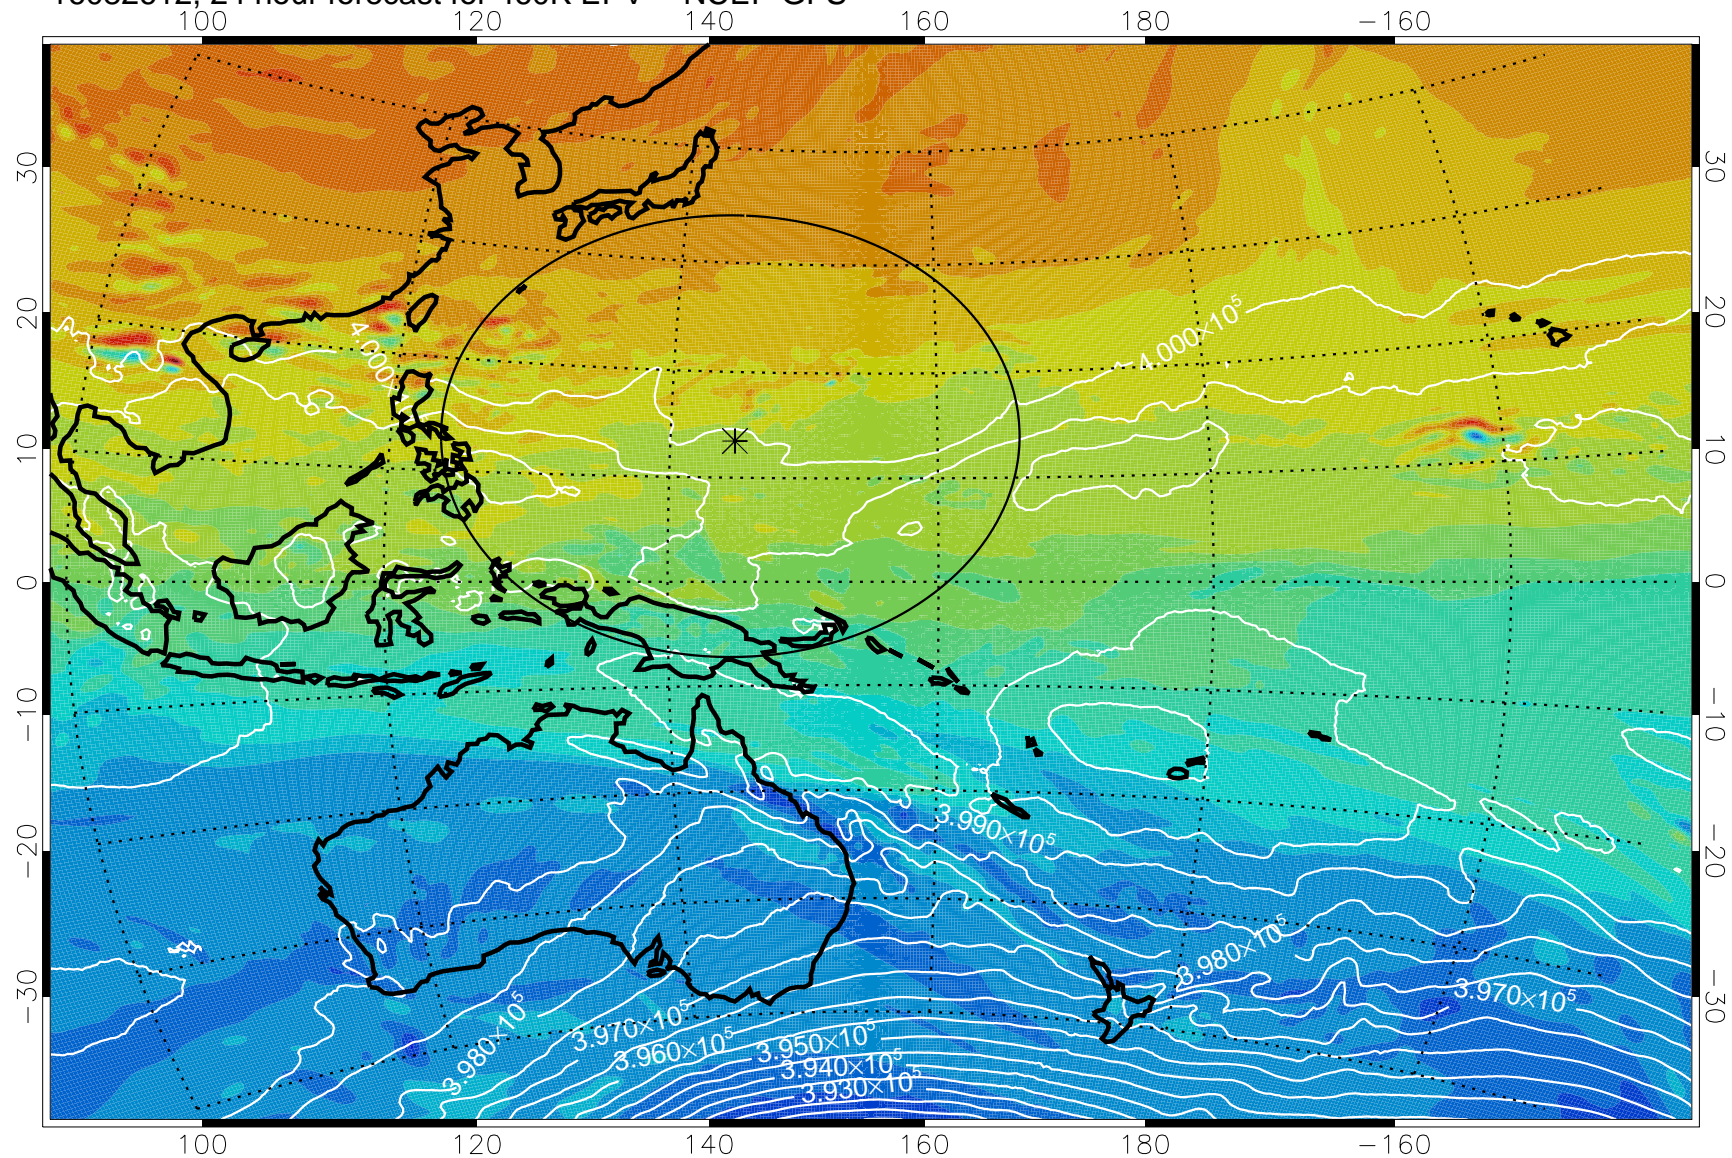

16082606, 18 hour forecast for 460K EPV -- NCEP GFS

460K Montgomery Streamfunction, white

Range ring of 2304 km

16082612, 24 hour forecast for 460K EPV -- NCEP GFS

460K Montgomery Streamfunction, white

Range ring of 2304 km

16082618, 30 hour forecast for 460K EPV -- NCEP GFS

460K Montgomery Streamfunction, white

Range ring of 2304 km

16082700, 36 hour forecast for 460K EPV -- NCEP GFS

460K Montgomery Streamfunction, white

Range ring of 2304 km

16082706, 42 hour forecast for 460K EPV -- NCEP GFS

460K Montgomery Streamfunction, white

Range ring of 2304 km

16082712, 48 hour forecast for 460K EPV -- NCEP GFS

460K Montgomery Streamfunction, white

Range ring of 2304 km

16082718, 54 hour forecast for 460K EPV -- NCEP GFS

16082800, 60 hour forecast for 460K EPV -- NCEP GFS

460K Montgomery Streamfunction, white

Range ring of 2304 km

16082806, 66 hour forecast for 460K EPV -- NCEP GFS