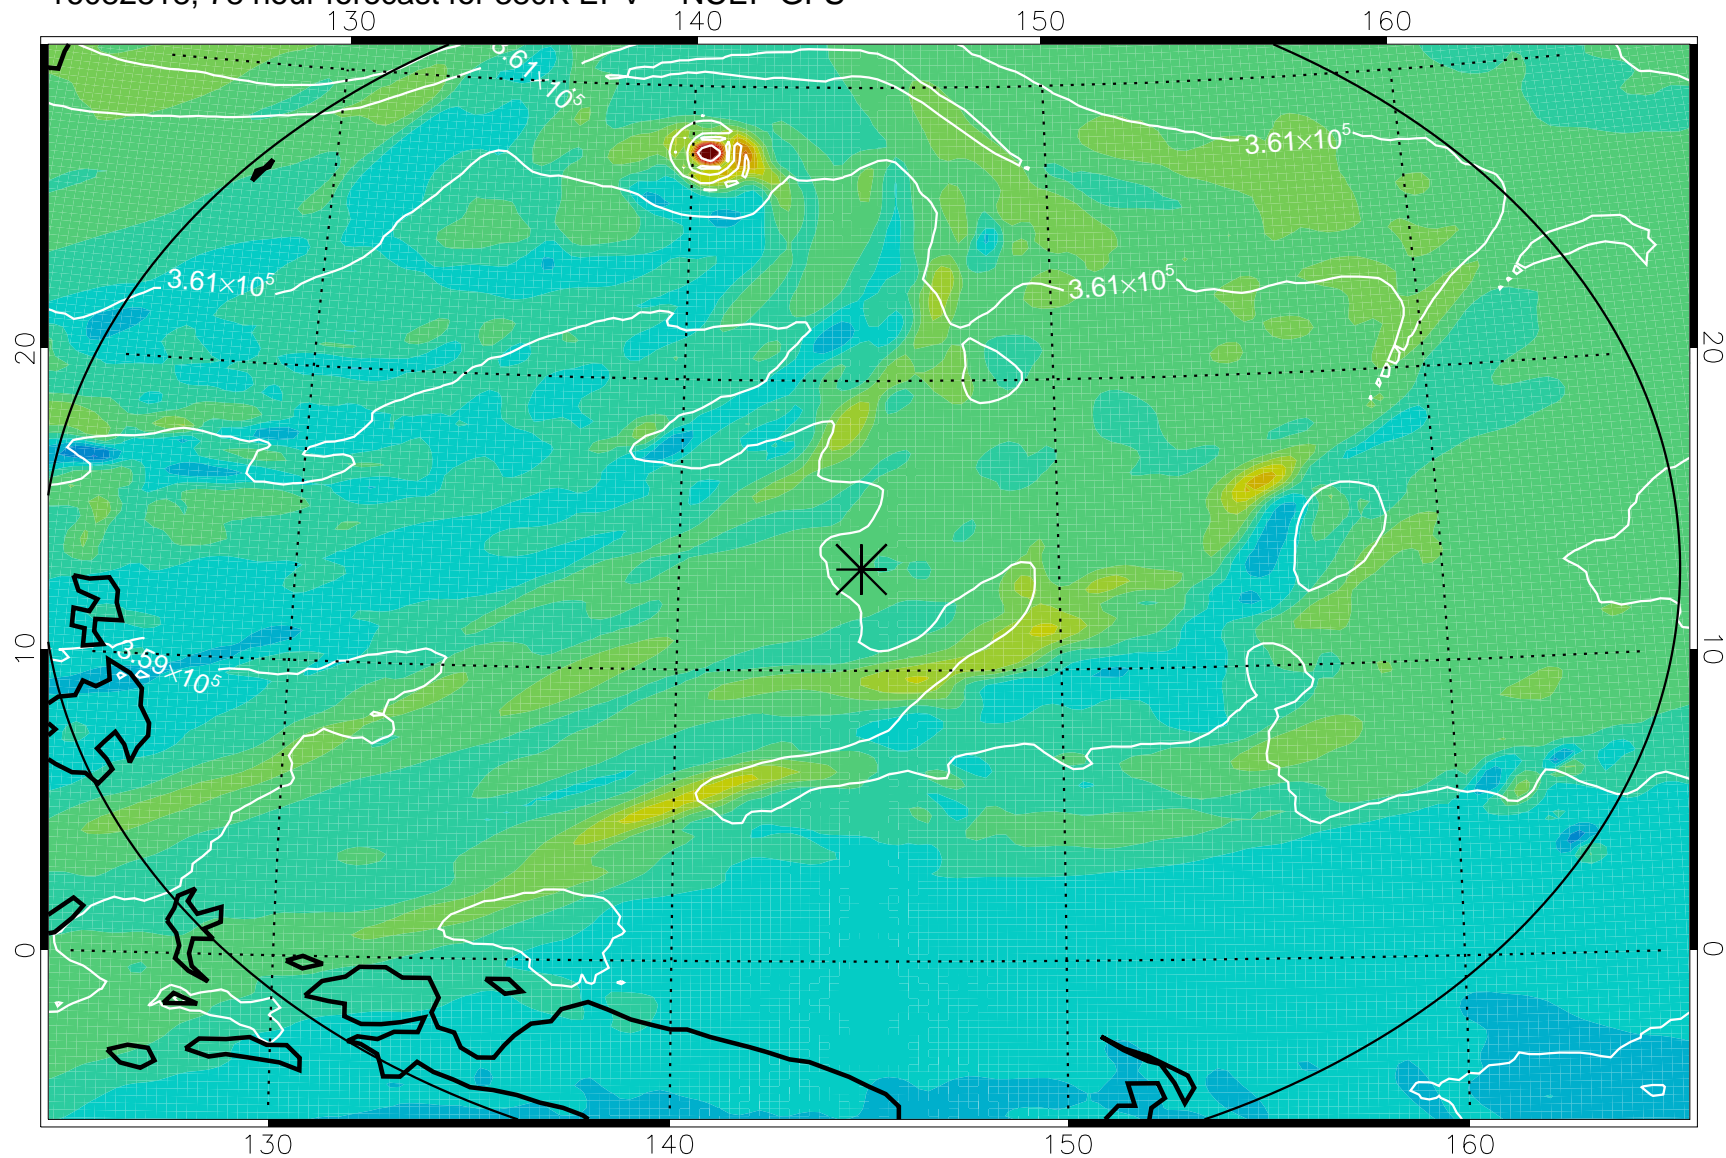

16082806, 66 hour forecast for 380K EPV -- NCEP GFS

380K Montgomery Streamfunction, white

Range ring of 2304 km

16082812, 72 hour forecast for 380K EPV -- NCEP GFS

380K Montgomery Streamfunction, white

Range ring of 2304 km

16082818, 78 hour forecast for 380K EPV -- NCEP GFS

380K Montgomery Streamfunction, white

Range ring of 2304 km

16082900, 84 hour forecast for 380K EPV -- NCEP GFS

380K Montgomery Streamfunction, white

Range ring of 2304 km

16082906, 90 hour forecast for 380K EPV -- NCEP GFS

380K Montgomery Streamfunction, white

Range ring of 2304 km

16082912, 96 hour forecast for 380K EPV -- NCEP GFS

380K Montgomery Streamfunction, white

Range ring of 2304 km

16082918, 102 hour forecast for 380K EPV -- NCEP GFS

380K Montgomery Streamfunction, white

Range ring of 2304 km

16083000, 108 hour forecast for 380K EPV -- NCEP GFS

380K Montgomery Streamfunction, white

Range ring of 2304 km