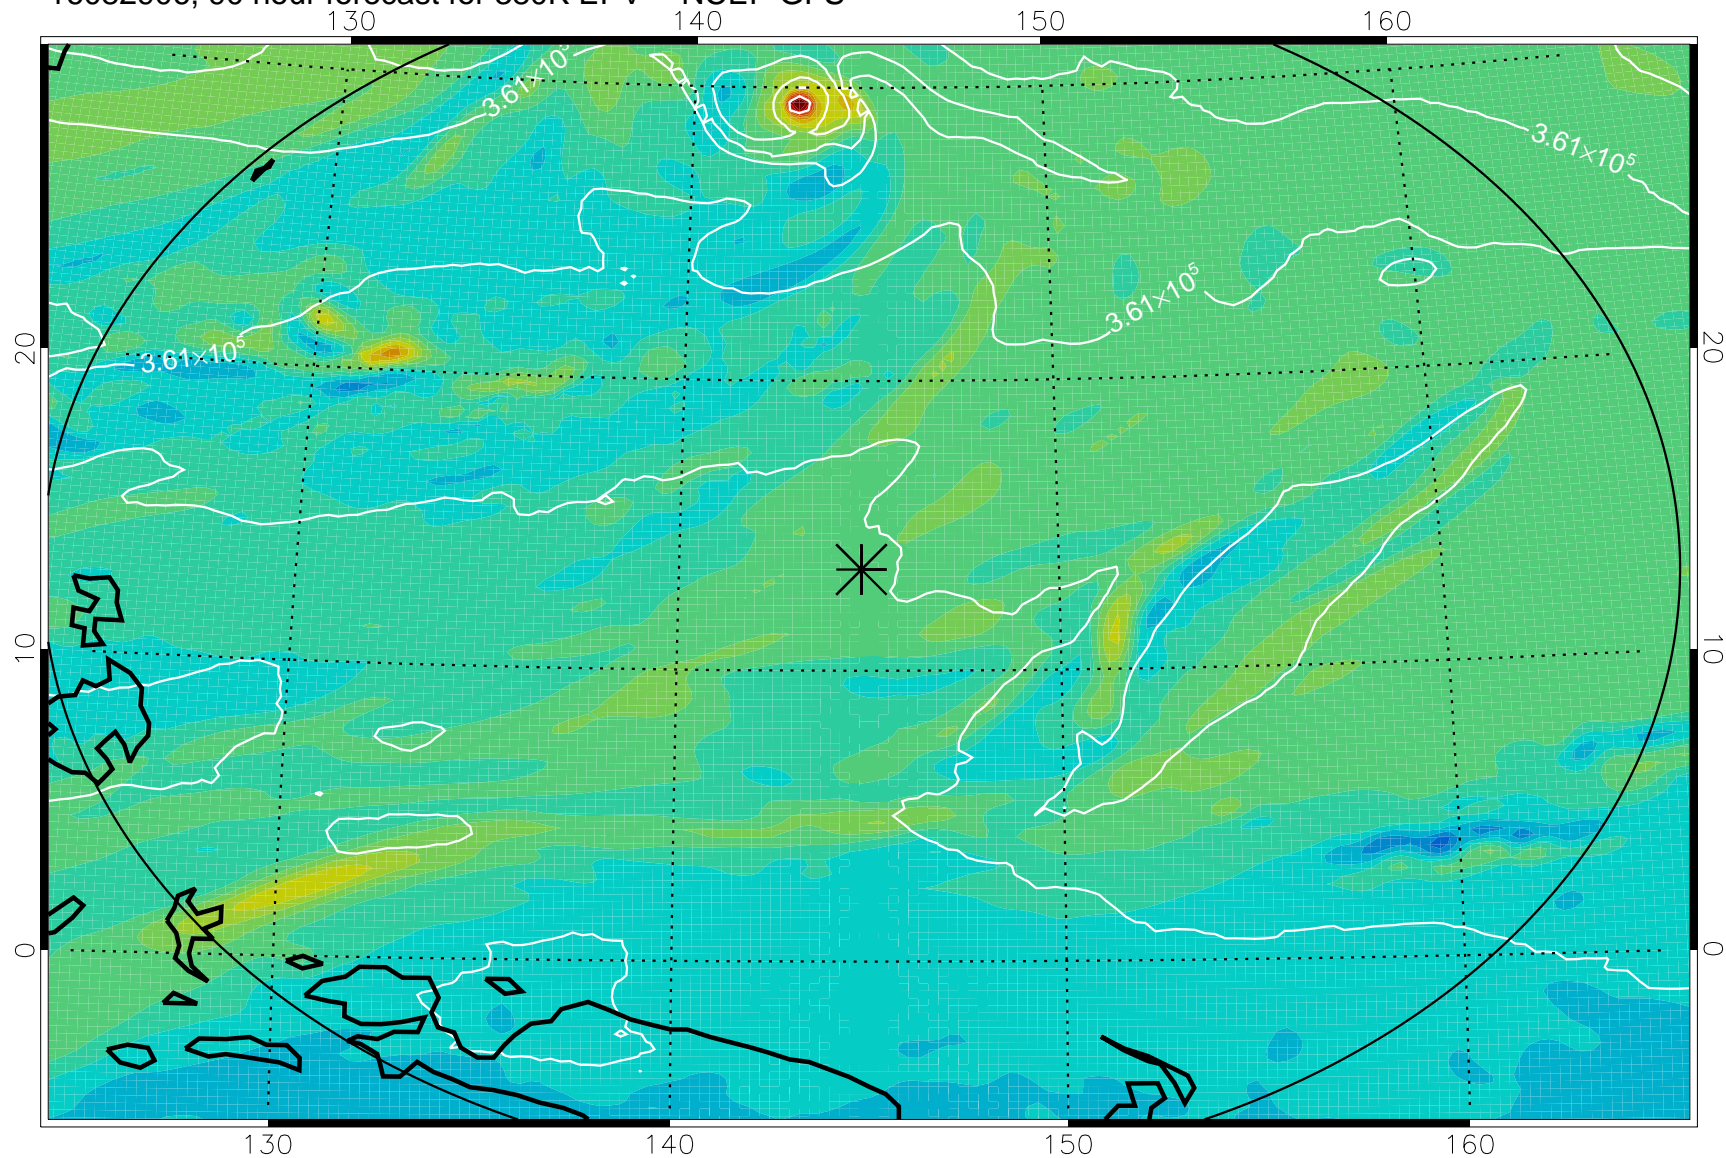

16082806, 66 hour forecast for 380K EPV -- NCEP GFS

380K Montgomery Streamfunction, white

Range ring of 2304 km

16082812, 72 hour forecast for 380K EPV -- NCEP GFS

380K Montgomery Streamfunction, white

Range ring of 2304 km

16082818, 78 hour forecast for 380K EPV -- NCEP GFS

380K Montgomery Streamfunction, white

Range ring of 2304 km

16082900, 84 hour forecast for 380K EPV -- NCEP GFS

380K Montgomery Streamfunction, white

Range ring of 2304 km

16082906, 90 hour forecast for 380K EPV -- NCEP GFS

380K Montgomery Streamfunction, white

Range ring of 2304 km

16082912, 96 hour forecast for 380K EPV -- NCEP GFS

380K Montgomery Streamfunction, white

Range ring of 2304 km

16082918, 102 hour forecast for 380K EPV -- NCEP GFS

380K Montgomery Streamfunction, white

Range ring of 2304 km

16083000, 108 hour forecast for 380K EPV -- NCEP GFS

380K Montgomery Streamfunction, white

Range ring of 2304 km