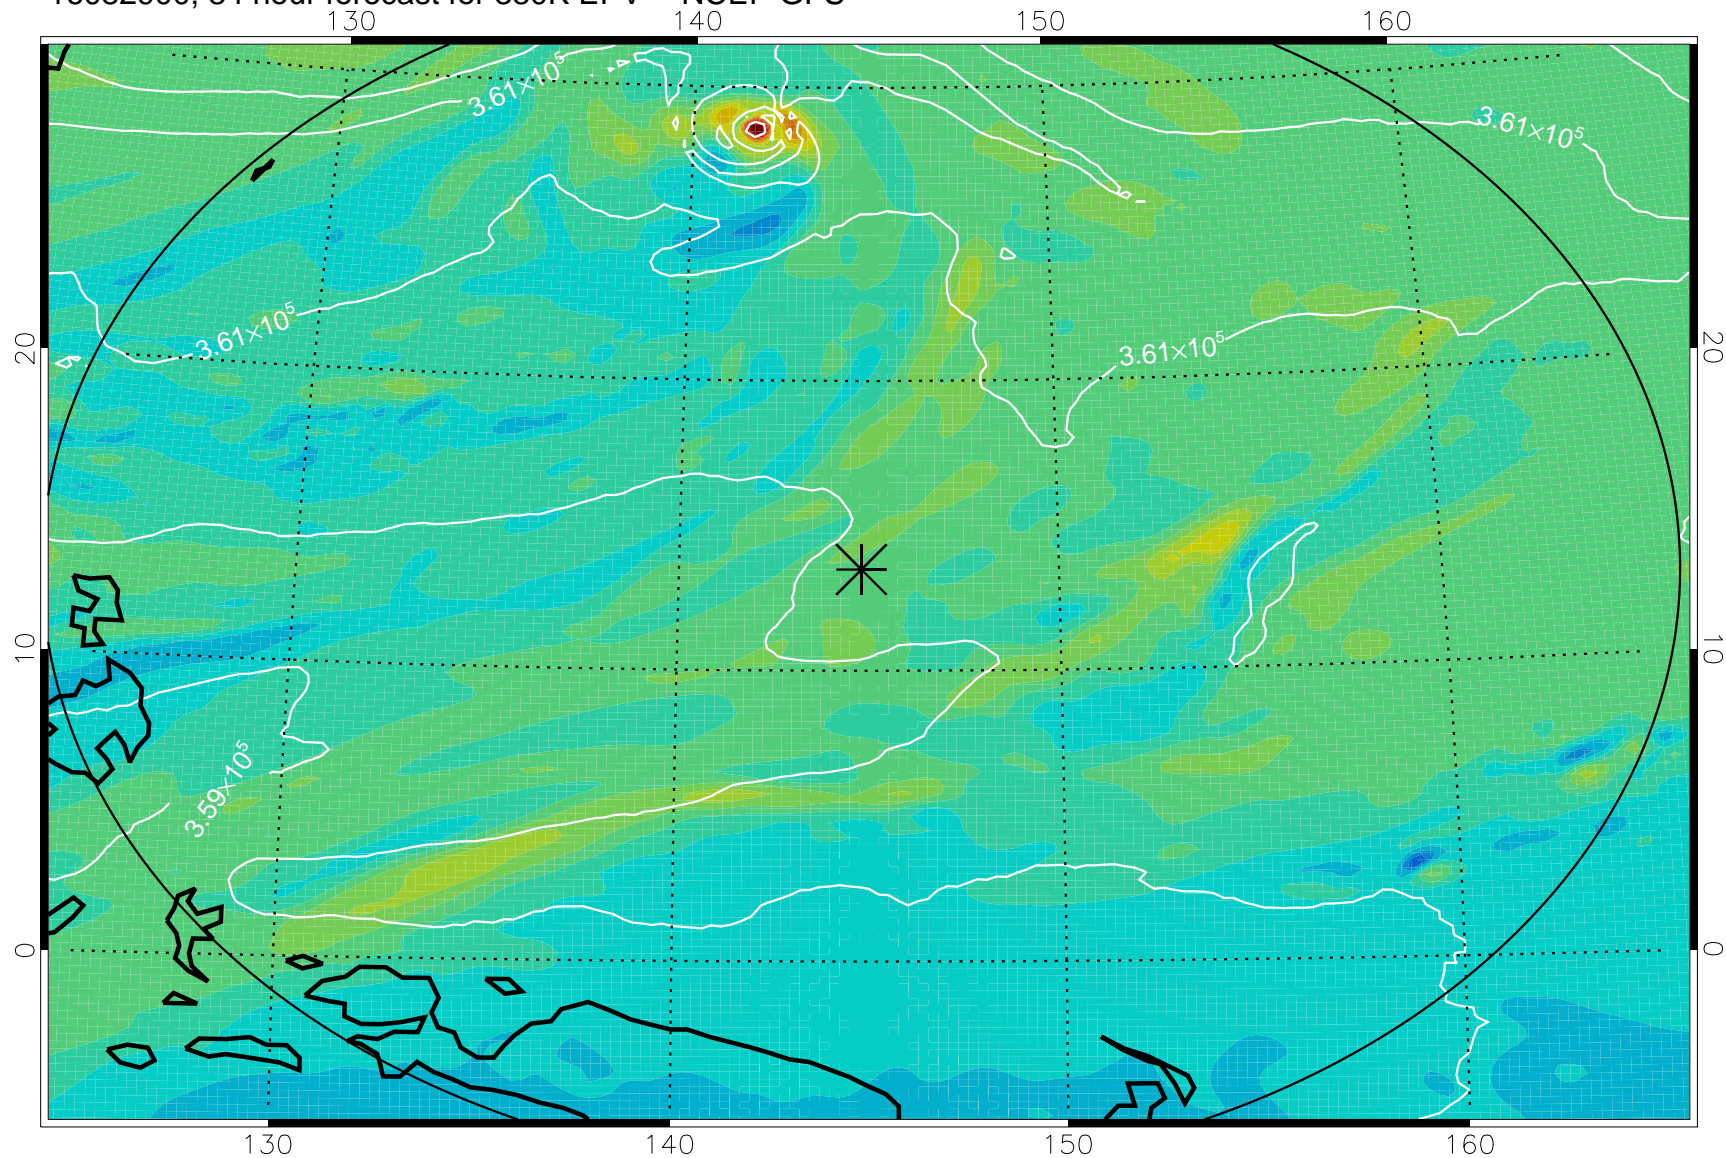

16082806, 66 hour forecast for 380K EPV -- NCEP GFS

380K Montgomery Streamfunction, white

Range ring of 2304 km

16082812, 72 hour forecast for 380K EPV -- NCEP GFS

380K Montgomery Streamfunction, white

Range ring of 2304 km

16082818, 78 hour forecast for 380K EPV -- NCEP GFS

380K Montgomery Streamfunction, white

Range ring of 2304 km

16082900, 84 hour forecast for 380K EPV -- NCEP GFS

380K Montgomery Streamfunction, white

Range ring of 2304 km

16082906, 90 hour forecast for 380K EPV -- NCEP GFS

380K Montgomery Streamfunction, white

Range ring of 2304 km

16082912, 96 hour forecast for 380K EPV -- NCEP GFS

380K Montgomery Streamfunction, white

Range ring of 2304 km

16082918, 102 hour forecast for 380K EPV -- NCEP GFS

380K Montgomery Streamfunction, white

Range ring of 2304 km

16083000, 108 hour forecast for 380K EPV -- NCEP GFS

380K Montgomery Streamfunction, white

Range ring of 2304 km