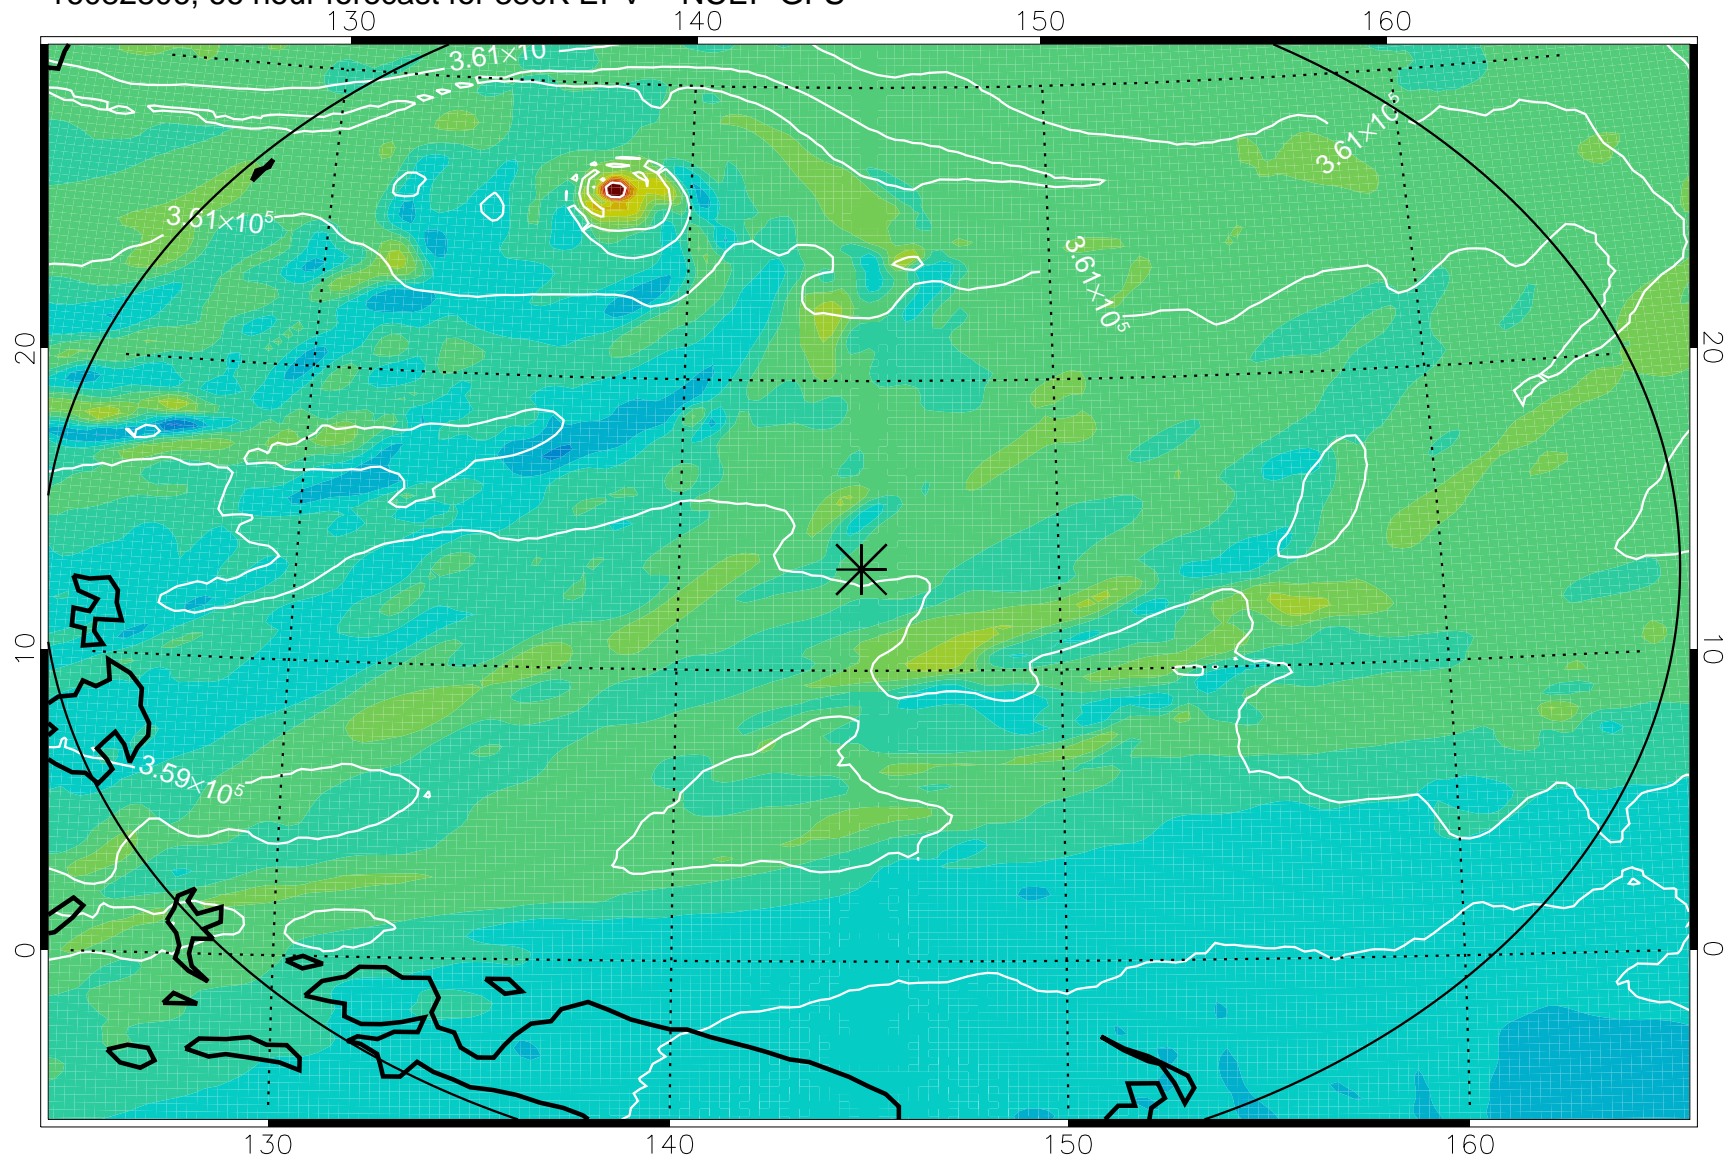

16082718, 54 hour forecast for 380K EPV -- NCEP GFS

380K Montgomery Streamfunction, white

Range ring of 2304 km

16082800, 60 hour forecast for 380K EPV -- NCEP GFS

380K Montgomery Streamfunction, white

Range ring of 2304 km

16082806, 66 hour forecast for 380K EPV -- NCEP GFS

380K Montgomery Streamfunction, white

Range ring of 2304 km

16082812, 72 hour forecast for 380K EPV -- NCEP GFS

380K Montgomery Streamfunction, white

Range ring of 2304 km

16082818, 78 hour forecast for 380K EPV -- NCEP GFS

380K Montgomery Streamfunction, white

Range ring of 2304 km

16082900, 84 hour forecast for 380K EPV -- NCEP GFS

380K Montgomery Streamfunction, white

Range ring of 2304 km

16082906, 90 hour forecast for 380K EPV -- NCEP GFS

380K Montgomery Streamfunction, white

Range ring of 2304 km

16082912, 96 hour forecast for 380K EPV -- NCEP GFS

380K Montgomery Streamfunction, white

Range ring of 2304 km