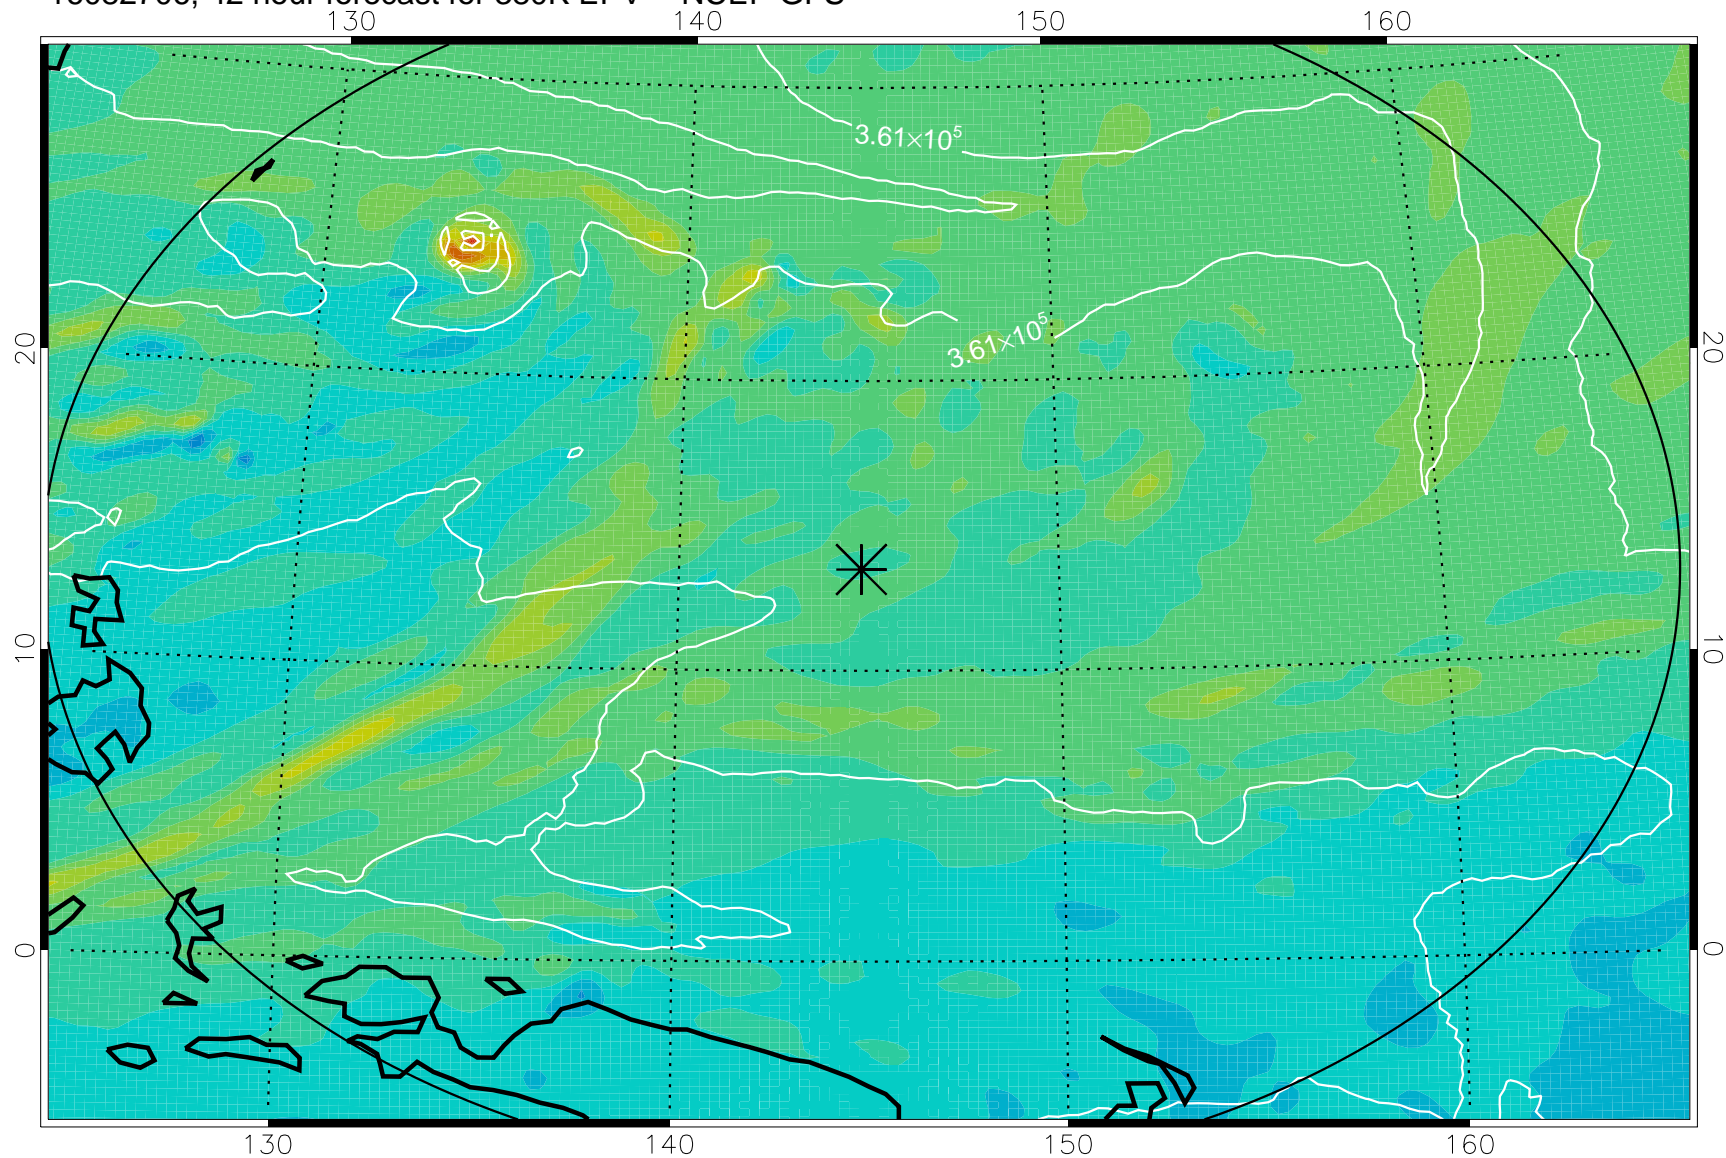

16082618, 30 hour forecast for 380K EPV -- NCEP GFS

380K Montgomery Streamfunction, white

Range ring of 2304 km

16082700, 36 hour forecast for 380K EPV -- NCEP GFS

380K Montgomery Streamfunction, white

Range ring of 2304 km

16082706, 42 hour forecast for 380K EPV -- NCEP GFS

380K Montgomery Streamfunction, white

Range ring of 2304 km

16082712, 48 hour forecast for 380K EPV -- NCEP GFS

380K Montgomery Streamfunction, white

Range ring of 2304 km

16082718, 54 hour forecast for 380K EPV -- NCEP GFS

380K Montgomery Streamfunction, white

Range ring of 2304 km

16082800, 60 hour forecast for 380K EPV -- NCEP GFS

380K Montgomery Streamfunction, white

Range ring of 2304 km

16082818, 78 hour forecast for 380K EPV -- NCEP GFS

380K Montgomery Streamfunction, white

Range ring of 2304 km

16082900, 84 hour forecast for 380K EPV -- NCEP GFS

380K Montgomery Streamfunction, white

Range ring of 2304 km