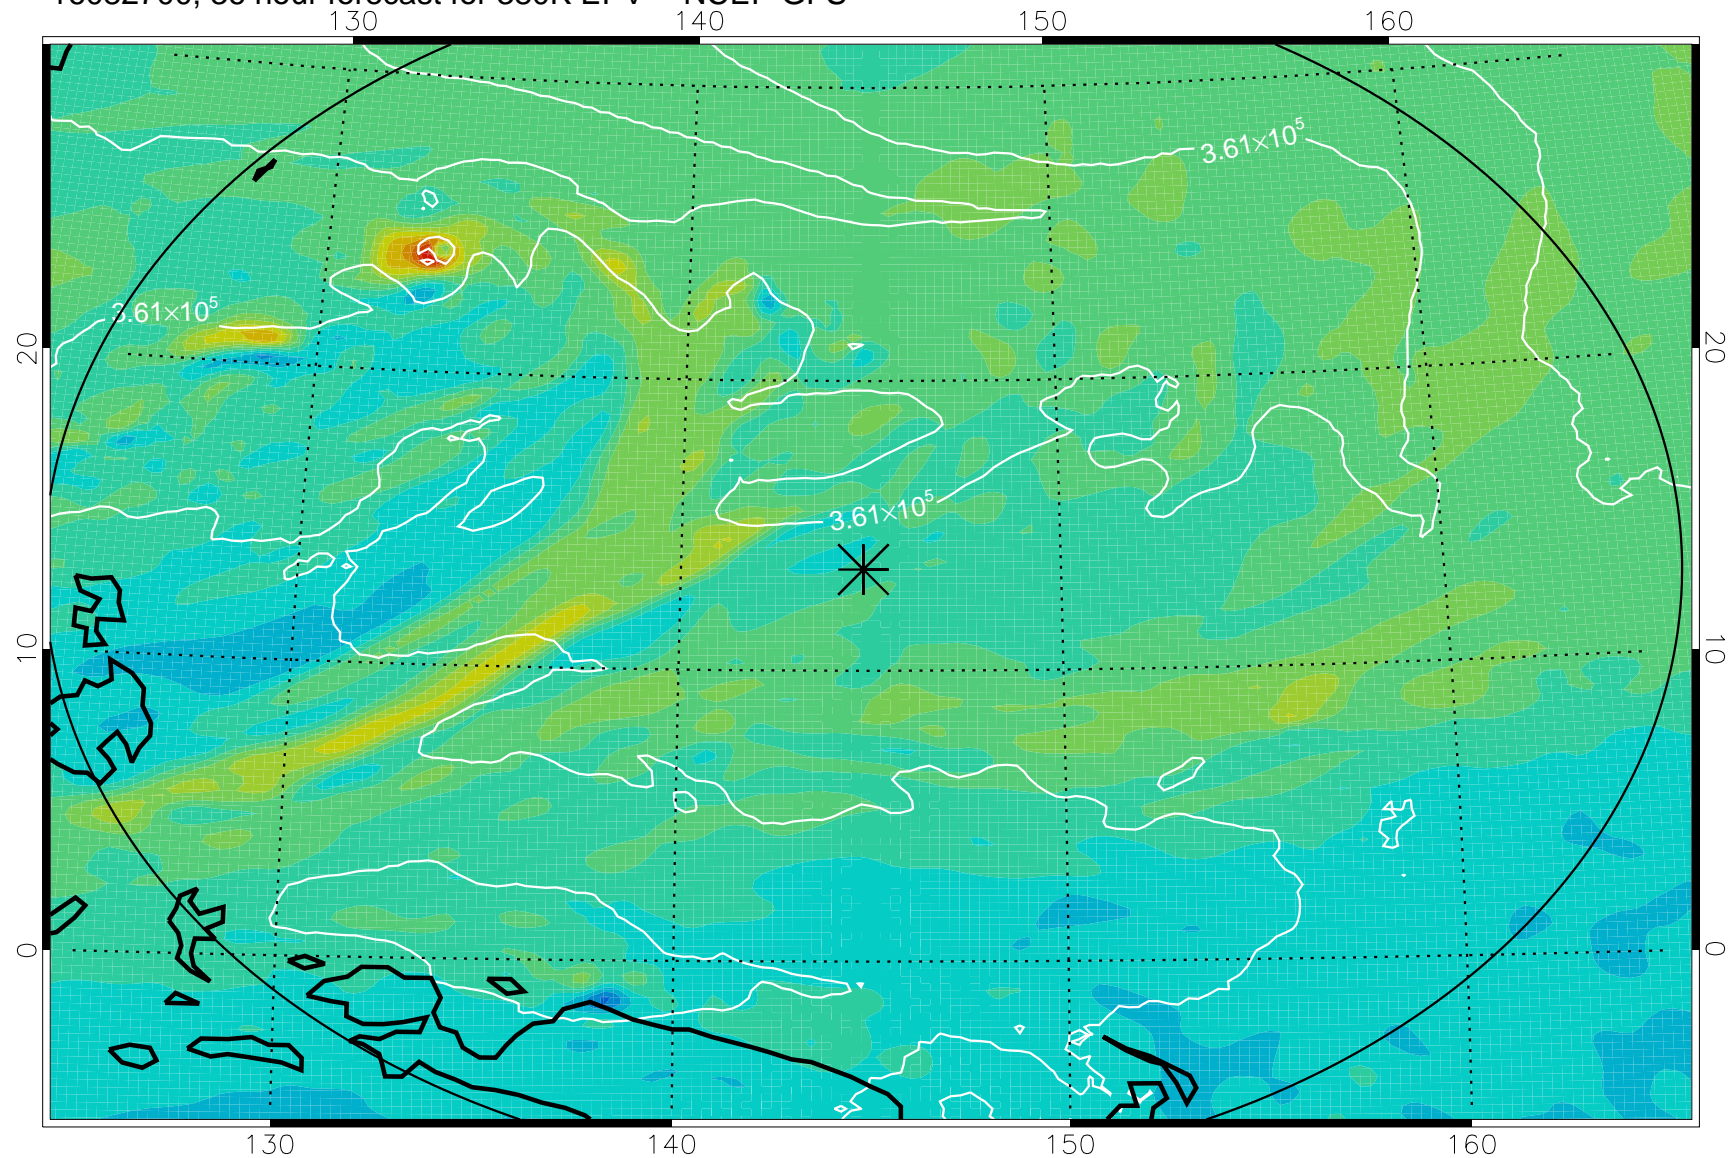

16082606, 18 hour forecast for 380K EPV -- NCEP GFS

380K Montgomery Streamfunction, white

Range ring of 2304 km

16082612, 24 hour forecast for 380K EPV -- NCEP GFS

380K Montgomery Streamfunction, white

Range ring of 2304 km

16082618, 30 hour forecast for 380K EPV -- NCEP GFS

380K Montgomery Streamfunction, white

Range ring of 2304 km

16082700, 36 hour forecast for 380K EPV -- NCEP GFS

380K Montgomery Streamfunction, white

Range ring of 2304 km

16082706, 42 hour forecast for 380K EPV -- NCEP GFS

380K Montgomery Streamfunction, white

Range ring of 2304 km

16082712, 48 hour forecast for 380K EPV -- NCEP GFS

380K Montgomery Streamfunction, white

Range ring of 2304 km

16082818, 78 hour forecast for 380K EPV -- NCEP GFS

380K Montgomery Streamfunction, white

Range ring of 2304 km

16082900, 84 hour forecast for 380K EPV -- NCEP GFS

380K Montgomery Streamfunction, white

Range ring of 2304 km