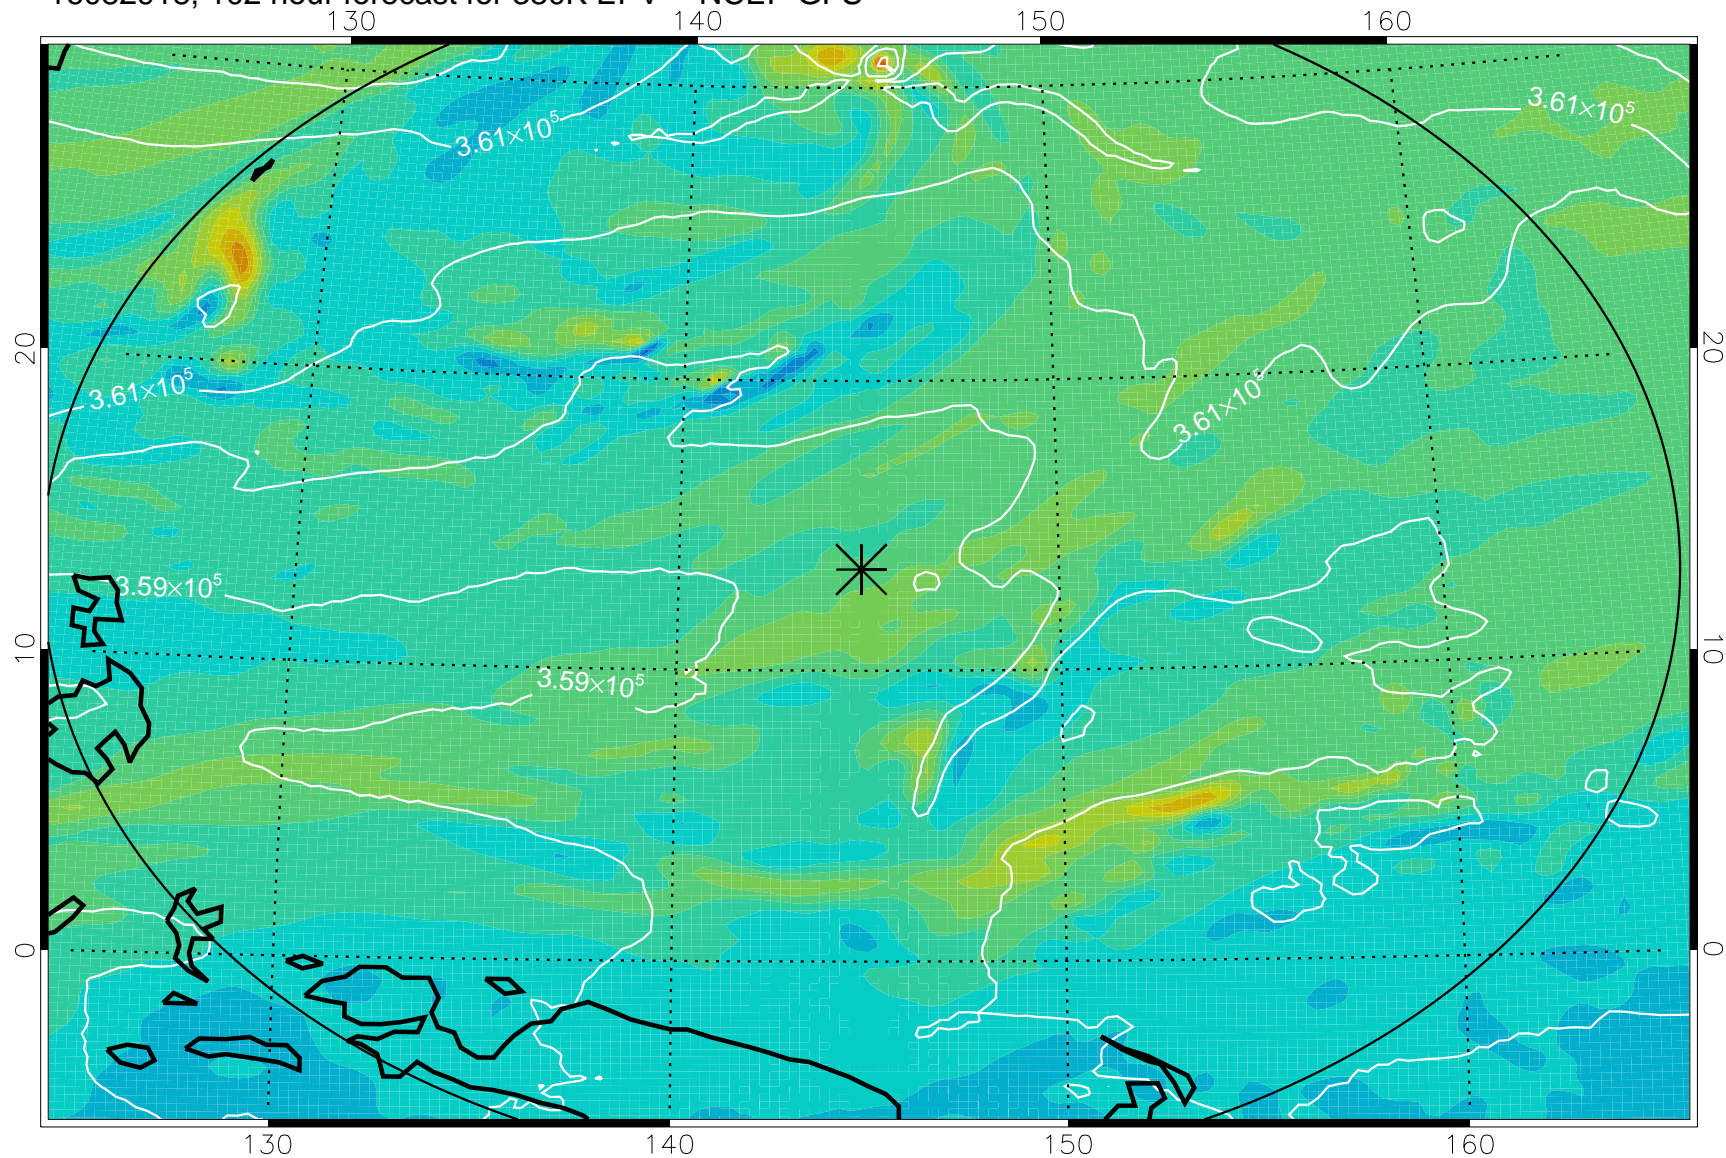

16082818, 78 hour forecast for 380K EPV -- NCEP GFS

380K Montgomery Streamfunction, white

Range ring of 2304 km

16082900, 84 hour forecast for 380K EPV -- NCEP GFS

380K Montgomery Streamfunction, white

Range ring of 2304 km

16082906, 90 hour forecast for 380K EPV -- NCEP GFS

380K Montgomery Streamfunction, white

Range ring of 2304 km

16082912, 96 hour forecast for 380K EPV -- NCEP GFS

380K Montgomery Streamfunction, white

Range ring of 2304 km

16082918, 102 hour forecast for 380K EPV -- NCEP GFS

380K Montgomery Streamfunction, white

Range ring of 2304 km

16083000, 108 hour forecast for 380K EPV -- NCEP GFS

380K Montgomery Streamfunction, white

Range ring of 2304 km

16083006, 114 hour forecast for 380K EPV -- NCEP GFS

380K Montgomery Streamfunction, white

Range ring of 2304 km