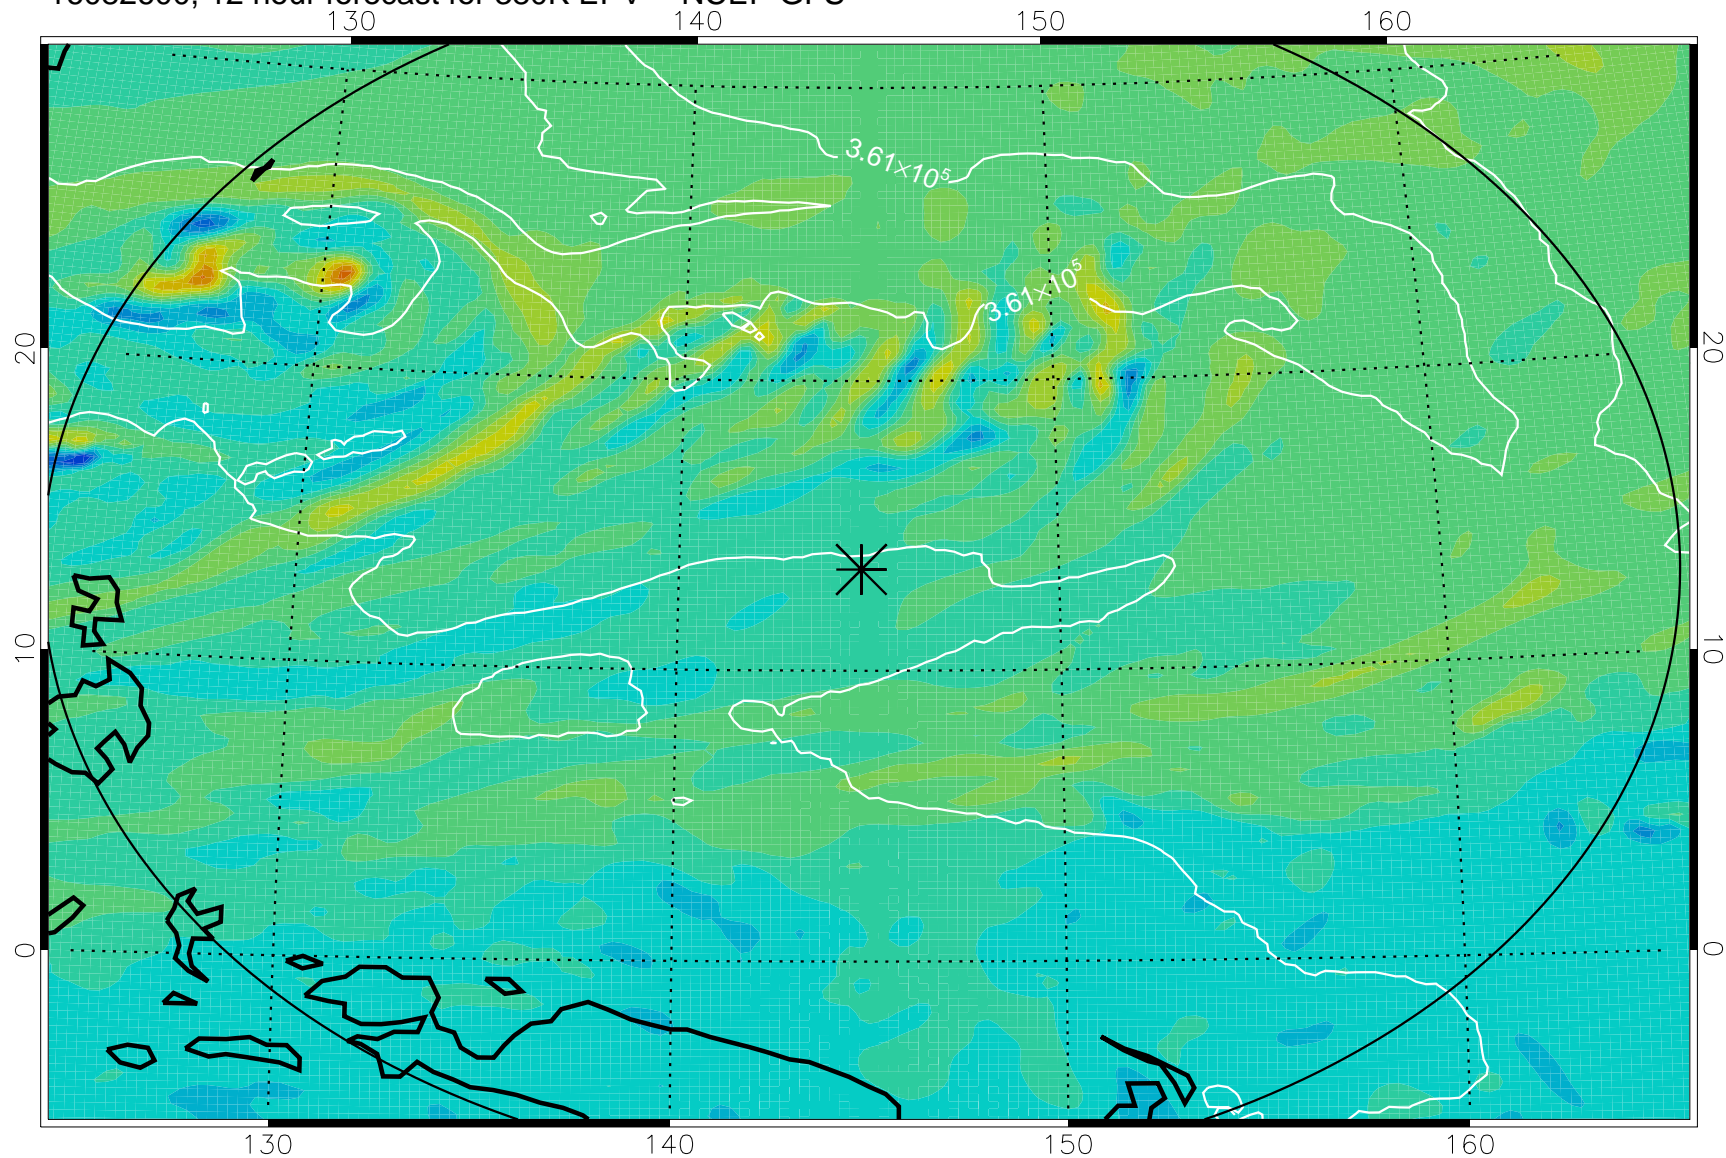

16082518, 6 hour forecast for 380K EPV -- NCEP GFS

380K Montgomery Streamfunction, white

Range ring of 2304 km

16082600, 12 hour forecast for 380K EPV -- NCEP GFS

380K Montgomery Streamfunction, white

Range ring of 2304 km

16082606, 18 hour forecast for 380K EPV -- NCEP GFS

380K Montgomery Streamfunction, white

Range ring of 2304 km

16082612, 24 hour forecast for 380K EPV -- NCEP GFS

380K Montgomery Streamfunction, white

Range ring of 2304 km

16082618, 30 hour forecast for 380K EPV -- NCEP GFS

380K Montgomery Streamfunction, white

Range ring of 2304 km

16082700, 36 hour forecast for 380K EPV -- NCEP GFS

380K Montgomery Streamfunction, white

Range ring of 2304 km

16082818, 78 hour forecast for 380K EPV -- NCEP GFS

380K Montgomery Streamfunction, white

Range ring of 2304 km

16082900, 84 hour forecast for 380K EPV -- NCEP GFS

380K Montgomery Streamfunction, white

Range ring of 2304 km