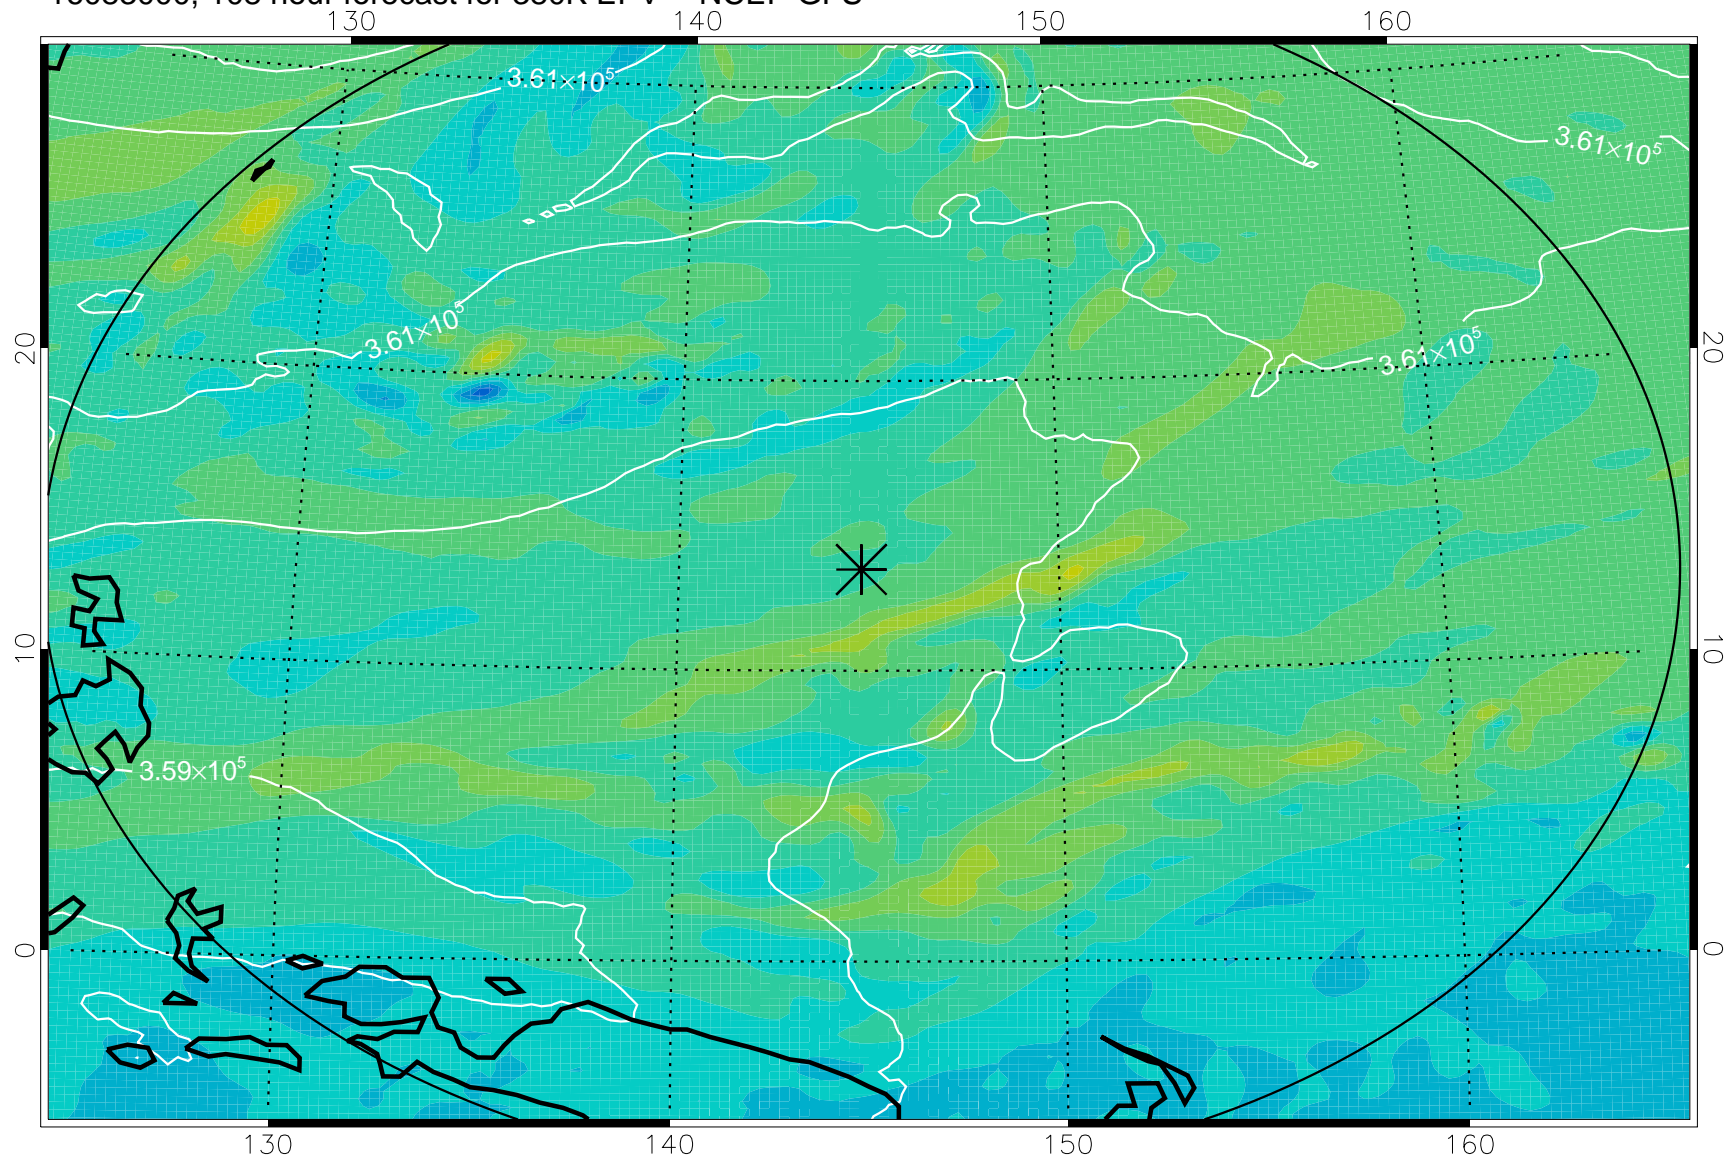

16082818, 78 hour forecast for 380K EPV -- NCEP GFS

380K Montgomery Streamfunction, white

Range ring of 2304 km

16082900, 84 hour forecast for 380K EPV -- NCEP GFS

380K Montgomery Streamfunction, white

Range ring of 2304 km

16082906, 90 hour forecast for 380K EPV -- NCEP GFS

380K Montgomery Streamfunction, white

Range ring of 2304 km

16082912, 96 hour forecast for 380K EPV -- NCEP GFS

380K Montgomery Streamfunction, white

Range ring of 2304 km

16082918, 102 hour forecast for 380K EPV -- NCEP GFS

380K Montgomery Streamfunction, white

Range ring of 2304 km

16083000, 108 hour forecast for 380K EPV -- NCEP GFS

380K Montgomery Streamfunction, white

Range ring of 2304 km

16083006, 114 hour forecast for 380K EPV -- NCEP GFS

380K Montgomery Streamfunction, white

Range ring of 2304 km