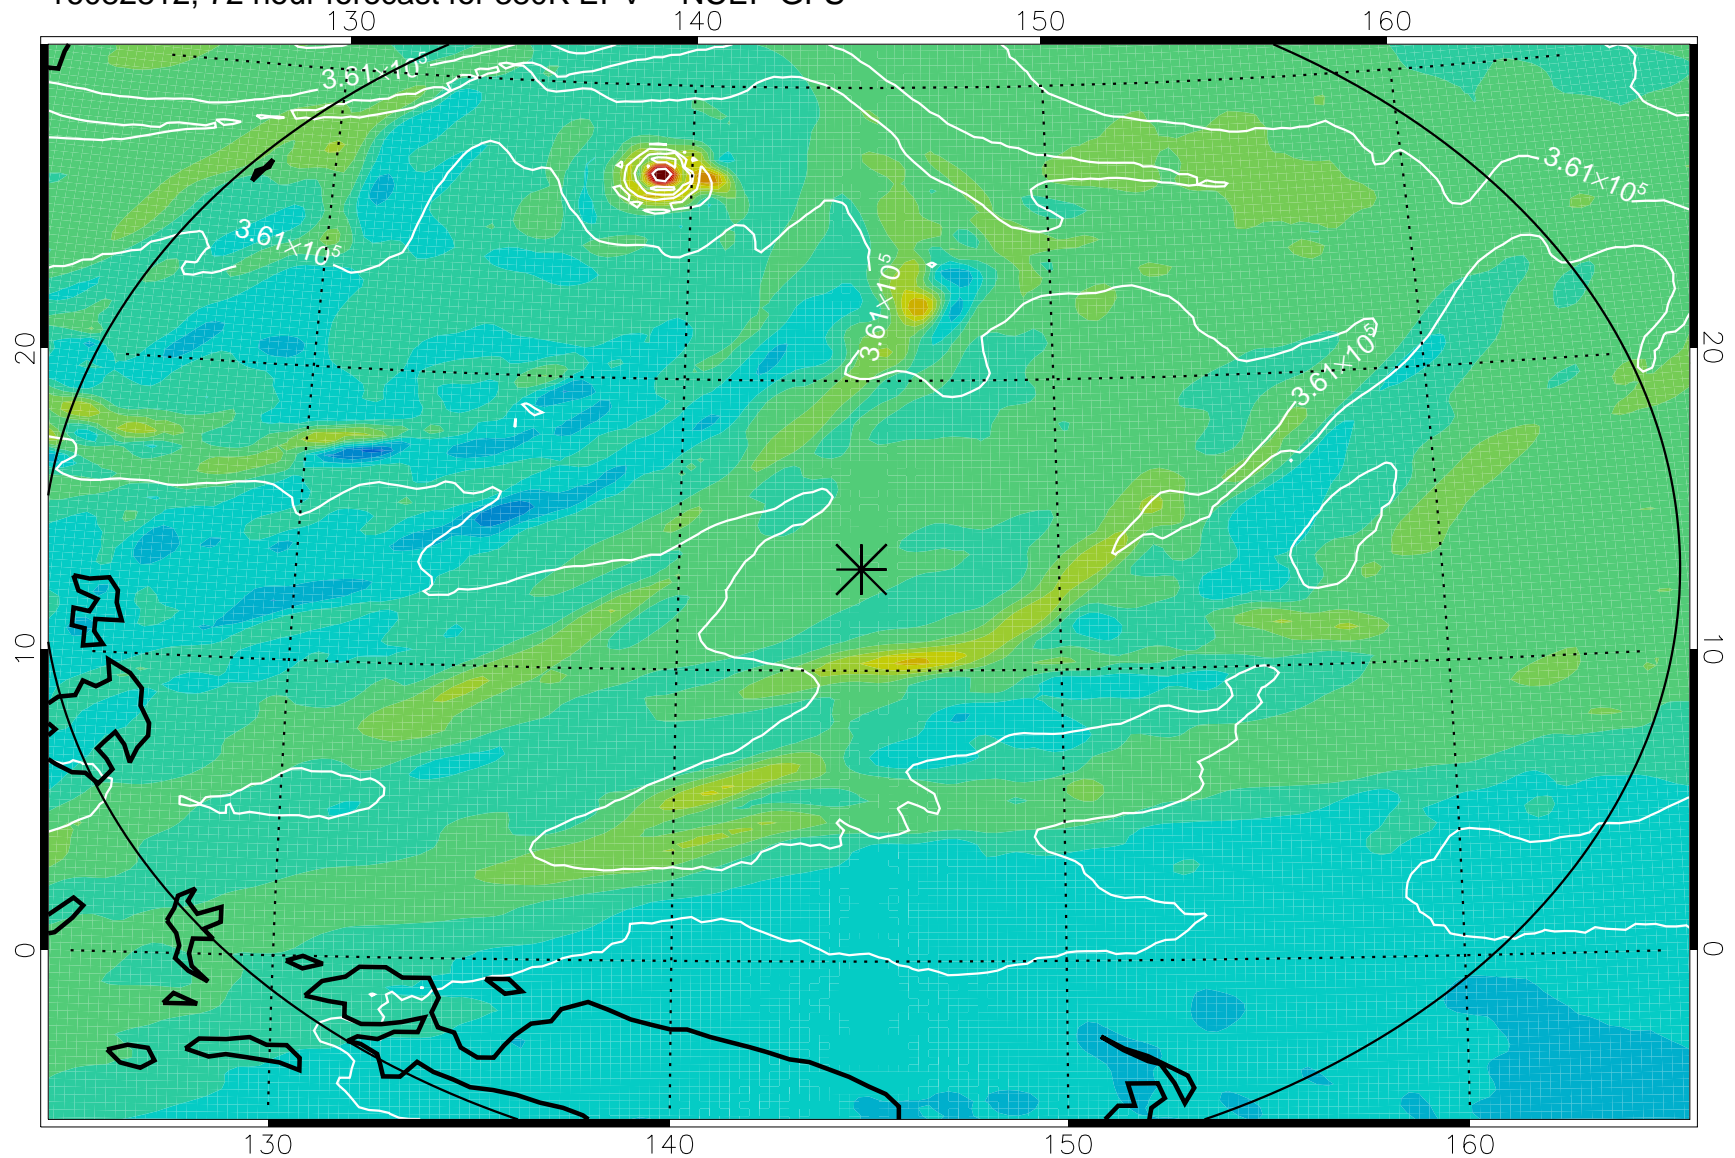

16082718, 54 hour forecast for 380K EPV -- NCEP GFS

380K Montgomery Streamfunction, white

Range ring of 2304 km

16082800, 60 hour forecast for 380K EPV -- NCEP GFS

380K Montgomery Streamfunction, white

Range ring of 2304 km

16082806, 66 hour forecast for 380K EPV -- NCEP GFS

380K Montgomery Streamfunction, white

Range ring of 2304 km

16082812, 72 hour forecast for 380K EPV -- NCEP GFS

380K Montgomery Streamfunction, white

Range ring of 2304 km

16082818, 78 hour forecast for 380K EPV -- NCEP GFS

380K Montgomery Streamfunction, white

Range ring of 2304 km

16082900, 84 hour forecast for 380K EPV -- NCEP GFS

380K Montgomery Streamfunction, white

Range ring of 2304 km

16082906, 90 hour forecast for 380K EPV -- NCEP GFS

380K Montgomery Streamfunction, white

Range ring of 2304 km

16082912, 96 hour forecast for 380K EPV -- NCEP GFS

380K Montgomery Streamfunction, white

Range ring of 2304 km