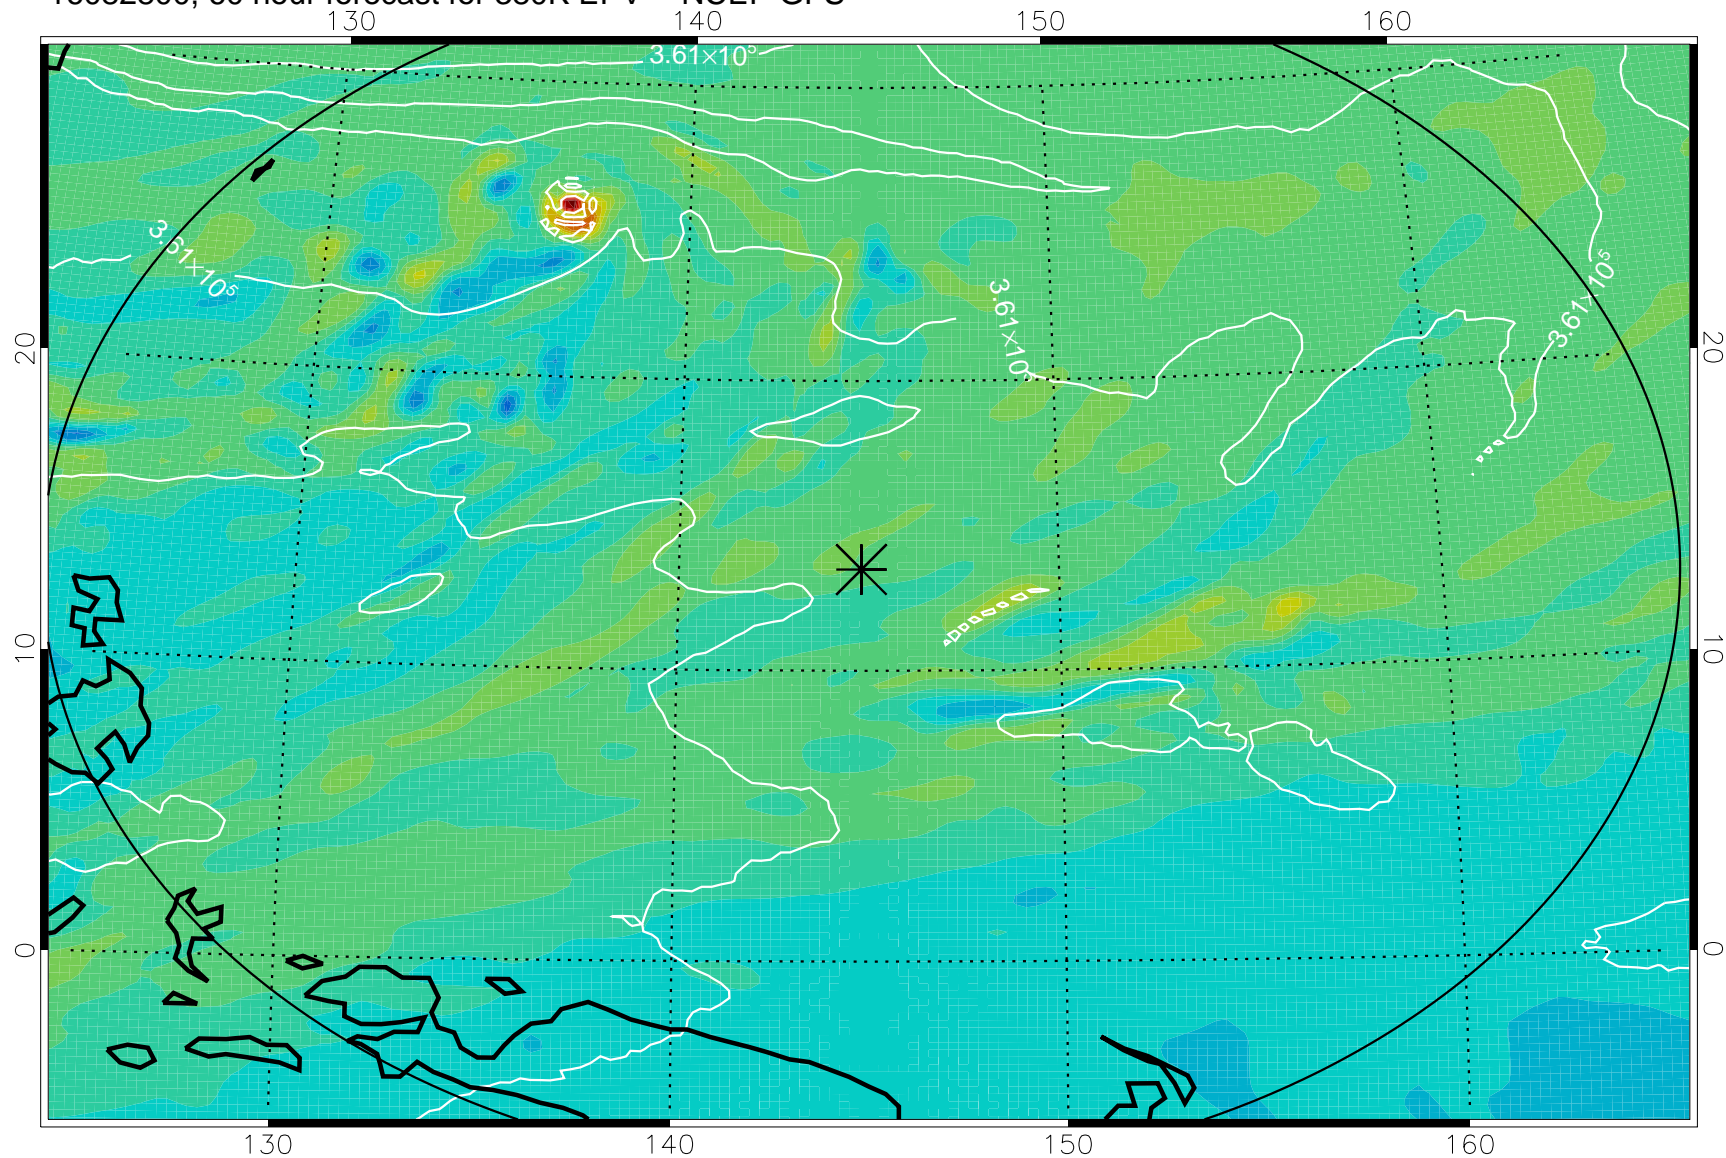

16082706, 42 hour forecast for 380K EPV -- NCEP GFS

380K Montgomery Streamfunction, white

Range ring of 2304 km

16082712, 48 hour forecast for 380K EPV -- NCEP GFS

380K Montgomery Streamfunction, white

Range ring of 2304 km

16082718, 54 hour forecast for 380K EPV -- NCEP GFS

380K Montgomery Streamfunction, white

Range ring of 2304 km

16082800, 60 hour forecast for 380K EPV -- NCEP GFS

380K Montgomery Streamfunction, white

Range ring of 2304 km

16082806, 66 hour forecast for 380K EPV -- NCEP GFS

380K Montgomery Streamfunction, white

Range ring of 2304 km

16082812, 72 hour forecast for 380K EPV -- NCEP GFS

380K Montgomery Streamfunction, white

Range ring of 2304 km

16082818, 78 hour forecast for 380K EPV -- NCEP GFS

380K Montgomery Streamfunction, white

Range ring of 2304 km

16082900, 84 hour forecast for 380K EPV -- NCEP GFS

380K Montgomery Streamfunction, white

Range ring of 2304 km