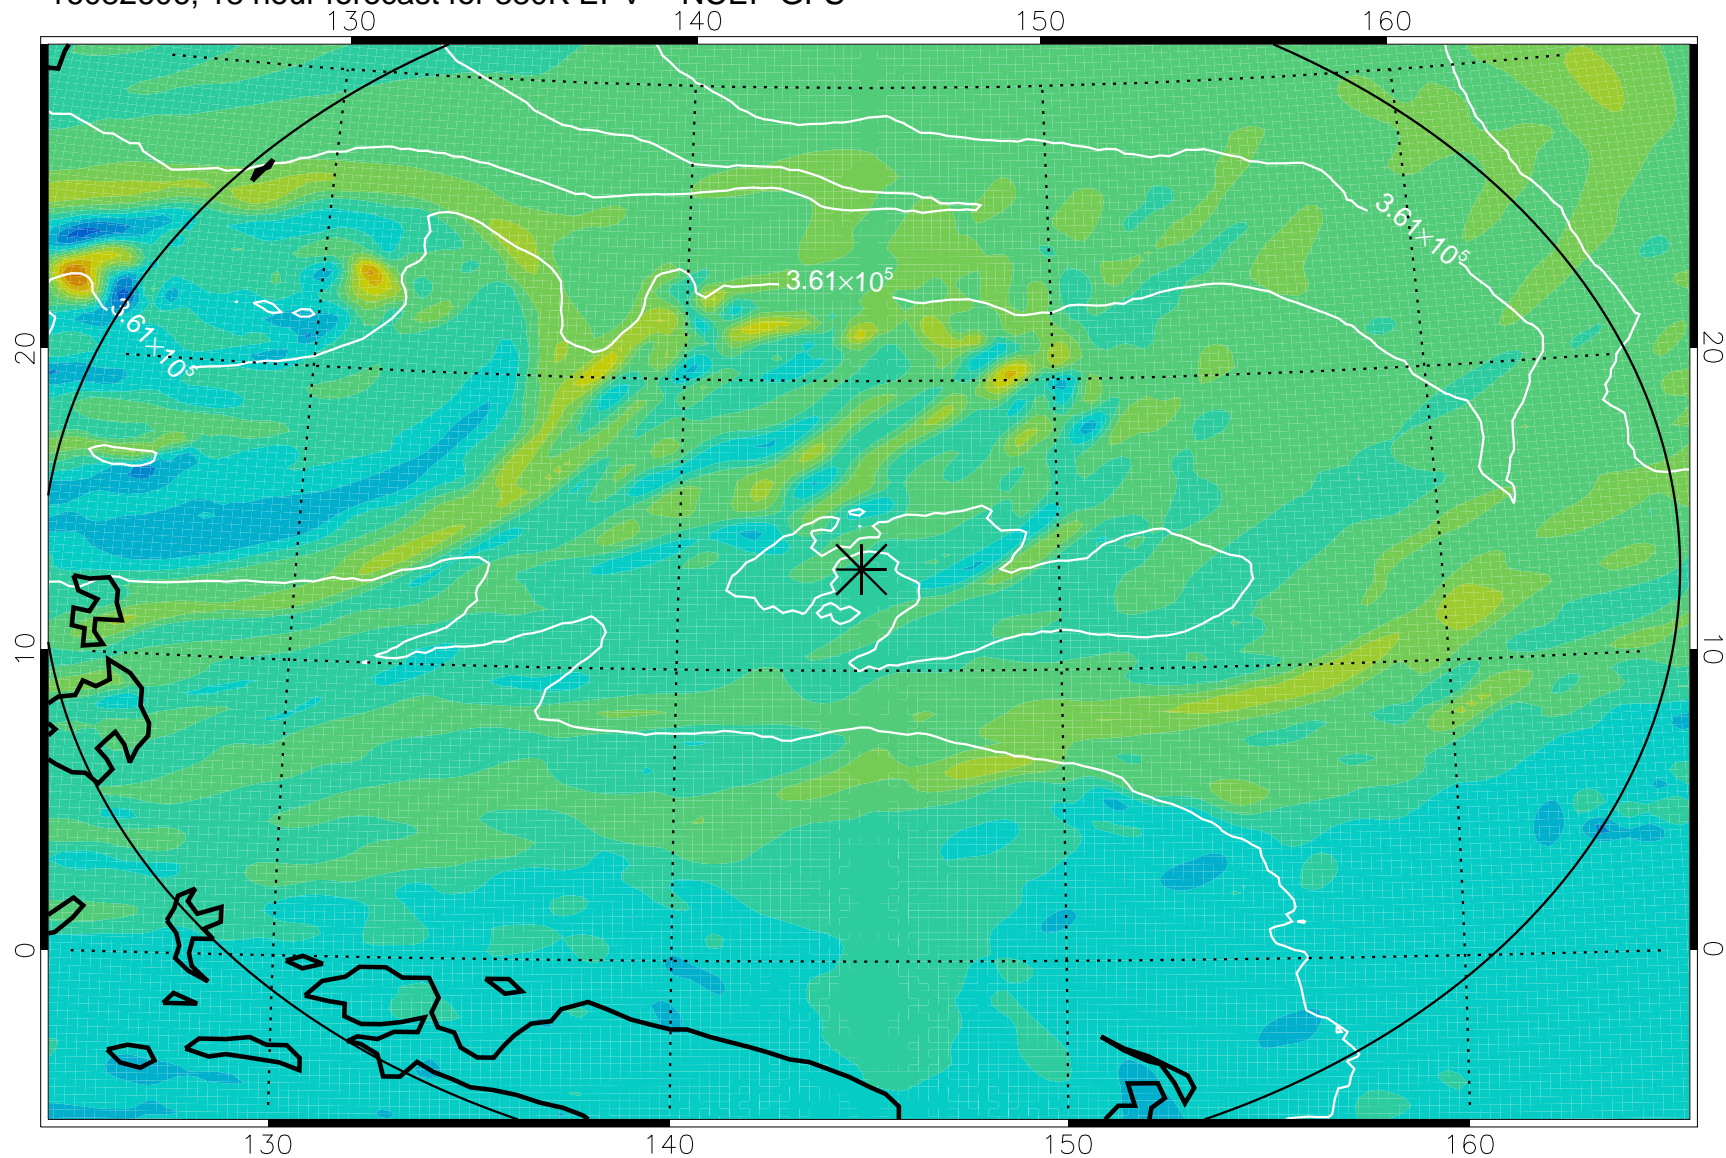

16082518, 6 hour forecast for 380K EPV -- NCEP GFS

380K Montgomery Streamfunction, white

Range ring of 2304 km

16082600, 12 hour forecast for 380K EPV -- NCEP GFS

380K Montgomery Streamfunction, white

Range ring of 2304 km

16082606, 18 hour forecast for 380K EPV -- NCEP GFS

380K Montgomery Streamfunction, white

Range ring of 2304 km

16082612, 24 hour forecast for 380K EPV -- NCEP GFS

380K Montgomery Streamfunction, white

Range ring of 2304 km

16082618, 30 hour forecast for 380K EPV -- NCEP GFS

380K Montgomery Streamfunction, white

Range ring of 2304 km

16082700, 36 hour forecast for 380K EPV -- NCEP GFS

380K Montgomery Streamfunction, white

Range ring of 2304 km

16082818, 78 hour forecast for 380K EPV -- NCEP GFS

380K Montgomery Streamfunction, white

Range ring of 2304 km

16082900, 84 hour forecast for 380K EPV -- NCEP GFS

380K Montgomery Streamfunction, white

Range ring of 2304 km