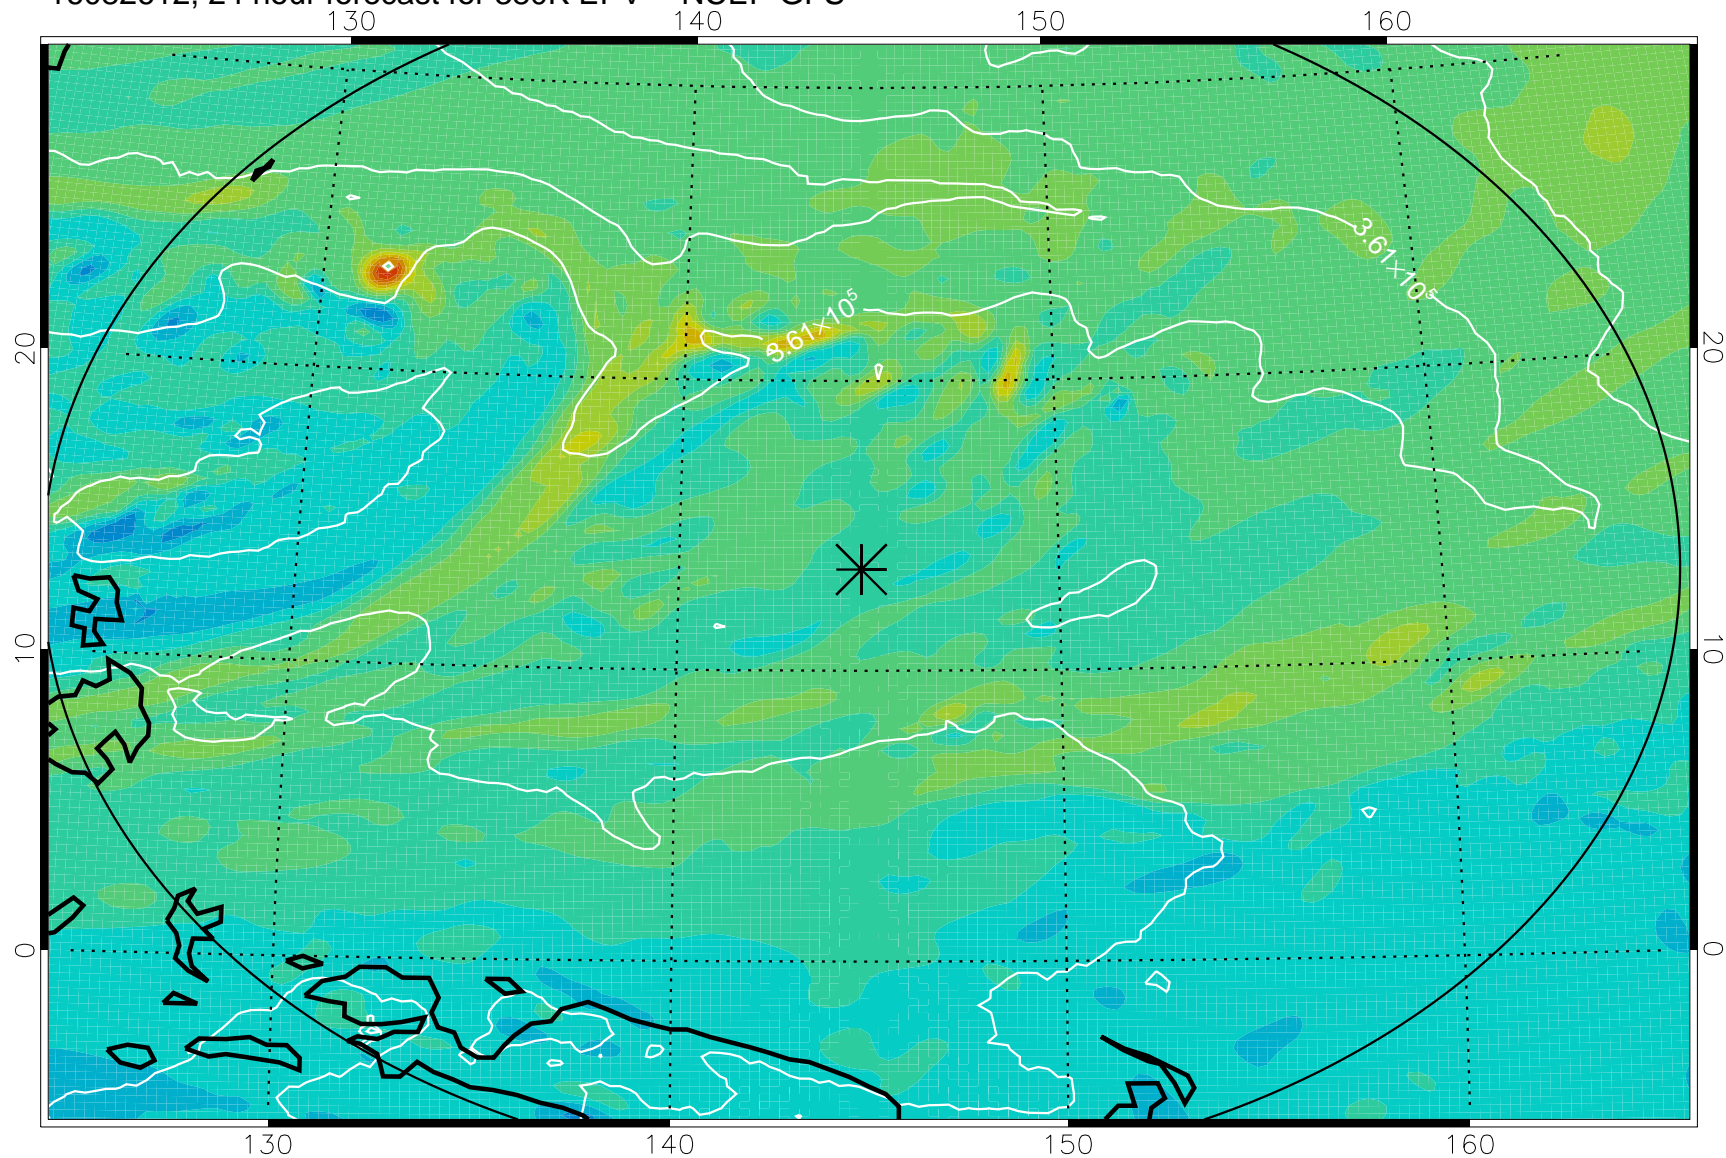

16082518, 6 hour forecast for 380K EPV -- NCEP GFS

380K Montgomery Streamfunction, white

Range ring of 2304 km

16082600, 12 hour forecast for 380K EPV -- NCEP GFS

380K Montgomery Streamfunction, white

Range ring of 2304 km

16082606, 18 hour forecast for 380K EPV -- NCEP GFS

380K Montgomery Streamfunction, white

Range ring of 2304 km

16082612, 24 hour forecast for 380K EPV -- NCEP GFS

380K Montgomery Streamfunction, white

Range ring of 2304 km

16082618, 30 hour forecast for 380K EPV -- NCEP GFS

380K Montgomery Streamfunction, white

Range ring of 2304 km

16082700, 36 hour forecast for 380K EPV -- NCEP GFS

380K Montgomery Streamfunction, white

Range ring of 2304 km

16082818, 78 hour forecast for 380K EPV -- NCEP GFS

380K Montgomery Streamfunction, white

Range ring of 2304 km

16082900, 84 hour forecast for 380K EPV -- NCEP GFS

380K Montgomery Streamfunction, white

Range ring of 2304 km