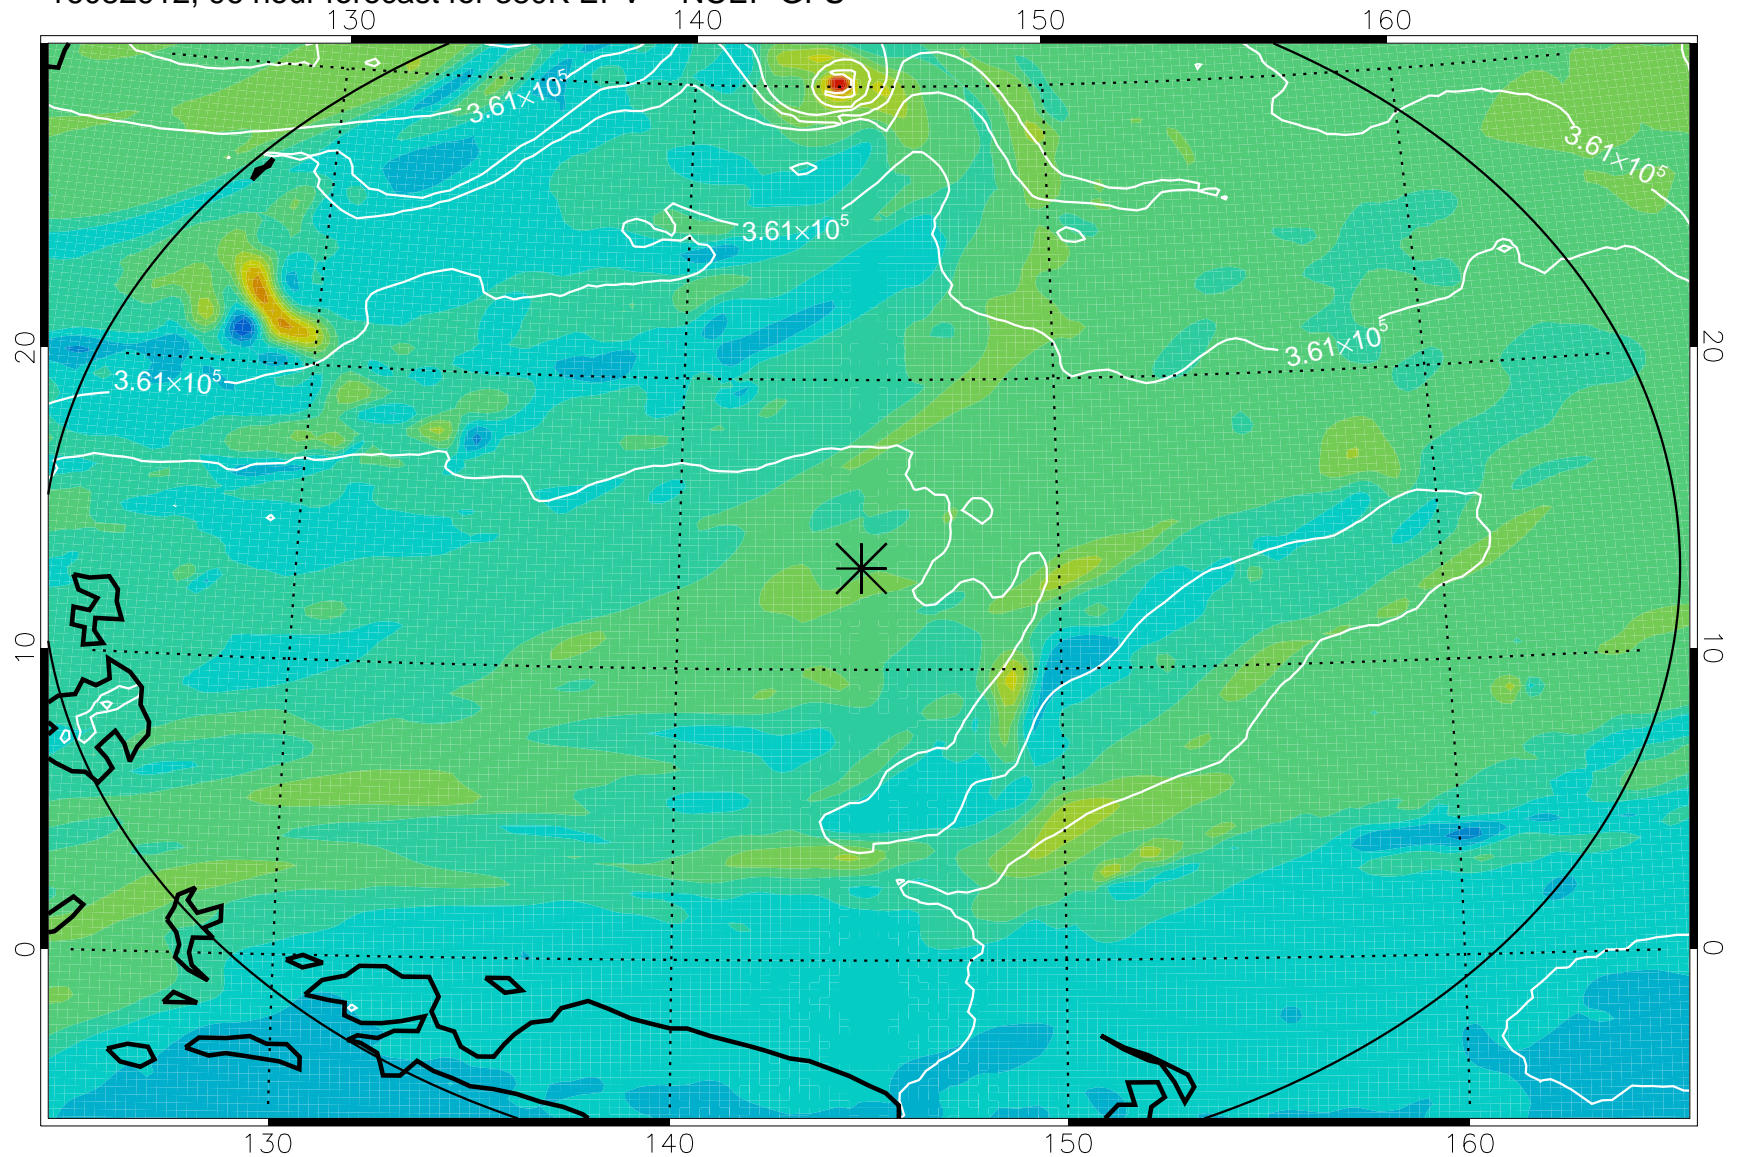

16082806, 66 hour forecast for 380K EPV -- NCEP GFS

380K Montgomery Streamfunction, white

Range ring of 2304 km

16082812, 72 hour forecast for 380K EPV -- NCEP GFS

380K Montgomery Streamfunction, white

Range ring of 2304 km

16082818, 78 hour forecast for 380K EPV -- NCEP GFS

380K Montgomery Streamfunction, white

Range ring of 2304 km

16082900, 84 hour forecast for 380K EPV -- NCEP GFS

380K Montgomery Streamfunction, white

Range ring of 2304 km

16082906, 90 hour forecast for 380K EPV -- NCEP GFS

380K Montgomery Streamfunction, white

Range ring of 2304 km

16082912, 96 hour forecast for 380K EPV -- NCEP GFS

380K Montgomery Streamfunction, white

Range ring of 2304 km

16082918, 102 hour forecast for 380K EPV -- NCEP GFS

380K Montgomery Streamfunction, white

Range ring of 2304 km

16083000, 108 hour forecast for 380K EPV -- NCEP GFS

380K Montgomery Streamfunction, white

Range ring of 2304 km