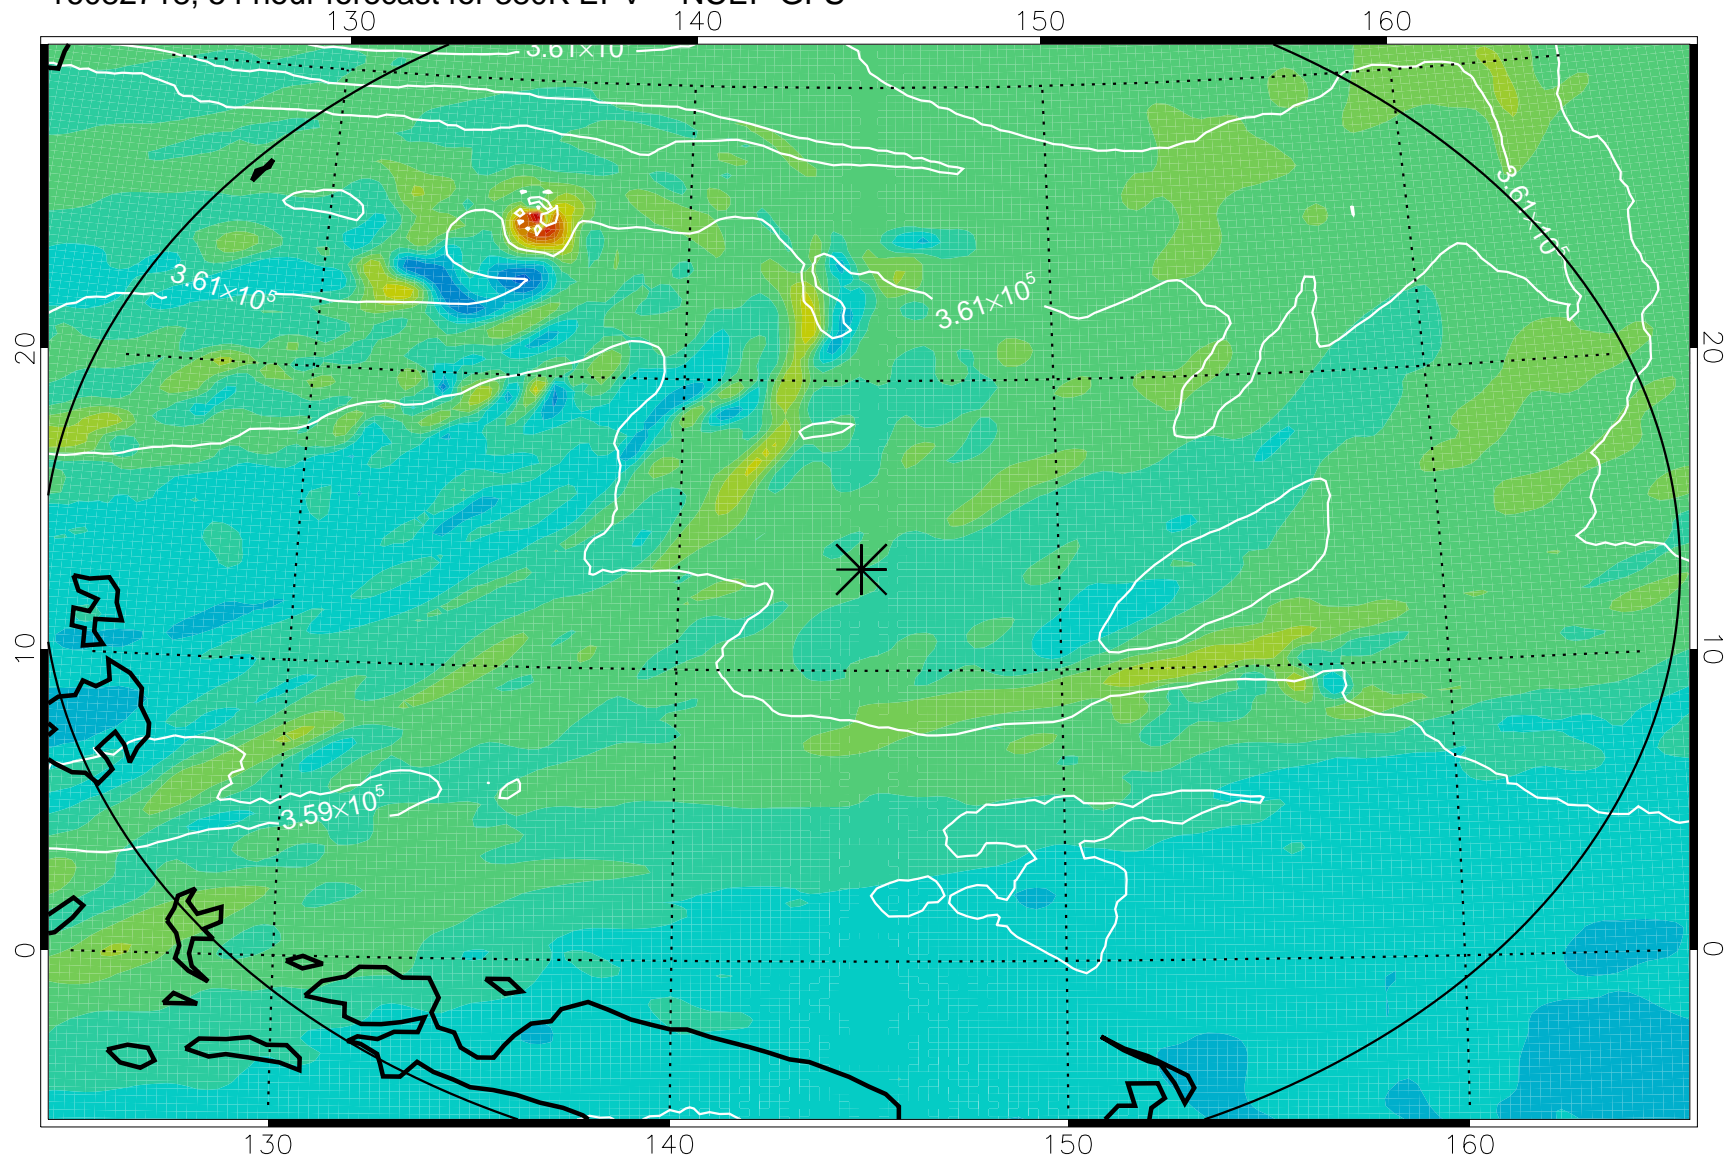

16082706, 42 hour forecast for 380K EPV -- NCEP GFS

380K Montgomery Streamfunction, white

Range ring of 2304 km

16082712, 48 hour forecast for 380K EPV -- NCEP GFS

380K Montgomery Streamfunction, white

Range ring of 2304 km

16082718, 54 hour forecast for 380K EPV -- NCEP GFS

380K Montgomery Streamfunction, white

Range ring of 2304 km

16082800, 60 hour forecast for 380K EPV -- NCEP GFS

380K Montgomery Streamfunction, white

Range ring of 2304 km

16082806, 66 hour forecast for 380K EPV -- NCEP GFS

380K Montgomery Streamfunction, white

Range ring of 2304 km

16082812, 72 hour forecast for 380K EPV -- NCEP GFS

380K Montgomery Streamfunction, white

Range ring of 2304 km

16082818, 78 hour forecast for 380K EPV -- NCEP GFS

380K Montgomery Streamfunction, white

Range ring of 2304 km

16082900, 84 hour forecast for 380K EPV -- NCEP GFS

380K Montgomery Streamfunction, white

Range ring of 2304 km