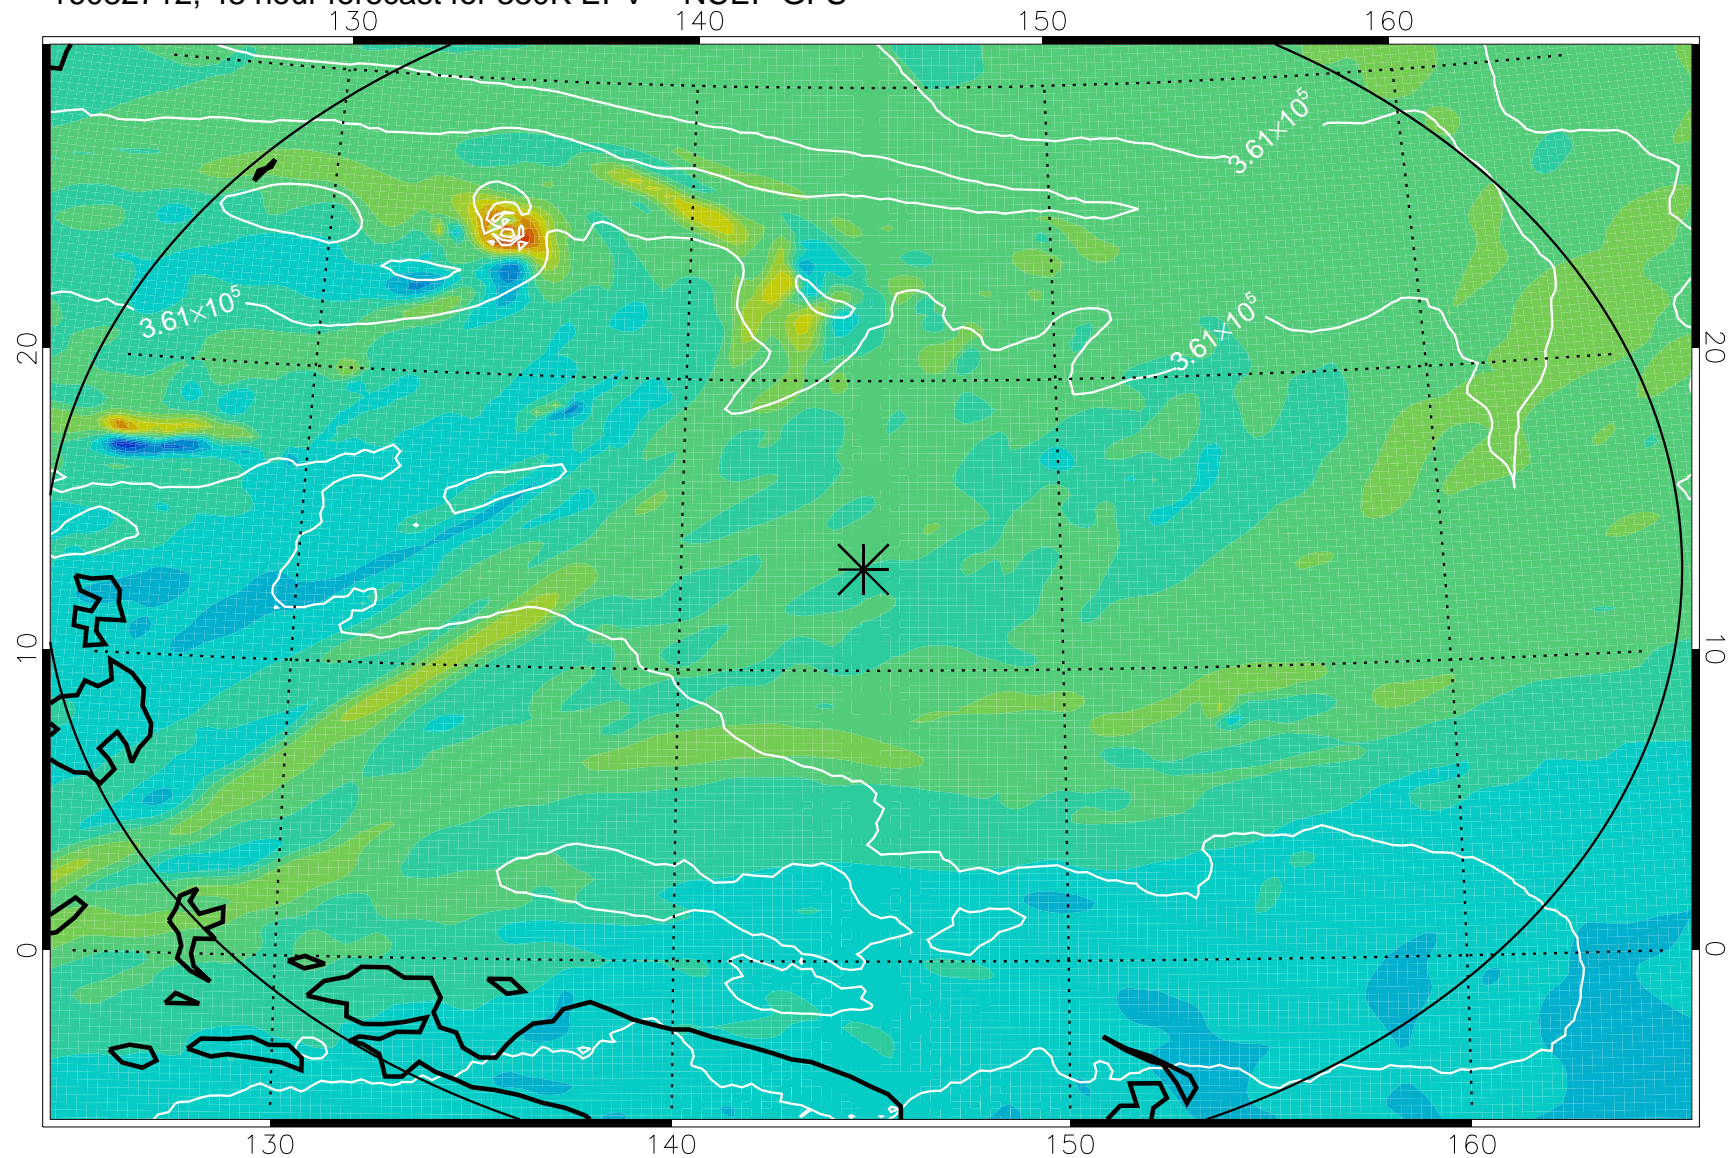

16082618, 30 hour forecast for 380K EPV -- NCEP GFS

380K Montgomery Streamfunction, white

Range ring of 2304 km

16082700, 36 hour forecast for 380K EPV -- NCEP GFS

380K Montgomery Streamfunction, white

Range ring of 2304 km

16082706, 42 hour forecast for 380K EPV -- NCEP GFS

380K Montgomery Streamfunction, white

Range ring of 2304 km

16082712, 48 hour forecast for 380K EPV -- NCEP GFS

380K Montgomery Streamfunction, white

Range ring of 2304 km

16082718, 54 hour forecast for 380K EPV -- NCEP GFS

380K Montgomery Streamfunction, white

Range ring of 2304 km

16082800, 60 hour forecast for 380K EPV -- NCEP GFS

380K Montgomery Streamfunction, white

Range ring of 2304 km

16082818, 78 hour forecast for 380K EPV -- NCEP GFS

380K Montgomery Streamfunction, white

Range ring of 2304 km

16082900, 84 hour forecast for 380K EPV -- NCEP GFS

380K Montgomery Streamfunction, white

Range ring of 2304 km