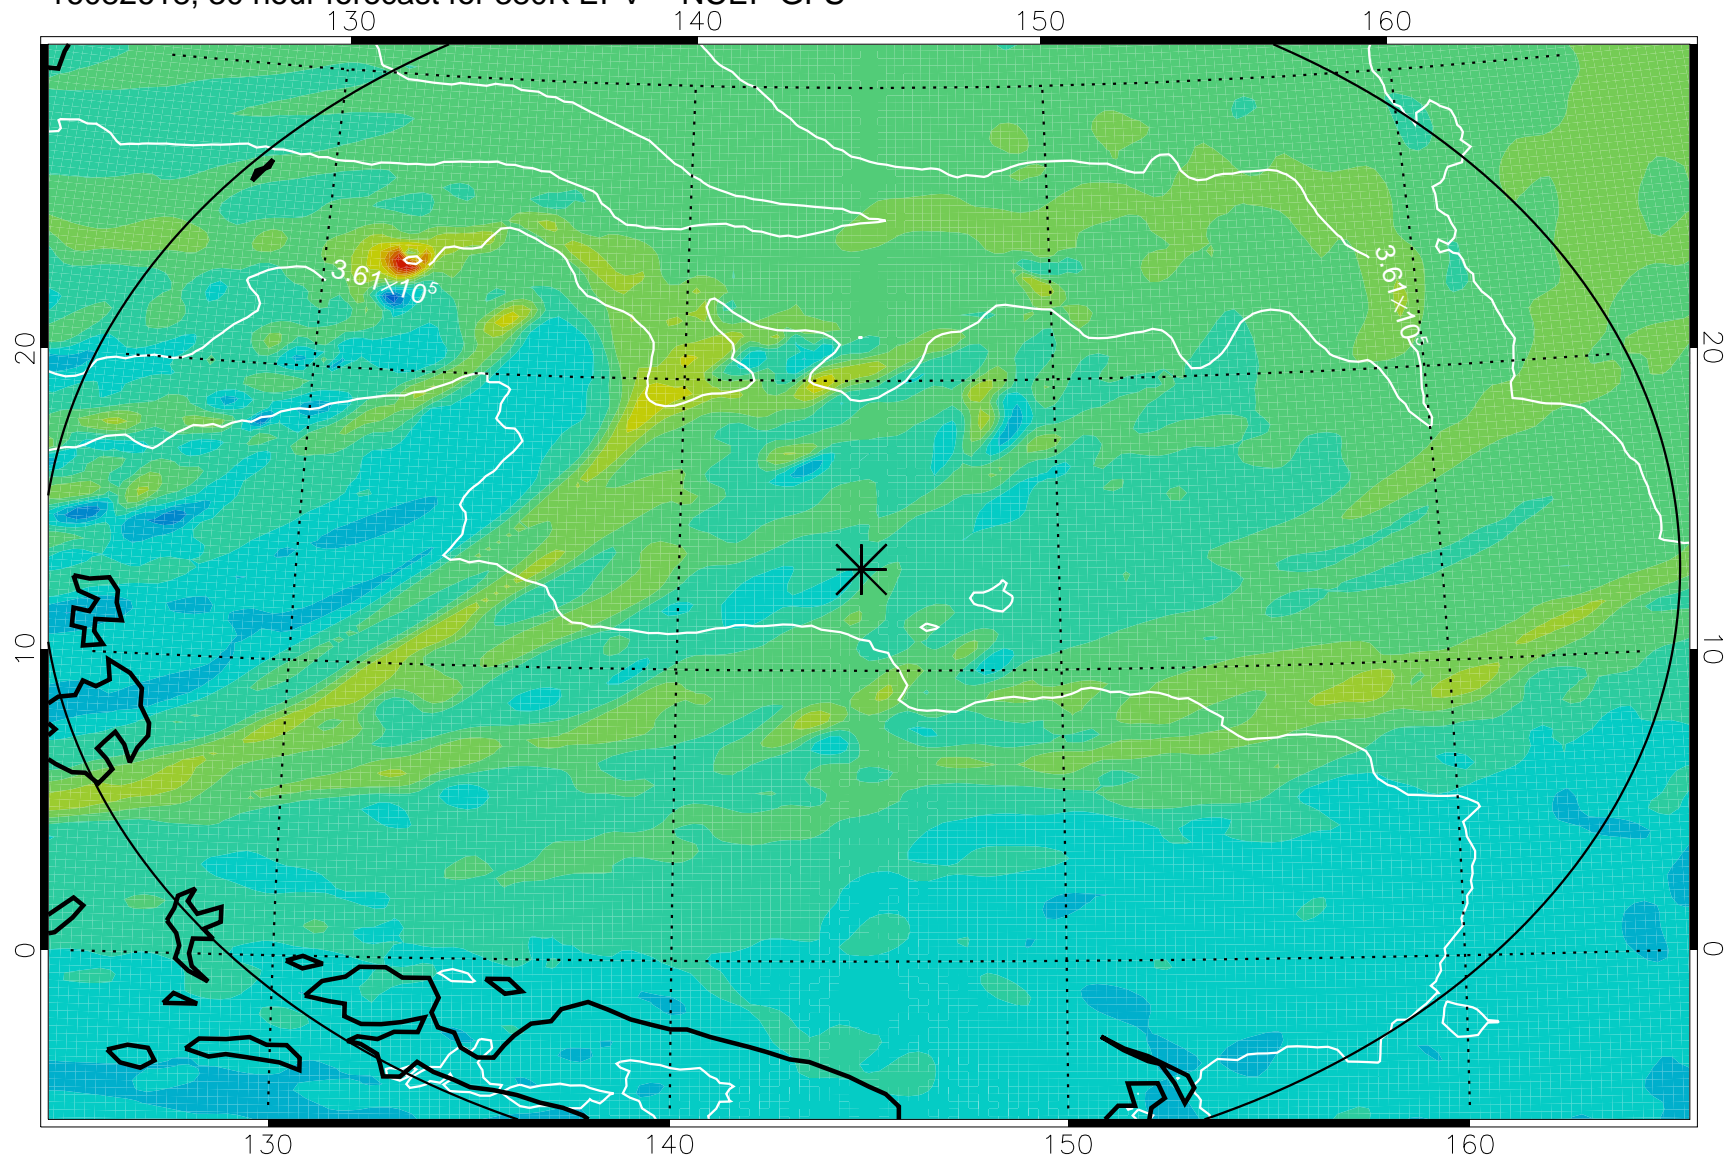

16082606, 18 hour forecast for 380K EPV -- NCEP GFS

380K Montgomery Streamfunction, white

Range ring of 2304 km

16082612, 24 hour forecast for 380K EPV -- NCEP GFS

380K Montgomery Streamfunction, white

Range ring of 2304 km

16082618, 30 hour forecast for 380K EPV -- NCEP GFS

380K Montgomery Streamfunction, white

Range ring of 2304 km

16082700, 36 hour forecast for 380K EPV -- NCEP GFS

380K Montgomery Streamfunction, white

Range ring of 2304 km

16082806, 66 hour forecast for 380K EPV -- NCEP GFS

380K Montgomery Streamfunction, white

Range ring of 2304 km

16082812, 72 hour forecast for 380K EPV -- NCEP GFS

380K Montgomery Streamfunction, white

Range ring of 2304 km

16082818, 78 hour forecast for 380K EPV -- NCEP GFS

380K Montgomery Streamfunction, white

Range ring of 2304 km

16082900, 84 hour forecast for 380K EPV -- NCEP GFS

380K Montgomery Streamfunction, white

Range ring of 2304 km