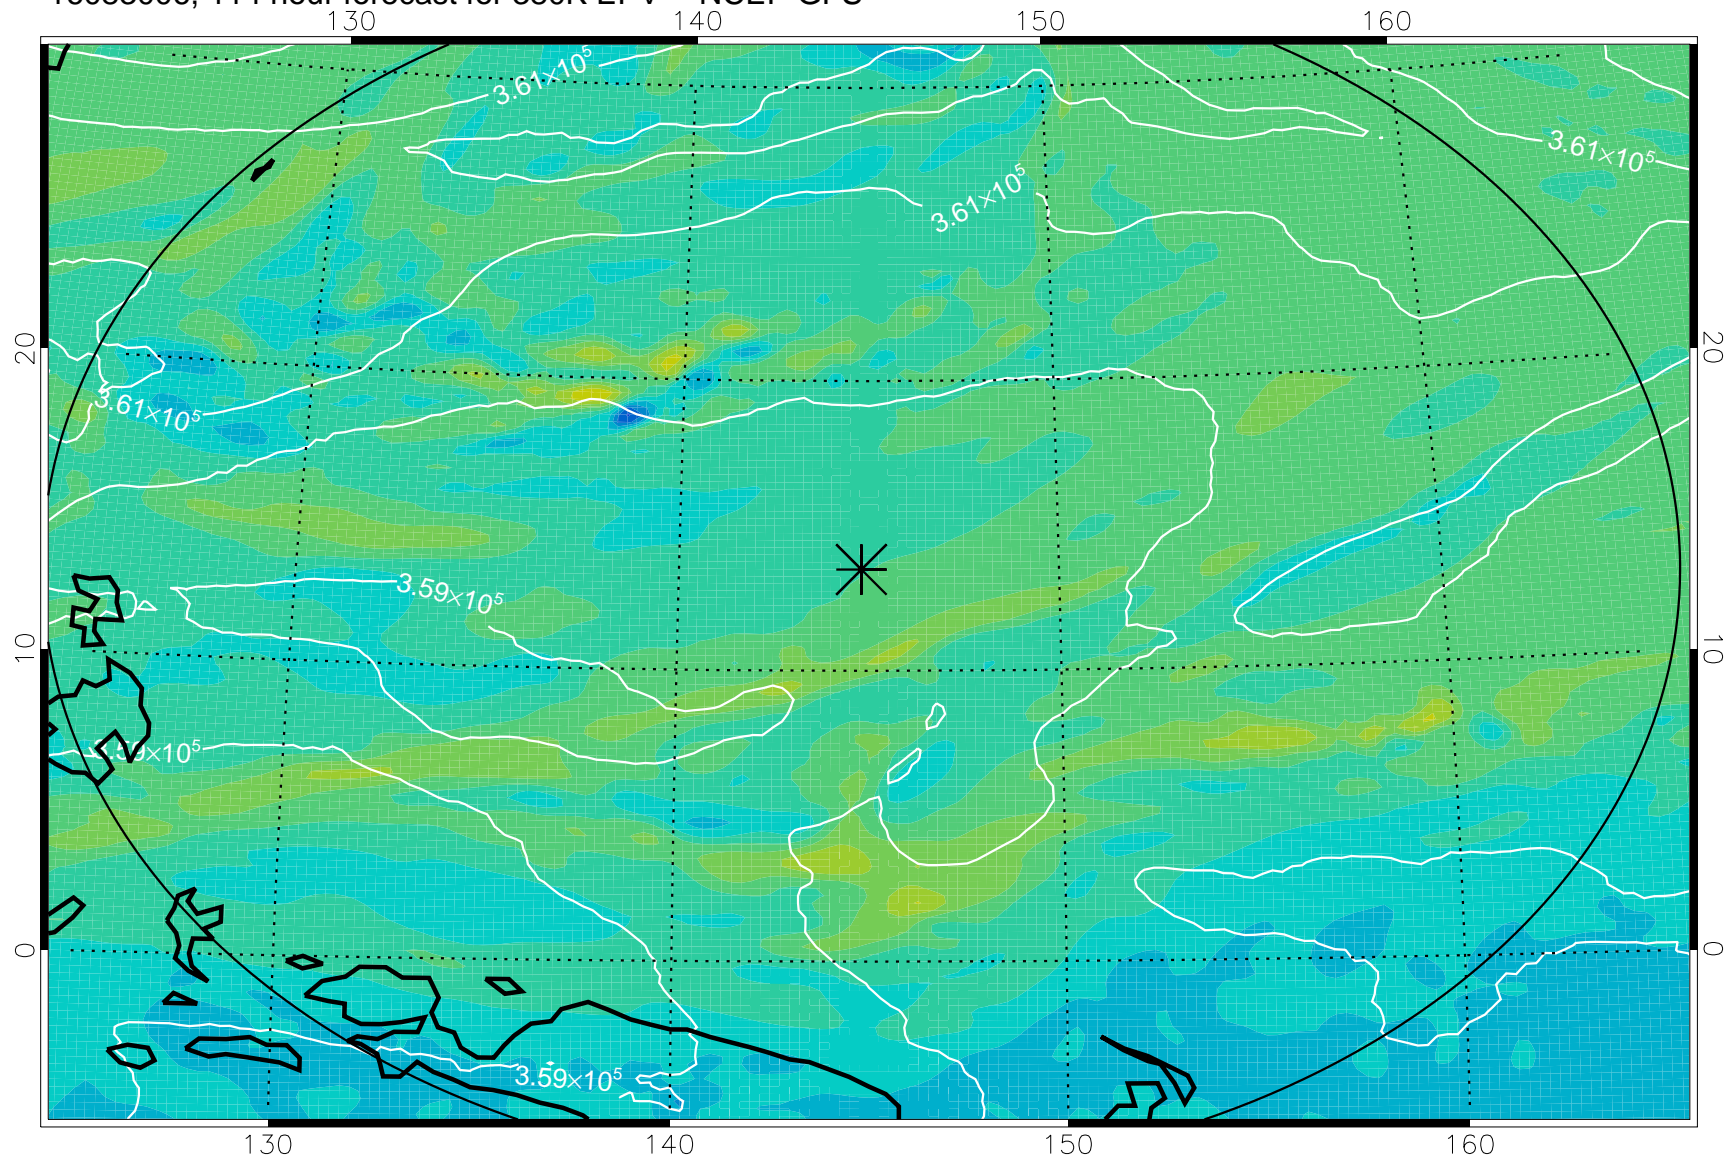

16082818, 78 hour forecast for 380K EPV -- NCEP GFS

380K Montgomery Streamfunction, white

Range ring of 2304 km

16082900, 84 hour forecast for 380K EPV -- NCEP GFS

380K Montgomery Streamfunction, white

Range ring of 2304 km

16082906, 90 hour forecast for 380K EPV -- NCEP GFS

380K Montgomery Streamfunction, white

Range ring of 2304 km

16082912, 96 hour forecast for 380K EPV -- NCEP GFS

380K Montgomery Streamfunction, white

Range ring of 2304 km

16082918, 102 hour forecast for 380K EPV -- NCEP GFS

380K Montgomery Streamfunction, white

Range ring of 2304 km

16083000, 108 hour forecast for 380K EPV -- NCEP GFS

380K Montgomery Streamfunction, white

Range ring of 2304 km

16083006, 114 hour forecast for 380K EPV -- NCEP GFS

380K Montgomery Streamfunction, white

Range ring of 2304 km