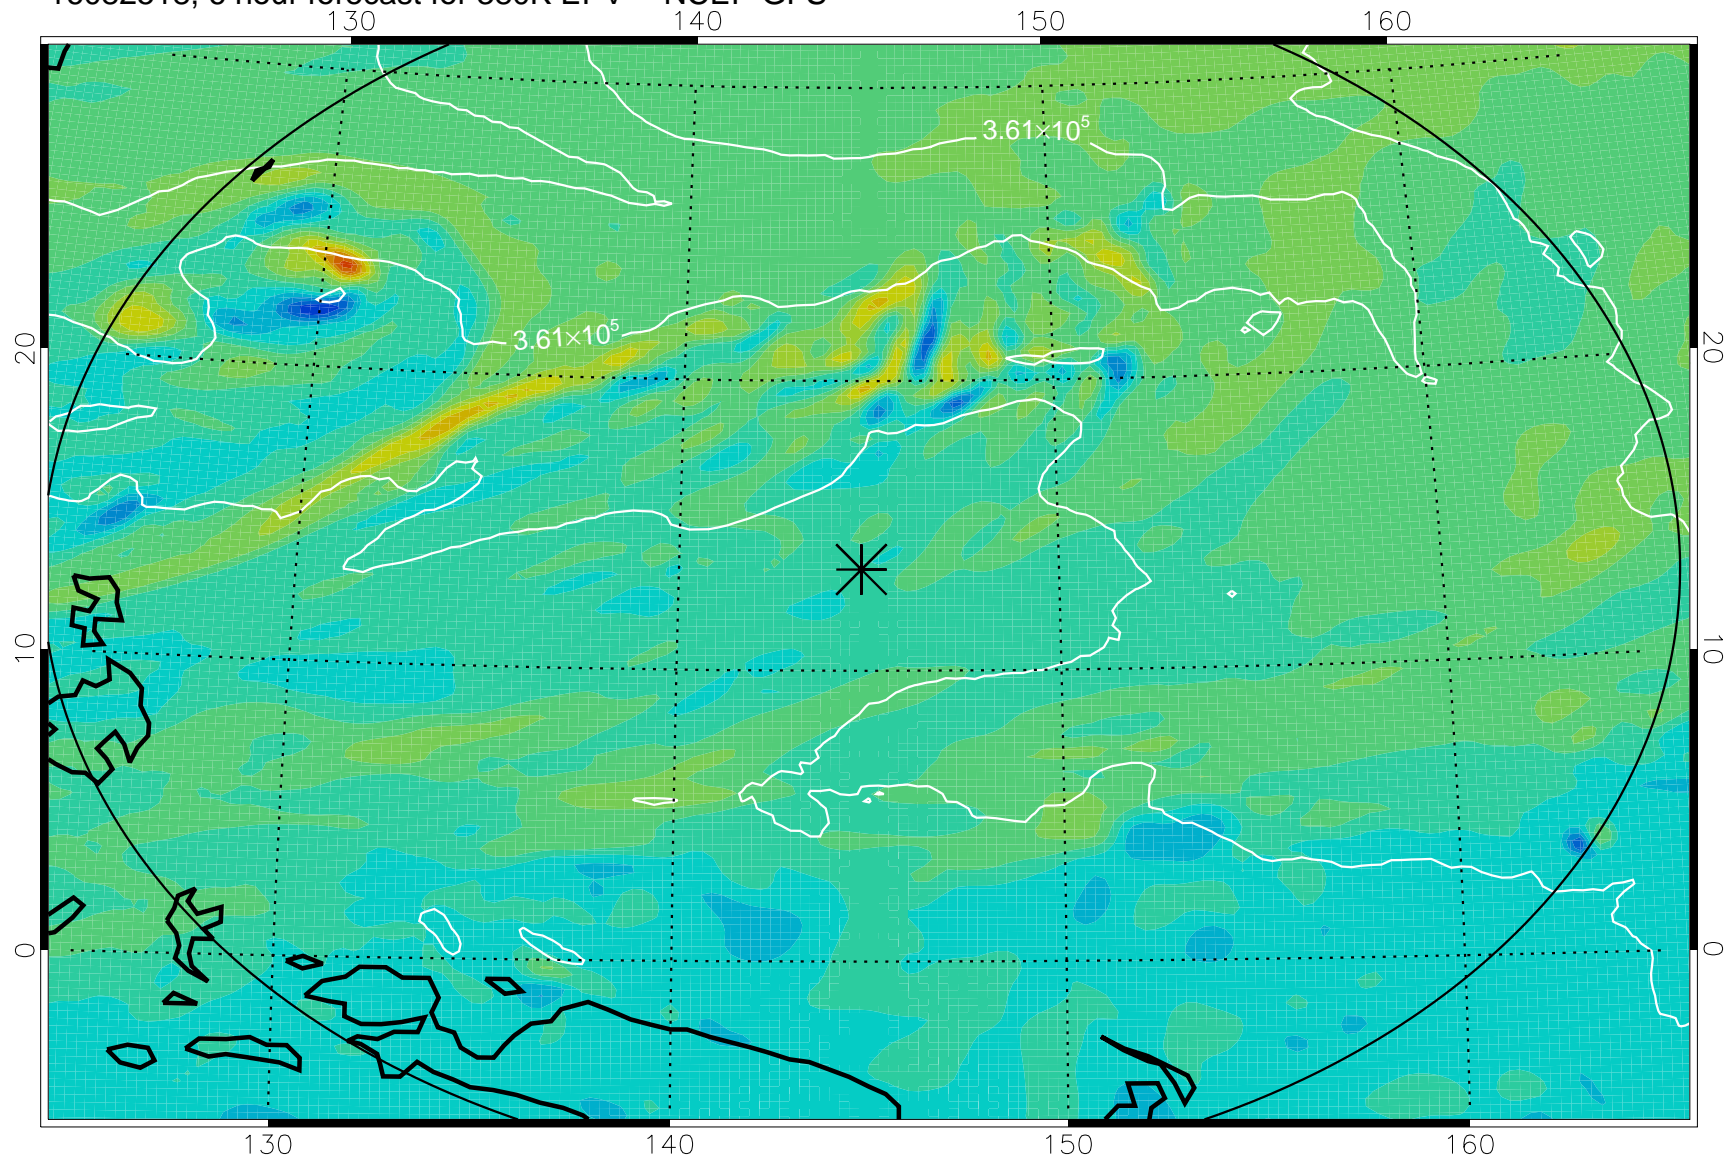

16082518, 6 hour forecast for 380K EPV -- NCEP GFS

380K Montgomery Streamfunction, white

Range ring of 2304 km

16082600, 12 hour forecast for 380K EPV -- NCEP GFS

380K Montgomery Streamfunction, white

Range ring of 2304 km

16082606, 18 hour forecast for 380K EPV -- NCEP GFS

380K Montgomery Streamfunction, white

Range ring of 2304 km

16082612, 24 hour forecast for 380K EPV -- NCEP GFS

380K Montgomery Streamfunction, white

Range ring of 2304 km

16082618, 30 hour forecast for 380K EPV -- NCEP GFS

380K Montgomery Streamfunction, white

Range ring of 2304 km

16082700, 36 hour forecast for 380K EPV -- NCEP GFS

380K Montgomery Streamfunction, white

Range ring of 2304 km

16082818, 78 hour forecast for 380K EPV -- NCEP GFS

380K Montgomery Streamfunction, white

Range ring of 2304 km

16082900, 84 hour forecast for 380K EPV -- NCEP GFS

380K Montgomery Streamfunction, white

Range ring of 2304 km