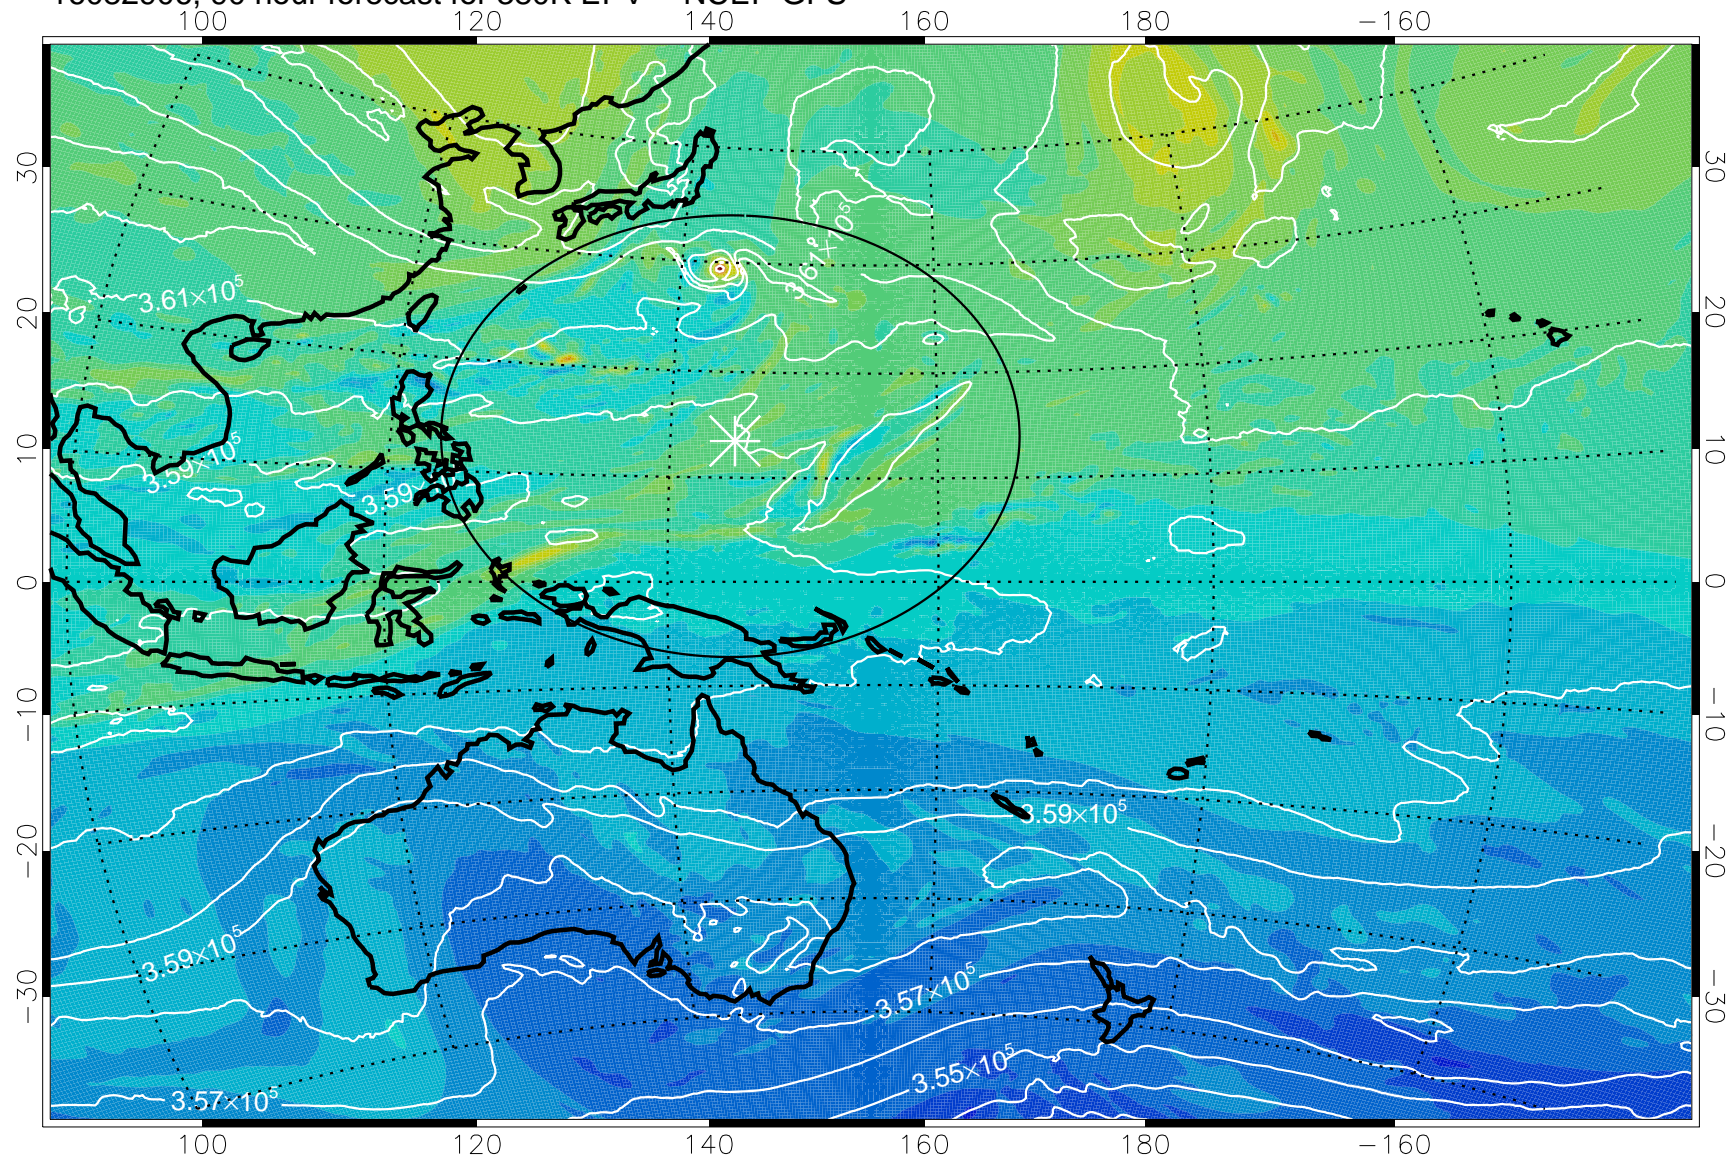

380K Montgomery Streamfunction, white

Range ring of 2304 km

16082806, 66 hour forecast for 380K EPV -- NCEP GFS

380K Montgomery Streamfunction, white

Range ring of 2304 km

16082818, 78 hour forecast for 380K EPV -- NCEP GFS

380K Montgomery Streamfunction, white

Range ring of 2304 km

16082900, 84 hour forecast for 380K EPV -- NCEP GFS

380K Montgomery Streamfunction, white

Range ring of 2304 km

16082906, 90 hour forecast for 380K EPV -- NCEP GFS

380K Montgomery Streamfunction, white

Range ring of 2304 km

16082912, 96 hour forecast for 380K EPV -- NCEP GFS

380K Montgomery Streamfunction, white

Range ring of 2304 km

16082918, 102 hour forecast for 380K EPV -- NCEP GFS

380K Montgomery Streamfunction, white

Range ring of 2304 km

16083000, 108 hour forecast for 380K EPV -- NCEP GFS

380K Montgomery Streamfunction, white

Range ring of 2304 km

16083006, 114 hour forecast for 380K EPV -- NCEP GFS