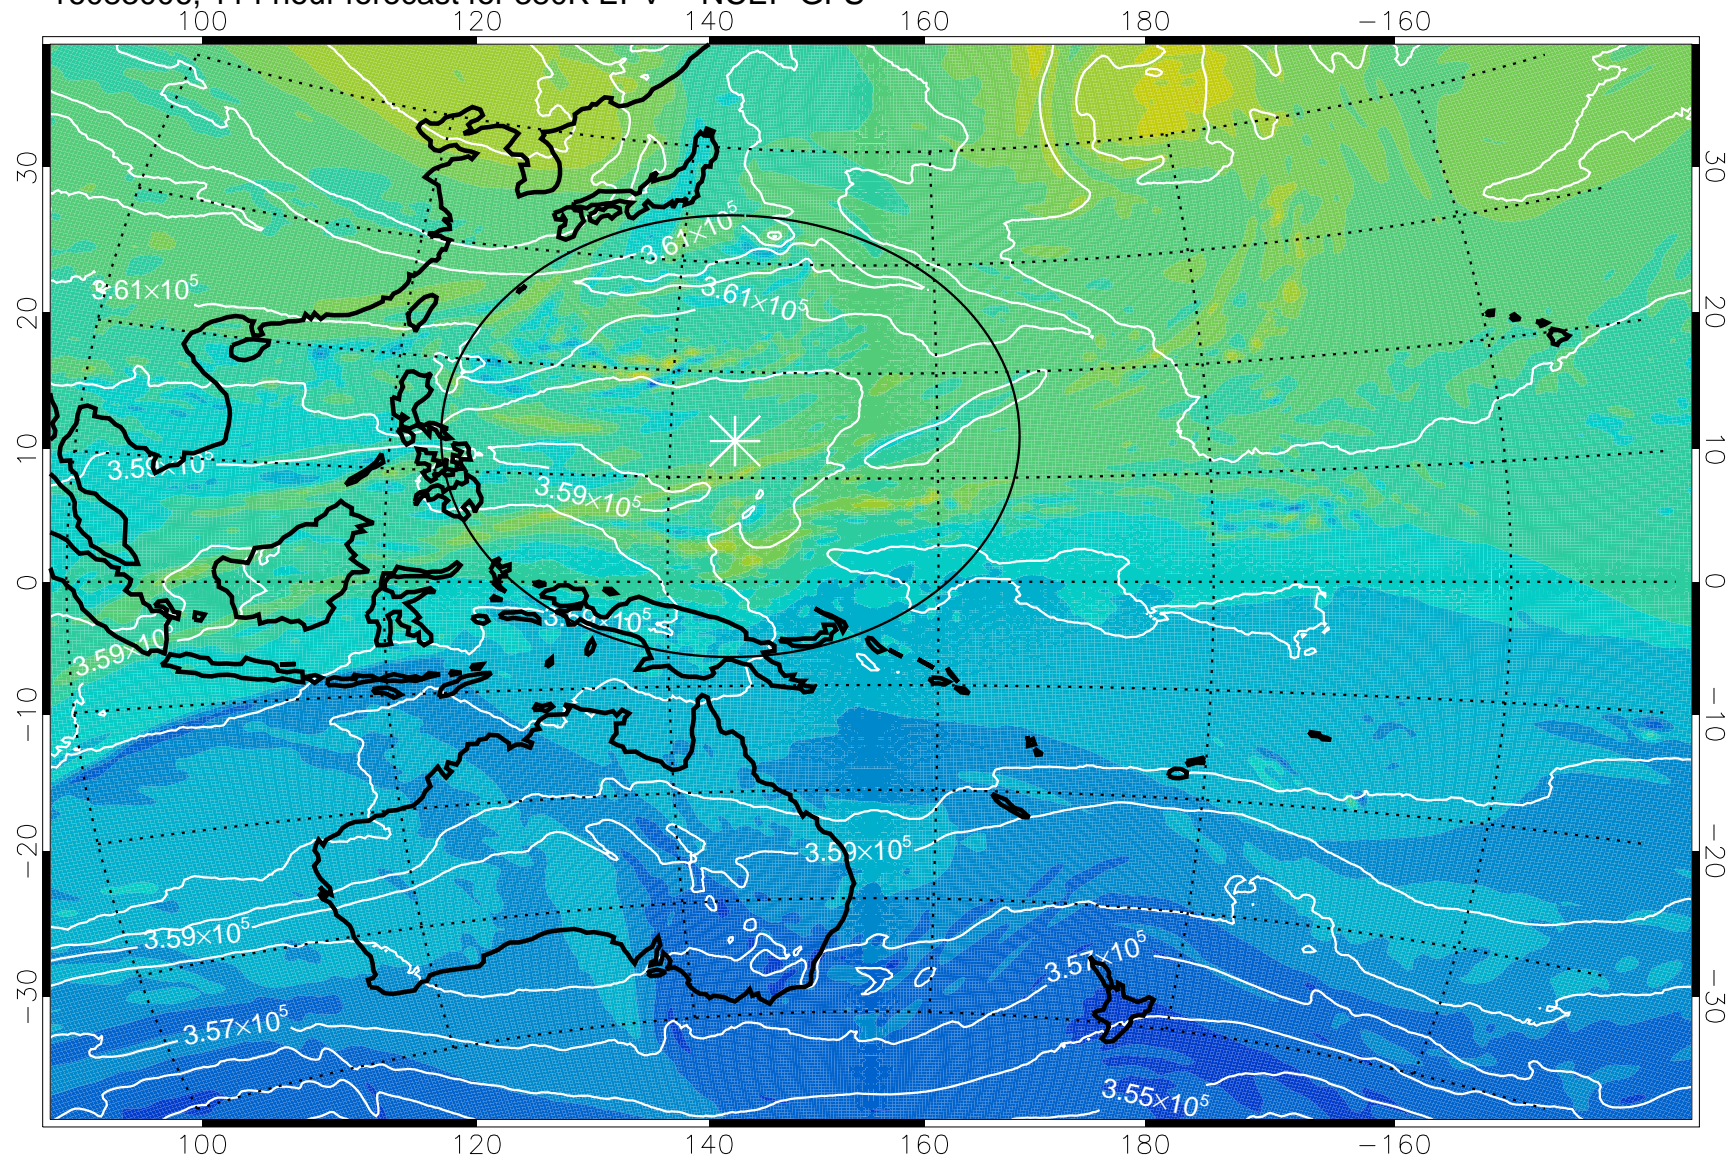

380K Montgomery Streamfunction, white

Range ring of 2304 km

16082912, 96 hour forecast for 380K EPV -- NCEP GFS

380K Montgomery Streamfunction, white

Range ring of 2304 km

16082918, 102 hour forecast for 380K EPV -- NCEP GFS

380K Montgomery Streamfunction, white

Range ring of 2304 km

16083000, 108 hour forecast for 380K EPV -- NCEP GFS

380K Montgomery Streamfunction, white

Range ring of 2304 km

16083006, 114 hour forecast for 380K EPV -- NCEP GFS

380K Montgomery Streamfunction, white

Range ring of 2304 km

16083012, 120 hour forecast for 380K EPV -- NCEP GFS

380K Montgomery Streamfunction, white

Range ring of 2304 km