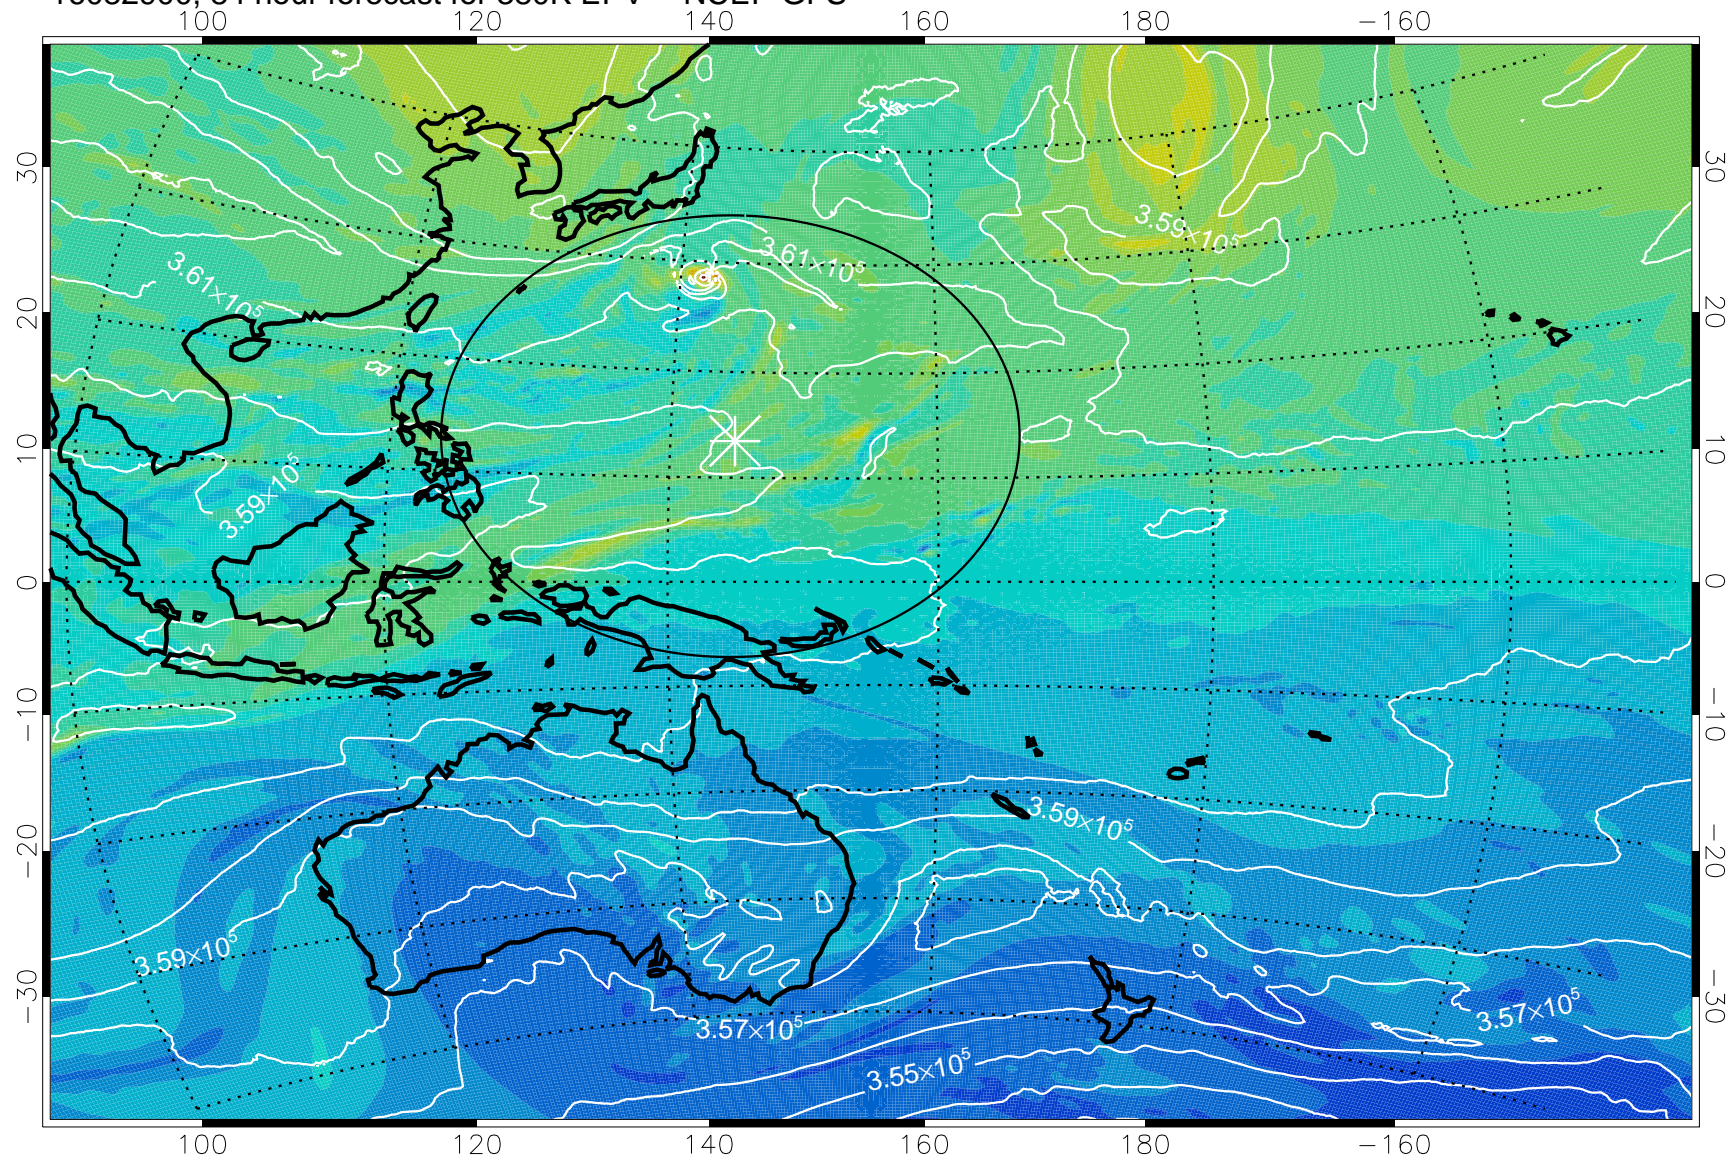

380K Montgomery Streamfunction, white

Range ring of 2304 km

16082718, 54 hour forecast for 380K EPV -- NCEP GFS

380K Montgomery Streamfunction, white

Range ring of 2304 km

16082800, 60 hour forecast for 380K EPV -- NCEP GFS

380K Montgomery Streamfunction, white

Range ring of 2304 km

16082806, 66 hour forecast for 380K EPV -- NCEP GFS

380K Montgomery Streamfunction, white

Range ring of 2304 km

16082818, 78 hour forecast for 380K EPV -- NCEP GFS

380K Montgomery Streamfunction, white

Range ring of 2304 km

16082900, 84 hour forecast for 380K EPV -- NCEP GFS

380K Montgomery Streamfunction, white

Range ring of 2304 km

16082906, 90 hour forecast for 380K EPV -- NCEP GFS

380K Montgomery Streamfunction, white

Range ring of 2304 km

16082912, 96 hour forecast for 380K EPV -- NCEP GFS

380K Montgomery Streamfunction, white

Range ring of 2304 km

16082918, 102 hour forecast for 380K EPV -- NCEP GFS