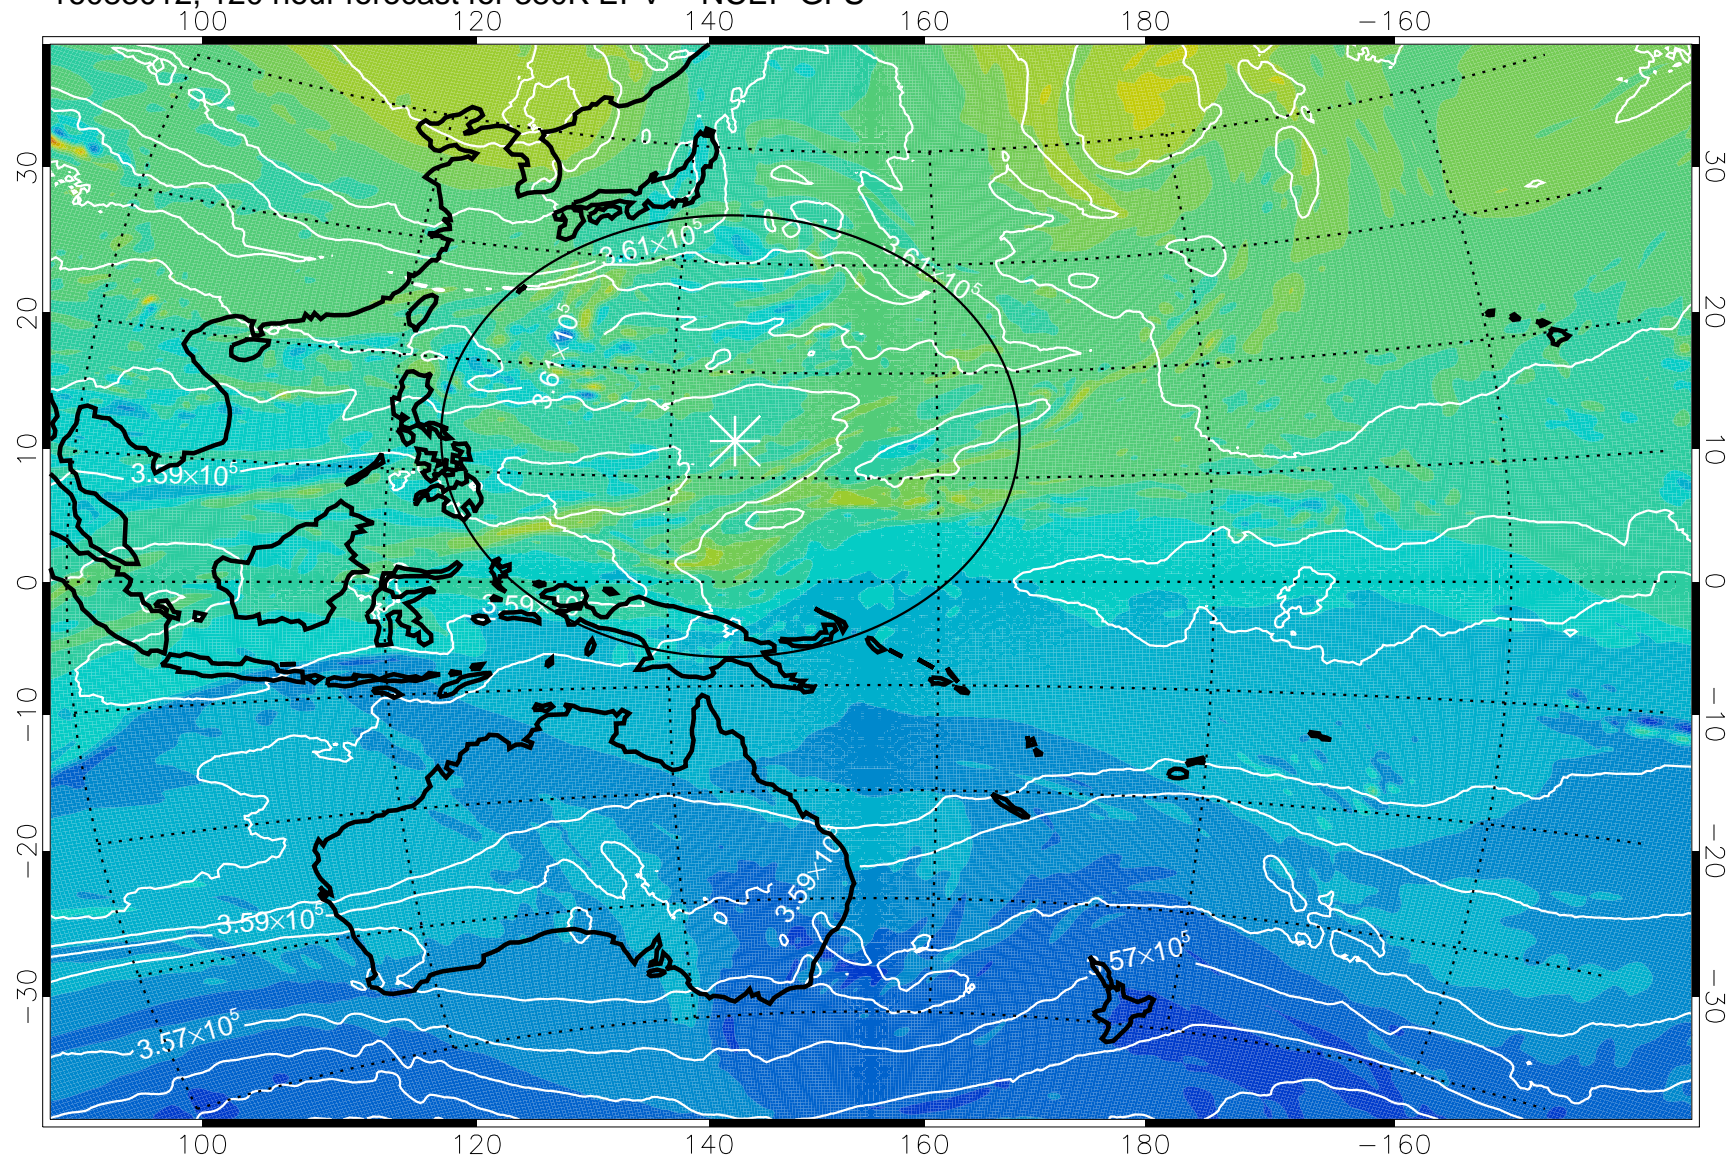

380K Montgomery Streamfunction, white

Range ring of 2304 km

16082912, 96 hour forecast for 380K EPV -- NCEP GFS

380K Montgomery Streamfunction, white

Range ring of 2304 km

16082918, 102 hour forecast for 380K EPV -- NCEP GFS

380K Montgomery Streamfunction, white

Range ring of 2304 km

16083000, 108 hour forecast for 380K EPV -- NCEP GFS

380K Montgomery Streamfunction, white

Range ring of 2304 km

16083006, 114 hour forecast for 380K EPV -- NCEP GFS

380K Montgomery Streamfunction, white

Range ring of 2304 km

16083012, 120 hour forecast for 380K EPV -- NCEP GFS

380K Montgomery Streamfunction, white

Range ring of 2304 km