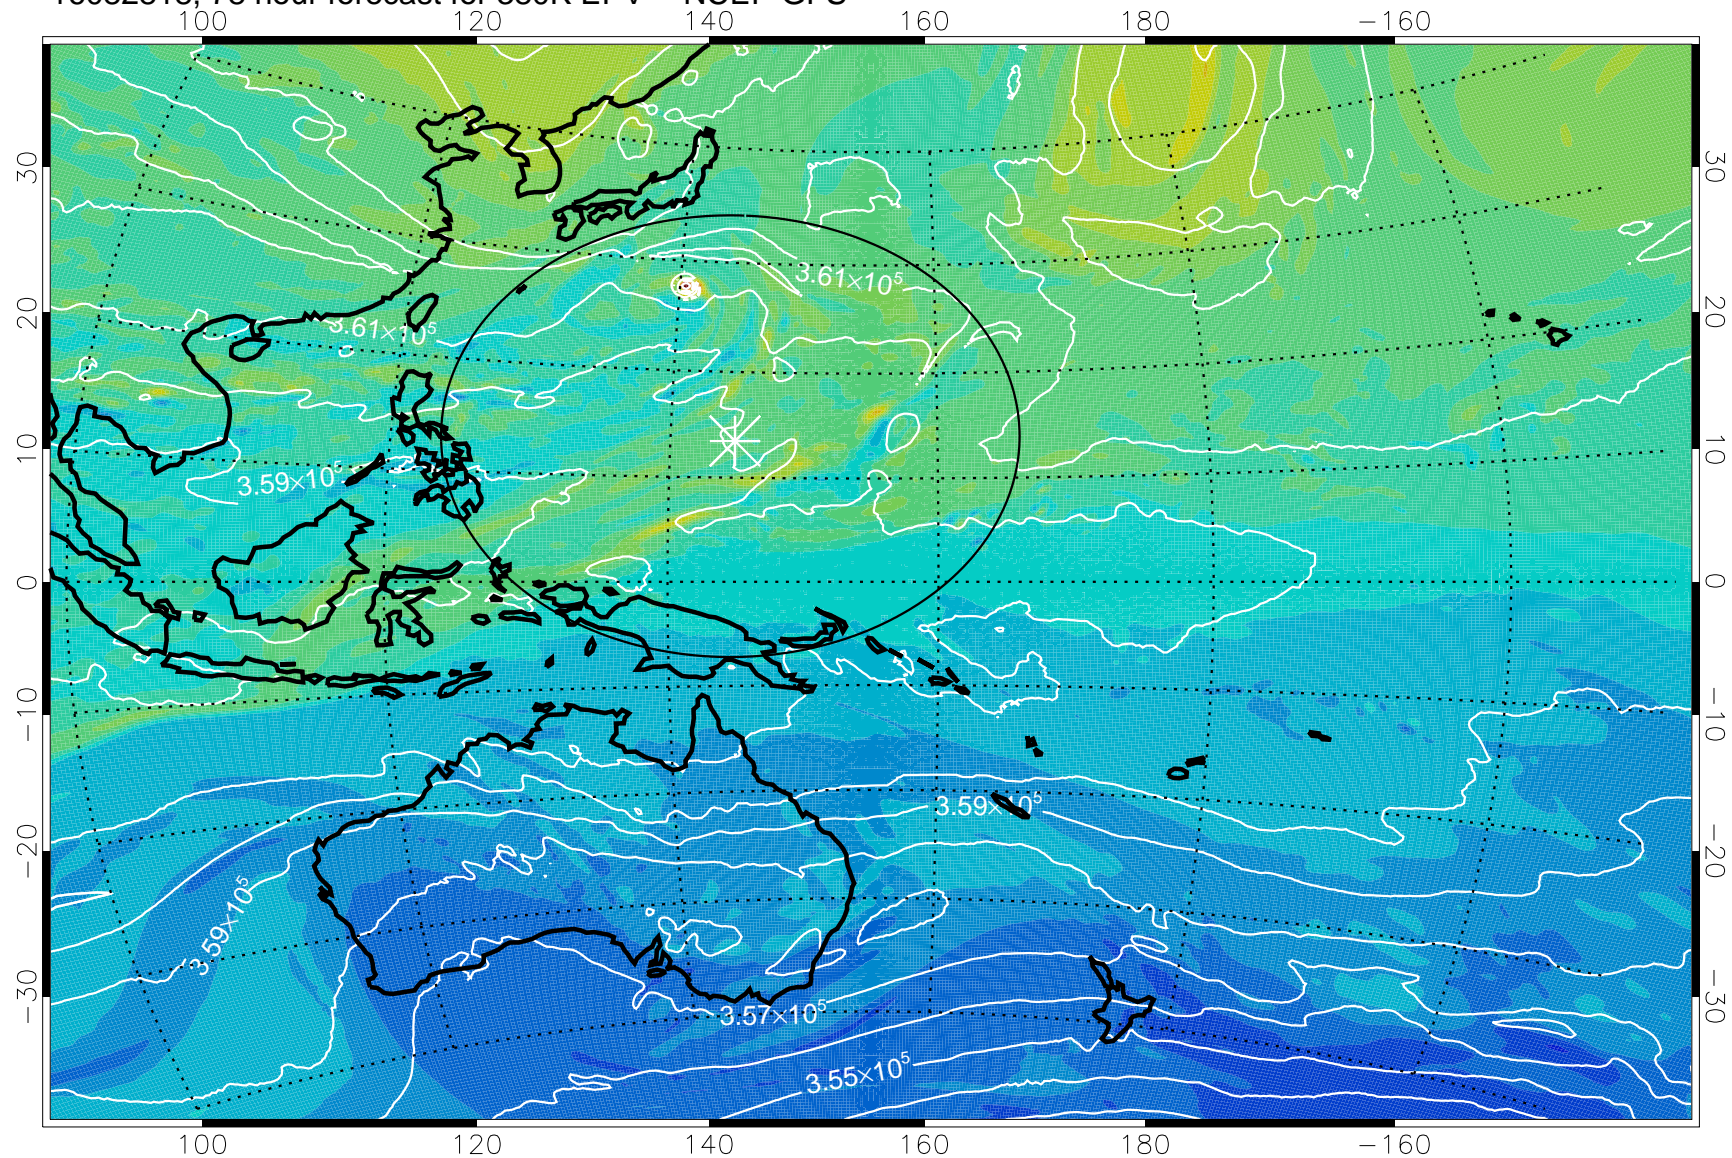

380K Montgomery Streamfunction, white

Range ring of 2304 km

16082718, 54 hour forecast for 380K EPV -- NCEP GFS

380K Montgomery Streamfunction, white

Range ring of 2304 km

16082800, 60 hour forecast for 380K EPV -- NCEP GFS

380K Montgomery Streamfunction, white

Range ring of 2304 km

16082806, 66 hour forecast for 380K EPV -- NCEP GFS

380K Montgomery Streamfunction, white

Range ring of 2304 km

16082818, 78 hour forecast for 380K EPV -- NCEP GFS

380K Montgomery Streamfunction, white

Range ring of 2304 km

16082900, 84 hour forecast for 380K EPV -- NCEP GFS

380K Montgomery Streamfunction, white

Range ring of 2304 km

16082906, 90 hour forecast for 380K EPV -- NCEP GFS

380K Montgomery Streamfunction, white

Range ring of 2304 km

16082912, 96 hour forecast for 380K EPV -- NCEP GFS

380K Montgomery Streamfunction, white

Range ring of 2304 km

16082918, 102 hour forecast for 380K EPV -- NCEP GFS