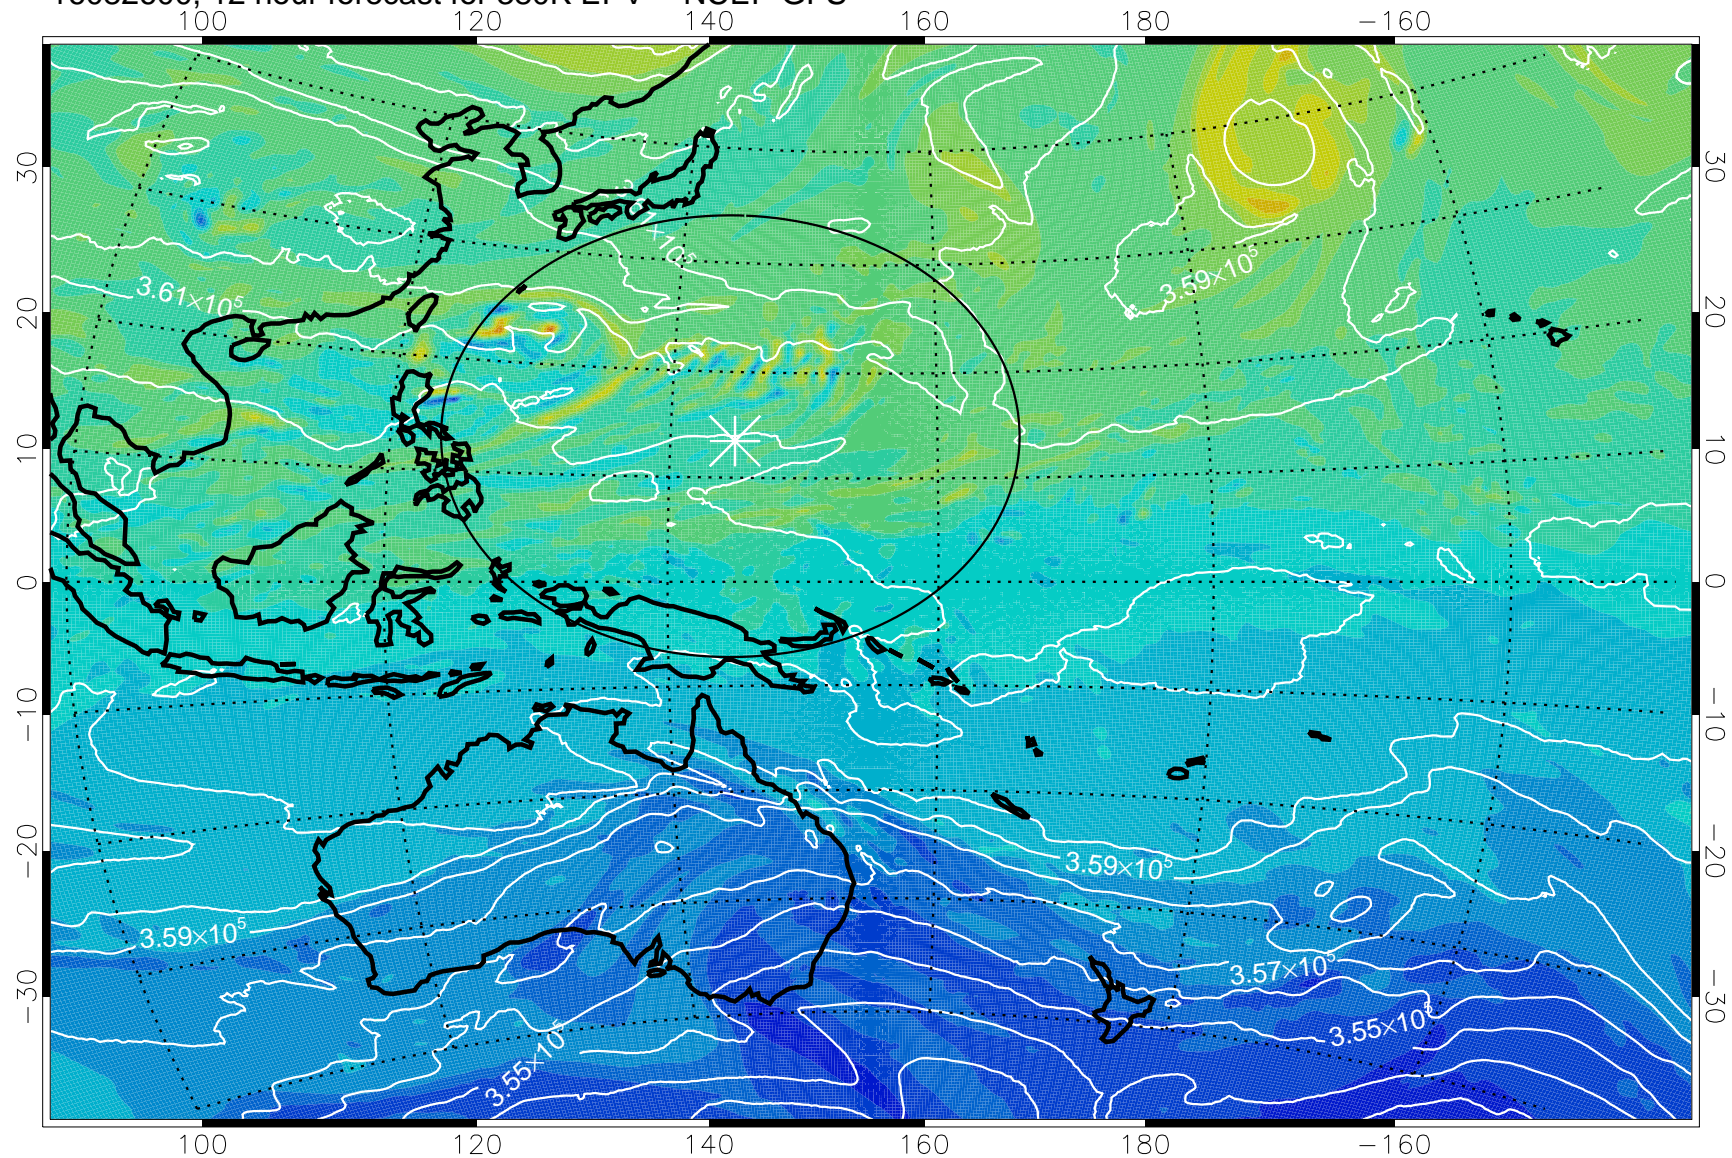

16082518, 6 hour forecast for 380K EPV -- NCEP GFS

380K Montgomery Streamfunction, white

Range ring of 2304 km

16082600, 12 hour forecast for 380K EPV -- NCEP GFS

380K Montgomery Streamfunction, white

Range ring of 2304 km

16082606, 18 hour forecast for 380K EPV -- NCEP GFS

380K Montgomery Streamfunction, white

Range ring of 2304 km

16082612, 24 hour forecast for 380K EPV -- NCEP GFS

-2×10^{-5} -1×10^{-5} 0 1×10^{-5} 2×10^{-5}
PVU

380K Montgomery Streamfunction, white

Range ring of 2304 km

16082618, 30 hour forecast for 380K EPV -- NCEP GFS

380K Montgomery Streamfunction, white

Range ring of 2304 km

16082700, 36 hour forecast for 380K EPV -- NCEP GFS