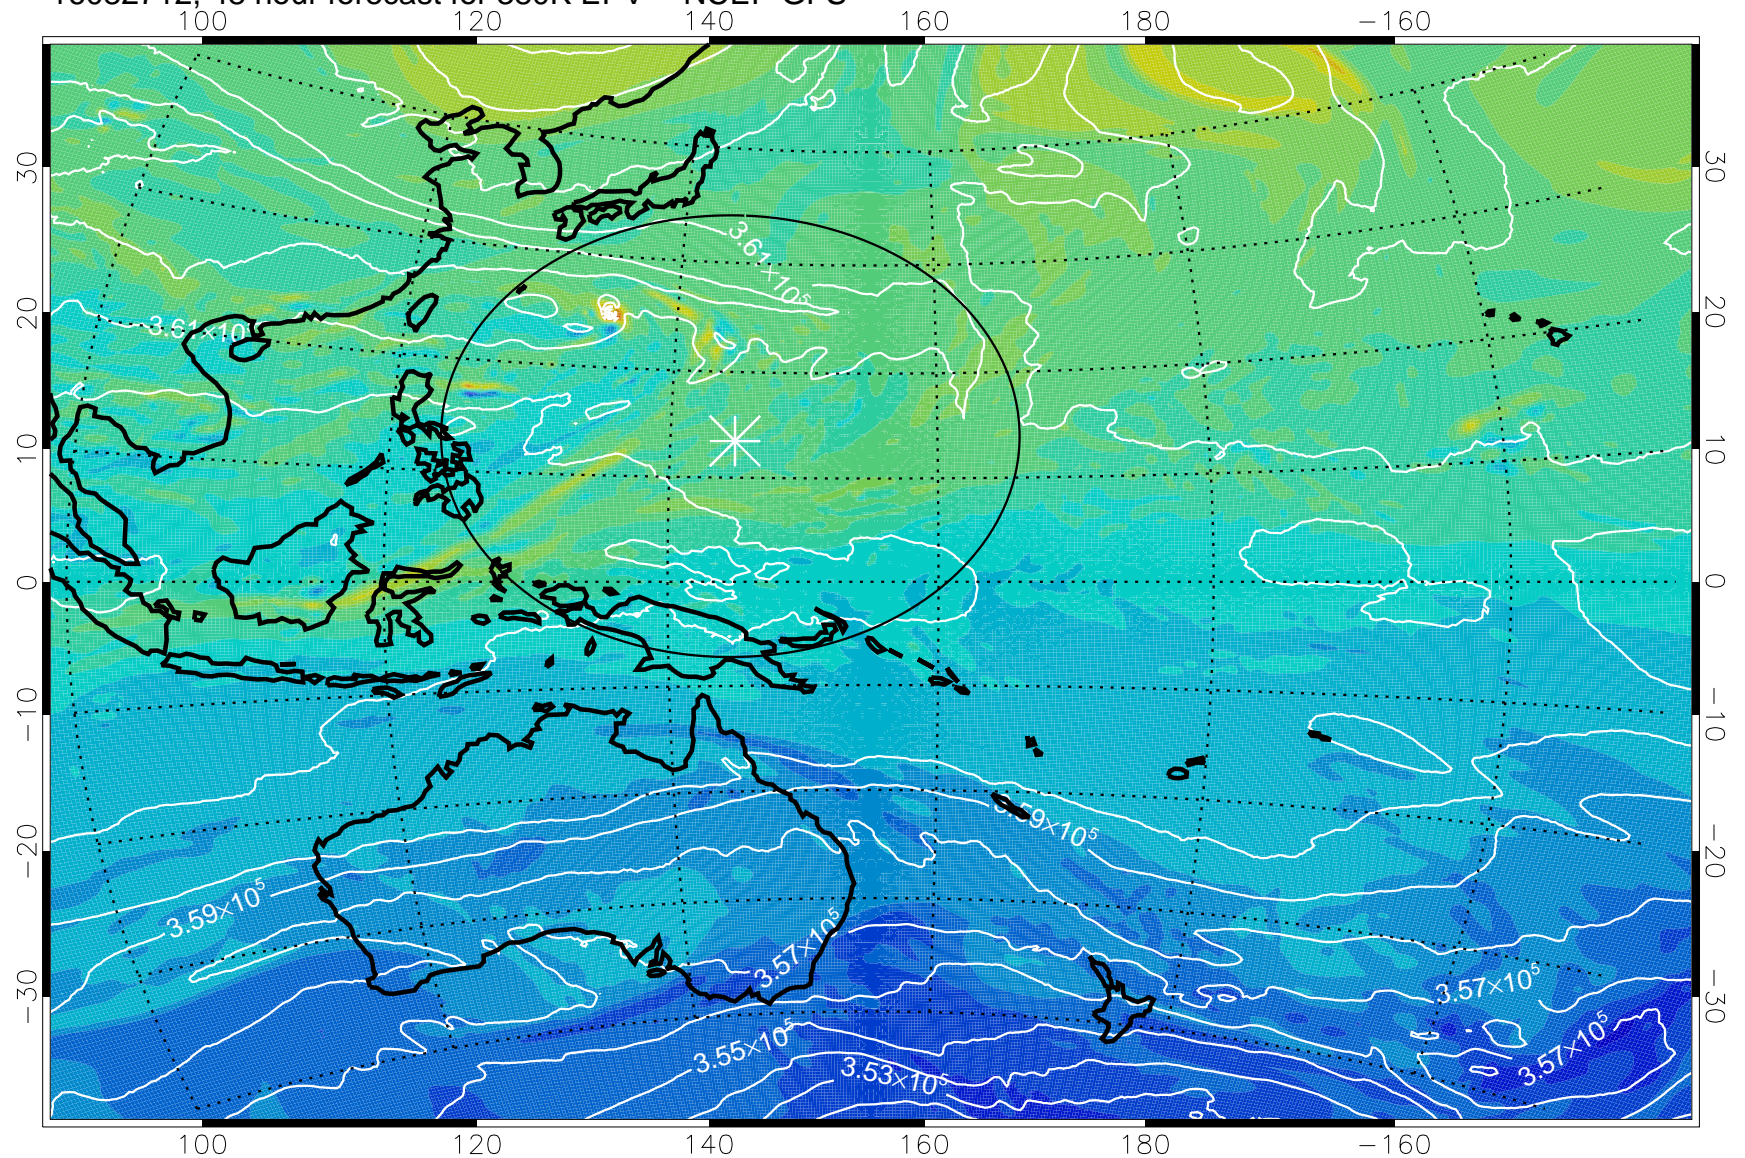

380K Montgomery Streamfunction, white

Range ring of 2304 km

16082618, 30 hour forecast for 380K EPV -- NCEP GFS

380K Montgomery Streamfunction, white

Range ring of 2304 km

16082700, 36 hour forecast for 380K EPV -- NCEP GFS

380K Montgomery Streamfunction, white

Range ring of 2304 km

16082706, 42 hour forecast for 380K EPV -- NCEP GFS

380K Montgomery Streamfunction, white

Range ring of 2304 km

16082712, 48 hour forecast for 380K EPV -- NCEP GFS

380K Montgomery Streamfunction, white

Range ring of 2304 km

16082718, 54 hour forecast for 380K EPV -- NCEP GFS

380K Montgomery Streamfunction, white

Range ring of 2304 km

16082800, 60 hour forecast for 380K EPV -- NCEP GFS

380K Montgomery Streamfunction, white

Range ring of 2304 km

16082806, 66 hour forecast for 380K EPV -- NCEP GFS

380K Montgomery Streamfunction, white

Range ring of 2304 km

16082818, 78 hour forecast for 380K EPV -- NCEP GFS