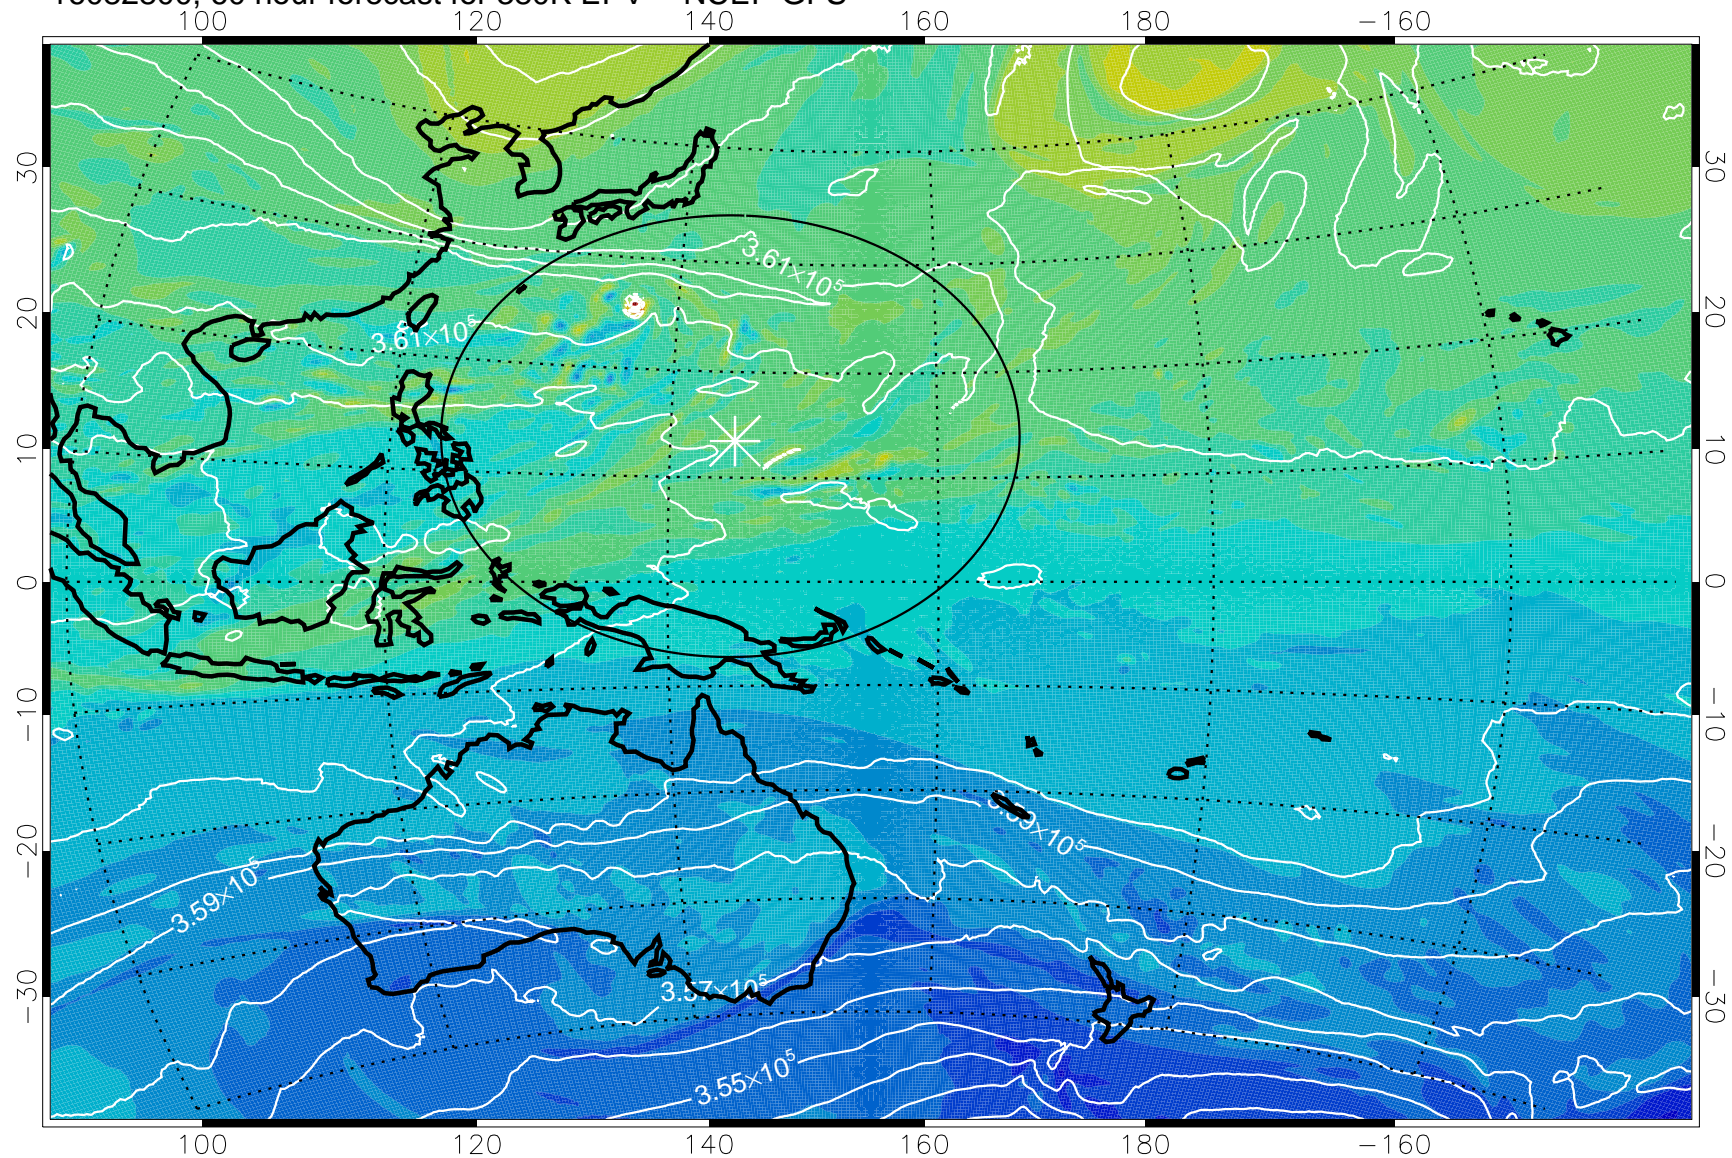

380K Montgomery Streamfunction, white

Range ring of 2304 km

16082706, 42 hour forecast for 380K EPV -- NCEP GFS

380K Montgomery Streamfunction, white

Range ring of 2304 km

16082712, 48 hour forecast for 380K EPV -- NCEP GFS

380K Montgomery Streamfunction, white

Range ring of 2304 km

16082718, 54 hour forecast for 380K EPV -- NCEP GFS

380K Montgomery Streamfunction, white

Range ring of 2304 km

16082800, 60 hour forecast for 380K EPV -- NCEP GFS

380K Montgomery Streamfunction, white

Range ring of 2304 km

16082806, 66 hour forecast for 380K EPV -- NCEP GFS

380K Montgomery Streamfunction, white

Range ring of 2304 km

16082818, 78 hour forecast for 380K EPV -- NCEP GFS

380K Montgomery Streamfunction, white

Range ring of 2304 km

16082900, 84 hour forecast for 380K EPV -- NCEP GFS

380K Montgomery Streamfunction, white

Range ring of 2304 km

16082906, 90 hour forecast for 380K EPV -- NCEP GFS