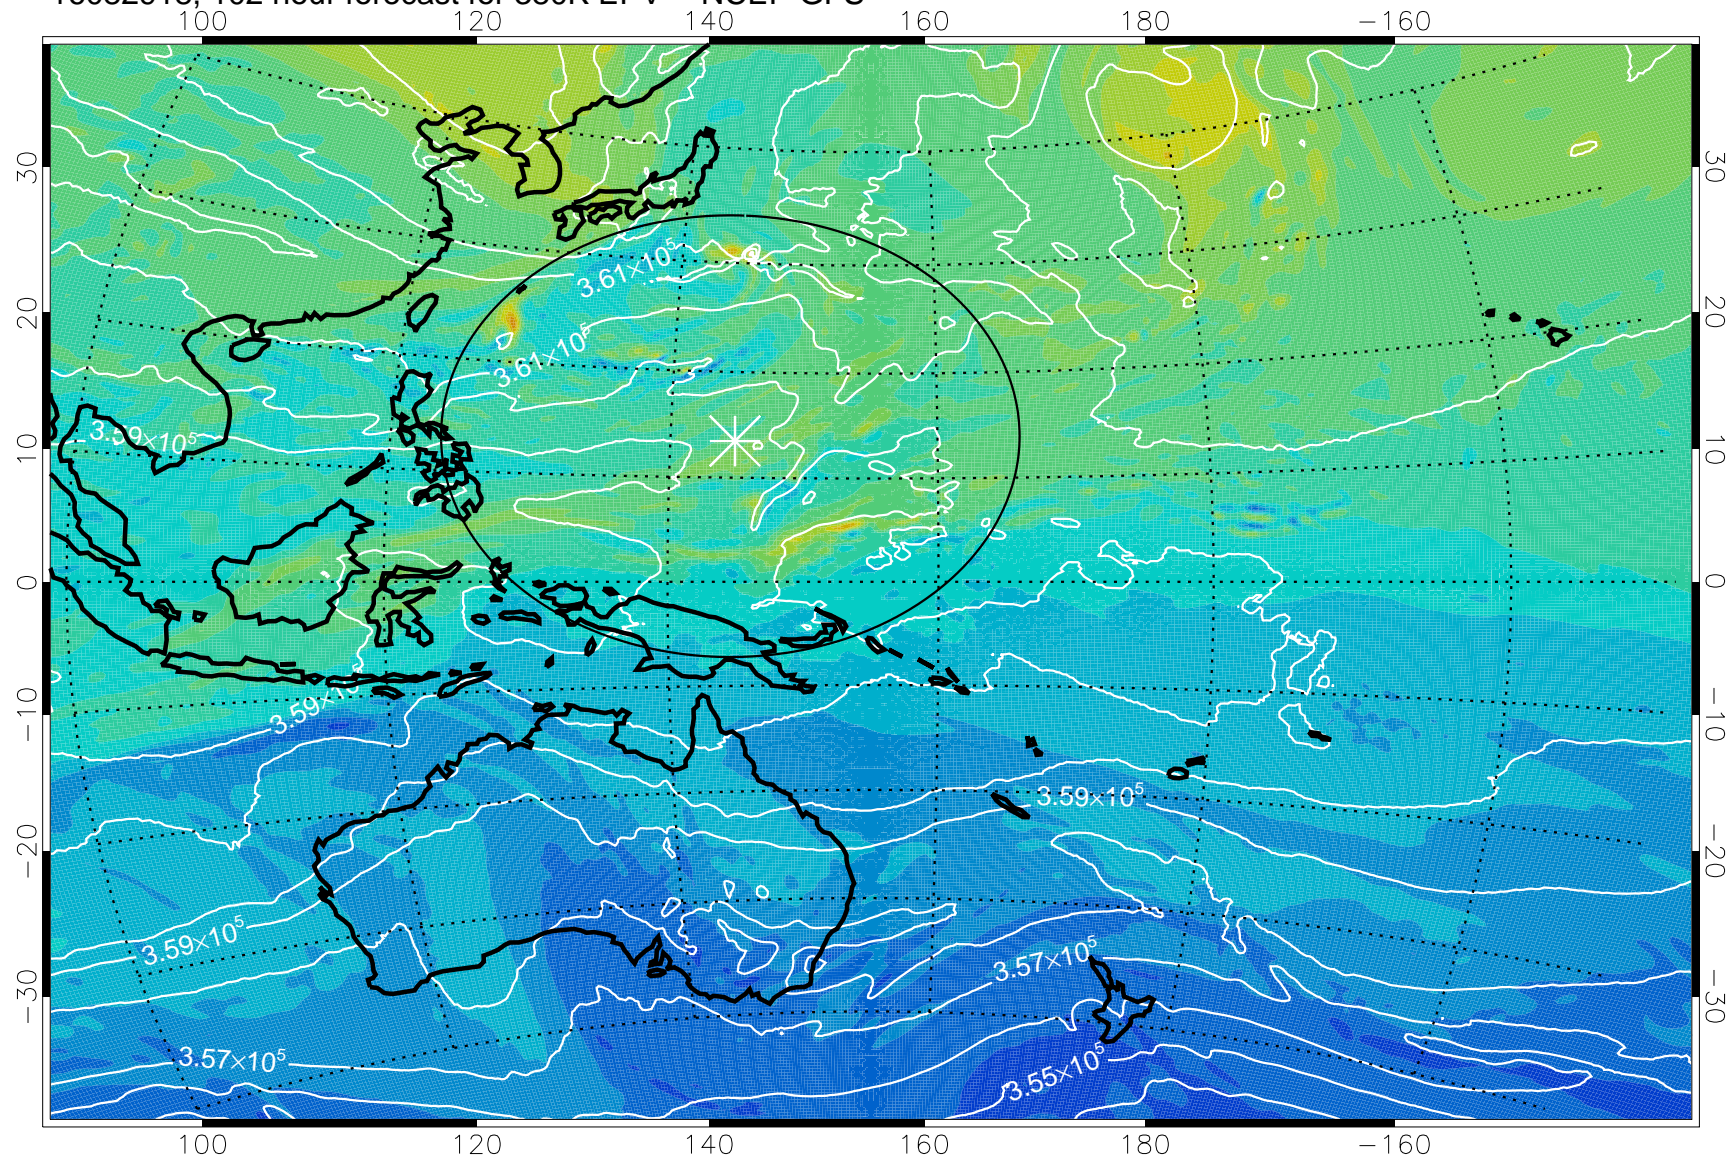

380K Montgomery Streamfunction, white

Range ring of 2304 km

16082900, 84 hour forecast for 380K EPV -- NCEP GFS

380K Montgomery Streamfunction, white

Range ring of 2304 km

16082906, 90 hour forecast for 380K EPV -- NCEP GFS

380K Montgomery Streamfunction, white

Range ring of 2304 km

16082912, 96 hour forecast for 380K EPV -- NCEP GFS

380K Montgomery Streamfunction, white

Range ring of 2304 km

16082918, 102 hour forecast for 380K EPV -- NCEP GFS

380K Montgomery Streamfunction, white

Range ring of 2304 km

16083000, 108 hour forecast for 380K EPV -- NCEP GFS

380K Montgomery Streamfunction, white

Range ring of 2304 km

16083006, 114 hour forecast for 380K EPV -- NCEP GFS

380K Montgomery Streamfunction, white

Range ring of 2304 km

16083012, 120 hour forecast for 380K EPV -- NCEP GFS

380K Montgomery Streamfunction, white

Range ring of 2304 km