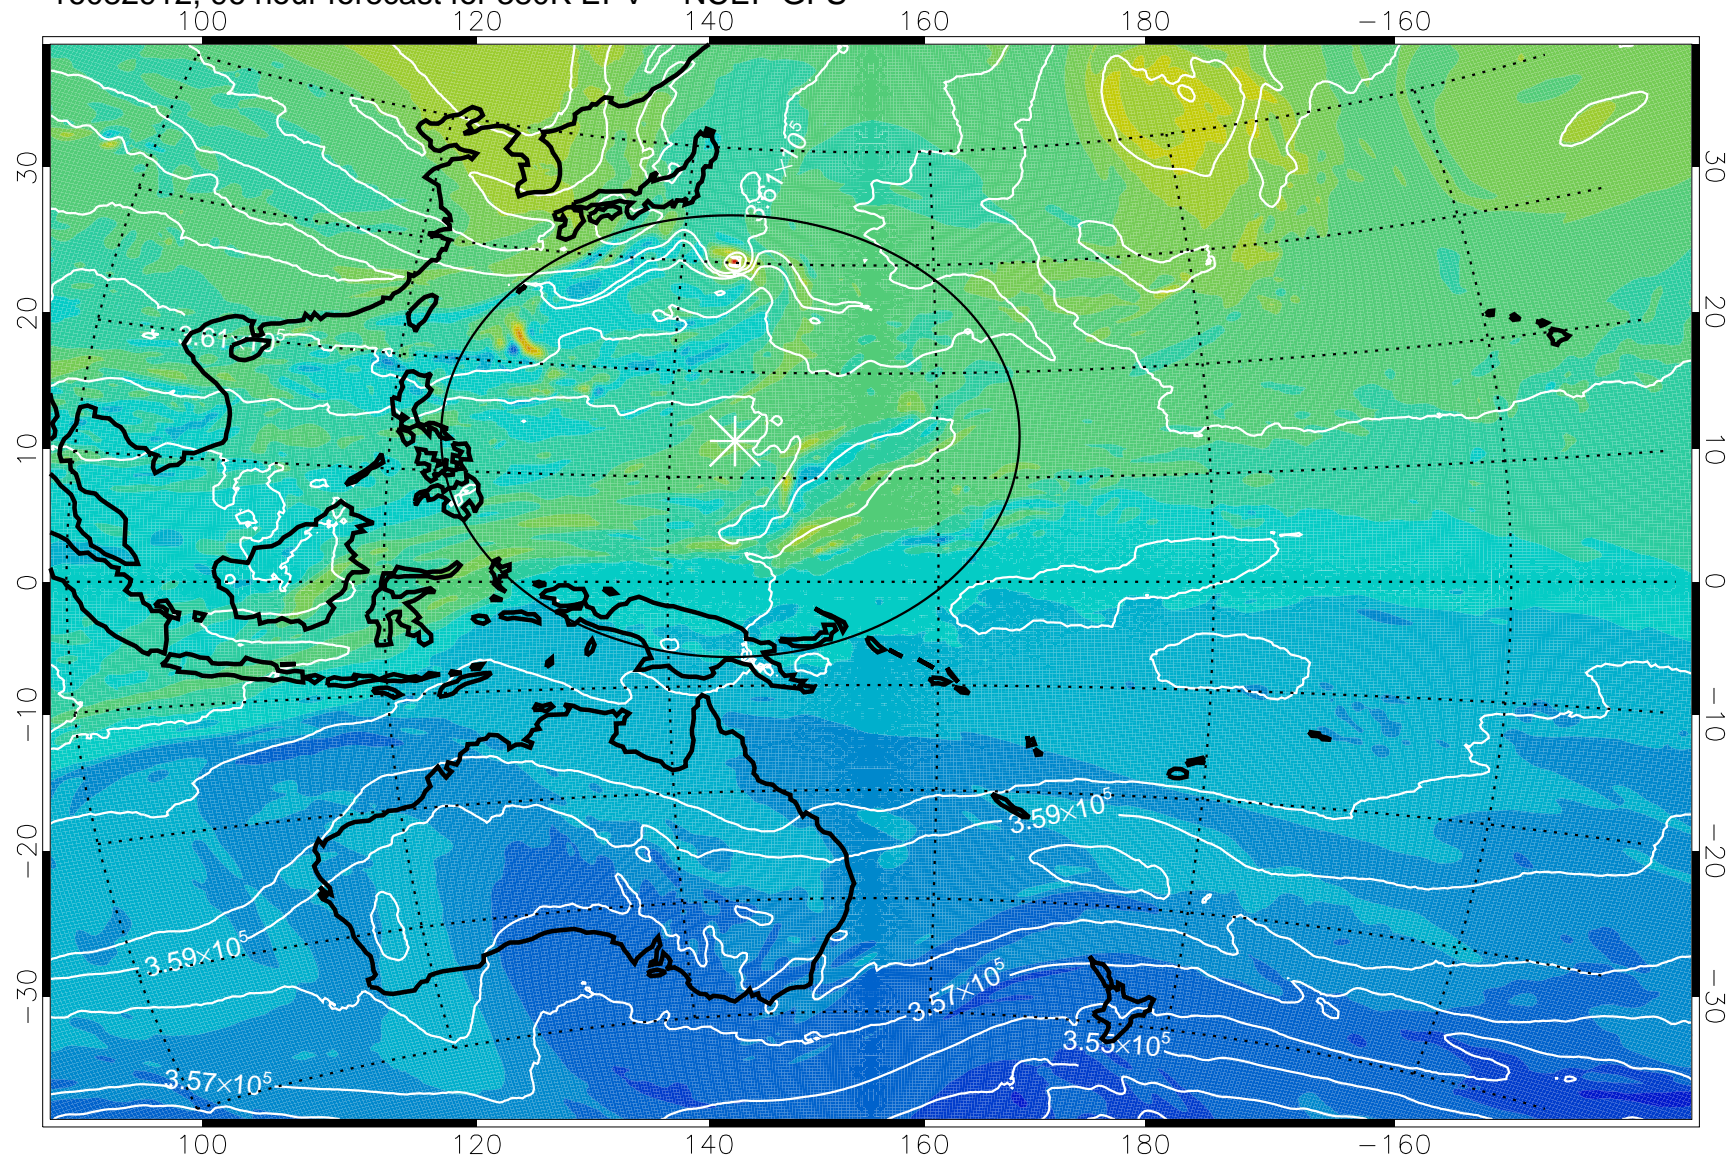

380K Montgomery Streamfunction, white

Range ring of 2304 km

16082806, 66 hour forecast for 380K EPV -- NCEP GFS

380K Montgomery Streamfunction, white

Range ring of 2304 km

16082818, 78 hour forecast for 380K EPV -- NCEP GFS

380K Montgomery Streamfunction, white

Range ring of 2304 km

16082900, 84 hour forecast for 380K EPV -- NCEP GFS

380K Montgomery Streamfunction, white

Range ring of 2304 km

16082906, 90 hour forecast for 380K EPV -- NCEP GFS

380K Montgomery Streamfunction, white

Range ring of 2304 km

16082912, 96 hour forecast for 380K EPV -- NCEP GFS

380K Montgomery Streamfunction, white

Range ring of 2304 km

16082918, 102 hour forecast for 380K EPV -- NCEP GFS