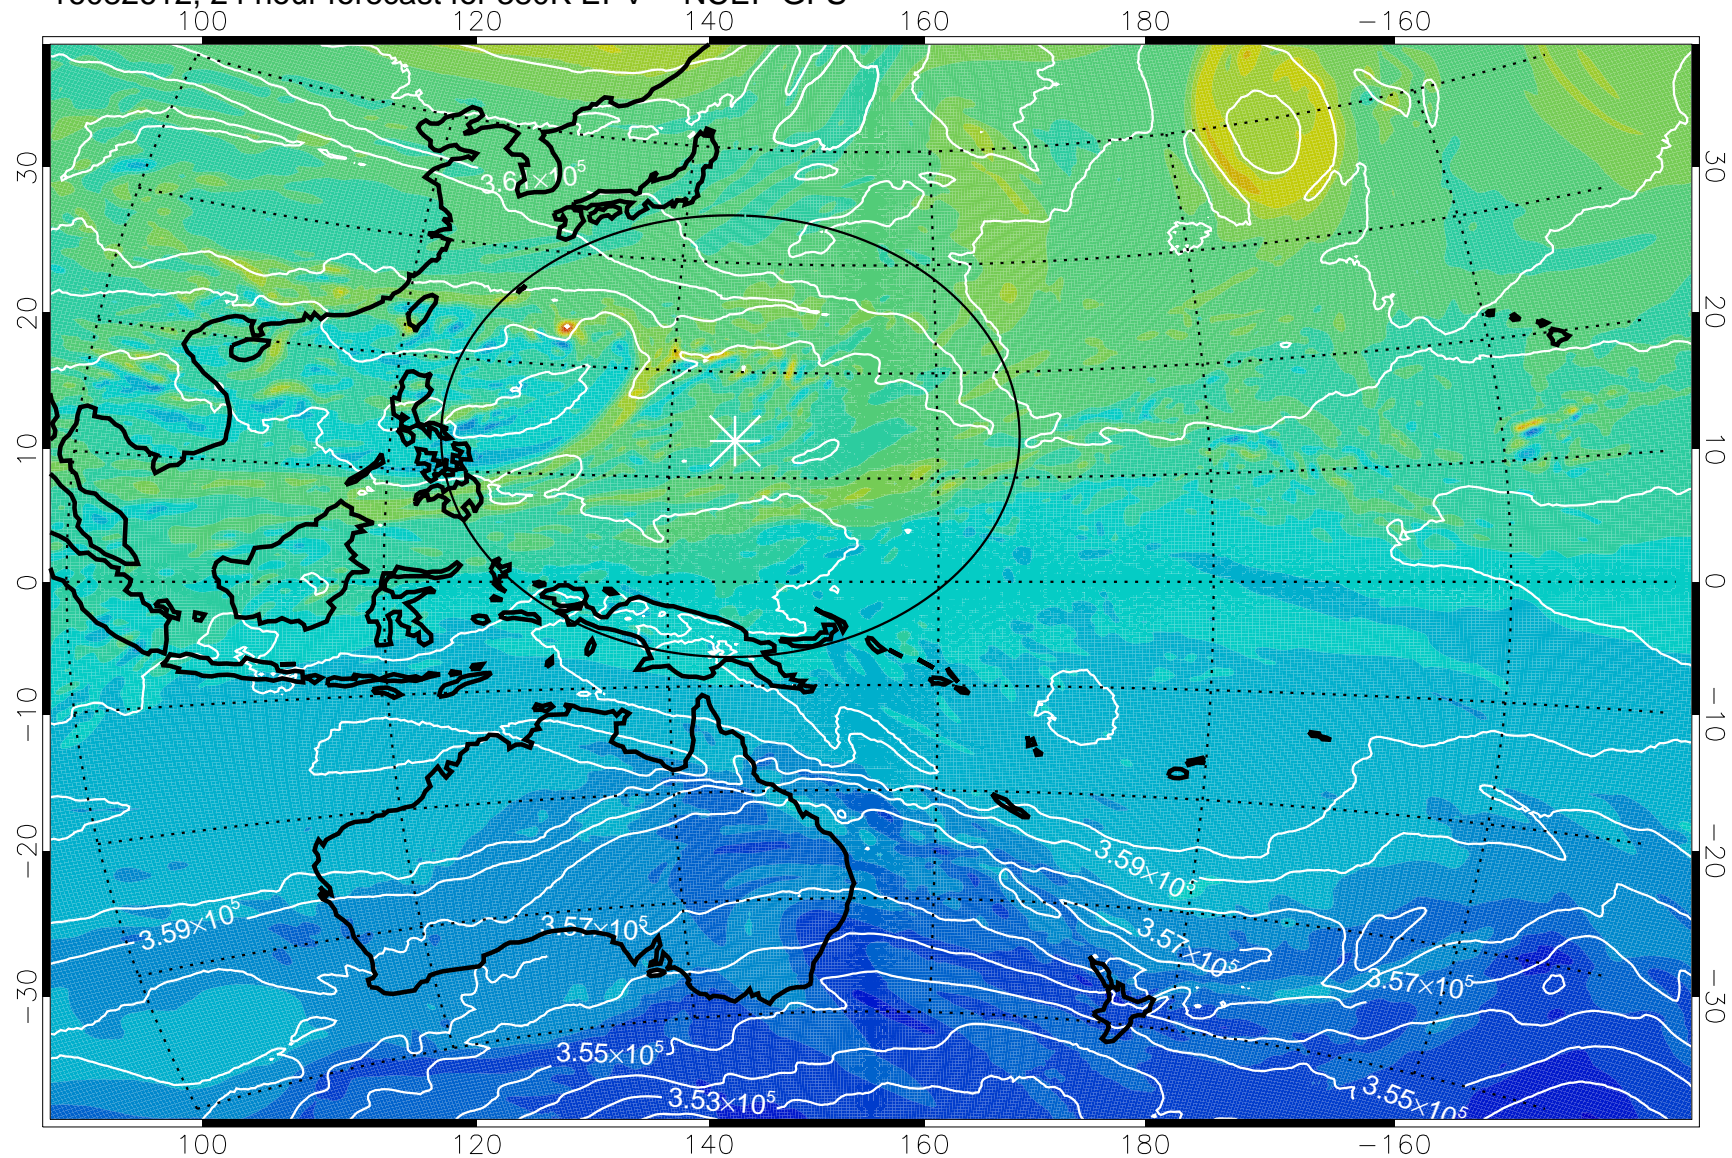

16082606, 18 hour forecast for 380K EPV -- NCEP GFS

380K Montgomery Streamfunction, white

Range ring of 2304 km

16082612, 24 hour forecast for 380K EPV -- NCEP GFS

-2×10^{-5} -1×10^{-5} 0 1×10^{-5} 2×10^{-5}
PVU

380K Montgomery Streamfunction, white

Range ring of 2304 km

16082618, 30 hour forecast for 380K EPV -- NCEP GFS

380K Montgomery Streamfunction, white

Range ring of 2304 km

16082700, 36 hour forecast for 380K EPV -- NCEP GFS

380K Montgomery Streamfunction, white

Range ring of 2304 km

16082706, 42 hour forecast for 380K EPV -- NCEP GFS

380K Montgomery Streamfunction, white

Range ring of 2304 km

16082712, 48 hour forecast for 380K EPV -- NCEP GFS

380K Montgomery Streamfunction, white

Range ring of 2304 km

16082718, 54 hour forecast for 380K EPV -- NCEP GFS

380K Montgomery Streamfunction, white

Range ring of 2304 km

16082800, 60 hour forecast for 380K EPV -- NCEP GFS