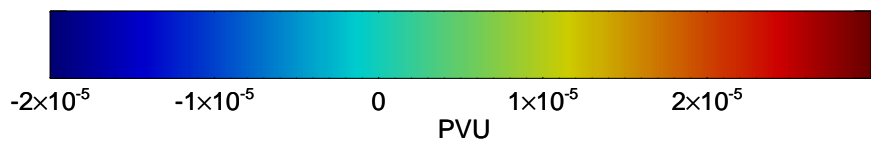

380K Montgomery Streamfunction, white

Range ring of 2304 km

16082718, 54 hour forecast for 380K EPV -- NCEP GFS

380K Montgomery Streamfunction, white

Range ring of 2304 km

16082800, 60 hour forecast for 380K EPV -- NCEP GFS