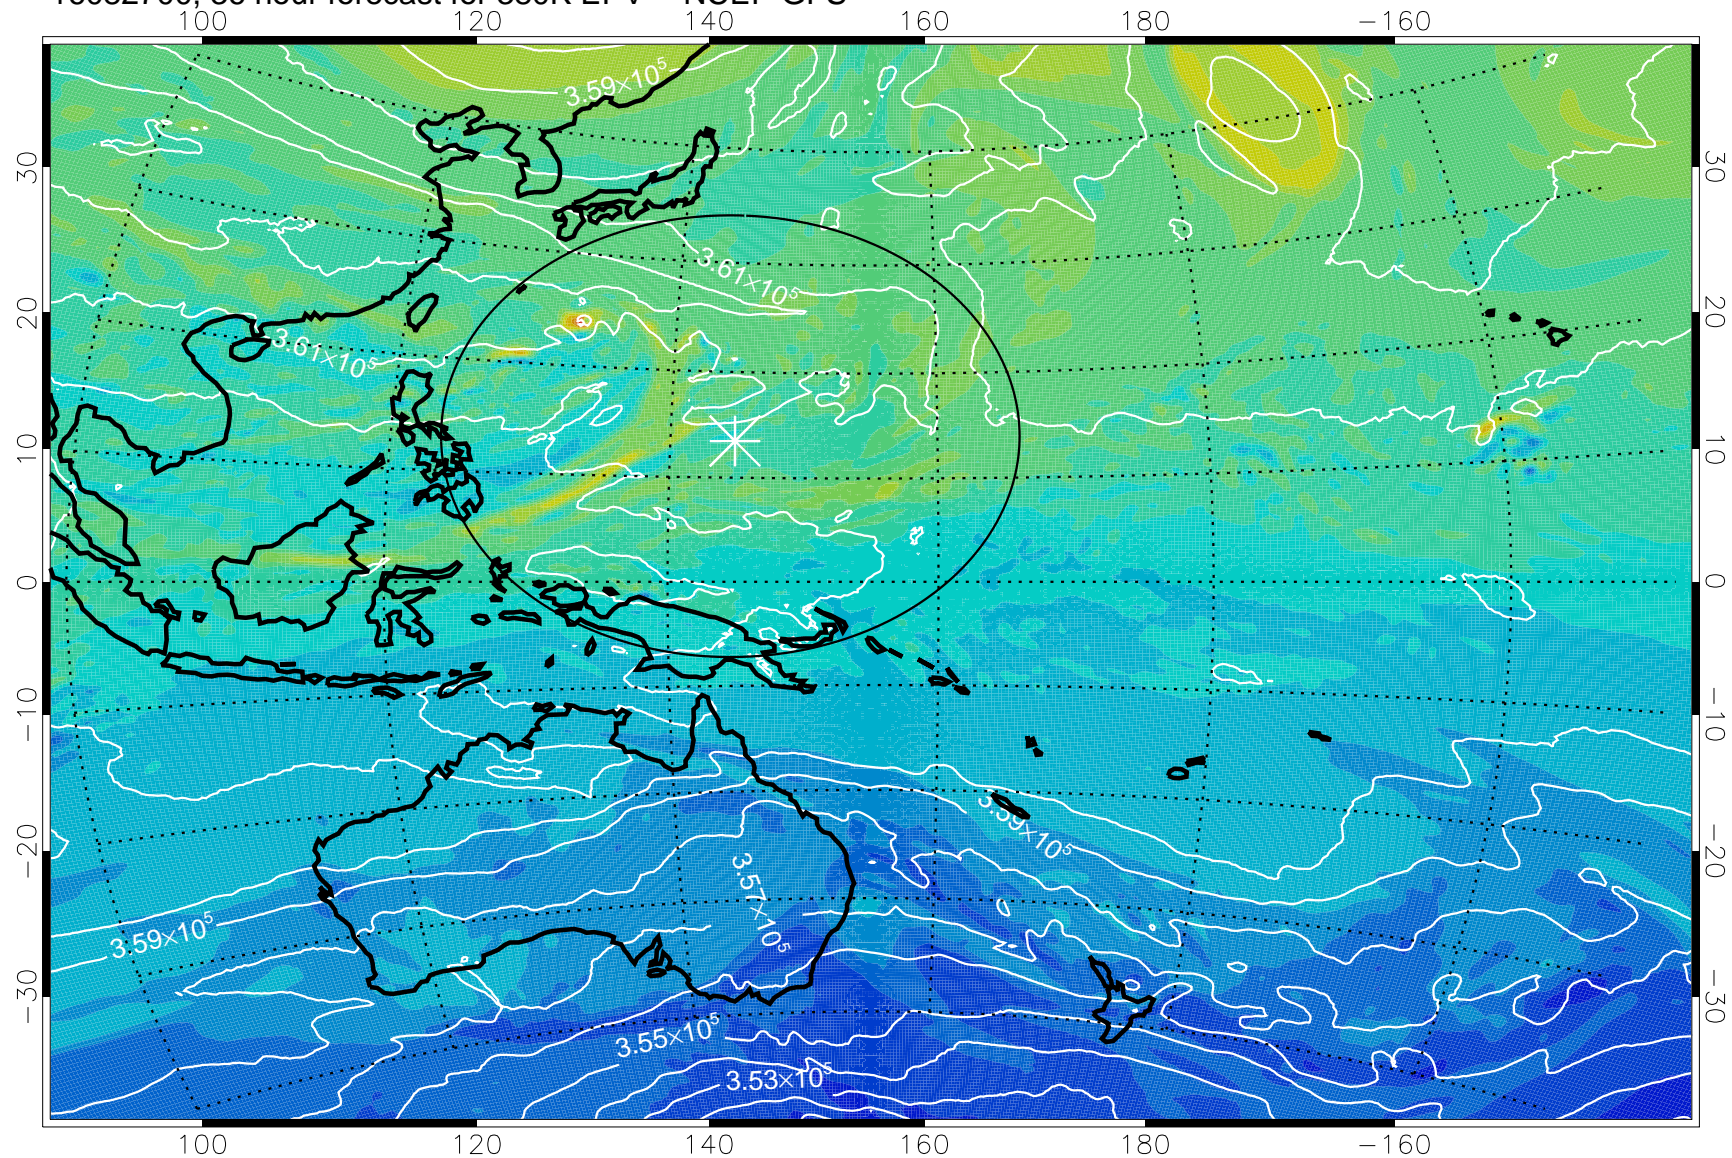

380K Montgomery Streamfunction, white

Range ring of 2304 km

16082618, 30 hour forecast for 380K EPV -- NCEP GFS

380K Montgomery Streamfunction, white

Range ring of 2304 km

16082700, 36 hour forecast for 380K EPV -- NCEP GFS

380K Montgomery Streamfunction, white

Range ring of 2304 km

16082706, 42 hour forecast for 380K EPV -- NCEP GFS

380K Montgomery Streamfunction, white

Range ring of 2304 km

16082712, 48 hour forecast for 380K EPV -- NCEP GFS

380K Montgomery Streamfunction, white

Range ring of 2304 km

16082718, 54 hour forecast for 380K EPV -- NCEP GFS

380K Montgomery Streamfunction, white

Range ring of 2304 km

16082800, 60 hour forecast for 380K EPV -- NCEP GFS

380K Montgomery Streamfunction, white

Range ring of 2304 km

16082806, 66 hour forecast for 380K EPV -- NCEP GFS

380K Montgomery Streamfunction, white

Range ring of 2304 km

16082818, 78 hour forecast for 380K EPV -- NCEP GFS