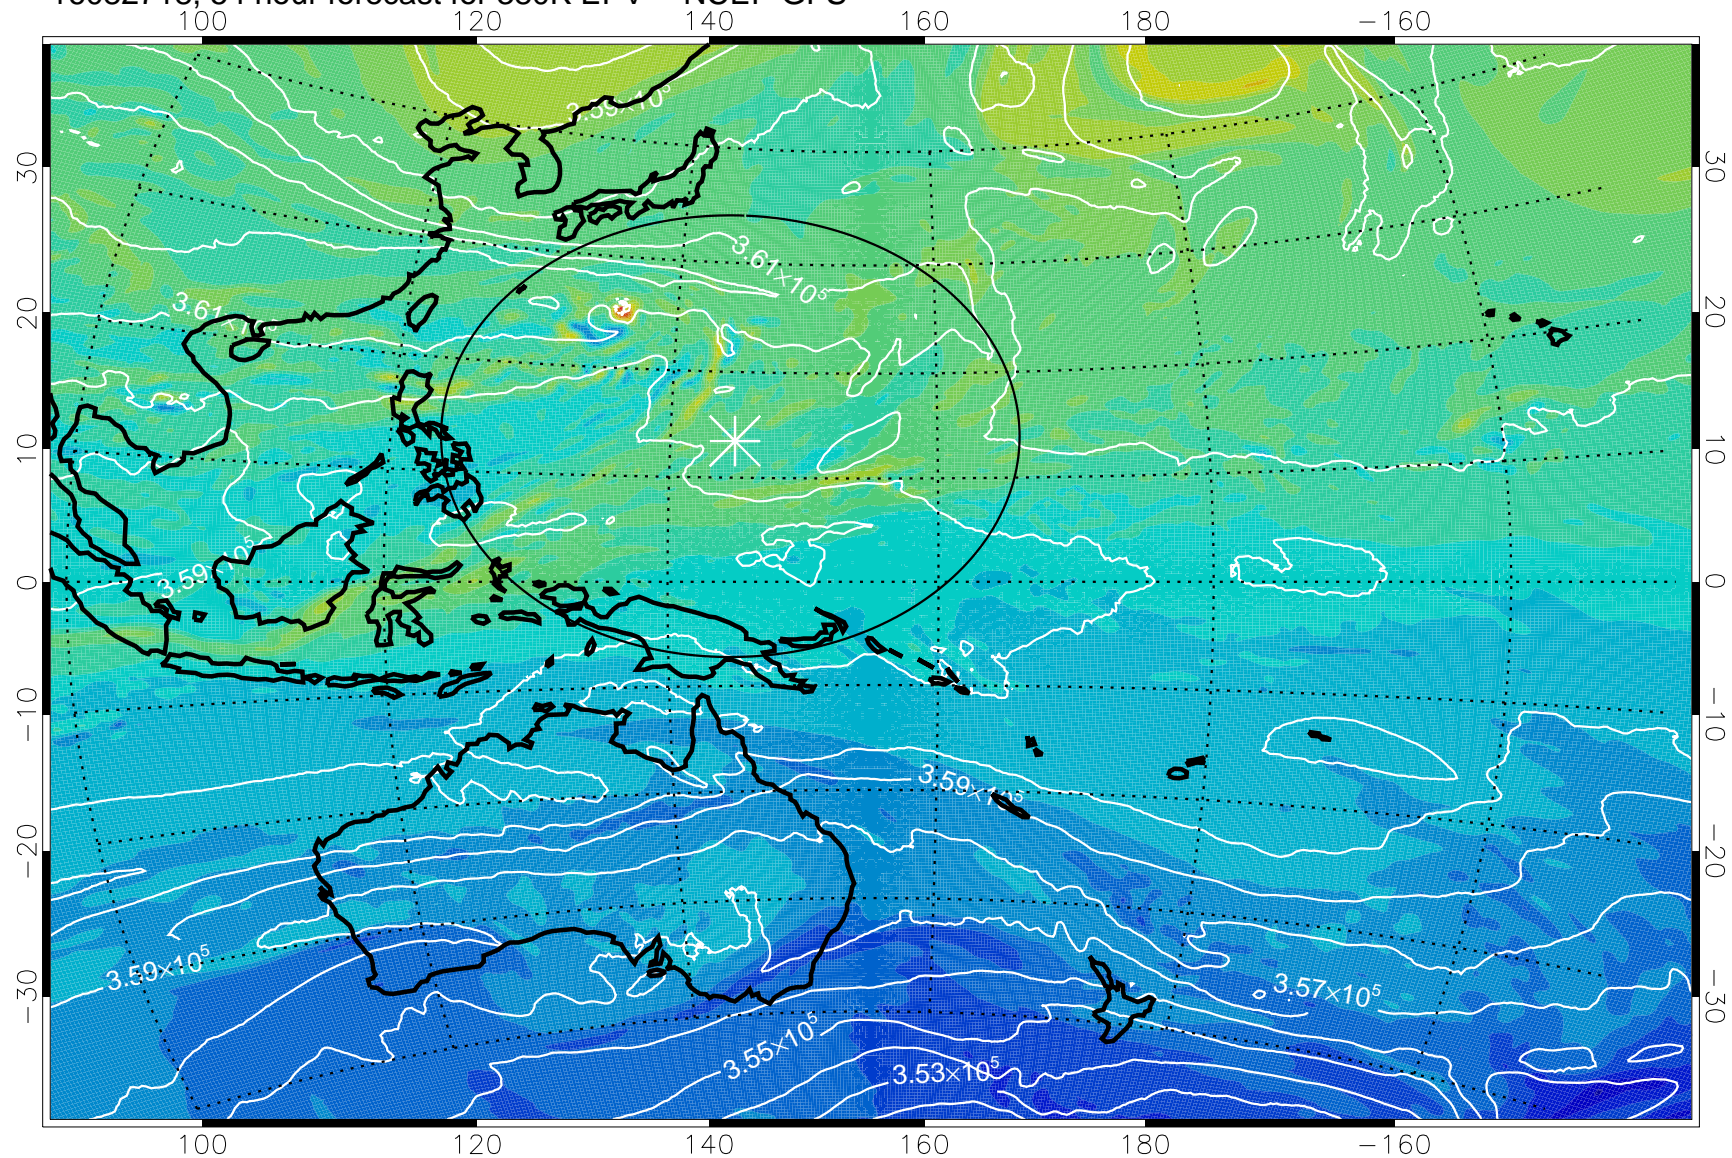

380K Montgomery Streamfunction, white

Range ring of 2304 km

16082618, 30 hour forecast for 380K EPV -- NCEP GFS

380K Montgomery Streamfunction, white

Range ring of 2304 km

16082700, 36 hour forecast for 380K EPV -- NCEP GFS

380K Montgomery Streamfunction, white

Range ring of 2304 km

16082706, 42 hour forecast for 380K EPV -- NCEP GFS

380K Montgomery Streamfunction, white

Range ring of 2304 km

16082712, 48 hour forecast for 380K EPV -- NCEP GFS

380K Montgomery Streamfunction, white

Range ring of 2304 km

16082718, 54 hour forecast for 380K EPV -- NCEP GFS

380K Montgomery Streamfunction, white

Range ring of 2304 km

16082800, 60 hour forecast for 380K EPV -- NCEP GFS

380K Montgomery Streamfunction, white

Range ring of 2304 km

16082806, 66 hour forecast for 380K EPV -- NCEP GFS

380K Montgomery Streamfunction, white

Range ring of 2304 km

16082818, 78 hour forecast for 380K EPV -- NCEP GFS