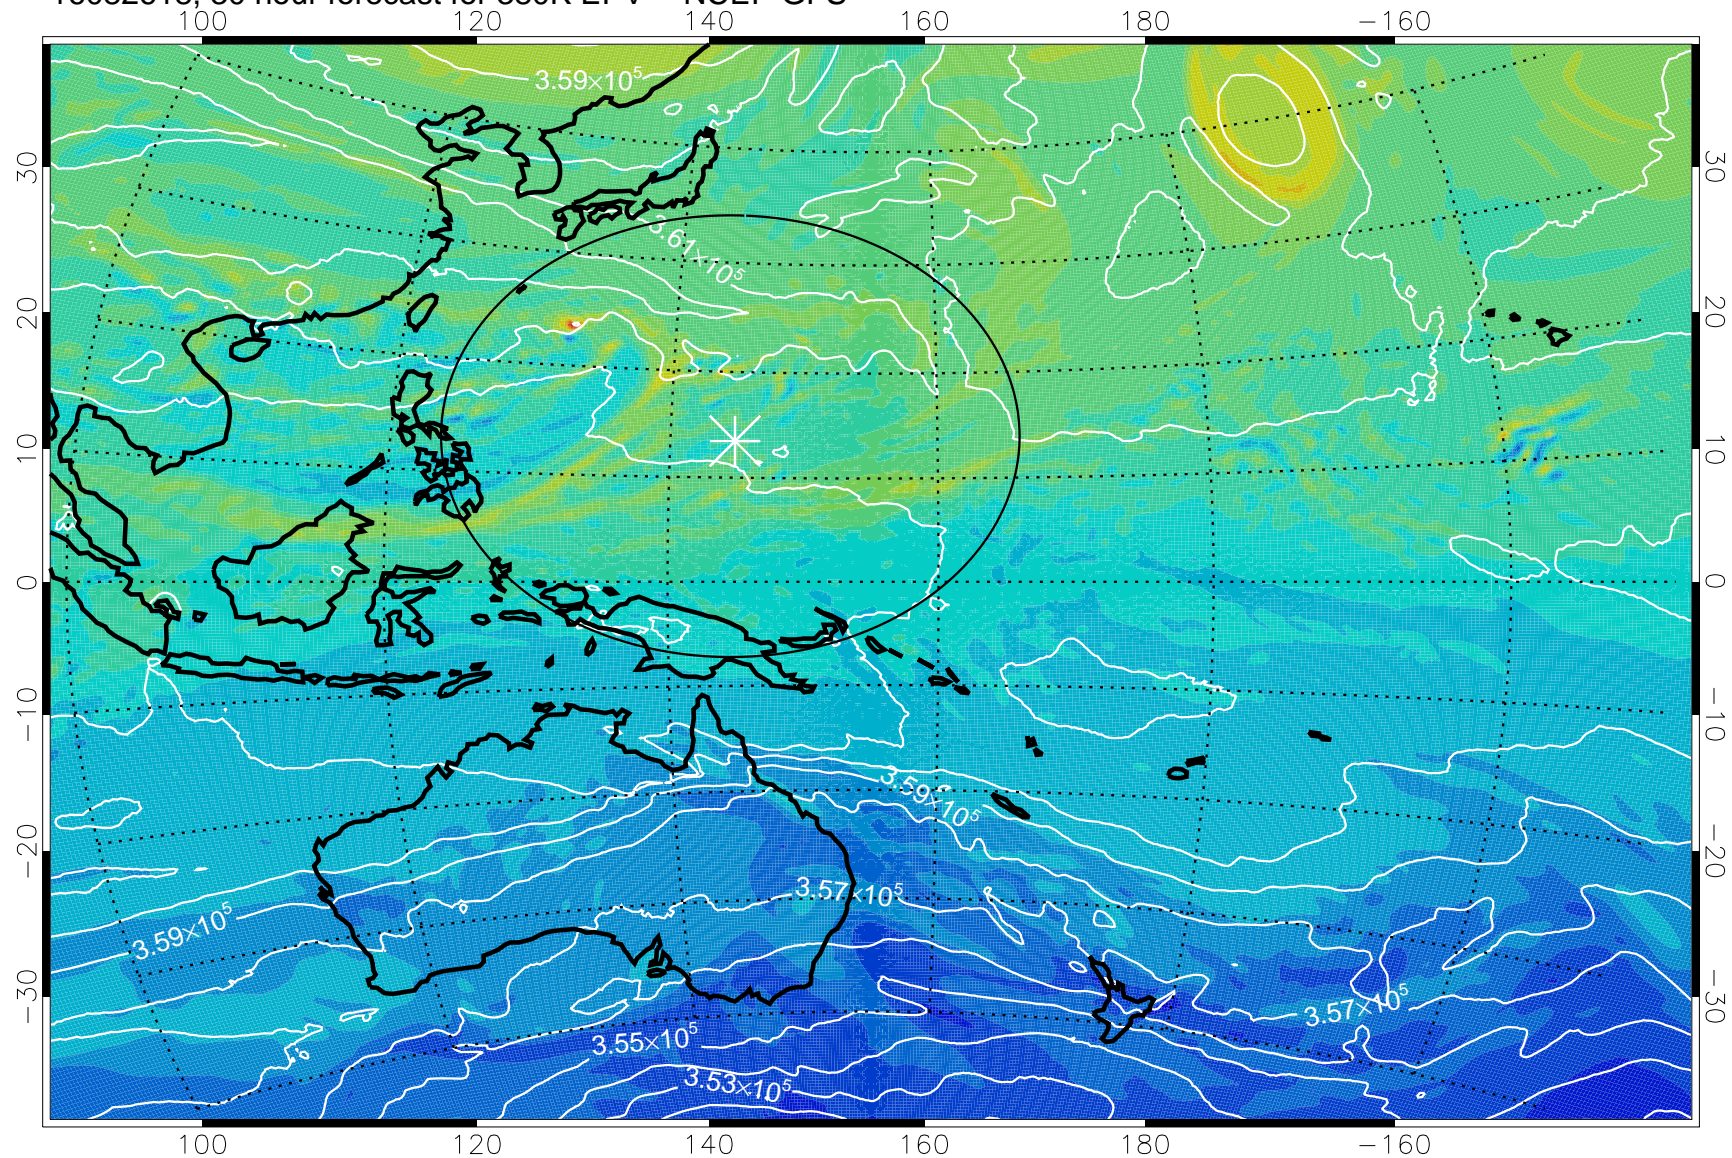

16082518, 6 hour forecast for 380K EPV -- NCEP GFS

380K Montgomery Streamfunction, white

Range ring of 2304 km

16082600, 12 hour forecast for 380K EPV -- NCEP GFS

380K Montgomery Streamfunction, white

Range ring of 2304 km

16082606, 18 hour forecast for 380K EPV -- NCEP GFS

380K Montgomery Streamfunction, white

Range ring of 2304 km

16082612, 24 hour forecast for 380K EPV -- NCEP GFS

-2×10^{-5} -1×10^{-5} 0 1×10^{-5} 2×10^{-5}
PVU

380K Montgomery Streamfunction, white

Range ring of 2304 km

16082618, 30 hour forecast for 380K EPV -- NCEP GFS

380K Montgomery Streamfunction, white

Range ring of 2304 km

16082700, 36 hour forecast for 380K EPV -- NCEP GFS

380K Montgomery Streamfunction, white

Range ring of 2304 km

16082706, 42 hour forecast for 380K EPV -- NCEP GFS

380K Montgomery Streamfunction, white

Range ring of 2304 km

16082712, 48 hour forecast for 380K EPV -- NCEP GFS