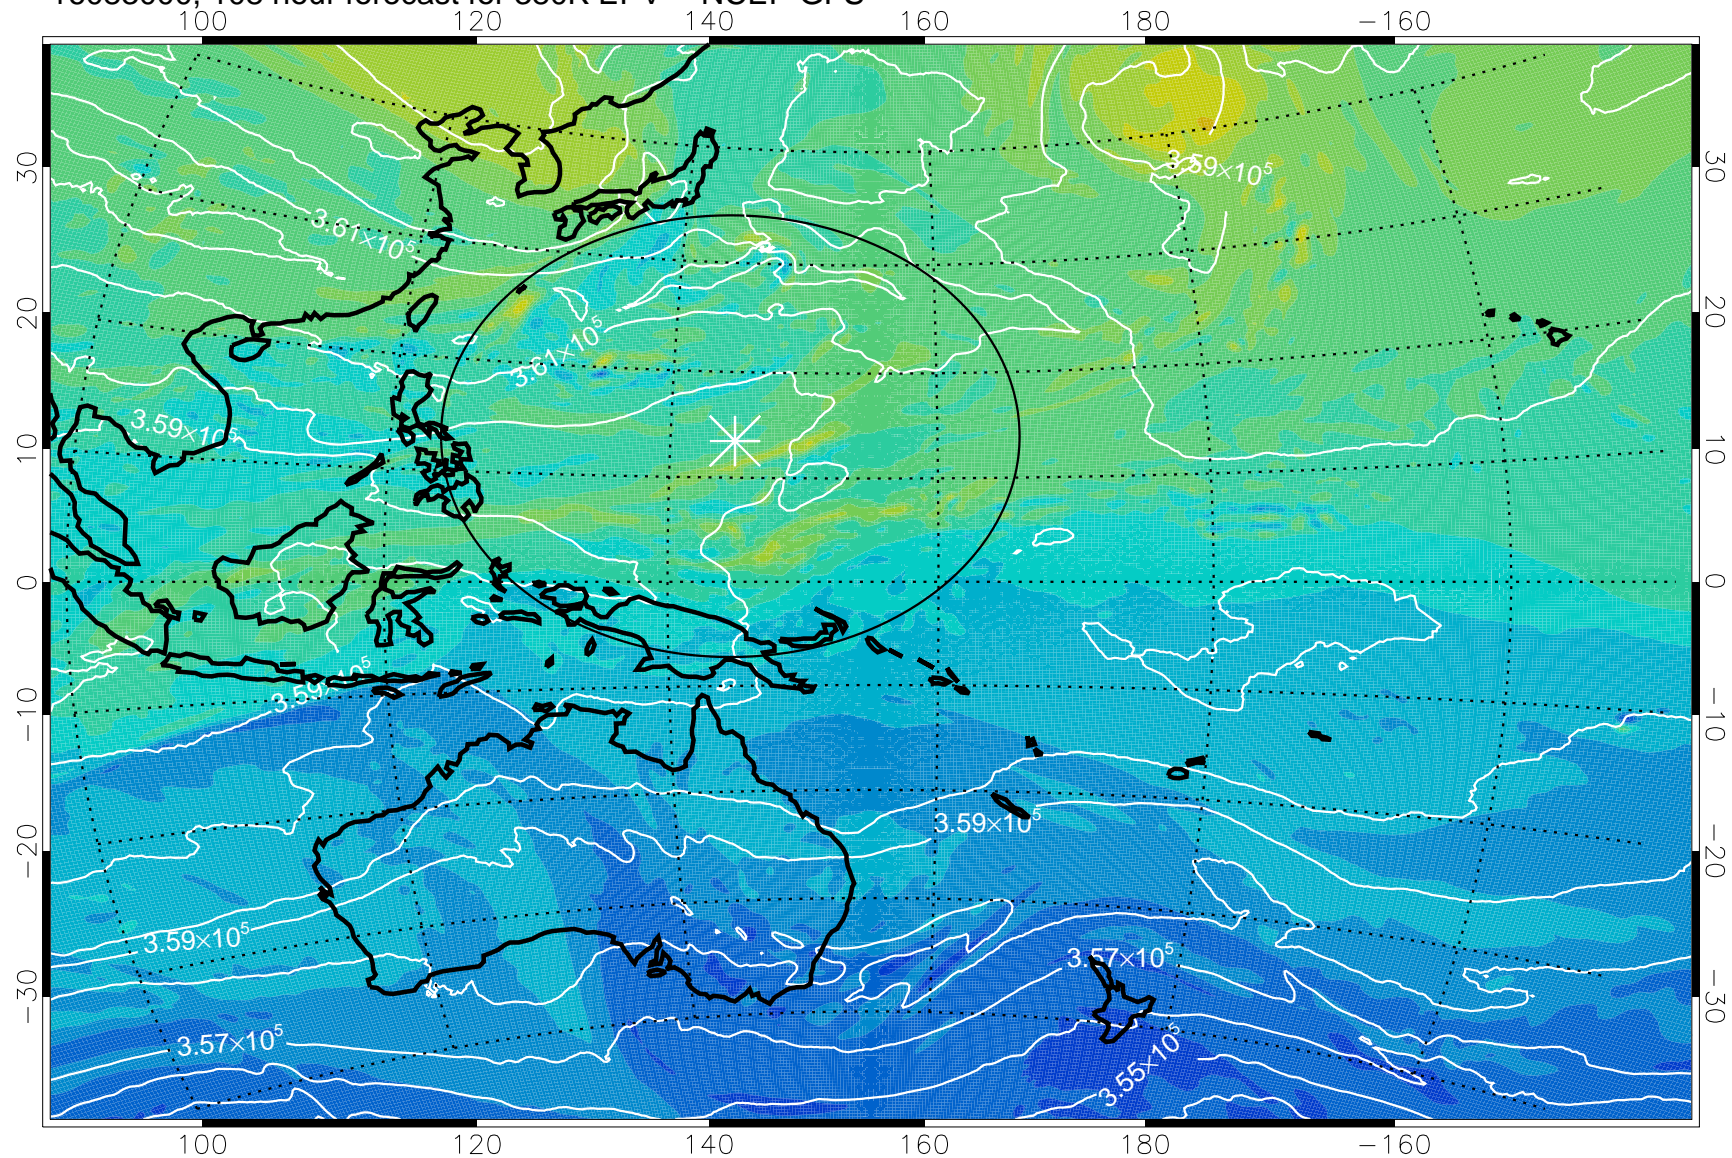

380K Montgomery Streamfunction, white

Range ring of 2304 km

16082900, 84 hour forecast for 380K EPV -- NCEP GFS

380K Montgomery Streamfunction, white

Range ring of 2304 km

16082906, 90 hour forecast for 380K EPV -- NCEP GFS

380K Montgomery Streamfunction, white

Range ring of 2304 km

16082912, 96 hour forecast for 380K EPV -- NCEP GFS

380K Montgomery Streamfunction, white

Range ring of 2304 km

16082918, 102 hour forecast for 380K EPV -- NCEP GFS

380K Montgomery Streamfunction, white

Range ring of 2304 km

16083000, 108 hour forecast for 380K EPV -- NCEP GFS

380K Montgomery Streamfunction, white

Range ring of 2304 km

16083006, 114 hour forecast for 380K EPV -- NCEP GFS

380K Montgomery Streamfunction, white

Range ring of 2304 km

16083012, 120 hour forecast for 380K EPV -- NCEP GFS

380K Montgomery Streamfunction, white

Range ring of 2304 km