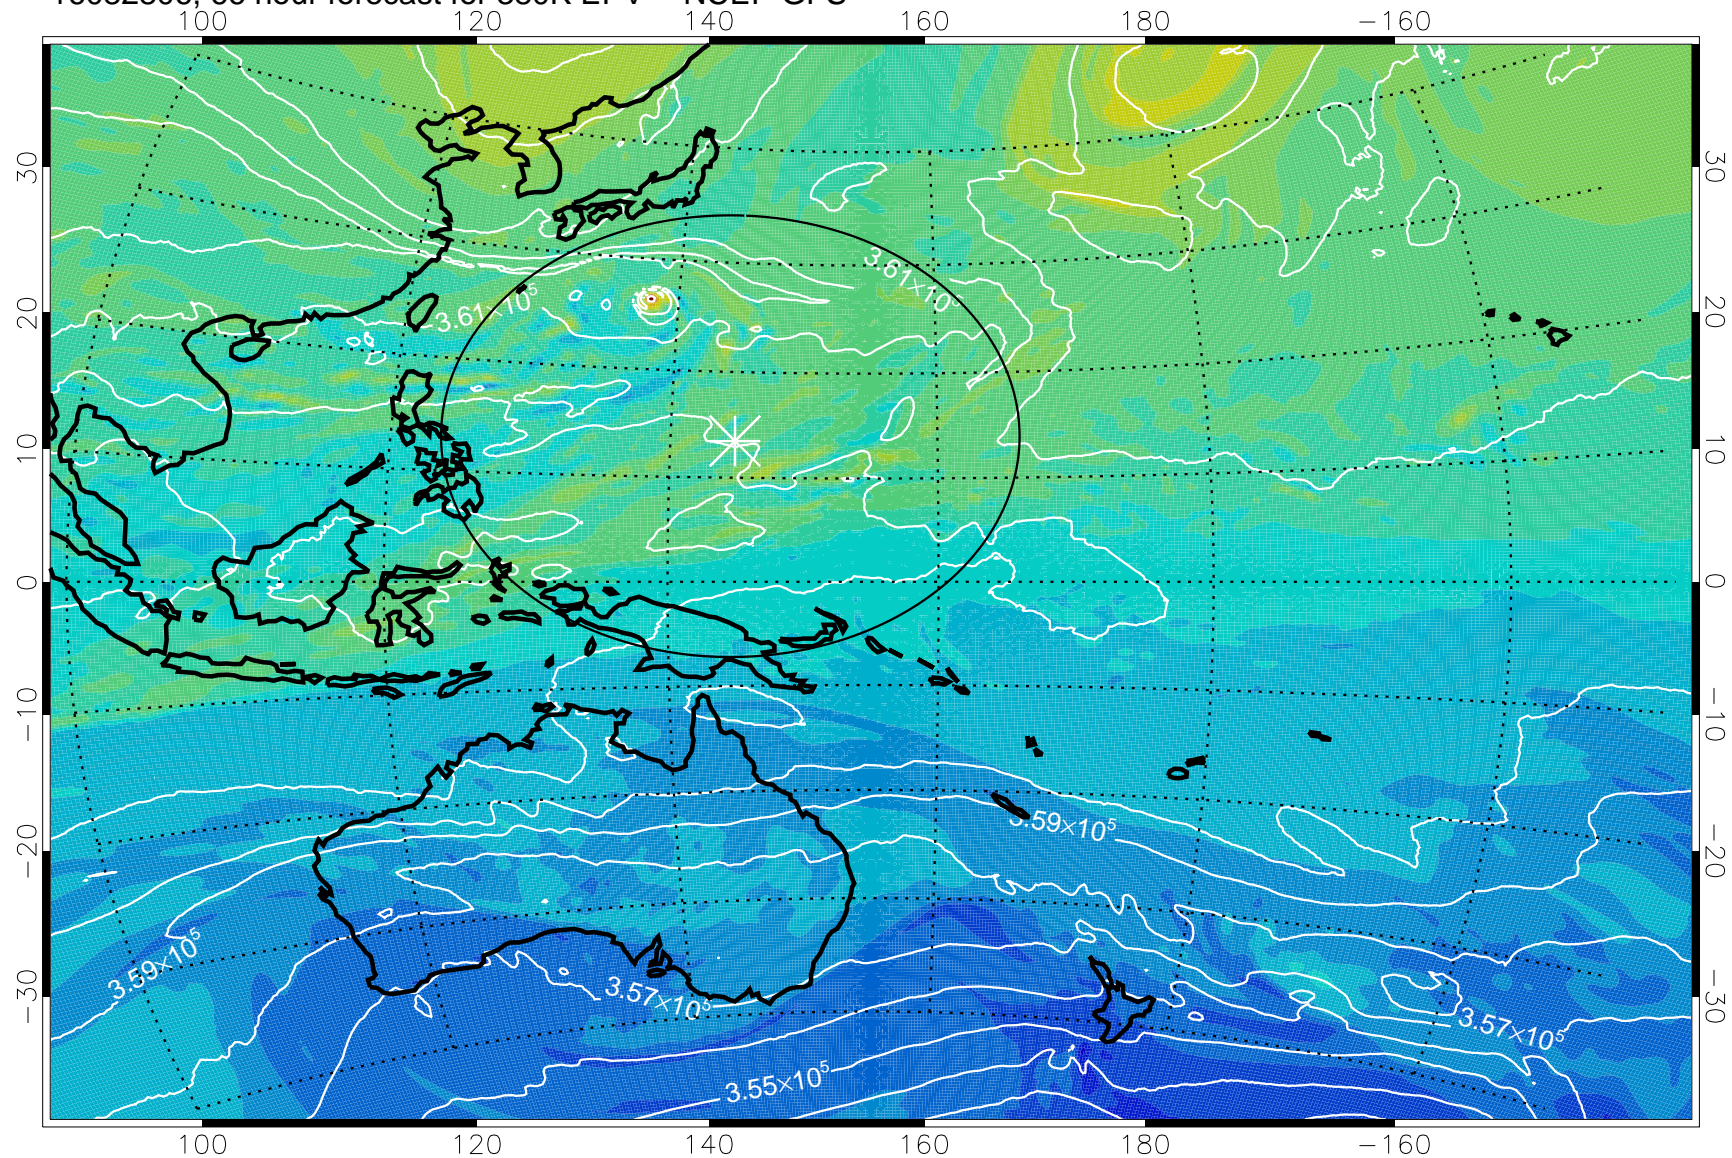

380K Montgomery Streamfunction, white

Range ring of 2304 km

16082706, 42 hour forecast for 380K EPV -- NCEP GFS

380K Montgomery Streamfunction, white

Range ring of 2304 km

16082712, 48 hour forecast for 380K EPV -- NCEP GFS

380K Montgomery Streamfunction, white

Range ring of 2304 km

16082718, 54 hour forecast for 380K EPV -- NCEP GFS

380K Montgomery Streamfunction, white

Range ring of 2304 km

16082800, 60 hour forecast for 380K EPV -- NCEP GFS

380K Montgomery Streamfunction, white

Range ring of 2304 km

16082806, 66 hour forecast for 380K EPV -- NCEP GFS

380K Montgomery Streamfunction, white

Range ring of 2304 km

16082818, 78 hour forecast for 380K EPV -- NCEP GFS

380K Montgomery Streamfunction, white

Range ring of 2304 km

16082900, 84 hour forecast for 380K EPV -- NCEP GFS

380K Montgomery Streamfunction, white

Range ring of 2304 km

16082906, 90 hour forecast for 380K EPV -- NCEP GFS