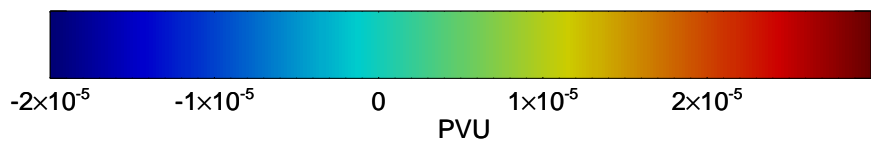

380K Montgomery Streamfunction, white

Range ring of 2304 km

16082706, 42 hour forecast for 380K EPV -- NCEP GFS

380K Montgomery Streamfunction, white

Range ring of 2304 km

16082712, 48 hour forecast for 380K EPV -- NCEP GFS