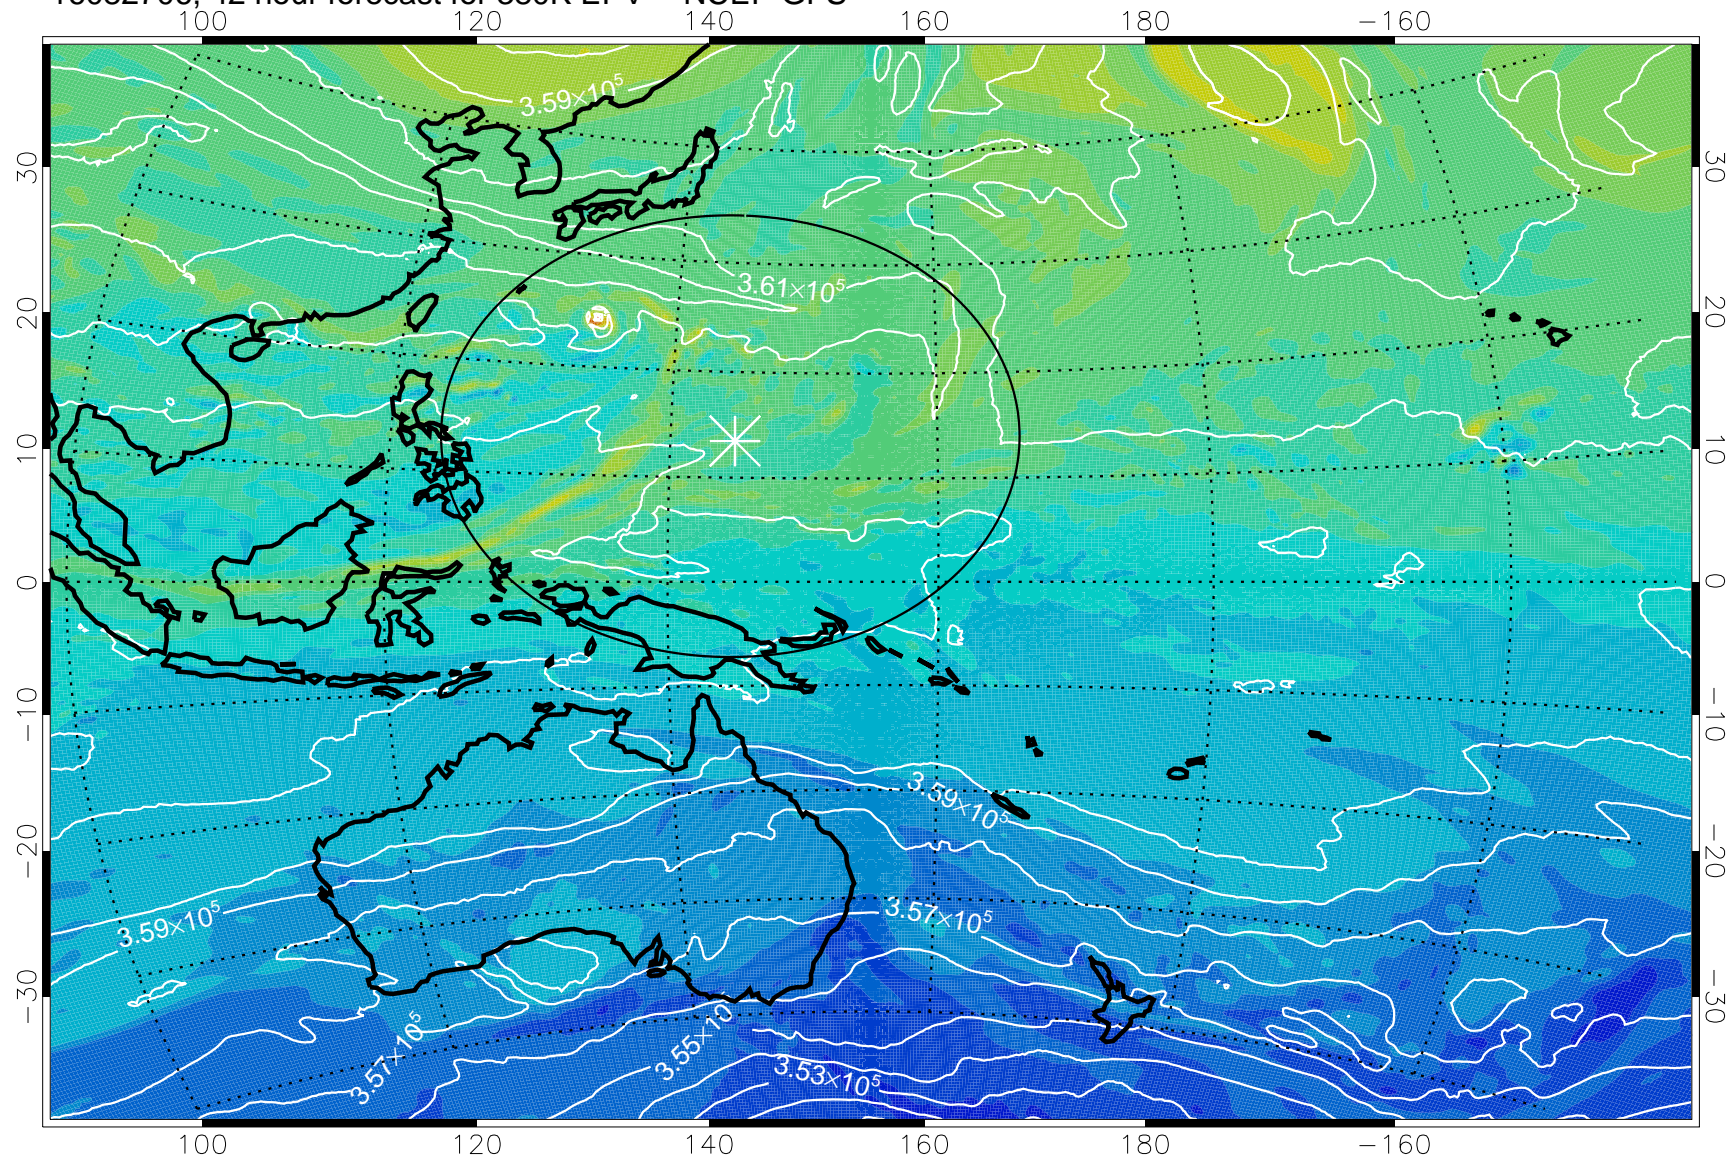

380K Montgomery Streamfunction, white

Range ring of 2304 km

16082618, 30 hour forecast for 380K EPV -- NCEP GFS

380K Montgomery Streamfunction, white

Range ring of 2304 km

16082700, 36 hour forecast for 380K EPV -- NCEP GFS

380K Montgomery Streamfunction, white

Range ring of 2304 km

16082706, 42 hour forecast for 380K EPV -- NCEP GFS

380K Montgomery Streamfunction, white

Range ring of 2304 km

16082712, 48 hour forecast for 380K EPV -- NCEP GFS

380K Montgomery Streamfunction, white

Range ring of 2304 km

16082718, 54 hour forecast for 380K EPV -- NCEP GFS

380K Montgomery Streamfunction, white

Range ring of 2304 km

16082800, 60 hour forecast for 380K EPV -- NCEP GFS

380K Montgomery Streamfunction, white

Range ring of 2304 km

16082806, 66 hour forecast for 380K EPV -- NCEP GFS

380K Montgomery Streamfunction, white

Range ring of 2304 km

16082818, 78 hour forecast for 380K EPV -- NCEP GFS