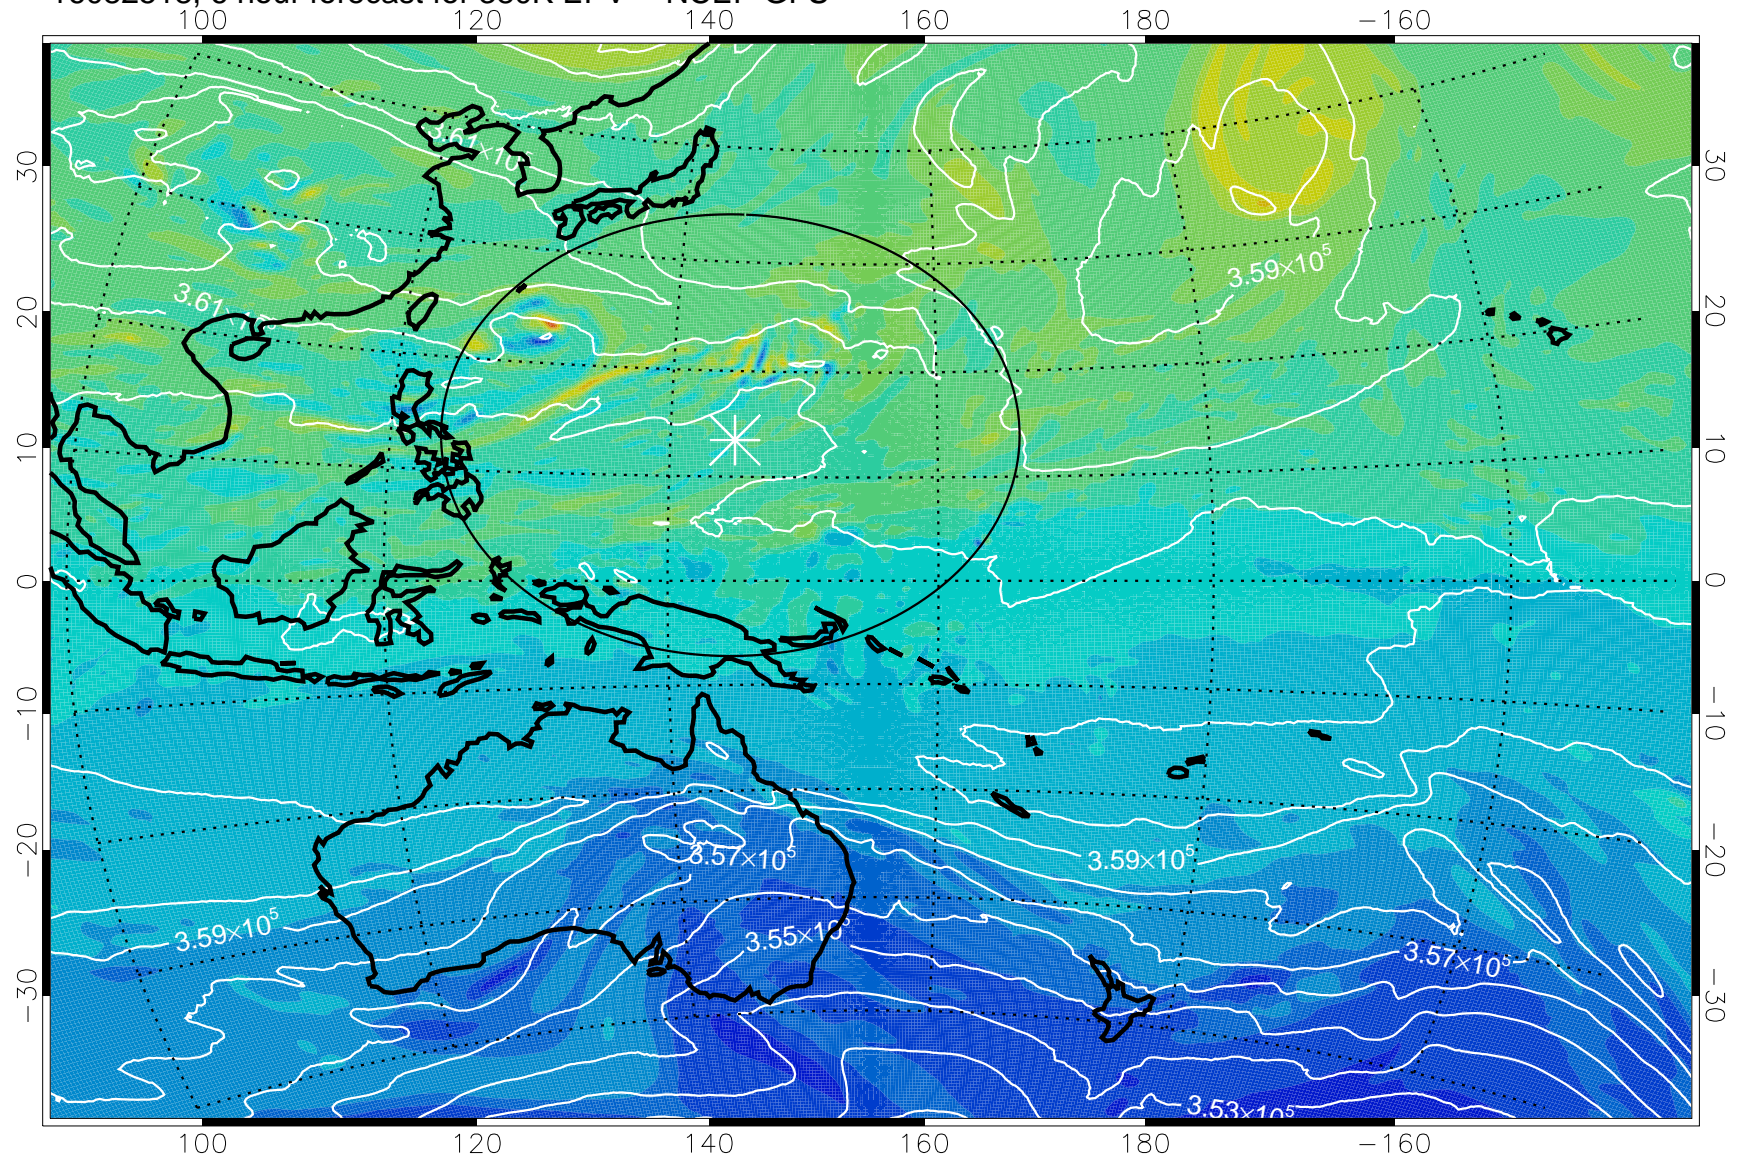

16082518, 6 hour forecast for 380K EPV -- NCEP GFS

380K Montgomery Streamfunction, white

Range ring of 2304 km

16082600, 12 hour forecast for 380K EPV -- NCEP GFS

380K Montgomery Streamfunction, white

Range ring of 2304 km

16082606, 18 hour forecast for 380K EPV -- NCEP GFS

380K Montgomery Streamfunction, white

Range ring of 2304 km

16082612, 24 hour forecast for 380K EPV -- NCEP GFS

-2×10^{-5} -1×10^{-5} 0 1×10^{-5} 2×10^{-5}
PVU

380K Montgomery Streamfunction, white

Range ring of 2304 km

16082618, 30 hour forecast for 380K EPV -- NCEP GFS

380K Montgomery Streamfunction, white

Range ring of 2304 km

16082700, 36 hour forecast for 380K EPV -- NCEP GFS

380K Montgomery Streamfunction, white

Range ring of 2304 km

16082706, 42 hour forecast for 380K EPV -- NCEP GFS

380K Montgomery Streamfunction, white

Range ring of 2304 km

16082712, 48 hour forecast for 380K EPV -- NCEP GFS