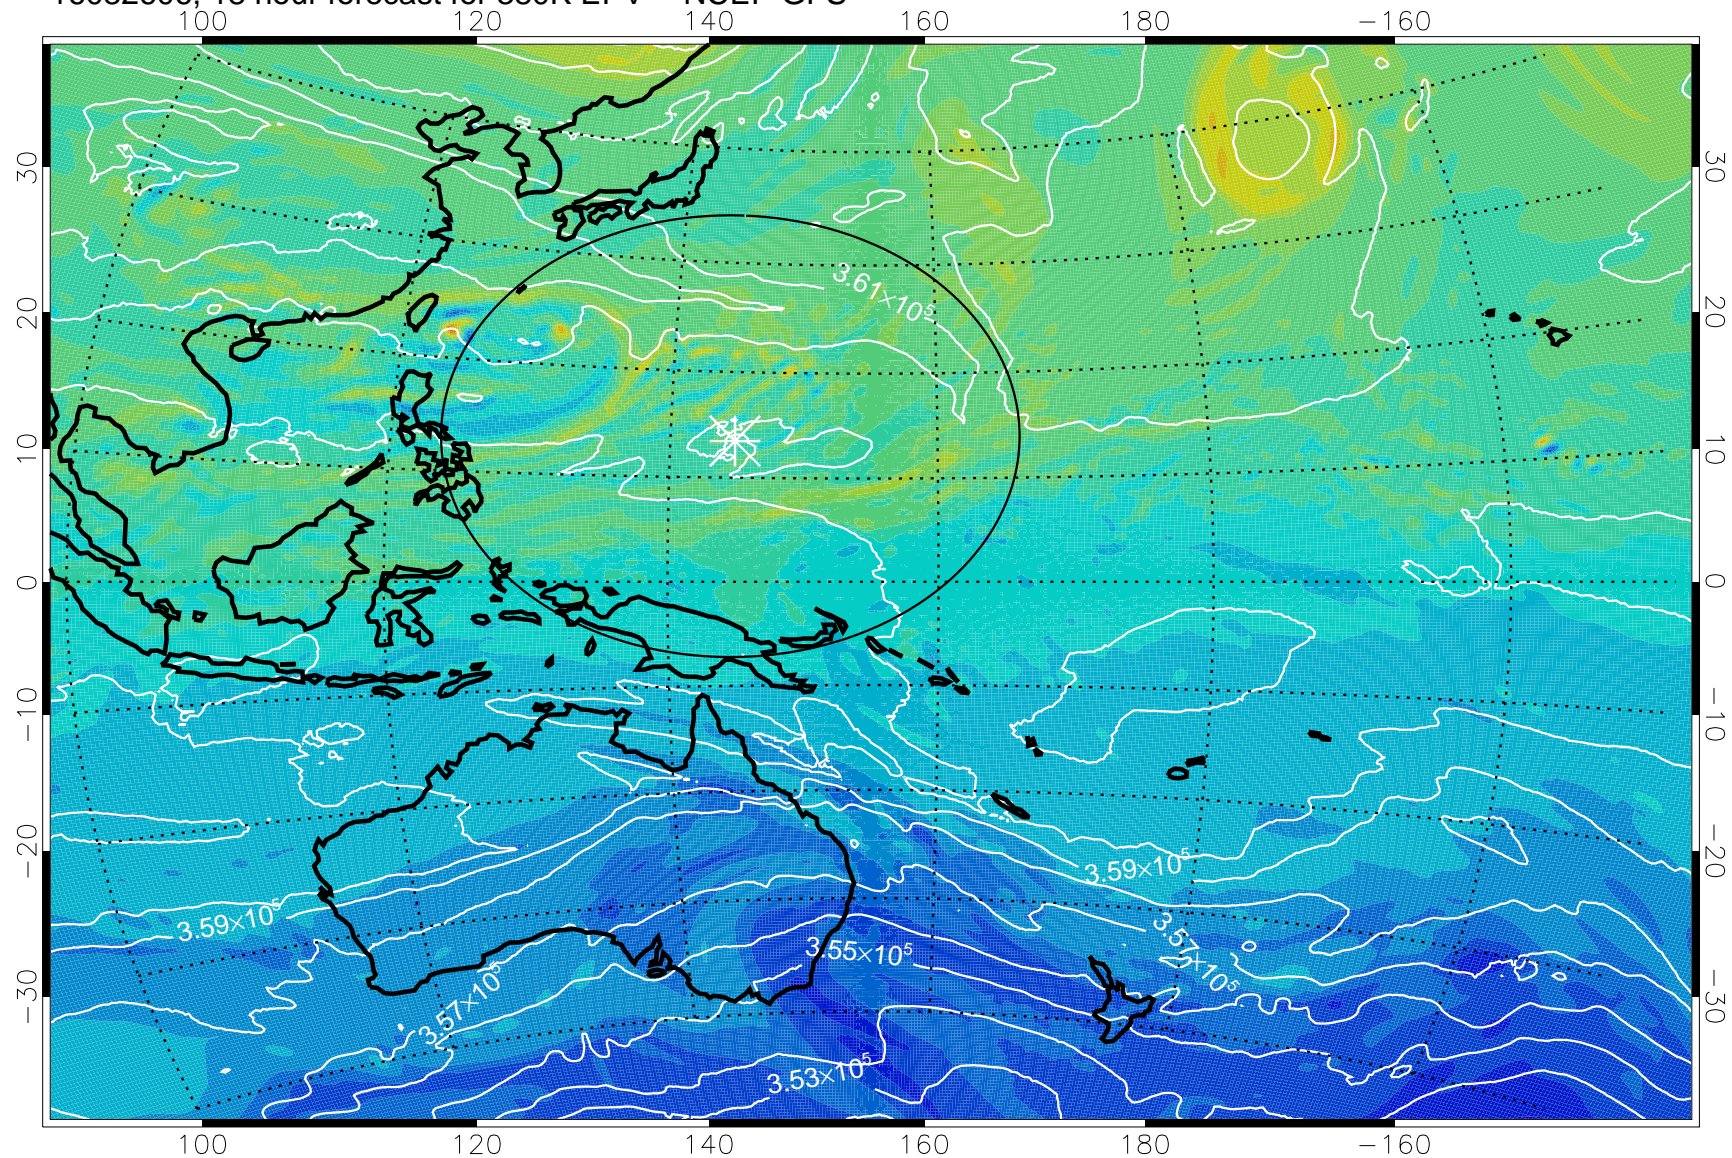

16082518, 6 hour forecast for 380K EPV -- NCEP GFS

380K Montgomery Streamfunction, white

Range ring of 2304 km

16082600, 12 hour forecast for 380K EPV -- NCEP GFS

380K Montgomery Streamfunction, white

Range ring of 2304 km

16082606, 18 hour forecast for 380K EPV -- NCEP GFS

380K Montgomery Streamfunction, white

Range ring of 2304 km

16082612, 24 hour forecast for 380K EPV -- NCEP GFS

-2×10^{-5} -1×10^{-5} 0 1×10^{-5} 2×10^{-5}
PVU

380K Montgomery Streamfunction, white

Range ring of 2304 km

16082618, 30 hour forecast for 380K EPV -- NCEP GFS

380K Montgomery Streamfunction, white

Range ring of 2304 km

16082700, 36 hour forecast for 380K EPV -- NCEP GFS

380K Montgomery Streamfunction, white

Range ring of 2304 km

16082706, 42 hour forecast for 380K EPV -- NCEP GFS

380K Montgomery Streamfunction, white

Range ring of 2304 km

16082712, 48 hour forecast for 380K EPV -- NCEP GFS