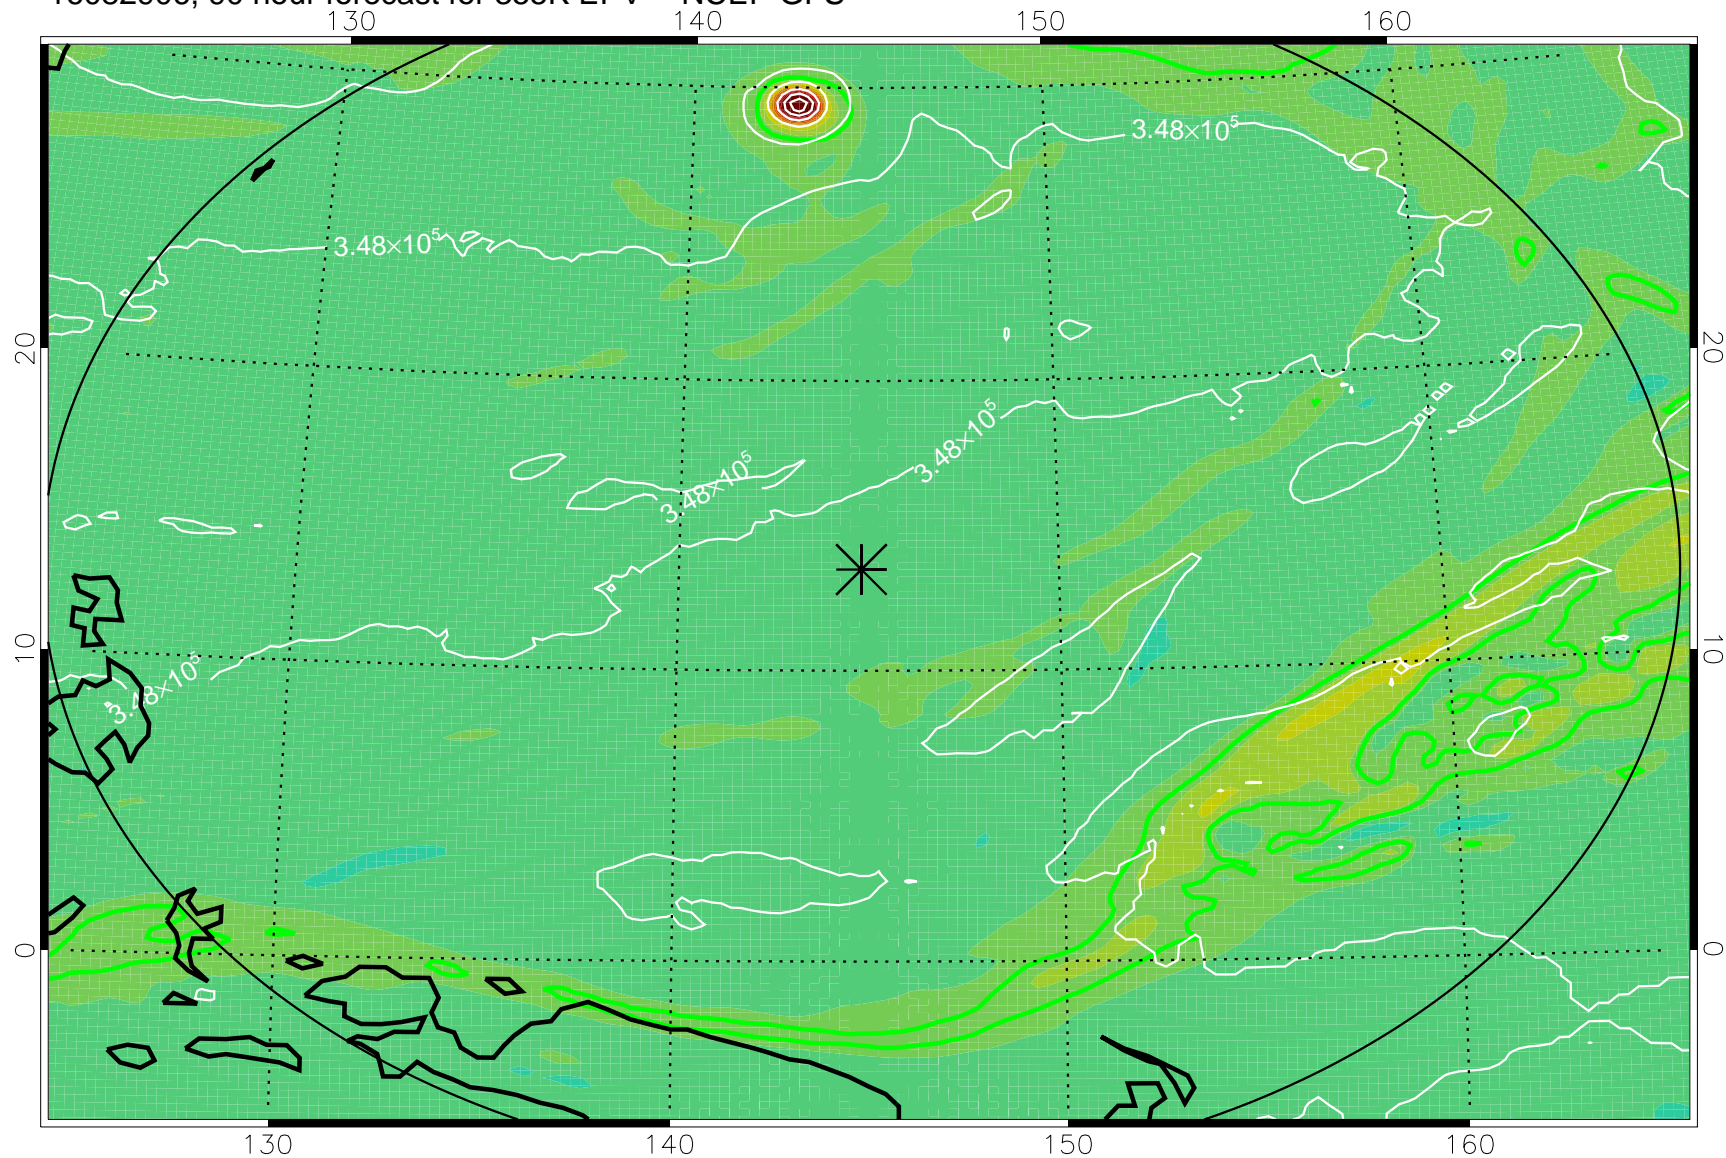

16082806, 66 hour forecast for 355K EPV -- NCEP GFS

355K Montgomery Streamfunction, white  
EPV Tropopause (2 PVU) Position  
Range ring of 2304 km

16082812, 72 hour forecast for 355K EPV -- NCEP GFS

355K Montgomery Streamfunction, white  
EPV Tropopause (2 PVU) Position  
Range ring of 2304 km

16082818, 78 hour forecast for 355K EPV -- NCEP GFS

355K Montgomery Streamfunction, white  
EPV Tropopause (2 PVU) Position  
Range ring of 2304 km

16082900, 84 hour forecast for 355K EPV -- NCEP GFS

355K Montgomery Streamfunction, white  
EPV Tropopause (2 PVU) Position  
Range ring of 2304 km

16082906, 90 hour forecast for 355K EPV -- NCEP GFS

355K Montgomery Streamfunction, white  
EPV Tropopause (2 PVU) Position  
Range ring of 2304 km

16082912, 96 hour forecast for 355K EPV -- NCEP GFS

355K Montgomery Streamfunction, white  
EPV Tropopause (2 PVU) Position  
Range ring of 2304 km

16082918, 102 hour forecast for 355K EPV -- NCEP GFS

355K Montgomery Streamfunction, white  
EPV Tropopause (2 PVU) Position  
Range ring of 2304 km

16083000, 108 hour forecast for 355K EPV -- NCEP GFS

355K Montgomery Streamfunction, white  
EPV Tropopause (2 PVU) Position  
Range ring of 2304 km