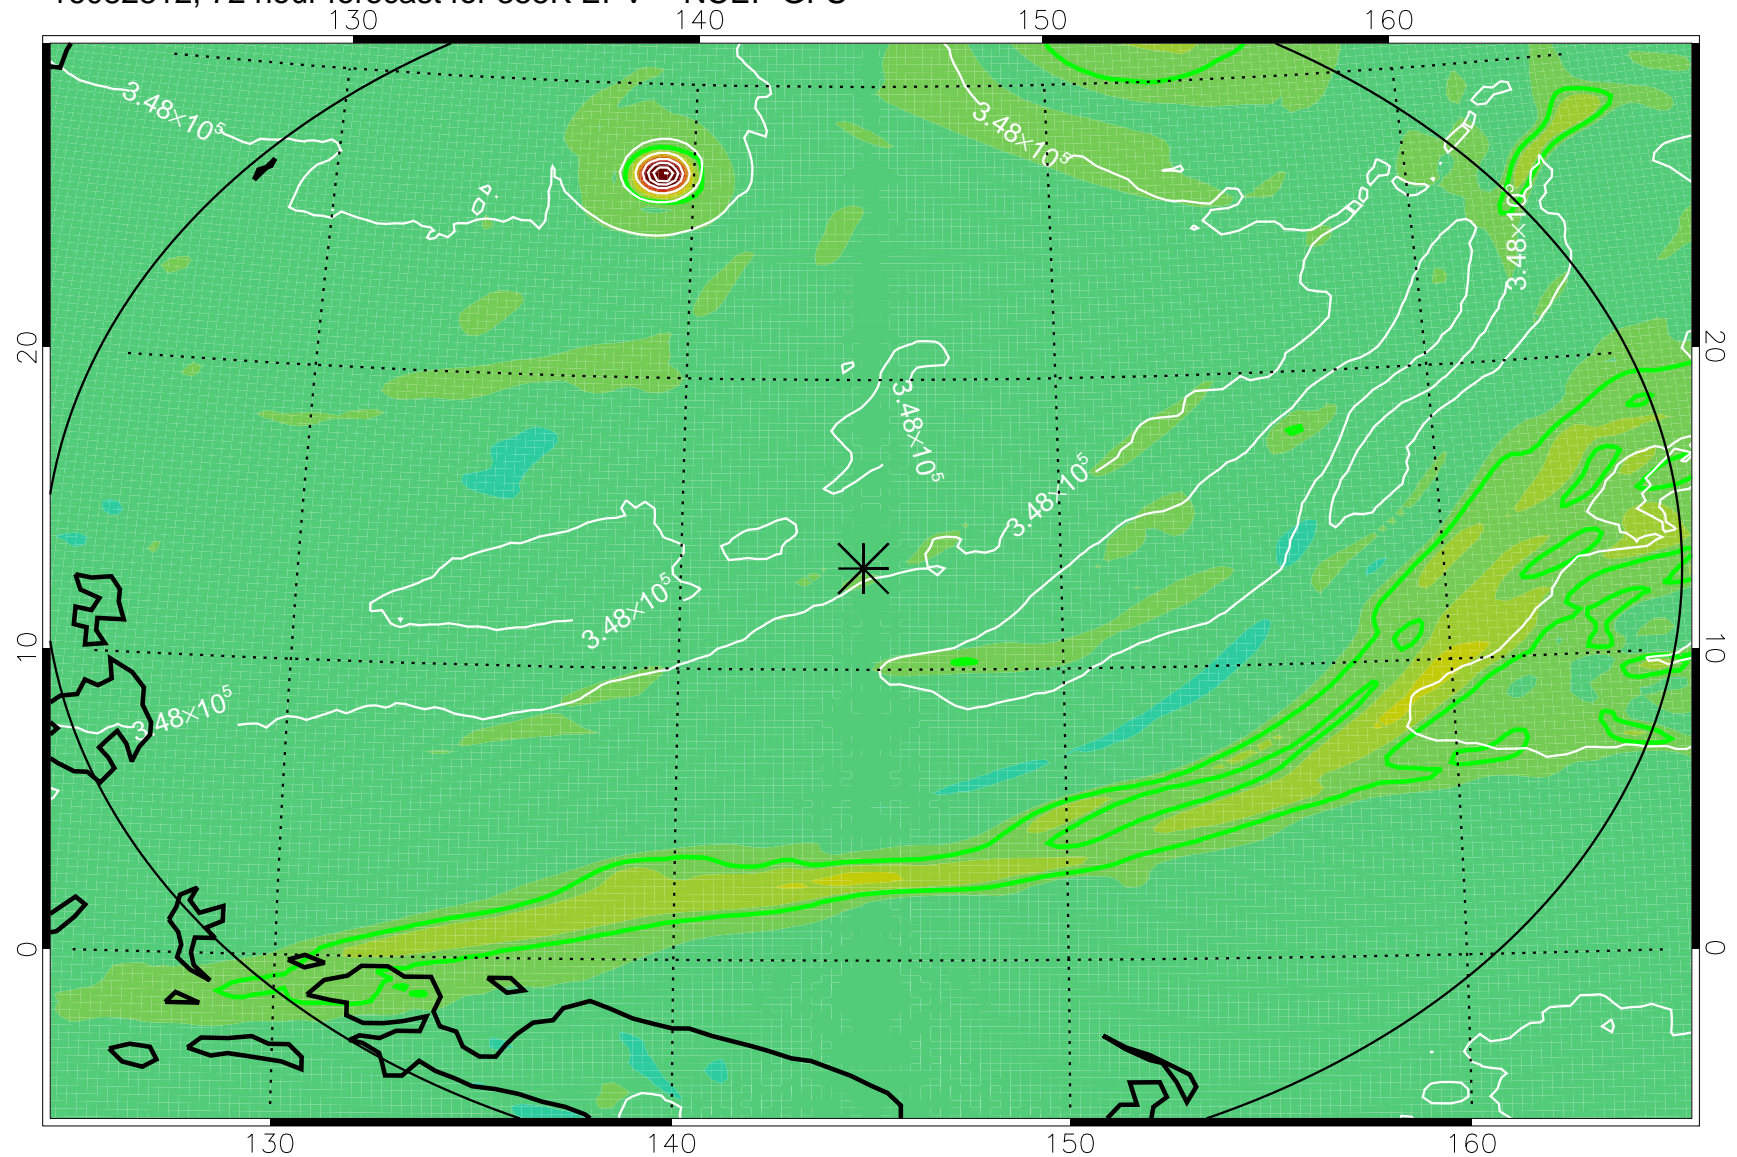

16082718, 54 hour forecast for 355K EPV -- NCEP GFS

355K Montgomery Streamfunction, white  
EPV Tropopause (2 PVU) Position  
Range ring of 2304 km

16082800, 60 hour forecast for 355K EPV -- NCEP GFS

355K Montgomery Streamfunction, white  
EPV Tropopause (2 PVU) Position  
Range ring of 2304 km

16082806, 66 hour forecast for 355K EPV -- NCEP GFS

355K Montgomery Streamfunction, white  
EPV Tropopause (2 PVU) Position  
Range ring of 2304 km

16082812, 72 hour forecast for 355K EPV -- NCEP GFS

355K Montgomery Streamfunction, white  
EPV Tropopause (2 PVU) Position  
Range ring of 2304 km

16082818, 78 hour forecast for 355K EPV -- NCEP GFS

355K Montgomery Streamfunction, white  
EPV Tropopause (2 PVU) Position  
Range ring of 2304 km

16082900, 84 hour forecast for 355K EPV -- NCEP GFS

355K Montgomery Streamfunction, white  
EPV Tropopause (2 PVU) Position  
Range ring of 2304 km

16082918, 102 hour forecast for 355K EPV -- NCEP GFS

355K Montgomery Streamfunction, white  
EPV Tropopause (2 PVU) Position  
Range ring of 2304 km

16083000, 108 hour forecast for 355K EPV -- NCEP GFS

355K Montgomery Streamfunction, white  
EPV Tropopause (2 PVU) Position  
Range ring of 2304 km