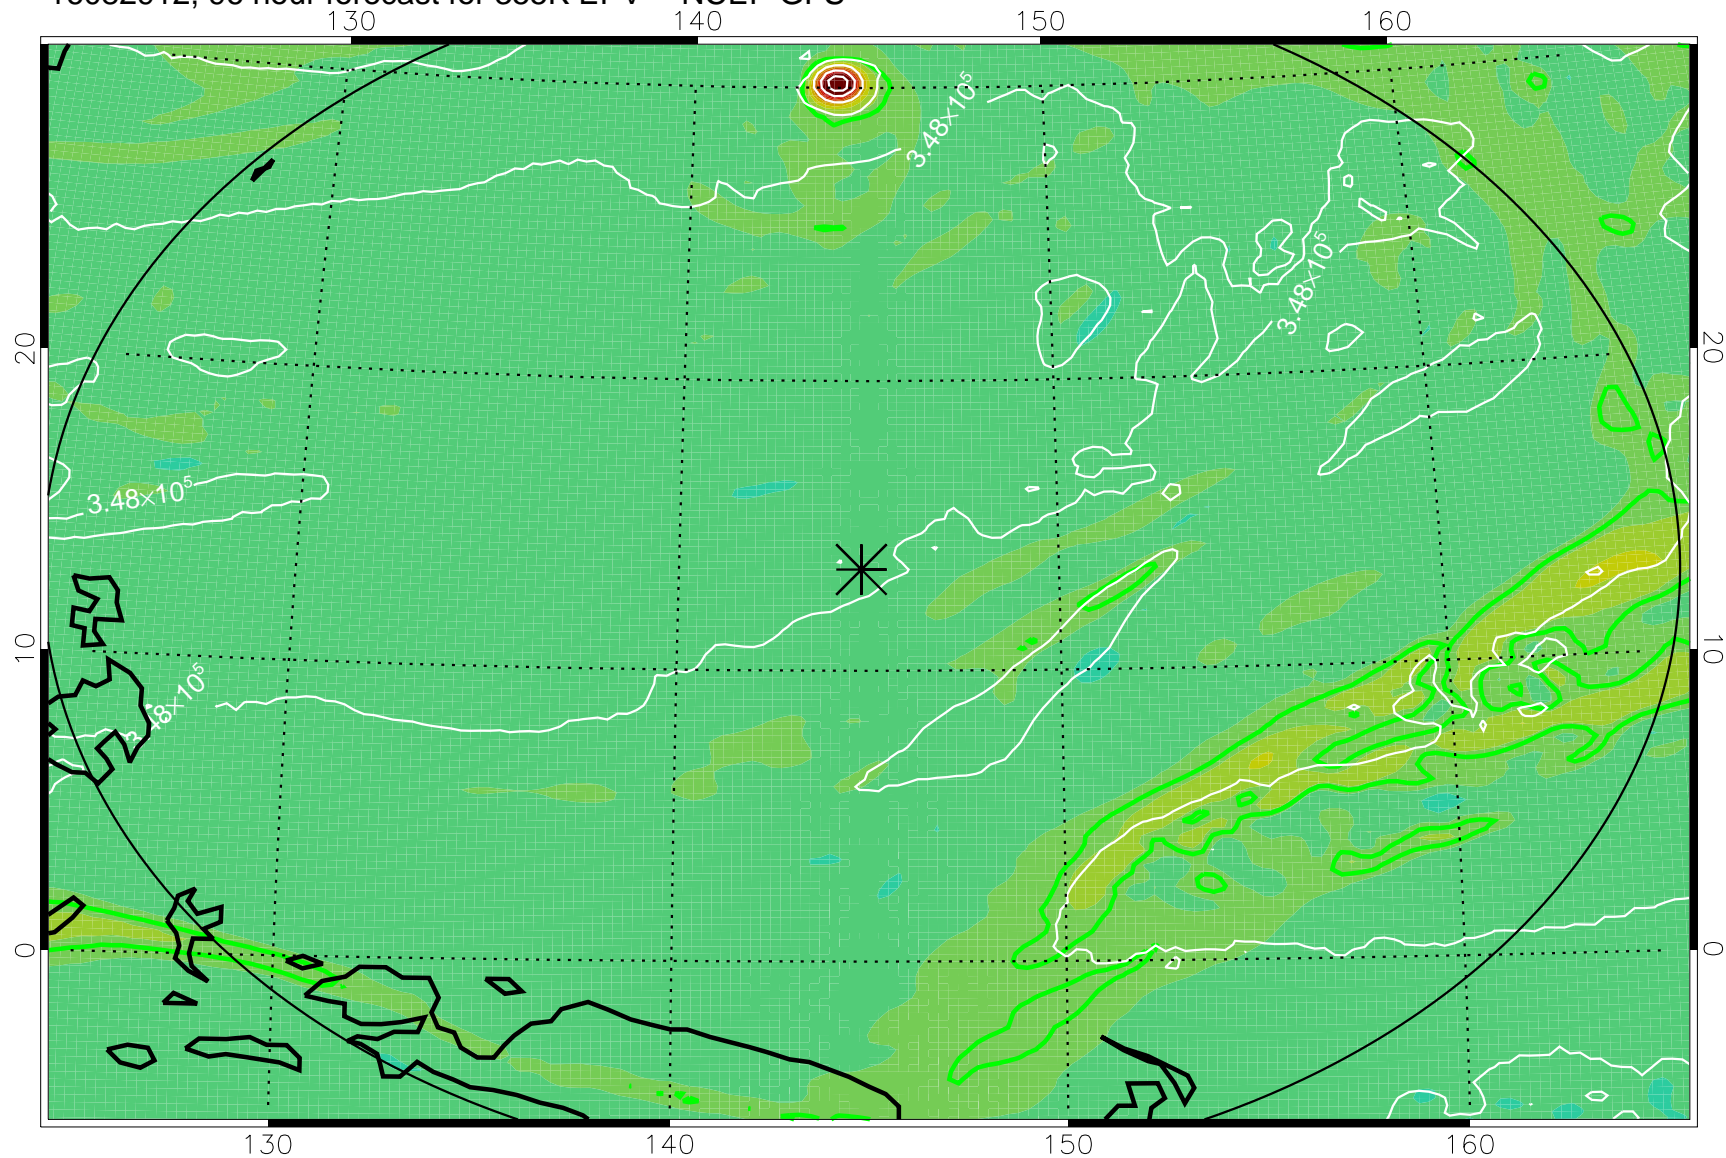

16082806, 66 hour forecast for 355K EPV -- NCEP GFS

355K Montgomery Streamfunction, white  
EPV Tropopause (2 PVU) Position  
Range ring of 2304 km

16082812, 72 hour forecast for 355K EPV -- NCEP GFS

355K Montgomery Streamfunction, white  
EPV Tropopause (2 PVU) Position  
Range ring of 2304 km

16082818, 78 hour forecast for 355K EPV -- NCEP GFS

355K Montgomery Streamfunction, white  
EPV Tropopause (2 PVU) Position  
Range ring of 2304 km

16082900, 84 hour forecast for 355K EPV -- NCEP GFS

355K Montgomery Streamfunction, white  
EPV Tropopause (2 PVU) Position  
Range ring of 2304 km

16082906, 90 hour forecast for 355K EPV -- NCEP GFS

355K Montgomery Streamfunction, white  
EPV Tropopause (2 PVU) Position  
Range ring of 2304 km

16082912, 96 hour forecast for 355K EPV -- NCEP GFS

355K Montgomery Streamfunction, white  
EPV Tropopause (2 PVU) Position  
Range ring of 2304 km

16082918, 102 hour forecast for 355K EPV -- NCEP GFS

355K Montgomery Streamfunction, white  
EPV Tropopause (2 PVU) Position  
Range ring of 2304 km

16083000, 108 hour forecast for 355K EPV -- NCEP GFS

355K Montgomery Streamfunction, white  
EPV Tropopause (2 PVU) Position  
Range ring of 2304 km