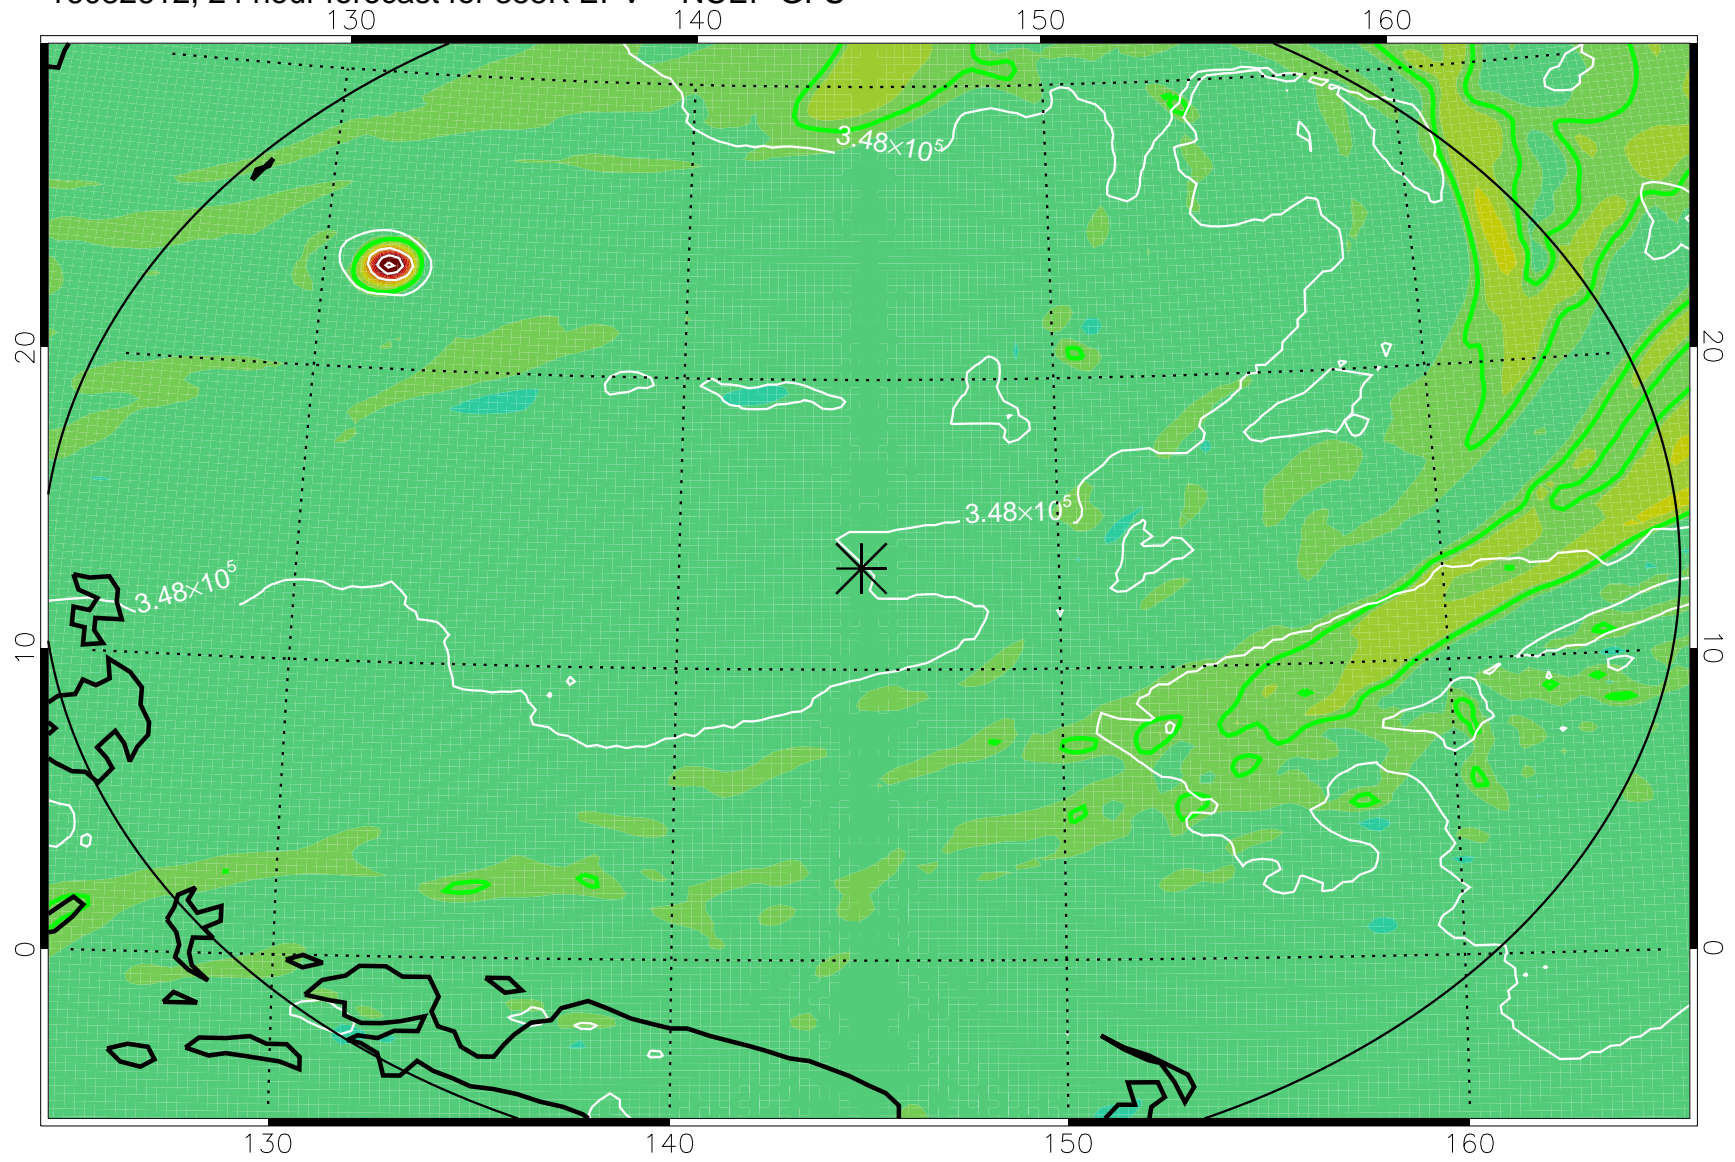

16082518, 6 hour forecast for 355K EPV -- NCEP GFS

355K Montgomery Streamfunction, white  
EPV Tropopause (2 PVU) Position  
Range ring of 2304 km

16082600, 12 hour forecast for 355K EPV -- NCEP GFS

355K Montgomery Streamfunction, white  
EPV Tropopause (2 PVU) Position  
Range ring of 2304 km

16082606, 18 hour forecast for 355K EPV -- NCEP GFS

355K Montgomery Streamfunction, white  
EPV Tropopause (2 PVU) Position  
Range ring of 2304 km

16082612, 24 hour forecast for 355K EPV -- NCEP GFS

355K Montgomery Streamfunction, white  
EPV Tropopause (2 PVU) Position  
Range ring of 2304 km

16082618, 30 hour forecast for 355K EPV -- NCEP GFS

355K Montgomery Streamfunction, white  
EPV Tropopause (2 PVU) Position  
Range ring of 2304 km

16082700, 36 hour forecast for 355K EPV -- NCEP GFS

355K Montgomery Streamfunction, white  
EPV Tropopause (2 PVU) Position  
Range ring of 2304 km

16082718, 54 hour forecast for 355K EPV -- NCEP GFS

355K Montgomery Streamfunction, white  
EPV Tropopause (2 PVU) Position  
Range ring of 2304 km

16082800, 60 hour forecast for 355K EPV -- NCEP GFS

355K Montgomery Streamfunction, white  
EPV Tropopause (2 PVU) Position  
Range ring of 2304 km