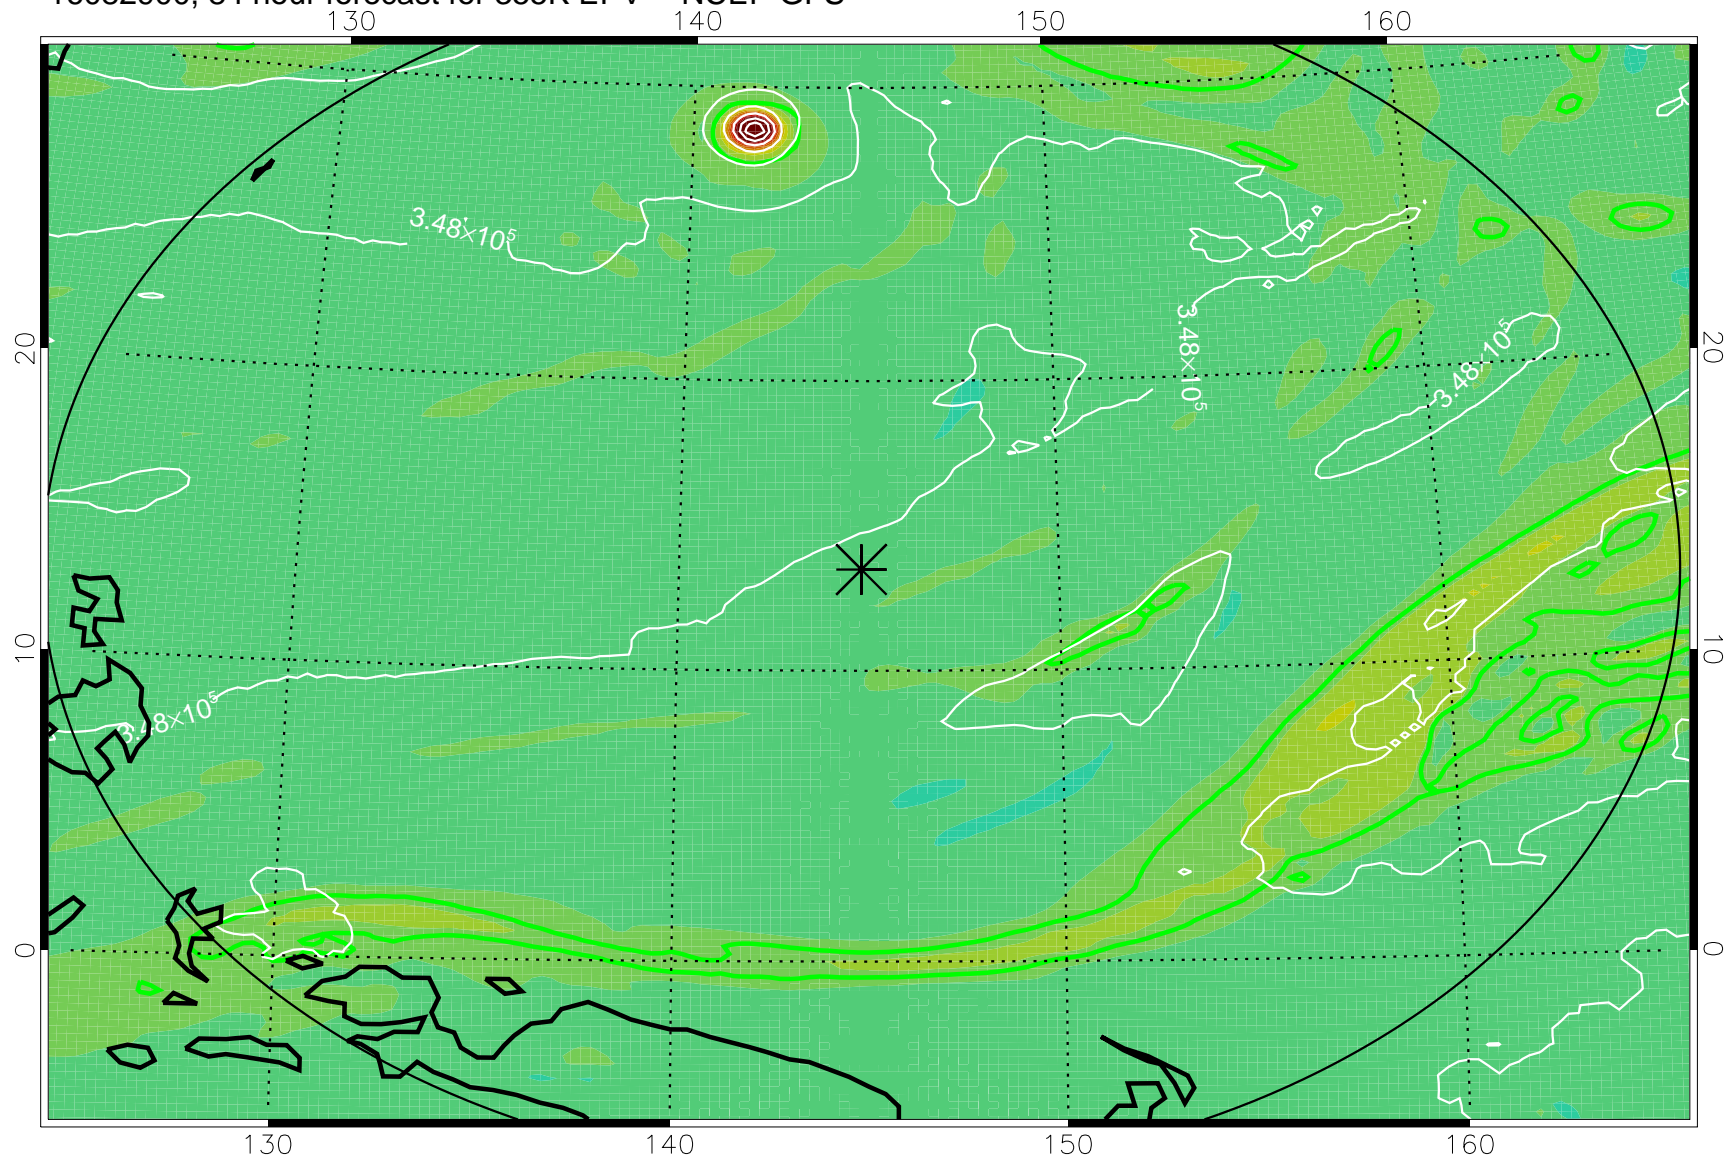

16082806, 66 hour forecast for 355K EPV -- NCEP GFS

355K Montgomery Streamfunction, white  
EPV Tropopause (2 PVU) Position  
Range ring of 2304 km

16082812, 72 hour forecast for 355K EPV -- NCEP GFS

355K Montgomery Streamfunction, white  
EPV Tropopause (2 PVU) Position  
Range ring of 2304 km

16082818, 78 hour forecast for 355K EPV -- NCEP GFS

355K Montgomery Streamfunction, white  
EPV Tropopause (2 PVU) Position  
Range ring of 2304 km

16082900, 84 hour forecast for 355K EPV -- NCEP GFS

355K Montgomery Streamfunction, white  
EPV Tropopause (2 PVU) Position  
Range ring of 2304 km

16082906, 90 hour forecast for 355K EPV -- NCEP GFS

355K Montgomery Streamfunction, white  
EPV Tropopause (2 PVU) Position  
Range ring of 2304 km

16082912, 96 hour forecast for 355K EPV -- NCEP GFS

355K Montgomery Streamfunction, white  
EPV Tropopause (2 PVU) Position  
Range ring of 2304 km

16082918, 102 hour forecast for 355K EPV -- NCEP GFS

355K Montgomery Streamfunction, white  
EPV Tropopause (2 PVU) Position  
Range ring of 2304 km

16083000, 108 hour forecast for 355K EPV -- NCEP GFS

355K Montgomery Streamfunction, white  
EPV Tropopause (2 PVU) Position  
Range ring of 2304 km