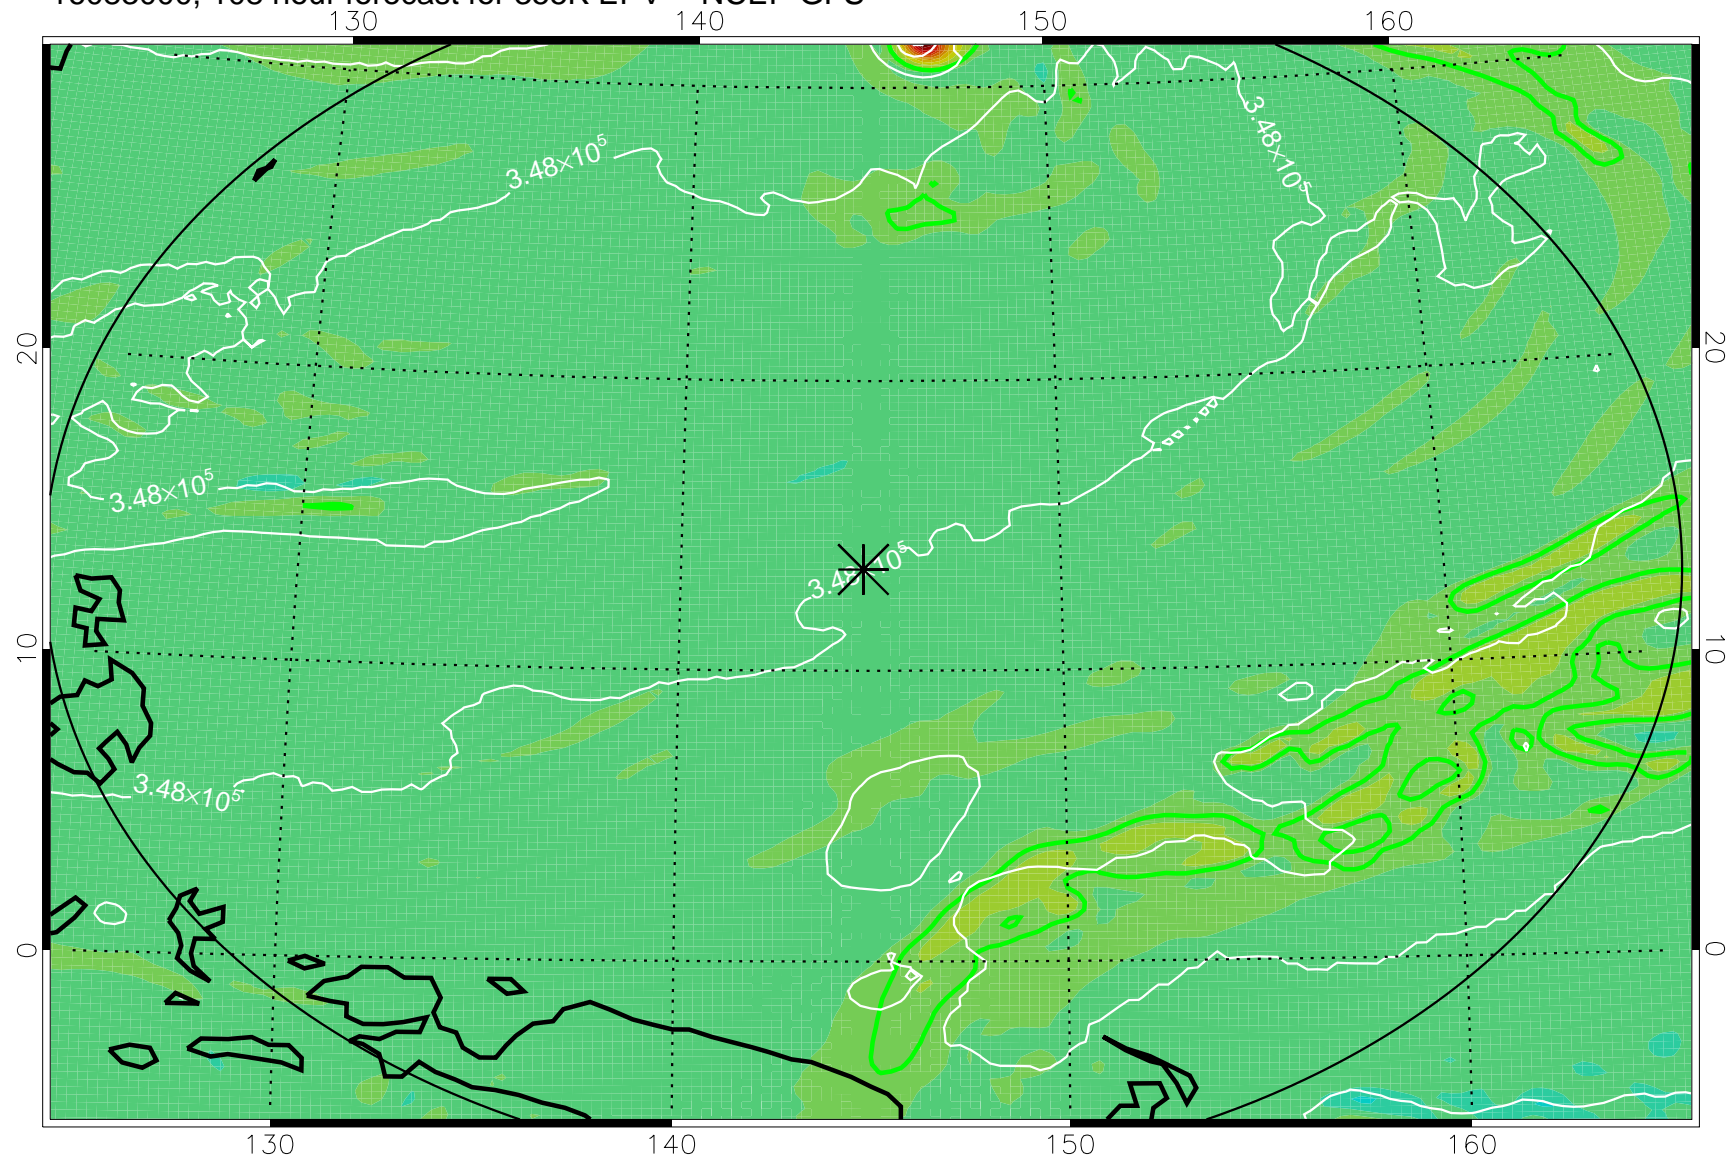

16082818, 78 hour forecast for 355K EPV -- NCEP GFS

355K Montgomery Streamfunction, white  
EPV Tropopause (2 PVU) Position  
Range ring of 2304 km

16082900, 84 hour forecast for 355K EPV -- NCEP GFS

355K Montgomery Streamfunction, white  
EPV Tropopause (2 PVU) Position  
Range ring of 2304 km

16082906, 90 hour forecast for 355K EPV -- NCEP GFS

355K Montgomery Streamfunction, white  
EPV Tropopause (2 PVU) Position  
Range ring of 2304 km

16082912, 96 hour forecast for 355K EPV -- NCEP GFS

355K Montgomery Streamfunction, white  
EPV Tropopause (2 PVU) Position  
Range ring of 2304 km

16082918, 102 hour forecast for 355K EPV -- NCEP GFS

355K Montgomery Streamfunction, white  
EPV Tropopause (2 PVU) Position  
Range ring of 2304 km

16083000, 108 hour forecast for 355K EPV -- NCEP GFS

355K Montgomery Streamfunction, white  
EPV Tropopause (2 PVU) Position  
Range ring of 2304 km

16083006, 114 hour forecast for 355K EPV -- NCEP GFS

355K Montgomery Streamfunction, white  
EPV Tropopause (2 PVU) Position  
Range ring of 2304 km

16083012, 120 hour forecast for 355K EPV -- NCEP GFS

355K Montgomery Streamfunction, white  
EPV Tropopause (2 PVU) Position  
Range ring of 2304 km