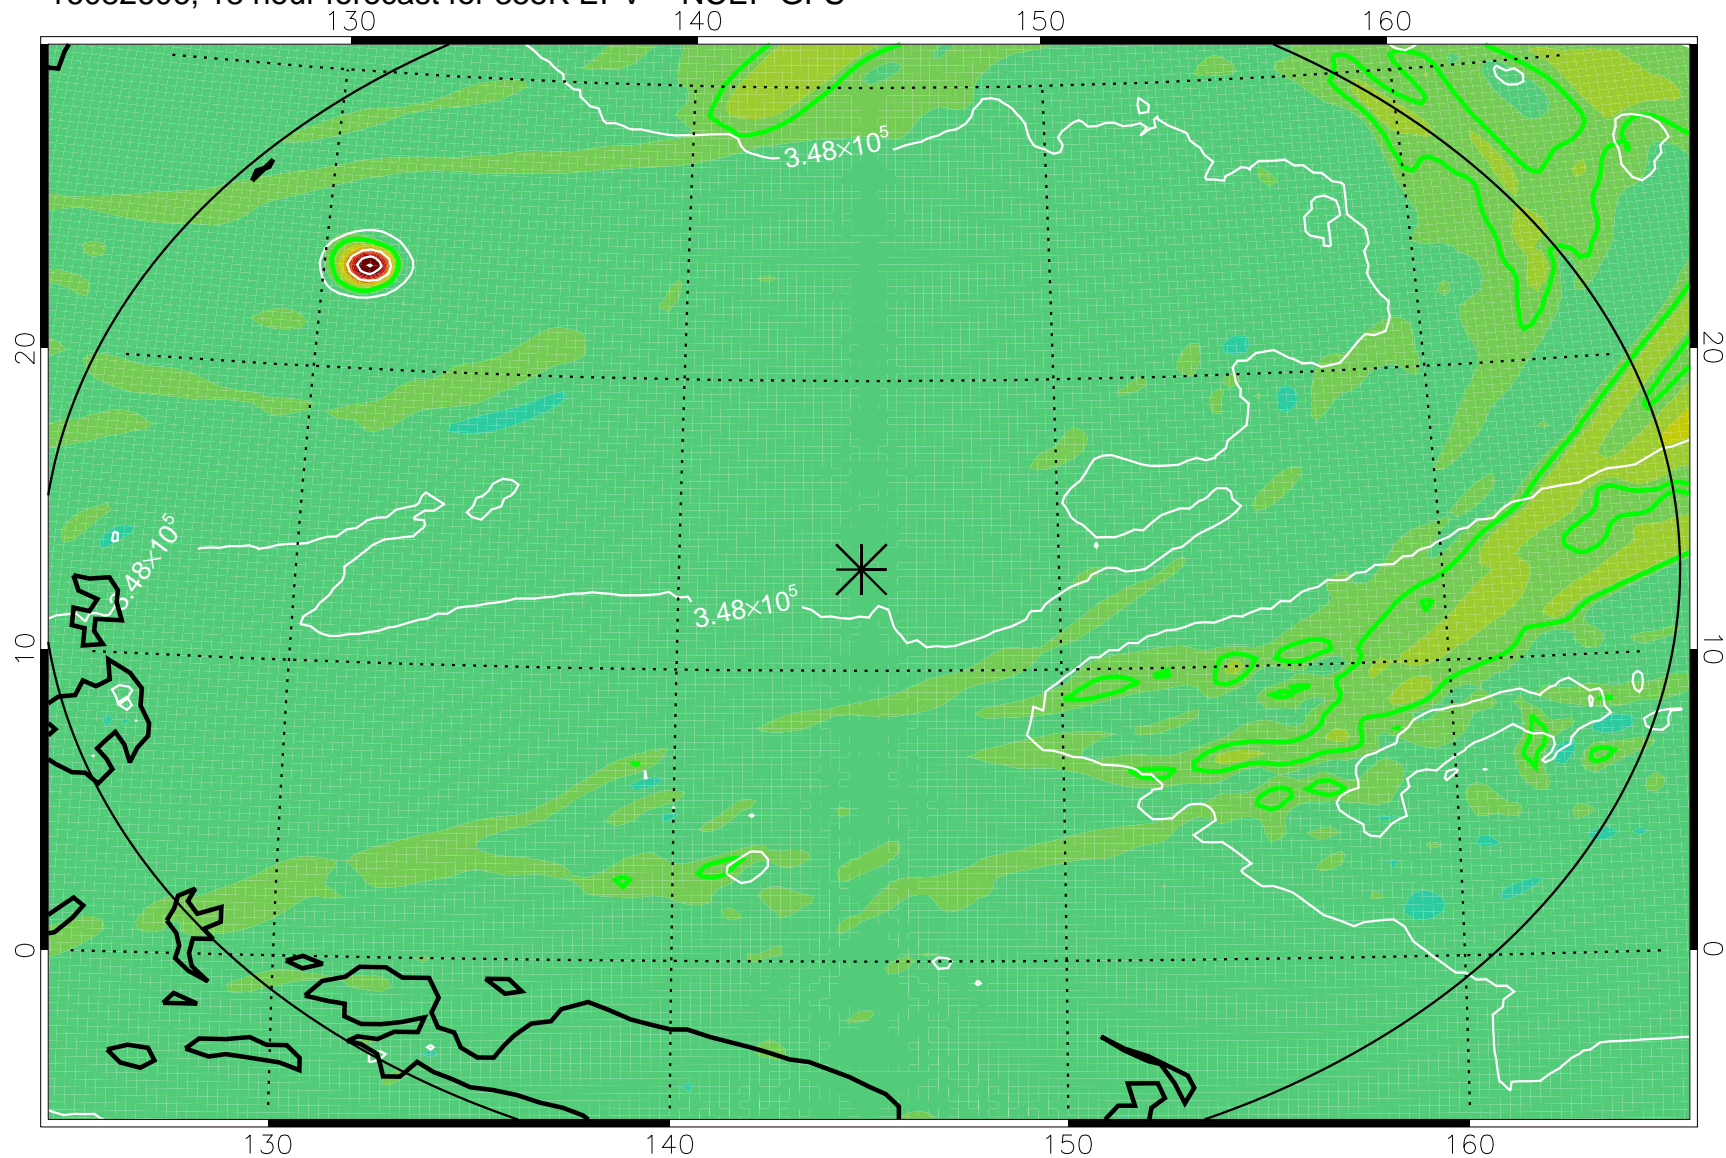

16082518, 6 hour forecast for 355K EPV -- NCEP GFS

355K Montgomery Streamfunction, white  
EPV Tropopause (2 PVU) Position  
Range ring of 2304 km

16082600, 12 hour forecast for 355K EPV -- NCEP GFS

355K Montgomery Streamfunction, white  
EPV Tropopause (2 PVU) Position  
Range ring of 2304 km

16082606, 18 hour forecast for 355K EPV -- NCEP GFS

355K Montgomery Streamfunction, white  
EPV Tropopause (2 PVU) Position  
Range ring of 2304 km

16082612, 24 hour forecast for 355K EPV -- NCEP GFS

355K Montgomery Streamfunction, white  
EPV Tropopause (2 PVU) Position  
Range ring of 2304 km

16082618, 30 hour forecast for 355K EPV -- NCEP GFS

355K Montgomery Streamfunction, white  
EPV Tropopause (2 PVU) Position  
Range ring of 2304 km

16082700, 36 hour forecast for 355K EPV -- NCEP GFS

355K Montgomery Streamfunction, white  
EPV Tropopause (2 PVU) Position  
Range ring of 2304 km

16082718, 54 hour forecast for 355K EPV -- NCEP GFS

355K Montgomery Streamfunction, white  
EPV Tropopause (2 PVU) Position  
Range ring of 2304 km

16082800, 60 hour forecast for 355K EPV -- NCEP GFS

355K Montgomery Streamfunction, white  
EPV Tropopause (2 PVU) Position  
Range ring of 2304 km