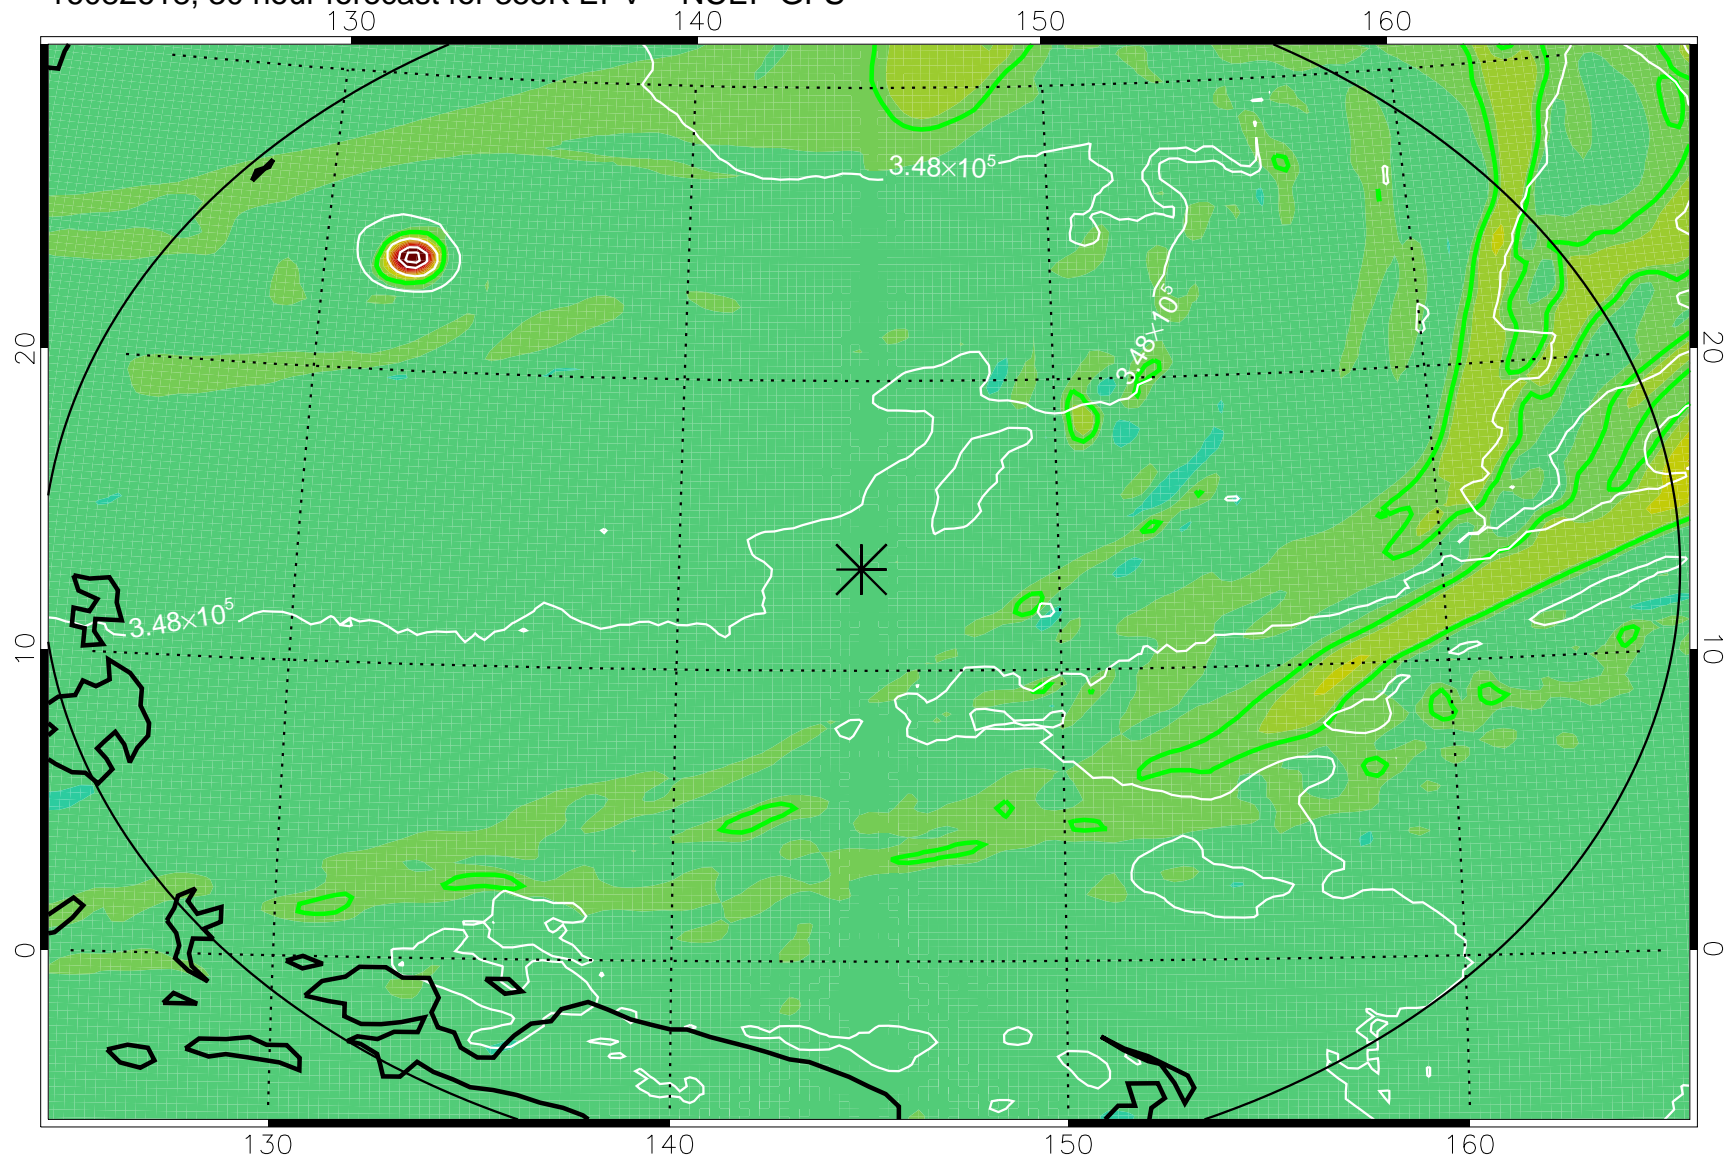

16082606, 18 hour forecast for 355K EPV -- NCEP GFS

355K Montgomery Streamfunction, white  
EPV Tropopause (2 PVU) Position  
Range ring of 2304 km

16082612, 24 hour forecast for 355K EPV -- NCEP GFS

355K Montgomery Streamfunction, white  
EPV Tropopause (2 PVU) Position  
Range ring of 2304 km

16082618, 30 hour forecast for 355K EPV -- NCEP GFS

355K Montgomery Streamfunction, white  
EPV Tropopause (2 PVU) Position  
Range ring of 2304 km

16082700, 36 hour forecast for 355K EPV -- NCEP GFS

355K Montgomery Streamfunction, white  
EPV Tropopause (2 PVU) Position  
Range ring of 2304 km

16082706, 42 hour forecast for 355K EPV -- NCEP GFS

355K Montgomery Streamfunction, white  
EPV Tropopause (2 PVU) Position  
Range ring of 2304 km

16082712, 48 hour forecast for 355K EPV -- NCEP GFS

355K Montgomery Streamfunction, white  
EPV Tropopause (2 PVU) Position  
Range ring of 2304 km

16082718, 54 hour forecast for 355K EPV -- NCEP GFS

355K Montgomery Streamfunction, white  
EPV Tropopause (2 PVU) Position  
Range ring of 2304 km

16082800, 60 hour forecast for 355K EPV -- NCEP GFS

355K Montgomery Streamfunction, white  
EPV Tropopause (2 PVU) Position  
Range ring of 2304 km