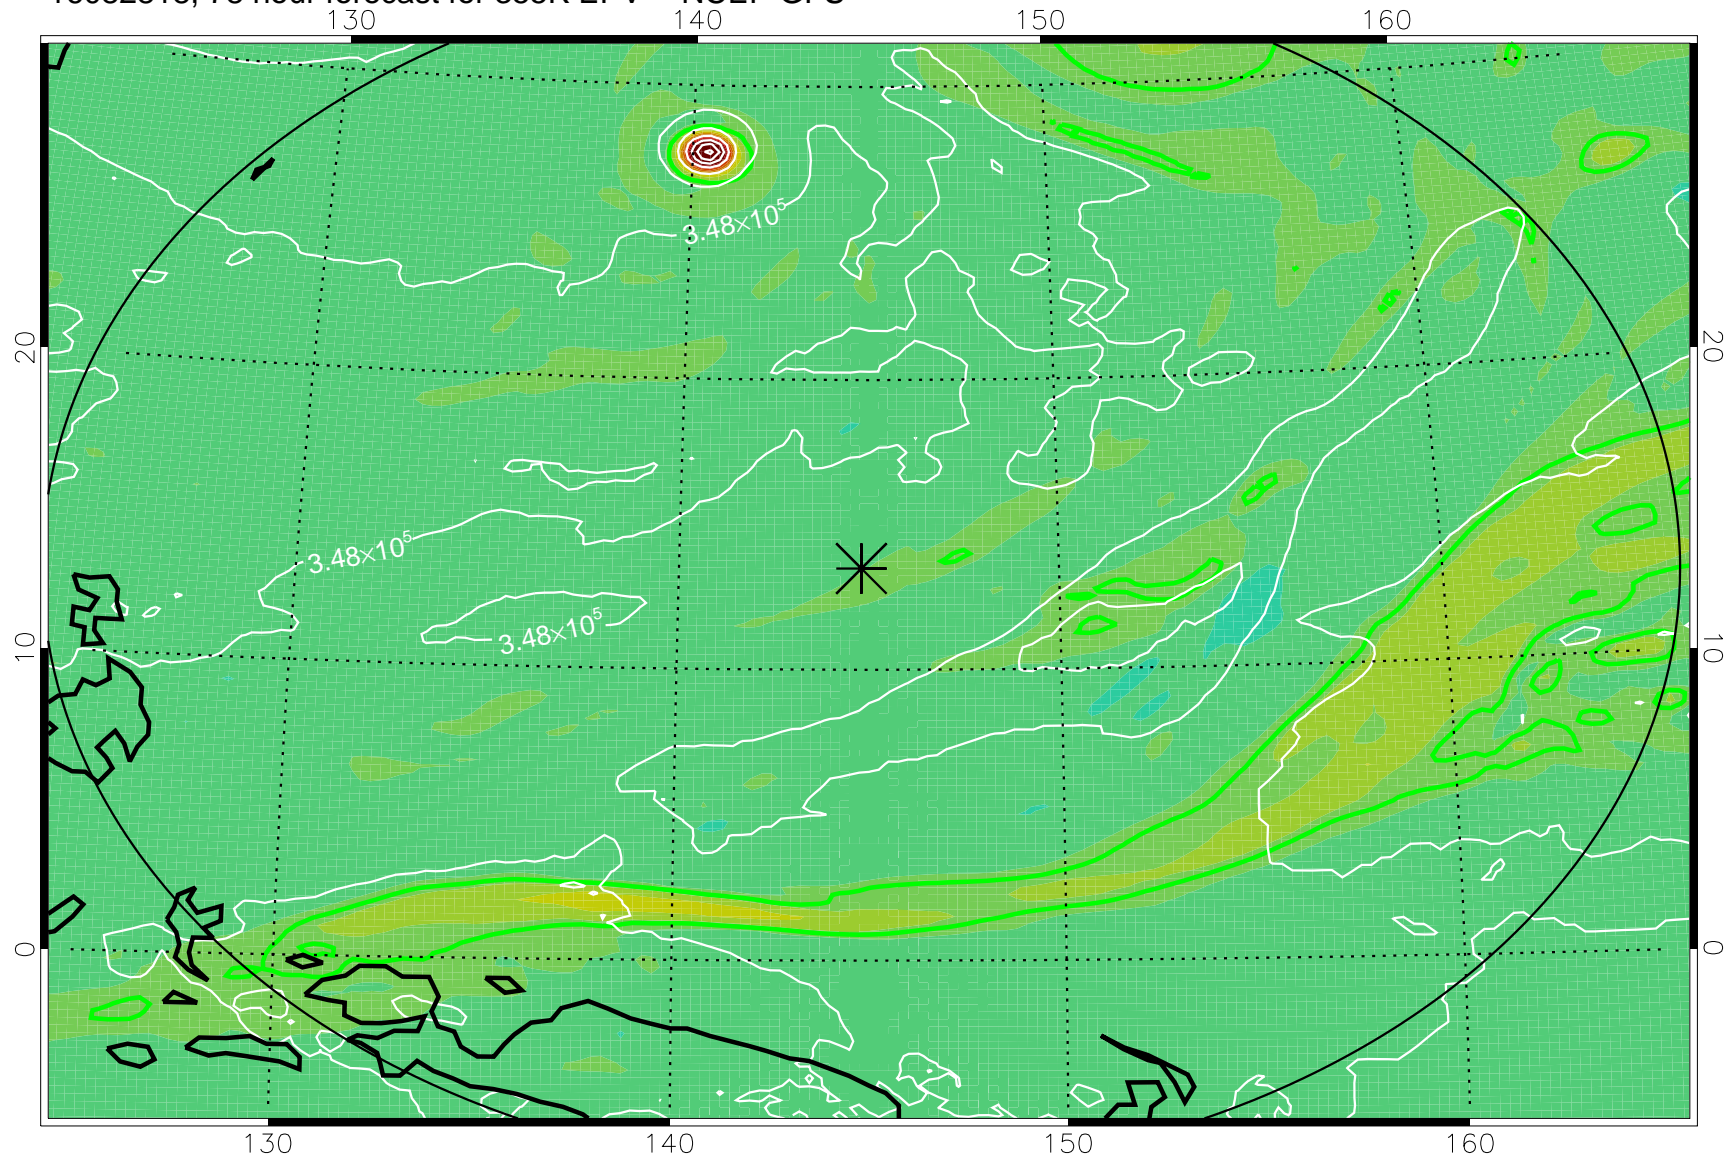

16082806, 66 hour forecast for 355K EPV -- NCEP GFS

355K Montgomery Streamfunction, white  
EPV Tropopause (2 PVU) Position  
Range ring of 2304 km

16082812, 72 hour forecast for 355K EPV -- NCEP GFS

355K Montgomery Streamfunction, white  
EPV Tropopause (2 PVU) Position  
Range ring of 2304 km

16082818, 78 hour forecast for 355K EPV -- NCEP GFS

355K Montgomery Streamfunction, white  
EPV Tropopause (2 PVU) Position  
Range ring of 2304 km

16082900, 84 hour forecast for 355K EPV -- NCEP GFS

355K Montgomery Streamfunction, white  
EPV Tropopause (2 PVU) Position  
Range ring of 2304 km

16082906, 90 hour forecast for 355K EPV -- NCEP GFS

355K Montgomery Streamfunction, white  
EPV Tropopause (2 PVU) Position  
Range ring of 2304 km

16082912, 96 hour forecast for 355K EPV -- NCEP GFS

355K Montgomery Streamfunction, white  
EPV Tropopause (2 PVU) Position  
Range ring of 2304 km

16082918, 102 hour forecast for 355K EPV -- NCEP GFS

355K Montgomery Streamfunction, white  
EPV Tropopause (2 PVU) Position  
Range ring of 2304 km

16083000, 108 hour forecast for 355K EPV -- NCEP GFS

355K Montgomery Streamfunction, white  
EPV Tropopause (2 PVU) Position  
Range ring of 2304 km