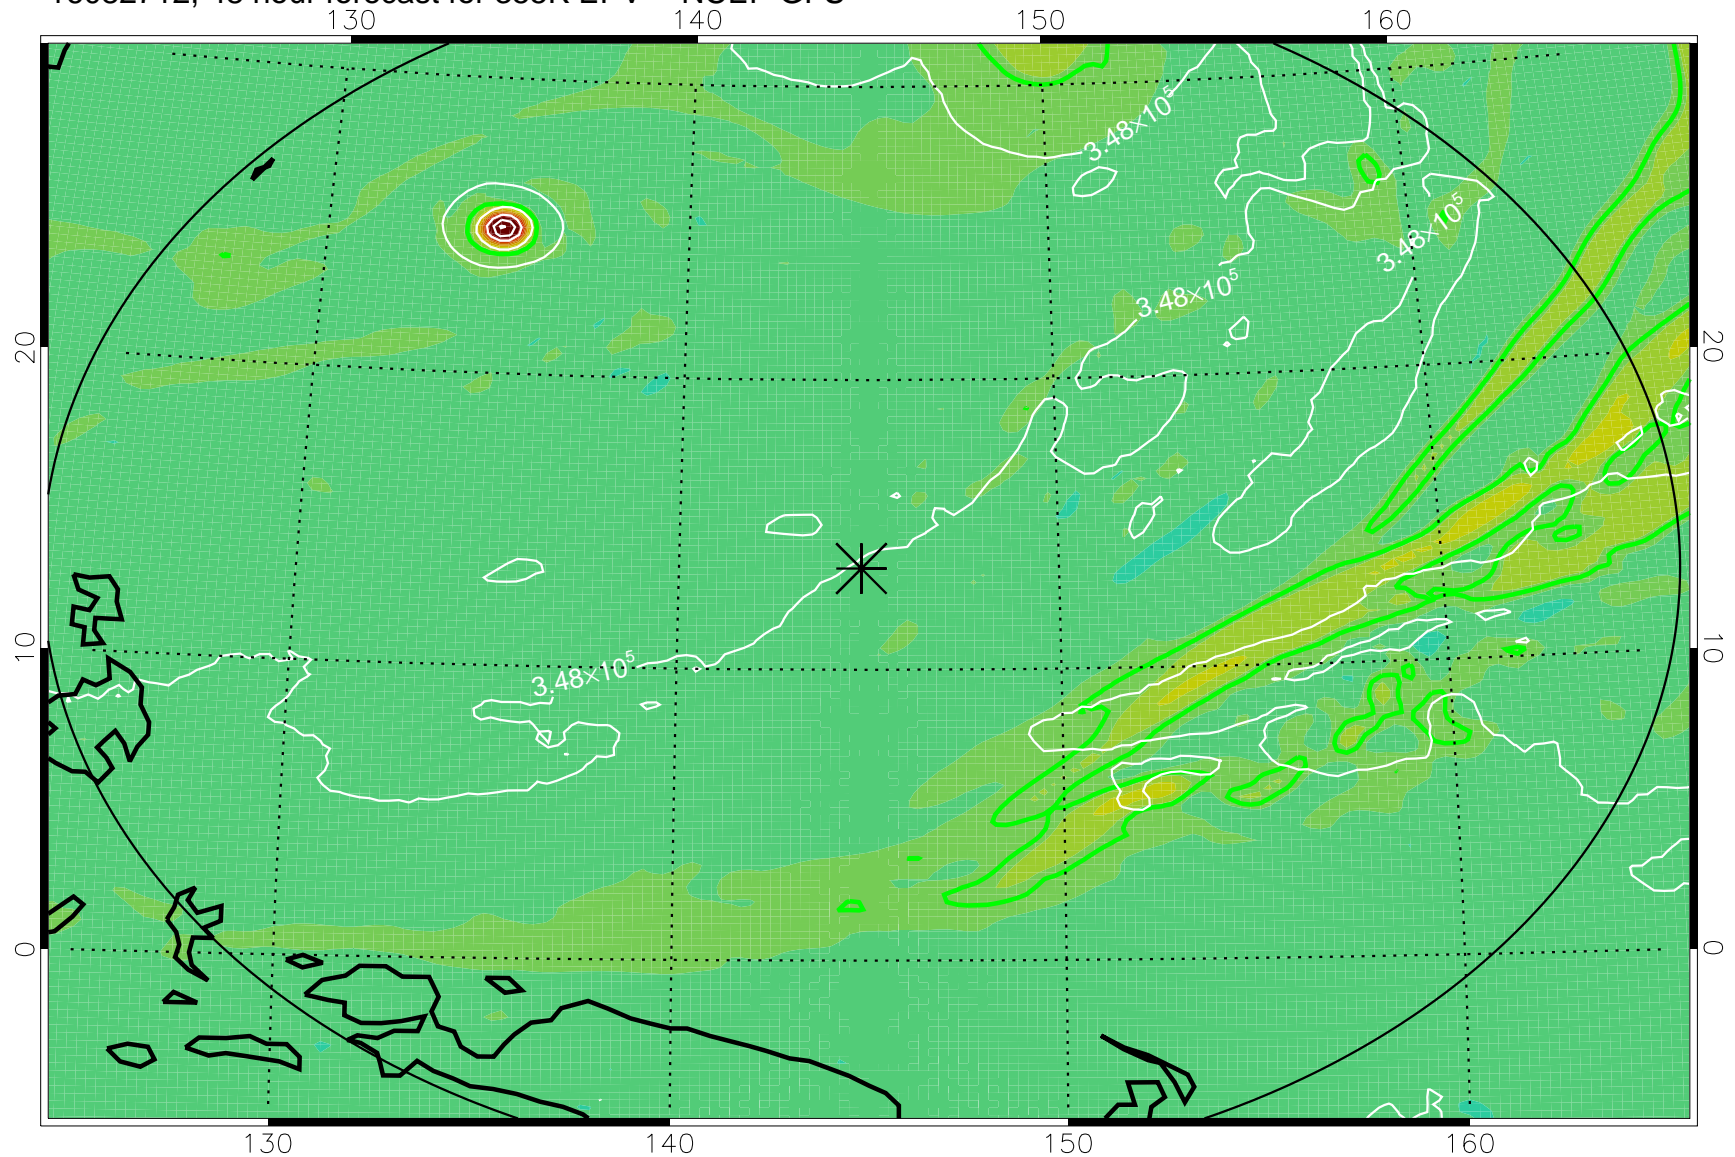

16082606, 18 hour forecast for 355K EPV -- NCEP GFS

355K Montgomery Streamfunction, white  
EPV Tropopause (2 PVU) Position  
Range ring of 2304 km

16082612, 24 hour forecast for 355K EPV -- NCEP GFS

355K Montgomery Streamfunction, white  
EPV Tropopause (2 PVU) Position  
Range ring of 2304 km

16082618, 30 hour forecast for 355K EPV -- NCEP GFS

355K Montgomery Streamfunction, white  
EPV Tropopause (2 PVU) Position  
Range ring of 2304 km

16082700, 36 hour forecast for 355K EPV -- NCEP GFS

355K Montgomery Streamfunction, white  
EPV Tropopause (2 PVU) Position  
Range ring of 2304 km

16082706, 42 hour forecast for 355K EPV -- NCEP GFS

355K Montgomery Streamfunction, white  
EPV Tropopause (2 PVU) Position  
Range ring of 2304 km

16082712, 48 hour forecast for 355K EPV -- NCEP GFS

355K Montgomery Streamfunction, white  
EPV Tropopause (2 PVU) Position  
Range ring of 2304 km

16082718, 54 hour forecast for 355K EPV -- NCEP GFS

355K Montgomery Streamfunction, white  
EPV Tropopause (2 PVU) Position  
Range ring of 2304 km

16082800, 60 hour forecast for 355K EPV -- NCEP GFS

355K Montgomery Streamfunction, white  
EPV Tropopause (2 PVU) Position  
Range ring of 2304 km