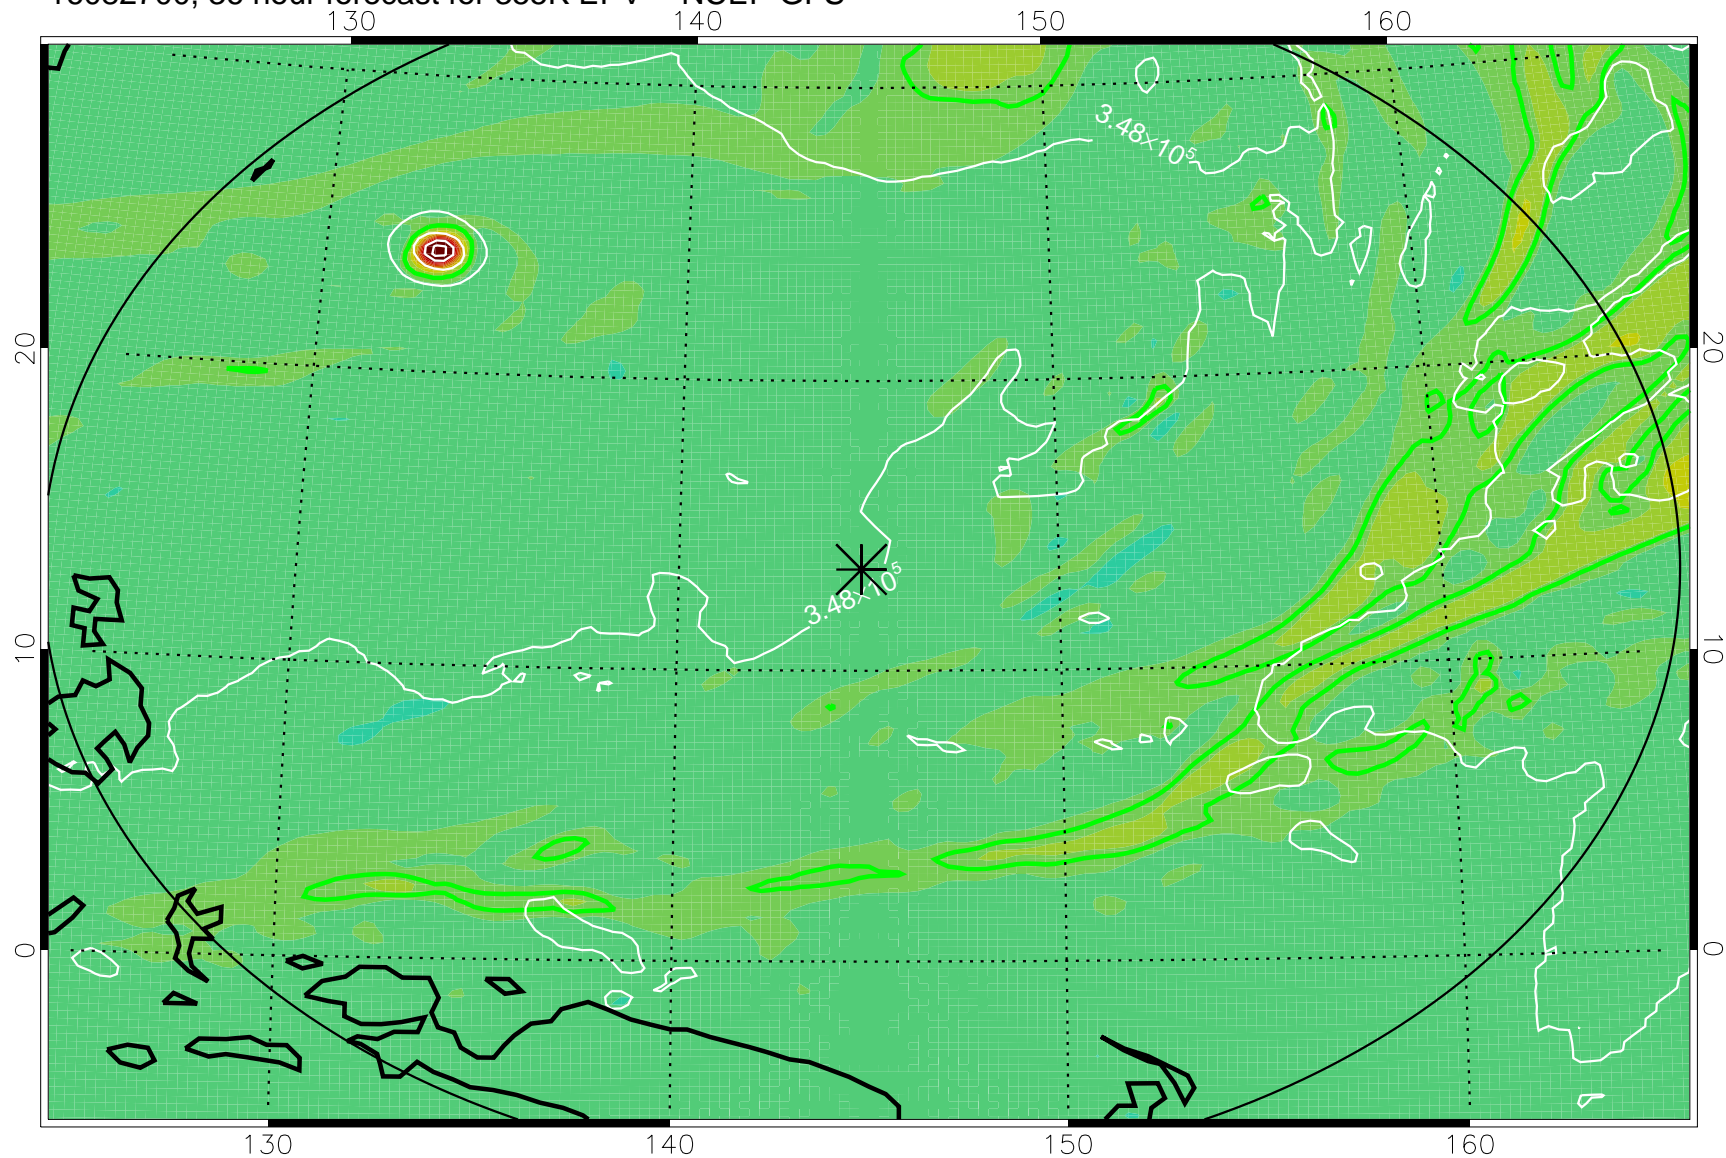

16082606, 18 hour forecast for 355K EPV -- NCEP GFS

355K Montgomery Streamfunction, white  
EPV Tropopause (2 PVU) Position  
Range ring of 2304 km

16082612, 24 hour forecast for 355K EPV -- NCEP GFS

355K Montgomery Streamfunction, white  
EPV Tropopause (2 PVU) Position  
Range ring of 2304 km

16082618, 30 hour forecast for 355K EPV -- NCEP GFS

355K Montgomery Streamfunction, white  
EPV Tropopause (2 PVU) Position  
Range ring of 2304 km

16082700, 36 hour forecast for 355K EPV -- NCEP GFS

355K Montgomery Streamfunction, white  
EPV Tropopause (2 PVU) Position  
Range ring of 2304 km

16082706, 42 hour forecast for 355K EPV -- NCEP GFS

355K Montgomery Streamfunction, white  
EPV Tropopause (2 PVU) Position  
Range ring of 2304 km

16082712, 48 hour forecast for 355K EPV -- NCEP GFS

355K Montgomery Streamfunction, white  
EPV Tropopause (2 PVU) Position  
Range ring of 2304 km

16082718, 54 hour forecast for 355K EPV -- NCEP GFS

355K Montgomery Streamfunction, white  
EPV Tropopause (2 PVU) Position  
Range ring of 2304 km

16082800, 60 hour forecast for 355K EPV -- NCEP GFS

355K Montgomery Streamfunction, white  
EPV Tropopause (2 PVU) Position  
Range ring of 2304 km