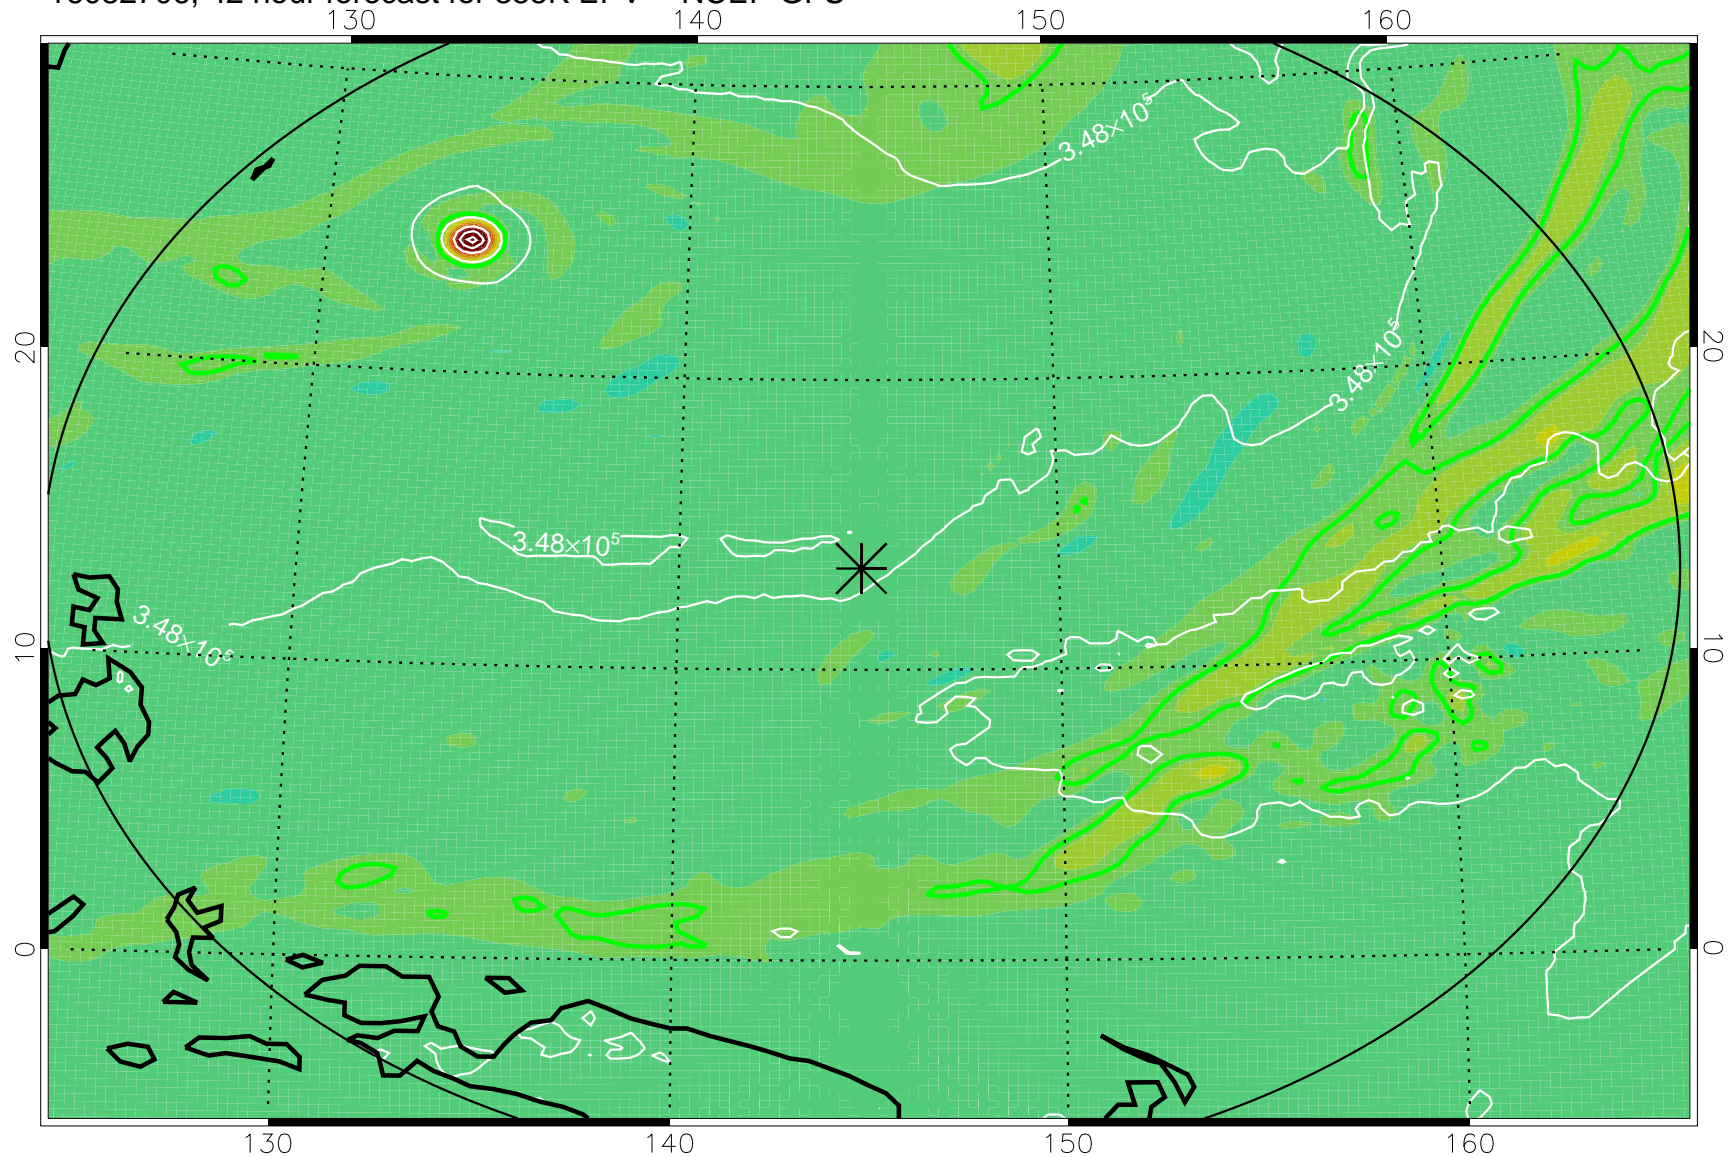

16082618, 30 hour forecast for 355K EPV -- NCEP GFS

355K Montgomery Streamfunction, white  
EPV Tropopause (2 PVU) Position  
Range ring of 2304 km

16082700, 36 hour forecast for 355K EPV -- NCEP GFS

355K Montgomery Streamfunction, white  
EPV Tropopause (2 PVU) Position  
Range ring of 2304 km

16082706, 42 hour forecast for 355K EPV -- NCEP GFS

355K Montgomery Streamfunction, white  
EPV Tropopause (2 PVU) Position  
Range ring of 2304 km

16082712, 48 hour forecast for 355K EPV -- NCEP GFS

355K Montgomery Streamfunction, white  
EPV Tropopause (2 PVU) Position  
Range ring of 2304 km

16082718, 54 hour forecast for 355K EPV -- NCEP GFS

355K Montgomery Streamfunction, white  
EPV Tropopause (2 PVU) Position  
Range ring of 2304 km

16082800, 60 hour forecast for 355K EPV -- NCEP GFS

355K Montgomery Streamfunction, white  
EPV Tropopause (2 PVU) Position  
Range ring of 2304 km

16082806, 66 hour forecast for 355K EPV -- NCEP GFS

355K Montgomery Streamfunction, white  
EPV Tropopause (2 PVU) Position  
Range ring of 2304 km

16082812, 72 hour forecast for 355K EPV -- NCEP GFS

355K Montgomery Streamfunction, white  
EPV Tropopause (2 PVU) Position  
Range ring of 2304 km