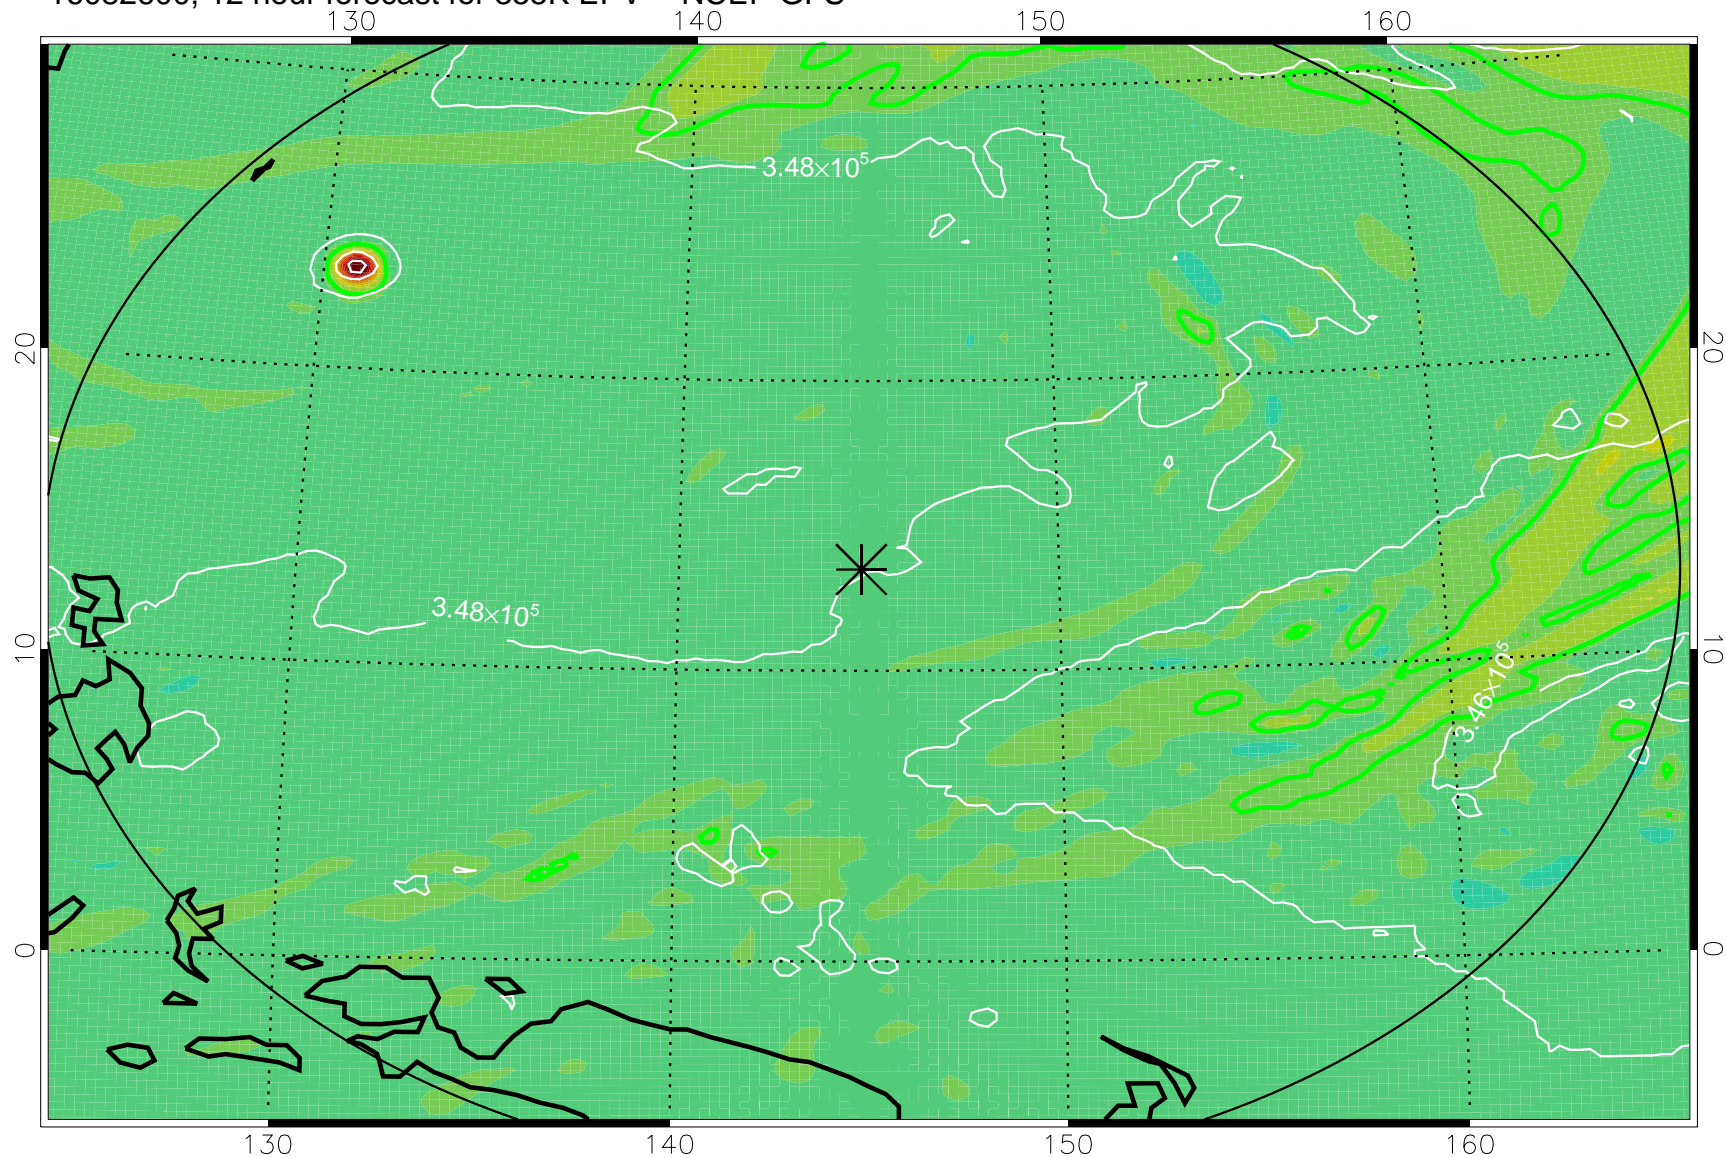

16082518, 6 hour forecast for 355K EPV -- NCEP GFS

355K Montgomery Streamfunction, white  
EPV Tropopause (2 PVU) Position  
Range ring of 2304 km

16082600, 12 hour forecast for 355K EPV -- NCEP GFS

355K Montgomery Streamfunction, white  
EPV Tropopause (2 PVU) Position  
Range ring of 2304 km

16082606, 18 hour forecast for 355K EPV -- NCEP GFS

355K Montgomery Streamfunction, white  
EPV Tropopause (2 PVU) Position  
Range ring of 2304 km

16082612, 24 hour forecast for 355K EPV -- NCEP GFS

355K Montgomery Streamfunction, white  
EPV Tropopause (2 PVU) Position  
Range ring of 2304 km

16082618, 30 hour forecast for 355K EPV -- NCEP GFS

355K Montgomery Streamfunction, white  
EPV Tropopause (2 PVU) Position  
Range ring of 2304 km

16082700, 36 hour forecast for 355K EPV -- NCEP GFS

355K Montgomery Streamfunction, white  
EPV Tropopause (2 PVU) Position  
Range ring of 2304 km

16082718, 54 hour forecast for 355K EPV -- NCEP GFS

355K Montgomery Streamfunction, white  
EPV Tropopause (2 PVU) Position  
Range ring of 2304 km

16082800, 60 hour forecast for 355K EPV -- NCEP GFS

355K Montgomery Streamfunction, white  
EPV Tropopause (2 PVU) Position  
Range ring of 2304 km