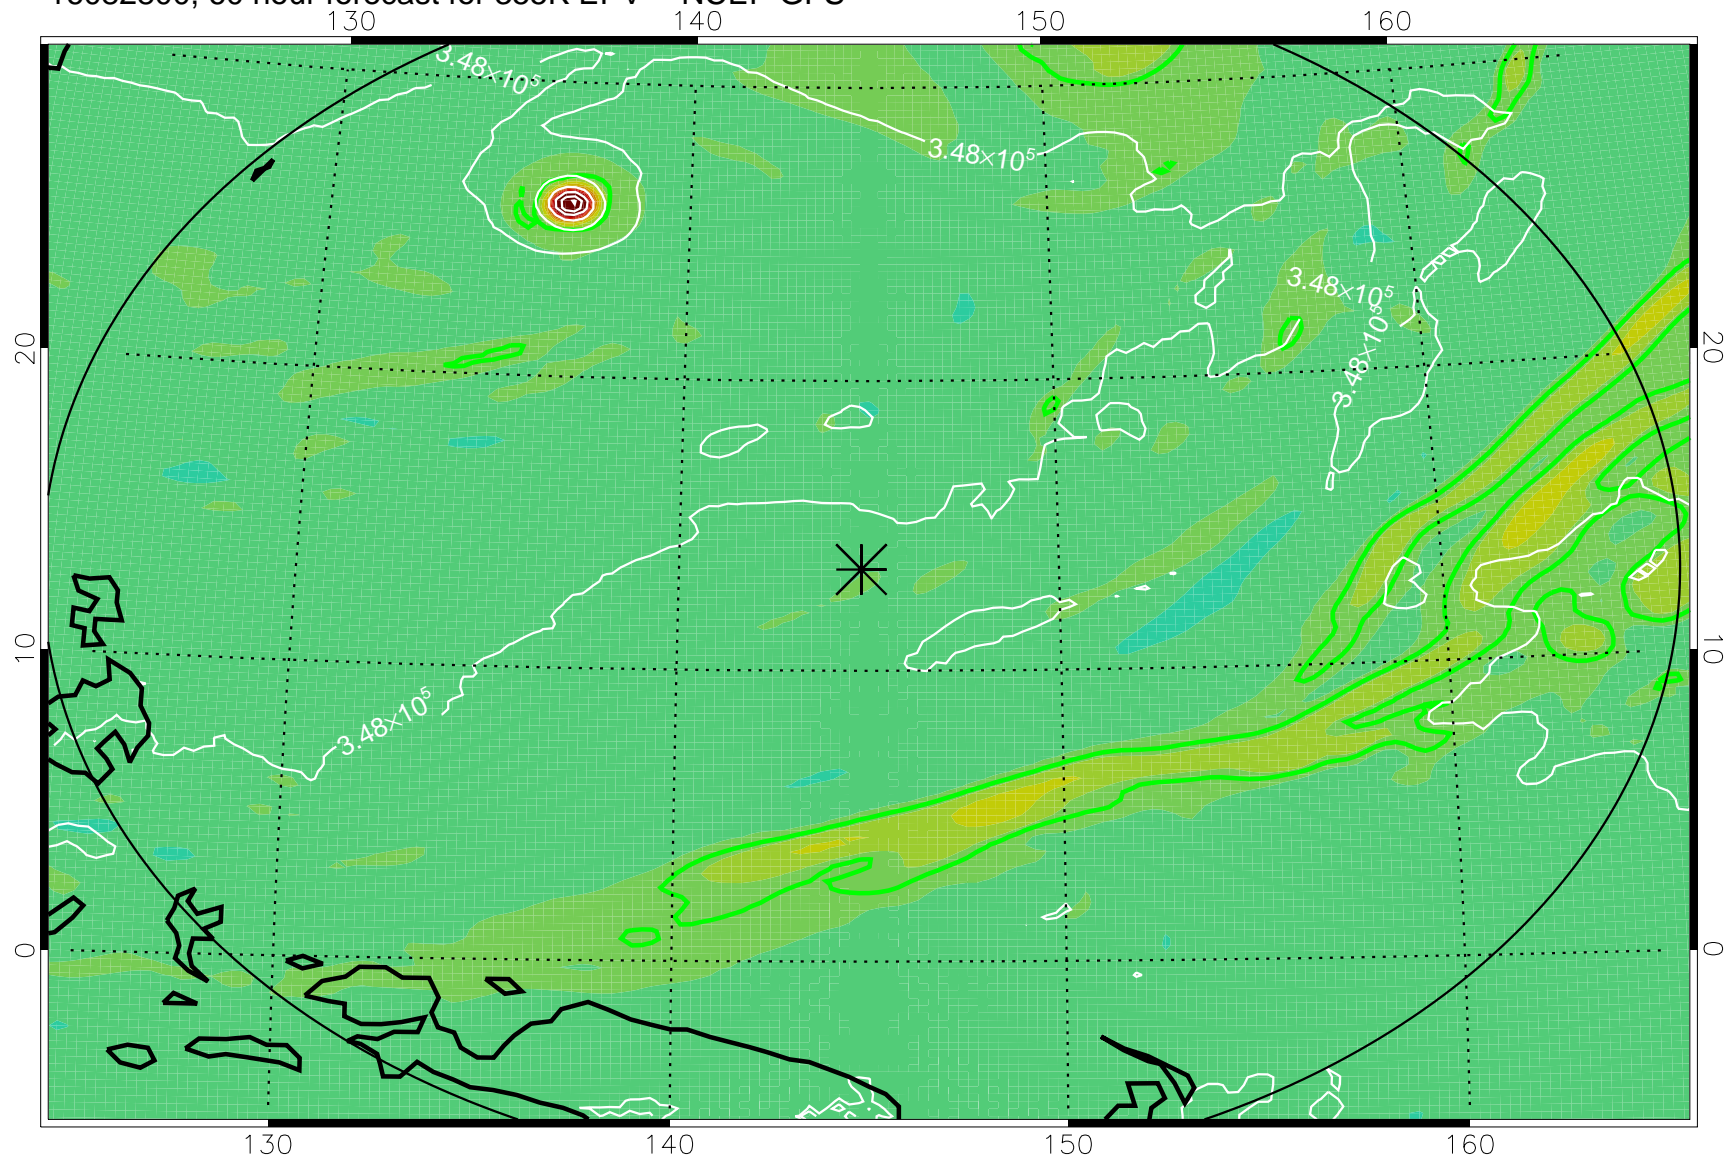

16082706, 42 hour forecast for 355K EPV -- NCEP GFS

355K Montgomery Streamfunction, white  
EPV Tropopause (2 PVU) Position  
Range ring of 2304 km

16082712, 48 hour forecast for 355K EPV -- NCEP GFS

355K Montgomery Streamfunction, white  
EPV Tropopause (2 PVU) Position  
Range ring of 2304 km

16082718, 54 hour forecast for 355K EPV -- NCEP GFS

355K Montgomery Streamfunction, white  
EPV Tropopause (2 PVU) Position  
Range ring of 2304 km

16082800, 60 hour forecast for 355K EPV -- NCEP GFS

355K Montgomery Streamfunction, white  
EPV Tropopause (2 PVU) Position  
Range ring of 2304 km

16082806, 66 hour forecast for 355K EPV -- NCEP GFS

355K Montgomery Streamfunction, white  
EPV Tropopause (2 PVU) Position  
Range ring of 2304 km

16082812, 72 hour forecast for 355K EPV -- NCEP GFS

355K Montgomery Streamfunction, white  
EPV Tropopause (2 PVU) Position  
Range ring of 2304 km

16082818, 78 hour forecast for 355K EPV -- NCEP GFS

355K Montgomery Streamfunction, white  
EPV Tropopause (2 PVU) Position  
Range ring of 2304 km

16082900, 84 hour forecast for 355K EPV -- NCEP GFS

355K Montgomery Streamfunction, white  
EPV Tropopause (2 PVU) Position  
Range ring of 2304 km