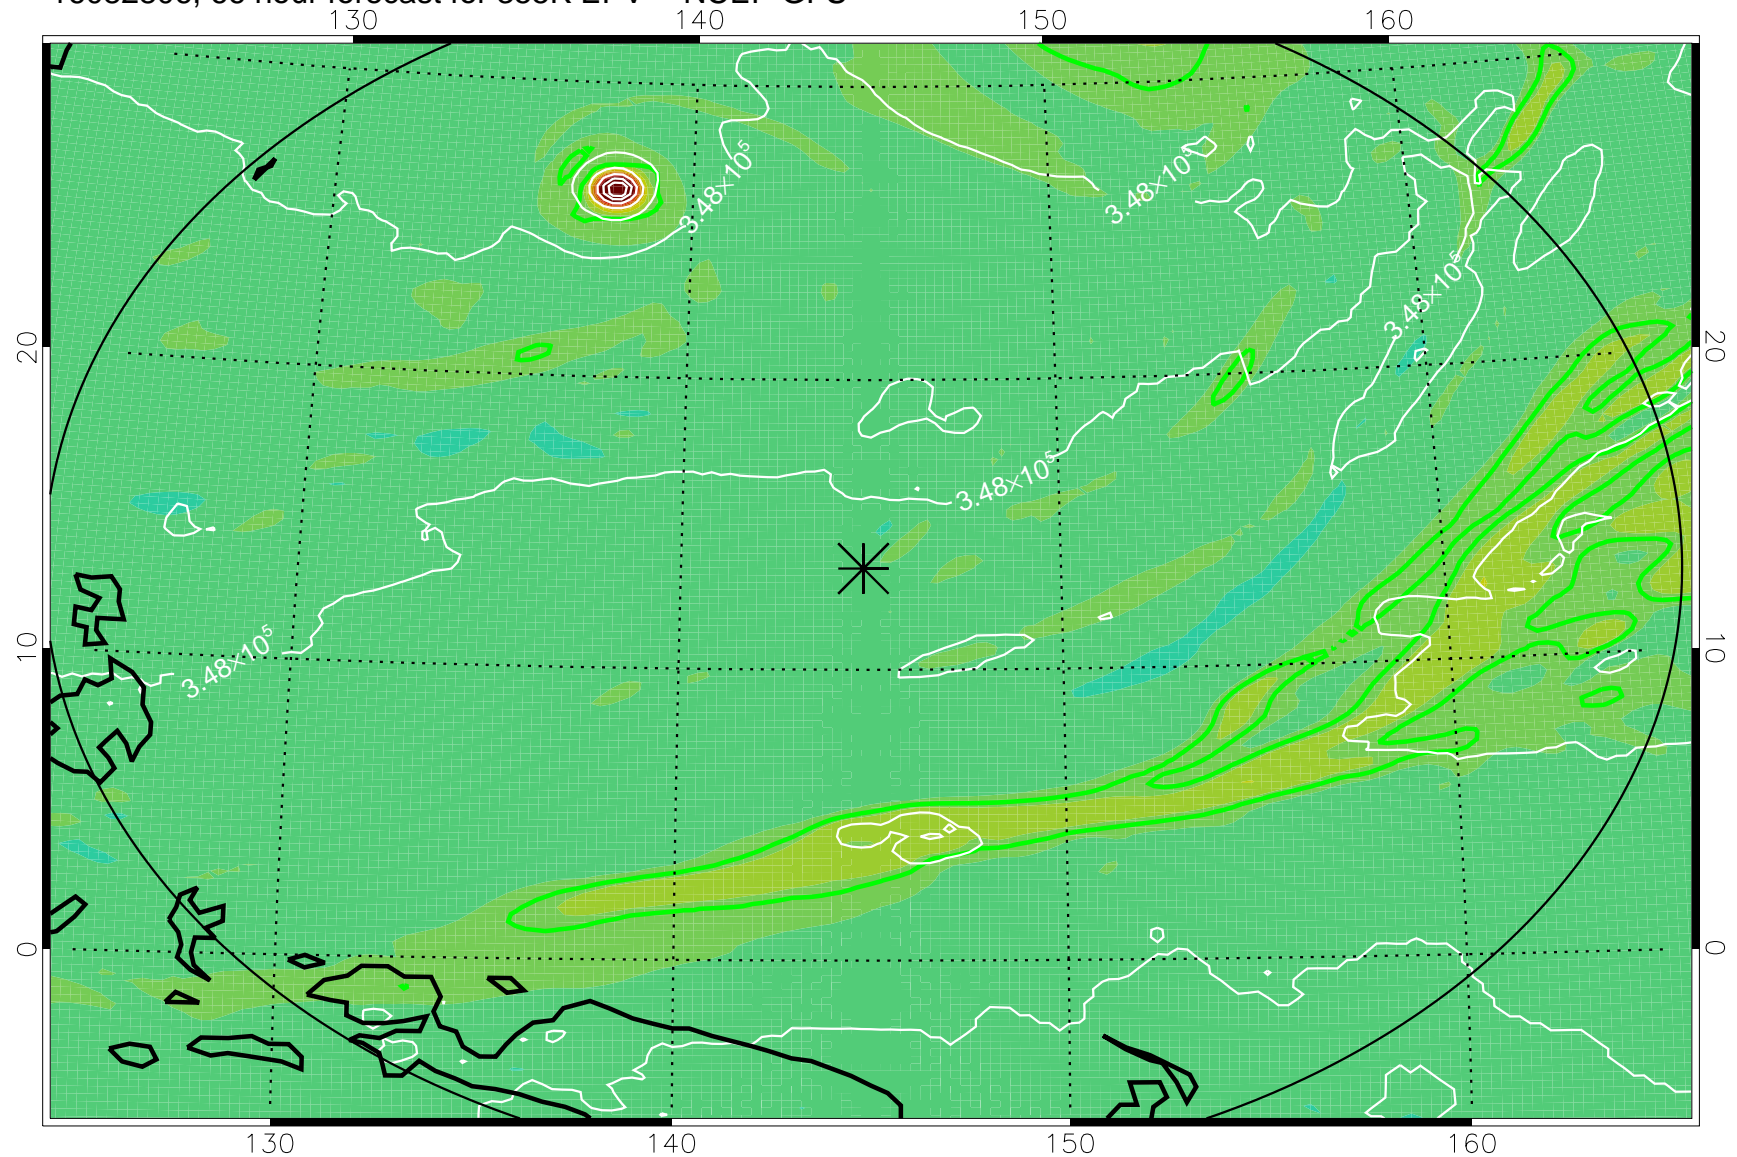

16082718, 54 hour forecast for 355K EPV -- NCEP GFS

355K Montgomery Streamfunction, white  
EPV Tropopause (2 PVU) Position  
Range ring of 2304 km

16082800, 60 hour forecast for 355K EPV -- NCEP GFS

355K Montgomery Streamfunction, white  
EPV Tropopause (2 PVU) Position  
Range ring of 2304 km

16082806, 66 hour forecast for 355K EPV -- NCEP GFS

355K Montgomery Streamfunction, white  
EPV Tropopause (2 PVU) Position  
Range ring of 2304 km

16082812, 72 hour forecast for 355K EPV -- NCEP GFS

355K Montgomery Streamfunction, white  
EPV Tropopause (2 PVU) Position  
Range ring of 2304 km

16082818, 78 hour forecast for 355K EPV -- NCEP GFS

355K Montgomery Streamfunction, white  
EPV Tropopause (2 PVU) Position  
Range ring of 2304 km

16082900, 84 hour forecast for 355K EPV -- NCEP GFS

355K Montgomery Streamfunction, white  
EPV Tropopause (2 PVU) Position  
Range ring of 2304 km

16082906, 90 hour forecast for 355K EPV -- NCEP GFS

355K Montgomery Streamfunction, white  
EPV Tropopause (2 PVU) Position  
Range ring of 2304 km

16082912, 96 hour forecast for 355K EPV -- NCEP GFS

355K Montgomery Streamfunction, white  
EPV Tropopause (2 PVU) Position  
Range ring of 2304 km