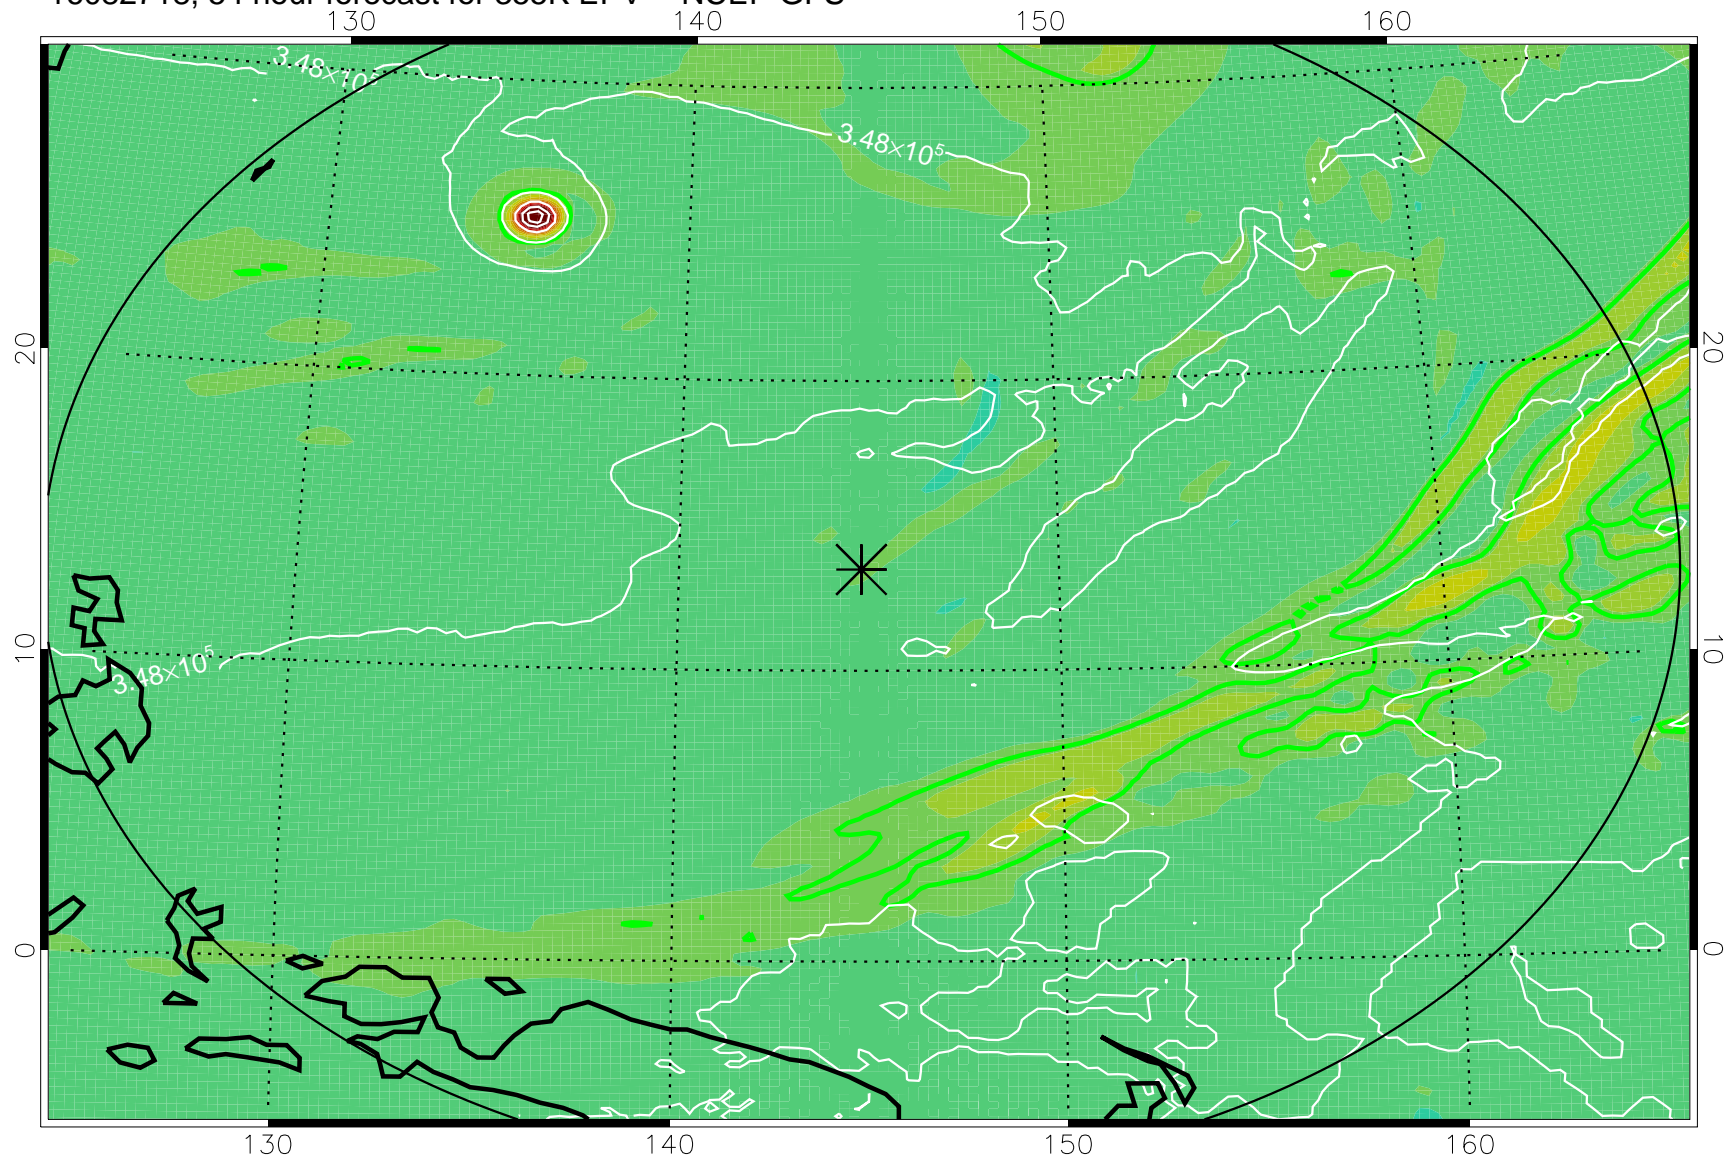

16082706, 42 hour forecast for 355K EPV -- NCEP GFS

355K Montgomery Streamfunction, white  
EPV Tropopause (2 PVU) Position  
Range ring of 2304 km

16082712, 48 hour forecast for 355K EPV -- NCEP GFS

355K Montgomery Streamfunction, white  
EPV Tropopause (2 PVU) Position  
Range ring of 2304 km

16082718, 54 hour forecast for 355K EPV -- NCEP GFS

355K Montgomery Streamfunction, white  
EPV Tropopause (2 PVU) Position  
Range ring of 2304 km

16082800, 60 hour forecast for 355K EPV -- NCEP GFS

355K Montgomery Streamfunction, white  
EPV Tropopause (2 PVU) Position  
Range ring of 2304 km

16082806, 66 hour forecast for 355K EPV -- NCEP GFS

355K Montgomery Streamfunction, white  
EPV Tropopause (2 PVU) Position  
Range ring of 2304 km

16082812, 72 hour forecast for 355K EPV -- NCEP GFS

355K Montgomery Streamfunction, white  
EPV Tropopause (2 PVU) Position  
Range ring of 2304 km

16082818, 78 hour forecast for 355K EPV -- NCEP GFS

355K Montgomery Streamfunction, white  
EPV Tropopause (2 PVU) Position  
Range ring of 2304 km

16082900, 84 hour forecast for 355K EPV -- NCEP GFS

355K Montgomery Streamfunction, white  
EPV Tropopause (2 PVU) Position  
Range ring of 2304 km