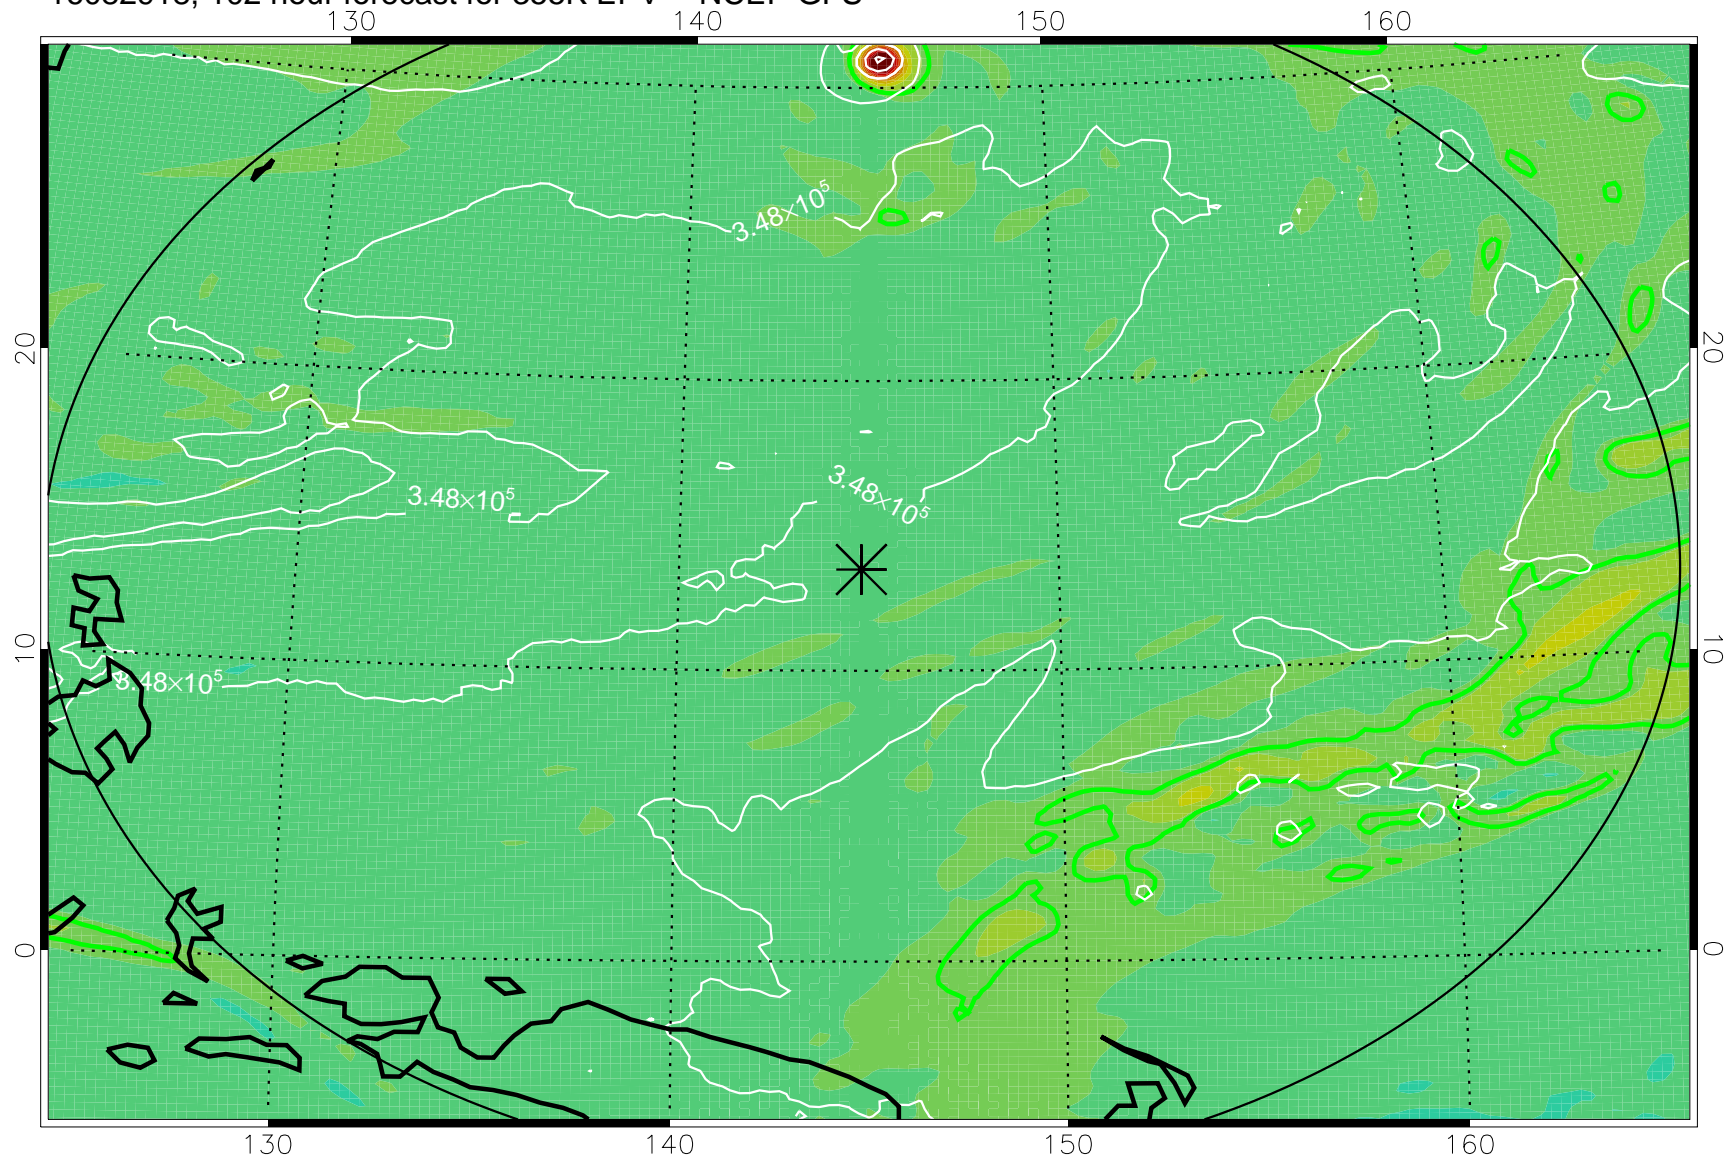

16082818, 78 hour forecast for 355K EPV -- NCEP GFS

355K Montgomery Streamfunction, white  
EPV Tropopause (2 PVU) Position  
Range ring of 2304 km

16082900, 84 hour forecast for 355K EPV -- NCEP GFS

355K Montgomery Streamfunction, white  
EPV Tropopause (2 PVU) Position  
Range ring of 2304 km

16082906, 90 hour forecast for 355K EPV -- NCEP GFS

355K Montgomery Streamfunction, white  
EPV Tropopause (2 PVU) Position  
Range ring of 2304 km

16082912, 96 hour forecast for 355K EPV -- NCEP GFS

355K Montgomery Streamfunction, white  
EPV Tropopause (2 PVU) Position  
Range ring of 2304 km

16082918, 102 hour forecast for 355K EPV -- NCEP GFS

355K Montgomery Streamfunction, white  
EPV Tropopause (2 PVU) Position  
Range ring of 2304 km

16083000, 108 hour forecast for 355K EPV -- NCEP GFS

355K Montgomery Streamfunction, white  
EPV Tropopause (2 PVU) Position  
Range ring of 2304 km

16083006, 114 hour forecast for 355K EPV -- NCEP GFS

355K Montgomery Streamfunction, white  
EPV Tropopause (2 PVU) Position  
Range ring of 2304 km

16083012, 120 hour forecast for 355K EPV -- NCEP GFS

355K Montgomery Streamfunction, white  
EPV Tropopause (2 PVU) Position  
Range ring of 2304 km