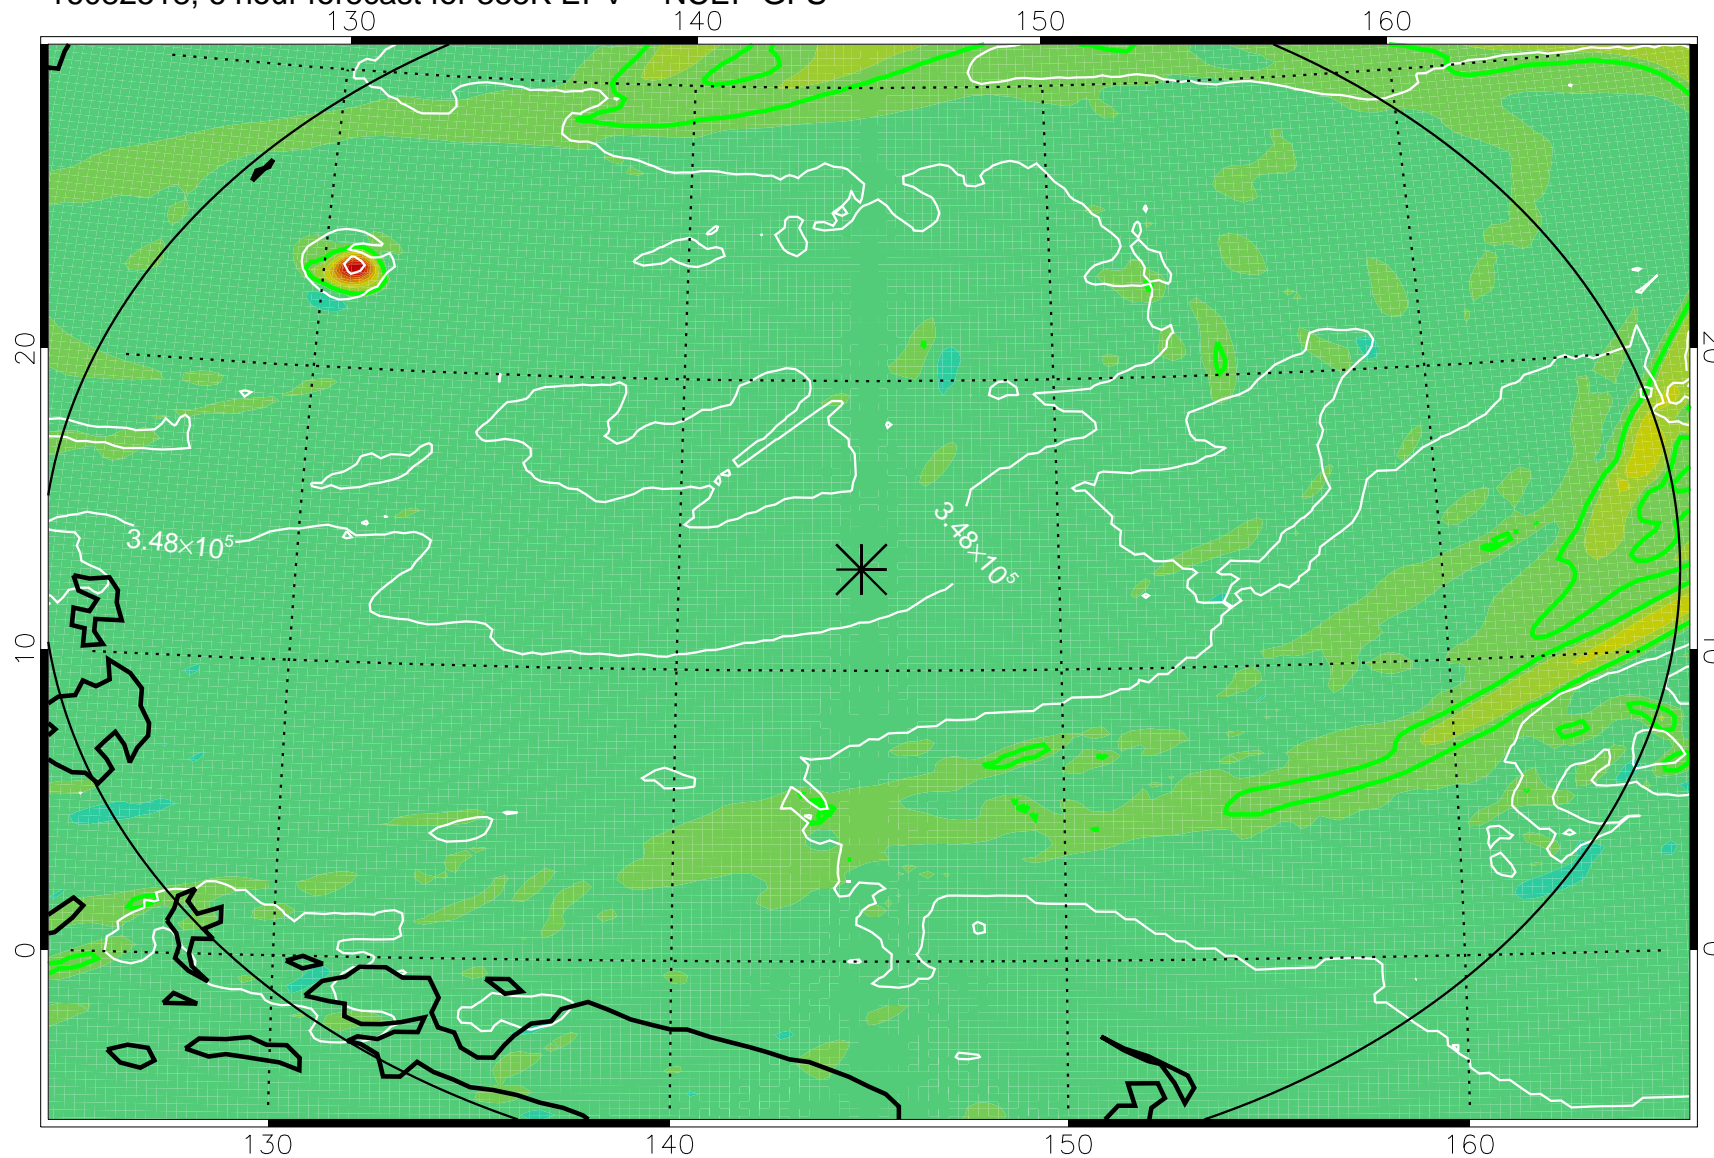

16082518, 6 hour forecast for 355K EPV -- NCEP GFS

355K Montgomery Streamfunction, white  
EPV Tropopause (2 PVU) Position  
Range ring of 2304 km

16082600, 12 hour forecast for 355K EPV -- NCEP GFS

355K Montgomery Streamfunction, white  
EPV Tropopause (2 PVU) Position  
Range ring of 2304 km

16082606, 18 hour forecast for 355K EPV -- NCEP GFS

355K Montgomery Streamfunction, white  
EPV Tropopause (2 PVU) Position  
Range ring of 2304 km

16082612, 24 hour forecast for 355K EPV -- NCEP GFS

355K Montgomery Streamfunction, white  
EPV Tropopause (2 PVU) Position  
Range ring of 2304 km

16082618, 30 hour forecast for 355K EPV -- NCEP GFS

355K Montgomery Streamfunction, white  
EPV Tropopause (2 PVU) Position  
Range ring of 2304 km

16082700, 36 hour forecast for 355K EPV -- NCEP GFS

355K Montgomery Streamfunction, white  
EPV Tropopause (2 PVU) Position  
Range ring of 2304 km

16082718, 54 hour forecast for 355K EPV -- NCEP GFS

355K Montgomery Streamfunction, white  
EPV Tropopause (2 PVU) Position  
Range ring of 2304 km

16082800, 60 hour forecast for 355K EPV -- NCEP GFS

355K Montgomery Streamfunction, white  
EPV Tropopause (2 PVU) Position  
Range ring of 2304 km