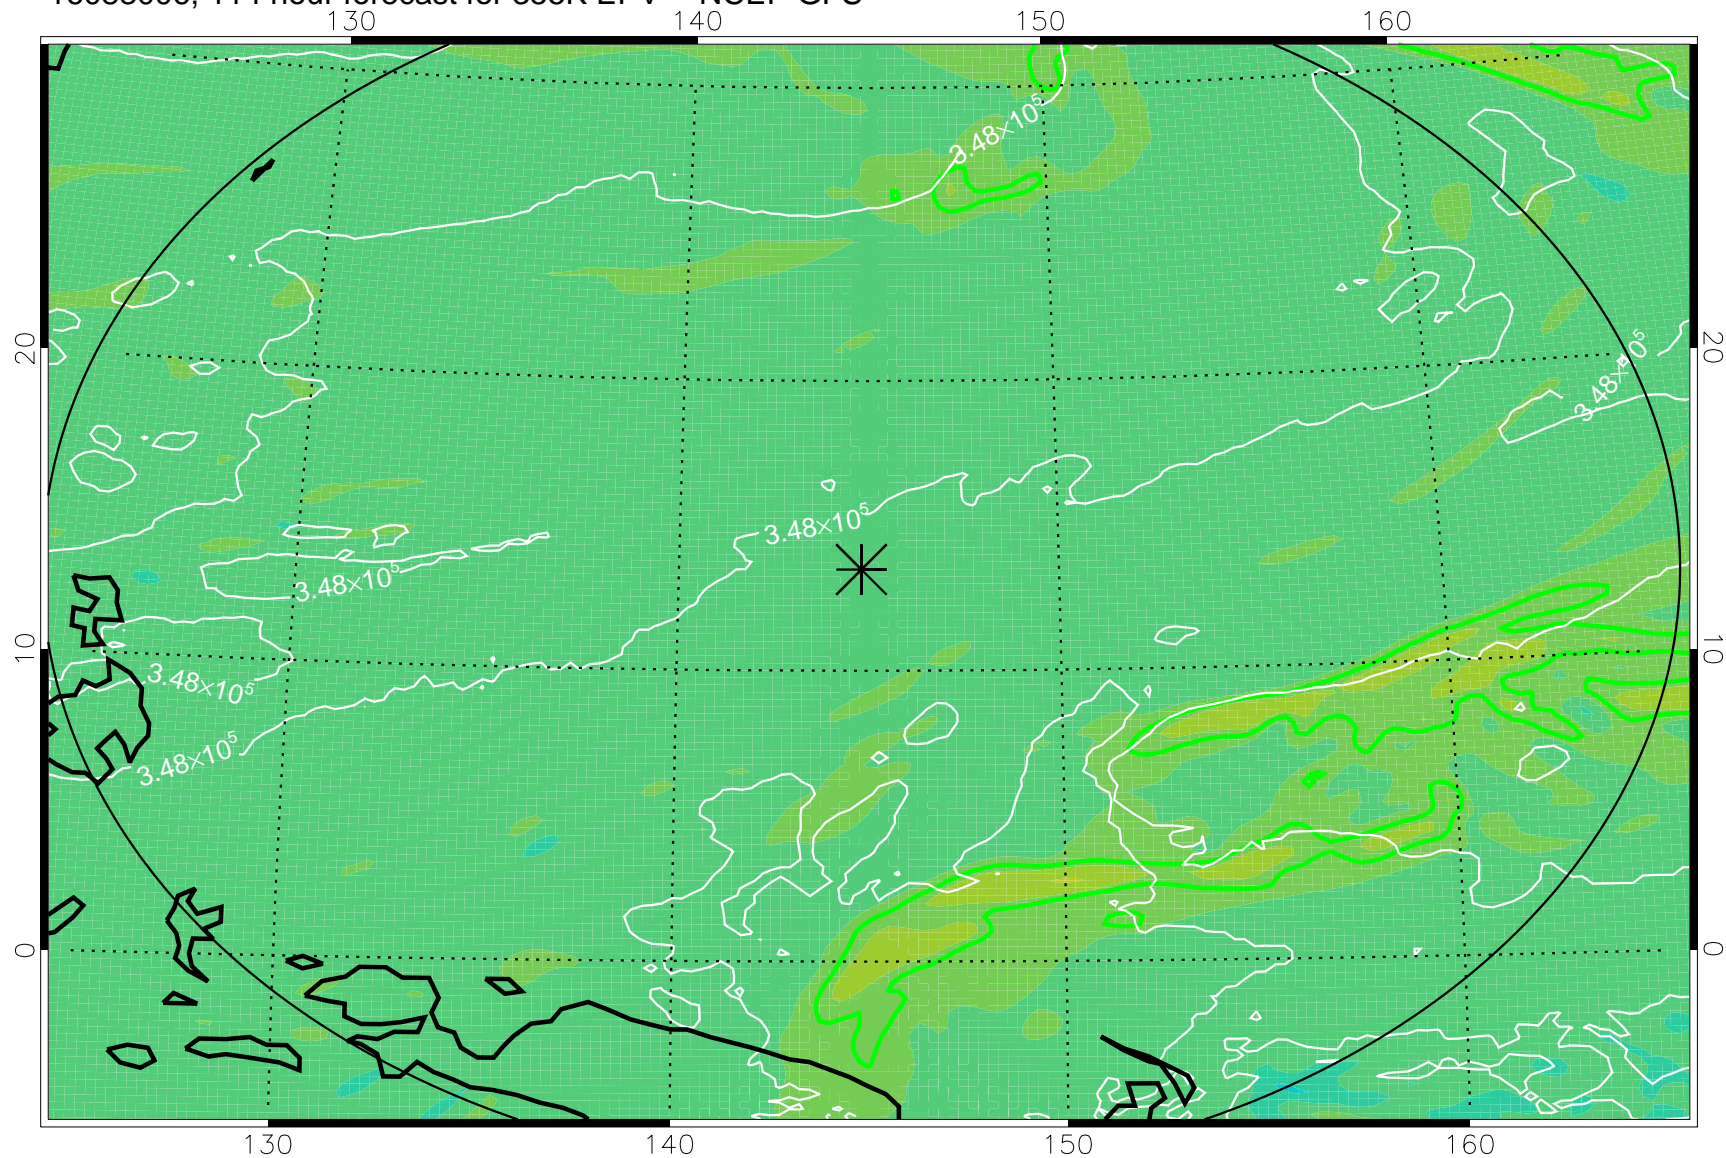

16082818, 78 hour forecast for 355K EPV -- NCEP GFS

355K Montgomery Streamfunction, white  
EPV Tropopause (2 PVU) Position  
Range ring of 2304 km

16082900, 84 hour forecast for 355K EPV -- NCEP GFS

355K Montgomery Streamfunction, white  
EPV Tropopause (2 PVU) Position  
Range ring of 2304 km

16082906, 90 hour forecast for 355K EPV -- NCEP GFS

355K Montgomery Streamfunction, white  
EPV Tropopause (2 PVU) Position  
Range ring of 2304 km

16082912, 96 hour forecast for 355K EPV -- NCEP GFS

355K Montgomery Streamfunction, white  
EPV Tropopause (2 PVU) Position  
Range ring of 2304 km

16082918, 102 hour forecast for 355K EPV -- NCEP GFS

355K Montgomery Streamfunction, white  
EPV Tropopause (2 PVU) Position  
Range ring of 2304 km

16083000, 108 hour forecast for 355K EPV -- NCEP GFS

355K Montgomery Streamfunction, white  
EPV Tropopause (2 PVU) Position  
Range ring of 2304 km

16083006, 114 hour forecast for 355K EPV -- NCEP GFS

355K Montgomery Streamfunction, white  
EPV Tropopause (2 PVU) Position  
Range ring of 2304 km

16083012, 120 hour forecast for 355K EPV -- NCEP GFS

355K Montgomery Streamfunction, white  
EPV Tropopause (2 PVU) Position  
Range ring of 2304 km