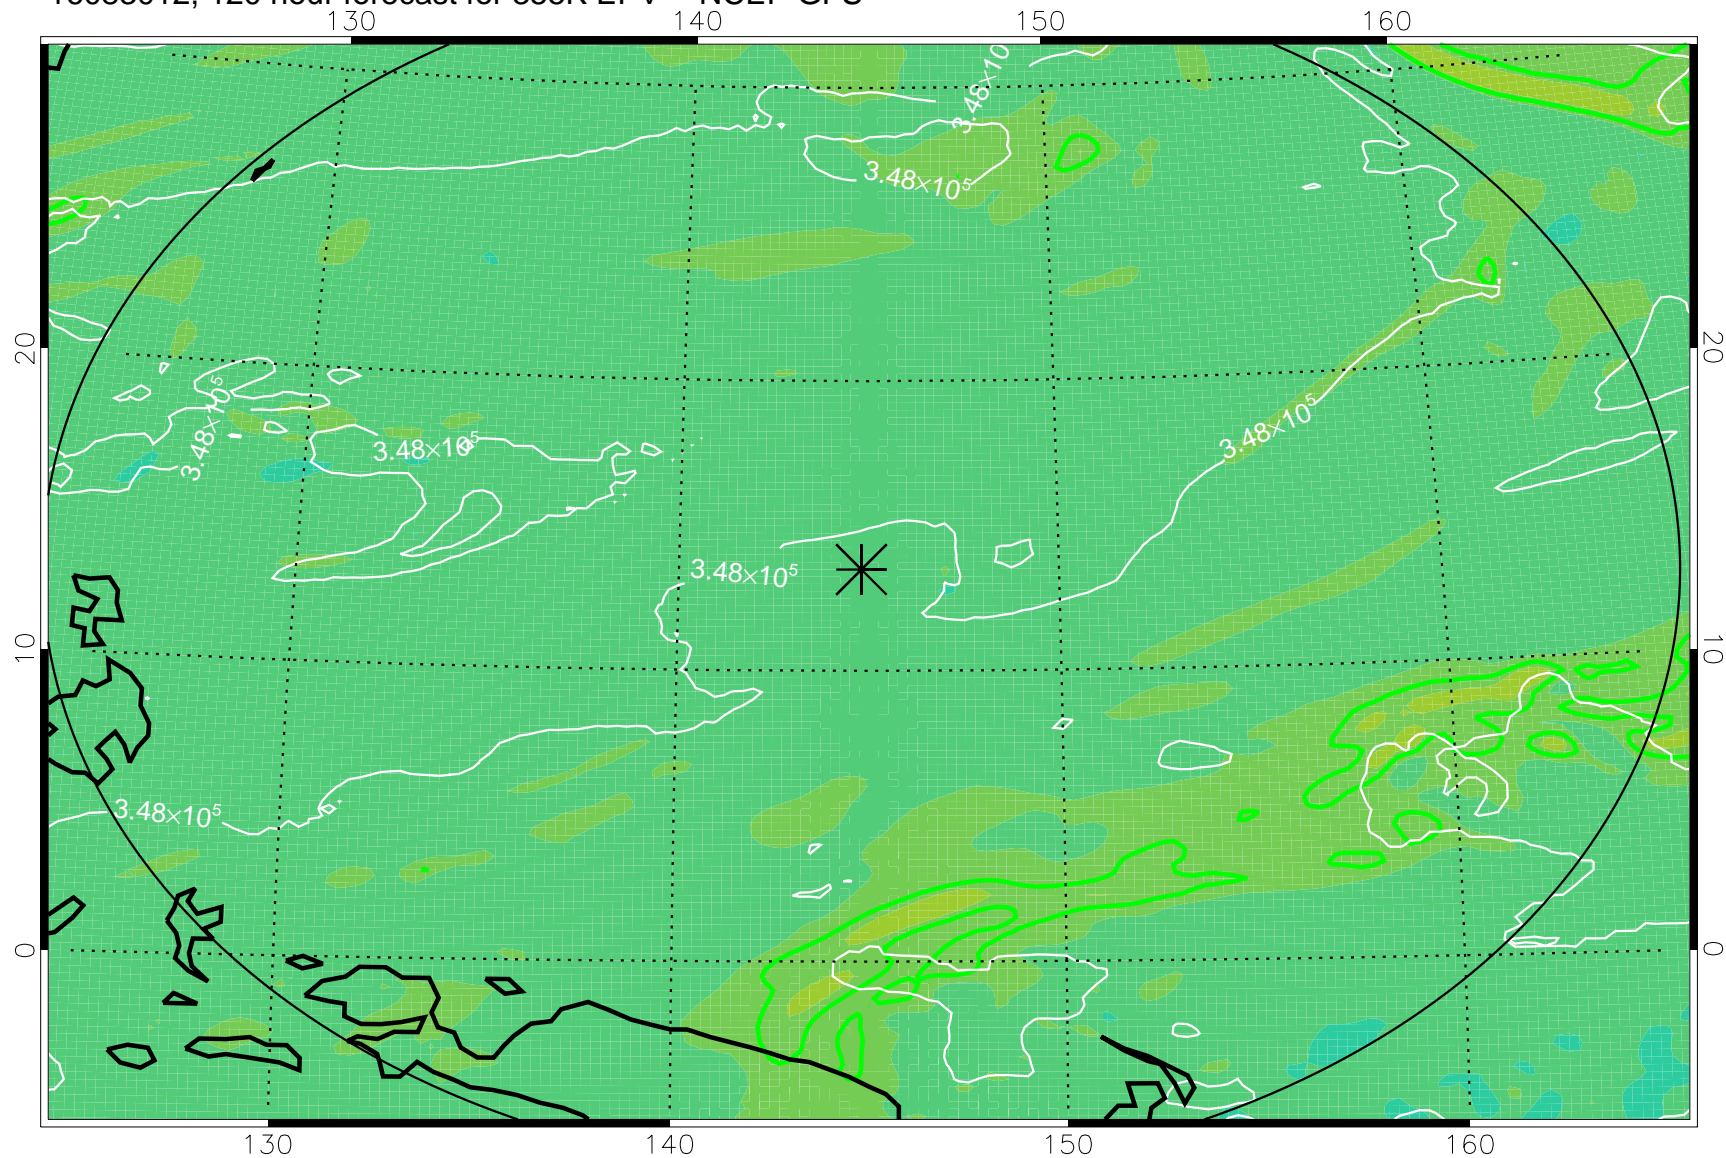

16082818, 78 hour forecast for 355K EPV -- NCEP GFS

355K Montgomery Streamfunction, white  
EPV Tropopause (2 PVU) Position  
Range ring of 2304 km

16082900, 84 hour forecast for 355K EPV -- NCEP GFS

355K Montgomery Streamfunction, white  
EPV Tropopause (2 PVU) Position  
Range ring of 2304 km

16082906, 90 hour forecast for 355K EPV -- NCEP GFS

355K Montgomery Streamfunction, white  
EPV Tropopause (2 PVU) Position  
Range ring of 2304 km

16082912, 96 hour forecast for 355K EPV -- NCEP GFS

355K Montgomery Streamfunction, white  
EPV Tropopause (2 PVU) Position  
Range ring of 2304 km

16082918, 102 hour forecast for 355K EPV -- NCEP GFS

355K Montgomery Streamfunction, white  
EPV Tropopause (2 PVU) Position  
Range ring of 2304 km

16083000, 108 hour forecast for 355K EPV -- NCEP GFS

355K Montgomery Streamfunction, white  
EPV Tropopause (2 PVU) Position  
Range ring of 2304 km

16083006, 114 hour forecast for 355K EPV -- NCEP GFS

355K Montgomery Streamfunction, white  
EPV Tropopause (2 PVU) Position  
Range ring of 2304 km

16083012, 120 hour forecast for 355K EPV -- NCEP GFS

355K Montgomery Streamfunction, white  
EPV Tropopause (2 PVU) Position  
Range ring of 2304 km