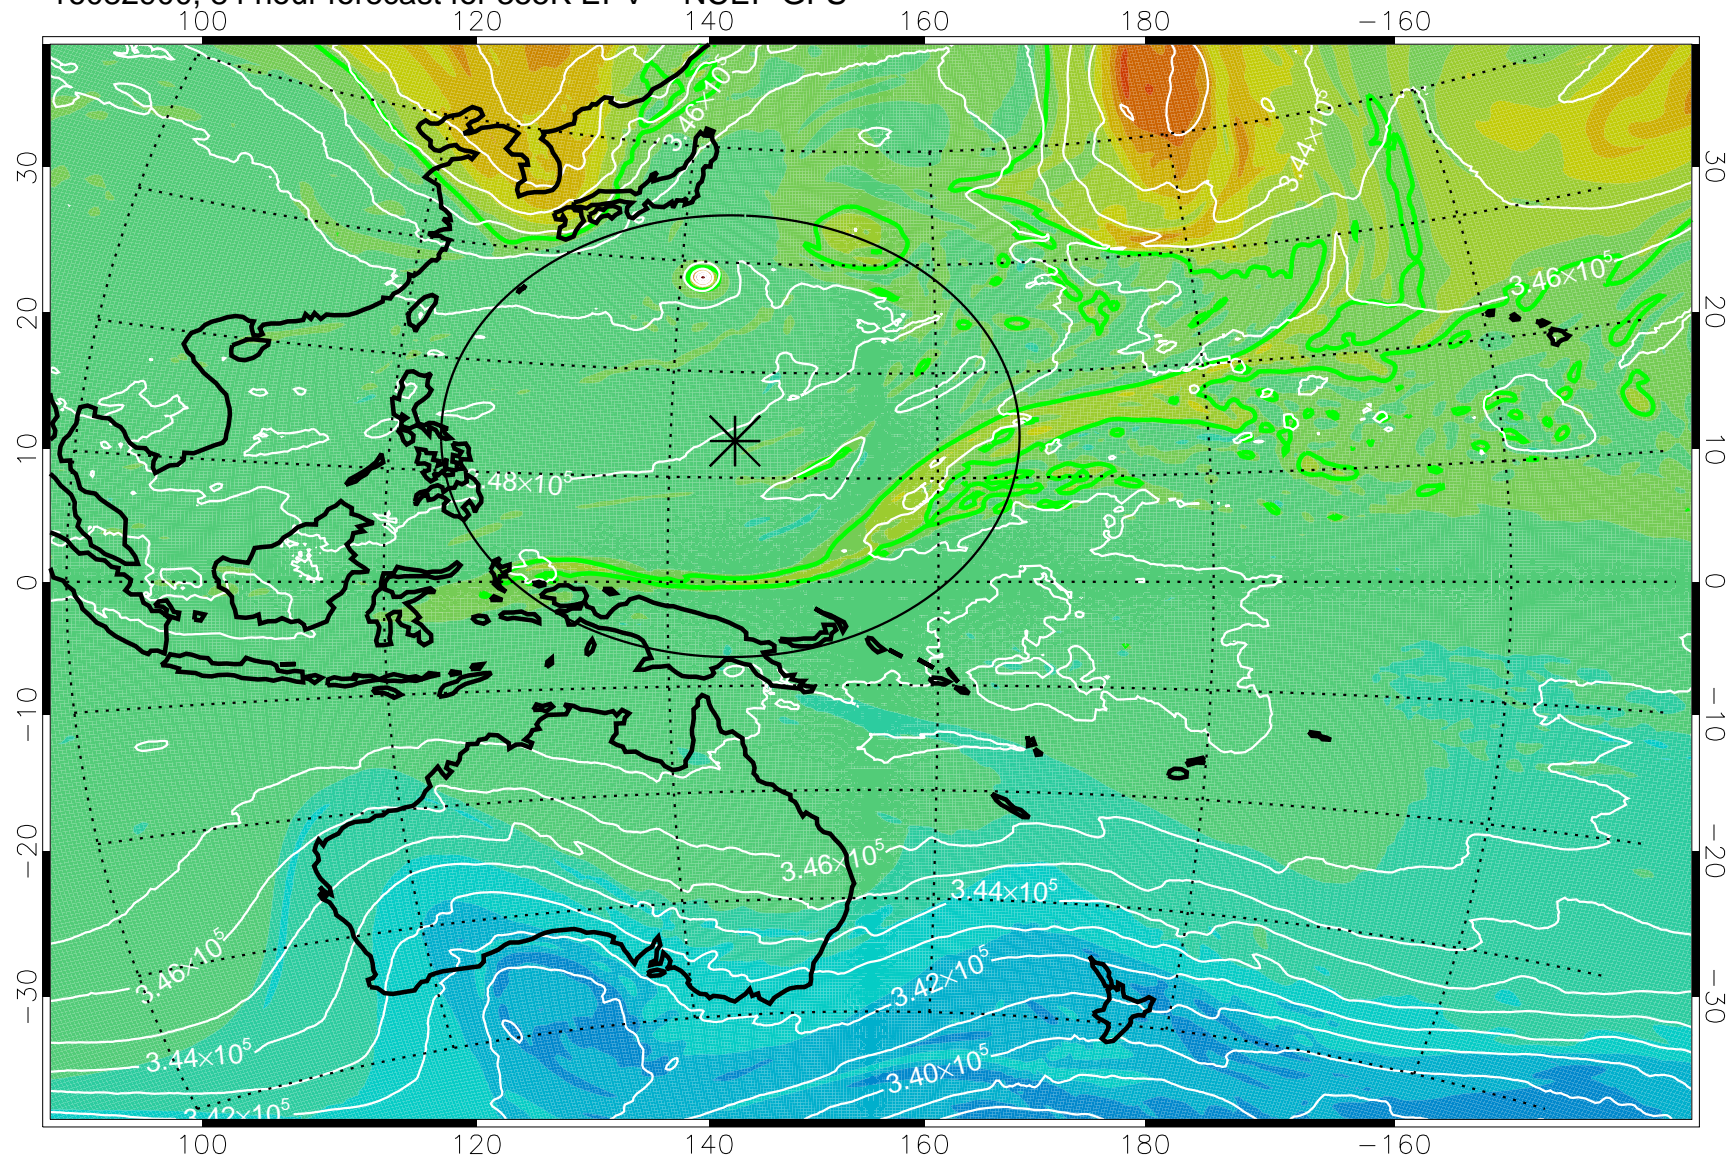

16082718, 54 hour forecast for 355K EPV -- NCEP GFS

355K Montgomery Streamfunction, white
EPV Tropopause (2 PVU) Position
Range ring of 2304 km

16082800, 60 hour forecast for 355K EPV -- NCEP GFS

355K Montgomery Streamfunction, white
EPV Tropopause (2 PVU) Position
Range ring of 2304 km

16082806, 66 hour forecast for 355K EPV -- NCEP GFS

355K Montgomery Streamfunction, white
EPV Tropopause (2 PVU) Position
Range ring of 2304 km

16082812, 72 hour forecast for 355K EPV -- NCEP GFS

355K Montgomery Streamfunction, white
EPV Tropopause (2 PVU) Position
Range ring of 2304 km

16082818, 78 hour forecast for 355K EPV -- NCEP GFS

355K Montgomery Streamfunction, white
EPV Tropopause (2 PVU) Position
Range ring of 2304 km

16082900, 84 hour forecast for 355K EPV -- NCEP GFS

355K Montgomery Streamfunction, white
EPV Tropopause (2 PVU) Position
Range ring of 2304 km

16082906, 90 hour forecast for 355K EPV -- NCEP GFS

355K Montgomery Streamfunction, white
EPV Tropopause (2 PVU) Position
Range ring of 2304 km

16082912, 96 hour forecast for 355K EPV -- NCEP GFS

355K Montgomery Streamfunction, white
EPV Tropopause (2 PVU) Position
Range ring of 2304 km