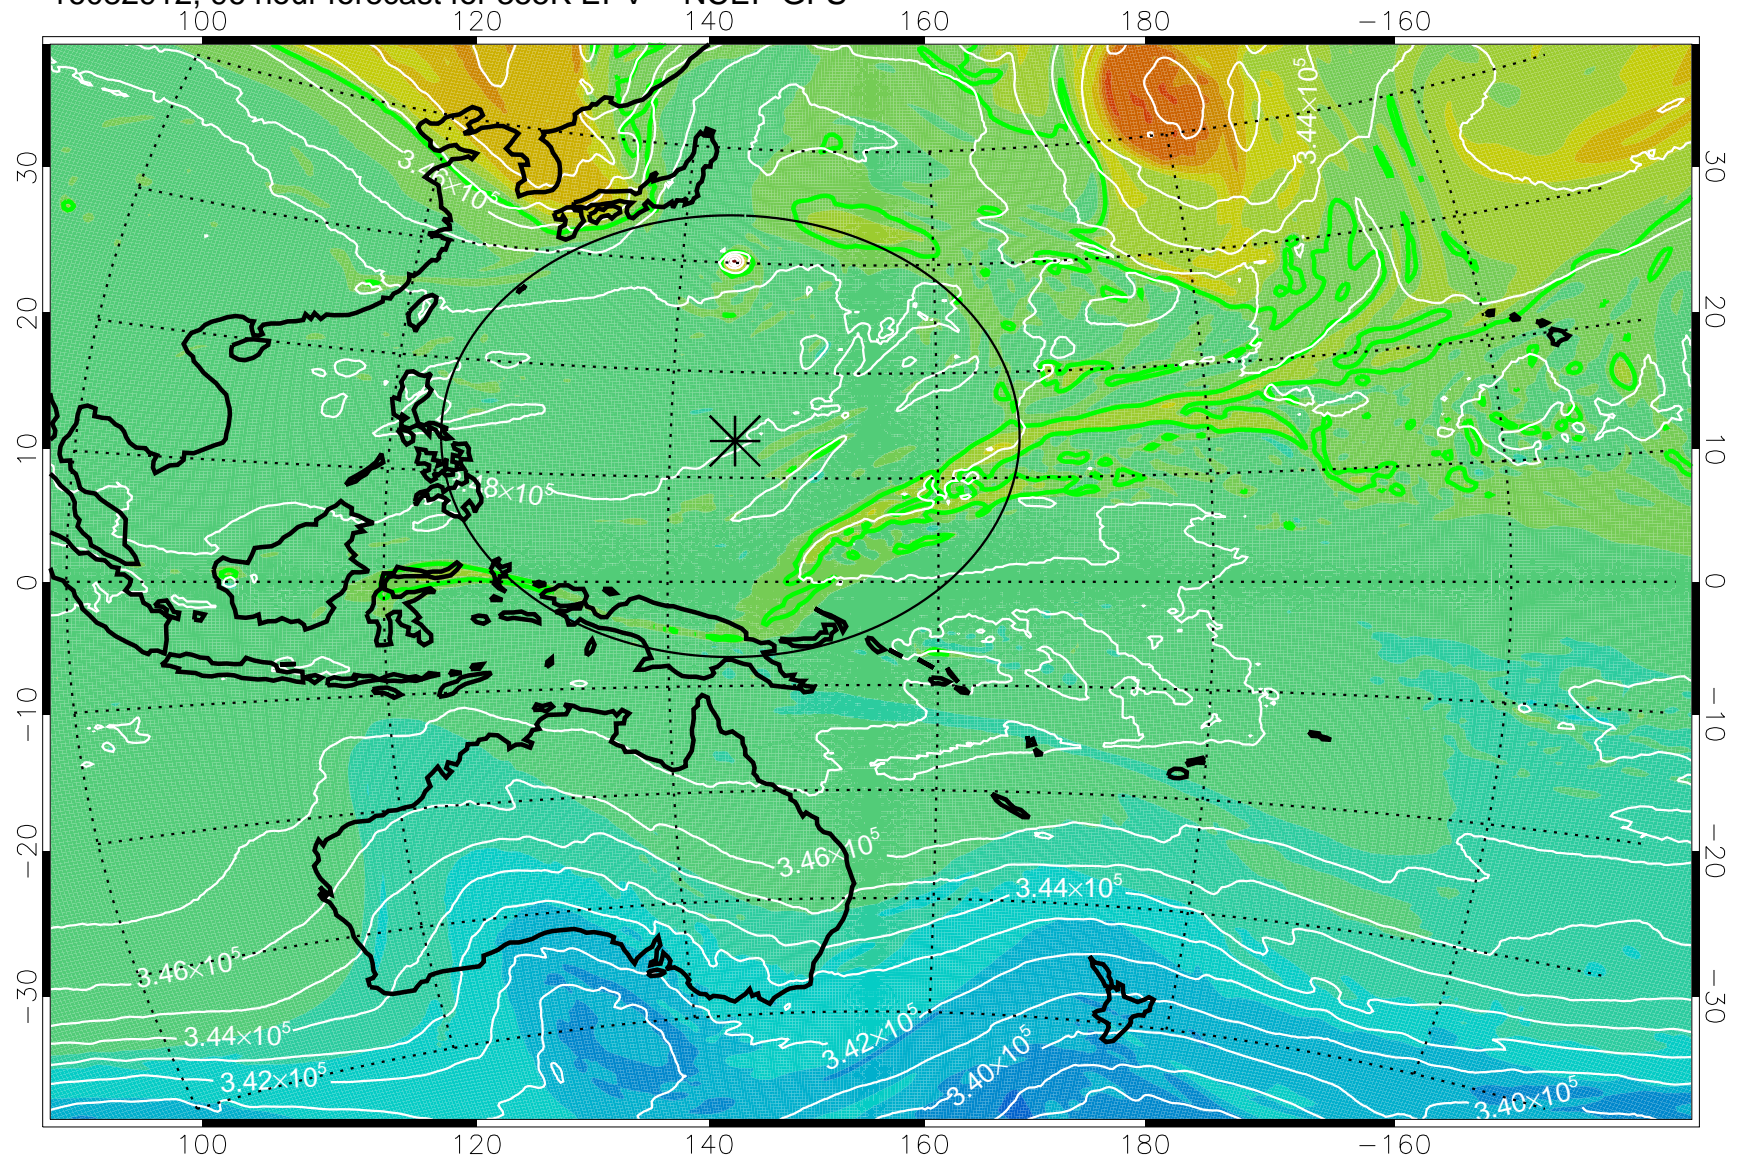

16082806, 66 hour forecast for 355K EPV -- NCEP GFS

355K Montgomery Streamfunction, white
EPV Tropopause (2 PVU) Position
Range ring of 2304 km

16082812, 72 hour forecast for 355K EPV -- NCEP GFS

355K Montgomery Streamfunction, white
EPV Tropopause (2 PVU) Position
Range ring of 2304 km

16082818, 78 hour forecast for 355K EPV -- NCEP GFS

355K Montgomery Streamfunction, white
EPV Tropopause (2 PVU) Position
Range ring of 2304 km

16082900, 84 hour forecast for 355K EPV -- NCEP GFS

355K Montgomery Streamfunction, white
EPV Tropopause (2 PVU) Position
Range ring of 2304 km

16082906, 90 hour forecast for 355K EPV -- NCEP GFS

355K Montgomery Streamfunction, white
EPV Tropopause (2 PVU) Position
Range ring of 2304 km

16082912, 96 hour forecast for 355K EPV -- NCEP GFS

355K Montgomery Streamfunction, white
EPV Tropopause (2 PVU) Position
Range ring of 2304 km

16082918, 102 hour forecast for 355K EPV -- NCEP GFS

355K Montgomery Streamfunction, white
EPV Tropopause (2 PVU) Position
Range ring of 2304 km

16083000, 108 hour forecast for 355K EPV -- NCEP GFS

355K Montgomery Streamfunction, white
EPV Tropopause (2 PVU) Position
Range ring of 2304 km