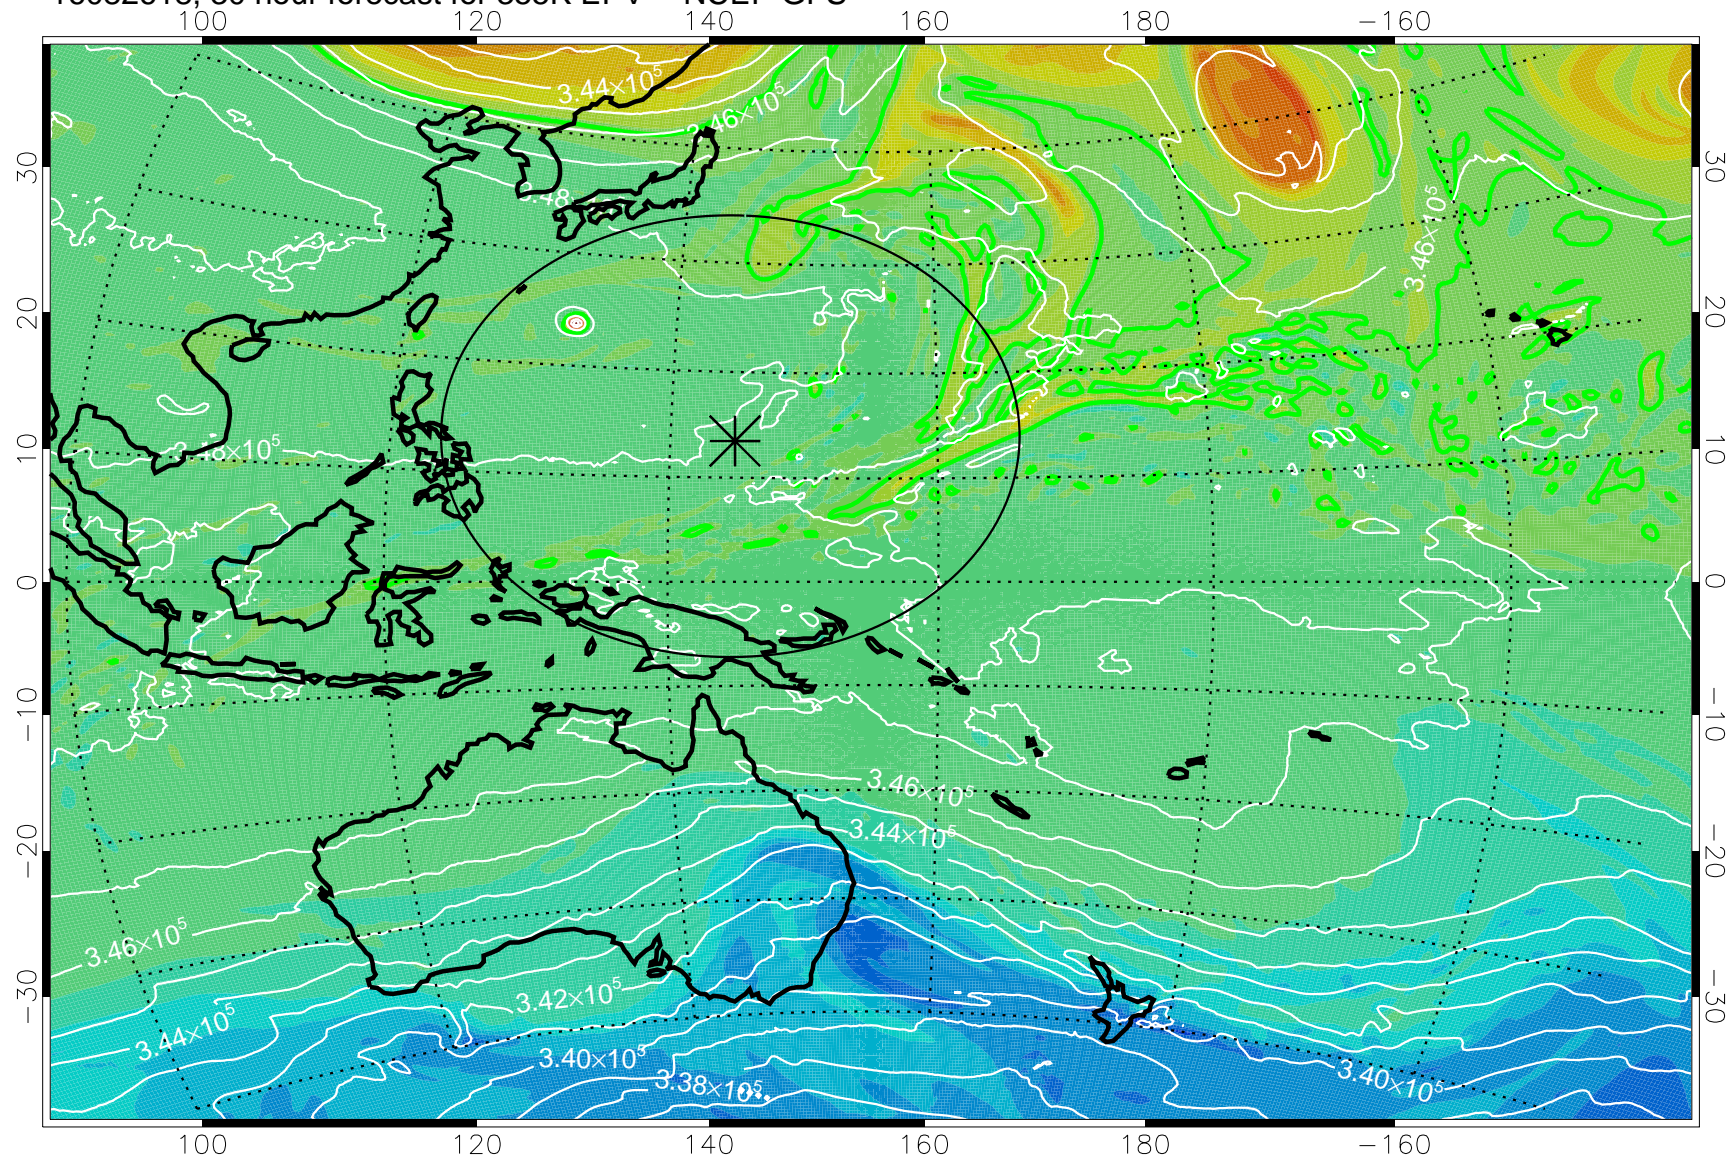

16082606, 18 hour forecast for 355K EPV -- NCEP GFS

355K Montgomery Streamfunction, white
EPV Tropopause (2 PVU) Position
Range ring of 2304 km

16082612, 24 hour forecast for 355K EPV -- NCEP GFS

355K Montgomery Streamfunction, white
EPV Tropopause (2 PVU) Position
Range ring of 2304 km

16082618, 30 hour forecast for 355K EPV -- NCEP GFS

355K Montgomery Streamfunction, white
EPV Tropopause (2 PVU) Position
Range ring of 2304 km

16082700, 36 hour forecast for 355K EPV -- NCEP GFS

355K Montgomery Streamfunction, white
EPV Tropopause (2 PVU) Position
Range ring of 2304 km

16082706, 42 hour forecast for 355K EPV -- NCEP GFS

355K Montgomery Streamfunction, white
EPV Tropopause (2 PVU) Position
Range ring of 2304 km

16082712, 48 hour forecast for 355K EPV -- NCEP GFS

355K Montgomery Streamfunction, white
EPV Tropopause (2 PVU) Position
Range ring of 2304 km

16082718, 54 hour forecast for 355K EPV -- NCEP GFS

355K Montgomery Streamfunction, white
EPV Tropopause (2 PVU) Position
Range ring of 2304 km

16082800, 60 hour forecast for 355K EPV -- NCEP GFS

355K Montgomery Streamfunction, white
EPV Tropopause (2 PVU) Position
Range ring of 2304 km