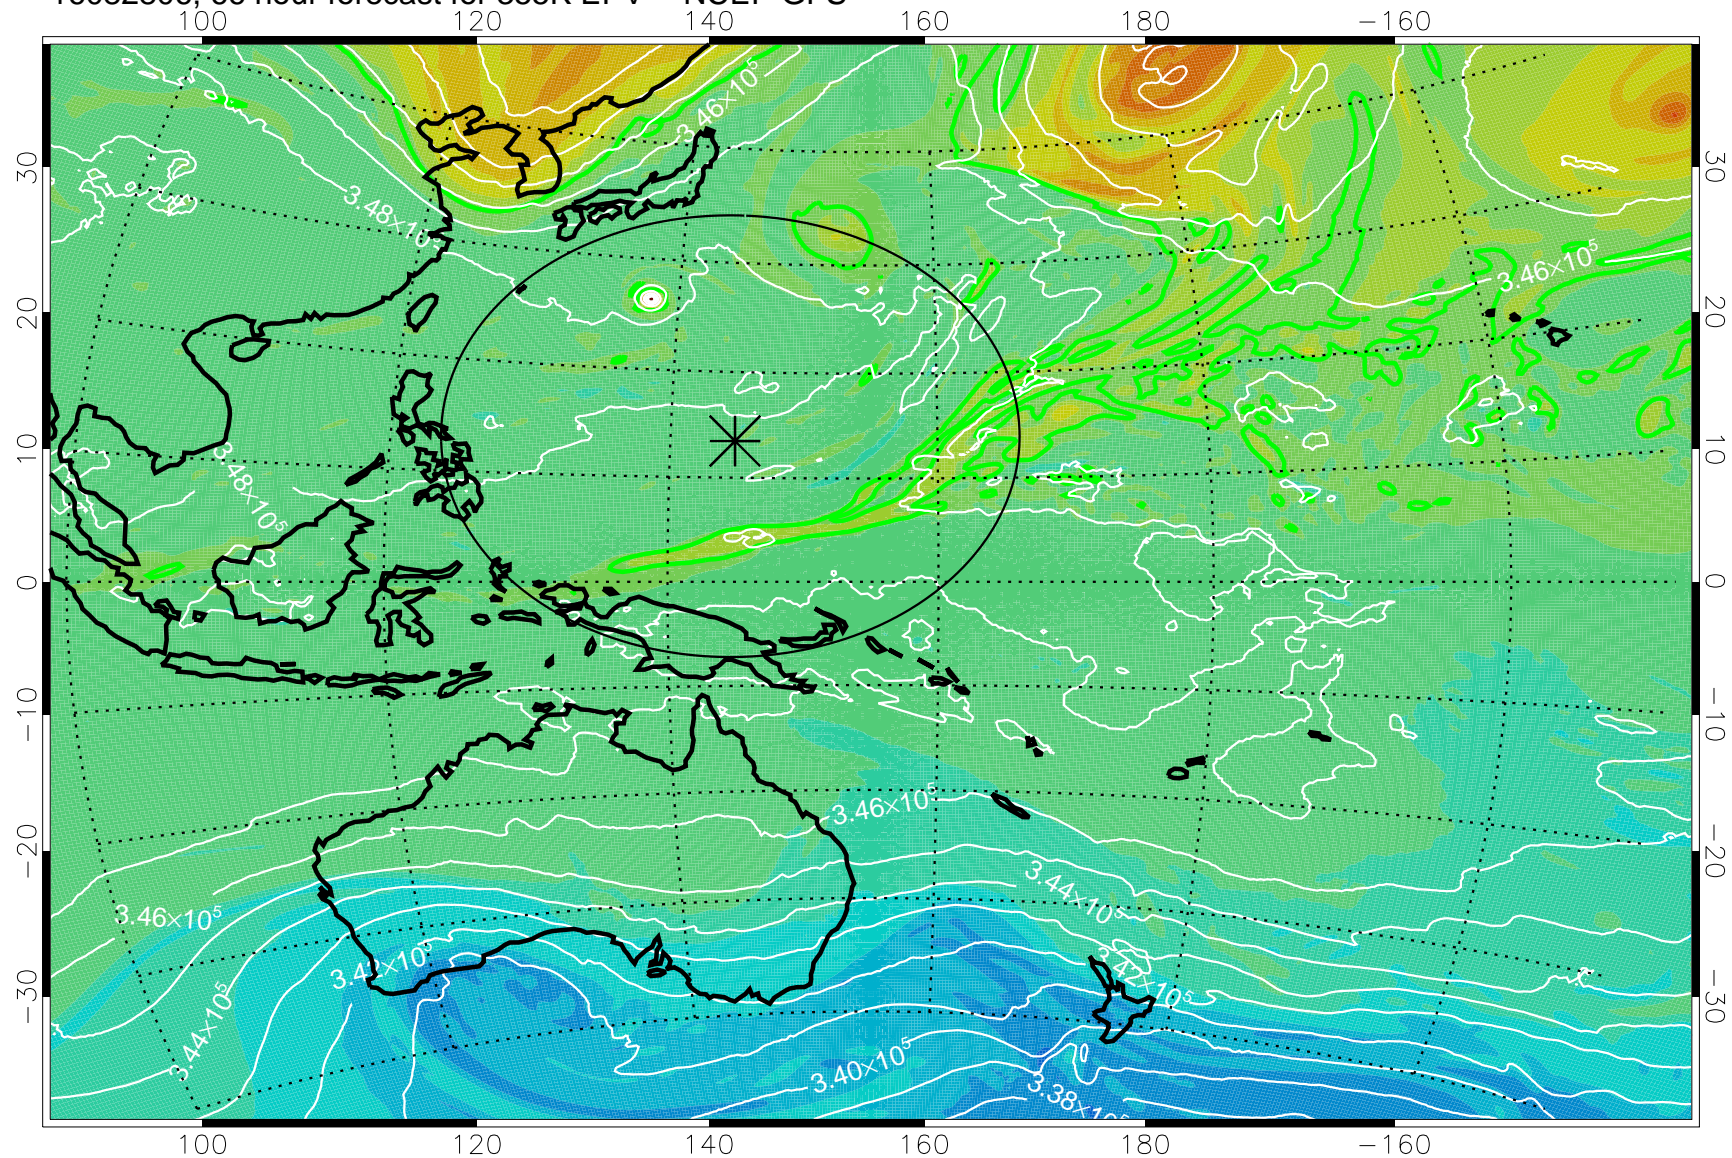

16082706, 42 hour forecast for 355K EPV -- NCEP GFS

355K Montgomery Streamfunction, white
EPV Tropopause (2 PVU) Position
Range ring of 2304 km

16082712, 48 hour forecast for 355K EPV -- NCEP GFS

355K Montgomery Streamfunction, white
EPV Tropopause (2 PVU) Position
Range ring of 2304 km

16082718, 54 hour forecast for 355K EPV -- NCEP GFS

355K Montgomery Streamfunction, white
EPV Tropopause (2 PVU) Position
Range ring of 2304 km

16082800, 60 hour forecast for 355K EPV -- NCEP GFS

355K Montgomery Streamfunction, white
EPV Tropopause (2 PVU) Position
Range ring of 2304 km

16082806, 66 hour forecast for 355K EPV -- NCEP GFS

355K Montgomery Streamfunction, white
EPV Tropopause (2 PVU) Position
Range ring of 2304 km

16082812, 72 hour forecast for 355K EPV -- NCEP GFS

355K Montgomery Streamfunction, white
EPV Tropopause (2 PVU) Position
Range ring of 2304 km

16082818, 78 hour forecast for 355K EPV -- NCEP GFS

355K Montgomery Streamfunction, white
EPV Tropopause (2 PVU) Position
Range ring of 2304 km

16082900, 84 hour forecast for 355K EPV -- NCEP GFS

355K Montgomery Streamfunction, white
EPV Tropopause (2 PVU) Position
Range ring of 2304 km