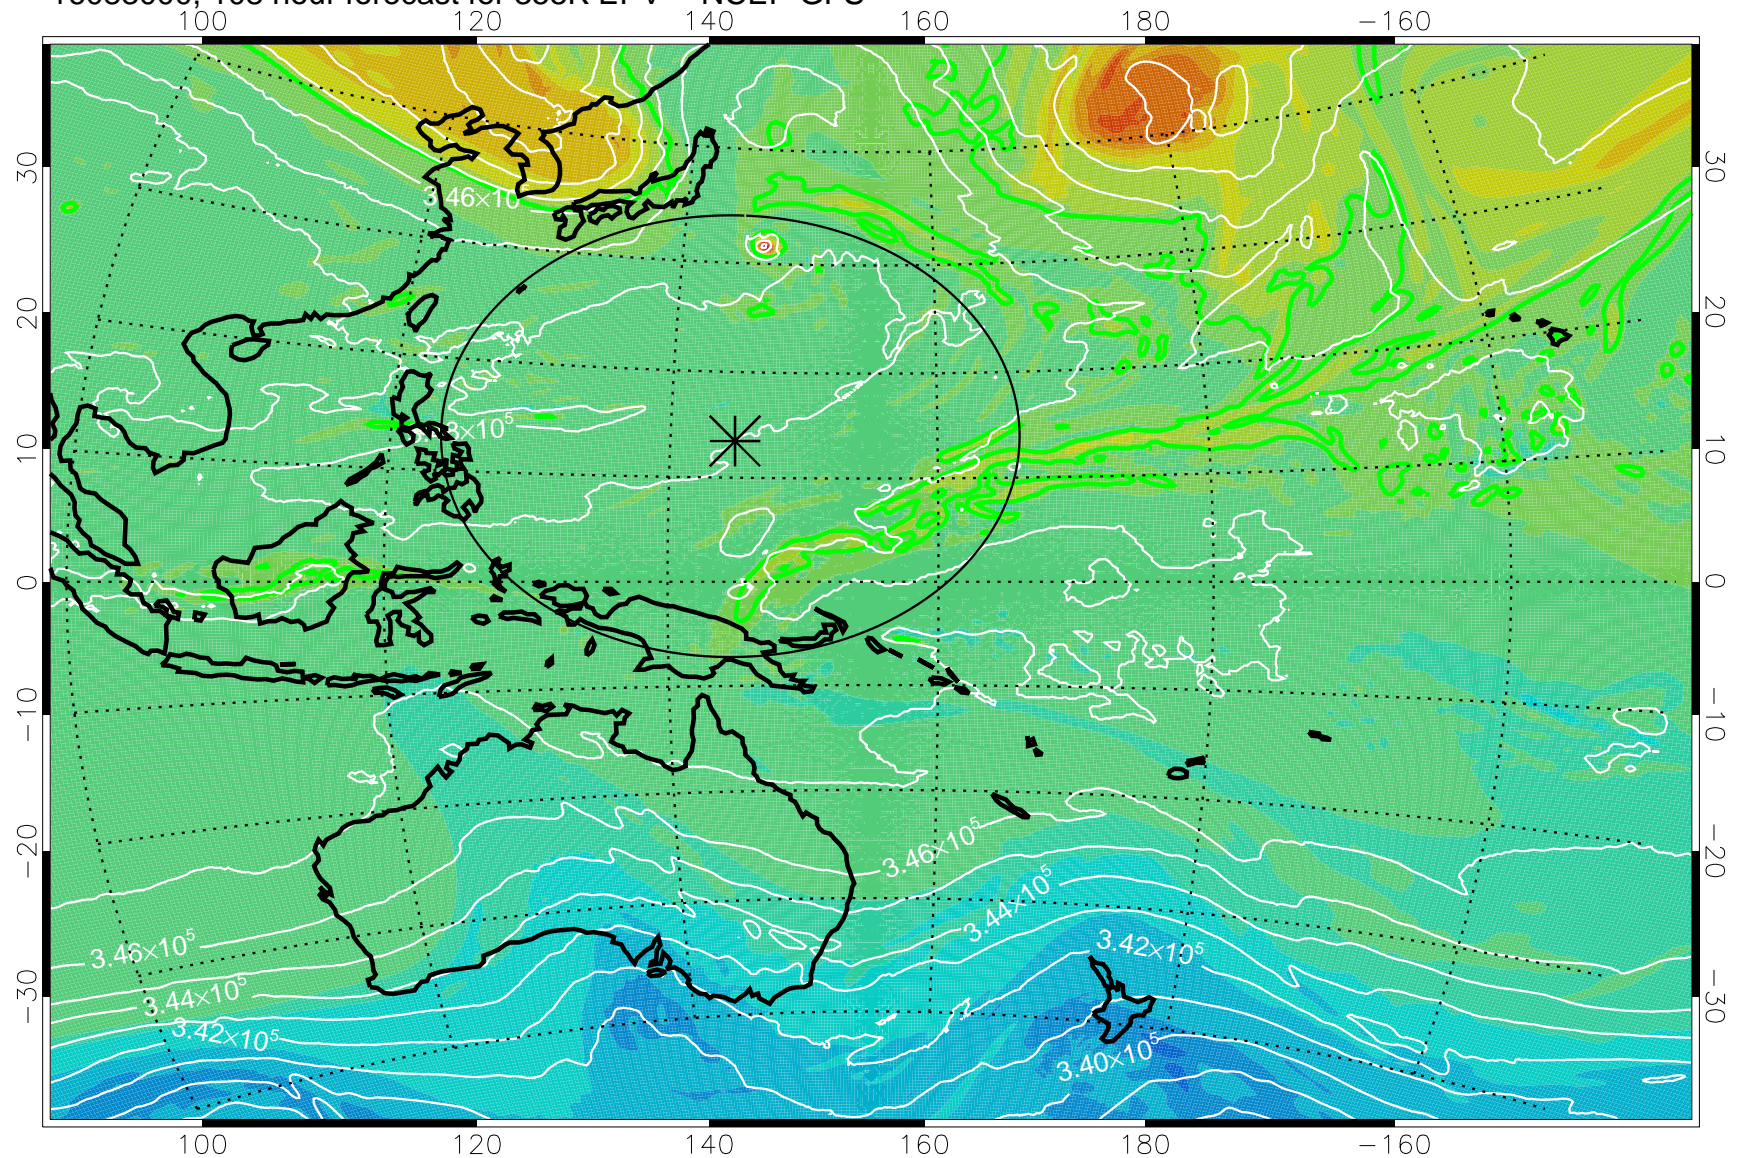

16082818, 78 hour forecast for 355K EPV -- NCEP GFS

355K Montgomery Streamfunction, white
EPV Tropopause (2 PVU) Position
Range ring of 2304 km

16082900, 84 hour forecast for 355K EPV -- NCEP GFS

355K Montgomery Streamfunction, white
EPV Tropopause (2 PVU) Position
Range ring of 2304 km

16082906, 90 hour forecast for 355K EPV -- NCEP GFS

355K Montgomery Streamfunction, white
EPV Tropopause (2 PVU) Position
Range ring of 2304 km

16082912, 96 hour forecast for 355K EPV -- NCEP GFS

355K Montgomery Streamfunction, white
EPV Tropopause (2 PVU) Position
Range ring of 2304 km

16082918, 102 hour forecast for 355K EPV -- NCEP GFS

355K Montgomery Streamfunction, white
EPV Tropopause (2 PVU) Position
Range ring of 2304 km

16083000, 108 hour forecast for 355K EPV -- NCEP GFS

355K Montgomery Streamfunction, white
EPV Tropopause (2 PVU) Position
Range ring of 2304 km

16083006, 114 hour forecast for 355K EPV -- NCEP GFS

355K Montgomery Streamfunction, white
EPV Tropopause (2 PVU) Position
Range ring of 2304 km

16083012, 120 hour forecast for 355K EPV -- NCEP GFS

355K Montgomery Streamfunction, white
EPV Tropopause (2 PVU) Position
Range ring of 2304 km