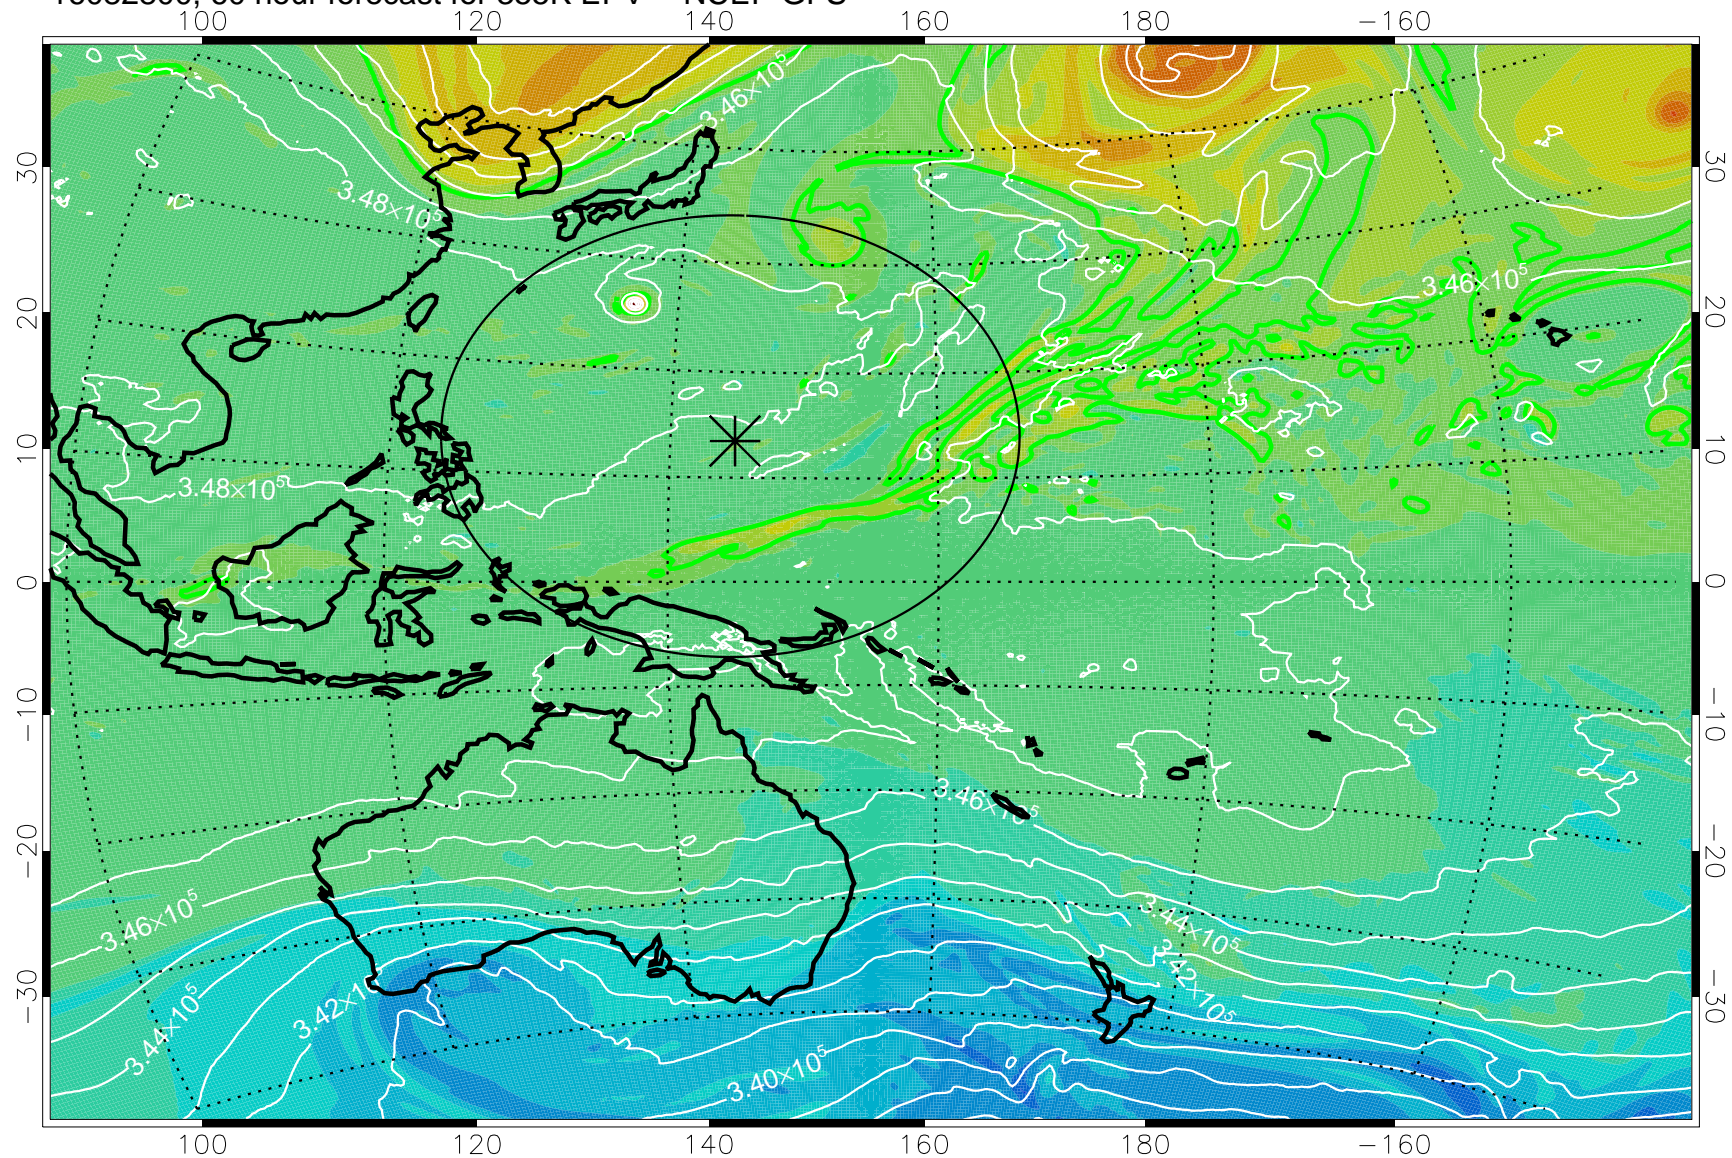

16082618, 30 hour forecast for 355K EPV -- NCEP GFS

355K Montgomery Streamfunction, white
EPV Tropopause (2 PVU) Position
Range ring of 2304 km

16082700, 36 hour forecast for 355K EPV -- NCEP GFS

355K Montgomery Streamfunction, white
EPV Tropopause (2 PVU) Position
Range ring of 2304 km

16082706, 42 hour forecast for 355K EPV -- NCEP GFS

355K Montgomery Streamfunction, white
EPV Tropopause (2 PVU) Position
Range ring of 2304 km

16082712, 48 hour forecast for 355K EPV -- NCEP GFS

355K Montgomery Streamfunction, white
EPV Tropopause (2 PVU) Position
Range ring of 2304 km

16082718, 54 hour forecast for 355K EPV -- NCEP GFS

355K Montgomery Streamfunction, white
EPV Tropopause (2 PVU) Position
Range ring of 2304 km

16082800, 60 hour forecast for 355K EPV -- NCEP GFS

355K Montgomery Streamfunction, white
EPV Tropopause (2 PVU) Position
Range ring of 2304 km

16082806, 66 hour forecast for 355K EPV -- NCEP GFS

355K Montgomery Streamfunction, white
EPV Tropopause (2 PVU) Position
Range ring of 2304 km

16082812, 72 hour forecast for 355K EPV -- NCEP GFS

355K Montgomery Streamfunction, white
EPV Tropopause (2 PVU) Position
Range ring of 2304 km