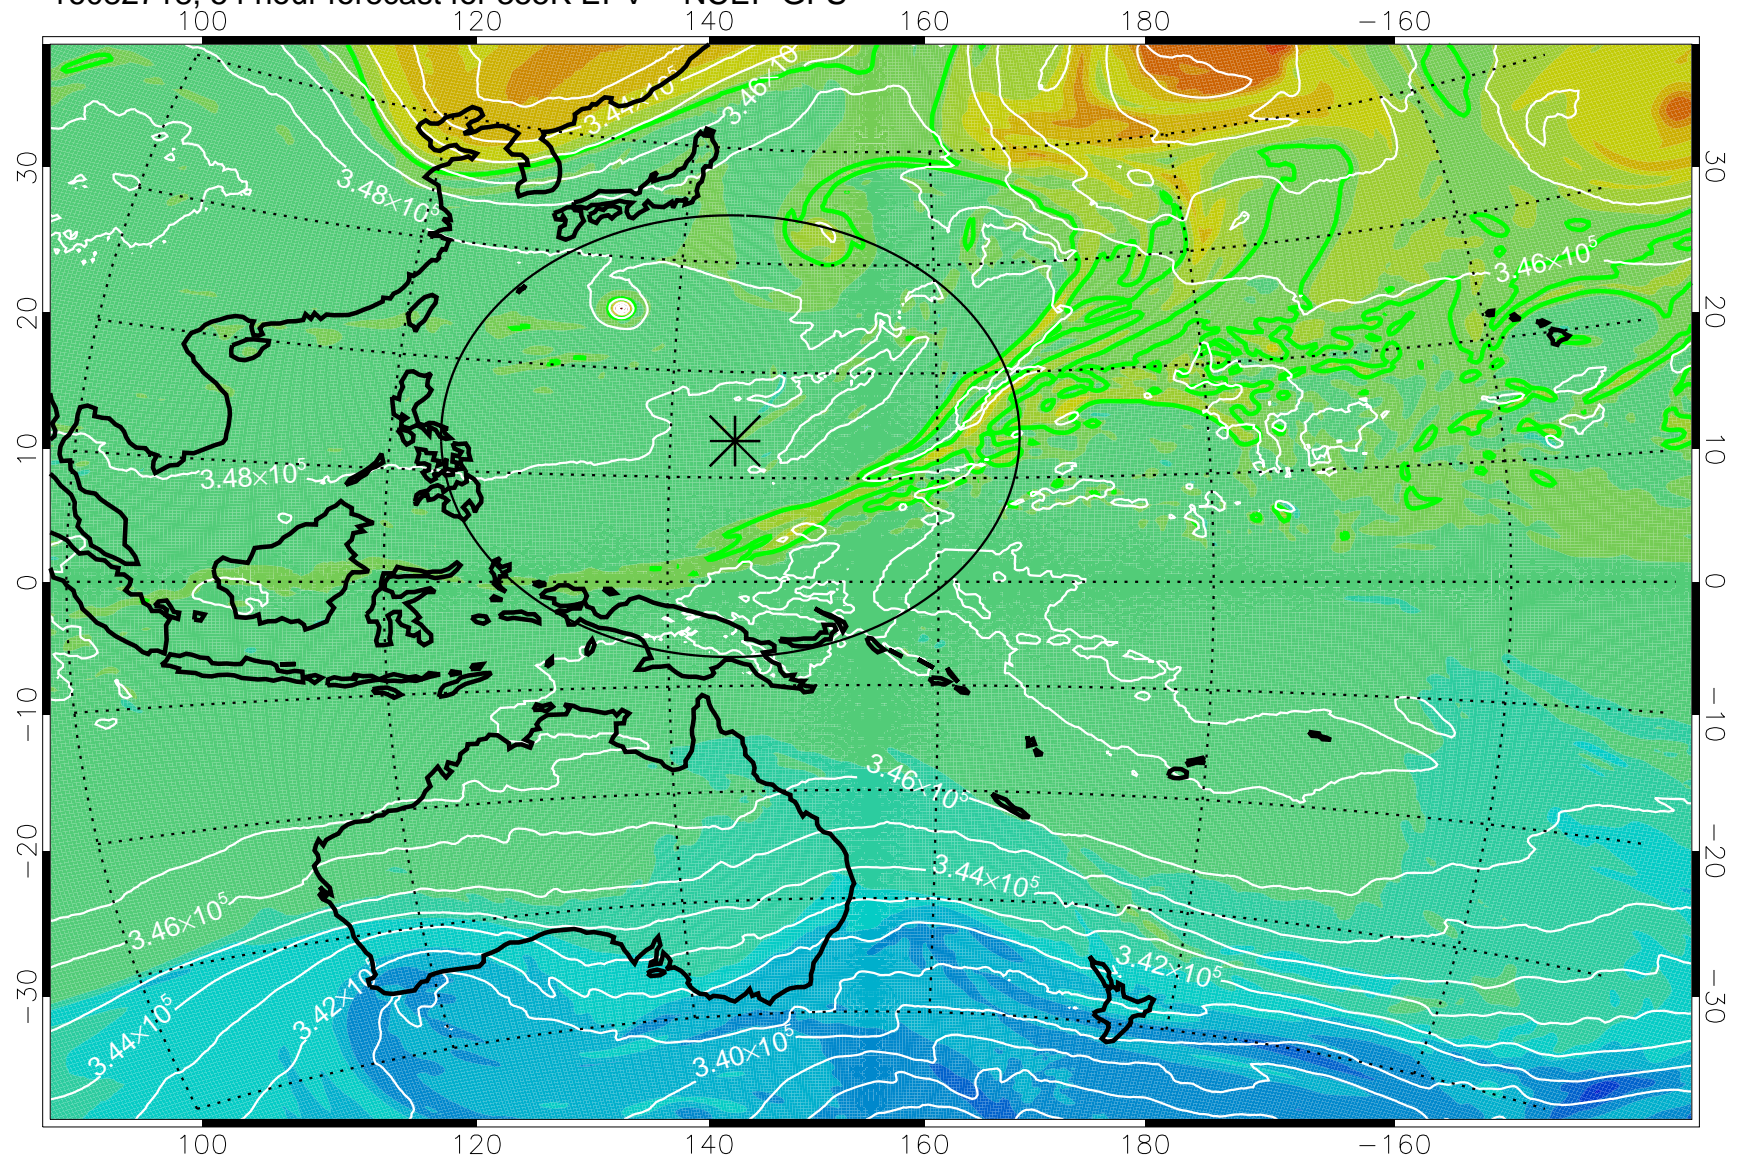

16082618, 30 hour forecast for 355K EPV -- NCEP GFS

355K Montgomery Streamfunction, white
EPV Tropopause (2 PVU) Position
Range ring of 2304 km

16082700, 36 hour forecast for 355K EPV -- NCEP GFS

355K Montgomery Streamfunction, white
EPV Tropopause (2 PVU) Position
Range ring of 2304 km

16082706, 42 hour forecast for 355K EPV -- NCEP GFS

355K Montgomery Streamfunction, white
EPV Tropopause (2 PVU) Position
Range ring of 2304 km

16082712, 48 hour forecast for 355K EPV -- NCEP GFS

355K Montgomery Streamfunction, white
EPV Tropopause (2 PVU) Position
Range ring of 2304 km

16082718, 54 hour forecast for 355K EPV -- NCEP GFS

355K Montgomery Streamfunction, white
EPV Tropopause (2 PVU) Position
Range ring of 2304 km

16082800, 60 hour forecast for 355K EPV -- NCEP GFS

355K Montgomery Streamfunction, white
EPV Tropopause (2 PVU) Position
Range ring of 2304 km

16082806, 66 hour forecast for 355K EPV -- NCEP GFS

355K Montgomery Streamfunction, white
EPV Tropopause (2 PVU) Position
Range ring of 2304 km

16082812, 72 hour forecast for 355K EPV -- NCEP GFS

355K Montgomery Streamfunction, white
EPV Tropopause (2 PVU) Position
Range ring of 2304 km