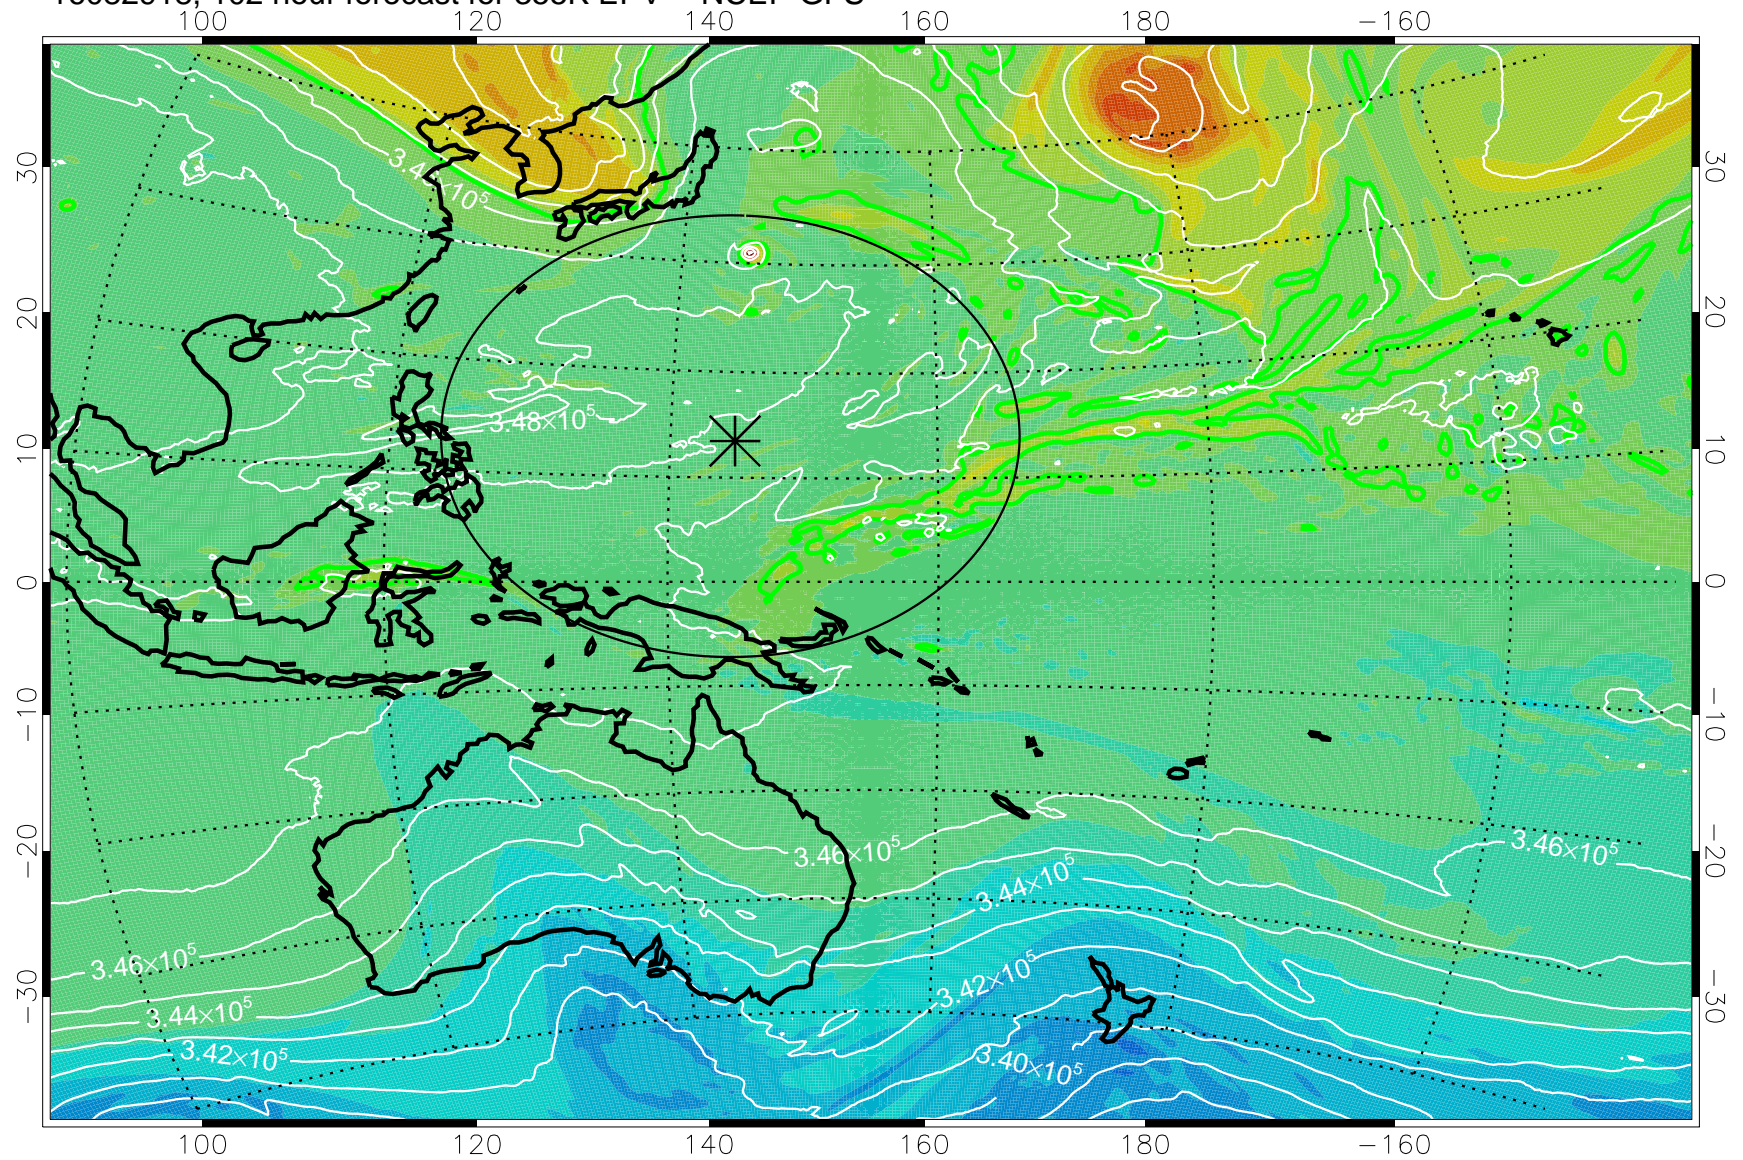

16082818, 78 hour forecast for 355K EPV -- NCEP GFS

355K Montgomery Streamfunction, white
EPV Tropopause (2 PVU) Position
Range ring of 2304 km

16082900, 84 hour forecast for 355K EPV -- NCEP GFS

355K Montgomery Streamfunction, white
EPV Tropopause (2 PVU) Position
Range ring of 2304 km

16082906, 90 hour forecast for 355K EPV -- NCEP GFS

355K Montgomery Streamfunction, white
EPV Tropopause (2 PVU) Position
Range ring of 2304 km

16082912, 96 hour forecast for 355K EPV -- NCEP GFS

355K Montgomery Streamfunction, white
EPV Tropopause (2 PVU) Position
Range ring of 2304 km

16082918, 102 hour forecast for 355K EPV -- NCEP GFS

355K Montgomery Streamfunction, white
EPV Tropopause (2 PVU) Position
Range ring of 2304 km

16083000, 108 hour forecast for 355K EPV -- NCEP GFS

355K Montgomery Streamfunction, white
EPV Tropopause (2 PVU) Position
Range ring of 2304 km

16083006, 114 hour forecast for 355K EPV -- NCEP GFS

355K Montgomery Streamfunction, white
EPV Tropopause (2 PVU) Position
Range ring of 2304 km

16083012, 120 hour forecast for 355K EPV -- NCEP GFS

355K Montgomery Streamfunction, white
EPV Tropopause (2 PVU) Position
Range ring of 2304 km