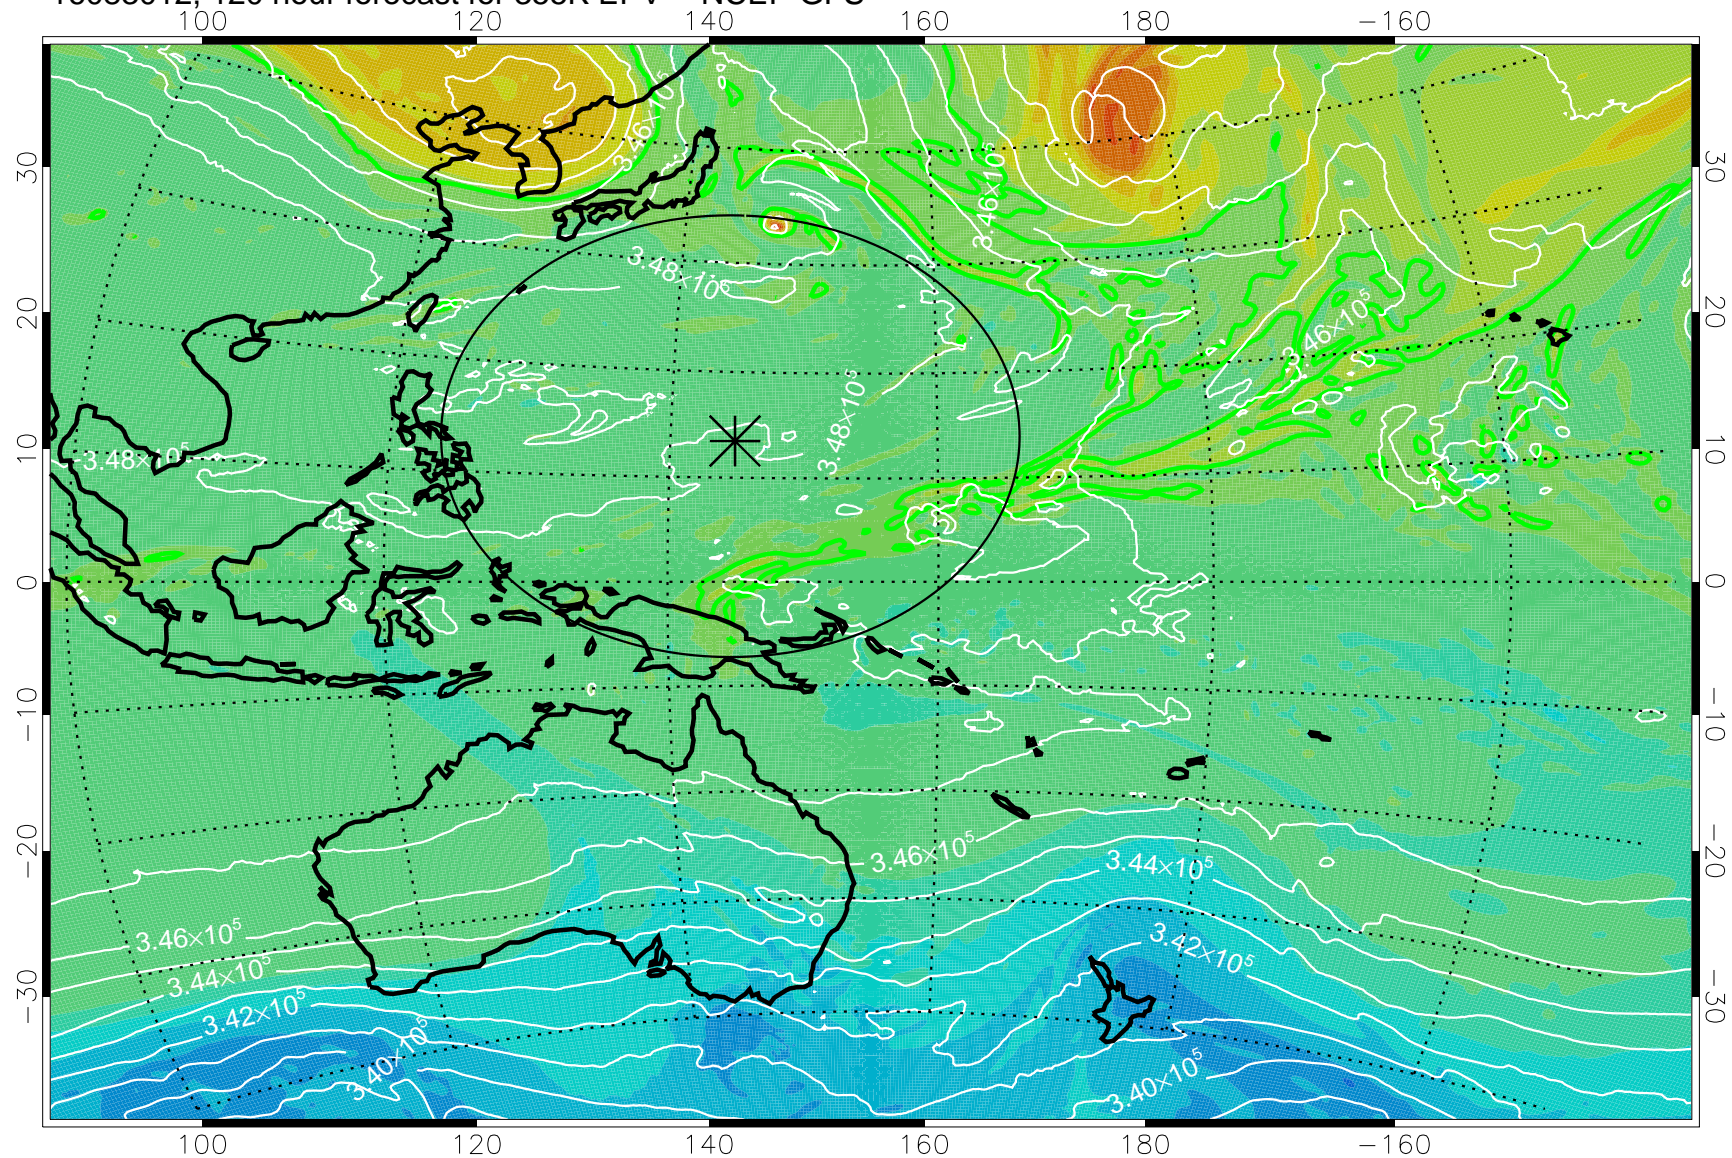

16082818, 78 hour forecast for 355K EPV -- NCEP GFS

355K Montgomery Streamfunction, white
EPV Tropopause (2 PVU) Position
Range ring of 2304 km

16082900, 84 hour forecast for 355K EPV -- NCEP GFS

355K Montgomery Streamfunction, white
EPV Tropopause (2 PVU) Position
Range ring of 2304 km

16082906, 90 hour forecast for 355K EPV -- NCEP GFS

355K Montgomery Streamfunction, white
EPV Tropopause (2 PVU) Position
Range ring of 2304 km

16082912, 96 hour forecast for 355K EPV -- NCEP GFS

355K Montgomery Streamfunction, white
EPV Tropopause (2 PVU) Position
Range ring of 2304 km

16082918, 102 hour forecast for 355K EPV -- NCEP GFS

355K Montgomery Streamfunction, white
EPV Tropopause (2 PVU) Position
Range ring of 2304 km

16083000, 108 hour forecast for 355K EPV -- NCEP GFS

355K Montgomery Streamfunction, white
EPV Tropopause (2 PVU) Position
Range ring of 2304 km

16083006, 114 hour forecast for 355K EPV -- NCEP GFS

355K Montgomery Streamfunction, white
EPV Tropopause (2 PVU) Position
Range ring of 2304 km

16083012, 120 hour forecast for 355K EPV -- NCEP GFS

355K Montgomery Streamfunction, white
EPV Tropopause (2 PVU) Position
Range ring of 2304 km