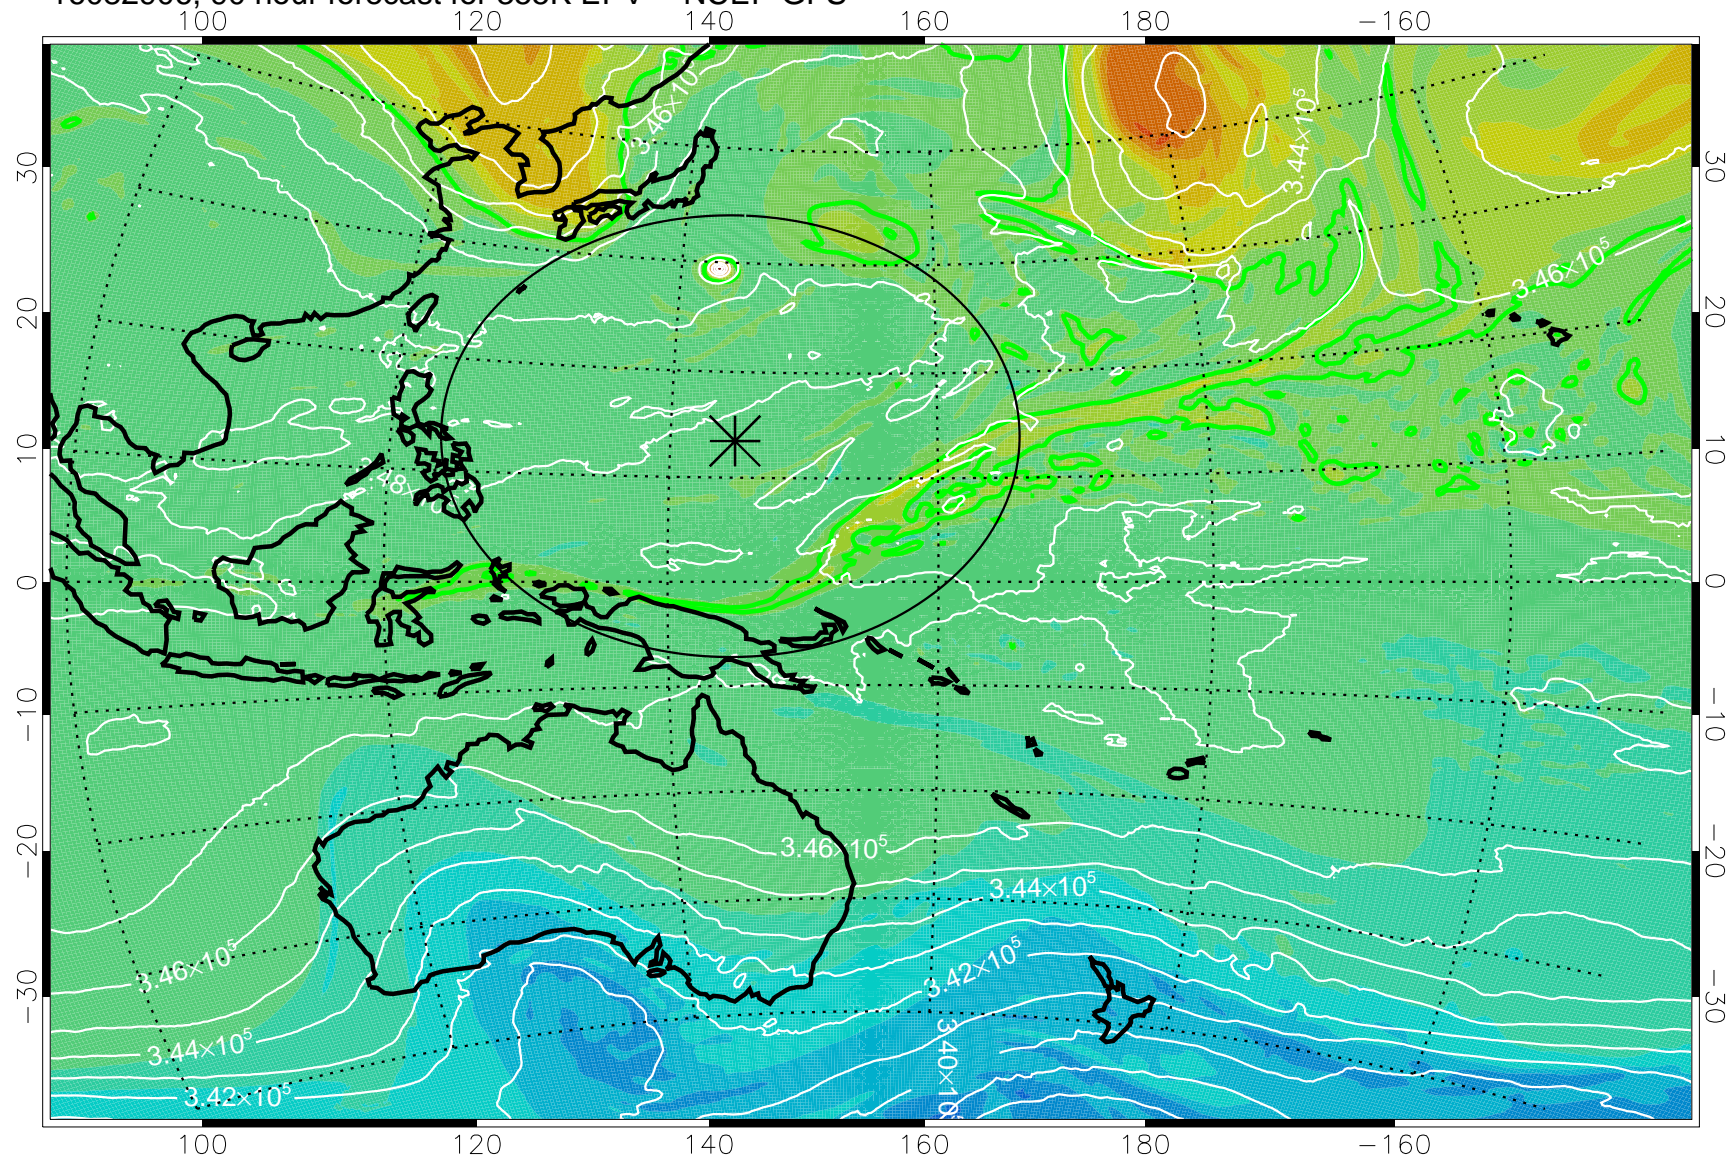

16082806, 66 hour forecast for 355K EPV -- NCEP GFS

355K Montgomery Streamfunction, white
EPV Tropopause (2 PVU) Position
Range ring of 2304 km

16082812, 72 hour forecast for 355K EPV -- NCEP GFS

355K Montgomery Streamfunction, white
EPV Tropopause (2 PVU) Position
Range ring of 2304 km

16082818, 78 hour forecast for 355K EPV -- NCEP GFS

355K Montgomery Streamfunction, white
EPV Tropopause (2 PVU) Position
Range ring of 2304 km

16082900, 84 hour forecast for 355K EPV -- NCEP GFS

355K Montgomery Streamfunction, white
EPV Tropopause (2 PVU) Position
Range ring of 2304 km

16082906, 90 hour forecast for 355K EPV -- NCEP GFS

355K Montgomery Streamfunction, white
EPV Tropopause (2 PVU) Position
Range ring of 2304 km

16082912, 96 hour forecast for 355K EPV -- NCEP GFS

355K Montgomery Streamfunction, white
EPV Tropopause (2 PVU) Position
Range ring of 2304 km

16082918, 102 hour forecast for 355K EPV -- NCEP GFS

355K Montgomery Streamfunction, white
EPV Tropopause (2 PVU) Position
Range ring of 2304 km

16083000, 108 hour forecast for 355K EPV -- NCEP GFS

355K Montgomery Streamfunction, white
EPV Tropopause (2 PVU) Position
Range ring of 2304 km