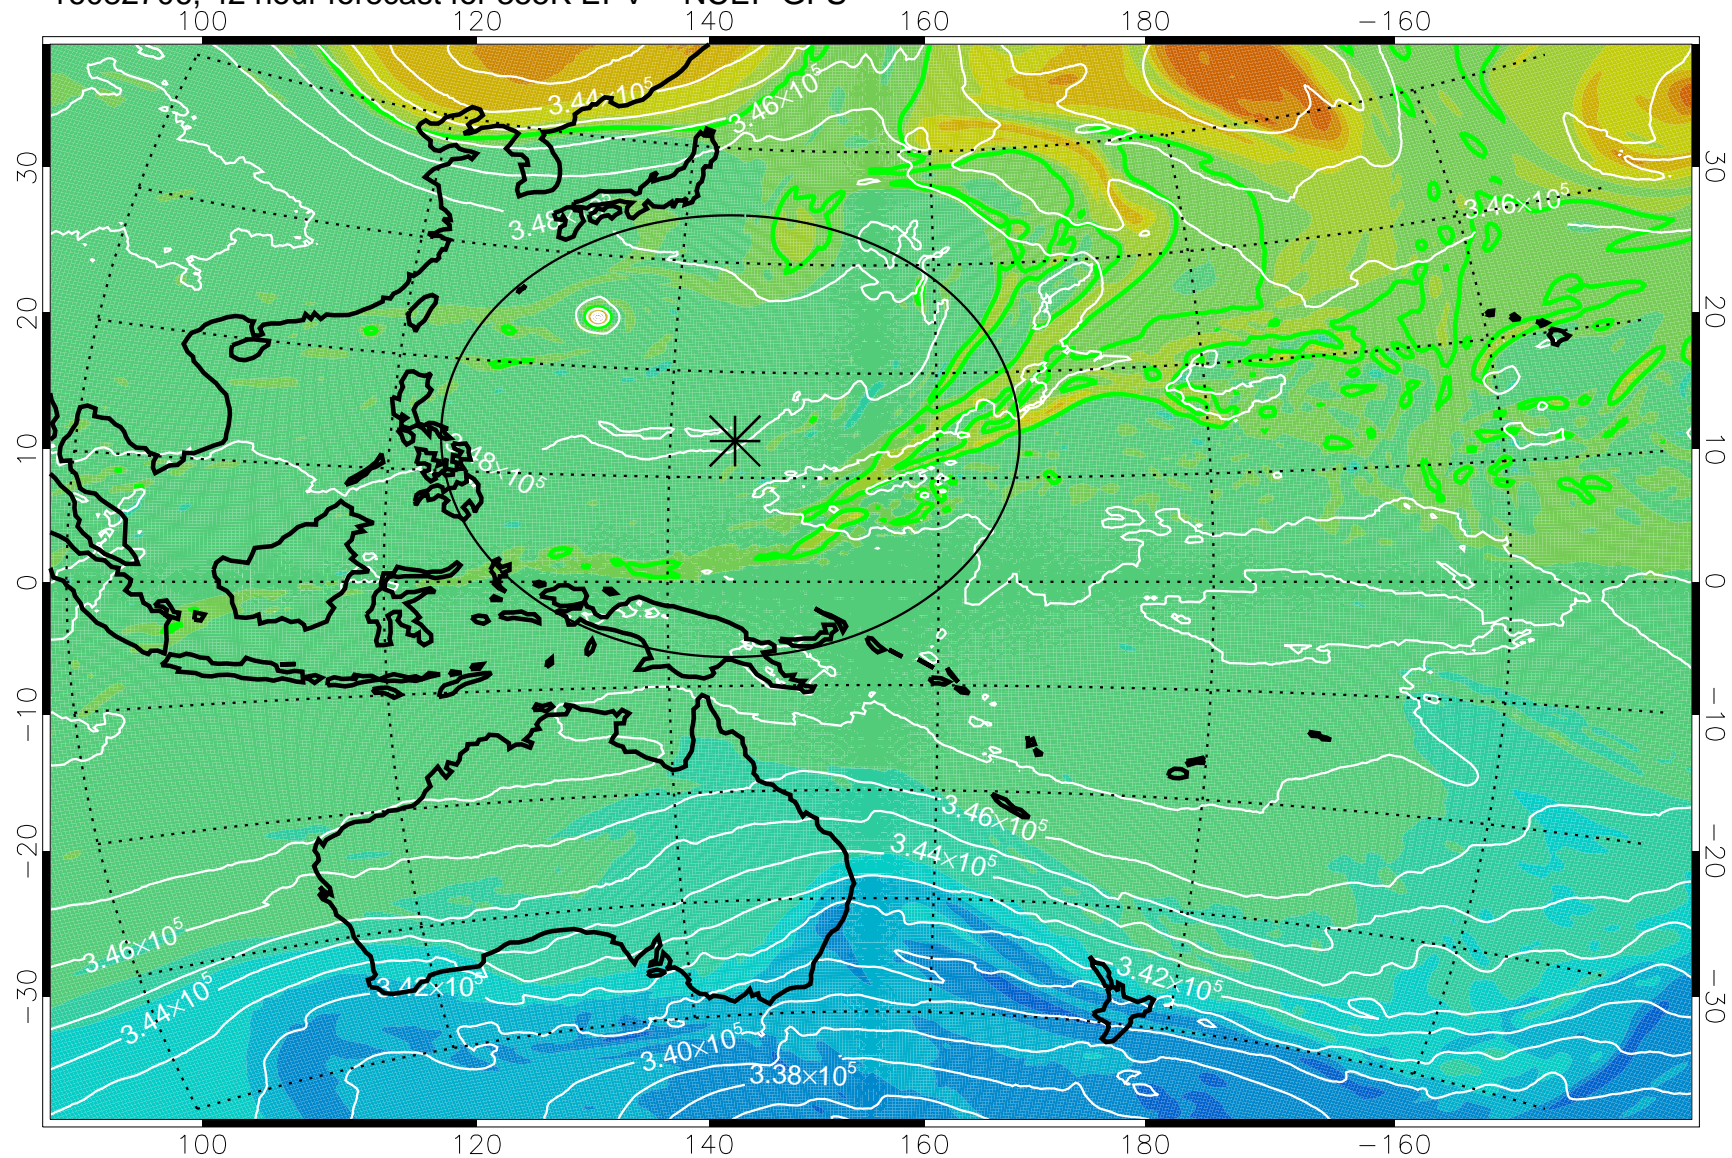

16082618, 30 hour forecast for 355K EPV -- NCEP GFS

355K Montgomery Streamfunction, white
EPV Tropopause (2 PVU) Position
Range ring of 2304 km

16082700, 36 hour forecast for 355K EPV -- NCEP GFS

355K Montgomery Streamfunction, white
EPV Tropopause (2 PVU) Position
Range ring of 2304 km

16082706, 42 hour forecast for 355K EPV -- NCEP GFS

355K Montgomery Streamfunction, white
EPV Tropopause (2 PVU) Position
Range ring of 2304 km

16082712, 48 hour forecast for 355K EPV -- NCEP GFS

355K Montgomery Streamfunction, white
EPV Tropopause (2 PVU) Position
Range ring of 2304 km

16082718, 54 hour forecast for 355K EPV -- NCEP GFS

355K Montgomery Streamfunction, white
EPV Tropopause (2 PVU) Position
Range ring of 2304 km

16082800, 60 hour forecast for 355K EPV -- NCEP GFS

355K Montgomery Streamfunction, white
EPV Tropopause (2 PVU) Position
Range ring of 2304 km

16082806, 66 hour forecast for 355K EPV -- NCEP GFS

355K Montgomery Streamfunction, white
EPV Tropopause (2 PVU) Position
Range ring of 2304 km

16082812, 72 hour forecast for 355K EPV -- NCEP GFS

355K Montgomery Streamfunction, white
EPV Tropopause (2 PVU) Position
Range ring of 2304 km