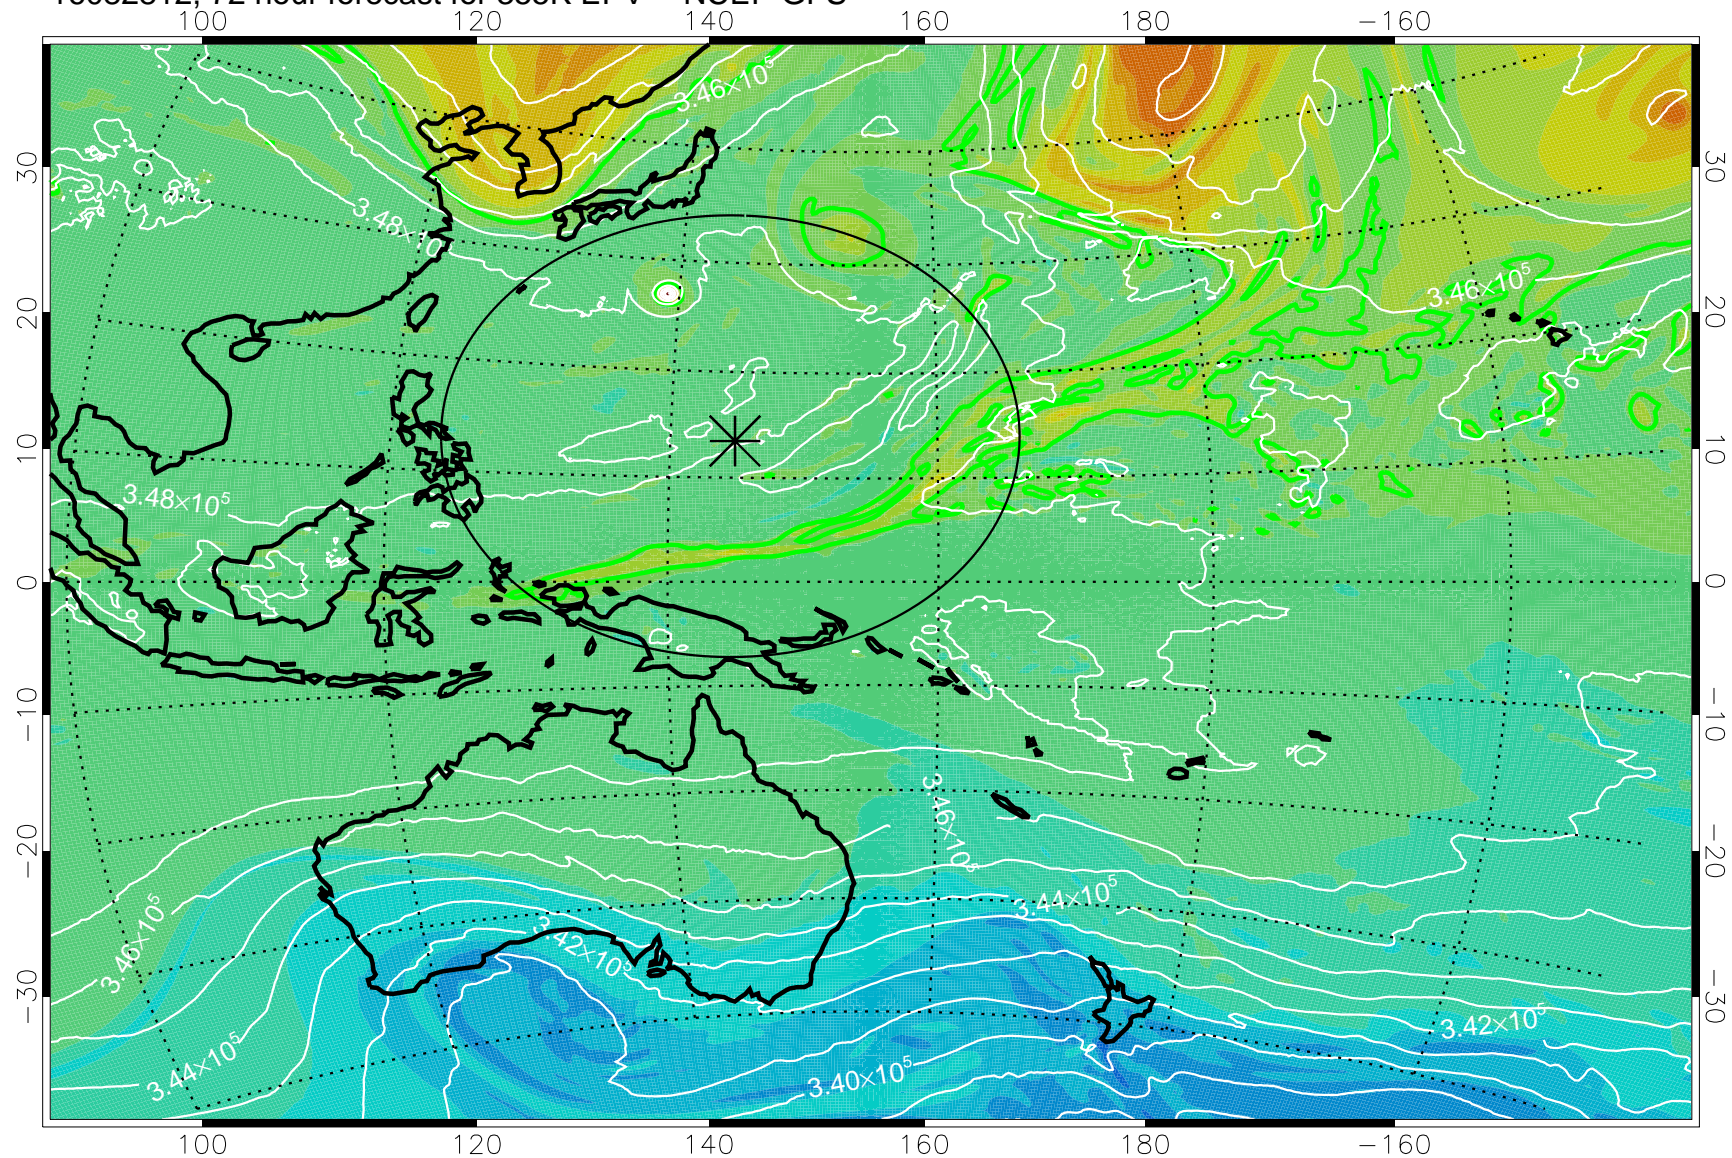

16082718, 54 hour forecast for 355K EPV -- NCEP GFS

355K Montgomery Streamfunction, white
EPV Tropopause (2 PVU) Position
Range ring of 2304 km

16082800, 60 hour forecast for 355K EPV -- NCEP GFS

355K Montgomery Streamfunction, white
EPV Tropopause (2 PVU) Position
Range ring of 2304 km

16082806, 66 hour forecast for 355K EPV -- NCEP GFS

355K Montgomery Streamfunction, white
EPV Tropopause (2 PVU) Position
Range ring of 2304 km

16082812, 72 hour forecast for 355K EPV -- NCEP GFS

355K Montgomery Streamfunction, white
EPV Tropopause (2 PVU) Position
Range ring of 2304 km

16082818, 78 hour forecast for 355K EPV -- NCEP GFS

355K Montgomery Streamfunction, white
EPV Tropopause (2 PVU) Position
Range ring of 2304 km

16082900, 84 hour forecast for 355K EPV -- NCEP GFS

355K Montgomery Streamfunction, white
EPV Tropopause (2 PVU) Position
Range ring of 2304 km

16082906, 90 hour forecast for 355K EPV -- NCEP GFS

355K Montgomery Streamfunction, white
EPV Tropopause (2 PVU) Position
Range ring of 2304 km

16082912, 96 hour forecast for 355K EPV -- NCEP GFS

355K Montgomery Streamfunction, white
EPV Tropopause (2 PVU) Position
Range ring of 2304 km