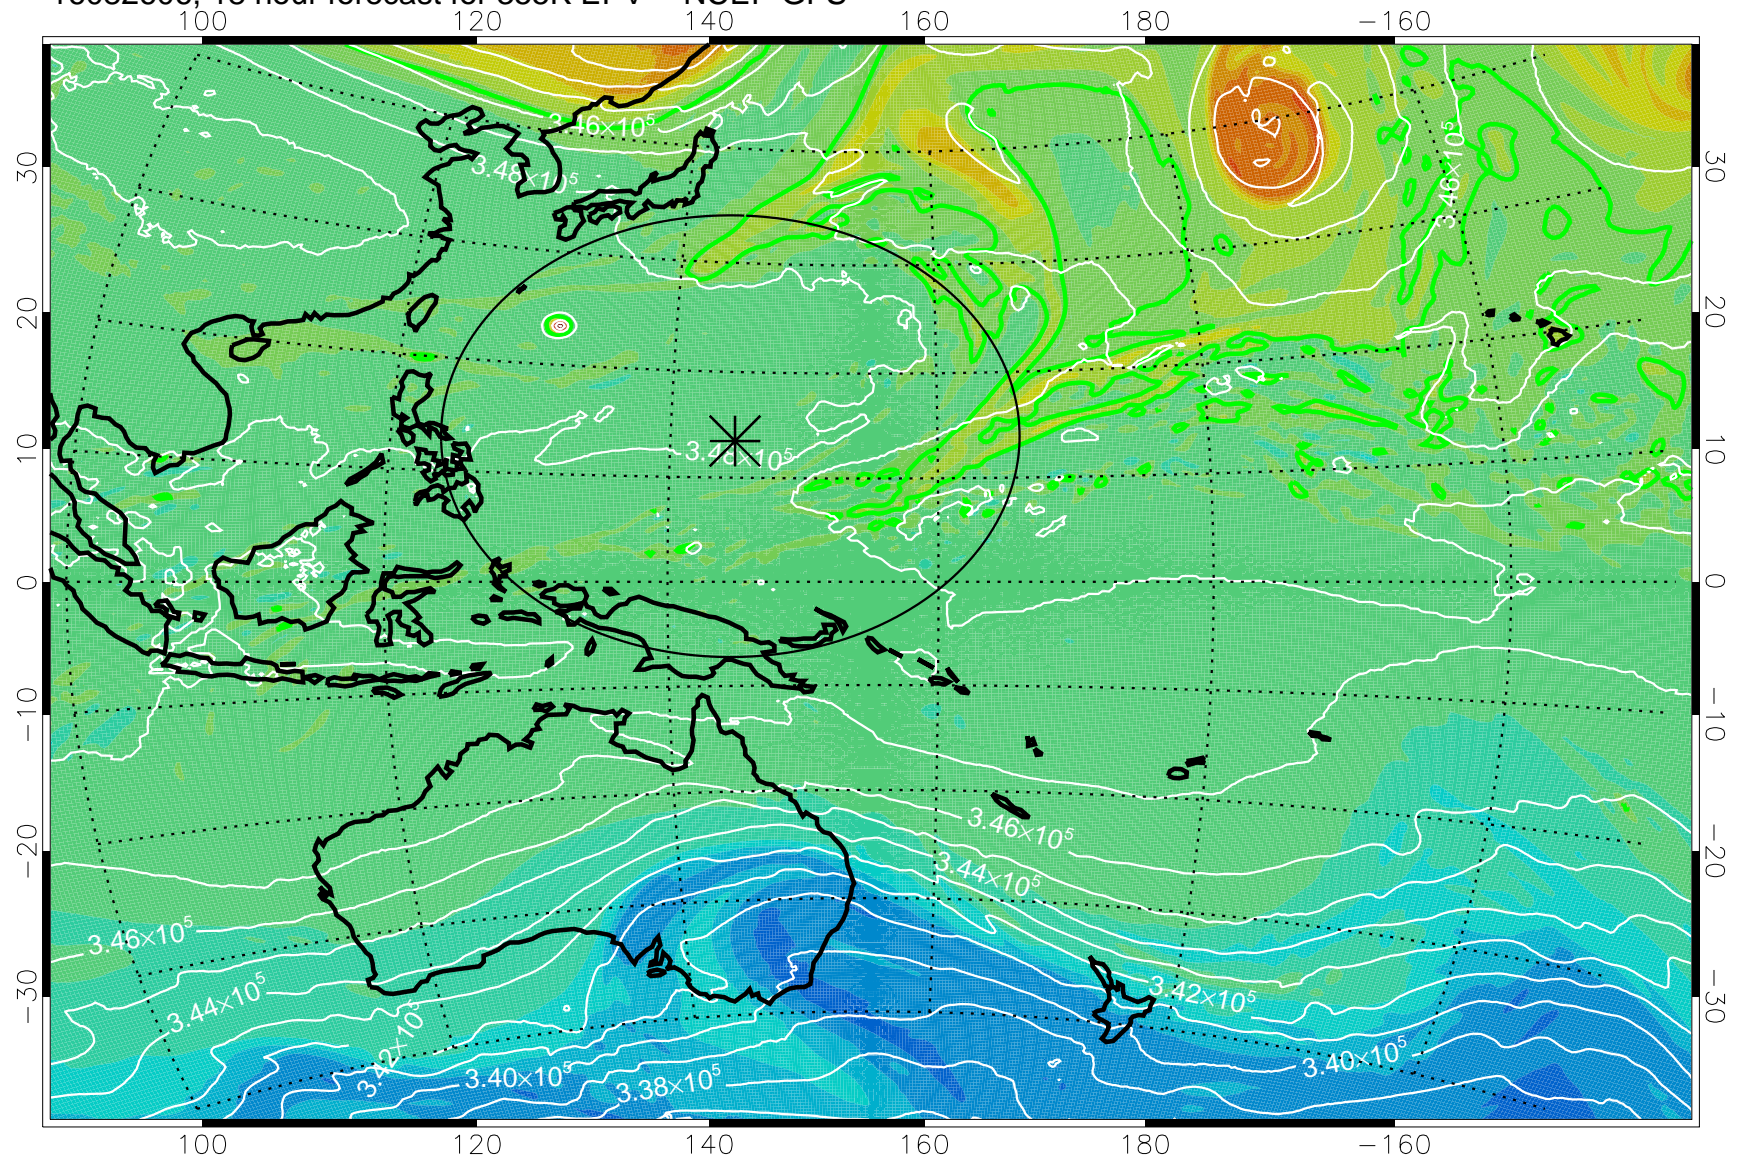

16082518, 6 hour forecast for 355K EPV -- NCEP GFS

355K Montgomery Streamfunction, white
EPV Tropopause (2 PVU) Position
Range ring of 2304 km

16082600, 12 hour forecast for 355K EPV -- NCEP GFS

355K Montgomery Streamfunction, white
EPV Tropopause (2 PVU) Position
Range ring of 2304 km

16082606, 18 hour forecast for 355K EPV -- NCEP GFS

355K Montgomery Streamfunction, white
EPV Tropopause (2 PVU) Position
Range ring of 2304 km

16082612, 24 hour forecast for 355K EPV -- NCEP GFS

355K Montgomery Streamfunction, white
EPV Tropopause (2 PVU) Position
Range ring of 2304 km

16082618, 30 hour forecast for 355K EPV -- NCEP GFS

355K Montgomery Streamfunction, white
EPV Tropopause (2 PVU) Position
Range ring of 2304 km

16082700, 36 hour forecast for 355K EPV -- NCEP GFS

355K Montgomery Streamfunction, white
EPV Tropopause (2 PVU) Position
Range ring of 2304 km

16082718, 54 hour forecast for 355K EPV -- NCEP GFS

355K Montgomery Streamfunction, white
EPV Tropopause (2 PVU) Position
Range ring of 2304 km

16082800, 60 hour forecast for 355K EPV -- NCEP GFS

355K Montgomery Streamfunction, white
EPV Tropopause (2 PVU) Position
Range ring of 2304 km