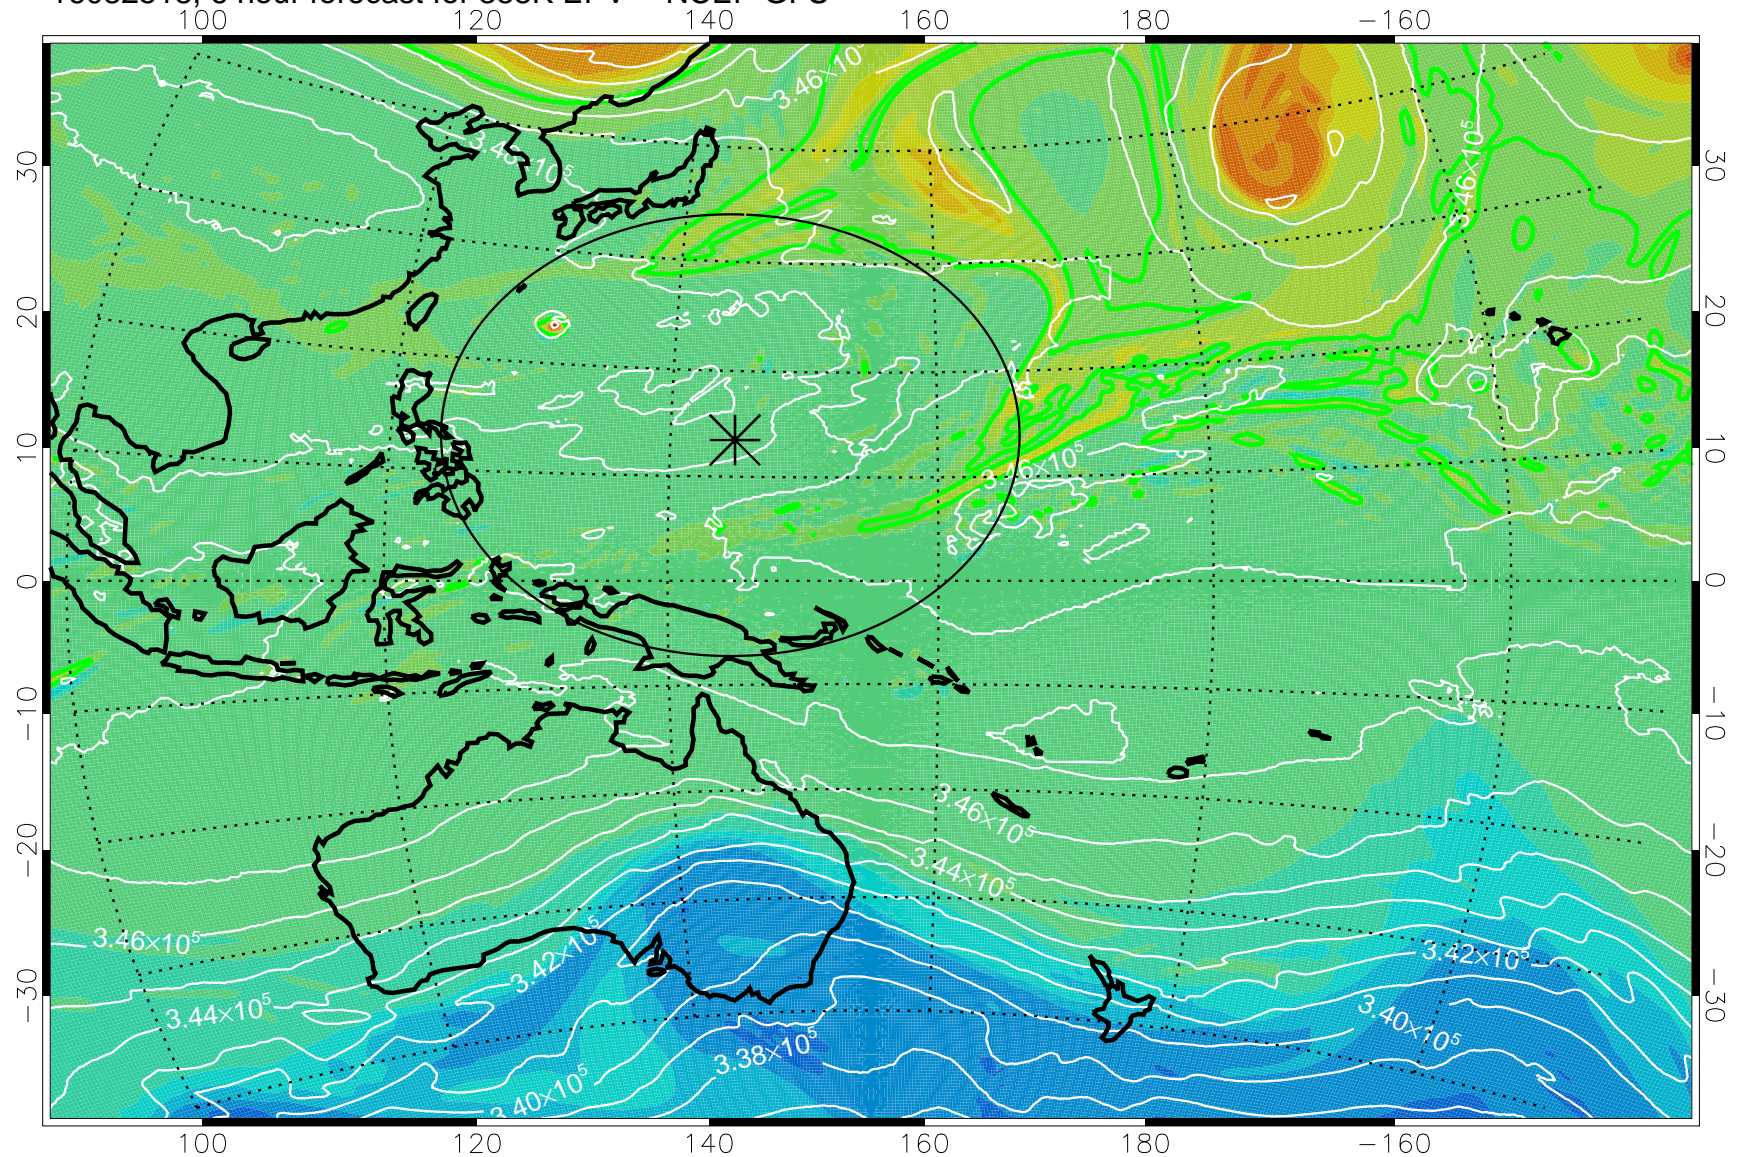

16082518, 6 hour forecast for 355K EPV -- NCEP GFS

355K Montgomery Streamfunction, white
EPV Tropopause (2 PVU) Position
Range ring of 2304 km

16082600, 12 hour forecast for 355K EPV -- NCEP GFS

355K Montgomery Streamfunction, white
EPV Tropopause (2 PVU) Position
Range ring of 2304 km

16082606, 18 hour forecast for 355K EPV -- NCEP GFS

355K Montgomery Streamfunction, white
EPV Tropopause (2 PVU) Position
Range ring of 2304 km

16082612, 24 hour forecast for 355K EPV -- NCEP GFS

355K Montgomery Streamfunction, white
EPV Tropopause (2 PVU) Position
Range ring of 2304 km

16082618, 30 hour forecast for 355K EPV -- NCEP GFS

355K Montgomery Streamfunction, white
EPV Tropopause (2 PVU) Position
Range ring of 2304 km

16082700, 36 hour forecast for 355K EPV -- NCEP GFS

355K Montgomery Streamfunction, white
EPV Tropopause (2 PVU) Position
Range ring of 2304 km

16082718, 54 hour forecast for 355K EPV -- NCEP GFS

355K Montgomery Streamfunction, white
EPV Tropopause (2 PVU) Position
Range ring of 2304 km

16082800, 60 hour forecast for 355K EPV -- NCEP GFS

355K Montgomery Streamfunction, white
EPV Tropopause (2 PVU) Position
Range ring of 2304 km