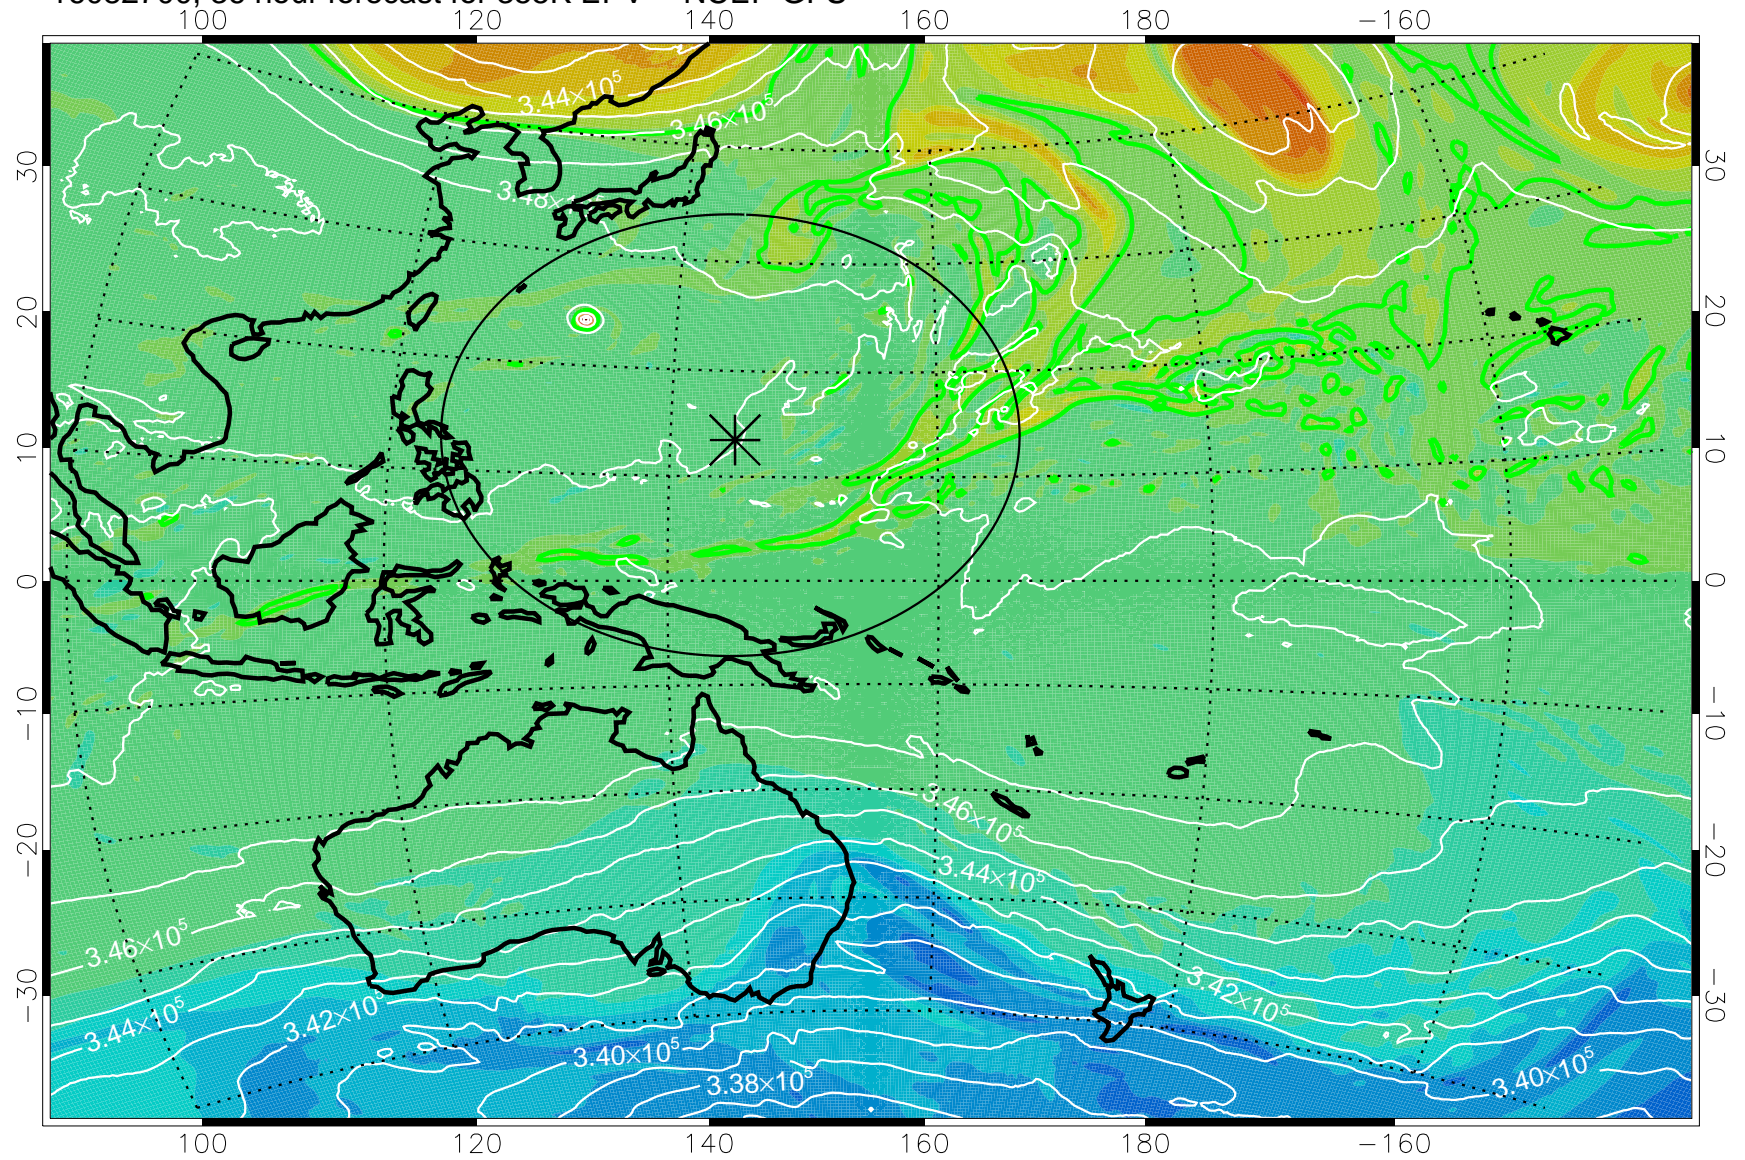

16082606, 18 hour forecast for 355K EPV -- NCEP GFS

355K Montgomery Streamfunction, white
EPV Tropopause (2 PVU) Position
Range ring of 2304 km

16082612, 24 hour forecast for 355K EPV -- NCEP GFS

355K Montgomery Streamfunction, white
EPV Tropopause (2 PVU) Position
Range ring of 2304 km

16082618, 30 hour forecast for 355K EPV -- NCEP GFS

355K Montgomery Streamfunction, white
EPV Tropopause (2 PVU) Position
Range ring of 2304 km

16082700, 36 hour forecast for 355K EPV -- NCEP GFS

355K Montgomery Streamfunction, white
EPV Tropopause (2 PVU) Position
Range ring of 2304 km

16082706, 42 hour forecast for 355K EPV -- NCEP GFS

355K Montgomery Streamfunction, white
EPV Tropopause (2 PVU) Position
Range ring of 2304 km

16082712, 48 hour forecast for 355K EPV -- NCEP GFS

355K Montgomery Streamfunction, white
EPV Tropopause (2 PVU) Position
Range ring of 2304 km

16082718, 54 hour forecast for 355K EPV -- NCEP GFS

355K Montgomery Streamfunction, white
EPV Tropopause (2 PVU) Position
Range ring of 2304 km

16082800, 60 hour forecast for 355K EPV -- NCEP GFS

355K Montgomery Streamfunction, white
EPV Tropopause (2 PVU) Position
Range ring of 2304 km