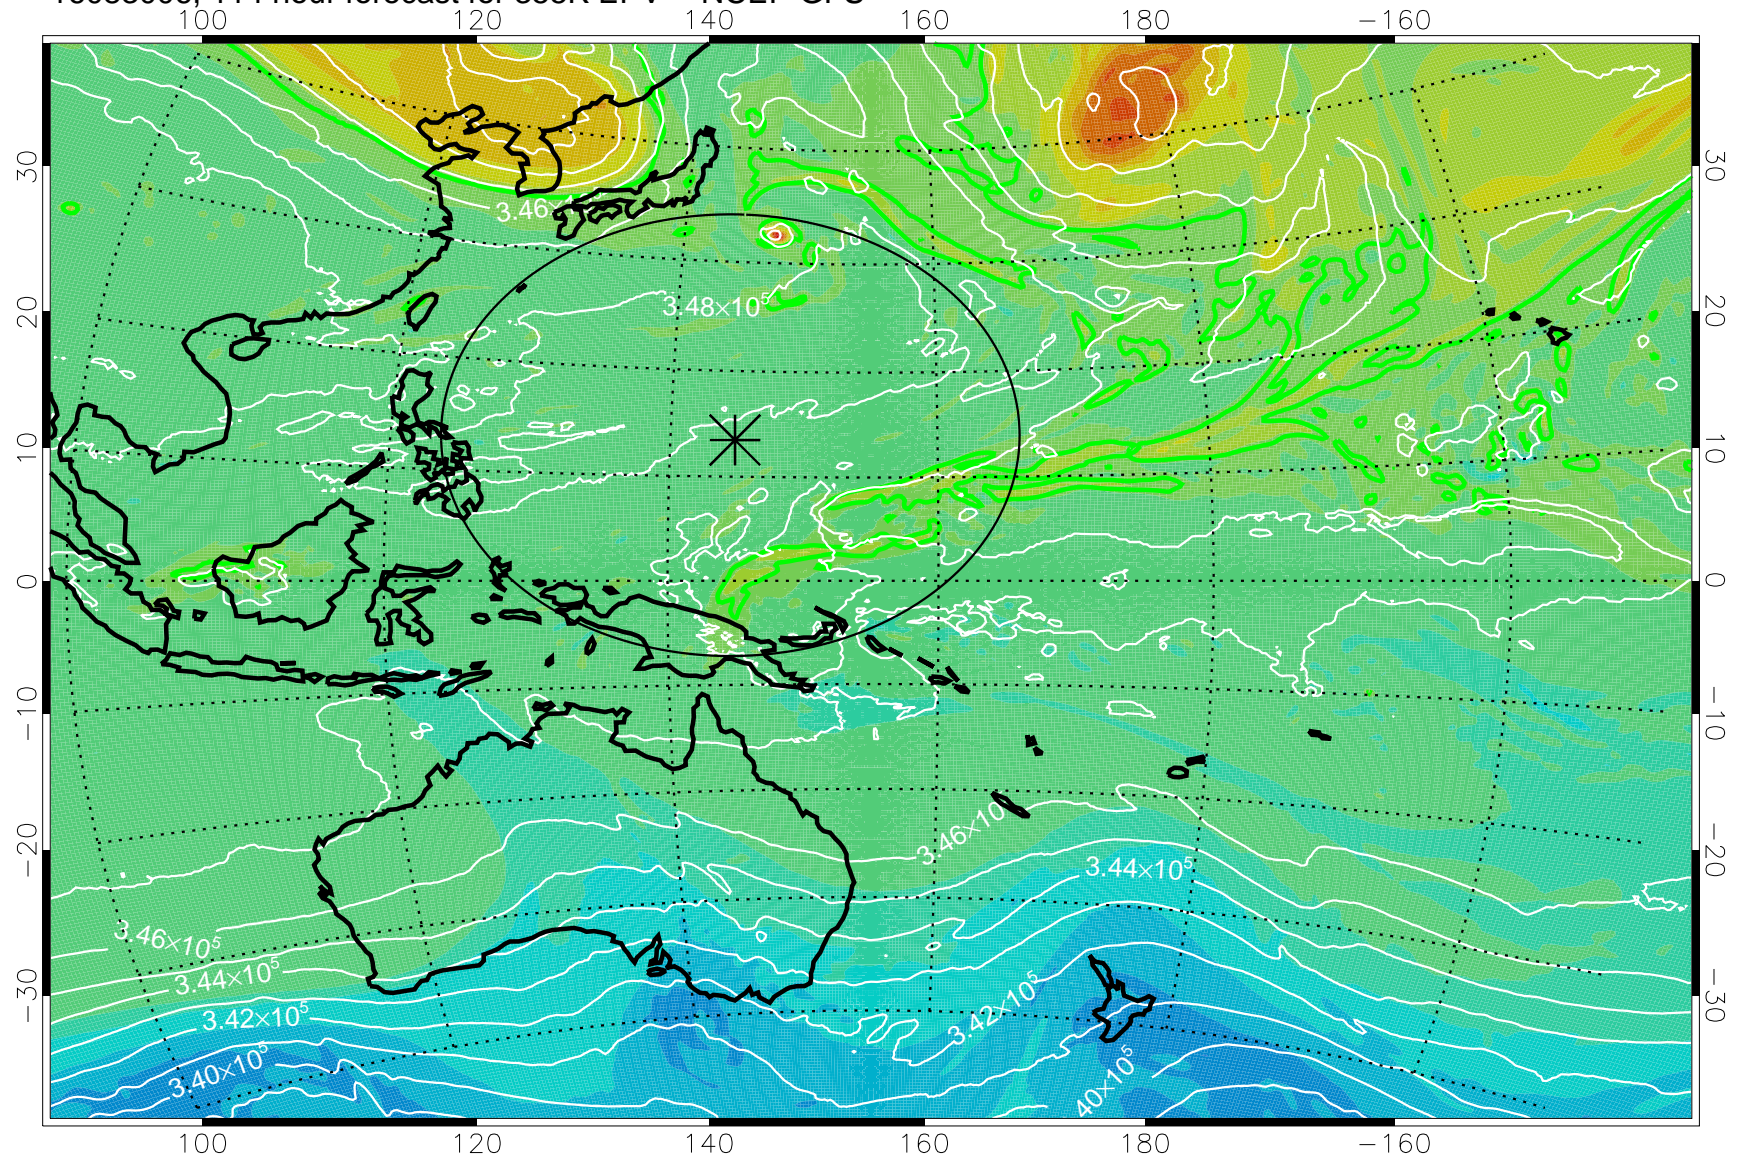

16082818, 78 hour forecast for 355K EPV -- NCEP GFS

355K Montgomery Streamfunction, white
EPV Tropopause (2 PVU) Position
Range ring of 2304 km

16082900, 84 hour forecast for 355K EPV -- NCEP GFS

355K Montgomery Streamfunction, white
EPV Tropopause (2 PVU) Position
Range ring of 2304 km

16082906, 90 hour forecast for 355K EPV -- NCEP GFS

355K Montgomery Streamfunction, white
EPV Tropopause (2 PVU) Position
Range ring of 2304 km

16082912, 96 hour forecast for 355K EPV -- NCEP GFS

355K Montgomery Streamfunction, white
EPV Tropopause (2 PVU) Position
Range ring of 2304 km

16082918, 102 hour forecast for 355K EPV -- NCEP GFS

355K Montgomery Streamfunction, white
EPV Tropopause (2 PVU) Position
Range ring of 2304 km

16083000, 108 hour forecast for 355K EPV -- NCEP GFS

355K Montgomery Streamfunction, white
EPV Tropopause (2 PVU) Position
Range ring of 2304 km

16083006, 114 hour forecast for 355K EPV -- NCEP GFS

355K Montgomery Streamfunction, white
EPV Tropopause (2 PVU) Position
Range ring of 2304 km

16083012, 120 hour forecast for 355K EPV -- NCEP GFS

355K Montgomery Streamfunction, white
EPV Tropopause (2 PVU) Position
Range ring of 2304 km