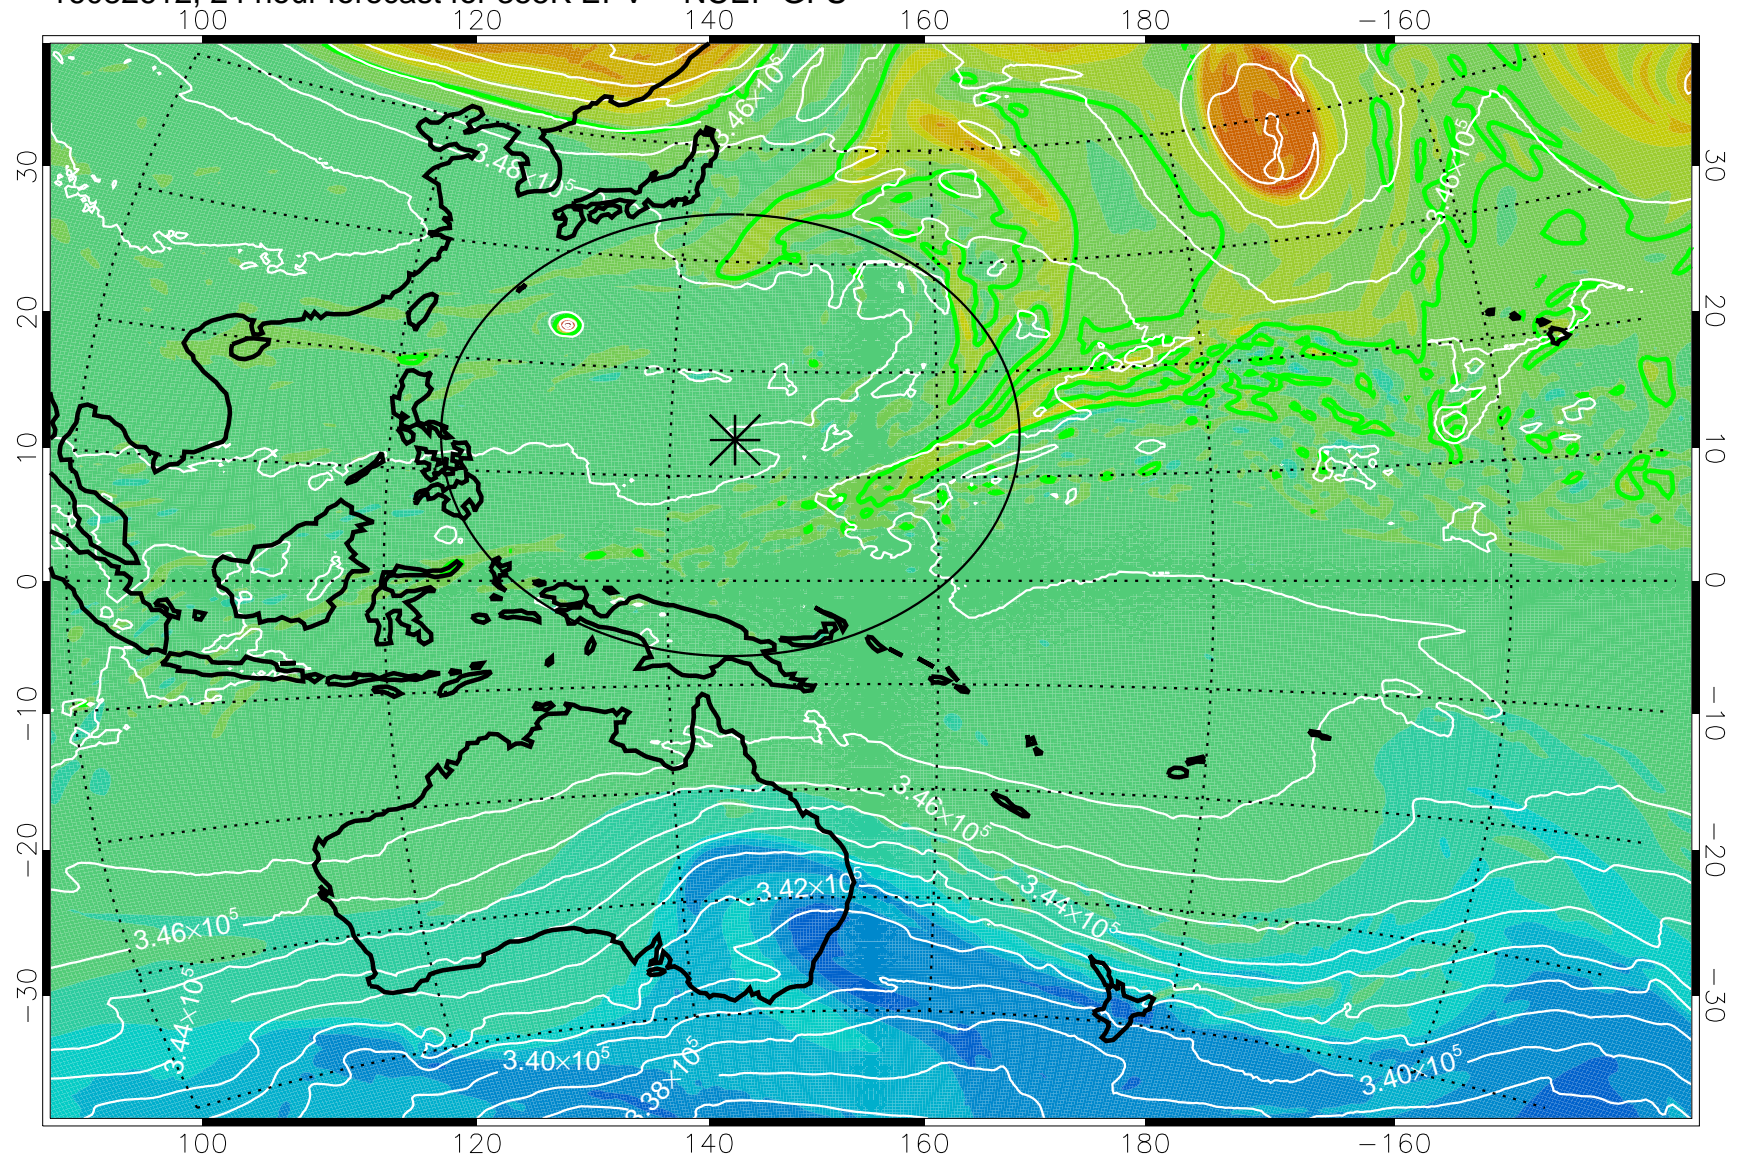

16082518, 6 hour forecast for 355K EPV -- NCEP GFS

355K Montgomery Streamfunction, white
EPV Tropopause (2 PVU) Position
Range ring of 2304 km

16082600, 12 hour forecast for 355K EPV -- NCEP GFS

355K Montgomery Streamfunction, white
EPV Tropopause (2 PVU) Position
Range ring of 2304 km

16082606, 18 hour forecast for 355K EPV -- NCEP GFS

355K Montgomery Streamfunction, white
EPV Tropopause (2 PVU) Position
Range ring of 2304 km

16082612, 24 hour forecast for 355K EPV -- NCEP GFS

355K Montgomery Streamfunction, white
EPV Tropopause (2 PVU) Position
Range ring of 2304 km

16082618, 30 hour forecast for 355K EPV -- NCEP GFS

355K Montgomery Streamfunction, white
EPV Tropopause (2 PVU) Position
Range ring of 2304 km

16082700, 36 hour forecast for 355K EPV -- NCEP GFS

355K Montgomery Streamfunction, white
EPV Tropopause (2 PVU) Position
Range ring of 2304 km

16082718, 54 hour forecast for 355K EPV -- NCEP GFS

355K Montgomery Streamfunction, white
EPV Tropopause (2 PVU) Position
Range ring of 2304 km

16082800, 60 hour forecast for 355K EPV -- NCEP GFS

355K Montgomery Streamfunction, white
EPV Tropopause (2 PVU) Position
Range ring of 2304 km