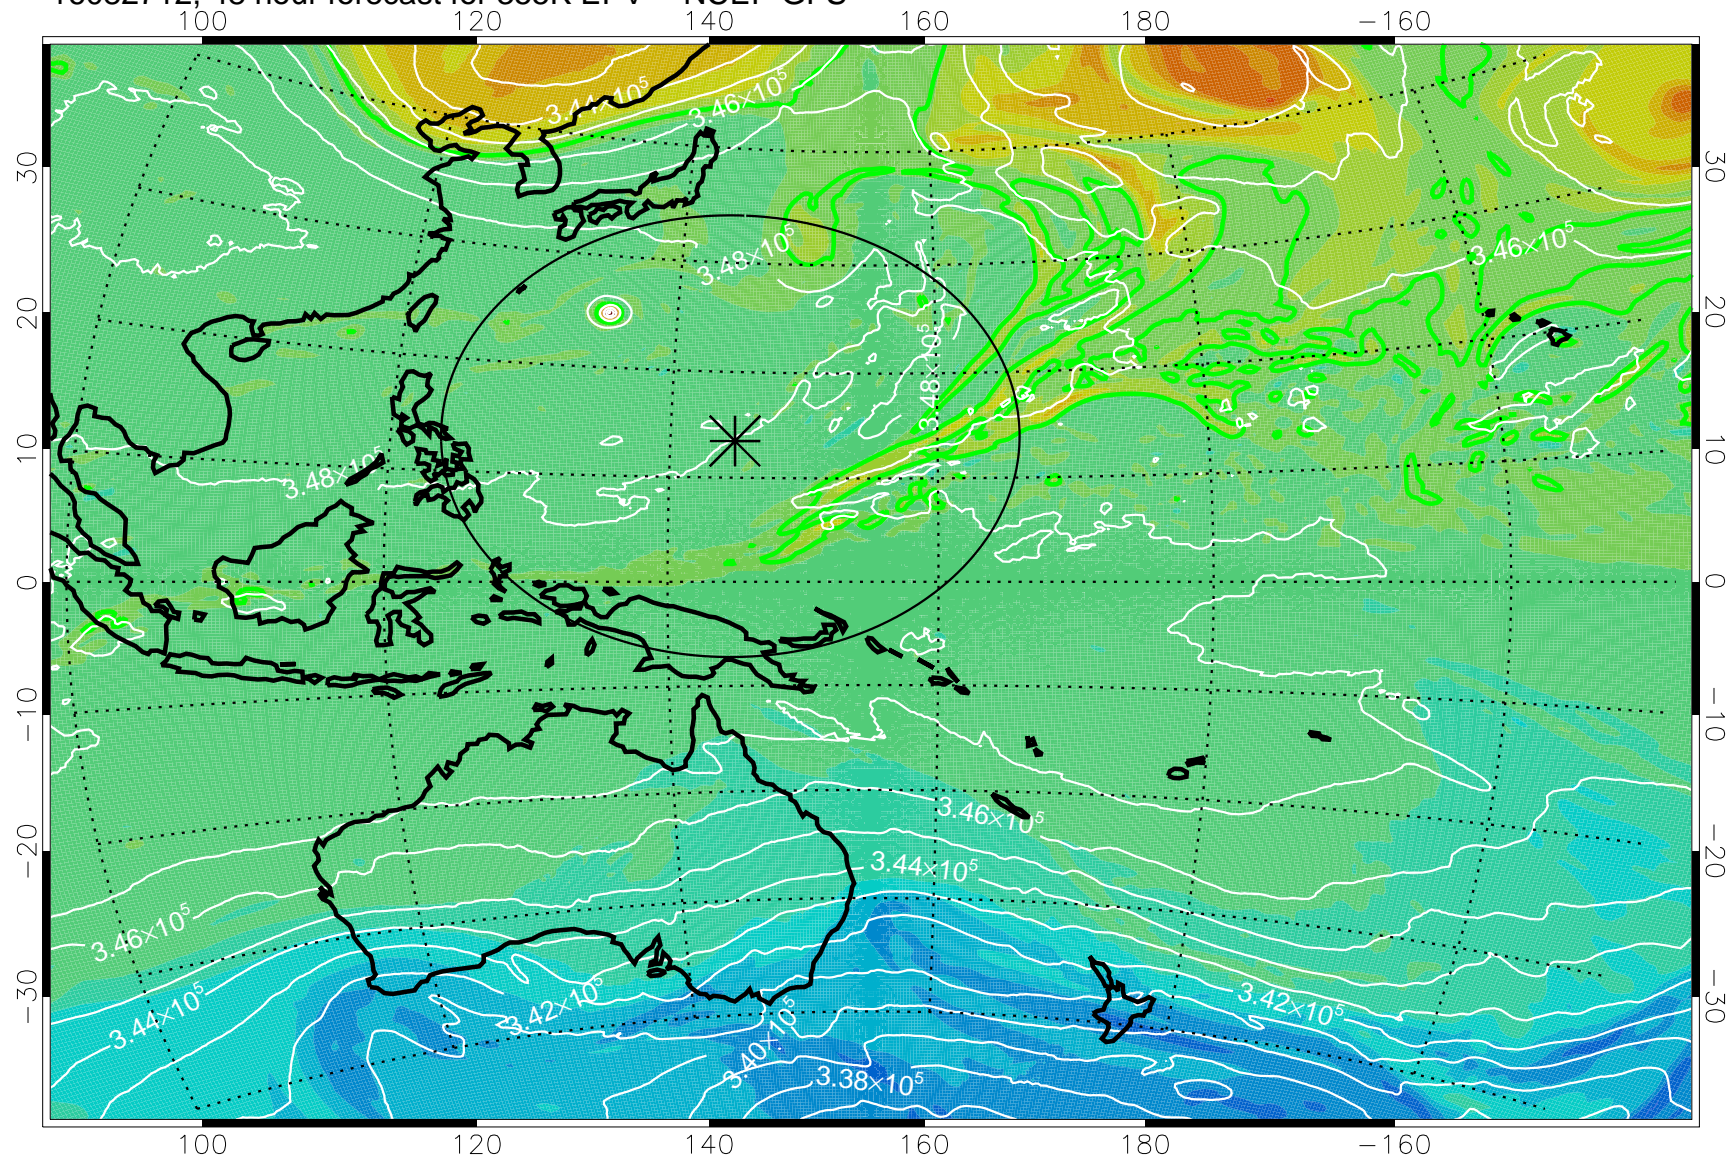

16082618, 30 hour forecast for 355K EPV -- NCEP GFS

355K Montgomery Streamfunction, white
EPV Tropopause (2 PVU) Position
Range ring of 2304 km

16082700, 36 hour forecast for 355K EPV -- NCEP GFS

355K Montgomery Streamfunction, white
EPV Tropopause (2 PVU) Position
Range ring of 2304 km

16082706, 42 hour forecast for 355K EPV -- NCEP GFS

355K Montgomery Streamfunction, white
EPV Tropopause (2 PVU) Position
Range ring of 2304 km

16082712, 48 hour forecast for 355K EPV -- NCEP GFS

355K Montgomery Streamfunction, white
EPV Tropopause (2 PVU) Position
Range ring of 2304 km

16082718, 54 hour forecast for 355K EPV -- NCEP GFS

355K Montgomery Streamfunction, white
EPV Tropopause (2 PVU) Position
Range ring of 2304 km

16082800, 60 hour forecast for 355K EPV -- NCEP GFS

355K Montgomery Streamfunction, white
EPV Tropopause (2 PVU) Position
Range ring of 2304 km

16082806, 66 hour forecast for 355K EPV -- NCEP GFS

355K Montgomery Streamfunction, white
EPV Tropopause (2 PVU) Position
Range ring of 2304 km

16082812, 72 hour forecast for 355K EPV -- NCEP GFS

355K Montgomery Streamfunction, white
EPV Tropopause (2 PVU) Position
Range ring of 2304 km