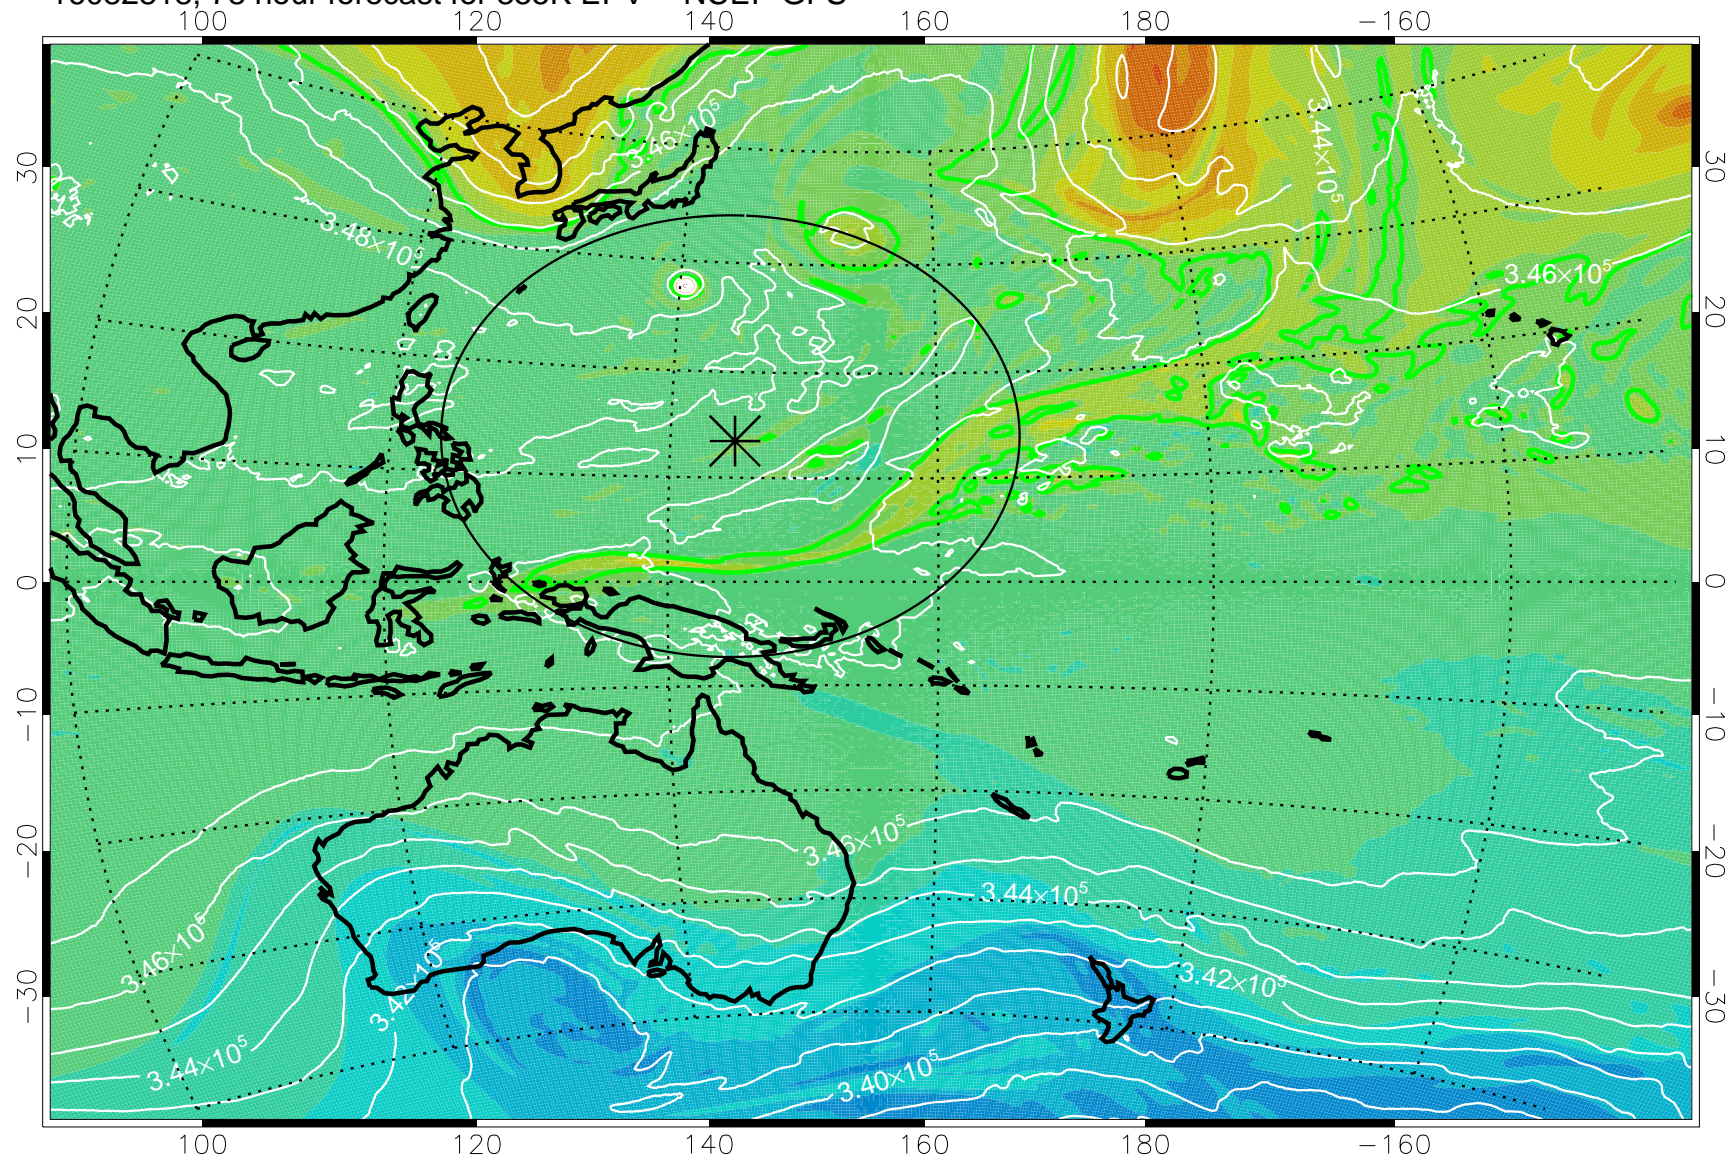

16082806, 66 hour forecast for 355K EPV -- NCEP GFS

355K Montgomery Streamfunction, white
EPV Tropopause (2 PVU) Position
Range ring of 2304 km

16082812, 72 hour forecast for 355K EPV -- NCEP GFS

355K Montgomery Streamfunction, white
EPV Tropopause (2 PVU) Position
Range ring of 2304 km

16082818, 78 hour forecast for 355K EPV -- NCEP GFS

355K Montgomery Streamfunction, white
EPV Tropopause (2 PVU) Position
Range ring of 2304 km

16082900, 84 hour forecast for 355K EPV -- NCEP GFS

355K Montgomery Streamfunction, white
EPV Tropopause (2 PVU) Position
Range ring of 2304 km

16082906, 90 hour forecast for 355K EPV -- NCEP GFS

355K Montgomery Streamfunction, white
EPV Tropopause (2 PVU) Position
Range ring of 2304 km

16082912, 96 hour forecast for 355K EPV -- NCEP GFS

355K Montgomery Streamfunction, white
EPV Tropopause (2 PVU) Position
Range ring of 2304 km

16082918, 102 hour forecast for 355K EPV -- NCEP GFS

355K Montgomery Streamfunction, white
EPV Tropopause (2 PVU) Position
Range ring of 2304 km

16083000, 108 hour forecast for 355K EPV -- NCEP GFS

355K Montgomery Streamfunction, white
EPV Tropopause (2 PVU) Position
Range ring of 2304 km