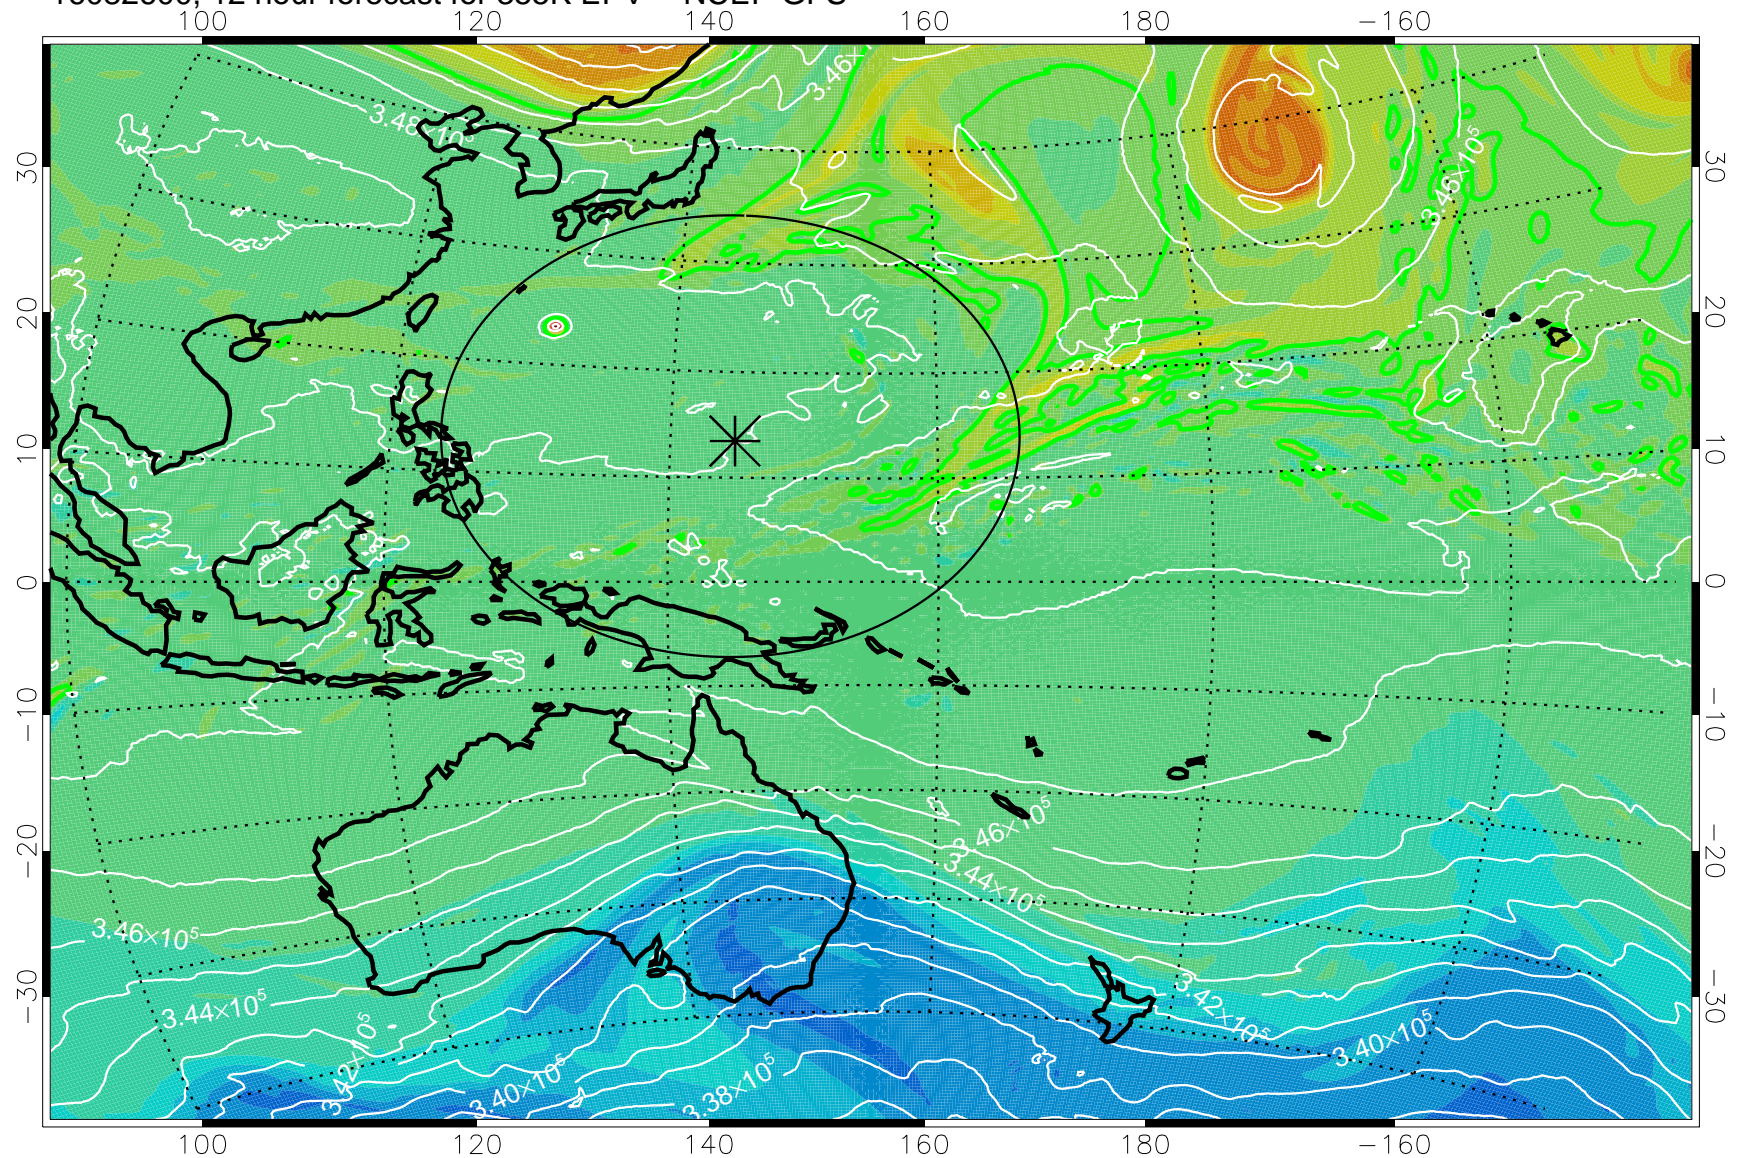

16082518, 6 hour forecast for 355K EPV -- NCEP GFS

355K Montgomery Streamfunction, white
EPV Tropopause (2 PVU) Position
Range ring of 2304 km

16082600, 12 hour forecast for 355K EPV -- NCEP GFS

355K Montgomery Streamfunction, white
EPV Tropopause (2 PVU) Position
Range ring of 2304 km

16082606, 18 hour forecast for 355K EPV -- NCEP GFS

355K Montgomery Streamfunction, white
EPV Tropopause (2 PVU) Position
Range ring of 2304 km

16082612, 24 hour forecast for 355K EPV -- NCEP GFS

355K Montgomery Streamfunction, white
EPV Tropopause (2 PVU) Position
Range ring of 2304 km

16082618, 30 hour forecast for 355K EPV -- NCEP GFS

355K Montgomery Streamfunction, white
EPV Tropopause (2 PVU) Position
Range ring of 2304 km

16082700, 36 hour forecast for 355K EPV -- NCEP GFS

355K Montgomery Streamfunction, white
EPV Tropopause (2 PVU) Position
Range ring of 2304 km

16082718, 54 hour forecast for 355K EPV -- NCEP GFS

355K Montgomery Streamfunction, white
EPV Tropopause (2 PVU) Position
Range ring of 2304 km

16082800, 60 hour forecast for 355K EPV -- NCEP GFS

355K Montgomery Streamfunction, white
EPV Tropopause (2 PVU) Position
Range ring of 2304 km