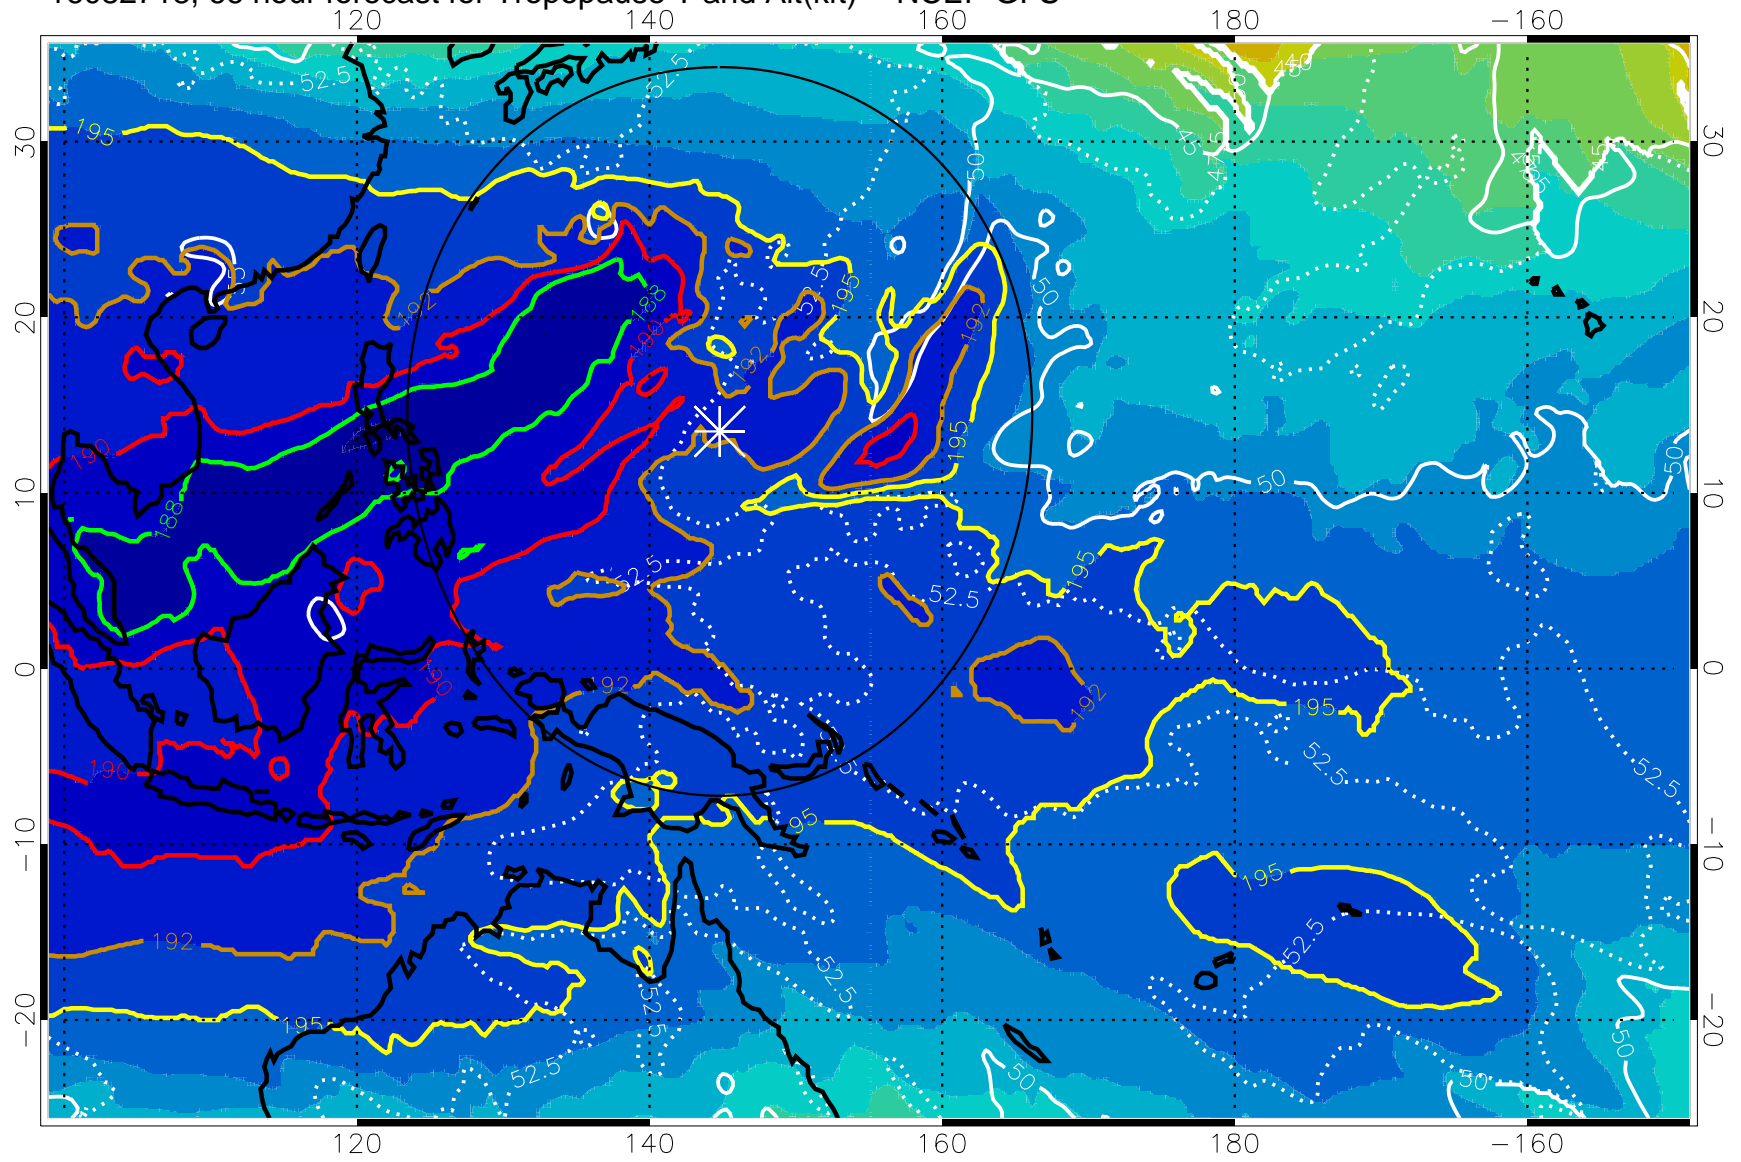

16082718, 66 hour forecast for Tropopause T and Alt(kft) -- NCEP GFS

190   200   210   220   230
Tropopause T, K

Tropopause Altitude in kft (white)

192.5K Isotherm   195K Isotherm
187.5K Isotherm   190K Isotherm

Range ring of 2304 km