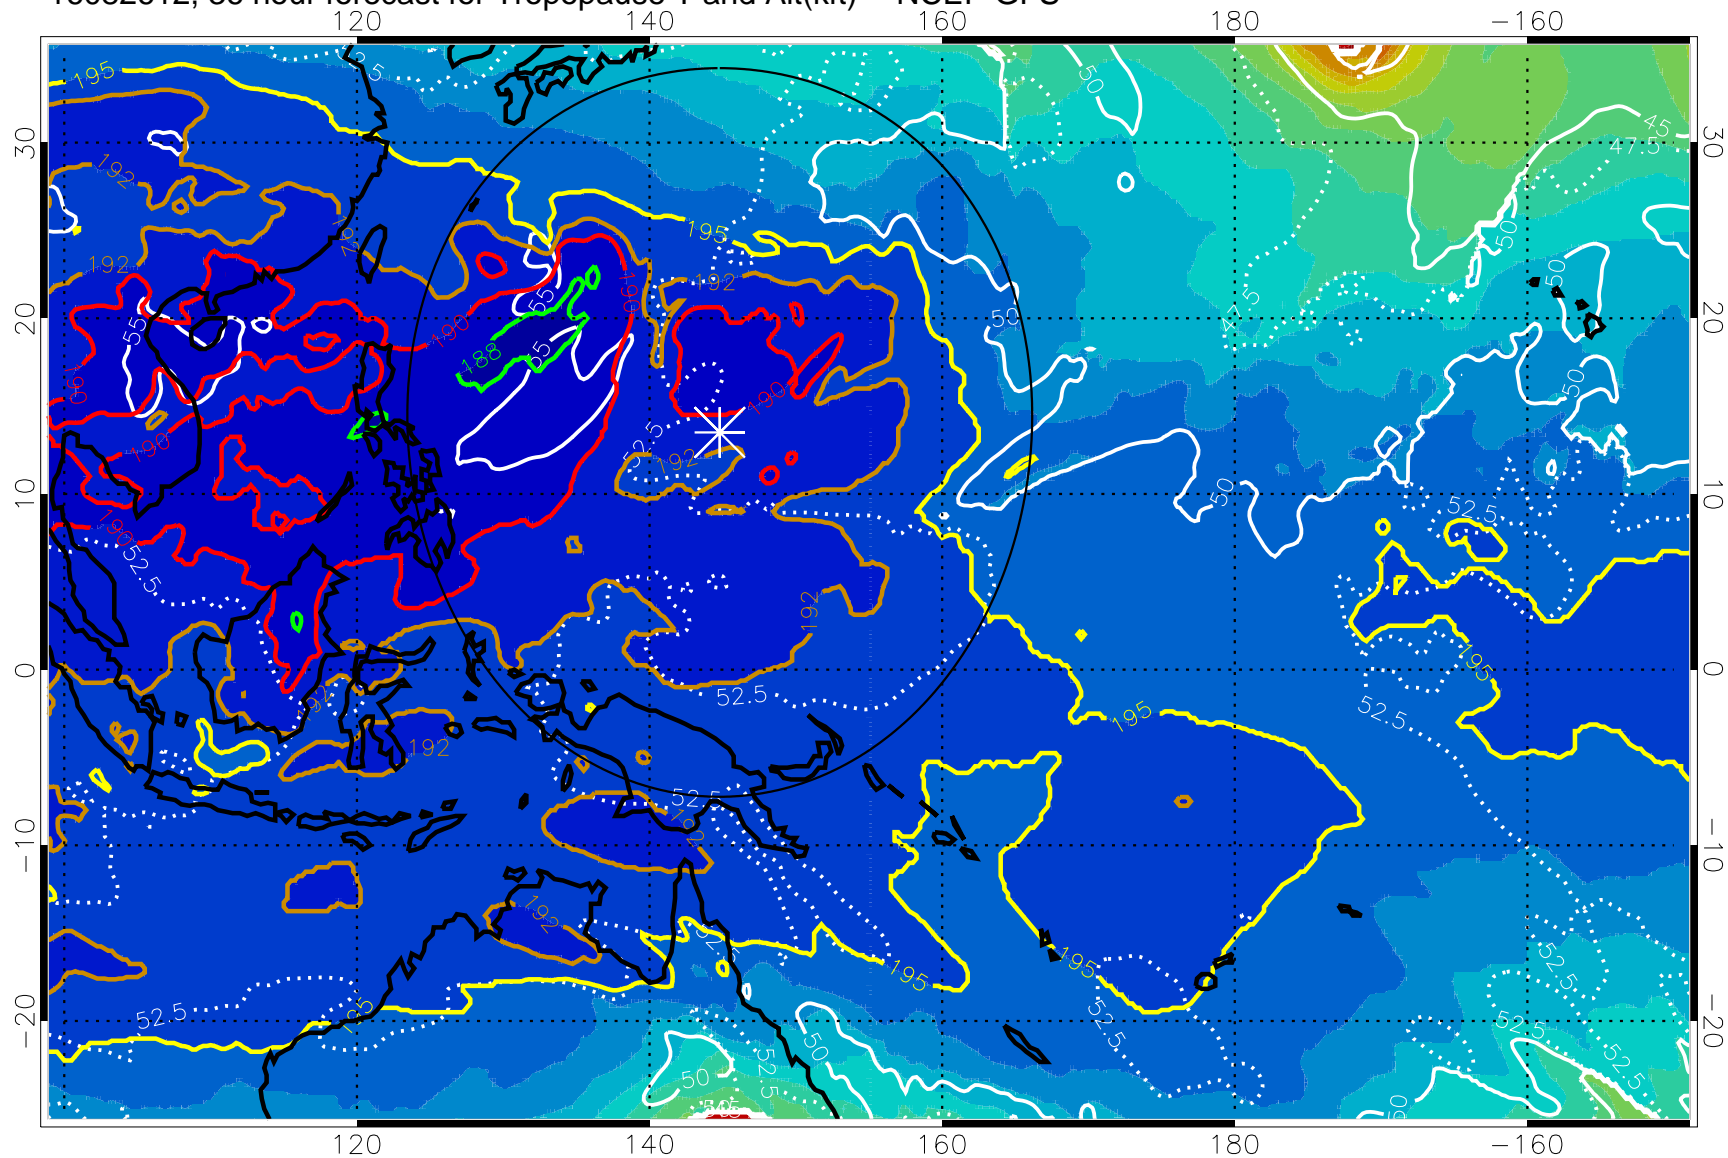

16082612, 36 hour forecast for Tropopause T and Alt(kft) -- NCEP GFS

190 200 210 220 230

Tropopause T, K

Tropopause Altitude in kft (white)

192.5K Isotherm 195K Isotherm
187.5K Isotherm 190K Isotherm

Range ring of 2304 km