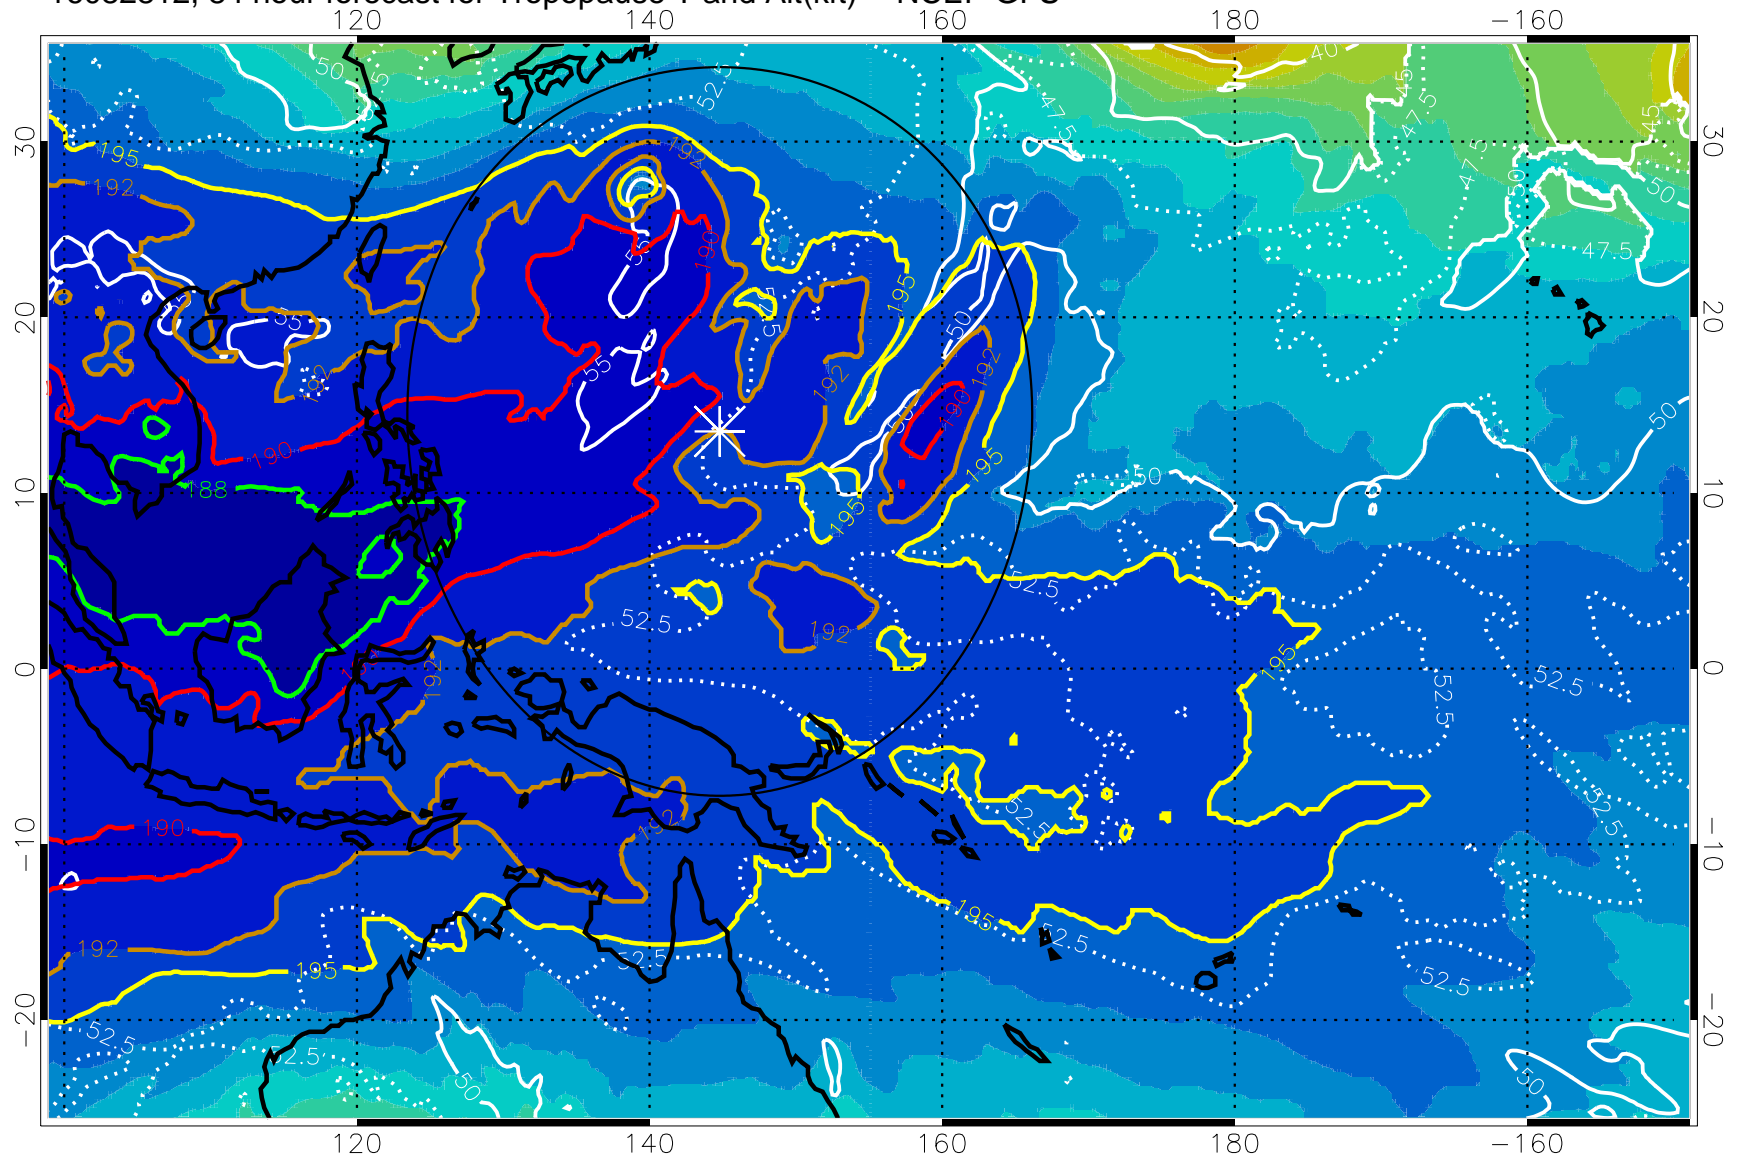

16082812, 84 hour forecast for Tropopause T and Alt(kft) -- NCEP GFS

190 200 210 220 230

Tropopause T, K

Tropopause Altitude in kft (white)

192.5K Isotherm 195K Isotherm

187.5K Isotherm 190K Isotherm

Range ring of 2304 km