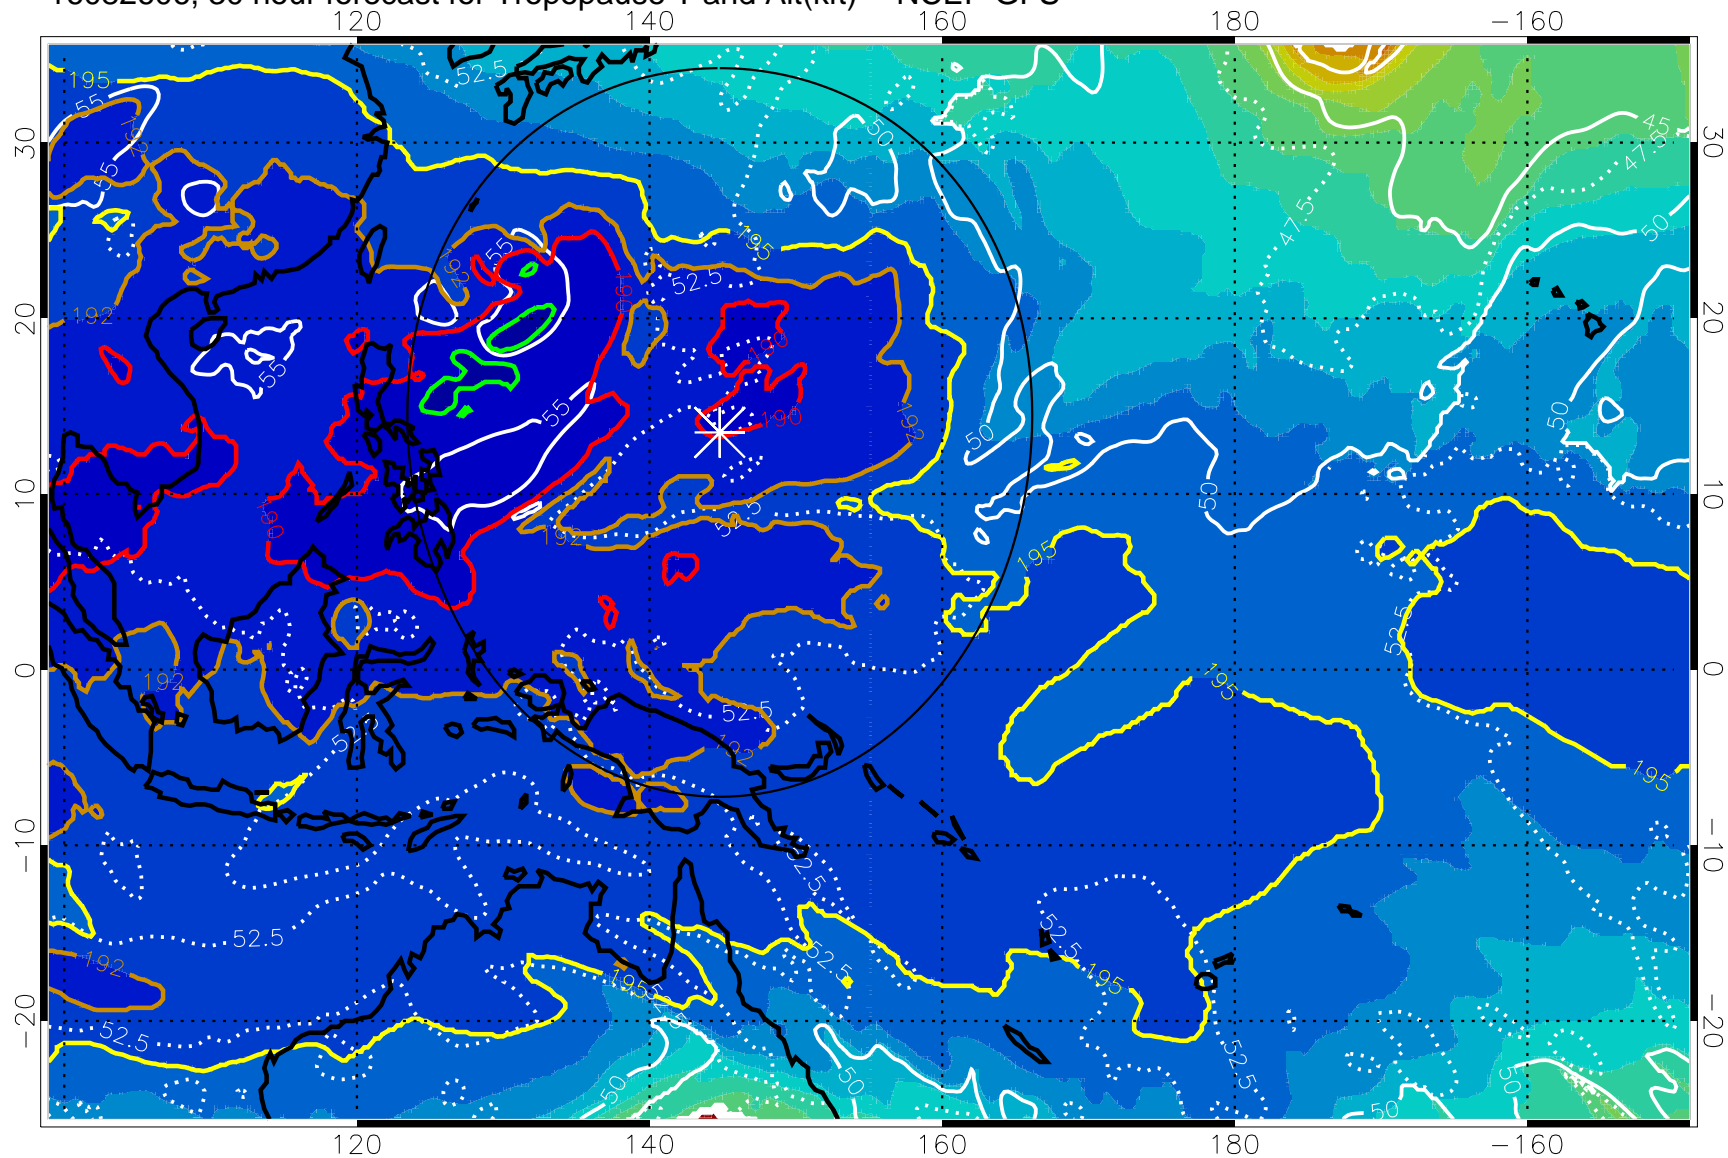

16082606, 30 hour forecast for Tropopause T and Alt(kft) -- NCEP GFS

190 200 210 220 230

Tropopause T, K

Tropopause Altitude in kft (white)

192.5K Isotherm 195K Isotherm
187.5K Isotherm 190K Isotherm

Range ring of 2304 km