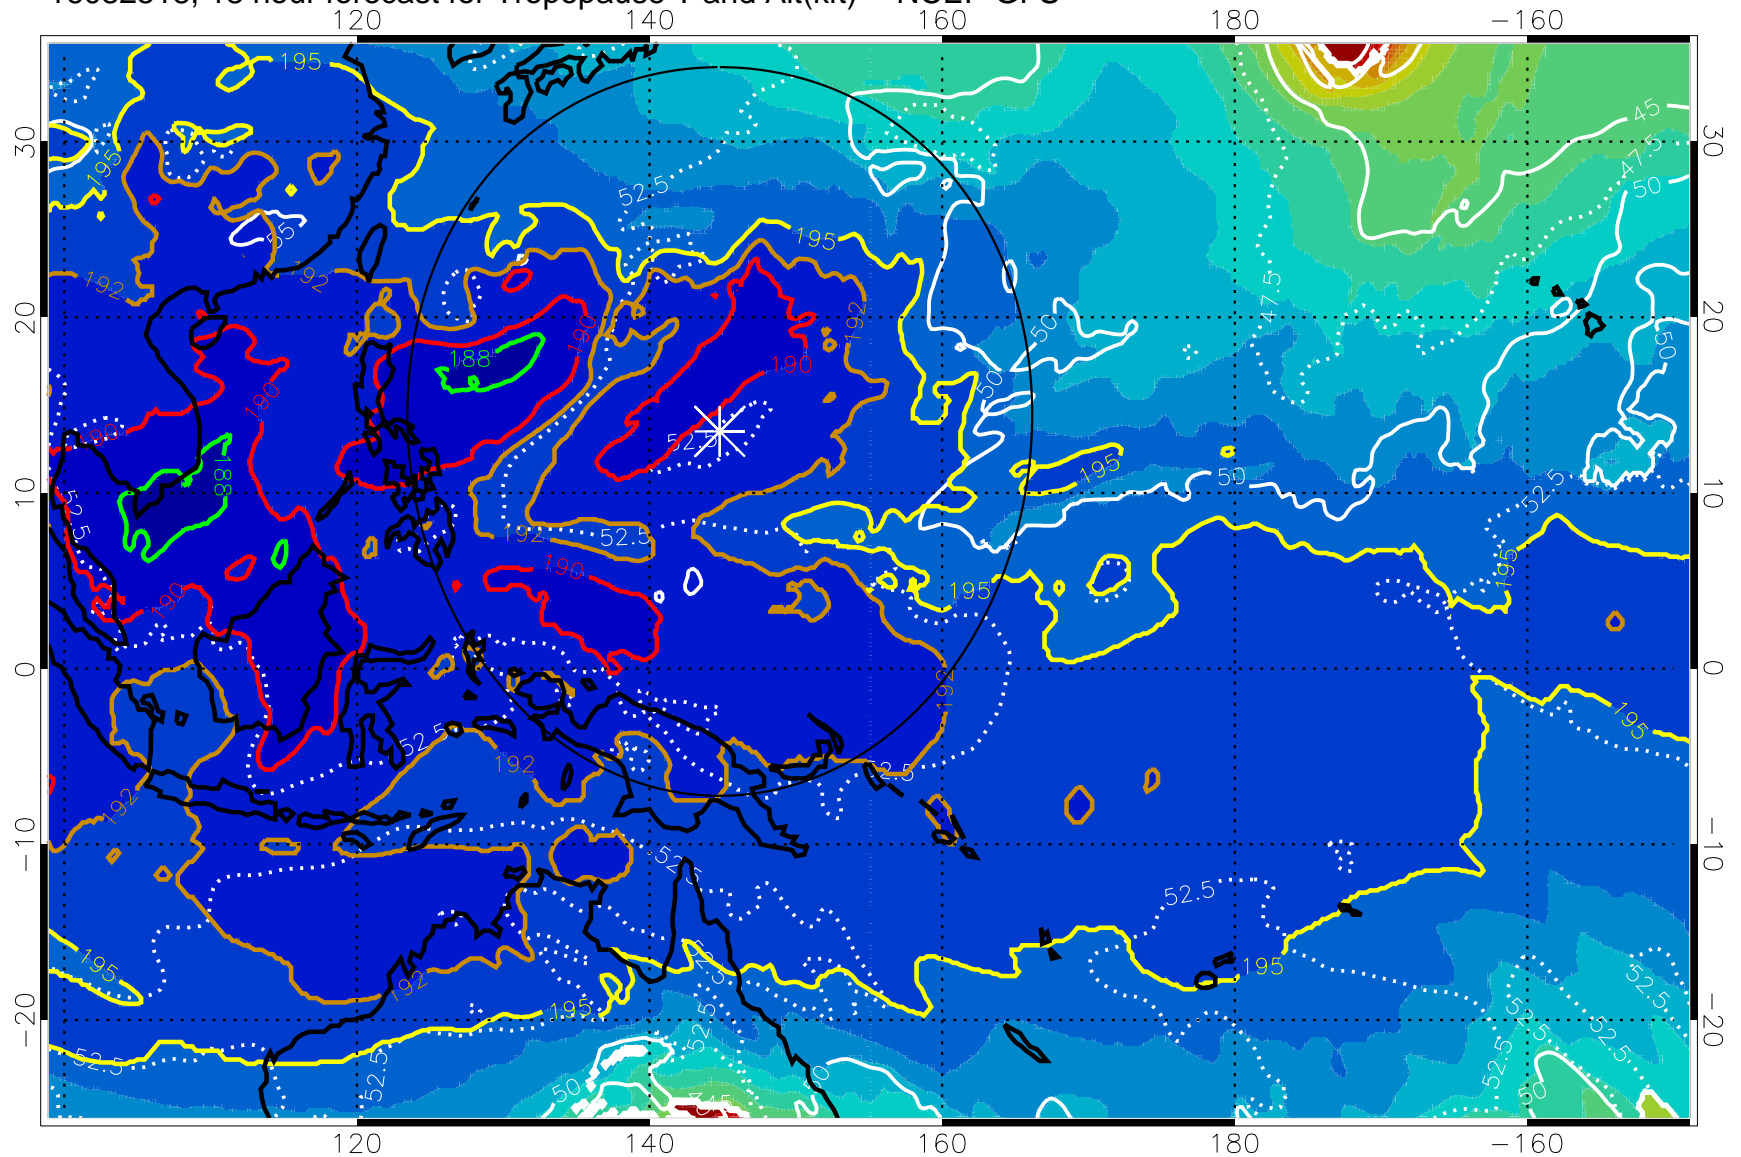

16082518, 18 hour forecast for Tropopause T and Alt(kft) -- NCEP GFS

190 200 210 220 230

Tropopause T, K

Tropopause Altitude in kft (white)

192.5K Isotherm 195K Isotherm
187.5K Isotherm 190K Isotherm

Range ring of 2304 km