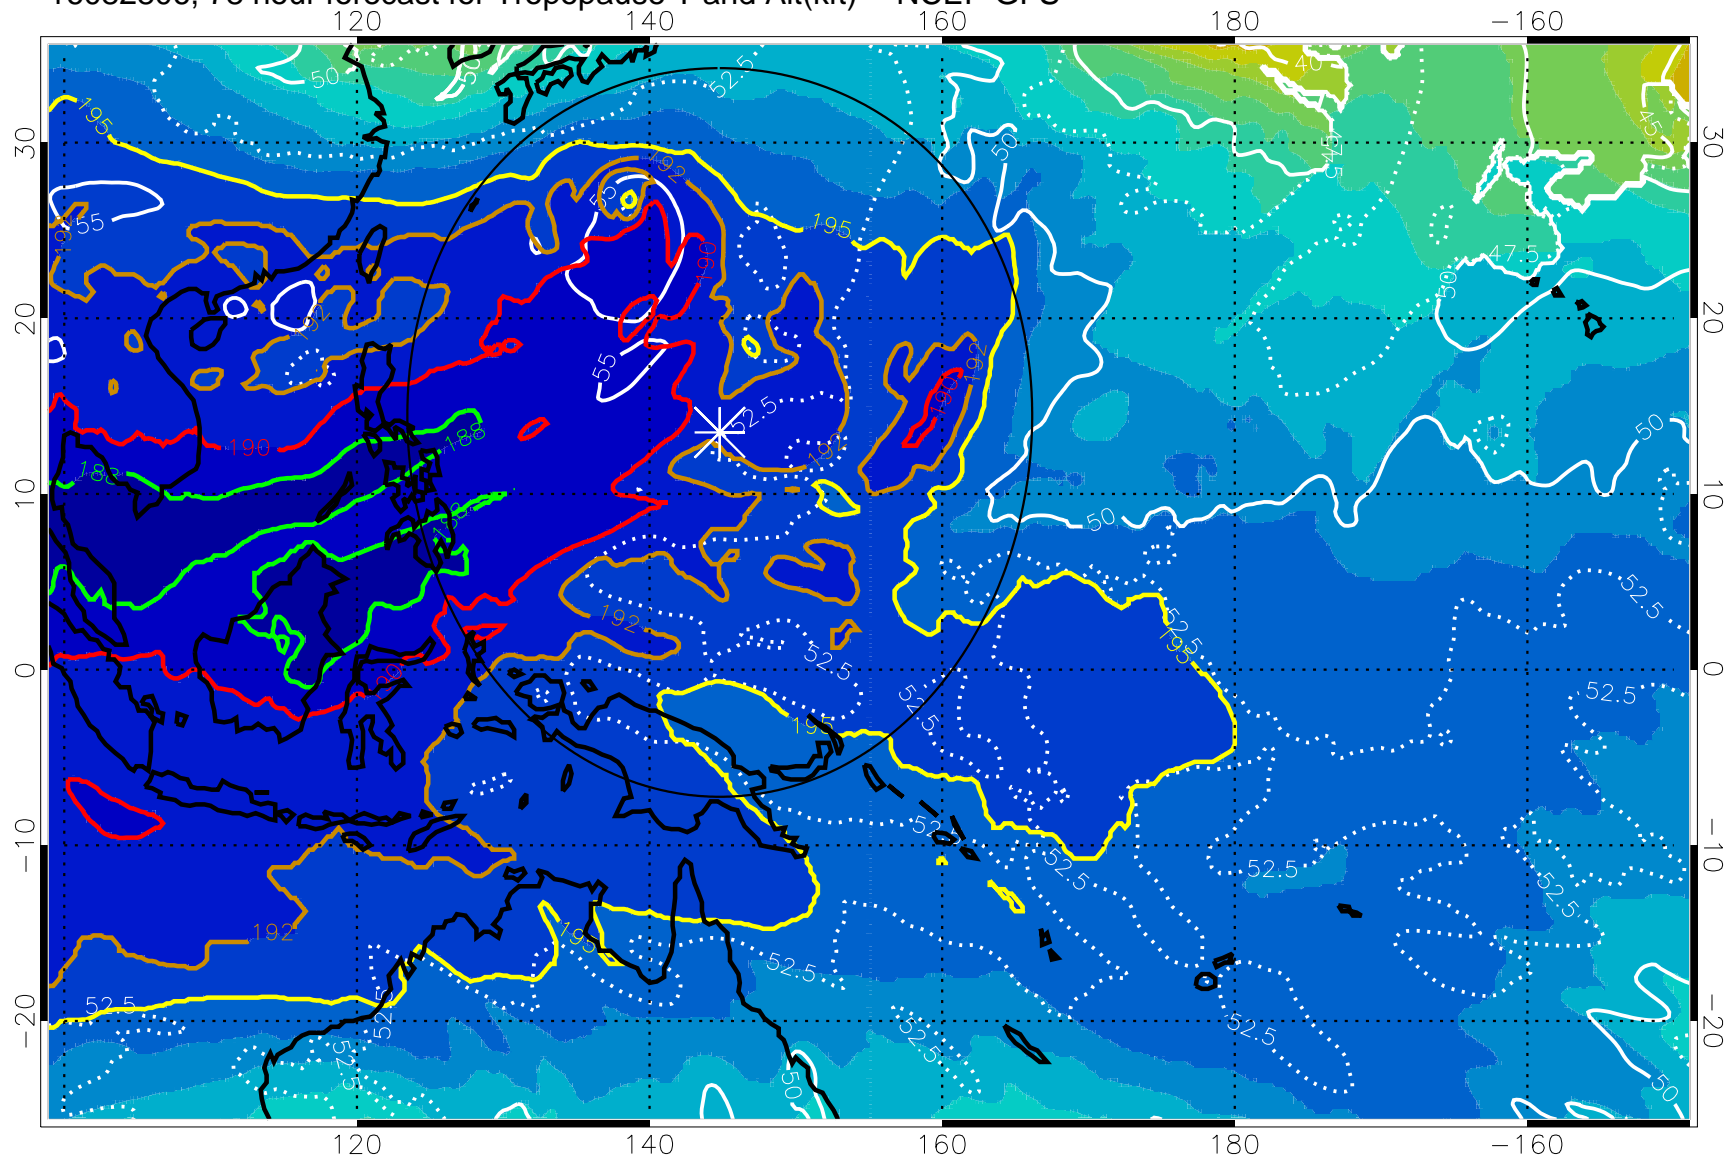

16082806, 78 hour forecast for Tropopause T and Alt(kft) -- NCEP GFS

190 200 210 220 230
Tropopause T, K

Tropopause Altitude in kft (white)

192.5K Isotherm 195K Isotherm
187.5K Isotherm 190K Isotherm

Range ring of 2304 km