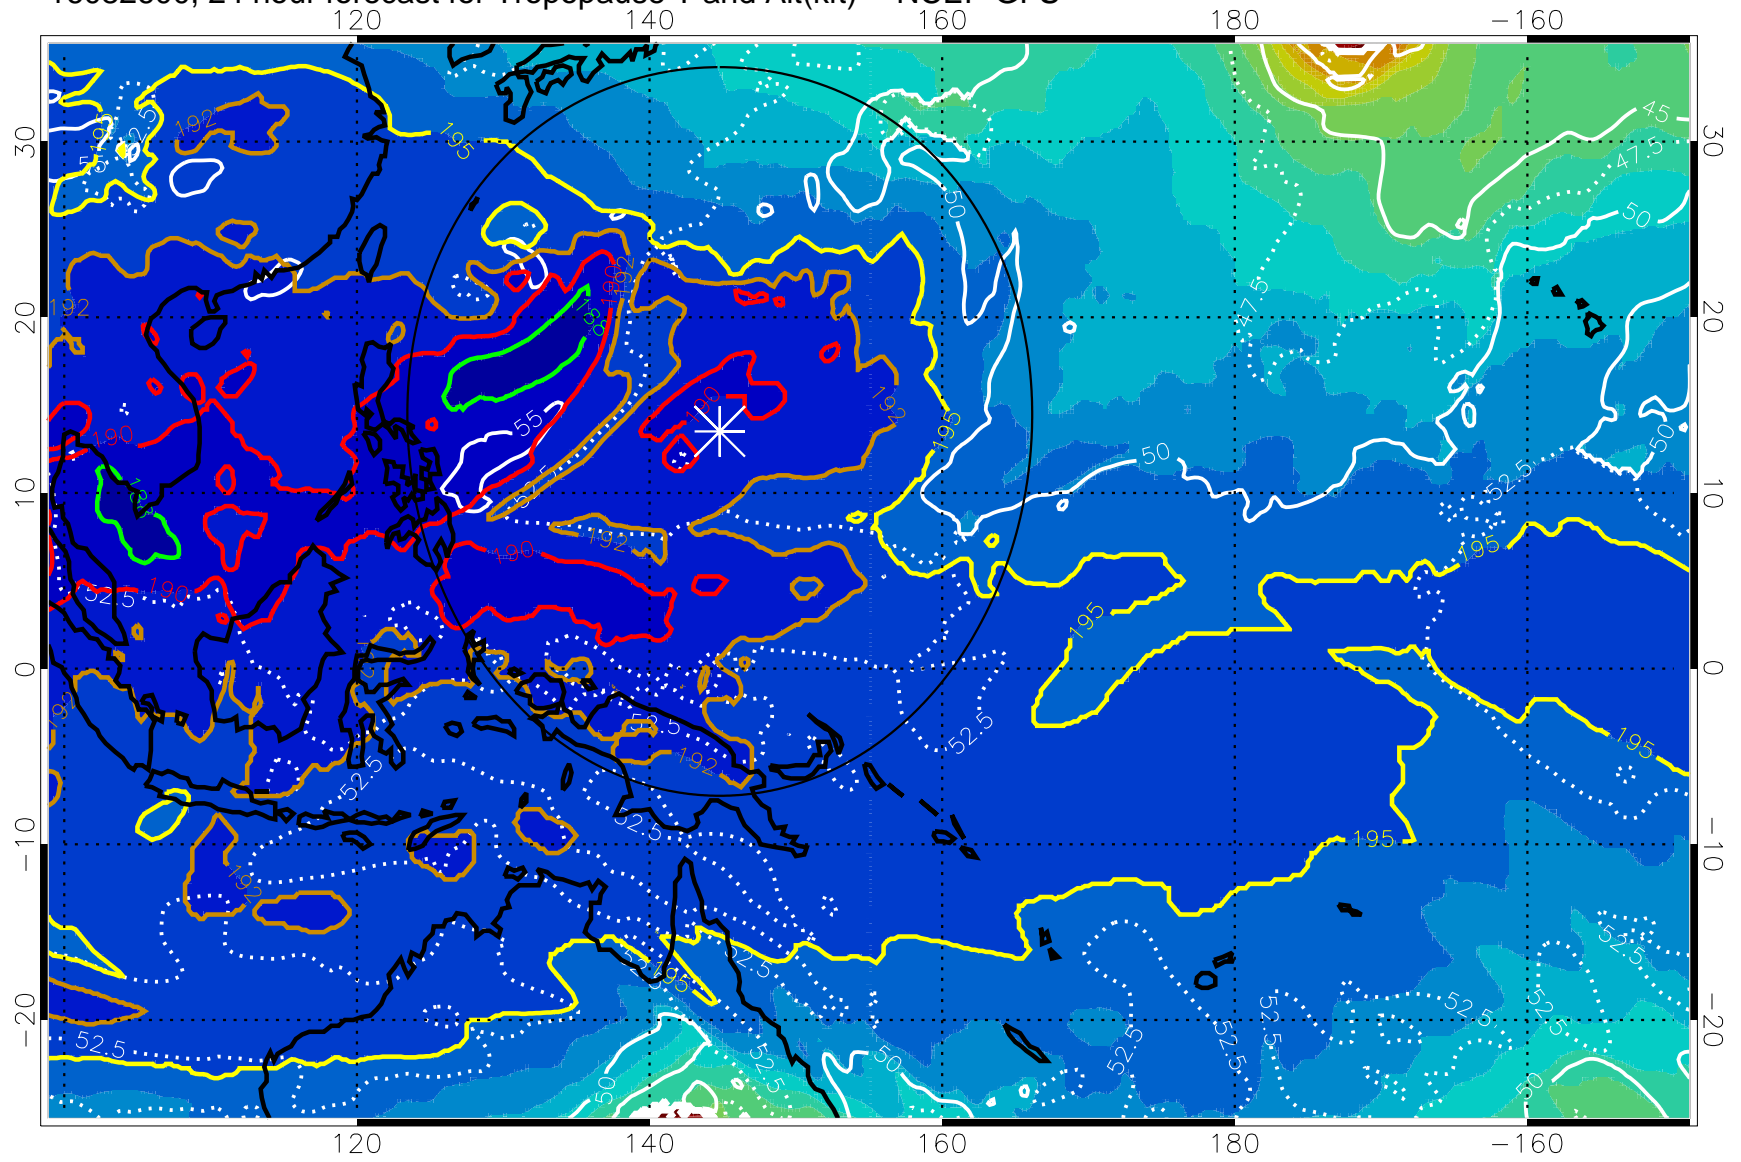

16082600, 24 hour forecast for Tropopause T and Alt(kft) -- NCEP GFS

190 200 210 220 230

Tropopause T, K

Tropopause Altitude in kft (white)

192.5K Isotherm 195K Isotherm
187.5K Isotherm 190K Isotherm

Range ring of 2304 km