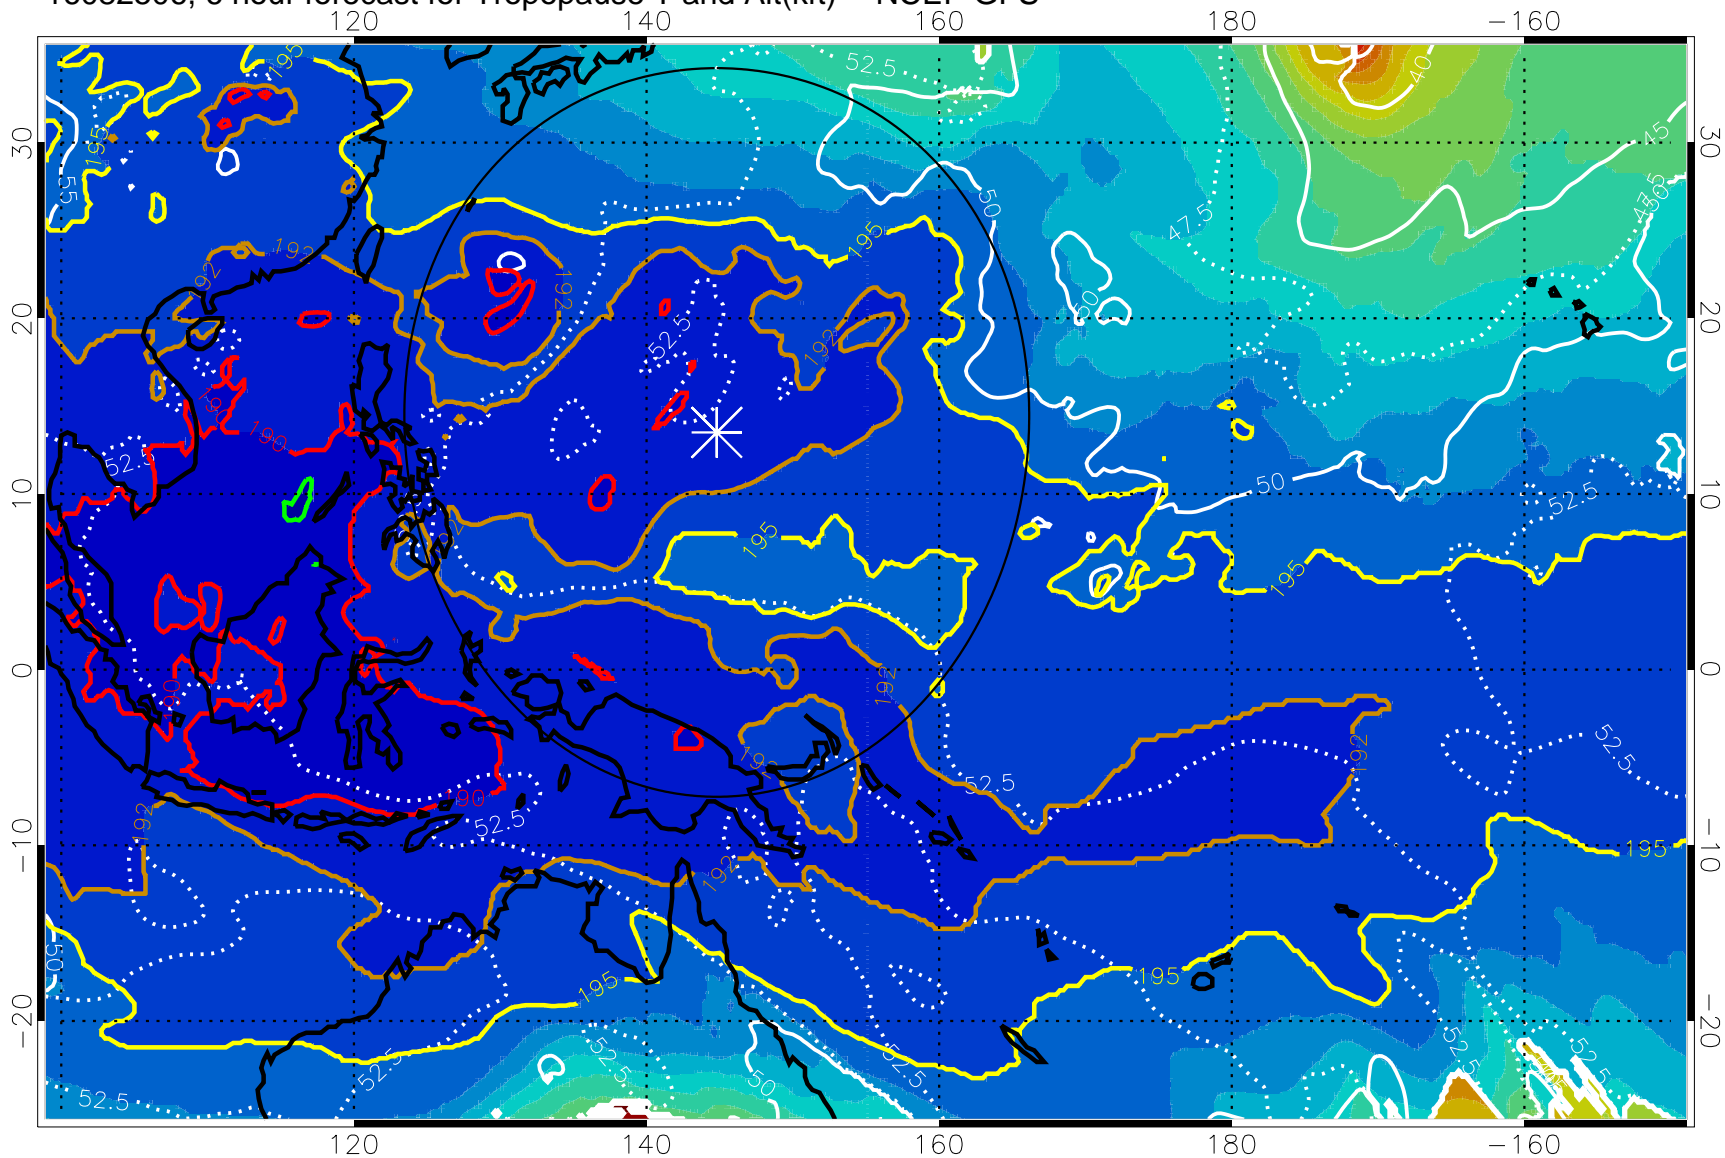

16082506, 6 hour forecast for Tropopause T and Alt(kft) -- NCEP GFS

190 200 210 220 230

Tropopause T, K

Tropopause Altitude in kft (white)

192.5K Isotherm 195K Isotherm
187.5K Isotherm 190K Isotherm

Range ring of 2304 km