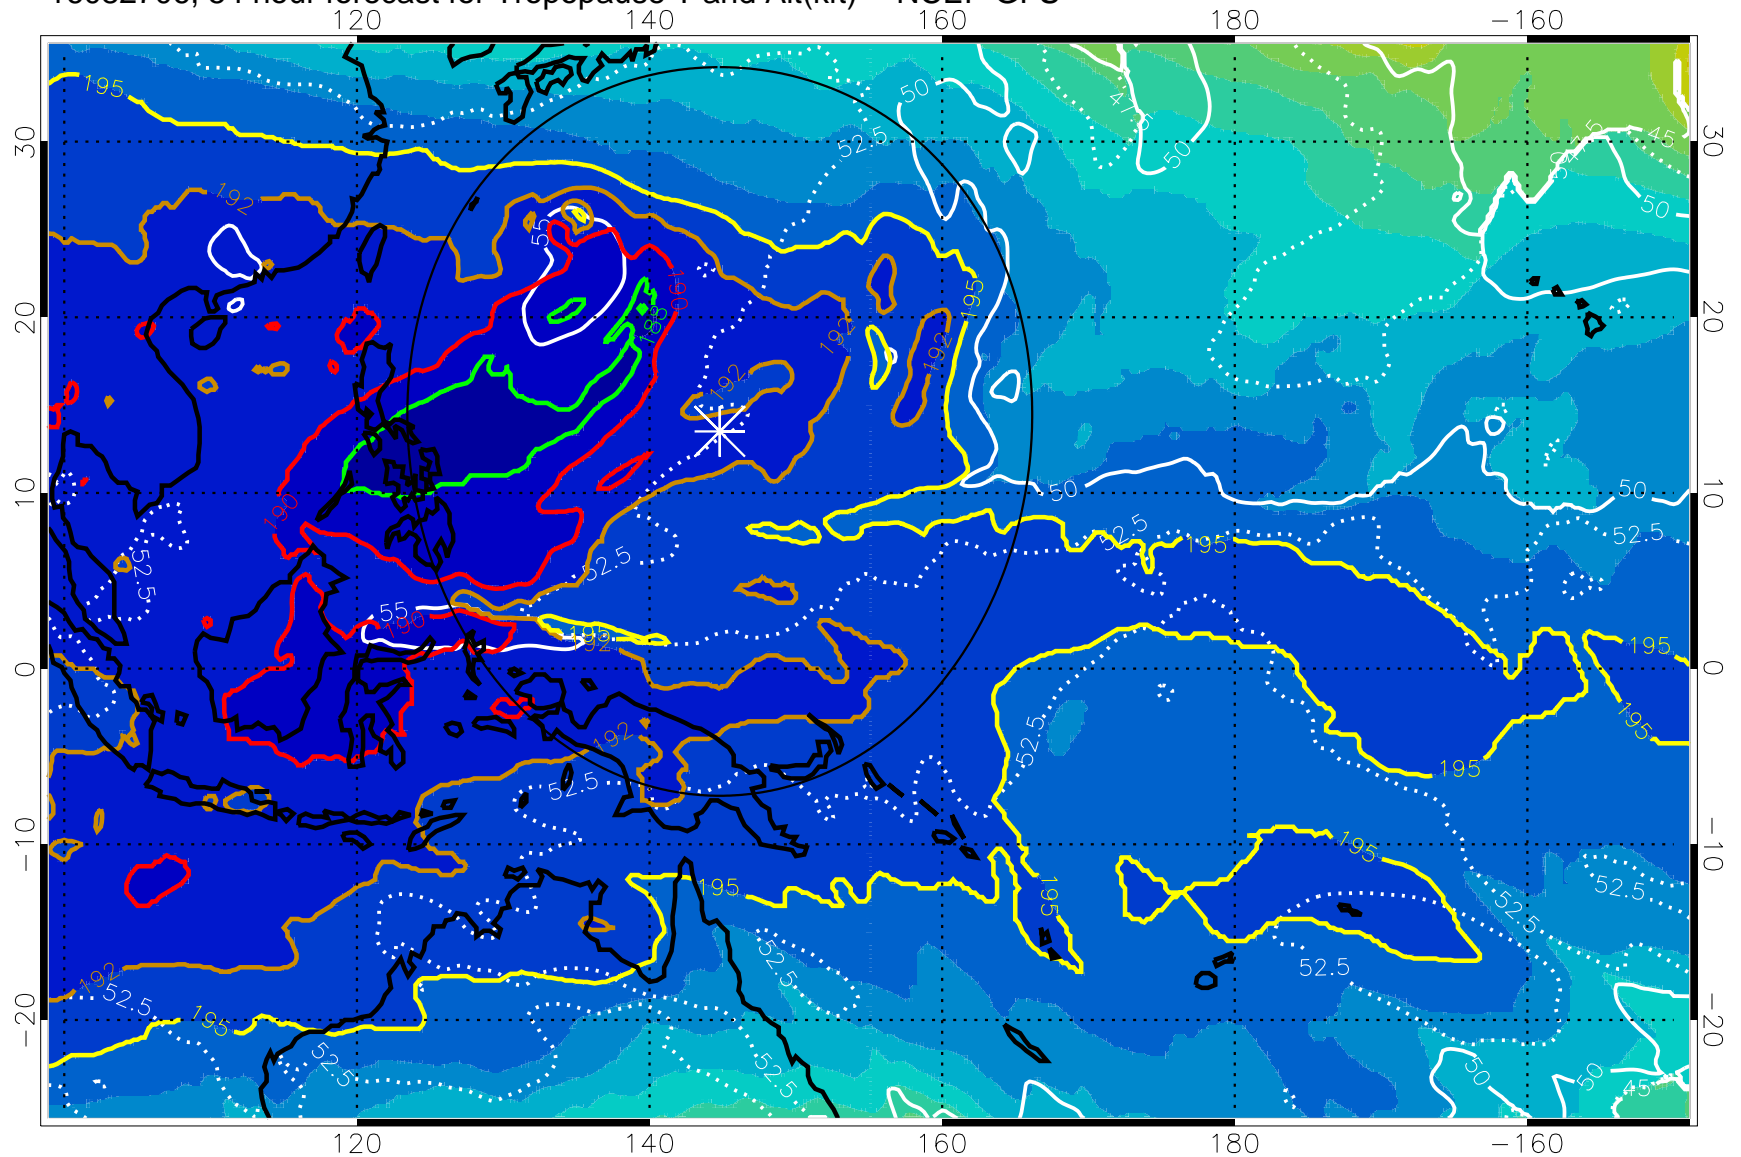

16082706, 54 hour forecast for Tropopause T and Alt(kft) -- NCEP GFS

190 200 210 220 230

Tropopause T, K

Tropopause Altitude in kft (white)

192.5K Isotherm 195K Isotherm
187.5K Isotherm 190K Isotherm

Range ring of 2304 km