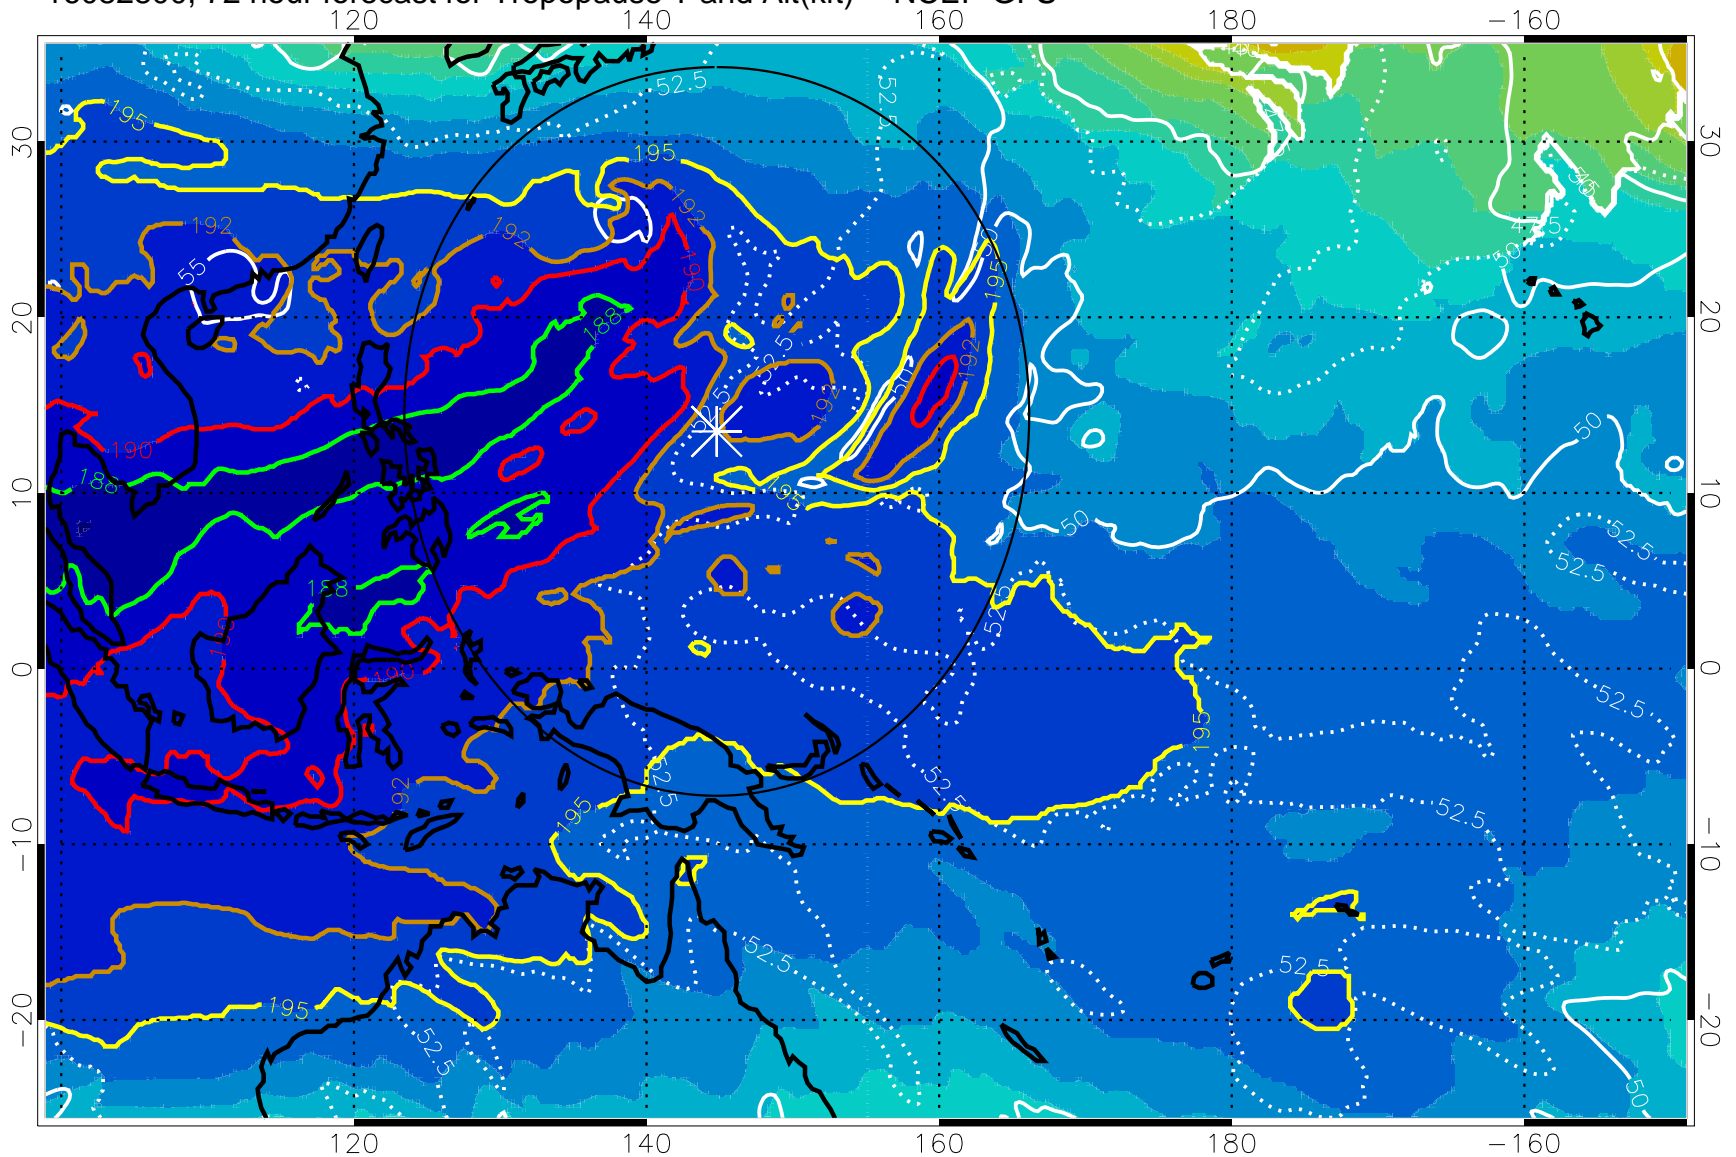

16082800, 72 hour forecast for Tropopause T and Alt(kft) -- NCEP GFS

190   200   210   220   230
Tropopause T, K

Tropopause Altitude in kft (white)

192.5K Isotherm   195K Isotherm
187.5K Isotherm   190K Isotherm

Range ring of 2304 km