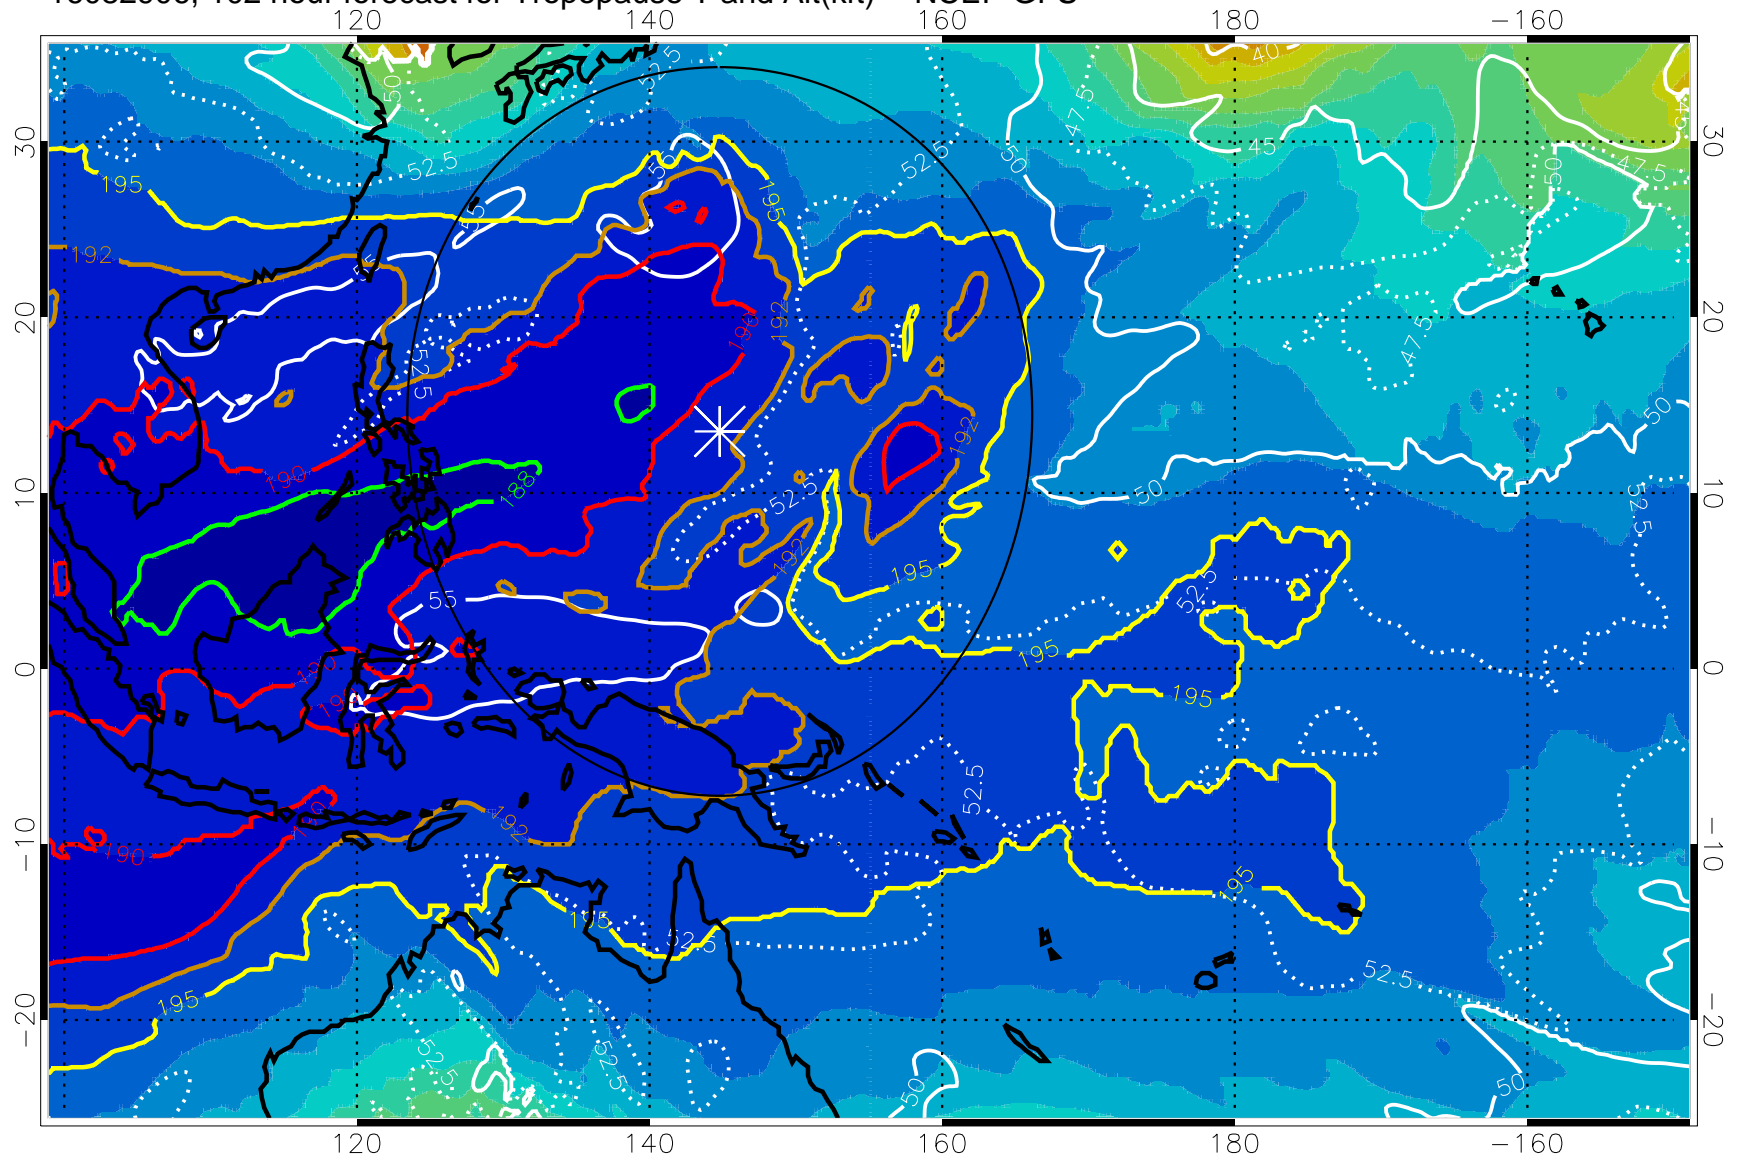

16082906, 102 hour forecast for Tropopause T and Alt(kft) -- NCEP GFS

190 200 210 220 230

Tropopause T, K

Tropopause Altitude in kft (white)

192.5K Isotherm 195K Isotherm
187.5K Isotherm 190K Isotherm

Range ring of 2304 km