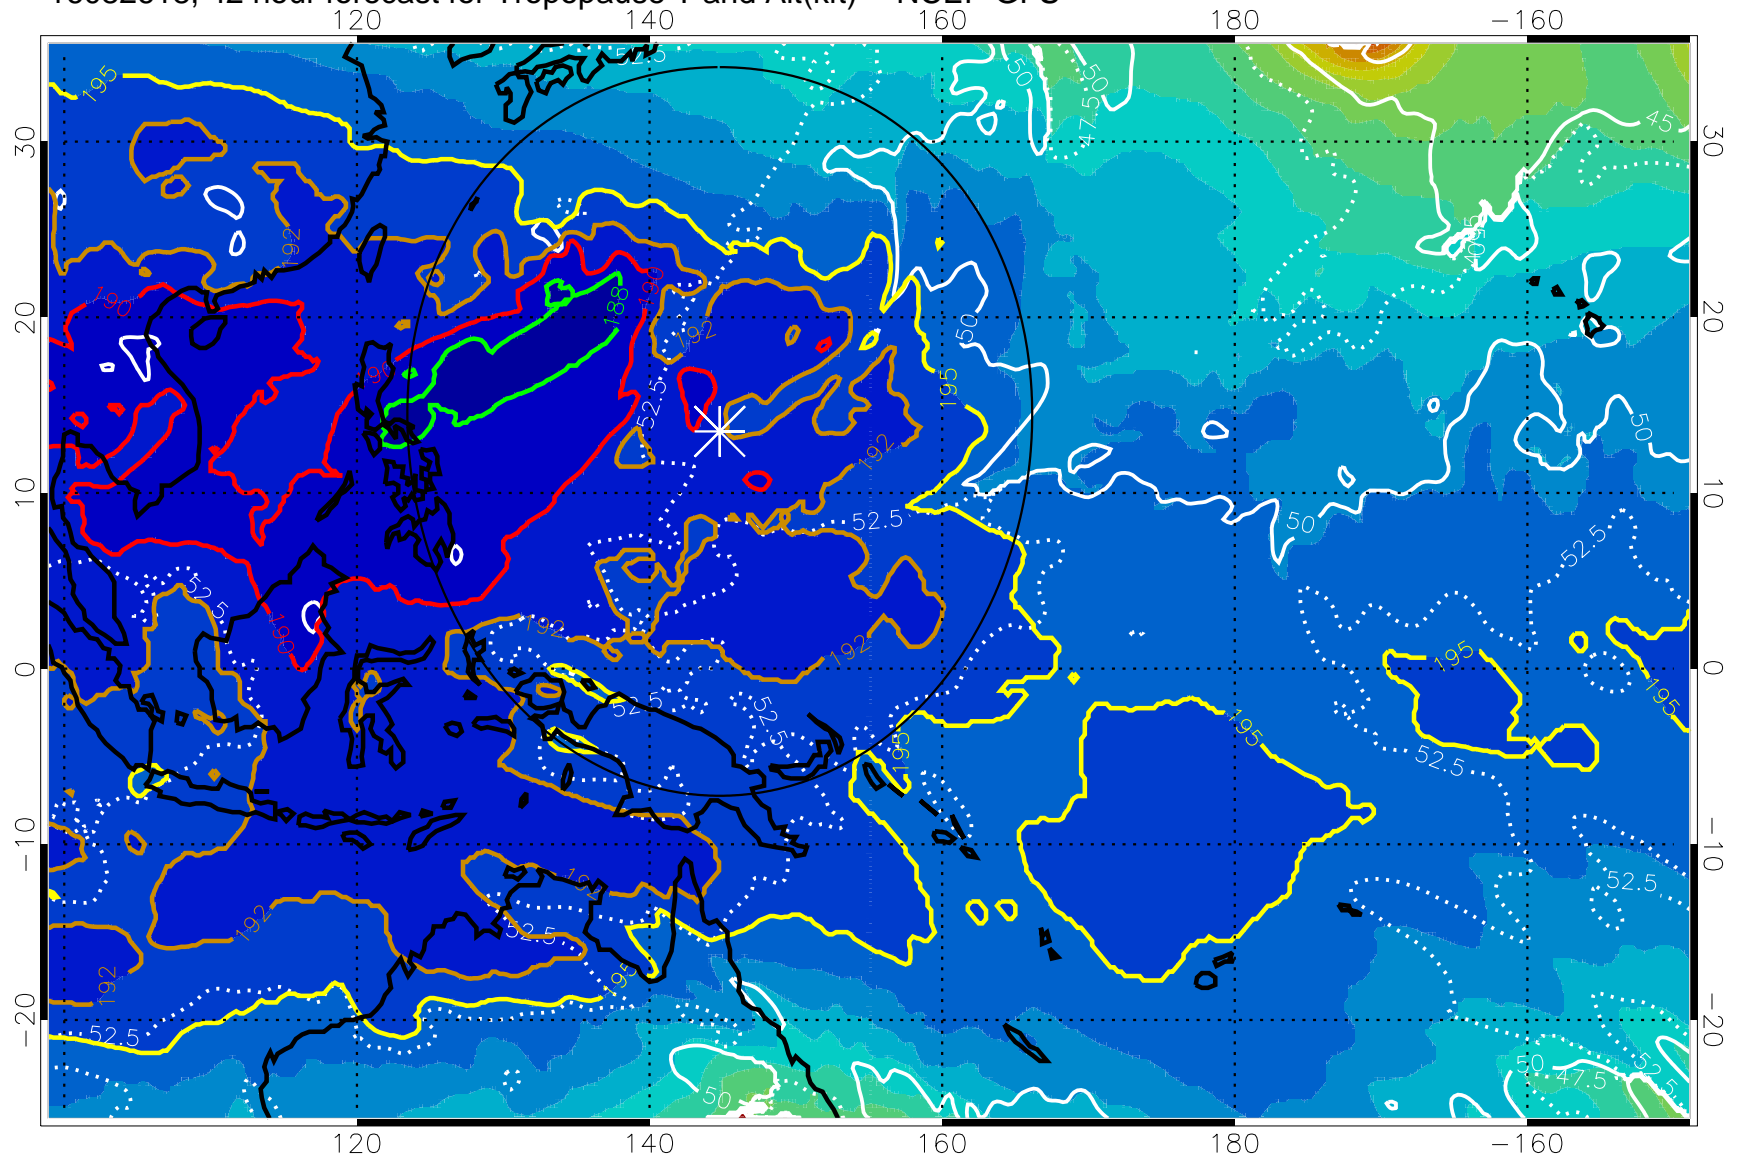

16082618, 42 hour forecast for Tropopause T and Alt(kft) -- NCEP GFS

190 200 210 220 230

Tropopause T, K

Tropopause Altitude in kft (white)

192.5K Isotherm 195K Isotherm

187.5K Isotherm 190K Isotherm

Range ring of 2304 km