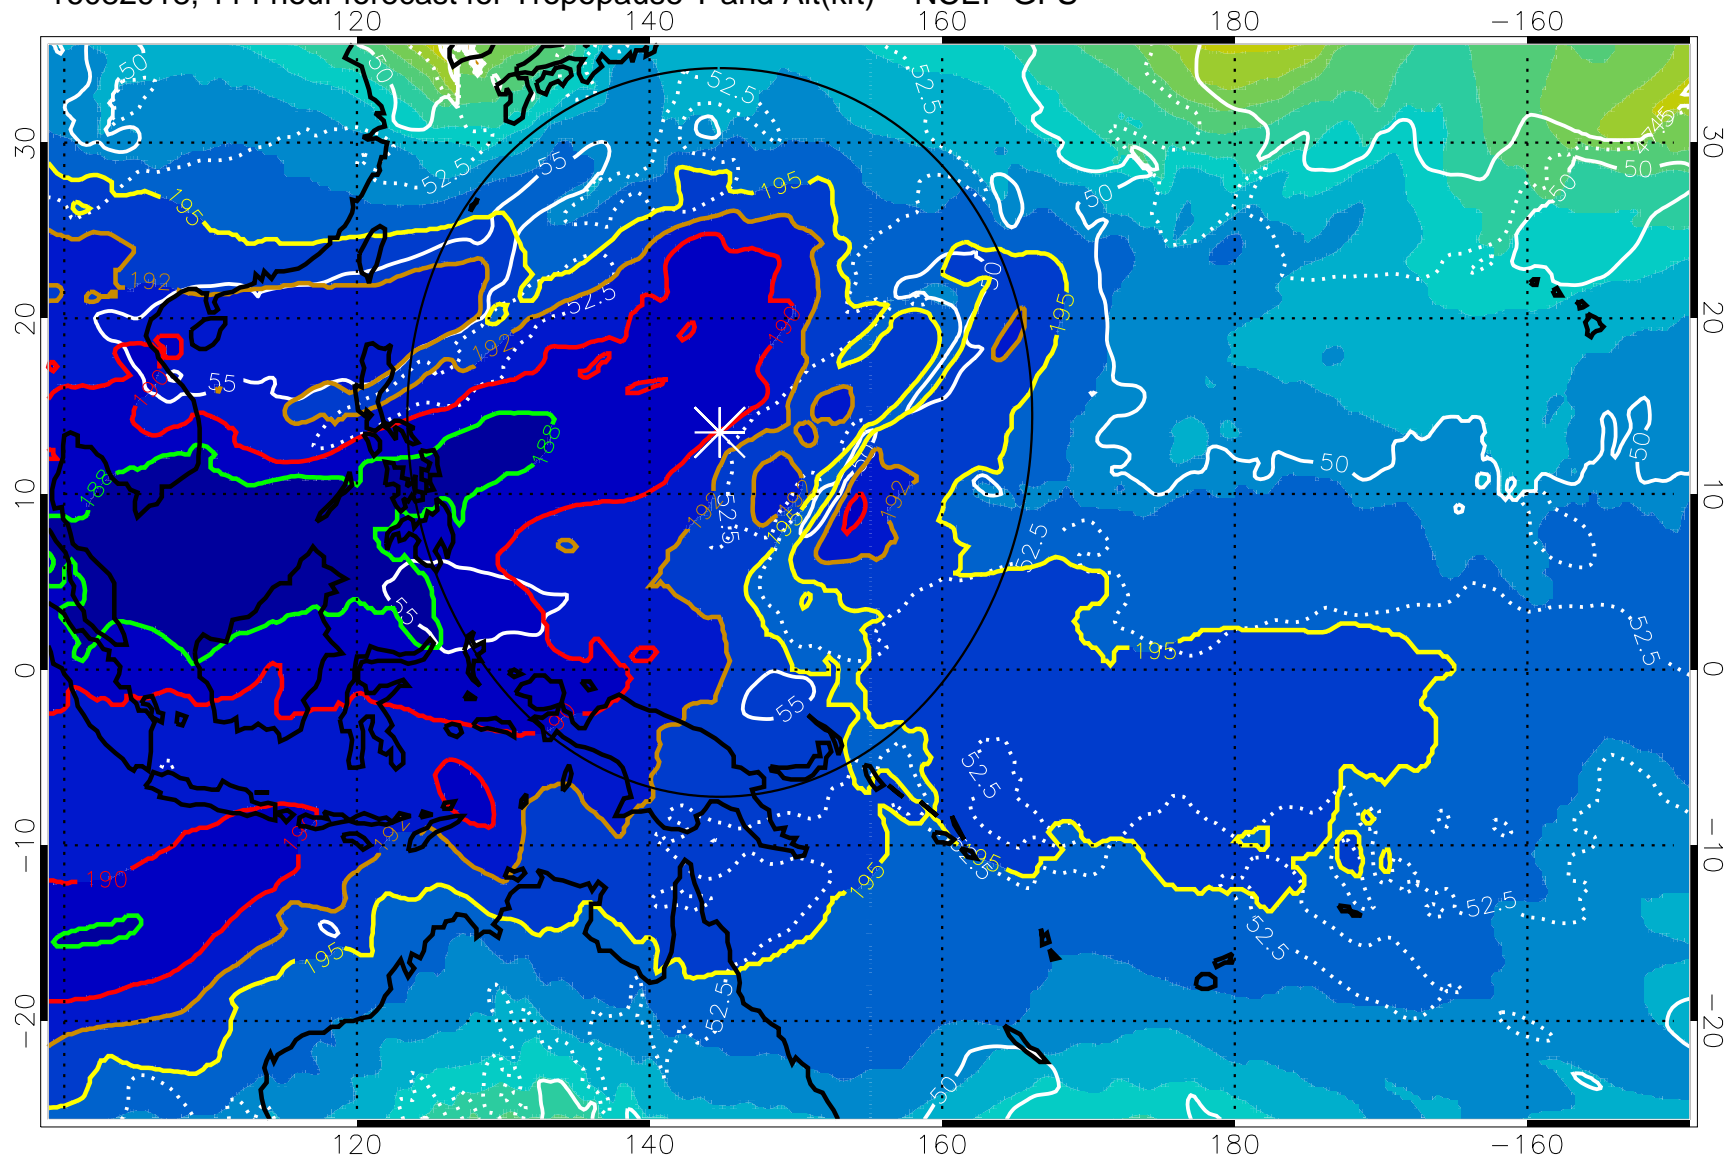

16082912, 108 hour forecast for Tropopause T and Alt(kft) -- NCEP GFS

190 200 210 220 230

Tropopause T, K

Tropopause Altitude in kft (white)

192.5K Isotherm 195K Isotherm
187.5K Isotherm 190K Isotherm

Range ring of 2304 km

16082918, 114 hour forecast for Tropopause T and Alt(kft) -- NCEP GFS

190 200 210 220 230
Tropopause T, K

Tropopause Altitude in kft (white)

192.5K Isotherm 195K Isotherm
187.5K Isotherm 190K Isotherm

Range ring of 2304 km