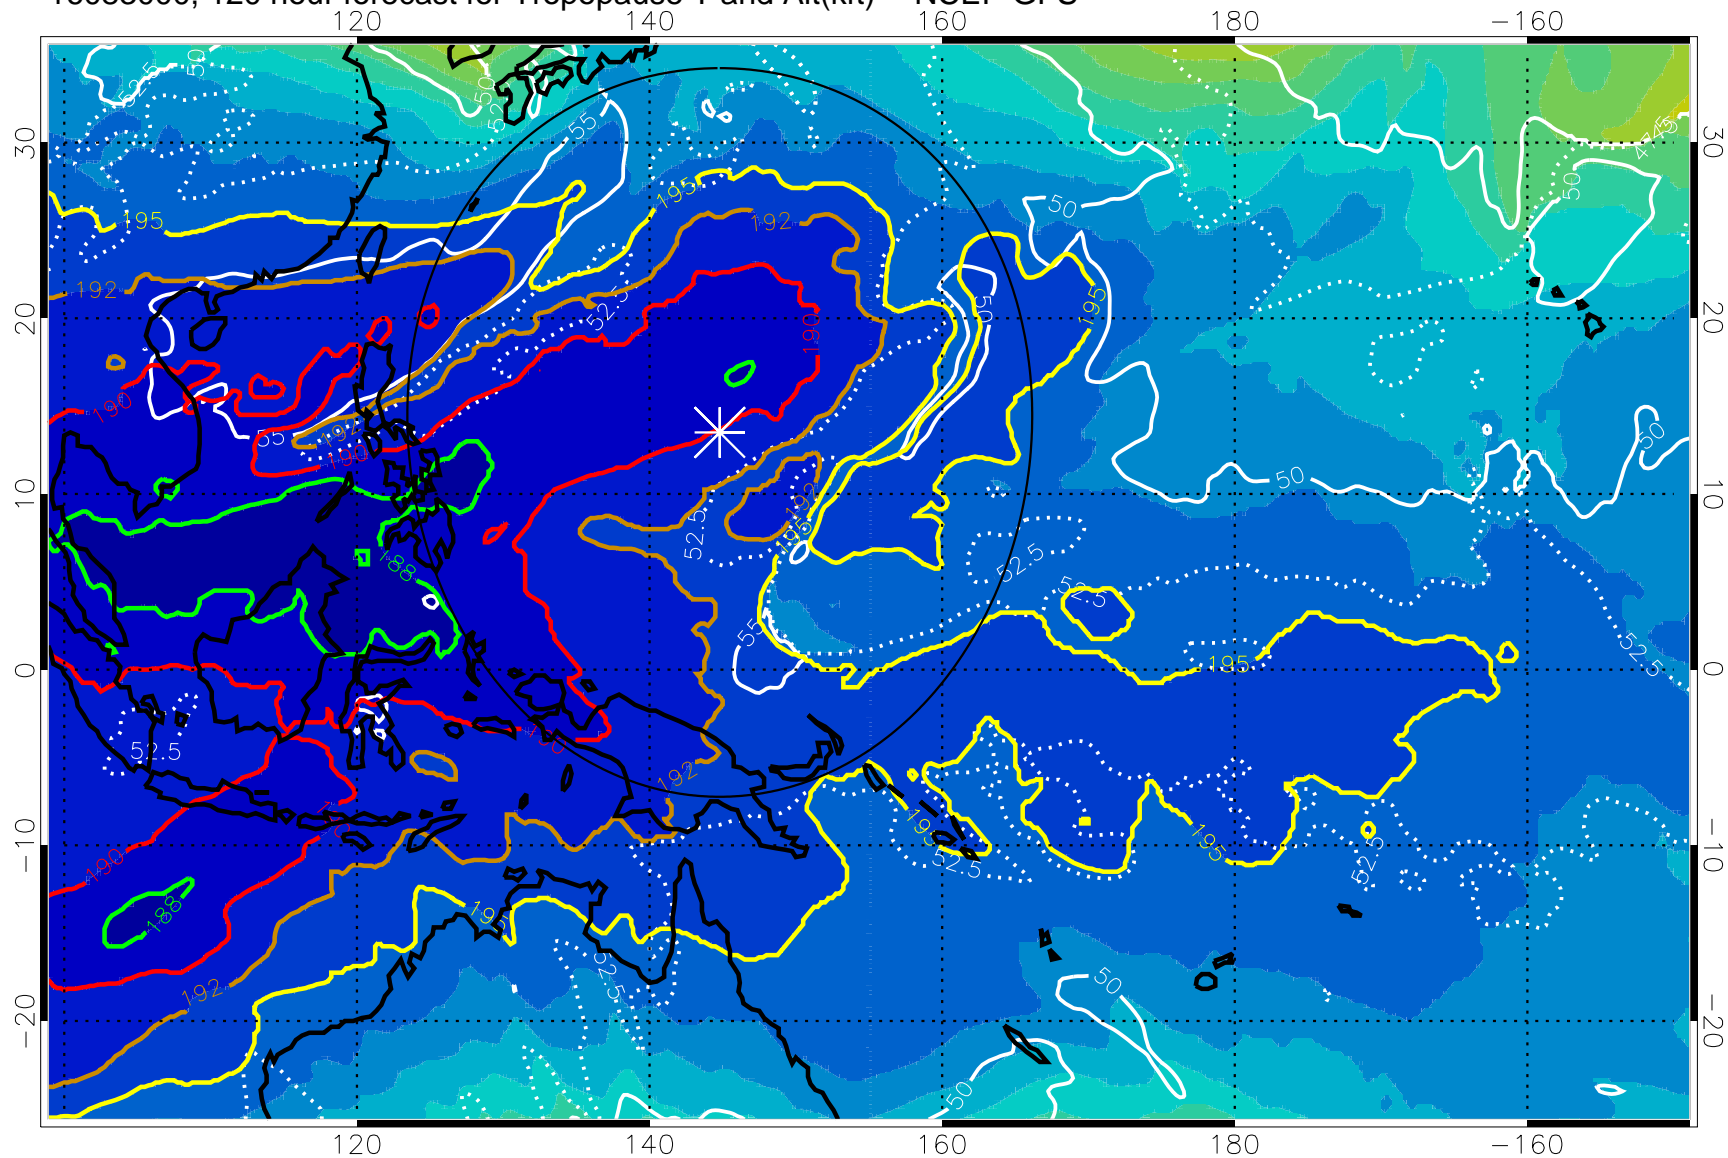

16083000, 120 hour forecast for Tropopause T and Alt(kft) -- NCEP GFS

190 200 210 220 230

Tropopause T, K

Tropopause Altitude in kft (white)

192.5K Isotherm 195K Isotherm

187.5K Isotherm 190K Isotherm

Range ring of 2304 km