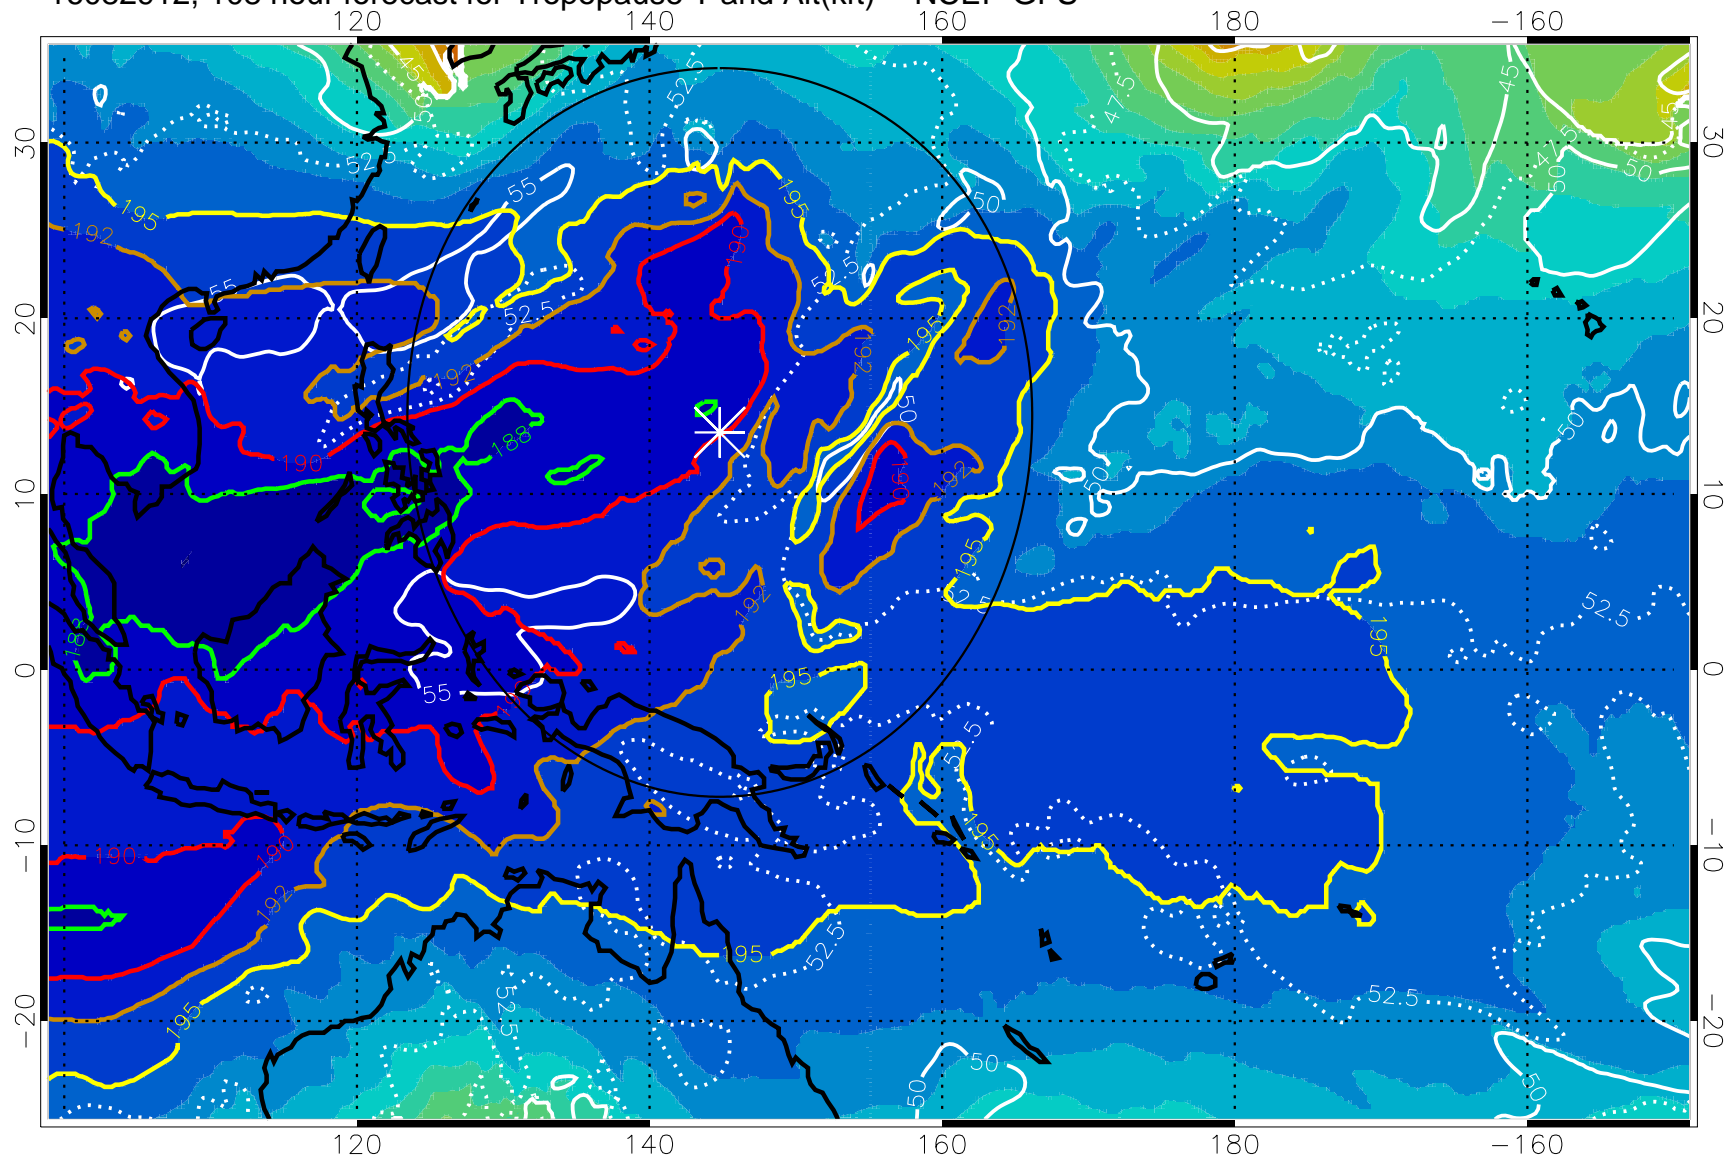

16082912, 108 hour forecast for Tropopause T and Alt(kft) -- NCEP GFS

190 200 210 220 230

Tropopause T, K

Tropopause Altitude in kft (white)

192.5K Isotherm 195K Isotherm
187.5K Isotherm 190K Isotherm

Range ring of 2304 km