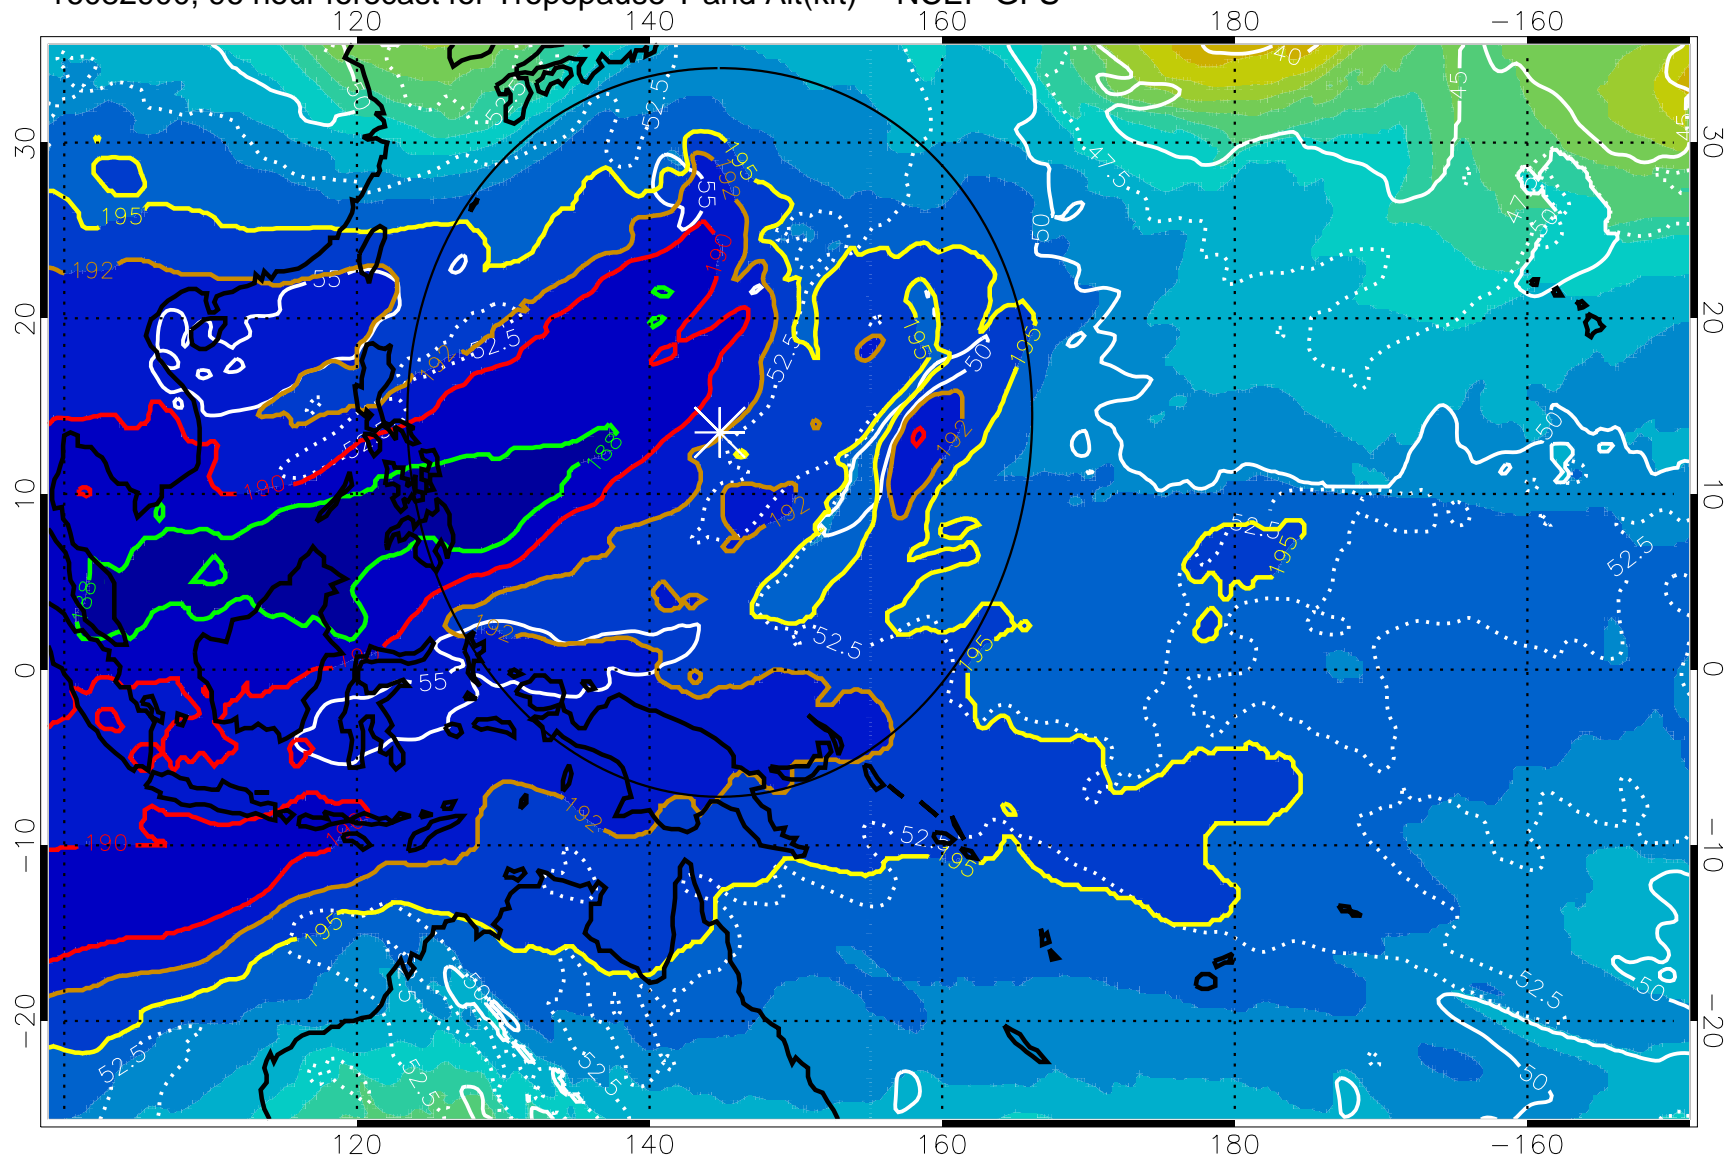

16082818, 90 hour forecast for Tropopause T and Alt(kft) -- NCEP GFS

190 200 210 220 230

Tropopause T, K

Tropopause Altitude in kft (white)

192.5K Isotherm 195K Isotherm
187.5K Isotherm 190K Isotherm

Range ring of 2304 km

16082900, 96 hour forecast for Tropopause T and Alt(kft) -- NCEP GFS

190 200 210 220 230

Tropopause T, K

Tropopause Altitude in kft (white)

192.5K Isotherm 195K Isotherm
187.5K Isotherm 190K Isotherm

Range ring of 2304 km