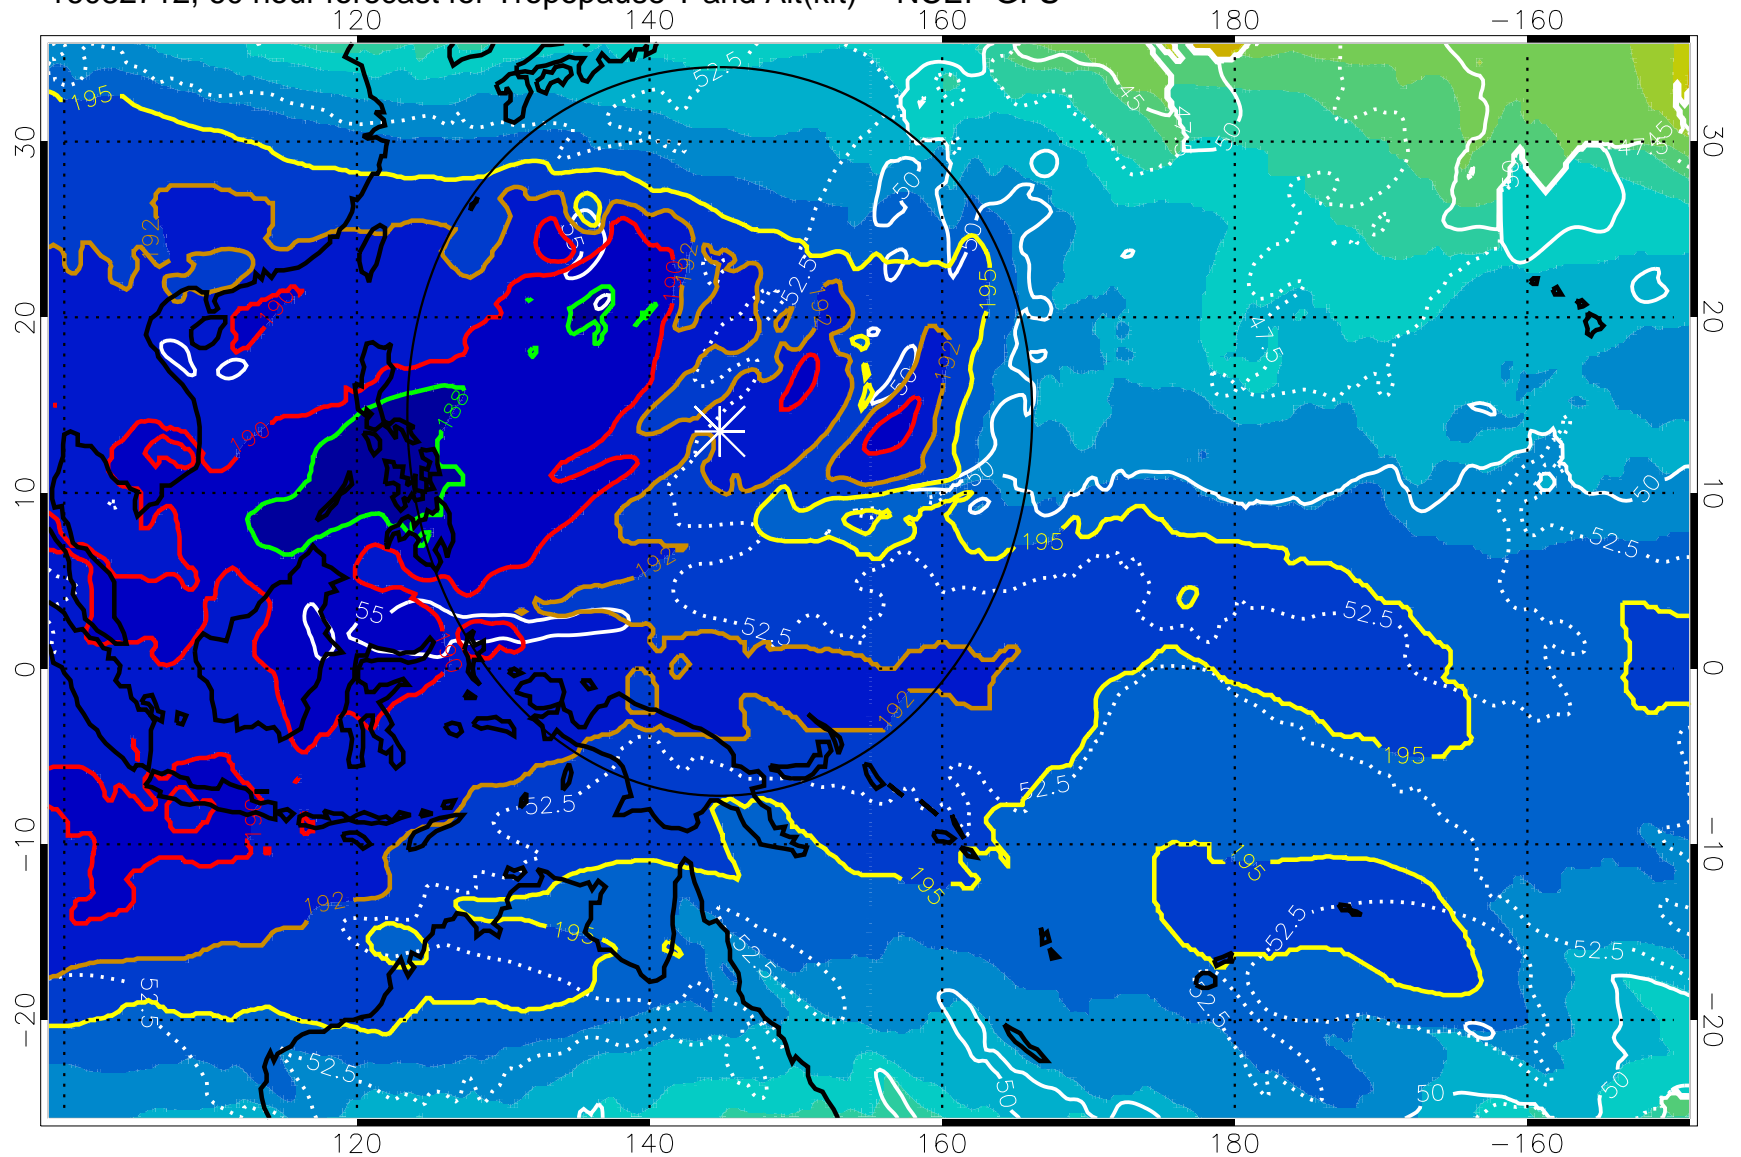

16082712, 60 hour forecast for Tropopause T and Alt(kft) -- NCEP GFS

190 200 210 220 230

Tropopause T, K

Tropopause Altitude in kft (white)

192.5K Isotherm 195K Isotherm

187.5K Isotherm 190K Isotherm

Range ring of 2304 km