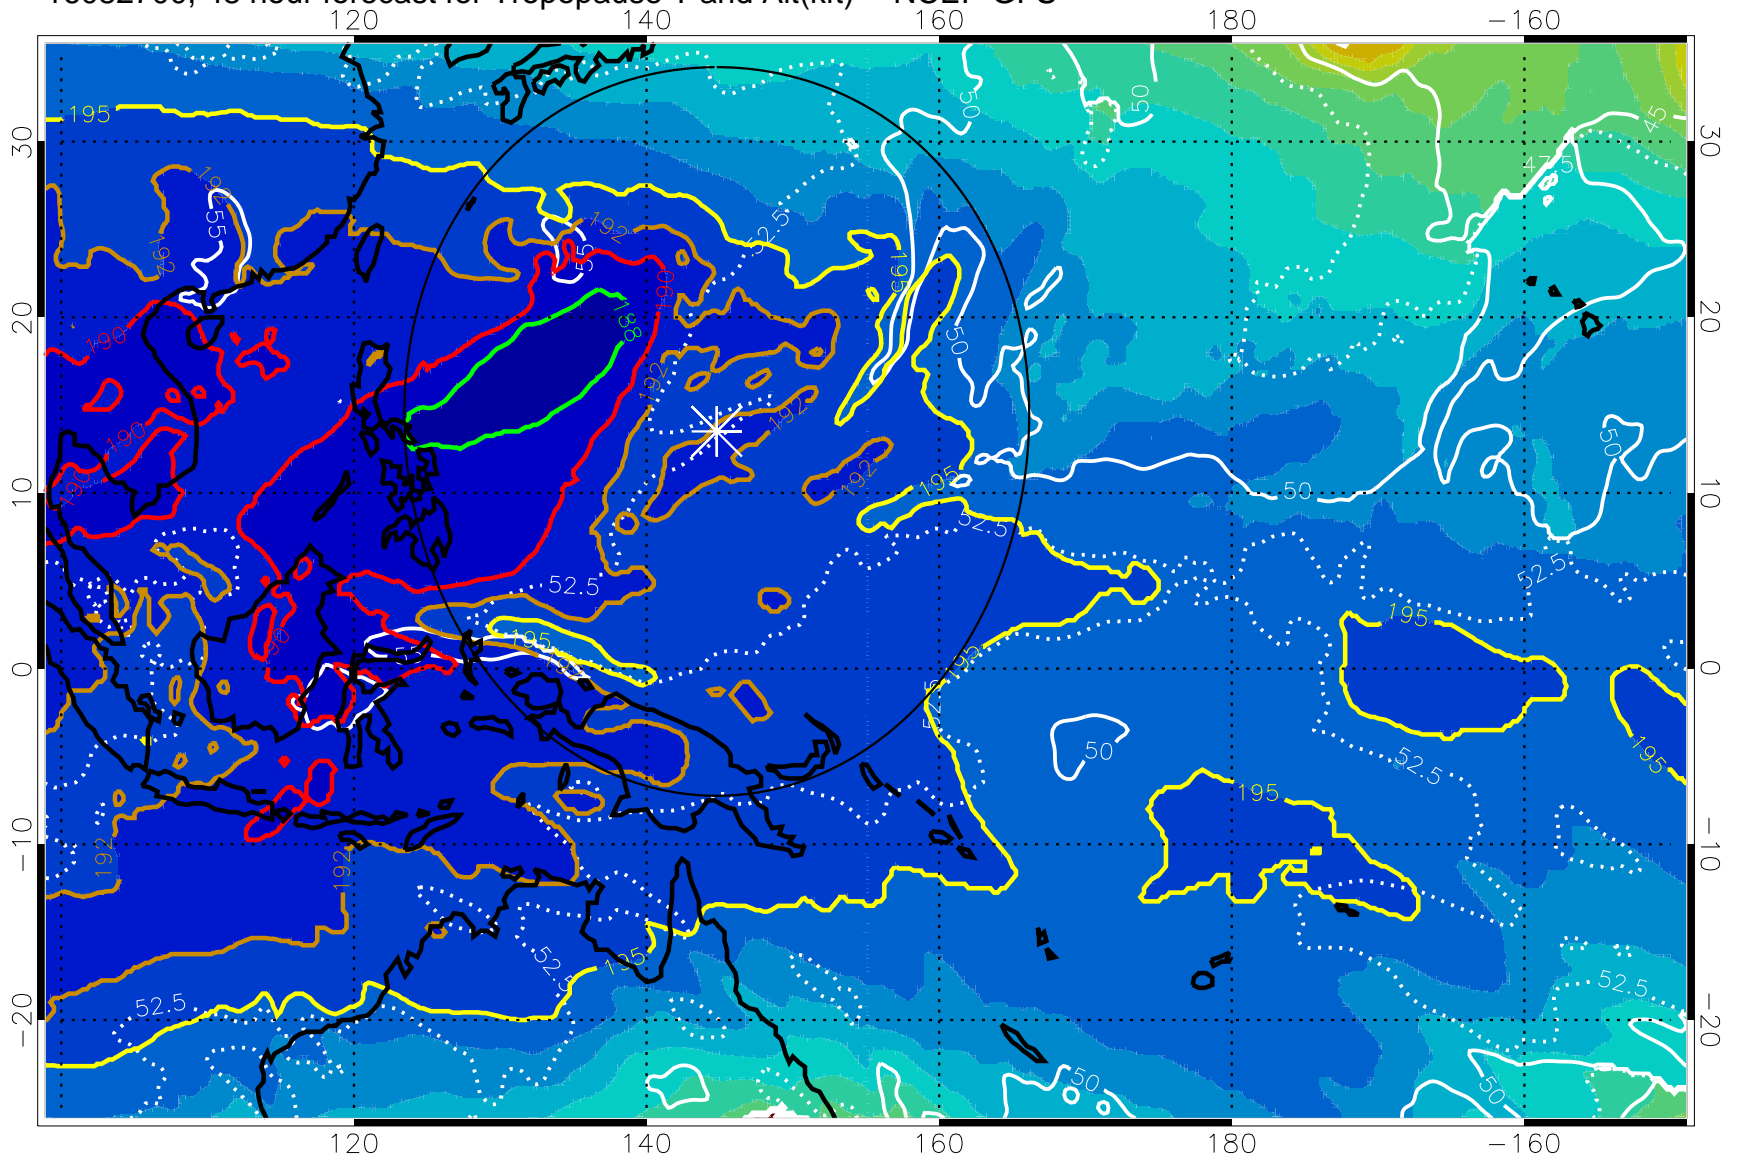

16082700, 48 hour forecast for Tropopause T and Alt(kft) -- NCEP GFS

190 200 210 220 230
Tropopause T, K

Tropopause Altitude in kft (white)

192.5K Isotherm 195K Isotherm
187.5K Isotherm 190K Isotherm

Range ring of 2304 km