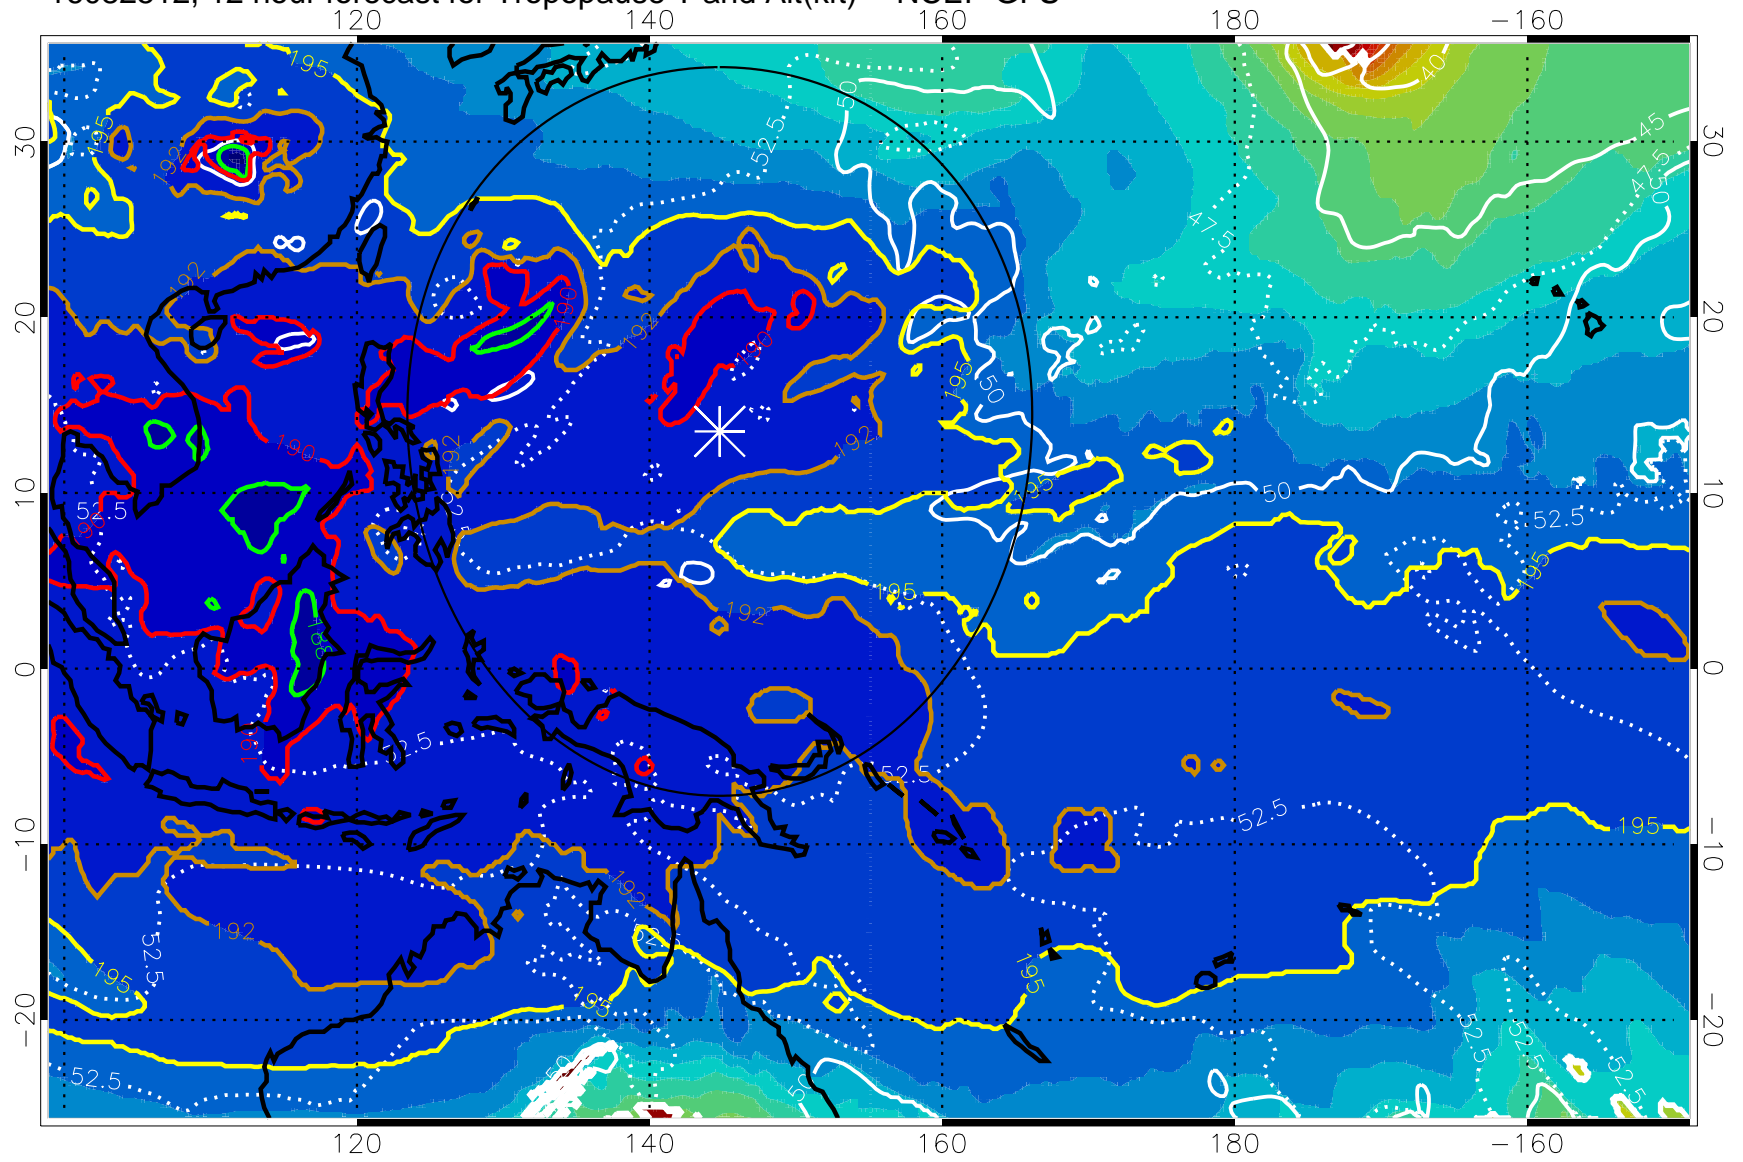

16082512, 12 hour forecast for Tropopause T and Alt(kft) -- NCEP GFS

190 200 210 220 230

Tropopause T, K

Tropopause Altitude in kft (white)

192.5K Isotherm 195K Isotherm

187.5K Isotherm 190K Isotherm

Range ring of 2304 km