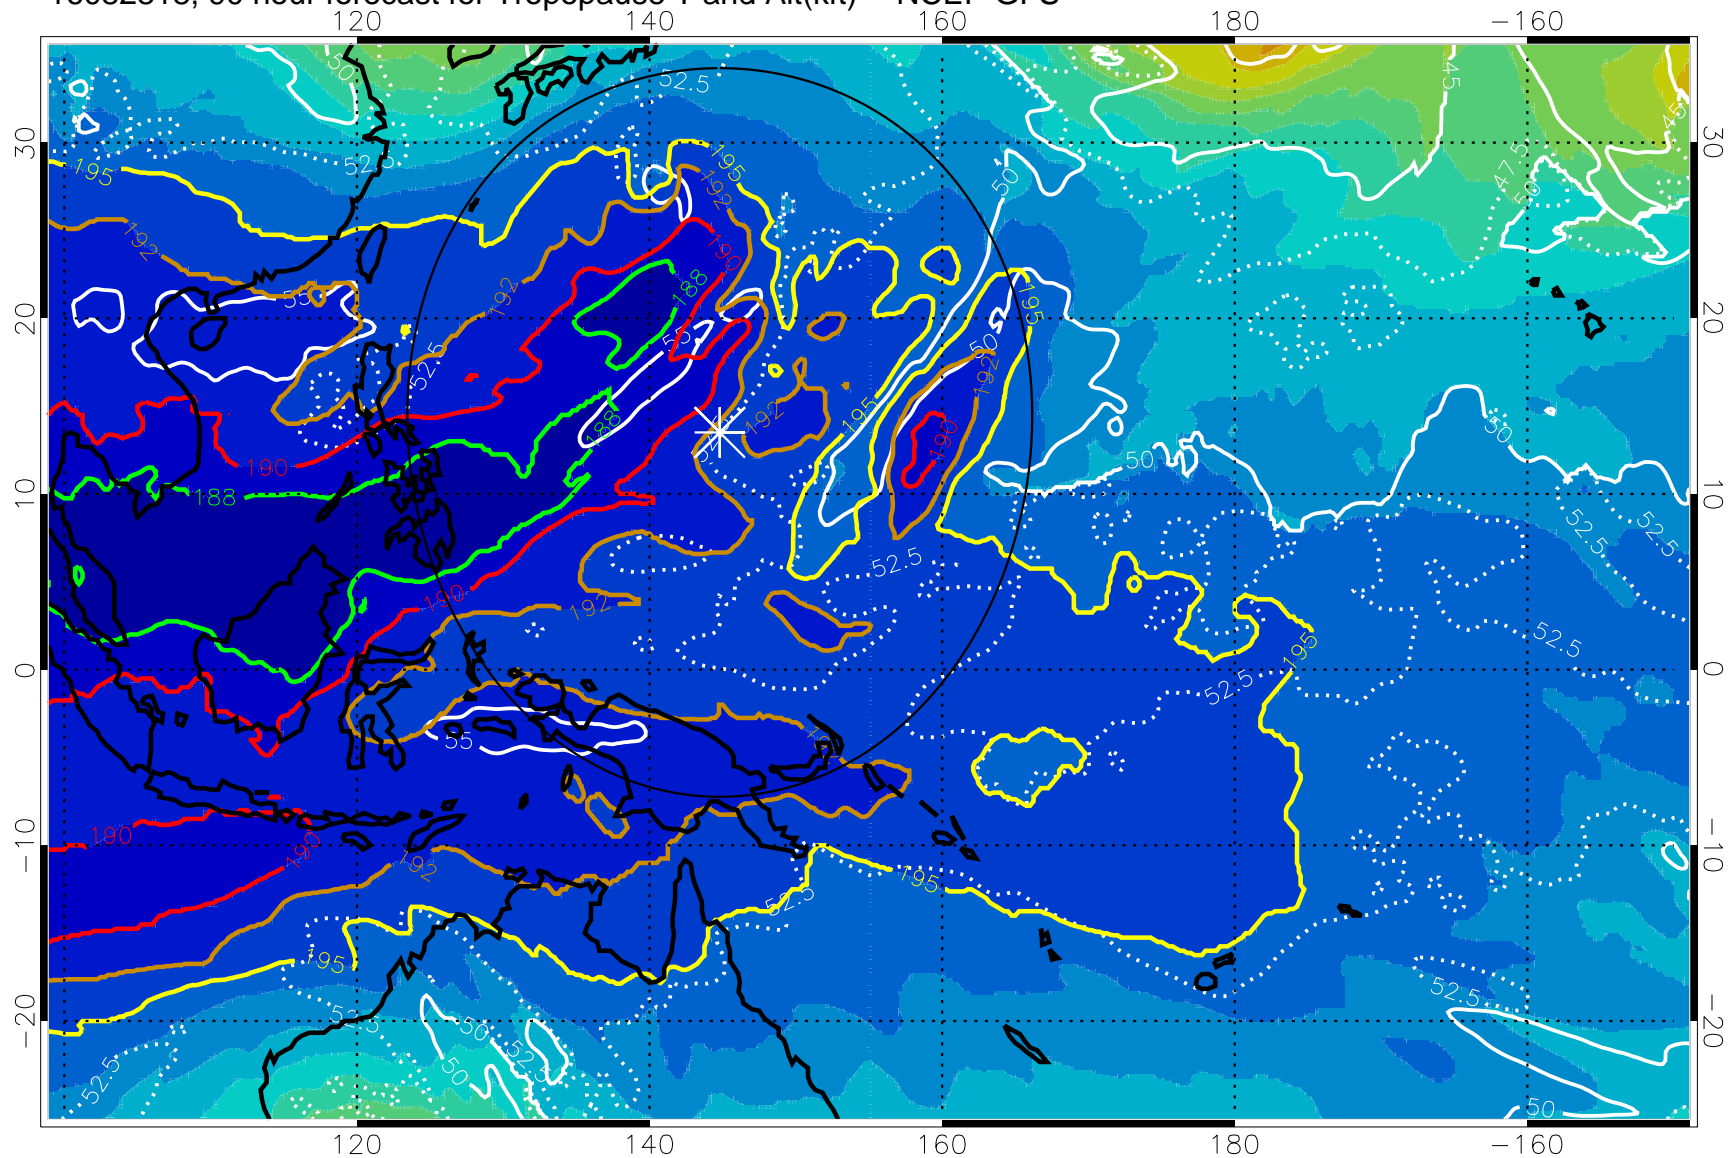

16082818, 90 hour forecast for Tropopause T and Alt(kft) -- NCEP GFS

190 200 210 220 230

Tropopause T, K

Tropopause Altitude in kft (white)

192.5K Isotherm 195K Isotherm
187.5K Isotherm 190K Isotherm

Range ring of 2304 km