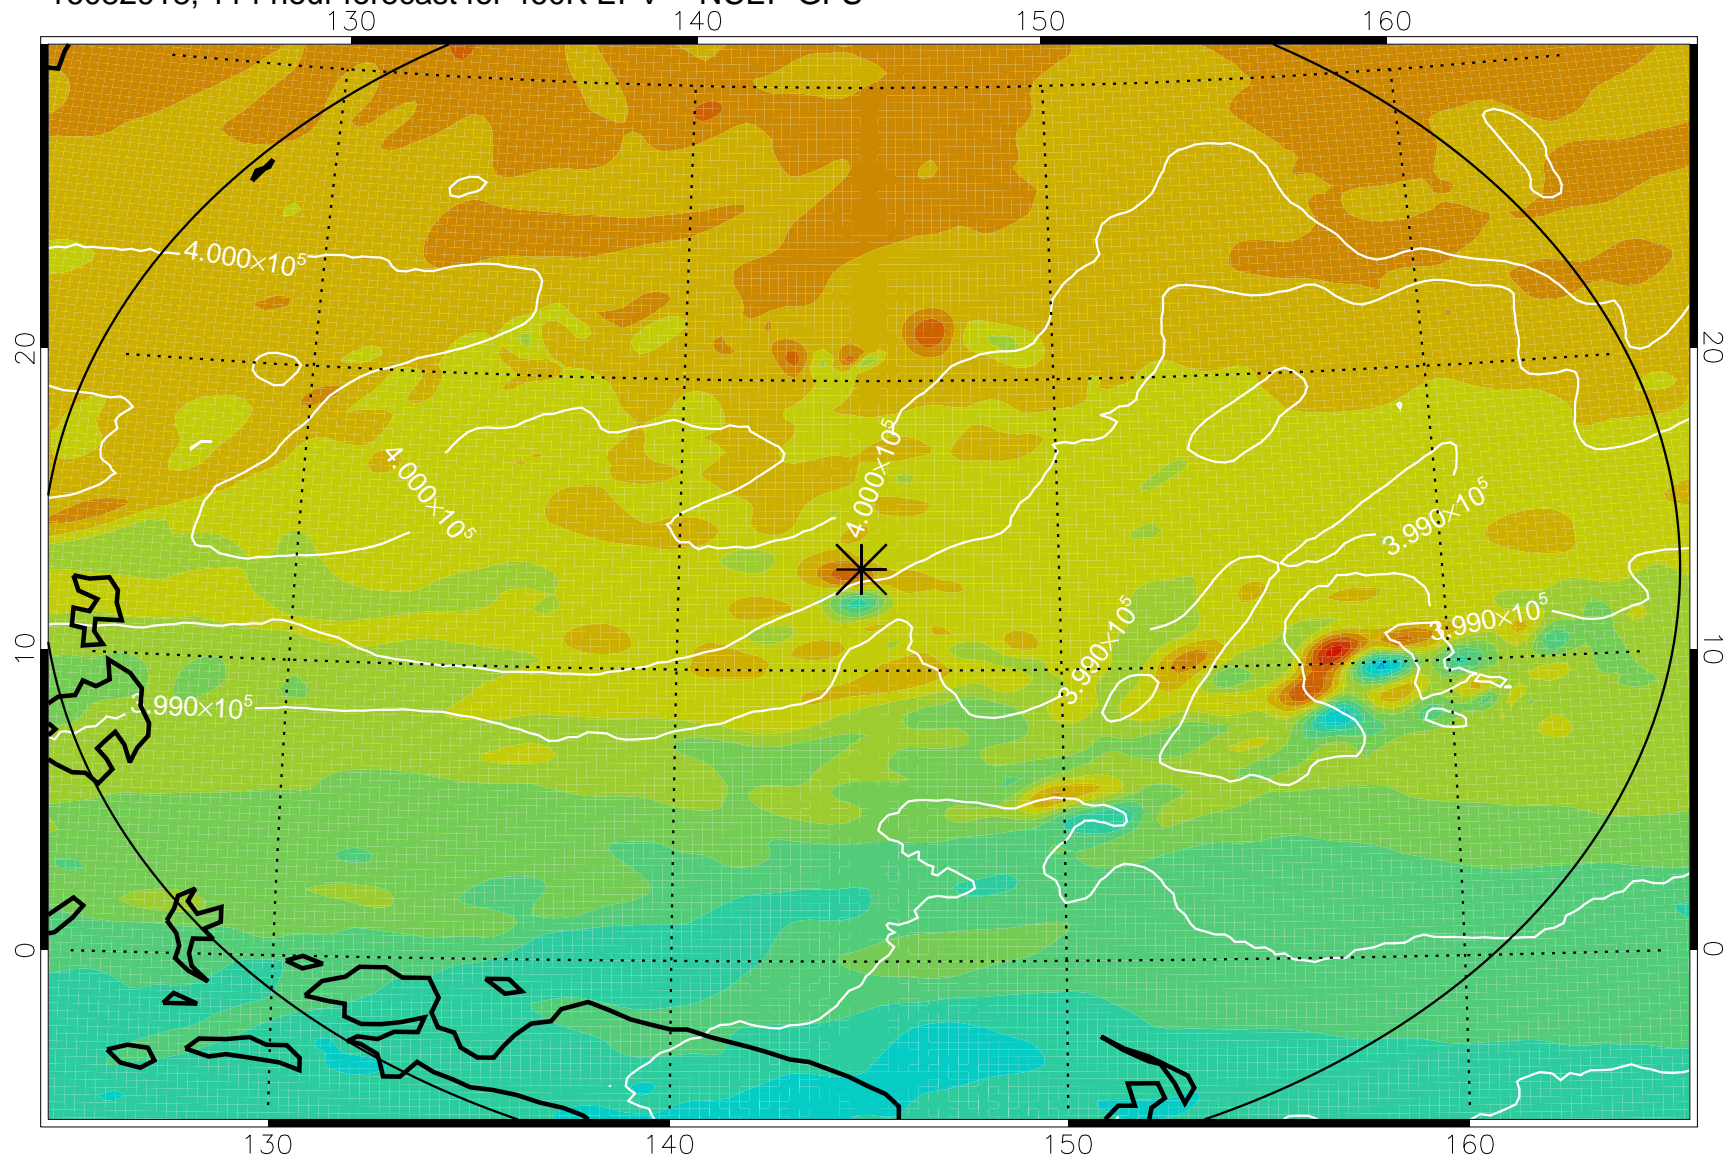

16082806, 78 hour forecast for 460K EPV -- NCEP GFS

460K Montgomery Streamfunction, white

Range ring of 2304 km

16082812, 84 hour forecast for 460K EPV -- NCEP GFS

460K Montgomery Streamfunction, white

Range ring of 2304 km

16082818, 90 hour forecast for 460K EPV -- NCEP GFS

460K Montgomery Streamfunction, white

Range ring of 2304 km

16082900, 96 hour forecast for 460K EPV -- NCEP GFS

460K Montgomery Streamfunction, white

Range ring of 2304 km

16082906, 102 hour forecast for 460K EPV -- NCEP GFS

460K Montgomery Streamfunction, white

Range ring of 2304 km

16082912, 108 hour forecast for 460K EPV -- NCEP GFS

460K Montgomery Streamfunction, white

Range ring of 2304 km

16082918, 114 hour forecast for 460K EPV -- NCEP GFS

16083000, 120 hour forecast for 460K EPV -- NCEP GFS

460K Montgomery Streamfunction, white

Range ring of 2304 km