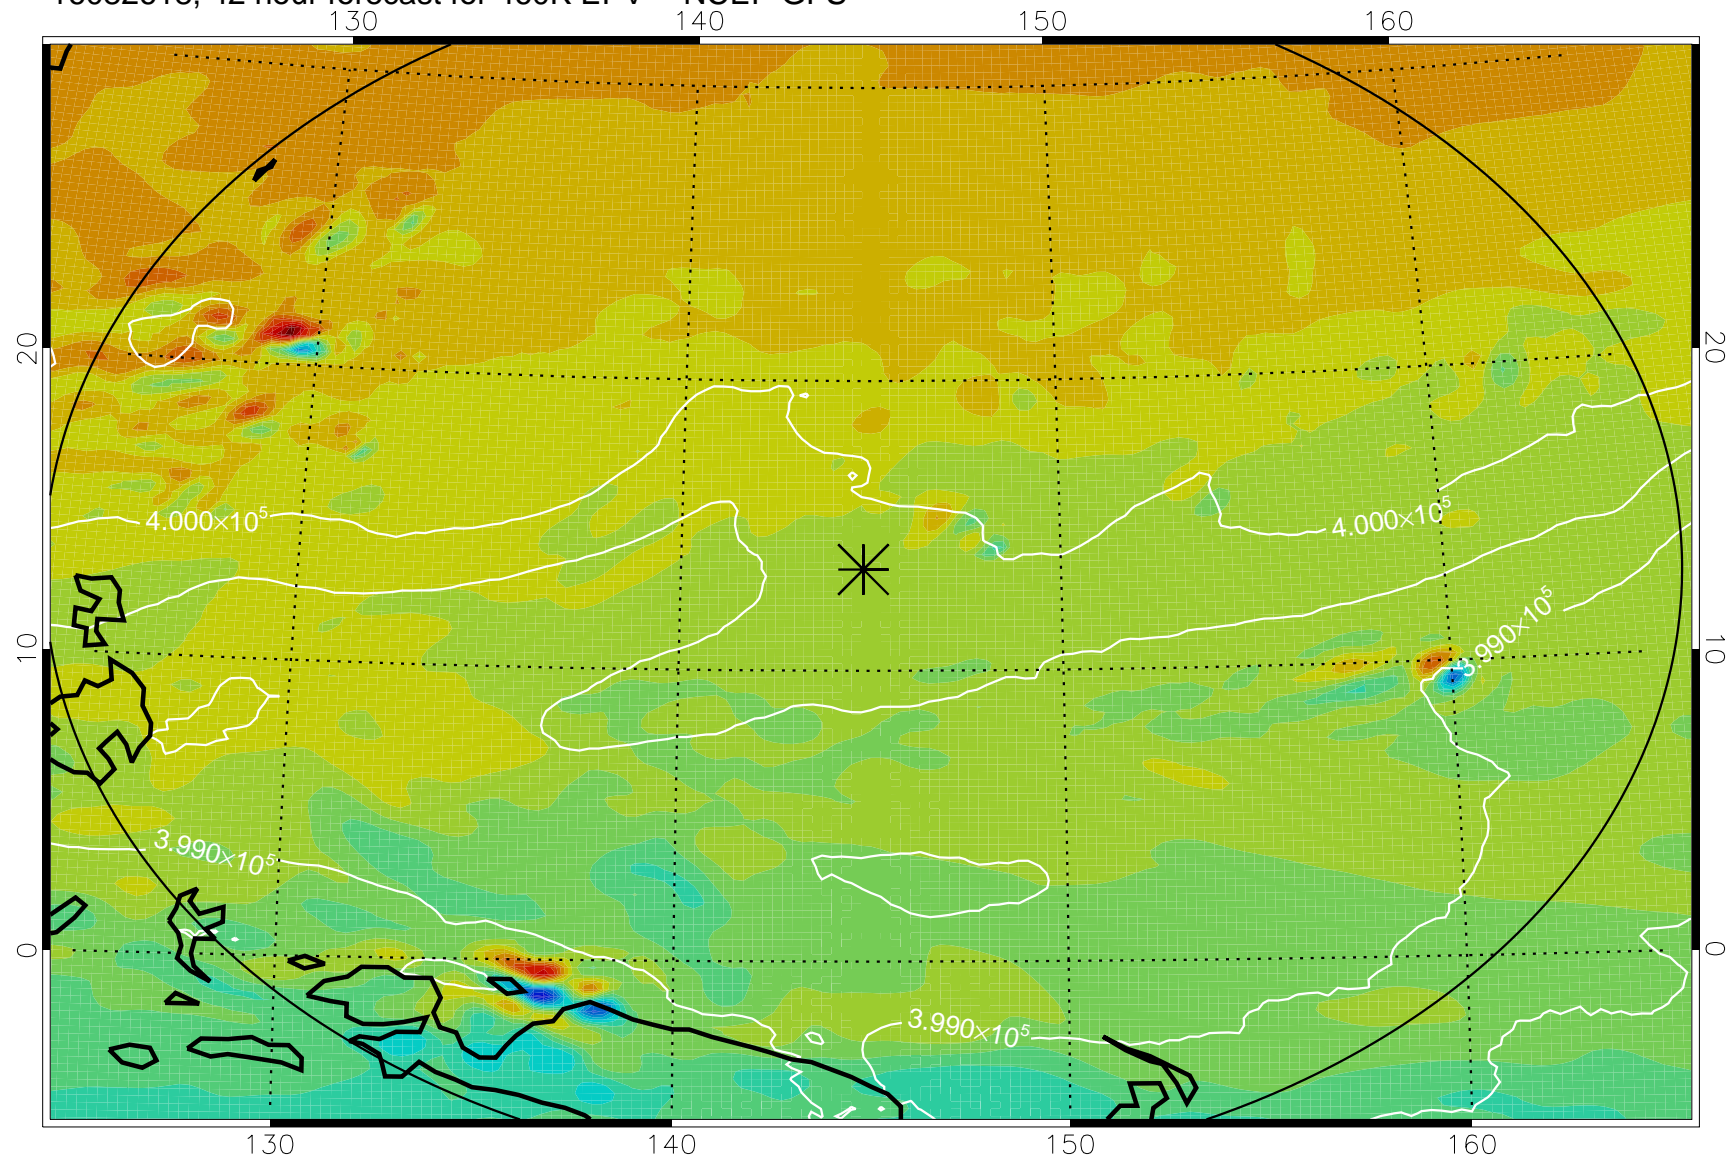

16082606, 30 hour forecast for 460K EPV -- NCEP GFS

460K Montgomery Streamfunction, white

Range ring of 2304 km

16082612, 36 hour forecast for 460K EPV -- NCEP GFS

460K Montgomery Streamfunction, white

Range ring of 2304 km

16082618, 42 hour forecast for 460K EPV -- NCEP GFS

460K Montgomery Streamfunction, white

Range ring of 2304 km

16082700, 48 hour forecast for 460K EPV -- NCEP GFS

460K Montgomery Streamfunction, white

Range ring of 2304 km

16082718, 66 hour forecast for 460K EPV -- NCEP GFS

460K Montgomery Streamfunction, white

Range ring of 2304 km

16082800, 72 hour forecast for 460K EPV -- NCEP GFS

460K Montgomery Streamfunction, white

Range ring of 2304 km

16082806, 78 hour forecast for 460K EPV -- NCEP GFS

460K Montgomery Streamfunction, white

Range ring of 2304 km

16082812, 84 hour forecast for 460K EPV -- NCEP GFS

460K Montgomery Streamfunction, white

Range ring of 2304 km