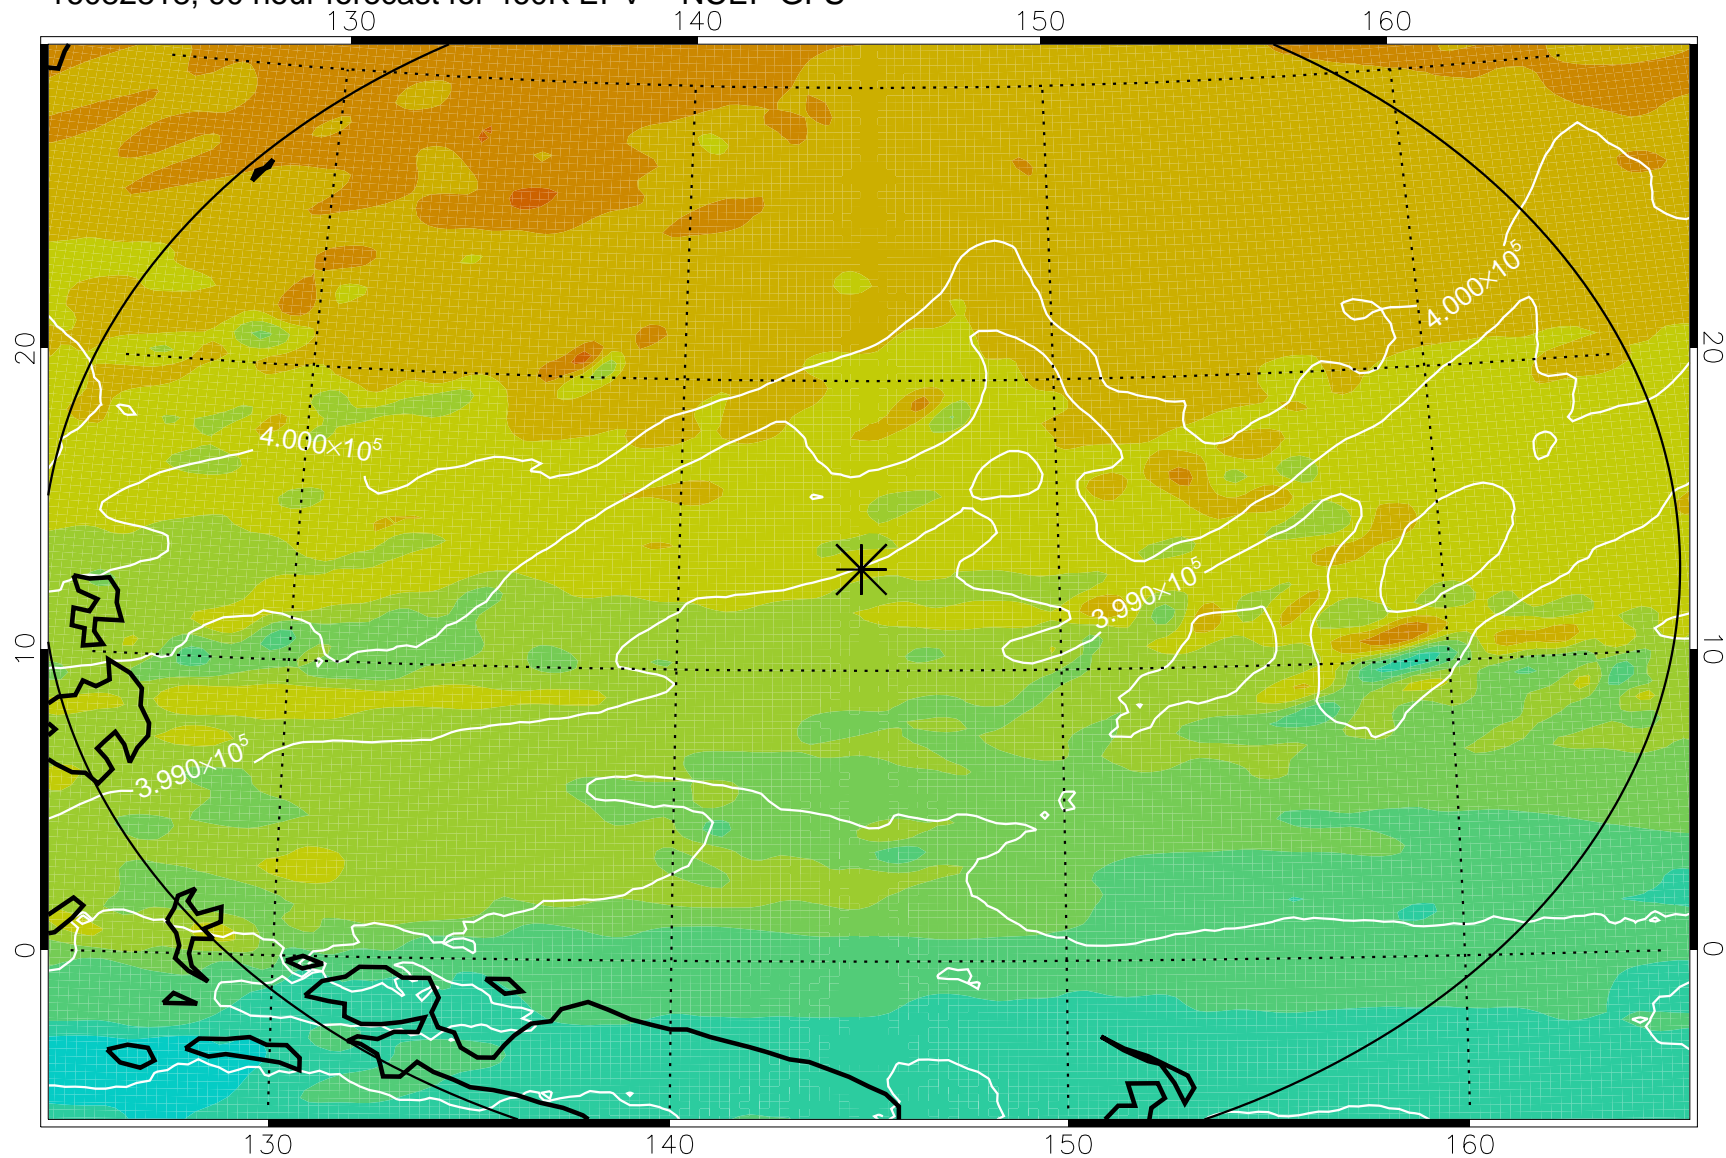

16082806, 78 hour forecast for 460K EPV -- NCEP GFS

460K Montgomery Streamfunction, white

Range ring of 2304 km

16082812, 84 hour forecast for 460K EPV -- NCEP GFS

460K Montgomery Streamfunction, white

Range ring of 2304 km

16082818, 90 hour forecast for 460K EPV -- NCEP GFS

460K Montgomery Streamfunction, white

Range ring of 2304 km

16082900, 96 hour forecast for 460K EPV -- NCEP GFS

460K Montgomery Streamfunction, white

Range ring of 2304 km

16082906, 102 hour forecast for 460K EPV -- NCEP GFS

460K Montgomery Streamfunction, white

Range ring of 2304 km

16082912, 108 hour forecast for 460K EPV -- NCEP GFS

460K Montgomery Streamfunction, white

Range ring of 2304 km

16082918, 114 hour forecast for 460K EPV -- NCEP GFS

16083000, 120 hour forecast for 460K EPV -- NCEP GFS

460K Montgomery Streamfunction, white

Range ring of 2304 km