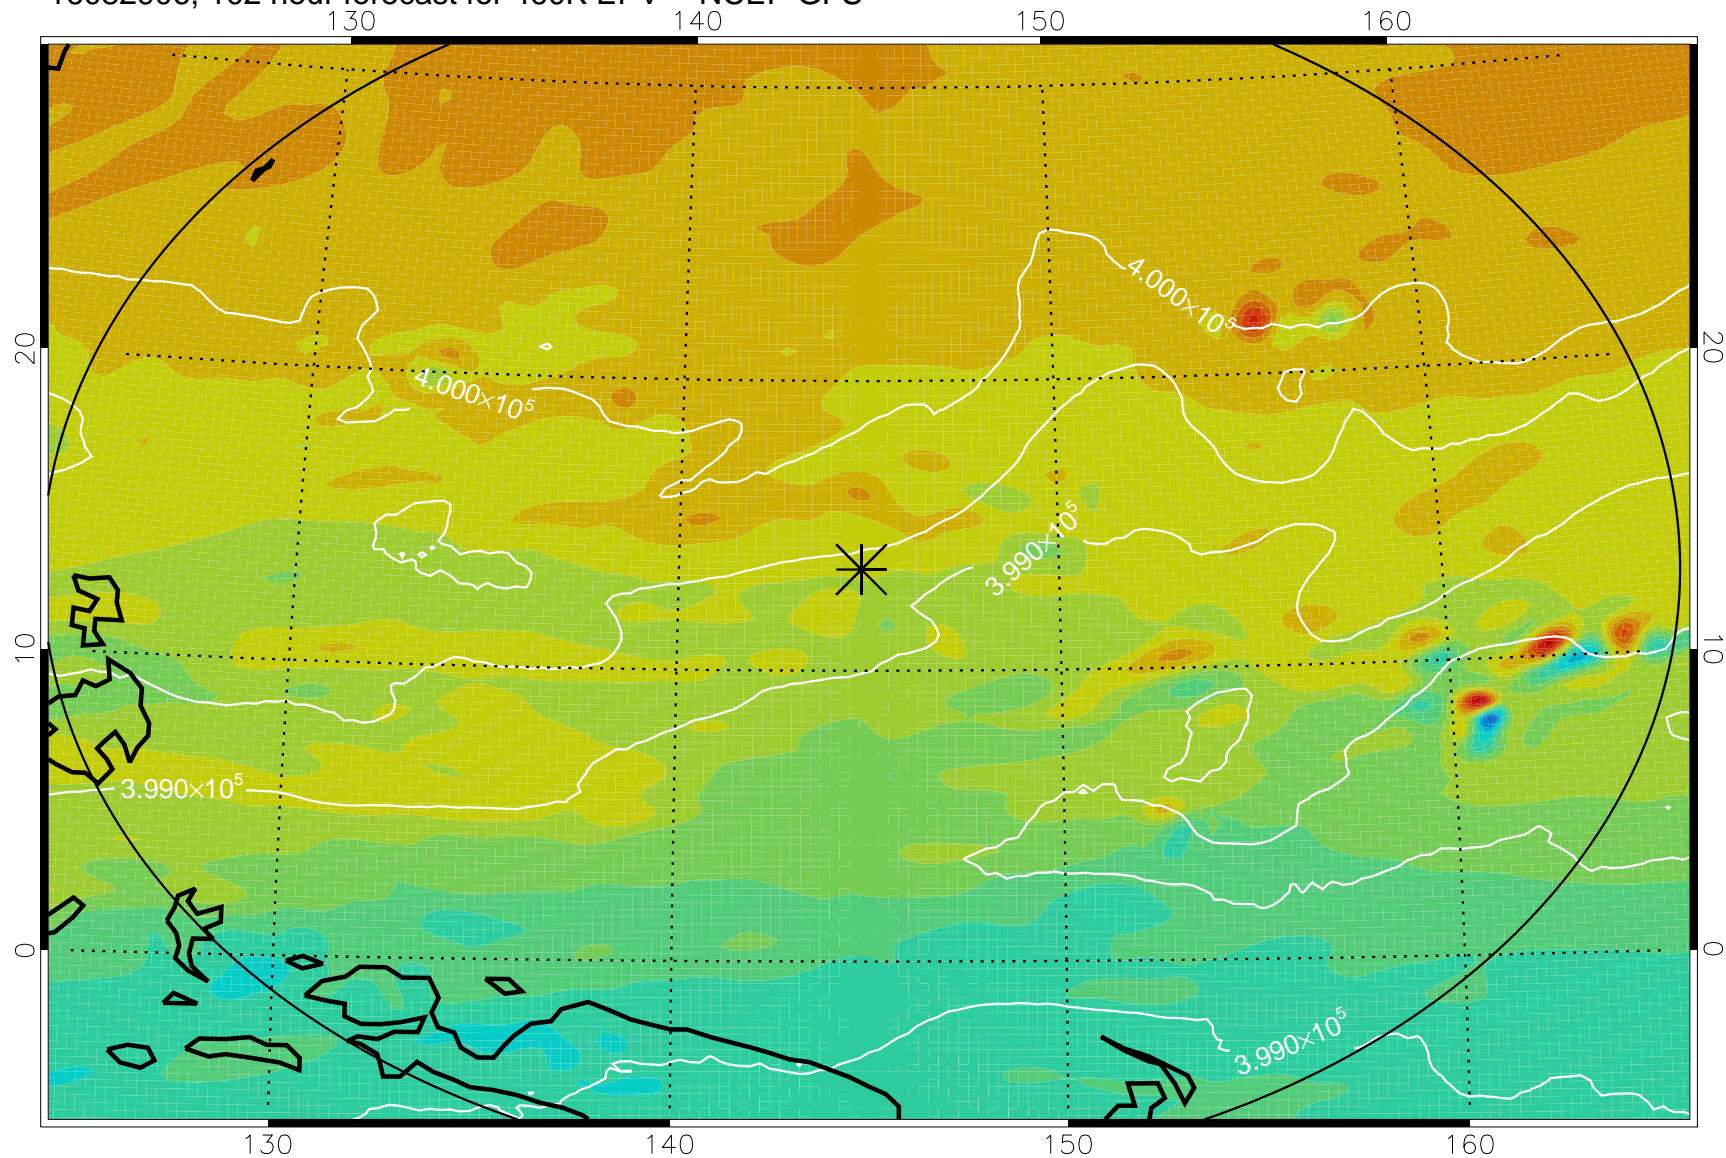

16082806, 78 hour forecast for 460K EPV -- NCEP GFS

460K Montgomery Streamfunction, white

Range ring of 2304 km

16082812, 84 hour forecast for 460K EPV -- NCEP GFS

460K Montgomery Streamfunction, white

Range ring of 2304 km

16082818, 90 hour forecast for 460K EPV -- NCEP GFS

460K Montgomery Streamfunction, white

Range ring of 2304 km

16082900, 96 hour forecast for 460K EPV -- NCEP GFS

460K Montgomery Streamfunction, white

Range ring of 2304 km

16082906, 102 hour forecast for 460K EPV -- NCEP GFS

460K Montgomery Streamfunction, white

Range ring of 2304 km

16082912, 108 hour forecast for 460K EPV -- NCEP GFS

460K Montgomery Streamfunction, white

Range ring of 2304 km

16082918, 114 hour forecast for 460K EPV -- NCEP GFS

16083000, 120 hour forecast for 460K EPV -- NCEP GFS

460K Montgomery Streamfunction, white

Range ring of 2304 km