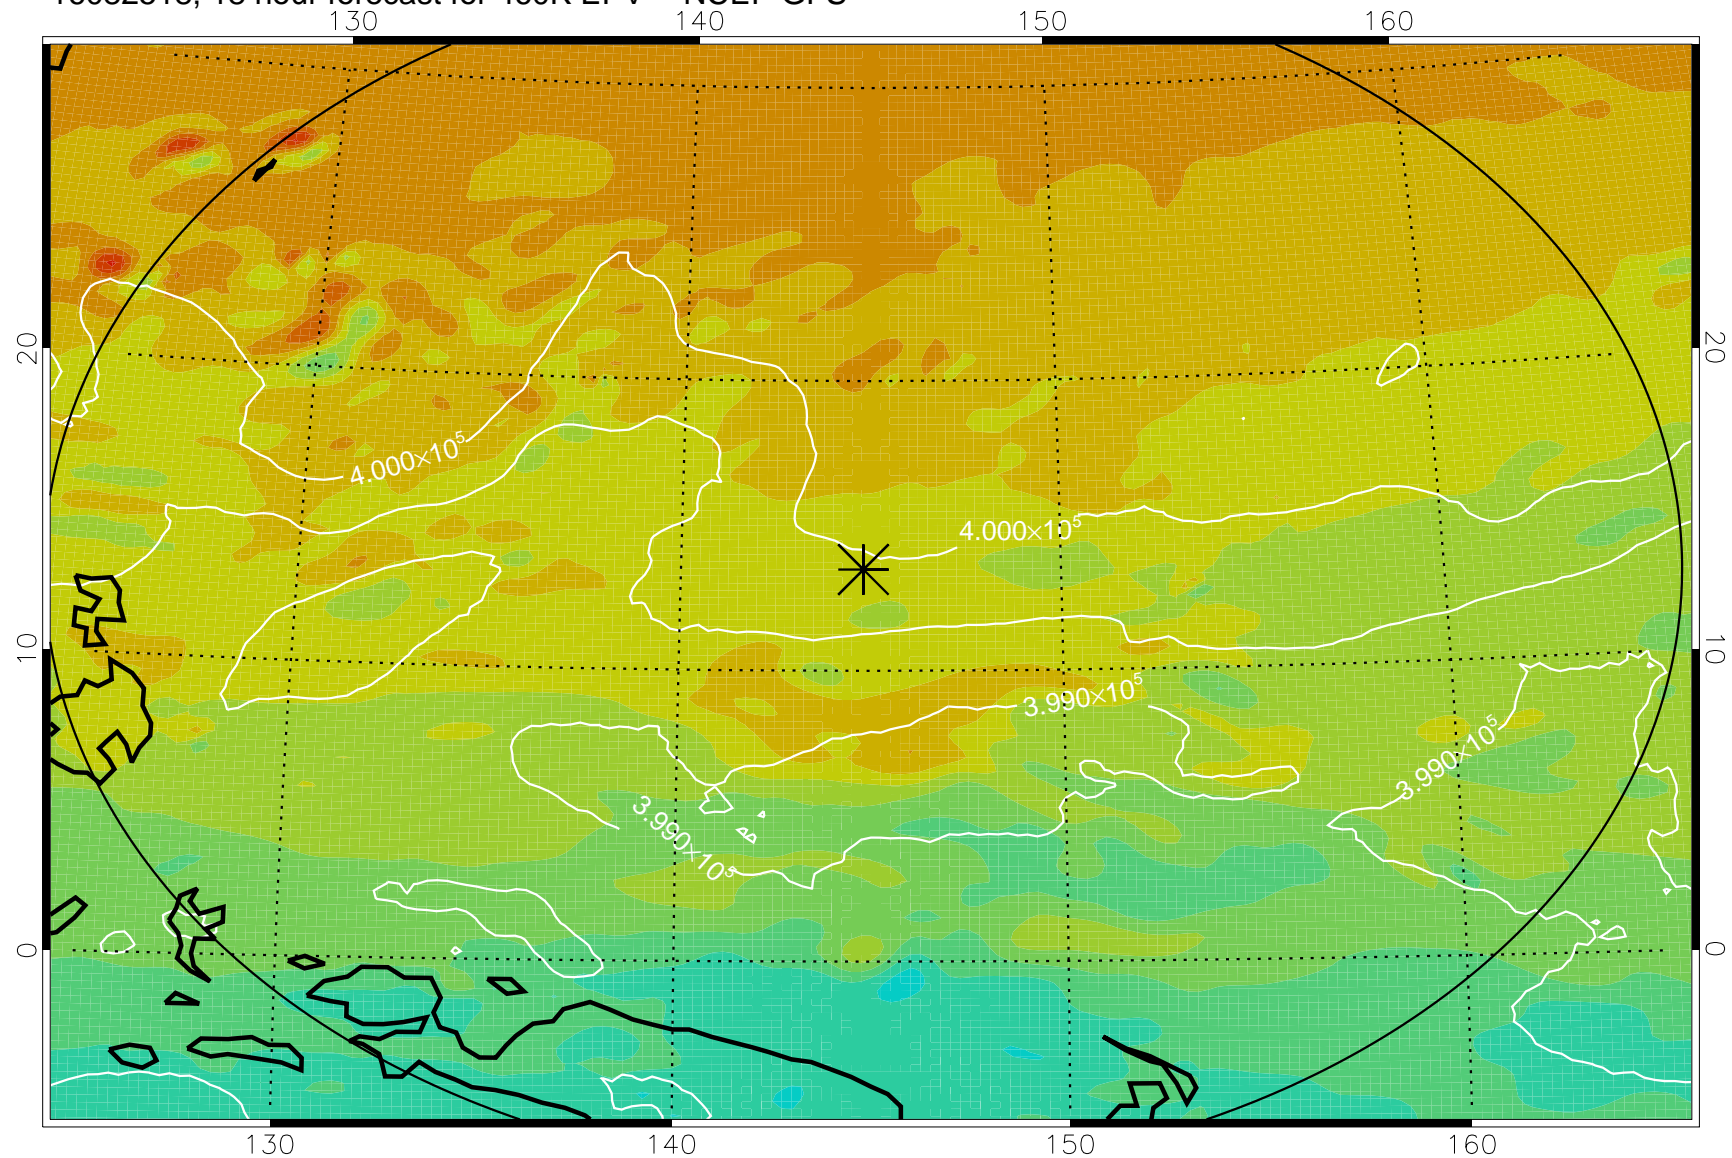

16082506, 6 hour forecast for 460K EPV -- NCEP GFS

460K Montgomery Streamfunction, white

Range ring of 2304 km

16082512, 12 hour forecast for 460K EPV -- NCEP GFS

460K Montgomery Streamfunction, white

Range ring of 2304 km

16082518, 18 hour forecast for 460K EPV -- NCEP GFS

460K Montgomery Streamfunction, white

Range ring of 2304 km

16082600, 24 hour forecast for 460K EPV -- NCEP GFS

460K Montgomery Streamfunction, white

Range ring of 2304 km

16082606, 30 hour forecast for 460K EPV -- NCEP GFS

460K Montgomery Streamfunction, white

Range ring of 2304 km

16082612, 36 hour forecast for 460K EPV -- NCEP GFS

460K Montgomery Streamfunction, white

Range ring of 2304 km

16082618, 42 hour forecast for 460K EPV -- NCEP GFS

460K Montgomery Streamfunction, white

Range ring of 2304 km

16082700, 48 hour forecast for 460K EPV -- NCEP GFS

460K Montgomery Streamfunction, white

Range ring of 2304 km