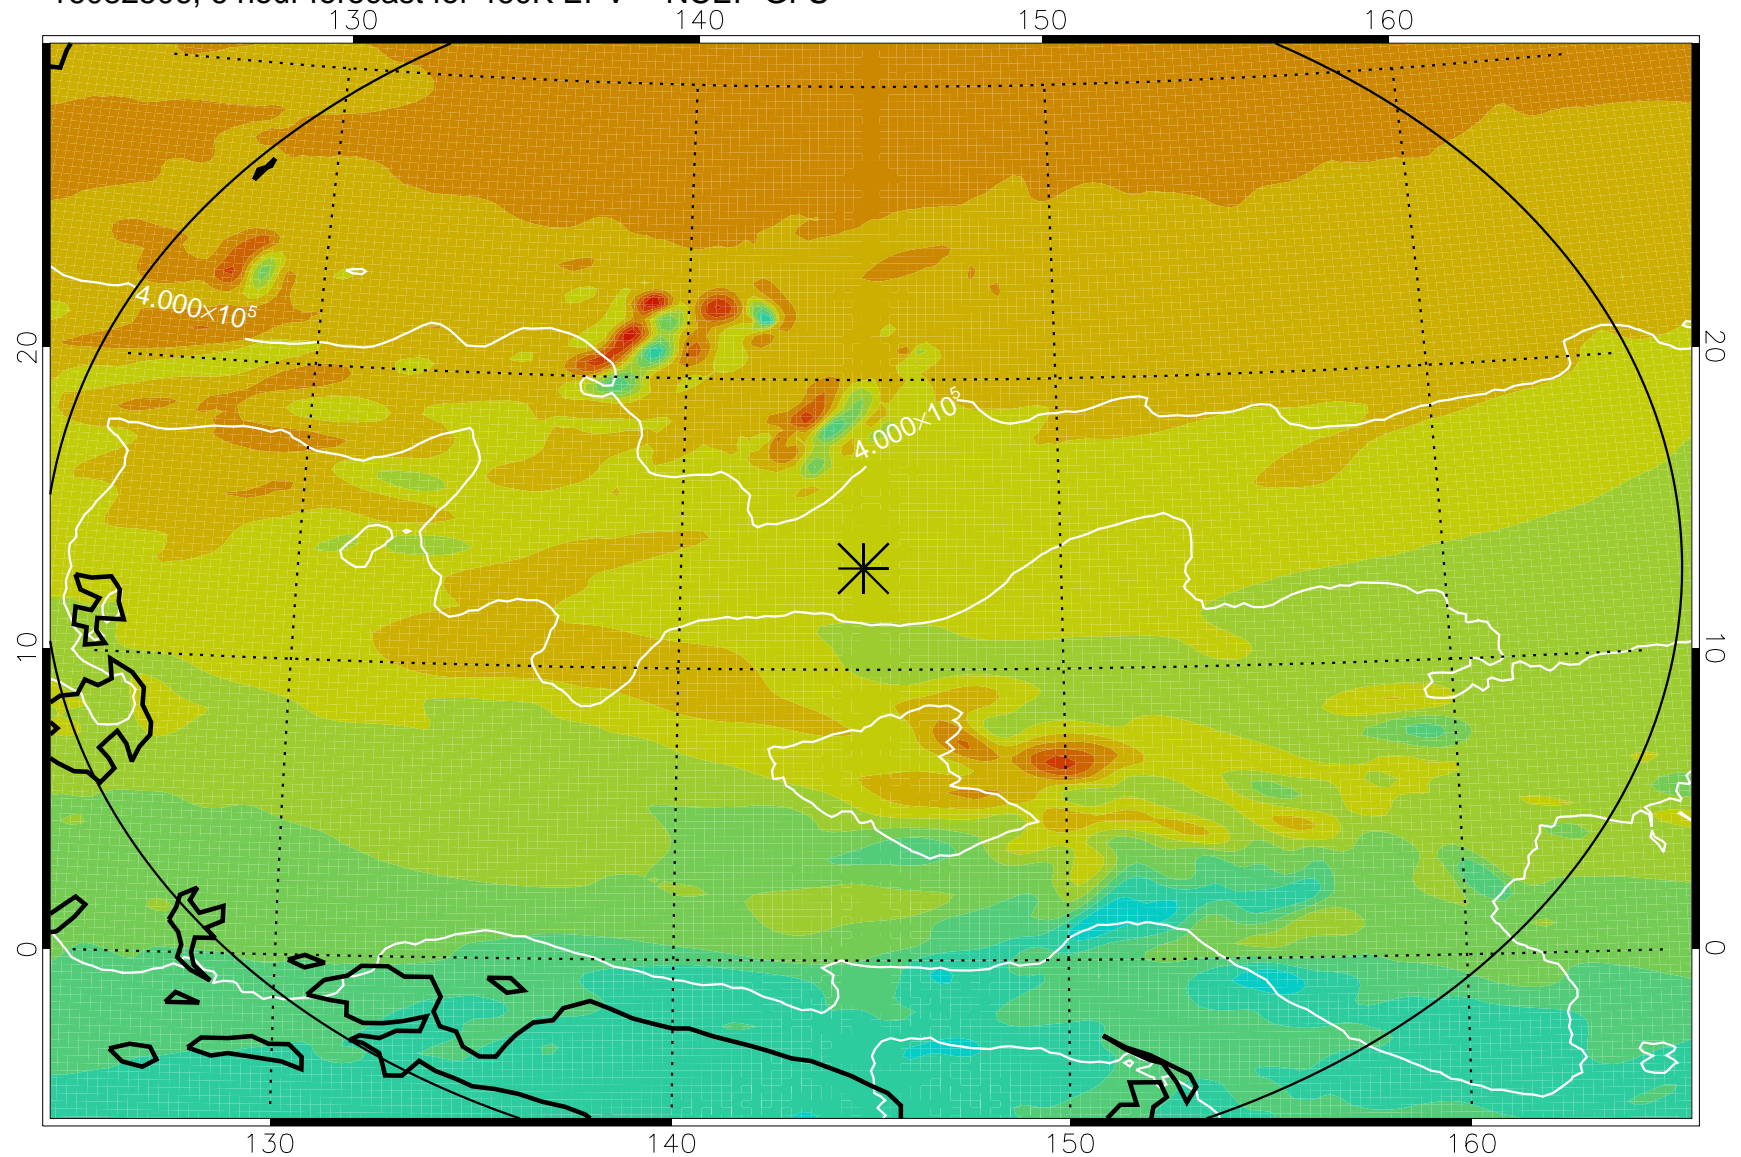

16082506, 6 hour forecast for 460K EPV -- NCEP GFS

460K Montgomery Streamfunction, white

Range ring of 2304 km

16082512, 12 hour forecast for 460K EPV -- NCEP GFS

460K Montgomery Streamfunction, white

Range ring of 2304 km

16082518, 18 hour forecast for 460K EPV -- NCEP GFS

460K Montgomery Streamfunction, white

Range ring of 2304 km

16082600, 24 hour forecast for 460K EPV -- NCEP GFS

460K Montgomery Streamfunction, white

Range ring of 2304 km

16082606, 30 hour forecast for 460K EPV -- NCEP GFS

460K Montgomery Streamfunction, white

Range ring of 2304 km

16082612, 36 hour forecast for 460K EPV -- NCEP GFS

460K Montgomery Streamfunction, white

Range ring of 2304 km

16082618, 42 hour forecast for 460K EPV -- NCEP GFS

460K Montgomery Streamfunction, white

Range ring of 2304 km

16082700, 48 hour forecast for 460K EPV -- NCEP GFS

460K Montgomery Streamfunction, white

Range ring of 2304 km