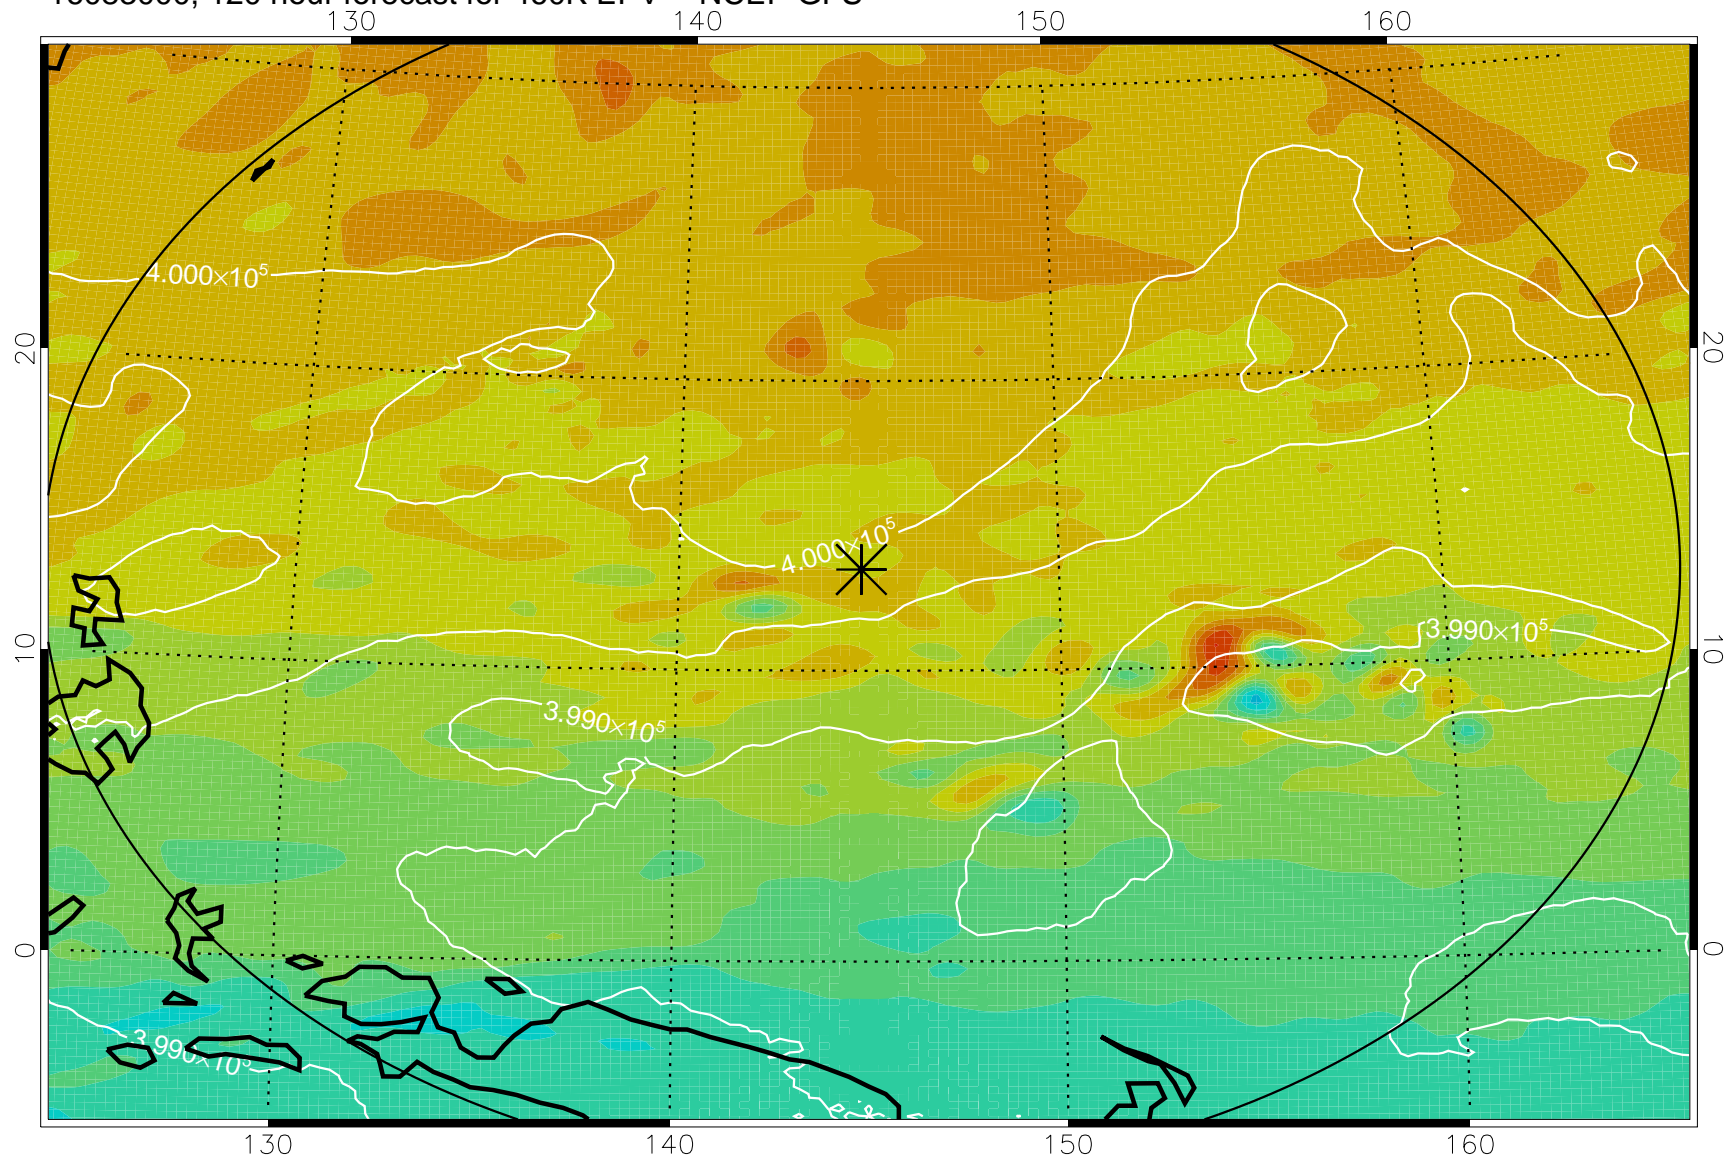

16082806, 78 hour forecast for 460K EPV -- NCEP GFS

460K Montgomery Streamfunction, white

Range ring of 2304 km

16082812, 84 hour forecast for 460K EPV -- NCEP GFS

460K Montgomery Streamfunction, white

Range ring of 2304 km

16082818, 90 hour forecast for 460K EPV -- NCEP GFS

460K Montgomery Streamfunction, white

Range ring of 2304 km

16082900, 96 hour forecast for 460K EPV -- NCEP GFS

460K Montgomery Streamfunction, white

Range ring of 2304 km

16082906, 102 hour forecast for 460K EPV -- NCEP GFS

460K Montgomery Streamfunction, white

Range ring of 2304 km

16082912, 108 hour forecast for 460K EPV -- NCEP GFS

460K Montgomery Streamfunction, white

Range ring of 2304 km

16082918, 114 hour forecast for 460K EPV -- NCEP GFS

16083000, 120 hour forecast for 460K EPV -- NCEP GFS

460K Montgomery Streamfunction, white

Range ring of 2304 km