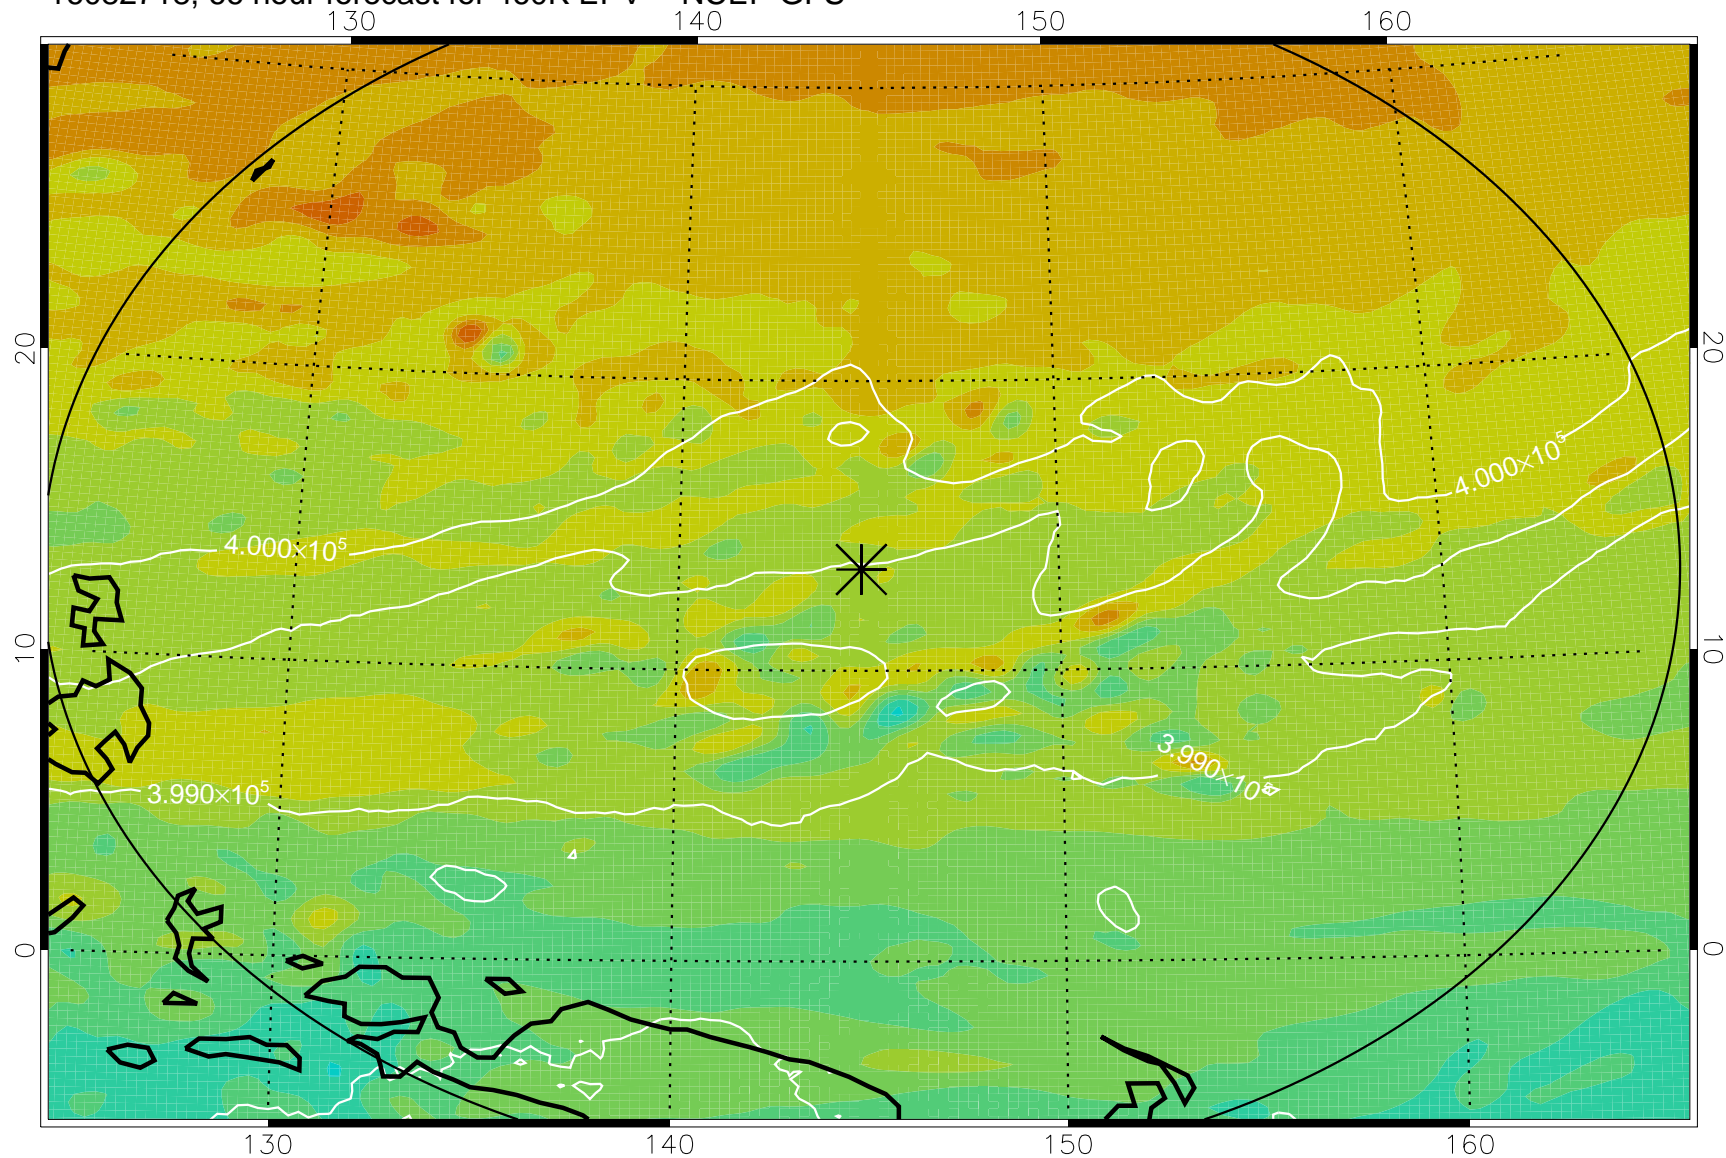

16082706, 54 hour forecast for 460K EPV -- NCEP GFS

460K Montgomery Streamfunction, white

Range ring of 2304 km

16082712, 60 hour forecast for 460K EPV -- NCEP GFS

460K Montgomery Streamfunction, white

Range ring of 2304 km

16082718, 66 hour forecast for 460K EPV -- NCEP GFS

460K Montgomery Streamfunction, white

Range ring of 2304 km

16082800, 72 hour forecast for 460K EPV -- NCEP GFS

460K Montgomery Streamfunction, white

Range ring of 2304 km

16082806, 78 hour forecast for 460K EPV -- NCEP GFS

460K Montgomery Streamfunction, white

Range ring of 2304 km

16082812, 84 hour forecast for 460K EPV -- NCEP GFS

460K Montgomery Streamfunction, white

Range ring of 2304 km

16082818, 90 hour forecast for 460K EPV -- NCEP GFS

460K Montgomery Streamfunction, white

Range ring of 2304 km

16082900, 96 hour forecast for 460K EPV -- NCEP GFS

460K Montgomery Streamfunction, white

Range ring of 2304 km