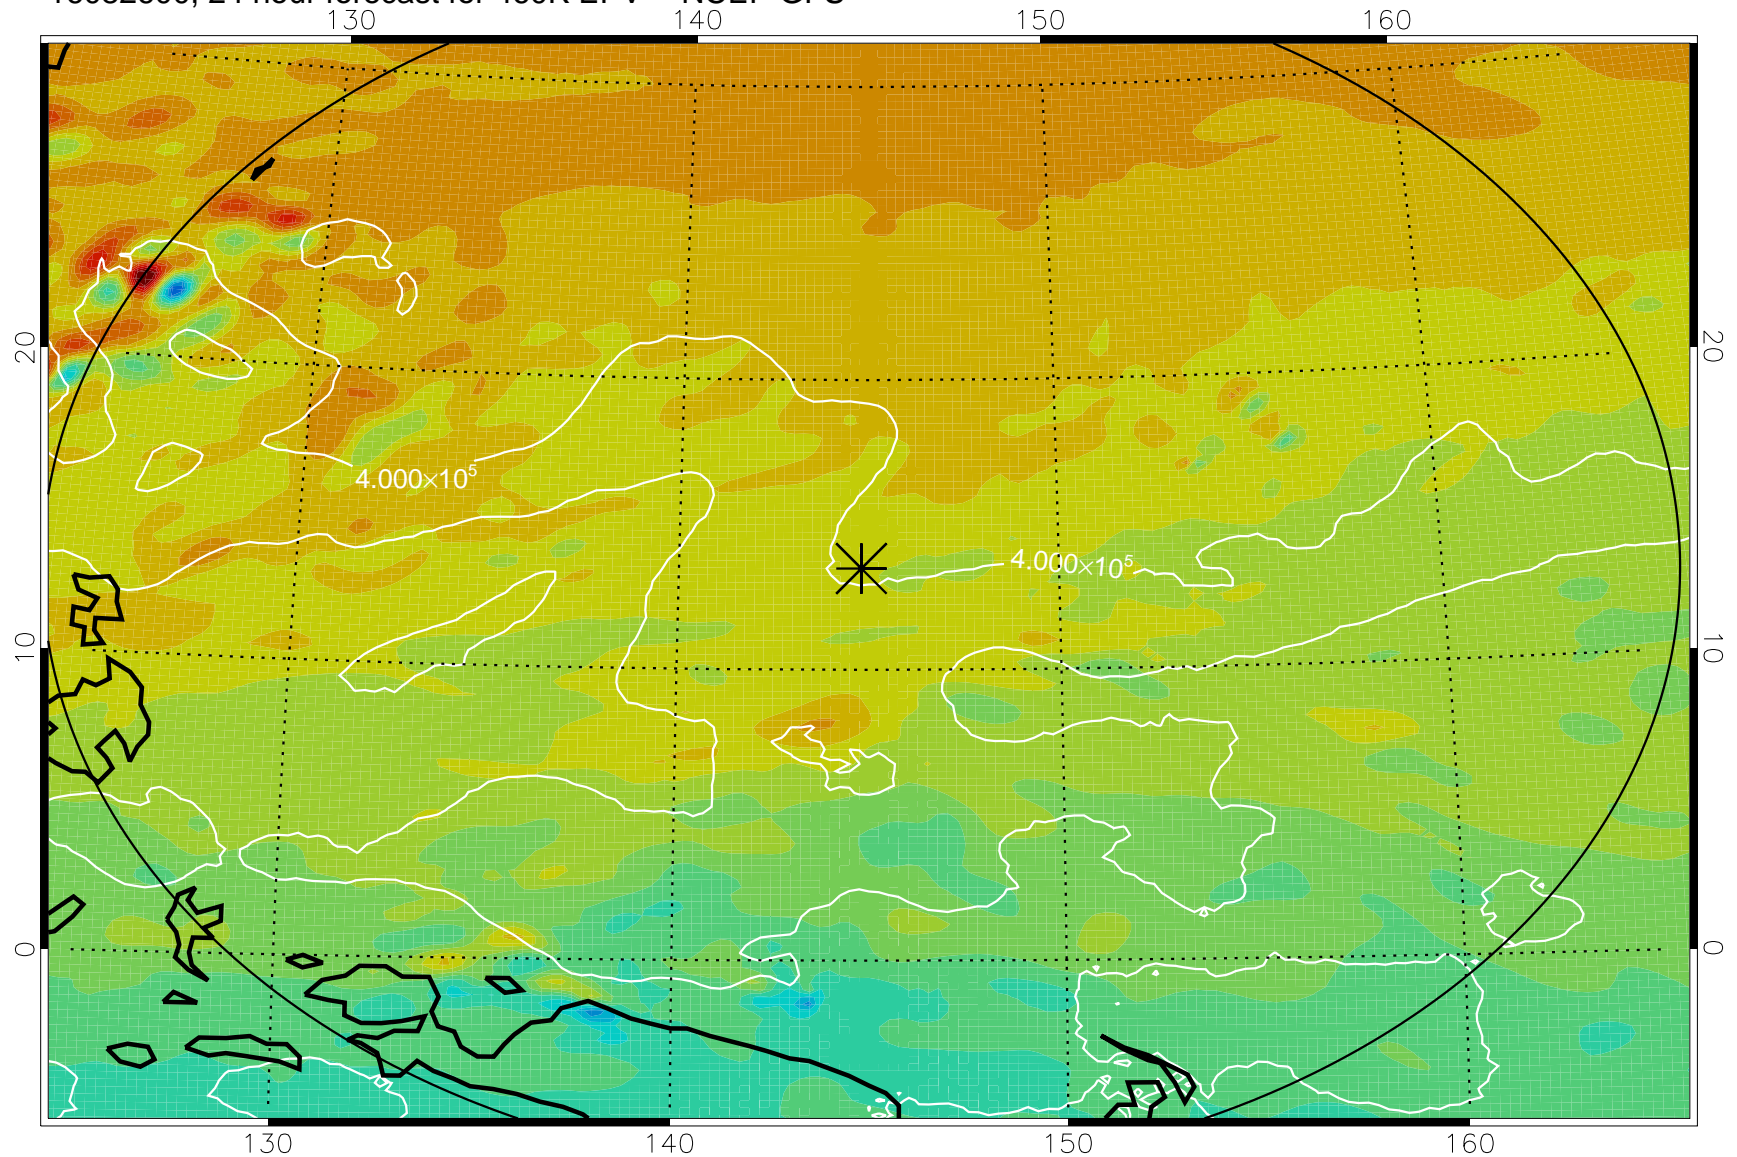

16082518, 18 hour forecast for 460K EPV -- NCEP GFS

460K Montgomery Streamfunction, white

Range ring of 2304 km

16082600, 24 hour forecast for 460K EPV -- NCEP GFS

460K Montgomery Streamfunction, white

Range ring of 2304 km

16082606, 30 hour forecast for 460K EPV -- NCEP GFS

460K Montgomery Streamfunction, white

Range ring of 2304 km

16082612, 36 hour forecast for 460K EPV -- NCEP GFS

460K Montgomery Streamfunction, white

Range ring of 2304 km

16082618, 42 hour forecast for 460K EPV -- NCEP GFS

460K Montgomery Streamfunction, white

Range ring of 2304 km

16082700, 48 hour forecast for 460K EPV -- NCEP GFS

460K Montgomery Streamfunction, white

Range ring of 2304 km

16082718, 66 hour forecast for 460K EPV -- NCEP GFS

460K Montgomery Streamfunction, white

Range ring of 2304 km

16082800, 72 hour forecast for 460K EPV -- NCEP GFS

460K Montgomery Streamfunction, white

Range ring of 2304 km