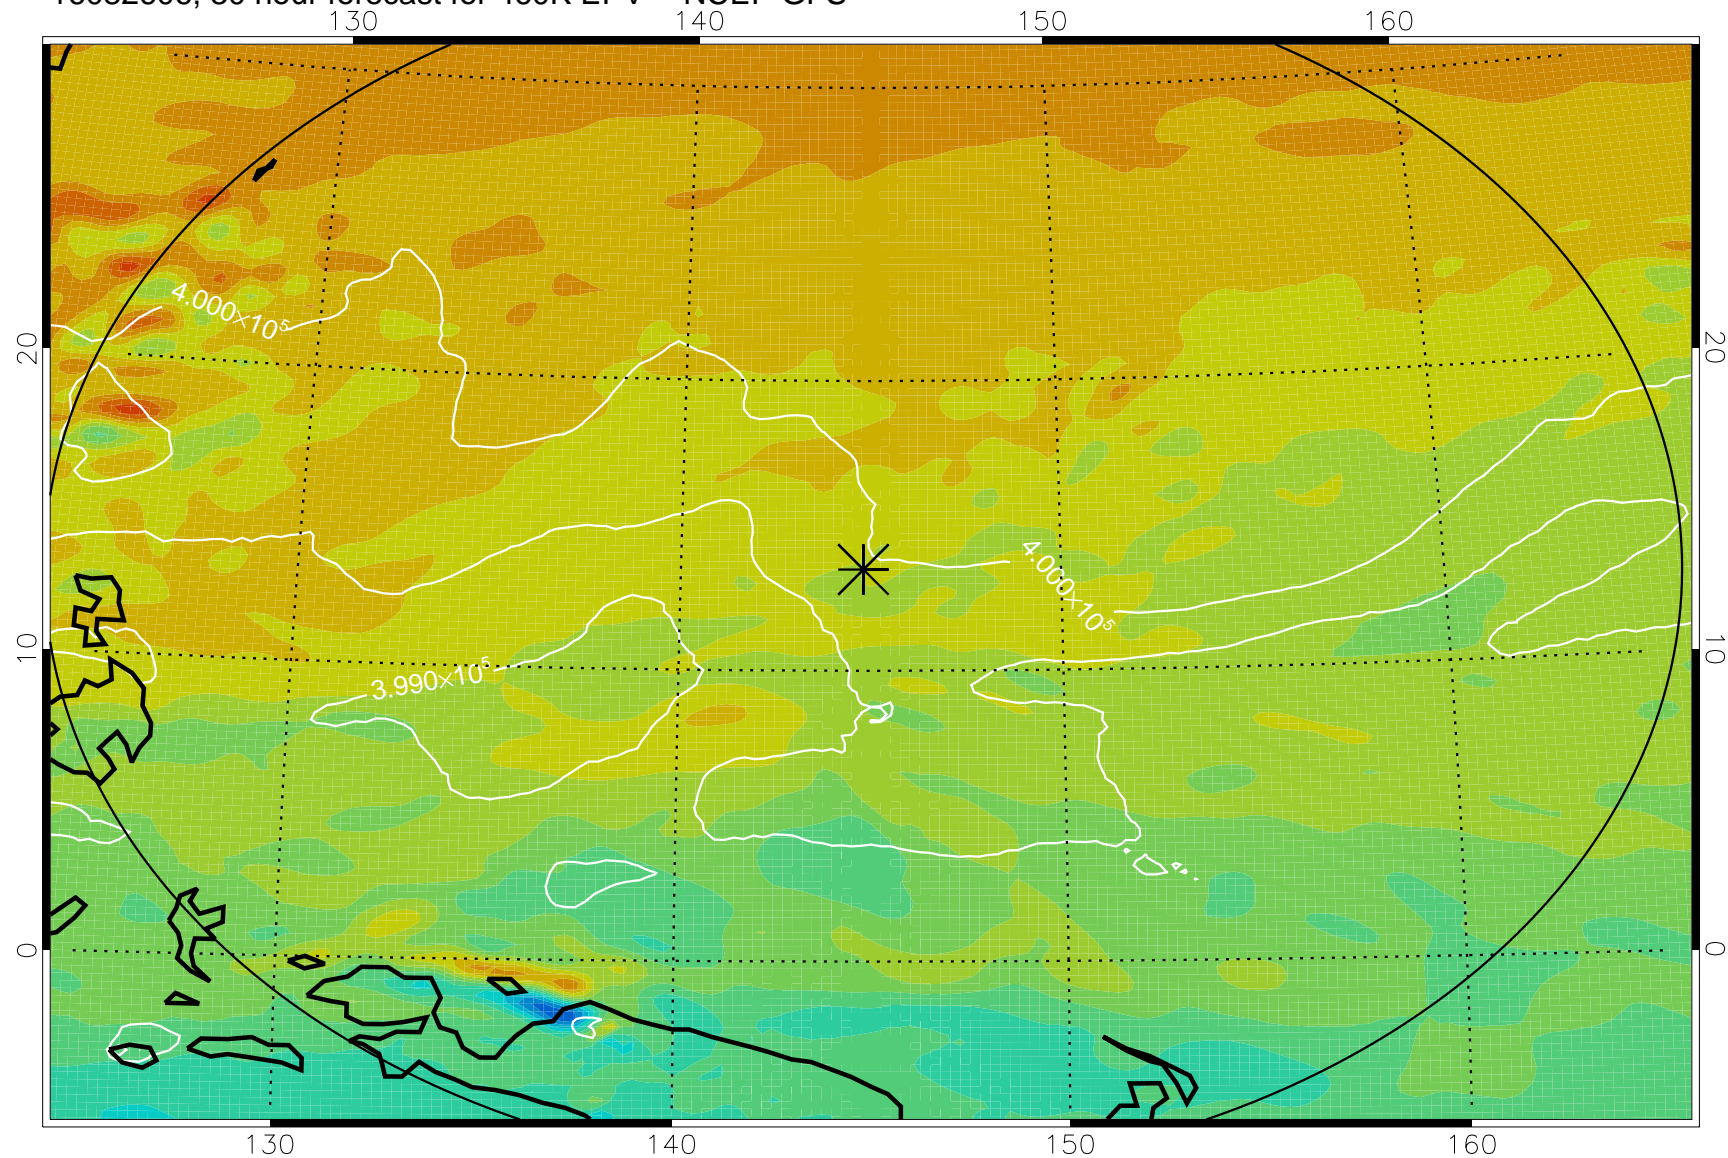

16082518, 18 hour forecast for 460K EPV -- NCEP GFS

460K Montgomery Streamfunction, white

Range ring of 2304 km

16082600, 24 hour forecast for 460K EPV -- NCEP GFS

460K Montgomery Streamfunction, white

Range ring of 2304 km

16082606, 30 hour forecast for 460K EPV -- NCEP GFS

460K Montgomery Streamfunction, white

Range ring of 2304 km

16082612, 36 hour forecast for 460K EPV -- NCEP GFS

460K Montgomery Streamfunction, white

Range ring of 2304 km

16082618, 42 hour forecast for 460K EPV -- NCEP GFS

460K Montgomery Streamfunction, white

Range ring of 2304 km

16082700, 48 hour forecast for 460K EPV -- NCEP GFS

460K Montgomery Streamfunction, white

Range ring of 2304 km

16082718, 66 hour forecast for 460K EPV -- NCEP GFS

460K Montgomery Streamfunction, white

Range ring of 2304 km

16082800, 72 hour forecast for 460K EPV -- NCEP GFS

460K Montgomery Streamfunction, white

Range ring of 2304 km