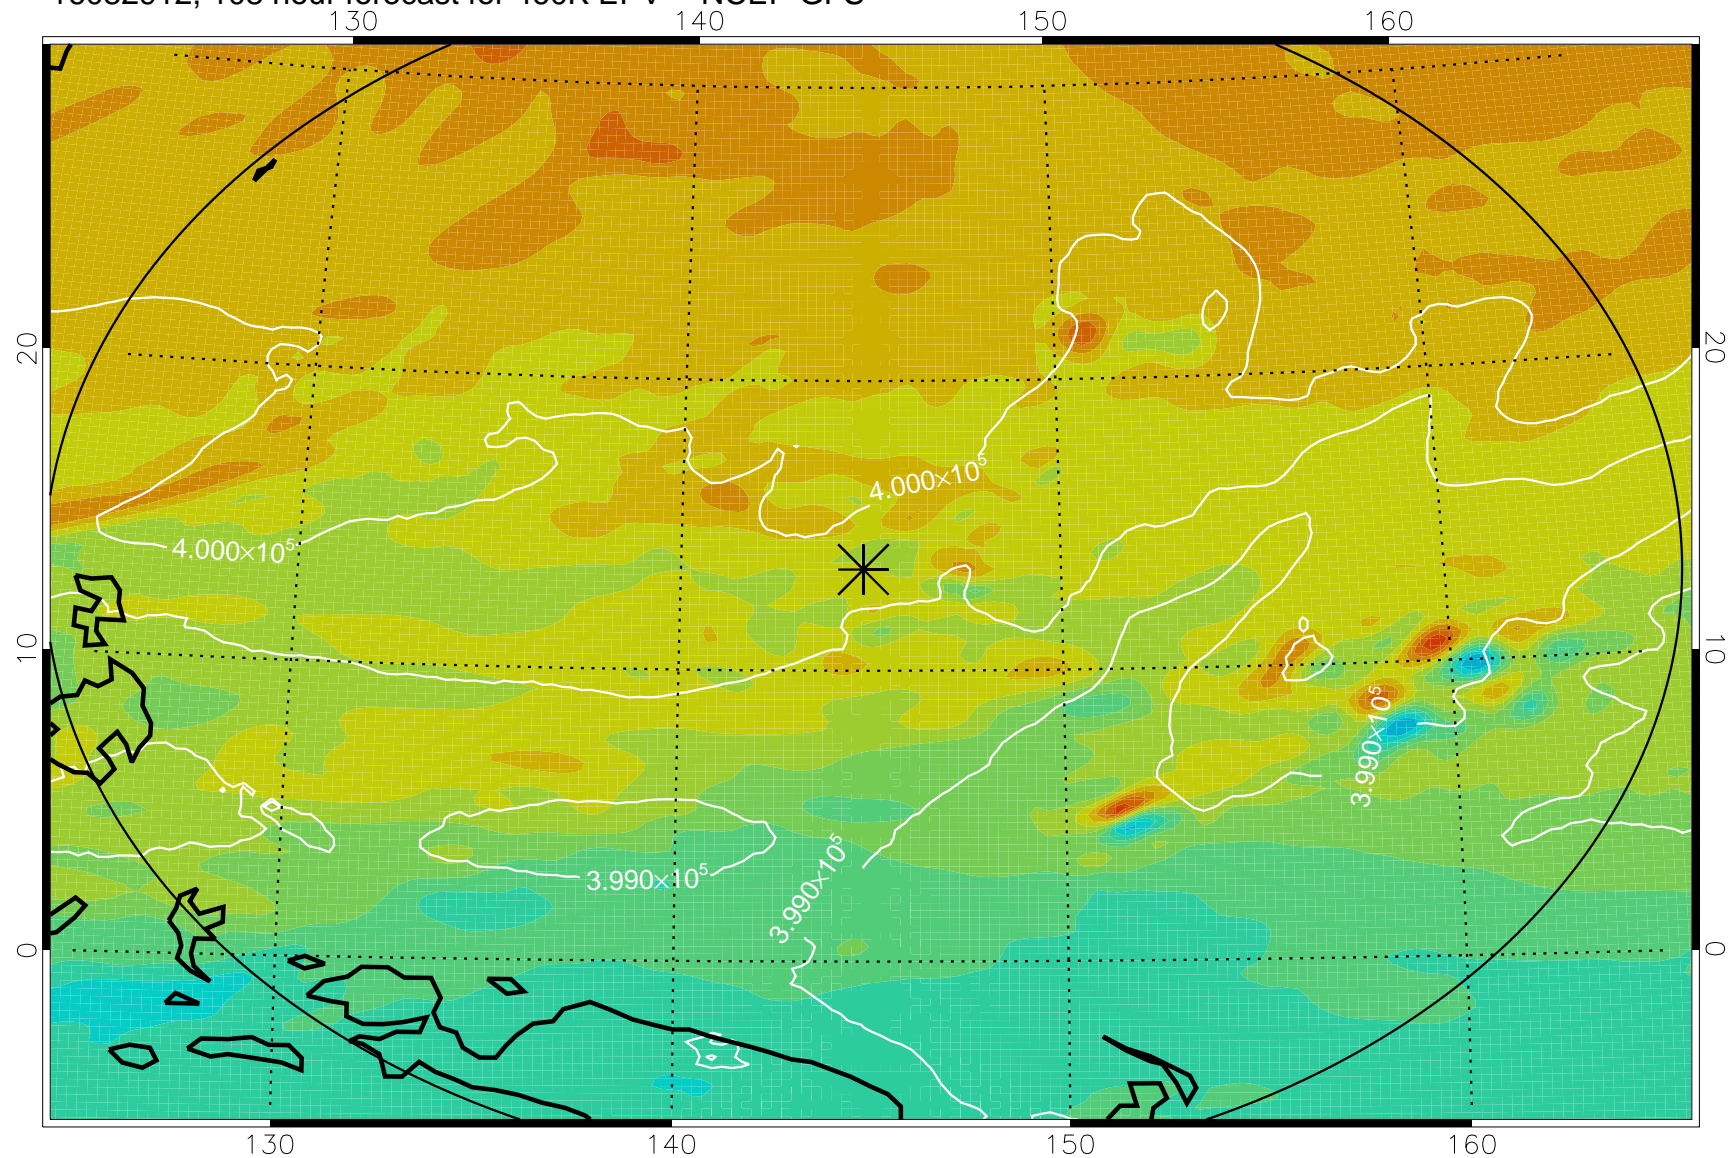

16082806, 78 hour forecast for 460K EPV -- NCEP GFS

460K Montgomery Streamfunction, white

Range ring of 2304 km

16082812, 84 hour forecast for 460K EPV -- NCEP GFS

460K Montgomery Streamfunction, white

Range ring of 2304 km

16082818, 90 hour forecast for 460K EPV -- NCEP GFS

460K Montgomery Streamfunction, white

Range ring of 2304 km

16082900, 96 hour forecast for 460K EPV -- NCEP GFS

460K Montgomery Streamfunction, white

Range ring of 2304 km

16082906, 102 hour forecast for 460K EPV -- NCEP GFS

460K Montgomery Streamfunction, white

Range ring of 2304 km

16082912, 108 hour forecast for 460K EPV -- NCEP GFS

460K Montgomery Streamfunction, white

Range ring of 2304 km

16082918, 114 hour forecast for 460K EPV -- NCEP GFS

16083000, 120 hour forecast for 460K EPV -- NCEP GFS

460K Montgomery Streamfunction, white

Range ring of 2304 km