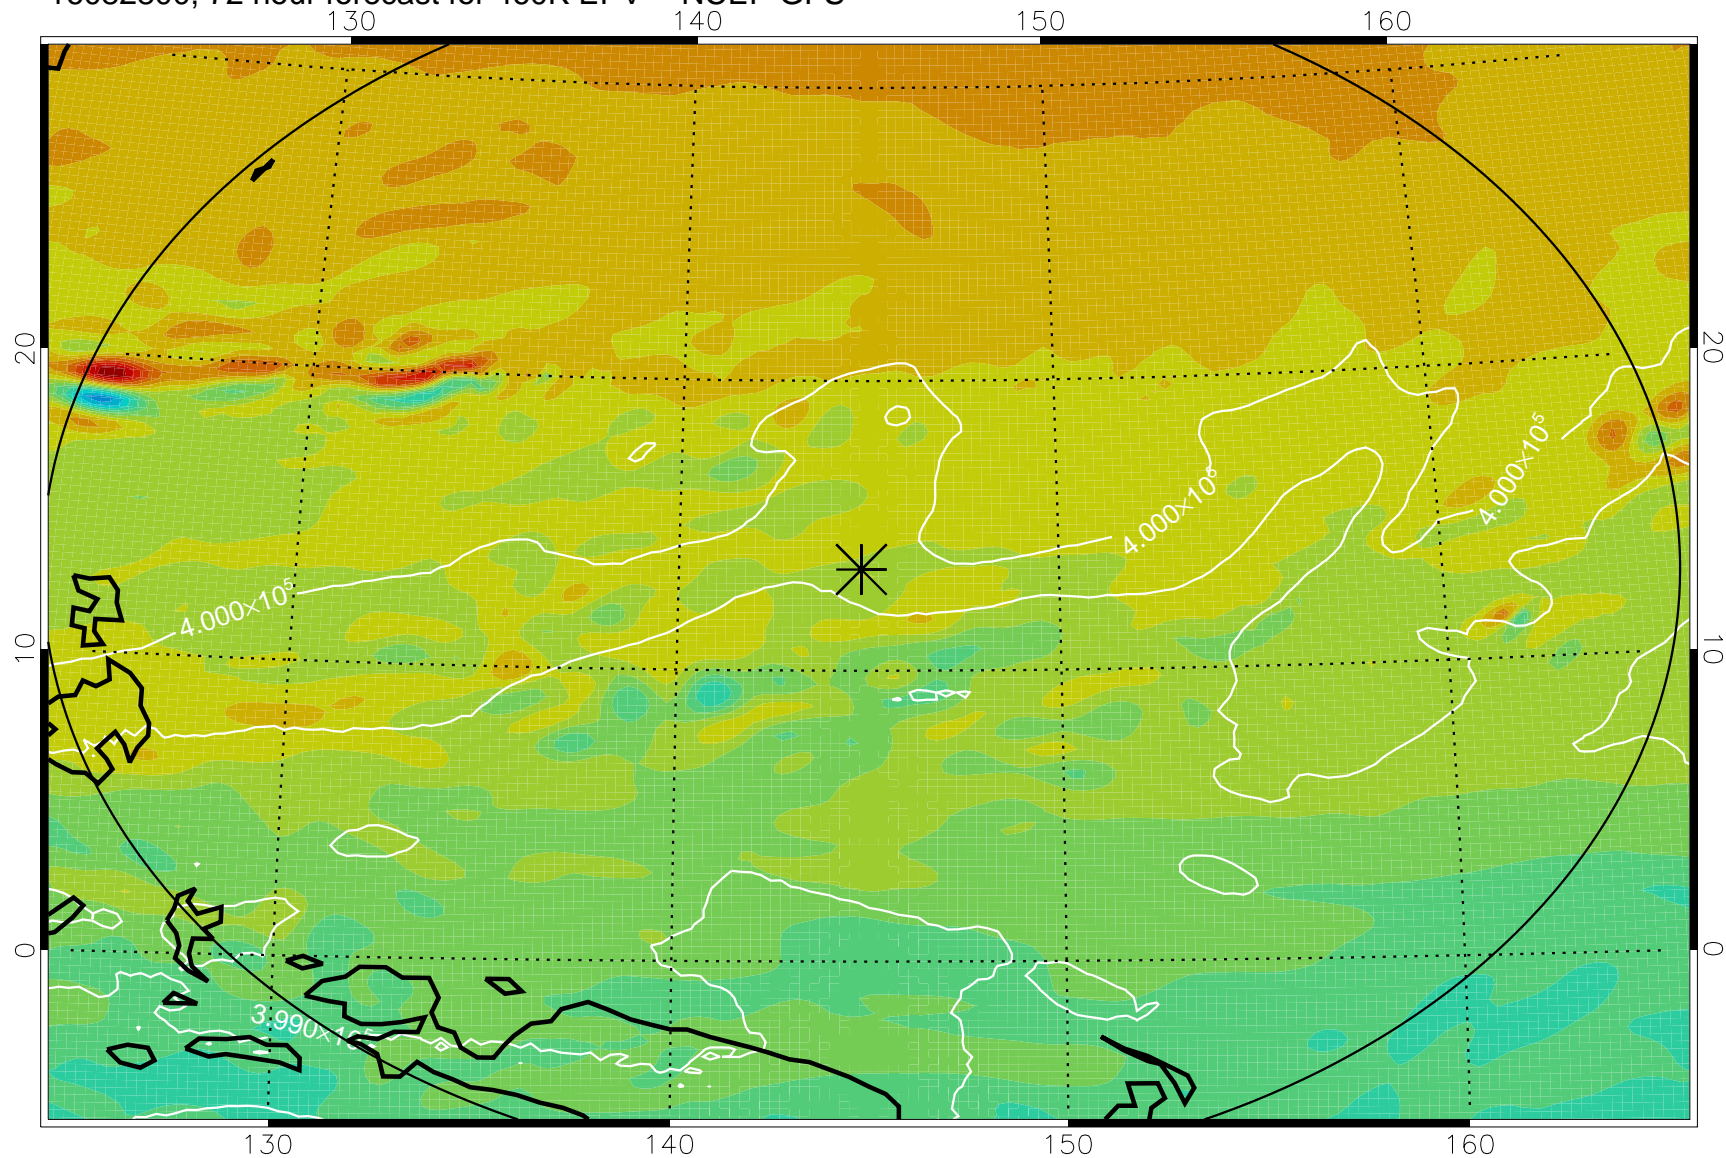

16082706, 54 hour forecast for 460K EPV -- NCEP GFS

460K Montgomery Streamfunction, white

Range ring of 2304 km

16082712, 60 hour forecast for 460K EPV -- NCEP GFS

460K Montgomery Streamfunction, white

Range ring of 2304 km

16082718, 66 hour forecast for 460K EPV -- NCEP GFS

460K Montgomery Streamfunction, white

Range ring of 2304 km

16082800, 72 hour forecast for 460K EPV -- NCEP GFS

460K Montgomery Streamfunction, white

Range ring of 2304 km

16082806, 78 hour forecast for 460K EPV -- NCEP GFS

460K Montgomery Streamfunction, white

Range ring of 2304 km

16082812, 84 hour forecast for 460K EPV -- NCEP GFS

460K Montgomery Streamfunction, white

Range ring of 2304 km

16082818, 90 hour forecast for 460K EPV -- NCEP GFS

460K Montgomery Streamfunction, white

Range ring of 2304 km

16082900, 96 hour forecast for 460K EPV -- NCEP GFS

460K Montgomery Streamfunction, white

Range ring of 2304 km