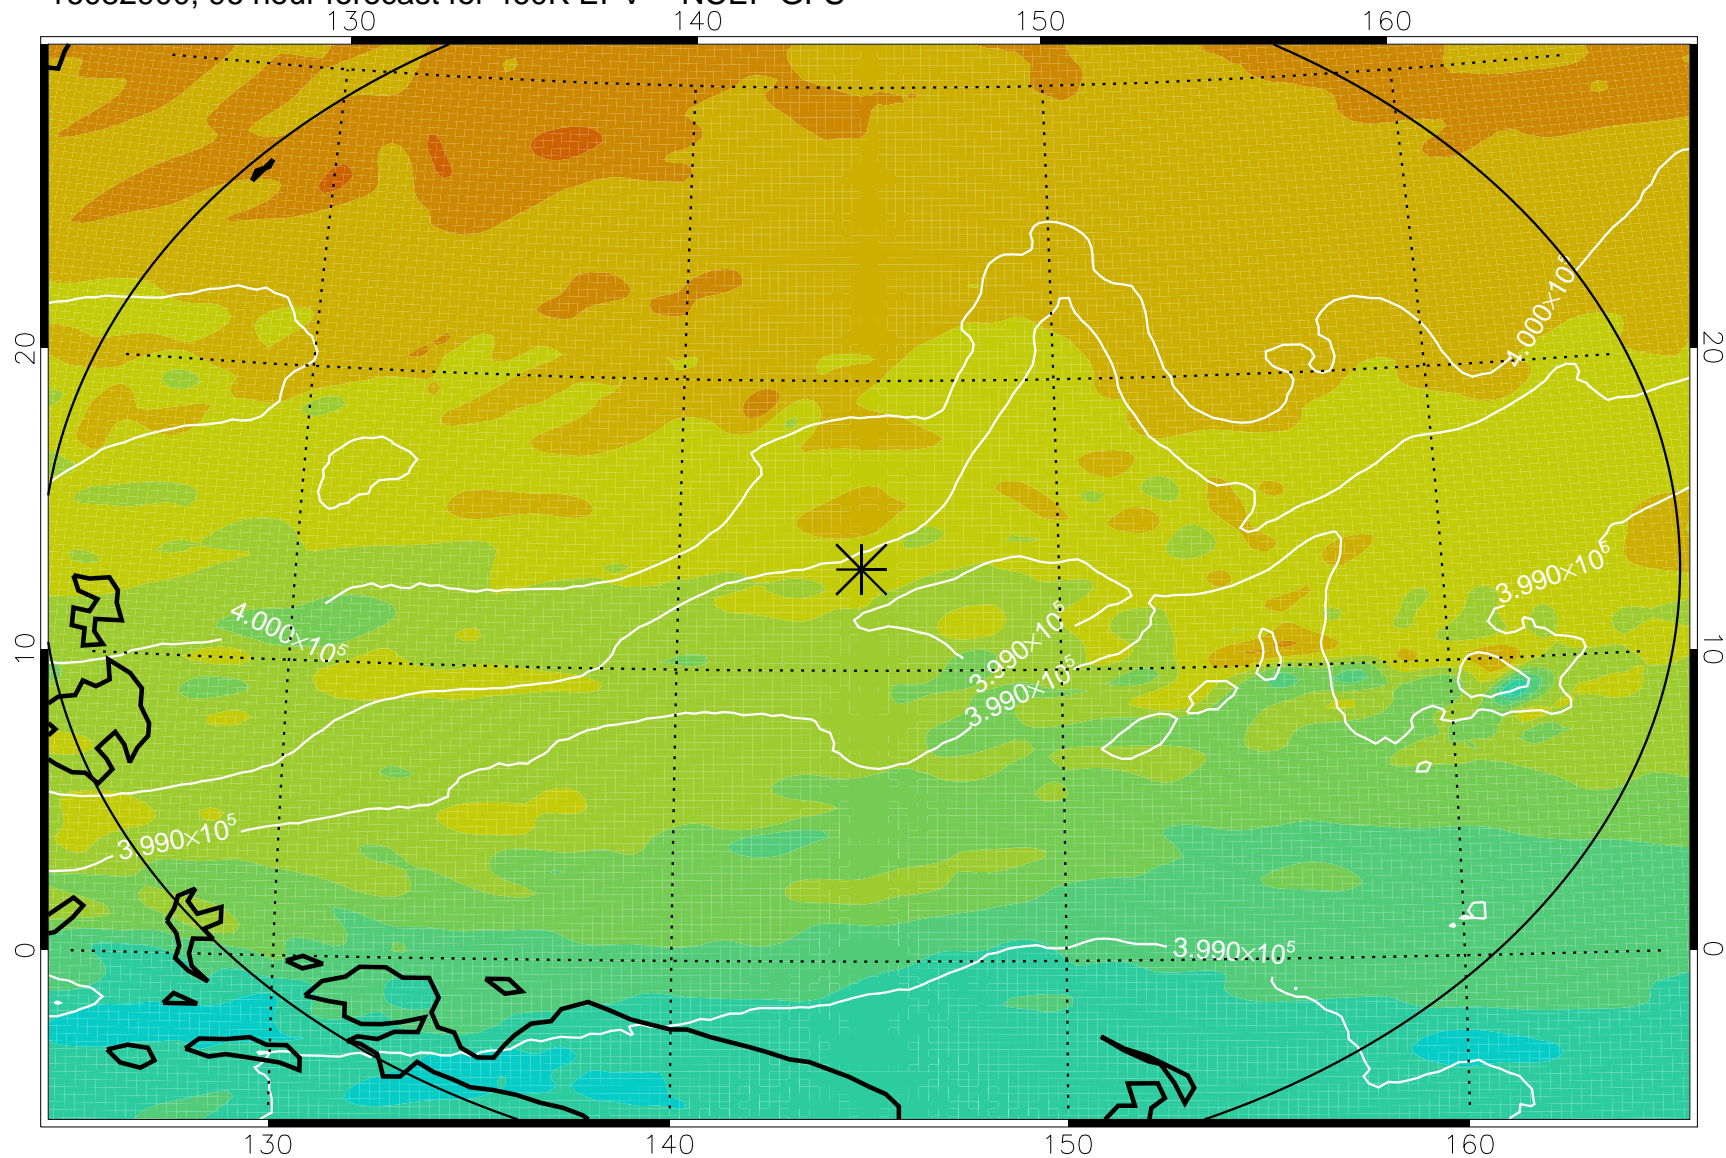

16082806, 78 hour forecast for 460K EPV -- NCEP GFS

460K Montgomery Streamfunction, white

Range ring of 2304 km

16082812, 84 hour forecast for 460K EPV -- NCEP GFS

460K Montgomery Streamfunction, white

Range ring of 2304 km

16082818, 90 hour forecast for 460K EPV -- NCEP GFS

460K Montgomery Streamfunction, white

Range ring of 2304 km

16082900, 96 hour forecast for 460K EPV -- NCEP GFS

460K Montgomery Streamfunction, white

Range ring of 2304 km

16082906, 102 hour forecast for 460K EPV -- NCEP GFS

460K Montgomery Streamfunction, white

Range ring of 2304 km

16082912, 108 hour forecast for 460K EPV -- NCEP GFS

460K Montgomery Streamfunction, white

Range ring of 2304 km

16082918, 114 hour forecast for 460K EPV -- NCEP GFS

16083000, 120 hour forecast for 460K EPV -- NCEP GFS

460K Montgomery Streamfunction, white

Range ring of 2304 km