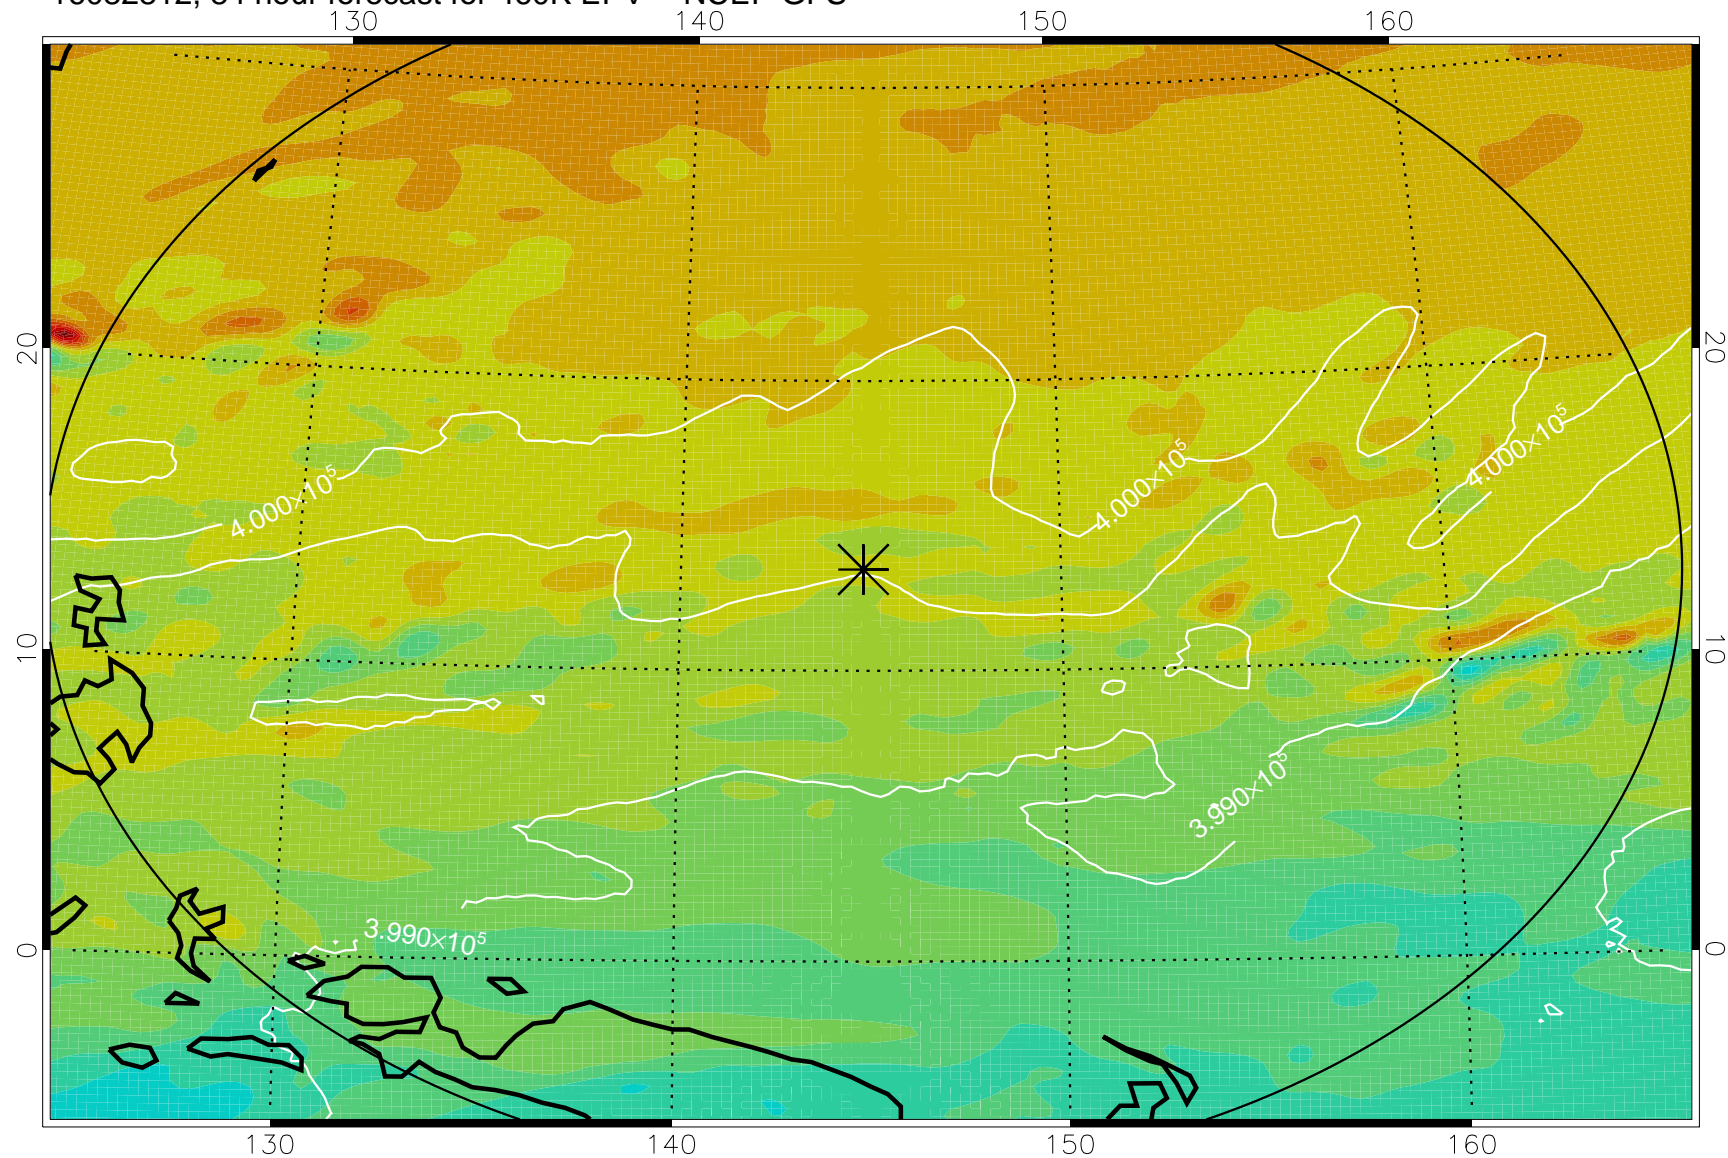

16082806, 78 hour forecast for 460K EPV -- NCEP GFS

460K Montgomery Streamfunction, white

Range ring of 2304 km

16082812, 84 hour forecast for 460K EPV -- NCEP GFS

460K Montgomery Streamfunction, white

Range ring of 2304 km

16082818, 90 hour forecast for 460K EPV -- NCEP GFS

460K Montgomery Streamfunction, white

Range ring of 2304 km

16082900, 96 hour forecast for 460K EPV -- NCEP GFS

460K Montgomery Streamfunction, white

Range ring of 2304 km

16082906, 102 hour forecast for 460K EPV -- NCEP GFS

460K Montgomery Streamfunction, white

Range ring of 2304 km

16082912, 108 hour forecast for 460K EPV -- NCEP GFS

460K Montgomery Streamfunction, white

Range ring of 2304 km

16082918, 114 hour forecast for 460K EPV -- NCEP GFS

16083000, 120 hour forecast for 460K EPV -- NCEP GFS

460K Montgomery Streamfunction, white

Range ring of 2304 km