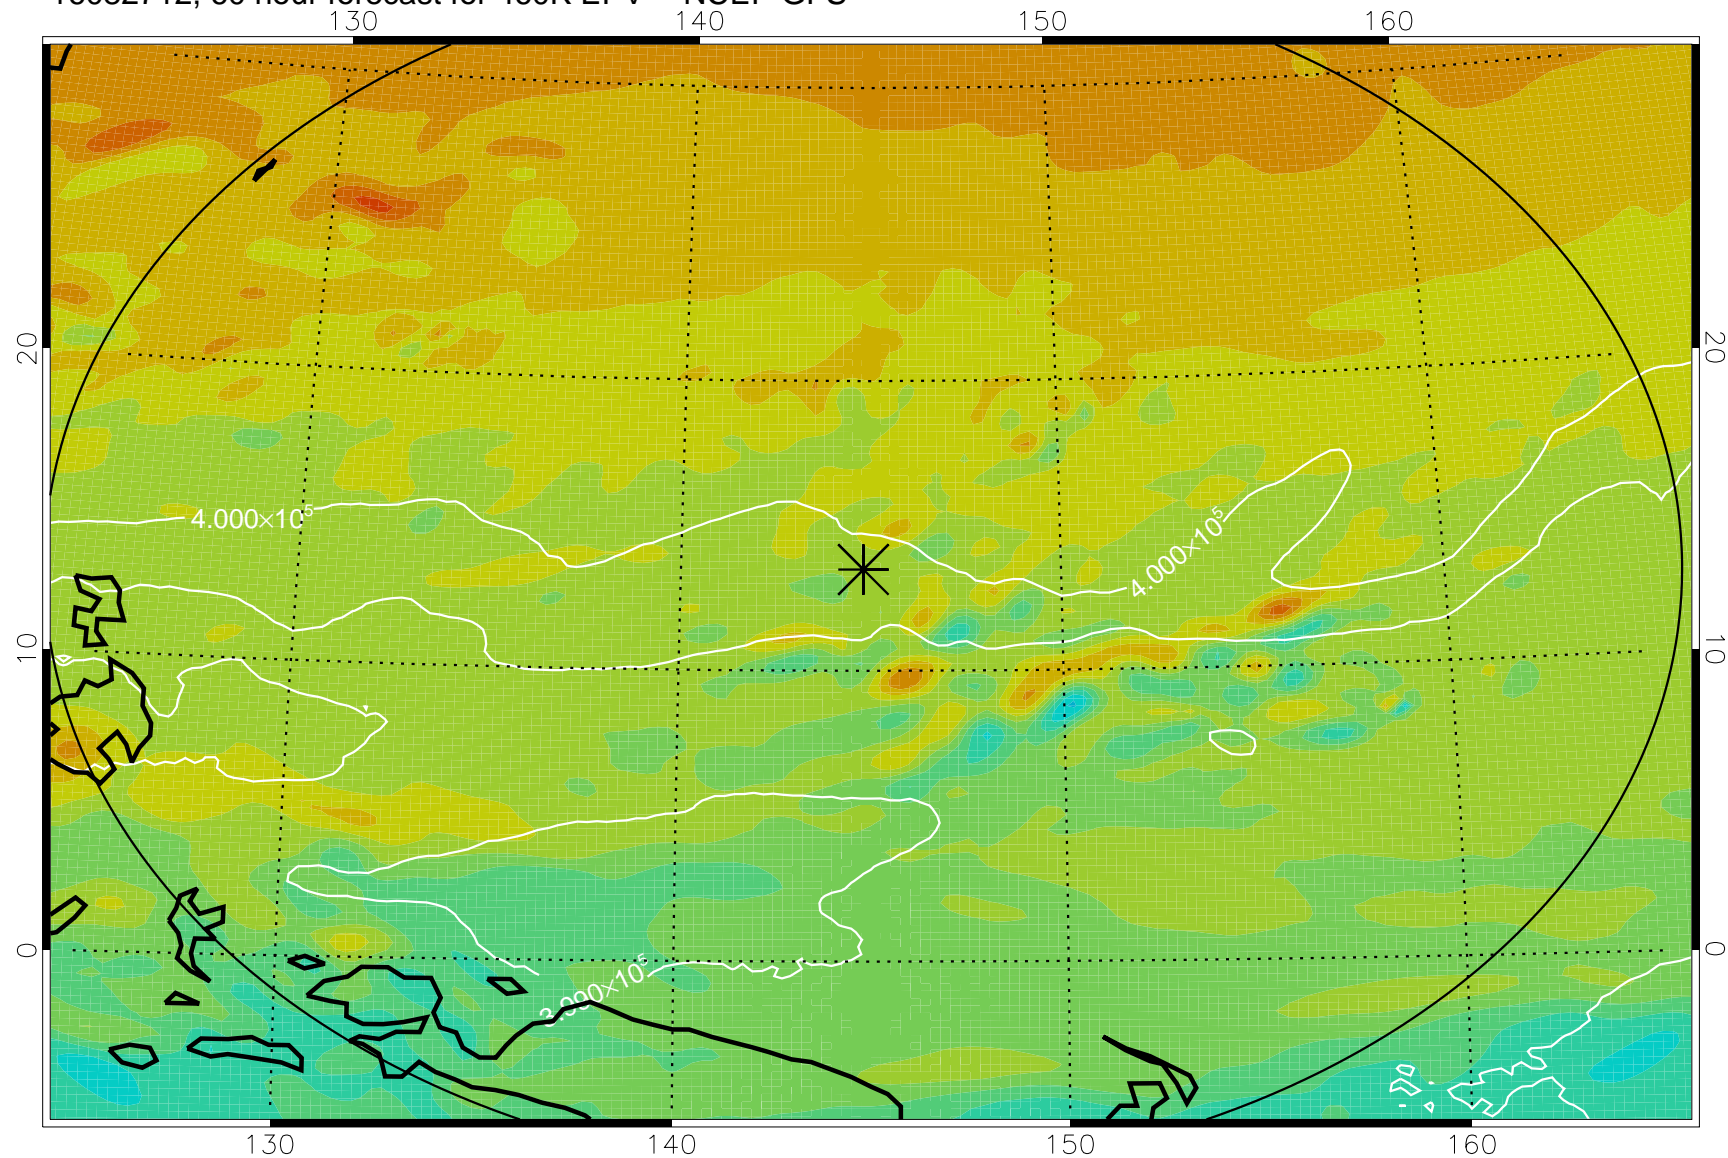

16082618, 42 hour forecast for 460K EPV -- NCEP GFS

460K Montgomery Streamfunction, white

Range ring of 2304 km

16082700, 48 hour forecast for 460K EPV -- NCEP GFS

460K Montgomery Streamfunction, white

Range ring of 2304 km

16082706, 54 hour forecast for 460K EPV -- NCEP GFS

460K Montgomery Streamfunction, white

Range ring of 2304 km

16082712, 60 hour forecast for 460K EPV -- NCEP GFS

460K Montgomery Streamfunction, white

Range ring of 2304 km

16082718, 66 hour forecast for 460K EPV -- NCEP GFS

460K Montgomery Streamfunction, white

Range ring of 2304 km

16082800, 72 hour forecast for 460K EPV -- NCEP GFS

460K Montgomery Streamfunction, white

Range ring of 2304 km

16082918, 114 hour forecast for 460K EPV -- NCEP GFS

16083000, 120 hour forecast for 460K EPV -- NCEP GFS

460K Montgomery Streamfunction, white

Range ring of 2304 km