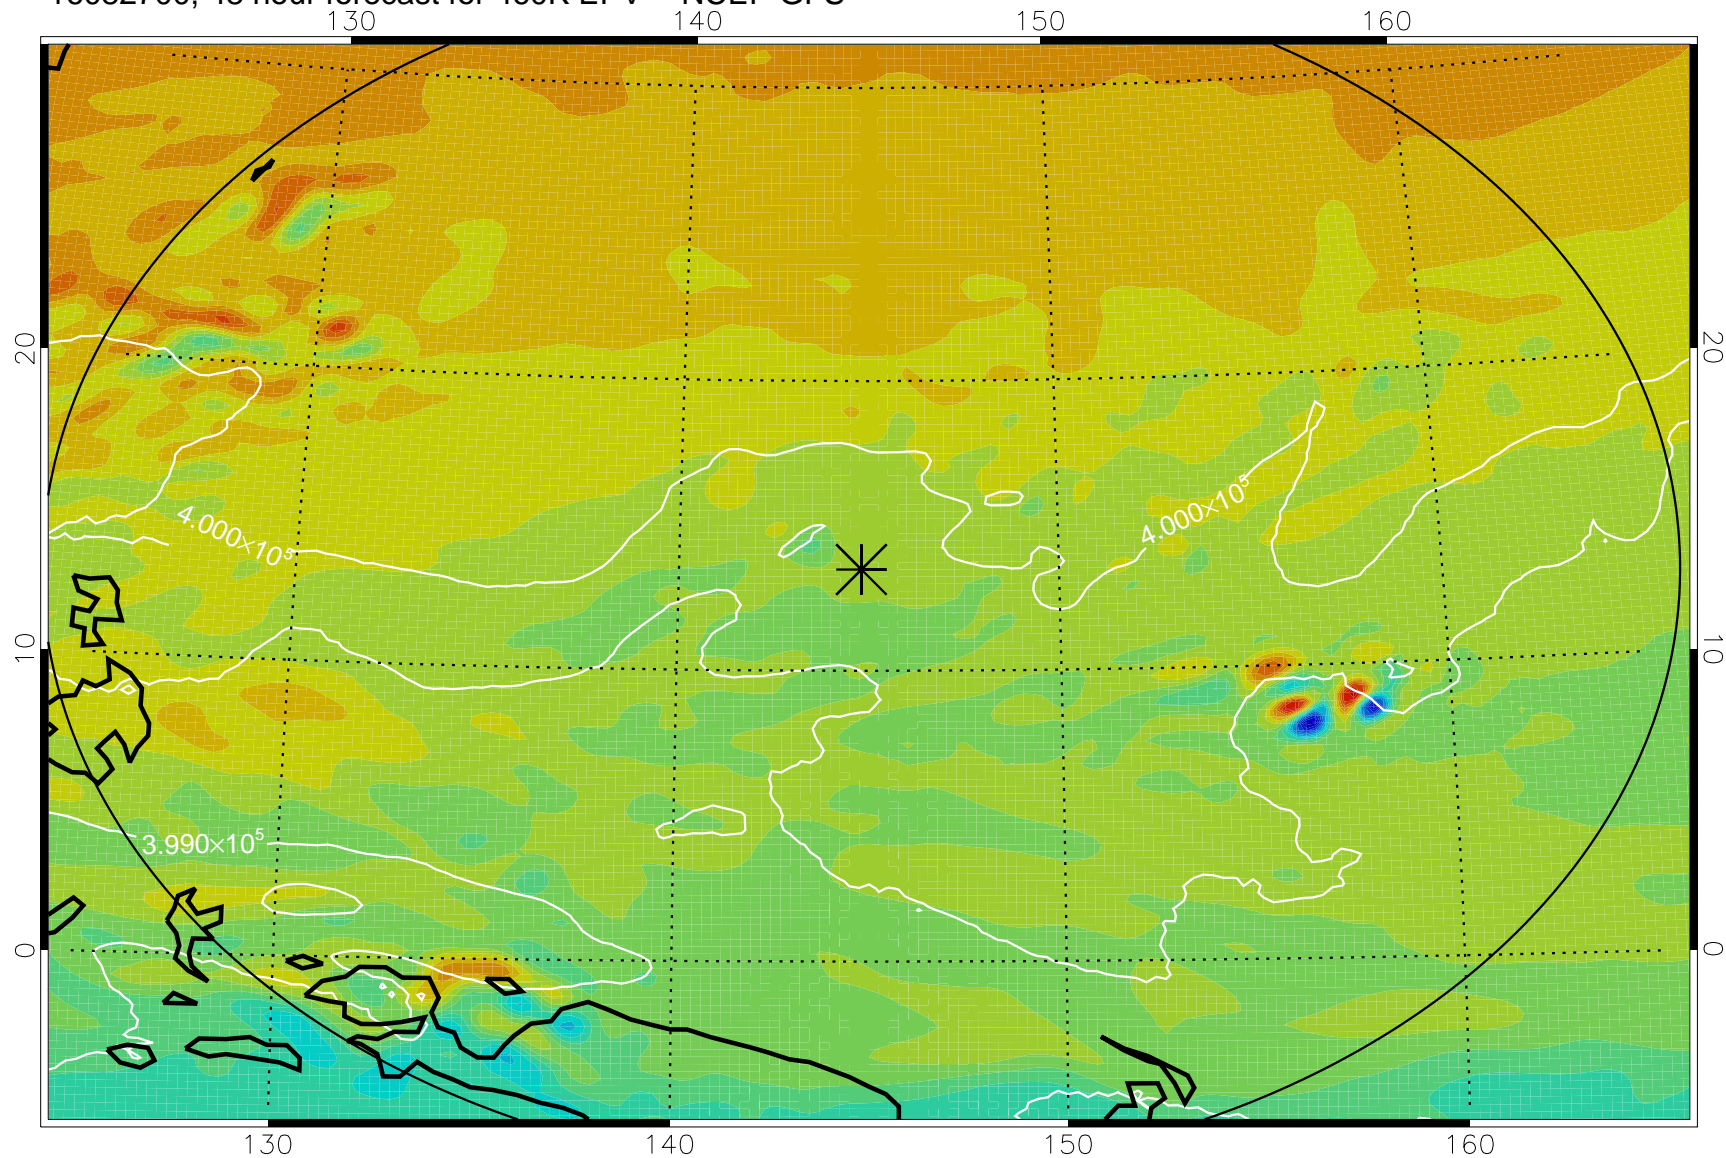

16082618, 42 hour forecast for 460K EPV -- NCEP GFS

460K Montgomery Streamfunction, white

Range ring of 2304 km

16082700, 48 hour forecast for 460K EPV -- NCEP GFS

460K Montgomery Streamfunction, white

Range ring of 2304 km

16082706, 54 hour forecast for 460K EPV -- NCEP GFS

460K Montgomery Streamfunction, white

Range ring of 2304 km

16082712, 60 hour forecast for 460K EPV -- NCEP GFS

460K Montgomery Streamfunction, white

Range ring of 2304 km

16082718, 66 hour forecast for 460K EPV -- NCEP GFS

460K Montgomery Streamfunction, white

Range ring of 2304 km

16082800, 72 hour forecast for 460K EPV -- NCEP GFS

460K Montgomery Streamfunction, white

Range ring of 2304 km

16082818, 90 hour forecast for 460K EPV -- NCEP GFS

460K Montgomery Streamfunction, white

Range ring of 2304 km

16082900, 96 hour forecast for 460K EPV -- NCEP GFS

460K Montgomery Streamfunction, white

Range ring of 2304 km