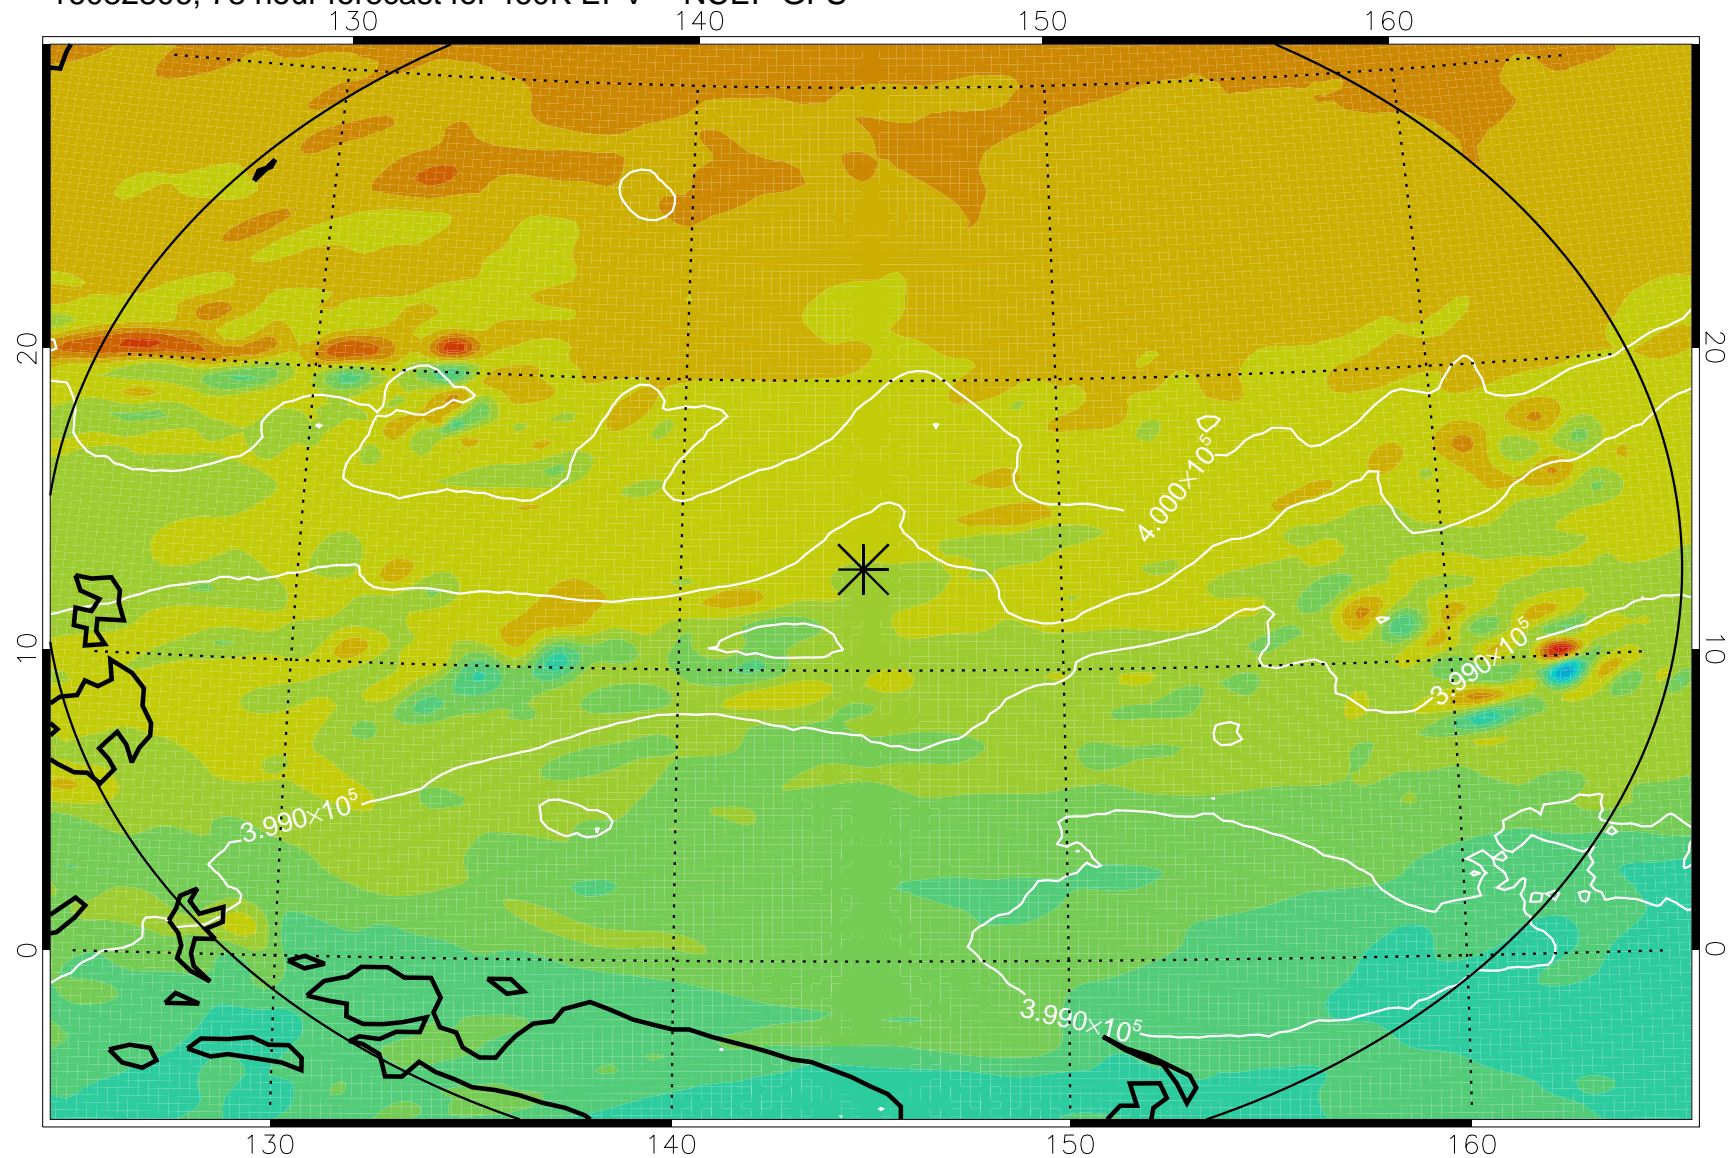

16082718, 66 hour forecast for 460K EPV -- NCEP GFS

460K Montgomery Streamfunction, white

Range ring of 2304 km

16082800, 72 hour forecast for 460K EPV -- NCEP GFS

460K Montgomery Streamfunction, white

Range ring of 2304 km

16082806, 78 hour forecast for 460K EPV -- NCEP GFS

460K Montgomery Streamfunction, white

Range ring of 2304 km

16082812, 84 hour forecast for 460K EPV -- NCEP GFS

460K Montgomery Streamfunction, white

Range ring of 2304 km

16082818, 90 hour forecast for 460K EPV -- NCEP GFS

460K Montgomery Streamfunction, white

Range ring of 2304 km

16082900, 96 hour forecast for 460K EPV -- NCEP GFS

460K Montgomery Streamfunction, white

Range ring of 2304 km

16082918, 114 hour forecast for 460K EPV -- NCEP GFS

16083000, 120 hour forecast for 460K EPV -- NCEP GFS

460K Montgomery Streamfunction, white

Range ring of 2304 km