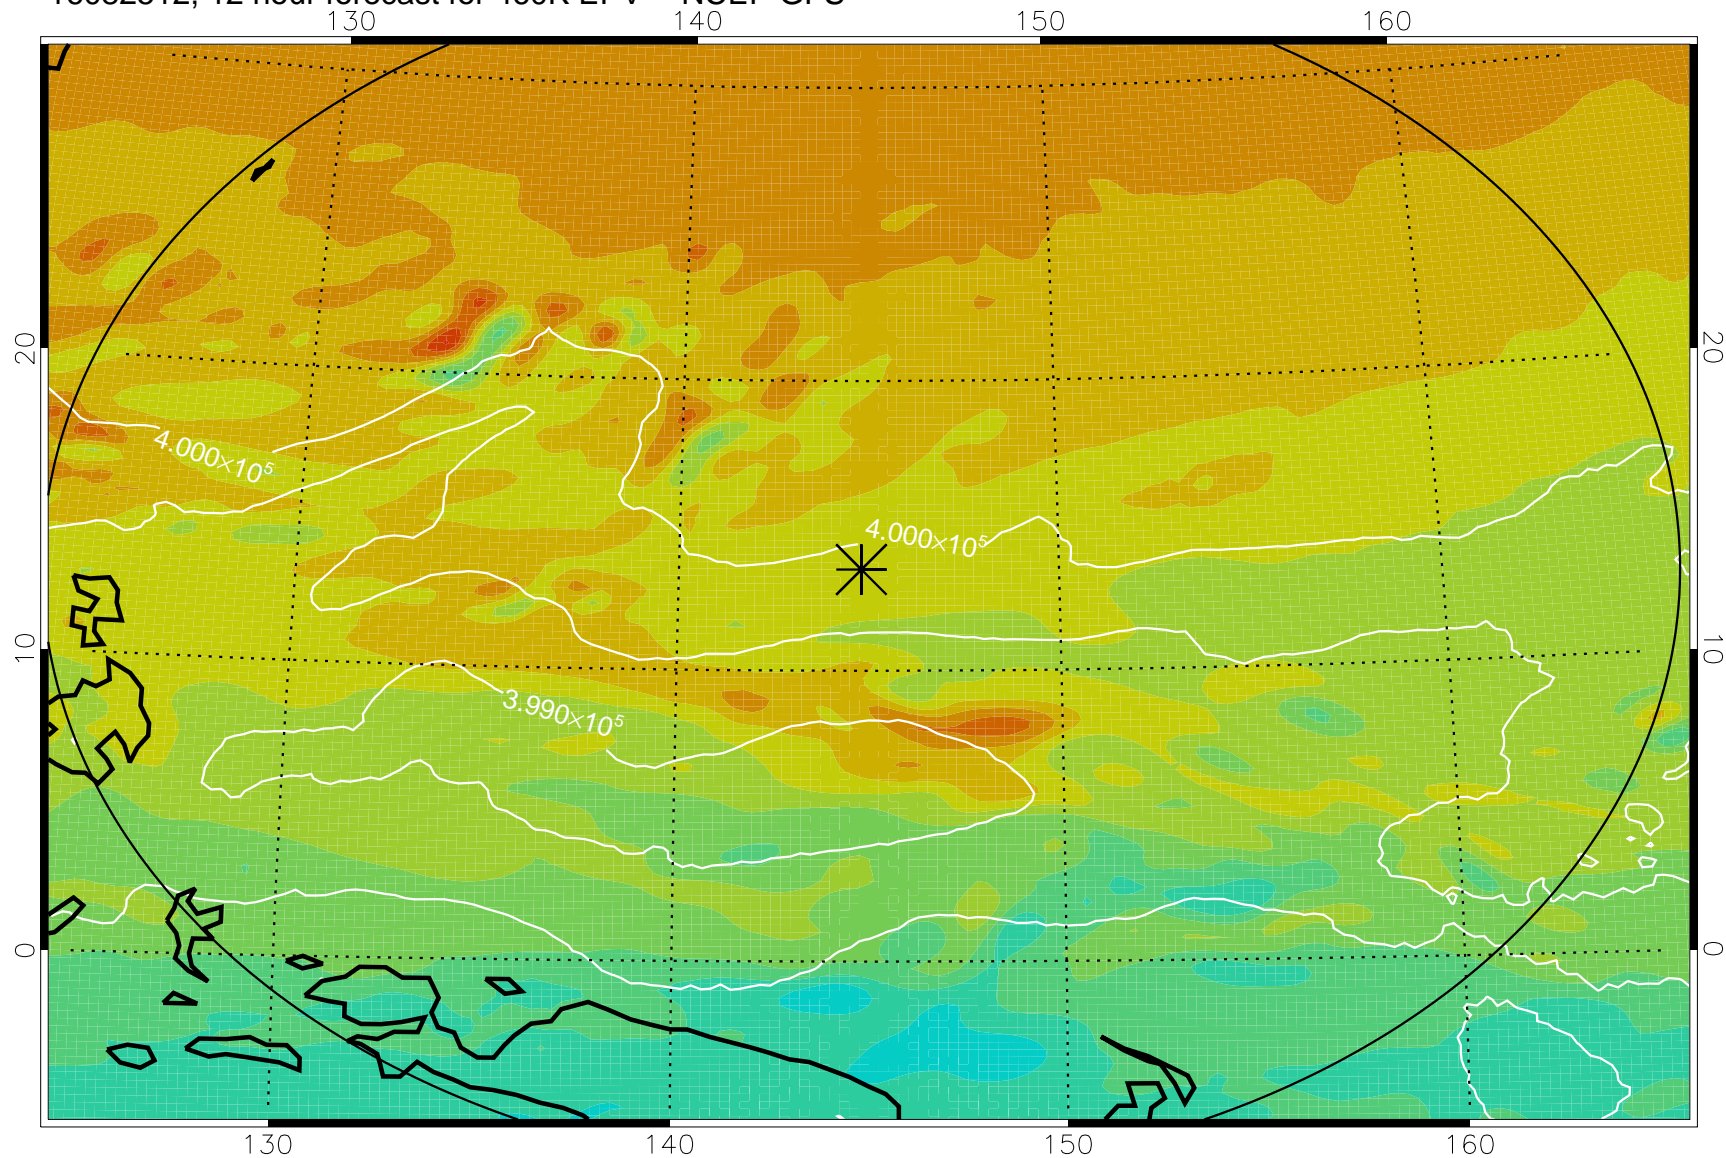

16082506, 6 hour forecast for 460K EPV -- NCEP GFS

460K Montgomery Streamfunction, white

Range ring of 2304 km

16082512, 12 hour forecast for 460K EPV -- NCEP GFS

460K Montgomery Streamfunction, white

Range ring of 2304 km

16082518, 18 hour forecast for 460K EPV -- NCEP GFS

460K Montgomery Streamfunction, white

Range ring of 2304 km

16082600, 24 hour forecast for 460K EPV -- NCEP GFS

460K Montgomery Streamfunction, white

Range ring of 2304 km

16082606, 30 hour forecast for 460K EPV -- NCEP GFS

460K Montgomery Streamfunction, white

Range ring of 2304 km

16082612, 36 hour forecast for 460K EPV -- NCEP GFS

460K Montgomery Streamfunction, white

Range ring of 2304 km

16082618, 42 hour forecast for 460K EPV -- NCEP GFS

460K Montgomery Streamfunction, white

Range ring of 2304 km

16082700, 48 hour forecast for 460K EPV -- NCEP GFS

460K Montgomery Streamfunction, white

Range ring of 2304 km