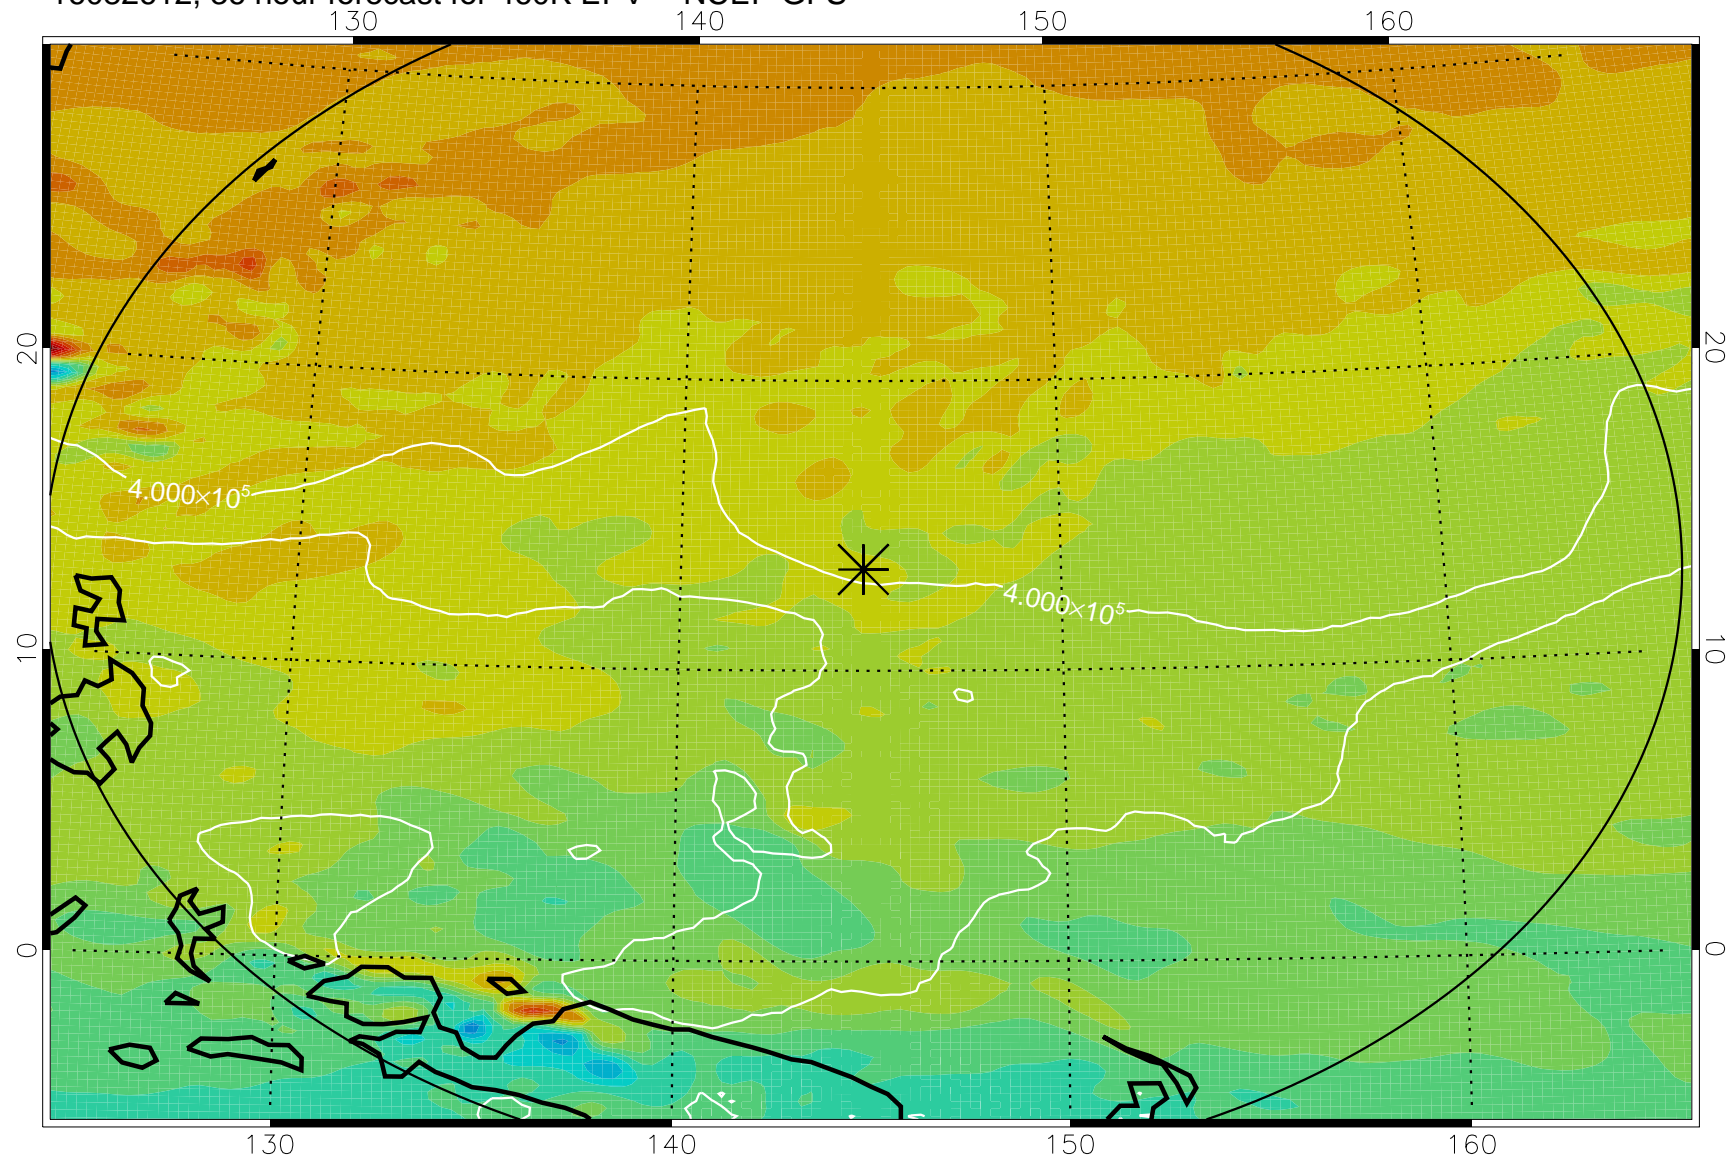

16082518, 18 hour forecast for 460K EPV -- NCEP GFS

460K Montgomery Streamfunction, white

Range ring of 2304 km

16082600, 24 hour forecast for 460K EPV -- NCEP GFS

460K Montgomery Streamfunction, white

Range ring of 2304 km

16082606, 30 hour forecast for 460K EPV -- NCEP GFS

460K Montgomery Streamfunction, white

Range ring of 2304 km

16082612, 36 hour forecast for 460K EPV -- NCEP GFS

460K Montgomery Streamfunction, white

Range ring of 2304 km

16082618, 42 hour forecast for 460K EPV -- NCEP GFS

460K Montgomery Streamfunction, white

Range ring of 2304 km

16082700, 48 hour forecast for 460K EPV -- NCEP GFS

460K Montgomery Streamfunction, white

Range ring of 2304 km

16082918, 114 hour forecast for 460K EPV -- NCEP GFS

16083000, 120 hour forecast for 460K EPV -- NCEP GFS

460K Montgomery Streamfunction, white

Range ring of 2304 km