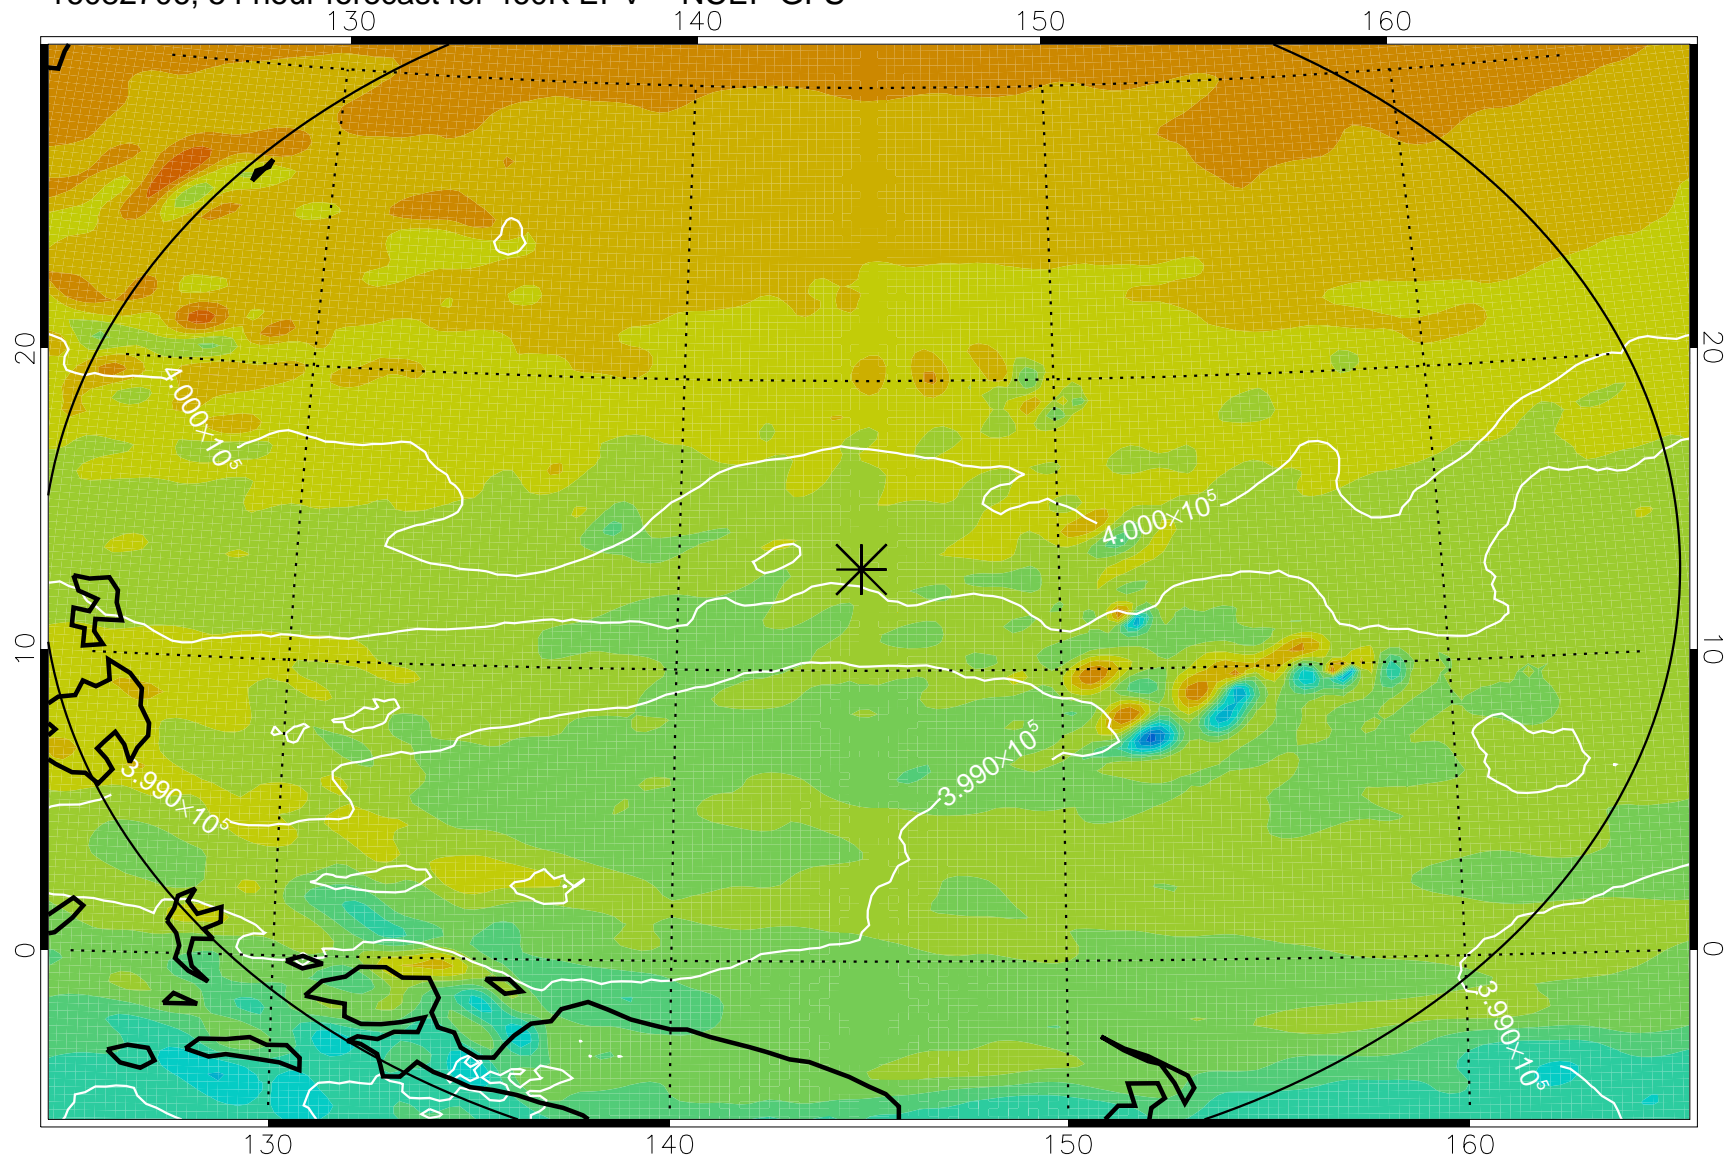

16082618, 42 hour forecast for 460K EPV -- NCEP GFS

460K Montgomery Streamfunction, white

Range ring of 2304 km

16082700, 48 hour forecast for 460K EPV -- NCEP GFS

460K Montgomery Streamfunction, white

Range ring of 2304 km

16082706, 54 hour forecast for 460K EPV -- NCEP GFS

460K Montgomery Streamfunction, white

Range ring of 2304 km

16082712, 60 hour forecast for 460K EPV -- NCEP GFS

460K Montgomery Streamfunction, white

Range ring of 2304 km

16082806, 78 hour forecast for 460K EPV -- NCEP GFS

460K Montgomery Streamfunction, white

Range ring of 2304 km

16082812, 84 hour forecast for 460K EPV -- NCEP GFS

460K Montgomery Streamfunction, white

Range ring of 2304 km

16082918, 114 hour forecast for 460K EPV -- NCEP GFS

16083000, 120 hour forecast for 460K EPV -- NCEP GFS

460K Montgomery Streamfunction, white

Range ring of 2304 km