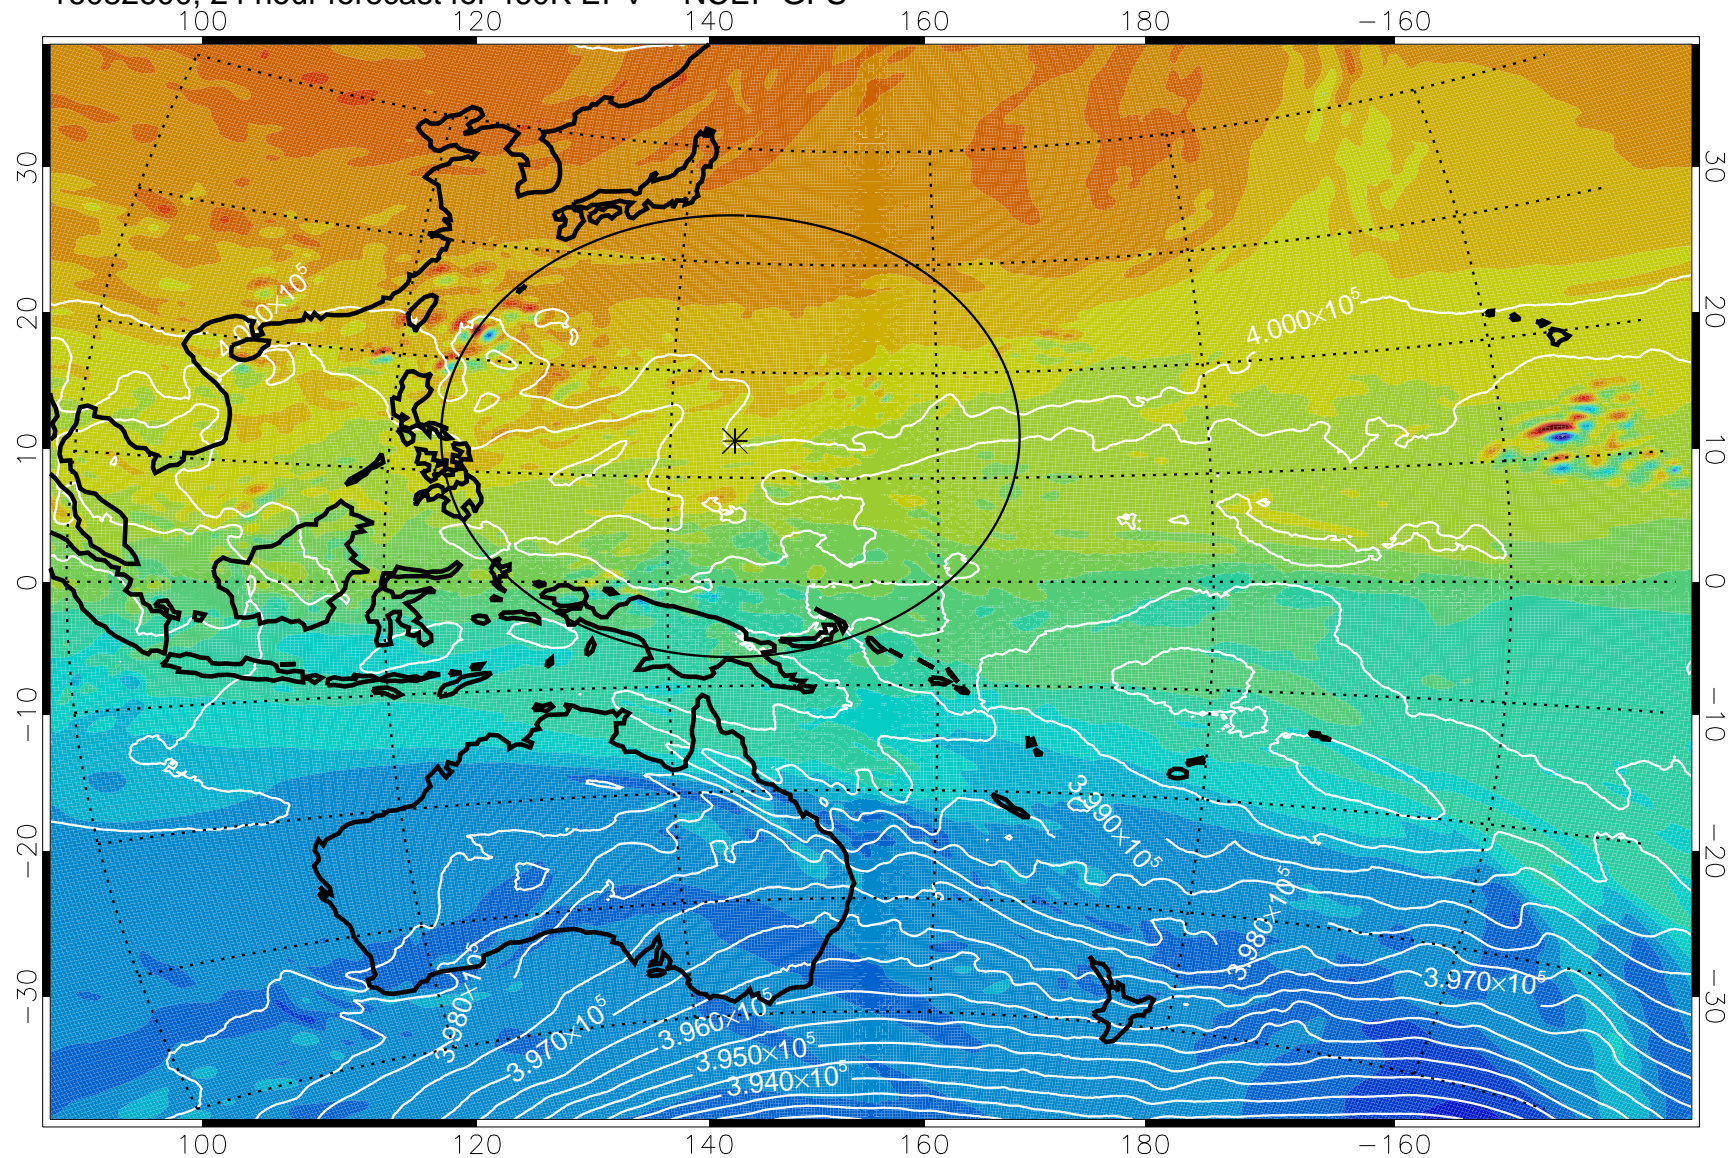

16082518, 18 hour forecast for 460K EPV -- NCEP GFS

460K Montgomery Streamfunction, white

Range ring of 2304 km

16082600, 24 hour forecast for 460K EPV -- NCEP GFS

460K Montgomery Streamfunction, white

Range ring of 2304 km

16082606, 30 hour forecast for 460K EPV -- NCEP GFS

460K Montgomery Streamfunction, white

Range ring of 2304 km

16082612, 36 hour forecast for 460K EPV -- NCEP GFS

16082618, 42 hour forecast for 460K EPV -- NCEP GFS

460K Montgomery Streamfunction, white

Range ring of 2304 km

16082700, 48 hour forecast for 460K EPV -- NCEP GFS

460K Montgomery Streamfunction, white

Range ring of 2304 km

16082706, 54 hour forecast for 460K EPV -- NCEP GFS

460K Montgomery Streamfunction, white

Range ring of 2304 km

16082712, 60 hour forecast for 460K EPV -- NCEP GFS

460K Montgomery Streamfunction, white

Range ring of 2304 km

16082718, 66 hour forecast for 460K EPV -- NCEP GFS