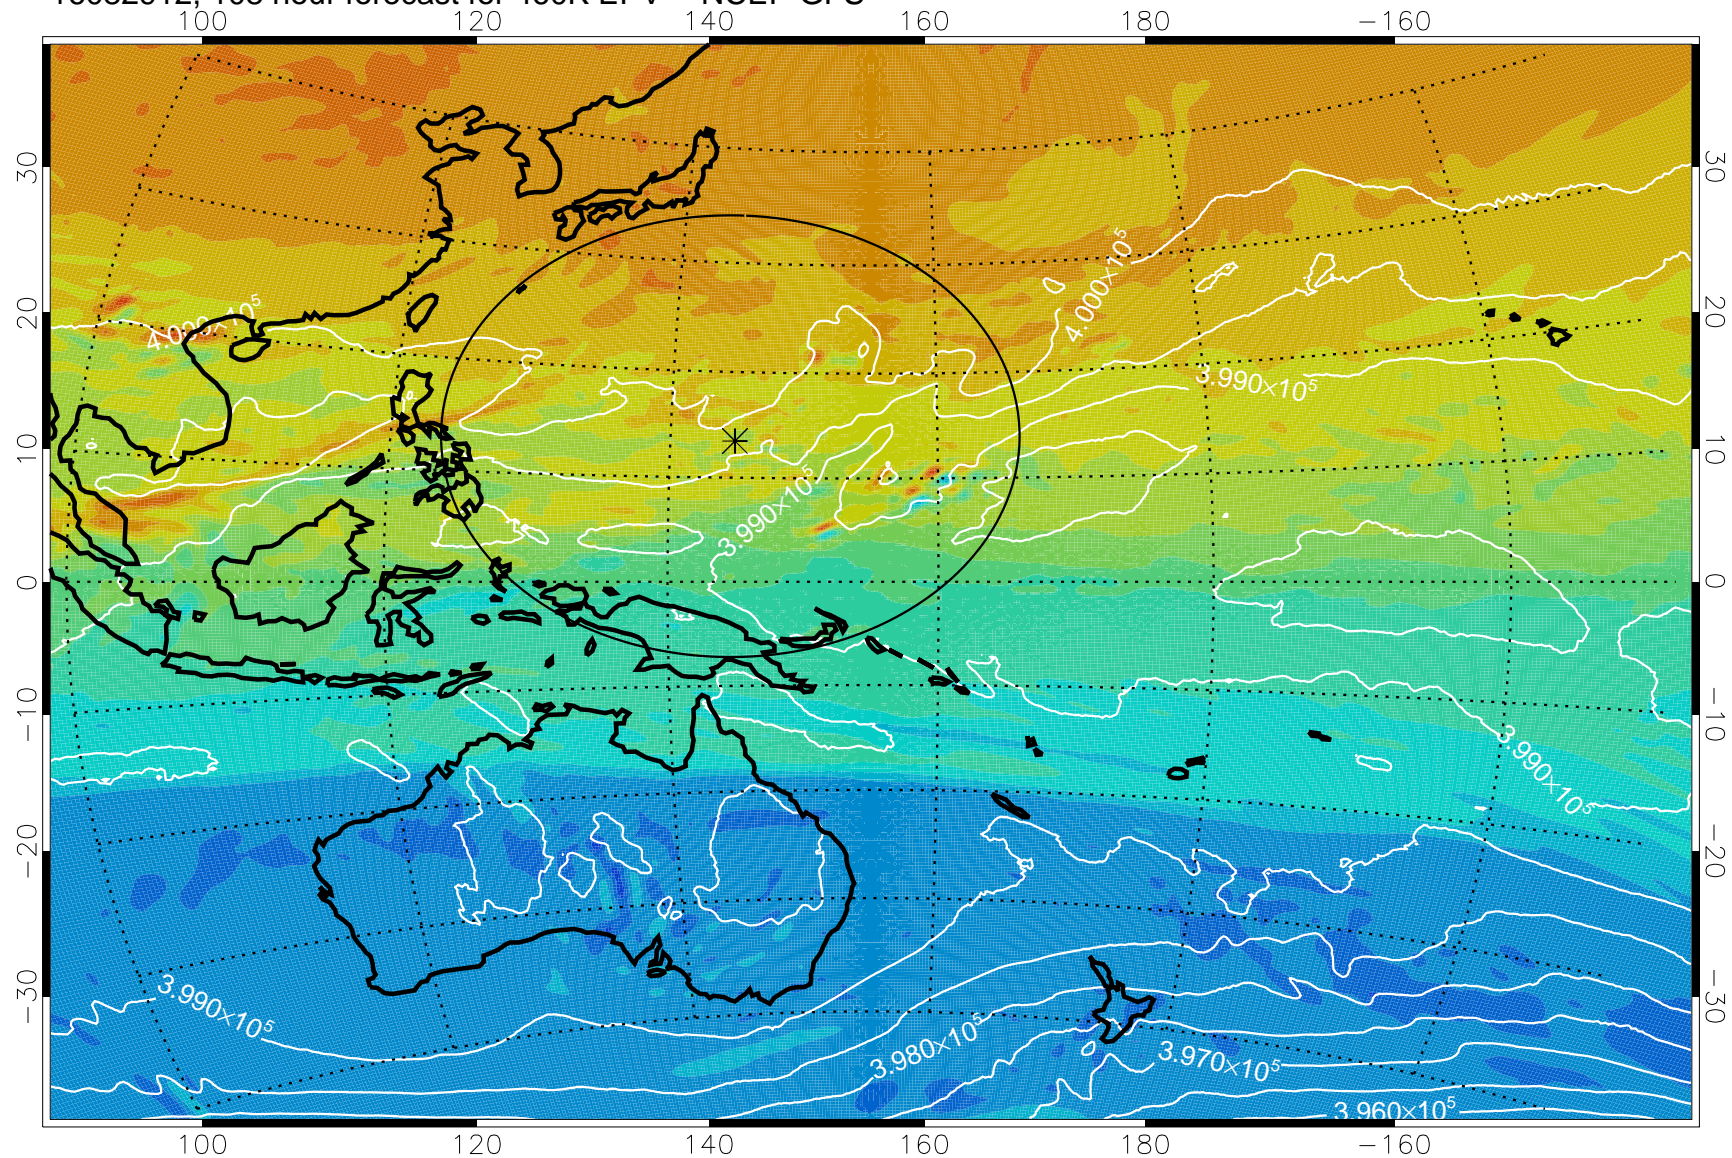

460K Montgomery Streamfunction, white

Range ring of 2304 km

16082812, 84 hour forecast for 460K EPV -- NCEP GFS

460K Montgomery Streamfunction, white

Range ring of 2304 km

16082818, 90 hour forecast for 460K EPV -- NCEP GFS

460K Montgomery Streamfunction, white

Range ring of 2304 km

16082900, 96 hour forecast for 460K EPV -- NCEP GFS

460K Montgomery Streamfunction, white

Range ring of 2304 km

16082906, 102 hour forecast for 460K EPV -- NCEP GFS

460K Montgomery Streamfunction, white

Range ring of 2304 km

16082912, 108 hour forecast for 460K EPV -- NCEP GFS

460K Montgomery Streamfunction, white

Range ring of 2304 km

16082918, 114 hour forecast for 460K EPV -- NCEP GFS

460K Montgomery Streamfunction, white

Range ring of 2304 km

16083000, 120 hour forecast for 460K EPV -- NCEP GFS

460K Montgomery Streamfunction, white

Range ring of 2304 km