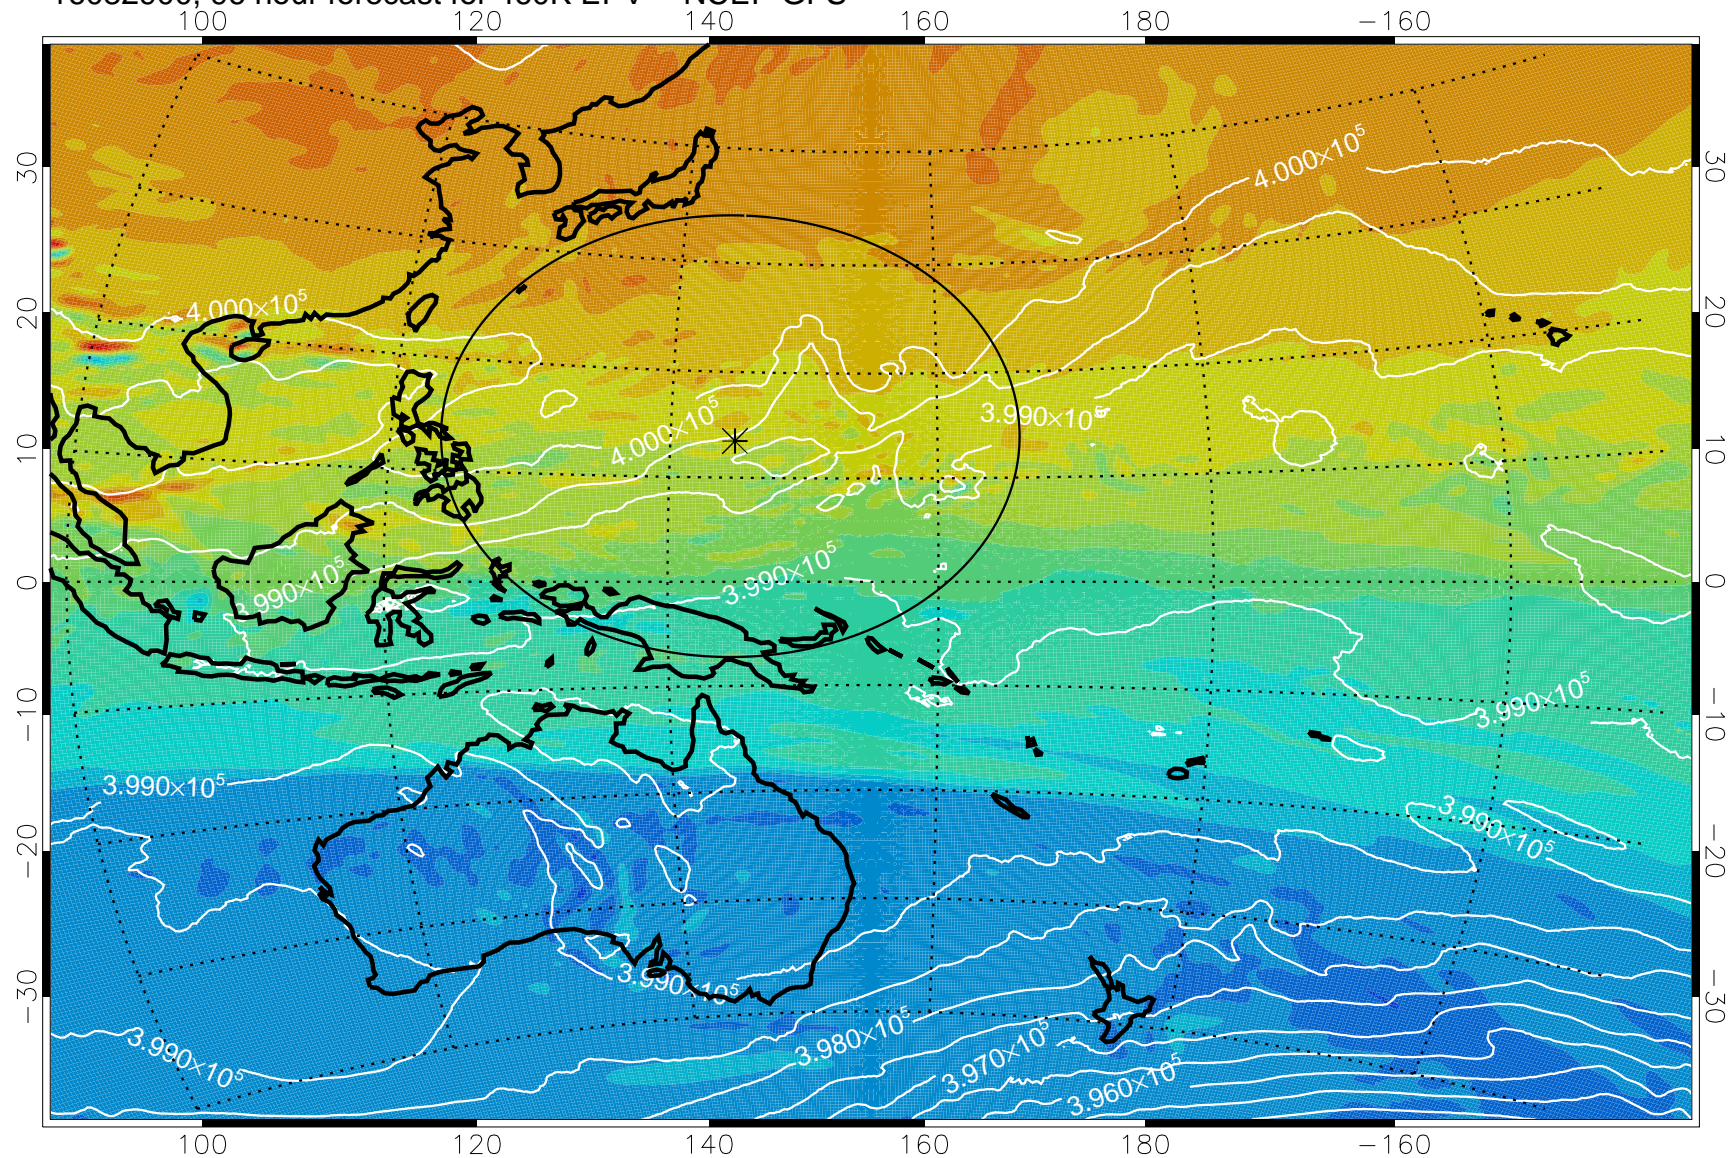

460K Montgomery Streamfunction, white

Range ring of 2304 km

16082800, 72 hour forecast for 460K EPV -- NCEP GFS

460K Montgomery Streamfunction, white

Range ring of 2304 km

16082806, 78 hour forecast for 460K EPV -- NCEP GFS

460K Montgomery Streamfunction, white

Range ring of 2304 km

16082812, 84 hour forecast for 460K EPV -- NCEP GFS

460K Montgomery Streamfunction, white

Range ring of 2304 km

16082818, 90 hour forecast for 460K EPV -- NCEP GFS

460K Montgomery Streamfunction, white

Range ring of 2304 km

16082900, 96 hour forecast for 460K EPV -- NCEP GFS

460K Montgomery Streamfunction, white

Range ring of 2304 km

16082906, 102 hour forecast for 460K EPV -- NCEP GFS

460K Montgomery Streamfunction, white

Range ring of 2304 km

16082912, 108 hour forecast for 460K EPV -- NCEP GFS

460K Montgomery Streamfunction, white

Range ring of 2304 km

16082918, 114 hour forecast for 460K EPV -- NCEP GFS