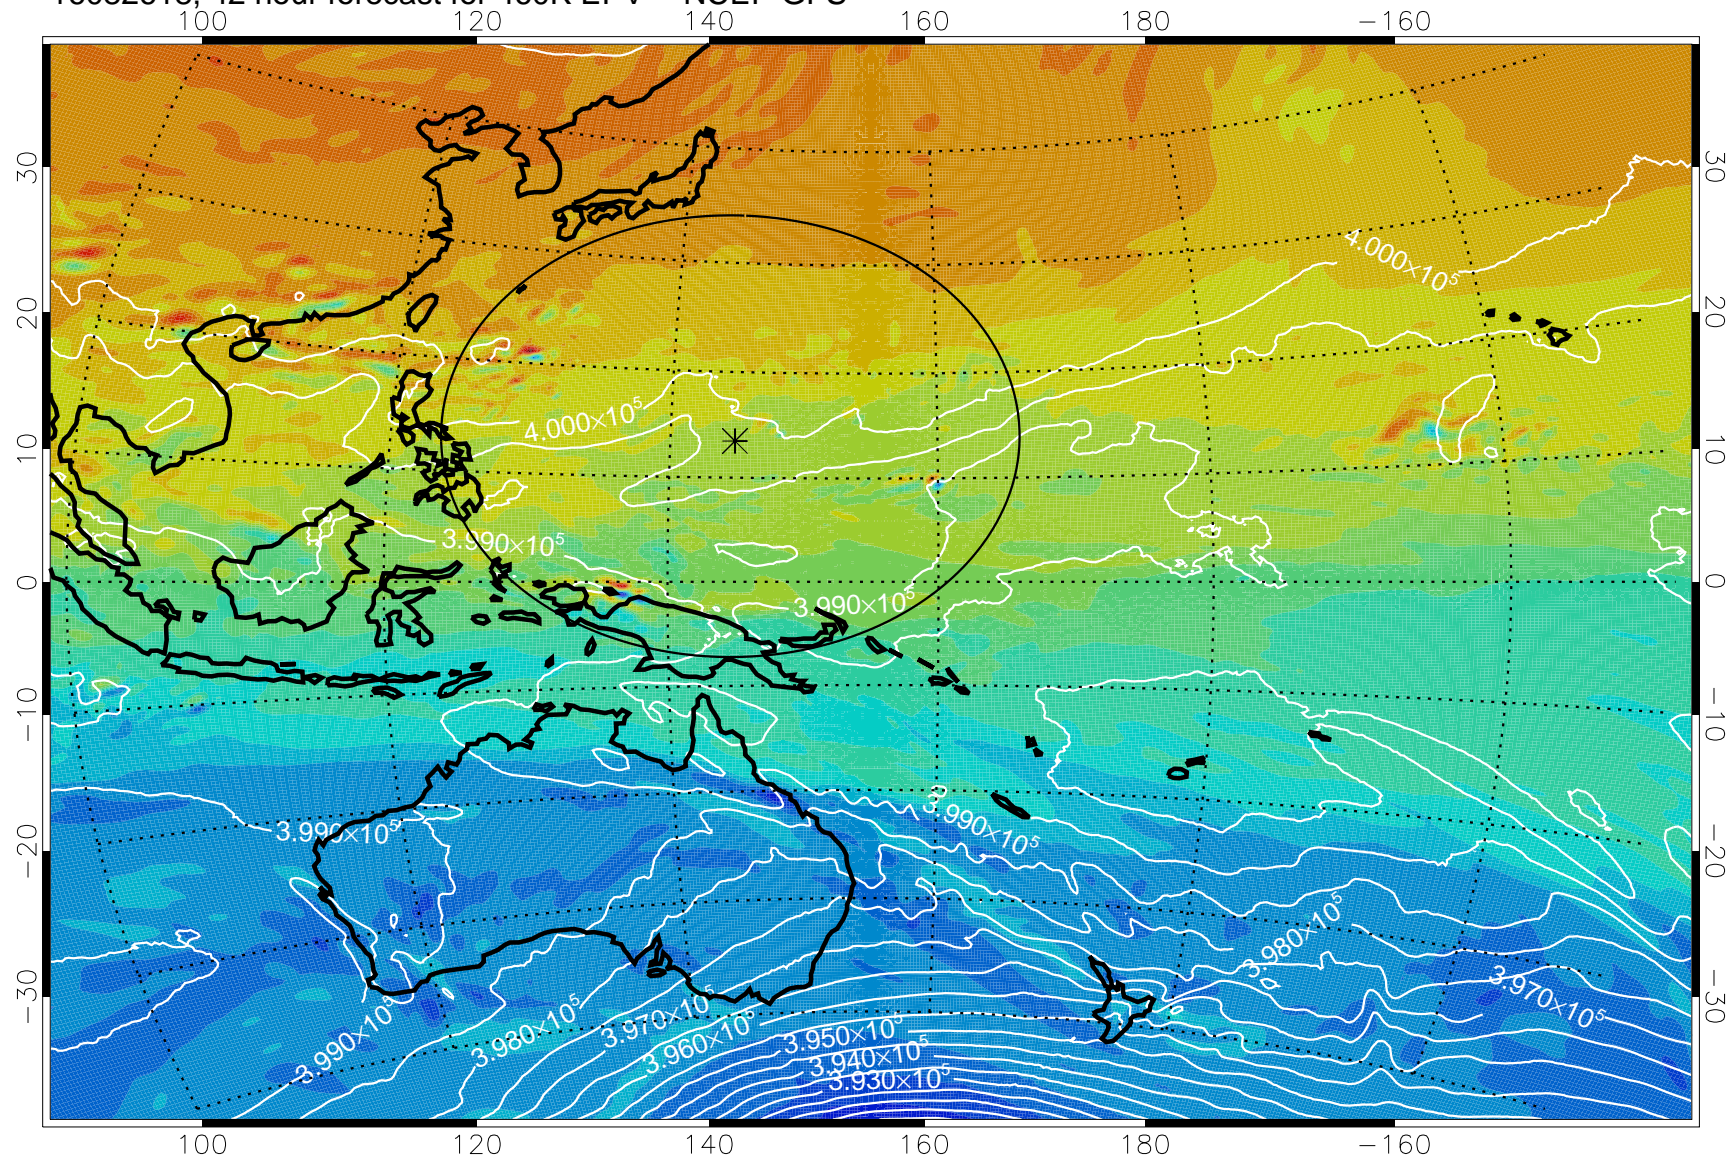

16082518, 18 hour forecast for 460K EPV -- NCEP GFS

460K Montgomery Streamfunction, white

Range ring of 2304 km

16082600, 24 hour forecast for 460K EPV -- NCEP GFS

460K Montgomery Streamfunction, white

Range ring of 2304 km

16082606, 30 hour forecast for 460K EPV -- NCEP GFS

460K Montgomery Streamfunction, white

Range ring of 2304 km

16082612, 36 hour forecast for 460K EPV -- NCEP GFS

16082618, 42 hour forecast for 460K EPV -- NCEP GFS

460K Montgomery Streamfunction, white

Range ring of 2304 km

16082700, 48 hour forecast for 460K EPV -- NCEP GFS

460K Montgomery Streamfunction, white

Range ring of 2304 km

16082706, 54 hour forecast for 460K EPV -- NCEP GFS

460K Montgomery Streamfunction, white

Range ring of 2304 km

16082712, 60 hour forecast for 460K EPV -- NCEP GFS

460K Montgomery Streamfunction, white

Range ring of 2304 km

16082718, 66 hour forecast for 460K EPV -- NCEP GFS