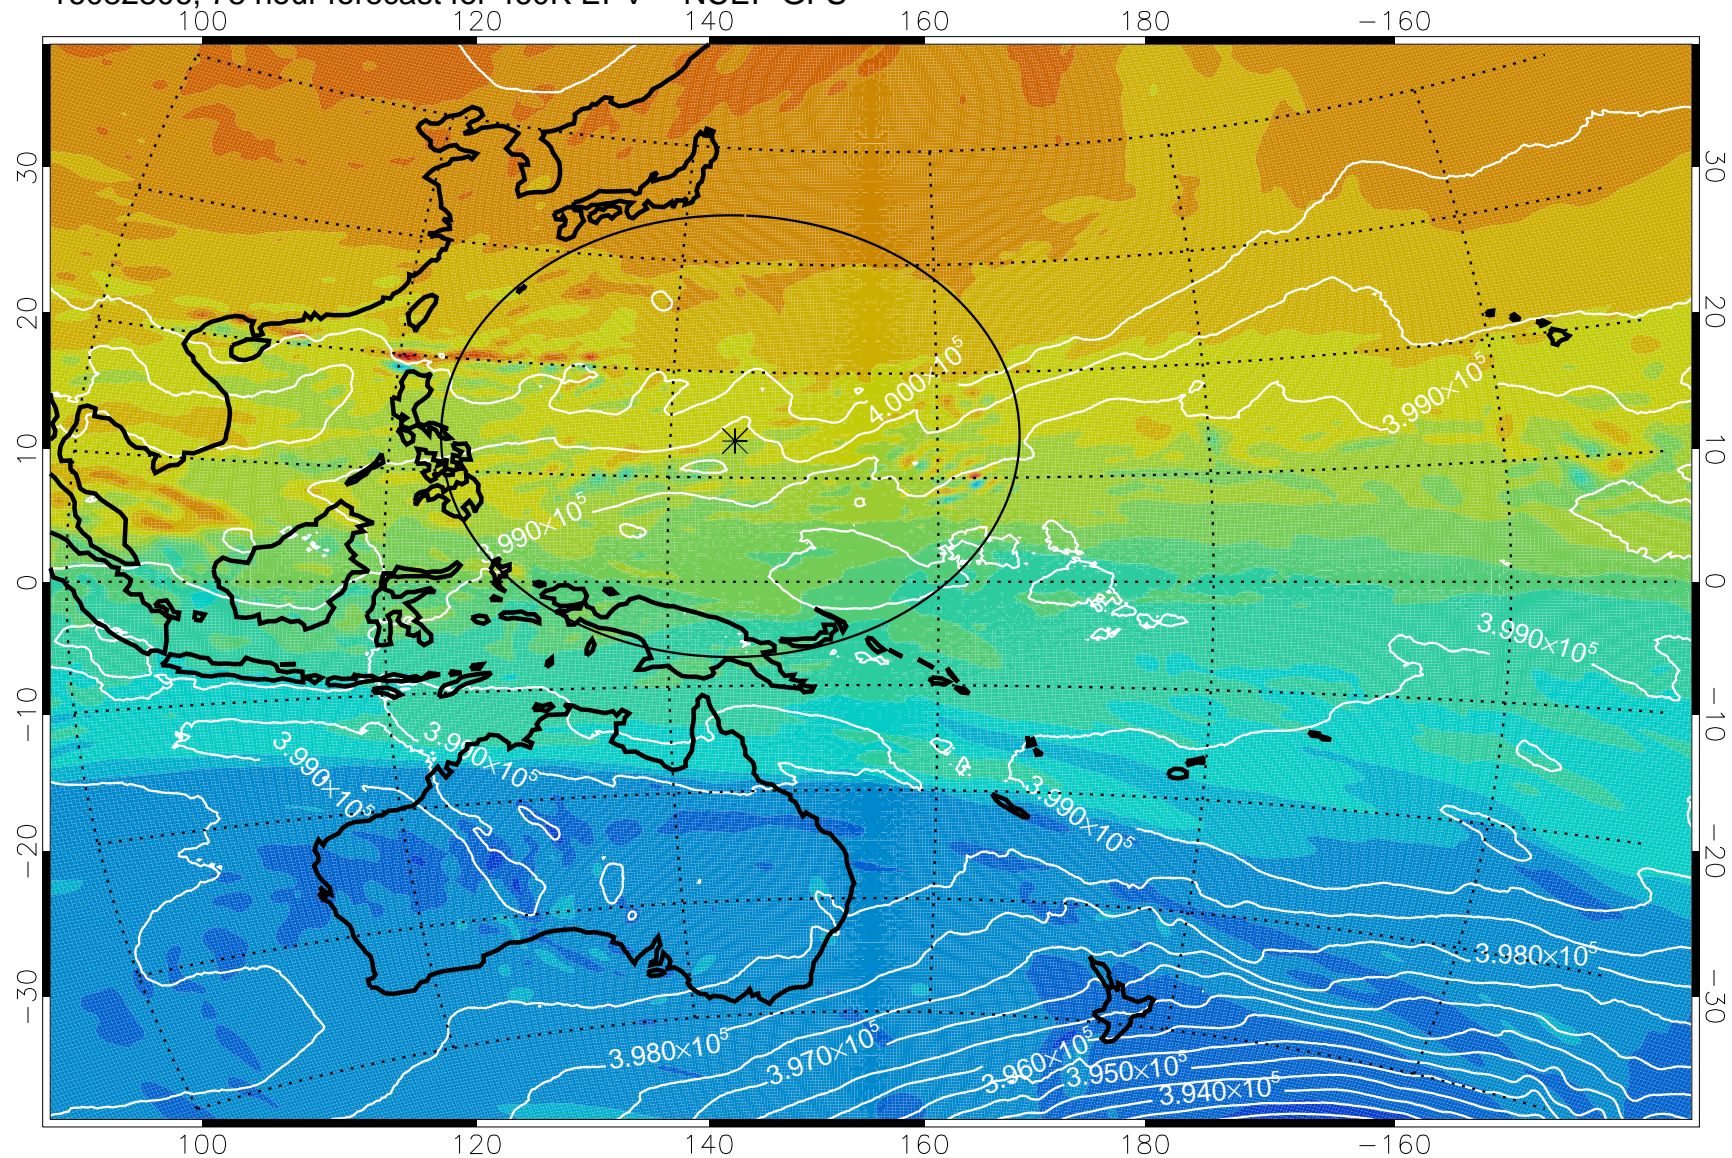

460K Montgomery Streamfunction, white

Range ring of 2304 km

16082712, 60 hour forecast for 460K EPV -- NCEP GFS

460K Montgomery Streamfunction, white

Range ring of 2304 km

16082718, 66 hour forecast for 460K EPV -- NCEP GFS

460K Montgomery Streamfunction, white

Range ring of 2304 km

16082800, 72 hour forecast for 460K EPV -- NCEP GFS

460K Montgomery Streamfunction, white

Range ring of 2304 km

16082806, 78 hour forecast for 460K EPV -- NCEP GFS

460K Montgomery Streamfunction, white

Range ring of 2304 km

16082812, 84 hour forecast for 460K EPV -- NCEP GFS

460K Montgomery Streamfunction, white

Range ring of 2304 km

16082818, 90 hour forecast for 460K EPV -- NCEP GFS

460K Montgomery Streamfunction, white

Range ring of 2304 km

16082900, 96 hour forecast for 460K EPV -- NCEP GFS

460K Montgomery Streamfunction, white

Range ring of 2304 km

16082906, 102 hour forecast for 460K EPV -- NCEP GFS