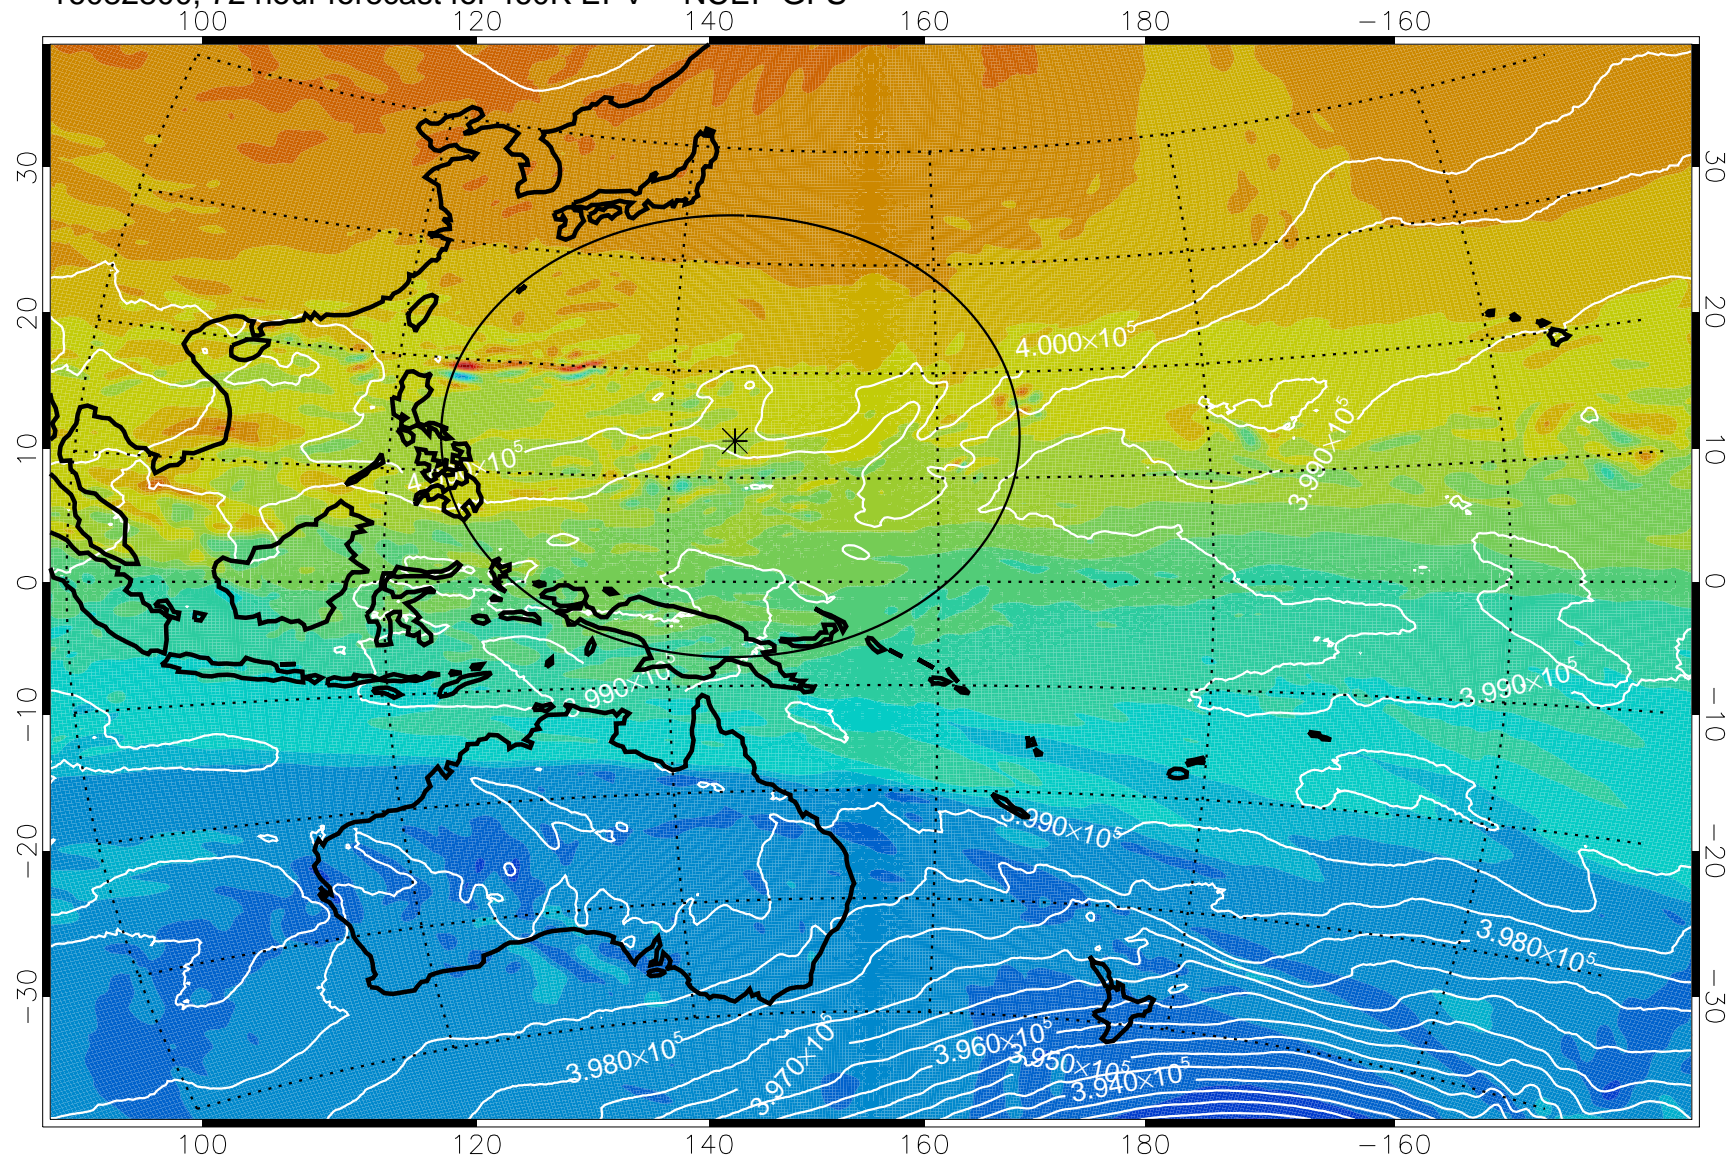

460K Montgomery Streamfunction, white

Range ring of 2304 km

16082700, 48 hour forecast for 460K EPV -- NCEP GFS

460K Montgomery Streamfunction, white

Range ring of 2304 km

16082706, 54 hour forecast for 460K EPV -- NCEP GFS

460K Montgomery Streamfunction, white

Range ring of 2304 km

16082712, 60 hour forecast for 460K EPV -- NCEP GFS

460K Montgomery Streamfunction, white

Range ring of 2304 km

16082718, 66 hour forecast for 460K EPV -- NCEP GFS

460K Montgomery Streamfunction, white

Range ring of 2304 km

16082800, 72 hour forecast for 460K EPV -- NCEP GFS

460K Montgomery Streamfunction, white

Range ring of 2304 km

16082806, 78 hour forecast for 460K EPV -- NCEP GFS

460K Montgomery Streamfunction, white

Range ring of 2304 km

16082812, 84 hour forecast for 460K EPV -- NCEP GFS

460K Montgomery Streamfunction, white

Range ring of 2304 km

16082818, 90 hour forecast for 460K EPV -- NCEP GFS