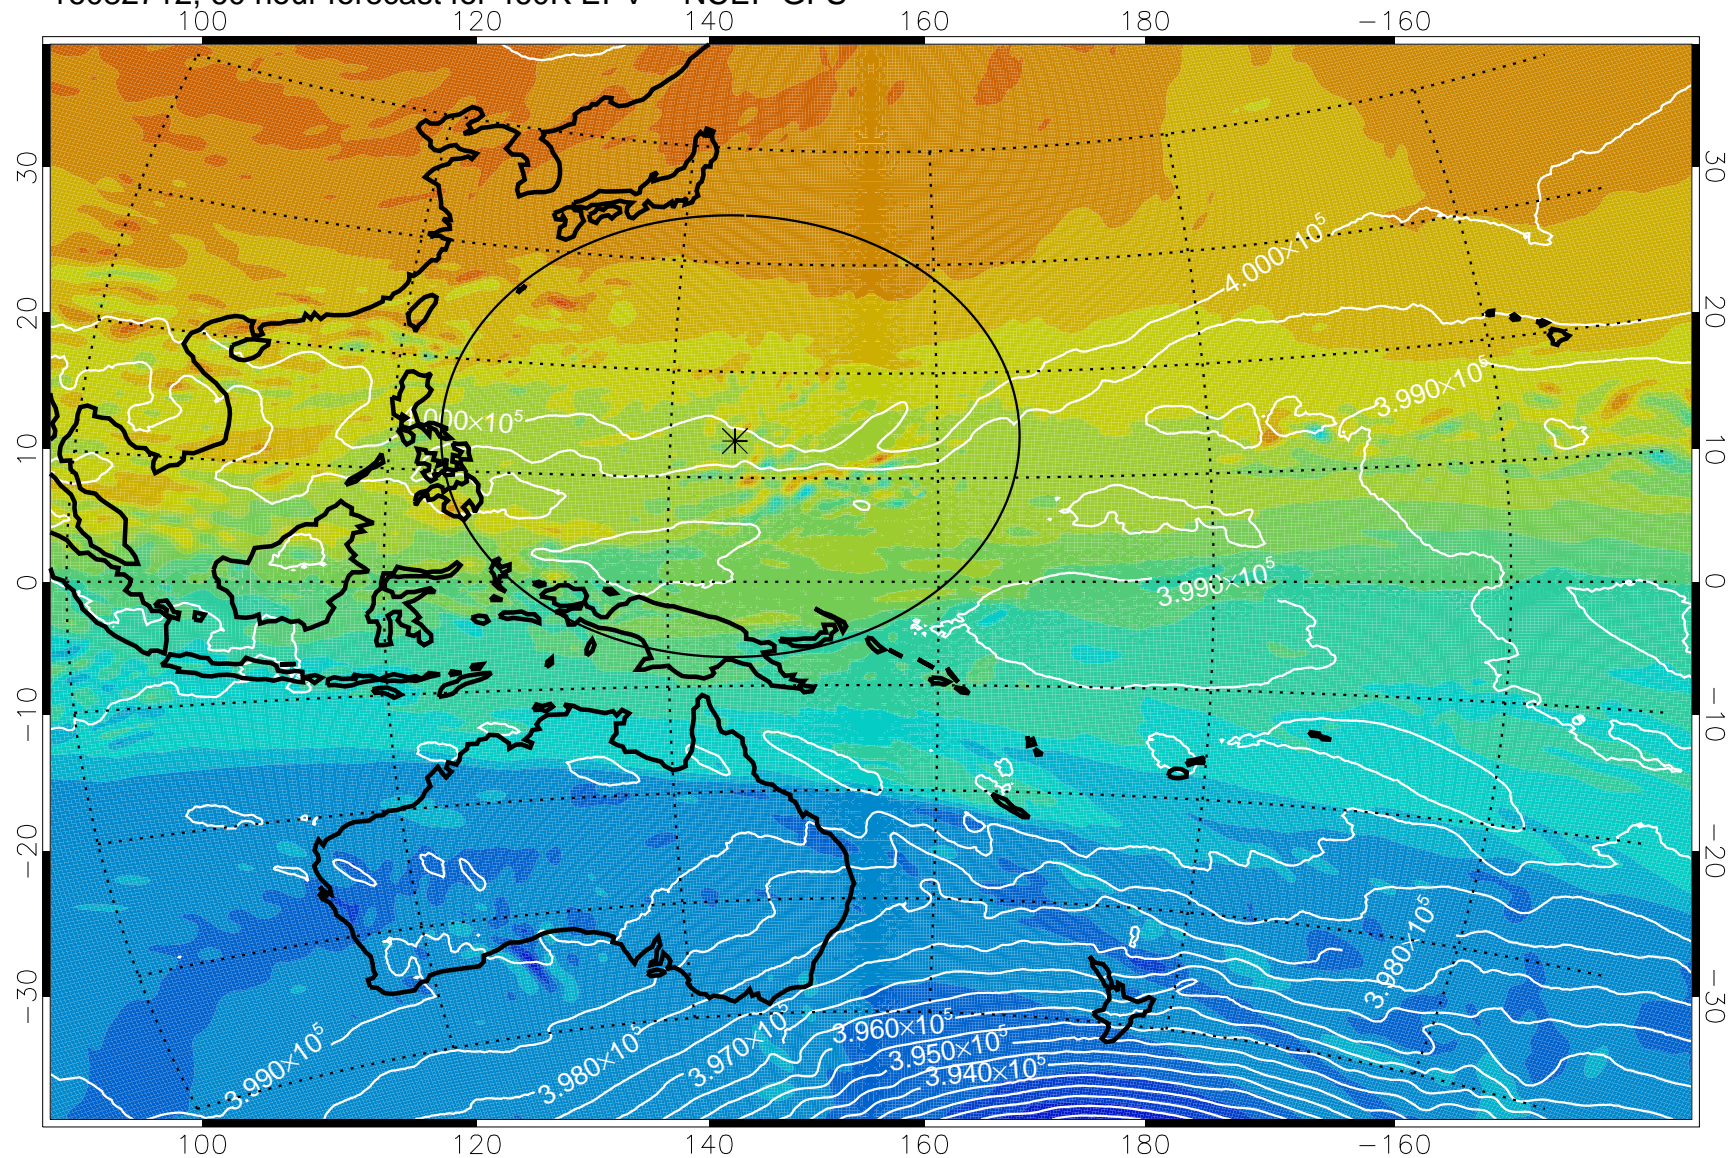

16082606, 30 hour forecast for 460K EPV -- NCEP GFS

460K Montgomery Streamfunction, white

Range ring of 2304 km

16082612, 36 hour forecast for 460K EPV -- NCEP GFS

16082618, 42 hour forecast for 460K EPV -- NCEP GFS

460K Montgomery Streamfunction, white

Range ring of 2304 km

16082700, 48 hour forecast for 460K EPV -- NCEP GFS

460K Montgomery Streamfunction, white

Range ring of 2304 km

16082706, 54 hour forecast for 460K EPV -- NCEP GFS

460K Montgomery Streamfunction, white

Range ring of 2304 km

16082712, 60 hour forecast for 460K EPV -- NCEP GFS

460K Montgomery Streamfunction, white

Range ring of 2304 km

16082718, 66 hour forecast for 460K EPV -- NCEP GFS

460K Montgomery Streamfunction, white

Range ring of 2304 km

16082800, 72 hour forecast for 460K EPV -- NCEP GFS

460K Montgomery Streamfunction, white

Range ring of 2304 km

16082806, 78 hour forecast for 460K EPV -- NCEP GFS