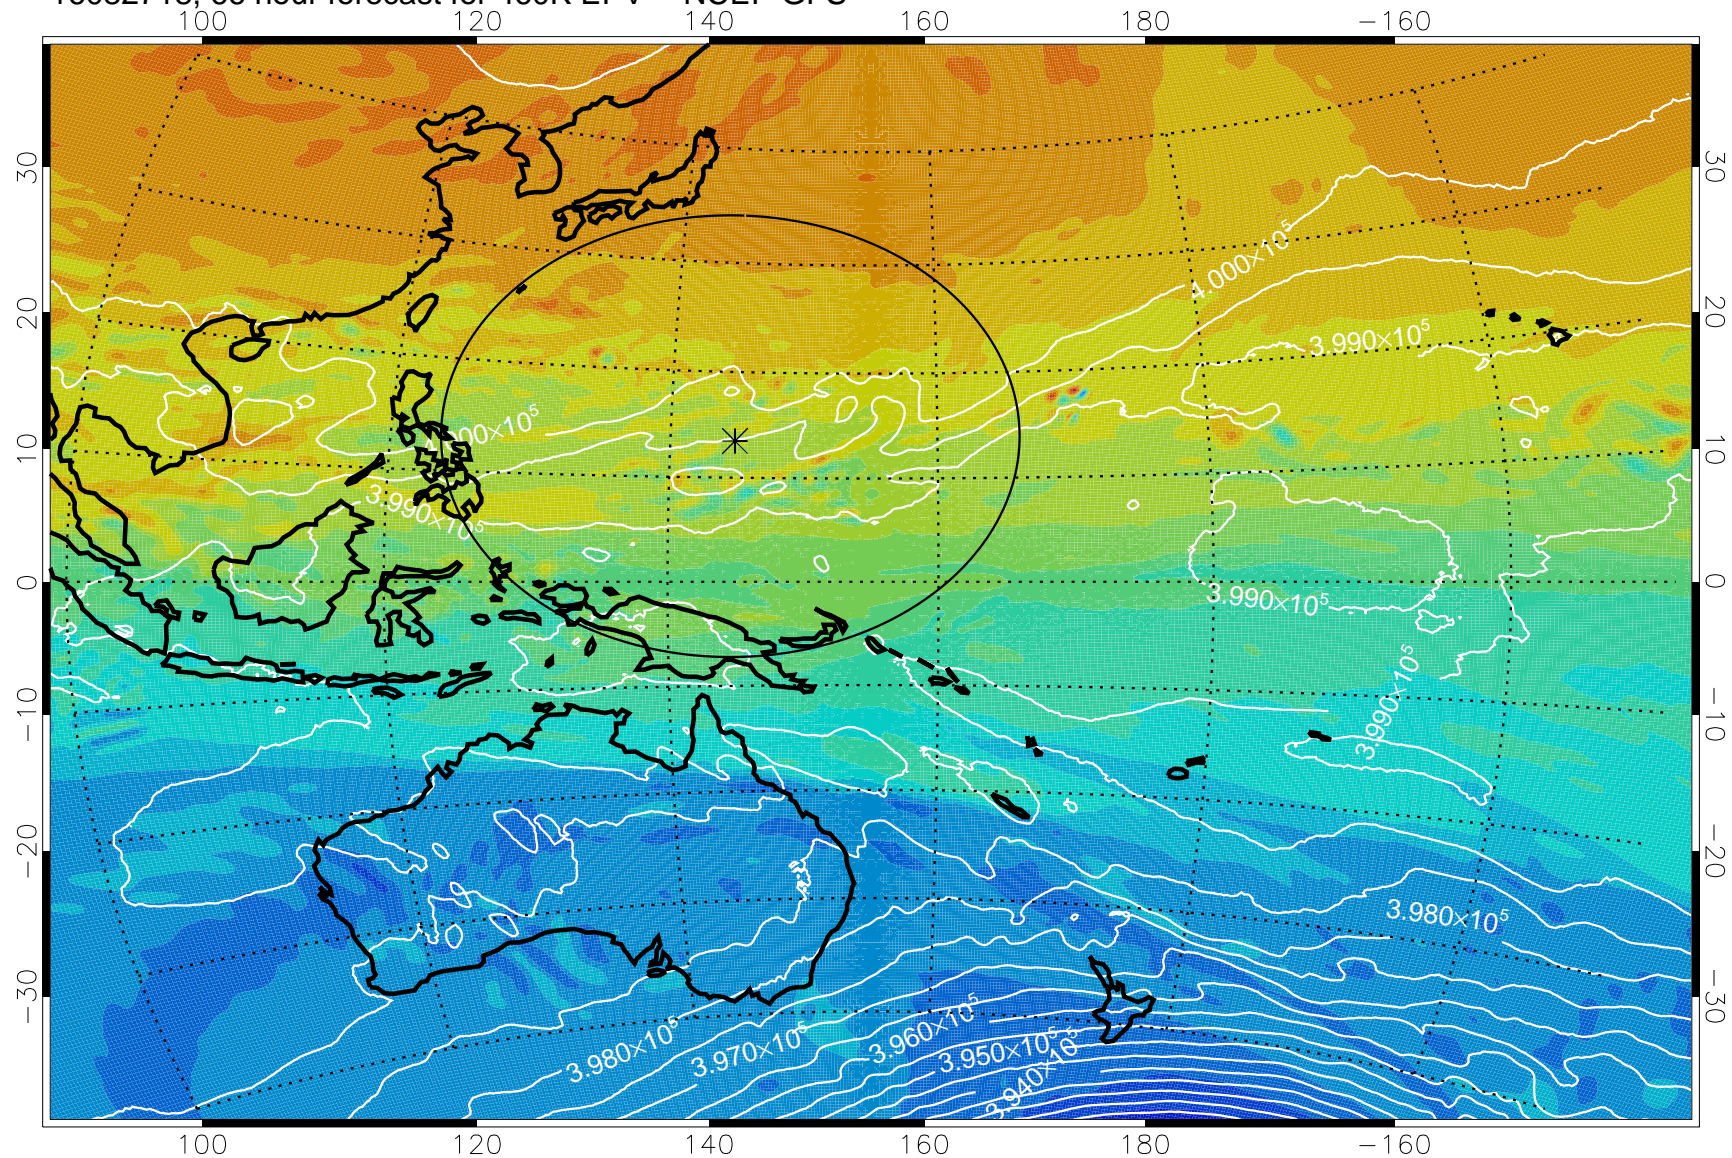

460K Montgomery Streamfunction, white

Range ring of 2304 km

16082700, 48 hour forecast for 460K EPV -- NCEP GFS

460K Montgomery Streamfunction, white

Range ring of 2304 km

16082706, 54 hour forecast for 460K EPV -- NCEP GFS

460K Montgomery Streamfunction, white

Range ring of 2304 km

16082712, 60 hour forecast for 460K EPV -- NCEP GFS

460K Montgomery Streamfunction, white

Range ring of 2304 km

16082718, 66 hour forecast for 460K EPV -- NCEP GFS

460K Montgomery Streamfunction, white

Range ring of 2304 km

16082800, 72 hour forecast for 460K EPV -- NCEP GFS

460K Montgomery Streamfunction, white

Range ring of 2304 km

16082806, 78 hour forecast for 460K EPV -- NCEP GFS

460K Montgomery Streamfunction, white

Range ring of 2304 km

16082812, 84 hour forecast for 460K EPV -- NCEP GFS

460K Montgomery Streamfunction, white

Range ring of 2304 km

16082818, 90 hour forecast for 460K EPV -- NCEP GFS