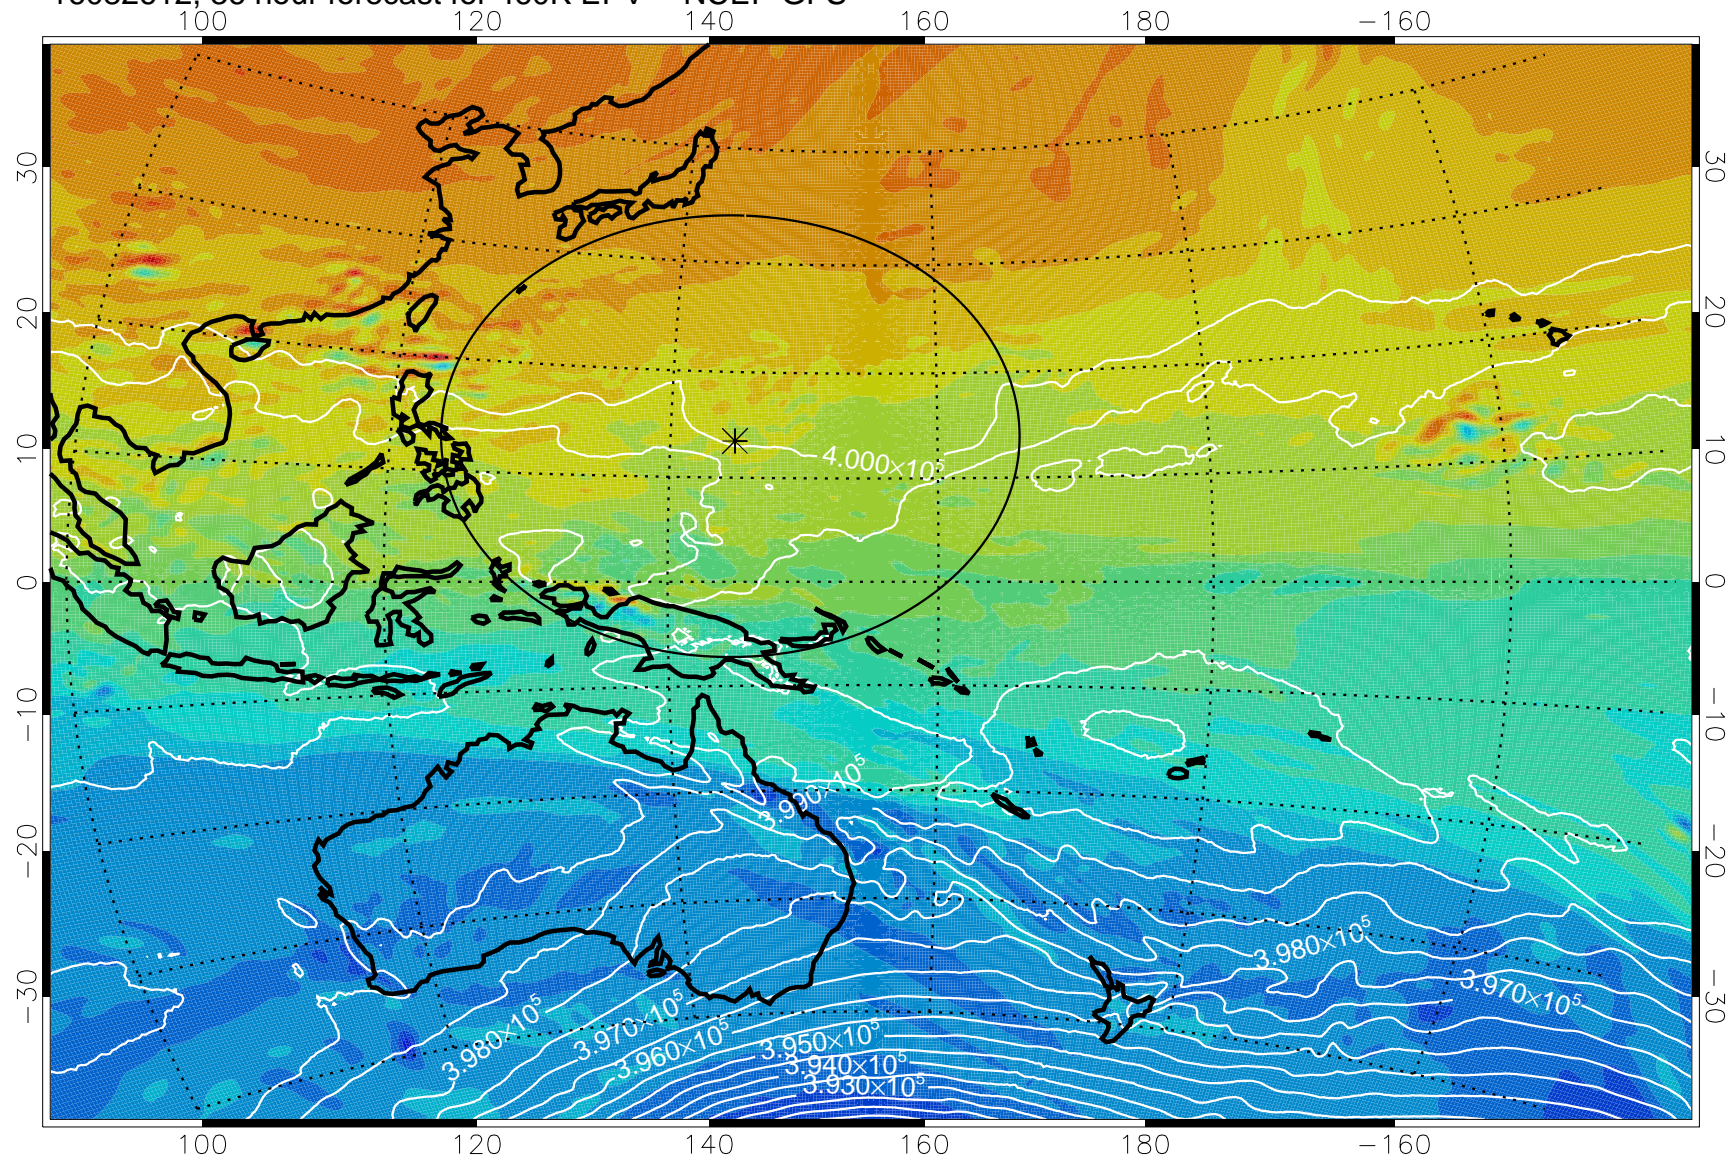

16082518, 18 hour forecast for 460K EPV -- NCEP GFS

460K Montgomery Streamfunction, white

Range ring of 2304 km

16082600, 24 hour forecast for 460K EPV -- NCEP GFS

460K Montgomery Streamfunction, white

Range ring of 2304 km

16082606, 30 hour forecast for 460K EPV -- NCEP GFS

460K Montgomery Streamfunction, white

Range ring of 2304 km

16082612, 36 hour forecast for 460K EPV -- NCEP GFS

16082618, 42 hour forecast for 460K EPV -- NCEP GFS

460K Montgomery Streamfunction, white

Range ring of 2304 km

16082700, 48 hour forecast for 460K EPV -- NCEP GFS

460K Montgomery Streamfunction, white

Range ring of 2304 km

16082706, 54 hour forecast for 460K EPV -- NCEP GFS

460K Montgomery Streamfunction, white

Range ring of 2304 km

16082712, 60 hour forecast for 460K EPV -- NCEP GFS

460K Montgomery Streamfunction, white

Range ring of 2304 km

16082718, 66 hour forecast for 460K EPV -- NCEP GFS