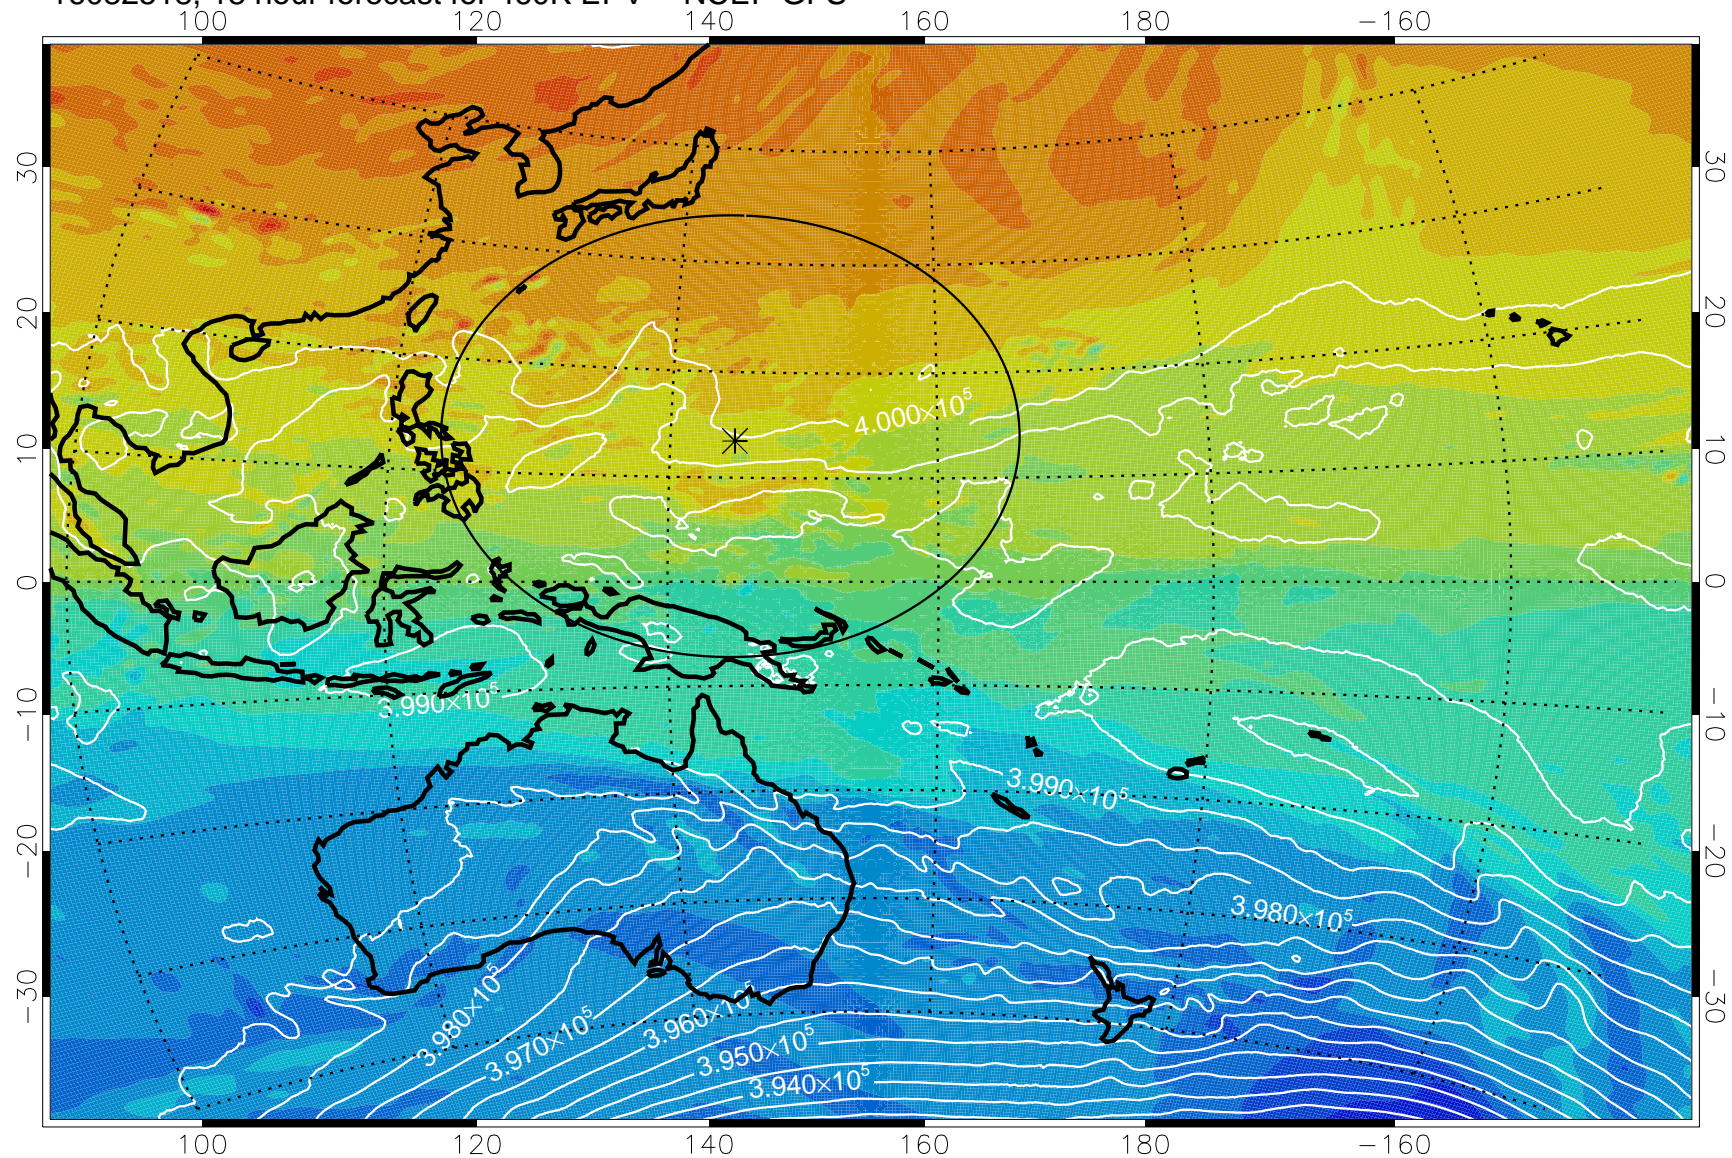

16082506, 6 hour forecast for 460K EPV -- NCEP GFS

460K Montgomery Streamfunction, white

Range ring of 2304 km

16082512, 12 hour forecast for 460K EPV -- NCEP GFS

460K Montgomery Streamfunction, white

Range ring of 2304 km

16082518, 18 hour forecast for 460K EPV -- NCEP GFS

460K Montgomery Streamfunction, white

Range ring of 2304 km

16082600, 24 hour forecast for 460K EPV -- NCEP GFS

460K Montgomery Streamfunction, white

Range ring of 2304 km

16082606, 30 hour forecast for 460K EPV -- NCEP GFS

460K Montgomery Streamfunction, white

Range ring of 2304 km

16082612, 36 hour forecast for 460K EPV -- NCEP GFS

16082618, 42 hour forecast for 460K EPV -- NCEP GFS

460K Montgomery Streamfunction, white

Range ring of 2304 km

16082700, 48 hour forecast for 460K EPV -- NCEP GFS

460K Montgomery Streamfunction, white

Range ring of 2304 km

16082706, 54 hour forecast for 460K EPV -- NCEP GFS