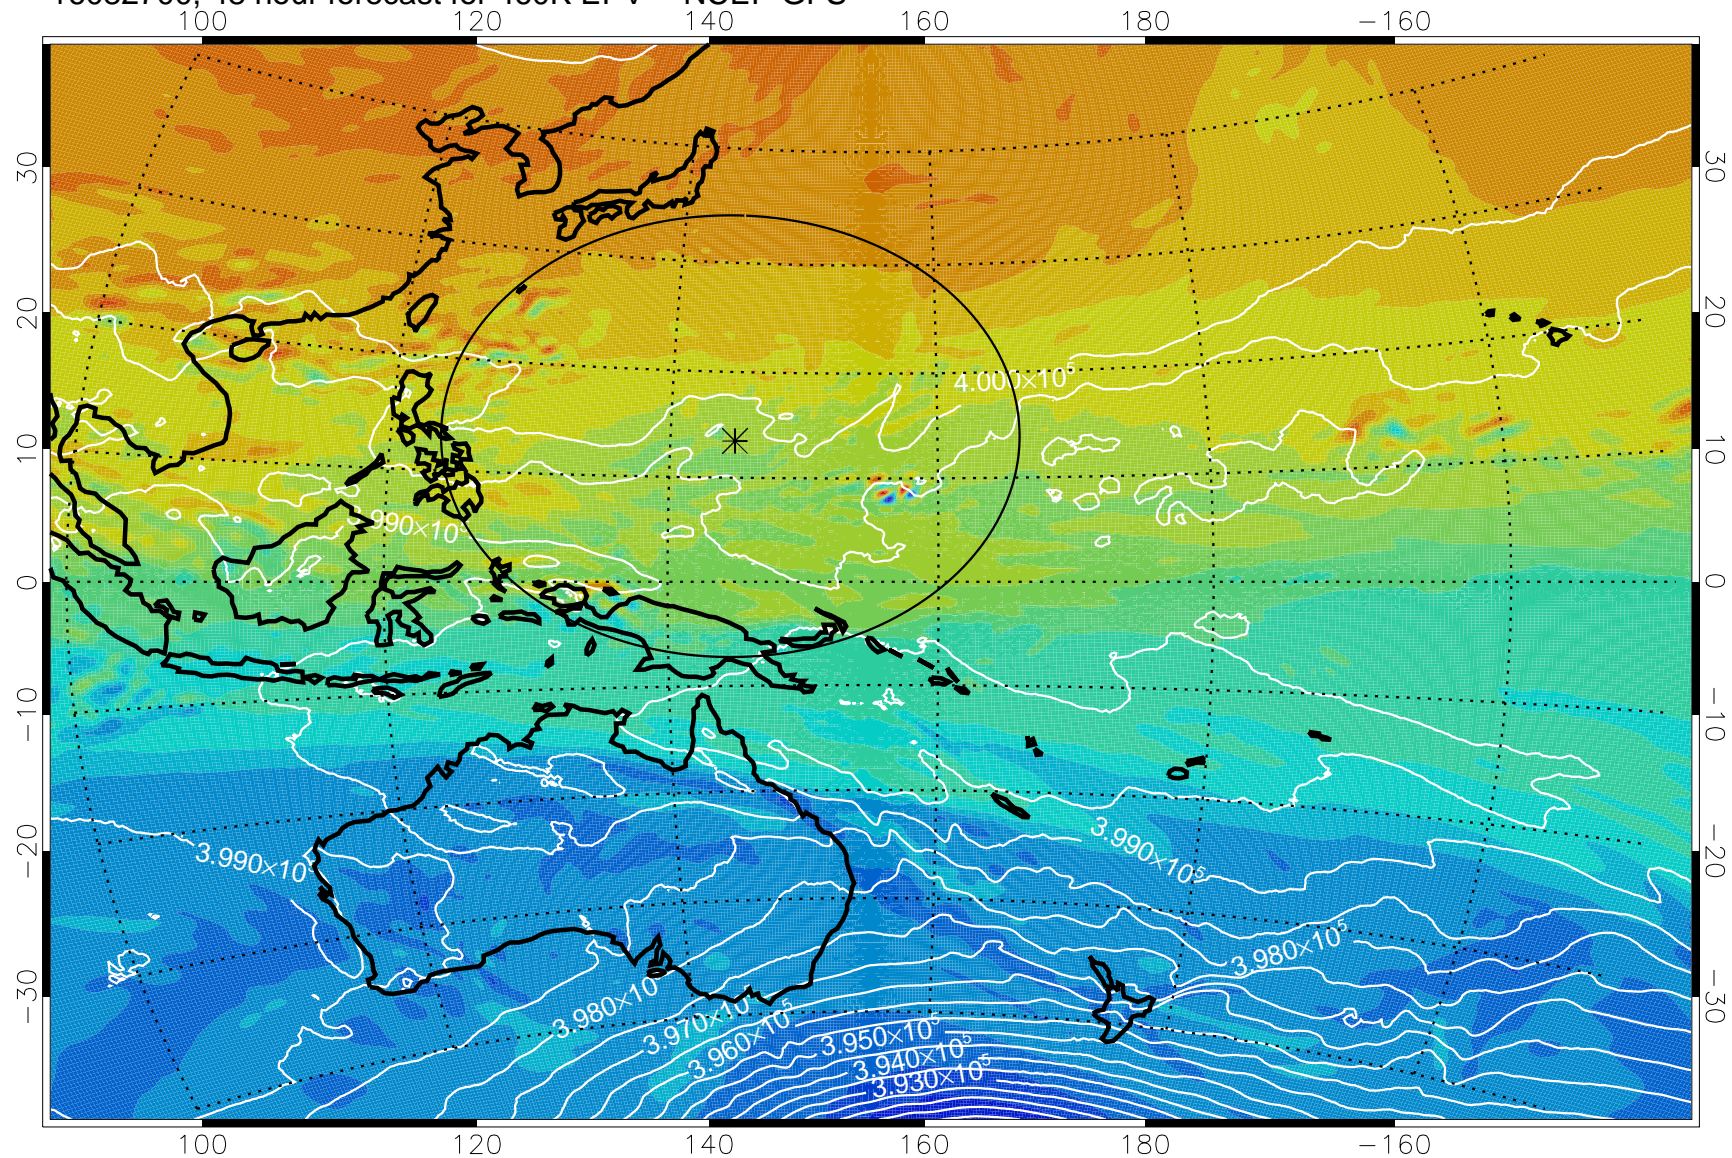

16082606, 30 hour forecast for 460K EPV -- NCEP GFS

460K Montgomery Streamfunction, white

Range ring of 2304 km

16082612, 36 hour forecast for 460K EPV -- NCEP GFS

16082618, 42 hour forecast for 460K EPV -- NCEP GFS

460K Montgomery Streamfunction, white

Range ring of 2304 km

16082700, 48 hour forecast for 460K EPV -- NCEP GFS

460K Montgomery Streamfunction, white

Range ring of 2304 km

16082706, 54 hour forecast for 460K EPV -- NCEP GFS

460K Montgomery Streamfunction, white

Range ring of 2304 km

16082712, 60 hour forecast for 460K EPV -- NCEP GFS

460K Montgomery Streamfunction, white

Range ring of 2304 km

16082718, 66 hour forecast for 460K EPV -- NCEP GFS

460K Montgomery Streamfunction, white

Range ring of 2304 km

16082800, 72 hour forecast for 460K EPV -- NCEP GFS

460K Montgomery Streamfunction, white

Range ring of 2304 km

16082806, 78 hour forecast for 460K EPV -- NCEP GFS