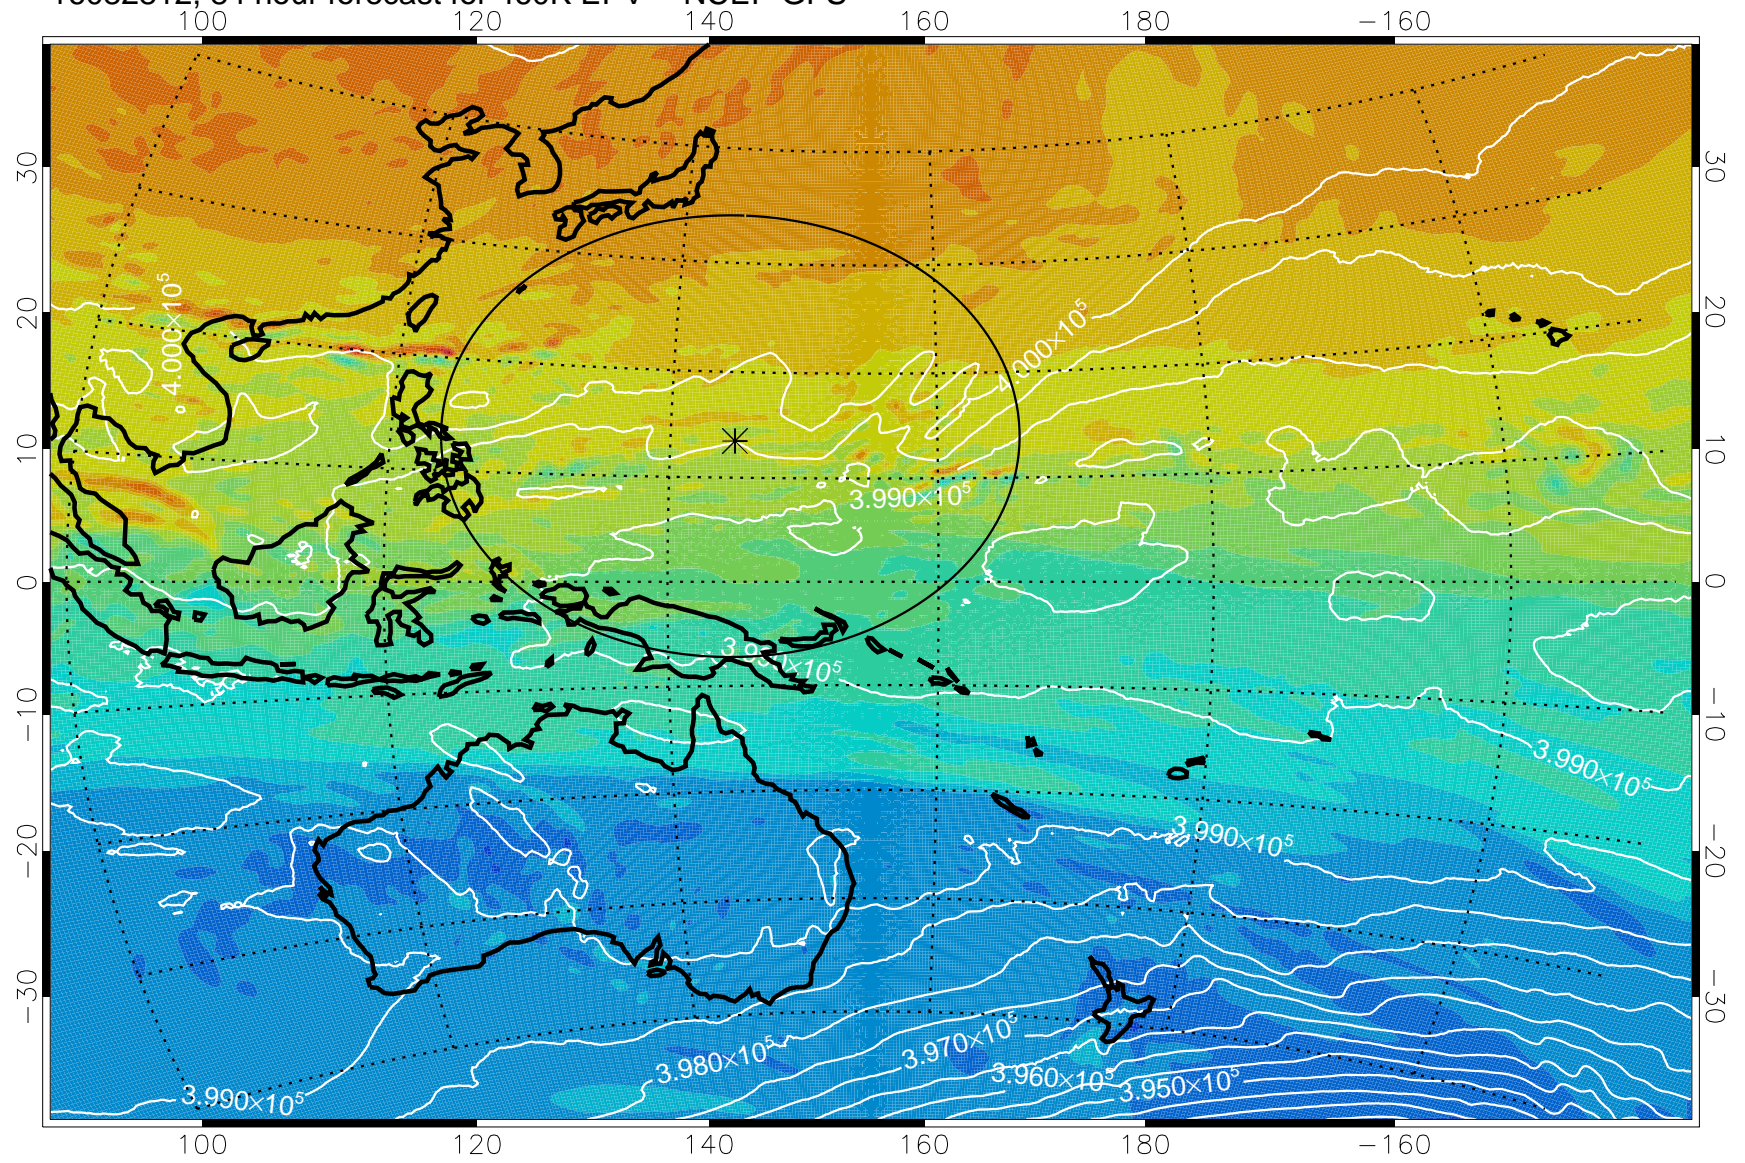

460K Montgomery Streamfunction, white

Range ring of 2304 km

16082712, 60 hour forecast for 460K EPV -- NCEP GFS

460K Montgomery Streamfunction, white

Range ring of 2304 km

16082718, 66 hour forecast for 460K EPV -- NCEP GFS

460K Montgomery Streamfunction, white

Range ring of 2304 km

16082800, 72 hour forecast for 460K EPV -- NCEP GFS

460K Montgomery Streamfunction, white

Range ring of 2304 km

16082806, 78 hour forecast for 460K EPV -- NCEP GFS

460K Montgomery Streamfunction, white

Range ring of 2304 km

16082812, 84 hour forecast for 460K EPV -- NCEP GFS

460K Montgomery Streamfunction, white

Range ring of 2304 km

16082818, 90 hour forecast for 460K EPV -- NCEP GFS

460K Montgomery Streamfunction, white

Range ring of 2304 km

16082900, 96 hour forecast for 460K EPV -- NCEP GFS

460K Montgomery Streamfunction, white

Range ring of 2304 km

16082906, 102 hour forecast for 460K EPV -- NCEP GFS