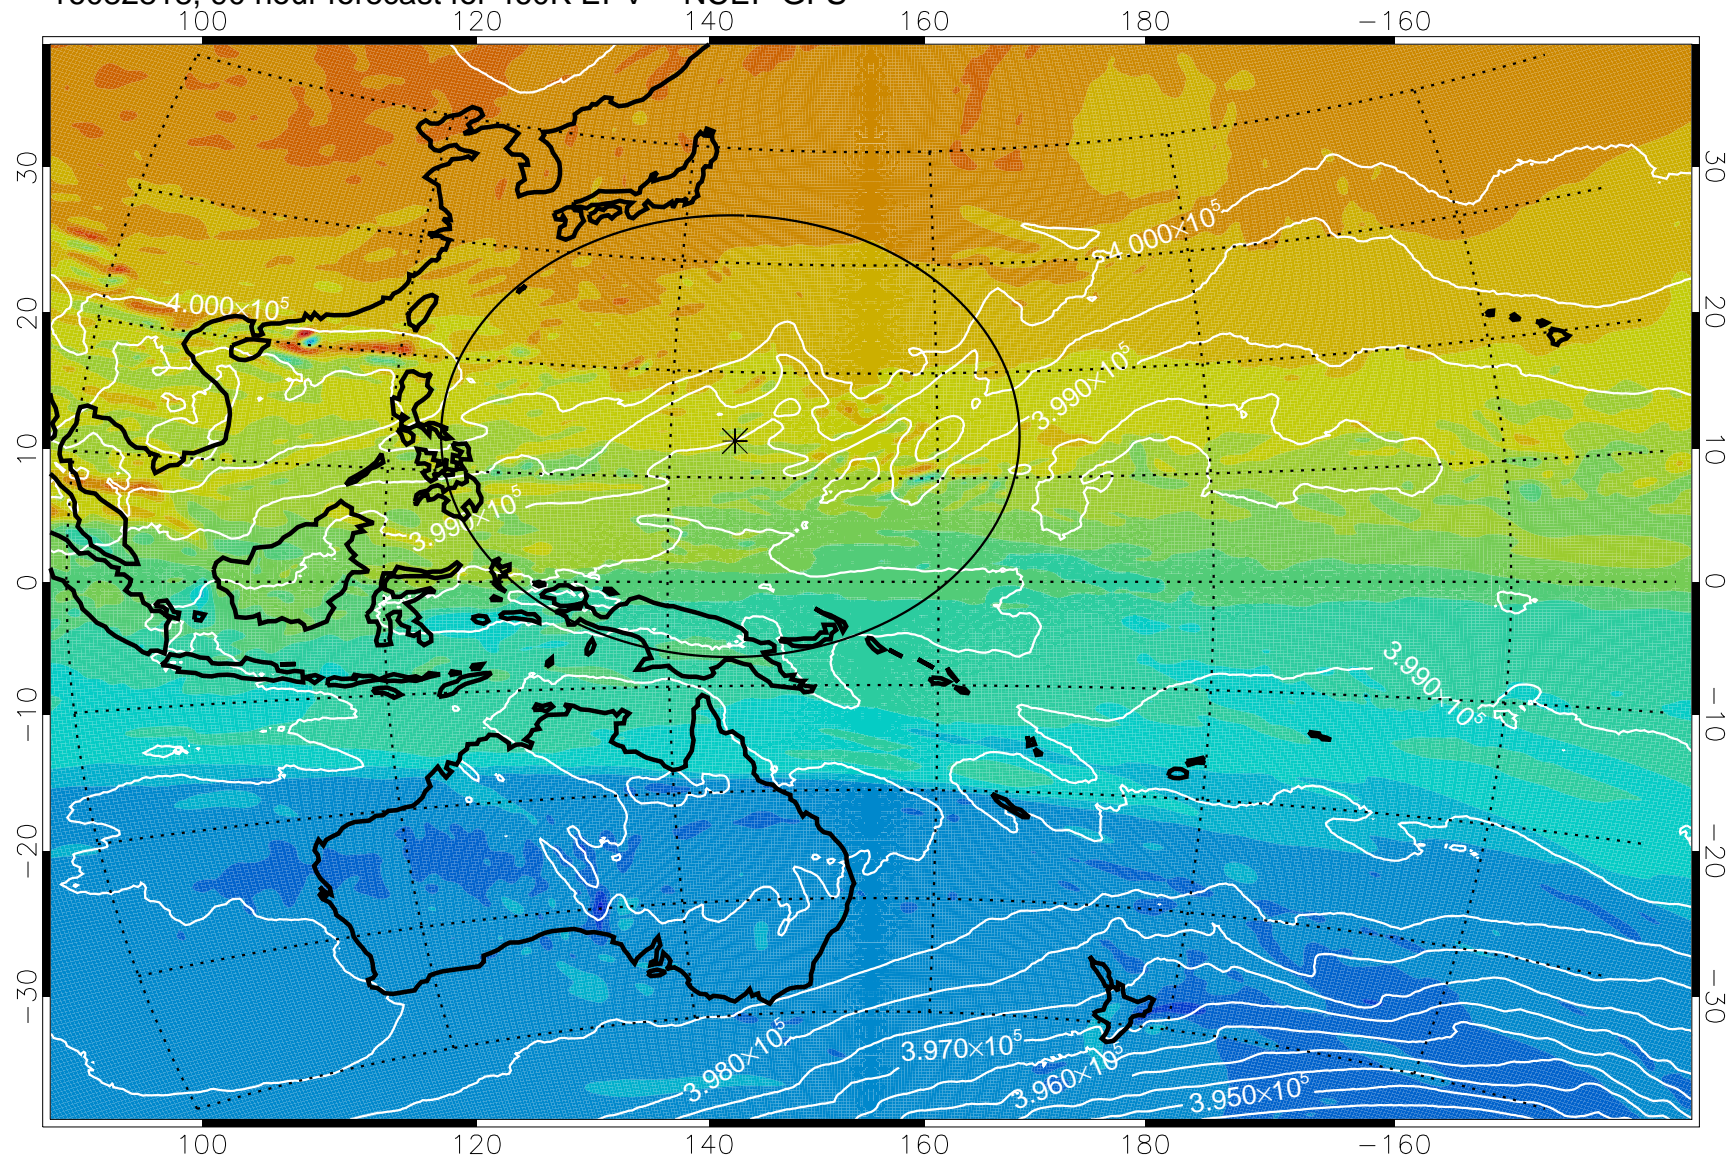

460K Montgomery Streamfunction, white

Range ring of 2304 km

16082800, 72 hour forecast for 460K EPV -- NCEP GFS

460K Montgomery Streamfunction, white

Range ring of 2304 km

16082806, 78 hour forecast for 460K EPV -- NCEP GFS

460K Montgomery Streamfunction, white

Range ring of 2304 km

16082812, 84 hour forecast for 460K EPV -- NCEP GFS

460K Montgomery Streamfunction, white

Range ring of 2304 km

16082818, 90 hour forecast for 460K EPV -- NCEP GFS

460K Montgomery Streamfunction, white

Range ring of 2304 km

16082900, 96 hour forecast for 460K EPV -- NCEP GFS

460K Montgomery Streamfunction, white

Range ring of 2304 km

16082906, 102 hour forecast for 460K EPV -- NCEP GFS

460K Montgomery Streamfunction, white

Range ring of 2304 km

16082912, 108 hour forecast for 460K EPV -- NCEP GFS

460K Montgomery Streamfunction, white

Range ring of 2304 km

16082918, 114 hour forecast for 460K EPV -- NCEP GFS