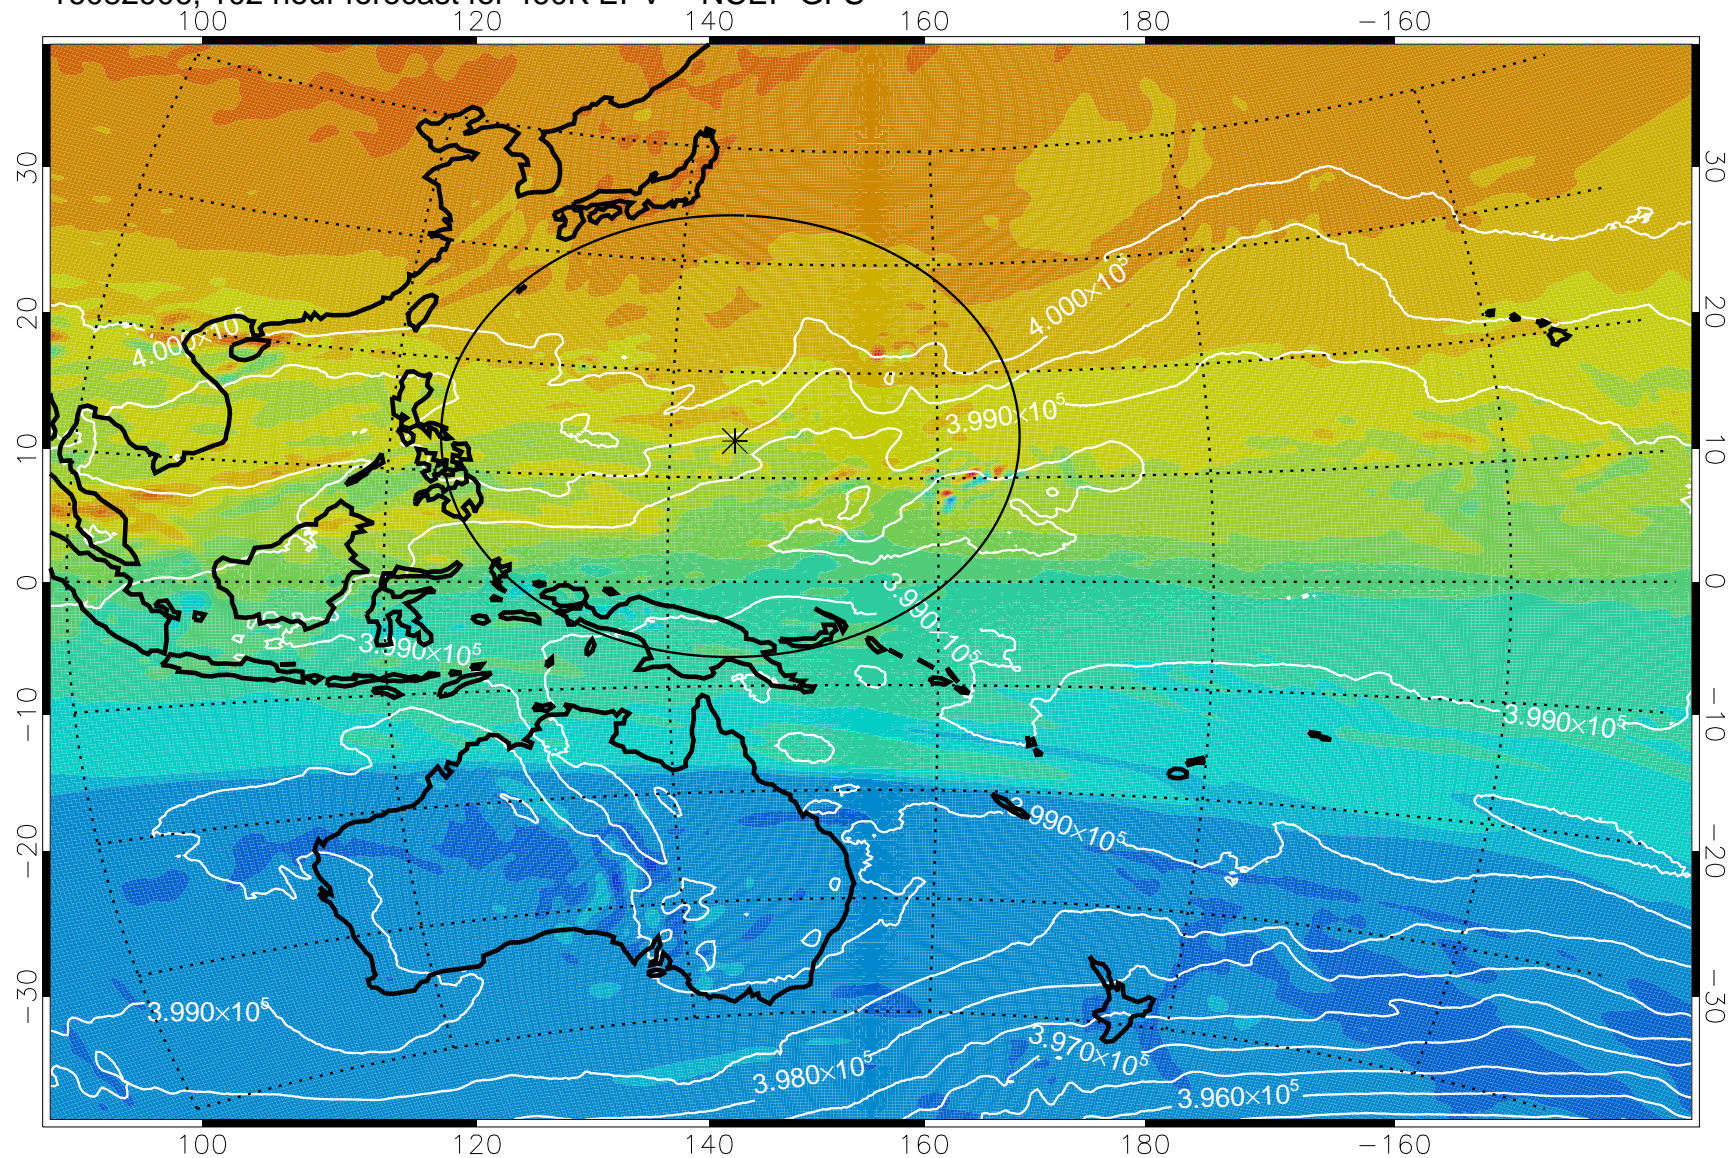

460K Montgomery Streamfunction, white

Range ring of 2304 km

16082812, 84 hour forecast for 460K EPV -- NCEP GFS

460K Montgomery Streamfunction, white

Range ring of 2304 km

16082818, 90 hour forecast for 460K EPV -- NCEP GFS

460K Montgomery Streamfunction, white

Range ring of 2304 km

16082900, 96 hour forecast for 460K EPV -- NCEP GFS

460K Montgomery Streamfunction, white

Range ring of 2304 km

16082906, 102 hour forecast for 460K EPV -- NCEP GFS

460K Montgomery Streamfunction, white

Range ring of 2304 km

16082912, 108 hour forecast for 460K EPV -- NCEP GFS

460K Montgomery Streamfunction, white

Range ring of 2304 km

16082918, 114 hour forecast for 460K EPV -- NCEP GFS

460K Montgomery Streamfunction, white

Range ring of 2304 km

16083000, 120 hour forecast for 460K EPV -- NCEP GFS

460K Montgomery Streamfunction, white

Range ring of 2304 km