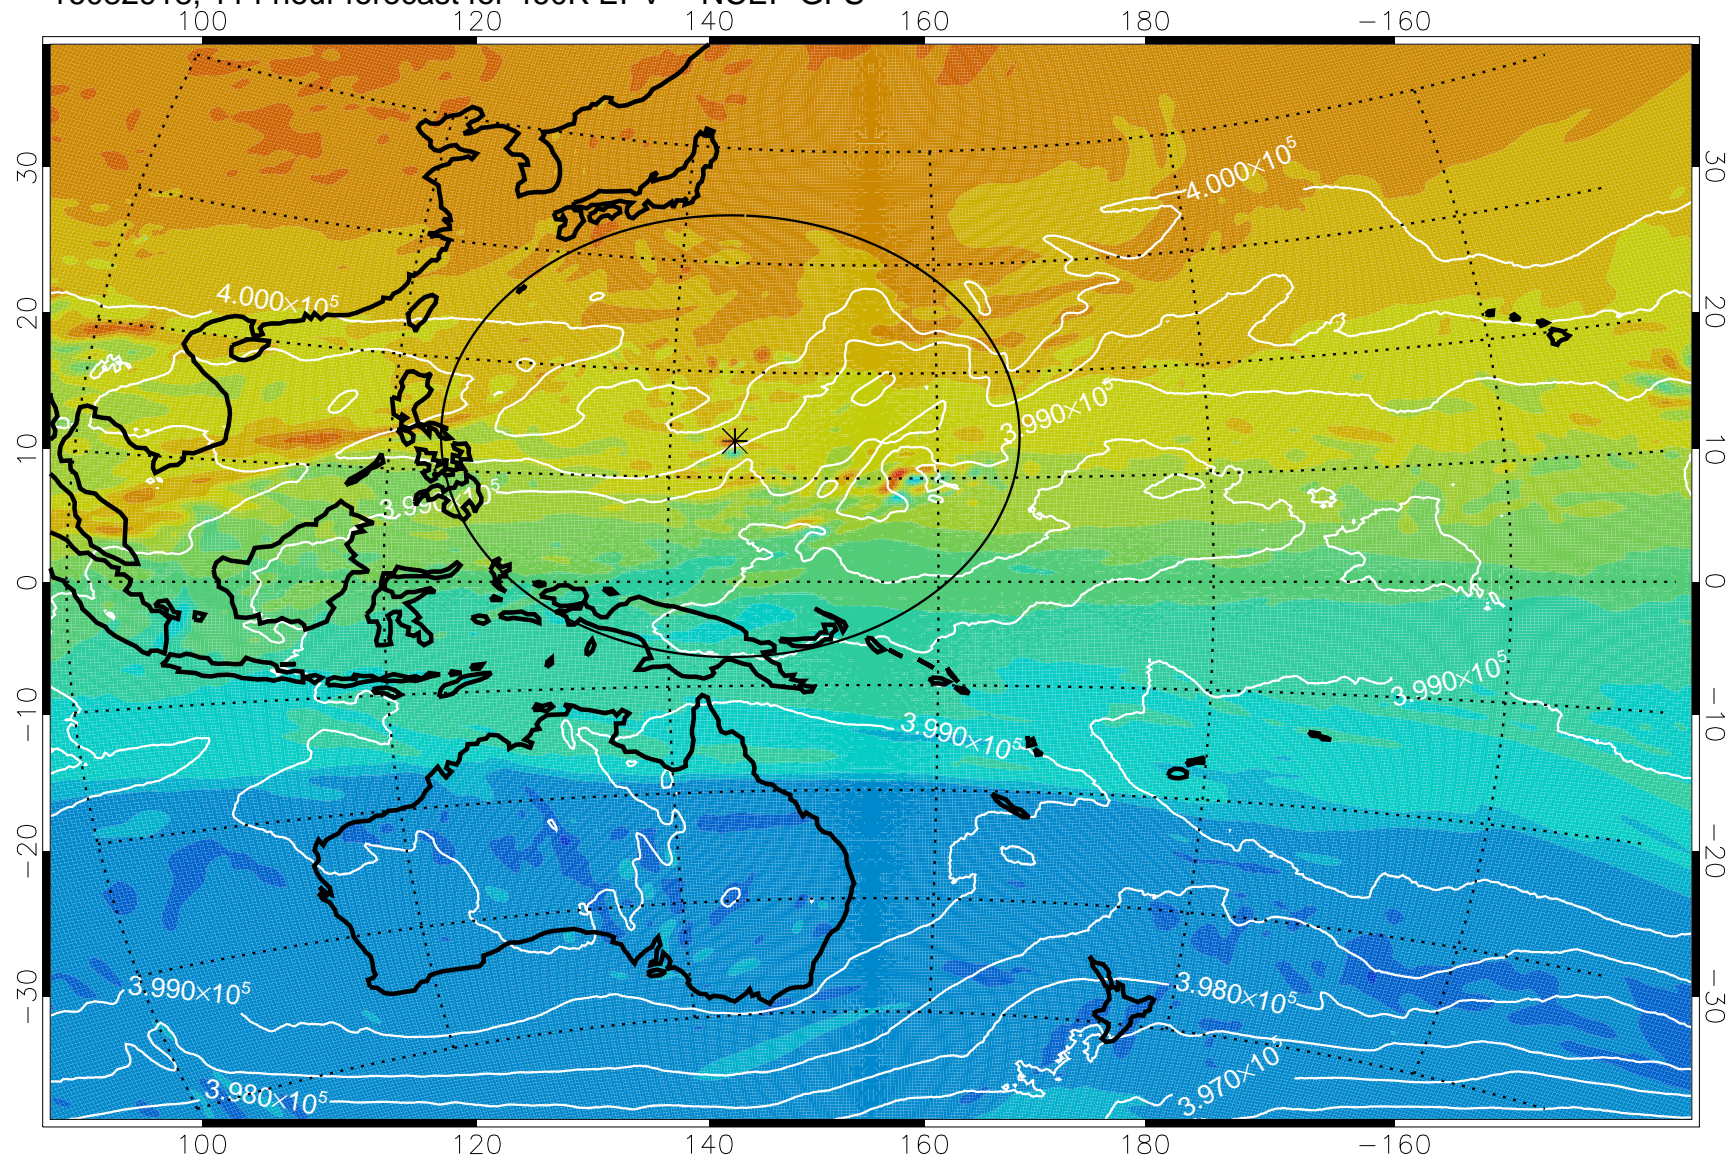

460K Montgomery Streamfunction, white

Range ring of 2304 km

16082900, 96 hour forecast for 460K EPV -- NCEP GFS

460K Montgomery Streamfunction, white

Range ring of 2304 km

16082906, 102 hour forecast for 460K EPV -- NCEP GFS

460K Montgomery Streamfunction, white

Range ring of 2304 km

16082912, 108 hour forecast for 460K EPV -- NCEP GFS

460K Montgomery Streamfunction, white

Range ring of 2304 km

16082918, 114 hour forecast for 460K EPV -- NCEP GFS

460K Montgomery Streamfunction, white

Range ring of 2304 km

16083000, 120 hour forecast for 460K EPV -- NCEP GFS

460K Montgomery Streamfunction, white

Range ring of 2304 km