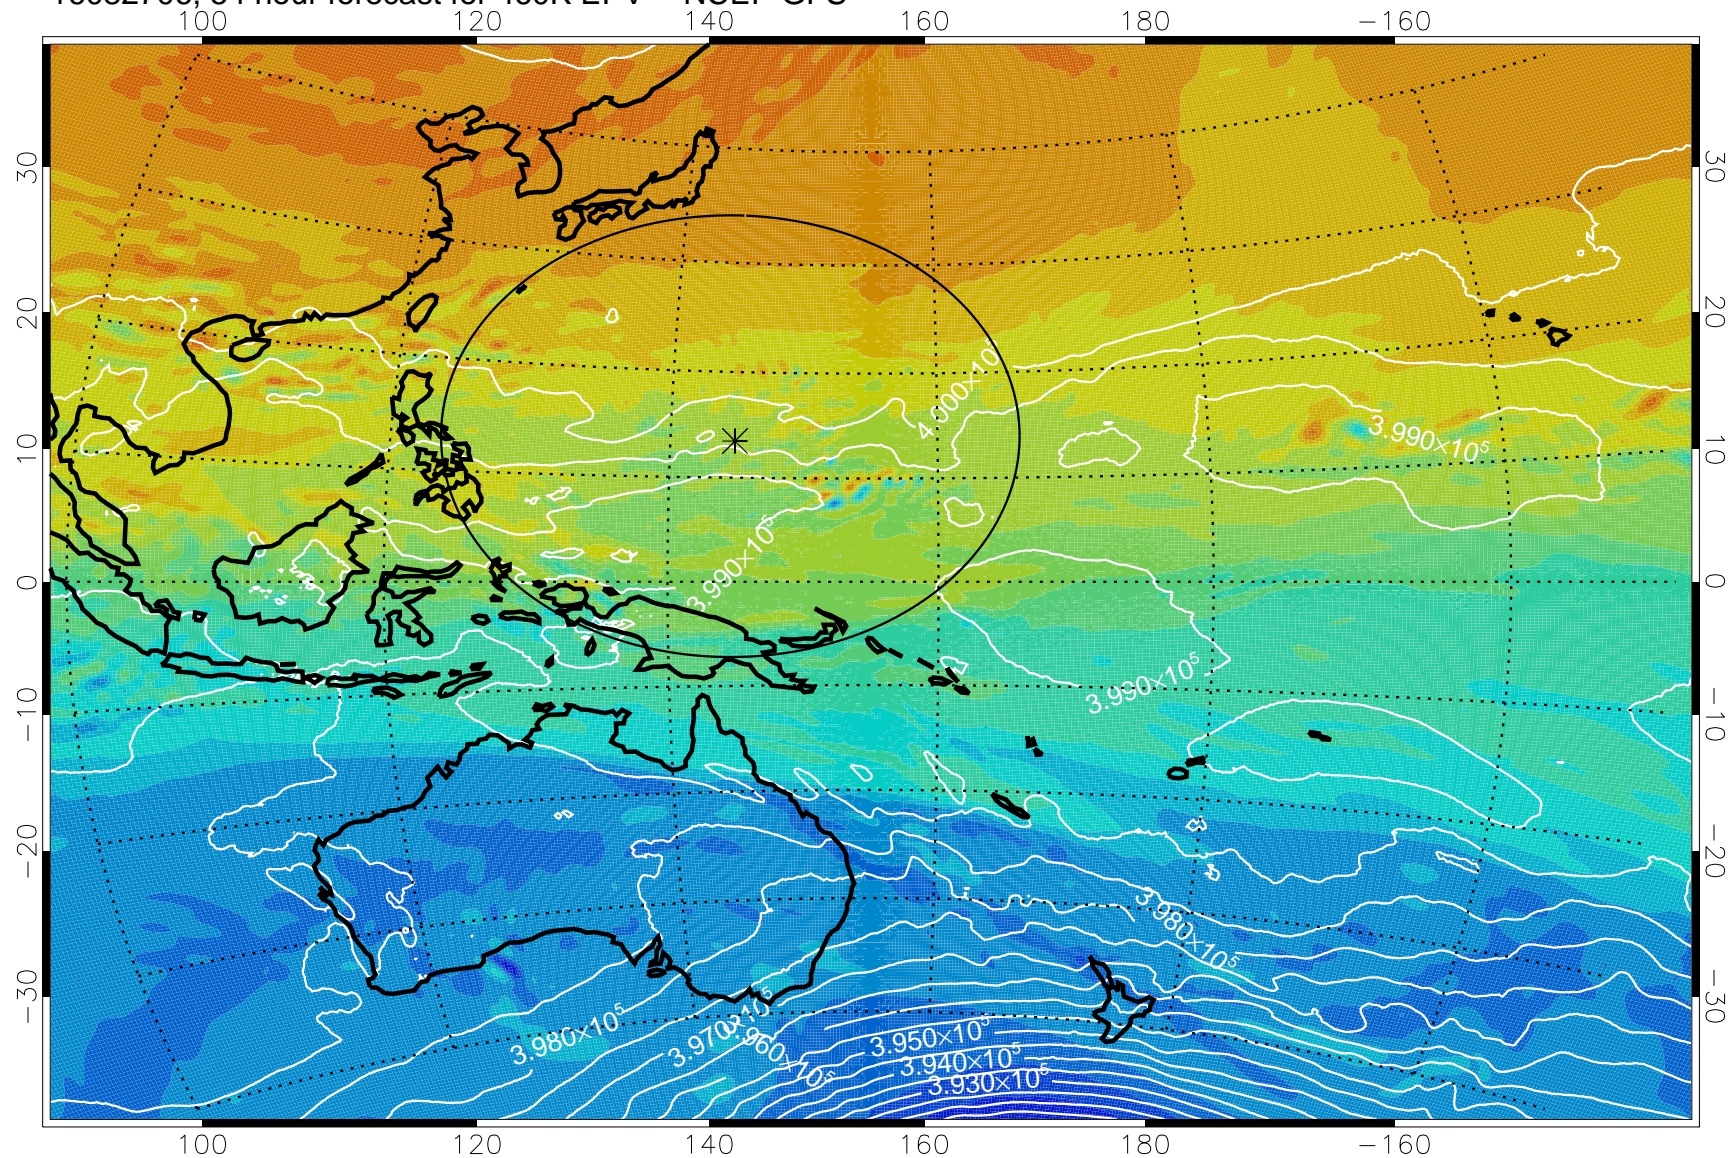

16082606, 30 hour forecast for 460K EPV -- NCEP GFS

460K Montgomery Streamfunction, white

Range ring of 2304 km

16082612, 36 hour forecast for 460K EPV -- NCEP GFS

16082618, 42 hour forecast for 460K EPV -- NCEP GFS

460K Montgomery Streamfunction, white

Range ring of 2304 km

16082700, 48 hour forecast for 460K EPV -- NCEP GFS

460K Montgomery Streamfunction, white

Range ring of 2304 km

16082706, 54 hour forecast for 460K EPV -- NCEP GFS

460K Montgomery Streamfunction, white

Range ring of 2304 km

16082712, 60 hour forecast for 460K EPV -- NCEP GFS

460K Montgomery Streamfunction, white

Range ring of 2304 km

16082718, 66 hour forecast for 460K EPV -- NCEP GFS

460K Montgomery Streamfunction, white

Range ring of 2304 km

16082800, 72 hour forecast for 460K EPV -- NCEP GFS

460K Montgomery Streamfunction, white

Range ring of 2304 km

16082806, 78 hour forecast for 460K EPV -- NCEP GFS