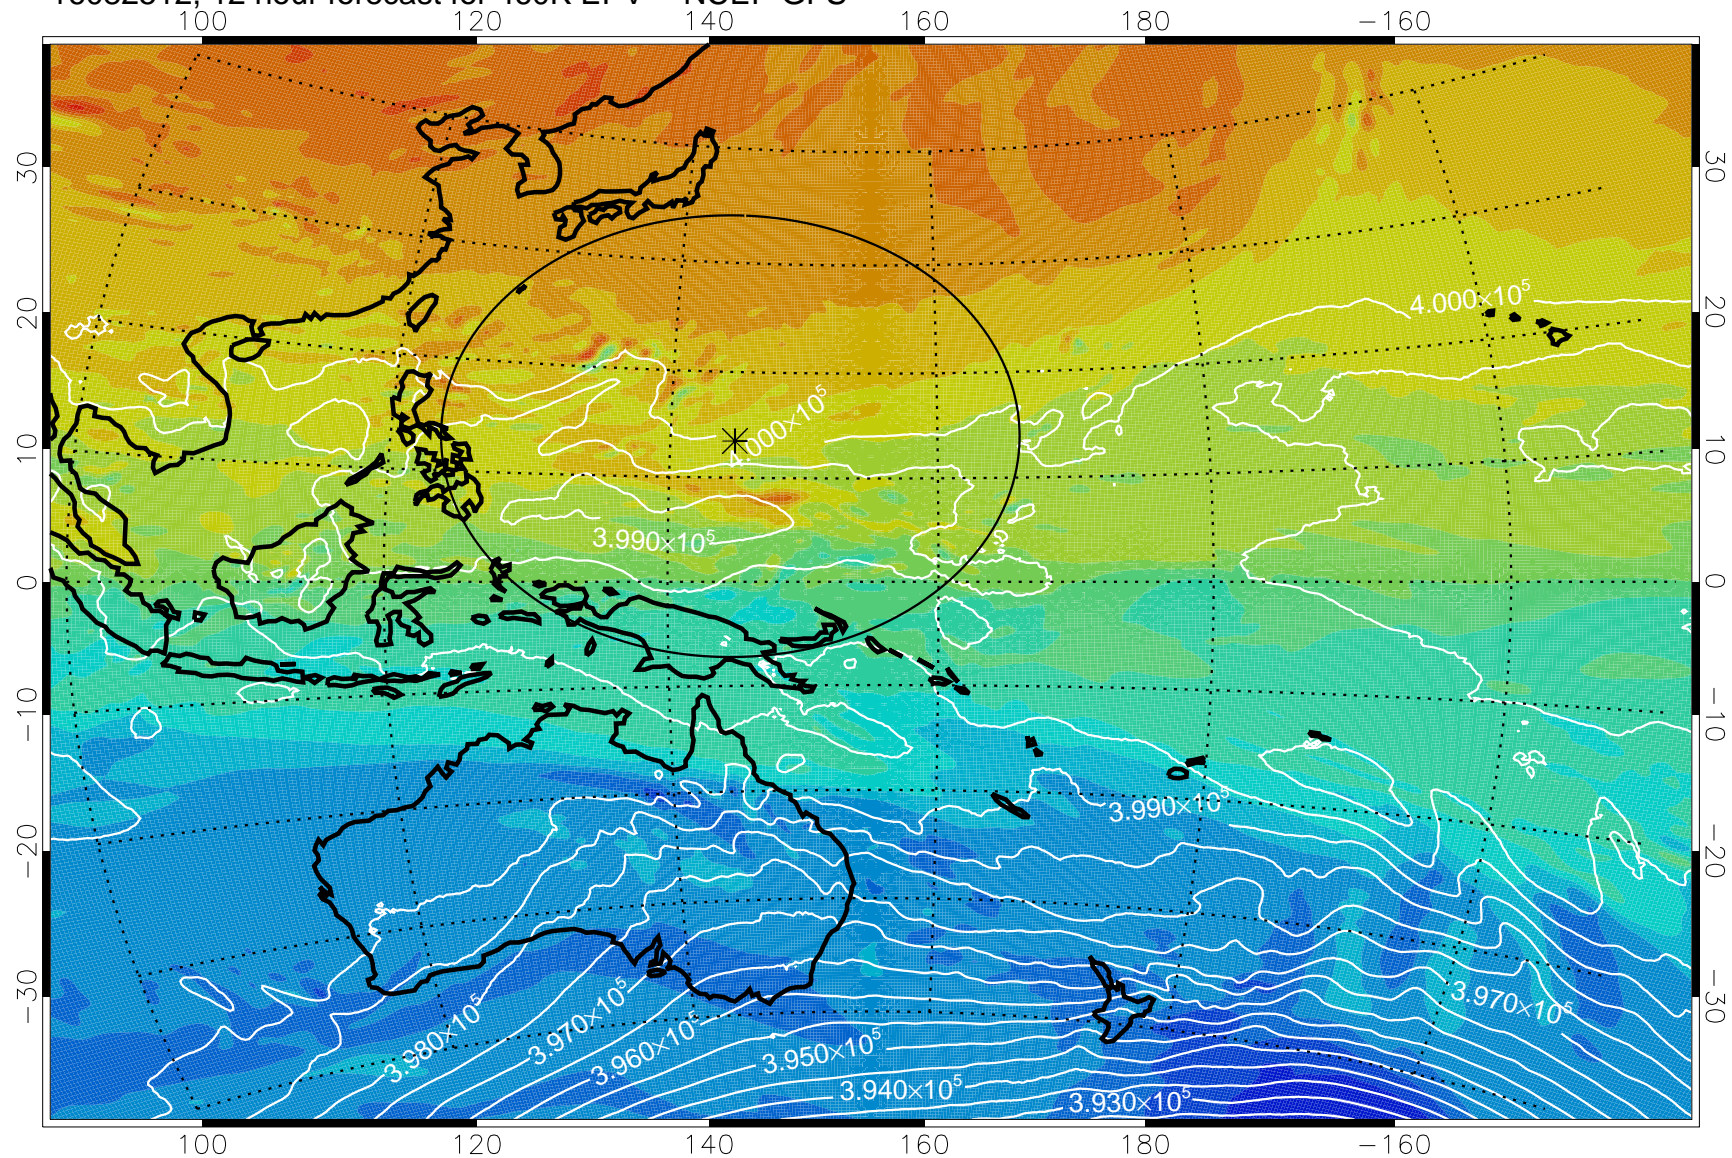

16082506, 6 hour forecast for 460K EPV -- NCEP GFS

460K Montgomery Streamfunction, white

Range ring of 2304 km

16082512, 12 hour forecast for 460K EPV -- NCEP GFS

460K Montgomery Streamfunction, white

Range ring of 2304 km

16082518, 18 hour forecast for 460K EPV -- NCEP GFS

460K Montgomery Streamfunction, white

Range ring of 2304 km

16082600, 24 hour forecast for 460K EPV -- NCEP GFS

460K Montgomery Streamfunction, white

Range ring of 2304 km

16082606, 30 hour forecast for 460K EPV -- NCEP GFS

460K Montgomery Streamfunction, white

Range ring of 2304 km

16082612, 36 hour forecast for 460K EPV -- NCEP GFS

16082618, 42 hour forecast for 460K EPV -- NCEP GFS

460K Montgomery Streamfunction, white

Range ring of 2304 km

16082700, 48 hour forecast for 460K EPV -- NCEP GFS

460K Montgomery Streamfunction, white

Range ring of 2304 km

16082706, 54 hour forecast for 460K EPV -- NCEP GFS