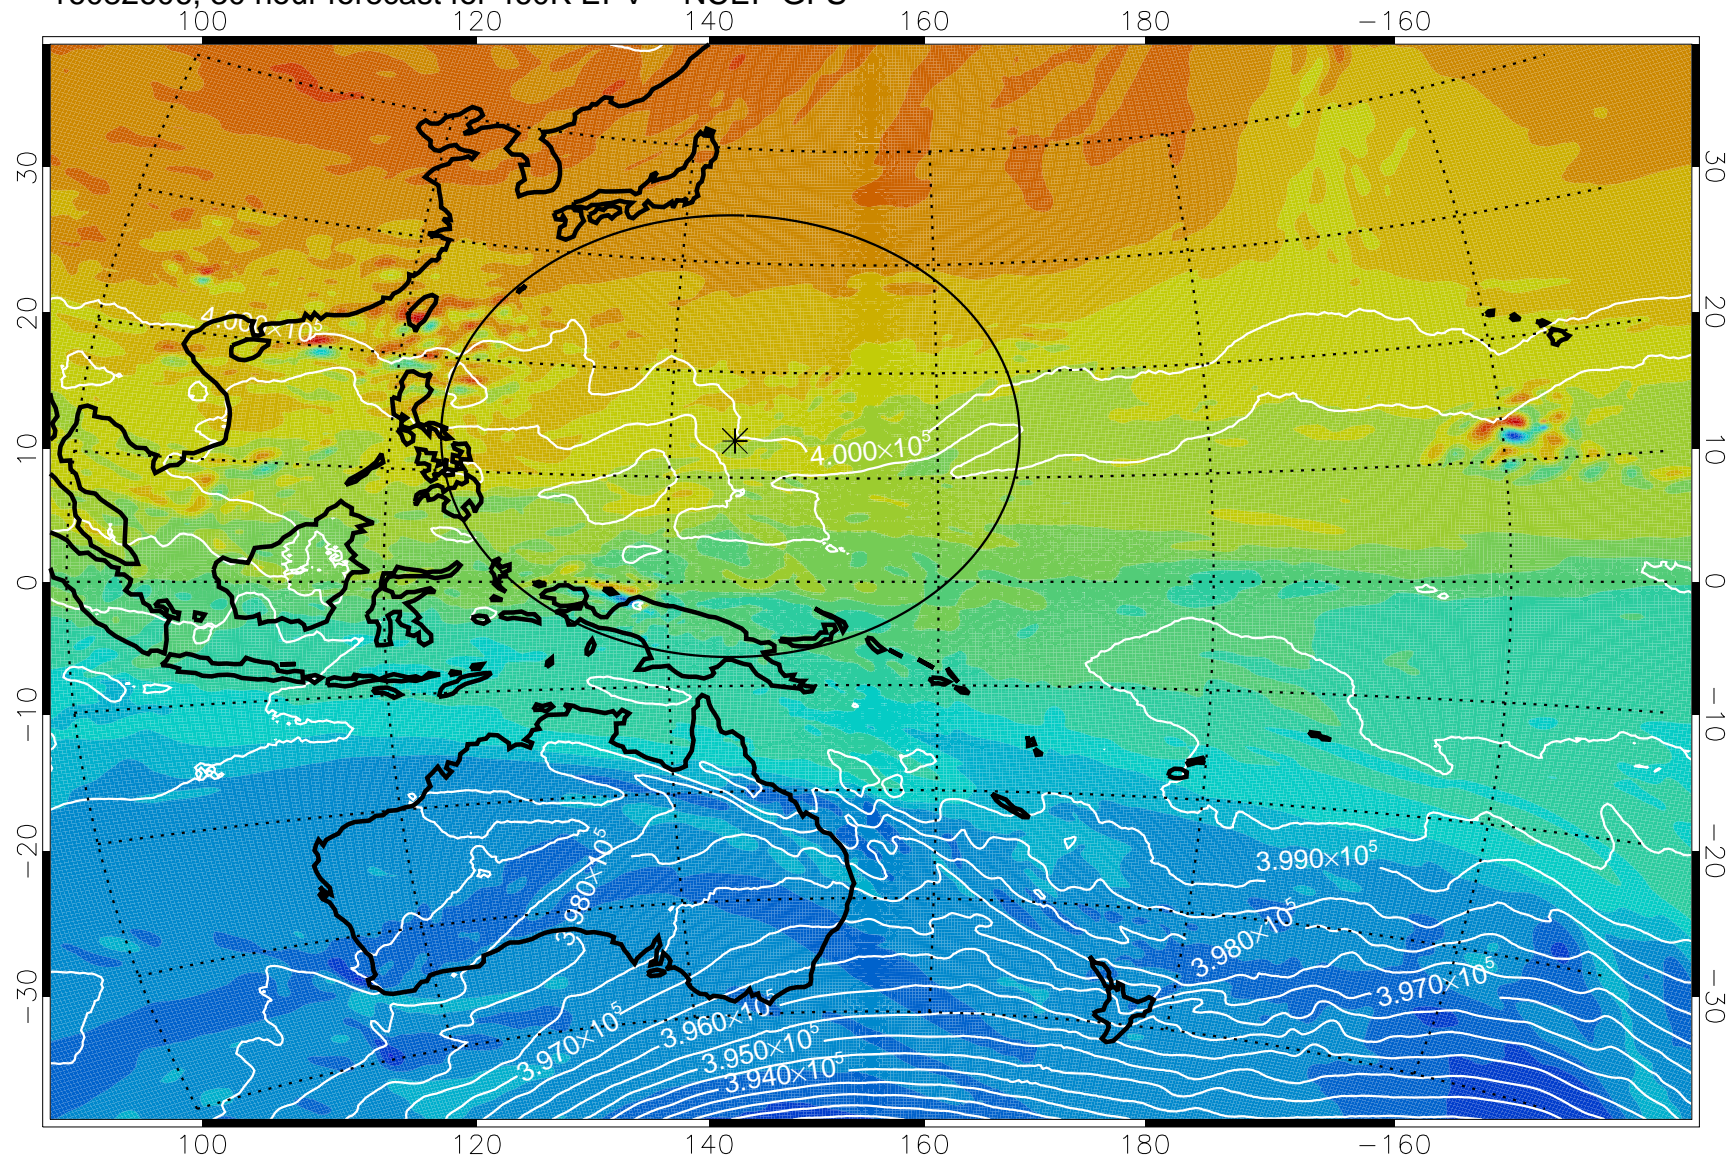

16082518, 18 hour forecast for 460K EPV -- NCEP GFS

460K Montgomery Streamfunction, white

Range ring of 2304 km

16082600, 24 hour forecast for 460K EPV -- NCEP GFS

460K Montgomery Streamfunction, white

Range ring of 2304 km

16082606, 30 hour forecast for 460K EPV -- NCEP GFS

460K Montgomery Streamfunction, white

Range ring of 2304 km

16082612, 36 hour forecast for 460K EPV -- NCEP GFS

16082618, 42 hour forecast for 460K EPV -- NCEP GFS

460K Montgomery Streamfunction, white

Range ring of 2304 km

16082700, 48 hour forecast for 460K EPV -- NCEP GFS

460K Montgomery Streamfunction, white

Range ring of 2304 km

16082706, 54 hour forecast for 460K EPV -- NCEP GFS

460K Montgomery Streamfunction, white

Range ring of 2304 km

16082712, 60 hour forecast for 460K EPV -- NCEP GFS

460K Montgomery Streamfunction, white

Range ring of 2304 km

16082718, 66 hour forecast for 460K EPV -- NCEP GFS