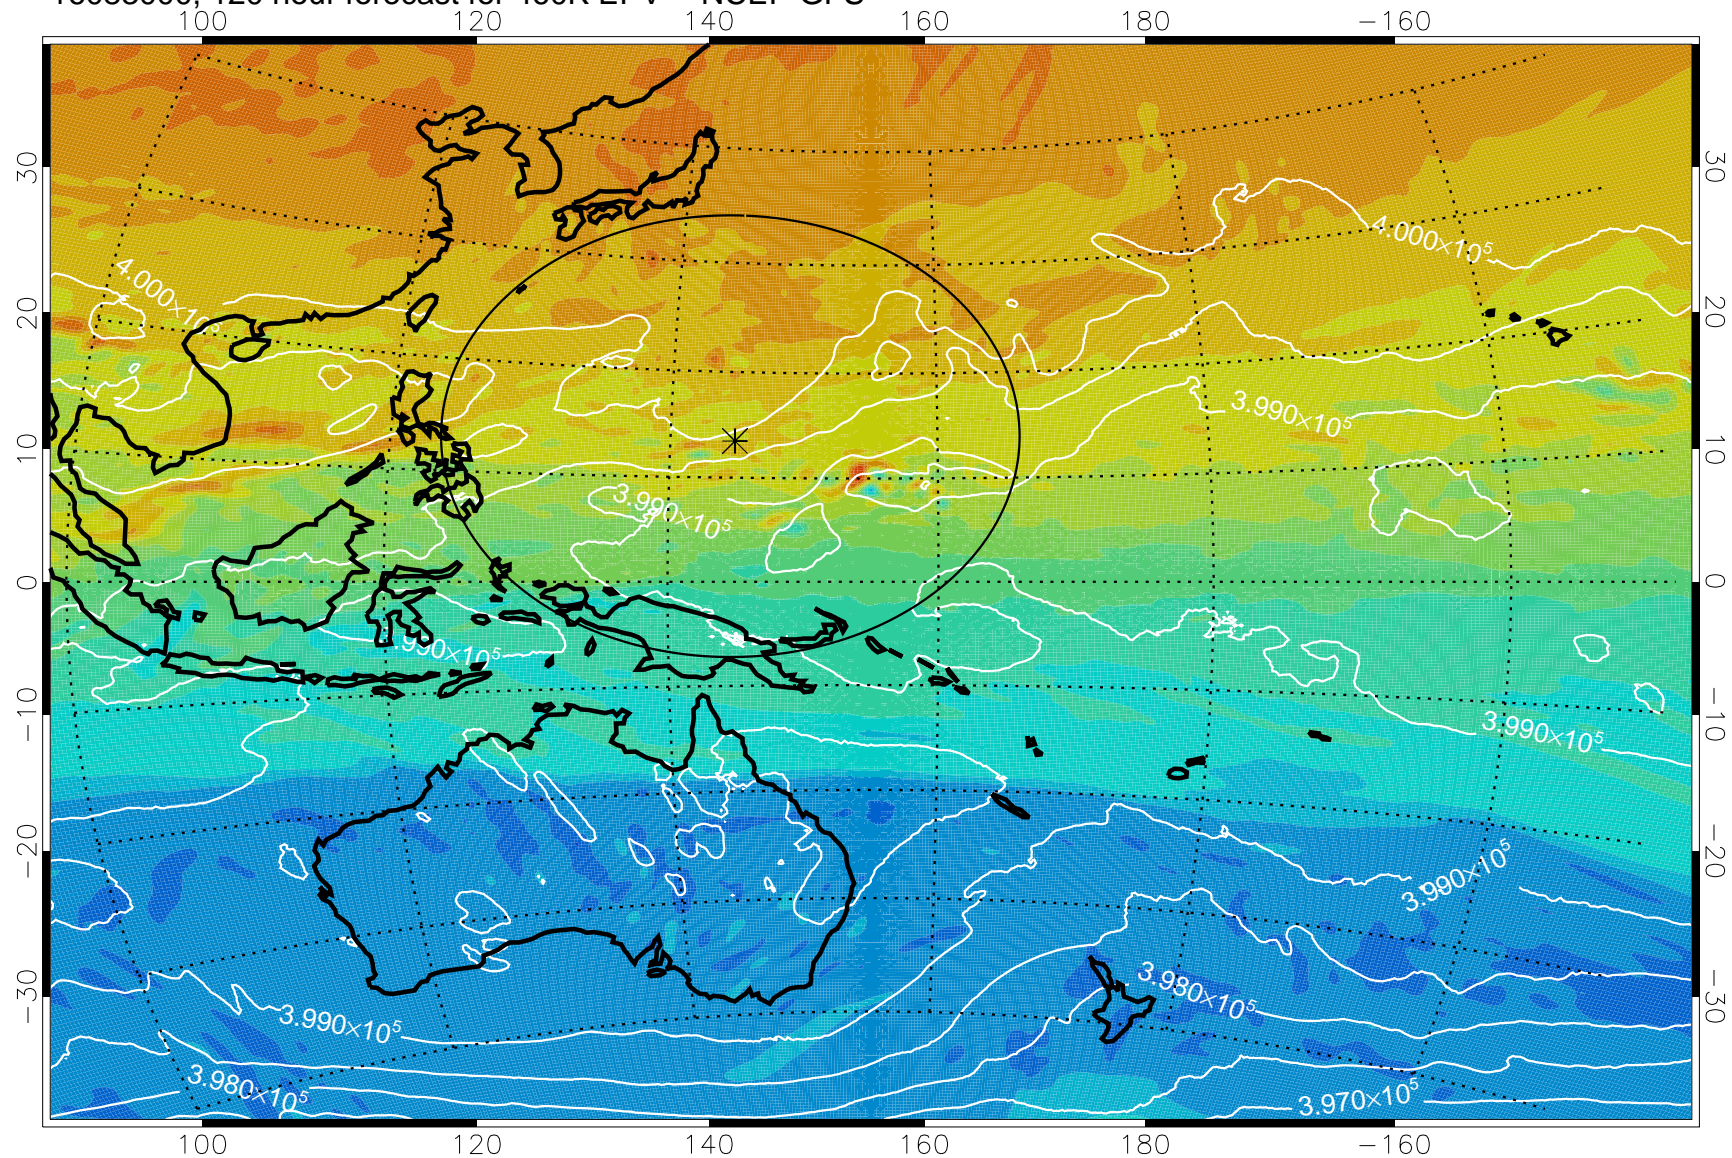

460K Montgomery Streamfunction, white

Range ring of 2304 km

16082900, 96 hour forecast for 460K EPV -- NCEP GFS

460K Montgomery Streamfunction, white

Range ring of 2304 km

16082906, 102 hour forecast for 460K EPV -- NCEP GFS

460K Montgomery Streamfunction, white

Range ring of 2304 km

16082912, 108 hour forecast for 460K EPV -- NCEP GFS

460K Montgomery Streamfunction, white

Range ring of 2304 km

16082918, 114 hour forecast for 460K EPV -- NCEP GFS

460K Montgomery Streamfunction, white

Range ring of 2304 km

16083000, 120 hour forecast for 460K EPV -- NCEP GFS

460K Montgomery Streamfunction, white

Range ring of 2304 km