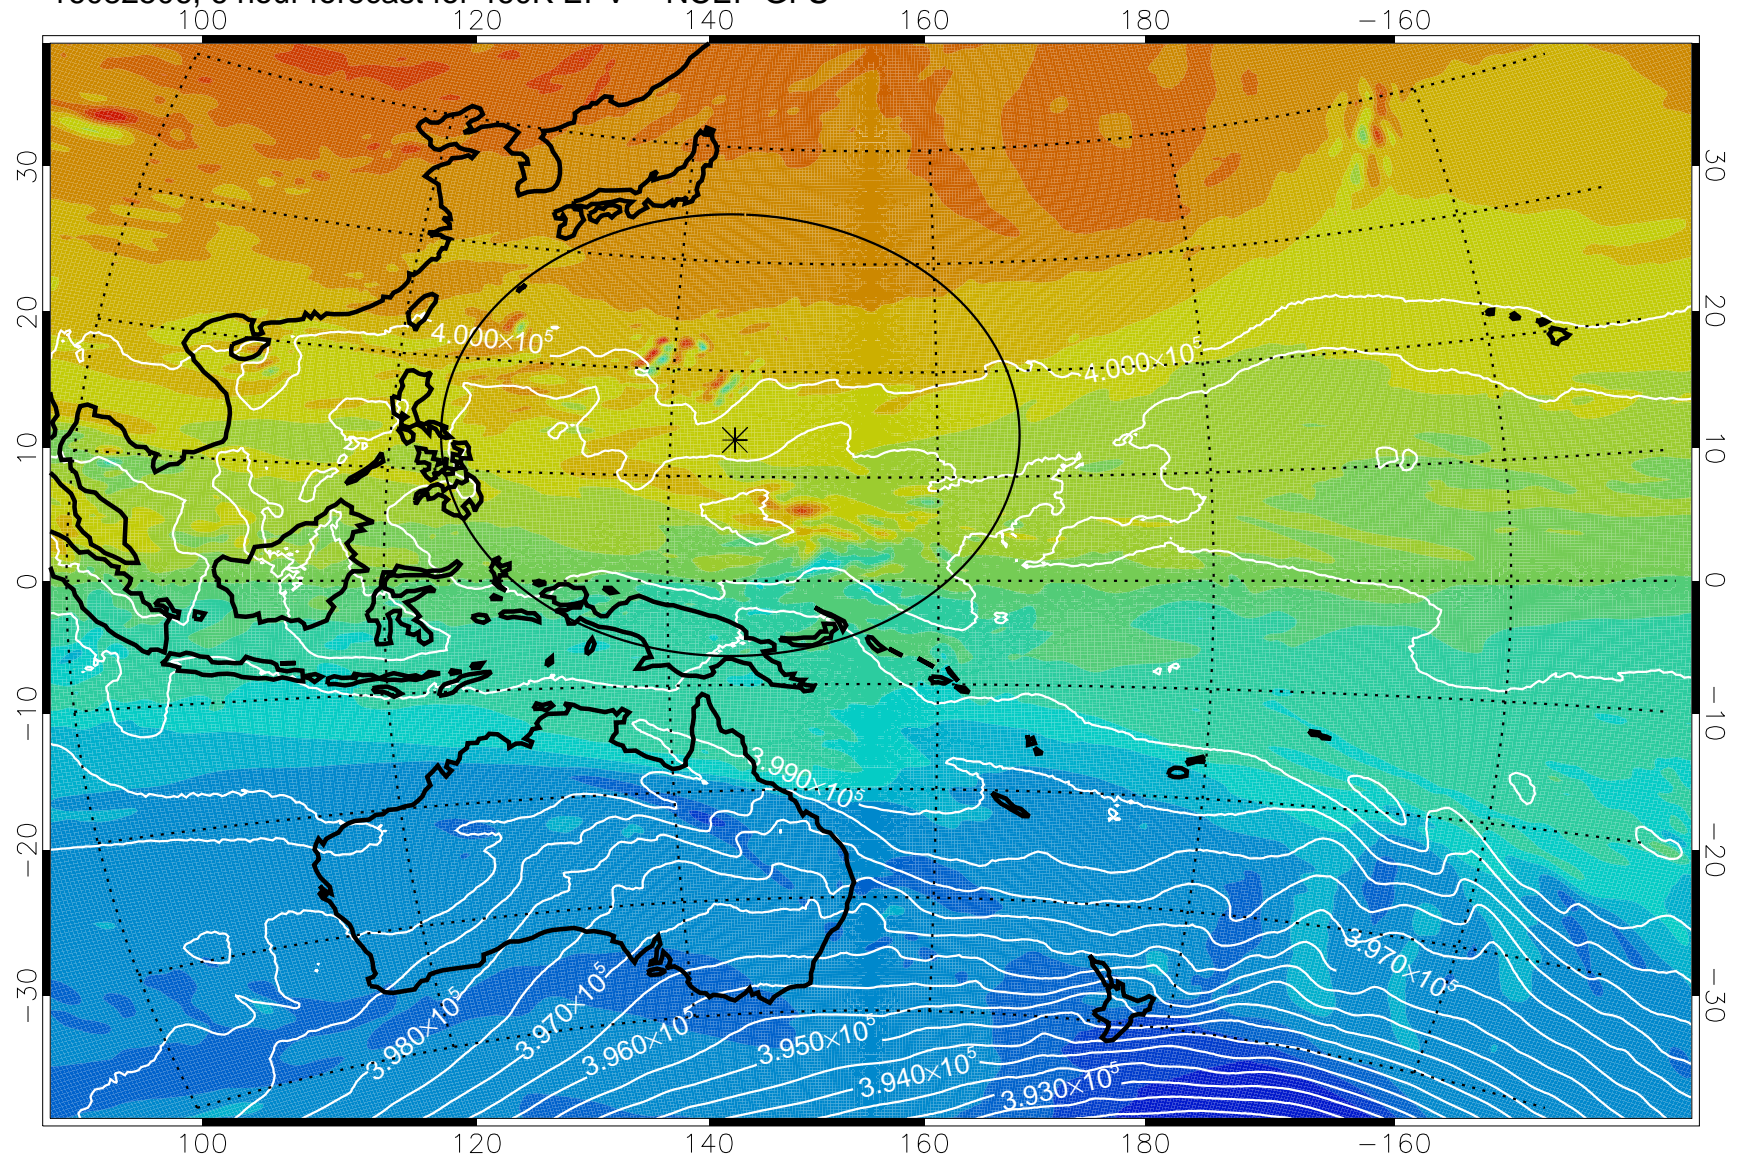

16082506, 6 hour forecast for 460K EPV -- NCEP GFS

460K Montgomery Streamfunction, white

Range ring of 2304 km

16082512, 12 hour forecast for 460K EPV -- NCEP GFS

460K Montgomery Streamfunction, white

Range ring of 2304 km

16082518, 18 hour forecast for 460K EPV -- NCEP GFS

460K Montgomery Streamfunction, white

Range ring of 2304 km

16082600, 24 hour forecast for 460K EPV -- NCEP GFS

460K Montgomery Streamfunction, white

Range ring of 2304 km

16082606, 30 hour forecast for 460K EPV -- NCEP GFS

460K Montgomery Streamfunction, white

Range ring of 2304 km

16082612, 36 hour forecast for 460K EPV -- NCEP GFS

16082618, 42 hour forecast for 460K EPV -- NCEP GFS

460K Montgomery Streamfunction, white

Range ring of 2304 km

16082700, 48 hour forecast for 460K EPV -- NCEP GFS

460K Montgomery Streamfunction, white

Range ring of 2304 km

16082706, 54 hour forecast for 460K EPV -- NCEP GFS