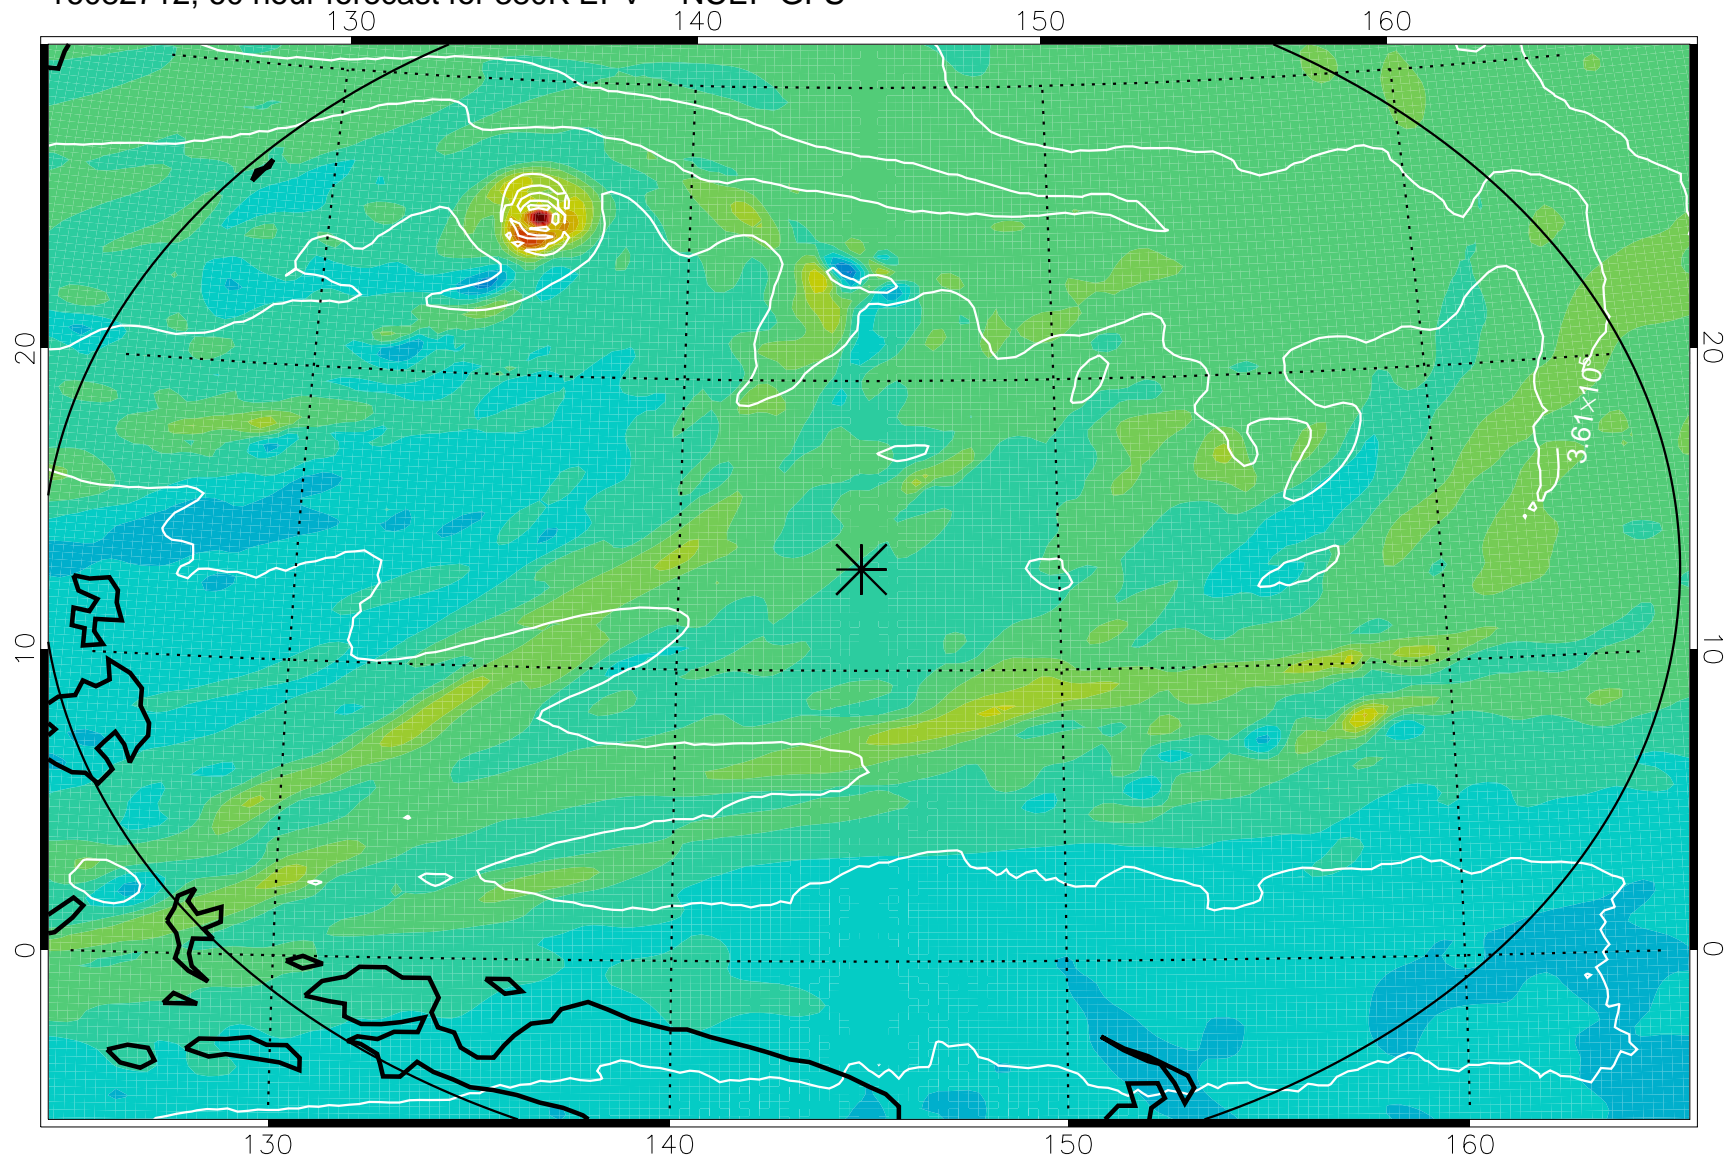

16082618, 42 hour forecast for 380K EPV -- NCEP GFS

380K Montgomery Streamfunction, white

Range ring of 2304 km

16082700, 48 hour forecast for 380K EPV -- NCEP GFS

380K Montgomery Streamfunction, white

Range ring of 2304 km

16082706, 54 hour forecast for 380K EPV -- NCEP GFS

380K Montgomery Streamfunction, white

Range ring of 2304 km

16082712, 60 hour forecast for 380K EPV -- NCEP GFS

380K Montgomery Streamfunction, white

Range ring of 2304 km

16082718, 66 hour forecast for 380K EPV -- NCEP GFS

380K Montgomery Streamfunction, white

Range ring of 2304 km

16082800, 72 hour forecast for 380K EPV -- NCEP GFS

380K Montgomery Streamfunction, white

Range ring of 2304 km

16082806, 78 hour forecast for 380K EPV -- NCEP GFS

380K Montgomery Streamfunction, white

Range ring of 2304 km

16082812, 84 hour forecast for 380K EPV -- NCEP GFS

380K Montgomery Streamfunction, white

Range ring of 2304 km