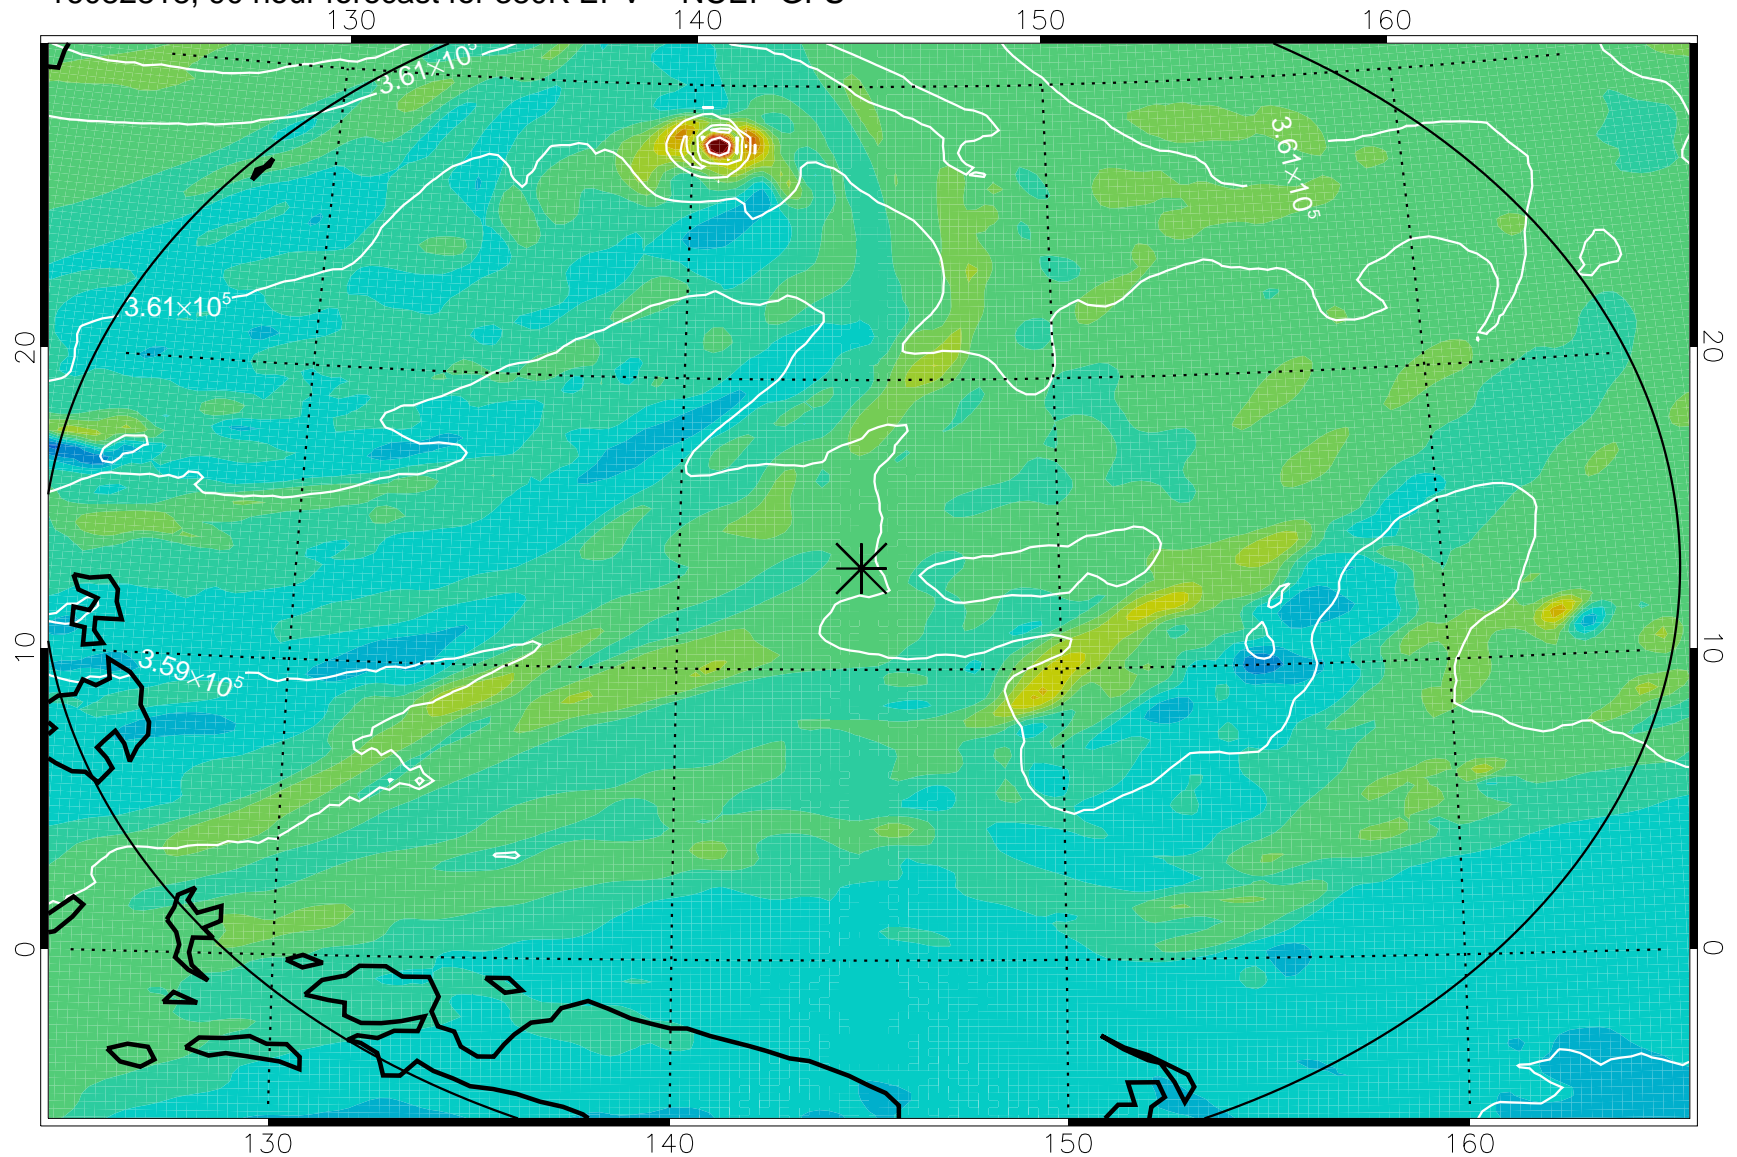

16082806, 78 hour forecast for 380K EPV -- NCEP GFS

380K Montgomery Streamfunction, white

Range ring of 2304 km

16082812, 84 hour forecast for 380K EPV -- NCEP GFS

380K Montgomery Streamfunction, white

Range ring of 2304 km

16082818, 90 hour forecast for 380K EPV -- NCEP GFS

380K Montgomery Streamfunction, white

Range ring of 2304 km

16082900, 96 hour forecast for 380K EPV -- NCEP GFS

380K Montgomery Streamfunction, white

Range ring of 2304 km

16082906, 102 hour forecast for 380K EPV -- NCEP GFS

380K Montgomery Streamfunction, white

Range ring of 2304 km

16082912, 108 hour forecast for 380K EPV -- NCEP GFS

380K Montgomery Streamfunction, white

Range ring of 2304 km

16082918, 114 hour forecast for 380K EPV -- NCEP GFS

380K Montgomery Streamfunction, white

Range ring of 2304 km

16083000, 120 hour forecast for 380K EPV -- NCEP GFS

380K Montgomery Streamfunction, white

Range ring of 2304 km