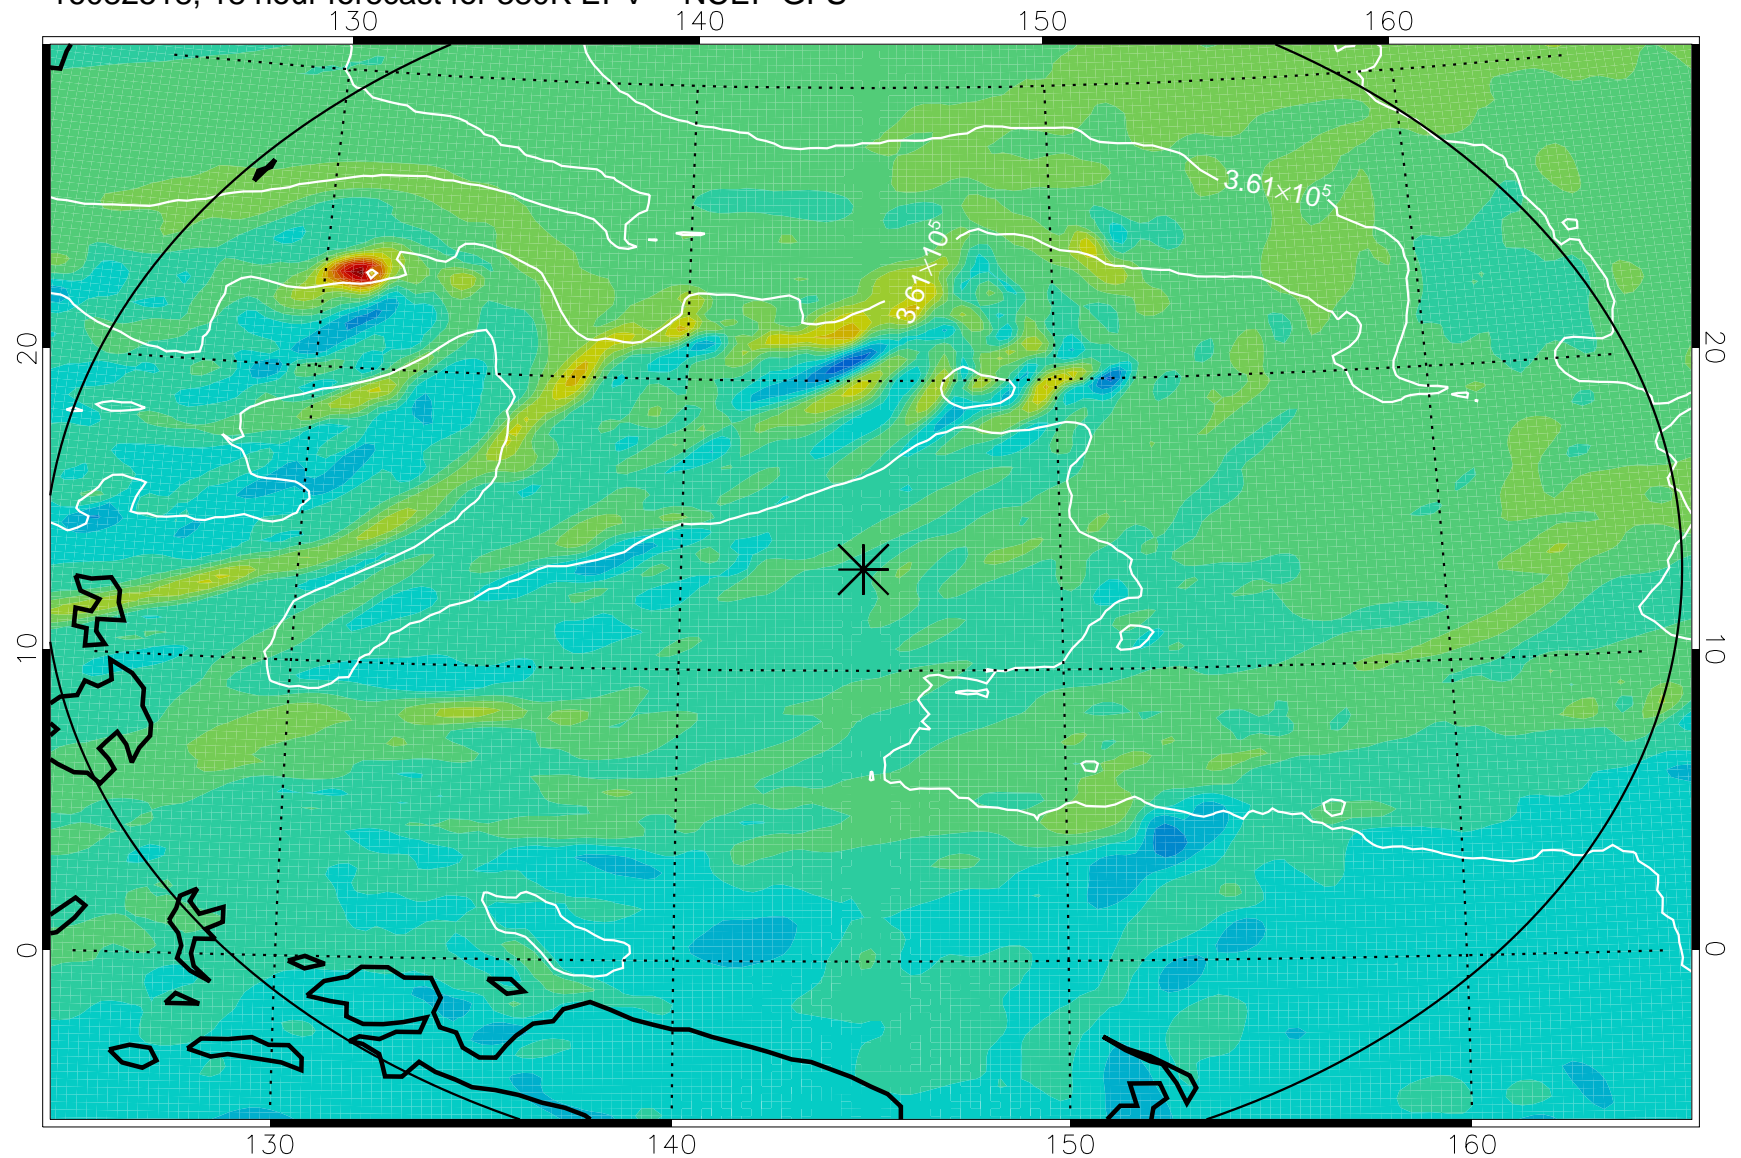

16082506, 6 hour forecast for 380K EPV -- NCEP GFS

380K Montgomery Streamfunction, white

Range ring of 2304 km

16082512, 12 hour forecast for 380K EPV -- NCEP GFS

380K Montgomery Streamfunction, white

Range ring of 2304 km

16082518, 18 hour forecast for 380K EPV -- NCEP GFS

380K Montgomery Streamfunction, white

Range ring of 2304 km

16082600, 24 hour forecast for 380K EPV -- NCEP GFS

380K Montgomery Streamfunction, white

Range ring of 2304 km

16082606, 30 hour forecast for 380K EPV -- NCEP GFS

380K Montgomery Streamfunction, white

Range ring of 2304 km

16082612, 36 hour forecast for 380K EPV -- NCEP GFS

380K Montgomery Streamfunction, white

Range ring of 2304 km

16082818, 90 hour forecast for 380K EPV -- NCEP GFS

380K Montgomery Streamfunction, white

Range ring of 2304 km

16082900, 96 hour forecast for 380K EPV -- NCEP GFS

380K Montgomery Streamfunction, white

Range ring of 2304 km