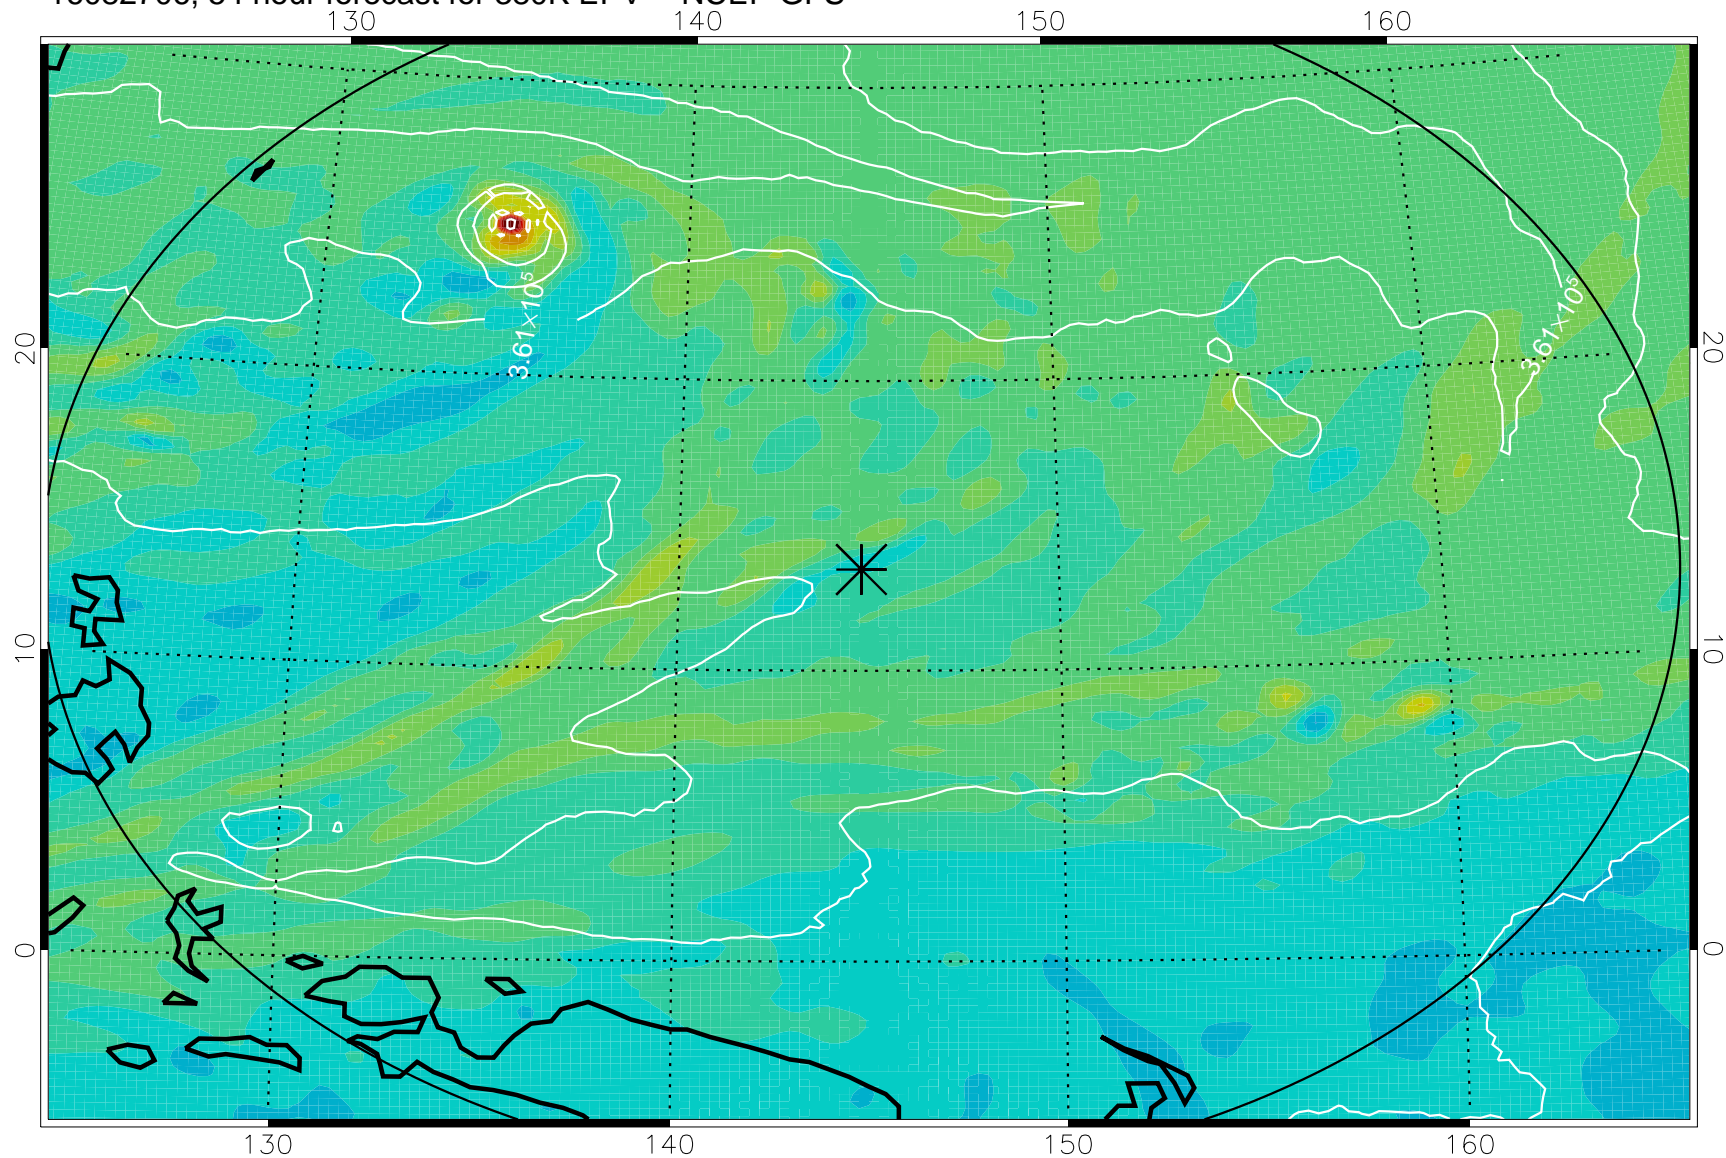

16082618, 42 hour forecast for 380K EPV -- NCEP GFS

380K Montgomery Streamfunction, white

Range ring of 2304 km

16082700, 48 hour forecast for 380K EPV -- NCEP GFS

380K Montgomery Streamfunction, white

Range ring of 2304 km

16082706, 54 hour forecast for 380K EPV -- NCEP GFS

380K Montgomery Streamfunction, white

Range ring of 2304 km

16082712, 60 hour forecast for 380K EPV -- NCEP GFS

380K Montgomery Streamfunction, white

Range ring of 2304 km

16082718, 66 hour forecast for 380K EPV -- NCEP GFS

380K Montgomery Streamfunction, white

Range ring of 2304 km

16082800, 72 hour forecast for 380K EPV -- NCEP GFS

380K Montgomery Streamfunction, white

Range ring of 2304 km

16082806, 78 hour forecast for 380K EPV -- NCEP GFS

380K Montgomery Streamfunction, white

Range ring of 2304 km

16082812, 84 hour forecast for 380K EPV -- NCEP GFS

380K Montgomery Streamfunction, white

Range ring of 2304 km