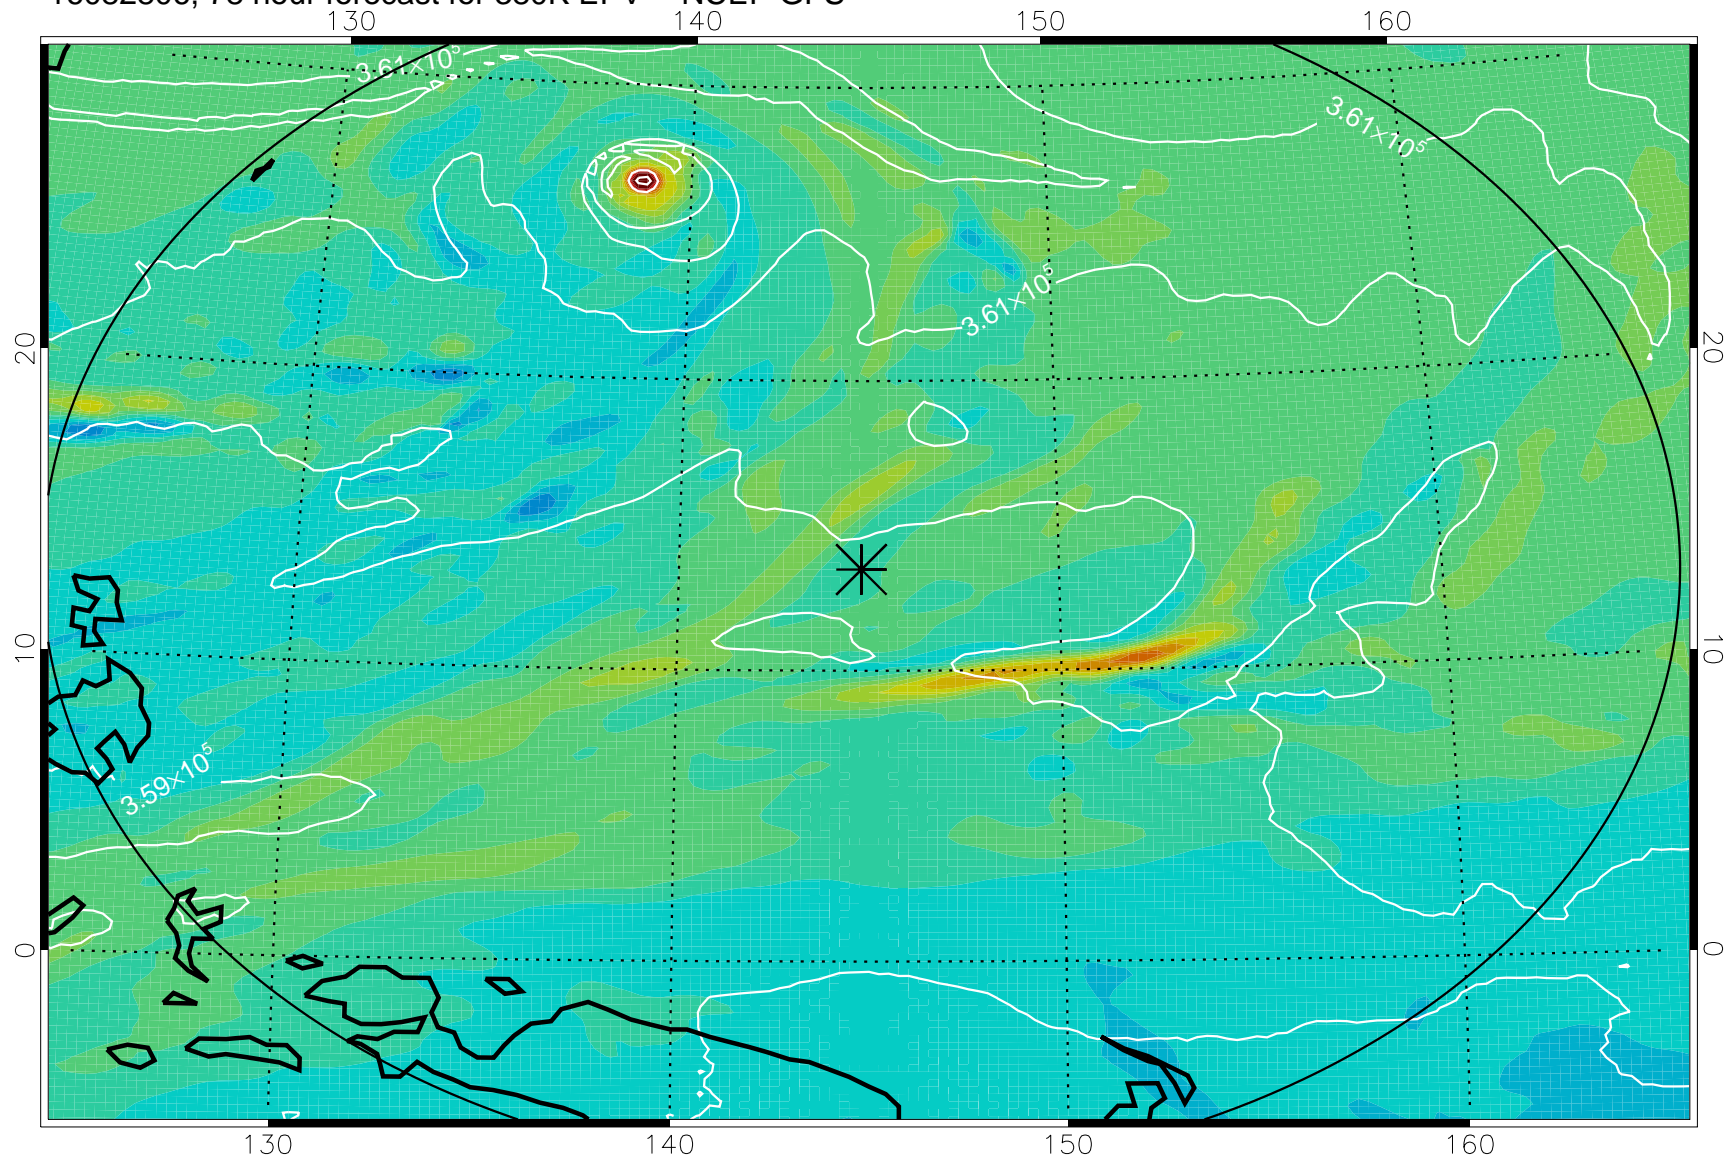

16082706, 54 hour forecast for 380K EPV -- NCEP GFS

380K Montgomery Streamfunction, white

Range ring of 2304 km

16082712, 60 hour forecast for 380K EPV -- NCEP GFS

380K Montgomery Streamfunction, white

Range ring of 2304 km

16082718, 66 hour forecast for 380K EPV -- NCEP GFS

380K Montgomery Streamfunction, white

Range ring of 2304 km

16082800, 72 hour forecast for 380K EPV -- NCEP GFS

380K Montgomery Streamfunction, white

Range ring of 2304 km

16082806, 78 hour forecast for 380K EPV -- NCEP GFS

380K Montgomery Streamfunction, white

Range ring of 2304 km

16082812, 84 hour forecast for 380K EPV -- NCEP GFS

380K Montgomery Streamfunction, white

Range ring of 2304 km

16082818, 90 hour forecast for 380K EPV -- NCEP GFS

380K Montgomery Streamfunction, white

Range ring of 2304 km

16082900, 96 hour forecast for 380K EPV -- NCEP GFS

380K Montgomery Streamfunction, white

Range ring of 2304 km