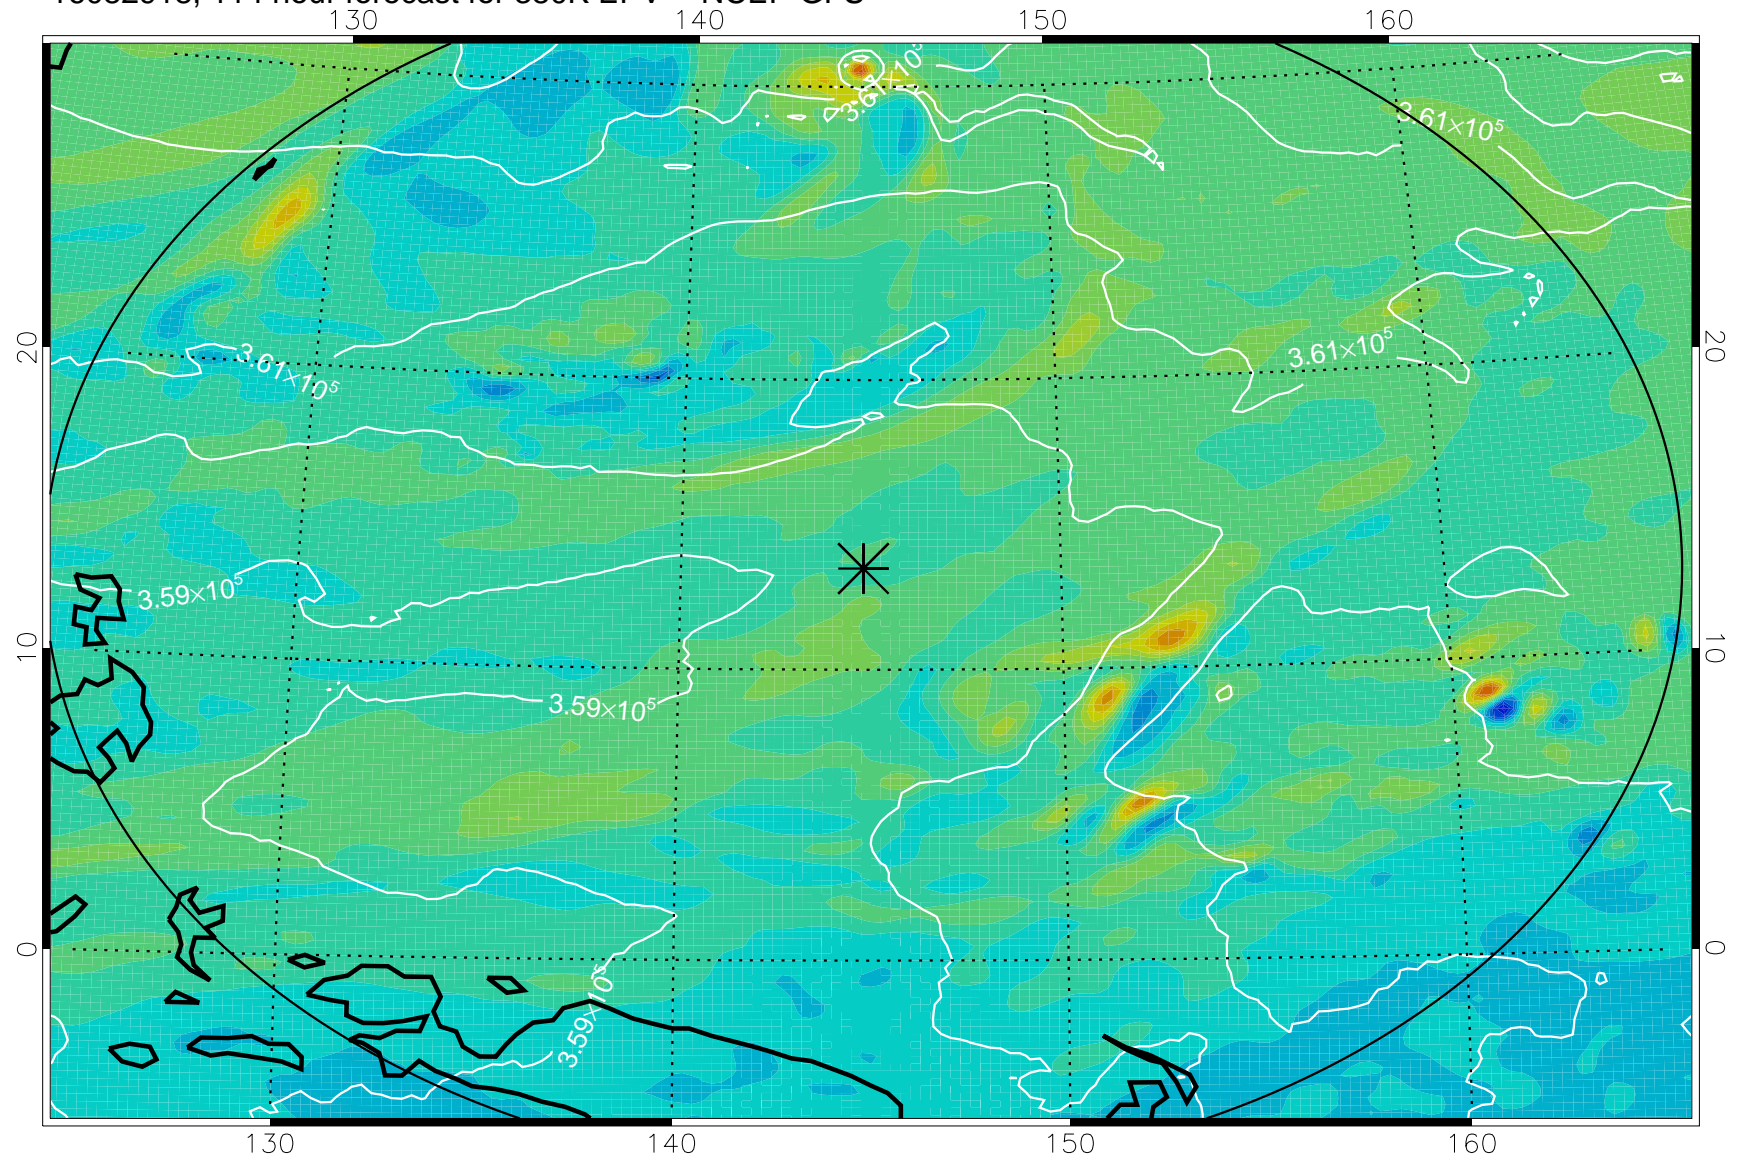

16082806, 78 hour forecast for 380K EPV -- NCEP GFS

380K Montgomery Streamfunction, white

Range ring of 2304 km

16082812, 84 hour forecast for 380K EPV -- NCEP GFS

380K Montgomery Streamfunction, white

Range ring of 2304 km

16082818, 90 hour forecast for 380K EPV -- NCEP GFS

380K Montgomery Streamfunction, white

Range ring of 2304 km

16082900, 96 hour forecast for 380K EPV -- NCEP GFS

380K Montgomery Streamfunction, white

Range ring of 2304 km

16082906, 102 hour forecast for 380K EPV -- NCEP GFS

380K Montgomery Streamfunction, white

Range ring of 2304 km

16082912, 108 hour forecast for 380K EPV -- NCEP GFS

380K Montgomery Streamfunction, white

Range ring of 2304 km

16082918, 114 hour forecast for 380K EPV -- NCEP GFS

380K Montgomery Streamfunction, white

Range ring of 2304 km

16083000, 120 hour forecast for 380K EPV -- NCEP GFS

380K Montgomery Streamfunction, white

Range ring of 2304 km