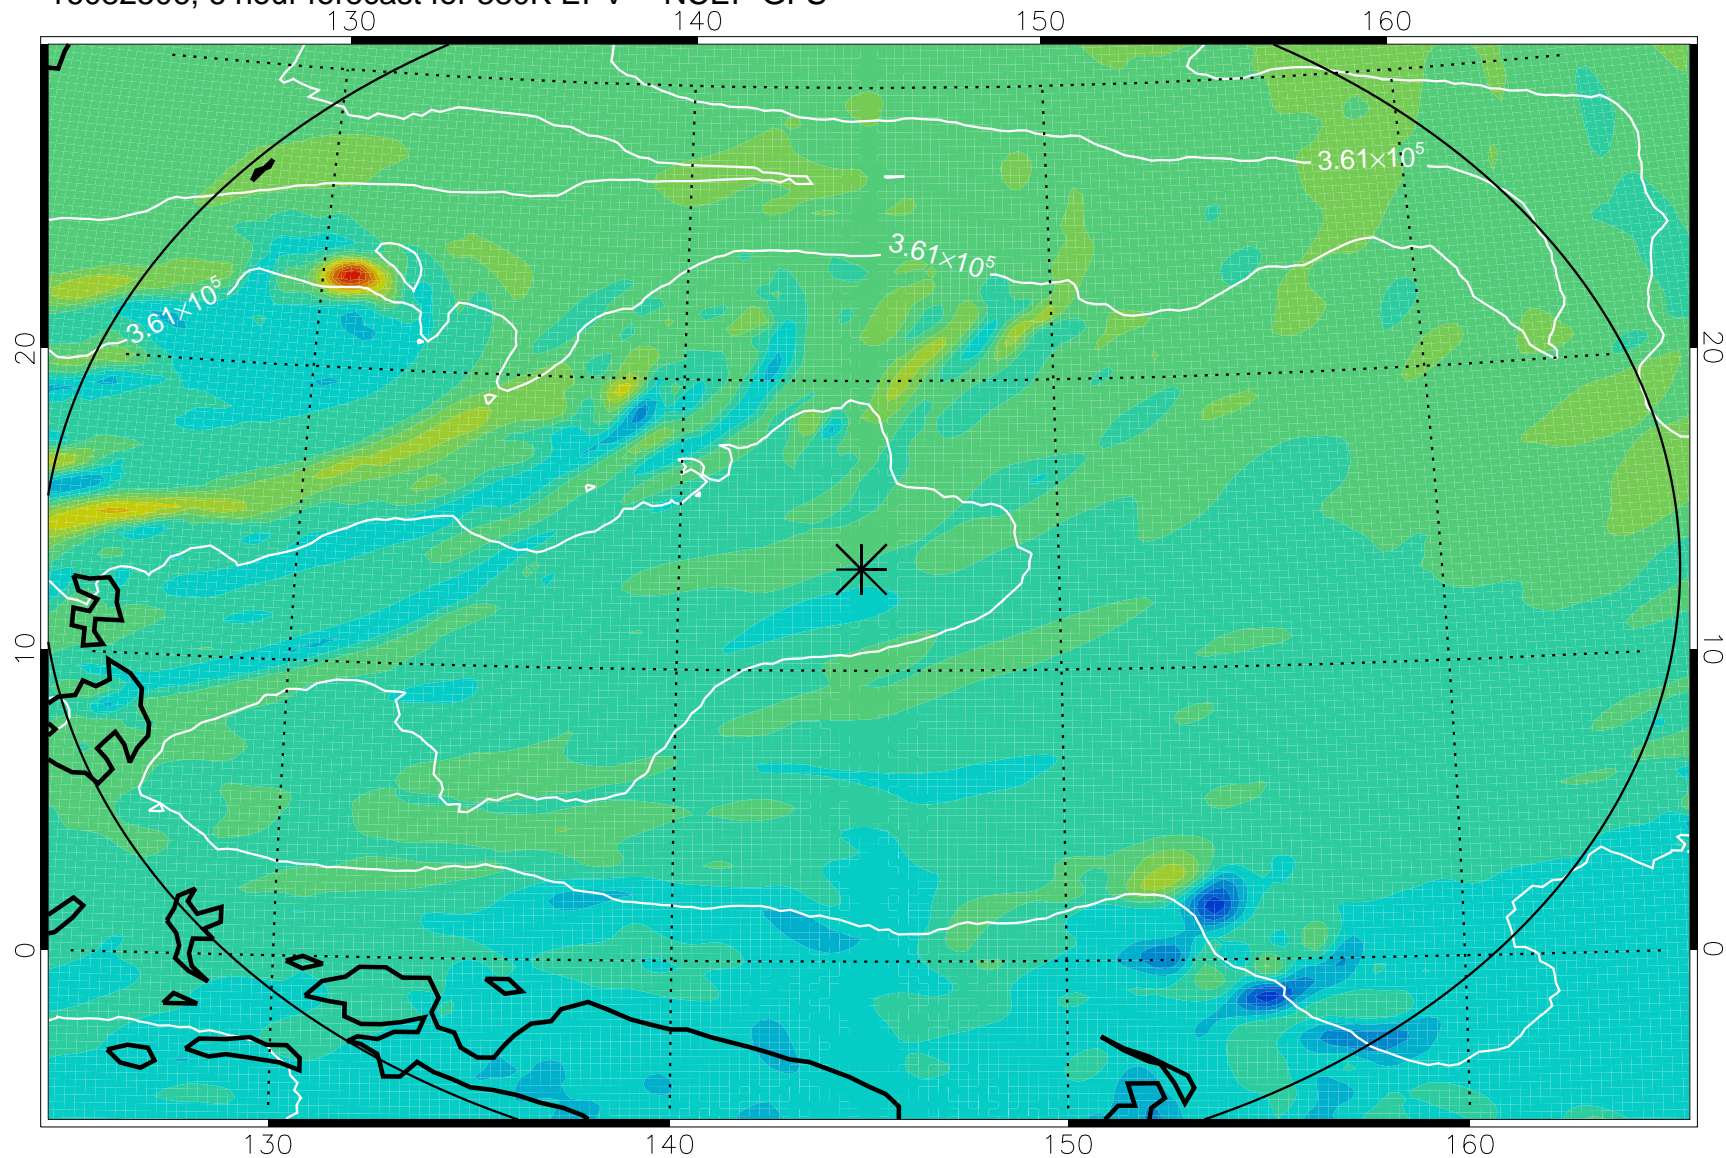

16082506, 6 hour forecast for 380K EPV -- NCEP GFS

380K Montgomery Streamfunction, white

Range ring of 2304 km

16082512, 12 hour forecast for 380K EPV -- NCEP GFS

380K Montgomery Streamfunction, white

Range ring of 2304 km

16082518, 18 hour forecast for 380K EPV -- NCEP GFS

380K Montgomery Streamfunction, white

Range ring of 2304 km

16082600, 24 hour forecast for 380K EPV -- NCEP GFS

380K Montgomery Streamfunction, white

Range ring of 2304 km

16082606, 30 hour forecast for 380K EPV -- NCEP GFS

380K Montgomery Streamfunction, white

Range ring of 2304 km

16082612, 36 hour forecast for 380K EPV -- NCEP GFS

380K Montgomery Streamfunction, white

Range ring of 2304 km

16082818, 90 hour forecast for 380K EPV -- NCEP GFS

380K Montgomery Streamfunction, white

Range ring of 2304 km

16082900, 96 hour forecast for 380K EPV -- NCEP GFS

380K Montgomery Streamfunction, white

Range ring of 2304 km