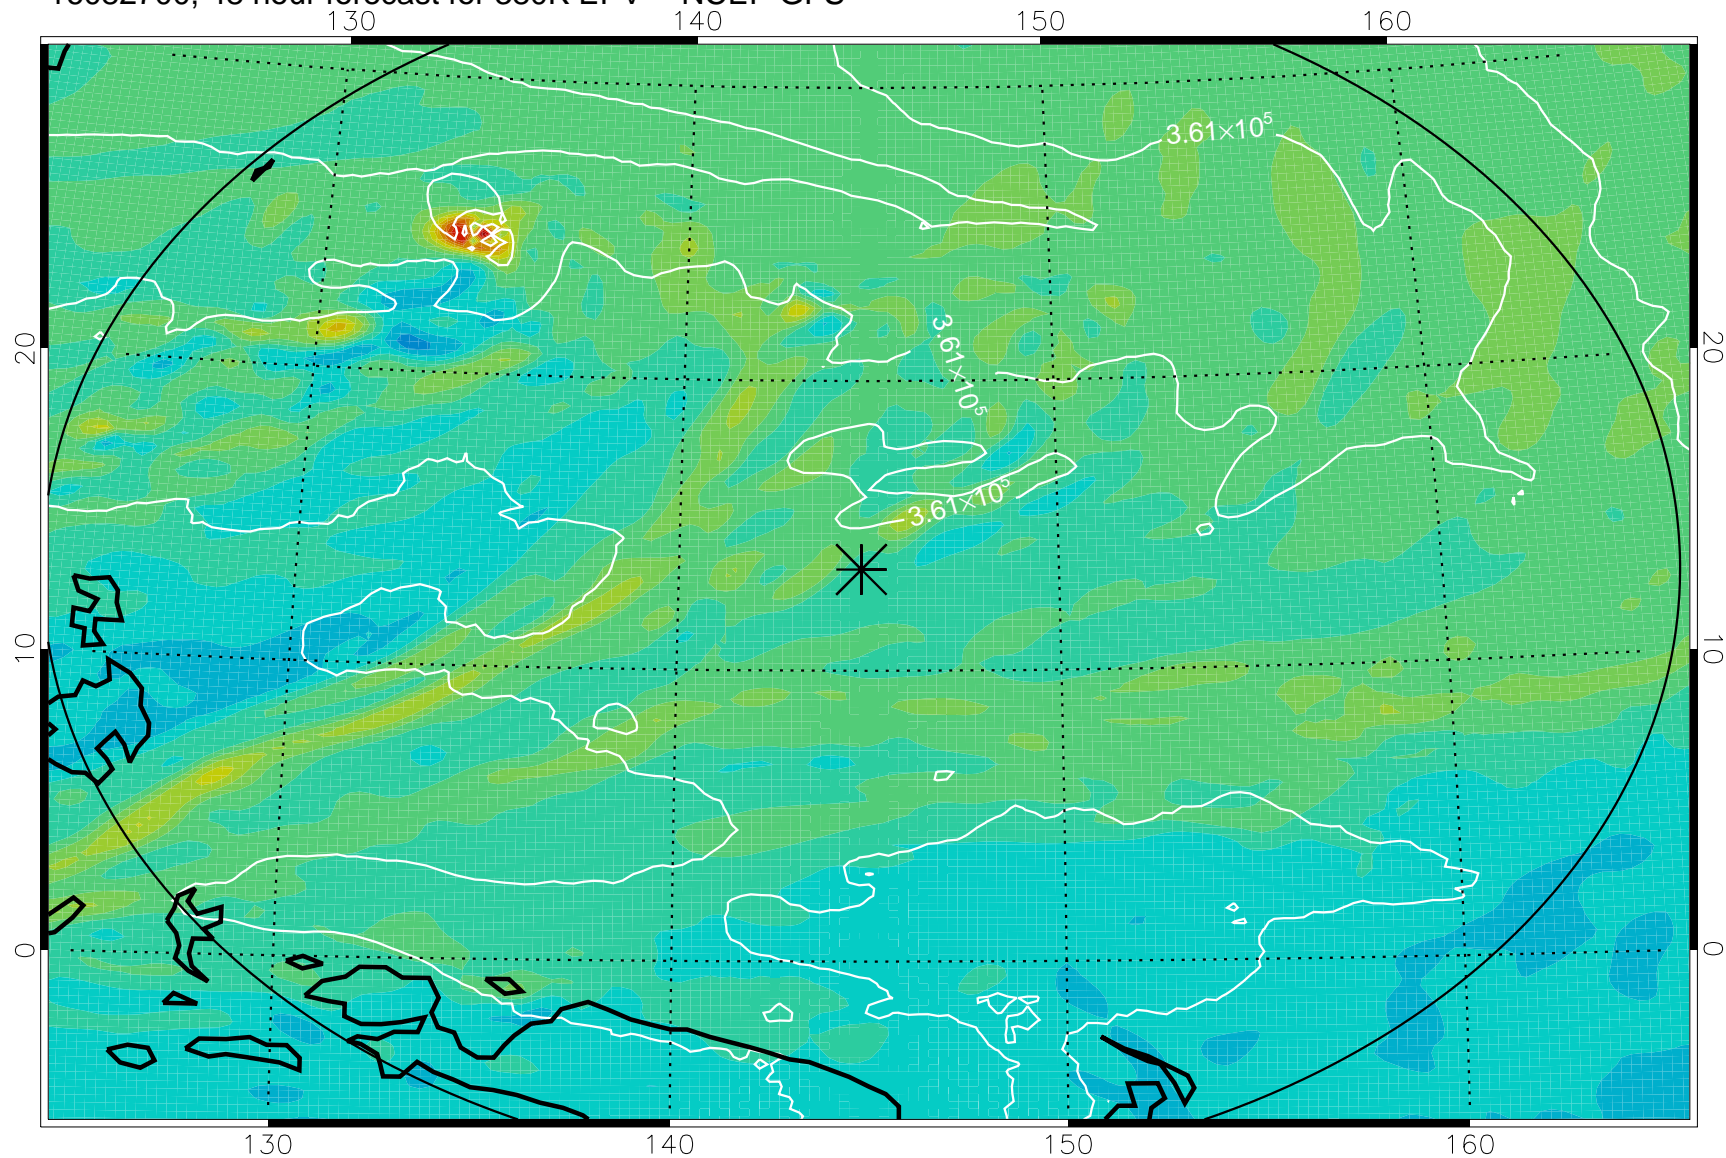

16082606, 30 hour forecast for 380K EPV -- NCEP GFS

380K Montgomery Streamfunction, white

Range ring of 2304 km

16082612, 36 hour forecast for 380K EPV -- NCEP GFS

380K Montgomery Streamfunction, white

Range ring of 2304 km

16082618, 42 hour forecast for 380K EPV -- NCEP GFS

380K Montgomery Streamfunction, white

Range ring of 2304 km

16082700, 48 hour forecast for 380K EPV -- NCEP GFS

380K Montgomery Streamfunction, white

Range ring of 2304 km

16082806, 78 hour forecast for 380K EPV -- NCEP GFS

380K Montgomery Streamfunction, white

Range ring of 2304 km

16082812, 84 hour forecast for 380K EPV -- NCEP GFS

380K Montgomery Streamfunction, white

Range ring of 2304 km

16082818, 90 hour forecast for 380K EPV -- NCEP GFS

380K Montgomery Streamfunction, white

Range ring of 2304 km

16082900, 96 hour forecast for 380K EPV -- NCEP GFS

380K Montgomery Streamfunction, white

Range ring of 2304 km