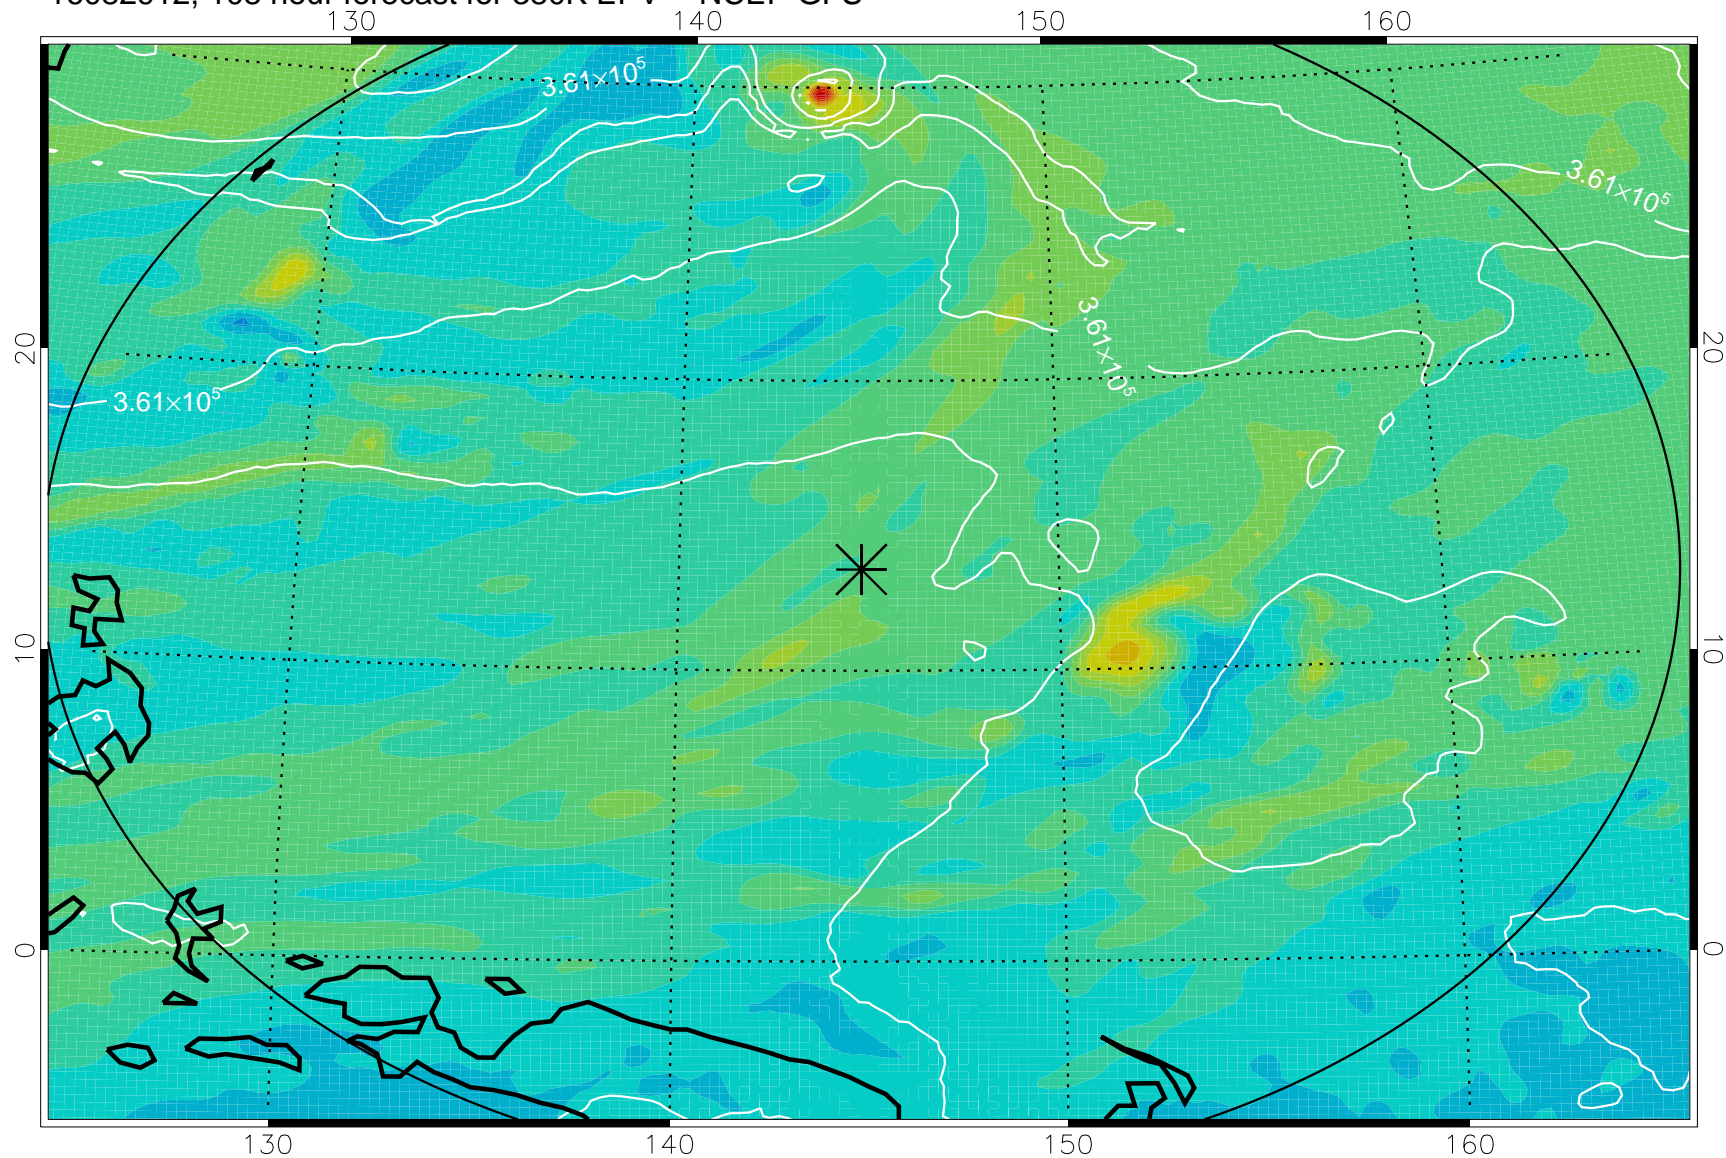

16082806, 78 hour forecast for 380K EPV -- NCEP GFS

380K Montgomery Streamfunction, white

Range ring of 2304 km

16082812, 84 hour forecast for 380K EPV -- NCEP GFS

380K Montgomery Streamfunction, white

Range ring of 2304 km

16082818, 90 hour forecast for 380K EPV -- NCEP GFS

380K Montgomery Streamfunction, white

Range ring of 2304 km

16082900, 96 hour forecast for 380K EPV -- NCEP GFS

380K Montgomery Streamfunction, white

Range ring of 2304 km

16082906, 102 hour forecast for 380K EPV -- NCEP GFS

380K Montgomery Streamfunction, white

Range ring of 2304 km

16082912, 108 hour forecast for 380K EPV -- NCEP GFS

380K Montgomery Streamfunction, white

Range ring of 2304 km

16082918, 114 hour forecast for 380K EPV -- NCEP GFS

380K Montgomery Streamfunction, white

Range ring of 2304 km

16083000, 120 hour forecast for 380K EPV -- NCEP GFS

380K Montgomery Streamfunction, white

Range ring of 2304 km