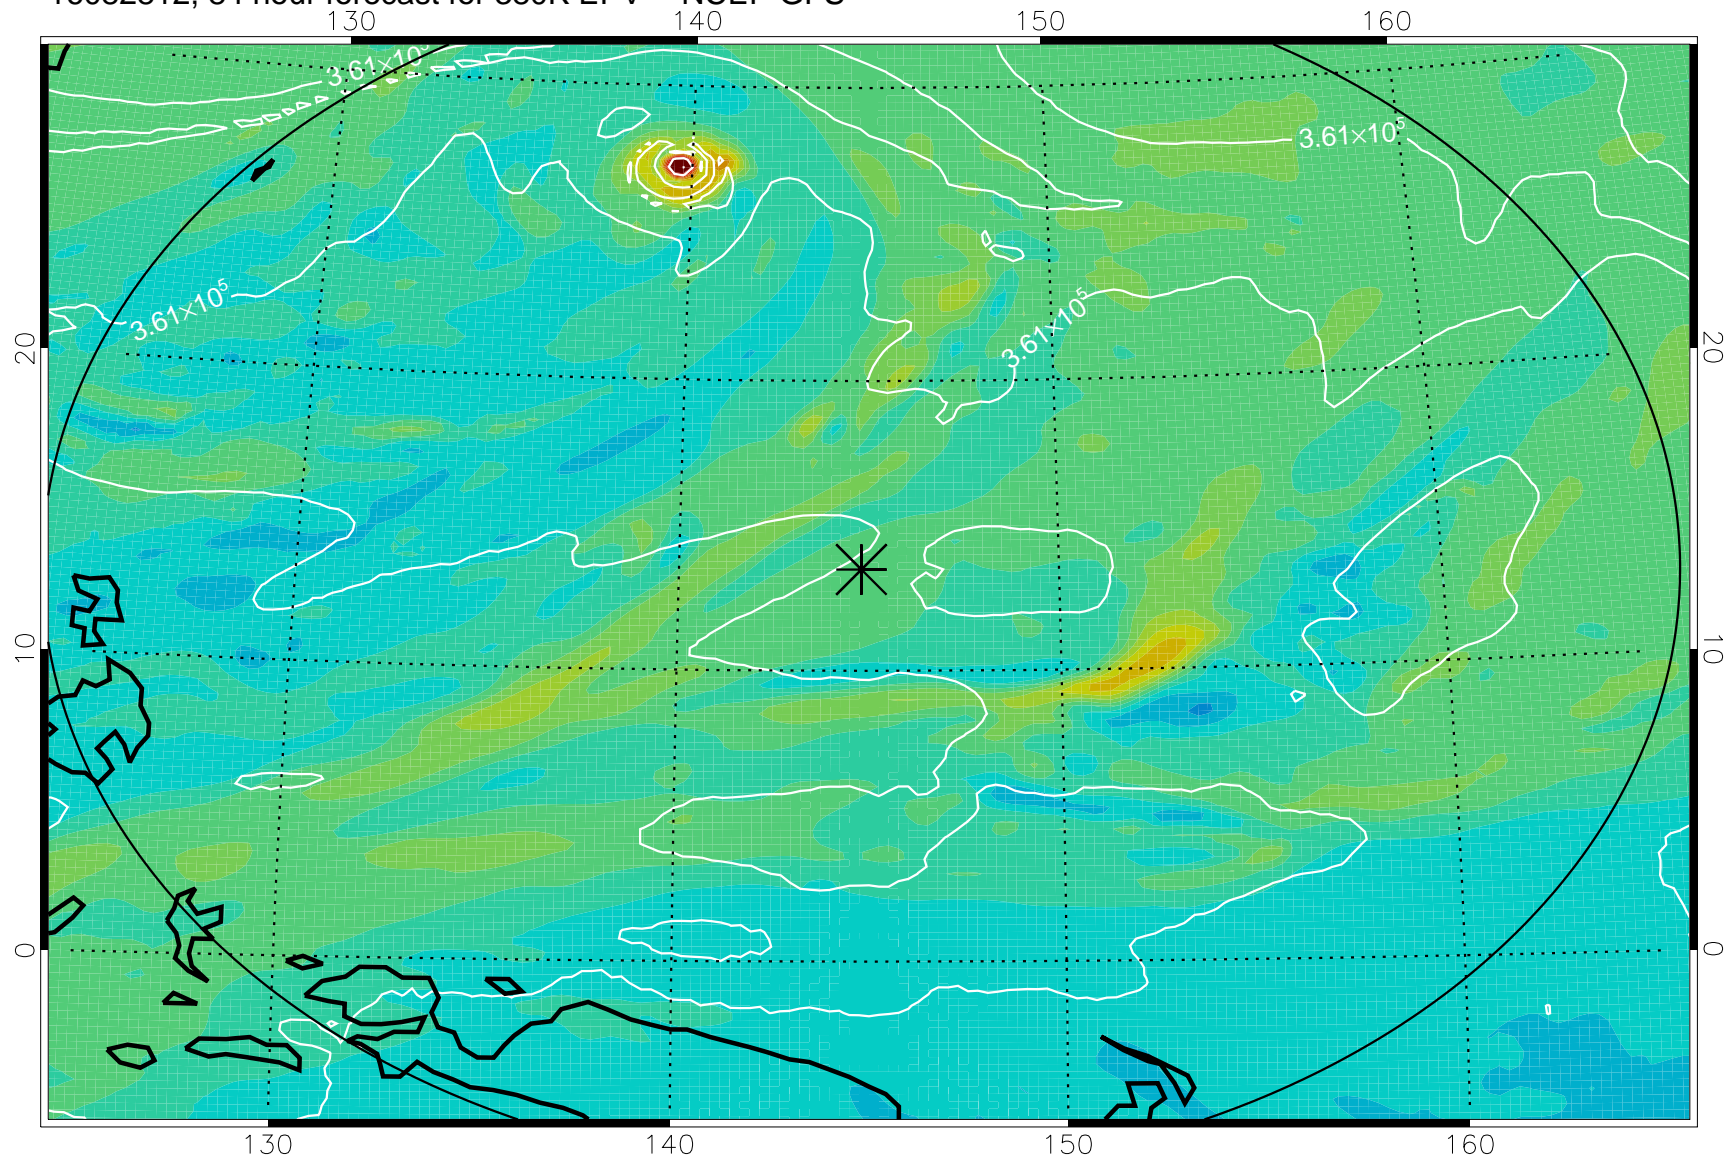

16082718, 66 hour forecast for 380K EPV -- NCEP GFS

380K Montgomery Streamfunction, white

Range ring of 2304 km

16082800, 72 hour forecast for 380K EPV -- NCEP GFS

380K Montgomery Streamfunction, white

Range ring of 2304 km

16082806, 78 hour forecast for 380K EPV -- NCEP GFS

380K Montgomery Streamfunction, white

Range ring of 2304 km

16082812, 84 hour forecast for 380K EPV -- NCEP GFS

380K Montgomery Streamfunction, white

Range ring of 2304 km

16082818, 90 hour forecast for 380K EPV -- NCEP GFS

380K Montgomery Streamfunction, white

Range ring of 2304 km

16082900, 96 hour forecast for 380K EPV -- NCEP GFS

380K Montgomery Streamfunction, white

Range ring of 2304 km

16082906, 102 hour forecast for 380K EPV -- NCEP GFS

380K Montgomery Streamfunction, white

Range ring of 2304 km

16082912, 108 hour forecast for 380K EPV -- NCEP GFS

380K Montgomery Streamfunction, white

Range ring of 2304 km