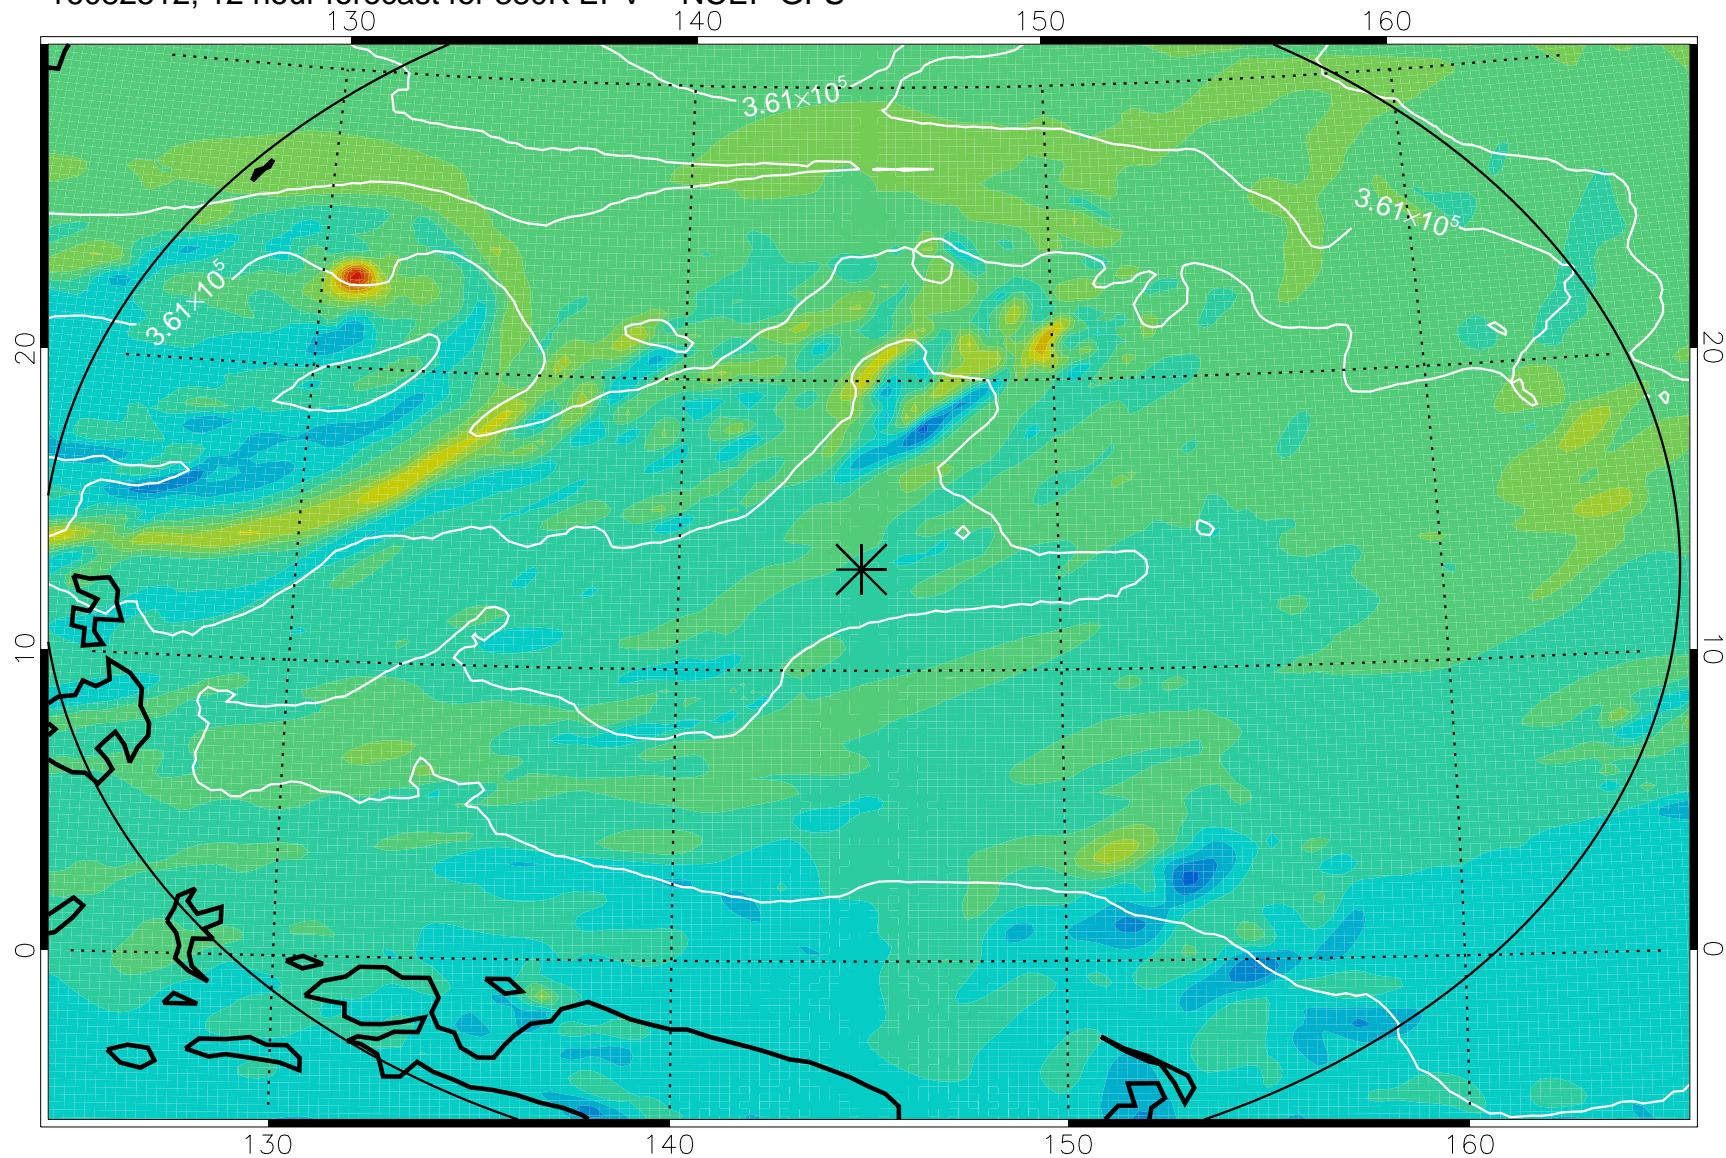

16082506, 6 hour forecast for 380K EPV -- NCEP GFS

380K Montgomery Streamfunction, white

Range ring of 2304 km

16082512, 12 hour forecast for 380K EPV -- NCEP GFS

380K Montgomery Streamfunction, white

Range ring of 2304 km

16082518, 18 hour forecast for 380K EPV -- NCEP GFS

380K Montgomery Streamfunction, white

Range ring of 2304 km

16082600, 24 hour forecast for 380K EPV -- NCEP GFS

380K Montgomery Streamfunction, white

Range ring of 2304 km

16082606, 30 hour forecast for 380K EPV -- NCEP GFS

380K Montgomery Streamfunction, white

Range ring of 2304 km

16082612, 36 hour forecast for 380K EPV -- NCEP GFS

380K Montgomery Streamfunction, white

Range ring of 2304 km

16082818, 90 hour forecast for 380K EPV -- NCEP GFS

380K Montgomery Streamfunction, white

Range ring of 2304 km

16082900, 96 hour forecast for 380K EPV -- NCEP GFS

380K Montgomery Streamfunction, white

Range ring of 2304 km