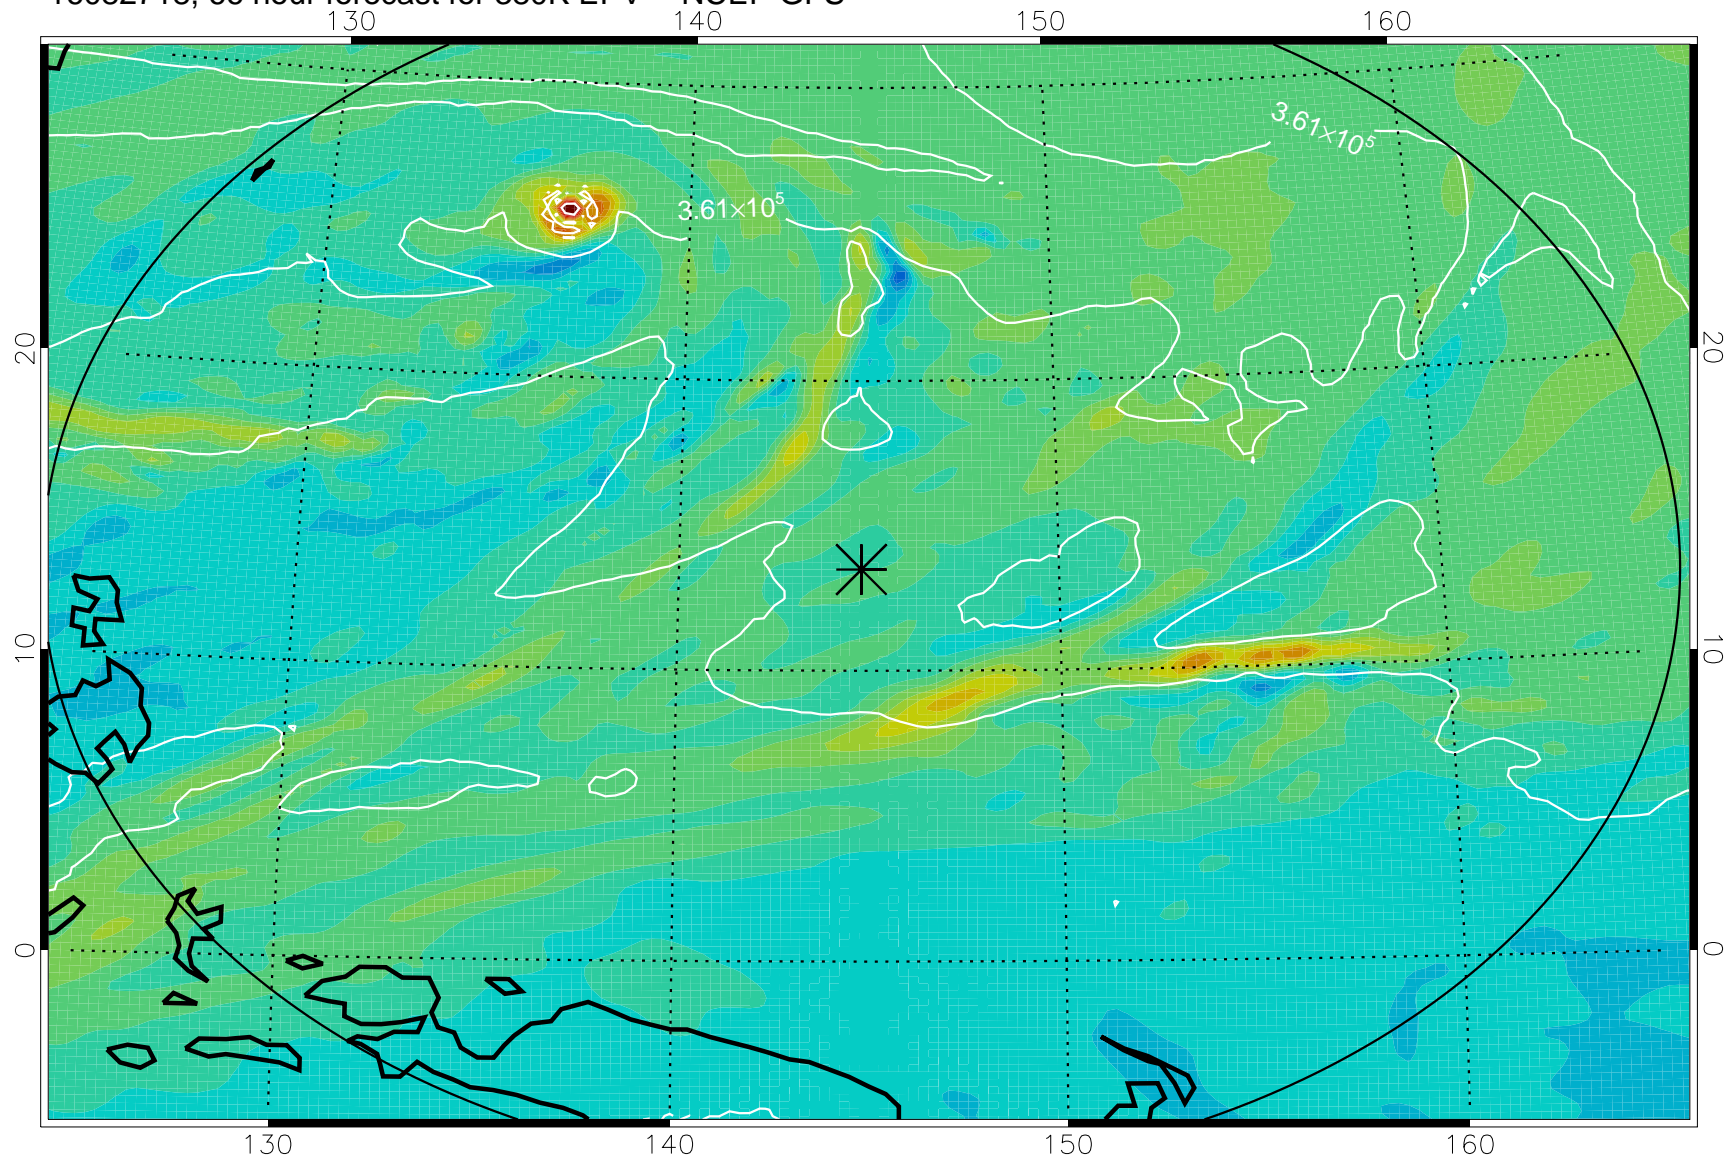

16082706, 54 hour forecast for 380K EPV -- NCEP GFS

380K Montgomery Streamfunction, white

Range ring of 2304 km

16082712, 60 hour forecast for 380K EPV -- NCEP GFS

380K Montgomery Streamfunction, white

Range ring of 2304 km

16082718, 66 hour forecast for 380K EPV -- NCEP GFS

380K Montgomery Streamfunction, white

Range ring of 2304 km

16082800, 72 hour forecast for 380K EPV -- NCEP GFS

380K Montgomery Streamfunction, white

Range ring of 2304 km

16082806, 78 hour forecast for 380K EPV -- NCEP GFS

380K Montgomery Streamfunction, white

Range ring of 2304 km

16082812, 84 hour forecast for 380K EPV -- NCEP GFS

380K Montgomery Streamfunction, white

Range ring of 2304 km

16082818, 90 hour forecast for 380K EPV -- NCEP GFS

380K Montgomery Streamfunction, white

Range ring of 2304 km

16082900, 96 hour forecast for 380K EPV -- NCEP GFS

380K Montgomery Streamfunction, white

Range ring of 2304 km