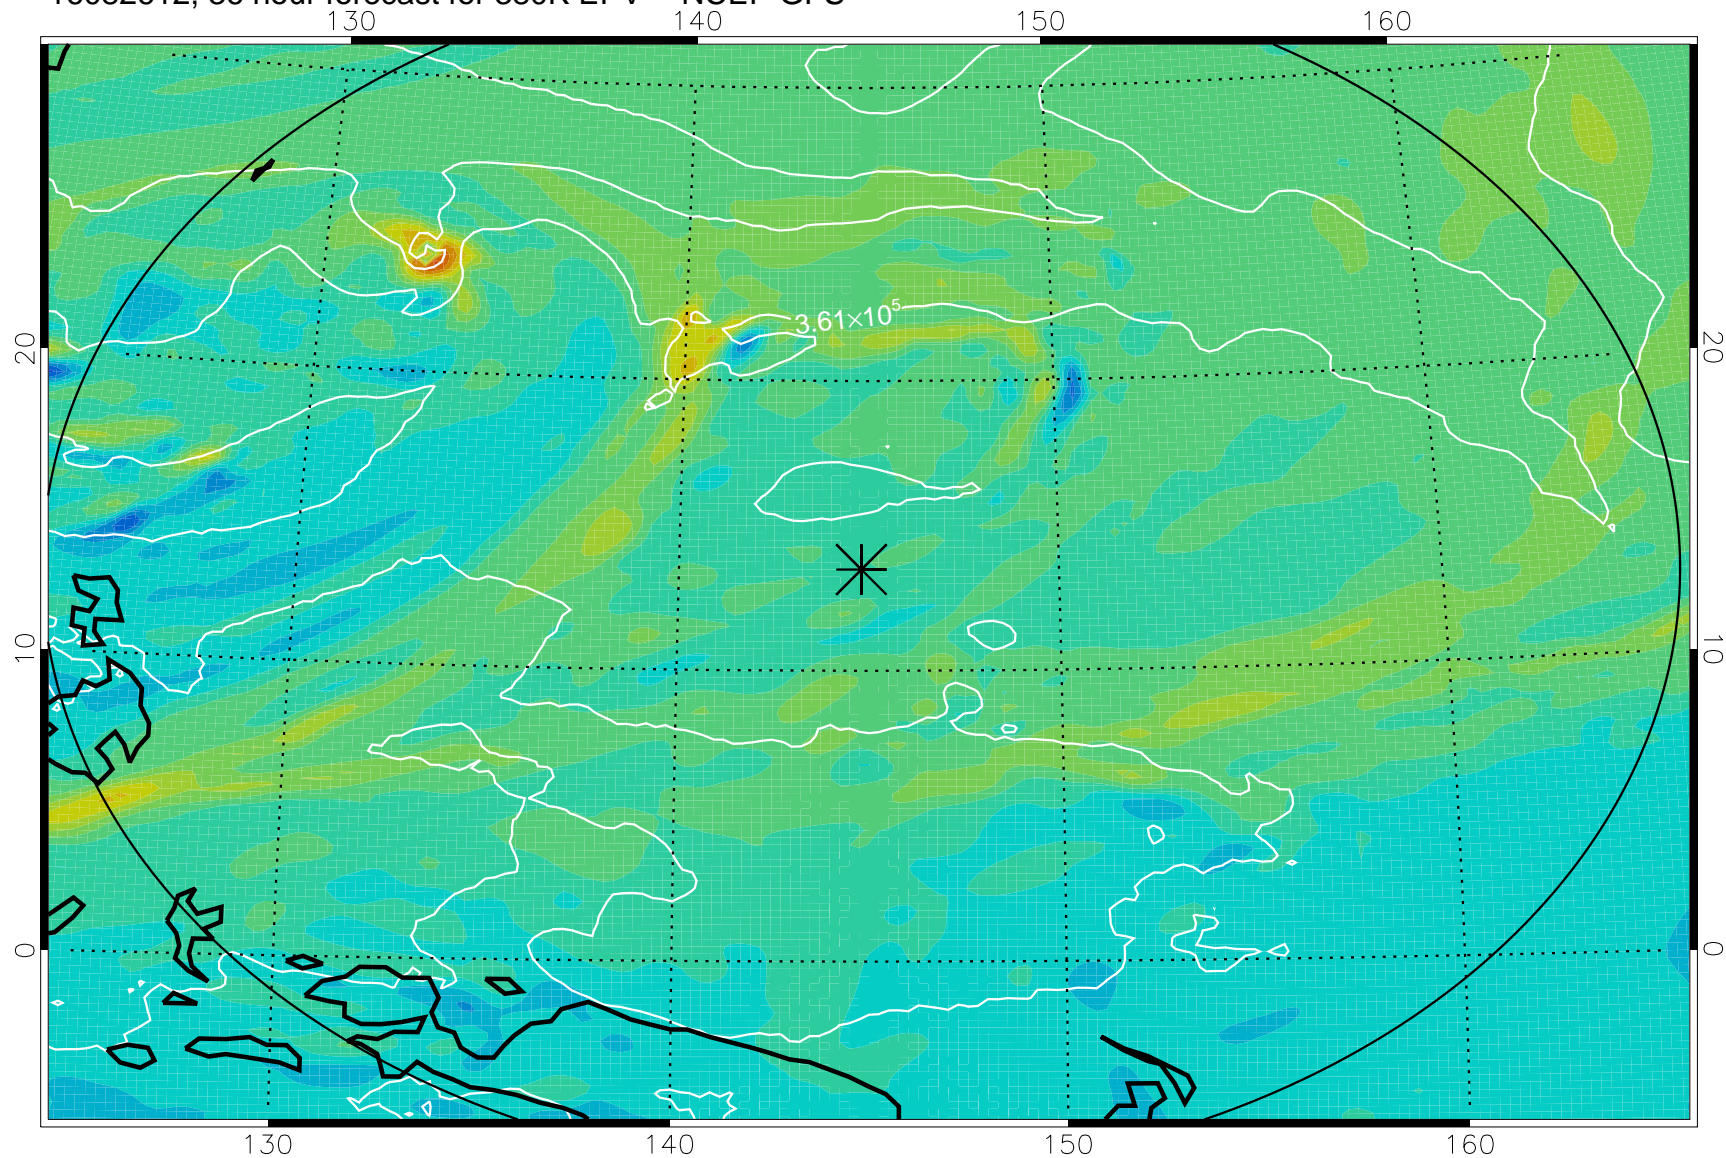

16082518, 18 hour forecast for 380K EPV -- NCEP GFS

380K Montgomery Streamfunction, white

Range ring of 2304 km

16082600, 24 hour forecast for 380K EPV -- NCEP GFS

380K Montgomery Streamfunction, white

Range ring of 2304 km

16082606, 30 hour forecast for 380K EPV -- NCEP GFS

380K Montgomery Streamfunction, white

Range ring of 2304 km

16082612, 36 hour forecast for 380K EPV -- NCEP GFS

380K Montgomery Streamfunction, white

Range ring of 2304 km

16082618, 42 hour forecast for 380K EPV -- NCEP GFS

380K Montgomery Streamfunction, white

Range ring of 2304 km

16082700, 48 hour forecast for 380K EPV -- NCEP GFS

380K Montgomery Streamfunction, white

Range ring of 2304 km

16082806, 78 hour forecast for 380K EPV -- NCEP GFS

380K Montgomery Streamfunction, white

Range ring of 2304 km

16082812, 84 hour forecast for 380K EPV -- NCEP GFS

380K Montgomery Streamfunction, white

Range ring of 2304 km