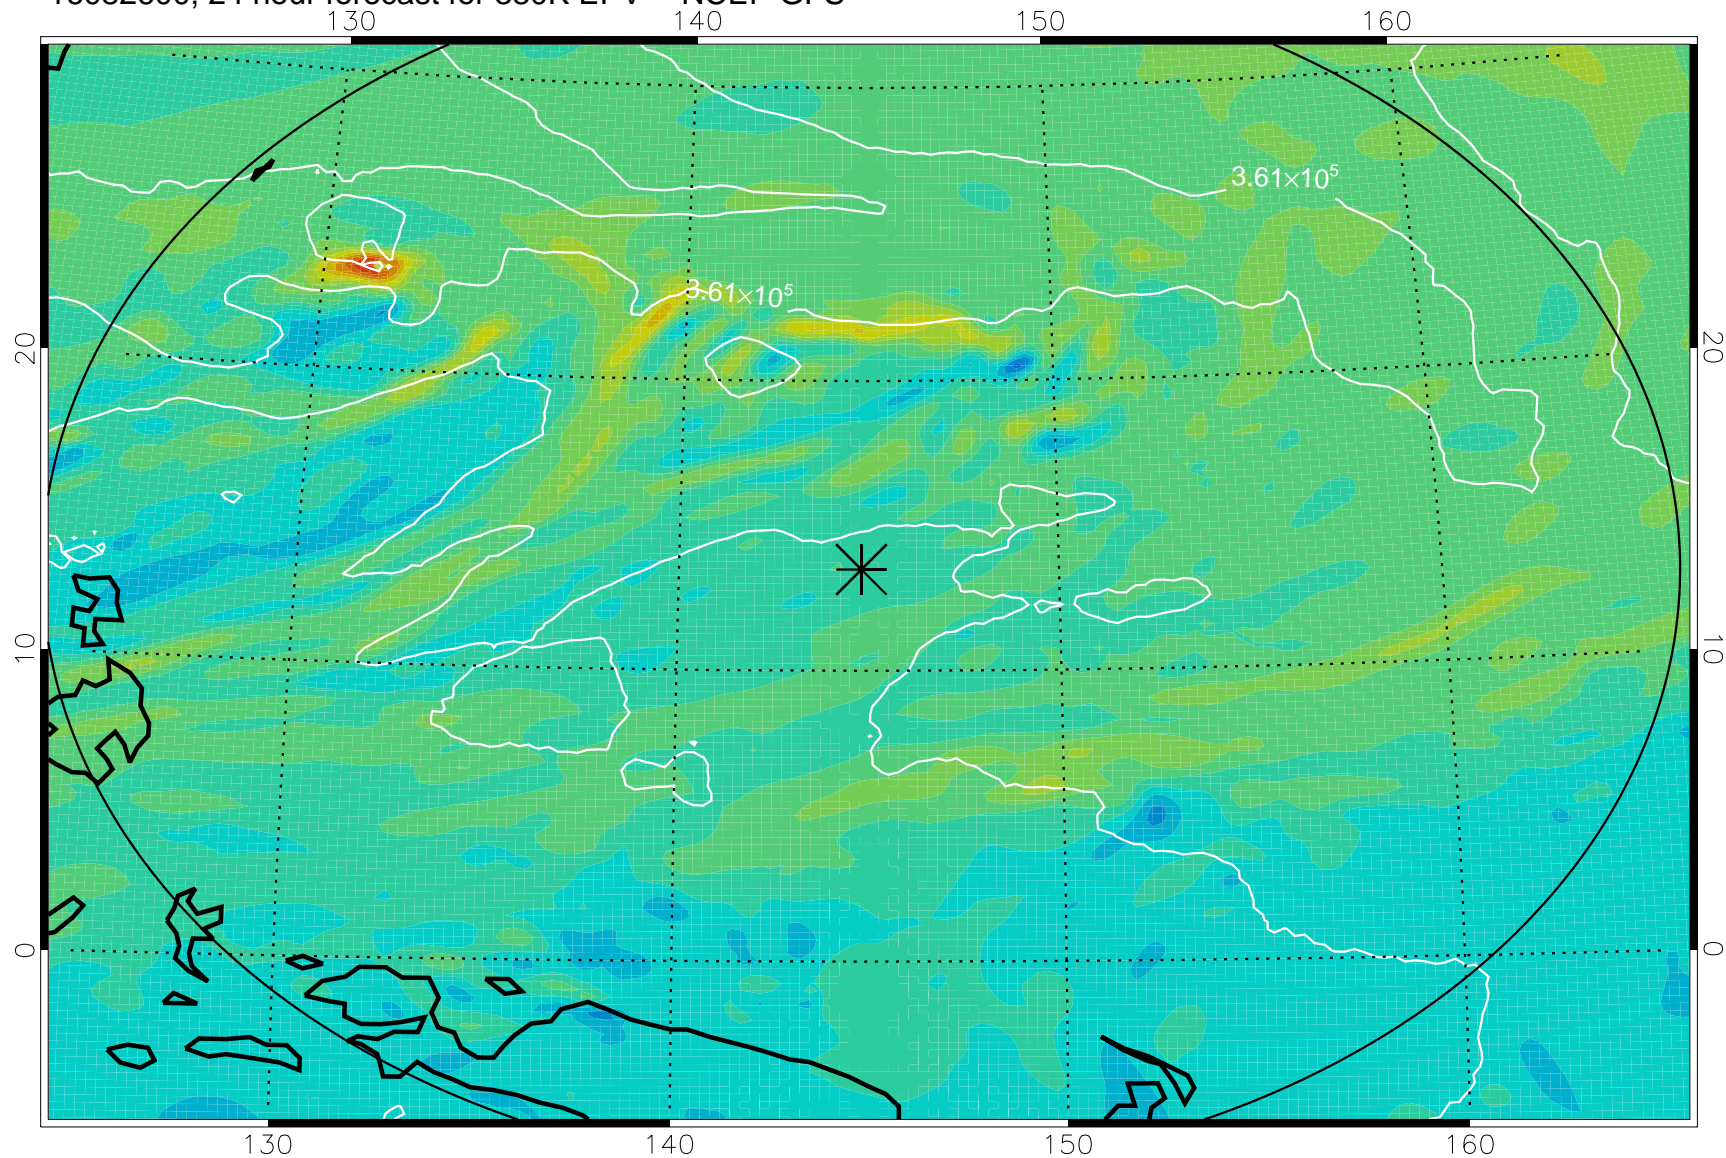

16082506, 6 hour forecast for 380K EPV -- NCEP GFS

380K Montgomery Streamfunction, white

Range ring of 2304 km

16082512, 12 hour forecast for 380K EPV -- NCEP GFS

380K Montgomery Streamfunction, white

Range ring of 2304 km

16082518, 18 hour forecast for 380K EPV -- NCEP GFS

380K Montgomery Streamfunction, white

Range ring of 2304 km

16082600, 24 hour forecast for 380K EPV -- NCEP GFS

380K Montgomery Streamfunction, white

Range ring of 2304 km

16082606, 30 hour forecast for 380K EPV -- NCEP GFS

380K Montgomery Streamfunction, white

Range ring of 2304 km

16082612, 36 hour forecast for 380K EPV -- NCEP GFS

380K Montgomery Streamfunction, white

Range ring of 2304 km

16082618, 42 hour forecast for 380K EPV -- NCEP GFS

380K Montgomery Streamfunction, white

Range ring of 2304 km

16082700, 48 hour forecast for 380K EPV -- NCEP GFS

380K Montgomery Streamfunction, white

Range ring of 2304 km