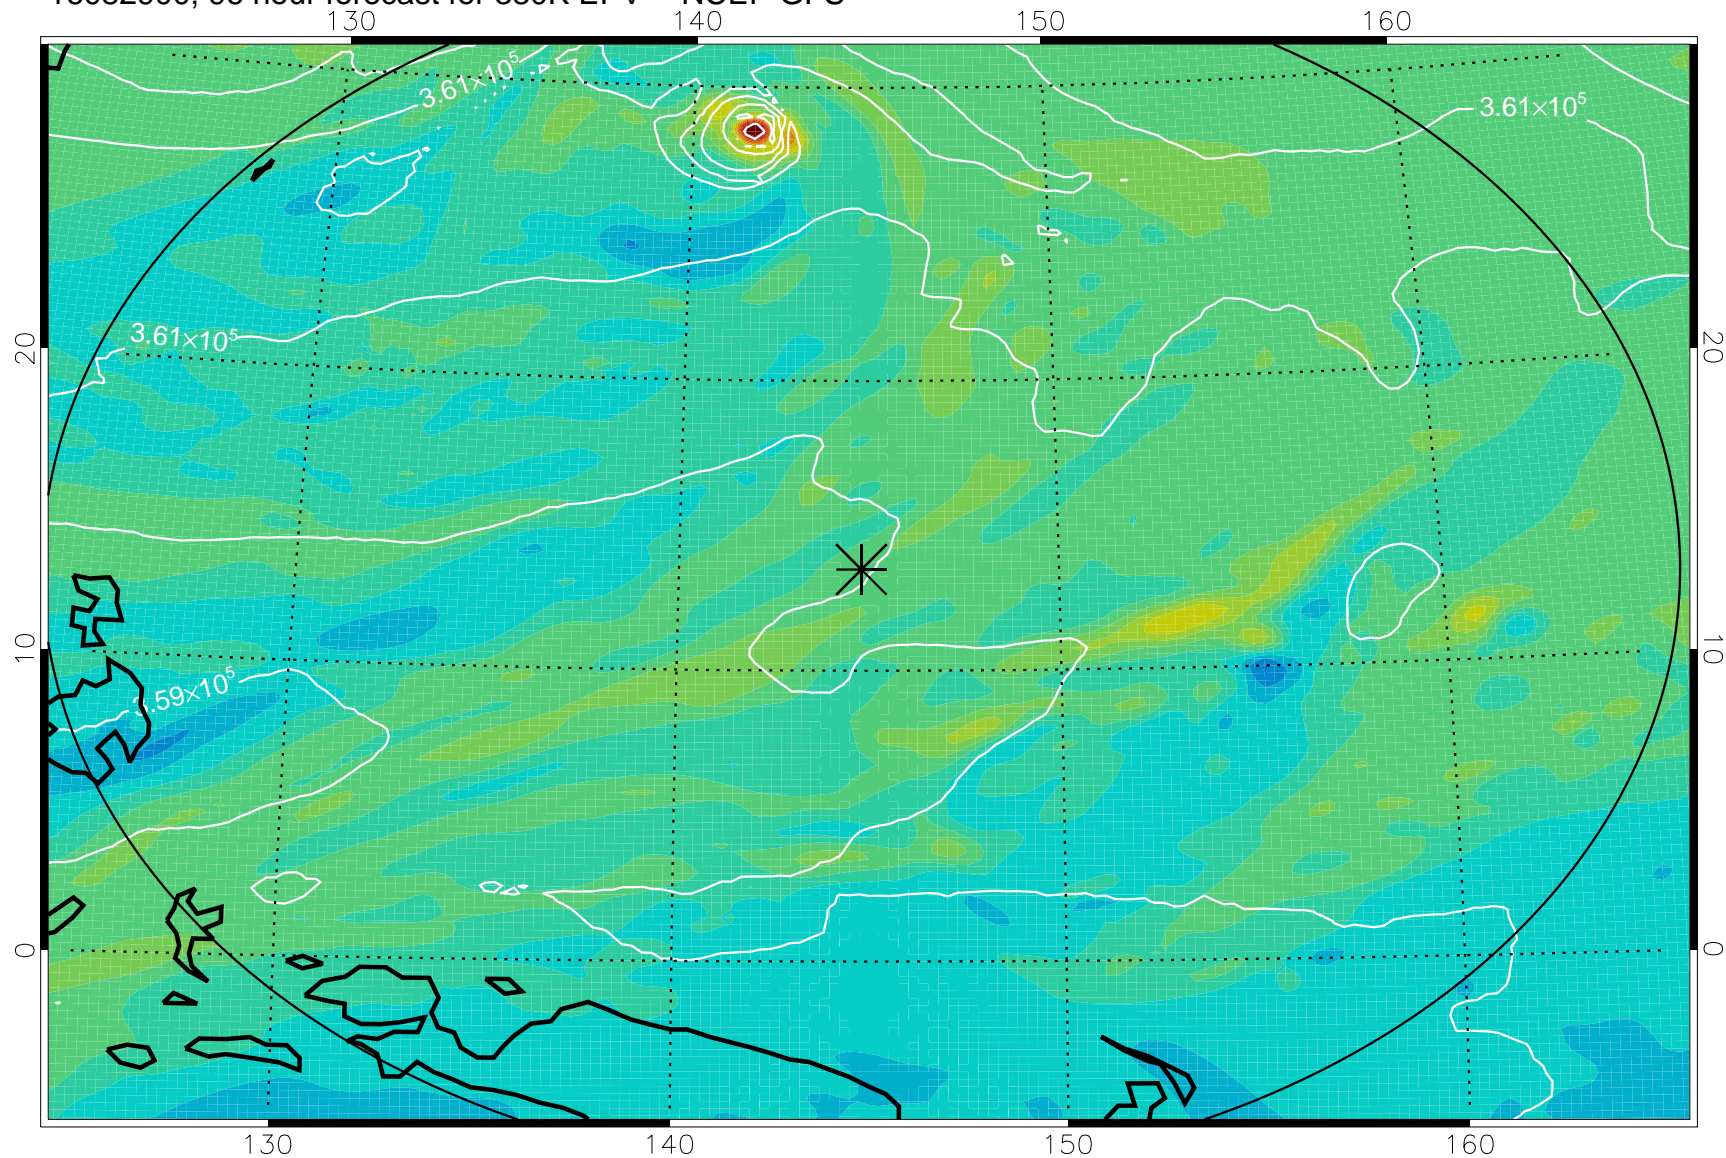

16082718, 66 hour forecast for 380K EPV -- NCEP GFS

380K Montgomery Streamfunction, white

Range ring of 2304 km

16082800, 72 hour forecast for 380K EPV -- NCEP GFS

380K Montgomery Streamfunction, white

Range ring of 2304 km

16082806, 78 hour forecast for 380K EPV -- NCEP GFS

380K Montgomery Streamfunction, white

Range ring of 2304 km

16082812, 84 hour forecast for 380K EPV -- NCEP GFS

380K Montgomery Streamfunction, white

Range ring of 2304 km

16082818, 90 hour forecast for 380K EPV -- NCEP GFS

380K Montgomery Streamfunction, white

Range ring of 2304 km

16082900, 96 hour forecast for 380K EPV -- NCEP GFS

380K Montgomery Streamfunction, white

Range ring of 2304 km

16082906, 102 hour forecast for 380K EPV -- NCEP GFS

380K Montgomery Streamfunction, white

Range ring of 2304 km

16082912, 108 hour forecast for 380K EPV -- NCEP GFS

380K Montgomery Streamfunction, white

Range ring of 2304 km