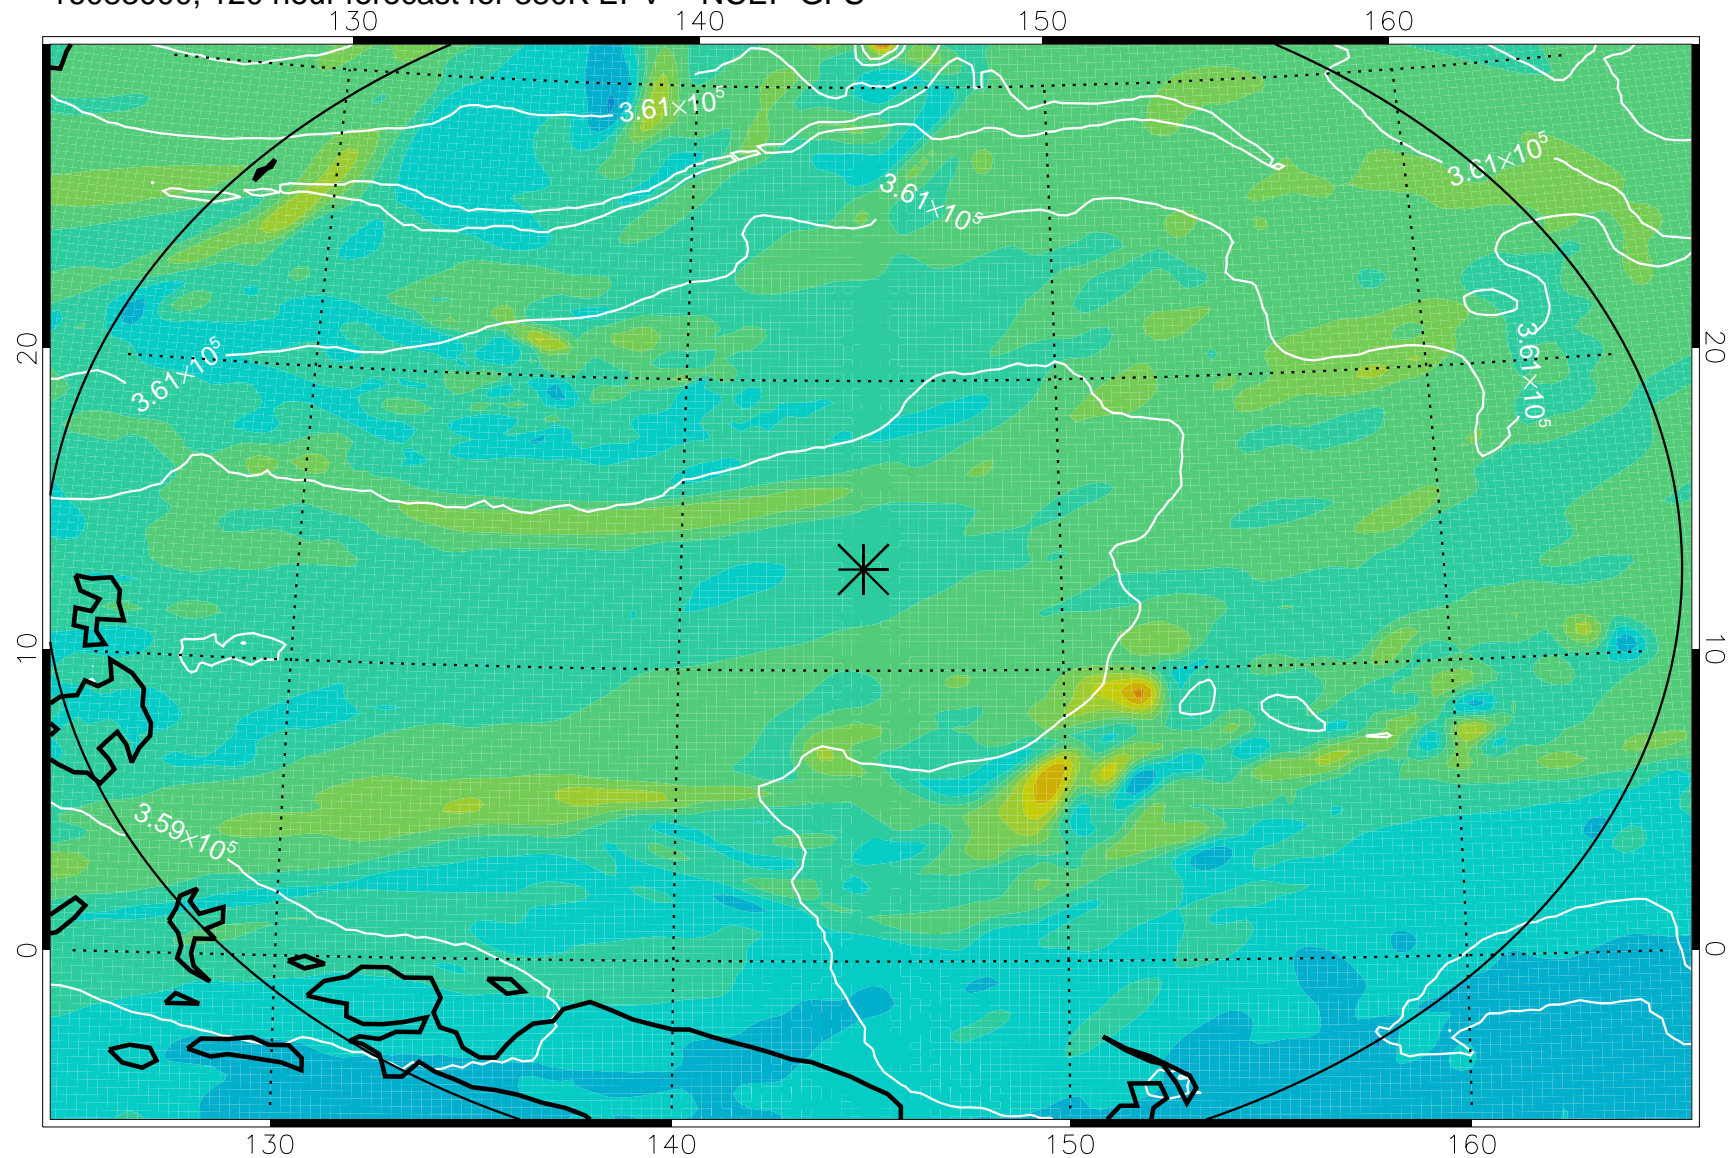

16082806, 78 hour forecast for 380K EPV -- NCEP GFS

380K Montgomery Streamfunction, white

Range ring of 2304 km

16082812, 84 hour forecast for 380K EPV -- NCEP GFS

380K Montgomery Streamfunction, white

Range ring of 2304 km

16082818, 90 hour forecast for 380K EPV -- NCEP GFS

380K Montgomery Streamfunction, white

Range ring of 2304 km

16082900, 96 hour forecast for 380K EPV -- NCEP GFS

380K Montgomery Streamfunction, white

Range ring of 2304 km

16082906, 102 hour forecast for 380K EPV -- NCEP GFS

380K Montgomery Streamfunction, white

Range ring of 2304 km

16082912, 108 hour forecast for 380K EPV -- NCEP GFS

380K Montgomery Streamfunction, white

Range ring of 2304 km

16082918, 114 hour forecast for 380K EPV -- NCEP GFS

380K Montgomery Streamfunction, white

Range ring of 2304 km

16083000, 120 hour forecast for 380K EPV -- NCEP GFS

380K Montgomery Streamfunction, white

Range ring of 2304 km