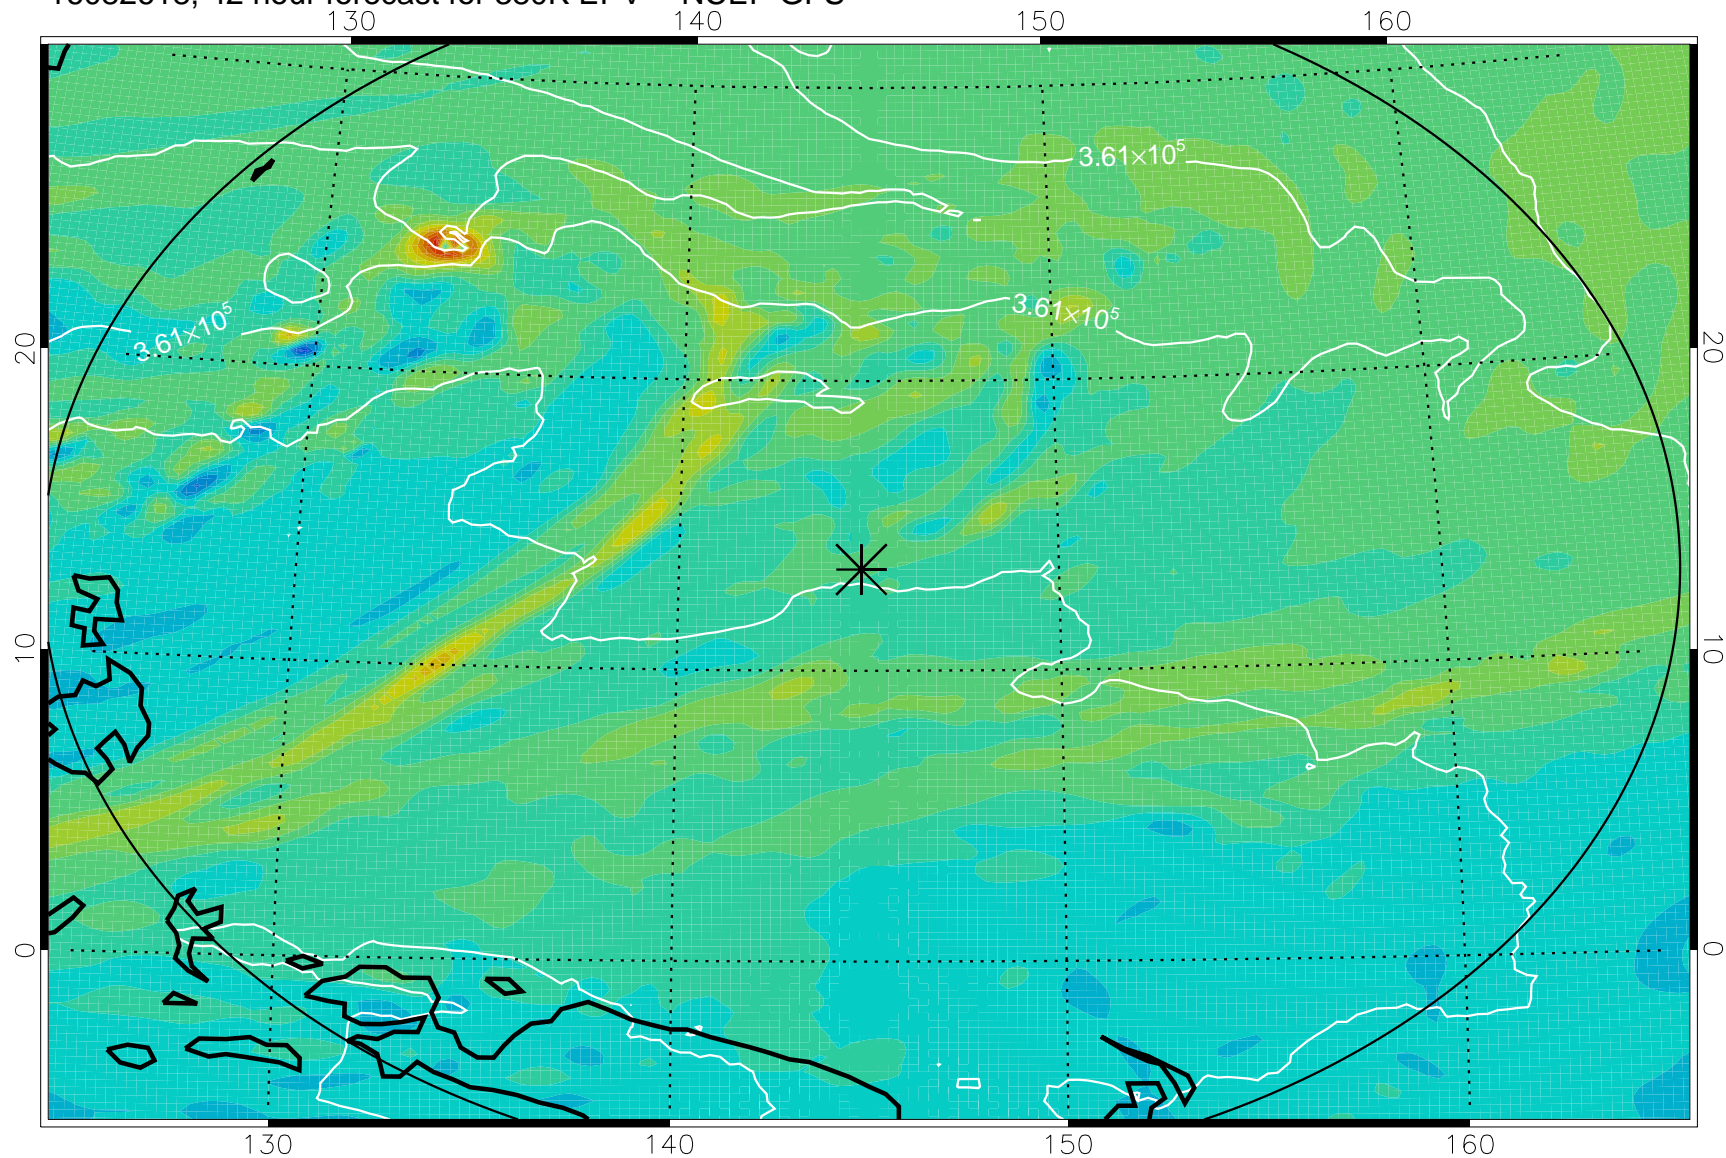

16082518, 18 hour forecast for 380K EPV -- NCEP GFS

380K Montgomery Streamfunction, white

Range ring of 2304 km

16082600, 24 hour forecast for 380K EPV -- NCEP GFS

380K Montgomery Streamfunction, white

Range ring of 2304 km

16082606, 30 hour forecast for 380K EPV -- NCEP GFS

380K Montgomery Streamfunction, white

Range ring of 2304 km

16082612, 36 hour forecast for 380K EPV -- NCEP GFS

380K Montgomery Streamfunction, white

Range ring of 2304 km

16082618, 42 hour forecast for 380K EPV -- NCEP GFS

380K Montgomery Streamfunction, white

Range ring of 2304 km

16082700, 48 hour forecast for 380K EPV -- NCEP GFS

380K Montgomery Streamfunction, white

Range ring of 2304 km

16082806, 78 hour forecast for 380K EPV -- NCEP GFS

380K Montgomery Streamfunction, white

Range ring of 2304 km

16082812, 84 hour forecast for 380K EPV -- NCEP GFS

380K Montgomery Streamfunction, white

Range ring of 2304 km