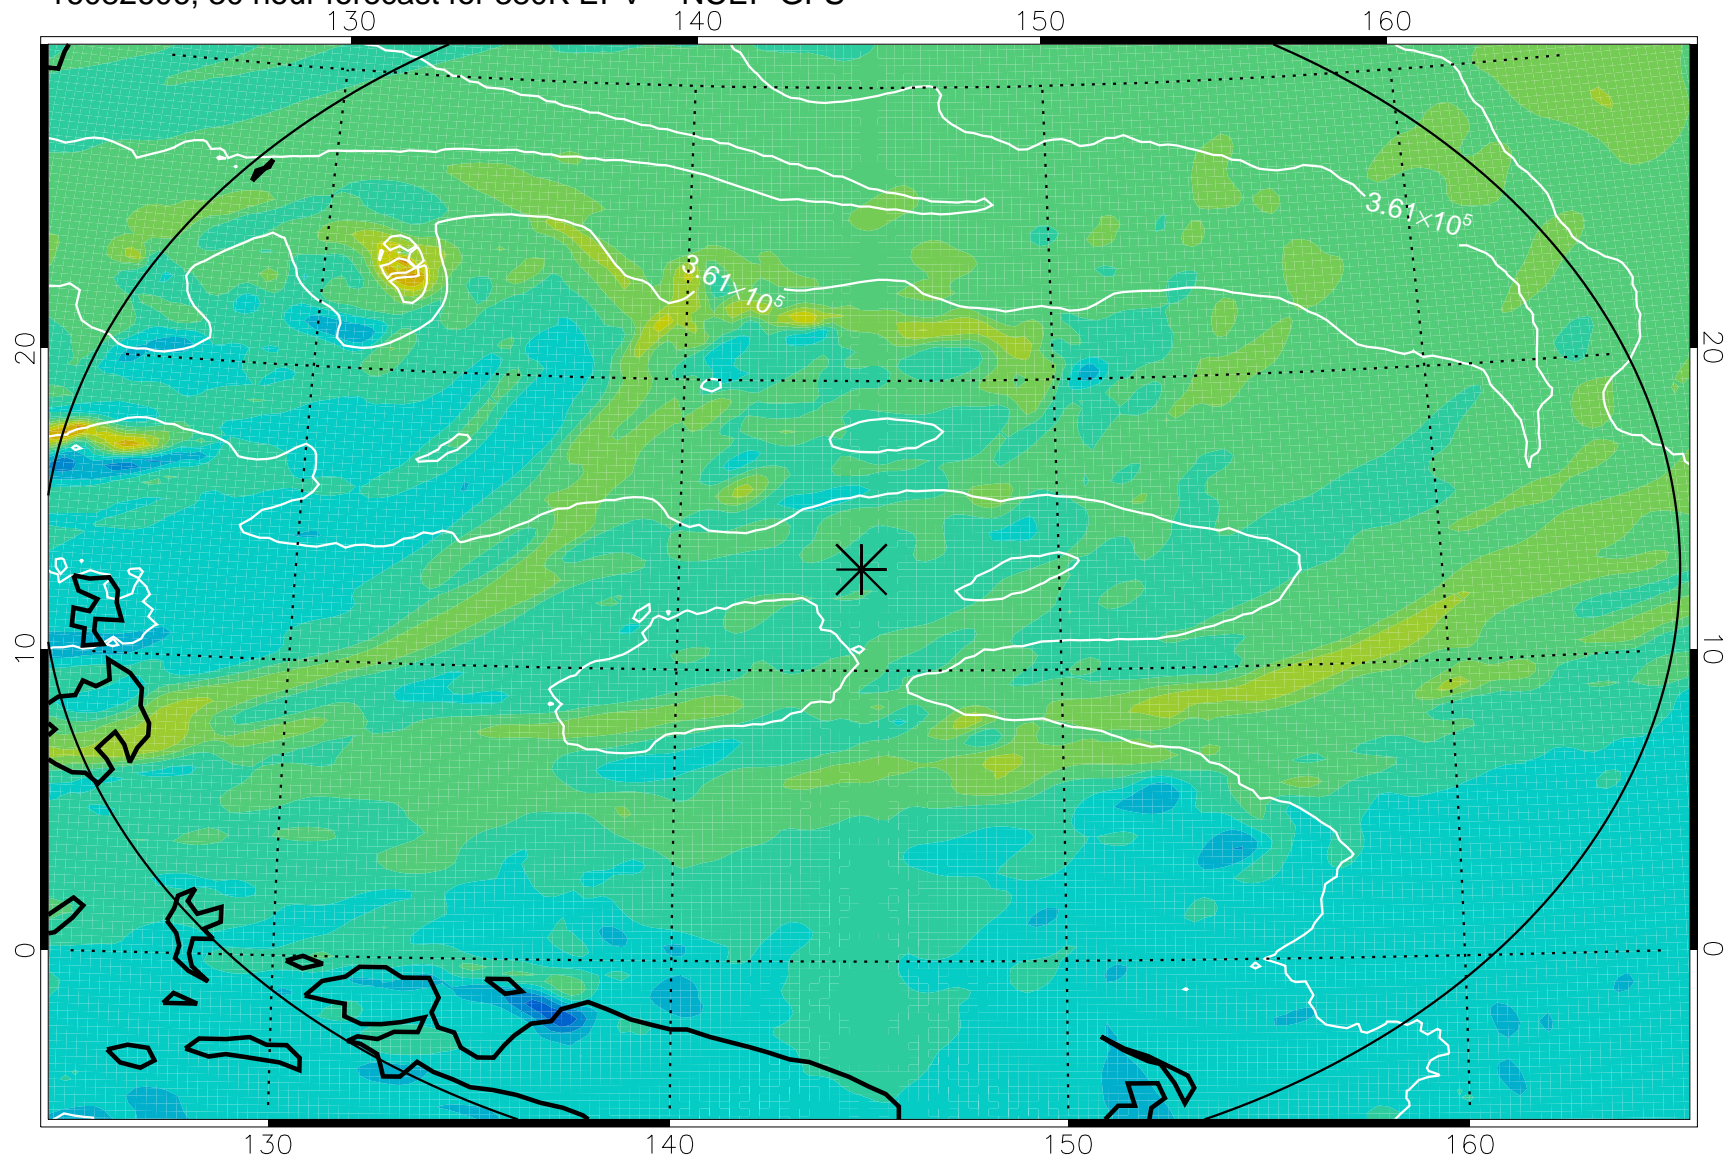

16082518, 18 hour forecast for 380K EPV -- NCEP GFS

380K Montgomery Streamfunction, white

Range ring of 2304 km

16082600, 24 hour forecast for 380K EPV -- NCEP GFS

380K Montgomery Streamfunction, white

Range ring of 2304 km

16082606, 30 hour forecast for 380K EPV -- NCEP GFS

380K Montgomery Streamfunction, white

Range ring of 2304 km

16082612, 36 hour forecast for 380K EPV -- NCEP GFS

380K Montgomery Streamfunction, white

Range ring of 2304 km

16082618, 42 hour forecast for 380K EPV -- NCEP GFS

380K Montgomery Streamfunction, white

Range ring of 2304 km

16082700, 48 hour forecast for 380K EPV -- NCEP GFS

380K Montgomery Streamfunction, white

Range ring of 2304 km

16082718, 66 hour forecast for 380K EPV -- NCEP GFS

380K Montgomery Streamfunction, white

Range ring of 2304 km

16082800, 72 hour forecast for 380K EPV -- NCEP GFS

380K Montgomery Streamfunction, white

Range ring of 2304 km