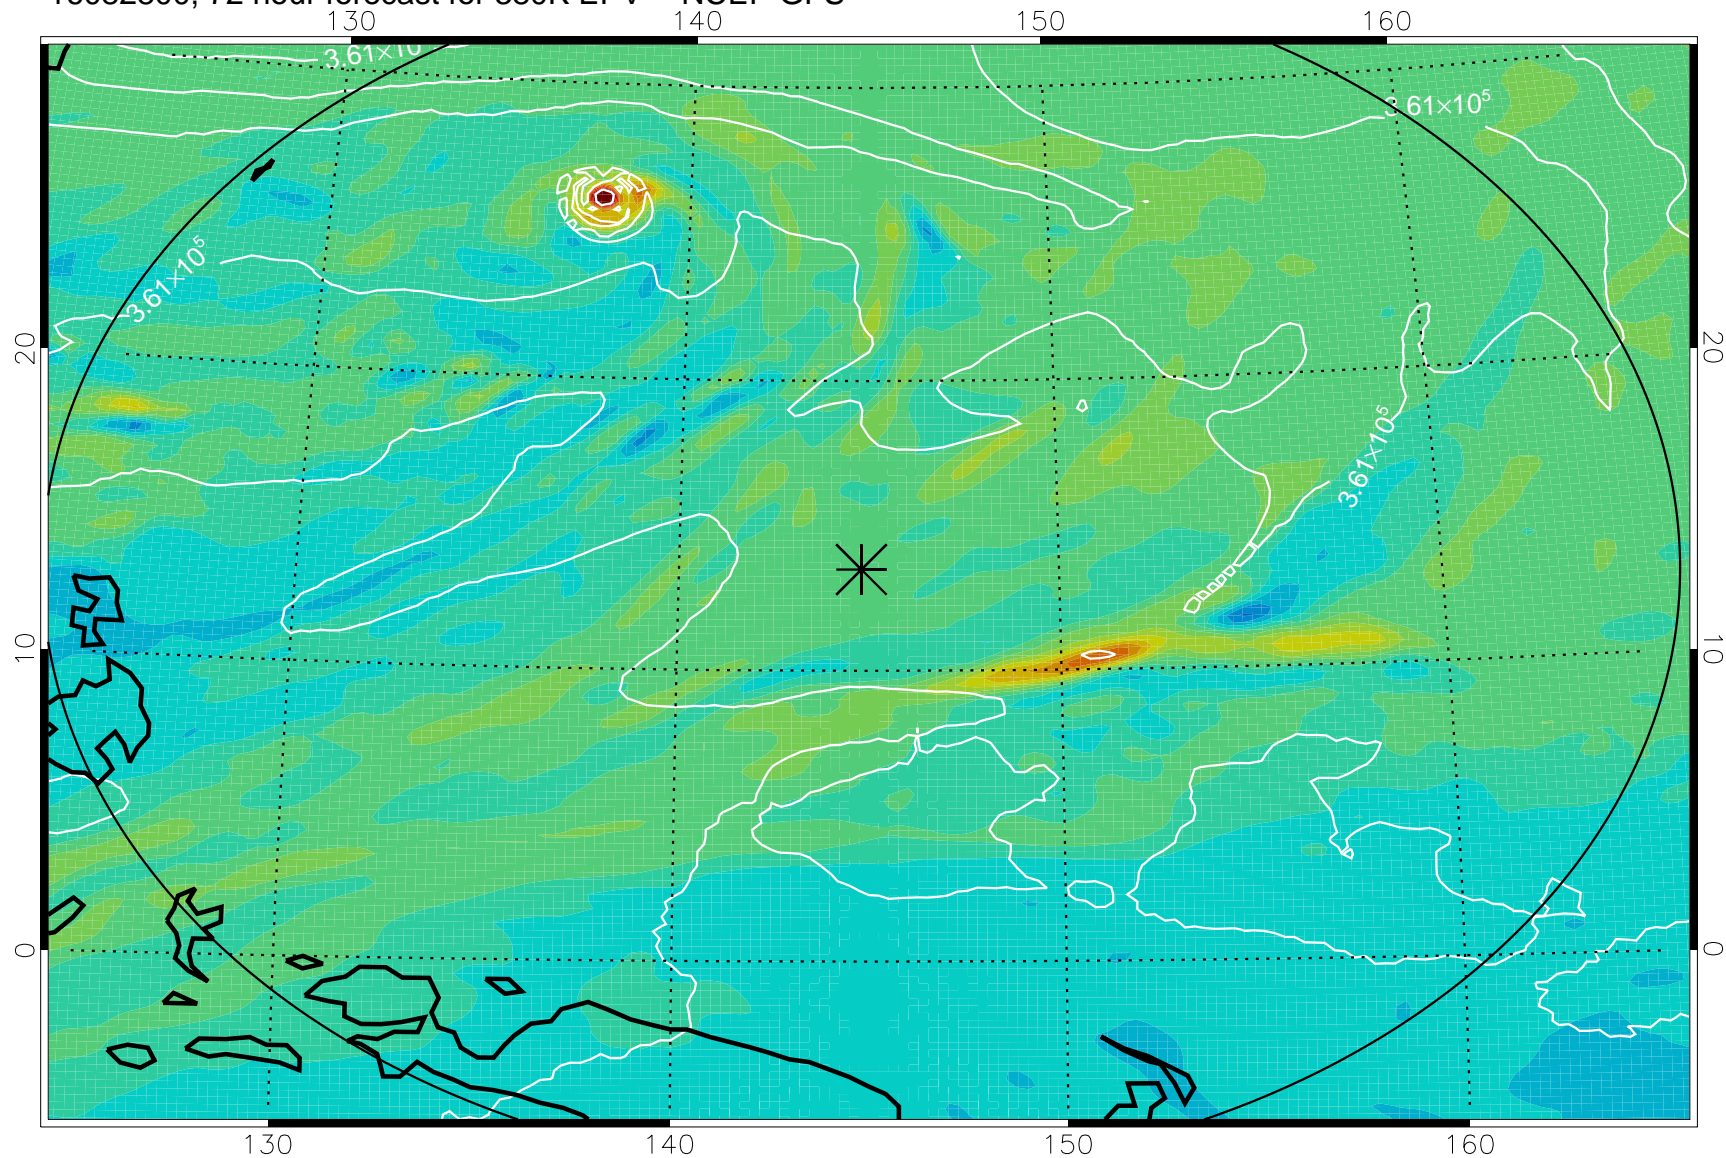

16082706, 54 hour forecast for 380K EPV -- NCEP GFS

380K Montgomery Streamfunction, white

Range ring of 2304 km

16082712, 60 hour forecast for 380K EPV -- NCEP GFS

380K Montgomery Streamfunction, white

Range ring of 2304 km

16082718, 66 hour forecast for 380K EPV -- NCEP GFS

380K Montgomery Streamfunction, white

Range ring of 2304 km

16082800, 72 hour forecast for 380K EPV -- NCEP GFS

380K Montgomery Streamfunction, white

Range ring of 2304 km

16082806, 78 hour forecast for 380K EPV -- NCEP GFS

380K Montgomery Streamfunction, white

Range ring of 2304 km

16082812, 84 hour forecast for 380K EPV -- NCEP GFS

380K Montgomery Streamfunction, white

Range ring of 2304 km

16082818, 90 hour forecast for 380K EPV -- NCEP GFS

380K Montgomery Streamfunction, white

Range ring of 2304 km

16082900, 96 hour forecast for 380K EPV -- NCEP GFS

380K Montgomery Streamfunction, white

Range ring of 2304 km