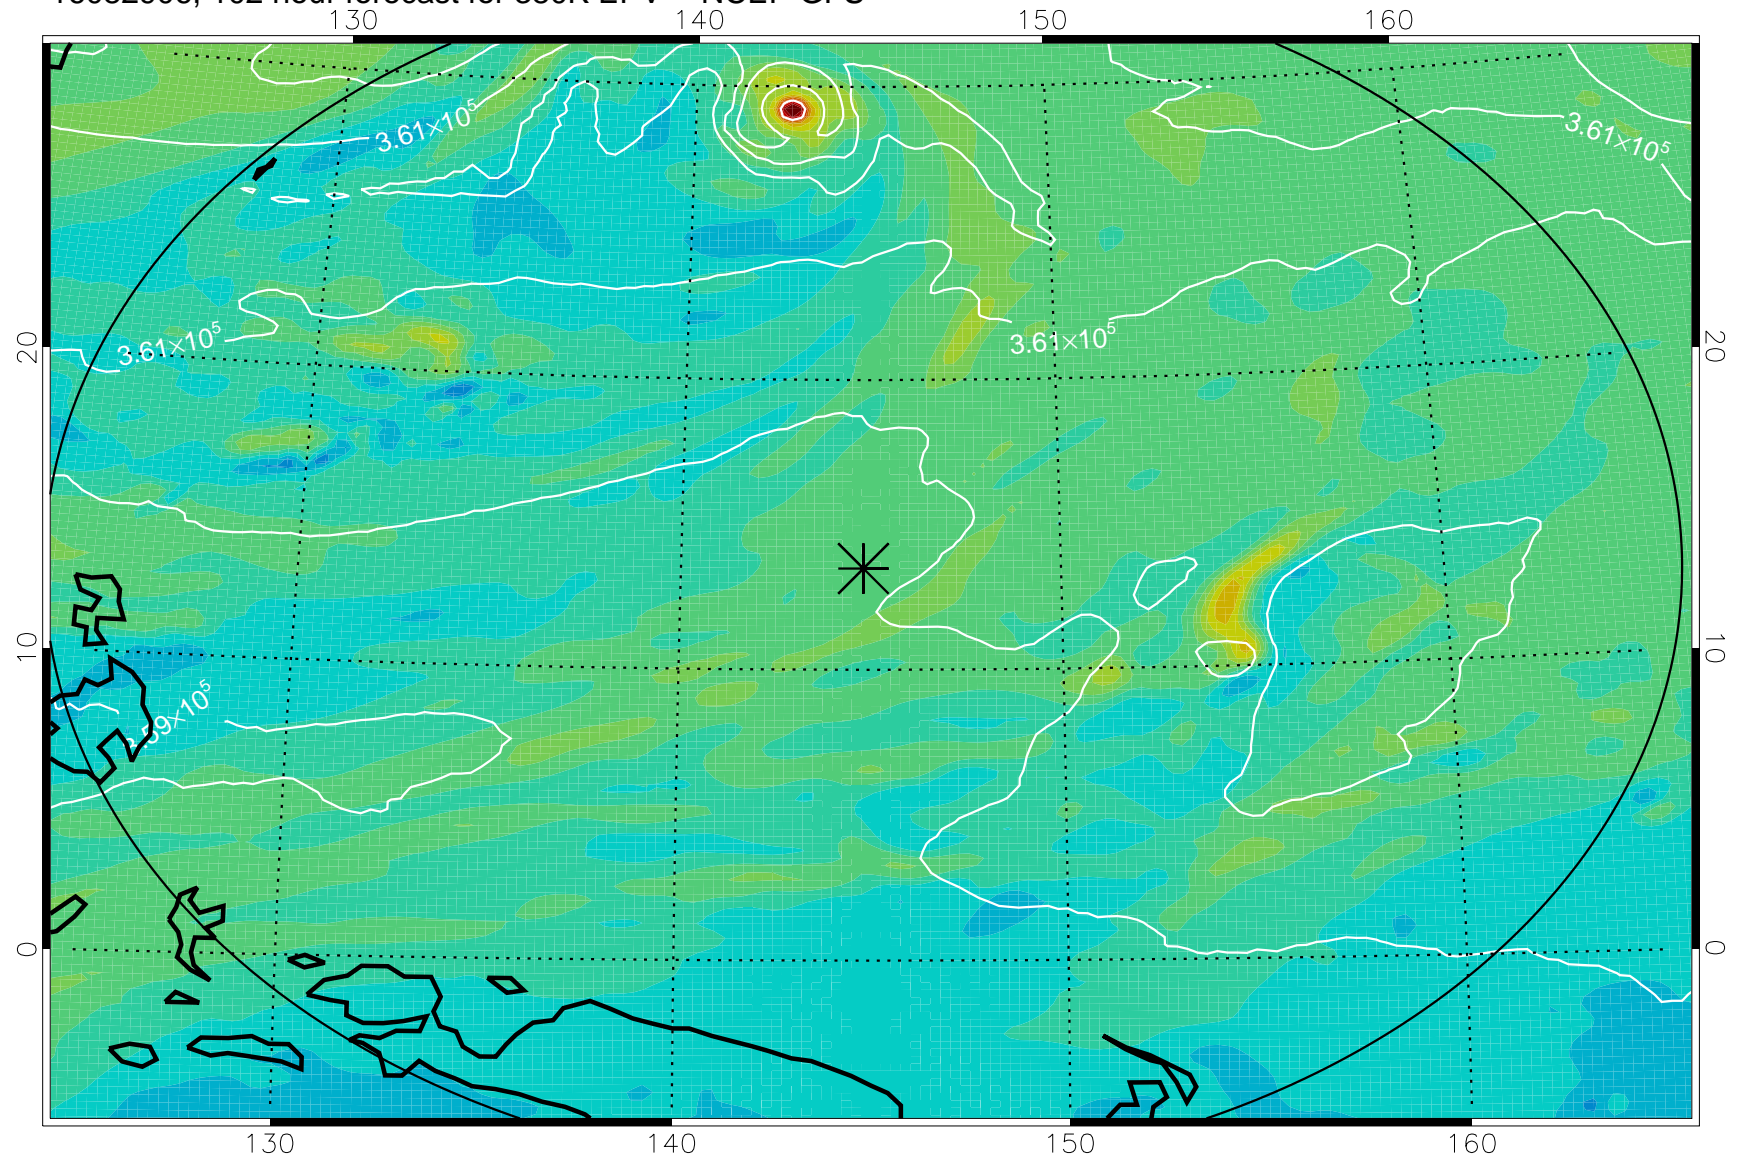

16082806, 78 hour forecast for 380K EPV -- NCEP GFS

380K Montgomery Streamfunction, white

Range ring of 2304 km

16082812, 84 hour forecast for 380K EPV -- NCEP GFS

380K Montgomery Streamfunction, white

Range ring of 2304 km

16082818, 90 hour forecast for 380K EPV -- NCEP GFS

380K Montgomery Streamfunction, white

Range ring of 2304 km

16082900, 96 hour forecast for 380K EPV -- NCEP GFS

380K Montgomery Streamfunction, white

Range ring of 2304 km

16082906, 102 hour forecast for 380K EPV -- NCEP GFS

380K Montgomery Streamfunction, white

Range ring of 2304 km

16082912, 108 hour forecast for 380K EPV -- NCEP GFS

380K Montgomery Streamfunction, white

Range ring of 2304 km

16082918, 114 hour forecast for 380K EPV -- NCEP GFS

380K Montgomery Streamfunction, white

Range ring of 2304 km

16083000, 120 hour forecast for 380K EPV -- NCEP GFS

380K Montgomery Streamfunction, white

Range ring of 2304 km