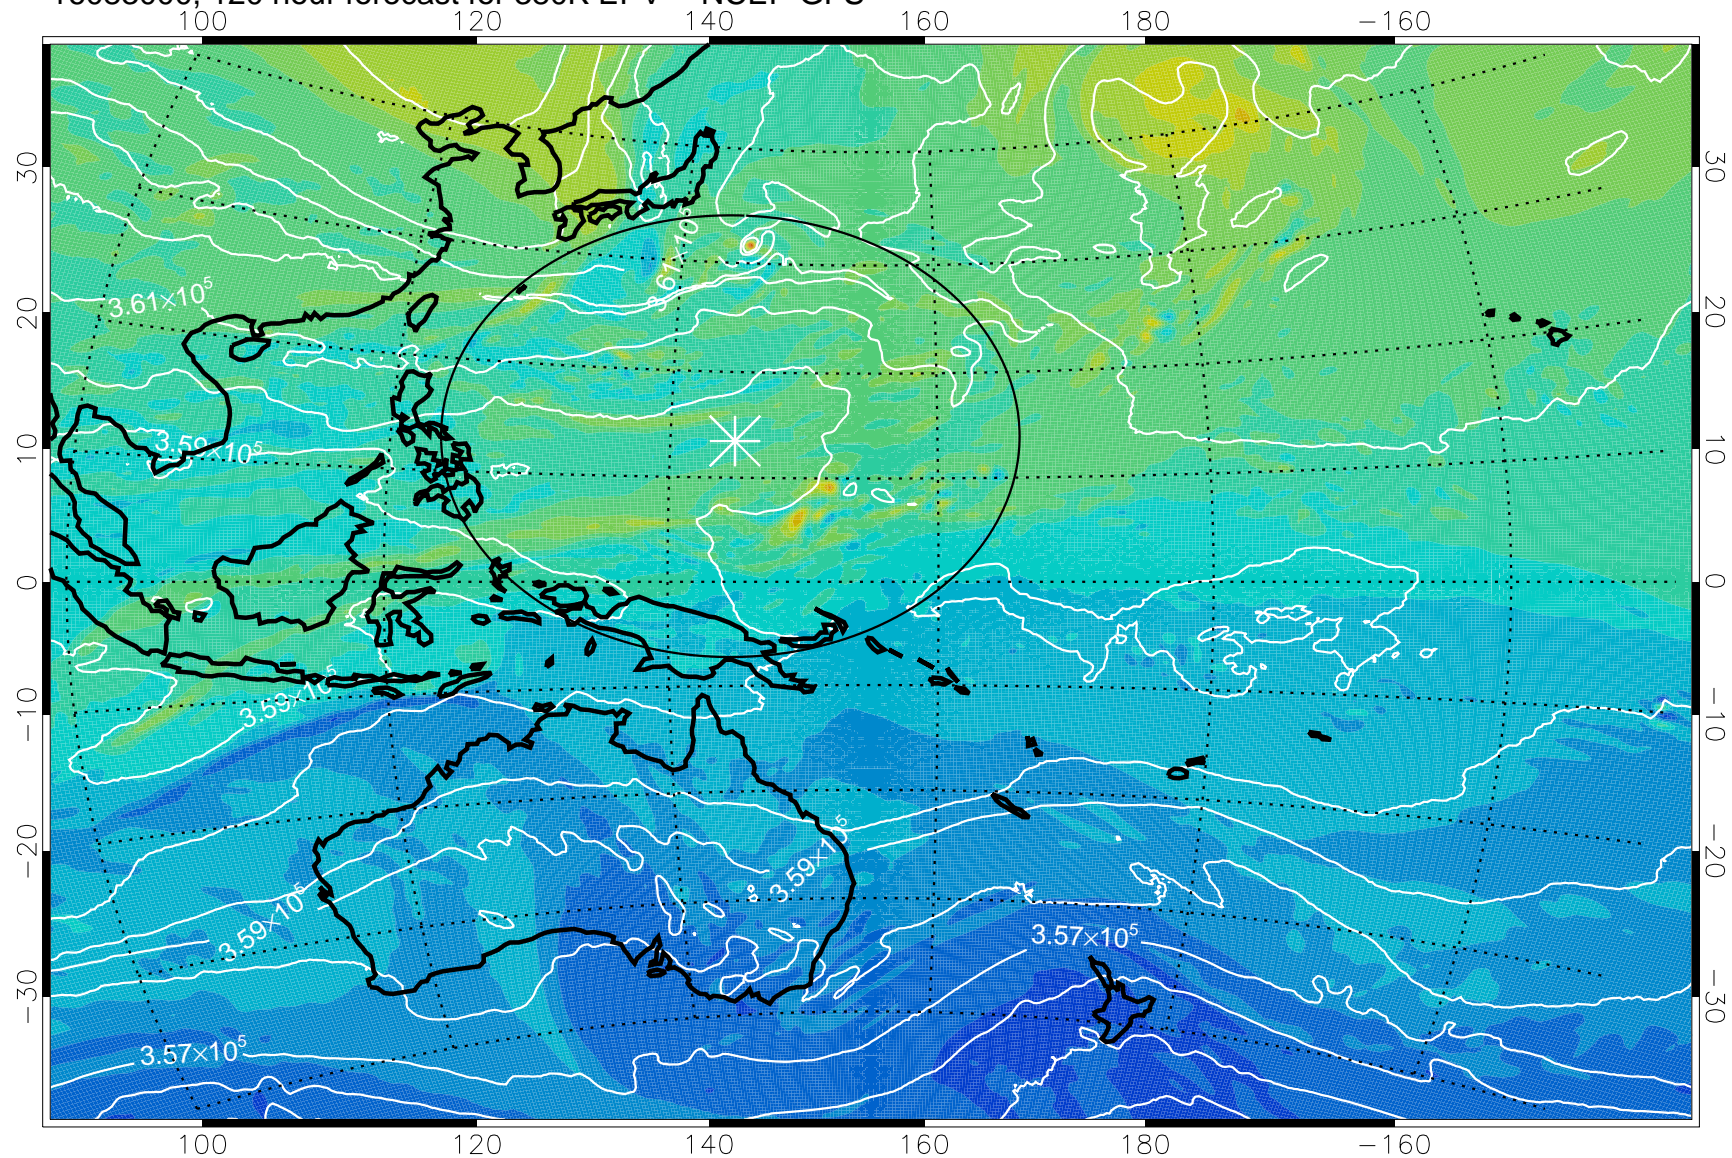

16082900, 96 hour forecast for 380K EPV -- NCEP GFS

380K Montgomery Streamfunction, white

Range ring of 2304 km

16082906, 102 hour forecast for 380K EPV -- NCEP GFS

380K Montgomery Streamfunction, white

Range ring of 2304 km

16082912, 108 hour forecast for 380K EPV -- NCEP GFS

380K Montgomery Streamfunction, white

Range ring of 2304 km

16082918, 114 hour forecast for 380K EPV -- NCEP GFS

380K Montgomery Streamfunction, white

Range ring of 2304 km

16083000, 120 hour forecast for 380K EPV -- NCEP GFS

380K Montgomery Streamfunction, white

Range ring of 2304 km