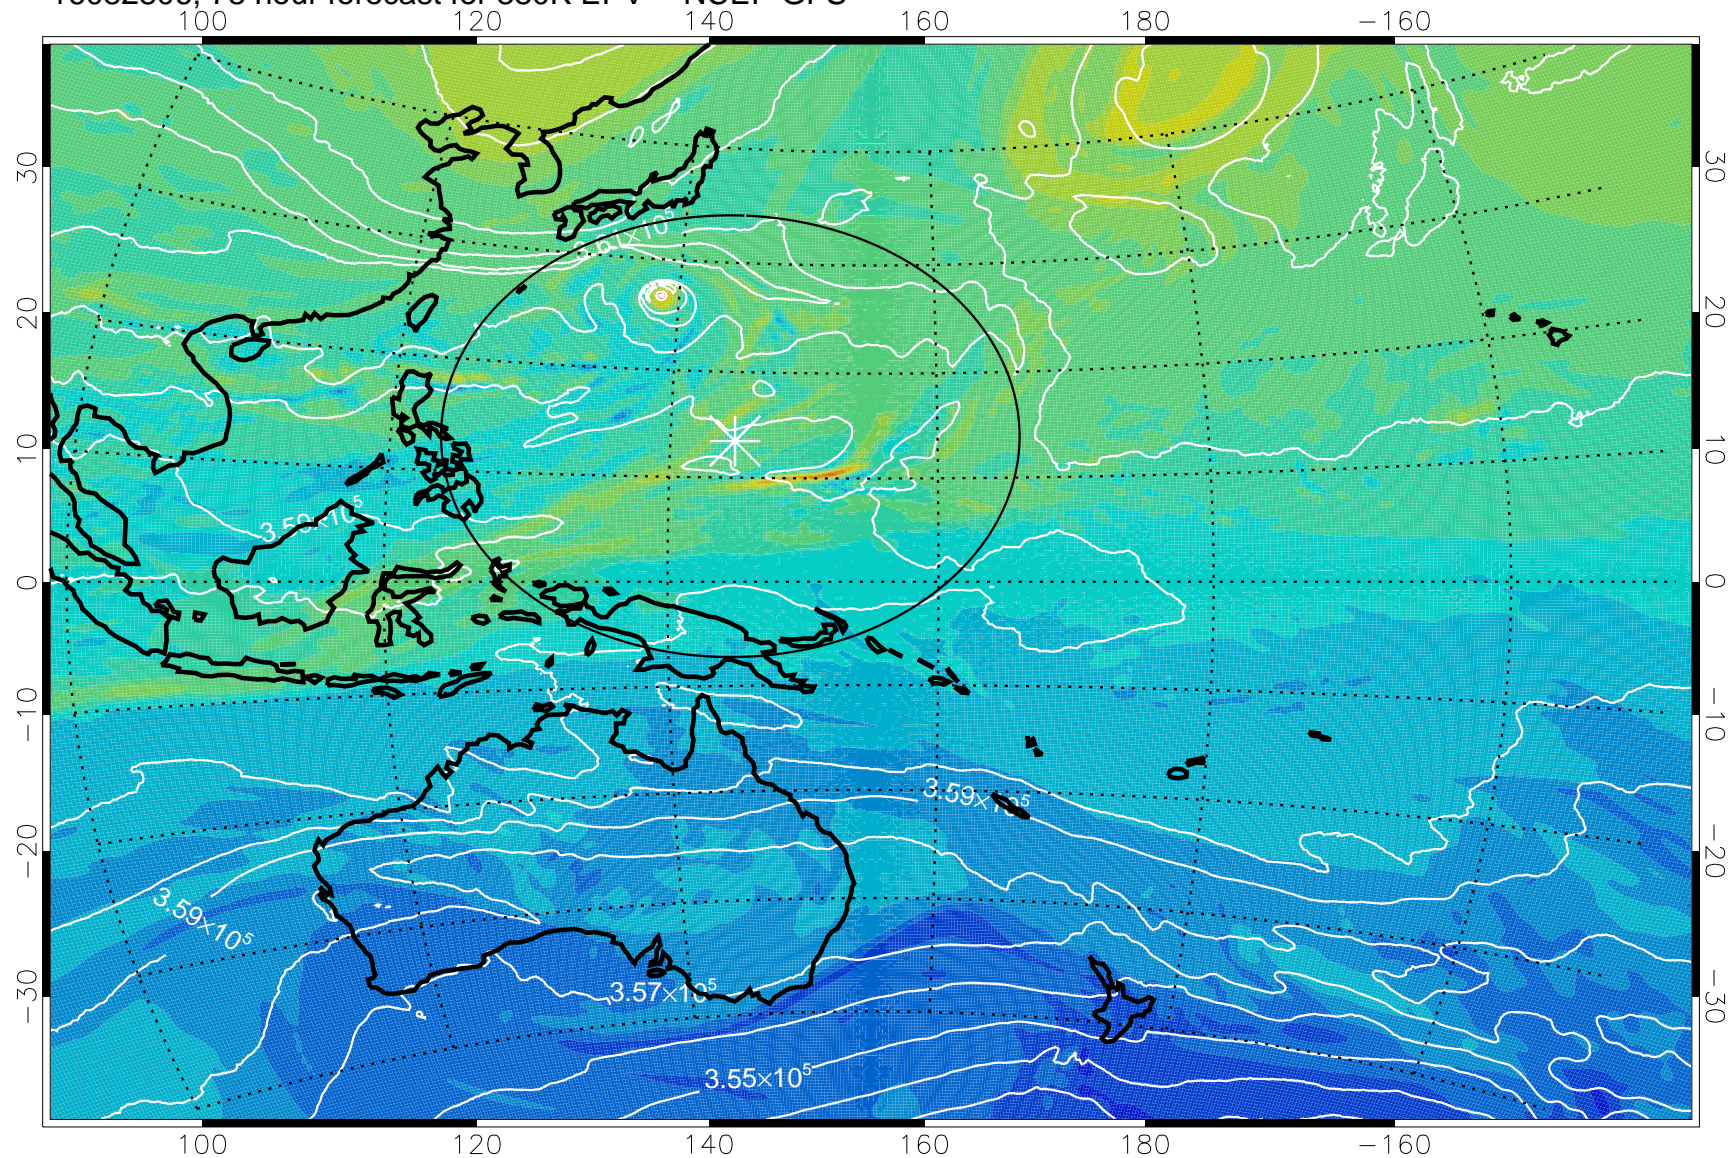

380K Montgomery Streamfunction, white

Range ring of 2304 km

16082712, 60 hour forecast for 380K EPV -- NCEP GFS

16082718, 66 hour forecast for 380K EPV -- NCEP GFS

380K Montgomery Streamfunction, white

Range ring of 2304 km

16082800, 72 hour forecast for 380K EPV -- NCEP GFS

380K Montgomery Streamfunction, white

Range ring of 2304 km

16082806, 78 hour forecast for 380K EPV -- NCEP GFS

380K Montgomery Streamfunction, white

Range ring of 2304 km

16082812, 84 hour forecast for 380K EPV -- NCEP GFS

380K Montgomery Streamfunction, white

Range ring of 2304 km

16082818, 90 hour forecast for 380K EPV -- NCEP GFS

380K Montgomery Streamfunction, white

Range ring of 2304 km

16082900, 96 hour forecast for 380K EPV -- NCEP GFS

380K Montgomery Streamfunction, white

Range ring of 2304 km

16082906, 102 hour forecast for 380K EPV -- NCEP GFS

380K Montgomery Streamfunction, white

Range ring of 2304 km