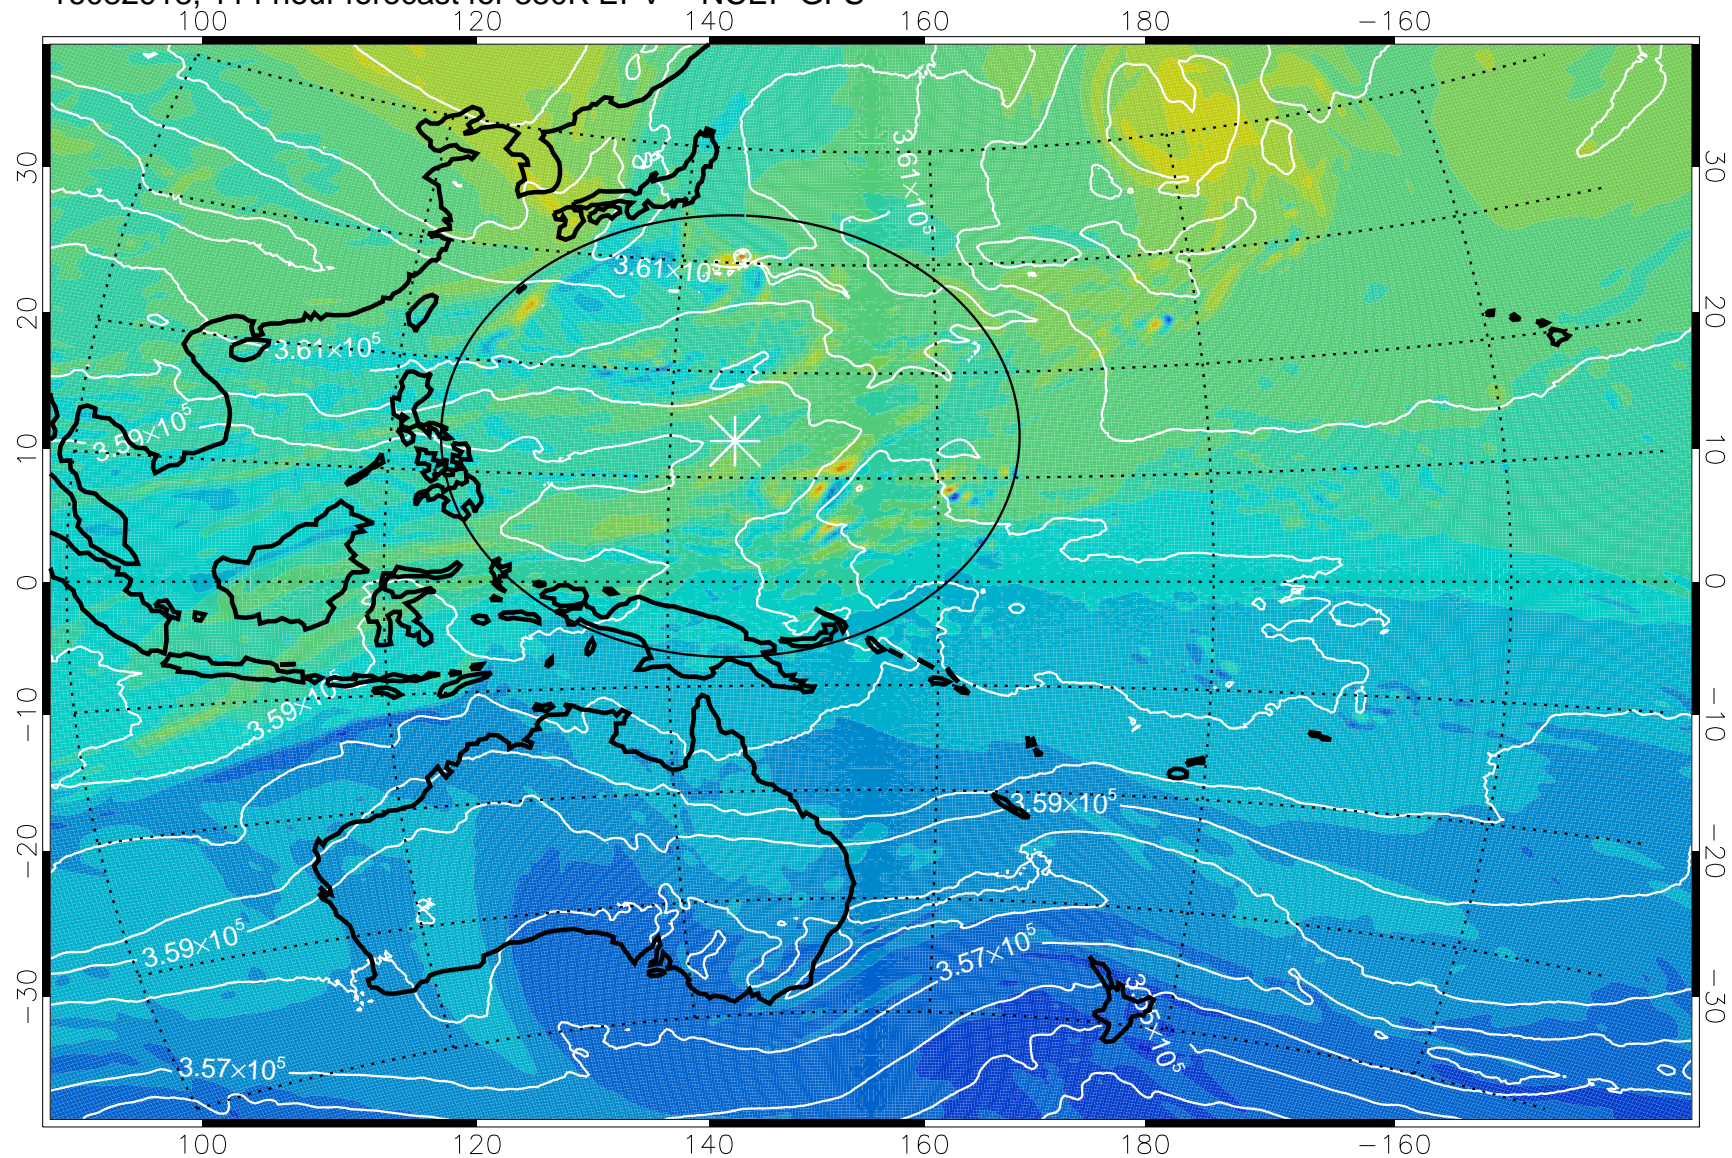

16082900, 96 hour forecast for 380K EPV -- NCEP GFS

380K Montgomery Streamfunction, white

Range ring of 2304 km

16082906, 102 hour forecast for 380K EPV -- NCEP GFS

380K Montgomery Streamfunction, white

Range ring of 2304 km

16082912, 108 hour forecast for 380K EPV -- NCEP GFS

380K Montgomery Streamfunction, white

Range ring of 2304 km

16082918, 114 hour forecast for 380K EPV -- NCEP GFS

380K Montgomery Streamfunction, white

Range ring of 2304 km

16083000, 120 hour forecast for 380K EPV -- NCEP GFS

380K Montgomery Streamfunction, white

Range ring of 2304 km