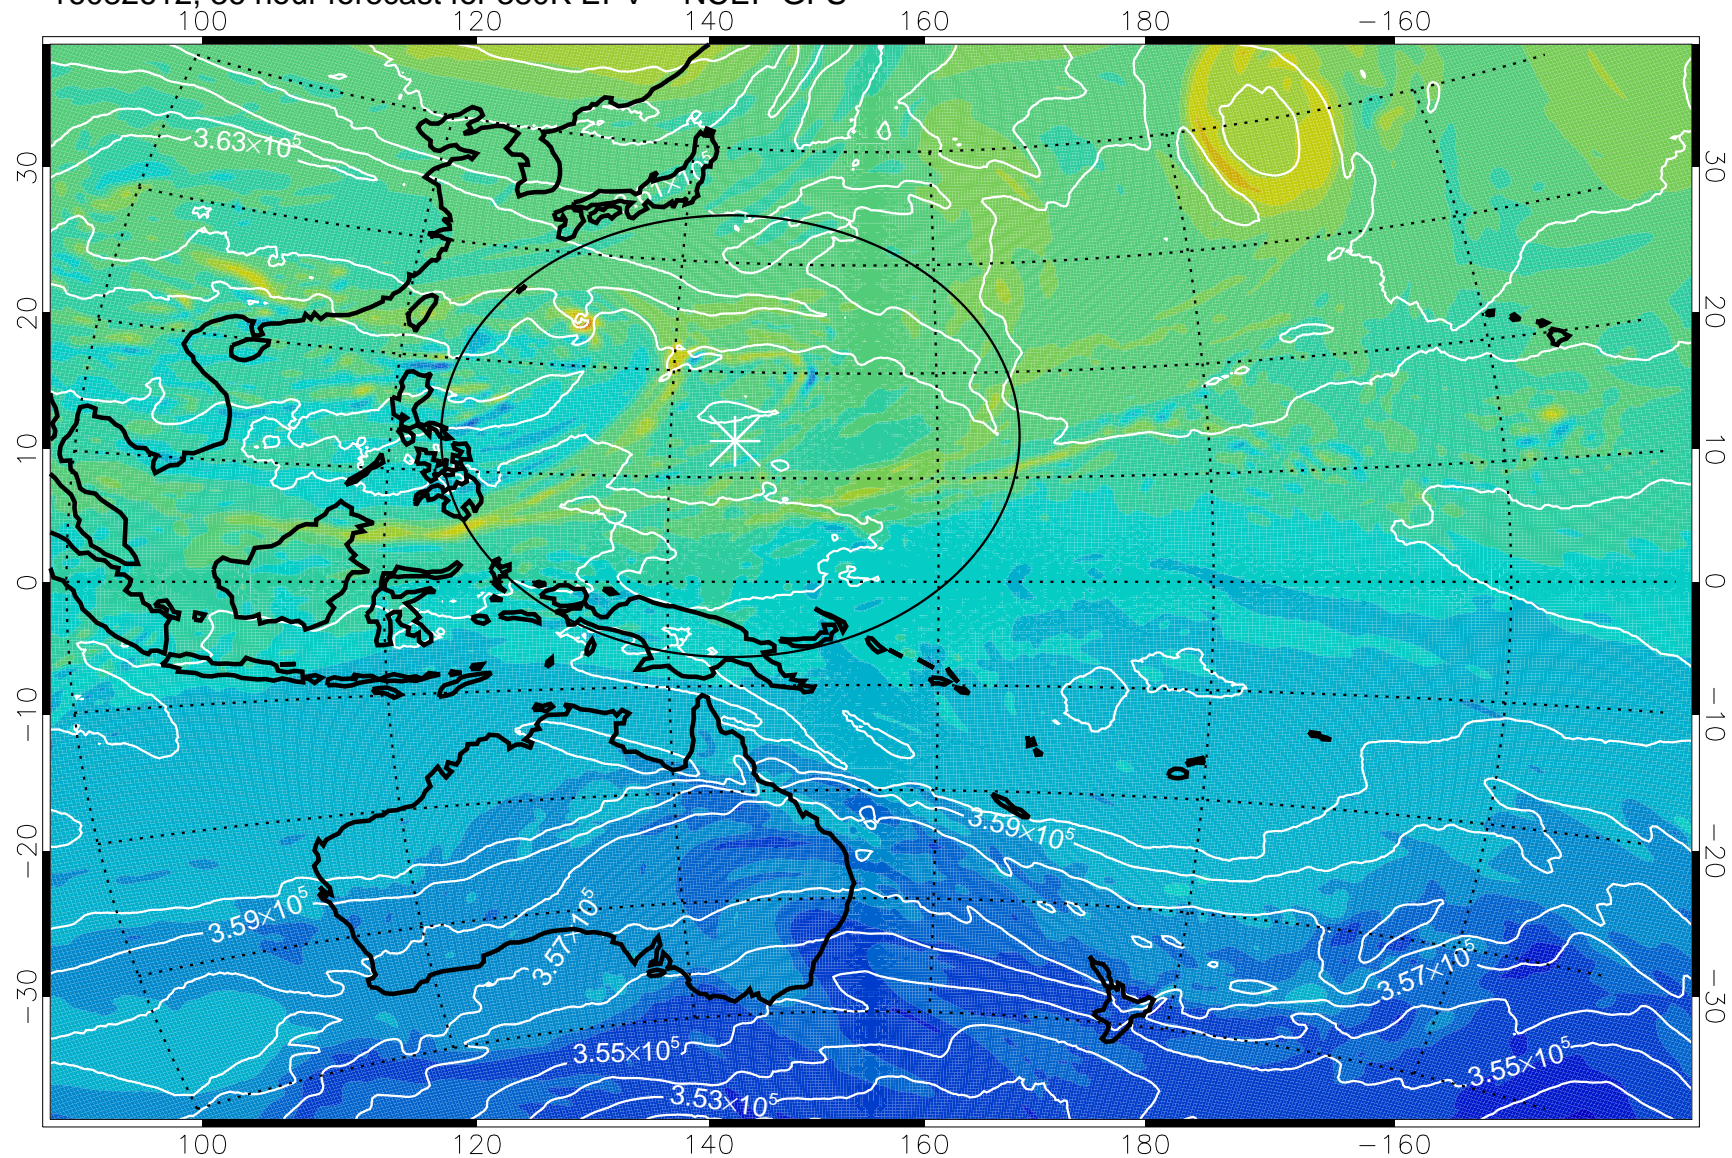

16082518, 18 hour forecast for 380K EPV -- NCEP GFS

380K Montgomery Streamfunction, white

Range ring of 2304 km

16082600, 24 hour forecast for 380K EPV -- NCEP GFS

16082606, 30 hour forecast for 380K EPV -- NCEP GFS

380K Montgomery Streamfunction, white

Range ring of 2304 km

16082612, 36 hour forecast for 380K EPV -- NCEP GFS

380K Montgomery Streamfunction, white

Range ring of 2304 km

16082618, 42 hour forecast for 380K EPV -- NCEP GFS

380K Montgomery Streamfunction, white

Range ring of 2304 km

16082700, 48 hour forecast for 380K EPV -- NCEP GFS

380K Montgomery Streamfunction, white

Range ring of 2304 km

16082706, 54 hour forecast for 380K EPV -- NCEP GFS

380K Montgomery Streamfunction, white

Range ring of 2304 km

16082712, 60 hour forecast for 380K EPV -- NCEP GFS

16082718, 66 hour forecast for 380K EPV -- NCEP GFS

380K Montgomery Streamfunction, white

Range ring of 2304 km