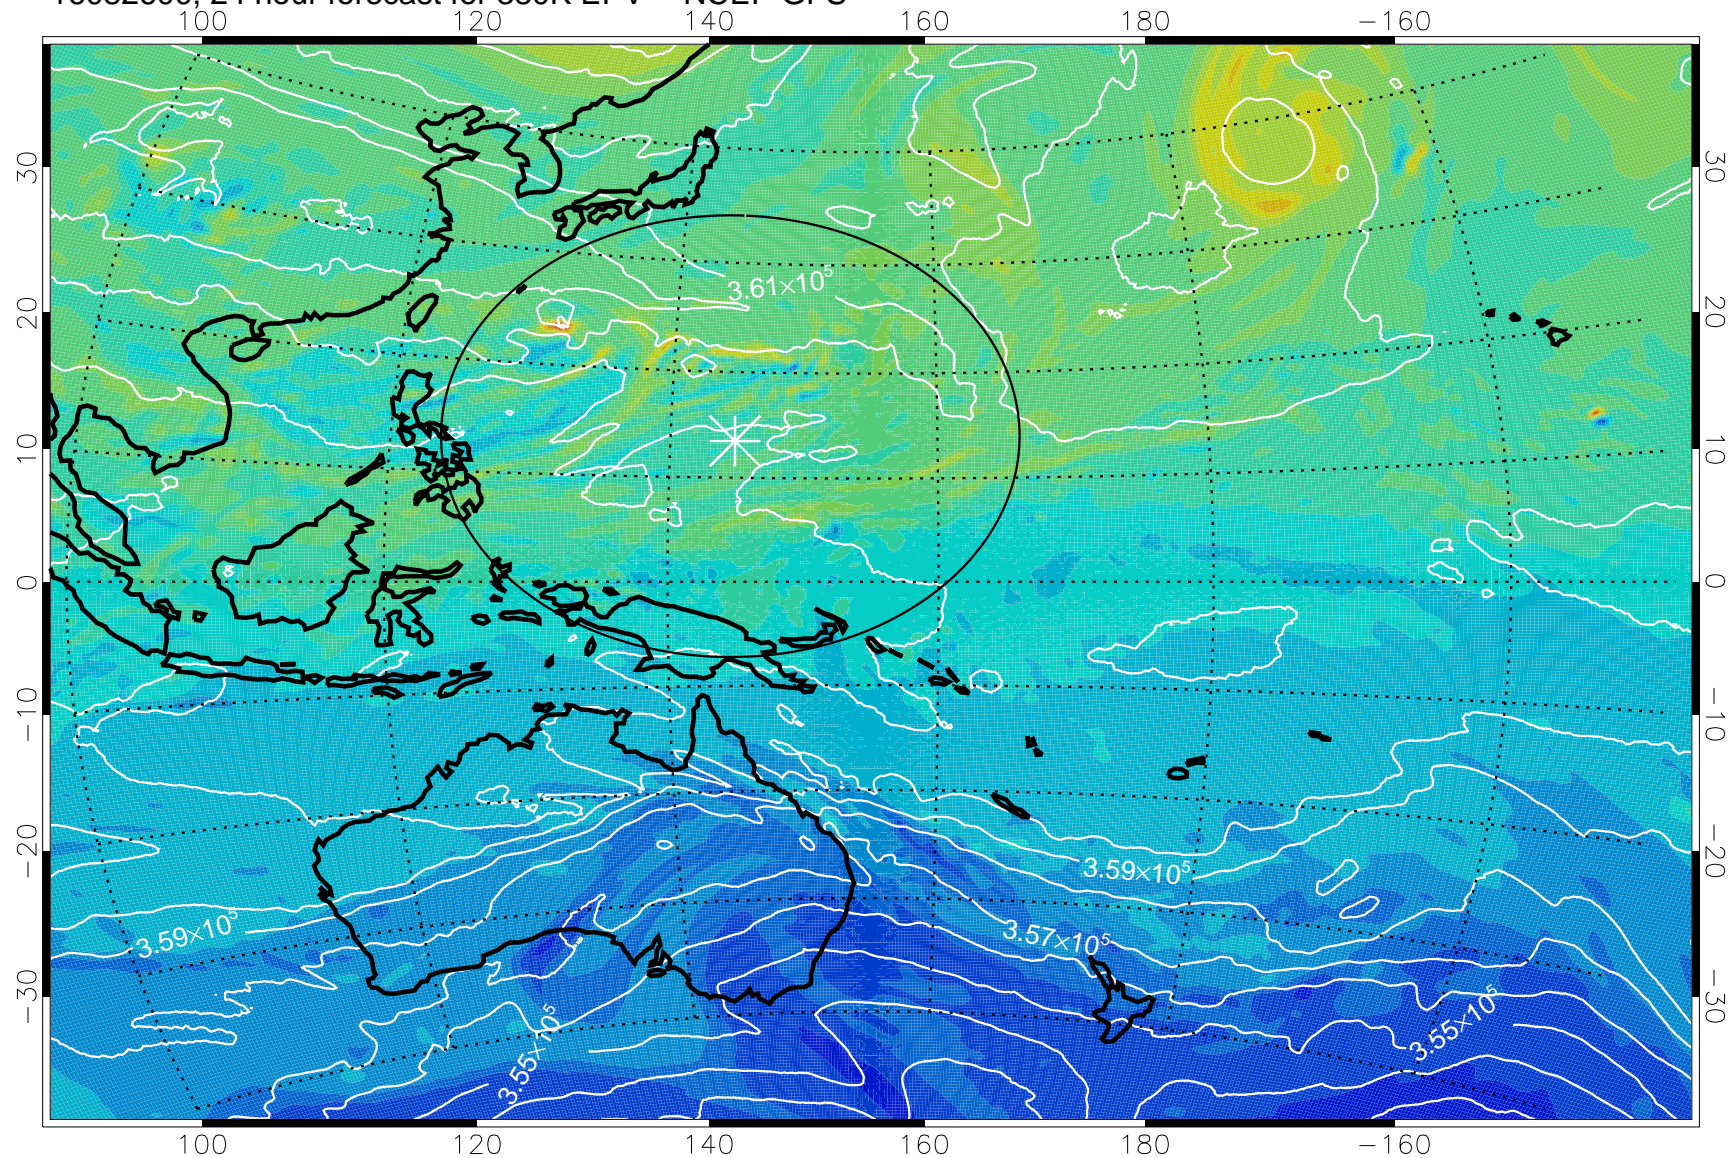

16082518, 18 hour forecast for 380K EPV -- NCEP GFS

380K Montgomery Streamfunction, white

Range ring of 2304 km

16082600, 24 hour forecast for 380K EPV -- NCEP GFS

16082606, 30 hour forecast for 380K EPV -- NCEP GFS

380K Montgomery Streamfunction, white

Range ring of 2304 km

16082612, 36 hour forecast for 380K EPV -- NCEP GFS

380K Montgomery Streamfunction, white

Range ring of 2304 km

16082618, 42 hour forecast for 380K EPV -- NCEP GFS

380K Montgomery Streamfunction, white

Range ring of 2304 km

16082700, 48 hour forecast for 380K EPV -- NCEP GFS

380K Montgomery Streamfunction, white

Range ring of 2304 km

16082706, 54 hour forecast for 380K EPV -- NCEP GFS

380K Montgomery Streamfunction, white

Range ring of 2304 km

16082712, 60 hour forecast for 380K EPV -- NCEP GFS

16082718, 66 hour forecast for 380K EPV -- NCEP GFS

380K Montgomery Streamfunction, white

Range ring of 2304 km