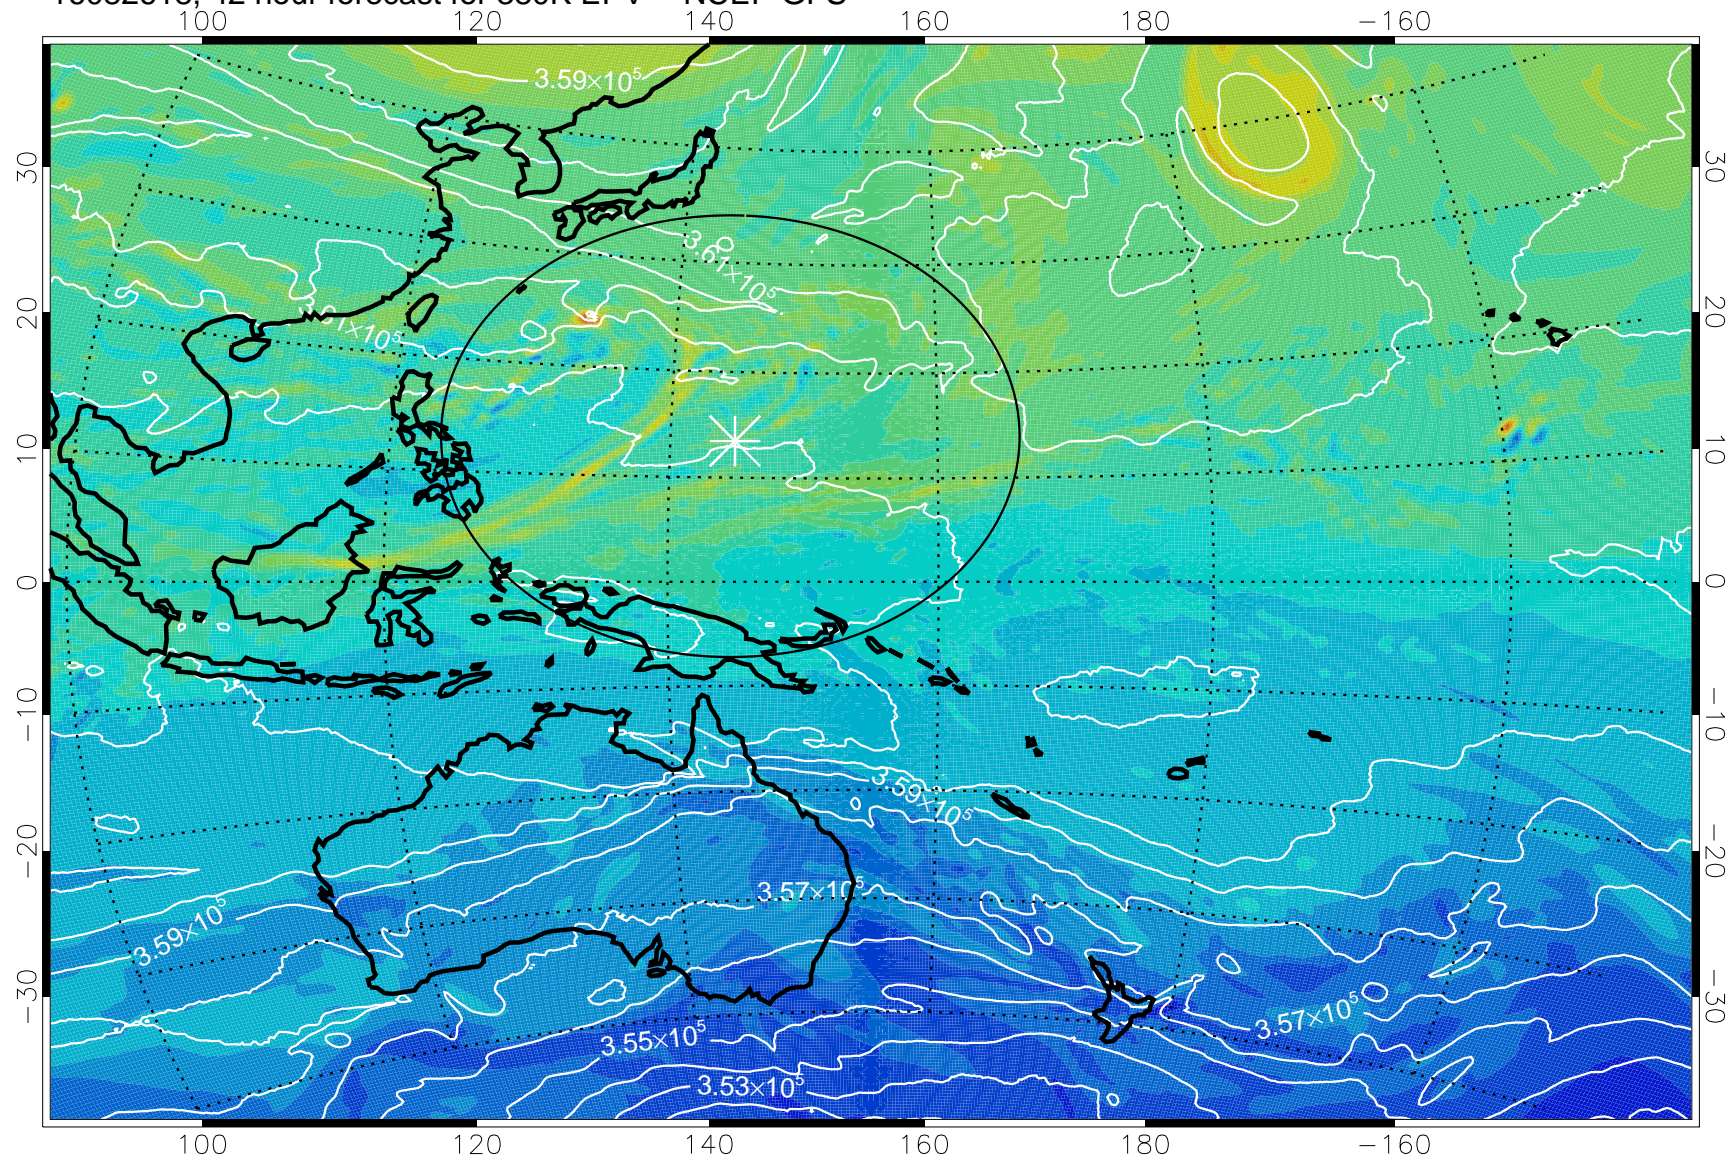

16082518, 18 hour forecast for 380K EPV -- NCEP GFS

380K Montgomery Streamfunction, white

Range ring of 2304 km

16082600, 24 hour forecast for 380K EPV -- NCEP GFS

16082606, 30 hour forecast for 380K EPV -- NCEP GFS

380K Montgomery Streamfunction, white

Range ring of 2304 km

16082612, 36 hour forecast for 380K EPV -- NCEP GFS

380K Montgomery Streamfunction, white

Range ring of 2304 km

16082618, 42 hour forecast for 380K EPV -- NCEP GFS

380K Montgomery Streamfunction, white

Range ring of 2304 km

16082700, 48 hour forecast for 380K EPV -- NCEP GFS

380K Montgomery Streamfunction, white

Range ring of 2304 km

16082706, 54 hour forecast for 380K EPV -- NCEP GFS

380K Montgomery Streamfunction, white

Range ring of 2304 km

16082712, 60 hour forecast for 380K EPV -- NCEP GFS

16082718, 66 hour forecast for 380K EPV -- NCEP GFS

380K Montgomery Streamfunction, white

Range ring of 2304 km