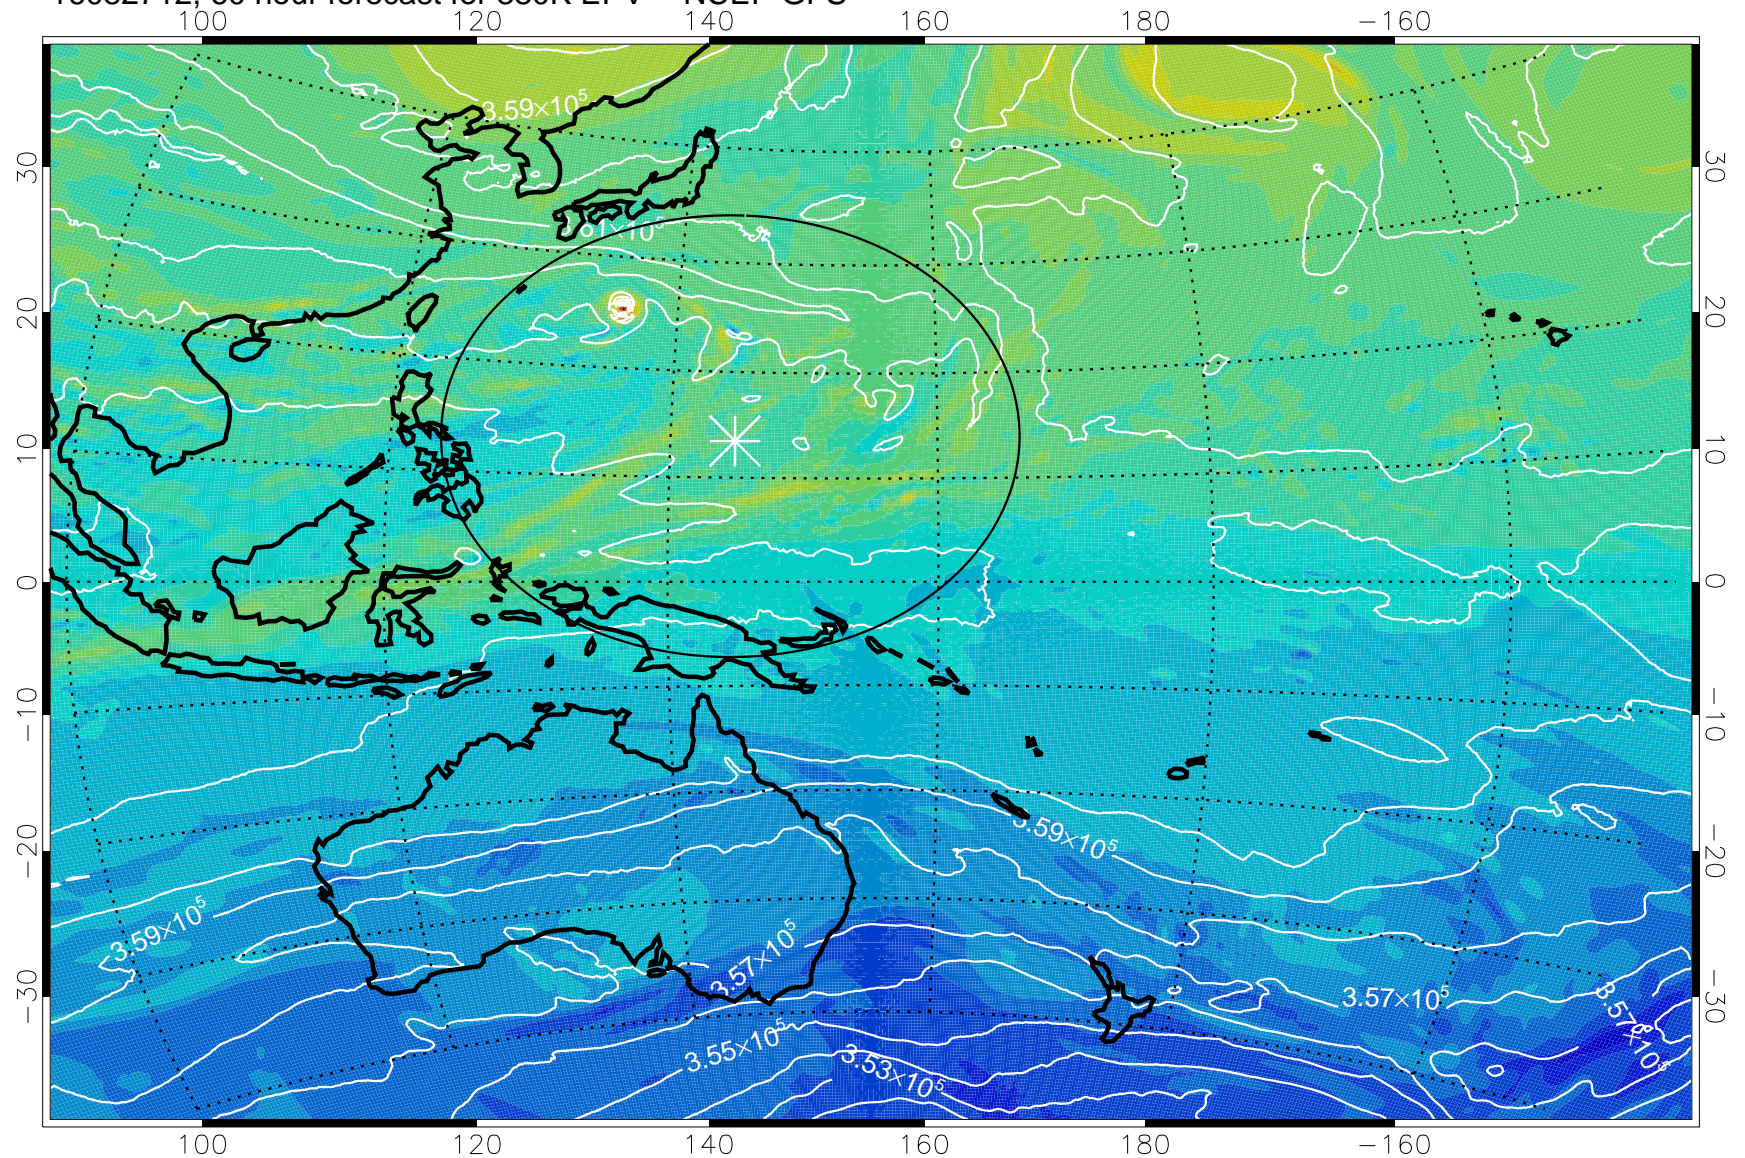

380K Montgomery Streamfunction, white

Range ring of 2304 km

16082612, 36 hour forecast for 380K EPV -- NCEP GFS

380K Montgomery Streamfunction, white

Range ring of 2304 km

16082618, 42 hour forecast for 380K EPV -- NCEP GFS

380K Montgomery Streamfunction, white

Range ring of 2304 km

16082700, 48 hour forecast for 380K EPV -- NCEP GFS

380K Montgomery Streamfunction, white

Range ring of 2304 km

16082706, 54 hour forecast for 380K EPV -- NCEP GFS

380K Montgomery Streamfunction, white

Range ring of 2304 km

16082712, 60 hour forecast for 380K EPV -- NCEP GFS

16082718, 66 hour forecast for 380K EPV -- NCEP GFS

380K Montgomery Streamfunction, white

Range ring of 2304 km

16082800, 72 hour forecast for 380K EPV -- NCEP GFS

380K Montgomery Streamfunction, white

Range ring of 2304 km

16082806, 78 hour forecast for 380K EPV -- NCEP GFS

380K Montgomery Streamfunction, white

Range ring of 2304 km