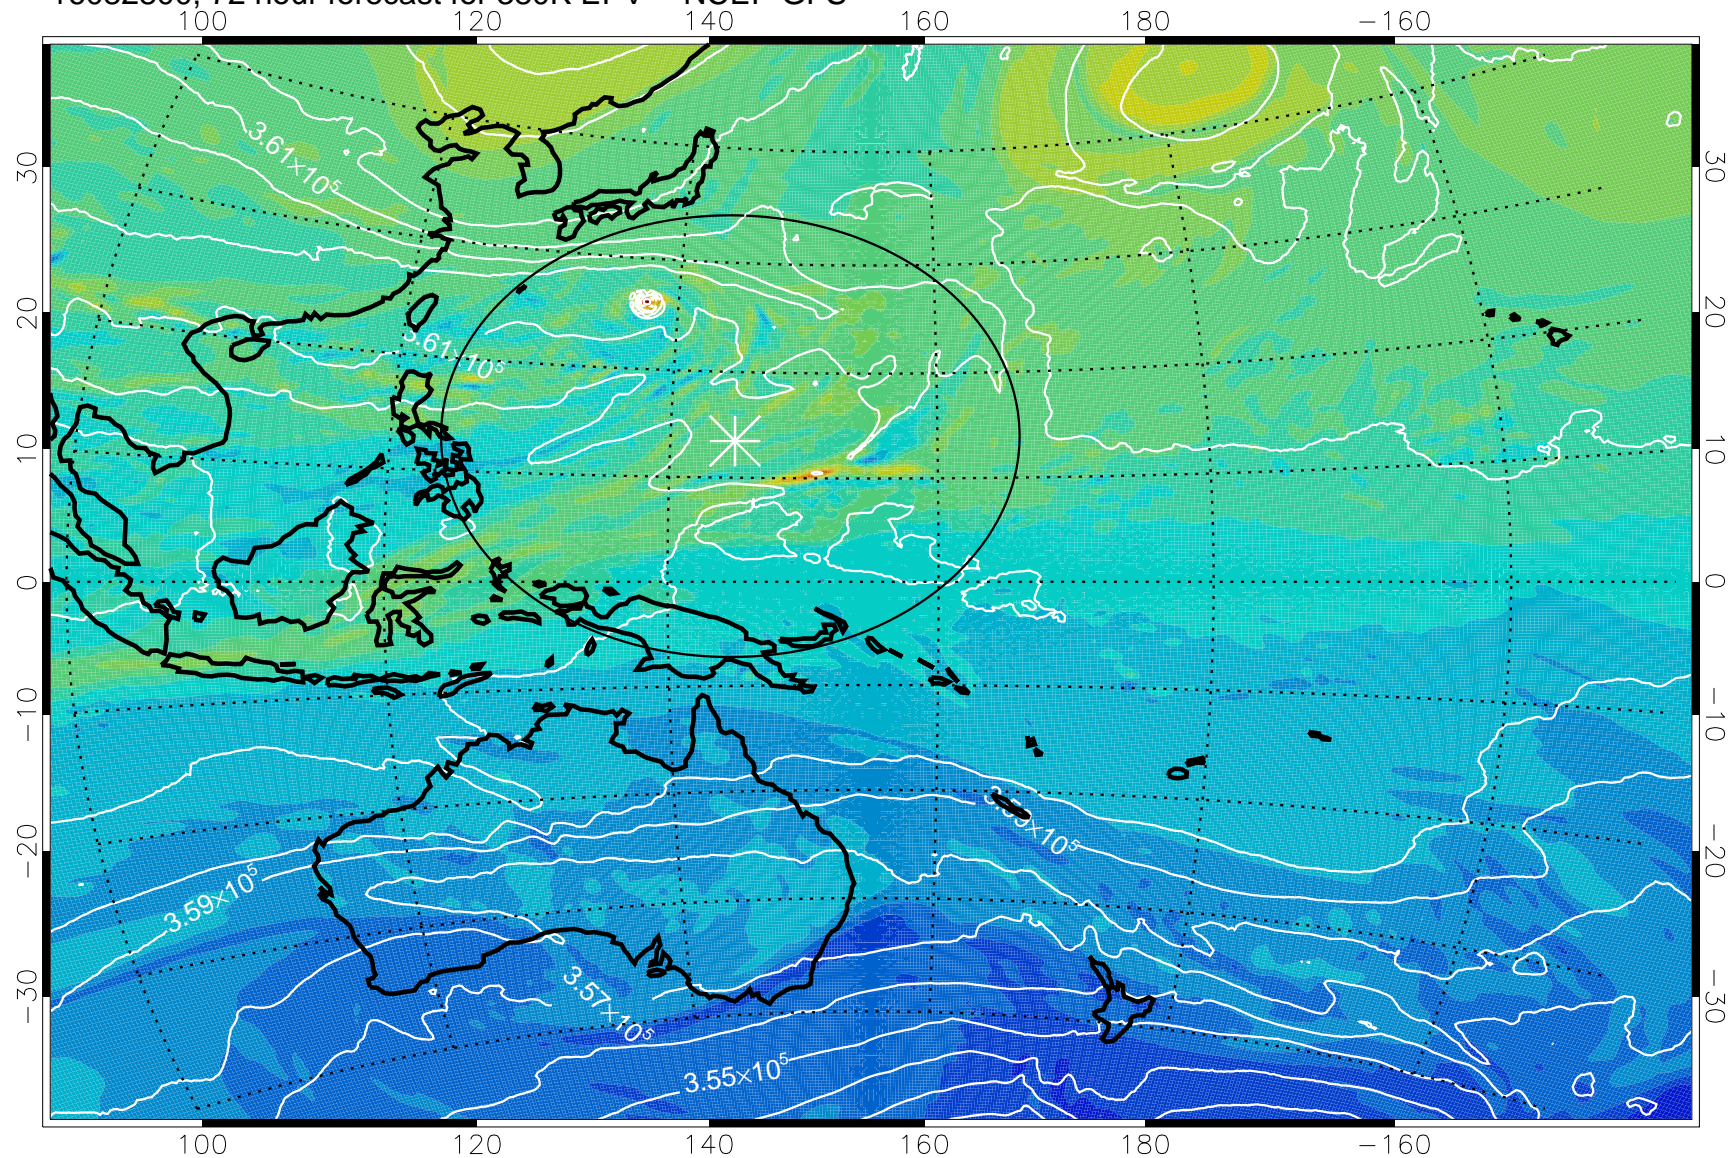

380K Montgomery Streamfunction, white

Range ring of 2304 km

16082700, 48 hour forecast for 380K EPV -- NCEP GFS

380K Montgomery Streamfunction, white

Range ring of 2304 km

16082706, 54 hour forecast for 380K EPV -- NCEP GFS

380K Montgomery Streamfunction, white

Range ring of 2304 km

16082712, 60 hour forecast for 380K EPV -- NCEP GFS

16082718, 66 hour forecast for 380K EPV -- NCEP GFS

380K Montgomery Streamfunction, white

Range ring of 2304 km

16082800, 72 hour forecast for 380K EPV -- NCEP GFS

380K Montgomery Streamfunction, white

Range ring of 2304 km

16082806, 78 hour forecast for 380K EPV -- NCEP GFS

380K Montgomery Streamfunction, white

Range ring of 2304 km

16082812, 84 hour forecast for 380K EPV -- NCEP GFS

380K Montgomery Streamfunction, white

Range ring of 2304 km

16082818, 90 hour forecast for 380K EPV -- NCEP GFS

380K Montgomery Streamfunction, white

Range ring of 2304 km