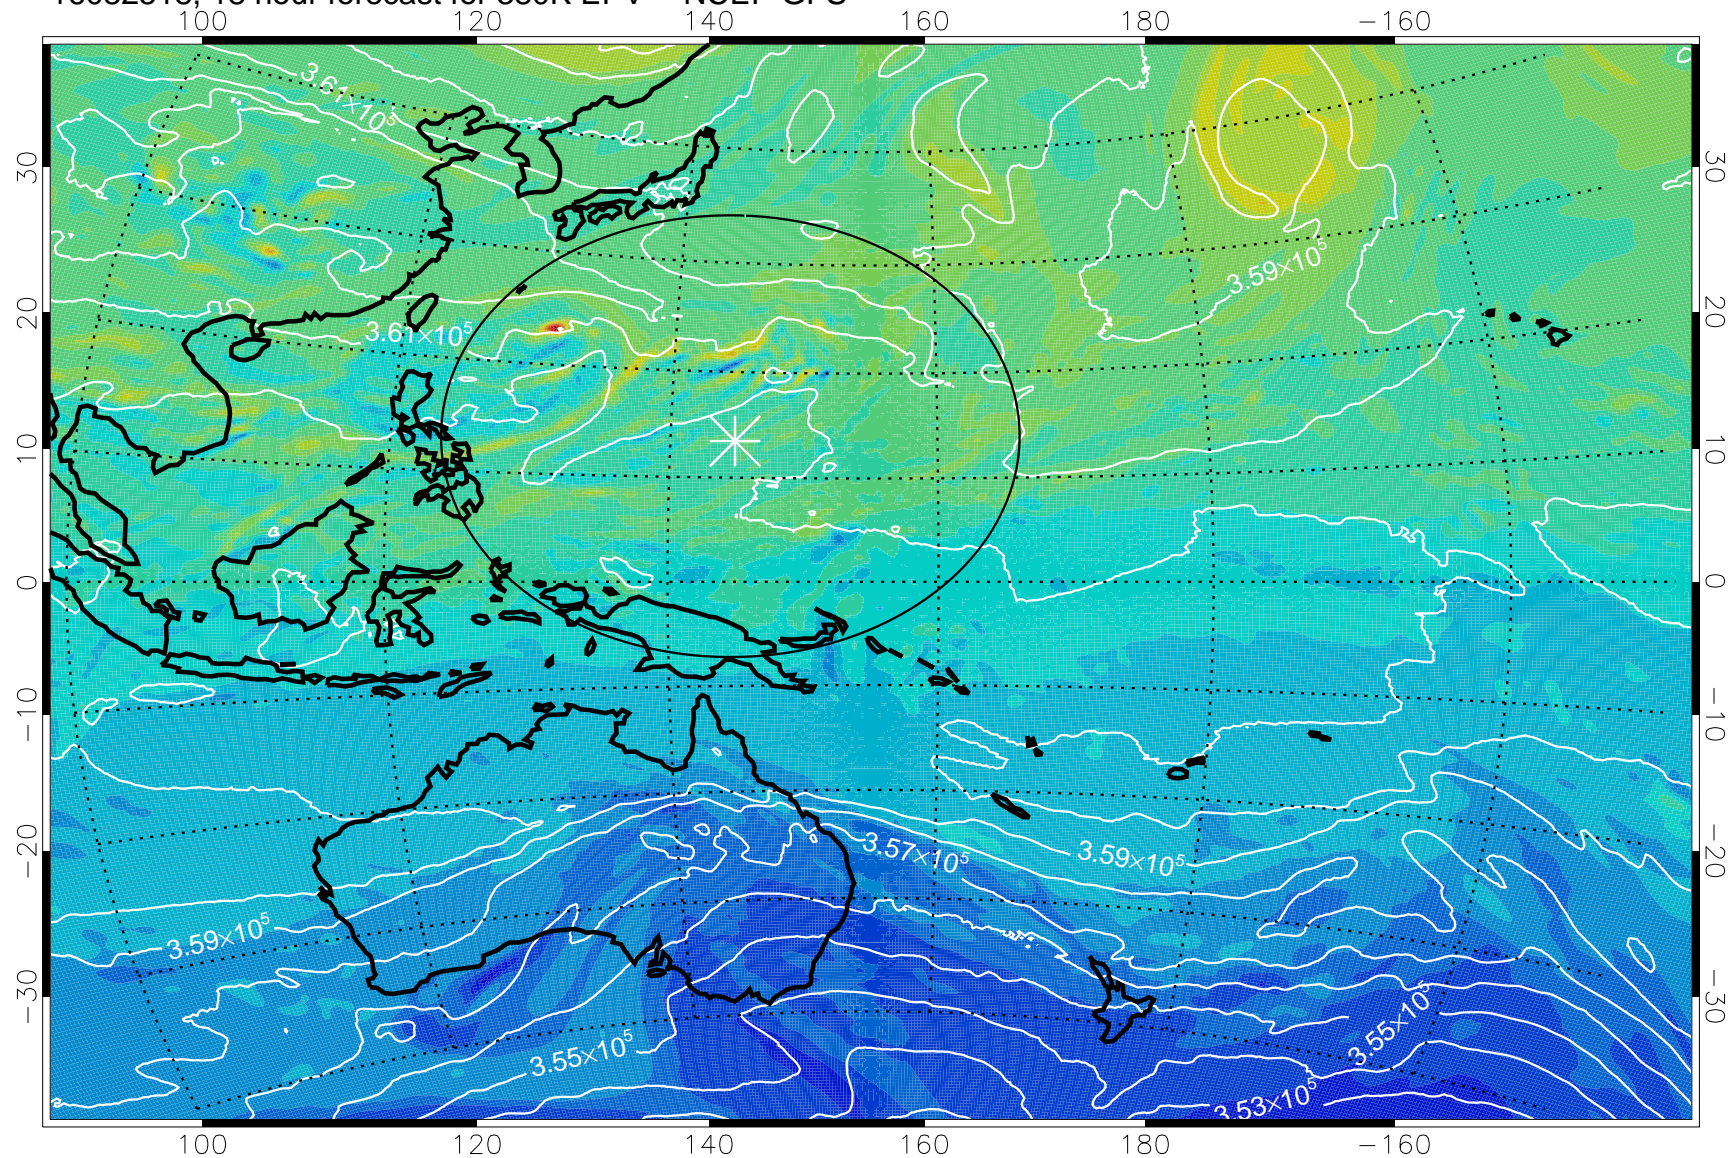

16082506, 6 hour forecast for 380K EPV -- NCEP GFS

380K Montgomery Streamfunction, white

Range ring of 2304 km

16082512, 12 hour forecast for 380K EPV -- NCEP GFS

380K Montgomery Streamfunction, white

Range ring of 2304 km

16082518, 18 hour forecast for 380K EPV -- NCEP GFS

380K Montgomery Streamfunction, white

Range ring of 2304 km

16082600, 24 hour forecast for 380K EPV -- NCEP GFS

16082606, 30 hour forecast for 380K EPV -- NCEP GFS

380K Montgomery Streamfunction, white

Range ring of 2304 km

16082612, 36 hour forecast for 380K EPV -- NCEP GFS

380K Montgomery Streamfunction, white

Range ring of 2304 km

16082618, 42 hour forecast for 380K EPV -- NCEP GFS

380K Montgomery Streamfunction, white

Range ring of 2304 km

16082700, 48 hour forecast for 380K EPV -- NCEP GFS

380K Montgomery Streamfunction, white

Range ring of 2304 km

16082706, 54 hour forecast for 380K EPV -- NCEP GFS