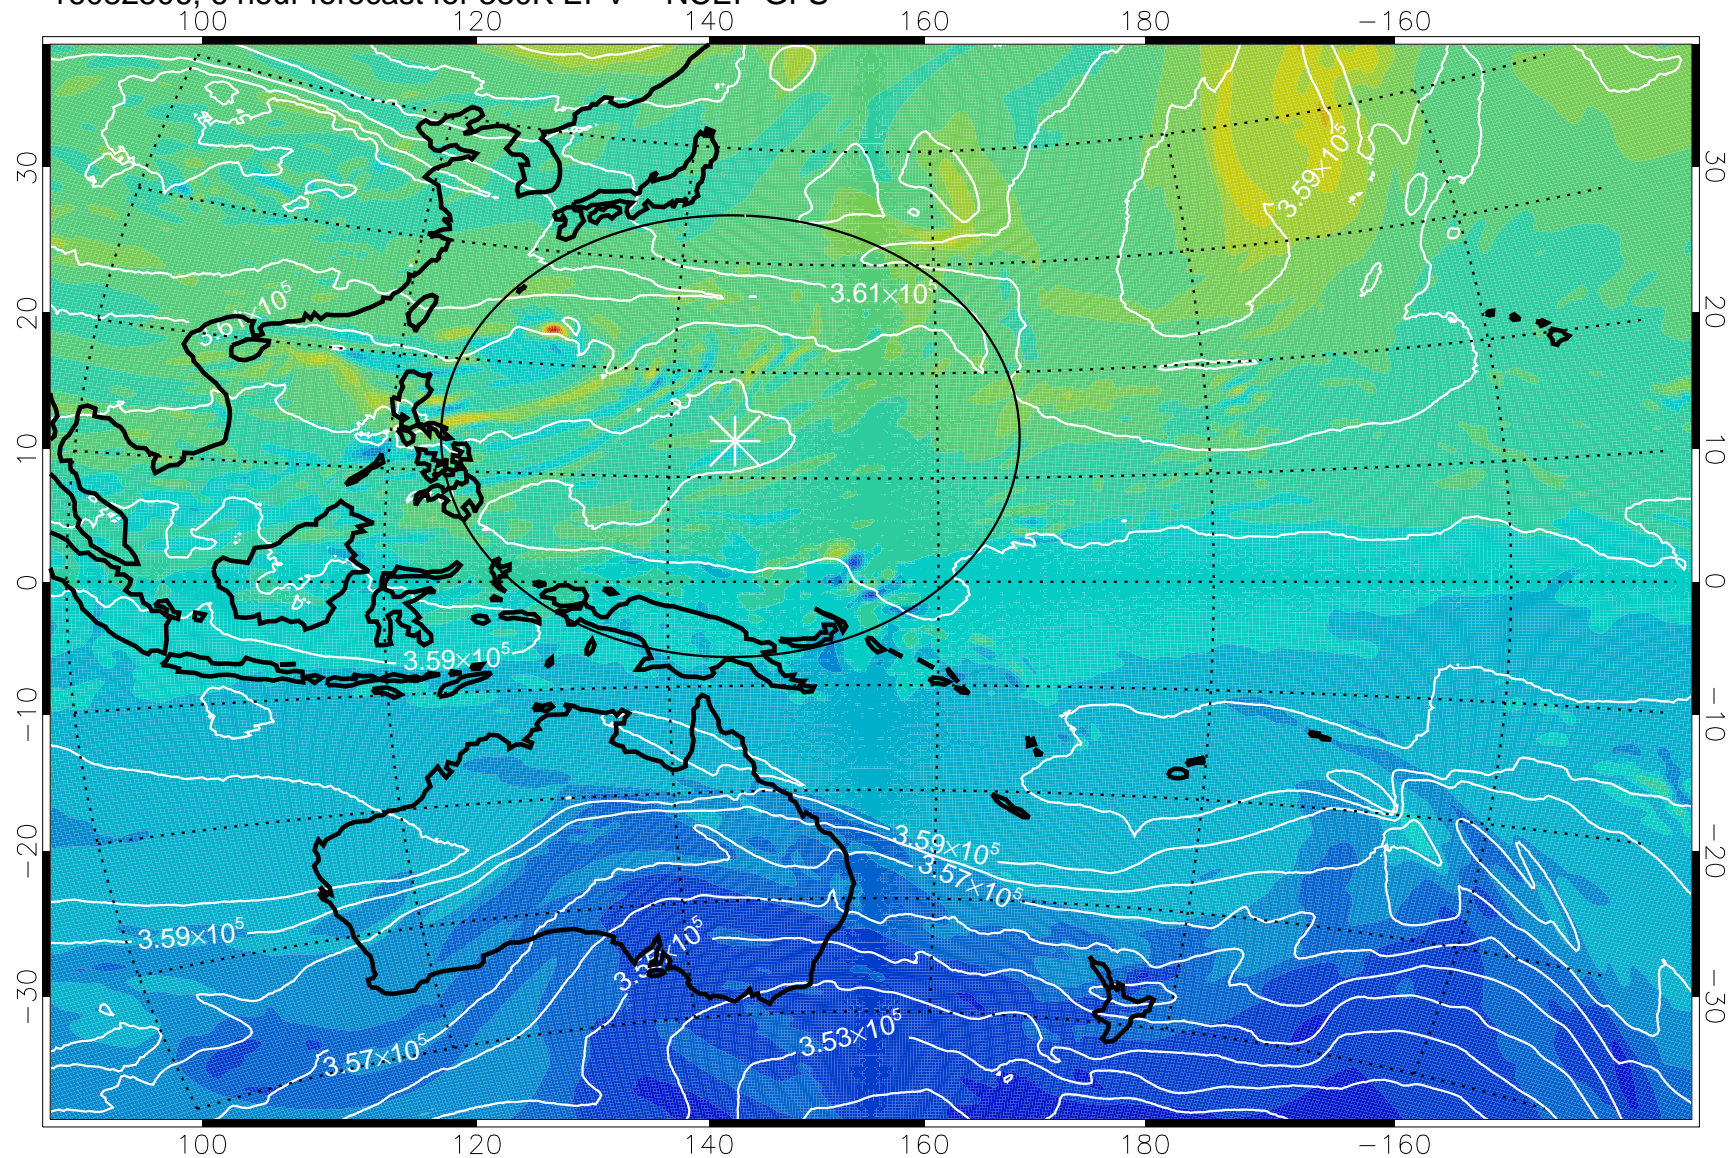

16082506, 6 hour forecast for 380K EPV -- NCEP GFS

380K Montgomery Streamfunction, white

Range ring of 2304 km

16082512, 12 hour forecast for 380K EPV -- NCEP GFS

380K Montgomery Streamfunction, white

Range ring of 2304 km

16082518, 18 hour forecast for 380K EPV -- NCEP GFS

380K Montgomery Streamfunction, white

Range ring of 2304 km

16082600, 24 hour forecast for 380K EPV -- NCEP GFS

16082606, 30 hour forecast for 380K EPV -- NCEP GFS

380K Montgomery Streamfunction, white

Range ring of 2304 km

16082612, 36 hour forecast for 380K EPV -- NCEP GFS

380K Montgomery Streamfunction, white

Range ring of 2304 km

16082618, 42 hour forecast for 380K EPV -- NCEP GFS

380K Montgomery Streamfunction, white

Range ring of 2304 km

16082700, 48 hour forecast for 380K EPV -- NCEP GFS

380K Montgomery Streamfunction, white

Range ring of 2304 km

16082706, 54 hour forecast for 380K EPV -- NCEP GFS