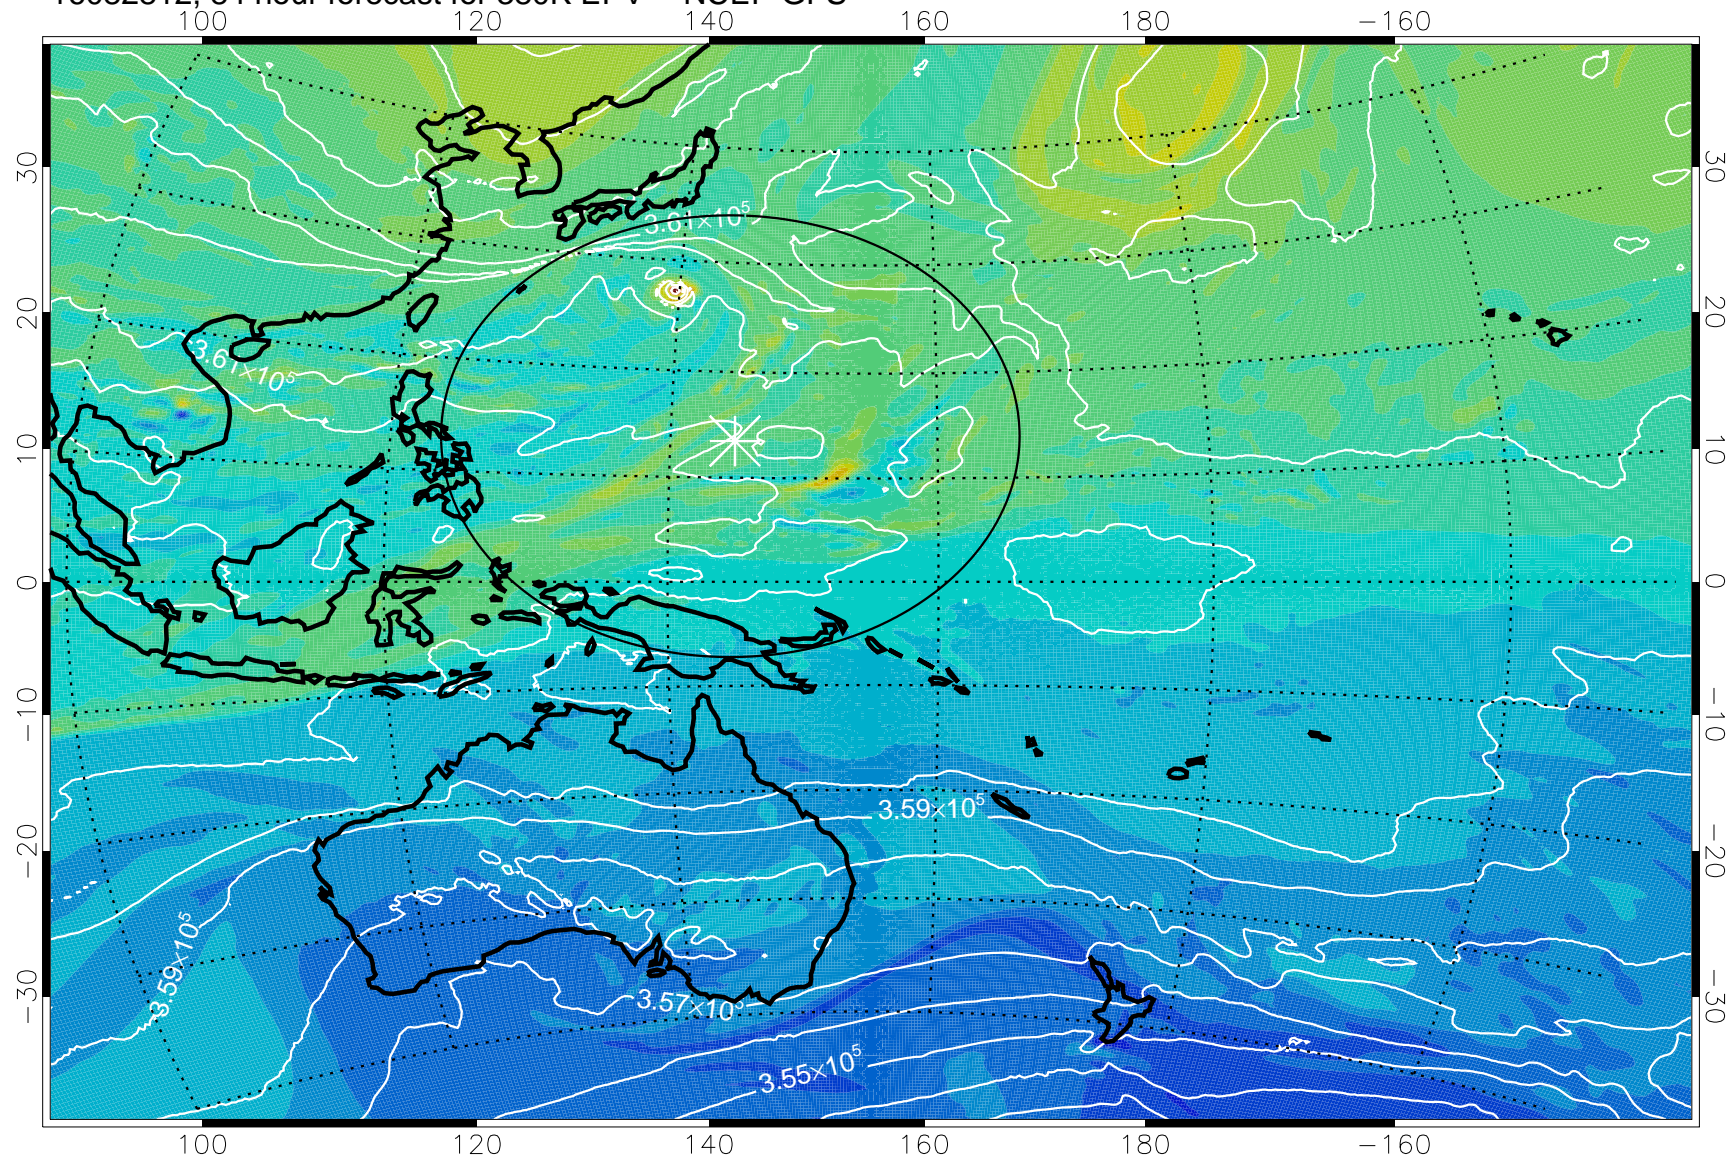

380K Montgomery Streamfunction, white

Range ring of 2304 km

16082712, 60 hour forecast for 380K EPV -- NCEP GFS

16082718, 66 hour forecast for 380K EPV -- NCEP GFS

380K Montgomery Streamfunction, white

Range ring of 2304 km

16082800, 72 hour forecast for 380K EPV -- NCEP GFS

380K Montgomery Streamfunction, white

Range ring of 2304 km

16082806, 78 hour forecast for 380K EPV -- NCEP GFS

380K Montgomery Streamfunction, white

Range ring of 2304 km

16082812, 84 hour forecast for 380K EPV -- NCEP GFS

380K Montgomery Streamfunction, white

Range ring of 2304 km

16082818, 90 hour forecast for 380K EPV -- NCEP GFS

380K Montgomery Streamfunction, white

Range ring of 2304 km

16082900, 96 hour forecast for 380K EPV -- NCEP GFS

380K Montgomery Streamfunction, white

Range ring of 2304 km

16082906, 102 hour forecast for 380K EPV -- NCEP GFS

380K Montgomery Streamfunction, white

Range ring of 2304 km