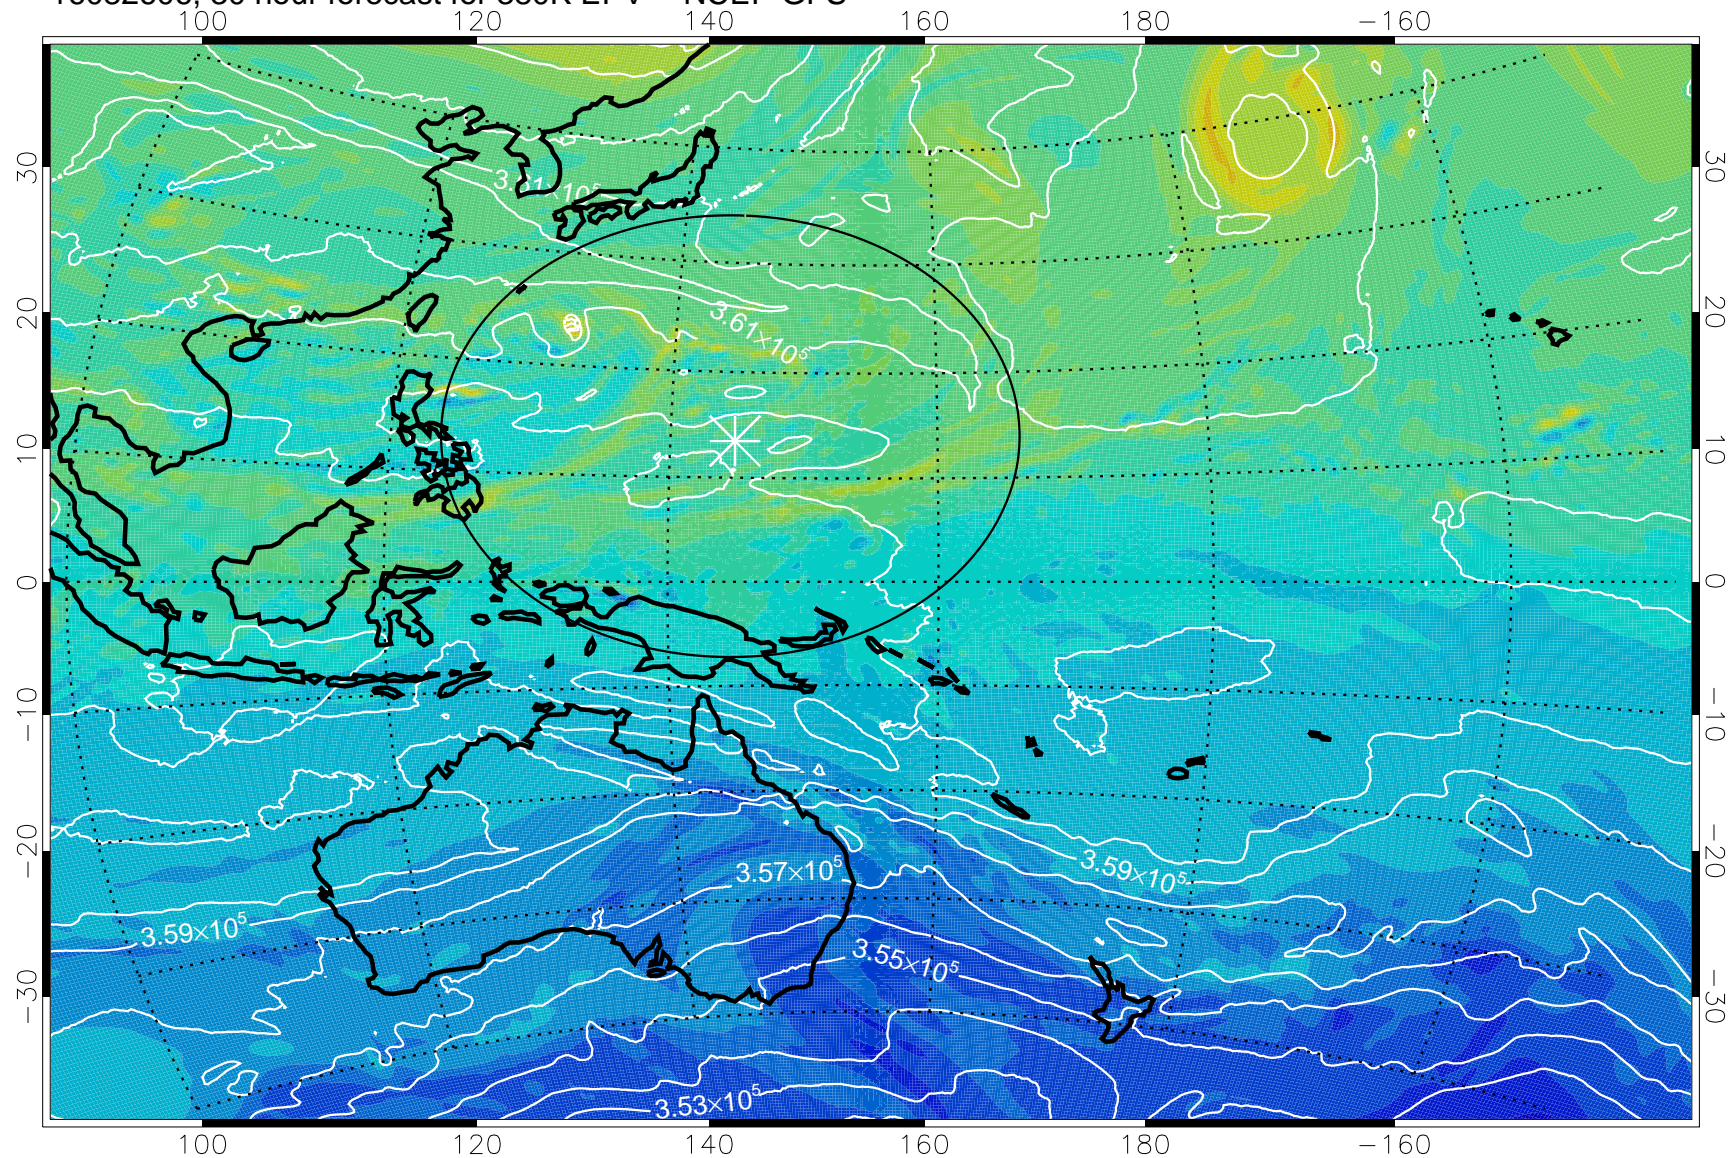

16082518, 18 hour forecast for 380K EPV -- NCEP GFS

380K Montgomery Streamfunction, white

Range ring of 2304 km

16082600, 24 hour forecast for 380K EPV -- NCEP GFS

16082606, 30 hour forecast for 380K EPV -- NCEP GFS

380K Montgomery Streamfunction, white

Range ring of 2304 km

16082612, 36 hour forecast for 380K EPV -- NCEP GFS

380K Montgomery Streamfunction, white

Range ring of 2304 km

16082618, 42 hour forecast for 380K EPV -- NCEP GFS

380K Montgomery Streamfunction, white

Range ring of 2304 km

16082700, 48 hour forecast for 380K EPV -- NCEP GFS

380K Montgomery Streamfunction, white

Range ring of 2304 km

16082706, 54 hour forecast for 380K EPV -- NCEP GFS

380K Montgomery Streamfunction, white

Range ring of 2304 km

16082712, 60 hour forecast for 380K EPV -- NCEP GFS

16082718, 66 hour forecast for 380K EPV -- NCEP GFS

380K Montgomery Streamfunction, white

Range ring of 2304 km