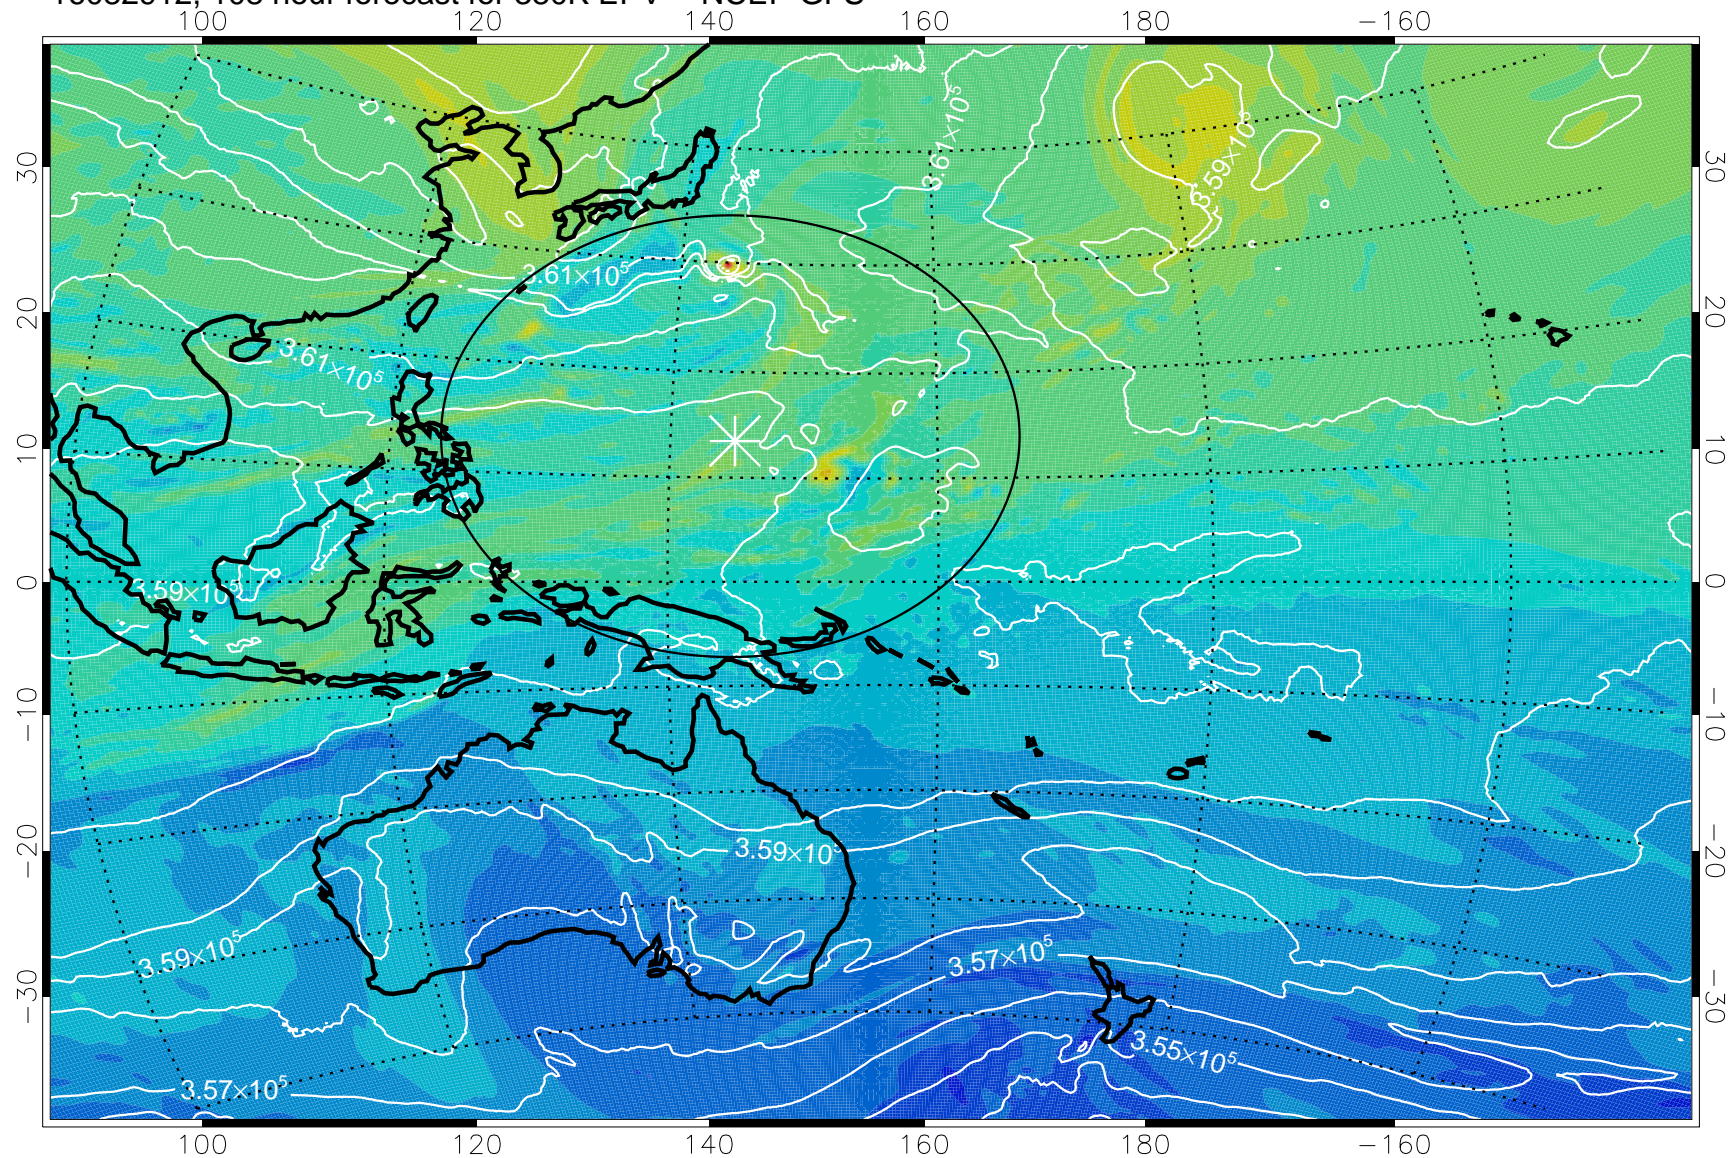

16082812, 84 hour forecast for 380K EPV -- NCEP GFS

380K Montgomery Streamfunction, white

Range ring of 2304 km

16082818, 90 hour forecast for 380K EPV -- NCEP GFS

380K Montgomery Streamfunction, white

Range ring of 2304 km

16082900, 96 hour forecast for 380K EPV -- NCEP GFS

380K Montgomery Streamfunction, white

Range ring of 2304 km

16082906, 102 hour forecast for 380K EPV -- NCEP GFS

380K Montgomery Streamfunction, white

Range ring of 2304 km

16082912, 108 hour forecast for 380K EPV -- NCEP GFS

380K Montgomery Streamfunction, white

Range ring of 2304 km

16082918, 114 hour forecast for 380K EPV -- NCEP GFS

380K Montgomery Streamfunction, white

Range ring of 2304 km

16083000, 120 hour forecast for 380K EPV -- NCEP GFS

380K Montgomery Streamfunction, white

Range ring of 2304 km