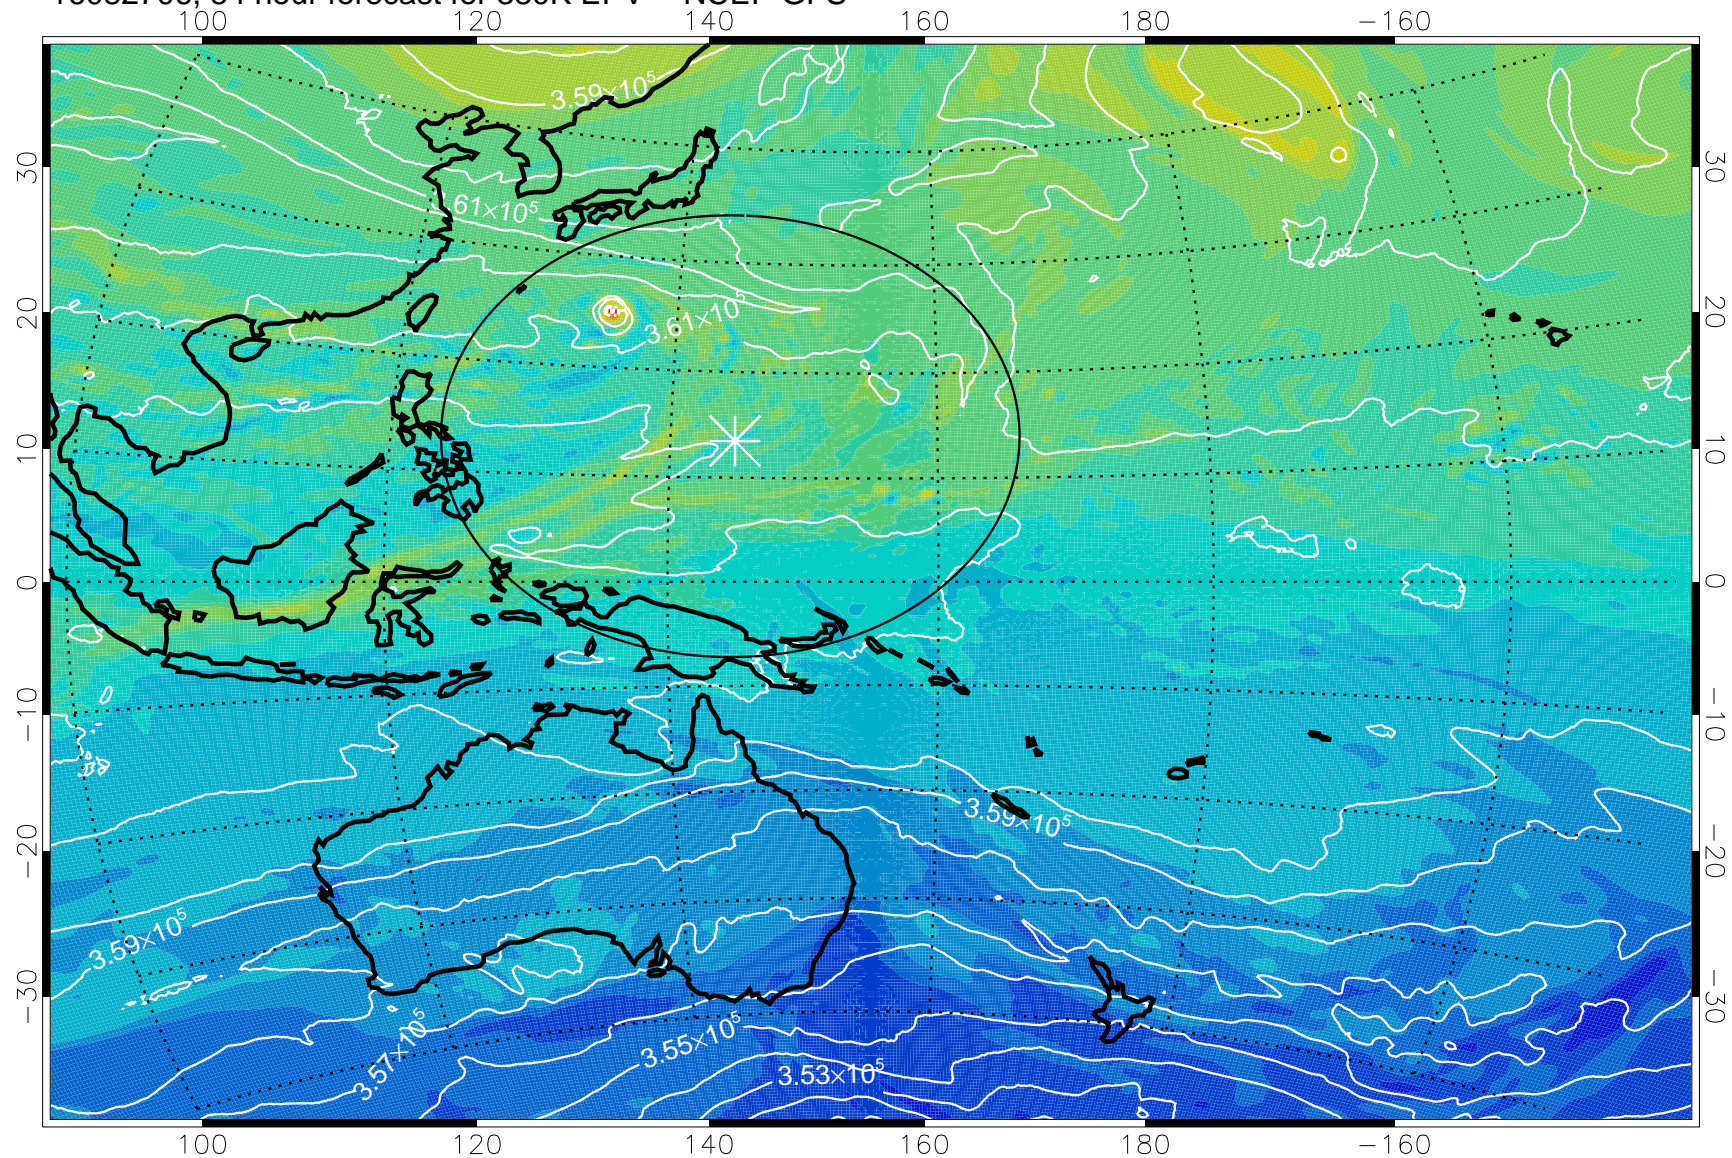

380K Montgomery Streamfunction, white

Range ring of 2304 km

16082612, 36 hour forecast for 380K EPV -- NCEP GFS

380K Montgomery Streamfunction, white

Range ring of 2304 km

16082618, 42 hour forecast for 380K EPV -- NCEP GFS

380K Montgomery Streamfunction, white

Range ring of 2304 km

16082700, 48 hour forecast for 380K EPV -- NCEP GFS

380K Montgomery Streamfunction, white

Range ring of 2304 km

16082706, 54 hour forecast for 380K EPV -- NCEP GFS

380K Montgomery Streamfunction, white

Range ring of 2304 km

16082712, 60 hour forecast for 380K EPV -- NCEP GFS

16082718, 66 hour forecast for 380K EPV -- NCEP GFS

380K Montgomery Streamfunction, white

Range ring of 2304 km

16082800, 72 hour forecast for 380K EPV -- NCEP GFS

380K Montgomery Streamfunction, white

Range ring of 2304 km

16082806, 78 hour forecast for 380K EPV -- NCEP GFS

380K Montgomery Streamfunction, white

Range ring of 2304 km