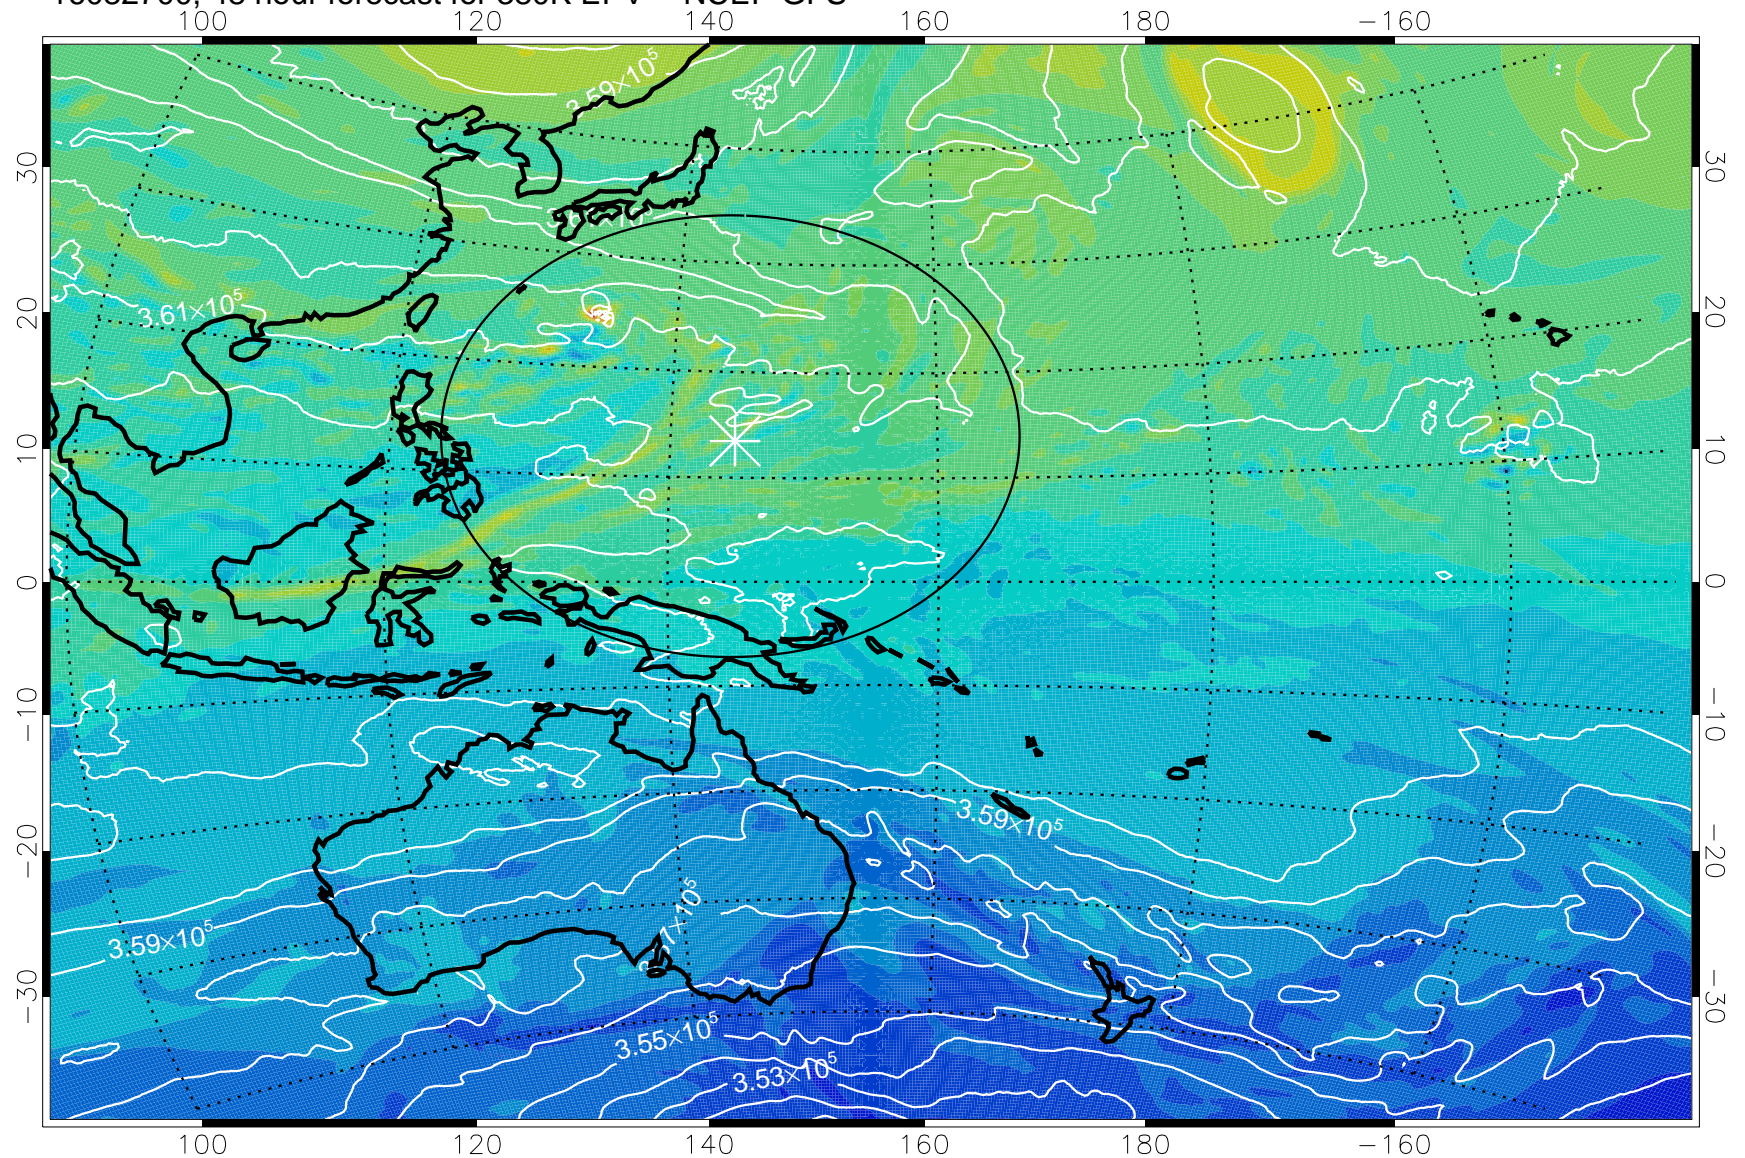

16082518, 18 hour forecast for 380K EPV -- NCEP GFS

380K Montgomery Streamfunction, white

Range ring of 2304 km

16082600, 24 hour forecast for 380K EPV -- NCEP GFS

16082606, 30 hour forecast for 380K EPV -- NCEP GFS

380K Montgomery Streamfunction, white

Range ring of 2304 km

16082612, 36 hour forecast for 380K EPV -- NCEP GFS

380K Montgomery Streamfunction, white

Range ring of 2304 km

16082618, 42 hour forecast for 380K EPV -- NCEP GFS

380K Montgomery Streamfunction, white

Range ring of 2304 km

16082700, 48 hour forecast for 380K EPV -- NCEP GFS

380K Montgomery Streamfunction, white

Range ring of 2304 km

16082706, 54 hour forecast for 380K EPV -- NCEP GFS

380K Montgomery Streamfunction, white

Range ring of 2304 km

16082712, 60 hour forecast for 380K EPV -- NCEP GFS

16082718, 66 hour forecast for 380K EPV -- NCEP GFS

380K Montgomery Streamfunction, white

Range ring of 2304 km