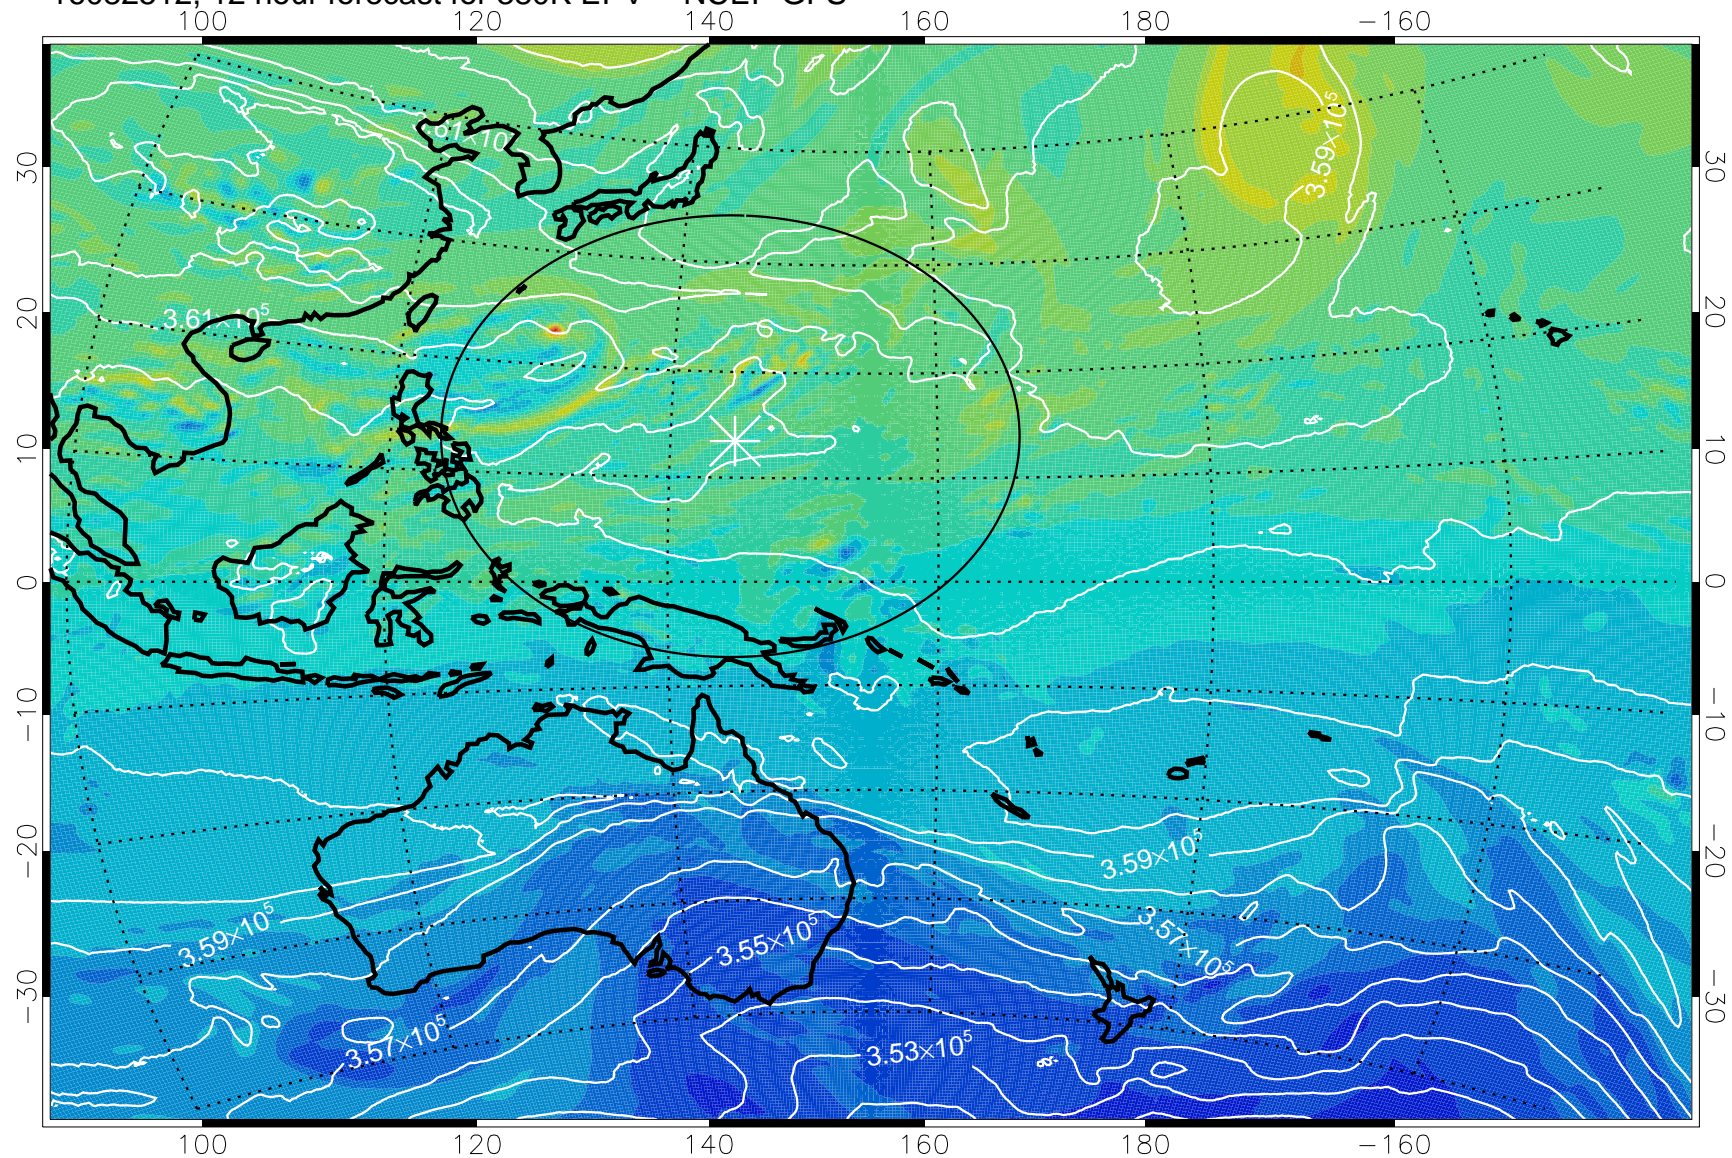

16082506, 6 hour forecast for 380K EPV -- NCEP GFS

380K Montgomery Streamfunction, white

Range ring of 2304 km

16082512, 12 hour forecast for 380K EPV -- NCEP GFS

380K Montgomery Streamfunction, white

Range ring of 2304 km

16082518, 18 hour forecast for 380K EPV -- NCEP GFS

380K Montgomery Streamfunction, white

Range ring of 2304 km

16082600, 24 hour forecast for 380K EPV -- NCEP GFS

16082606, 30 hour forecast for 380K EPV -- NCEP GFS

380K Montgomery Streamfunction, white

Range ring of 2304 km

16082612, 36 hour forecast for 380K EPV -- NCEP GFS

380K Montgomery Streamfunction, white

Range ring of 2304 km

16082618, 42 hour forecast for 380K EPV -- NCEP GFS

380K Montgomery Streamfunction, white

Range ring of 2304 km

16082700, 48 hour forecast for 380K EPV -- NCEP GFS

380K Montgomery Streamfunction, white

Range ring of 2304 km

16082706, 54 hour forecast for 380K EPV -- NCEP GFS