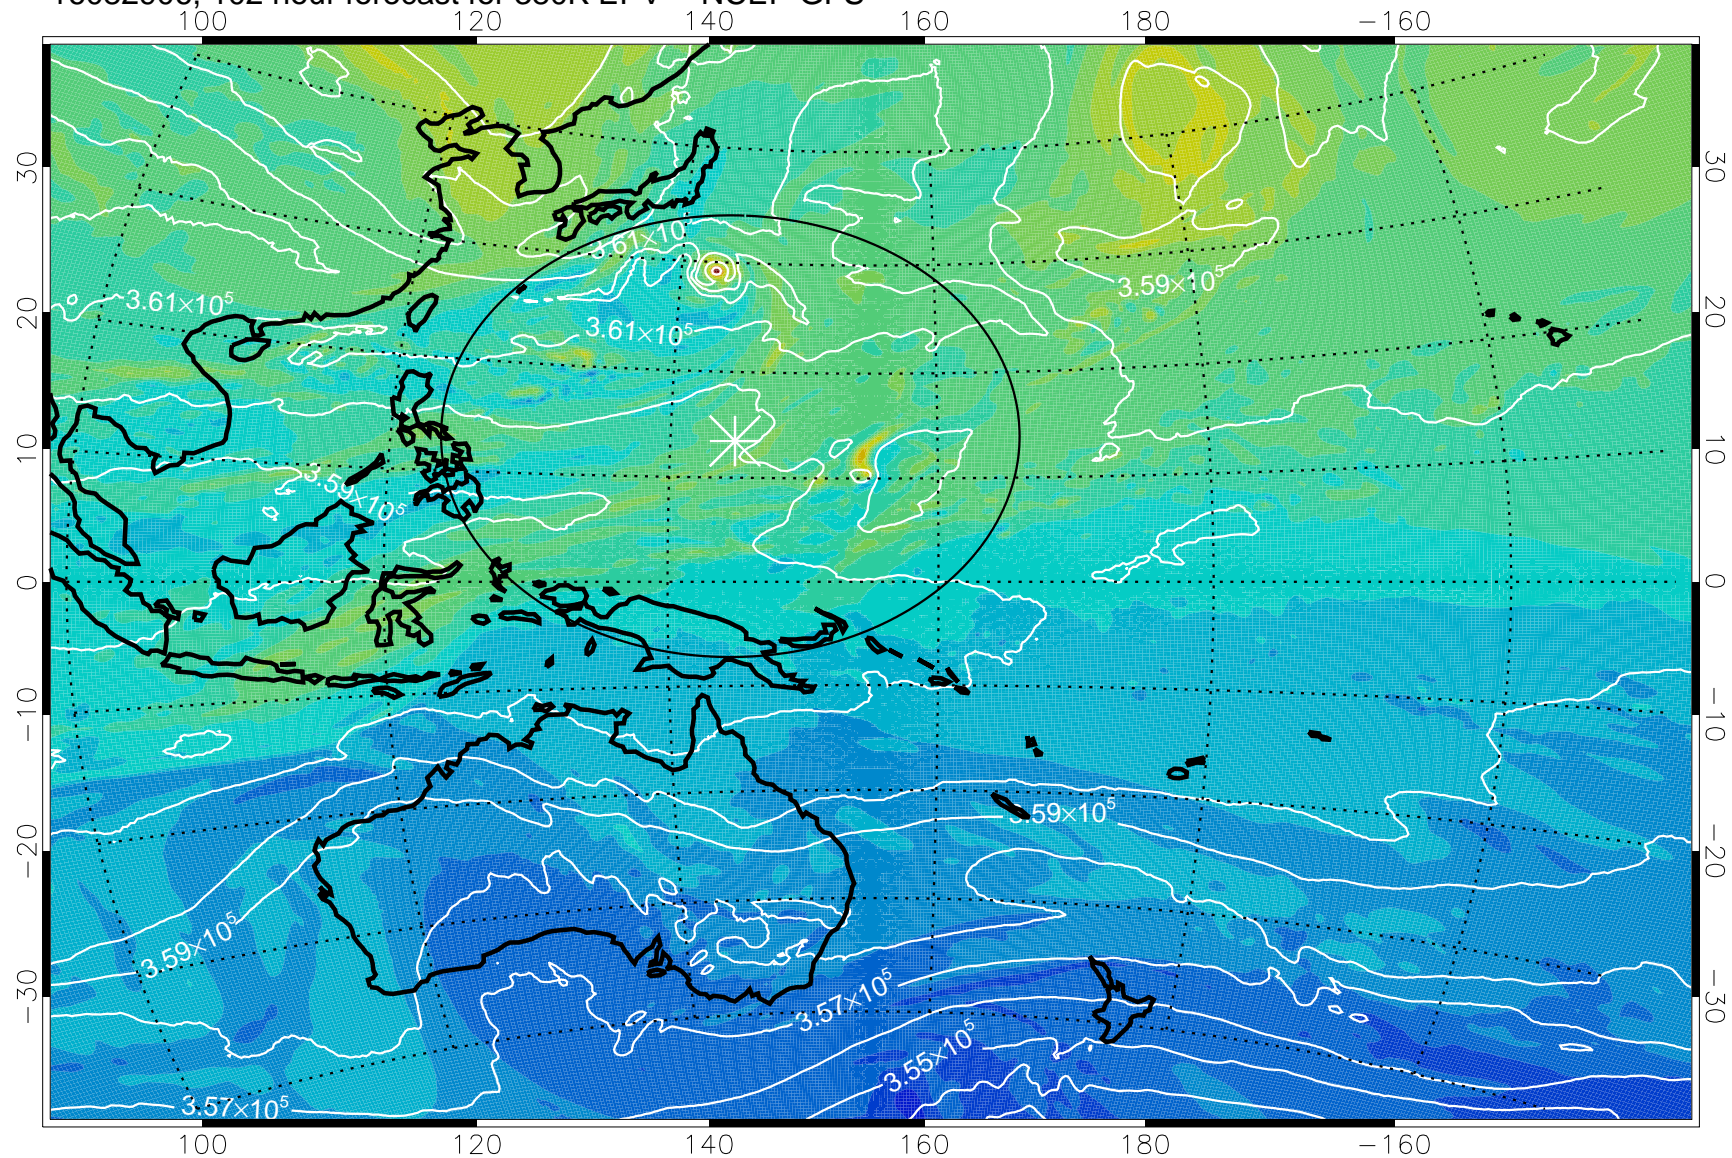

16082812, 84 hour forecast for 380K EPV -- NCEP GFS

380K Montgomery Streamfunction, white

Range ring of 2304 km

16082818, 90 hour forecast for 380K EPV -- NCEP GFS

380K Montgomery Streamfunction, white

Range ring of 2304 km

16082900, 96 hour forecast for 380K EPV -- NCEP GFS

380K Montgomery Streamfunction, white

Range ring of 2304 km

16082906, 102 hour forecast for 380K EPV -- NCEP GFS

380K Montgomery Streamfunction, white

Range ring of 2304 km

16082912, 108 hour forecast for 380K EPV -- NCEP GFS

380K Montgomery Streamfunction, white

Range ring of 2304 km

16082918, 114 hour forecast for 380K EPV -- NCEP GFS

380K Montgomery Streamfunction, white

Range ring of 2304 km

16083000, 120 hour forecast for 380K EPV -- NCEP GFS

380K Montgomery Streamfunction, white

Range ring of 2304 km