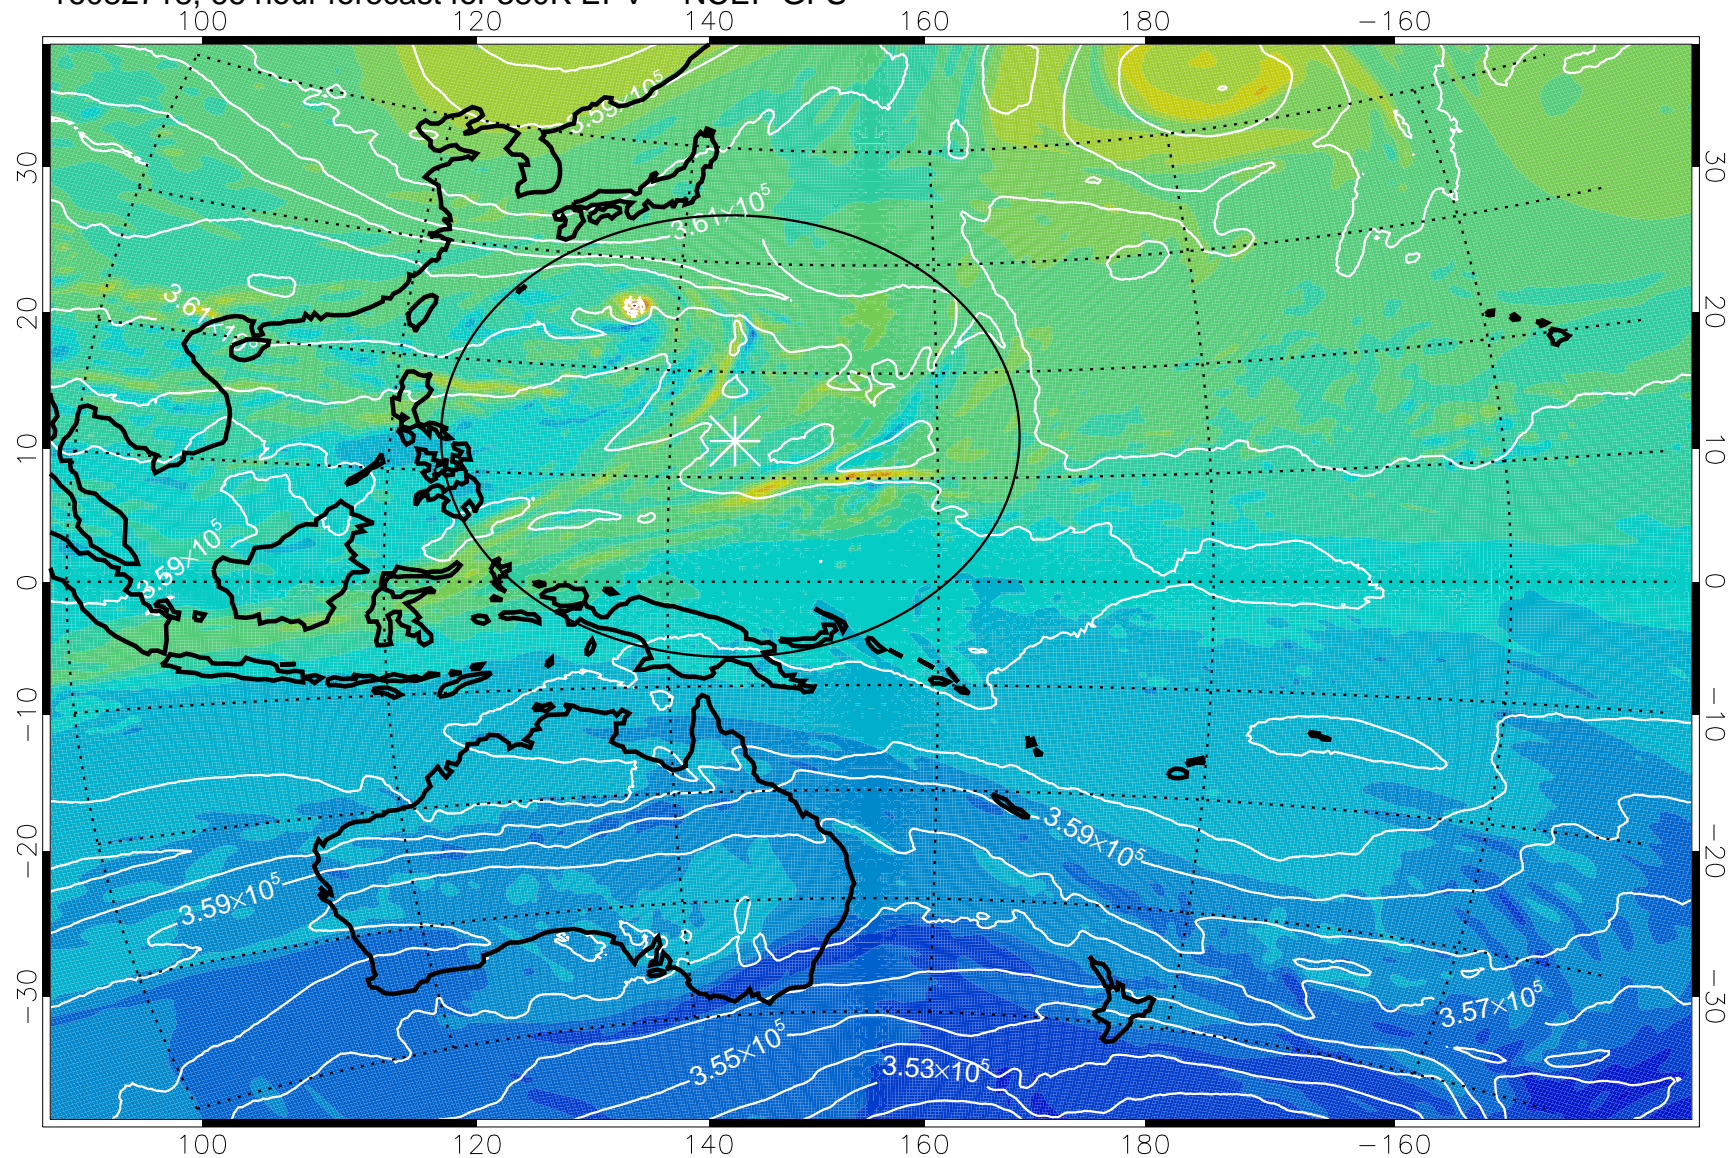

380K Montgomery Streamfunction, white

Range ring of 2304 km

16082700, 48 hour forecast for 380K EPV -- NCEP GFS

380K Montgomery Streamfunction, white

Range ring of 2304 km

16082706, 54 hour forecast for 380K EPV -- NCEP GFS

380K Montgomery Streamfunction, white

Range ring of 2304 km

16082712, 60 hour forecast for 380K EPV -- NCEP GFS

16082718, 66 hour forecast for 380K EPV -- NCEP GFS

380K Montgomery Streamfunction, white

Range ring of 2304 km

16082800, 72 hour forecast for 380K EPV -- NCEP GFS

380K Montgomery Streamfunction, white

Range ring of 2304 km

16082806, 78 hour forecast for 380K EPV -- NCEP GFS

380K Montgomery Streamfunction, white

Range ring of 2304 km

16082812, 84 hour forecast for 380K EPV -- NCEP GFS

380K Montgomery Streamfunction, white

Range ring of 2304 km

16082818, 90 hour forecast for 380K EPV -- NCEP GFS

380K Montgomery Streamfunction, white

Range ring of 2304 km