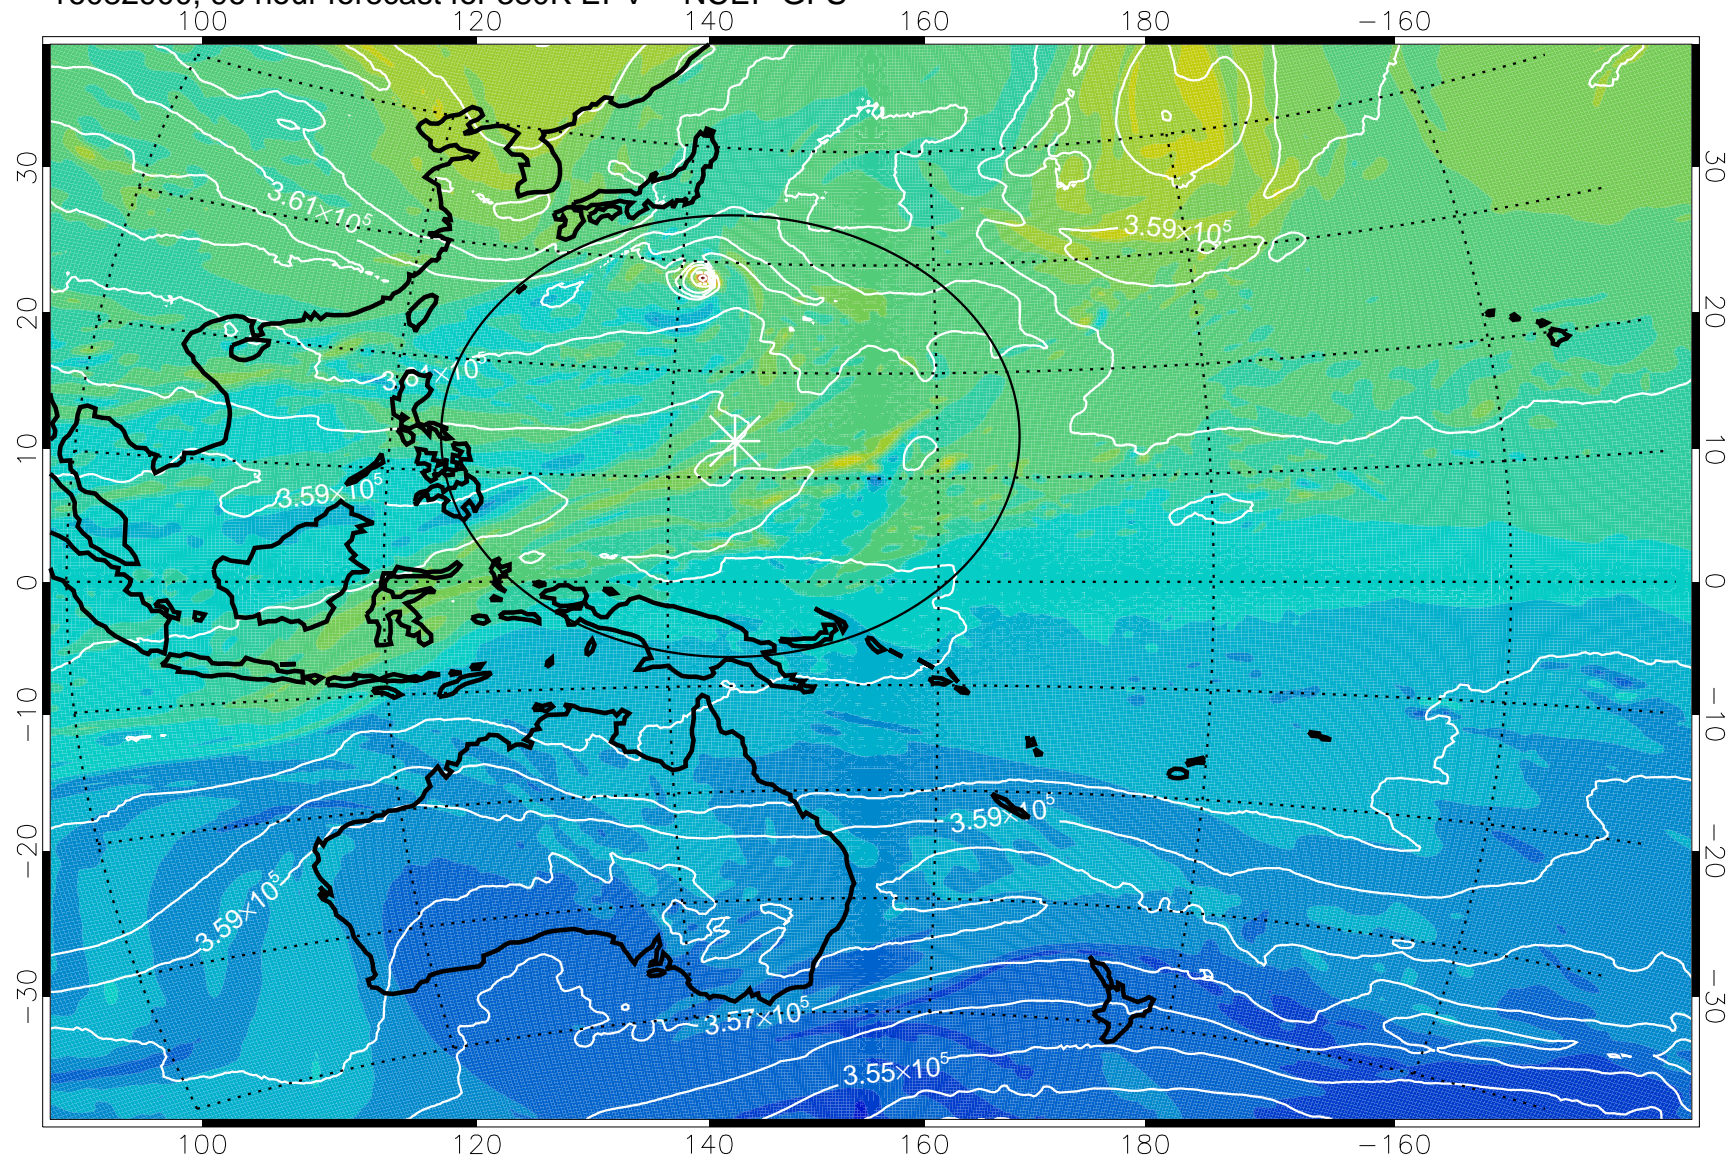

16082800, 72 hour forecast for 380K EPV -- NCEP GFS

380K Montgomery Streamfunction, white

Range ring of 2304 km

16082806, 78 hour forecast for 380K EPV -- NCEP GFS

380K Montgomery Streamfunction, white

Range ring of 2304 km

16082812, 84 hour forecast for 380K EPV -- NCEP GFS

380K Montgomery Streamfunction, white

Range ring of 2304 km

16082818, 90 hour forecast for 380K EPV -- NCEP GFS

380K Montgomery Streamfunction, white

Range ring of 2304 km

16082900, 96 hour forecast for 380K EPV -- NCEP GFS

380K Montgomery Streamfunction, white

Range ring of 2304 km

16082906, 102 hour forecast for 380K EPV -- NCEP GFS

380K Montgomery Streamfunction, white

Range ring of 2304 km

16082912, 108 hour forecast for 380K EPV -- NCEP GFS

380K Montgomery Streamfunction, white

Range ring of 2304 km

16082918, 114 hour forecast for 380K EPV -- NCEP GFS

380K Montgomery Streamfunction, white

Range ring of 2304 km