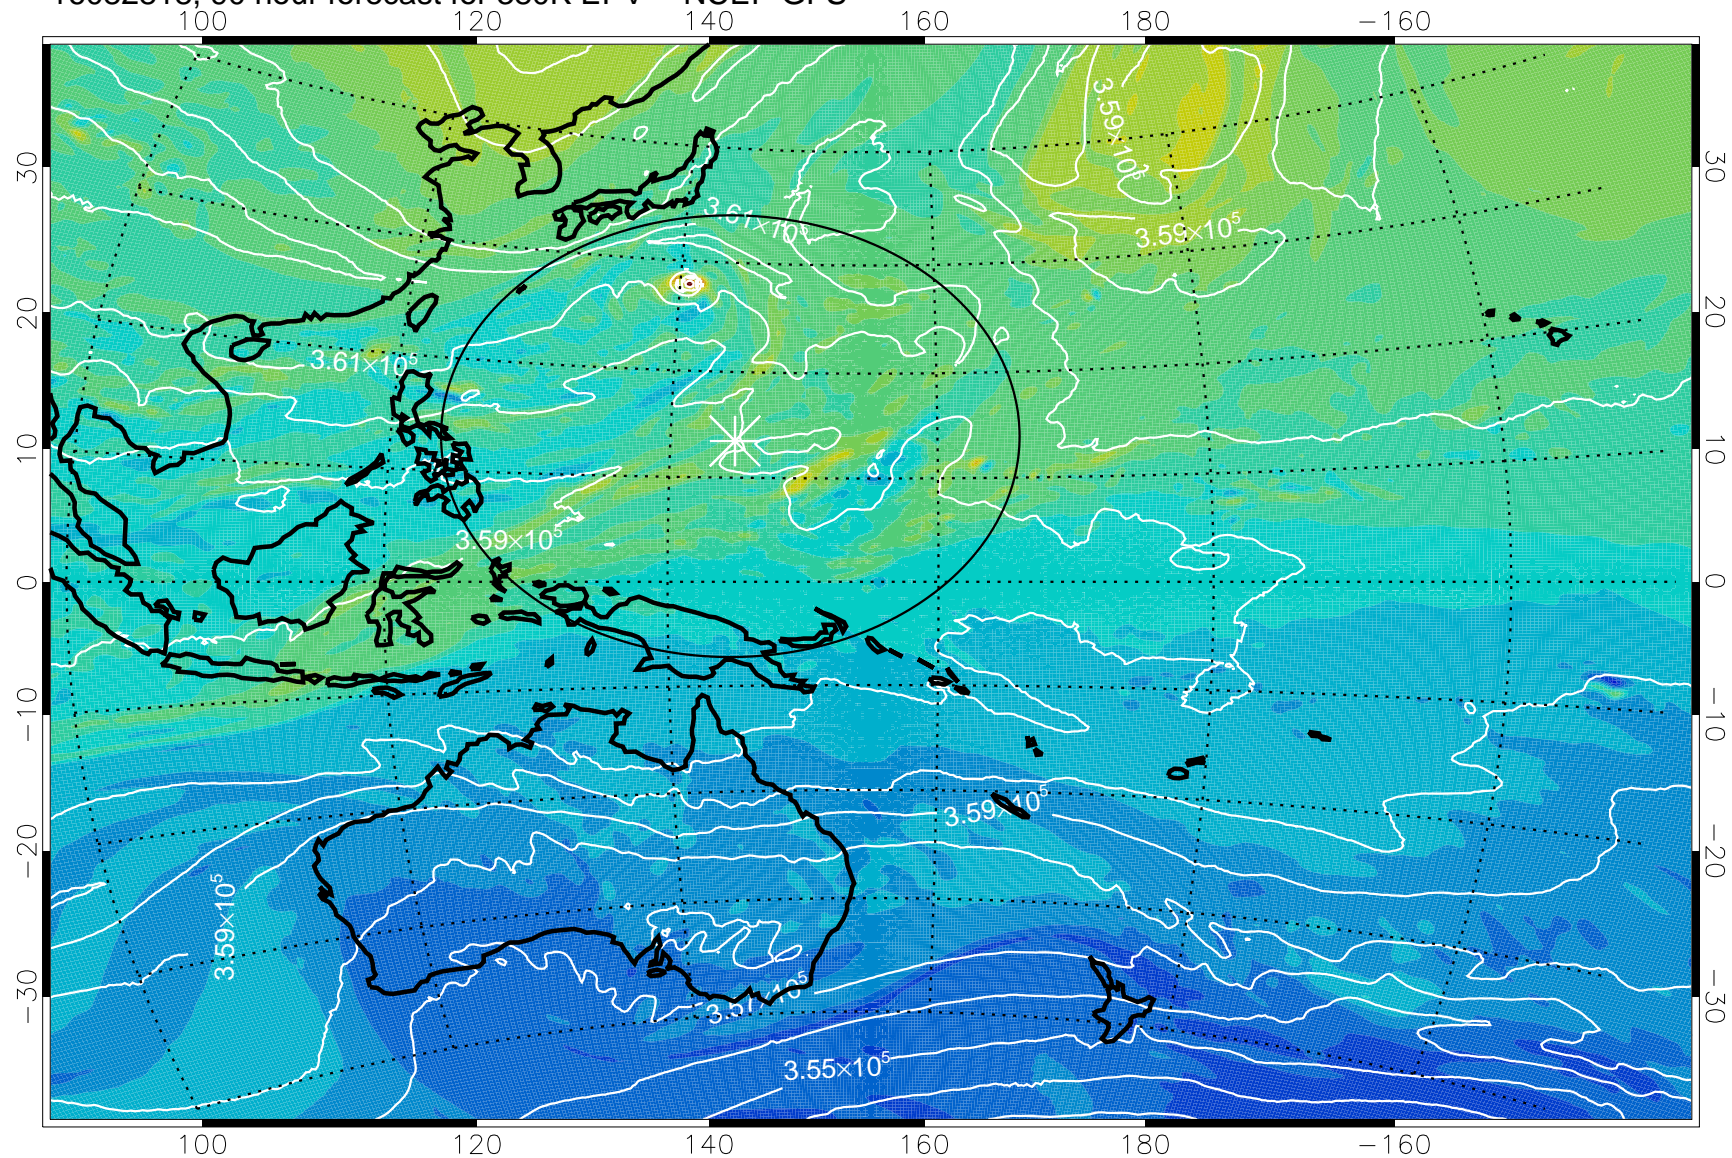

16082800, 72 hour forecast for 380K EPV -- NCEP GFS

380K Montgomery Streamfunction, white

Range ring of 2304 km

16082806, 78 hour forecast for 380K EPV -- NCEP GFS

380K Montgomery Streamfunction, white

Range ring of 2304 km

16082812, 84 hour forecast for 380K EPV -- NCEP GFS

380K Montgomery Streamfunction, white

Range ring of 2304 km

16082818, 90 hour forecast for 380K EPV -- NCEP GFS

380K Montgomery Streamfunction, white

Range ring of 2304 km

16082900, 96 hour forecast for 380K EPV -- NCEP GFS

380K Montgomery Streamfunction, white

Range ring of 2304 km

16082906, 102 hour forecast for 380K EPV -- NCEP GFS

380K Montgomery Streamfunction, white

Range ring of 2304 km

16082912, 108 hour forecast for 380K EPV -- NCEP GFS

380K Montgomery Streamfunction, white

Range ring of 2304 km

16082918, 114 hour forecast for 380K EPV -- NCEP GFS

380K Montgomery Streamfunction, white

Range ring of 2304 km