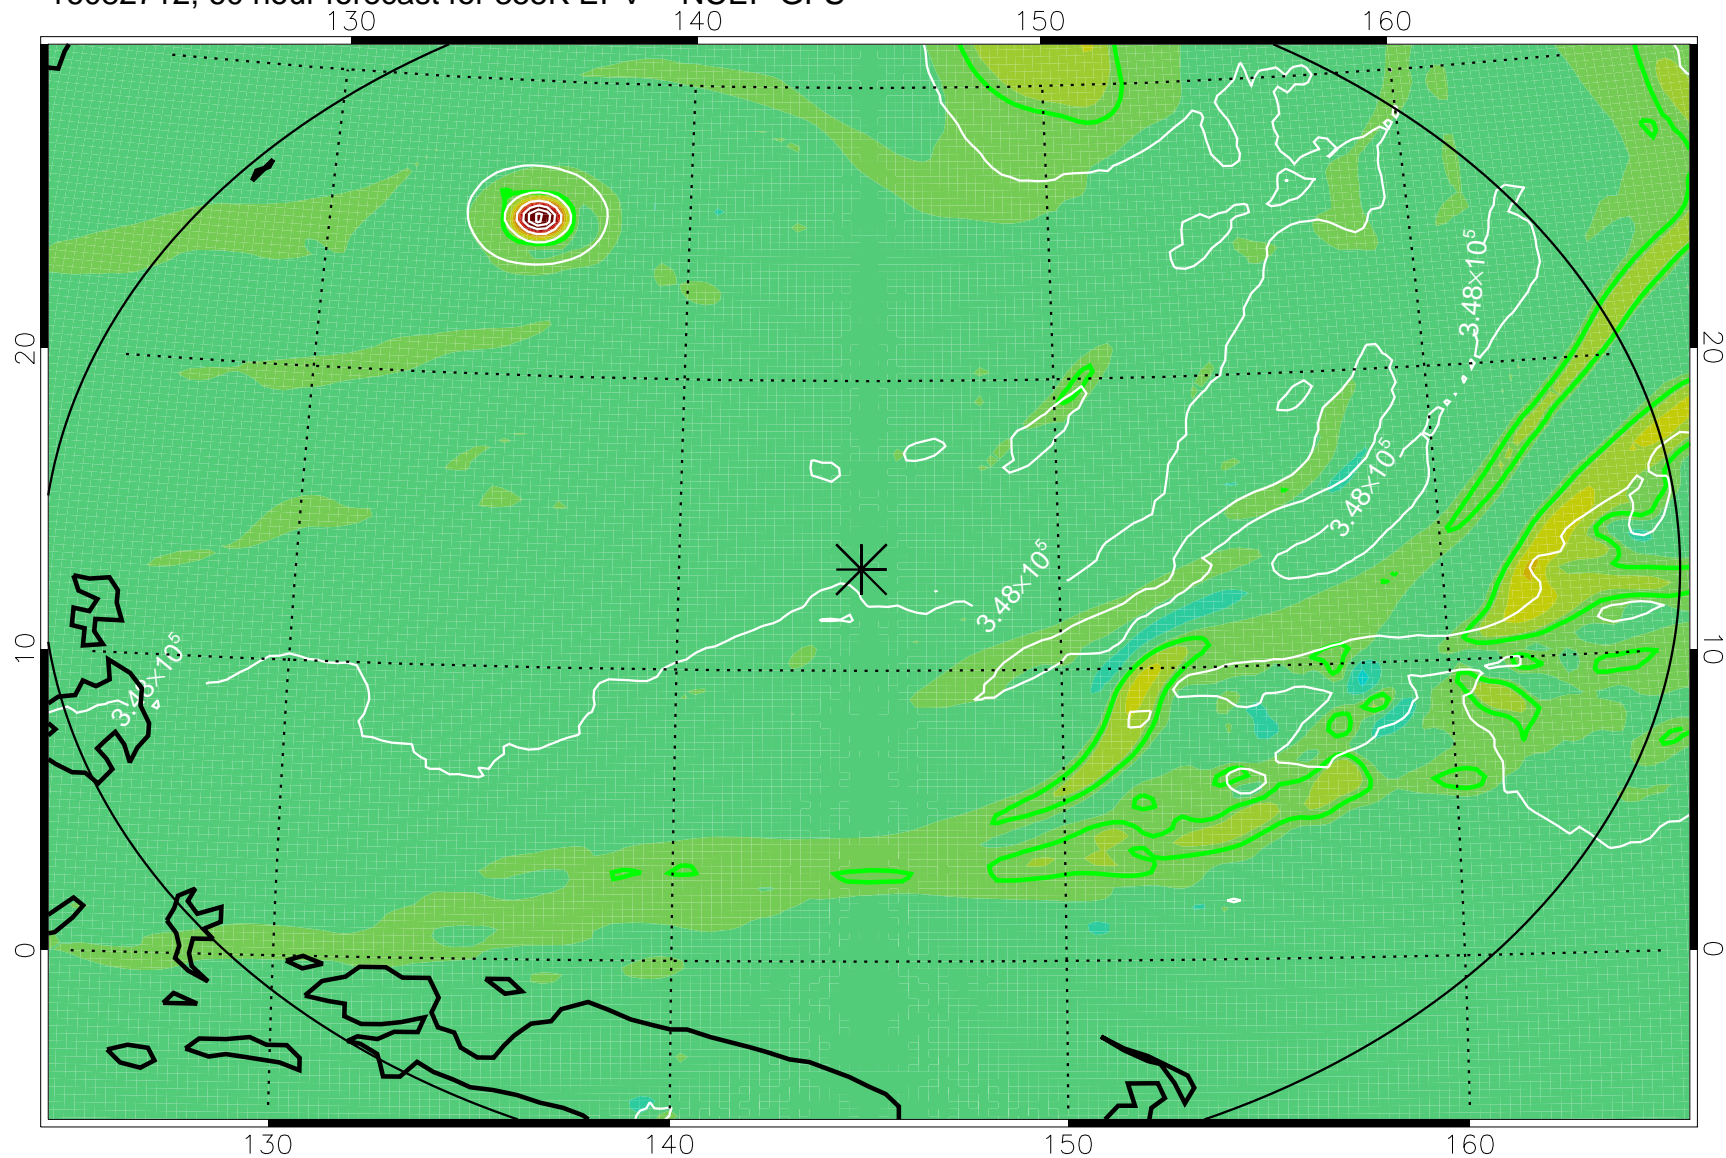

16082618, 42 hour forecast for 355K EPV -- NCEP GFS

355K Montgomery Streamfunction, white  
EPV Tropopause (2 PVU) Position  
Range ring of 2304 km

16082700, 48 hour forecast for 355K EPV -- NCEP GFS

355K Montgomery Streamfunction, white  
EPV Tropopause (2 PVU) Position  
Range ring of 2304 km

16082706, 54 hour forecast for 355K EPV -- NCEP GFS

355K Montgomery Streamfunction, white  
EPV Tropopause (2 PVU) Position  
Range ring of 2304 km

16082712, 60 hour forecast for 355K EPV -- NCEP GFS

355K Montgomery Streamfunction, white  
EPV Tropopause (2 PVU) Position  
Range ring of 2304 km

16082718, 66 hour forecast for 355K EPV -- NCEP GFS

355K Montgomery Streamfunction, white  
EPV Tropopause (2 PVU) Position  
Range ring of 2304 km

16082800, 72 hour forecast for 355K EPV -- NCEP GFS

355K Montgomery Streamfunction, white  
EPV Tropopause (2 PVU) Position  
Range ring of 2304 km

16082806, 78 hour forecast for 355K EPV -- NCEP GFS

355K Montgomery Streamfunction, white  
EPV Tropopause (2 PVU) Position  
Range ring of 2304 km

16082812, 84 hour forecast for 355K EPV -- NCEP GFS

355K Montgomery Streamfunction, white  
EPV Tropopause (2 PVU) Position  
Range ring of 2304 km