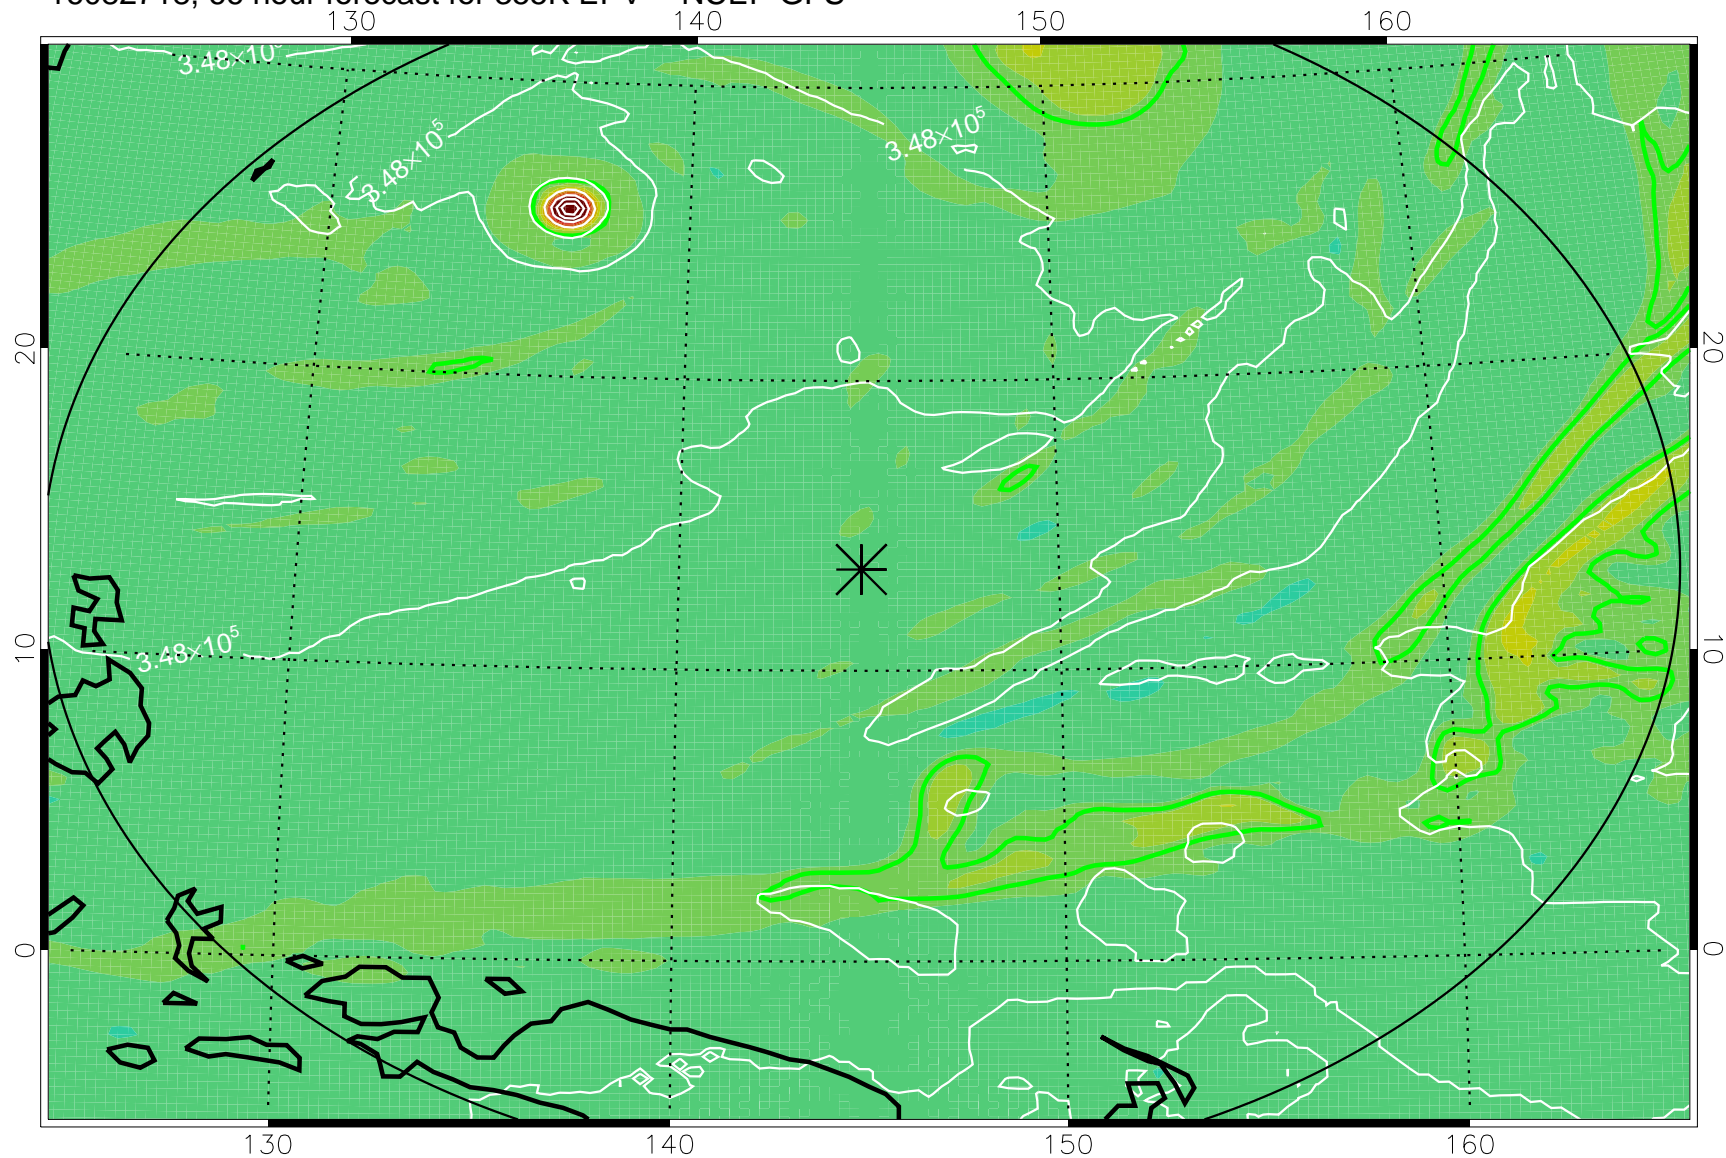

16082706, 54 hour forecast for 355K EPV -- NCEP GFS

355K Montgomery Streamfunction, white  
EPV Tropopause (2 PVU) Position  
Range ring of 2304 km

16082712, 60 hour forecast for 355K EPV -- NCEP GFS

355K Montgomery Streamfunction, white  
EPV Tropopause (2 PVU) Position  
Range ring of 2304 km

16082718, 66 hour forecast for 355K EPV -- NCEP GFS

355K Montgomery Streamfunction, white  
EPV Tropopause (2 PVU) Position  
Range ring of 2304 km

16082800, 72 hour forecast for 355K EPV -- NCEP GFS

355K Montgomery Streamfunction, white  
EPV Tropopause (2 PVU) Position  
Range ring of 2304 km

16082806, 78 hour forecast for 355K EPV -- NCEP GFS

355K Montgomery Streamfunction, white  
EPV Tropopause (2 PVU) Position  
Range ring of 2304 km

16082812, 84 hour forecast for 355K EPV -- NCEP GFS

355K Montgomery Streamfunction, white  
EPV Tropopause (2 PVU) Position  
Range ring of 2304 km

16082818, 90 hour forecast for 355K EPV -- NCEP GFS

355K Montgomery Streamfunction, white  
EPV Tropopause (2 PVU) Position  
Range ring of 2304 km

16082900, 96 hour forecast for 355K EPV -- NCEP GFS

355K Montgomery Streamfunction, white  
EPV Tropopause (2 PVU) Position  
Range ring of 2304 km