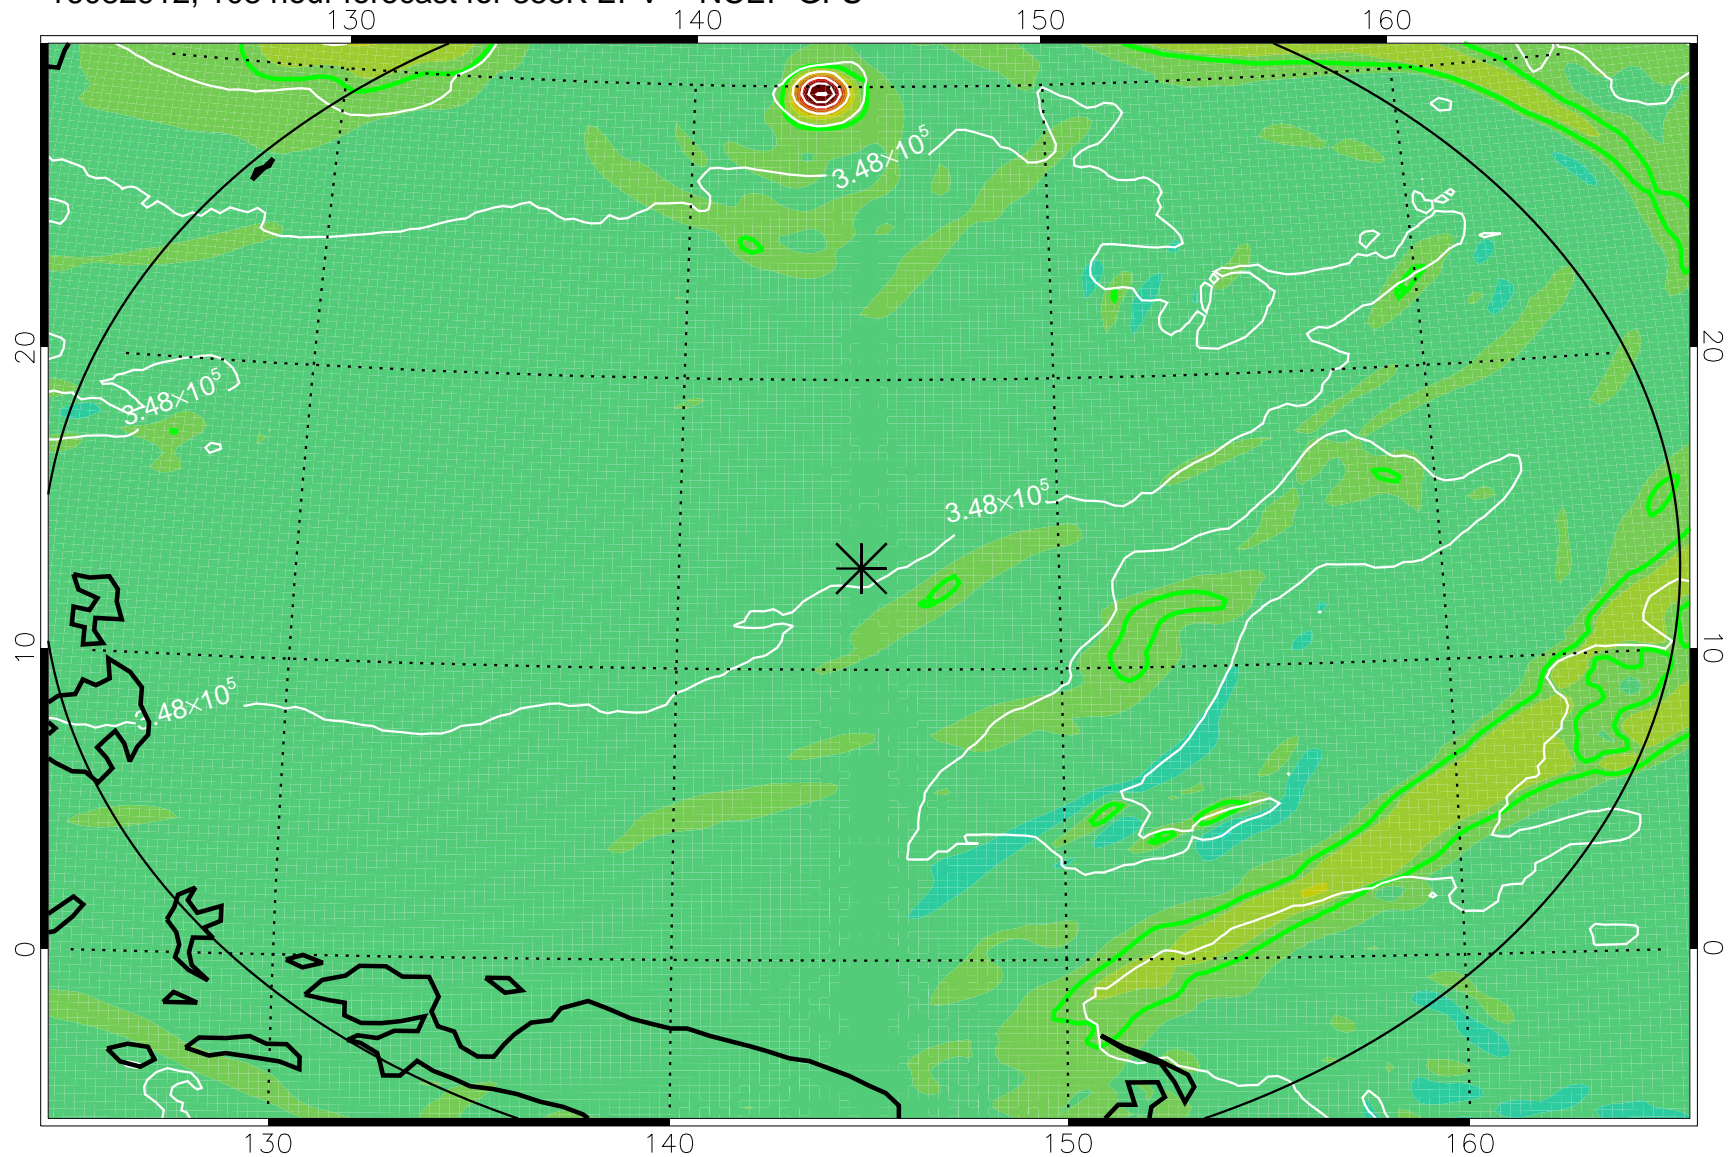

16082806, 78 hour forecast for 355K EPV -- NCEP GFS

355K Montgomery Streamfunction, white  
EPV Tropopause (2 PVU) Position  
Range ring of 2304 km

16082812, 84 hour forecast for 355K EPV -- NCEP GFS

355K Montgomery Streamfunction, white  
EPV Tropopause (2 PVU) Position  
Range ring of 2304 km

16082818, 90 hour forecast for 355K EPV -- NCEP GFS

355K Montgomery Streamfunction, white  
EPV Tropopause (2 PVU) Position  
Range ring of 2304 km

16082900, 96 hour forecast for 355K EPV -- NCEP GFS

355K Montgomery Streamfunction, white  
EPV Tropopause (2 PVU) Position  
Range ring of 2304 km

16082906, 102 hour forecast for 355K EPV -- NCEP GFS

355K Montgomery Streamfunction, white  
EPV Tropopause (2 PVU) Position  
Range ring of 2304 km

16082912, 108 hour forecast for 355K EPV -- NCEP GFS

355K Montgomery Streamfunction, white  
EPV Tropopause (2 PVU) Position  
Range ring of 2304 km

16082918, 114 hour forecast for 355K EPV -- NCEP GFS

355K Montgomery Streamfunction, white  
EPV Tropopause (2 PVU) Position  
Range ring of 2304 km

16083000, 120 hour forecast for 355K EPV -- NCEP GFS

355K Montgomery Streamfunction, white  
EPV Tropopause (2 PVU) Position  
Range ring of 2304 km