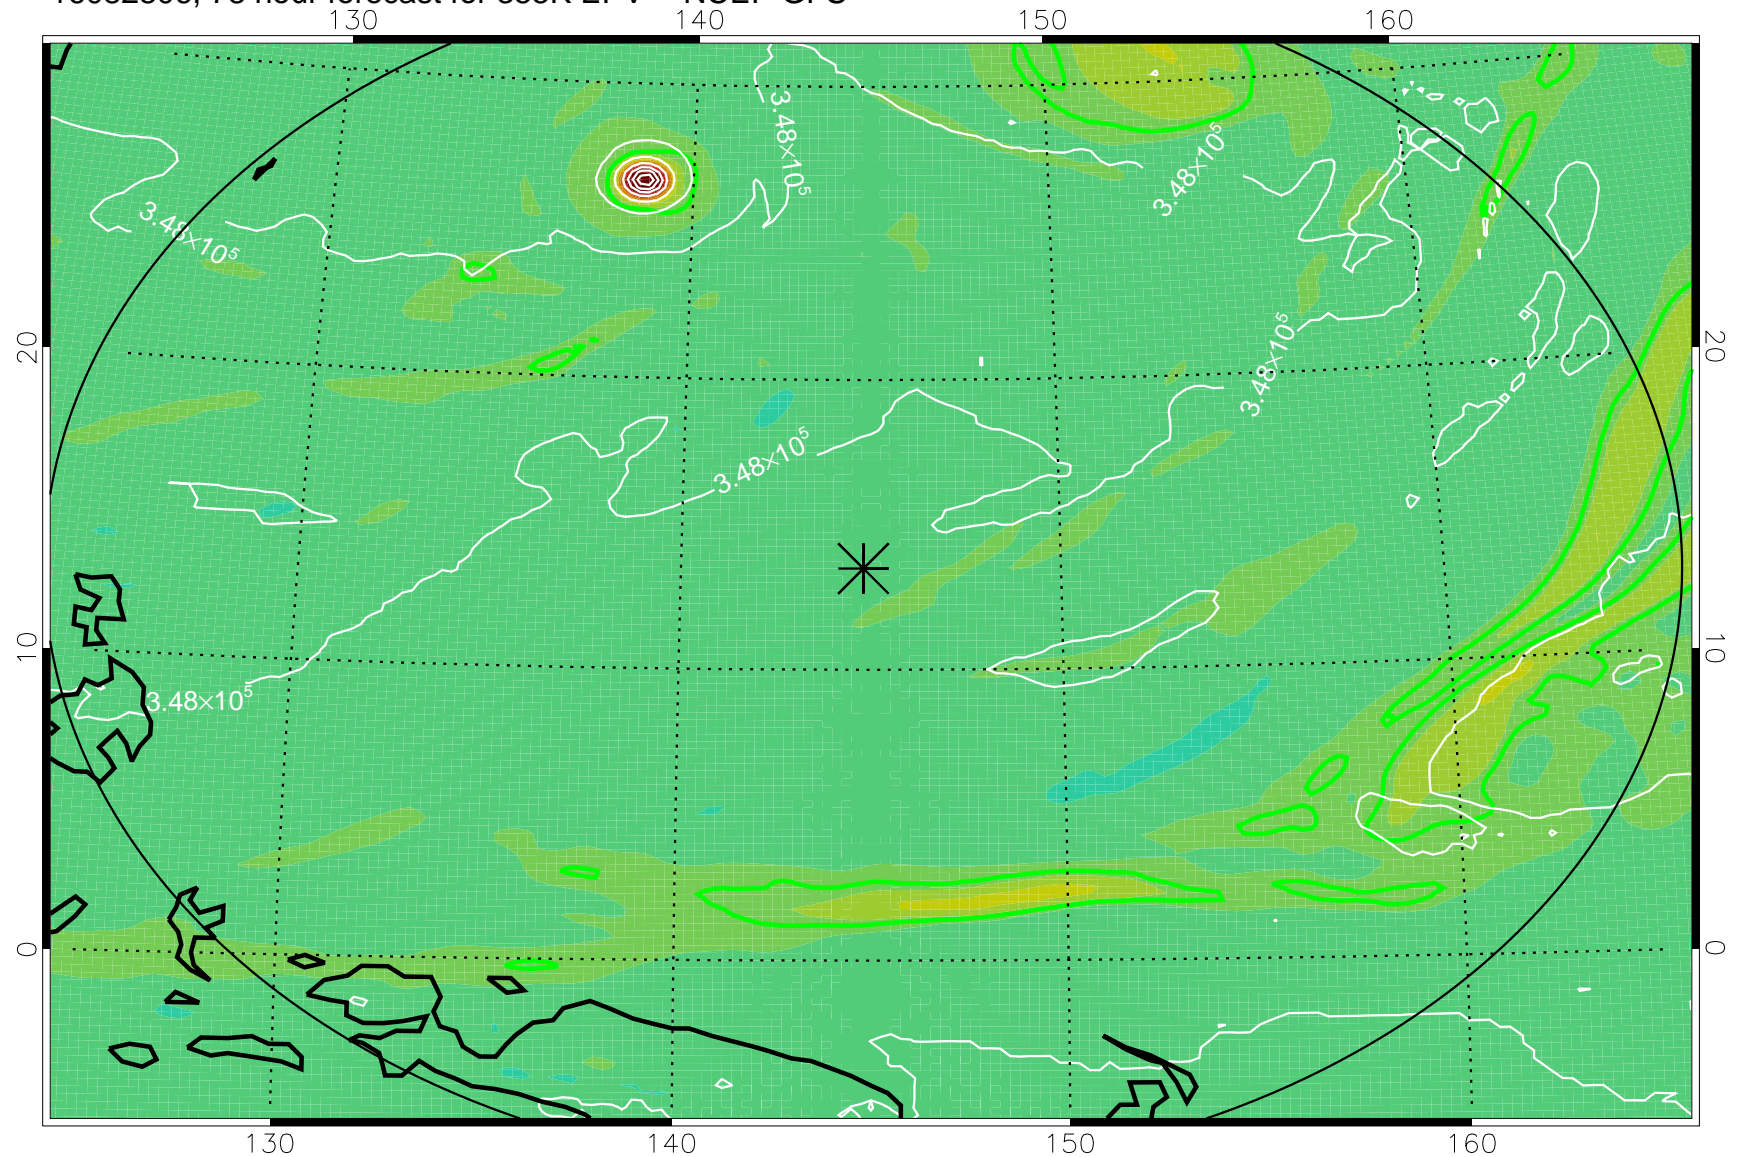

16082718, 66 hour forecast for 355K EPV -- NCEP GFS

355K Montgomery Streamfunction, white  
EPV Tropopause (2 PVU) Position  
Range ring of 2304 km

16082800, 72 hour forecast for 355K EPV -- NCEP GFS

355K Montgomery Streamfunction, white  
EPV Tropopause (2 PVU) Position  
Range ring of 2304 km

16082806, 78 hour forecast for 355K EPV -- NCEP GFS

355K Montgomery Streamfunction, white  
EPV Tropopause (2 PVU) Position  
Range ring of 2304 km

16082812, 84 hour forecast for 355K EPV -- NCEP GFS

355K Montgomery Streamfunction, white  
EPV Tropopause (2 PVU) Position  
Range ring of 2304 km

16082818, 90 hour forecast for 355K EPV -- NCEP GFS

355K Montgomery Streamfunction, white  
EPV Tropopause (2 PVU) Position  
Range ring of 2304 km

16082900, 96 hour forecast for 355K EPV -- NCEP GFS

355K Montgomery Streamfunction, white  
EPV Tropopause (2 PVU) Position  
Range ring of 2304 km

16082906, 102 hour forecast for 355K EPV -- NCEP GFS

355K Montgomery Streamfunction, white  
EPV Tropopause (2 PVU) Position  
Range ring of 2304 km

16082912, 108 hour forecast for 355K EPV -- NCEP GFS

355K Montgomery Streamfunction, white  
EPV Tropopause (2 PVU) Position  
Range ring of 2304 km