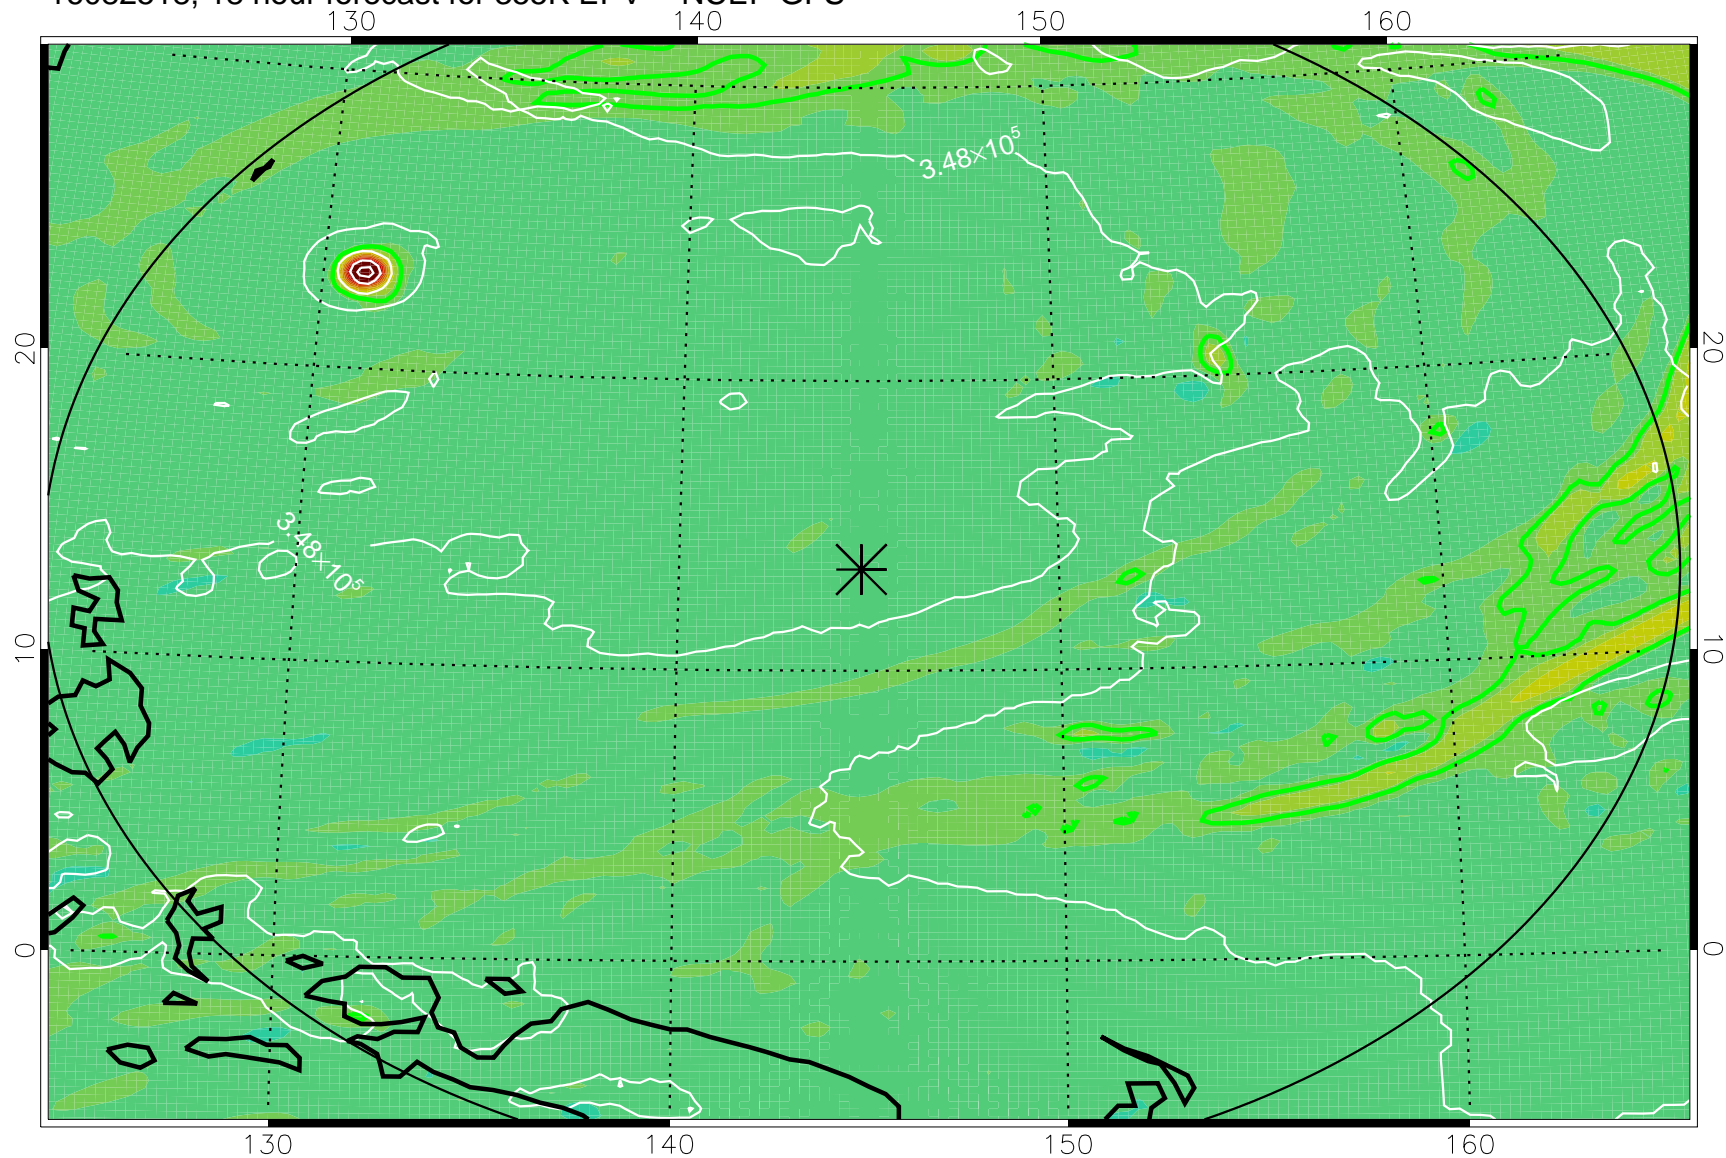

16082506, 6 hour forecast for 355K EPV -- NCEP GFS

355K Montgomery Streamfunction, white  
EPV Tropopause (2 PVU) Position  
Range ring of 2304 km

16082512, 12 hour forecast for 355K EPV -- NCEP GFS

355K Montgomery Streamfunction, white  
EPV Tropopause (2 PVU) Position  
Range ring of 2304 km

16082518, 18 hour forecast for 355K EPV -- NCEP GFS

355K Montgomery Streamfunction, white  
EPV Tropopause (2 PVU) Position  
Range ring of 2304 km

16082600, 24 hour forecast for 355K EPV -- NCEP GFS

355K Montgomery Streamfunction, white  
EPV Tropopause (2 PVU) Position  
Range ring of 2304 km

16082606, 30 hour forecast for 355K EPV -- NCEP GFS

355K Montgomery Streamfunction, white  
EPV Tropopause (2 PVU) Position  
Range ring of 2304 km

16082612, 36 hour forecast for 355K EPV -- NCEP GFS

355K Montgomery Streamfunction, white  
EPV Tropopause (2 PVU) Position  
Range ring of 2304 km

16082718, 66 hour forecast for 355K EPV -- NCEP GFS

355K Montgomery Streamfunction, white  
EPV Tropopause (2 PVU) Position  
Range ring of 2304 km

16082800, 72 hour forecast for 355K EPV -- NCEP GFS

355K Montgomery Streamfunction, white  
EPV Tropopause (2 PVU) Position  
Range ring of 2304 km