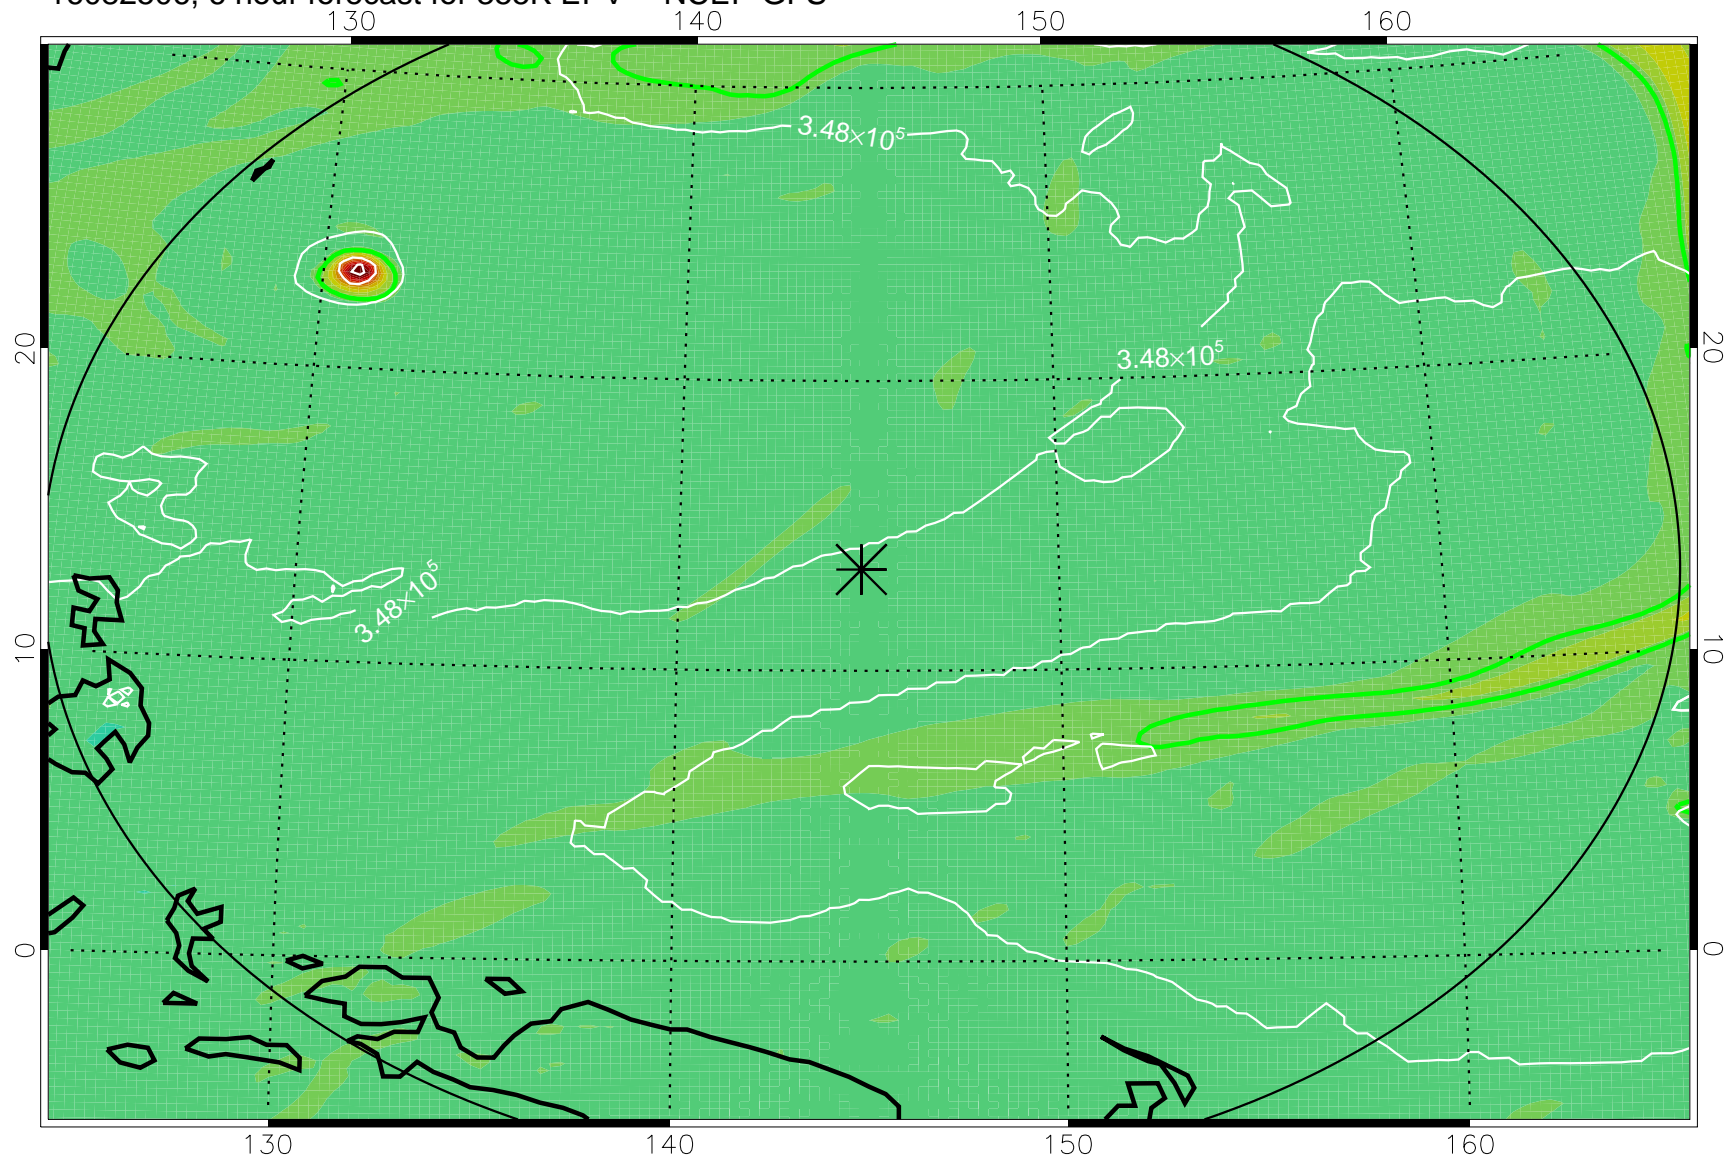

16082506, 6 hour forecast for 355K EPV -- NCEP GFS

355K Montgomery Streamfunction, white  
EPV Tropopause (2 PVU) Position  
Range ring of 2304 km

16082512, 12 hour forecast for 355K EPV -- NCEP GFS

355K Montgomery Streamfunction, white  
EPV Tropopause (2 PVU) Position  
Range ring of 2304 km

16082518, 18 hour forecast for 355K EPV -- NCEP GFS

355K Montgomery Streamfunction, white  
EPV Tropopause (2 PVU) Position  
Range ring of 2304 km

16082600, 24 hour forecast for 355K EPV -- NCEP GFS

355K Montgomery Streamfunction, white  
EPV Tropopause (2 PVU) Position  
Range ring of 2304 km

16082606, 30 hour forecast for 355K EPV -- NCEP GFS

355K Montgomery Streamfunction, white  
EPV Tropopause (2 PVU) Position  
Range ring of 2304 km

16082612, 36 hour forecast for 355K EPV -- NCEP GFS

355K Montgomery Streamfunction, white  
EPV Tropopause (2 PVU) Position  
Range ring of 2304 km

16082618, 42 hour forecast for 355K EPV -- NCEP GFS

355K Montgomery Streamfunction, white  
EPV Tropopause (2 PVU) Position  
Range ring of 2304 km

16082700, 48 hour forecast for 355K EPV -- NCEP GFS

355K Montgomery Streamfunction, white  
EPV Tropopause (2 PVU) Position  
Range ring of 2304 km