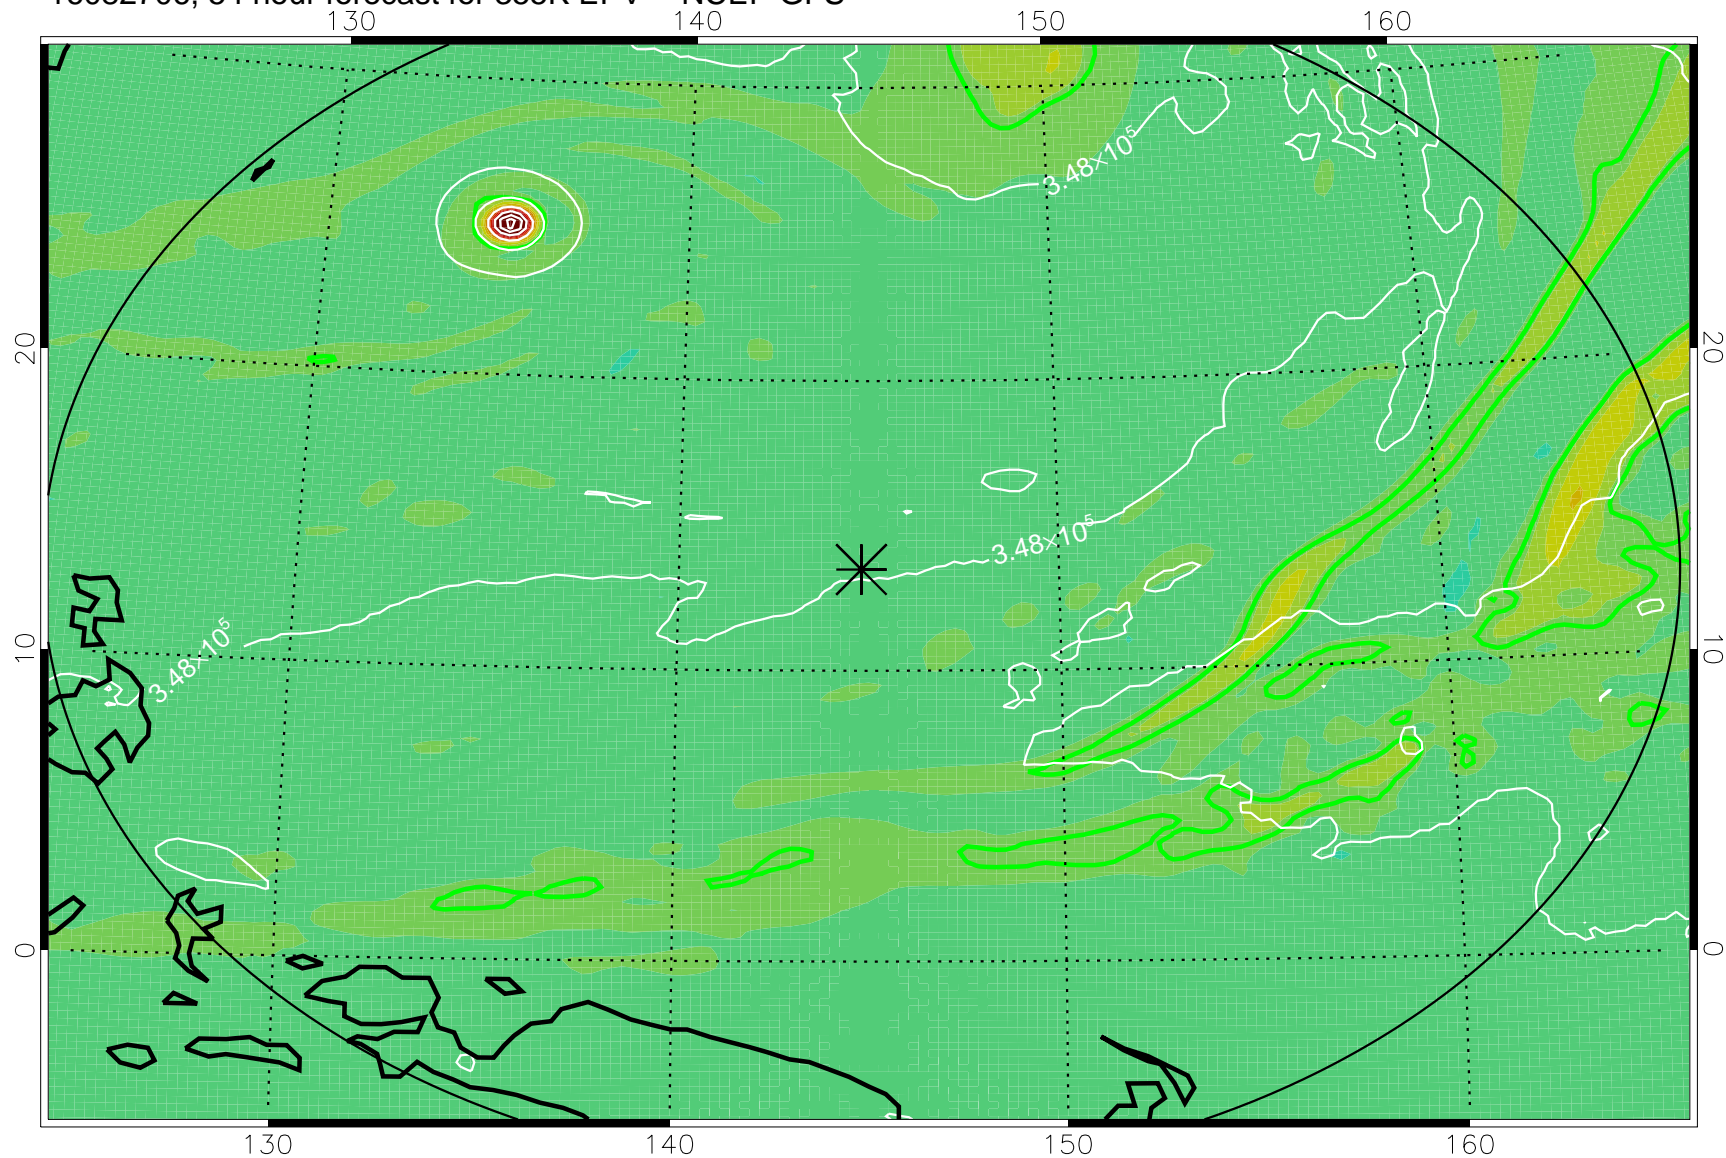

16082618, 42 hour forecast for 355K EPV -- NCEP GFS

355K Montgomery Streamfunction, white  
EPV Tropopause (2 PVU) Position  
Range ring of 2304 km

16082700, 48 hour forecast for 355K EPV -- NCEP GFS

355K Montgomery Streamfunction, white  
EPV Tropopause (2 PVU) Position  
Range ring of 2304 km

16082706, 54 hour forecast for 355K EPV -- NCEP GFS

355K Montgomery Streamfunction, white  
EPV Tropopause (2 PVU) Position  
Range ring of 2304 km

16082712, 60 hour forecast for 355K EPV -- NCEP GFS

355K Montgomery Streamfunction, white  
EPV Tropopause (2 PVU) Position  
Range ring of 2304 km

16082718, 66 hour forecast for 355K EPV -- NCEP GFS

355K Montgomery Streamfunction, white  
EPV Tropopause (2 PVU) Position  
Range ring of 2304 km

16082800, 72 hour forecast for 355K EPV -- NCEP GFS

355K Montgomery Streamfunction, white  
EPV Tropopause (2 PVU) Position  
Range ring of 2304 km

16082806, 78 hour forecast for 355K EPV -- NCEP GFS

355K Montgomery Streamfunction, white  
EPV Tropopause (2 PVU) Position  
Range ring of 2304 km

16082812, 84 hour forecast for 355K EPV -- NCEP GFS

355K Montgomery Streamfunction, white  
EPV Tropopause (2 PVU) Position  
Range ring of 2304 km