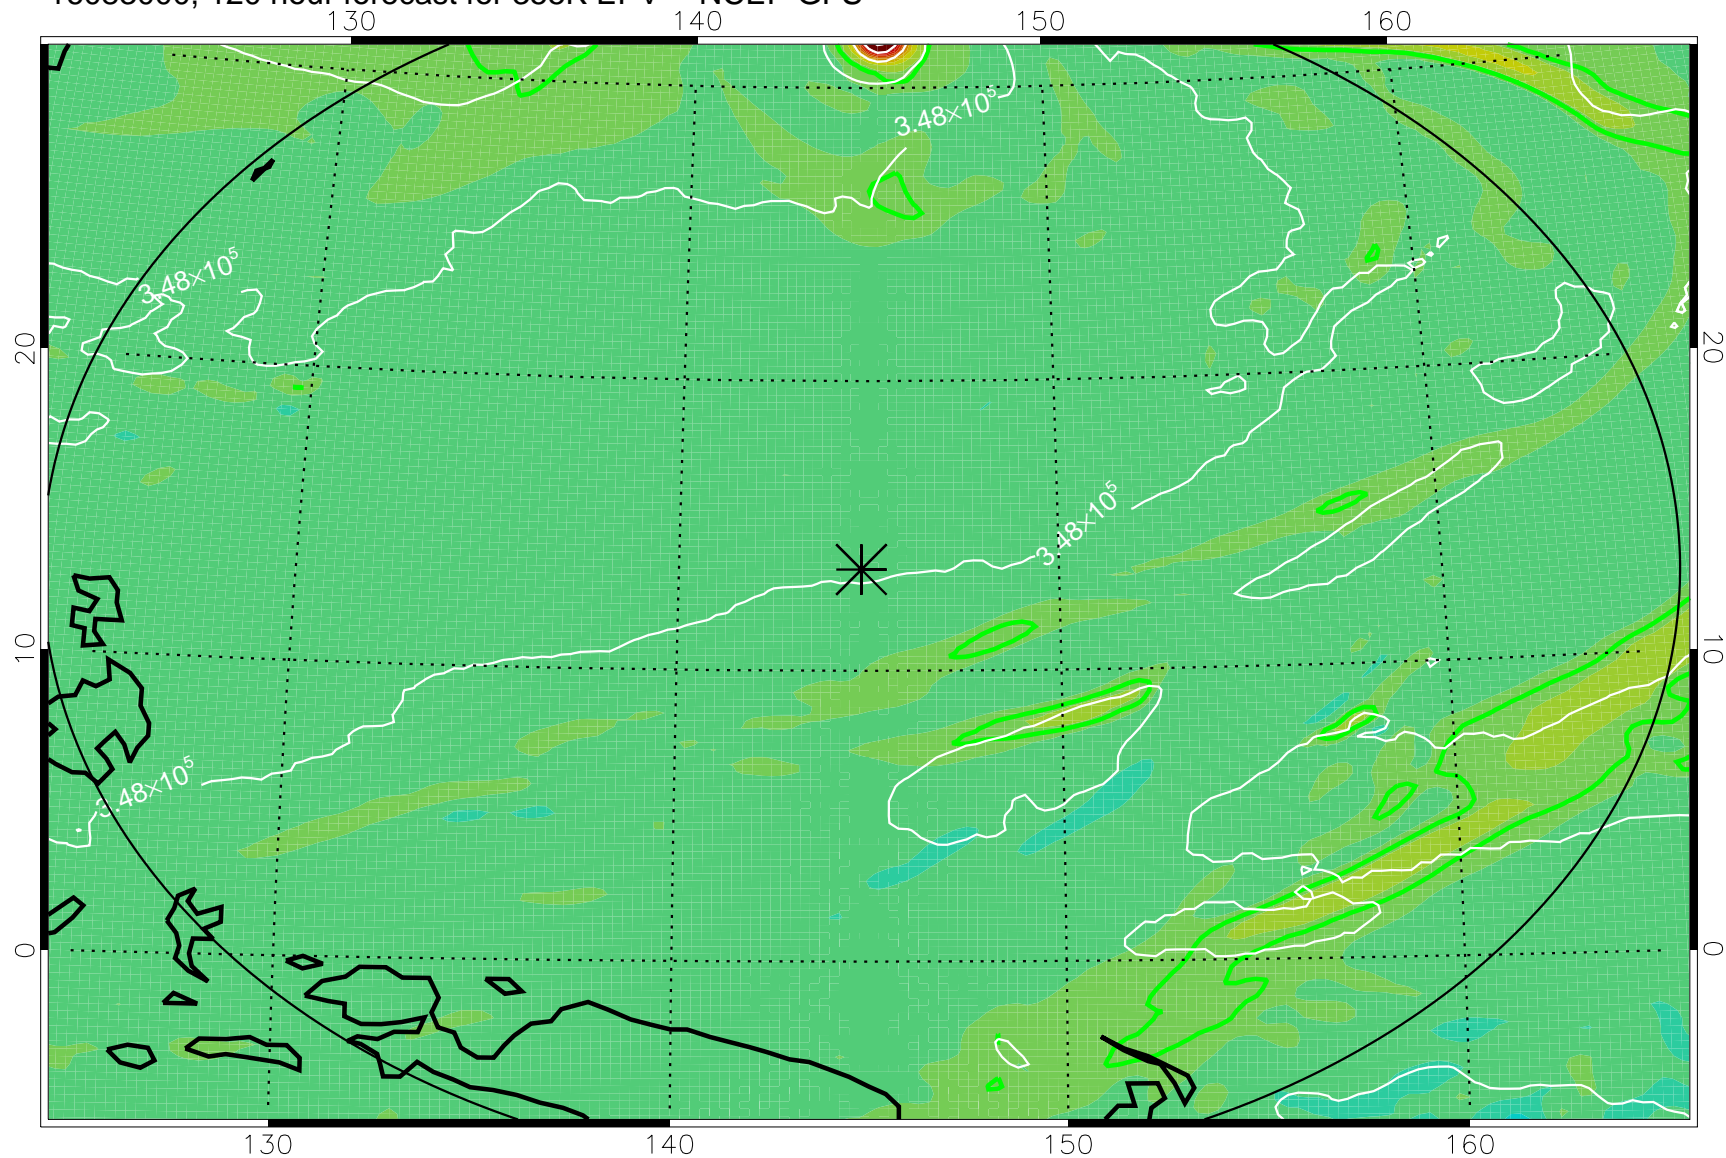

16082806, 78 hour forecast for 355K EPV -- NCEP GFS

355K Montgomery Streamfunction, white  
EPV Tropopause (2 PVU) Position  
Range ring of 2304 km

16082812, 84 hour forecast for 355K EPV -- NCEP GFS

355K Montgomery Streamfunction, white  
EPV Tropopause (2 PVU) Position  
Range ring of 2304 km

16082818, 90 hour forecast for 355K EPV -- NCEP GFS

355K Montgomery Streamfunction, white  
EPV Tropopause (2 PVU) Position  
Range ring of 2304 km

16082900, 96 hour forecast for 355K EPV -- NCEP GFS

355K Montgomery Streamfunction, white  
EPV Tropopause (2 PVU) Position  
Range ring of 2304 km

16082906, 102 hour forecast for 355K EPV -- NCEP GFS

355K Montgomery Streamfunction, white  
EPV Tropopause (2 PVU) Position  
Range ring of 2304 km

16082912, 108 hour forecast for 355K EPV -- NCEP GFS

355K Montgomery Streamfunction, white  
EPV Tropopause (2 PVU) Position  
Range ring of 2304 km

16082918, 114 hour forecast for 355K EPV -- NCEP GFS

355K Montgomery Streamfunction, white  
EPV Tropopause (2 PVU) Position  
Range ring of 2304 km

16083000, 120 hour forecast for 355K EPV -- NCEP GFS

355K Montgomery Streamfunction, white  
EPV Tropopause (2 PVU) Position  
Range ring of 2304 km