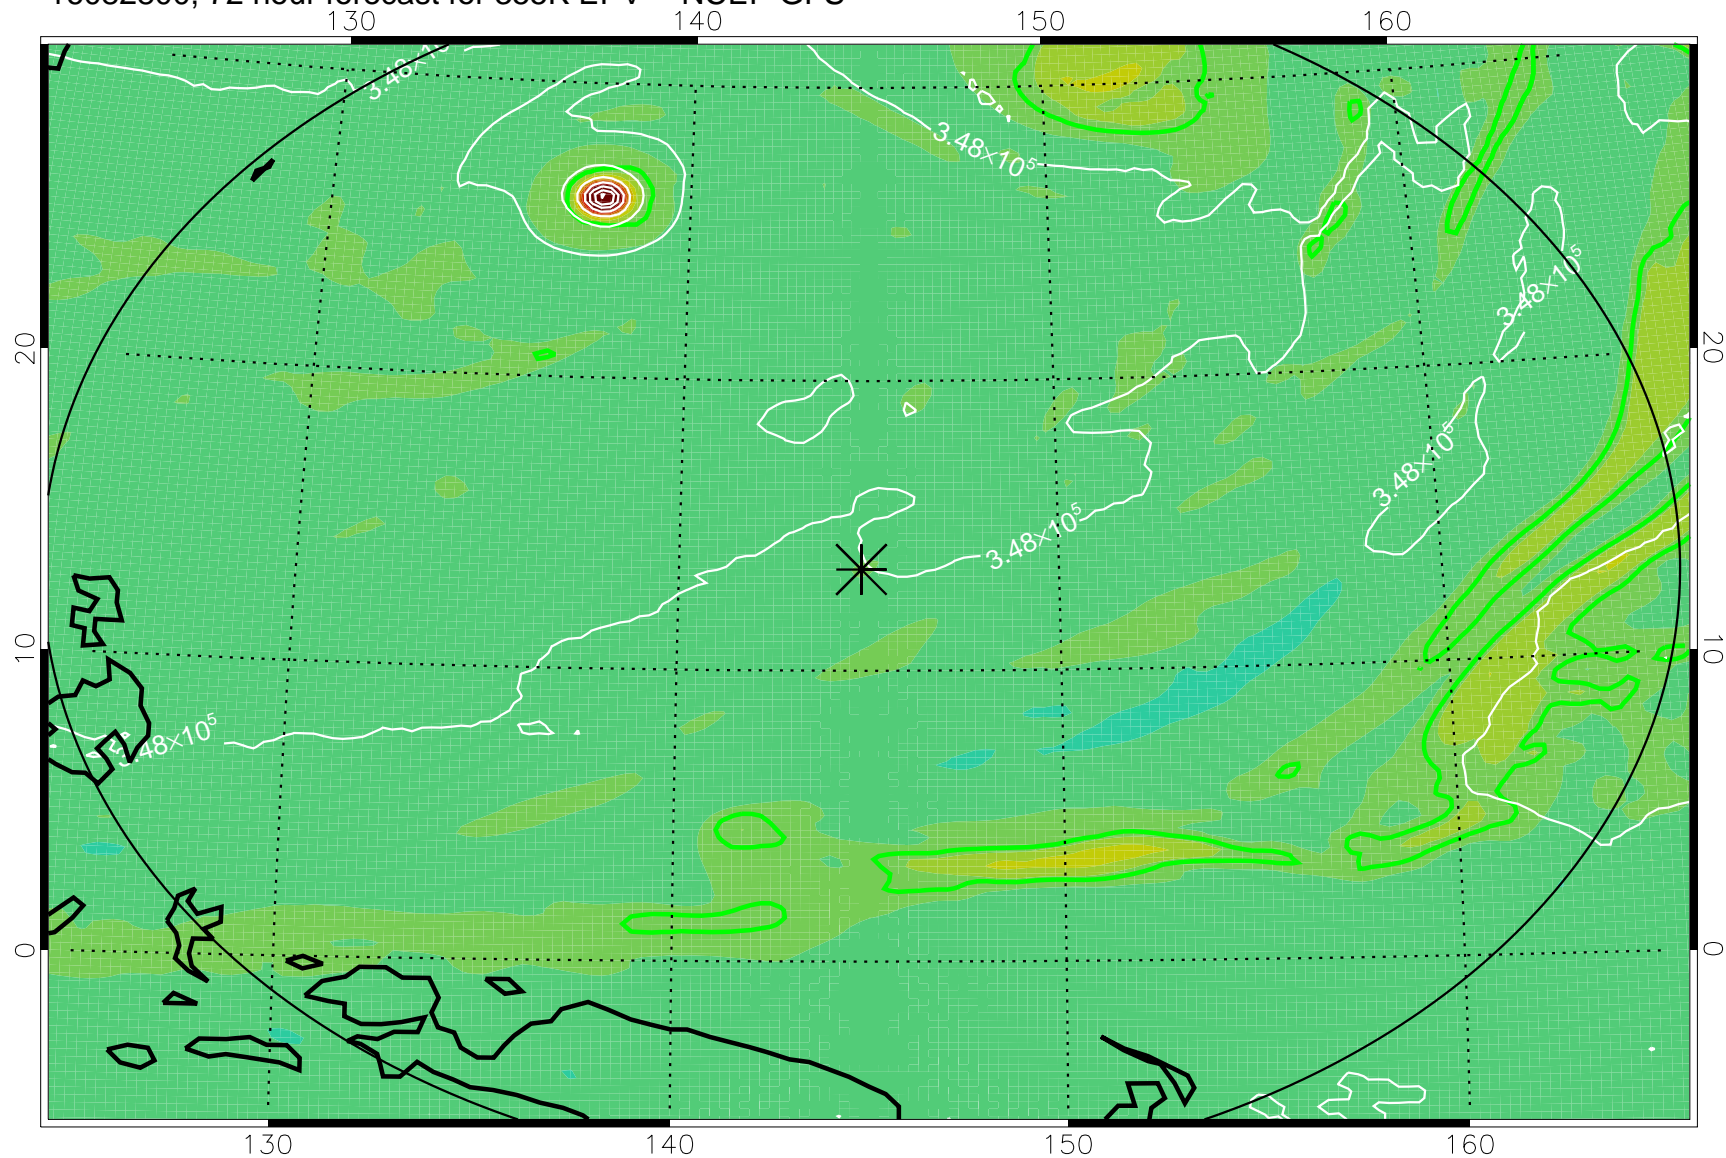

16082706, 54 hour forecast for 355K EPV -- NCEP GFS

355K Montgomery Streamfunction, white  
EPV Tropopause (2 PVU) Position  
Range ring of 2304 km

16082712, 60 hour forecast for 355K EPV -- NCEP GFS

355K Montgomery Streamfunction, white  
EPV Tropopause (2 PVU) Position  
Range ring of 2304 km

16082718, 66 hour forecast for 355K EPV -- NCEP GFS

355K Montgomery Streamfunction, white  
EPV Tropopause (2 PVU) Position  
Range ring of 2304 km

16082800, 72 hour forecast for 355K EPV -- NCEP GFS

355K Montgomery Streamfunction, white  
EPV Tropopause (2 PVU) Position  
Range ring of 2304 km

16082806, 78 hour forecast for 355K EPV -- NCEP GFS

355K Montgomery Streamfunction, white  
EPV Tropopause (2 PVU) Position  
Range ring of 2304 km

16082812, 84 hour forecast for 355K EPV -- NCEP GFS

355K Montgomery Streamfunction, white  
EPV Tropopause (2 PVU) Position  
Range ring of 2304 km

16082818, 90 hour forecast for 355K EPV -- NCEP GFS

355K Montgomery Streamfunction, white  
EPV Tropopause (2 PVU) Position  
Range ring of 2304 km

16082900, 96 hour forecast for 355K EPV -- NCEP GFS

355K Montgomery Streamfunction, white  
EPV Tropopause (2 PVU) Position  
Range ring of 2304 km