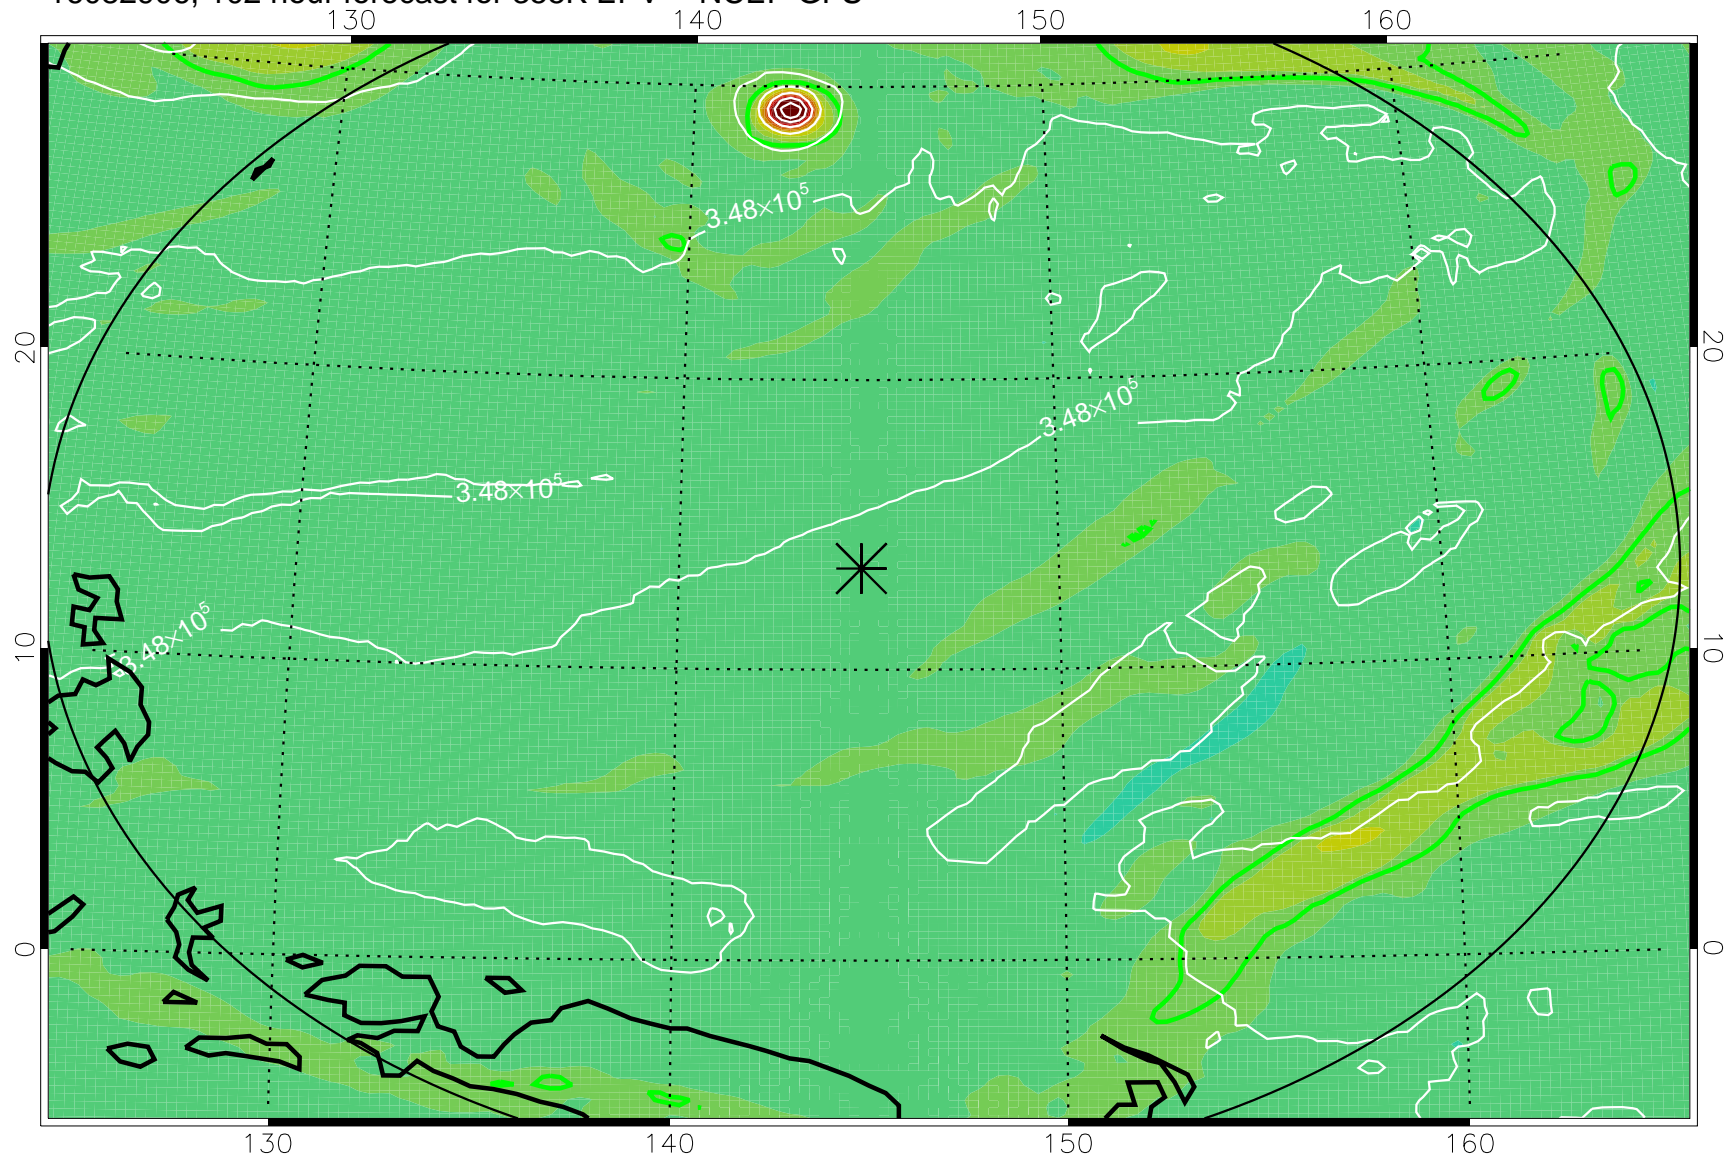

16082806, 78 hour forecast for 355K EPV -- NCEP GFS

355K Montgomery Streamfunction, white  
EPV Tropopause (2 PVU) Position  
Range ring of 2304 km

16082812, 84 hour forecast for 355K EPV -- NCEP GFS

355K Montgomery Streamfunction, white  
EPV Tropopause (2 PVU) Position  
Range ring of 2304 km

16082818, 90 hour forecast for 355K EPV -- NCEP GFS

355K Montgomery Streamfunction, white  
EPV Tropopause (2 PVU) Position  
Range ring of 2304 km

16082900, 96 hour forecast for 355K EPV -- NCEP GFS

355K Montgomery Streamfunction, white  
EPV Tropopause (2 PVU) Position  
Range ring of 2304 km

16082906, 102 hour forecast for 355K EPV -- NCEP GFS

355K Montgomery Streamfunction, white  
EPV Tropopause (2 PVU) Position  
Range ring of 2304 km

16082912, 108 hour forecast for 355K EPV -- NCEP GFS

355K Montgomery Streamfunction, white  
EPV Tropopause (2 PVU) Position  
Range ring of 2304 km

16082918, 114 hour forecast for 355K EPV -- NCEP GFS

355K Montgomery Streamfunction, white  
EPV Tropopause (2 PVU) Position  
Range ring of 2304 km

16083000, 120 hour forecast for 355K EPV -- NCEP GFS

355K Montgomery Streamfunction, white  
EPV Tropopause (2 PVU) Position  
Range ring of 2304 km