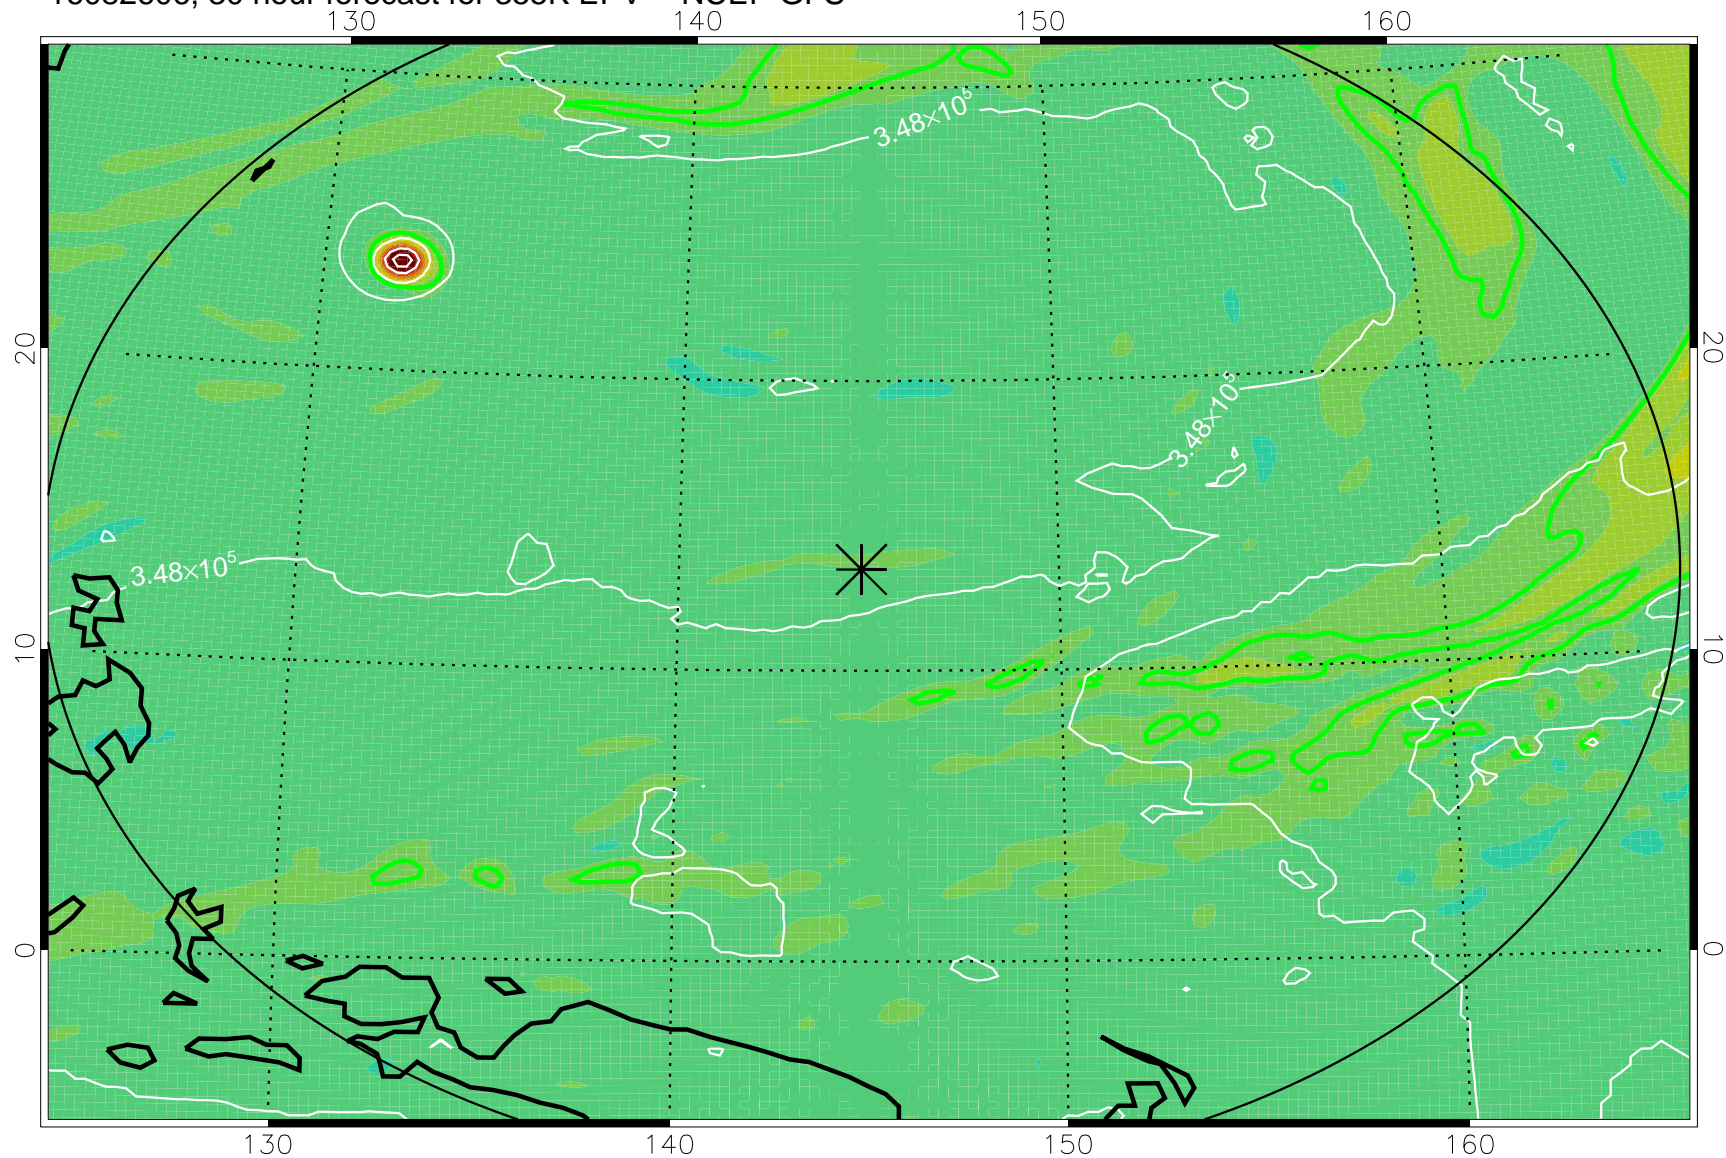

16082518, 18 hour forecast for 355K EPV -- NCEP GFS

355K Montgomery Streamfunction, white  
EPV Tropopause (2 PVU) Position  
Range ring of 2304 km

16082600, 24 hour forecast for 355K EPV -- NCEP GFS

355K Montgomery Streamfunction, white  
EPV Tropopause (2 PVU) Position  
Range ring of 2304 km

16082606, 30 hour forecast for 355K EPV -- NCEP GFS

355K Montgomery Streamfunction, white  
EPV Tropopause (2 PVU) Position  
Range ring of 2304 km

16082612, 36 hour forecast for 355K EPV -- NCEP GFS

355K Montgomery Streamfunction, white  
EPV Tropopause (2 PVU) Position  
Range ring of 2304 km

16082618, 42 hour forecast for 355K EPV -- NCEP GFS

355K Montgomery Streamfunction, white  
EPV Tropopause (2 PVU) Position  
Range ring of 2304 km

16082700, 48 hour forecast for 355K EPV -- NCEP GFS

355K Montgomery Streamfunction, white  
EPV Tropopause (2 PVU) Position  
Range ring of 2304 km

16082718, 66 hour forecast for 355K EPV -- NCEP GFS

355K Montgomery Streamfunction, white  
EPV Tropopause (2 PVU) Position  
Range ring of 2304 km

16082800, 72 hour forecast for 355K EPV -- NCEP GFS

355K Montgomery Streamfunction, white  
EPV Tropopause (2 PVU) Position  
Range ring of 2304 km