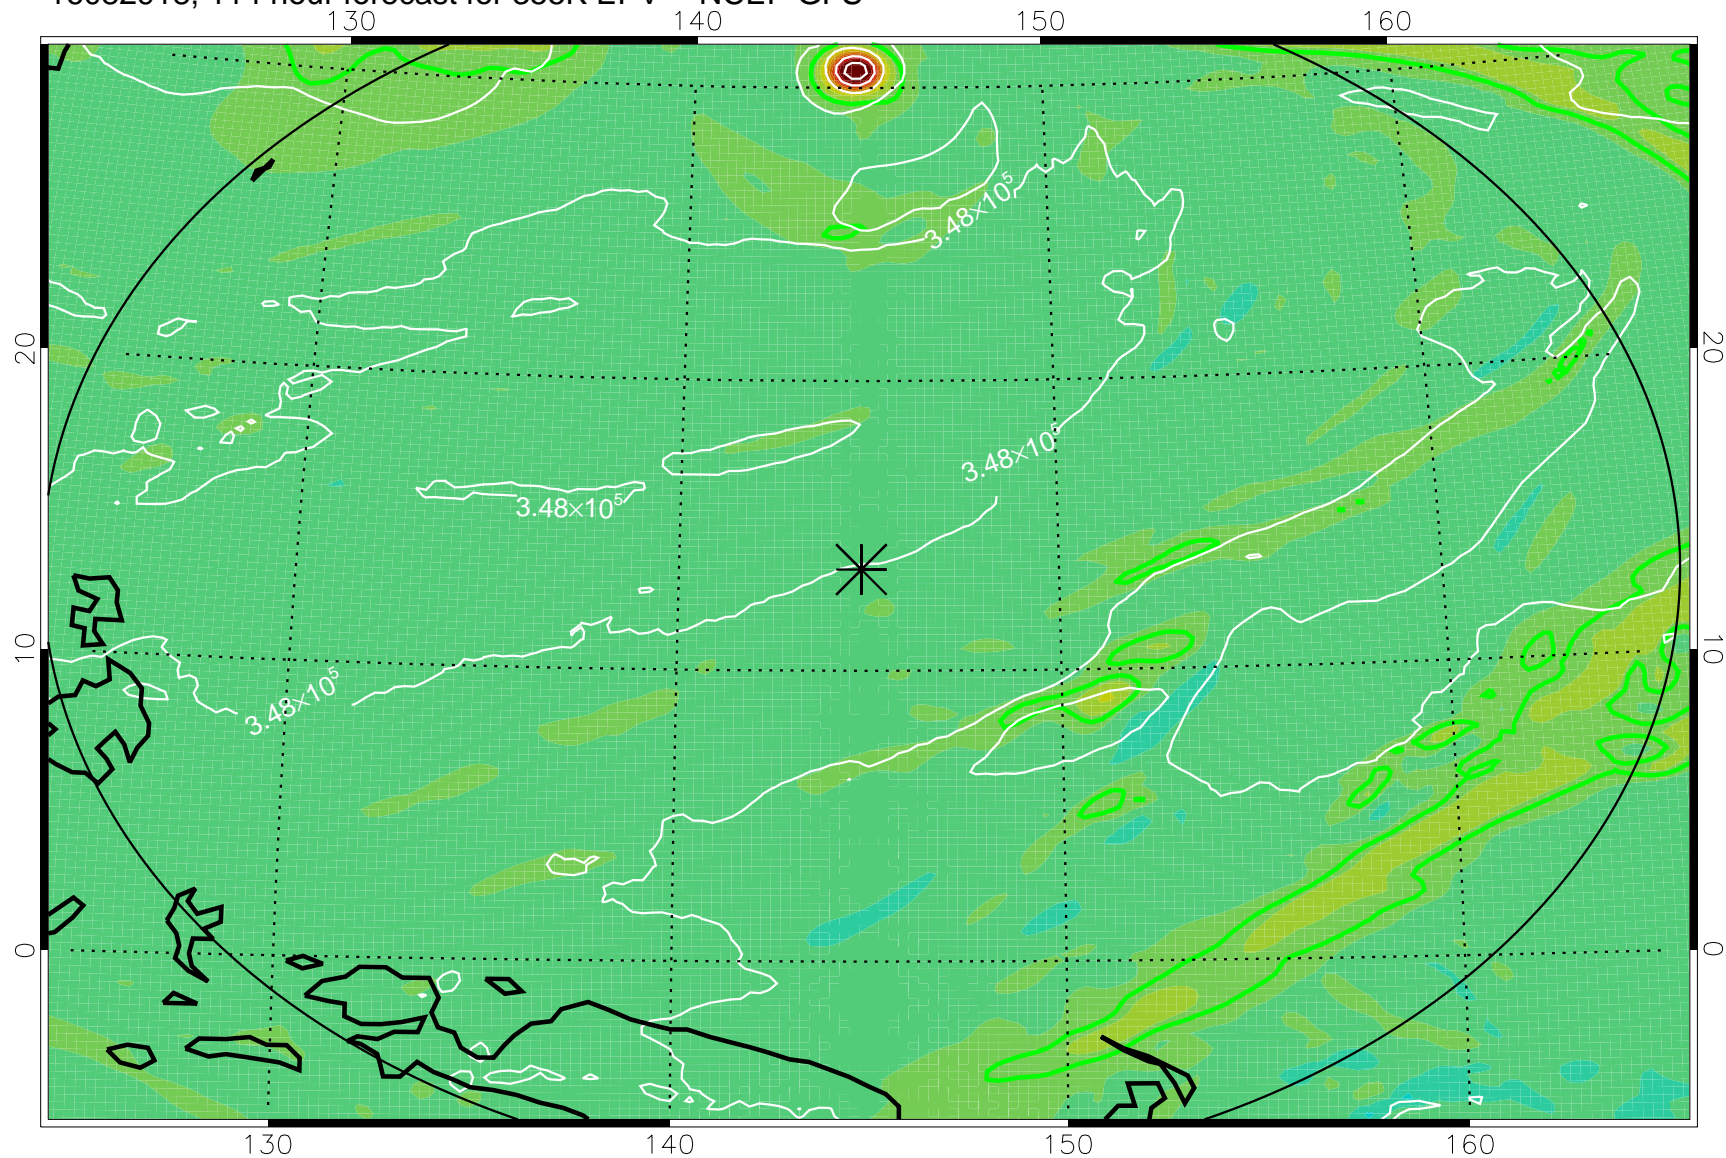

16082806, 78 hour forecast for 355K EPV -- NCEP GFS

355K Montgomery Streamfunction, white  
EPV Tropopause (2 PVU) Position  
Range ring of 2304 km

16082812, 84 hour forecast for 355K EPV -- NCEP GFS

355K Montgomery Streamfunction, white  
EPV Tropopause (2 PVU) Position  
Range ring of 2304 km

16082818, 90 hour forecast for 355K EPV -- NCEP GFS

355K Montgomery Streamfunction, white  
EPV Tropopause (2 PVU) Position  
Range ring of 2304 km

16082900, 96 hour forecast for 355K EPV -- NCEP GFS

355K Montgomery Streamfunction, white  
EPV Tropopause (2 PVU) Position  
Range ring of 2304 km

16082906, 102 hour forecast for 355K EPV -- NCEP GFS

355K Montgomery Streamfunction, white  
EPV Tropopause (2 PVU) Position  
Range ring of 2304 km

16082912, 108 hour forecast for 355K EPV -- NCEP GFS

355K Montgomery Streamfunction, white  
EPV Tropopause (2 PVU) Position  
Range ring of 2304 km

16082918, 114 hour forecast for 355K EPV -- NCEP GFS

355K Montgomery Streamfunction, white  
EPV Tropopause (2 PVU) Position  
Range ring of 2304 km

16083000, 120 hour forecast for 355K EPV -- NCEP GFS

355K Montgomery Streamfunction, white  
EPV Tropopause (2 PVU) Position  
Range ring of 2304 km