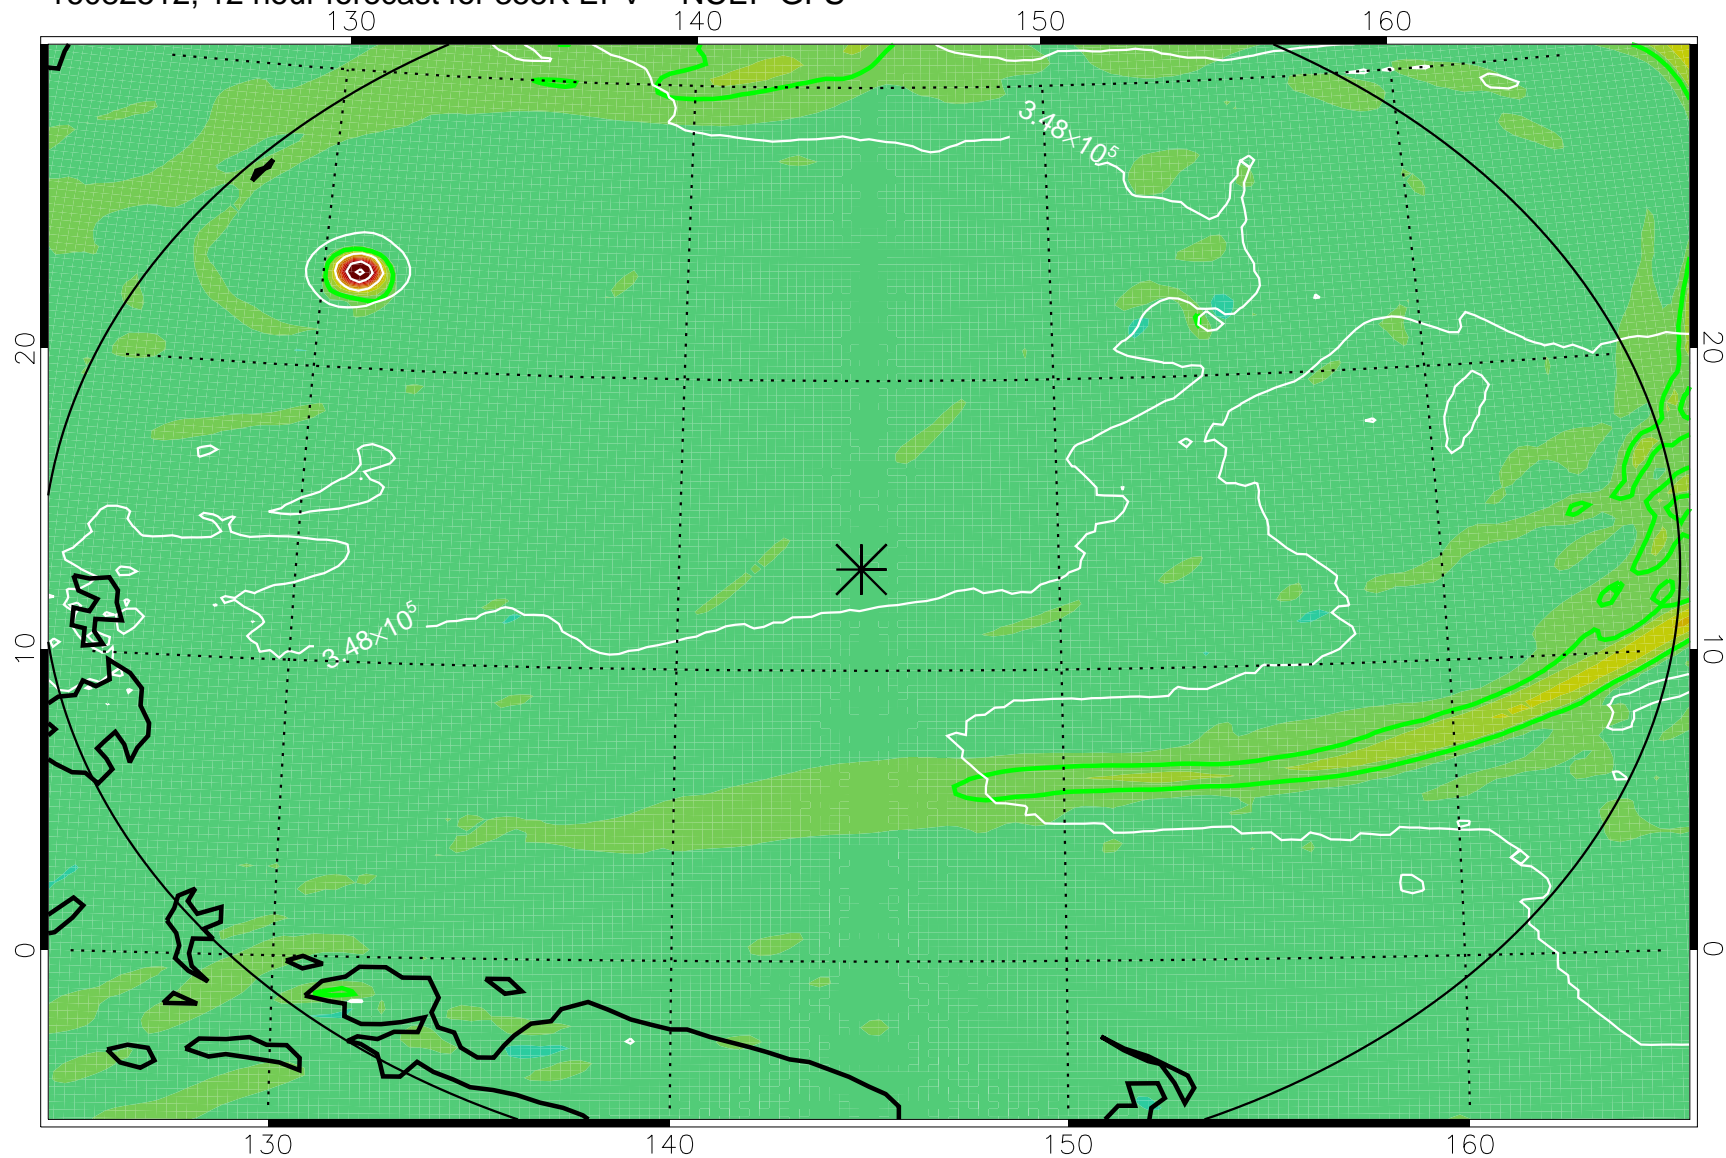

16082506, 6 hour forecast for 355K EPV -- NCEP GFS

355K Montgomery Streamfunction, white  
EPV Tropopause (2 PVU) Position  
Range ring of 2304 km

16082512, 12 hour forecast for 355K EPV -- NCEP GFS

355K Montgomery Streamfunction, white  
EPV Tropopause (2 PVU) Position  
Range ring of 2304 km

16082518, 18 hour forecast for 355K EPV -- NCEP GFS

355K Montgomery Streamfunction, white  
EPV Tropopause (2 PVU) Position  
Range ring of 2304 km

16082600, 24 hour forecast for 355K EPV -- NCEP GFS

355K Montgomery Streamfunction, white  
EPV Tropopause (2 PVU) Position  
Range ring of 2304 km

16082606, 30 hour forecast for 355K EPV -- NCEP GFS

355K Montgomery Streamfunction, white  
EPV Tropopause (2 PVU) Position  
Range ring of 2304 km

16082612, 36 hour forecast for 355K EPV -- NCEP GFS

355K Montgomery Streamfunction, white  
EPV Tropopause (2 PVU) Position  
Range ring of 2304 km

16082618, 42 hour forecast for 355K EPV -- NCEP GFS

355K Montgomery Streamfunction, white  
EPV Tropopause (2 PVU) Position  
Range ring of 2304 km

16082700, 48 hour forecast for 355K EPV -- NCEP GFS

355K Montgomery Streamfunction, white  
EPV Tropopause (2 PVU) Position  
Range ring of 2304 km