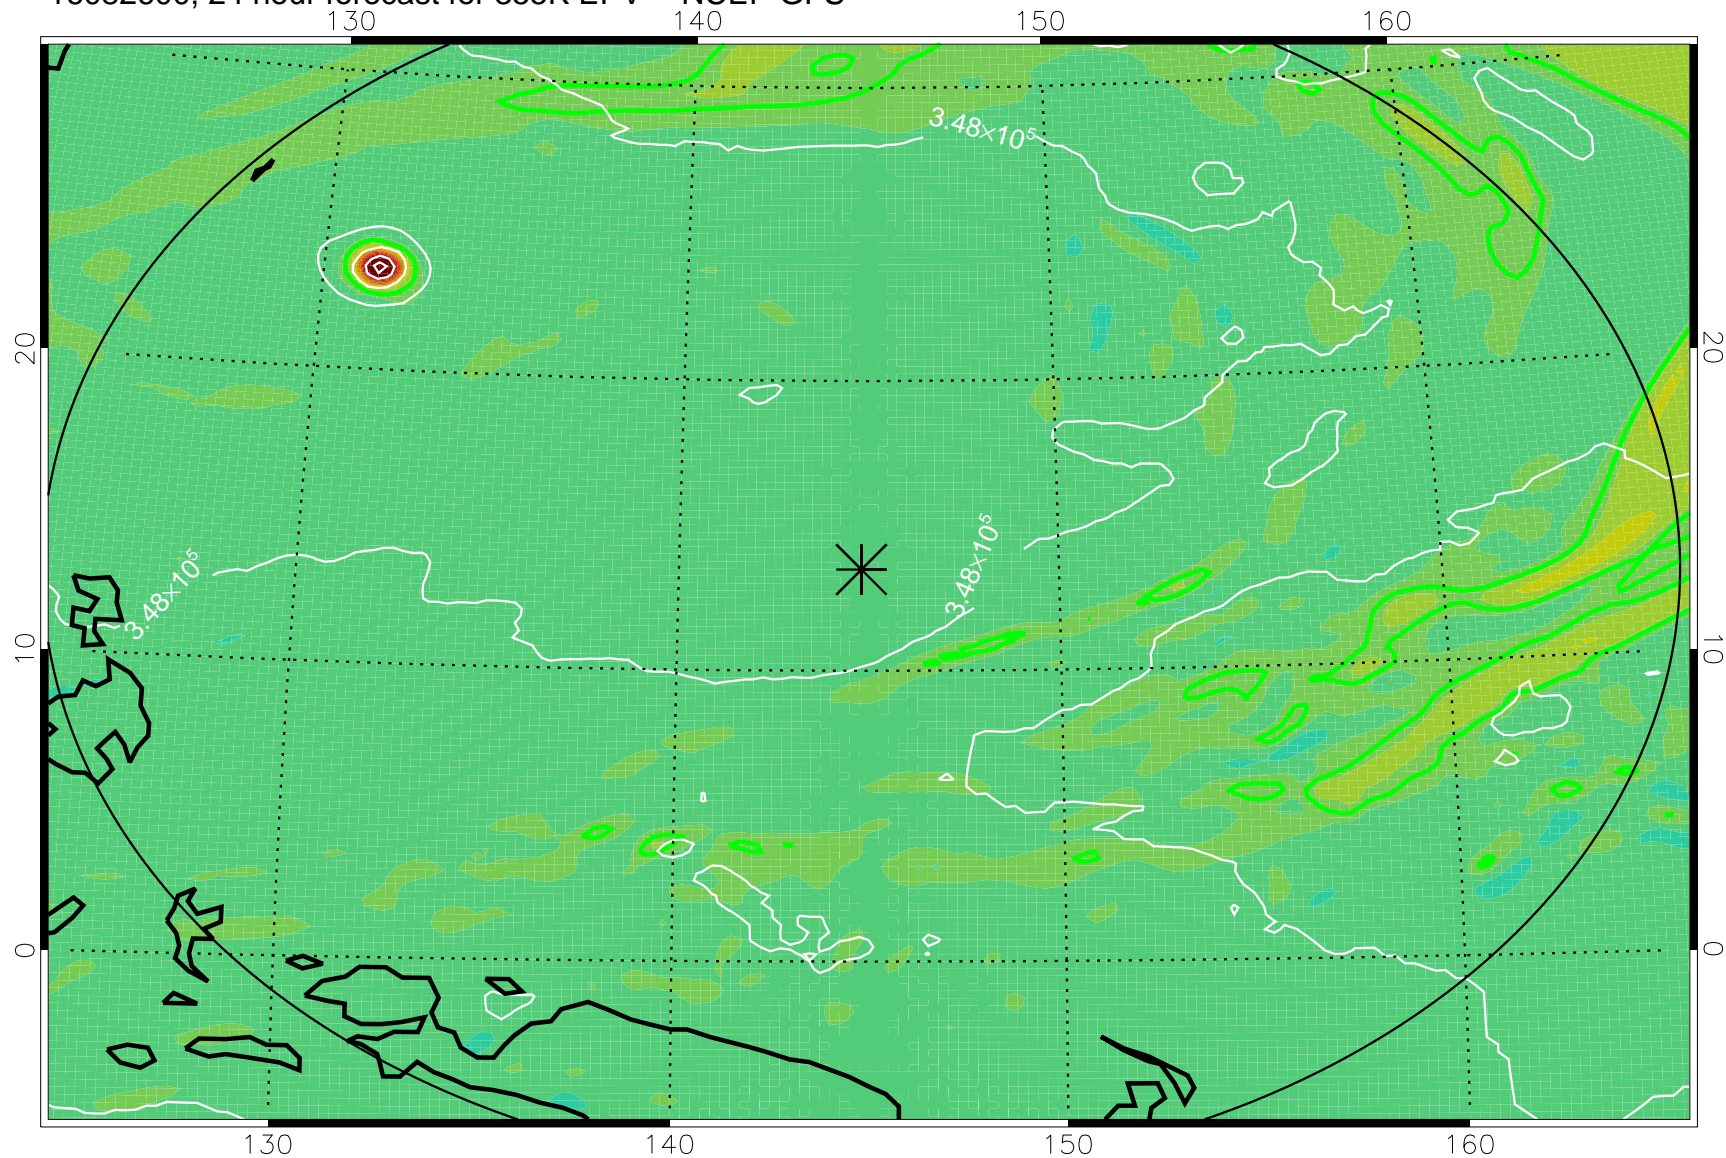

16082506, 6 hour forecast for 355K EPV -- NCEP GFS

355K Montgomery Streamfunction, white  
EPV Tropopause (2 PVU) Position  
Range ring of 2304 km

16082512, 12 hour forecast for 355K EPV -- NCEP GFS

355K Montgomery Streamfunction, white  
EPV Tropopause (2 PVU) Position  
Range ring of 2304 km

16082518, 18 hour forecast for 355K EPV -- NCEP GFS

355K Montgomery Streamfunction, white  
EPV Tropopause (2 PVU) Position  
Range ring of 2304 km

16082600, 24 hour forecast for 355K EPV -- NCEP GFS

355K Montgomery Streamfunction, white  
EPV Tropopause (2 PVU) Position  
Range ring of 2304 km

16082606, 30 hour forecast for 355K EPV -- NCEP GFS

355K Montgomery Streamfunction, white  
EPV Tropopause (2 PVU) Position  
Range ring of 2304 km

16082612, 36 hour forecast for 355K EPV -- NCEP GFS

355K Montgomery Streamfunction, white  
EPV Tropopause (2 PVU) Position  
Range ring of 2304 km

16082618, 42 hour forecast for 355K EPV -- NCEP GFS

355K Montgomery Streamfunction, white  
EPV Tropopause (2 PVU) Position  
Range ring of 2304 km

16082700, 48 hour forecast for 355K EPV -- NCEP GFS

355K Montgomery Streamfunction, white  
EPV Tropopause (2 PVU) Position  
Range ring of 2304 km