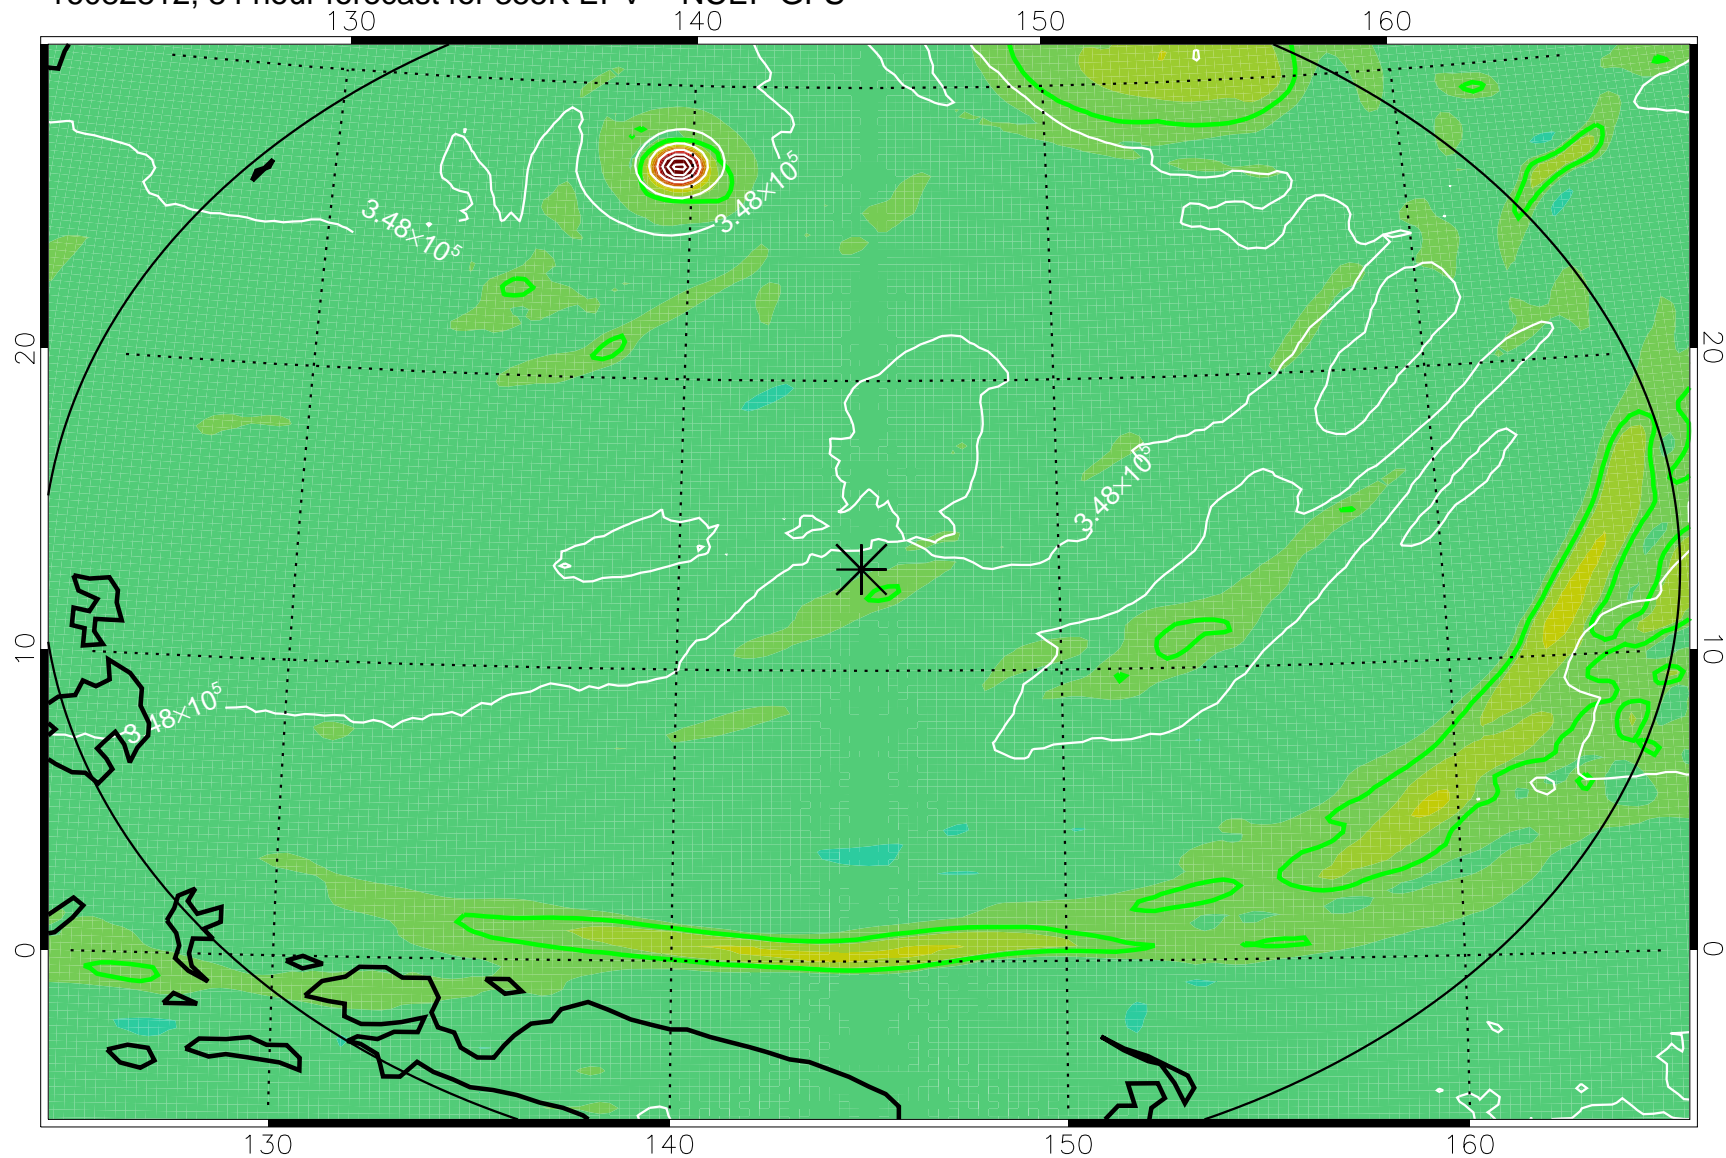

16082718, 66 hour forecast for 355K EPV -- NCEP GFS

355K Montgomery Streamfunction, white  
EPV Tropopause (2 PVU) Position  
Range ring of 2304 km

16082800, 72 hour forecast for 355K EPV -- NCEP GFS

355K Montgomery Streamfunction, white  
EPV Tropopause (2 PVU) Position  
Range ring of 2304 km

16082806, 78 hour forecast for 355K EPV -- NCEP GFS

355K Montgomery Streamfunction, white  
EPV Tropopause (2 PVU) Position  
Range ring of 2304 km

16082812, 84 hour forecast for 355K EPV -- NCEP GFS

355K Montgomery Streamfunction, white  
EPV Tropopause (2 PVU) Position  
Range ring of 2304 km

16082818, 90 hour forecast for 355K EPV -- NCEP GFS

355K Montgomery Streamfunction, white  
EPV Tropopause (2 PVU) Position  
Range ring of 2304 km

16082900, 96 hour forecast for 355K EPV -- NCEP GFS

355K Montgomery Streamfunction, white  
EPV Tropopause (2 PVU) Position  
Range ring of 2304 km

16082906, 102 hour forecast for 355K EPV -- NCEP GFS

355K Montgomery Streamfunction, white  
EPV Tropopause (2 PVU) Position  
Range ring of 2304 km

16082912, 108 hour forecast for 355K EPV -- NCEP GFS

355K Montgomery Streamfunction, white  
EPV Tropopause (2 PVU) Position  
Range ring of 2304 km