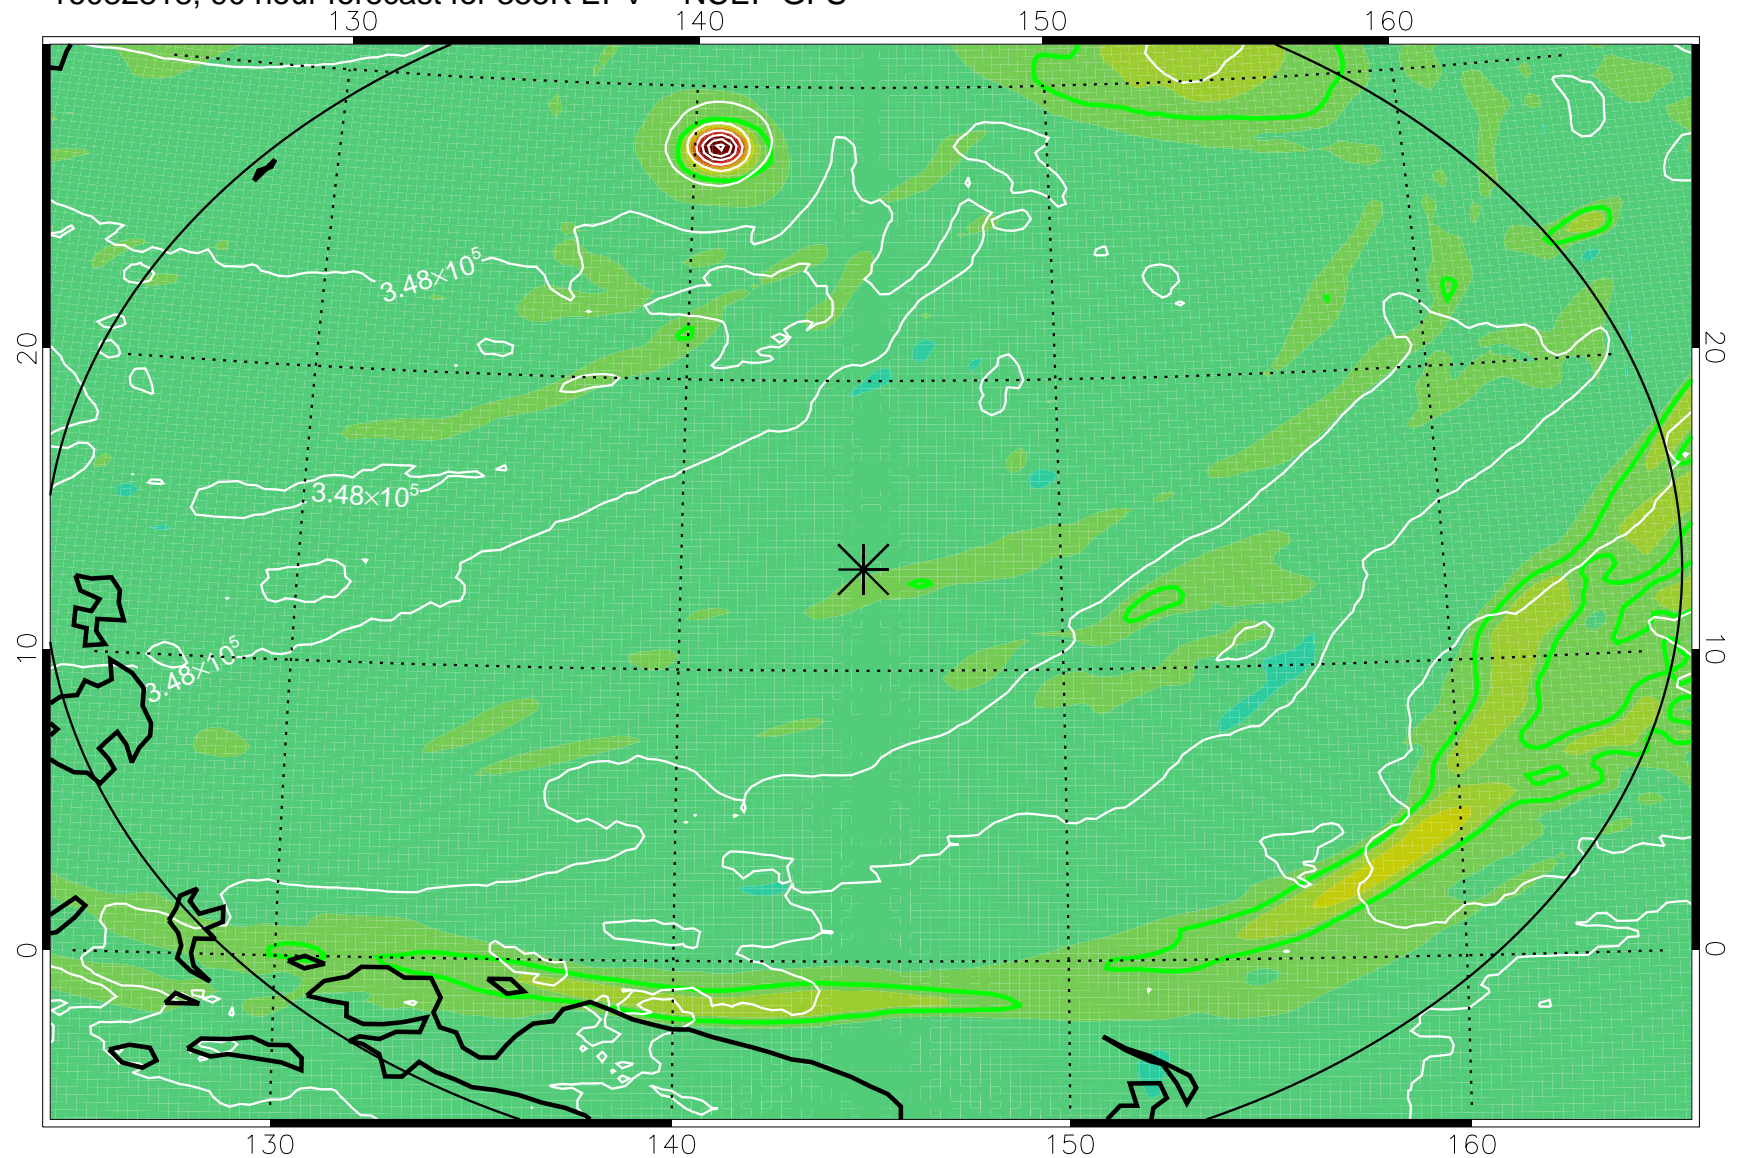

16082806, 78 hour forecast for 355K EPV -- NCEP GFS

355K Montgomery Streamfunction, white  
EPV Tropopause (2 PVU) Position  
Range ring of 2304 km

16082812, 84 hour forecast for 355K EPV -- NCEP GFS

355K Montgomery Streamfunction, white  
EPV Tropopause (2 PVU) Position  
Range ring of 2304 km

16082818, 90 hour forecast for 355K EPV -- NCEP GFS

355K Montgomery Streamfunction, white  
EPV Tropopause (2 PVU) Position  
Range ring of 2304 km

16082900, 96 hour forecast for 355K EPV -- NCEP GFS

355K Montgomery Streamfunction, white  
EPV Tropopause (2 PVU) Position  
Range ring of 2304 km

16082906, 102 hour forecast for 355K EPV -- NCEP GFS

355K Montgomery Streamfunction, white  
EPV Tropopause (2 PVU) Position  
Range ring of 2304 km

16082912, 108 hour forecast for 355K EPV -- NCEP GFS

355K Montgomery Streamfunction, white  
EPV Tropopause (2 PVU) Position  
Range ring of 2304 km

16082918, 114 hour forecast for 355K EPV -- NCEP GFS

355K Montgomery Streamfunction, white  
EPV Tropopause (2 PVU) Position  
Range ring of 2304 km

16083000, 120 hour forecast for 355K EPV -- NCEP GFS

355K Montgomery Streamfunction, white  
EPV Tropopause (2 PVU) Position  
Range ring of 2304 km