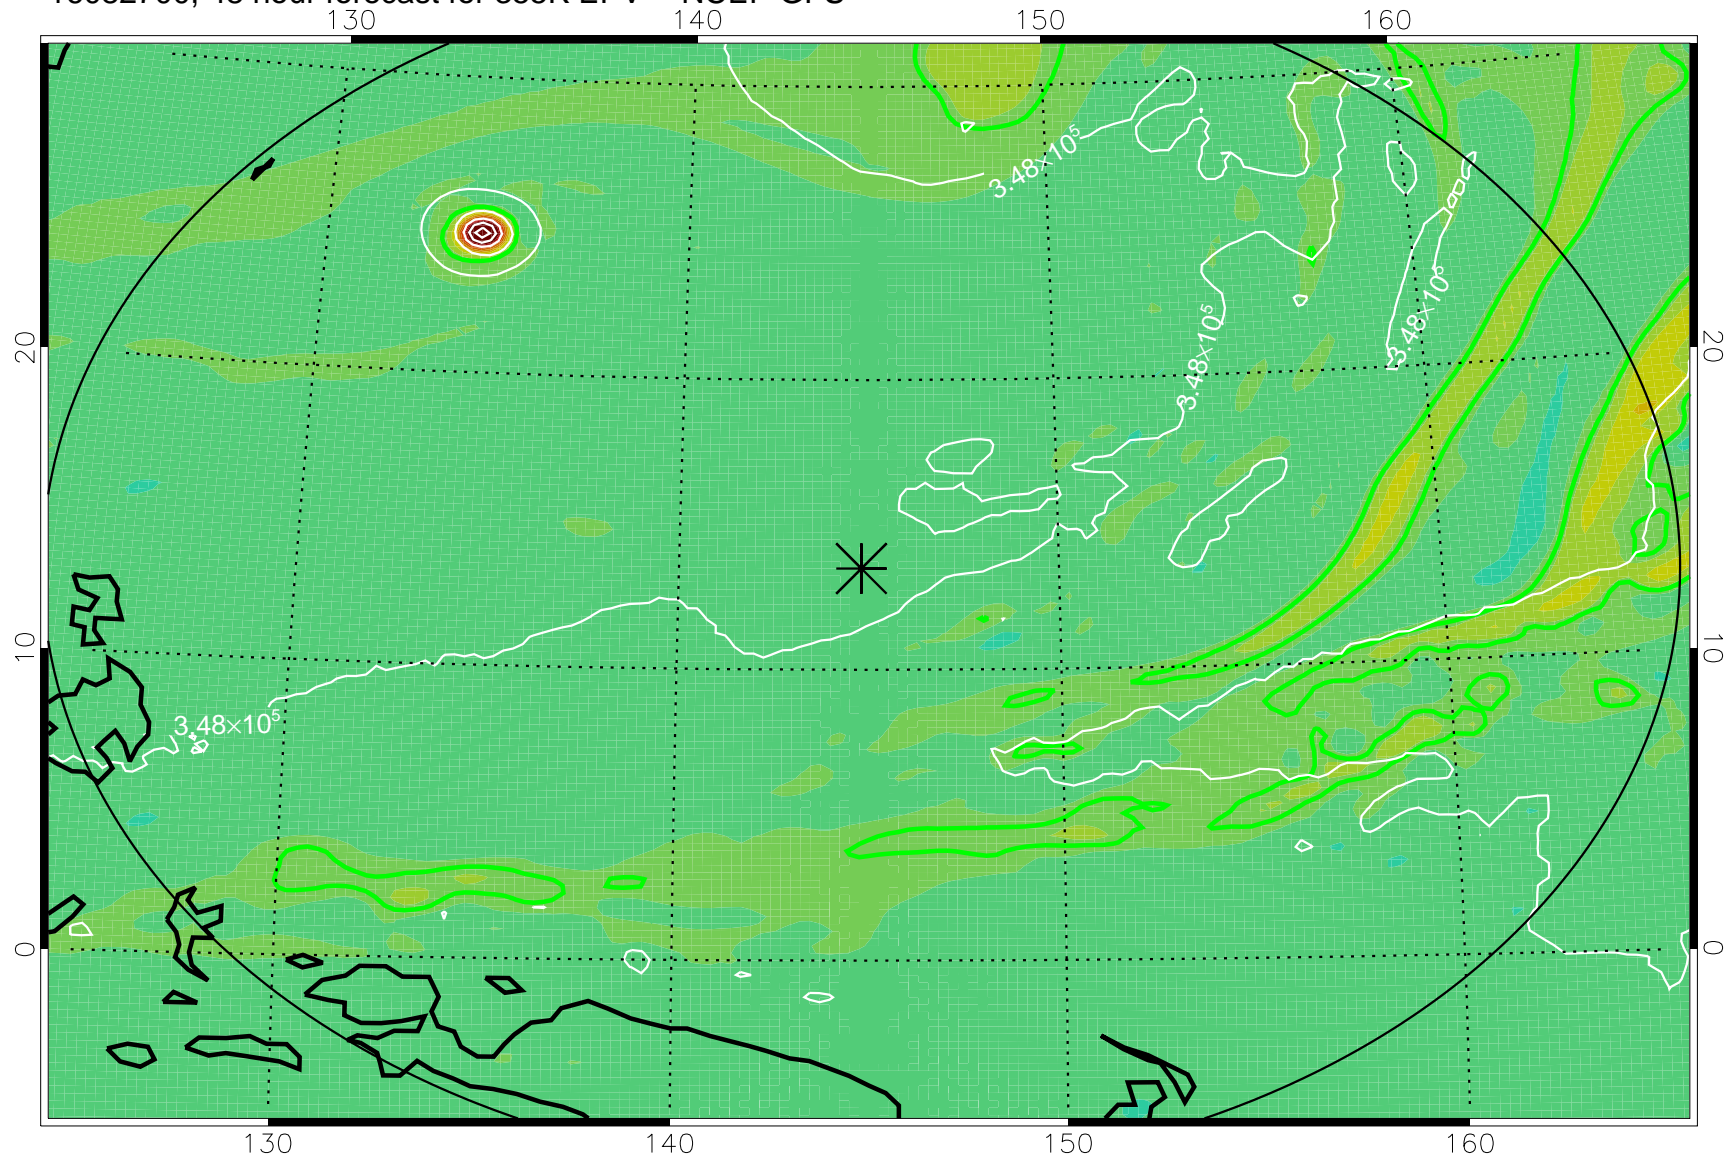

16082606, 30 hour forecast for 355K EPV -- NCEP GFS

355K Montgomery Streamfunction, white  
EPV Tropopause (2 PVU) Position  
Range ring of 2304 km

16082612, 36 hour forecast for 355K EPV -- NCEP GFS

355K Montgomery Streamfunction, white  
EPV Tropopause (2 PVU) Position  
Range ring of 2304 km

16082618, 42 hour forecast for 355K EPV -- NCEP GFS

355K Montgomery Streamfunction, white  
EPV Tropopause (2 PVU) Position  
Range ring of 2304 km

16082700, 48 hour forecast for 355K EPV -- NCEP GFS

355K Montgomery Streamfunction, white  
EPV Tropopause (2 PVU) Position  
Range ring of 2304 km

16082706, 54 hour forecast for 355K EPV -- NCEP GFS

355K Montgomery Streamfunction, white  
EPV Tropopause (2 PVU) Position  
Range ring of 2304 km

16082712, 60 hour forecast for 355K EPV -- NCEP GFS

355K Montgomery Streamfunction, white  
EPV Tropopause (2 PVU) Position  
Range ring of 2304 km

16082718, 66 hour forecast for 355K EPV -- NCEP GFS

355K Montgomery Streamfunction, white  
EPV Tropopause (2 PVU) Position  
Range ring of 2304 km

16082800, 72 hour forecast for 355K EPV -- NCEP GFS

355K Montgomery Streamfunction, white  
EPV Tropopause (2 PVU) Position  
Range ring of 2304 km