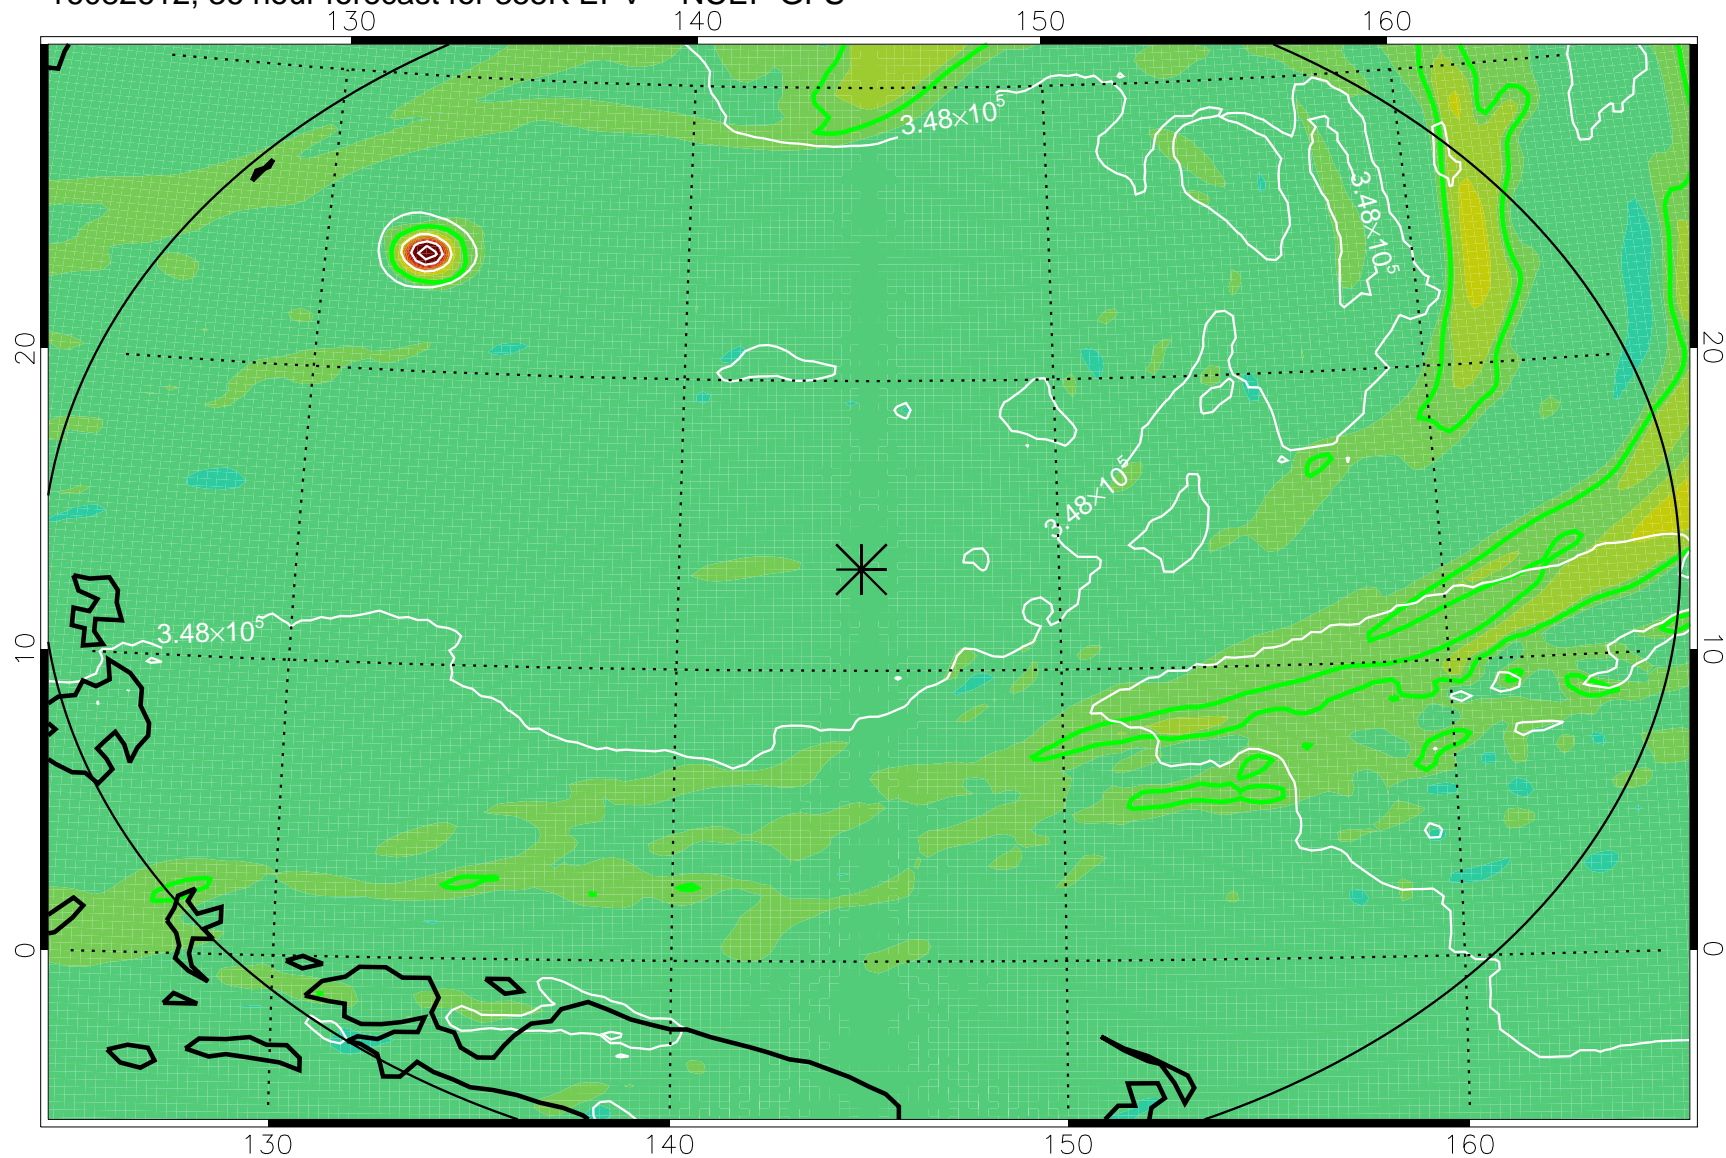

16082518, 18 hour forecast for 355K EPV -- NCEP GFS

355K Montgomery Streamfunction, white  
EPV Tropopause (2 PVU) Position  
Range ring of 2304 km

16082600, 24 hour forecast for 355K EPV -- NCEP GFS

355K Montgomery Streamfunction, white  
EPV Tropopause (2 PVU) Position  
Range ring of 2304 km

16082606, 30 hour forecast for 355K EPV -- NCEP GFS

355K Montgomery Streamfunction, white  
EPV Tropopause (2 PVU) Position  
Range ring of 2304 km

16082612, 36 hour forecast for 355K EPV -- NCEP GFS

355K Montgomery Streamfunction, white  
EPV Tropopause (2 PVU) Position  
Range ring of 2304 km

16082618, 42 hour forecast for 355K EPV -- NCEP GFS

355K Montgomery Streamfunction, white  
EPV Tropopause (2 PVU) Position  
Range ring of 2304 km

16082700, 48 hour forecast for 355K EPV -- NCEP GFS

355K Montgomery Streamfunction, white  
EPV Tropopause (2 PVU) Position  
Range ring of 2304 km

16082718, 66 hour forecast for 355K EPV -- NCEP GFS

355K Montgomery Streamfunction, white  
EPV Tropopause (2 PVU) Position  
Range ring of 2304 km

16082800, 72 hour forecast for 355K EPV -- NCEP GFS

355K Montgomery Streamfunction, white  
EPV Tropopause (2 PVU) Position  
Range ring of 2304 km