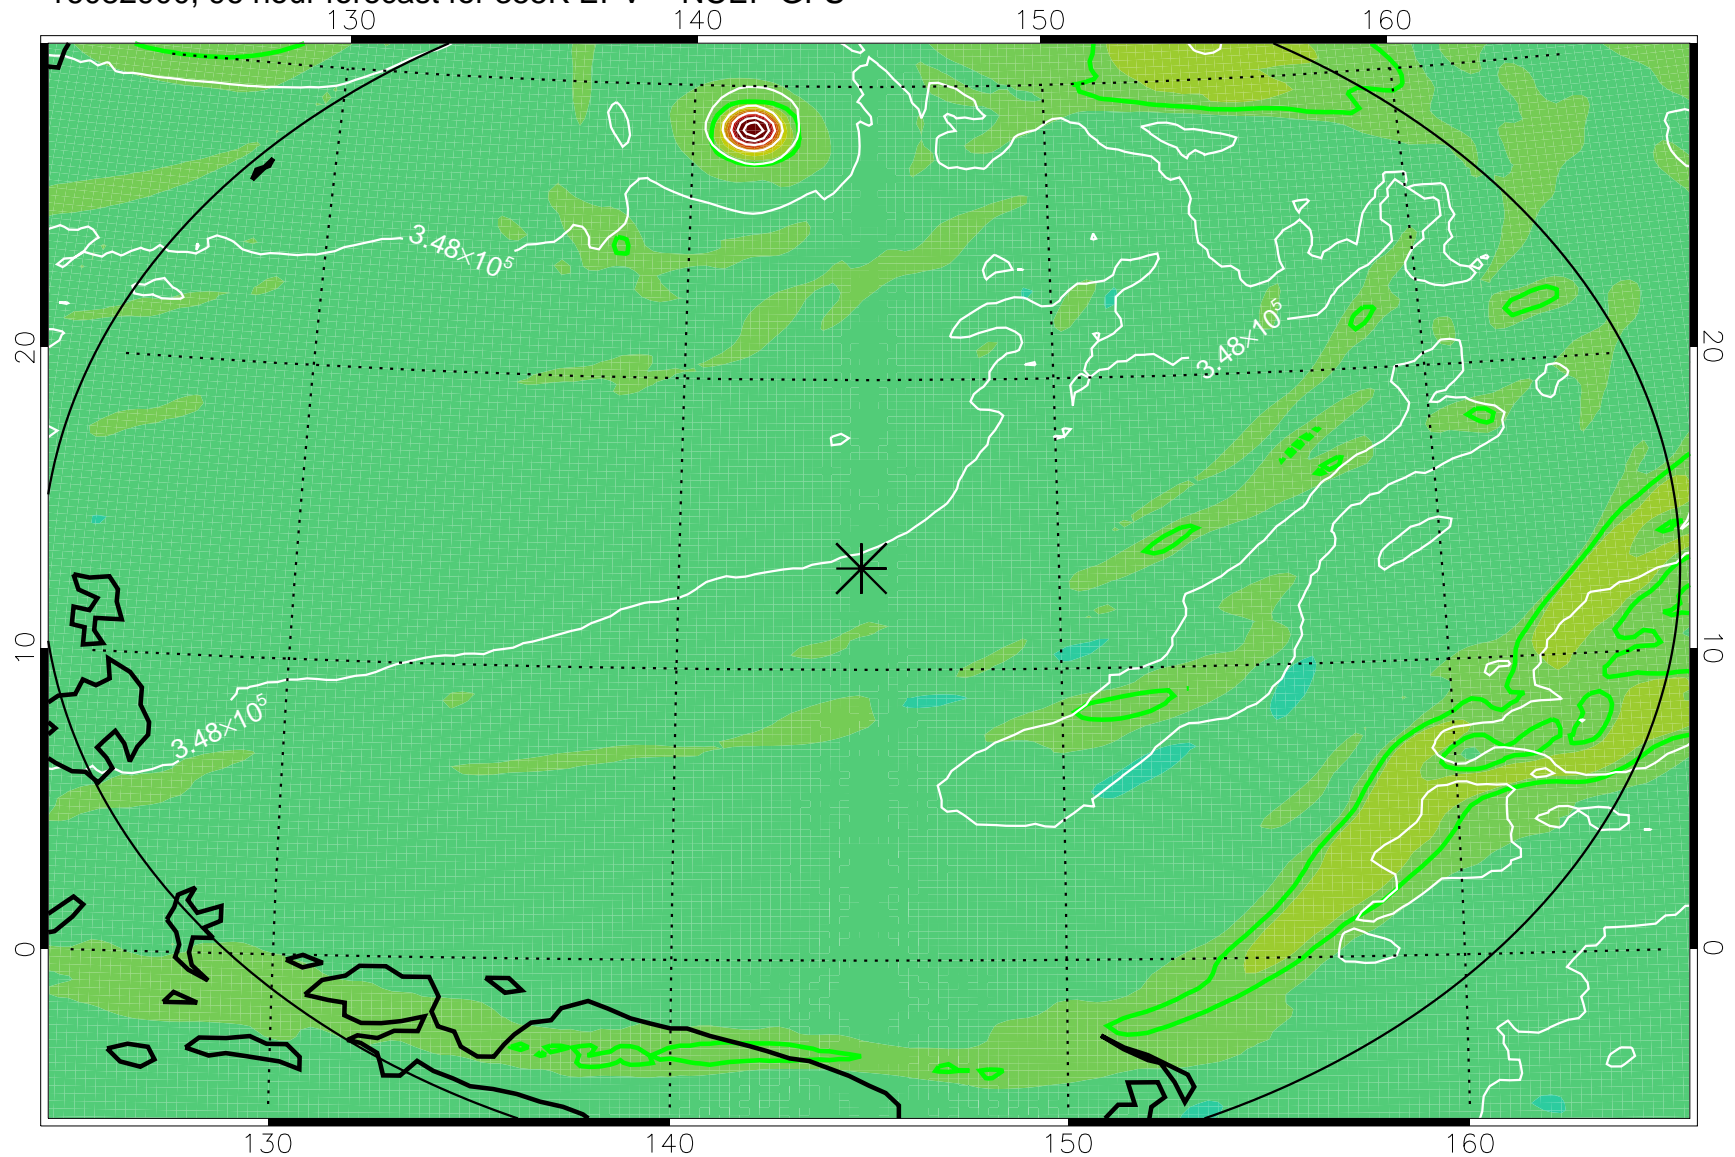

16082718, 66 hour forecast for 355K EPV -- NCEP GFS

355K Montgomery Streamfunction, white  
EPV Tropopause (2 PVU) Position  
Range ring of 2304 km

16082800, 72 hour forecast for 355K EPV -- NCEP GFS

355K Montgomery Streamfunction, white  
EPV Tropopause (2 PVU) Position  
Range ring of 2304 km

16082806, 78 hour forecast for 355K EPV -- NCEP GFS

355K Montgomery Streamfunction, white  
EPV Tropopause (2 PVU) Position  
Range ring of 2304 km

16082812, 84 hour forecast for 355K EPV -- NCEP GFS

355K Montgomery Streamfunction, white  
EPV Tropopause (2 PVU) Position  
Range ring of 2304 km

16082818, 90 hour forecast for 355K EPV -- NCEP GFS

355K Montgomery Streamfunction, white  
EPV Tropopause (2 PVU) Position  
Range ring of 2304 km

16082900, 96 hour forecast for 355K EPV -- NCEP GFS

355K Montgomery Streamfunction, white  
EPV Tropopause (2 PVU) Position  
Range ring of 2304 km

16082906, 102 hour forecast for 355K EPV -- NCEP GFS

355K Montgomery Streamfunction, white  
EPV Tropopause (2 PVU) Position  
Range ring of 2304 km

16082912, 108 hour forecast for 355K EPV -- NCEP GFS

355K Montgomery Streamfunction, white  
EPV Tropopause (2 PVU) Position  
Range ring of 2304 km