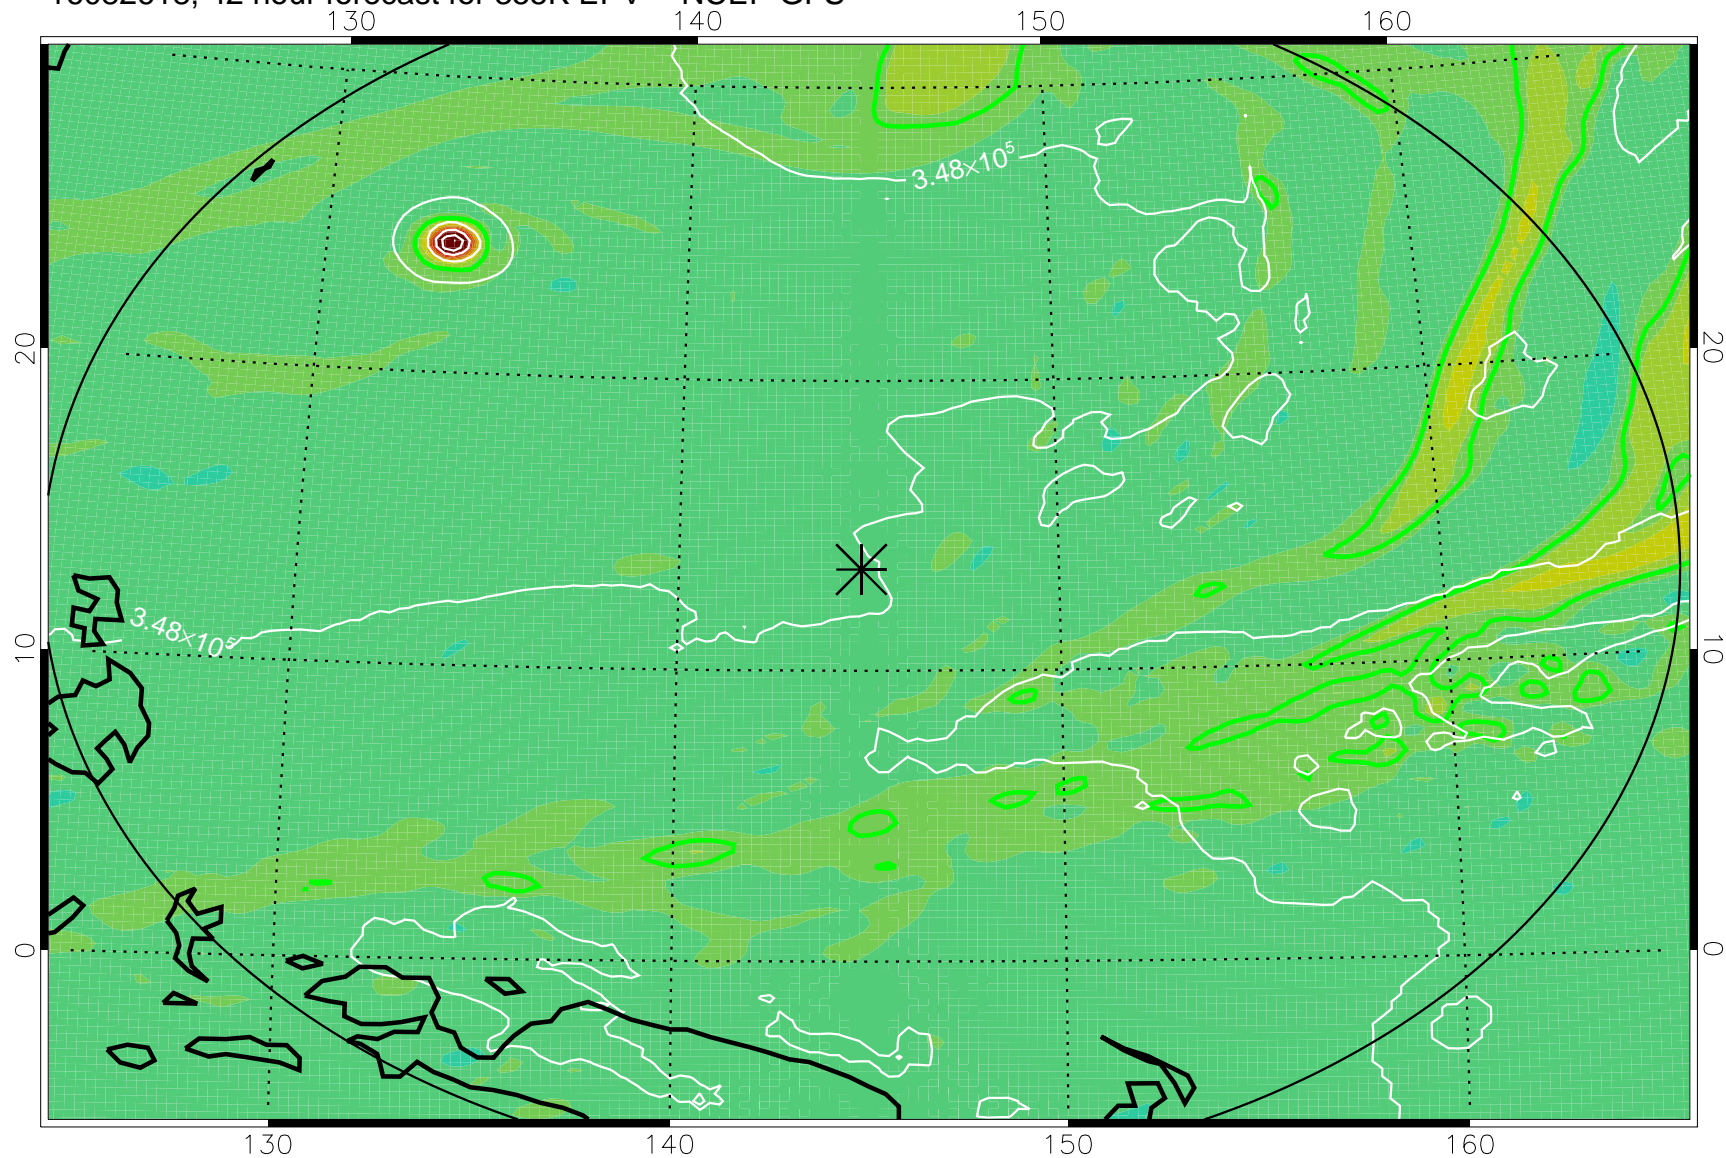

16082606, 30 hour forecast for 355K EPV -- NCEP GFS

355K Montgomery Streamfunction, white  
EPV Tropopause (2 PVU) Position  
Range ring of 2304 km

16082612, 36 hour forecast for 355K EPV -- NCEP GFS

355K Montgomery Streamfunction, white  
EPV Tropopause (2 PVU) Position  
Range ring of 2304 km

16082618, 42 hour forecast for 355K EPV -- NCEP GFS

355K Montgomery Streamfunction, white  
EPV Tropopause (2 PVU) Position  
Range ring of 2304 km

16082700, 48 hour forecast for 355K EPV -- NCEP GFS

355K Montgomery Streamfunction, white  
EPV Tropopause (2 PVU) Position  
Range ring of 2304 km

16082706, 54 hour forecast for 355K EPV -- NCEP GFS

355K Montgomery Streamfunction, white  
EPV Tropopause (2 PVU) Position  
Range ring of 2304 km

16082712, 60 hour forecast for 355K EPV -- NCEP GFS

355K Montgomery Streamfunction, white  
EPV Tropopause (2 PVU) Position  
Range ring of 2304 km

16082718, 66 hour forecast for 355K EPV -- NCEP GFS

355K Montgomery Streamfunction, white  
EPV Tropopause (2 PVU) Position  
Range ring of 2304 km

16082800, 72 hour forecast for 355K EPV -- NCEP GFS

355K Montgomery Streamfunction, white  
EPV Tropopause (2 PVU) Position  
Range ring of 2304 km