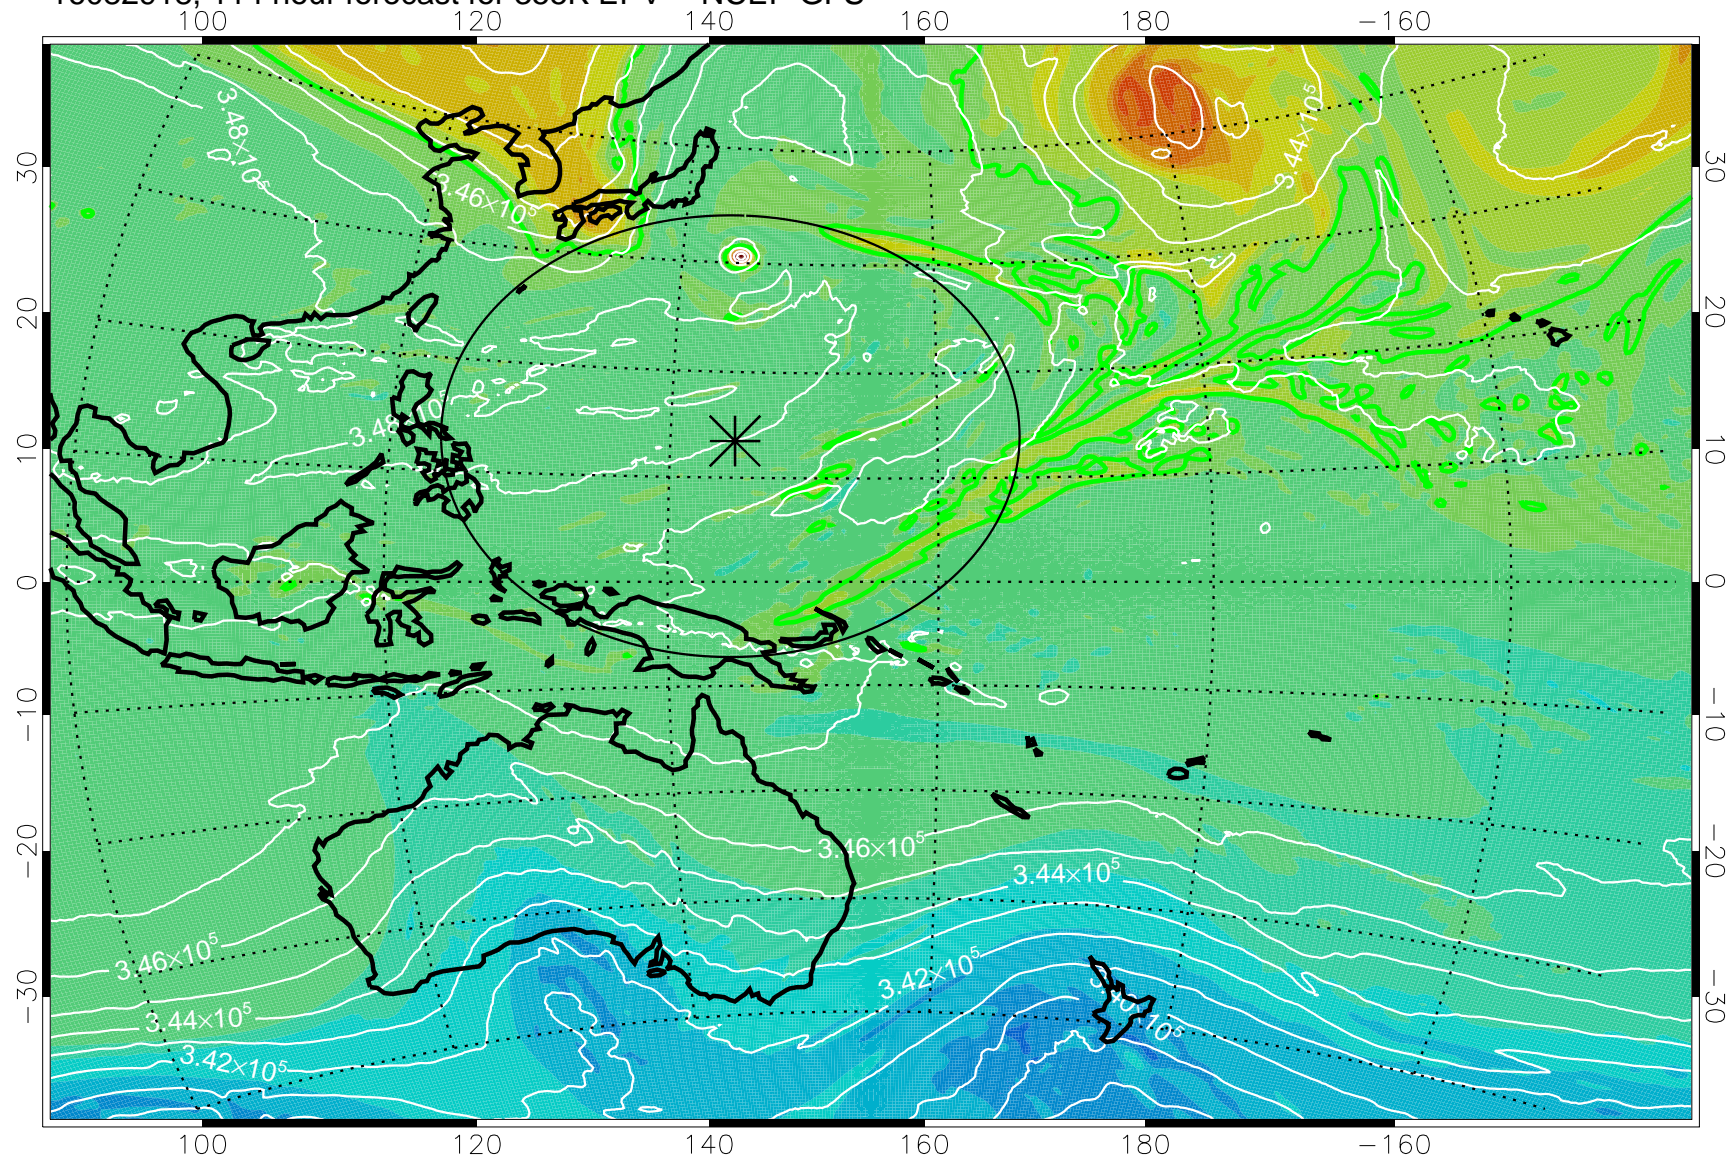

16082806, 78 hour forecast for 355K EPV -- NCEP GFS

355K Montgomery Streamfunction, white
EPV Tropopause (2 PVU) Position
Range ring of 2304 km

16082812, 84 hour forecast for 355K EPV -- NCEP GFS

355K Montgomery Streamfunction, white
EPV Tropopause (2 PVU) Position
Range ring of 2304 km

16082818, 90 hour forecast for 355K EPV -- NCEP GFS

355K Montgomery Streamfunction, white
EPV Tropopause (2 PVU) Position
Range ring of 2304 km

16082900, 96 hour forecast for 355K EPV -- NCEP GFS

355K Montgomery Streamfunction, white
EPV Tropopause (2 PVU) Position
Range ring of 2304 km

16082906, 102 hour forecast for 355K EPV -- NCEP GFS

355K Montgomery Streamfunction, white
EPV Tropopause (2 PVU) Position
Range ring of 2304 km

16082912, 108 hour forecast for 355K EPV -- NCEP GFS

355K Montgomery Streamfunction, white
EPV Tropopause (2 PVU) Position
Range ring of 2304 km

16082918, 114 hour forecast for 355K EPV -- NCEP GFS

355K Montgomery Streamfunction, white
EPV Tropopause (2 PVU) Position
Range ring of 2304 km

16083000, 120 hour forecast for 355K EPV -- NCEP GFS

355K Montgomery Streamfunction, white
EPV Tropopause (2 PVU) Position
Range ring of 2304 km