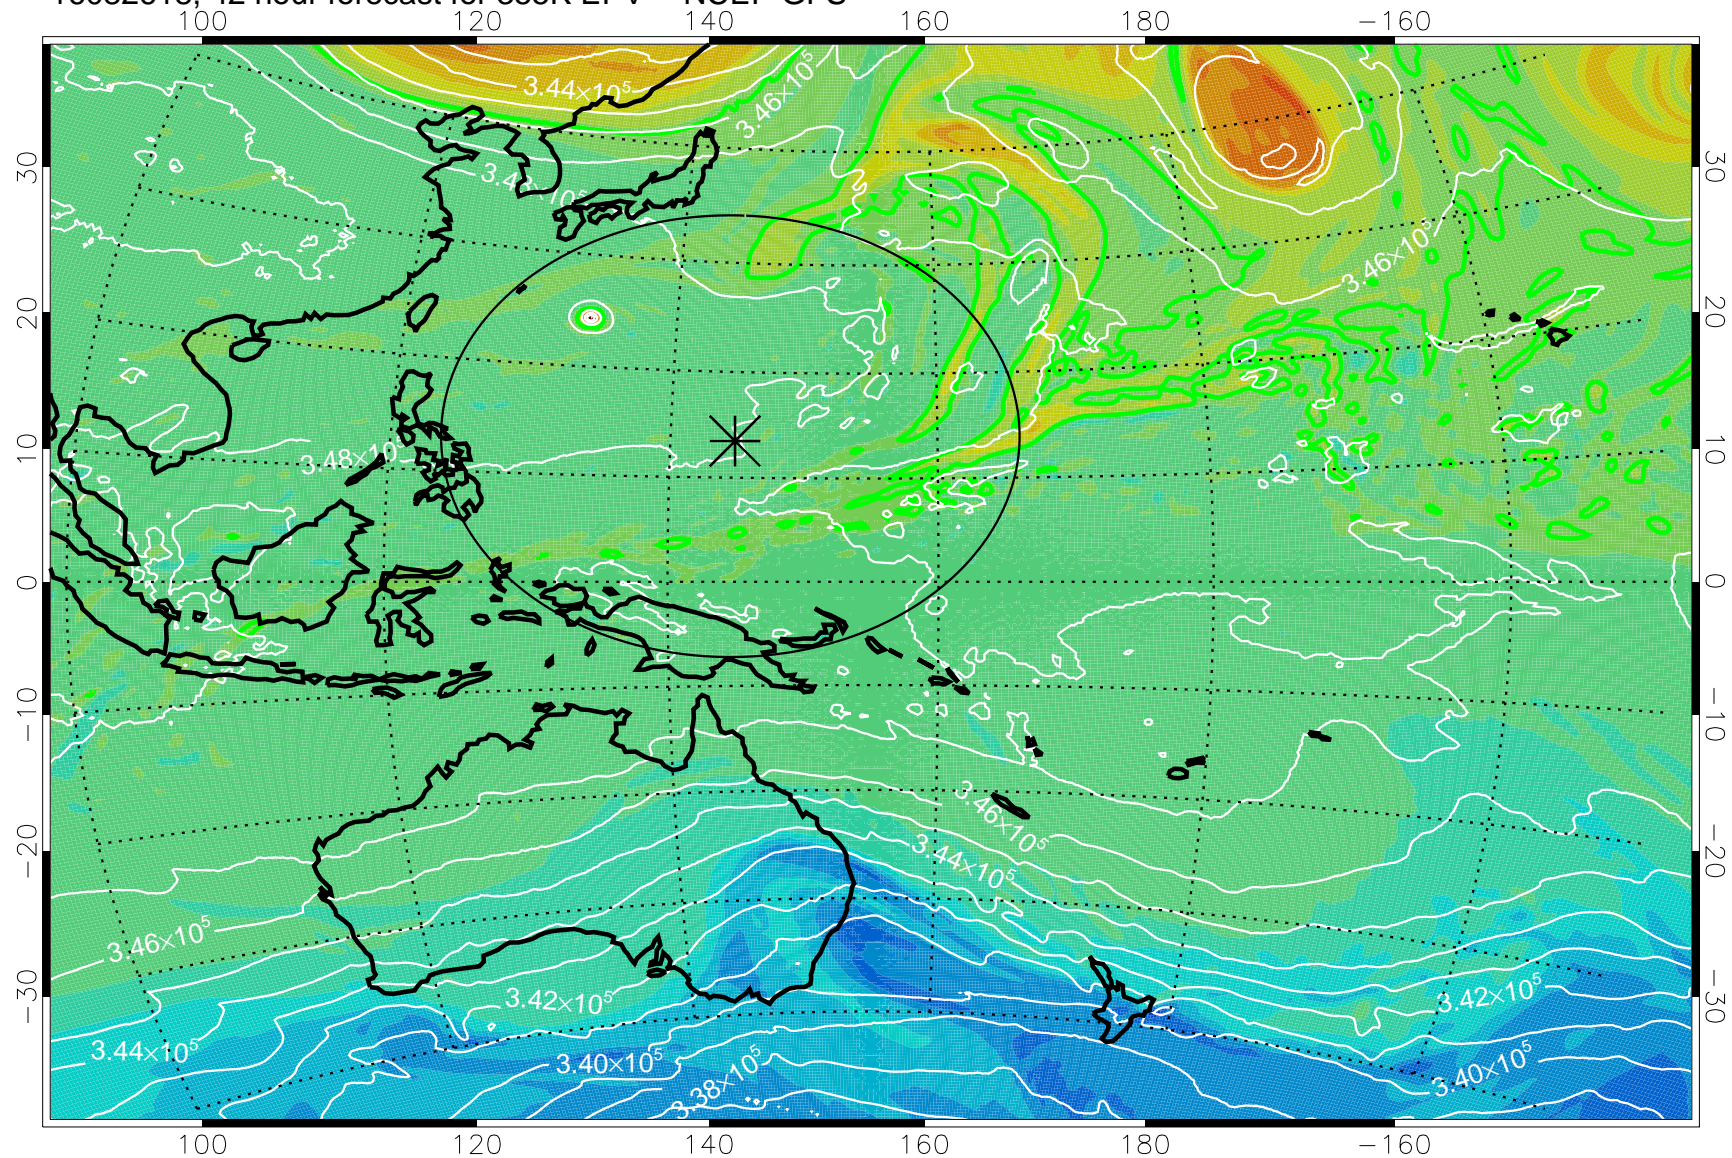

16082606, 30 hour forecast for 355K EPV -- NCEP GFS

355K Montgomery Streamfunction, white
EPV Tropopause (2 PVU) Position
Range ring of 2304 km

16082612, 36 hour forecast for 355K EPV -- NCEP GFS

355K Montgomery Streamfunction, white
EPV Tropopause (2 PVU) Position
Range ring of 2304 km

16082618, 42 hour forecast for 355K EPV -- NCEP GFS

355K Montgomery Streamfunction, white
EPV Tropopause (2 PVU) Position
Range ring of 2304 km

16082700, 48 hour forecast for 355K EPV -- NCEP GFS

355K Montgomery Streamfunction, white
EPV Tropopause (2 PVU) Position
Range ring of 2304 km

16082706, 54 hour forecast for 355K EPV -- NCEP GFS

355K Montgomery Streamfunction, white
EPV Tropopause (2 PVU) Position
Range ring of 2304 km

16082712, 60 hour forecast for 355K EPV -- NCEP GFS

355K Montgomery Streamfunction, white
EPV Tropopause (2 PVU) Position
Range ring of 2304 km

16082718, 66 hour forecast for 355K EPV -- NCEP GFS

355K Montgomery Streamfunction, white
EPV Tropopause (2 PVU) Position
Range ring of 2304 km

16082800, 72 hour forecast for 355K EPV -- NCEP GFS

355K Montgomery Streamfunction, white
EPV Tropopause (2 PVU) Position
Range ring of 2304 km