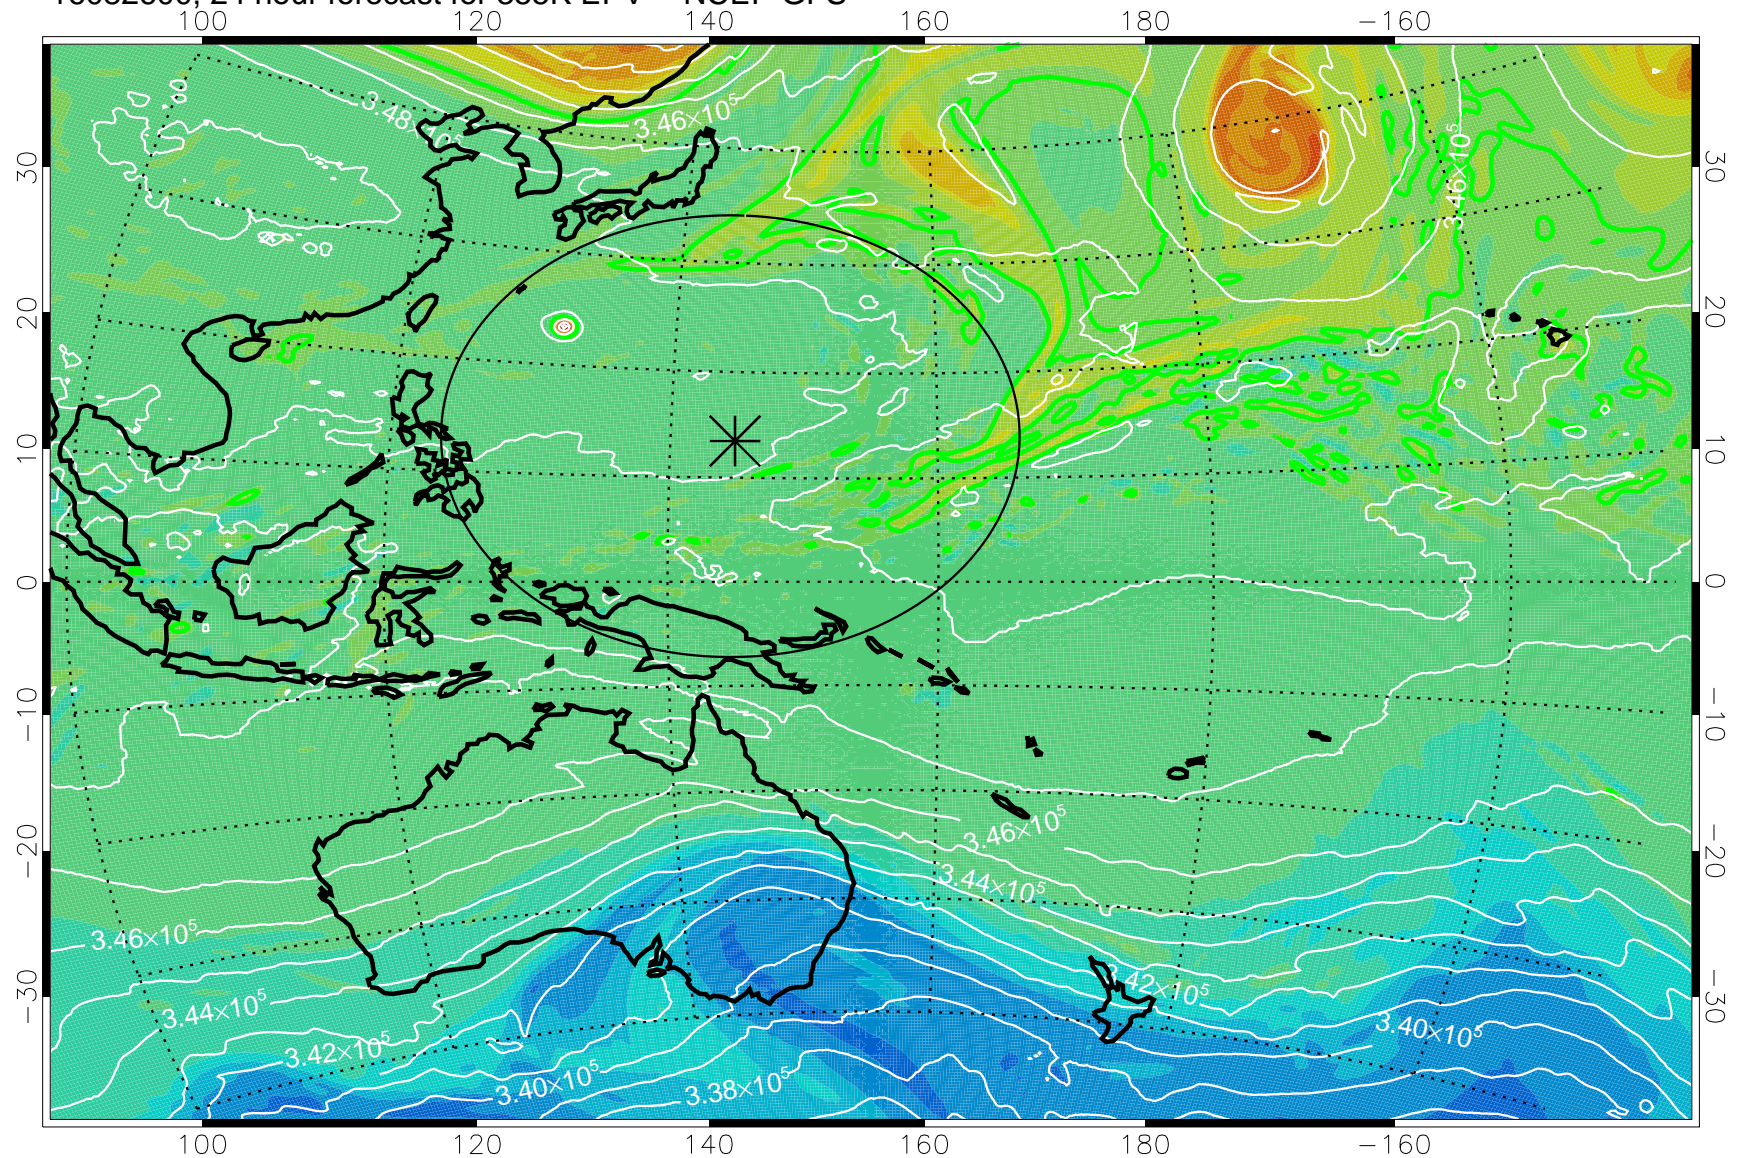

16082506, 6 hour forecast for 355K EPV -- NCEP GFS

355K Montgomery Streamfunction, white
EPV Tropopause (2 PVU) Position
Range ring of 2304 km

16082512, 12 hour forecast for 355K EPV -- NCEP GFS

355K Montgomery Streamfunction, white
EPV Tropopause (2 PVU) Position
Range ring of 2304 km

16082518, 18 hour forecast for 355K EPV -- NCEP GFS

355K Montgomery Streamfunction, white
EPV Tropopause (2 PVU) Position
Range ring of 2304 km

16082600, 24 hour forecast for 355K EPV -- NCEP GFS

355K Montgomery Streamfunction, white
EPV Tropopause (2 PVU) Position
Range ring of 2304 km

16082606, 30 hour forecast for 355K EPV -- NCEP GFS

355K Montgomery Streamfunction, white
EPV Tropopause (2 PVU) Position
Range ring of 2304 km

16082612, 36 hour forecast for 355K EPV -- NCEP GFS

355K Montgomery Streamfunction, white
EPV Tropopause (2 PVU) Position
Range ring of 2304 km

16082618, 42 hour forecast for 355K EPV -- NCEP GFS

355K Montgomery Streamfunction, white
EPV Tropopause (2 PVU) Position
Range ring of 2304 km

16082700, 48 hour forecast for 355K EPV -- NCEP GFS

355K Montgomery Streamfunction, white
EPV Tropopause (2 PVU) Position
Range ring of 2304 km