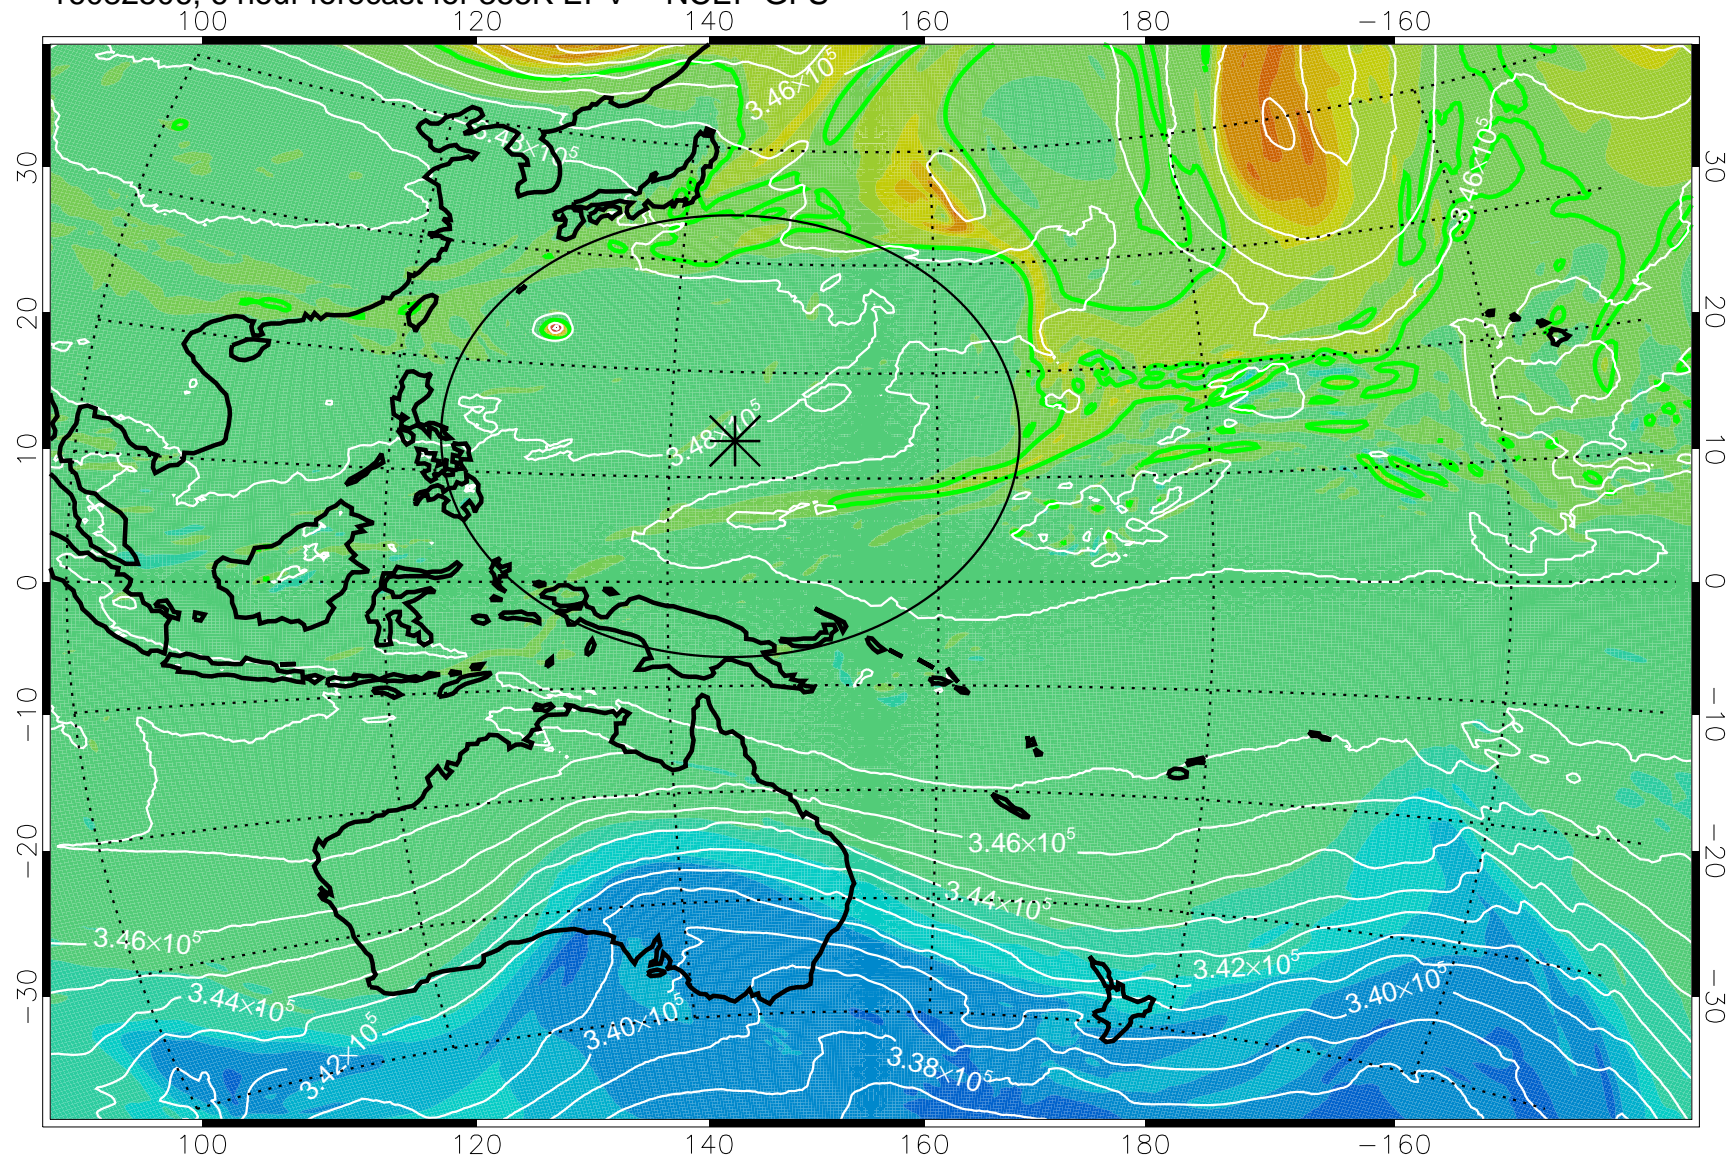

16082506, 6 hour forecast for 355K EPV -- NCEP GFS

355K Montgomery Streamfunction, white
EPV Tropopause (2 PVU) Position
Range ring of 2304 km

16082512, 12 hour forecast for 355K EPV -- NCEP GFS

355K Montgomery Streamfunction, white
EPV Tropopause (2 PVU) Position
Range ring of 2304 km

16082518, 18 hour forecast for 355K EPV -- NCEP GFS

355K Montgomery Streamfunction, white
EPV Tropopause (2 PVU) Position
Range ring of 2304 km

16082600, 24 hour forecast for 355K EPV -- NCEP GFS

355K Montgomery Streamfunction, white
EPV Tropopause (2 PVU) Position
Range ring of 2304 km

16082606, 30 hour forecast for 355K EPV -- NCEP GFS

355K Montgomery Streamfunction, white
EPV Tropopause (2 PVU) Position
Range ring of 2304 km

16082612, 36 hour forecast for 355K EPV -- NCEP GFS

355K Montgomery Streamfunction, white
EPV Tropopause (2 PVU) Position
Range ring of 2304 km

16082618, 42 hour forecast for 355K EPV -- NCEP GFS

355K Montgomery Streamfunction, white
EPV Tropopause (2 PVU) Position
Range ring of 2304 km

16082700, 48 hour forecast for 355K EPV -- NCEP GFS

355K Montgomery Streamfunction, white
EPV Tropopause (2 PVU) Position
Range ring of 2304 km