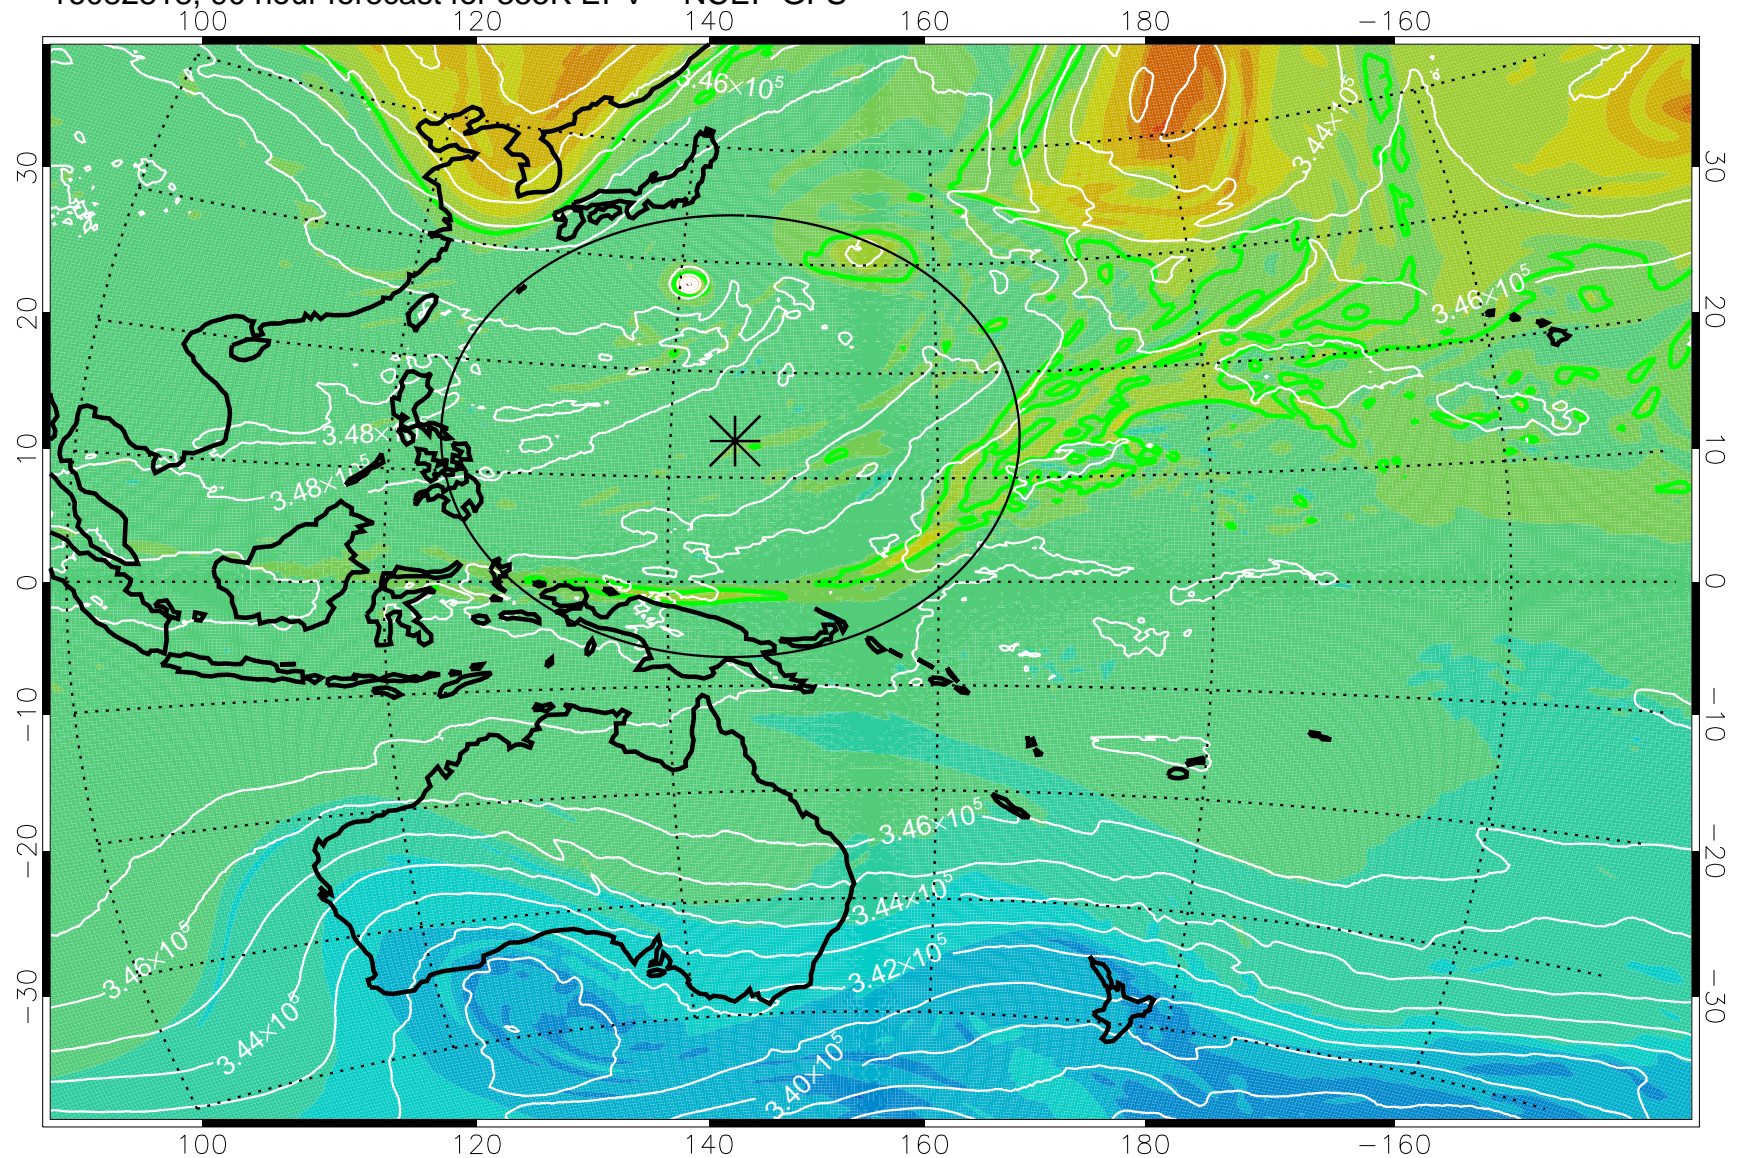

16082718, 66 hour forecast for 355K EPV -- NCEP GFS

355K Montgomery Streamfunction, white
EPV Tropopause (2 PVU) Position
Range ring of 2304 km

16082800, 72 hour forecast for 355K EPV -- NCEP GFS

355K Montgomery Streamfunction, white
EPV Tropopause (2 PVU) Position
Range ring of 2304 km

16082806, 78 hour forecast for 355K EPV -- NCEP GFS

355K Montgomery Streamfunction, white
EPV Tropopause (2 PVU) Position
Range ring of 2304 km

16082812, 84 hour forecast for 355K EPV -- NCEP GFS

355K Montgomery Streamfunction, white
EPV Tropopause (2 PVU) Position
Range ring of 2304 km

16082818, 90 hour forecast for 355K EPV -- NCEP GFS

355K Montgomery Streamfunction, white
EPV Tropopause (2 PVU) Position
Range ring of 2304 km

16082900, 96 hour forecast for 355K EPV -- NCEP GFS

355K Montgomery Streamfunction, white
EPV Tropopause (2 PVU) Position
Range ring of 2304 km

16082906, 102 hour forecast for 355K EPV -- NCEP GFS

355K Montgomery Streamfunction, white
EPV Tropopause (2 PVU) Position
Range ring of 2304 km

16082912, 108 hour forecast for 355K EPV -- NCEP GFS

355K Montgomery Streamfunction, white
EPV Tropopause (2 PVU) Position
Range ring of 2304 km