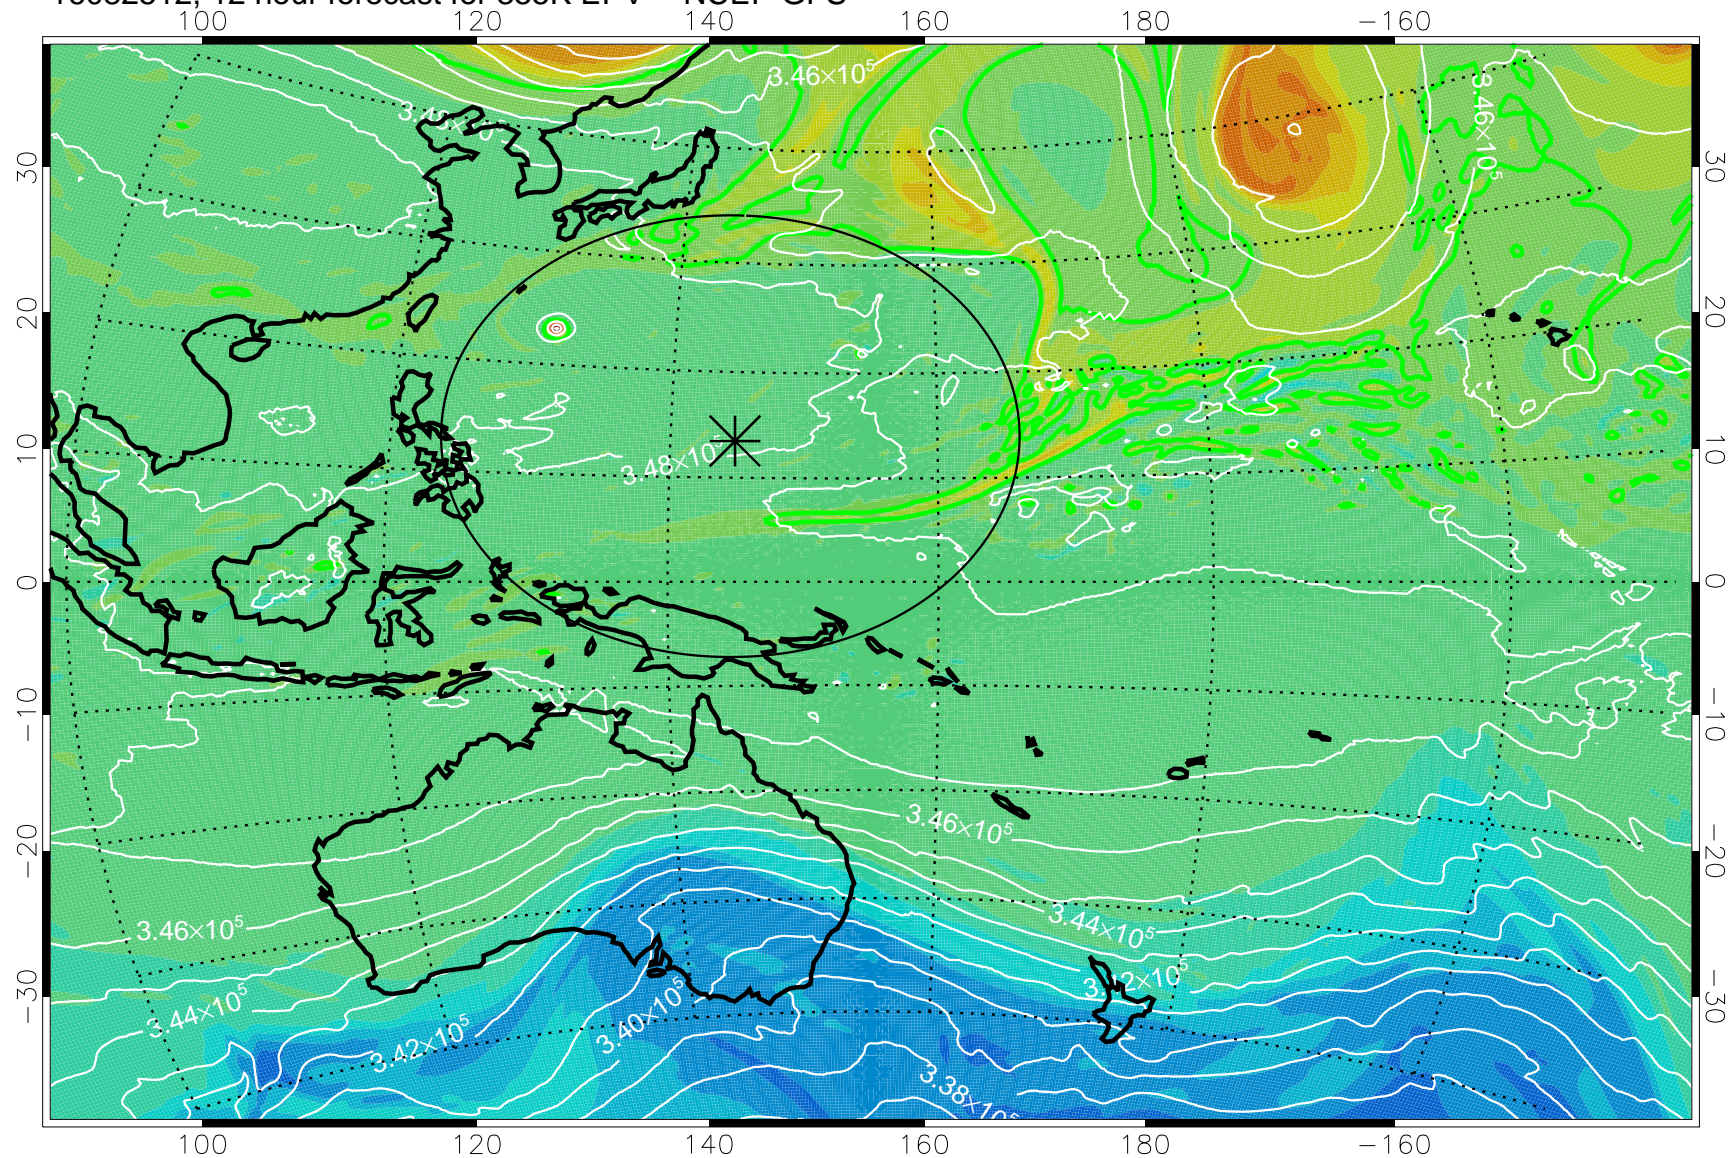

16082506, 6 hour forecast for 355K EPV -- NCEP GFS

355K Montgomery Streamfunction, white
EPV Tropopause (2 PVU) Position
Range ring of 2304 km

16082512, 12 hour forecast for 355K EPV -- NCEP GFS

355K Montgomery Streamfunction, white
EPV Tropopause (2 PVU) Position
Range ring of 2304 km

16082518, 18 hour forecast for 355K EPV -- NCEP GFS

355K Montgomery Streamfunction, white
EPV Tropopause (2 PVU) Position
Range ring of 2304 km

16082600, 24 hour forecast for 355K EPV -- NCEP GFS

355K Montgomery Streamfunction, white
EPV Tropopause (2 PVU) Position
Range ring of 2304 km

16082606, 30 hour forecast for 355K EPV -- NCEP GFS

355K Montgomery Streamfunction, white
EPV Tropopause (2 PVU) Position
Range ring of 2304 km

16082612, 36 hour forecast for 355K EPV -- NCEP GFS

355K Montgomery Streamfunction, white
EPV Tropopause (2 PVU) Position
Range ring of 2304 km

16082618, 42 hour forecast for 355K EPV -- NCEP GFS

355K Montgomery Streamfunction, white
EPV Tropopause (2 PVU) Position
Range ring of 2304 km

16082700, 48 hour forecast for 355K EPV -- NCEP GFS

355K Montgomery Streamfunction, white
EPV Tropopause (2 PVU) Position
Range ring of 2304 km