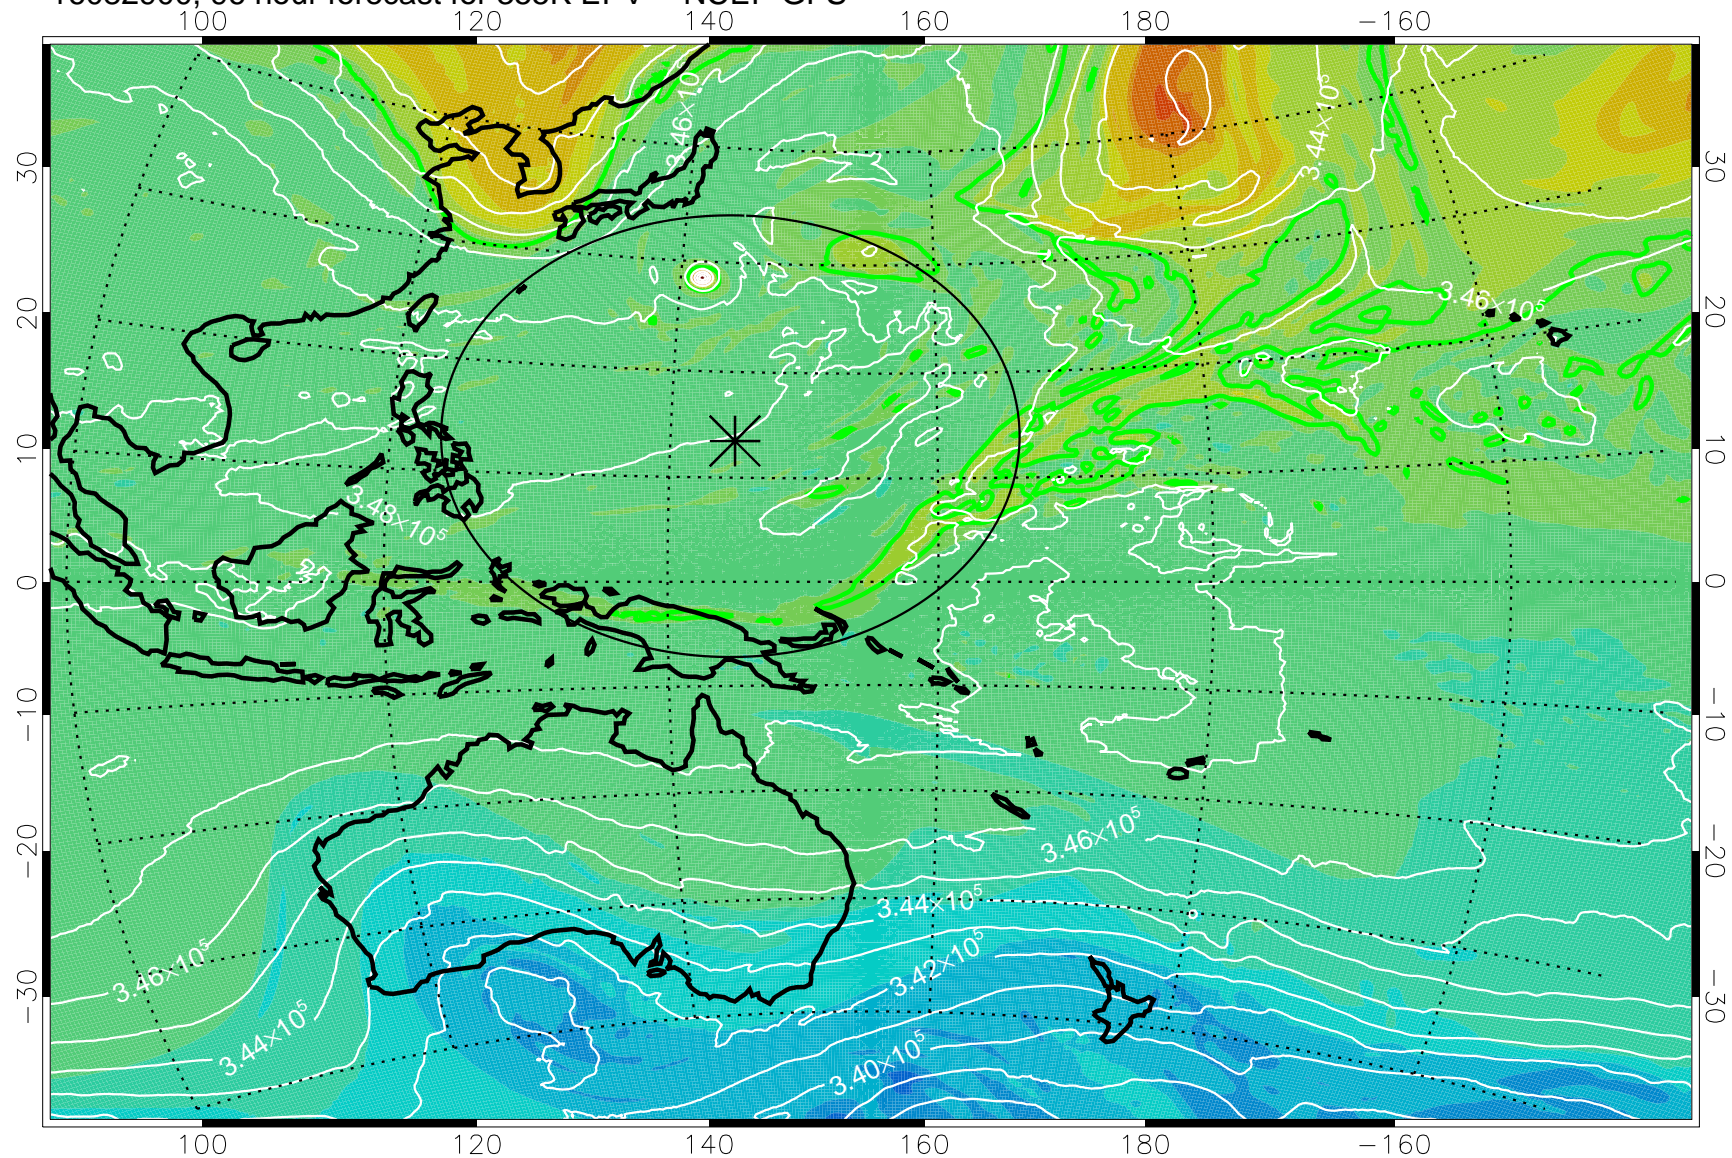

16082718, 66 hour forecast for 355K EPV -- NCEP GFS

355K Montgomery Streamfunction, white
EPV Tropopause (2 PVU) Position
Range ring of 2304 km

16082800, 72 hour forecast for 355K EPV -- NCEP GFS

355K Montgomery Streamfunction, white
EPV Tropopause (2 PVU) Position
Range ring of 2304 km

16082806, 78 hour forecast for 355K EPV -- NCEP GFS

355K Montgomery Streamfunction, white
EPV Tropopause (2 PVU) Position
Range ring of 2304 km

16082812, 84 hour forecast for 355K EPV -- NCEP GFS

355K Montgomery Streamfunction, white
EPV Tropopause (2 PVU) Position
Range ring of 2304 km

16082818, 90 hour forecast for 355K EPV -- NCEP GFS

355K Montgomery Streamfunction, white
EPV Tropopause (2 PVU) Position
Range ring of 2304 km

16082900, 96 hour forecast for 355K EPV -- NCEP GFS

355K Montgomery Streamfunction, white
EPV Tropopause (2 PVU) Position
Range ring of 2304 km

16082906, 102 hour forecast for 355K EPV -- NCEP GFS

355K Montgomery Streamfunction, white
EPV Tropopause (2 PVU) Position
Range ring of 2304 km

16082912, 108 hour forecast for 355K EPV -- NCEP GFS

355K Montgomery Streamfunction, white
EPV Tropopause (2 PVU) Position
Range ring of 2304 km