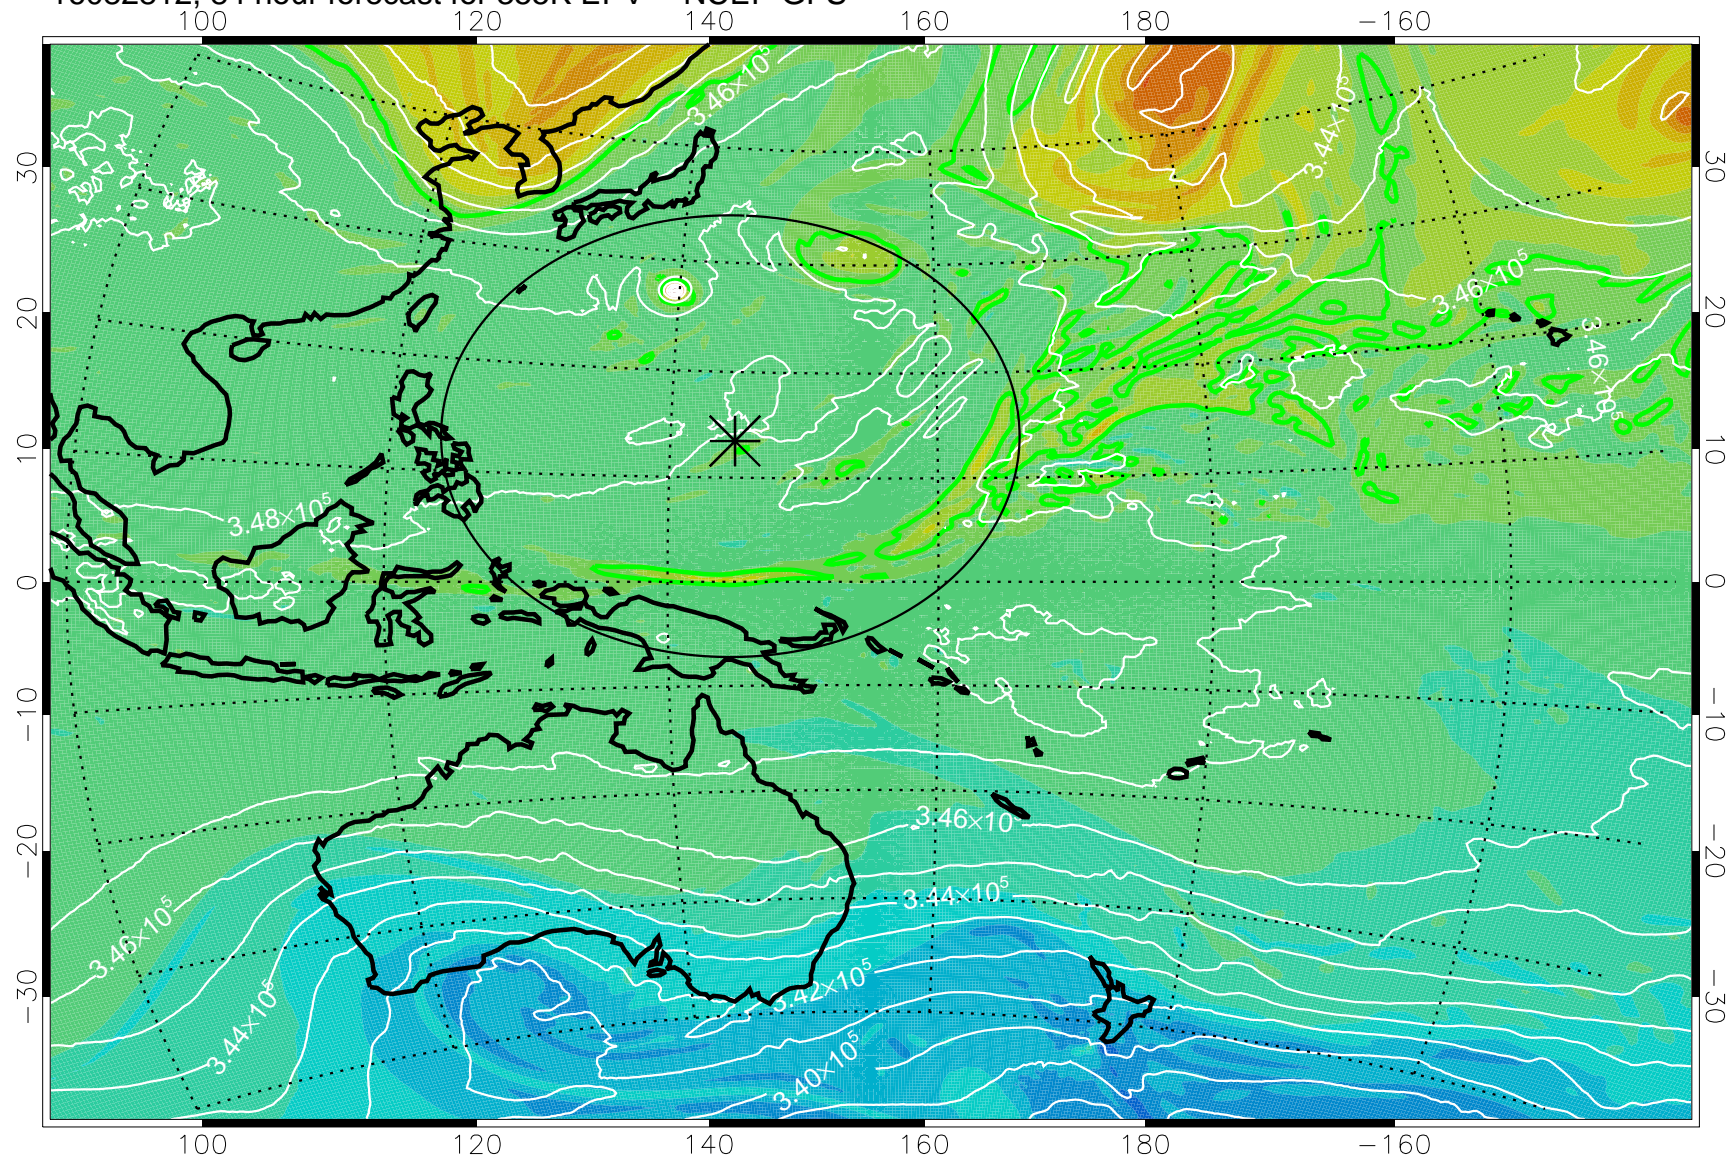

16082706, 54 hour forecast for 355K EPV -- NCEP GFS

355K Montgomery Streamfunction, white
EPV Tropopause (2 PVU) Position
Range ring of 2304 km

16082712, 60 hour forecast for 355K EPV -- NCEP GFS

355K Montgomery Streamfunction, white
EPV Tropopause (2 PVU) Position
Range ring of 2304 km

16082718, 66 hour forecast for 355K EPV -- NCEP GFS

355K Montgomery Streamfunction, white
EPV Tropopause (2 PVU) Position
Range ring of 2304 km

16082800, 72 hour forecast for 355K EPV -- NCEP GFS

355K Montgomery Streamfunction, white
EPV Tropopause (2 PVU) Position
Range ring of 2304 km

16082806, 78 hour forecast for 355K EPV -- NCEP GFS

355K Montgomery Streamfunction, white
EPV Tropopause (2 PVU) Position
Range ring of 2304 km

16082812, 84 hour forecast for 355K EPV -- NCEP GFS

355K Montgomery Streamfunction, white
EPV Tropopause (2 PVU) Position
Range ring of 2304 km

16082818, 90 hour forecast for 355K EPV -- NCEP GFS

355K Montgomery Streamfunction, white
EPV Tropopause (2 PVU) Position
Range ring of 2304 km

16082900, 96 hour forecast for 355K EPV -- NCEP GFS

355K Montgomery Streamfunction, white
EPV Tropopause (2 PVU) Position
Range ring of 2304 km