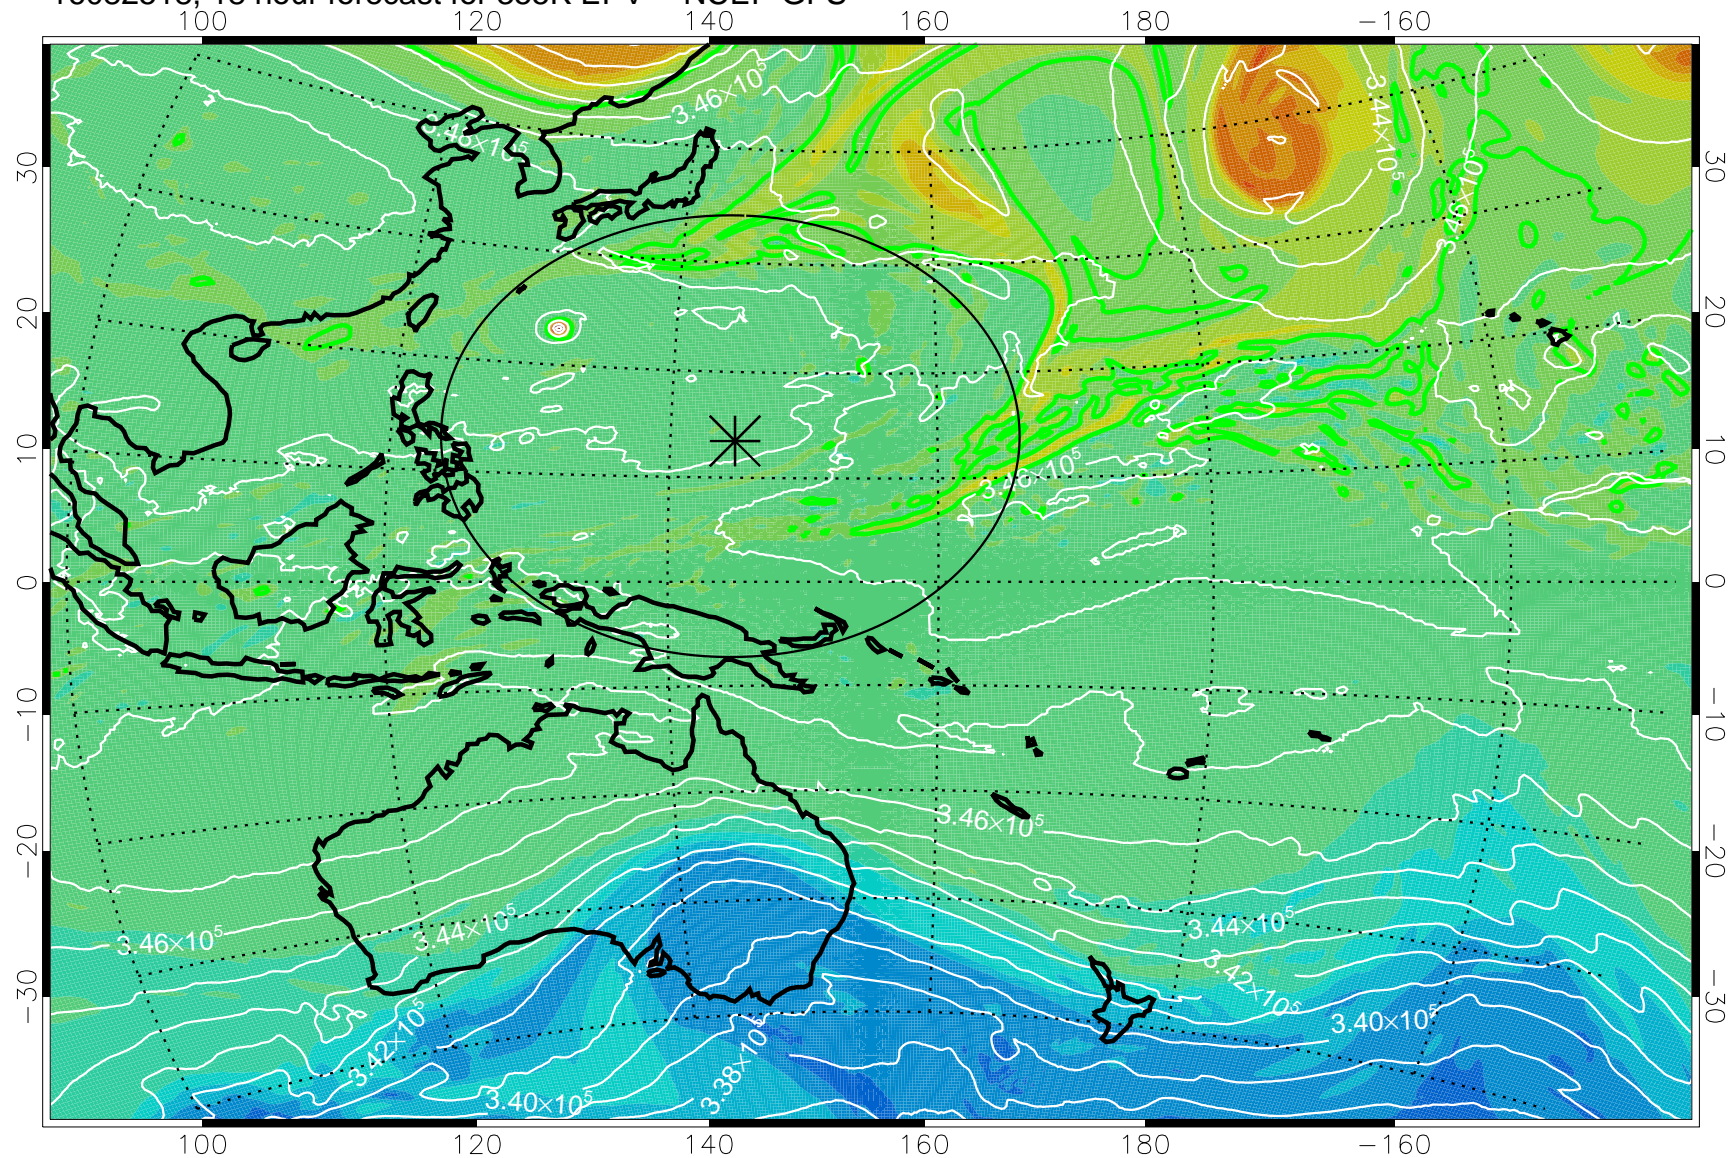

16082506, 6 hour forecast for 355K EPV -- NCEP GFS

355K Montgomery Streamfunction, white
EPV Tropopause (2 PVU) Position
Range ring of 2304 km

16082512, 12 hour forecast for 355K EPV -- NCEP GFS

355K Montgomery Streamfunction, white
EPV Tropopause (2 PVU) Position
Range ring of 2304 km

16082518, 18 hour forecast for 355K EPV -- NCEP GFS

355K Montgomery Streamfunction, white
EPV Tropopause (2 PVU) Position
Range ring of 2304 km

16082600, 24 hour forecast for 355K EPV -- NCEP GFS

355K Montgomery Streamfunction, white
EPV Tropopause (2 PVU) Position
Range ring of 2304 km

16082606, 30 hour forecast for 355K EPV -- NCEP GFS

355K Montgomery Streamfunction, white
EPV Tropopause (2 PVU) Position
Range ring of 2304 km

16082612, 36 hour forecast for 355K EPV -- NCEP GFS

355K Montgomery Streamfunction, white
EPV Tropopause (2 PVU) Position
Range ring of 2304 km

16082618, 42 hour forecast for 355K EPV -- NCEP GFS

355K Montgomery Streamfunction, white
EPV Tropopause (2 PVU) Position
Range ring of 2304 km

16082700, 48 hour forecast for 355K EPV -- NCEP GFS

355K Montgomery Streamfunction, white
EPV Tropopause (2 PVU) Position
Range ring of 2304 km