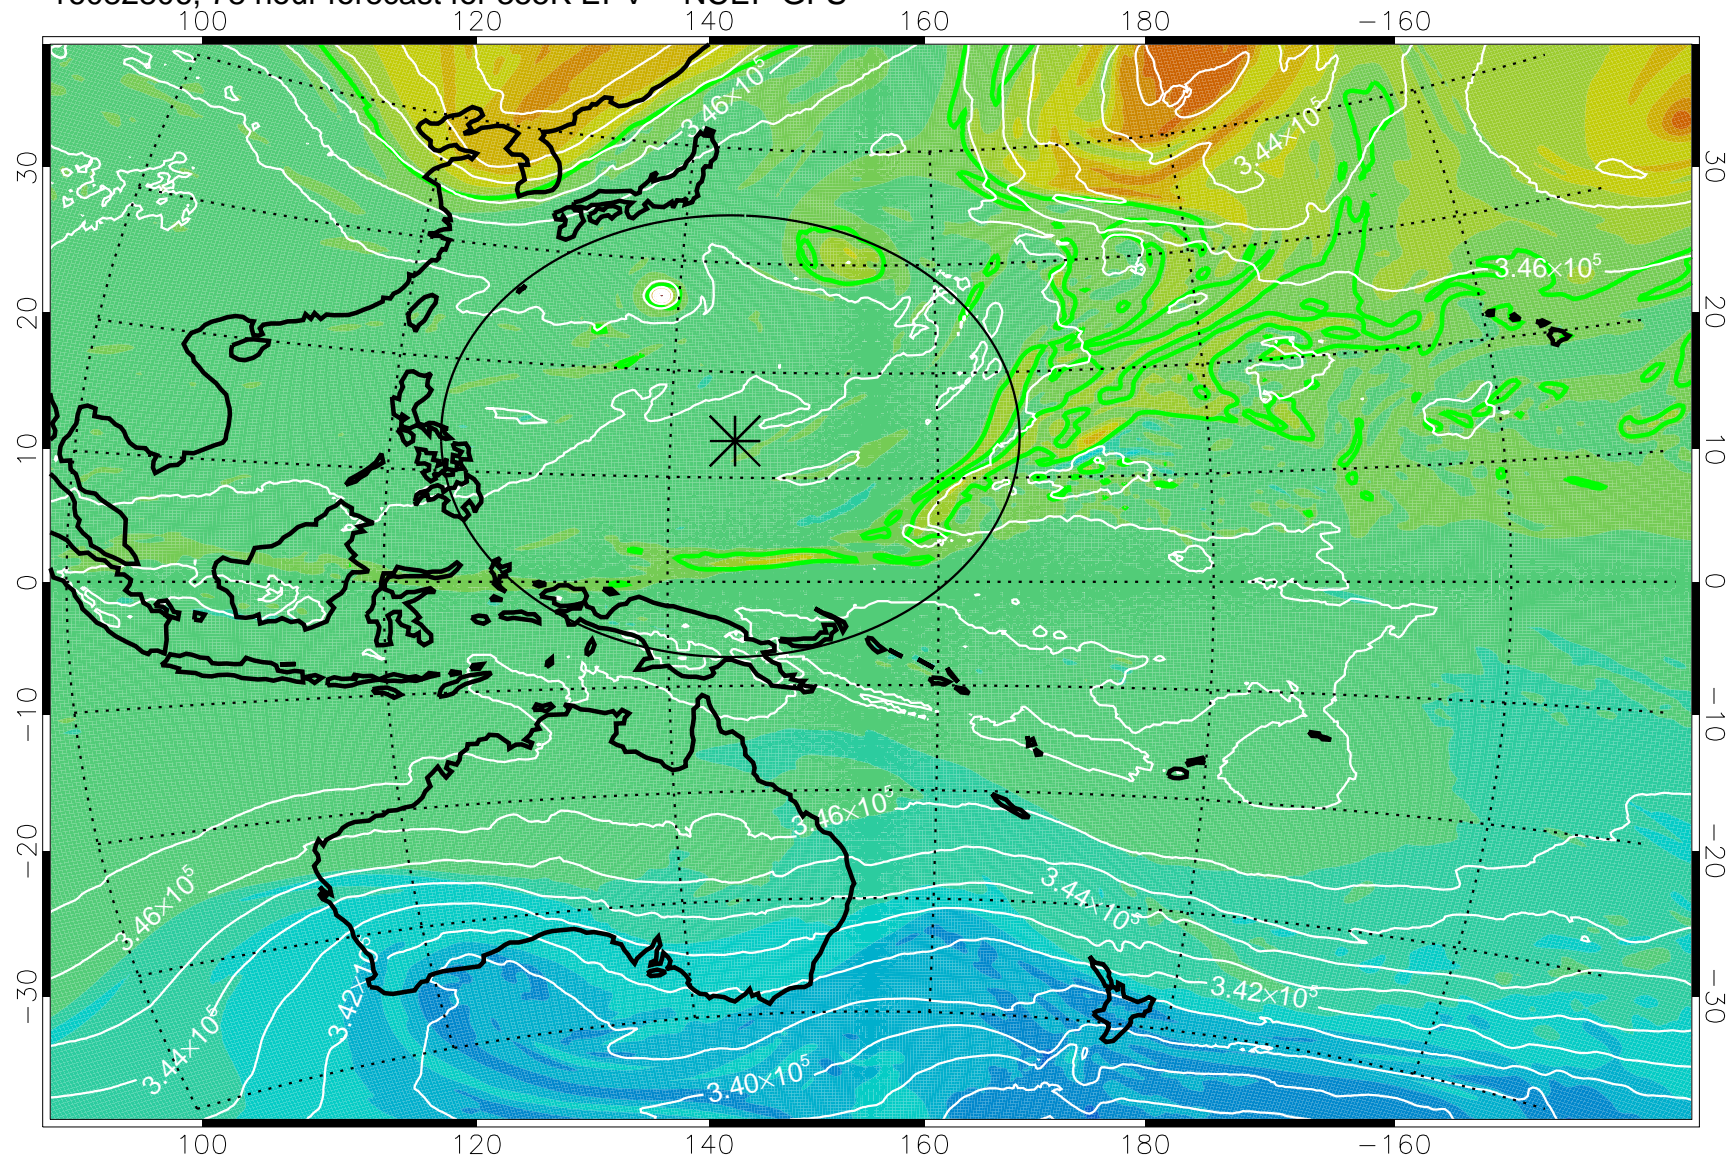

16082706, 54 hour forecast for 355K EPV -- NCEP GFS

355K Montgomery Streamfunction, white
EPV Tropopause (2 PVU) Position
Range ring of 2304 km

16082712, 60 hour forecast for 355K EPV -- NCEP GFS

355K Montgomery Streamfunction, white
EPV Tropopause (2 PVU) Position
Range ring of 2304 km

16082718, 66 hour forecast for 355K EPV -- NCEP GFS

355K Montgomery Streamfunction, white
EPV Tropopause (2 PVU) Position
Range ring of 2304 km

16082800, 72 hour forecast for 355K EPV -- NCEP GFS

355K Montgomery Streamfunction, white
EPV Tropopause (2 PVU) Position
Range ring of 2304 km

16082806, 78 hour forecast for 355K EPV -- NCEP GFS

355K Montgomery Streamfunction, white
EPV Tropopause (2 PVU) Position
Range ring of 2304 km

16082812, 84 hour forecast for 355K EPV -- NCEP GFS

355K Montgomery Streamfunction, white
EPV Tropopause (2 PVU) Position
Range ring of 2304 km

16082818, 90 hour forecast for 355K EPV -- NCEP GFS

355K Montgomery Streamfunction, white
EPV Tropopause (2 PVU) Position
Range ring of 2304 km

16082900, 96 hour forecast for 355K EPV -- NCEP GFS

355K Montgomery Streamfunction, white
EPV Tropopause (2 PVU) Position
Range ring of 2304 km