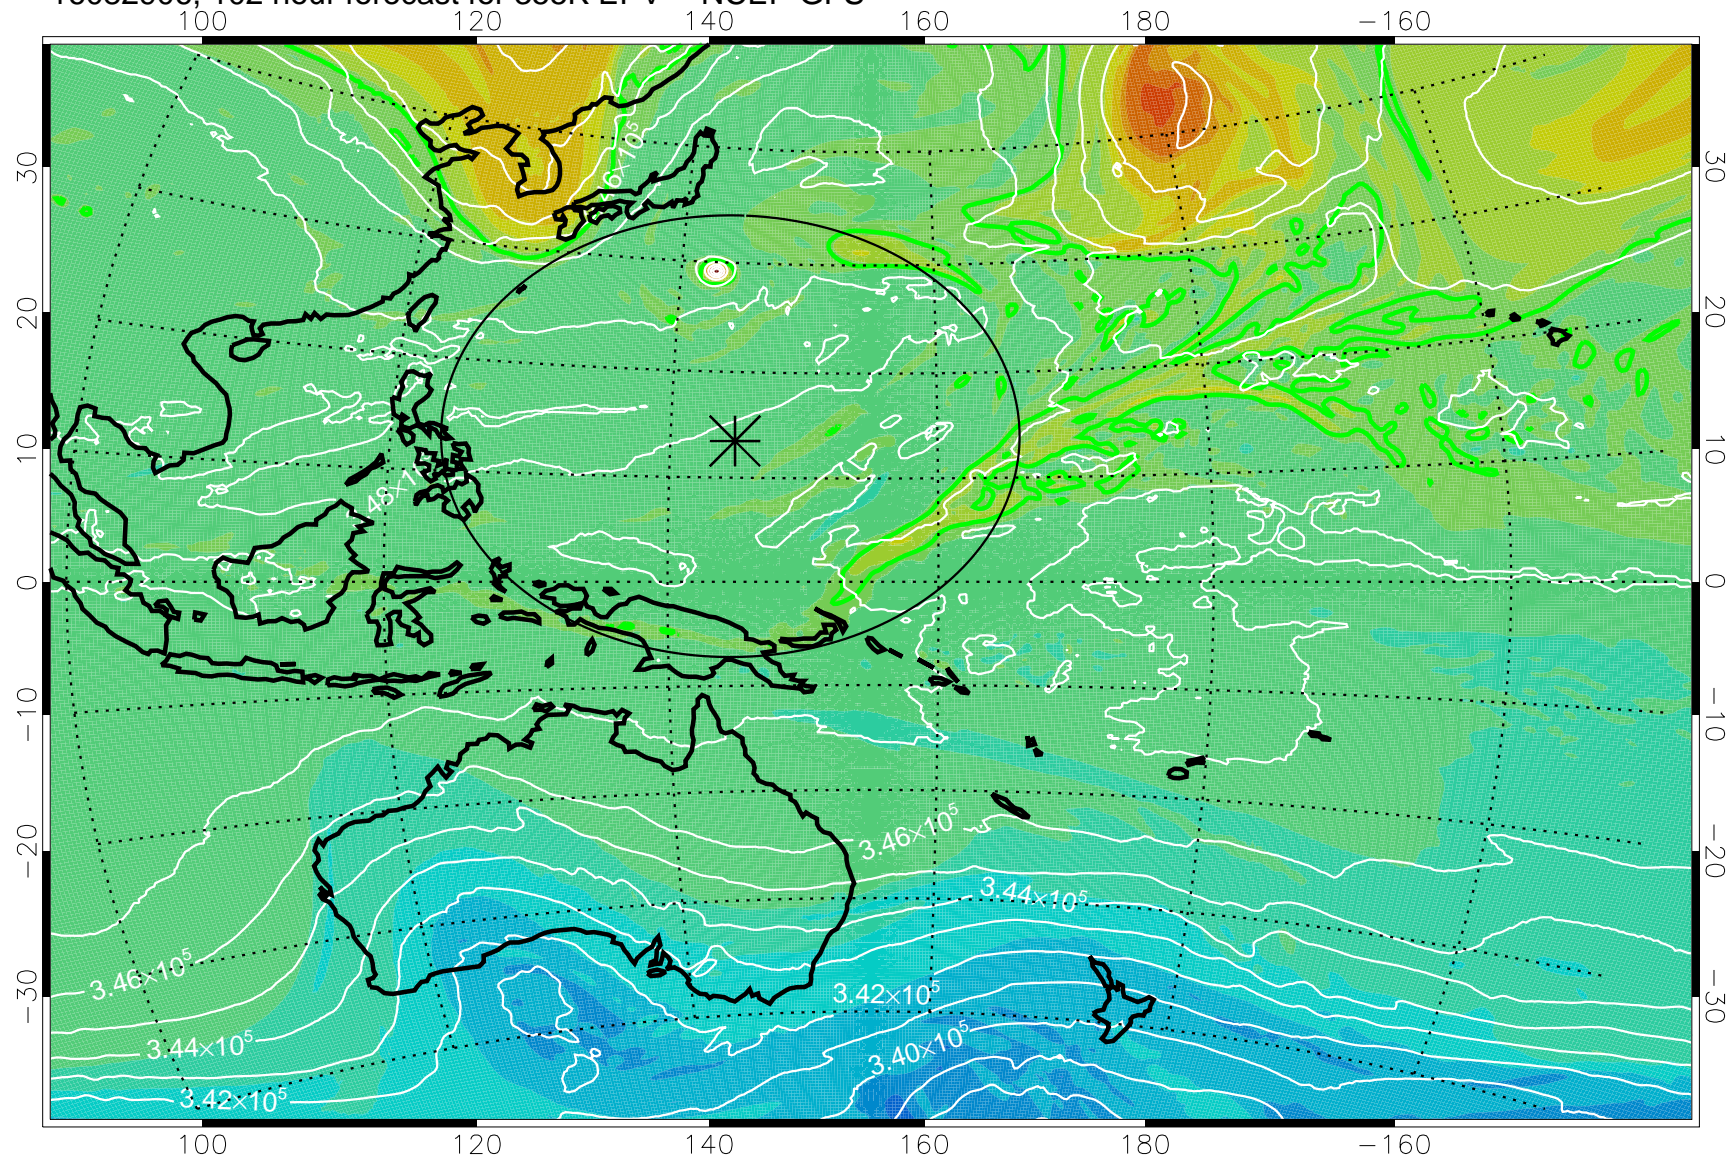

16082806, 78 hour forecast for 355K EPV -- NCEP GFS

355K Montgomery Streamfunction, white
EPV Tropopause (2 PVU) Position
Range ring of 2304 km

16082812, 84 hour forecast for 355K EPV -- NCEP GFS

355K Montgomery Streamfunction, white
EPV Tropopause (2 PVU) Position
Range ring of 2304 km

16082818, 90 hour forecast for 355K EPV -- NCEP GFS

355K Montgomery Streamfunction, white
EPV Tropopause (2 PVU) Position
Range ring of 2304 km

16082900, 96 hour forecast for 355K EPV -- NCEP GFS

355K Montgomery Streamfunction, white
EPV Tropopause (2 PVU) Position
Range ring of 2304 km

16082906, 102 hour forecast for 355K EPV -- NCEP GFS

355K Montgomery Streamfunction, white
EPV Tropopause (2 PVU) Position
Range ring of 2304 km

16082912, 108 hour forecast for 355K EPV -- NCEP GFS

355K Montgomery Streamfunction, white
EPV Tropopause (2 PVU) Position
Range ring of 2304 km

16082918, 114 hour forecast for 355K EPV -- NCEP GFS

355K Montgomery Streamfunction, white
EPV Tropopause (2 PVU) Position
Range ring of 2304 km

16083000, 120 hour forecast for 355K EPV -- NCEP GFS

355K Montgomery Streamfunction, white
EPV Tropopause (2 PVU) Position
Range ring of 2304 km