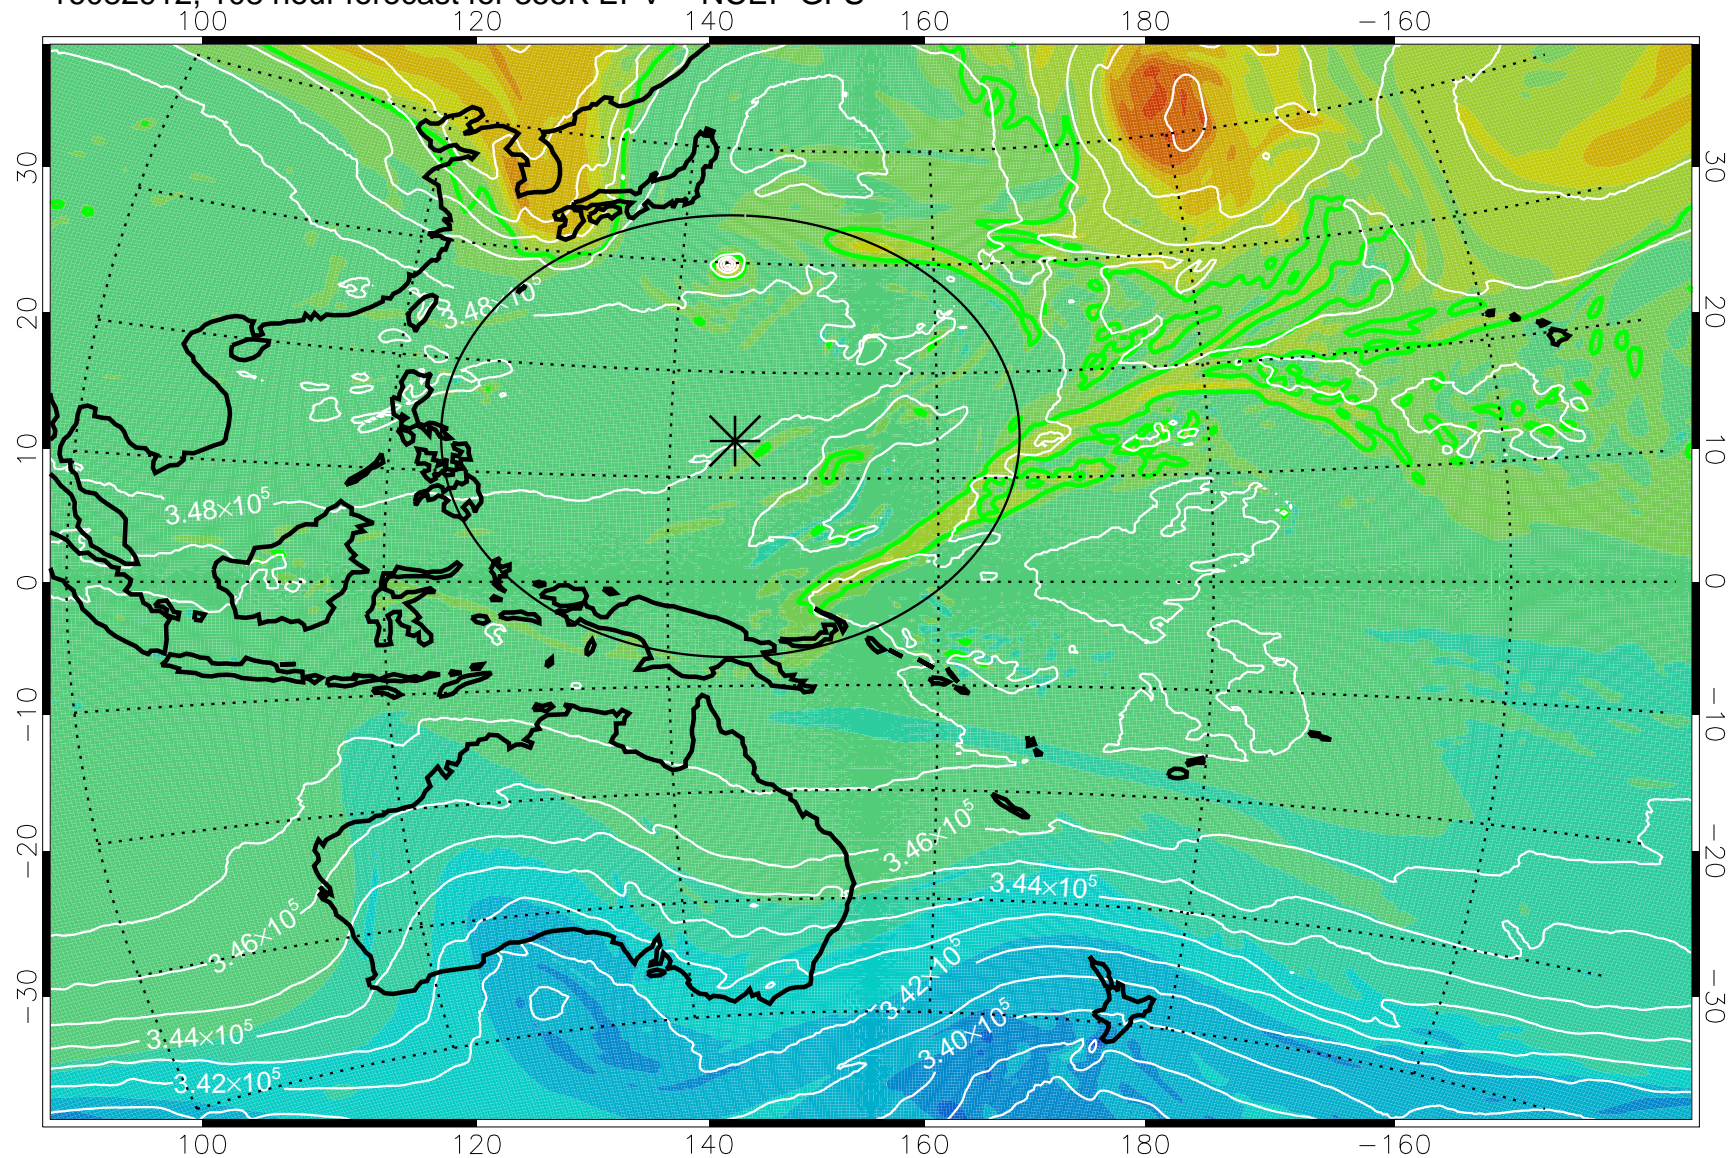

16082806, 78 hour forecast for 355K EPV -- NCEP GFS

355K Montgomery Streamfunction, white
EPV Tropopause (2 PVU) Position
Range ring of 2304 km

16082812, 84 hour forecast for 355K EPV -- NCEP GFS

355K Montgomery Streamfunction, white
EPV Tropopause (2 PVU) Position
Range ring of 2304 km

16082818, 90 hour forecast for 355K EPV -- NCEP GFS

355K Montgomery Streamfunction, white
EPV Tropopause (2 PVU) Position
Range ring of 2304 km

16082900, 96 hour forecast for 355K EPV -- NCEP GFS

355K Montgomery Streamfunction, white
EPV Tropopause (2 PVU) Position
Range ring of 2304 km

16082906, 102 hour forecast for 355K EPV -- NCEP GFS

355K Montgomery Streamfunction, white
EPV Tropopause (2 PVU) Position
Range ring of 2304 km

16082912, 108 hour forecast for 355K EPV -- NCEP GFS

355K Montgomery Streamfunction, white
EPV Tropopause (2 PVU) Position
Range ring of 2304 km

16082918, 114 hour forecast for 355K EPV -- NCEP GFS

355K Montgomery Streamfunction, white
EPV Tropopause (2 PVU) Position
Range ring of 2304 km

16083000, 120 hour forecast for 355K EPV -- NCEP GFS

355K Montgomery Streamfunction, white
EPV Tropopause (2 PVU) Position
Range ring of 2304 km