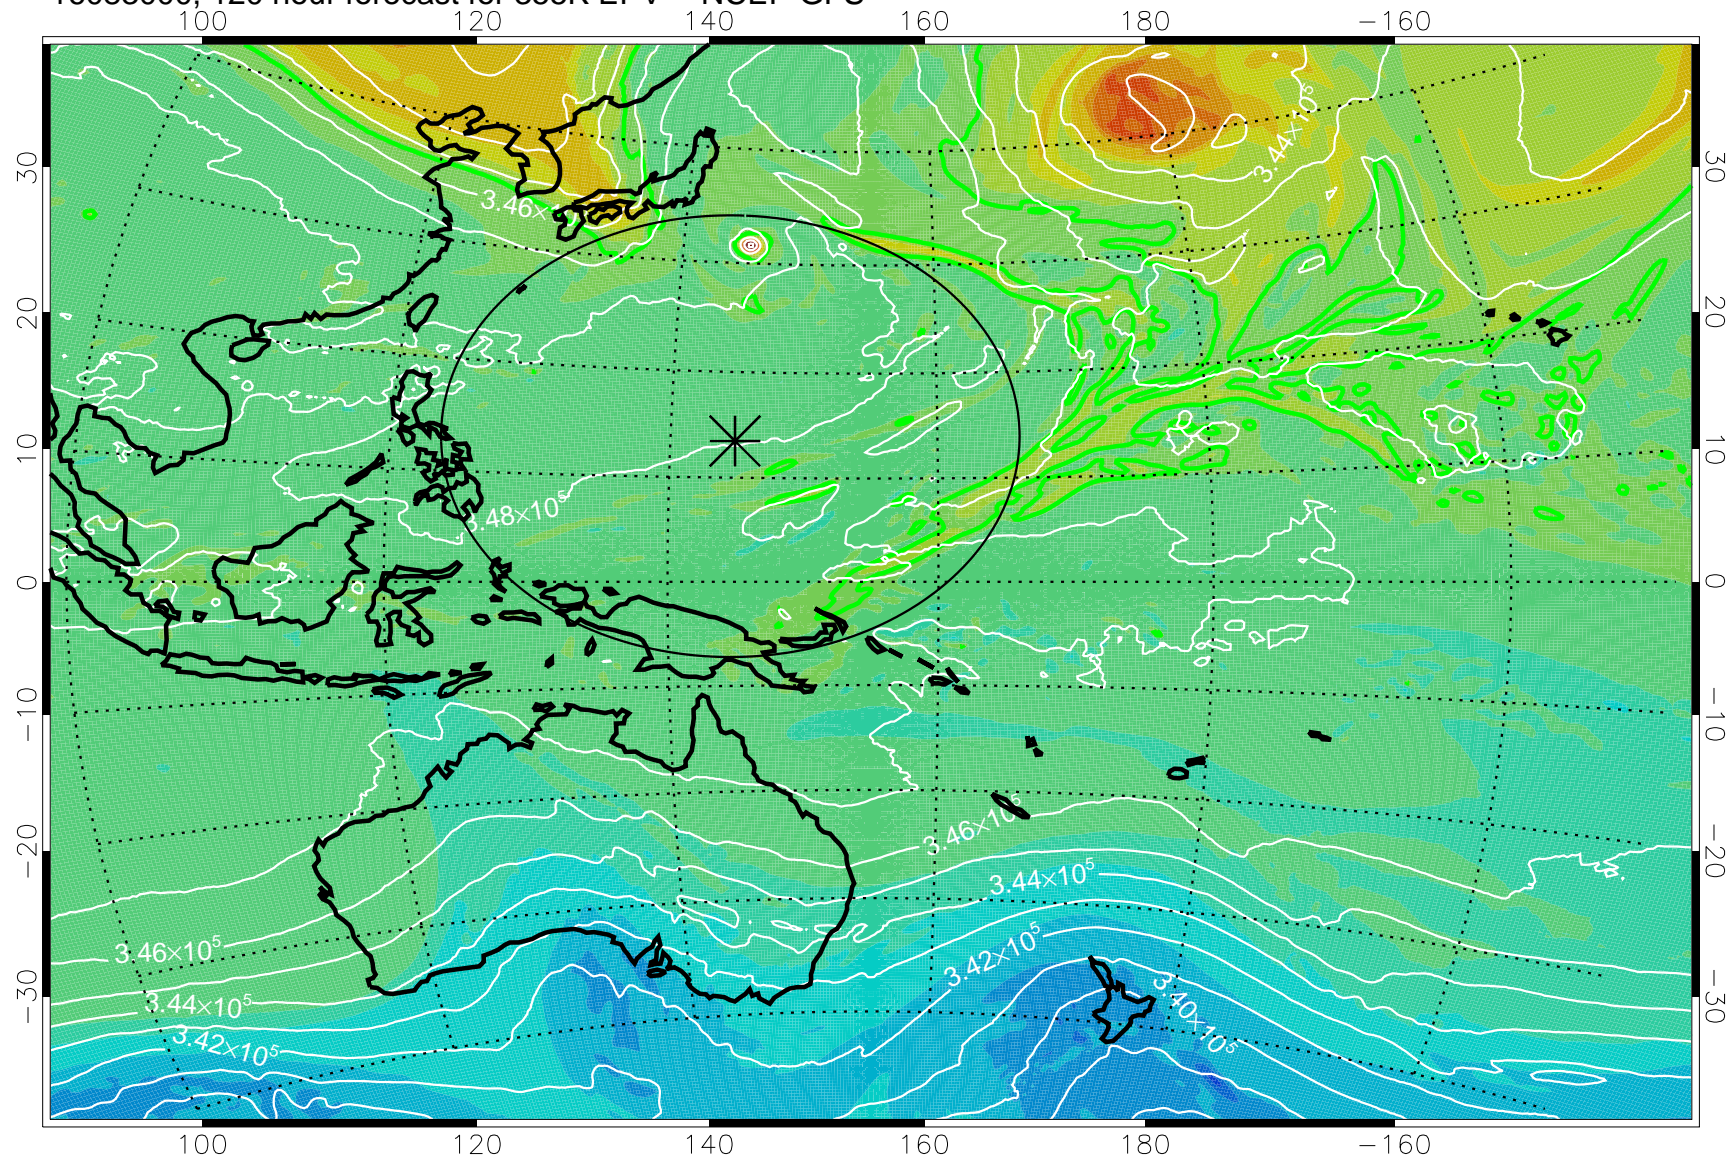

16082818, 90 hour forecast for 355K EPV -- NCEP GFS

355K Montgomery Streamfunction, white
EPV Tropopause (2 PVU) Position
Range ring of 2304 km

16082900, 96 hour forecast for 355K EPV -- NCEP GFS

355K Montgomery Streamfunction, white
EPV Tropopause (2 PVU) Position
Range ring of 2304 km

16082906, 102 hour forecast for 355K EPV -- NCEP GFS

355K Montgomery Streamfunction, white
EPV Tropopause (2 PVU) Position
Range ring of 2304 km

16082912, 108 hour forecast for 355K EPV -- NCEP GFS

355K Montgomery Streamfunction, white
EPV Tropopause (2 PVU) Position
Range ring of 2304 km

16082918, 114 hour forecast for 355K EPV -- NCEP GFS

355K Montgomery Streamfunction, white
EPV Tropopause (2 PVU) Position
Range ring of 2304 km

16083000, 120 hour forecast for 355K EPV -- NCEP GFS

355K Montgomery Streamfunction, white
EPV Tropopause (2 PVU) Position
Range ring of 2304 km