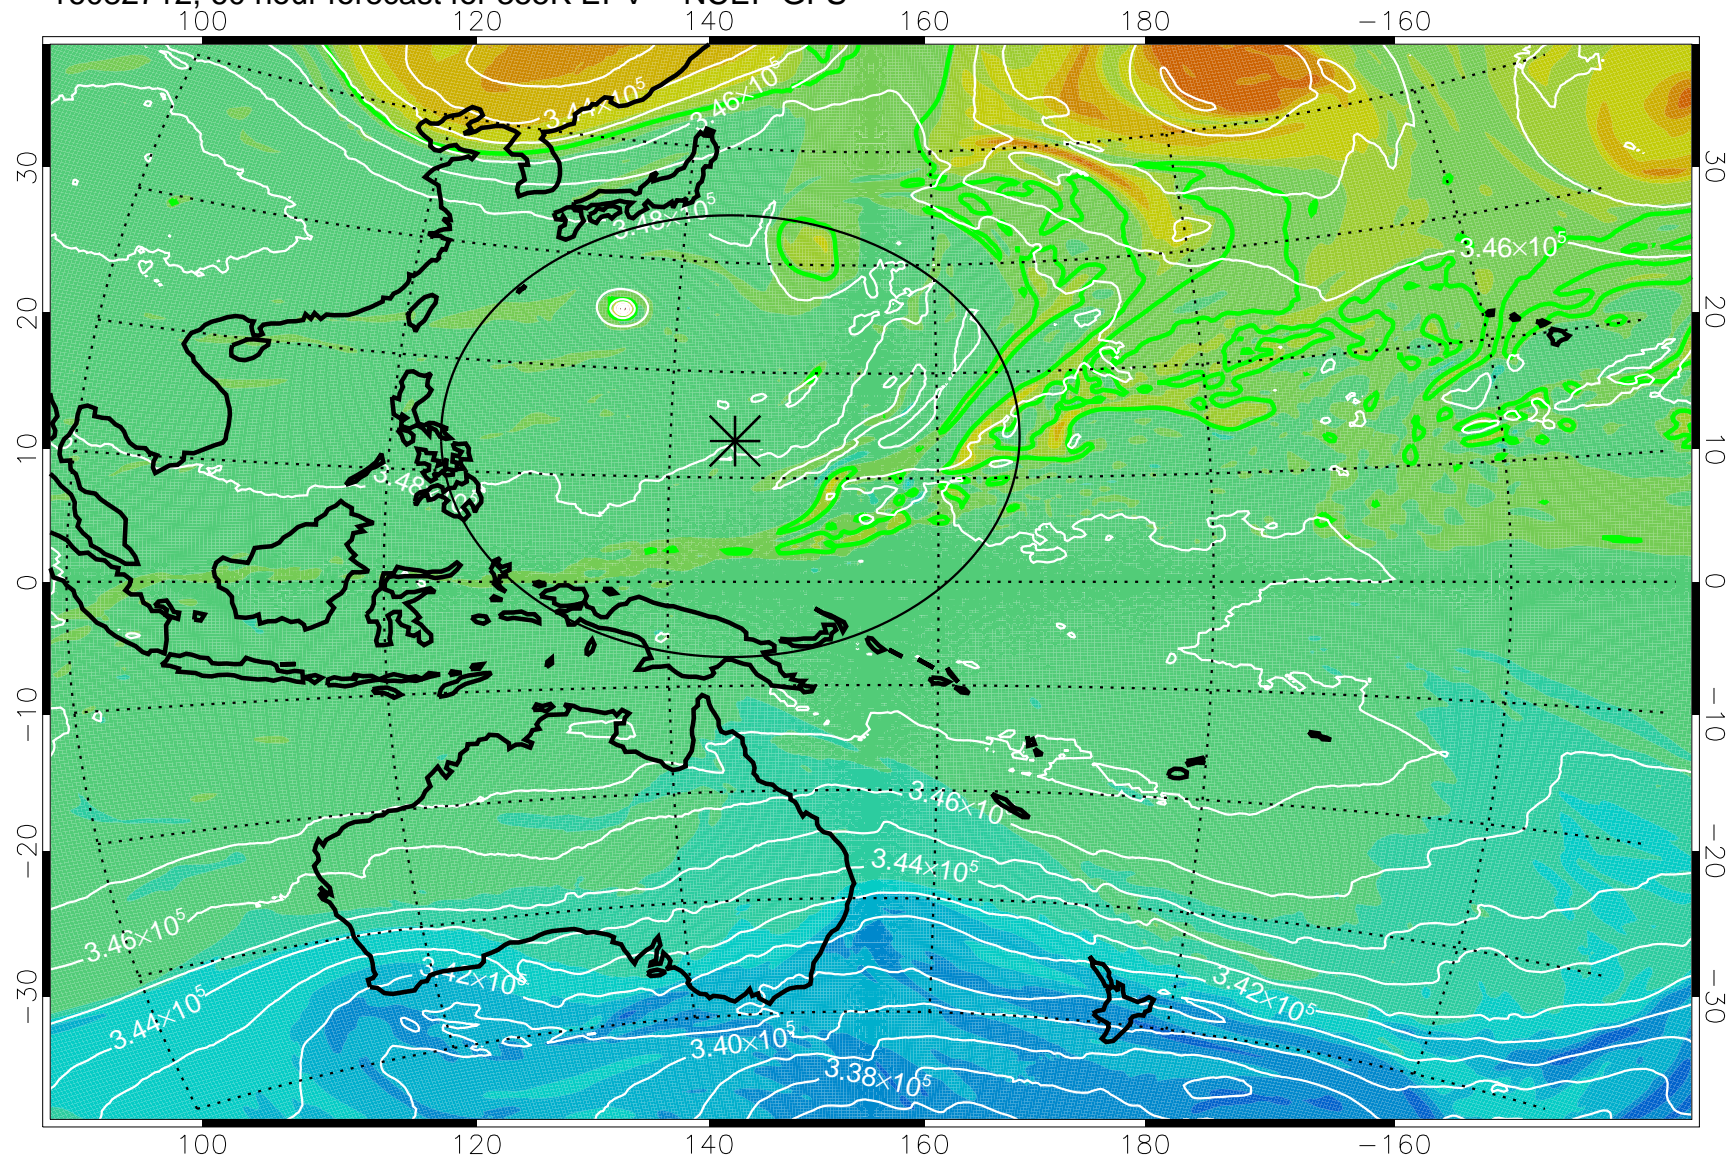

16082606, 30 hour forecast for 355K EPV -- NCEP GFS

355K Montgomery Streamfunction, white
EPV Tropopause (2 PVU) Position
Range ring of 2304 km

16082612, 36 hour forecast for 355K EPV -- NCEP GFS

355K Montgomery Streamfunction, white
EPV Tropopause (2 PVU) Position
Range ring of 2304 km

16082618, 42 hour forecast for 355K EPV -- NCEP GFS

355K Montgomery Streamfunction, white
EPV Tropopause (2 PVU) Position
Range ring of 2304 km

16082700, 48 hour forecast for 355K EPV -- NCEP GFS

355K Montgomery Streamfunction, white
EPV Tropopause (2 PVU) Position
Range ring of 2304 km

16082706, 54 hour forecast for 355K EPV -- NCEP GFS

355K Montgomery Streamfunction, white
EPV Tropopause (2 PVU) Position
Range ring of 2304 km

16082712, 60 hour forecast for 355K EPV -- NCEP GFS

355K Montgomery Streamfunction, white
EPV Tropopause (2 PVU) Position
Range ring of 2304 km

16082718, 66 hour forecast for 355K EPV -- NCEP GFS

355K Montgomery Streamfunction, white
EPV Tropopause (2 PVU) Position
Range ring of 2304 km

16082800, 72 hour forecast for 355K EPV -- NCEP GFS

355K Montgomery Streamfunction, white
EPV Tropopause (2 PVU) Position
Range ring of 2304 km