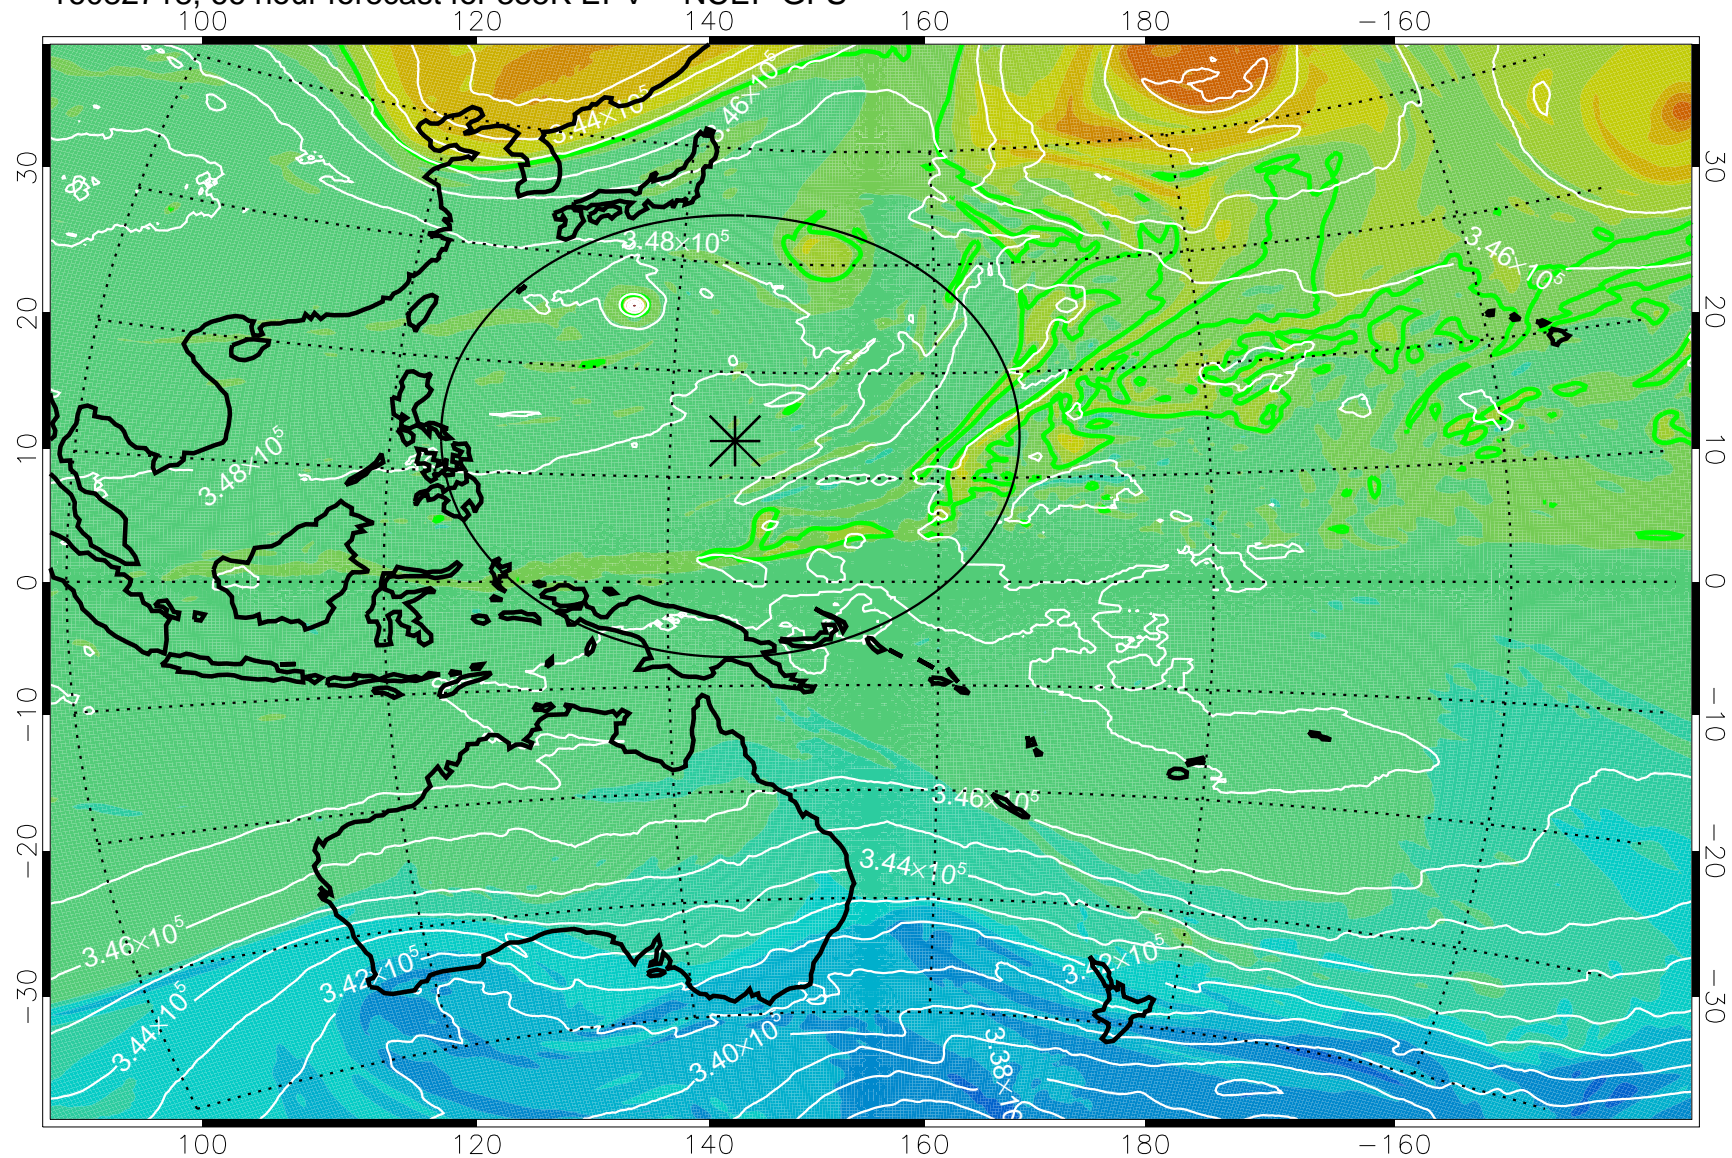

16082618, 42 hour forecast for 355K EPV -- NCEP GFS

355K Montgomery Streamfunction, white
EPV Tropopause (2 PVU) Position
Range ring of 2304 km

16082700, 48 hour forecast for 355K EPV -- NCEP GFS

355K Montgomery Streamfunction, white
EPV Tropopause (2 PVU) Position
Range ring of 2304 km

16082706, 54 hour forecast for 355K EPV -- NCEP GFS

355K Montgomery Streamfunction, white
EPV Tropopause (2 PVU) Position
Range ring of 2304 km

16082712, 60 hour forecast for 355K EPV -- NCEP GFS

355K Montgomery Streamfunction, white
EPV Tropopause (2 PVU) Position
Range ring of 2304 km

16082718, 66 hour forecast for 355K EPV -- NCEP GFS

355K Montgomery Streamfunction, white
EPV Tropopause (2 PVU) Position
Range ring of 2304 km

16082800, 72 hour forecast for 355K EPV -- NCEP GFS

355K Montgomery Streamfunction, white
EPV Tropopause (2 PVU) Position
Range ring of 2304 km

16082806, 78 hour forecast for 355K EPV -- NCEP GFS

355K Montgomery Streamfunction, white
EPV Tropopause (2 PVU) Position
Range ring of 2304 km

16082812, 84 hour forecast for 355K EPV -- NCEP GFS

355K Montgomery Streamfunction, white
EPV Tropopause (2 PVU) Position
Range ring of 2304 km