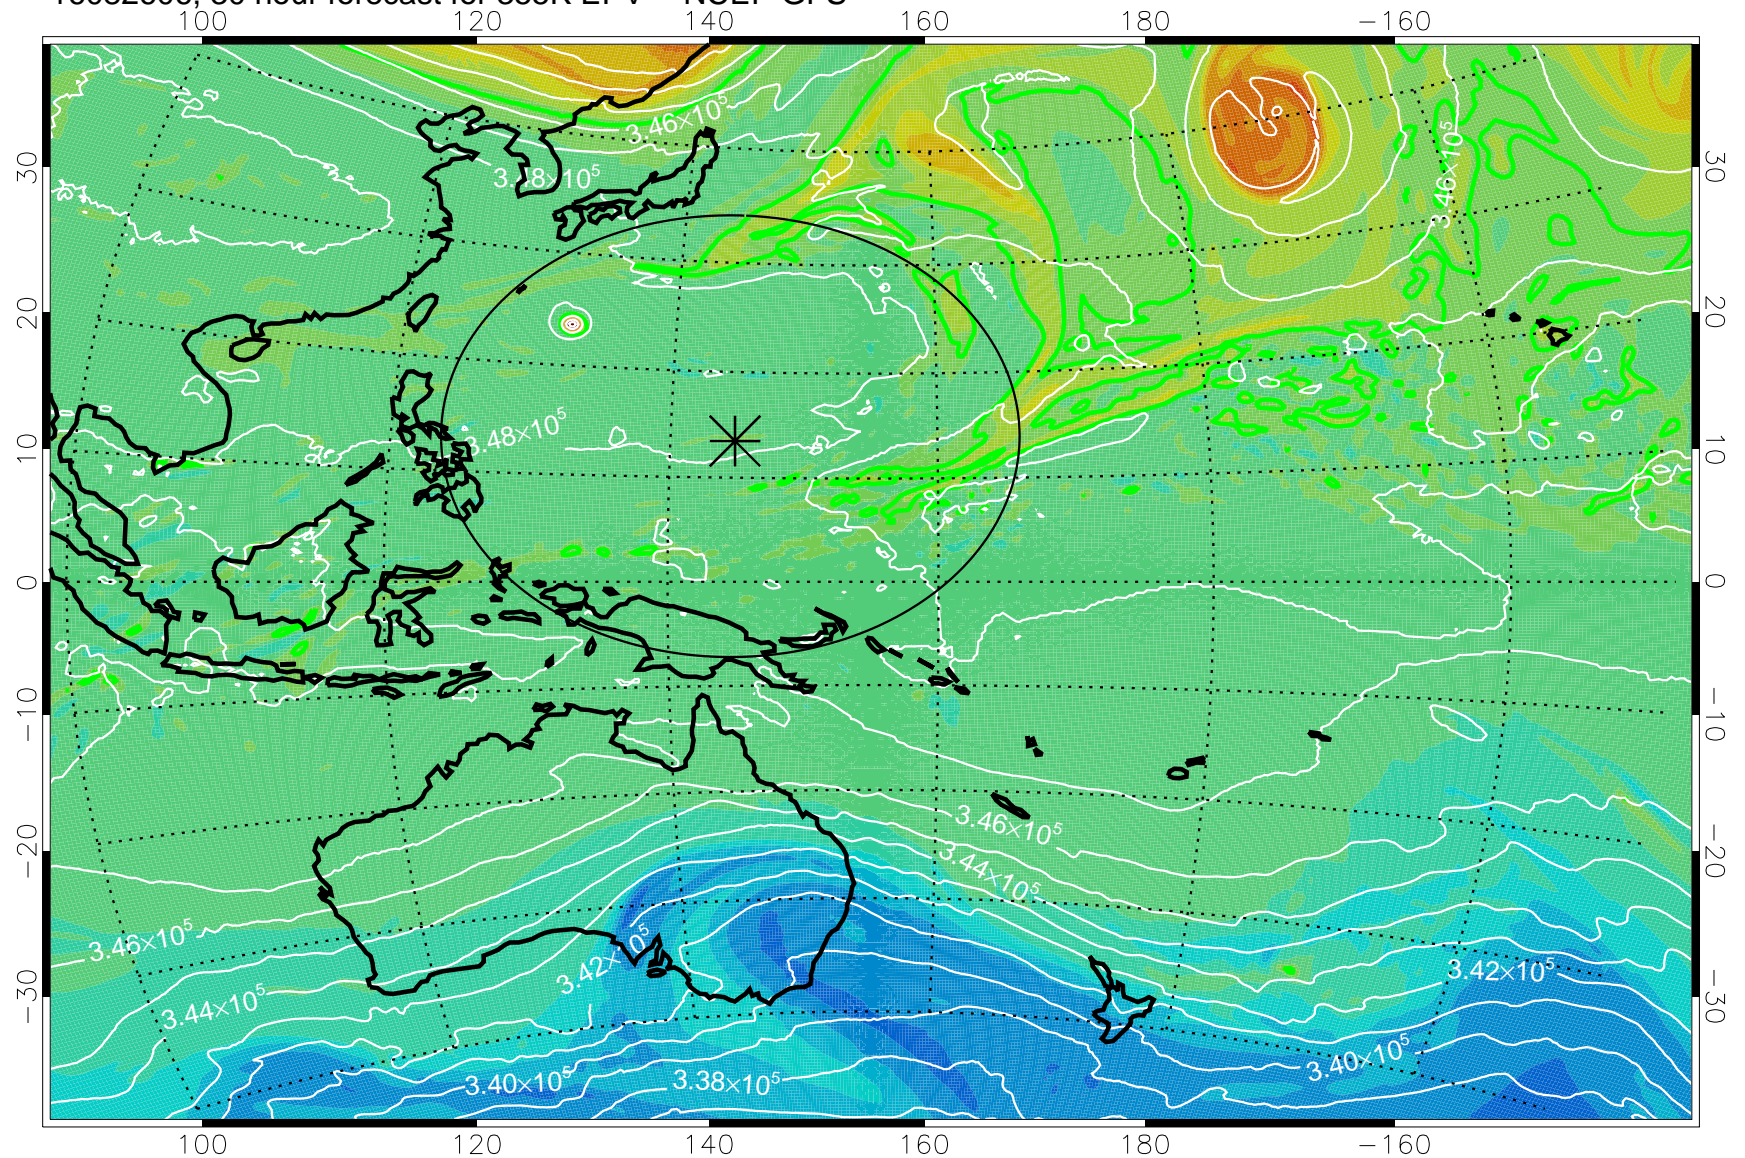

16082518, 18 hour forecast for 355K EPV -- NCEP GFS

355K Montgomery Streamfunction, white
EPV Tropopause (2 PVU) Position
Range ring of 2304 km

16082600, 24 hour forecast for 355K EPV -- NCEP GFS

355K Montgomery Streamfunction, white
EPV Tropopause (2 PVU) Position
Range ring of 2304 km

16082606, 30 hour forecast for 355K EPV -- NCEP GFS

355K Montgomery Streamfunction, white
EPV Tropopause (2 PVU) Position
Range ring of 2304 km

16082612, 36 hour forecast for 355K EPV -- NCEP GFS

355K Montgomery Streamfunction, white
EPV Tropopause (2 PVU) Position
Range ring of 2304 km

16082618, 42 hour forecast for 355K EPV -- NCEP GFS

355K Montgomery Streamfunction, white
EPV Tropopause (2 PVU) Position
Range ring of 2304 km

16082700, 48 hour forecast for 355K EPV -- NCEP GFS

355K Montgomery Streamfunction, white
EPV Tropopause (2 PVU) Position
Range ring of 2304 km

16082718, 66 hour forecast for 355K EPV -- NCEP GFS

355K Montgomery Streamfunction, white
EPV Tropopause (2 PVU) Position
Range ring of 2304 km

16082800, 72 hour forecast for 355K EPV -- NCEP GFS

355K Montgomery Streamfunction, white
EPV Tropopause (2 PVU) Position
Range ring of 2304 km