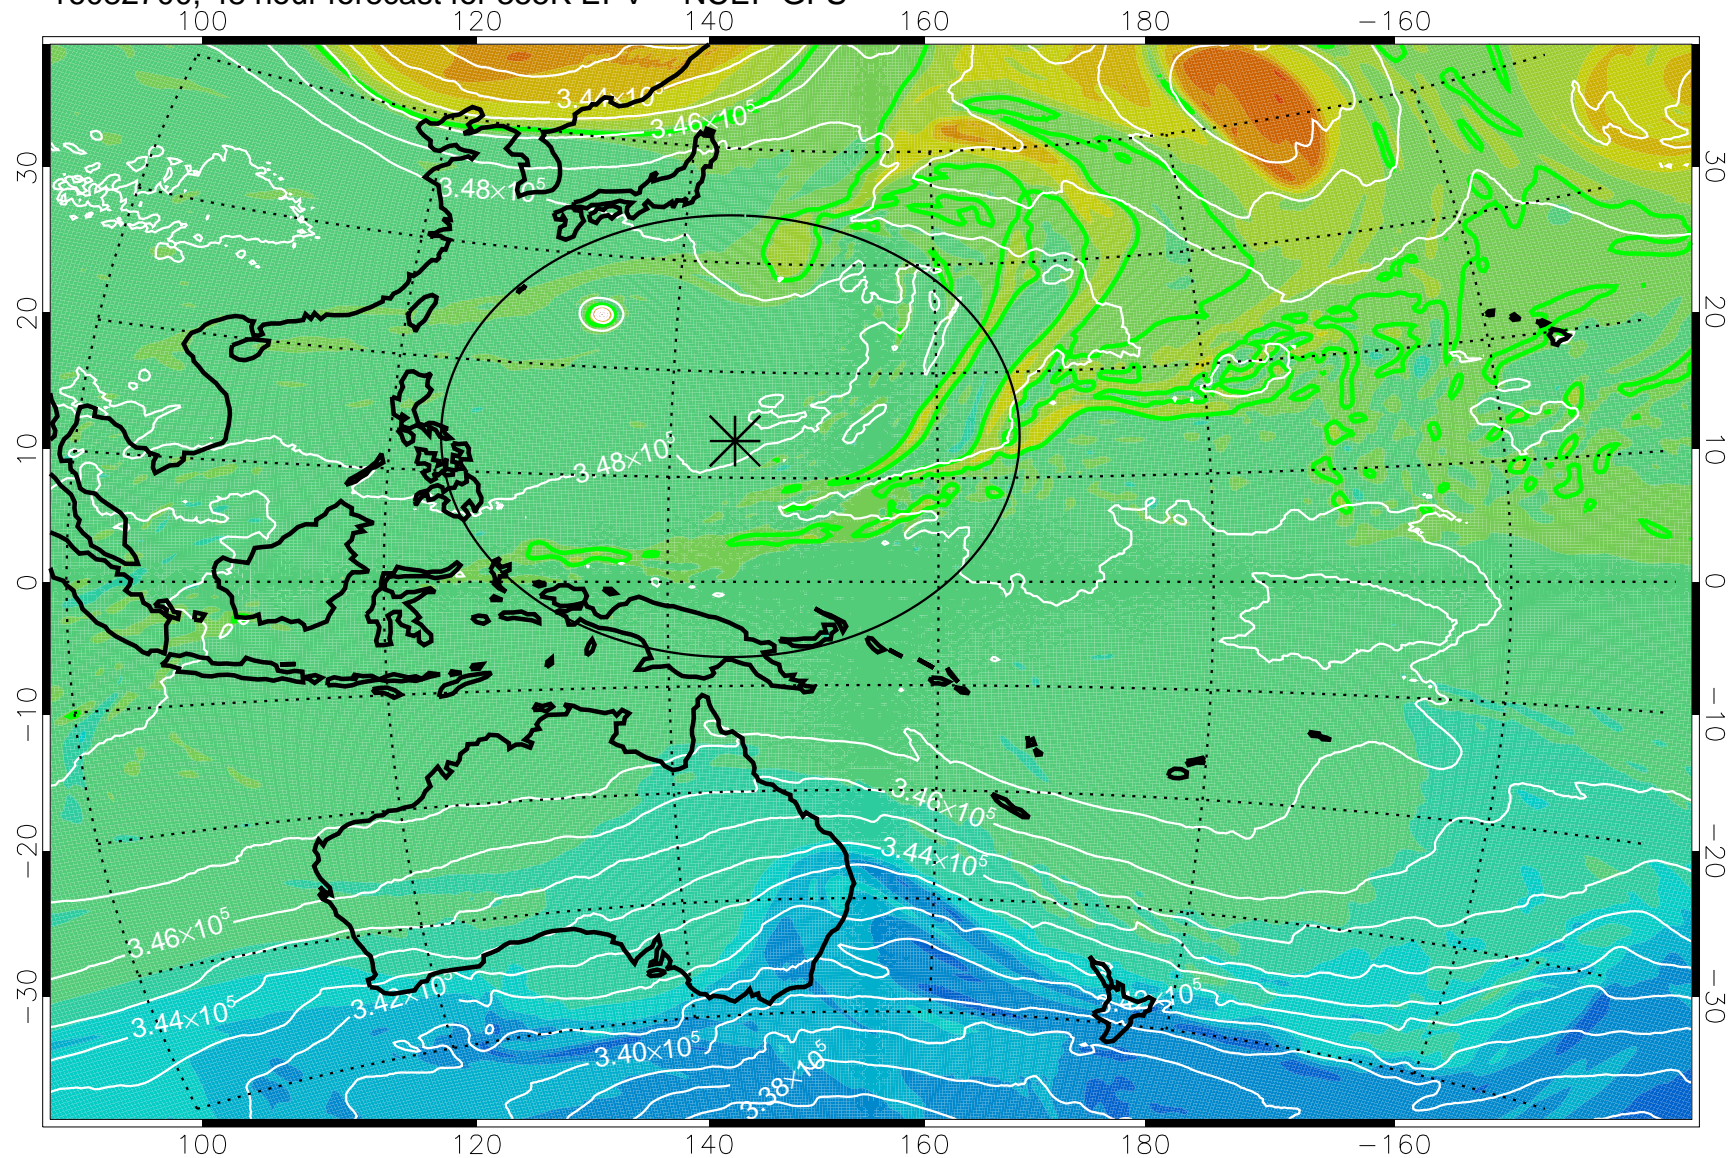

16082606, 30 hour forecast for 355K EPV -- NCEP GFS

355K Montgomery Streamfunction, white
EPV Tropopause (2 PVU) Position
Range ring of 2304 km

16082612, 36 hour forecast for 355K EPV -- NCEP GFS

355K Montgomery Streamfunction, white
EPV Tropopause (2 PVU) Position
Range ring of 2304 km

16082618, 42 hour forecast for 355K EPV -- NCEP GFS

355K Montgomery Streamfunction, white
EPV Tropopause (2 PVU) Position
Range ring of 2304 km

16082700, 48 hour forecast for 355K EPV -- NCEP GFS

355K Montgomery Streamfunction, white
EPV Tropopause (2 PVU) Position
Range ring of 2304 km

16082706, 54 hour forecast for 355K EPV -- NCEP GFS

355K Montgomery Streamfunction, white
EPV Tropopause (2 PVU) Position
Range ring of 2304 km

16082712, 60 hour forecast for 355K EPV -- NCEP GFS

355K Montgomery Streamfunction, white
EPV Tropopause (2 PVU) Position
Range ring of 2304 km

16082718, 66 hour forecast for 355K EPV -- NCEP GFS

355K Montgomery Streamfunction, white
EPV Tropopause (2 PVU) Position
Range ring of 2304 km

16082800, 72 hour forecast for 355K EPV -- NCEP GFS

355K Montgomery Streamfunction, white
EPV Tropopause (2 PVU) Position
Range ring of 2304 km