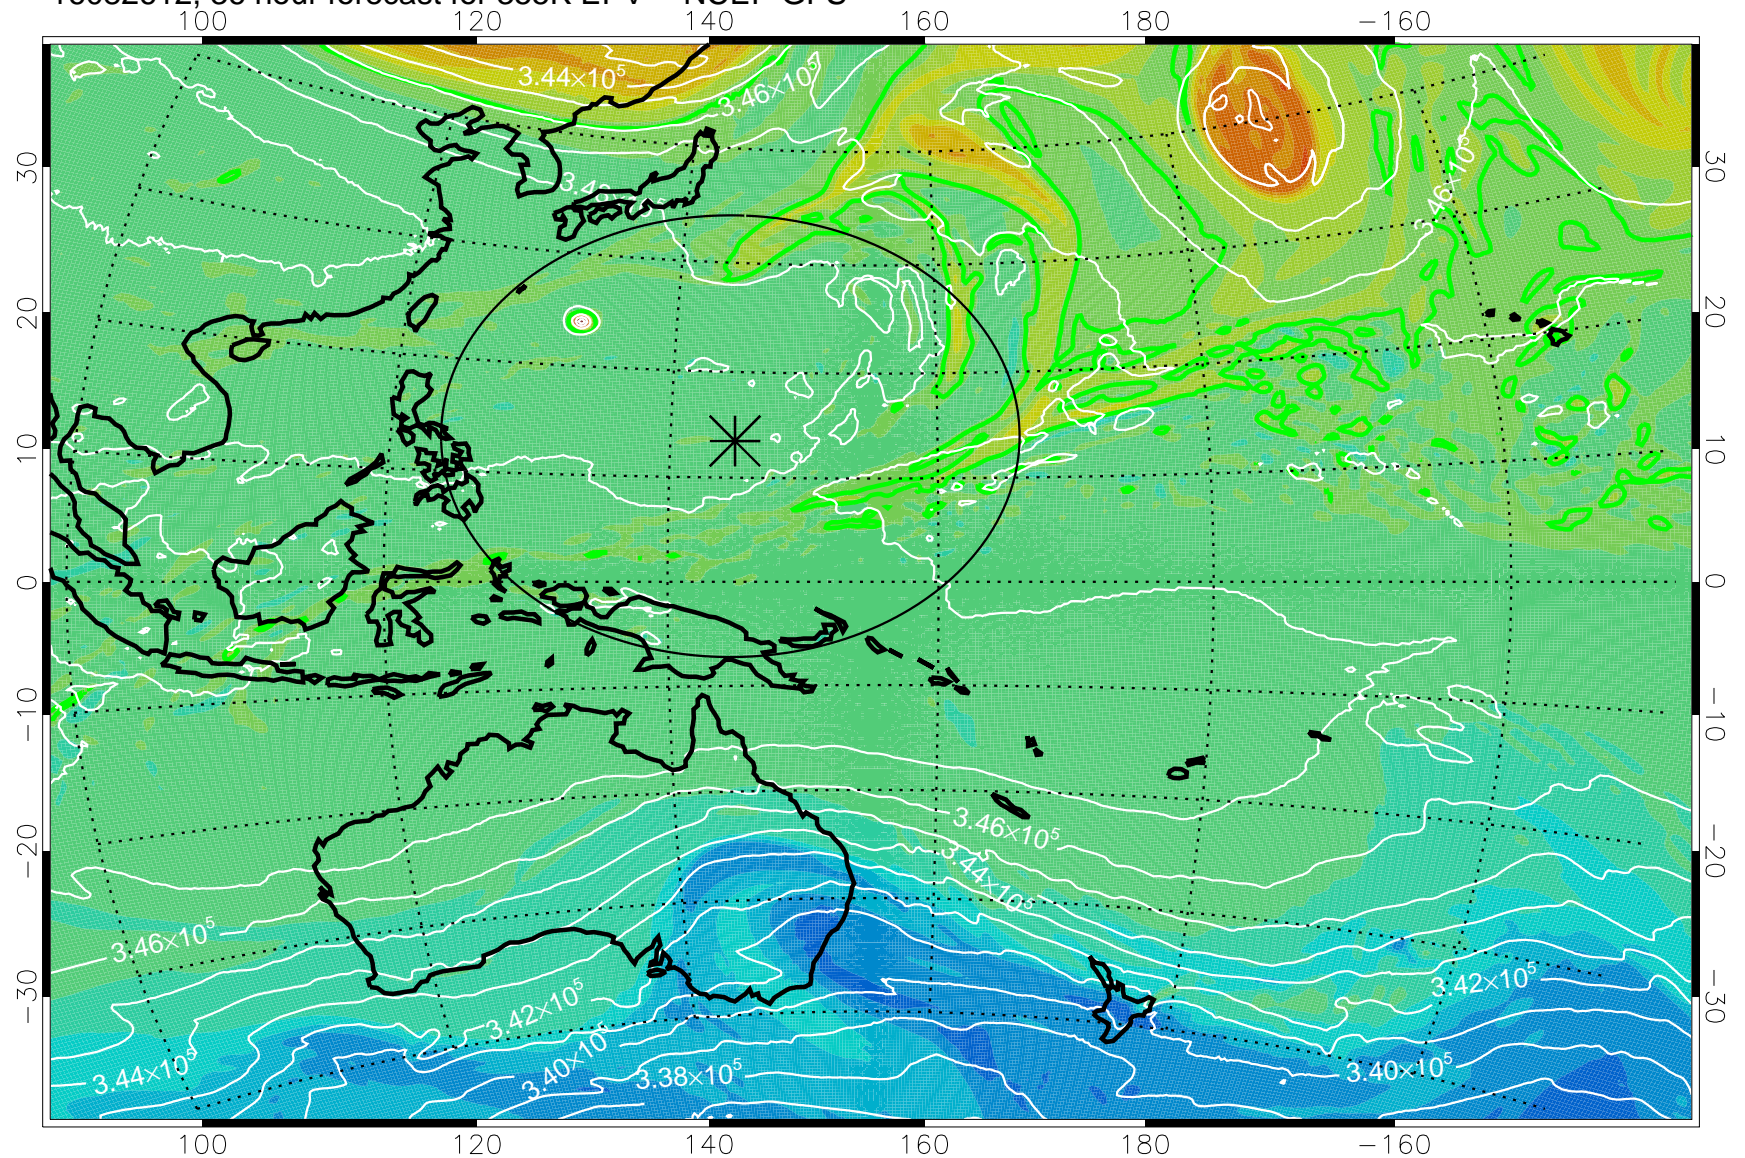

16082518, 18 hour forecast for 355K EPV -- NCEP GFS

355K Montgomery Streamfunction, white
EPV Tropopause (2 PVU) Position
Range ring of 2304 km

16082600, 24 hour forecast for 355K EPV -- NCEP GFS

355K Montgomery Streamfunction, white
EPV Tropopause (2 PVU) Position
Range ring of 2304 km

16082606, 30 hour forecast for 355K EPV -- NCEP GFS

355K Montgomery Streamfunction, white
EPV Tropopause (2 PVU) Position
Range ring of 2304 km

16082612, 36 hour forecast for 355K EPV -- NCEP GFS

355K Montgomery Streamfunction, white
EPV Tropopause (2 PVU) Position
Range ring of 2304 km

16082618, 42 hour forecast for 355K EPV -- NCEP GFS

355K Montgomery Streamfunction, white
EPV Tropopause (2 PVU) Position
Range ring of 2304 km

16082700, 48 hour forecast for 355K EPV -- NCEP GFS

355K Montgomery Streamfunction, white
EPV Tropopause (2 PVU) Position
Range ring of 2304 km

16082718, 66 hour forecast for 355K EPV -- NCEP GFS

355K Montgomery Streamfunction, white
EPV Tropopause (2 PVU) Position
Range ring of 2304 km

16082800, 72 hour forecast for 355K EPV -- NCEP GFS

355K Montgomery Streamfunction, white
EPV Tropopause (2 PVU) Position
Range ring of 2304 km