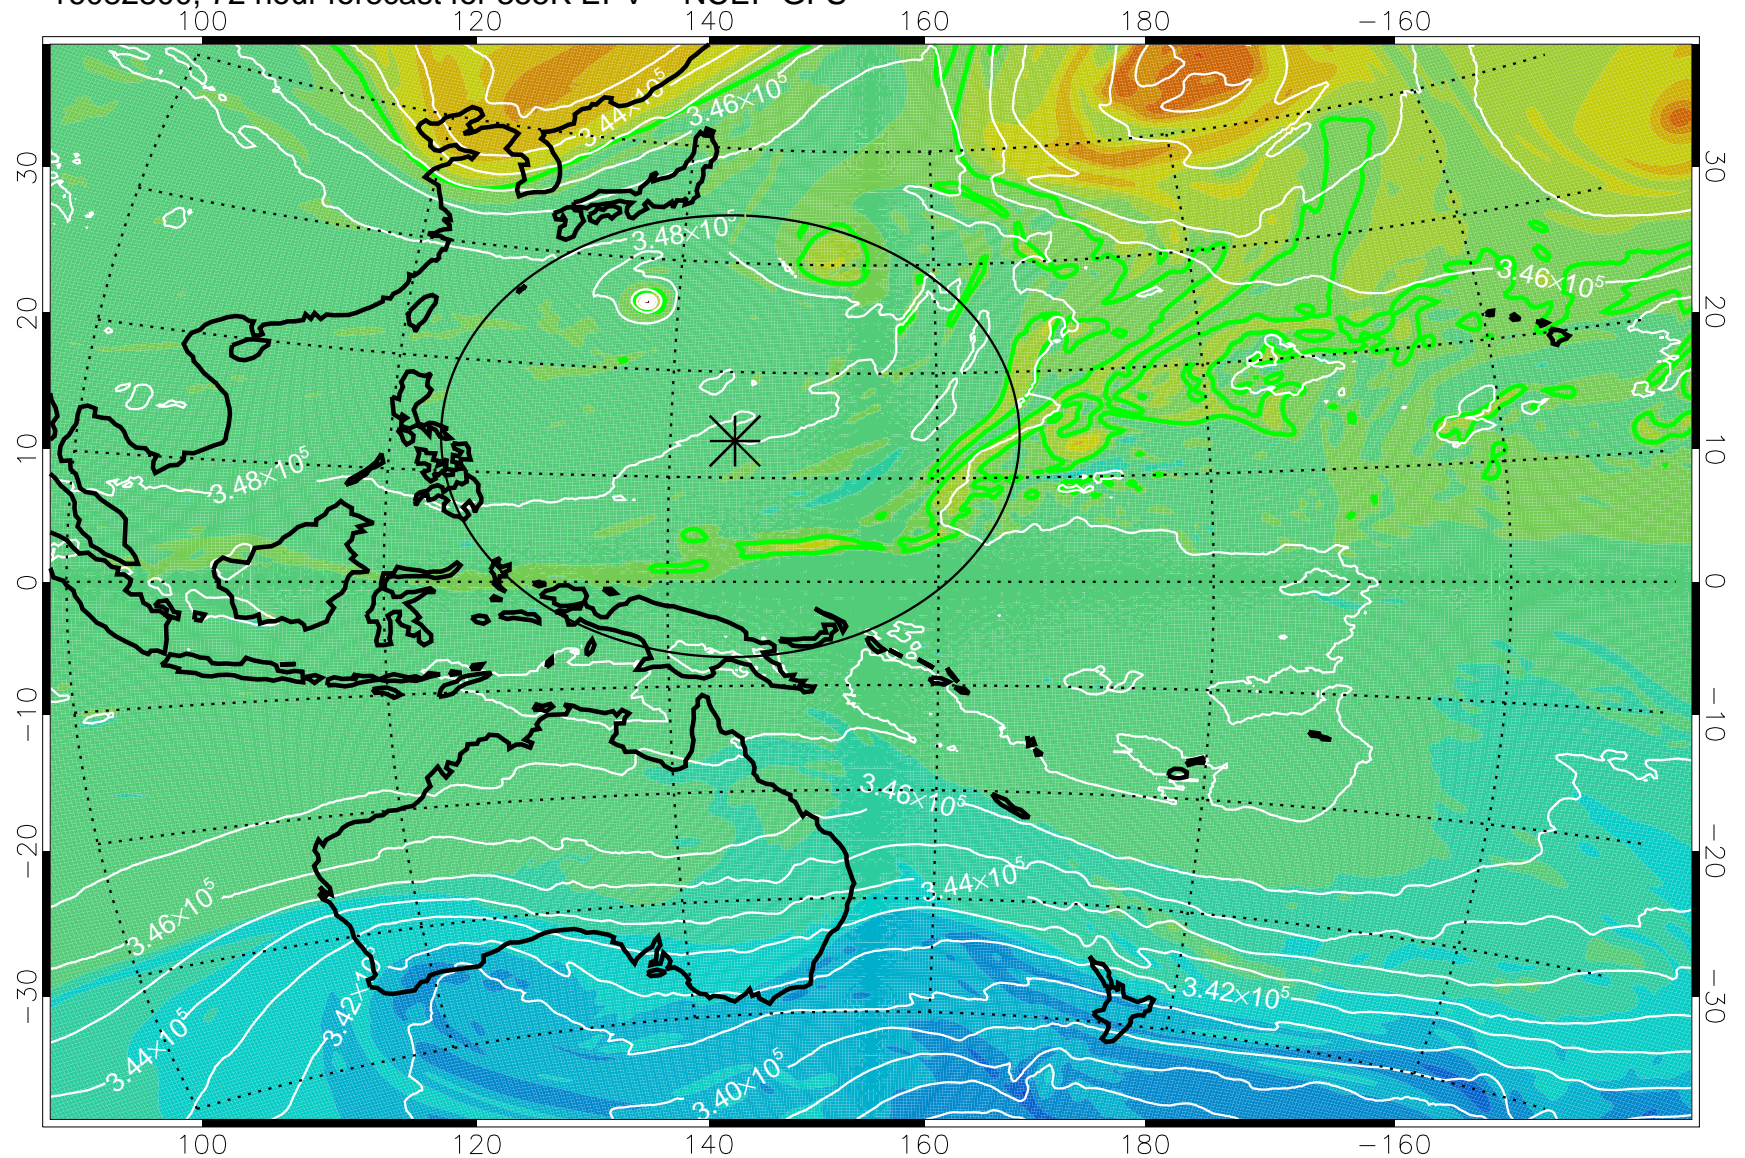

16082706, 54 hour forecast for 355K EPV -- NCEP GFS

355K Montgomery Streamfunction, white
EPV Tropopause (2 PVU) Position
Range ring of 2304 km

16082712, 60 hour forecast for 355K EPV -- NCEP GFS

355K Montgomery Streamfunction, white
EPV Tropopause (2 PVU) Position
Range ring of 2304 km

16082718, 66 hour forecast for 355K EPV -- NCEP GFS

355K Montgomery Streamfunction, white
EPV Tropopause (2 PVU) Position
Range ring of 2304 km

16082800, 72 hour forecast for 355K EPV -- NCEP GFS

355K Montgomery Streamfunction, white
EPV Tropopause (2 PVU) Position
Range ring of 2304 km

16082806, 78 hour forecast for 355K EPV -- NCEP GFS

355K Montgomery Streamfunction, white
EPV Tropopause (2 PVU) Position
Range ring of 2304 km

16082812, 84 hour forecast for 355K EPV -- NCEP GFS

355K Montgomery Streamfunction, white
EPV Tropopause (2 PVU) Position
Range ring of 2304 km

16082818, 90 hour forecast for 355K EPV -- NCEP GFS

355K Montgomery Streamfunction, white
EPV Tropopause (2 PVU) Position
Range ring of 2304 km

16082900, 96 hour forecast for 355K EPV -- NCEP GFS

355K Montgomery Streamfunction, white
EPV Tropopause (2 PVU) Position
Range ring of 2304 km