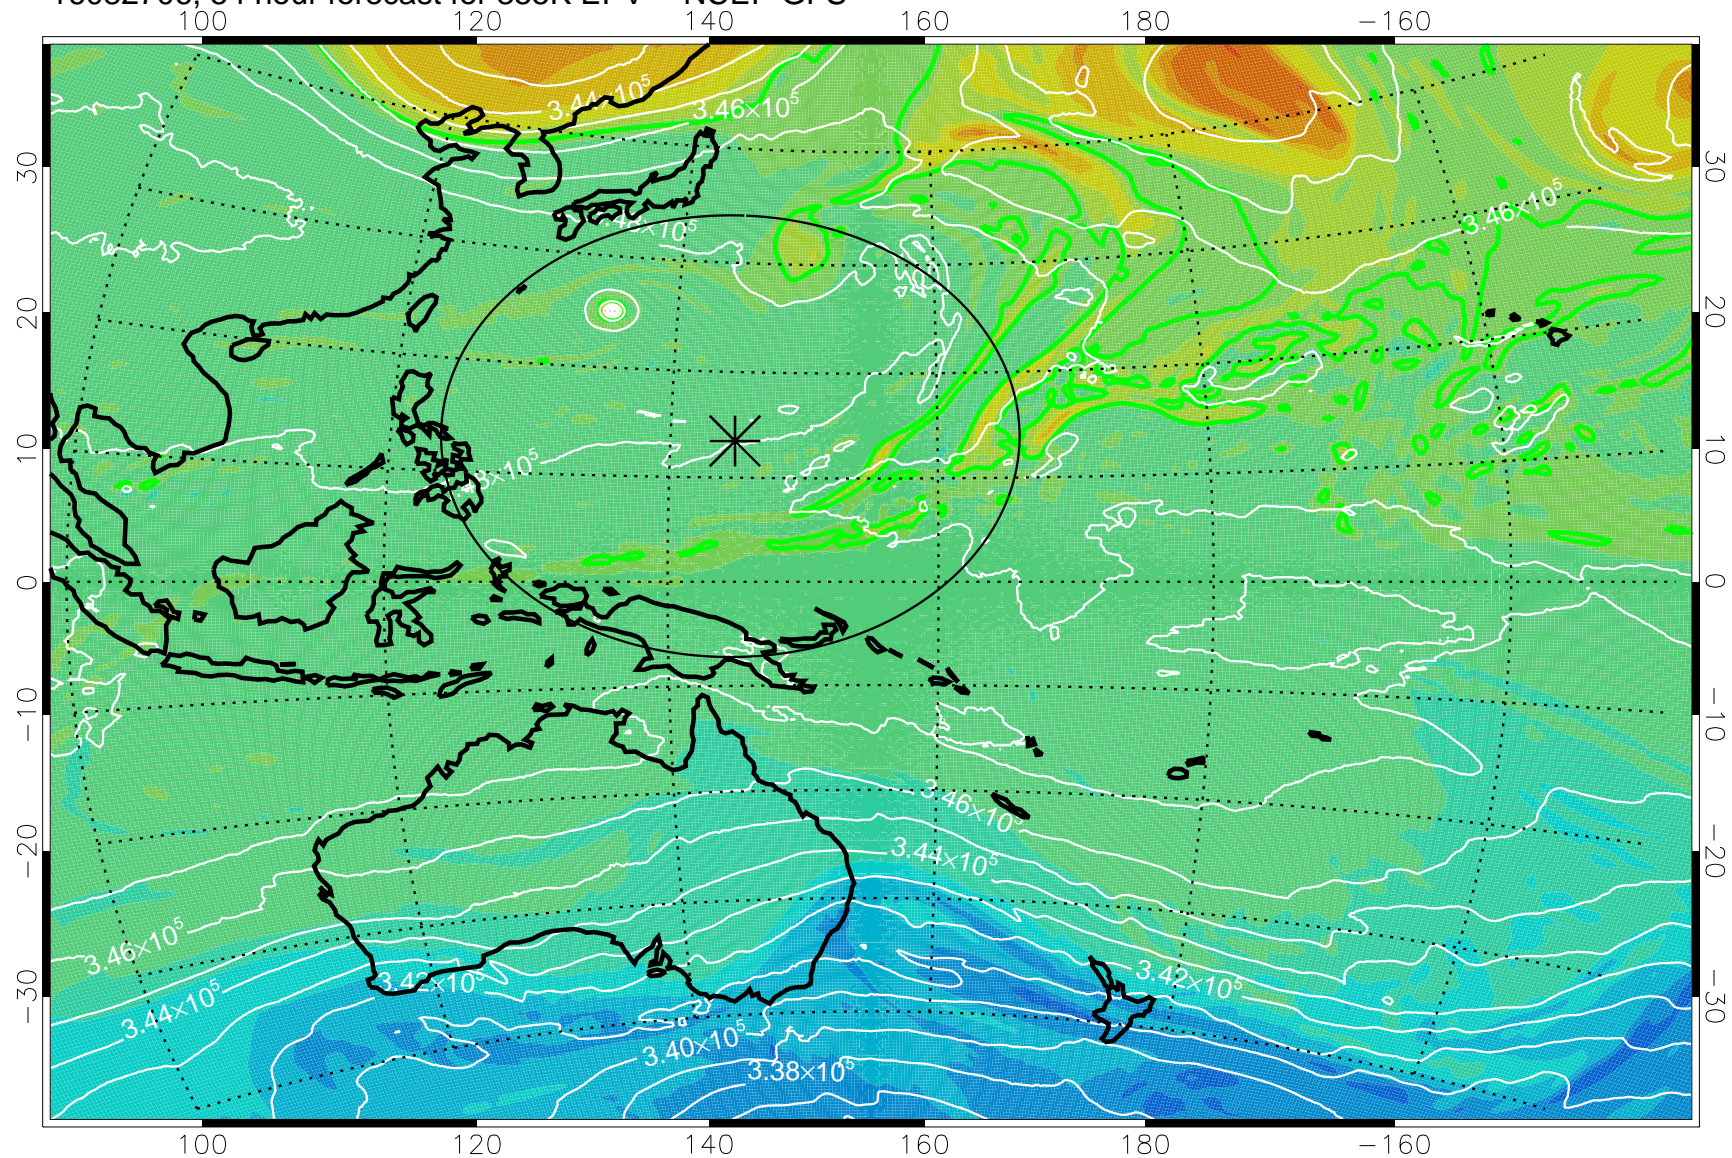

16082606, 30 hour forecast for 355K EPV -- NCEP GFS

355K Montgomery Streamfunction, white
EPV Tropopause (2 PVU) Position
Range ring of 2304 km

16082612, 36 hour forecast for 355K EPV -- NCEP GFS

355K Montgomery Streamfunction, white
EPV Tropopause (2 PVU) Position
Range ring of 2304 km

16082618, 42 hour forecast for 355K EPV -- NCEP GFS

355K Montgomery Streamfunction, white
EPV Tropopause (2 PVU) Position
Range ring of 2304 km

16082700, 48 hour forecast for 355K EPV -- NCEP GFS

355K Montgomery Streamfunction, white
EPV Tropopause (2 PVU) Position
Range ring of 2304 km

16082706, 54 hour forecast for 355K EPV -- NCEP GFS

355K Montgomery Streamfunction, white
EPV Tropopause (2 PVU) Position
Range ring of 2304 km

16082712, 60 hour forecast for 355K EPV -- NCEP GFS

355K Montgomery Streamfunction, white
EPV Tropopause (2 PVU) Position
Range ring of 2304 km

16082718, 66 hour forecast for 355K EPV -- NCEP GFS

355K Montgomery Streamfunction, white
EPV Tropopause (2 PVU) Position
Range ring of 2304 km

16082800, 72 hour forecast for 355K EPV -- NCEP GFS

355K Montgomery Streamfunction, white
EPV Tropopause (2 PVU) Position
Range ring of 2304 km