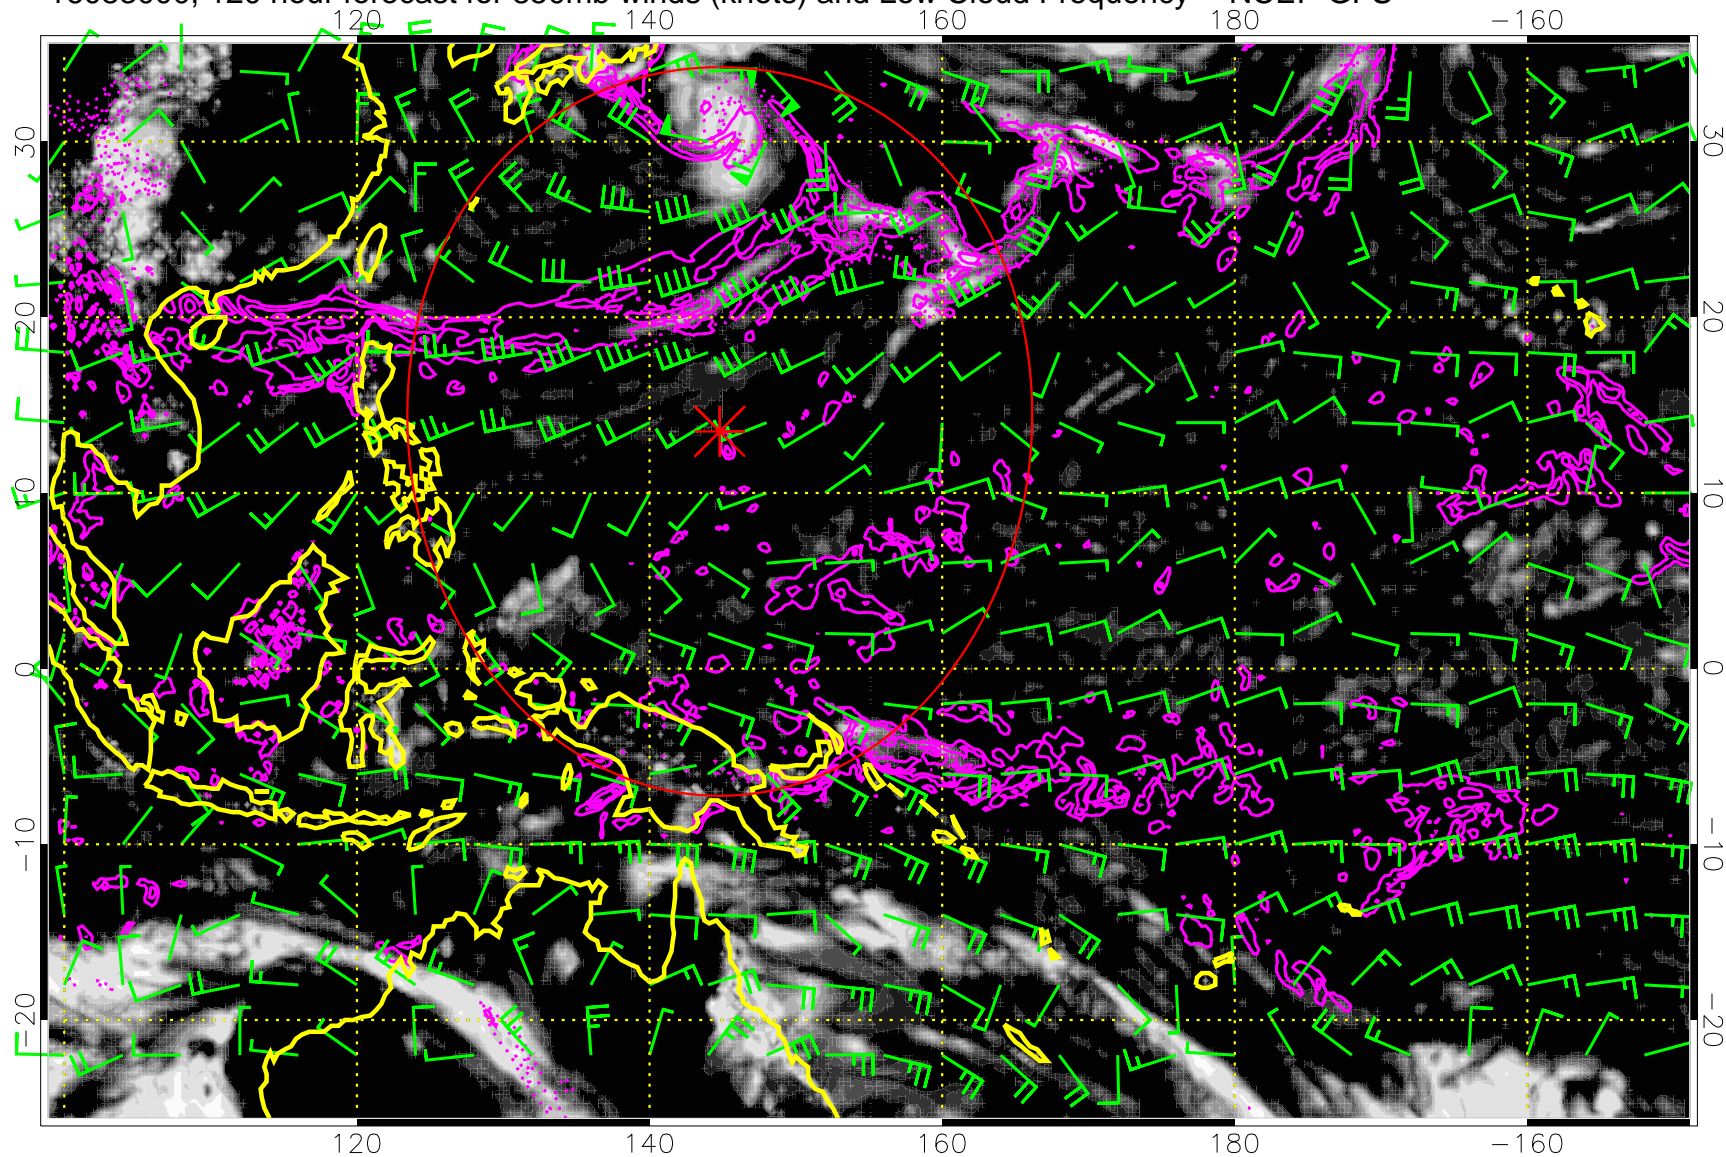

16083000, 120 hour forecast for 850mb winds (knots) and Low Cloud Frequency -- NCEP GFS

Precip (tot dot, conv sol) mm/day 40 mm/day contours, min 20

Range ring of 2304 km