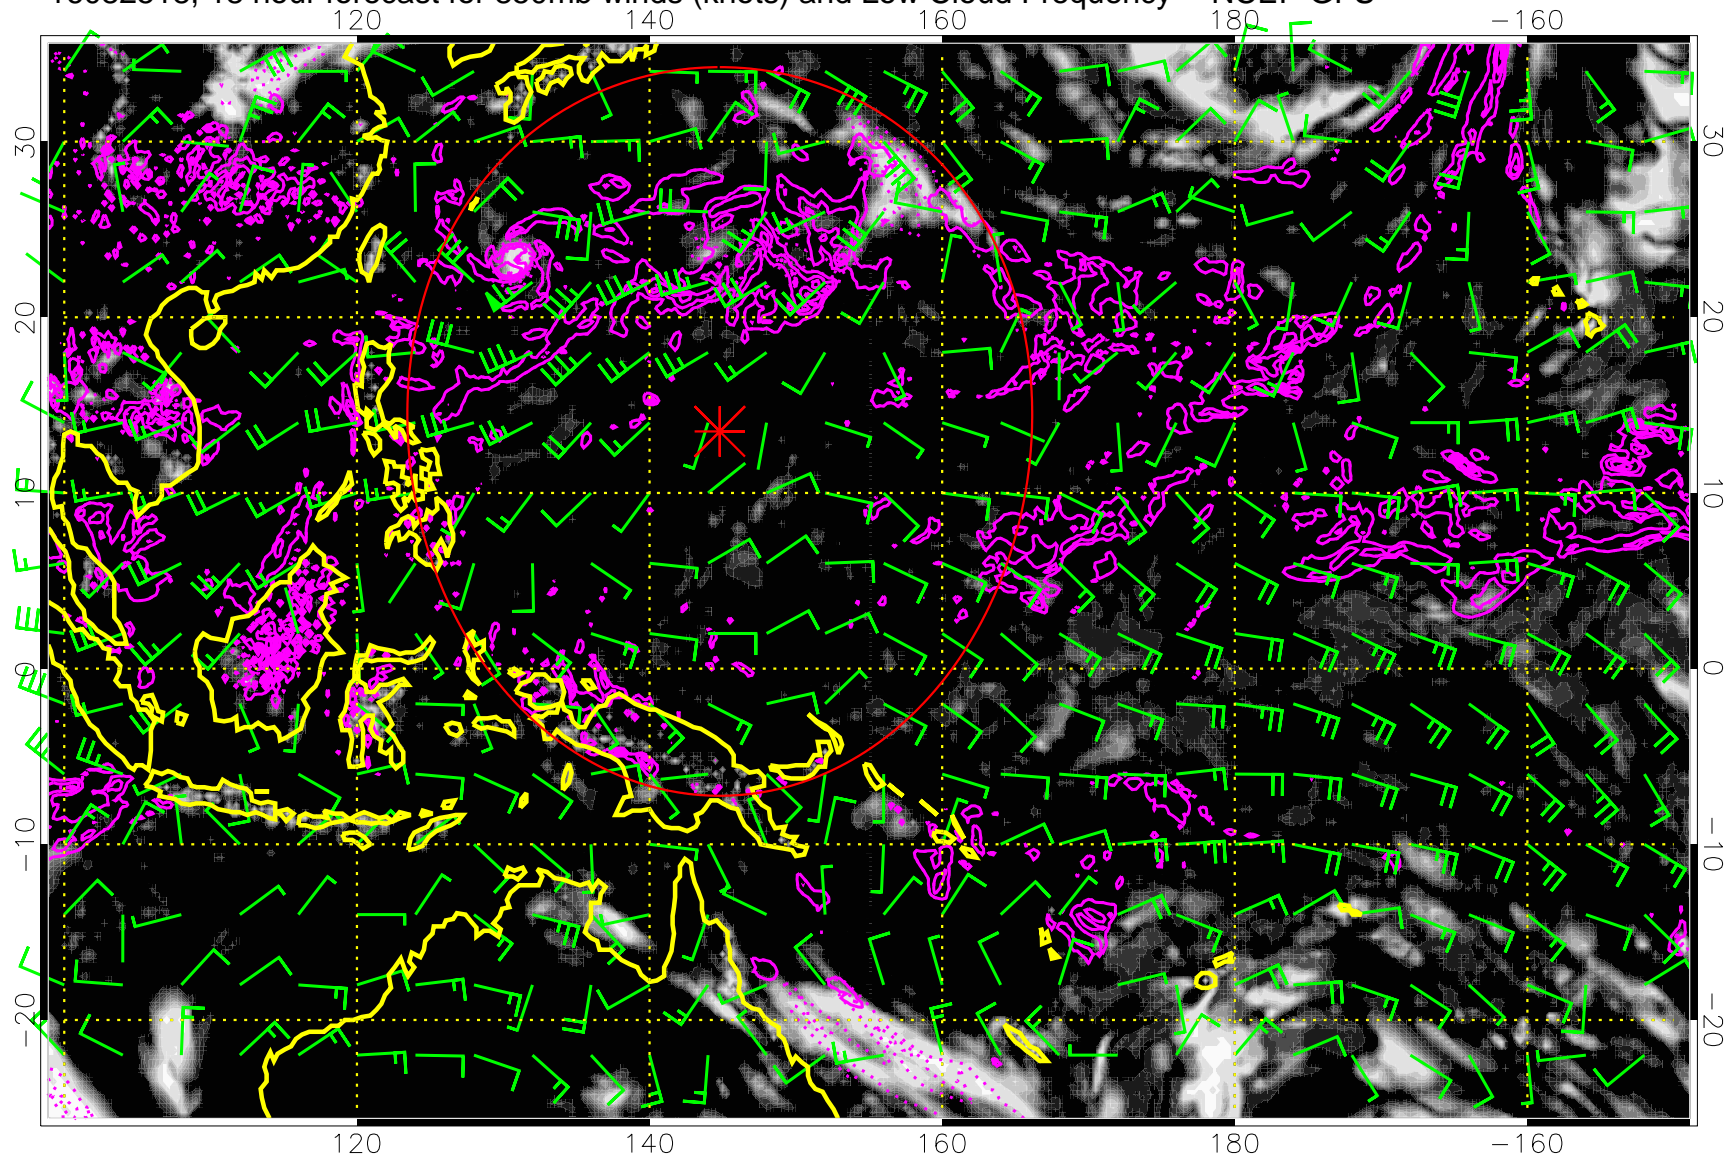

16082518, 18 hour forecast for 850mb winds (knots) and Low Cloud Frequency -- NCEP GFS

Precip (tot dot, conv sol) mm/day 40 mm/day contours, min 20

Range ring of 2304 km