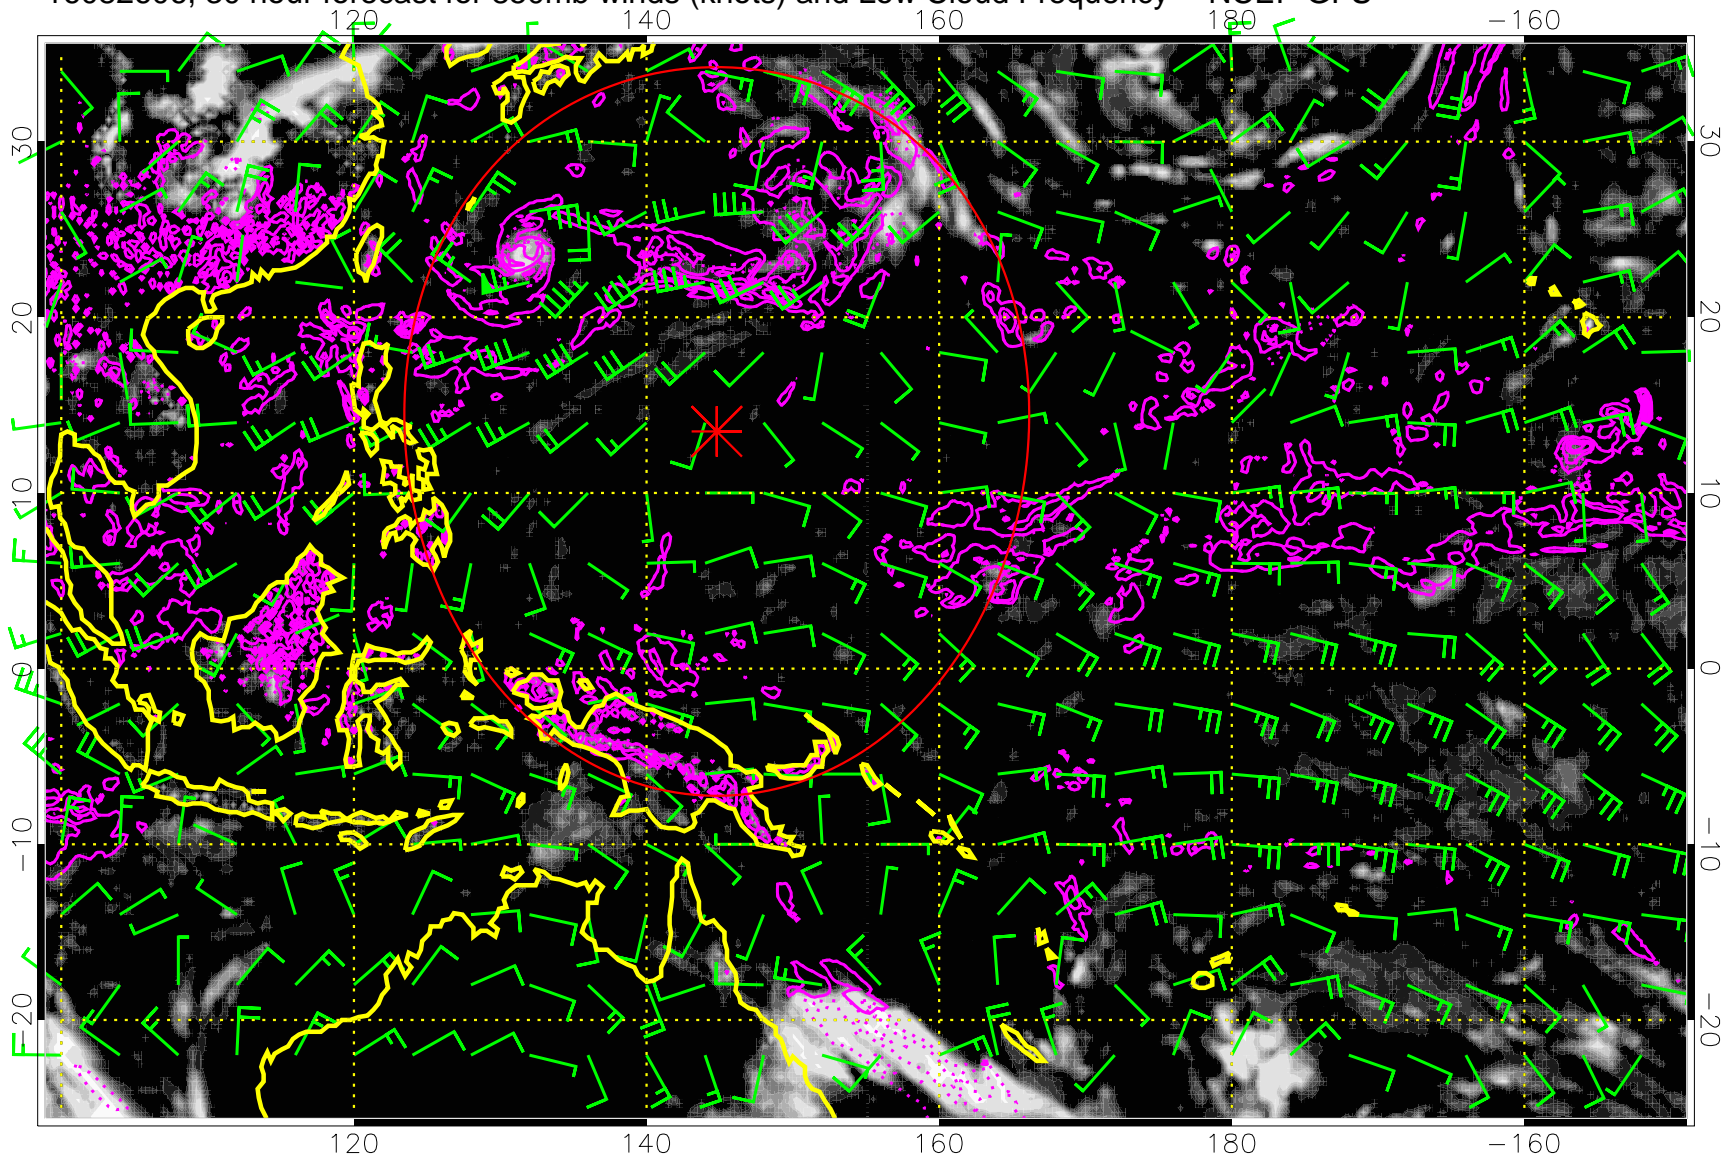

Precip (tot dot, conv sol) mm/day 40 mm/day contours, min 20

Range ring of 2304 km

16082600, 24 hour forecast for 850mb winds (knots) and Low Cloud Frequency -- NCEP GFS

0.0 0.2 0.4 0.6 0.8 1.0  
Low Cloud Frequency

Precip (tot dot, conv sol) mm/day 40 mm/day contours, min 20

Range ring of 2304 km

16082606, 30 hour forecast for 850mb winds (knots) and Low Cloud Frequency -- NCEP GFS

Precip (tot dot, conv sol) mm/day 40 mm/day contours, min 20