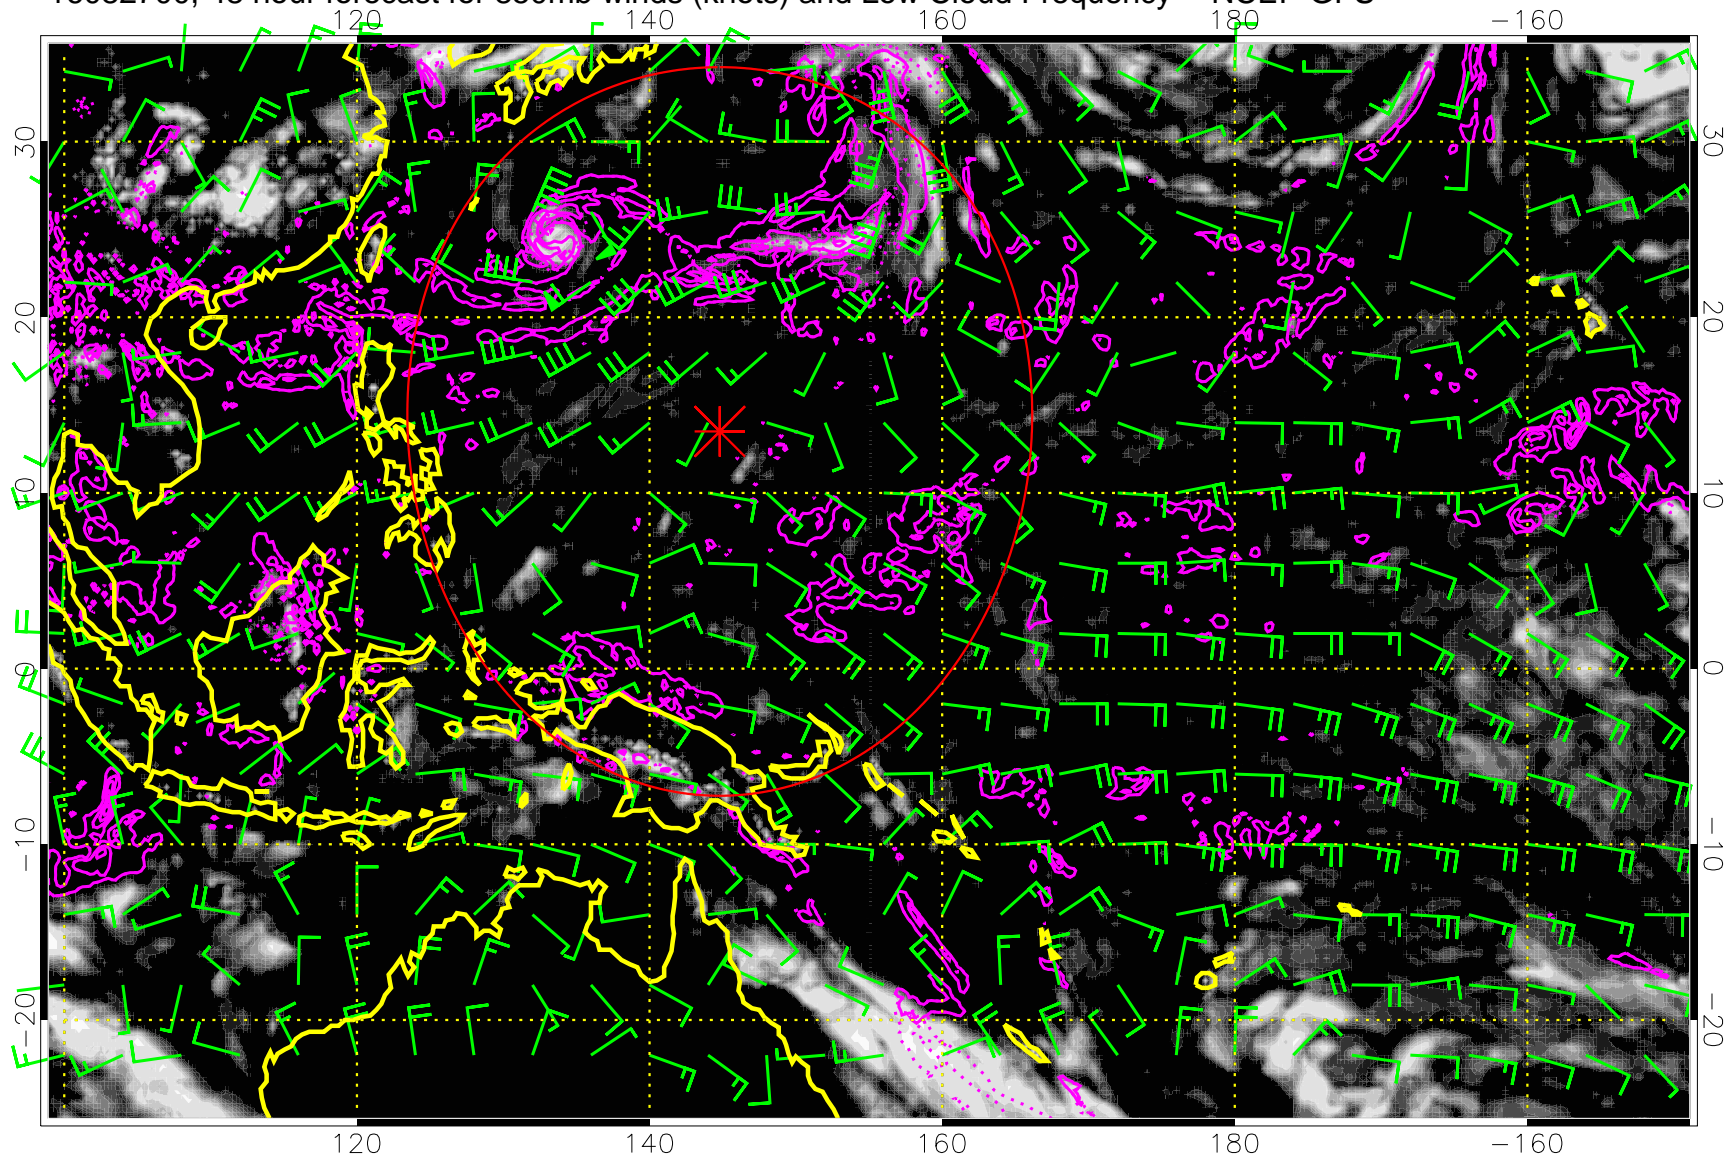

16082700, 48 hour forecast for 850mb winds (knots) and Low Cloud Frequency -- NCEP GFS

Precip (tot dot, conv sol) mm/day 40 mm/day contours, min 20

Range ring of 2304 km