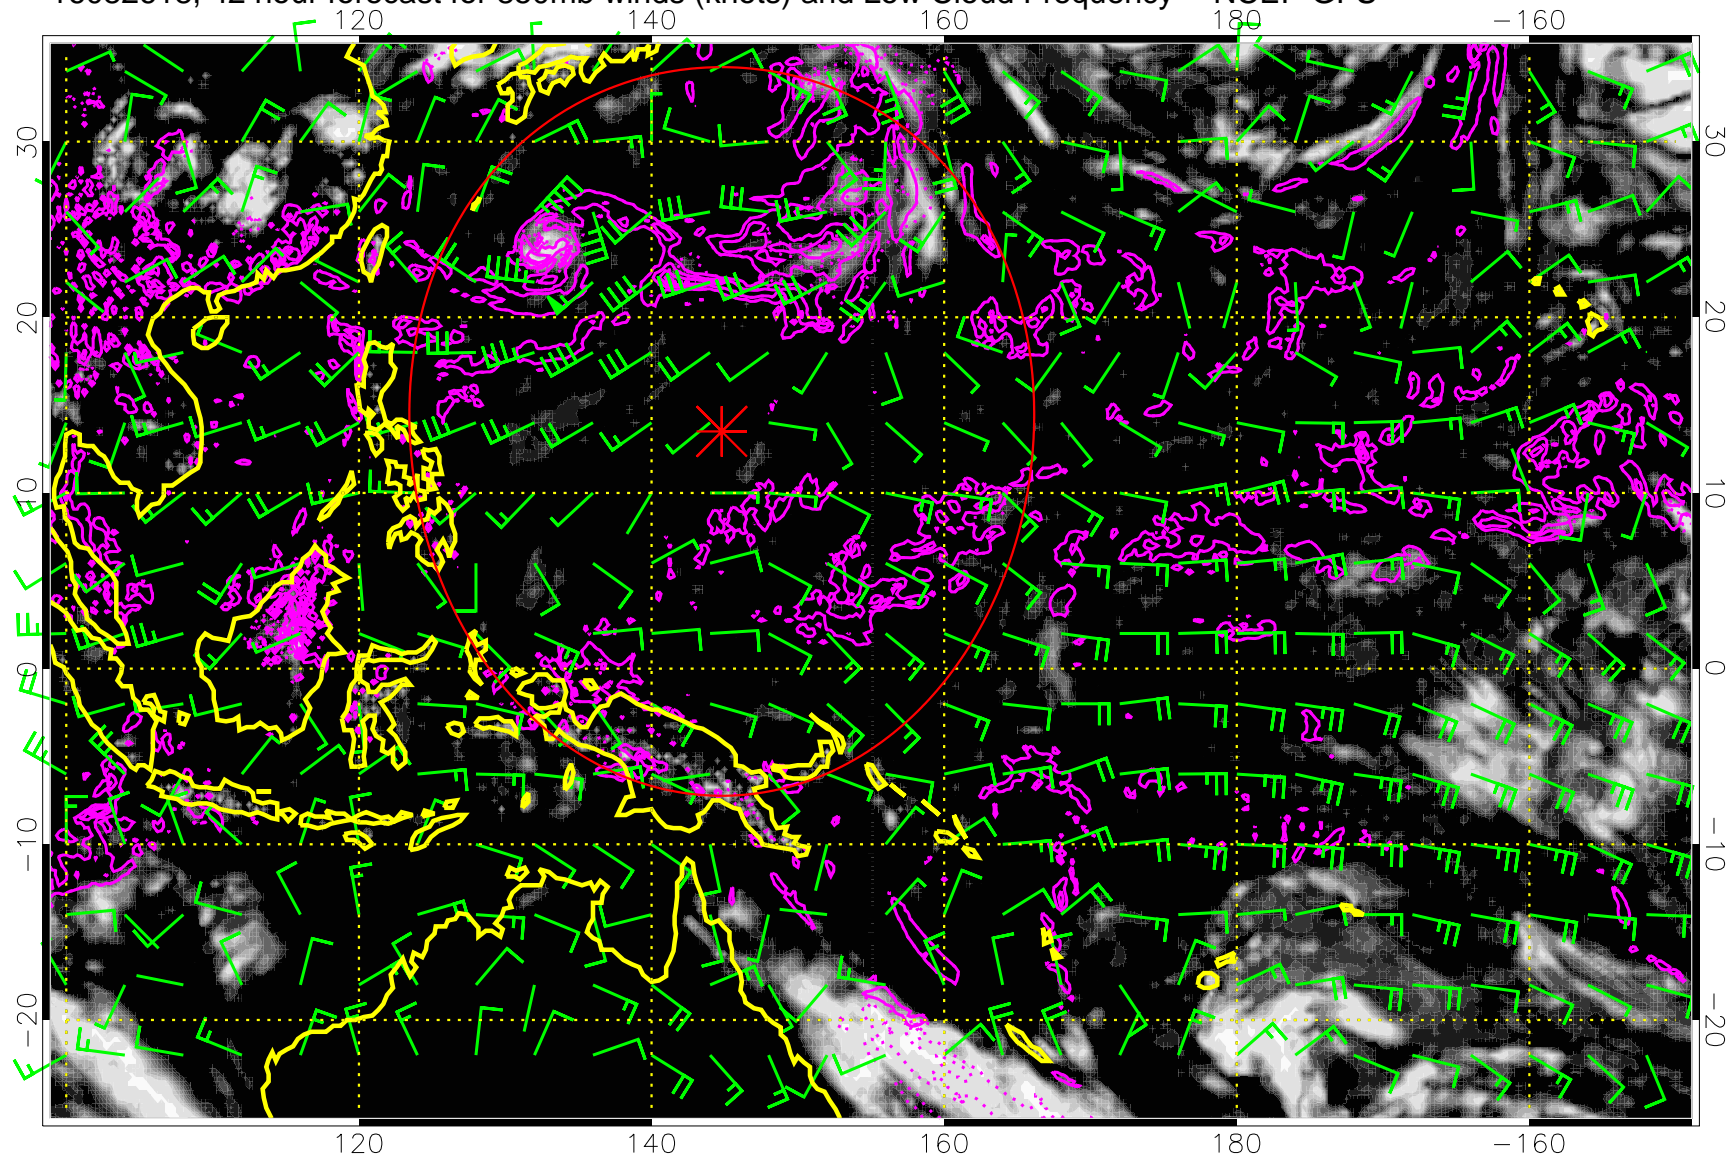

Range ring of 2304 km

16082612, 36 hour forecast for 850mb winds (knots) and Low Cloud Frequency -- NCEP GFS

Precip (tot dot, conv sol) mm/day 40 mm/day contours, min 20

Range ring of 2304 km

16082618, 42 hour forecast for 850mb winds (knots) and Low Cloud Frequency -- NCEP GFS