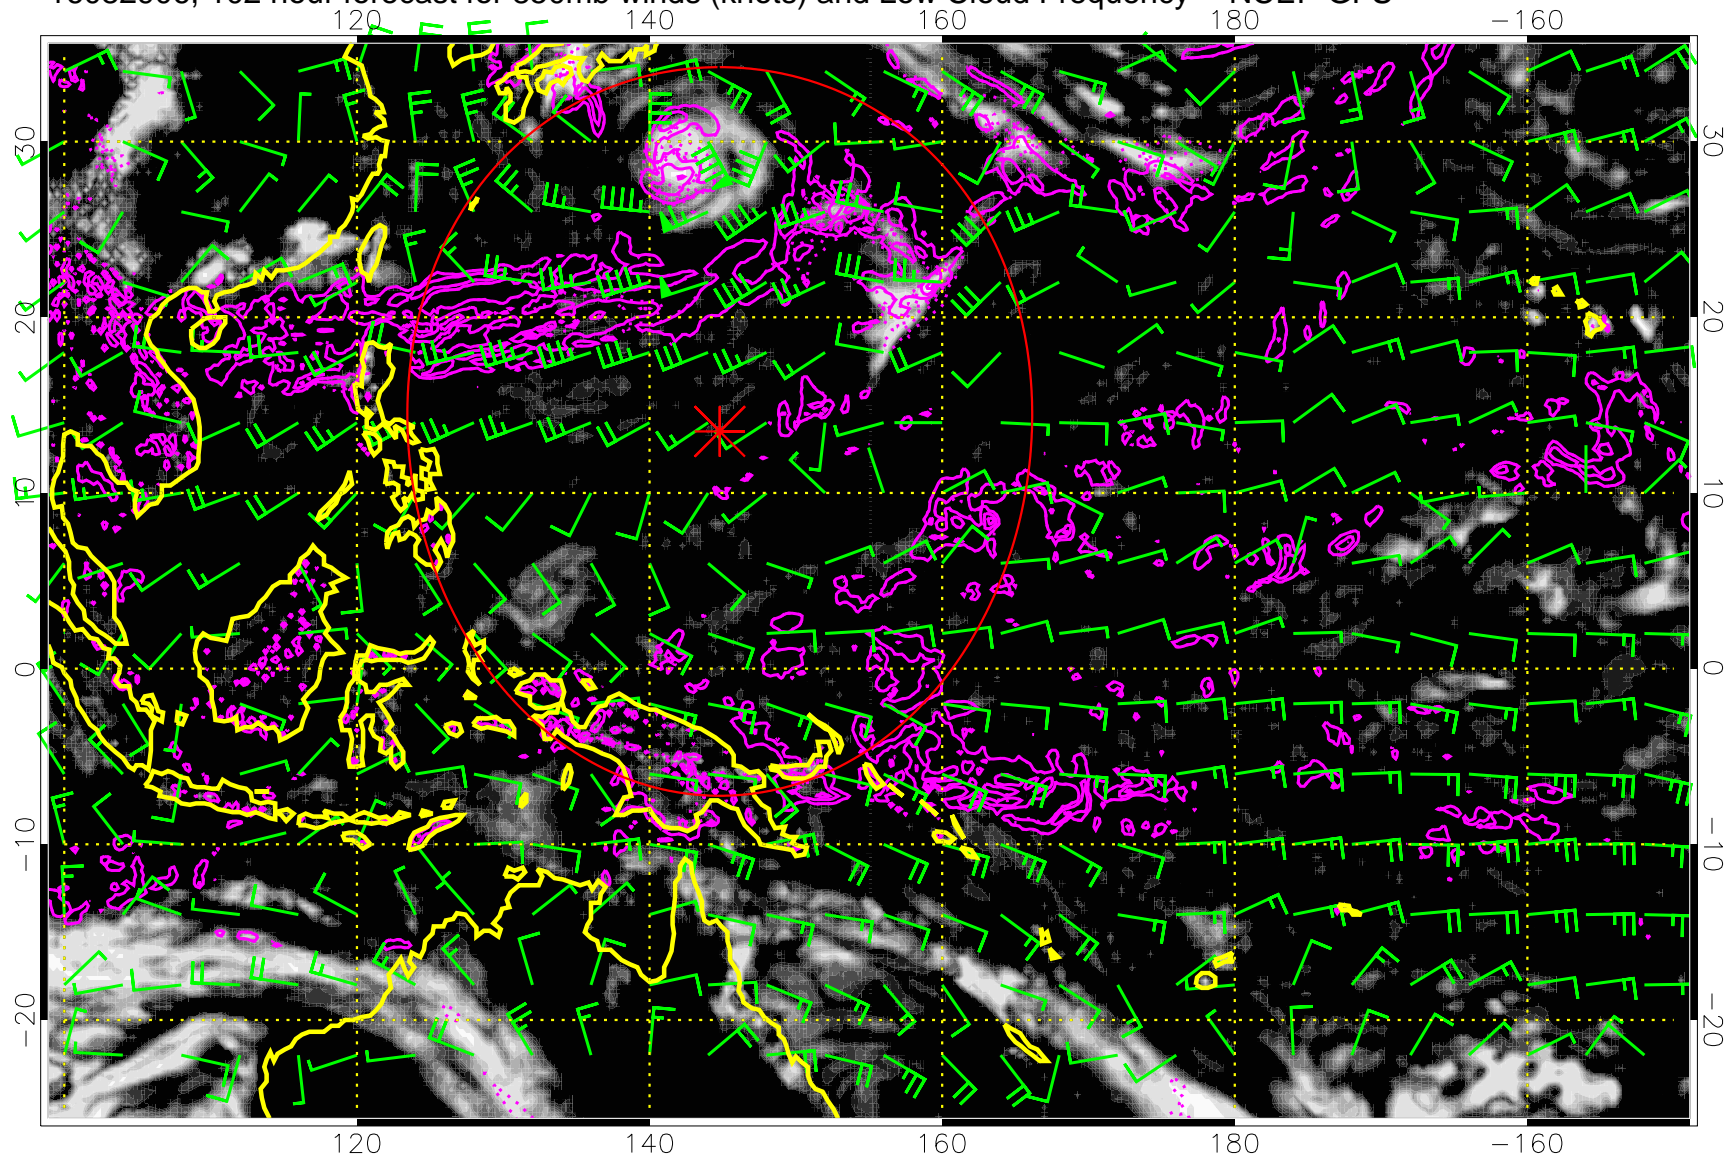

16082906, 102 hour forecast for 850mb winds (knots) and Low Cloud Frequency -- NCEP GFS

Precip (tot dot, conv sol) mm/day 40 mm/day contours, min 20

Range ring of 2304 km