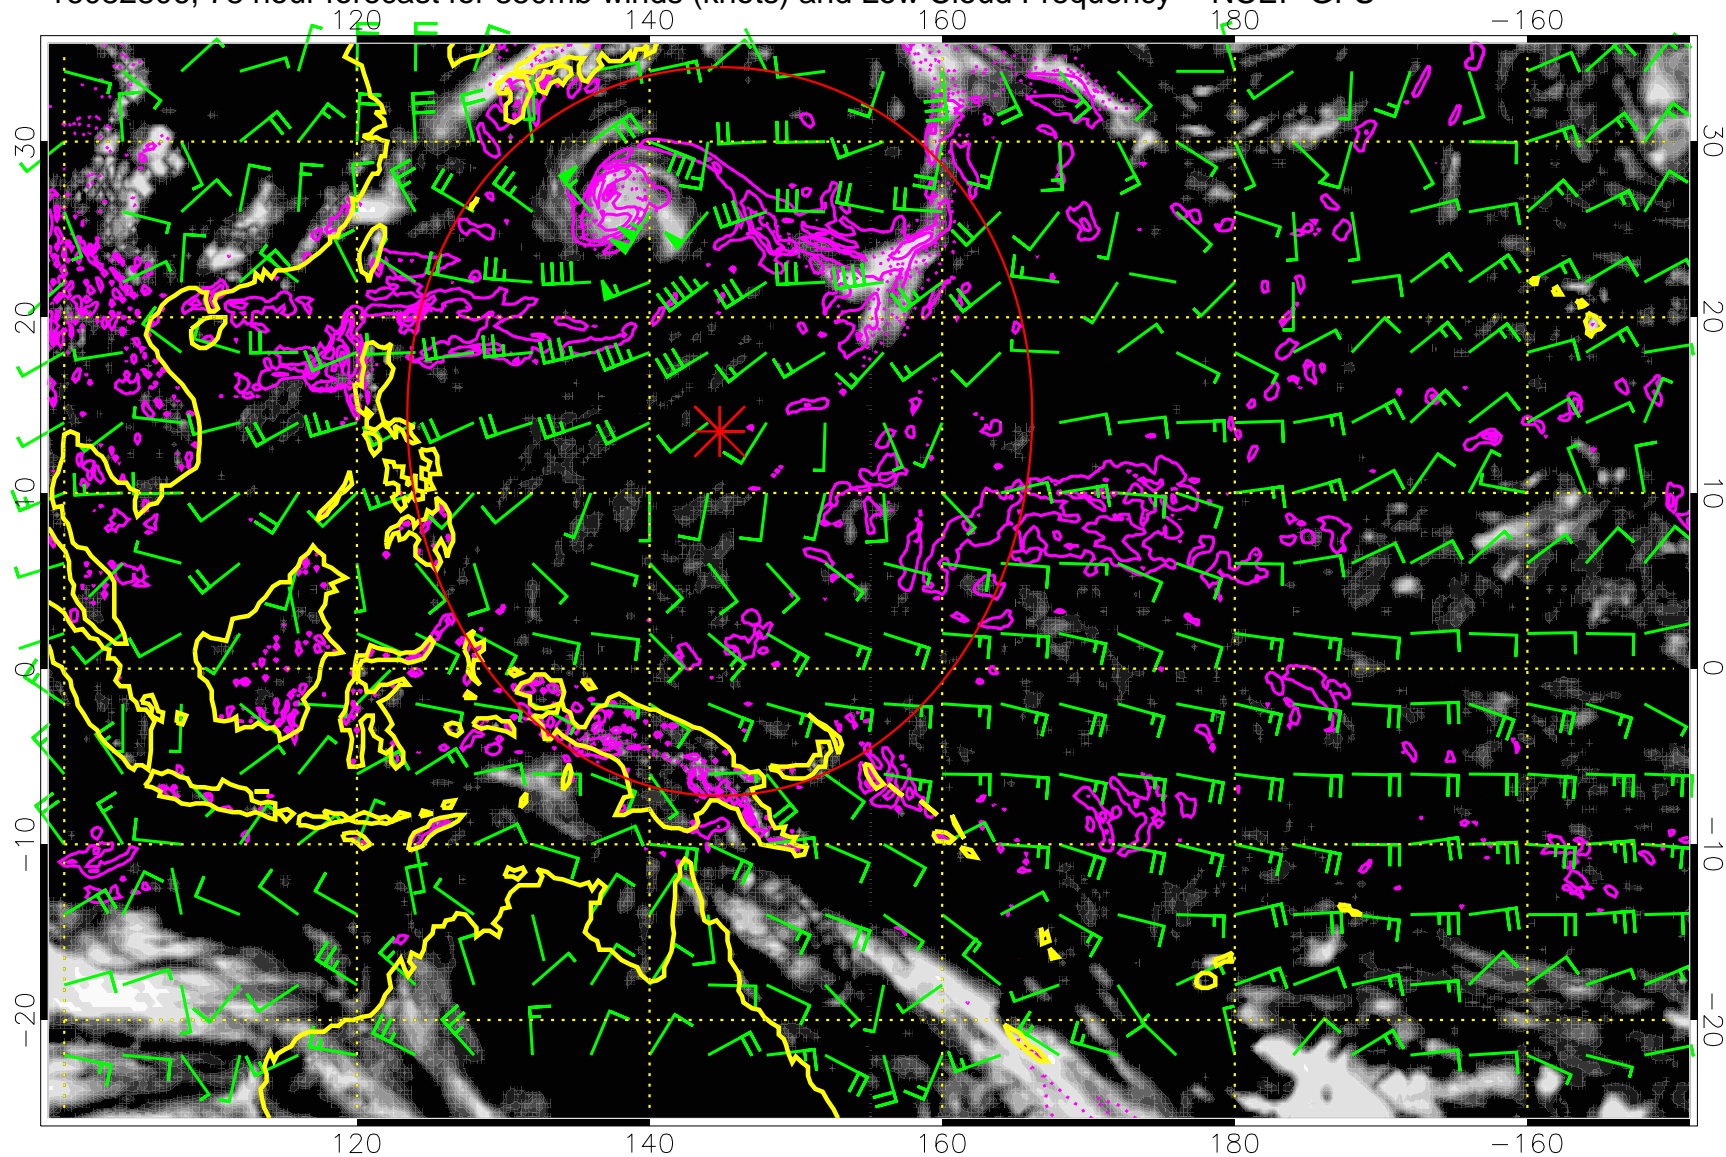

16082806, 78 hour forecast for 850mb winds (knots) and Low Cloud Frequency -- NCEP GFS

Precip (tot dot, conv sol) mm/day 40 mm/day contours, min 20

Range ring of 2304 km