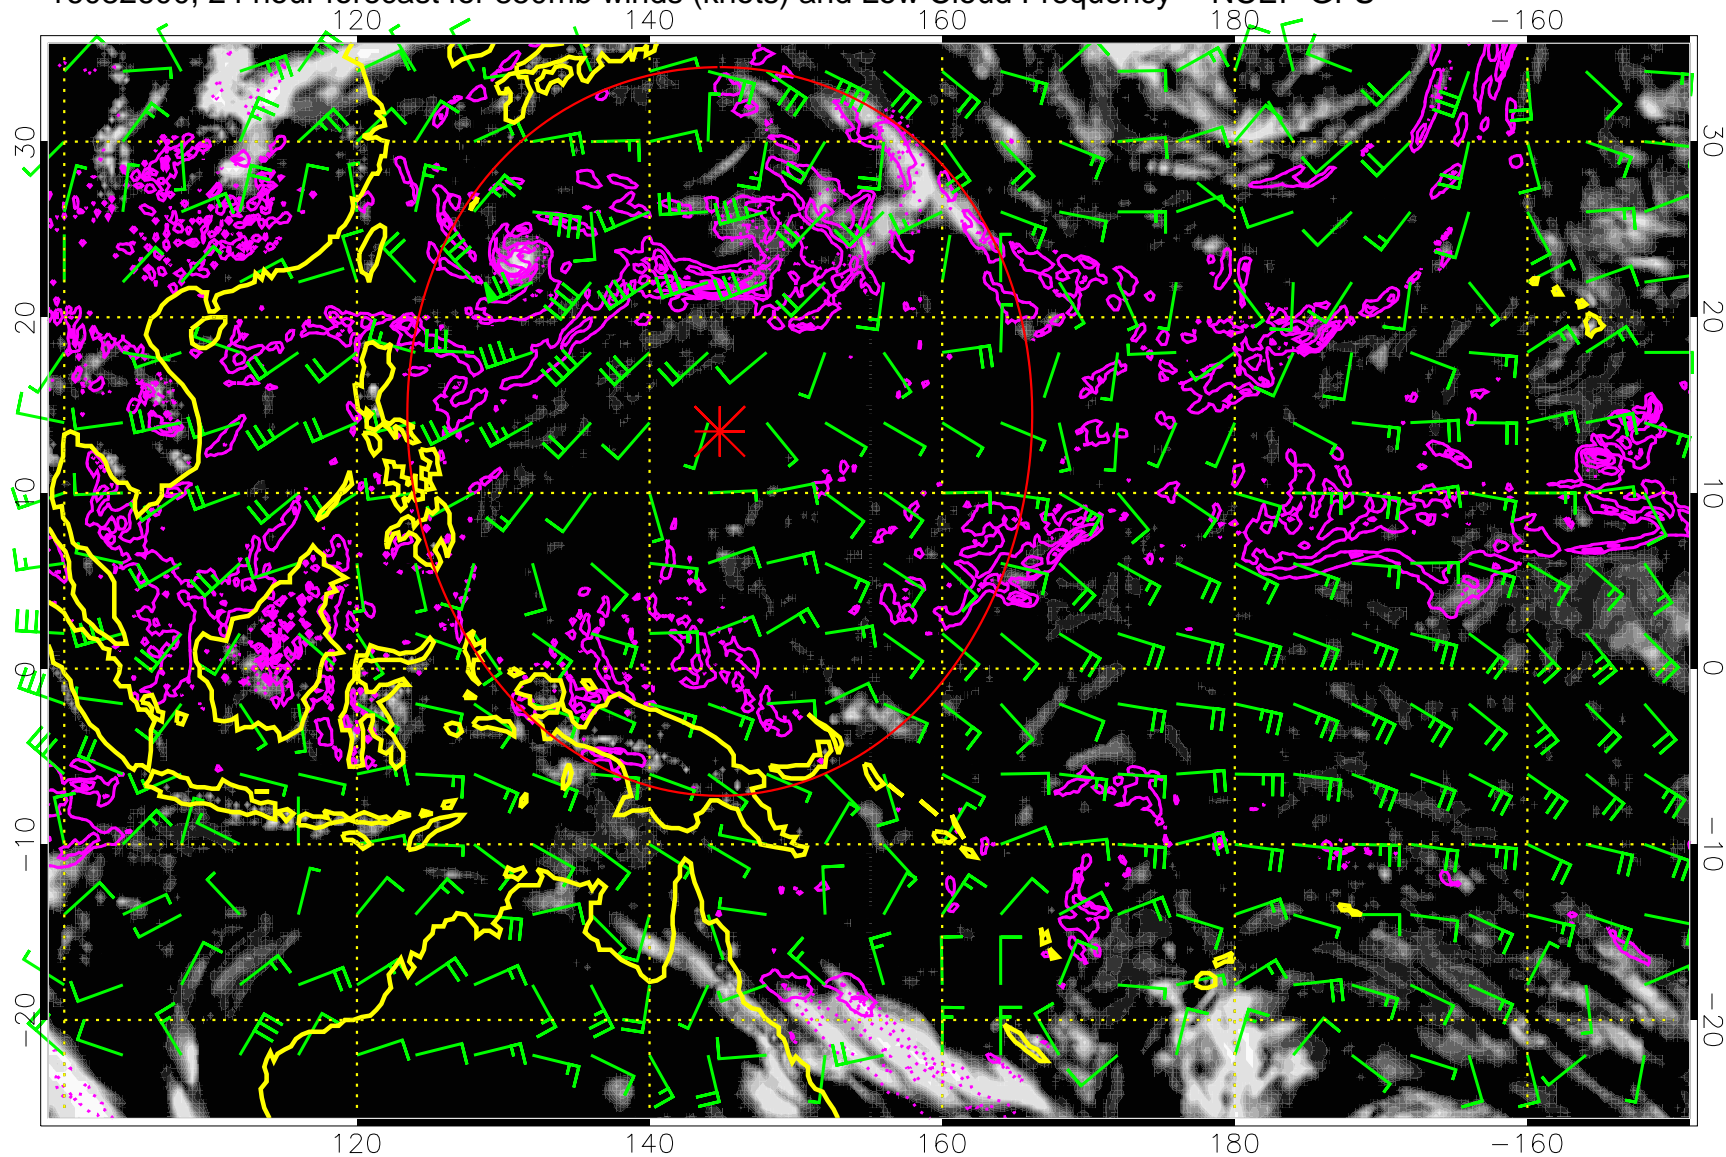

Precip (tot dot, conv sol) mm/day 40 mm/day contours, min 20

Range ring of 2304 km

16082600, 24 hour forecast for 850mb winds (knots) and Low Cloud Frequency -- NCEP GFS

0.0 0.2 0.4 0.6 0.8 1.0  
Low Cloud Frequency