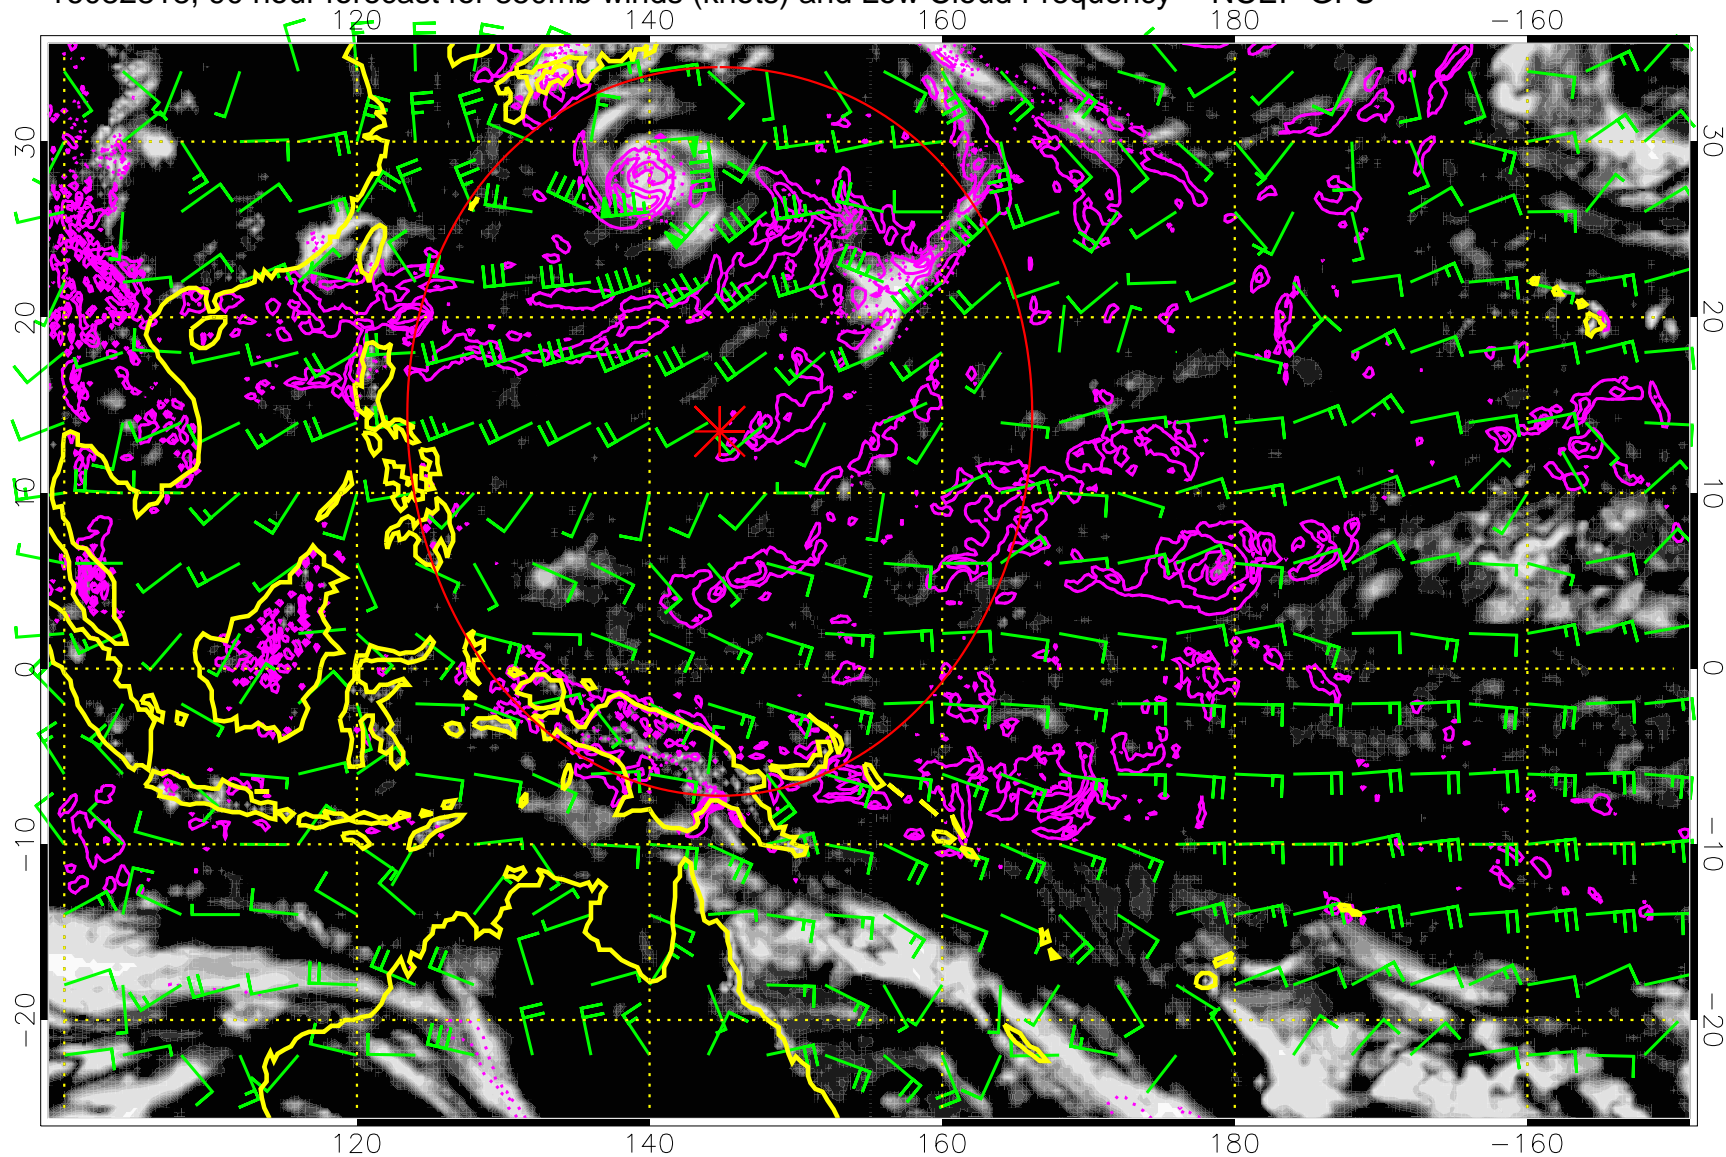

Range ring of 2304 km

16082812, 84 hour forecast for 850mb winds (knots) and Low Cloud Frequency -- NCEP GFS

Precip (tot dot, conv sol) mm/day 40 mm/day contours, min 20

Range ring of 2304 km

16082818, 90 hour forecast for 850mb winds (knots) and Low Cloud Frequency -- NCEP GFS