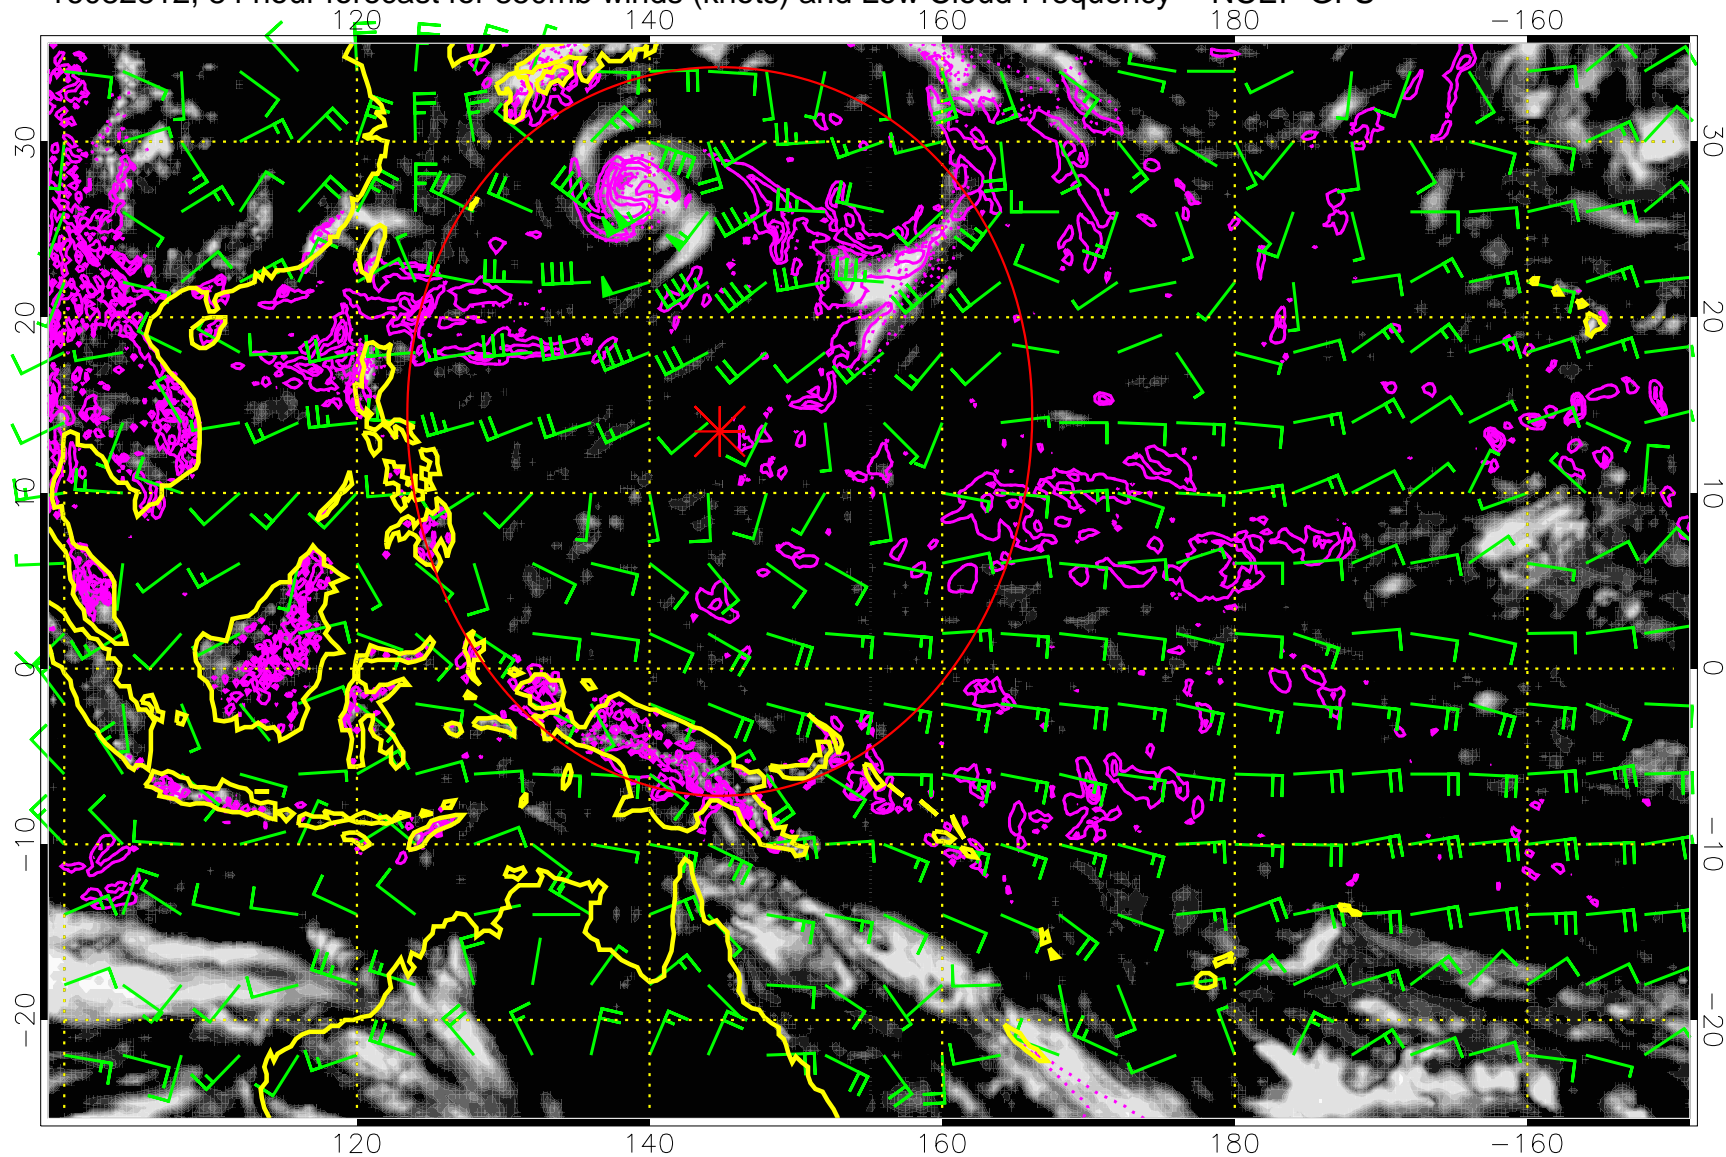

16082812, 84 hour forecast for 850mb winds (knots) and Low Cloud Frequency -- NCEP GFS

Precip (tot dot, conv sol) mm/day 40 mm/day contours, min 20

Range ring of 2304 km