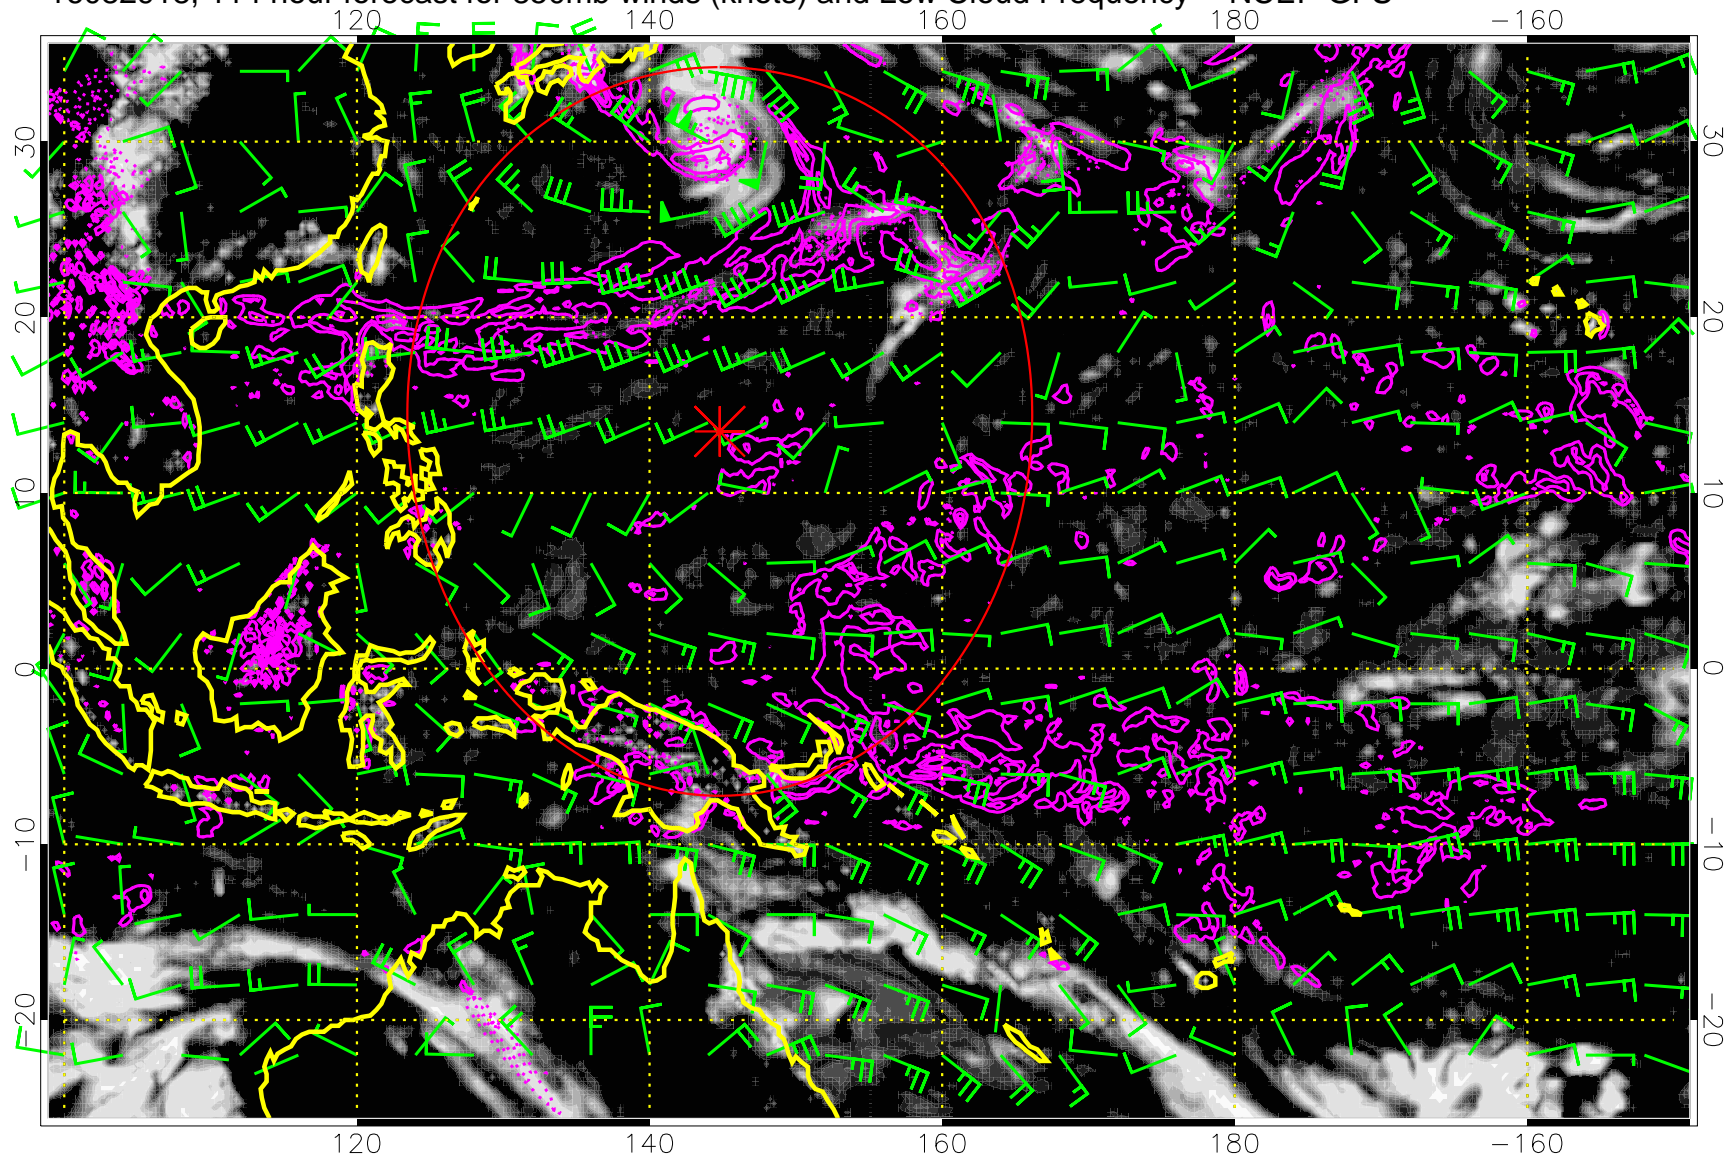

Range ring of 2304 km

16082912, 108 hour forecast for 850mb winds (knots) and Low Cloud Frequency -- NCEP GFS

Precip (tot dot, conv sol) mm/day 40 mm/day contours, min 20

Range ring of 2304 km

16082918, 114 hour forecast for 850mb winds (knots) and Low Cloud Frequency -- NCEP GFS