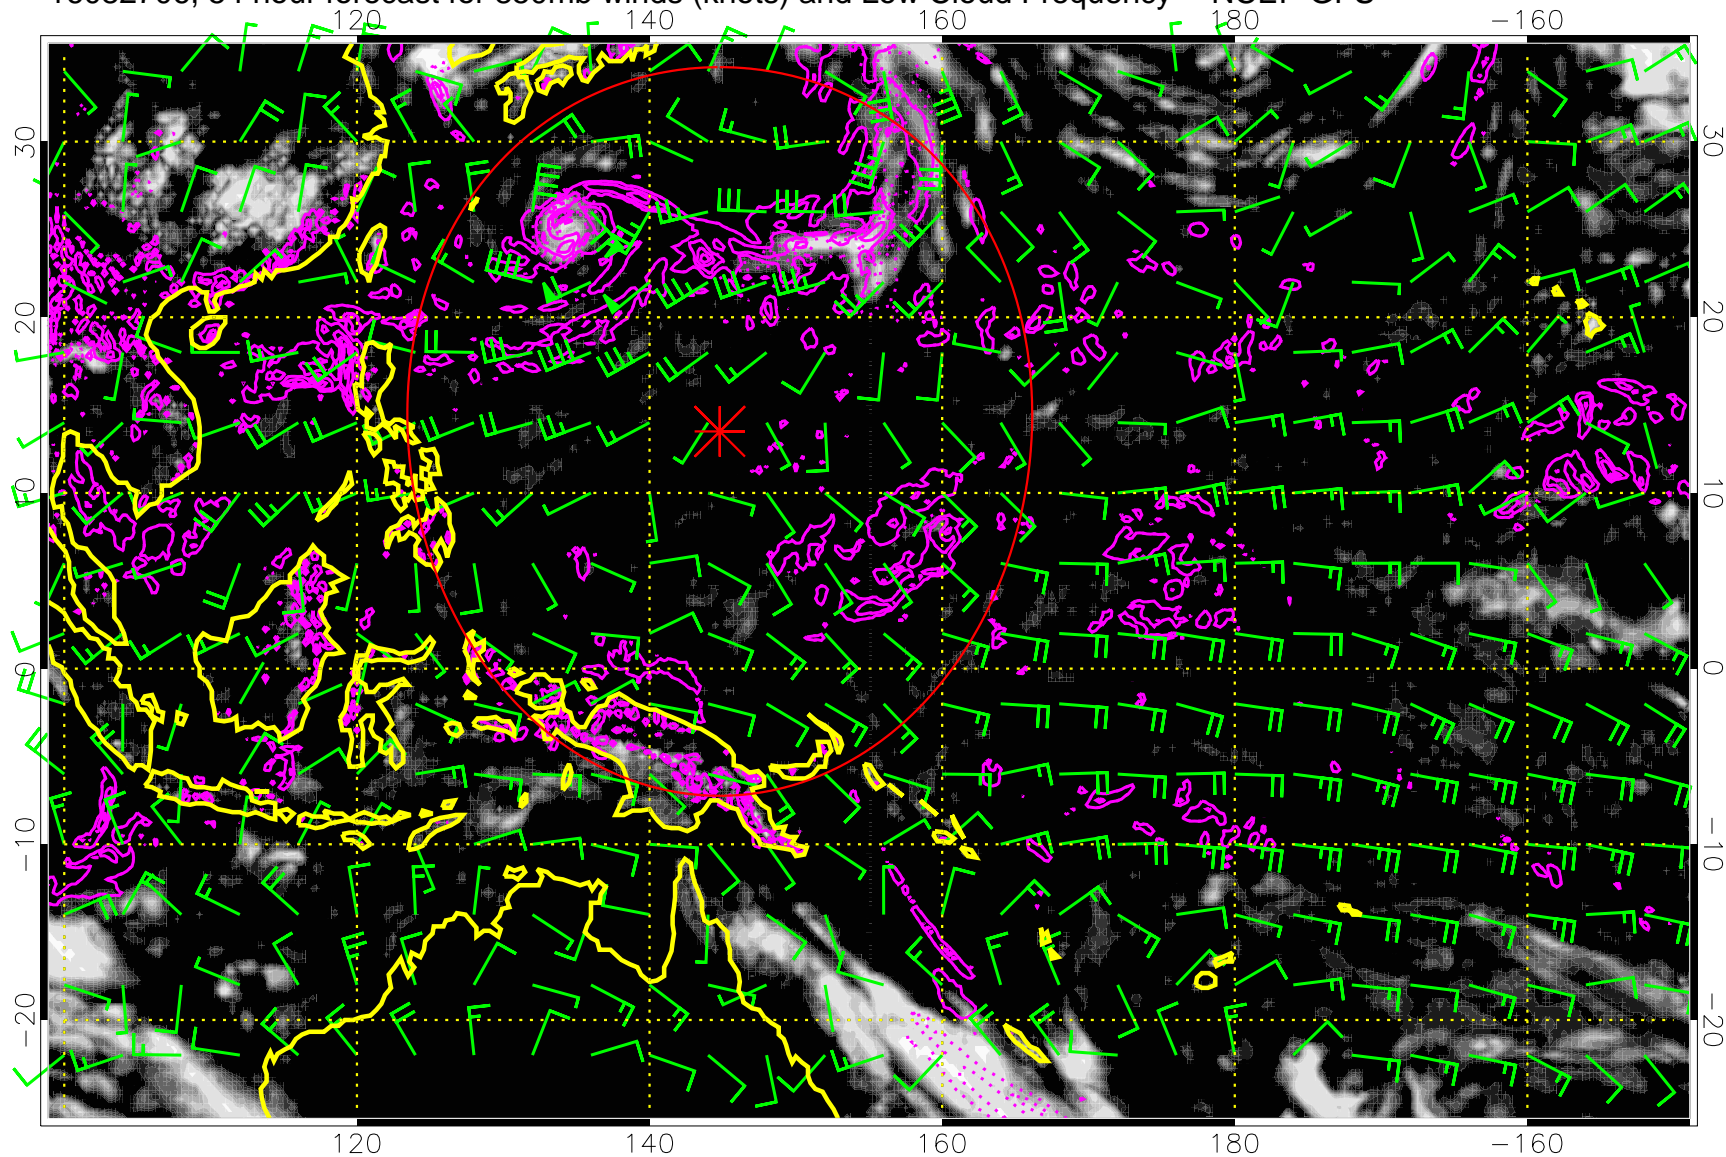

16082706, 54 hour forecast for 850mb winds (knots) and Low Cloud Frequency -- NCEP GFS

0.0 0.2 0.4 0.6 0.8 1.0
Low Cloud Frequency

Precip (tot dot, conv sol) mm/day 40 mm/day contours, min 20

Range ring of 2304 km