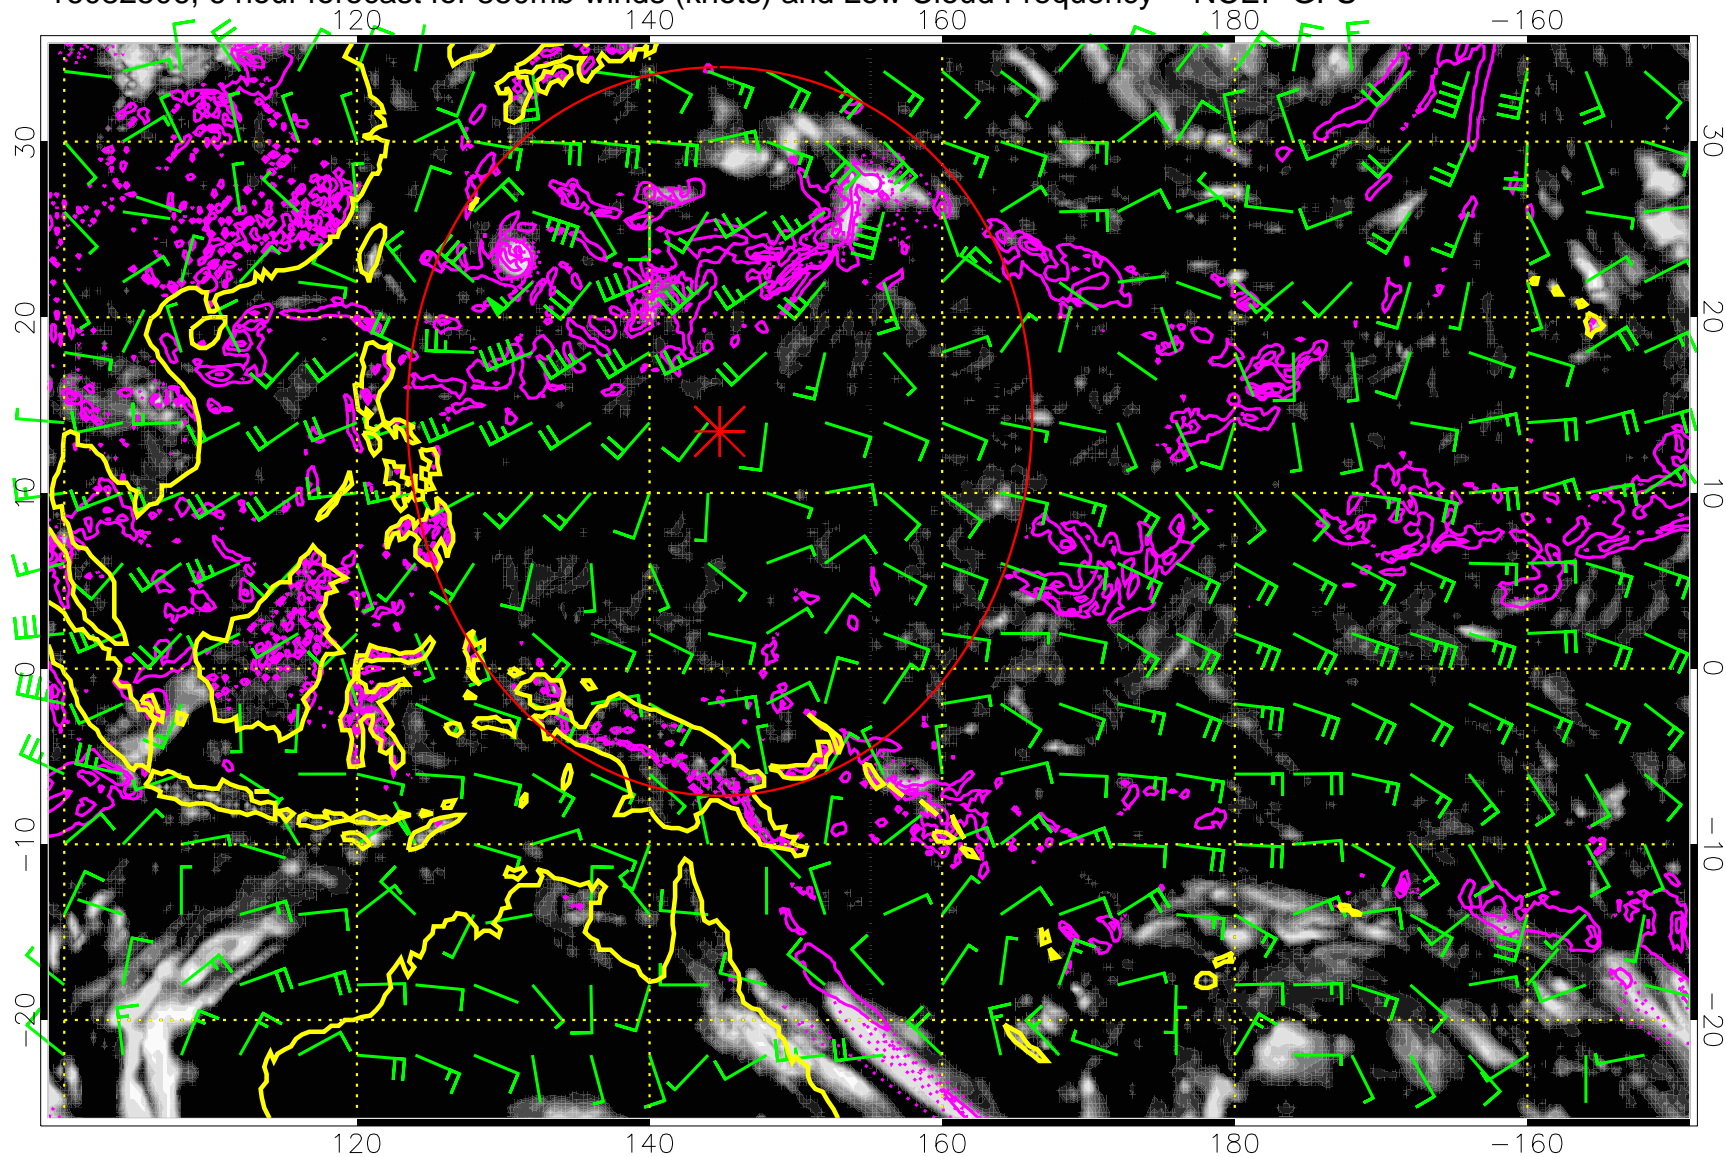

16082506, 6 hour forecast for 850mb winds (knots) and Low Cloud Frequency -- NCEP GFS

0.0 0.2 0.4 0.6 0.8 1.0  
Low Cloud Frequency

Precip (tot dot, conv sol) mm/day 40 mm/day contours, min 20

Range ring of 2304 km

Precip (tot dot, conv sol) mm/day 40 mm/day contours, min 20

Range ring of 2304 km

16082600, 24 hour forecast for 850mb winds (knots) and Low Cloud Frequency -- NCEP GFS

0.0 0.2 0.4 0.6 0.8 1.0  
Low Cloud Frequency

Precip (tot dot, conv sol) mm/day 40 mm/day contours, min 20

Range ring of 2304 km

16082606, 30 hour forecast for 850mb winds (knots) and Low Cloud Frequency -- NCEP GFS

Precip (tot dot, conv sol) mm/day 40 mm/day contours, min 20