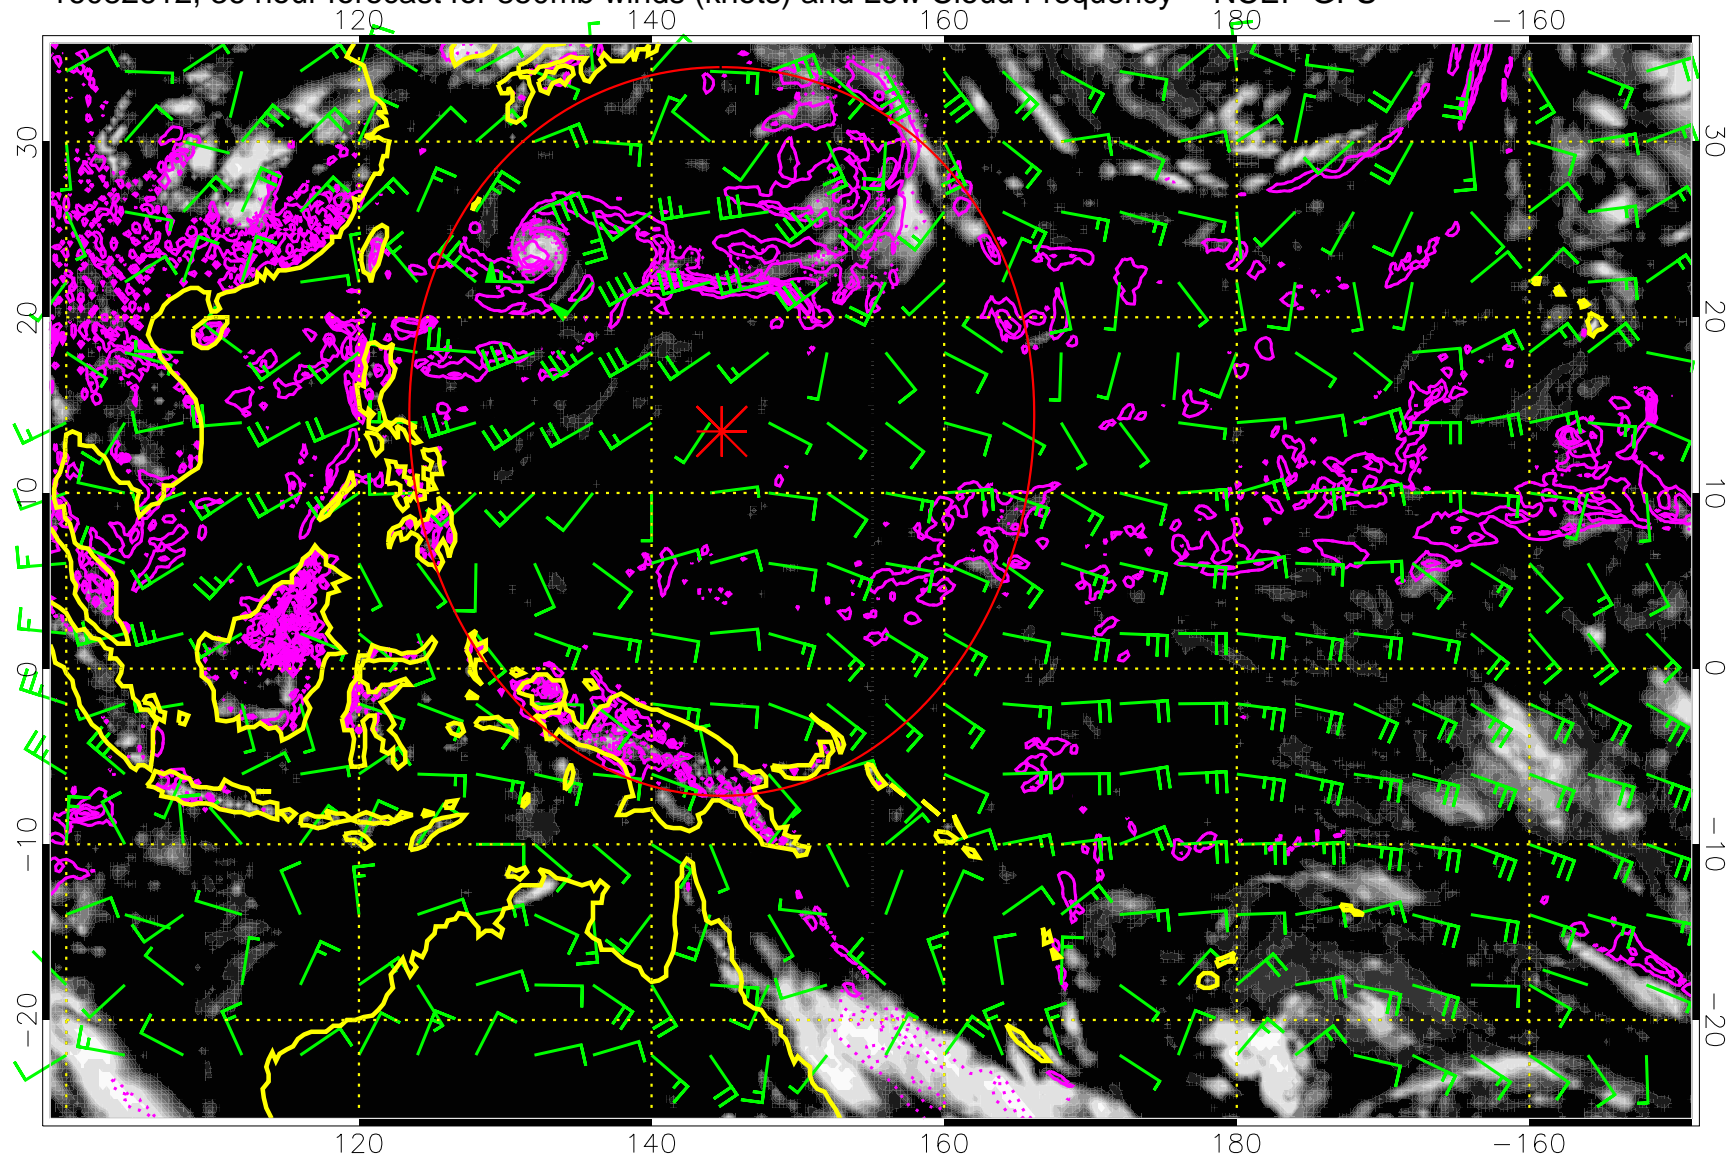

16082612, 36 hour forecast for 850mb winds (knots) and Low Cloud Frequency -- NCEP GFS

Precip (tot dot, conv sol) mm/day 40 mm/day contours, min 20

Range ring of 2304 km