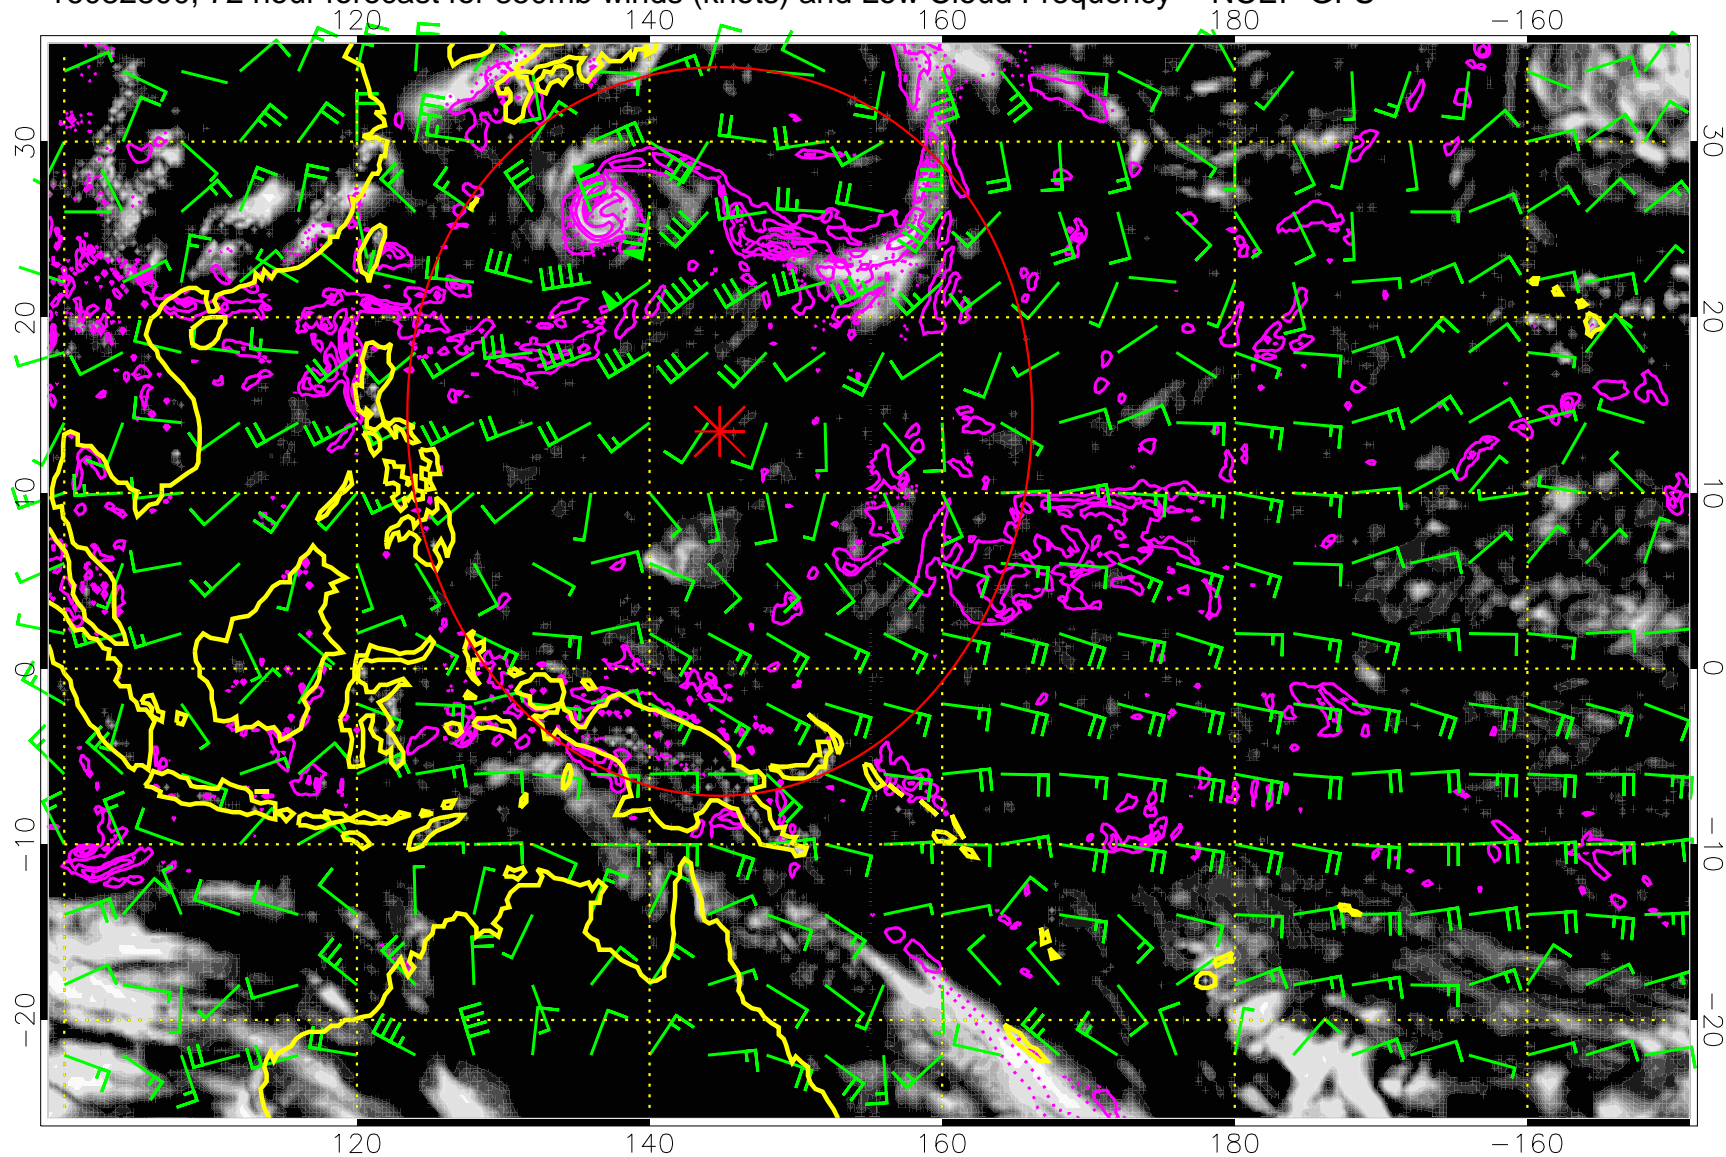

Range ring of 2304 km

16082718, 66 hour forecast for 850mb winds (knots) and Low Cloud Frequency -- NCEP GFS

Precip (tot dot, conv sol) mm/day 40 mm/day contours, min 20

Range ring of 2304 km

16082800, 72 hour forecast for 850mb winds (knots) and Low Cloud Frequency -- NCEP GFS