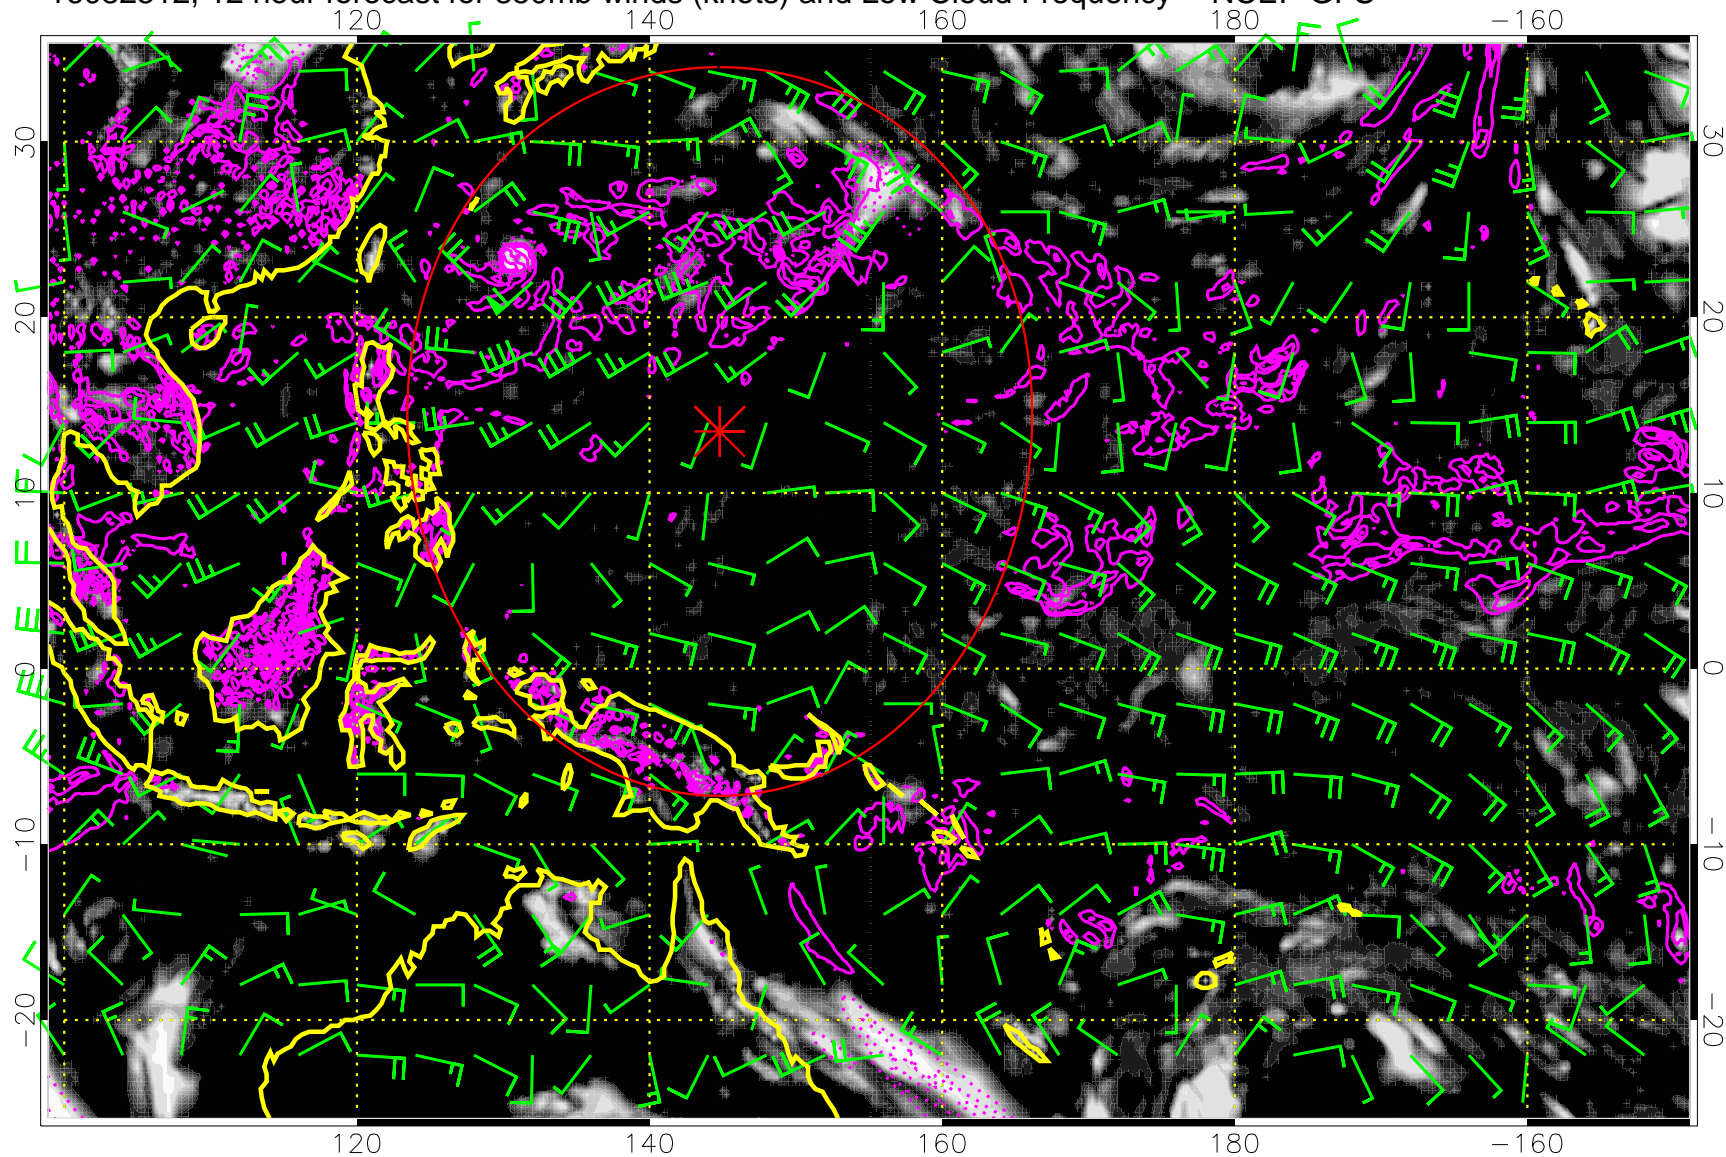

16082512, 12 hour forecast for 850mb winds (knots) and Low Cloud Frequency -- NCEP GFS

Precip (tot dot, conv sol) mm/day 40 mm/day contours, min 20

Range ring of 2304 km