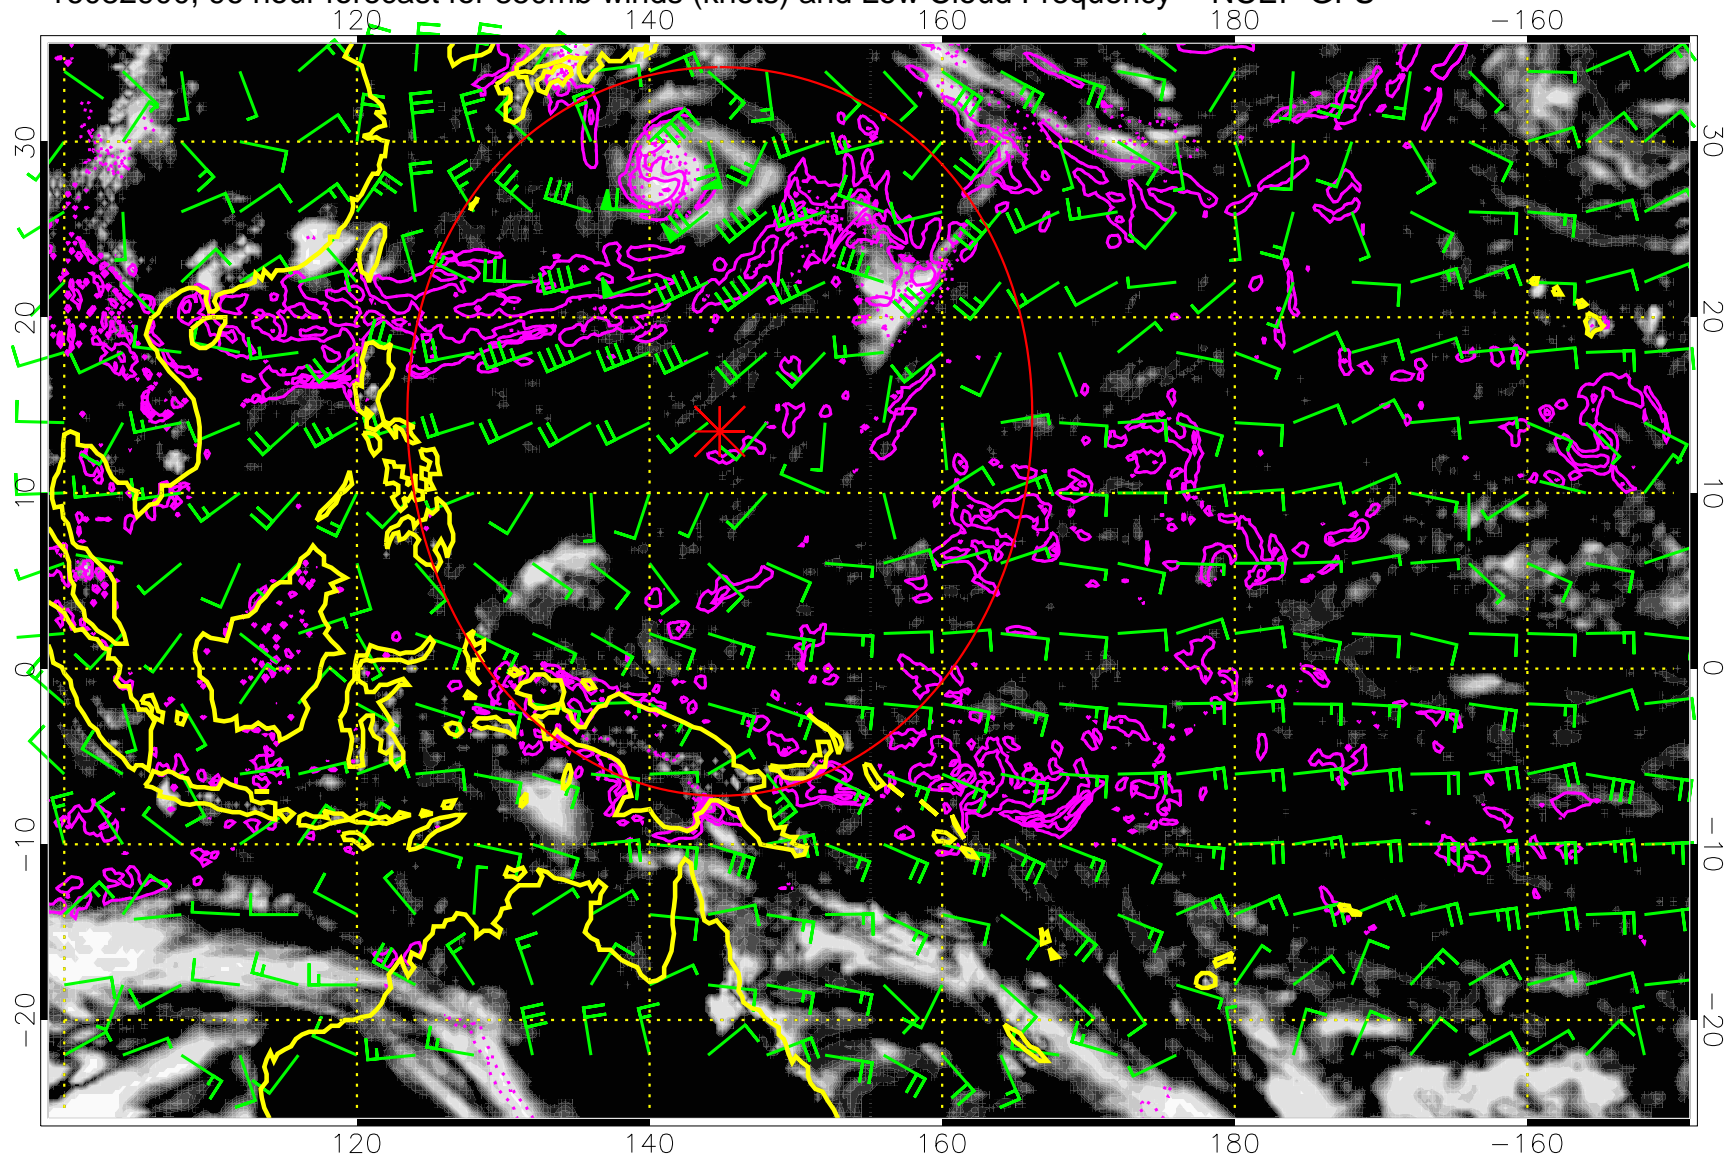

16082900, 96 hour forecast for 850mb winds (knots) and Low Cloud Frequency -- NCEP GFS

Precip (tot dot, conv sol) mm/day 40 mm/day contours, min 20

Range ring of 2304 km