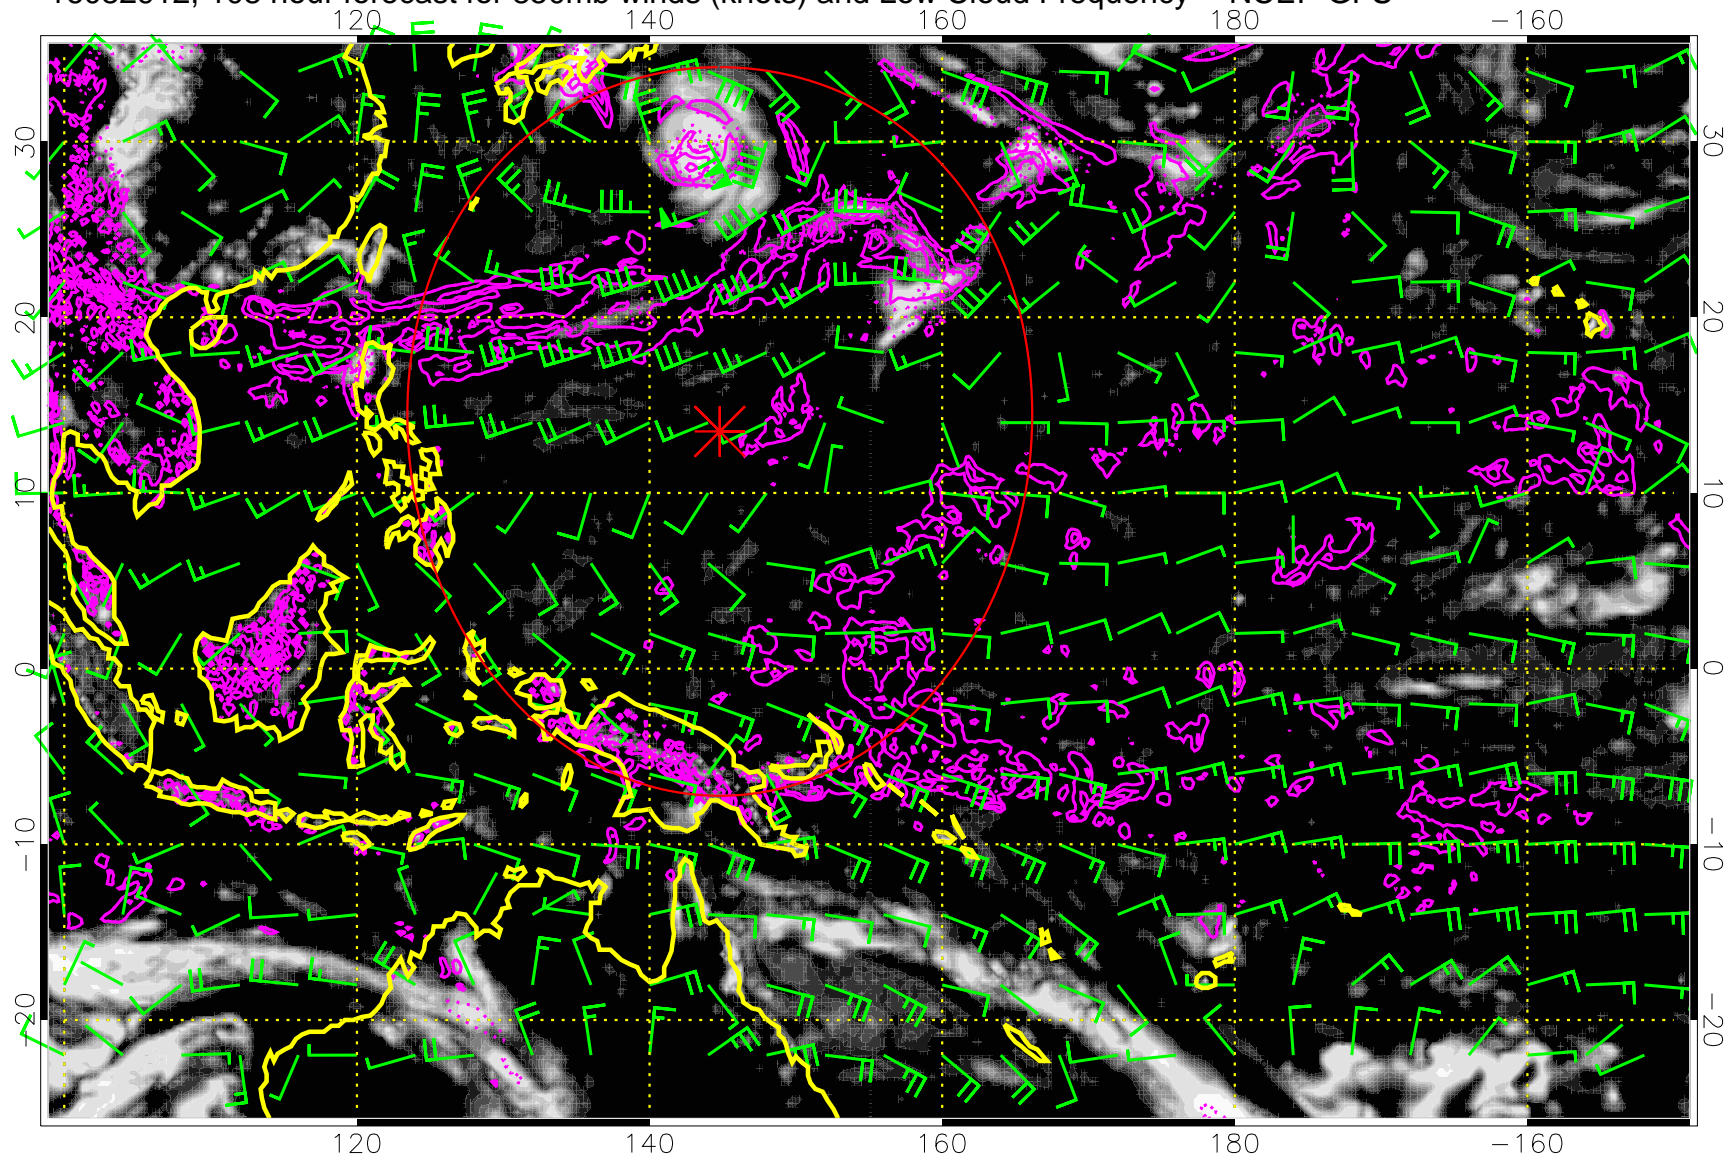

16082912, 108 hour forecast for 850mb winds (knots) and Low Cloud Frequency -- NCEP GFS

Precip (tot dot, conv sol) mm/day 40 mm/day contours, min 20

Range ring of 2304 km