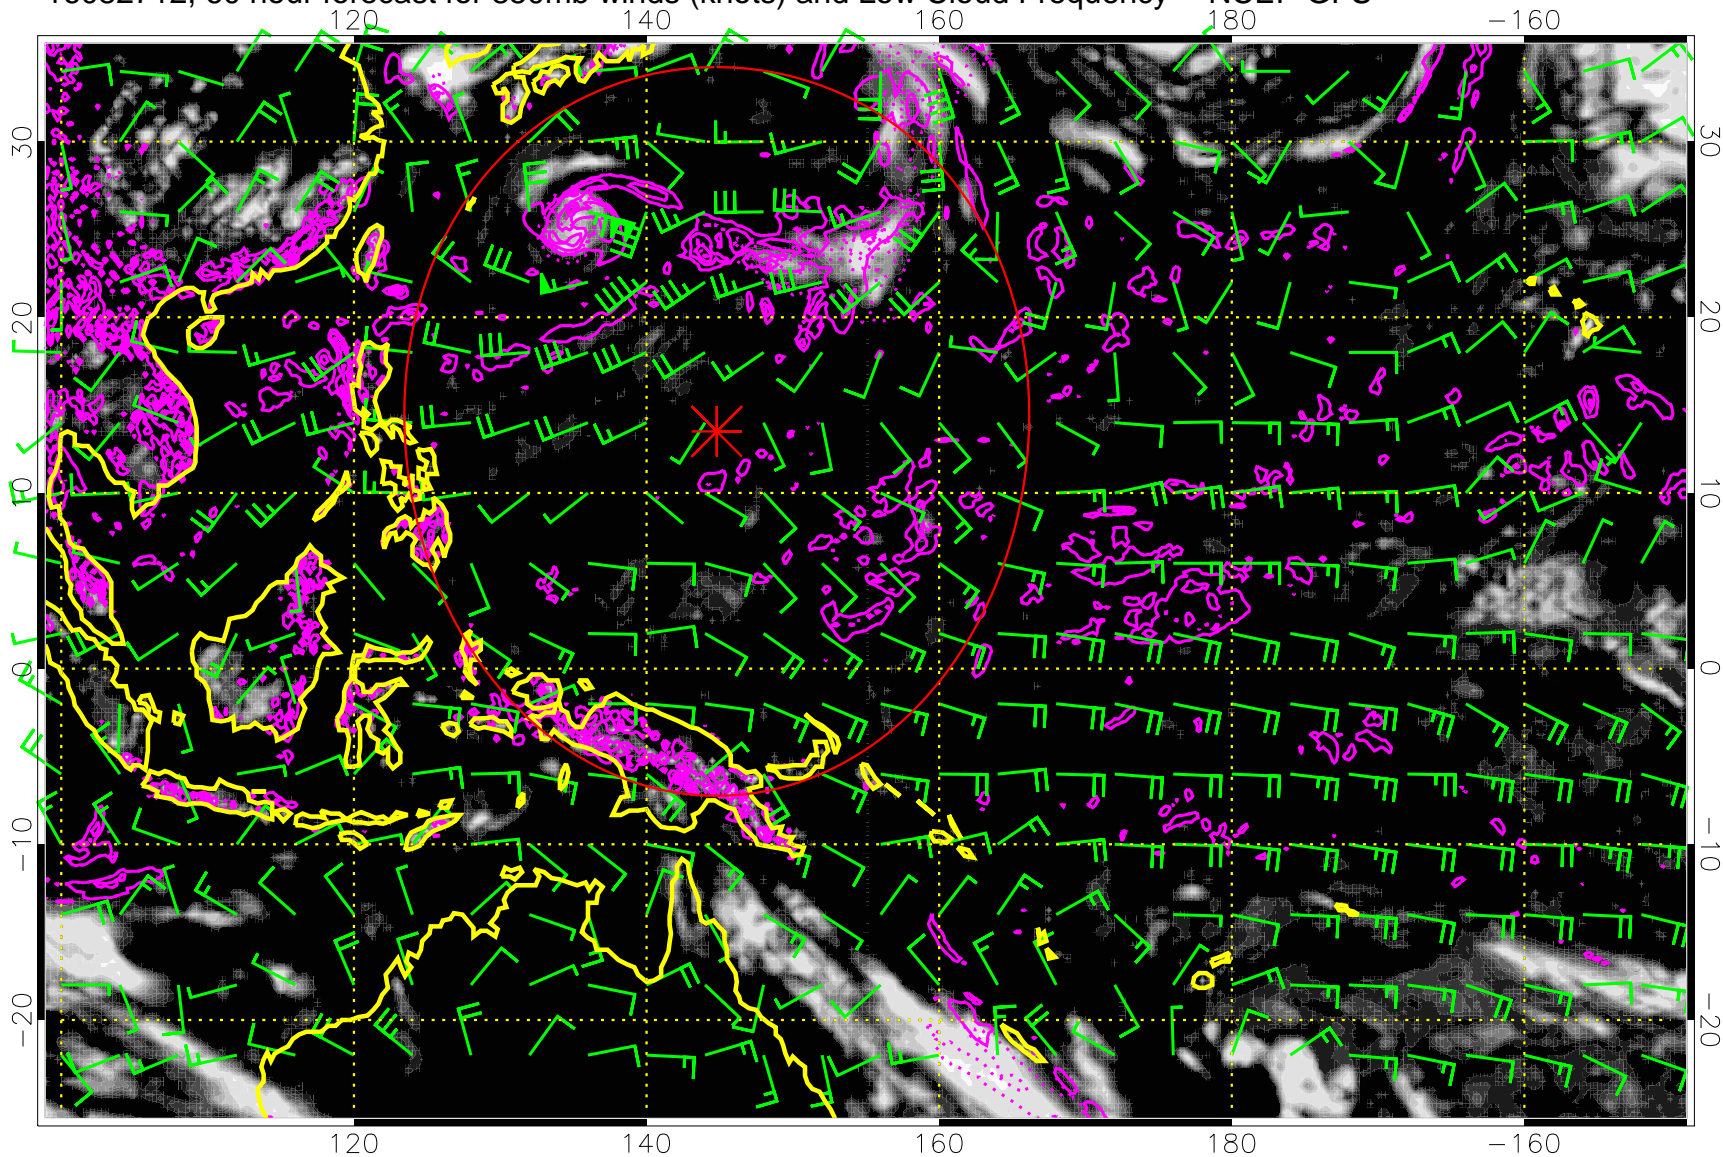

16082712, 60 hour forecast for 850mb winds (knots) and Low Cloud Frequency -- NCEP GFS

Precip (tot dot, conv sol) mm/day 40 mm/day contours, min 20

Range ring of 2304 km