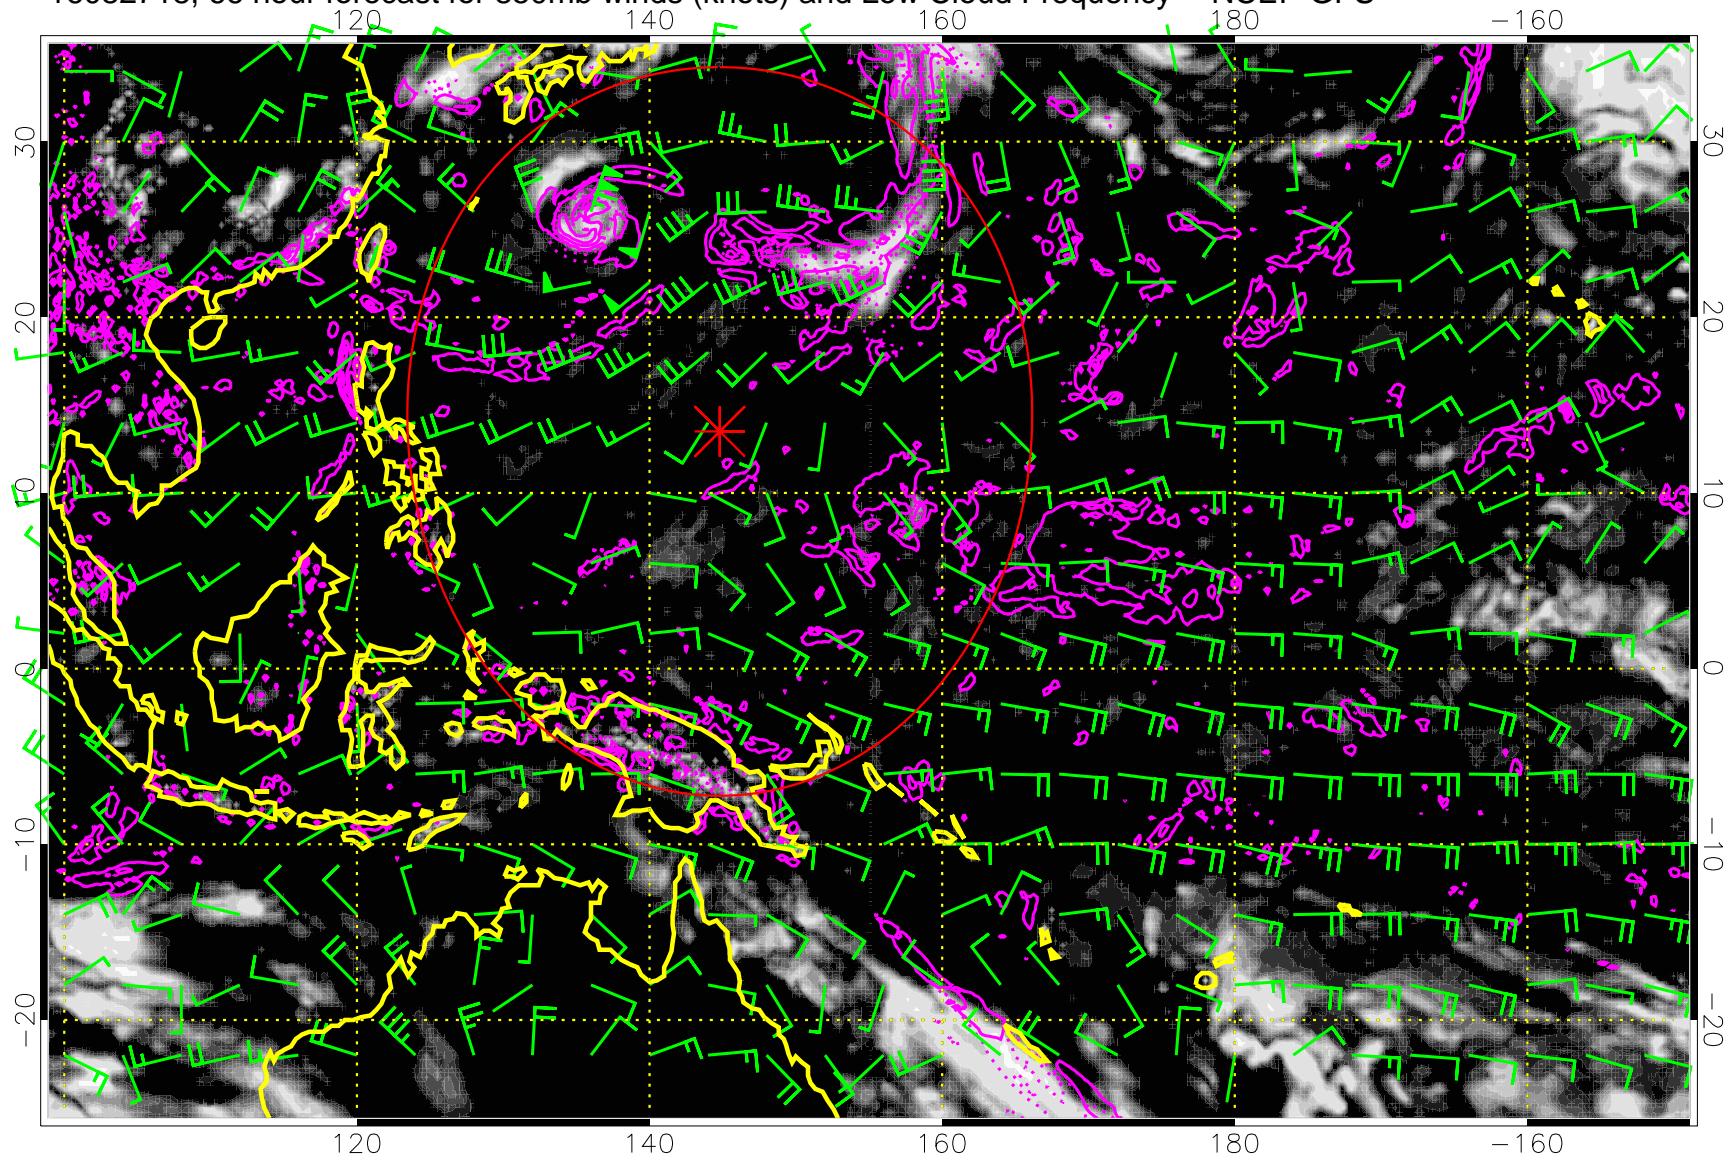

16082718, 66 hour forecast for 850mb winds (knots) and Low Cloud Frequency -- NCEP GFS

Precip (tot dot, conv sol) mm/day 40 mm/day contours, min 20

Range ring of 2304 km