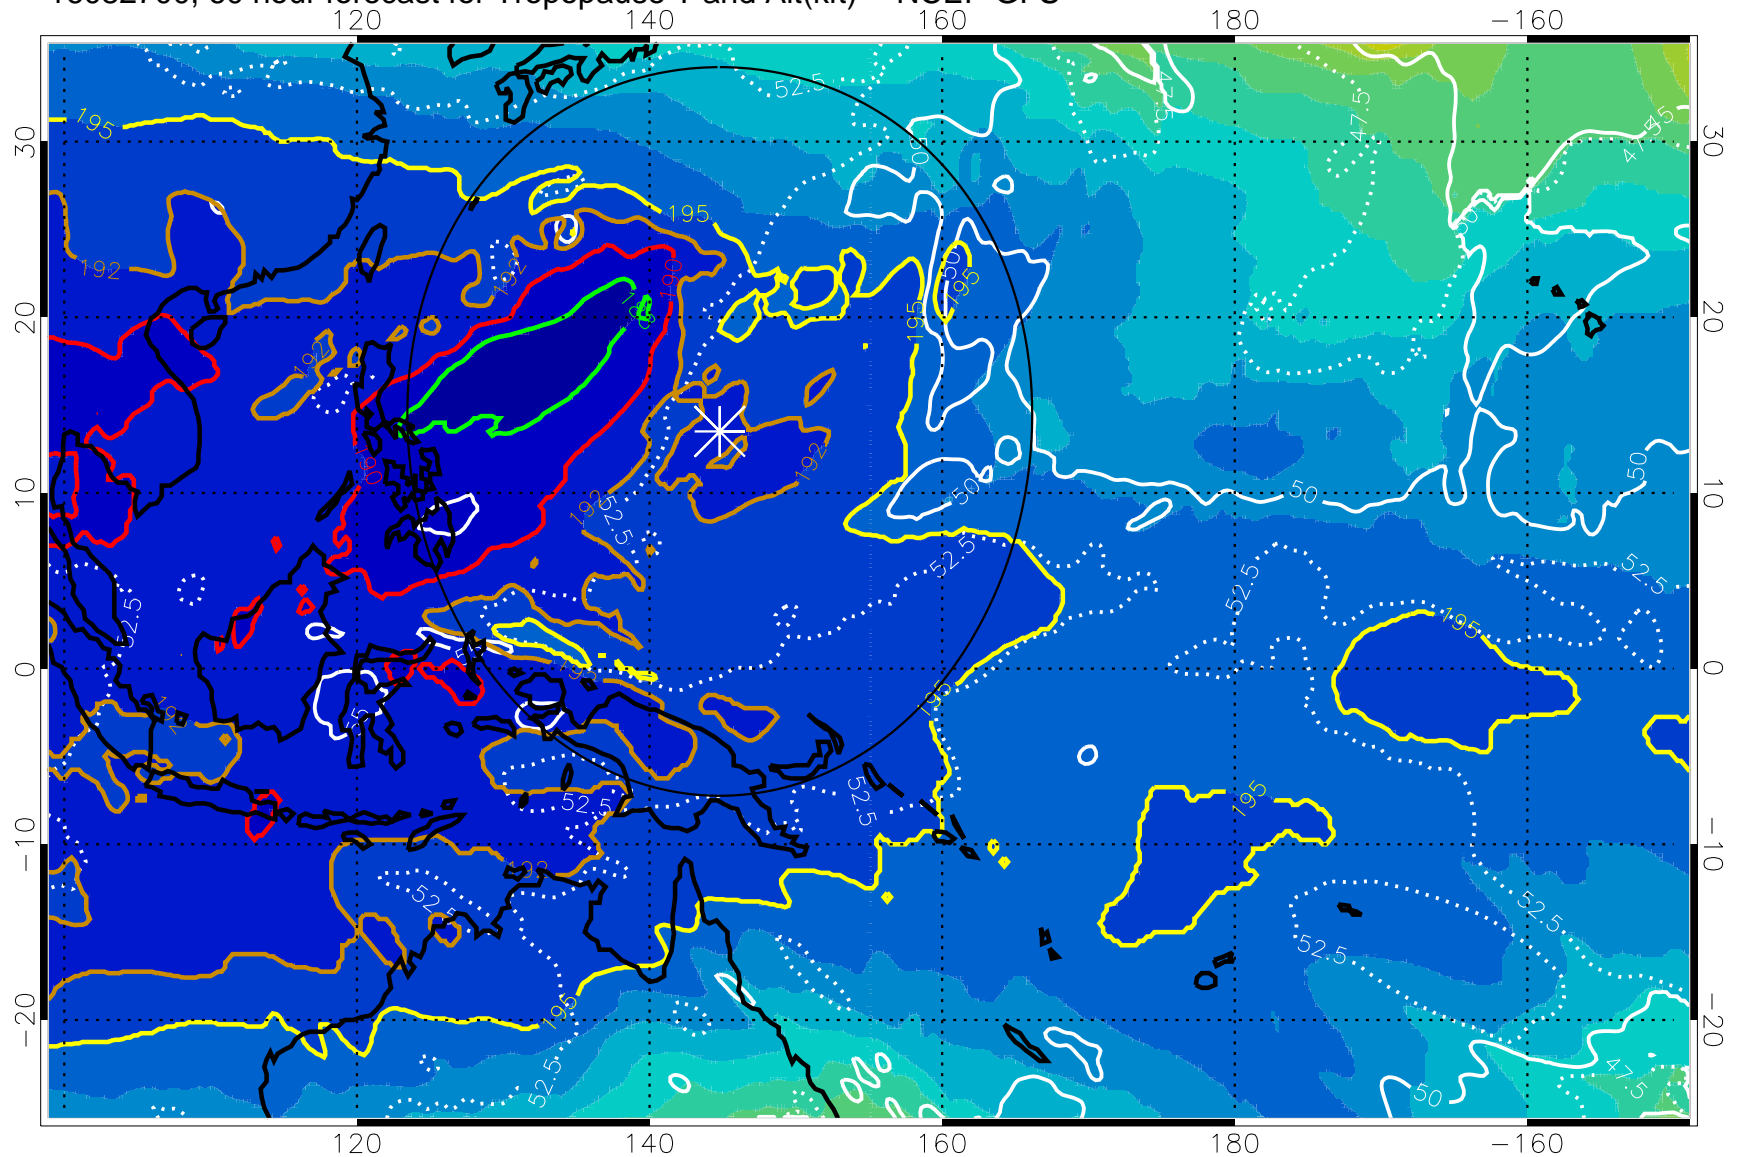

192.5K Isotherm 195K Isotherm

187.5K Isotherm 190K Isotherm

Range ring of 2304 km

16082618, 54 hour forecast for Tropopause T and Alt(kft) -- NCEP GFS

190 200 210 220 230

Tropopause T, K

Tropopause Altitude in kft (white)

192.5K Isotherm 195K Isotherm
187.5K Isotherm 190K Isotherm

Range ring of 2304 km

16082700, 60 hour forecast for Tropopause T and Alt(kft) -- NCEP GFS

190 200 210 220 230

Tropopause T, K

Tropopause Altitude in kft (white)