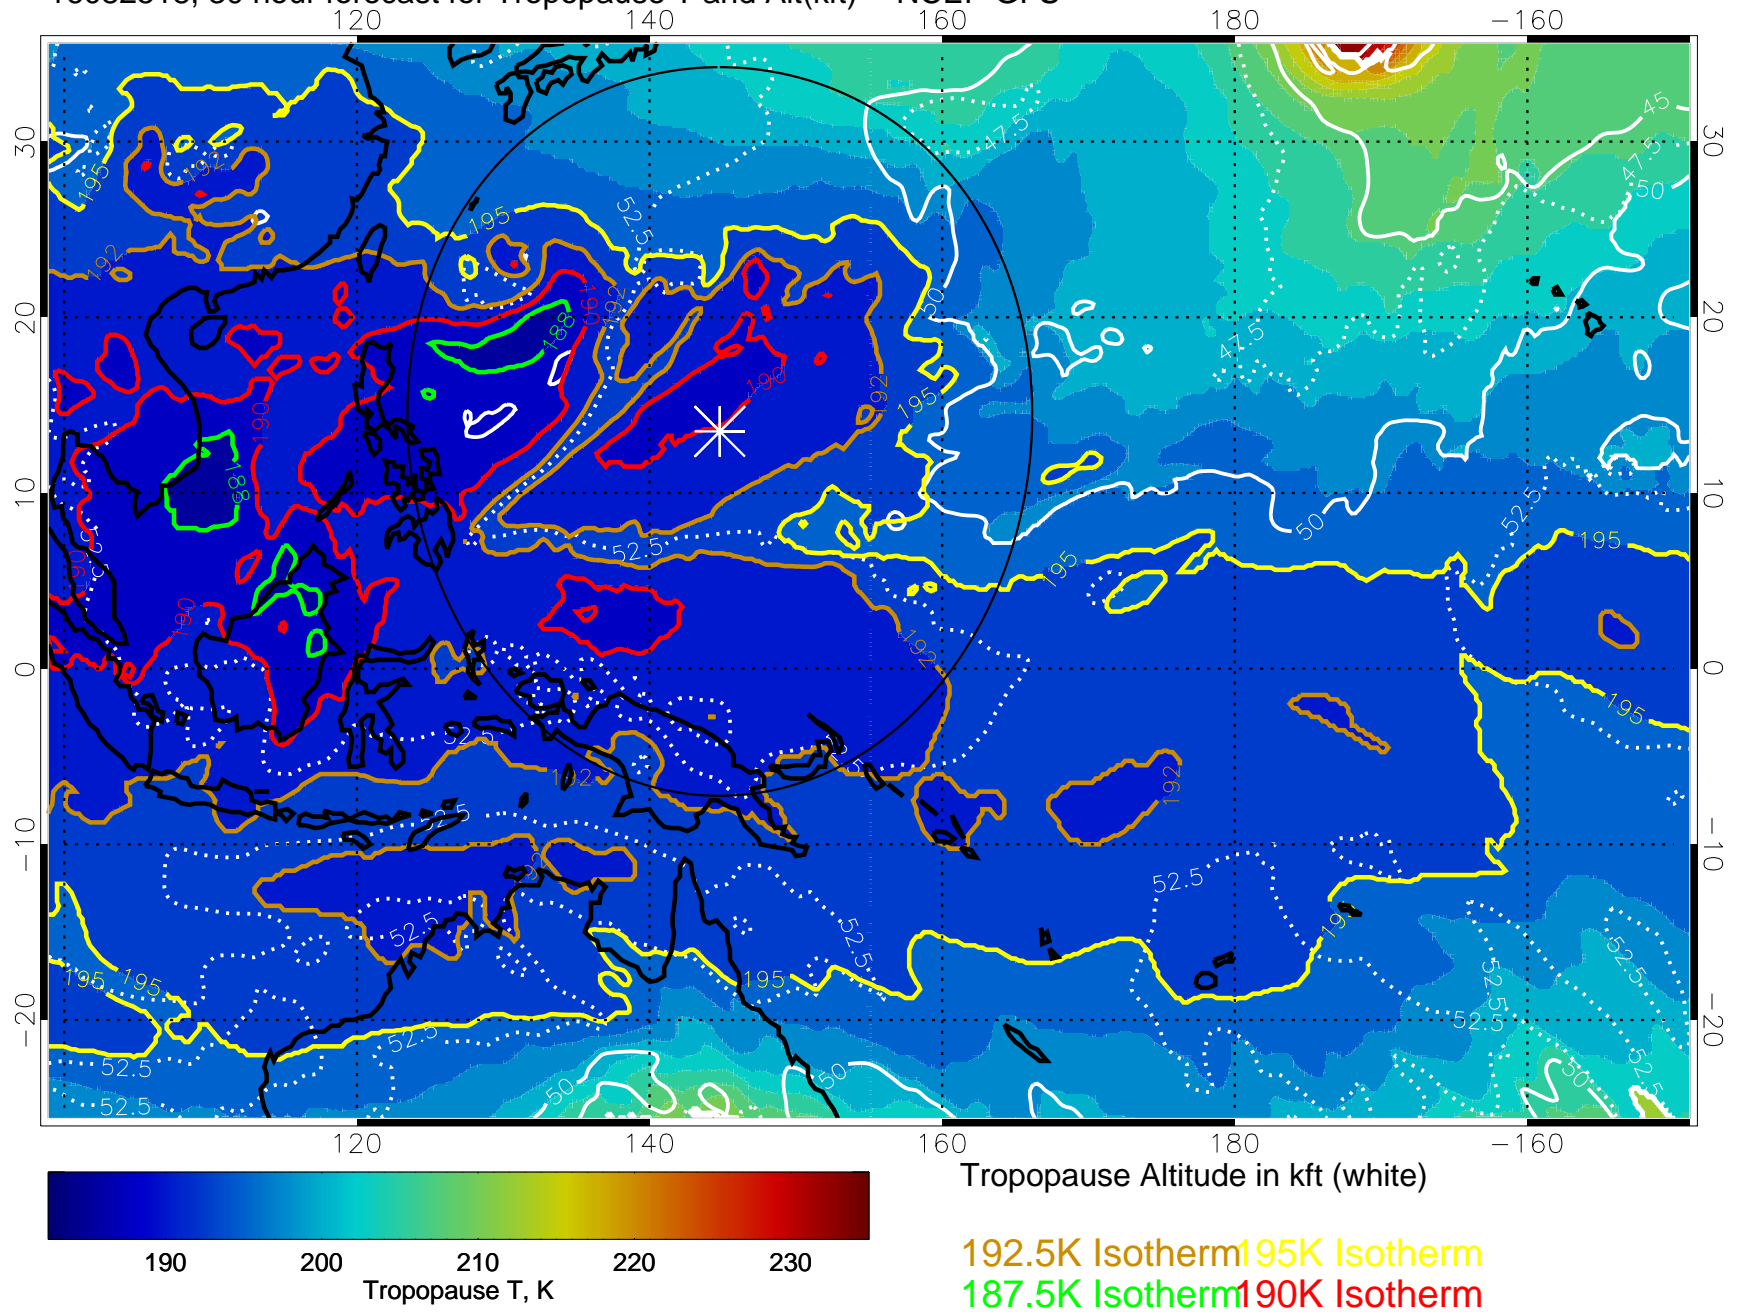

16082518, 30 hour forecast for Tropopause T and Alt(kft) -- NCEP GFS

Range ring of 2304 km