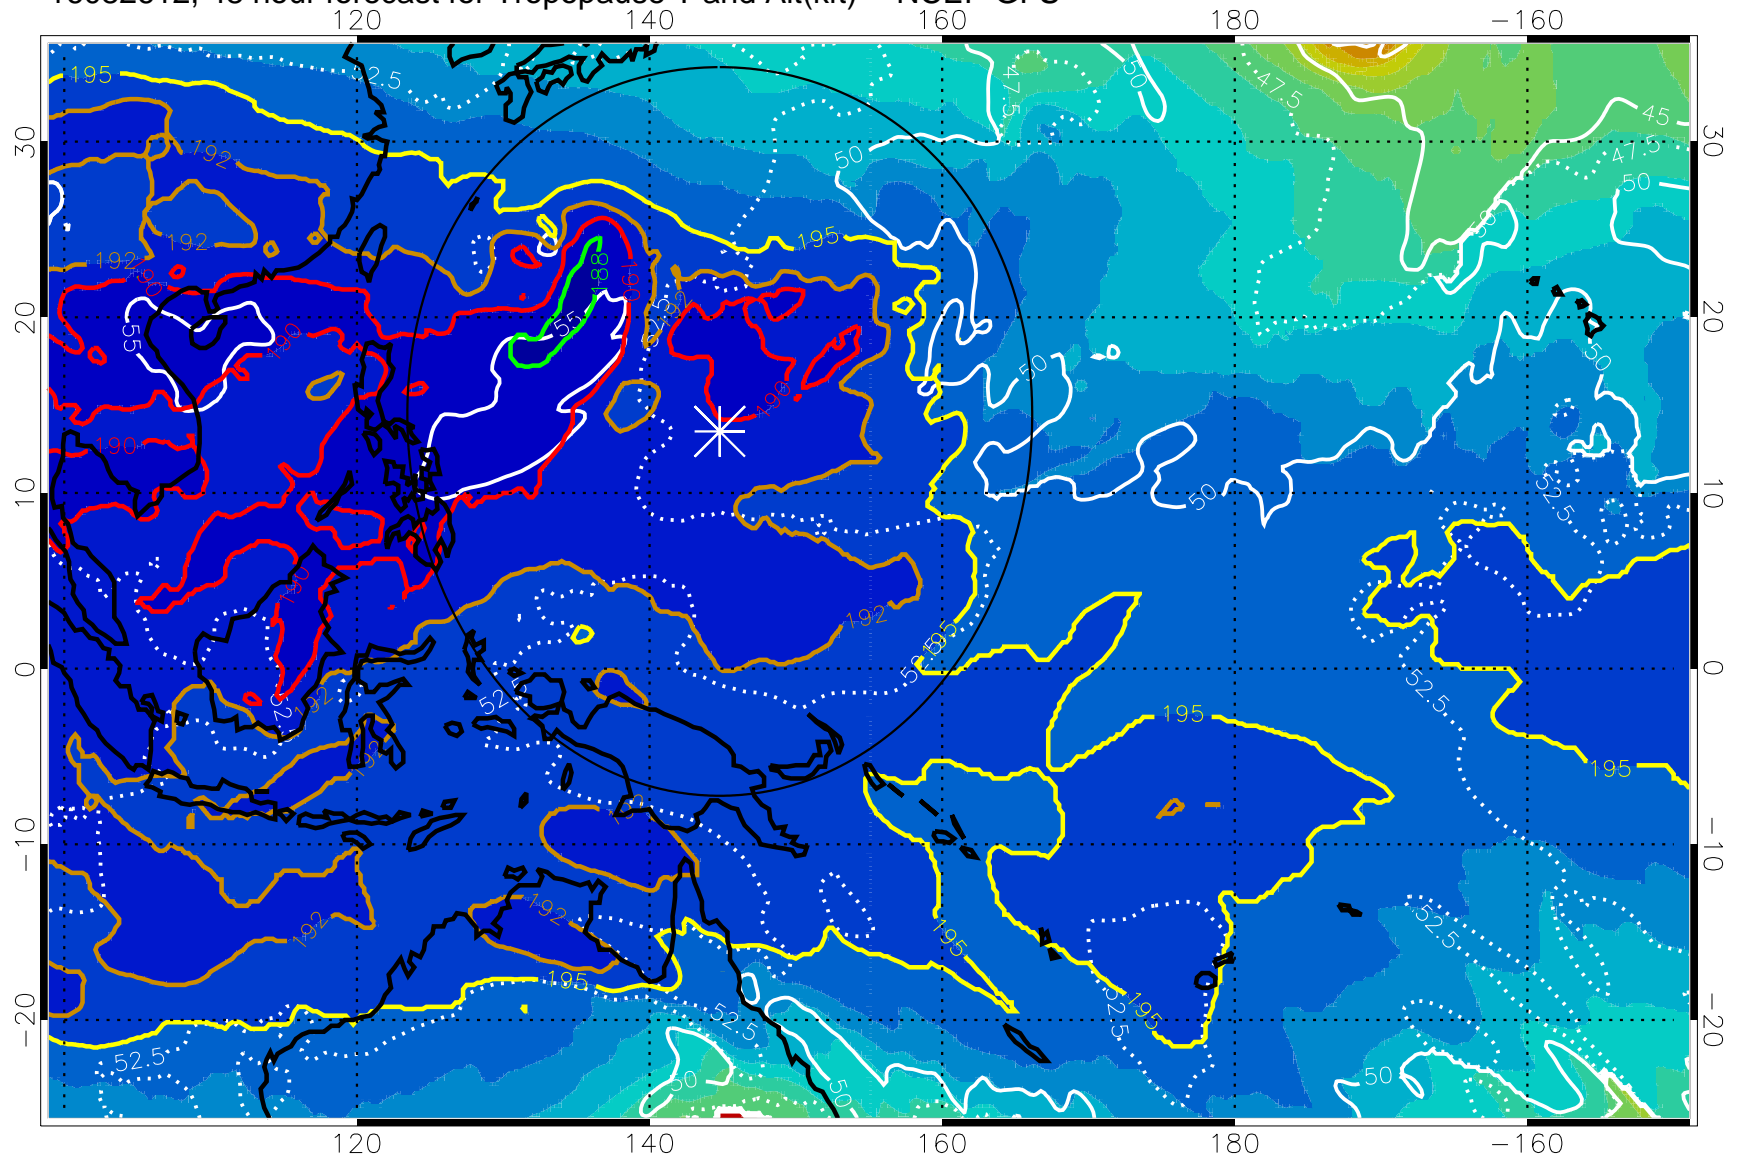

16082612, 48 hour forecast for Tropopause T and Alt(kft) -- NCEP GFS

190 200 210 220 230

Tropopause T, K

Tropopause Altitude in kft (white)

192.5K Isotherm 195K Isotherm

187.5K Isotherm 190K Isotherm

Range ring of 2304 km