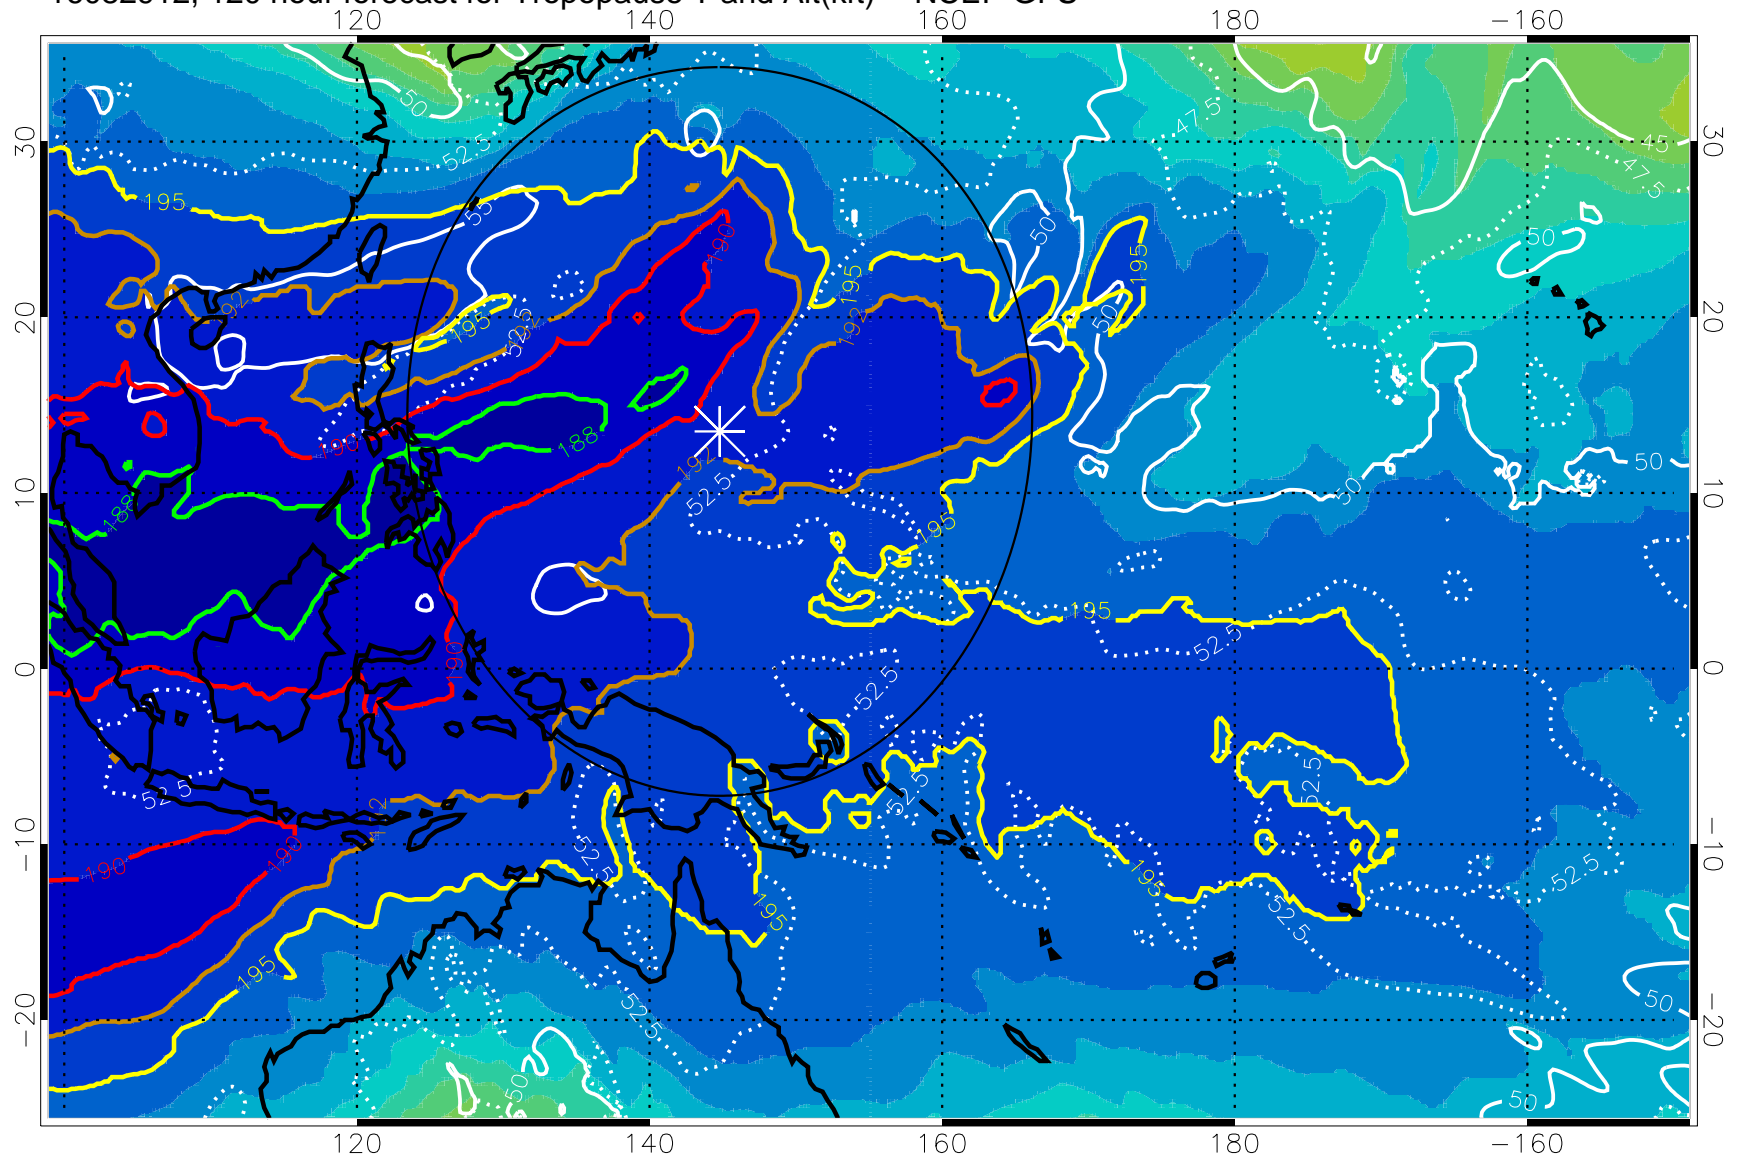

192.5K Isotherm 195K Isotherm
187.5K Isotherm 190K Isotherm

Range ring of 2304 km

16082900, 108 hour forecast for Tropopause T and Alt(kft) -- NCEP GFS

190 200 210 220 230
Tropopause T, K

Tropopause Altitude in kft (white)

192.5K Isotherm 195K Isotherm
187.5K Isotherm 190K Isotherm

Range ring of 2304 km

16082906, 114 hour forecast for Tropopause T and Alt(kft) -- NCEP GFS

190 200 210 220 230
Tropopause T, K

Tropopause Altitude in kft (white)

192.5K Isotherm 195K Isotherm
187.5K Isotherm 190K Isotherm

Range ring of 2304 km

16082912, 120 hour forecast for Tropopause T and Alt(kft) -- NCEP GFS

190 200 210 220 230
Tropopause T, K

Tropopause Altitude in kft (white)

192.5K Isotherm 195K Isotherm
187.5K Isotherm 190K Isotherm

Range ring of 2304 km