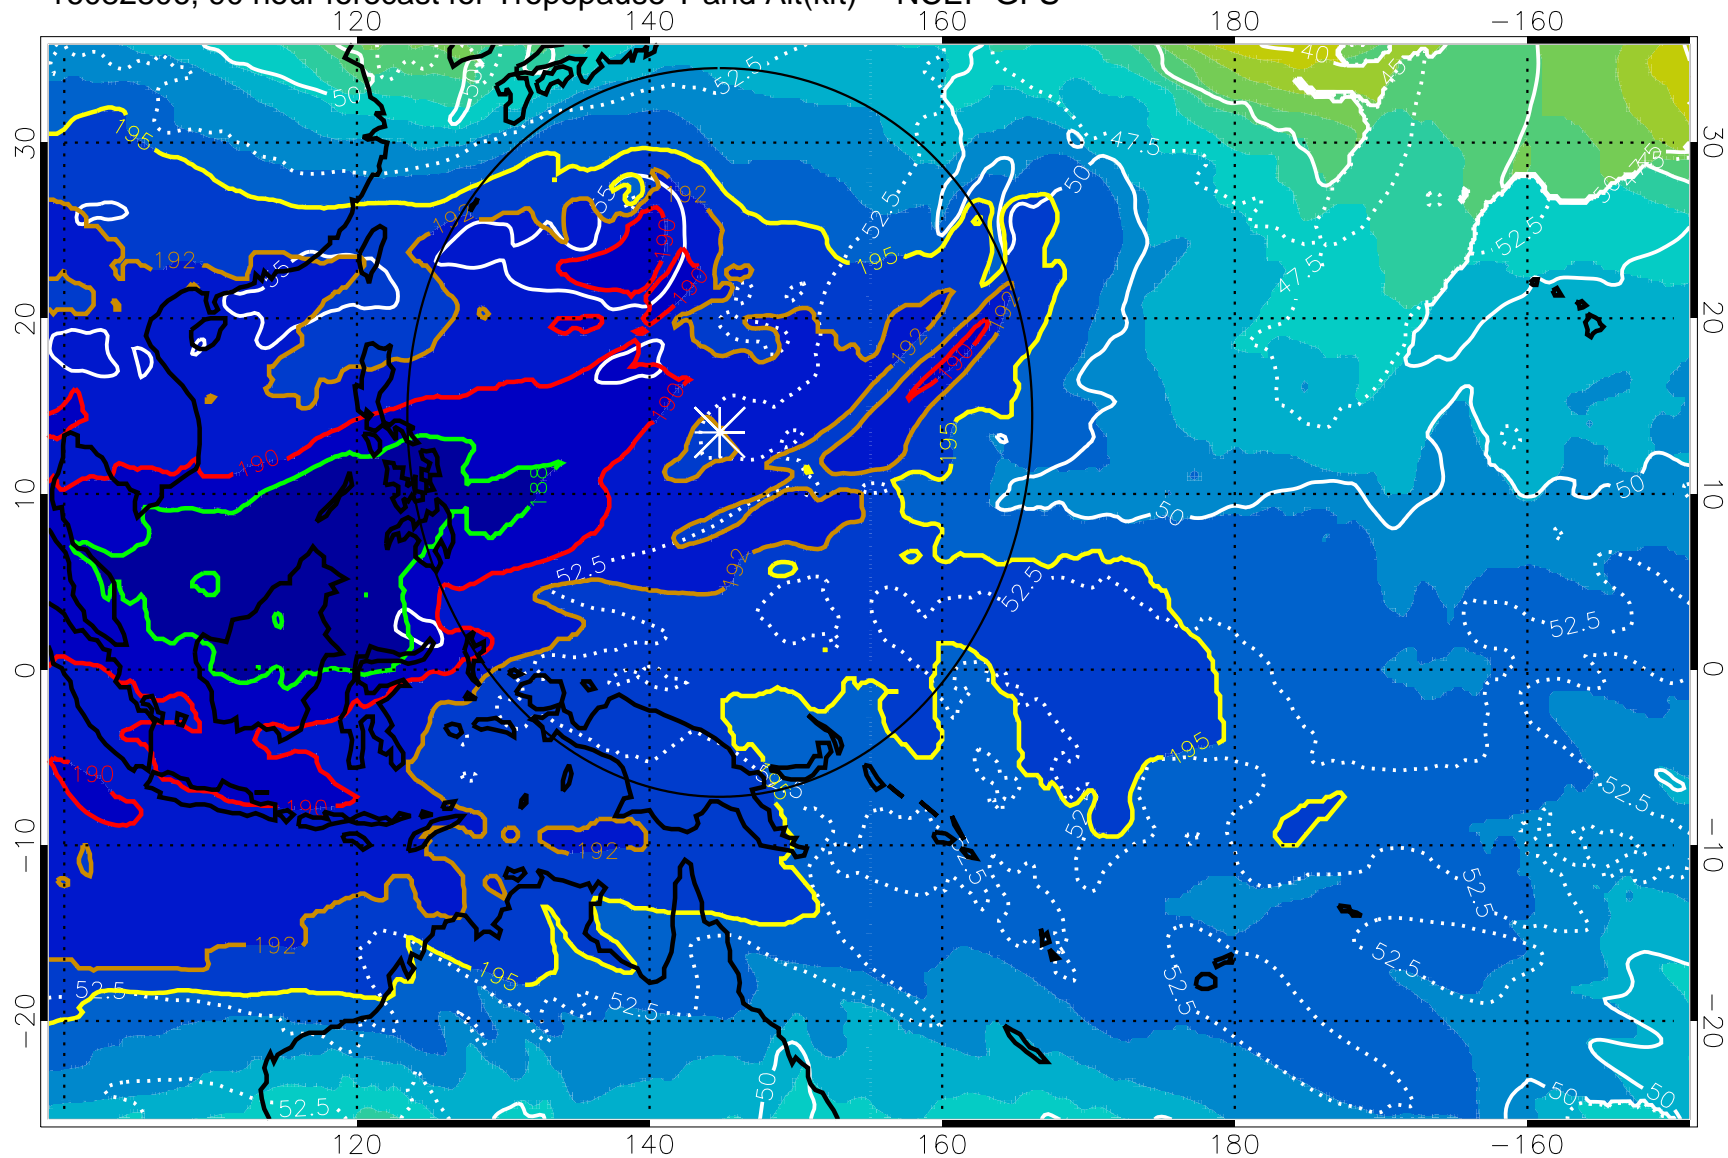

192.5K Isotherm 195K Isotherm
187.5K Isotherm 190K Isotherm

Range ring of 2304 km

16082800, 84 hour forecast for Tropopause T and Alt(kft) -- NCEP GFS

190 200 210 220 230

Tropopause T, K

Tropopause Altitude in kft (white)

192.5K Isotherm 195K Isotherm

187.5K Isotherm 190K Isotherm

Range ring of 2304 km

16082806, 90 hour forecast for Tropopause T and Alt(kft) -- NCEP GFS

190 200 210 220 230
Tropopause T, K

Tropopause Altitude in kft (white)