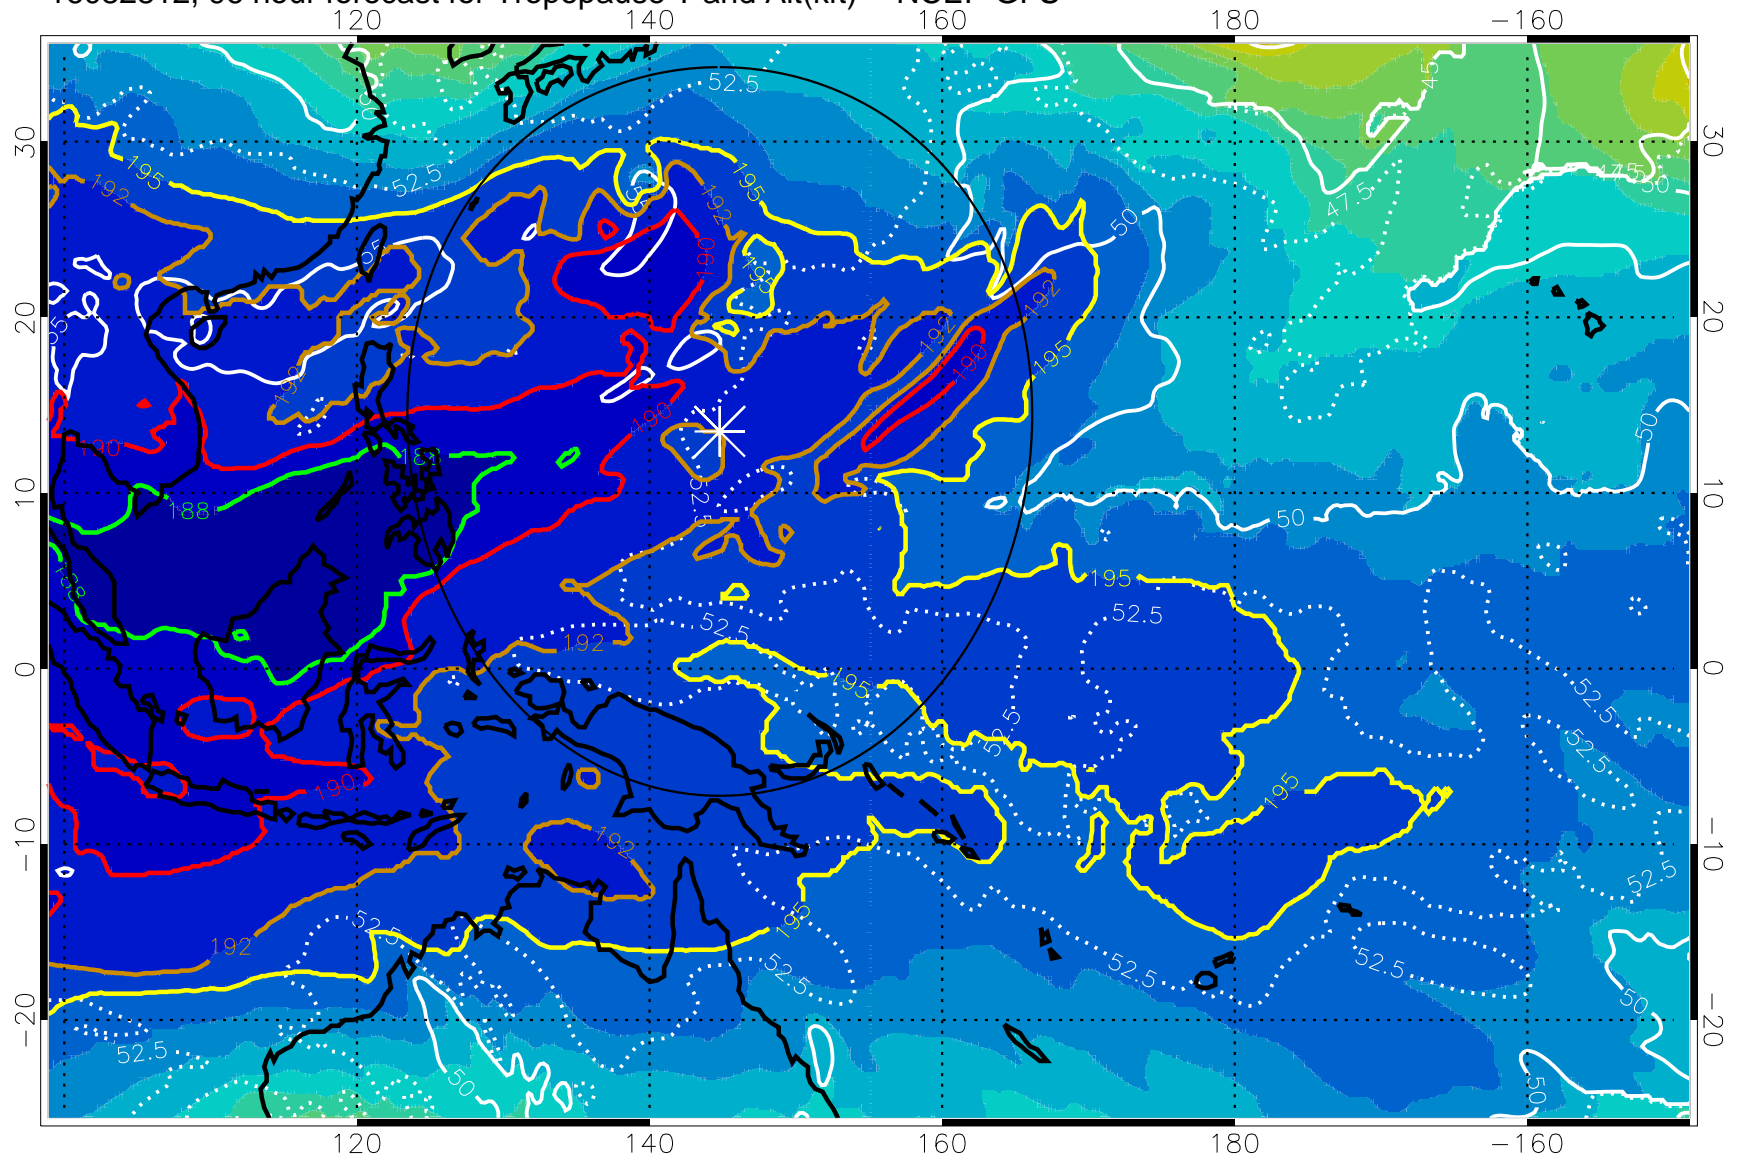

192.5K Isotherm 195K Isotherm

187.5K Isotherm 190K Isotherm

Range ring of 2304 km

16082806, 90 hour forecast for Tropopause T and Alt(kft) -- NCEP GFS

190 200 210 220 230
Tropopause T, K

Tropopause Altitude in kft (white)

192.5K Isotherm 195K Isotherm
187.5K Isotherm 190K Isotherm

Range ring of 2304 km

16082812, 96 hour forecast for Tropopause T and Alt(kft) -- NCEP GFS

190 200 210 220 230
Tropopause T, K

Tropopause Altitude in kft (white)