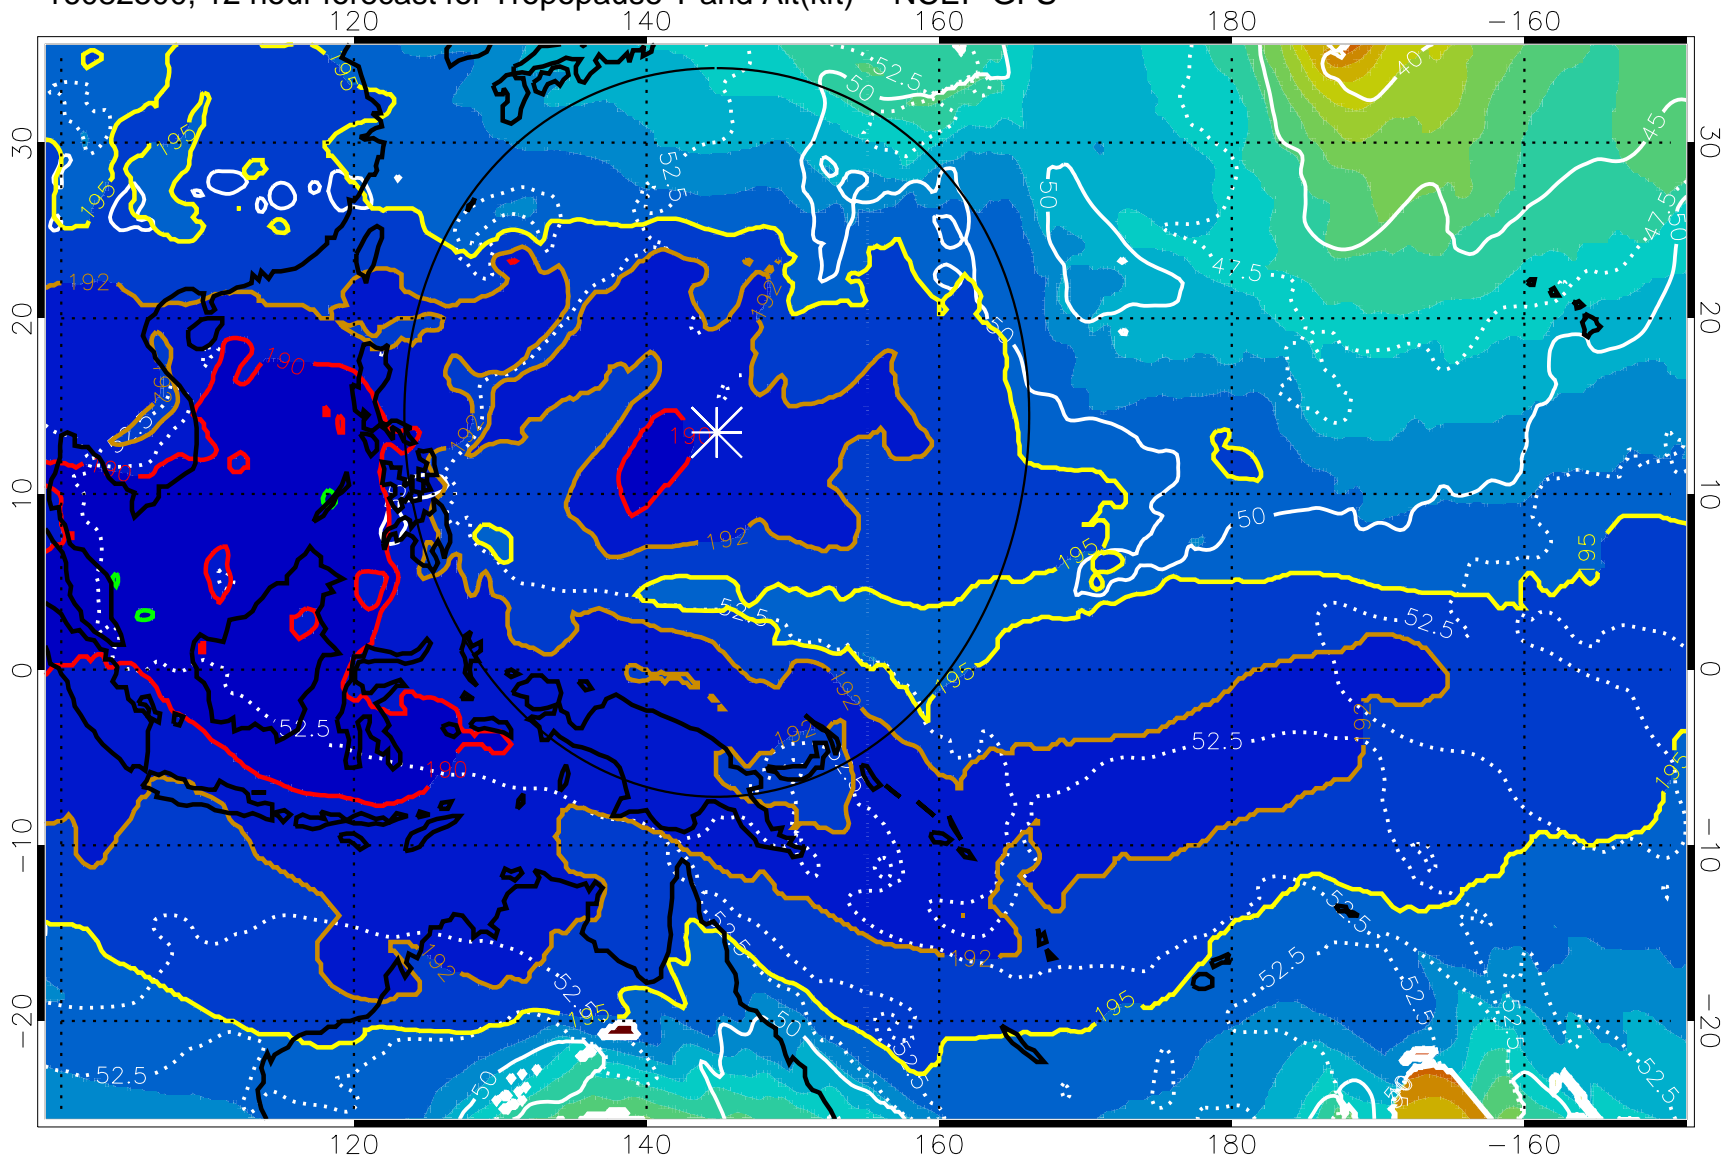

16082500, 12 hour forecast for Tropopause T and Alt(kft) -- NCEP GFS

190 200 210 220 230

Tropopause T, K

Tropopause Altitude in kft (white)

192.5K Isotherm 195K Isotherm
187.5K Isotherm 190K Isotherm

Range ring of 2304 km