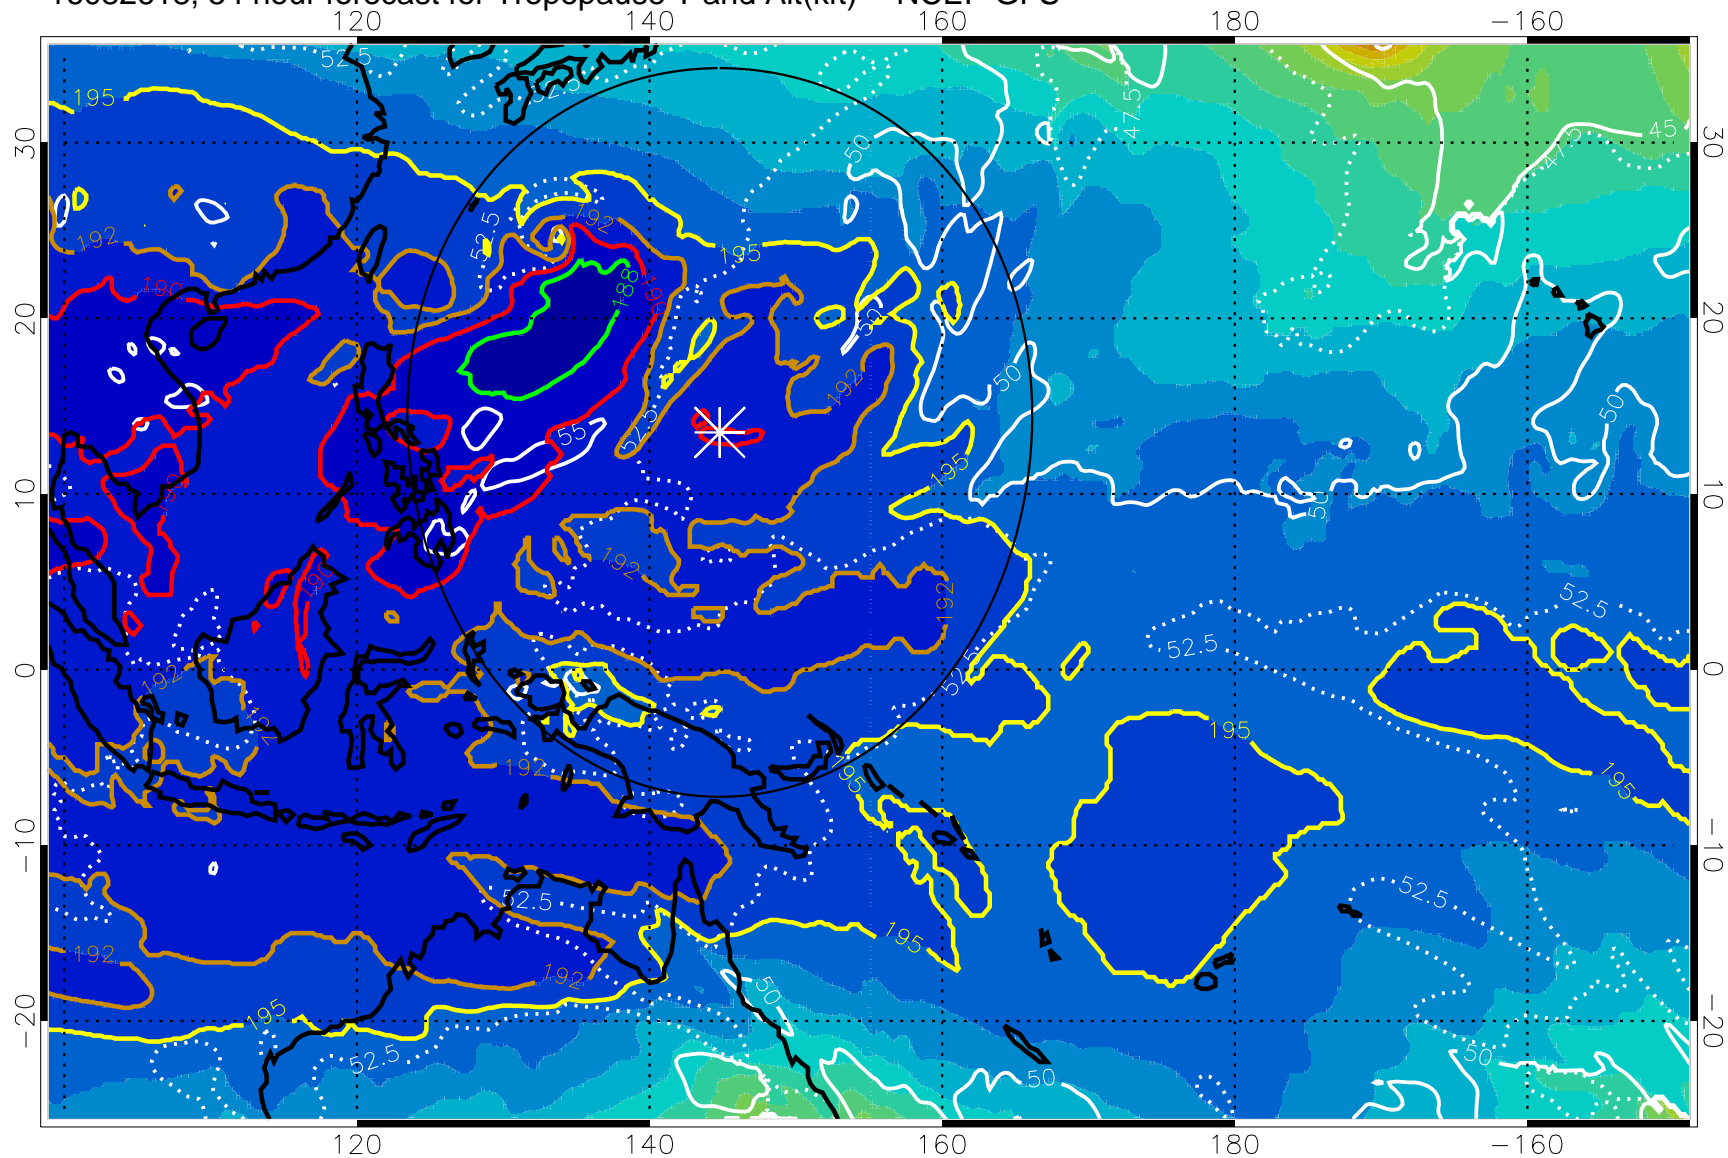

16082618, 54 hour forecast for Tropopause T and Alt(kft) -- NCEP GFS

190 200 210 220 230

Tropopause T, K

Tropopause Altitude in kft (white)

192.5K Isotherm 195K Isotherm
187.5K Isotherm 190K Isotherm

Range ring of 2304 km