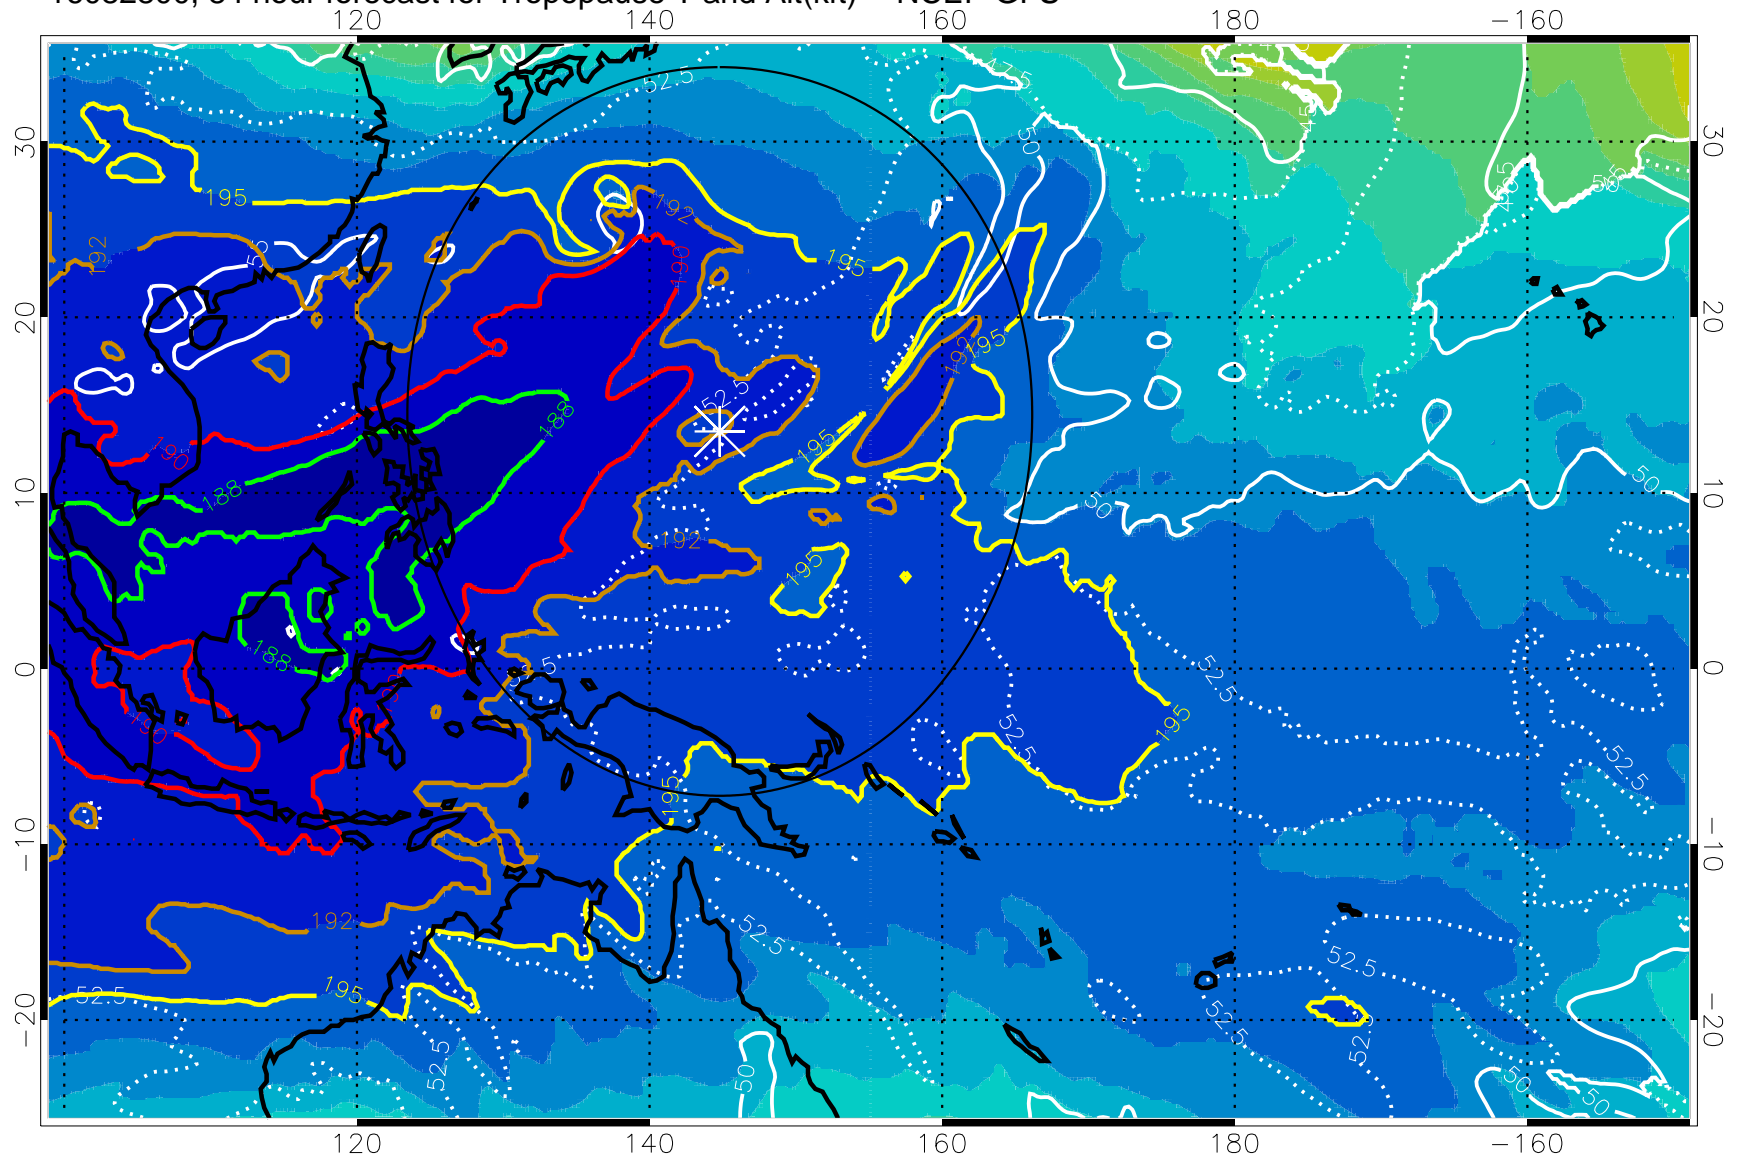

192.5K Isotherm 195K Isotherm
187.5K Isotherm 190K Isotherm

Range ring of 2304 km

16082718, 78 hour forecast for Tropopause T and Alt(kft) -- NCEP GFS

190 200 210 220 230
Tropopause T, K

Tropopause Altitude in kft (white)

192.5K Isotherm 195K Isotherm
187.5K Isotherm 190K Isotherm

Range ring of 2304 km

16082800, 84 hour forecast for Tropopause T and Alt(kft) -- NCEP GFS

190 200 210 220 230

Tropopause T, K

Tropopause Altitude in kft (white)