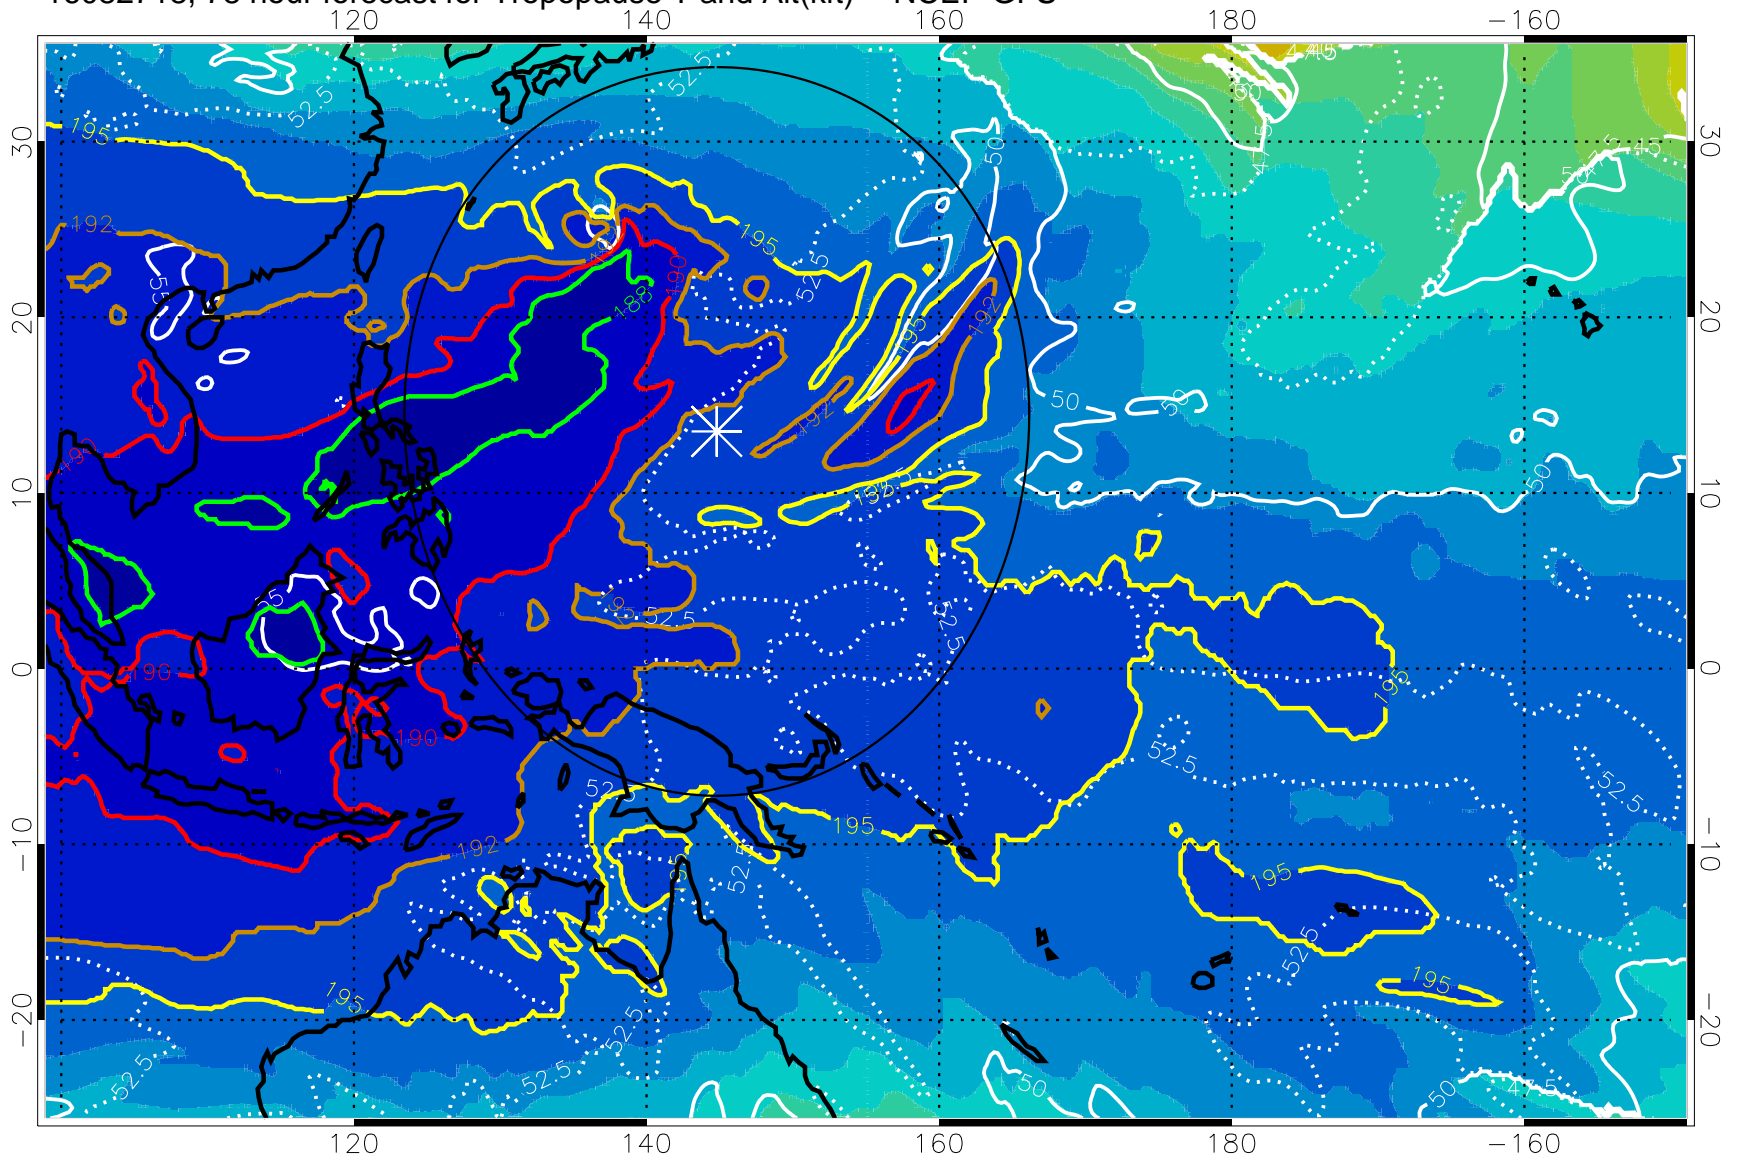

192.5K Isotherm 195K Isotherm

187.5K Isotherm 190K Isotherm

Range ring of 2304 km

16082712, 72 hour forecast for Tropopause T and Alt(kft) -- NCEP GFS

190 200 210 220 230

Tropopause T, K

Tropopause Altitude in kft (white)

192.5K Isotherm 195K Isotherm
187.5K Isotherm 190K Isotherm

Range ring of 2304 km

16082718, 78 hour forecast for Tropopause T and Alt(kft) -- NCEP GFS

190 200 210 220 230
Tropopause T, K

Tropopause Altitude in kft (white)