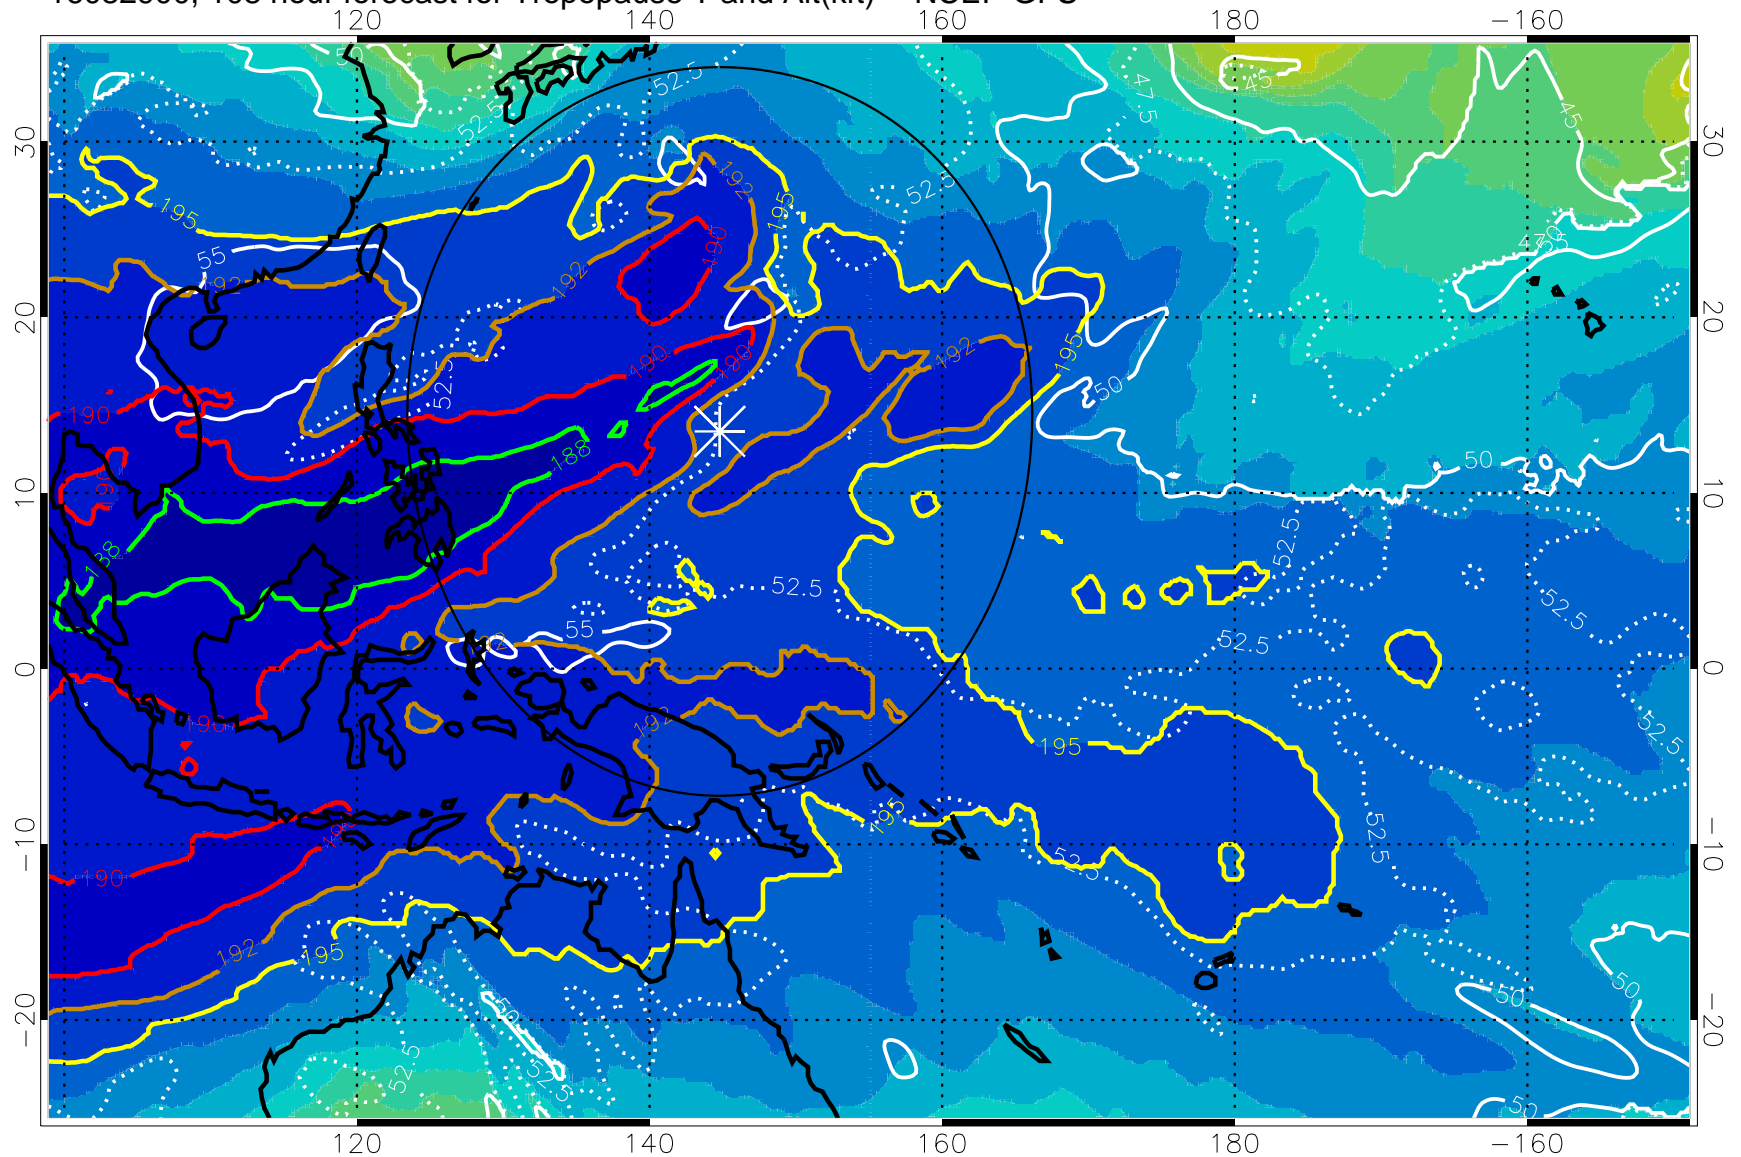

192.5K Isotherm 195K Isotherm
187.5K Isotherm 190K Isotherm

Range ring of 2304 km

16082812, 96 hour forecast for Tropopause T and Alt(kft) -- NCEP GFS

190 200 210 220 230
Tropopause T, K

Tropopause Altitude in kft (white)

192.5K Isotherm 195K Isotherm
187.5K Isotherm 190K Isotherm

Range ring of 2304 km

16082818, 102 hour forecast for Tropopause T and Alt(kft) -- NCEP GFS

190 200 210 220 230
Tropopause T, K

Tropopause Altitude in kft (white)

192.5K Isotherm 195K Isotherm
187.5K Isotherm 190K Isotherm

Range ring of 2304 km

16082900, 108 hour forecast for Tropopause T and Alt(kft) -- NCEP GFS

190 200 210 220 230
Tropopause T, K

Tropopause Altitude in kft (white)