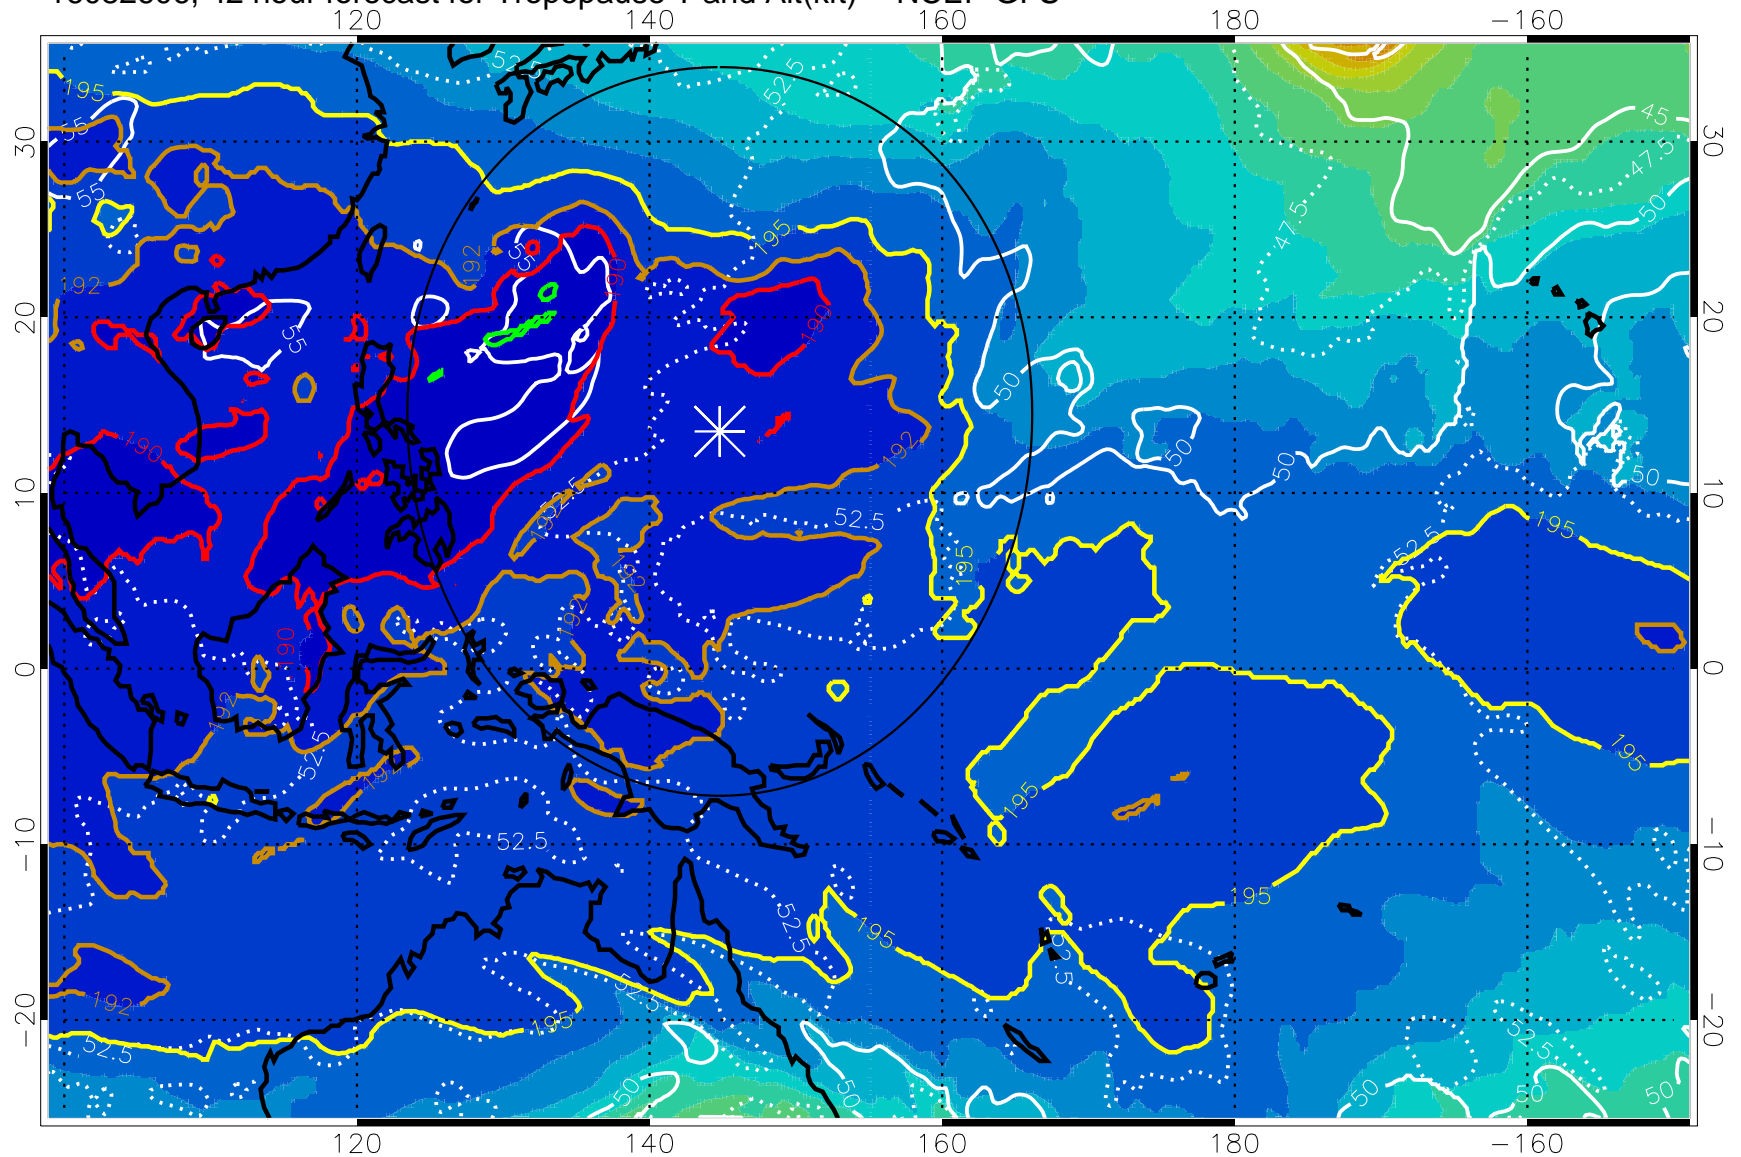

192.5K Isotherm 195K Isotherm
187.5K Isotherm 190K Isotherm

Range ring of 2304 km

16082606, 42 hour forecast for Tropopause T and Alt(kft) -- NCEP GFS

190 200 210 220 230
Tropopause T, K

Tropopause Altitude in kft (white)