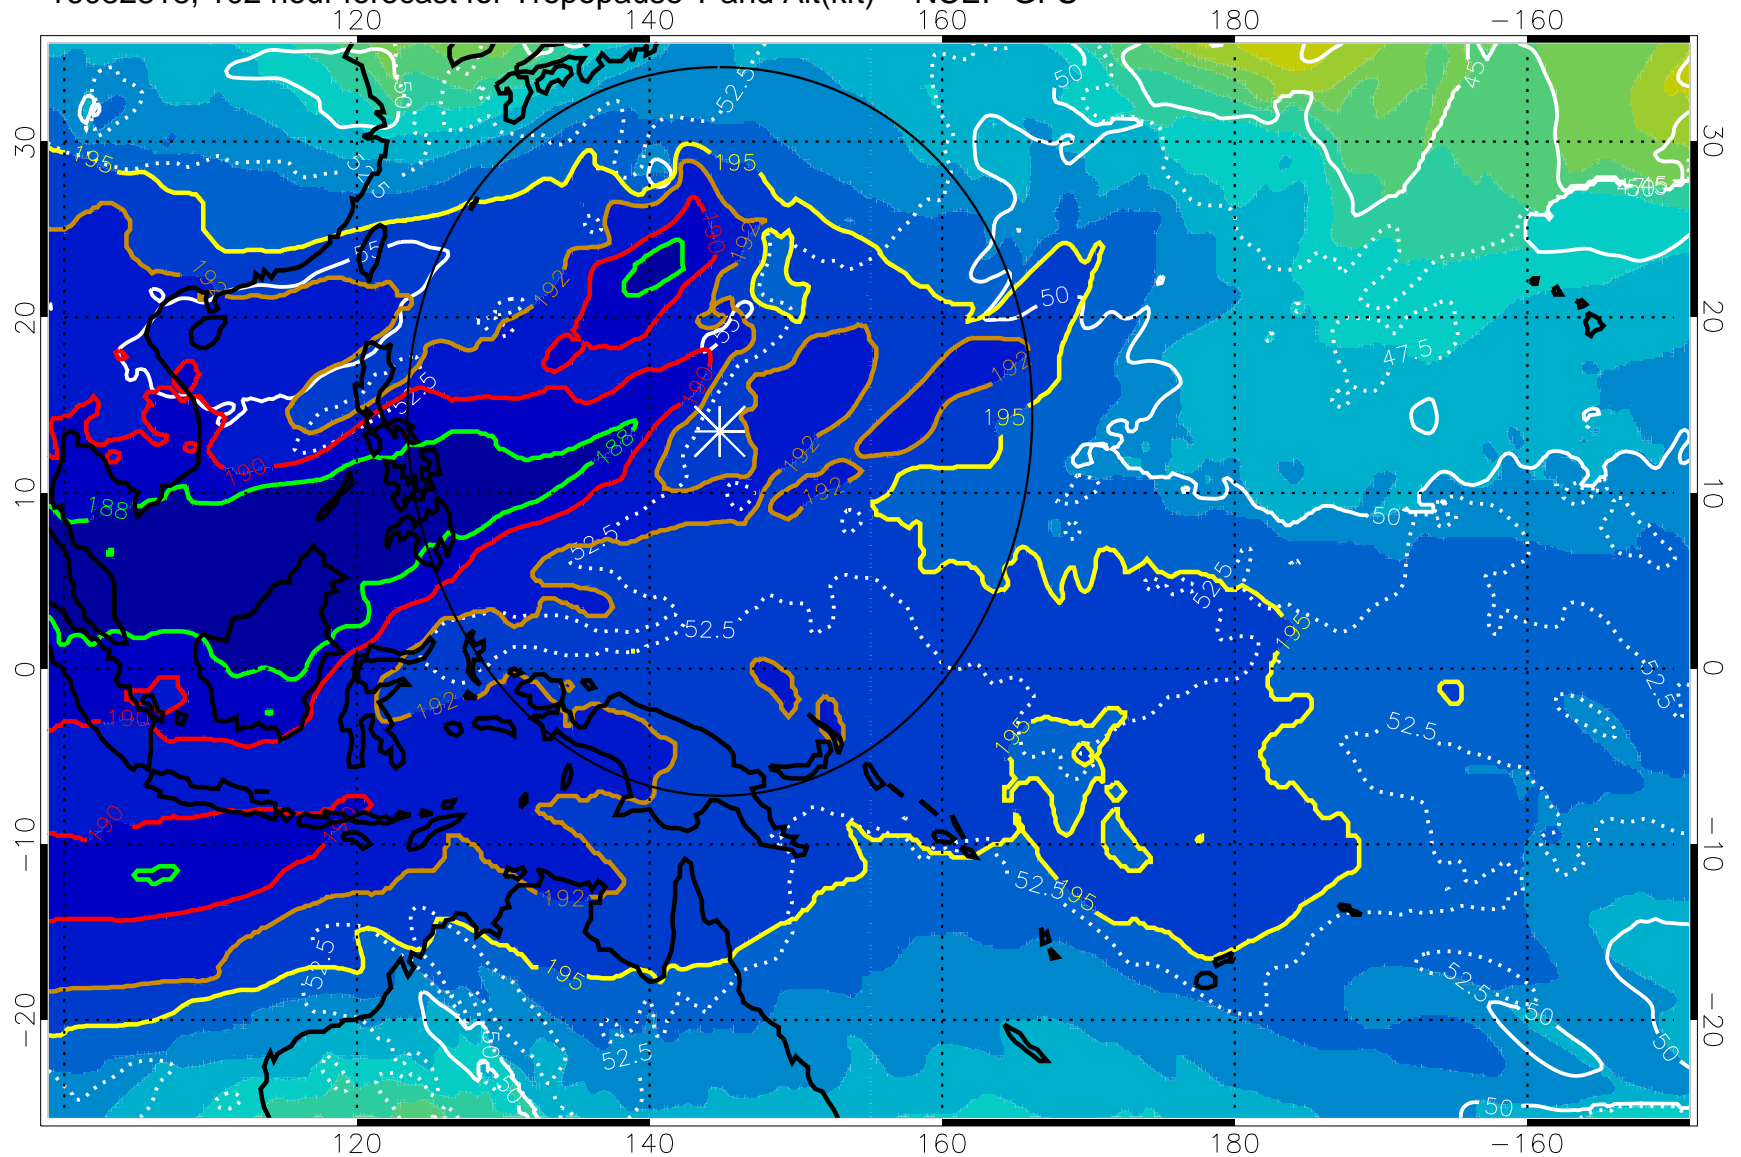

192.5K Isotherm 195K Isotherm
187.5K Isotherm 190K Isotherm

Range ring of 2304 km

16082812, 96 hour forecast for Tropopause T and Alt(kft) -- NCEP GFS

190 200 210 220 230
Tropopause T, K

Tropopause Altitude in kft (white)

192.5K Isotherm 195K Isotherm
187.5K Isotherm 190K Isotherm

Range ring of 2304 km

16082818, 102 hour forecast for Tropopause T and Alt(kft) -- NCEP GFS

190 200 210 220 230
Tropopause T, K

Tropopause Altitude in kft (white)