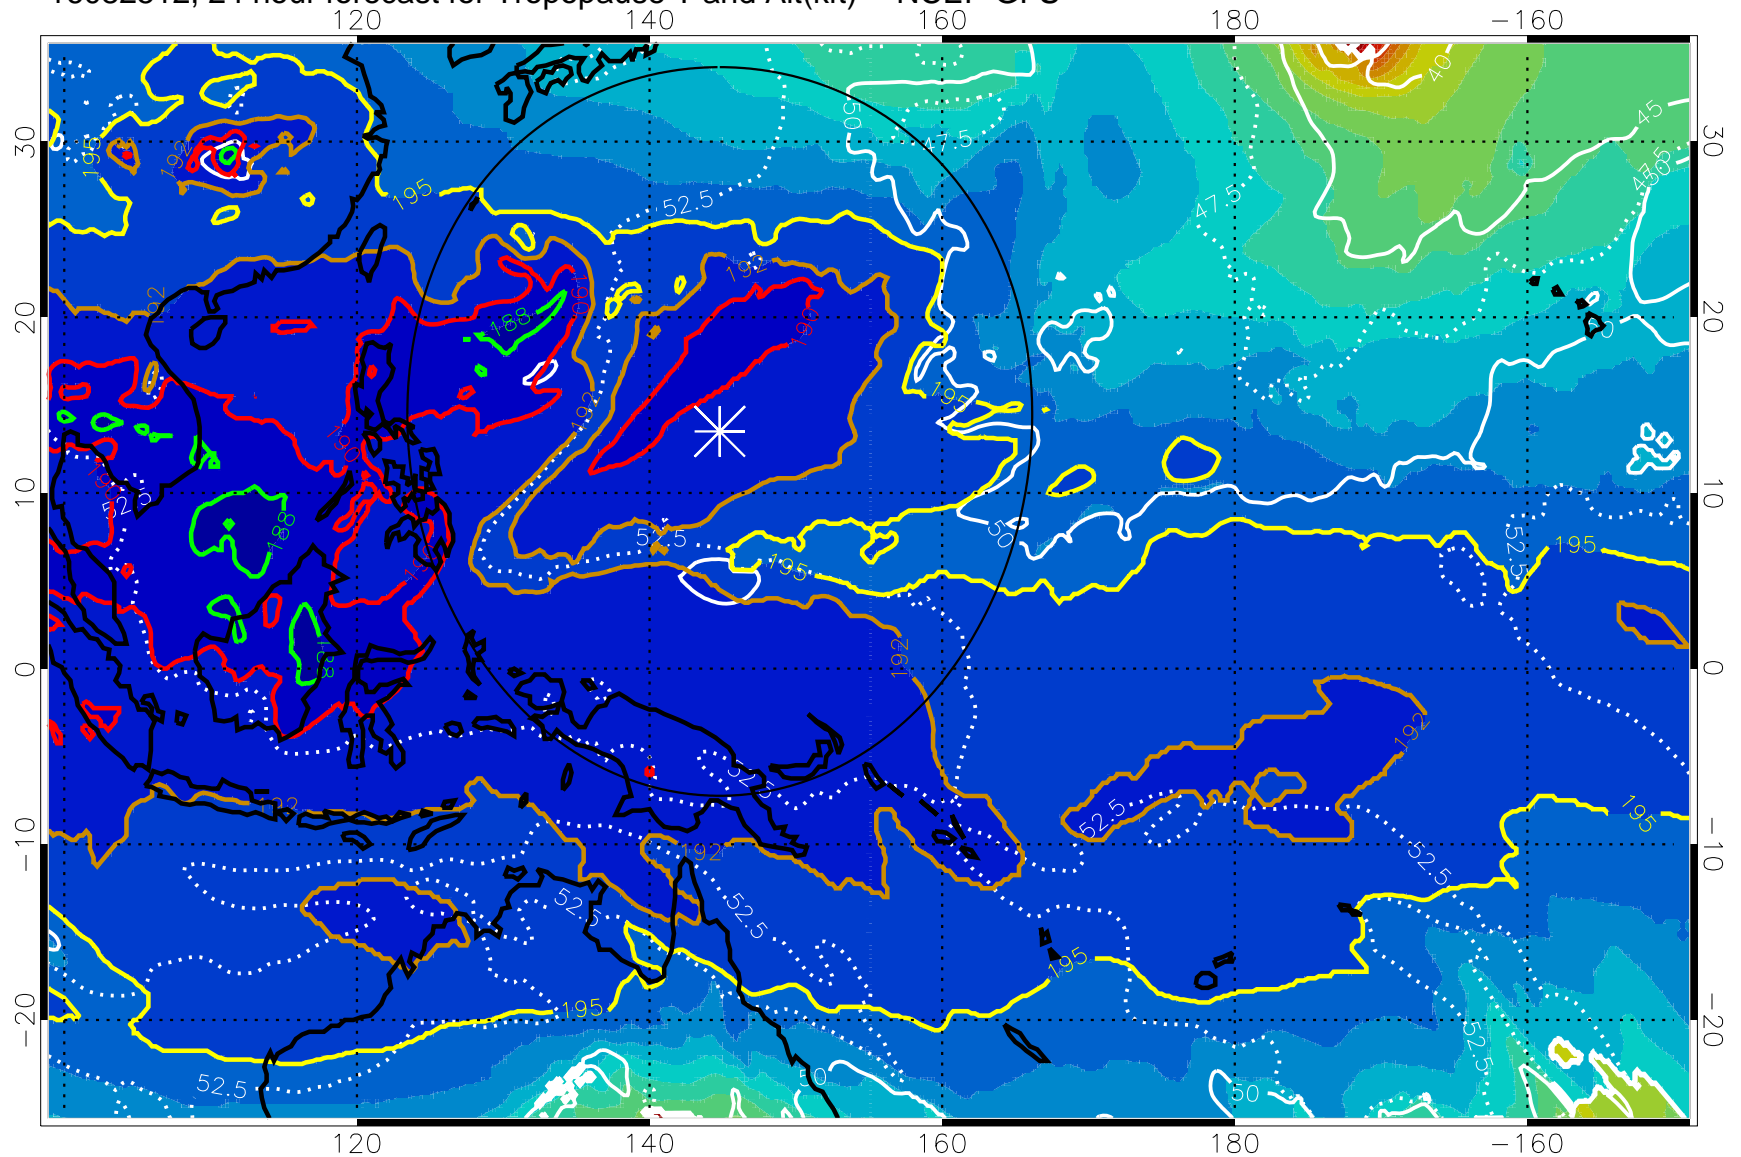

16082512, 24 hour forecast for Tropopause T and Alt(kft) -- NCEP GFS

190 200 210 220 230

Tropopause T, K

Tropopause Altitude in kft (white)

192.5K Isotherm 195K Isotherm

187.5K Isotherm 190K Isotherm

Range ring of 2304 km