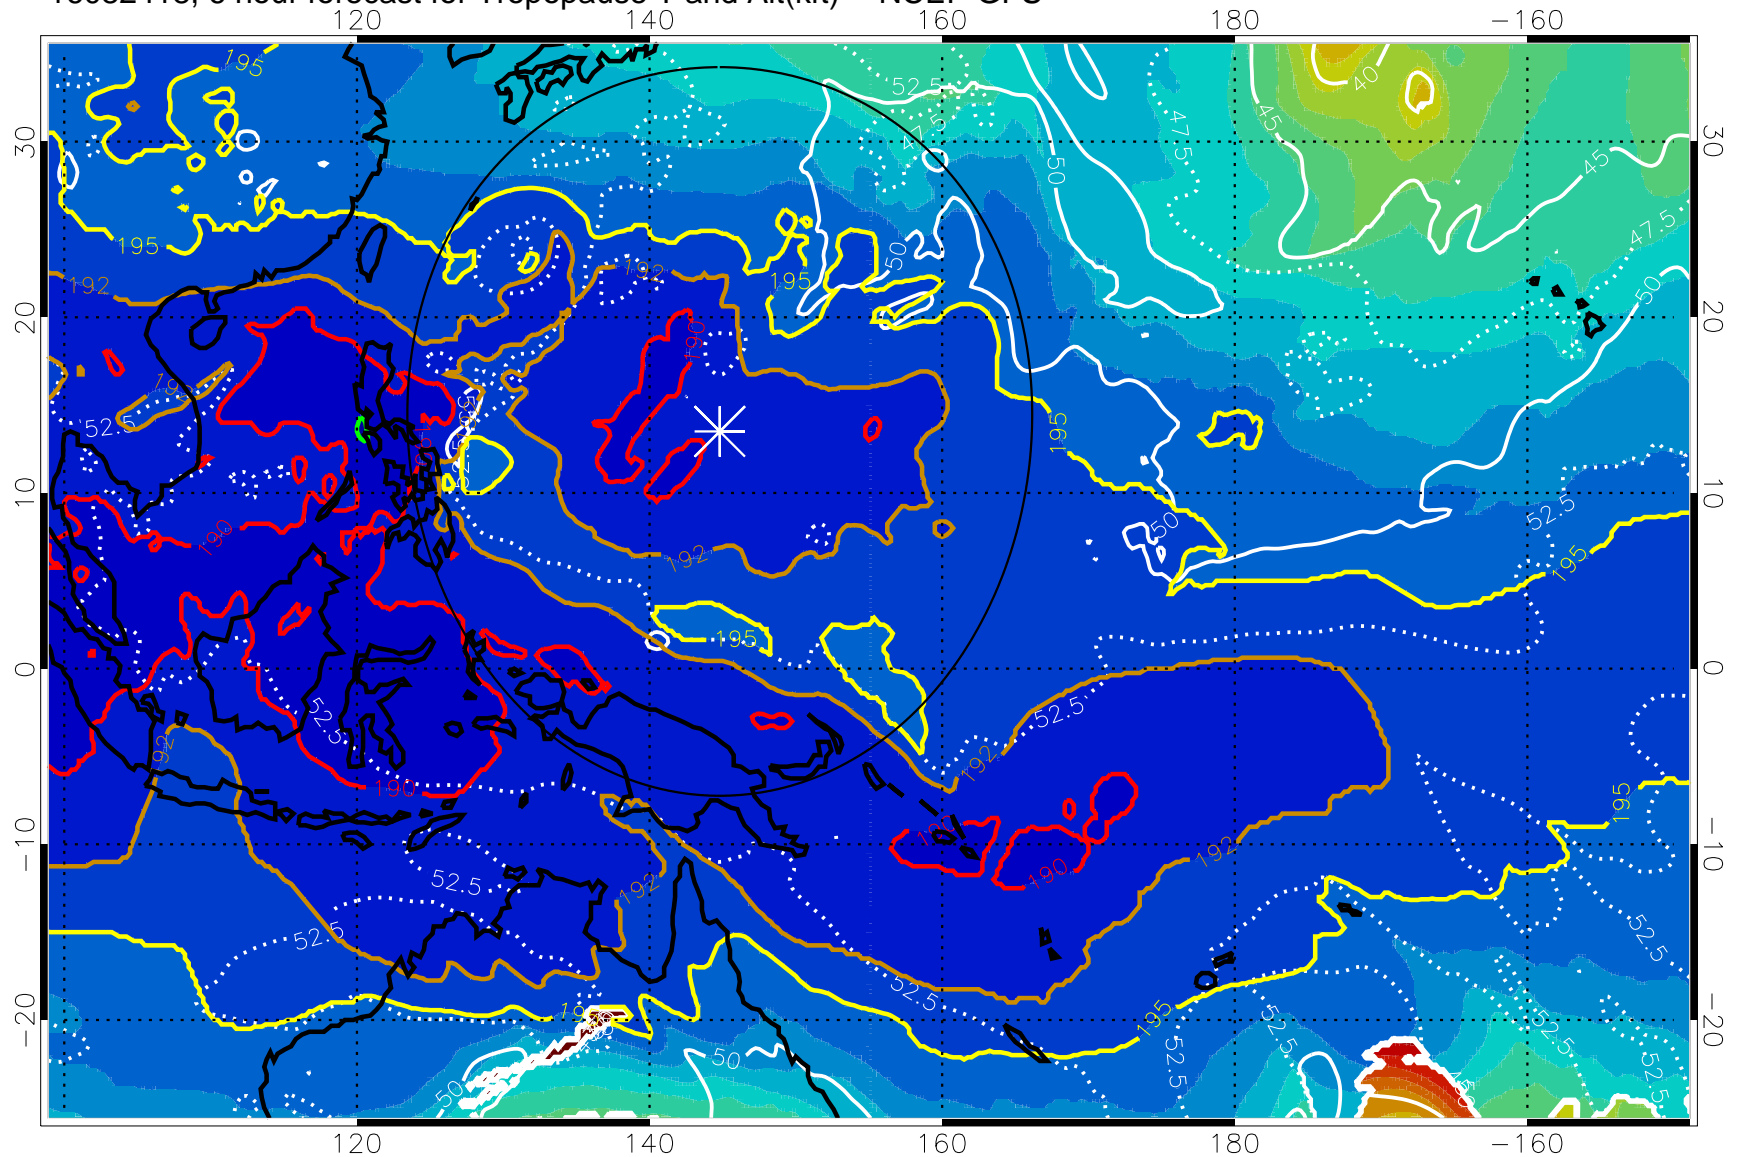

16082418, 6 hour forecast for Tropopause T and Alt(kft) -- NCEP GFS

190 200 210 220 230
Tropopause T, K

Tropopause Altitude in kft (white)

192.5K Isotherm 195K Isotherm
187.5K Isotherm 190K Isotherm

Range ring of 2304 km