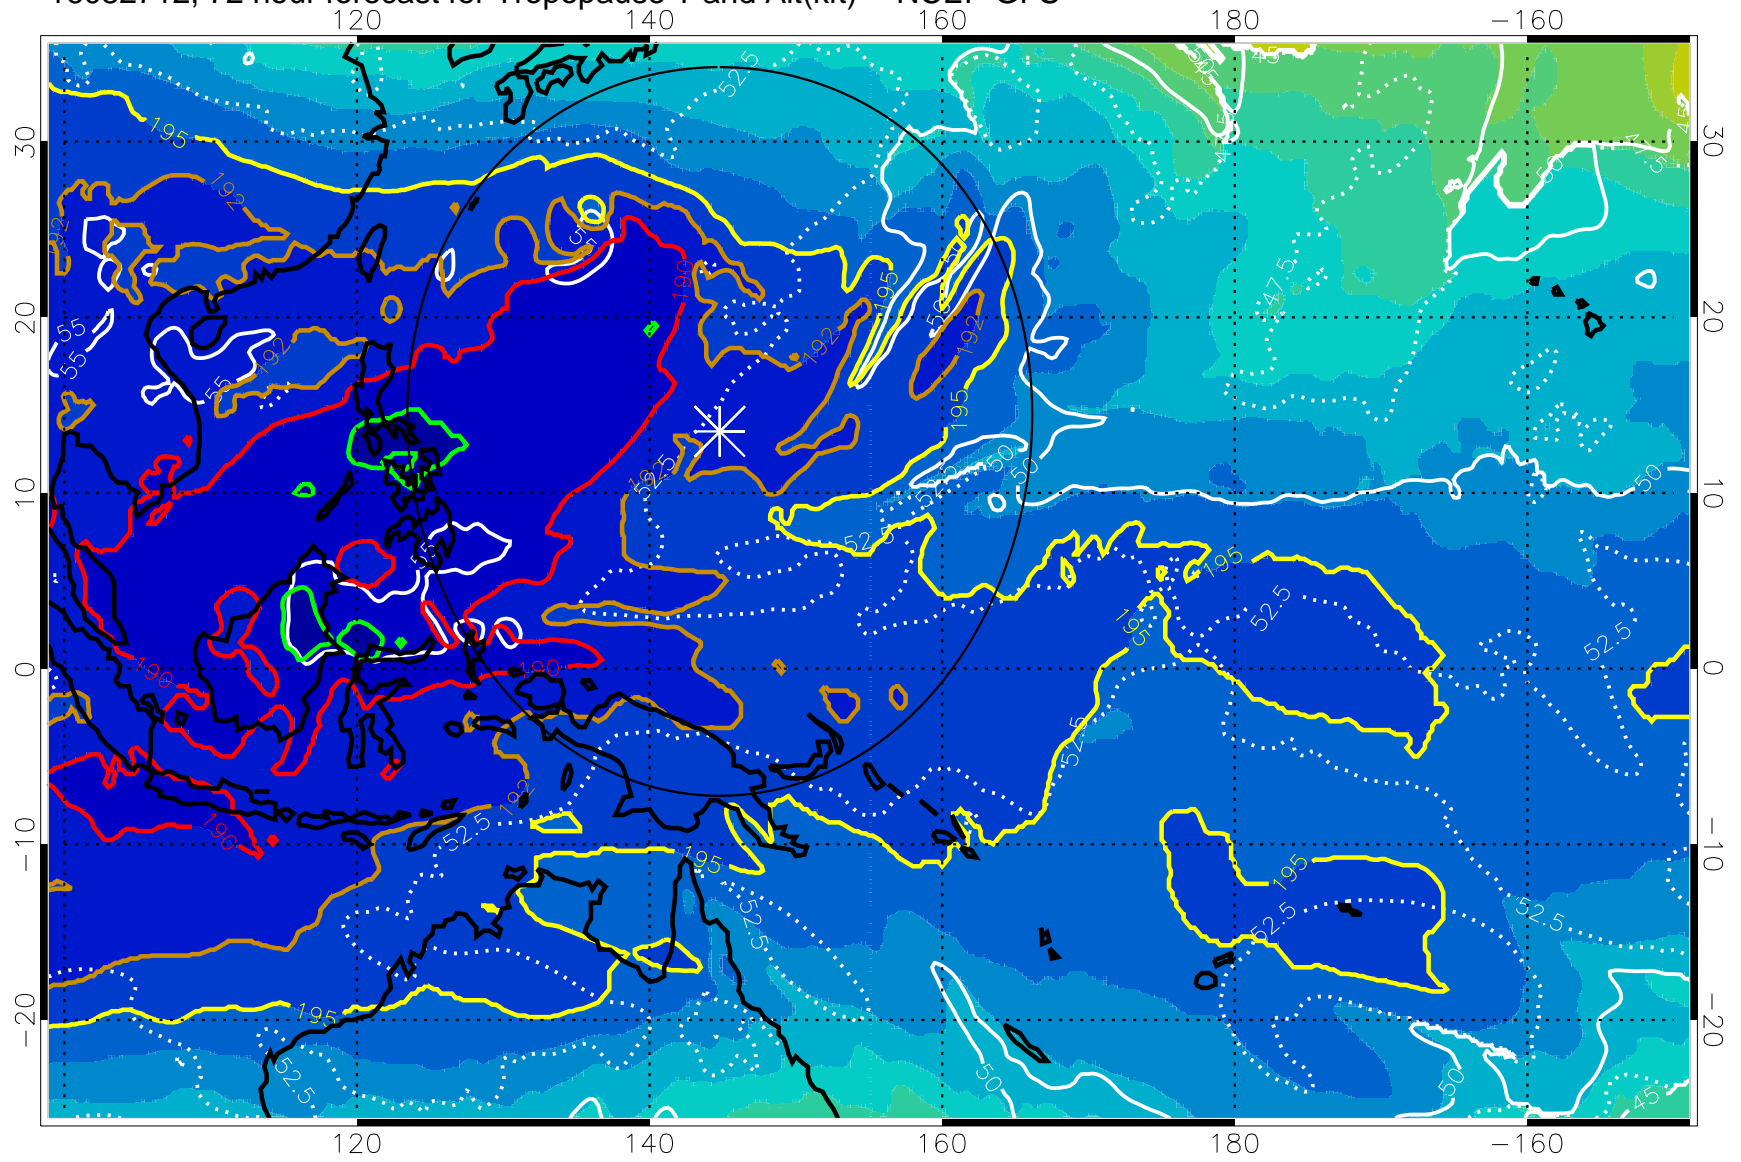

16082712, 72 hour forecast for Tropopause T and Alt(kft) -- NCEP GFS

190 200 210 220 230

Tropopause T, K

Tropopause Altitude in kft (white)

192.5K Isotherm 195K Isotherm
187.5K Isotherm 190K Isotherm

Range ring of 2304 km