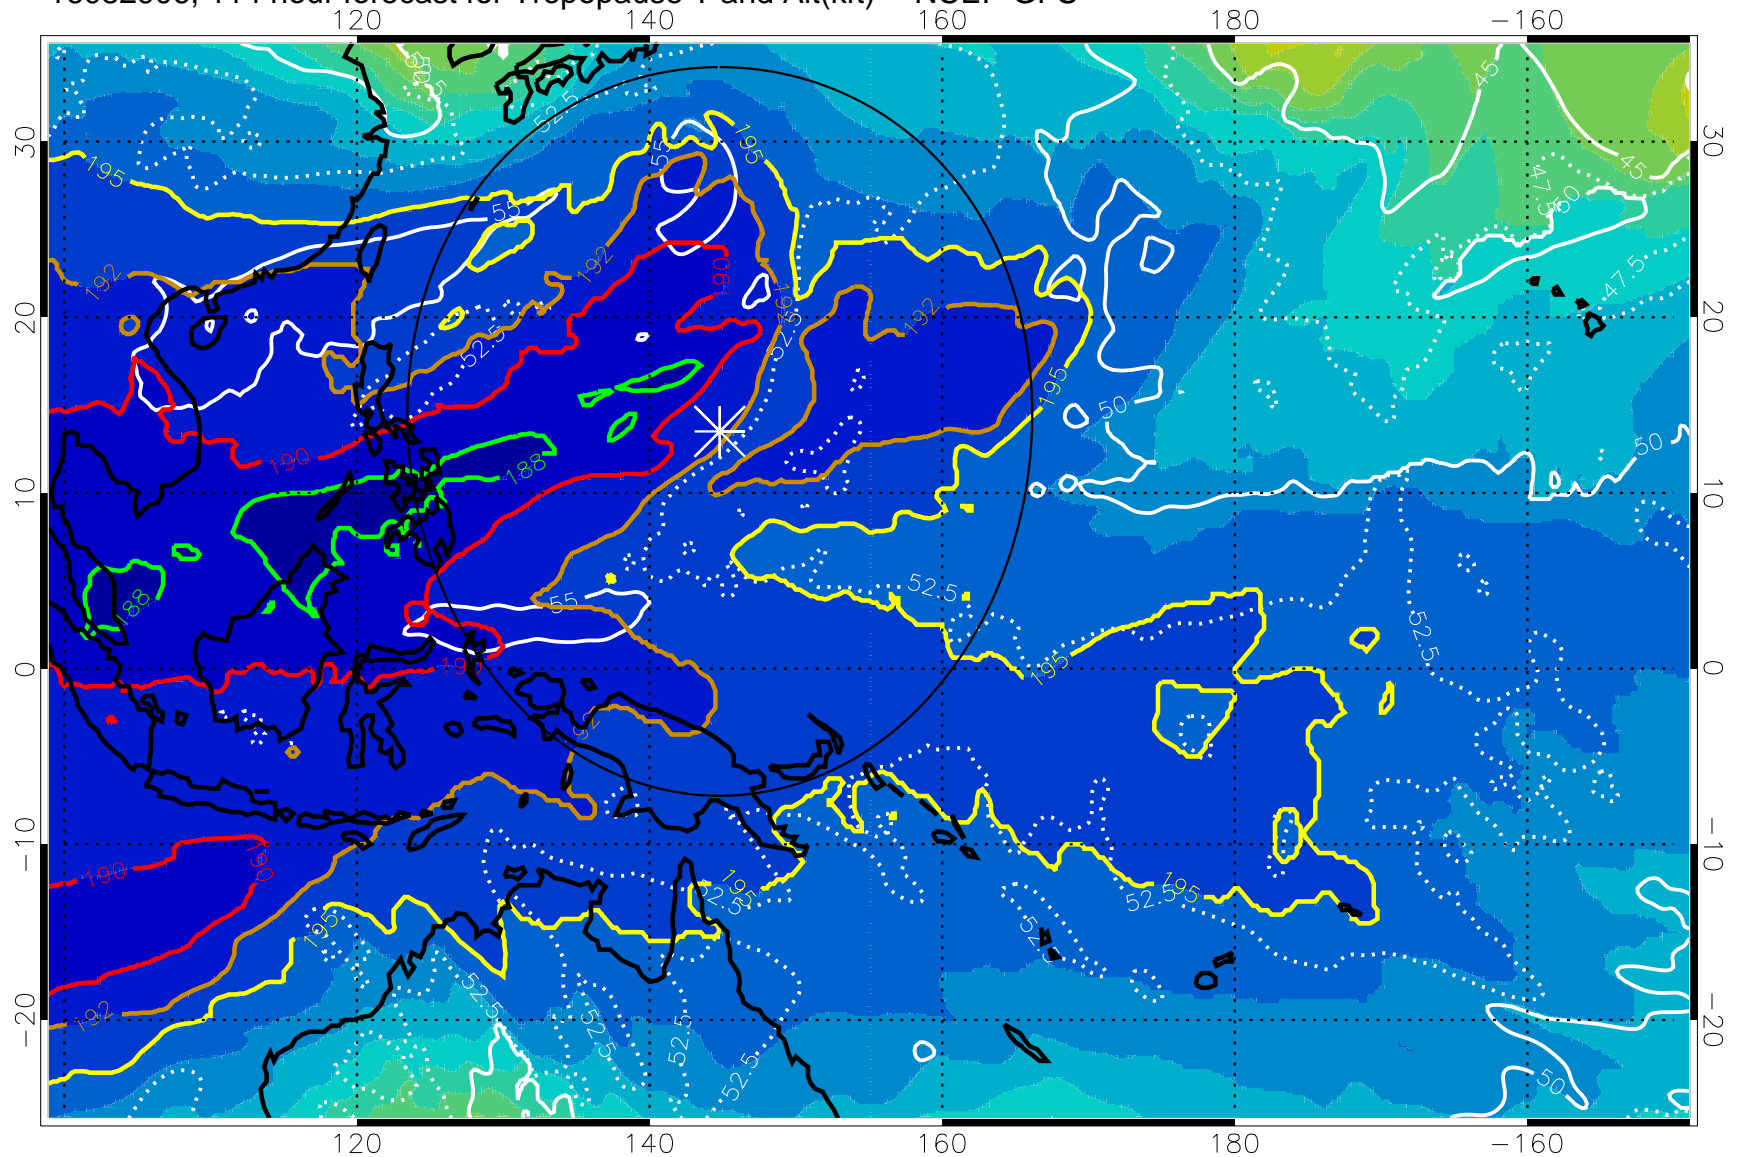

192.5K Isotherm 195K Isotherm
187.5K Isotherm 190K Isotherm

Range ring of 2304 km

16082818, 102 hour forecast for Tropopause T and Alt(kft) -- NCEP GFS

190 200 210 220 230
Tropopause T, K

Tropopause Altitude in kft (white)

192.5K Isotherm 195K Isotherm
187.5K Isotherm 190K Isotherm

Range ring of 2304 km

16082900, 108 hour forecast for Tropopause T and Alt(kft) -- NCEP GFS

190 200 210 220 230
Tropopause T, K

Tropopause Altitude in kft (white)

192.5K Isotherm 195K Isotherm
187.5K Isotherm 190K Isotherm

Range ring of 2304 km

16082906, 114 hour forecast for Tropopause T and Alt(kft) -- NCEP GFS

190 200 210 220 230
Tropopause T, K

Tropopause Altitude in kft (white)