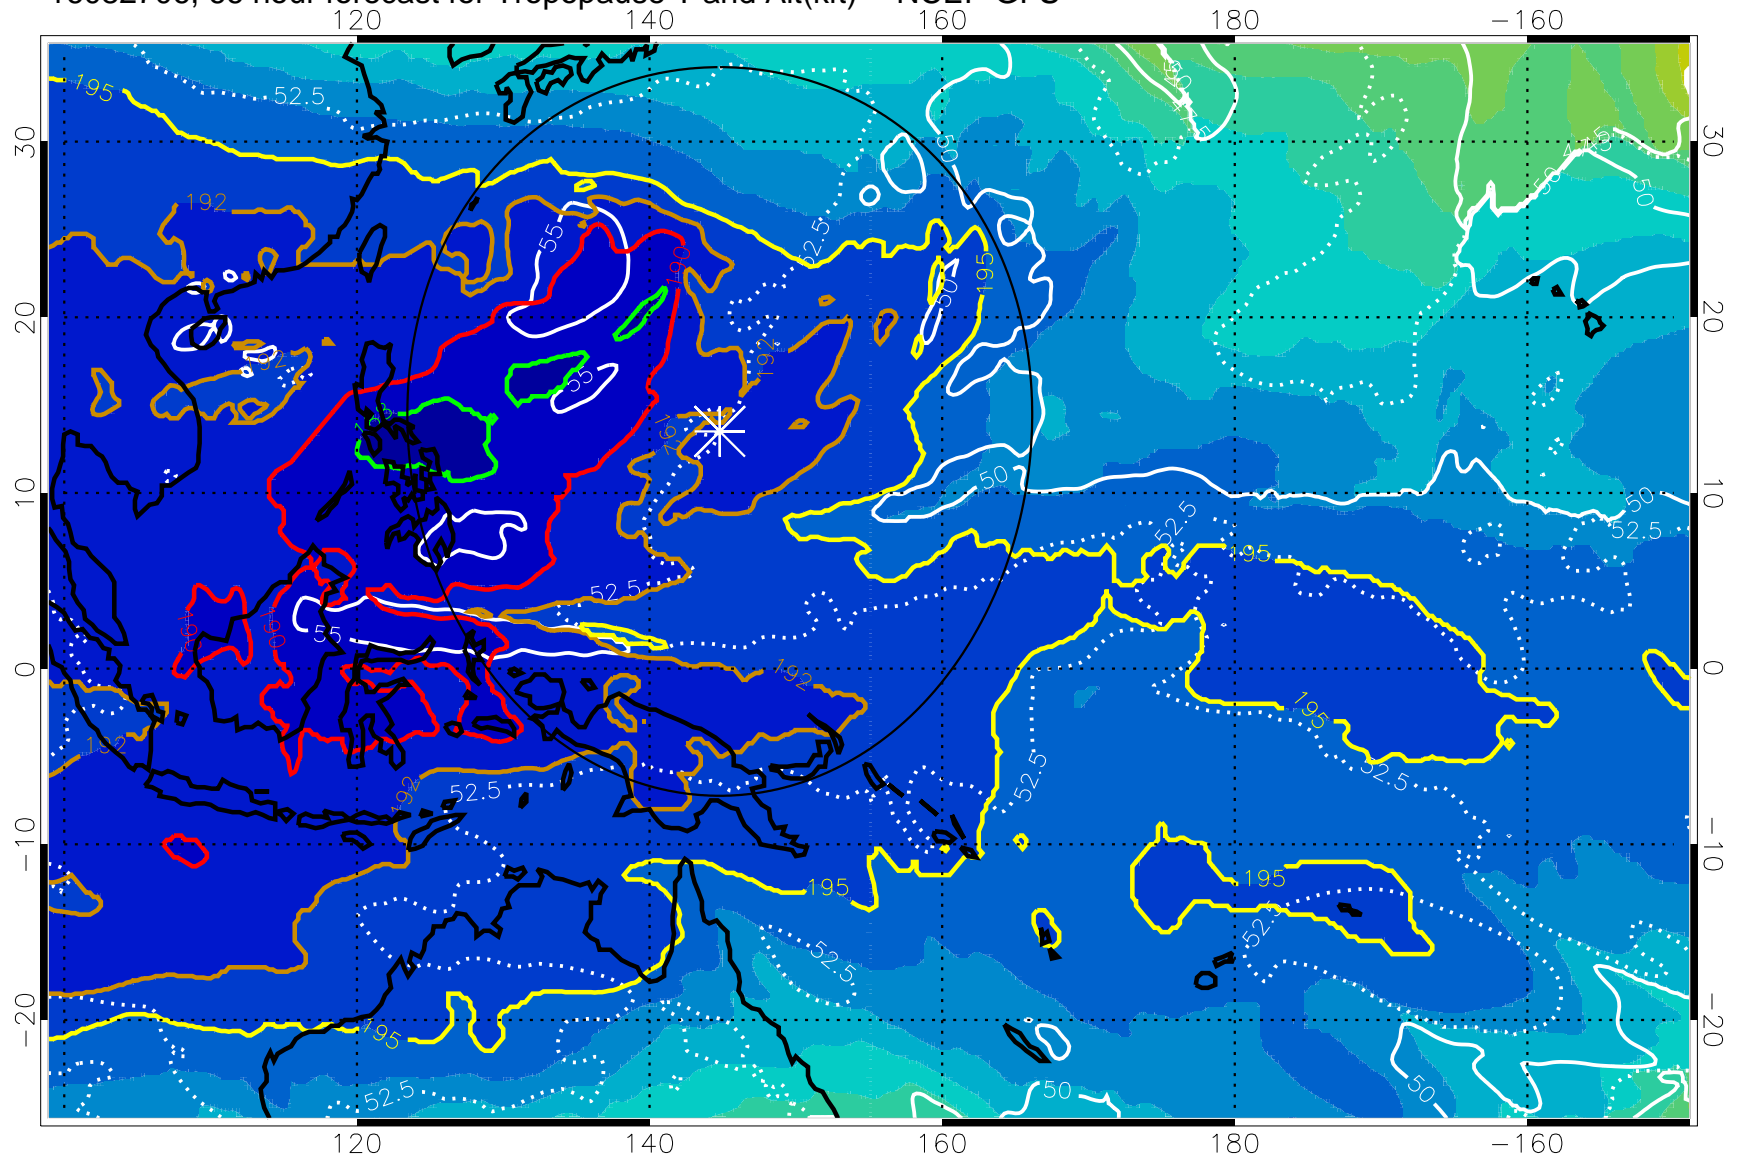

192.5K Isotherm 195K Isotherm
187.5K Isotherm 190K Isotherm

Range ring of 2304 km

16082700, 60 hour forecast for Tropopause T and Alt(kft) -- NCEP GFS

190 200 210 220 230

Tropopause T, K

Tropopause Altitude in kft (white)

192.5K Isotherm 195K Isotherm

187.5K Isotherm 190K Isotherm

Range ring of 2304 km

16082706, 66 hour forecast for Tropopause T and Alt(kft) -- NCEP GFS

190 200 210 220 230

Tropopause T, K

Tropopause Altitude in kft (white)