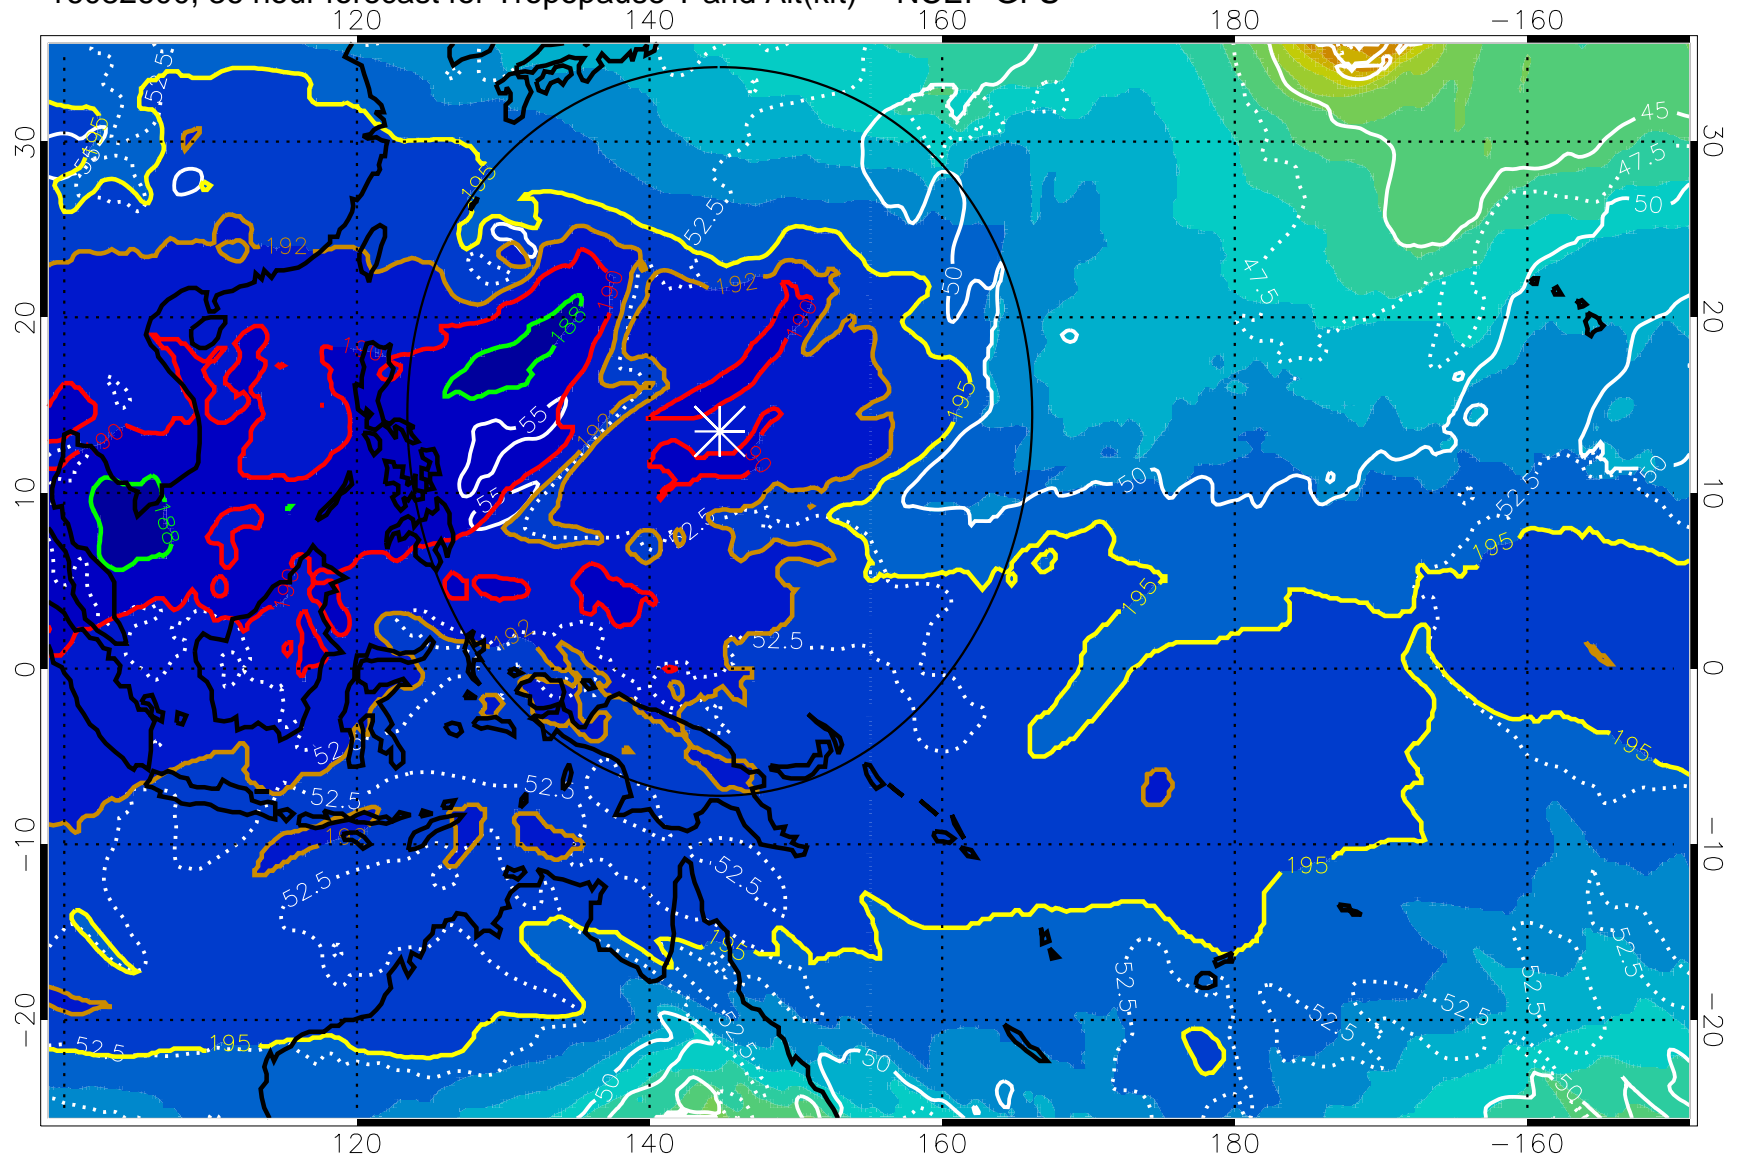

16082600, 36 hour forecast for Tropopause T and Alt(kft) -- NCEP GFS

190 200 210 220 230
Tropopause T, K

Tropopause Altitude in kft (white)

192.5K Isotherm 195K Isotherm
187.5K Isotherm 190K Isotherm

Range ring of 2304 km