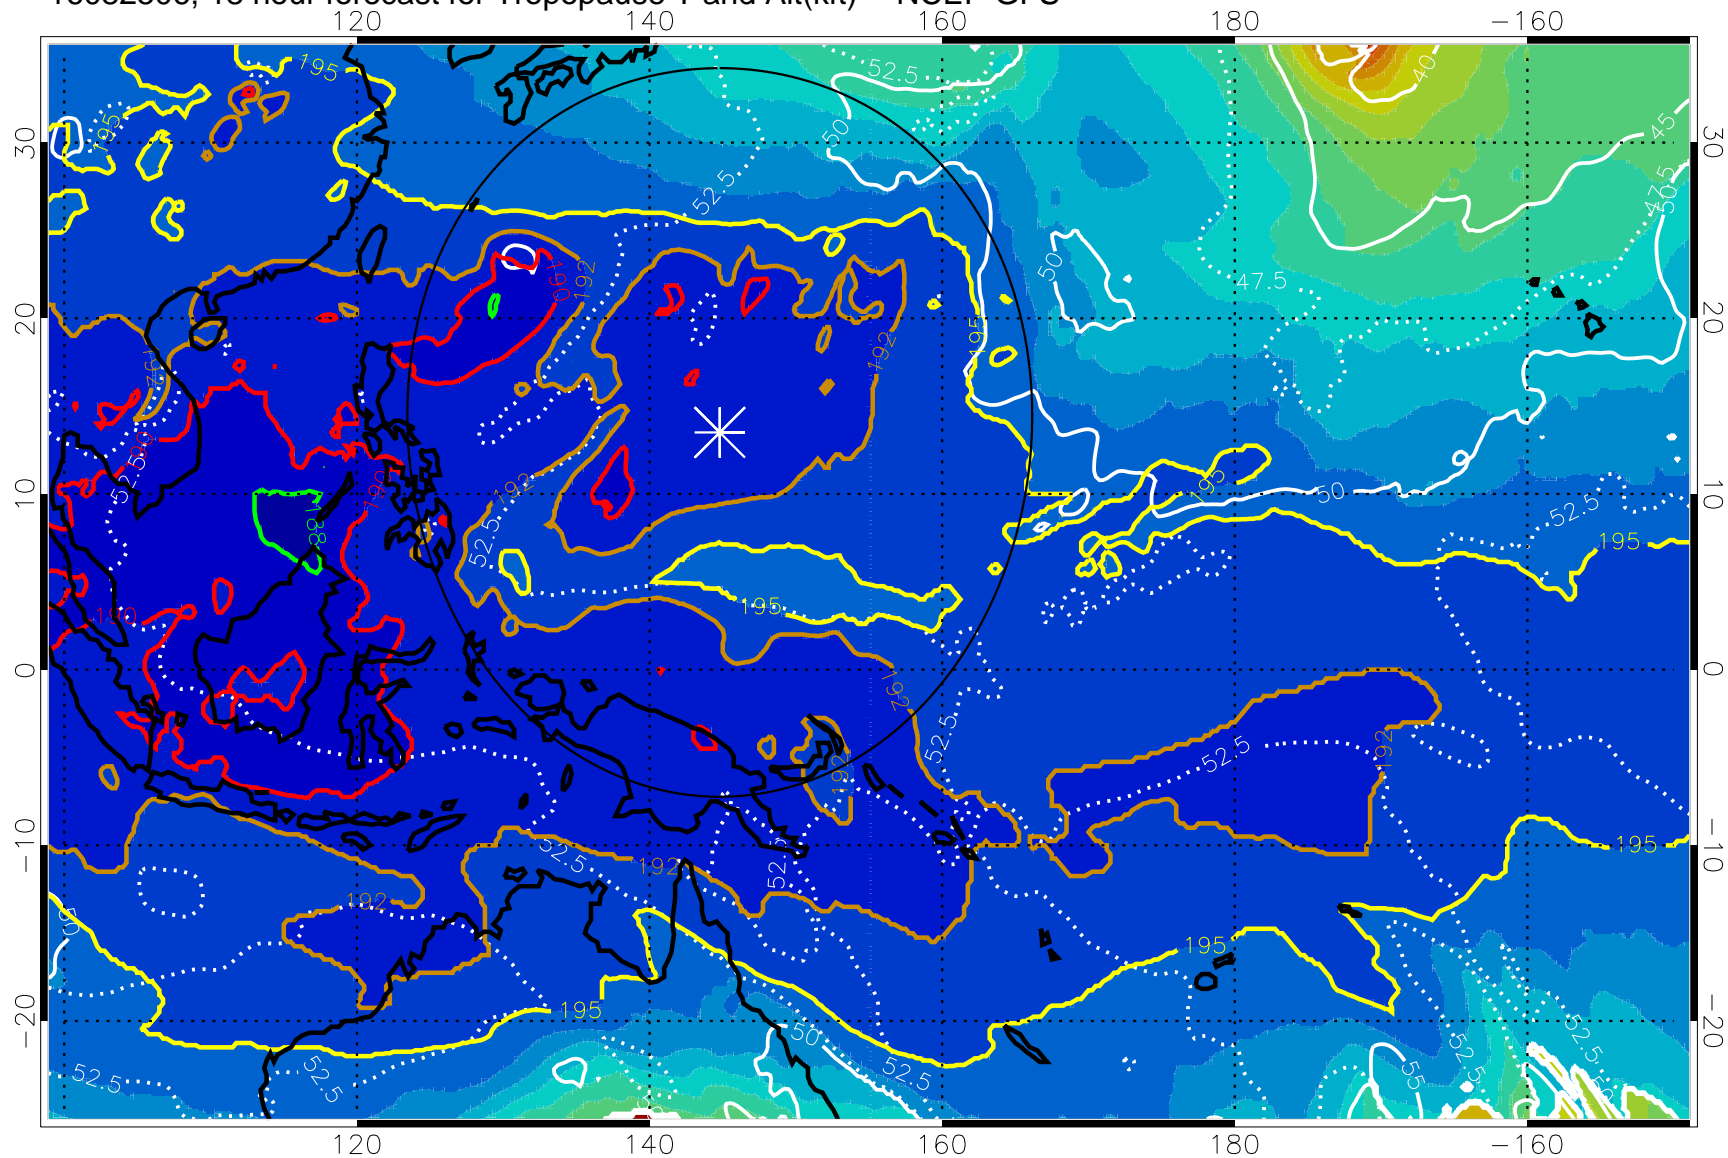

16082506, 18 hour forecast for Tropopause T and Alt(kft) -- NCEP GFS

190 200 210 220 230

Tropopause T, K

Tropopause Altitude in kft (white)

192.5K Isotherm 195K Isotherm

187.5K Isotherm 190K Isotherm

Range ring of 2304 km