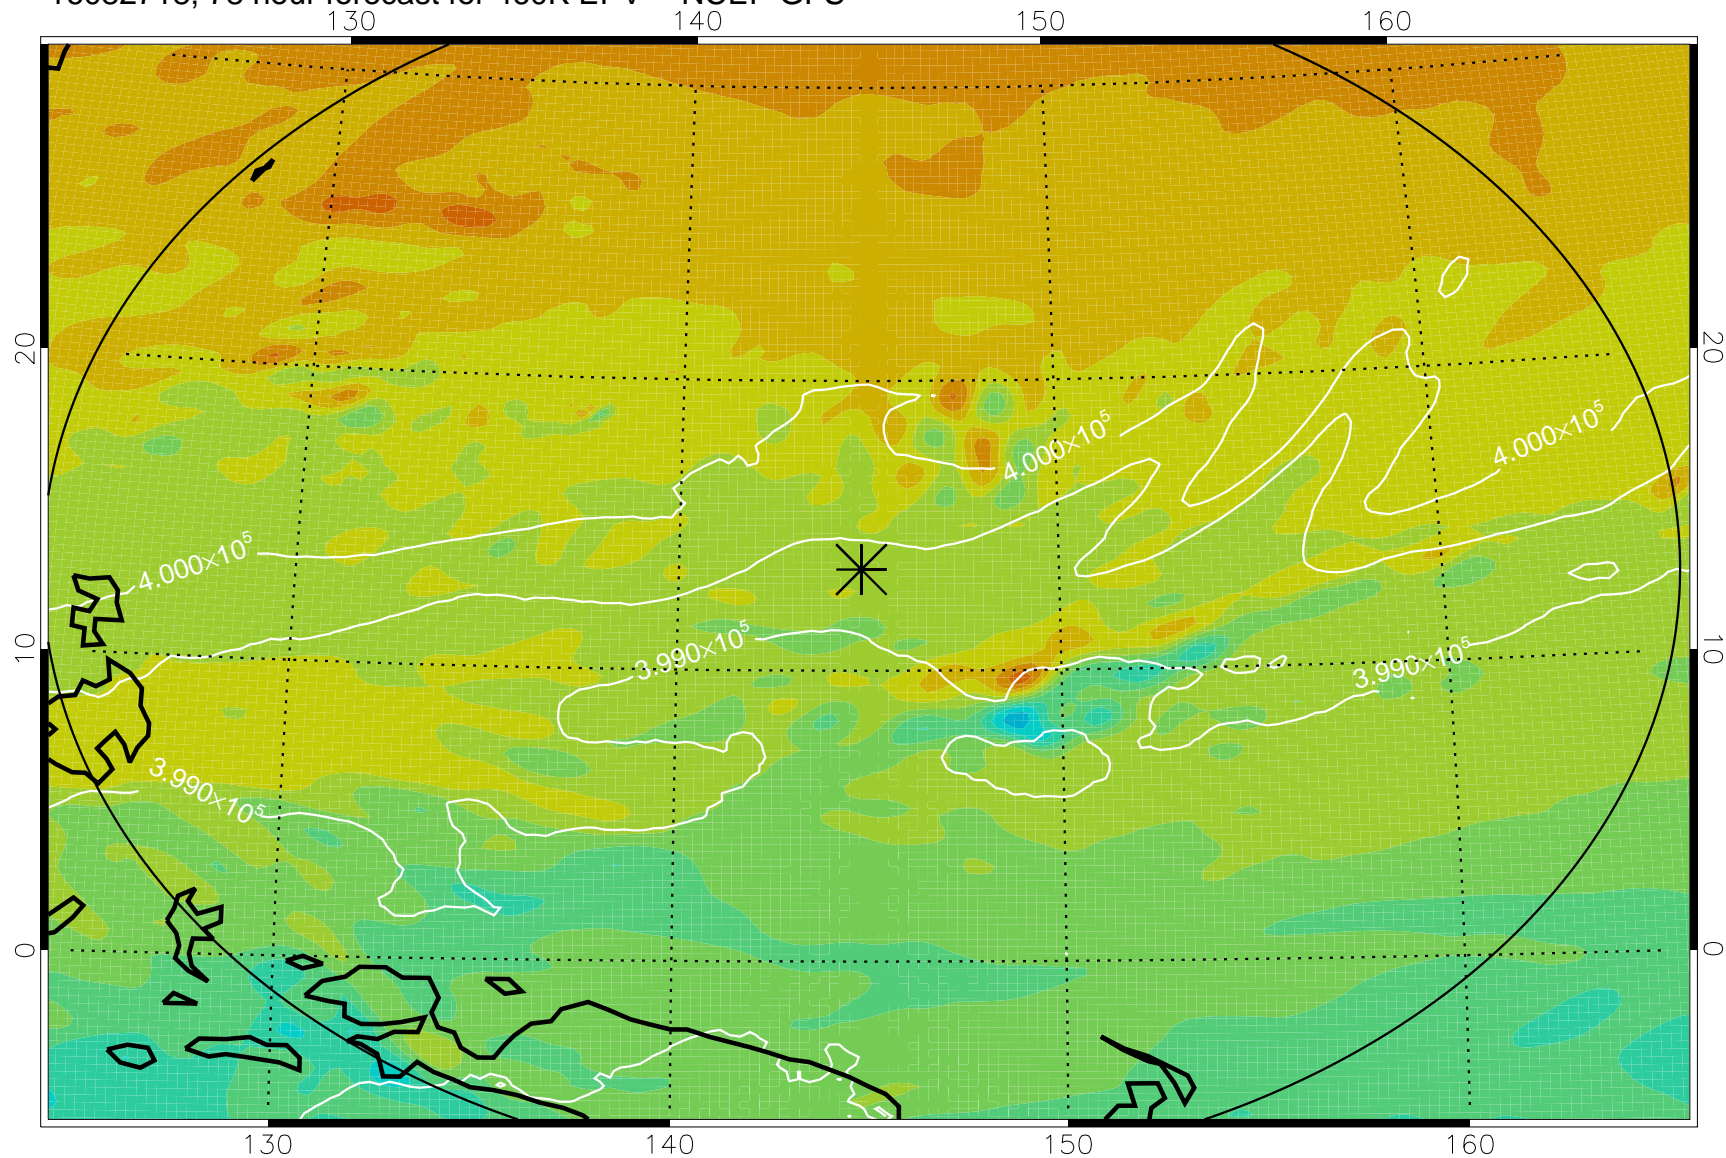

16082706, 66 hour forecast for 460K EPV -- NCEP GFS

460K Montgomery Streamfunction, white

Range ring of 2304 km

16082712, 72 hour forecast for 460K EPV -- NCEP GFS

460K Montgomery Streamfunction, white

Range ring of 2304 km

16082718, 78 hour forecast for 460K EPV -- NCEP GFS

460K Montgomery Streamfunction, white

Range ring of 2304 km

16082800, 84 hour forecast for 460K EPV -- NCEP GFS

460K Montgomery Streamfunction, white

Range ring of 2304 km

16082806, 90 hour forecast for 460K EPV -- NCEP GFS

460K Montgomery Streamfunction, white

Range ring of 2304 km

16082812, 96 hour forecast for 460K EPV -- NCEP GFS

460K Montgomery Streamfunction, white

Range ring of 2304 km

16082818, 102 hour forecast for 460K EPV -- NCEP GFS

460K Montgomery Streamfunction, white

Range ring of 2304 km

16082900, 108 hour forecast for 460K EPV -- NCEP GFS

460K Montgomery Streamfunction, white

Range ring of 2304 km