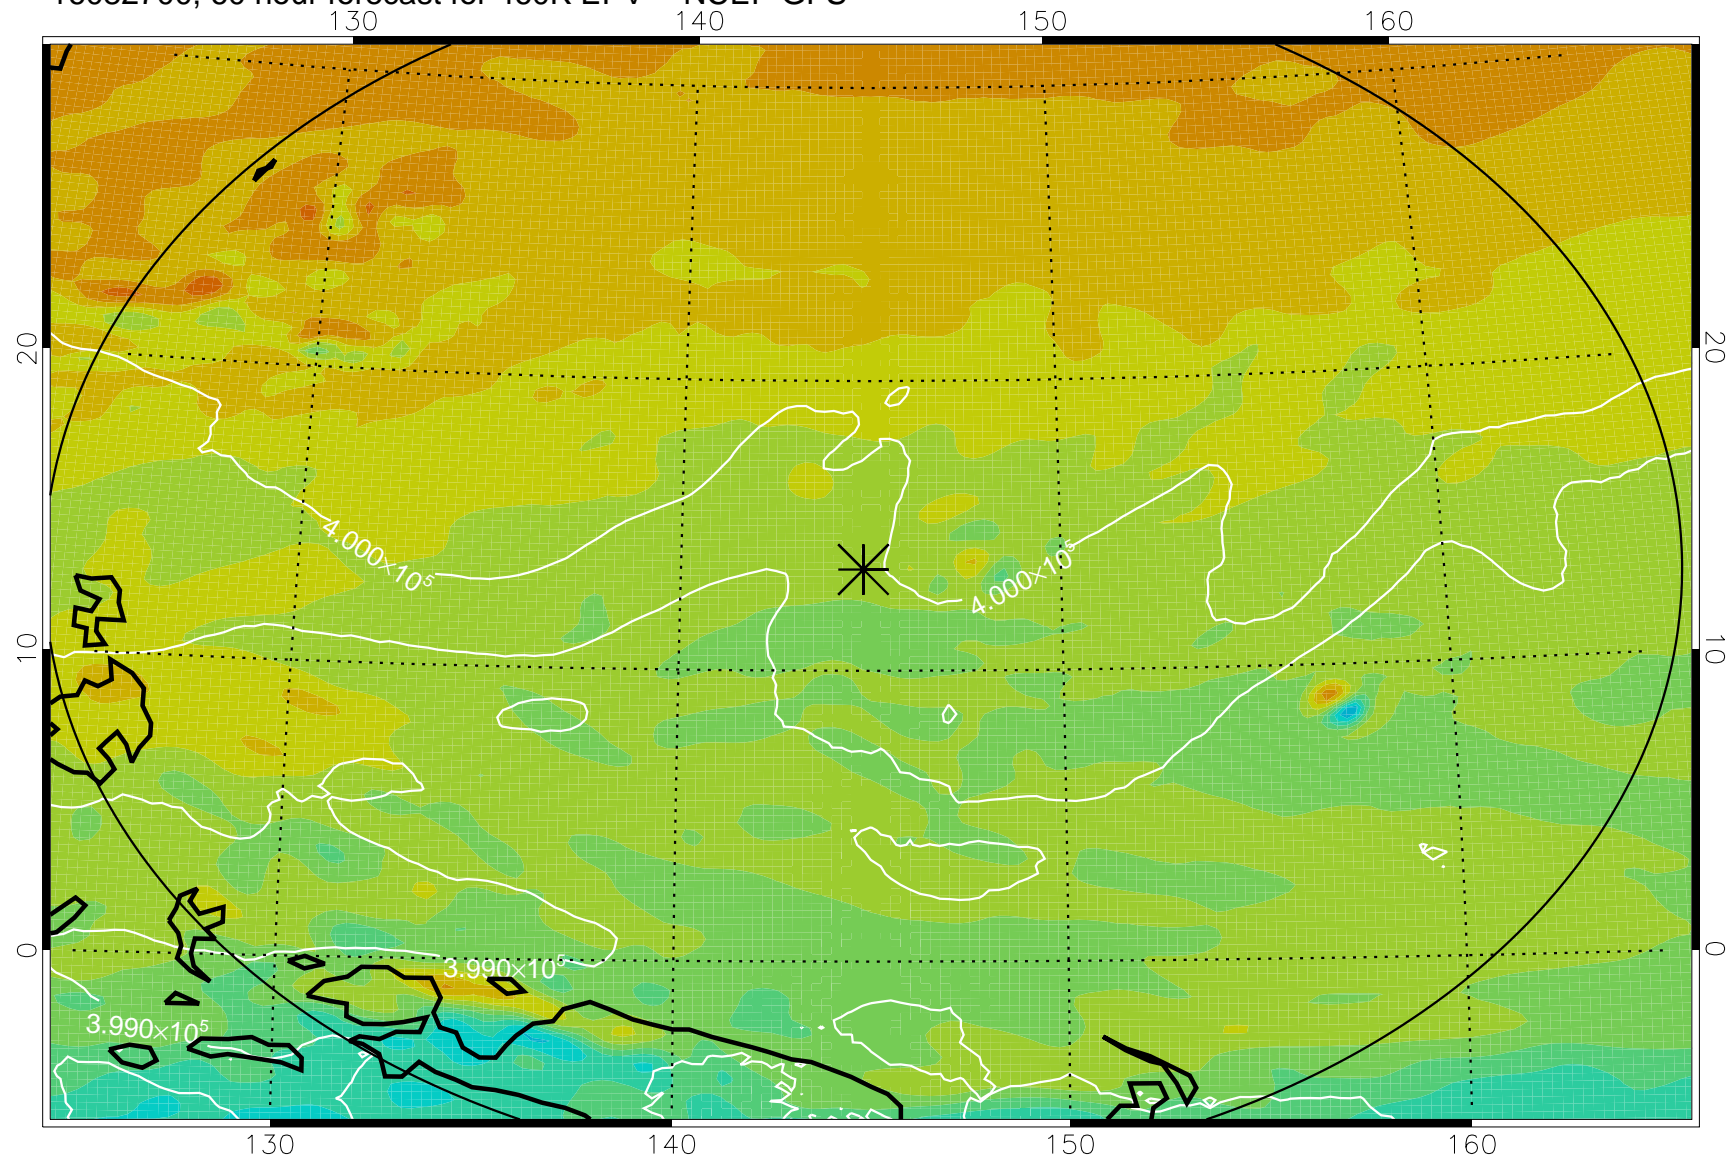

16082518, 30 hour forecast for 460K EPV -- NCEP GFS

460K Montgomery Streamfunction, white

Range ring of 2304 km

16082600, 36 hour forecast for 460K EPV -- NCEP GFS

460K Montgomery Streamfunction, white

Range ring of 2304 km

16082606, 42 hour forecast for 460K EPV -- NCEP GFS

460K Montgomery Streamfunction, white

Range ring of 2304 km

16082612, 48 hour forecast for 460K EPV -- NCEP GFS

460K Montgomery Streamfunction, white

Range ring of 2304 km

16082618, 54 hour forecast for 460K EPV -- NCEP GFS

460K Montgomery Streamfunction, white

Range ring of 2304 km

16082700, 60 hour forecast for 460K EPV -- NCEP GFS

460K Montgomery Streamfunction, white

Range ring of 2304 km

16082718, 78 hour forecast for 460K EPV -- NCEP GFS

460K Montgomery Streamfunction, white

Range ring of 2304 km

16082800, 84 hour forecast for 460K EPV -- NCEP GFS

460K Montgomery Streamfunction, white

Range ring of 2304 km