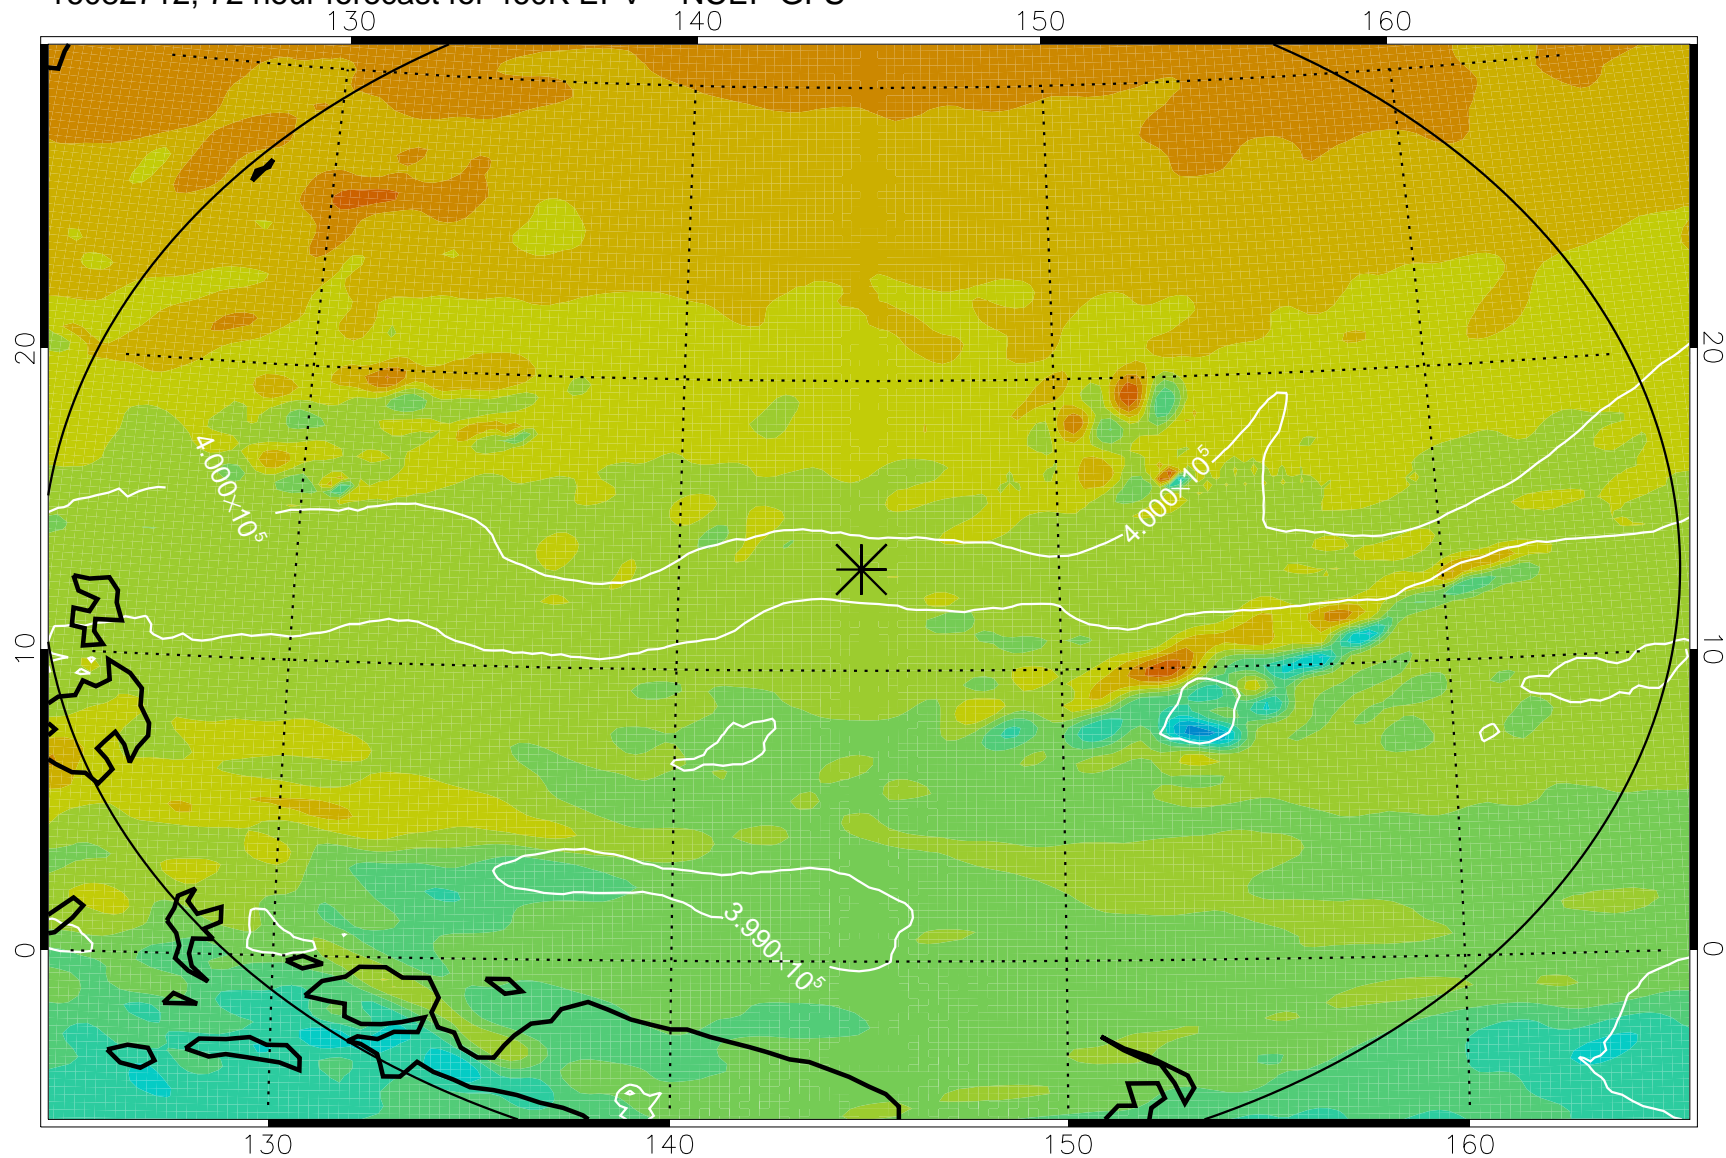

16082618, 54 hour forecast for 460K EPV -- NCEP GFS

460K Montgomery Streamfunction, white

Range ring of 2304 km

16082700, 60 hour forecast for 460K EPV -- NCEP GFS

460K Montgomery Streamfunction, white

Range ring of 2304 km

16082706, 66 hour forecast for 460K EPV -- NCEP GFS

460K Montgomery Streamfunction, white

Range ring of 2304 km

16082712, 72 hour forecast for 460K EPV -- NCEP GFS

460K Montgomery Streamfunction, white

Range ring of 2304 km

16082718, 78 hour forecast for 460K EPV -- NCEP GFS

460K Montgomery Streamfunction, white

Range ring of 2304 km

16082800, 84 hour forecast for 460K EPV -- NCEP GFS

460K Montgomery Streamfunction, white

Range ring of 2304 km

16082818, 102 hour forecast for 460K EPV -- NCEP GFS

460K Montgomery Streamfunction, white

Range ring of 2304 km

16082900, 108 hour forecast for 460K EPV -- NCEP GFS

460K Montgomery Streamfunction, white

Range ring of 2304 km