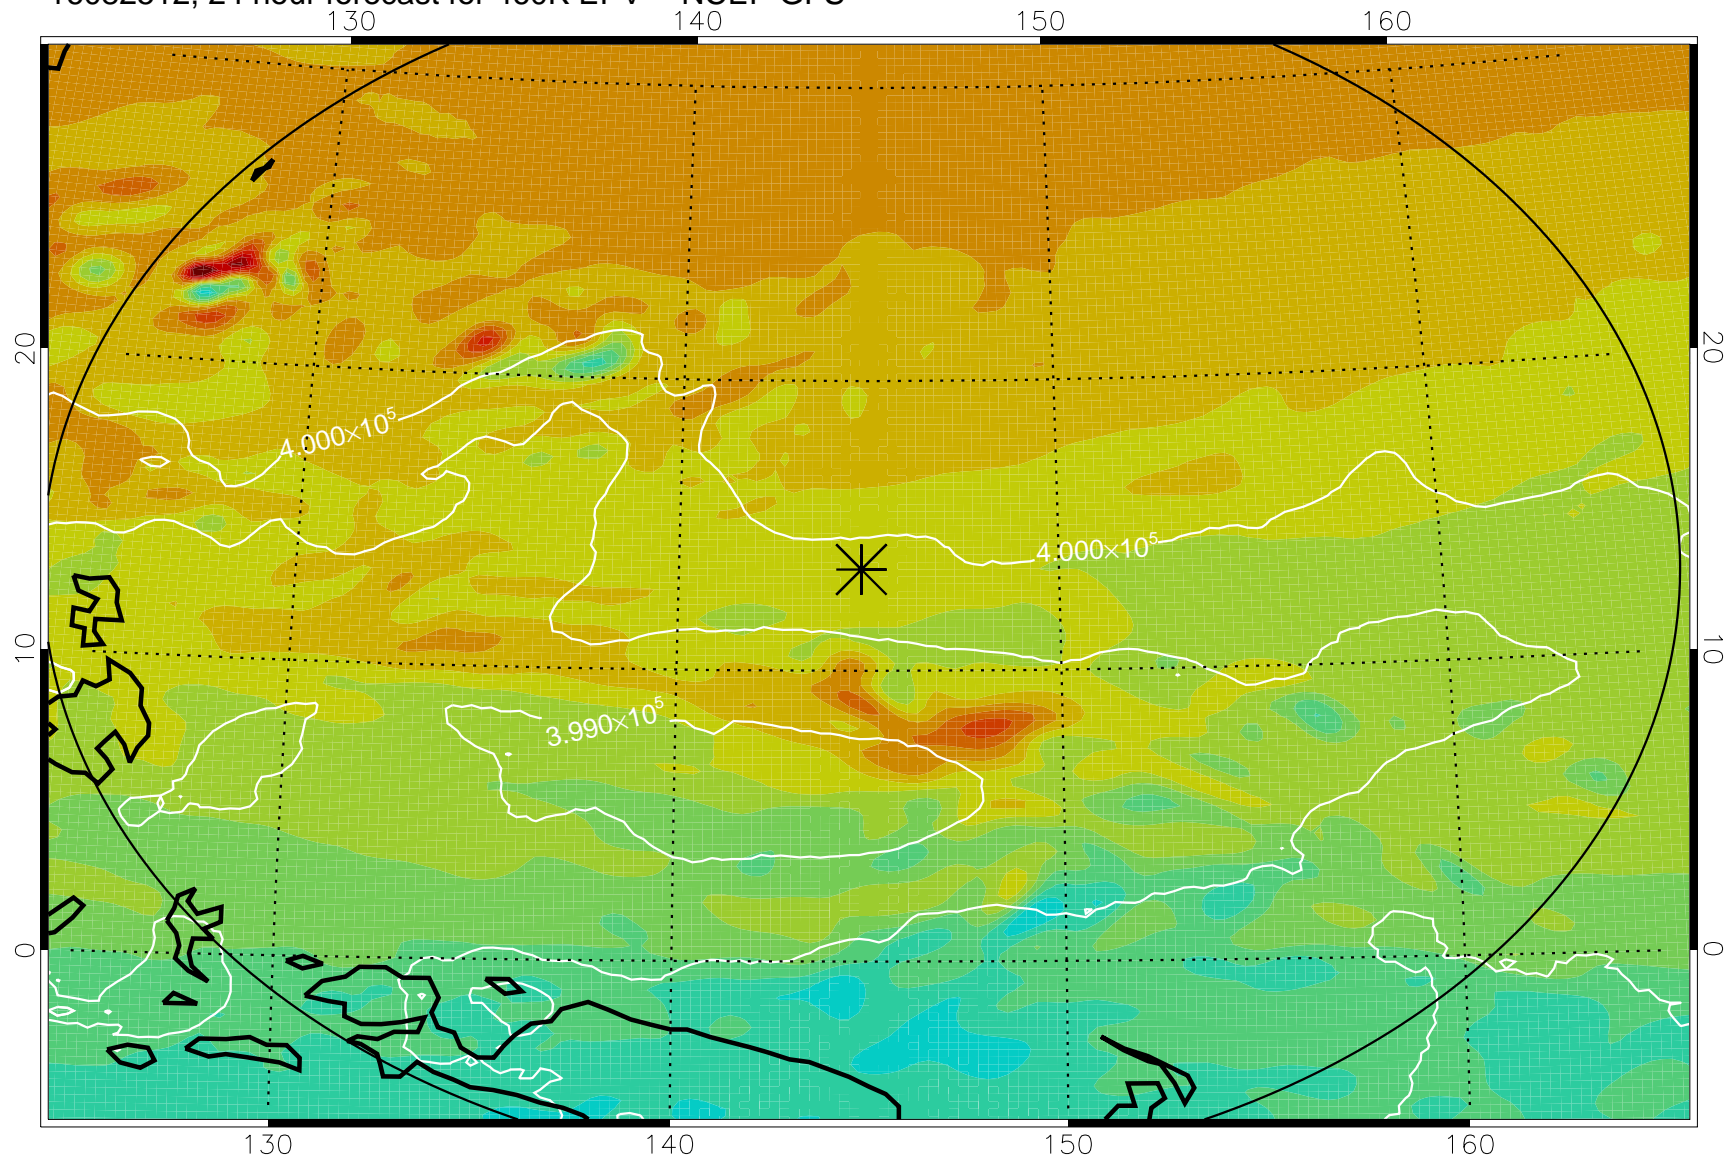

16082418, 6 hour forecast for 460K EPV -- NCEP GFS

460K Montgomery Streamfunction, white

Range ring of 2304 km

16082500, 12 hour forecast for 460K EPV -- NCEP GFS

460K Montgomery Streamfunction, white

Range ring of 2304 km

16082506, 18 hour forecast for 460K EPV -- NCEP GFS

460K Montgomery Streamfunction, white

Range ring of 2304 km

16082512, 24 hour forecast for 460K EPV -- NCEP GFS

460K Montgomery Streamfunction, white

Range ring of 2304 km

16082518, 30 hour forecast for 460K EPV -- NCEP GFS

460K Montgomery Streamfunction, white

Range ring of 2304 km

16082600, 36 hour forecast for 460K EPV -- NCEP GFS

460K Montgomery Streamfunction, white

Range ring of 2304 km

16082606, 42 hour forecast for 460K EPV -- NCEP GFS

460K Montgomery Streamfunction, white

Range ring of 2304 km

16082612, 48 hour forecast for 460K EPV -- NCEP GFS

460K Montgomery Streamfunction, white

Range ring of 2304 km