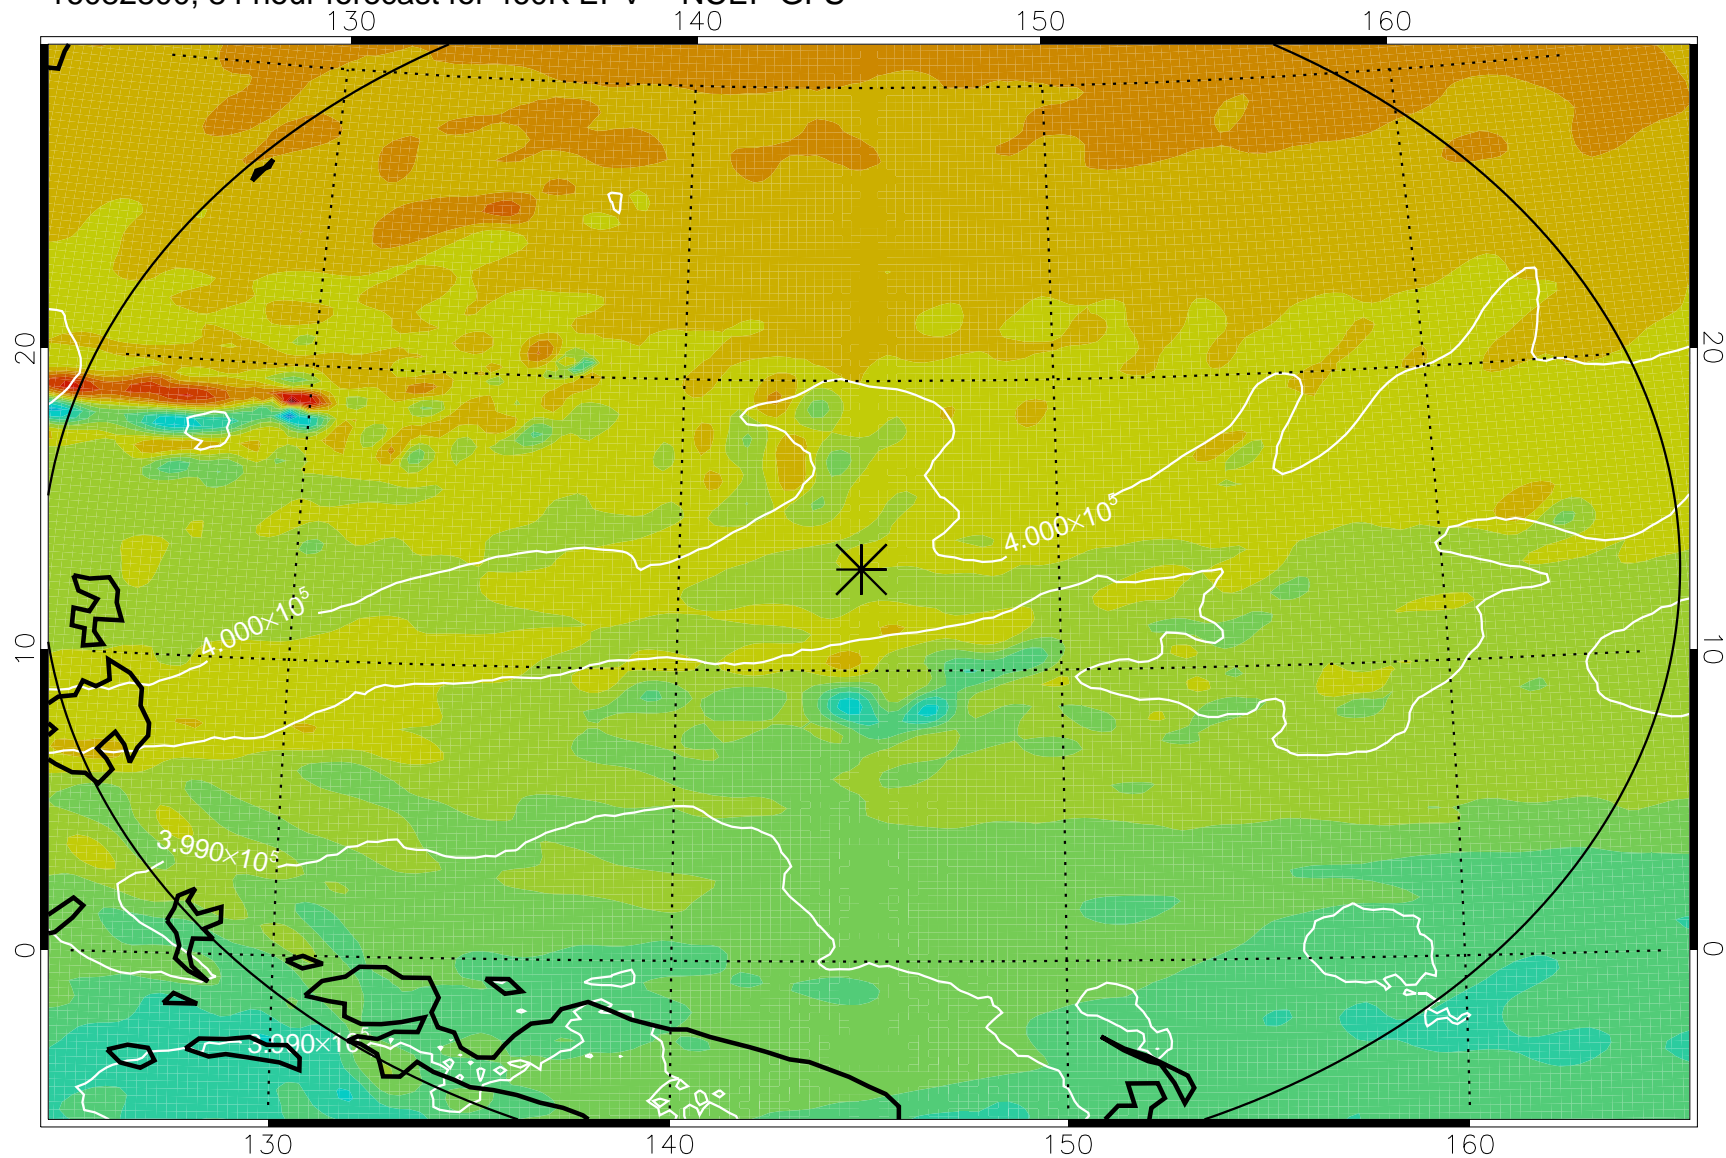

16082706, 66 hour forecast for 460K EPV -- NCEP GFS

460K Montgomery Streamfunction, white

Range ring of 2304 km

16082712, 72 hour forecast for 460K EPV -- NCEP GFS

460K Montgomery Streamfunction, white

Range ring of 2304 km

16082718, 78 hour forecast for 460K EPV -- NCEP GFS

460K Montgomery Streamfunction, white

Range ring of 2304 km

16082800, 84 hour forecast for 460K EPV -- NCEP GFS

460K Montgomery Streamfunction, white

Range ring of 2304 km

16082806, 90 hour forecast for 460K EPV -- NCEP GFS

460K Montgomery Streamfunction, white

Range ring of 2304 km

16082812, 96 hour forecast for 460K EPV -- NCEP GFS

460K Montgomery Streamfunction, white

Range ring of 2304 km

16082818, 102 hour forecast for 460K EPV -- NCEP GFS

460K Montgomery Streamfunction, white

Range ring of 2304 km

16082900, 108 hour forecast for 460K EPV -- NCEP GFS

460K Montgomery Streamfunction, white

Range ring of 2304 km