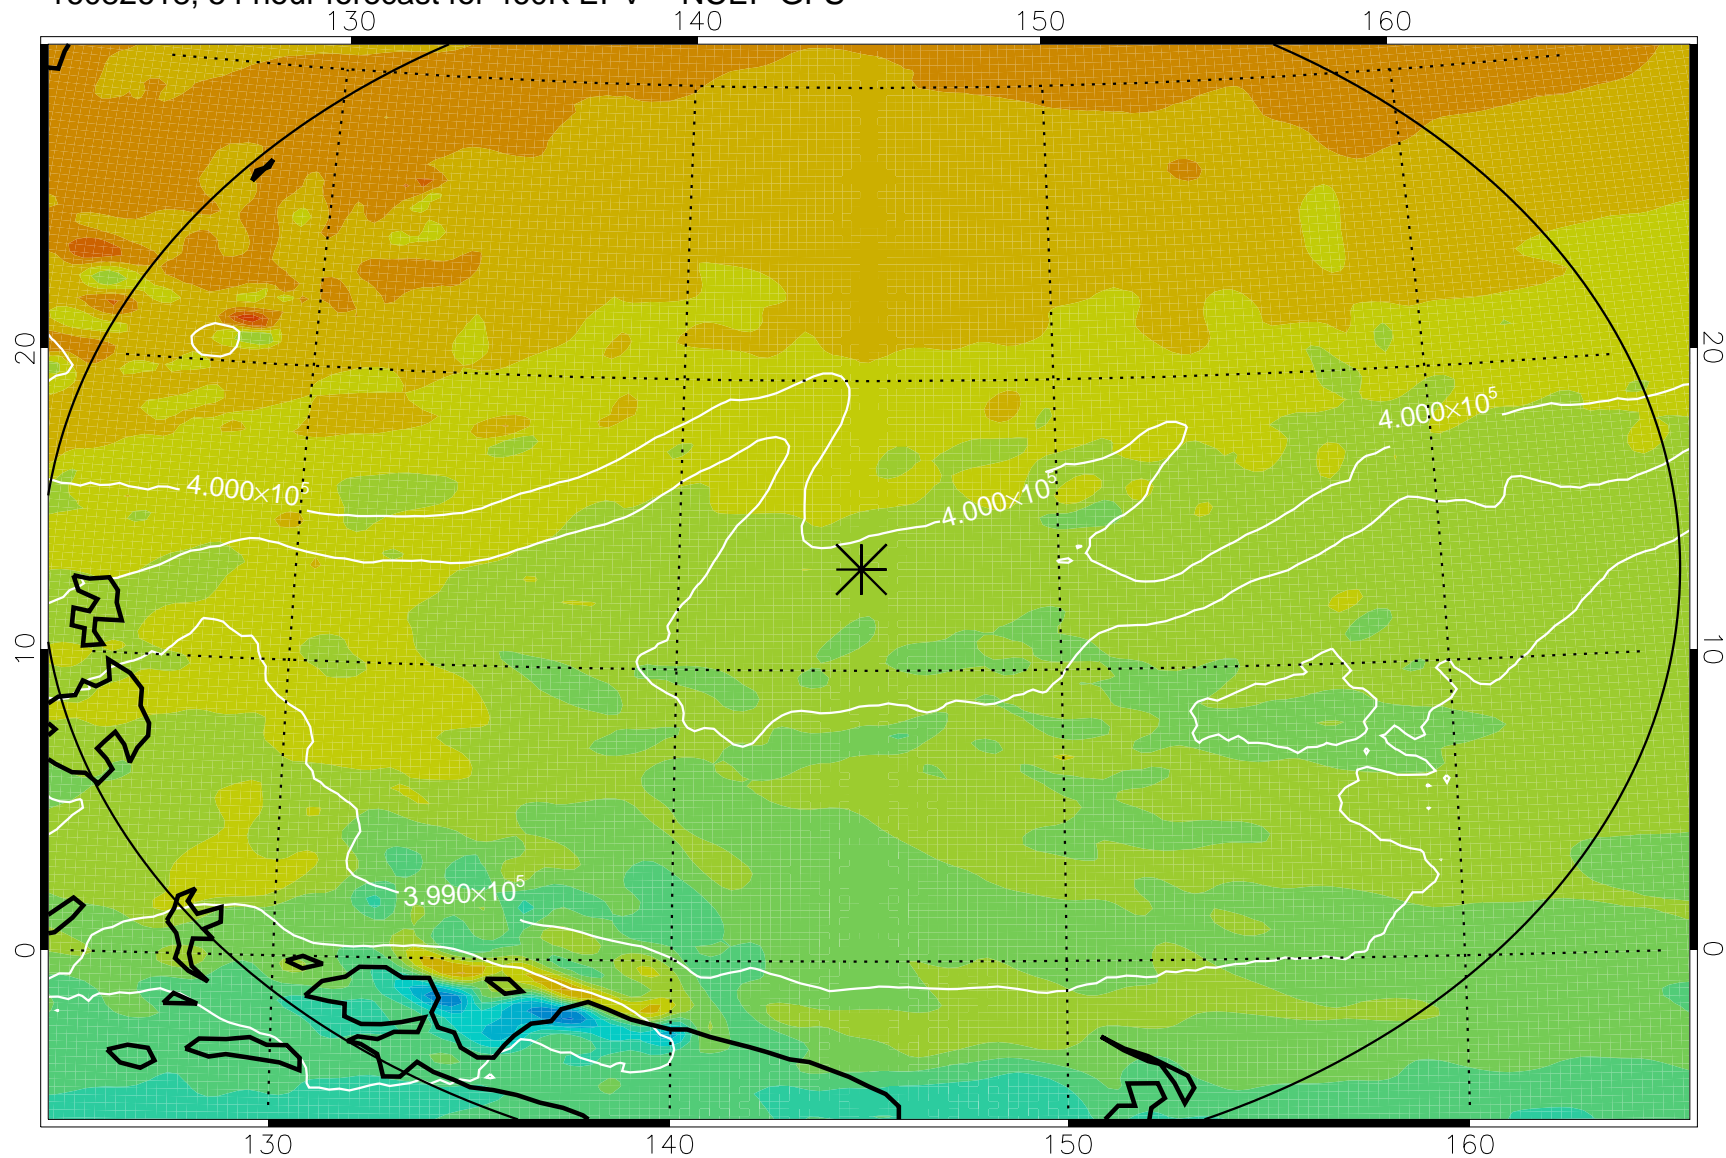

16082518, 30 hour forecast for 460K EPV -- NCEP GFS

460K Montgomery Streamfunction, white

Range ring of 2304 km

16082600, 36 hour forecast for 460K EPV -- NCEP GFS

460K Montgomery Streamfunction, white

Range ring of 2304 km

16082606, 42 hour forecast for 460K EPV -- NCEP GFS

460K Montgomery Streamfunction, white

Range ring of 2304 km

16082612, 48 hour forecast for 460K EPV -- NCEP GFS

460K Montgomery Streamfunction, white

Range ring of 2304 km

16082618, 54 hour forecast for 460K EPV -- NCEP GFS

460K Montgomery Streamfunction, white

Range ring of 2304 km

16082700, 60 hour forecast for 460K EPV -- NCEP GFS

460K Montgomery Streamfunction, white

Range ring of 2304 km

16082718, 78 hour forecast for 460K EPV -- NCEP GFS

460K Montgomery Streamfunction, white

Range ring of 2304 km

16082800, 84 hour forecast for 460K EPV -- NCEP GFS

460K Montgomery Streamfunction, white

Range ring of 2304 km