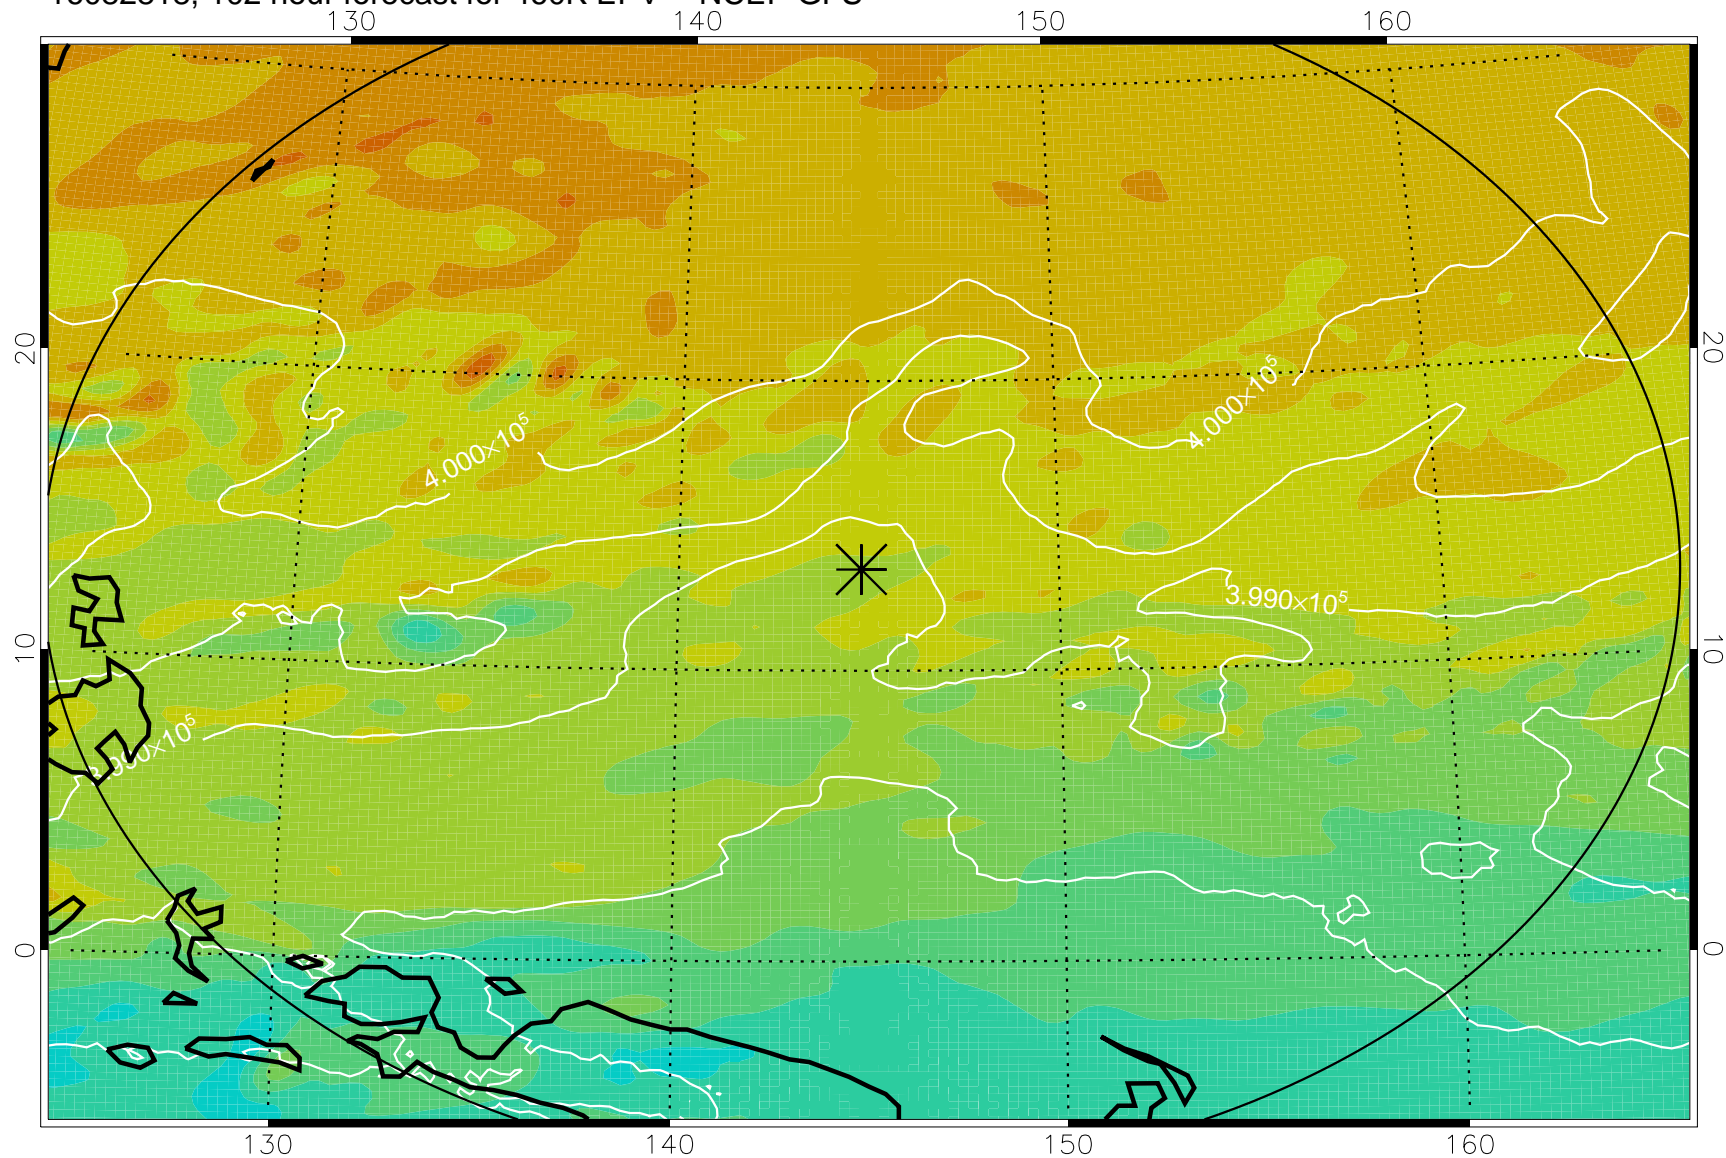

16082718, 78 hour forecast for 460K EPV -- NCEP GFS

460K Montgomery Streamfunction, white

Range ring of 2304 km

16082800, 84 hour forecast for 460K EPV -- NCEP GFS

460K Montgomery Streamfunction, white

Range ring of 2304 km

16082806, 90 hour forecast for 460K EPV -- NCEP GFS

460K Montgomery Streamfunction, white

Range ring of 2304 km

16082812, 96 hour forecast for 460K EPV -- NCEP GFS

460K Montgomery Streamfunction, white

Range ring of 2304 km

16082818, 102 hour forecast for 460K EPV -- NCEP GFS

460K Montgomery Streamfunction, white

Range ring of 2304 km

16082900, 108 hour forecast for 460K EPV -- NCEP GFS

460K Montgomery Streamfunction, white

Range ring of 2304 km

16082906, 114 hour forecast for 460K EPV -- NCEP GFS

460K Montgomery Streamfunction, white

Range ring of 2304 km

16082912, 120 hour forecast for 460K EPV -- NCEP GFS

460K Montgomery Streamfunction, white

Range ring of 2304 km