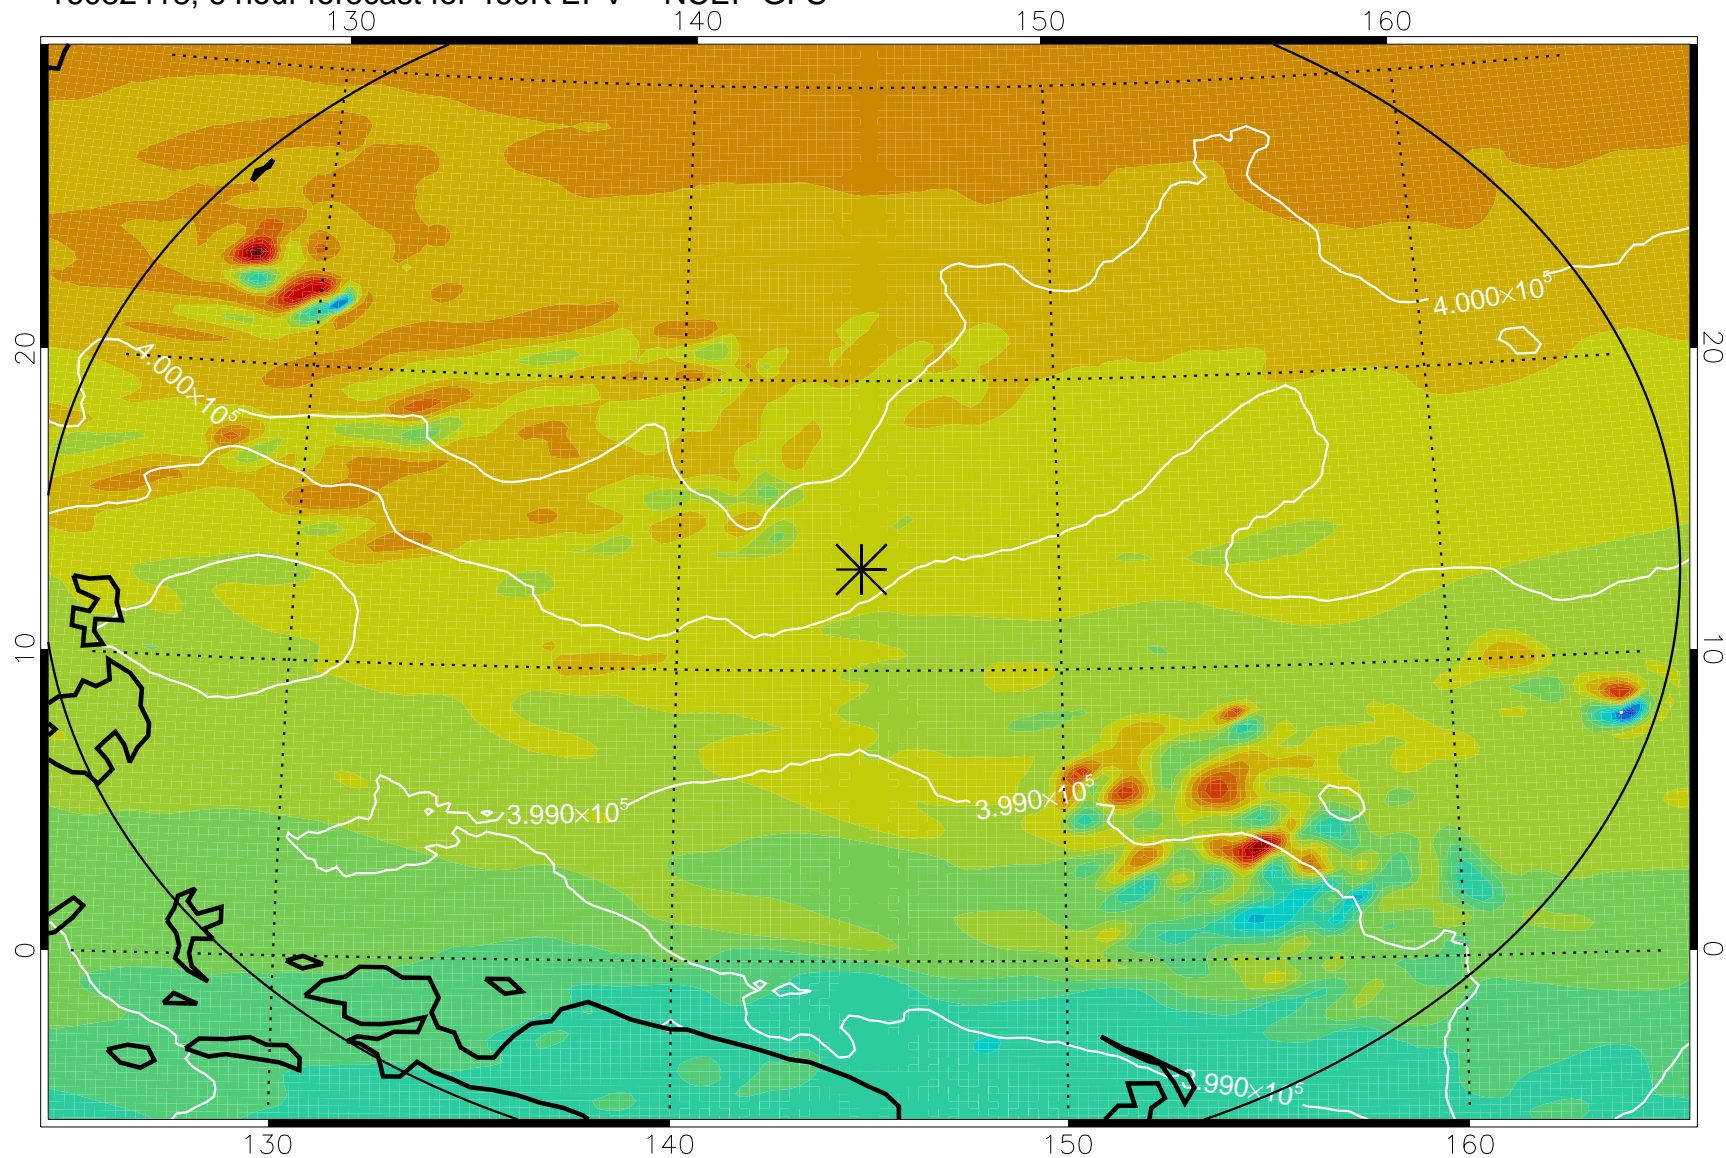

16082418, 6 hour forecast for 460K EPV -- NCEP GFS

460K Montgomery Streamfunction, white

Range ring of 2304 km

16082500, 12 hour forecast for 460K EPV -- NCEP GFS

460K Montgomery Streamfunction, white

Range ring of 2304 km

16082506, 18 hour forecast for 460K EPV -- NCEP GFS

460K Montgomery Streamfunction, white

Range ring of 2304 km

16082512, 24 hour forecast for 460K EPV -- NCEP GFS

460K Montgomery Streamfunction, white

Range ring of 2304 km

16082518, 30 hour forecast for 460K EPV -- NCEP GFS

460K Montgomery Streamfunction, white

Range ring of 2304 km

16082600, 36 hour forecast for 460K EPV -- NCEP GFS

460K Montgomery Streamfunction, white

Range ring of 2304 km

16082606, 42 hour forecast for 460K EPV -- NCEP GFS

460K Montgomery Streamfunction, white

Range ring of 2304 km

16082612, 48 hour forecast for 460K EPV -- NCEP GFS

460K Montgomery Streamfunction, white

Range ring of 2304 km