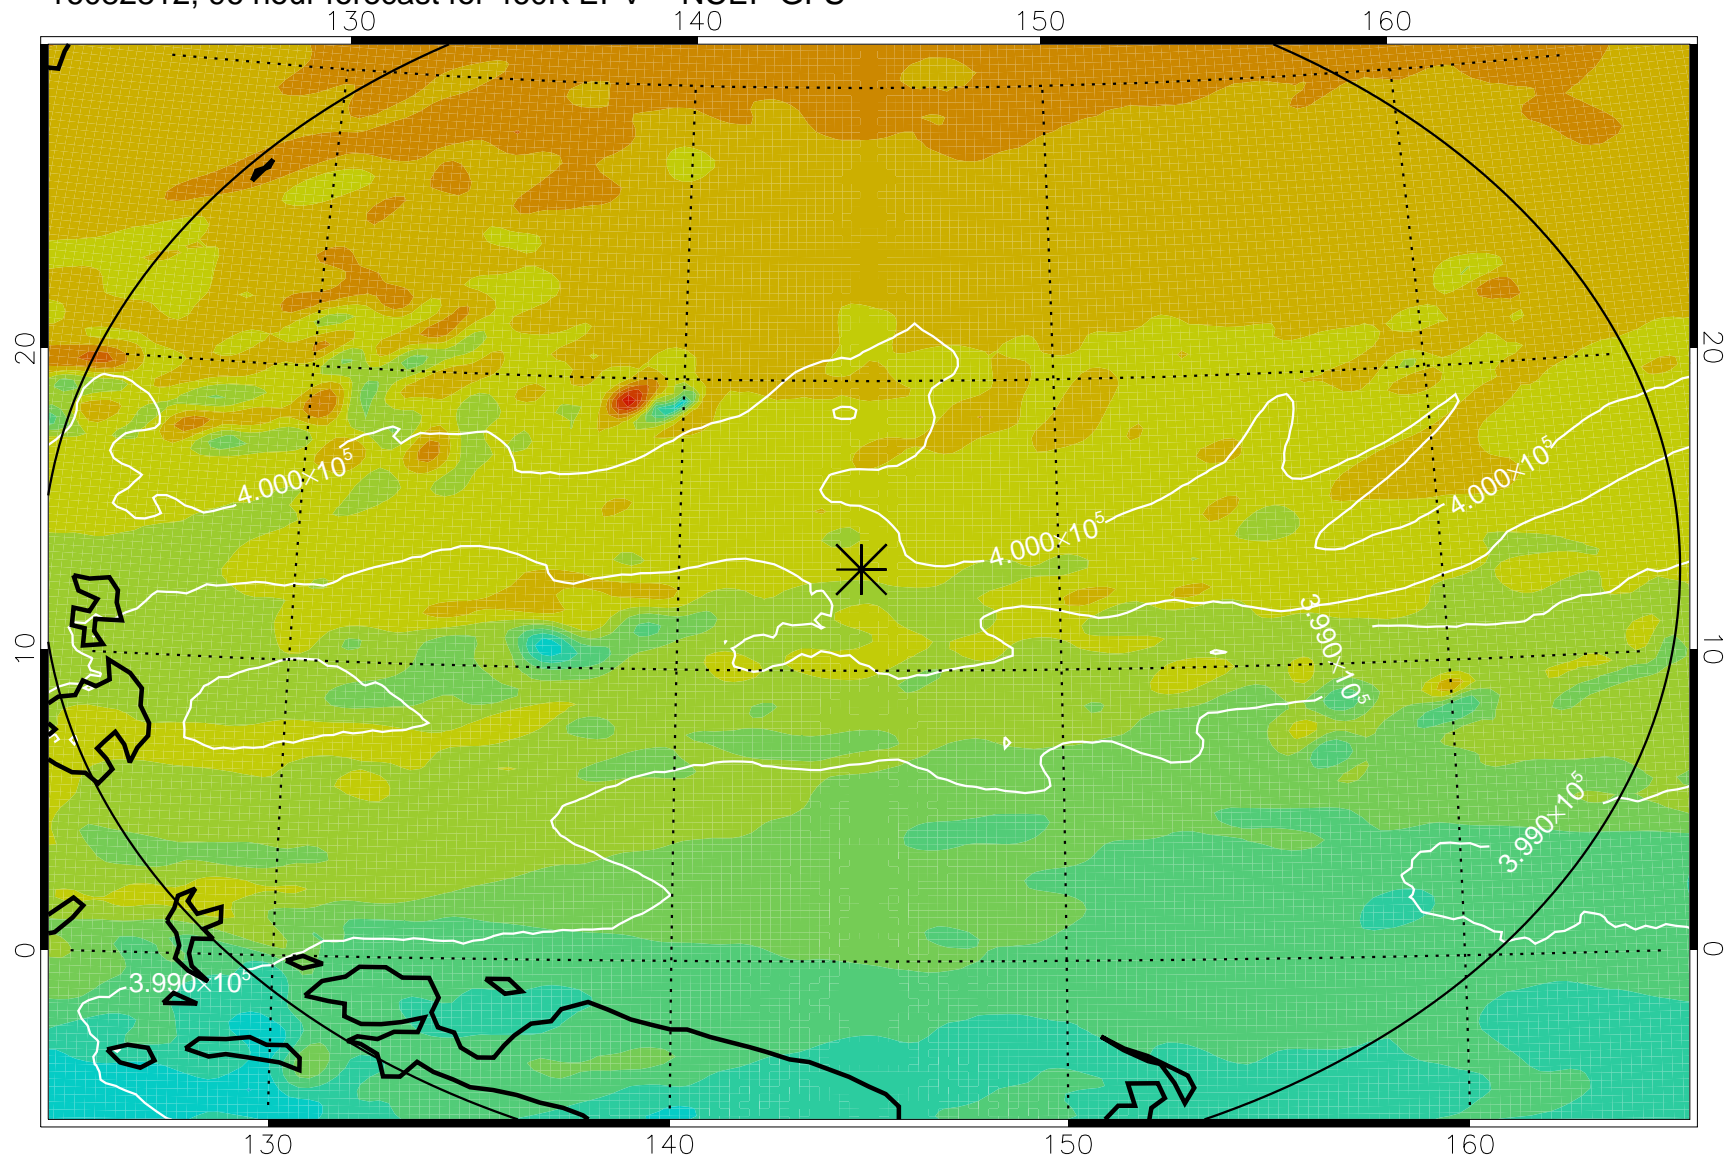

16082706, 66 hour forecast for 460K EPV -- NCEP GFS

460K Montgomery Streamfunction, white

Range ring of 2304 km

16082712, 72 hour forecast for 460K EPV -- NCEP GFS

460K Montgomery Streamfunction, white

Range ring of 2304 km

16082718, 78 hour forecast for 460K EPV -- NCEP GFS

460K Montgomery Streamfunction, white

Range ring of 2304 km

16082800, 84 hour forecast for 460K EPV -- NCEP GFS

460K Montgomery Streamfunction, white

Range ring of 2304 km

16082806, 90 hour forecast for 460K EPV -- NCEP GFS

460K Montgomery Streamfunction, white

Range ring of 2304 km

16082812, 96 hour forecast for 460K EPV -- NCEP GFS

460K Montgomery Streamfunction, white

Range ring of 2304 km

16082818, 102 hour forecast for 460K EPV -- NCEP GFS

460K Montgomery Streamfunction, white

Range ring of 2304 km

16082900, 108 hour forecast for 460K EPV -- NCEP GFS

460K Montgomery Streamfunction, white

Range ring of 2304 km