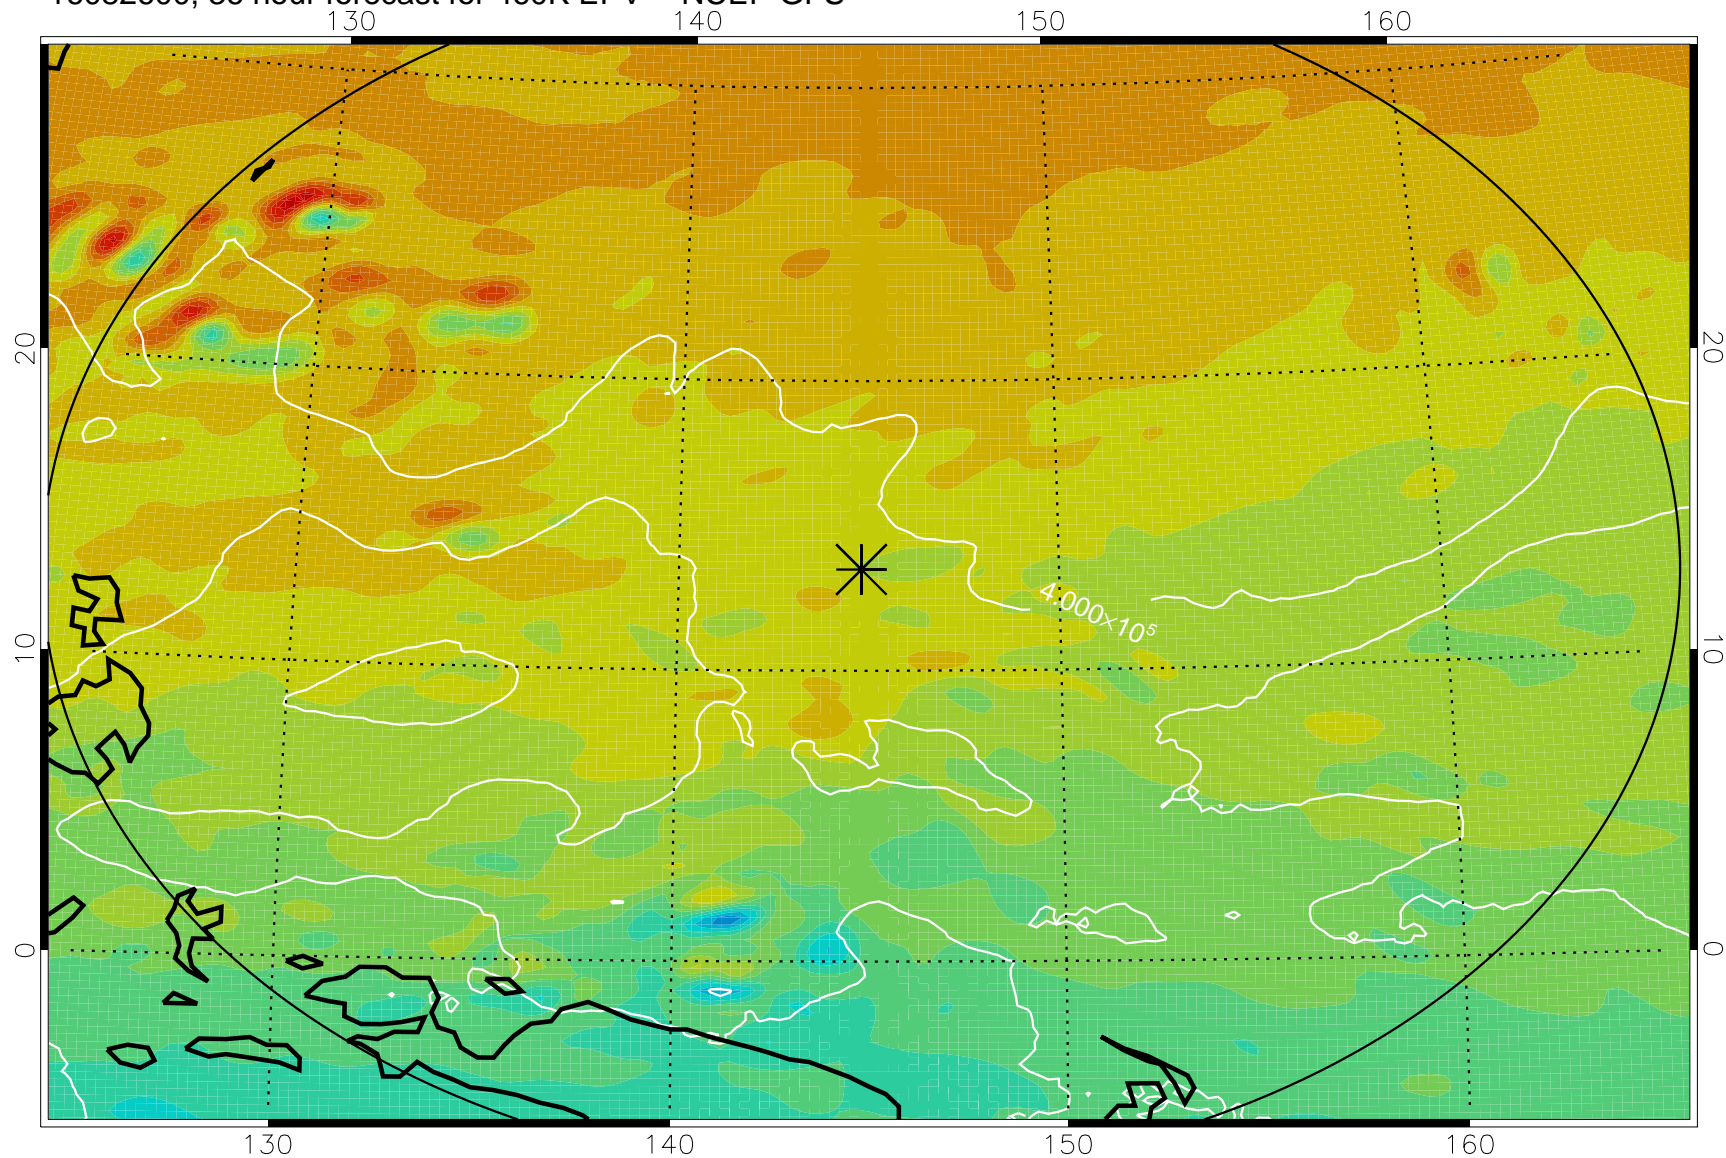

16082418, 6 hour forecast for 460K EPV -- NCEP GFS

460K Montgomery Streamfunction, white

Range ring of 2304 km

16082500, 12 hour forecast for 460K EPV -- NCEP GFS

460K Montgomery Streamfunction, white

Range ring of 2304 km

16082506, 18 hour forecast for 460K EPV -- NCEP GFS

460K Montgomery Streamfunction, white

Range ring of 2304 km

16082512, 24 hour forecast for 460K EPV -- NCEP GFS

460K Montgomery Streamfunction, white

Range ring of 2304 km

16082518, 30 hour forecast for 460K EPV -- NCEP GFS

460K Montgomery Streamfunction, white

Range ring of 2304 km

16082600, 36 hour forecast for 460K EPV -- NCEP GFS

460K Montgomery Streamfunction, white

Range ring of 2304 km

16082606, 42 hour forecast for 460K EPV -- NCEP GFS

460K Montgomery Streamfunction, white

Range ring of 2304 km

16082612, 48 hour forecast for 460K EPV -- NCEP GFS

460K Montgomery Streamfunction, white

Range ring of 2304 km