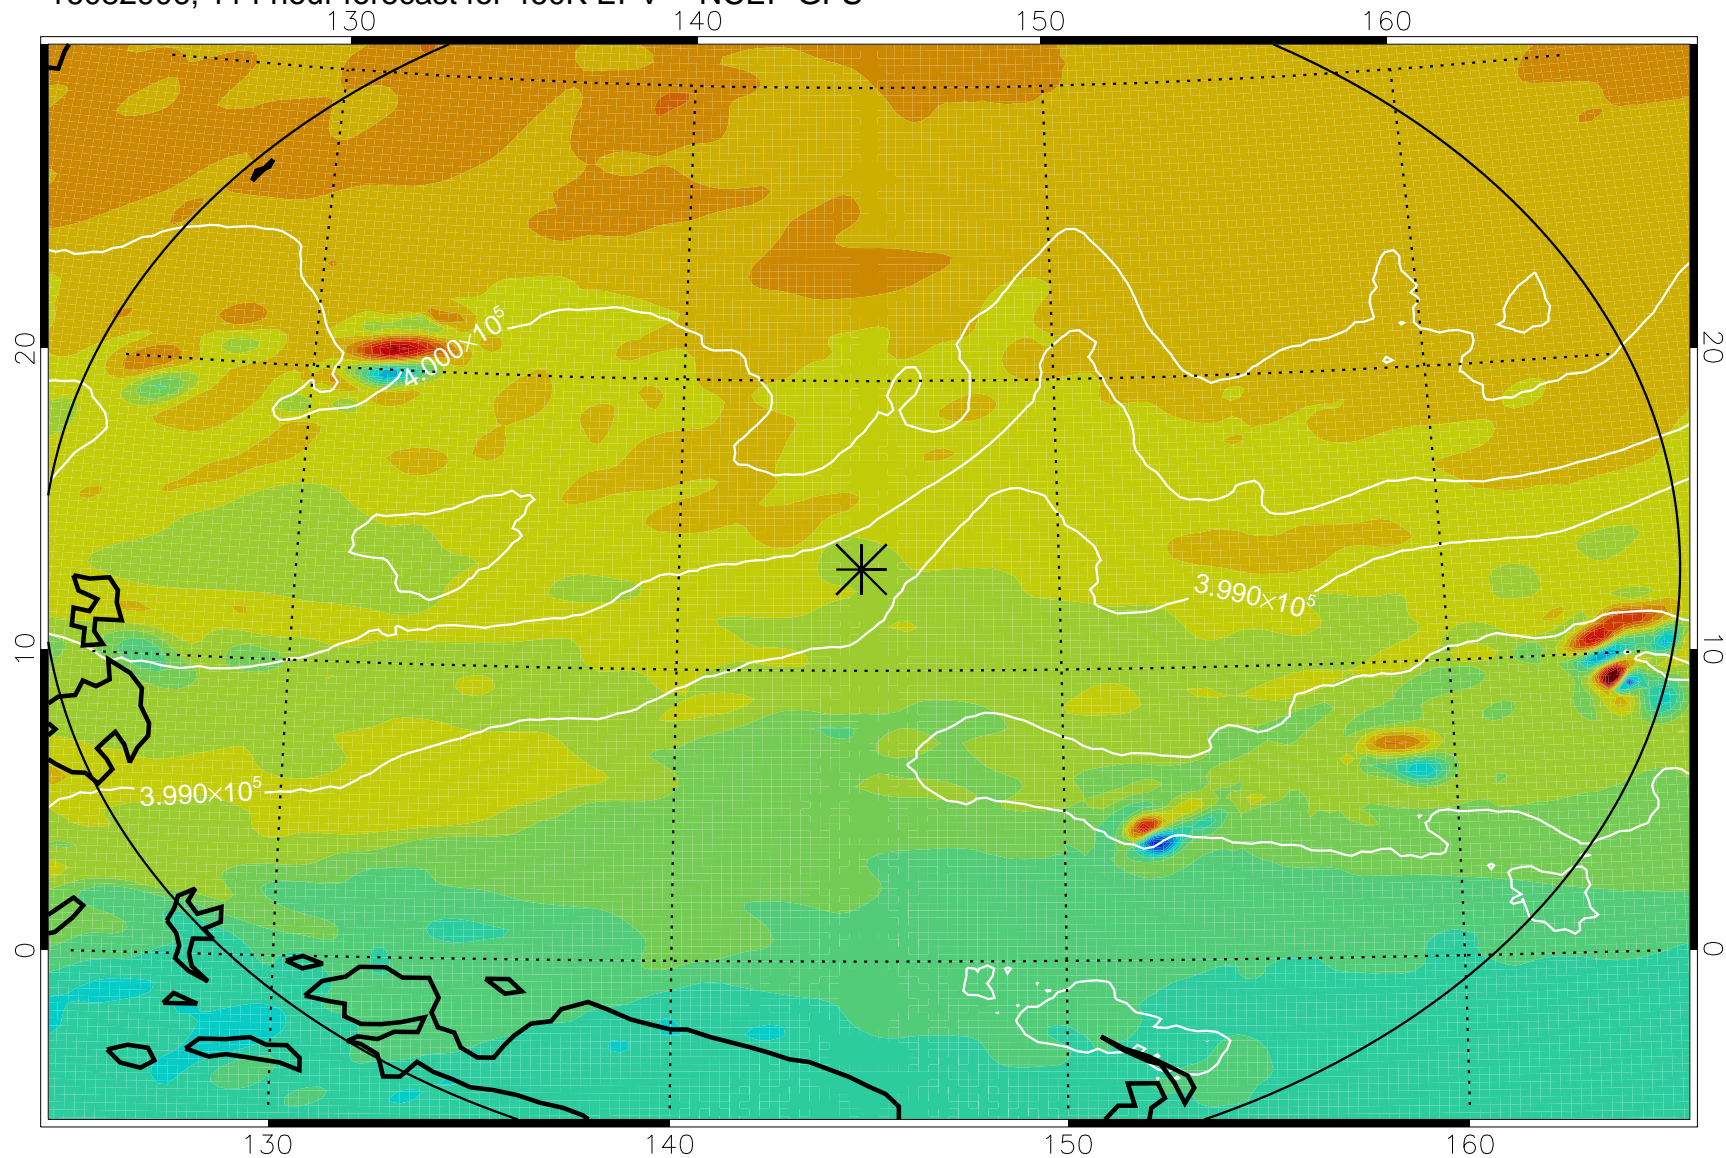

16082718, 78 hour forecast for 460K EPV -- NCEP GFS

460K Montgomery Streamfunction, white

Range ring of 2304 km

16082800, 84 hour forecast for 460K EPV -- NCEP GFS

460K Montgomery Streamfunction, white

Range ring of 2304 km

16082806, 90 hour forecast for 460K EPV -- NCEP GFS

460K Montgomery Streamfunction, white

Range ring of 2304 km

16082812, 96 hour forecast for 460K EPV -- NCEP GFS

460K Montgomery Streamfunction, white

Range ring of 2304 km

16082818, 102 hour forecast for 460K EPV -- NCEP GFS

460K Montgomery Streamfunction, white

Range ring of 2304 km

16082900, 108 hour forecast for 460K EPV -- NCEP GFS

460K Montgomery Streamfunction, white

Range ring of 2304 km

16082906, 114 hour forecast for 460K EPV -- NCEP GFS

460K Montgomery Streamfunction, white

Range ring of 2304 km

16082912, 120 hour forecast for 460K EPV -- NCEP GFS

460K Montgomery Streamfunction, white

Range ring of 2304 km