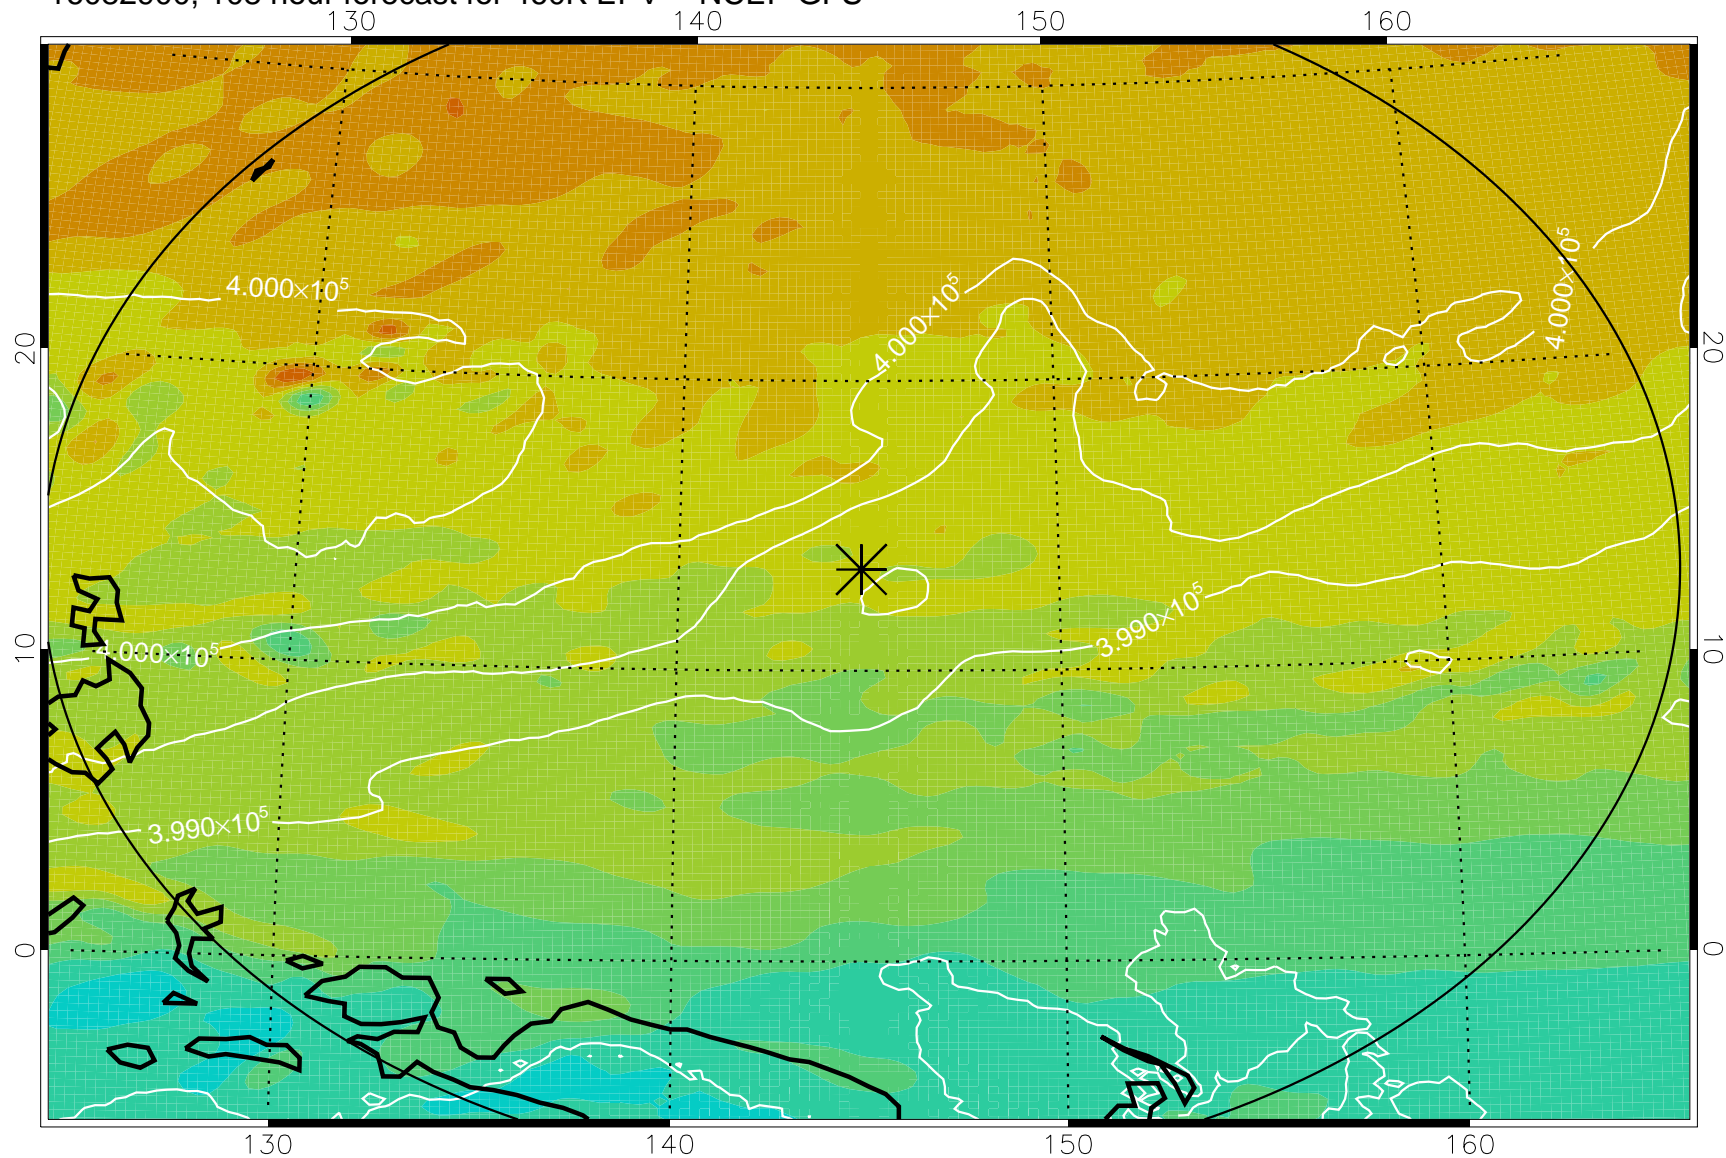

16082718, 78 hour forecast for 460K EPV -- NCEP GFS

460K Montgomery Streamfunction, white

Range ring of 2304 km

16082800, 84 hour forecast for 460K EPV -- NCEP GFS

460K Montgomery Streamfunction, white

Range ring of 2304 km

16082806, 90 hour forecast for 460K EPV -- NCEP GFS

460K Montgomery Streamfunction, white

Range ring of 2304 km

16082812, 96 hour forecast for 460K EPV -- NCEP GFS

460K Montgomery Streamfunction, white

Range ring of 2304 km

16082818, 102 hour forecast for 460K EPV -- NCEP GFS

460K Montgomery Streamfunction, white

Range ring of 2304 km

16082900, 108 hour forecast for 460K EPV -- NCEP GFS

460K Montgomery Streamfunction, white

Range ring of 2304 km

16082906, 114 hour forecast for 460K EPV -- NCEP GFS

460K Montgomery Streamfunction, white

Range ring of 2304 km

16082912, 120 hour forecast for 460K EPV -- NCEP GFS

460K Montgomery Streamfunction, white

Range ring of 2304 km