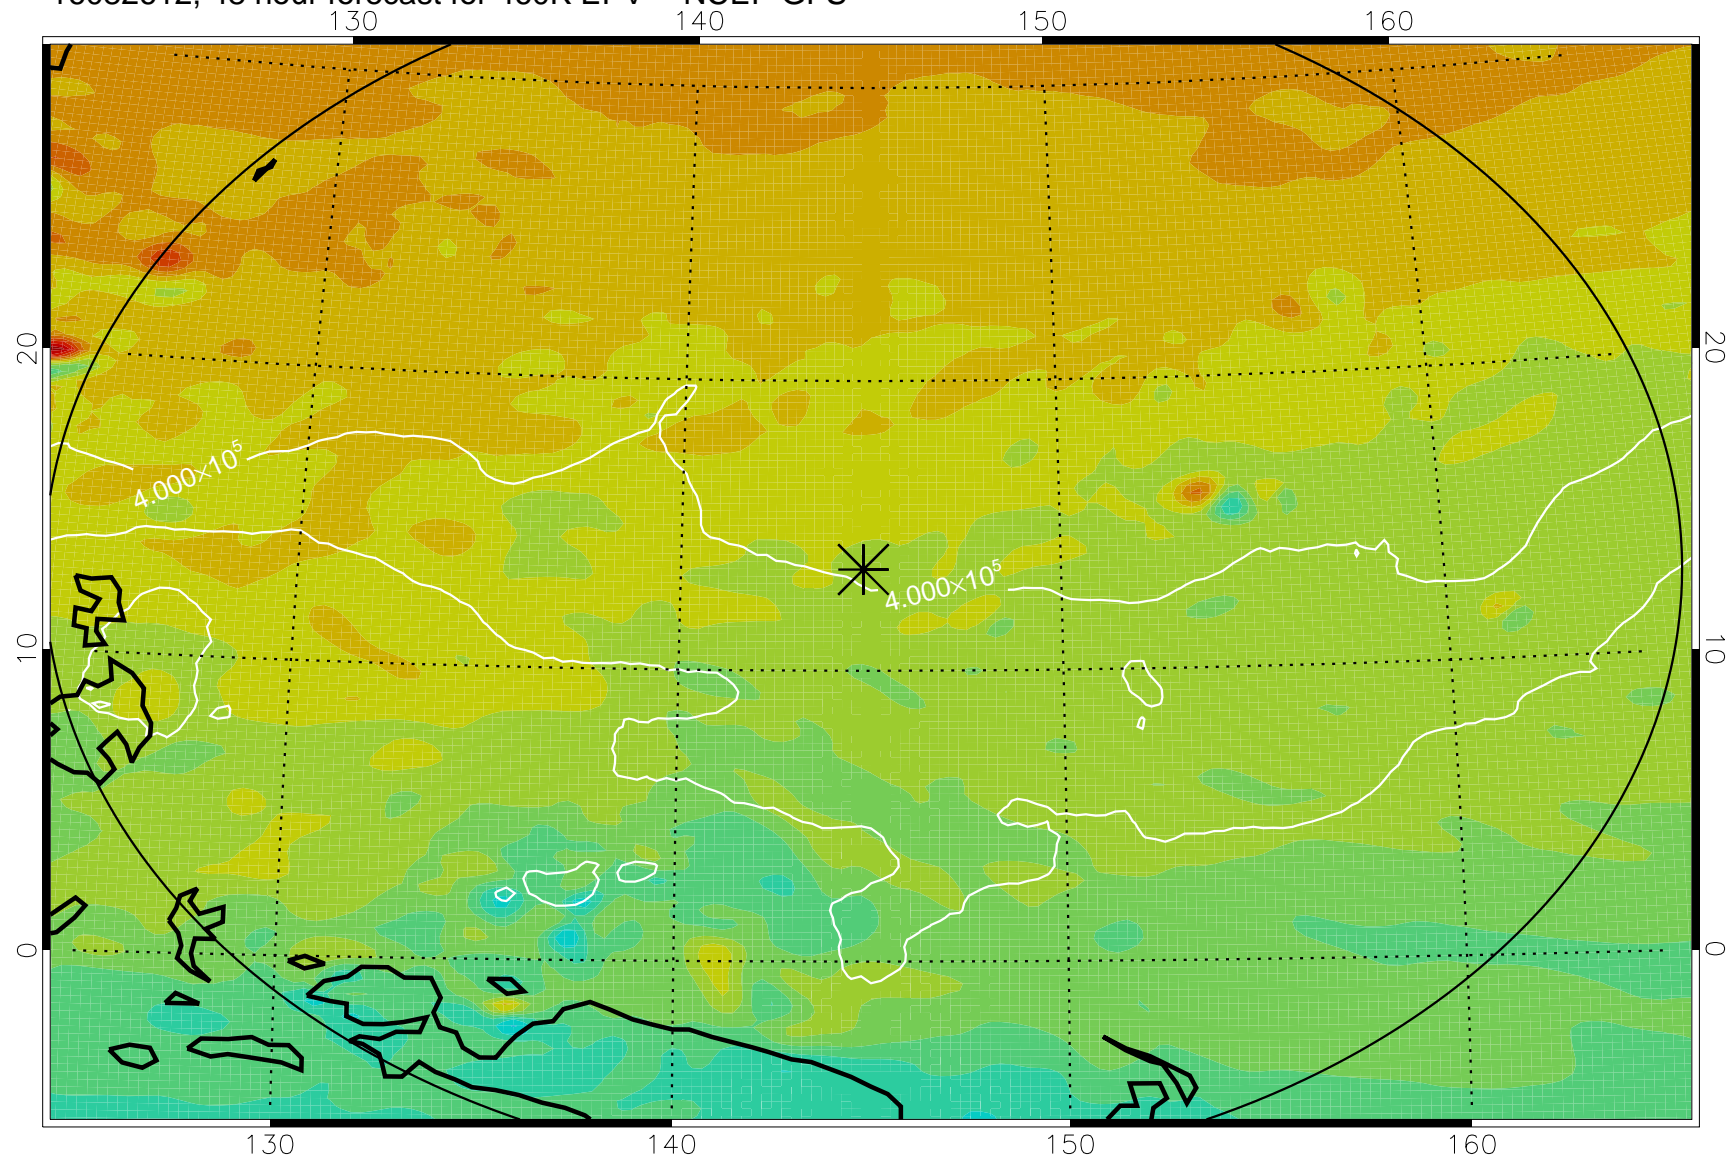

16082518, 30 hour forecast for 460K EPV -- NCEP GFS

460K Montgomery Streamfunction, white

Range ring of 2304 km

16082600, 36 hour forecast for 460K EPV -- NCEP GFS

460K Montgomery Streamfunction, white

Range ring of 2304 km

16082606, 42 hour forecast for 460K EPV -- NCEP GFS

460K Montgomery Streamfunction, white

Range ring of 2304 km

16082612, 48 hour forecast for 460K EPV -- NCEP GFS

460K Montgomery Streamfunction, white

Range ring of 2304 km

16082618, 54 hour forecast for 460K EPV -- NCEP GFS

460K Montgomery Streamfunction, white

Range ring of 2304 km

16082700, 60 hour forecast for 460K EPV -- NCEP GFS

460K Montgomery Streamfunction, white

Range ring of 2304 km

16082718, 78 hour forecast for 460K EPV -- NCEP GFS

460K Montgomery Streamfunction, white

Range ring of 2304 km

16082800, 84 hour forecast for 460K EPV -- NCEP GFS

460K Montgomery Streamfunction, white

Range ring of 2304 km