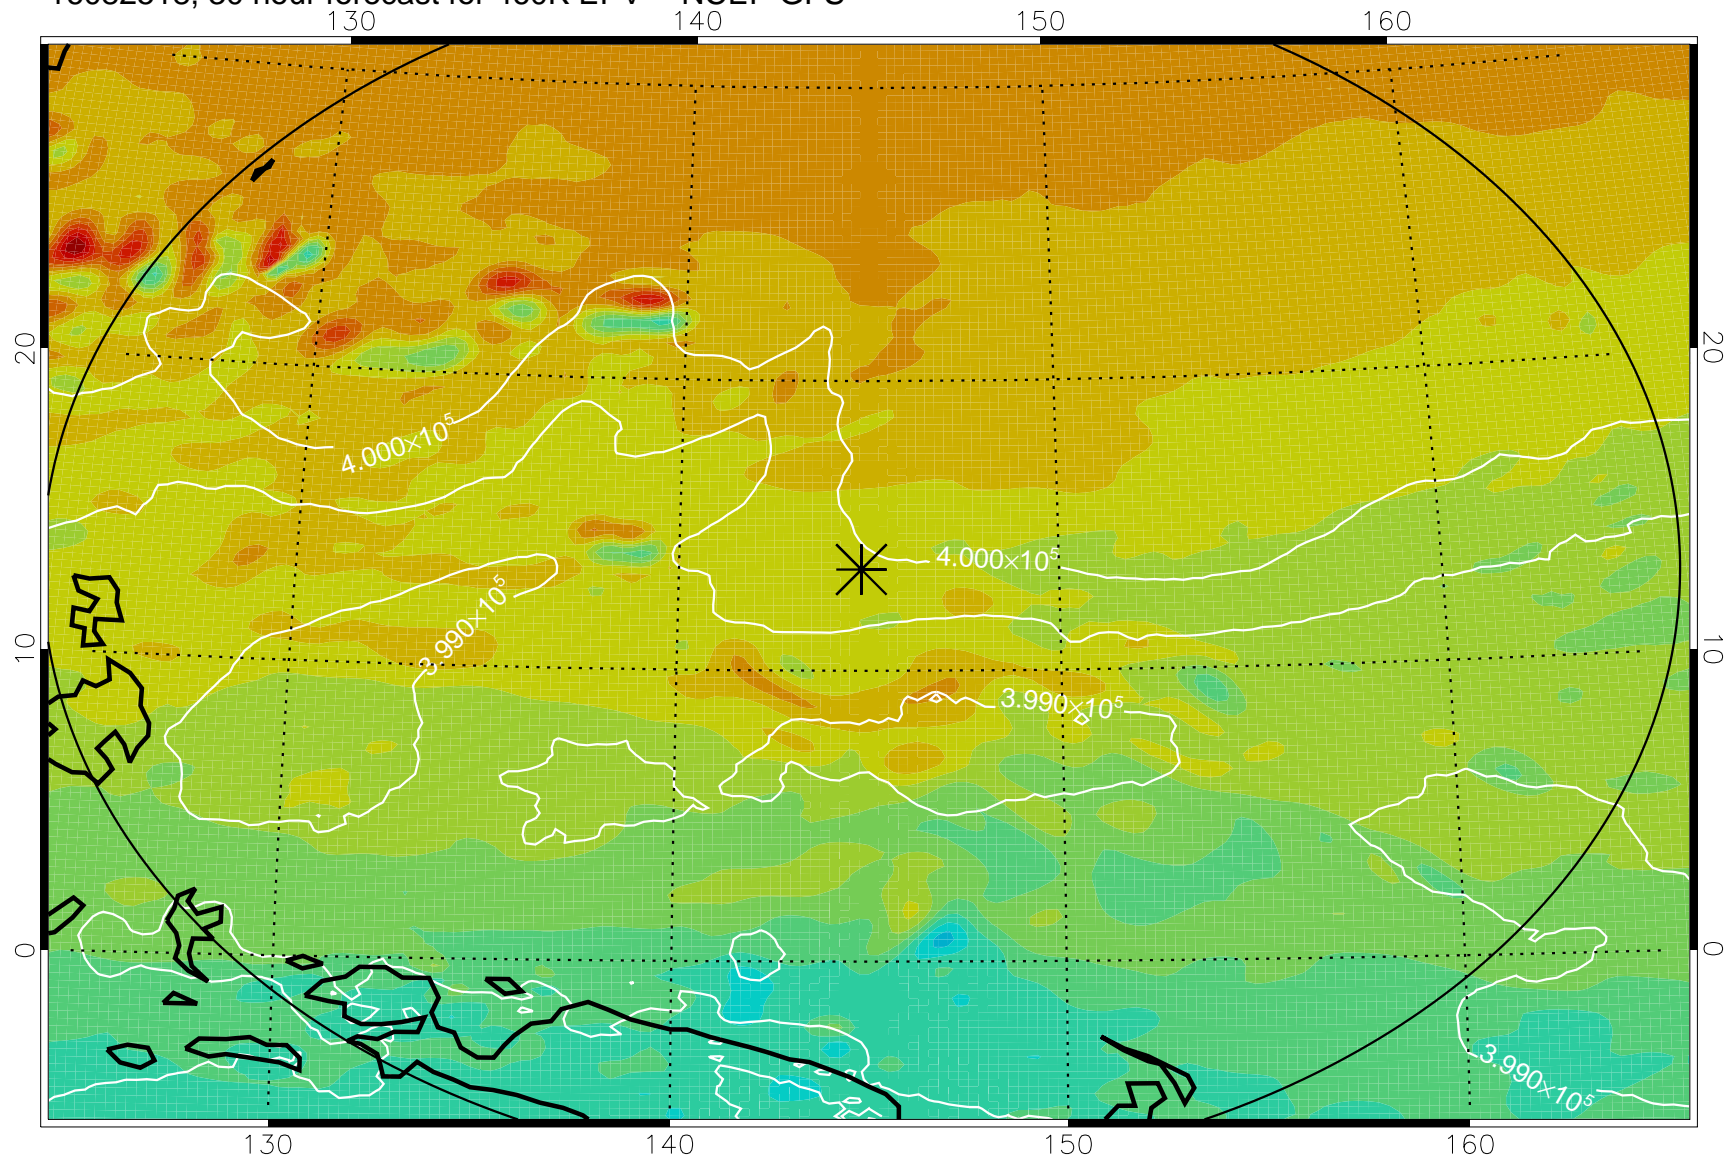

16082418, 6 hour forecast for 460K EPV -- NCEP GFS

460K Montgomery Streamfunction, white

Range ring of 2304 km

16082500, 12 hour forecast for 460K EPV -- NCEP GFS

460K Montgomery Streamfunction, white

Range ring of 2304 km

16082506, 18 hour forecast for 460K EPV -- NCEP GFS

460K Montgomery Streamfunction, white

Range ring of 2304 km

16082512, 24 hour forecast for 460K EPV -- NCEP GFS

460K Montgomery Streamfunction, white

Range ring of 2304 km

16082518, 30 hour forecast for 460K EPV -- NCEP GFS

460K Montgomery Streamfunction, white

Range ring of 2304 km

16082600, 36 hour forecast for 460K EPV -- NCEP GFS

460K Montgomery Streamfunction, white

Range ring of 2304 km

16082606, 42 hour forecast for 460K EPV -- NCEP GFS

460K Montgomery Streamfunction, white

Range ring of 2304 km

16082612, 48 hour forecast for 460K EPV -- NCEP GFS

460K Montgomery Streamfunction, white

Range ring of 2304 km