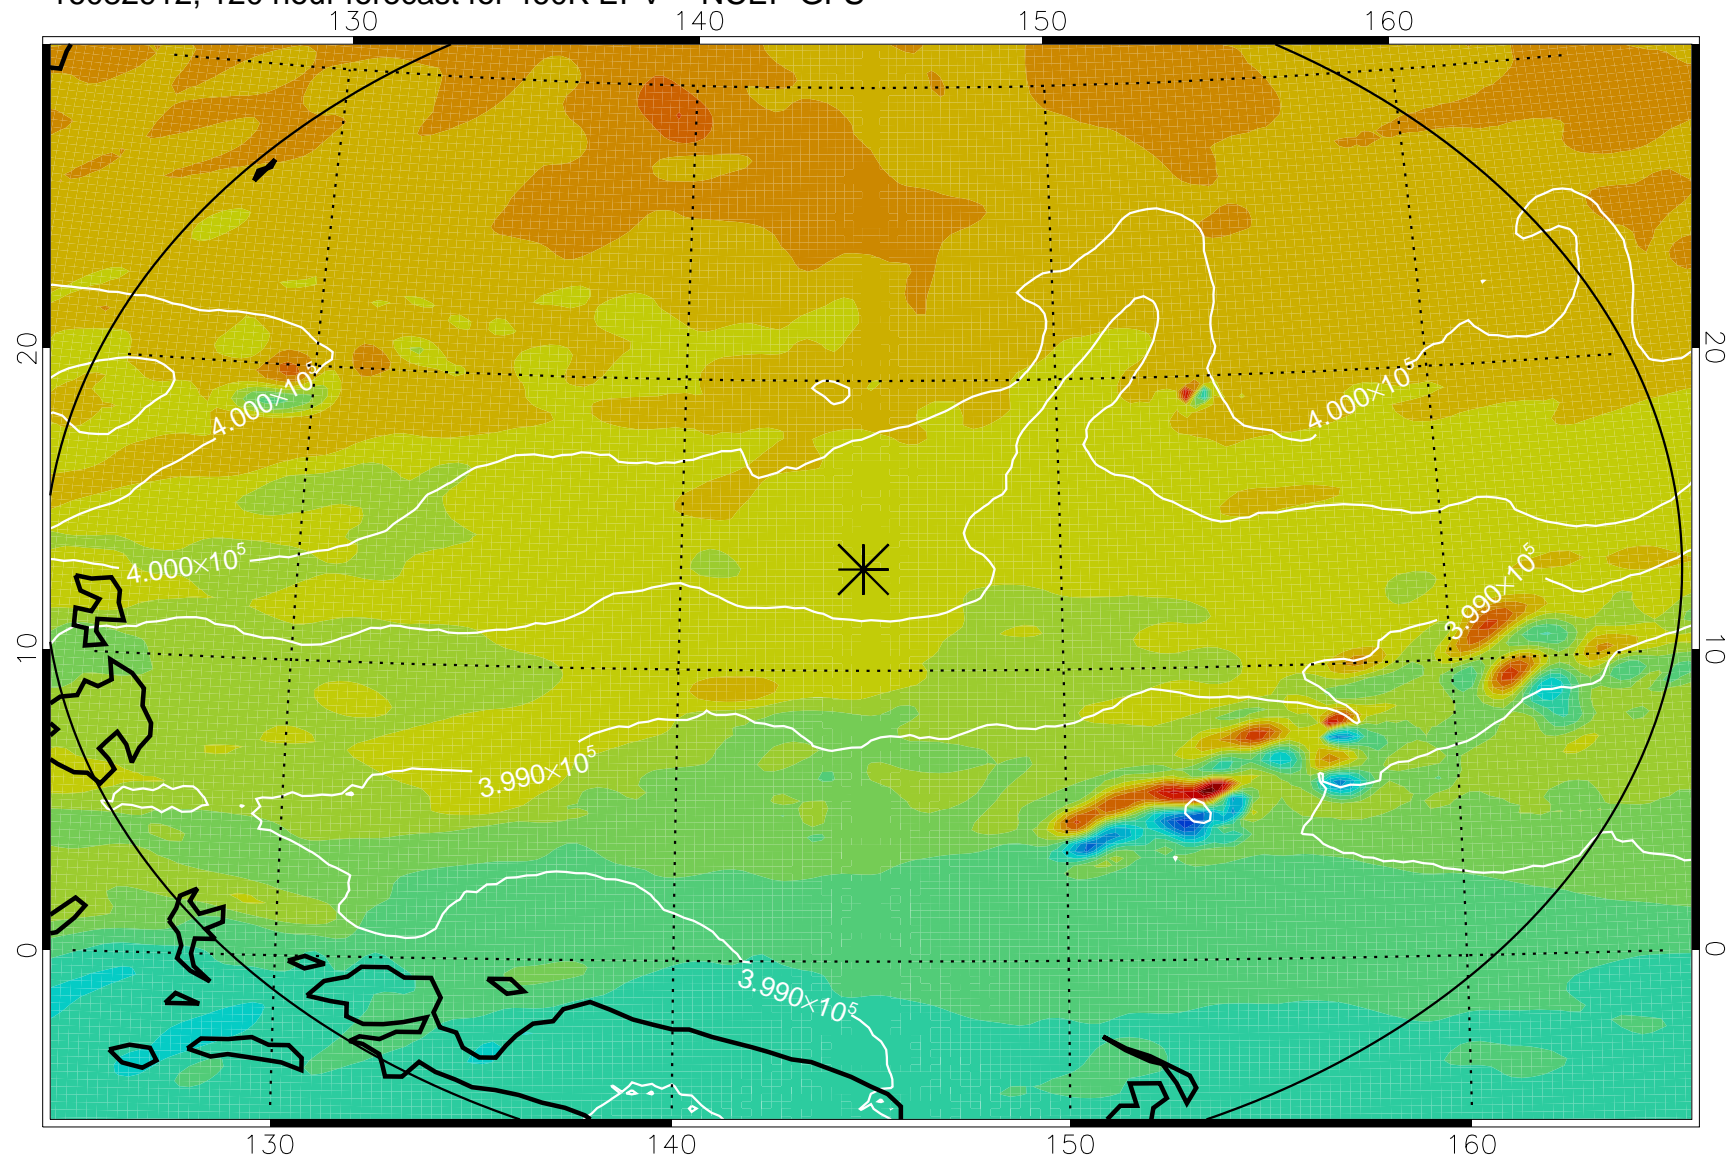

16082806, 90 hour forecast for 460K EPV -- NCEP GFS

460K Montgomery Streamfunction, white

Range ring of 2304 km

16082812, 96 hour forecast for 460K EPV -- NCEP GFS

460K Montgomery Streamfunction, white

Range ring of 2304 km

16082818, 102 hour forecast for 460K EPV -- NCEP GFS

460K Montgomery Streamfunction, white

Range ring of 2304 km

16082900, 108 hour forecast for 460K EPV -- NCEP GFS

460K Montgomery Streamfunction, white

Range ring of 2304 km

16082906, 114 hour forecast for 460K EPV -- NCEP GFS

460K Montgomery Streamfunction, white

Range ring of 2304 km

16082912, 120 hour forecast for 460K EPV -- NCEP GFS

460K Montgomery Streamfunction, white

Range ring of 2304 km