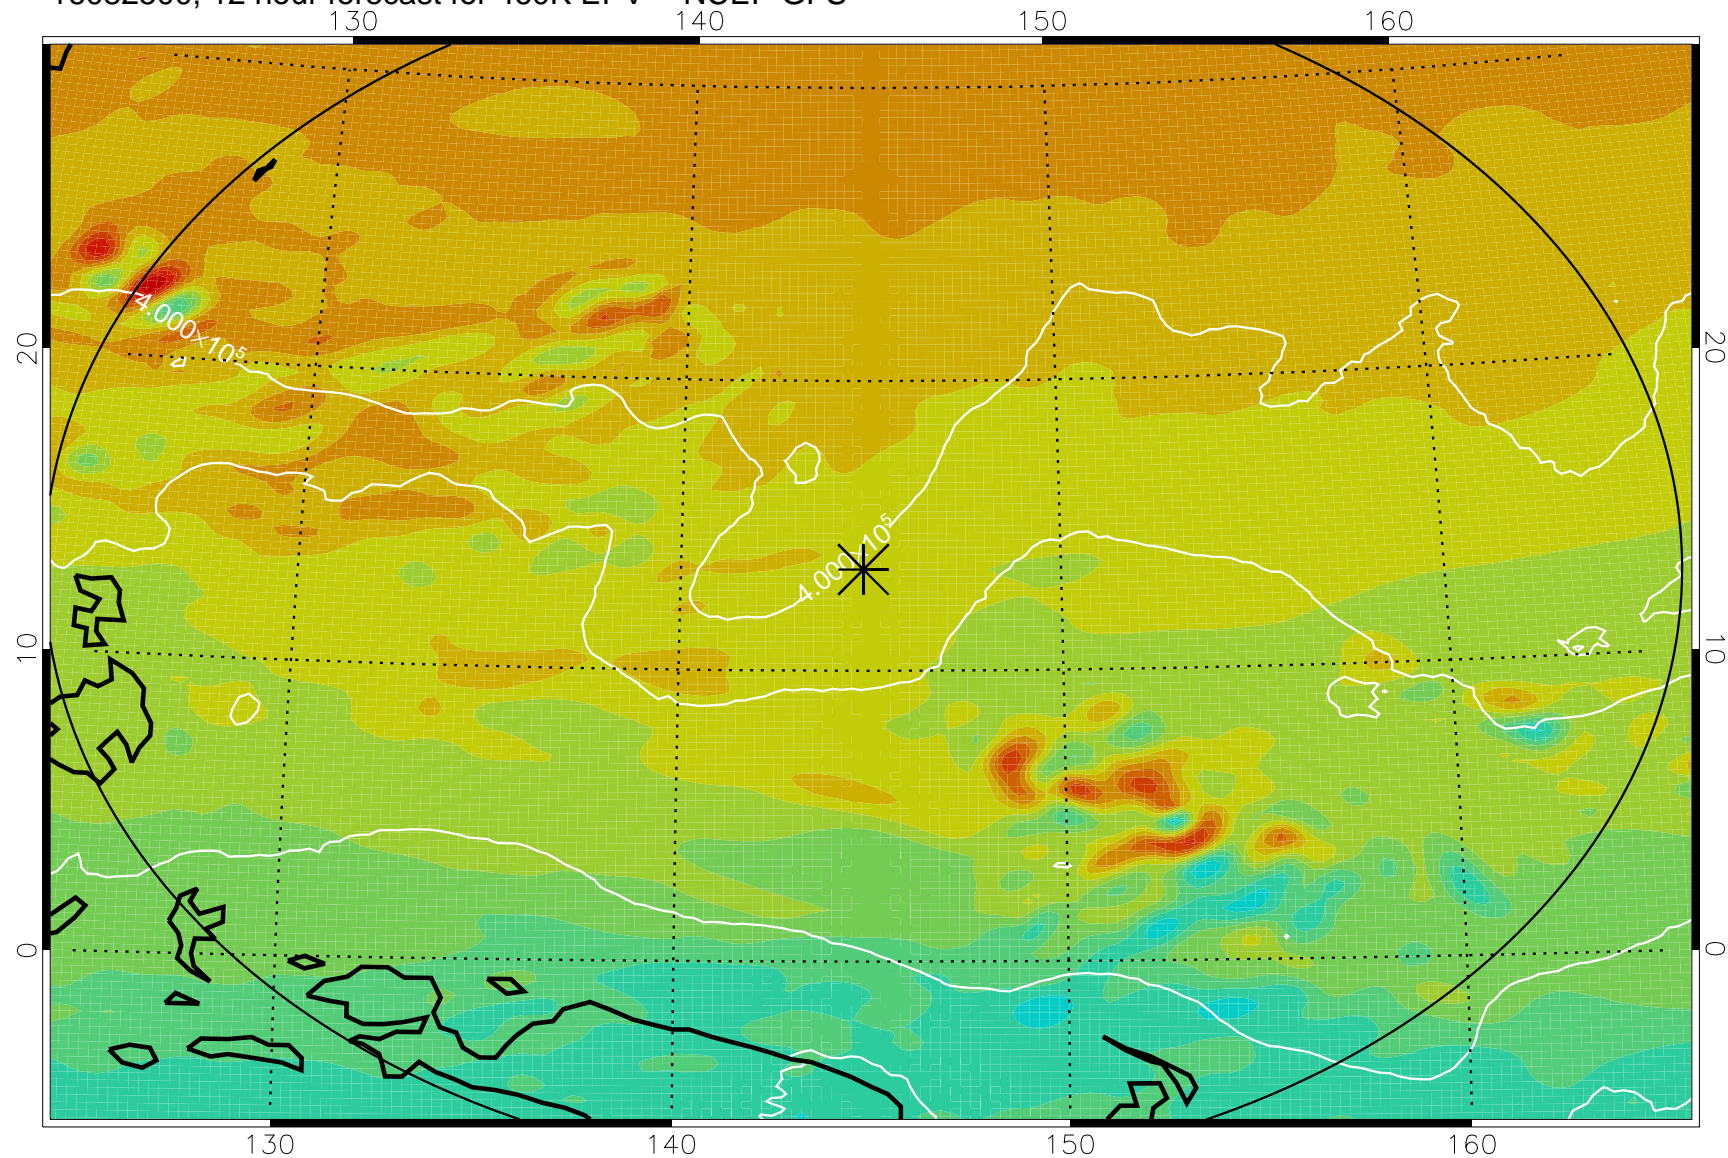

16082418, 6 hour forecast for 460K EPV -- NCEP GFS

460K Montgomery Streamfunction, white

Range ring of 2304 km

16082500, 12 hour forecast for 460K EPV -- NCEP GFS

460K Montgomery Streamfunction, white

Range ring of 2304 km

16082506, 18 hour forecast for 460K EPV -- NCEP GFS

460K Montgomery Streamfunction, white

Range ring of 2304 km

16082512, 24 hour forecast for 460K EPV -- NCEP GFS

460K Montgomery Streamfunction, white

Range ring of 2304 km

16082518, 30 hour forecast for 460K EPV -- NCEP GFS

460K Montgomery Streamfunction, white

Range ring of 2304 km

16082600, 36 hour forecast for 460K EPV -- NCEP GFS

460K Montgomery Streamfunction, white

Range ring of 2304 km

16082606, 42 hour forecast for 460K EPV -- NCEP GFS

460K Montgomery Streamfunction, white

Range ring of 2304 km

16082612, 48 hour forecast for 460K EPV -- NCEP GFS

460K Montgomery Streamfunction, white

Range ring of 2304 km