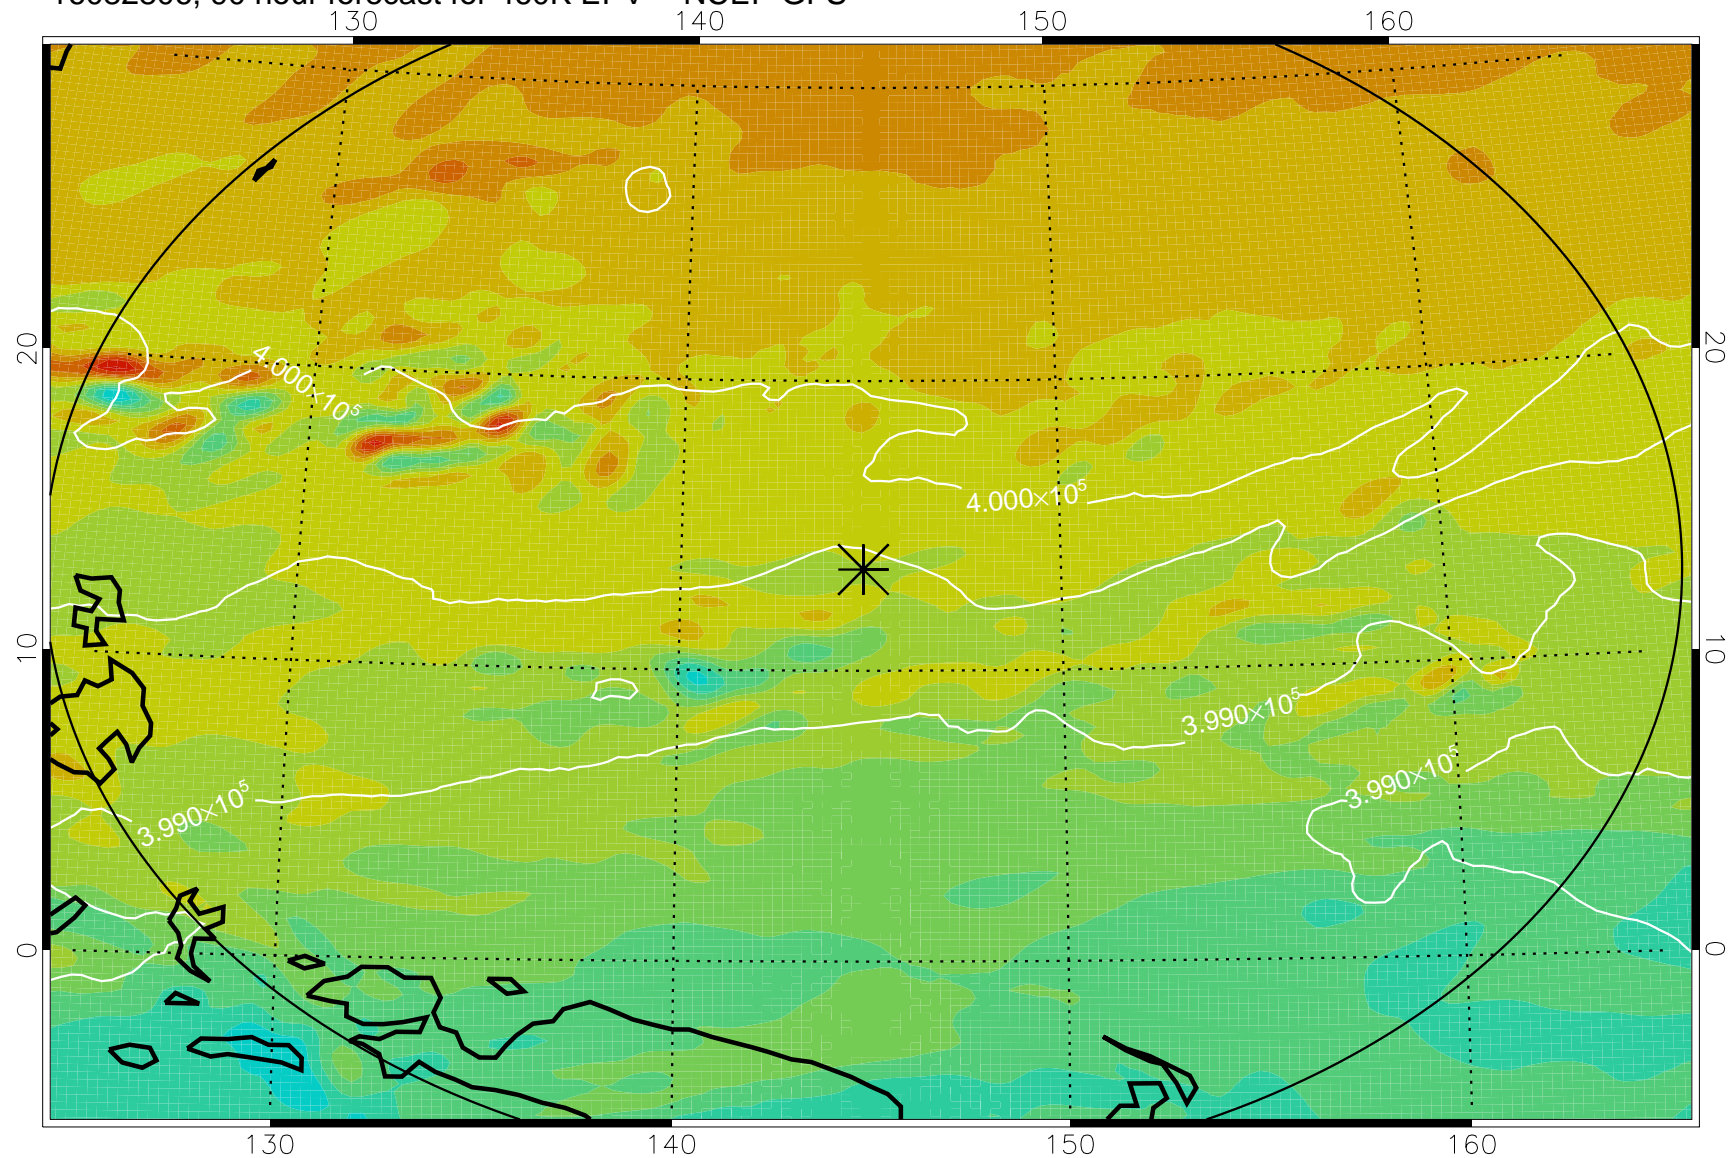

16082706, 66 hour forecast for 460K EPV -- NCEP GFS

460K Montgomery Streamfunction, white

Range ring of 2304 km

16082712, 72 hour forecast for 460K EPV -- NCEP GFS

460K Montgomery Streamfunction, white

Range ring of 2304 km

16082718, 78 hour forecast for 460K EPV -- NCEP GFS

460K Montgomery Streamfunction, white

Range ring of 2304 km

16082800, 84 hour forecast for 460K EPV -- NCEP GFS

460K Montgomery Streamfunction, white

Range ring of 2304 km

16082806, 90 hour forecast for 460K EPV -- NCEP GFS

460K Montgomery Streamfunction, white

Range ring of 2304 km

16082812, 96 hour forecast for 460K EPV -- NCEP GFS

460K Montgomery Streamfunction, white

Range ring of 2304 km

16082818, 102 hour forecast for 460K EPV -- NCEP GFS

460K Montgomery Streamfunction, white

Range ring of 2304 km

16082900, 108 hour forecast for 460K EPV -- NCEP GFS

460K Montgomery Streamfunction, white

Range ring of 2304 km