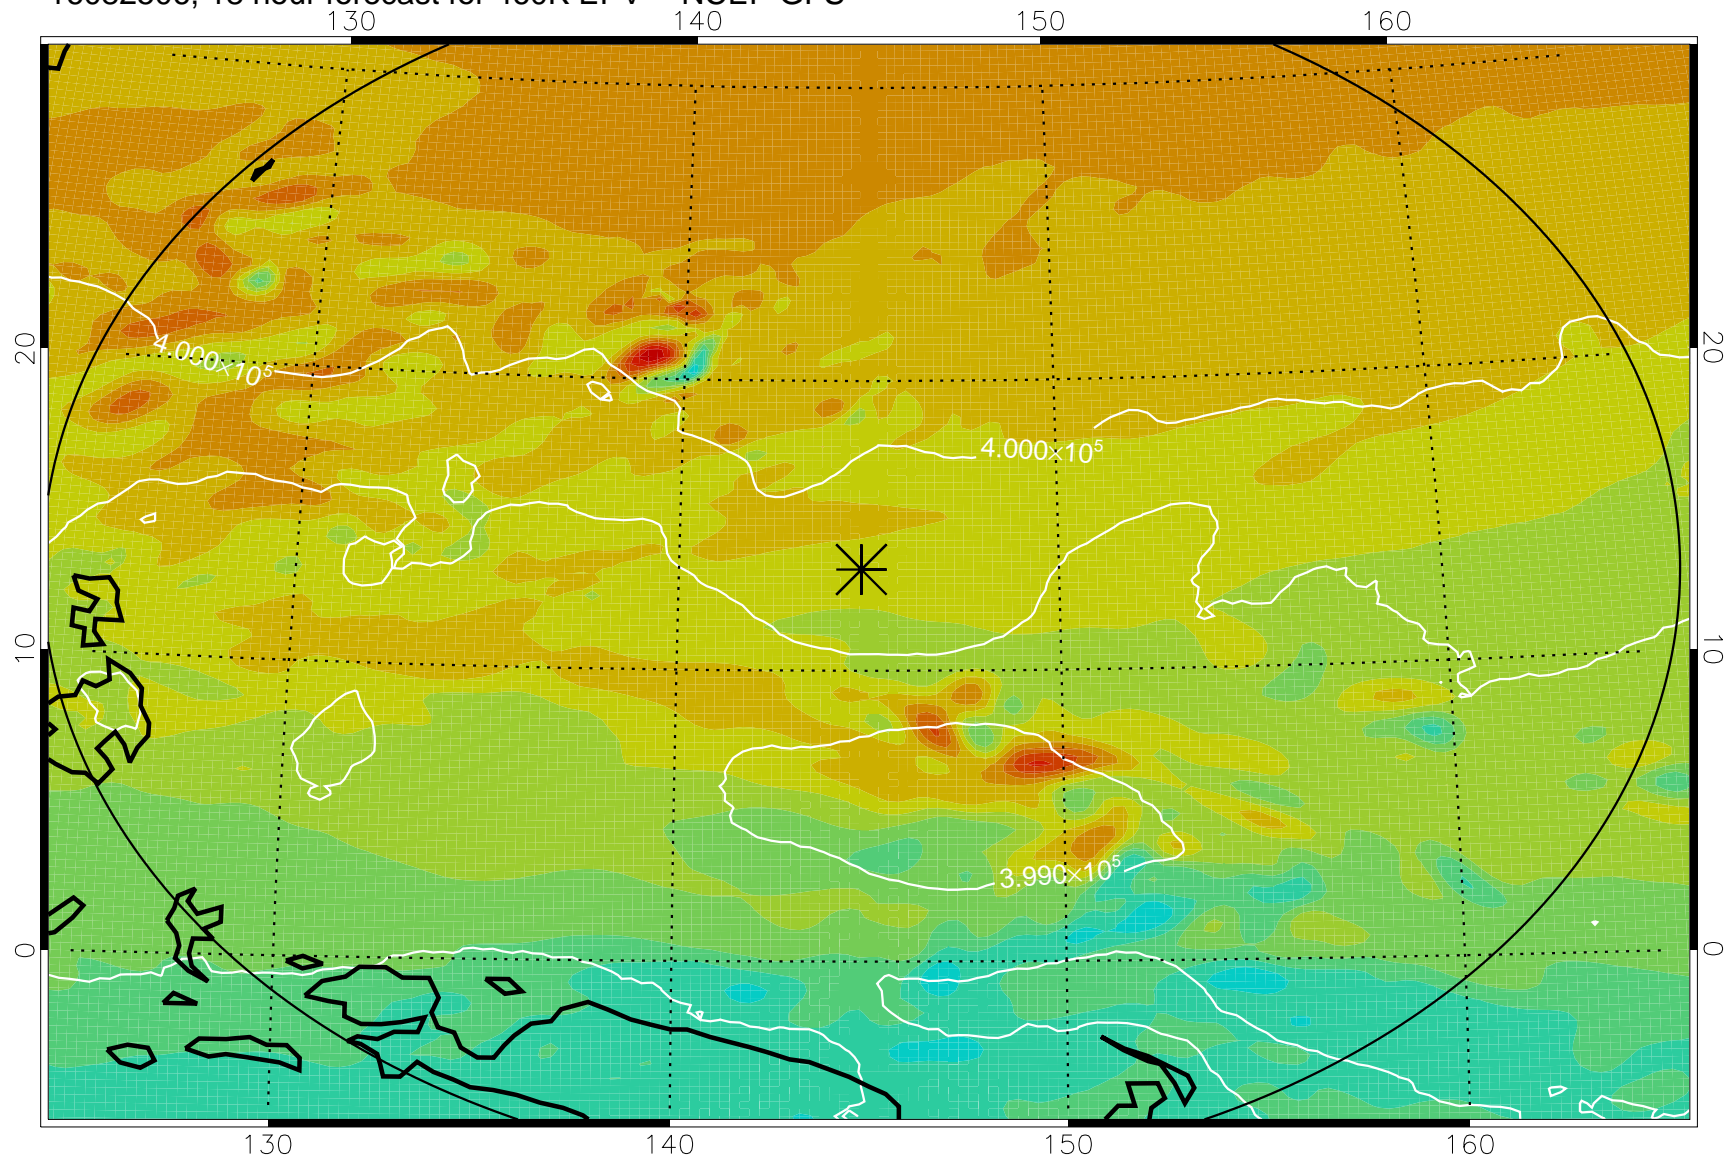

16082418, 6 hour forecast for 460K EPV -- NCEP GFS

460K Montgomery Streamfunction, white

Range ring of 2304 km

16082500, 12 hour forecast for 460K EPV -- NCEP GFS

460K Montgomery Streamfunction, white

Range ring of 2304 km

16082506, 18 hour forecast for 460K EPV -- NCEP GFS

460K Montgomery Streamfunction, white

Range ring of 2304 km

16082512, 24 hour forecast for 460K EPV -- NCEP GFS

460K Montgomery Streamfunction, white

Range ring of 2304 km

16082518, 30 hour forecast for 460K EPV -- NCEP GFS

460K Montgomery Streamfunction, white

Range ring of 2304 km

16082600, 36 hour forecast for 460K EPV -- NCEP GFS

460K Montgomery Streamfunction, white

Range ring of 2304 km

16082606, 42 hour forecast for 460K EPV -- NCEP GFS

460K Montgomery Streamfunction, white

Range ring of 2304 km

16082612, 48 hour forecast for 460K EPV -- NCEP GFS

460K Montgomery Streamfunction, white

Range ring of 2304 km