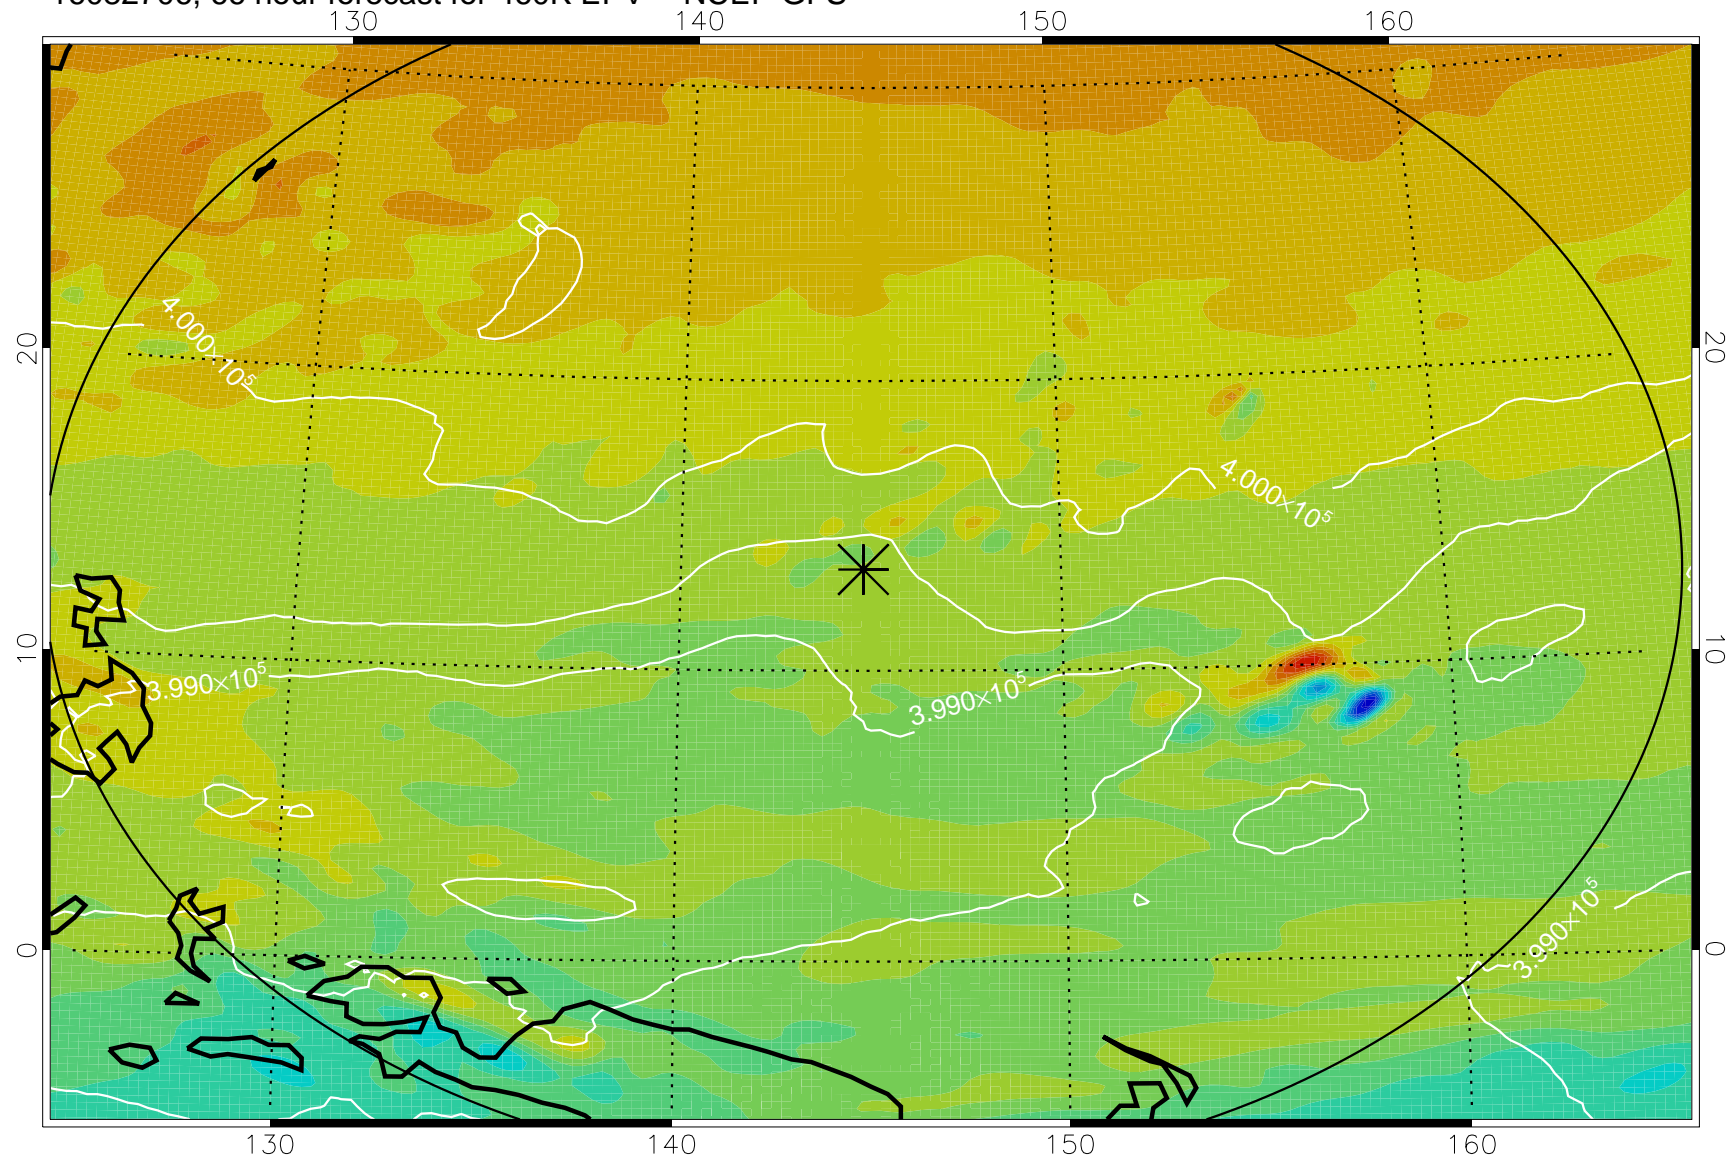

16082618, 54 hour forecast for 460K EPV -- NCEP GFS

460K Montgomery Streamfunction, white

Range ring of 2304 km

16082700, 60 hour forecast for 460K EPV -- NCEP GFS

460K Montgomery Streamfunction, white

Range ring of 2304 km

16082706, 66 hour forecast for 460K EPV -- NCEP GFS

460K Montgomery Streamfunction, white

Range ring of 2304 km

16082712, 72 hour forecast for 460K EPV -- NCEP GFS

460K Montgomery Streamfunction, white

Range ring of 2304 km

16082718, 78 hour forecast for 460K EPV -- NCEP GFS

460K Montgomery Streamfunction, white

Range ring of 2304 km

16082800, 84 hour forecast for 460K EPV -- NCEP GFS

460K Montgomery Streamfunction, white

Range ring of 2304 km

16082818, 102 hour forecast for 460K EPV -- NCEP GFS

460K Montgomery Streamfunction, white

Range ring of 2304 km

16082900, 108 hour forecast for 460K EPV -- NCEP GFS

460K Montgomery Streamfunction, white

Range ring of 2304 km