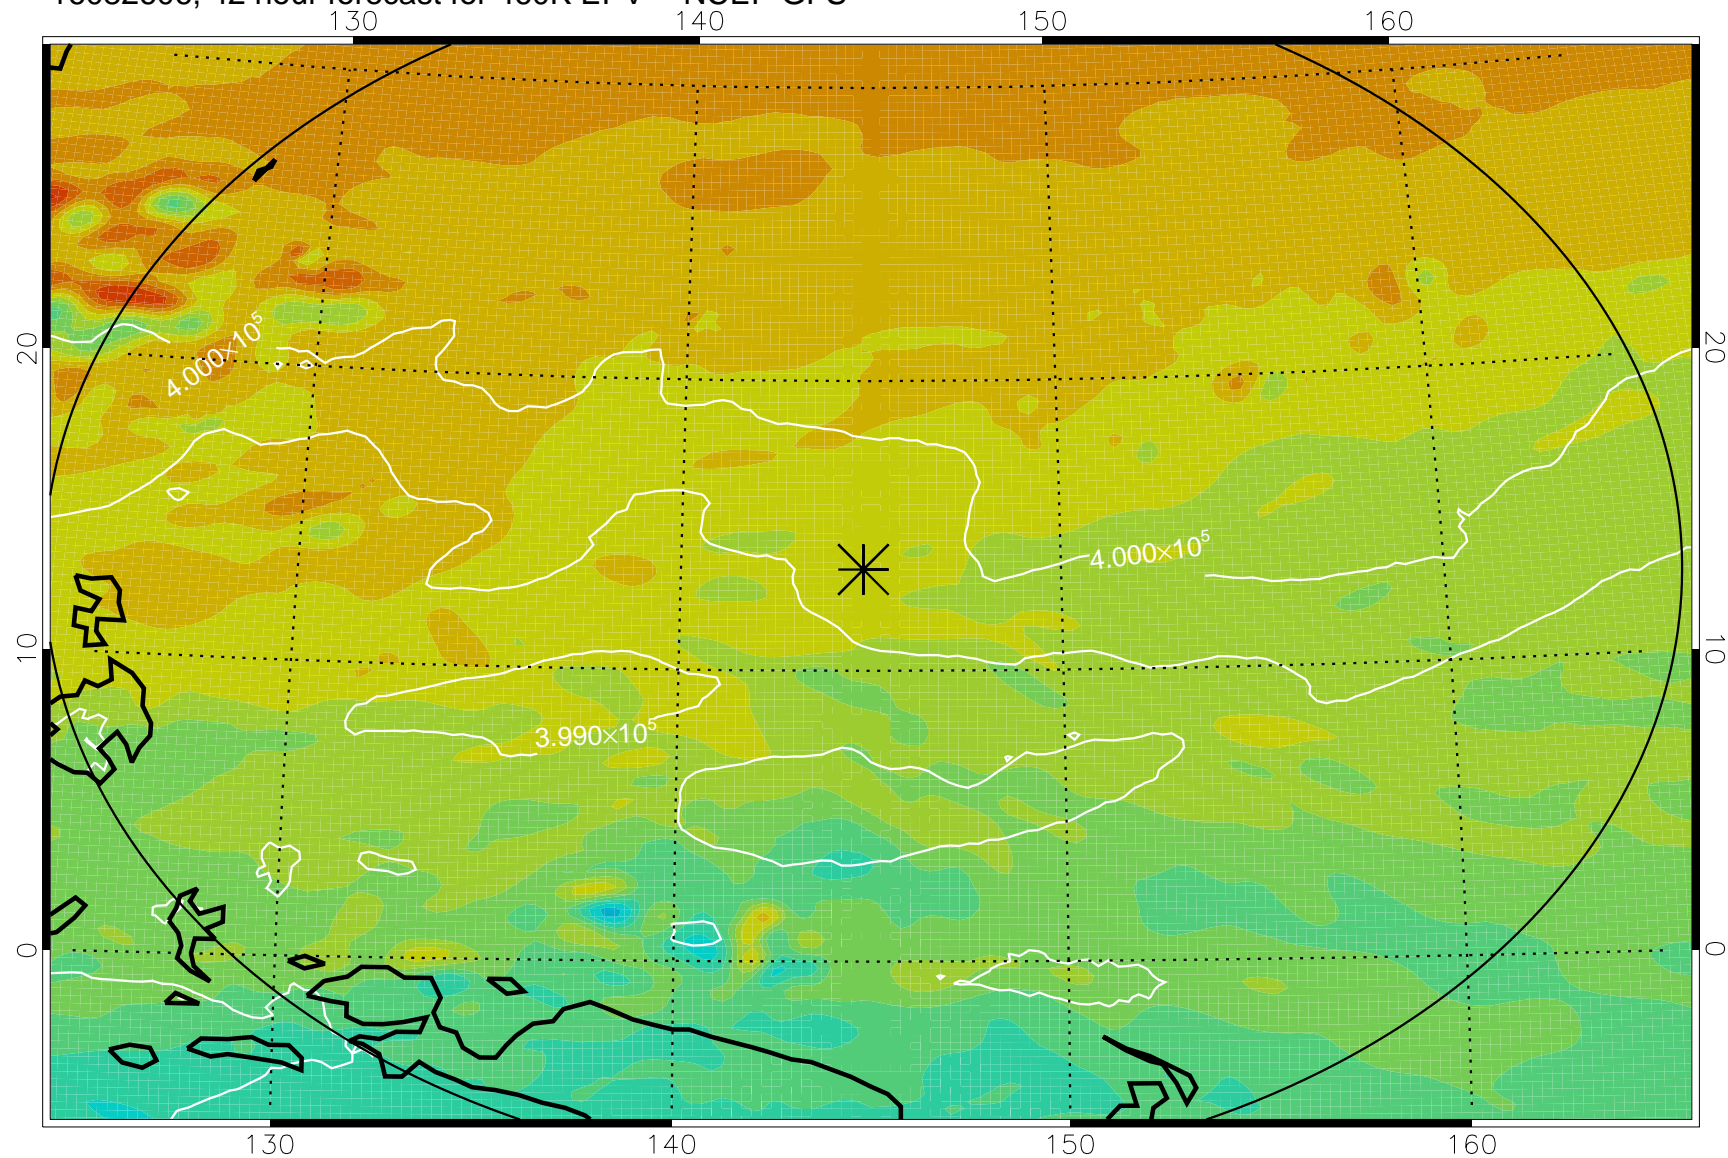

16082518, 30 hour forecast for 460K EPV -- NCEP GFS

460K Montgomery Streamfunction, white

Range ring of 2304 km

16082600, 36 hour forecast for 460K EPV -- NCEP GFS

460K Montgomery Streamfunction, white

Range ring of 2304 km

16082606, 42 hour forecast for 460K EPV -- NCEP GFS

460K Montgomery Streamfunction, white

Range ring of 2304 km

16082612, 48 hour forecast for 460K EPV -- NCEP GFS

460K Montgomery Streamfunction, white

Range ring of 2304 km

16082618, 54 hour forecast for 460K EPV -- NCEP GFS

460K Montgomery Streamfunction, white

Range ring of 2304 km

16082700, 60 hour forecast for 460K EPV -- NCEP GFS

460K Montgomery Streamfunction, white

Range ring of 2304 km

16082718, 78 hour forecast for 460K EPV -- NCEP GFS

460K Montgomery Streamfunction, white

Range ring of 2304 km

16082800, 84 hour forecast for 460K EPV -- NCEP GFS

460K Montgomery Streamfunction, white

Range ring of 2304 km