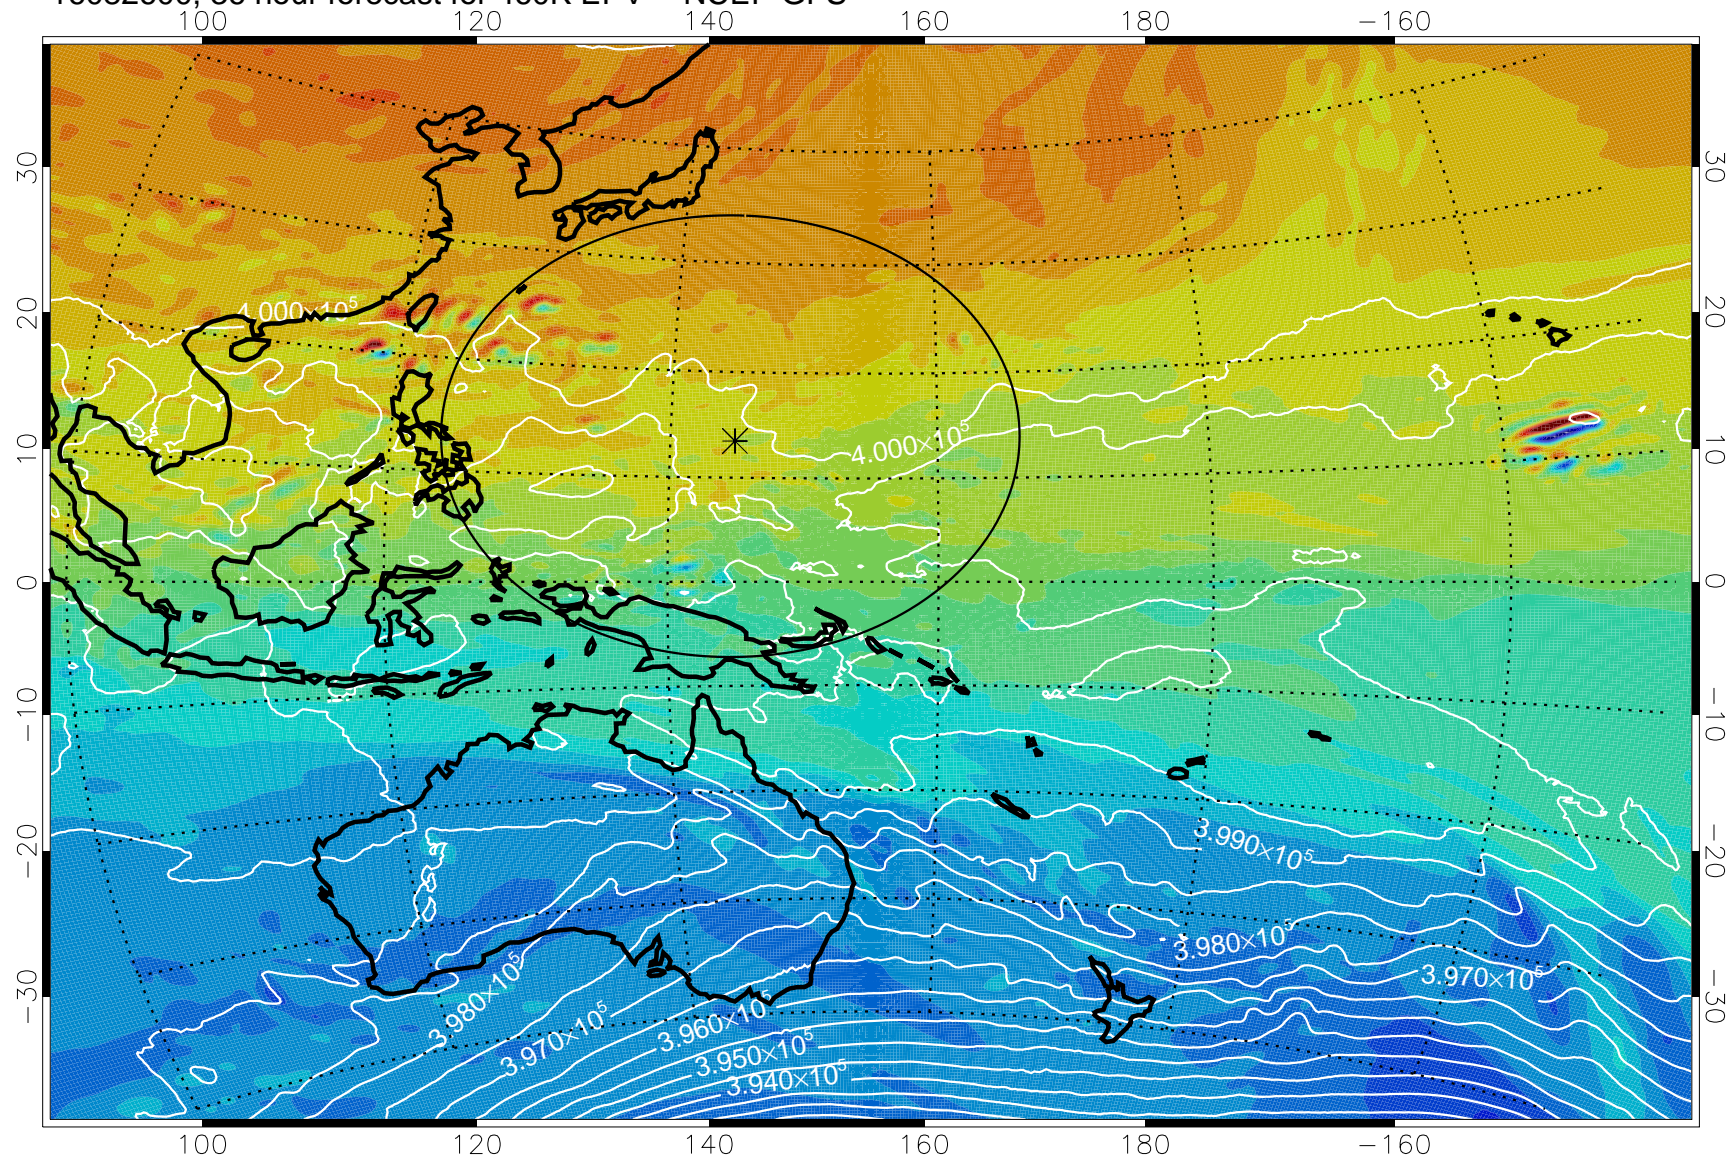

16082418, 6 hour forecast for 460K EPV -- NCEP GFS

460K Montgomery Streamfunction, white

Range ring of 2304 km

16082500, 12 hour forecast for 460K EPV -- NCEP GFS

460K Montgomery Streamfunction, white

Range ring of 2304 km

16082506, 18 hour forecast for 460K EPV -- NCEP GFS

460K Montgomery Streamfunction, white

Range ring of 2304 km

16082512, 24 hour forecast for 460K EPV -- NCEP GFS

460K Montgomery Streamfunction, white

Range ring of 2304 km

16082518, 30 hour forecast for 460K EPV -- NCEP GFS

460K Montgomery Streamfunction, white

Range ring of 2304 km

16082600, 36 hour forecast for 460K EPV -- NCEP GFS

460K Montgomery Streamfunction, white

Range ring of 2304 km

16082606, 42 hour forecast for 460K EPV -- NCEP GFS

460K Montgomery Streamfunction, white

Range ring of 2304 km

16082612, 48 hour forecast for 460K EPV -- NCEP GFS

460K Montgomery Streamfunction, white

Range ring of 2304 km