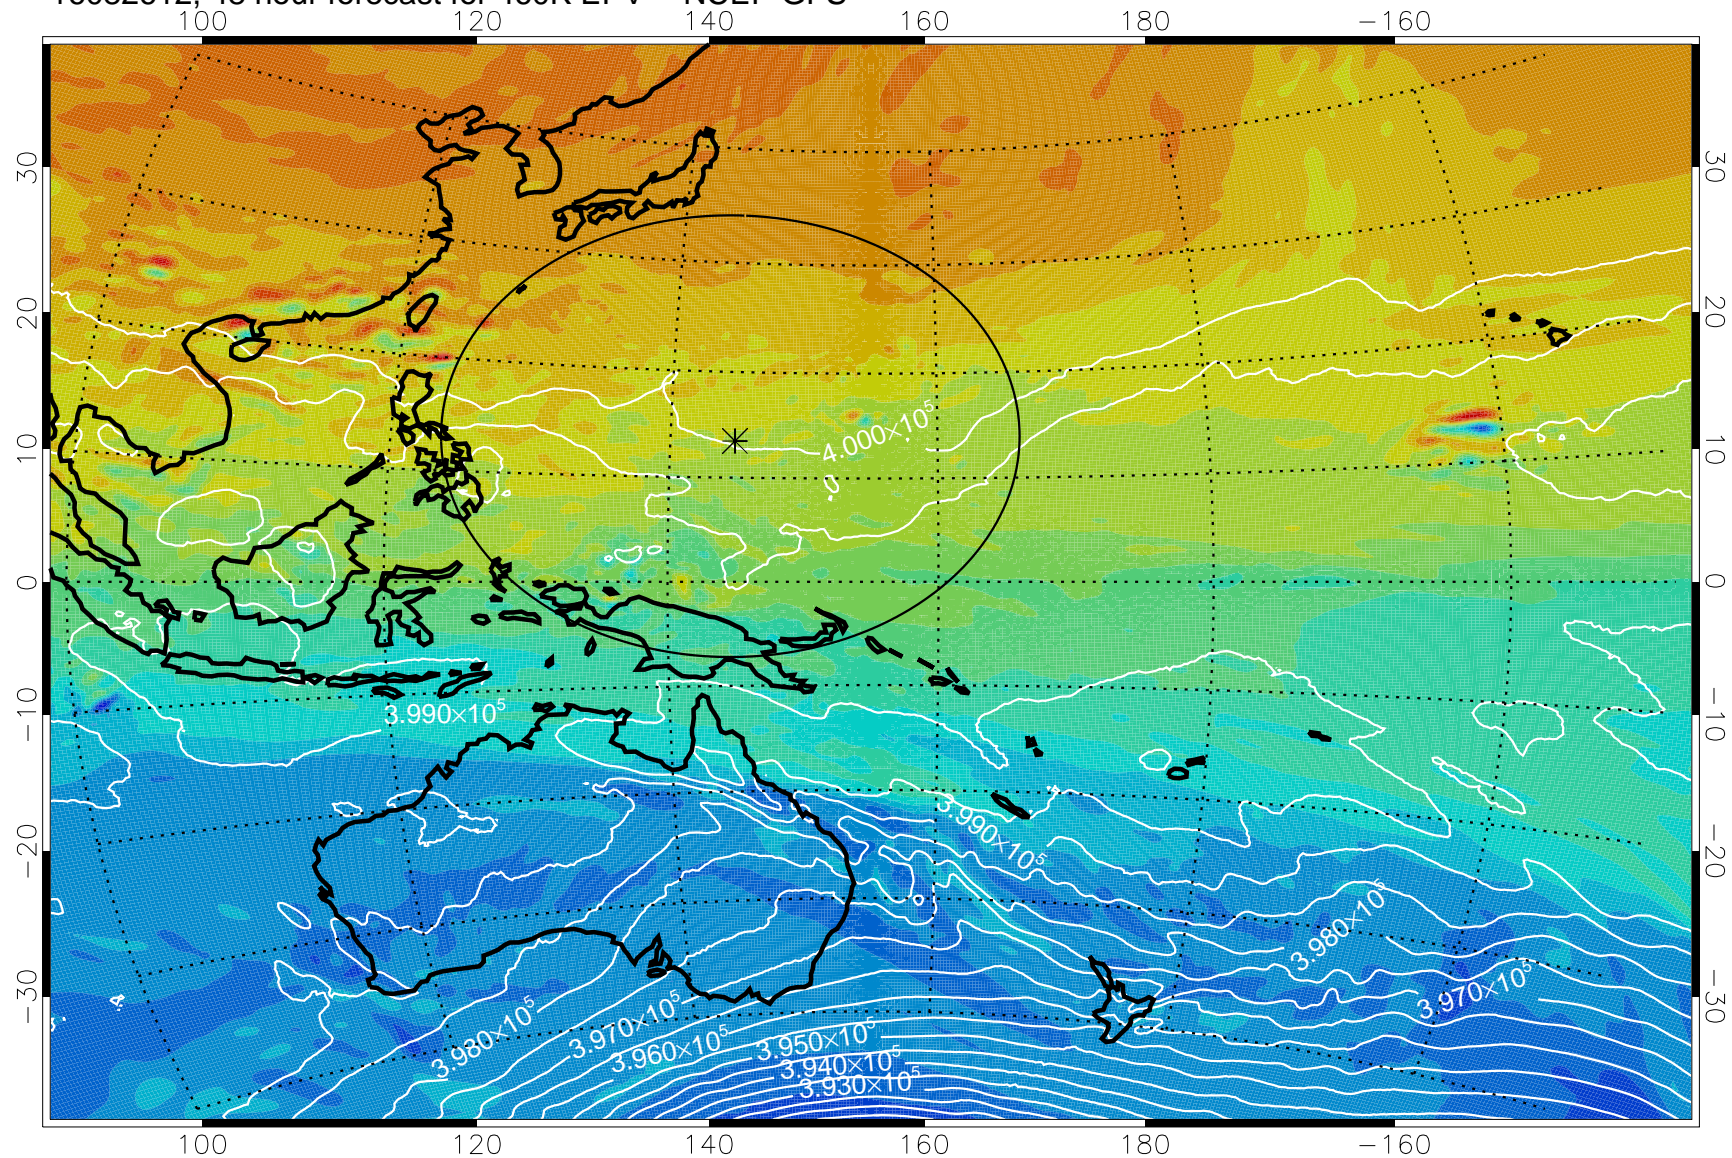

16082518, 30 hour forecast for 460K EPV -- NCEP GFS

460K Montgomery Streamfunction, white

Range ring of 2304 km

16082600, 36 hour forecast for 460K EPV -- NCEP GFS

460K Montgomery Streamfunction, white

Range ring of 2304 km

16082606, 42 hour forecast for 460K EPV -- NCEP GFS

460K Montgomery Streamfunction, white

Range ring of 2304 km

16082612, 48 hour forecast for 460K EPV -- NCEP GFS

460K Montgomery Streamfunction, white

Range ring of 2304 km

16082618, 54 hour forecast for 460K EPV -- NCEP GFS

460K Montgomery Streamfunction, white

Range ring of 2304 km

16082700, 60 hour forecast for 460K EPV -- NCEP GFS

460K Montgomery Streamfunction, white

Range ring of 2304 km

16082706, 66 hour forecast for 460K EPV -- NCEP GFS

460K Montgomery Streamfunction, white

Range ring of 2304 km

16082712, 72 hour forecast for 460K EPV -- NCEP GFS

460K Montgomery Streamfunction, white

Range ring of 2304 km