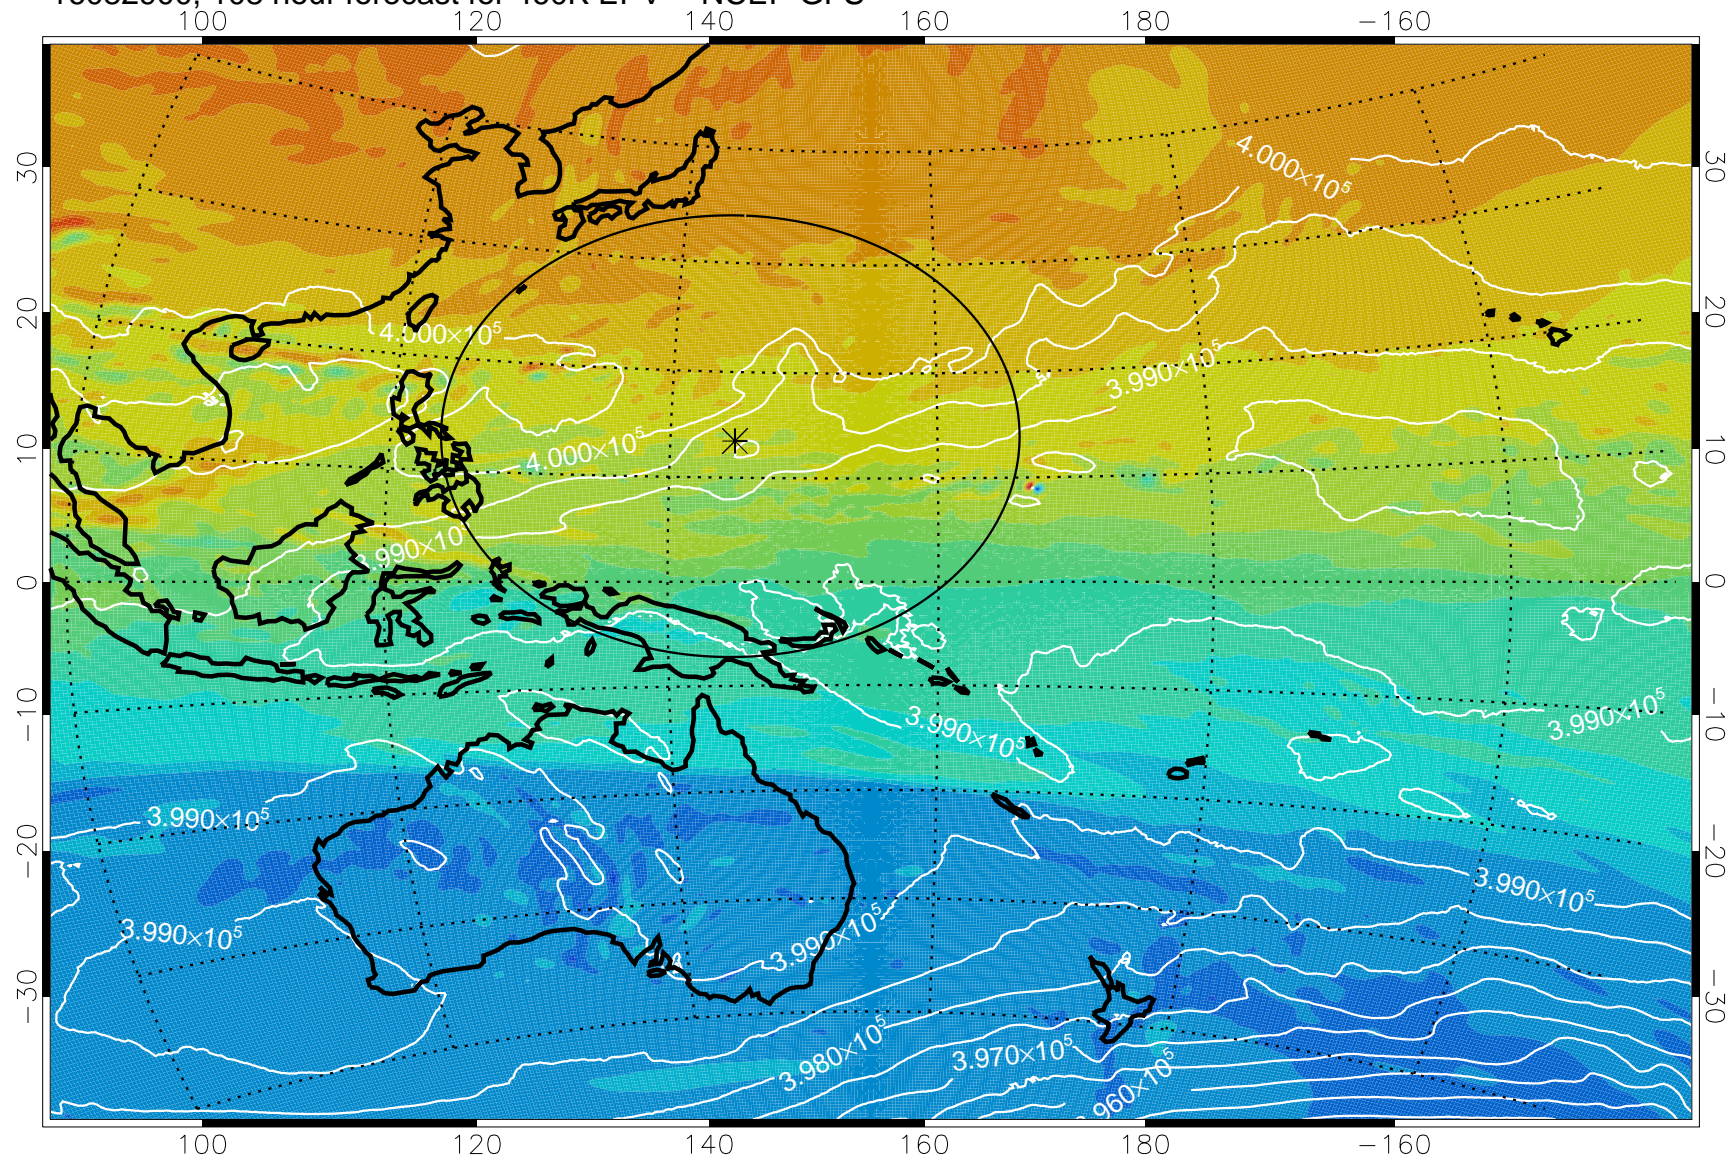

16082718, 78 hour forecast for 460K EPV -- NCEP GFS

460K Montgomery Streamfunction, white

Range ring of 2304 km

16082800, 84 hour forecast for 460K EPV -- NCEP GFS

460K Montgomery Streamfunction, white

Range ring of 2304 km

16082806, 90 hour forecast for 460K EPV -- NCEP GFS

460K Montgomery Streamfunction, white

Range ring of 2304 km

16082818, 102 hour forecast for 460K EPV -- NCEP GFS

460K Montgomery Streamfunction, white

Range ring of 2304 km

16082900, 108 hour forecast for 460K EPV -- NCEP GFS

460K Montgomery Streamfunction, white

Range ring of 2304 km

16082906, 114 hour forecast for 460K EPV -- NCEP GFS

460K Montgomery Streamfunction, white

Range ring of 2304 km

16082912, 120 hour forecast for 460K EPV -- NCEP GFS

460K Montgomery Streamfunction, white

Range ring of 2304 km