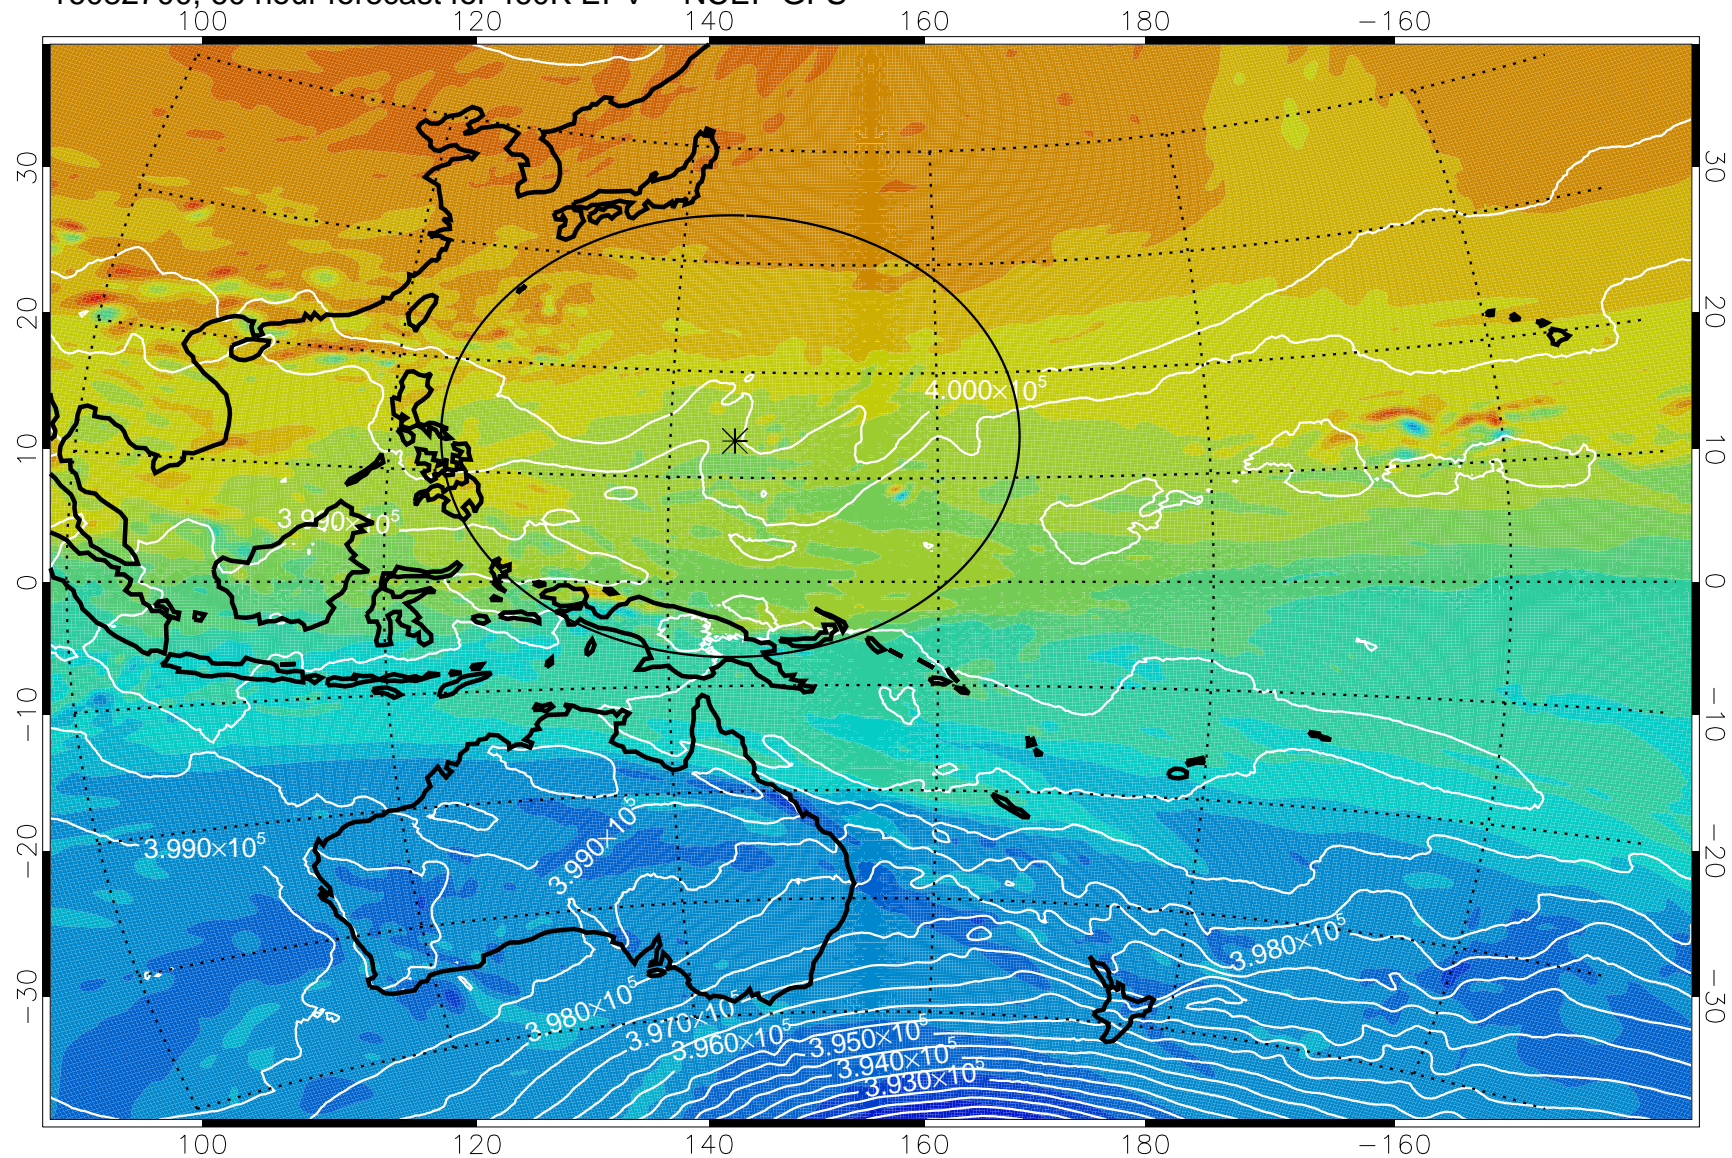

16082518, 30 hour forecast for 460K EPV -- NCEP GFS

460K Montgomery Streamfunction, white

Range ring of 2304 km

16082600, 36 hour forecast for 460K EPV -- NCEP GFS

460K Montgomery Streamfunction, white

Range ring of 2304 km

16082606, 42 hour forecast for 460K EPV -- NCEP GFS

460K Montgomery Streamfunction, white

Range ring of 2304 km

16082612, 48 hour forecast for 460K EPV -- NCEP GFS

460K Montgomery Streamfunction, white

Range ring of 2304 km

16082618, 54 hour forecast for 460K EPV -- NCEP GFS

460K Montgomery Streamfunction, white

Range ring of 2304 km

16082700, 60 hour forecast for 460K EPV -- NCEP GFS

460K Montgomery Streamfunction, white

Range ring of 2304 km

16082706, 66 hour forecast for 460K EPV -- NCEP GFS

460K Montgomery Streamfunction, white

Range ring of 2304 km

16082712, 72 hour forecast for 460K EPV -- NCEP GFS

460K Montgomery Streamfunction, white

Range ring of 2304 km