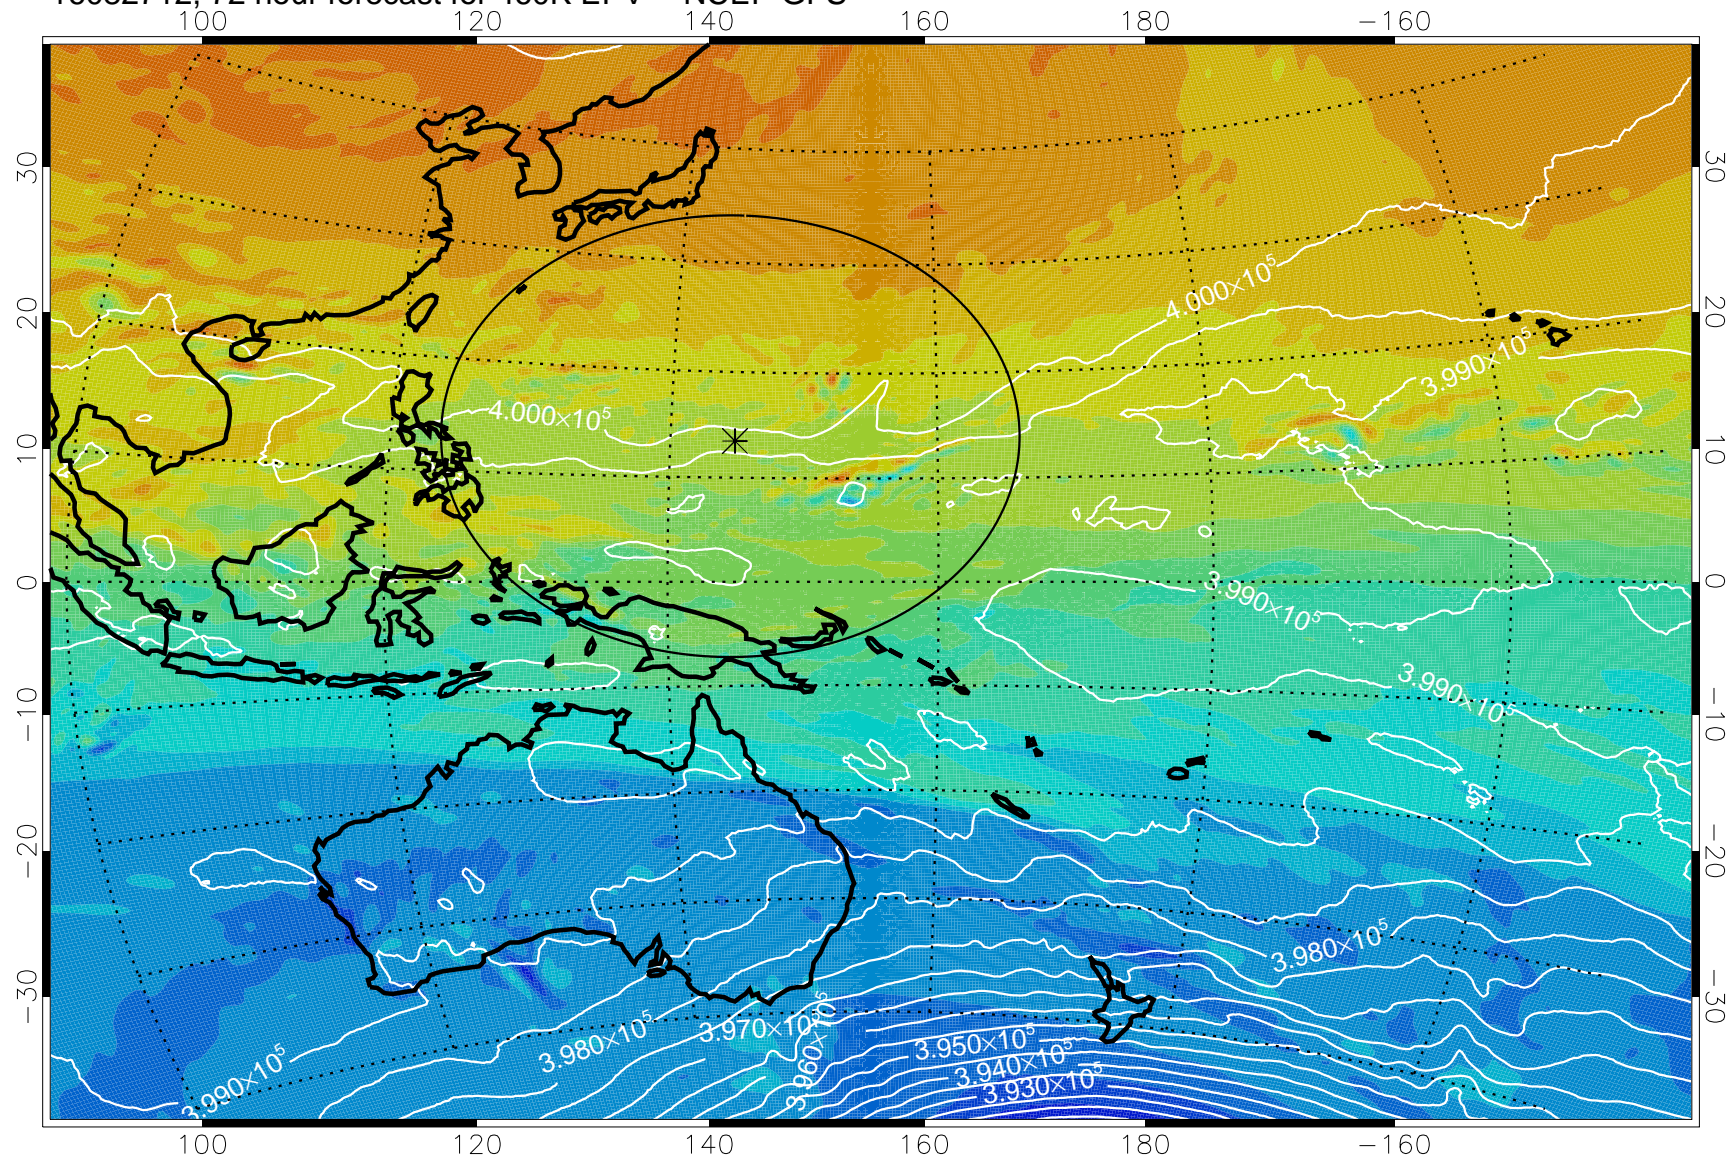

16082606, 42 hour forecast for 460K EPV -- NCEP GFS

460K Montgomery Streamfunction, white

Range ring of 2304 km

16082612, 48 hour forecast for 460K EPV -- NCEP GFS

460K Montgomery Streamfunction, white

Range ring of 2304 km

16082618, 54 hour forecast for 460K EPV -- NCEP GFS

460K Montgomery Streamfunction, white

Range ring of 2304 km

16082700, 60 hour forecast for 460K EPV -- NCEP GFS

460K Montgomery Streamfunction, white

Range ring of 2304 km

16082706, 66 hour forecast for 460K EPV -- NCEP GFS

460K Montgomery Streamfunction, white

Range ring of 2304 km

16082712, 72 hour forecast for 460K EPV -- NCEP GFS

460K Montgomery Streamfunction, white

Range ring of 2304 km

16082718, 78 hour forecast for 460K EPV -- NCEP GFS

460K Montgomery Streamfunction, white

Range ring of 2304 km

16082800, 84 hour forecast for 460K EPV -- NCEP GFS

460K Montgomery Streamfunction, white

Range ring of 2304 km