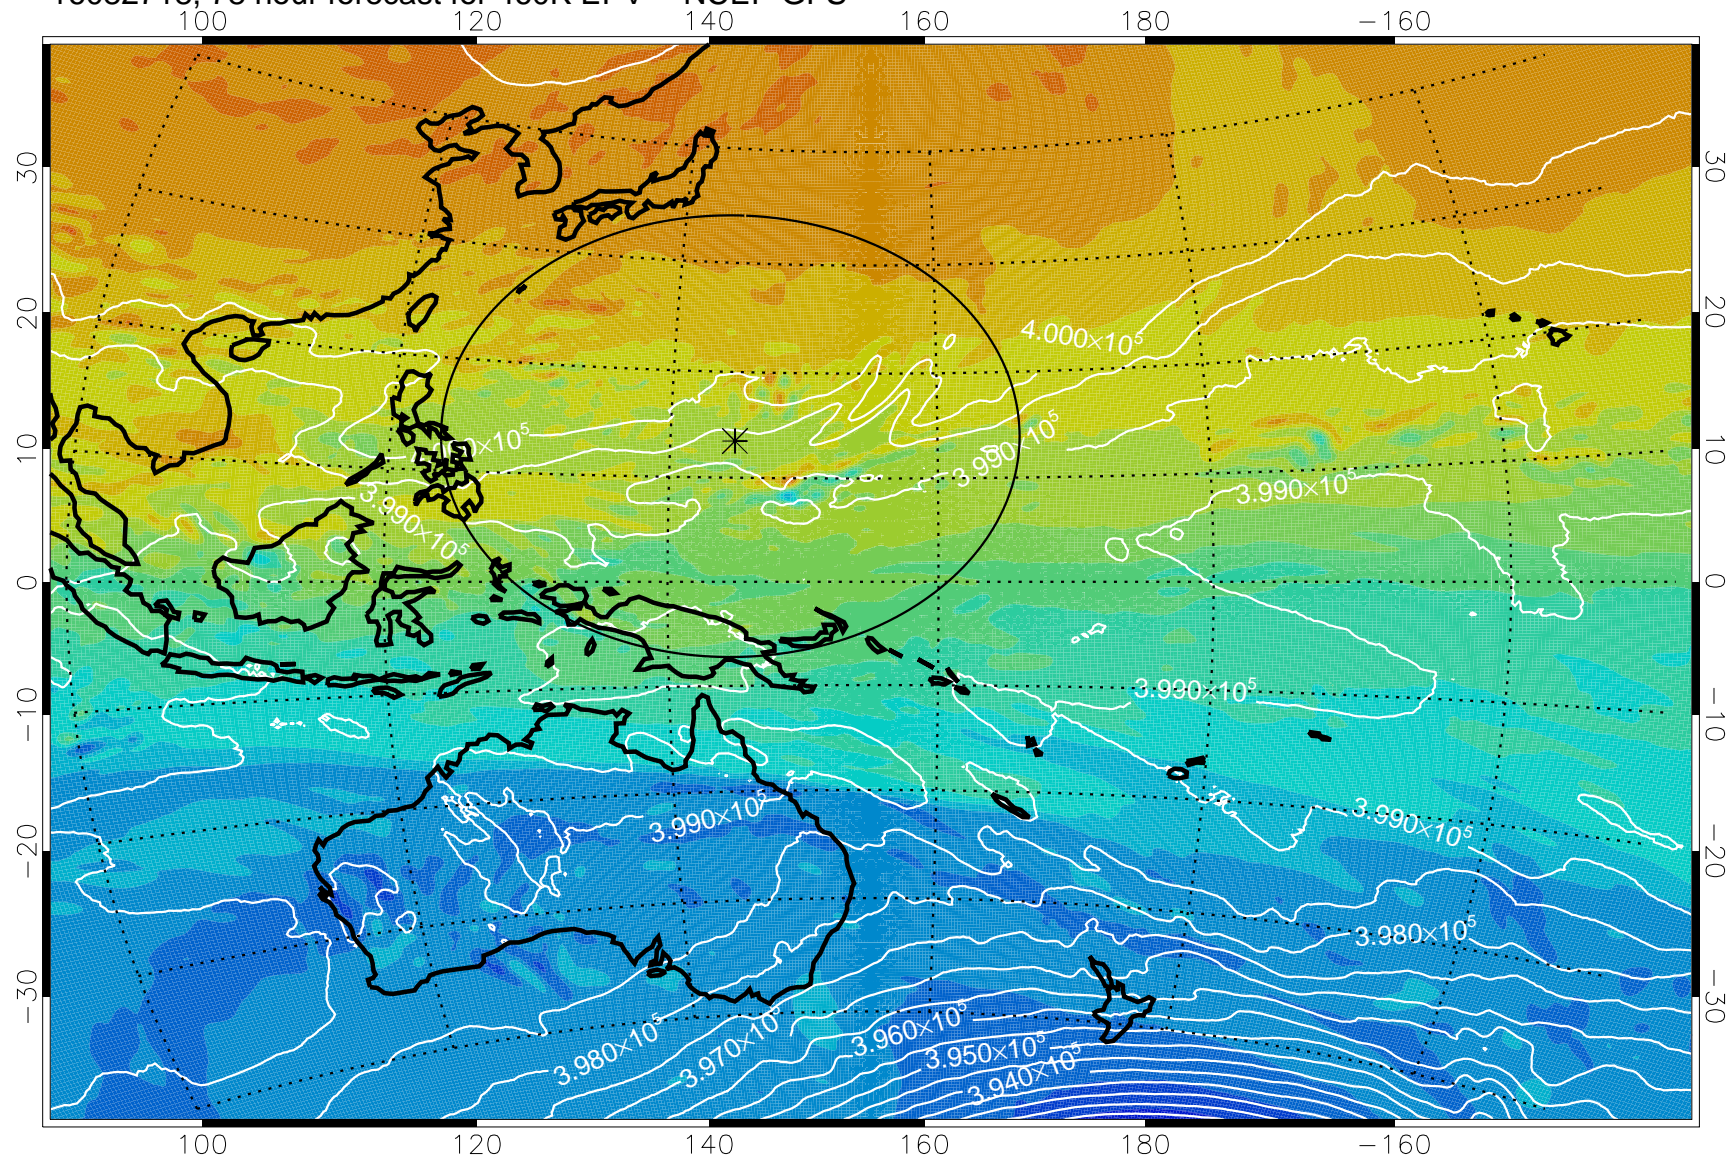

16082618, 54 hour forecast for 460K EPV -- NCEP GFS

460K Montgomery Streamfunction, white

Range ring of 2304 km

16082700, 60 hour forecast for 460K EPV -- NCEP GFS

460K Montgomery Streamfunction, white

Range ring of 2304 km

16082706, 66 hour forecast for 460K EPV -- NCEP GFS

460K Montgomery Streamfunction, white

Range ring of 2304 km

16082712, 72 hour forecast for 460K EPV -- NCEP GFS

460K Montgomery Streamfunction, white

Range ring of 2304 km

16082718, 78 hour forecast for 460K EPV -- NCEP GFS

460K Montgomery Streamfunction, white

Range ring of 2304 km

16082800, 84 hour forecast for 460K EPV -- NCEP GFS

460K Montgomery Streamfunction, white

Range ring of 2304 km

16082806, 90 hour forecast for 460K EPV -- NCEP GFS

460K Montgomery Streamfunction, white

Range ring of 2304 km

16082818, 102 hour forecast for 460K EPV -- NCEP GFS

460K Montgomery Streamfunction, white

Range ring of 2304 km