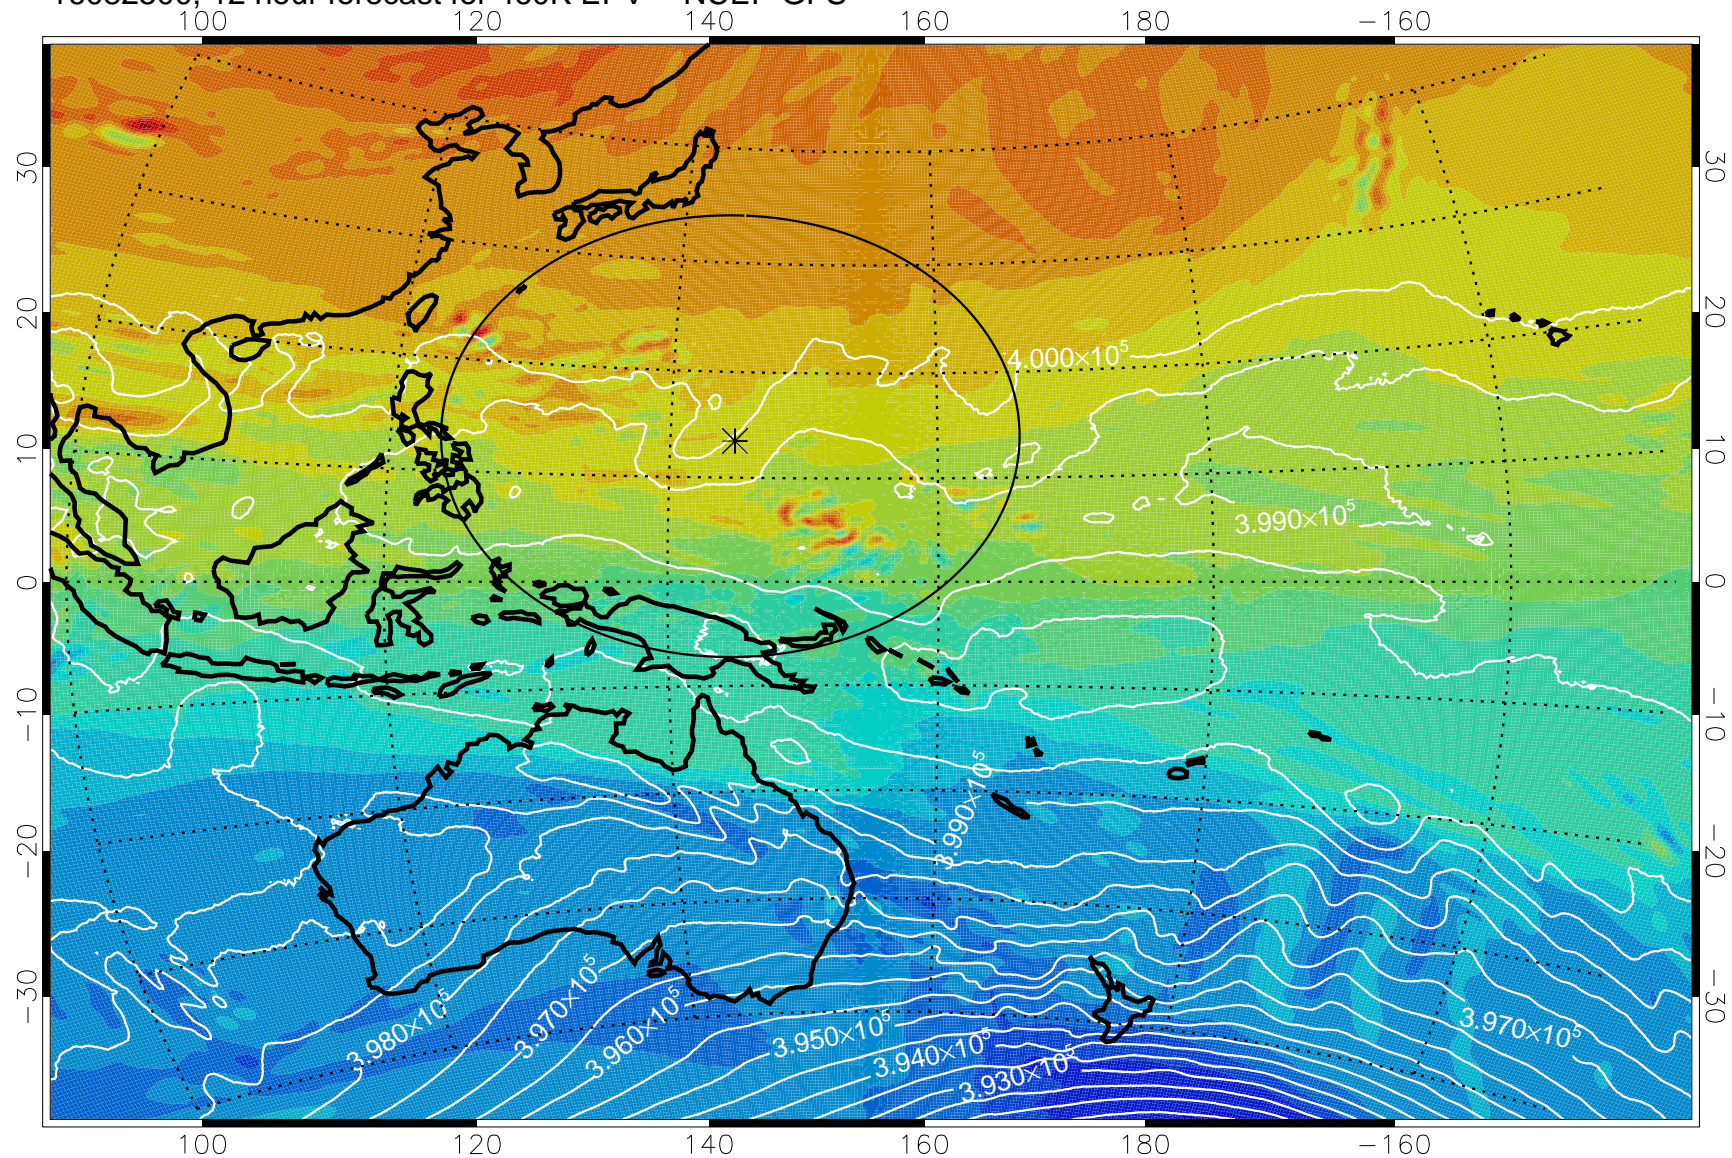

16082418, 6 hour forecast for 460K EPV -- NCEP GFS

460K Montgomery Streamfunction, white

Range ring of 2304 km

16082500, 12 hour forecast for 460K EPV -- NCEP GFS

460K Montgomery Streamfunction, white

Range ring of 2304 km

16082506, 18 hour forecast for 460K EPV -- NCEP GFS

460K Montgomery Streamfunction, white

Range ring of 2304 km

16082512, 24 hour forecast for 460K EPV -- NCEP GFS

460K Montgomery Streamfunction, white

Range ring of 2304 km

16082518, 30 hour forecast for 460K EPV -- NCEP GFS

460K Montgomery Streamfunction, white

Range ring of 2304 km

16082600, 36 hour forecast for 460K EPV -- NCEP GFS

460K Montgomery Streamfunction, white

Range ring of 2304 km

16082606, 42 hour forecast for 460K EPV -- NCEP GFS

460K Montgomery Streamfunction, white

Range ring of 2304 km

16082612, 48 hour forecast for 460K EPV -- NCEP GFS

460K Montgomery Streamfunction, white

Range ring of 2304 km