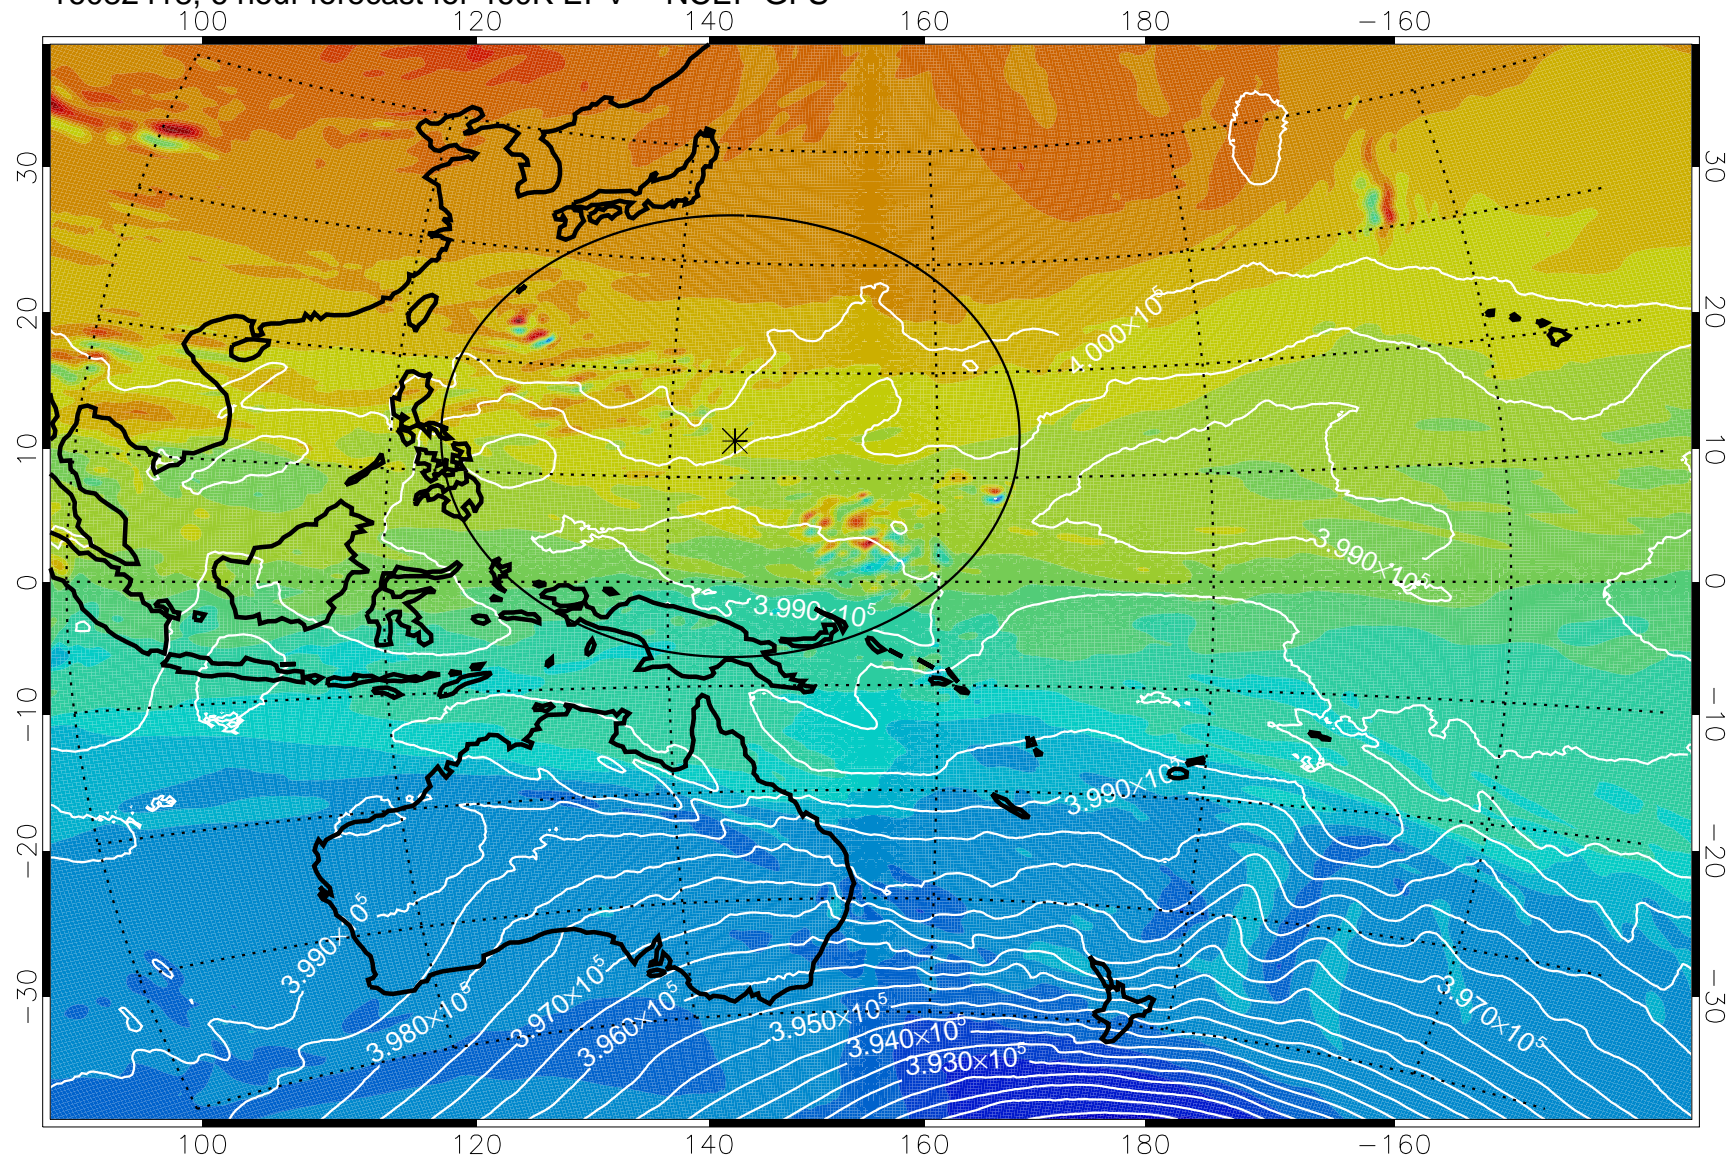

16082418, 6 hour forecast for 460K EPV -- NCEP GFS

460K Montgomery Streamfunction, white

Range ring of 2304 km

16082500, 12 hour forecast for 460K EPV -- NCEP GFS

460K Montgomery Streamfunction, white

Range ring of 2304 km

16082506, 18 hour forecast for 460K EPV -- NCEP GFS

460K Montgomery Streamfunction, white

Range ring of 2304 km

16082512, 24 hour forecast for 460K EPV -- NCEP GFS

460K Montgomery Streamfunction, white

Range ring of 2304 km

16082518, 30 hour forecast for 460K EPV -- NCEP GFS

460K Montgomery Streamfunction, white

Range ring of 2304 km

16082600, 36 hour forecast for 460K EPV -- NCEP GFS

460K Montgomery Streamfunction, white

Range ring of 2304 km

16082606, 42 hour forecast for 460K EPV -- NCEP GFS

460K Montgomery Streamfunction, white

Range ring of 2304 km

16082612, 48 hour forecast for 460K EPV -- NCEP GFS

460K Montgomery Streamfunction, white

Range ring of 2304 km