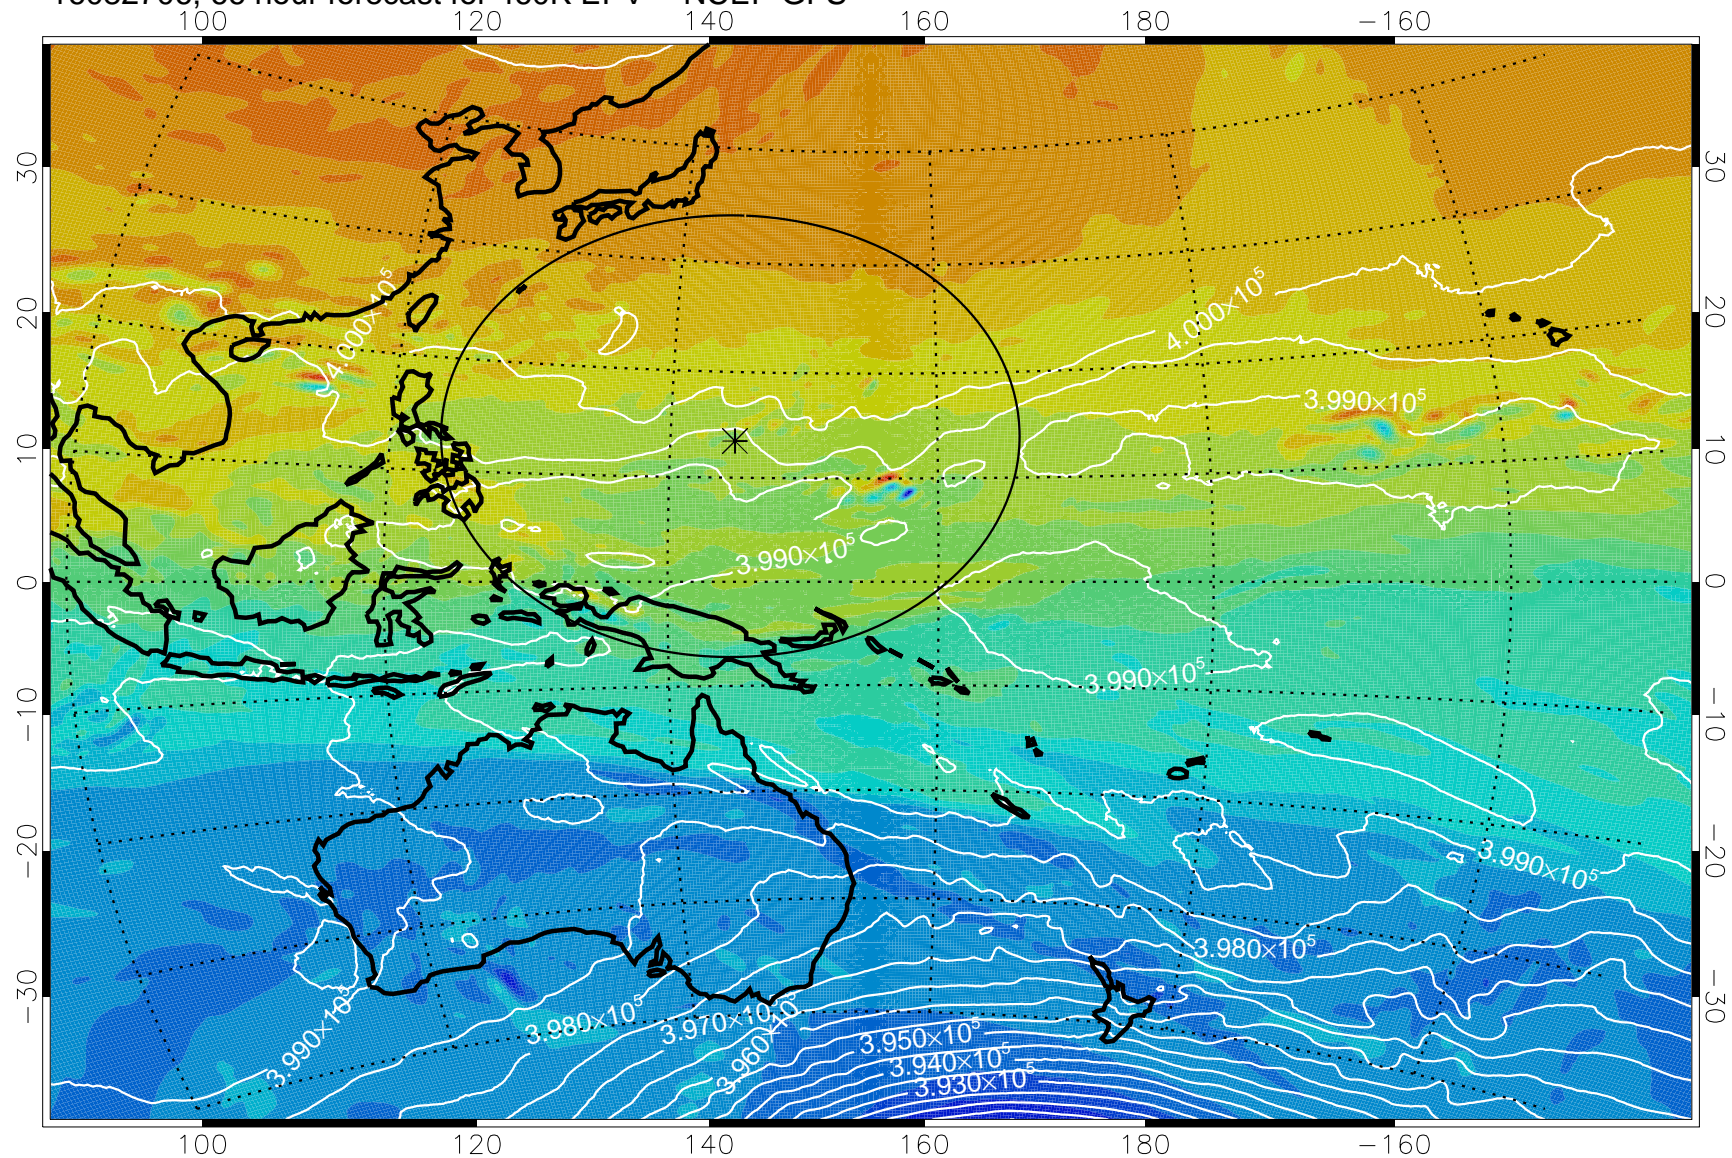

16082606, 42 hour forecast for 460K EPV -- NCEP GFS

460K Montgomery Streamfunction, white

Range ring of 2304 km

16082612, 48 hour forecast for 460K EPV -- NCEP GFS

460K Montgomery Streamfunction, white

Range ring of 2304 km

16082618, 54 hour forecast for 460K EPV -- NCEP GFS

460K Montgomery Streamfunction, white

Range ring of 2304 km

16082700, 60 hour forecast for 460K EPV -- NCEP GFS

460K Montgomery Streamfunction, white

Range ring of 2304 km

16082706, 66 hour forecast for 460K EPV -- NCEP GFS

460K Montgomery Streamfunction, white

Range ring of 2304 km

16082712, 72 hour forecast for 460K EPV -- NCEP GFS

460K Montgomery Streamfunction, white

Range ring of 2304 km

16082718, 78 hour forecast for 460K EPV -- NCEP GFS

460K Montgomery Streamfunction, white

Range ring of 2304 km

16082800, 84 hour forecast for 460K EPV -- NCEP GFS

460K Montgomery Streamfunction, white

Range ring of 2304 km