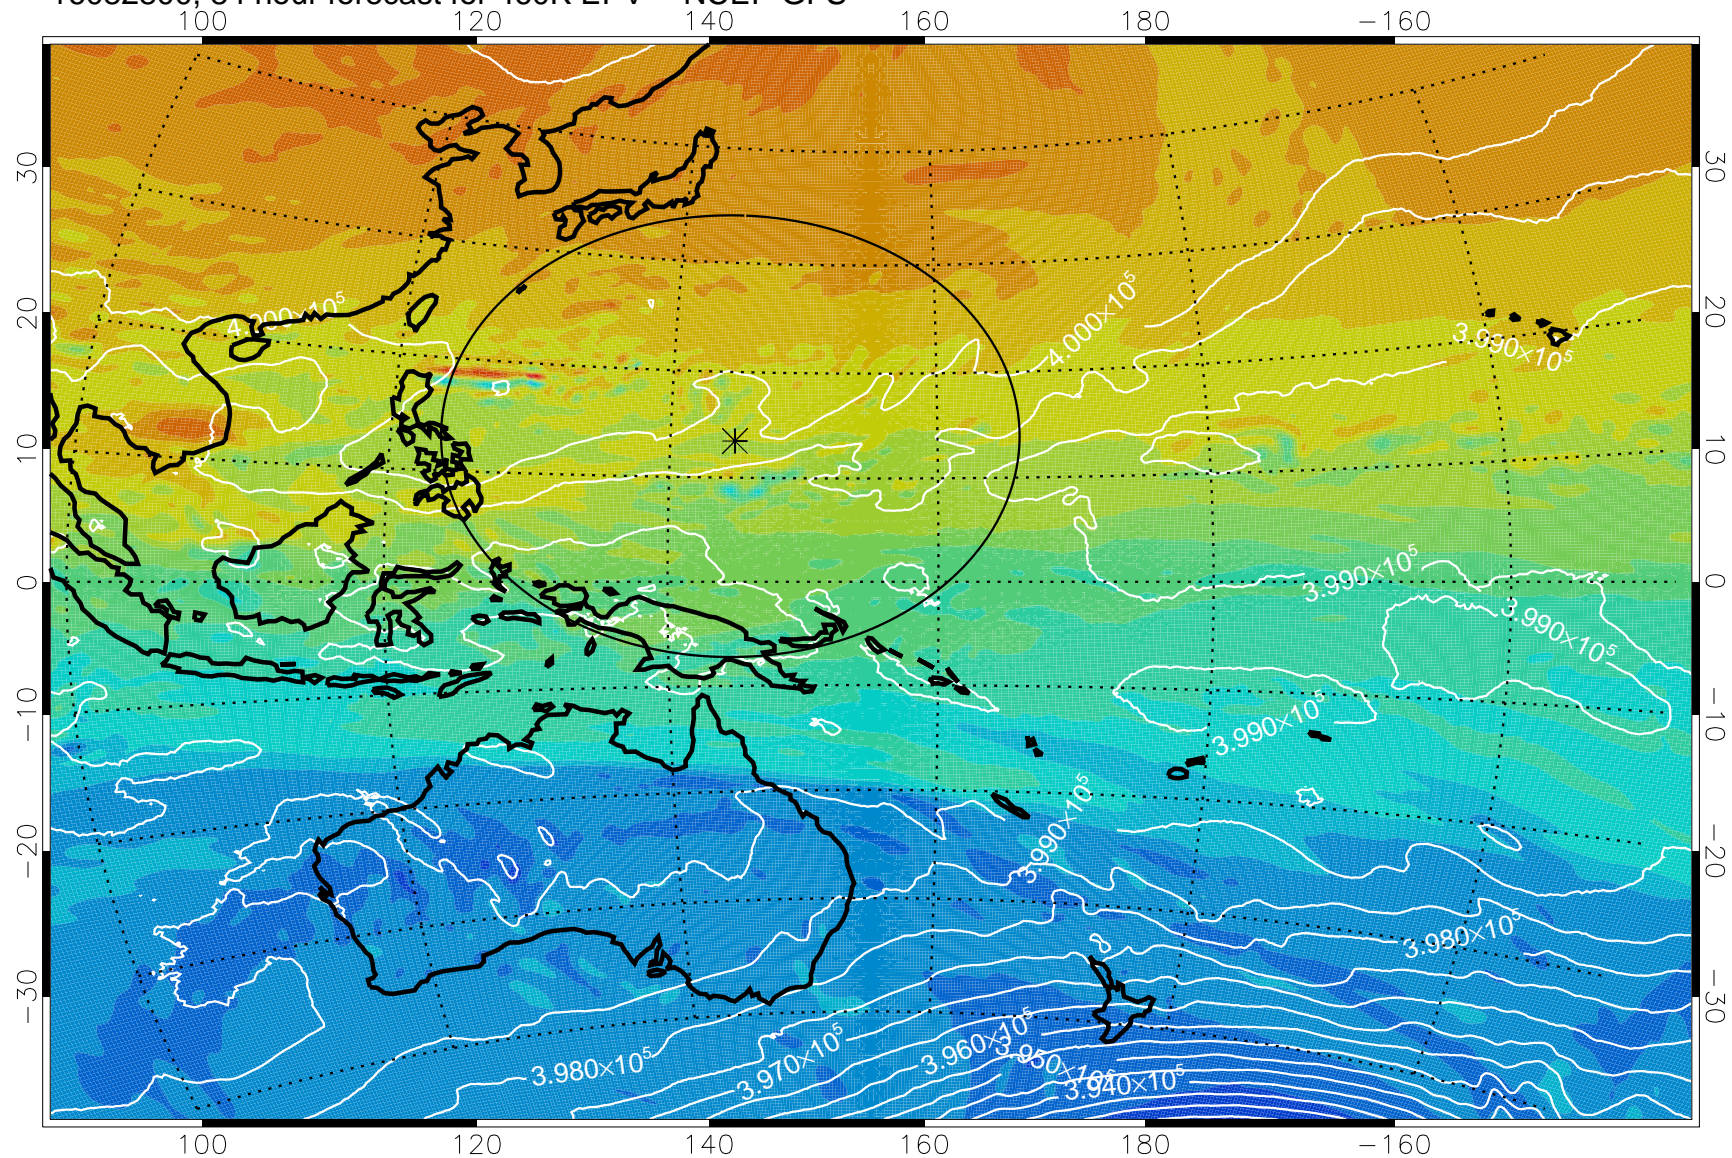

16082706, 66 hour forecast for 460K EPV -- NCEP GFS

460K Montgomery Streamfunction, white

Range ring of 2304 km

16082712, 72 hour forecast for 460K EPV -- NCEP GFS

460K Montgomery Streamfunction, white

Range ring of 2304 km

16082718, 78 hour forecast for 460K EPV -- NCEP GFS

460K Montgomery Streamfunction, white

Range ring of 2304 km

16082800, 84 hour forecast for 460K EPV -- NCEP GFS

460K Montgomery Streamfunction, white

Range ring of 2304 km

16082806, 90 hour forecast for 460K EPV -- NCEP GFS

460K Montgomery Streamfunction, white

Range ring of 2304 km

16082818, 102 hour forecast for 460K EPV -- NCEP GFS

460K Montgomery Streamfunction, white

Range ring of 2304 km

16082900, 108 hour forecast for 460K EPV -- NCEP GFS

460K Montgomery Streamfunction, white

Range ring of 2304 km

16082906, 114 hour forecast for 460K EPV -- NCEP GFS

460K Montgomery Streamfunction, white

Range ring of 2304 km