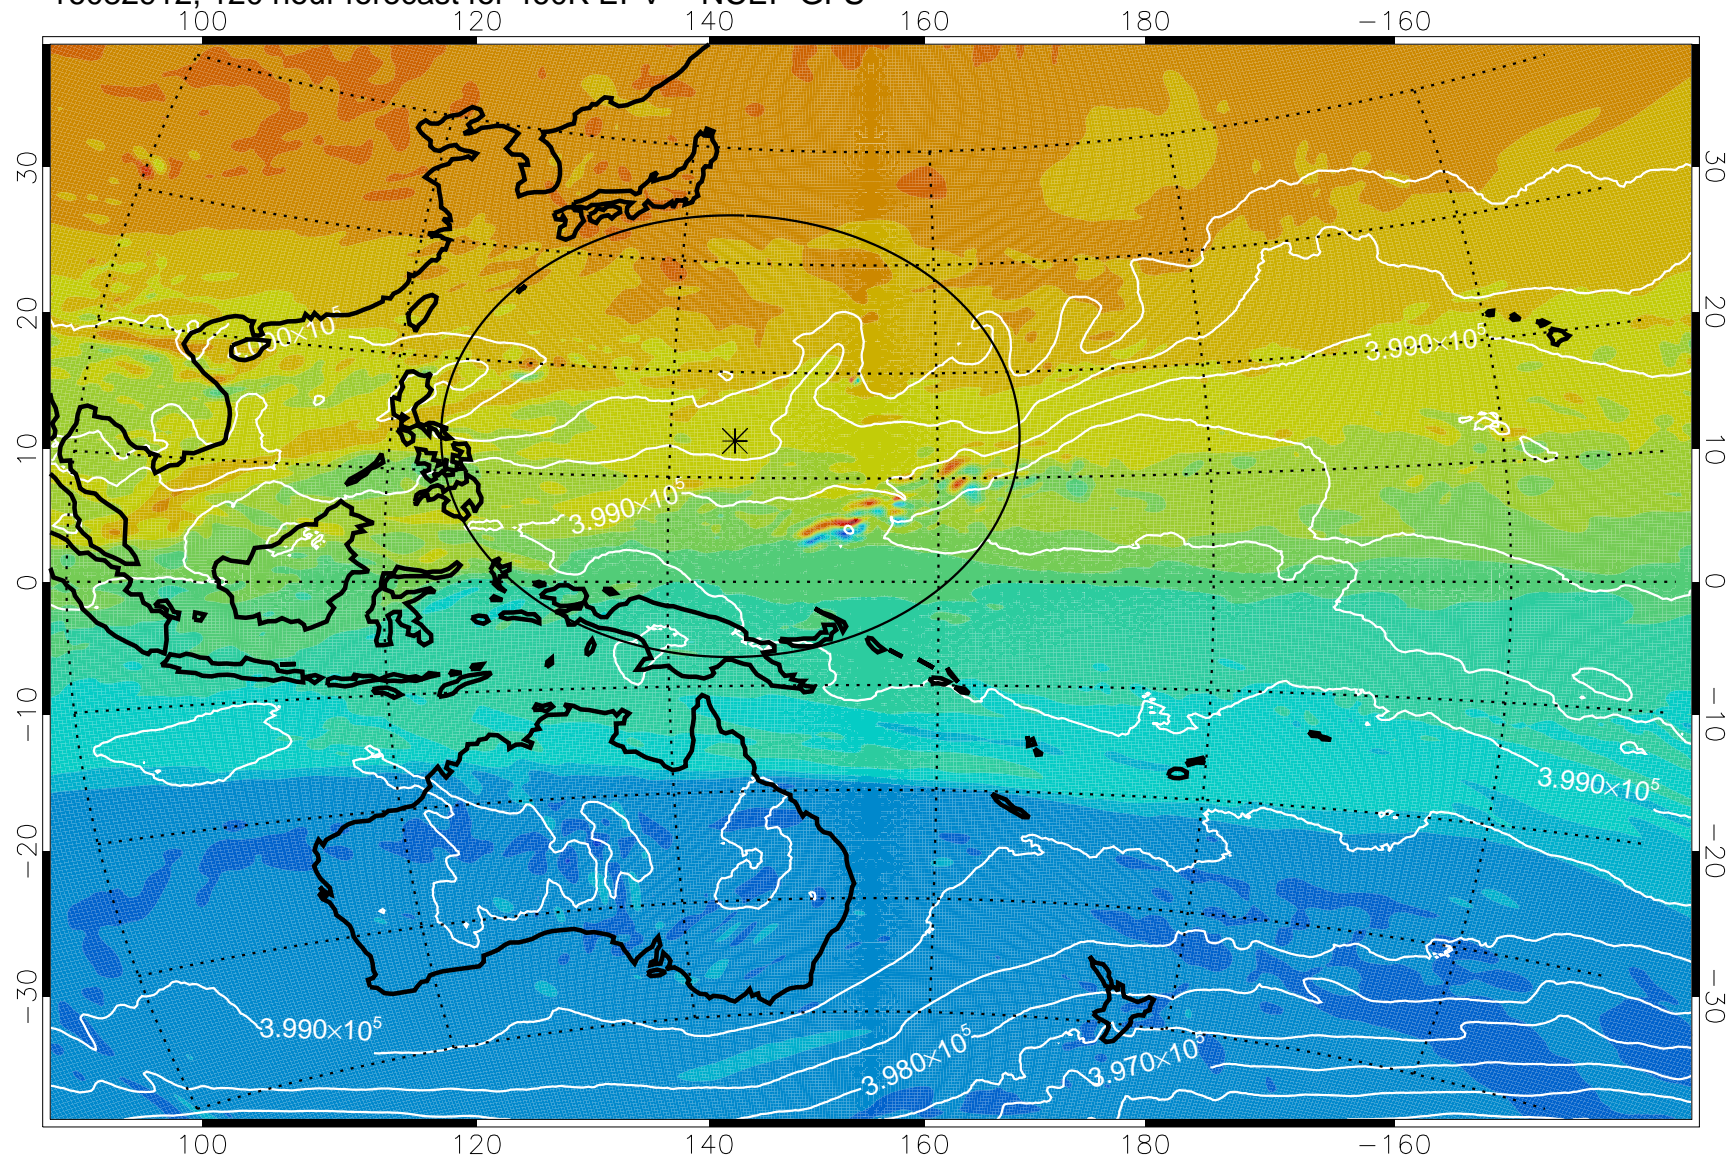

16082718, 78 hour forecast for 460K EPV -- NCEP GFS

460K Montgomery Streamfunction, white

Range ring of 2304 km

16082800, 84 hour forecast for 460K EPV -- NCEP GFS

460K Montgomery Streamfunction, white

Range ring of 2304 km

16082806, 90 hour forecast for 460K EPV -- NCEP GFS

460K Montgomery Streamfunction, white

Range ring of 2304 km

16082818, 102 hour forecast for 460K EPV -- NCEP GFS

460K Montgomery Streamfunction, white

Range ring of 2304 km

16082900, 108 hour forecast for 460K EPV -- NCEP GFS

460K Montgomery Streamfunction, white

Range ring of 2304 km

16082906, 114 hour forecast for 460K EPV -- NCEP GFS

460K Montgomery Streamfunction, white

Range ring of 2304 km

16082912, 120 hour forecast for 460K EPV -- NCEP GFS

460K Montgomery Streamfunction, white

Range ring of 2304 km