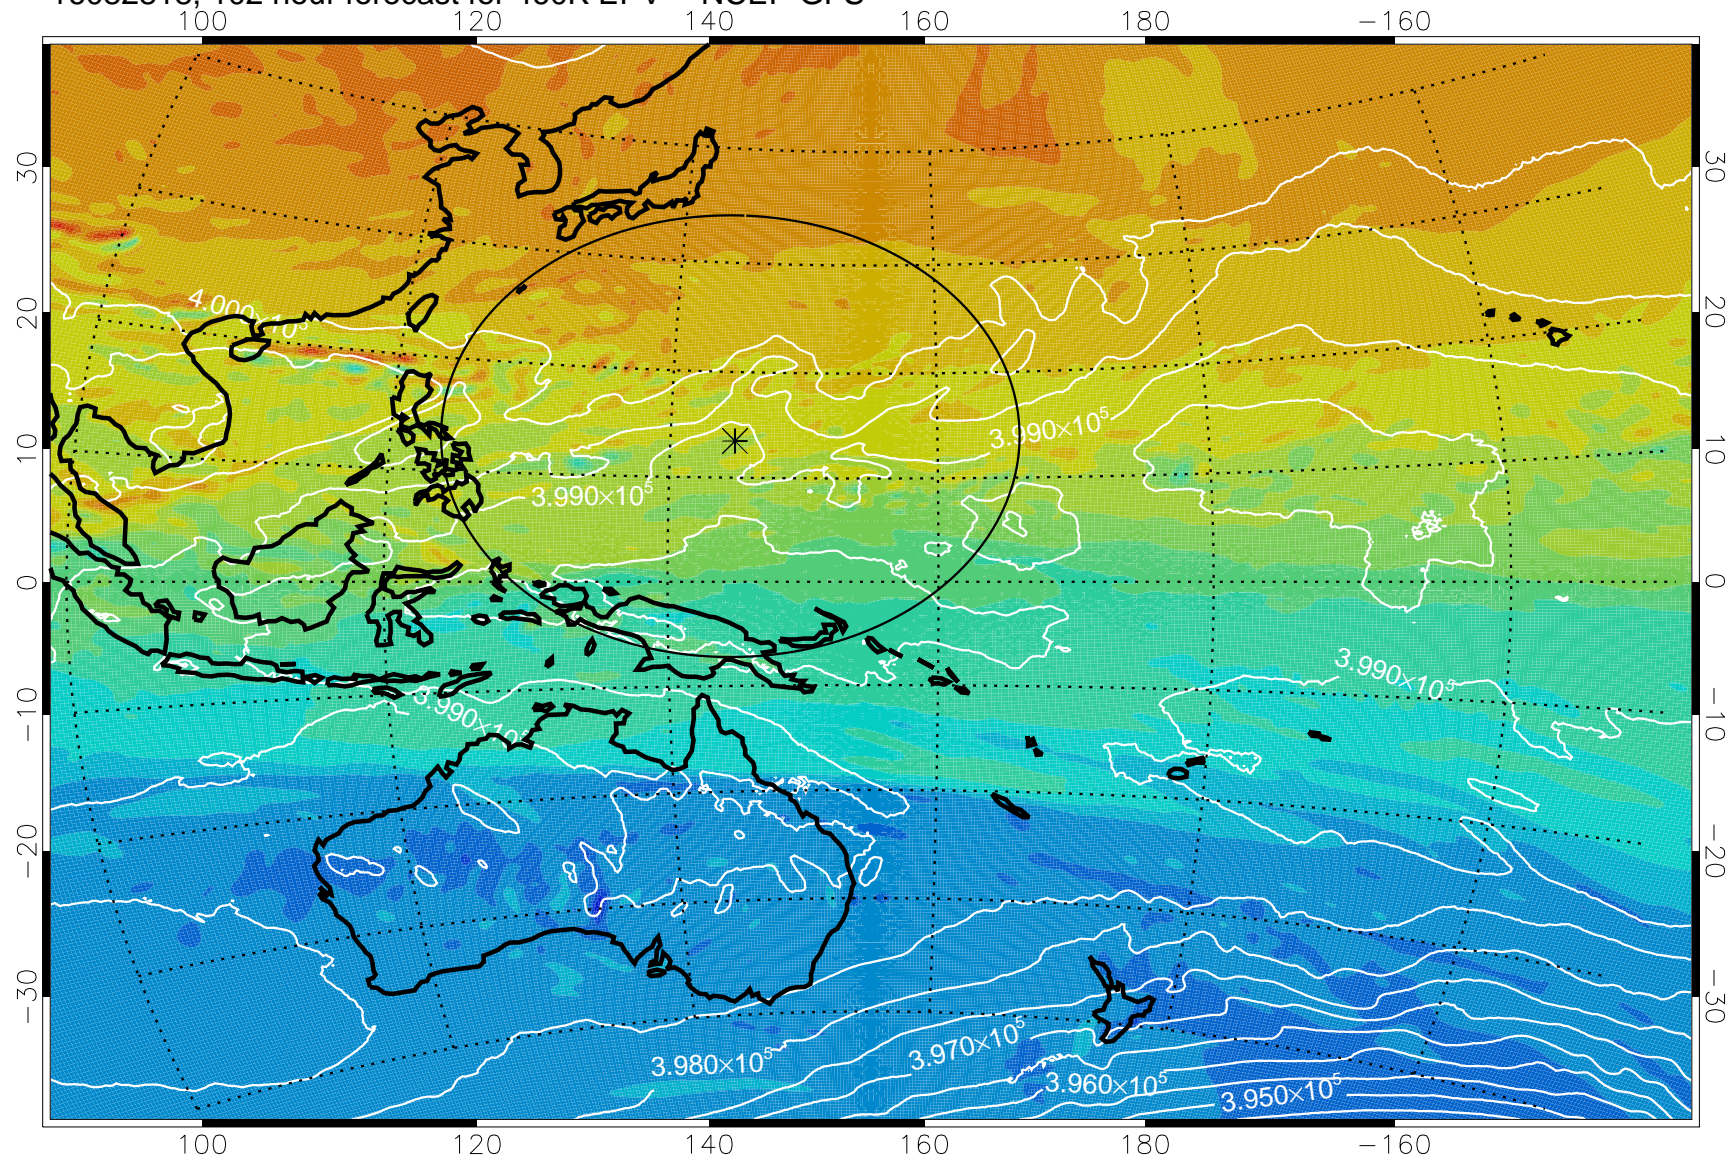

16082718, 78 hour forecast for 460K EPV -- NCEP GFS

460K Montgomery Streamfunction, white

Range ring of 2304 km

16082800, 84 hour forecast for 460K EPV -- NCEP GFS

460K Montgomery Streamfunction, white

Range ring of 2304 km

16082806, 90 hour forecast for 460K EPV -- NCEP GFS

460K Montgomery Streamfunction, white

Range ring of 2304 km

16082818, 102 hour forecast for 460K EPV -- NCEP GFS

460K Montgomery Streamfunction, white

Range ring of 2304 km

16082900, 108 hour forecast for 460K EPV -- NCEP GFS

460K Montgomery Streamfunction, white

Range ring of 2304 km

16082906, 114 hour forecast for 460K EPV -- NCEP GFS

460K Montgomery Streamfunction, white

Range ring of 2304 km

16082912, 120 hour forecast for 460K EPV -- NCEP GFS

460K Montgomery Streamfunction, white

Range ring of 2304 km