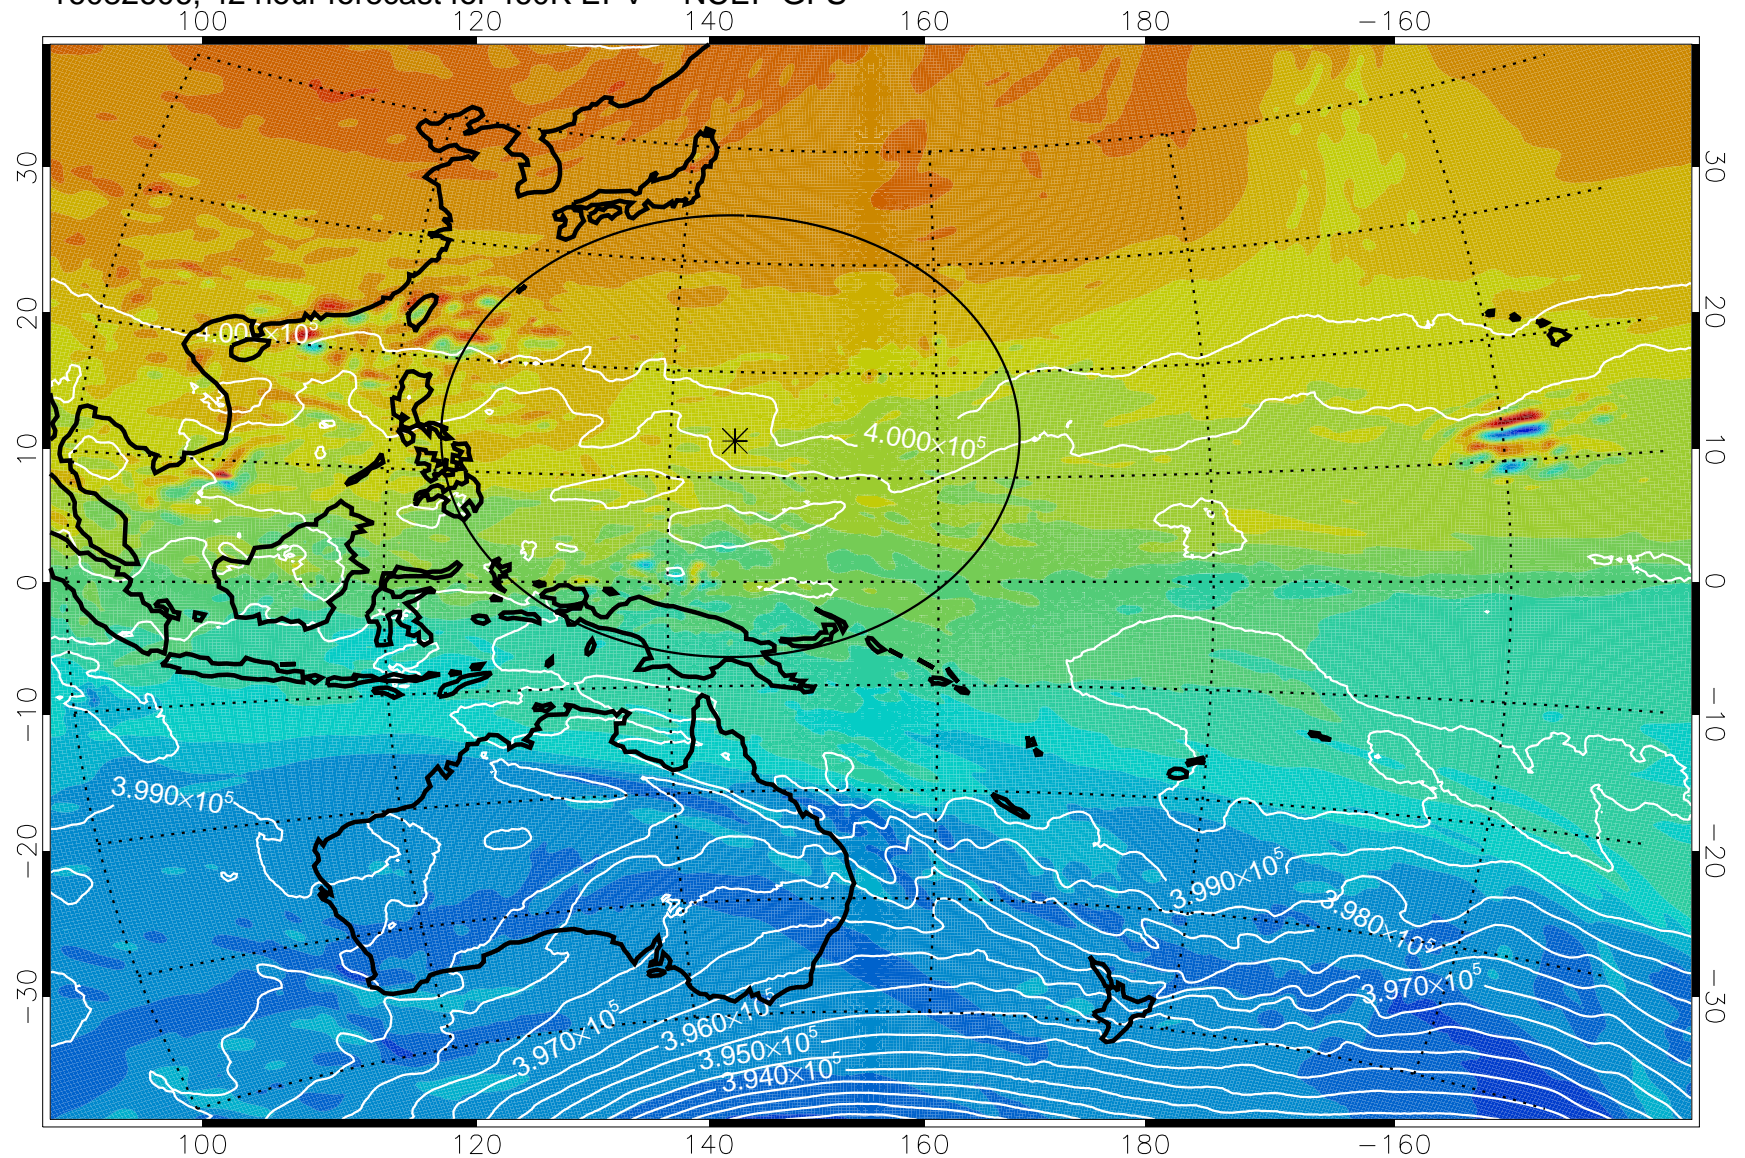

16082518, 30 hour forecast for 460K EPV -- NCEP GFS

460K Montgomery Streamfunction, white

Range ring of 2304 km

16082600, 36 hour forecast for 460K EPV -- NCEP GFS

460K Montgomery Streamfunction, white

Range ring of 2304 km

16082606, 42 hour forecast for 460K EPV -- NCEP GFS

460K Montgomery Streamfunction, white

Range ring of 2304 km

16082612, 48 hour forecast for 460K EPV -- NCEP GFS

460K Montgomery Streamfunction, white

Range ring of 2304 km

16082618, 54 hour forecast for 460K EPV -- NCEP GFS

460K Montgomery Streamfunction, white

Range ring of 2304 km

16082700, 60 hour forecast for 460K EPV -- NCEP GFS

460K Montgomery Streamfunction, white

Range ring of 2304 km

16082706, 66 hour forecast for 460K EPV -- NCEP GFS

460K Montgomery Streamfunction, white

Range ring of 2304 km

16082712, 72 hour forecast for 460K EPV -- NCEP GFS

460K Montgomery Streamfunction, white

Range ring of 2304 km