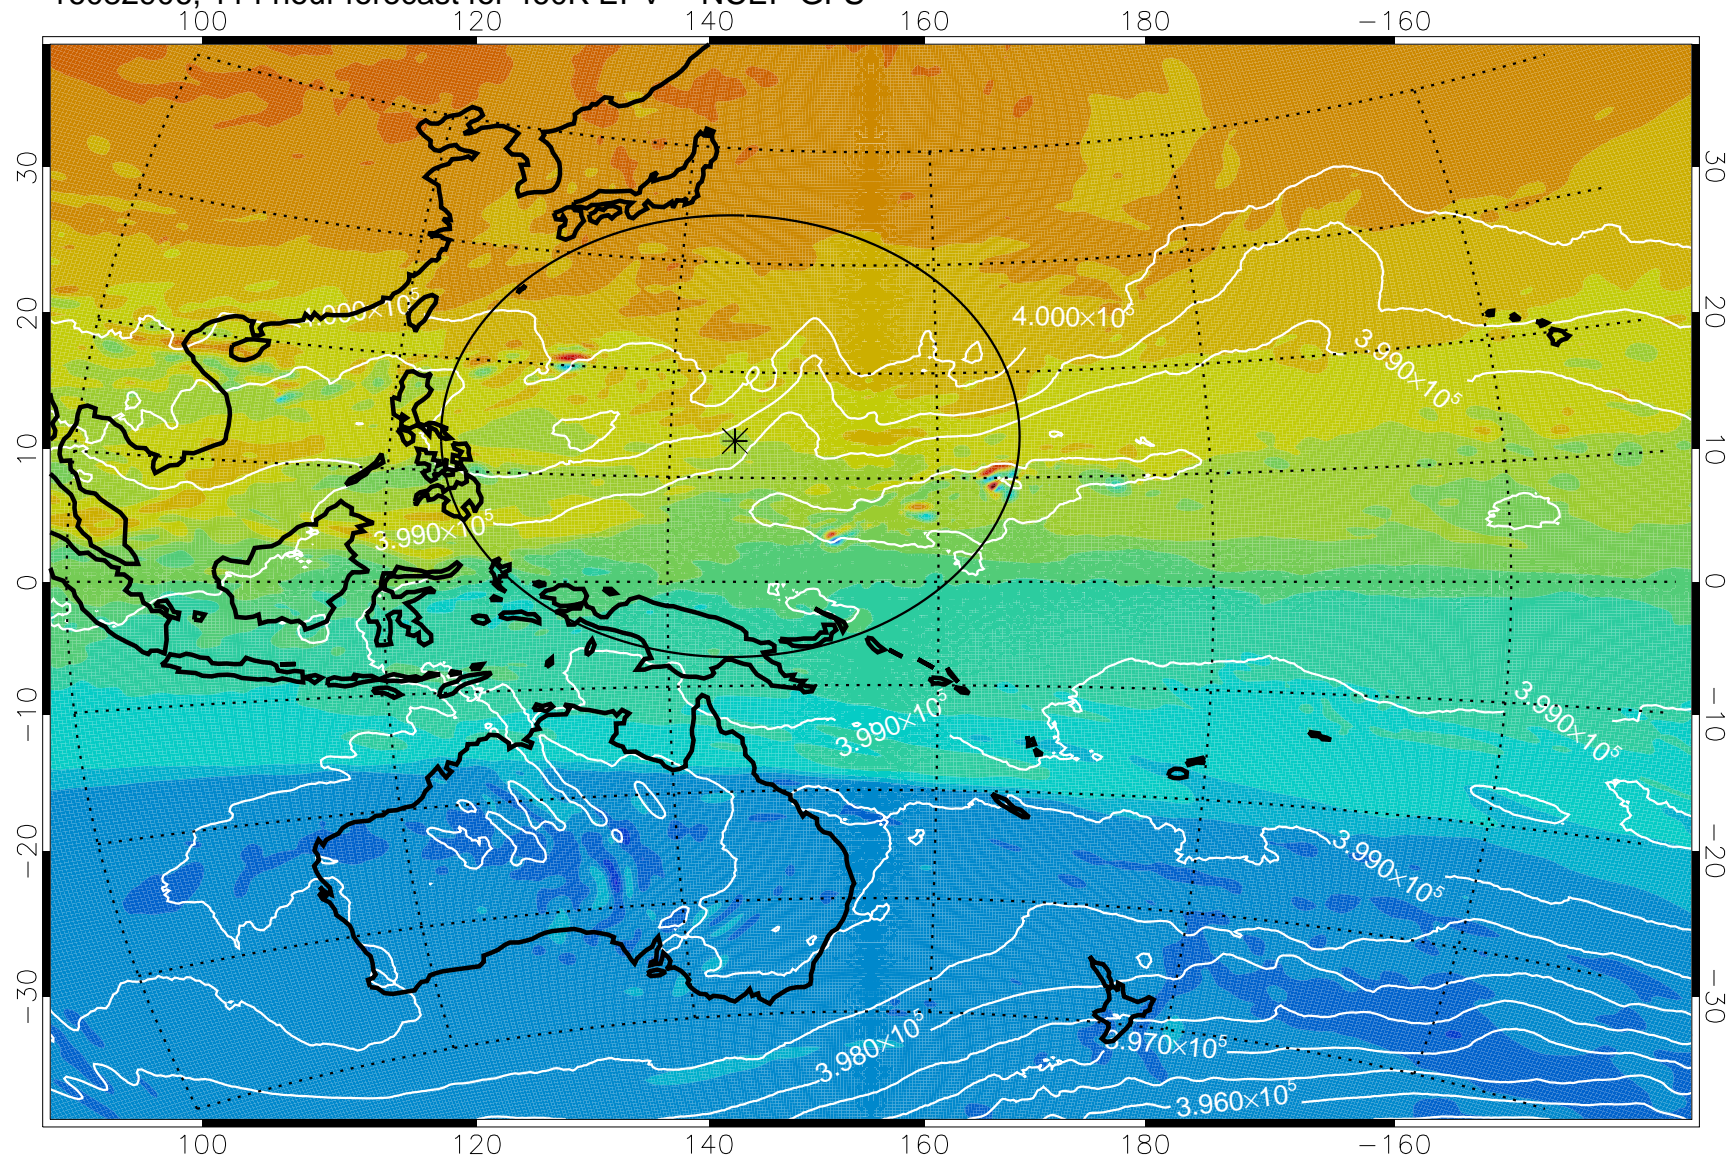

16082806, 90 hour forecast for 460K EPV -- NCEP GFS

460K Montgomery Streamfunction, white

Range ring of 2304 km

16082818, 102 hour forecast for 460K EPV -- NCEP GFS

460K Montgomery Streamfunction, white

Range ring of 2304 km

16082900, 108 hour forecast for 460K EPV -- NCEP GFS

460K Montgomery Streamfunction, white

Range ring of 2304 km

16082906, 114 hour forecast for 460K EPV -- NCEP GFS

460K Montgomery Streamfunction, white

Range ring of 2304 km

16082912, 120 hour forecast for 460K EPV -- NCEP GFS

460K Montgomery Streamfunction, white

Range ring of 2304 km