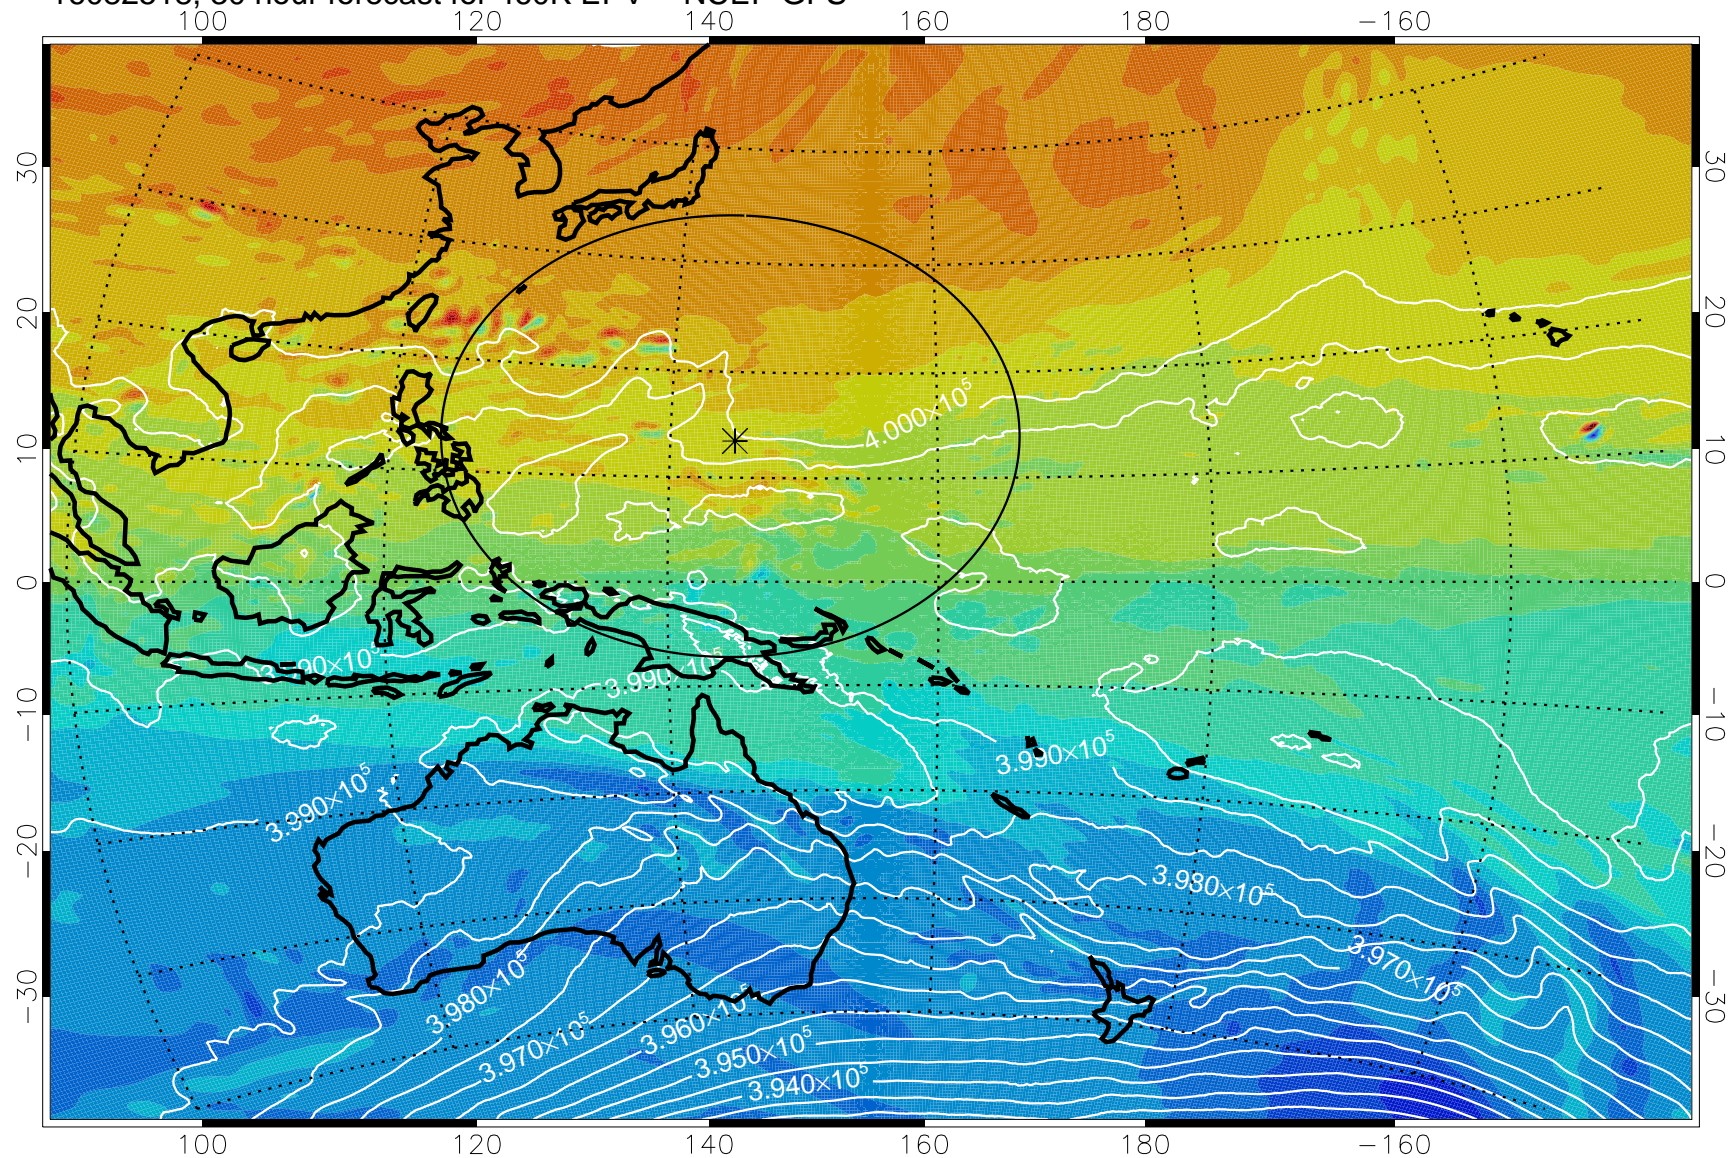

16082506, 18 hour forecast for 460K EPV -- NCEP GFS

460K Montgomery Streamfunction, white

Range ring of 2304 km

16082512, 24 hour forecast for 460K EPV -- NCEP GFS

460K Montgomery Streamfunction, white

Range ring of 2304 km

16082518, 30 hour forecast for 460K EPV -- NCEP GFS

460K Montgomery Streamfunction, white

Range ring of 2304 km

16082600, 36 hour forecast for 460K EPV -- NCEP GFS

460K Montgomery Streamfunction, white

Range ring of 2304 km

16082606, 42 hour forecast for 460K EPV -- NCEP GFS

460K Montgomery Streamfunction, white

Range ring of 2304 km

16082612, 48 hour forecast for 460K EPV -- NCEP GFS

460K Montgomery Streamfunction, white

Range ring of 2304 km

16082618, 54 hour forecast for 460K EPV -- NCEP GFS

460K Montgomery Streamfunction, white

Range ring of 2304 km

16082700, 60 hour forecast for 460K EPV -- NCEP GFS

460K Montgomery Streamfunction, white

Range ring of 2304 km