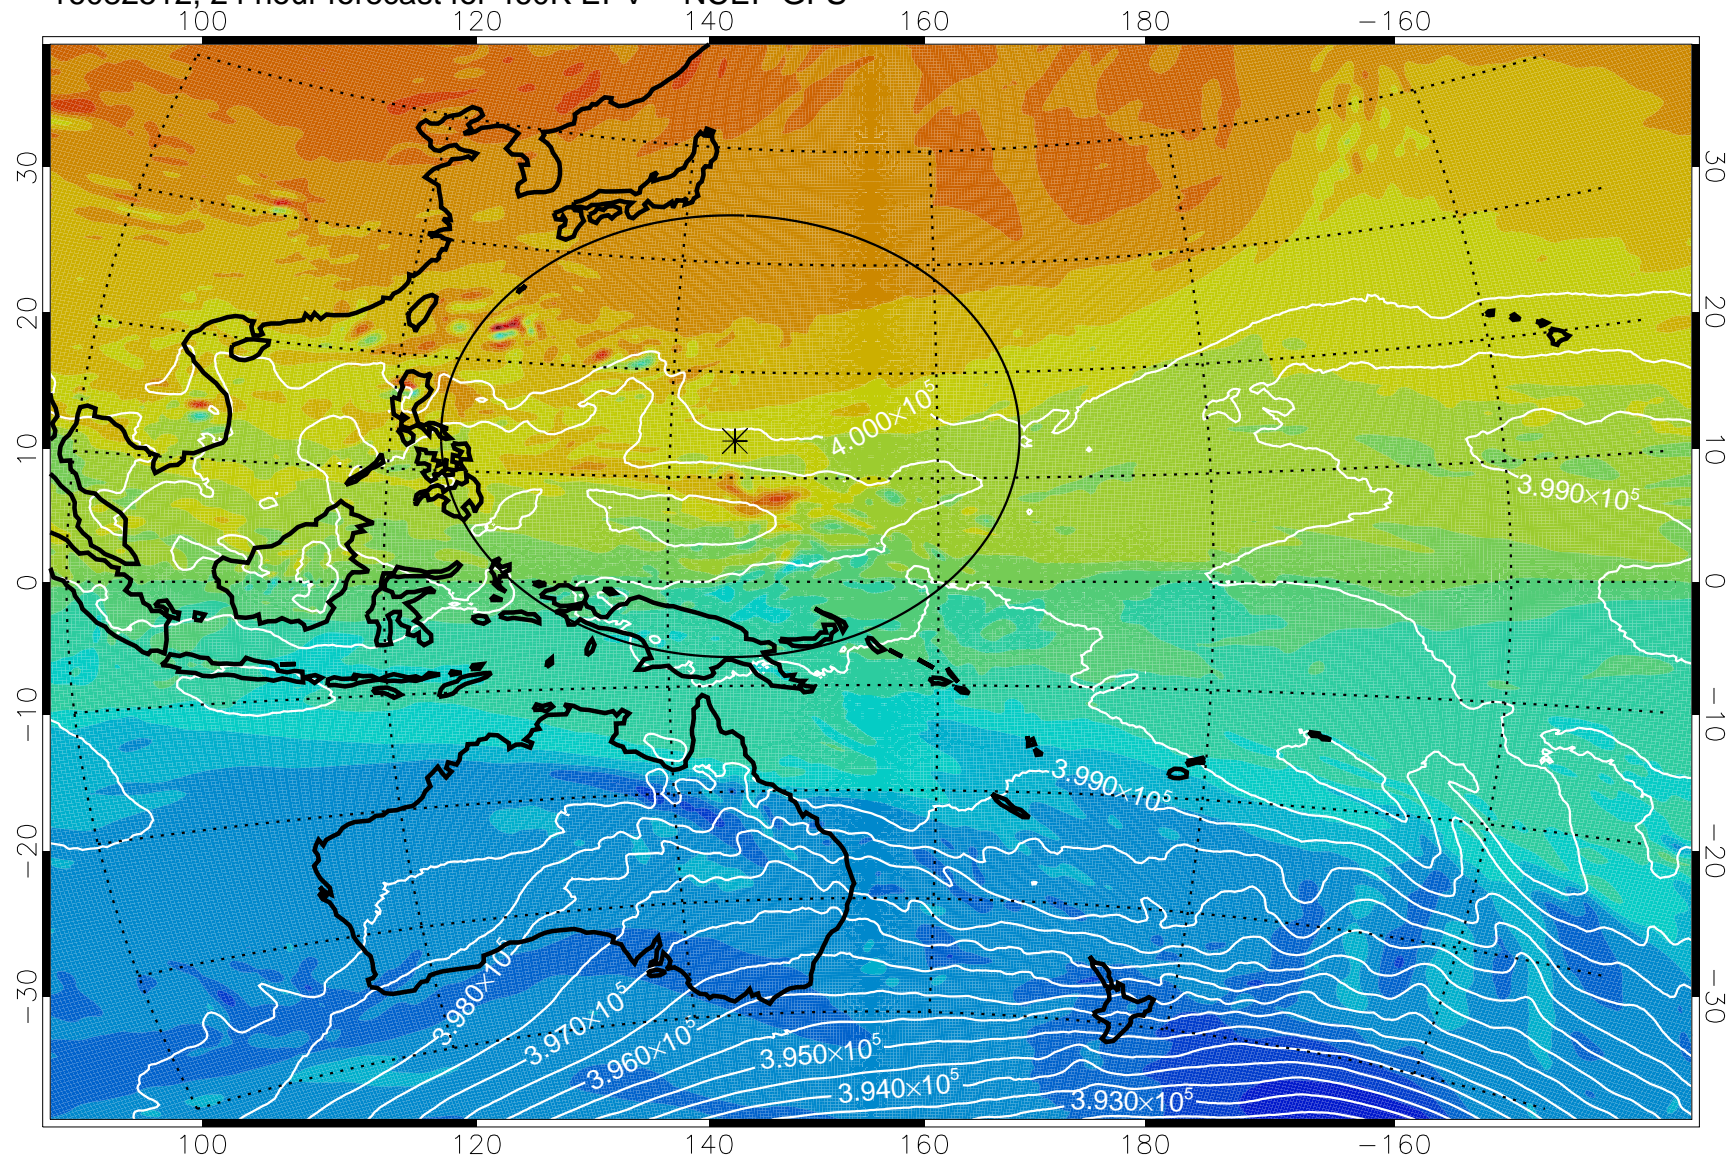

16082418, 6 hour forecast for 460K EPV -- NCEP GFS

460K Montgomery Streamfunction, white

Range ring of 2304 km

16082500, 12 hour forecast for 460K EPV -- NCEP GFS

460K Montgomery Streamfunction, white

Range ring of 2304 km

16082506, 18 hour forecast for 460K EPV -- NCEP GFS

460K Montgomery Streamfunction, white

Range ring of 2304 km

16082512, 24 hour forecast for 460K EPV -- NCEP GFS

460K Montgomery Streamfunction, white

Range ring of 2304 km

16082518, 30 hour forecast for 460K EPV -- NCEP GFS

460K Montgomery Streamfunction, white

Range ring of 2304 km

16082600, 36 hour forecast for 460K EPV -- NCEP GFS

460K Montgomery Streamfunction, white

Range ring of 2304 km

16082606, 42 hour forecast for 460K EPV -- NCEP GFS

460K Montgomery Streamfunction, white

Range ring of 2304 km

16082612, 48 hour forecast for 460K EPV -- NCEP GFS

460K Montgomery Streamfunction, white

Range ring of 2304 km