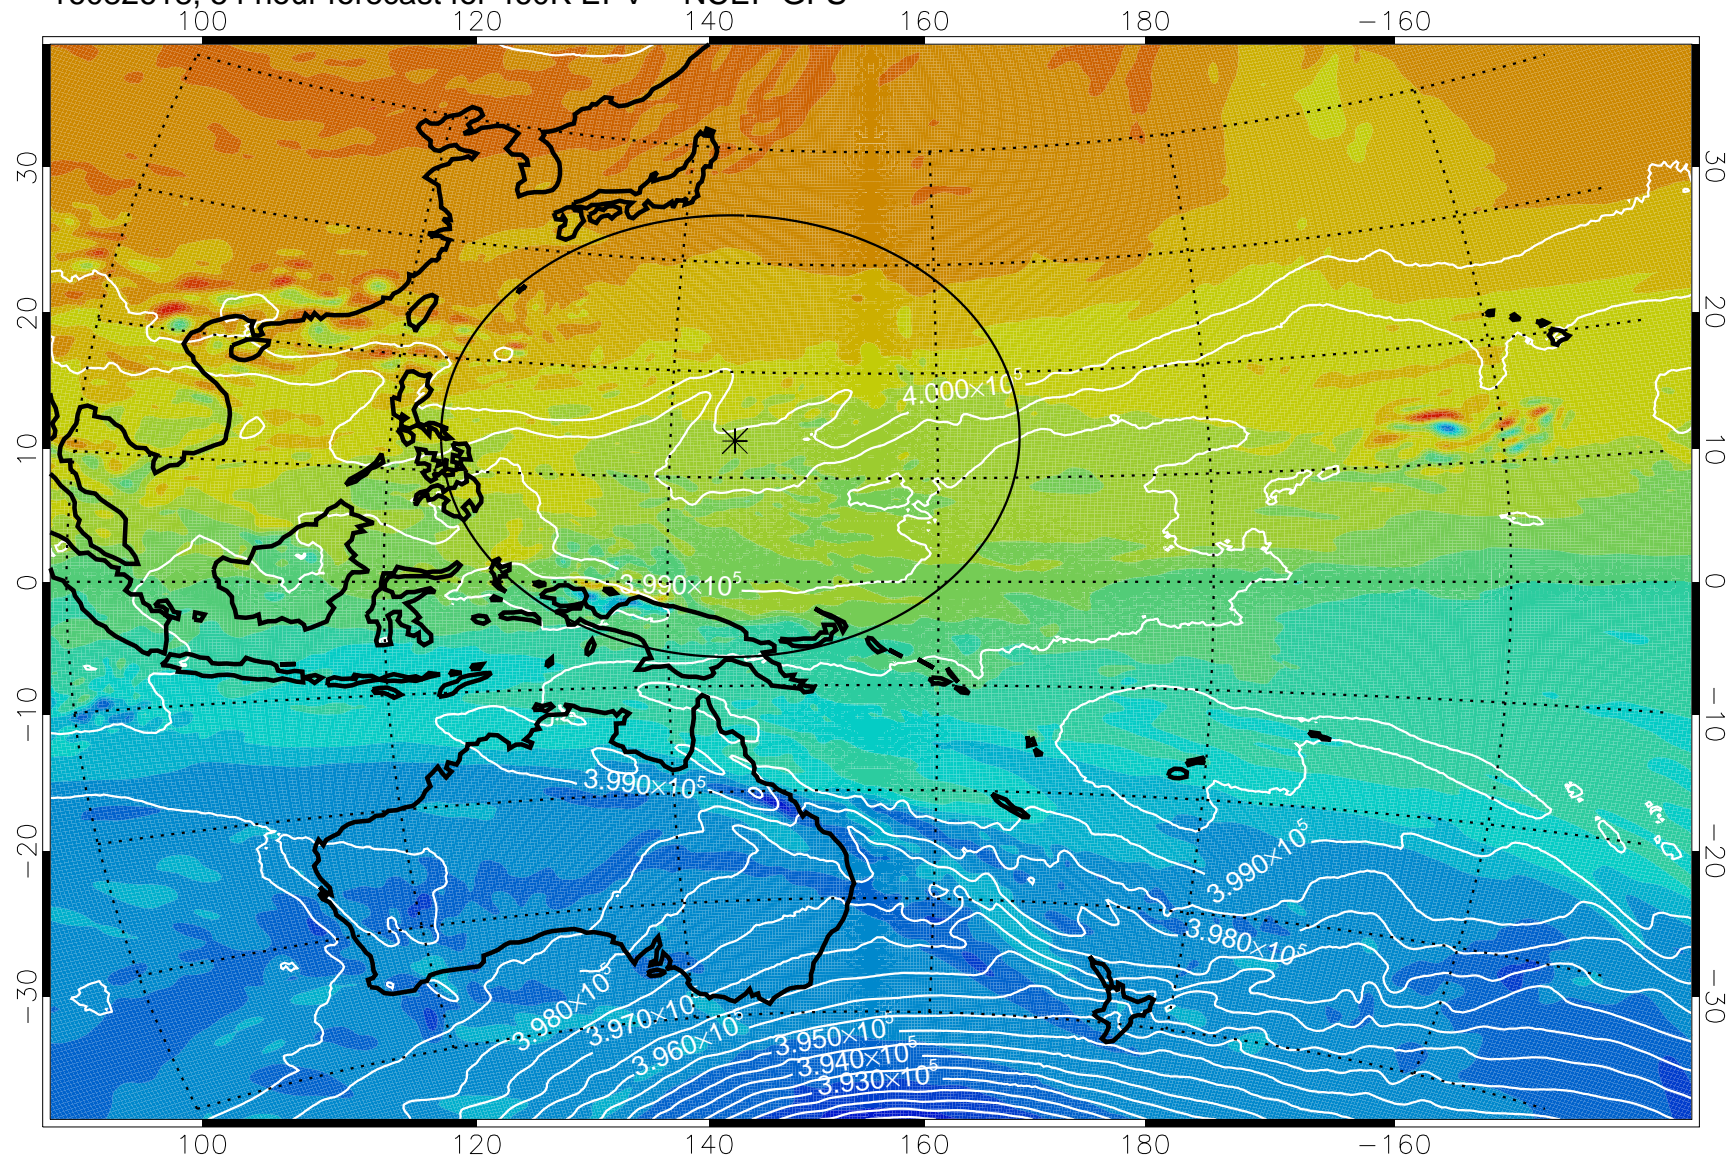

16082518, 30 hour forecast for 460K EPV -- NCEP GFS

460K Montgomery Streamfunction, white

Range ring of 2304 km

16082600, 36 hour forecast for 460K EPV -- NCEP GFS

460K Montgomery Streamfunction, white

Range ring of 2304 km

16082606, 42 hour forecast for 460K EPV -- NCEP GFS

460K Montgomery Streamfunction, white

Range ring of 2304 km

16082612, 48 hour forecast for 460K EPV -- NCEP GFS

460K Montgomery Streamfunction, white

Range ring of 2304 km

16082618, 54 hour forecast for 460K EPV -- NCEP GFS

460K Montgomery Streamfunction, white

Range ring of 2304 km

16082700, 60 hour forecast for 460K EPV -- NCEP GFS

460K Montgomery Streamfunction, white

Range ring of 2304 km

16082706, 66 hour forecast for 460K EPV -- NCEP GFS

460K Montgomery Streamfunction, white

Range ring of 2304 km

16082712, 72 hour forecast for 460K EPV -- NCEP GFS

460K Montgomery Streamfunction, white

Range ring of 2304 km