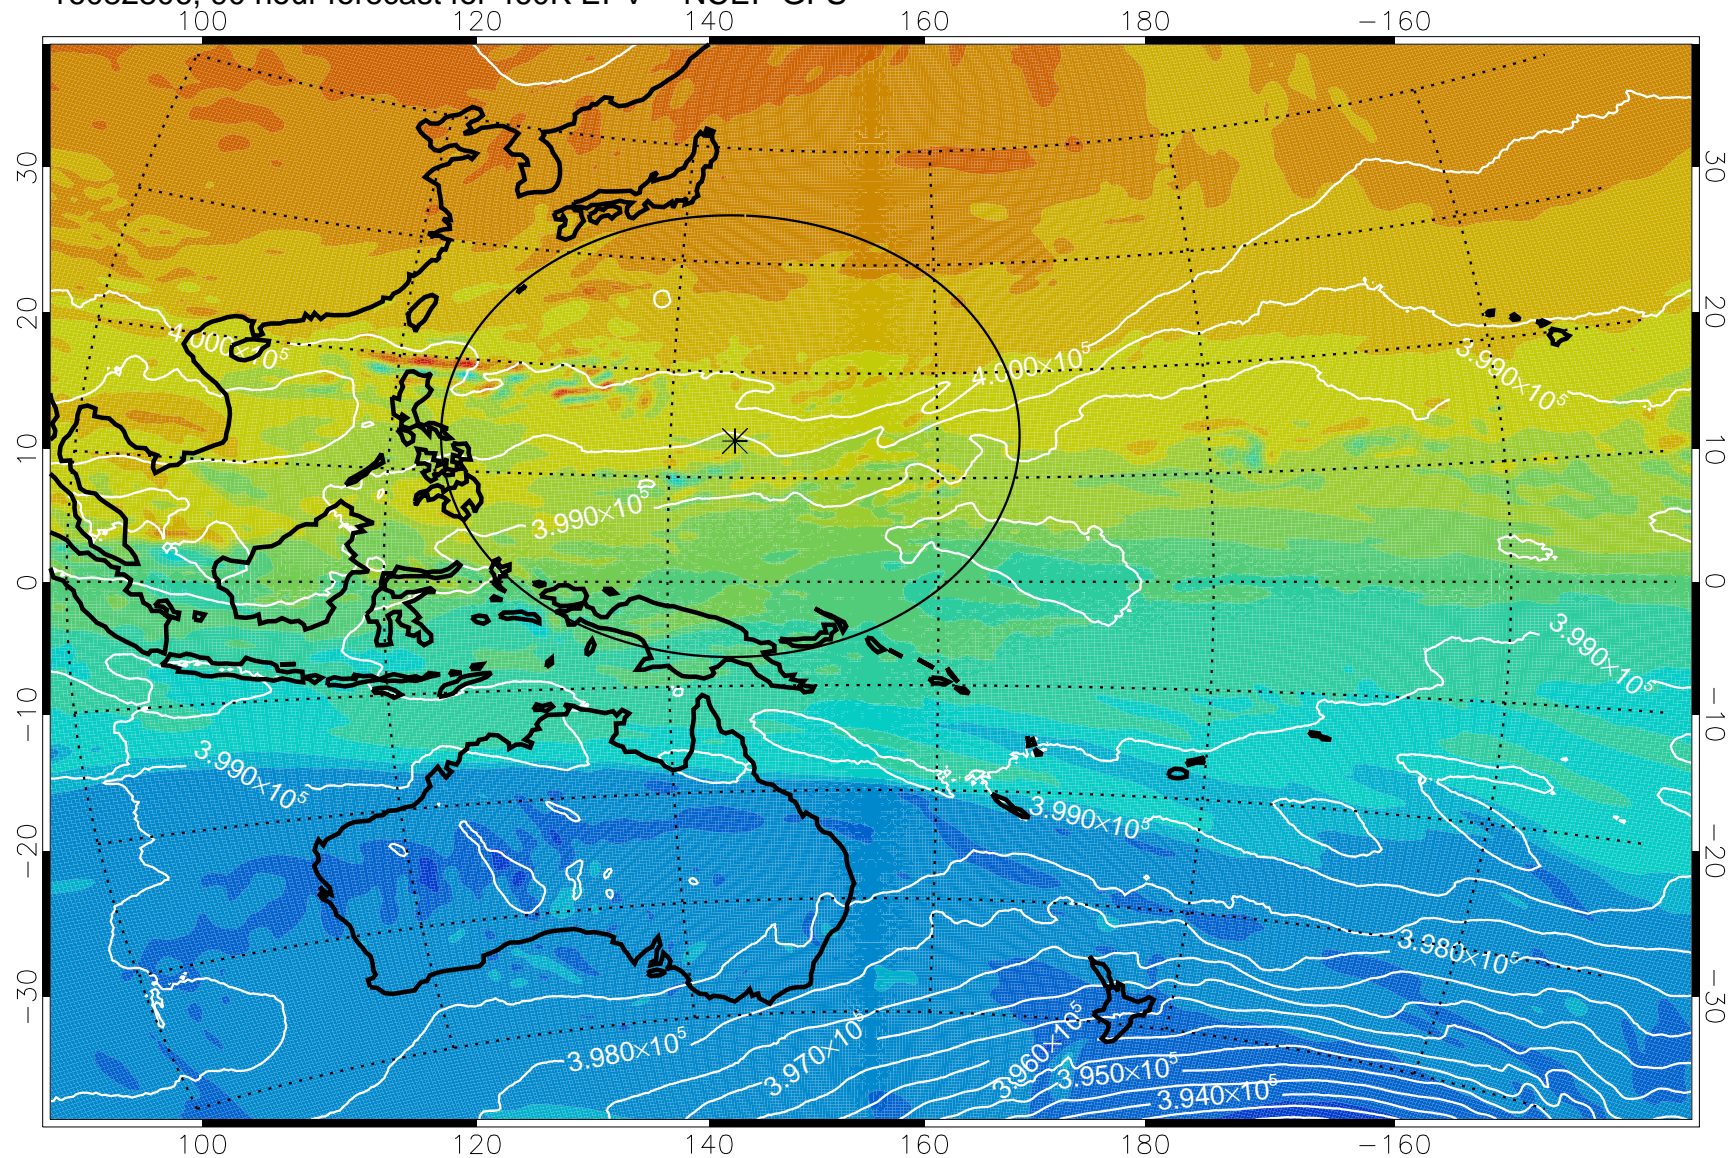

16082718, 78 hour forecast for 460K EPV -- NCEP GFS

460K Montgomery Streamfunction, white

Range ring of 2304 km

16082800, 84 hour forecast for 460K EPV -- NCEP GFS

460K Montgomery Streamfunction, white

Range ring of 2304 km

16082806, 90 hour forecast for 460K EPV -- NCEP GFS

460K Montgomery Streamfunction, white

Range ring of 2304 km

16082818, 102 hour forecast for 460K EPV -- NCEP GFS

460K Montgomery Streamfunction, white

Range ring of 2304 km

16082900, 108 hour forecast for 460K EPV -- NCEP GFS

460K Montgomery Streamfunction, white

Range ring of 2304 km

16082906, 114 hour forecast for 460K EPV -- NCEP GFS

460K Montgomery Streamfunction, white

Range ring of 2304 km

16082912, 120 hour forecast for 460K EPV -- NCEP GFS

460K Montgomery Streamfunction, white

Range ring of 2304 km