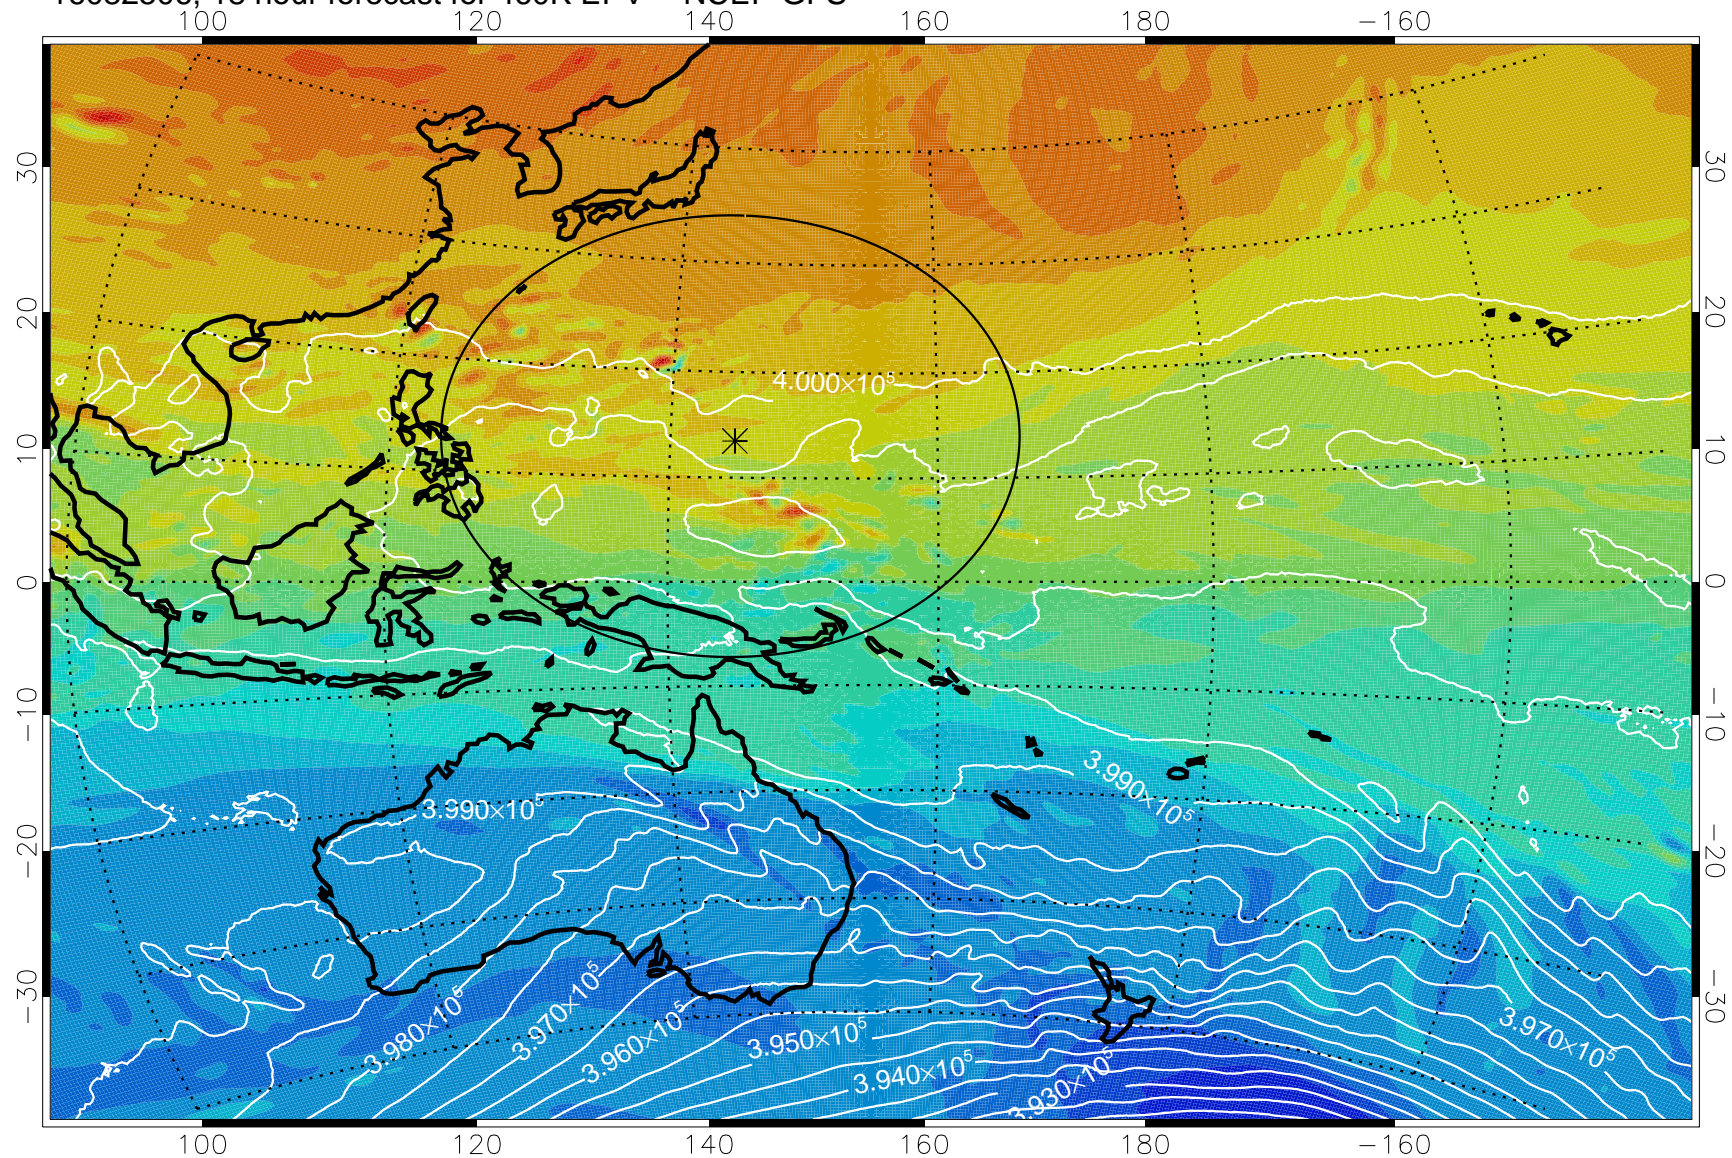

16082418, 6 hour forecast for 460K EPV -- NCEP GFS

460K Montgomery Streamfunction, white

Range ring of 2304 km

16082500, 12 hour forecast for 460K EPV -- NCEP GFS

460K Montgomery Streamfunction, white

Range ring of 2304 km

16082506, 18 hour forecast for 460K EPV -- NCEP GFS

460K Montgomery Streamfunction, white

Range ring of 2304 km

16082512, 24 hour forecast for 460K EPV -- NCEP GFS

460K Montgomery Streamfunction, white

Range ring of 2304 km

16082518, 30 hour forecast for 460K EPV -- NCEP GFS

460K Montgomery Streamfunction, white

Range ring of 2304 km

16082600, 36 hour forecast for 460K EPV -- NCEP GFS

460K Montgomery Streamfunction, white

Range ring of 2304 km

16082606, 42 hour forecast for 460K EPV -- NCEP GFS

460K Montgomery Streamfunction, white

Range ring of 2304 km

16082612, 48 hour forecast for 460K EPV -- NCEP GFS

460K Montgomery Streamfunction, white

Range ring of 2304 km