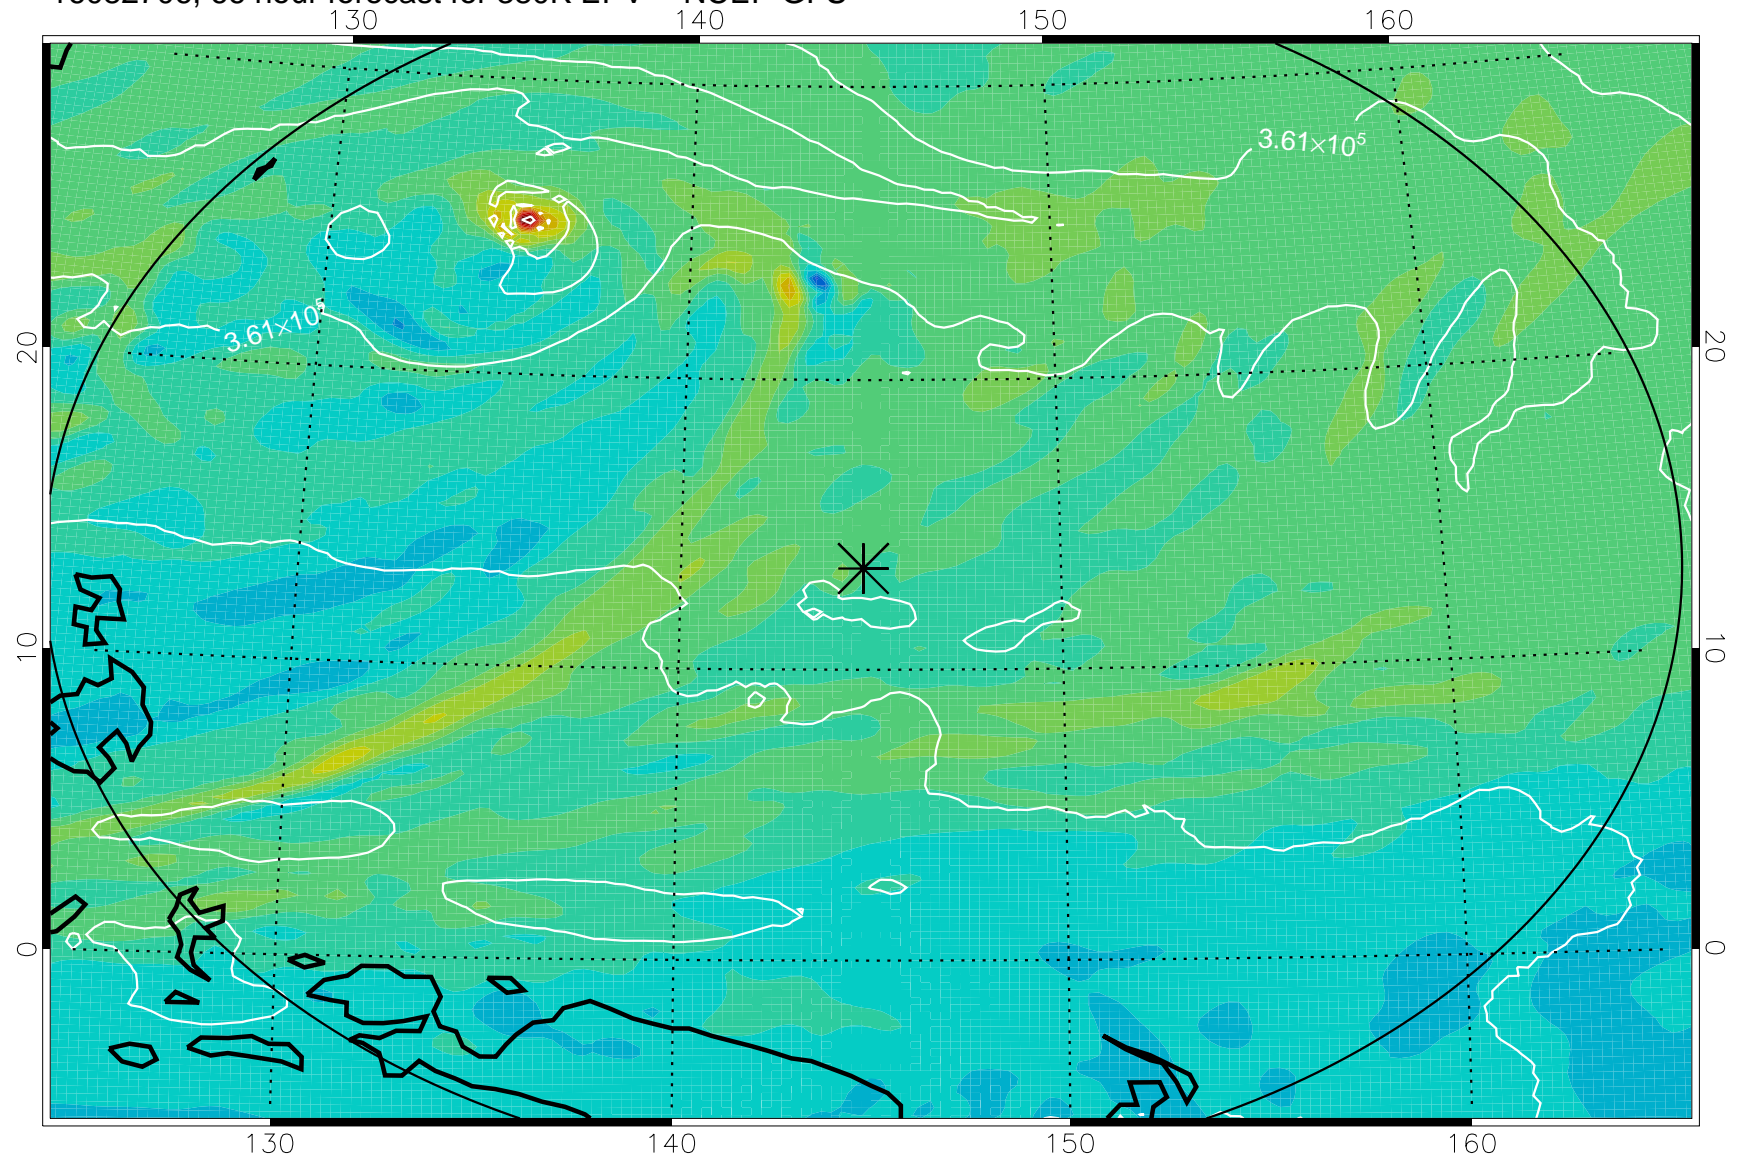

16082618, 54 hour forecast for 380K EPV -- NCEP GFS

380K Montgomery Streamfunction, white

Range ring of 2304 km

16082700, 60 hour forecast for 380K EPV -- NCEP GFS

380K Montgomery Streamfunction, white

Range ring of 2304 km

16082706, 66 hour forecast for 380K EPV -- NCEP GFS

380K Montgomery Streamfunction, white

Range ring of 2304 km

16082712, 72 hour forecast for 380K EPV -- NCEP GFS

380K Montgomery Streamfunction, white

Range ring of 2304 km

16082718, 78 hour forecast for 380K EPV -- NCEP GFS

380K Montgomery Streamfunction, white

Range ring of 2304 km

16082800, 84 hour forecast for 380K EPV -- NCEP GFS

380K Montgomery Streamfunction, white

Range ring of 2304 km

16082806, 90 hour forecast for 380K EPV -- NCEP GFS

380K Montgomery Streamfunction, white

Range ring of 2304 km

16082812, 96 hour forecast for 380K EPV -- NCEP GFS

380K Montgomery Streamfunction, white

Range ring of 2304 km