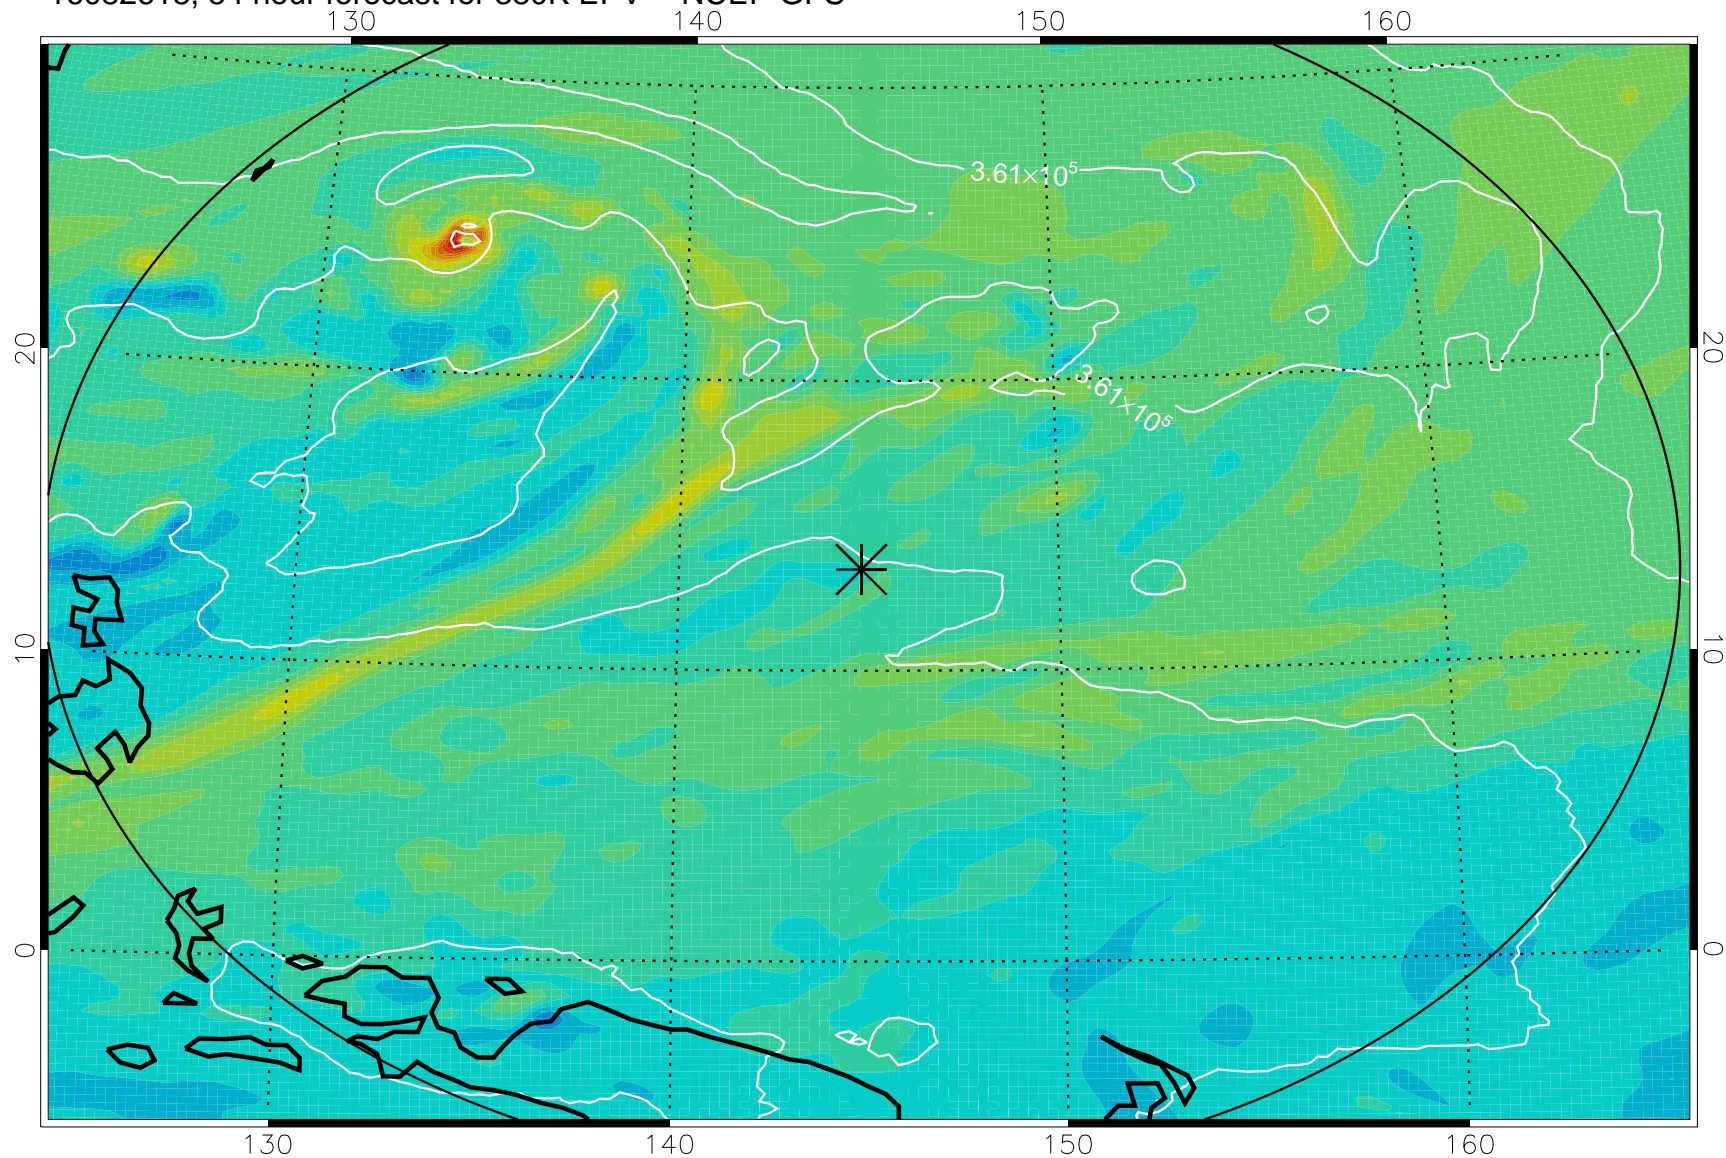

16082606, 42 hour forecast for 380K EPV -- NCEP GFS

380K Montgomery Streamfunction, white

Range ring of 2304 km

16082612, 48 hour forecast for 380K EPV -- NCEP GFS

380K Montgomery Streamfunction, white

Range ring of 2304 km

16082618, 54 hour forecast for 380K EPV -- NCEP GFS

380K Montgomery Streamfunction, white

Range ring of 2304 km

16082700, 60 hour forecast for 380K EPV -- NCEP GFS

380K Montgomery Streamfunction, white

Range ring of 2304 km

16082706, 66 hour forecast for 380K EPV -- NCEP GFS

380K Montgomery Streamfunction, white

Range ring of 2304 km

16082712, 72 hour forecast for 380K EPV -- NCEP GFS

380K Montgomery Streamfunction, white

Range ring of 2304 km

16082718, 78 hour forecast for 380K EPV -- NCEP GFS

380K Montgomery Streamfunction, white

Range ring of 2304 km

16082800, 84 hour forecast for 380K EPV -- NCEP GFS

380K Montgomery Streamfunction, white

Range ring of 2304 km