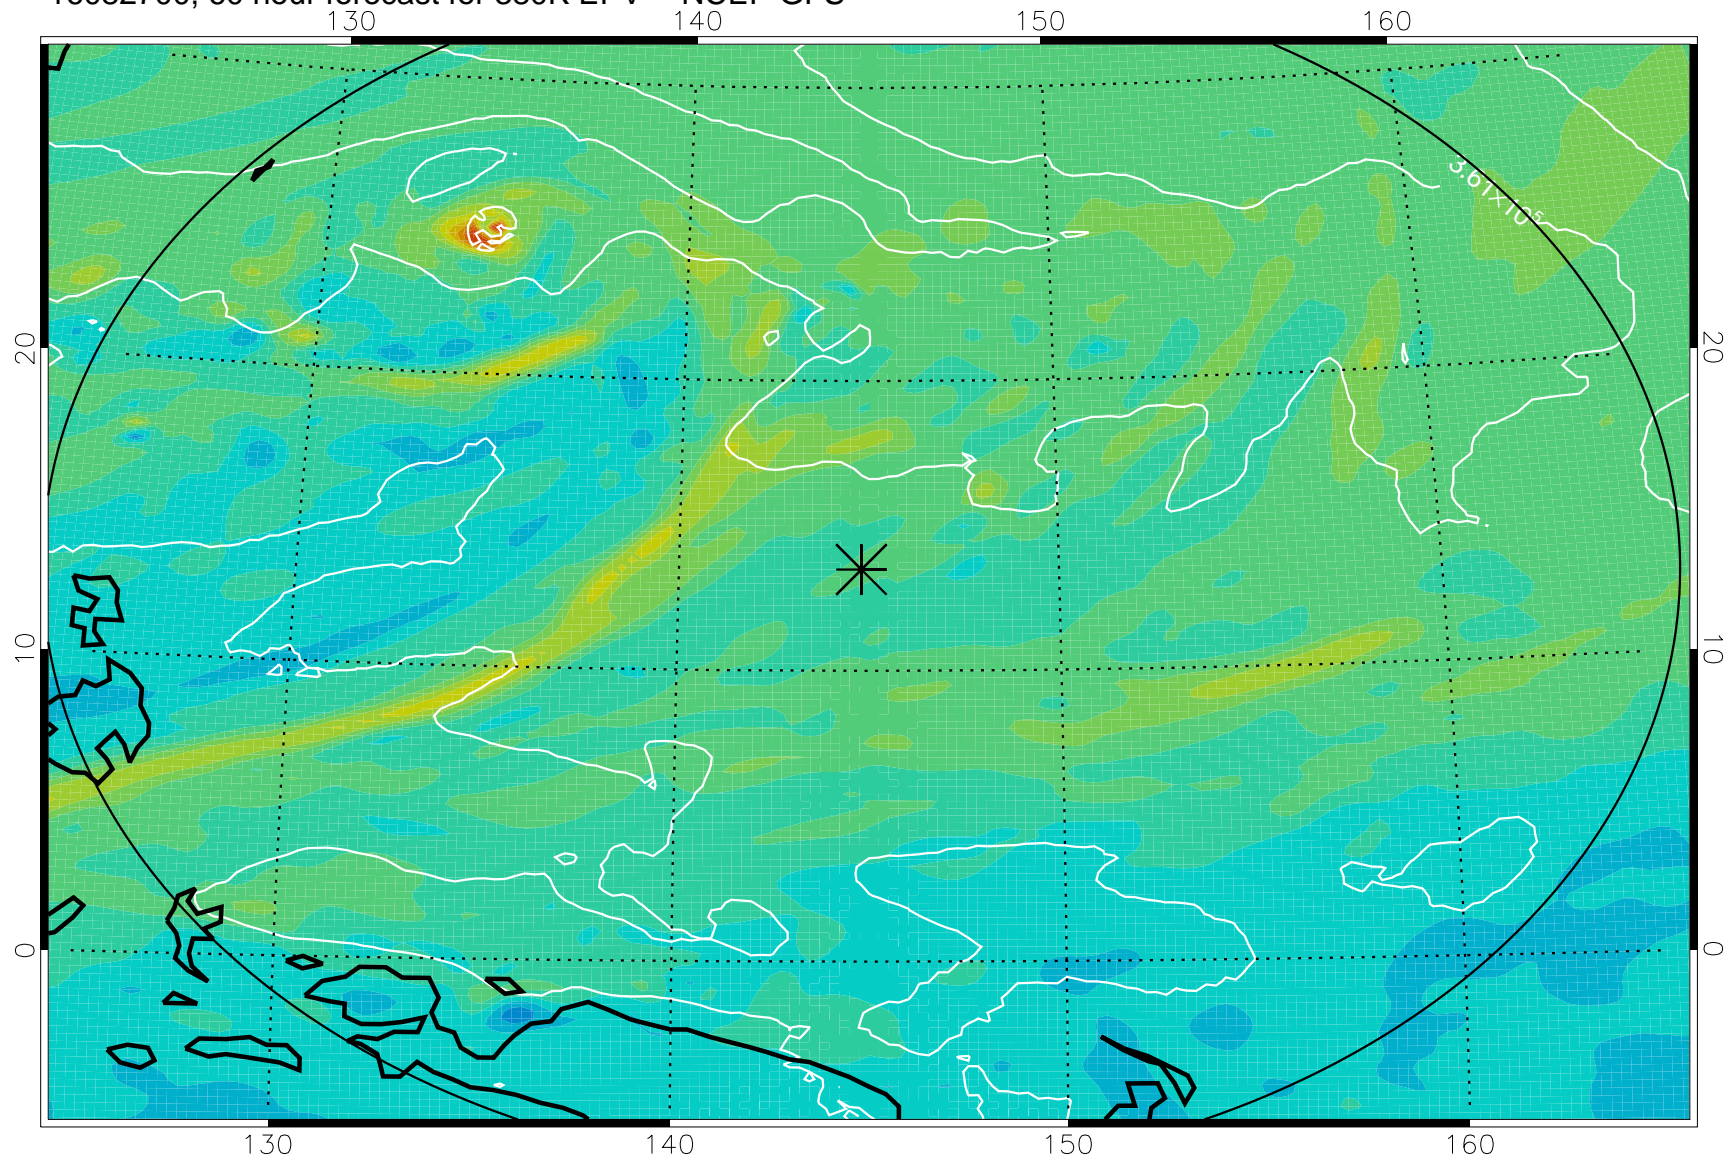

16082606, 42 hour forecast for 380K EPV -- NCEP GFS

380K Montgomery Streamfunction, white

Range ring of 2304 km

16082612, 48 hour forecast for 380K EPV -- NCEP GFS

380K Montgomery Streamfunction, white

Range ring of 2304 km

16082618, 54 hour forecast for 380K EPV -- NCEP GFS

380K Montgomery Streamfunction, white

Range ring of 2304 km

16082700, 60 hour forecast for 380K EPV -- NCEP GFS

380K Montgomery Streamfunction, white

Range ring of 2304 km

16082706, 66 hour forecast for 380K EPV -- NCEP GFS

380K Montgomery Streamfunction, white

Range ring of 2304 km

16082712, 72 hour forecast for 380K EPV -- NCEP GFS

380K Montgomery Streamfunction, white

Range ring of 2304 km

16082718, 78 hour forecast for 380K EPV -- NCEP GFS

380K Montgomery Streamfunction, white

Range ring of 2304 km

16082800, 84 hour forecast for 380K EPV -- NCEP GFS

380K Montgomery Streamfunction, white

Range ring of 2304 km