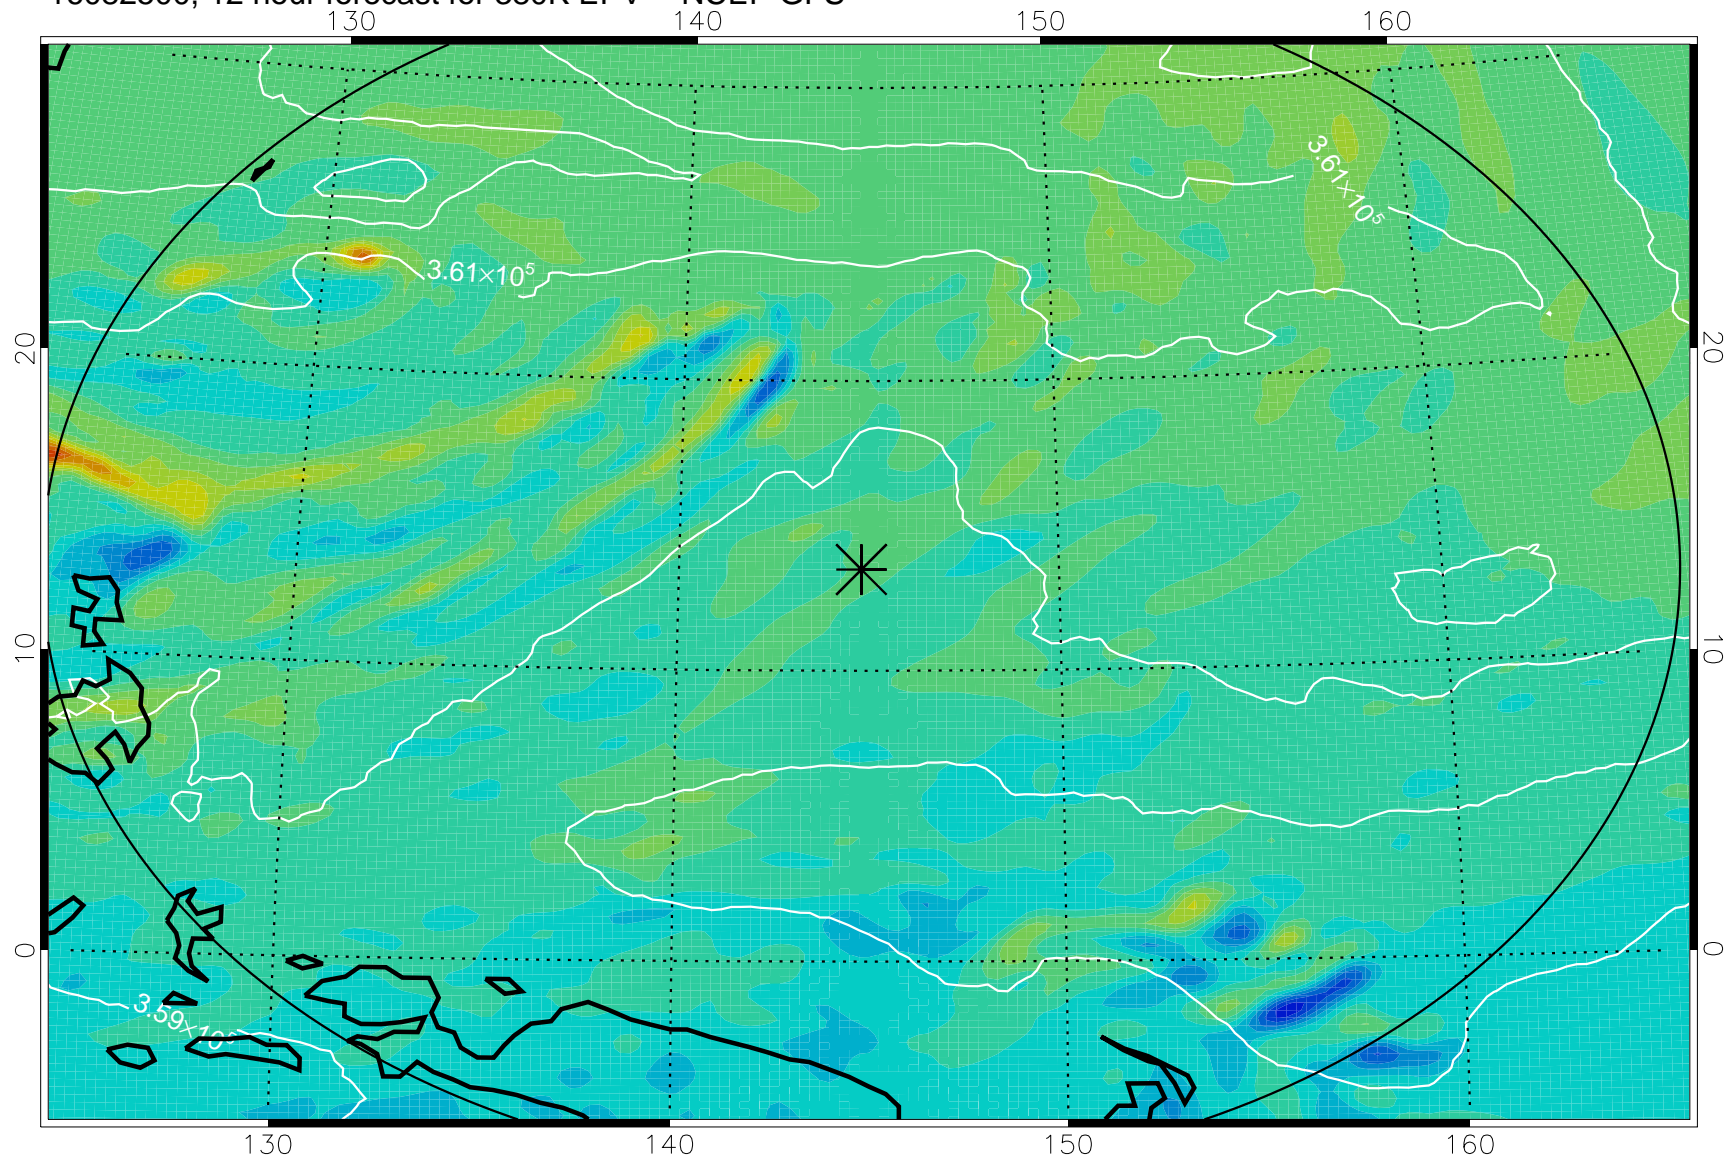

16082418, 6 hour forecast for 380K EPV -- NCEP GFS

380K Montgomery Streamfunction, white

Range ring of 2304 km

16082500, 12 hour forecast for 380K EPV -- NCEP GFS

380K Montgomery Streamfunction, white

Range ring of 2304 km

16082506, 18 hour forecast for 380K EPV -- NCEP GFS

380K Montgomery Streamfunction, white

Range ring of 2304 km

16082512, 24 hour forecast for 380K EPV -- NCEP GFS

380K Montgomery Streamfunction, white

Range ring of 2304 km

16082518, 30 hour forecast for 380K EPV -- NCEP GFS

380K Montgomery Streamfunction, white

Range ring of 2304 km

16082600, 36 hour forecast for 380K EPV -- NCEP GFS

380K Montgomery Streamfunction, white

Range ring of 2304 km

16082606, 42 hour forecast for 380K EPV -- NCEP GFS

380K Montgomery Streamfunction, white

Range ring of 2304 km

16082612, 48 hour forecast for 380K EPV -- NCEP GFS

380K Montgomery Streamfunction, white

Range ring of 2304 km