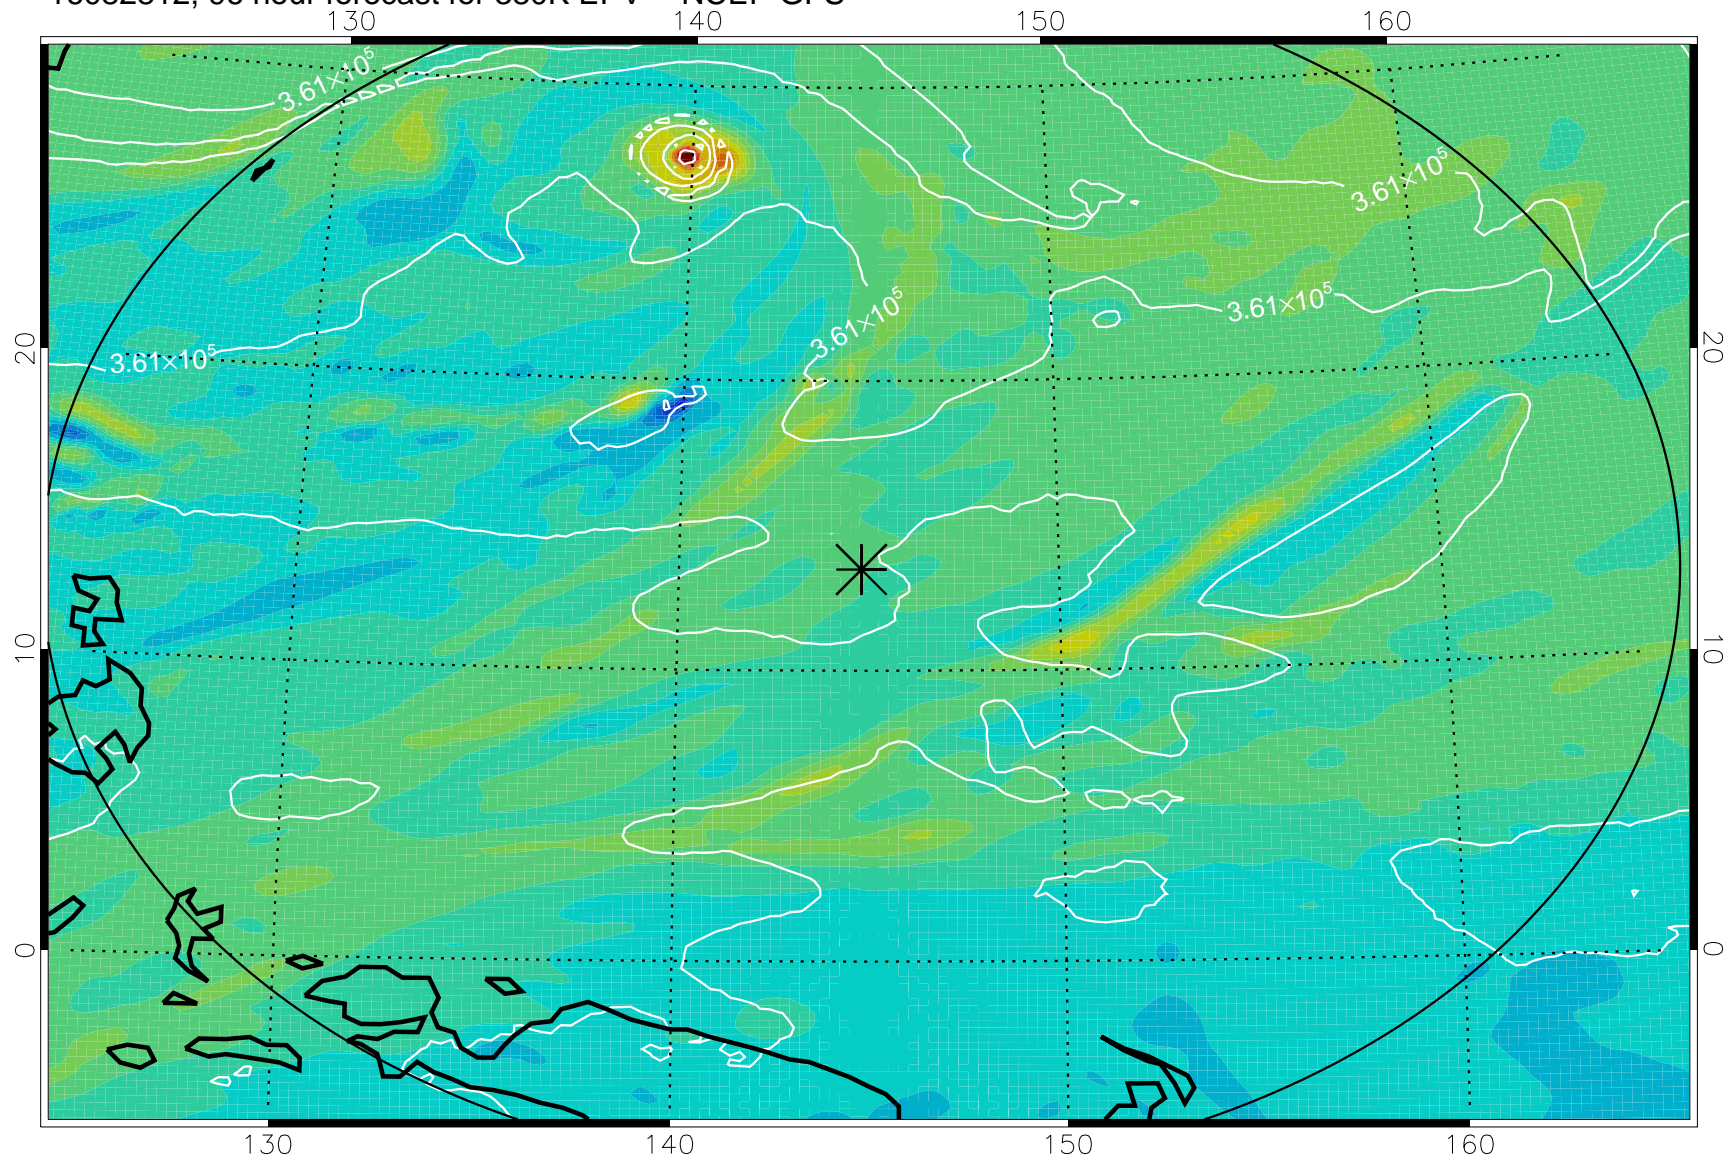

16082706, 66 hour forecast for 380K EPV -- NCEP GFS

380K Montgomery Streamfunction, white

Range ring of 2304 km

16082712, 72 hour forecast for 380K EPV -- NCEP GFS

380K Montgomery Streamfunction, white

Range ring of 2304 km

16082718, 78 hour forecast for 380K EPV -- NCEP GFS

380K Montgomery Streamfunction, white

Range ring of 2304 km

16082800, 84 hour forecast for 380K EPV -- NCEP GFS

380K Montgomery Streamfunction, white

Range ring of 2304 km

16082806, 90 hour forecast for 380K EPV -- NCEP GFS

380K Montgomery Streamfunction, white

Range ring of 2304 km

16082812, 96 hour forecast for 380K EPV -- NCEP GFS

380K Montgomery Streamfunction, white

Range ring of 2304 km

16082818, 102 hour forecast for 380K EPV -- NCEP GFS

380K Montgomery Streamfunction, white

Range ring of 2304 km

16082900, 108 hour forecast for 380K EPV -- NCEP GFS

380K Montgomery Streamfunction, white

Range ring of 2304 km