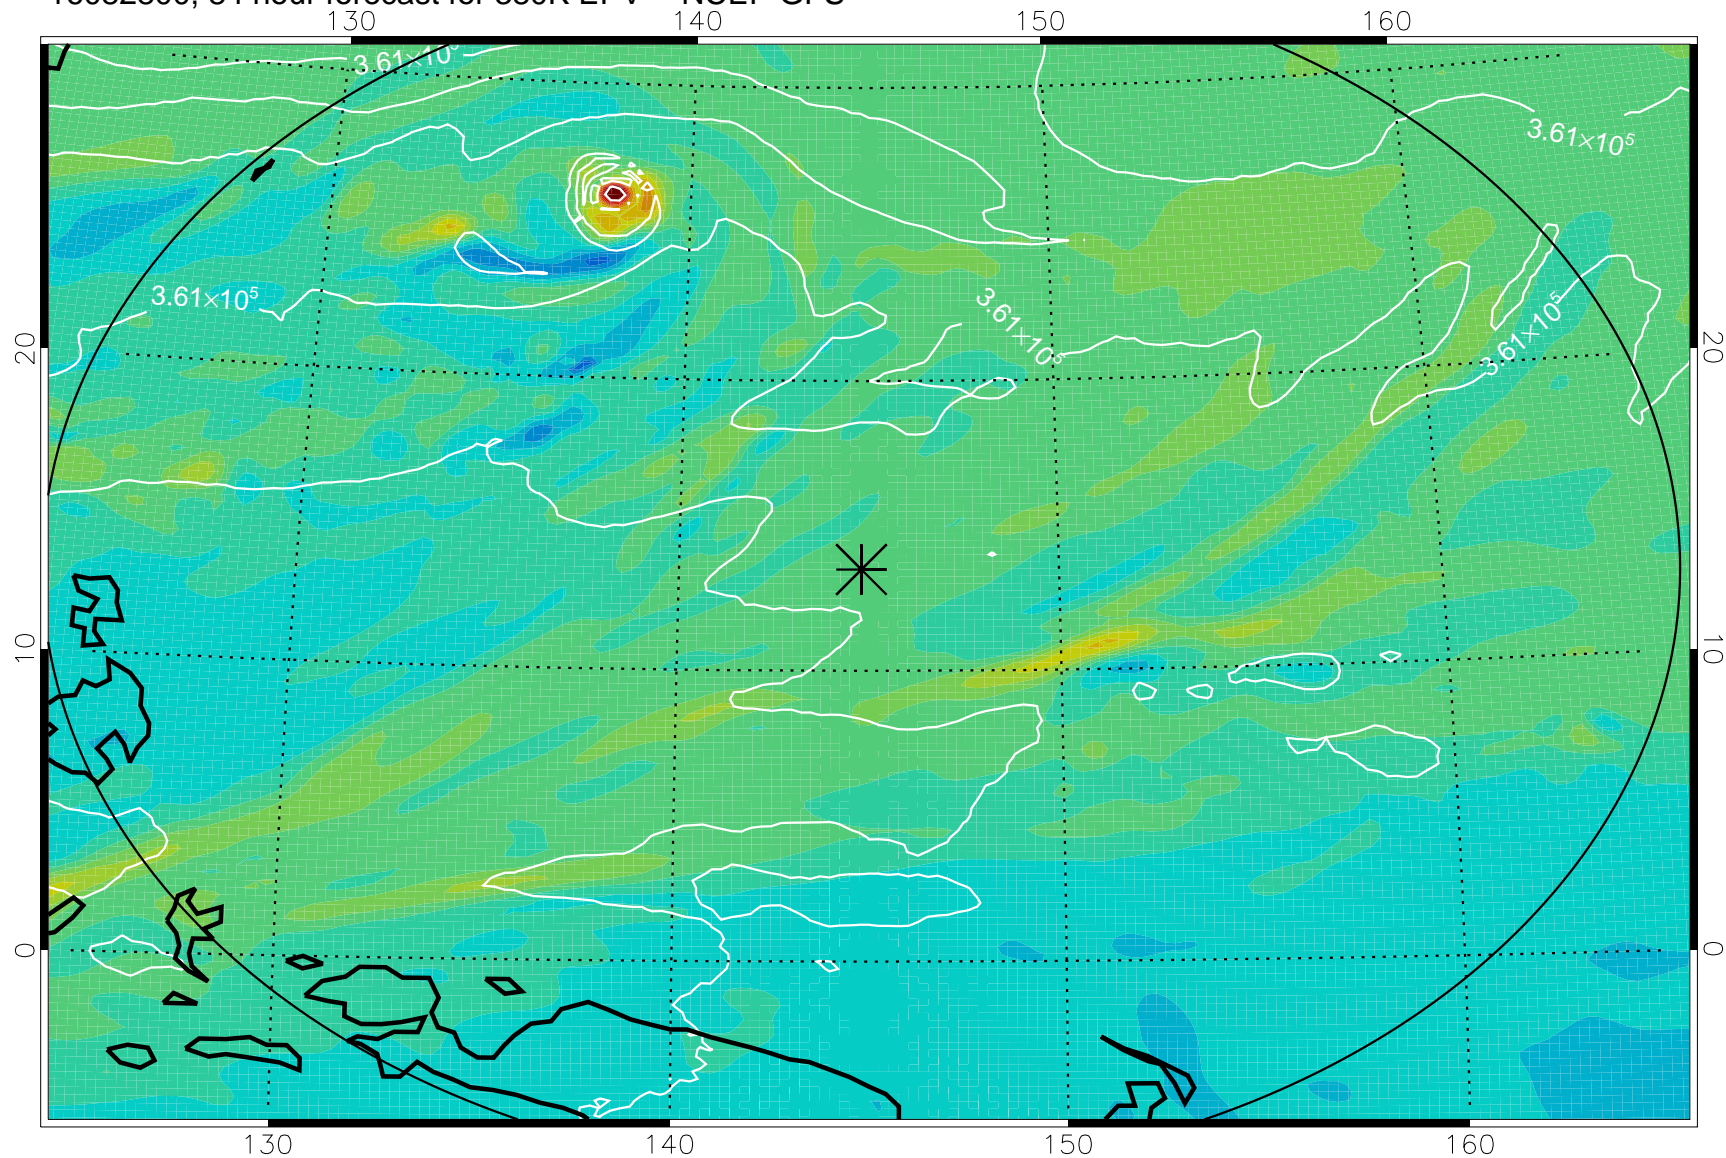

16082618, 54 hour forecast for 380K EPV -- NCEP GFS

380K Montgomery Streamfunction, white

Range ring of 2304 km

16082700, 60 hour forecast for 380K EPV -- NCEP GFS

380K Montgomery Streamfunction, white

Range ring of 2304 km

16082706, 66 hour forecast for 380K EPV -- NCEP GFS

380K Montgomery Streamfunction, white

Range ring of 2304 km

16082712, 72 hour forecast for 380K EPV -- NCEP GFS

380K Montgomery Streamfunction, white

Range ring of 2304 km

16082718, 78 hour forecast for 380K EPV -- NCEP GFS

380K Montgomery Streamfunction, white

Range ring of 2304 km

16082800, 84 hour forecast for 380K EPV -- NCEP GFS

380K Montgomery Streamfunction, white

Range ring of 2304 km

16082806, 90 hour forecast for 380K EPV -- NCEP GFS

380K Montgomery Streamfunction, white

Range ring of 2304 km

16082812, 96 hour forecast for 380K EPV -- NCEP GFS

380K Montgomery Streamfunction, white

Range ring of 2304 km