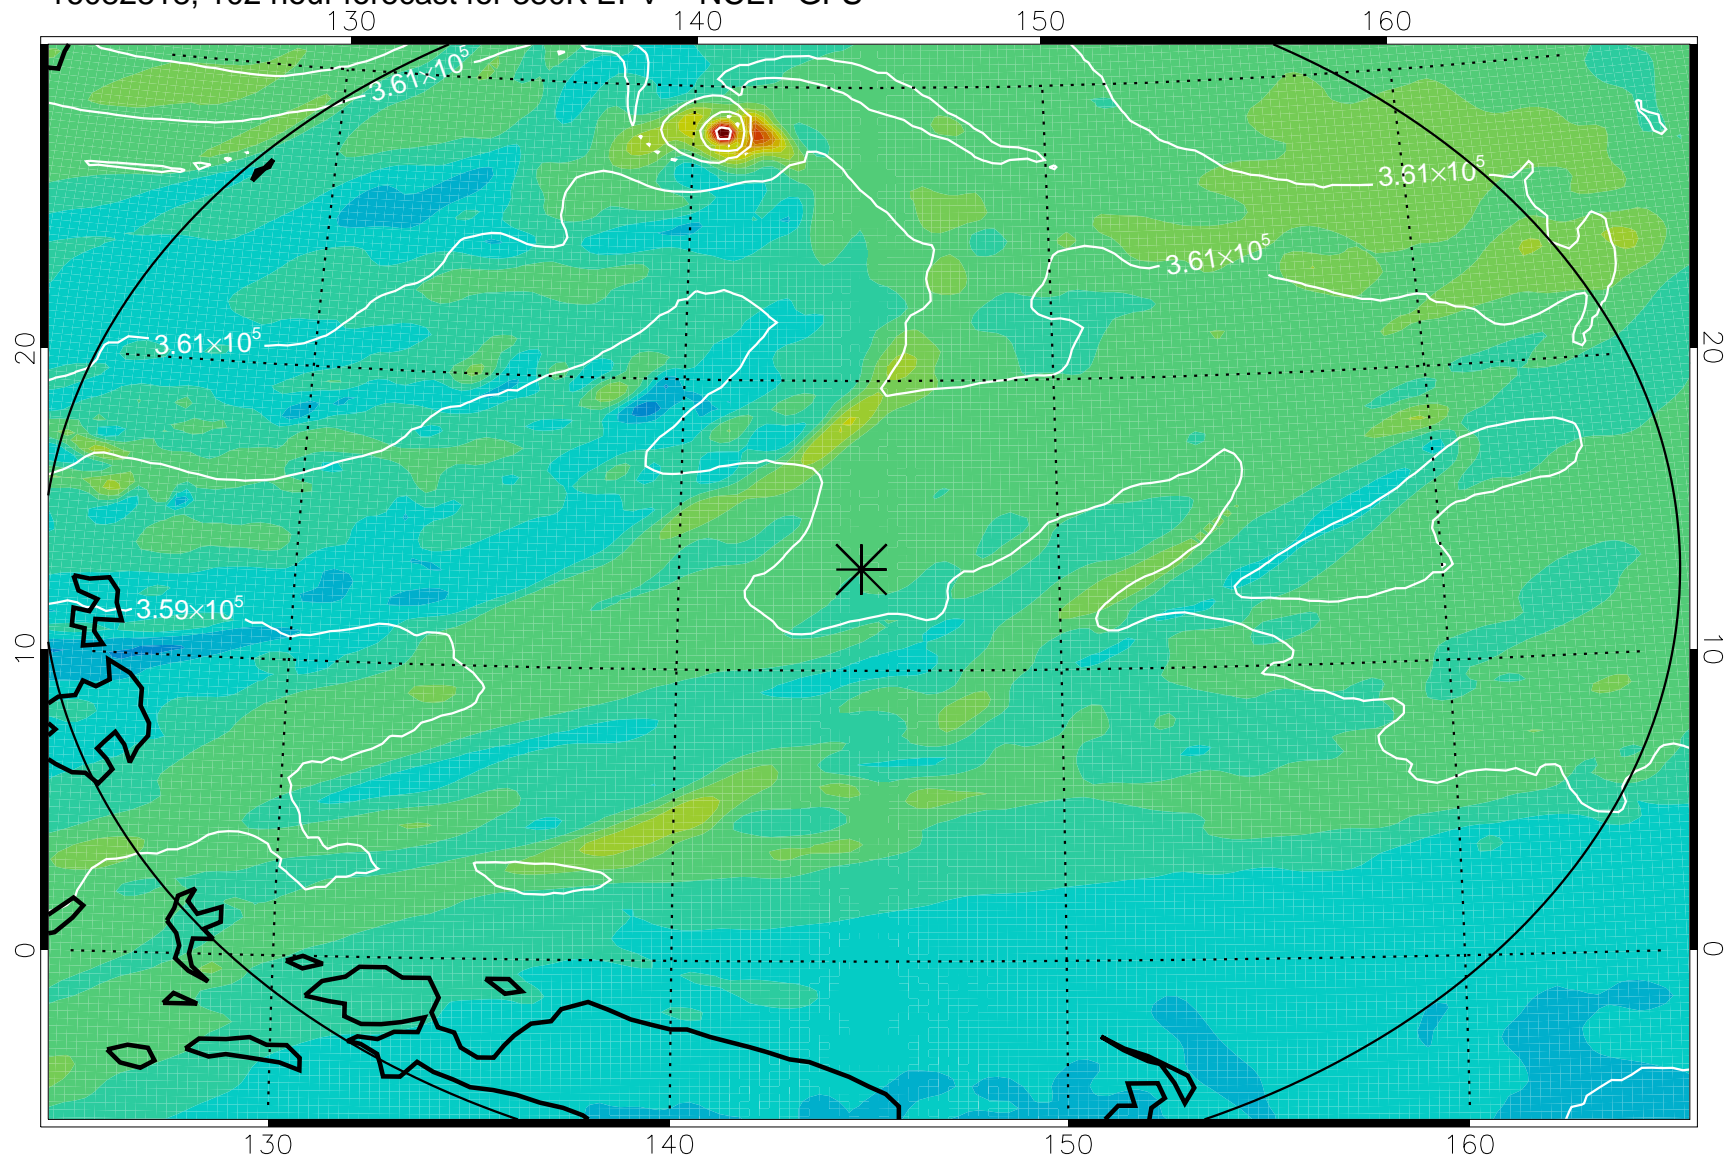

16082718, 78 hour forecast for 380K EPV -- NCEP GFS

380K Montgomery Streamfunction, white

Range ring of 2304 km

16082800, 84 hour forecast for 380K EPV -- NCEP GFS

380K Montgomery Streamfunction, white

Range ring of 2304 km

16082806, 90 hour forecast for 380K EPV -- NCEP GFS

380K Montgomery Streamfunction, white

Range ring of 2304 km

16082812, 96 hour forecast for 380K EPV -- NCEP GFS

380K Montgomery Streamfunction, white

Range ring of 2304 km

16082818, 102 hour forecast for 380K EPV -- NCEP GFS

380K Montgomery Streamfunction, white

Range ring of 2304 km

16082900, 108 hour forecast for 380K EPV -- NCEP GFS

380K Montgomery Streamfunction, white

Range ring of 2304 km

16082906, 114 hour forecast for 380K EPV -- NCEP GFS

380K Montgomery Streamfunction, white

Range ring of 2304 km

16082912, 120 hour forecast for 380K EPV -- NCEP GFS

380K Montgomery Streamfunction, white

Range ring of 2304 km