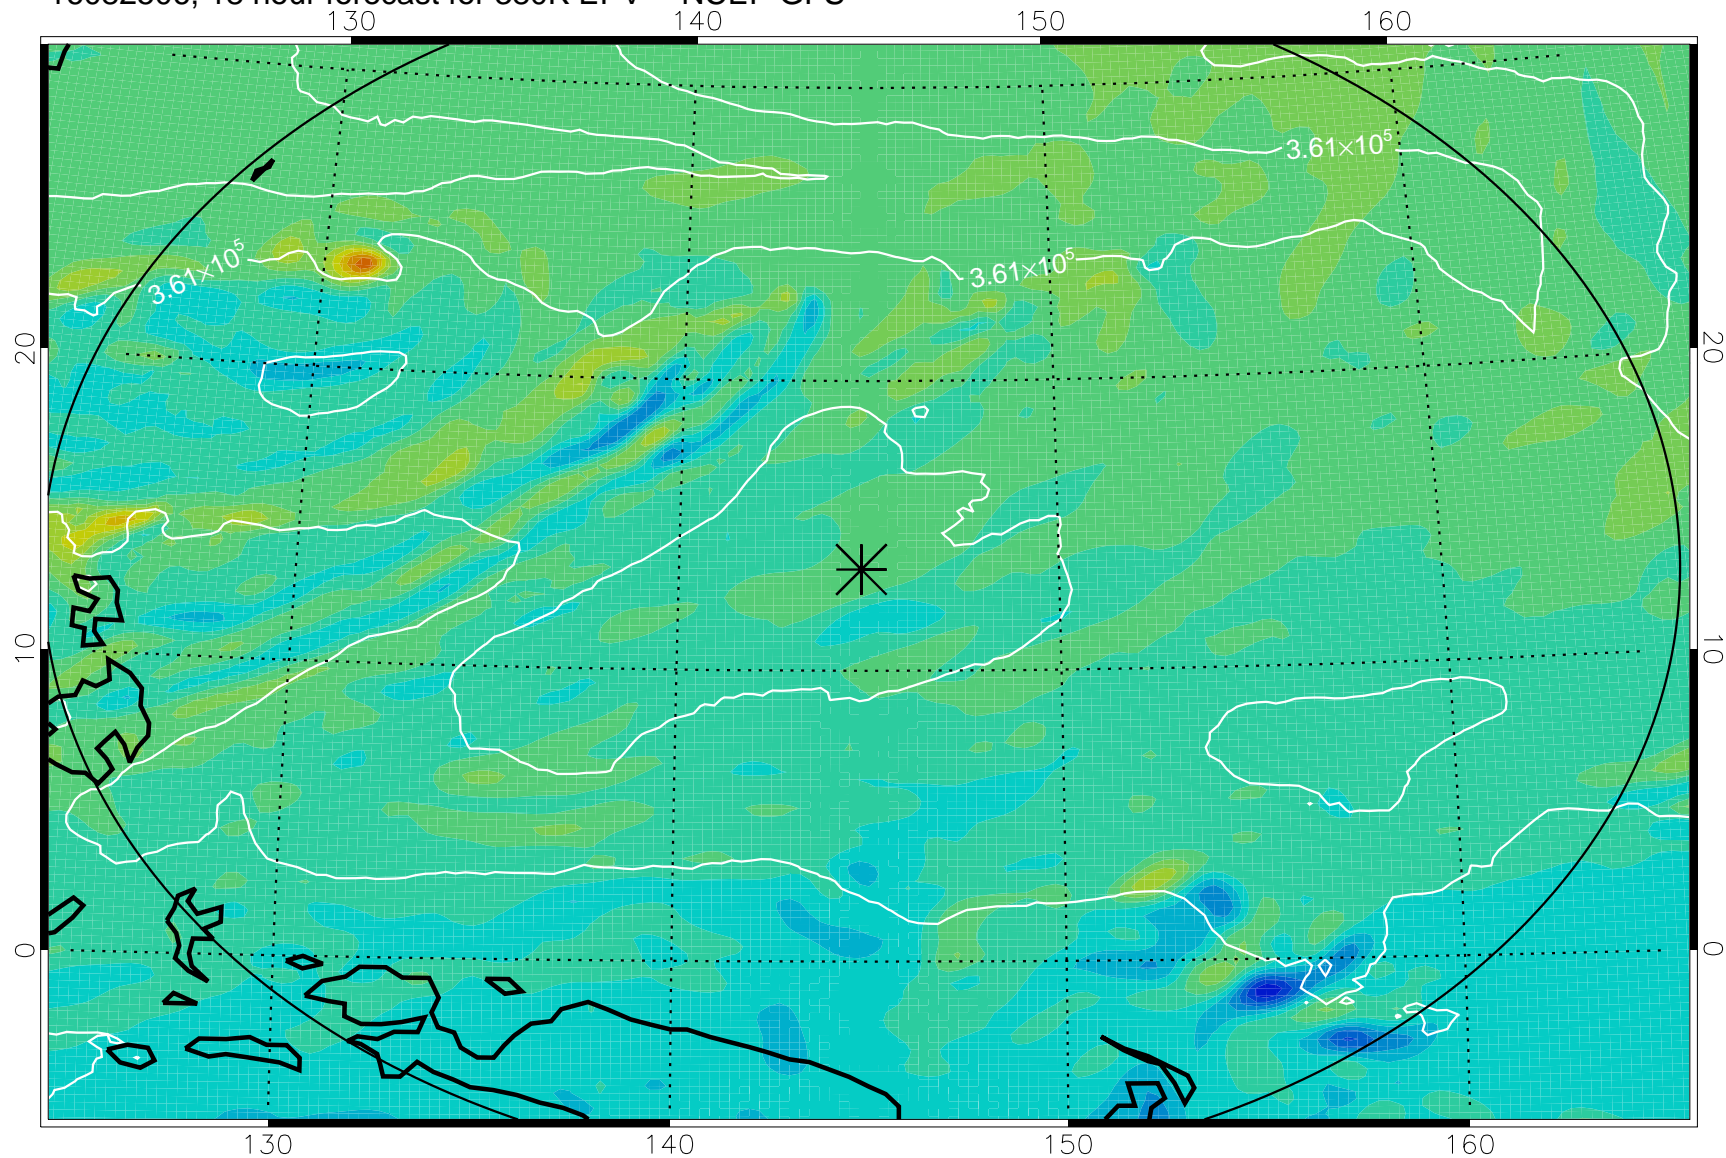

16082418, 6 hour forecast for 380K EPV -- NCEP GFS

380K Montgomery Streamfunction, white

Range ring of 2304 km

16082500, 12 hour forecast for 380K EPV -- NCEP GFS

380K Montgomery Streamfunction, white

Range ring of 2304 km

16082506, 18 hour forecast for 380K EPV -- NCEP GFS

380K Montgomery Streamfunction, white

Range ring of 2304 km

16082512, 24 hour forecast for 380K EPV -- NCEP GFS

380K Montgomery Streamfunction, white

Range ring of 2304 km

16082518, 30 hour forecast for 380K EPV -- NCEP GFS

380K Montgomery Streamfunction, white

Range ring of 2304 km

16082600, 36 hour forecast for 380K EPV -- NCEP GFS

380K Montgomery Streamfunction, white

Range ring of 2304 km

16082606, 42 hour forecast for 380K EPV -- NCEP GFS

380K Montgomery Streamfunction, white

Range ring of 2304 km

16082612, 48 hour forecast for 380K EPV -- NCEP GFS

380K Montgomery Streamfunction, white

Range ring of 2304 km