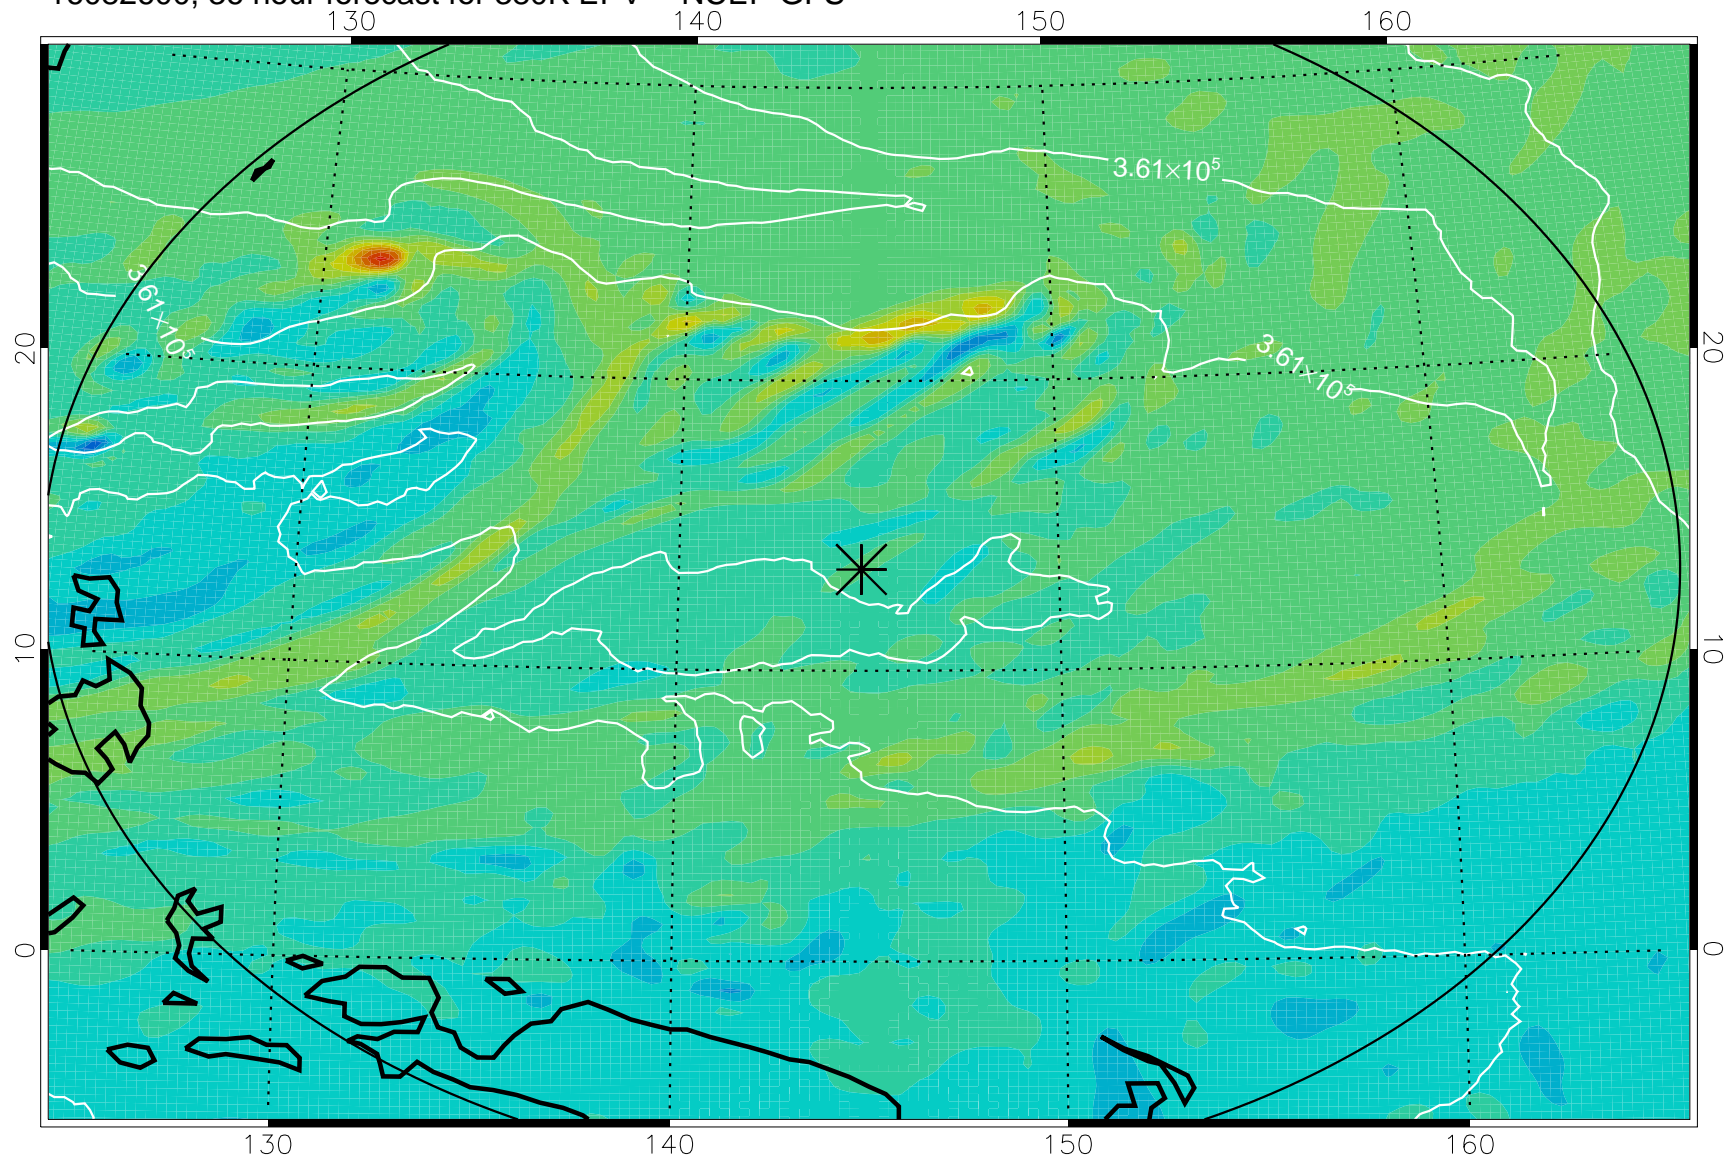

16082418, 6 hour forecast for 380K EPV -- NCEP GFS

380K Montgomery Streamfunction, white

Range ring of 2304 km

16082500, 12 hour forecast for 380K EPV -- NCEP GFS

380K Montgomery Streamfunction, white

Range ring of 2304 km

16082506, 18 hour forecast for 380K EPV -- NCEP GFS

380K Montgomery Streamfunction, white

Range ring of 2304 km

16082512, 24 hour forecast for 380K EPV -- NCEP GFS

380K Montgomery Streamfunction, white

Range ring of 2304 km

16082518, 30 hour forecast for 380K EPV -- NCEP GFS

380K Montgomery Streamfunction, white

Range ring of 2304 km

16082600, 36 hour forecast for 380K EPV -- NCEP GFS

380K Montgomery Streamfunction, white

Range ring of 2304 km

16082606, 42 hour forecast for 380K EPV -- NCEP GFS

380K Montgomery Streamfunction, white

Range ring of 2304 km

16082612, 48 hour forecast for 380K EPV -- NCEP GFS

380K Montgomery Streamfunction, white

Range ring of 2304 km