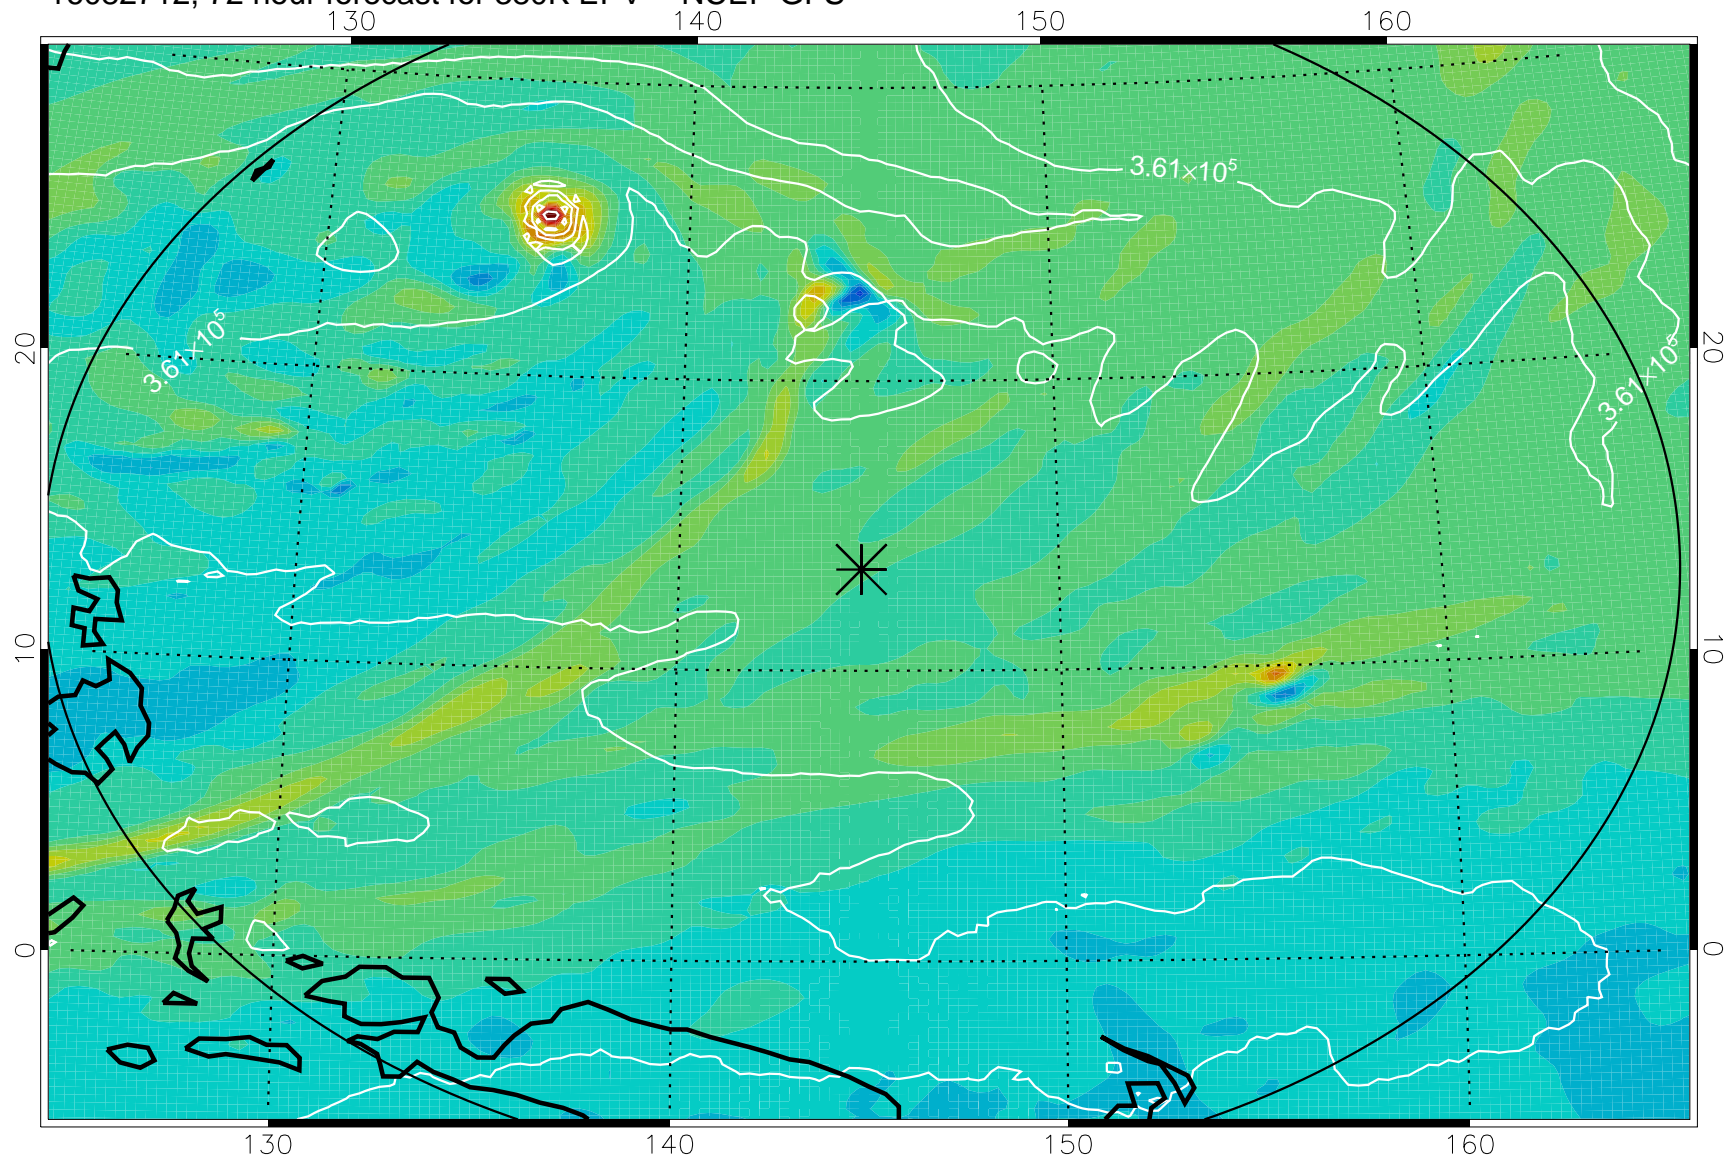

16082618, 54 hour forecast for 380K EPV -- NCEP GFS

380K Montgomery Streamfunction, white

Range ring of 2304 km

16082700, 60 hour forecast for 380K EPV -- NCEP GFS

380K Montgomery Streamfunction, white

Range ring of 2304 km

16082706, 66 hour forecast for 380K EPV -- NCEP GFS

380K Montgomery Streamfunction, white

Range ring of 2304 km

16082712, 72 hour forecast for 380K EPV -- NCEP GFS

380K Montgomery Streamfunction, white

Range ring of 2304 km

16082718, 78 hour forecast for 380K EPV -- NCEP GFS

380K Montgomery Streamfunction, white

Range ring of 2304 km

16082800, 84 hour forecast for 380K EPV -- NCEP GFS

380K Montgomery Streamfunction, white

Range ring of 2304 km

16082806, 90 hour forecast for 380K EPV -- NCEP GFS

380K Montgomery Streamfunction, white

Range ring of 2304 km

16082812, 96 hour forecast for 380K EPV -- NCEP GFS

380K Montgomery Streamfunction, white

Range ring of 2304 km