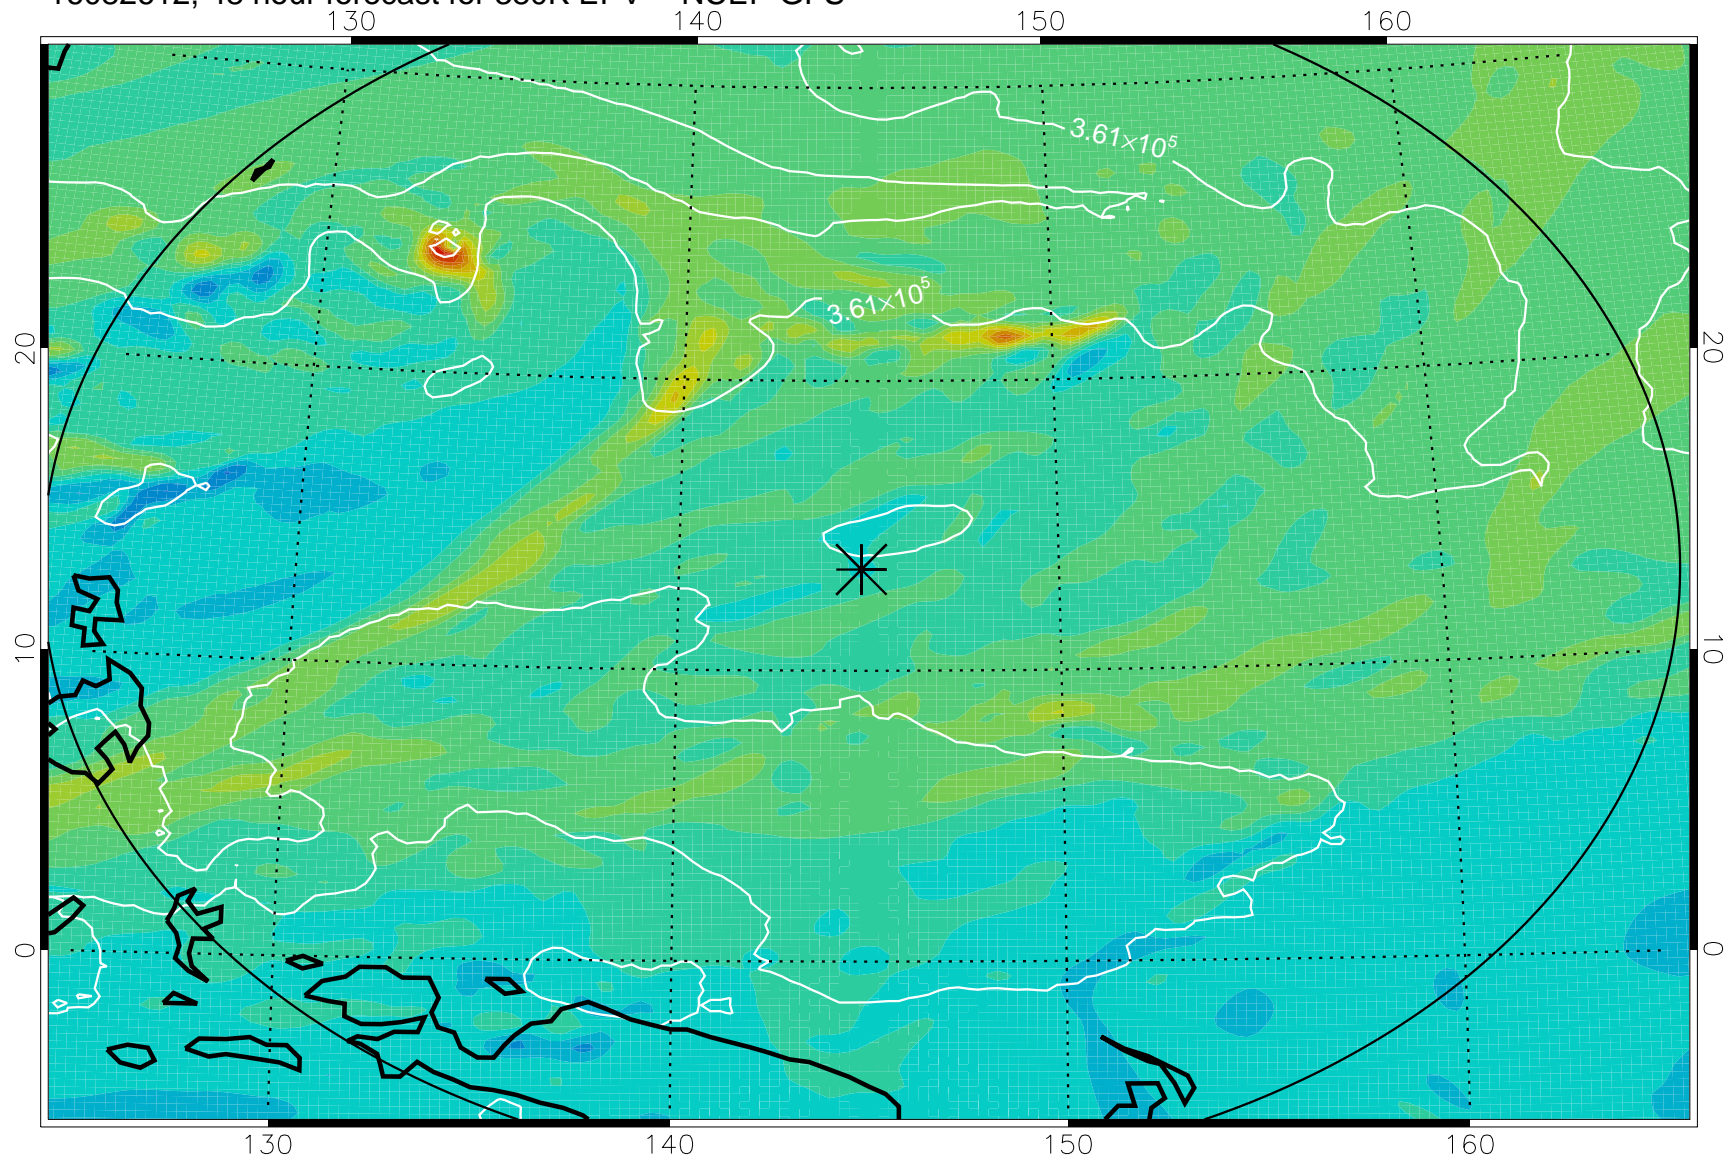

16082518, 30 hour forecast for 380K EPV -- NCEP GFS

380K Montgomery Streamfunction, white

Range ring of 2304 km

16082600, 36 hour forecast for 380K EPV -- NCEP GFS

380K Montgomery Streamfunction, white

Range ring of 2304 km

16082606, 42 hour forecast for 380K EPV -- NCEP GFS

380K Montgomery Streamfunction, white

Range ring of 2304 km

16082612, 48 hour forecast for 380K EPV -- NCEP GFS

380K Montgomery Streamfunction, white

Range ring of 2304 km

16082618, 54 hour forecast for 380K EPV -- NCEP GFS

380K Montgomery Streamfunction, white

Range ring of 2304 km

16082700, 60 hour forecast for 380K EPV -- NCEP GFS

380K Montgomery Streamfunction, white

Range ring of 2304 km

16082718, 78 hour forecast for 380K EPV -- NCEP GFS

380K Montgomery Streamfunction, white

Range ring of 2304 km

16082800, 84 hour forecast for 380K EPV -- NCEP GFS

380K Montgomery Streamfunction, white

Range ring of 2304 km