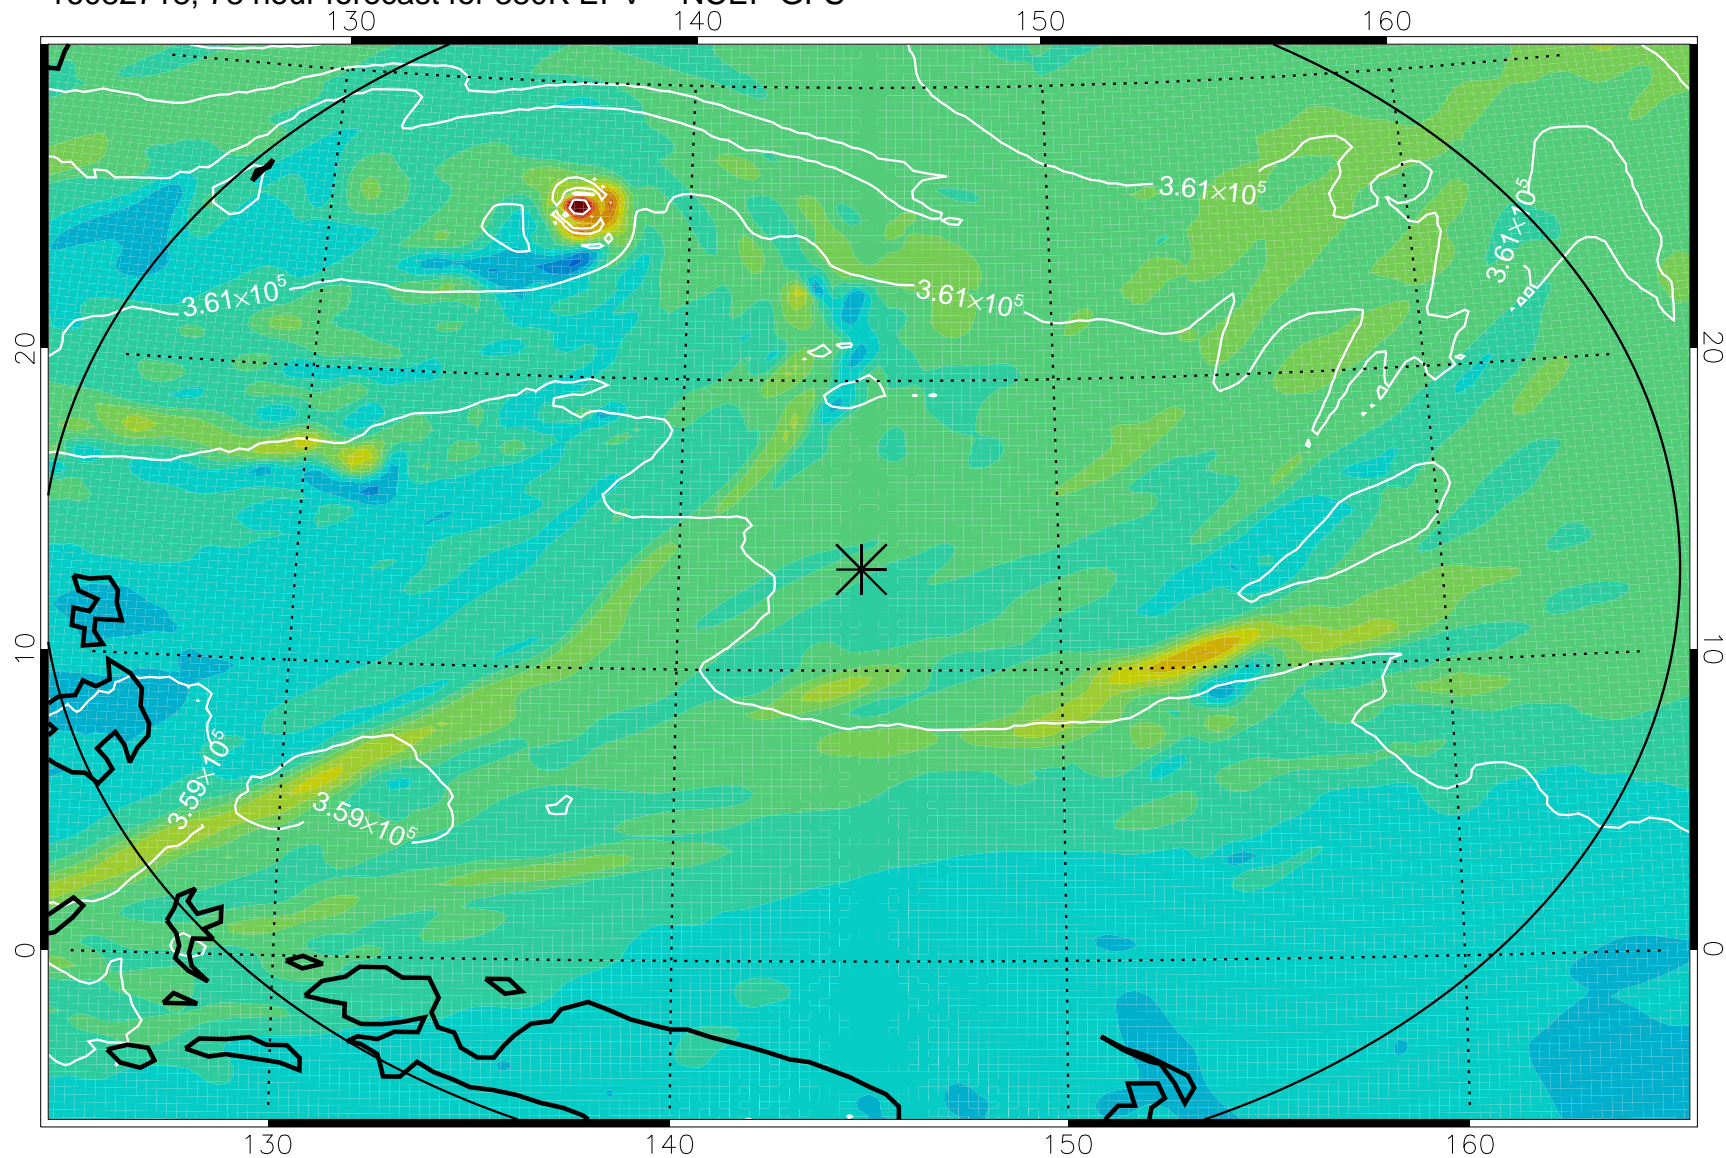

16082618, 54 hour forecast for 380K EPV -- NCEP GFS

380K Montgomery Streamfunction, white

Range ring of 2304 km

16082700, 60 hour forecast for 380K EPV -- NCEP GFS

380K Montgomery Streamfunction, white

Range ring of 2304 km

16082706, 66 hour forecast for 380K EPV -- NCEP GFS

380K Montgomery Streamfunction, white

Range ring of 2304 km

16082712, 72 hour forecast for 380K EPV -- NCEP GFS

380K Montgomery Streamfunction, white

Range ring of 2304 km

16082718, 78 hour forecast for 380K EPV -- NCEP GFS

380K Montgomery Streamfunction, white

Range ring of 2304 km

16082800, 84 hour forecast for 380K EPV -- NCEP GFS

380K Montgomery Streamfunction, white

Range ring of 2304 km

16082806, 90 hour forecast for 380K EPV -- NCEP GFS

380K Montgomery Streamfunction, white

Range ring of 2304 km

16082812, 96 hour forecast for 380K EPV -- NCEP GFS

380K Montgomery Streamfunction, white

Range ring of 2304 km