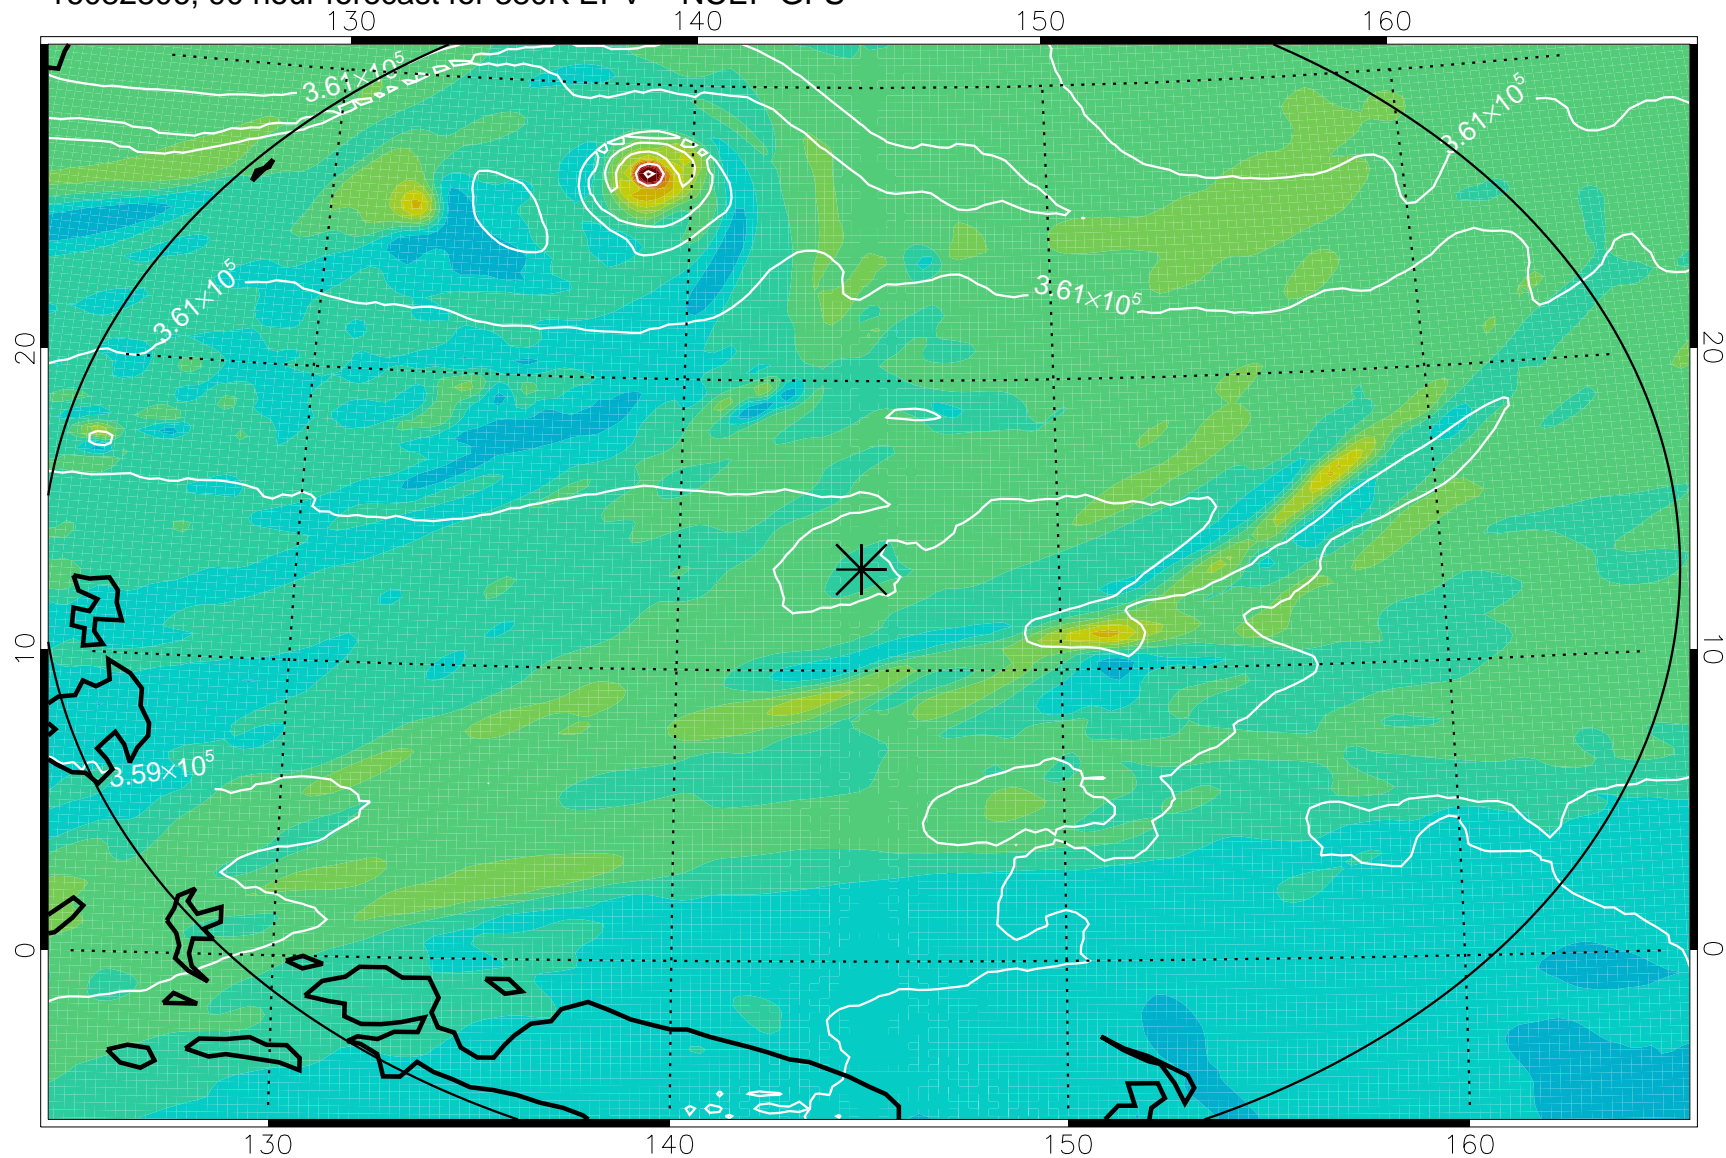

16082706, 66 hour forecast for 380K EPV -- NCEP GFS

380K Montgomery Streamfunction, white

Range ring of 2304 km

16082712, 72 hour forecast for 380K EPV -- NCEP GFS

380K Montgomery Streamfunction, white

Range ring of 2304 km

16082718, 78 hour forecast for 380K EPV -- NCEP GFS

380K Montgomery Streamfunction, white

Range ring of 2304 km

16082800, 84 hour forecast for 380K EPV -- NCEP GFS

380K Montgomery Streamfunction, white

Range ring of 2304 km

16082806, 90 hour forecast for 380K EPV -- NCEP GFS

380K Montgomery Streamfunction, white

Range ring of 2304 km

16082812, 96 hour forecast for 380K EPV -- NCEP GFS

380K Montgomery Streamfunction, white

Range ring of 2304 km

16082818, 102 hour forecast for 380K EPV -- NCEP GFS

380K Montgomery Streamfunction, white

Range ring of 2304 km

16082900, 108 hour forecast for 380K EPV -- NCEP GFS

380K Montgomery Streamfunction, white

Range ring of 2304 km