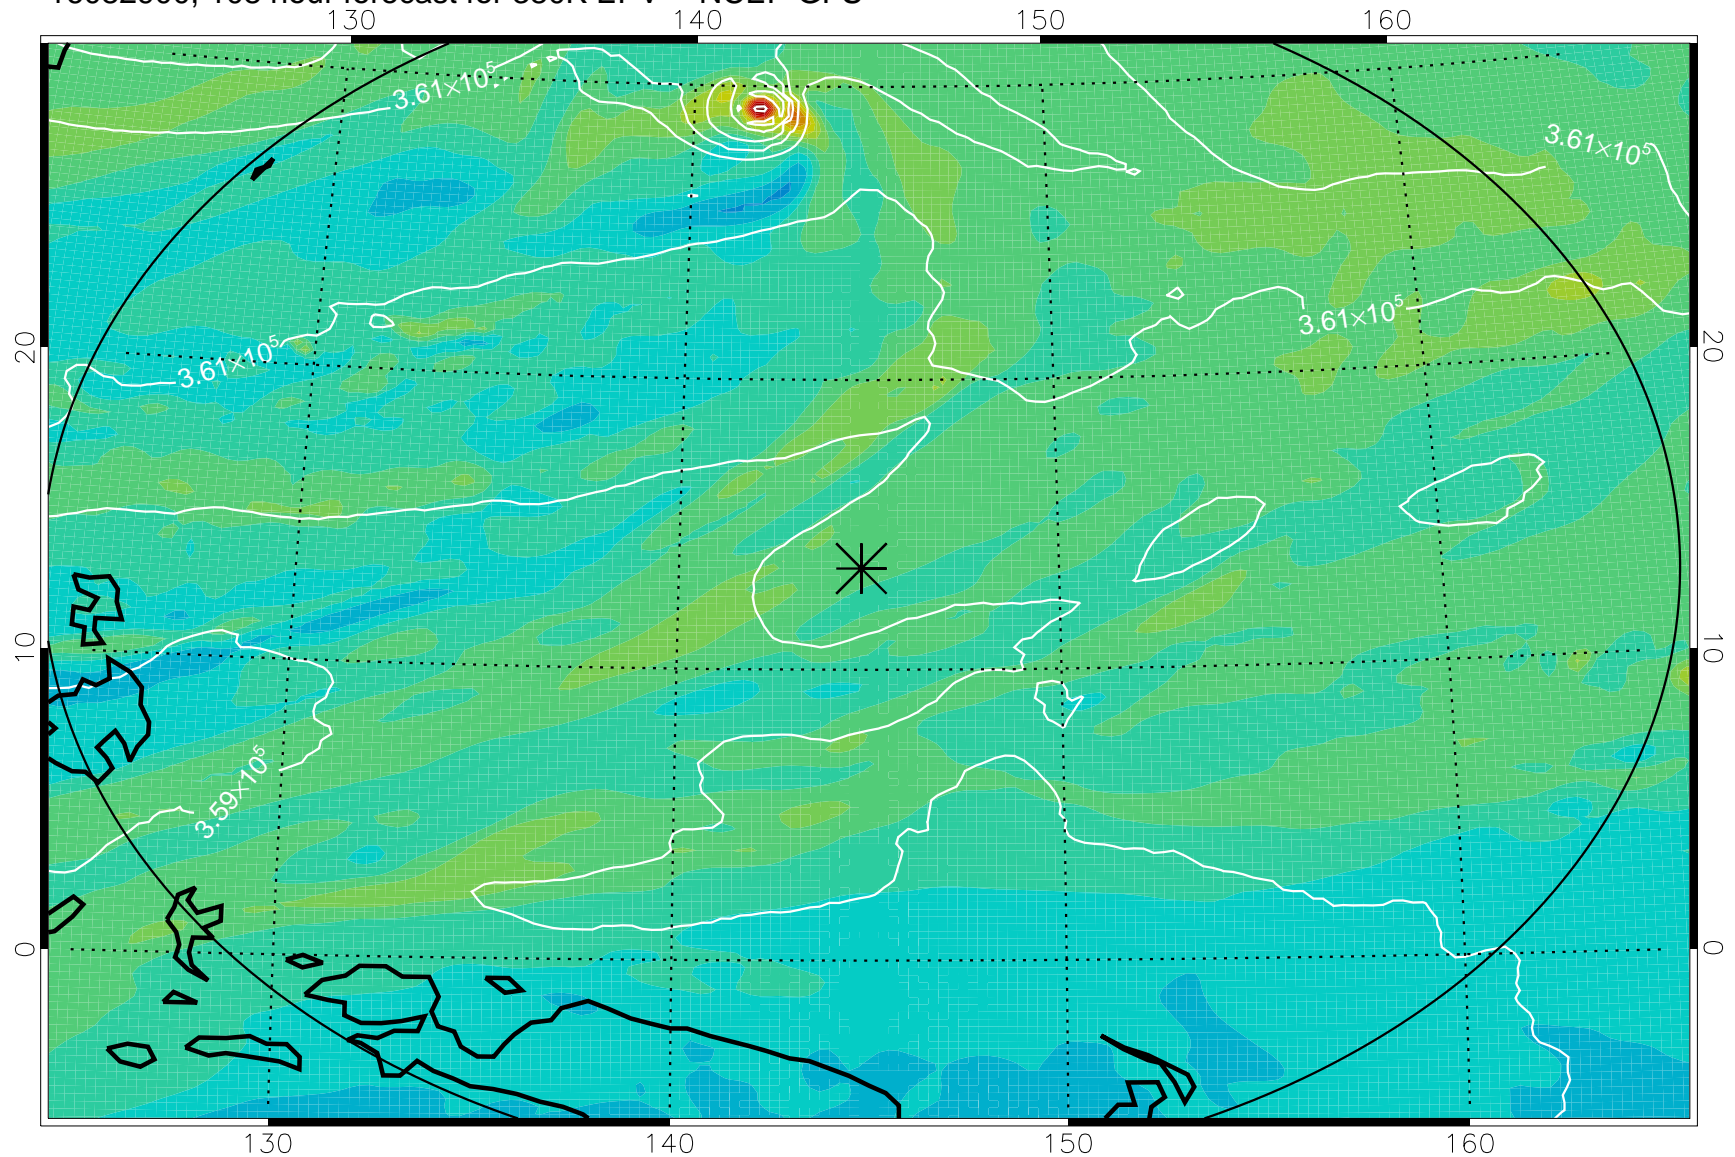

16082718, 78 hour forecast for 380K EPV -- NCEP GFS

380K Montgomery Streamfunction, white

Range ring of 2304 km

16082800, 84 hour forecast for 380K EPV -- NCEP GFS

380K Montgomery Streamfunction, white

Range ring of 2304 km

16082806, 90 hour forecast for 380K EPV -- NCEP GFS

380K Montgomery Streamfunction, white

Range ring of 2304 km

16082812, 96 hour forecast for 380K EPV -- NCEP GFS

380K Montgomery Streamfunction, white

Range ring of 2304 km

16082818, 102 hour forecast for 380K EPV -- NCEP GFS

380K Montgomery Streamfunction, white

Range ring of 2304 km

16082900, 108 hour forecast for 380K EPV -- NCEP GFS

380K Montgomery Streamfunction, white

Range ring of 2304 km

16082906, 114 hour forecast for 380K EPV -- NCEP GFS

380K Montgomery Streamfunction, white

Range ring of 2304 km

16082912, 120 hour forecast for 380K EPV -- NCEP GFS

380K Montgomery Streamfunction, white

Range ring of 2304 km