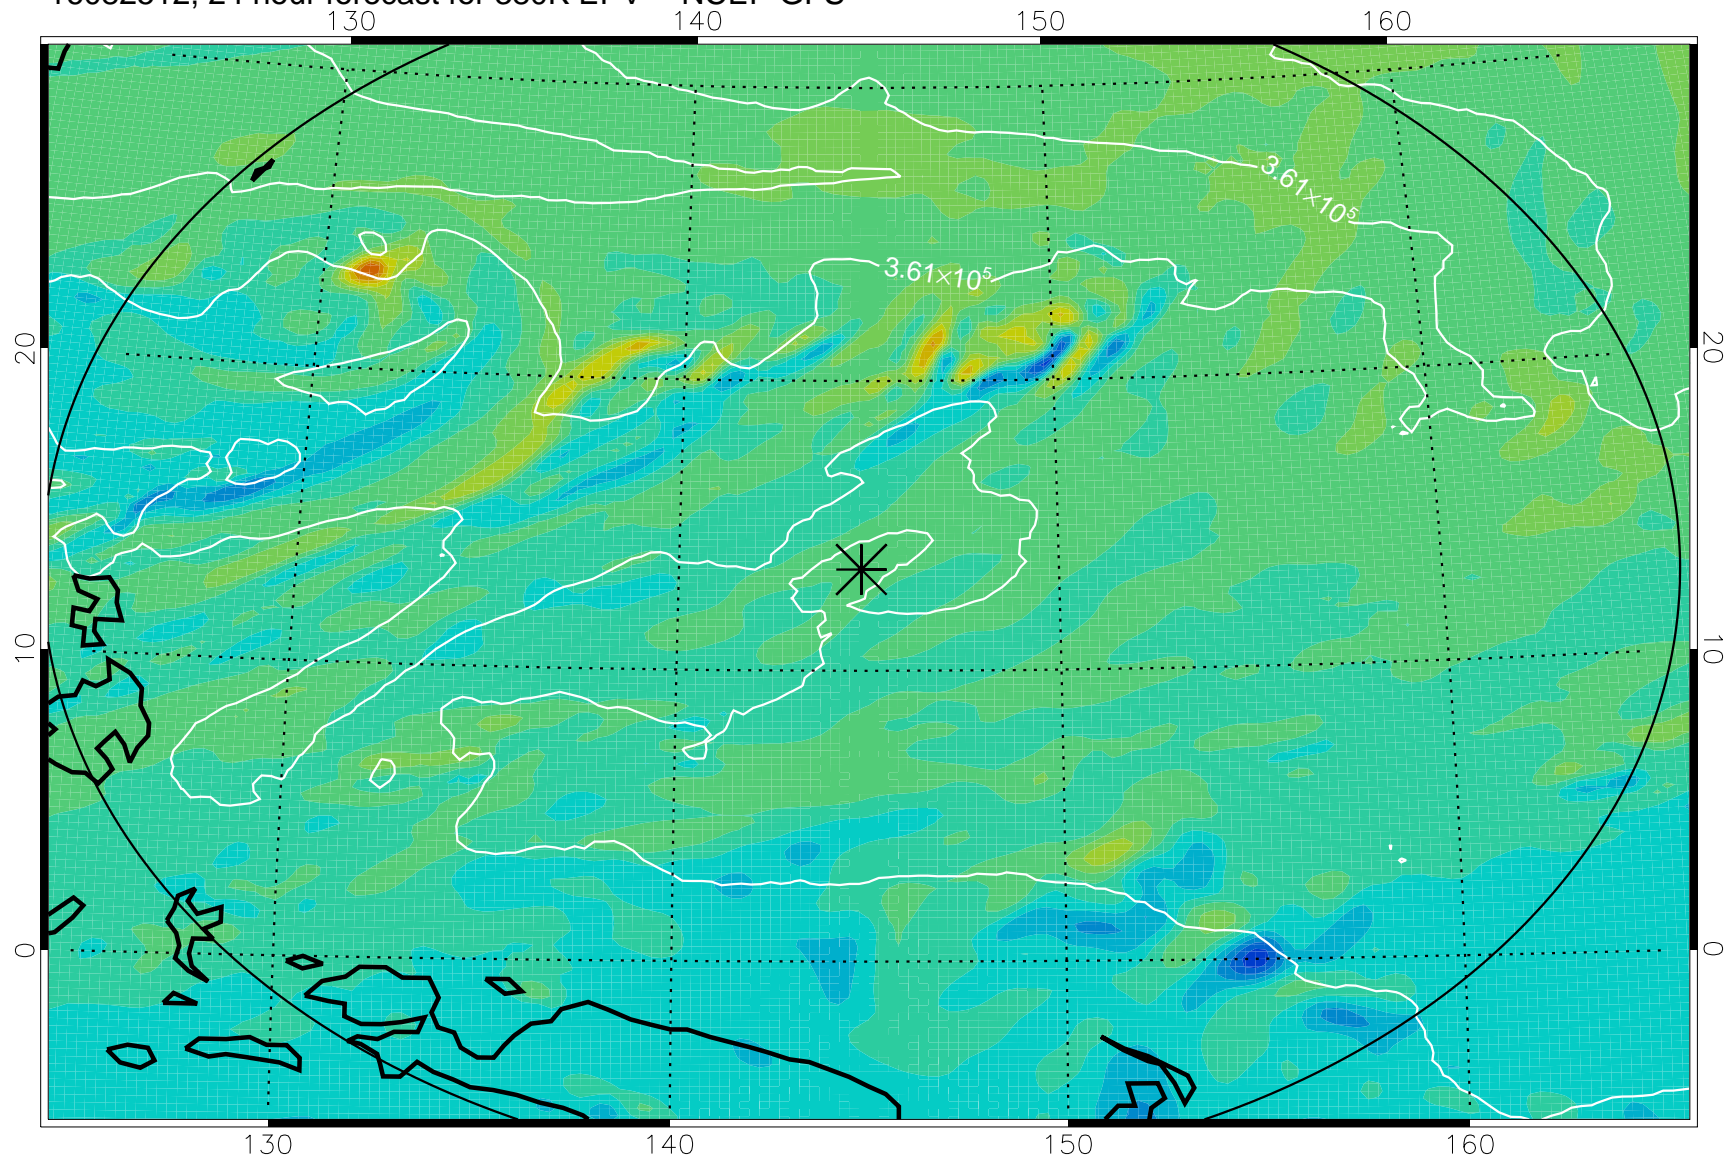

16082418, 6 hour forecast for 380K EPV -- NCEP GFS

380K Montgomery Streamfunction, white

Range ring of 2304 km

16082500, 12 hour forecast for 380K EPV -- NCEP GFS

380K Montgomery Streamfunction, white

Range ring of 2304 km

16082506, 18 hour forecast for 380K EPV -- NCEP GFS

380K Montgomery Streamfunction, white

Range ring of 2304 km

16082512, 24 hour forecast for 380K EPV -- NCEP GFS

380K Montgomery Streamfunction, white

Range ring of 2304 km

16082518, 30 hour forecast for 380K EPV -- NCEP GFS

380K Montgomery Streamfunction, white

Range ring of 2304 km

16082600, 36 hour forecast for 380K EPV -- NCEP GFS

380K Montgomery Streamfunction, white

Range ring of 2304 km

16082606, 42 hour forecast for 380K EPV -- NCEP GFS

380K Montgomery Streamfunction, white

Range ring of 2304 km

16082612, 48 hour forecast for 380K EPV -- NCEP GFS

380K Montgomery Streamfunction, white

Range ring of 2304 km