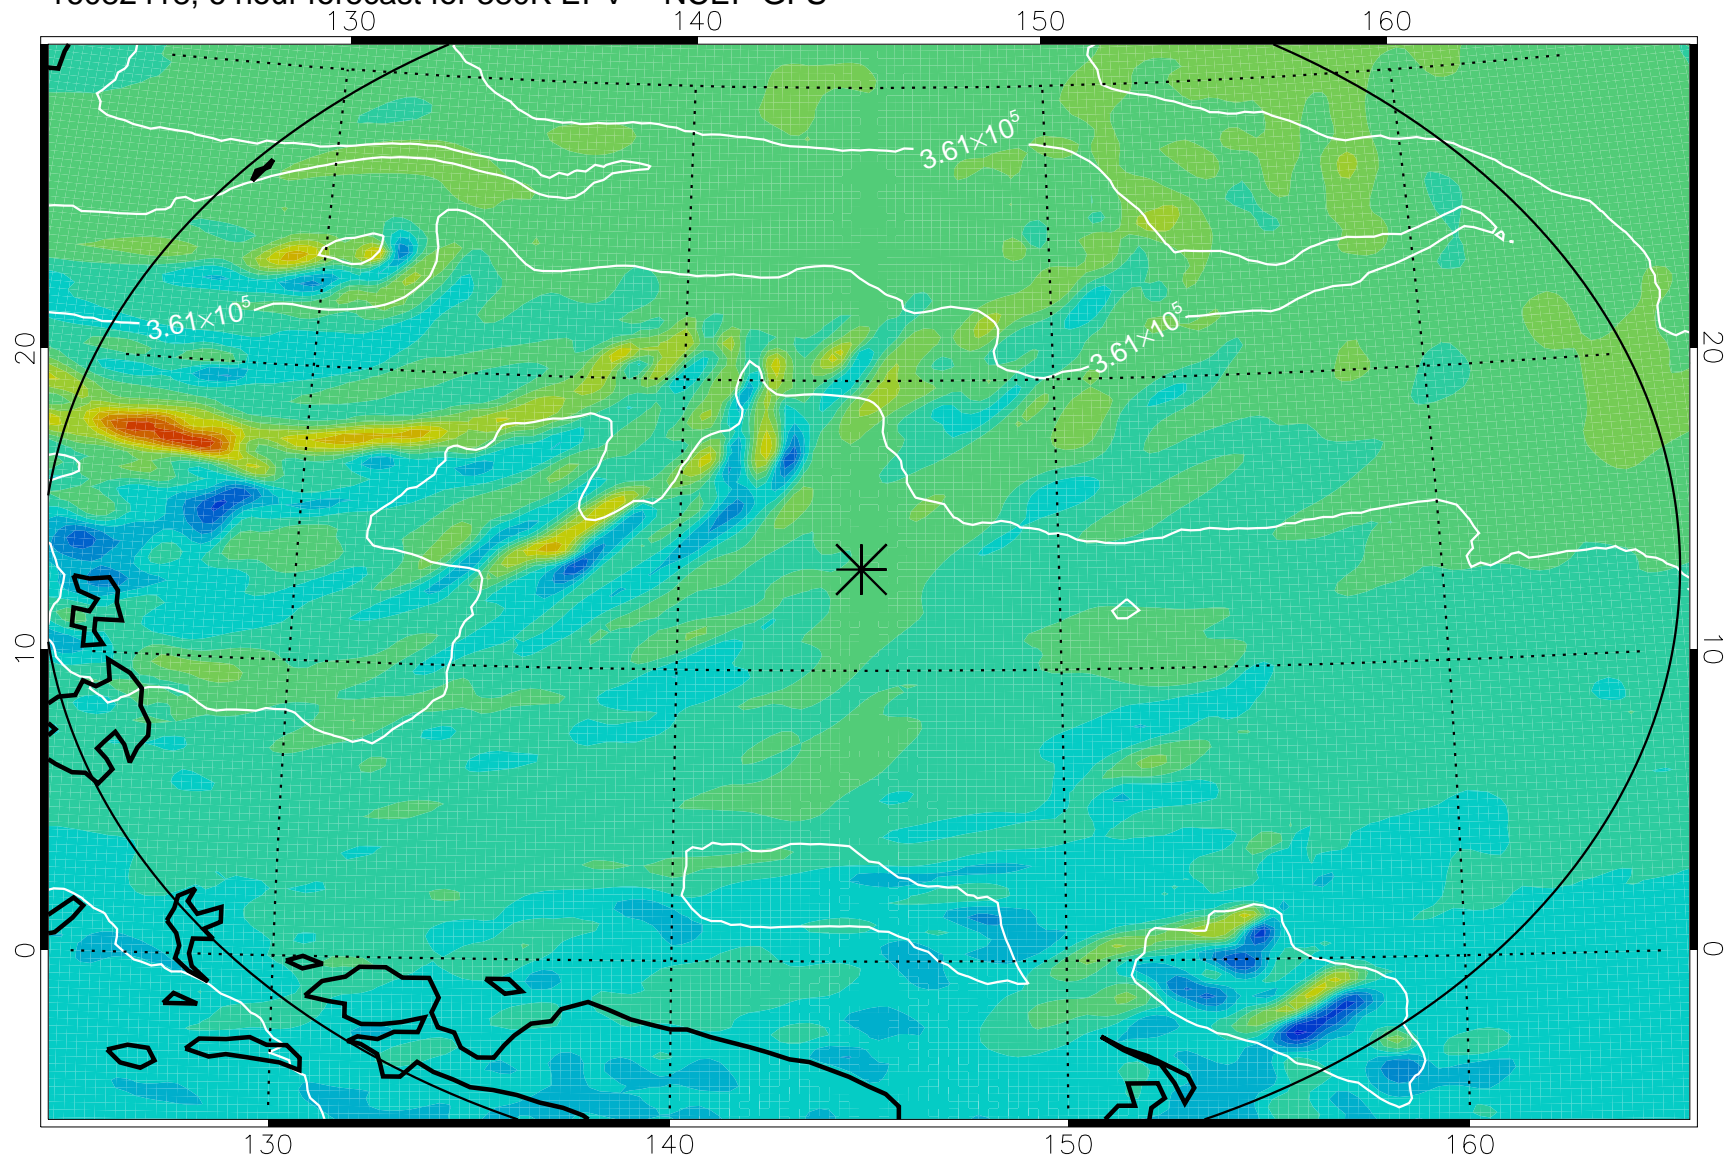

16082418, 6 hour forecast for 380K EPV -- NCEP GFS

380K Montgomery Streamfunction, white

Range ring of 2304 km

16082500, 12 hour forecast for 380K EPV -- NCEP GFS

380K Montgomery Streamfunction, white

Range ring of 2304 km

16082506, 18 hour forecast for 380K EPV -- NCEP GFS

380K Montgomery Streamfunction, white

Range ring of 2304 km

16082512, 24 hour forecast for 380K EPV -- NCEP GFS

380K Montgomery Streamfunction, white

Range ring of 2304 km

16082518, 30 hour forecast for 380K EPV -- NCEP GFS

380K Montgomery Streamfunction, white

Range ring of 2304 km

16082600, 36 hour forecast for 380K EPV -- NCEP GFS

380K Montgomery Streamfunction, white

Range ring of 2304 km

16082606, 42 hour forecast for 380K EPV -- NCEP GFS

380K Montgomery Streamfunction, white

Range ring of 2304 km

16082612, 48 hour forecast for 380K EPV -- NCEP GFS

380K Montgomery Streamfunction, white

Range ring of 2304 km