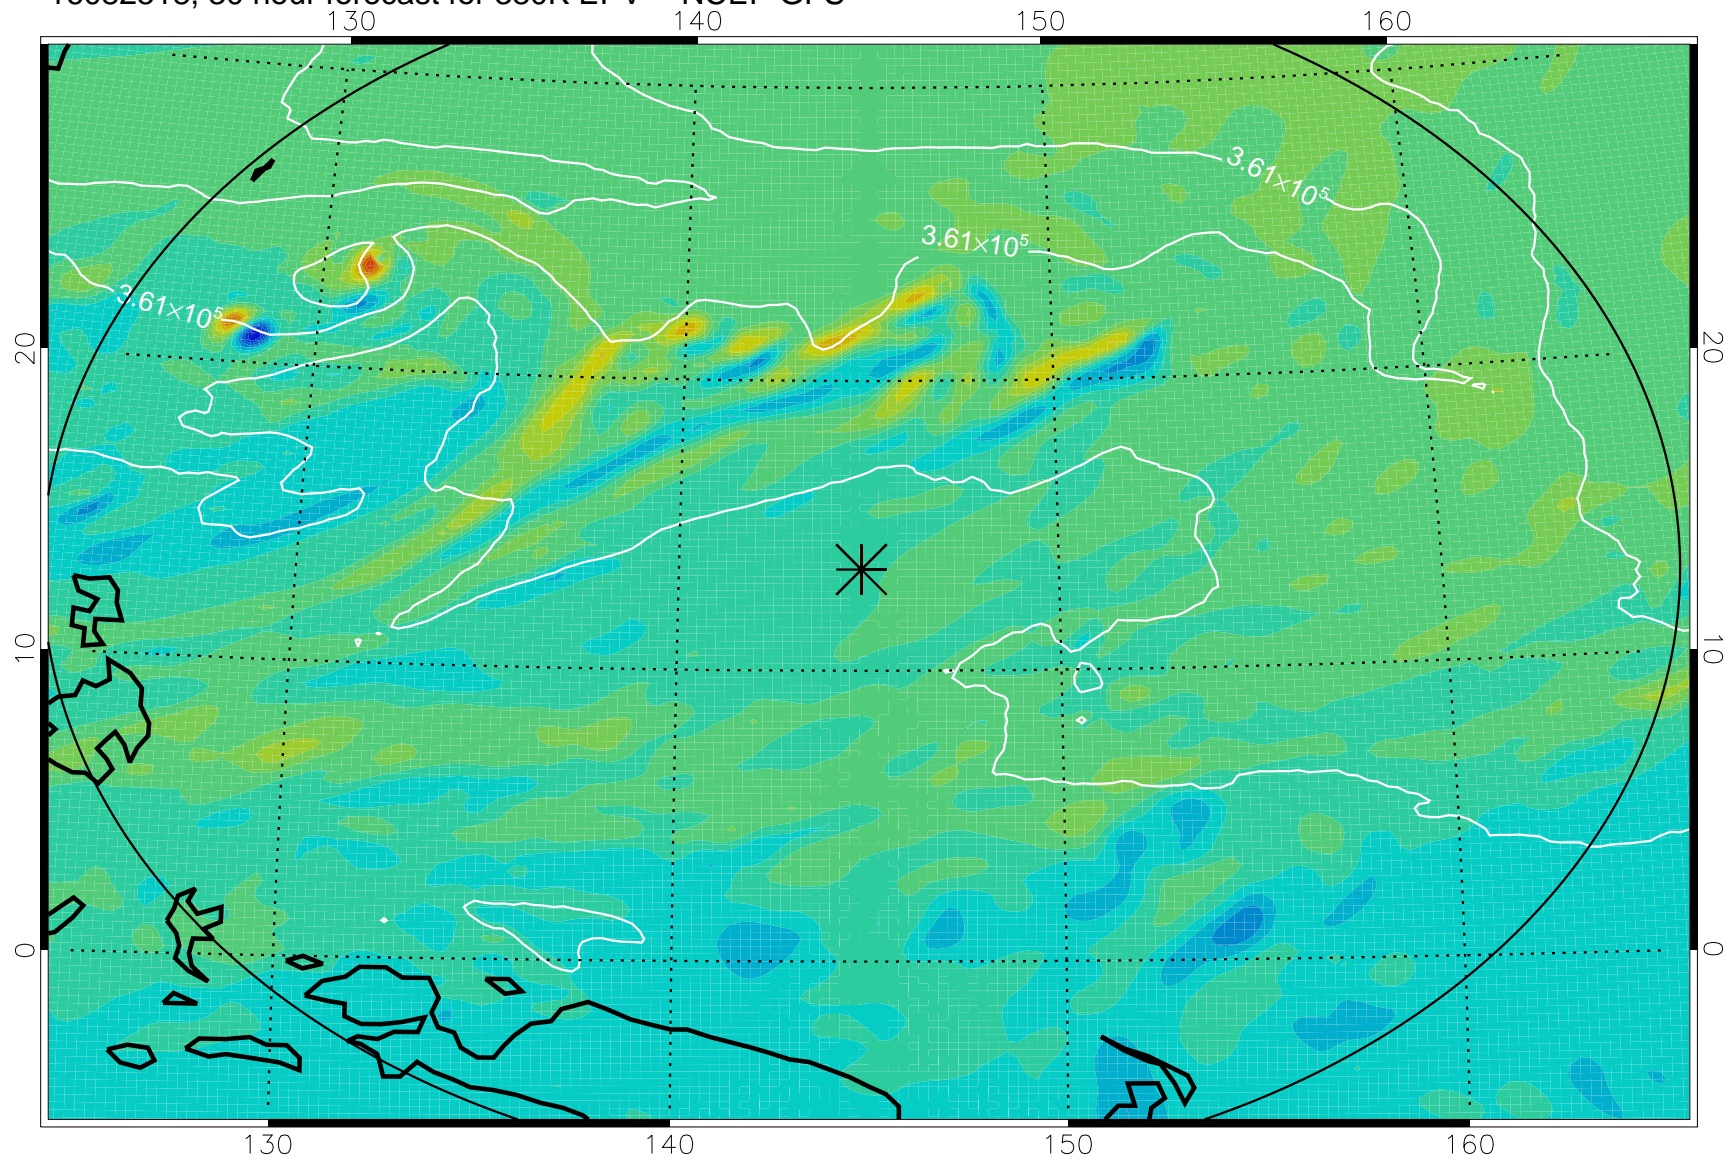

16082418, 6 hour forecast for 380K EPV -- NCEP GFS

380K Montgomery Streamfunction, white

Range ring of 2304 km

16082500, 12 hour forecast for 380K EPV -- NCEP GFS

380K Montgomery Streamfunction, white

Range ring of 2304 km

16082506, 18 hour forecast for 380K EPV -- NCEP GFS

380K Montgomery Streamfunction, white

Range ring of 2304 km

16082512, 24 hour forecast for 380K EPV -- NCEP GFS

380K Montgomery Streamfunction, white

Range ring of 2304 km

16082518, 30 hour forecast for 380K EPV -- NCEP GFS

380K Montgomery Streamfunction, white

Range ring of 2304 km

16082600, 36 hour forecast for 380K EPV -- NCEP GFS

380K Montgomery Streamfunction, white

Range ring of 2304 km

16082606, 42 hour forecast for 380K EPV -- NCEP GFS

380K Montgomery Streamfunction, white

Range ring of 2304 km

16082612, 48 hour forecast for 380K EPV -- NCEP GFS

380K Montgomery Streamfunction, white

Range ring of 2304 km