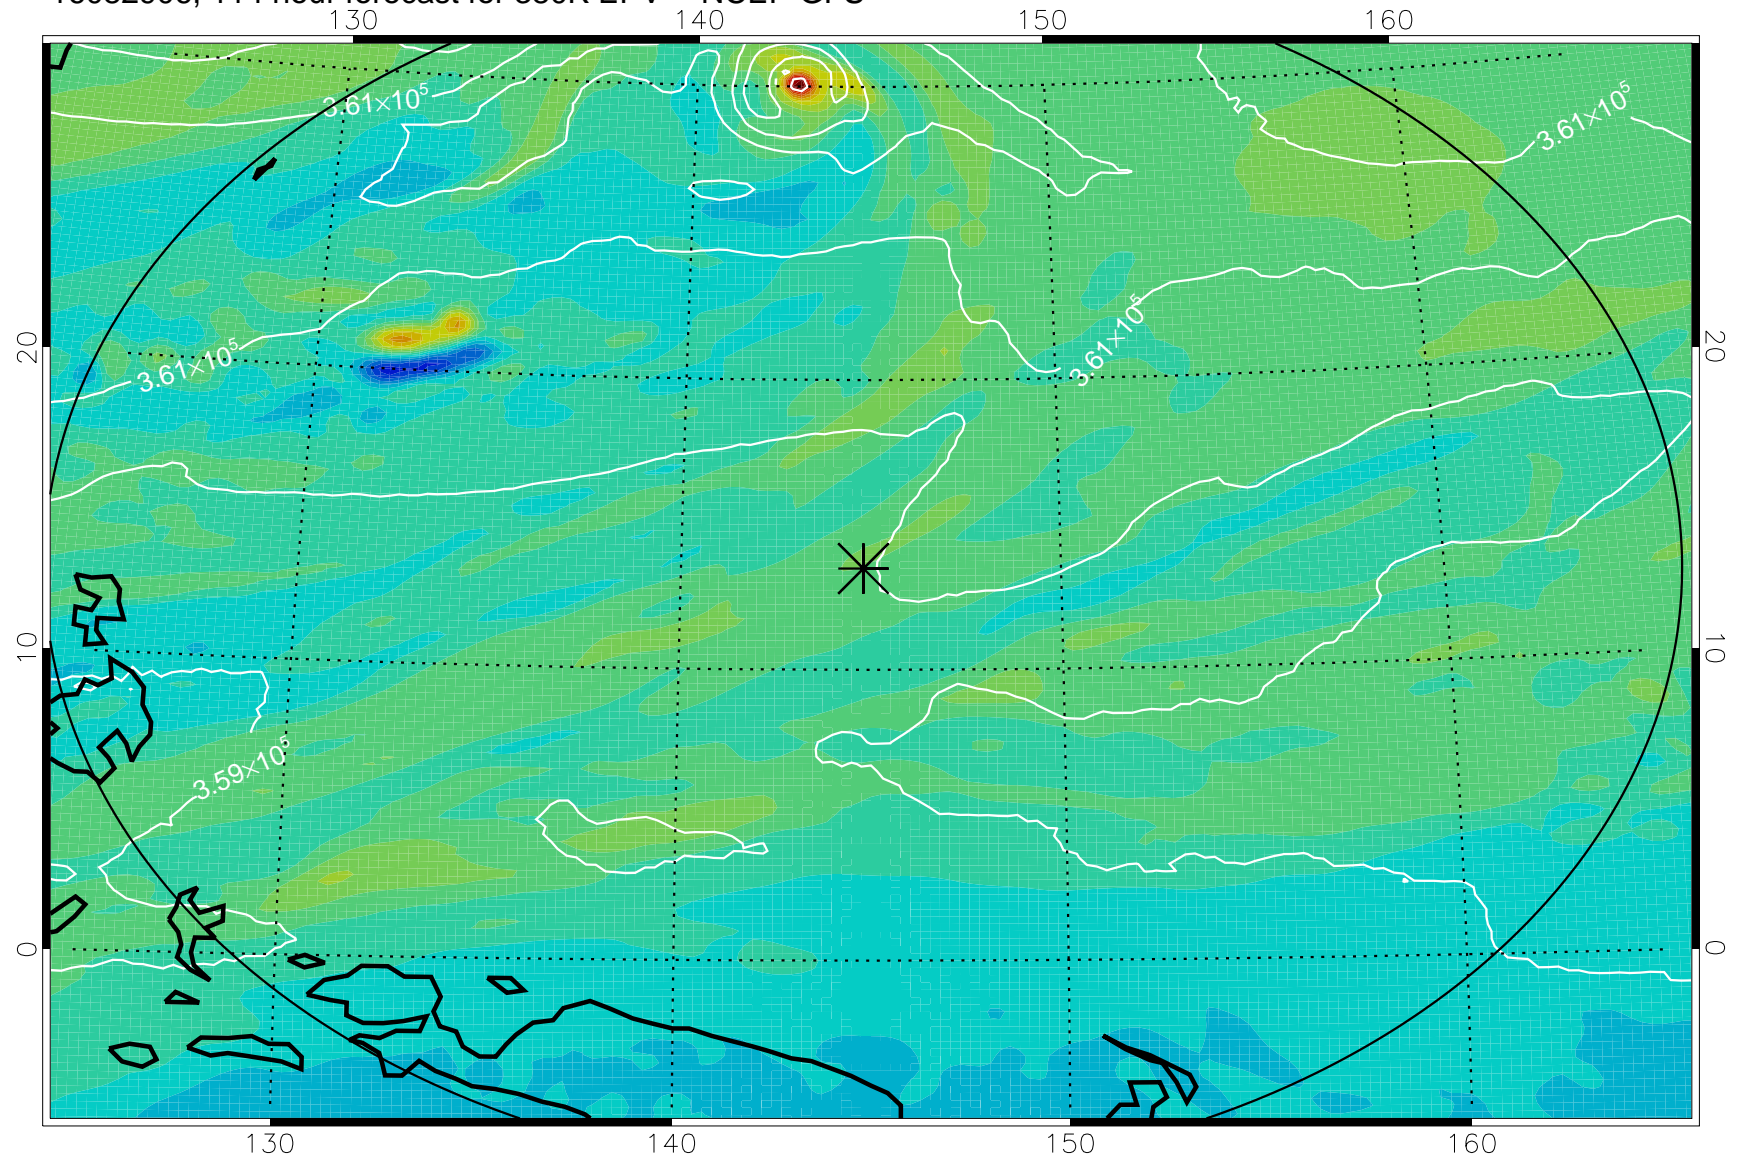

16082718, 78 hour forecast for 380K EPV -- NCEP GFS

380K Montgomery Streamfunction, white

Range ring of 2304 km

16082800, 84 hour forecast for 380K EPV -- NCEP GFS

380K Montgomery Streamfunction, white

Range ring of 2304 km

16082806, 90 hour forecast for 380K EPV -- NCEP GFS

380K Montgomery Streamfunction, white

Range ring of 2304 km

16082812, 96 hour forecast for 380K EPV -- NCEP GFS

380K Montgomery Streamfunction, white

Range ring of 2304 km

16082818, 102 hour forecast for 380K EPV -- NCEP GFS

380K Montgomery Streamfunction, white

Range ring of 2304 km

16082900, 108 hour forecast for 380K EPV -- NCEP GFS

380K Montgomery Streamfunction, white

Range ring of 2304 km

16082906, 114 hour forecast for 380K EPV -- NCEP GFS

380K Montgomery Streamfunction, white

Range ring of 2304 km

16082912, 120 hour forecast for 380K EPV -- NCEP GFS

380K Montgomery Streamfunction, white

Range ring of 2304 km