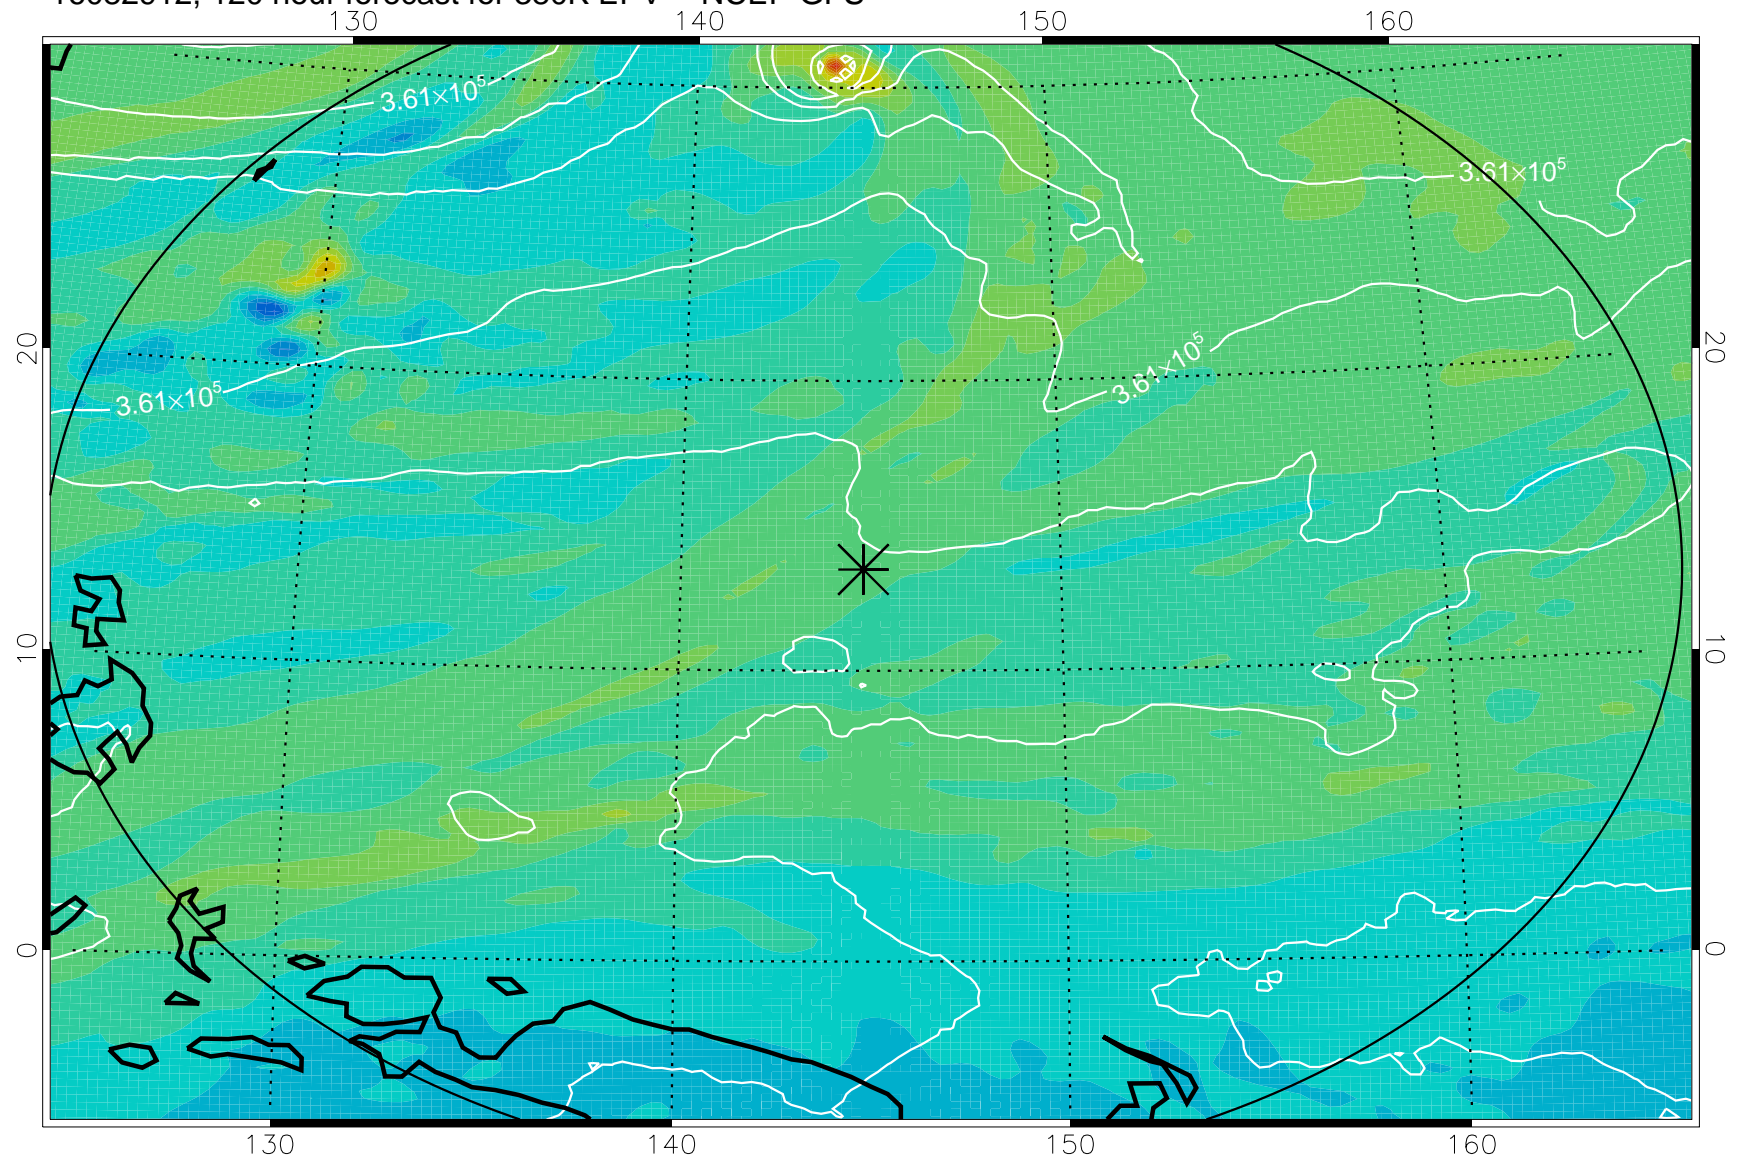

16082718, 78 hour forecast for 380K EPV -- NCEP GFS

380K Montgomery Streamfunction, white

Range ring of 2304 km

16082800, 84 hour forecast for 380K EPV -- NCEP GFS

380K Montgomery Streamfunction, white

Range ring of 2304 km

16082806, 90 hour forecast for 380K EPV -- NCEP GFS

380K Montgomery Streamfunction, white

Range ring of 2304 km

16082812, 96 hour forecast for 380K EPV -- NCEP GFS

380K Montgomery Streamfunction, white

Range ring of 2304 km

16082818, 102 hour forecast for 380K EPV -- NCEP GFS

380K Montgomery Streamfunction, white

Range ring of 2304 km

16082900, 108 hour forecast for 380K EPV -- NCEP GFS

380K Montgomery Streamfunction, white

Range ring of 2304 km

16082906, 114 hour forecast for 380K EPV -- NCEP GFS

380K Montgomery Streamfunction, white

Range ring of 2304 km

16082912, 120 hour forecast for 380K EPV -- NCEP GFS

380K Montgomery Streamfunction, white

Range ring of 2304 km