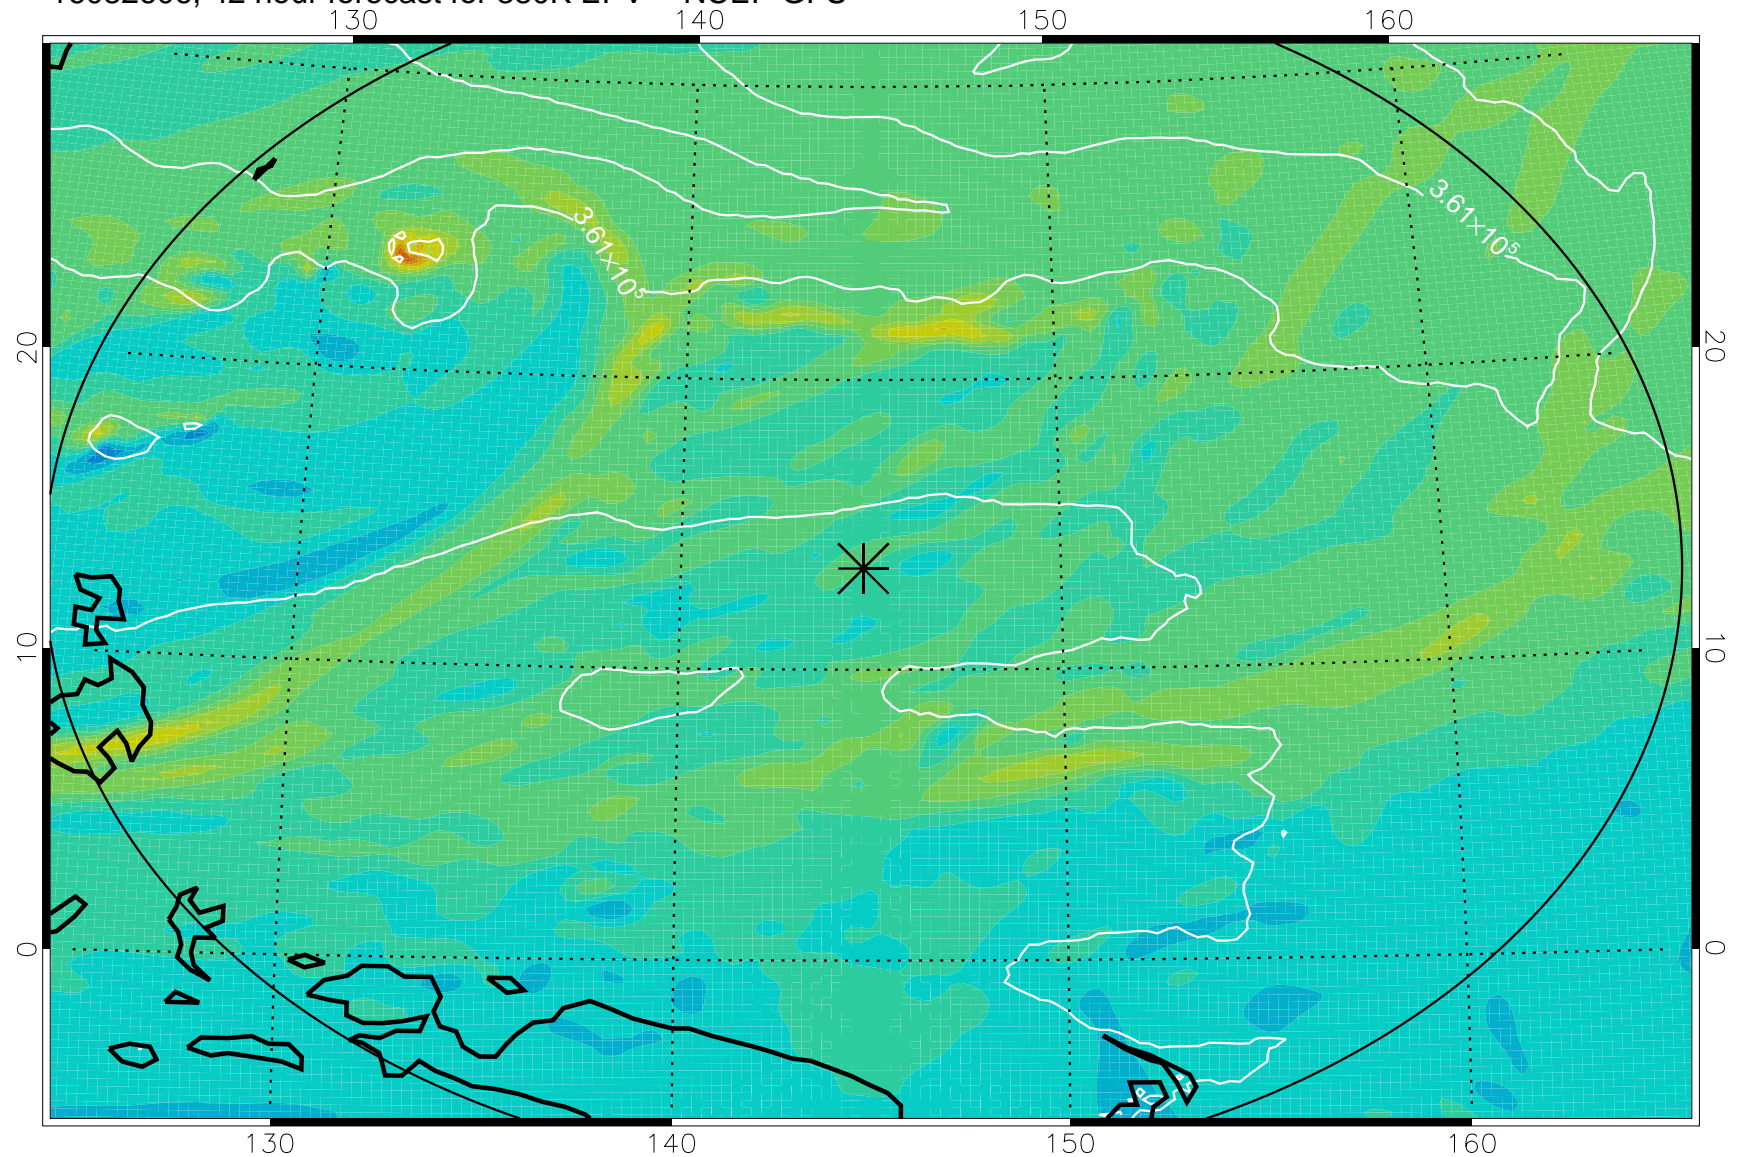

16082518, 30 hour forecast for 380K EPV -- NCEP GFS

380K Montgomery Streamfunction, white

Range ring of 2304 km

16082600, 36 hour forecast for 380K EPV -- NCEP GFS

380K Montgomery Streamfunction, white

Range ring of 2304 km

16082606, 42 hour forecast for 380K EPV -- NCEP GFS

380K Montgomery Streamfunction, white

Range ring of 2304 km

16082612, 48 hour forecast for 380K EPV -- NCEP GFS

380K Montgomery Streamfunction, white

Range ring of 2304 km

16082618, 54 hour forecast for 380K EPV -- NCEP GFS

380K Montgomery Streamfunction, white

Range ring of 2304 km

16082700, 60 hour forecast for 380K EPV -- NCEP GFS

380K Montgomery Streamfunction, white

Range ring of 2304 km

16082718, 78 hour forecast for 380K EPV -- NCEP GFS

380K Montgomery Streamfunction, white

Range ring of 2304 km

16082800, 84 hour forecast for 380K EPV -- NCEP GFS

380K Montgomery Streamfunction, white

Range ring of 2304 km