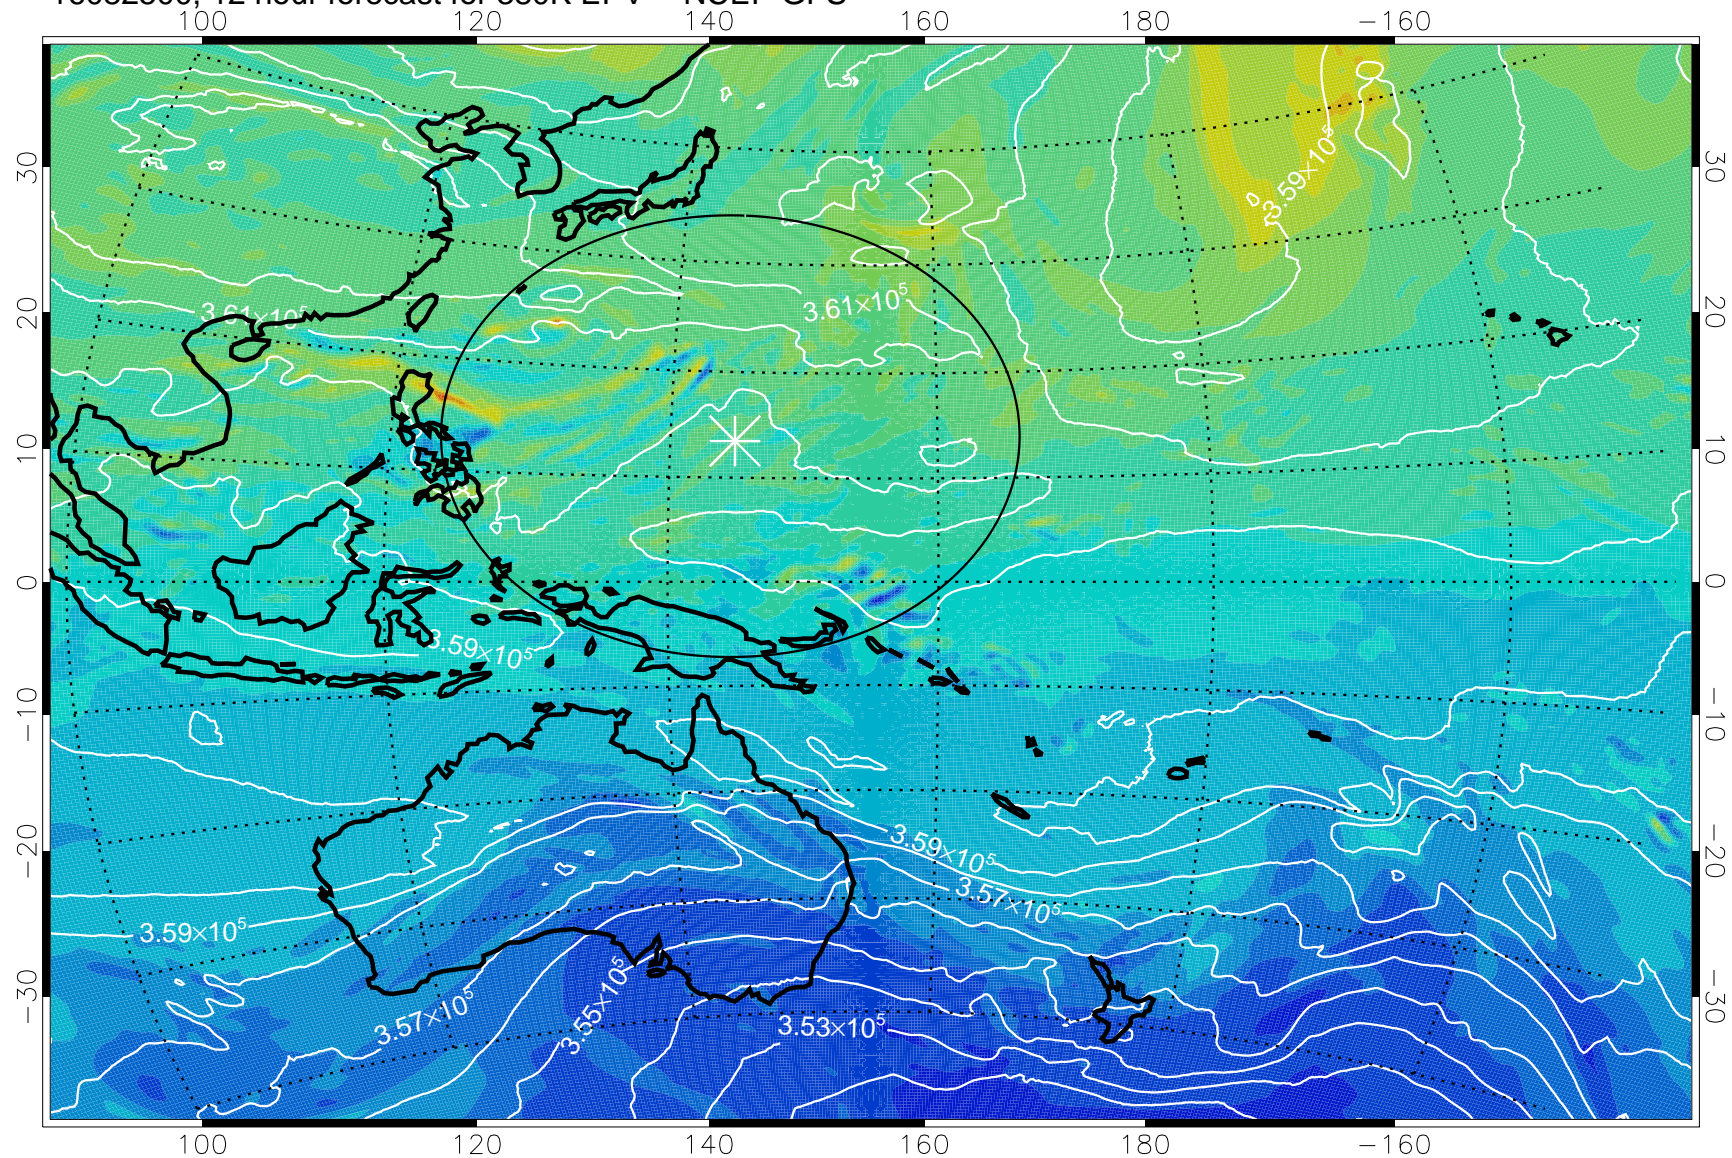

16082418, 6 hour forecast for 380K EPV -- NCEP GFS

380K Montgomery Streamfunction, white

Range ring of 2304 km

16082500, 12 hour forecast for 380K EPV -- NCEP GFS

380K Montgomery Streamfunction, white

Range ring of 2304 km

16082506, 18 hour forecast for 380K EPV -- NCEP GFS

380K Montgomery Streamfunction, white

Range ring of 2304 km

16082512, 24 hour forecast for 380K EPV -- NCEP GFS

380K Montgomery Streamfunction, white

Range ring of 2304 km

16082518, 30 hour forecast for 380K EPV -- NCEP GFS

16082600, 36 hour forecast for 380K EPV -- NCEP GFS

380K Montgomery Streamfunction, white

Range ring of 2304 km

16082606, 42 hour forecast for 380K EPV -- NCEP GFS

380K Montgomery Streamfunction, white

Range ring of 2304 km

16082612, 48 hour forecast for 380K EPV -- NCEP GFS

380K Montgomery Streamfunction, white

Range ring of 2304 km

16082618, 54 hour forecast for 380K EPV -- NCEP GFS