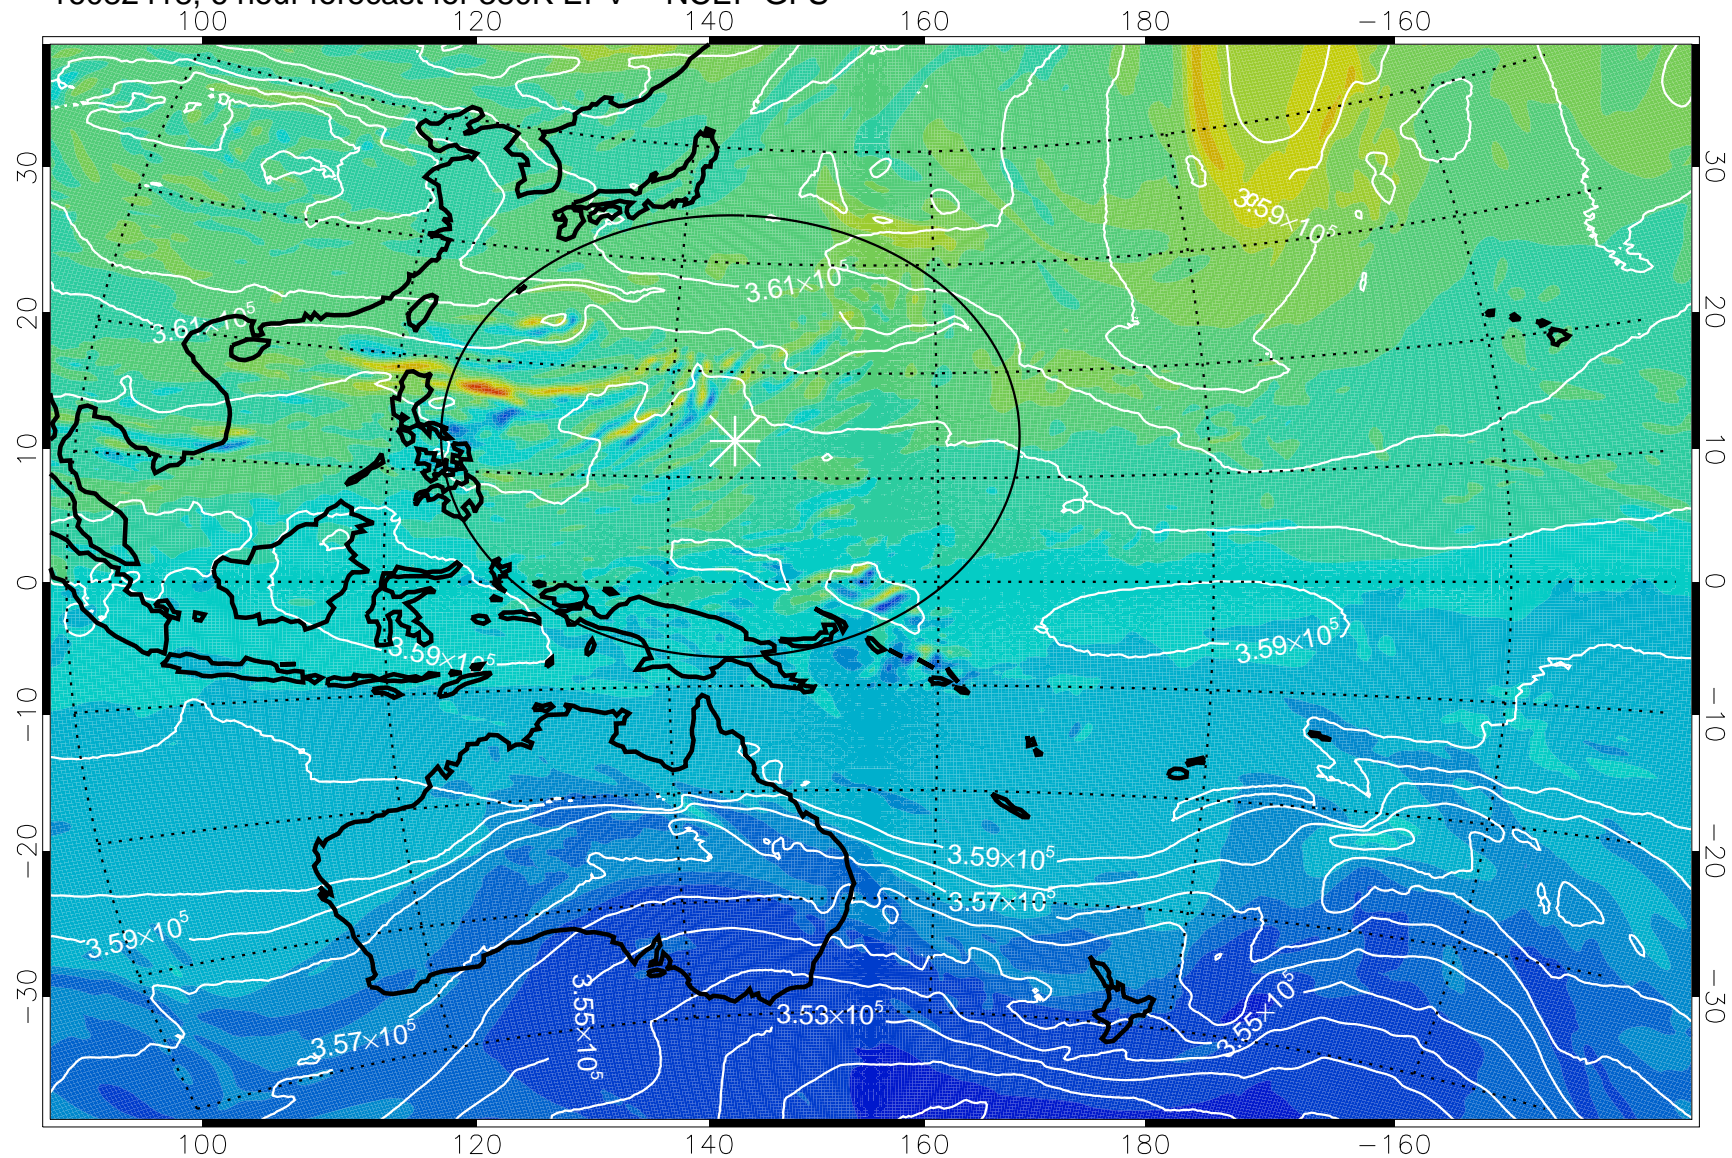

16082418, 6 hour forecast for 380K EPV -- NCEP GFS

380K Montgomery Streamfunction, white

Range ring of 2304 km

16082500, 12 hour forecast for 380K EPV -- NCEP GFS

380K Montgomery Streamfunction, white

Range ring of 2304 km

16082506, 18 hour forecast for 380K EPV -- NCEP GFS

380K Montgomery Streamfunction, white

Range ring of 2304 km

16082512, 24 hour forecast for 380K EPV -- NCEP GFS

380K Montgomery Streamfunction, white

Range ring of 2304 km

16082518, 30 hour forecast for 380K EPV -- NCEP GFS

16082600, 36 hour forecast for 380K EPV -- NCEP GFS

380K Montgomery Streamfunction, white

Range ring of 2304 km

16082606, 42 hour forecast for 380K EPV -- NCEP GFS

380K Montgomery Streamfunction, white

Range ring of 2304 km

16082612, 48 hour forecast for 380K EPV -- NCEP GFS

380K Montgomery Streamfunction, white

Range ring of 2304 km

16082618, 54 hour forecast for 380K EPV -- NCEP GFS