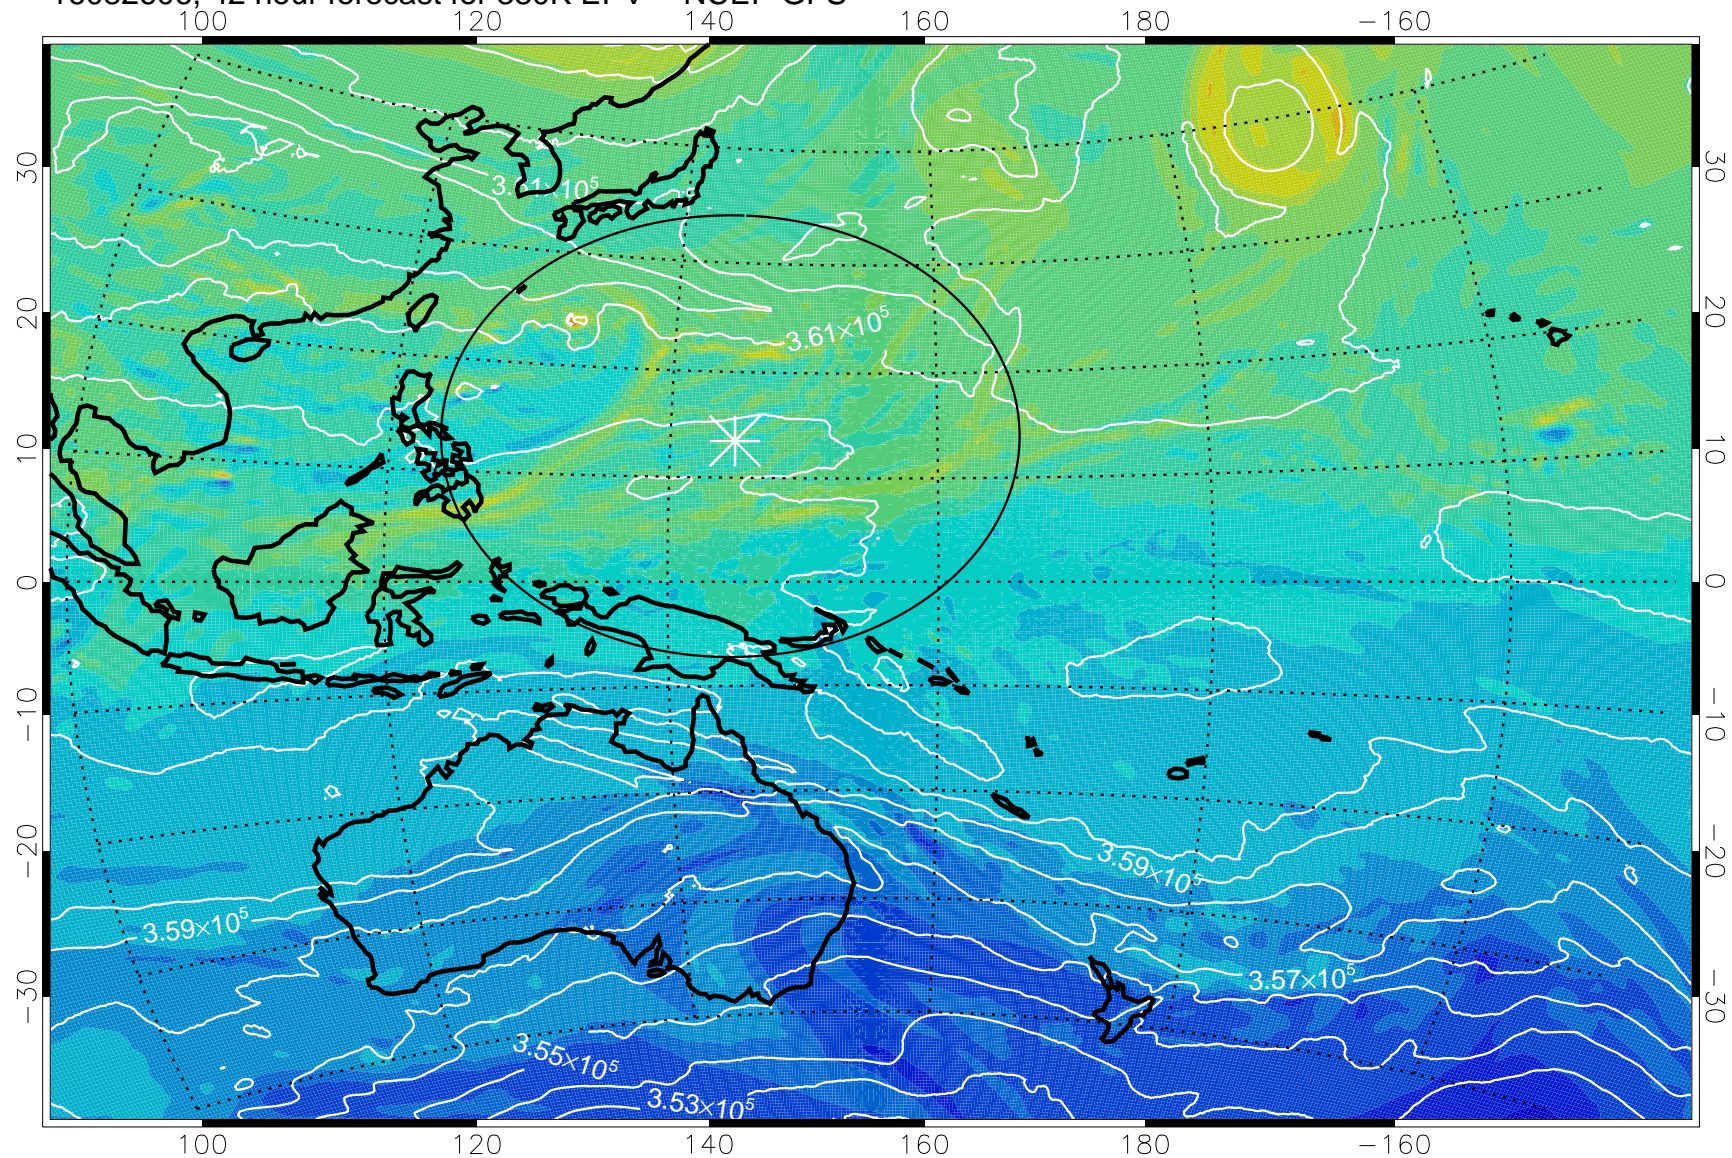

16082518, 30 hour forecast for 380K EPV -- NCEP GFS

16082600, 36 hour forecast for 380K EPV -- NCEP GFS

380K Montgomery Streamfunction, white

Range ring of 2304 km

16082606, 42 hour forecast for 380K EPV -- NCEP GFS

380K Montgomery Streamfunction, white

Range ring of 2304 km

16082612, 48 hour forecast for 380K EPV -- NCEP GFS

380K Montgomery Streamfunction, white

Range ring of 2304 km

16082618, 54 hour forecast for 380K EPV -- NCEP GFS

380K Montgomery Streamfunction, white

Range ring of 2304 km

16082700, 60 hour forecast for 380K EPV -- NCEP GFS

380K Montgomery Streamfunction, white

Range ring of 2304 km

16082706, 66 hour forecast for 380K EPV -- NCEP GFS