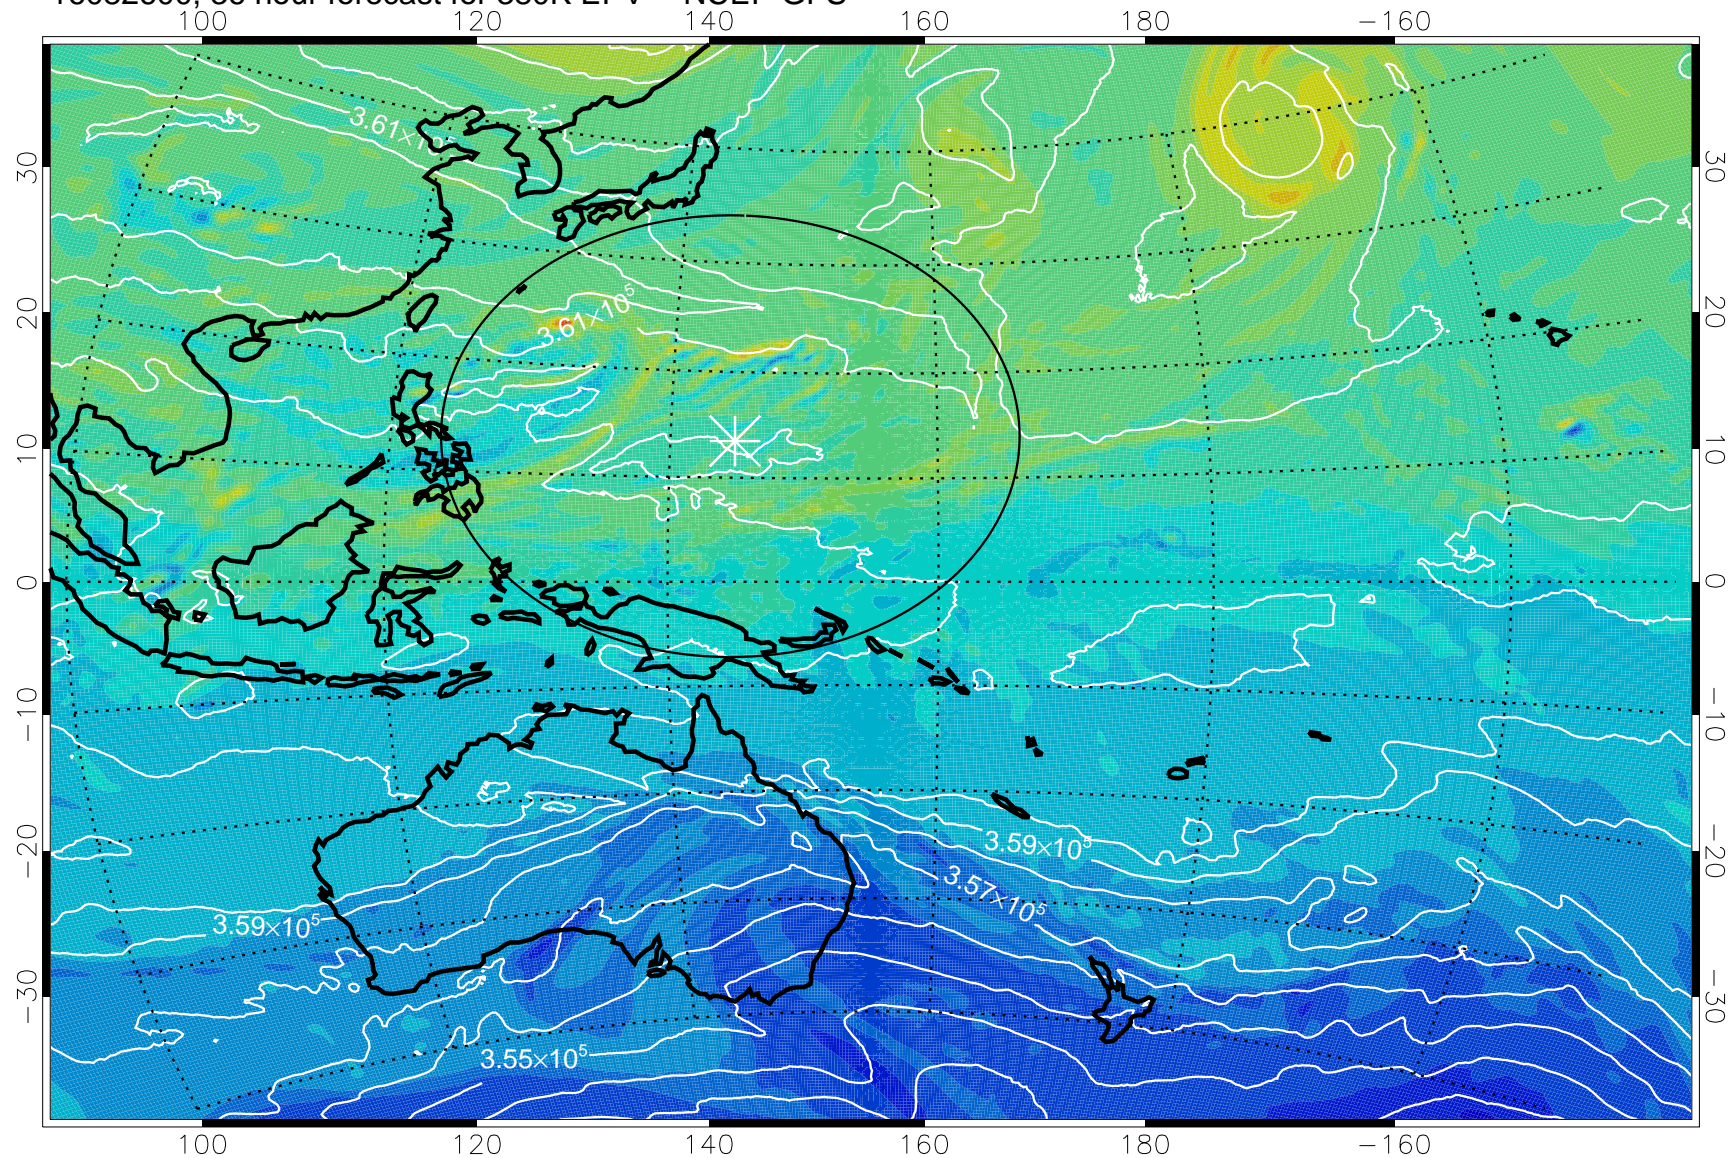

16082506, 18 hour forecast for 380K EPV -- NCEP GFS

380K Montgomery Streamfunction, white

Range ring of 2304 km

16082512, 24 hour forecast for 380K EPV -- NCEP GFS

380K Montgomery Streamfunction, white

Range ring of 2304 km

16082518, 30 hour forecast for 380K EPV -- NCEP GFS

16082600, 36 hour forecast for 380K EPV -- NCEP GFS

380K Montgomery Streamfunction, white

Range ring of 2304 km

16082606, 42 hour forecast for 380K EPV -- NCEP GFS

380K Montgomery Streamfunction, white

Range ring of 2304 km

16082612, 48 hour forecast for 380K EPV -- NCEP GFS

380K Montgomery Streamfunction, white

Range ring of 2304 km

16082618, 54 hour forecast for 380K EPV -- NCEP GFS

380K Montgomery Streamfunction, white

Range ring of 2304 km

16082700, 60 hour forecast for 380K EPV -- NCEP GFS

380K Montgomery Streamfunction, white

Range ring of 2304 km

16082706, 66 hour forecast for 380K EPV -- NCEP GFS