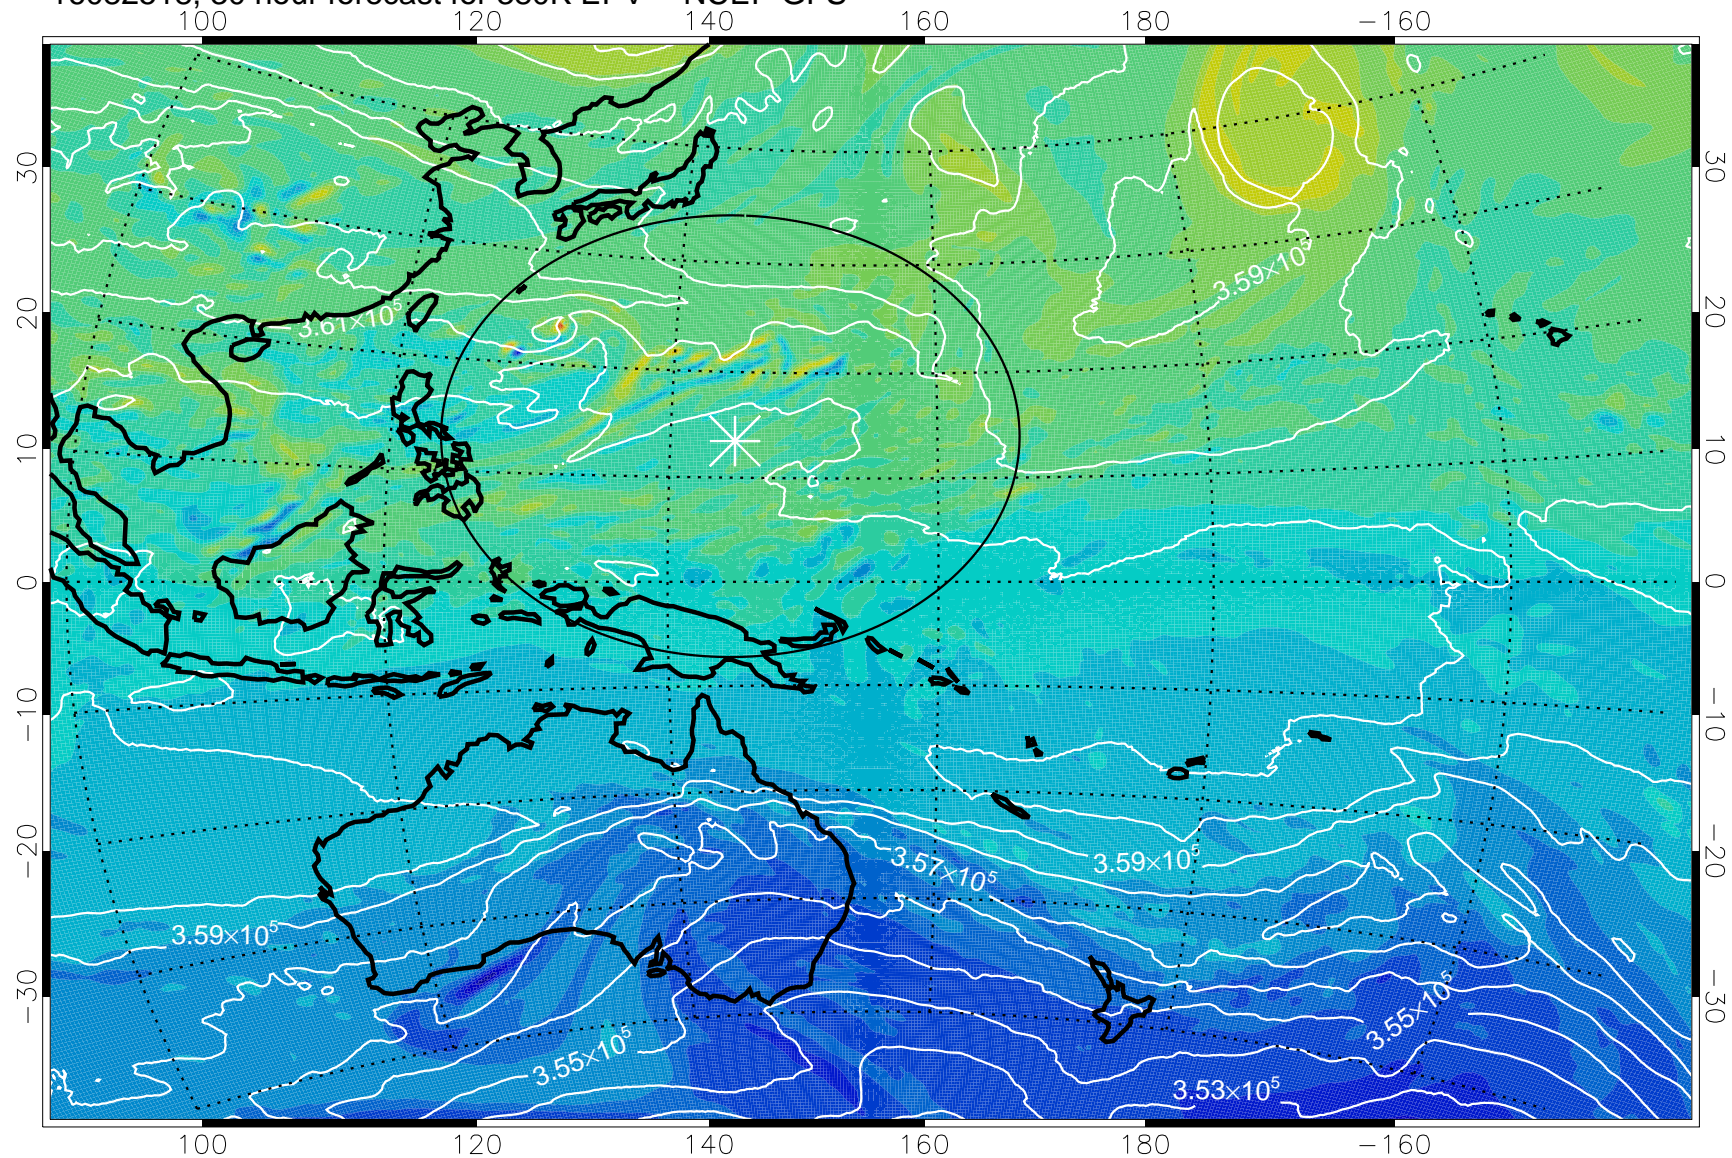

16082506, 18 hour forecast for 380K EPV -- NCEP GFS

380K Montgomery Streamfunction, white

Range ring of 2304 km

16082512, 24 hour forecast for 380K EPV -- NCEP GFS

380K Montgomery Streamfunction, white

Range ring of 2304 km

16082518, 30 hour forecast for 380K EPV -- NCEP GFS

16082600, 36 hour forecast for 380K EPV -- NCEP GFS

380K Montgomery Streamfunction, white

Range ring of 2304 km

16082606, 42 hour forecast for 380K EPV -- NCEP GFS

380K Montgomery Streamfunction, white

Range ring of 2304 km

16082612, 48 hour forecast for 380K EPV -- NCEP GFS

380K Montgomery Streamfunction, white

Range ring of 2304 km

16082618, 54 hour forecast for 380K EPV -- NCEP GFS

380K Montgomery Streamfunction, white

Range ring of 2304 km

16082700, 60 hour forecast for 380K EPV -- NCEP GFS

380K Montgomery Streamfunction, white

Range ring of 2304 km

16082706, 66 hour forecast for 380K EPV -- NCEP GFS