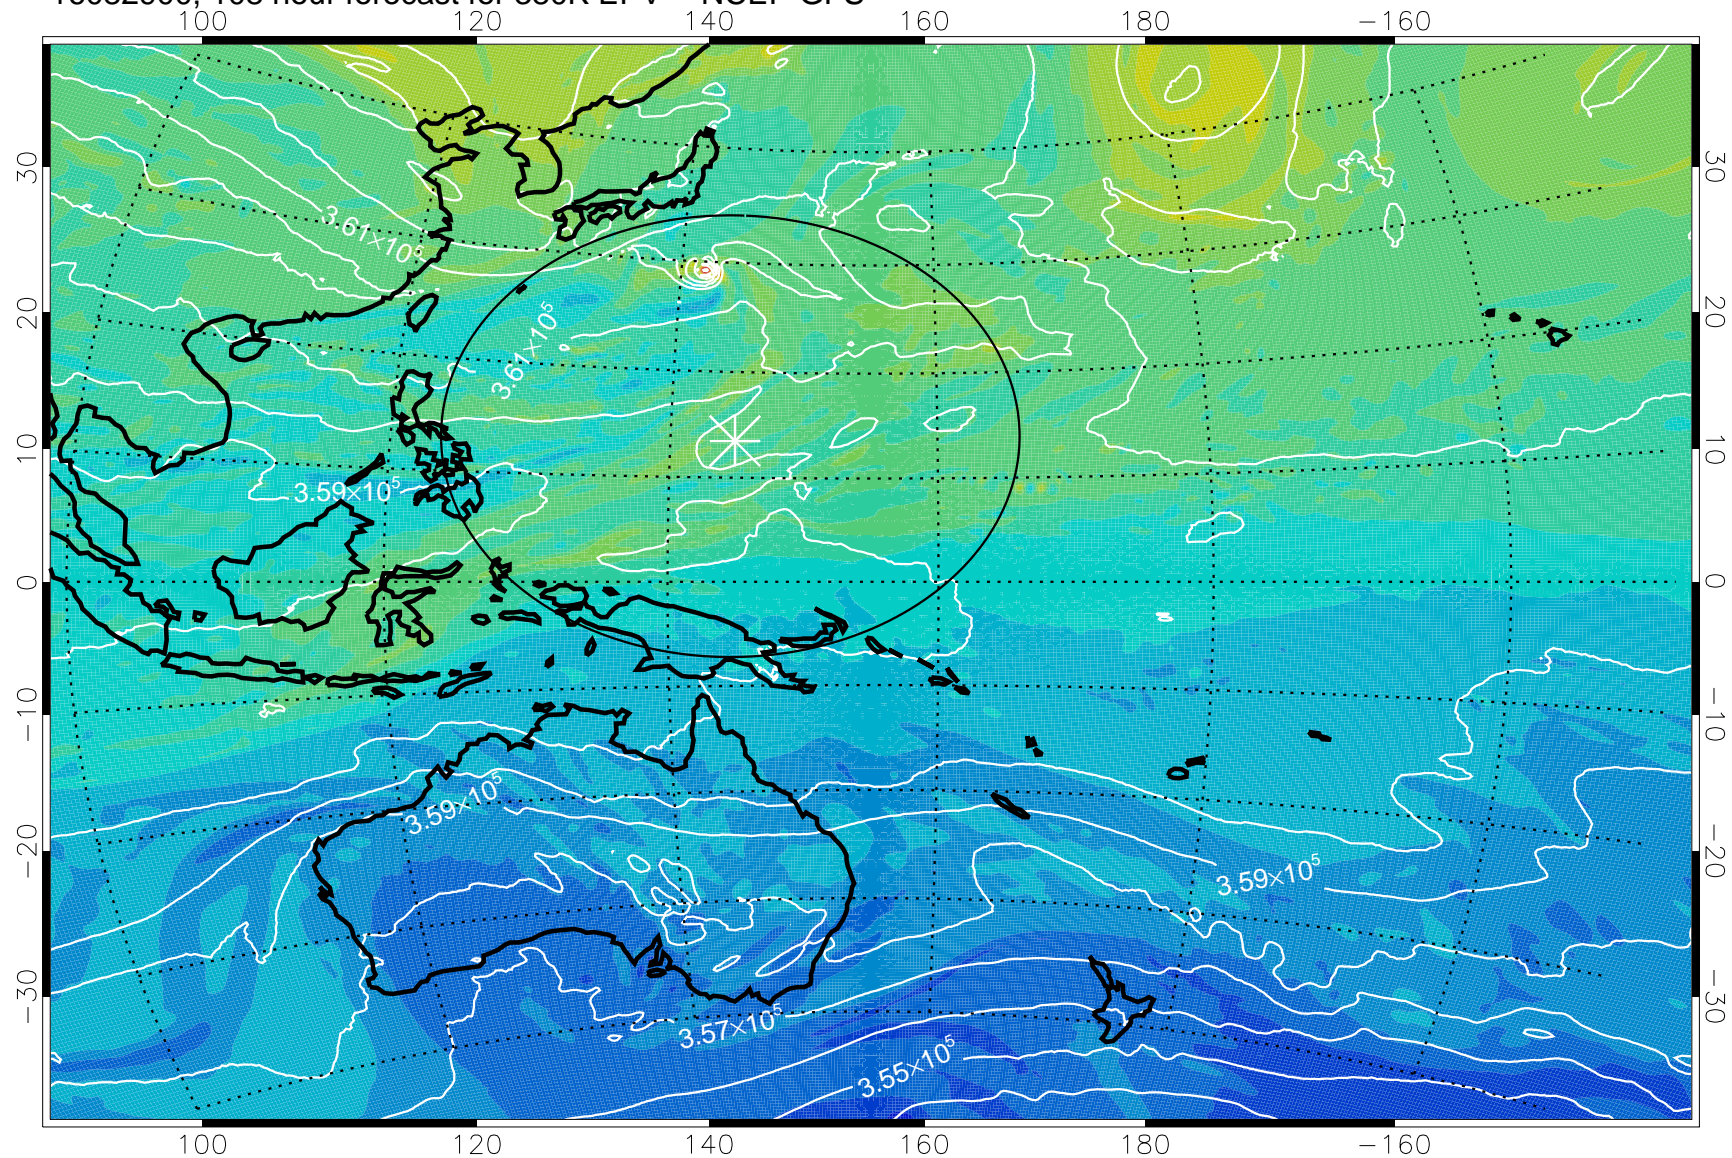

16082800, 84 hour forecast for 380K EPV -- NCEP GFS

380K Montgomery Streamfunction, white

Range ring of 2304 km

16082806, 90 hour forecast for 380K EPV -- NCEP GFS

380K Montgomery Streamfunction, white

Range ring of 2304 km

16082812, 96 hour forecast for 380K EPV -- NCEP GFS

380K Montgomery Streamfunction, white

Range ring of 2304 km

16082818, 102 hour forecast for 380K EPV -- NCEP GFS

380K Montgomery Streamfunction, white

Range ring of 2304 km

16082900, 108 hour forecast for 380K EPV -- NCEP GFS

380K Montgomery Streamfunction, white

Range ring of 2304 km

16082906, 114 hour forecast for 380K EPV -- NCEP GFS

380K Montgomery Streamfunction, white

Range ring of 2304 km

16082912, 120 hour forecast for 380K EPV -- NCEP GFS

380K Montgomery Streamfunction, white

Range ring of 2304 km