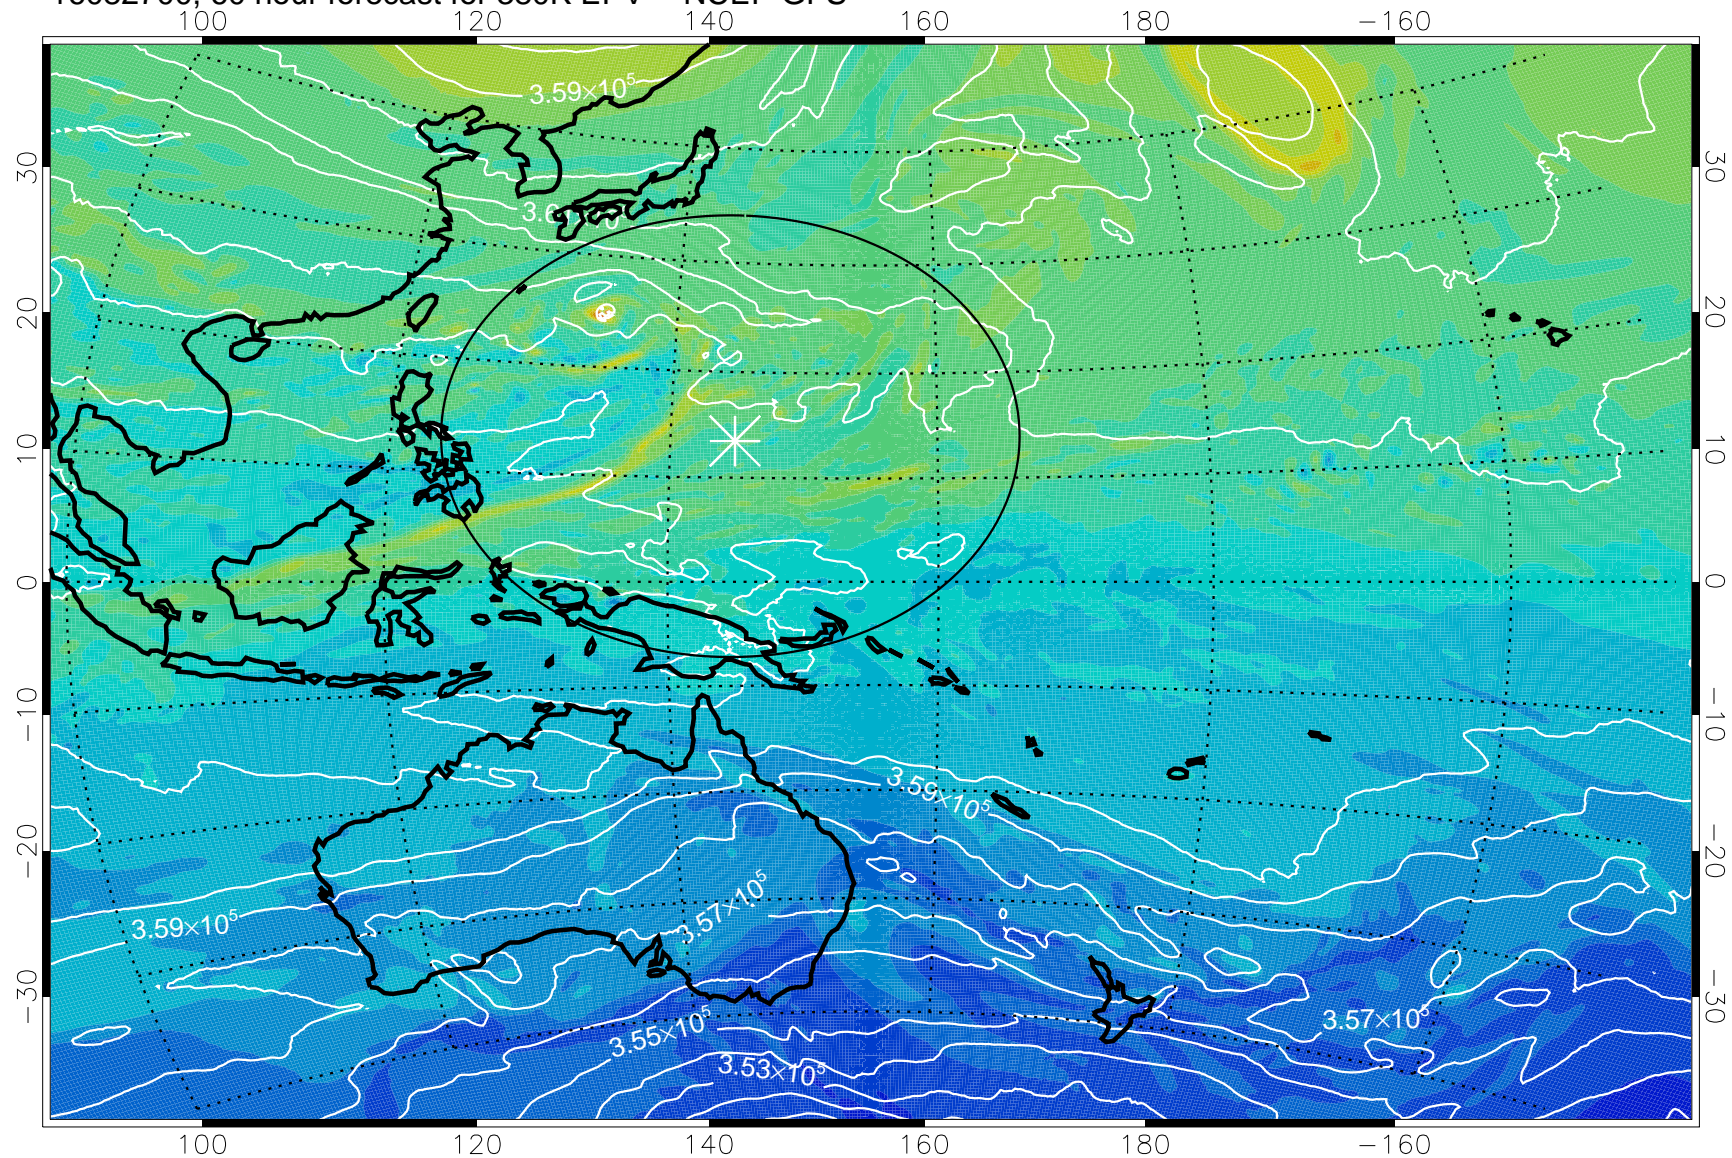

16082518, 30 hour forecast for 380K EPV -- NCEP GFS

16082600, 36 hour forecast for 380K EPV -- NCEP GFS

380K Montgomery Streamfunction, white

Range ring of 2304 km

16082606, 42 hour forecast for 380K EPV -- NCEP GFS

380K Montgomery Streamfunction, white

Range ring of 2304 km

16082612, 48 hour forecast for 380K EPV -- NCEP GFS

380K Montgomery Streamfunction, white

Range ring of 2304 km

16082618, 54 hour forecast for 380K EPV -- NCEP GFS

380K Montgomery Streamfunction, white

Range ring of 2304 km

16082700, 60 hour forecast for 380K EPV -- NCEP GFS

380K Montgomery Streamfunction, white

Range ring of 2304 km

16082706, 66 hour forecast for 380K EPV -- NCEP GFS

380K Montgomery Streamfunction, white

Range ring of 2304 km

16082712, 72 hour forecast for 380K EPV -- NCEP GFS

380K Montgomery Streamfunction, white

Range ring of 2304 km

16082718, 78 hour forecast for 380K EPV -- NCEP GFS