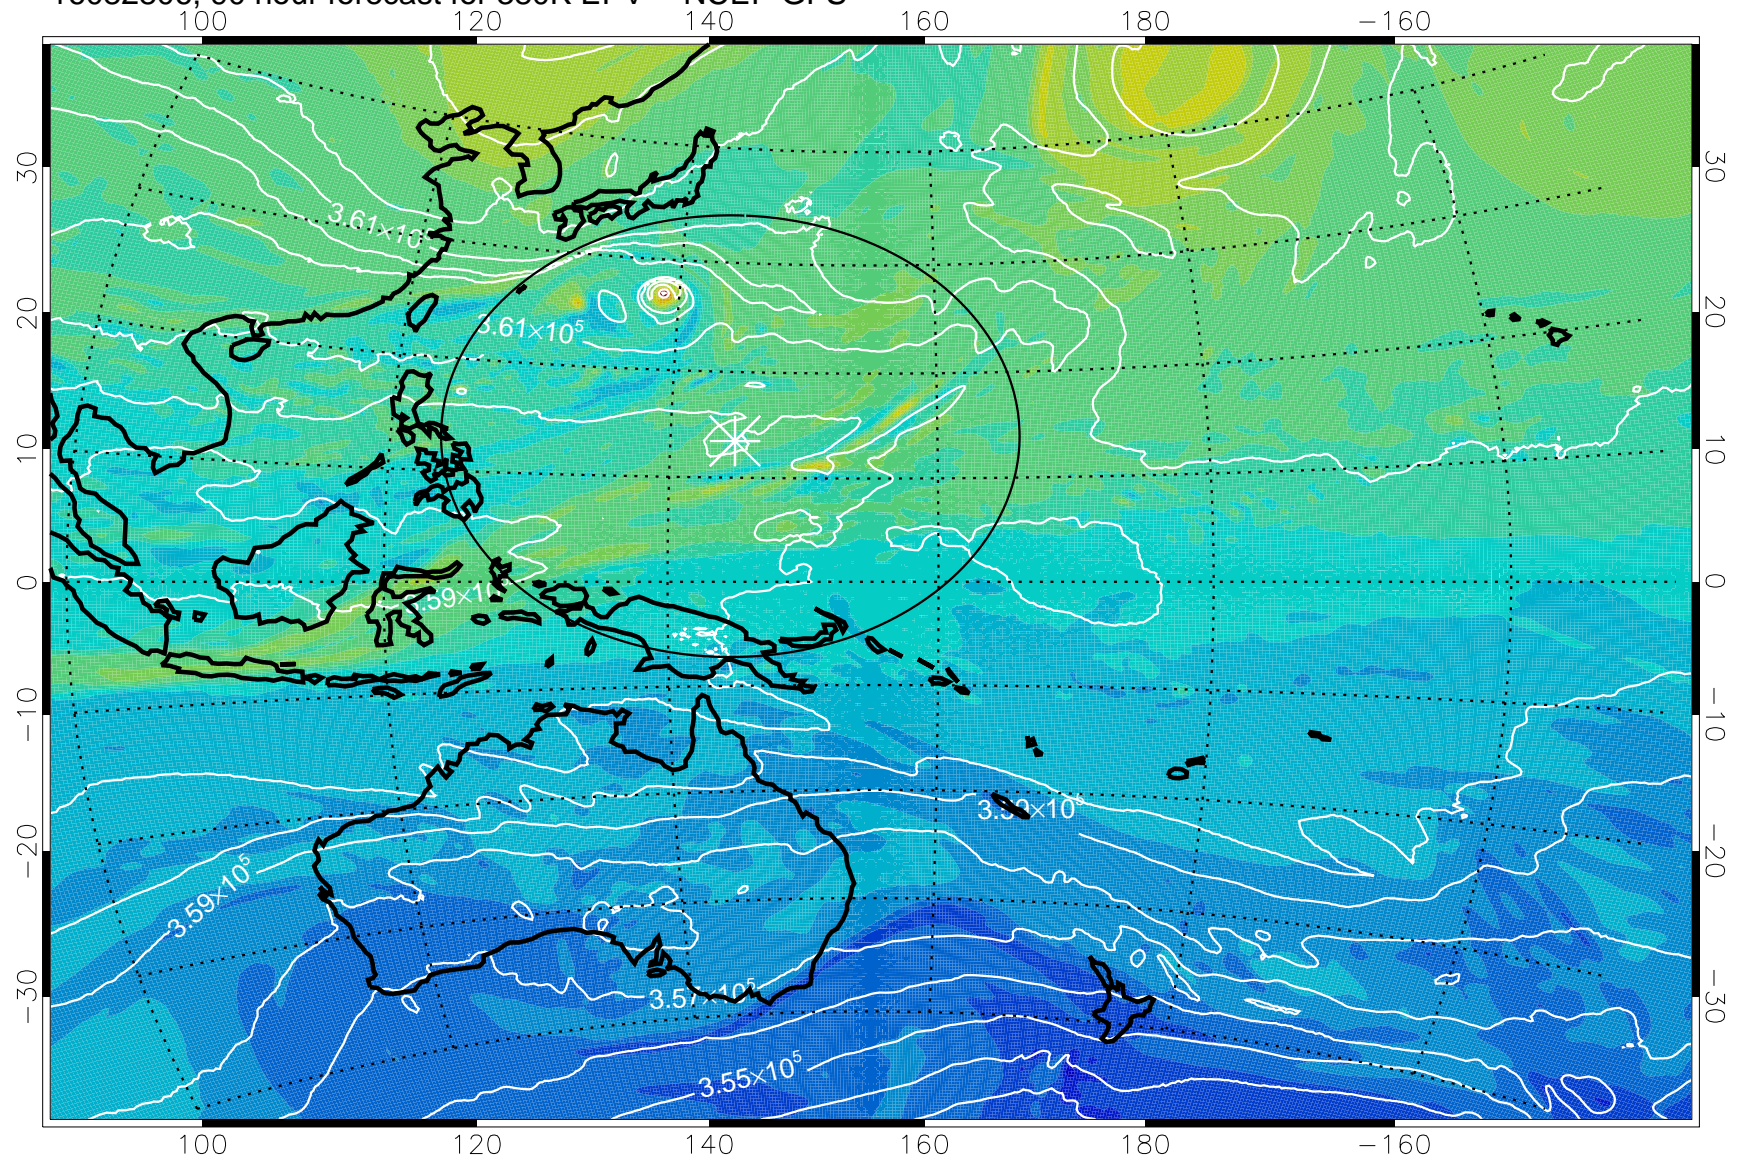

380K Montgomery Streamfunction, white

Range ring of 2304 km

16082700, 60 hour forecast for 380K EPV -- NCEP GFS

380K Montgomery Streamfunction, white

Range ring of 2304 km

16082706, 66 hour forecast for 380K EPV -- NCEP GFS

380K Montgomery Streamfunction, white

Range ring of 2304 km

16082712, 72 hour forecast for 380K EPV -- NCEP GFS

380K Montgomery Streamfunction, white

Range ring of 2304 km

16082718, 78 hour forecast for 380K EPV -- NCEP GFS

16082800, 84 hour forecast for 380K EPV -- NCEP GFS

380K Montgomery Streamfunction, white

Range ring of 2304 km

16082806, 90 hour forecast for 380K EPV -- NCEP GFS

380K Montgomery Streamfunction, white

Range ring of 2304 km

16082812, 96 hour forecast for 380K EPV -- NCEP GFS

380K Montgomery Streamfunction, white

Range ring of 2304 km

16082818, 102 hour forecast for 380K EPV -- NCEP GFS

380K Montgomery Streamfunction, white

Range ring of 2304 km