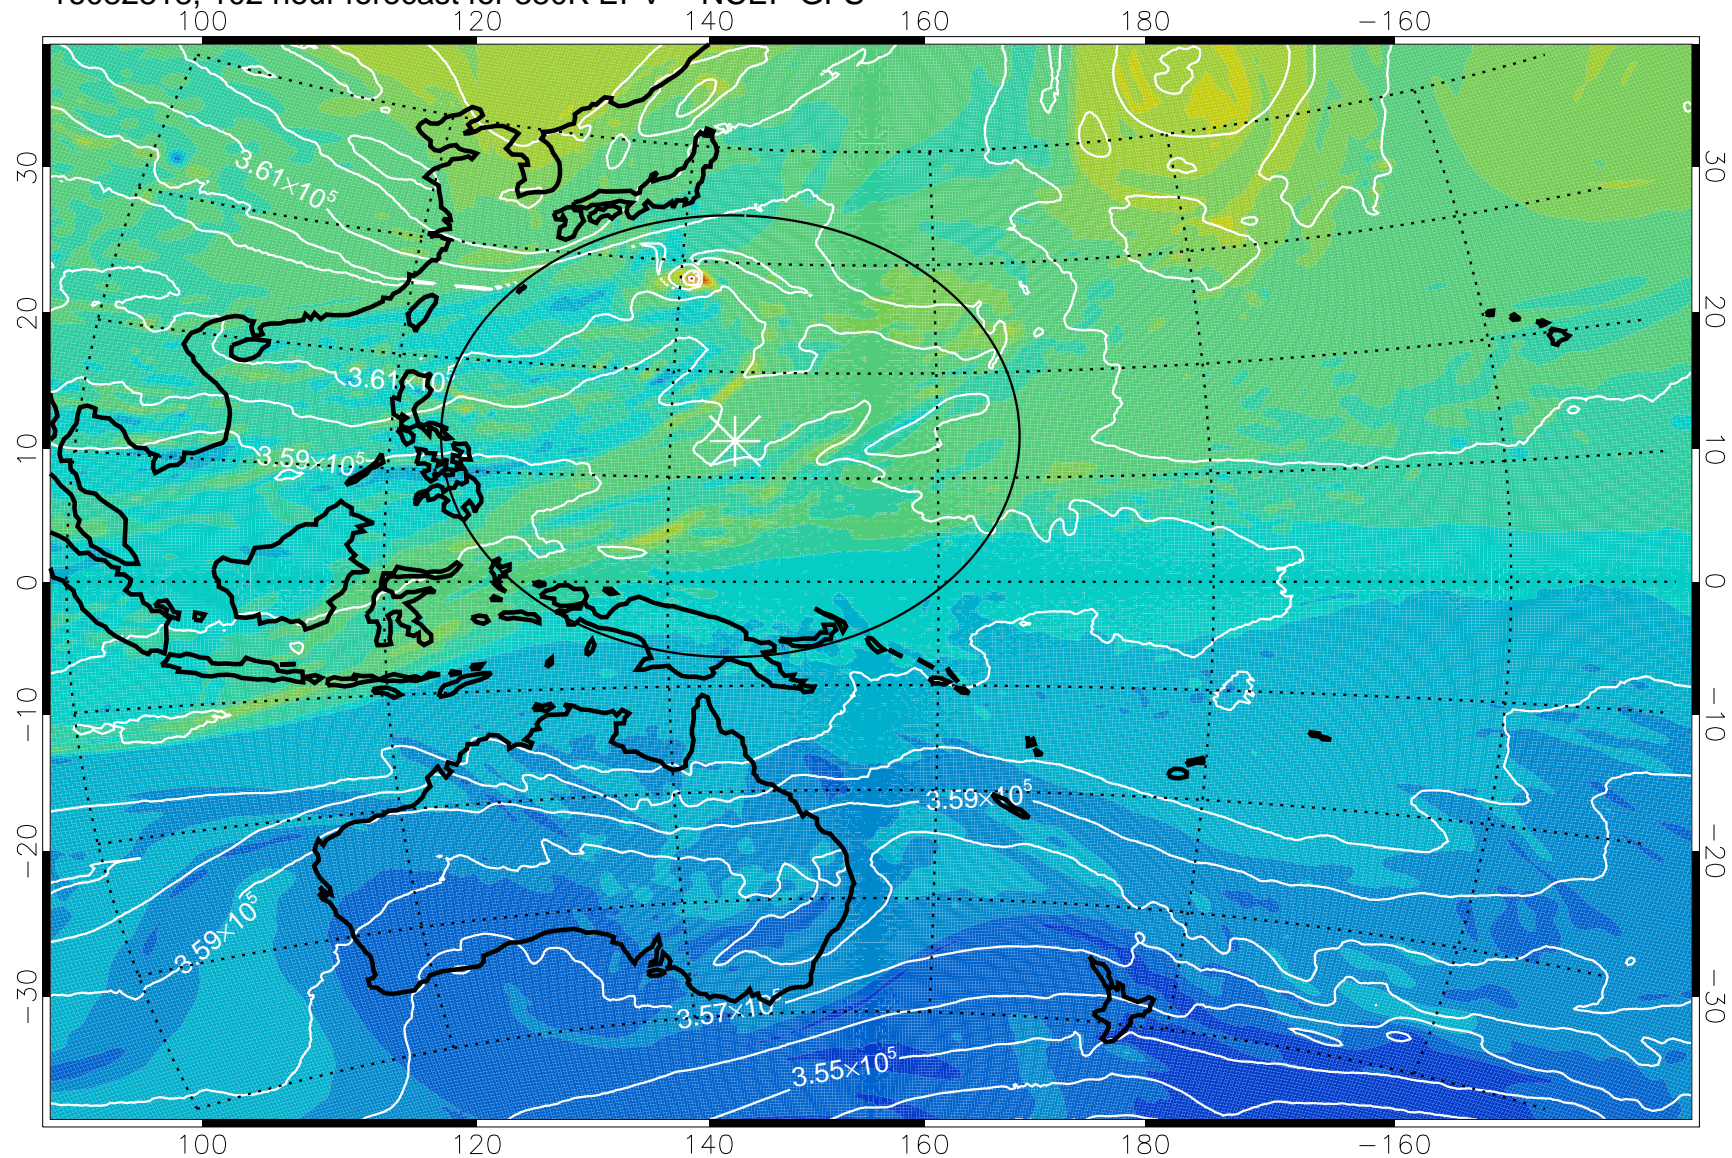

16082800, 84 hour forecast for 380K EPV -- NCEP GFS

380K Montgomery Streamfunction, white

Range ring of 2304 km

16082806, 90 hour forecast for 380K EPV -- NCEP GFS

380K Montgomery Streamfunction, white

Range ring of 2304 km

16082812, 96 hour forecast for 380K EPV -- NCEP GFS

380K Montgomery Streamfunction, white

Range ring of 2304 km

16082818, 102 hour forecast for 380K EPV -- NCEP GFS

380K Montgomery Streamfunction, white

Range ring of 2304 km

16082900, 108 hour forecast for 380K EPV -- NCEP GFS

380K Montgomery Streamfunction, white

Range ring of 2304 km

16082906, 114 hour forecast for 380K EPV -- NCEP GFS

380K Montgomery Streamfunction, white

Range ring of 2304 km

16082912, 120 hour forecast for 380K EPV -- NCEP GFS

380K Montgomery Streamfunction, white

Range ring of 2304 km