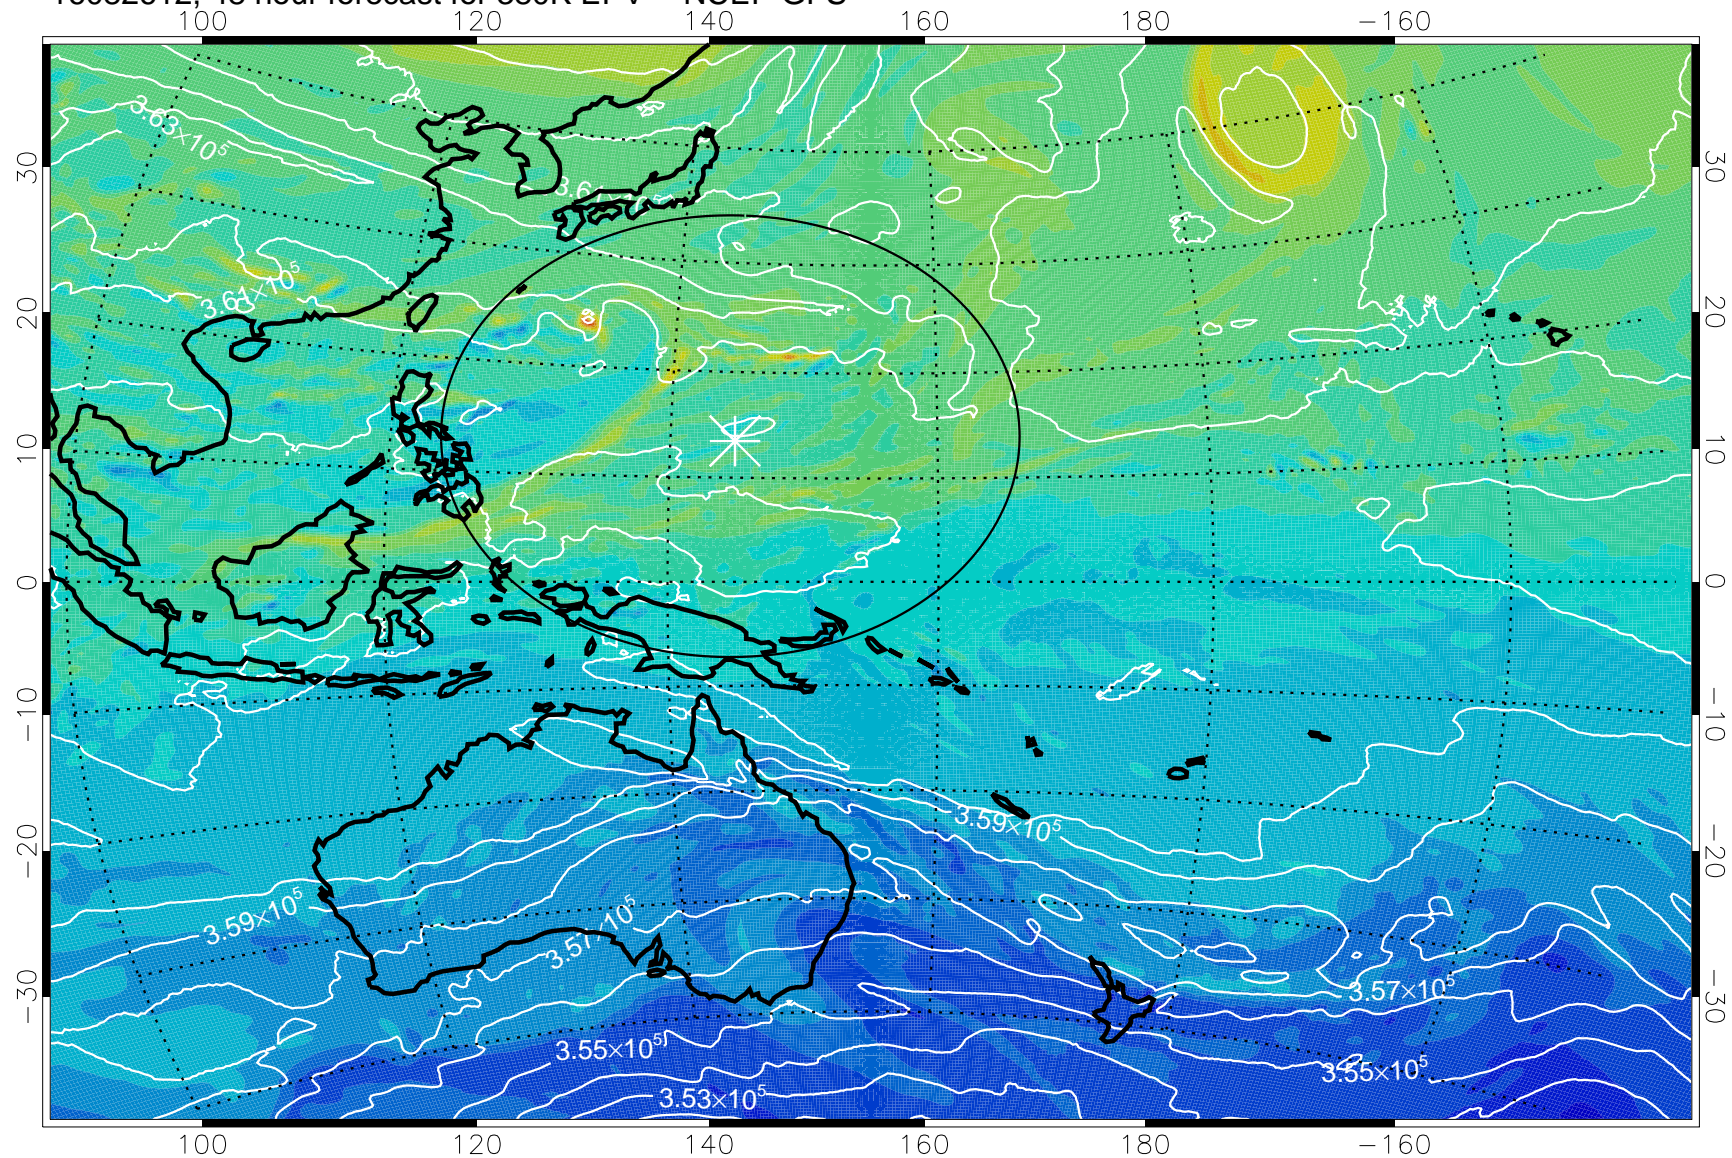

16082518, 30 hour forecast for 380K EPV -- NCEP GFS

16082600, 36 hour forecast for 380K EPV -- NCEP GFS

380K Montgomery Streamfunction, white

Range ring of 2304 km

16082606, 42 hour forecast for 380K EPV -- NCEP GFS

380K Montgomery Streamfunction, white

Range ring of 2304 km

16082612, 48 hour forecast for 380K EPV -- NCEP GFS

380K Montgomery Streamfunction, white

Range ring of 2304 km

16082618, 54 hour forecast for 380K EPV -- NCEP GFS

380K Montgomery Streamfunction, white

Range ring of 2304 km

16082700, 60 hour forecast for 380K EPV -- NCEP GFS

380K Montgomery Streamfunction, white

Range ring of 2304 km

16082706, 66 hour forecast for 380K EPV -- NCEP GFS