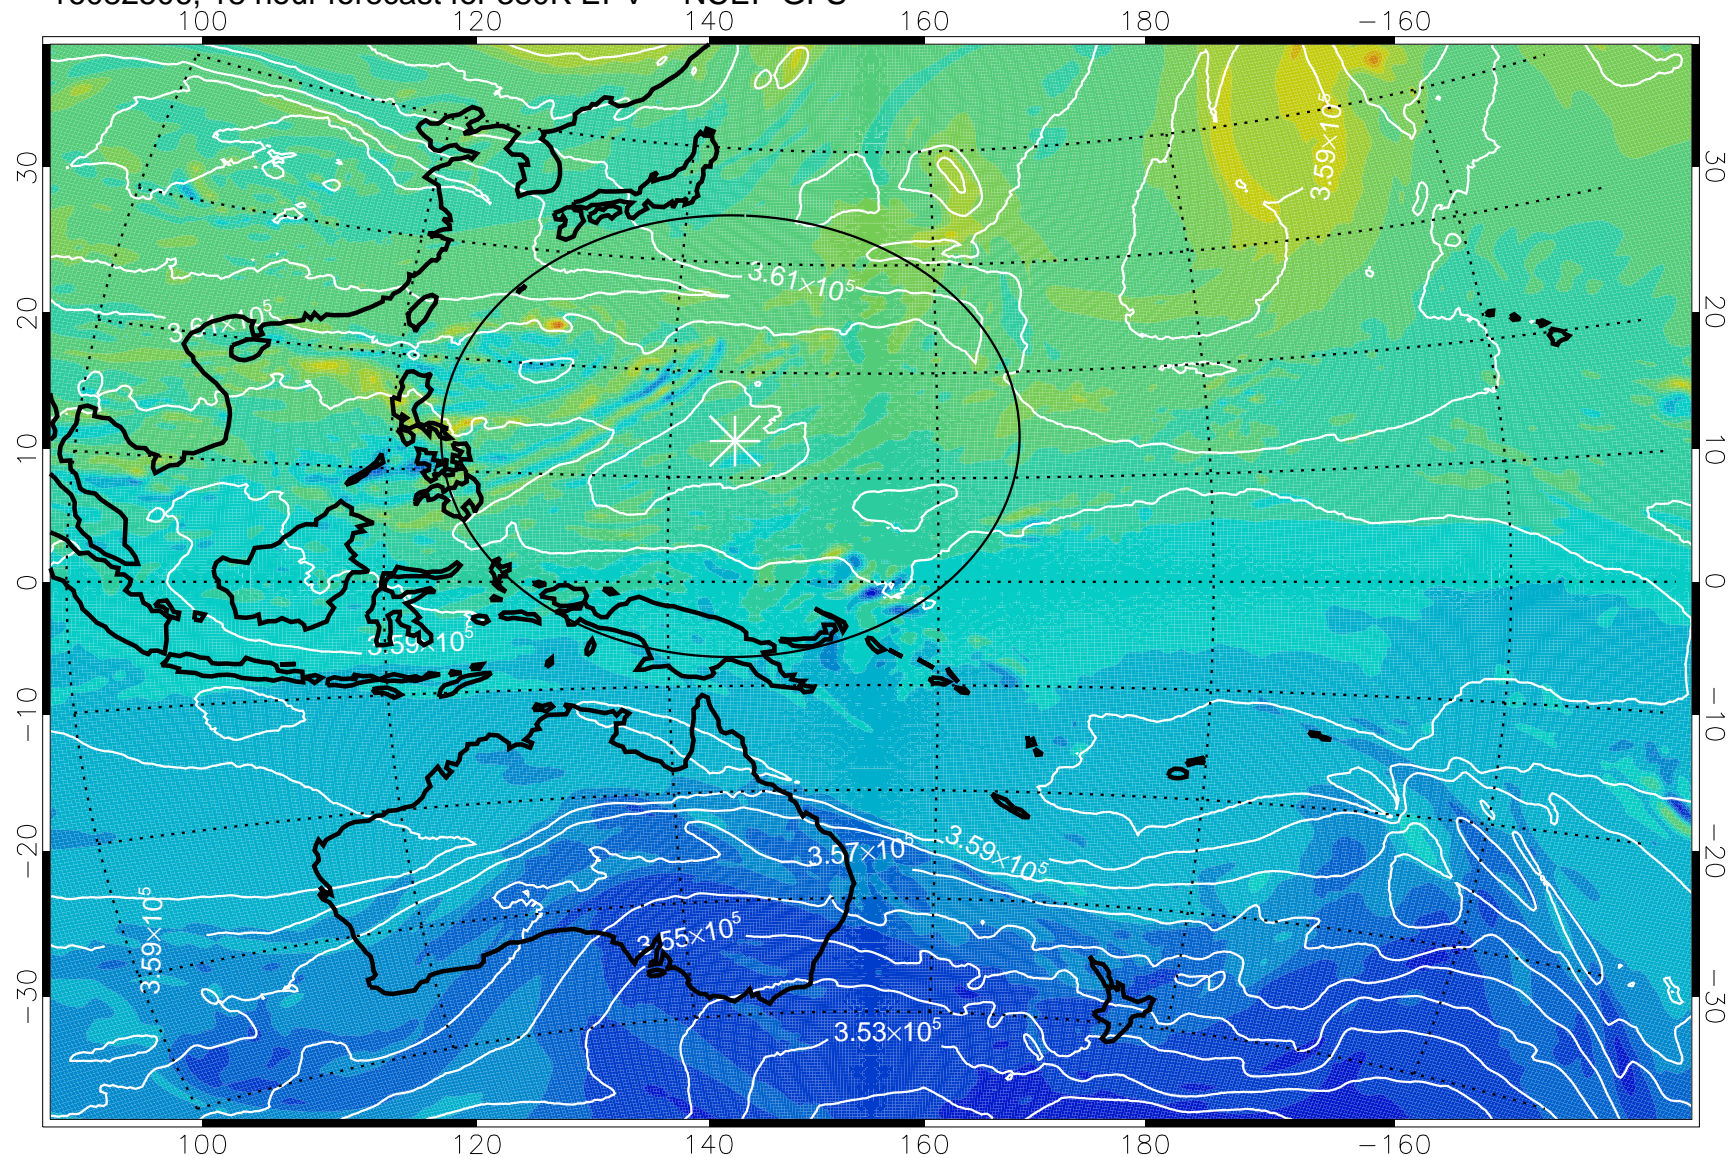

16082418, 6 hour forecast for 380K EPV -- NCEP GFS

380K Montgomery Streamfunction, white

Range ring of 2304 km

16082500, 12 hour forecast for 380K EPV -- NCEP GFS

380K Montgomery Streamfunction, white

Range ring of 2304 km

16082506, 18 hour forecast for 380K EPV -- NCEP GFS

380K Montgomery Streamfunction, white

Range ring of 2304 km

16082512, 24 hour forecast for 380K EPV -- NCEP GFS

380K Montgomery Streamfunction, white

Range ring of 2304 km

16082518, 30 hour forecast for 380K EPV -- NCEP GFS

16082600, 36 hour forecast for 380K EPV -- NCEP GFS

380K Montgomery Streamfunction, white

Range ring of 2304 km

16082606, 42 hour forecast for 380K EPV -- NCEP GFS

380K Montgomery Streamfunction, white

Range ring of 2304 km

16082612, 48 hour forecast for 380K EPV -- NCEP GFS

380K Montgomery Streamfunction, white

Range ring of 2304 km

16082618, 54 hour forecast for 380K EPV -- NCEP GFS