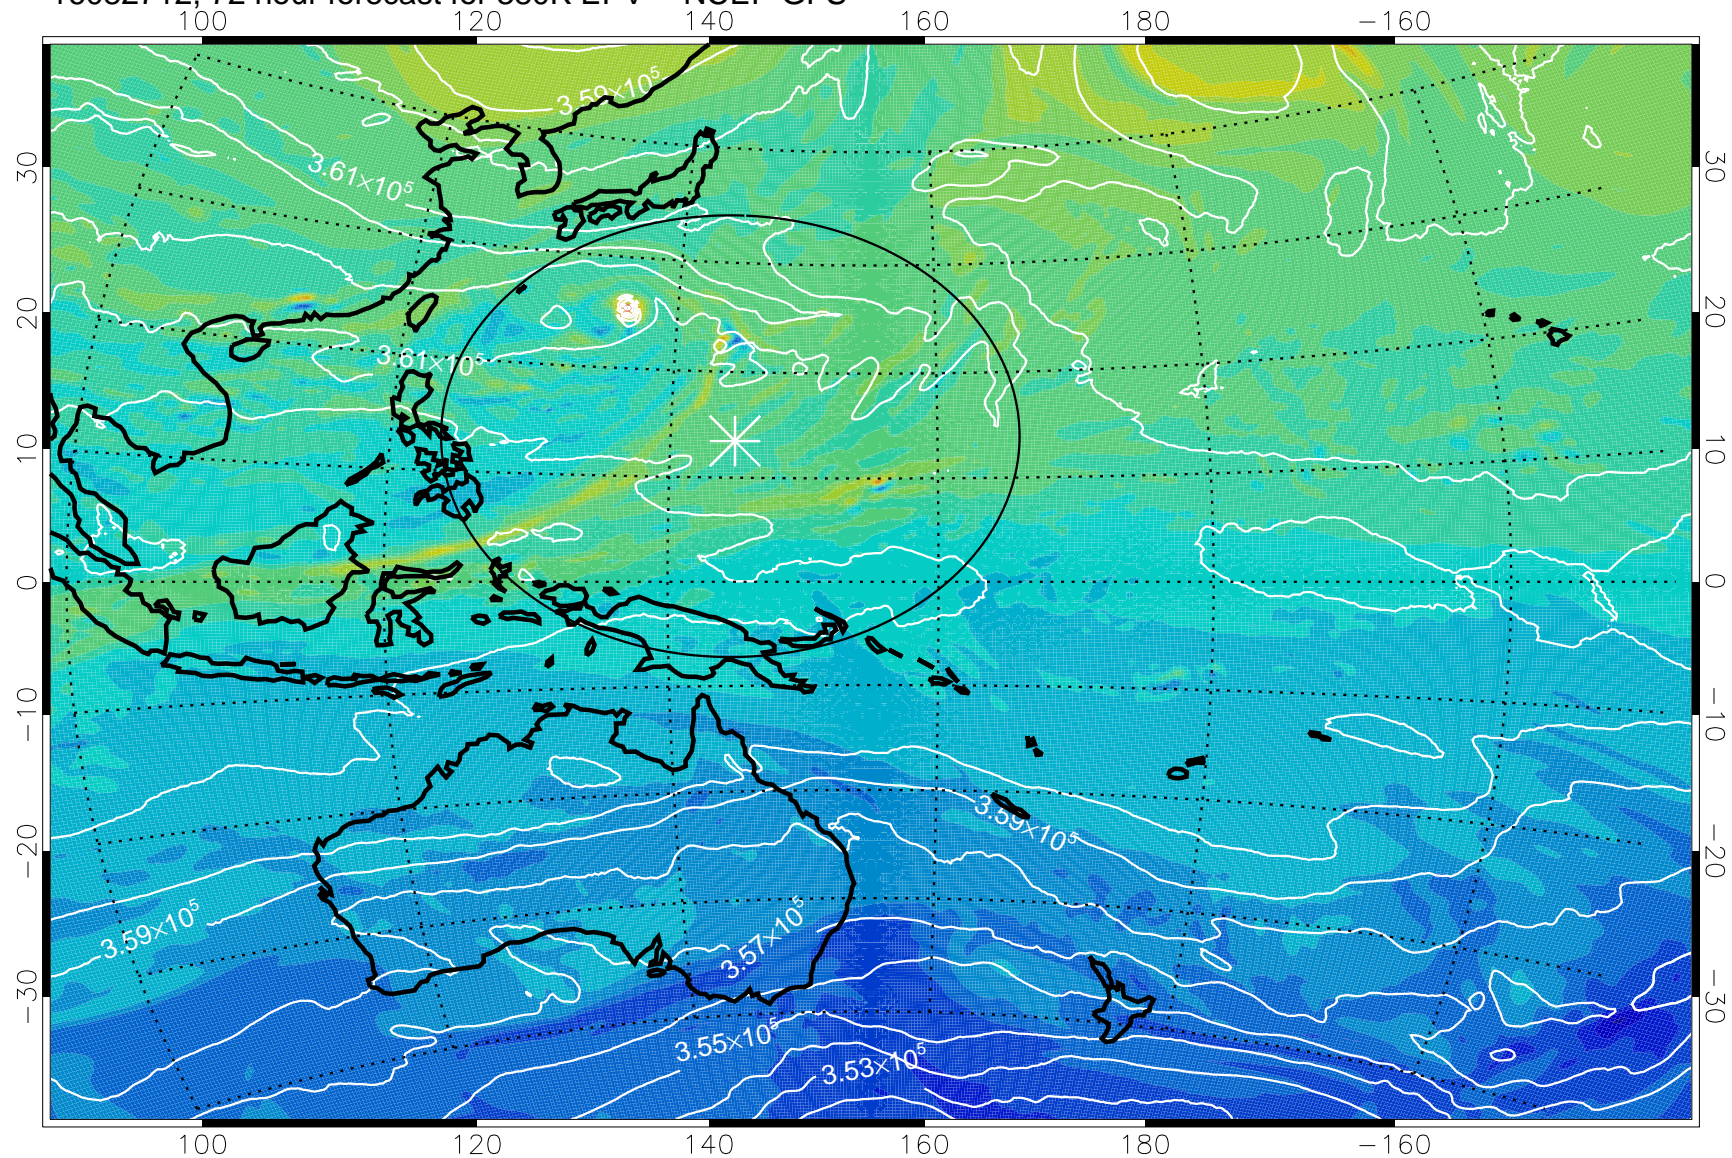

380K Montgomery Streamfunction, white

Range ring of 2304 km

16082612, 48 hour forecast for 380K EPV -- NCEP GFS

380K Montgomery Streamfunction, white

Range ring of 2304 km

16082618, 54 hour forecast for 380K EPV -- NCEP GFS

380K Montgomery Streamfunction, white

Range ring of 2304 km

16082700, 60 hour forecast for 380K EPV -- NCEP GFS

380K Montgomery Streamfunction, white

Range ring of 2304 km

16082706, 66 hour forecast for 380K EPV -- NCEP GFS

380K Montgomery Streamfunction, white

Range ring of 2304 km

16082712, 72 hour forecast for 380K EPV -- NCEP GFS

380K Montgomery Streamfunction, white

Range ring of 2304 km

16082718, 78 hour forecast for 380K EPV -- NCEP GFS

16082800, 84 hour forecast for 380K EPV -- NCEP GFS

380K Montgomery Streamfunction, white

Range ring of 2304 km

16082806, 90 hour forecast for 380K EPV -- NCEP GFS

380K Montgomery Streamfunction, white

Range ring of 2304 km