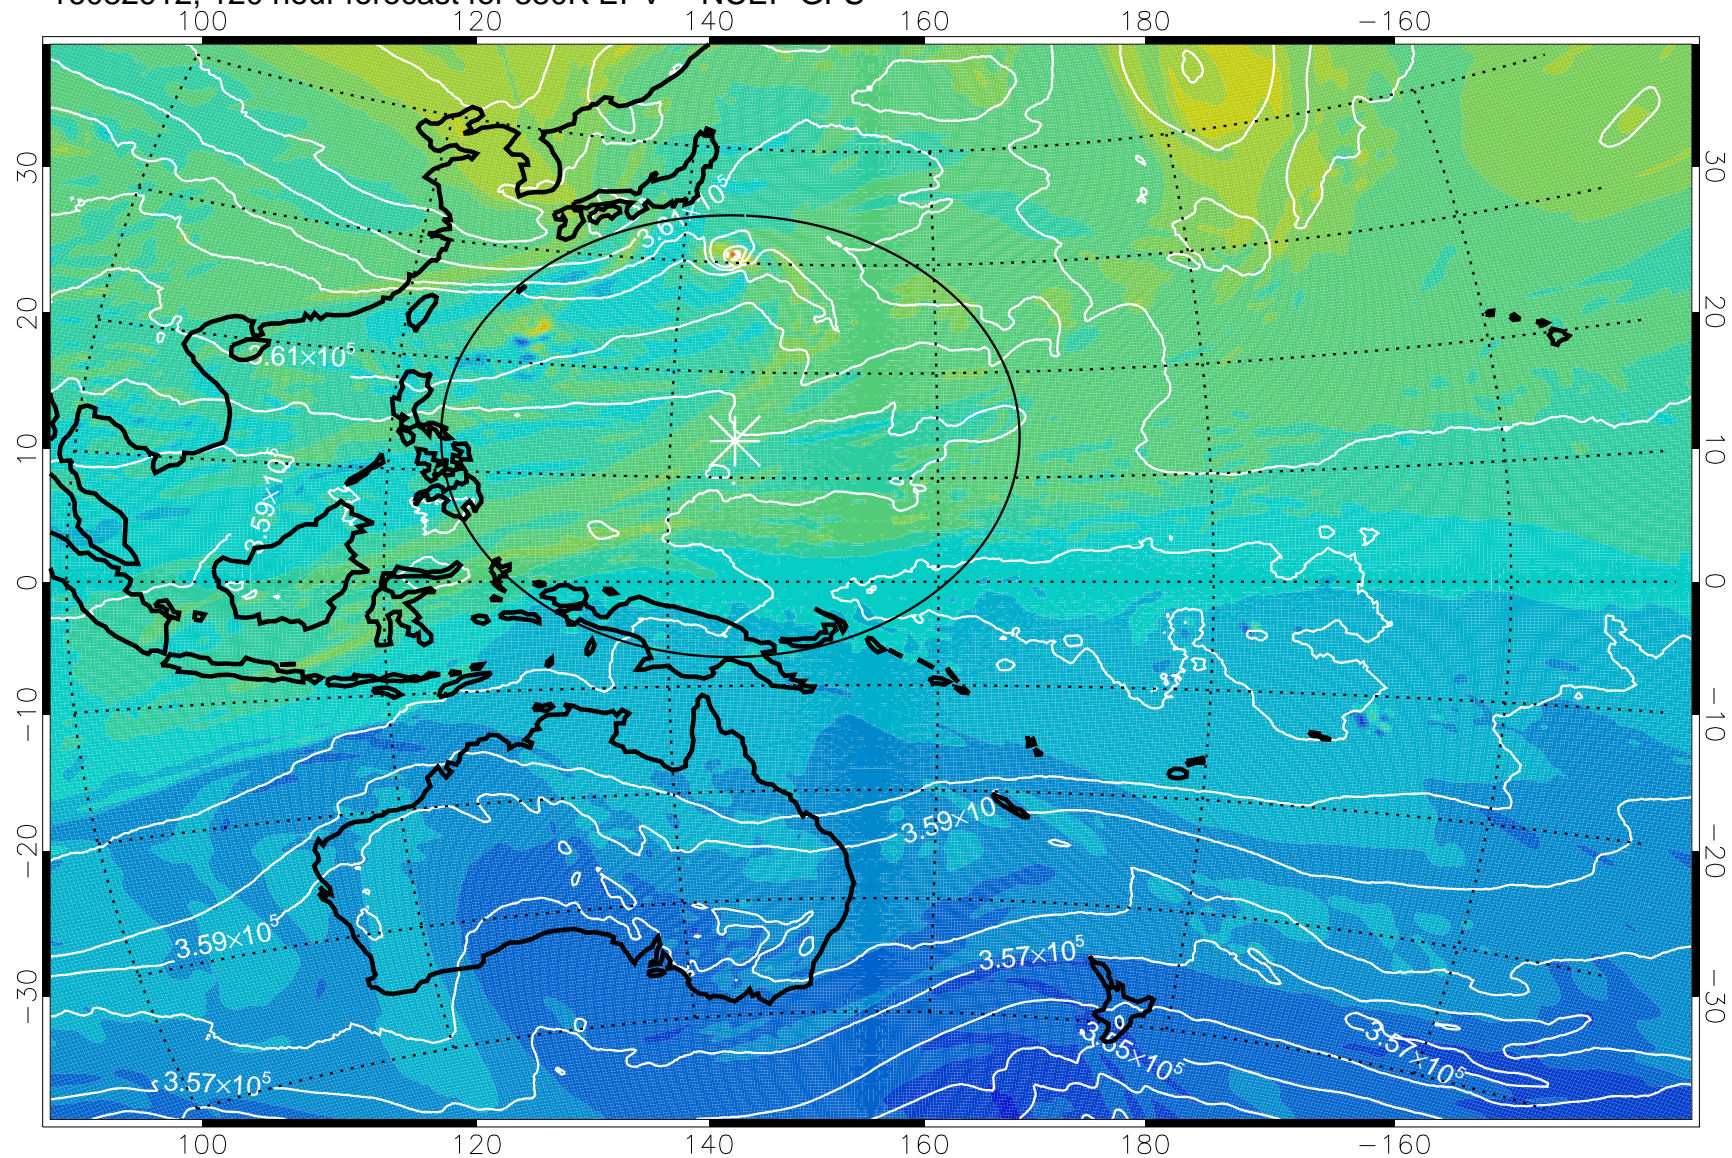

16082812, 96 hour forecast for 380K EPV -- NCEP GFS

380K Montgomery Streamfunction, white

Range ring of 2304 km

16082818, 102 hour forecast for 380K EPV -- NCEP GFS

380K Montgomery Streamfunction, white

Range ring of 2304 km

16082900, 108 hour forecast for 380K EPV -- NCEP GFS

380K Montgomery Streamfunction, white

Range ring of 2304 km

16082906, 114 hour forecast for 380K EPV -- NCEP GFS

380K Montgomery Streamfunction, white

Range ring of 2304 km

16082912, 120 hour forecast for 380K EPV -- NCEP GFS

380K Montgomery Streamfunction, white

Range ring of 2304 km