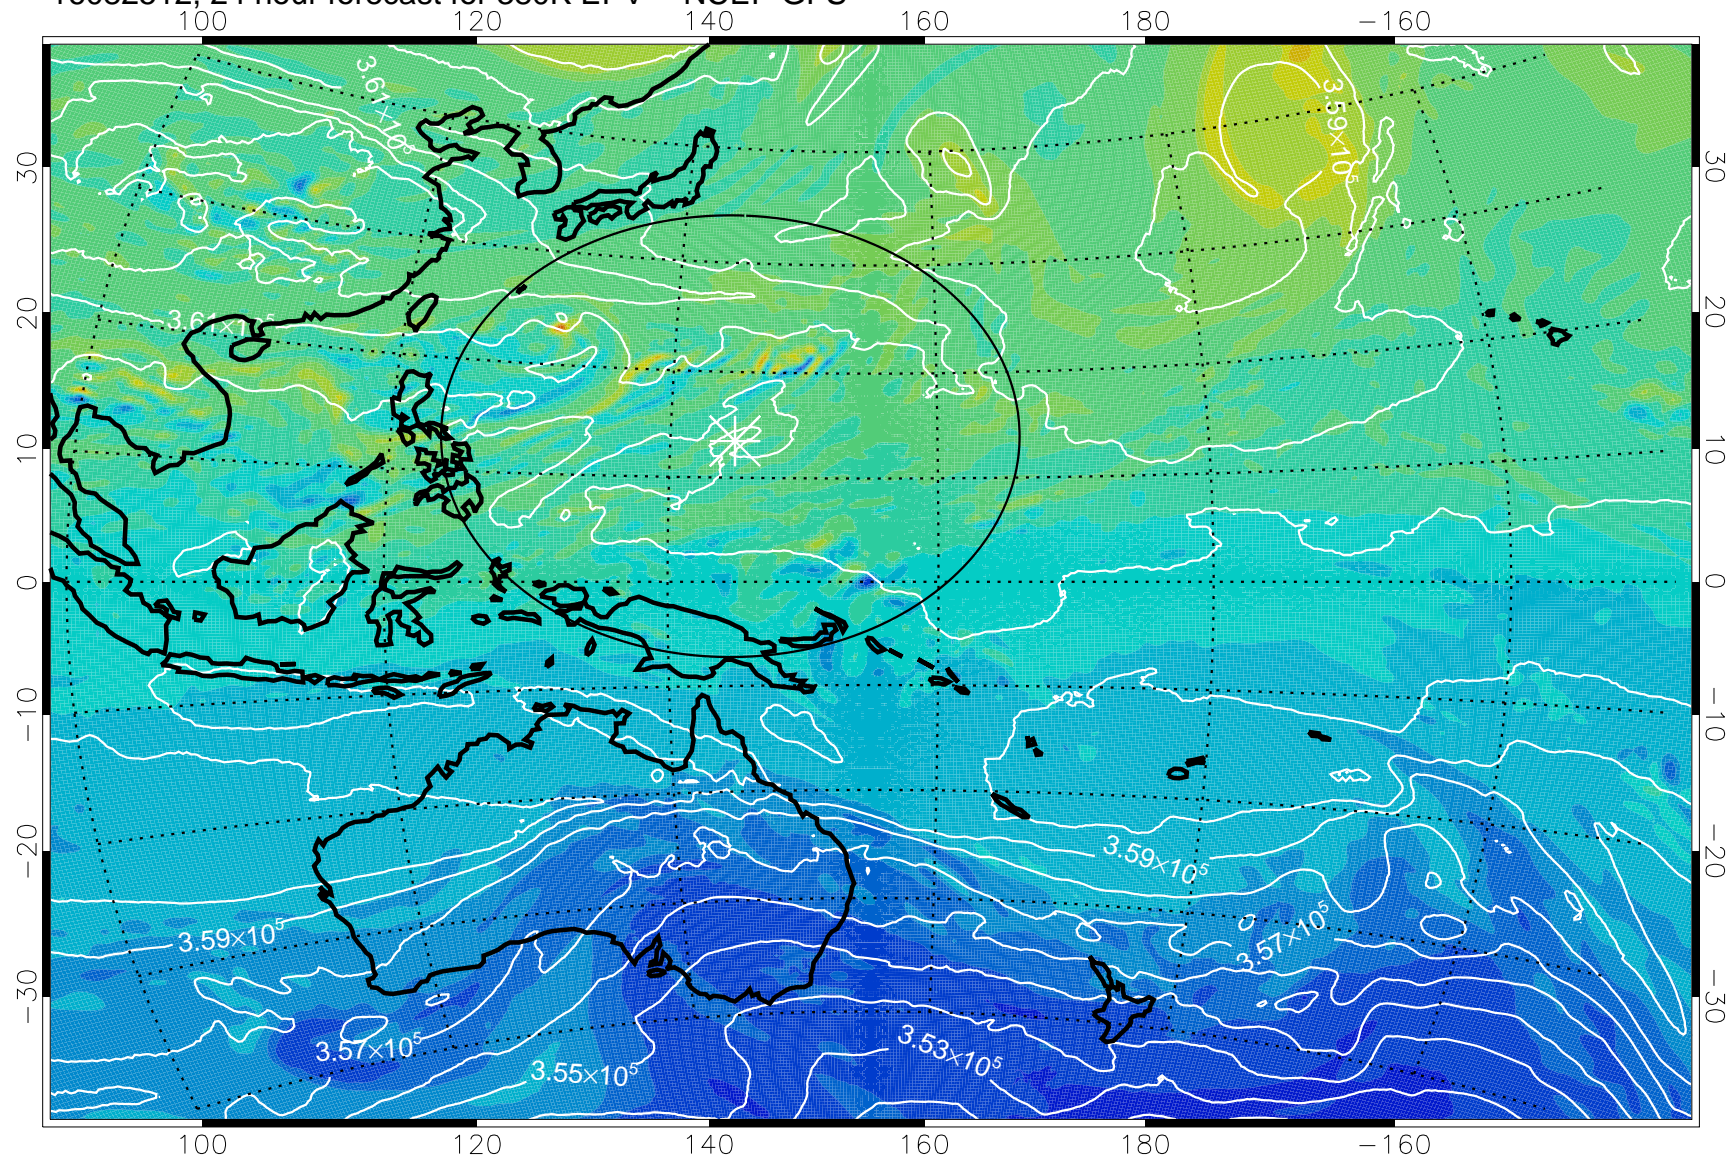

16082506, 18 hour forecast for 380K EPV -- NCEP GFS

380K Montgomery Streamfunction, white

Range ring of 2304 km

16082512, 24 hour forecast for 380K EPV -- NCEP GFS

380K Montgomery Streamfunction, white

Range ring of 2304 km

16082518, 30 hour forecast for 380K EPV -- NCEP GFS

16082600, 36 hour forecast for 380K EPV -- NCEP GFS

380K Montgomery Streamfunction, white

Range ring of 2304 km

16082606, 42 hour forecast for 380K EPV -- NCEP GFS

380K Montgomery Streamfunction, white

Range ring of 2304 km

16082612, 48 hour forecast for 380K EPV -- NCEP GFS

380K Montgomery Streamfunction, white

Range ring of 2304 km

16082618, 54 hour forecast for 380K EPV -- NCEP GFS

380K Montgomery Streamfunction, white

Range ring of 2304 km

16082700, 60 hour forecast for 380K EPV -- NCEP GFS

380K Montgomery Streamfunction, white

Range ring of 2304 km

16082706, 66 hour forecast for 380K EPV -- NCEP GFS