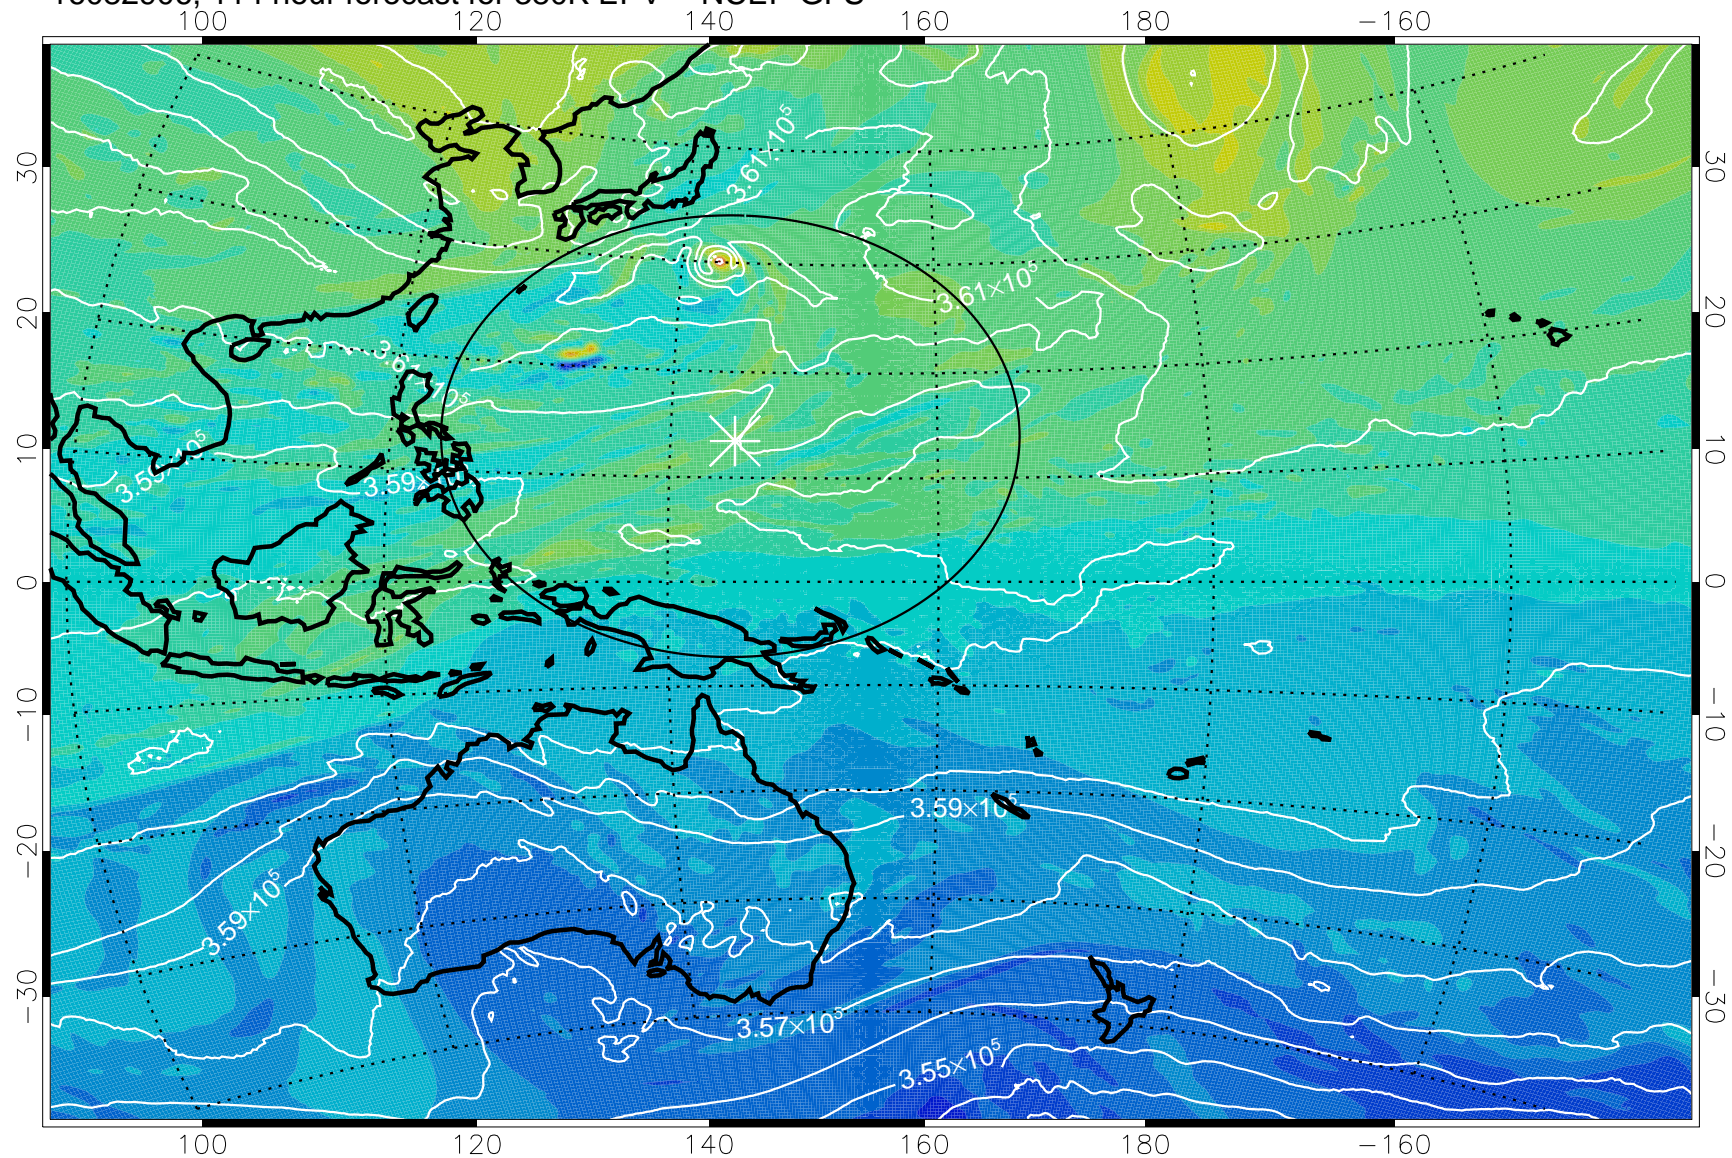

16082812, 96 hour forecast for 380K EPV -- NCEP GFS

380K Montgomery Streamfunction, white

Range ring of 2304 km

16082818, 102 hour forecast for 380K EPV -- NCEP GFS

380K Montgomery Streamfunction, white

Range ring of 2304 km

16082900, 108 hour forecast for 380K EPV -- NCEP GFS

380K Montgomery Streamfunction, white

Range ring of 2304 km

16082906, 114 hour forecast for 380K EPV -- NCEP GFS

380K Montgomery Streamfunction, white

Range ring of 2304 km

16082912, 120 hour forecast for 380K EPV -- NCEP GFS

380K Montgomery Streamfunction, white

Range ring of 2304 km