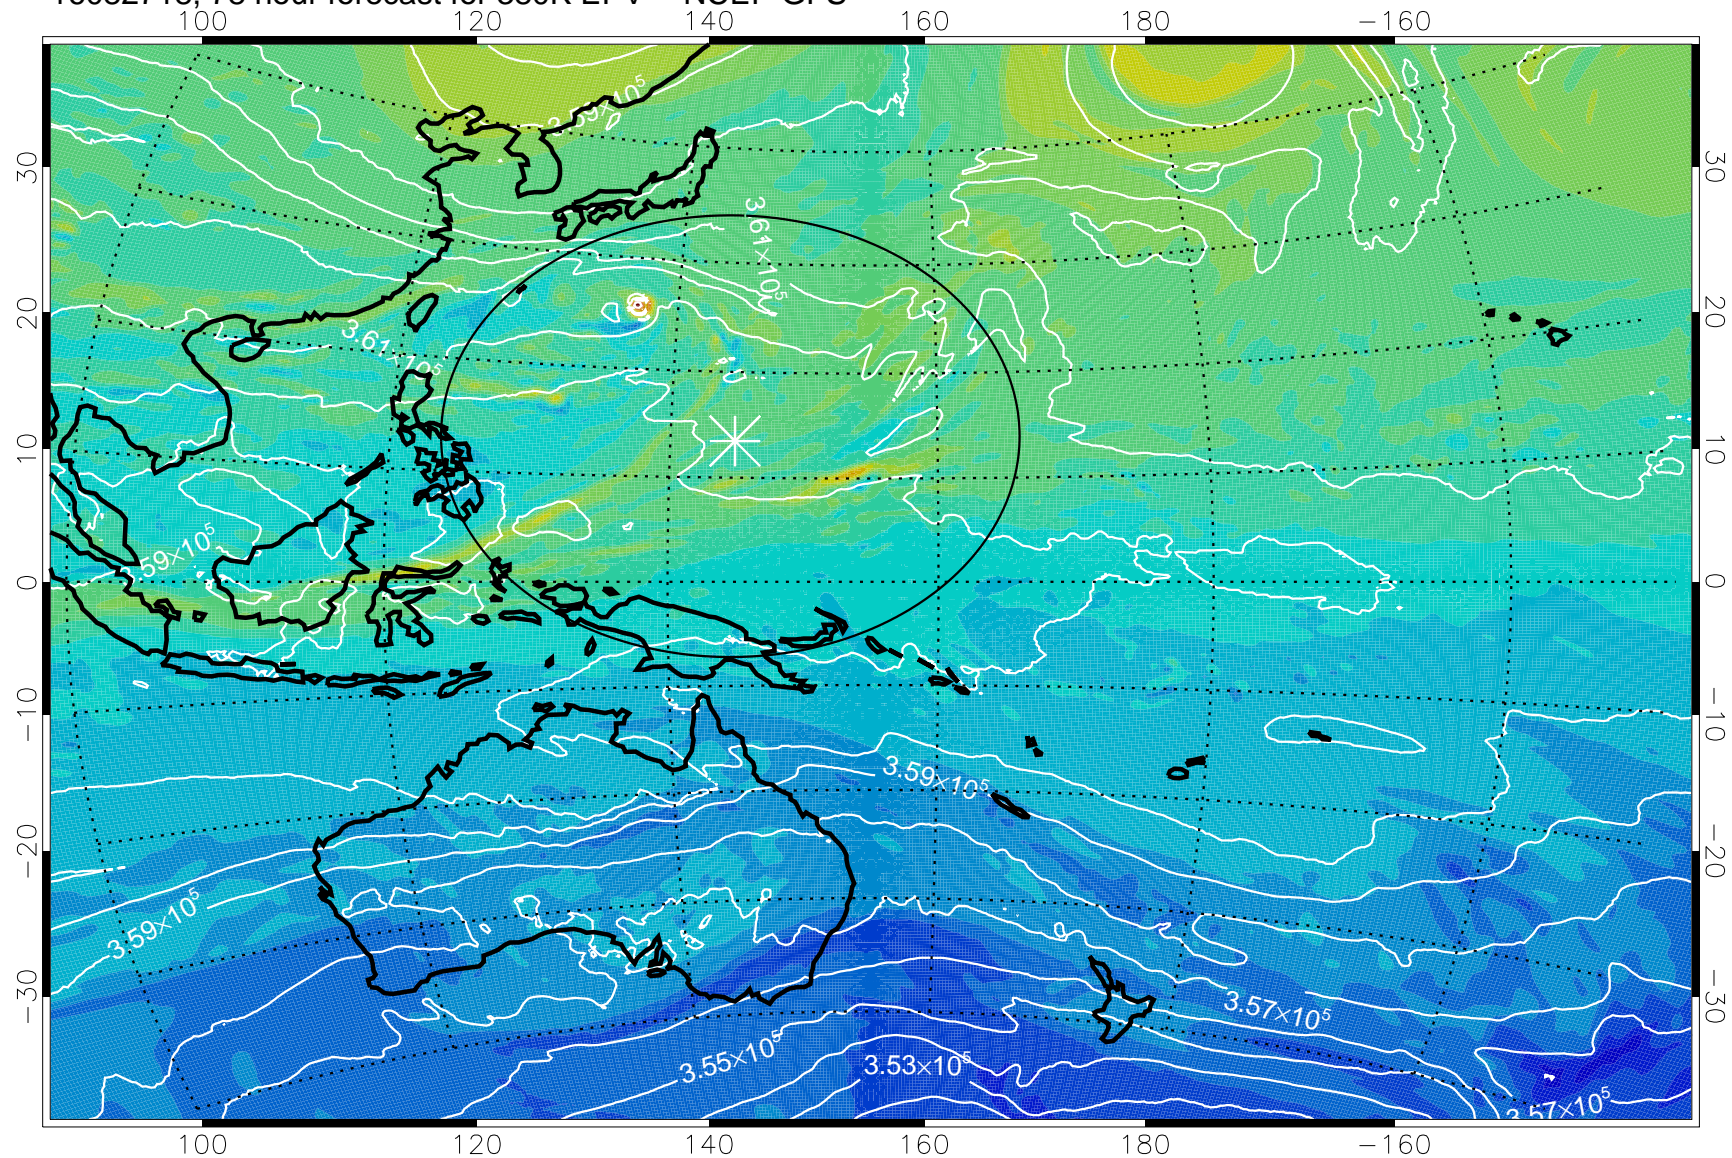

380K Montgomery Streamfunction, white

Range ring of 2304 km

16082700, 60 hour forecast for 380K EPV -- NCEP GFS

380K Montgomery Streamfunction, white

Range ring of 2304 km

16082706, 66 hour forecast for 380K EPV -- NCEP GFS

380K Montgomery Streamfunction, white

Range ring of 2304 km

16082712, 72 hour forecast for 380K EPV -- NCEP GFS

380K Montgomery Streamfunction, white

Range ring of 2304 km

16082718, 78 hour forecast for 380K EPV -- NCEP GFS

16082800, 84 hour forecast for 380K EPV -- NCEP GFS

380K Montgomery Streamfunction, white

Range ring of 2304 km

16082806, 90 hour forecast for 380K EPV -- NCEP GFS

380K Montgomery Streamfunction, white

Range ring of 2304 km

16082812, 96 hour forecast for 380K EPV -- NCEP GFS

380K Montgomery Streamfunction, white

Range ring of 2304 km

16082818, 102 hour forecast for 380K EPV -- NCEP GFS

380K Montgomery Streamfunction, white

Range ring of 2304 km