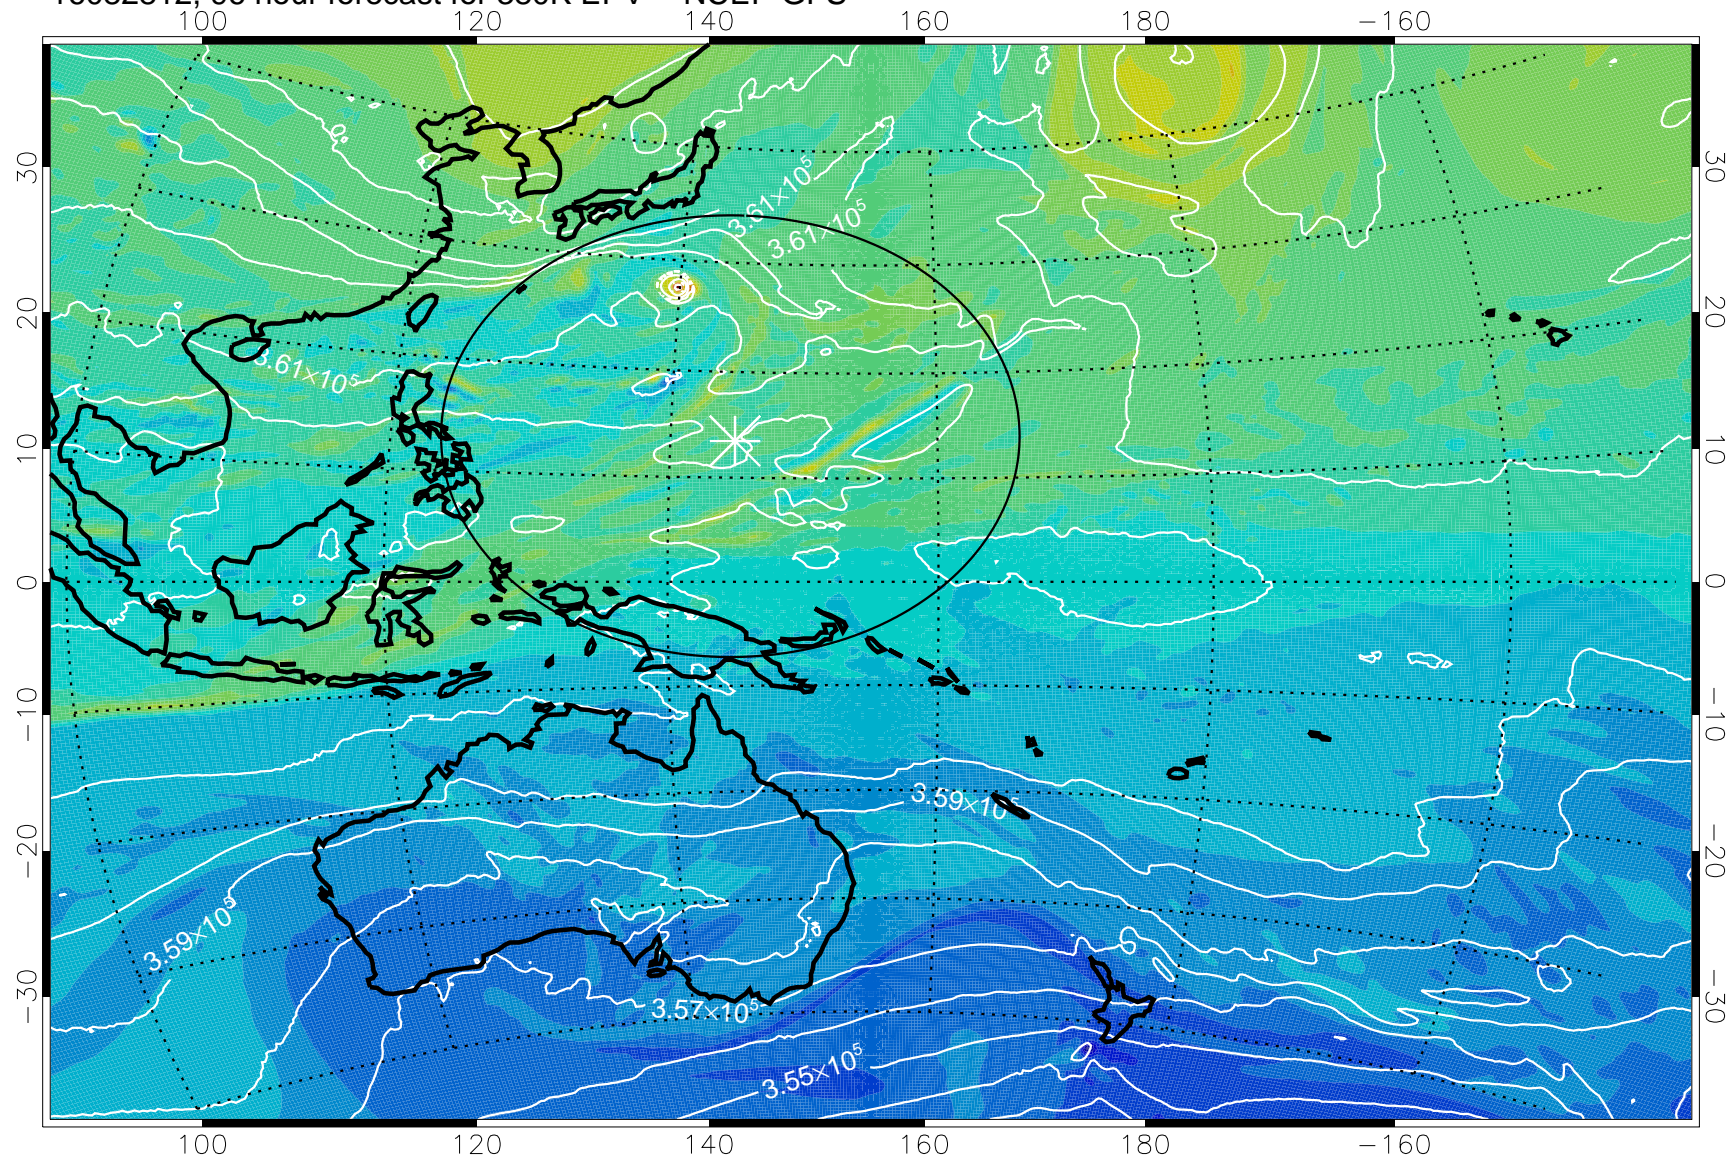

380K Montgomery Streamfunction, white

Range ring of 2304 km

16082712, 72 hour forecast for 380K EPV -- NCEP GFS

380K Montgomery Streamfunction, white

Range ring of 2304 km

16082718, 78 hour forecast for 380K EPV -- NCEP GFS

16082800, 84 hour forecast for 380K EPV -- NCEP GFS

380K Montgomery Streamfunction, white

Range ring of 2304 km

16082806, 90 hour forecast for 380K EPV -- NCEP GFS

380K Montgomery Streamfunction, white

Range ring of 2304 km

16082812, 96 hour forecast for 380K EPV -- NCEP GFS

380K Montgomery Streamfunction, white

Range ring of 2304 km

16082818, 102 hour forecast for 380K EPV -- NCEP GFS

380K Montgomery Streamfunction, white

Range ring of 2304 km

16082900, 108 hour forecast for 380K EPV -- NCEP GFS

380K Montgomery Streamfunction, white

Range ring of 2304 km

16082906, 114 hour forecast for 380K EPV -- NCEP GFS

380K Montgomery Streamfunction, white

Range ring of 2304 km