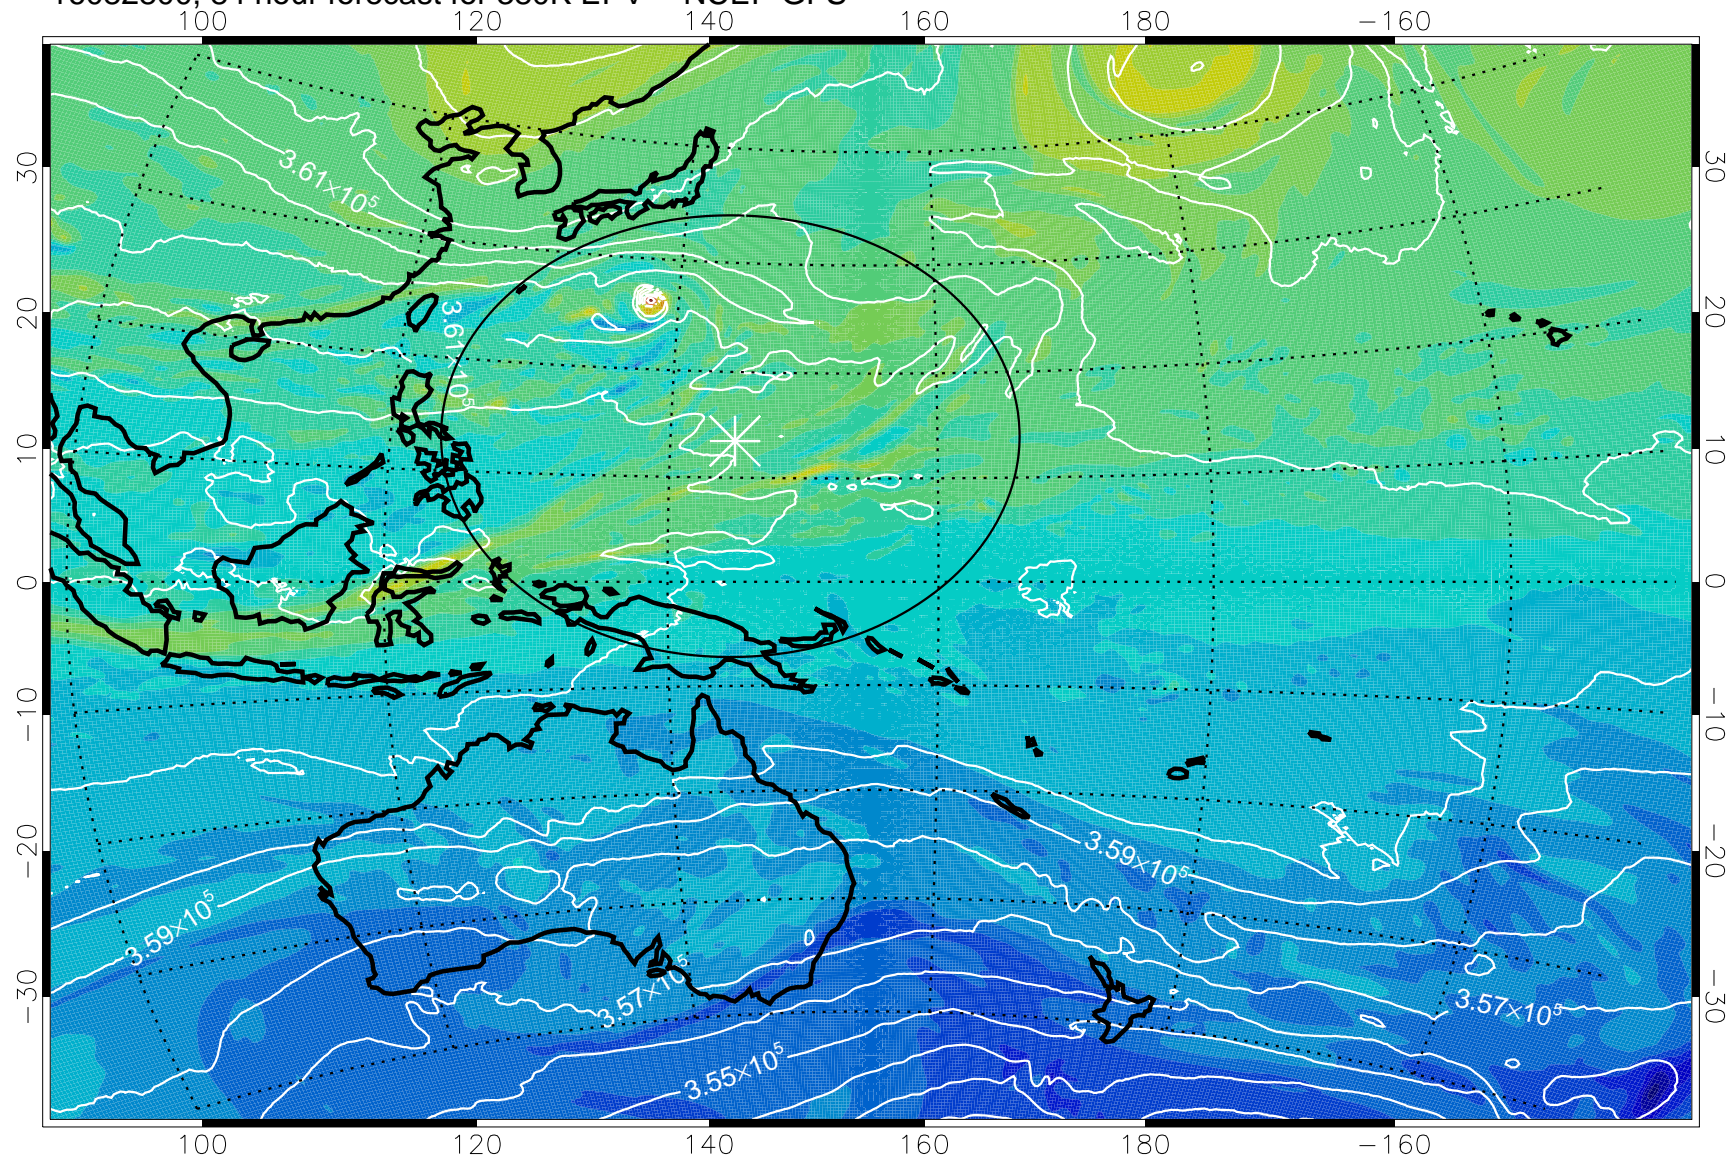

380K Montgomery Streamfunction, white

Range ring of 2304 km

16082700, 60 hour forecast for 380K EPV -- NCEP GFS

380K Montgomery Streamfunction, white

Range ring of 2304 km

16082706, 66 hour forecast for 380K EPV -- NCEP GFS

380K Montgomery Streamfunction, white

Range ring of 2304 km

16082712, 72 hour forecast for 380K EPV -- NCEP GFS

380K Montgomery Streamfunction, white

Range ring of 2304 km

16082718, 78 hour forecast for 380K EPV -- NCEP GFS

16082800, 84 hour forecast for 380K EPV -- NCEP GFS

380K Montgomery Streamfunction, white

Range ring of 2304 km

16082806, 90 hour forecast for 380K EPV -- NCEP GFS

380K Montgomery Streamfunction, white

Range ring of 2304 km

16082812, 96 hour forecast for 380K EPV -- NCEP GFS

380K Montgomery Streamfunction, white

Range ring of 2304 km

16082818, 102 hour forecast for 380K EPV -- NCEP GFS

380K Montgomery Streamfunction, white

Range ring of 2304 km