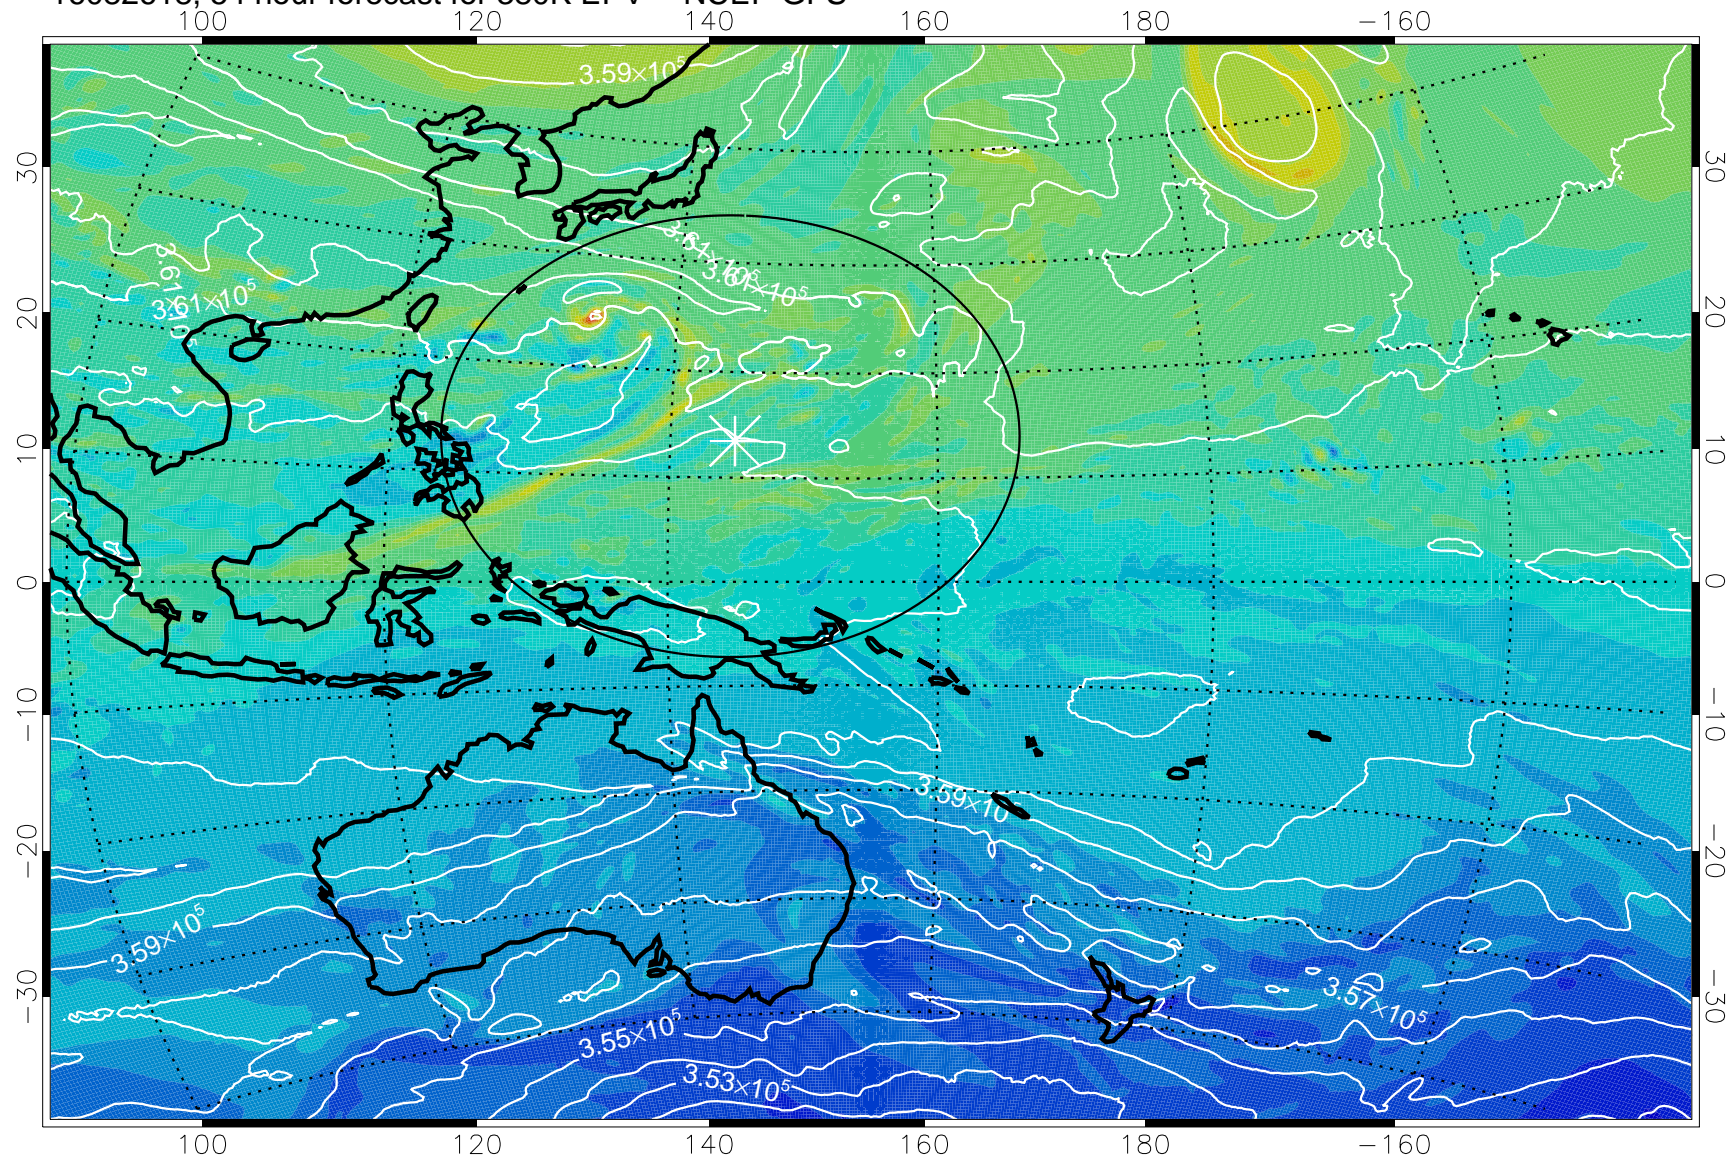

16082518, 30 hour forecast for 380K EPV -- NCEP GFS

16082600, 36 hour forecast for 380K EPV -- NCEP GFS

380K Montgomery Streamfunction, white

Range ring of 2304 km

16082606, 42 hour forecast for 380K EPV -- NCEP GFS

380K Montgomery Streamfunction, white

Range ring of 2304 km

16082612, 48 hour forecast for 380K EPV -- NCEP GFS

380K Montgomery Streamfunction, white

Range ring of 2304 km

16082618, 54 hour forecast for 380K EPV -- NCEP GFS

380K Montgomery Streamfunction, white

Range ring of 2304 km

16082700, 60 hour forecast for 380K EPV -- NCEP GFS

380K Montgomery Streamfunction, white

Range ring of 2304 km

16082706, 66 hour forecast for 380K EPV -- NCEP GFS

380K Montgomery Streamfunction, white

Range ring of 2304 km

16082712, 72 hour forecast for 380K EPV -- NCEP GFS

380K Montgomery Streamfunction, white

Range ring of 2304 km

16082718, 78 hour forecast for 380K EPV -- NCEP GFS