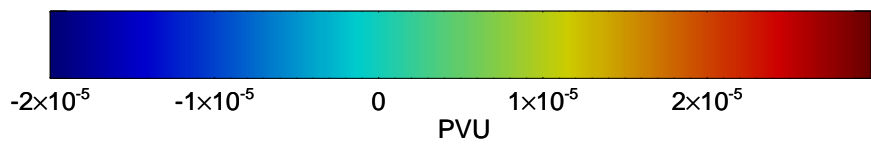

380K Montgomery Streamfunction, white

Range ring of 2304 km

16082700, 60 hour forecast for 380K EPV -- NCEP GFS

380K Montgomery Streamfunction, white

Range ring of 2304 km

16082706, 66 hour forecast for 380K EPV -- NCEP GFS