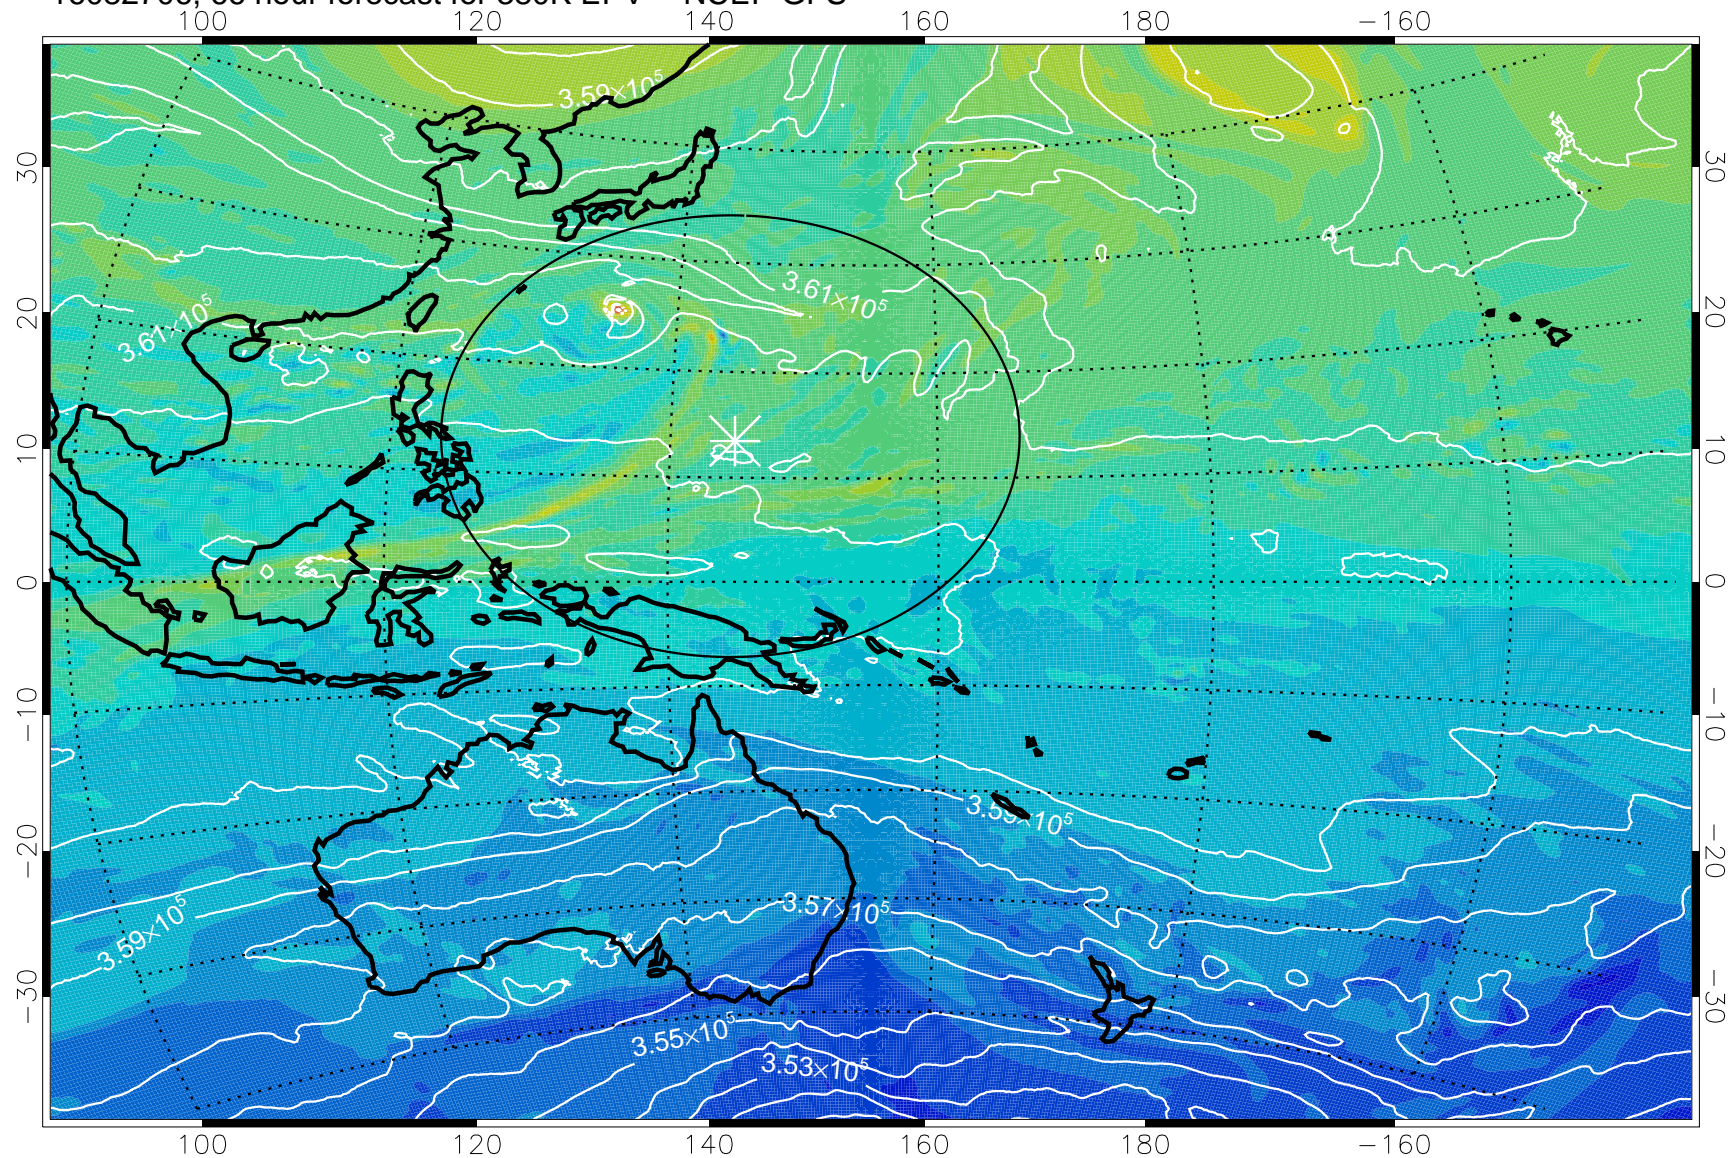

380K Montgomery Streamfunction, white

Range ring of 2304 km

16082612, 48 hour forecast for 380K EPV -- NCEP GFS

380K Montgomery Streamfunction, white

Range ring of 2304 km

16082618, 54 hour forecast for 380K EPV -- NCEP GFS

380K Montgomery Streamfunction, white

Range ring of 2304 km

16082700, 60 hour forecast for 380K EPV -- NCEP GFS

380K Montgomery Streamfunction, white

Range ring of 2304 km

16082706, 66 hour forecast for 380K EPV -- NCEP GFS

380K Montgomery Streamfunction, white

Range ring of 2304 km

16082712, 72 hour forecast for 380K EPV -- NCEP GFS

380K Montgomery Streamfunction, white

Range ring of 2304 km

16082718, 78 hour forecast for 380K EPV -- NCEP GFS

16082800, 84 hour forecast for 380K EPV -- NCEP GFS

380K Montgomery Streamfunction, white

Range ring of 2304 km

16082806, 90 hour forecast for 380K EPV -- NCEP GFS

380K Montgomery Streamfunction, white

Range ring of 2304 km