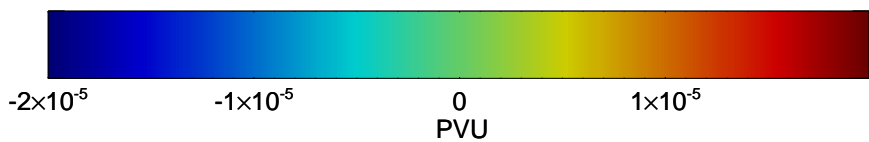

16082418, 6 hour forecast for 355K EPV -- NCEP GFS

355K Montgomery Streamfunction, white
EPV Tropopause (2 PVU) Position
Range ring of 2304 km

16082500, 12 hour forecast for 355K EPV -- NCEP GFS

355K Montgomery Streamfunction, white
EPV Tropopause (2 PVU) Position
Range ring of 2304 km