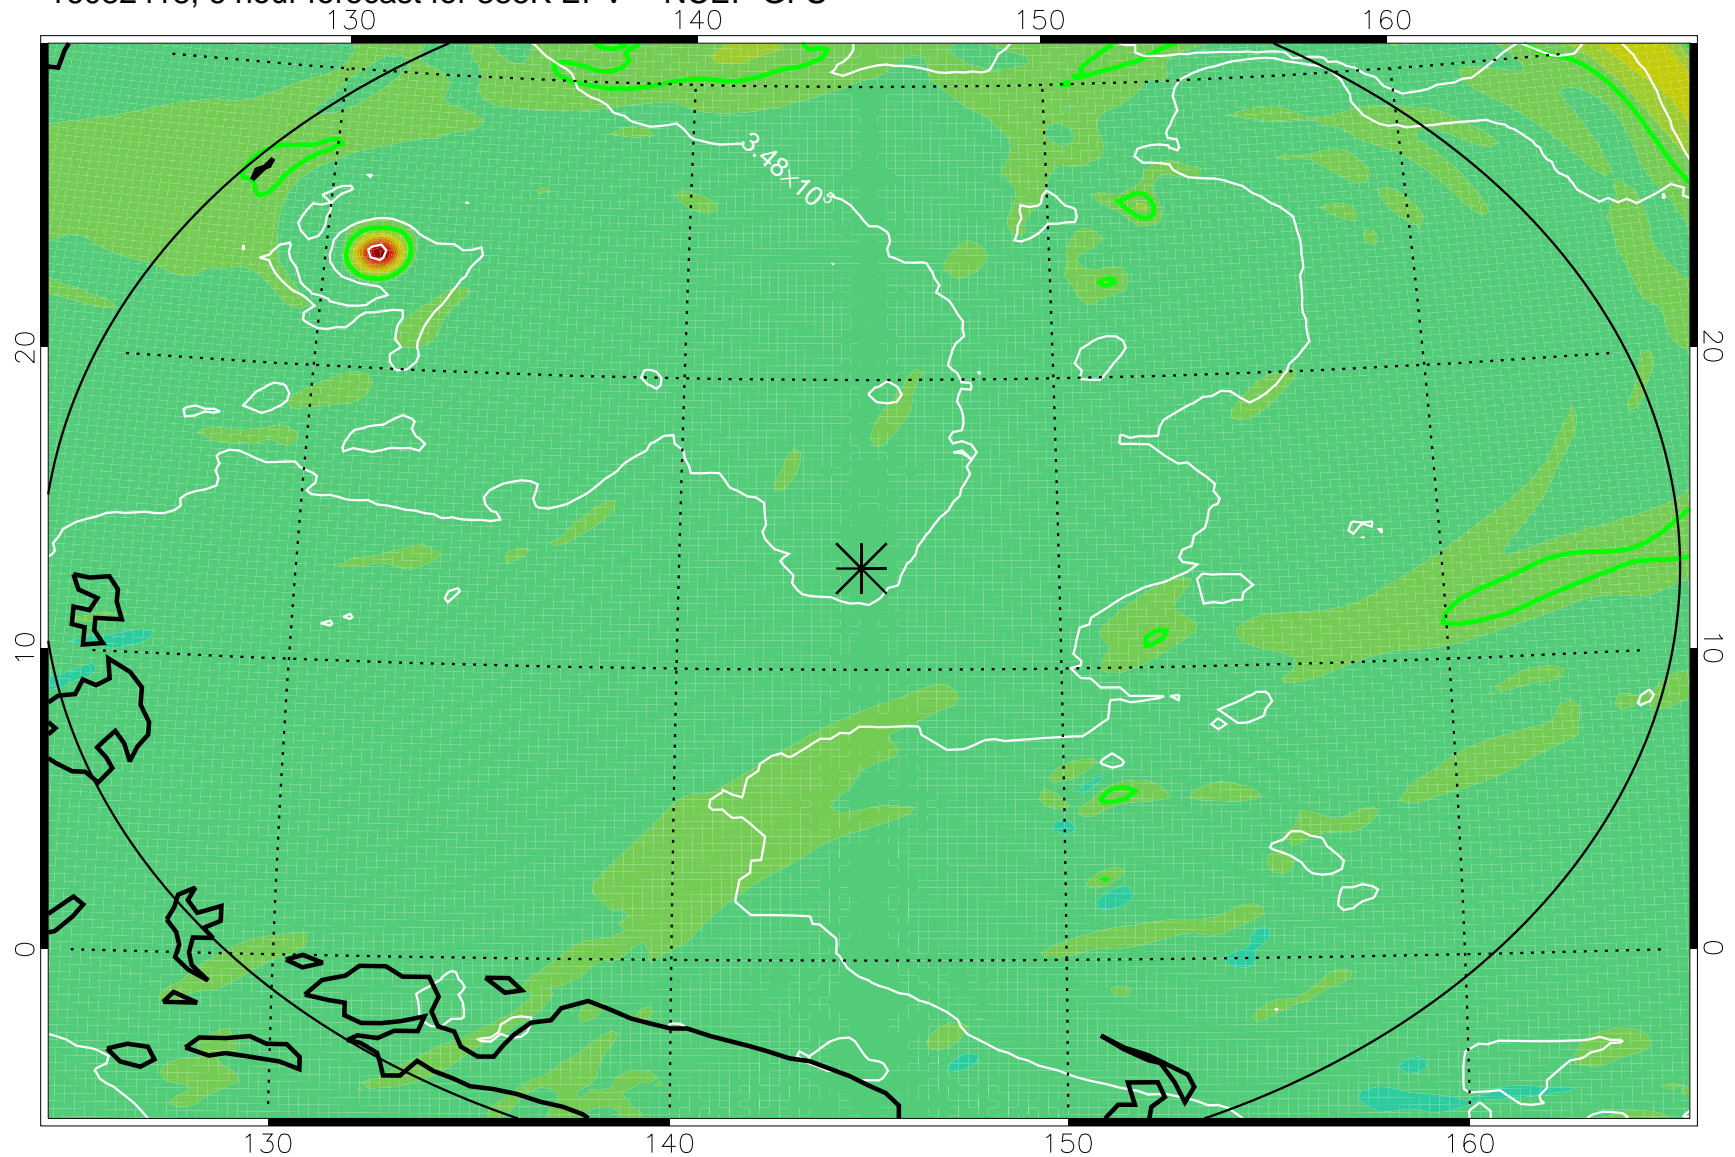

16082418, 6 hour forecast for 355K EPV -- NCEP GFS

355K Montgomery Streamfunction, white
EPV Tropopause (2 PVU) Position
Range ring of 2304 km

16082500, 12 hour forecast for 355K EPV -- NCEP GFS

355K Montgomery Streamfunction, white
EPV Tropopause (2 PVU) Position
Range ring of 2304 km

16082506, 18 hour forecast for 355K EPV -- NCEP GFS

355K Montgomery Streamfunction, white
EPV Tropopause (2 PVU) Position
Range ring of 2304 km

16082512, 24 hour forecast for 355K EPV -- NCEP GFS

355K Montgomery Streamfunction, white
EPV Tropopause (2 PVU) Position
Range ring of 2304 km

16082518, 30 hour forecast for 355K EPV -- NCEP GFS

355K Montgomery Streamfunction, white
EPV Tropopause (2 PVU) Position
Range ring of 2304 km

16082600, 36 hour forecast for 355K EPV -- NCEP GFS

355K Montgomery Streamfunction, white
EPV Tropopause (2 PVU) Position
Range ring of 2304 km

16082718, 78 hour forecast for 355K EPV -- NCEP GFS

355K Montgomery Streamfunction, white
EPV Tropopause (2 PVU) Position
Range ring of 2304 km

16082800, 84 hour forecast for 355K EPV -- NCEP GFS

16082806, 90 hour forecast for 355K EPV -- NCEP GFS