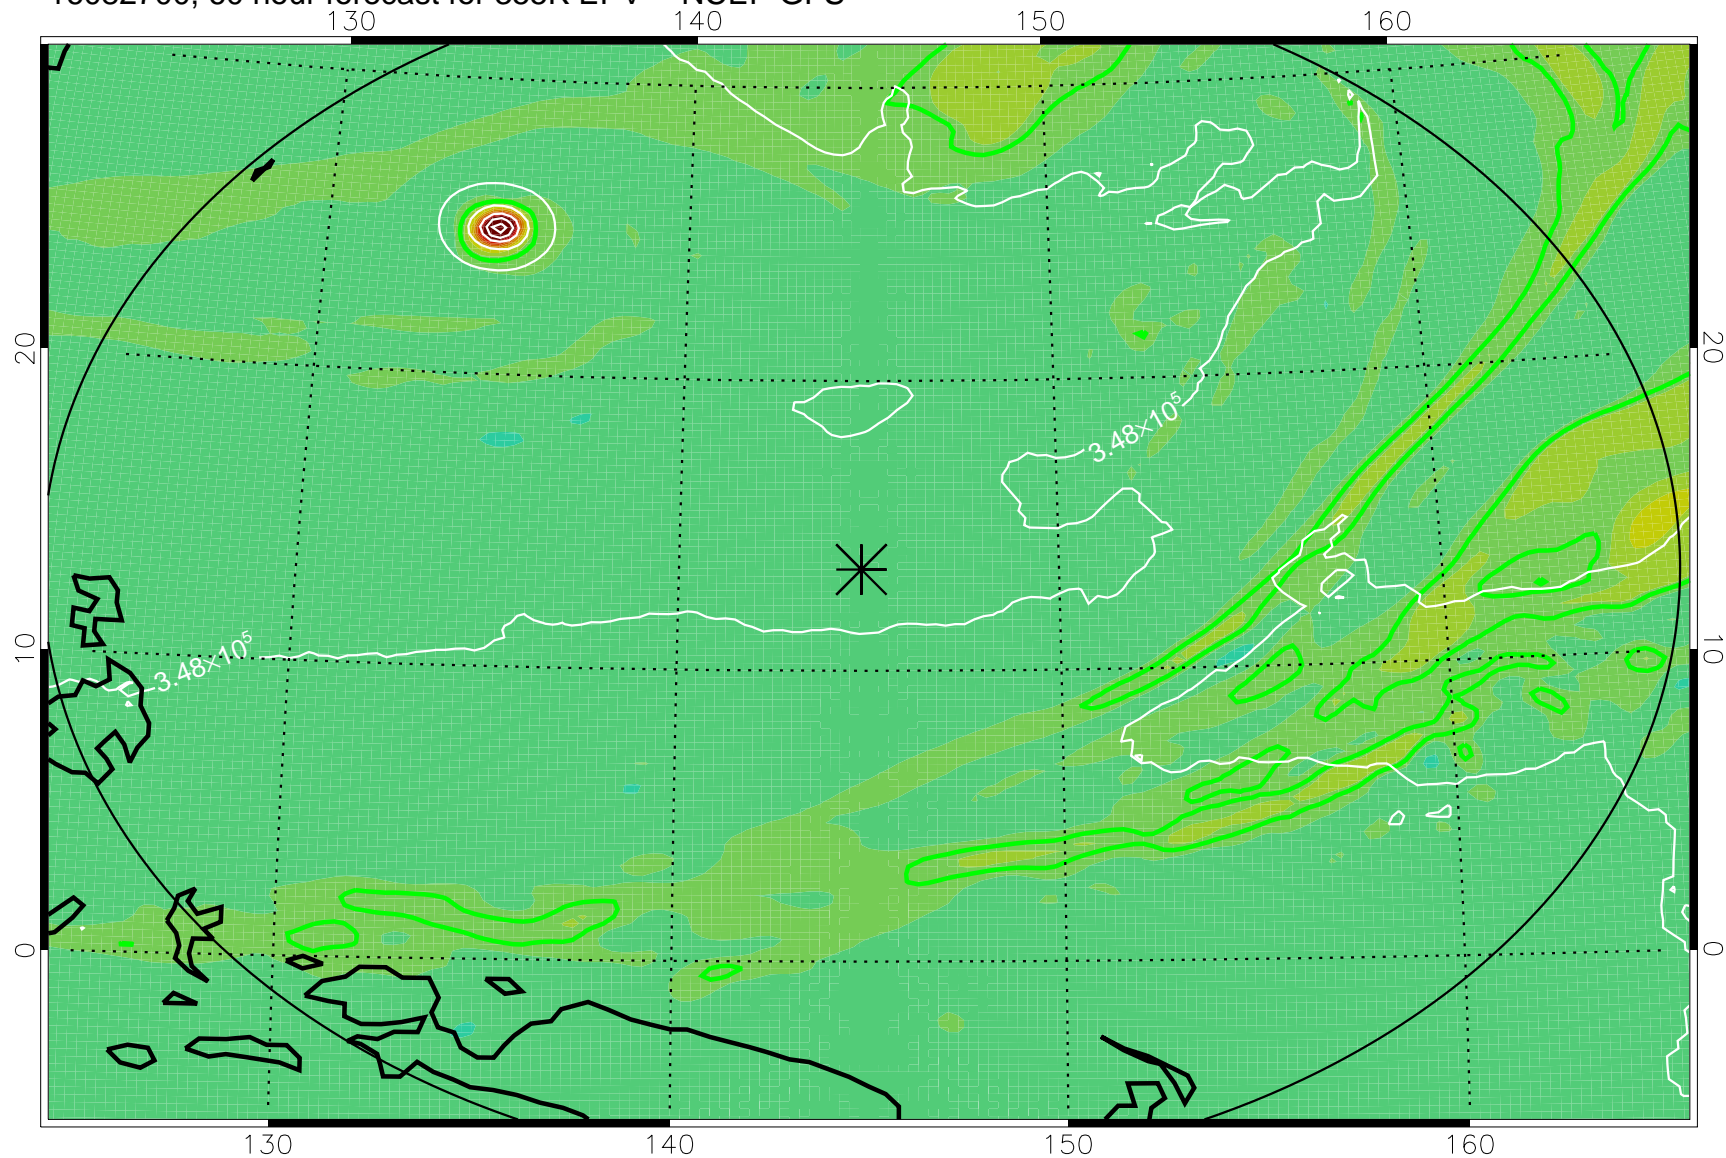

16082606, 42 hour forecast for 355K EPV -- NCEP GFS

355K Montgomery Streamfunction, white
EPV Tropopause (2 PVU) Position
Range ring of 2304 km

16082612, 48 hour forecast for 355K EPV -- NCEP GFS

355K Montgomery Streamfunction, white
EPV Tropopause (2 PVU) Position
Range ring of 2304 km

16082618, 54 hour forecast for 355K EPV -- NCEP GFS

355K Montgomery Streamfunction, white
EPV Tropopause (2 PVU) Position
Range ring of 2304 km

16082700, 60 hour forecast for 355K EPV -- NCEP GFS

355K Montgomery Streamfunction, white
EPV Tropopause (2 PVU) Position
Range ring of 2304 km

16082706, 66 hour forecast for 355K EPV -- NCEP GFS

355K Montgomery Streamfunction, white
EPV Tropopause (2 PVU) Position
Range ring of 2304 km

16082712, 72 hour forecast for 355K EPV -- NCEP GFS

355K Montgomery Streamfunction, white
EPV Tropopause (2 PVU) Position
Range ring of 2304 km

16082718, 78 hour forecast for 355K EPV -- NCEP GFS

355K Montgomery Streamfunction, white
EPV Tropopause (2 PVU) Position
Range ring of 2304 km

16082800, 84 hour forecast for 355K EPV -- NCEP GFS

16082806, 90 hour forecast for 355K EPV -- NCEP GFS