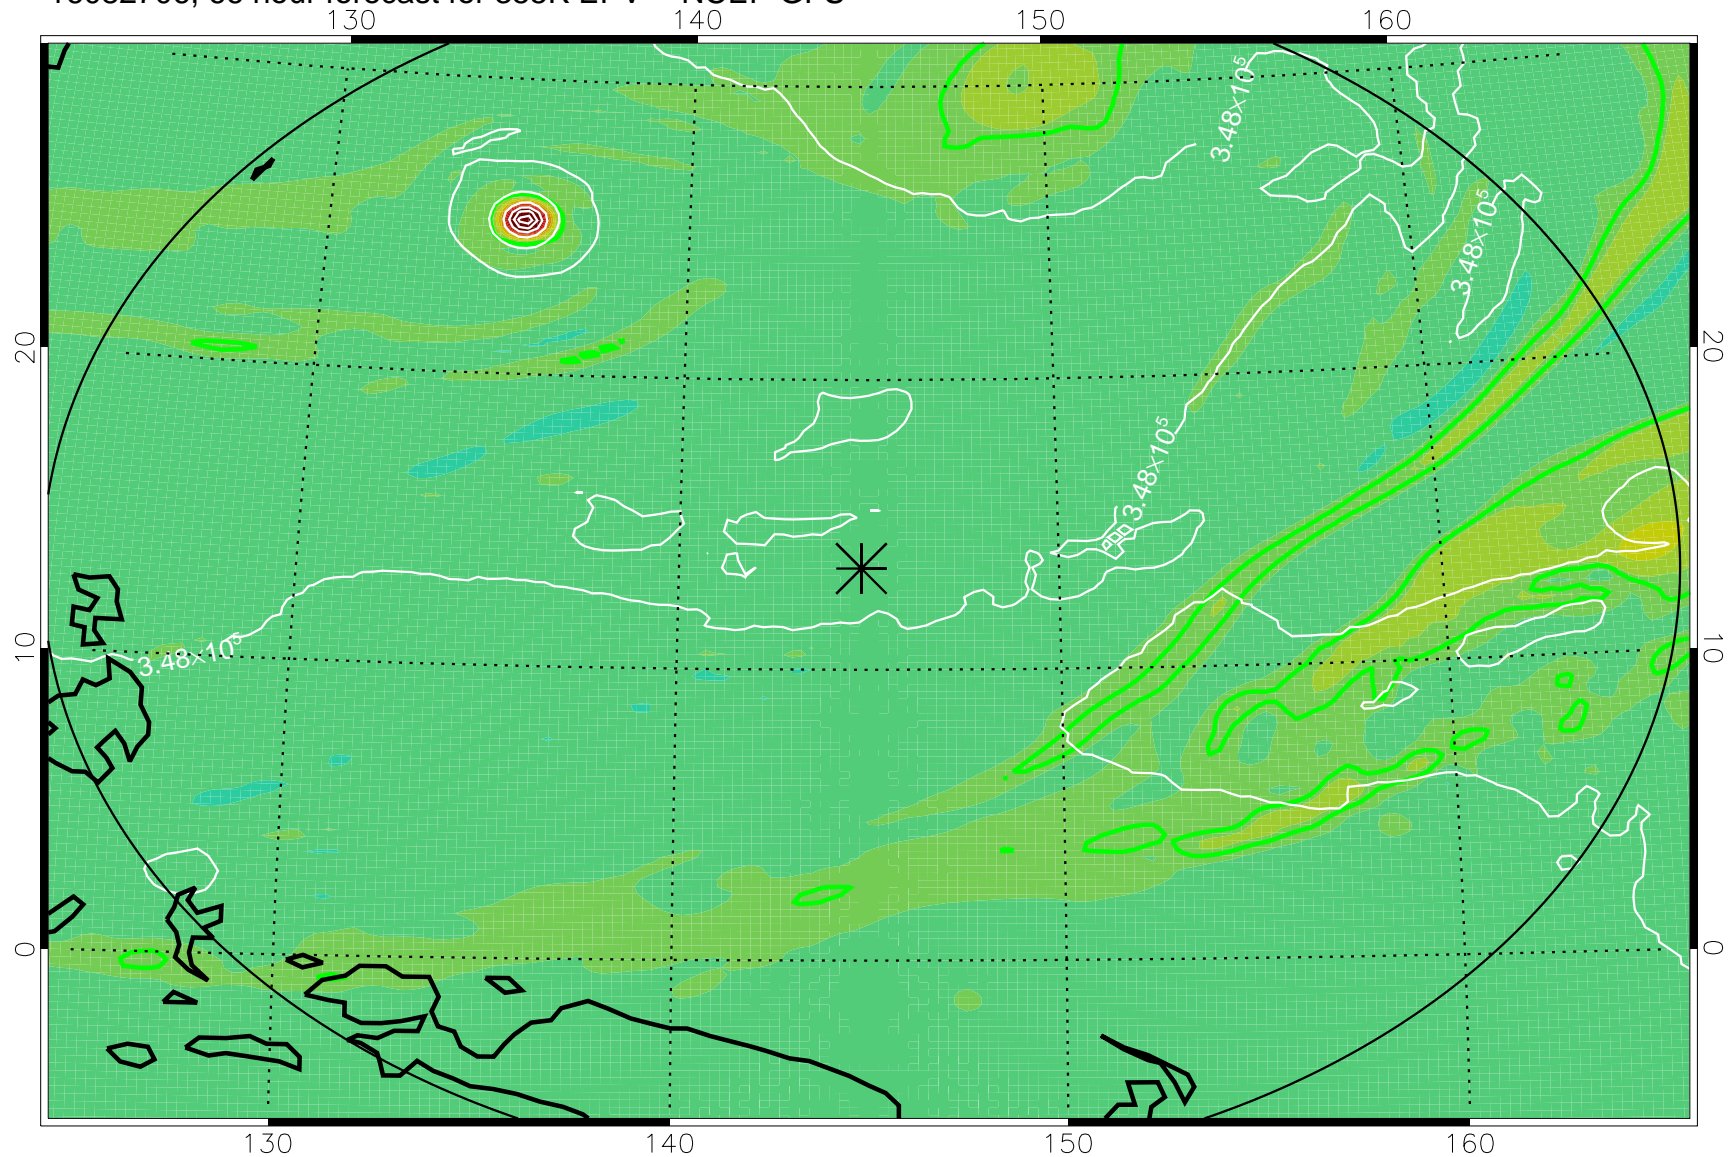

16082618, 54 hour forecast for 355K EPV -- NCEP GFS

355K Montgomery Streamfunction, white
EPV Tropopause (2 PVU) Position
Range ring of 2304 km

16082700, 60 hour forecast for 355K EPV -- NCEP GFS

355K Montgomery Streamfunction, white
EPV Tropopause (2 PVU) Position
Range ring of 2304 km

16082706, 66 hour forecast for 355K EPV -- NCEP GFS

355K Montgomery Streamfunction, white
EPV Tropopause (2 PVU) Position
Range ring of 2304 km

16082712, 72 hour forecast for 355K EPV -- NCEP GFS

355K Montgomery Streamfunction, white
EPV Tropopause (2 PVU) Position
Range ring of 2304 km

16082718, 78 hour forecast for 355K EPV -- NCEP GFS

355K Montgomery Streamfunction, white
EPV Tropopause (2 PVU) Position
Range ring of 2304 km

16082800, 84 hour forecast for 355K EPV -- NCEP GFS

16082806, 90 hour forecast for 355K EPV -- NCEP GFS

355K Montgomery Streamfunction, white
EPV Tropopause (2 PVU) Position
Range ring of 2304 km

16082812, 96 hour forecast for 355K EPV -- NCEP GFS

355K Montgomery Streamfunction, white
EPV Tropopause (2 PVU) Position
Range ring of 2304 km