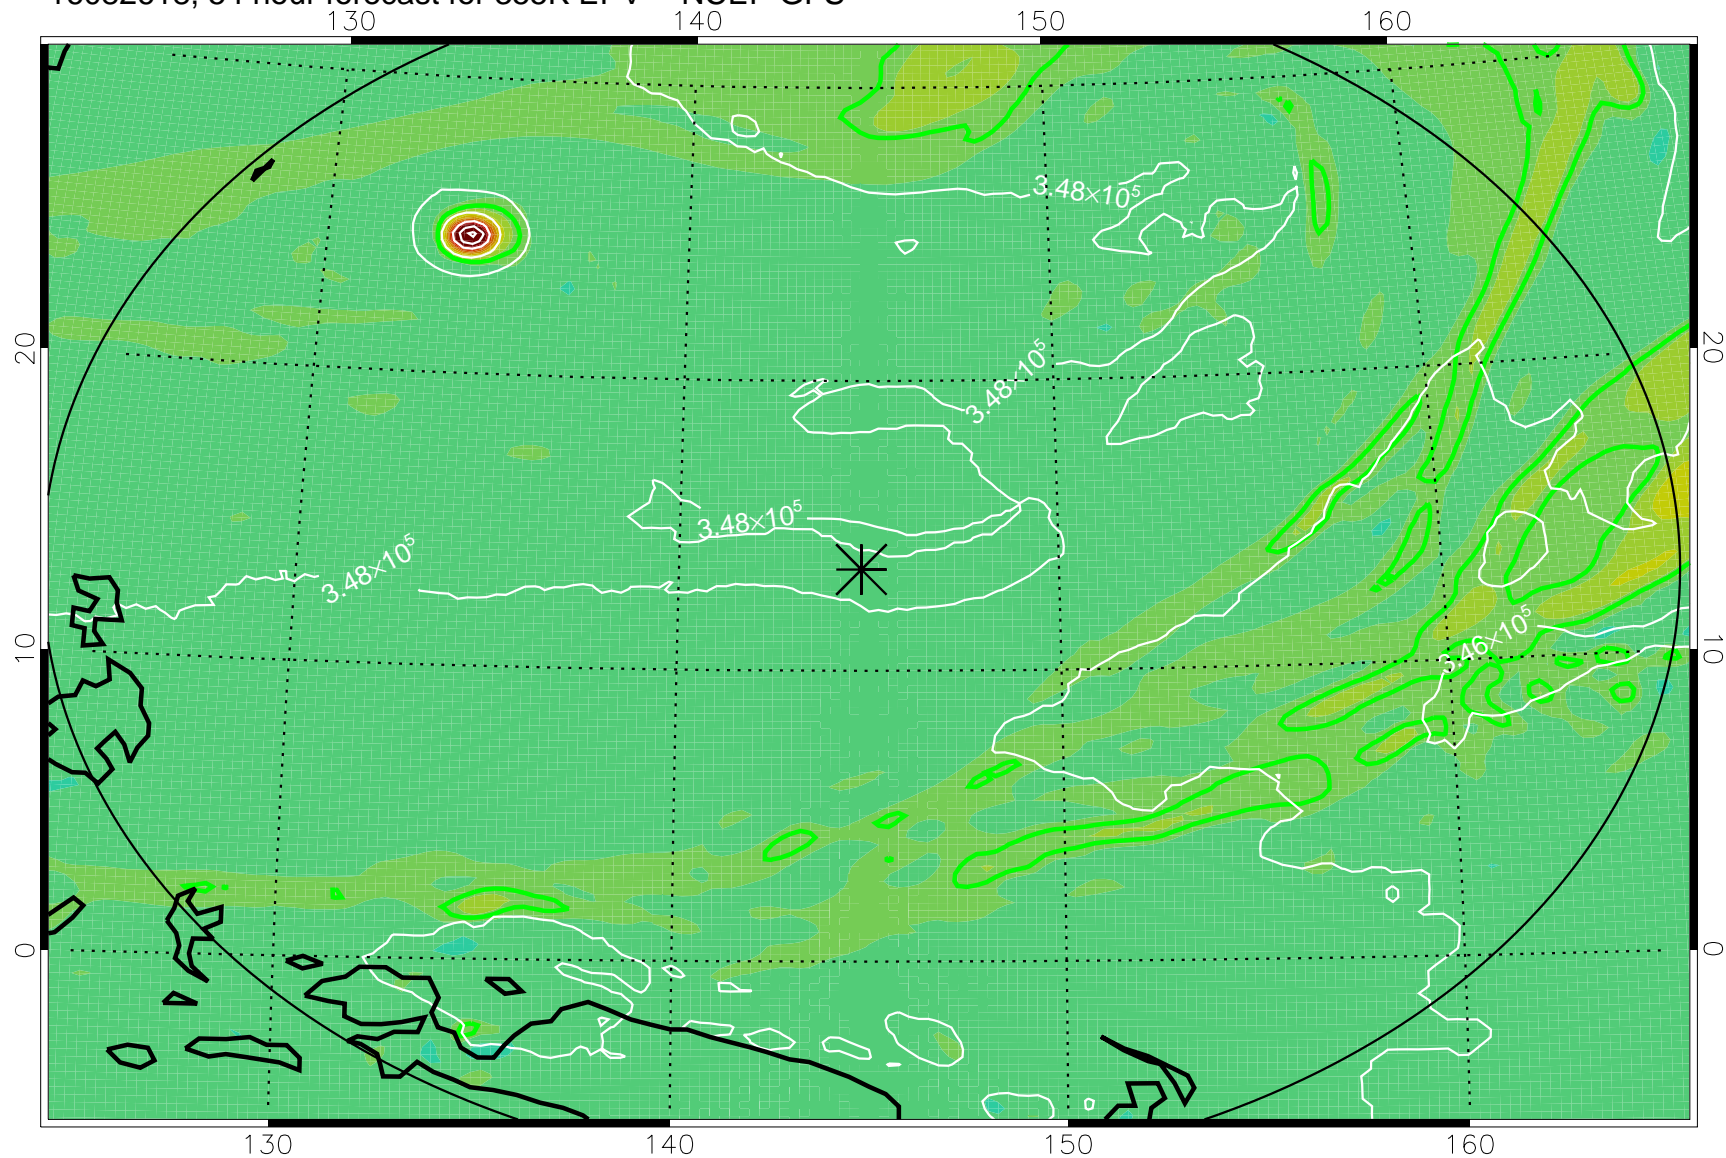

16082606, 42 hour forecast for 355K EPV -- NCEP GFS

355K Montgomery Streamfunction, white
EPV Tropopause (2 PVU) Position
Range ring of 2304 km

16082612, 48 hour forecast for 355K EPV -- NCEP GFS

355K Montgomery Streamfunction, white
EPV Tropopause (2 PVU) Position
Range ring of 2304 km

16082618, 54 hour forecast for 355K EPV -- NCEP GFS

355K Montgomery Streamfunction, white
EPV Tropopause (2 PVU) Position
Range ring of 2304 km

16082700, 60 hour forecast for 355K EPV -- NCEP GFS

355K Montgomery Streamfunction, white
EPV Tropopause (2 PVU) Position
Range ring of 2304 km

16082706, 66 hour forecast for 355K EPV -- NCEP GFS

355K Montgomery Streamfunction, white
EPV Tropopause (2 PVU) Position
Range ring of 2304 km

16082712, 72 hour forecast for 355K EPV -- NCEP GFS

355K Montgomery Streamfunction, white
EPV Tropopause (2 PVU) Position
Range ring of 2304 km

16082718, 78 hour forecast for 355K EPV -- NCEP GFS

355K Montgomery Streamfunction, white
EPV Tropopause (2 PVU) Position
Range ring of 2304 km

16082800, 84 hour forecast for 355K EPV -- NCEP GFS

16082806, 90 hour forecast for 355K EPV -- NCEP GFS