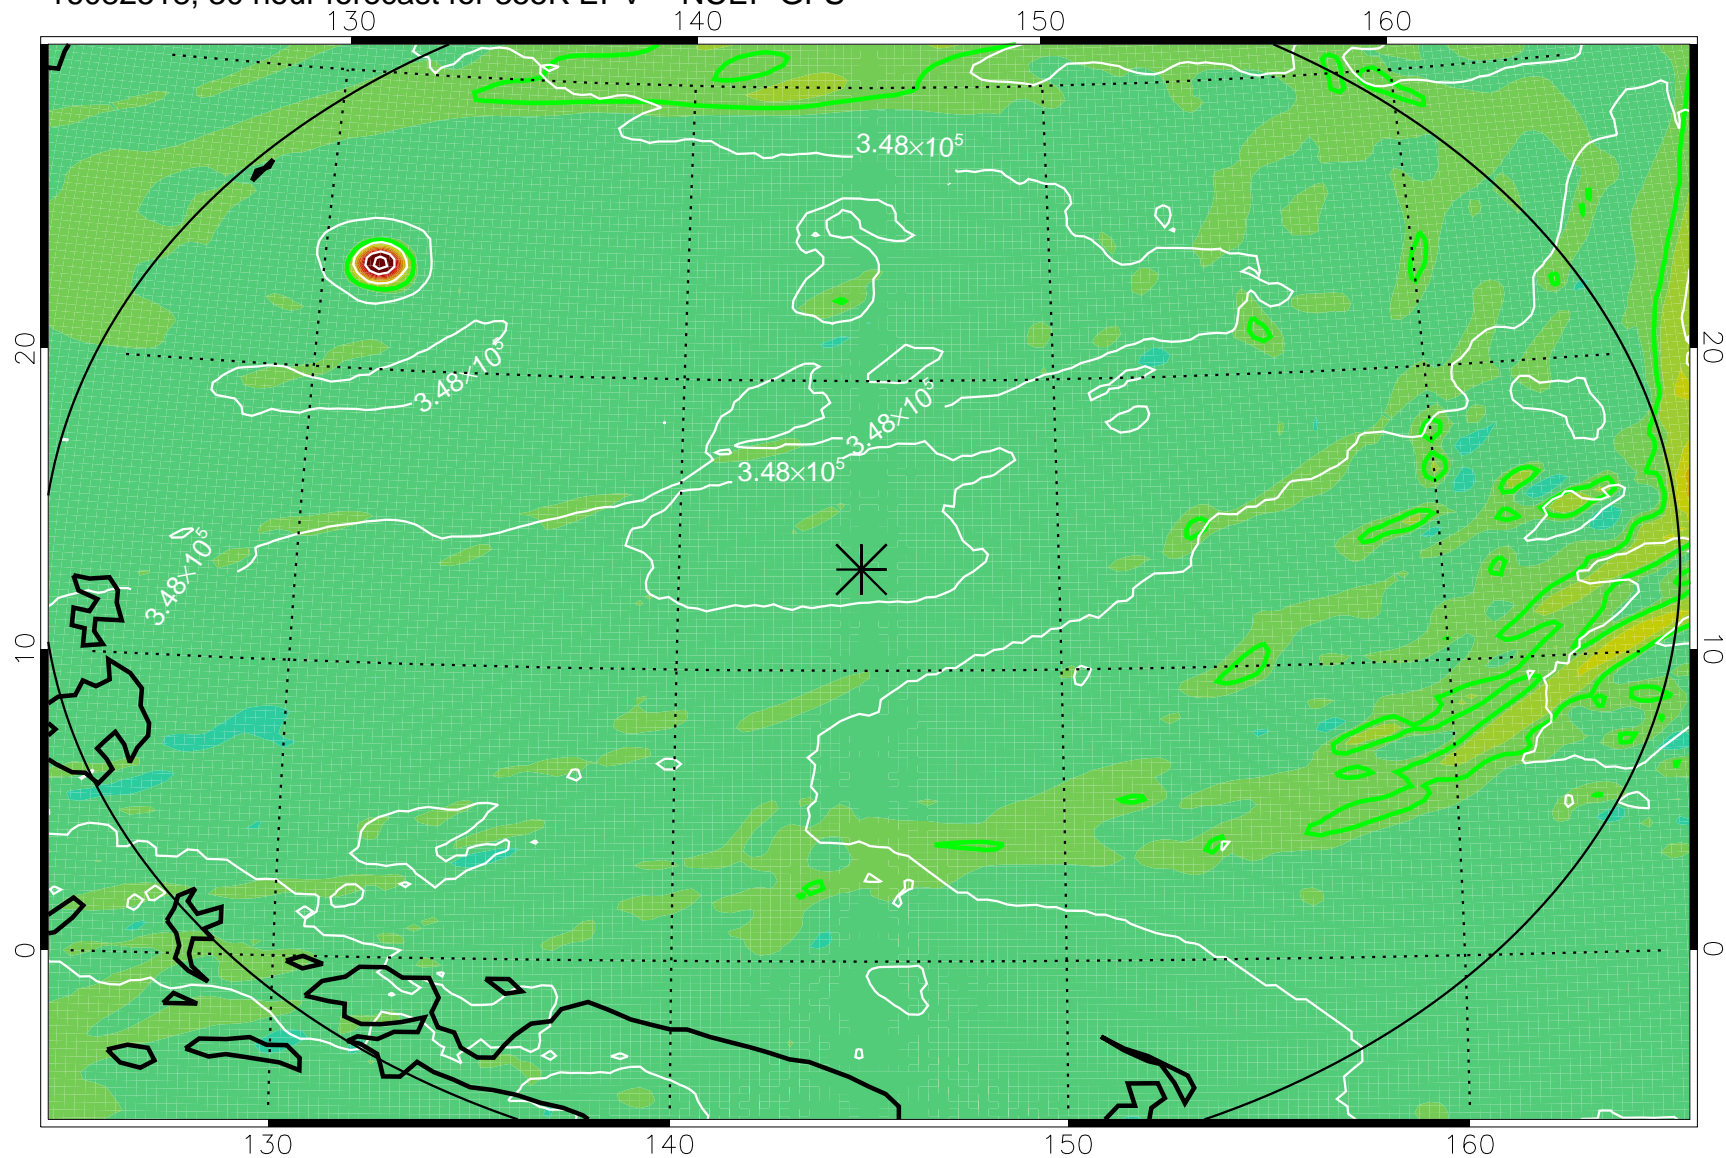

16082506, 18 hour forecast for 355K EPV -- NCEP GFS

355K Montgomery Streamfunction, white
EPV Tropopause (2 PVU) Position
Range ring of 2304 km

16082512, 24 hour forecast for 355K EPV -- NCEP GFS

355K Montgomery Streamfunction, white
EPV Tropopause (2 PVU) Position
Range ring of 2304 km

16082518, 30 hour forecast for 355K EPV -- NCEP GFS

355K Montgomery Streamfunction, white
EPV Tropopause (2 PVU) Position
Range ring of 2304 km

16082600, 36 hour forecast for 355K EPV -- NCEP GFS

355K Montgomery Streamfunction, white
EPV Tropopause (2 PVU) Position
Range ring of 2304 km

16082606, 42 hour forecast for 355K EPV -- NCEP GFS

355K Montgomery Streamfunction, white
EPV Tropopause (2 PVU) Position
Range ring of 2304 km

16082612, 48 hour forecast for 355K EPV -- NCEP GFS

355K Montgomery Streamfunction, white
EPV Tropopause (2 PVU) Position
Range ring of 2304 km

16082618, 54 hour forecast for 355K EPV -- NCEP GFS

355K Montgomery Streamfunction, white
EPV Tropopause (2 PVU) Position
Range ring of 2304 km

16082700, 60 hour forecast for 355K EPV -- NCEP GFS

355K Montgomery Streamfunction, white
EPV Tropopause (2 PVU) Position
Range ring of 2304 km