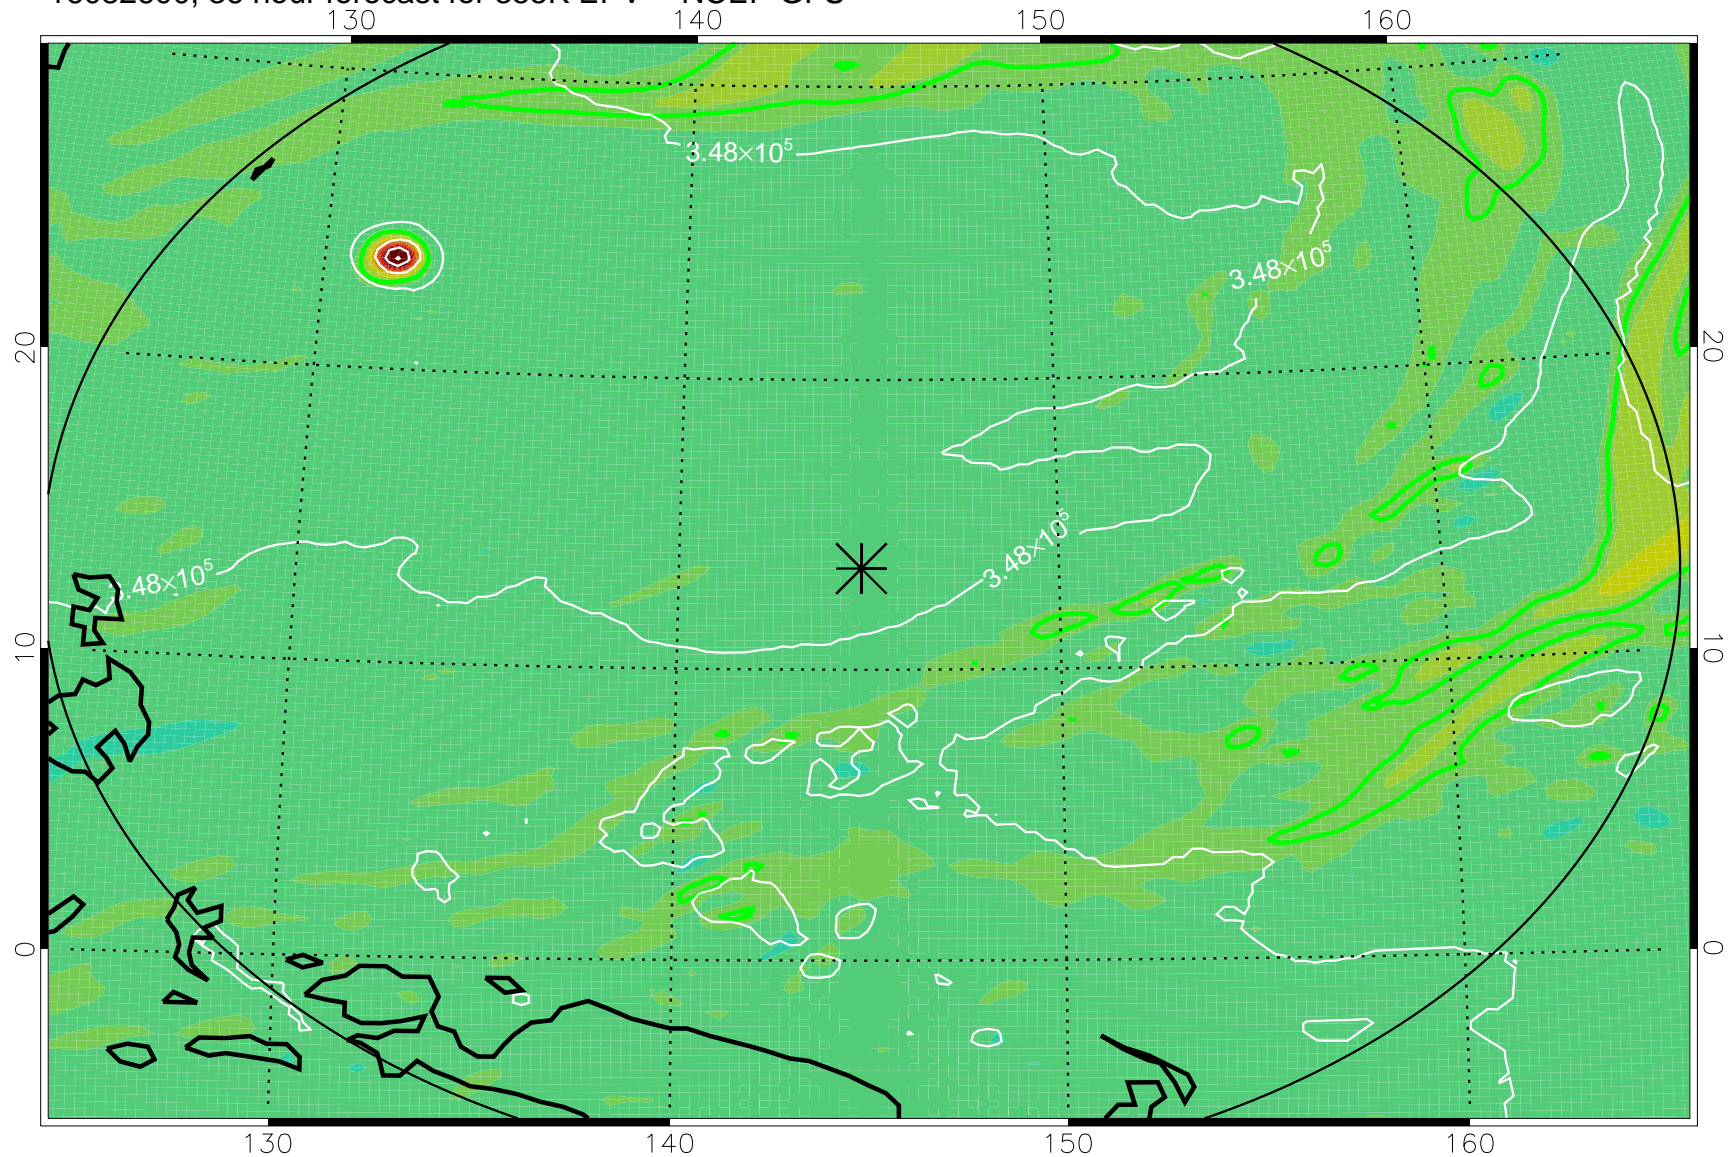

16082506, 18 hour forecast for 355K EPV -- NCEP GFS

355K Montgomery Streamfunction, white
EPV Tropopause (2 PVU) Position
Range ring of 2304 km

16082512, 24 hour forecast for 355K EPV -- NCEP GFS

355K Montgomery Streamfunction, white
EPV Tropopause (2 PVU) Position
Range ring of 2304 km

16082518, 30 hour forecast for 355K EPV -- NCEP GFS

355K Montgomery Streamfunction, white
EPV Tropopause (2 PVU) Position
Range ring of 2304 km

16082600, 36 hour forecast for 355K EPV -- NCEP GFS

355K Montgomery Streamfunction, white
EPV Tropopause (2 PVU) Position
Range ring of 2304 km

16082606, 42 hour forecast for 355K EPV -- NCEP GFS

355K Montgomery Streamfunction, white
EPV Tropopause (2 PVU) Position
Range ring of 2304 km

16082612, 48 hour forecast for 355K EPV -- NCEP GFS

355K Montgomery Streamfunction, white
EPV Tropopause (2 PVU) Position
Range ring of 2304 km

16082718, 78 hour forecast for 355K EPV -- NCEP GFS

355K Montgomery Streamfunction, white
EPV Tropopause (2 PVU) Position
Range ring of 2304 km

16082800, 84 hour forecast for 355K EPV -- NCEP GFS

16082806, 90 hour forecast for 355K EPV -- NCEP GFS