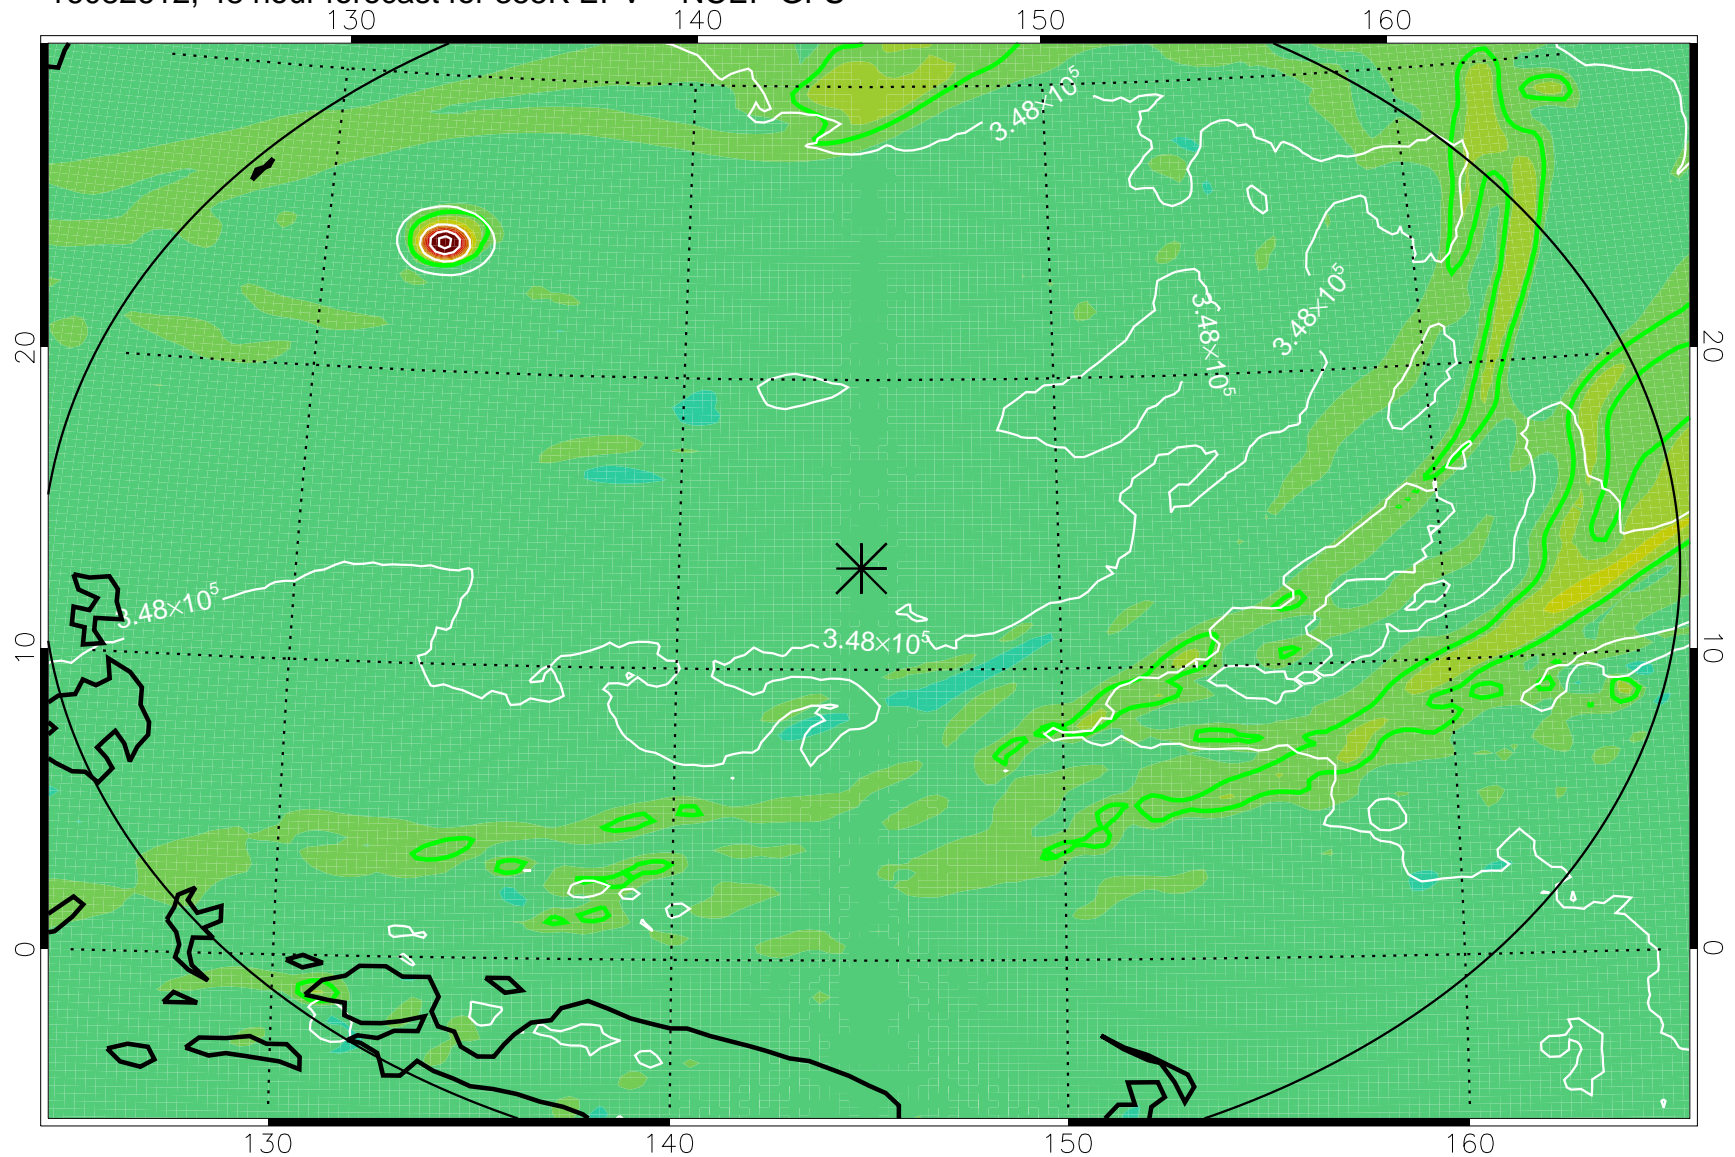

16082518, 30 hour forecast for 355K EPV -- NCEP GFS

355K Montgomery Streamfunction, white
EPV Tropopause (2 PVU) Position
Range ring of 2304 km

16082600, 36 hour forecast for 355K EPV -- NCEP GFS

355K Montgomery Streamfunction, white
EPV Tropopause (2 PVU) Position
Range ring of 2304 km

16082606, 42 hour forecast for 355K EPV -- NCEP GFS

355K Montgomery Streamfunction, white
EPV Tropopause (2 PVU) Position
Range ring of 2304 km

16082612, 48 hour forecast for 355K EPV -- NCEP GFS

355K Montgomery Streamfunction, white
EPV Tropopause (2 PVU) Position
Range ring of 2304 km

16082618, 54 hour forecast for 355K EPV -- NCEP GFS

355K Montgomery Streamfunction, white
EPV Tropopause (2 PVU) Position
Range ring of 2304 km

16082700, 60 hour forecast for 355K EPV -- NCEP GFS

355K Montgomery Streamfunction, white
EPV Tropopause (2 PVU) Position
Range ring of 2304 km

16082718, 78 hour forecast for 355K EPV -- NCEP GFS

355K Montgomery Streamfunction, white
EPV Tropopause (2 PVU) Position
Range ring of 2304 km

16082800, 84 hour forecast for 355K EPV -- NCEP GFS

16082806, 90 hour forecast for 355K EPV -- NCEP GFS