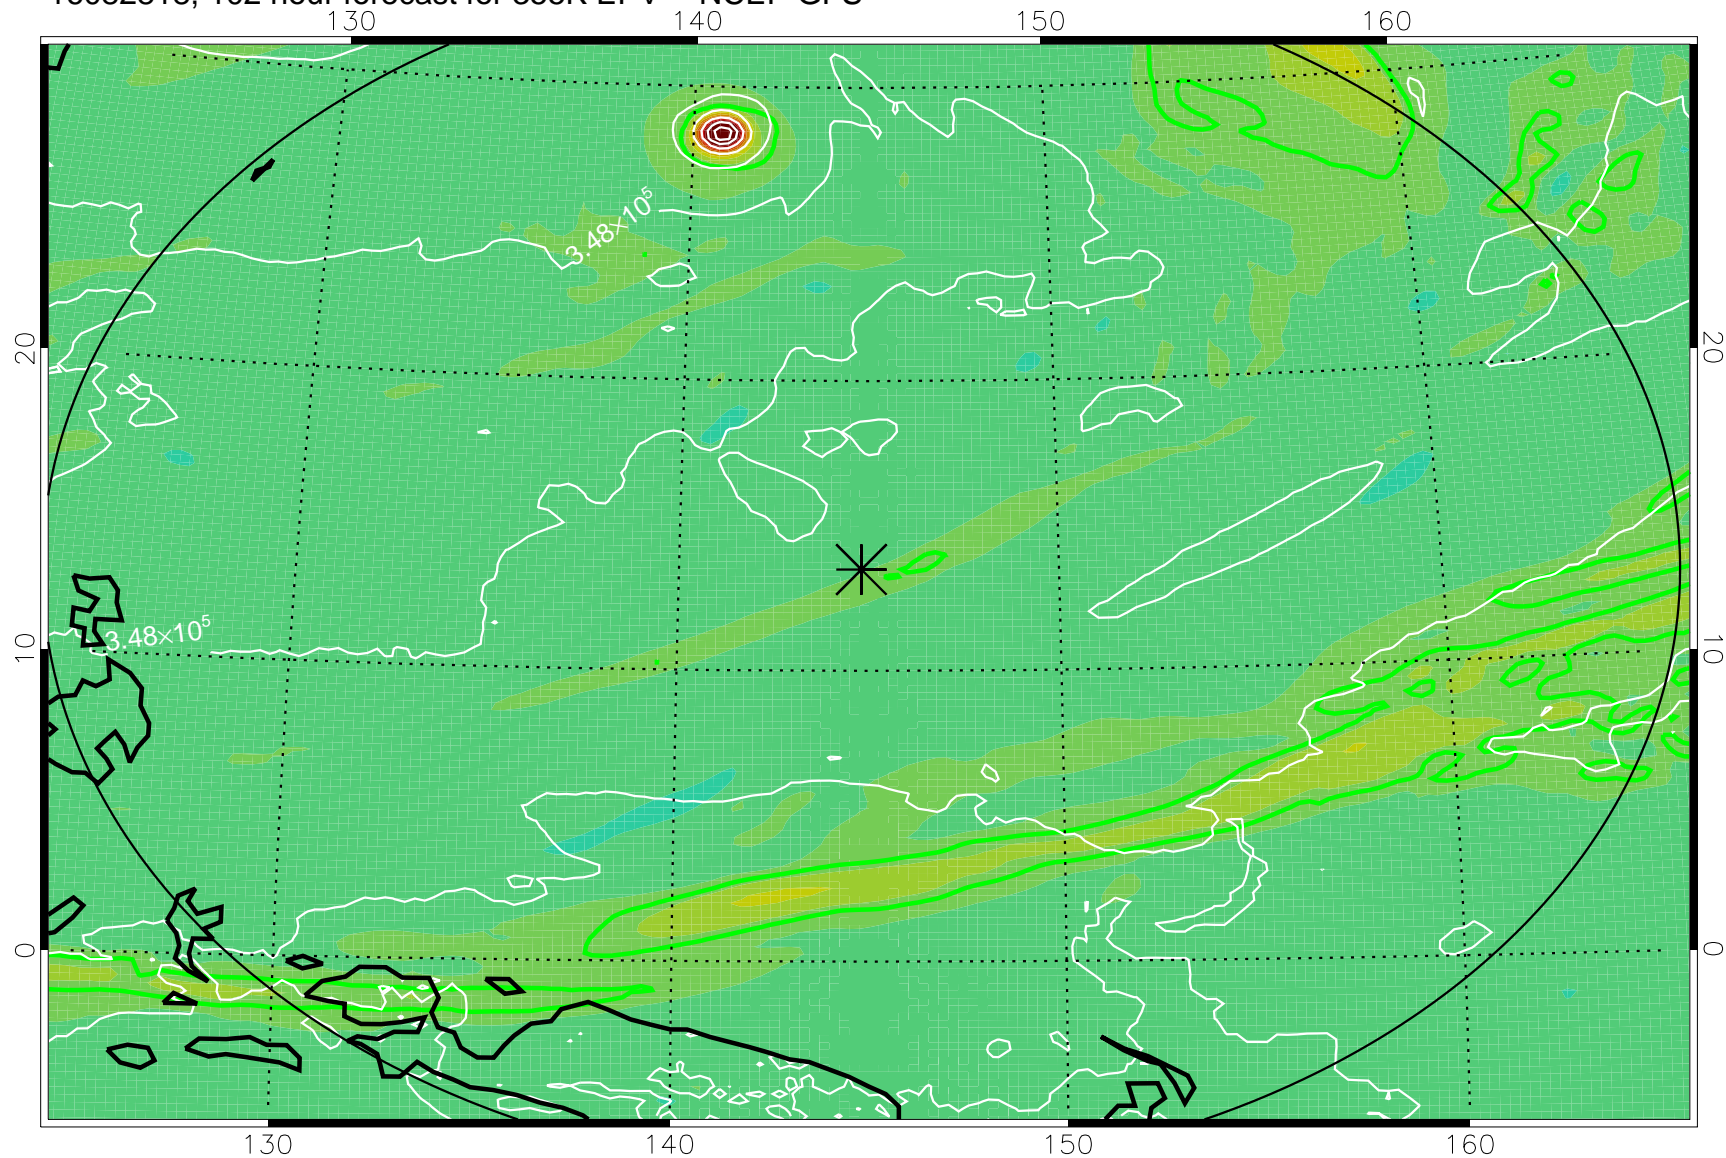

16082706, 66 hour forecast for 355K EPV -- NCEP GFS

355K Montgomery Streamfunction, white
EPV Tropopause (2 PVU) Position
Range ring of 2304 km

16082712, 72 hour forecast for 355K EPV -- NCEP GFS

355K Montgomery Streamfunction, white
EPV Tropopause (2 PVU) Position
Range ring of 2304 km

16082718, 78 hour forecast for 355K EPV -- NCEP GFS

355K Montgomery Streamfunction, white
EPV Tropopause (2 PVU) Position
Range ring of 2304 km

16082800, 84 hour forecast for 355K EPV -- NCEP GFS

16082806, 90 hour forecast for 355K EPV -- NCEP GFS

355K Montgomery Streamfunction, white
EPV Tropopause (2 PVU) Position
Range ring of 2304 km

16082812, 96 hour forecast for 355K EPV -- NCEP GFS

355K Montgomery Streamfunction, white
EPV Tropopause (2 PVU) Position
Range ring of 2304 km

16082818, 102 hour forecast for 355K EPV -- NCEP GFS

355K Montgomery Streamfunction, white
EPV Tropopause (2 PVU) Position
Range ring of 2304 km

16082900, 108 hour forecast for 355K EPV -- NCEP GFS

355K Montgomery Streamfunction, white
EPV Tropopause (2 PVU) Position
Range ring of 2304 km