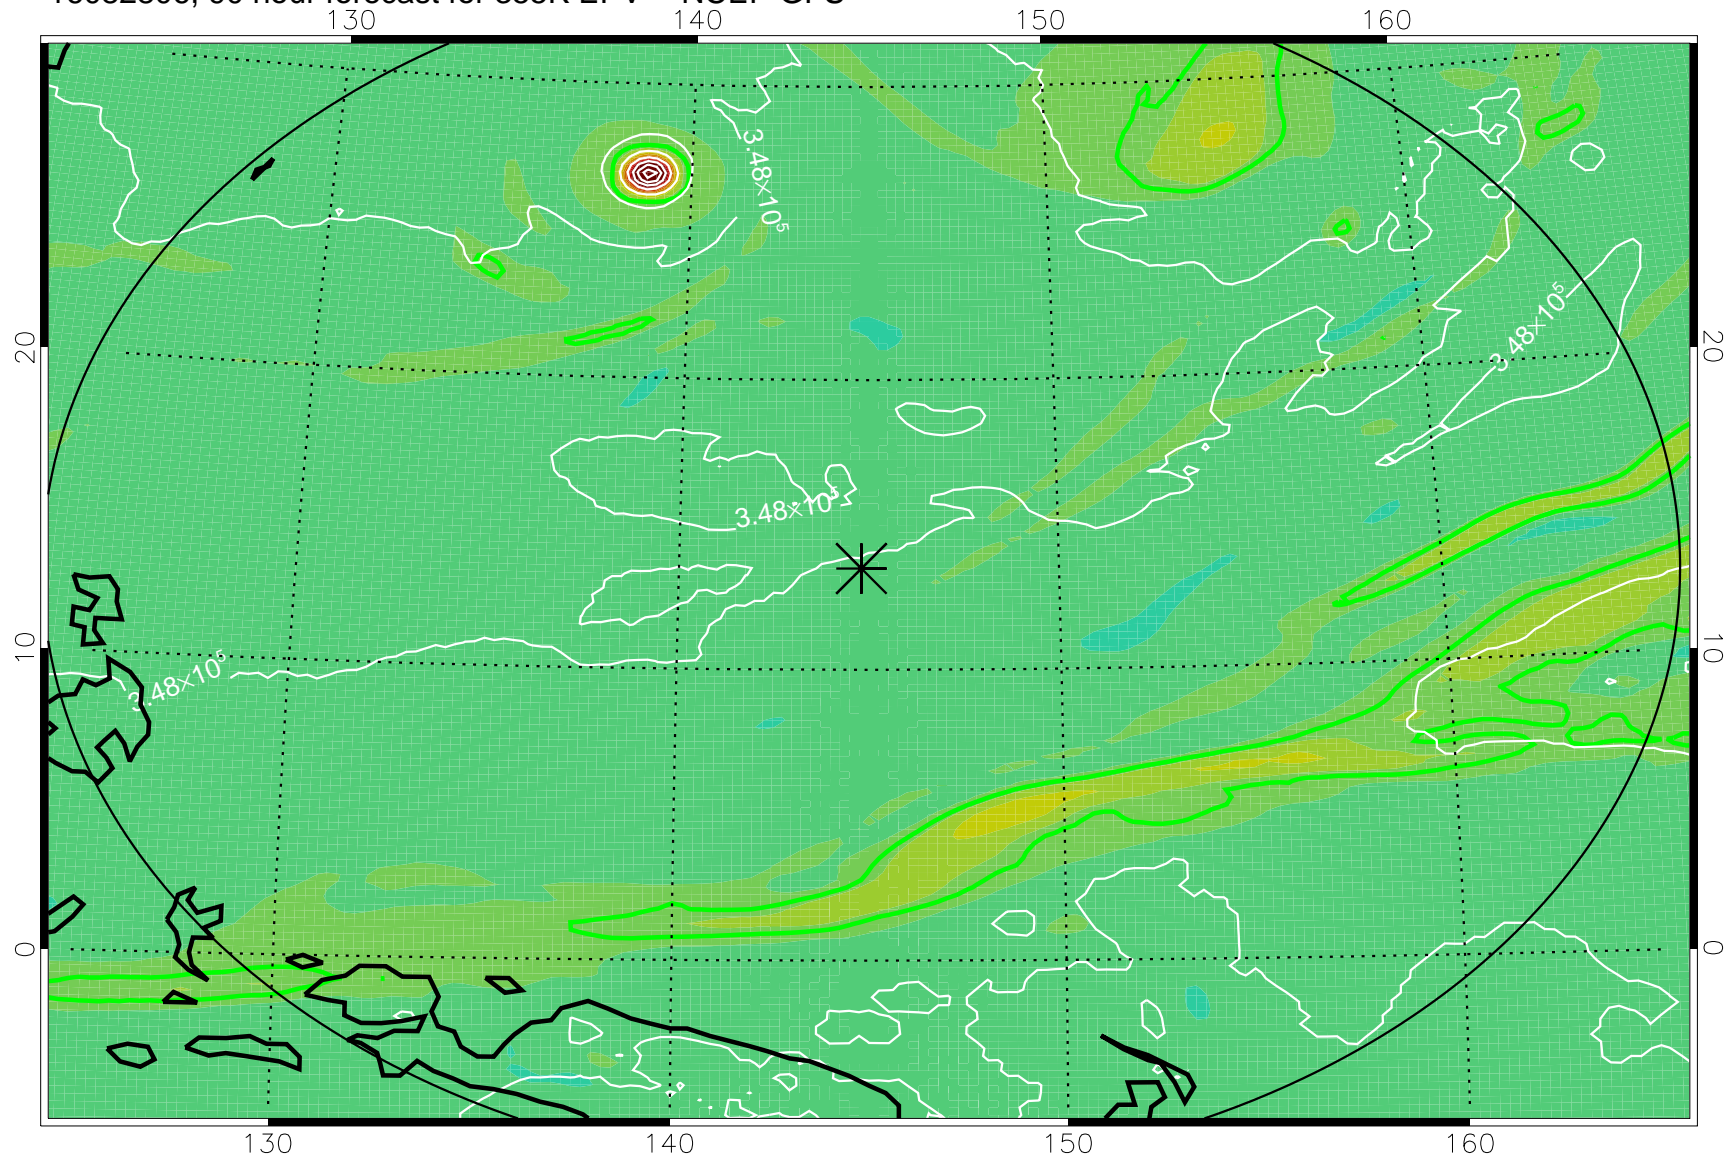

16082706, 66 hour forecast for 355K EPV -- NCEP GFS

355K Montgomery Streamfunction, white
EPV Tropopause (2 PVU) Position
Range ring of 2304 km

16082712, 72 hour forecast for 355K EPV -- NCEP GFS

355K Montgomery Streamfunction, white
EPV Tropopause (2 PVU) Position
Range ring of 2304 km

16082718, 78 hour forecast for 355K EPV -- NCEP GFS

355K Montgomery Streamfunction, white
EPV Tropopause (2 PVU) Position
Range ring of 2304 km

16082800, 84 hour forecast for 355K EPV -- NCEP GFS

16082806, 90 hour forecast for 355K EPV -- NCEP GFS

355K Montgomery Streamfunction, white
EPV Tropopause (2 PVU) Position
Range ring of 2304 km

16082812, 96 hour forecast for 355K EPV -- NCEP GFS

355K Montgomery Streamfunction, white
EPV Tropopause (2 PVU) Position
Range ring of 2304 km

16082818, 102 hour forecast for 355K EPV -- NCEP GFS

355K Montgomery Streamfunction, white
EPV Tropopause (2 PVU) Position
Range ring of 2304 km

16082900, 108 hour forecast for 355K EPV -- NCEP GFS

355K Montgomery Streamfunction, white
EPV Tropopause (2 PVU) Position
Range ring of 2304 km