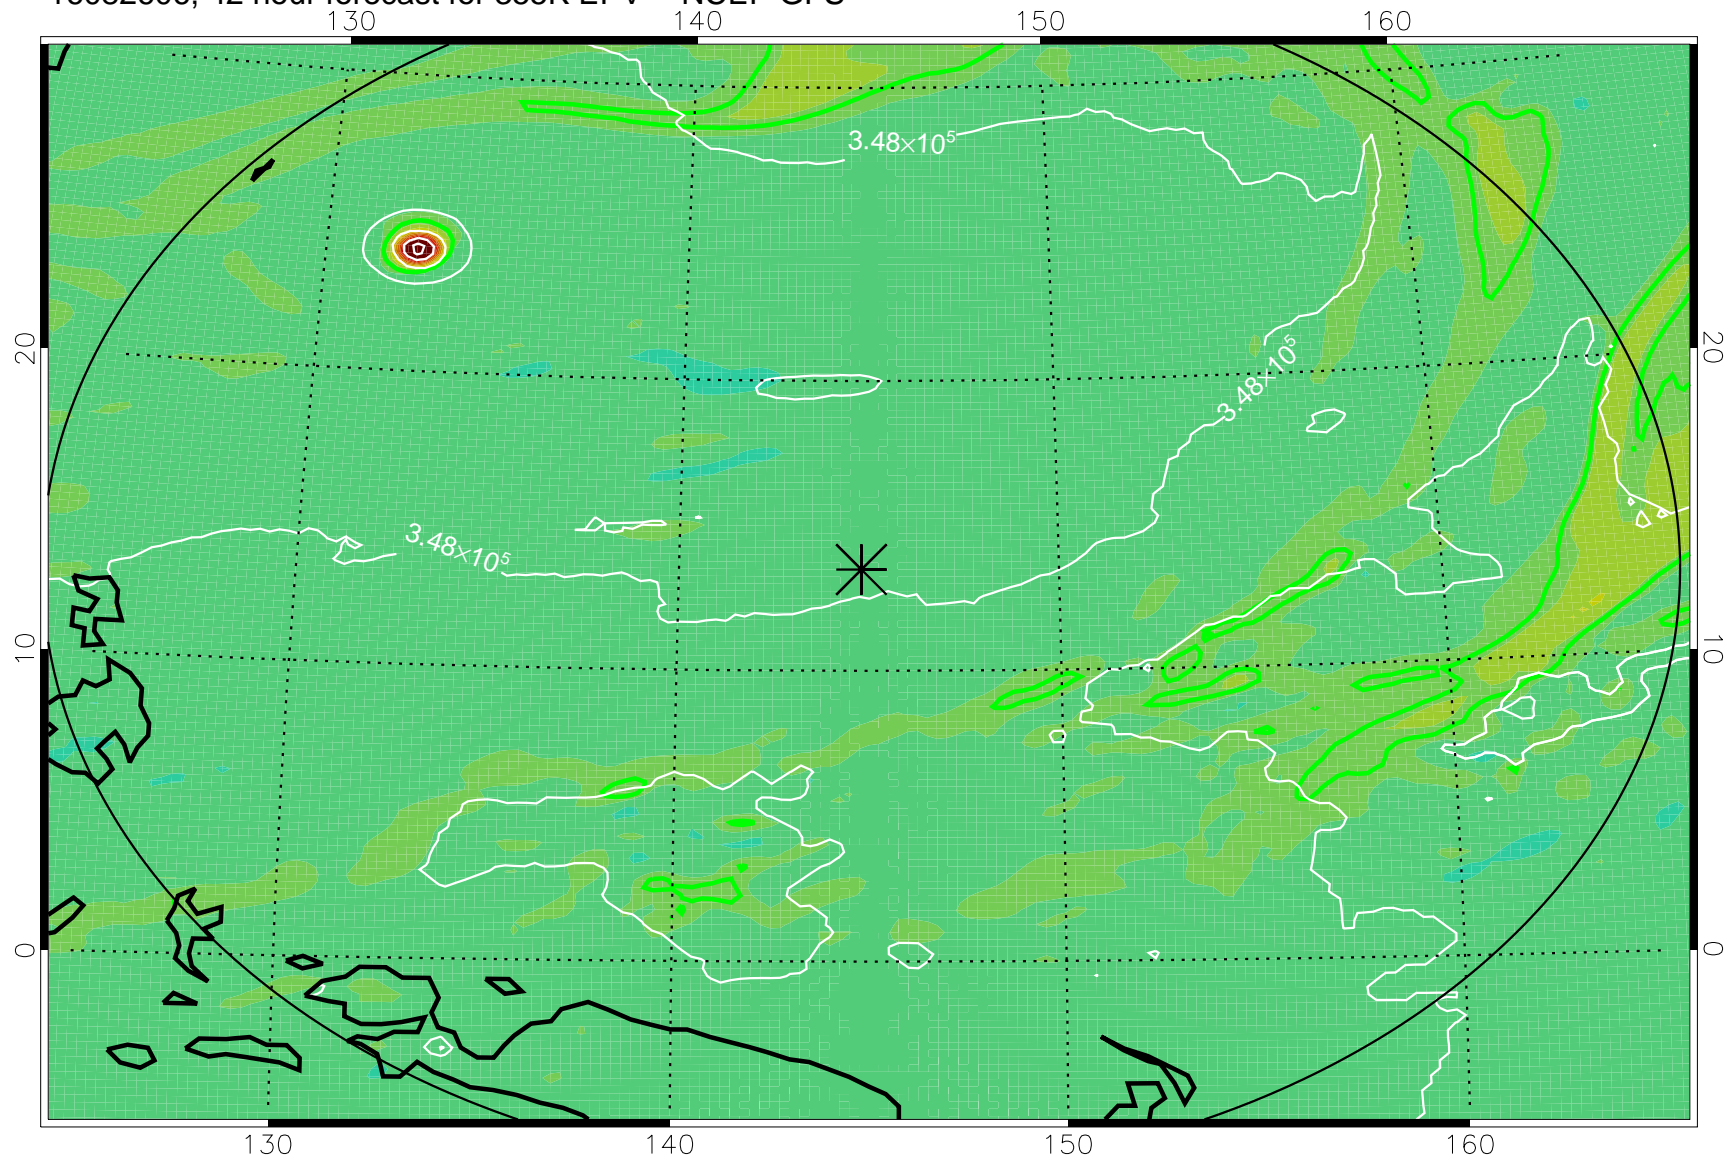

16082518, 30 hour forecast for 355K EPV -- NCEP GFS

355K Montgomery Streamfunction, white
EPV Tropopause (2 PVU) Position
Range ring of 2304 km

16082600, 36 hour forecast for 355K EPV -- NCEP GFS

355K Montgomery Streamfunction, white
EPV Tropopause (2 PVU) Position
Range ring of 2304 km

16082606, 42 hour forecast for 355K EPV -- NCEP GFS

355K Montgomery Streamfunction, white
EPV Tropopause (2 PVU) Position
Range ring of 2304 km

16082612, 48 hour forecast for 355K EPV -- NCEP GFS

355K Montgomery Streamfunction, white
EPV Tropopause (2 PVU) Position
Range ring of 2304 km

16082618, 54 hour forecast for 355K EPV -- NCEP GFS

355K Montgomery Streamfunction, white
EPV Tropopause (2 PVU) Position
Range ring of 2304 km

16082700, 60 hour forecast for 355K EPV -- NCEP GFS

355K Montgomery Streamfunction, white
EPV Tropopause (2 PVU) Position
Range ring of 2304 km

16082718, 78 hour forecast for 355K EPV -- NCEP GFS

355K Montgomery Streamfunction, white
EPV Tropopause (2 PVU) Position
Range ring of 2304 km

16082800, 84 hour forecast for 355K EPV -- NCEP GFS

16082806, 90 hour forecast for 355K EPV -- NCEP GFS