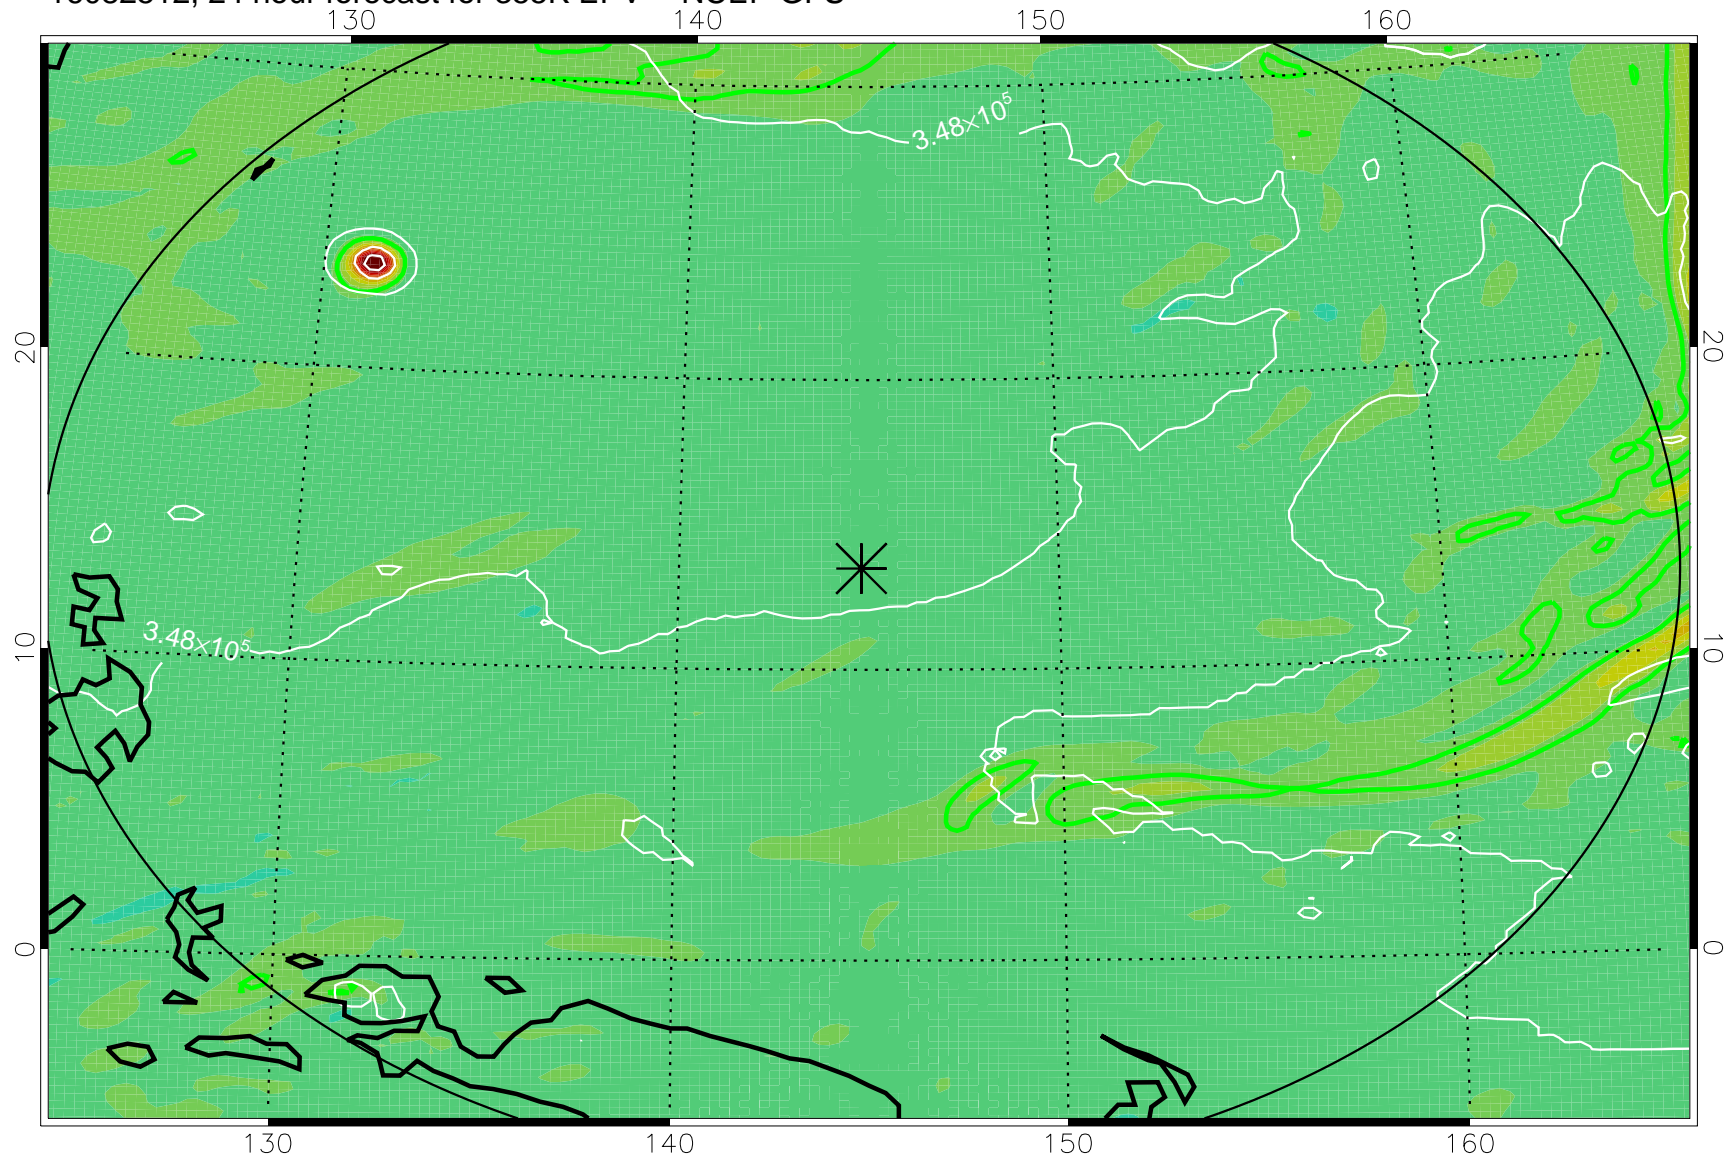

16082418, 6 hour forecast for 355K EPV -- NCEP GFS

355K Montgomery Streamfunction, white
EPV Tropopause (2 PVU) Position
Range ring of 2304 km

16082500, 12 hour forecast for 355K EPV -- NCEP GFS

355K Montgomery Streamfunction, white
EPV Tropopause (2 PVU) Position
Range ring of 2304 km

16082506, 18 hour forecast for 355K EPV -- NCEP GFS

355K Montgomery Streamfunction, white
EPV Tropopause (2 PVU) Position
Range ring of 2304 km

16082512, 24 hour forecast for 355K EPV -- NCEP GFS

355K Montgomery Streamfunction, white
EPV Tropopause (2 PVU) Position
Range ring of 2304 km

16082518, 30 hour forecast for 355K EPV -- NCEP GFS

355K Montgomery Streamfunction, white
EPV Tropopause (2 PVU) Position
Range ring of 2304 km

16082600, 36 hour forecast for 355K EPV -- NCEP GFS

355K Montgomery Streamfunction, white
EPV Tropopause (2 PVU) Position
Range ring of 2304 km

16082606, 42 hour forecast for 355K EPV -- NCEP GFS

355K Montgomery Streamfunction, white
EPV Tropopause (2 PVU) Position
Range ring of 2304 km

16082612, 48 hour forecast for 355K EPV -- NCEP GFS

355K Montgomery Streamfunction, white
EPV Tropopause (2 PVU) Position
Range ring of 2304 km