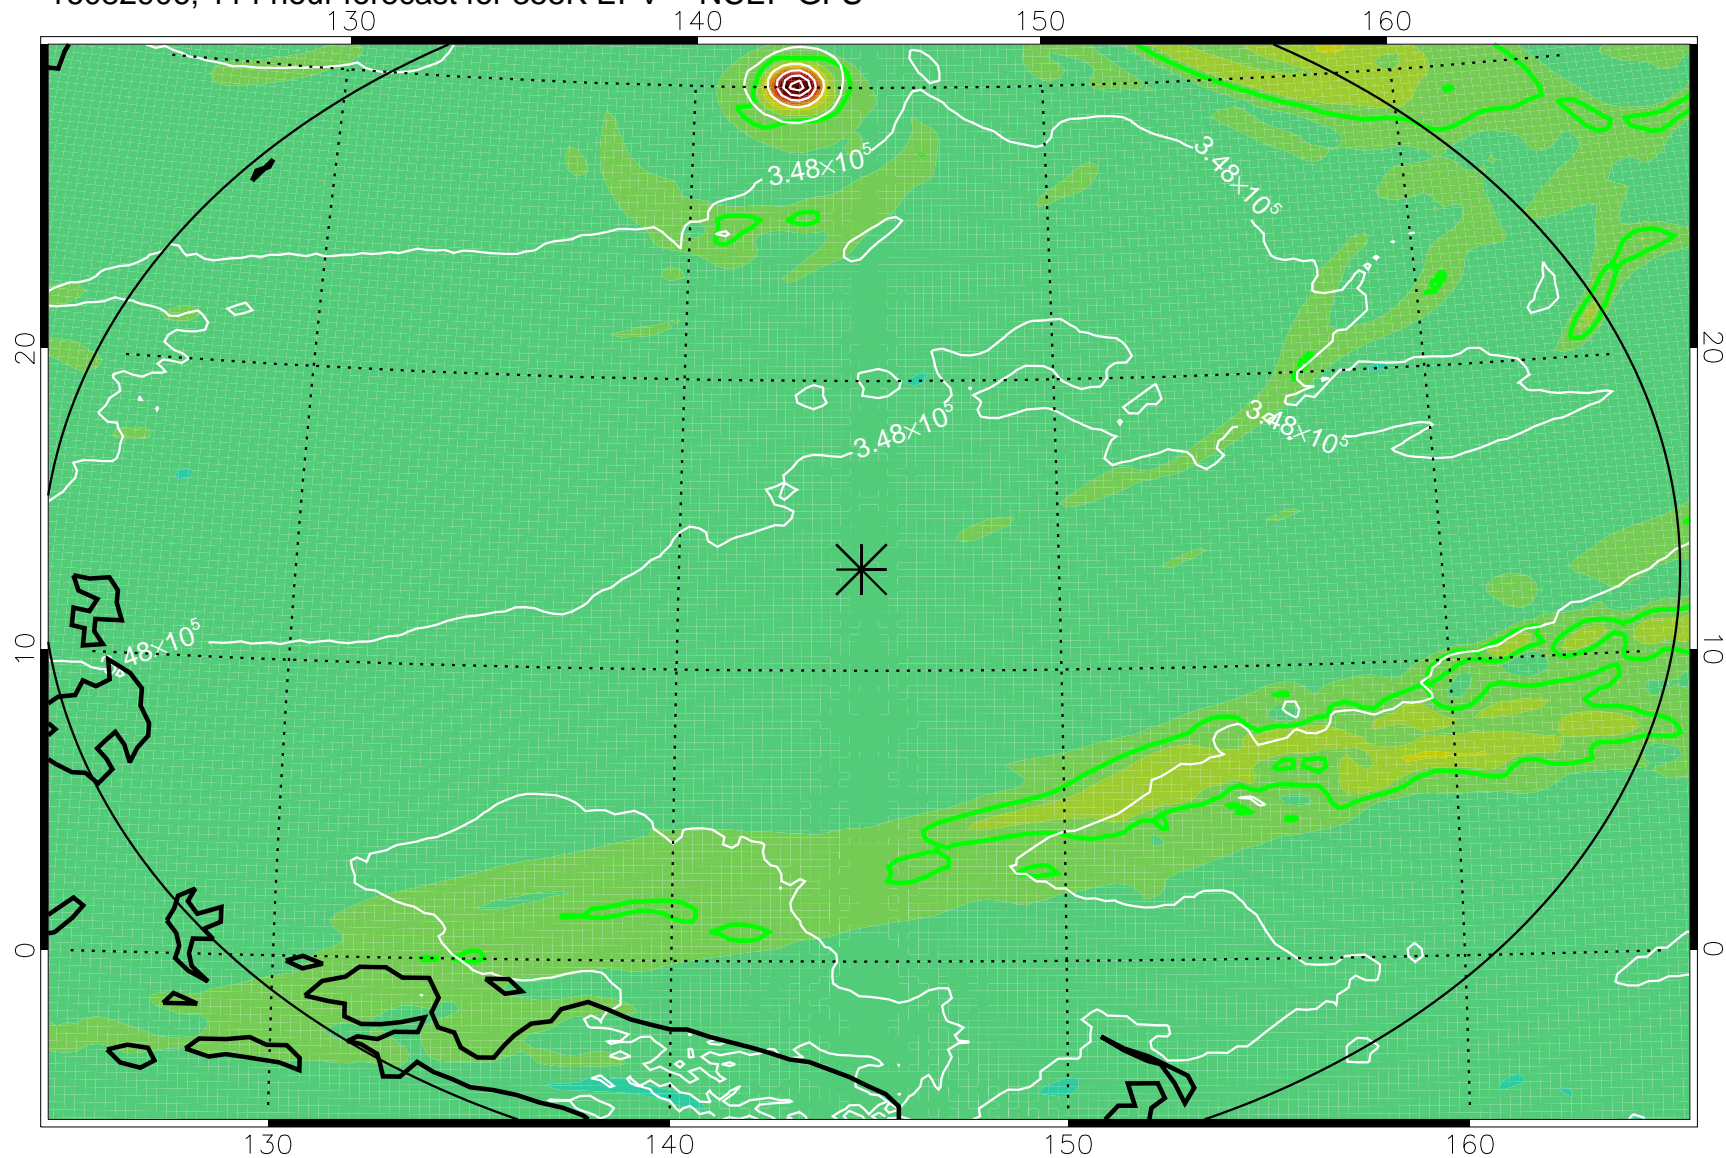

16082718, 78 hour forecast for 355K EPV -- NCEP GFS

355K Montgomery Streamfunction, white
EPV Tropopause (2 PVU) Position
Range ring of 2304 km

16082800, 84 hour forecast for 355K EPV -- NCEP GFS

16082806, 90 hour forecast for 355K EPV -- NCEP GFS

355K Montgomery Streamfunction, white
EPV Tropopause (2 PVU) Position
Range ring of 2304 km

16082812, 96 hour forecast for 355K EPV -- NCEP GFS

355K Montgomery Streamfunction, white
EPV Tropopause (2 PVU) Position
Range ring of 2304 km

16082818, 102 hour forecast for 355K EPV -- NCEP GFS

355K Montgomery Streamfunction, white
EPV Tropopause (2 PVU) Position
Range ring of 2304 km

16082900, 108 hour forecast for 355K EPV -- NCEP GFS

355K Montgomery Streamfunction, white
EPV Tropopause (2 PVU) Position
Range ring of 2304 km

16082906, 114 hour forecast for 355K EPV -- NCEP GFS

355K Montgomery Streamfunction, white
EPV Tropopause (2 PVU) Position
Range ring of 2304 km

16082912, 120 hour forecast for 355K EPV -- NCEP GFS

355K Montgomery Streamfunction, white
EPV Tropopause (2 PVU) Position
Range ring of 2304 km