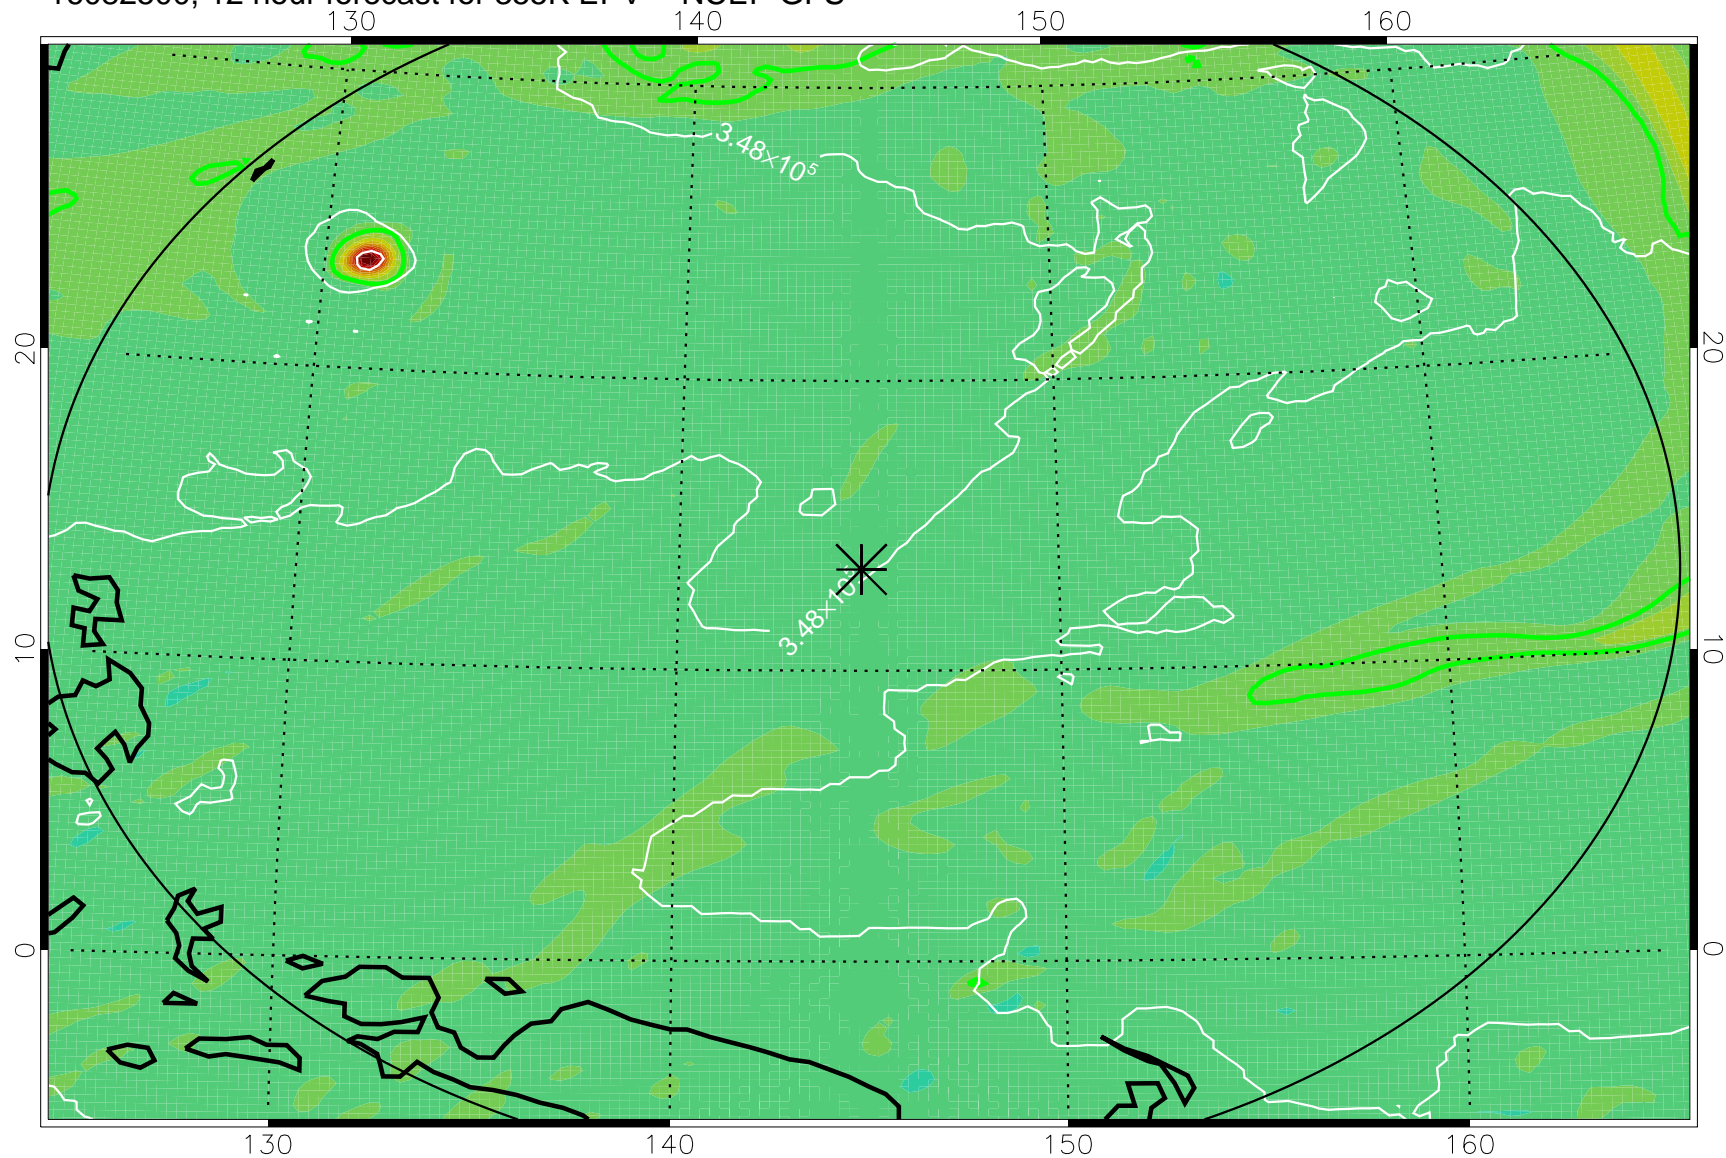

16082418, 6 hour forecast for 355K EPV -- NCEP GFS

355K Montgomery Streamfunction, white
EPV Tropopause (2 PVU) Position
Range ring of 2304 km

16082500, 12 hour forecast for 355K EPV -- NCEP GFS

355K Montgomery Streamfunction, white
EPV Tropopause (2 PVU) Position
Range ring of 2304 km

16082506, 18 hour forecast for 355K EPV -- NCEP GFS

355K Montgomery Streamfunction, white
EPV Tropopause (2 PVU) Position
Range ring of 2304 km

16082512, 24 hour forecast for 355K EPV -- NCEP GFS

355K Montgomery Streamfunction, white
EPV Tropopause (2 PVU) Position
Range ring of 2304 km

16082518, 30 hour forecast for 355K EPV -- NCEP GFS

355K Montgomery Streamfunction, white
EPV Tropopause (2 PVU) Position
Range ring of 2304 km

16082600, 36 hour forecast for 355K EPV -- NCEP GFS

355K Montgomery Streamfunction, white
EPV Tropopause (2 PVU) Position
Range ring of 2304 km

16082618, 54 hour forecast for 355K EPV -- NCEP GFS

355K Montgomery Streamfunction, white
EPV Tropopause (2 PVU) Position
Range ring of 2304 km

16082700, 60 hour forecast for 355K EPV -- NCEP GFS

355K Montgomery Streamfunction, white
EPV Tropopause (2 PVU) Position
Range ring of 2304 km