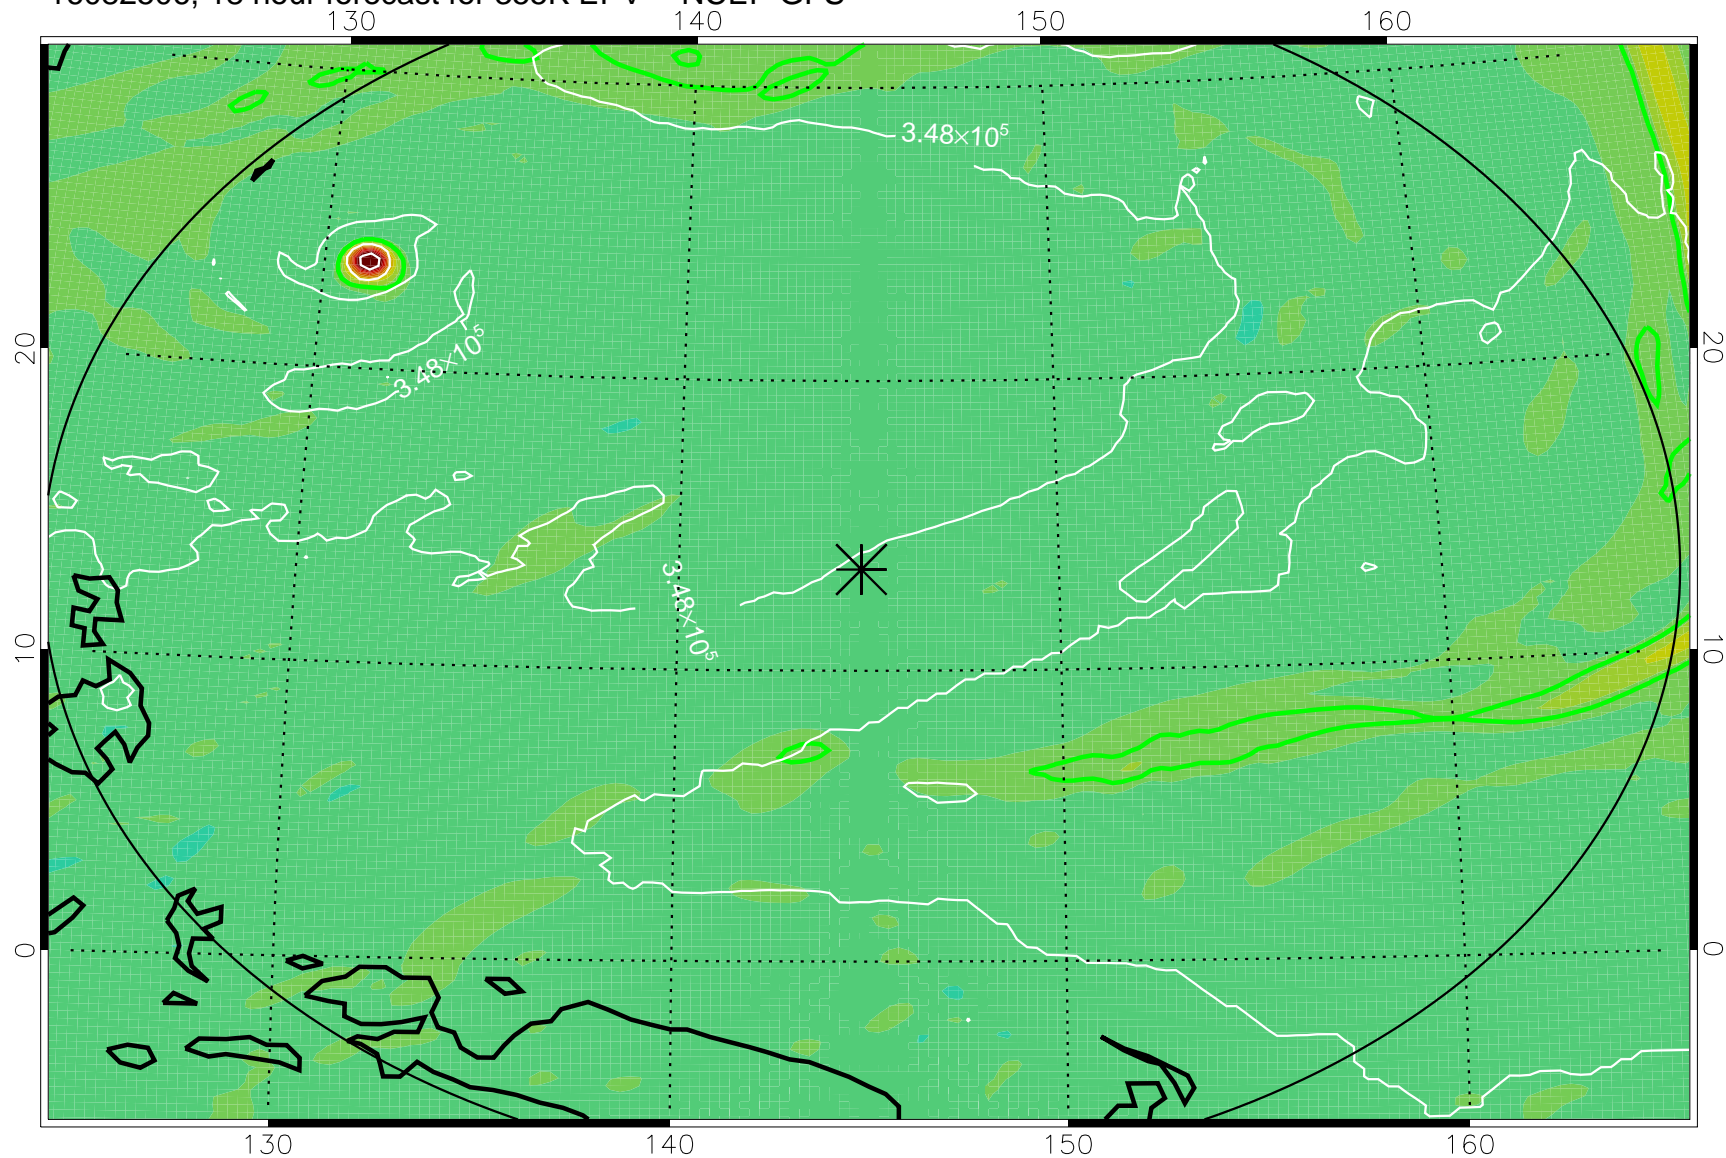

16082418, 6 hour forecast for 355K EPV -- NCEP GFS

355K Montgomery Streamfunction, white
EPV Tropopause (2 PVU) Position
Range ring of 2304 km

16082500, 12 hour forecast for 355K EPV -- NCEP GFS

355K Montgomery Streamfunction, white
EPV Tropopause (2 PVU) Position
Range ring of 2304 km

16082506, 18 hour forecast for 355K EPV -- NCEP GFS

355K Montgomery Streamfunction, white
EPV Tropopause (2 PVU) Position
Range ring of 2304 km

16082512, 24 hour forecast for 355K EPV -- NCEP GFS

355K Montgomery Streamfunction, white
EPV Tropopause (2 PVU) Position
Range ring of 2304 km

16082518, 30 hour forecast for 355K EPV -- NCEP GFS

355K Montgomery Streamfunction, white
EPV Tropopause (2 PVU) Position
Range ring of 2304 km

16082600, 36 hour forecast for 355K EPV -- NCEP GFS

355K Montgomery Streamfunction, white
EPV Tropopause (2 PVU) Position
Range ring of 2304 km

16082718, 78 hour forecast for 355K EPV -- NCEP GFS

355K Montgomery Streamfunction, white
EPV Tropopause (2 PVU) Position
Range ring of 2304 km

16082800, 84 hour forecast for 355K EPV -- NCEP GFS

16082806, 90 hour forecast for 355K EPV -- NCEP GFS