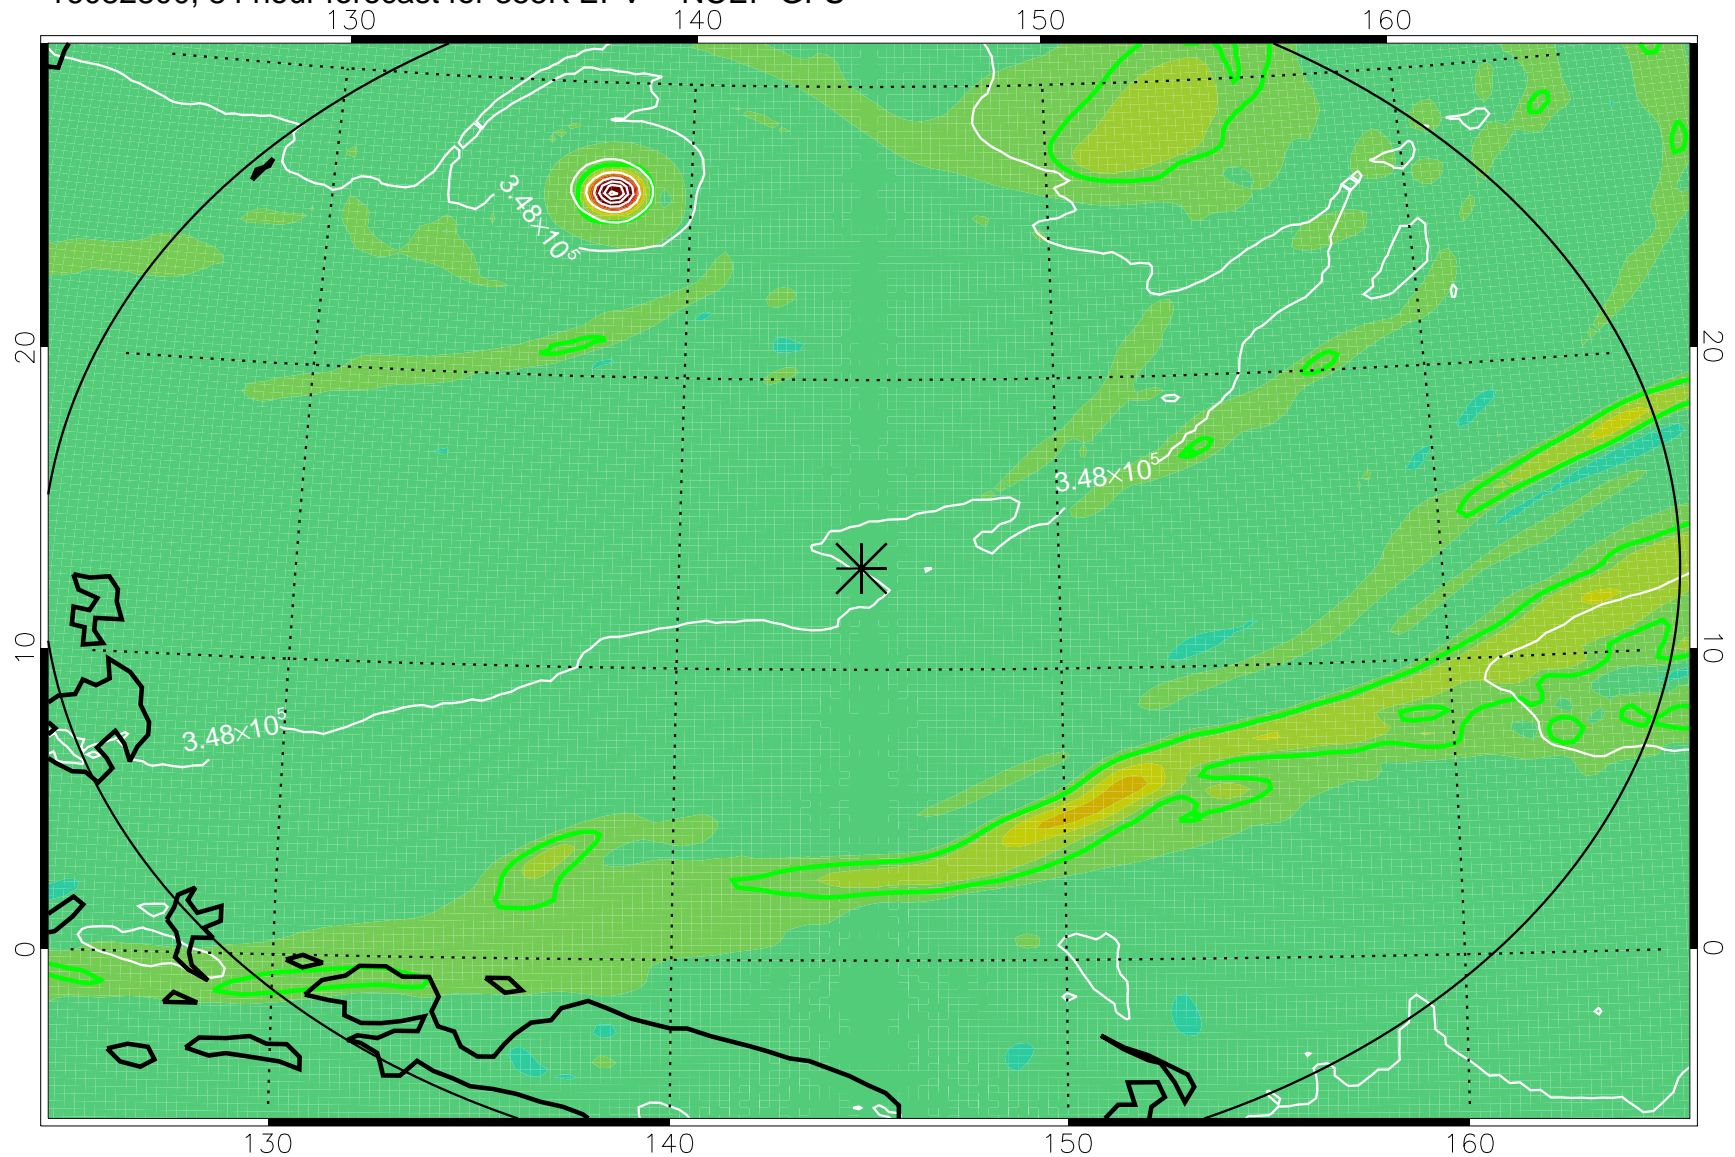

16082706, 66 hour forecast for 355K EPV -- NCEP GFS

355K Montgomery Streamfunction, white
EPV Tropopause (2 PVU) Position
Range ring of 2304 km

16082712, 72 hour forecast for 355K EPV -- NCEP GFS

355K Montgomery Streamfunction, white
EPV Tropopause (2 PVU) Position
Range ring of 2304 km

16082718, 78 hour forecast for 355K EPV -- NCEP GFS

355K Montgomery Streamfunction, white
EPV Tropopause (2 PVU) Position
Range ring of 2304 km

16082800, 84 hour forecast for 355K EPV -- NCEP GFS

16082806, 90 hour forecast for 355K EPV -- NCEP GFS

355K Montgomery Streamfunction, white
EPV Tropopause (2 PVU) Position
Range ring of 2304 km

16082812, 96 hour forecast for 355K EPV -- NCEP GFS

355K Montgomery Streamfunction, white
EPV Tropopause (2 PVU) Position
Range ring of 2304 km

16082818, 102 hour forecast for 355K EPV -- NCEP GFS

355K Montgomery Streamfunction, white
EPV Tropopause (2 PVU) Position
Range ring of 2304 km

16082900, 108 hour forecast for 355K EPV -- NCEP GFS

355K Montgomery Streamfunction, white
EPV Tropopause (2 PVU) Position
Range ring of 2304 km