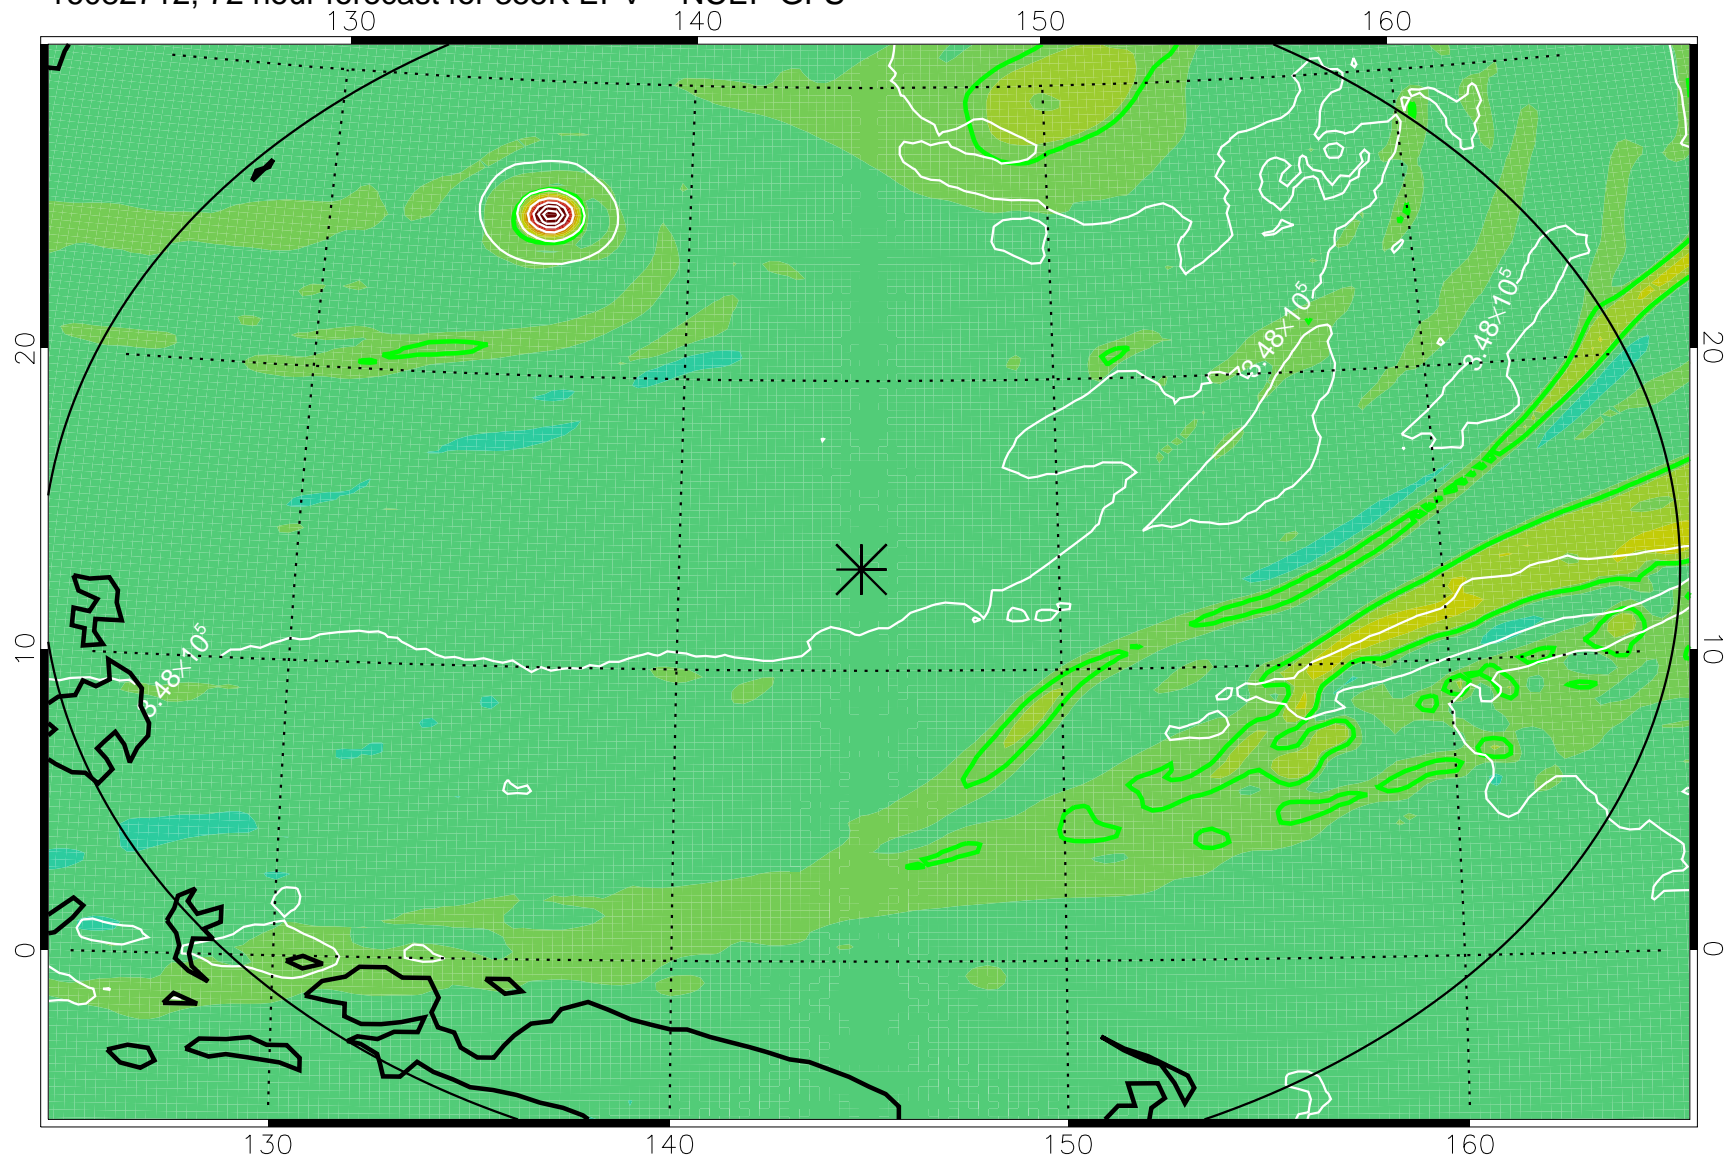

16082618, 54 hour forecast for 355K EPV -- NCEP GFS

355K Montgomery Streamfunction, white
EPV Tropopause (2 PVU) Position
Range ring of 2304 km

16082700, 60 hour forecast for 355K EPV -- NCEP GFS

355K Montgomery Streamfunction, white
EPV Tropopause (2 PVU) Position
Range ring of 2304 km

16082706, 66 hour forecast for 355K EPV -- NCEP GFS

355K Montgomery Streamfunction, white
EPV Tropopause (2 PVU) Position
Range ring of 2304 km

16082712, 72 hour forecast for 355K EPV -- NCEP GFS

355K Montgomery Streamfunction, white
EPV Tropopause (2 PVU) Position
Range ring of 2304 km

16082718, 78 hour forecast for 355K EPV -- NCEP GFS

355K Montgomery Streamfunction, white
EPV Tropopause (2 PVU) Position
Range ring of 2304 km

16082800, 84 hour forecast for 355K EPV -- NCEP GFS

16082806, 90 hour forecast for 355K EPV -- NCEP GFS

355K Montgomery Streamfunction, white
EPV Tropopause (2 PVU) Position
Range ring of 2304 km

16082812, 96 hour forecast for 355K EPV -- NCEP GFS

355K Montgomery Streamfunction, white
EPV Tropopause (2 PVU) Position
Range ring of 2304 km