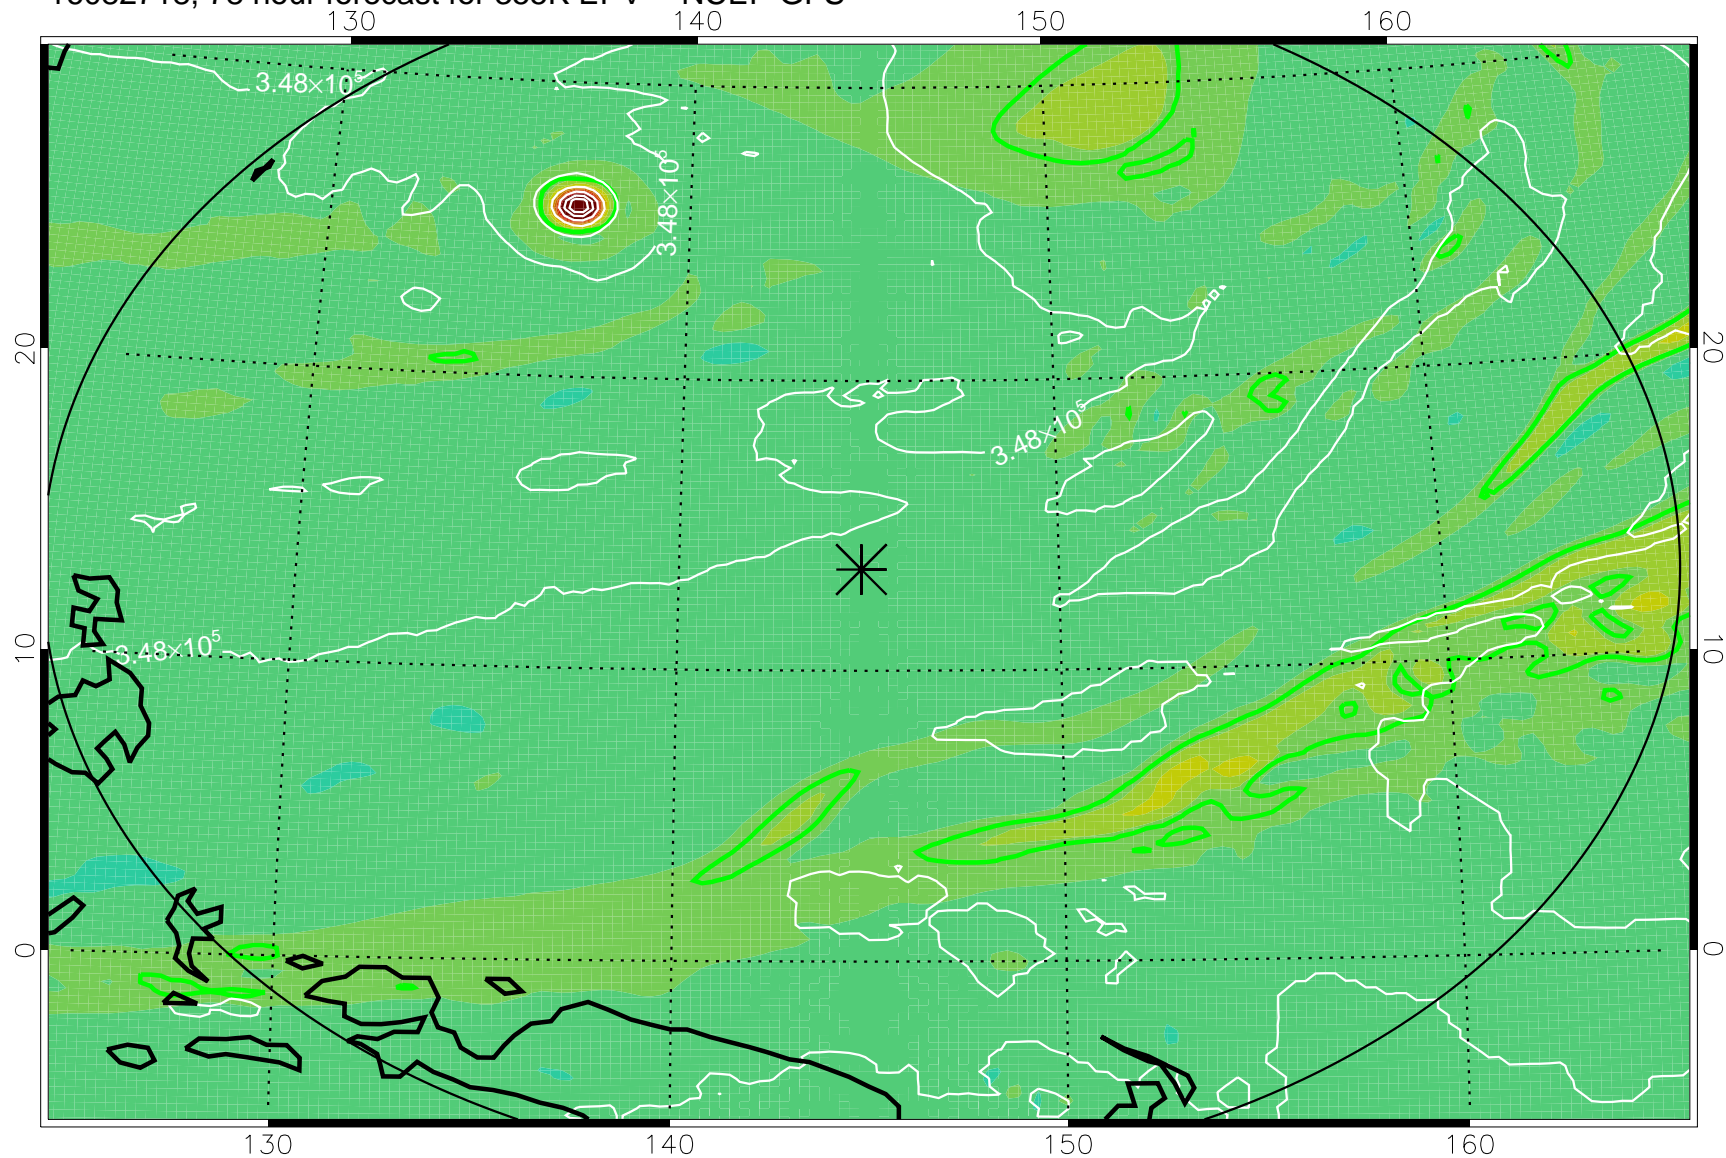

16082706, 66 hour forecast for 355K EPV -- NCEP GFS

355K Montgomery Streamfunction, white
EPV Tropopause (2 PVU) Position
Range ring of 2304 km

16082712, 72 hour forecast for 355K EPV -- NCEP GFS

355K Montgomery Streamfunction, white
EPV Tropopause (2 PVU) Position
Range ring of 2304 km

16082718, 78 hour forecast for 355K EPV -- NCEP GFS

355K Montgomery Streamfunction, white
EPV Tropopause (2 PVU) Position
Range ring of 2304 km

16082800, 84 hour forecast for 355K EPV -- NCEP GFS

16082806, 90 hour forecast for 355K EPV -- NCEP GFS

355K Montgomery Streamfunction, white
EPV Tropopause (2 PVU) Position
Range ring of 2304 km

16082812, 96 hour forecast for 355K EPV -- NCEP GFS

355K Montgomery Streamfunction, white
EPV Tropopause (2 PVU) Position
Range ring of 2304 km

16082818, 102 hour forecast for 355K EPV -- NCEP GFS

355K Montgomery Streamfunction, white
EPV Tropopause (2 PVU) Position
Range ring of 2304 km

16082900, 108 hour forecast for 355K EPV -- NCEP GFS

355K Montgomery Streamfunction, white
EPV Tropopause (2 PVU) Position
Range ring of 2304 km