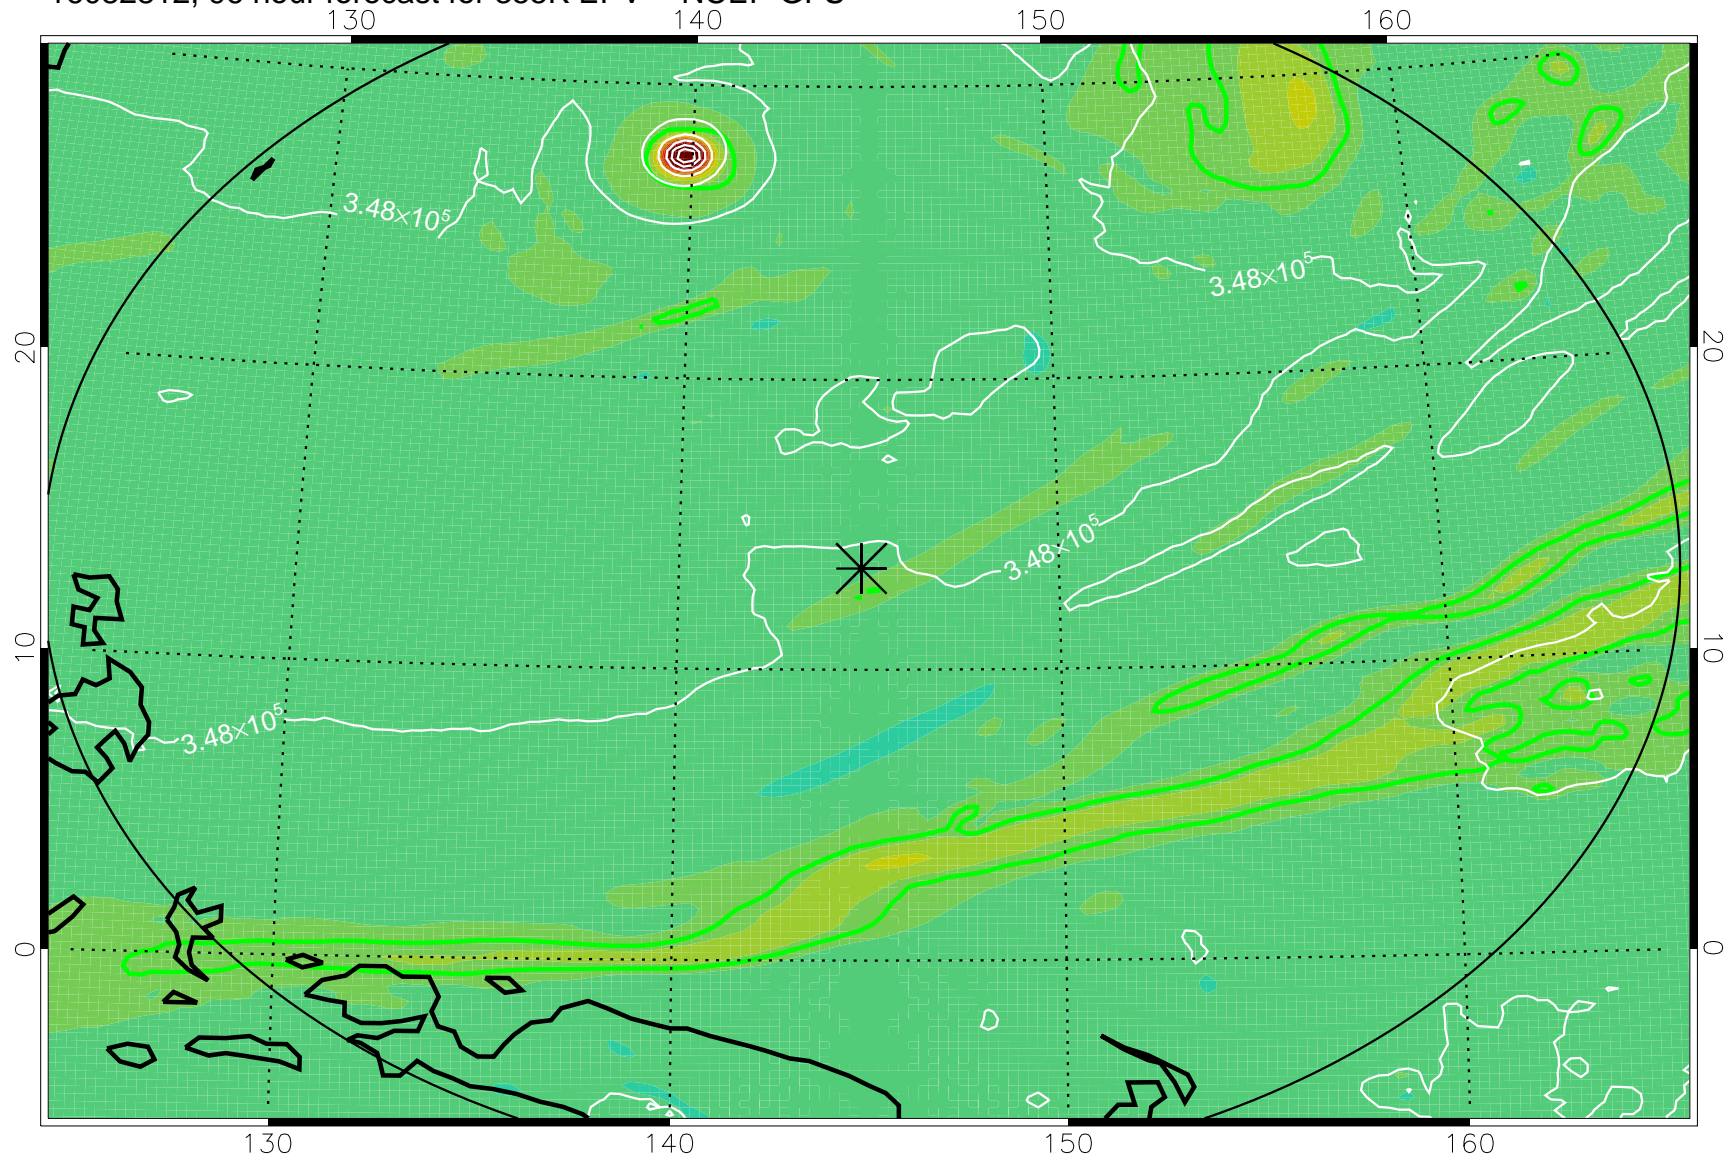

16082718, 78 hour forecast for 355K EPV -- NCEP GFS

355K Montgomery Streamfunction, white
EPV Tropopause (2 PVU) Position
Range ring of 2304 km

16082800, 84 hour forecast for 355K EPV -- NCEP GFS

16082806, 90 hour forecast for 355K EPV -- NCEP GFS

355K Montgomery Streamfunction, white
EPV Tropopause (2 PVU) Position
Range ring of 2304 km

16082812, 96 hour forecast for 355K EPV -- NCEP GFS

355K Montgomery Streamfunction, white
EPV Tropopause (2 PVU) Position
Range ring of 2304 km

16082818, 102 hour forecast for 355K EPV -- NCEP GFS

355K Montgomery Streamfunction, white
EPV Tropopause (2 PVU) Position
Range ring of 2304 km

16082900, 108 hour forecast for 355K EPV -- NCEP GFS

355K Montgomery Streamfunction, white
EPV Tropopause (2 PVU) Position
Range ring of 2304 km

16082906, 114 hour forecast for 355K EPV -- NCEP GFS

355K Montgomery Streamfunction, white
EPV Tropopause (2 PVU) Position
Range ring of 2304 km

16082912, 120 hour forecast for 355K EPV -- NCEP GFS

355K Montgomery Streamfunction, white
EPV Tropopause (2 PVU) Position
Range ring of 2304 km