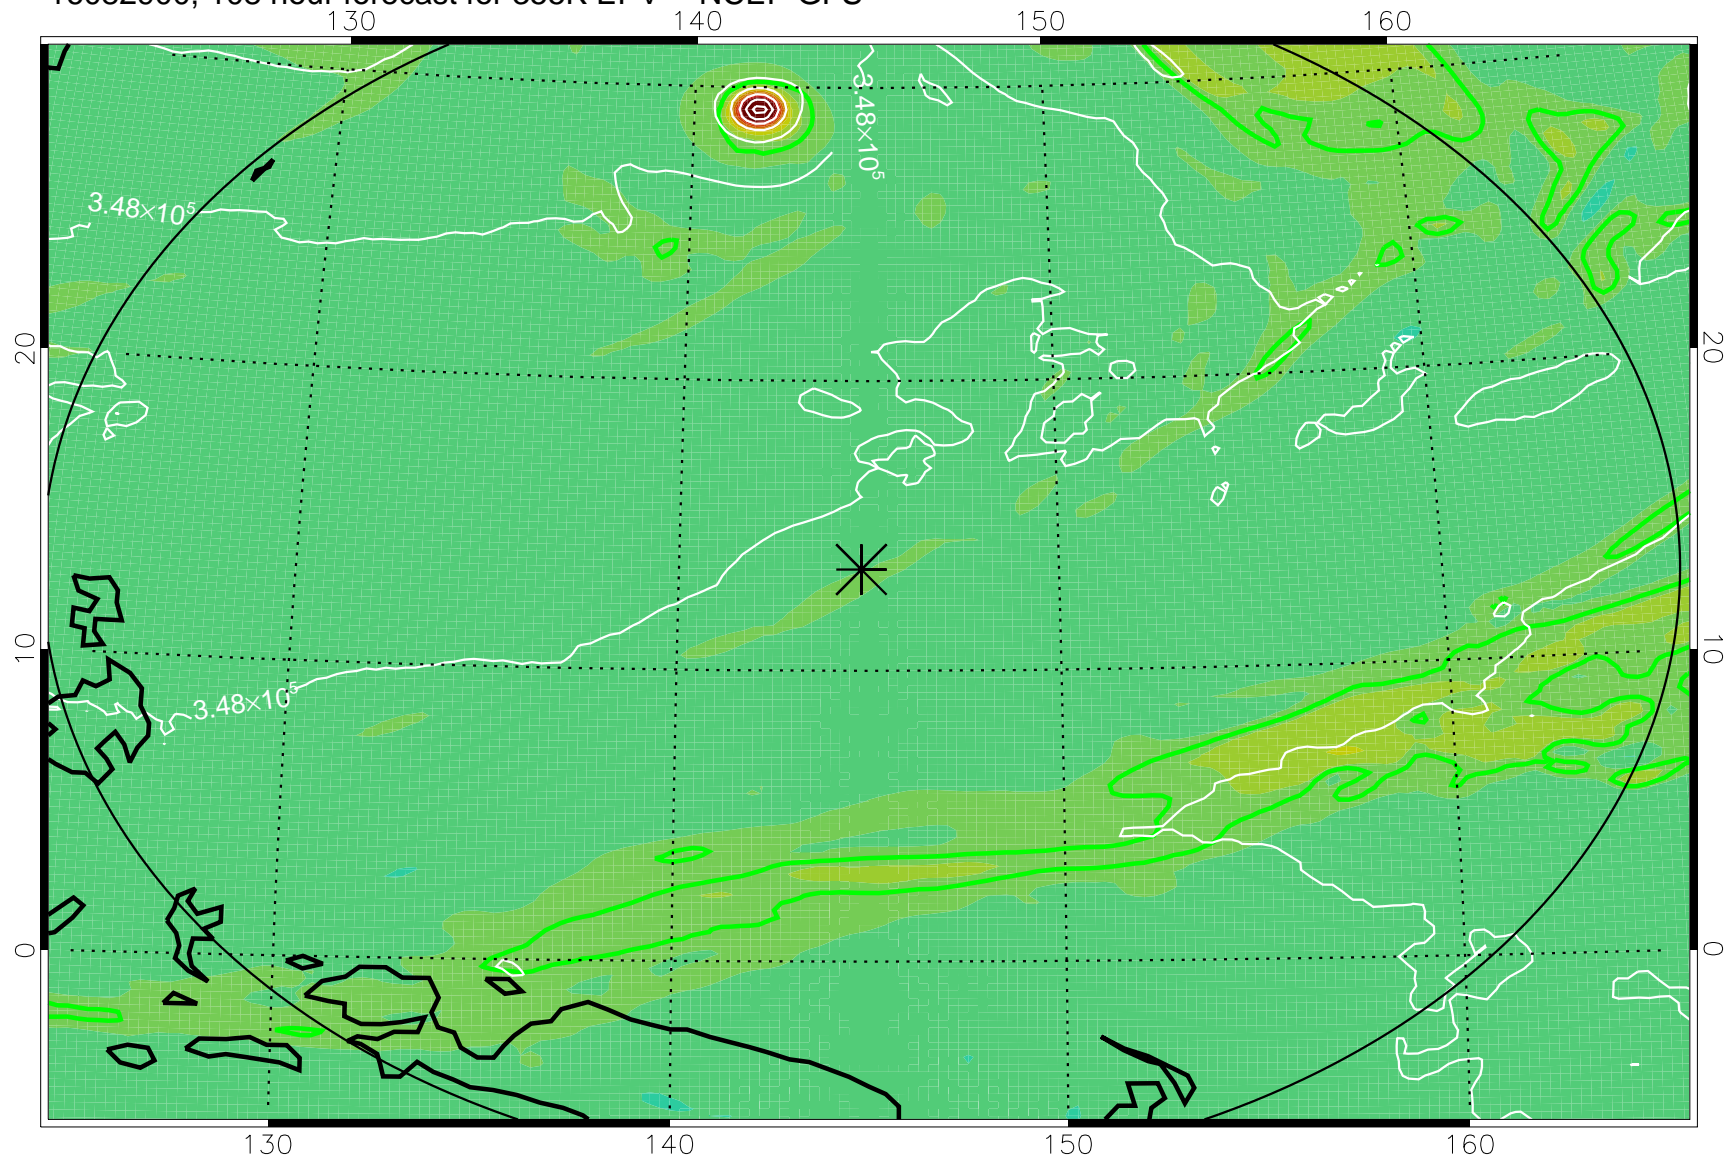

16082718, 78 hour forecast for 355K EPV -- NCEP GFS

355K Montgomery Streamfunction, white
EPV Tropopause (2 PVU) Position
Range ring of 2304 km

16082800, 84 hour forecast for 355K EPV -- NCEP GFS

16082806, 90 hour forecast for 355K EPV -- NCEP GFS

355K Montgomery Streamfunction, white
EPV Tropopause (2 PVU) Position
Range ring of 2304 km

16082812, 96 hour forecast for 355K EPV -- NCEP GFS

355K Montgomery Streamfunction, white
EPV Tropopause (2 PVU) Position
Range ring of 2304 km

16082818, 102 hour forecast for 355K EPV -- NCEP GFS

355K Montgomery Streamfunction, white
EPV Tropopause (2 PVU) Position
Range ring of 2304 km

16082900, 108 hour forecast for 355K EPV -- NCEP GFS

355K Montgomery Streamfunction, white
EPV Tropopause (2 PVU) Position
Range ring of 2304 km

16082906, 114 hour forecast for 355K EPV -- NCEP GFS

355K Montgomery Streamfunction, white
EPV Tropopause (2 PVU) Position
Range ring of 2304 km

16082912, 120 hour forecast for 355K EPV -- NCEP GFS

355K Montgomery Streamfunction, white
EPV Tropopause (2 PVU) Position
Range ring of 2304 km