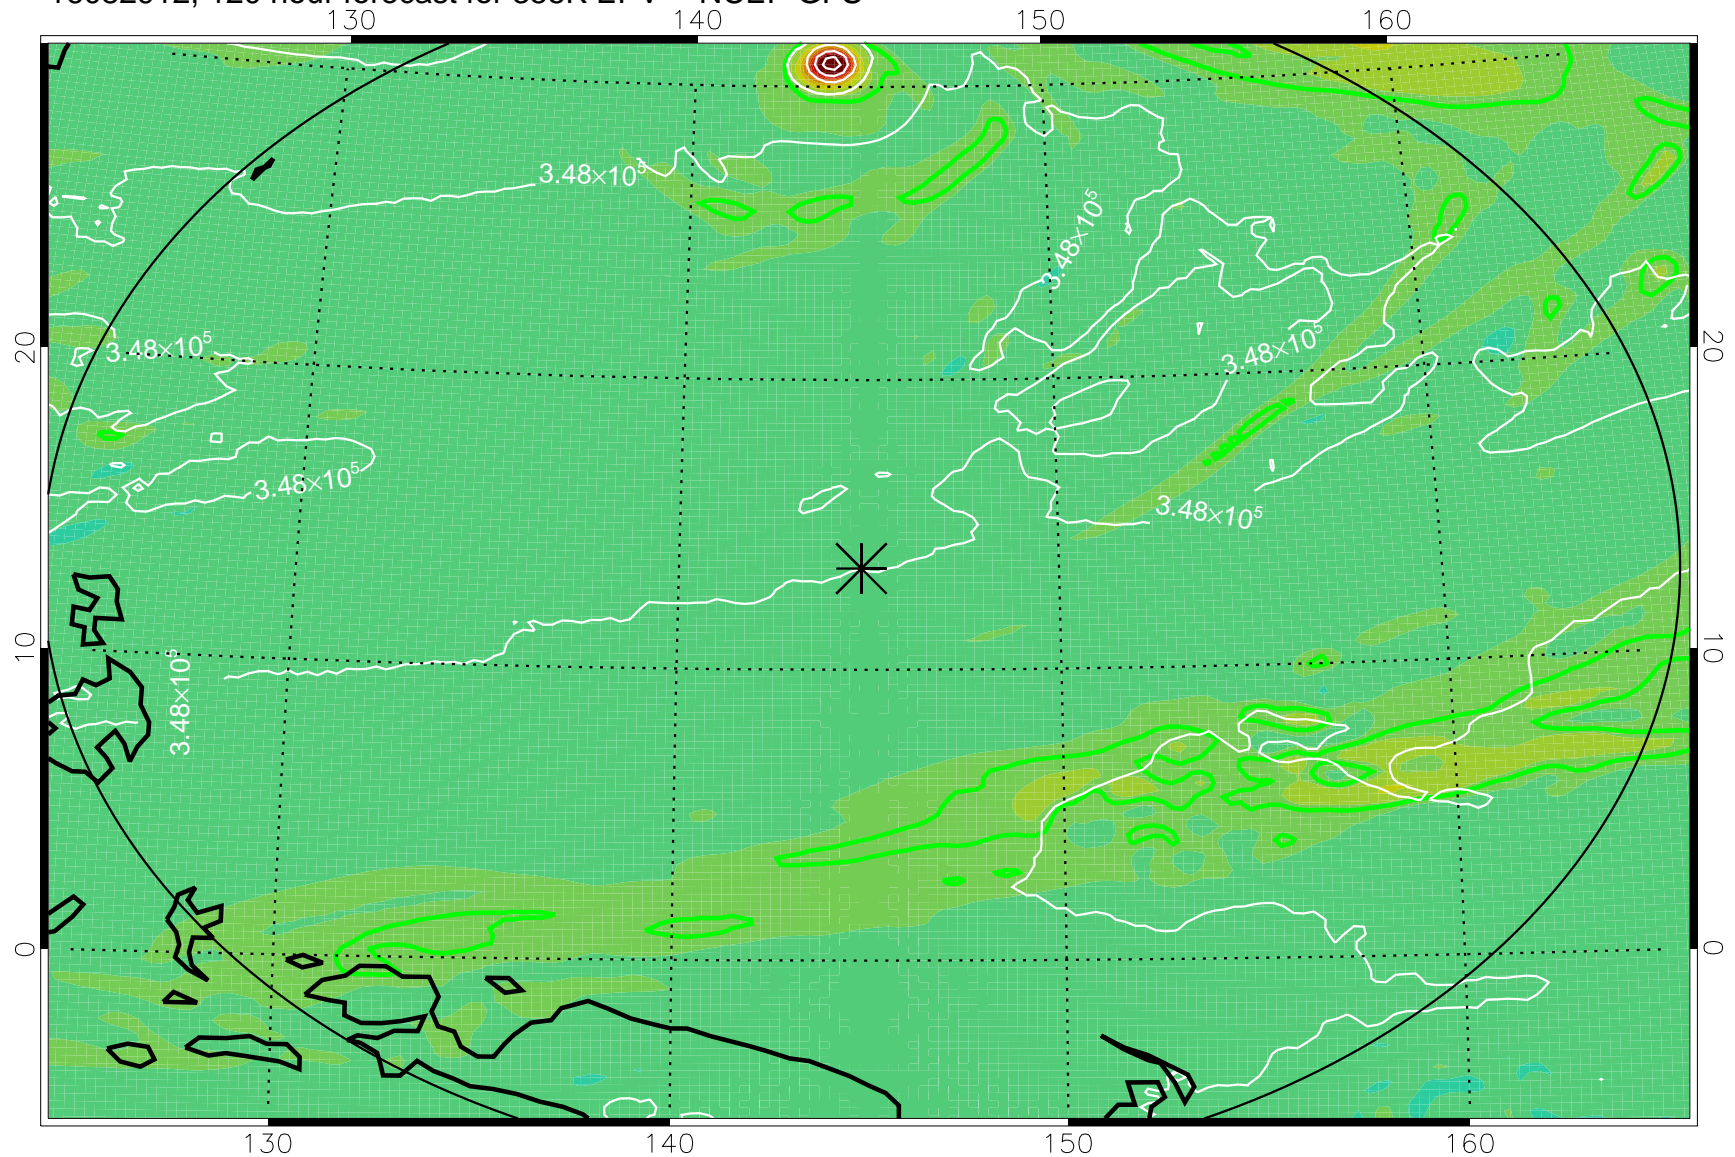

16082718, 78 hour forecast for 355K EPV -- NCEP GFS

355K Montgomery Streamfunction, white
EPV Tropopause (2 PVU) Position
Range ring of 2304 km

16082800, 84 hour forecast for 355K EPV -- NCEP GFS

16082806, 90 hour forecast for 355K EPV -- NCEP GFS

355K Montgomery Streamfunction, white
EPV Tropopause (2 PVU) Position
Range ring of 2304 km

16082812, 96 hour forecast for 355K EPV -- NCEP GFS

355K Montgomery Streamfunction, white
EPV Tropopause (2 PVU) Position
Range ring of 2304 km

16082818, 102 hour forecast for 355K EPV -- NCEP GFS

355K Montgomery Streamfunction, white
EPV Tropopause (2 PVU) Position
Range ring of 2304 km

16082900, 108 hour forecast for 355K EPV -- NCEP GFS

355K Montgomery Streamfunction, white
EPV Tropopause (2 PVU) Position
Range ring of 2304 km

16082906, 114 hour forecast for 355K EPV -- NCEP GFS

355K Montgomery Streamfunction, white
EPV Tropopause (2 PVU) Position
Range ring of 2304 km

16082912, 120 hour forecast for 355K EPV -- NCEP GFS

355K Montgomery Streamfunction, white
EPV Tropopause (2 PVU) Position
Range ring of 2304 km