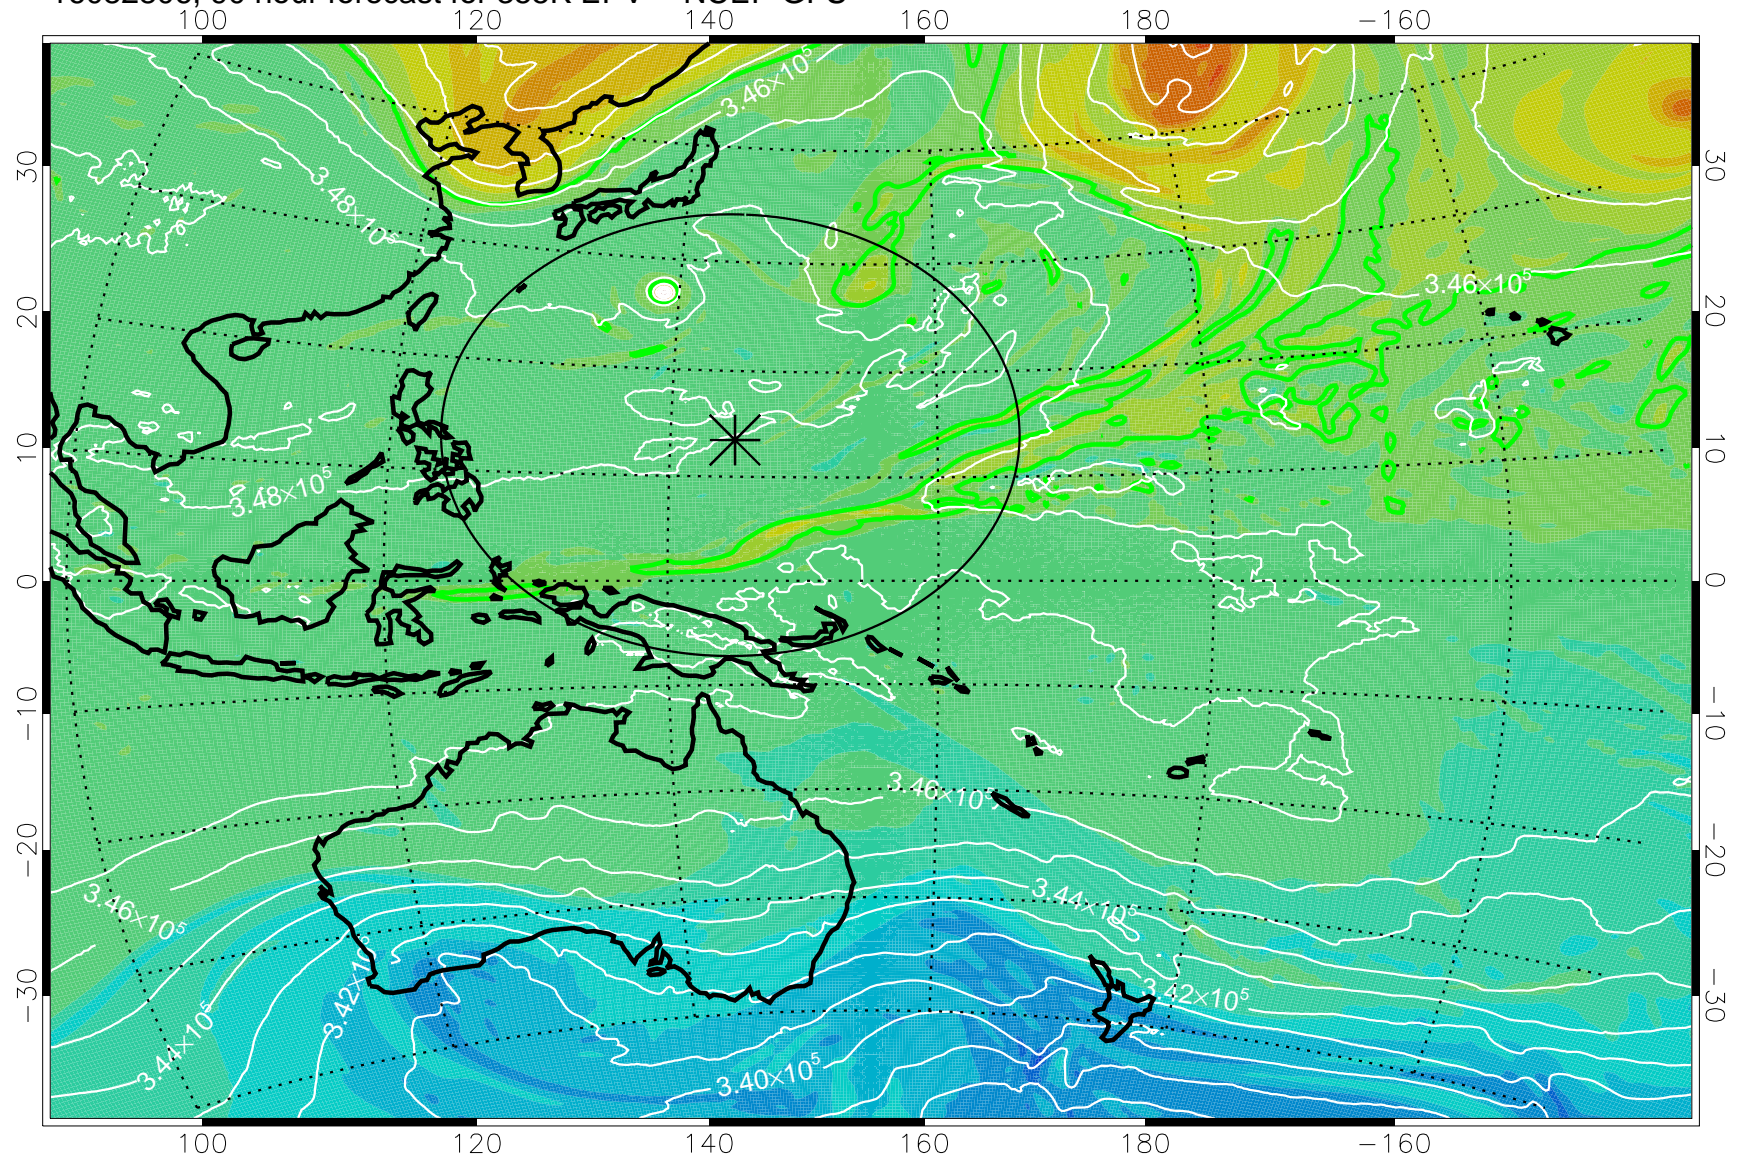

16082706, 66 hour forecast for 355K EPV -- NCEP GFS

355K Montgomery Streamfunction, white  
EPV Tropopause (2 PVU) Position  
Range ring of 2304 km

16082712, 72 hour forecast for 355K EPV -- NCEP GFS

355K Montgomery Streamfunction, white  
EPV Tropopause (2 PVU) Position  
Range ring of 2304 km

16082718, 78 hour forecast for 355K EPV -- NCEP GFS

355K Montgomery Streamfunction, white  
EPV Tropopause (2 PVU) Position  
Range ring of 2304 km

16082800, 84 hour forecast for 355K EPV -- NCEP GFS

355K Montgomery Streamfunction, white  
EPV Tropopause (2 PVU) Position  
Range ring of 2304 km

16082806, 90 hour forecast for 355K EPV -- NCEP GFS

355K Montgomery Streamfunction, white  
EPV Tropopause (2 PVU) Position  
Range ring of 2304 km

16082812, 96 hour forecast for 355K EPV -- NCEP GFS

355K Montgomery Streamfunction, white  
EPV Tropopause (2 PVU) Position  
Range ring of 2304 km

16082818, 102 hour forecast for 355K EPV -- NCEP GFS

355K Montgomery Streamfunction, white  
EPV Tropopause (2 PVU) Position  
Range ring of 2304 km

16082900, 108 hour forecast for 355K EPV -- NCEP GFS

355K Montgomery Streamfunction, white  
EPV Tropopause (2 PVU) Position  
Range ring of 2304 km