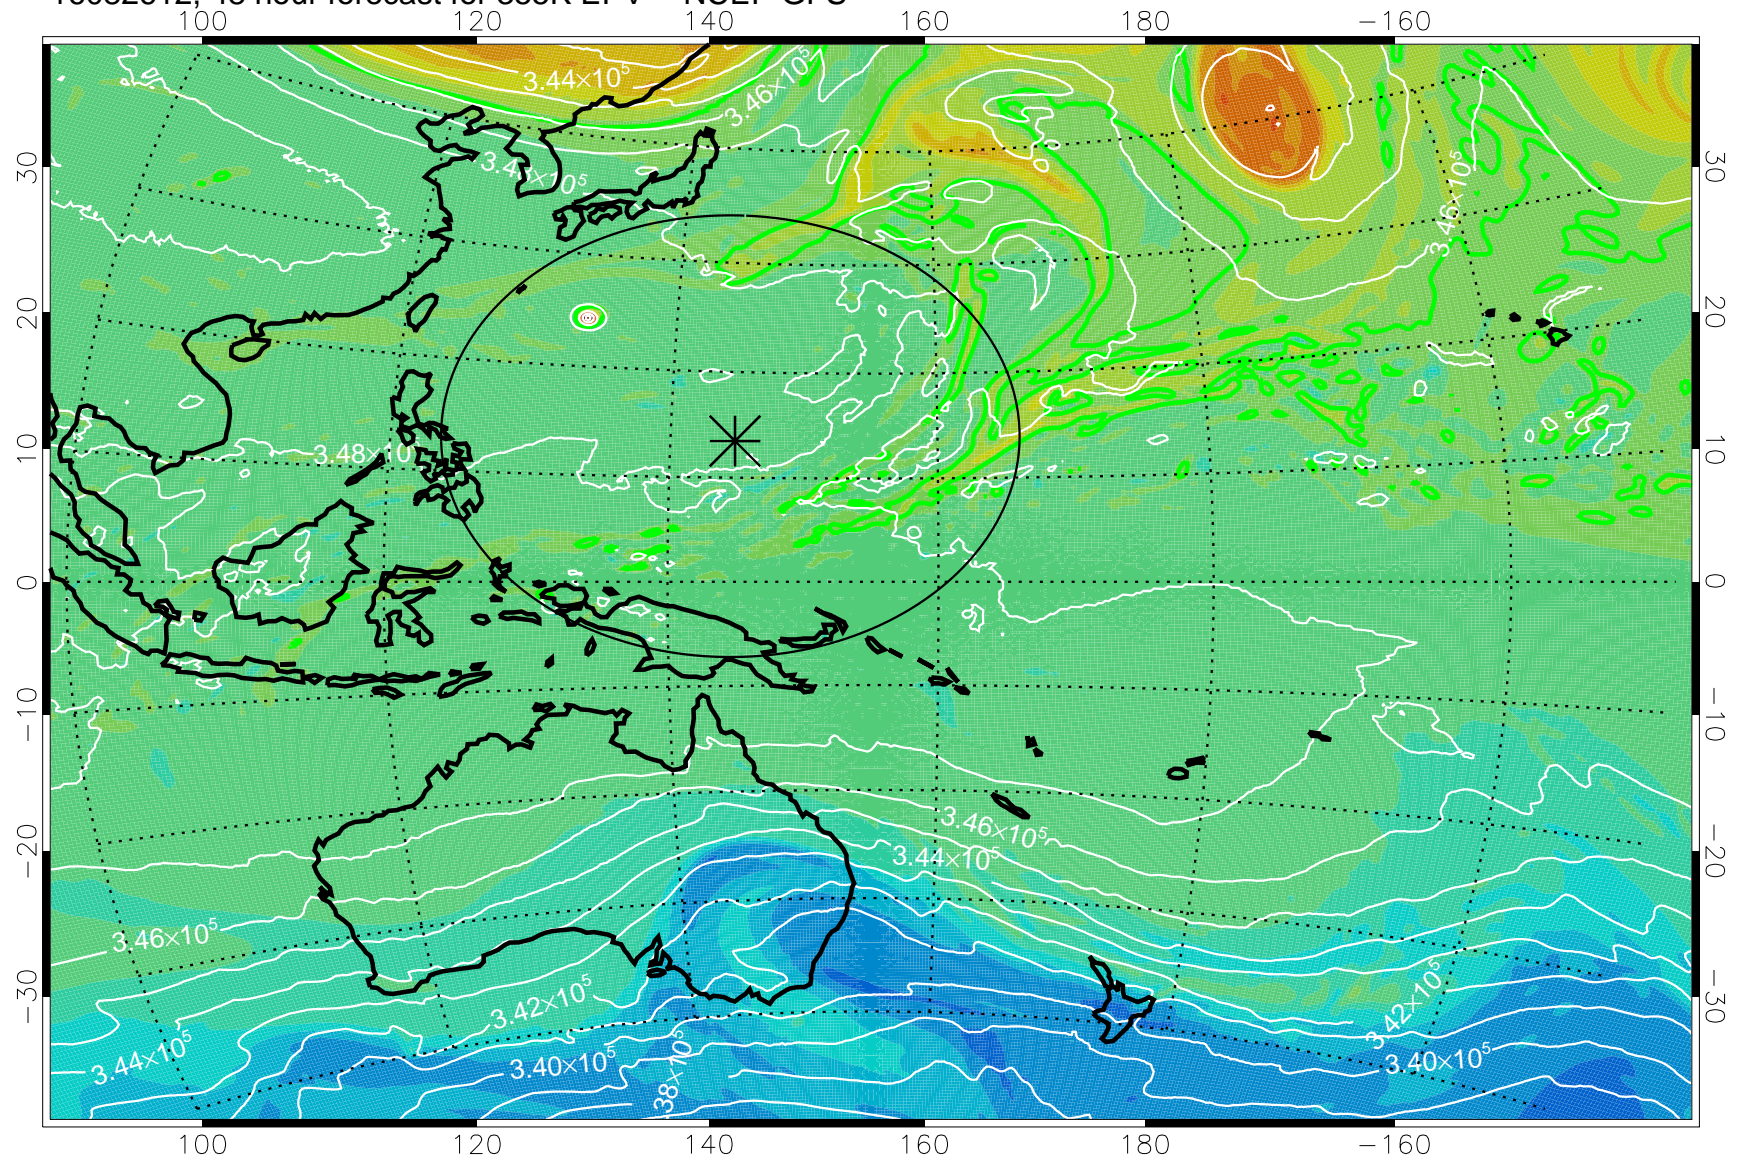

16082518, 30 hour forecast for 355K EPV -- NCEP GFS

355K Montgomery Streamfunction, white  
EPV Tropopause (2 PVU) Position  
Range ring of 2304 km

16082600, 36 hour forecast for 355K EPV -- NCEP GFS

355K Montgomery Streamfunction, white  
EPV Tropopause (2 PVU) Position  
Range ring of 2304 km

16082606, 42 hour forecast for 355K EPV -- NCEP GFS

355K Montgomery Streamfunction, white  
EPV Tropopause (2 PVU) Position  
Range ring of 2304 km

16082612, 48 hour forecast for 355K EPV -- NCEP GFS

355K Montgomery Streamfunction, white  
EPV Tropopause (2 PVU) Position  
Range ring of 2304 km

16082618, 54 hour forecast for 355K EPV -- NCEP GFS

355K Montgomery Streamfunction, white  
EPV Tropopause (2 PVU) Position  
Range ring of 2304 km

16082700, 60 hour forecast for 355K EPV -- NCEP GFS

355K Montgomery Streamfunction, white  
EPV Tropopause (2 PVU) Position  
Range ring of 2304 km

16082706, 66 hour forecast for 355K EPV -- NCEP GFS

355K Montgomery Streamfunction, white  
EPV Tropopause (2 PVU) Position  
Range ring of 2304 km

16082712, 72 hour forecast for 355K EPV -- NCEP GFS

355K Montgomery Streamfunction, white  
EPV Tropopause (2 PVU) Position  
Range ring of 2304 km