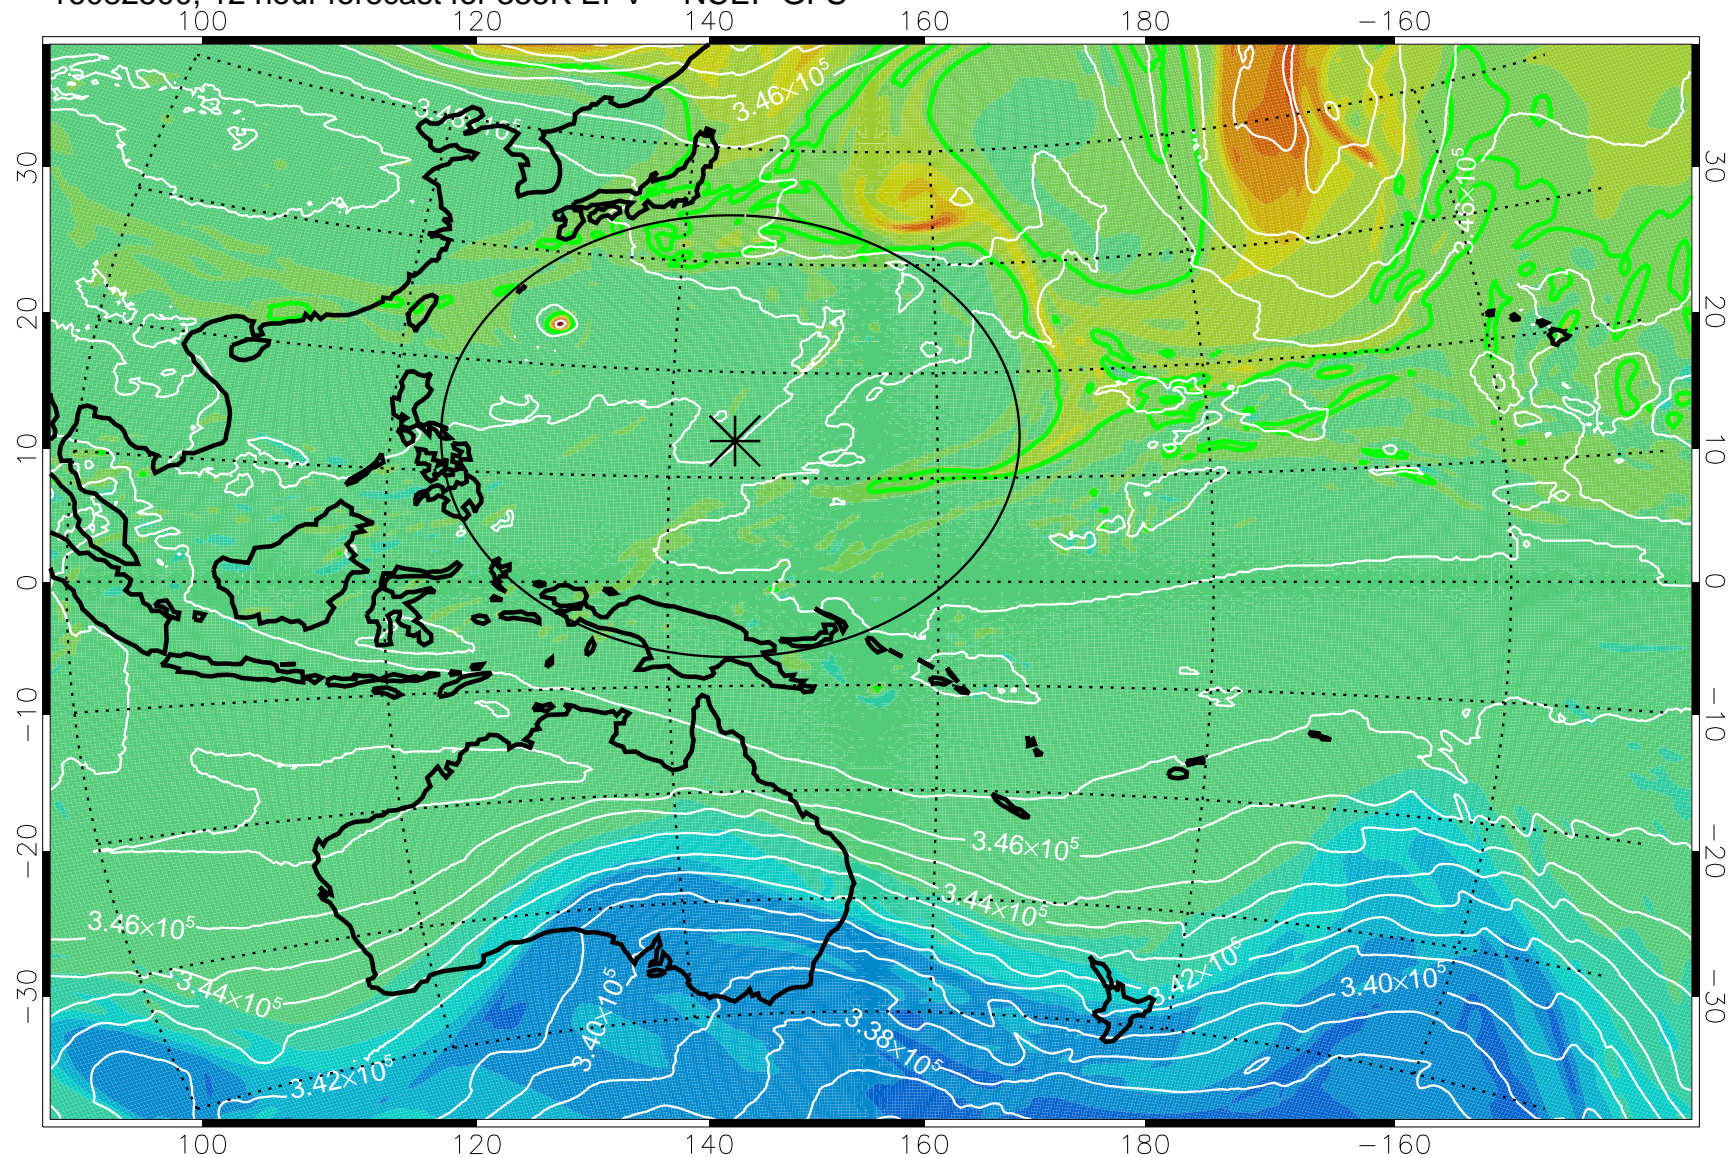

16082418, 6 hour forecast for 355K EPV -- NCEP GFS

355K Montgomery Streamfunction, white  
EPV Tropopause (2 PVU) Position  
Range ring of 2304 km

16082500, 12 hour forecast for 355K EPV -- NCEP GFS

355K Montgomery Streamfunction, white  
EPV Tropopause (2 PVU) Position  
Range ring of 2304 km

16082506, 18 hour forecast for 355K EPV -- NCEP GFS

355K Montgomery Streamfunction, white  
EPV Tropopause (2 PVU) Position  
Range ring of 2304 km

16082512, 24 hour forecast for 355K EPV -- NCEP GFS

355K Montgomery Streamfunction, white  
EPV Tropopause (2 PVU) Position  
Range ring of 2304 km

16082518, 30 hour forecast for 355K EPV -- NCEP GFS

355K Montgomery Streamfunction, white  
EPV Tropopause (2 PVU) Position  
Range ring of 2304 km

16082600, 36 hour forecast for 355K EPV -- NCEP GFS

355K Montgomery Streamfunction, white  
EPV Tropopause (2 PVU) Position  
Range ring of 2304 km

16082606, 42 hour forecast for 355K EPV -- NCEP GFS

355K Montgomery Streamfunction, white  
EPV Tropopause (2 PVU) Position  
Range ring of 2304 km

16082612, 48 hour forecast for 355K EPV -- NCEP GFS

355K Montgomery Streamfunction, white  
EPV Tropopause (2 PVU) Position  
Range ring of 2304 km