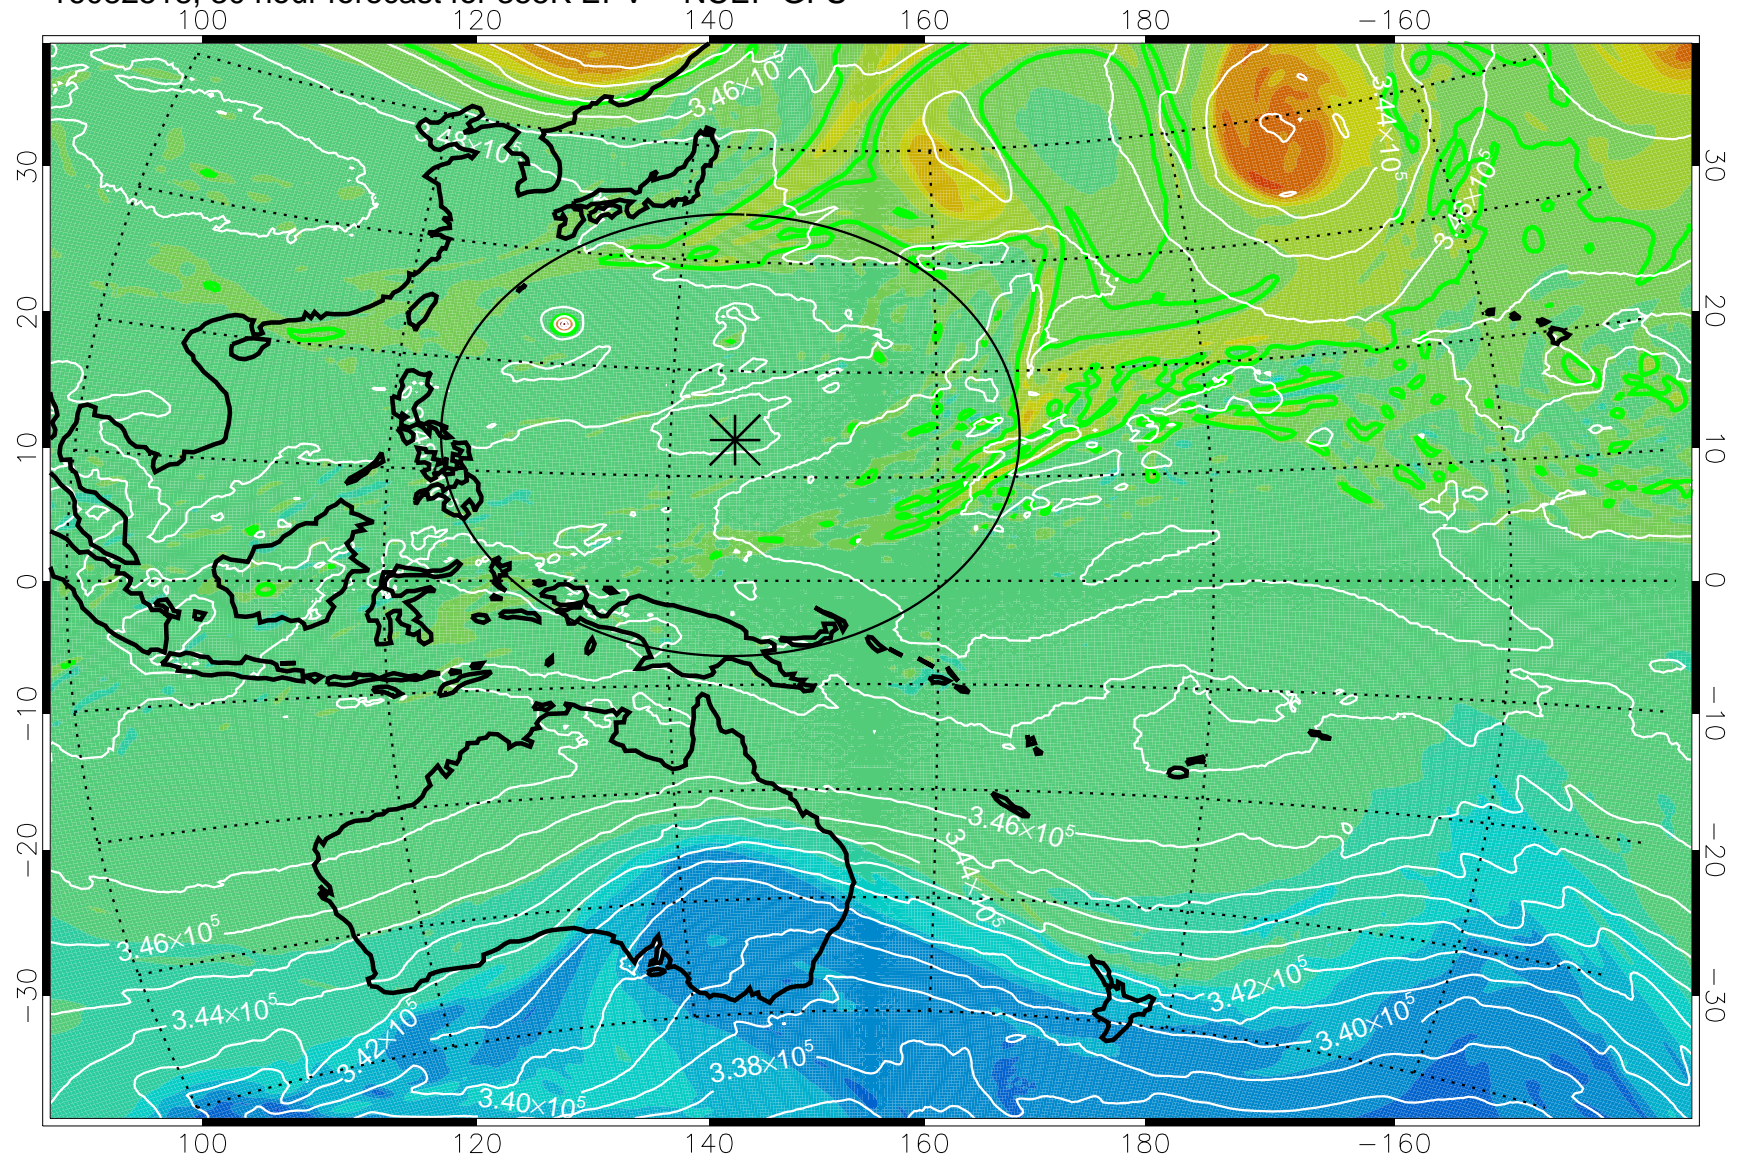

16082506, 18 hour forecast for 355K EPV -- NCEP GFS

355K Montgomery Streamfunction, white  
EPV Tropopause (2 PVU) Position  
Range ring of 2304 km

16082512, 24 hour forecast for 355K EPV -- NCEP GFS

355K Montgomery Streamfunction, white  
EPV Tropopause (2 PVU) Position  
Range ring of 2304 km

16082518, 30 hour forecast for 355K EPV -- NCEP GFS

355K Montgomery Streamfunction, white  
EPV Tropopause (2 PVU) Position  
Range ring of 2304 km

16082600, 36 hour forecast for 355K EPV -- NCEP GFS

355K Montgomery Streamfunction, white  
EPV Tropopause (2 PVU) Position  
Range ring of 2304 km

16082606, 42 hour forecast for 355K EPV -- NCEP GFS

355K Montgomery Streamfunction, white  
EPV Tropopause (2 PVU) Position  
Range ring of 2304 km

16082612, 48 hour forecast for 355K EPV -- NCEP GFS

355K Montgomery Streamfunction, white  
EPV Tropopause (2 PVU) Position  
Range ring of 2304 km

16082618, 54 hour forecast for 355K EPV -- NCEP GFS

355K Montgomery Streamfunction, white  
EPV Tropopause (2 PVU) Position  
Range ring of 2304 km

16082700, 60 hour forecast for 355K EPV -- NCEP GFS

355K Montgomery Streamfunction, white  
EPV Tropopause (2 PVU) Position  
Range ring of 2304 km