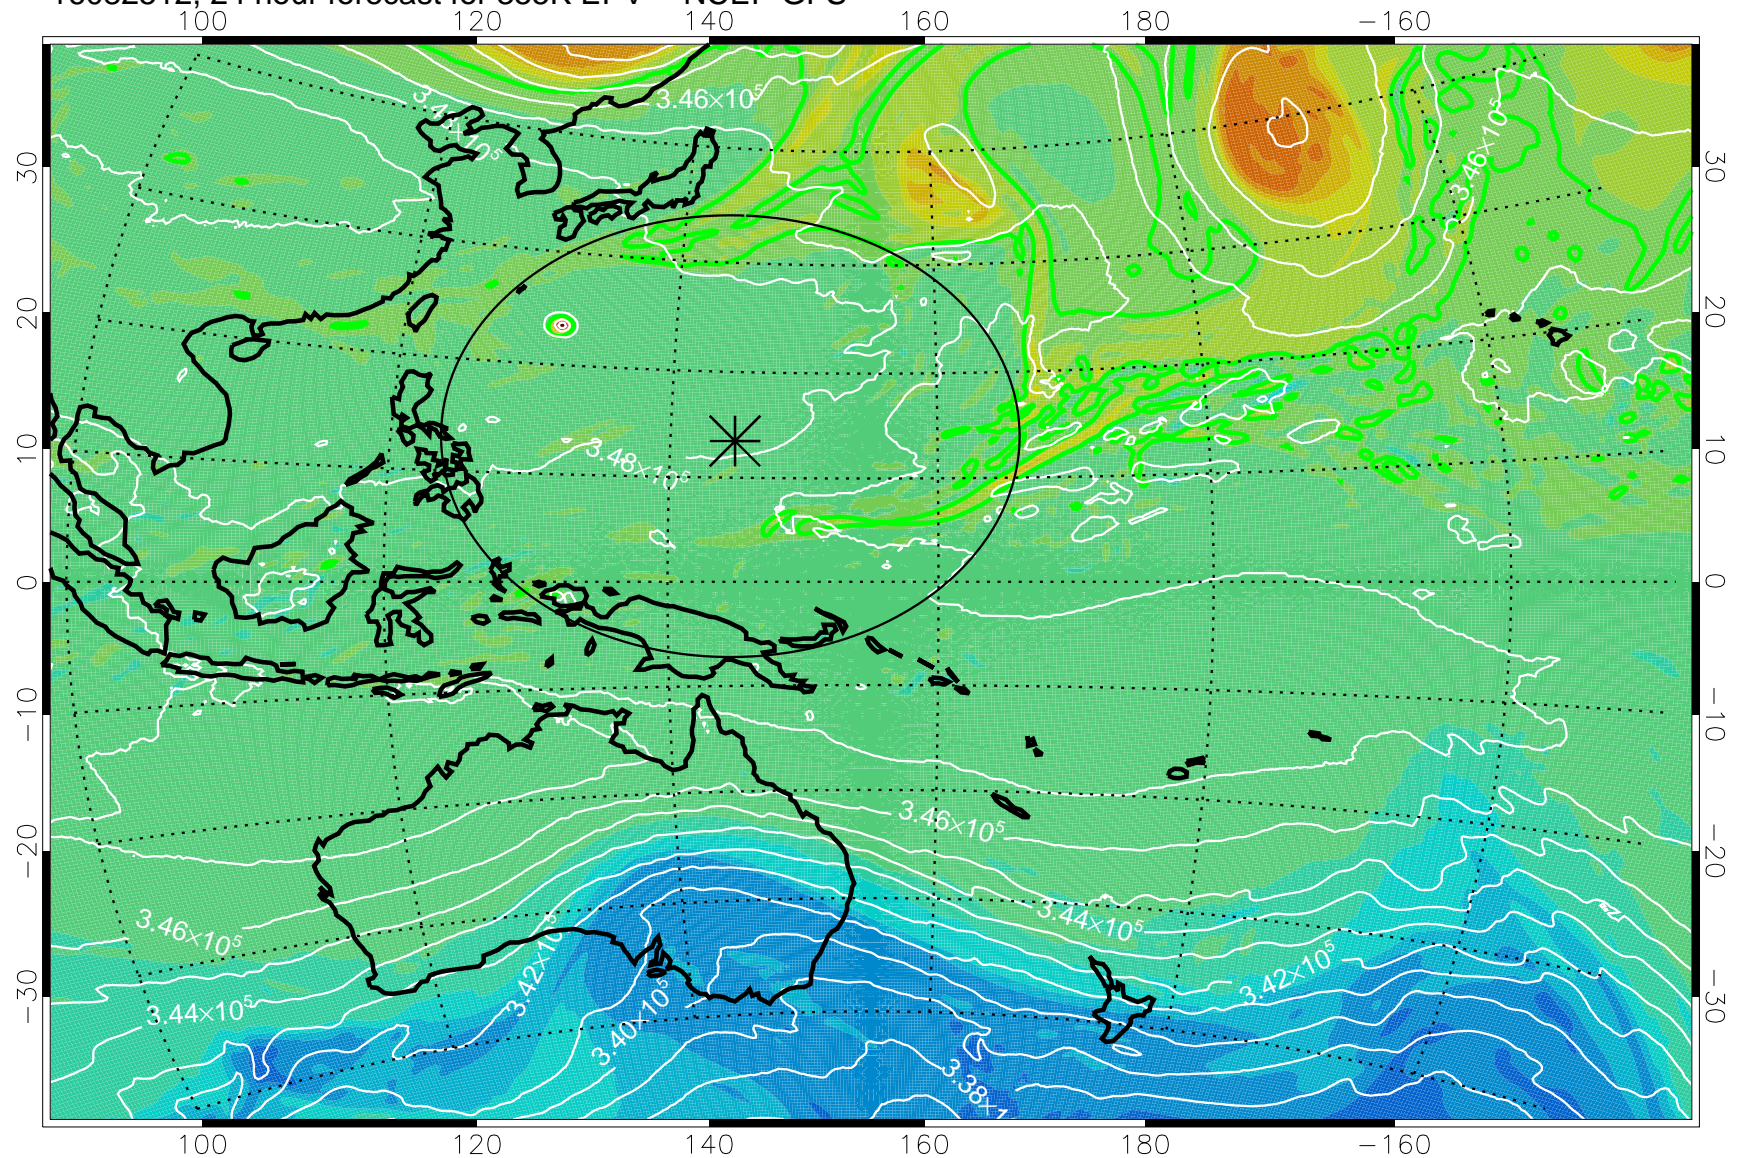

16082418, 6 hour forecast for 355K EPV -- NCEP GFS

355K Montgomery Streamfunction, white  
EPV Tropopause (2 PVU) Position  
Range ring of 2304 km

16082500, 12 hour forecast for 355K EPV -- NCEP GFS

355K Montgomery Streamfunction, white  
EPV Tropopause (2 PVU) Position  
Range ring of 2304 km

16082506, 18 hour forecast for 355K EPV -- NCEP GFS

355K Montgomery Streamfunction, white  
EPV Tropopause (2 PVU) Position  
Range ring of 2304 km

16082512, 24 hour forecast for 355K EPV -- NCEP GFS

355K Montgomery Streamfunction, white  
EPV Tropopause (2 PVU) Position  
Range ring of 2304 km

16082518, 30 hour forecast for 355K EPV -- NCEP GFS

355K Montgomery Streamfunction, white  
EPV Tropopause (2 PVU) Position  
Range ring of 2304 km

16082600, 36 hour forecast for 355K EPV -- NCEP GFS

355K Montgomery Streamfunction, white  
EPV Tropopause (2 PVU) Position  
Range ring of 2304 km

16082606, 42 hour forecast for 355K EPV -- NCEP GFS

355K Montgomery Streamfunction, white  
EPV Tropopause (2 PVU) Position  
Range ring of 2304 km

16082612, 48 hour forecast for 355K EPV -- NCEP GFS

355K Montgomery Streamfunction, white  
EPV Tropopause (2 PVU) Position  
Range ring of 2304 km