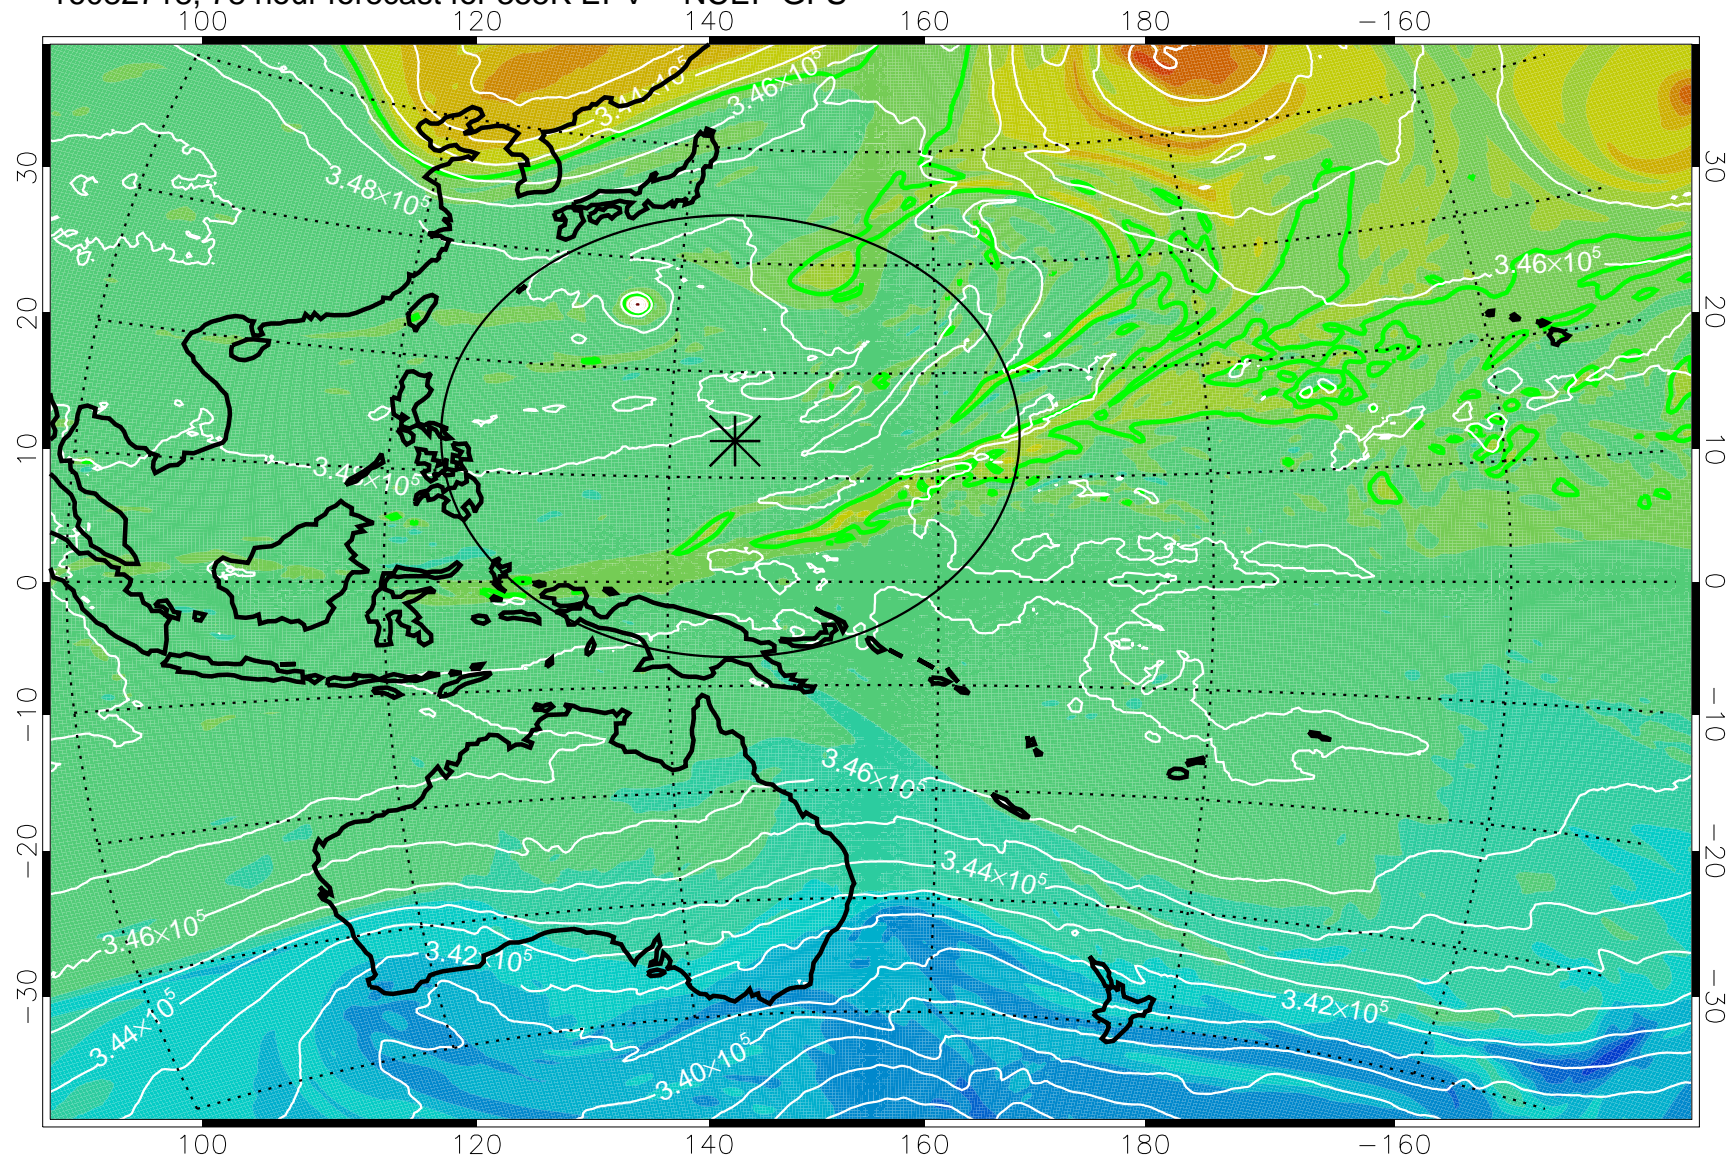

16082618, 54 hour forecast for 355K EPV -- NCEP GFS

355K Montgomery Streamfunction, white  
EPV Tropopause (2 PVU) Position  
Range ring of 2304 km

16082700, 60 hour forecast for 355K EPV -- NCEP GFS

355K Montgomery Streamfunction, white  
EPV Tropopause (2 PVU) Position  
Range ring of 2304 km

16082706, 66 hour forecast for 355K EPV -- NCEP GFS

355K Montgomery Streamfunction, white  
EPV Tropopause (2 PVU) Position  
Range ring of 2304 km

16082712, 72 hour forecast for 355K EPV -- NCEP GFS

355K Montgomery Streamfunction, white  
EPV Tropopause (2 PVU) Position  
Range ring of 2304 km

16082718, 78 hour forecast for 355K EPV -- NCEP GFS

355K Montgomery Streamfunction, white  
EPV Tropopause (2 PVU) Position  
Range ring of 2304 km

16082800, 84 hour forecast for 355K EPV -- NCEP GFS

355K Montgomery Streamfunction, white  
EPV Tropopause (2 PVU) Position  
Range ring of 2304 km

16082806, 90 hour forecast for 355K EPV -- NCEP GFS

355K Montgomery Streamfunction, white  
EPV Tropopause (2 PVU) Position  
Range ring of 2304 km

16082812, 96 hour forecast for 355K EPV -- NCEP GFS

355K Montgomery Streamfunction, white  
EPV Tropopause (2 PVU) Position  
Range ring of 2304 km