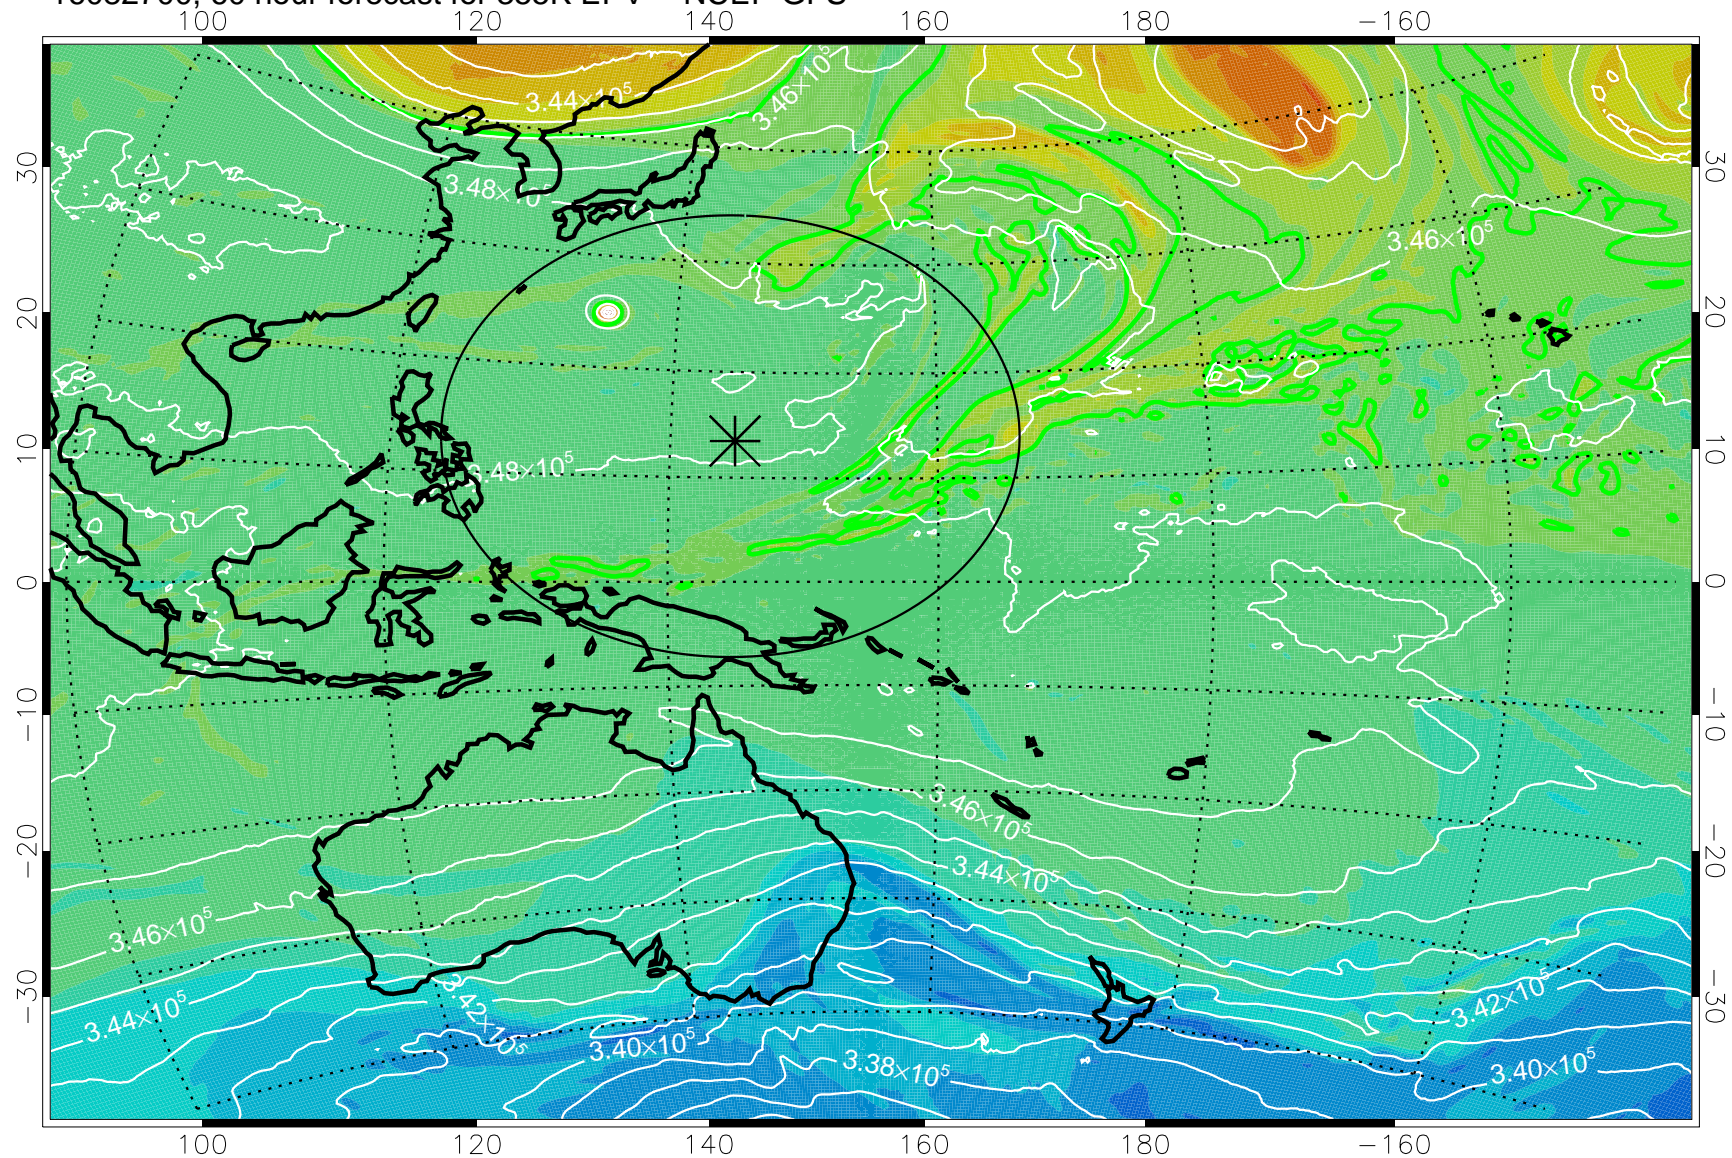

16082518, 30 hour forecast for 355K EPV -- NCEP GFS

355K Montgomery Streamfunction, white  
EPV Tropopause (2 PVU) Position  
Range ring of 2304 km

16082600, 36 hour forecast for 355K EPV -- NCEP GFS

355K Montgomery Streamfunction, white  
EPV Tropopause (2 PVU) Position  
Range ring of 2304 km

16082606, 42 hour forecast for 355K EPV -- NCEP GFS

355K Montgomery Streamfunction, white  
EPV Tropopause (2 PVU) Position  
Range ring of 2304 km

16082612, 48 hour forecast for 355K EPV -- NCEP GFS

355K Montgomery Streamfunction, white  
EPV Tropopause (2 PVU) Position  
Range ring of 2304 km

16082618, 54 hour forecast for 355K EPV -- NCEP GFS

355K Montgomery Streamfunction, white  
EPV Tropopause (2 PVU) Position  
Range ring of 2304 km

16082700, 60 hour forecast for 355K EPV -- NCEP GFS

355K Montgomery Streamfunction, white  
EPV Tropopause (2 PVU) Position  
Range ring of 2304 km

16082706, 66 hour forecast for 355K EPV -- NCEP GFS

355K Montgomery Streamfunction, white  
EPV Tropopause (2 PVU) Position  
Range ring of 2304 km

16082712, 72 hour forecast for 355K EPV -- NCEP GFS

355K Montgomery Streamfunction, white  
EPV Tropopause (2 PVU) Position  
Range ring of 2304 km