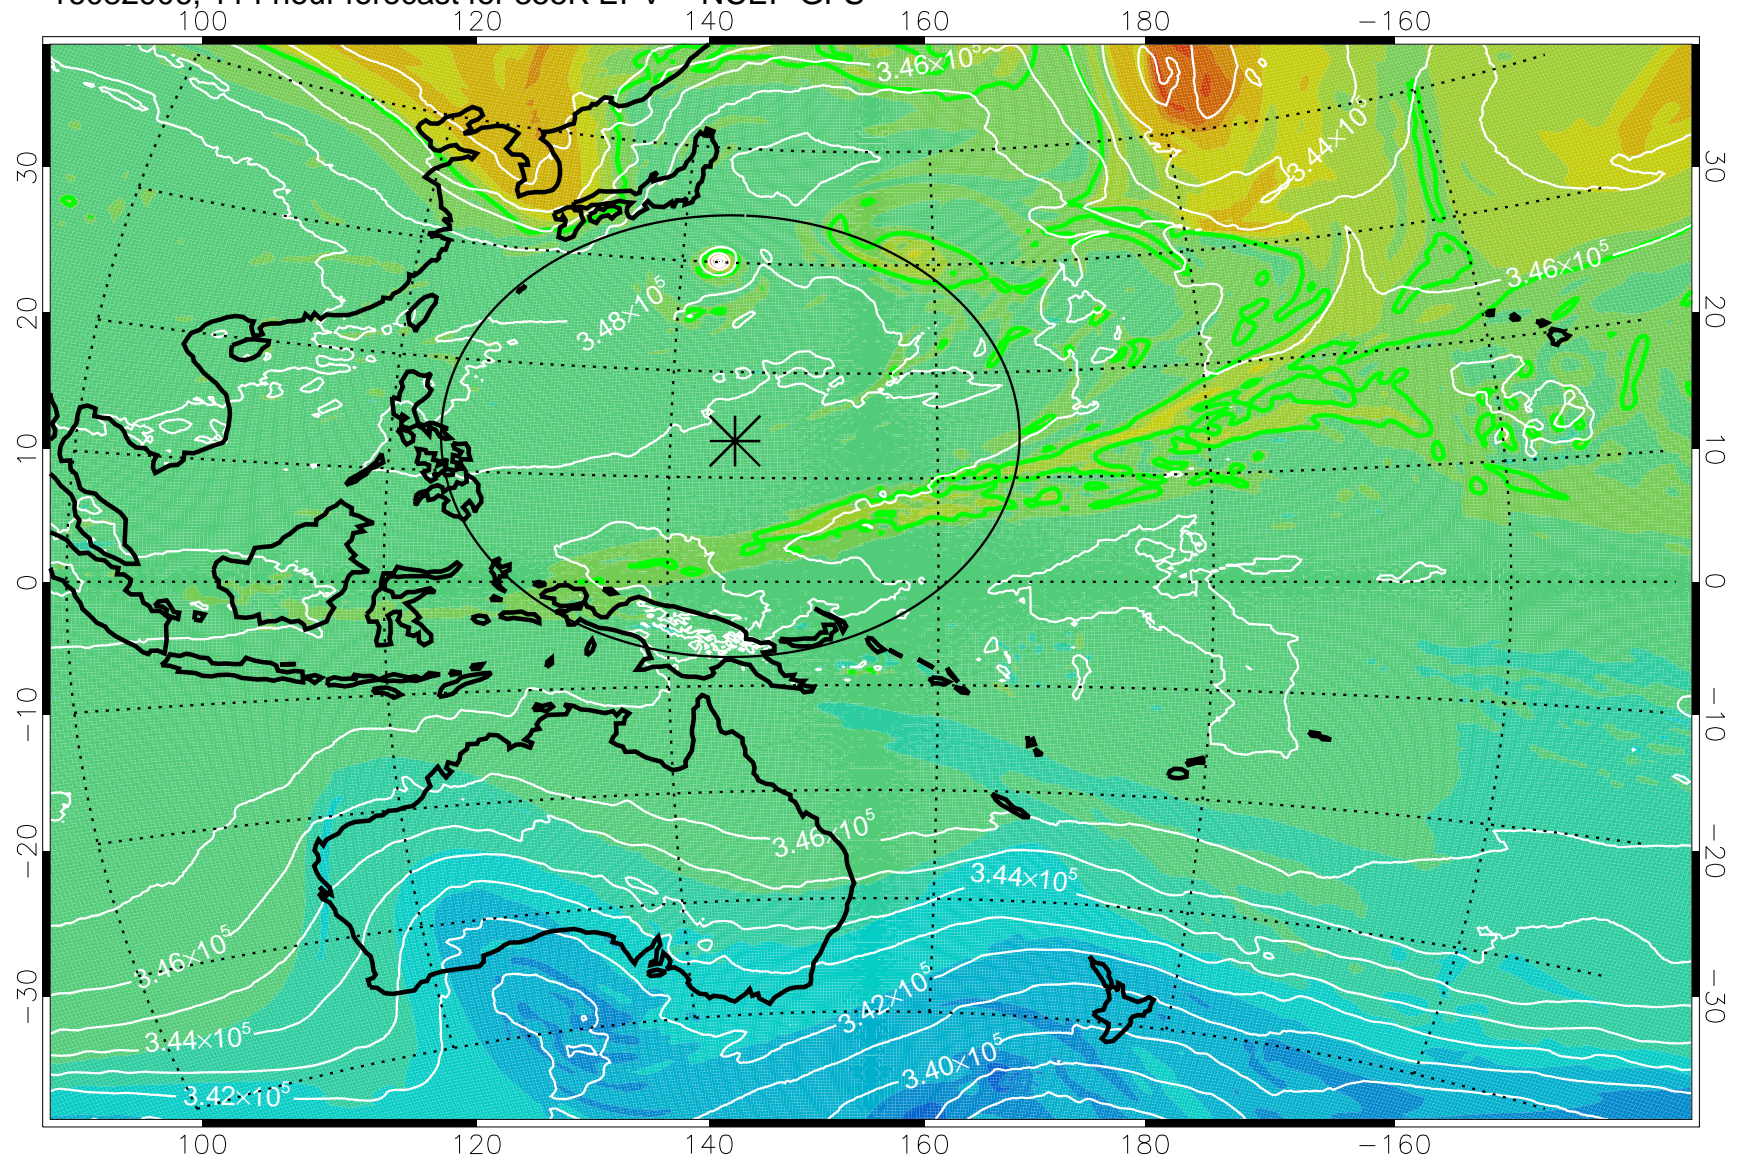

16082718, 78 hour forecast for 355K EPV -- NCEP GFS

355K Montgomery Streamfunction, white  
EPV Tropopause (2 PVU) Position  
Range ring of 2304 km

16082800, 84 hour forecast for 355K EPV -- NCEP GFS

355K Montgomery Streamfunction, white  
EPV Tropopause (2 PVU) Position  
Range ring of 2304 km

16082806, 90 hour forecast for 355K EPV -- NCEP GFS

355K Montgomery Streamfunction, white  
EPV Tropopause (2 PVU) Position  
Range ring of 2304 km

16082812, 96 hour forecast for 355K EPV -- NCEP GFS

355K Montgomery Streamfunction, white  
EPV Tropopause (2 PVU) Position  
Range ring of 2304 km

16082818, 102 hour forecast for 355K EPV -- NCEP GFS

355K Montgomery Streamfunction, white  
EPV Tropopause (2 PVU) Position  
Range ring of 2304 km

16082900, 108 hour forecast for 355K EPV -- NCEP GFS

355K Montgomery Streamfunction, white  
EPV Tropopause (2 PVU) Position  
Range ring of 2304 km

16082906, 114 hour forecast for 355K EPV -- NCEP GFS

355K Montgomery Streamfunction, white  
EPV Tropopause (2 PVU) Position  
Range ring of 2304 km

16082912, 120 hour forecast for 355K EPV -- NCEP GFS

355K Montgomery Streamfunction, white  
EPV Tropopause (2 PVU) Position  
Range ring of 2304 km