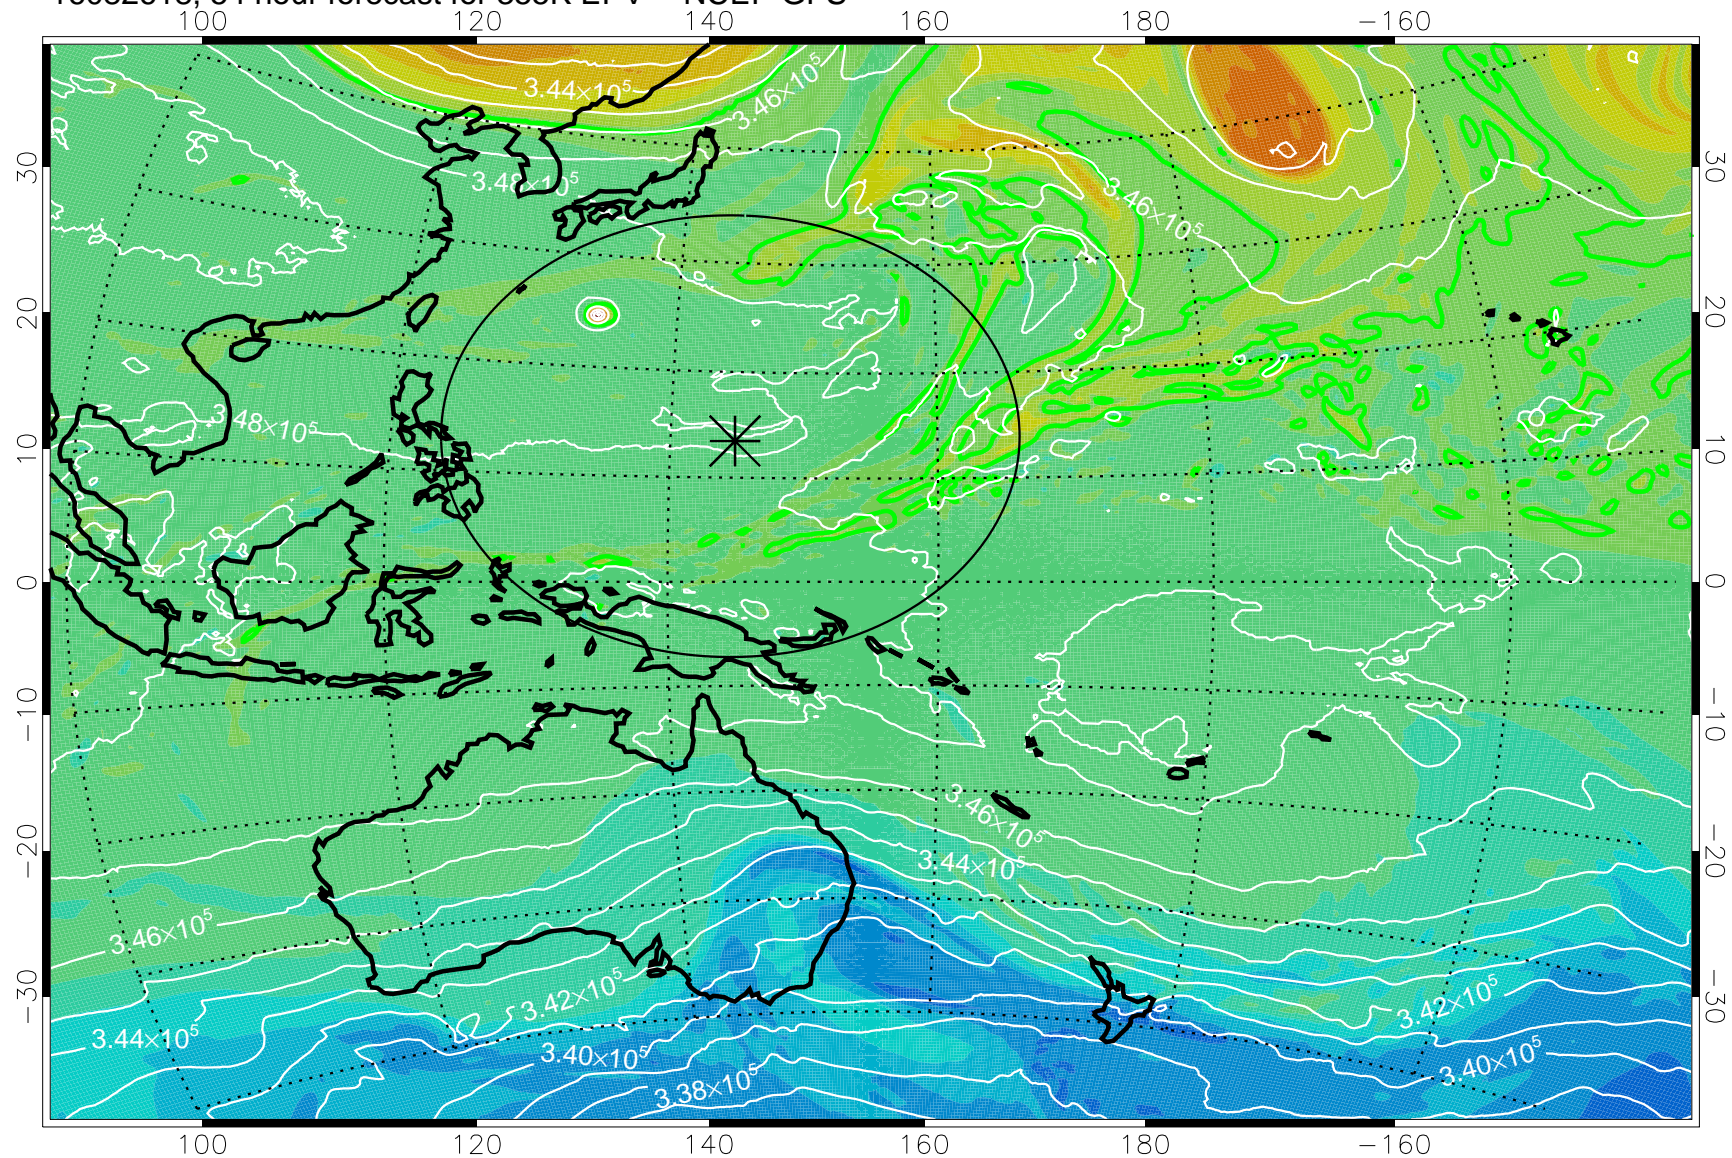

16082606, 42 hour forecast for 355K EPV -- NCEP GFS

355K Montgomery Streamfunction, white  
EPV Tropopause (2 PVU) Position  
Range ring of 2304 km

16082612, 48 hour forecast for 355K EPV -- NCEP GFS

355K Montgomery Streamfunction, white  
EPV Tropopause (2 PVU) Position  
Range ring of 2304 km

16082618, 54 hour forecast for 355K EPV -- NCEP GFS

355K Montgomery Streamfunction, white  
EPV Tropopause (2 PVU) Position  
Range ring of 2304 km

16082700, 60 hour forecast for 355K EPV -- NCEP GFS

355K Montgomery Streamfunction, white  
EPV Tropopause (2 PVU) Position  
Range ring of 2304 km

16082706, 66 hour forecast for 355K EPV -- NCEP GFS

355K Montgomery Streamfunction, white  
EPV Tropopause (2 PVU) Position  
Range ring of 2304 km

16082712, 72 hour forecast for 355K EPV -- NCEP GFS

355K Montgomery Streamfunction, white  
EPV Tropopause (2 PVU) Position  
Range ring of 2304 km

16082718, 78 hour forecast for 355K EPV -- NCEP GFS

355K Montgomery Streamfunction, white  
EPV Tropopause (2 PVU) Position  
Range ring of 2304 km

16082800, 84 hour forecast for 355K EPV -- NCEP GFS

355K Montgomery Streamfunction, white  
EPV Tropopause (2 PVU) Position  
Range ring of 2304 km