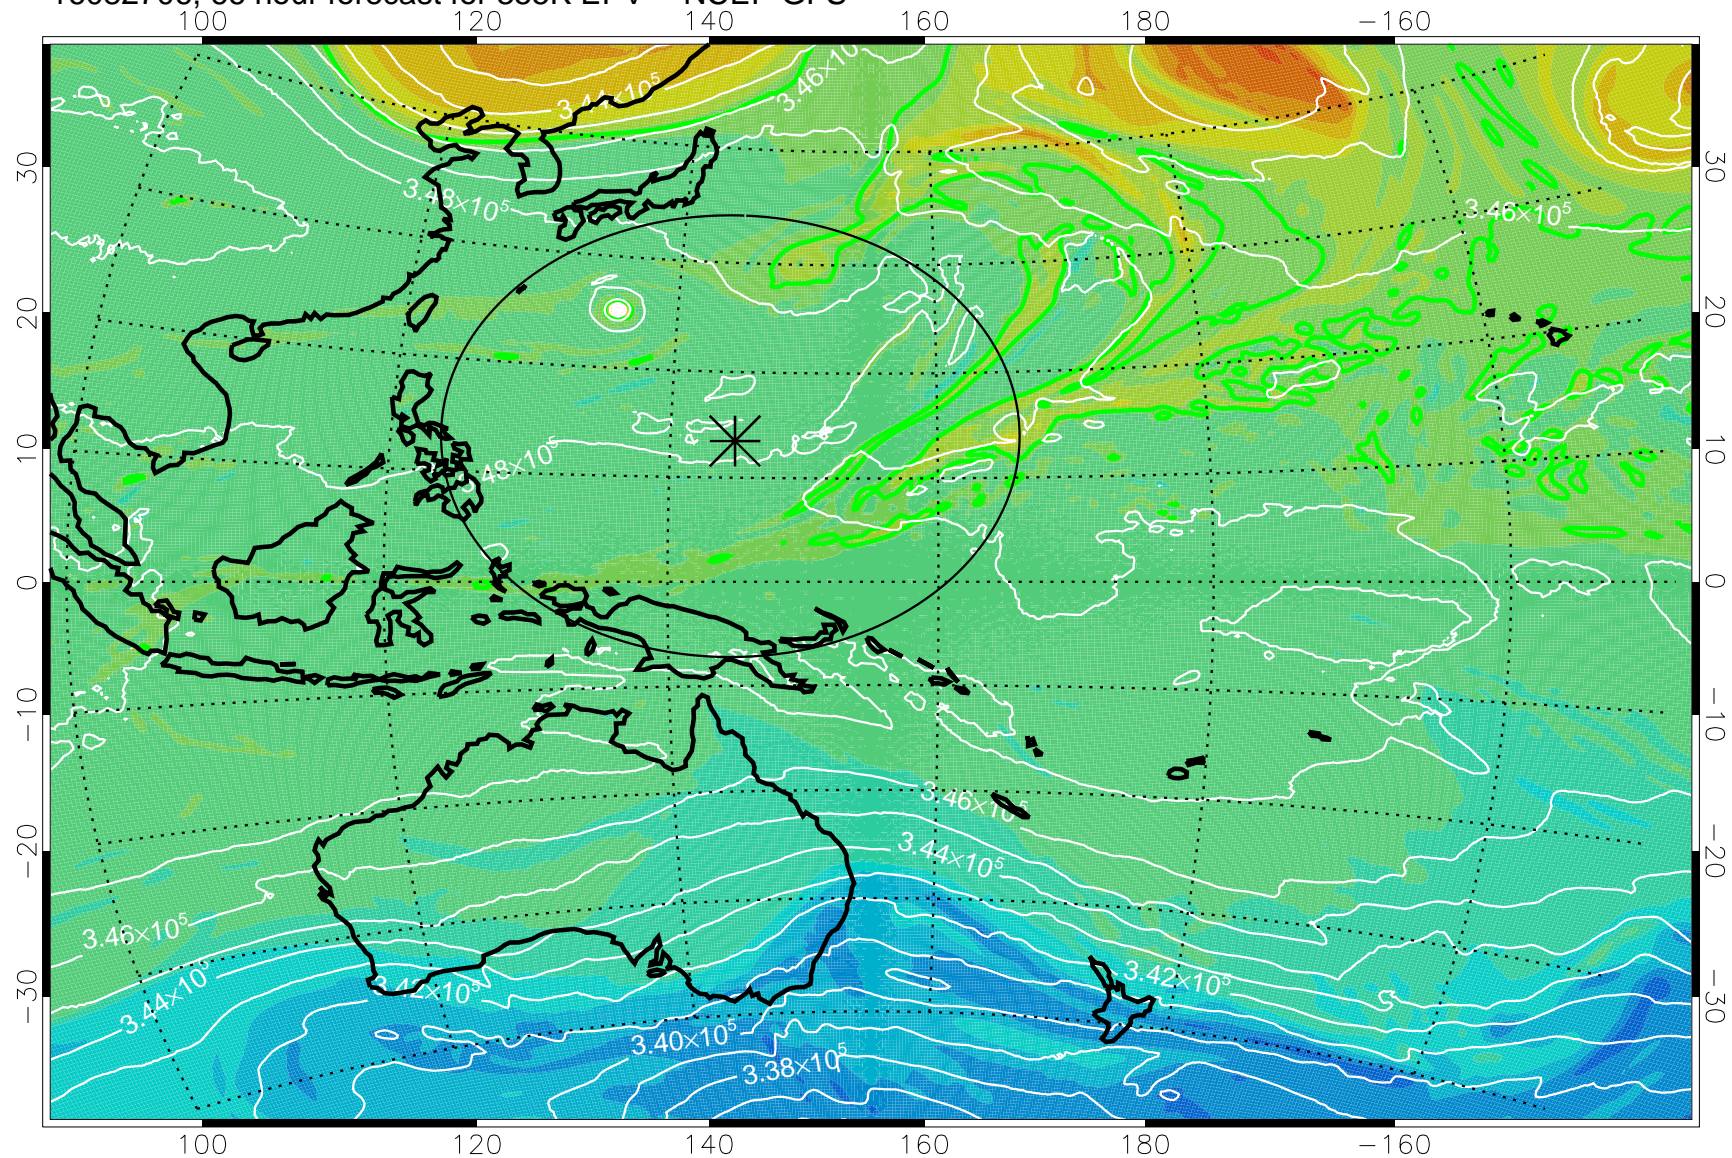

16082606, 42 hour forecast for 355K EPV -- NCEP GFS

355K Montgomery Streamfunction, white  
EPV Tropopause (2 PVU) Position  
Range ring of 2304 km

16082612, 48 hour forecast for 355K EPV -- NCEP GFS

355K Montgomery Streamfunction, white  
EPV Tropopause (2 PVU) Position  
Range ring of 2304 km

16082618, 54 hour forecast for 355K EPV -- NCEP GFS

355K Montgomery Streamfunction, white  
EPV Tropopause (2 PVU) Position  
Range ring of 2304 km

16082700, 60 hour forecast for 355K EPV -- NCEP GFS

355K Montgomery Streamfunction, white  
EPV Tropopause (2 PVU) Position  
Range ring of 2304 km

16082706, 66 hour forecast for 355K EPV -- NCEP GFS

355K Montgomery Streamfunction, white  
EPV Tropopause (2 PVU) Position  
Range ring of 2304 km

16082712, 72 hour forecast for 355K EPV -- NCEP GFS

355K Montgomery Streamfunction, white  
EPV Tropopause (2 PVU) Position  
Range ring of 2304 km

16082718, 78 hour forecast for 355K EPV -- NCEP GFS

355K Montgomery Streamfunction, white  
EPV Tropopause (2 PVU) Position  
Range ring of 2304 km

16082800, 84 hour forecast for 355K EPV -- NCEP GFS

355K Montgomery Streamfunction, white  
EPV Tropopause (2 PVU) Position  
Range ring of 2304 km