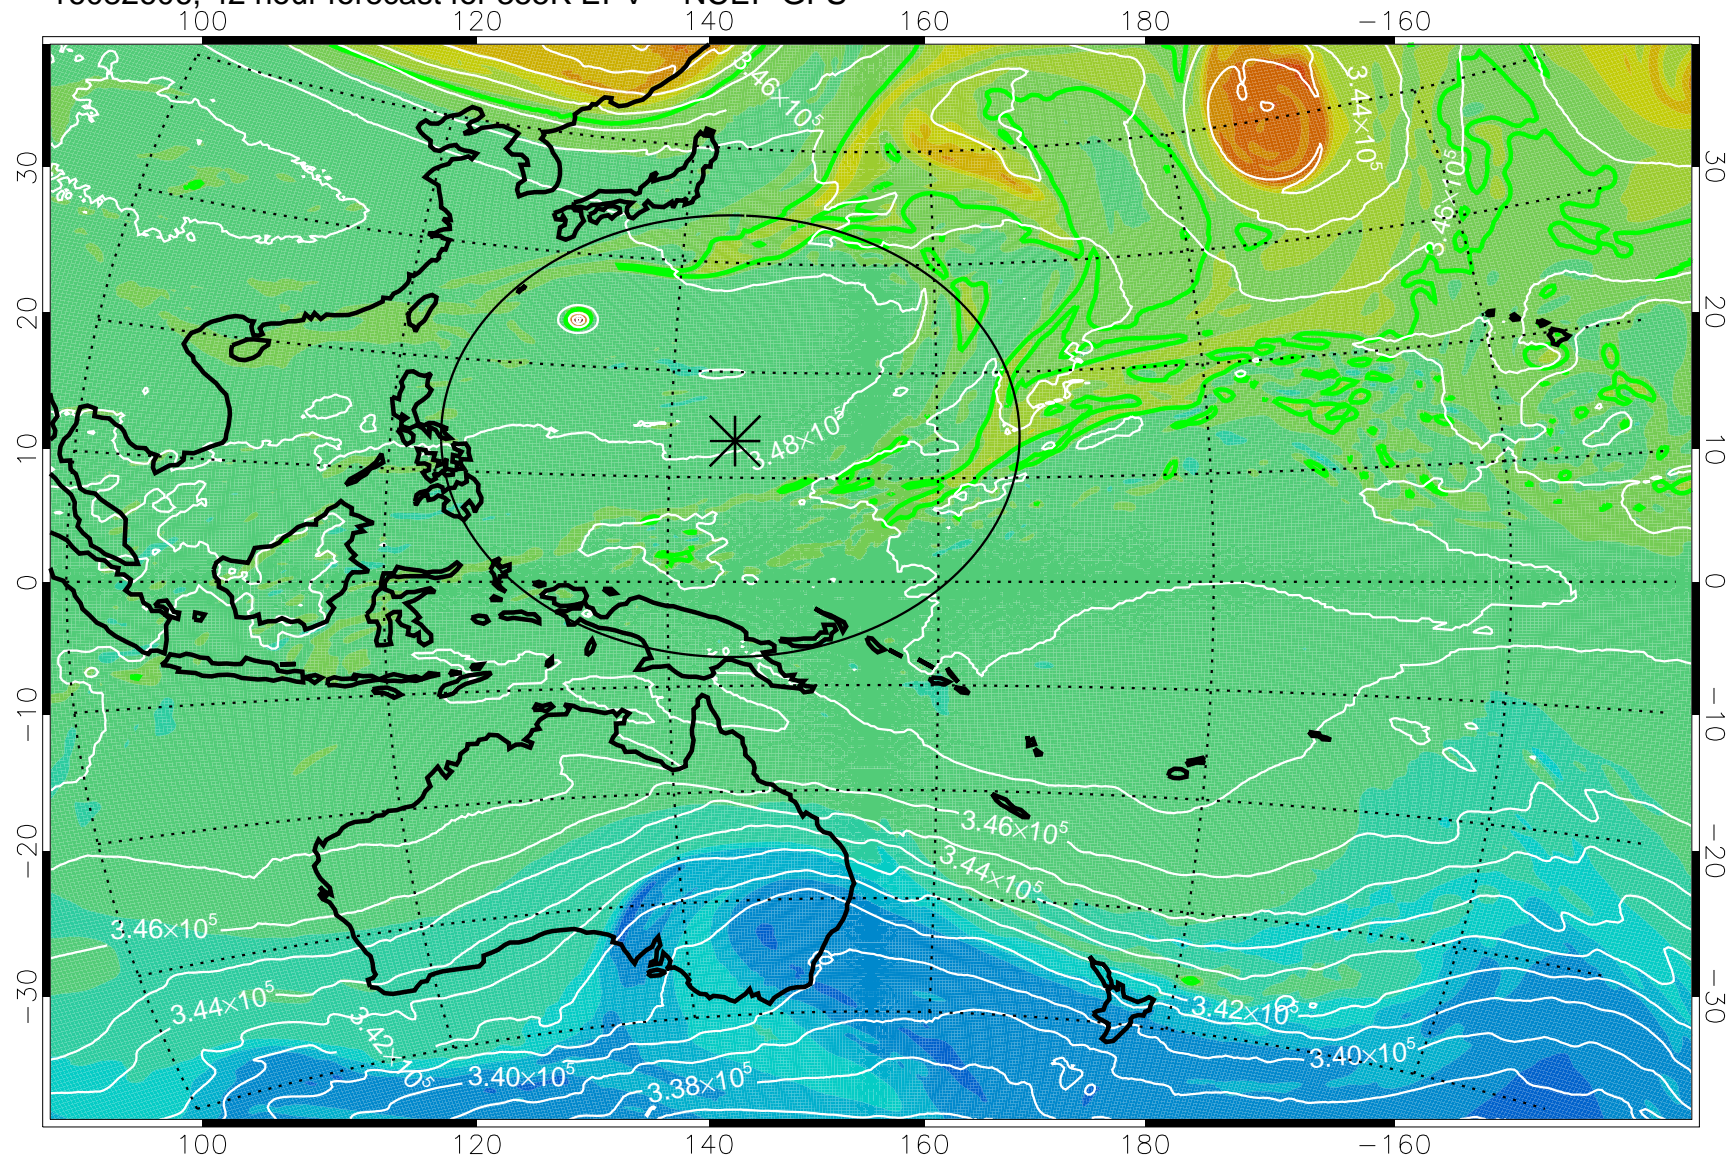

16082518, 30 hour forecast for 355K EPV -- NCEP GFS

355K Montgomery Streamfunction, white  
EPV Tropopause (2 PVU) Position  
Range ring of 2304 km

16082600, 36 hour forecast for 355K EPV -- NCEP GFS

355K Montgomery Streamfunction, white  
EPV Tropopause (2 PVU) Position  
Range ring of 2304 km

16082606, 42 hour forecast for 355K EPV -- NCEP GFS

355K Montgomery Streamfunction, white  
EPV Tropopause (2 PVU) Position  
Range ring of 2304 km

16082612, 48 hour forecast for 355K EPV -- NCEP GFS

355K Montgomery Streamfunction, white  
EPV Tropopause (2 PVU) Position  
Range ring of 2304 km

16082618, 54 hour forecast for 355K EPV -- NCEP GFS

355K Montgomery Streamfunction, white  
EPV Tropopause (2 PVU) Position  
Range ring of 2304 km

16082700, 60 hour forecast for 355K EPV -- NCEP GFS

355K Montgomery Streamfunction, white  
EPV Tropopause (2 PVU) Position  
Range ring of 2304 km

16082706, 66 hour forecast for 355K EPV -- NCEP GFS

355K Montgomery Streamfunction, white  
EPV Tropopause (2 PVU) Position  
Range ring of 2304 km

16082712, 72 hour forecast for 355K EPV -- NCEP GFS

355K Montgomery Streamfunction, white  
EPV Tropopause (2 PVU) Position  
Range ring of 2304 km