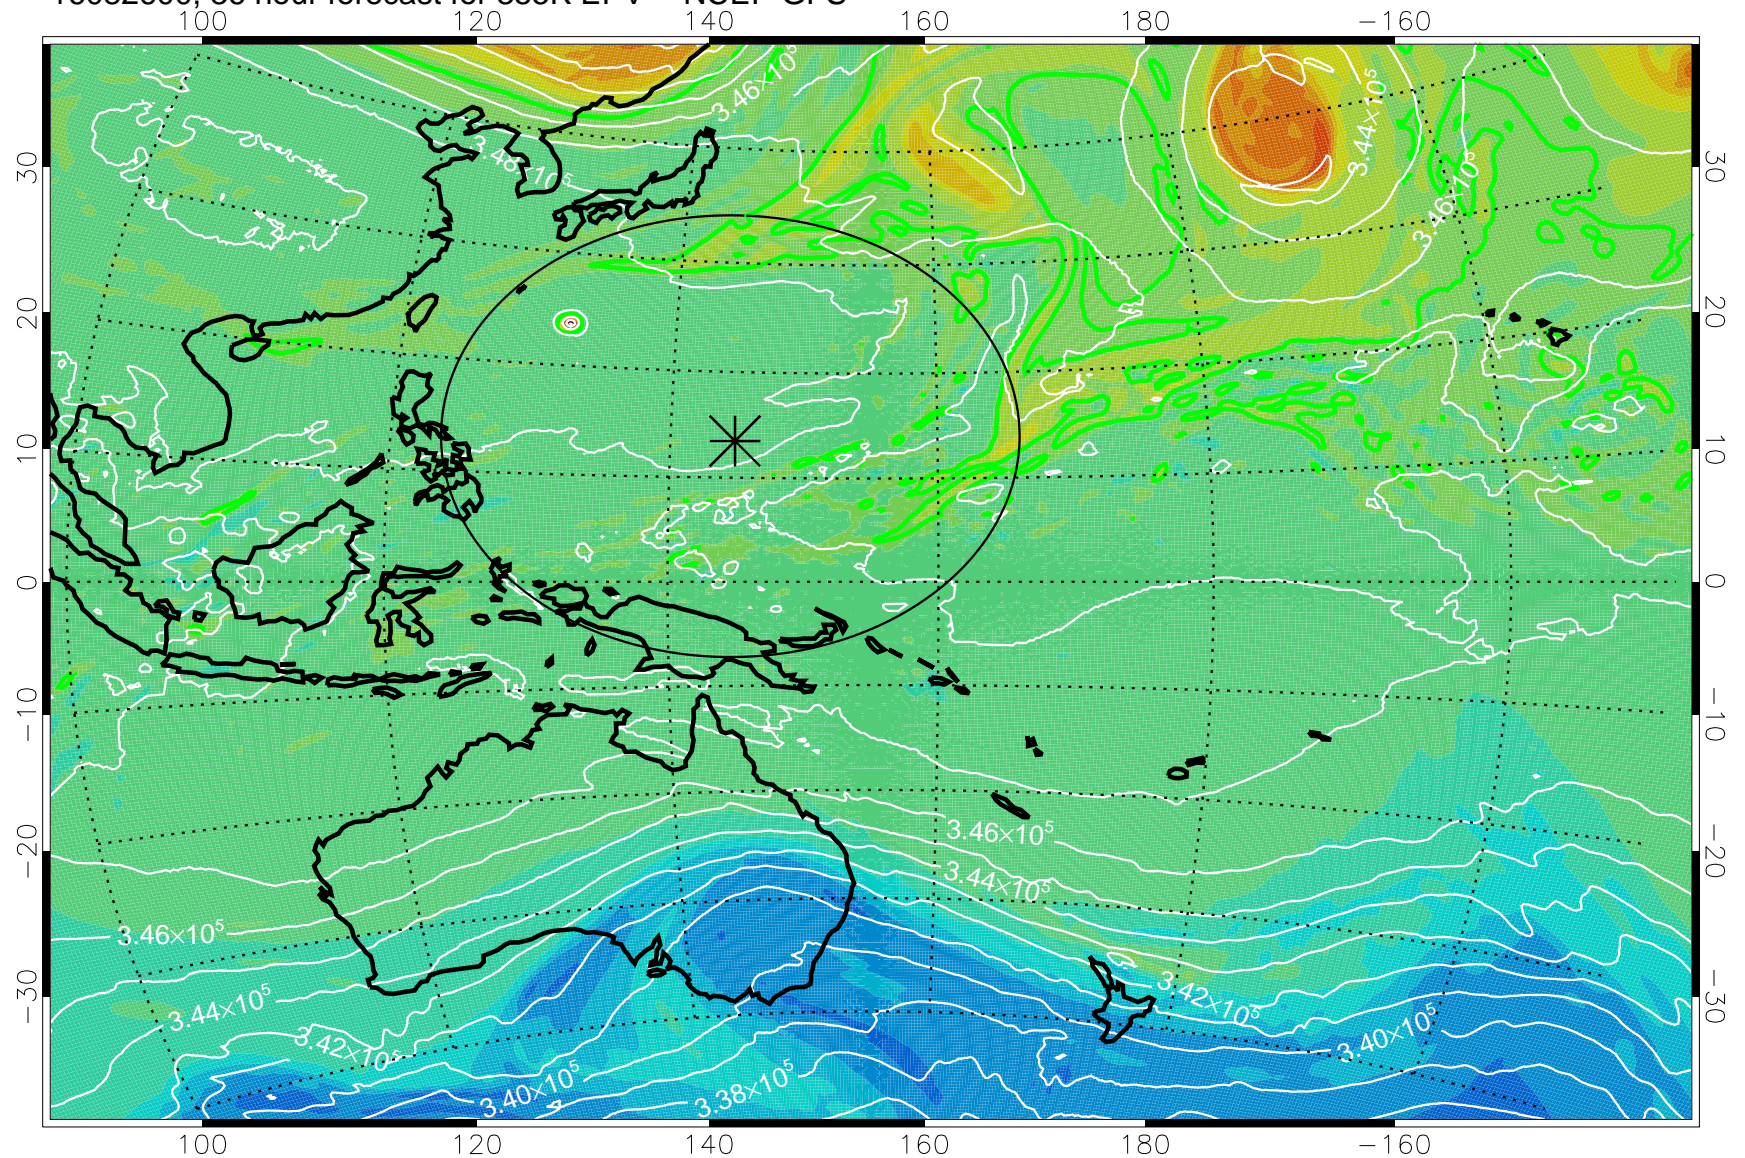

16082506, 18 hour forecast for 355K EPV -- NCEP GFS

355K Montgomery Streamfunction, white  
EPV Tropopause (2 PVU) Position  
Range ring of 2304 km

16082512, 24 hour forecast for 355K EPV -- NCEP GFS

355K Montgomery Streamfunction, white  
EPV Tropopause (2 PVU) Position  
Range ring of 2304 km

16082518, 30 hour forecast for 355K EPV -- NCEP GFS

355K Montgomery Streamfunction, white  
EPV Tropopause (2 PVU) Position  
Range ring of 2304 km

16082600, 36 hour forecast for 355K EPV -- NCEP GFS

355K Montgomery Streamfunction, white  
EPV Tropopause (2 PVU) Position  
Range ring of 2304 km

16082606, 42 hour forecast for 355K EPV -- NCEP GFS

355K Montgomery Streamfunction, white  
EPV Tropopause (2 PVU) Position  
Range ring of 2304 km

16082612, 48 hour forecast for 355K EPV -- NCEP GFS

355K Montgomery Streamfunction, white  
EPV Tropopause (2 PVU) Position  
Range ring of 2304 km

16082618, 54 hour forecast for 355K EPV -- NCEP GFS

355K Montgomery Streamfunction, white  
EPV Tropopause (2 PVU) Position  
Range ring of 2304 km

16082700, 60 hour forecast for 355K EPV -- NCEP GFS

355K Montgomery Streamfunction, white  
EPV Tropopause (2 PVU) Position  
Range ring of 2304 km