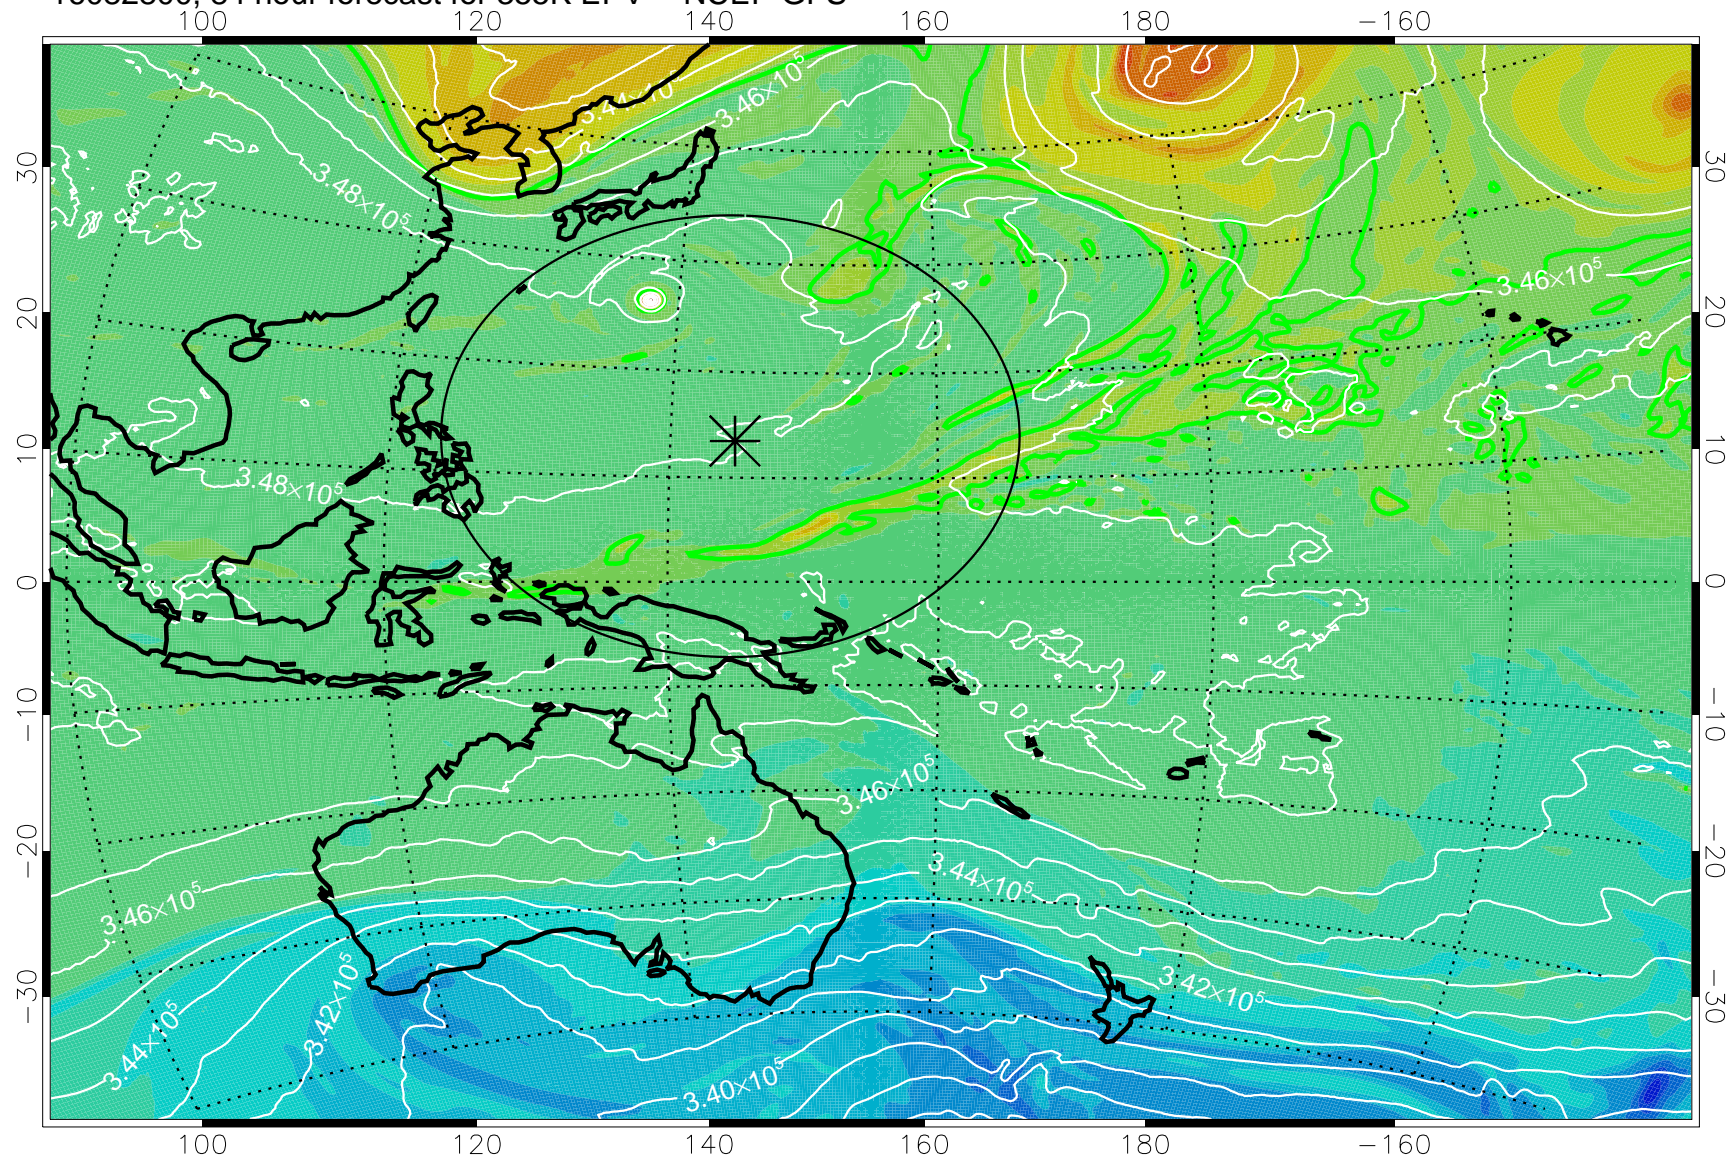

16082618, 54 hour forecast for 355K EPV -- NCEP GFS

355K Montgomery Streamfunction, white  
EPV Tropopause (2 PVU) Position  
Range ring of 2304 km

16082700, 60 hour forecast for 355K EPV -- NCEP GFS

355K Montgomery Streamfunction, white  
EPV Tropopause (2 PVU) Position  
Range ring of 2304 km

16082706, 66 hour forecast for 355K EPV -- NCEP GFS

355K Montgomery Streamfunction, white  
EPV Tropopause (2 PVU) Position  
Range ring of 2304 km

16082712, 72 hour forecast for 355K EPV -- NCEP GFS

355K Montgomery Streamfunction, white  
EPV Tropopause (2 PVU) Position  
Range ring of 2304 km

16082718, 78 hour forecast for 355K EPV -- NCEP GFS

355K Montgomery Streamfunction, white  
EPV Tropopause (2 PVU) Position  
Range ring of 2304 km

16082800, 84 hour forecast for 355K EPV -- NCEP GFS

355K Montgomery Streamfunction, white  
EPV Tropopause (2 PVU) Position  
Range ring of 2304 km

16082806, 90 hour forecast for 355K EPV -- NCEP GFS

355K Montgomery Streamfunction, white  
EPV Tropopause (2 PVU) Position  
Range ring of 2304 km

16082812, 96 hour forecast for 355K EPV -- NCEP GFS

355K Montgomery Streamfunction, white  
EPV Tropopause (2 PVU) Position  
Range ring of 2304 km