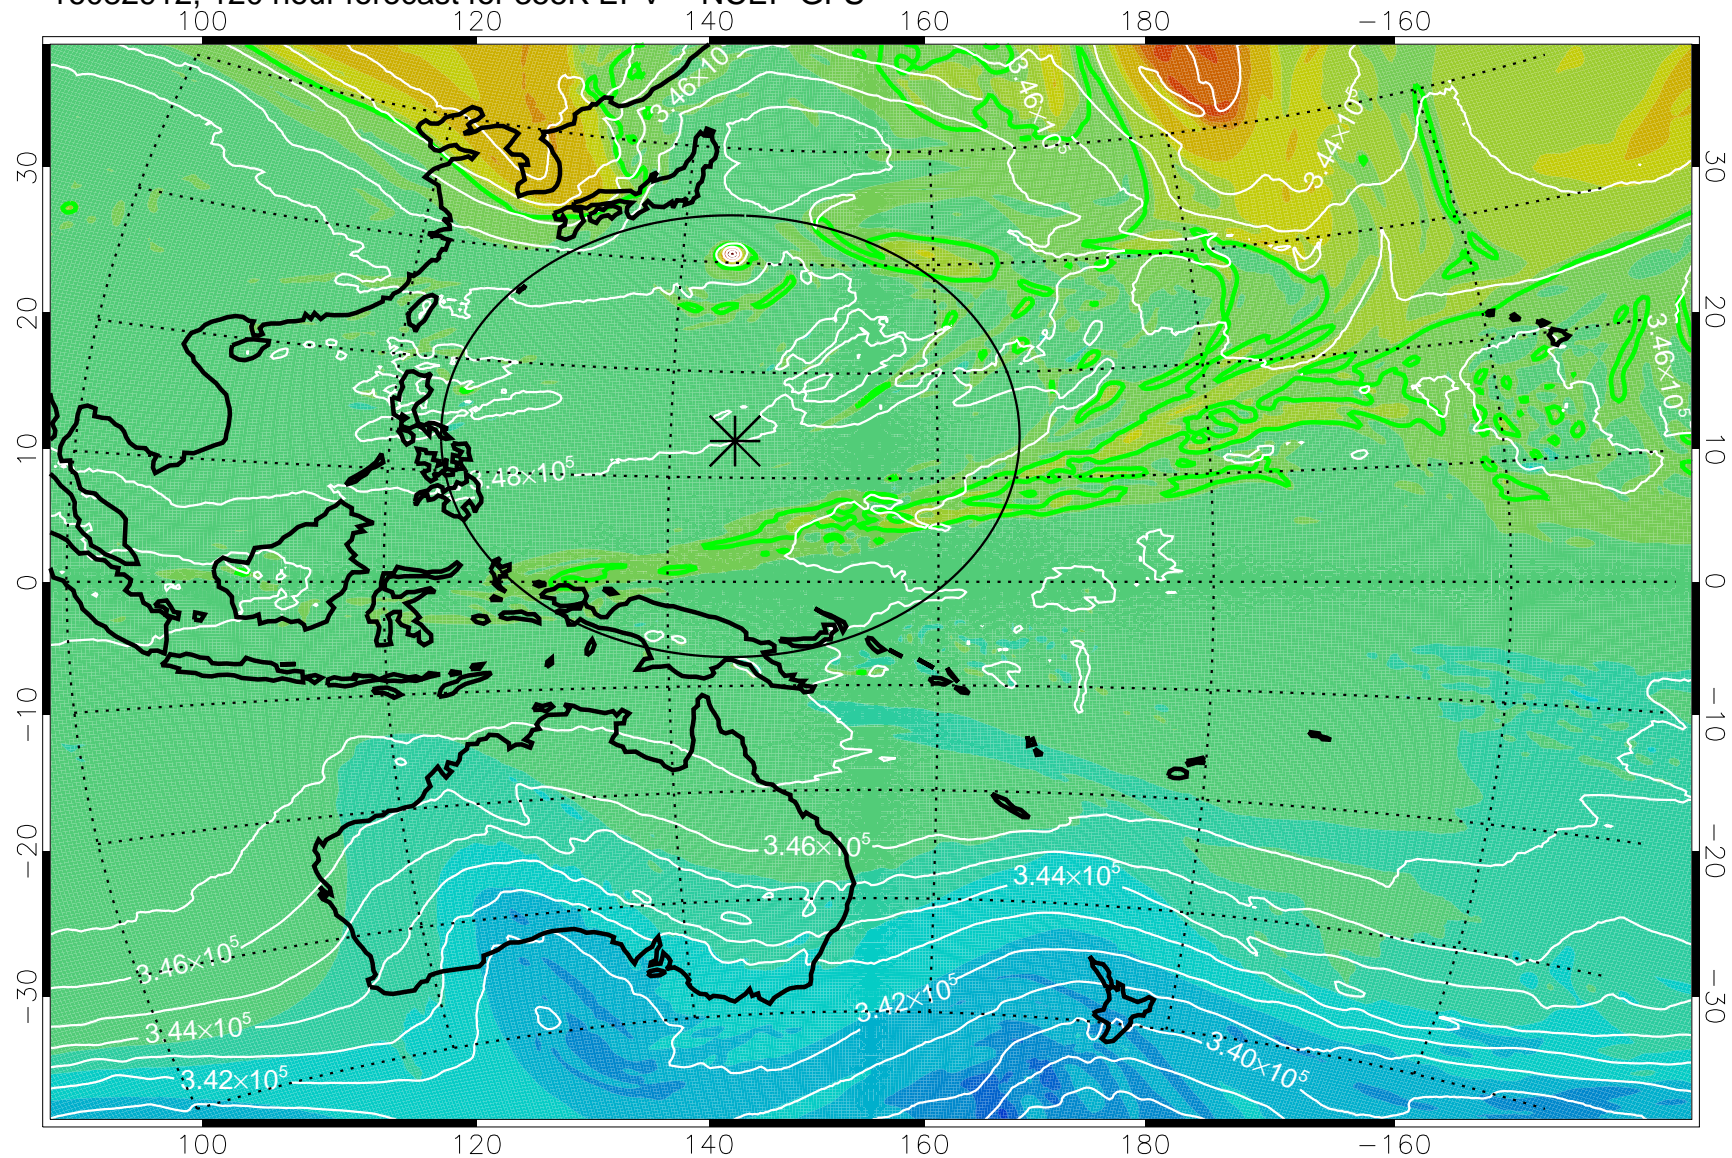

16082718, 78 hour forecast for 355K EPV -- NCEP GFS

355K Montgomery Streamfunction, white  
EPV Tropopause (2 PVU) Position  
Range ring of 2304 km

16082800, 84 hour forecast for 355K EPV -- NCEP GFS

355K Montgomery Streamfunction, white  
EPV Tropopause (2 PVU) Position  
Range ring of 2304 km

16082806, 90 hour forecast for 355K EPV -- NCEP GFS

355K Montgomery Streamfunction, white  
EPV Tropopause (2 PVU) Position  
Range ring of 2304 km

16082812, 96 hour forecast for 355K EPV -- NCEP GFS

355K Montgomery Streamfunction, white  
EPV Tropopause (2 PVU) Position  
Range ring of 2304 km

16082818, 102 hour forecast for 355K EPV -- NCEP GFS

355K Montgomery Streamfunction, white  
EPV Tropopause (2 PVU) Position  
Range ring of 2304 km

16082900, 108 hour forecast for 355K EPV -- NCEP GFS

355K Montgomery Streamfunction, white  
EPV Tropopause (2 PVU) Position  
Range ring of 2304 km

16082906, 114 hour forecast for 355K EPV -- NCEP GFS

355K Montgomery Streamfunction, white  
EPV Tropopause (2 PVU) Position  
Range ring of 2304 km

16082912, 120 hour forecast for 355K EPV -- NCEP GFS

355K Montgomery Streamfunction, white  
EPV Tropopause (2 PVU) Position  
Range ring of 2304 km