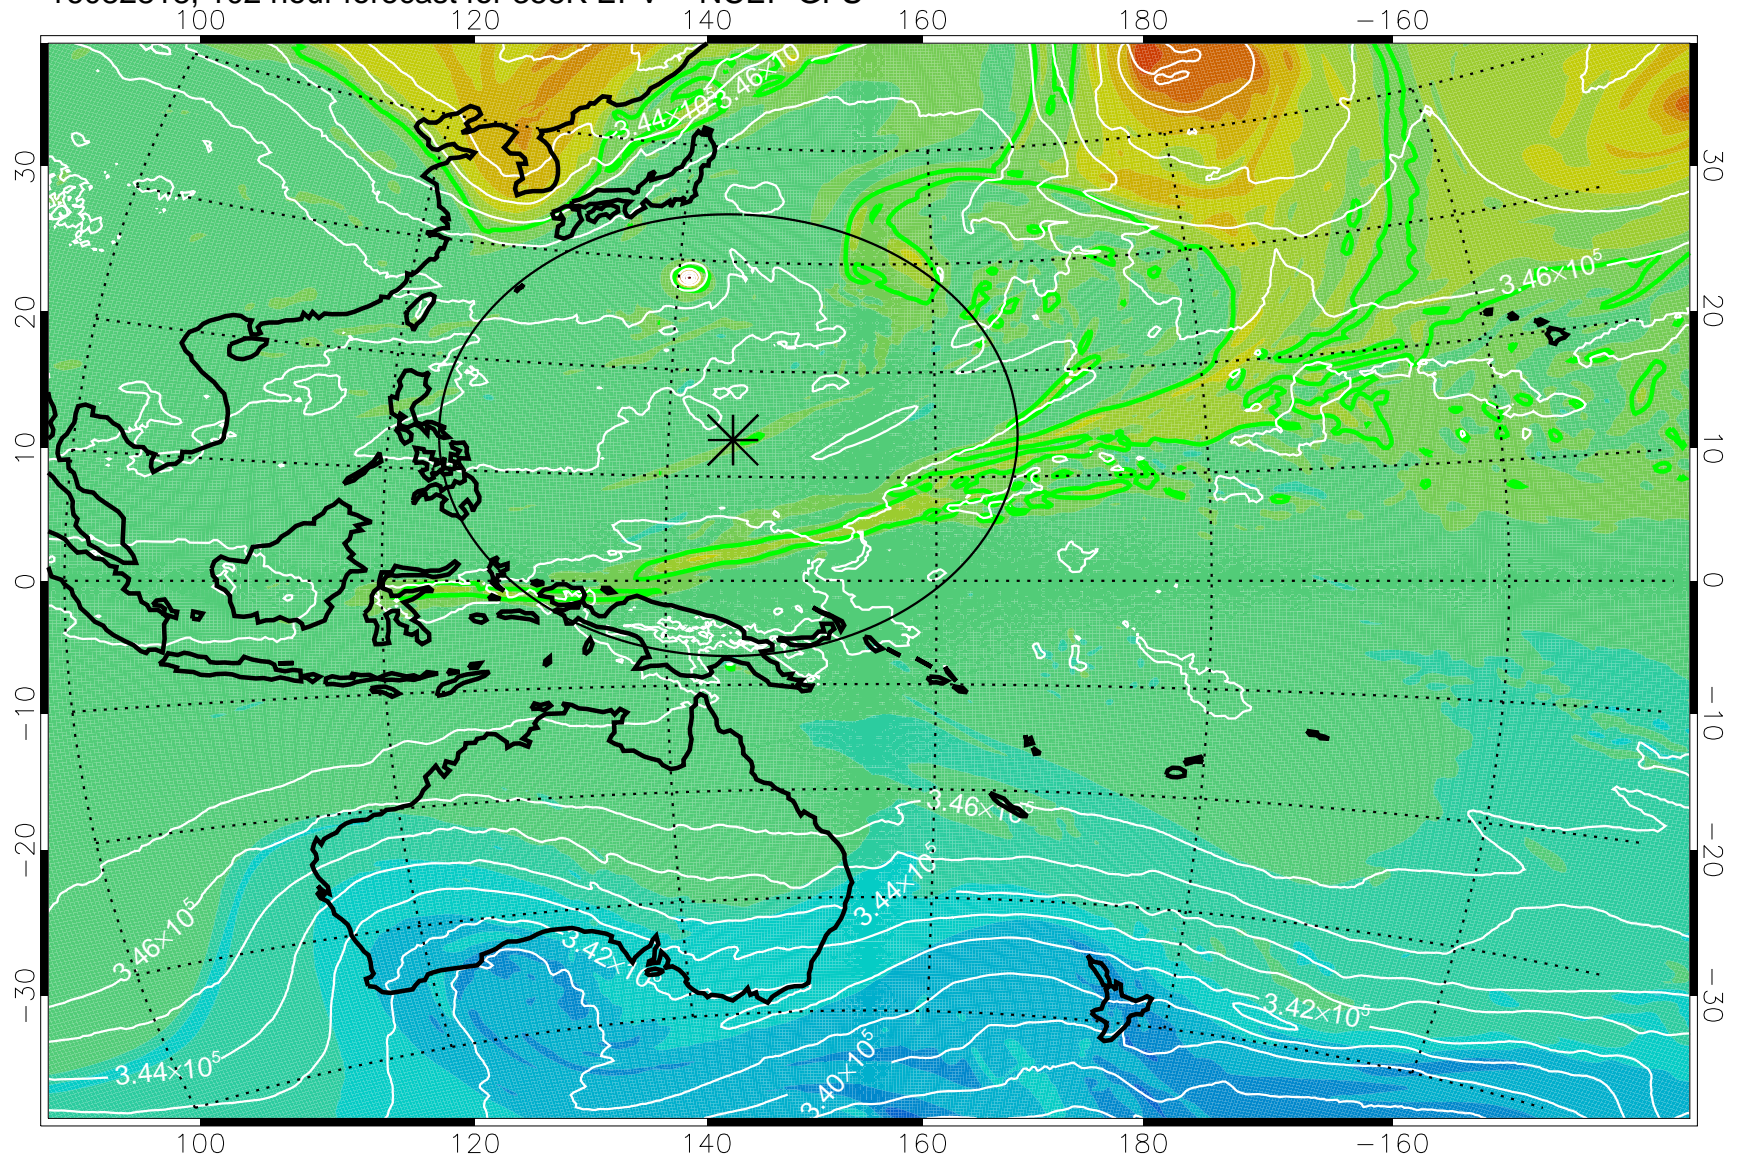

16082718, 78 hour forecast for 355K EPV -- NCEP GFS

355K Montgomery Streamfunction, white  
EPV Tropopause (2 PVU) Position  
Range ring of 2304 km

16082800, 84 hour forecast for 355K EPV -- NCEP GFS

355K Montgomery Streamfunction, white  
EPV Tropopause (2 PVU) Position  
Range ring of 2304 km

16082806, 90 hour forecast for 355K EPV -- NCEP GFS

355K Montgomery Streamfunction, white  
EPV Tropopause (2 PVU) Position  
Range ring of 2304 km

16082812, 96 hour forecast for 355K EPV -- NCEP GFS

355K Montgomery Streamfunction, white  
EPV Tropopause (2 PVU) Position  
Range ring of 2304 km

16082818, 102 hour forecast for 355K EPV -- NCEP GFS

355K Montgomery Streamfunction, white  
EPV Tropopause (2 PVU) Position  
Range ring of 2304 km

16082900, 108 hour forecast for 355K EPV -- NCEP GFS

355K Montgomery Streamfunction, white  
EPV Tropopause (2 PVU) Position  
Range ring of 2304 km

16082906, 114 hour forecast for 355K EPV -- NCEP GFS

355K Montgomery Streamfunction, white  
EPV Tropopause (2 PVU) Position  
Range ring of 2304 km

16082912, 120 hour forecast for 355K EPV -- NCEP GFS

355K Montgomery Streamfunction, white  
EPV Tropopause (2 PVU) Position  
Range ring of 2304 km