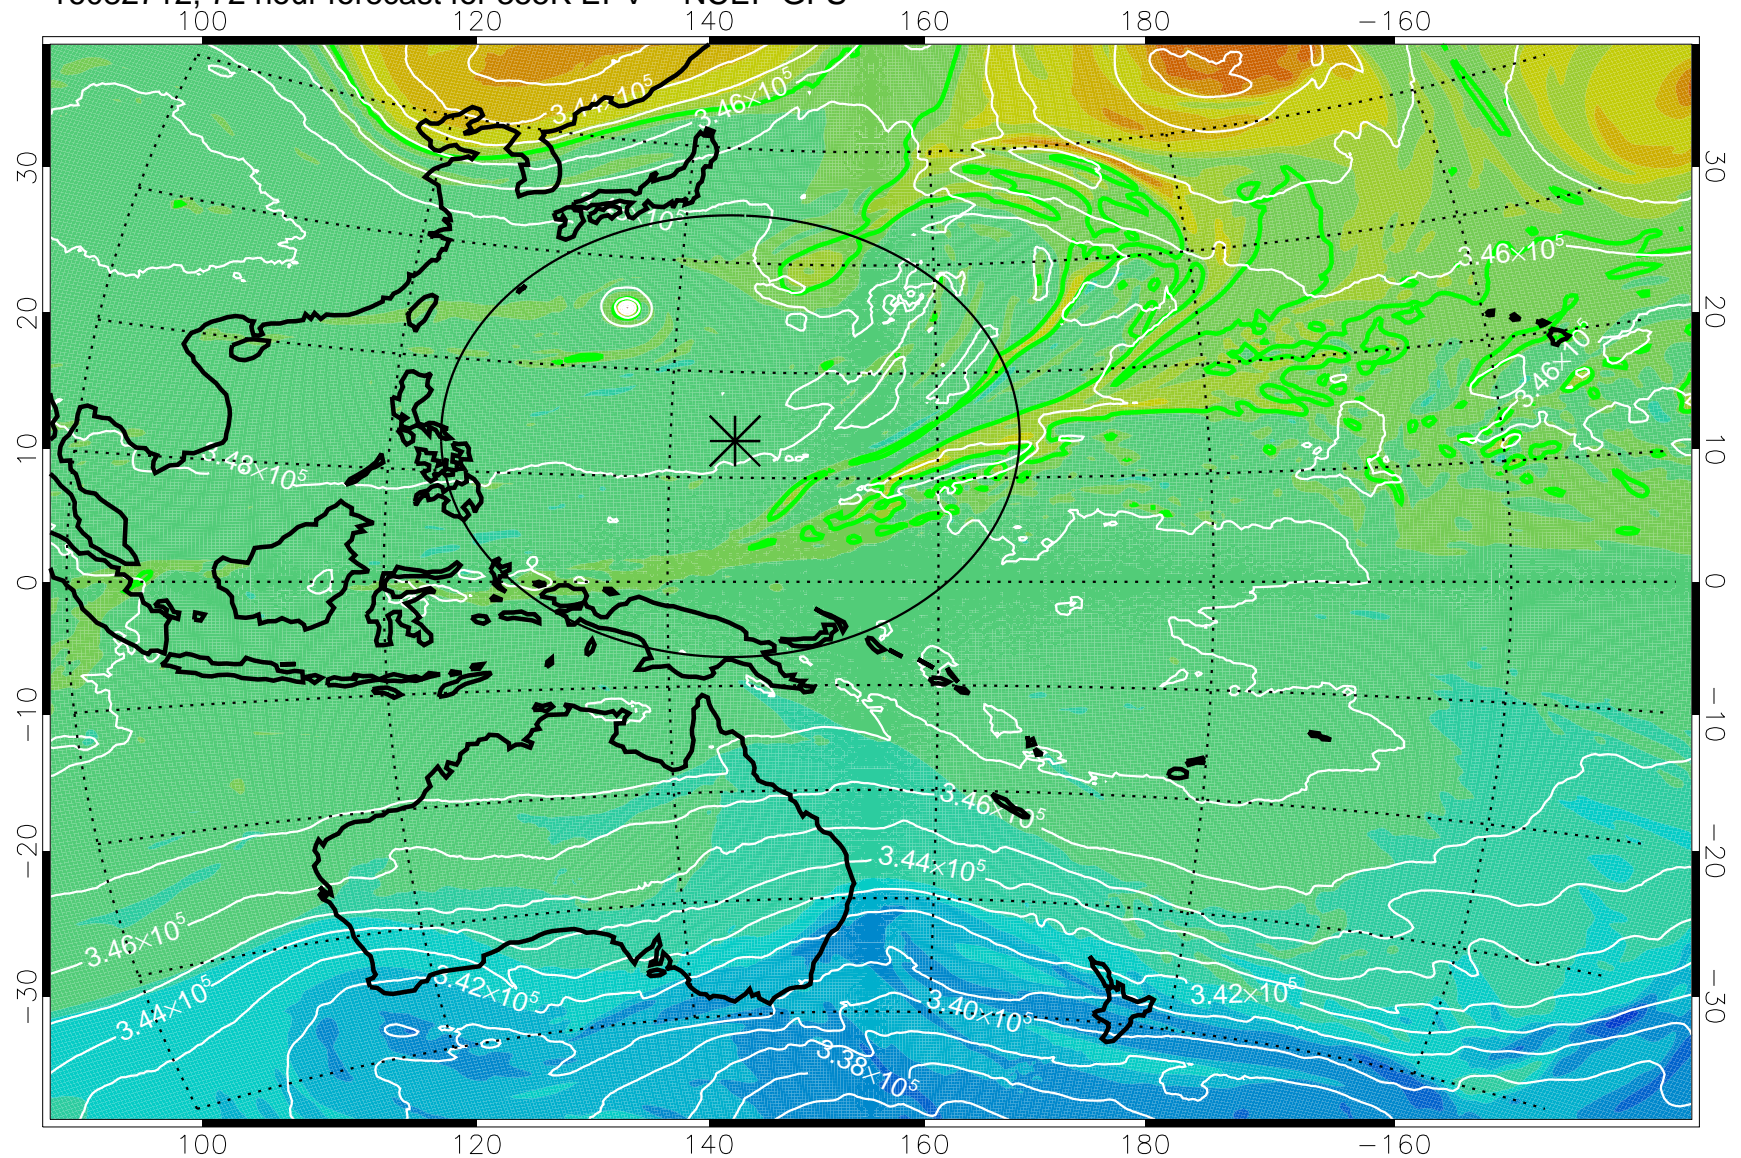

16082606, 42 hour forecast for 355K EPV -- NCEP GFS

355K Montgomery Streamfunction, white  
EPV Tropopause (2 PVU) Position  
Range ring of 2304 km

16082612, 48 hour forecast for 355K EPV -- NCEP GFS

355K Montgomery Streamfunction, white  
EPV Tropopause (2 PVU) Position  
Range ring of 2304 km

16082618, 54 hour forecast for 355K EPV -- NCEP GFS

355K Montgomery Streamfunction, white  
EPV Tropopause (2 PVU) Position  
Range ring of 2304 km

16082700, 60 hour forecast for 355K EPV -- NCEP GFS

355K Montgomery Streamfunction, white  
EPV Tropopause (2 PVU) Position  
Range ring of 2304 km

16082706, 66 hour forecast for 355K EPV -- NCEP GFS

355K Montgomery Streamfunction, white  
EPV Tropopause (2 PVU) Position  
Range ring of 2304 km

16082712, 72 hour forecast for 355K EPV -- NCEP GFS

355K Montgomery Streamfunction, white  
EPV Tropopause (2 PVU) Position  
Range ring of 2304 km

16082718, 78 hour forecast for 355K EPV -- NCEP GFS

355K Montgomery Streamfunction, white  
EPV Tropopause (2 PVU) Position  
Range ring of 2304 km

16082800, 84 hour forecast for 355K EPV -- NCEP GFS

355K Montgomery Streamfunction, white  
EPV Tropopause (2 PVU) Position  
Range ring of 2304 km