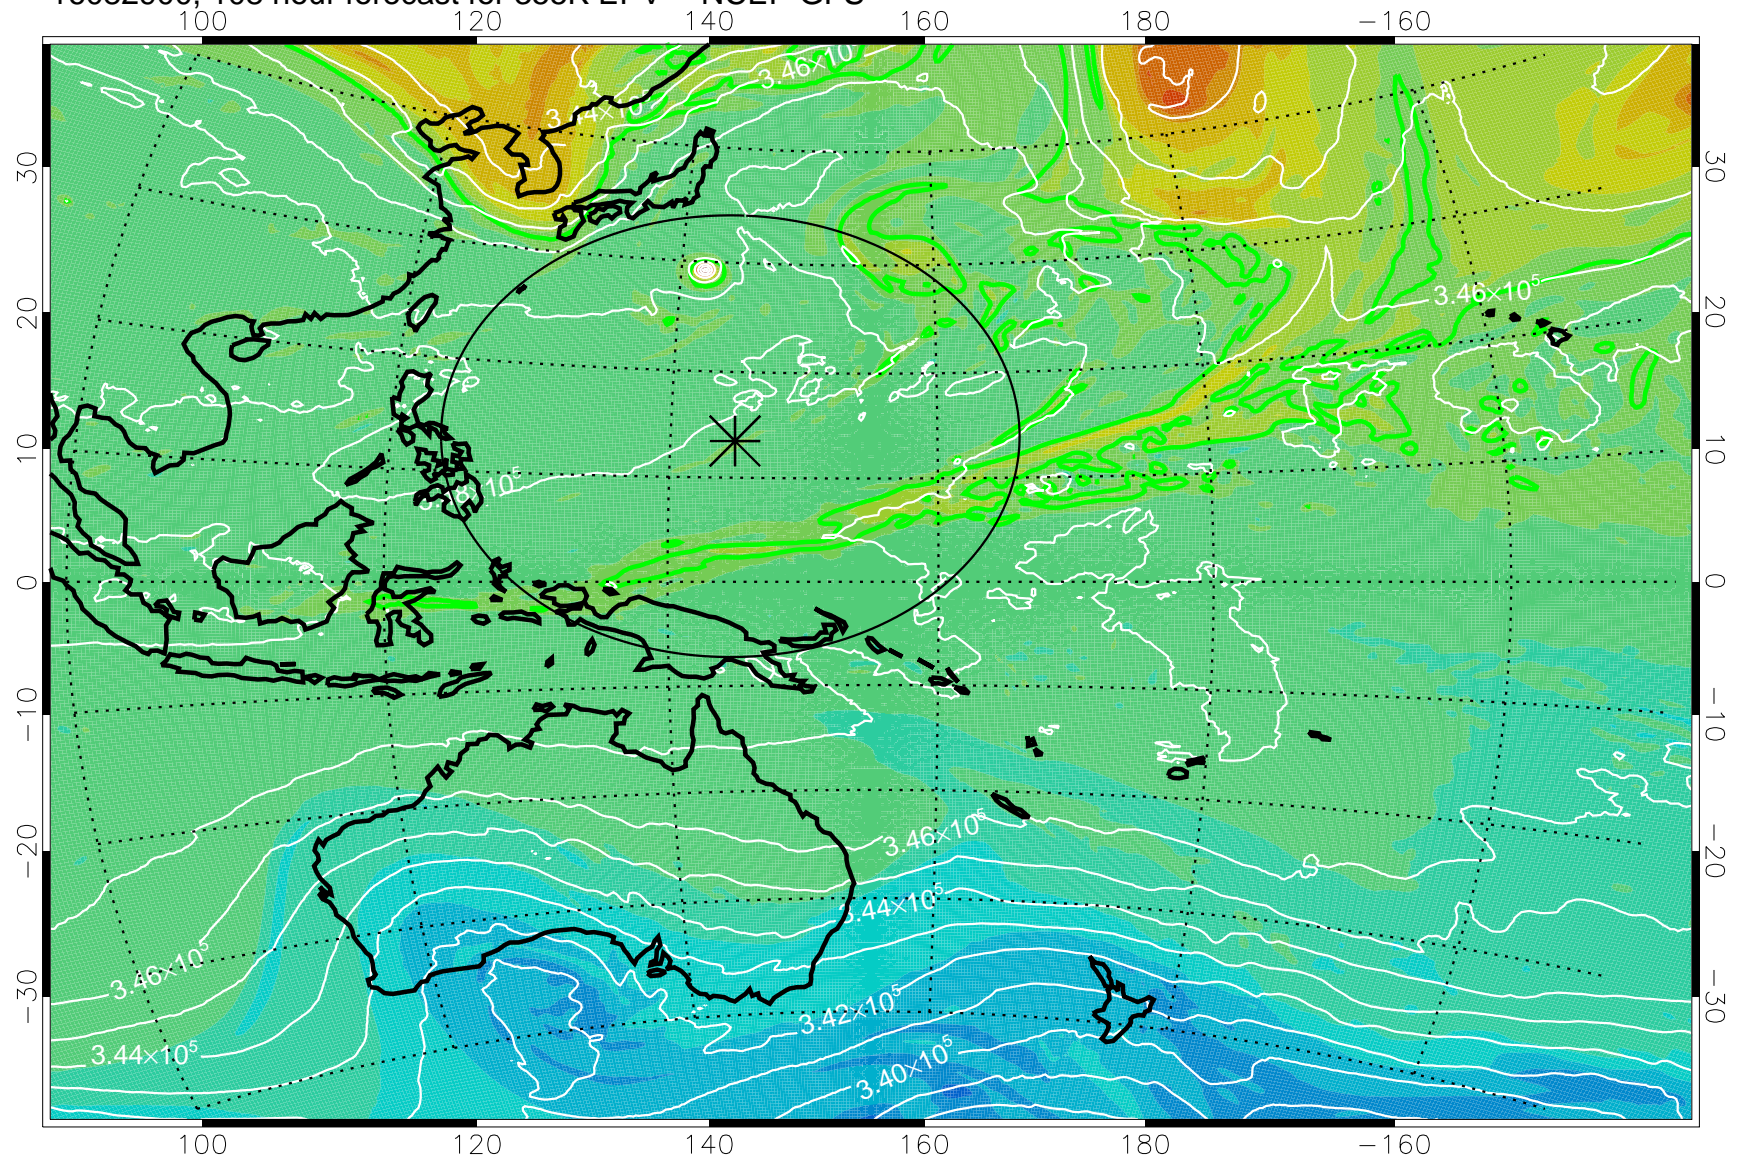

16082718, 78 hour forecast for 355K EPV -- NCEP GFS

355K Montgomery Streamfunction, white  
EPV Tropopause (2 PVU) Position  
Range ring of 2304 km

16082800, 84 hour forecast for 355K EPV -- NCEP GFS

355K Montgomery Streamfunction, white  
EPV Tropopause (2 PVU) Position  
Range ring of 2304 km

16082806, 90 hour forecast for 355K EPV -- NCEP GFS

355K Montgomery Streamfunction, white  
EPV Tropopause (2 PVU) Position  
Range ring of 2304 km

16082812, 96 hour forecast for 355K EPV -- NCEP GFS

355K Montgomery Streamfunction, white  
EPV Tropopause (2 PVU) Position  
Range ring of 2304 km

16082818, 102 hour forecast for 355K EPV -- NCEP GFS

355K Montgomery Streamfunction, white  
EPV Tropopause (2 PVU) Position  
Range ring of 2304 km

16082900, 108 hour forecast for 355K EPV -- NCEP GFS

355K Montgomery Streamfunction, white  
EPV Tropopause (2 PVU) Position  
Range ring of 2304 km

16082906, 114 hour forecast for 355K EPV -- NCEP GFS

355K Montgomery Streamfunction, white  
EPV Tropopause (2 PVU) Position  
Range ring of 2304 km

16082912, 120 hour forecast for 355K EPV -- NCEP GFS

355K Montgomery Streamfunction, white  
EPV Tropopause (2 PVU) Position  
Range ring of 2304 km