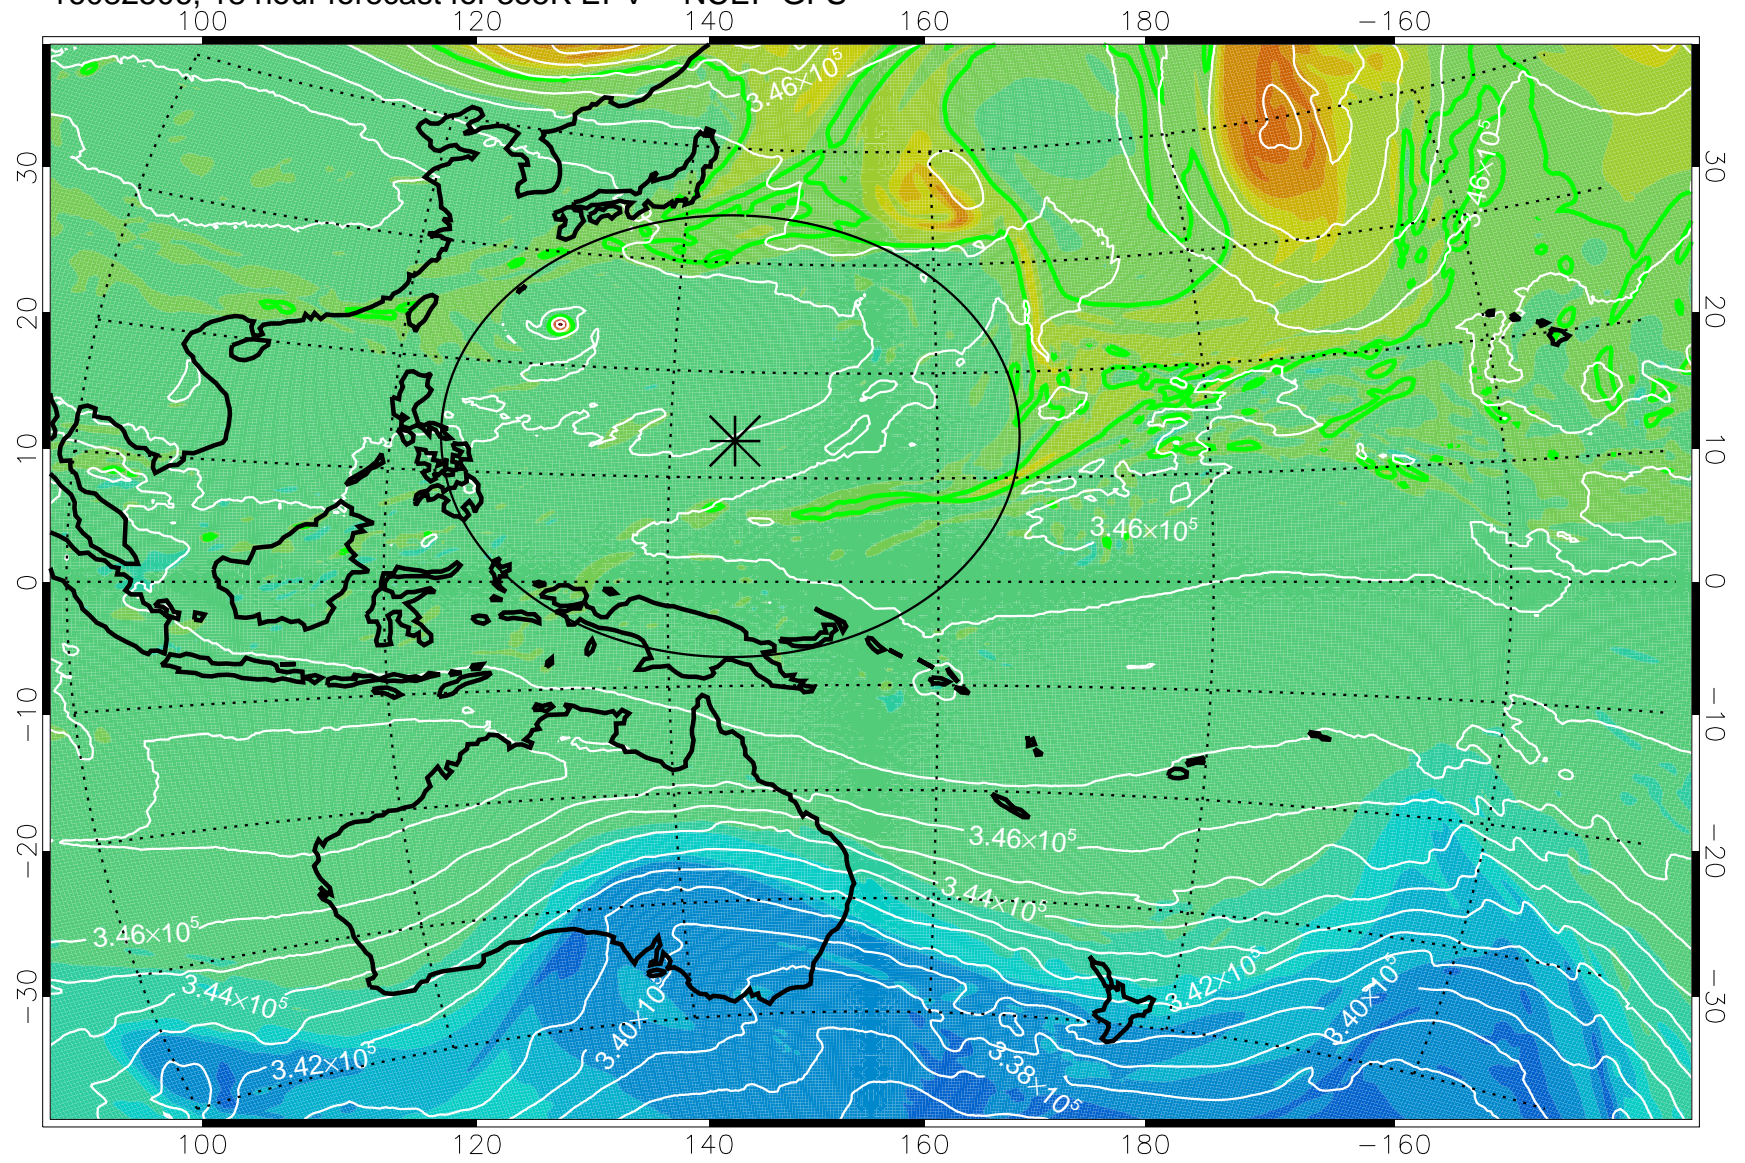

16082418, 6 hour forecast for 355K EPV -- NCEP GFS

355K Montgomery Streamfunction, white  
EPV Tropopause (2 PVU) Position  
Range ring of 2304 km

16082500, 12 hour forecast for 355K EPV -- NCEP GFS

355K Montgomery Streamfunction, white  
EPV Tropopause (2 PVU) Position  
Range ring of 2304 km

16082506, 18 hour forecast for 355K EPV -- NCEP GFS

355K Montgomery Streamfunction, white  
EPV Tropopause (2 PVU) Position  
Range ring of 2304 km

16082512, 24 hour forecast for 355K EPV -- NCEP GFS

355K Montgomery Streamfunction, white  
EPV Tropopause (2 PVU) Position  
Range ring of 2304 km

16082518, 30 hour forecast for 355K EPV -- NCEP GFS

355K Montgomery Streamfunction, white  
EPV Tropopause (2 PVU) Position  
Range ring of 2304 km

16082600, 36 hour forecast for 355K EPV -- NCEP GFS

355K Montgomery Streamfunction, white  
EPV Tropopause (2 PVU) Position  
Range ring of 2304 km

16082606, 42 hour forecast for 355K EPV -- NCEP GFS

355K Montgomery Streamfunction, white  
EPV Tropopause (2 PVU) Position  
Range ring of 2304 km

16082612, 48 hour forecast for 355K EPV -- NCEP GFS

355K Montgomery Streamfunction, white  
EPV Tropopause (2 PVU) Position  
Range ring of 2304 km