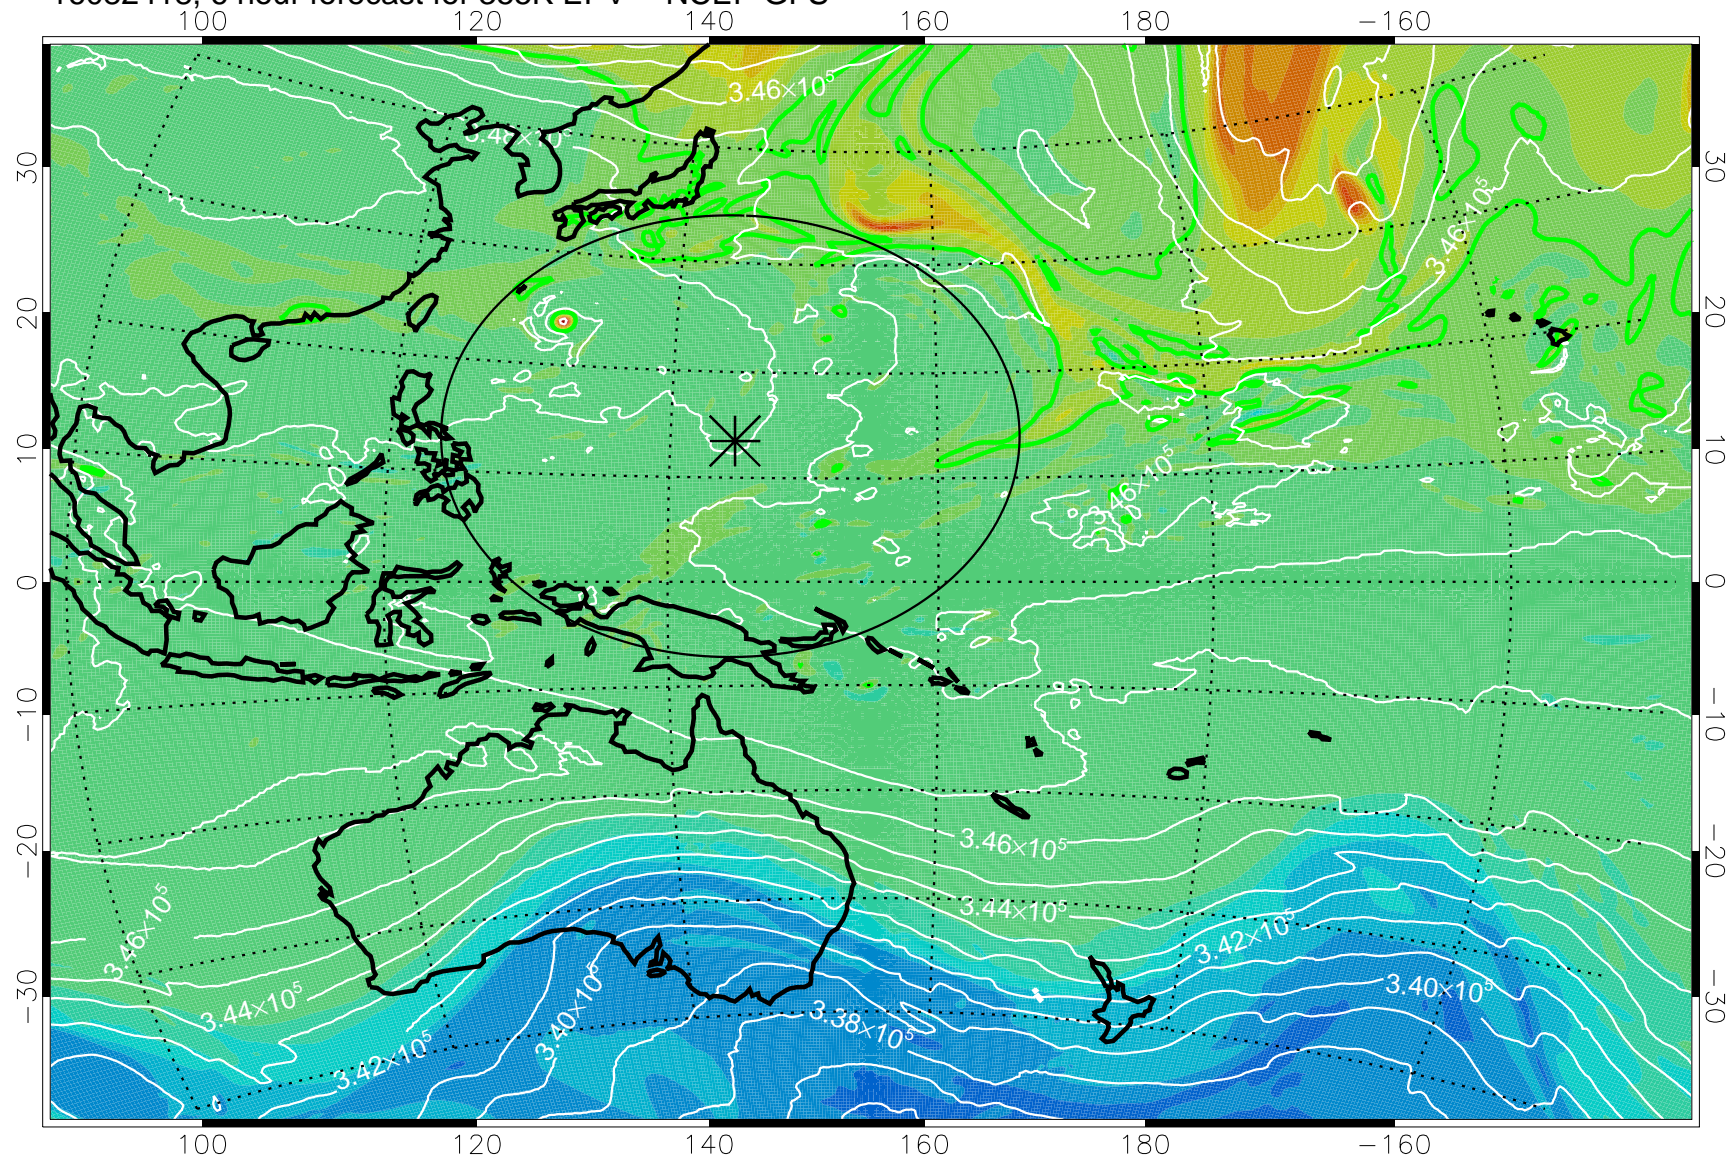

16082418, 6 hour forecast for 355K EPV -- NCEP GFS

355K Montgomery Streamfunction, white  
EPV Tropopause (2 PVU) Position  
Range ring of 2304 km

16082500, 12 hour forecast for 355K EPV -- NCEP GFS

355K Montgomery Streamfunction, white  
EPV Tropopause (2 PVU) Position  
Range ring of 2304 km

16082506, 18 hour forecast for 355K EPV -- NCEP GFS

355K Montgomery Streamfunction, white  
EPV Tropopause (2 PVU) Position  
Range ring of 2304 km

16082512, 24 hour forecast for 355K EPV -- NCEP GFS

355K Montgomery Streamfunction, white  
EPV Tropopause (2 PVU) Position  
Range ring of 2304 km

16082518, 30 hour forecast for 355K EPV -- NCEP GFS

355K Montgomery Streamfunction, white  
EPV Tropopause (2 PVU) Position  
Range ring of 2304 km

16082600, 36 hour forecast for 355K EPV -- NCEP GFS

355K Montgomery Streamfunction, white  
EPV Tropopause (2 PVU) Position  
Range ring of 2304 km

16082606, 42 hour forecast for 355K EPV -- NCEP GFS

355K Montgomery Streamfunction, white  
EPV Tropopause (2 PVU) Position  
Range ring of 2304 km

16082612, 48 hour forecast for 355K EPV -- NCEP GFS

355K Montgomery Streamfunction, white  
EPV Tropopause (2 PVU) Position  
Range ring of 2304 km