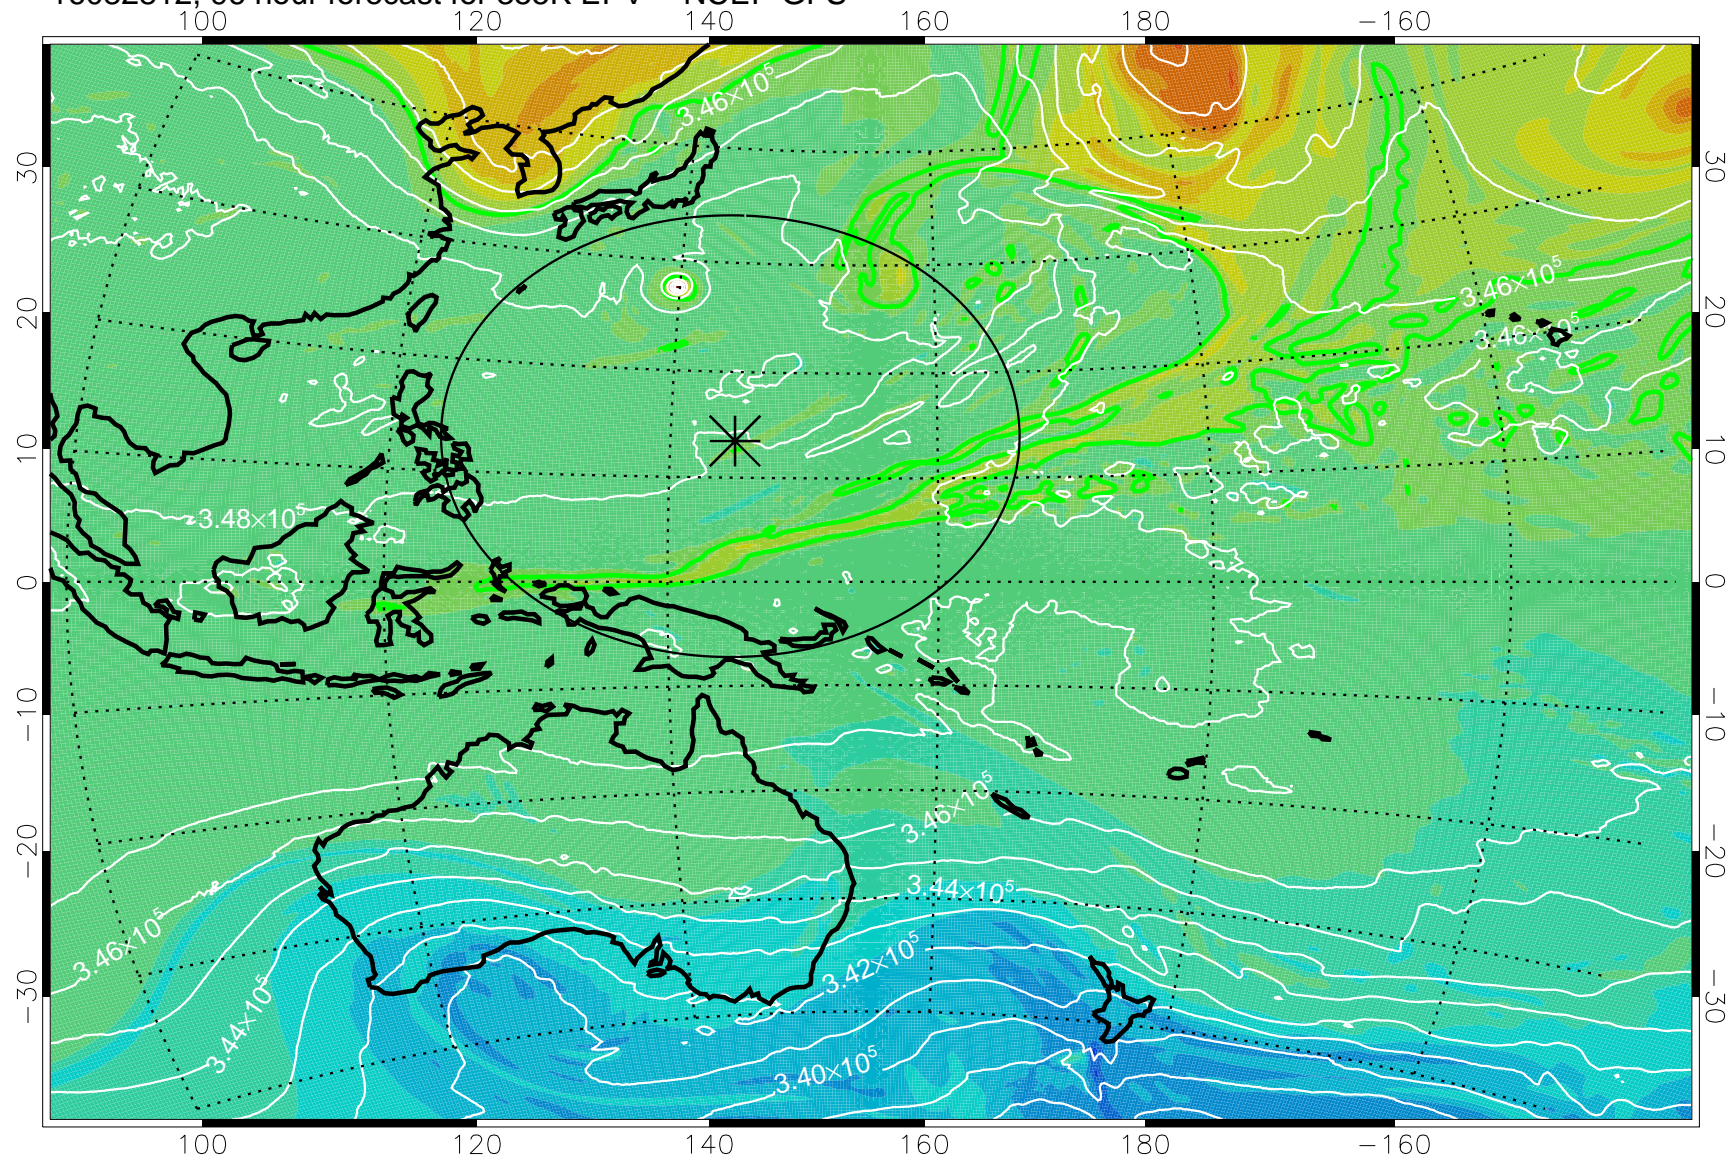

16082706, 66 hour forecast for 355K EPV -- NCEP GFS

355K Montgomery Streamfunction, white  
EPV Tropopause (2 PVU) Position  
Range ring of 2304 km

16082712, 72 hour forecast for 355K EPV -- NCEP GFS

355K Montgomery Streamfunction, white  
EPV Tropopause (2 PVU) Position  
Range ring of 2304 km

16082718, 78 hour forecast for 355K EPV -- NCEP GFS

355K Montgomery Streamfunction, white  
EPV Tropopause (2 PVU) Position  
Range ring of 2304 km

16082800, 84 hour forecast for 355K EPV -- NCEP GFS

355K Montgomery Streamfunction, white  
EPV Tropopause (2 PVU) Position  
Range ring of 2304 km

16082806, 90 hour forecast for 355K EPV -- NCEP GFS

355K Montgomery Streamfunction, white  
EPV Tropopause (2 PVU) Position  
Range ring of 2304 km

16082812, 96 hour forecast for 355K EPV -- NCEP GFS

355K Montgomery Streamfunction, white  
EPV Tropopause (2 PVU) Position  
Range ring of 2304 km

16082818, 102 hour forecast for 355K EPV -- NCEP GFS

355K Montgomery Streamfunction, white  
EPV Tropopause (2 PVU) Position  
Range ring of 2304 km

16082900, 108 hour forecast for 355K EPV -- NCEP GFS

355K Montgomery Streamfunction, white  
EPV Tropopause (2 PVU) Position  
Range ring of 2304 km