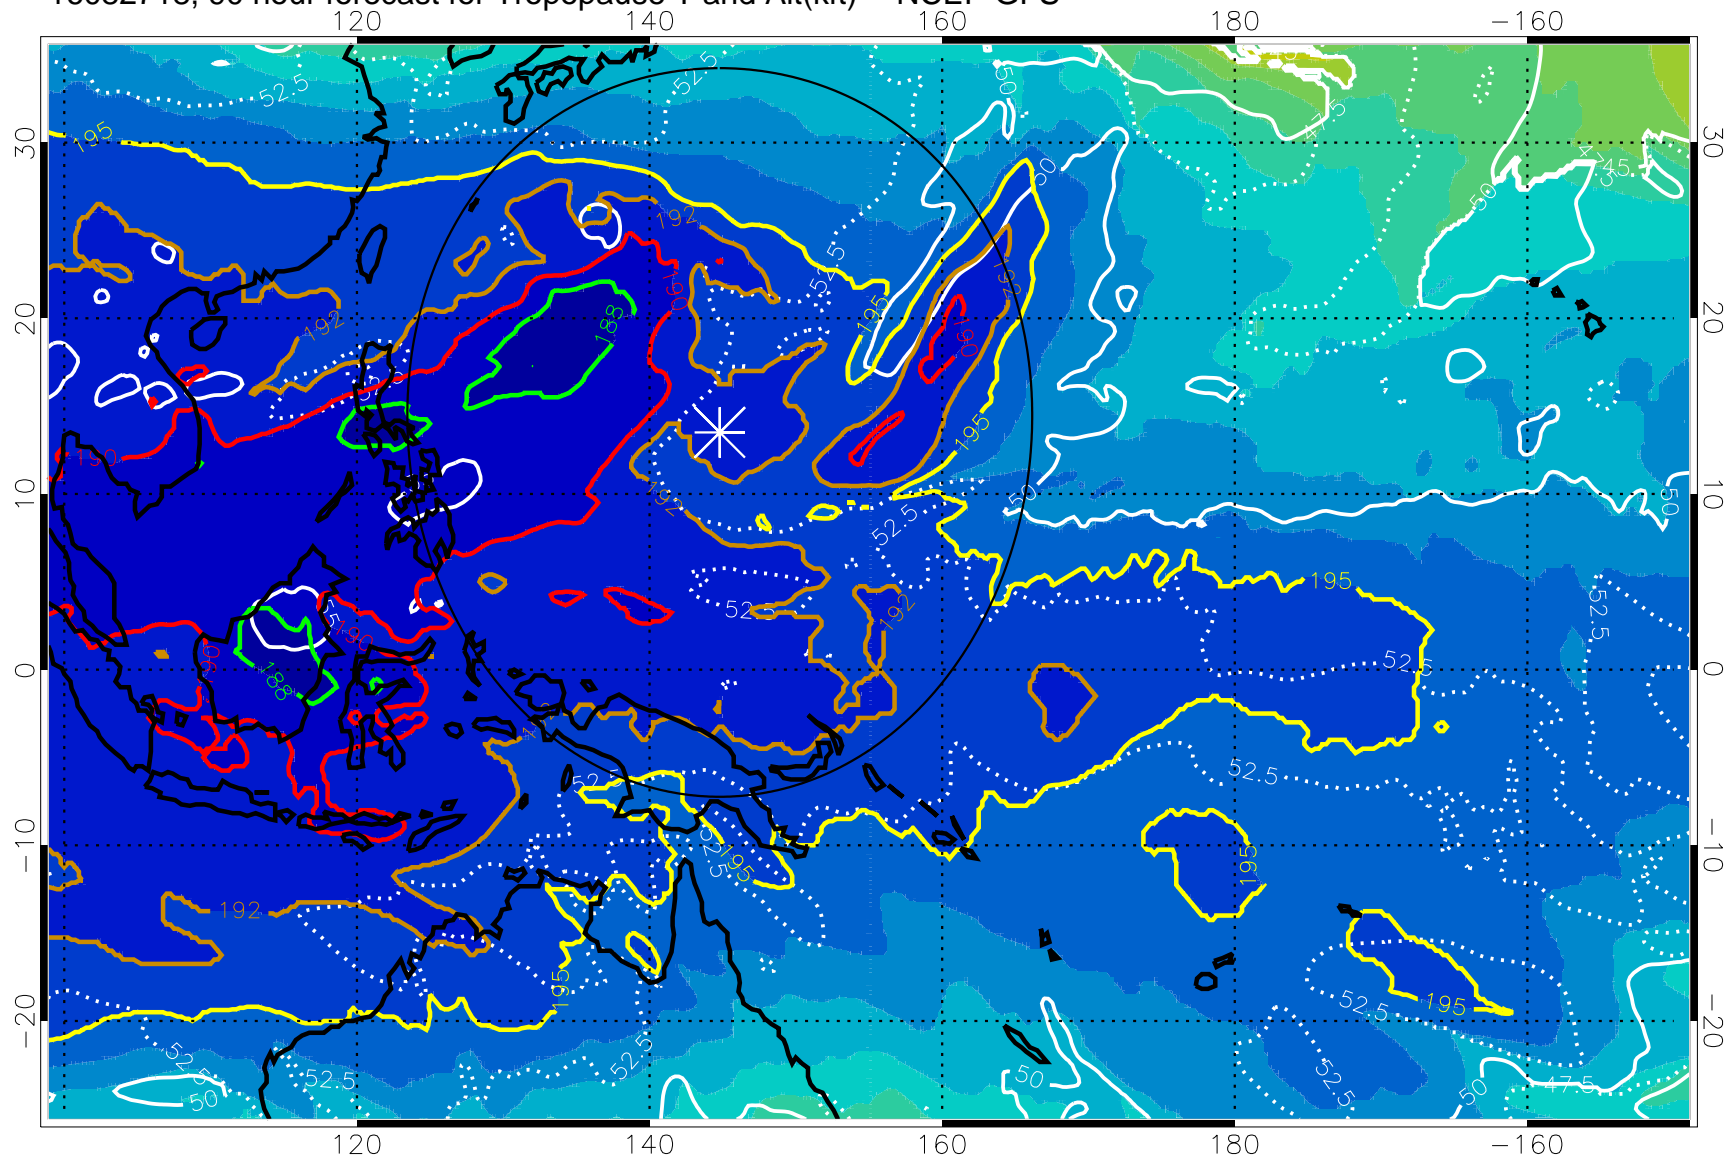

192.5K Isotherm 195K Isotherm

187.5K Isotherm 190K Isotherm

Range ring of 2304 km

16082712, 84 hour forecast for Tropopause T and Alt(kft) -- NCEP GFS

190 200 210 220 230  
Tropopause T, K

Tropopause Altitude in kft (white)

192.5K Isotherm 195K Isotherm  
187.5K Isotherm 190K Isotherm

Range ring of 2304 km

16082718, 90 hour forecast for Tropopause T and Alt(kft) -- NCEP GFS

190 200 210 220 230

Tropopause T, K

Tropopause Altitude in kft (white)