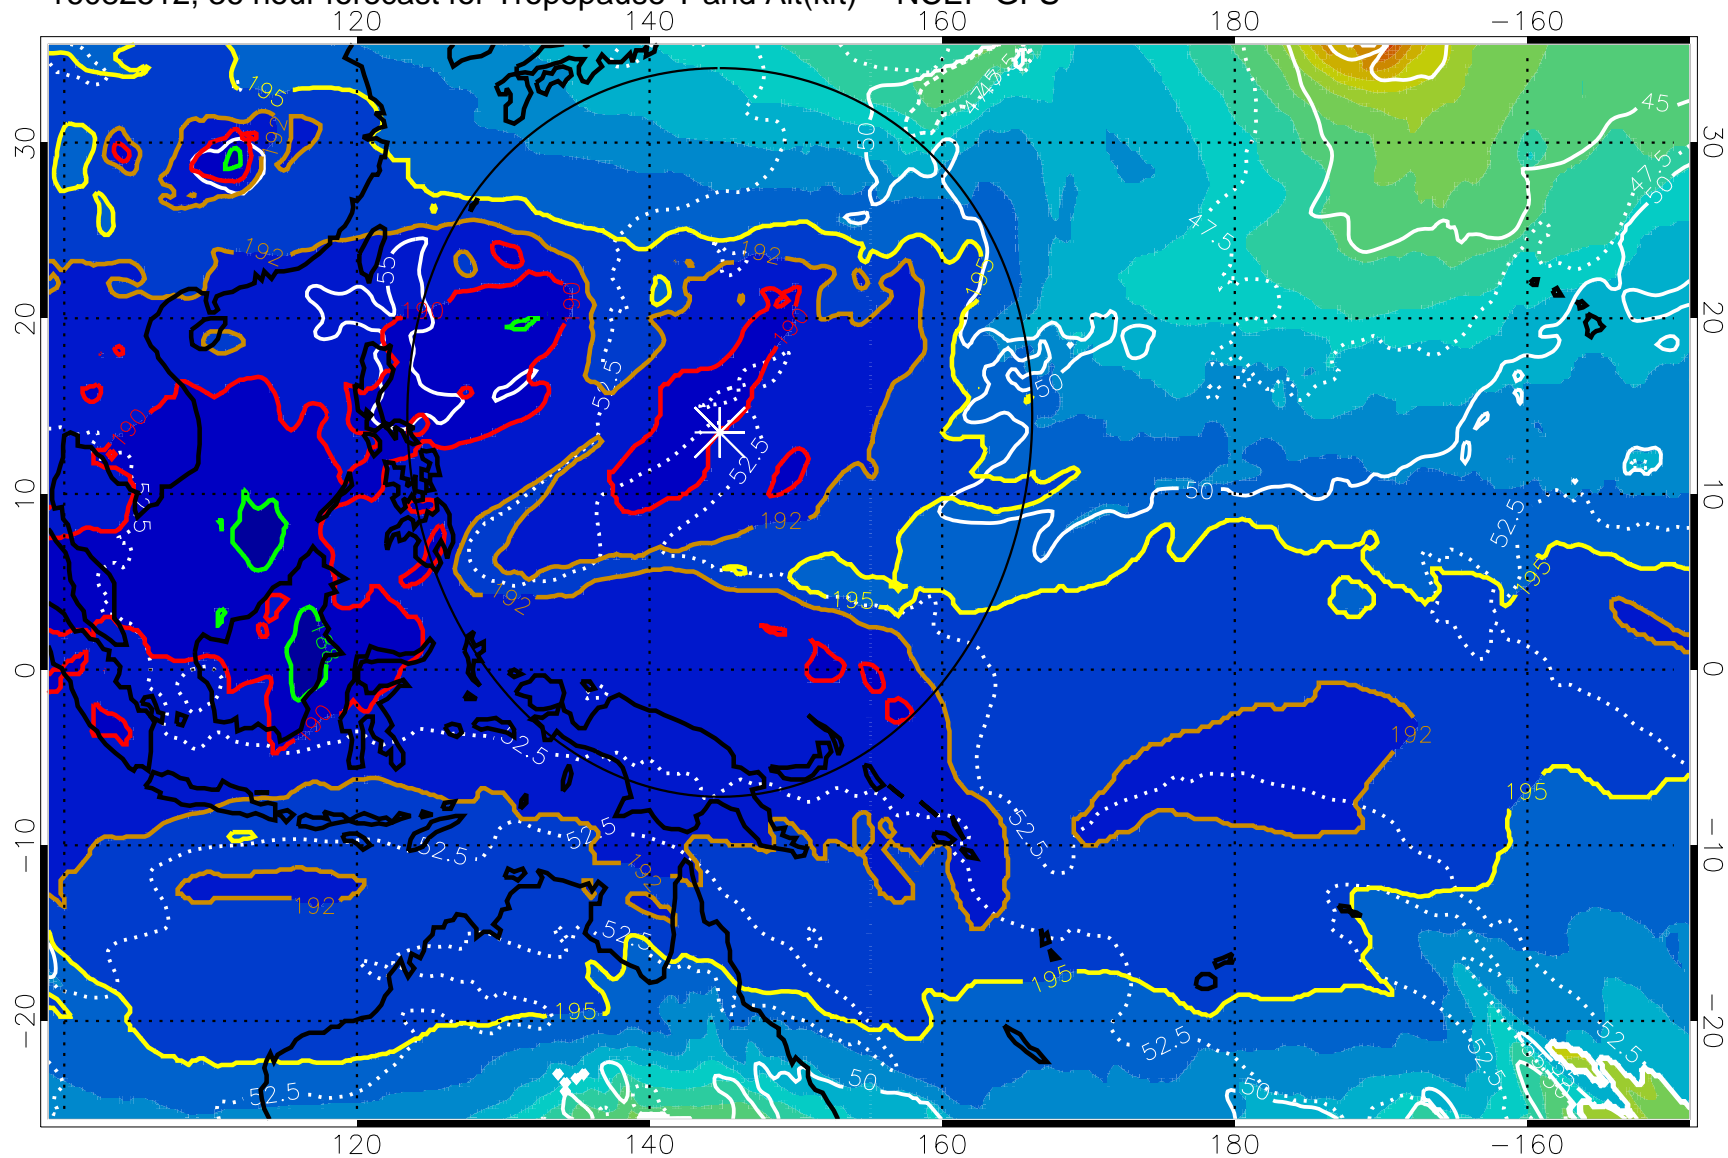

192.5K Isotherm 195K Isotherm  
187.5K Isotherm 190K Isotherm

Range ring of 2304 km

16082500, 24 hour forecast for Tropopause T and Alt(kft) -- NCEP GFS

190 200 210 220 230  
Tropopause T, K

Tropopause Altitude in kft (white)

192.5K Isotherm 195K Isotherm  
187.5K Isotherm 190K Isotherm

Range ring of 2304 km

16082506, 30 hour forecast for Tropopause T and Alt(kft) -- NCEP GFS

190 200 210 220 230

Tropopause T, K

Tropopause Altitude in kft (white)

192.5K Isotherm 195K Isotherm

187.5K Isotherm 190K Isotherm

Range ring of 2304 km

16082512, 36 hour forecast for Tropopause T and Alt(kft) -- NCEP GFS

190 200 210 220 230

Tropopause T, K

Tropopause Altitude in kft (white)

192.5K Isotherm 195K Isotherm

187.5K Isotherm 190K Isotherm

Range ring of 2304 km

16082518, 42 hour forecast for Tropopause T and Alt(kft) -- NCEP GFS

190 200 210 220 230

Tropopause T, K

Tropopause Altitude in kft (white)