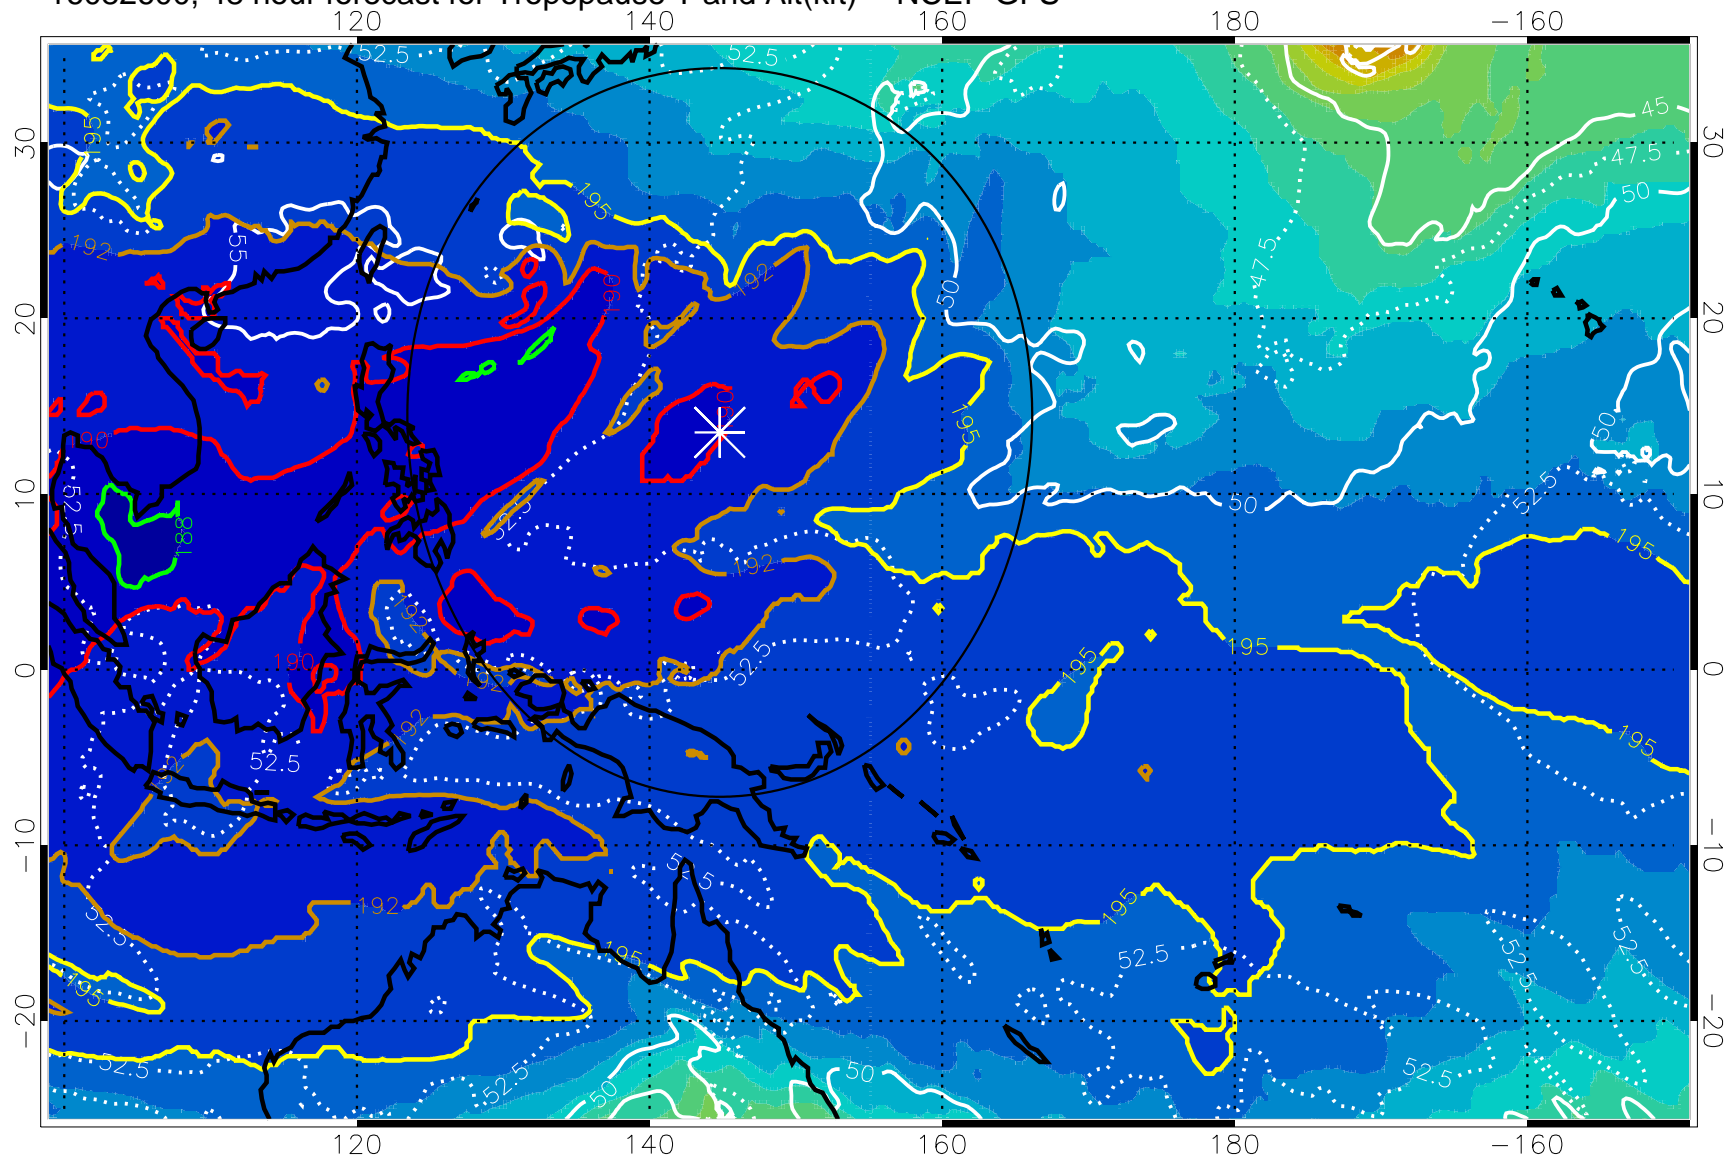

192.5K Isotherm 195K Isotherm

187.5K Isotherm 190K Isotherm

Range ring of 2304 km

16082518, 42 hour forecast for Tropopause T and Alt(kft) -- NCEP GFS

190 200 210 220 230

Tropopause T, K

Tropopause Altitude in kft (white)

192.5K Isotherm 195K Isotherm  
187.5K Isotherm 190K Isotherm

Range ring of 2304 km

16082600, 48 hour forecast for Tropopause T and Alt(kft) -- NCEP GFS

190 200 210 220 230

Tropopause T, K

Tropopause Altitude in kft (white)