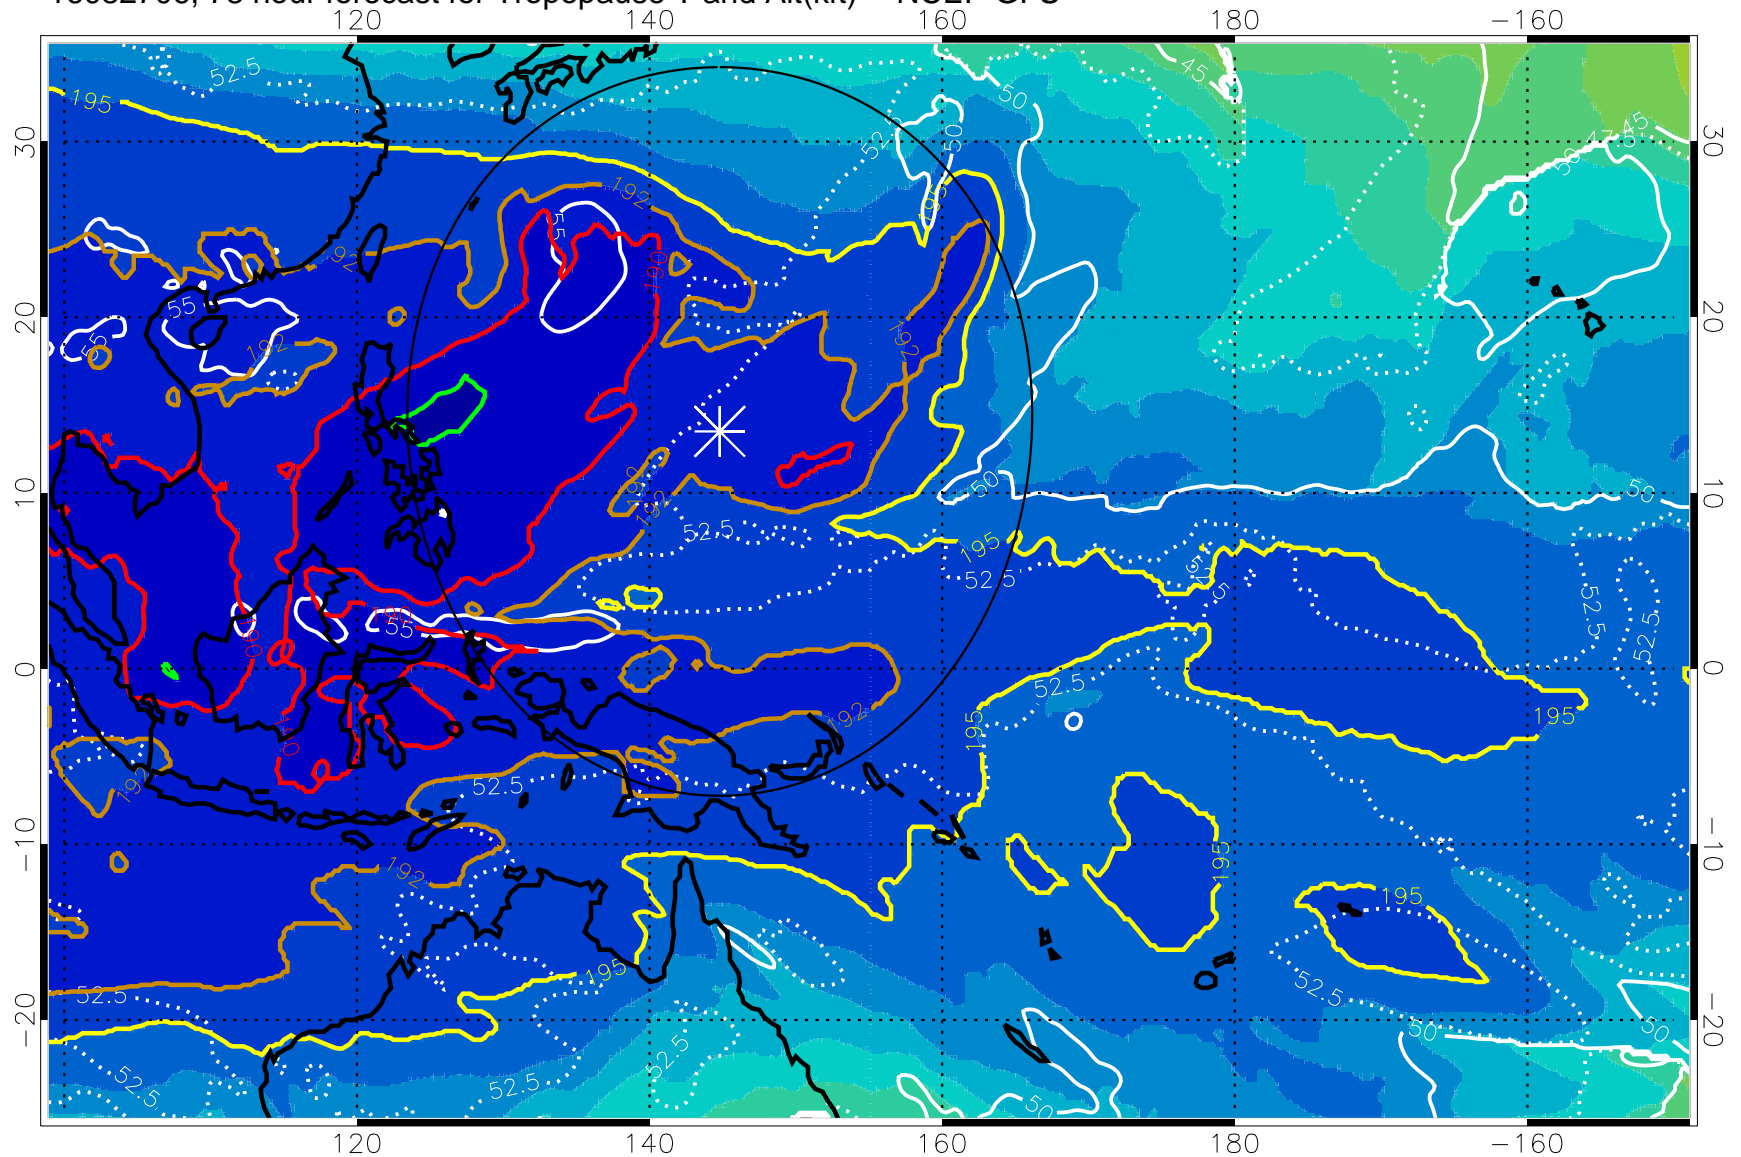

192.5K Isotherm 195K Isotherm  
187.5K Isotherm 190K Isotherm

Range ring of 2304 km

16082700, 72 hour forecast for Tropopause T and Alt(kft) -- NCEP GFS

190 200 210 220 230

Tropopause T, K

Tropopause Altitude in kft (white)

192.5K Isotherm 195K Isotherm  
187.5K Isotherm 190K Isotherm

Range ring of 2304 km

16082706, 78 hour forecast for Tropopause T and Alt(kft) -- NCEP GFS

190 200 210 220 230

Tropopause T, K

Tropopause Altitude in kft (white)