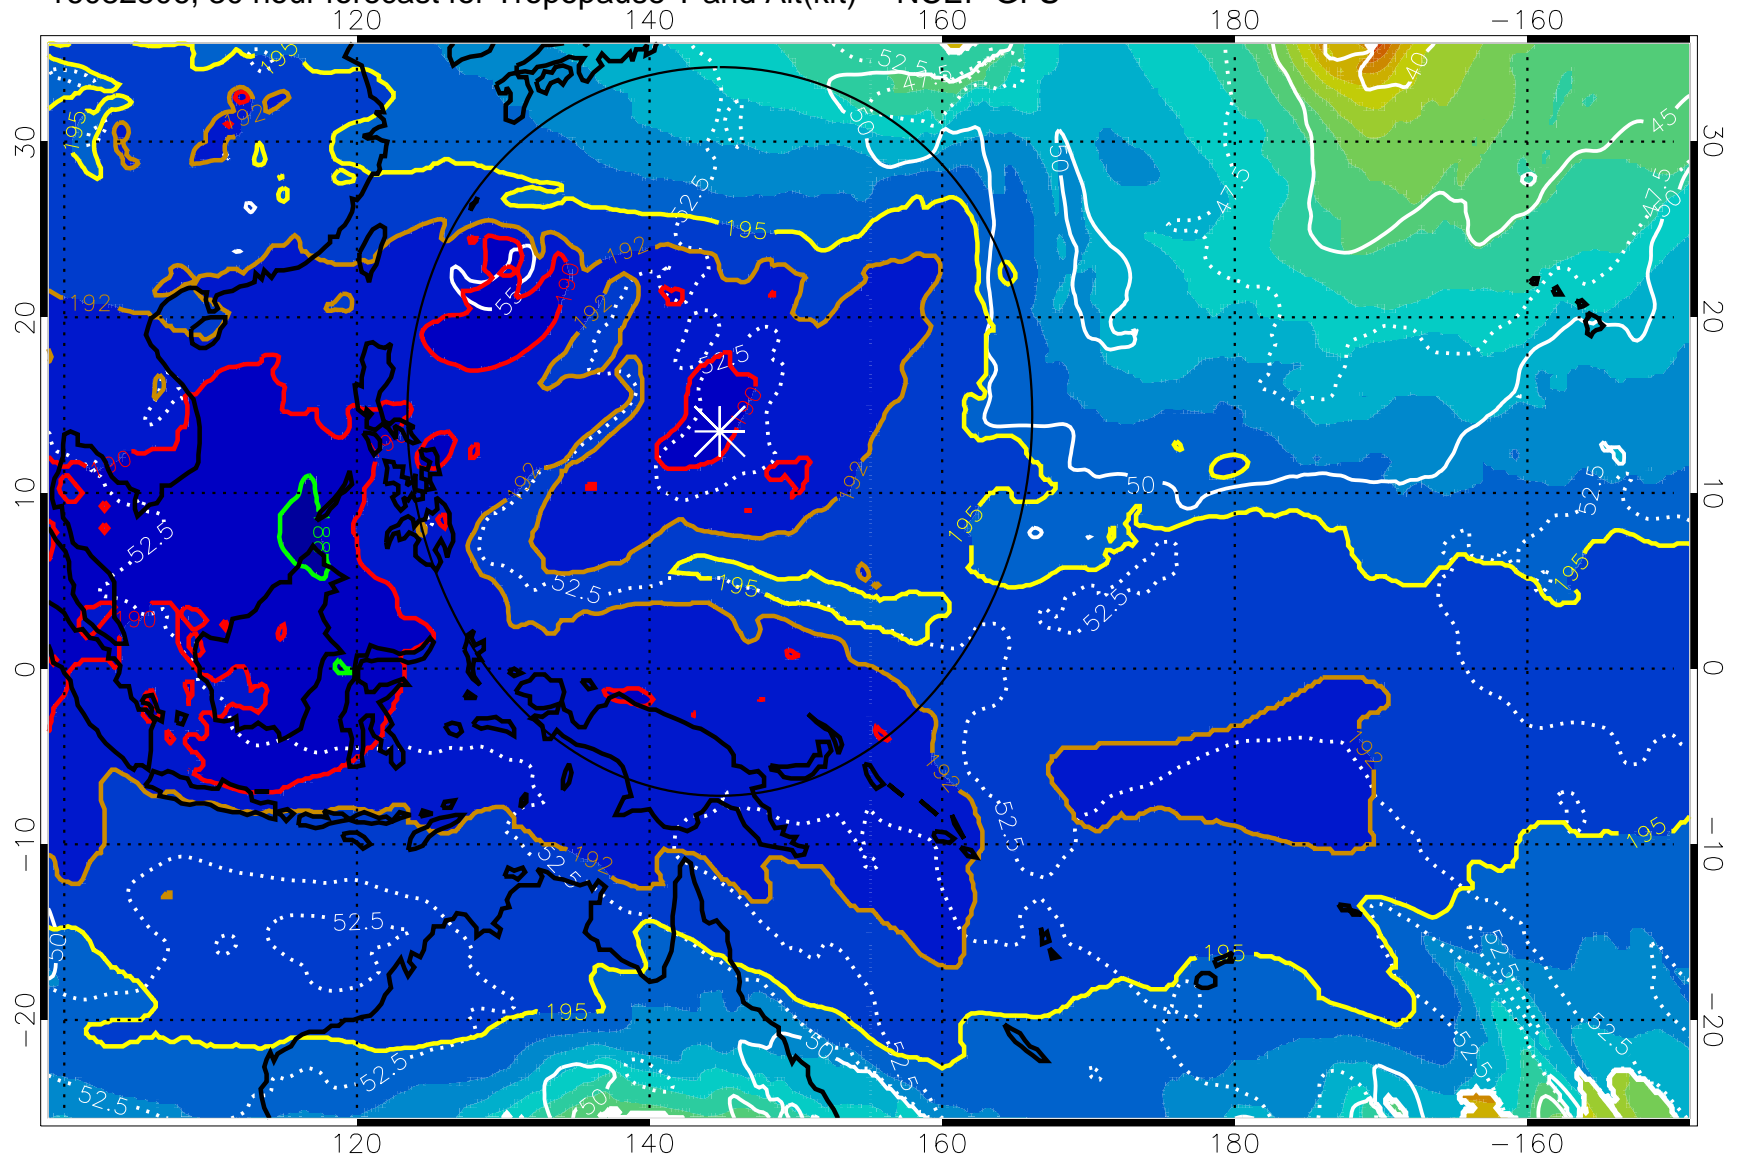

192.5K Isotherm 195K Isotherm  
187.5K Isotherm 190K Isotherm

Range ring of 2304 km

16082500, 24 hour forecast for Tropopause T and Alt(kft) -- NCEP GFS

190 200 210 220 230  
Tropopause T, K

Tropopause Altitude in kft (white)

192.5K Isotherm 195K Isotherm  
187.5K Isotherm 190K Isotherm

Range ring of 2304 km

16082506, 30 hour forecast for Tropopause T and Alt(kft) -- NCEP GFS

190 200 210 220 230

Tropopause T, K

Tropopause Altitude in kft (white)

192.5K Isotherm 195K Isotherm

187.5K Isotherm 190K Isotherm

Range ring of 2304 km

16082512, 36 hour forecast for Tropopause T and Alt(kft) -- NCEP GFS

190 200 210 220 230

Tropopause T, K

Tropopause Altitude in kft (white)