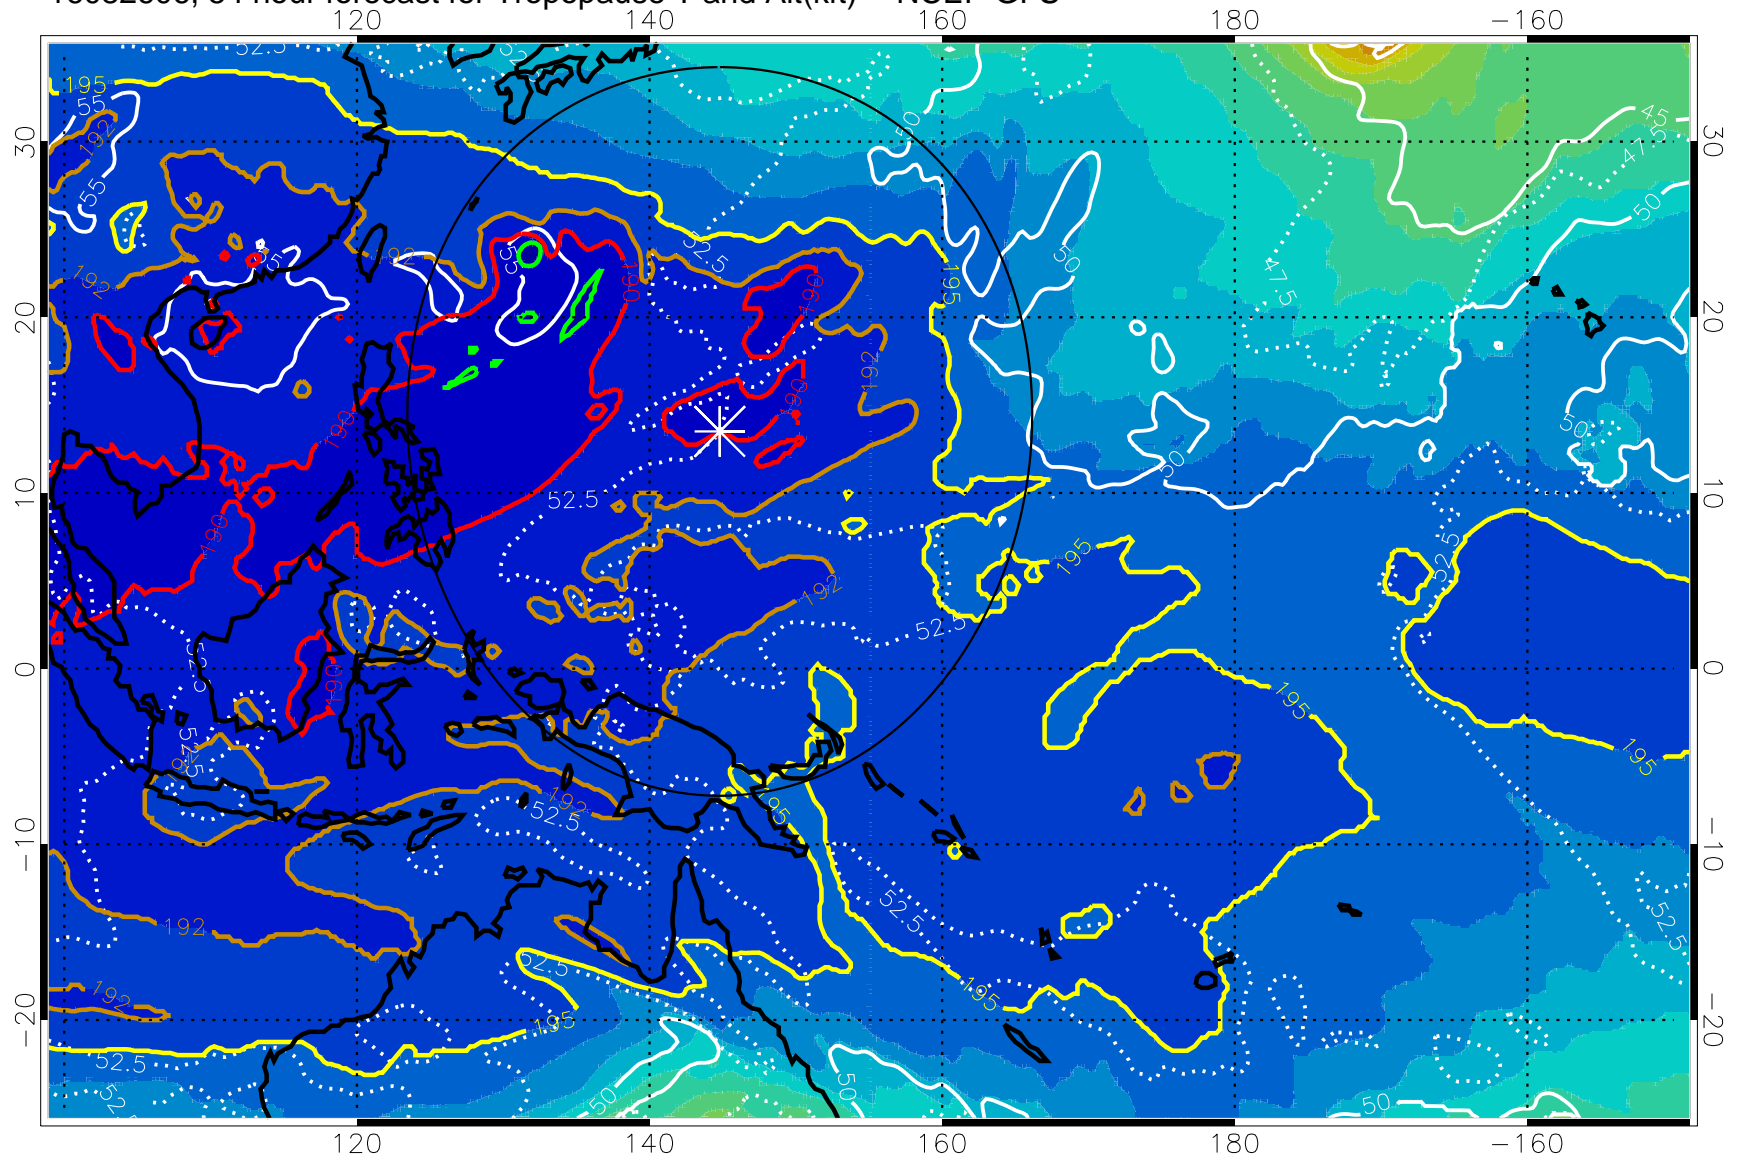

192.5K Isotherm 195K Isotherm

187.5K Isotherm 190K Isotherm

Range ring of 2304 km

16082518, 42 hour forecast for Tropopause T and Alt(kft) -- NCEP GFS

190 200 210 220 230

Tropopause T, K

Tropopause Altitude in kft (white)

192.5K Isotherm 195K Isotherm  
187.5K Isotherm 190K Isotherm

Range ring of 2304 km

16082600, 48 hour forecast for Tropopause T and Alt(kft) -- NCEP GFS

190 200 210 220 230

Tropopause T, K

Tropopause Altitude in kft (white)

192.5K Isotherm 195K Isotherm  
187.5K Isotherm 190K Isotherm

Range ring of 2304 km

16082606, 54 hour forecast for Tropopause T and Alt(kft) -- NCEP GFS

190 200 210 220 230

Tropopause T, K

Tropopause Altitude in kft (white)