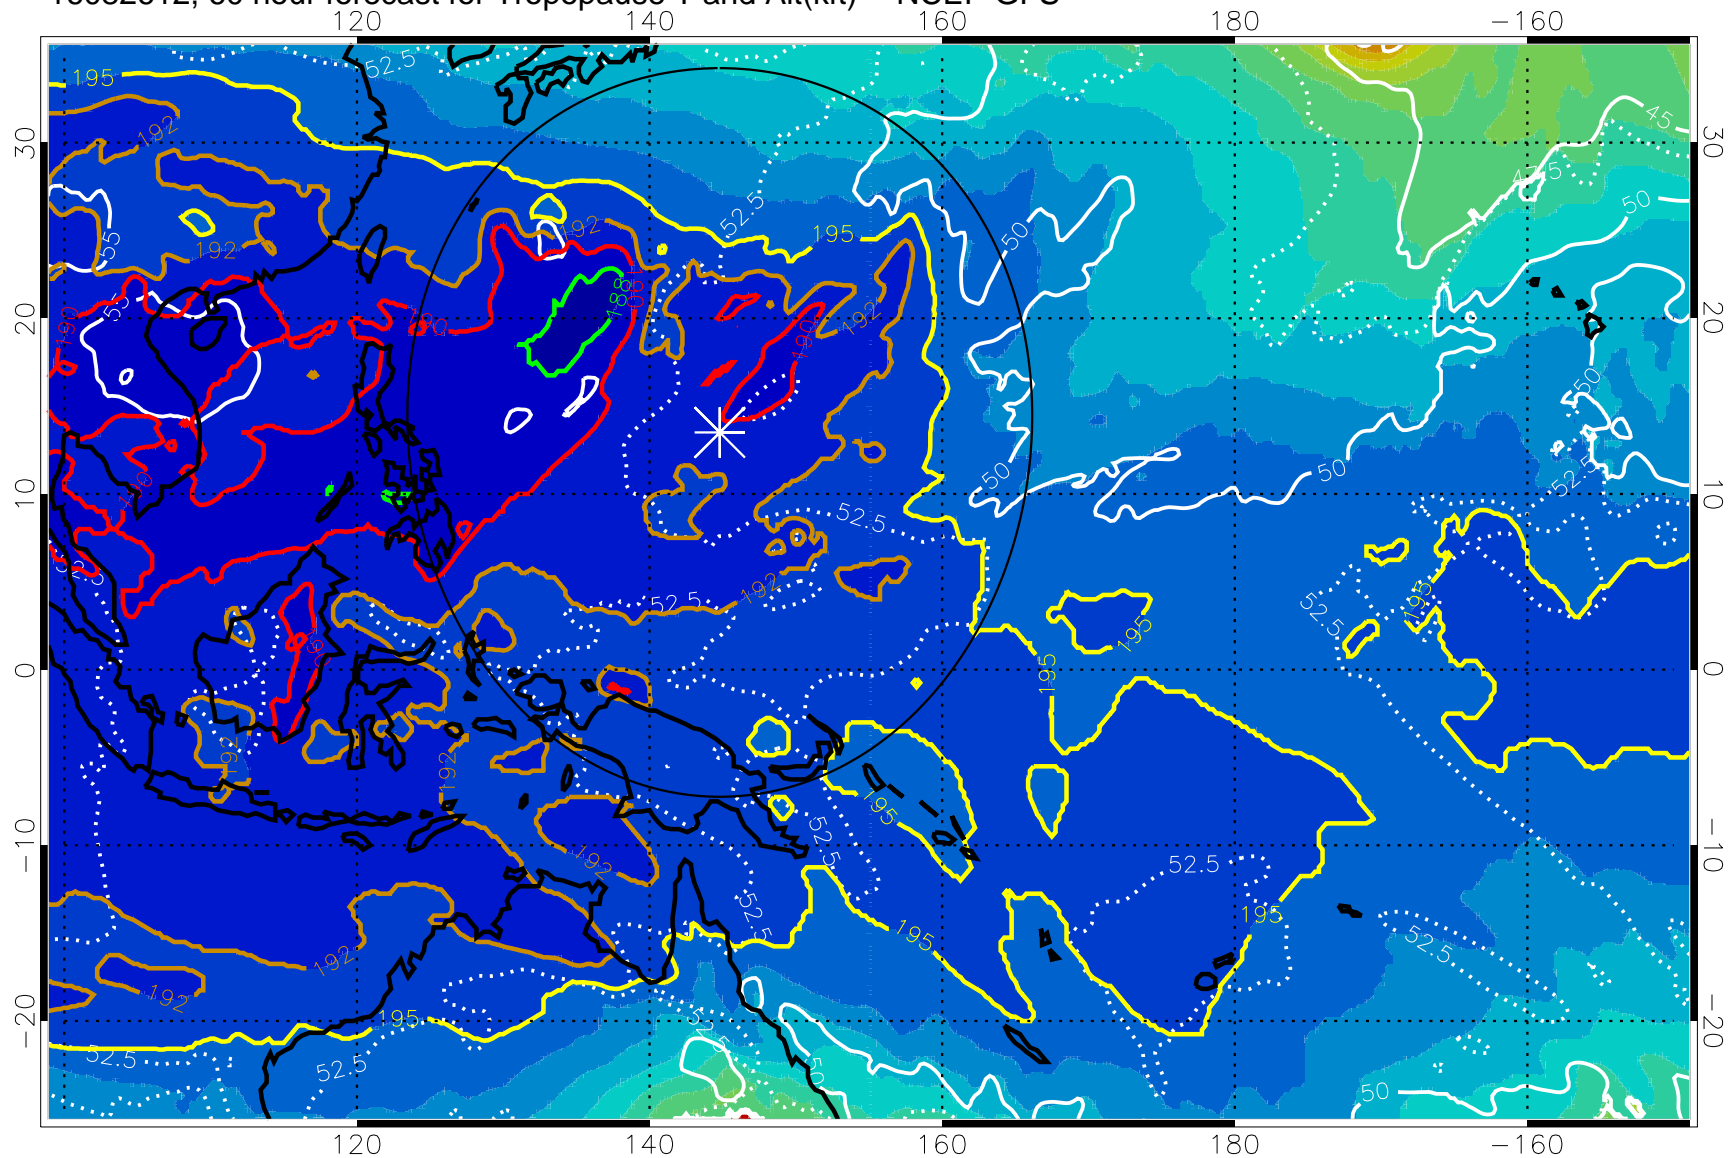

192.5K Isotherm 195K Isotherm  
187.5K Isotherm 190K Isotherm

Range ring of 2304 km

16082606, 54 hour forecast for Tropopause T and Alt(kft) -- NCEP GFS

190 200 210 220 230

Tropopause T, K

Tropopause Altitude in kft (white)

192.5K Isotherm 195K Isotherm  
187.5K Isotherm 190K Isotherm

Range ring of 2304 km

16082612, 60 hour forecast for Tropopause T and Alt(kft) -- NCEP GFS

190 200 210 220 230

Tropopause T, K

Tropopause Altitude in kft (white)