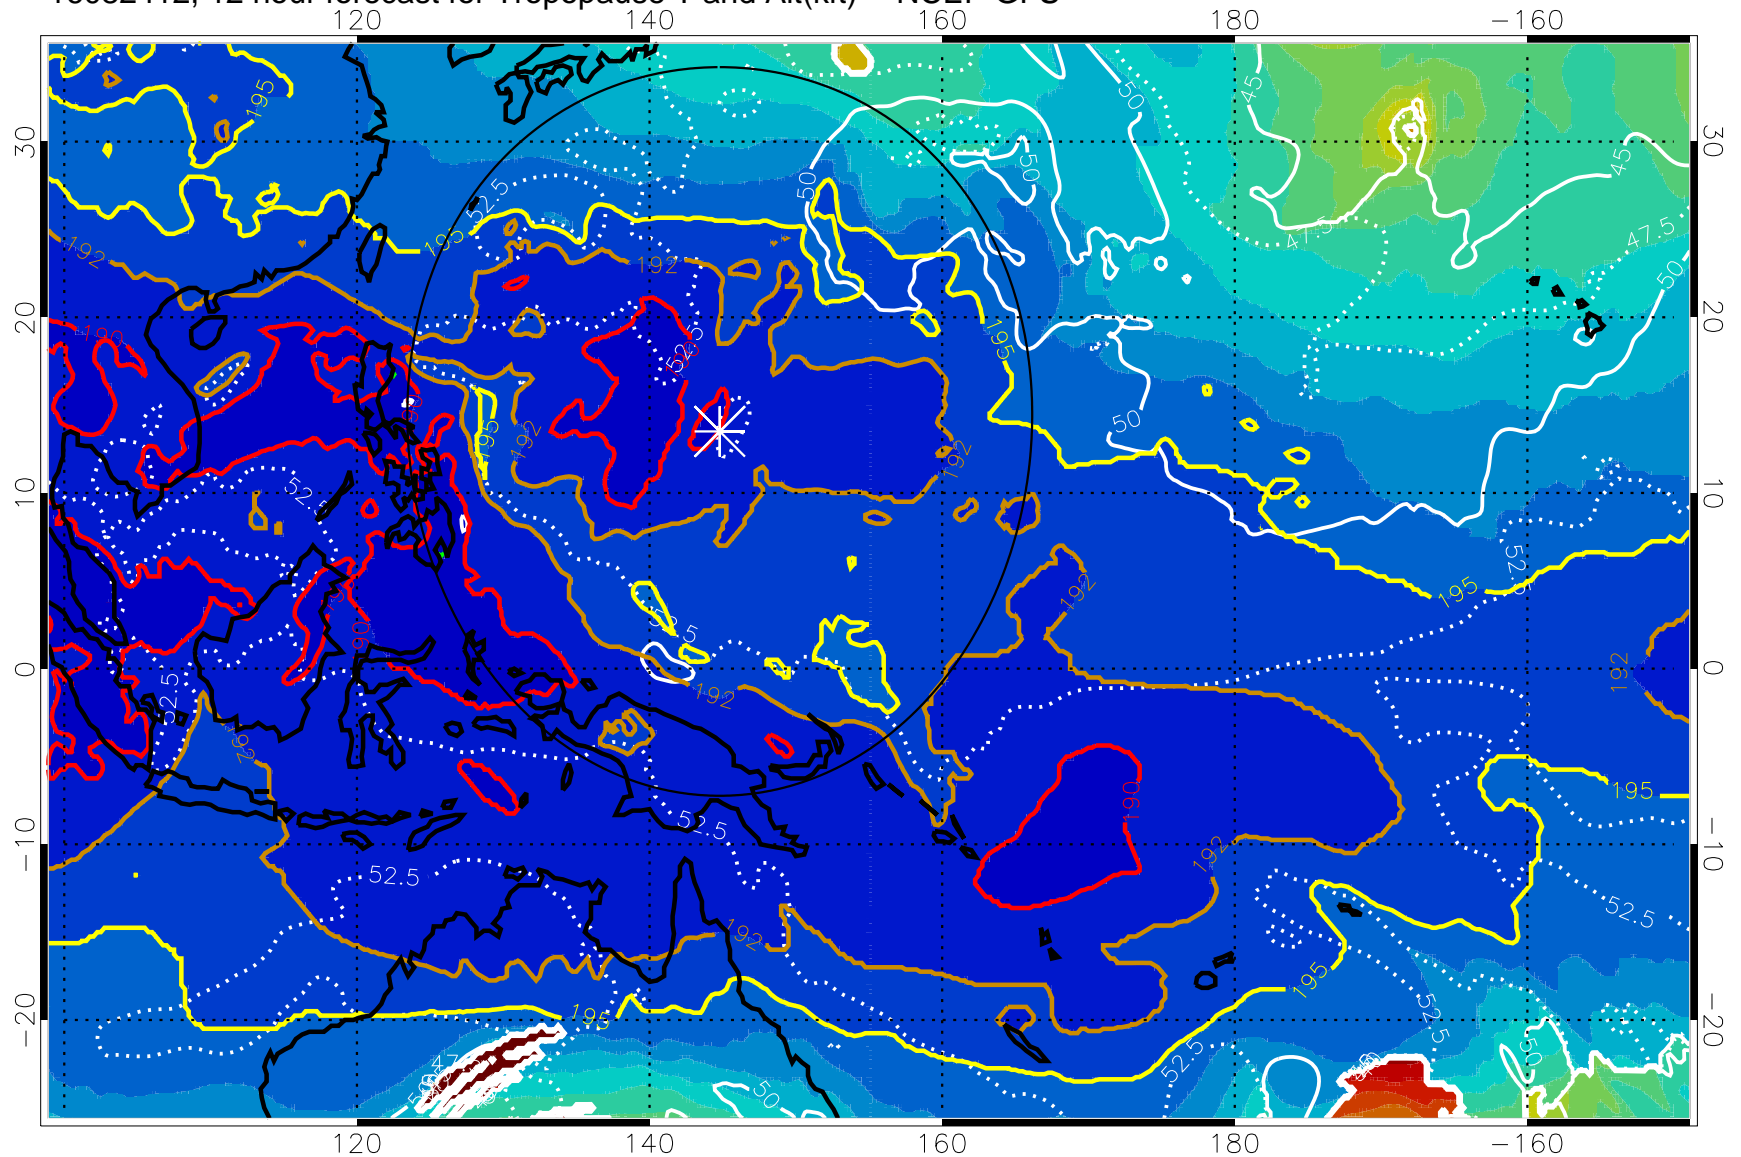

16082412, 12 hour forecast for Tropopause T and Alt(kft) -- NCEP GFS

16082418, 18 hour forecast for Tropopause T and Alt(kft) -- NCEP GFS

190 200 210 220 230  
Tropopause T, K

Tropopause Altitude in kft (white)

192.5K Isotherm 195K Isotherm  
187.5K Isotherm 190K Isotherm

Range ring of 2304 km

16082500, 24 hour forecast for Tropopause T and Alt(kft) -- NCEP GFS

190 200 210 220 230  
Tropopause T, K

Tropopause Altitude in kft (white)