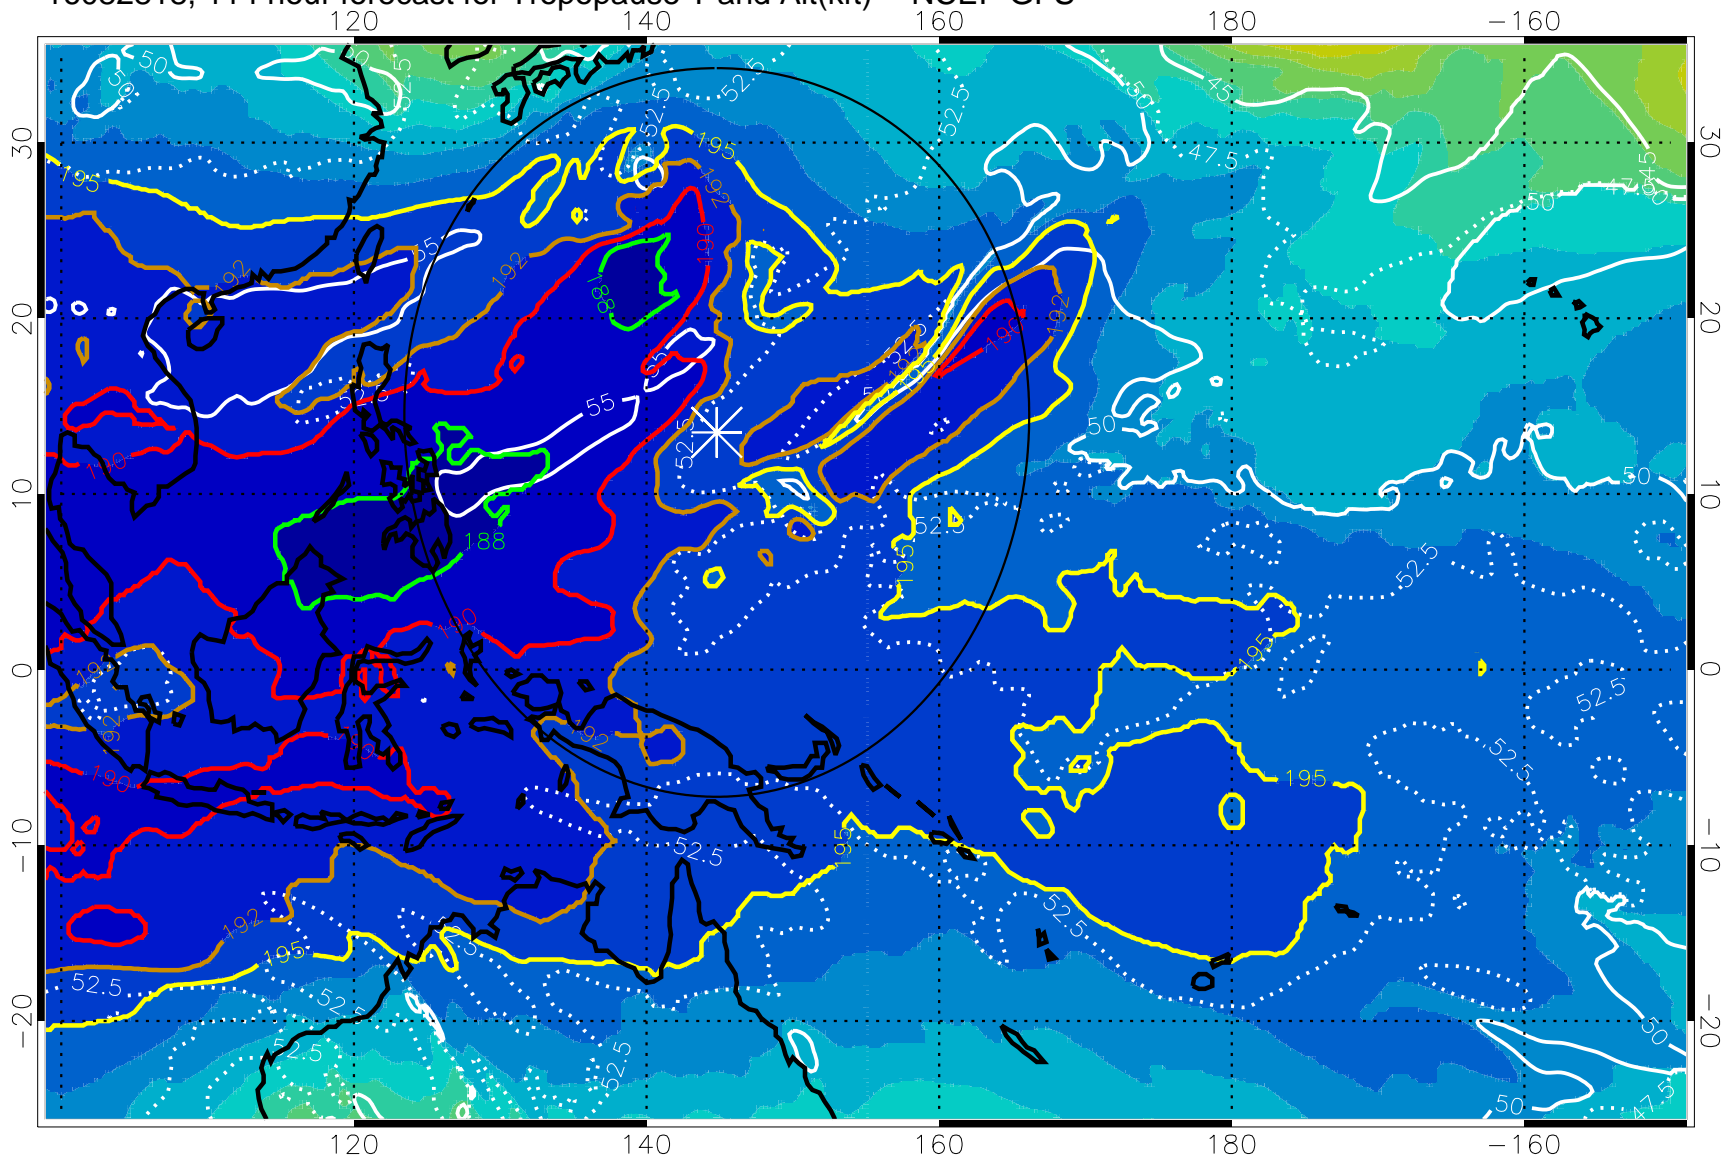

Tropopause T, K

Tropopause Altitude in kft (white)

192.5K Isotherm 195K Isotherm  
187.5K Isotherm 190K Isotherm

Range ring of 2304 km

16082812, 108 hour forecast for Tropopause T and Alt(kft) -- NCEP GFS

16082818, 114 hour forecast for Tropopause T and Alt(kft) -- NCEP GFS

190 200 210 220 230

Tropopause T, K

Tropopause Altitude in kft (white)

192.5K Isotherm 195K Isotherm  
187.5K Isotherm 190K Isotherm

Range ring of 2304 km