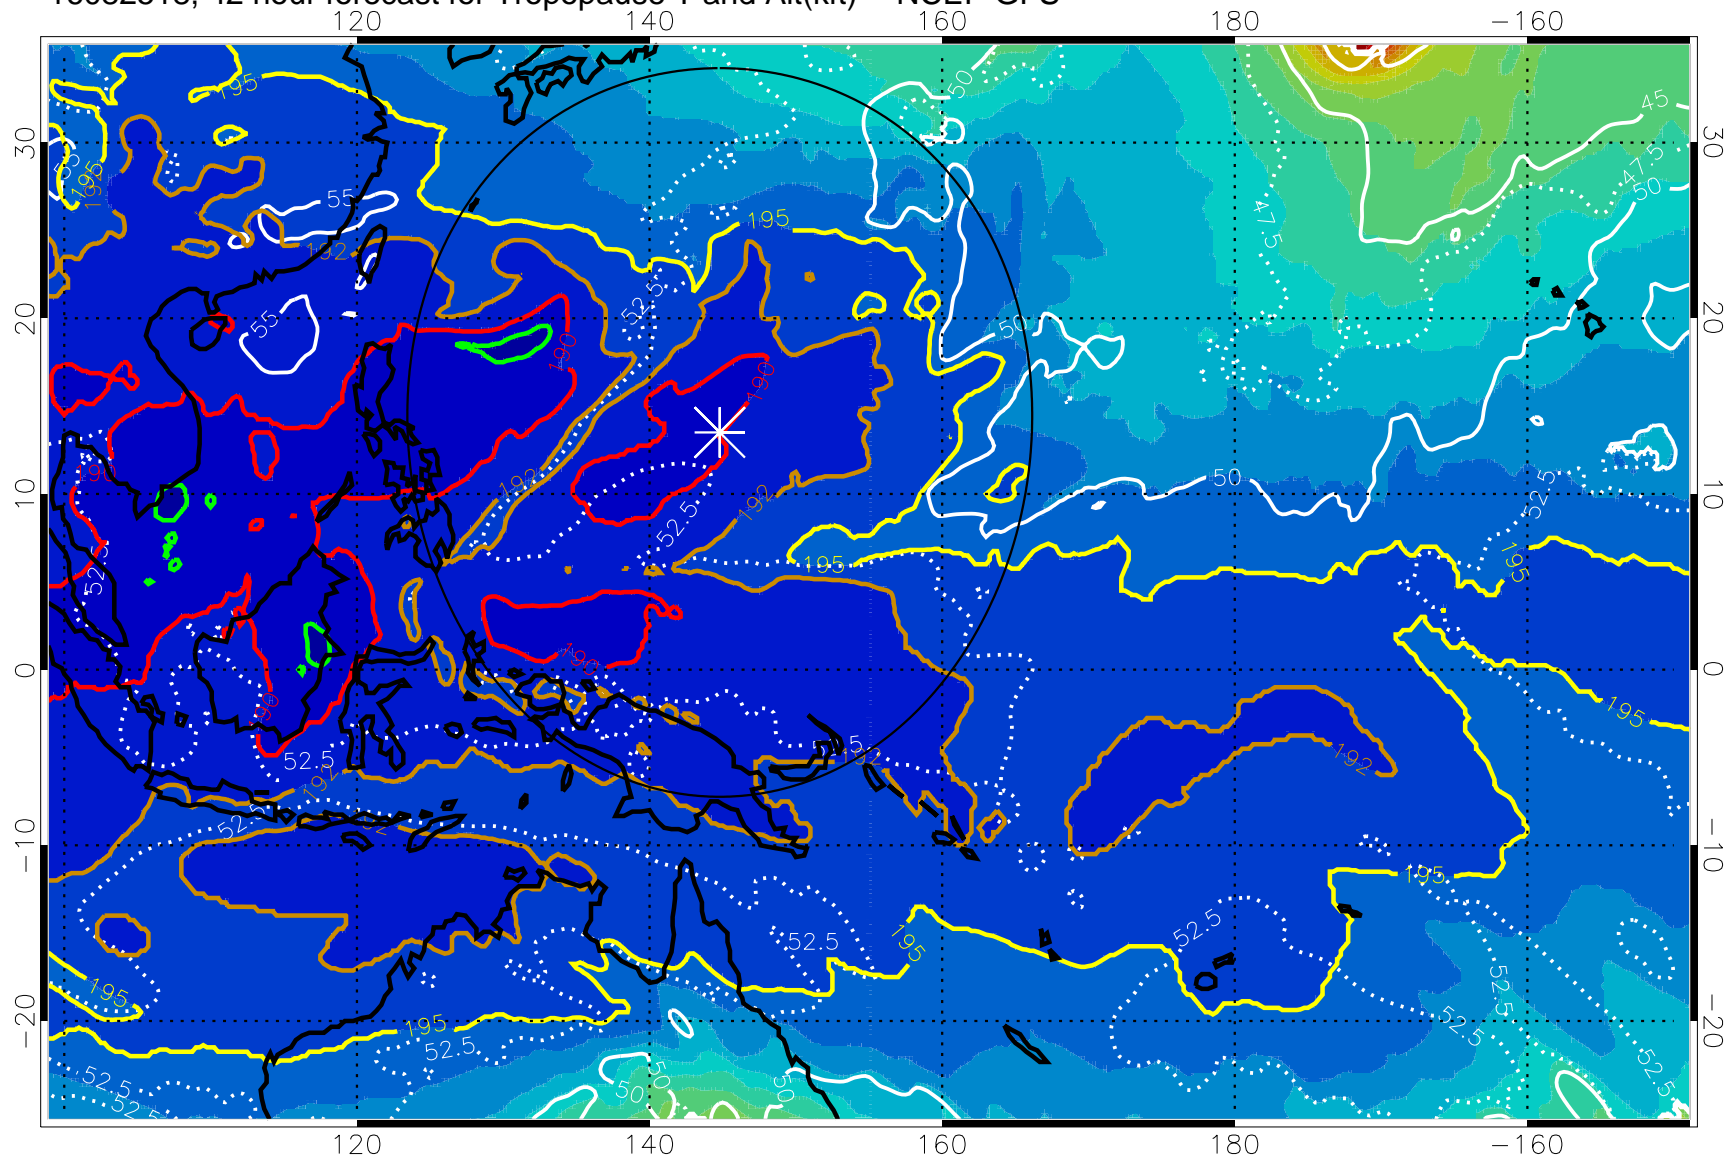

192.5K Isotherm 195K Isotherm

187.5K Isotherm 190K Isotherm

Range ring of 2304 km

16082512, 36 hour forecast for Tropopause T and Alt(kft) -- NCEP GFS

190 200 210 220 230

Tropopause T, K

Tropopause Altitude in kft (white)

192.5K Isotherm 195K Isotherm

187.5K Isotherm 190K Isotherm

Range ring of 2304 km

16082518, 42 hour forecast for Tropopause T and Alt(kft) -- NCEP GFS

190 200 210 220 230

Tropopause T, K

Tropopause Altitude in kft (white)