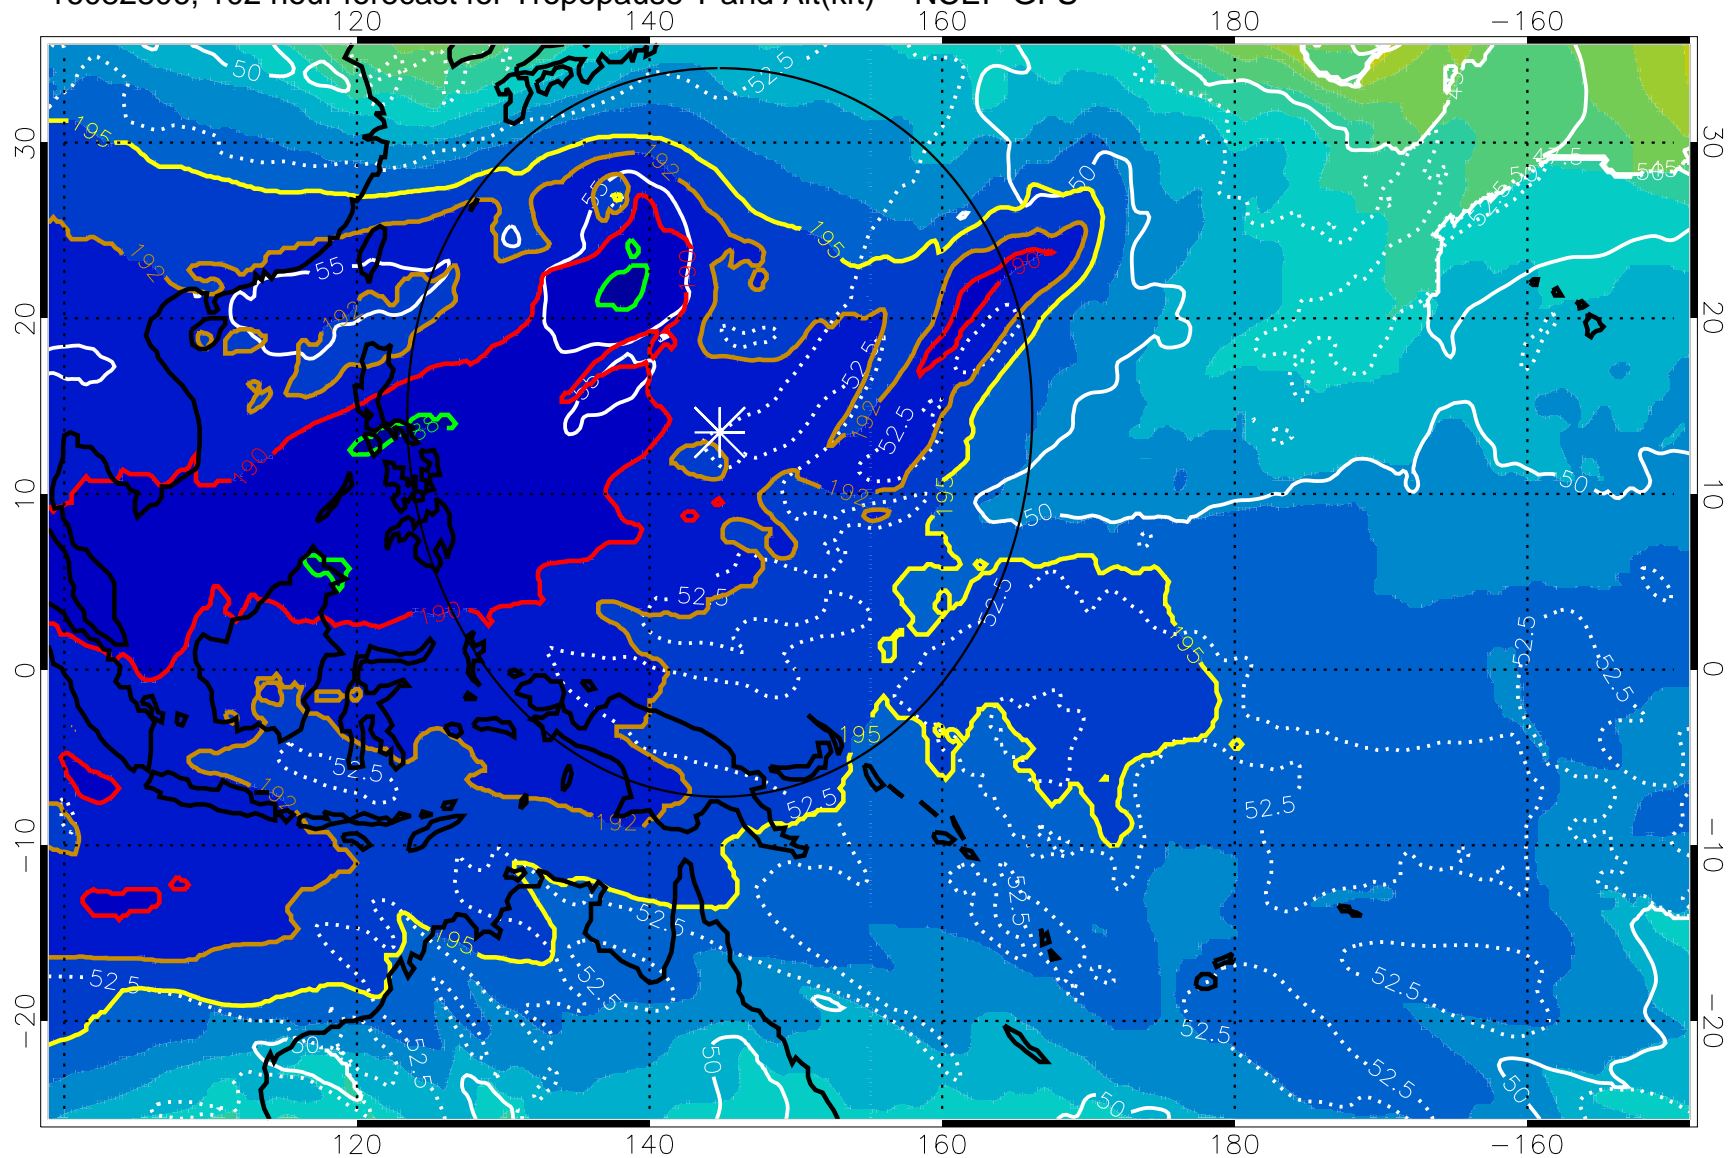

16082806, 102 hour forecast for Tropopause T and Alt(kft) -- NCEP GFS

190 200 210 220 230

Tropopause T, K

Tropopause Altitude in kft (white)

192.5K Isotherm 195K Isotherm
187.5K Isotherm 190K Isotherm

Range ring of 2304 km