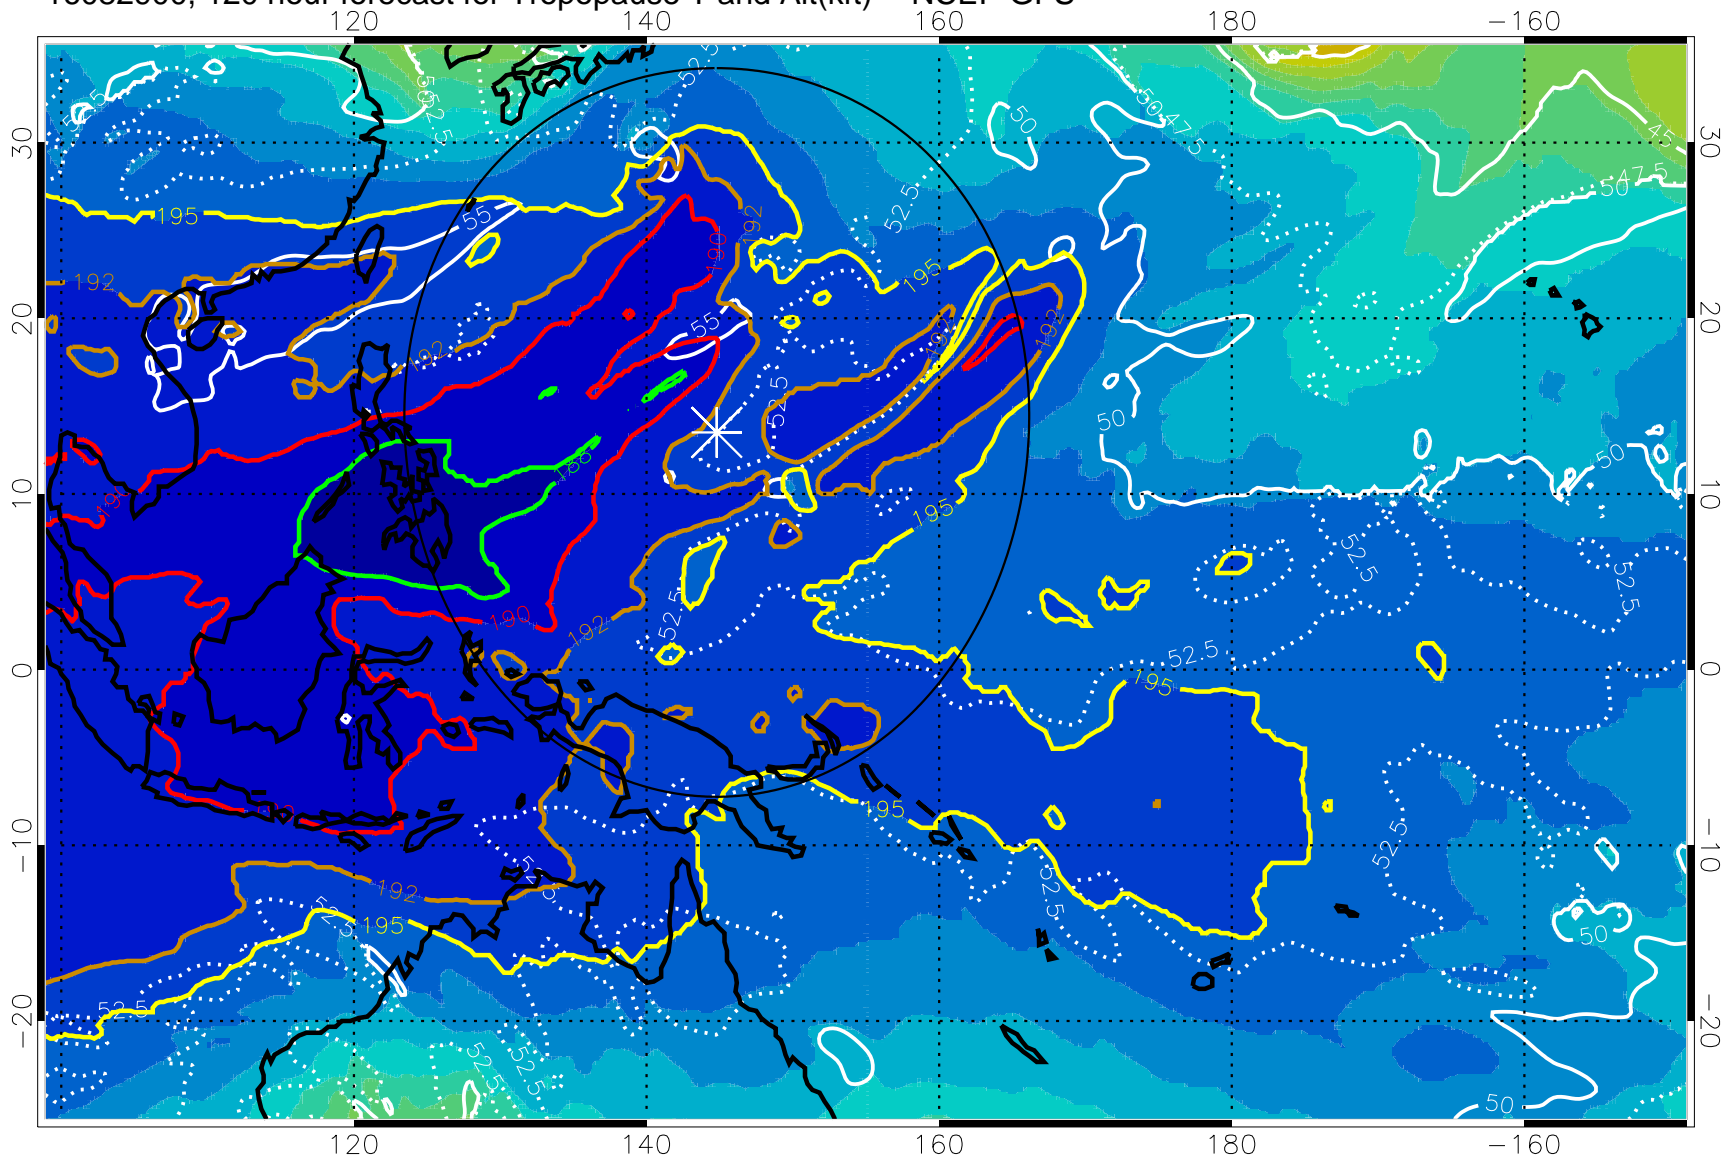

16082900, 120 hour forecast for Tropopause T and Alt(kft) -- NCEP GFS

190 200 210 220 230
Tropopause T, K

Tropopause Altitude in kft (white)

192.5K Isotherm 195K Isotherm
187.5K Isotherm 190K Isotherm

Range ring of 2304 km