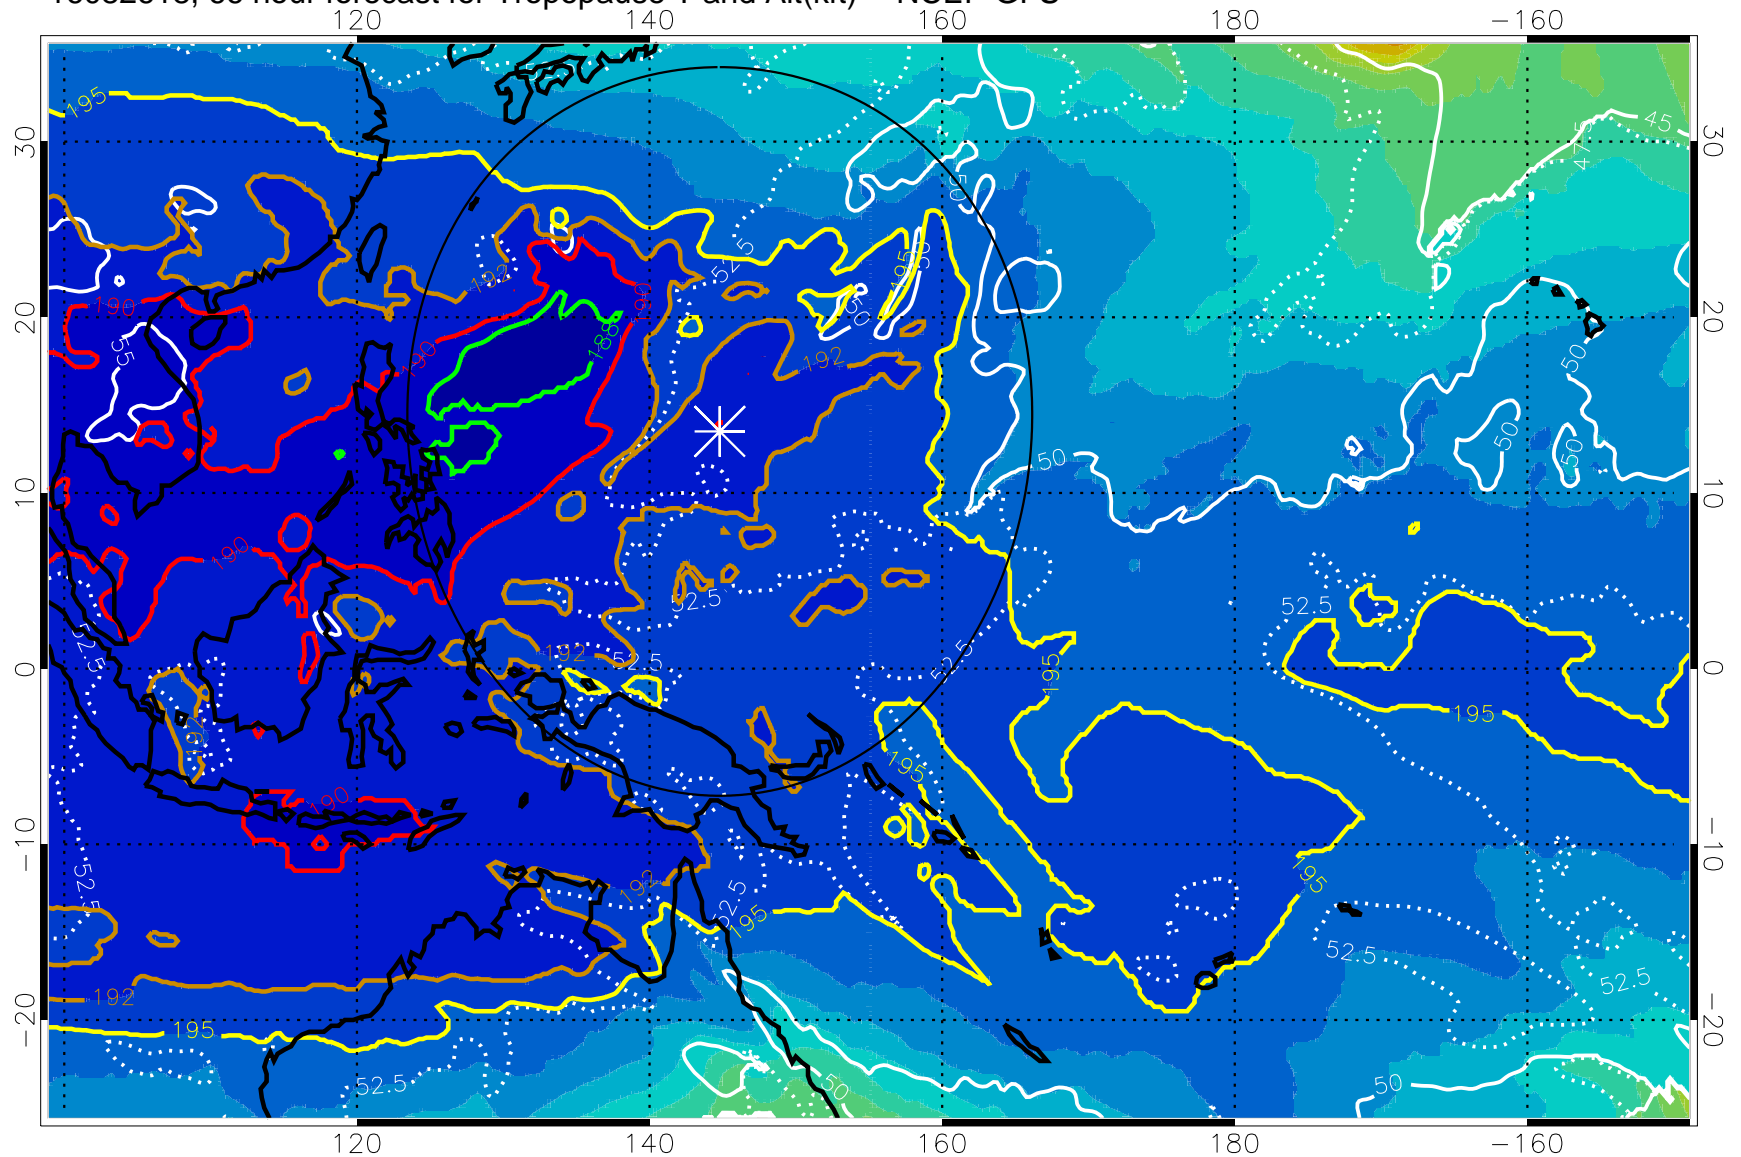

192.5K Isotherm 195K Isotherm  
187.5K Isotherm 190K Isotherm

Range ring of 2304 km

16082612, 60 hour forecast for Tropopause T and Alt(kft) -- NCEP GFS

190 200 210 220 230

Tropopause T, K

Tropopause Altitude in kft (white)

192.5K Isotherm 195K Isotherm

187.5K Isotherm 190K Isotherm

Range ring of 2304 km

16082618, 66 hour forecast for Tropopause T and Alt(kft) -- NCEP GFS

190 200 210 220 230

Tropopause T, K

Tropopause Altitude in kft (white)