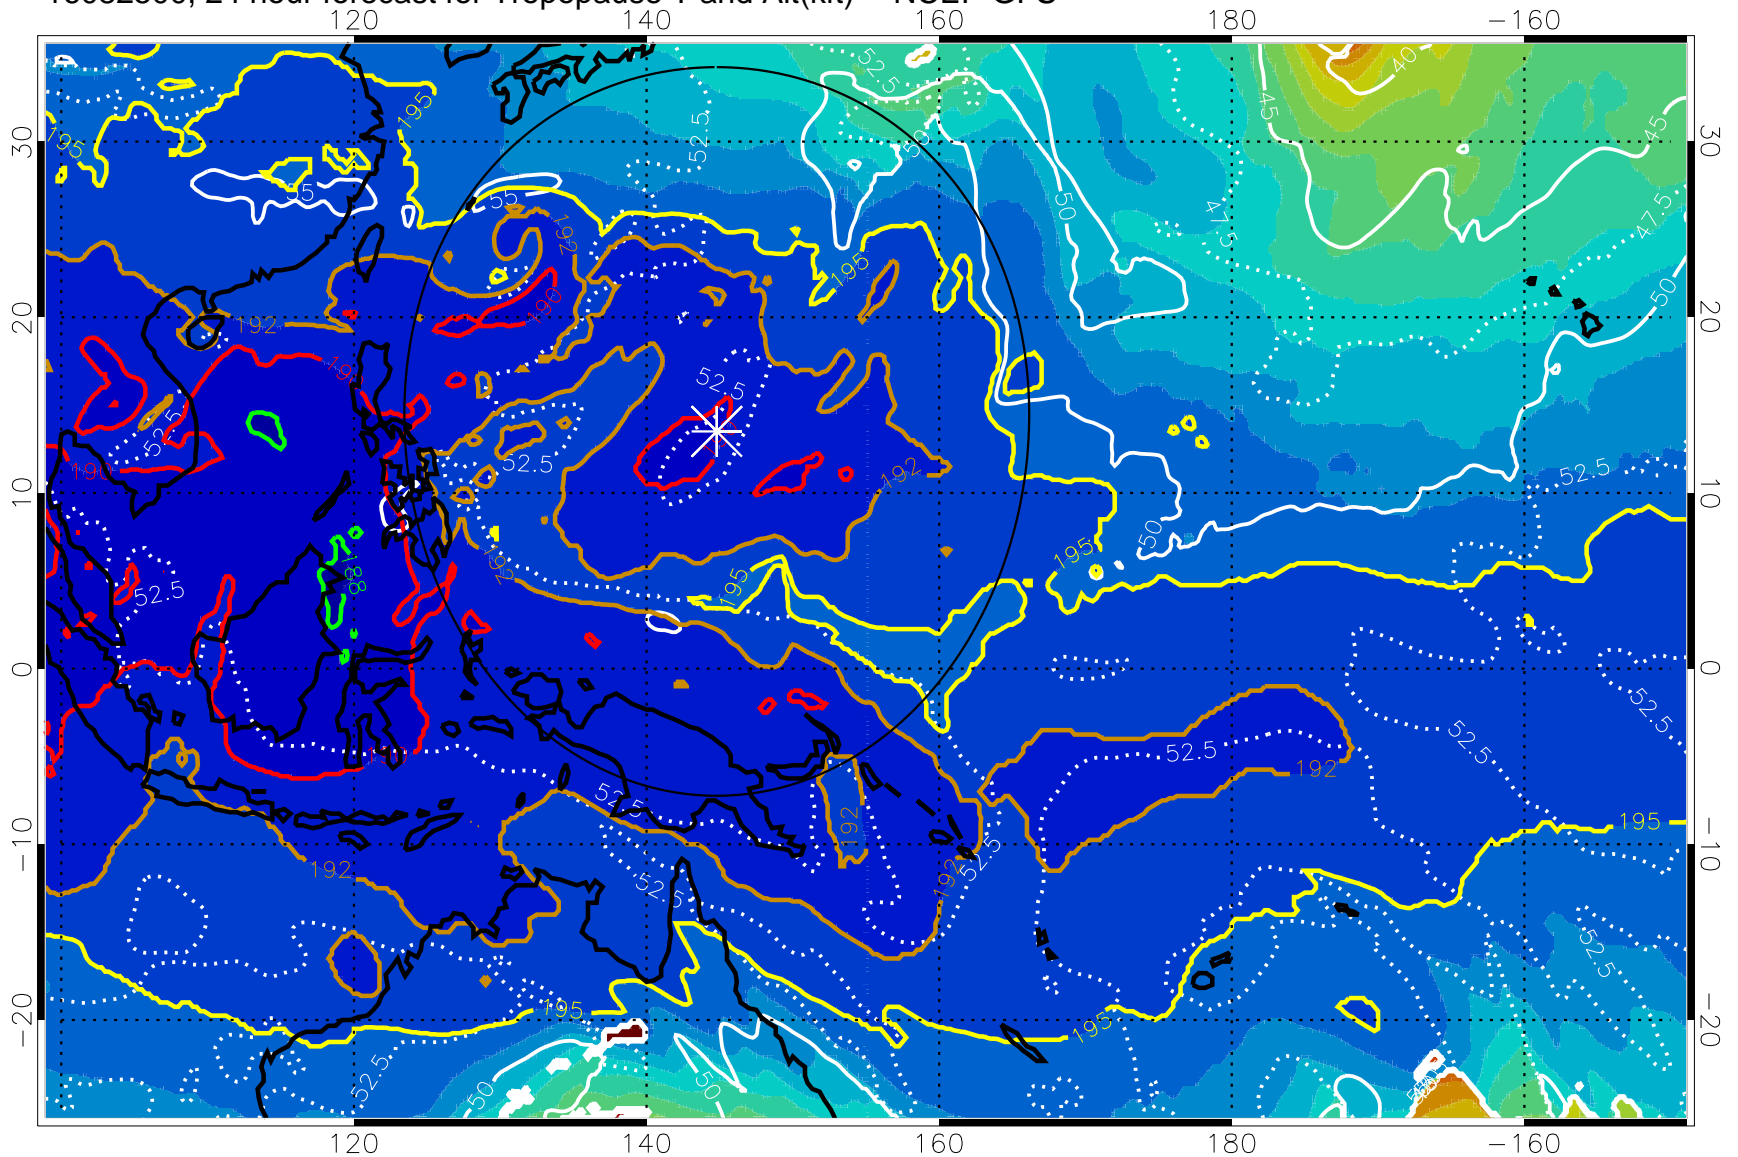

16082412, 12 hour forecast for Tropopause T and Alt(kft) -- NCEP GFS

16082418, 18 hour forecast for Tropopause T and Alt(kft) -- NCEP GFS

190 200 210 220 230  
Tropopause T, K

Tropopause Altitude in kft (white)

192.5K Isotherm 195K Isotherm  
187.5K Isotherm 190K Isotherm

Range ring of 2304 km

16082500, 24 hour forecast for Tropopause T and Alt(kft) -- NCEP GFS

190 200 210 220 230  
Tropopause T, K

Tropopause Altitude in kft (white)

192.5K Isotherm 195K Isotherm  
187.5K Isotherm 190K Isotherm

Range ring of 2304 km

16082506, 30 hour forecast for Tropopause T and Alt(kft) -- NCEP GFS

190 200 210 220 230

Tropopause T, K

Tropopause Altitude in kft (white)