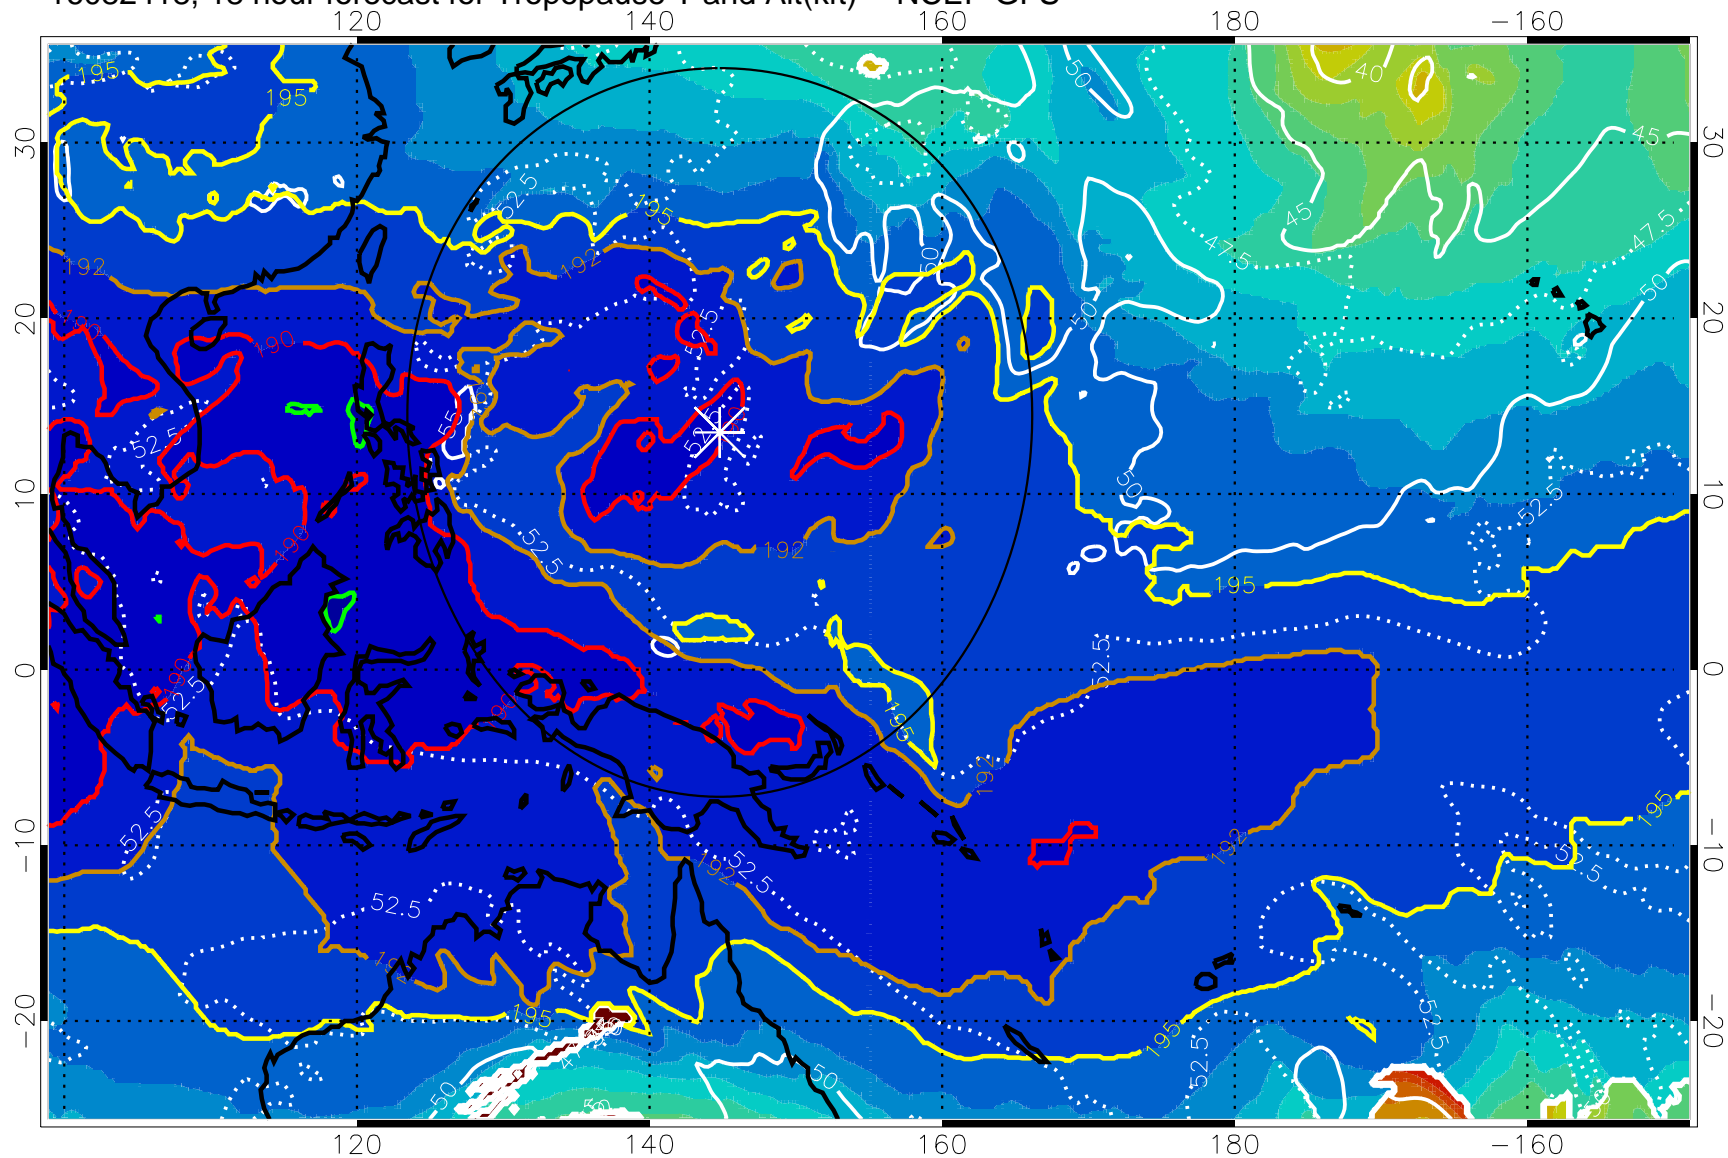

16082412, 12 hour forecast for Tropopause T and Alt(kft) -- NCEP GFS

16082418, 18 hour forecast for Tropopause T and Alt(kft) -- NCEP GFS

190 200 210 220 230  
Tropopause T, K

Tropopause Altitude in kft (white)

192.5K Isotherm 195K Isotherm  
187.5K Isotherm 190K Isotherm

Range ring of 2304 km

16082500, 24 hour forecast for Tropopause T and Alt(kft) -- NCEP GFS

190 200 210 220 230  
Tropopause T, K

Tropopause Altitude in kft (white)