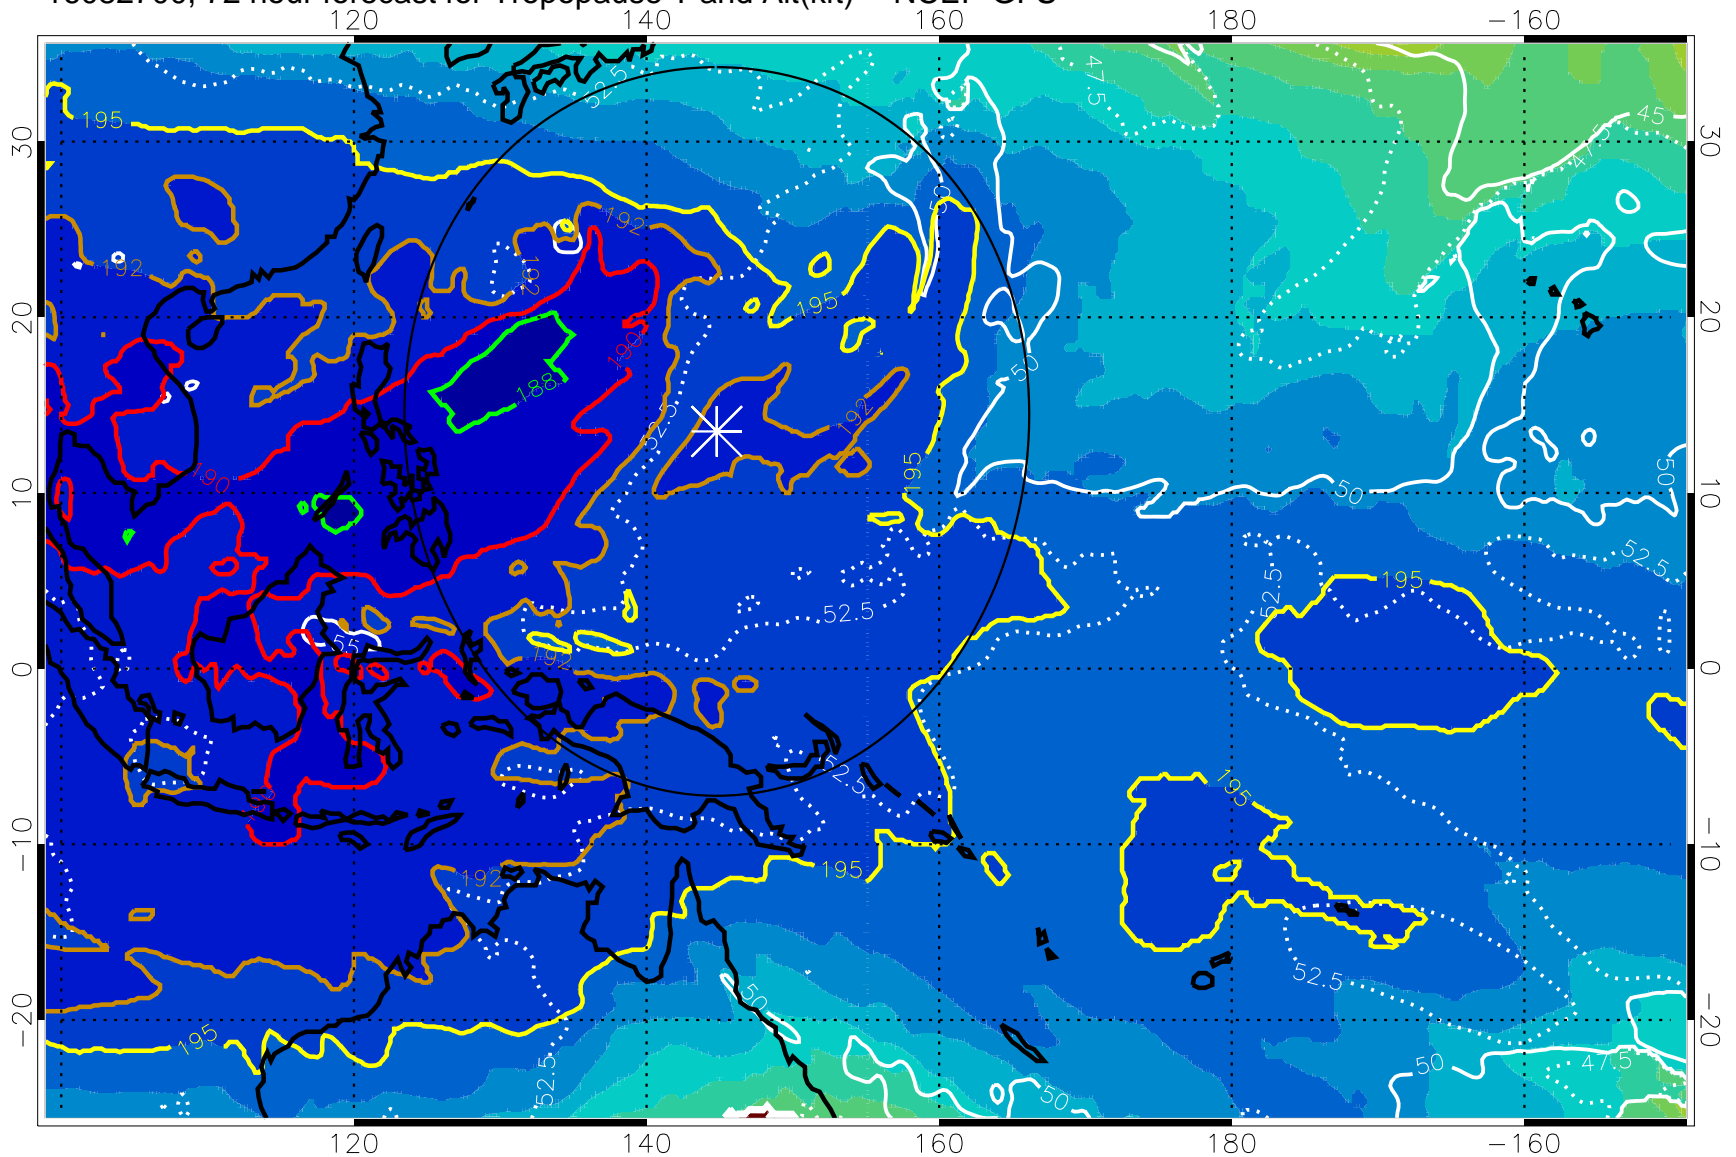

192.5K Isotherm 195K Isotherm

187.5K Isotherm 190K Isotherm

Range ring of 2304 km

16082618, 66 hour forecast for Tropopause T and Alt(kft) -- NCEP GFS

190 200 210 220 230

Tropopause T, K

Tropopause Altitude in kft (white)

192.5K Isotherm 195K Isotherm  
187.5K Isotherm 190K Isotherm

Range ring of 2304 km

16082700, 72 hour forecast for Tropopause T and Alt(kft) -- NCEP GFS

190 200 210 220 230

Tropopause T, K

Tropopause Altitude in kft (white)