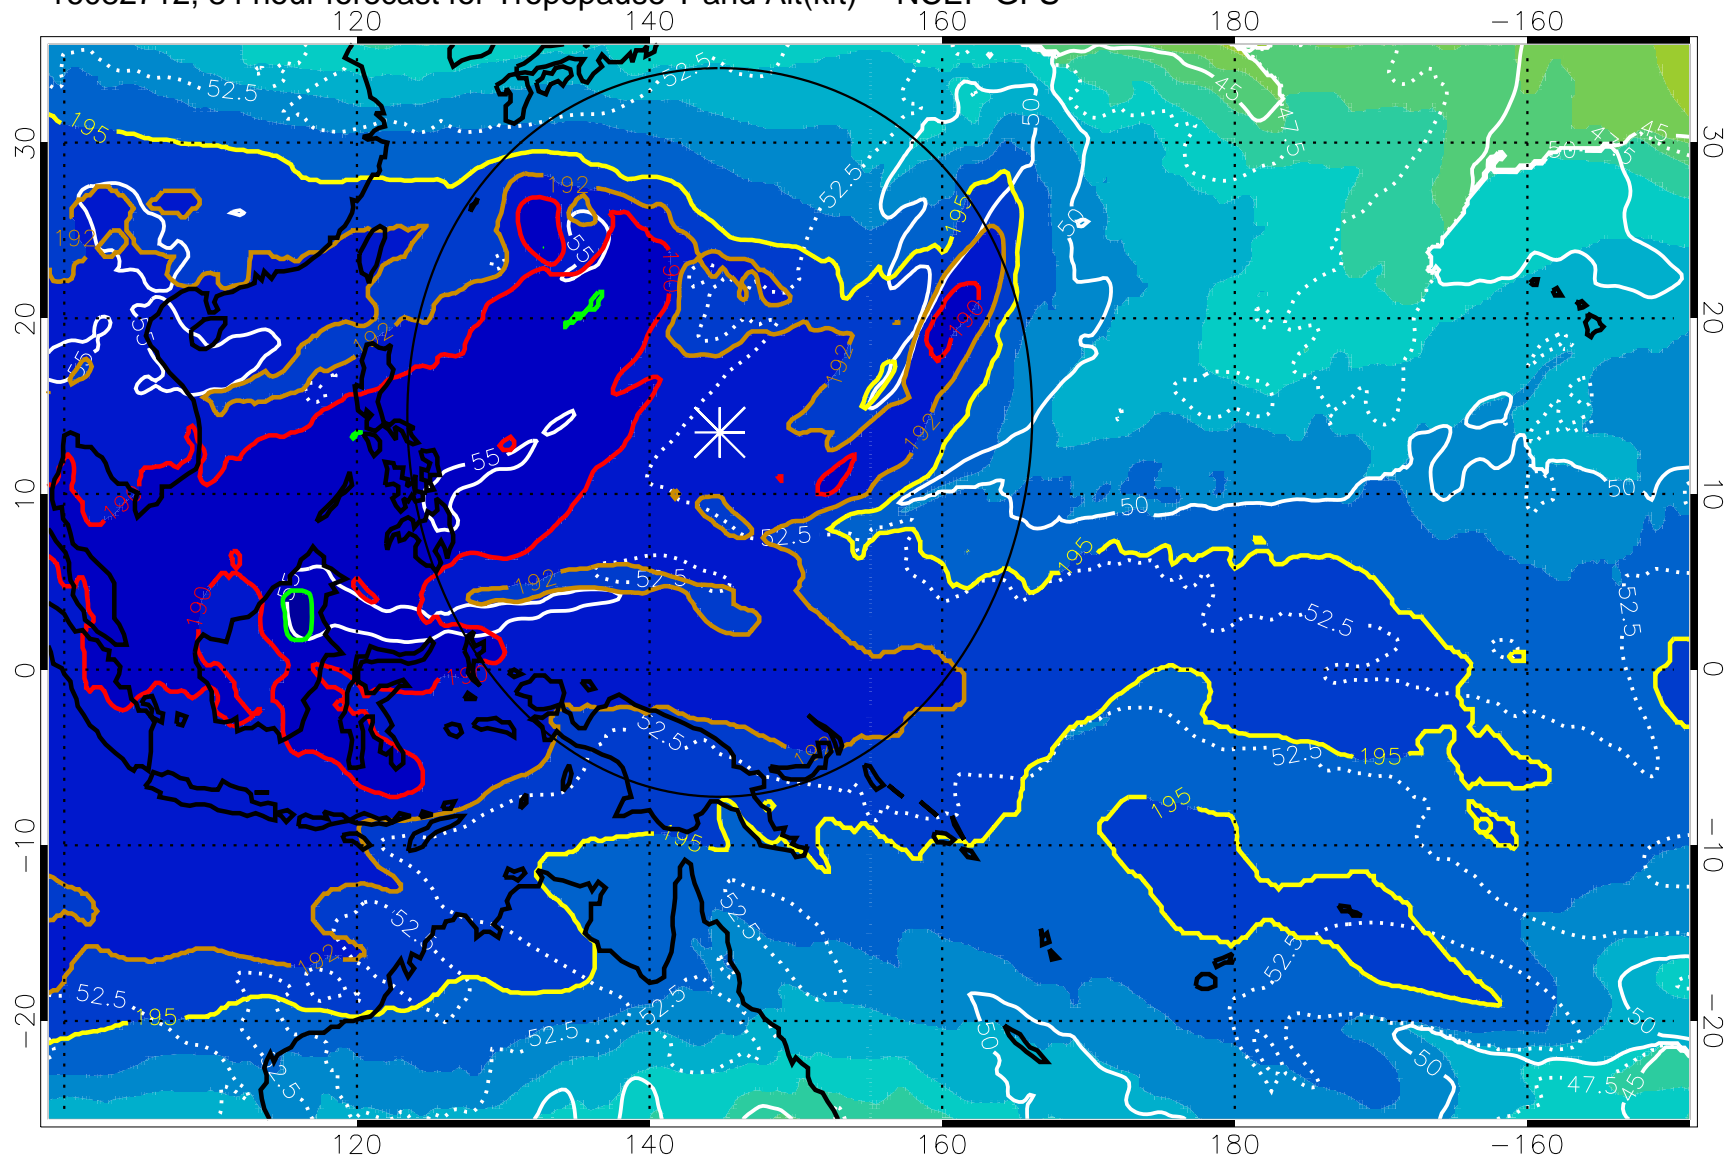

16082712, 84 hour forecast for Tropopause T and Alt(kft) -- NCEP GFS

190 200 210 220 230
Tropopause T, K

Tropopause Altitude in kft (white)

192.5K Isotherm 195K Isotherm
187.5K Isotherm 190K Isotherm

Range ring of 2304 km