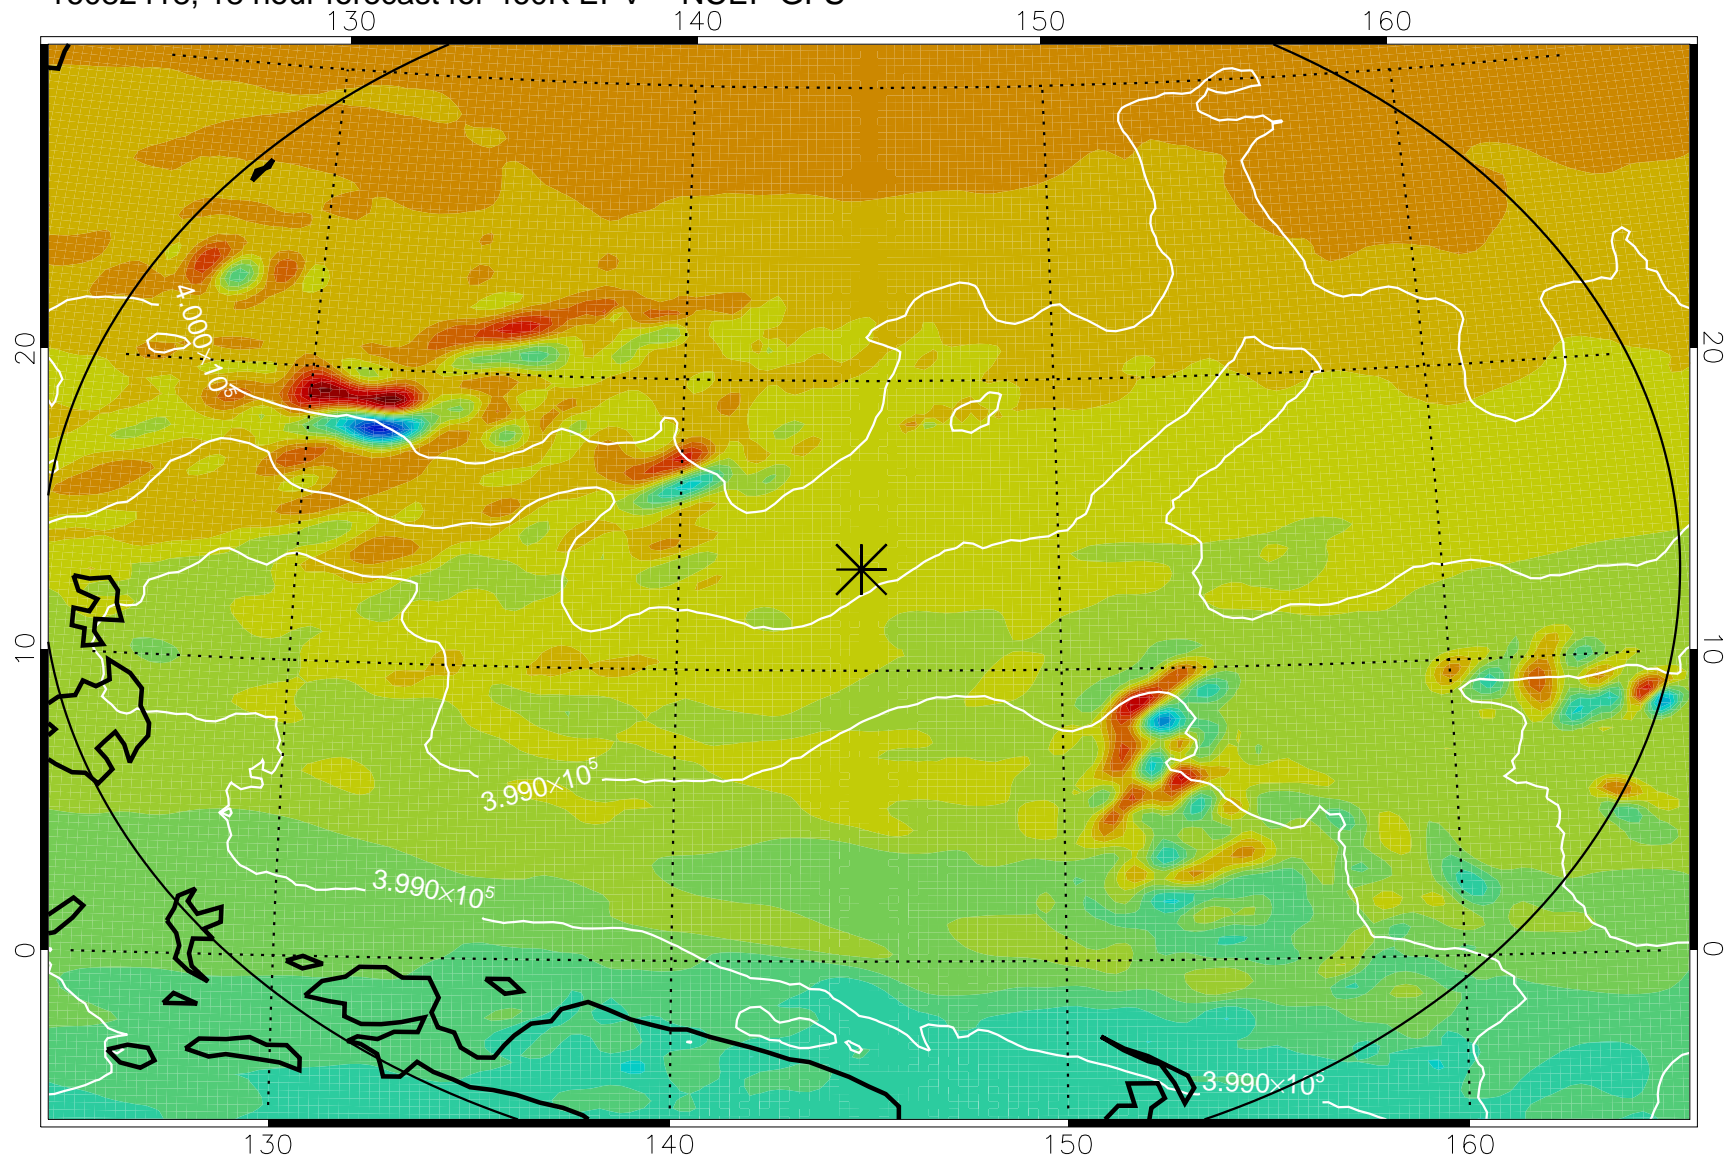

16082406, 6 hour forecast for 460K EPV -- NCEP GFS

460K Montgomery Streamfunction, white

Range ring of 2304 km

16082412, 12 hour forecast for 460K EPV -- NCEP GFS

460K Montgomery Streamfunction, white

Range ring of 2304 km

16082418, 18 hour forecast for 460K EPV -- NCEP GFS

460K Montgomery Streamfunction, white

Range ring of 2304 km

16082500, 24 hour forecast for 460K EPV -- NCEP GFS

460K Montgomery Streamfunction, white

Range ring of 2304 km

16082506, 30 hour forecast for 460K EPV -- NCEP GFS

460K Montgomery Streamfunction, white

Range ring of 2304 km

16082512, 36 hour forecast for 460K EPV -- NCEP GFS

460K Montgomery Streamfunction, white

Range ring of 2304 km

16082518, 42 hour forecast for 460K EPV -- NCEP GFS

460K Montgomery Streamfunction, white

Range ring of 2304 km

16082600, 48 hour forecast for 460K EPV -- NCEP GFS

460K Montgomery Streamfunction, white

Range ring of 2304 km