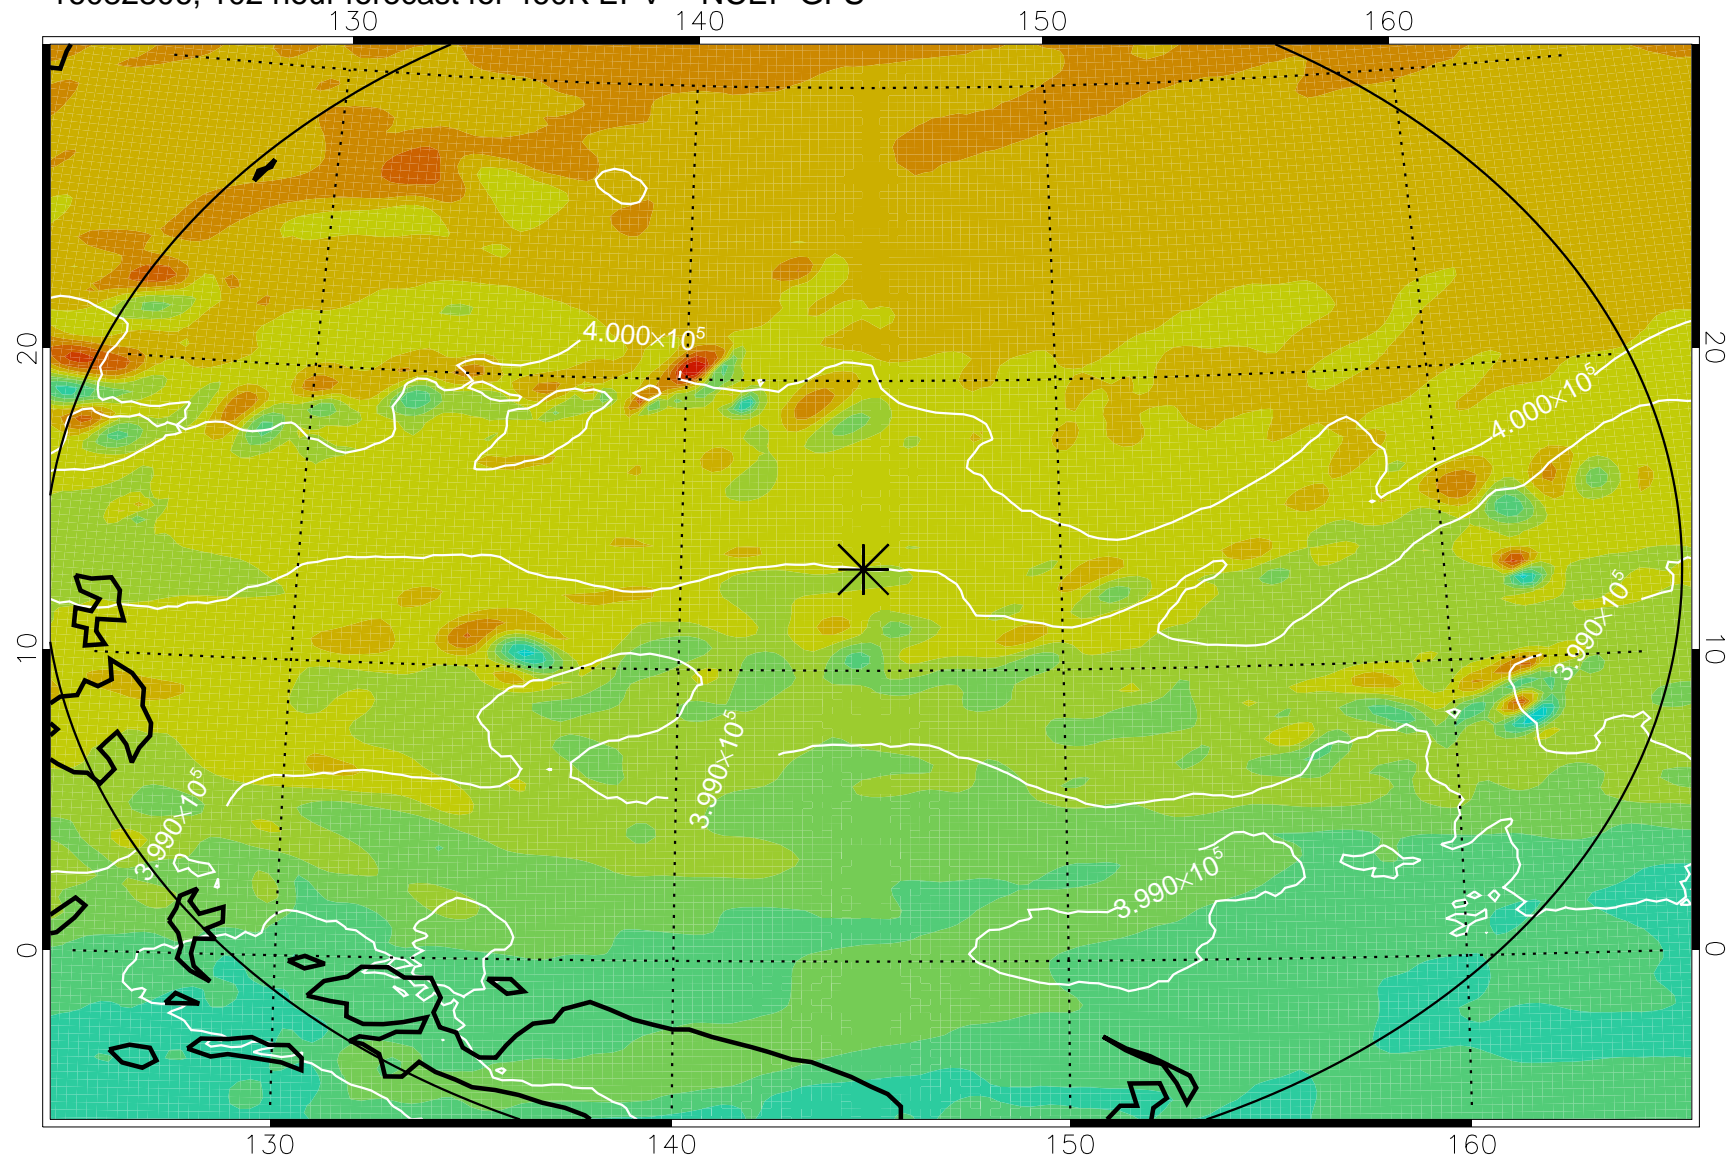

16082706, 78 hour forecast for 460K EPV -- NCEP GFS

460K Montgomery Streamfunction, white

Range ring of 2304 km

16082712, 84 hour forecast for 460K EPV -- NCEP GFS

460K Montgomery Streamfunction, white

Range ring of 2304 km

16082718, 90 hour forecast for 460K EPV -- NCEP GFS

460K Montgomery Streamfunction, white

Range ring of 2304 km

16082800, 96 hour forecast for 460K EPV -- NCEP GFS

460K Montgomery Streamfunction, white

Range ring of 2304 km

16082806, 102 hour forecast for 460K EPV -- NCEP GFS

460K Montgomery Streamfunction, white

Range ring of 2304 km

16082812, 108 hour forecast for 460K EPV -- NCEP GFS

460K Montgomery Streamfunction, white

Range ring of 2304 km

16082818, 114 hour forecast for 460K EPV -- NCEP GFS

460K Montgomery Streamfunction, white

Range ring of 2304 km

16082900, 120 hour forecast for 460K EPV -- NCEP GFS

460K Montgomery Streamfunction, white

Range ring of 2304 km