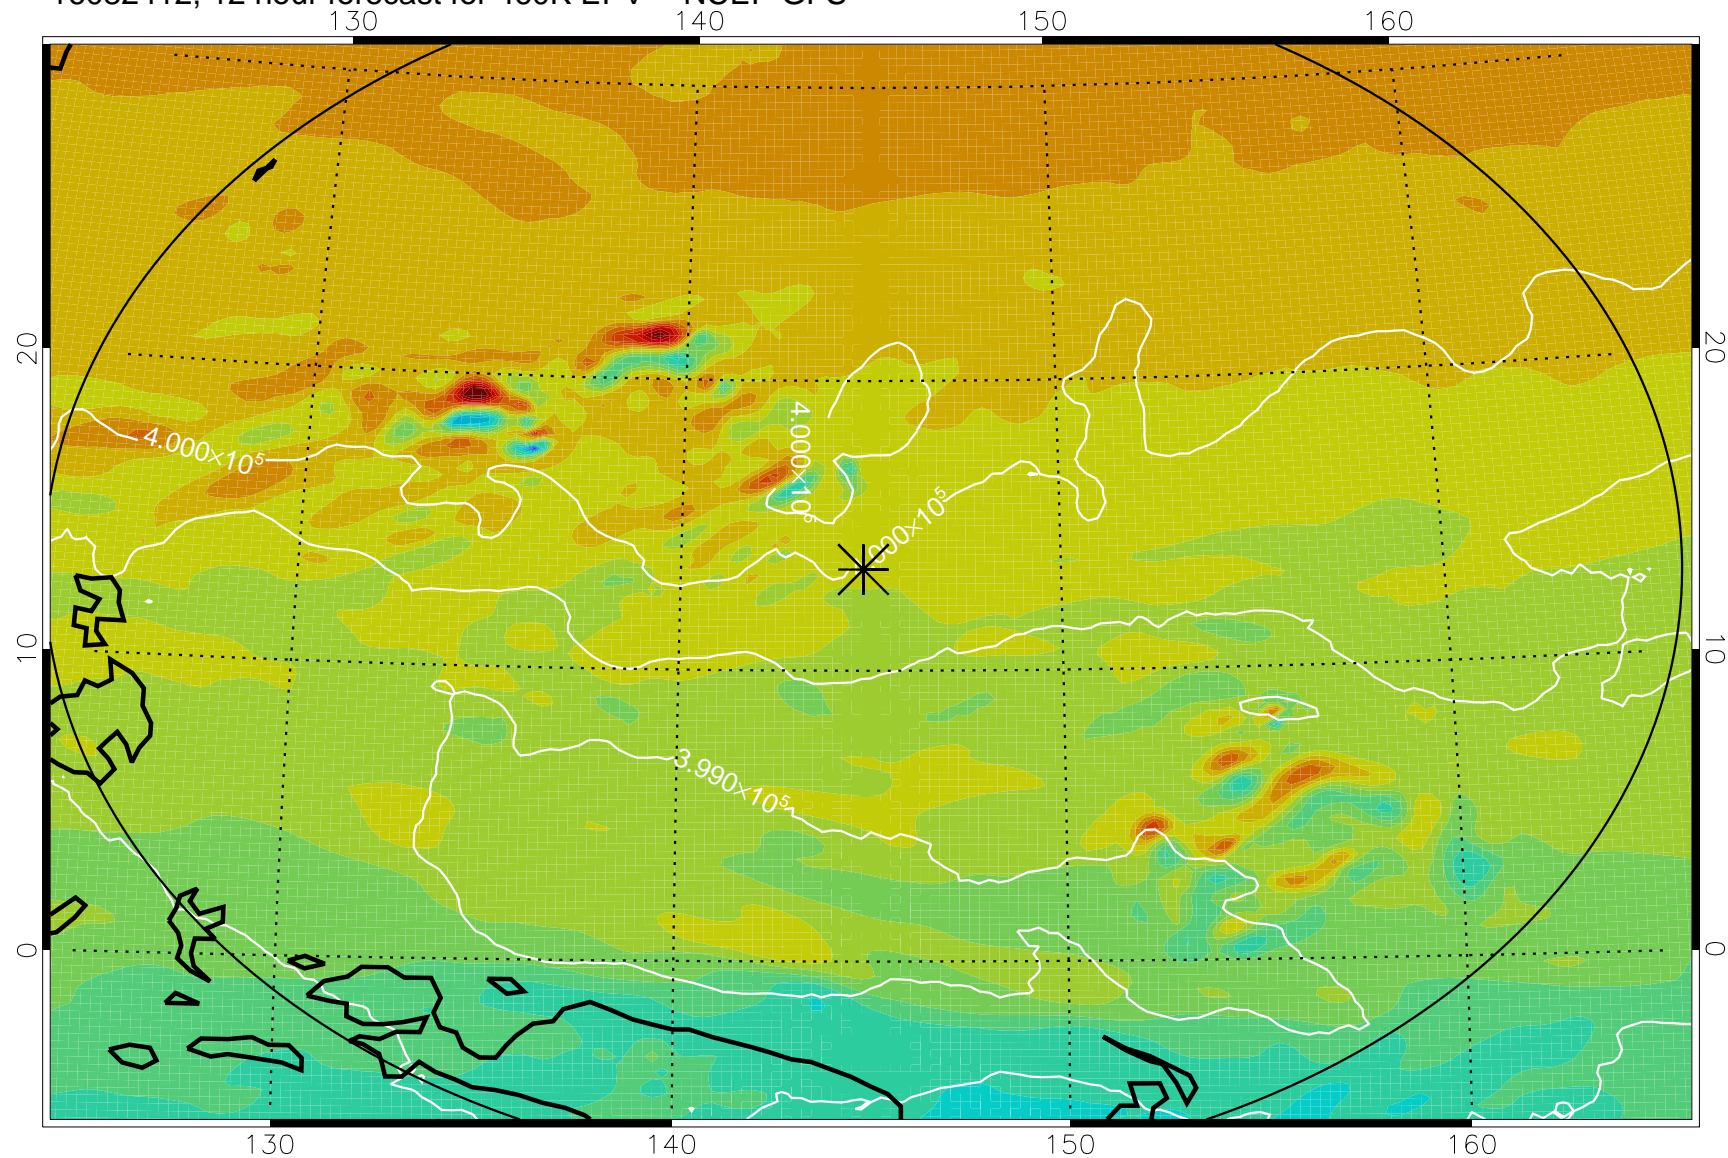

16082406, 6 hour forecast for 460K EPV -- NCEP GFS

460K Montgomery Streamfunction, white

Range ring of 2304 km

16082412, 12 hour forecast for 460K EPV -- NCEP GFS

460K Montgomery Streamfunction, white

Range ring of 2304 km

16082418, 18 hour forecast for 460K EPV -- NCEP GFS

460K Montgomery Streamfunction, white

Range ring of 2304 km

16082500, 24 hour forecast for 460K EPV -- NCEP GFS

460K Montgomery Streamfunction, white

Range ring of 2304 km

16082506, 30 hour forecast for 460K EPV -- NCEP GFS

460K Montgomery Streamfunction, white

Range ring of 2304 km

16082512, 36 hour forecast for 460K EPV -- NCEP GFS

460K Montgomery Streamfunction, white

Range ring of 2304 km

16082518, 42 hour forecast for 460K EPV -- NCEP GFS

460K Montgomery Streamfunction, white

Range ring of 2304 km

16082600, 48 hour forecast for 460K EPV -- NCEP GFS

460K Montgomery Streamfunction, white

Range ring of 2304 km