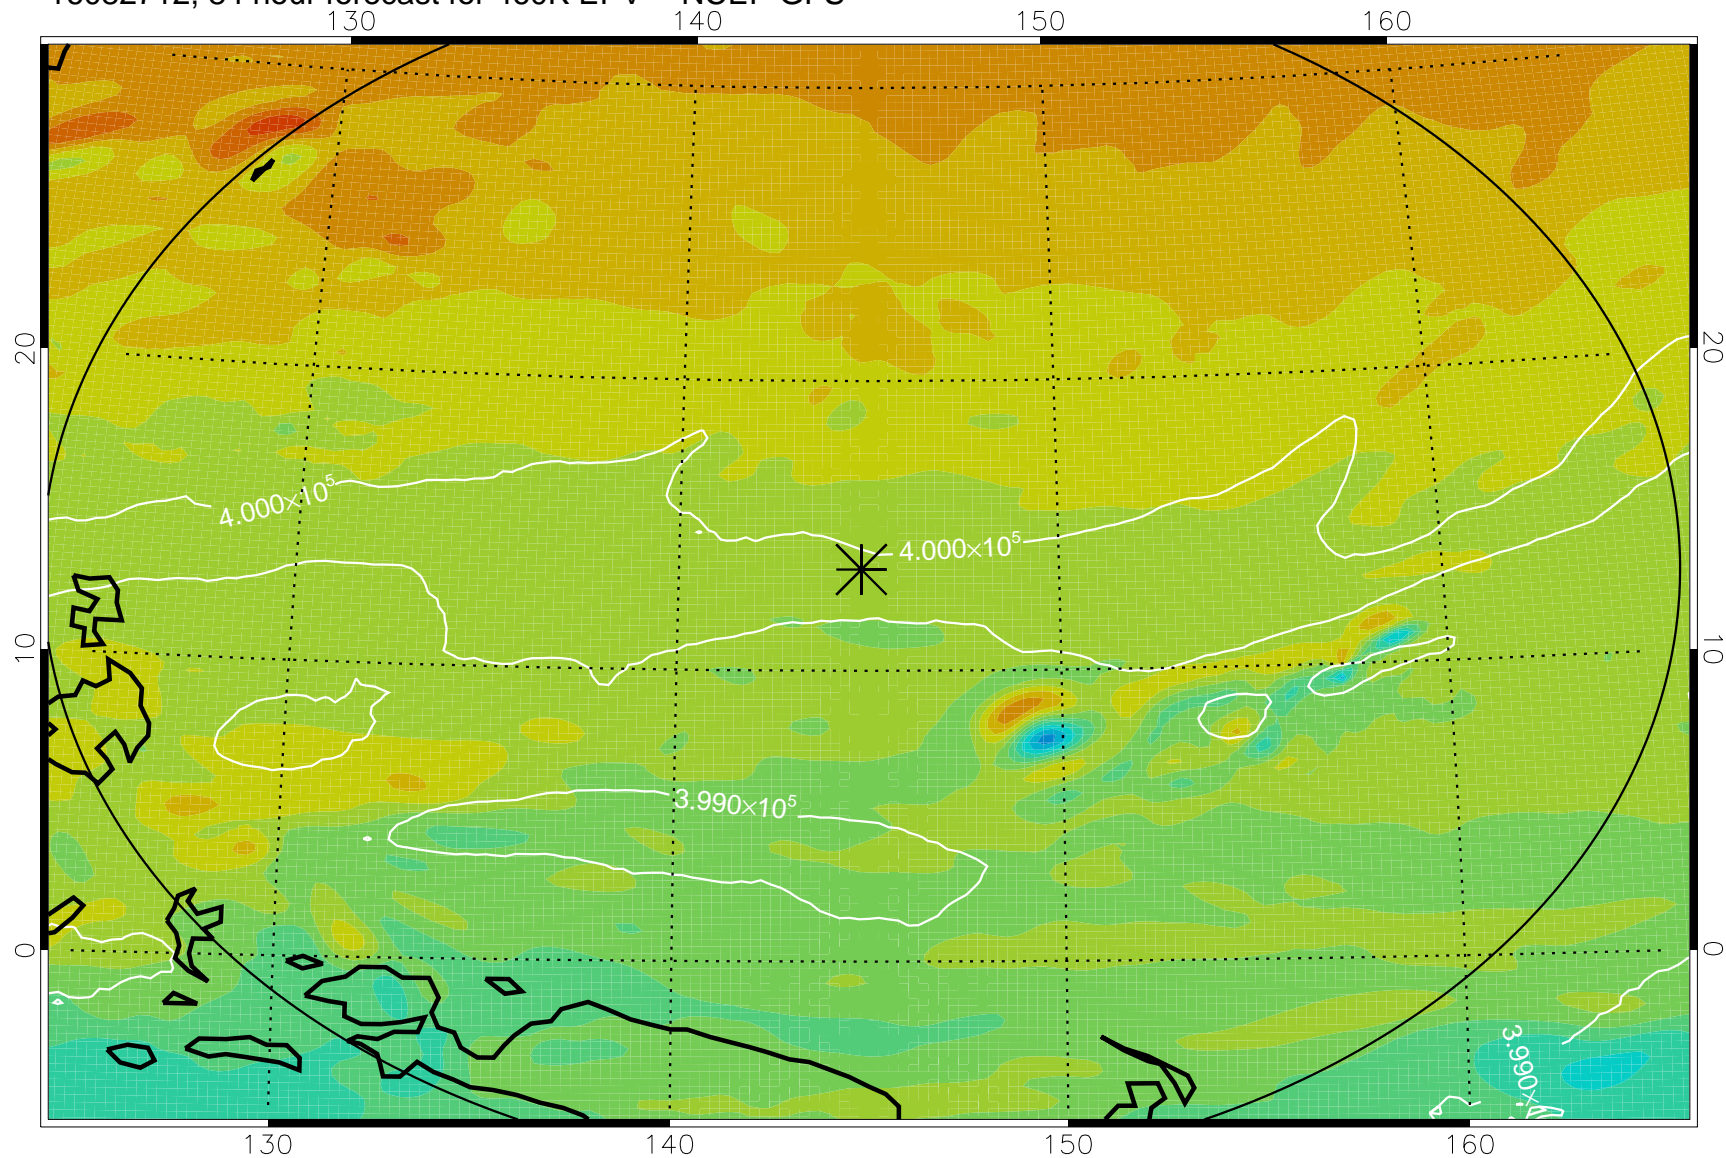

16082618, 66 hour forecast for 460K EPV -- NCEP GFS

460K Montgomery Streamfunction, white

Range ring of 2304 km

16082700, 72 hour forecast for 460K EPV -- NCEP GFS

460K Montgomery Streamfunction, white

Range ring of 2304 km

16082706, 78 hour forecast for 460K EPV -- NCEP GFS

460K Montgomery Streamfunction, white

Range ring of 2304 km

16082712, 84 hour forecast for 460K EPV -- NCEP GFS

460K Montgomery Streamfunction, white

Range ring of 2304 km

16082718, 90 hour forecast for 460K EPV -- NCEP GFS

460K Montgomery Streamfunction, white

Range ring of 2304 km

16082800, 96 hour forecast for 460K EPV -- NCEP GFS

460K Montgomery Streamfunction, white

Range ring of 2304 km

16082806, 102 hour forecast for 460K EPV -- NCEP GFS

460K Montgomery Streamfunction, white

Range ring of 2304 km

16082812, 108 hour forecast for 460K EPV -- NCEP GFS

460K Montgomery Streamfunction, white

Range ring of 2304 km