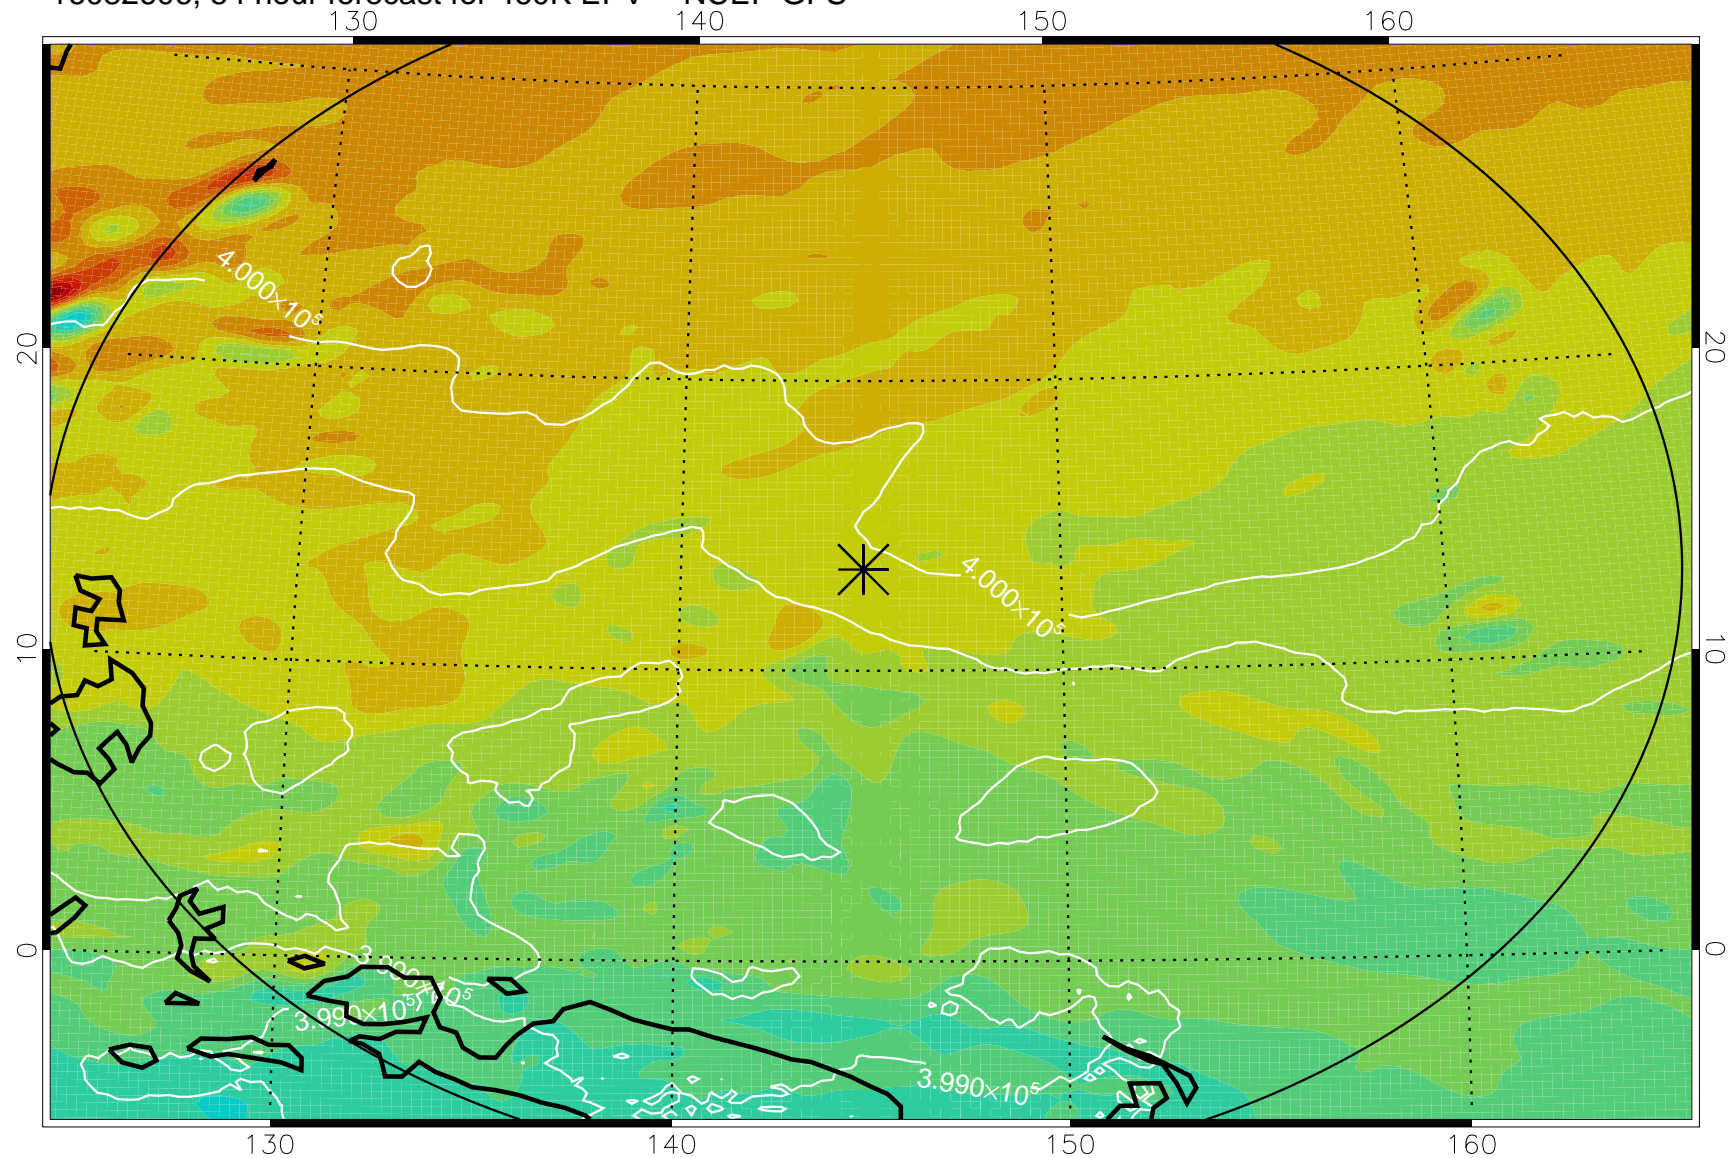

16082518, 42 hour forecast for 460K EPV -- NCEP GFS

460K Montgomery Streamfunction, white

Range ring of 2304 km

16082600, 48 hour forecast for 460K EPV -- NCEP GFS

460K Montgomery Streamfunction, white

Range ring of 2304 km

16082606, 54 hour forecast for 460K EPV -- NCEP GFS

460K Montgomery Streamfunction, white

Range ring of 2304 km

16082612, 60 hour forecast for 460K EPV -- NCEP GFS

460K Montgomery Streamfunction, white

Range ring of 2304 km

16082618, 66 hour forecast for 460K EPV -- NCEP GFS

460K Montgomery Streamfunction, white

Range ring of 2304 km

16082700, 72 hour forecast for 460K EPV -- NCEP GFS

460K Montgomery Streamfunction, white

Range ring of 2304 km

16082718, 90 hour forecast for 460K EPV -- NCEP GFS

460K Montgomery Streamfunction, white

Range ring of 2304 km

16082800, 96 hour forecast for 460K EPV -- NCEP GFS

460K Montgomery Streamfunction, white

Range ring of 2304 km