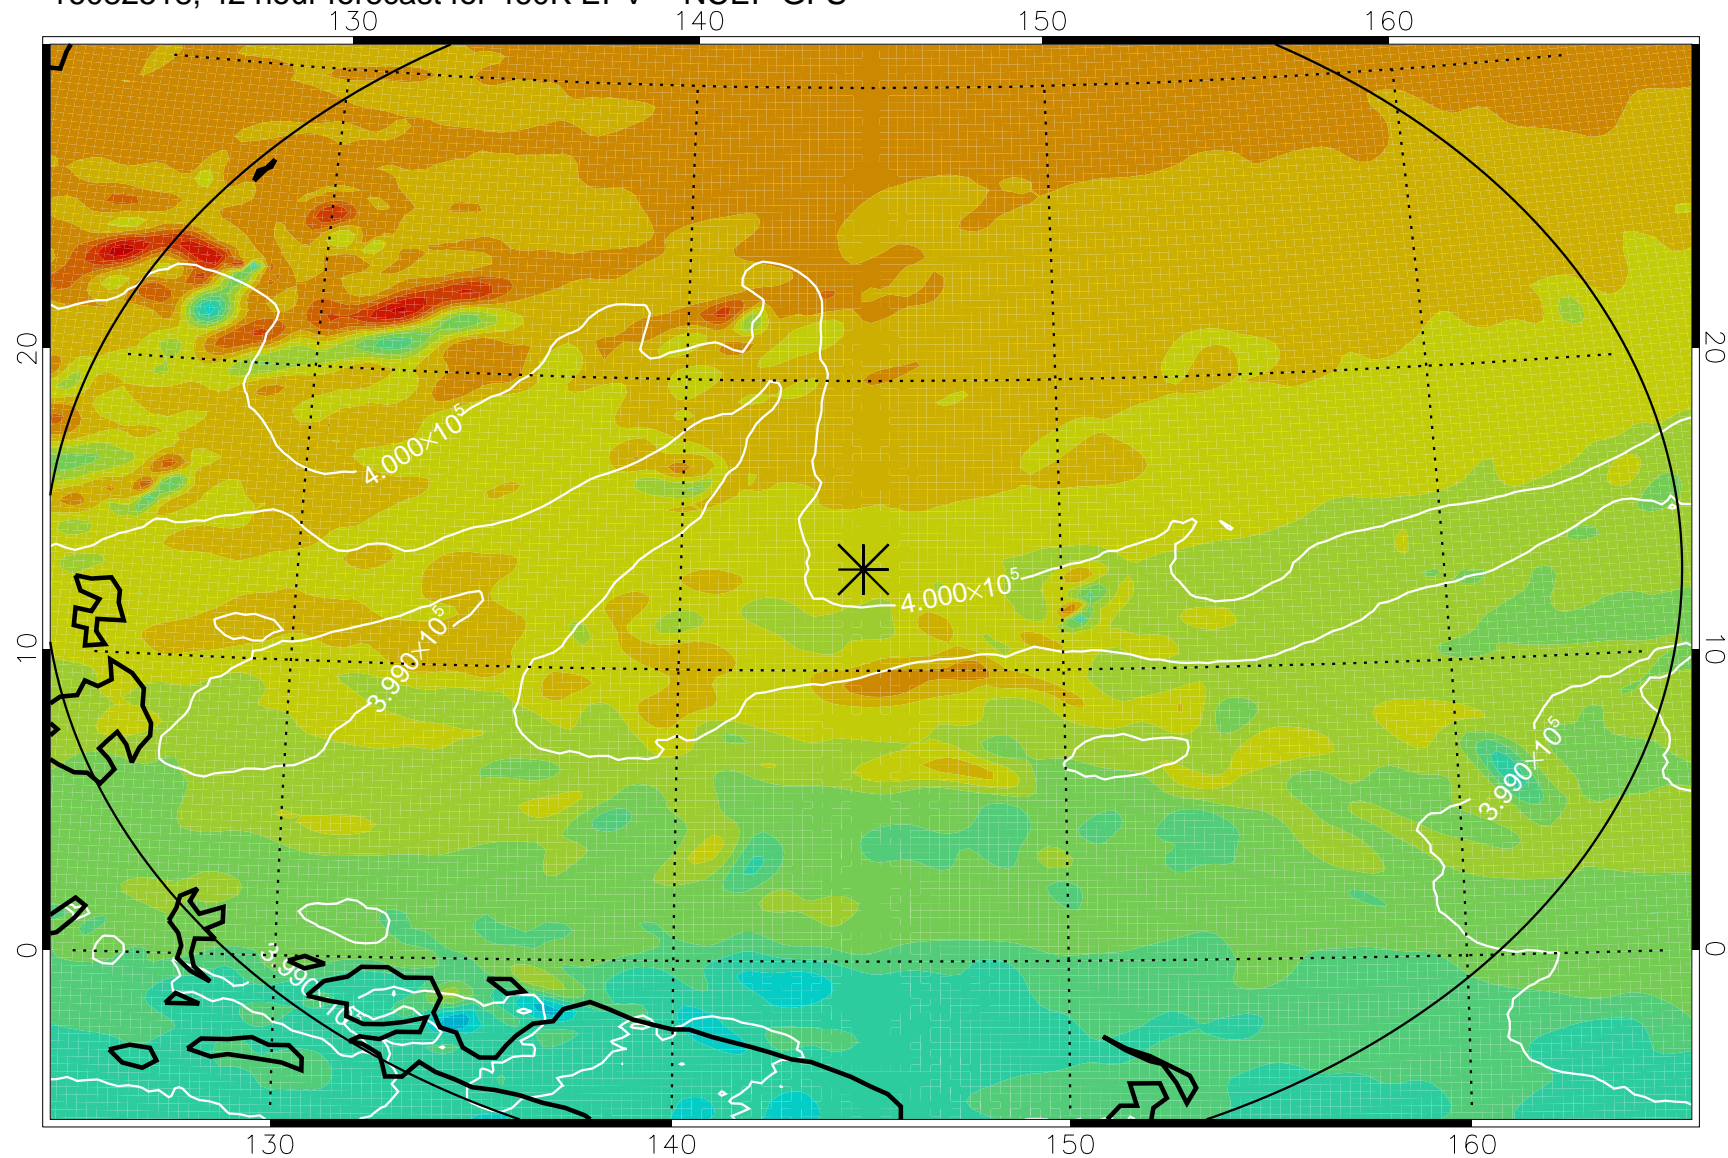

16082506, 30 hour forecast for 460K EPV -- NCEP GFS

460K Montgomery Streamfunction, white

Range ring of 2304 km

16082512, 36 hour forecast for 460K EPV -- NCEP GFS

460K Montgomery Streamfunction, white

Range ring of 2304 km

16082518, 42 hour forecast for 460K EPV -- NCEP GFS

460K Montgomery Streamfunction, white

Range ring of 2304 km

16082600, 48 hour forecast for 460K EPV -- NCEP GFS

460K Montgomery Streamfunction, white

Range ring of 2304 km

16082606, 54 hour forecast for 460K EPV -- NCEP GFS

460K Montgomery Streamfunction, white

Range ring of 2304 km

16082612, 60 hour forecast for 460K EPV -- NCEP GFS

460K Montgomery Streamfunction, white

Range ring of 2304 km

16082618, 66 hour forecast for 460K EPV -- NCEP GFS

460K Montgomery Streamfunction, white

Range ring of 2304 km

16082700, 72 hour forecast for 460K EPV -- NCEP GFS

460K Montgomery Streamfunction, white

Range ring of 2304 km