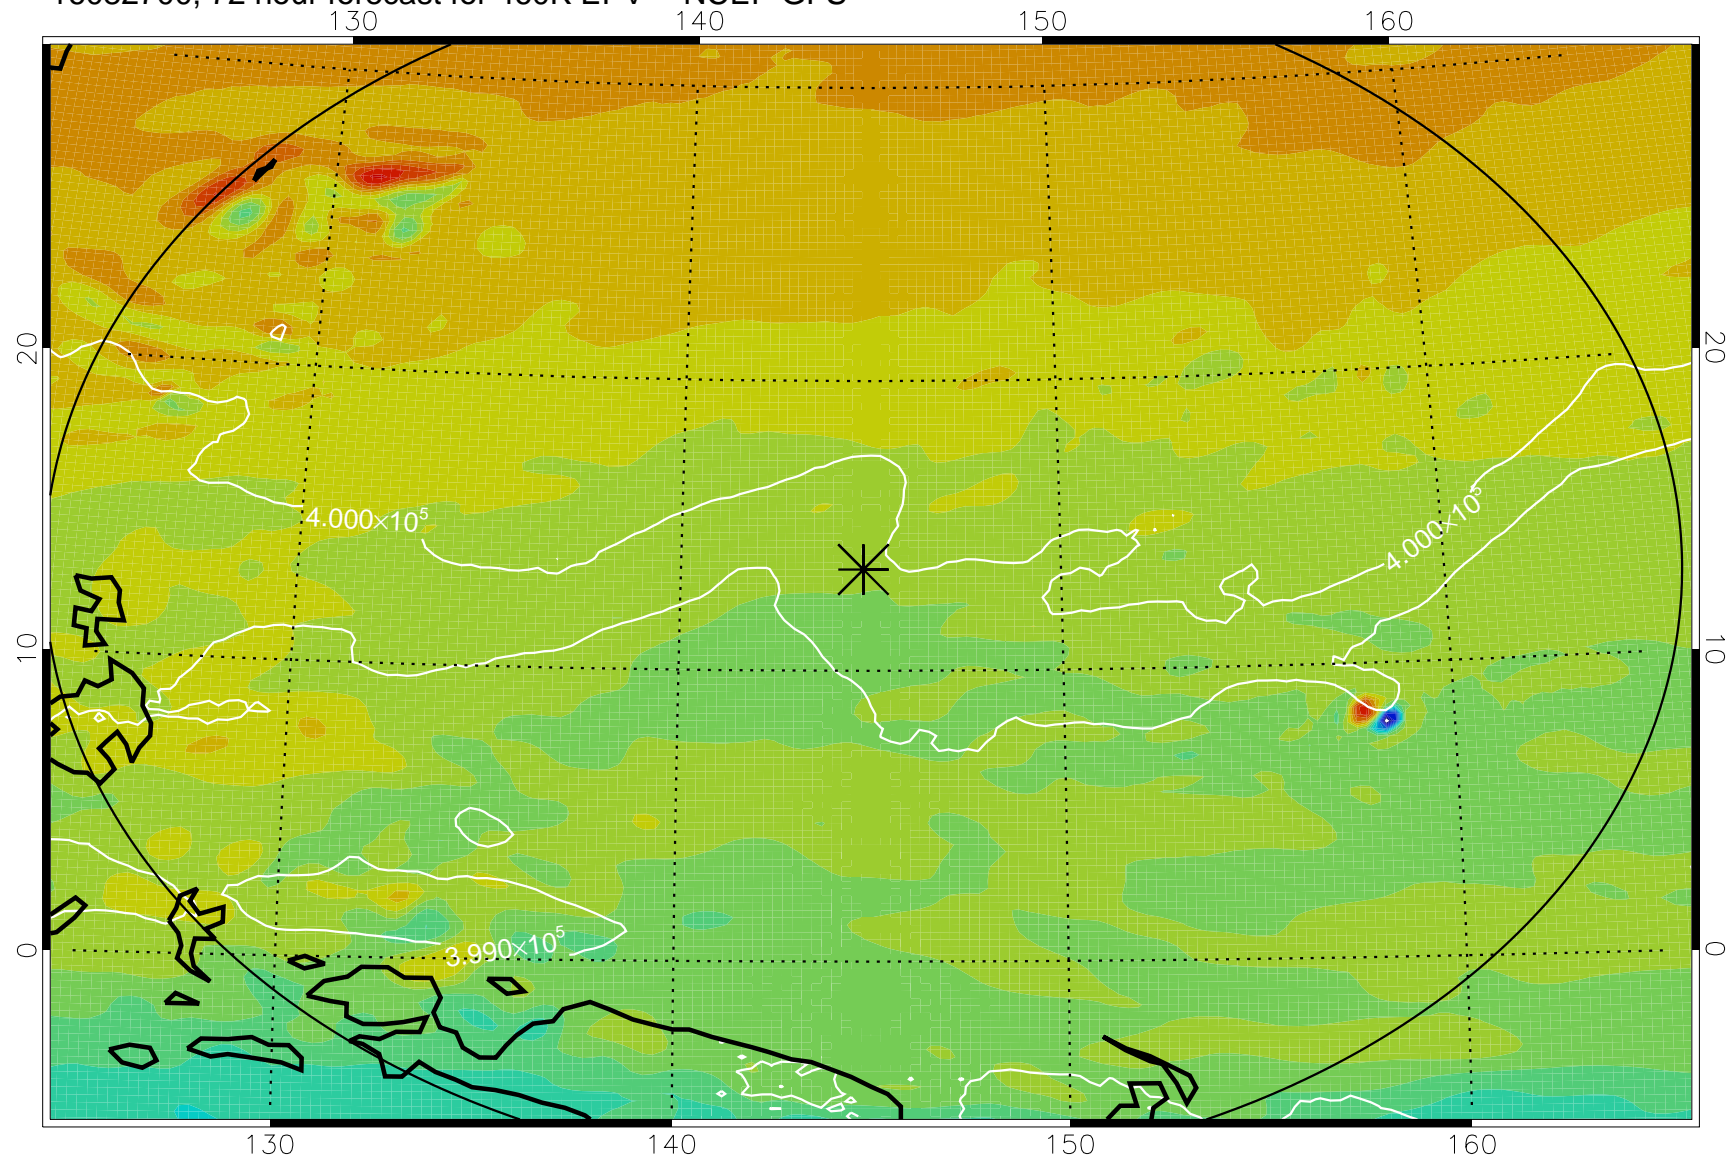

16082606, 54 hour forecast for 460K EPV -- NCEP GFS

460K Montgomery Streamfunction, white

Range ring of 2304 km

16082612, 60 hour forecast for 460K EPV -- NCEP GFS

460K Montgomery Streamfunction, white

Range ring of 2304 km

16082618, 66 hour forecast for 460K EPV -- NCEP GFS

460K Montgomery Streamfunction, white

Range ring of 2304 km

16082700, 72 hour forecast for 460K EPV -- NCEP GFS

460K Montgomery Streamfunction, white

Range ring of 2304 km

16082706, 78 hour forecast for 460K EPV -- NCEP GFS

460K Montgomery Streamfunction, white

Range ring of 2304 km

16082712, 84 hour forecast for 460K EPV -- NCEP GFS

460K Montgomery Streamfunction, white

Range ring of 2304 km

16082718, 90 hour forecast for 460K EPV -- NCEP GFS

460K Montgomery Streamfunction, white

Range ring of 2304 km

16082800, 96 hour forecast for 460K EPV -- NCEP GFS

460K Montgomery Streamfunction, white

Range ring of 2304 km