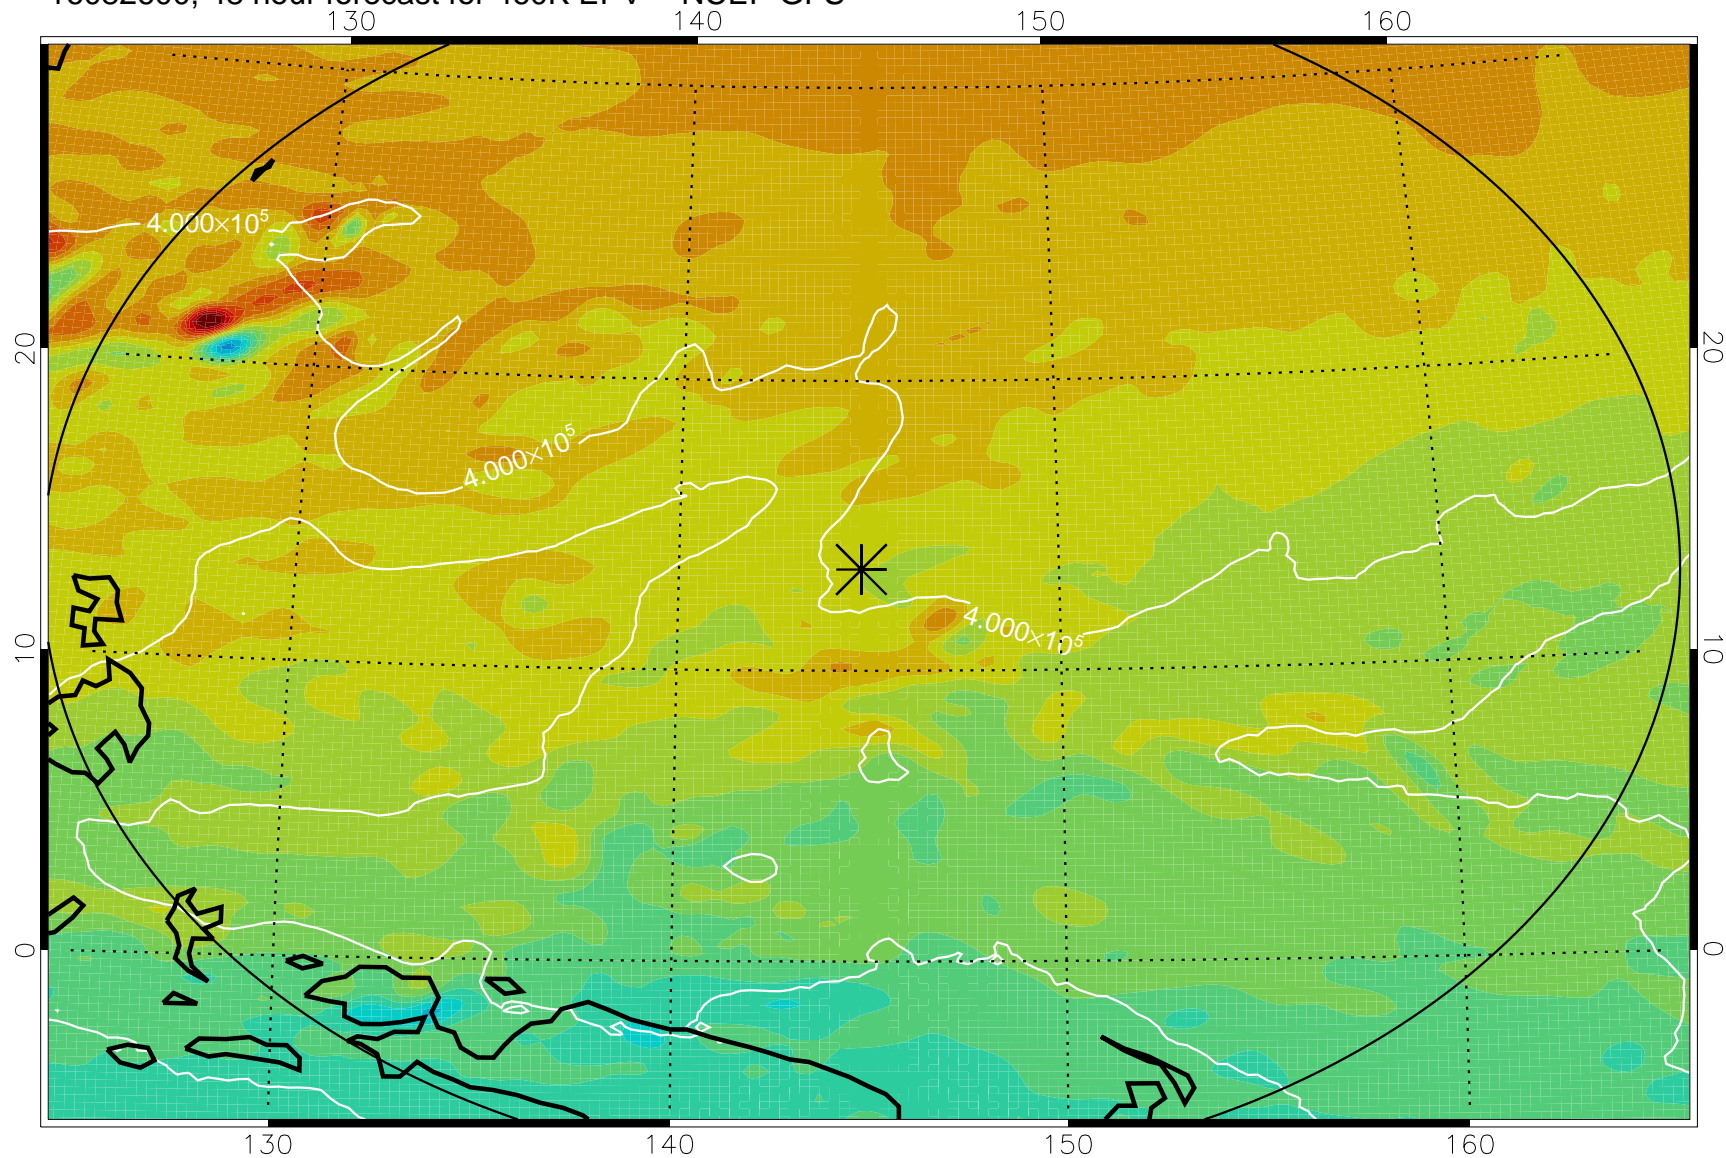

16082506, 30 hour forecast for 460K EPV -- NCEP GFS

460K Montgomery Streamfunction, white

Range ring of 2304 km

16082512, 36 hour forecast for 460K EPV -- NCEP GFS

460K Montgomery Streamfunction, white

Range ring of 2304 km

16082518, 42 hour forecast for 460K EPV -- NCEP GFS

460K Montgomery Streamfunction, white

Range ring of 2304 km

16082600, 48 hour forecast for 460K EPV -- NCEP GFS

460K Montgomery Streamfunction, white

Range ring of 2304 km

16082606, 54 hour forecast for 460K EPV -- NCEP GFS

460K Montgomery Streamfunction, white

Range ring of 2304 km

16082612, 60 hour forecast for 460K EPV -- NCEP GFS

460K Montgomery Streamfunction, white

Range ring of 2304 km

16082618, 66 hour forecast for 460K EPV -- NCEP GFS

460K Montgomery Streamfunction, white

Range ring of 2304 km

16082700, 72 hour forecast for 460K EPV -- NCEP GFS

460K Montgomery Streamfunction, white

Range ring of 2304 km