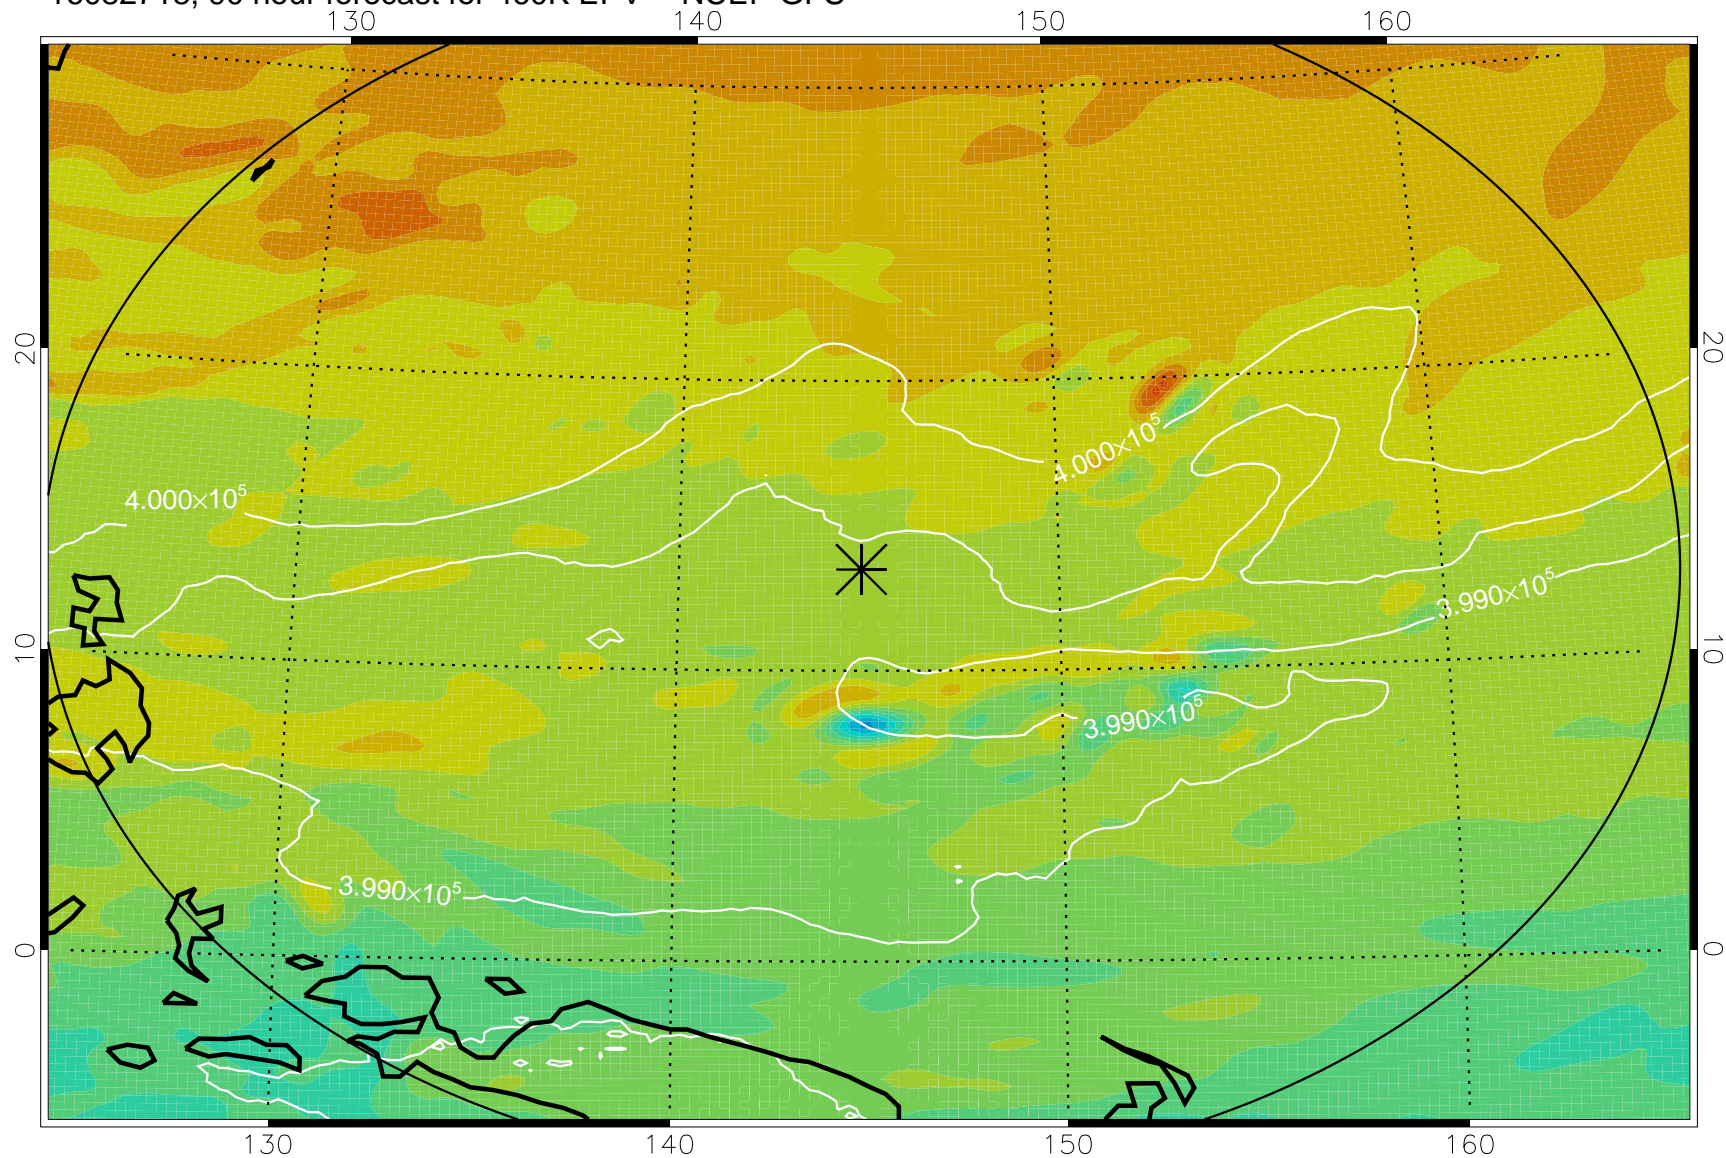

16082618, 66 hour forecast for 460K EPV -- NCEP GFS

460K Montgomery Streamfunction, white

Range ring of 2304 km

16082700, 72 hour forecast for 460K EPV -- NCEP GFS

460K Montgomery Streamfunction, white

Range ring of 2304 km

16082706, 78 hour forecast for 460K EPV -- NCEP GFS

460K Montgomery Streamfunction, white

Range ring of 2304 km

16082712, 84 hour forecast for 460K EPV -- NCEP GFS

460K Montgomery Streamfunction, white

Range ring of 2304 km

16082718, 90 hour forecast for 460K EPV -- NCEP GFS

460K Montgomery Streamfunction, white

Range ring of 2304 km

16082800, 96 hour forecast for 460K EPV -- NCEP GFS

460K Montgomery Streamfunction, white

Range ring of 2304 km

16082806, 102 hour forecast for 460K EPV -- NCEP GFS

460K Montgomery Streamfunction, white

Range ring of 2304 km

16082812, 108 hour forecast for 460K EPV -- NCEP GFS

460K Montgomery Streamfunction, white

Range ring of 2304 km