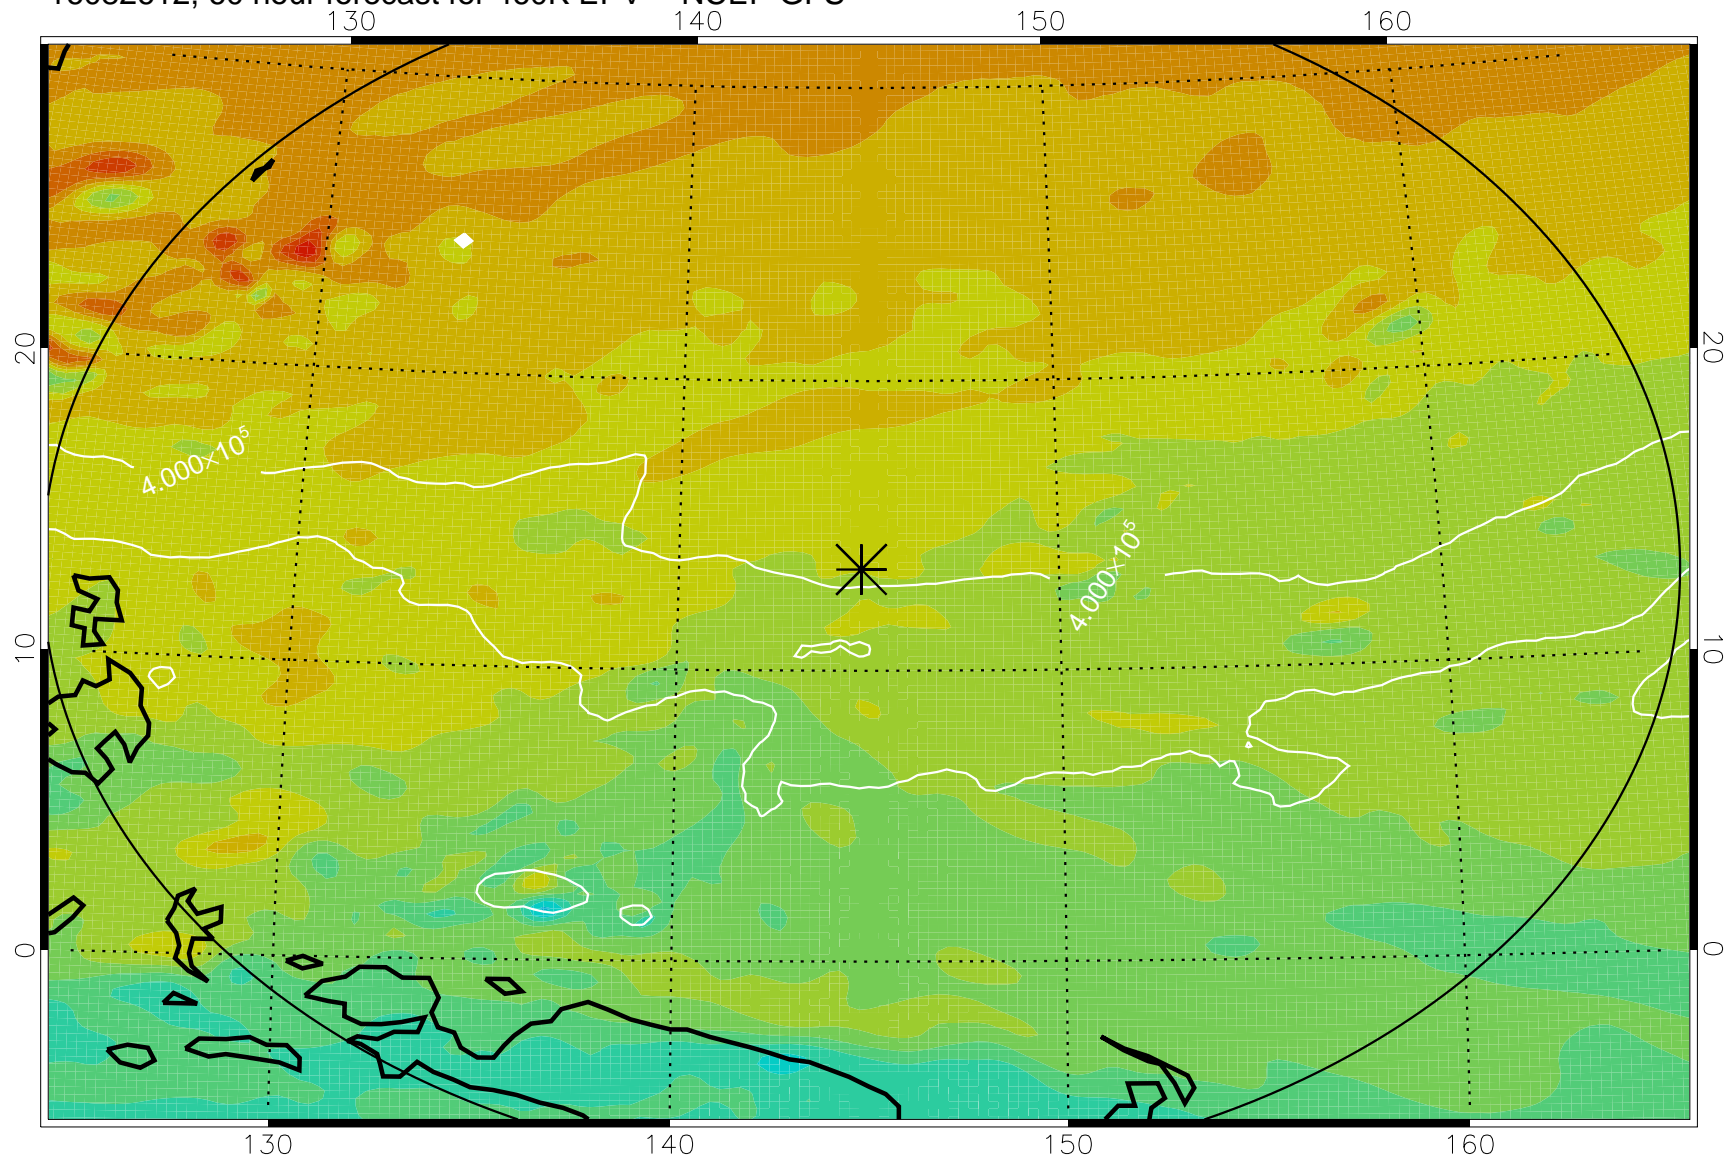

16082518, 42 hour forecast for 460K EPV -- NCEP GFS

460K Montgomery Streamfunction, white

Range ring of 2304 km

16082600, 48 hour forecast for 460K EPV -- NCEP GFS

460K Montgomery Streamfunction, white

Range ring of 2304 km

16082606, 54 hour forecast for 460K EPV -- NCEP GFS

460K Montgomery Streamfunction, white

Range ring of 2304 km

16082612, 60 hour forecast for 460K EPV -- NCEP GFS

460K Montgomery Streamfunction, white

Range ring of 2304 km

16082618, 66 hour forecast for 460K EPV -- NCEP GFS

460K Montgomery Streamfunction, white

Range ring of 2304 km

16082700, 72 hour forecast for 460K EPV -- NCEP GFS

460K Montgomery Streamfunction, white

Range ring of 2304 km

16082718, 90 hour forecast for 460K EPV -- NCEP GFS

460K Montgomery Streamfunction, white

Range ring of 2304 km

16082800, 96 hour forecast for 460K EPV -- NCEP GFS

460K Montgomery Streamfunction, white

Range ring of 2304 km