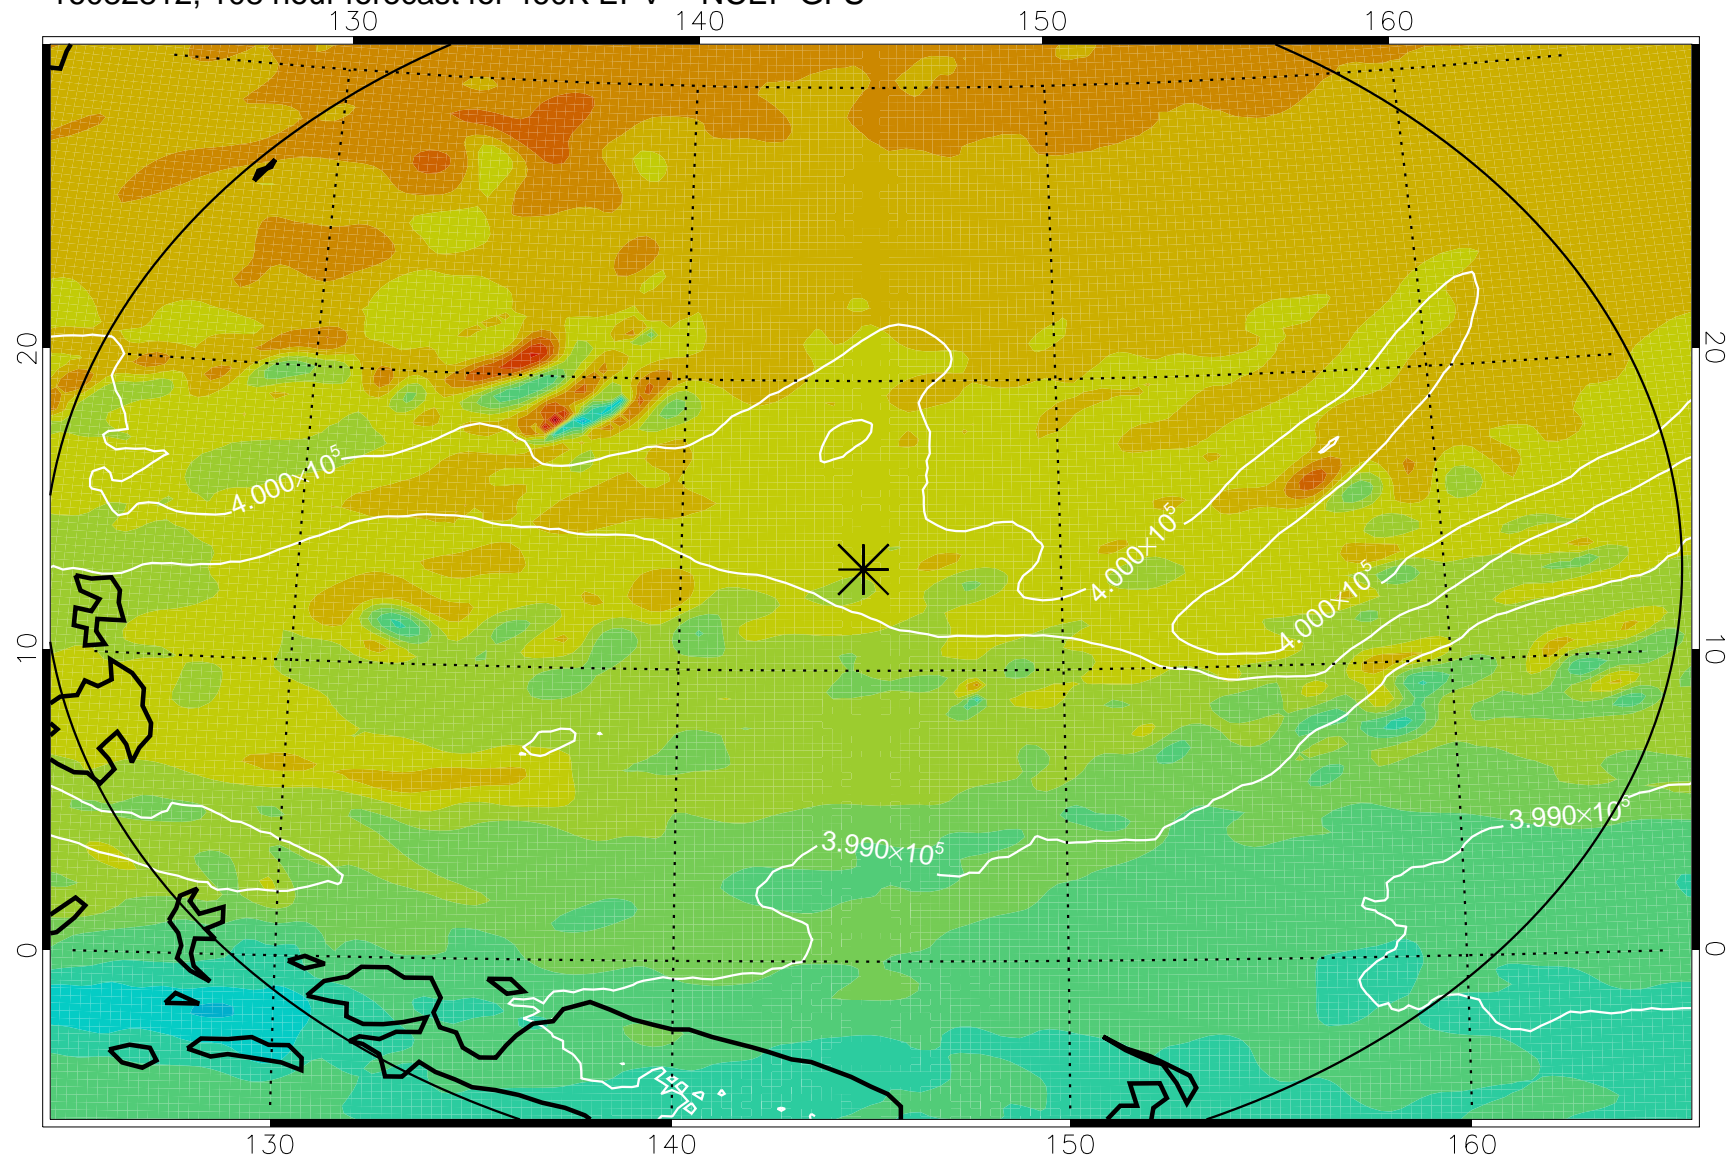

16082706, 78 hour forecast for 460K EPV -- NCEP GFS

460K Montgomery Streamfunction, white

Range ring of 2304 km

16082712, 84 hour forecast for 460K EPV -- NCEP GFS

460K Montgomery Streamfunction, white

Range ring of 2304 km

16082718, 90 hour forecast for 460K EPV -- NCEP GFS

460K Montgomery Streamfunction, white

Range ring of 2304 km

16082800, 96 hour forecast for 460K EPV -- NCEP GFS

460K Montgomery Streamfunction, white

Range ring of 2304 km

16082806, 102 hour forecast for 460K EPV -- NCEP GFS

460K Montgomery Streamfunction, white

Range ring of 2304 km

16082812, 108 hour forecast for 460K EPV -- NCEP GFS

460K Montgomery Streamfunction, white

Range ring of 2304 km

16082818, 114 hour forecast for 460K EPV -- NCEP GFS

460K Montgomery Streamfunction, white

Range ring of 2304 km

16082900, 120 hour forecast for 460K EPV -- NCEP GFS

460K Montgomery Streamfunction, white

Range ring of 2304 km