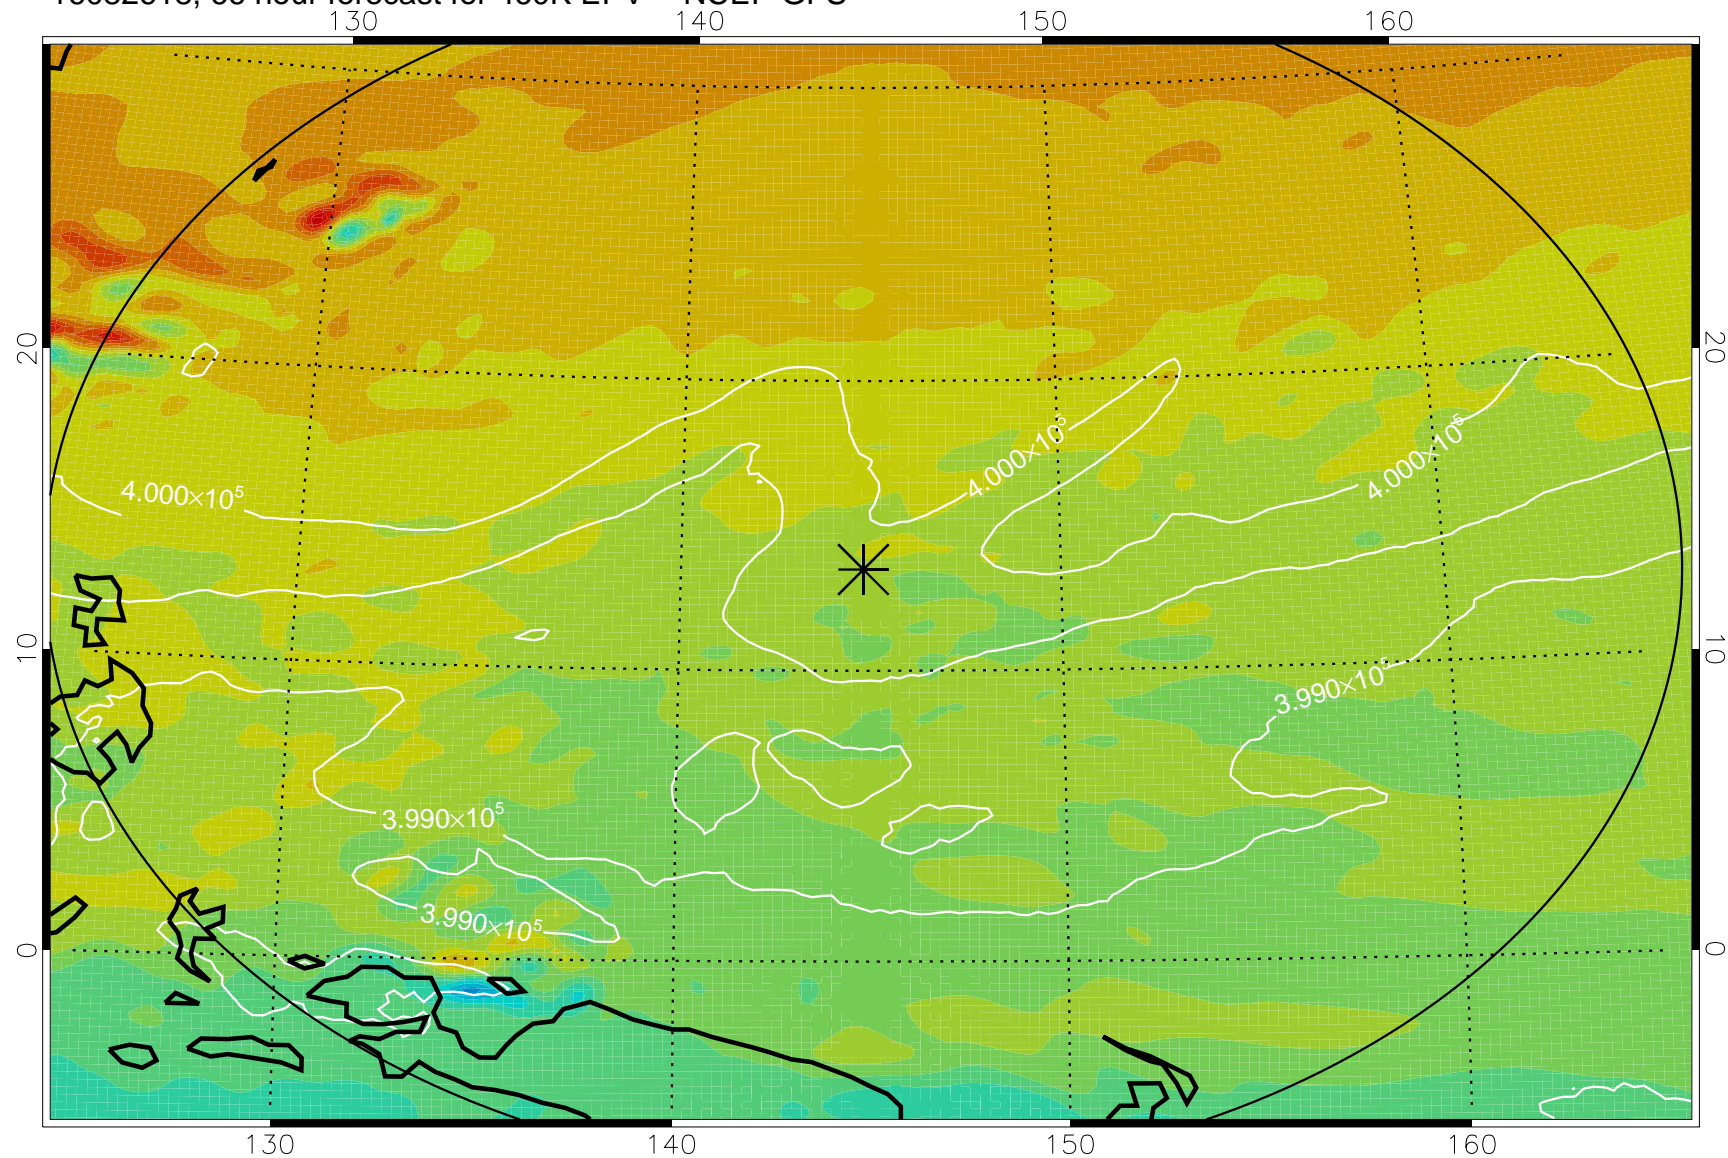

16082606, 54 hour forecast for 460K EPV -- NCEP GFS

460K Montgomery Streamfunction, white

Range ring of 2304 km

16082612, 60 hour forecast for 460K EPV -- NCEP GFS

460K Montgomery Streamfunction, white

Range ring of 2304 km

16082618, 66 hour forecast for 460K EPV -- NCEP GFS

460K Montgomery Streamfunction, white

Range ring of 2304 km

16082700, 72 hour forecast for 460K EPV -- NCEP GFS

460K Montgomery Streamfunction, white

Range ring of 2304 km

16082706, 78 hour forecast for 460K EPV -- NCEP GFS

460K Montgomery Streamfunction, white

Range ring of 2304 km

16082712, 84 hour forecast for 460K EPV -- NCEP GFS

460K Montgomery Streamfunction, white

Range ring of 2304 km

16082718, 90 hour forecast for 460K EPV -- NCEP GFS

460K Montgomery Streamfunction, white

Range ring of 2304 km

16082800, 96 hour forecast for 460K EPV -- NCEP GFS

460K Montgomery Streamfunction, white

Range ring of 2304 km