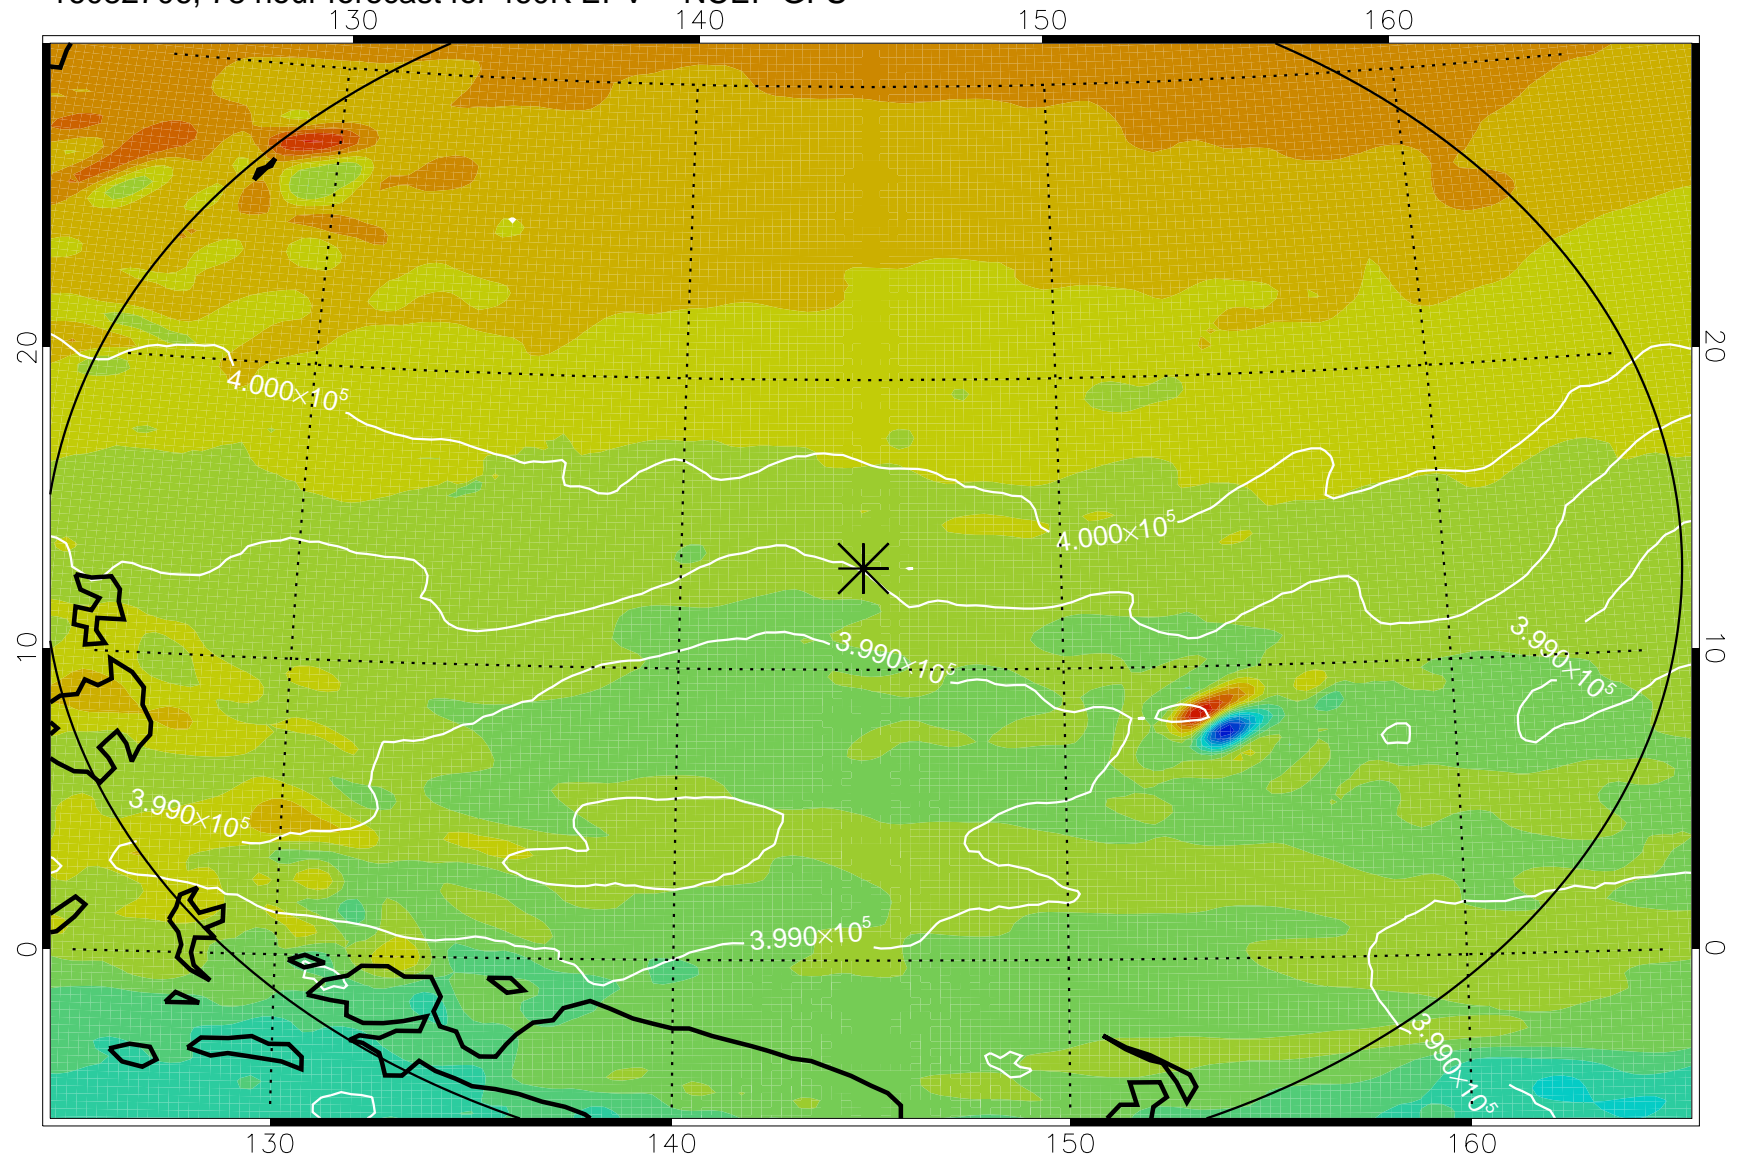

16082618, 66 hour forecast for 460K EPV -- NCEP GFS

460K Montgomery Streamfunction, white

Range ring of 2304 km

16082700, 72 hour forecast for 460K EPV -- NCEP GFS

460K Montgomery Streamfunction, white

Range ring of 2304 km

16082706, 78 hour forecast for 460K EPV -- NCEP GFS

460K Montgomery Streamfunction, white

Range ring of 2304 km

16082712, 84 hour forecast for 460K EPV -- NCEP GFS

460K Montgomery Streamfunction, white

Range ring of 2304 km

16082718, 90 hour forecast for 460K EPV -- NCEP GFS

460K Montgomery Streamfunction, white

Range ring of 2304 km

16082800, 96 hour forecast for 460K EPV -- NCEP GFS

460K Montgomery Streamfunction, white

Range ring of 2304 km

16082806, 102 hour forecast for 460K EPV -- NCEP GFS

460K Montgomery Streamfunction, white

Range ring of 2304 km

16082812, 108 hour forecast for 460K EPV -- NCEP GFS

460K Montgomery Streamfunction, white

Range ring of 2304 km