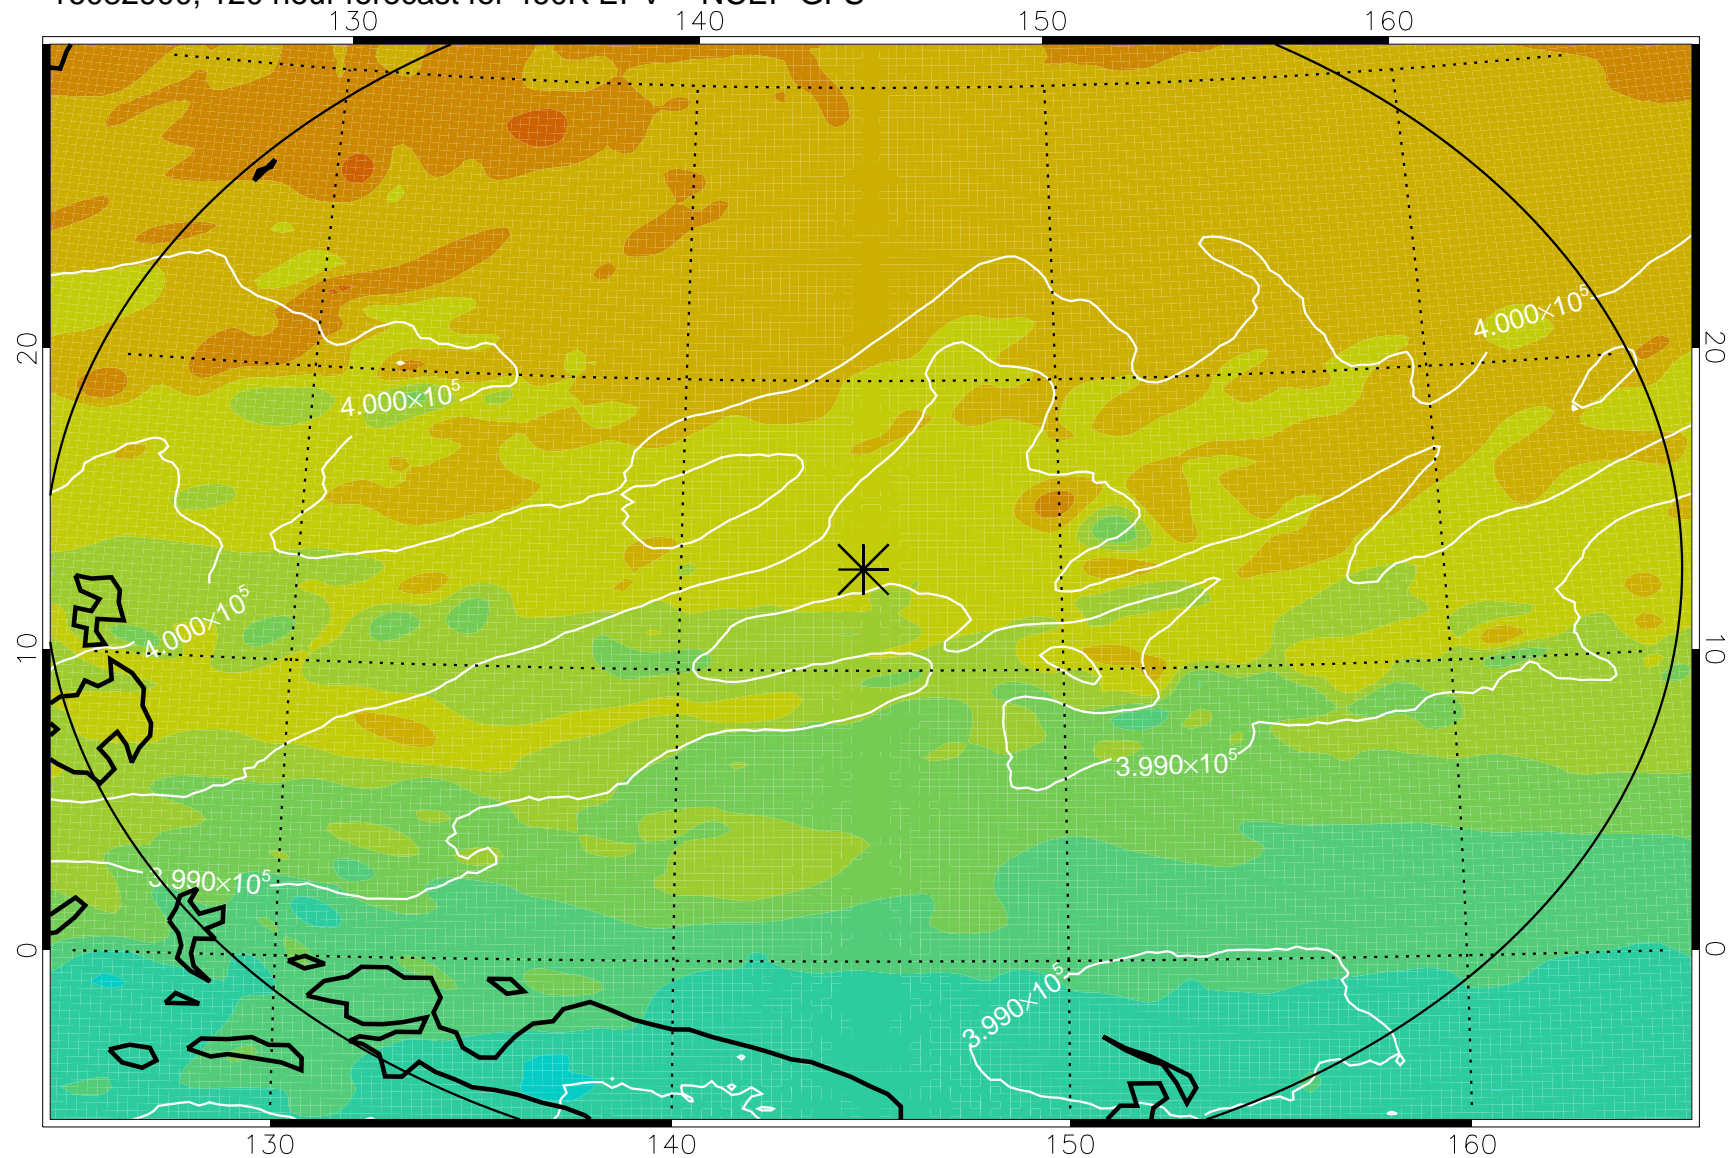

16082706, 78 hour forecast for 460K EPV -- NCEP GFS

460K Montgomery Streamfunction, white

Range ring of 2304 km

16082712, 84 hour forecast for 460K EPV -- NCEP GFS

460K Montgomery Streamfunction, white

Range ring of 2304 km

16082718, 90 hour forecast for 460K EPV -- NCEP GFS

460K Montgomery Streamfunction, white

Range ring of 2304 km

16082800, 96 hour forecast for 460K EPV -- NCEP GFS

460K Montgomery Streamfunction, white

Range ring of 2304 km

16082806, 102 hour forecast for 460K EPV -- NCEP GFS

460K Montgomery Streamfunction, white

Range ring of 2304 km

16082812, 108 hour forecast for 460K EPV -- NCEP GFS

460K Montgomery Streamfunction, white

Range ring of 2304 km

16082818, 114 hour forecast for 460K EPV -- NCEP GFS

460K Montgomery Streamfunction, white

Range ring of 2304 km

16082900, 120 hour forecast for 460K EPV -- NCEP GFS

460K Montgomery Streamfunction, white

Range ring of 2304 km