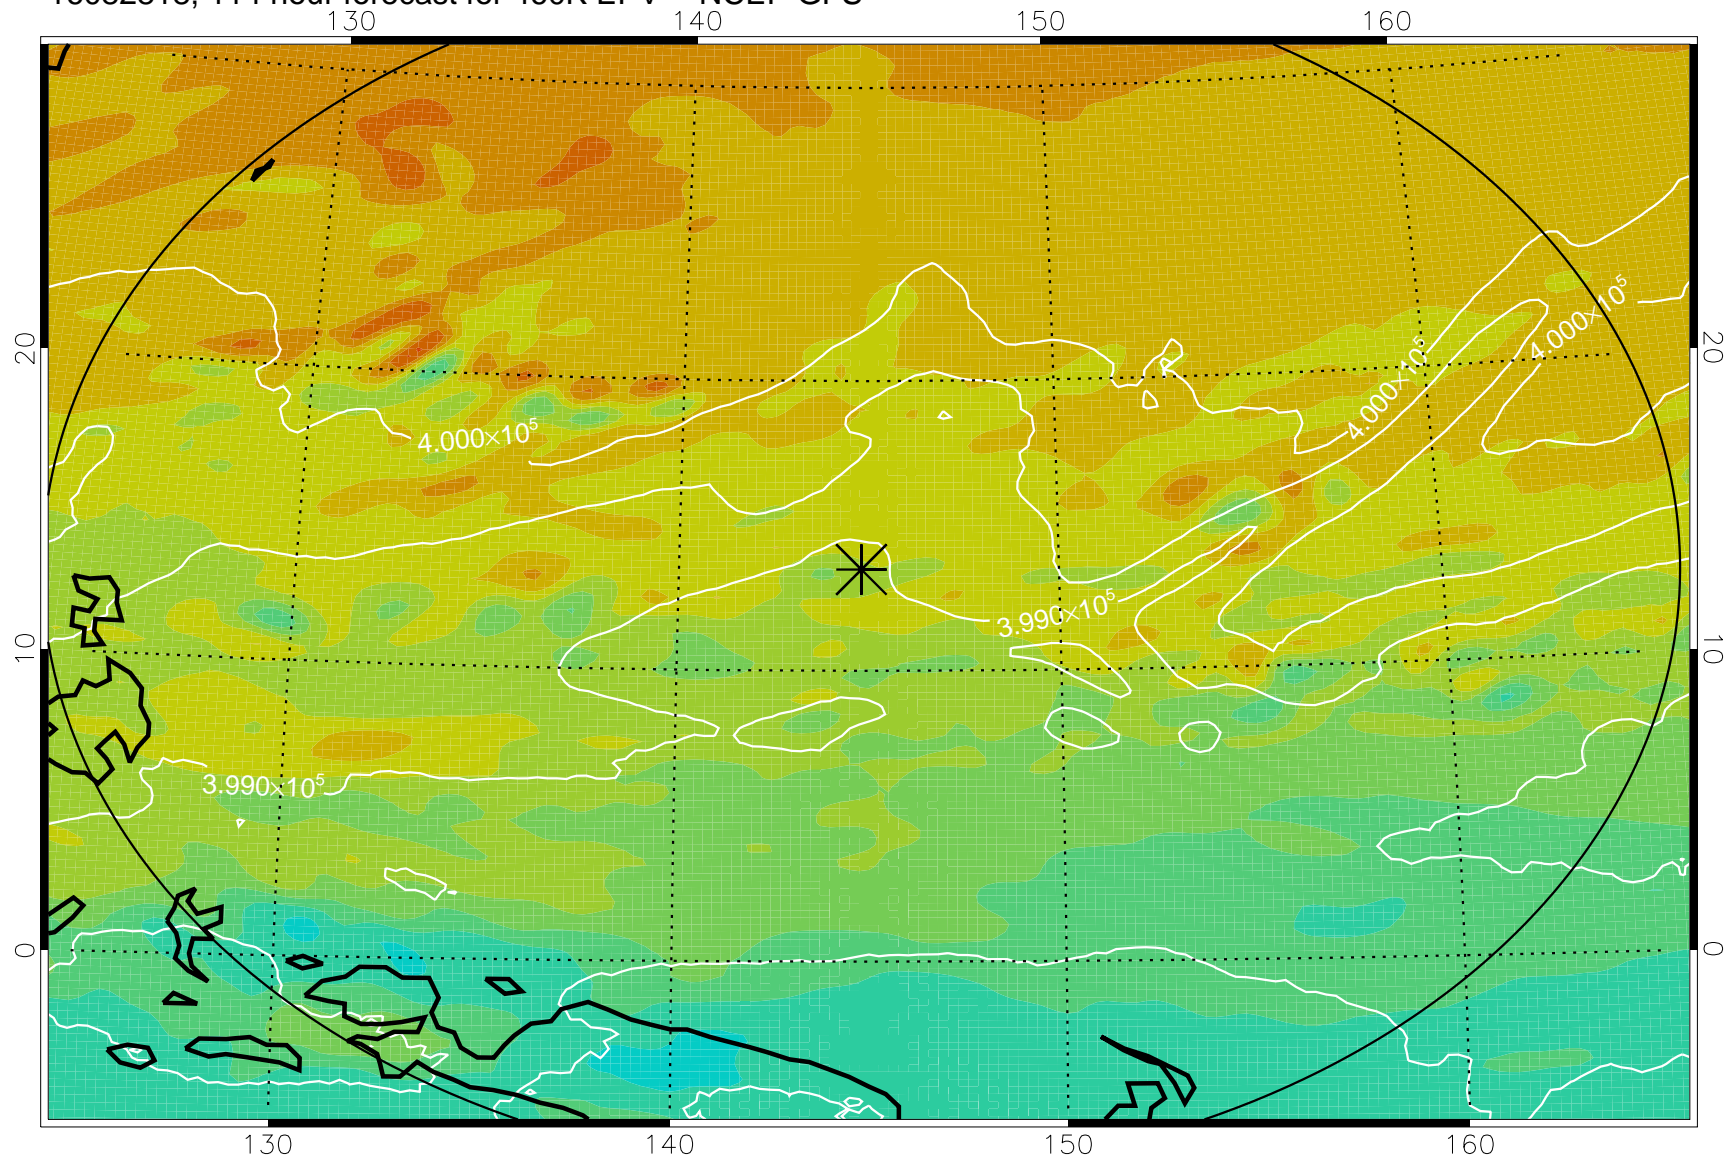

16082706, 78 hour forecast for 460K EPV -- NCEP GFS

460K Montgomery Streamfunction, white

Range ring of 2304 km

16082712, 84 hour forecast for 460K EPV -- NCEP GFS

460K Montgomery Streamfunction, white

Range ring of 2304 km

16082718, 90 hour forecast for 460K EPV -- NCEP GFS

460K Montgomery Streamfunction, white

Range ring of 2304 km

16082800, 96 hour forecast for 460K EPV -- NCEP GFS

460K Montgomery Streamfunction, white

Range ring of 2304 km

16082806, 102 hour forecast for 460K EPV -- NCEP GFS

460K Montgomery Streamfunction, white

Range ring of 2304 km

16082812, 108 hour forecast for 460K EPV -- NCEP GFS

460K Montgomery Streamfunction, white

Range ring of 2304 km

16082818, 114 hour forecast for 460K EPV -- NCEP GFS

460K Montgomery Streamfunction, white

Range ring of 2304 km

16082900, 120 hour forecast for 460K EPV -- NCEP GFS

460K Montgomery Streamfunction, white

Range ring of 2304 km