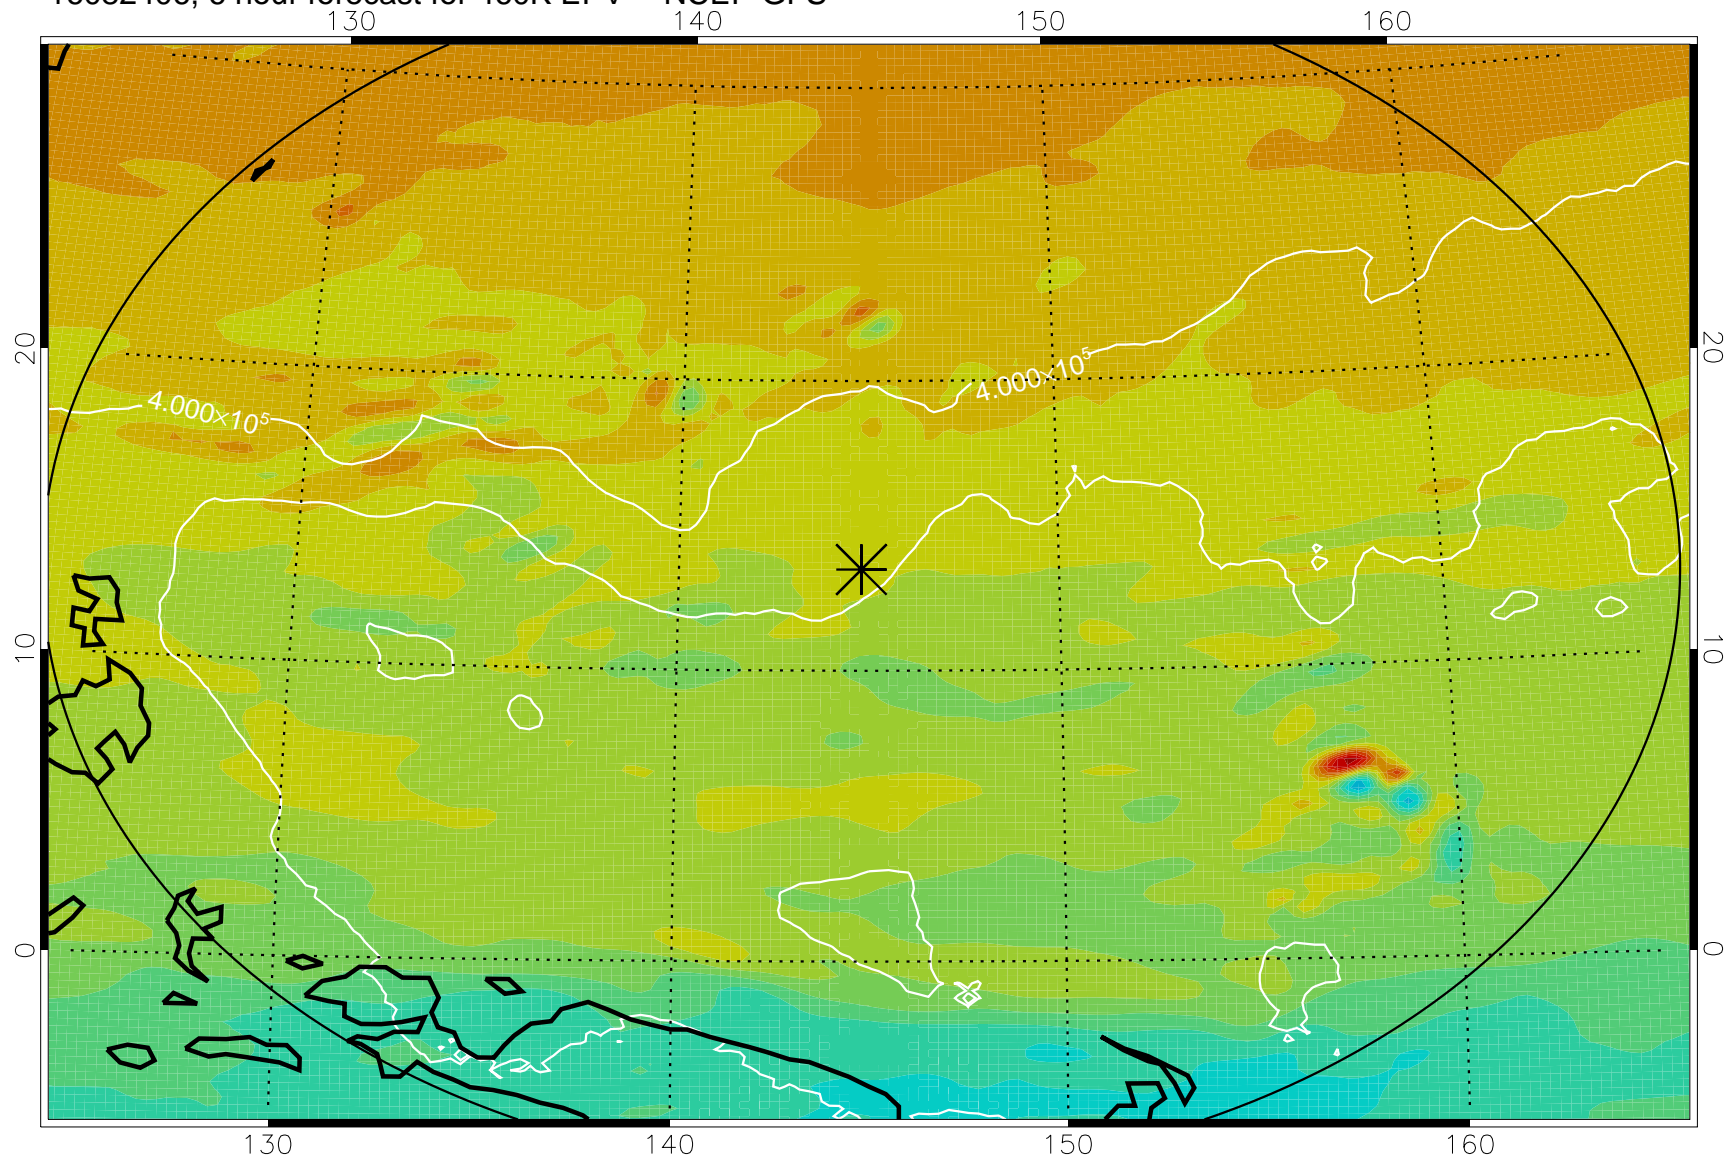

16082406, 6 hour forecast for 460K EPV -- NCEP GFS

460K Montgomery Streamfunction, white

Range ring of 2304 km

16082412, 12 hour forecast for 460K EPV -- NCEP GFS

460K Montgomery Streamfunction, white

Range ring of 2304 km

16082418, 18 hour forecast for 460K EPV -- NCEP GFS

460K Montgomery Streamfunction, white

Range ring of 2304 km

16082500, 24 hour forecast for 460K EPV -- NCEP GFS

460K Montgomery Streamfunction, white

Range ring of 2304 km

16082506, 30 hour forecast for 460K EPV -- NCEP GFS

460K Montgomery Streamfunction, white

Range ring of 2304 km

16082512, 36 hour forecast for 460K EPV -- NCEP GFS

460K Montgomery Streamfunction, white

Range ring of 2304 km

16082518, 42 hour forecast for 460K EPV -- NCEP GFS

460K Montgomery Streamfunction, white

Range ring of 2304 km

16082600, 48 hour forecast for 460K EPV -- NCEP GFS

460K Montgomery Streamfunction, white

Range ring of 2304 km