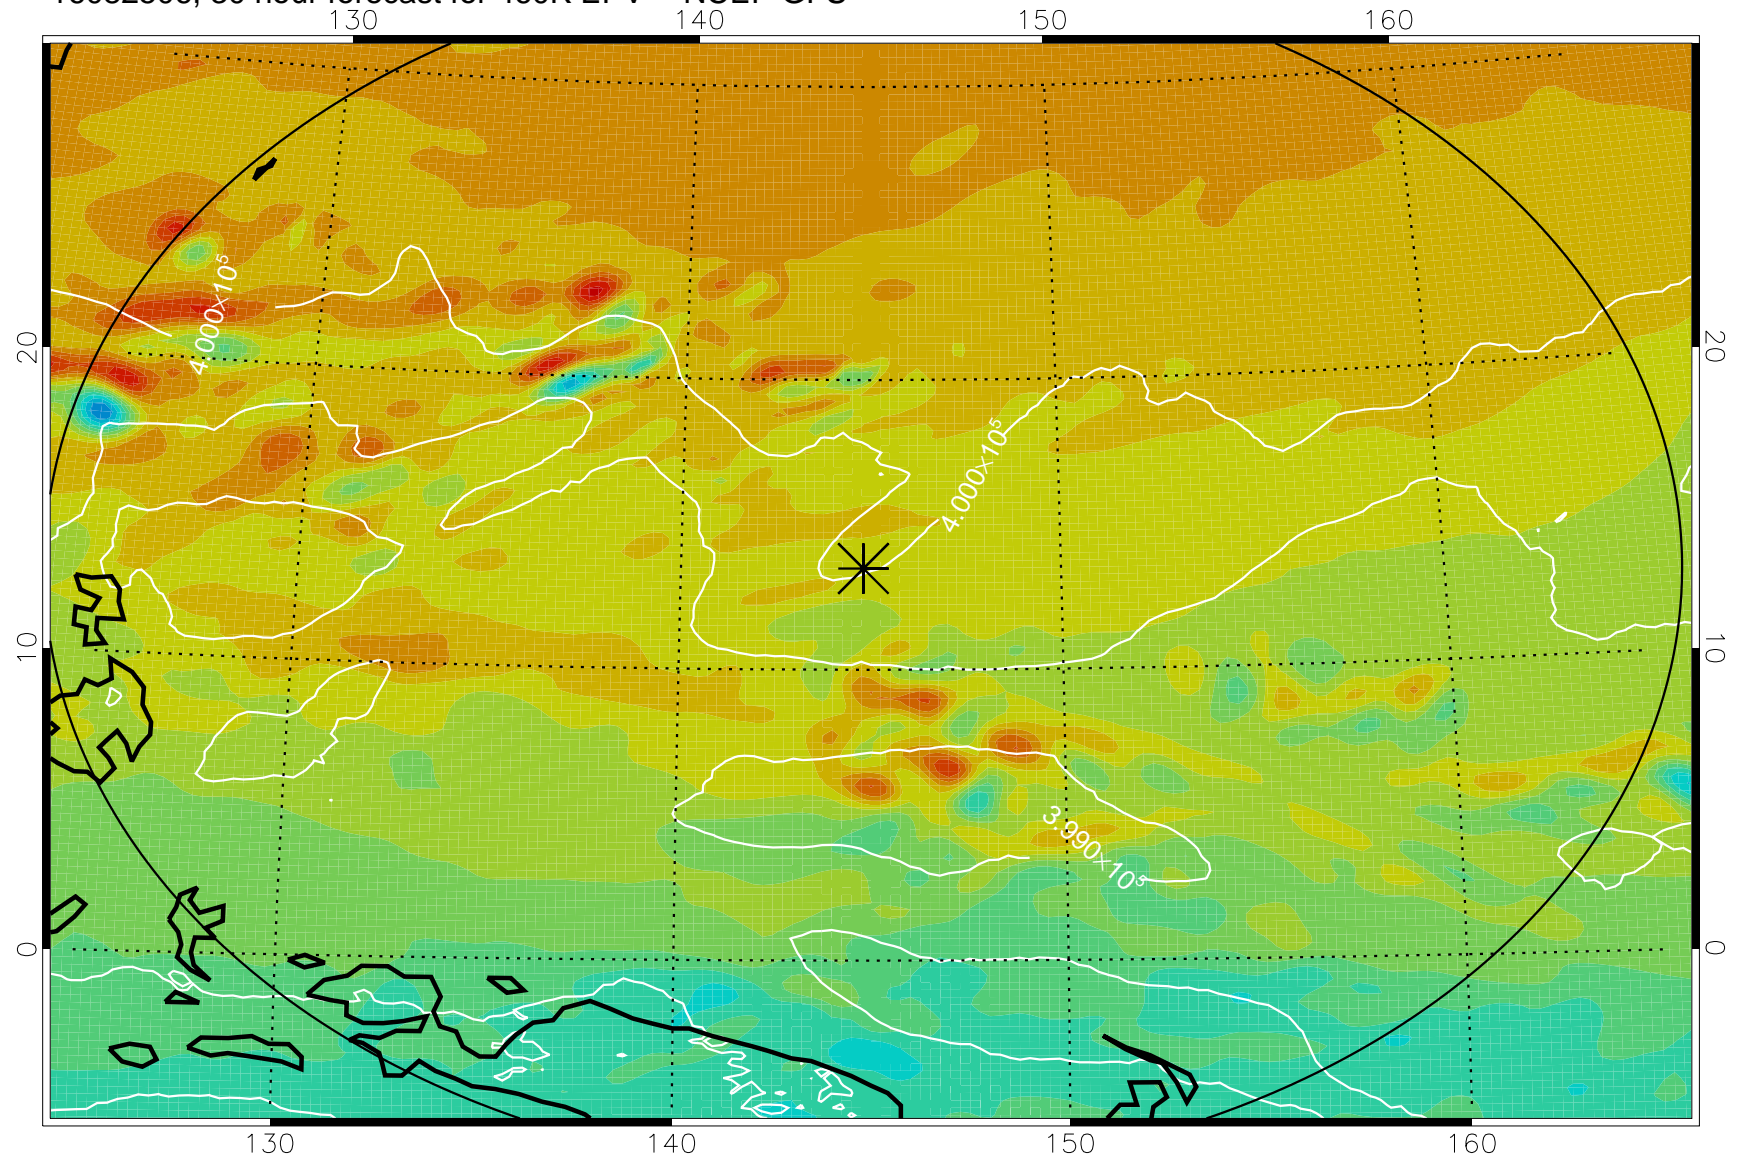

16082406, 6 hour forecast for 460K EPV -- NCEP GFS

460K Montgomery Streamfunction, white

Range ring of 2304 km

16082412, 12 hour forecast for 460K EPV -- NCEP GFS

460K Montgomery Streamfunction, white

Range ring of 2304 km

16082418, 18 hour forecast for 460K EPV -- NCEP GFS

460K Montgomery Streamfunction, white

Range ring of 2304 km

16082500, 24 hour forecast for 460K EPV -- NCEP GFS

460K Montgomery Streamfunction, white

Range ring of 2304 km

16082506, 30 hour forecast for 460K EPV -- NCEP GFS

460K Montgomery Streamfunction, white

Range ring of 2304 km

16082512, 36 hour forecast for 460K EPV -- NCEP GFS

460K Montgomery Streamfunction, white

Range ring of 2304 km

16082518, 42 hour forecast for 460K EPV -- NCEP GFS

460K Montgomery Streamfunction, white

Range ring of 2304 km

16082600, 48 hour forecast for 460K EPV -- NCEP GFS

460K Montgomery Streamfunction, white

Range ring of 2304 km