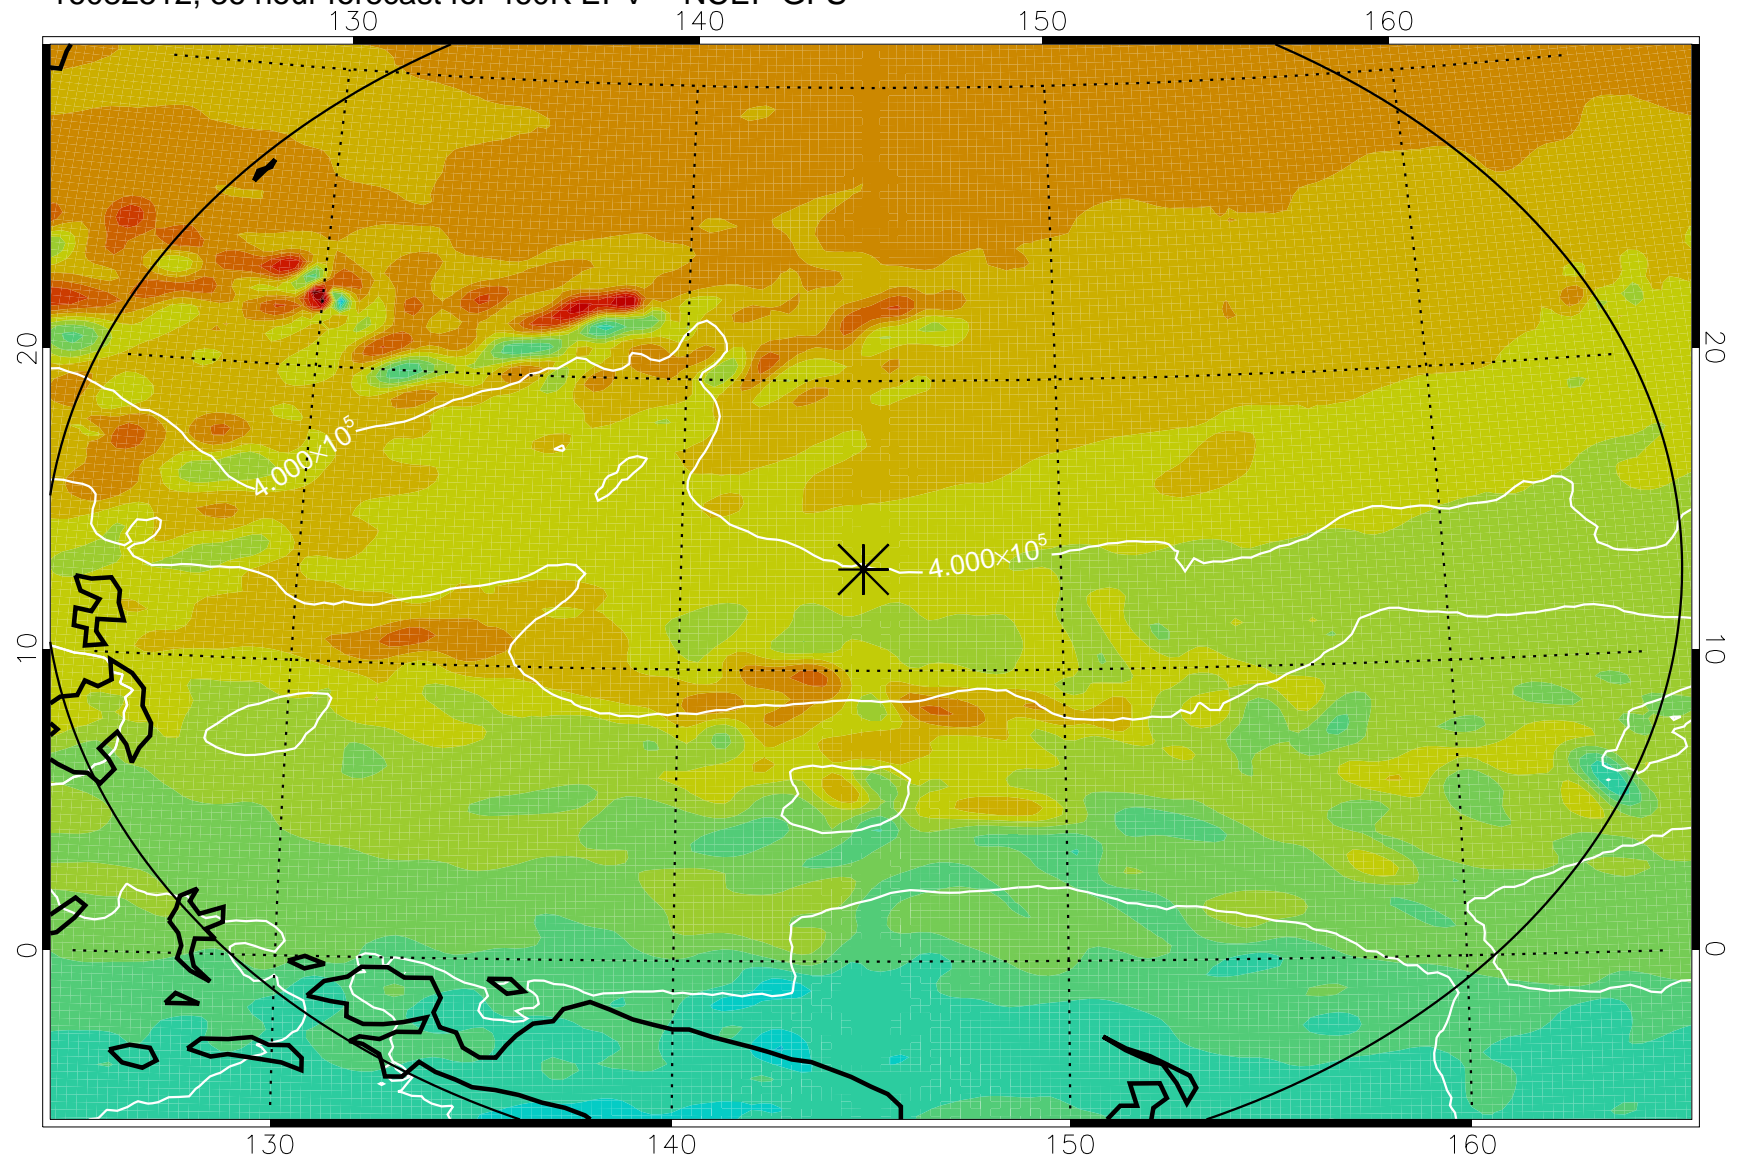

16082406, 6 hour forecast for 460K EPV -- NCEP GFS

460K Montgomery Streamfunction, white

Range ring of 2304 km

16082412, 12 hour forecast for 460K EPV -- NCEP GFS

460K Montgomery Streamfunction, white

Range ring of 2304 km

16082418, 18 hour forecast for 460K EPV -- NCEP GFS

460K Montgomery Streamfunction, white

Range ring of 2304 km

16082500, 24 hour forecast for 460K EPV -- NCEP GFS

460K Montgomery Streamfunction, white

Range ring of 2304 km

16082506, 30 hour forecast for 460K EPV -- NCEP GFS

460K Montgomery Streamfunction, white

Range ring of 2304 km

16082512, 36 hour forecast for 460K EPV -- NCEP GFS

460K Montgomery Streamfunction, white

Range ring of 2304 km

16082518, 42 hour forecast for 460K EPV -- NCEP GFS

460K Montgomery Streamfunction, white

Range ring of 2304 km

16082600, 48 hour forecast for 460K EPV -- NCEP GFS

460K Montgomery Streamfunction, white

Range ring of 2304 km