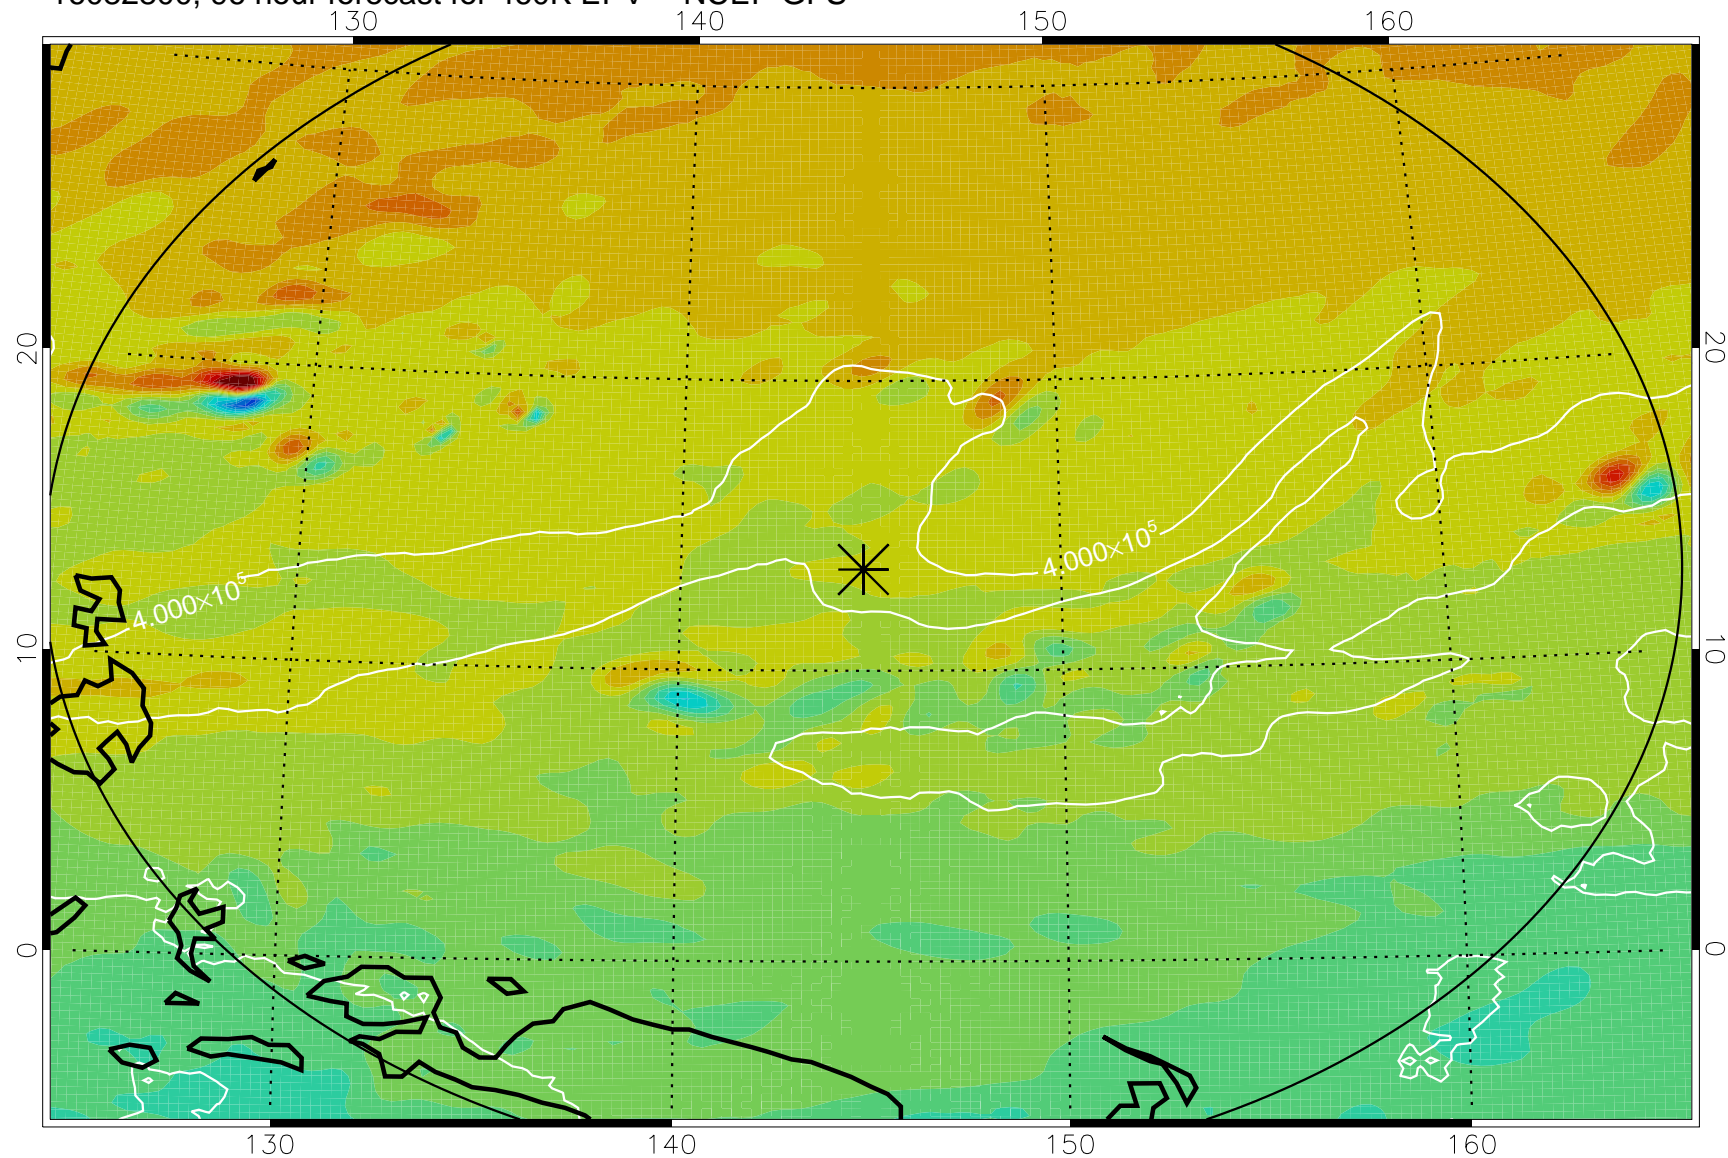

16082618, 66 hour forecast for 460K EPV -- NCEP GFS

460K Montgomery Streamfunction, white

Range ring of 2304 km

16082700, 72 hour forecast for 460K EPV -- NCEP GFS

460K Montgomery Streamfunction, white

Range ring of 2304 km

16082706, 78 hour forecast for 460K EPV -- NCEP GFS

460K Montgomery Streamfunction, white

Range ring of 2304 km

16082712, 84 hour forecast for 460K EPV -- NCEP GFS

460K Montgomery Streamfunction, white

Range ring of 2304 km

16082718, 90 hour forecast for 460K EPV -- NCEP GFS

460K Montgomery Streamfunction, white

Range ring of 2304 km

16082800, 96 hour forecast for 460K EPV -- NCEP GFS

460K Montgomery Streamfunction, white

Range ring of 2304 km

16082806, 102 hour forecast for 460K EPV -- NCEP GFS

460K Montgomery Streamfunction, white

Range ring of 2304 km

16082812, 108 hour forecast for 460K EPV -- NCEP GFS

460K Montgomery Streamfunction, white

Range ring of 2304 km