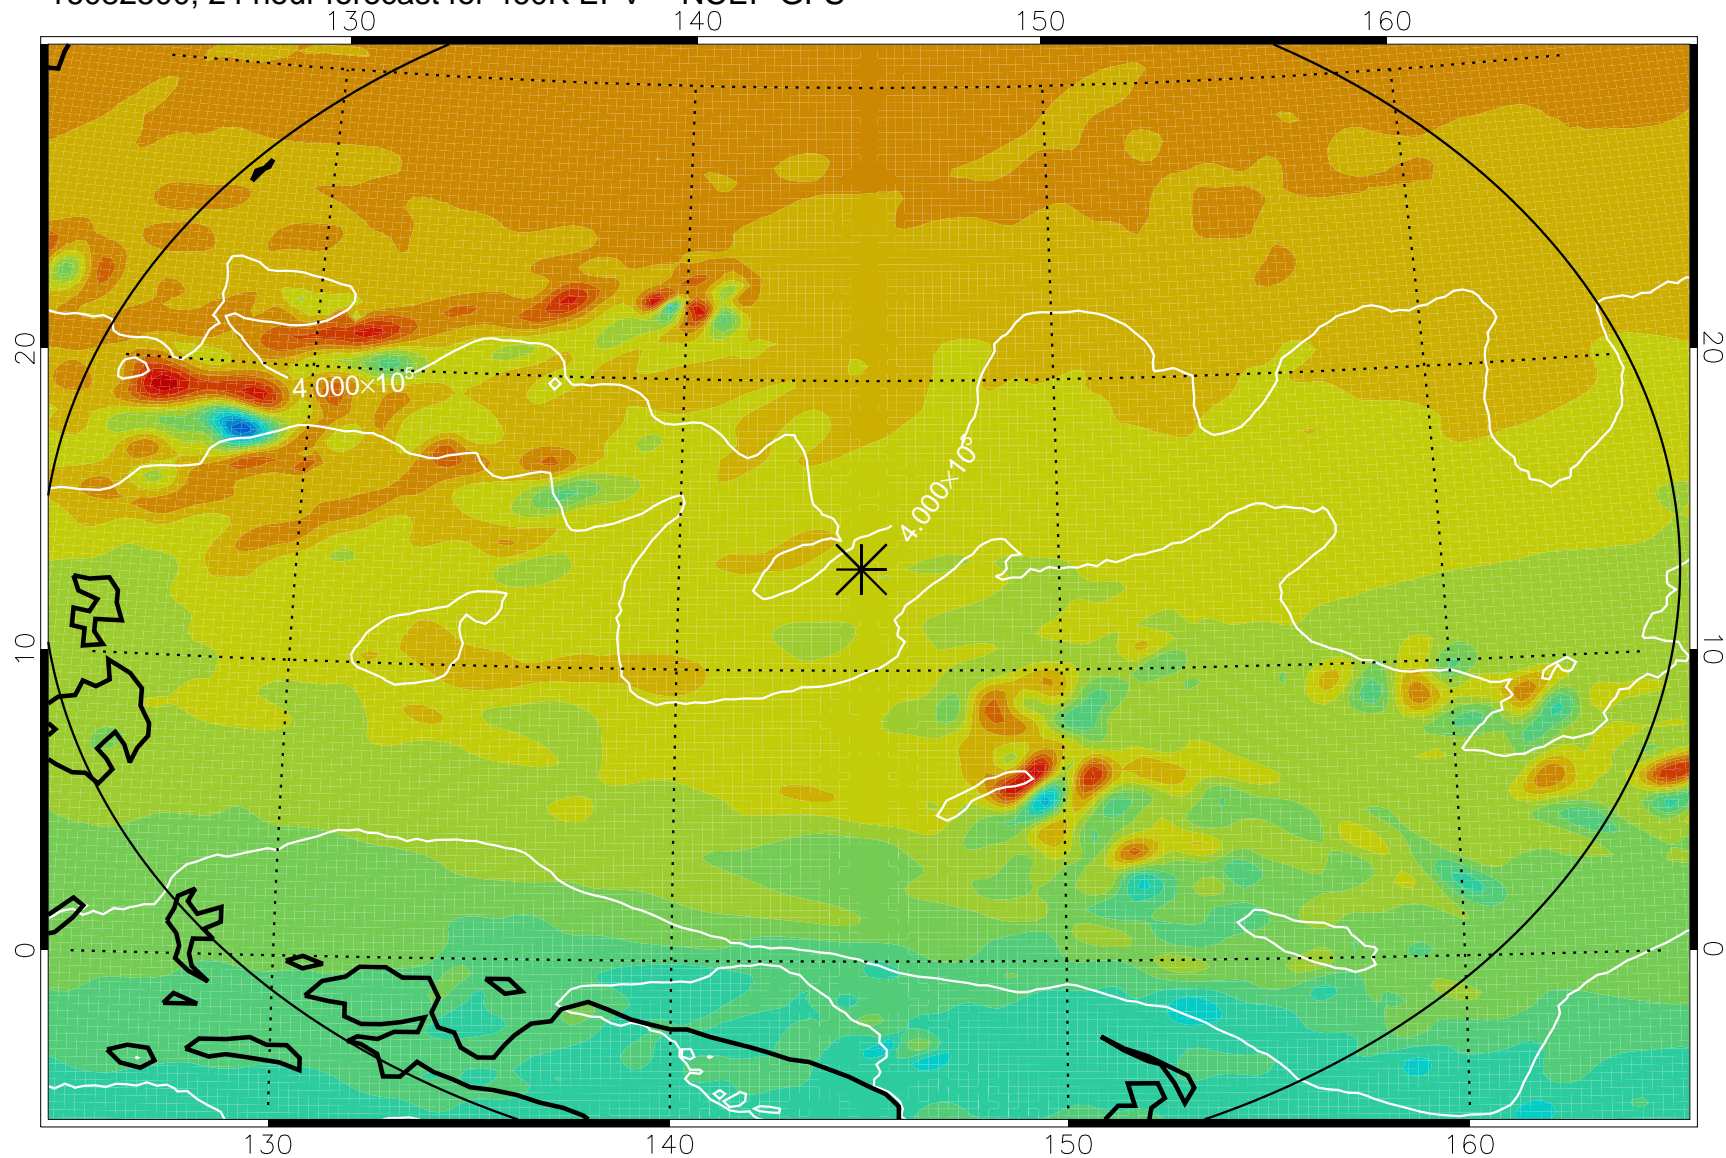

16082406, 6 hour forecast for 460K EPV -- NCEP GFS

460K Montgomery Streamfunction, white

Range ring of 2304 km

16082412, 12 hour forecast for 460K EPV -- NCEP GFS

460K Montgomery Streamfunction, white

Range ring of 2304 km

16082418, 18 hour forecast for 460K EPV -- NCEP GFS

460K Montgomery Streamfunction, white

Range ring of 2304 km

16082500, 24 hour forecast for 460K EPV -- NCEP GFS

460K Montgomery Streamfunction, white

Range ring of 2304 km

16082506, 30 hour forecast for 460K EPV -- NCEP GFS

460K Montgomery Streamfunction, white

Range ring of 2304 km

16082512, 36 hour forecast for 460K EPV -- NCEP GFS

460K Montgomery Streamfunction, white

Range ring of 2304 km

16082518, 42 hour forecast for 460K EPV -- NCEP GFS

460K Montgomery Streamfunction, white

Range ring of 2304 km

16082600, 48 hour forecast for 460K EPV -- NCEP GFS

460K Montgomery Streamfunction, white

Range ring of 2304 km