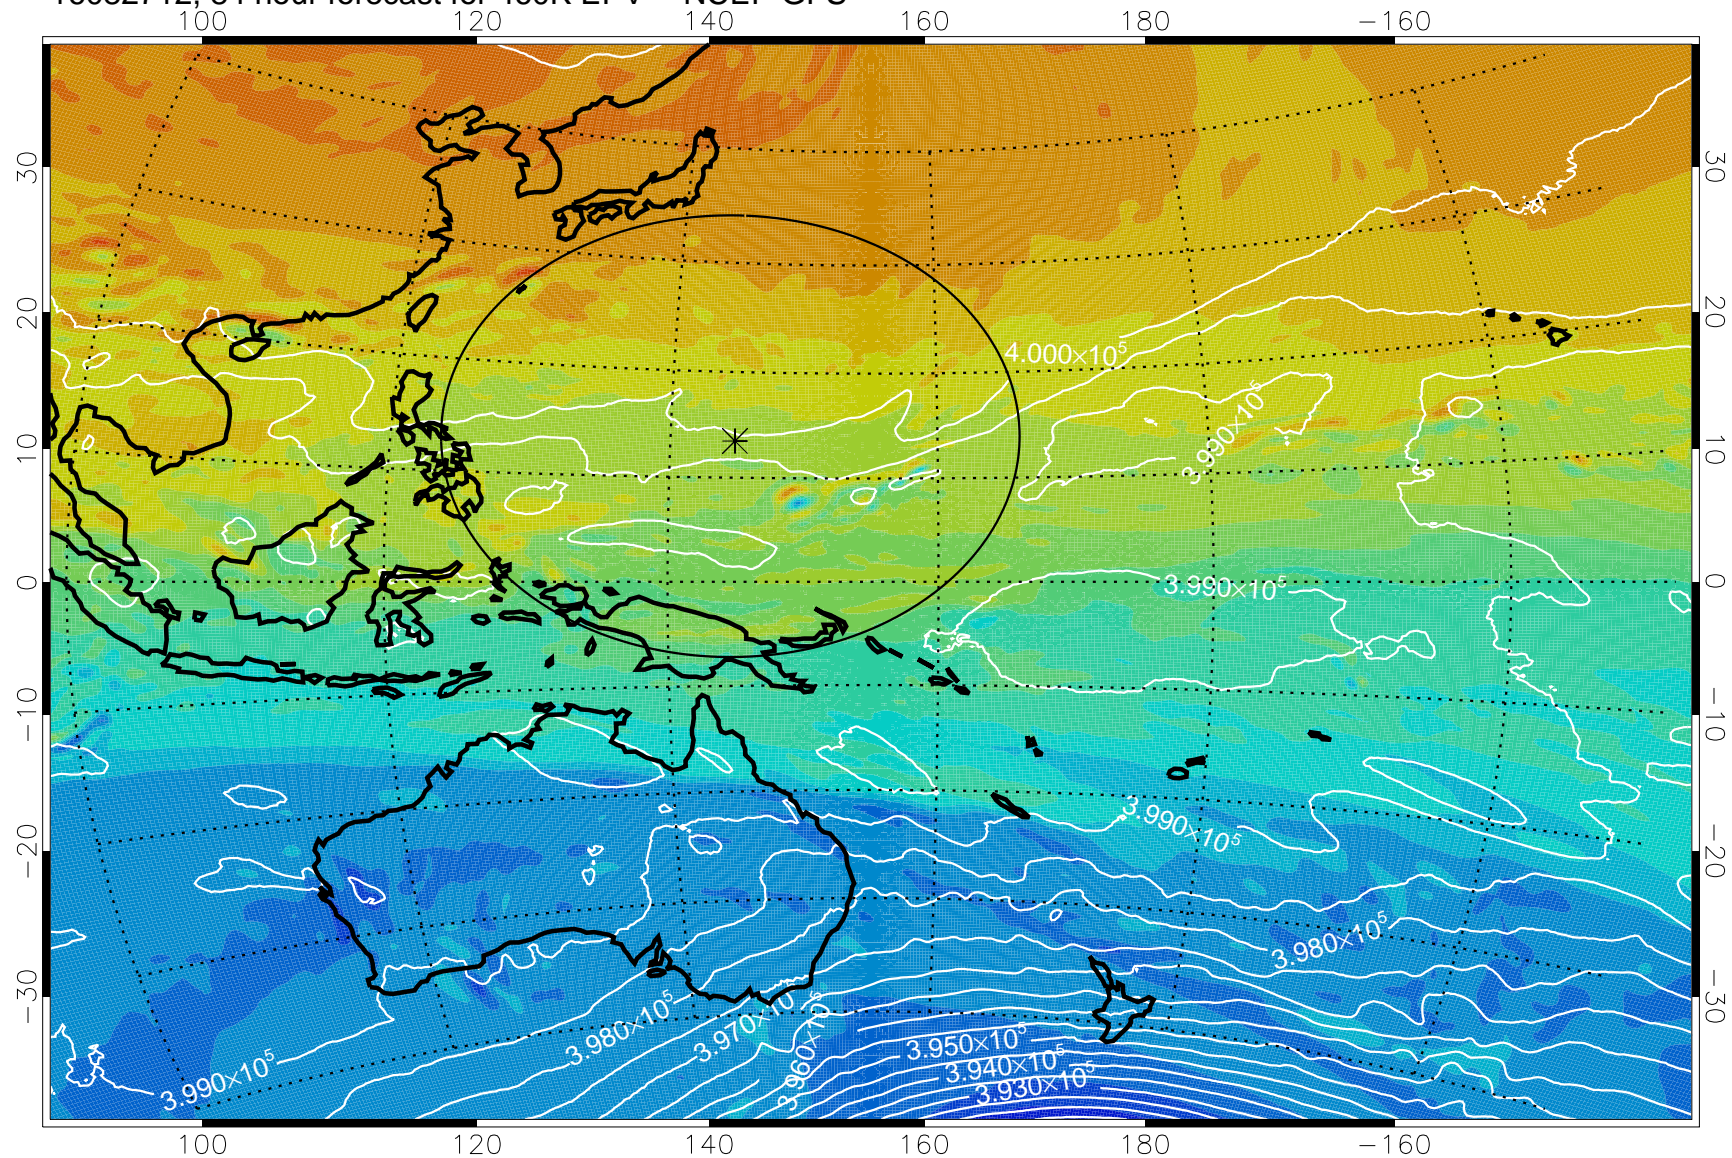

460K Montgomery Streamfunction, white

Range ring of 2304 km

16082612, 60 hour forecast for 460K EPV -- NCEP GFS

460K Montgomery Streamfunction, white

Range ring of 2304 km

16082618, 66 hour forecast for 460K EPV -- NCEP GFS

460K Montgomery Streamfunction, white

Range ring of 2304 km

16082700, 72 hour forecast for 460K EPV -- NCEP GFS

460K Montgomery Streamfunction, white

Range ring of 2304 km

16082706, 78 hour forecast for 460K EPV -- NCEP GFS

460K Montgomery Streamfunction, white

Range ring of 2304 km

16082712, 84 hour forecast for 460K EPV -- NCEP GFS

460K Montgomery Streamfunction, white

Range ring of 2304 km

16082718, 90 hour forecast for 460K EPV -- NCEP GFS

460K Montgomery Streamfunction, white

Range ring of 2304 km

16082800, 96 hour forecast for 460K EPV -- NCEP GFS

460K Montgomery Streamfunction, white

Range ring of 2304 km

16082806, 102 hour forecast for 460K EPV -- NCEP GFS