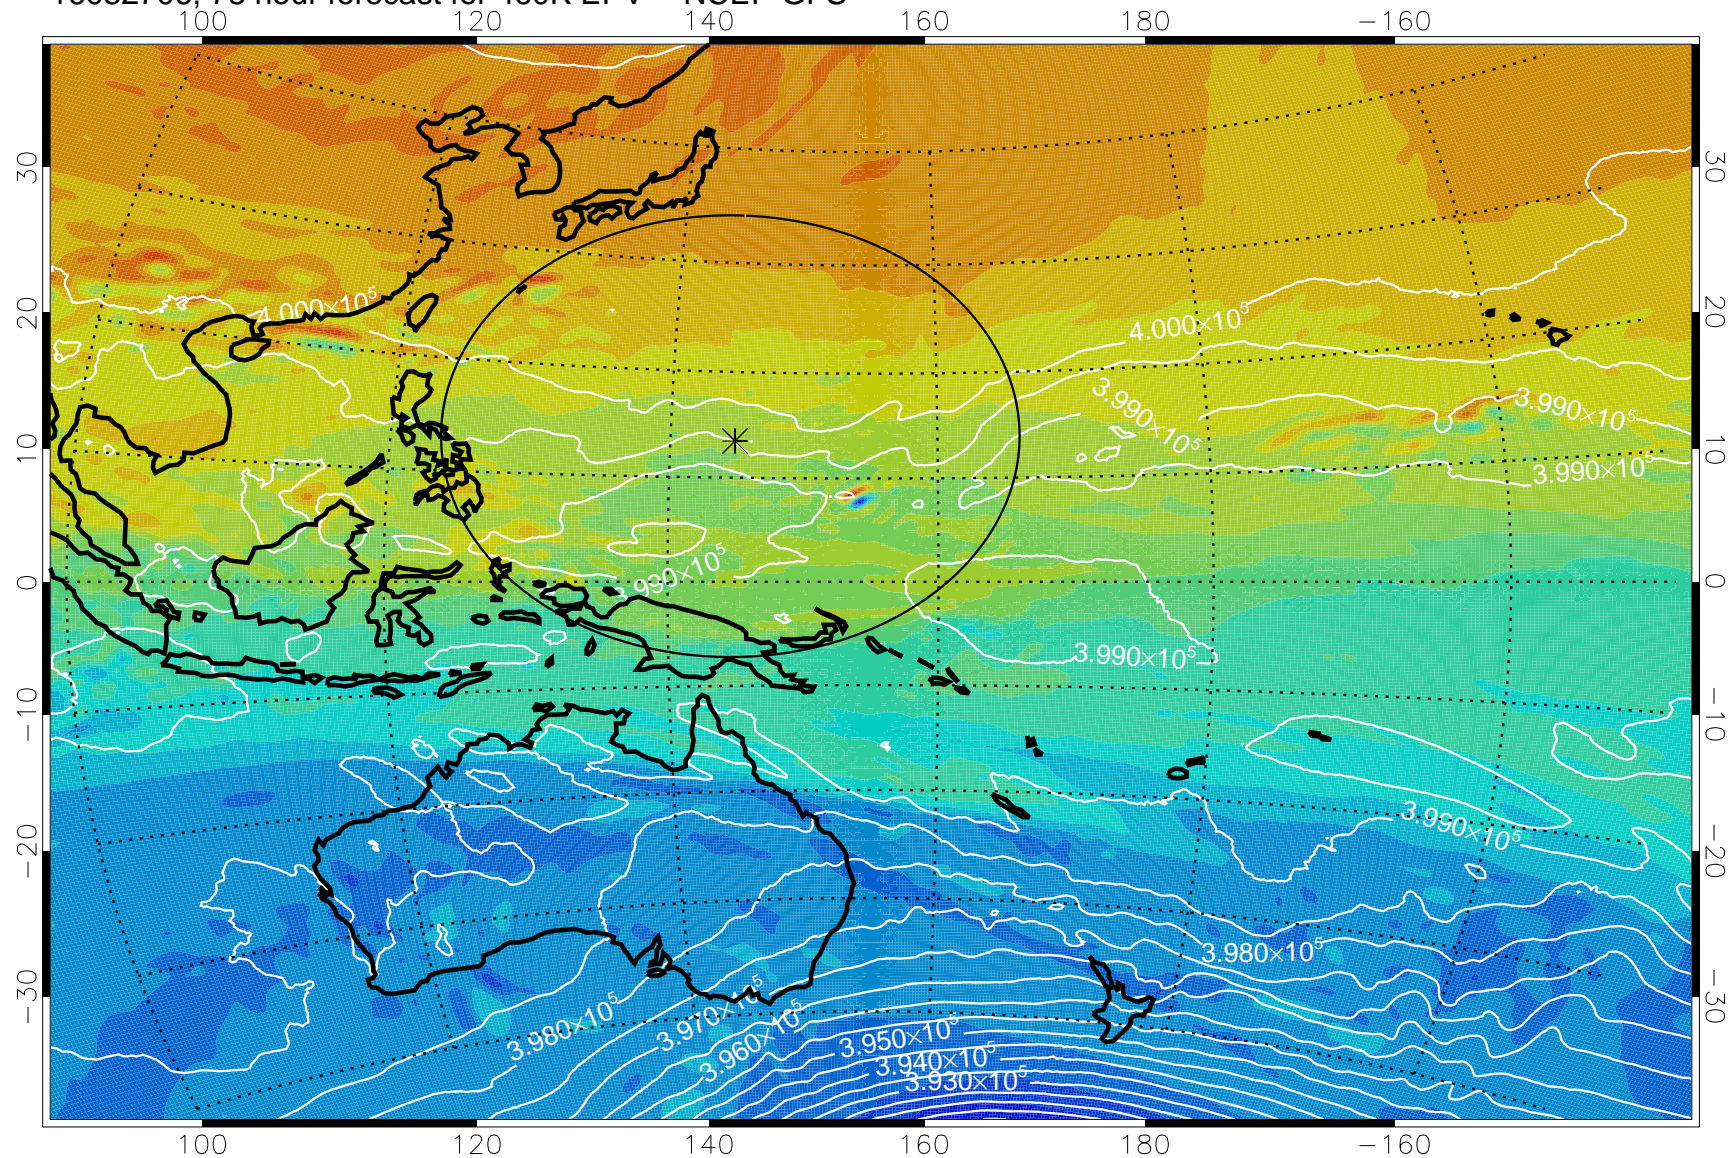

460K Montgomery Streamfunction, white

Range ring of 2304 km

16082612, 60 hour forecast for 460K EPV -- NCEP GFS

460K Montgomery Streamfunction, white

Range ring of 2304 km

16082618, 66 hour forecast for 460K EPV -- NCEP GFS

460K Montgomery Streamfunction, white

Range ring of 2304 km

16082700, 72 hour forecast for 460K EPV -- NCEP GFS

460K Montgomery Streamfunction, white

Range ring of 2304 km

16082706, 78 hour forecast for 460K EPV -- NCEP GFS

460K Montgomery Streamfunction, white

Range ring of 2304 km

16082712, 84 hour forecast for 460K EPV -- NCEP GFS

460K Montgomery Streamfunction, white

Range ring of 2304 km

16082718, 90 hour forecast for 460K EPV -- NCEP GFS

460K Montgomery Streamfunction, white

Range ring of 2304 km

16082800, 96 hour forecast for 460K EPV -- NCEP GFS

460K Montgomery Streamfunction, white

Range ring of 2304 km

16082806, 102 hour forecast for 460K EPV -- NCEP GFS