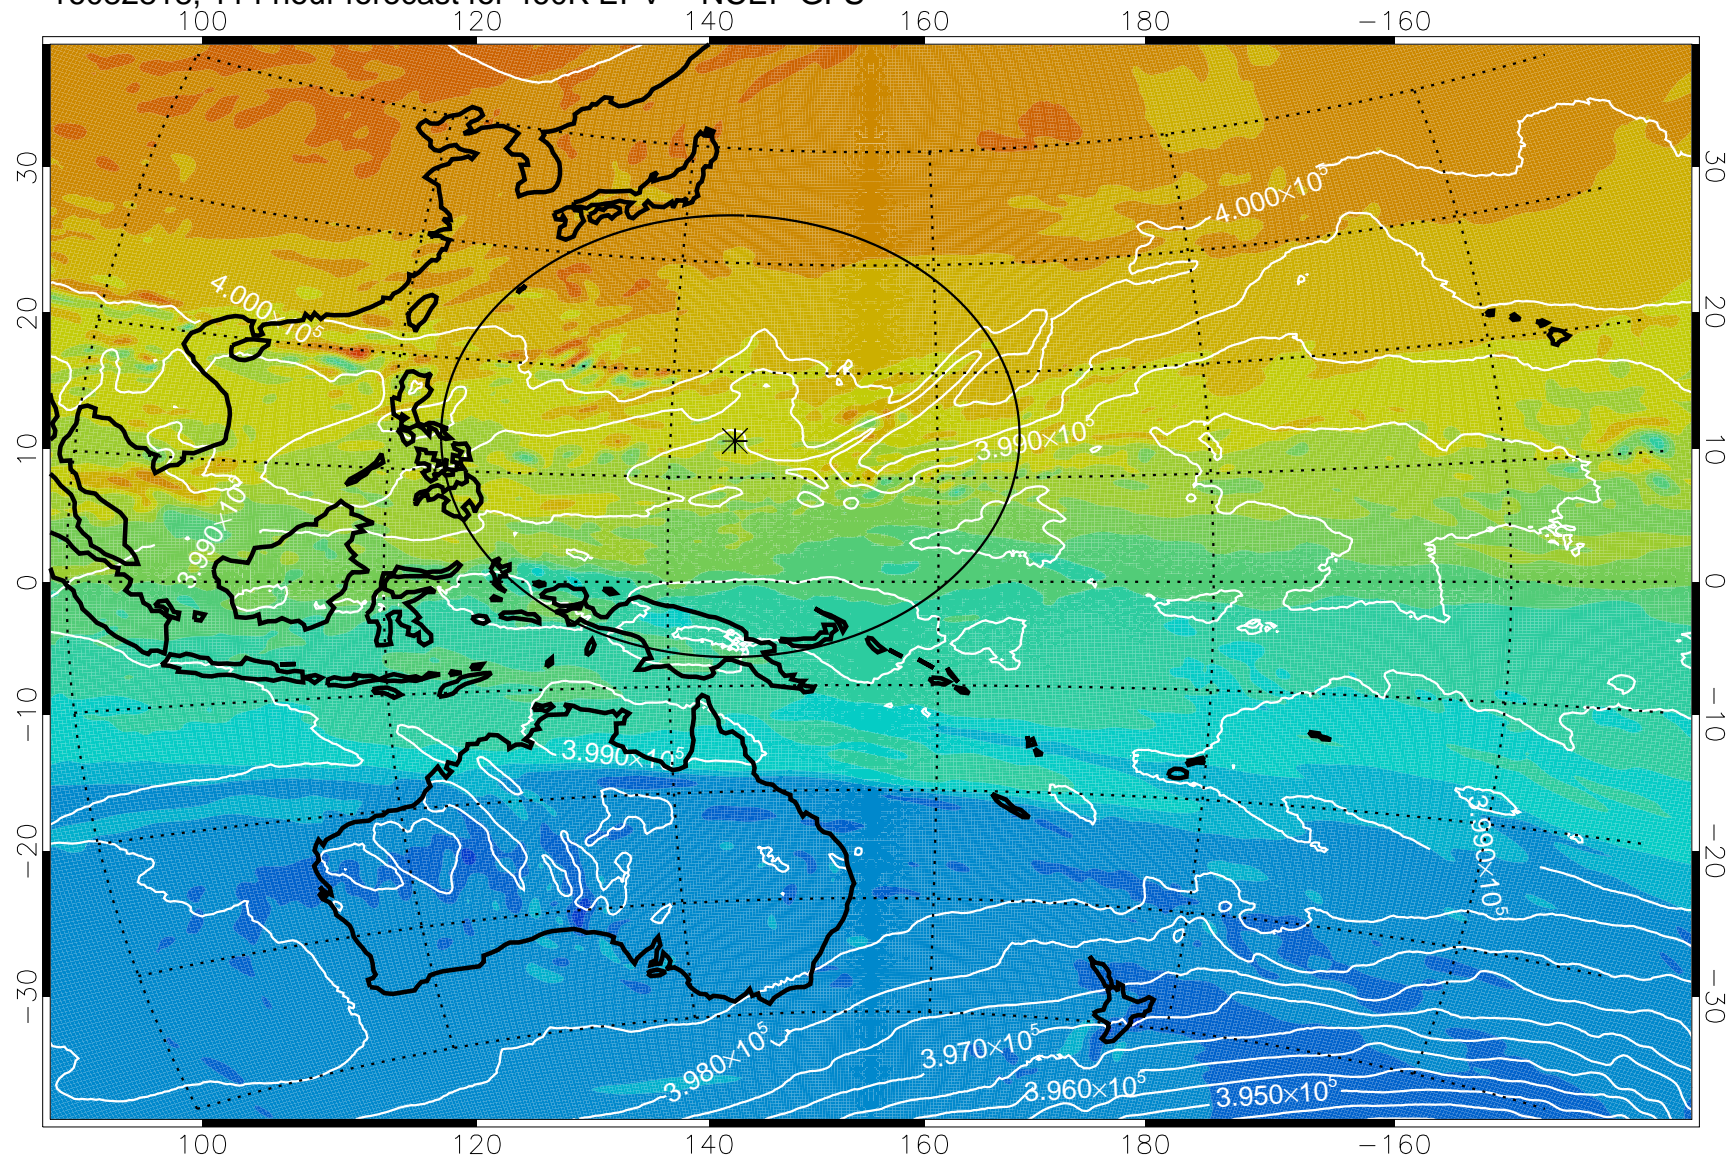

460K Montgomery Streamfunction, white

Range ring of 2304 km

16082712, 84 hour forecast for 460K EPV -- NCEP GFS

460K Montgomery Streamfunction, white

Range ring of 2304 km

16082718, 90 hour forecast for 460K EPV -- NCEP GFS

460K Montgomery Streamfunction, white

Range ring of 2304 km

16082800, 96 hour forecast for 460K EPV -- NCEP GFS

460K Montgomery Streamfunction, white

Range ring of 2304 km

16082806, 102 hour forecast for 460K EPV -- NCEP GFS

460K Montgomery Streamfunction, white

Range ring of 2304 km

16082812, 108 hour forecast for 460K EPV -- NCEP GFS

460K Montgomery Streamfunction, white

Range ring of 2304 km

16082818, 114 hour forecast for 460K EPV -- NCEP GFS

460K Montgomery Streamfunction, white

Range ring of 2304 km

16082900, 120 hour forecast for 460K EPV -- NCEP GFS

460K Montgomery Streamfunction, white

Range ring of 2304 km