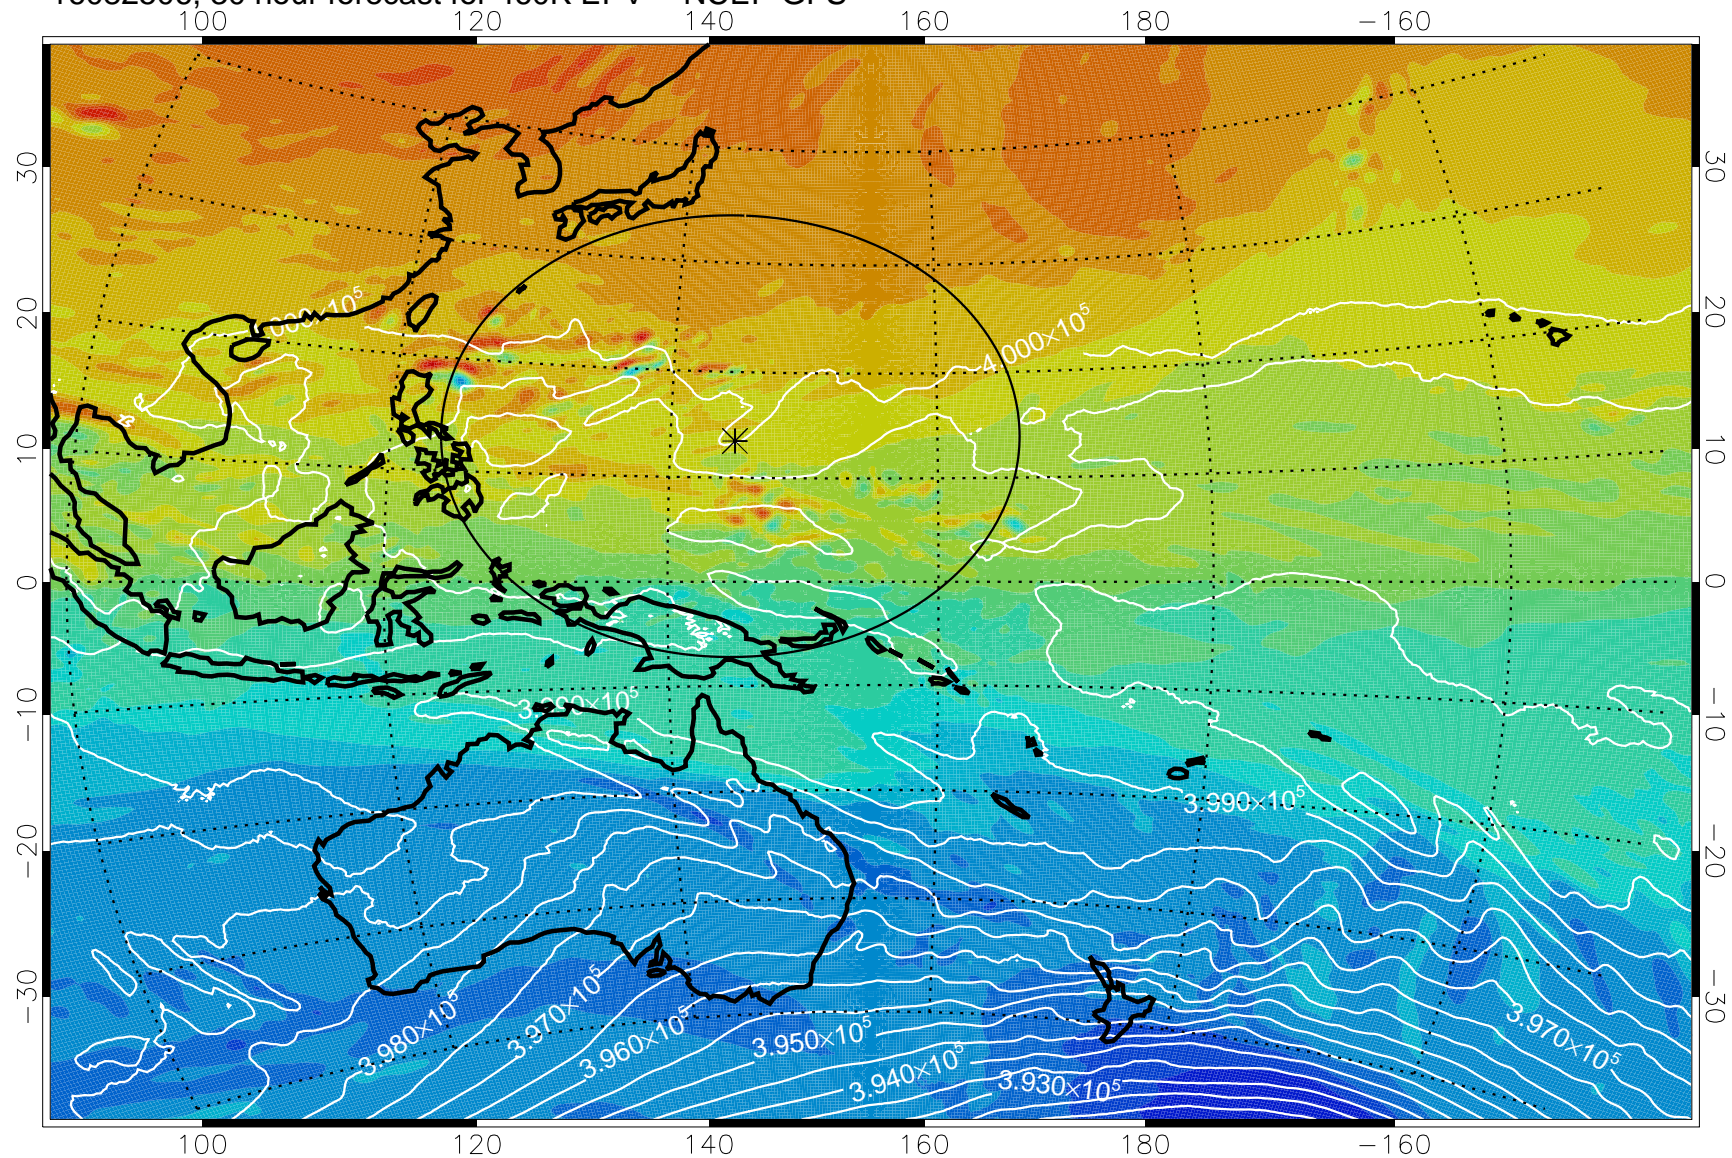

460K Montgomery Streamfunction, white

Range ring of 2304 km

16082500, 24 hour forecast for 460K EPV -- NCEP GFS

460K Montgomery Streamfunction, white

Range ring of 2304 km

16082506, 30 hour forecast for 460K EPV -- NCEP GFS

460K Montgomery Streamfunction, white

Range ring of 2304 km

16082512, 36 hour forecast for 460K EPV -- NCEP GFS

460K Montgomery Streamfunction, white

Range ring of 2304 km

16082518, 42 hour forecast for 460K EPV -- NCEP GFS

460K Montgomery Streamfunction, white

Range ring of 2304 km

16082600, 48 hour forecast for 460K EPV -- NCEP GFS

460K Montgomery Streamfunction, white

Range ring of 2304 km

16082606, 54 hour forecast for 460K EPV -- NCEP GFS

460K Montgomery Streamfunction, white

Range ring of 2304 km

16082612, 60 hour forecast for 460K EPV -- NCEP GFS

460K Montgomery Streamfunction, white

Range ring of 2304 km

16082618, 66 hour forecast for 460K EPV -- NCEP GFS