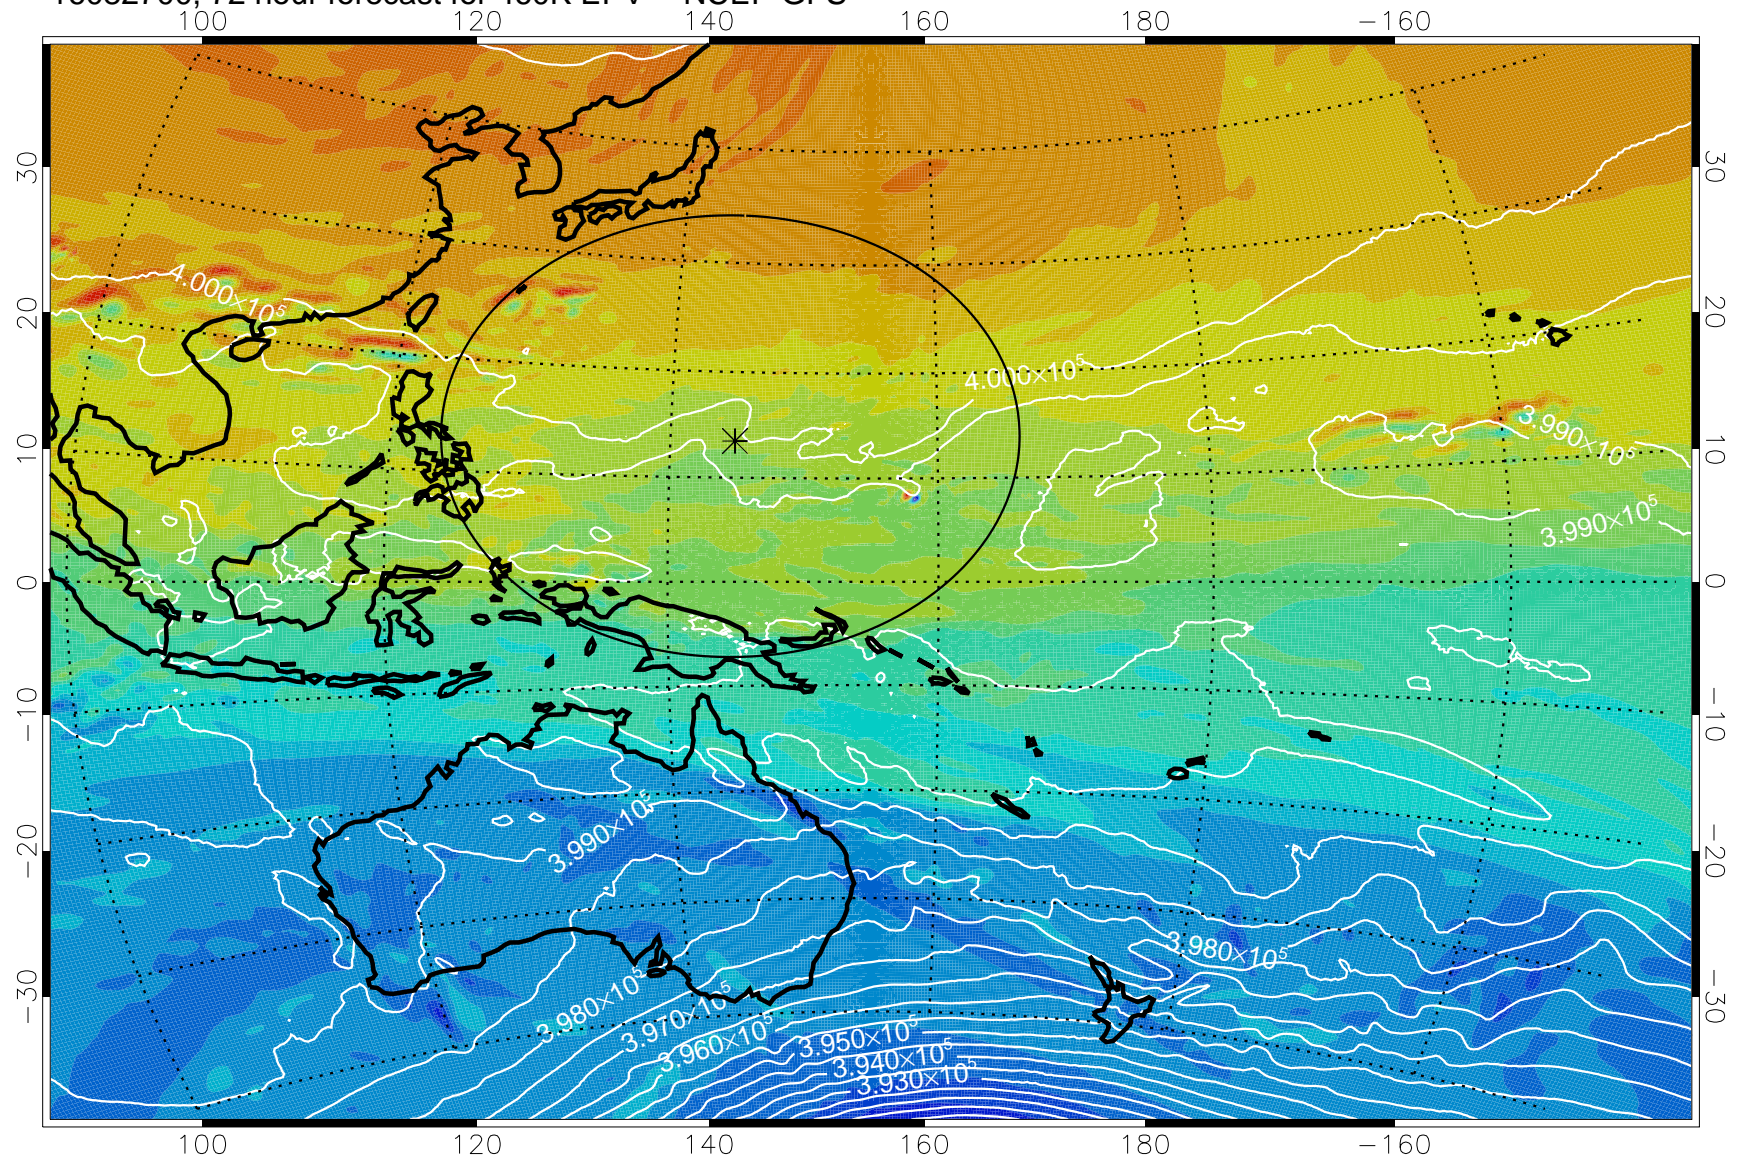

460K Montgomery Streamfunction, white

Range ring of 2304 km

16082600, 48 hour forecast for 460K EPV -- NCEP GFS

460K Montgomery Streamfunction, white

Range ring of 2304 km

16082606, 54 hour forecast for 460K EPV -- NCEP GFS

460K Montgomery Streamfunction, white

Range ring of 2304 km

16082612, 60 hour forecast for 460K EPV -- NCEP GFS

460K Montgomery Streamfunction, white

Range ring of 2304 km

16082618, 66 hour forecast for 460K EPV -- NCEP GFS

460K Montgomery Streamfunction, white

Range ring of 2304 km

16082700, 72 hour forecast for 460K EPV -- NCEP GFS

460K Montgomery Streamfunction, white

Range ring of 2304 km

16082706, 78 hour forecast for 460K EPV -- NCEP GFS

460K Montgomery Streamfunction, white

Range ring of 2304 km

16082712, 84 hour forecast for 460K EPV -- NCEP GFS

460K Montgomery Streamfunction, white

Range ring of 2304 km

16082718, 90 hour forecast for 460K EPV -- NCEP GFS