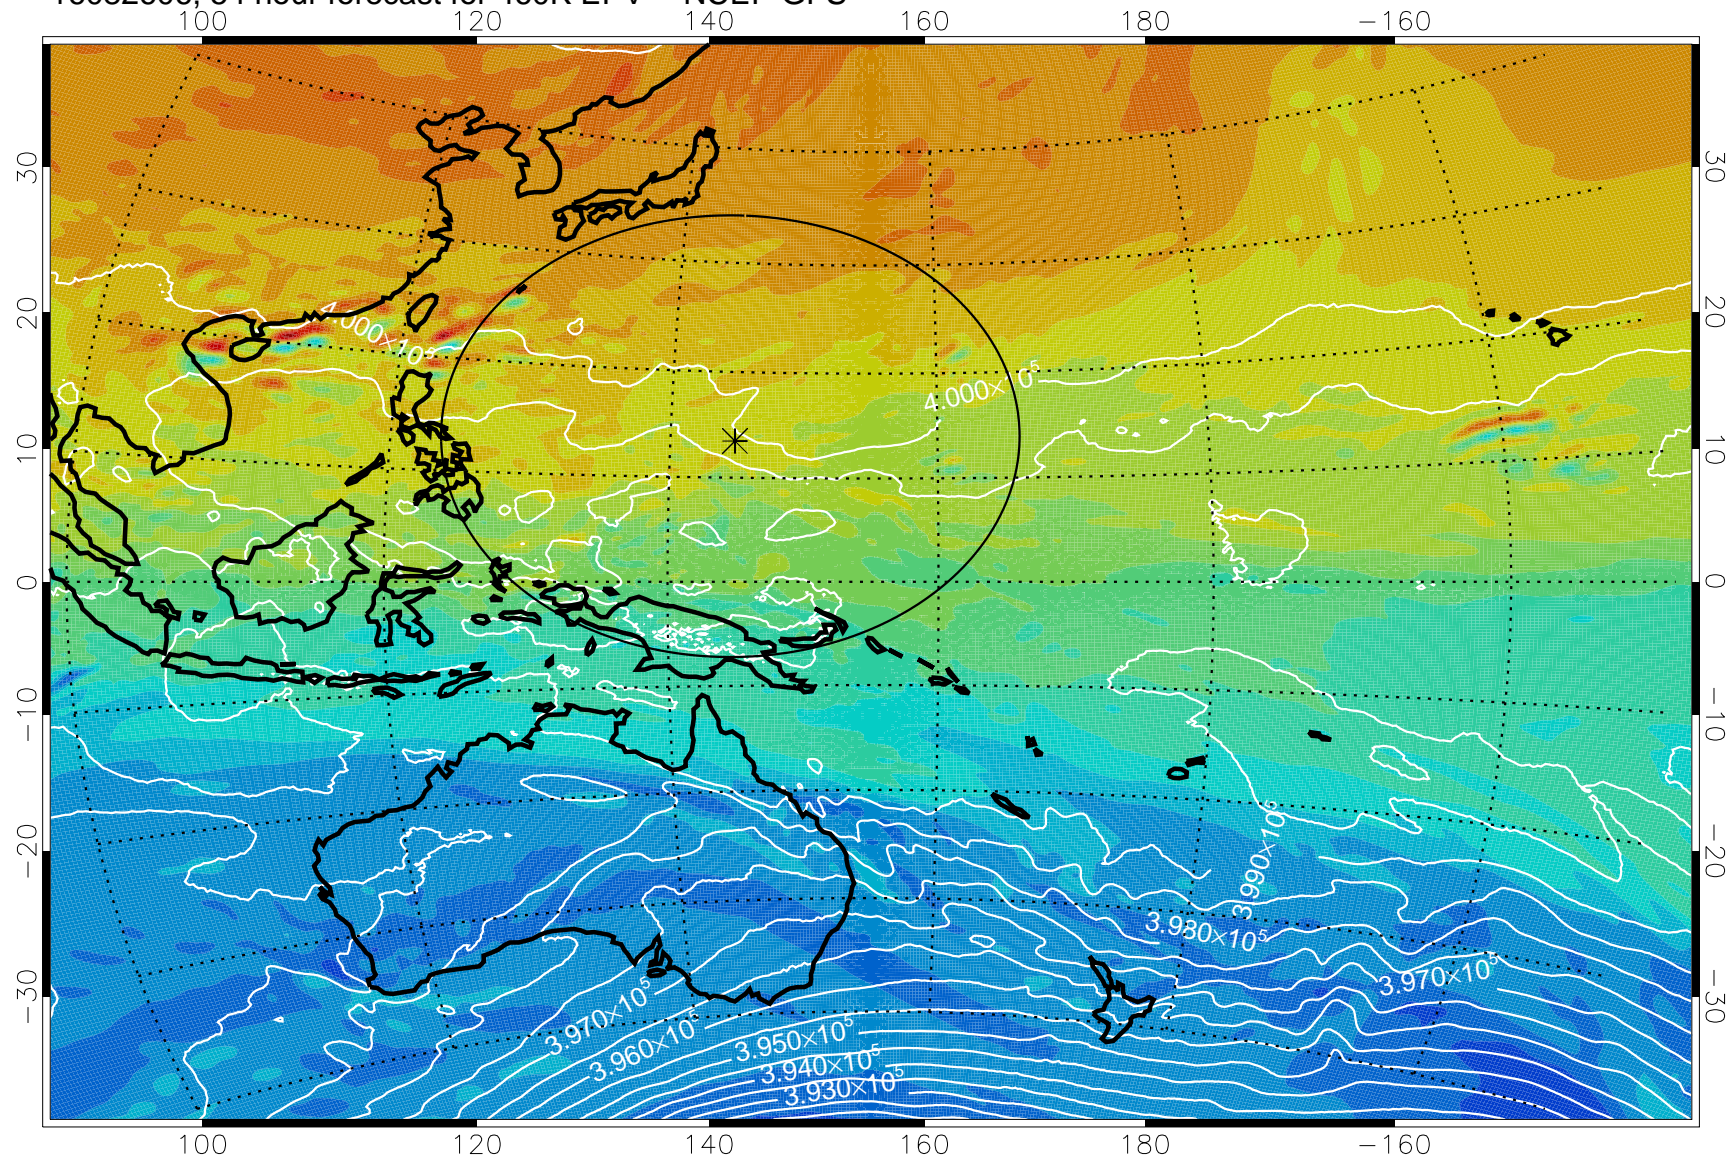

460K Montgomery Streamfunction, white

Range ring of 2304 km

16082512, 36 hour forecast for 460K EPV -- NCEP GFS

460K Montgomery Streamfunction, white

Range ring of 2304 km

16082518, 42 hour forecast for 460K EPV -- NCEP GFS

460K Montgomery Streamfunction, white

Range ring of 2304 km

16082600, 48 hour forecast for 460K EPV -- NCEP GFS

460K Montgomery Streamfunction, white

Range ring of 2304 km

16082606, 54 hour forecast for 460K EPV -- NCEP GFS

460K Montgomery Streamfunction, white

Range ring of 2304 km

16082612, 60 hour forecast for 460K EPV -- NCEP GFS

460K Montgomery Streamfunction, white

Range ring of 2304 km

16082618, 66 hour forecast for 460K EPV -- NCEP GFS

460K Montgomery Streamfunction, white

Range ring of 2304 km

16082700, 72 hour forecast for 460K EPV -- NCEP GFS

460K Montgomery Streamfunction, white

Range ring of 2304 km

16082706, 78 hour forecast for 460K EPV -- NCEP GFS