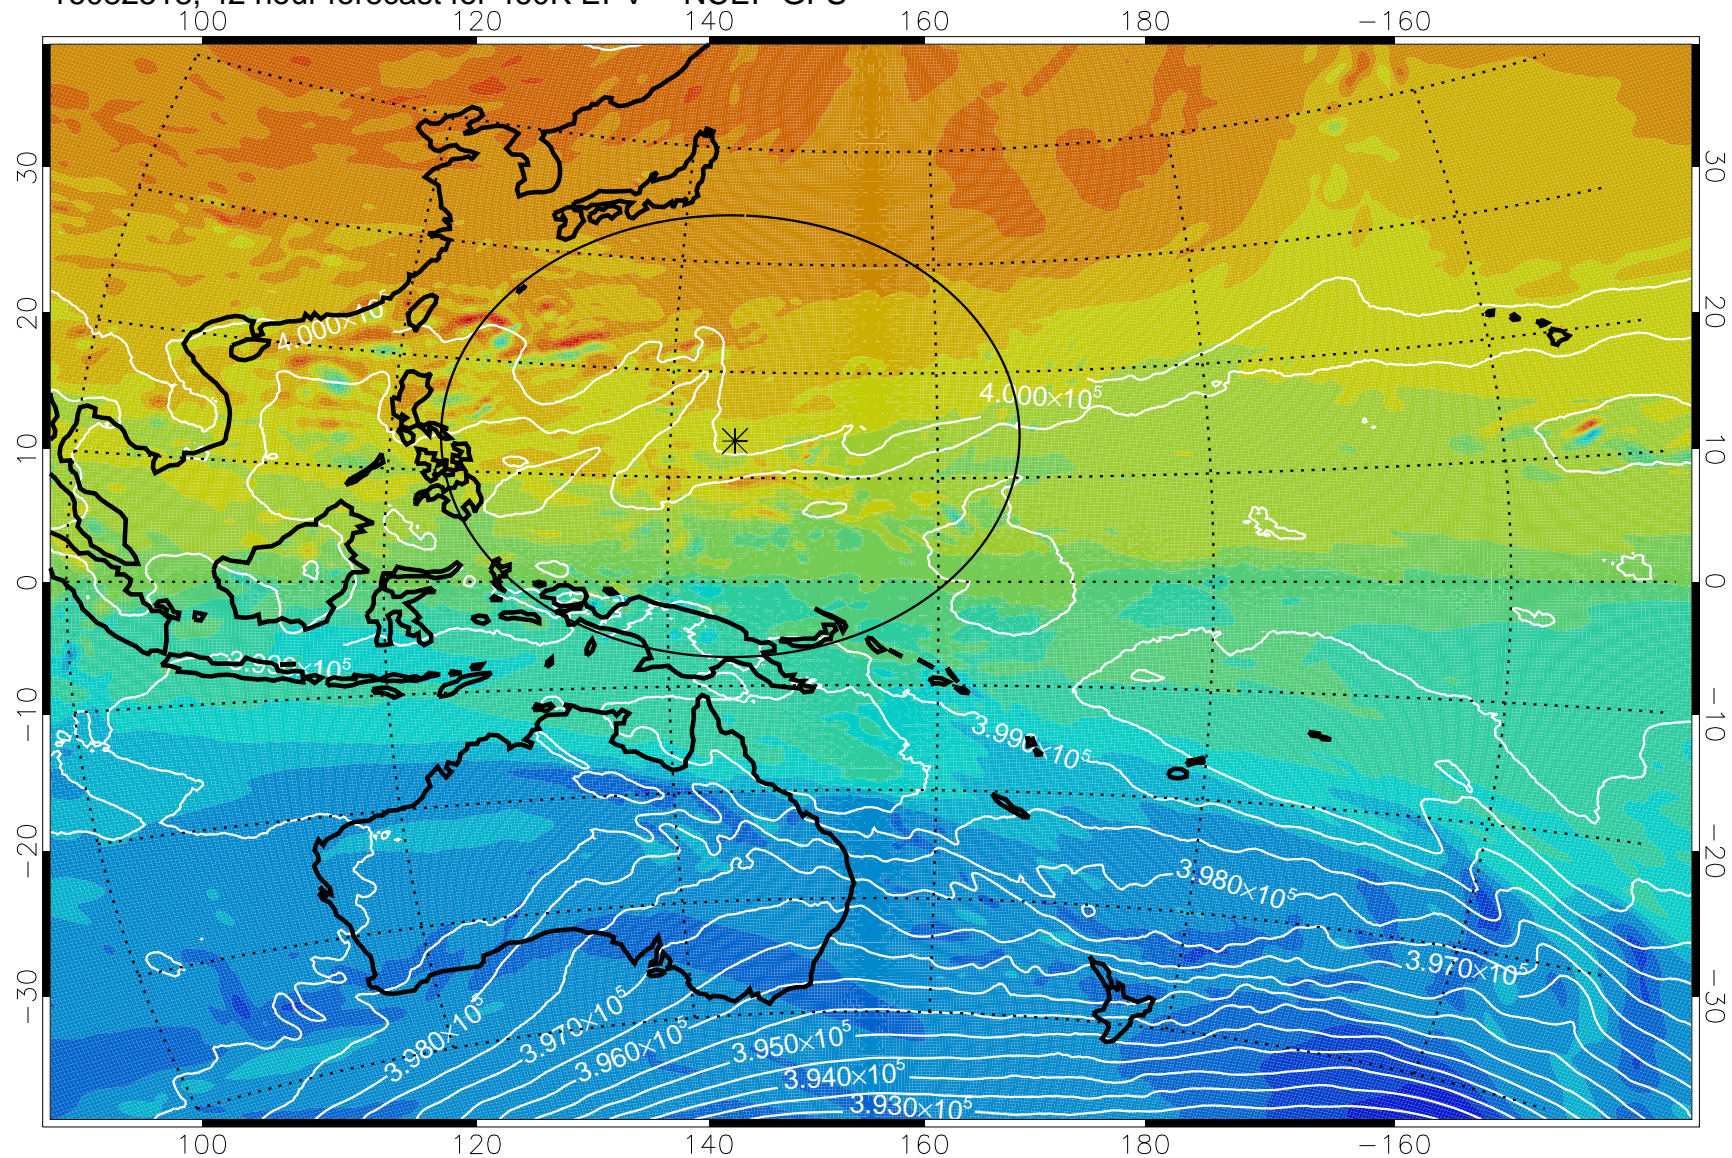

460K Montgomery Streamfunction, white

Range ring of 2304 km

16082500, 24 hour forecast for 460K EPV -- NCEP GFS

460K Montgomery Streamfunction, white

Range ring of 2304 km

16082506, 30 hour forecast for 460K EPV -- NCEP GFS

460K Montgomery Streamfunction, white

Range ring of 2304 km

16082512, 36 hour forecast for 460K EPV -- NCEP GFS

460K Montgomery Streamfunction, white

Range ring of 2304 km

16082518, 42 hour forecast for 460K EPV -- NCEP GFS

460K Montgomery Streamfunction, white

Range ring of 2304 km

16082600, 48 hour forecast for 460K EPV -- NCEP GFS

460K Montgomery Streamfunction, white

Range ring of 2304 km

16082606, 54 hour forecast for 460K EPV -- NCEP GFS

460K Montgomery Streamfunction, white

Range ring of 2304 km

16082612, 60 hour forecast for 460K EPV -- NCEP GFS

460K Montgomery Streamfunction, white

Range ring of 2304 km

16082618, 66 hour forecast for 460K EPV -- NCEP GFS