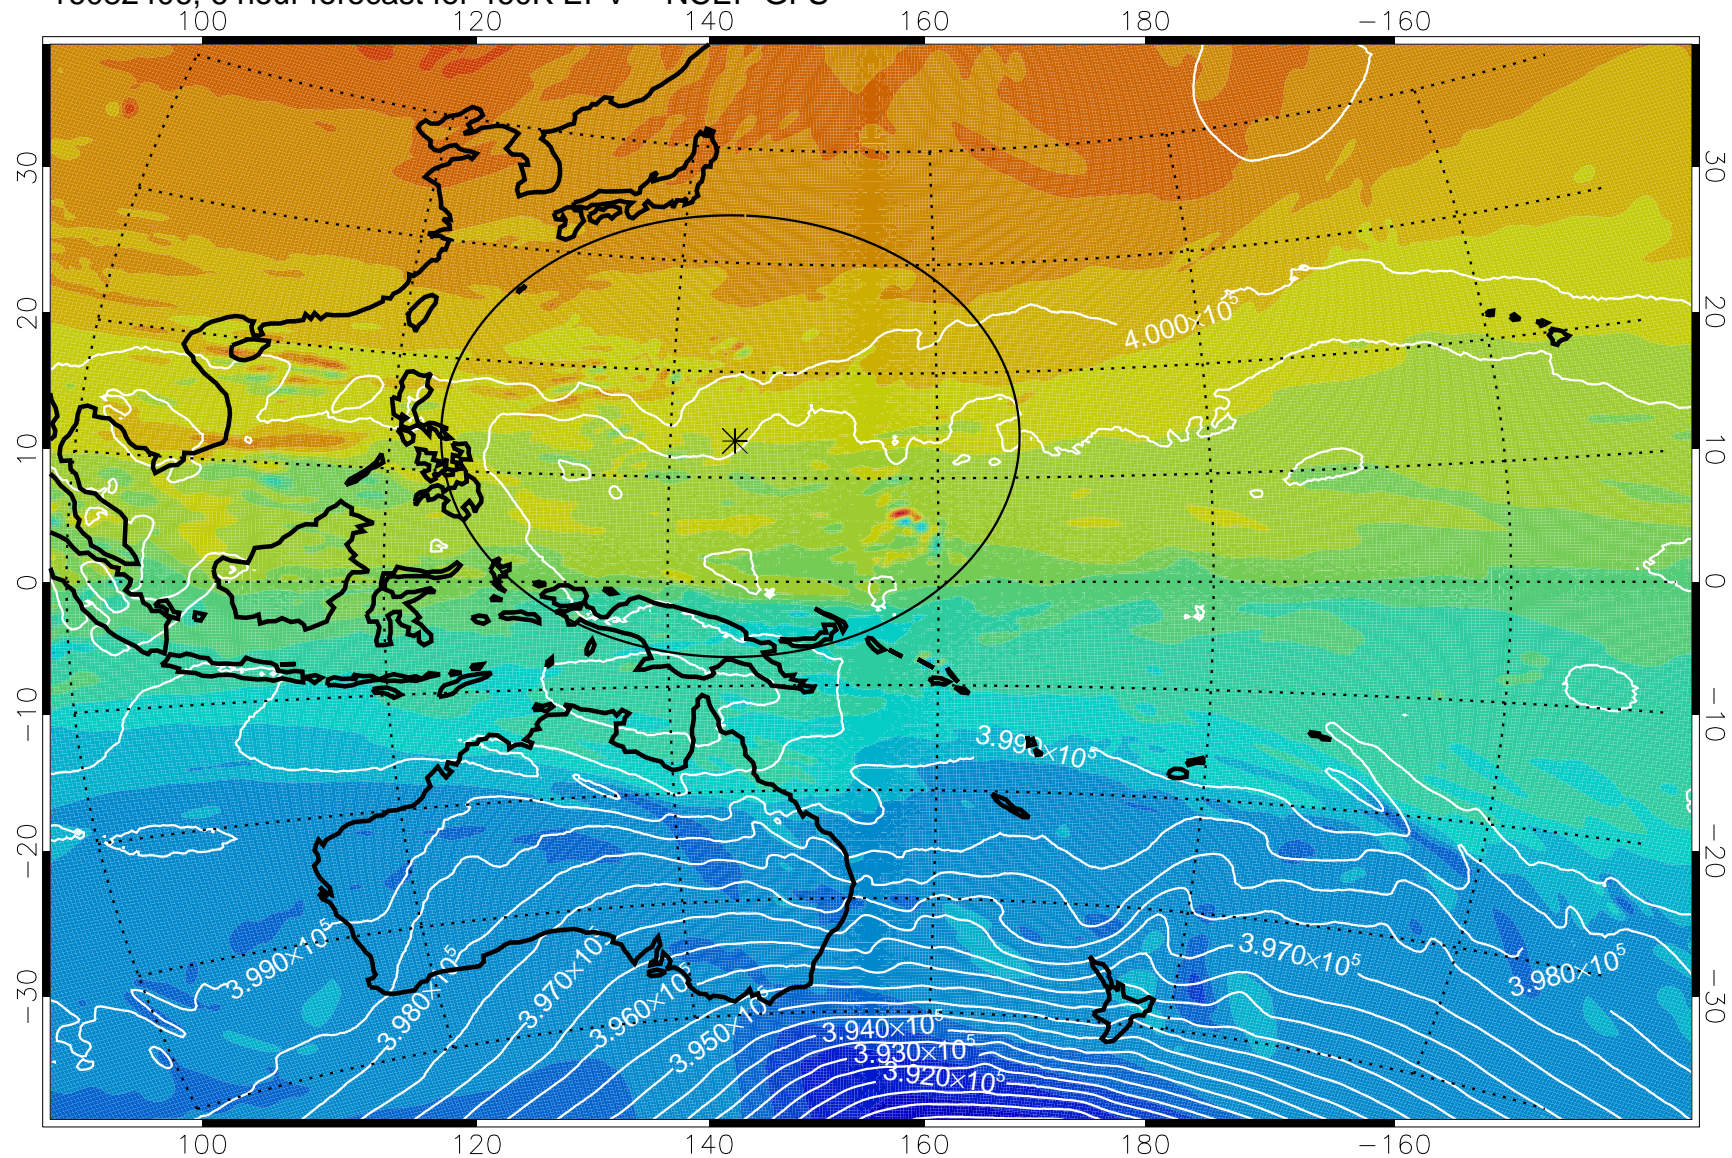

16082406, 6 hour forecast for 460K EPV -- NCEP GFS

460K Montgomery Streamfunction, white

Range ring of 2304 km

16082412, 12 hour forecast for 460K EPV -- NCEP GFS

16082418, 18 hour forecast for 460K EPV -- NCEP GFS

460K Montgomery Streamfunction, white

Range ring of 2304 km

16082500, 24 hour forecast for 460K EPV -- NCEP GFS

460K Montgomery Streamfunction, white

Range ring of 2304 km

16082506, 30 hour forecast for 460K EPV -- NCEP GFS

460K Montgomery Streamfunction, white

Range ring of 2304 km

16082512, 36 hour forecast for 460K EPV -- NCEP GFS

460K Montgomery Streamfunction, white

Range ring of 2304 km

16082518, 42 hour forecast for 460K EPV -- NCEP GFS

460K Montgomery Streamfunction, white

Range ring of 2304 km

16082600, 48 hour forecast for 460K EPV -- NCEP GFS

460K Montgomery Streamfunction, white

Range ring of 2304 km

16082606, 54 hour forecast for 460K EPV -- NCEP GFS