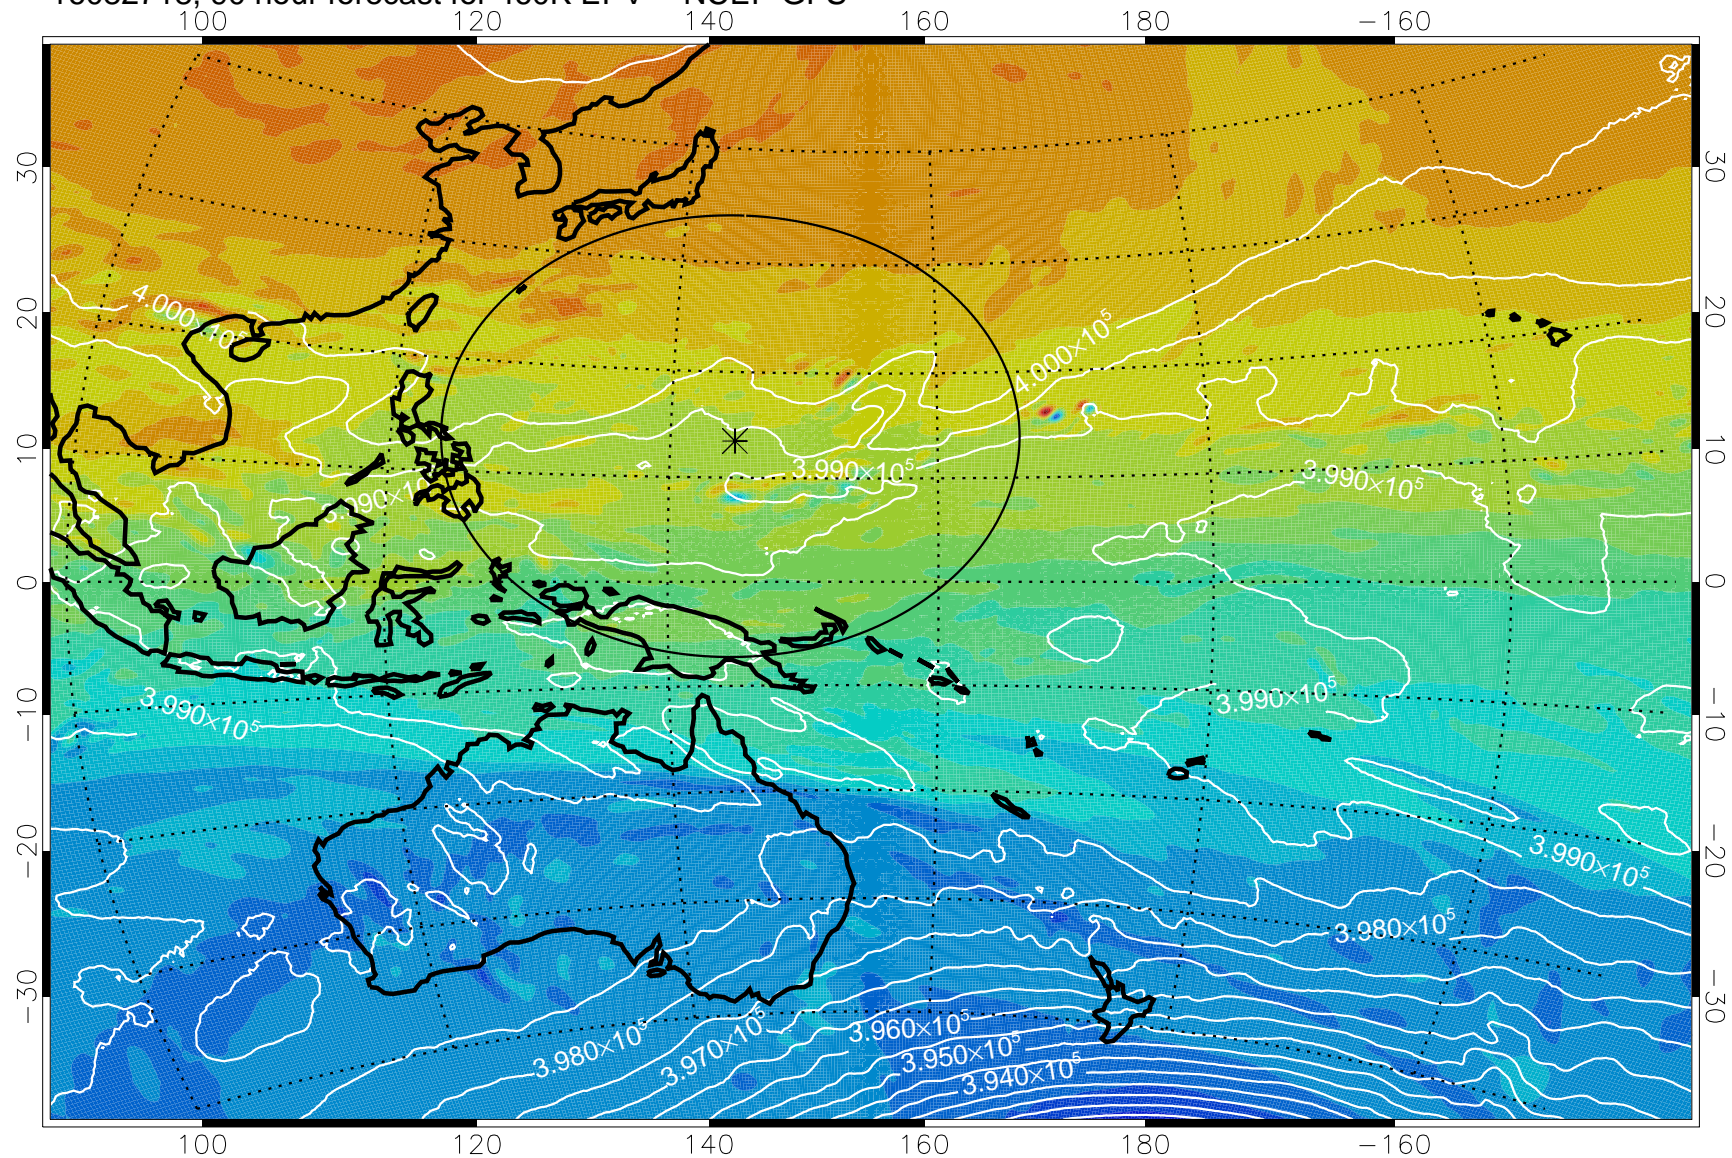

460K Montgomery Streamfunction, white

Range ring of 2304 km

16082700, 72 hour forecast for 460K EPV -- NCEP GFS

460K Montgomery Streamfunction, white

Range ring of 2304 km

16082706, 78 hour forecast for 460K EPV -- NCEP GFS

460K Montgomery Streamfunction, white

Range ring of 2304 km

16082712, 84 hour forecast for 460K EPV -- NCEP GFS

460K Montgomery Streamfunction, white

Range ring of 2304 km

16082718, 90 hour forecast for 460K EPV -- NCEP GFS

460K Montgomery Streamfunction, white

Range ring of 2304 km

16082800, 96 hour forecast for 460K EPV -- NCEP GFS

460K Montgomery Streamfunction, white

Range ring of 2304 km

16082806, 102 hour forecast for 460K EPV -- NCEP GFS

460K Montgomery Streamfunction, white

Range ring of 2304 km

16082812, 108 hour forecast for 460K EPV -- NCEP GFS

460K Montgomery Streamfunction, white

Range ring of 2304 km

16082818, 114 hour forecast for 460K EPV -- NCEP GFS