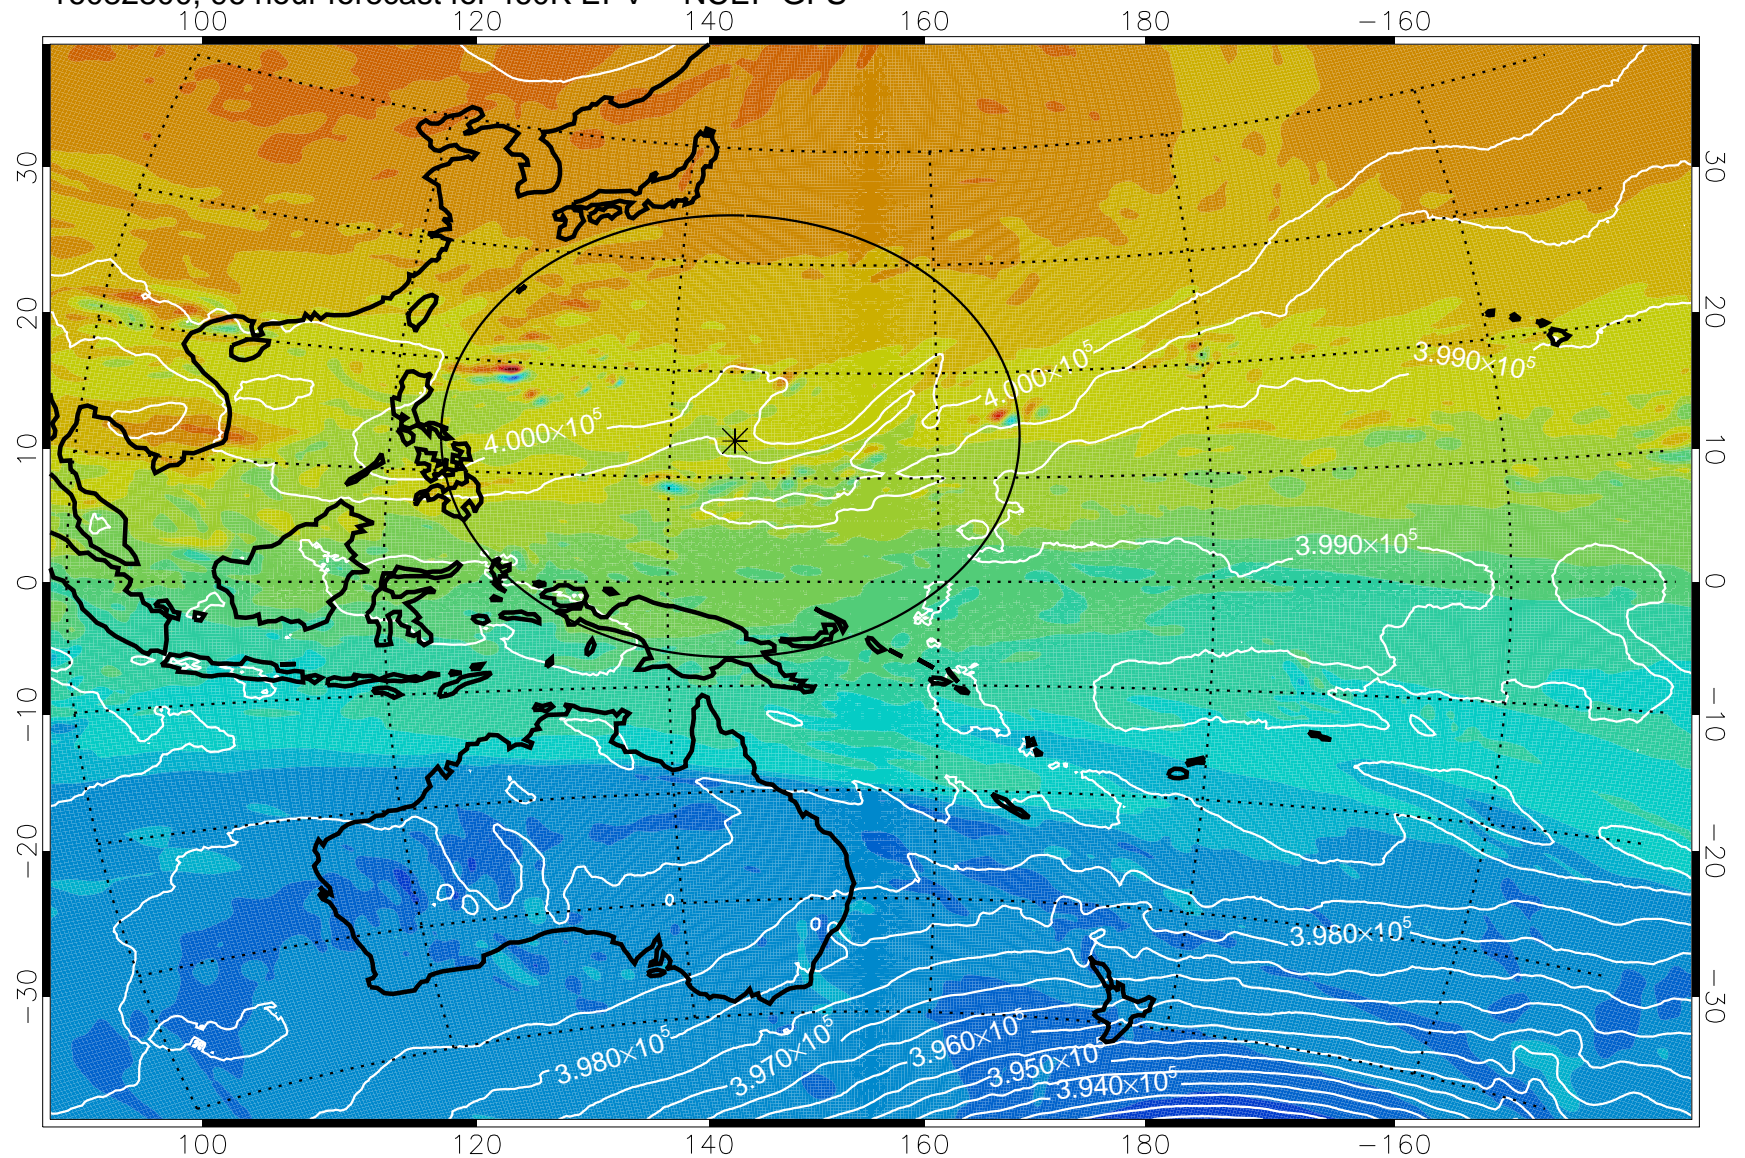

460K Montgomery Streamfunction, white

Range ring of 2304 km

16082700, 72 hour forecast for 460K EPV -- NCEP GFS

460K Montgomery Streamfunction, white

Range ring of 2304 km

16082706, 78 hour forecast for 460K EPV -- NCEP GFS

460K Montgomery Streamfunction, white

Range ring of 2304 km

16082712, 84 hour forecast for 460K EPV -- NCEP GFS

460K Montgomery Streamfunction, white

Range ring of 2304 km

16082718, 90 hour forecast for 460K EPV -- NCEP GFS

460K Montgomery Streamfunction, white

Range ring of 2304 km

16082800, 96 hour forecast for 460K EPV -- NCEP GFS

460K Montgomery Streamfunction, white

Range ring of 2304 km

16082806, 102 hour forecast for 460K EPV -- NCEP GFS

460K Montgomery Streamfunction, white

Range ring of 2304 km

16082812, 108 hour forecast for 460K EPV -- NCEP GFS

460K Montgomery Streamfunction, white

Range ring of 2304 km

16082818, 114 hour forecast for 460K EPV -- NCEP GFS