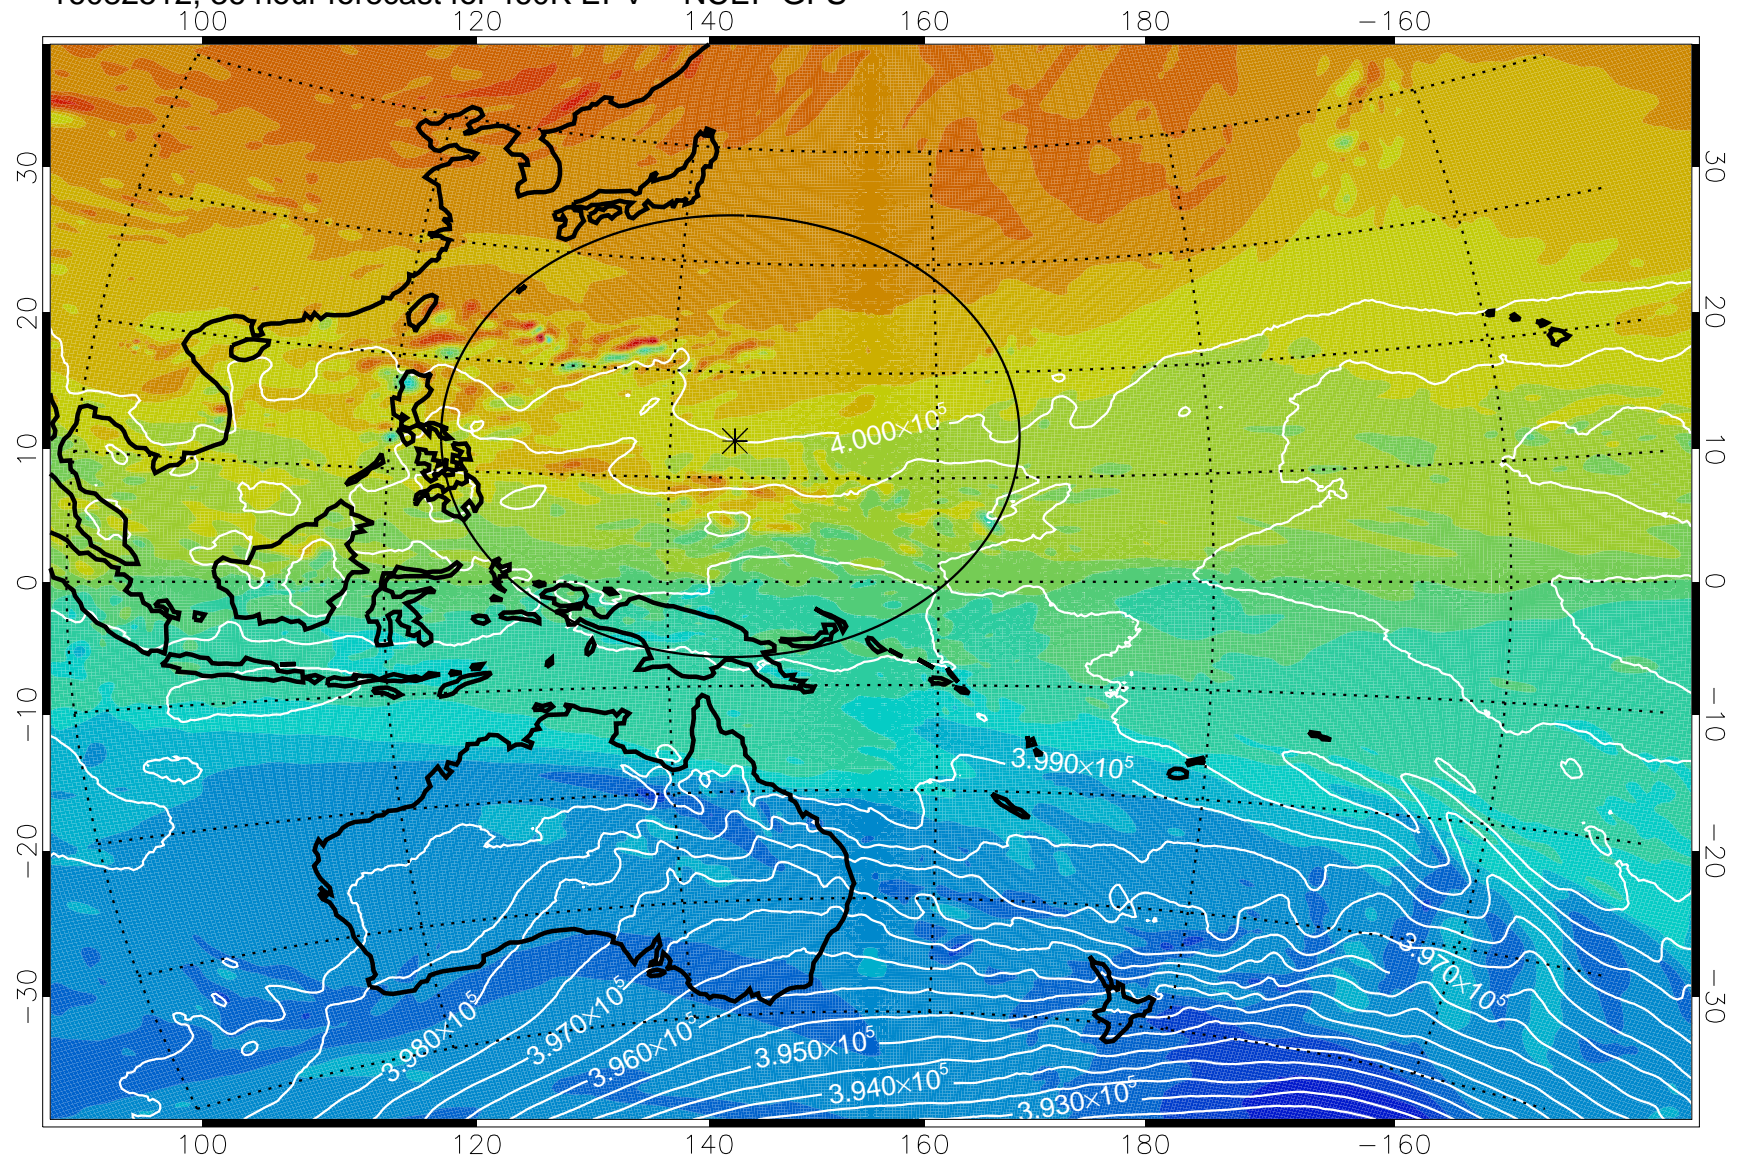

460K Montgomery Streamfunction, white

Range ring of 2304 km

16082500, 24 hour forecast for 460K EPV -- NCEP GFS

460K Montgomery Streamfunction, white

Range ring of 2304 km

16082506, 30 hour forecast for 460K EPV -- NCEP GFS

460K Montgomery Streamfunction, white

Range ring of 2304 km

16082512, 36 hour forecast for 460K EPV -- NCEP GFS

460K Montgomery Streamfunction, white

Range ring of 2304 km

16082518, 42 hour forecast for 460K EPV -- NCEP GFS

460K Montgomery Streamfunction, white

Range ring of 2304 km

16082600, 48 hour forecast for 460K EPV -- NCEP GFS

460K Montgomery Streamfunction, white

Range ring of 2304 km

16082606, 54 hour forecast for 460K EPV -- NCEP GFS

460K Montgomery Streamfunction, white

Range ring of 2304 km

16082612, 60 hour forecast for 460K EPV -- NCEP GFS

460K Montgomery Streamfunction, white

Range ring of 2304 km

16082618, 66 hour forecast for 460K EPV -- NCEP GFS