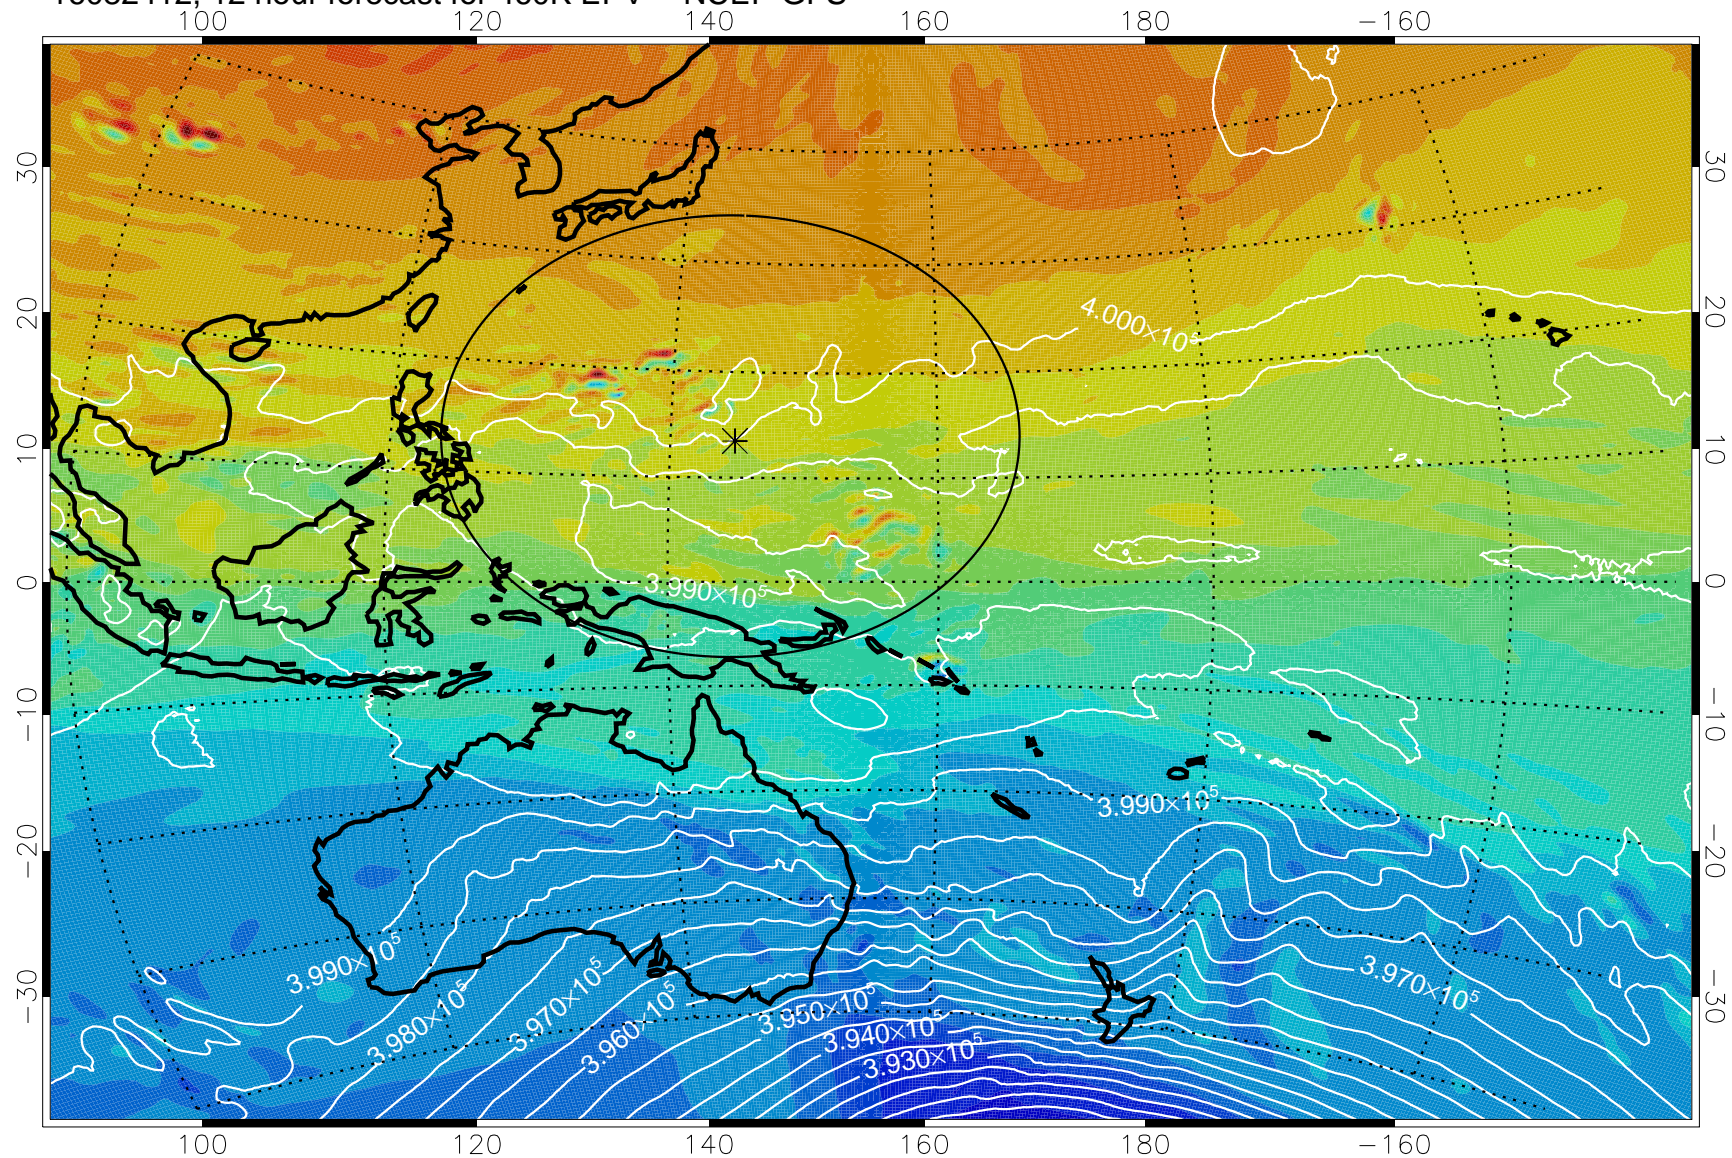

16082406, 6 hour forecast for 460K EPV -- NCEP GFS

460K Montgomery Streamfunction, white

Range ring of 2304 km

16082412, 12 hour forecast for 460K EPV -- NCEP GFS

16082418, 18 hour forecast for 460K EPV -- NCEP GFS

460K Montgomery Streamfunction, white

Range ring of 2304 km

16082500, 24 hour forecast for 460K EPV -- NCEP GFS

460K Montgomery Streamfunction, white

Range ring of 2304 km

16082506, 30 hour forecast for 460K EPV -- NCEP GFS

460K Montgomery Streamfunction, white

Range ring of 2304 km

16082512, 36 hour forecast for 460K EPV -- NCEP GFS

460K Montgomery Streamfunction, white

Range ring of 2304 km

16082518, 42 hour forecast for 460K EPV -- NCEP GFS

460K Montgomery Streamfunction, white

Range ring of 2304 km

16082600, 48 hour forecast for 460K EPV -- NCEP GFS

460K Montgomery Streamfunction, white

Range ring of 2304 km

16082606, 54 hour forecast for 460K EPV -- NCEP GFS