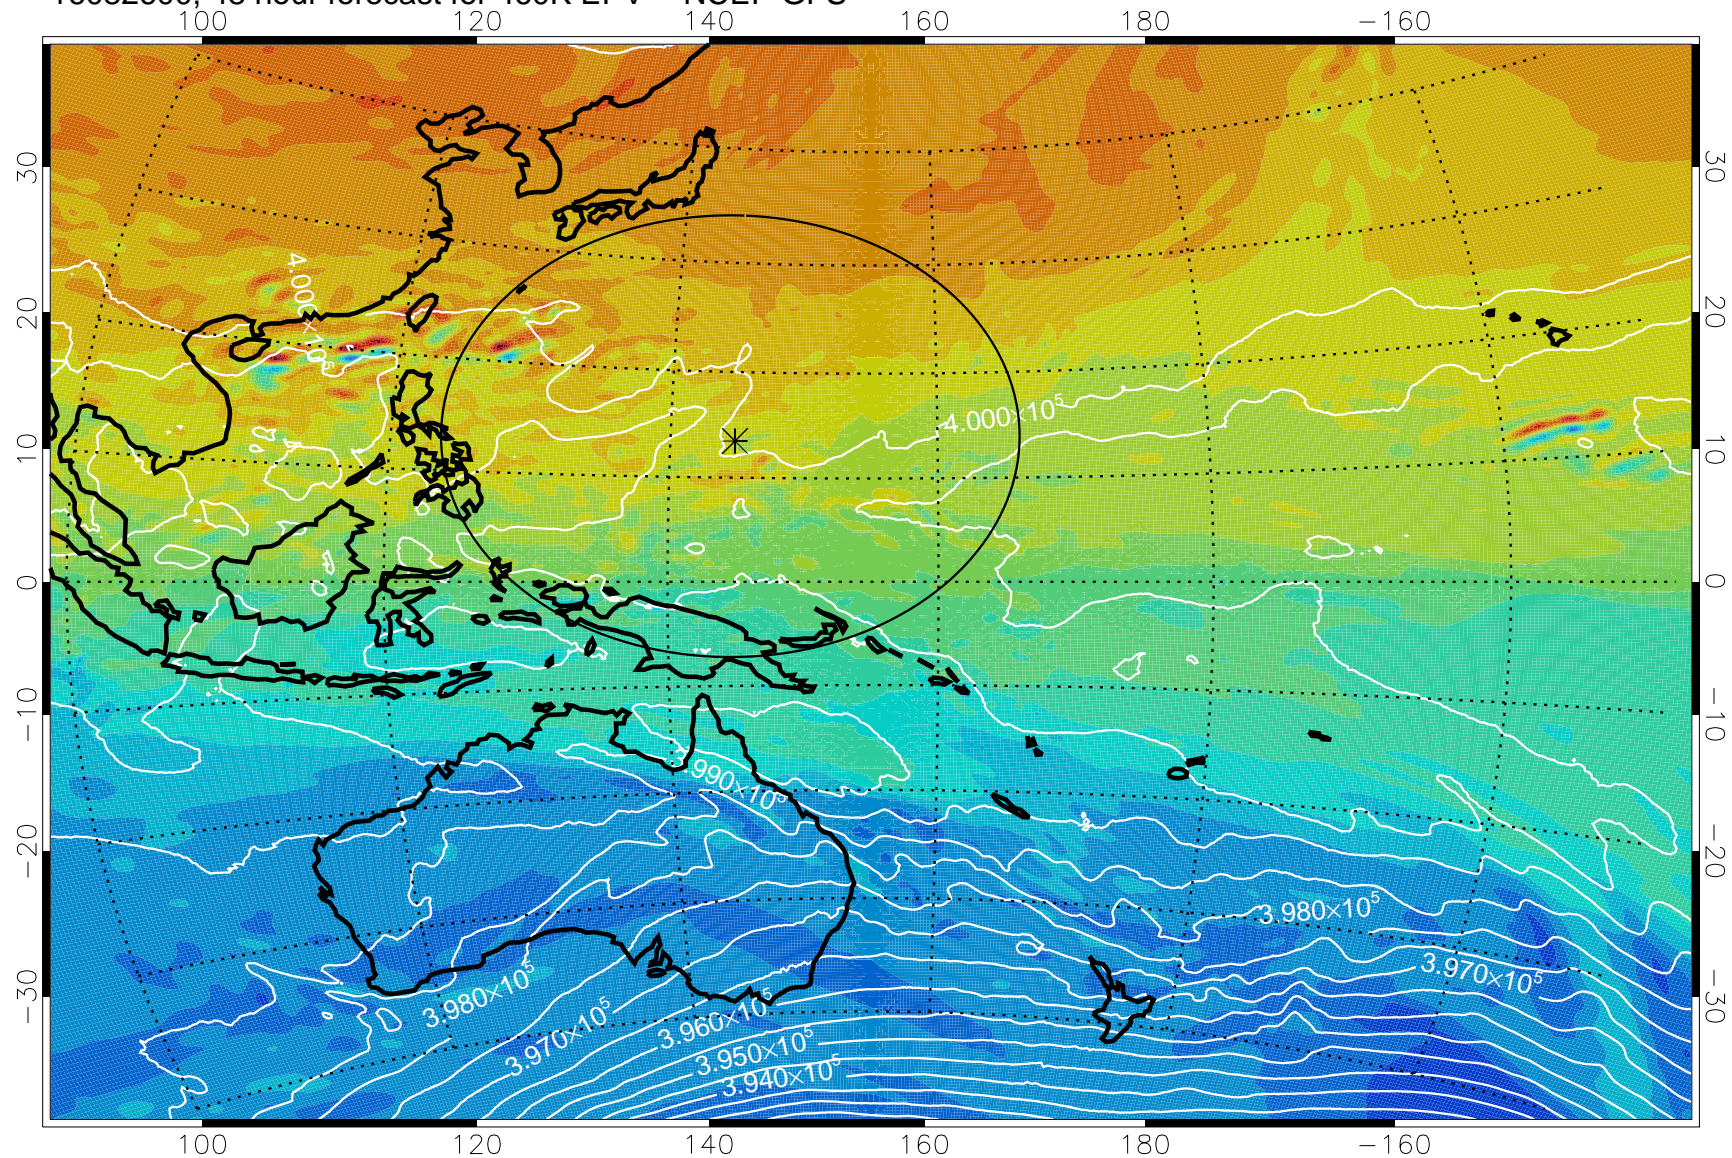

460K Montgomery Streamfunction, white

Range ring of 2304 km

16082500, 24 hour forecast for 460K EPV -- NCEP GFS

460K Montgomery Streamfunction, white

Range ring of 2304 km

16082506, 30 hour forecast for 460K EPV -- NCEP GFS

460K Montgomery Streamfunction, white

Range ring of 2304 km

16082512, 36 hour forecast for 460K EPV -- NCEP GFS

460K Montgomery Streamfunction, white

Range ring of 2304 km

16082518, 42 hour forecast for 460K EPV -- NCEP GFS

460K Montgomery Streamfunction, white

Range ring of 2304 km

16082600, 48 hour forecast for 460K EPV -- NCEP GFS

460K Montgomery Streamfunction, white

Range ring of 2304 km

16082606, 54 hour forecast for 460K EPV -- NCEP GFS

460K Montgomery Streamfunction, white

Range ring of 2304 km

16082612, 60 hour forecast for 460K EPV -- NCEP GFS

460K Montgomery Streamfunction, white

Range ring of 2304 km

16082618, 66 hour forecast for 460K EPV -- NCEP GFS