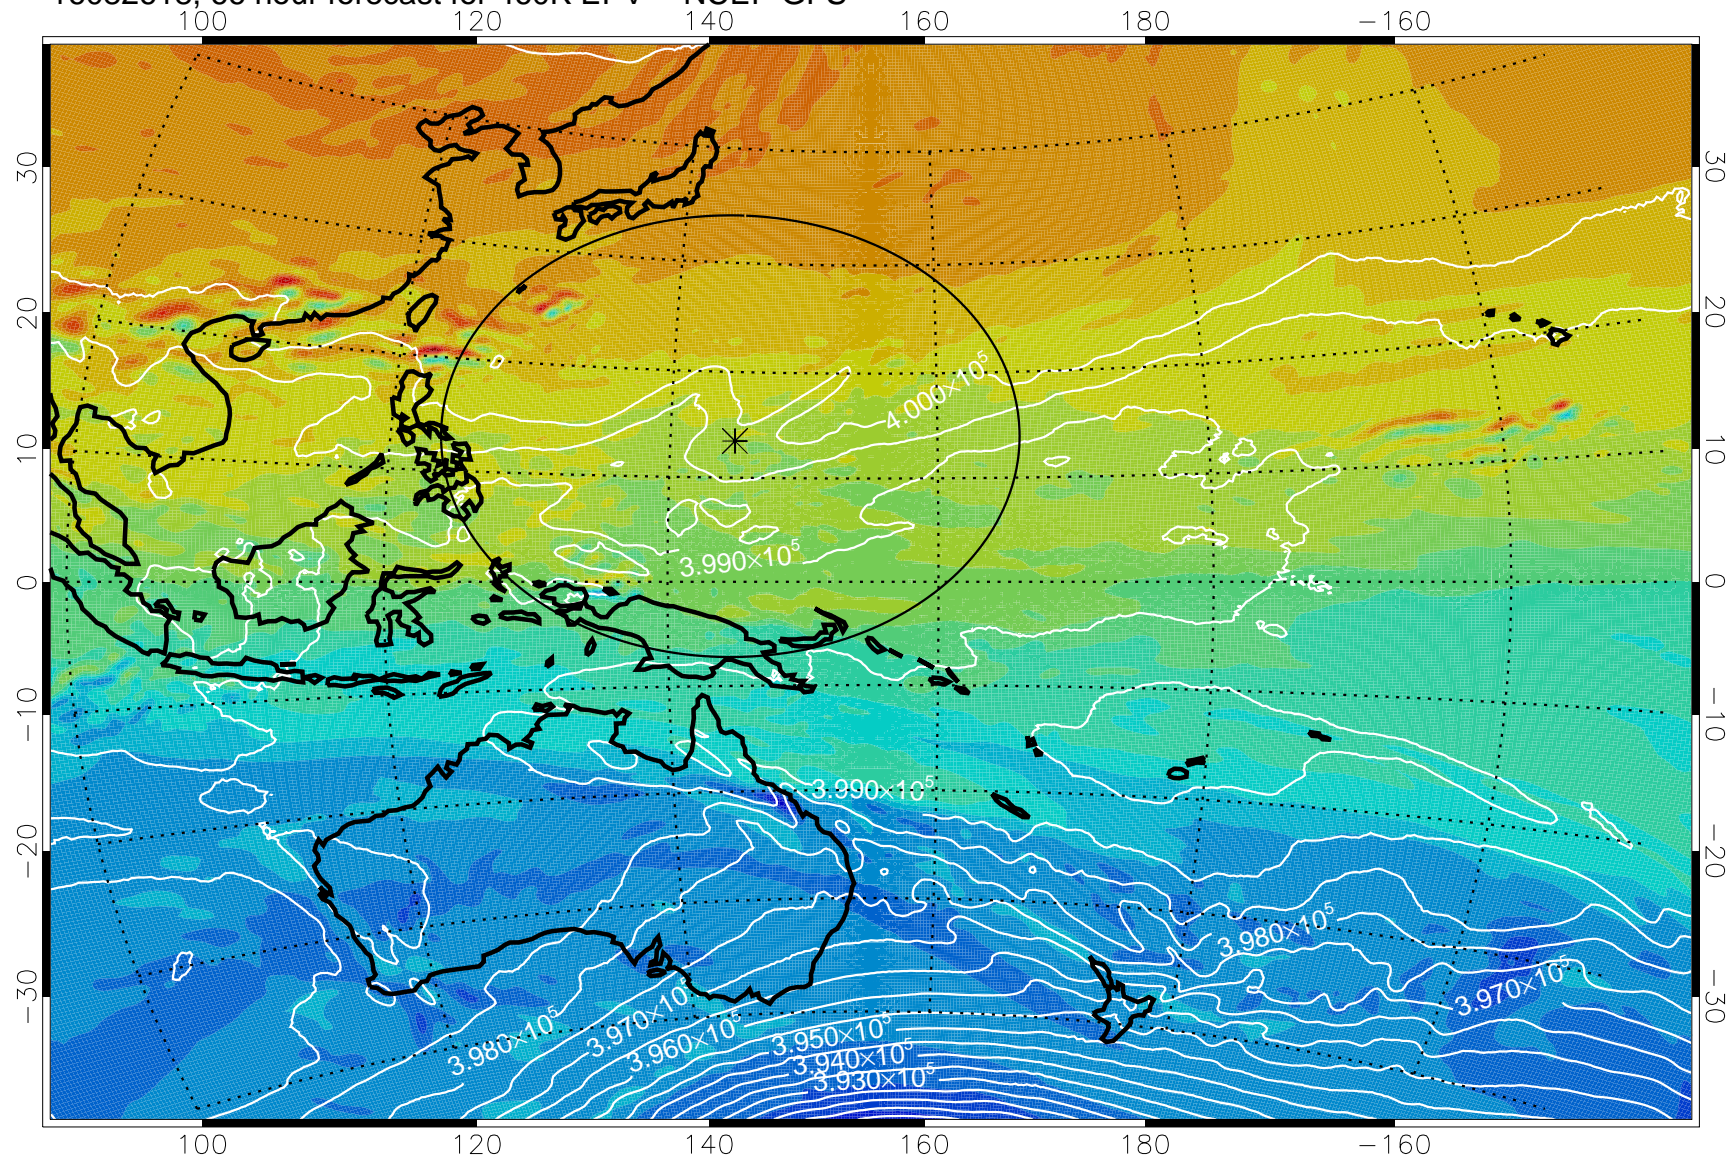

460K Montgomery Streamfunction, white

Range ring of 2304 km

16082600, 48 hour forecast for 460K EPV -- NCEP GFS

460K Montgomery Streamfunction, white

Range ring of 2304 km

16082606, 54 hour forecast for 460K EPV -- NCEP GFS

460K Montgomery Streamfunction, white

Range ring of 2304 km

16082612, 60 hour forecast for 460K EPV -- NCEP GFS

460K Montgomery Streamfunction, white

Range ring of 2304 km

16082618, 66 hour forecast for 460K EPV -- NCEP GFS

460K Montgomery Streamfunction, white

Range ring of 2304 km

16082700, 72 hour forecast for 460K EPV -- NCEP GFS

460K Montgomery Streamfunction, white

Range ring of 2304 km

16082706, 78 hour forecast for 460K EPV -- NCEP GFS

460K Montgomery Streamfunction, white

Range ring of 2304 km

16082712, 84 hour forecast for 460K EPV -- NCEP GFS

460K Montgomery Streamfunction, white

Range ring of 2304 km

16082718, 90 hour forecast for 460K EPV -- NCEP GFS