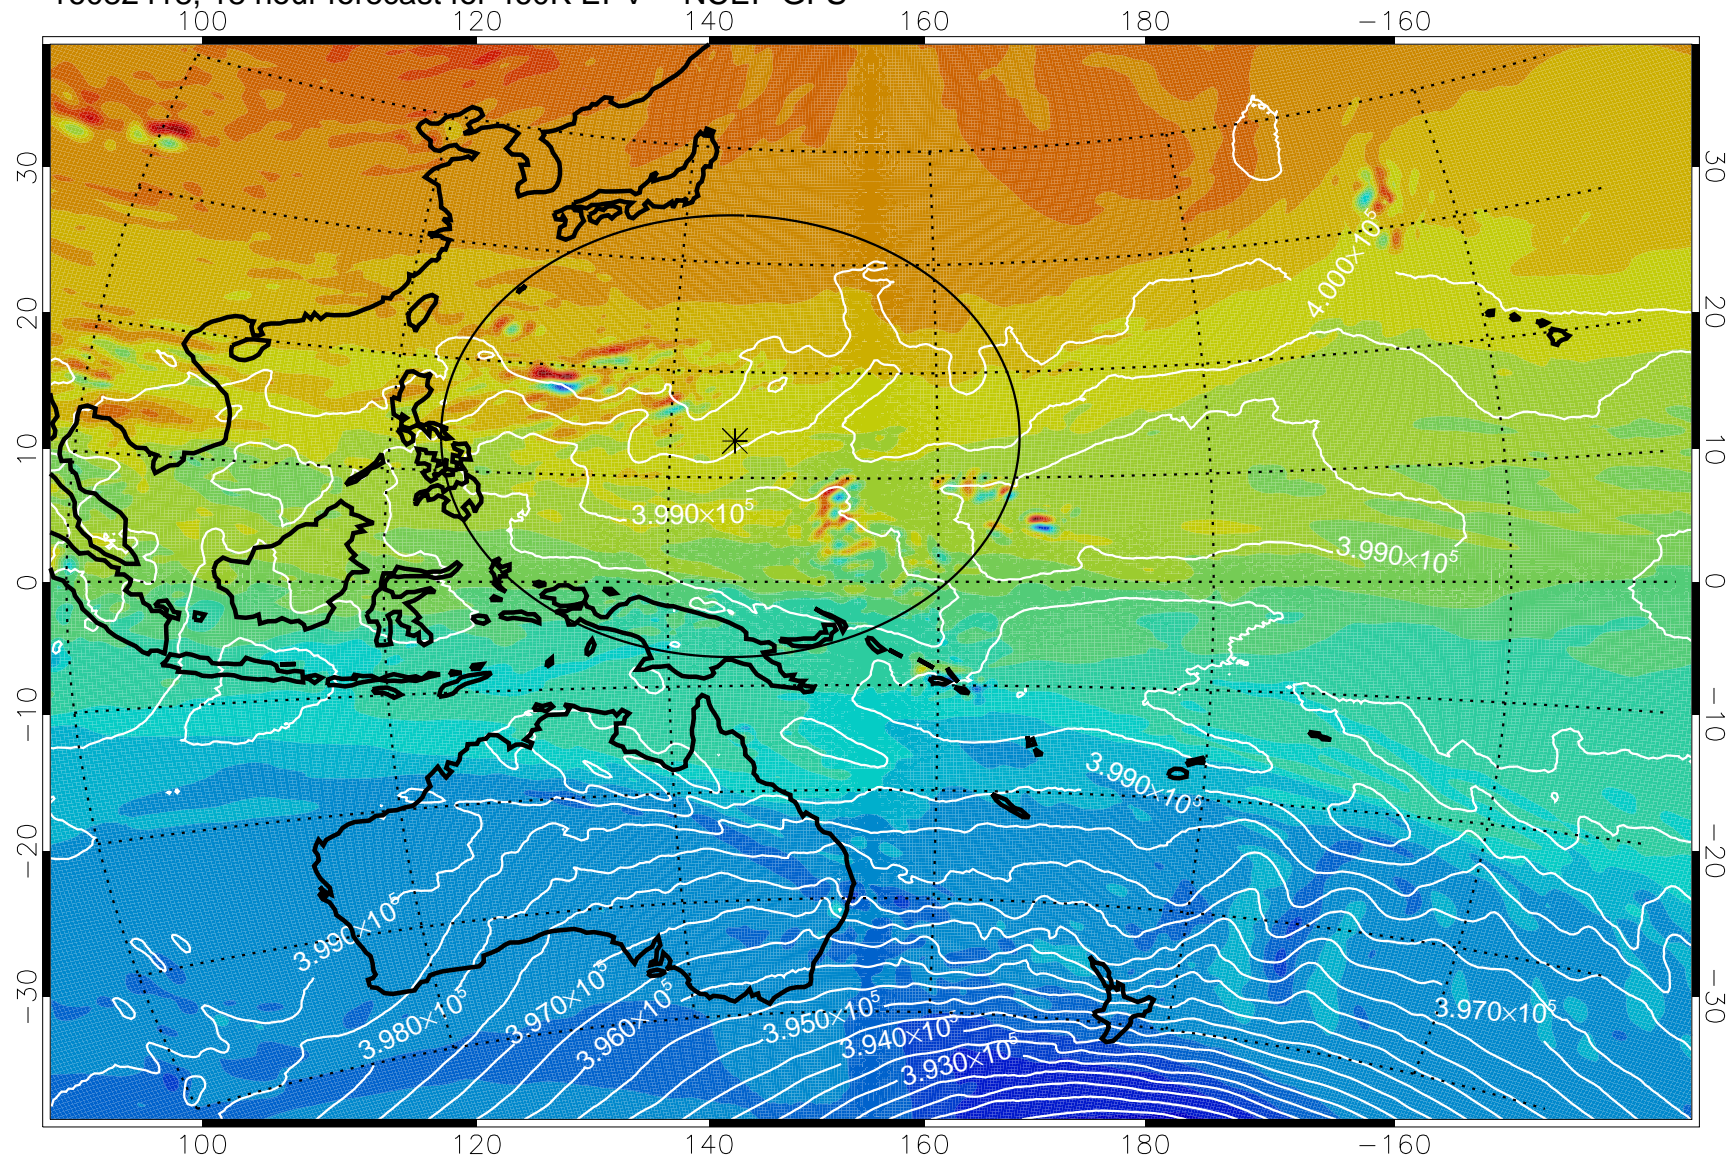

16082406, 6 hour forecast for 460K EPV -- NCEP GFS

460K Montgomery Streamfunction, white

Range ring of 2304 km

16082412, 12 hour forecast for 460K EPV -- NCEP GFS

16082418, 18 hour forecast for 460K EPV -- NCEP GFS

460K Montgomery Streamfunction, white

Range ring of 2304 km

16082500, 24 hour forecast for 460K EPV -- NCEP GFS

460K Montgomery Streamfunction, white

Range ring of 2304 km

16082506, 30 hour forecast for 460K EPV -- NCEP GFS

460K Montgomery Streamfunction, white

Range ring of 2304 km

16082512, 36 hour forecast for 460K EPV -- NCEP GFS

460K Montgomery Streamfunction, white

Range ring of 2304 km

16082518, 42 hour forecast for 460K EPV -- NCEP GFS

460K Montgomery Streamfunction, white

Range ring of 2304 km

16082600, 48 hour forecast for 460K EPV -- NCEP GFS

460K Montgomery Streamfunction, white

Range ring of 2304 km

16082606, 54 hour forecast for 460K EPV -- NCEP GFS