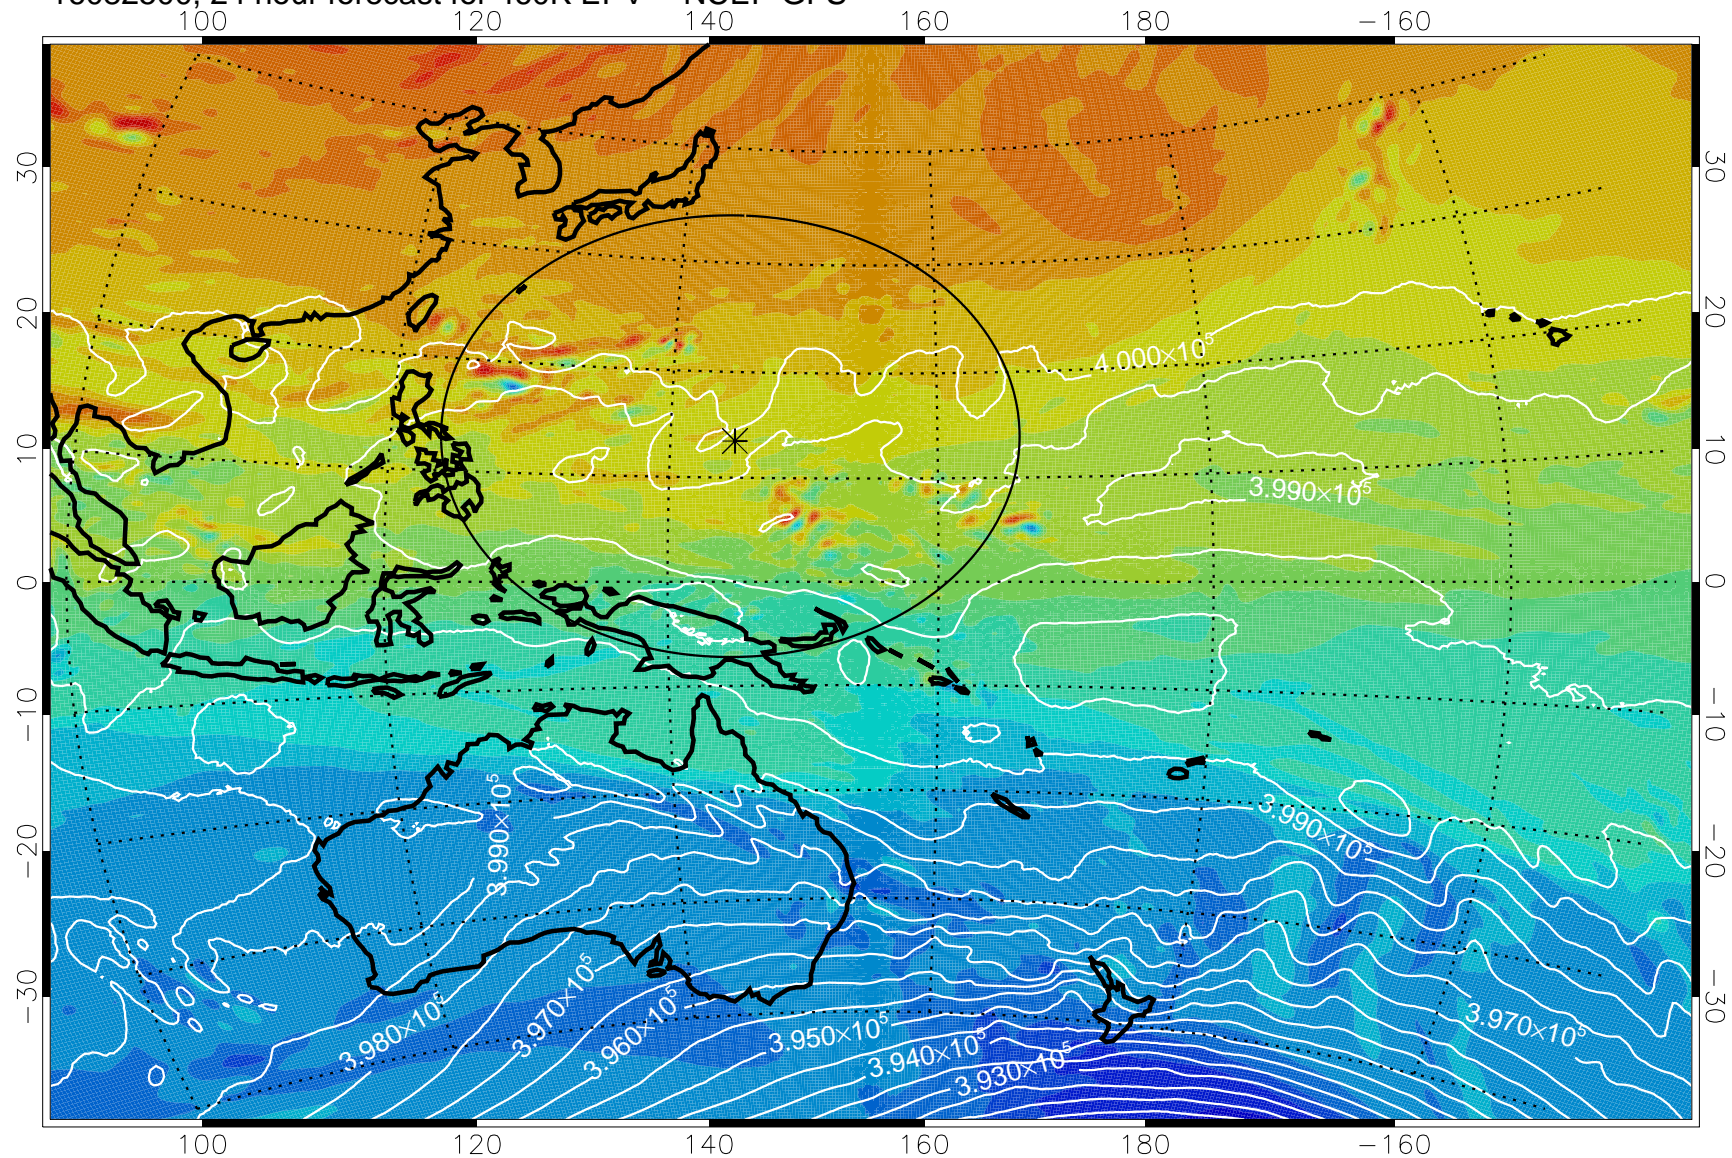

16082406, 6 hour forecast for 460K EPV -- NCEP GFS

460K Montgomery Streamfunction, white

Range ring of 2304 km

16082412, 12 hour forecast for 460K EPV -- NCEP GFS

16082418, 18 hour forecast for 460K EPV -- NCEP GFS

460K Montgomery Streamfunction, white

Range ring of 2304 km

16082500, 24 hour forecast for 460K EPV -- NCEP GFS

460K Montgomery Streamfunction, white

Range ring of 2304 km

16082506, 30 hour forecast for 460K EPV -- NCEP GFS

460K Montgomery Streamfunction, white

Range ring of 2304 km

16082512, 36 hour forecast for 460K EPV -- NCEP GFS

460K Montgomery Streamfunction, white

Range ring of 2304 km

16082518, 42 hour forecast for 460K EPV -- NCEP GFS

460K Montgomery Streamfunction, white

Range ring of 2304 km

16082600, 48 hour forecast for 460K EPV -- NCEP GFS

460K Montgomery Streamfunction, white

Range ring of 2304 km

16082606, 54 hour forecast for 460K EPV -- NCEP GFS