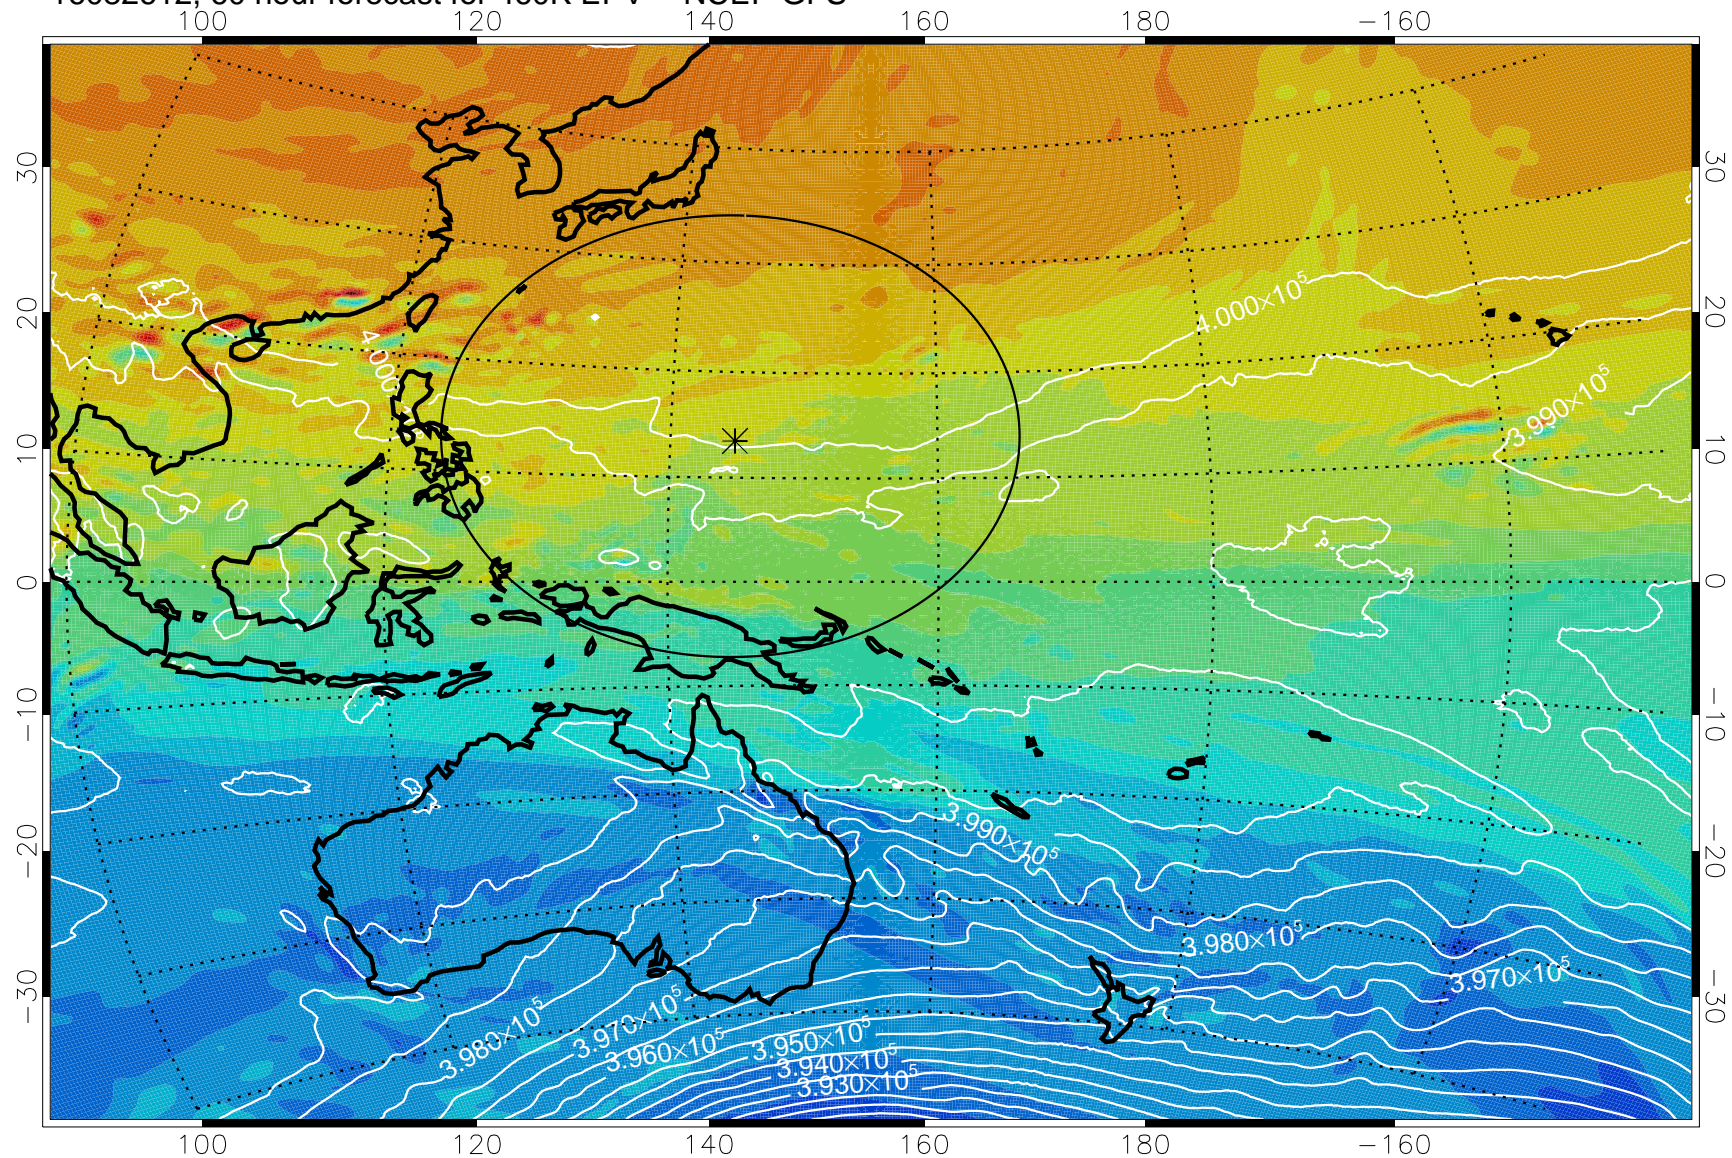

460K Montgomery Streamfunction, white

Range ring of 2304 km

16082512, 36 hour forecast for 460K EPV -- NCEP GFS

460K Montgomery Streamfunction, white

Range ring of 2304 km

16082518, 42 hour forecast for 460K EPV -- NCEP GFS

460K Montgomery Streamfunction, white

Range ring of 2304 km

16082600, 48 hour forecast for 460K EPV -- NCEP GFS

460K Montgomery Streamfunction, white

Range ring of 2304 km

16082606, 54 hour forecast for 460K EPV -- NCEP GFS

460K Montgomery Streamfunction, white

Range ring of 2304 km

16082612, 60 hour forecast for 460K EPV -- NCEP GFS

460K Montgomery Streamfunction, white

Range ring of 2304 km

16082618, 66 hour forecast for 460K EPV -- NCEP GFS

460K Montgomery Streamfunction, white

Range ring of 2304 km

16082700, 72 hour forecast for 460K EPV -- NCEP GFS

460K Montgomery Streamfunction, white

Range ring of 2304 km

16082706, 78 hour forecast for 460K EPV -- NCEP GFS