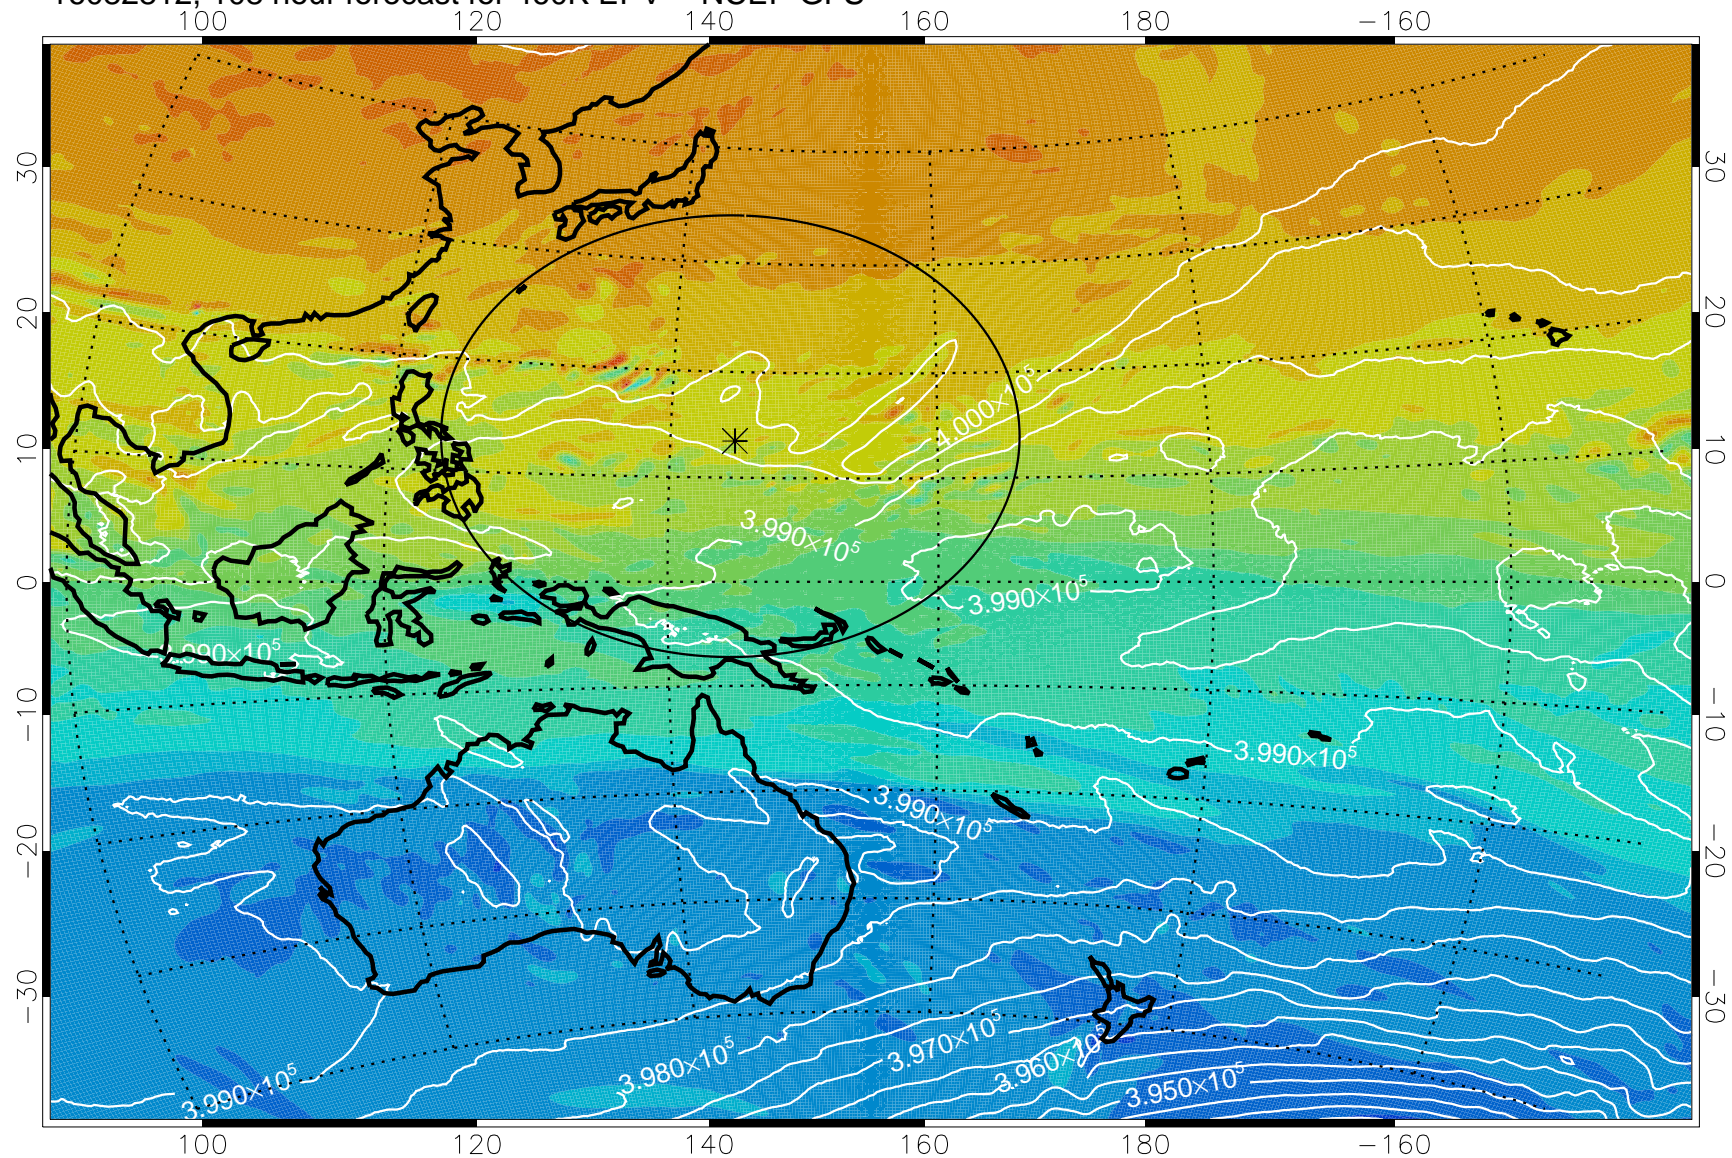

460K Montgomery Streamfunction, white

Range ring of 2304 km

16082712, 84 hour forecast for 460K EPV -- NCEP GFS

460K Montgomery Streamfunction, white

Range ring of 2304 km

16082718, 90 hour forecast for 460K EPV -- NCEP GFS

460K Montgomery Streamfunction, white

Range ring of 2304 km

16082800, 96 hour forecast for 460K EPV -- NCEP GFS

460K Montgomery Streamfunction, white

Range ring of 2304 km

16082806, 102 hour forecast for 460K EPV -- NCEP GFS

460K Montgomery Streamfunction, white

Range ring of 2304 km

16082812, 108 hour forecast for 460K EPV -- NCEP GFS

460K Montgomery Streamfunction, white

Range ring of 2304 km

16082818, 114 hour forecast for 460K EPV -- NCEP GFS

460K Montgomery Streamfunction, white

Range ring of 2304 km

16082900, 120 hour forecast for 460K EPV -- NCEP GFS

460K Montgomery Streamfunction, white

Range ring of 2304 km