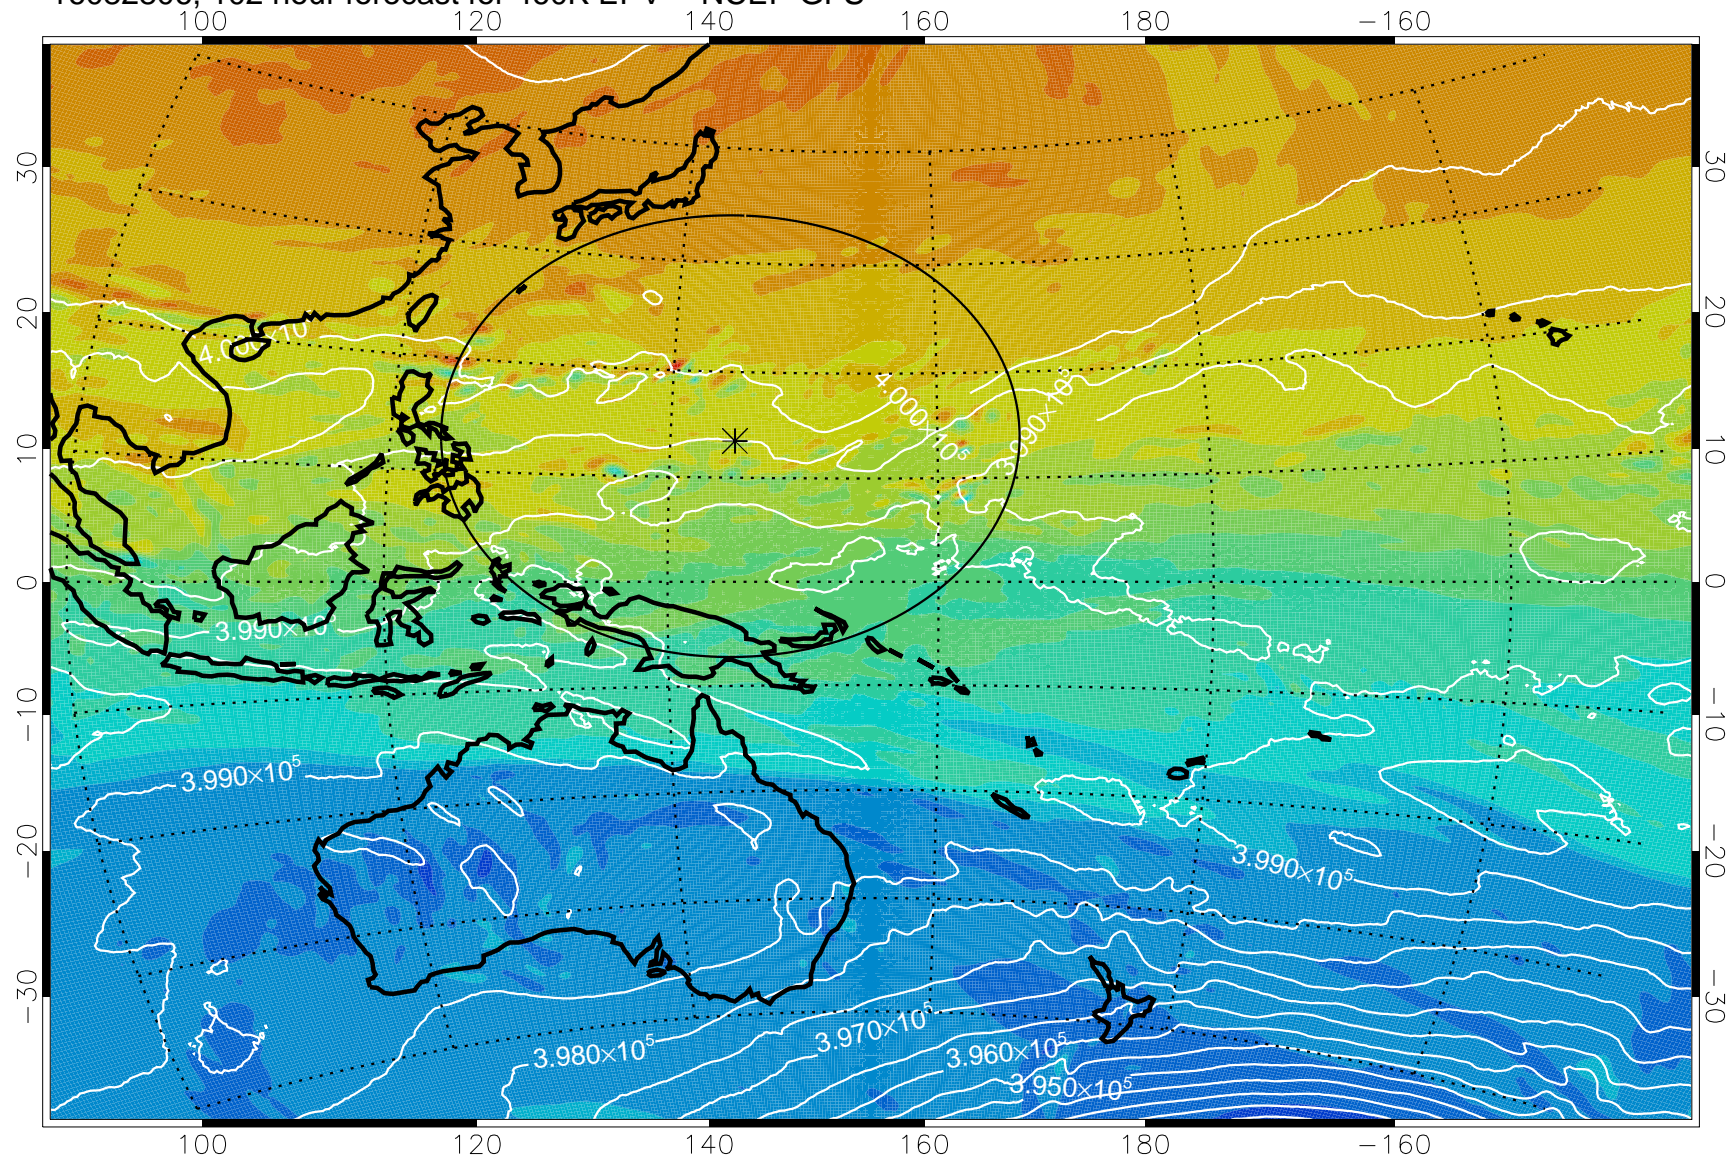

460K Montgomery Streamfunction, white

Range ring of 2304 km

16082712, 84 hour forecast for 460K EPV -- NCEP GFS

460K Montgomery Streamfunction, white

Range ring of 2304 km

16082718, 90 hour forecast for 460K EPV -- NCEP GFS

460K Montgomery Streamfunction, white

Range ring of 2304 km

16082800, 96 hour forecast for 460K EPV -- NCEP GFS

460K Montgomery Streamfunction, white

Range ring of 2304 km

16082806, 102 hour forecast for 460K EPV -- NCEP GFS

460K Montgomery Streamfunction, white

Range ring of 2304 km

16082812, 108 hour forecast for 460K EPV -- NCEP GFS

460K Montgomery Streamfunction, white

Range ring of 2304 km

16082818, 114 hour forecast for 460K EPV -- NCEP GFS

460K Montgomery Streamfunction, white

Range ring of 2304 km

16082900, 120 hour forecast for 460K EPV -- NCEP GFS

460K Montgomery Streamfunction, white

Range ring of 2304 km