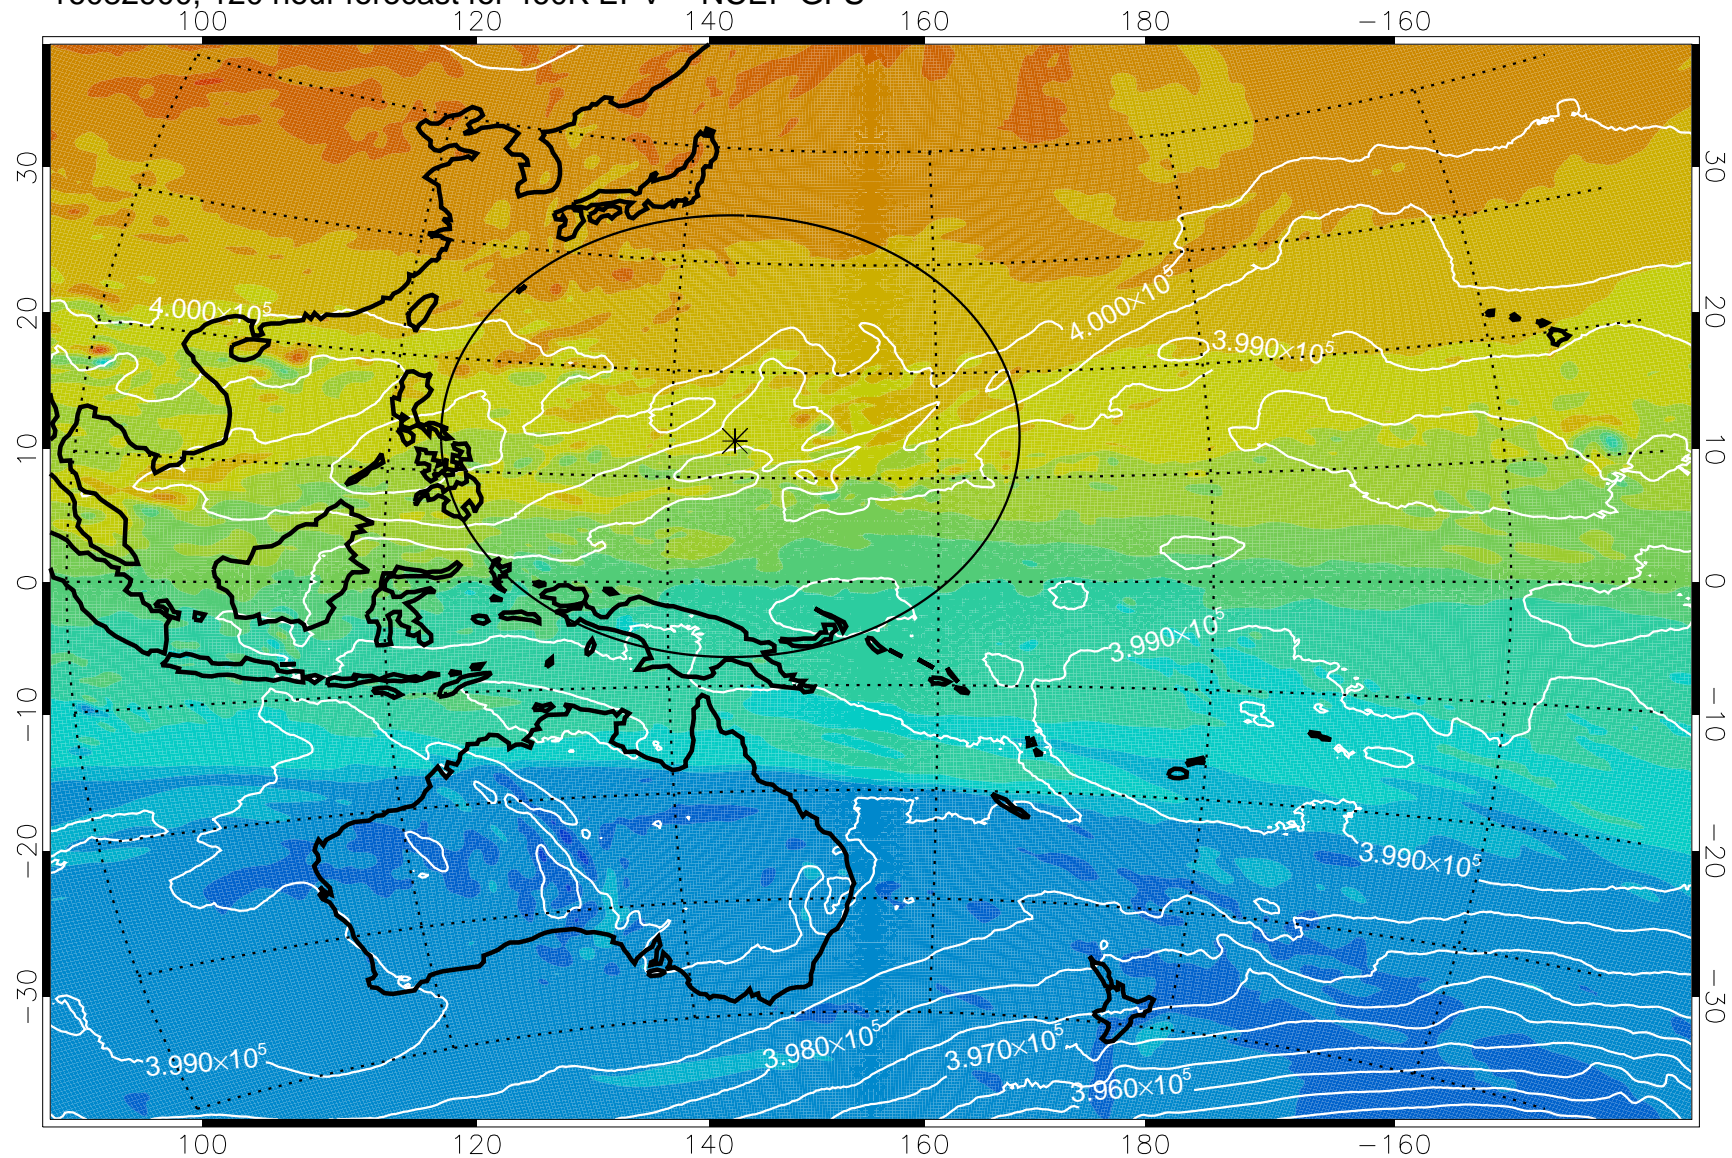

460K Montgomery Streamfunction, white

Range ring of 2304 km

16082712, 84 hour forecast for 460K EPV -- NCEP GFS

460K Montgomery Streamfunction, white

Range ring of 2304 km

16082718, 90 hour forecast for 460K EPV -- NCEP GFS

460K Montgomery Streamfunction, white

Range ring of 2304 km

16082800, 96 hour forecast for 460K EPV -- NCEP GFS

460K Montgomery Streamfunction, white

Range ring of 2304 km

16082806, 102 hour forecast for 460K EPV -- NCEP GFS

460K Montgomery Streamfunction, white

Range ring of 2304 km

16082812, 108 hour forecast for 460K EPV -- NCEP GFS

460K Montgomery Streamfunction, white

Range ring of 2304 km

16082818, 114 hour forecast for 460K EPV -- NCEP GFS

460K Montgomery Streamfunction, white

Range ring of 2304 km

16082900, 120 hour forecast for 460K EPV -- NCEP GFS

460K Montgomery Streamfunction, white

Range ring of 2304 km