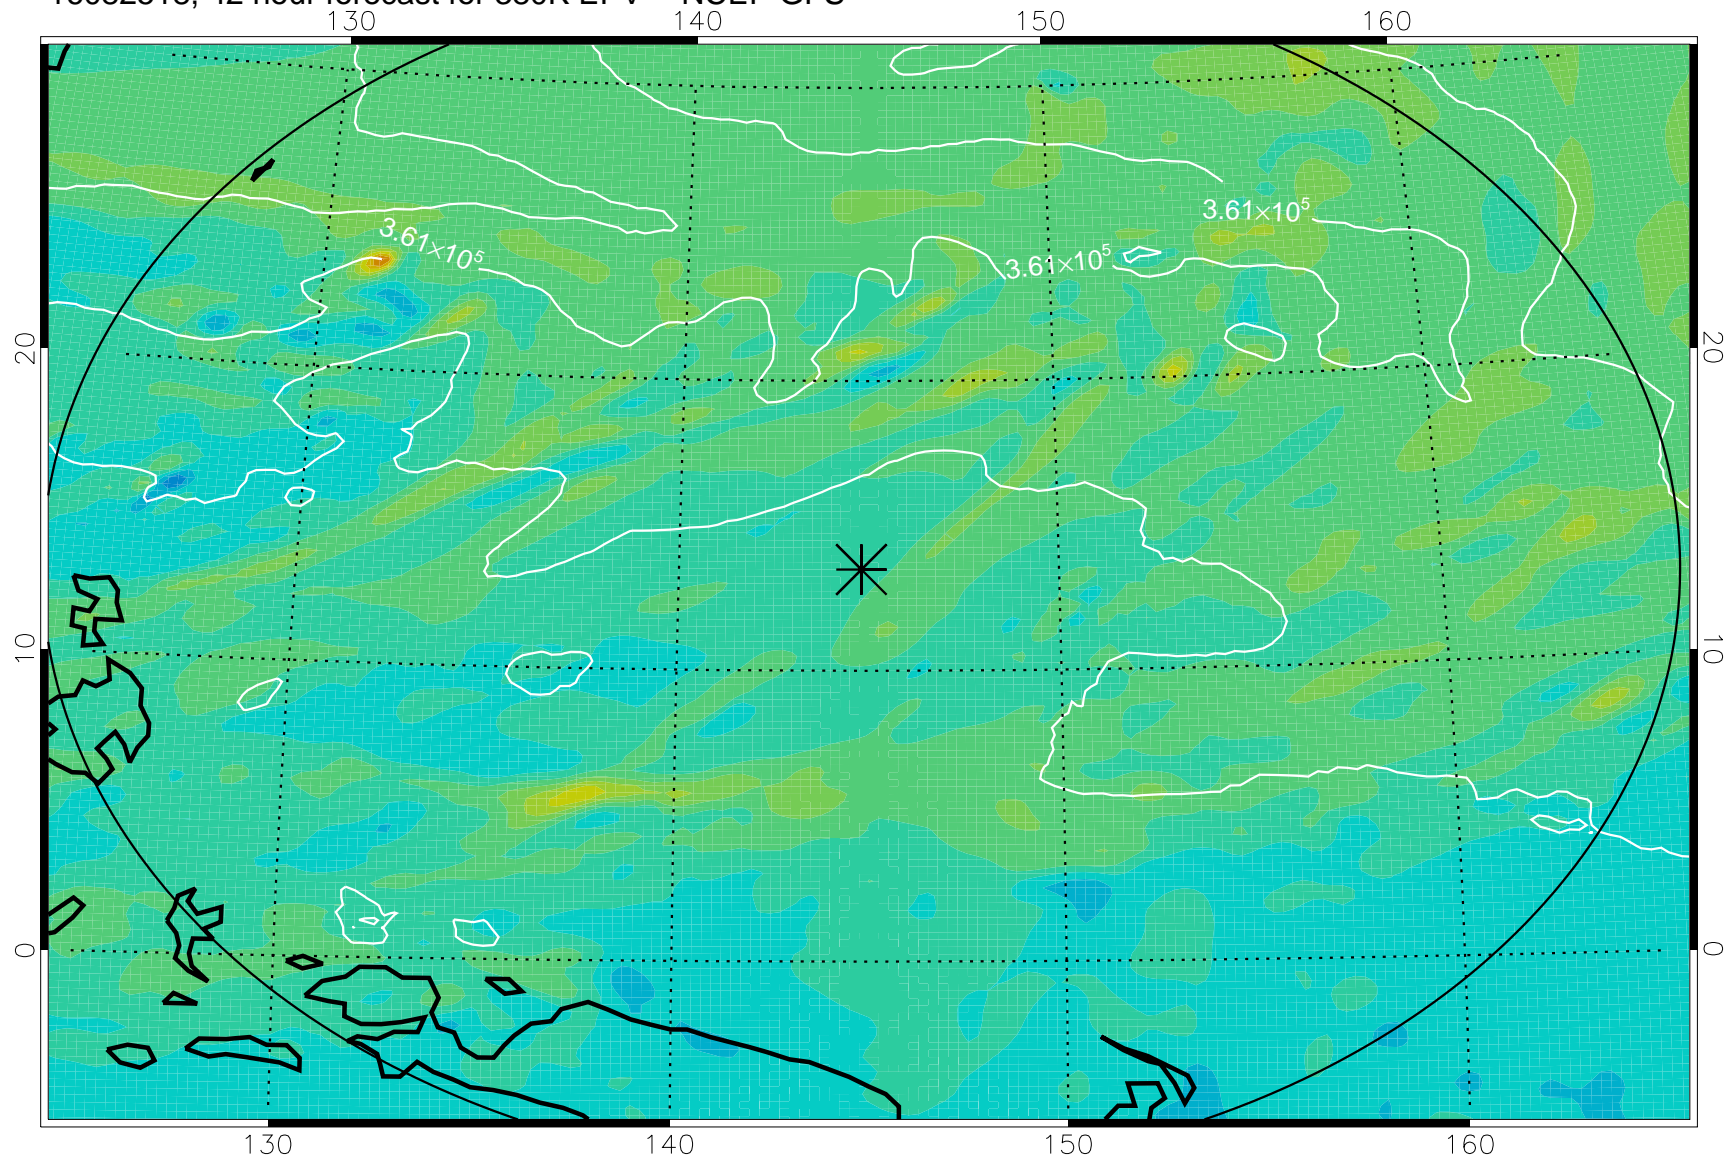

16082506, 30 hour forecast for 380K EPV -- NCEP GFS

380K Montgomery Streamfunction, white

Range ring of 2304 km

16082512, 36 hour forecast for 380K EPV -- NCEP GFS

380K Montgomery Streamfunction, white

Range ring of 2304 km

16082518, 42 hour forecast for 380K EPV -- NCEP GFS

380K Montgomery Streamfunction, white

Range ring of 2304 km

16082600, 48 hour forecast for 380K EPV -- NCEP GFS

380K Montgomery Streamfunction, white

Range ring of 2304 km

16082606, 54 hour forecast for 380K EPV -- NCEP GFS

380K Montgomery Streamfunction, white

Range ring of 2304 km

16082612, 60 hour forecast for 380K EPV -- NCEP GFS

380K Montgomery Streamfunction, white

Range ring of 2304 km

16082618, 66 hour forecast for 380K EPV -- NCEP GFS

380K Montgomery Streamfunction, white

Range ring of 2304 km

16082700, 72 hour forecast for 380K EPV -- NCEP GFS

380K Montgomery Streamfunction, white

Range ring of 2304 km