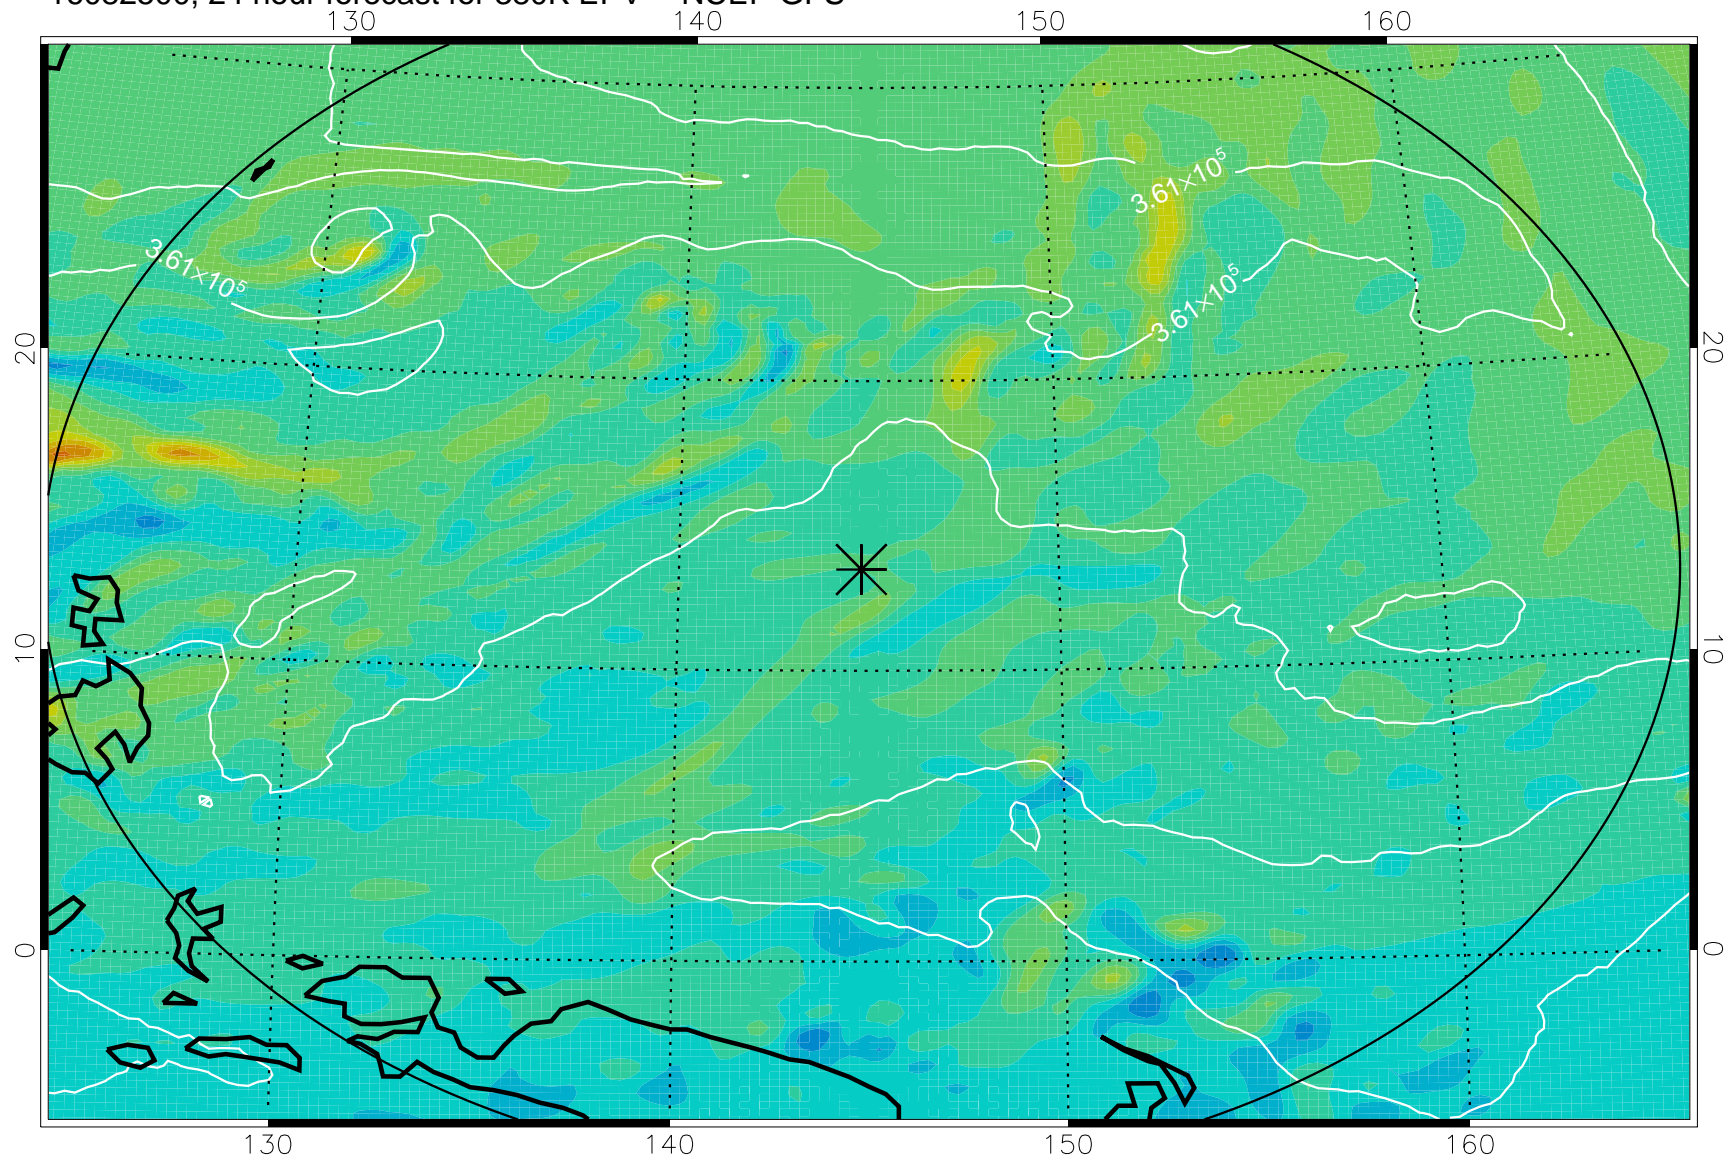

16082406, 6 hour forecast for 380K EPV -- NCEP GFS

380K Montgomery Streamfunction, white

Range ring of 2304 km

16082412, 12 hour forecast for 380K EPV -- NCEP GFS

380K Montgomery Streamfunction, white

Range ring of 2304 km

16082418, 18 hour forecast for 380K EPV -- NCEP GFS

380K Montgomery Streamfunction, white

Range ring of 2304 km

16082500, 24 hour forecast for 380K EPV -- NCEP GFS

380K Montgomery Streamfunction, white

Range ring of 2304 km

16082506, 30 hour forecast for 380K EPV -- NCEP GFS

380K Montgomery Streamfunction, white

Range ring of 2304 km

16082512, 36 hour forecast for 380K EPV -- NCEP GFS

380K Montgomery Streamfunction, white

Range ring of 2304 km

16082518, 42 hour forecast for 380K EPV -- NCEP GFS

380K Montgomery Streamfunction, white

Range ring of 2304 km

16082600, 48 hour forecast for 380K EPV -- NCEP GFS

380K Montgomery Streamfunction, white

Range ring of 2304 km