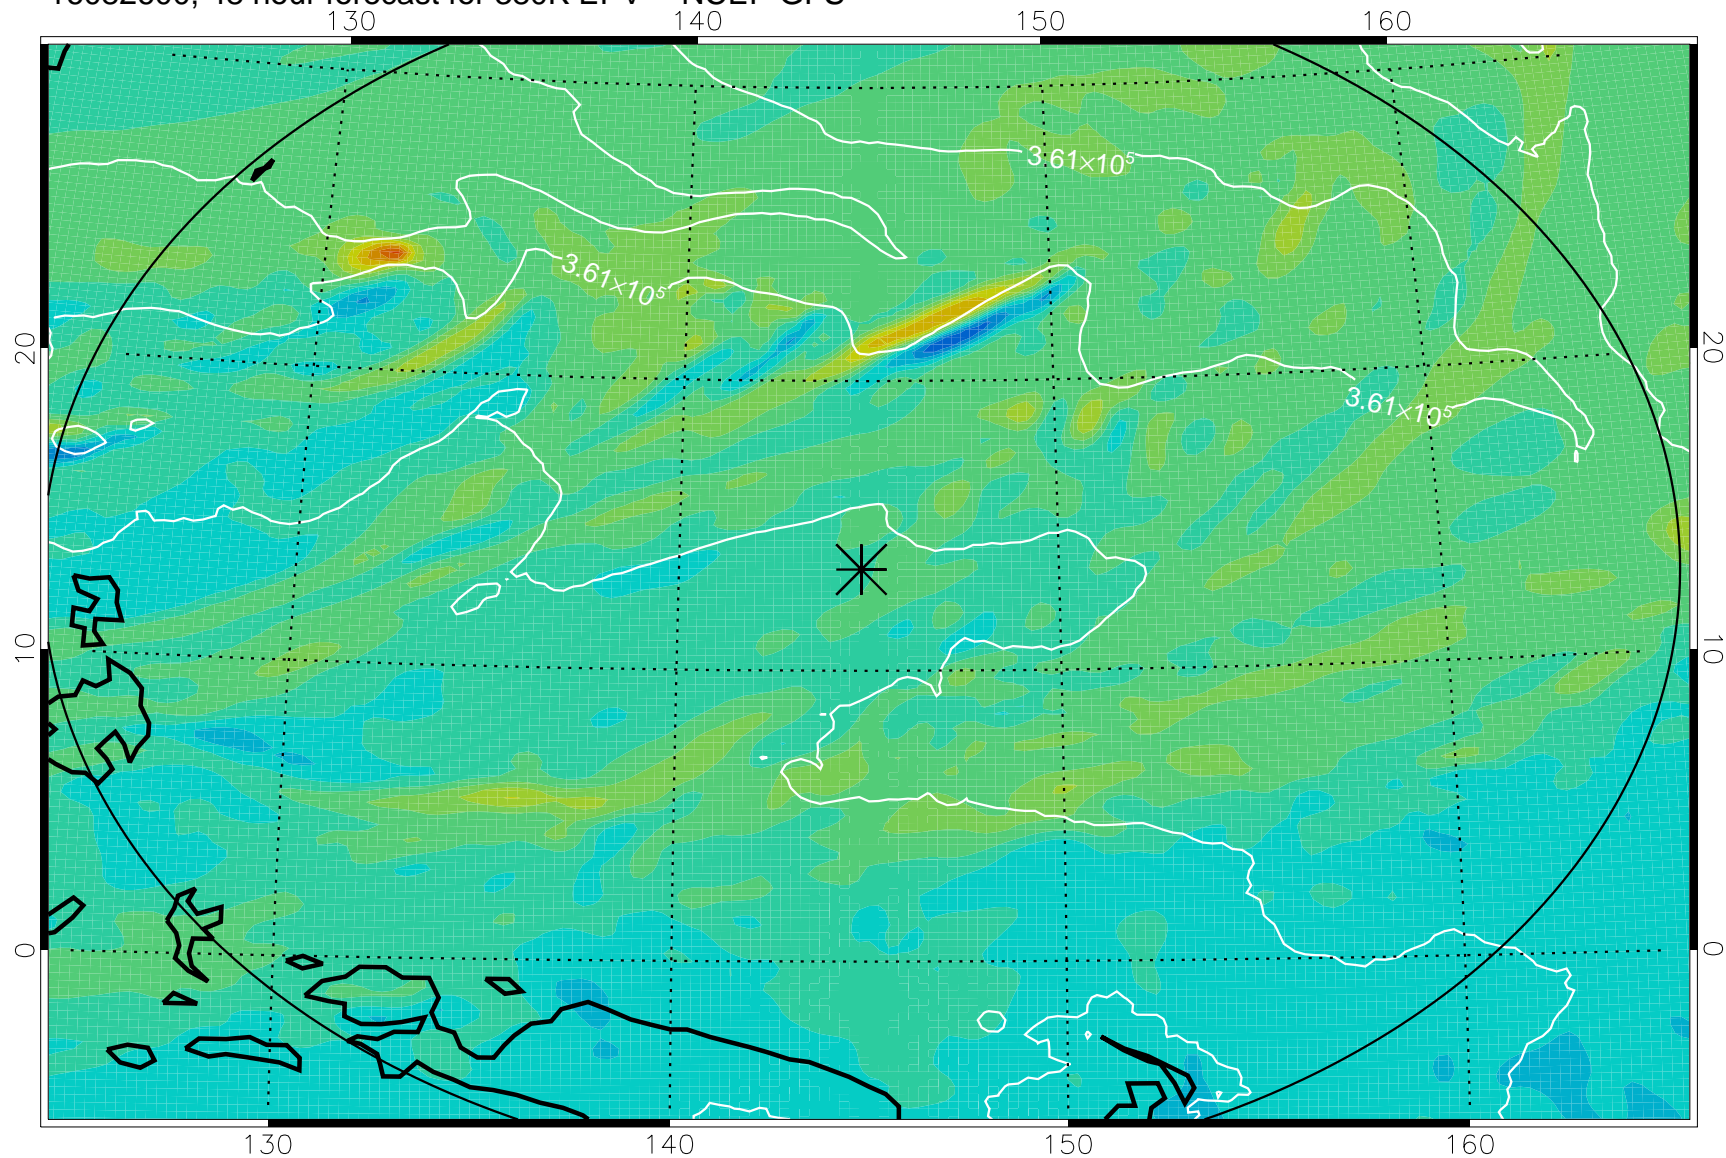

16082506, 30 hour forecast for 380K EPV -- NCEP GFS

380K Montgomery Streamfunction, white

Range ring of 2304 km

16082512, 36 hour forecast for 380K EPV -- NCEP GFS

380K Montgomery Streamfunction, white

Range ring of 2304 km

16082518, 42 hour forecast for 380K EPV -- NCEP GFS

380K Montgomery Streamfunction, white

Range ring of 2304 km

16082600, 48 hour forecast for 380K EPV -- NCEP GFS

380K Montgomery Streamfunction, white

Range ring of 2304 km

16082606, 54 hour forecast for 380K EPV -- NCEP GFS

380K Montgomery Streamfunction, white

Range ring of 2304 km

16082612, 60 hour forecast for 380K EPV -- NCEP GFS

380K Montgomery Streamfunction, white

Range ring of 2304 km

16082618, 66 hour forecast for 380K EPV -- NCEP GFS

380K Montgomery Streamfunction, white

Range ring of 2304 km

16082700, 72 hour forecast for 380K EPV -- NCEP GFS

380K Montgomery Streamfunction, white

Range ring of 2304 km