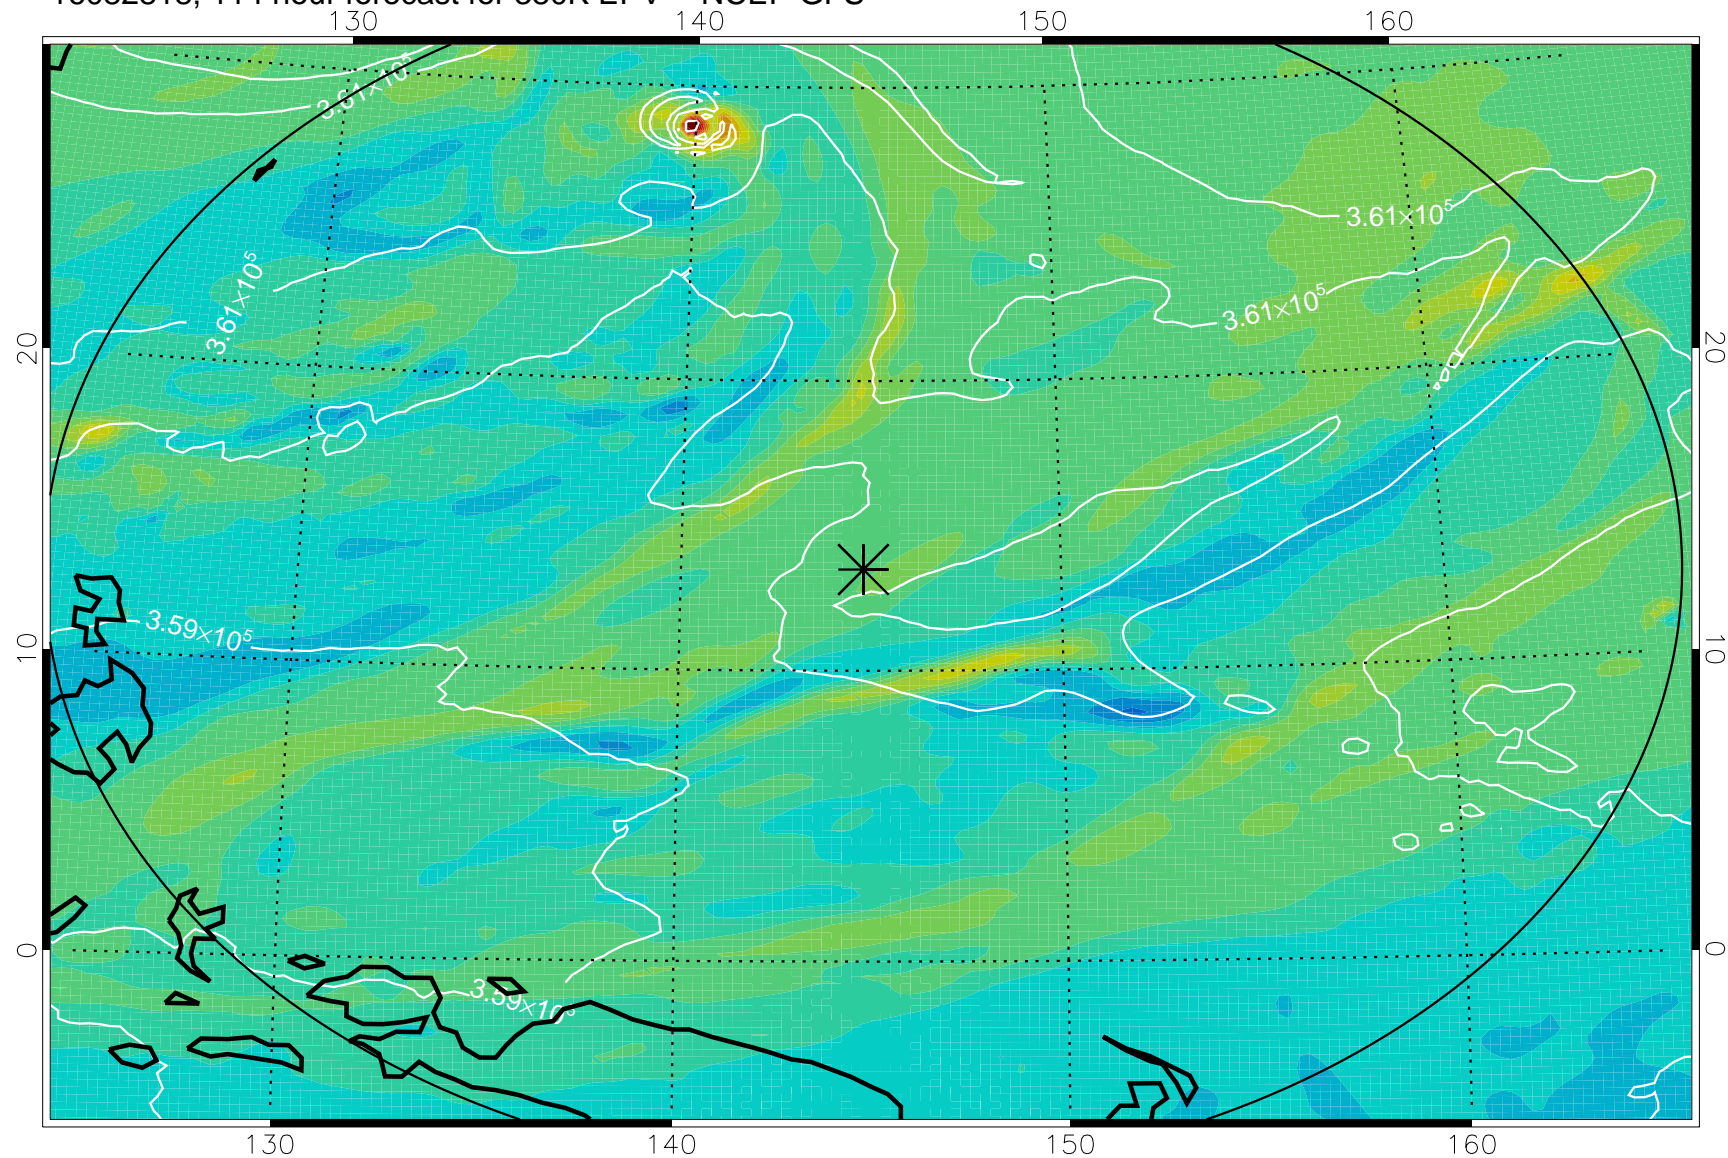

16082706, 78 hour forecast for 380K EPV -- NCEP GFS

380K Montgomery Streamfunction, white

Range ring of 2304 km

16082712, 84 hour forecast for 380K EPV -- NCEP GFS

380K Montgomery Streamfunction, white

Range ring of 2304 km

16082718, 90 hour forecast for 380K EPV -- NCEP GFS

380K Montgomery Streamfunction, white

Range ring of 2304 km

16082800, 96 hour forecast for 380K EPV -- NCEP GFS

380K Montgomery Streamfunction, white

Range ring of 2304 km

16082806, 102 hour forecast for 380K EPV -- NCEP GFS

380K Montgomery Streamfunction, white

Range ring of 2304 km

16082812, 108 hour forecast for 380K EPV -- NCEP GFS

380K Montgomery Streamfunction, white

Range ring of 2304 km

16082818, 114 hour forecast for 380K EPV -- NCEP GFS

380K Montgomery Streamfunction, white

Range ring of 2304 km

16082900, 120 hour forecast for 380K EPV -- NCEP GFS

380K Montgomery Streamfunction, white

Range ring of 2304 km