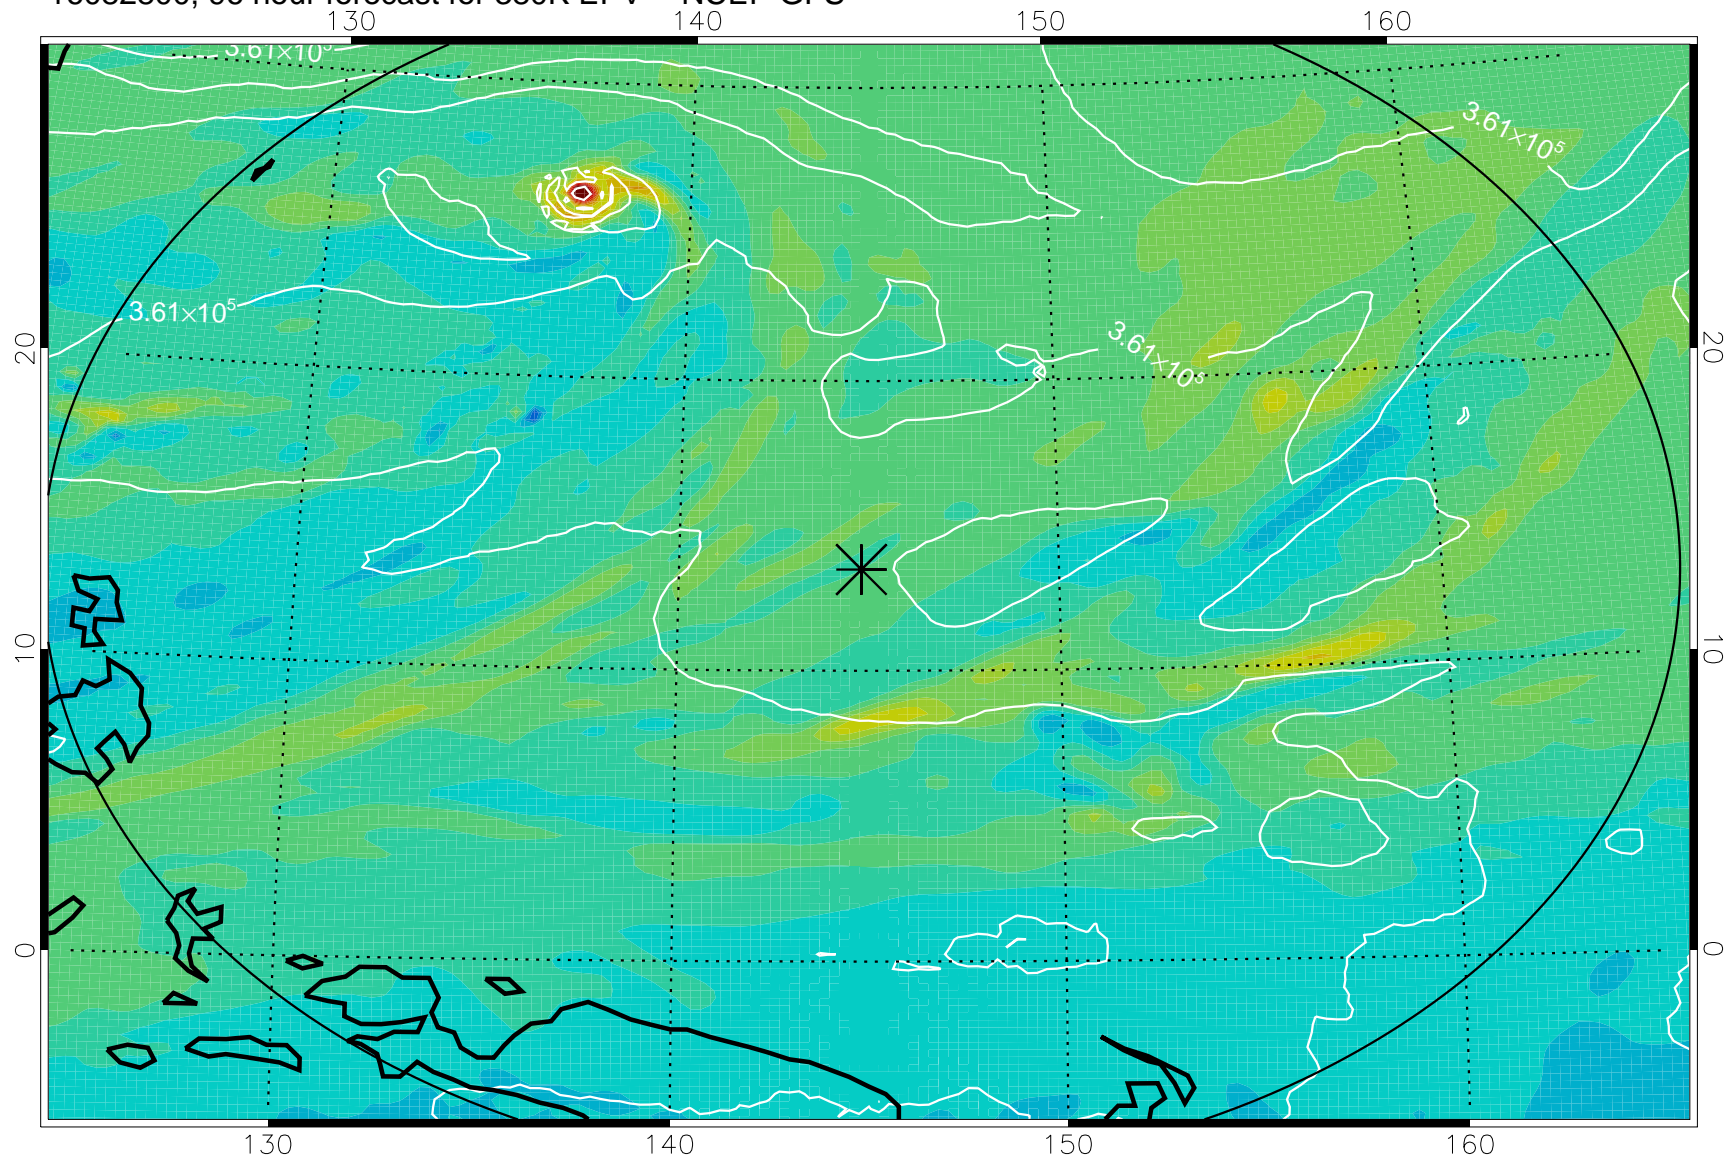

16082618, 66 hour forecast for 380K EPV -- NCEP GFS

380K Montgomery Streamfunction, white

Range ring of 2304 km

16082700, 72 hour forecast for 380K EPV -- NCEP GFS

380K Montgomery Streamfunction, white

Range ring of 2304 km

16082706, 78 hour forecast for 380K EPV -- NCEP GFS

380K Montgomery Streamfunction, white

Range ring of 2304 km

16082712, 84 hour forecast for 380K EPV -- NCEP GFS

380K Montgomery Streamfunction, white

Range ring of 2304 km

16082718, 90 hour forecast for 380K EPV -- NCEP GFS

380K Montgomery Streamfunction, white

Range ring of 2304 km

16082800, 96 hour forecast for 380K EPV -- NCEP GFS

380K Montgomery Streamfunction, white

Range ring of 2304 km

16082806, 102 hour forecast for 380K EPV -- NCEP GFS

380K Montgomery Streamfunction, white

Range ring of 2304 km

16082812, 108 hour forecast for 380K EPV -- NCEP GFS

380K Montgomery Streamfunction, white

Range ring of 2304 km