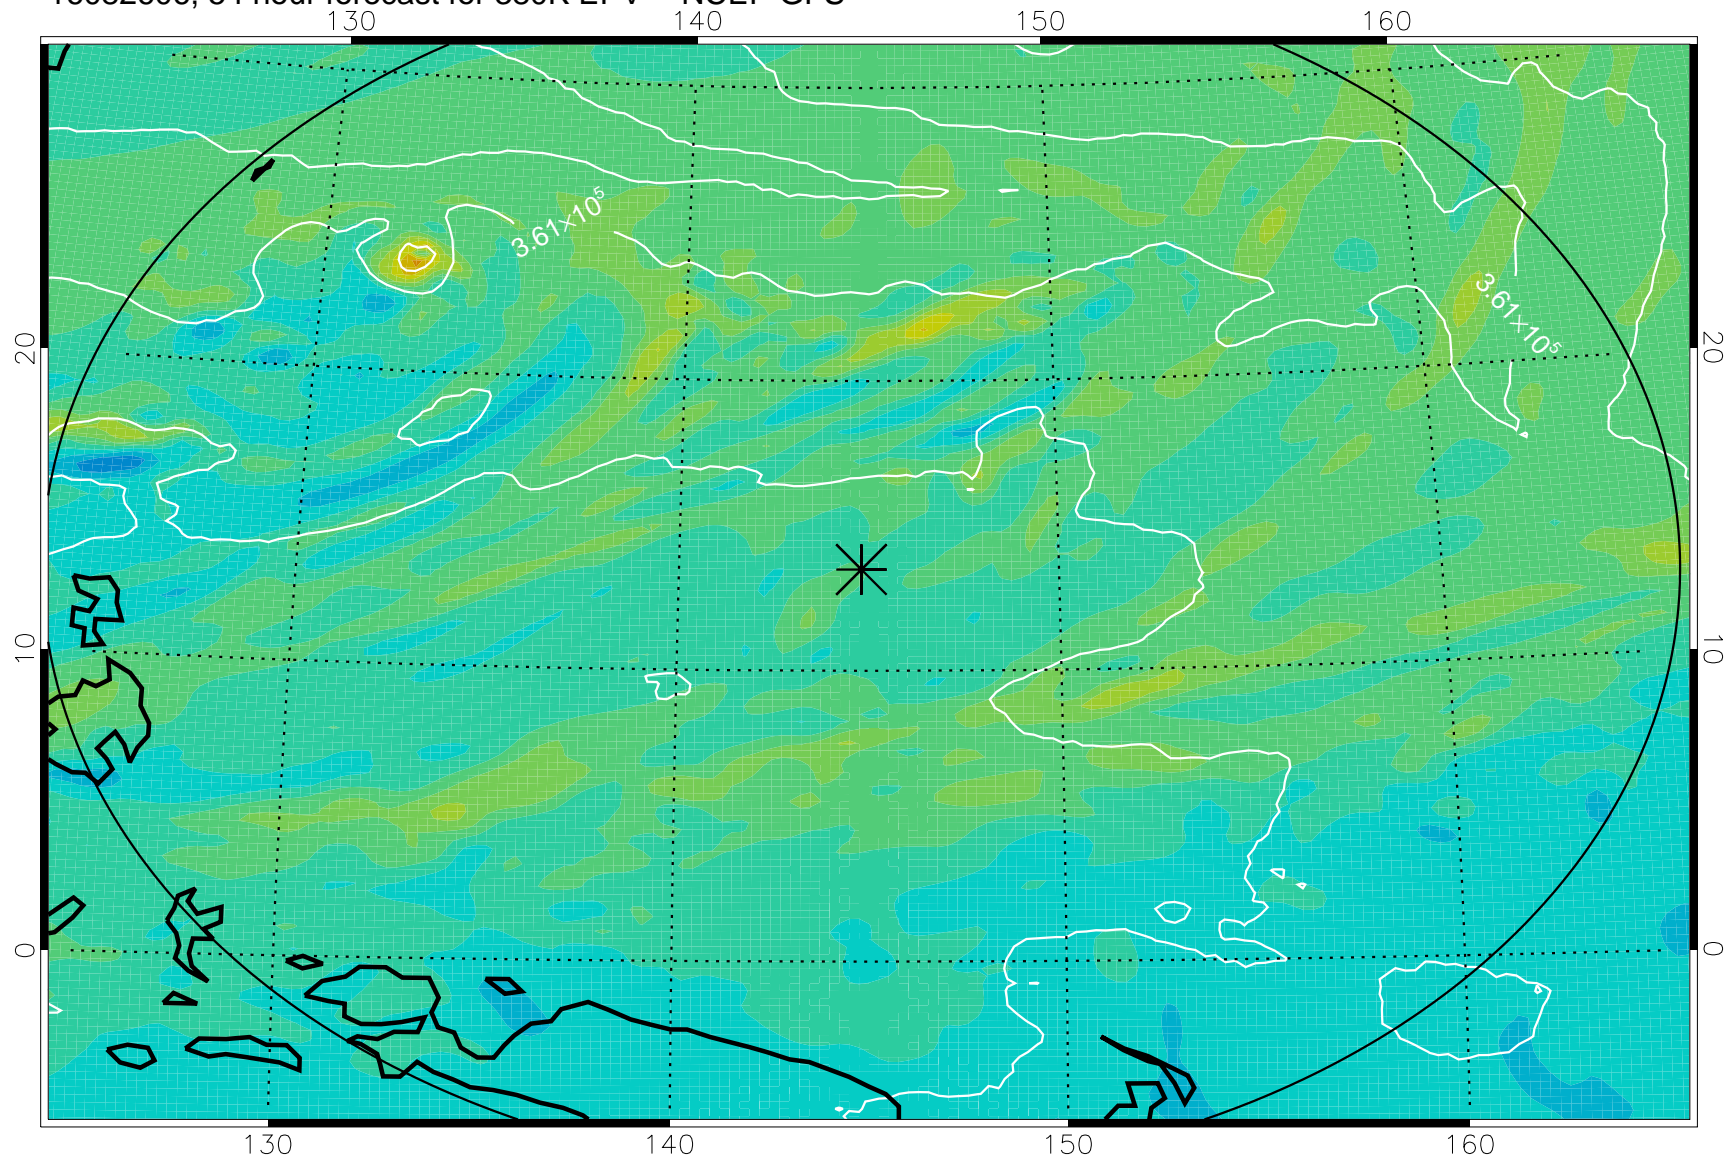

16082518, 42 hour forecast for 380K EPV -- NCEP GFS

380K Montgomery Streamfunction, white

Range ring of 2304 km

16082600, 48 hour forecast for 380K EPV -- NCEP GFS

380K Montgomery Streamfunction, white

Range ring of 2304 km

16082606, 54 hour forecast for 380K EPV -- NCEP GFS

380K Montgomery Streamfunction, white

Range ring of 2304 km

16082612, 60 hour forecast for 380K EPV -- NCEP GFS

380K Montgomery Streamfunction, white

Range ring of 2304 km

16082618, 66 hour forecast for 380K EPV -- NCEP GFS

380K Montgomery Streamfunction, white

Range ring of 2304 km

16082700, 72 hour forecast for 380K EPV -- NCEP GFS

380K Montgomery Streamfunction, white

Range ring of 2304 km

16082706, 78 hour forecast for 380K EPV -- NCEP GFS

380K Montgomery Streamfunction, white

Range ring of 2304 km

16082712, 84 hour forecast for 380K EPV -- NCEP GFS

380K Montgomery Streamfunction, white

Range ring of 2304 km