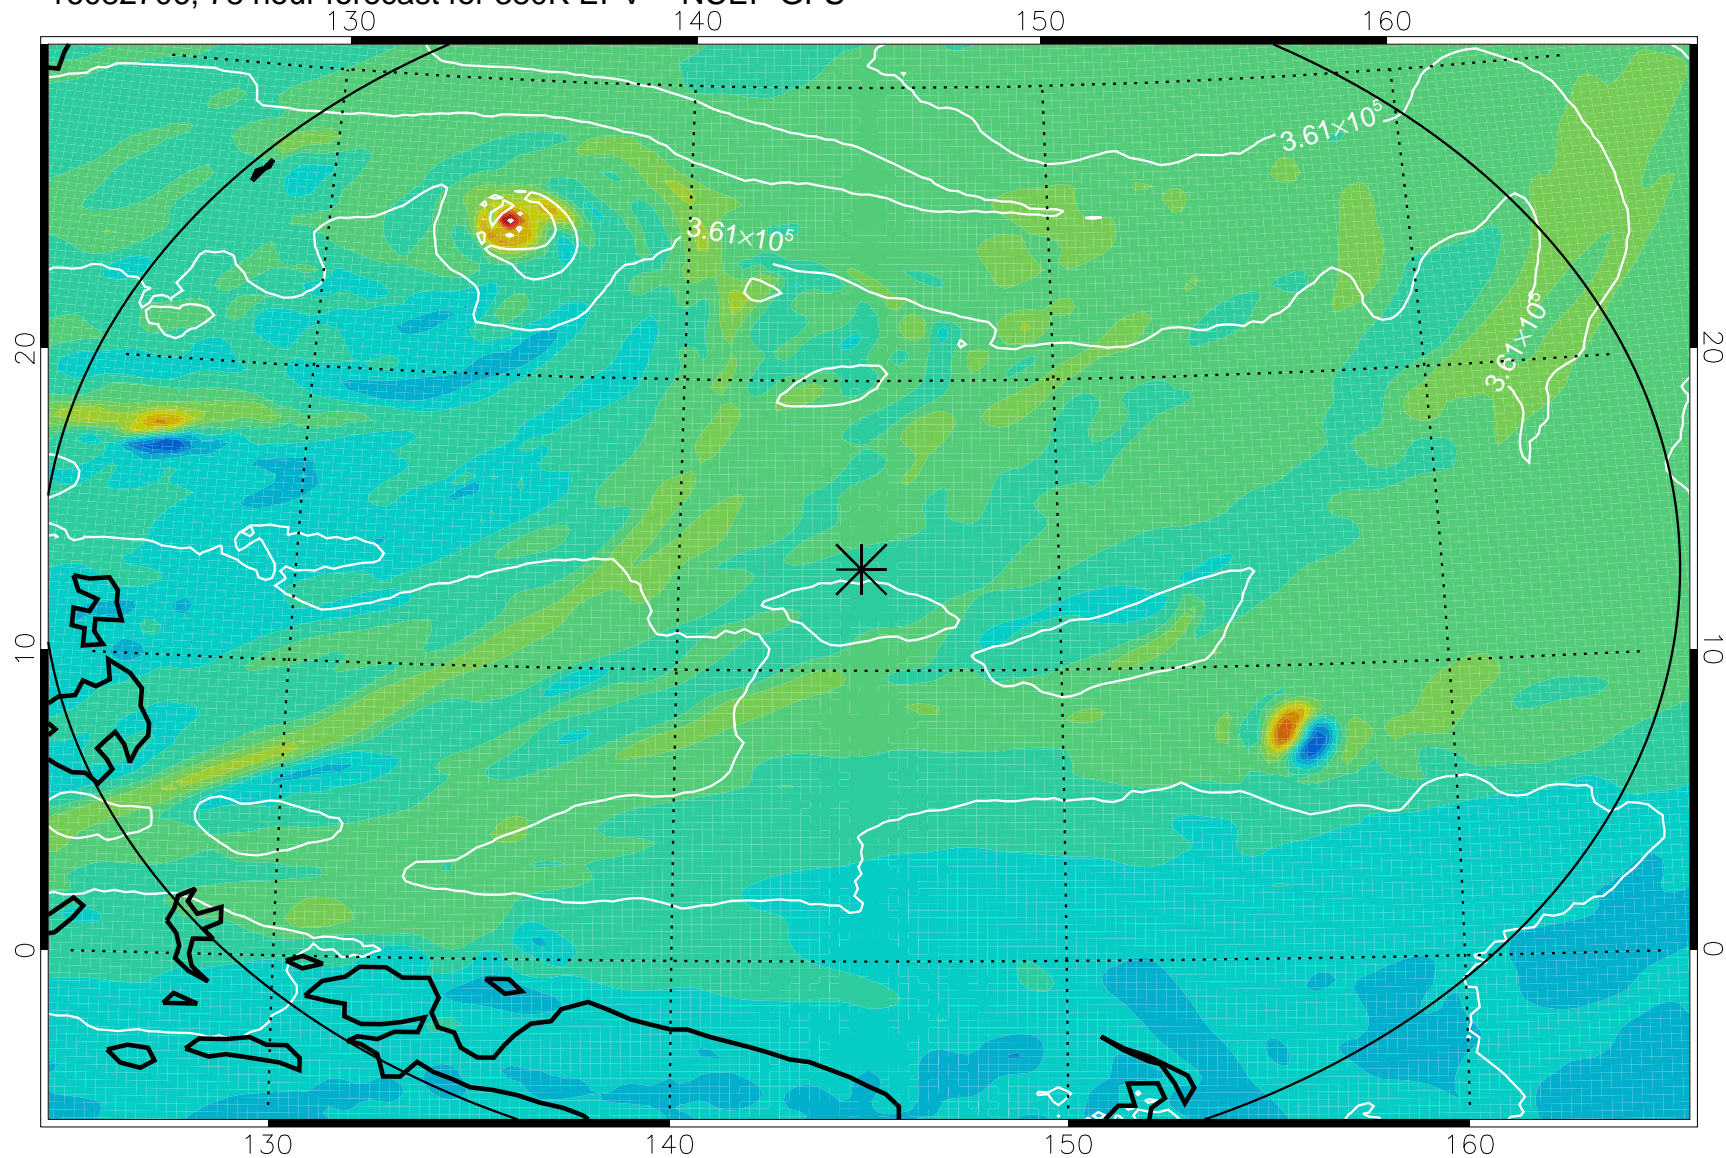

16082606, 54 hour forecast for 380K EPV -- NCEP GFS

380K Montgomery Streamfunction, white

Range ring of 2304 km

16082612, 60 hour forecast for 380K EPV -- NCEP GFS

380K Montgomery Streamfunction, white

Range ring of 2304 km

16082618, 66 hour forecast for 380K EPV -- NCEP GFS

380K Montgomery Streamfunction, white

Range ring of 2304 km

16082700, 72 hour forecast for 380K EPV -- NCEP GFS

380K Montgomery Streamfunction, white

Range ring of 2304 km

16082706, 78 hour forecast for 380K EPV -- NCEP GFS

380K Montgomery Streamfunction, white

Range ring of 2304 km

16082712, 84 hour forecast for 380K EPV -- NCEP GFS

380K Montgomery Streamfunction, white

Range ring of 2304 km

16082718, 90 hour forecast for 380K EPV -- NCEP GFS

380K Montgomery Streamfunction, white

Range ring of 2304 km

16082800, 96 hour forecast for 380K EPV -- NCEP GFS

380K Montgomery Streamfunction, white

Range ring of 2304 km