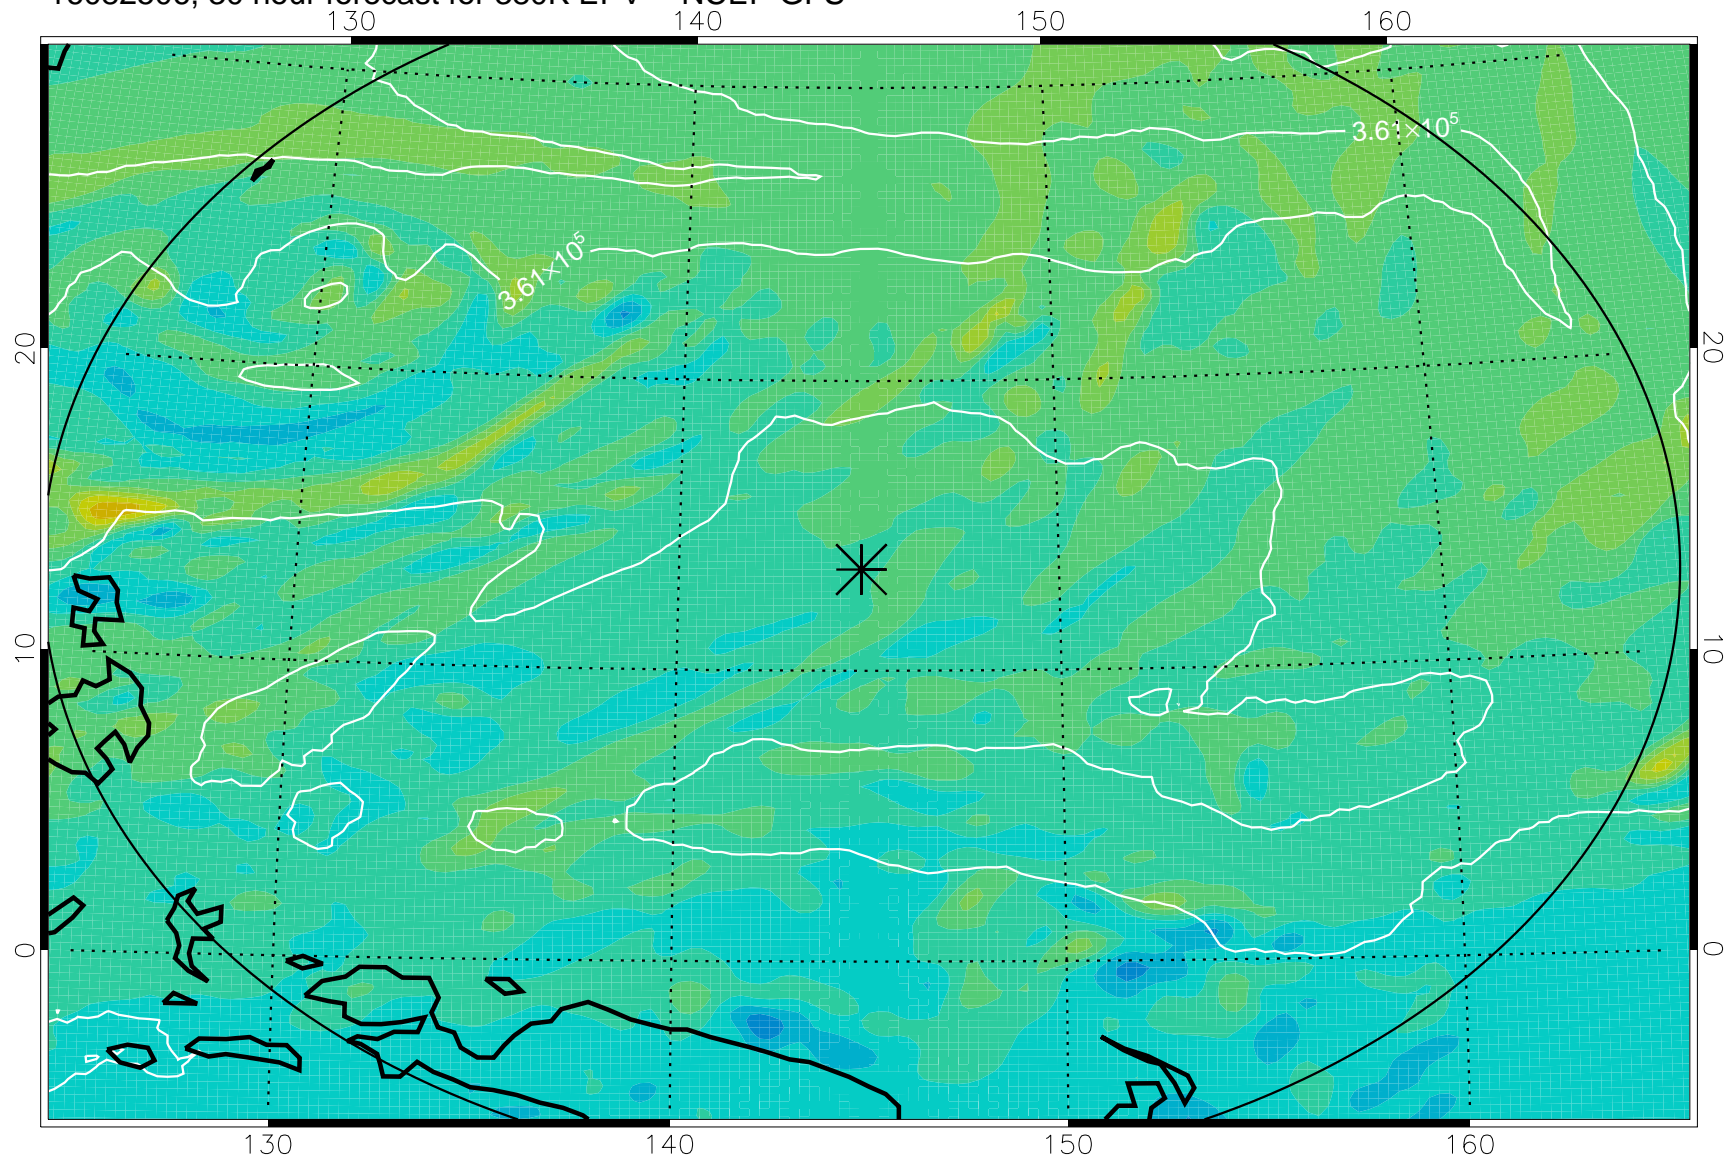

16082418, 18 hour forecast for 380K EPV -- NCEP GFS

380K Montgomery Streamfunction, white

Range ring of 2304 km

16082500, 24 hour forecast for 380K EPV -- NCEP GFS

380K Montgomery Streamfunction, white

Range ring of 2304 km

16082506, 30 hour forecast for 380K EPV -- NCEP GFS

380K Montgomery Streamfunction, white

Range ring of 2304 km

16082512, 36 hour forecast for 380K EPV -- NCEP GFS

380K Montgomery Streamfunction, white

Range ring of 2304 km

16082518, 42 hour forecast for 380K EPV -- NCEP GFS

380K Montgomery Streamfunction, white

Range ring of 2304 km

16082600, 48 hour forecast for 380K EPV -- NCEP GFS

380K Montgomery Streamfunction, white

Range ring of 2304 km

16082606, 54 hour forecast for 380K EPV -- NCEP GFS

380K Montgomery Streamfunction, white

Range ring of 2304 km

16082612, 60 hour forecast for 380K EPV -- NCEP GFS

380K Montgomery Streamfunction, white

Range ring of 2304 km