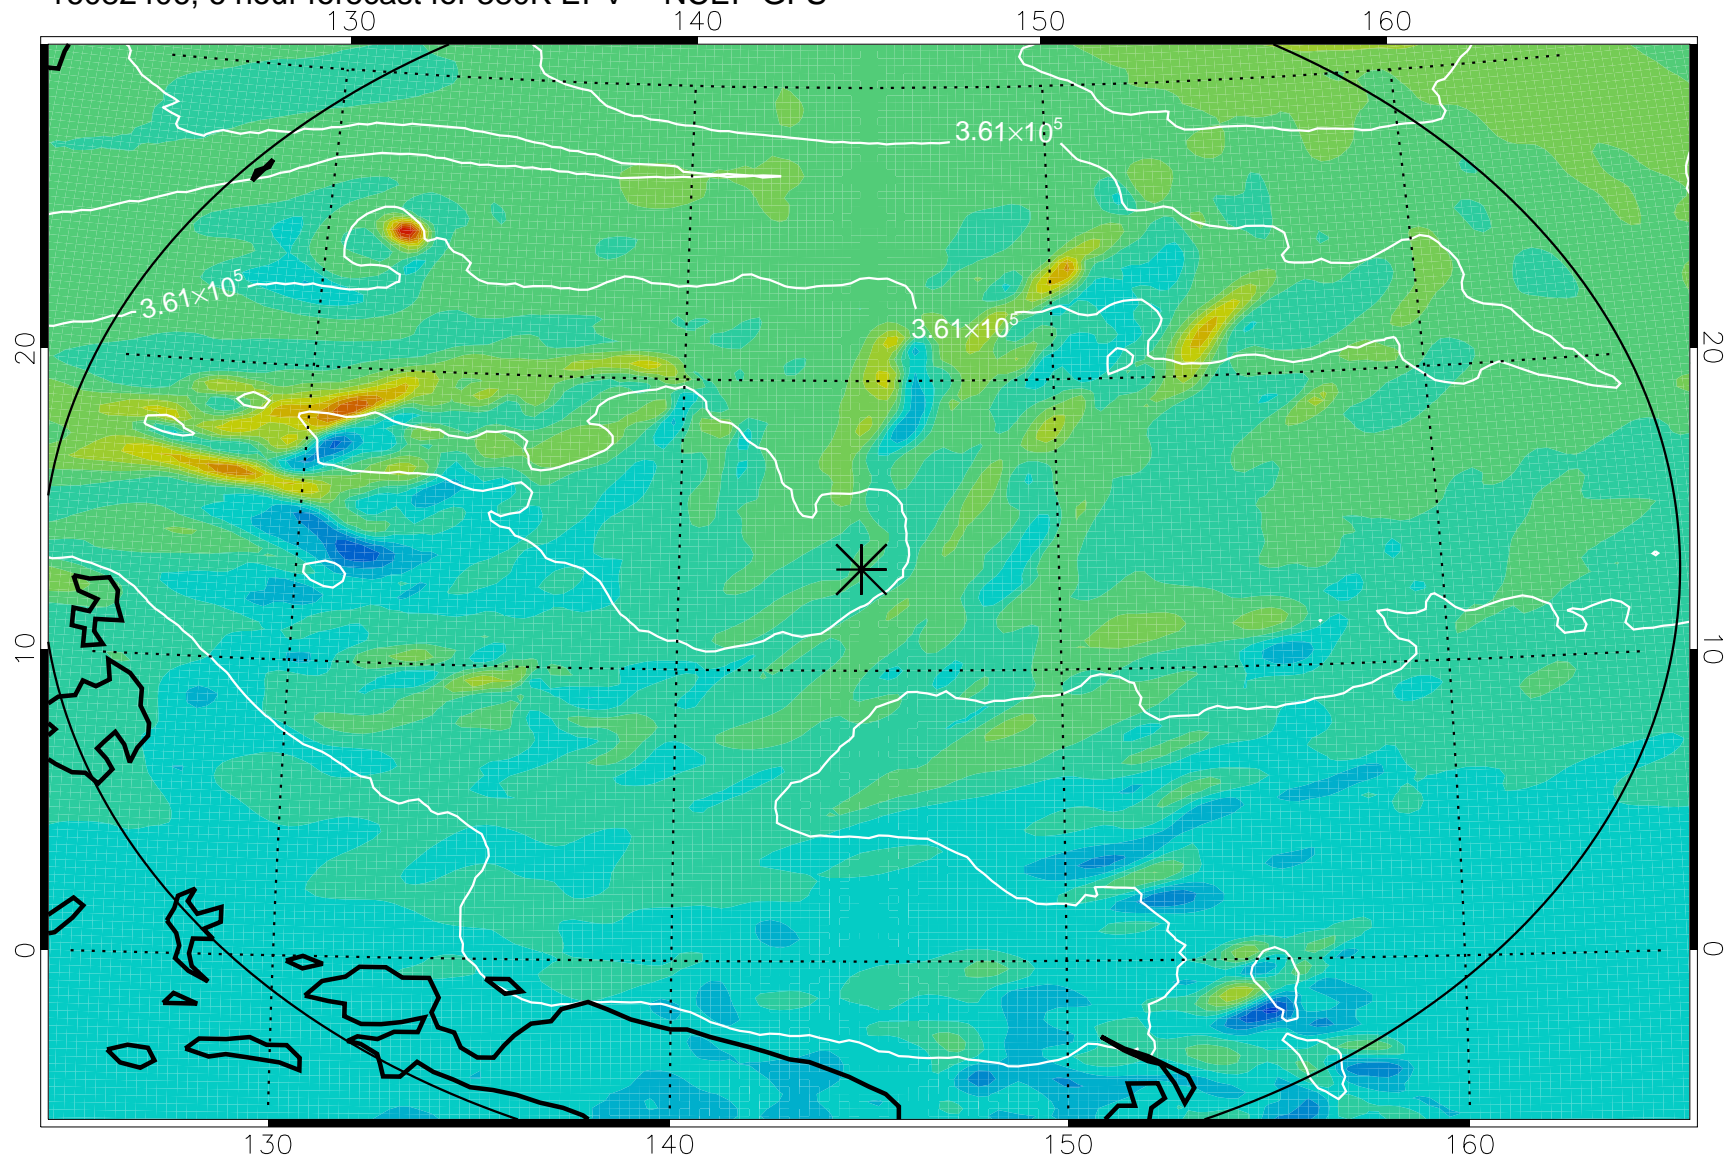

16082406, 6 hour forecast for 380K EPV -- NCEP GFS

380K Montgomery Streamfunction, white

Range ring of 2304 km

16082412, 12 hour forecast for 380K EPV -- NCEP GFS

380K Montgomery Streamfunction, white

Range ring of 2304 km

16082418, 18 hour forecast for 380K EPV -- NCEP GFS

380K Montgomery Streamfunction, white

Range ring of 2304 km

16082500, 24 hour forecast for 380K EPV -- NCEP GFS

380K Montgomery Streamfunction, white

Range ring of 2304 km

16082506, 30 hour forecast for 380K EPV -- NCEP GFS

380K Montgomery Streamfunction, white

Range ring of 2304 km

16082512, 36 hour forecast for 380K EPV -- NCEP GFS

380K Montgomery Streamfunction, white

Range ring of 2304 km

16082518, 42 hour forecast for 380K EPV -- NCEP GFS

380K Montgomery Streamfunction, white

Range ring of 2304 km

16082600, 48 hour forecast for 380K EPV -- NCEP GFS

380K Montgomery Streamfunction, white

Range ring of 2304 km