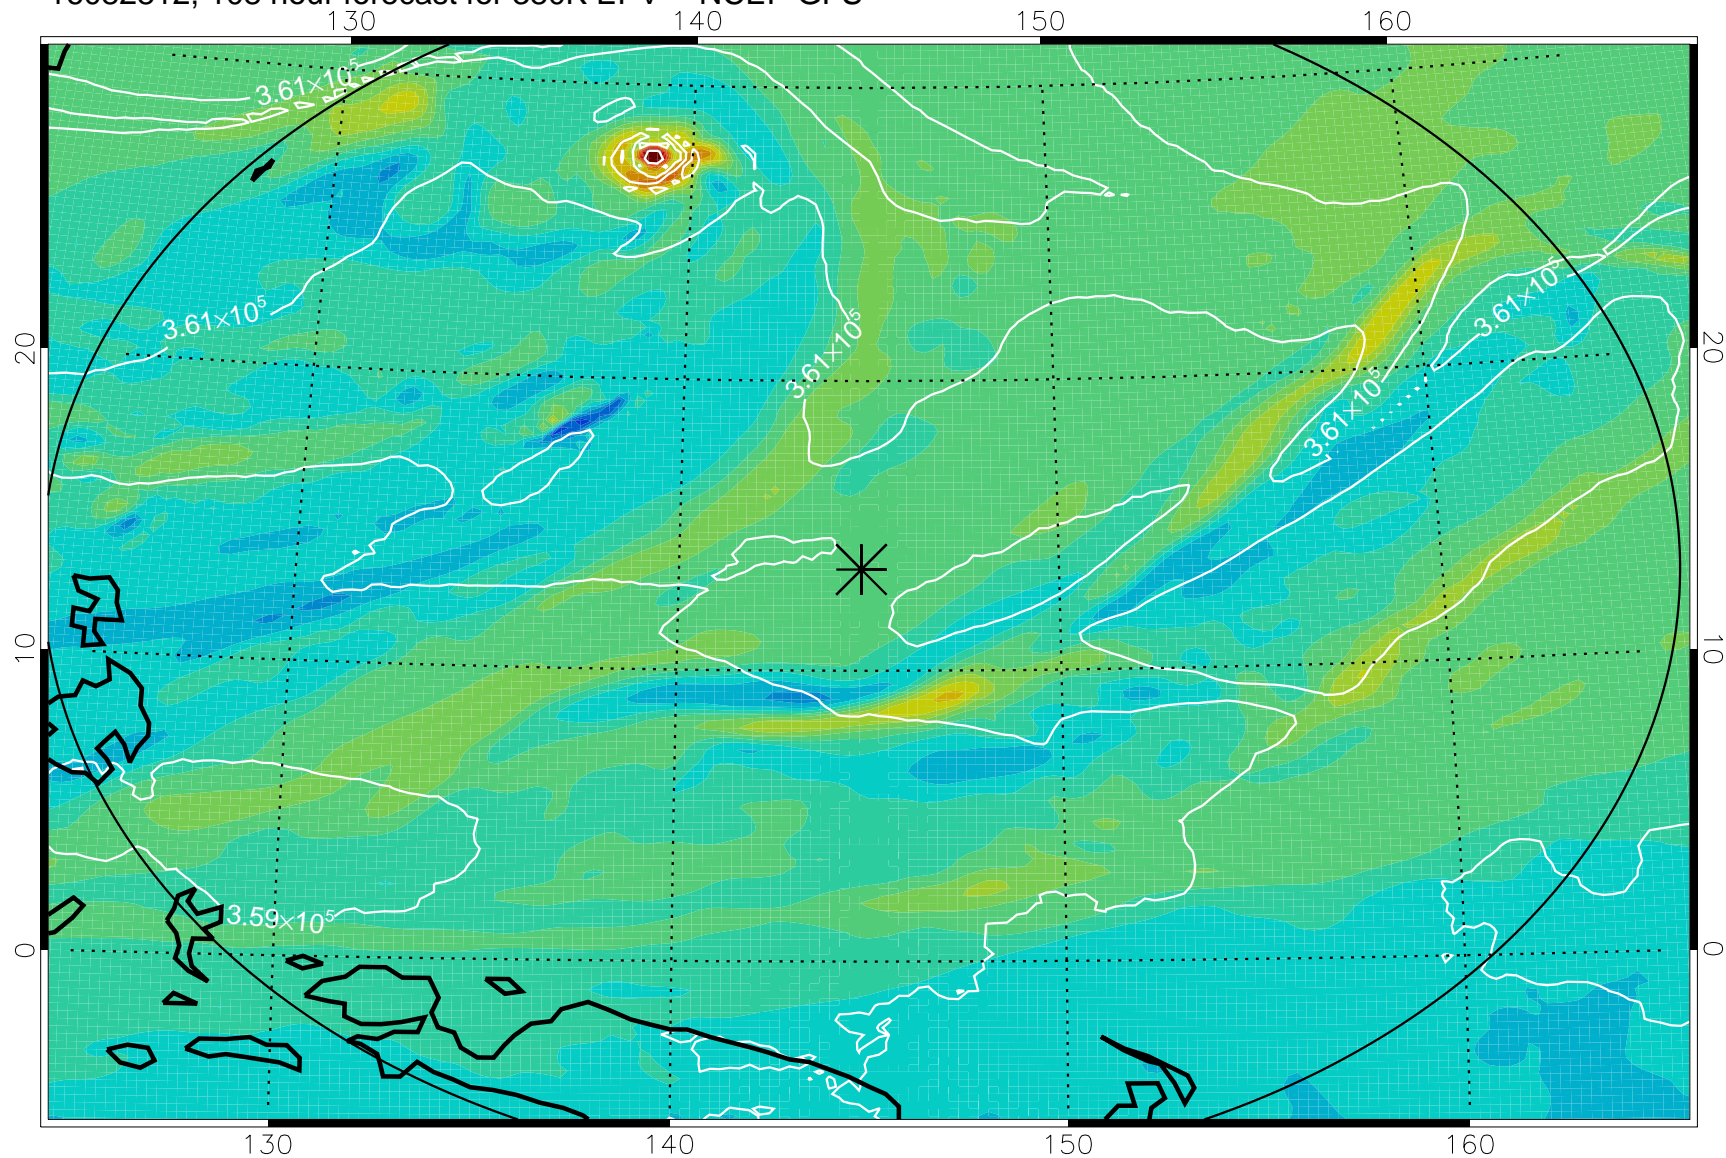

16082706, 78 hour forecast for 380K EPV -- NCEP GFS

380K Montgomery Streamfunction, white

Range ring of 2304 km

16082712, 84 hour forecast for 380K EPV -- NCEP GFS

380K Montgomery Streamfunction, white

Range ring of 2304 km

16082718, 90 hour forecast for 380K EPV -- NCEP GFS

380K Montgomery Streamfunction, white

Range ring of 2304 km

16082800, 96 hour forecast for 380K EPV -- NCEP GFS

380K Montgomery Streamfunction, white

Range ring of 2304 km

16082806, 102 hour forecast for 380K EPV -- NCEP GFS

380K Montgomery Streamfunction, white

Range ring of 2304 km

16082812, 108 hour forecast for 380K EPV -- NCEP GFS

380K Montgomery Streamfunction, white

Range ring of 2304 km

16082818, 114 hour forecast for 380K EPV -- NCEP GFS

380K Montgomery Streamfunction, white

Range ring of 2304 km

16082900, 120 hour forecast for 380K EPV -- NCEP GFS

380K Montgomery Streamfunction, white

Range ring of 2304 km