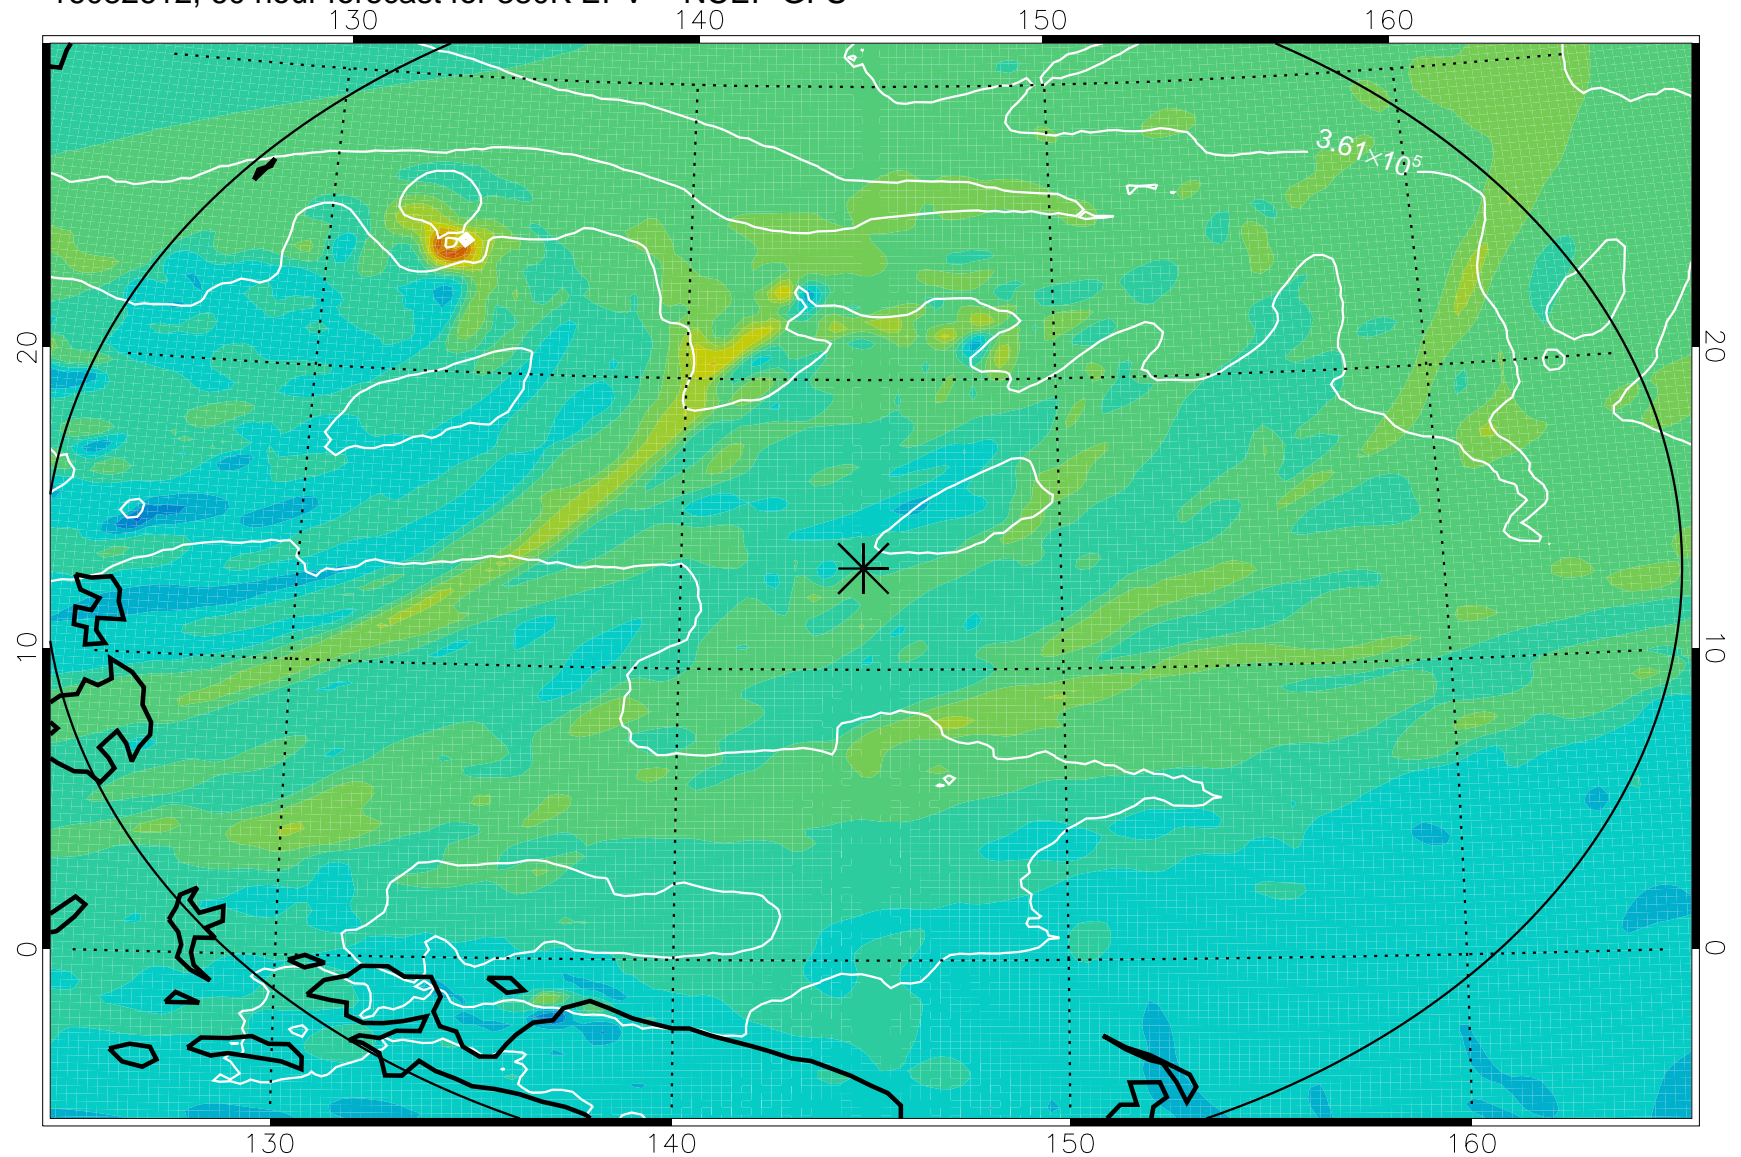

16082518, 42 hour forecast for 380K EPV -- NCEP GFS

380K Montgomery Streamfunction, white

Range ring of 2304 km

16082600, 48 hour forecast for 380K EPV -- NCEP GFS

380K Montgomery Streamfunction, white

Range ring of 2304 km

16082606, 54 hour forecast for 380K EPV -- NCEP GFS

380K Montgomery Streamfunction, white

Range ring of 2304 km

16082612, 60 hour forecast for 380K EPV -- NCEP GFS

380K Montgomery Streamfunction, white

Range ring of 2304 km

16082618, 66 hour forecast for 380K EPV -- NCEP GFS

380K Montgomery Streamfunction, white

Range ring of 2304 km

16082700, 72 hour forecast for 380K EPV -- NCEP GFS

380K Montgomery Streamfunction, white

Range ring of 2304 km

16082706, 78 hour forecast for 380K EPV -- NCEP GFS

380K Montgomery Streamfunction, white

Range ring of 2304 km

16082712, 84 hour forecast for 380K EPV -- NCEP GFS

380K Montgomery Streamfunction, white

Range ring of 2304 km