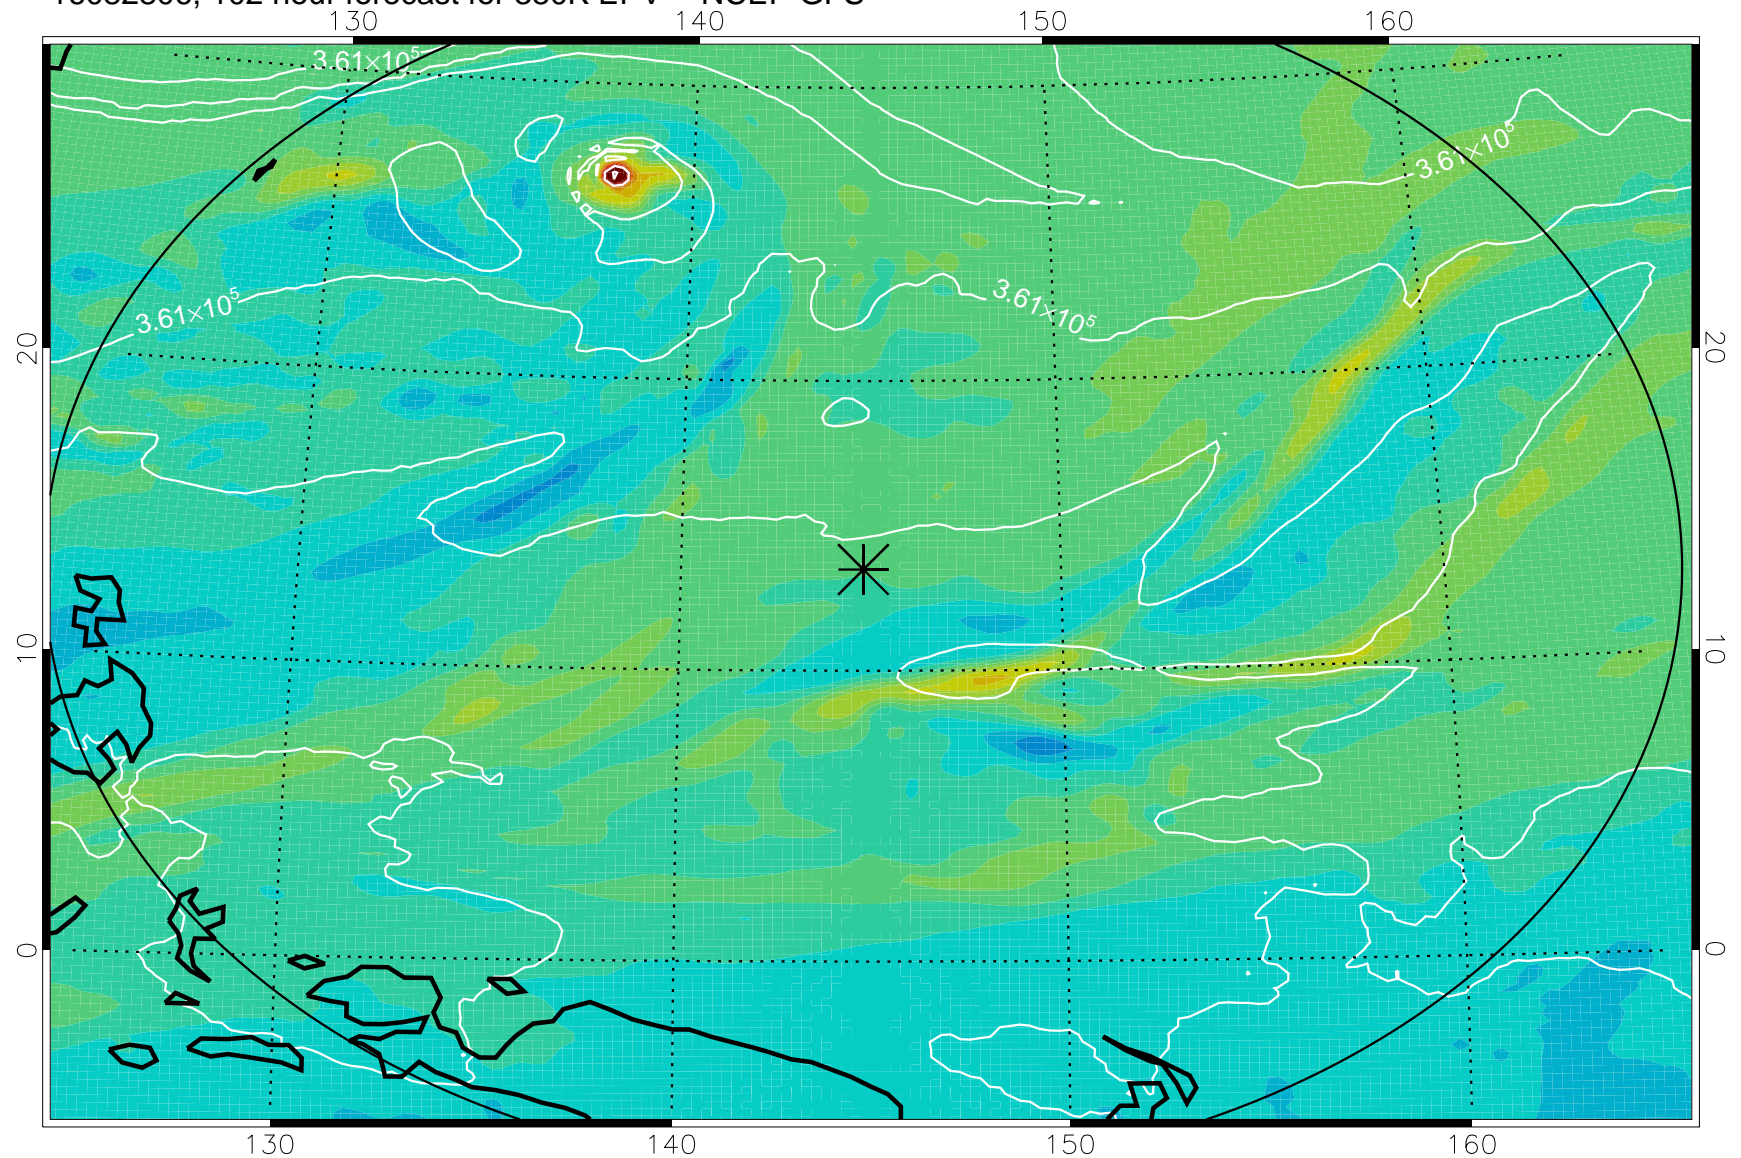

16082706, 78 hour forecast for 380K EPV -- NCEP GFS

380K Montgomery Streamfunction, white

Range ring of 2304 km

16082712, 84 hour forecast for 380K EPV -- NCEP GFS

380K Montgomery Streamfunction, white

Range ring of 2304 km

16082718, 90 hour forecast for 380K EPV -- NCEP GFS

380K Montgomery Streamfunction, white

Range ring of 2304 km

16082800, 96 hour forecast for 380K EPV -- NCEP GFS

380K Montgomery Streamfunction, white

Range ring of 2304 km

16082806, 102 hour forecast for 380K EPV -- NCEP GFS

380K Montgomery Streamfunction, white

Range ring of 2304 km

16082812, 108 hour forecast for 380K EPV -- NCEP GFS

380K Montgomery Streamfunction, white

Range ring of 2304 km

16082818, 114 hour forecast for 380K EPV -- NCEP GFS

380K Montgomery Streamfunction, white

Range ring of 2304 km

16082900, 120 hour forecast for 380K EPV -- NCEP GFS

380K Montgomery Streamfunction, white

Range ring of 2304 km