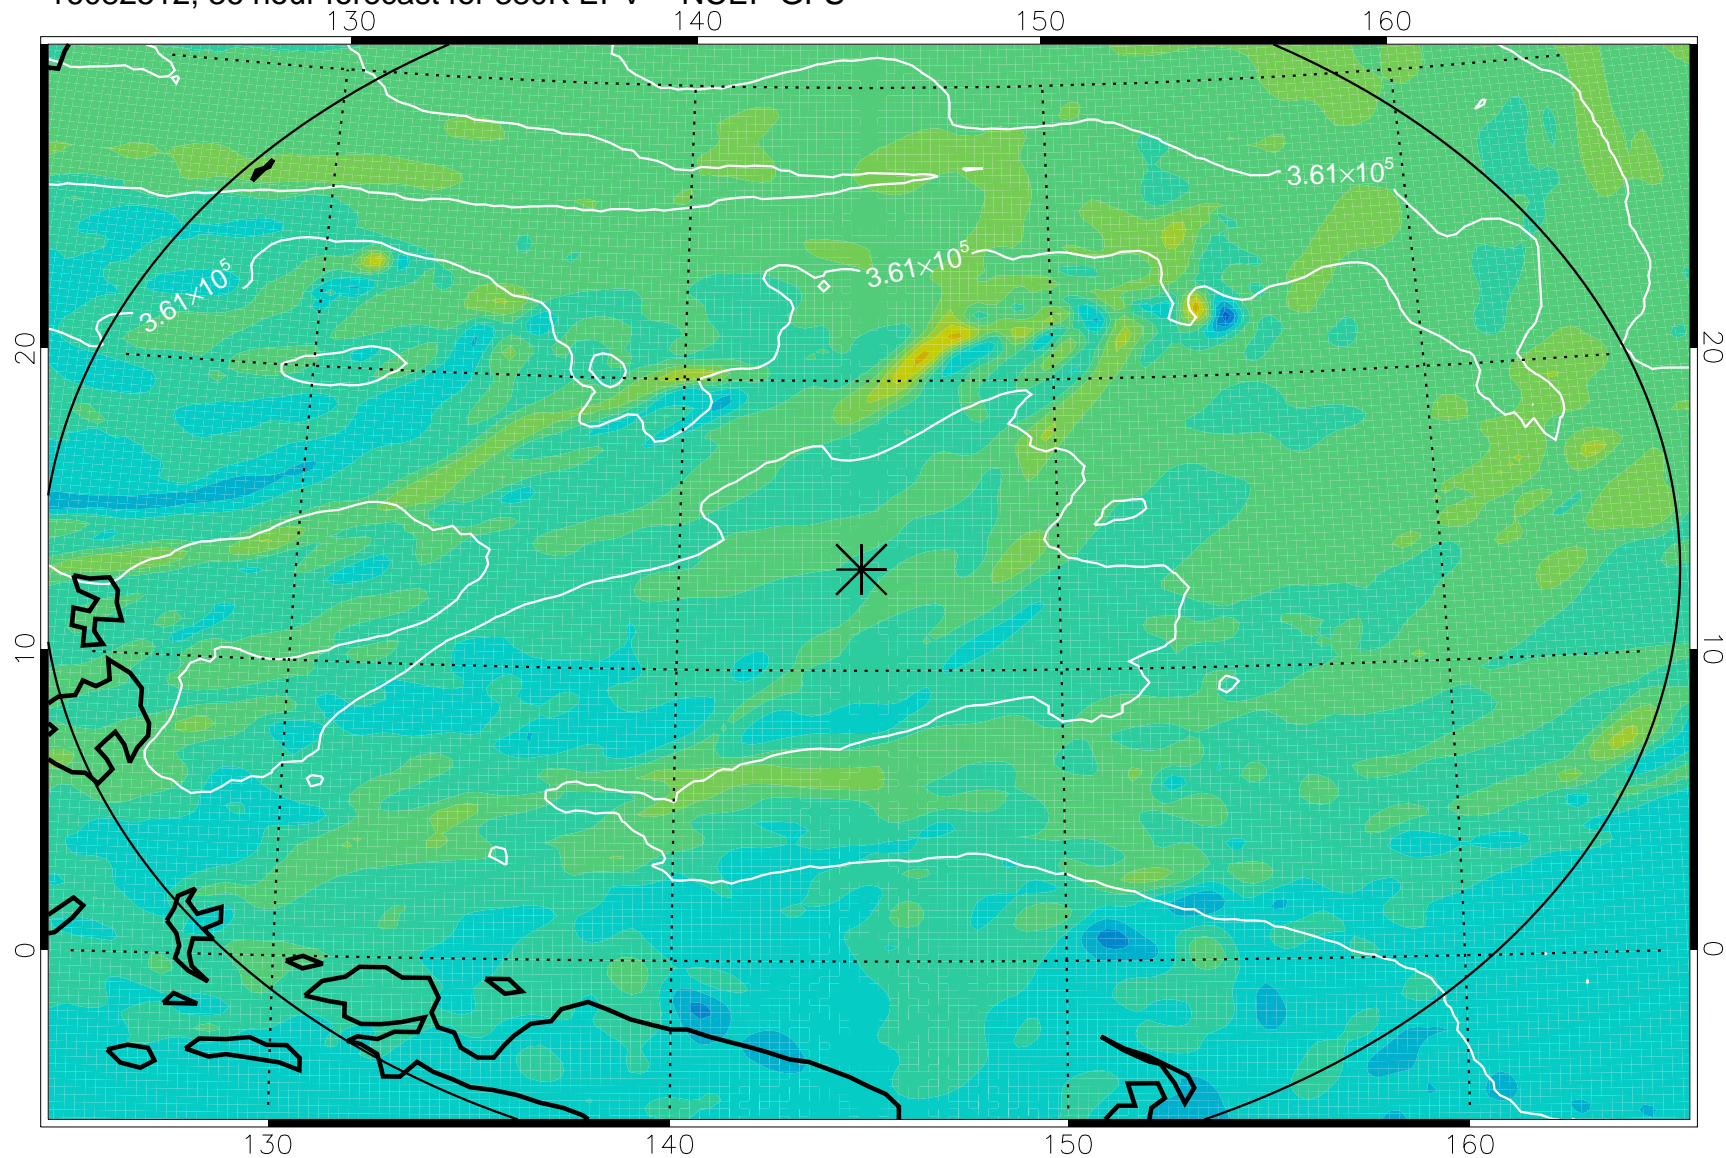

16082418, 18 hour forecast for 380K EPV -- NCEP GFS

380K Montgomery Streamfunction, white

Range ring of 2304 km

16082500, 24 hour forecast for 380K EPV -- NCEP GFS

380K Montgomery Streamfunction, white

Range ring of 2304 km

16082506, 30 hour forecast for 380K EPV -- NCEP GFS

380K Montgomery Streamfunction, white

Range ring of 2304 km

16082512, 36 hour forecast for 380K EPV -- NCEP GFS

380K Montgomery Streamfunction, white

Range ring of 2304 km

16082518, 42 hour forecast for 380K EPV -- NCEP GFS

380K Montgomery Streamfunction, white

Range ring of 2304 km

16082600, 48 hour forecast for 380K EPV -- NCEP GFS

380K Montgomery Streamfunction, white

Range ring of 2304 km

16082606, 54 hour forecast for 380K EPV -- NCEP GFS

380K Montgomery Streamfunction, white

Range ring of 2304 km

16082612, 60 hour forecast for 380K EPV -- NCEP GFS

380K Montgomery Streamfunction, white

Range ring of 2304 km