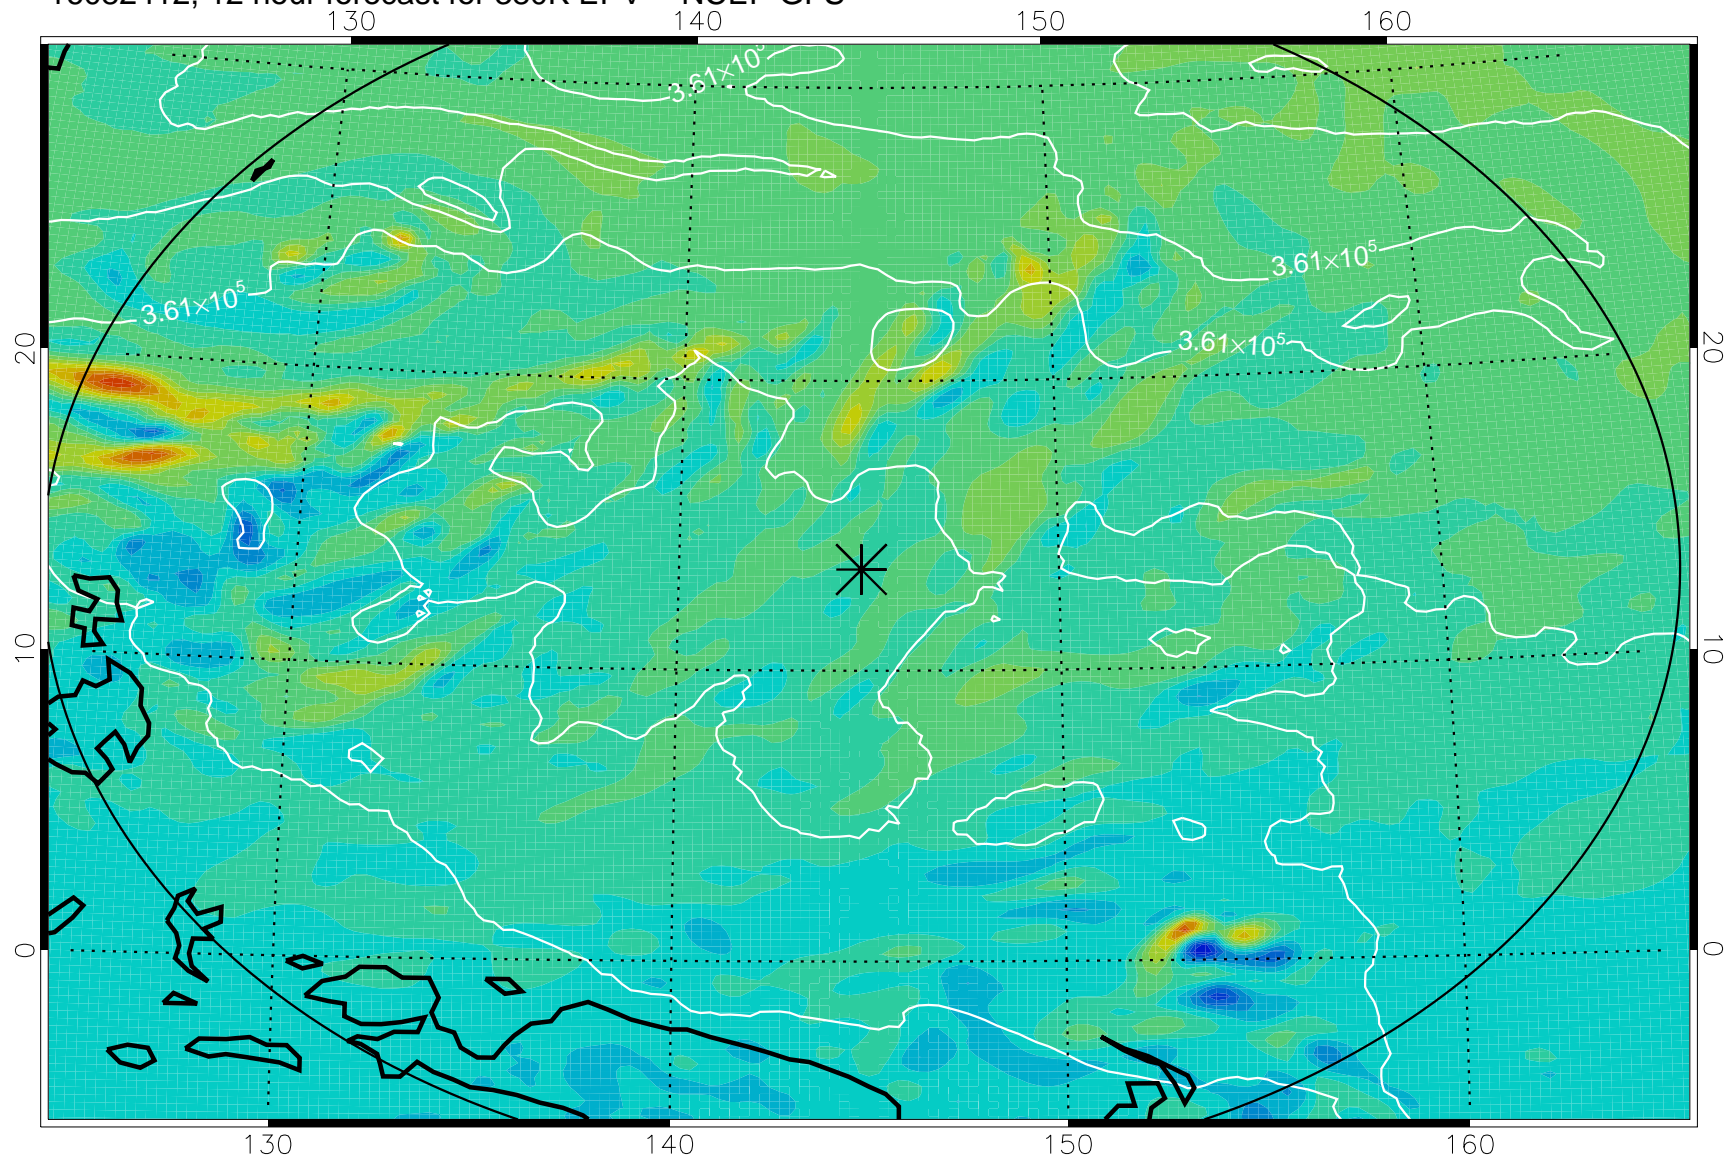

16082406, 6 hour forecast for 380K EPV -- NCEP GFS

380K Montgomery Streamfunction, white

Range ring of 2304 km

16082412, 12 hour forecast for 380K EPV -- NCEP GFS

380K Montgomery Streamfunction, white

Range ring of 2304 km

16082418, 18 hour forecast for 380K EPV -- NCEP GFS

380K Montgomery Streamfunction, white

Range ring of 2304 km

16082500, 24 hour forecast for 380K EPV -- NCEP GFS

380K Montgomery Streamfunction, white

Range ring of 2304 km

16082506, 30 hour forecast for 380K EPV -- NCEP GFS

380K Montgomery Streamfunction, white

Range ring of 2304 km

16082512, 36 hour forecast for 380K EPV -- NCEP GFS

380K Montgomery Streamfunction, white

Range ring of 2304 km

16082518, 42 hour forecast for 380K EPV -- NCEP GFS

380K Montgomery Streamfunction, white

Range ring of 2304 km

16082600, 48 hour forecast for 380K EPV -- NCEP GFS

380K Montgomery Streamfunction, white

Range ring of 2304 km