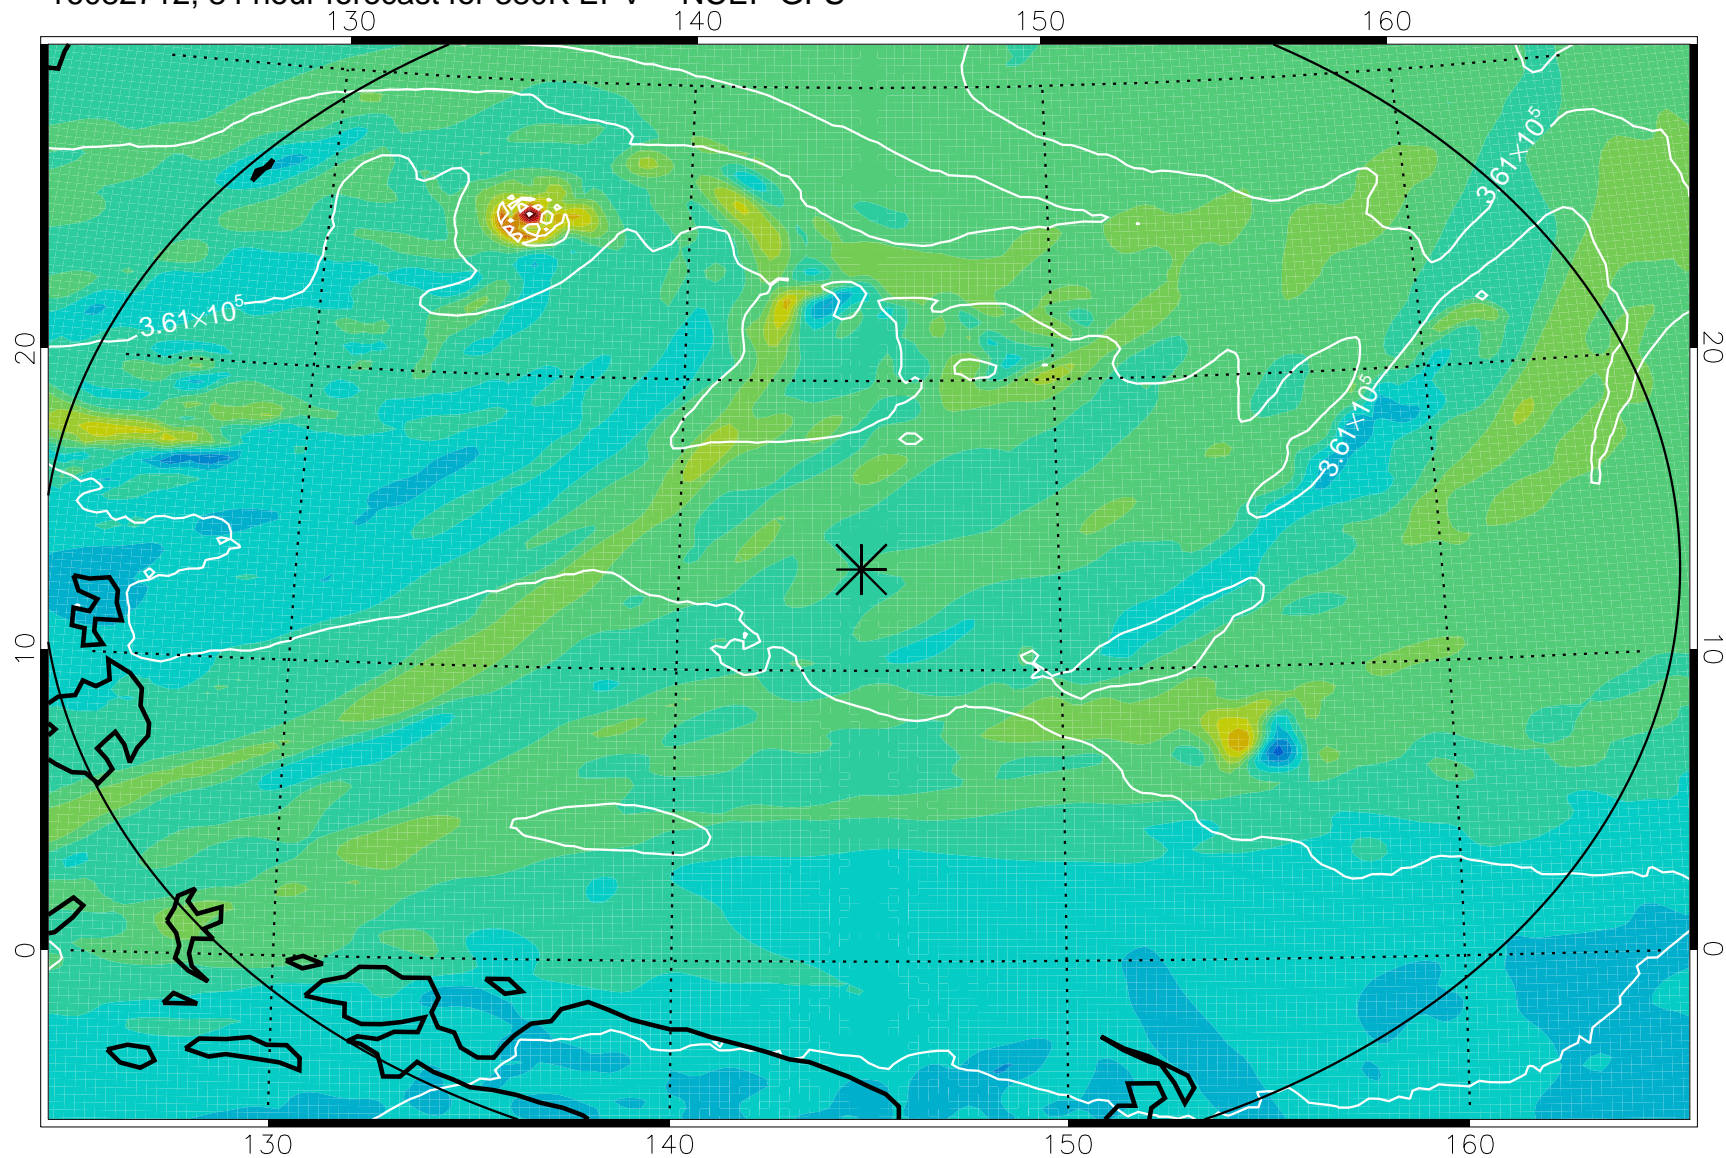

16082606, 54 hour forecast for 380K EPV -- NCEP GFS

380K Montgomery Streamfunction, white

Range ring of 2304 km

16082612, 60 hour forecast for 380K EPV -- NCEP GFS

380K Montgomery Streamfunction, white

Range ring of 2304 km

16082618, 66 hour forecast for 380K EPV -- NCEP GFS

380K Montgomery Streamfunction, white

Range ring of 2304 km

16082700, 72 hour forecast for 380K EPV -- NCEP GFS

380K Montgomery Streamfunction, white

Range ring of 2304 km

16082706, 78 hour forecast for 380K EPV -- NCEP GFS

380K Montgomery Streamfunction, white

Range ring of 2304 km

16082712, 84 hour forecast for 380K EPV -- NCEP GFS

380K Montgomery Streamfunction, white

Range ring of 2304 km

16082718, 90 hour forecast for 380K EPV -- NCEP GFS

380K Montgomery Streamfunction, white

Range ring of 2304 km

16082800, 96 hour forecast for 380K EPV -- NCEP GFS

380K Montgomery Streamfunction, white

Range ring of 2304 km