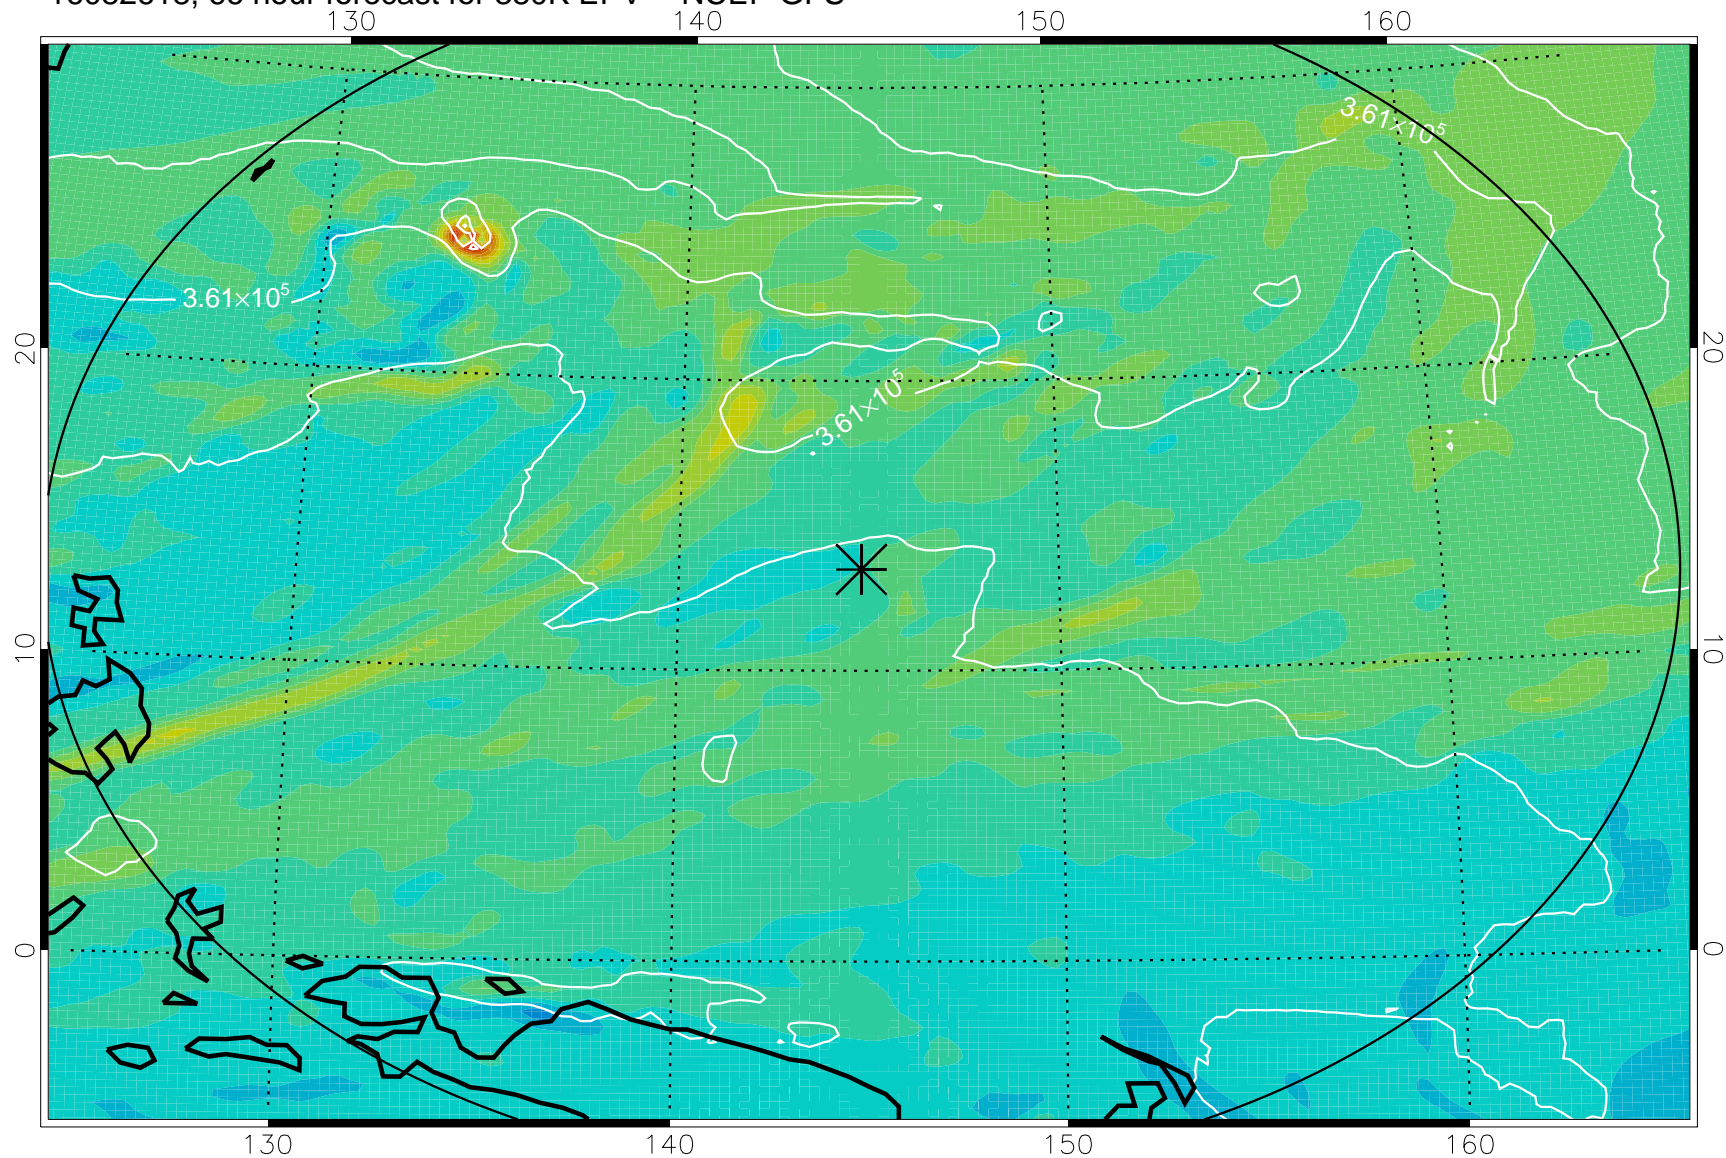

16082518, 42 hour forecast for 380K EPV -- NCEP GFS

380K Montgomery Streamfunction, white

Range ring of 2304 km

16082600, 48 hour forecast for 380K EPV -- NCEP GFS

380K Montgomery Streamfunction, white

Range ring of 2304 km

16082606, 54 hour forecast for 380K EPV -- NCEP GFS

380K Montgomery Streamfunction, white

Range ring of 2304 km

16082612, 60 hour forecast for 380K EPV -- NCEP GFS

380K Montgomery Streamfunction, white

Range ring of 2304 km

16082618, 66 hour forecast for 380K EPV -- NCEP GFS

380K Montgomery Streamfunction, white

Range ring of 2304 km

16082700, 72 hour forecast for 380K EPV -- NCEP GFS

380K Montgomery Streamfunction, white

Range ring of 2304 km

16082706, 78 hour forecast for 380K EPV -- NCEP GFS

380K Montgomery Streamfunction, white

Range ring of 2304 km

16082712, 84 hour forecast for 380K EPV -- NCEP GFS

380K Montgomery Streamfunction, white

Range ring of 2304 km