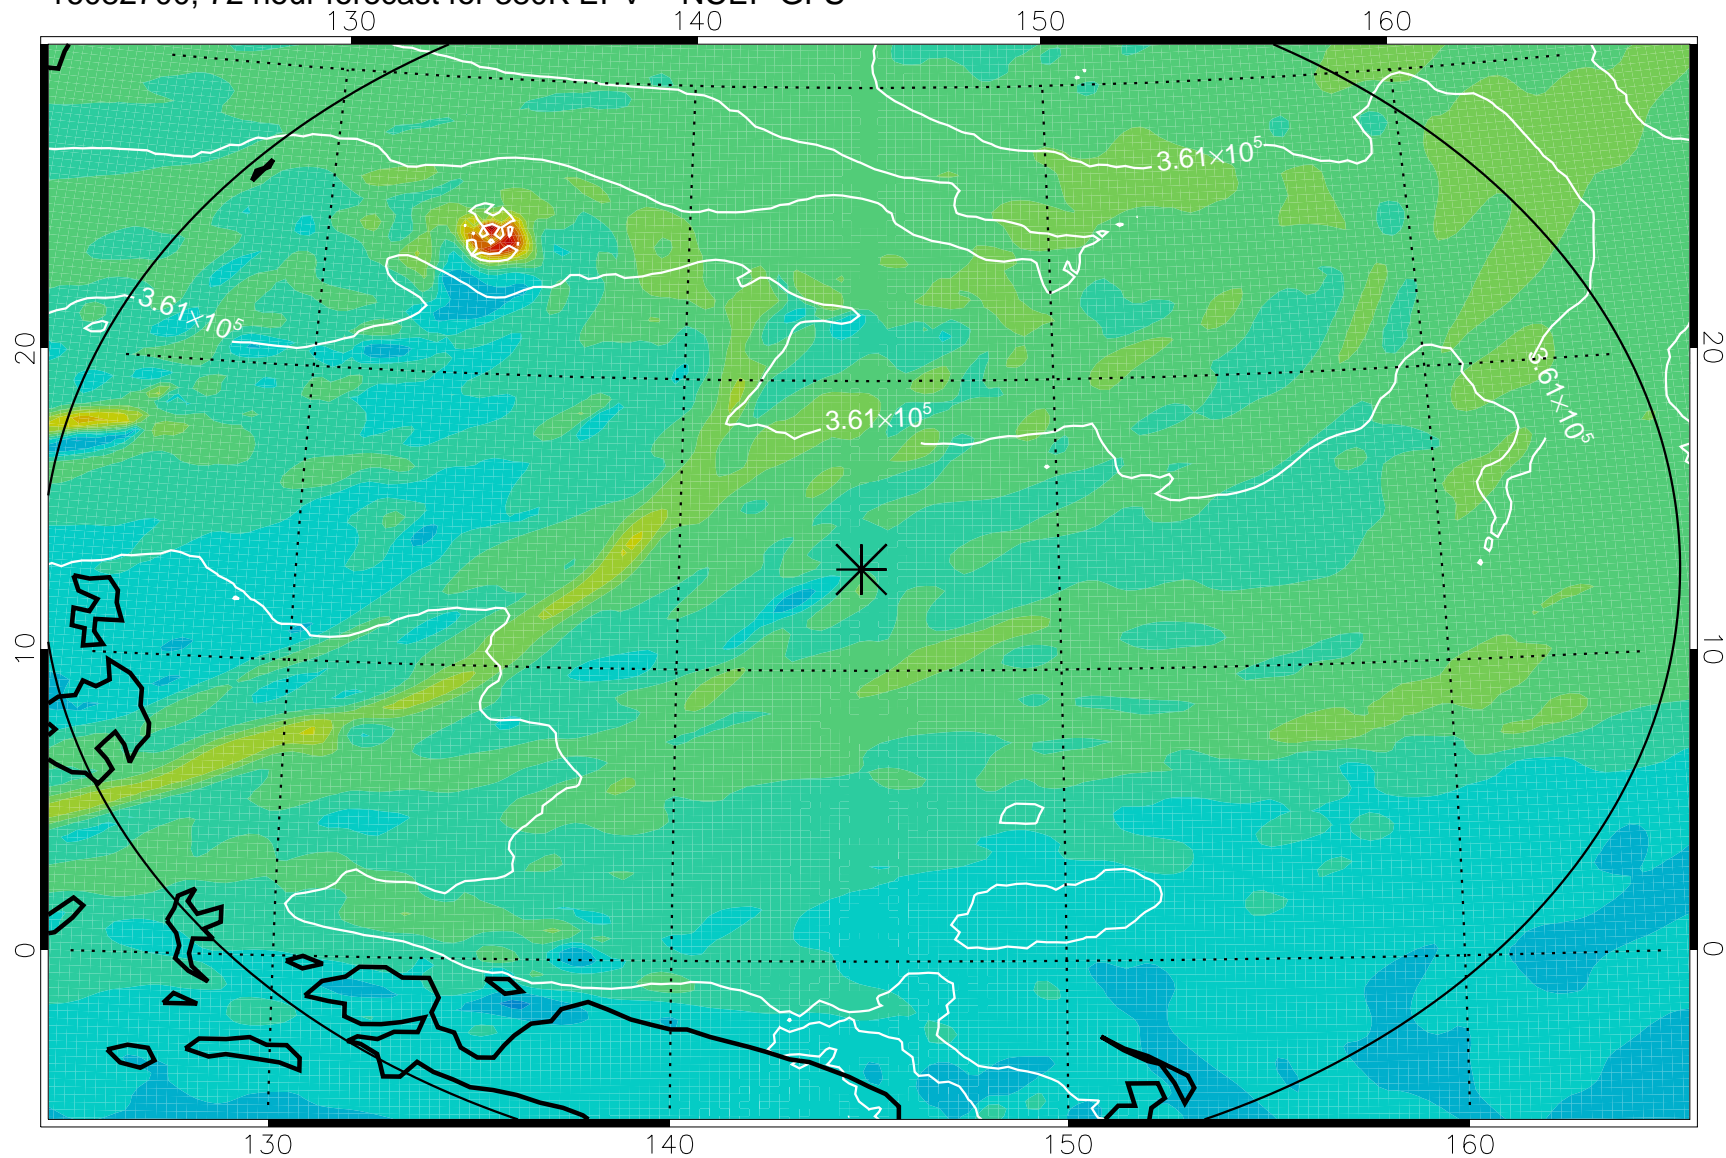

16082606, 54 hour forecast for 380K EPV -- NCEP GFS

380K Montgomery Streamfunction, white

Range ring of 2304 km

16082612, 60 hour forecast for 380K EPV -- NCEP GFS

380K Montgomery Streamfunction, white

Range ring of 2304 km

16082618, 66 hour forecast for 380K EPV -- NCEP GFS

380K Montgomery Streamfunction, white

Range ring of 2304 km

16082700, 72 hour forecast for 380K EPV -- NCEP GFS

380K Montgomery Streamfunction, white

Range ring of 2304 km

16082706, 78 hour forecast for 380K EPV -- NCEP GFS

380K Montgomery Streamfunction, white

Range ring of 2304 km

16082712, 84 hour forecast for 380K EPV -- NCEP GFS

380K Montgomery Streamfunction, white

Range ring of 2304 km

16082718, 90 hour forecast for 380K EPV -- NCEP GFS

380K Montgomery Streamfunction, white

Range ring of 2304 km

16082800, 96 hour forecast for 380K EPV -- NCEP GFS

380K Montgomery Streamfunction, white

Range ring of 2304 km