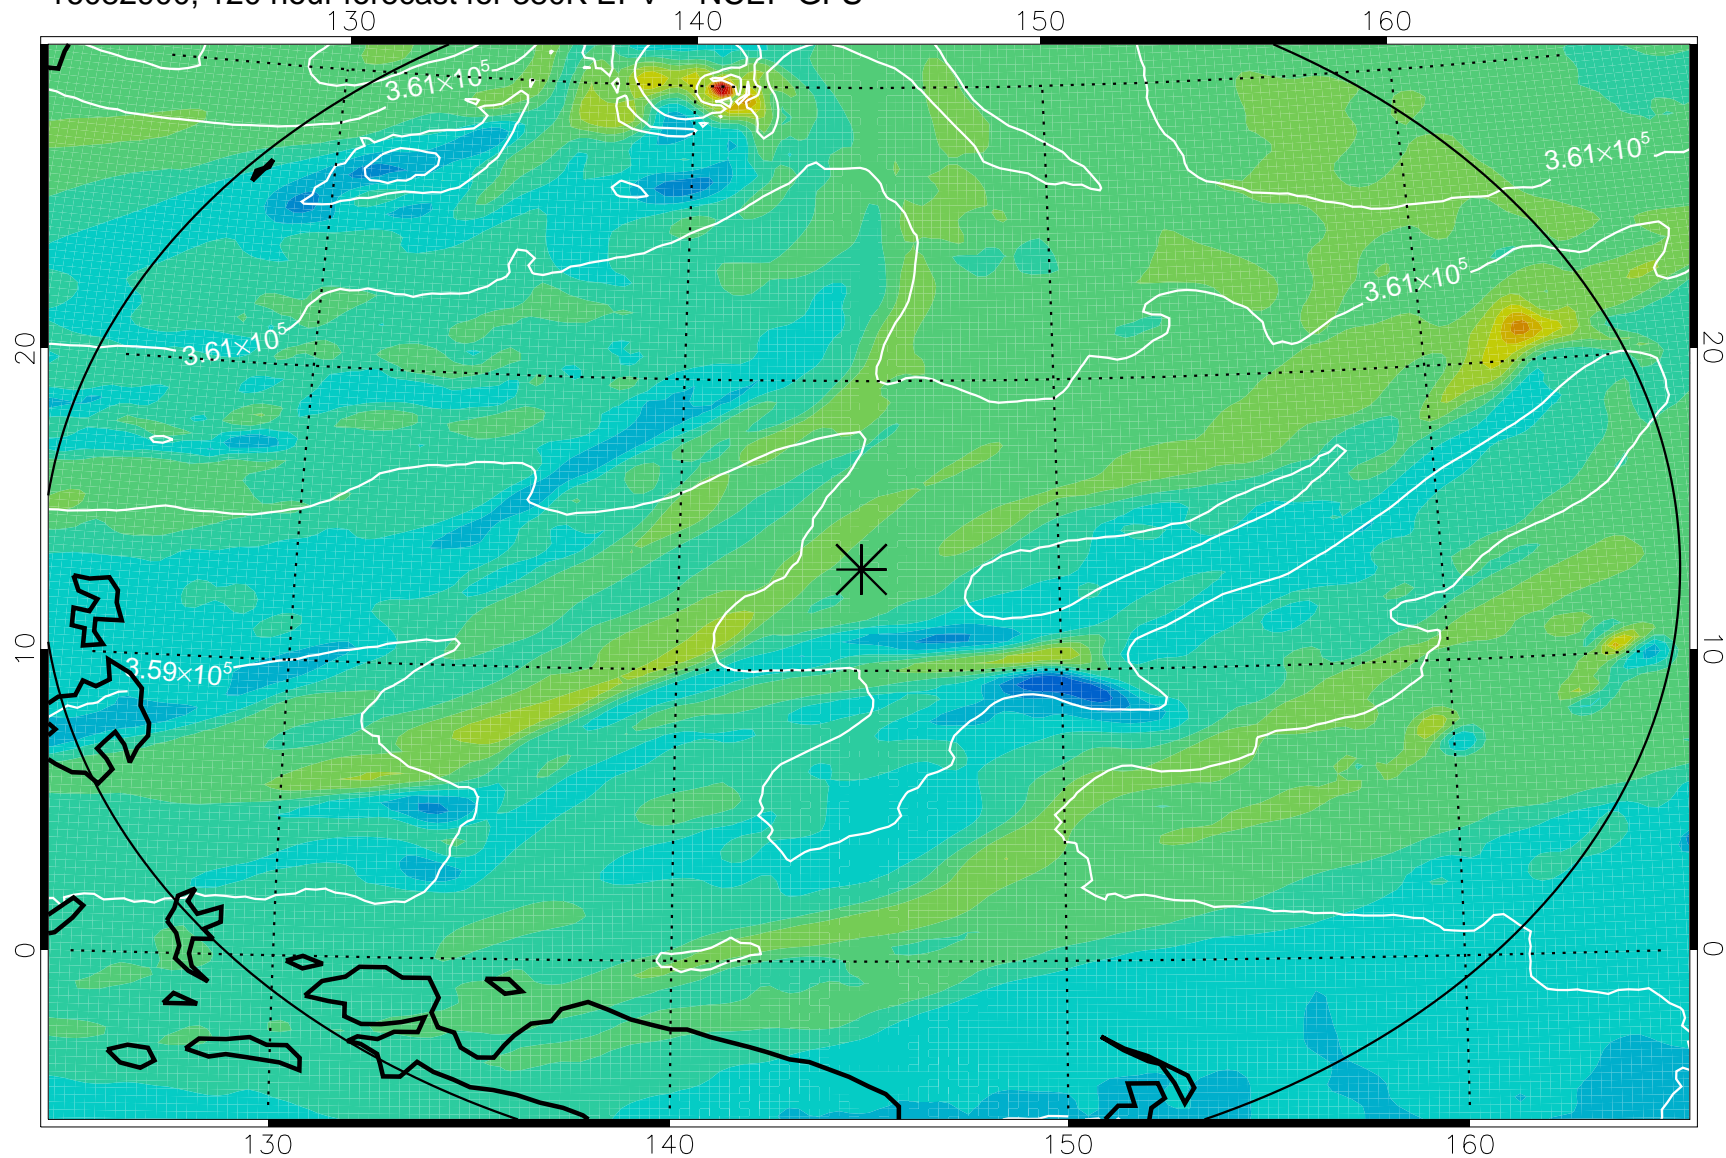

16082706, 78 hour forecast for 380K EPV -- NCEP GFS

380K Montgomery Streamfunction, white

Range ring of 2304 km

16082712, 84 hour forecast for 380K EPV -- NCEP GFS

380K Montgomery Streamfunction, white

Range ring of 2304 km

16082718, 90 hour forecast for 380K EPV -- NCEP GFS

380K Montgomery Streamfunction, white

Range ring of 2304 km

16082800, 96 hour forecast for 380K EPV -- NCEP GFS

380K Montgomery Streamfunction, white

Range ring of 2304 km

16082806, 102 hour forecast for 380K EPV -- NCEP GFS

380K Montgomery Streamfunction, white

Range ring of 2304 km

16082812, 108 hour forecast for 380K EPV -- NCEP GFS

380K Montgomery Streamfunction, white

Range ring of 2304 km

16082818, 114 hour forecast for 380K EPV -- NCEP GFS

380K Montgomery Streamfunction, white

Range ring of 2304 km

16082900, 120 hour forecast for 380K EPV -- NCEP GFS

380K Montgomery Streamfunction, white

Range ring of 2304 km