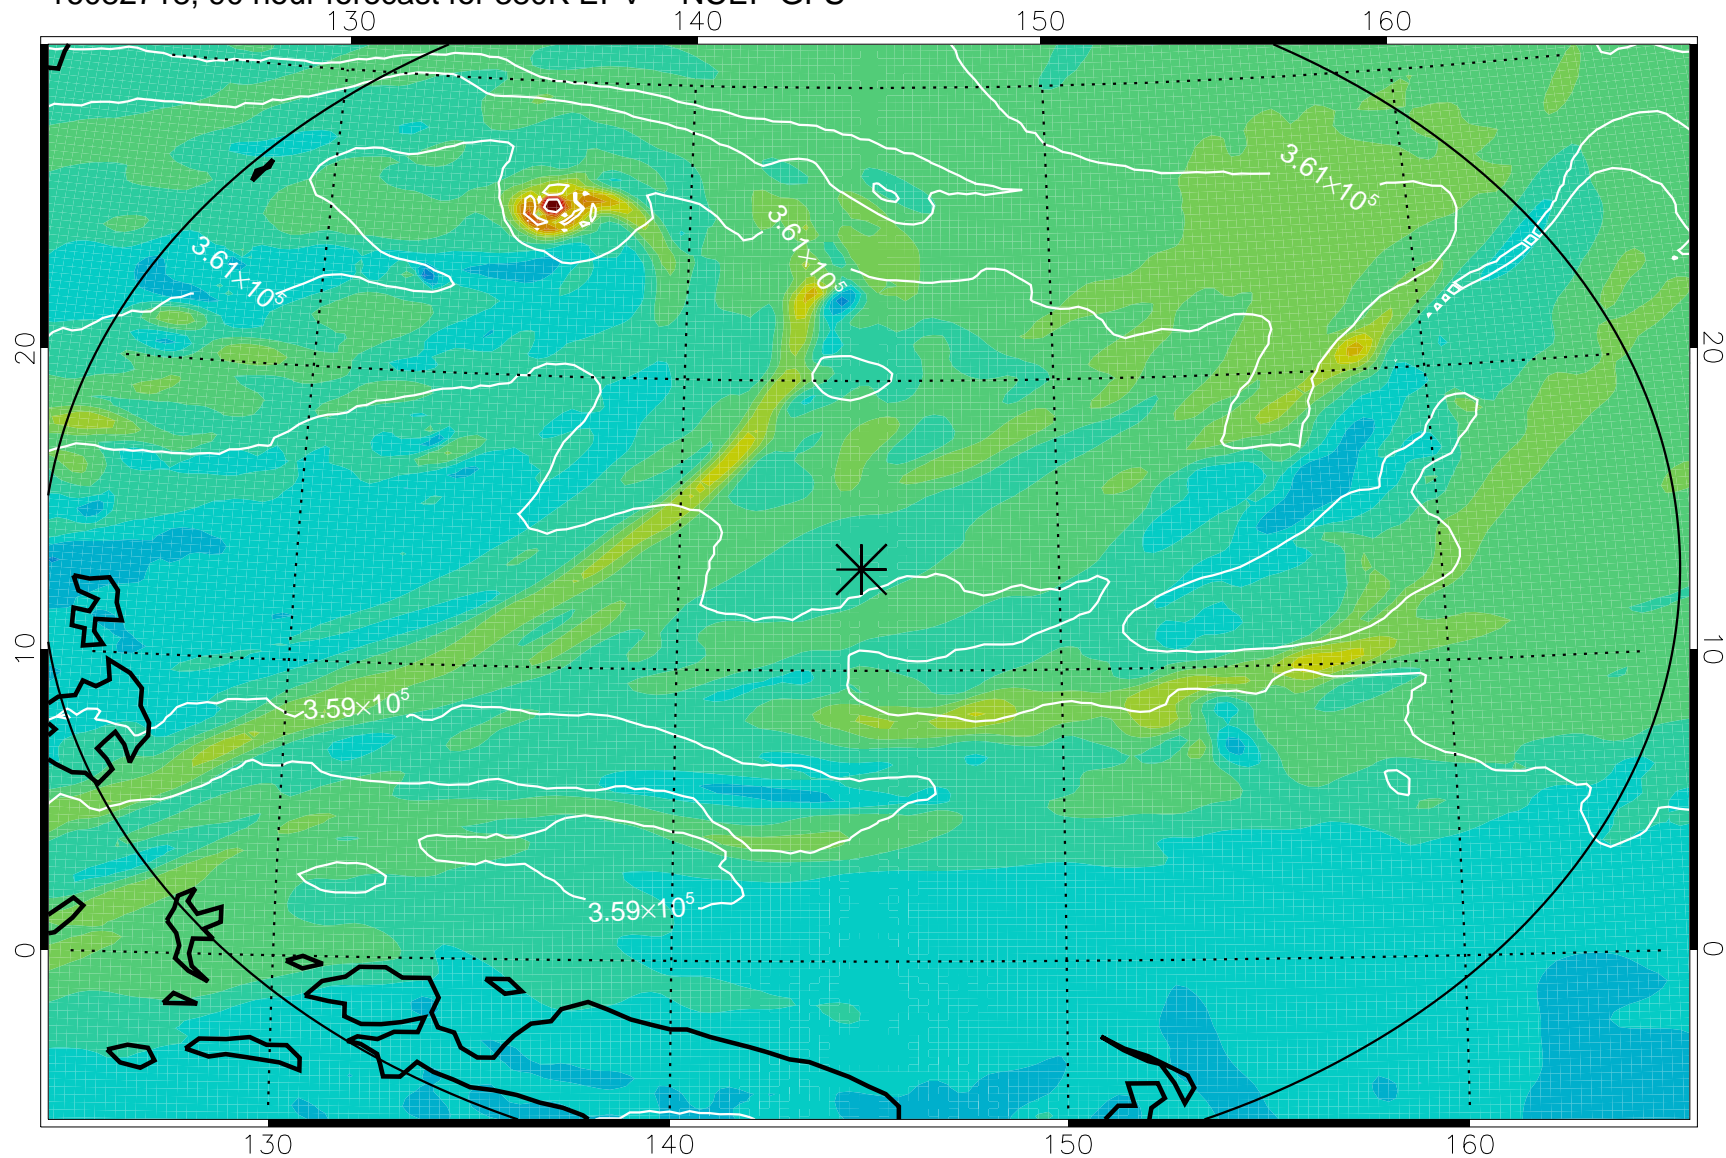

16082618, 66 hour forecast for 380K EPV -- NCEP GFS

380K Montgomery Streamfunction, white

Range ring of 2304 km

16082700, 72 hour forecast for 380K EPV -- NCEP GFS

380K Montgomery Streamfunction, white

Range ring of 2304 km

16082706, 78 hour forecast for 380K EPV -- NCEP GFS

380K Montgomery Streamfunction, white

Range ring of 2304 km

16082712, 84 hour forecast for 380K EPV -- NCEP GFS

380K Montgomery Streamfunction, white

Range ring of 2304 km

16082718, 90 hour forecast for 380K EPV -- NCEP GFS

380K Montgomery Streamfunction, white

Range ring of 2304 km

16082800, 96 hour forecast for 380K EPV -- NCEP GFS

380K Montgomery Streamfunction, white

Range ring of 2304 km

16082806, 102 hour forecast for 380K EPV -- NCEP GFS

380K Montgomery Streamfunction, white

Range ring of 2304 km

16082812, 108 hour forecast for 380K EPV -- NCEP GFS

380K Montgomery Streamfunction, white

Range ring of 2304 km