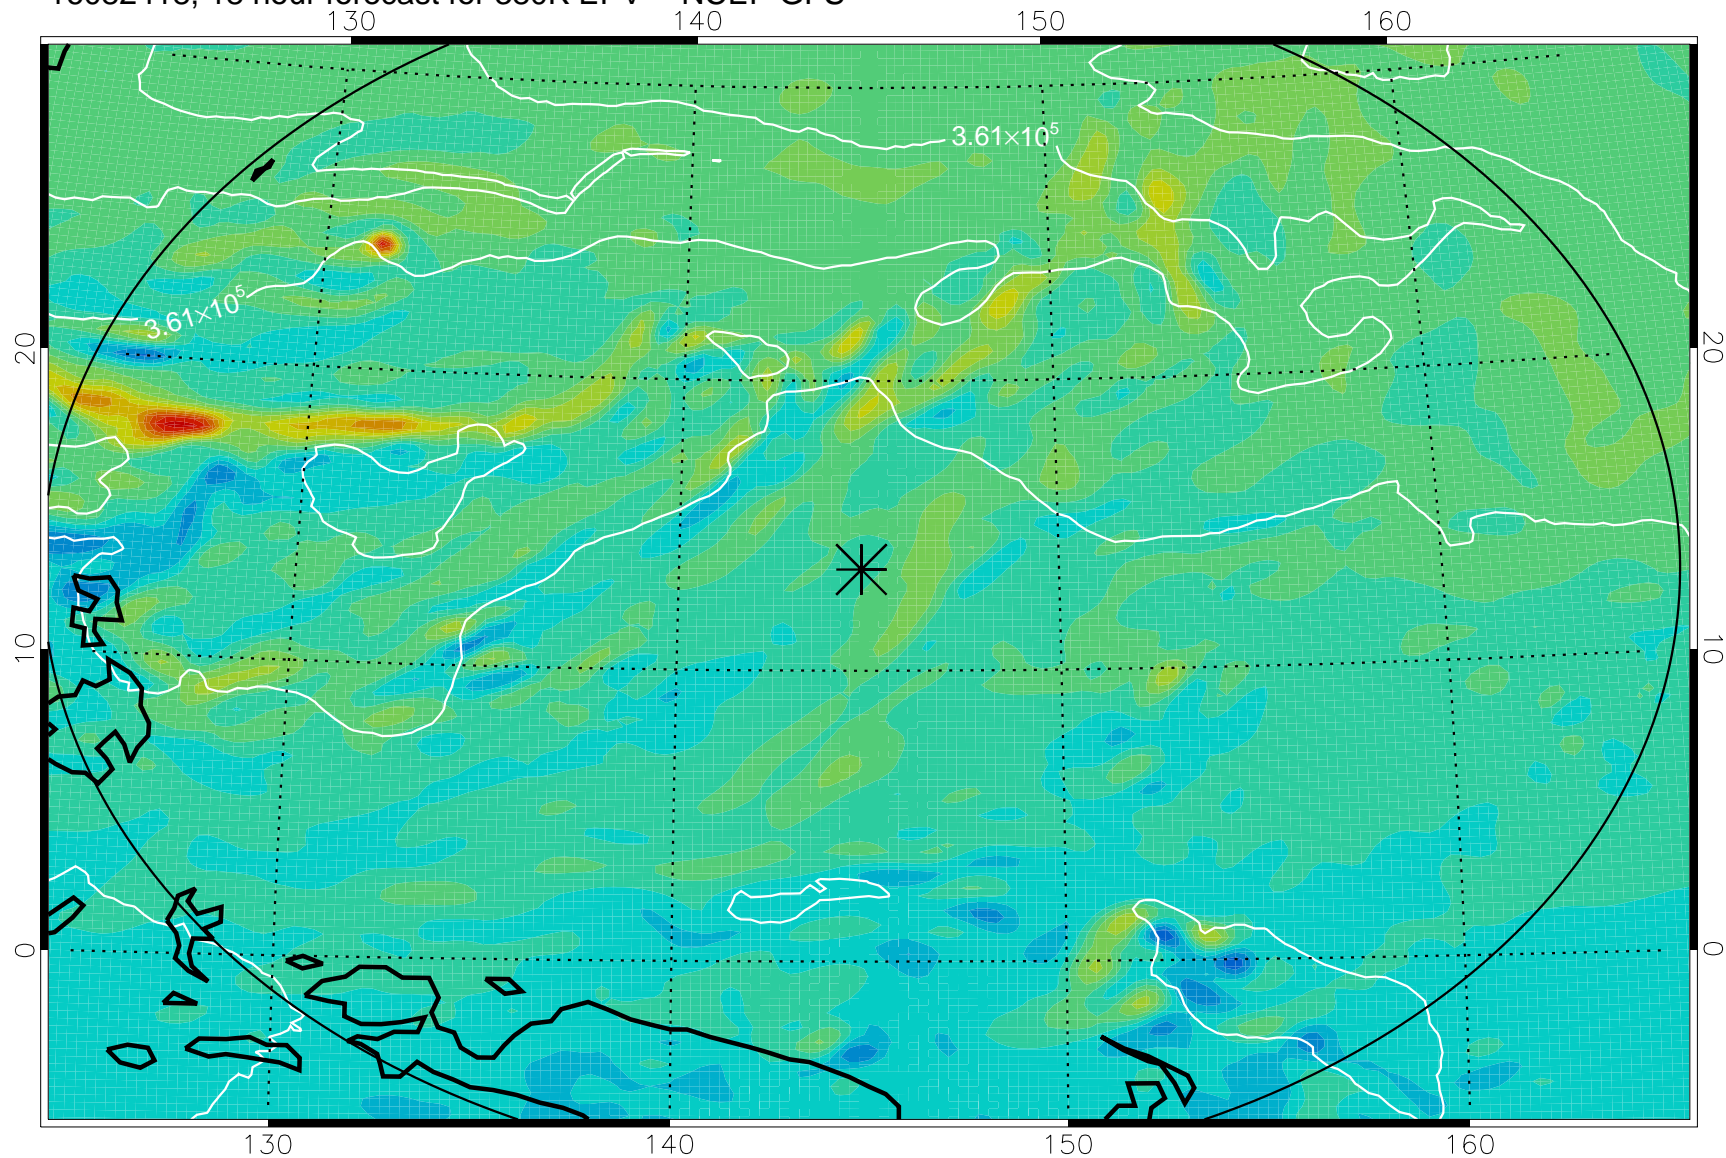

16082406, 6 hour forecast for 380K EPV -- NCEP GFS

380K Montgomery Streamfunction, white

Range ring of 2304 km

16082412, 12 hour forecast for 380K EPV -- NCEP GFS

380K Montgomery Streamfunction, white

Range ring of 2304 km

16082418, 18 hour forecast for 380K EPV -- NCEP GFS

380K Montgomery Streamfunction, white

Range ring of 2304 km

16082500, 24 hour forecast for 380K EPV -- NCEP GFS

380K Montgomery Streamfunction, white

Range ring of 2304 km

16082506, 30 hour forecast for 380K EPV -- NCEP GFS

380K Montgomery Streamfunction, white

Range ring of 2304 km

16082512, 36 hour forecast for 380K EPV -- NCEP GFS

380K Montgomery Streamfunction, white

Range ring of 2304 km

16082518, 42 hour forecast for 380K EPV -- NCEP GFS

380K Montgomery Streamfunction, white

Range ring of 2304 km

16082600, 48 hour forecast for 380K EPV -- NCEP GFS

380K Montgomery Streamfunction, white

Range ring of 2304 km