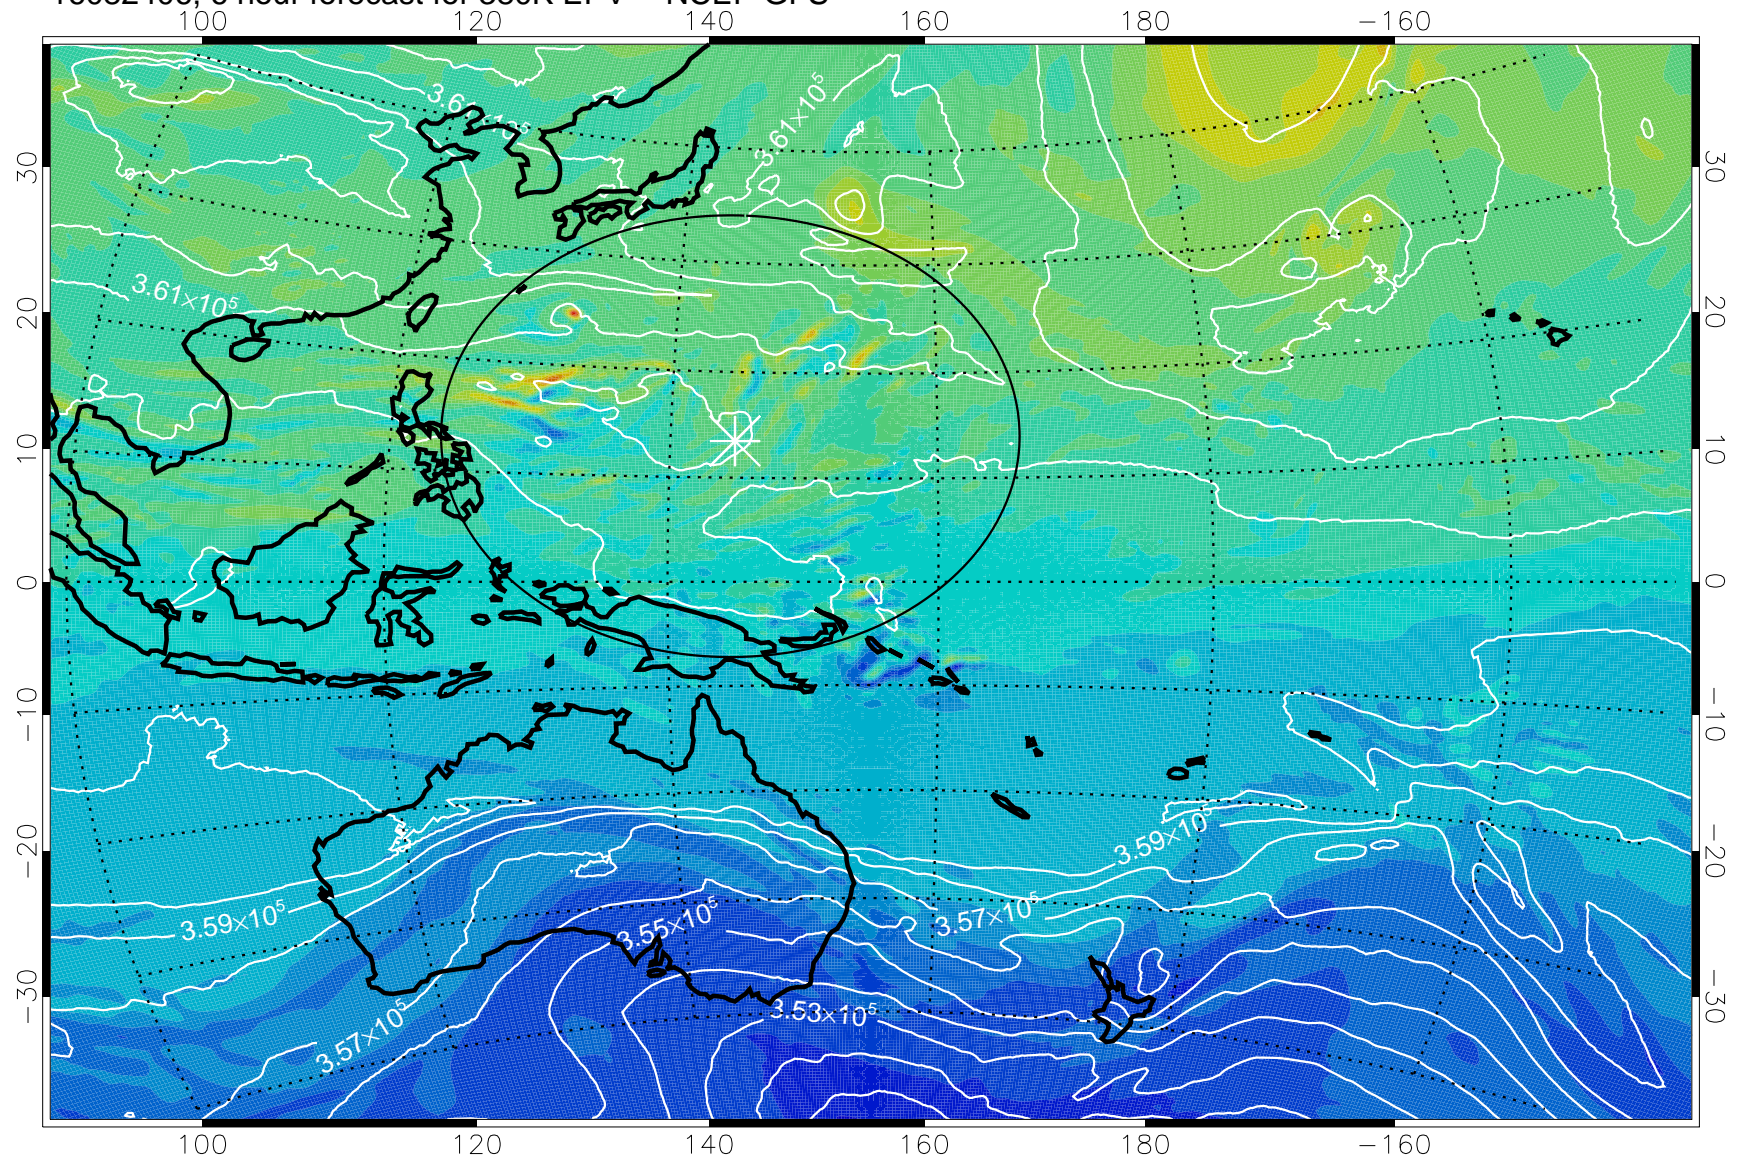

16082406, 6 hour forecast for 380K EPV -- NCEP GFS

380K Montgomery Streamfunction, white

Range ring of 2304 km

16082412, 12 hour forecast for 380K EPV -- NCEP GFS

380K Montgomery Streamfunction, white

Range ring of 2304 km

16082418, 18 hour forecast for 380K EPV -- NCEP GFS

380K Montgomery Streamfunction, white

Range ring of 2304 km

16082500, 24 hour forecast for 380K EPV -- NCEP GFS

380K Montgomery Streamfunction, white

Range ring of 2304 km

16082506, 30 hour forecast for 380K EPV -- NCEP GFS

380K Montgomery Streamfunction, white

Range ring of 2304 km

16082512, 36 hour forecast for 380K EPV -- NCEP GFS

380K Montgomery Streamfunction, white

Range ring of 2304 km

16082518, 42 hour forecast for 380K EPV -- NCEP GFS

380K Montgomery Streamfunction, white

Range ring of 2304 km

16082600, 48 hour forecast for 380K EPV -- NCEP GFS

380K Montgomery Streamfunction, white

Range ring of 2304 km