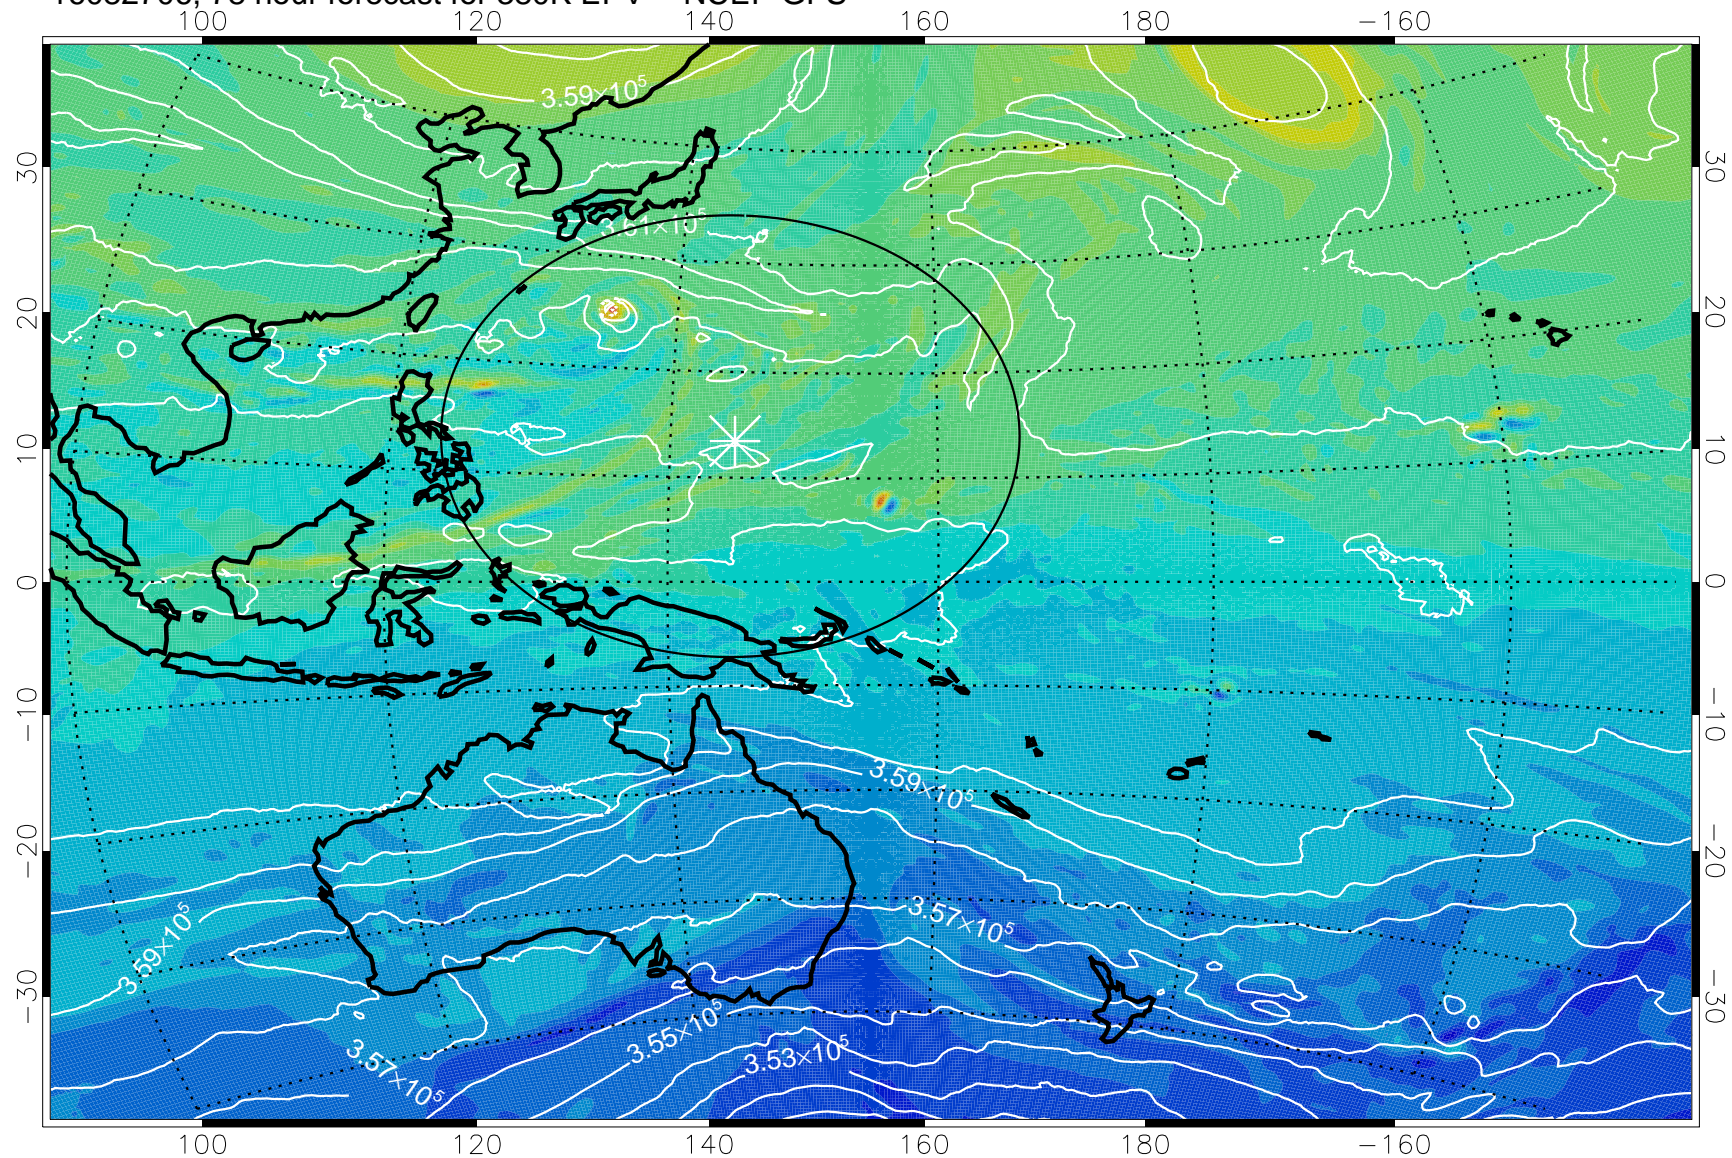

16082606, 54 hour forecast for 380K EPV -- NCEP GFS

380K Montgomery Streamfunction, white

Range ring of 2304 km

16082612, 60 hour forecast for 380K EPV -- NCEP GFS

380K Montgomery Streamfunction, white

Range ring of 2304 km

16082618, 66 hour forecast for 380K EPV -- NCEP GFS

380K Montgomery Streamfunction, white

Range ring of 2304 km

16082700, 72 hour forecast for 380K EPV -- NCEP GFS

380K Montgomery Streamfunction, white

Range ring of 2304 km

16082706, 78 hour forecast for 380K EPV -- NCEP GFS

380K Montgomery Streamfunction, white

Range ring of 2304 km

16082712, 84 hour forecast for 380K EPV -- NCEP GFS

380K Montgomery Streamfunction, white

Range ring of 2304 km

16082718, 90 hour forecast for 380K EPV -- NCEP GFS

380K Montgomery Streamfunction, white

Range ring of 2304 km

16082800, 96 hour forecast for 380K EPV -- NCEP GFS

380K Montgomery Streamfunction, white

Range ring of 2304 km