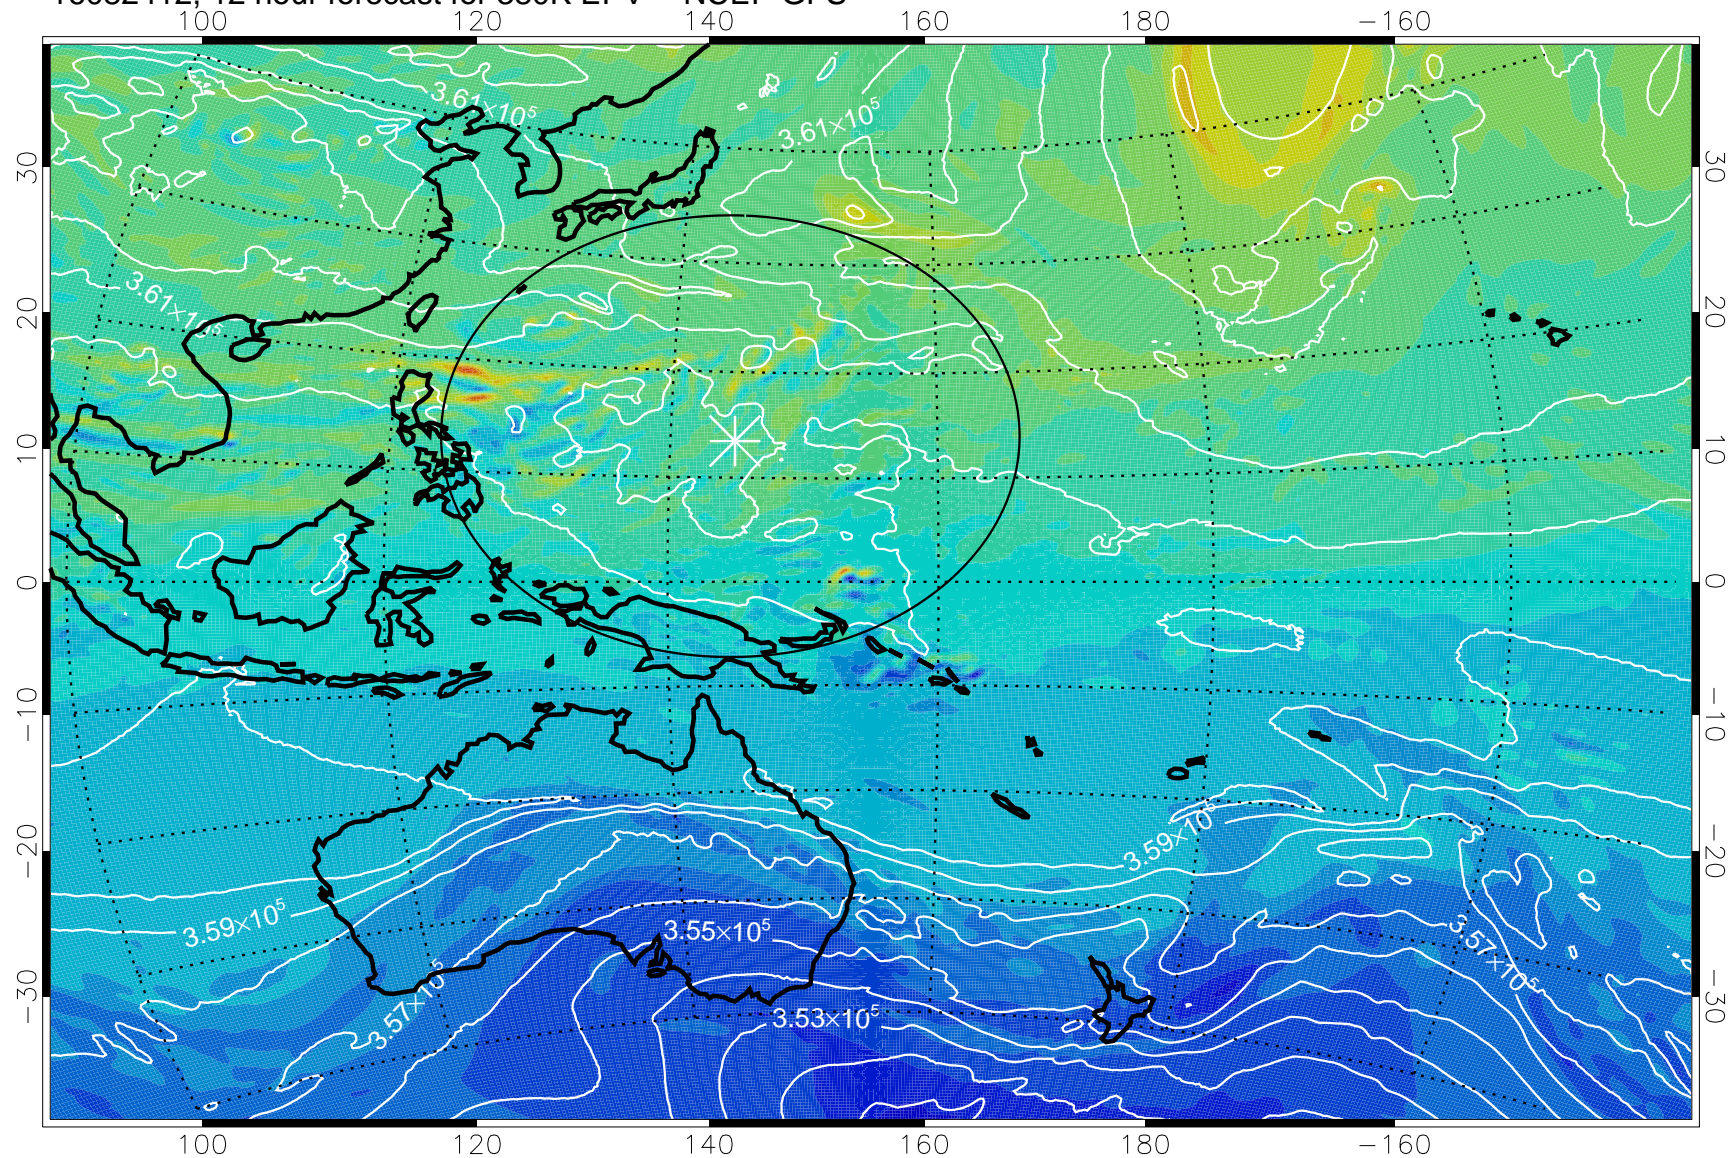

16082406, 6 hour forecast for 380K EPV -- NCEP GFS

380K Montgomery Streamfunction, white

Range ring of 2304 km

16082412, 12 hour forecast for 380K EPV -- NCEP GFS

380K Montgomery Streamfunction, white

Range ring of 2304 km

16082418, 18 hour forecast for 380K EPV -- NCEP GFS

380K Montgomery Streamfunction, white

Range ring of 2304 km

16082500, 24 hour forecast for 380K EPV -- NCEP GFS

380K Montgomery Streamfunction, white

Range ring of 2304 km

16082506, 30 hour forecast for 380K EPV -- NCEP GFS

380K Montgomery Streamfunction, white

Range ring of 2304 km

16082512, 36 hour forecast for 380K EPV -- NCEP GFS

380K Montgomery Streamfunction, white

Range ring of 2304 km

16082518, 42 hour forecast for 380K EPV -- NCEP GFS

380K Montgomery Streamfunction, white

Range ring of 2304 km

16082600, 48 hour forecast for 380K EPV -- NCEP GFS

380K Montgomery Streamfunction, white

Range ring of 2304 km