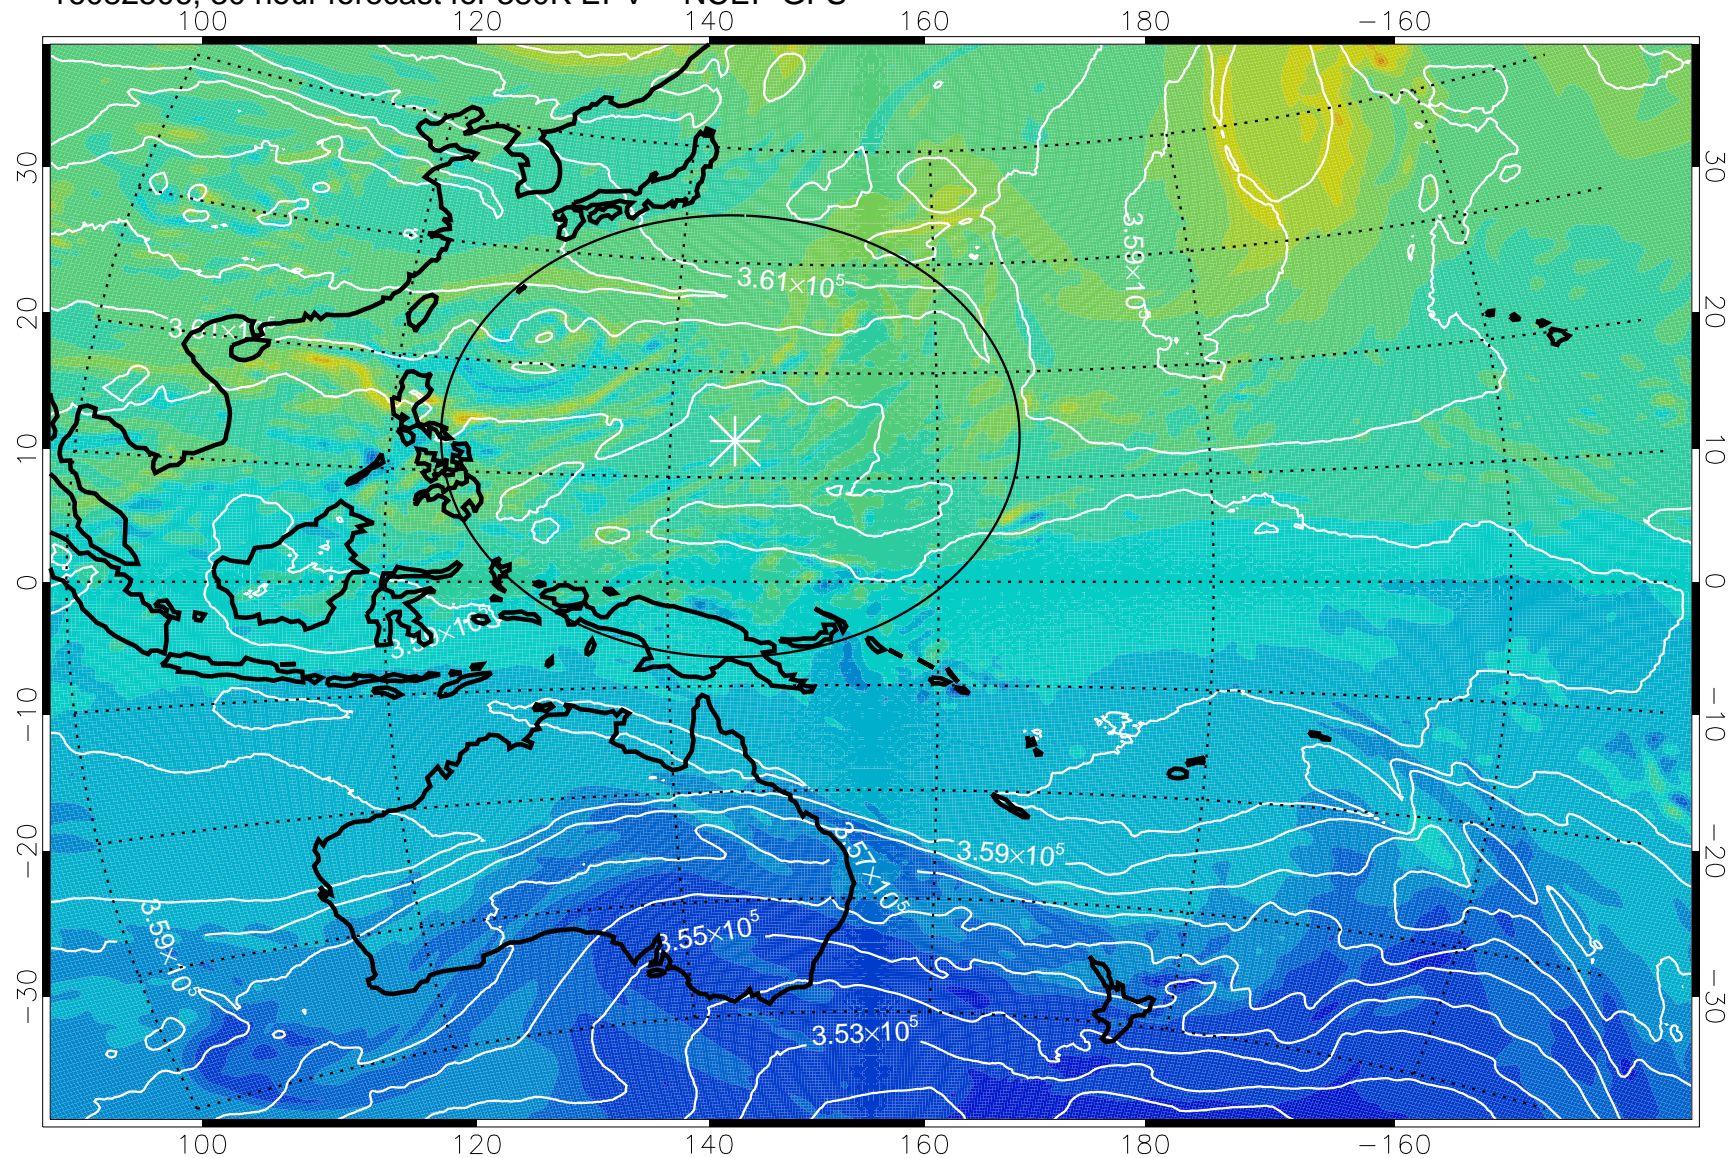

16082418, 18 hour forecast for 380K EPV -- NCEP GFS

380K Montgomery Streamfunction, white

Range ring of 2304 km

16082500, 24 hour forecast for 380K EPV -- NCEP GFS

380K Montgomery Streamfunction, white

Range ring of 2304 km

16082506, 30 hour forecast for 380K EPV -- NCEP GFS

380K Montgomery Streamfunction, white

Range ring of 2304 km

16082512, 36 hour forecast for 380K EPV -- NCEP GFS

380K Montgomery Streamfunction, white

Range ring of 2304 km

16082518, 42 hour forecast for 380K EPV -- NCEP GFS

380K Montgomery Streamfunction, white

Range ring of 2304 km

16082600, 48 hour forecast for 380K EPV -- NCEP GFS

380K Montgomery Streamfunction, white

Range ring of 2304 km

16082606, 54 hour forecast for 380K EPV -- NCEP GFS

380K Montgomery Streamfunction, white

Range ring of 2304 km

16082612, 60 hour forecast for 380K EPV -- NCEP GFS

380K Montgomery Streamfunction, white

Range ring of 2304 km