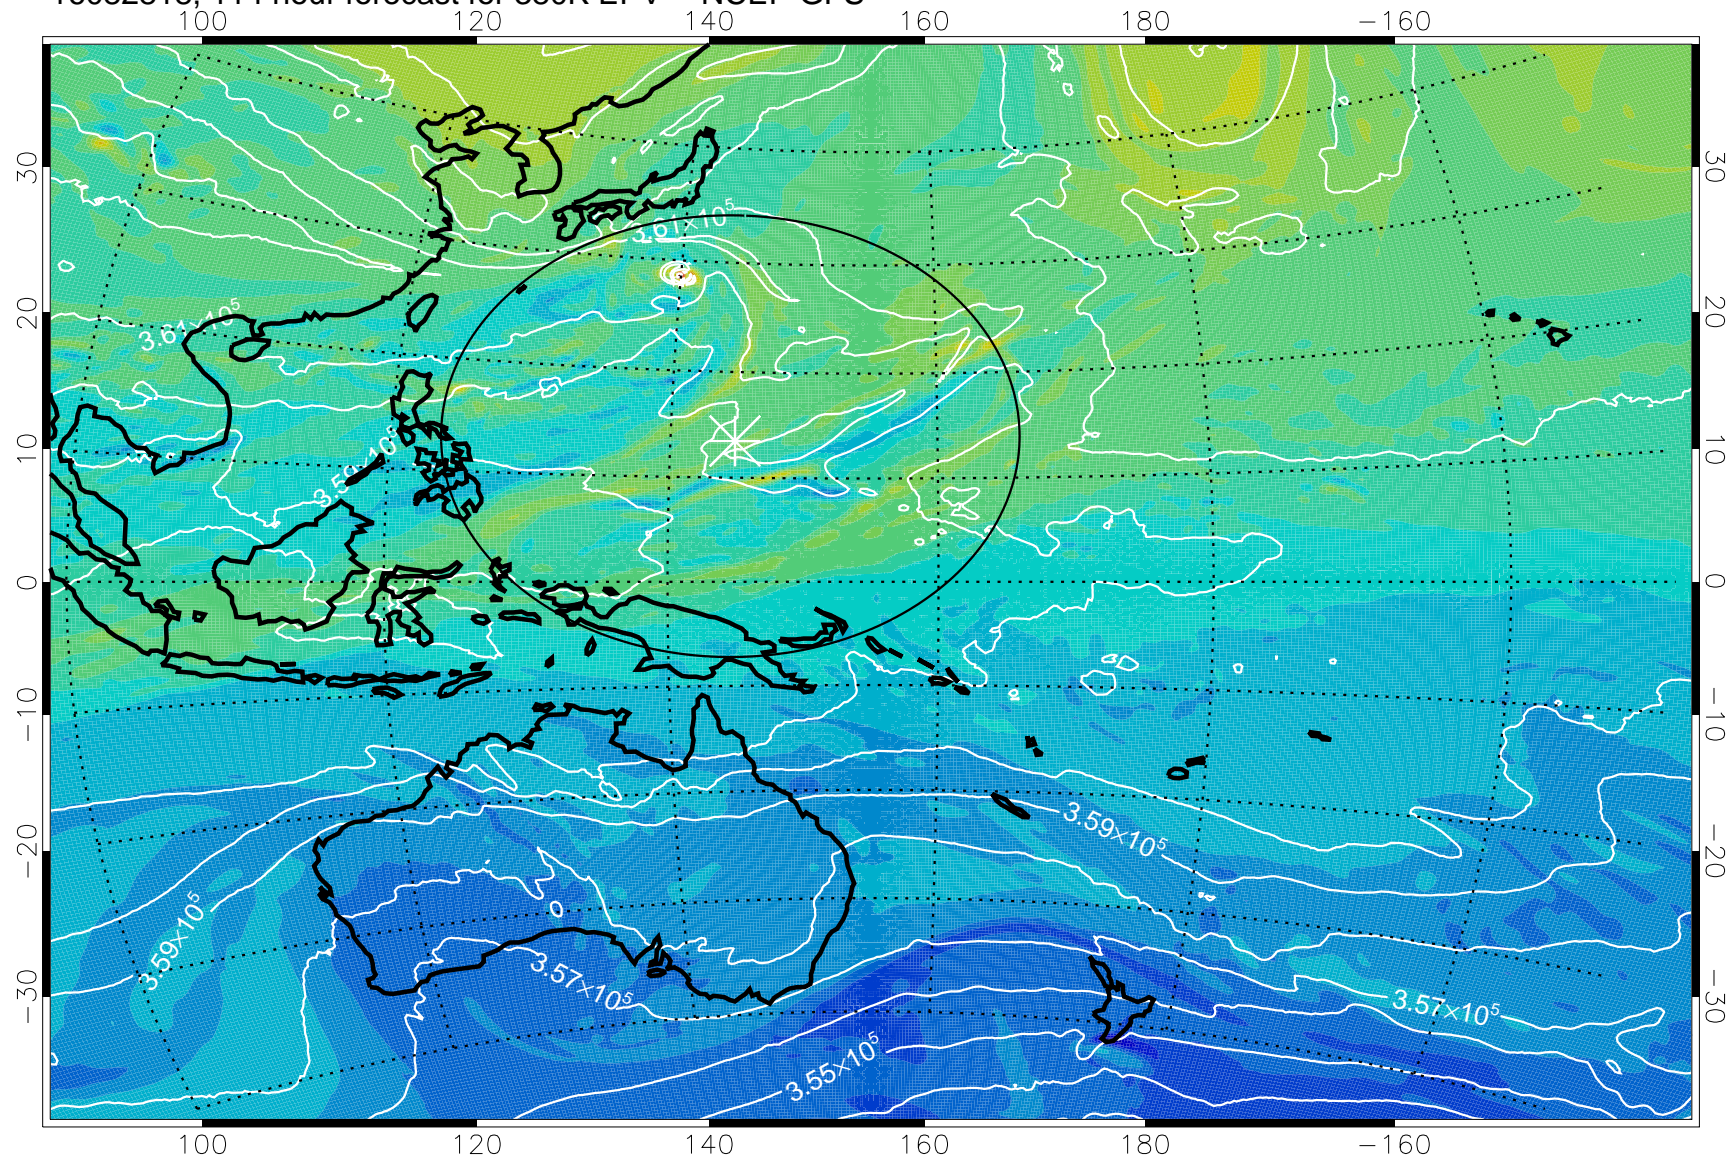

16082718, 90 hour forecast for 380K EPV -- NCEP GFS

380K Montgomery Streamfunction, white

Range ring of 2304 km

16082800, 96 hour forecast for 380K EPV -- NCEP GFS

380K Montgomery Streamfunction, white

Range ring of 2304 km

16082806, 102 hour forecast for 380K EPV -- NCEP GFS

380K Montgomery Streamfunction, white

Range ring of 2304 km

16082812, 108 hour forecast for 380K EPV -- NCEP GFS

380K Montgomery Streamfunction, white

Range ring of 2304 km

16082818, 114 hour forecast for 380K EPV -- NCEP GFS

380K Montgomery Streamfunction, white

Range ring of 2304 km

16082900, 120 hour forecast for 380K EPV -- NCEP GFS