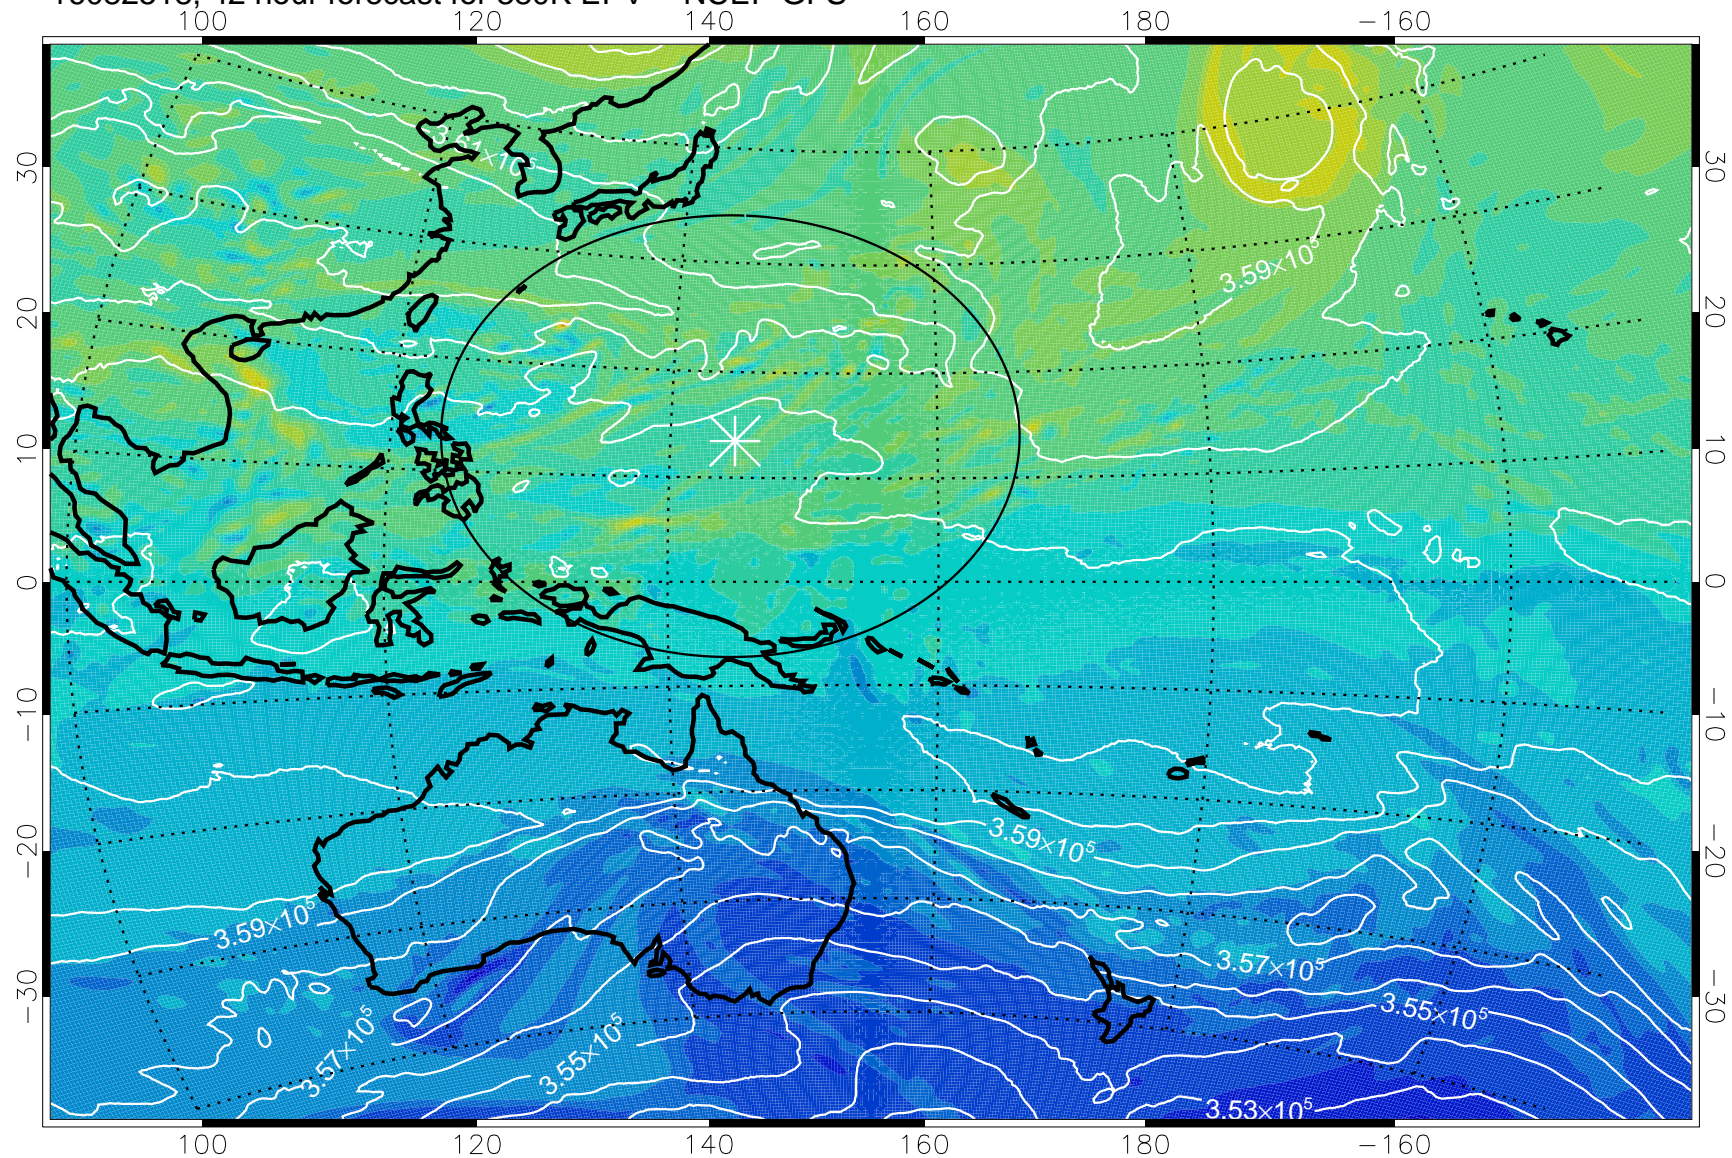

16082418, 18 hour forecast for 380K EPV -- NCEP GFS

380K Montgomery Streamfunction, white

Range ring of 2304 km

16082500, 24 hour forecast for 380K EPV -- NCEP GFS

380K Montgomery Streamfunction, white

Range ring of 2304 km

16082506, 30 hour forecast for 380K EPV -- NCEP GFS

380K Montgomery Streamfunction, white

Range ring of 2304 km

16082512, 36 hour forecast for 380K EPV -- NCEP GFS

380K Montgomery Streamfunction, white

Range ring of 2304 km

16082518, 42 hour forecast for 380K EPV -- NCEP GFS

380K Montgomery Streamfunction, white

Range ring of 2304 km

16082600, 48 hour forecast for 380K EPV -- NCEP GFS

380K Montgomery Streamfunction, white

Range ring of 2304 km

16082606, 54 hour forecast for 380K EPV -- NCEP GFS

380K Montgomery Streamfunction, white

Range ring of 2304 km

16082612, 60 hour forecast for 380K EPV -- NCEP GFS

380K Montgomery Streamfunction, white

Range ring of 2304 km