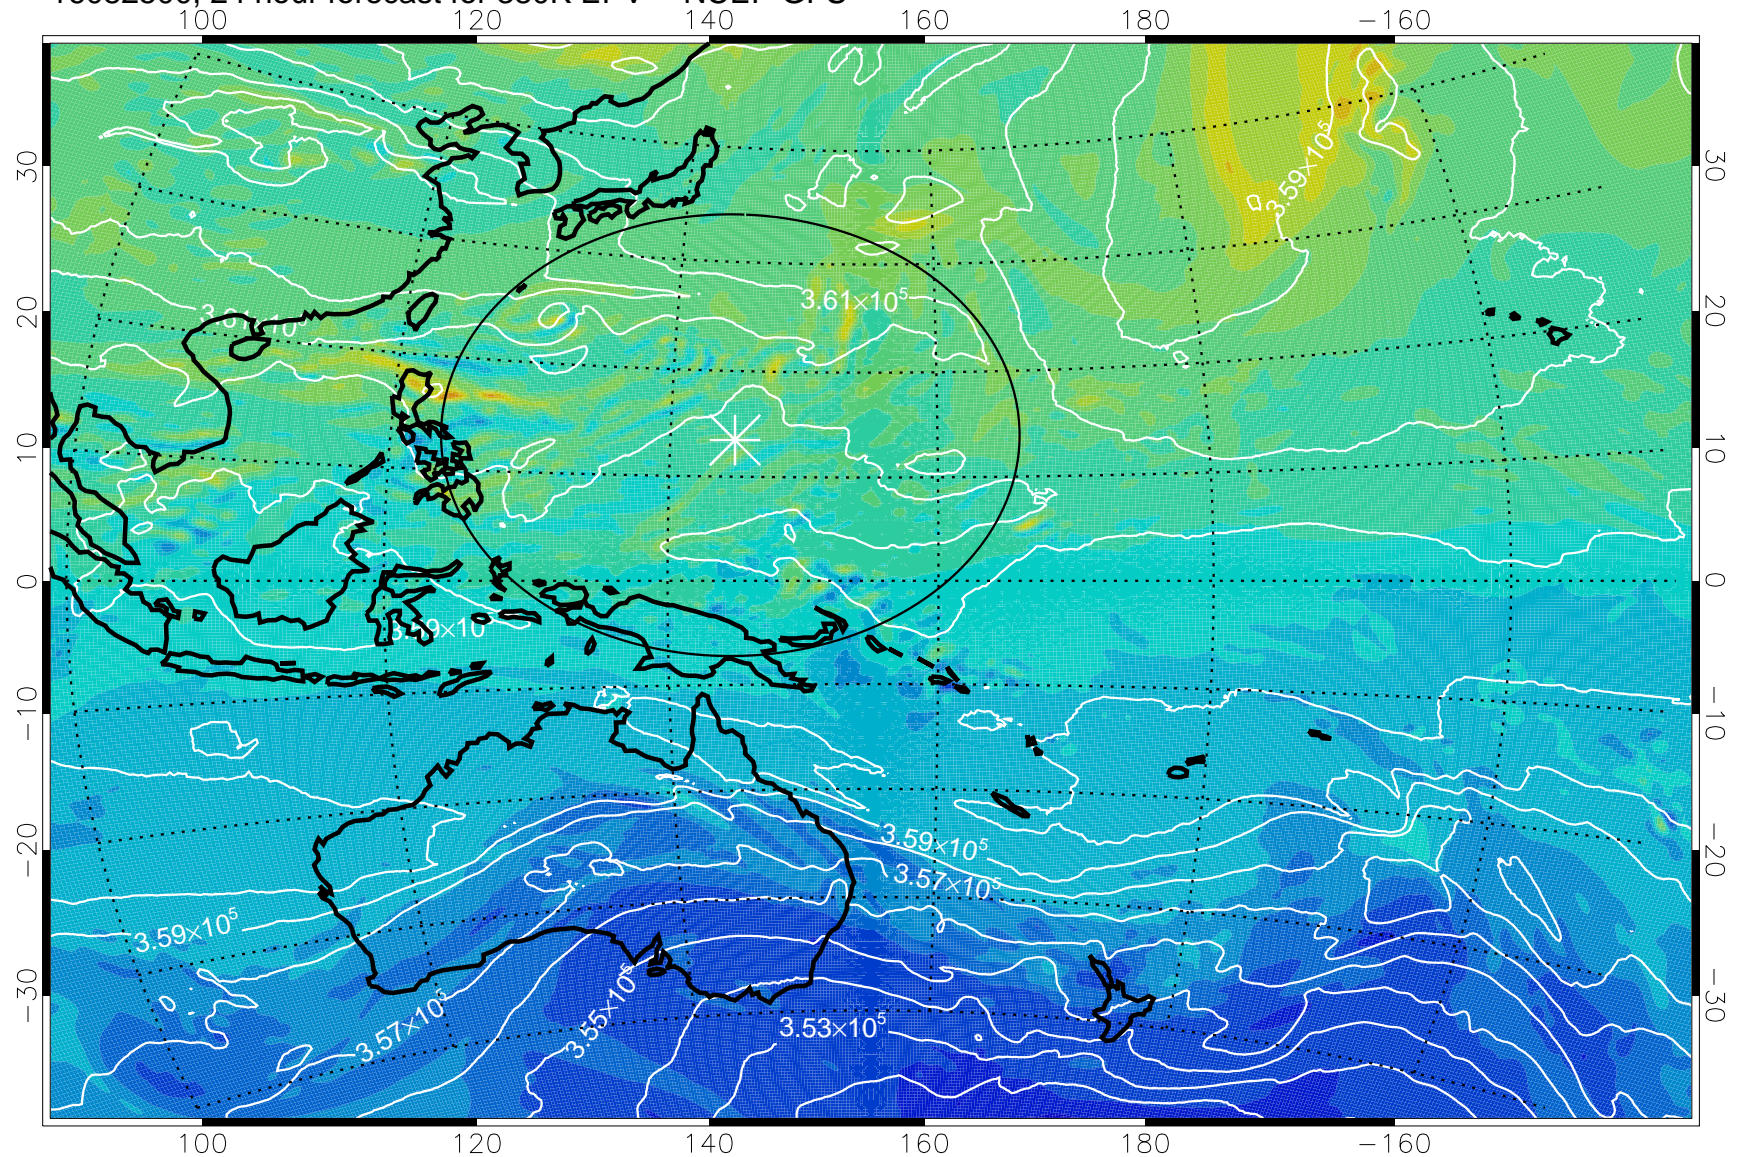

16082418, 18 hour forecast for 380K EPV -- NCEP GFS

380K Montgomery Streamfunction, white

Range ring of 2304 km

16082500, 24 hour forecast for 380K EPV -- NCEP GFS

380K Montgomery Streamfunction, white

Range ring of 2304 km

16082506, 30 hour forecast for 380K EPV -- NCEP GFS

380K Montgomery Streamfunction, white

Range ring of 2304 km

16082512, 36 hour forecast for 380K EPV -- NCEP GFS

380K Montgomery Streamfunction, white

Range ring of 2304 km

16082518, 42 hour forecast for 380K EPV -- NCEP GFS

380K Montgomery Streamfunction, white

Range ring of 2304 km

16082600, 48 hour forecast for 380K EPV -- NCEP GFS

380K Montgomery Streamfunction, white

Range ring of 2304 km

16082606, 54 hour forecast for 380K EPV -- NCEP GFS

380K Montgomery Streamfunction, white

Range ring of 2304 km

16082612, 60 hour forecast for 380K EPV -- NCEP GFS

380K Montgomery Streamfunction, white

Range ring of 2304 km