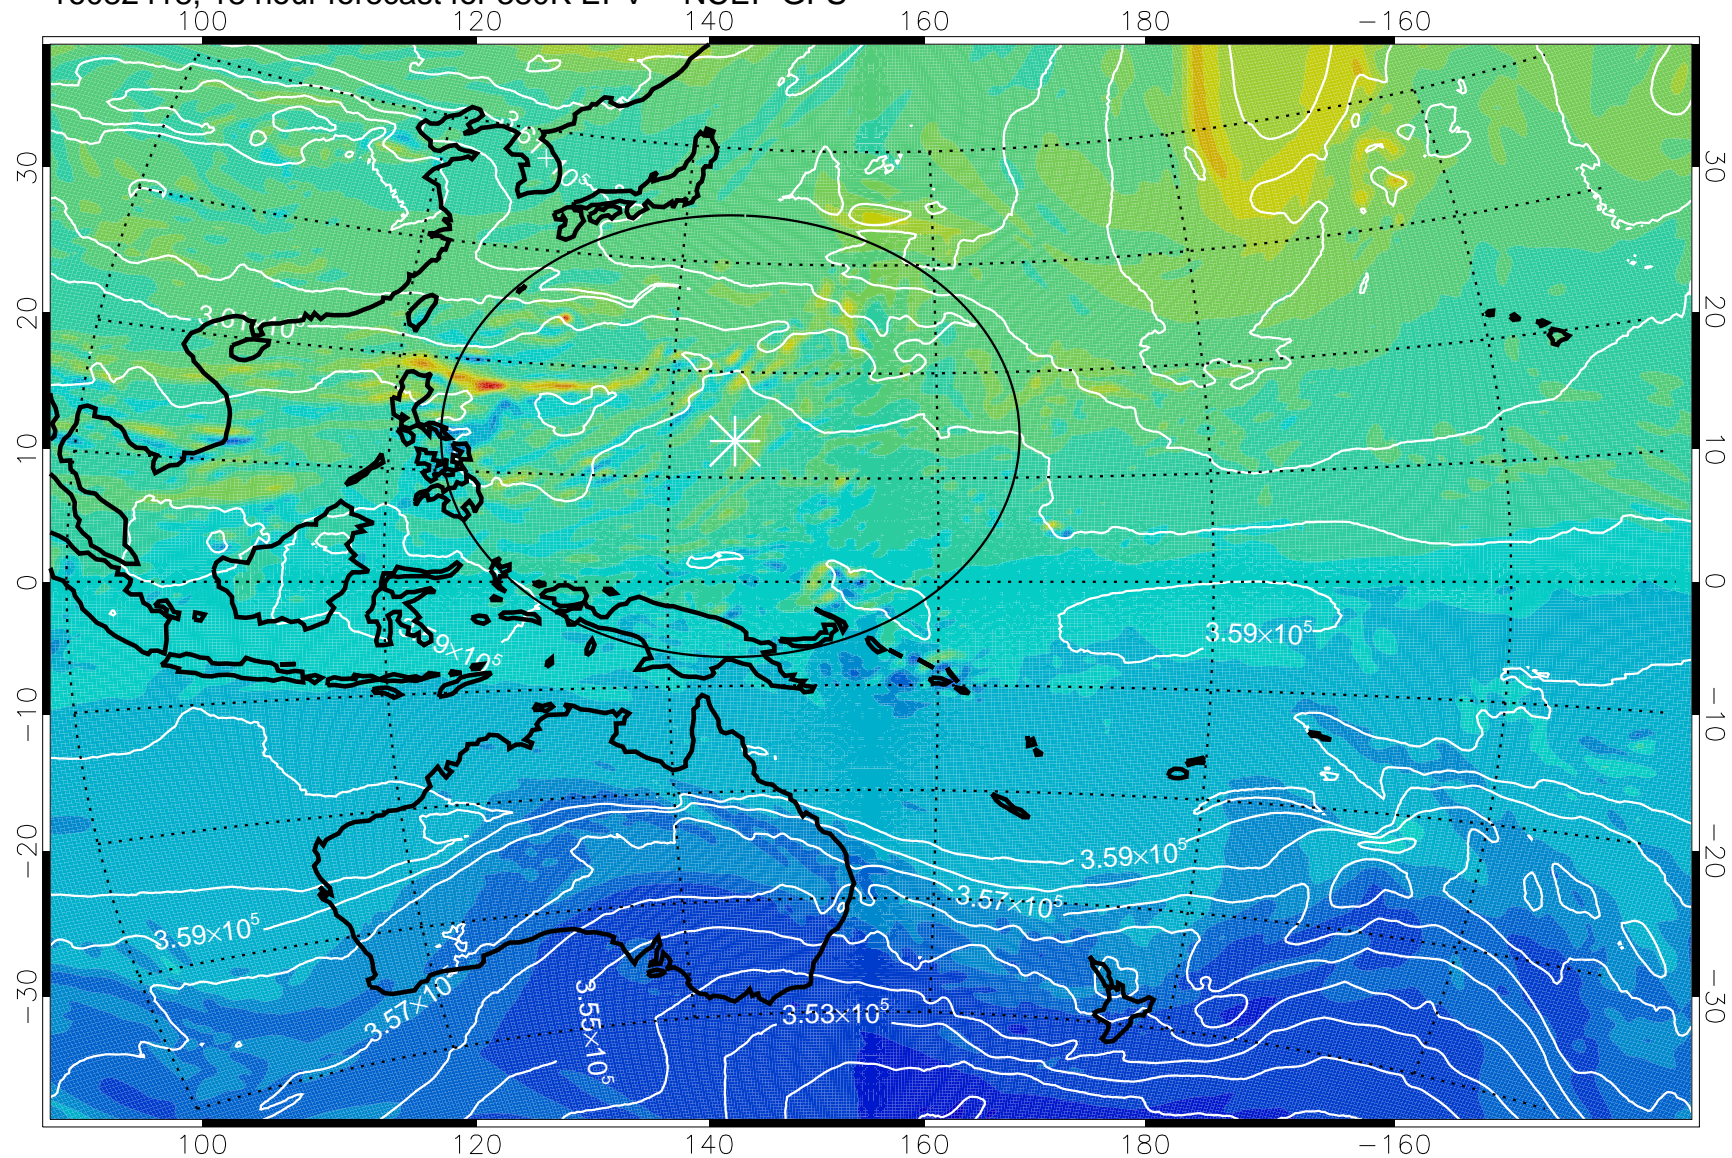

16082406, 6 hour forecast for 380K EPV -- NCEP GFS

380K Montgomery Streamfunction, white

Range ring of 2304 km

16082412, 12 hour forecast for 380K EPV -- NCEP GFS

380K Montgomery Streamfunction, white

Range ring of 2304 km

16082418, 18 hour forecast for 380K EPV -- NCEP GFS

380K Montgomery Streamfunction, white

Range ring of 2304 km

16082500, 24 hour forecast for 380K EPV -- NCEP GFS

380K Montgomery Streamfunction, white

Range ring of 2304 km

16082506, 30 hour forecast for 380K EPV -- NCEP GFS

380K Montgomery Streamfunction, white

Range ring of 2304 km

16082512, 36 hour forecast for 380K EPV -- NCEP GFS

380K Montgomery Streamfunction, white

Range ring of 2304 km

16082518, 42 hour forecast for 380K EPV -- NCEP GFS

380K Montgomery Streamfunction, white

Range ring of 2304 km

16082600, 48 hour forecast for 380K EPV -- NCEP GFS

380K Montgomery Streamfunction, white

Range ring of 2304 km