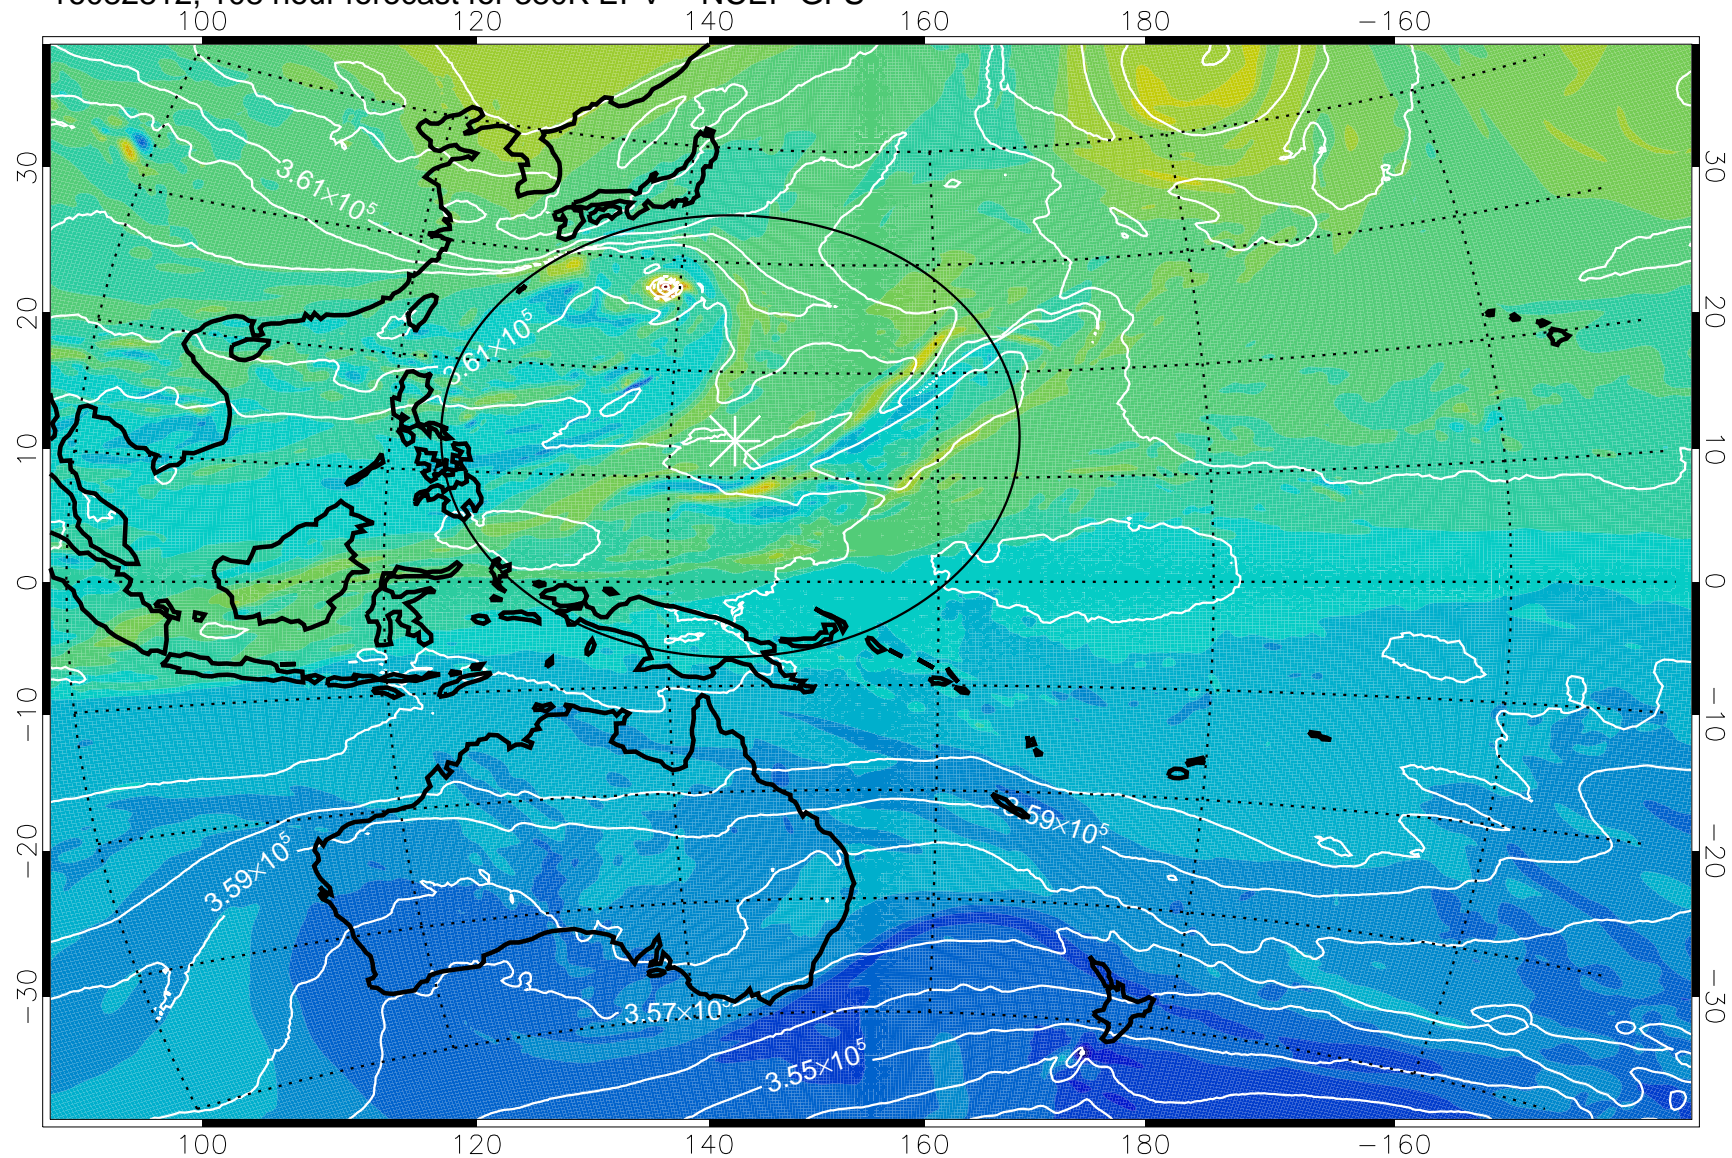

16082718, 90 hour forecast for 380K EPV -- NCEP GFS

380K Montgomery Streamfunction, white

Range ring of 2304 km

16082800, 96 hour forecast for 380K EPV -- NCEP GFS

380K Montgomery Streamfunction, white

Range ring of 2304 km

16082806, 102 hour forecast for 380K EPV -- NCEP GFS

380K Montgomery Streamfunction, white

Range ring of 2304 km

16082812, 108 hour forecast for 380K EPV -- NCEP GFS

380K Montgomery Streamfunction, white

Range ring of 2304 km

16082818, 114 hour forecast for 380K EPV -- NCEP GFS

380K Montgomery Streamfunction, white

Range ring of 2304 km

16082900, 120 hour forecast for 380K EPV -- NCEP GFS