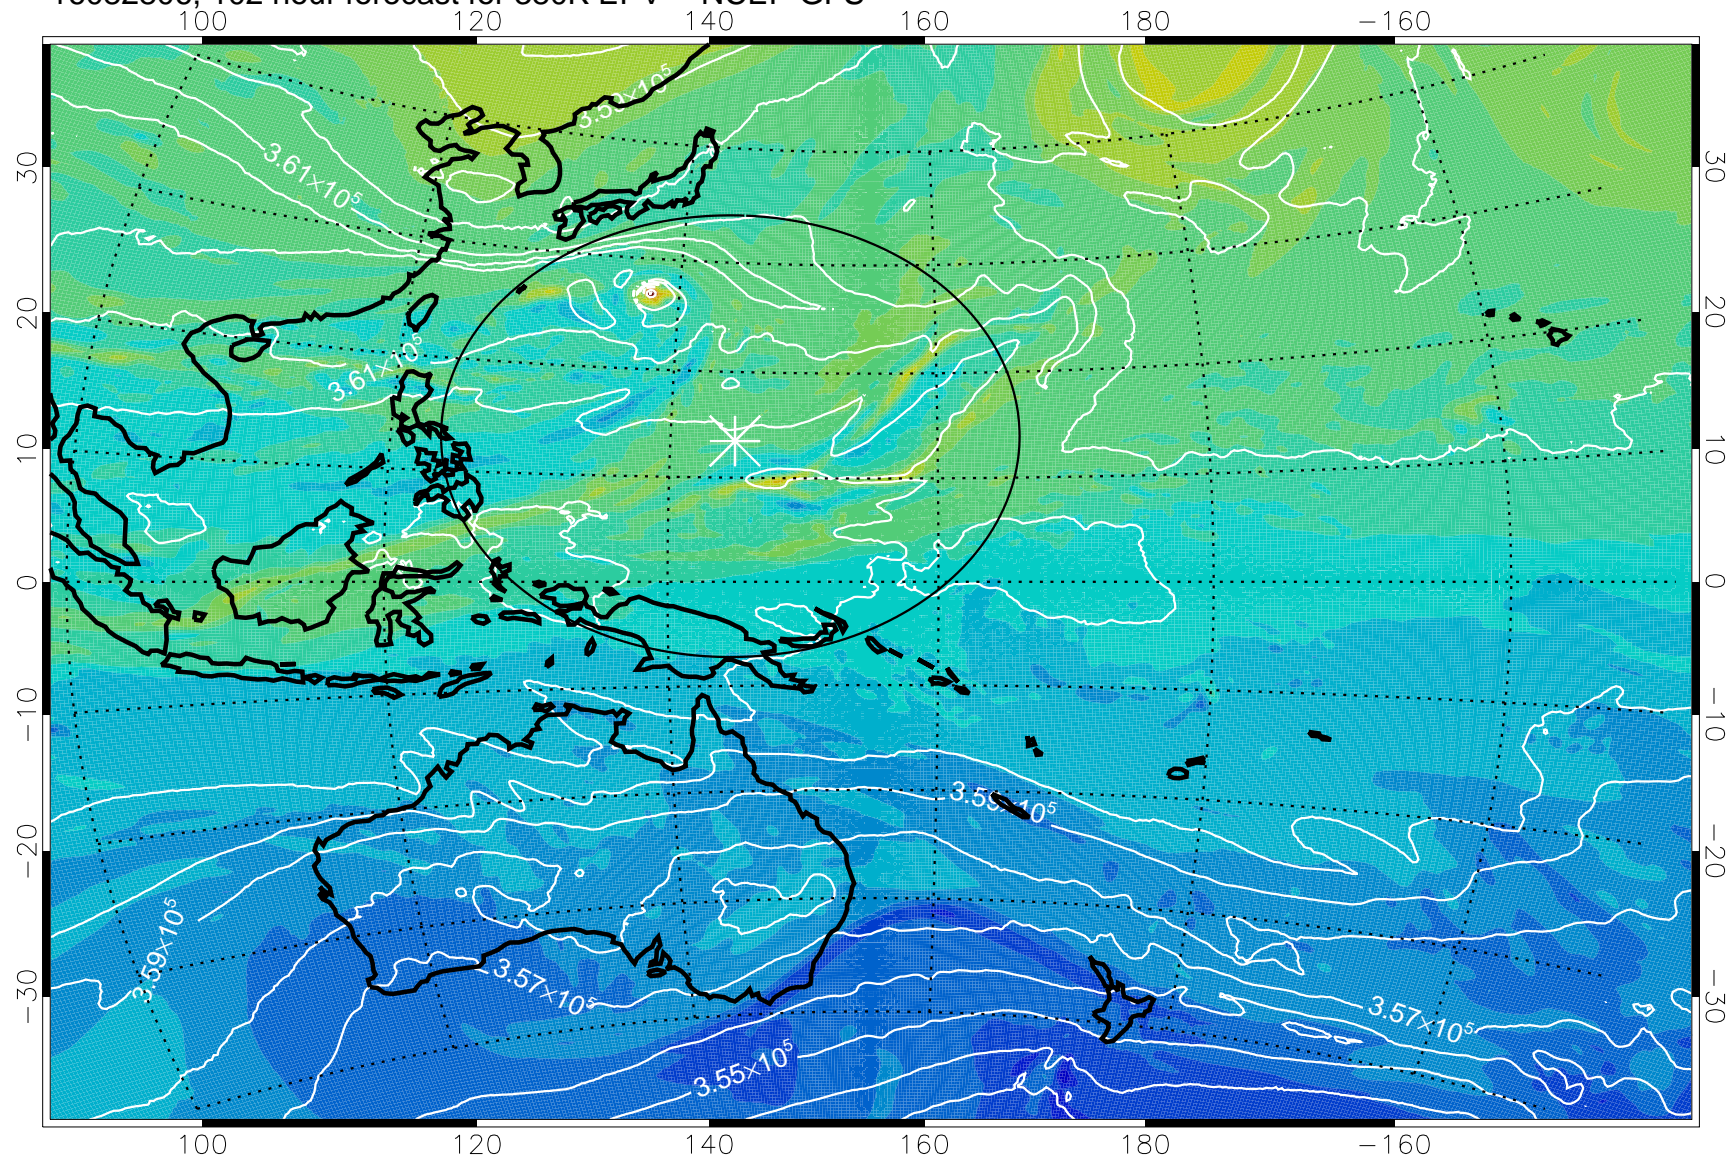

16082706, 78 hour forecast for 380K EPV -- NCEP GFS

380K Montgomery Streamfunction, white

Range ring of 2304 km

16082712, 84 hour forecast for 380K EPV -- NCEP GFS

380K Montgomery Streamfunction, white

Range ring of 2304 km

16082718, 90 hour forecast for 380K EPV -- NCEP GFS

380K Montgomery Streamfunction, white

Range ring of 2304 km

16082800, 96 hour forecast for 380K EPV -- NCEP GFS

380K Montgomery Streamfunction, white

Range ring of 2304 km

16082806, 102 hour forecast for 380K EPV -- NCEP GFS

380K Montgomery Streamfunction, white

Range ring of 2304 km

16082812, 108 hour forecast for 380K EPV -- NCEP GFS

380K Montgomery Streamfunction, white

Range ring of 2304 km

16082818, 114 hour forecast for 380K EPV -- NCEP GFS

380K Montgomery Streamfunction, white

Range ring of 2304 km

16082900, 120 hour forecast for 380K EPV -- NCEP GFS