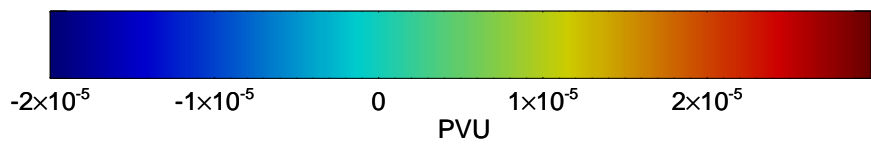

16082606, 54 hour forecast for 380K EPV -- NCEP GFS

380K Montgomery Streamfunction, white

Range ring of 2304 km

16082612, 60 hour forecast for 380K EPV -- NCEP GFS

380K Montgomery Streamfunction, white

Range ring of 2304 km