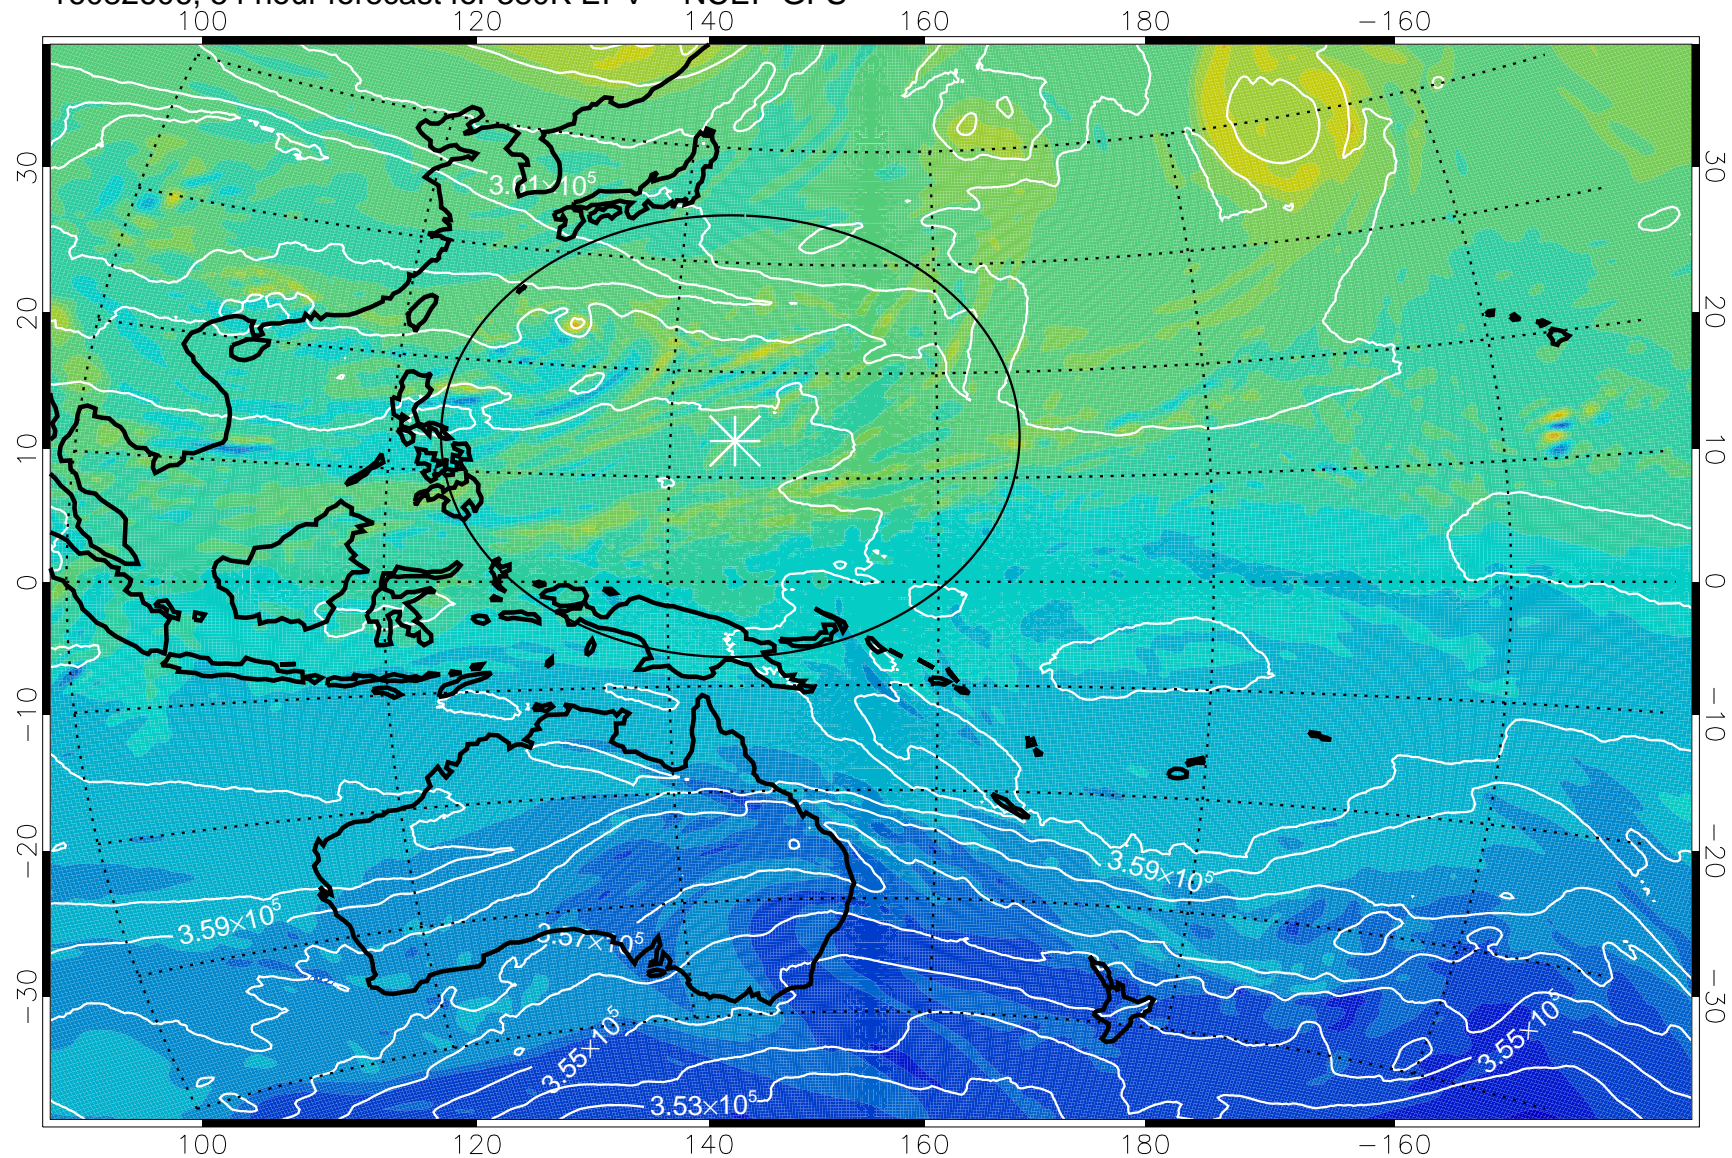

16082506, 30 hour forecast for 380K EPV -- NCEP GFS

380K Montgomery Streamfunction, white

Range ring of 2304 km

16082512, 36 hour forecast for 380K EPV -- NCEP GFS

380K Montgomery Streamfunction, white

Range ring of 2304 km

16082518, 42 hour forecast for 380K EPV -- NCEP GFS

380K Montgomery Streamfunction, white

Range ring of 2304 km

16082600, 48 hour forecast for 380K EPV -- NCEP GFS

380K Montgomery Streamfunction, white

Range ring of 2304 km

16082606, 54 hour forecast for 380K EPV -- NCEP GFS

380K Montgomery Streamfunction, white

Range ring of 2304 km

16082612, 60 hour forecast for 380K EPV -- NCEP GFS

380K Montgomery Streamfunction, white

Range ring of 2304 km

16082618, 66 hour forecast for 380K EPV -- NCEP GFS

380K Montgomery Streamfunction, white

Range ring of 2304 km

16082700, 72 hour forecast for 380K EPV -- NCEP GFS

380K Montgomery Streamfunction, white

Range ring of 2304 km