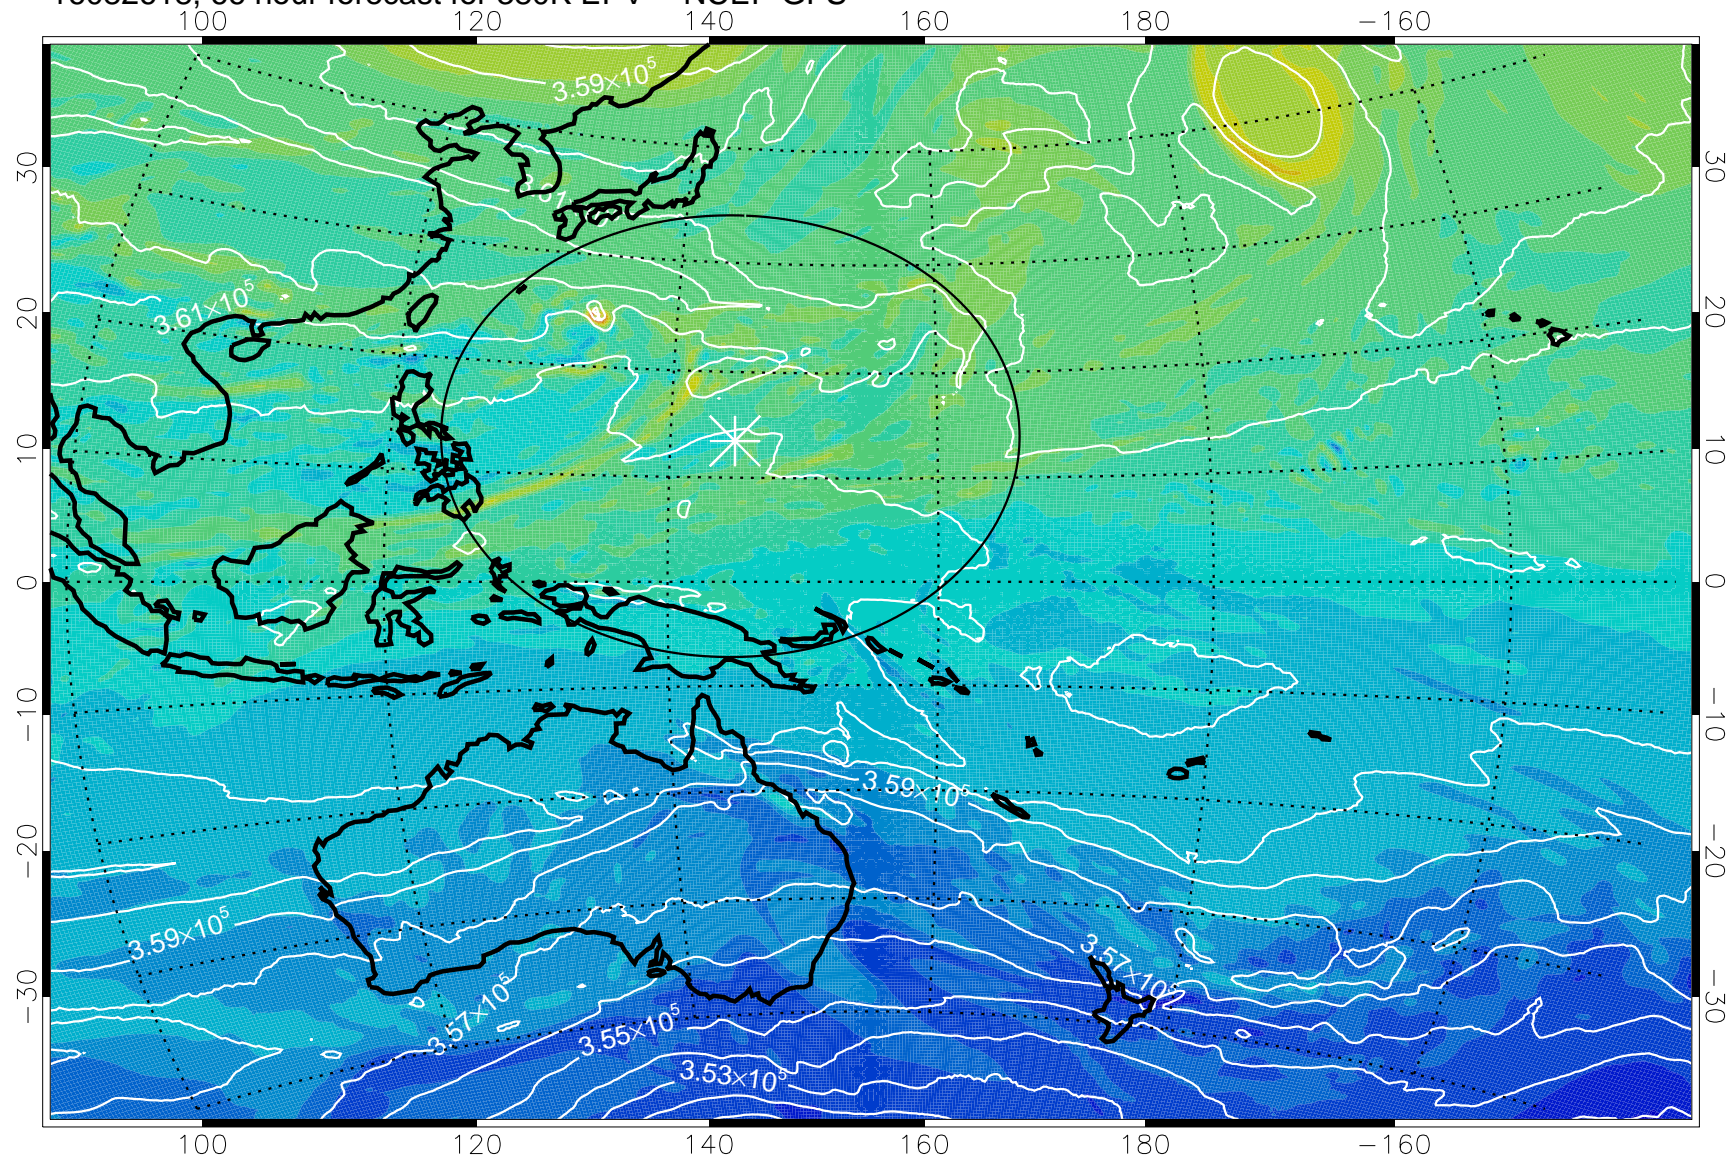

16082518, 42 hour forecast for 380K EPV -- NCEP GFS

380K Montgomery Streamfunction, white

Range ring of 2304 km

16082600, 48 hour forecast for 380K EPV -- NCEP GFS

380K Montgomery Streamfunction, white

Range ring of 2304 km

16082606, 54 hour forecast for 380K EPV -- NCEP GFS

380K Montgomery Streamfunction, white

Range ring of 2304 km

16082612, 60 hour forecast for 380K EPV -- NCEP GFS

380K Montgomery Streamfunction, white

Range ring of 2304 km

16082618, 66 hour forecast for 380K EPV -- NCEP GFS

380K Montgomery Streamfunction, white

Range ring of 2304 km

16082700, 72 hour forecast for 380K EPV -- NCEP GFS

380K Montgomery Streamfunction, white

Range ring of 2304 km

16082706, 78 hour forecast for 380K EPV -- NCEP GFS

380K Montgomery Streamfunction, white

Range ring of 2304 km

16082712, 84 hour forecast for 380K EPV -- NCEP GFS

380K Montgomery Streamfunction, white

Range ring of 2304 km