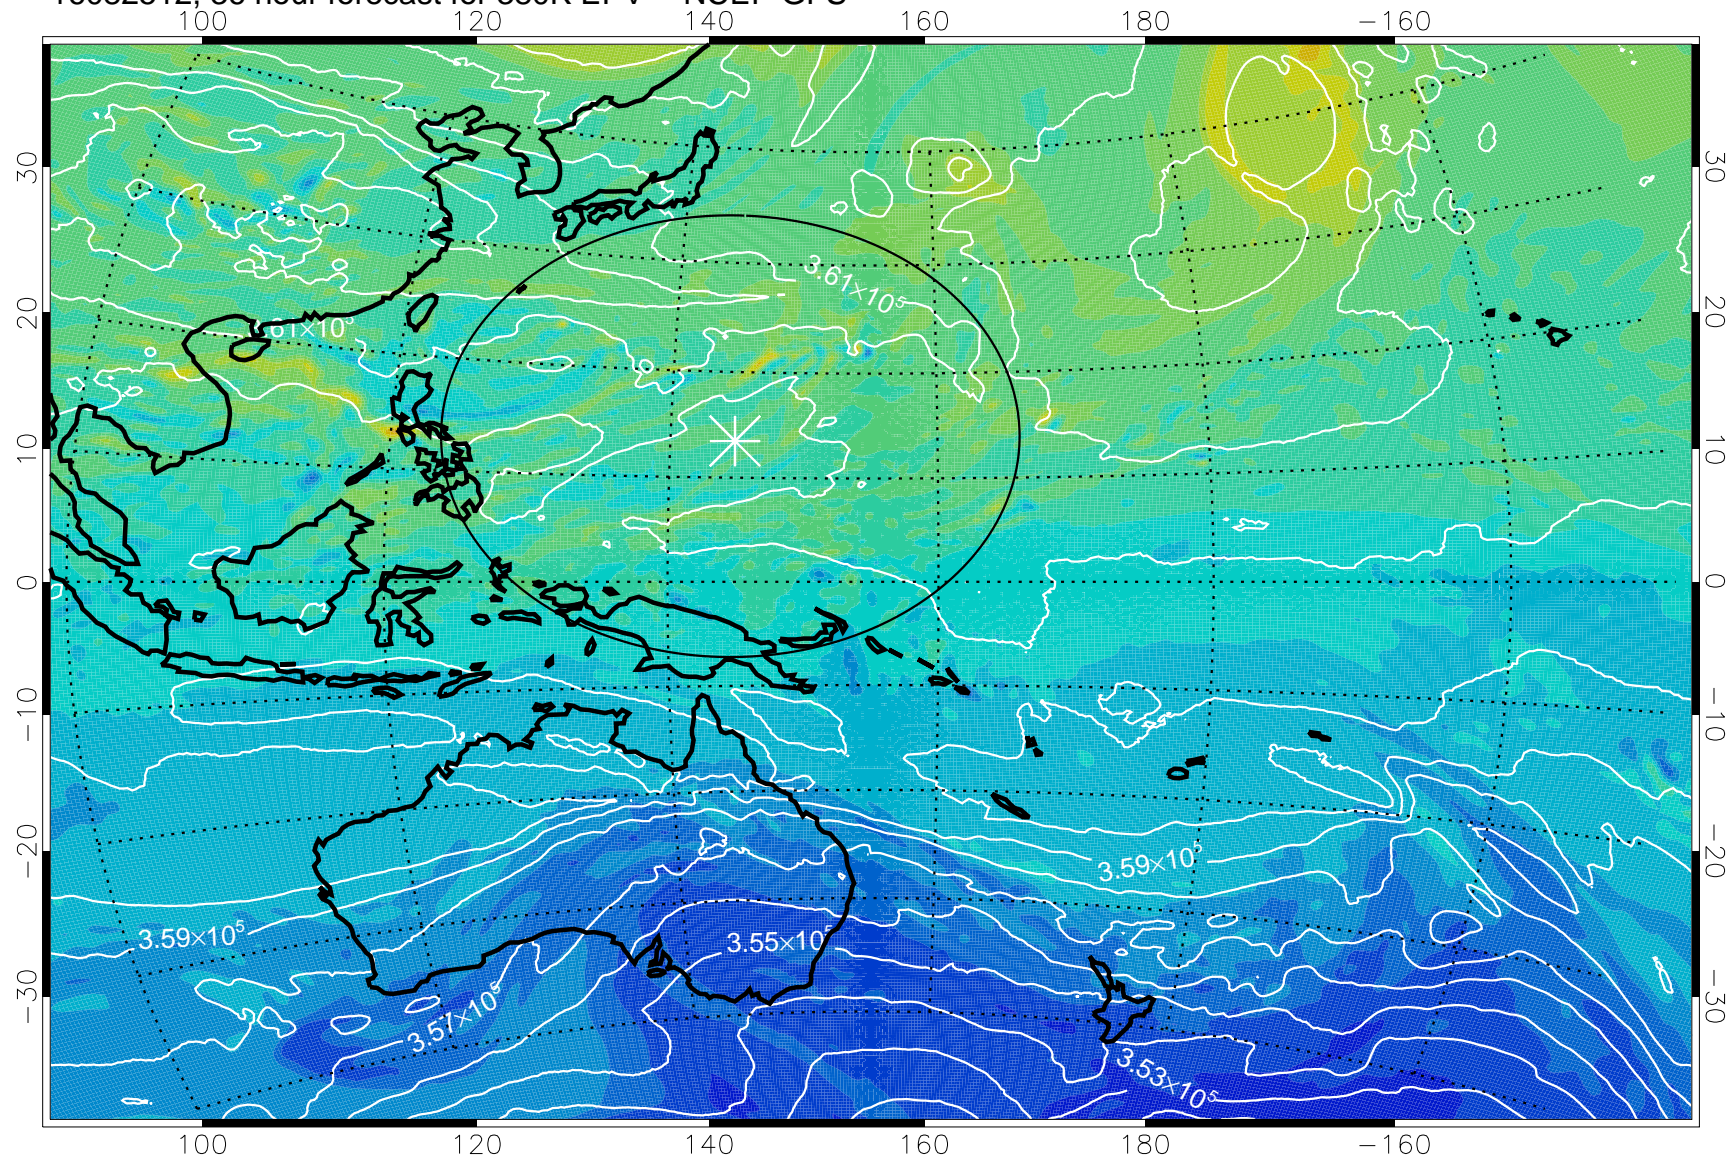

16082418, 18 hour forecast for 380K EPV -- NCEP GFS

380K Montgomery Streamfunction, white

Range ring of 2304 km

16082500, 24 hour forecast for 380K EPV -- NCEP GFS

380K Montgomery Streamfunction, white

Range ring of 2304 km

16082506, 30 hour forecast for 380K EPV -- NCEP GFS

380K Montgomery Streamfunction, white

Range ring of 2304 km

16082512, 36 hour forecast for 380K EPV -- NCEP GFS

380K Montgomery Streamfunction, white

Range ring of 2304 km

16082518, 42 hour forecast for 380K EPV -- NCEP GFS

380K Montgomery Streamfunction, white

Range ring of 2304 km

16082600, 48 hour forecast for 380K EPV -- NCEP GFS

380K Montgomery Streamfunction, white

Range ring of 2304 km

16082606, 54 hour forecast for 380K EPV -- NCEP GFS

380K Montgomery Streamfunction, white

Range ring of 2304 km

16082612, 60 hour forecast for 380K EPV -- NCEP GFS

380K Montgomery Streamfunction, white

Range ring of 2304 km