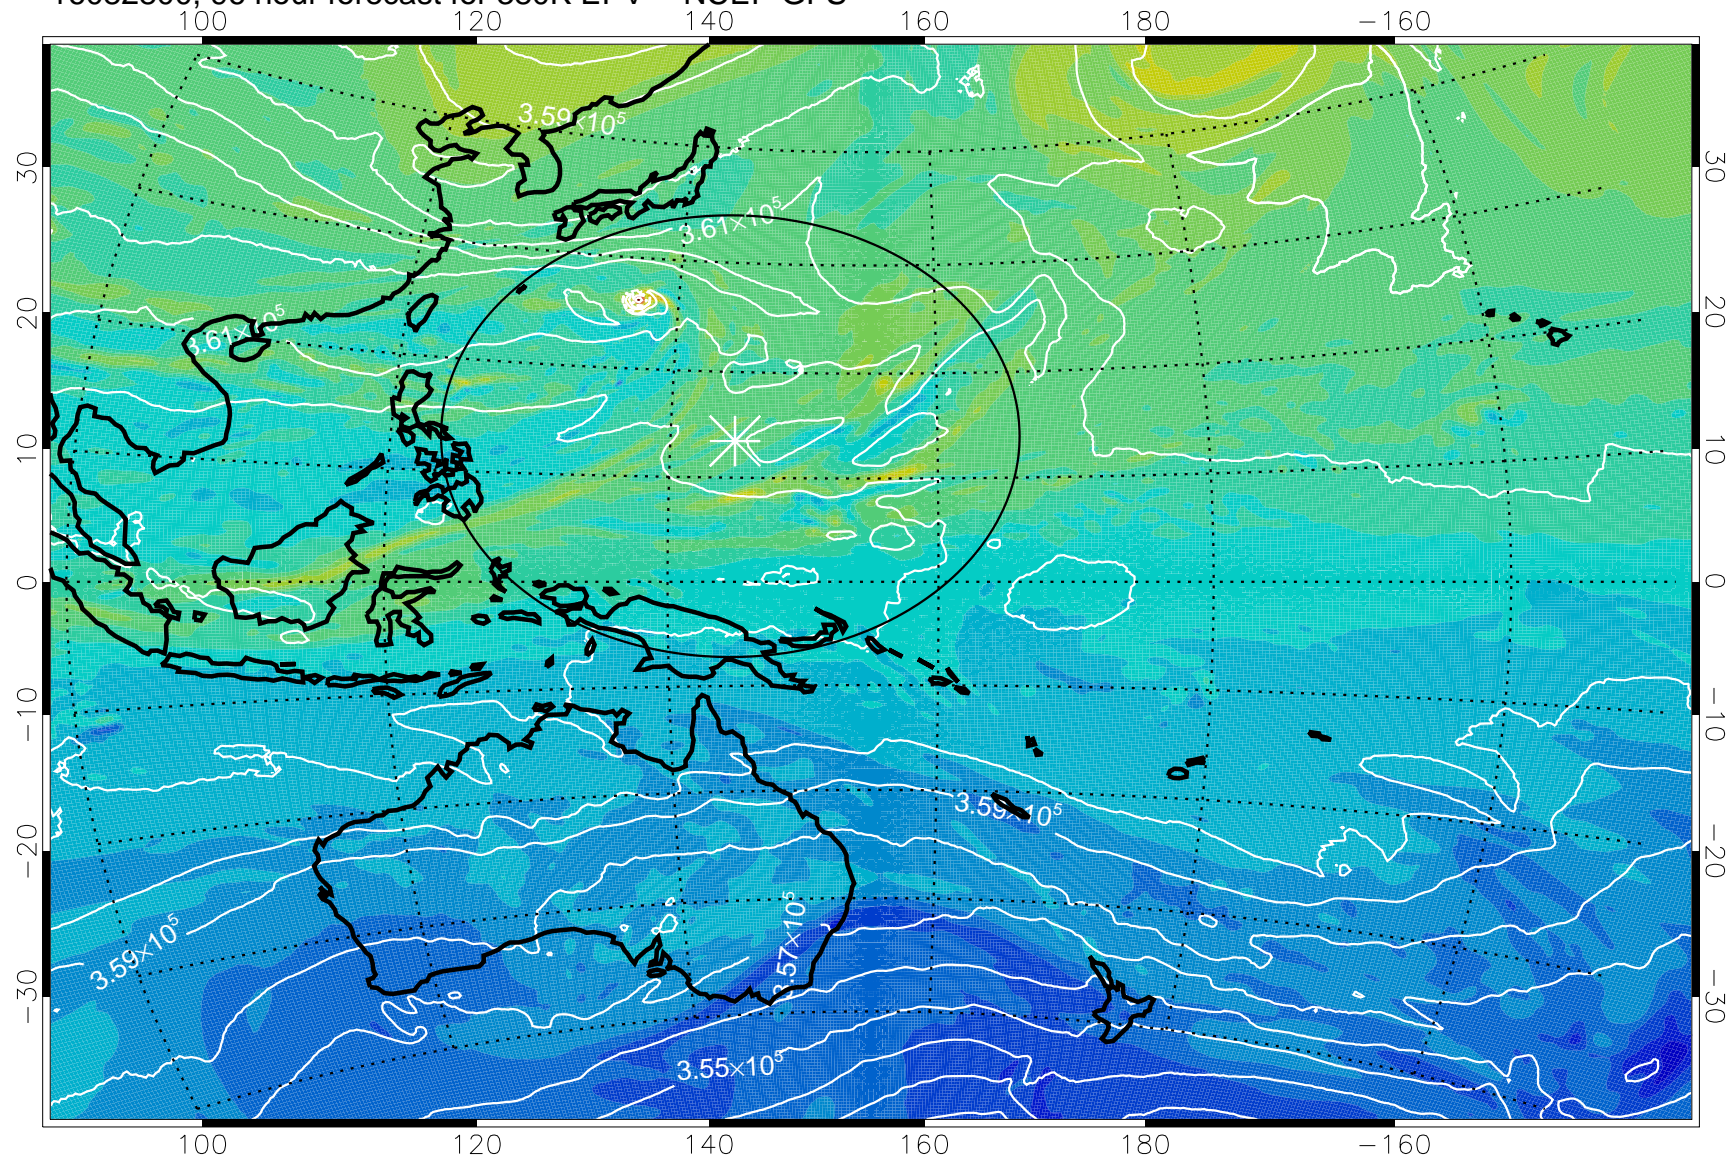

16082618, 66 hour forecast for 380K EPV -- NCEP GFS

380K Montgomery Streamfunction, white

Range ring of 2304 km

16082700, 72 hour forecast for 380K EPV -- NCEP GFS

380K Montgomery Streamfunction, white

Range ring of 2304 km

16082706, 78 hour forecast for 380K EPV -- NCEP GFS

380K Montgomery Streamfunction, white

Range ring of 2304 km

16082712, 84 hour forecast for 380K EPV -- NCEP GFS

380K Montgomery Streamfunction, white

Range ring of 2304 km

16082718, 90 hour forecast for 380K EPV -- NCEP GFS

380K Montgomery Streamfunction, white

Range ring of 2304 km

16082800, 96 hour forecast for 380K EPV -- NCEP GFS

380K Montgomery Streamfunction, white

Range ring of 2304 km

16082806, 102 hour forecast for 380K EPV -- NCEP GFS

380K Montgomery Streamfunction, white

Range ring of 2304 km

16082812, 108 hour forecast for 380K EPV -- NCEP GFS

380K Montgomery Streamfunction, white

Range ring of 2304 km