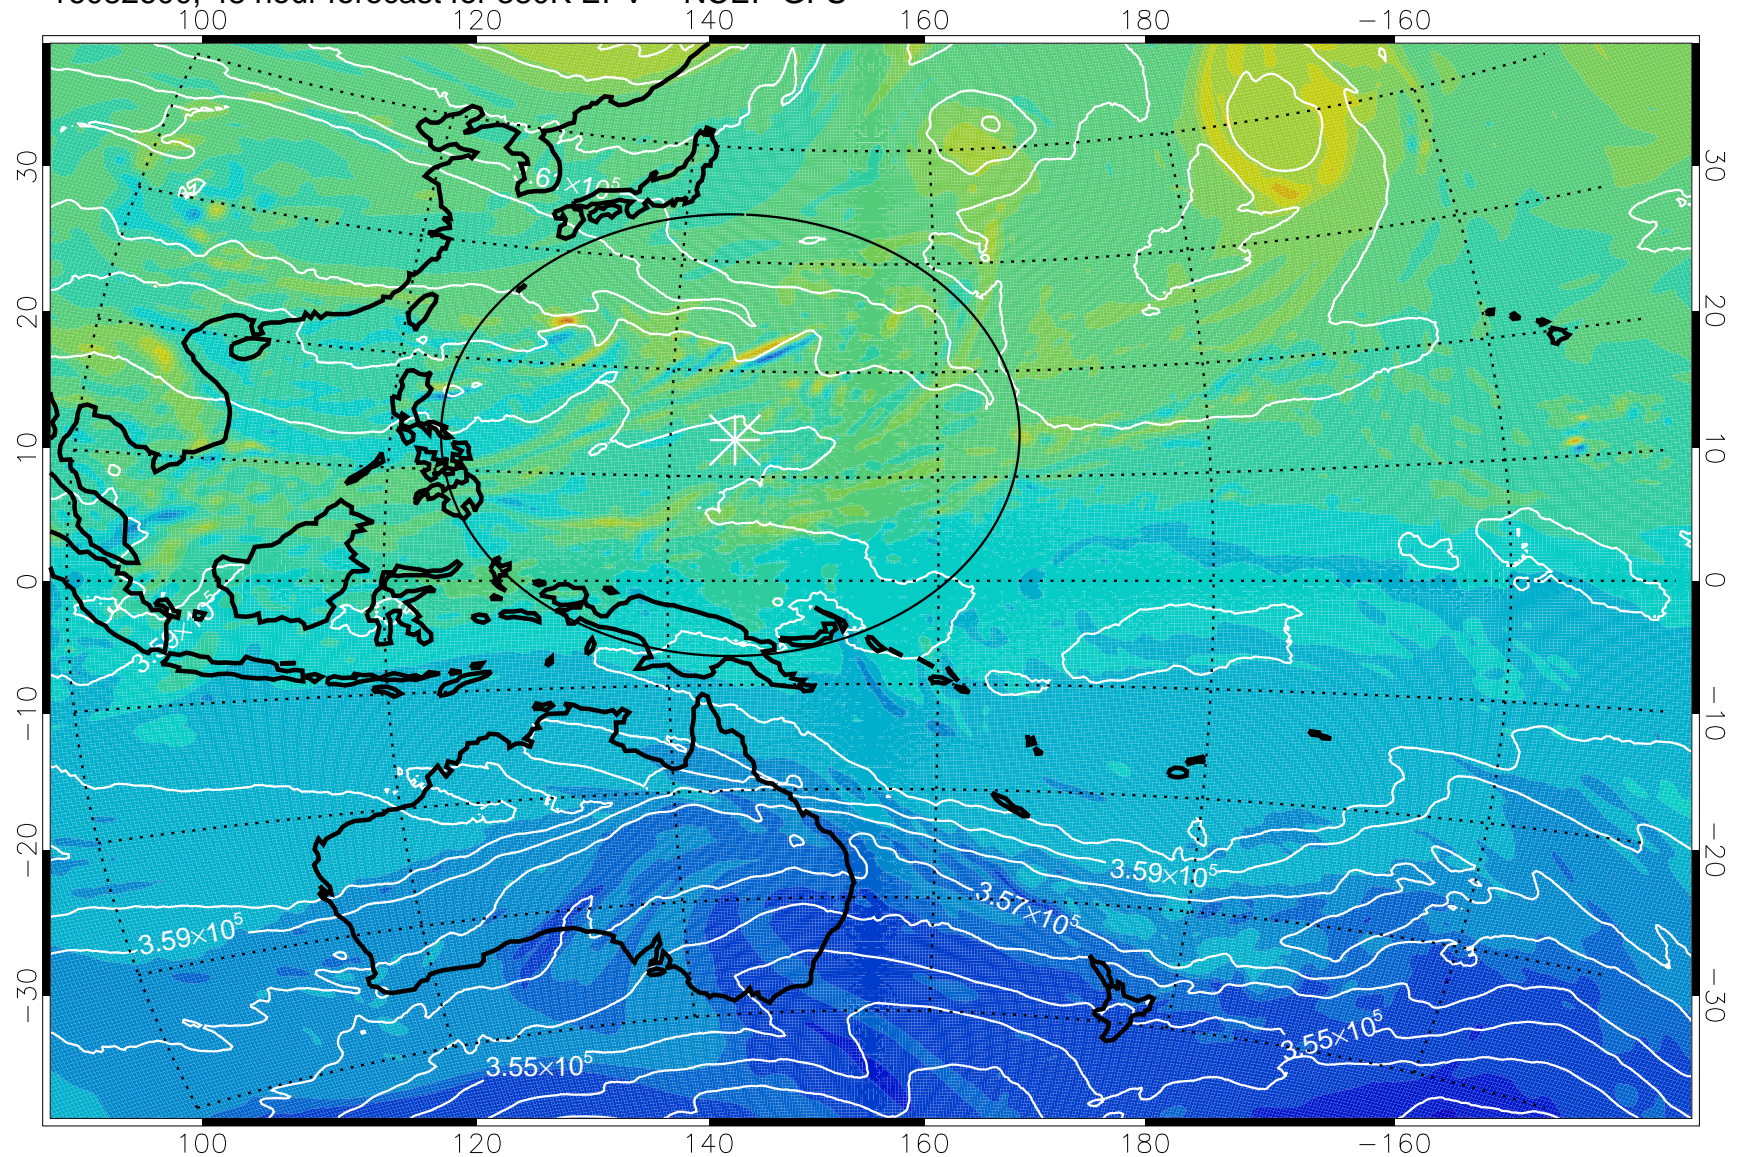

16082506, 30 hour forecast for 380K EPV -- NCEP GFS

380K Montgomery Streamfunction, white

Range ring of 2304 km

16082512, 36 hour forecast for 380K EPV -- NCEP GFS

380K Montgomery Streamfunction, white

Range ring of 2304 km

16082518, 42 hour forecast for 380K EPV -- NCEP GFS

380K Montgomery Streamfunction, white

Range ring of 2304 km

16082600, 48 hour forecast for 380K EPV -- NCEP GFS

380K Montgomery Streamfunction, white

Range ring of 2304 km

16082606, 54 hour forecast for 380K EPV -- NCEP GFS

380K Montgomery Streamfunction, white

Range ring of 2304 km

16082612, 60 hour forecast for 380K EPV -- NCEP GFS

380K Montgomery Streamfunction, white

Range ring of 2304 km

16082618, 66 hour forecast for 380K EPV -- NCEP GFS

380K Montgomery Streamfunction, white

Range ring of 2304 km

16082700, 72 hour forecast for 380K EPV -- NCEP GFS

380K Montgomery Streamfunction, white

Range ring of 2304 km