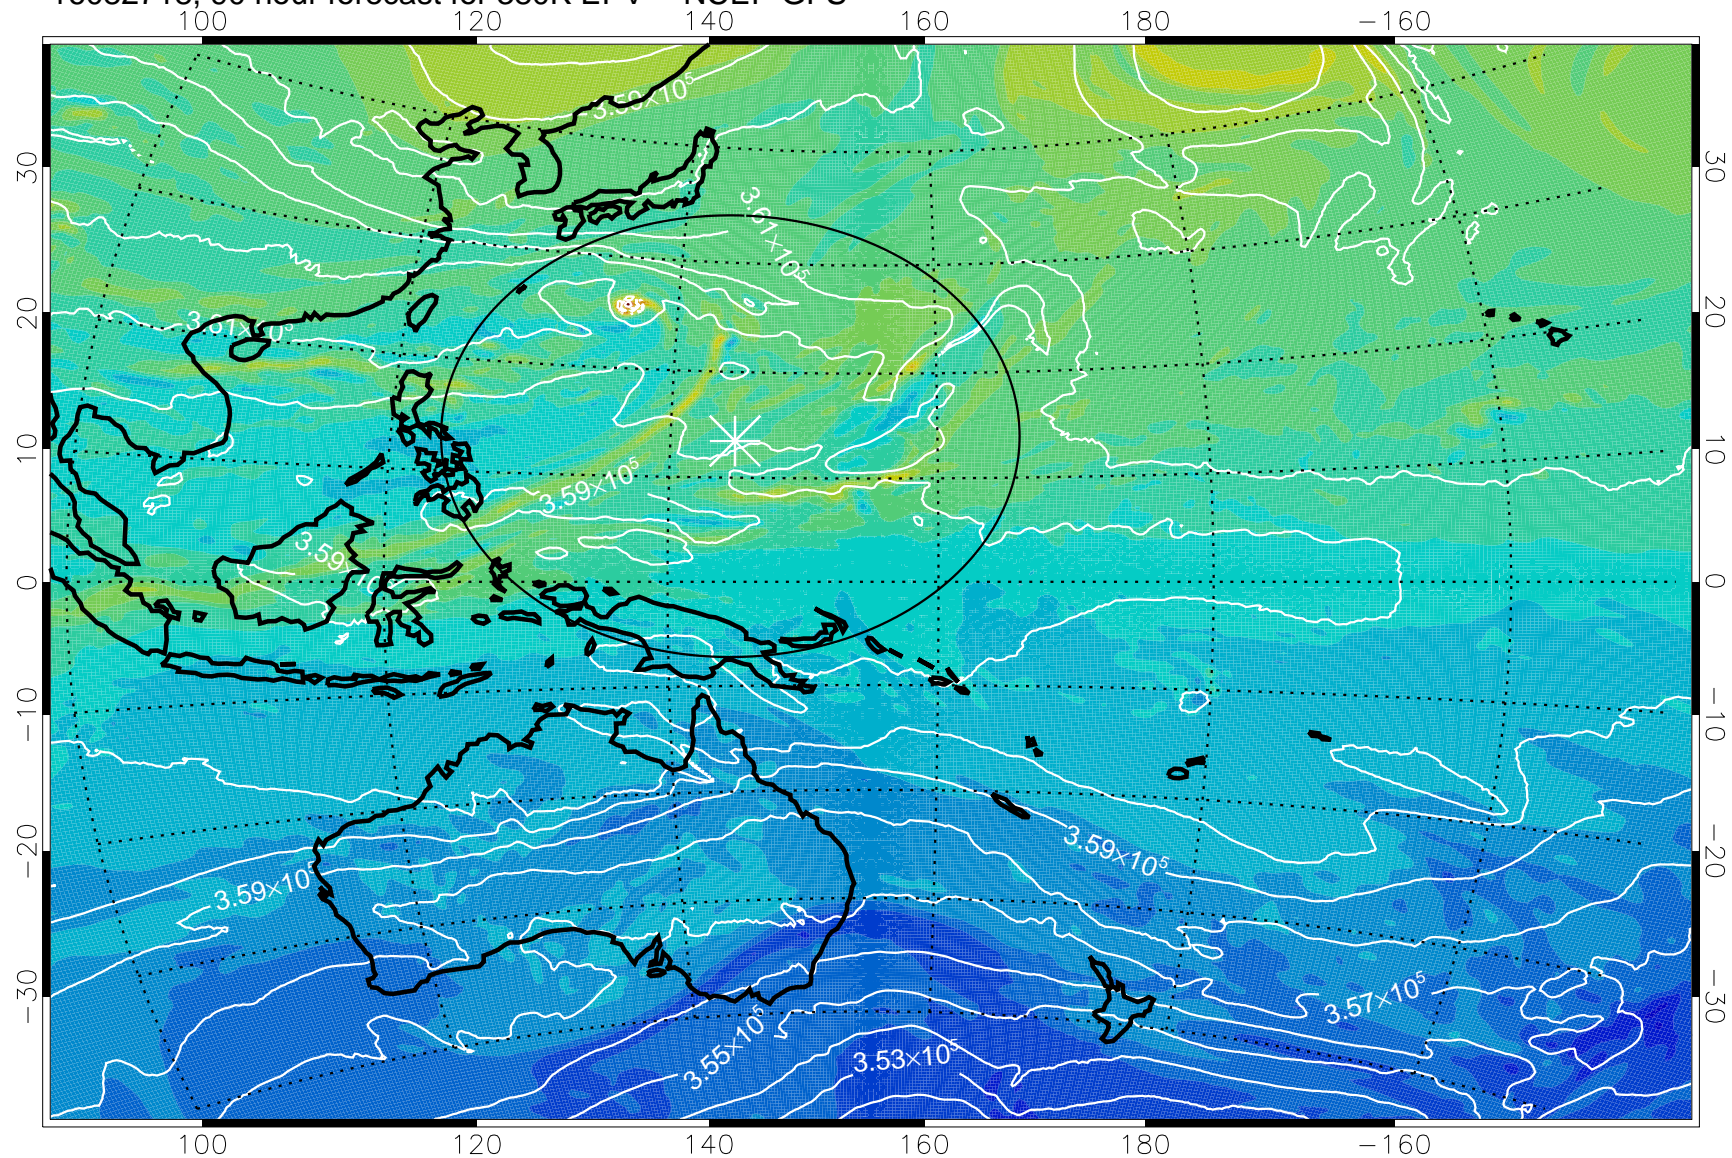

16082618, 66 hour forecast for 380K EPV -- NCEP GFS

380K Montgomery Streamfunction, white

Range ring of 2304 km

16082700, 72 hour forecast for 380K EPV -- NCEP GFS

380K Montgomery Streamfunction, white

Range ring of 2304 km

16082706, 78 hour forecast for 380K EPV -- NCEP GFS

380K Montgomery Streamfunction, white

Range ring of 2304 km

16082712, 84 hour forecast for 380K EPV -- NCEP GFS

380K Montgomery Streamfunction, white

Range ring of 2304 km

16082718, 90 hour forecast for 380K EPV -- NCEP GFS

380K Montgomery Streamfunction, white

Range ring of 2304 km

16082800, 96 hour forecast for 380K EPV -- NCEP GFS

380K Montgomery Streamfunction, white

Range ring of 2304 km

16082806, 102 hour forecast for 380K EPV -- NCEP GFS

380K Montgomery Streamfunction, white

Range ring of 2304 km

16082812, 108 hour forecast for 380K EPV -- NCEP GFS

380K Montgomery Streamfunction, white

Range ring of 2304 km