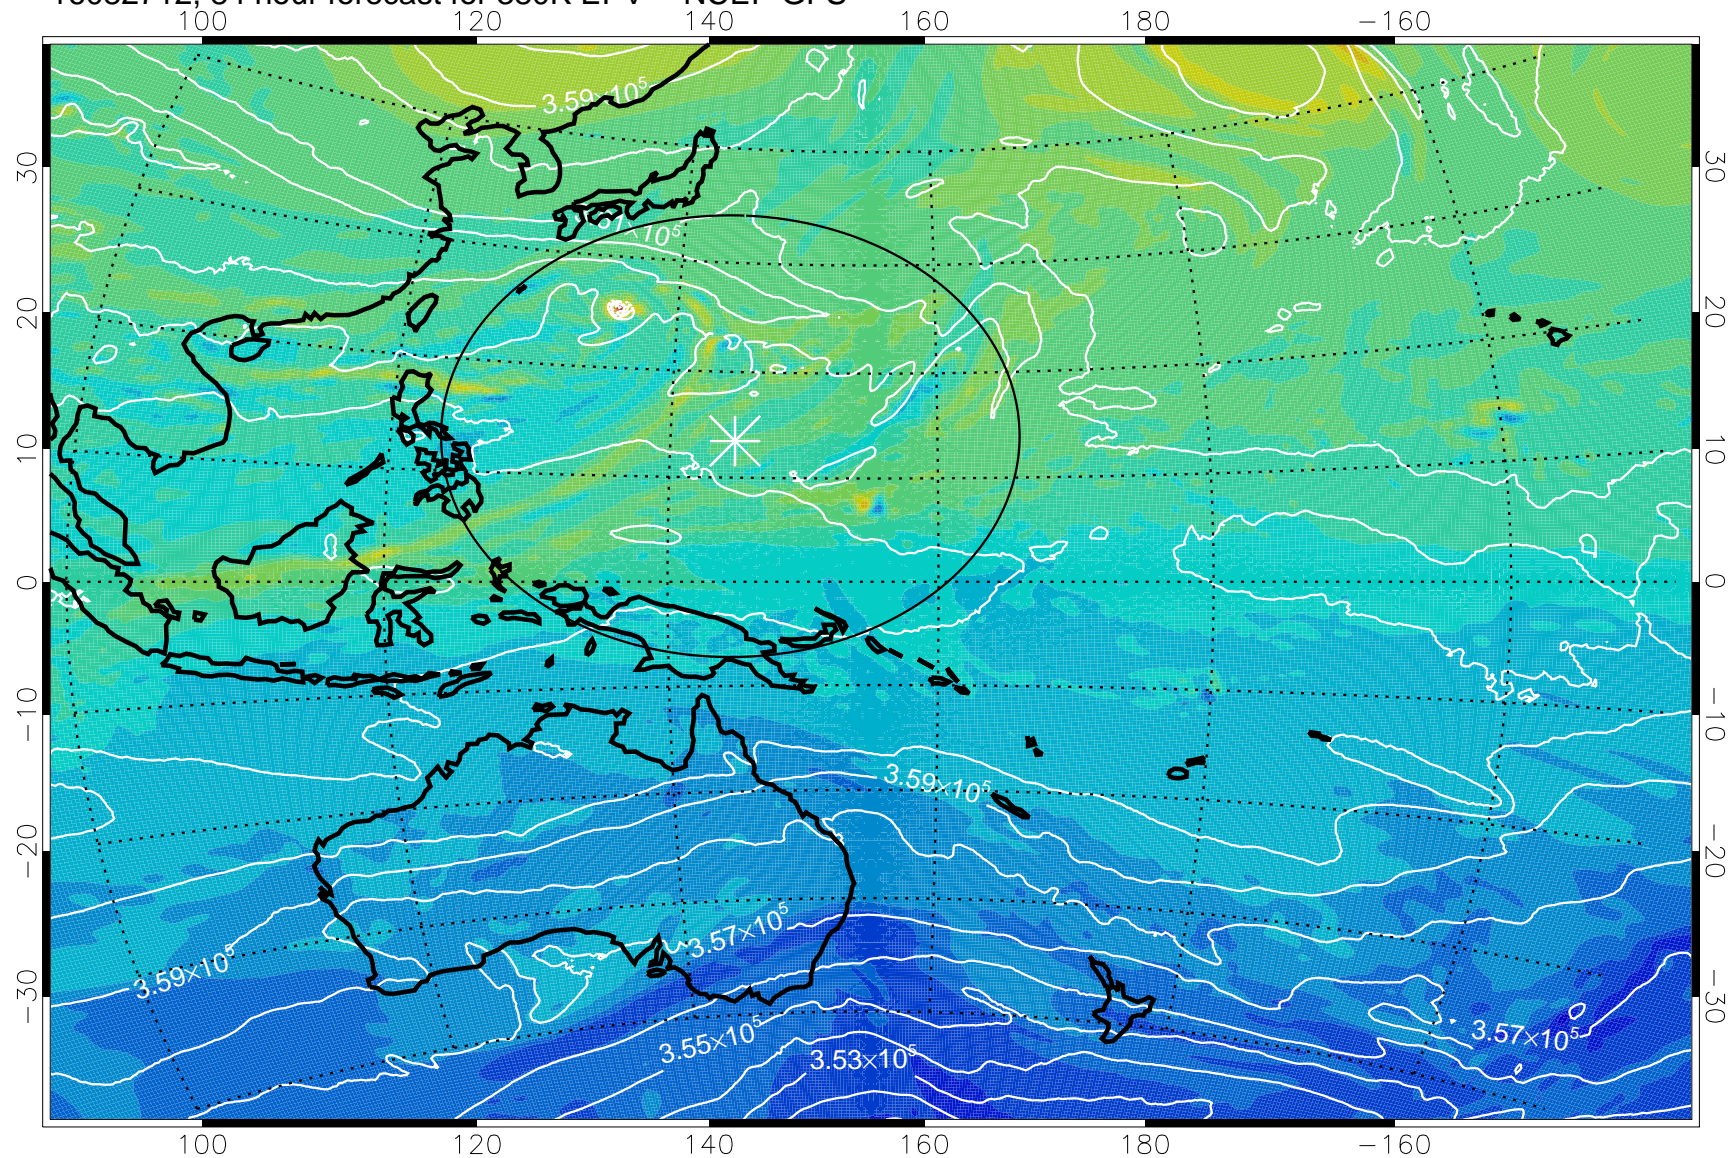

16082606, 54 hour forecast for 380K EPV -- NCEP GFS

380K Montgomery Streamfunction, white

Range ring of 2304 km

16082612, 60 hour forecast for 380K EPV -- NCEP GFS

380K Montgomery Streamfunction, white

Range ring of 2304 km

16082618, 66 hour forecast for 380K EPV -- NCEP GFS

380K Montgomery Streamfunction, white

Range ring of 2304 km

16082700, 72 hour forecast for 380K EPV -- NCEP GFS

380K Montgomery Streamfunction, white

Range ring of 2304 km

16082706, 78 hour forecast for 380K EPV -- NCEP GFS

380K Montgomery Streamfunction, white

Range ring of 2304 km

16082712, 84 hour forecast for 380K EPV -- NCEP GFS

380K Montgomery Streamfunction, white

Range ring of 2304 km

16082718, 90 hour forecast for 380K EPV -- NCEP GFS

380K Montgomery Streamfunction, white

Range ring of 2304 km

16082800, 96 hour forecast for 380K EPV -- NCEP GFS

380K Montgomery Streamfunction, white

Range ring of 2304 km