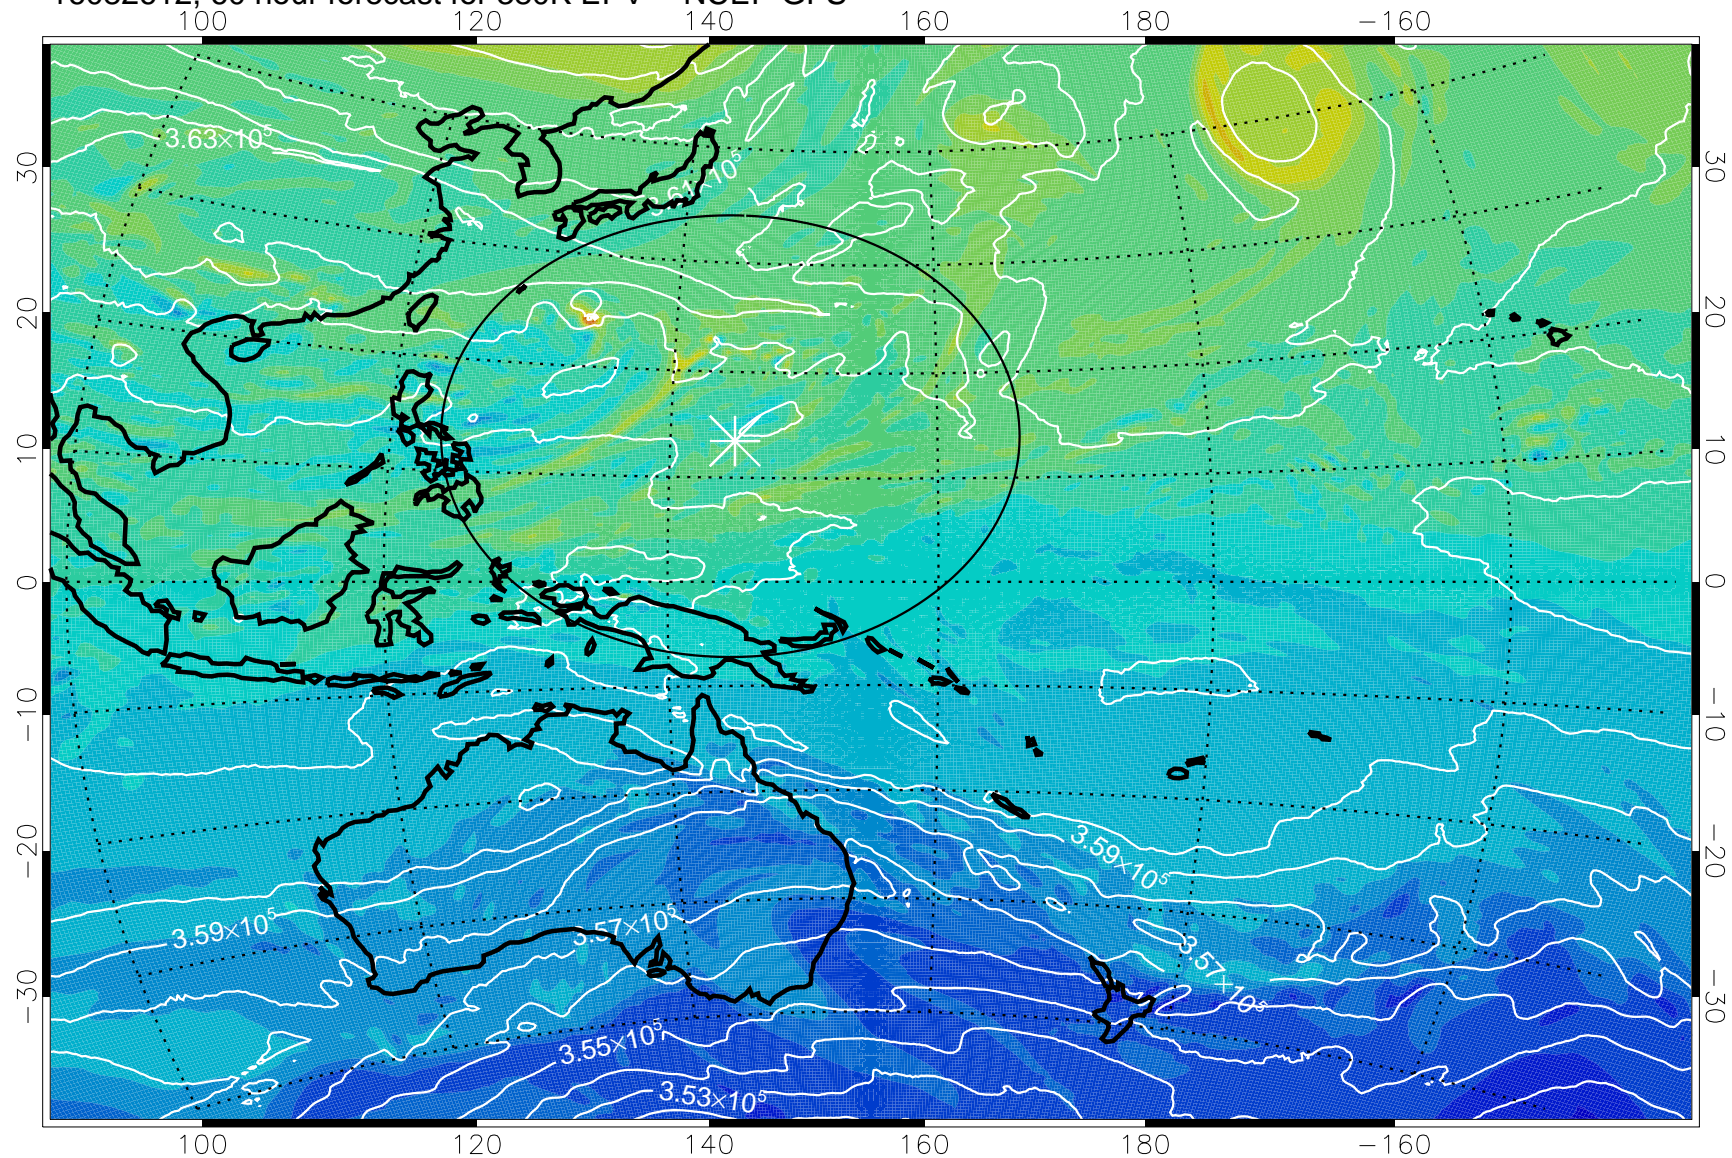

16082506, 30 hour forecast for 380K EPV -- NCEP GFS

380K Montgomery Streamfunction, white

Range ring of 2304 km

16082512, 36 hour forecast for 380K EPV -- NCEP GFS

380K Montgomery Streamfunction, white

Range ring of 2304 km

16082518, 42 hour forecast for 380K EPV -- NCEP GFS

380K Montgomery Streamfunction, white

Range ring of 2304 km

16082600, 48 hour forecast for 380K EPV -- NCEP GFS

380K Montgomery Streamfunction, white

Range ring of 2304 km

16082606, 54 hour forecast for 380K EPV -- NCEP GFS

380K Montgomery Streamfunction, white

Range ring of 2304 km

16082612, 60 hour forecast for 380K EPV -- NCEP GFS

380K Montgomery Streamfunction, white

Range ring of 2304 km

16082618, 66 hour forecast for 380K EPV -- NCEP GFS

380K Montgomery Streamfunction, white

Range ring of 2304 km

16082700, 72 hour forecast for 380K EPV -- NCEP GFS

380K Montgomery Streamfunction, white

Range ring of 2304 km