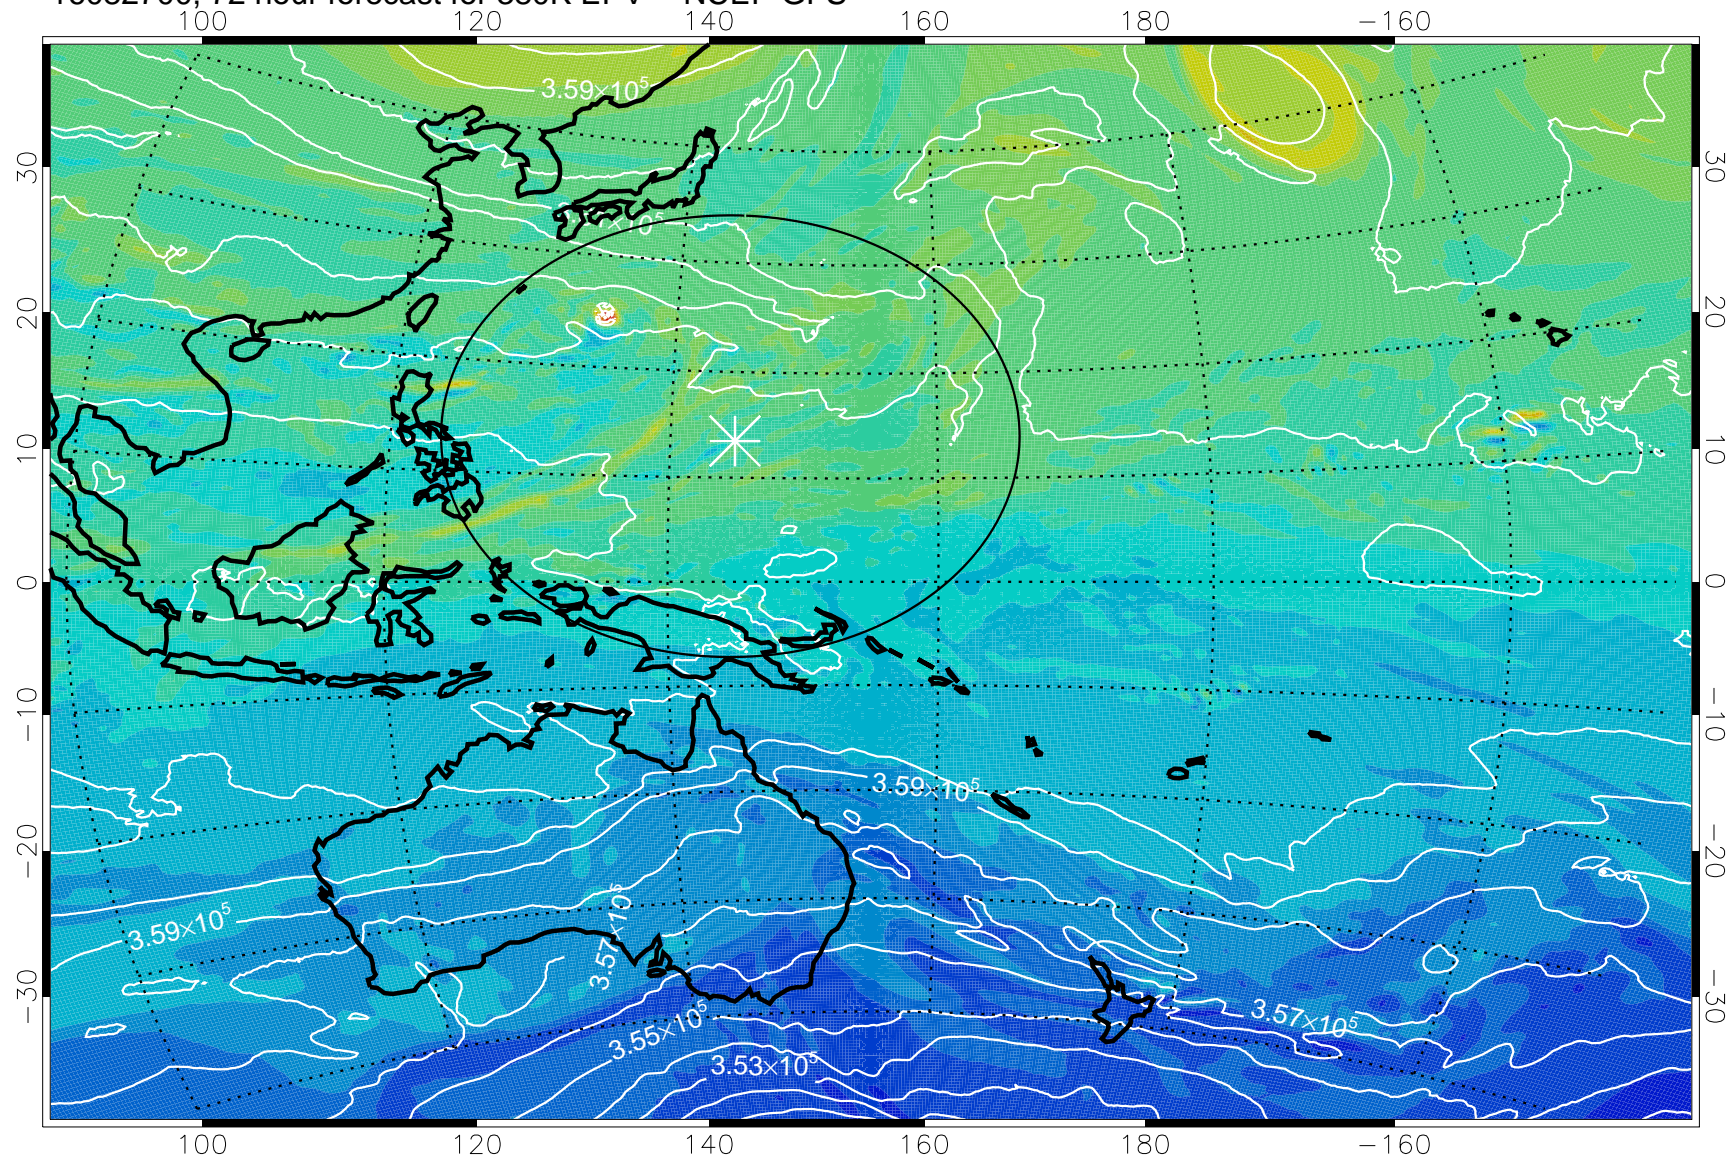

16082606, 54 hour forecast for 380K EPV -- NCEP GFS

380K Montgomery Streamfunction, white

Range ring of 2304 km

16082612, 60 hour forecast for 380K EPV -- NCEP GFS

380K Montgomery Streamfunction, white

Range ring of 2304 km

16082618, 66 hour forecast for 380K EPV -- NCEP GFS

380K Montgomery Streamfunction, white

Range ring of 2304 km

16082700, 72 hour forecast for 380K EPV -- NCEP GFS

380K Montgomery Streamfunction, white

Range ring of 2304 km

16082706, 78 hour forecast for 380K EPV -- NCEP GFS

380K Montgomery Streamfunction, white

Range ring of 2304 km

16082712, 84 hour forecast for 380K EPV -- NCEP GFS

380K Montgomery Streamfunction, white

Range ring of 2304 km

16082718, 90 hour forecast for 380K EPV -- NCEP GFS

380K Montgomery Streamfunction, white

Range ring of 2304 km

16082800, 96 hour forecast for 380K EPV -- NCEP GFS

380K Montgomery Streamfunction, white

Range ring of 2304 km