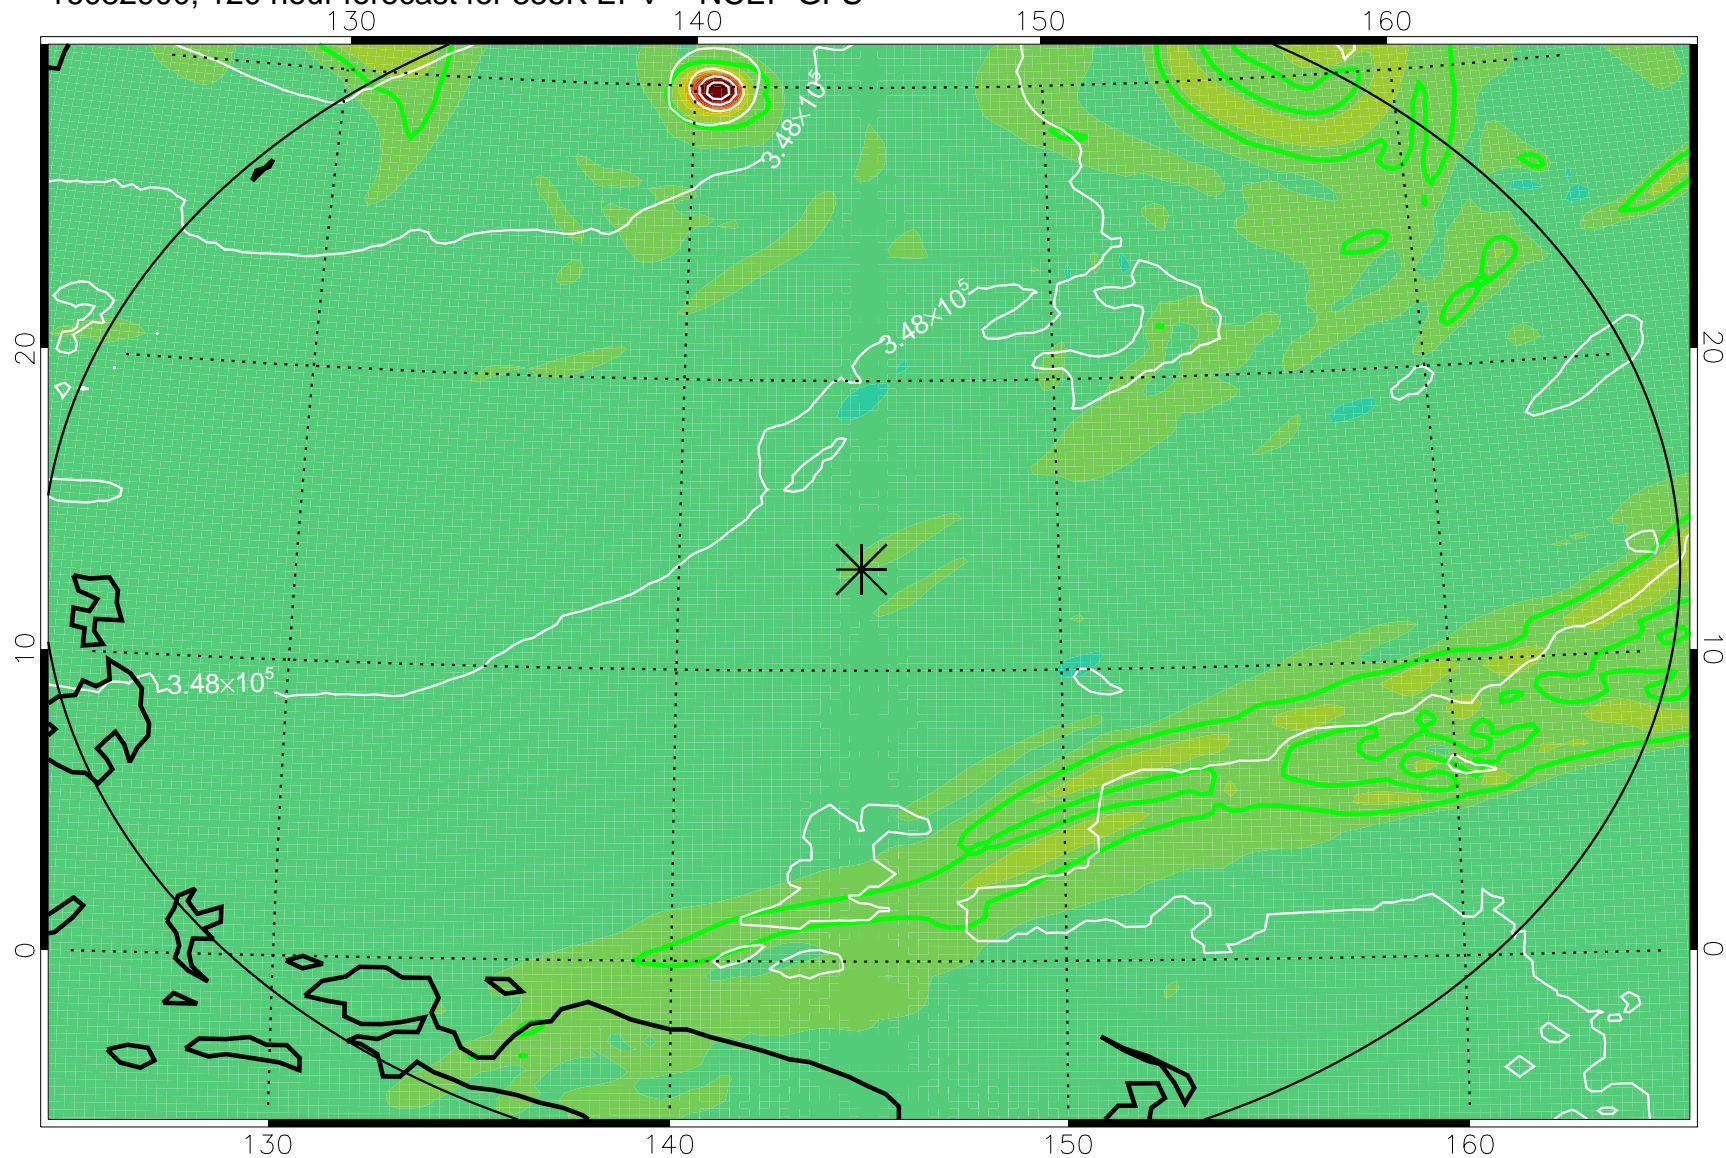

16082706, 78 hour forecast for 355K EPV -- NCEP GFS

355K Montgomery Streamfunction, white  
EPV Tropopause (2 PVU) Position  
Range ring of 2304 km

16082712, 84 hour forecast for 355K EPV -- NCEP GFS

355K Montgomery Streamfunction, white  
EPV Tropopause (2 PVU) Position  
Range ring of 2304 km

16082718, 90 hour forecast for 355K EPV -- NCEP GFS

355K Montgomery Streamfunction, white  
EPV Tropopause (2 PVU) Position  
Range ring of 2304 km

16082800, 96 hour forecast for 355K EPV -- NCEP GFS

355K Montgomery Streamfunction, white  
EPV Tropopause (2 PVU) Position  
Range ring of 2304 km

16082806, 102 hour forecast for 355K EPV -- NCEP GFS

355K Montgomery Streamfunction, white  
EPV Tropopause (2 PVU) Position  
Range ring of 2304 km

16082812, 108 hour forecast for 355K EPV -- NCEP GFS

355K Montgomery Streamfunction, white  
EPV Tropopause (2 PVU) Position  
Range ring of 2304 km

16082818, 114 hour forecast for 355K EPV -- NCEP GFS

355K Montgomery Streamfunction, white  
EPV Tropopause (2 PVU) Position  
Range ring of 2304 km

16082900, 120 hour forecast for 355K EPV -- NCEP GFS

355K Montgomery Streamfunction, white  
EPV Tropopause (2 PVU) Position  
Range ring of 2304 km