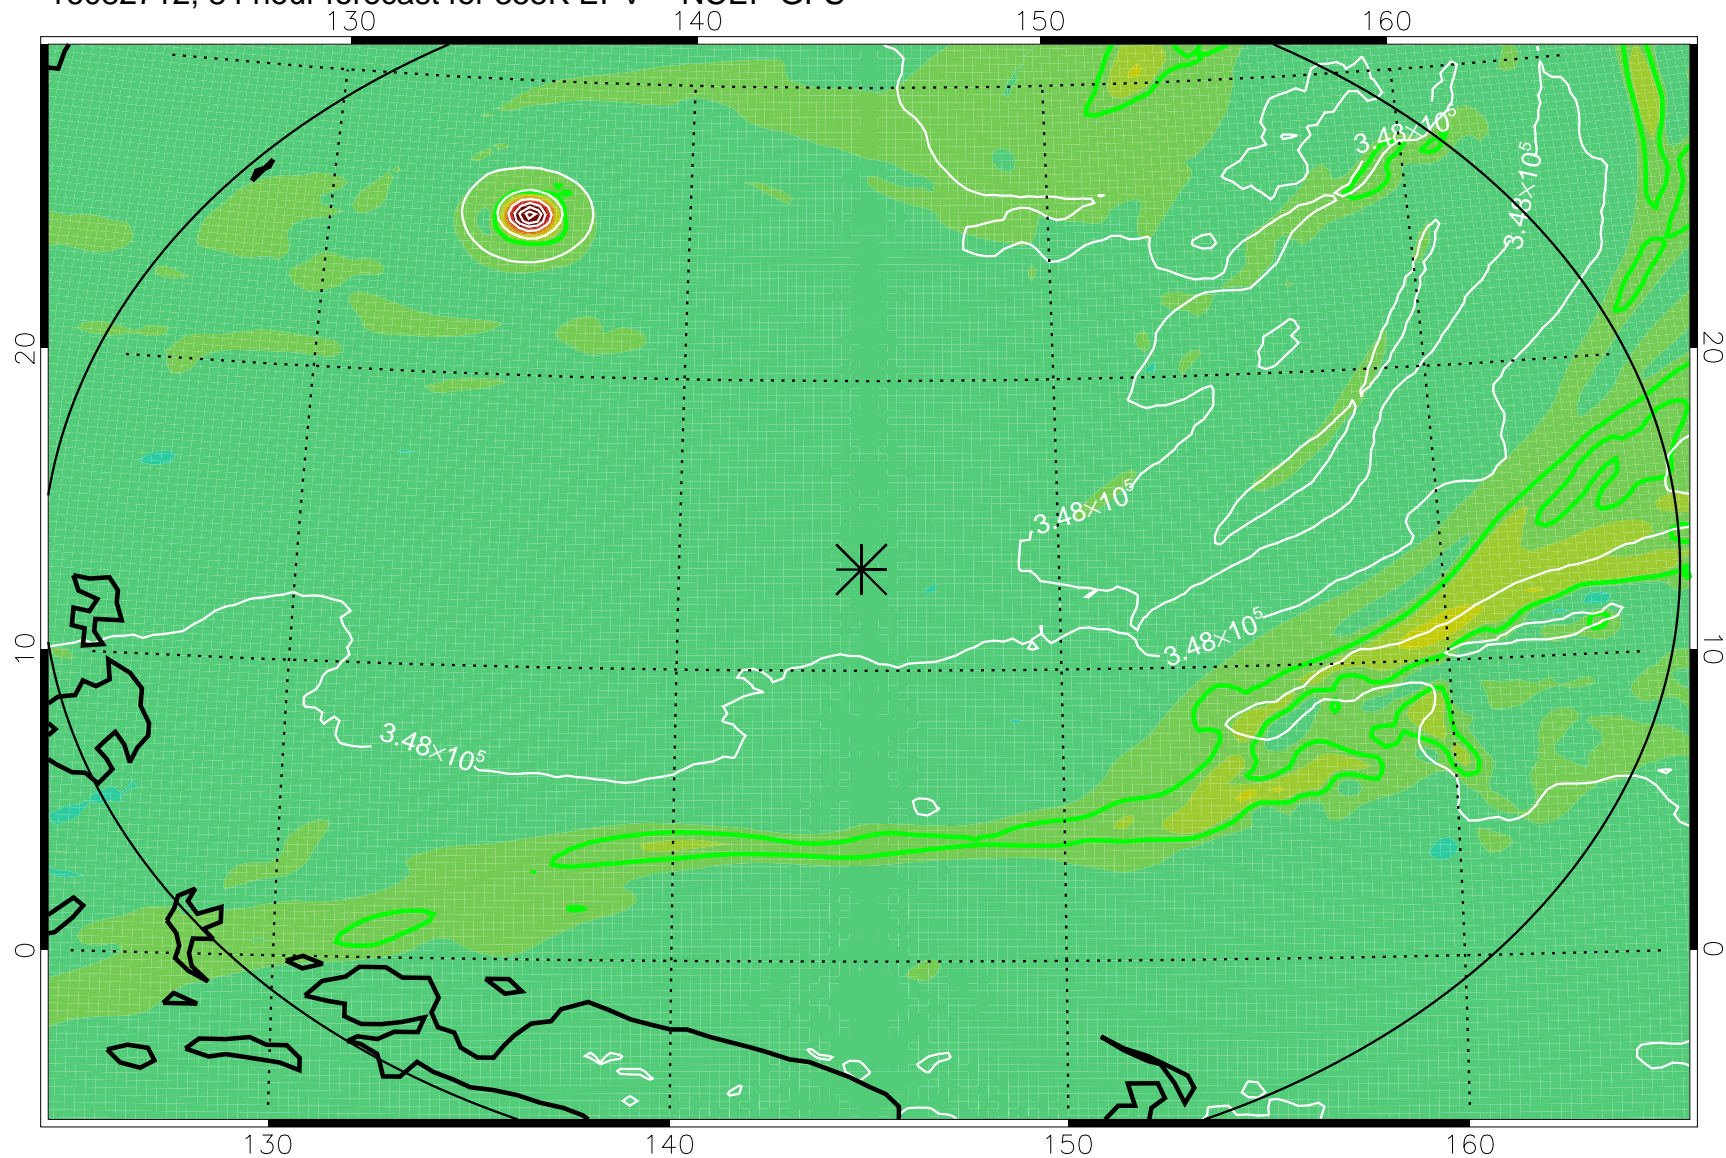

16082606, 54 hour forecast for 355K EPV -- NCEP GFS

355K Montgomery Streamfunction, white  
EPV Tropopause (2 PVU) Position  
Range ring of 2304 km

16082612, 60 hour forecast for 355K EPV -- NCEP GFS

355K Montgomery Streamfunction, white  
EPV Tropopause (2 PVU) Position  
Range ring of 2304 km

16082618, 66 hour forecast for 355K EPV -- NCEP GFS

355K Montgomery Streamfunction, white  
EPV Tropopause (2 PVU) Position  
Range ring of 2304 km

16082700, 72 hour forecast for 355K EPV -- NCEP GFS

355K Montgomery Streamfunction, white  
EPV Tropopause (2 PVU) Position  
Range ring of 2304 km

16082706, 78 hour forecast for 355K EPV -- NCEP GFS

355K Montgomery Streamfunction, white  
EPV Tropopause (2 PVU) Position  
Range ring of 2304 km

16082712, 84 hour forecast for 355K EPV -- NCEP GFS

355K Montgomery Streamfunction, white  
EPV Tropopause (2 PVU) Position  
Range ring of 2304 km

16082718, 90 hour forecast for 355K EPV -- NCEP GFS

355K Montgomery Streamfunction, white  
EPV Tropopause (2 PVU) Position  
Range ring of 2304 km

16082800, 96 hour forecast for 355K EPV -- NCEP GFS

355K Montgomery Streamfunction, white  
EPV Tropopause (2 PVU) Position  
Range ring of 2304 km