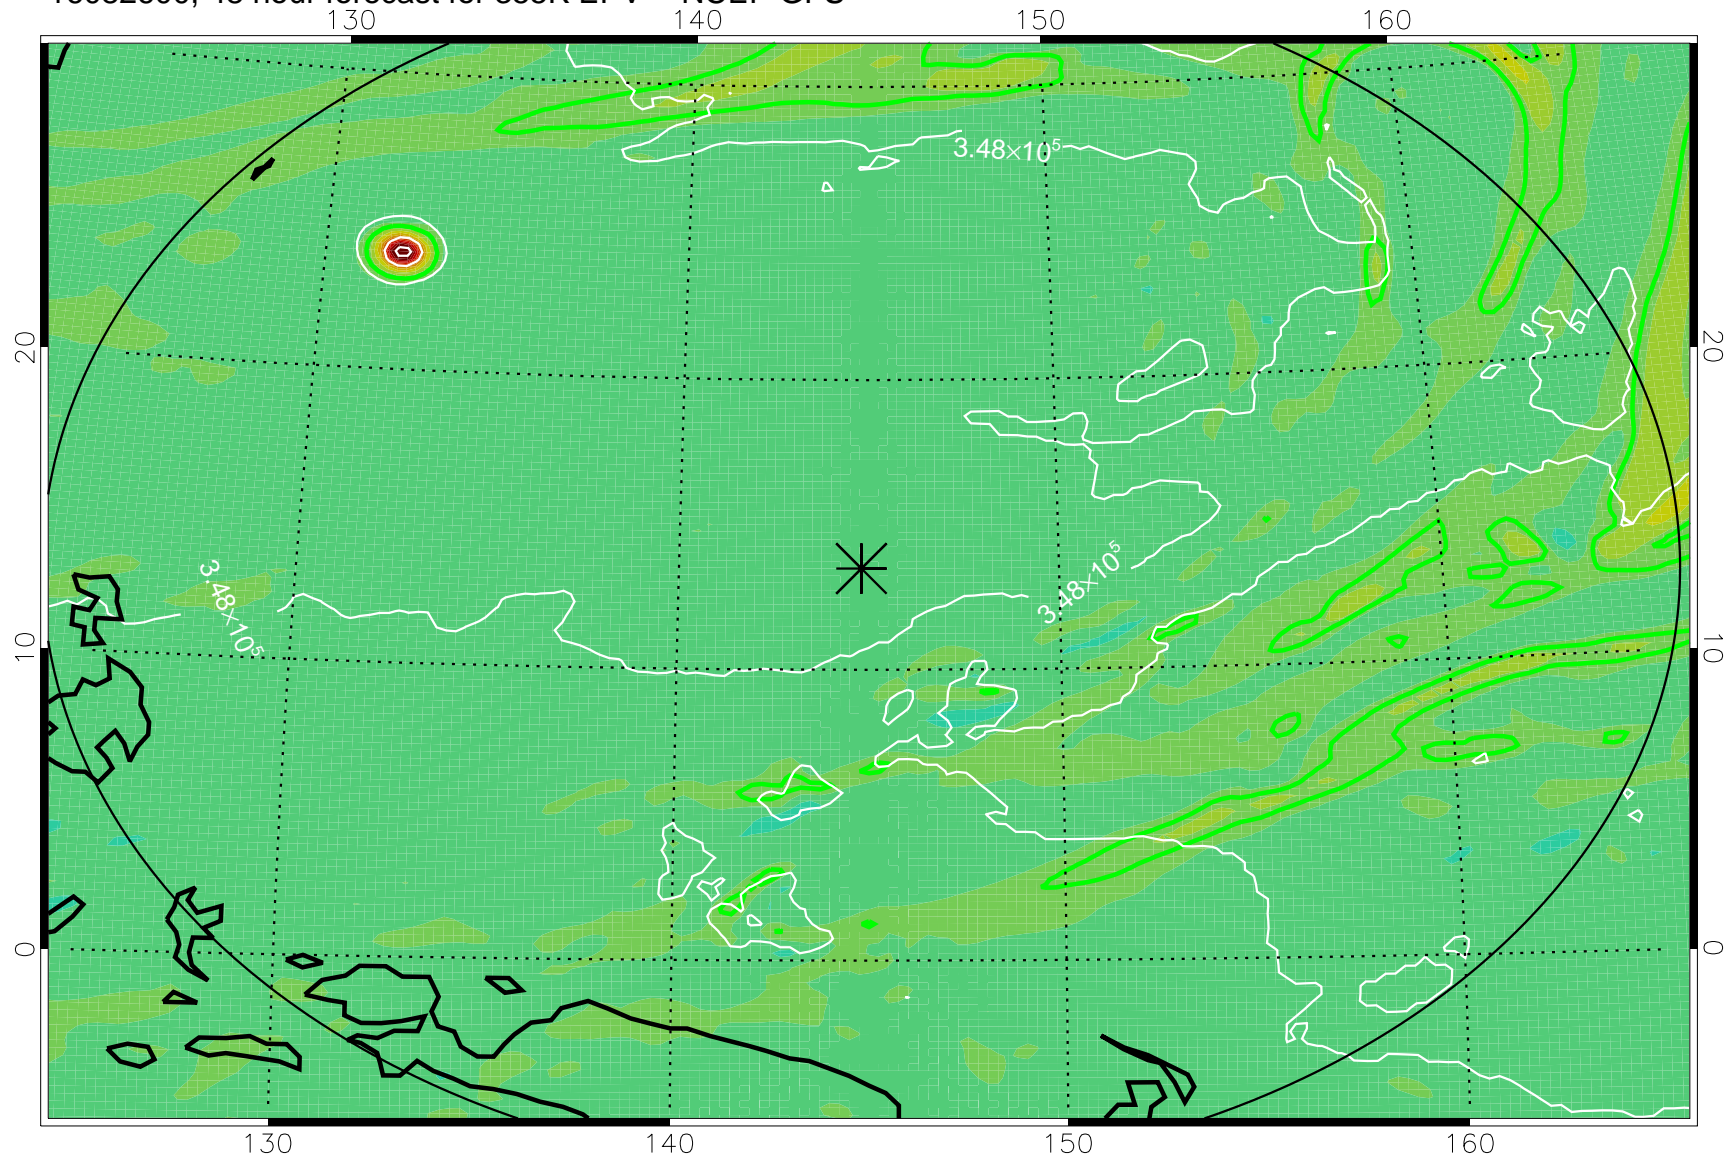

16082506, 30 hour forecast for 355K EPV -- NCEP GFS

355K Montgomery Streamfunction, white  
EPV Tropopause (2 PVU) Position  
Range ring of 2304 km

16082512, 36 hour forecast for 355K EPV -- NCEP GFS

355K Montgomery Streamfunction, white  
EPV Tropopause (2 PVU) Position  
Range ring of 2304 km

16082518, 42 hour forecast for 355K EPV -- NCEP GFS

355K Montgomery Streamfunction, white  
EPV Tropopause (2 PVU) Position  
Range ring of 2304 km

16082600, 48 hour forecast for 355K EPV -- NCEP GFS

355K Montgomery Streamfunction, white  
EPV Tropopause (2 PVU) Position  
Range ring of 2304 km

16082606, 54 hour forecast for 355K EPV -- NCEP GFS

355K Montgomery Streamfunction, white  
EPV Tropopause (2 PVU) Position  
Range ring of 2304 km

16082612, 60 hour forecast for 355K EPV -- NCEP GFS

355K Montgomery Streamfunction, white  
EPV Tropopause (2 PVU) Position  
Range ring of 2304 km

16082618, 66 hour forecast for 355K EPV -- NCEP GFS

355K Montgomery Streamfunction, white  
EPV Tropopause (2 PVU) Position  
Range ring of 2304 km

16082700, 72 hour forecast for 355K EPV -- NCEP GFS

355K Montgomery Streamfunction, white  
EPV Tropopause (2 PVU) Position  
Range ring of 2304 km