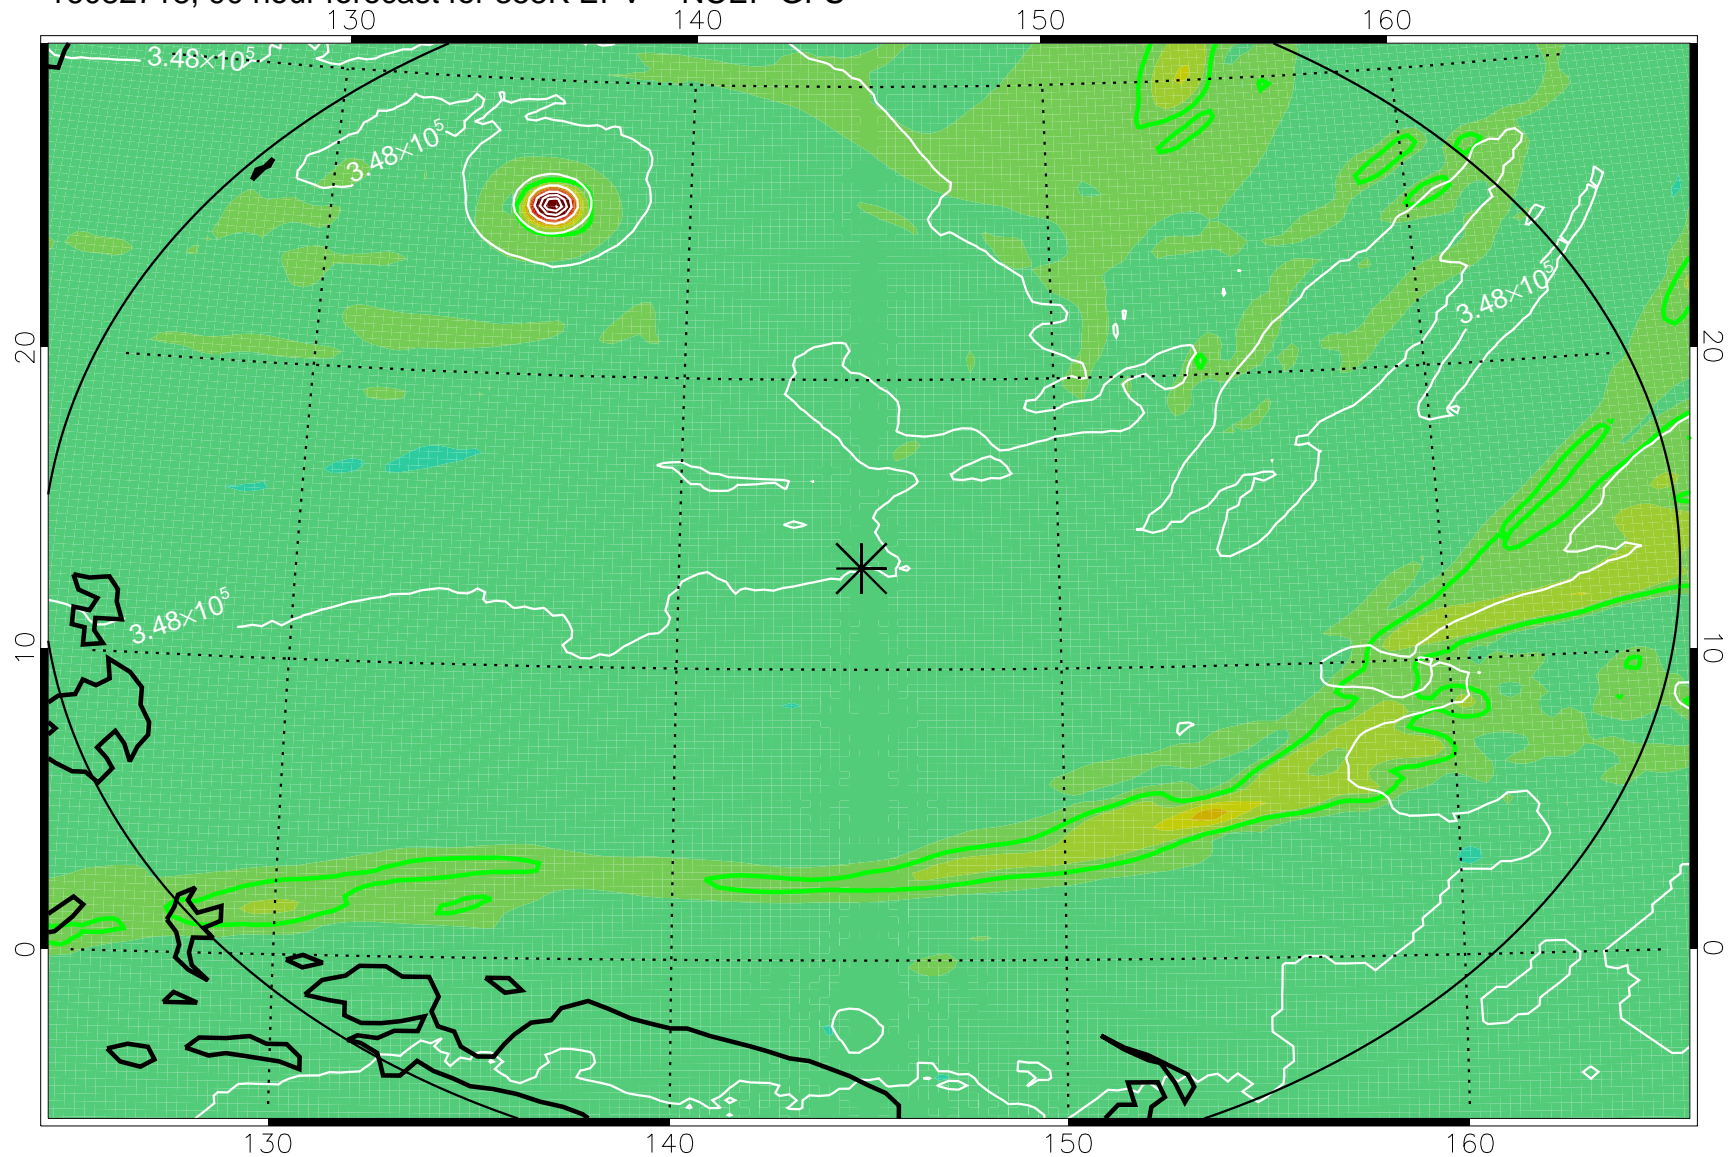

16082618, 66 hour forecast for 355K EPV -- NCEP GFS

355K Montgomery Streamfunction, white  
EPV Tropopause (2 PVU) Position  
Range ring of 2304 km

16082700, 72 hour forecast for 355K EPV -- NCEP GFS

355K Montgomery Streamfunction, white  
EPV Tropopause (2 PVU) Position  
Range ring of 2304 km

16082706, 78 hour forecast for 355K EPV -- NCEP GFS

355K Montgomery Streamfunction, white  
EPV Tropopause (2 PVU) Position  
Range ring of 2304 km

16082712, 84 hour forecast for 355K EPV -- NCEP GFS

355K Montgomery Streamfunction, white  
EPV Tropopause (2 PVU) Position  
Range ring of 2304 km

16082718, 90 hour forecast for 355K EPV -- NCEP GFS

355K Montgomery Streamfunction, white  
EPV Tropopause (2 PVU) Position  
Range ring of 2304 km

16082800, 96 hour forecast for 355K EPV -- NCEP GFS

355K Montgomery Streamfunction, white  
EPV Tropopause (2 PVU) Position  
Range ring of 2304 km

16082806, 102 hour forecast for 355K EPV -- NCEP GFS

355K Montgomery Streamfunction, white  
EPV Tropopause (2 PVU) Position  
Range ring of 2304 km

16082812, 108 hour forecast for 355K EPV -- NCEP GFS

355K Montgomery Streamfunction, white  
EPV Tropopause (2 PVU) Position  
Range ring of 2304 km