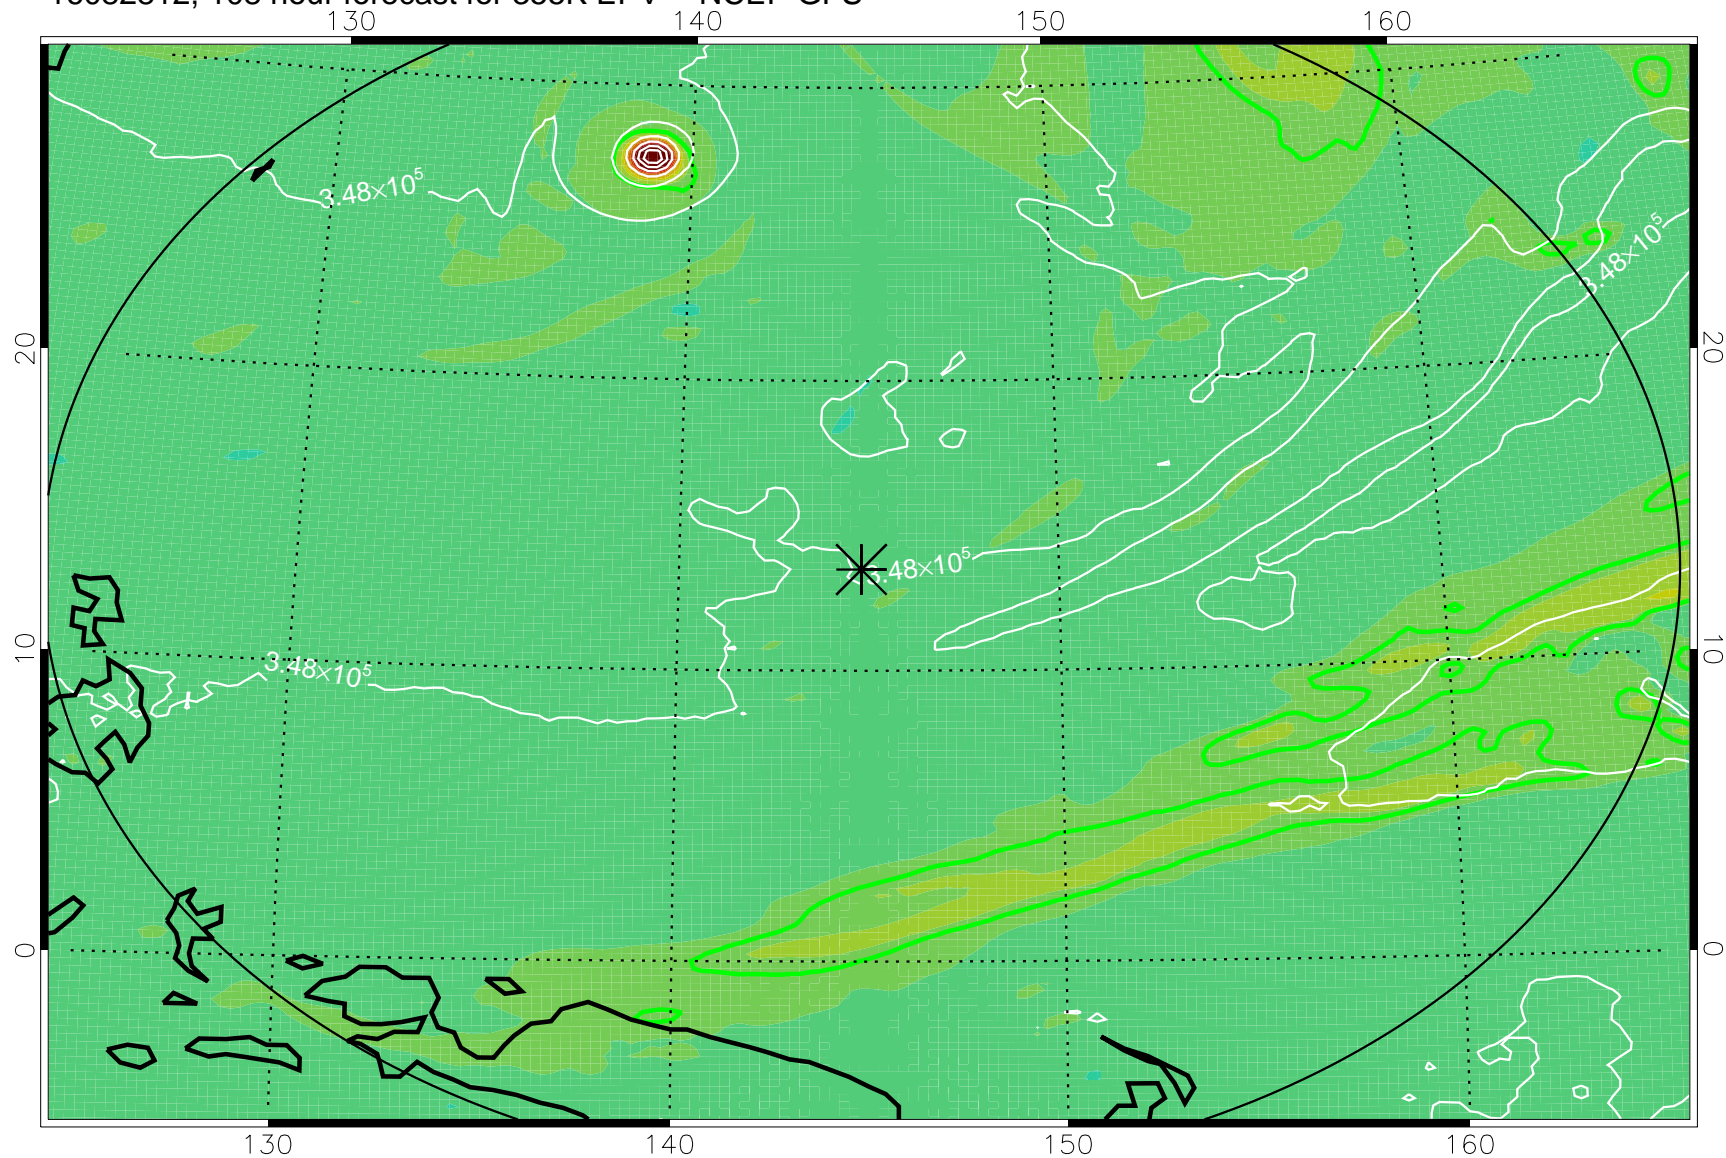

16082706, 78 hour forecast for 355K EPV -- NCEP GFS

355K Montgomery Streamfunction, white  
EPV Tropopause (2 PVU) Position  
Range ring of 2304 km

16082712, 84 hour forecast for 355K EPV -- NCEP GFS

355K Montgomery Streamfunction, white  
EPV Tropopause (2 PVU) Position  
Range ring of 2304 km

16082718, 90 hour forecast for 355K EPV -- NCEP GFS

355K Montgomery Streamfunction, white  
EPV Tropopause (2 PVU) Position  
Range ring of 2304 km

16082800, 96 hour forecast for 355K EPV -- NCEP GFS

355K Montgomery Streamfunction, white  
EPV Tropopause (2 PVU) Position  
Range ring of 2304 km

16082806, 102 hour forecast for 355K EPV -- NCEP GFS

355K Montgomery Streamfunction, white  
EPV Tropopause (2 PVU) Position  
Range ring of 2304 km

16082812, 108 hour forecast for 355K EPV -- NCEP GFS

355K Montgomery Streamfunction, white  
EPV Tropopause (2 PVU) Position  
Range ring of 2304 km

16082818, 114 hour forecast for 355K EPV -- NCEP GFS

355K Montgomery Streamfunction, white  
EPV Tropopause (2 PVU) Position  
Range ring of 2304 km

16082900, 120 hour forecast for 355K EPV -- NCEP GFS

355K Montgomery Streamfunction, white  
EPV Tropopause (2 PVU) Position  
Range ring of 2304 km