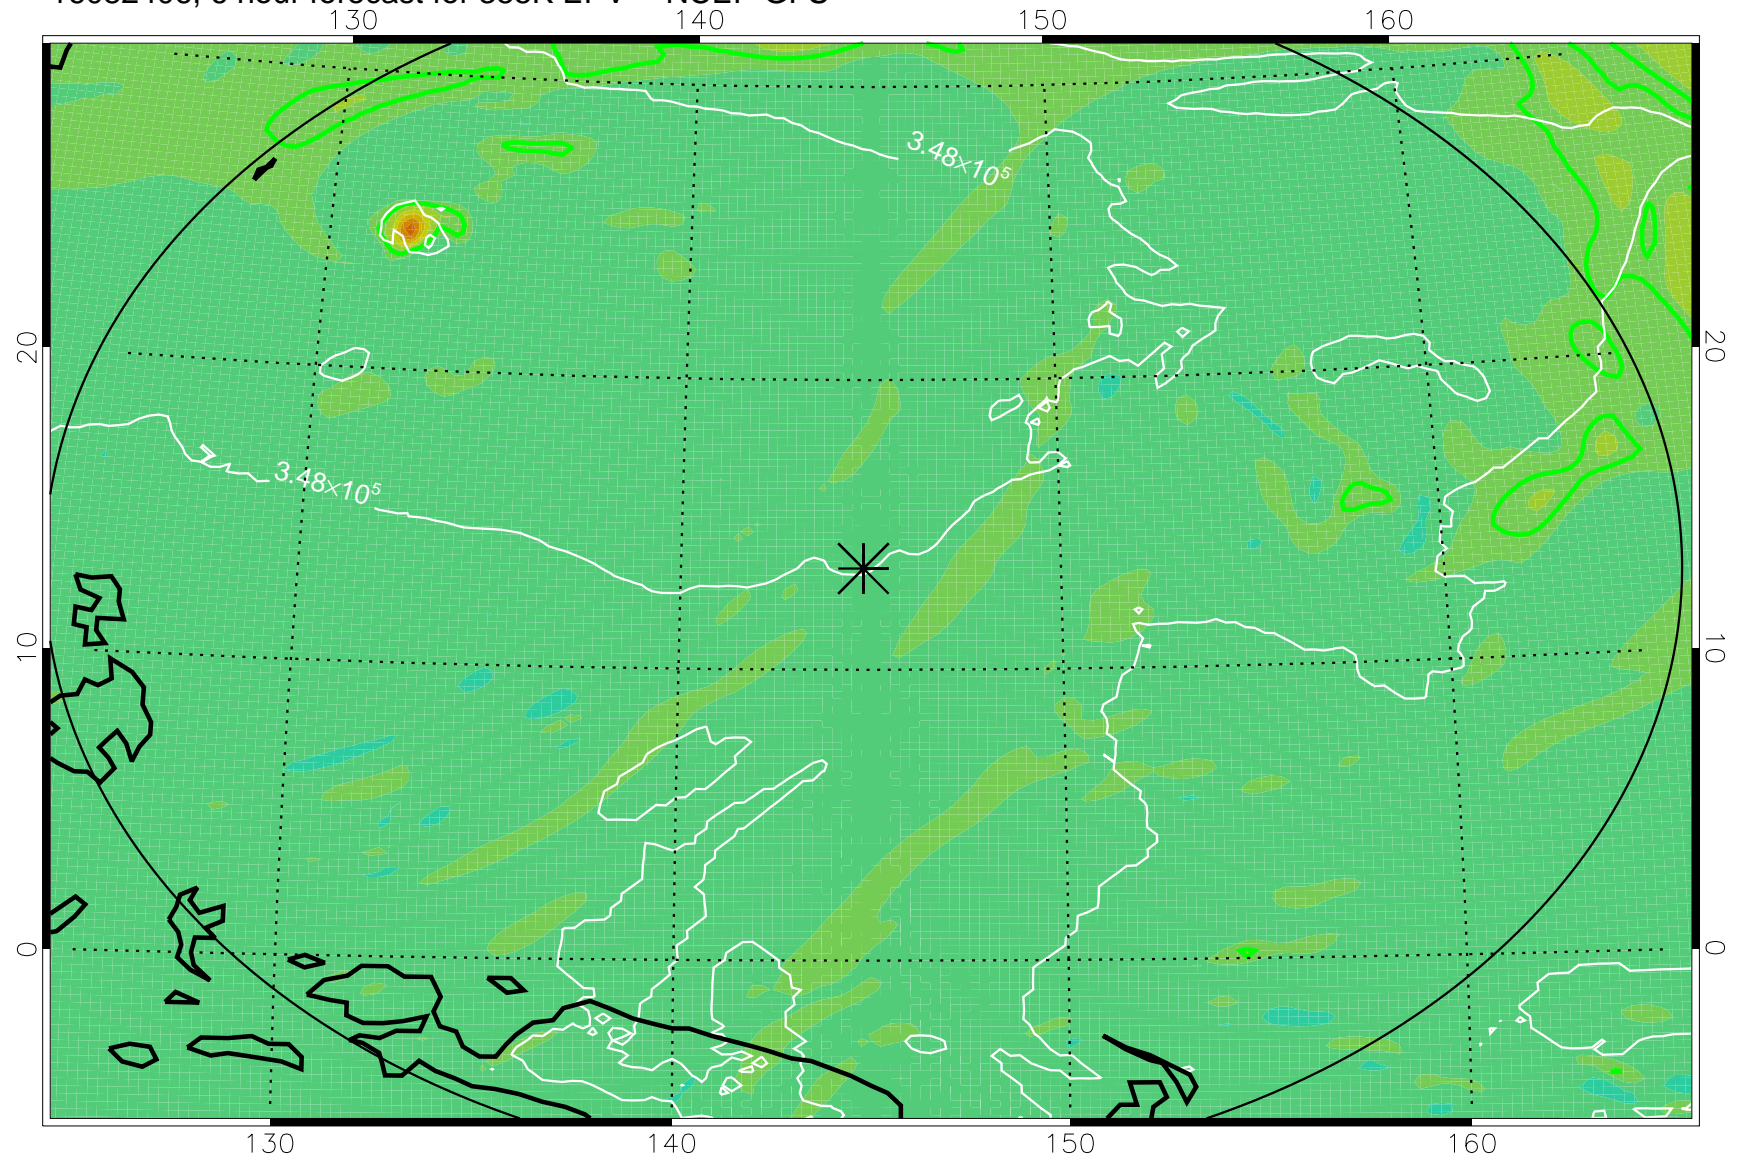

16082406, 6 hour forecast for 355K EPV -- NCEP GFS

355K Montgomery Streamfunction, white  
EPV Tropopause (2 PVU) Position  
Range ring of 2304 km

16082412, 12 hour forecast for 355K EPV -- NCEP GFS

355K Montgomery Streamfunction, white  
EPV Tropopause (2 PVU) Position  
Range ring of 2304 km

16082418, 18 hour forecast for 355K EPV -- NCEP GFS

355K Montgomery Streamfunction, white  
EPV Tropopause (2 PVU) Position  
Range ring of 2304 km

16082500, 24 hour forecast for 355K EPV -- NCEP GFS

355K Montgomery Streamfunction, white  
EPV Tropopause (2 PVU) Position  
Range ring of 2304 km

16082506, 30 hour forecast for 355K EPV -- NCEP GFS

355K Montgomery Streamfunction, white  
EPV Tropopause (2 PVU) Position  
Range ring of 2304 km

16082512, 36 hour forecast for 355K EPV -- NCEP GFS

355K Montgomery Streamfunction, white  
EPV Tropopause (2 PVU) Position  
Range ring of 2304 km

16082618, 66 hour forecast for 355K EPV -- NCEP GFS

355K Montgomery Streamfunction, white  
EPV Tropopause (2 PVU) Position  
Range ring of 2304 km

16082700, 72 hour forecast for 355K EPV -- NCEP GFS

355K Montgomery Streamfunction, white  
EPV Tropopause (2 PVU) Position  
Range ring of 2304 km