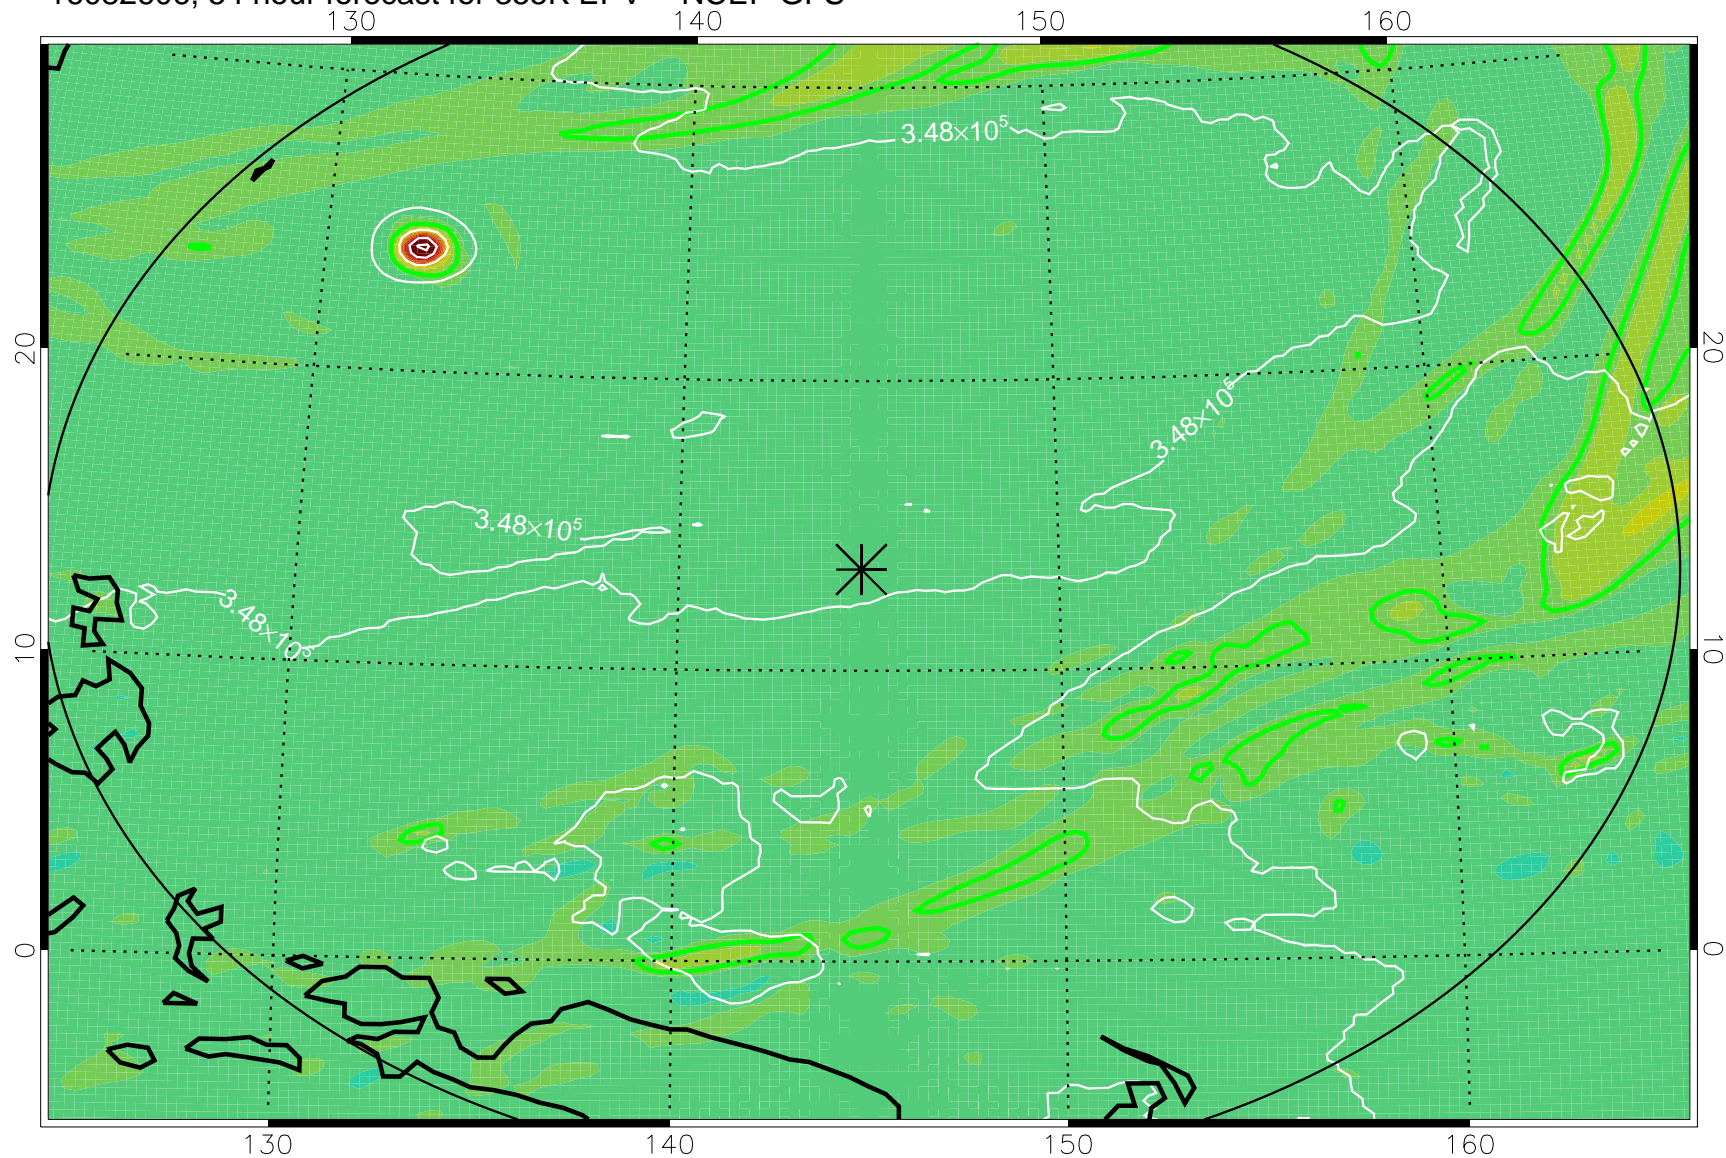

16082518, 42 hour forecast for 355K EPV -- NCEP GFS

355K Montgomery Streamfunction, white  
EPV Tropopause (2 PVU) Position  
Range ring of 2304 km

16082600, 48 hour forecast for 355K EPV -- NCEP GFS

355K Montgomery Streamfunction, white  
EPV Tropopause (2 PVU) Position  
Range ring of 2304 km

16082606, 54 hour forecast for 355K EPV -- NCEP GFS

355K Montgomery Streamfunction, white  
EPV Tropopause (2 PVU) Position  
Range ring of 2304 km

16082612, 60 hour forecast for 355K EPV -- NCEP GFS

355K Montgomery Streamfunction, white  
EPV Tropopause (2 PVU) Position  
Range ring of 2304 km

16082618, 66 hour forecast for 355K EPV -- NCEP GFS

355K Montgomery Streamfunction, white  
EPV Tropopause (2 PVU) Position  
Range ring of 2304 km

16082700, 72 hour forecast for 355K EPV -- NCEP GFS

355K Montgomery Streamfunction, white  
EPV Tropopause (2 PVU) Position  
Range ring of 2304 km

16082718, 90 hour forecast for 355K EPV -- NCEP GFS

355K Montgomery Streamfunction, white  
EPV Tropopause (2 PVU) Position  
Range ring of 2304 km

16082800, 96 hour forecast for 355K EPV -- NCEP GFS

355K Montgomery Streamfunction, white  
EPV Tropopause (2 PVU) Position  
Range ring of 2304 km