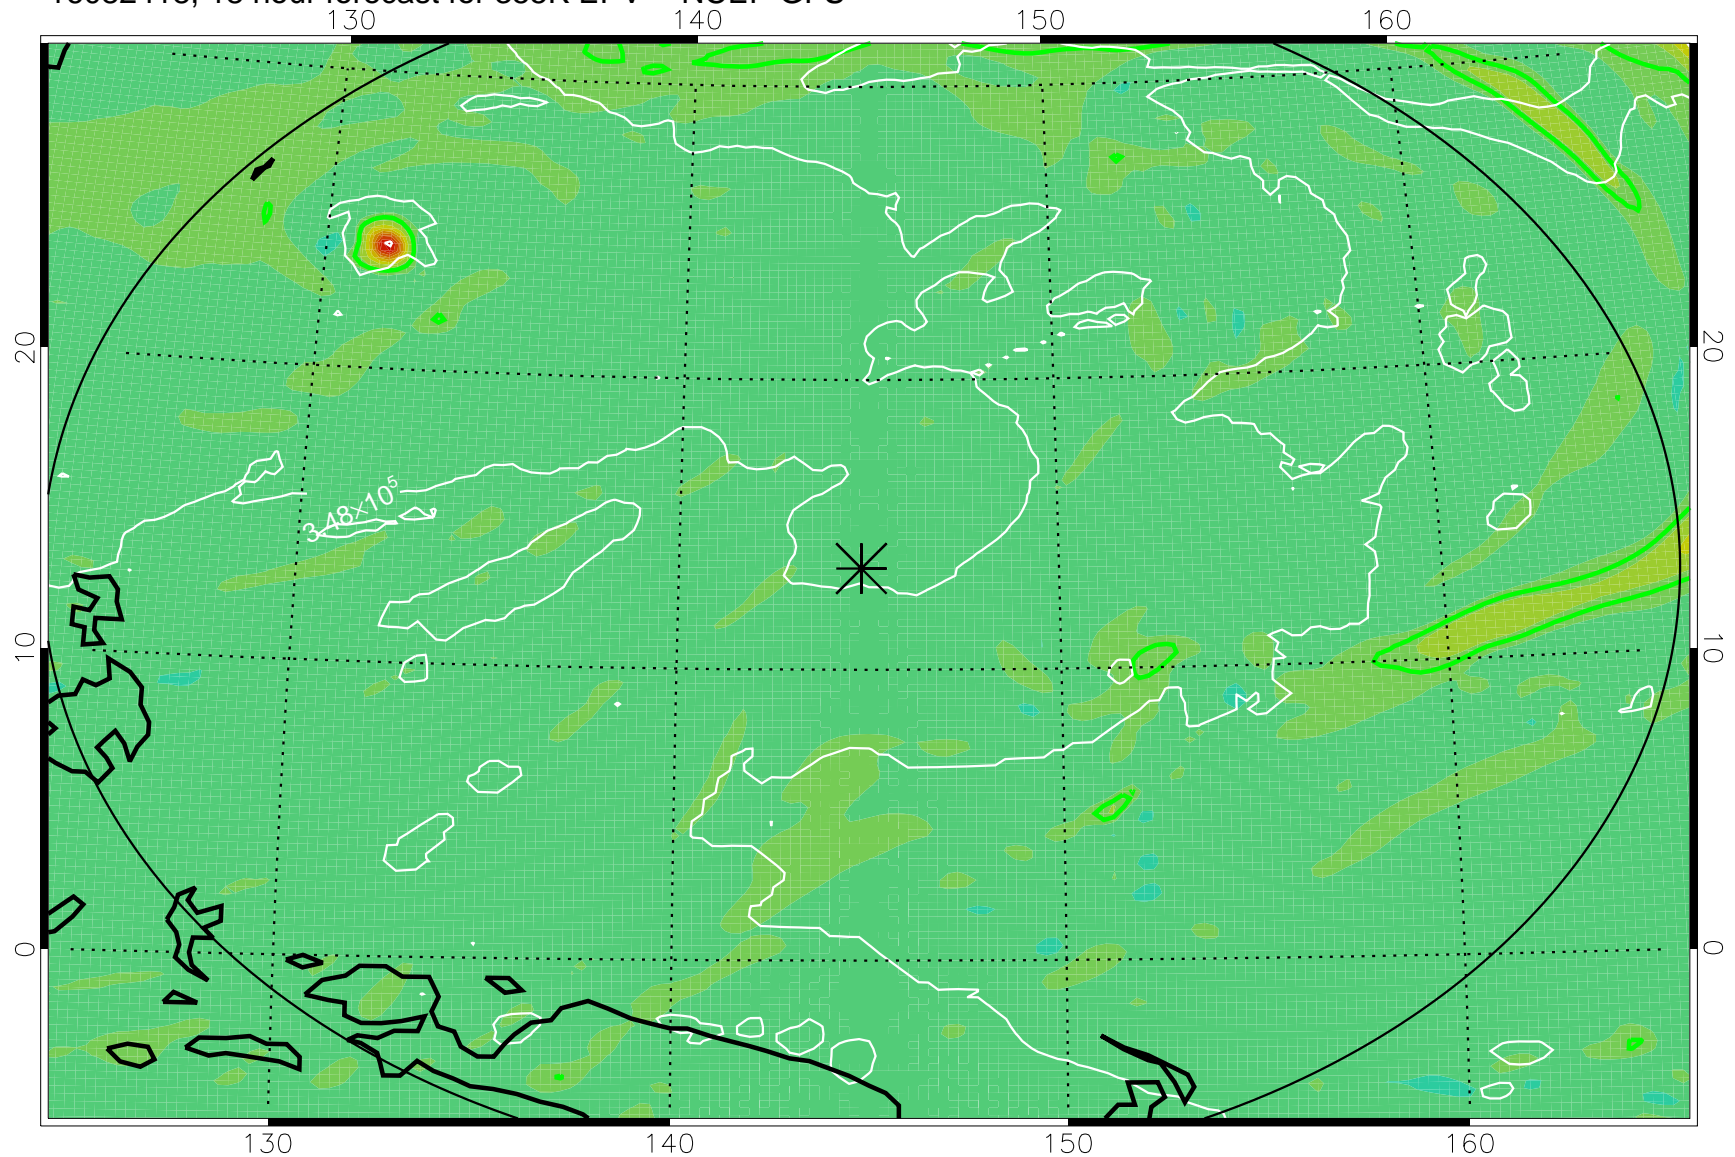

16082406, 6 hour forecast for 355K EPV -- NCEP GFS

355K Montgomery Streamfunction, white  
EPV Tropopause (2 PVU) Position  
Range ring of 2304 km

16082412, 12 hour forecast for 355K EPV -- NCEP GFS

355K Montgomery Streamfunction, white  
EPV Tropopause (2 PVU) Position  
Range ring of 2304 km

16082418, 18 hour forecast for 355K EPV -- NCEP GFS

355K Montgomery Streamfunction, white  
EPV Tropopause (2 PVU) Position  
Range ring of 2304 km

16082500, 24 hour forecast for 355K EPV -- NCEP GFS

355K Montgomery Streamfunction, white  
EPV Tropopause (2 PVU) Position  
Range ring of 2304 km

16082506, 30 hour forecast for 355K EPV -- NCEP GFS

355K Montgomery Streamfunction, white  
EPV Tropopause (2 PVU) Position  
Range ring of 2304 km

16082512, 36 hour forecast for 355K EPV -- NCEP GFS

355K Montgomery Streamfunction, white  
EPV Tropopause (2 PVU) Position  
Range ring of 2304 km

16082618, 66 hour forecast for 355K EPV -- NCEP GFS

355K Montgomery Streamfunction, white  
EPV Tropopause (2 PVU) Position  
Range ring of 2304 km

16082700, 72 hour forecast for 355K EPV -- NCEP GFS

355K Montgomery Streamfunction, white  
EPV Tropopause (2 PVU) Position  
Range ring of 2304 km