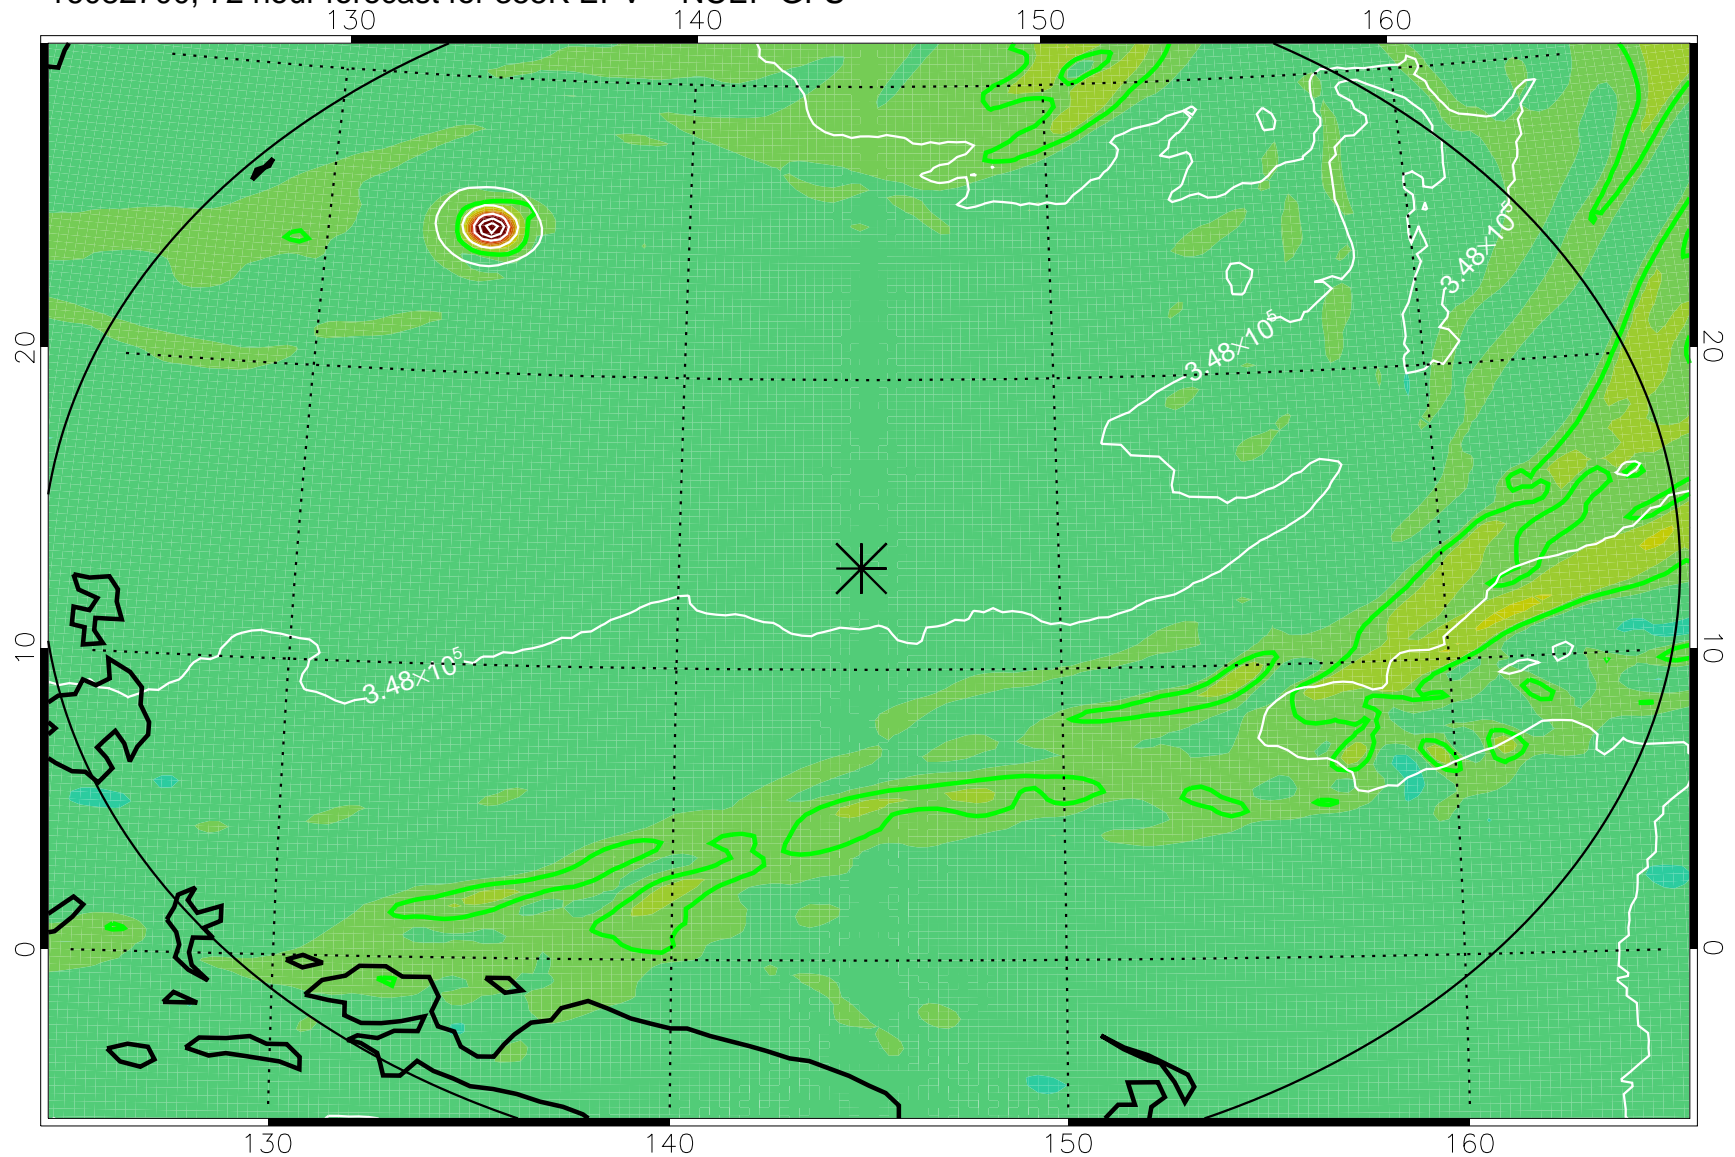

16082606, 54 hour forecast for 355K EPV -- NCEP GFS

355K Montgomery Streamfunction, white  
EPV Tropopause (2 PVU) Position  
Range ring of 2304 km

16082612, 60 hour forecast for 355K EPV -- NCEP GFS

355K Montgomery Streamfunction, white  
EPV Tropopause (2 PVU) Position  
Range ring of 2304 km

16082618, 66 hour forecast for 355K EPV -- NCEP GFS

355K Montgomery Streamfunction, white  
EPV Tropopause (2 PVU) Position  
Range ring of 2304 km

16082700, 72 hour forecast for 355K EPV -- NCEP GFS

355K Montgomery Streamfunction, white  
EPV Tropopause (2 PVU) Position  
Range ring of 2304 km

16082706, 78 hour forecast for 355K EPV -- NCEP GFS

355K Montgomery Streamfunction, white  
EPV Tropopause (2 PVU) Position  
Range ring of 2304 km

16082712, 84 hour forecast for 355K EPV -- NCEP GFS

355K Montgomery Streamfunction, white  
EPV Tropopause (2 PVU) Position  
Range ring of 2304 km

16082718, 90 hour forecast for 355K EPV -- NCEP GFS

355K Montgomery Streamfunction, white  
EPV Tropopause (2 PVU) Position  
Range ring of 2304 km

16082800, 96 hour forecast for 355K EPV -- NCEP GFS

355K Montgomery Streamfunction, white  
EPV Tropopause (2 PVU) Position  
Range ring of 2304 km