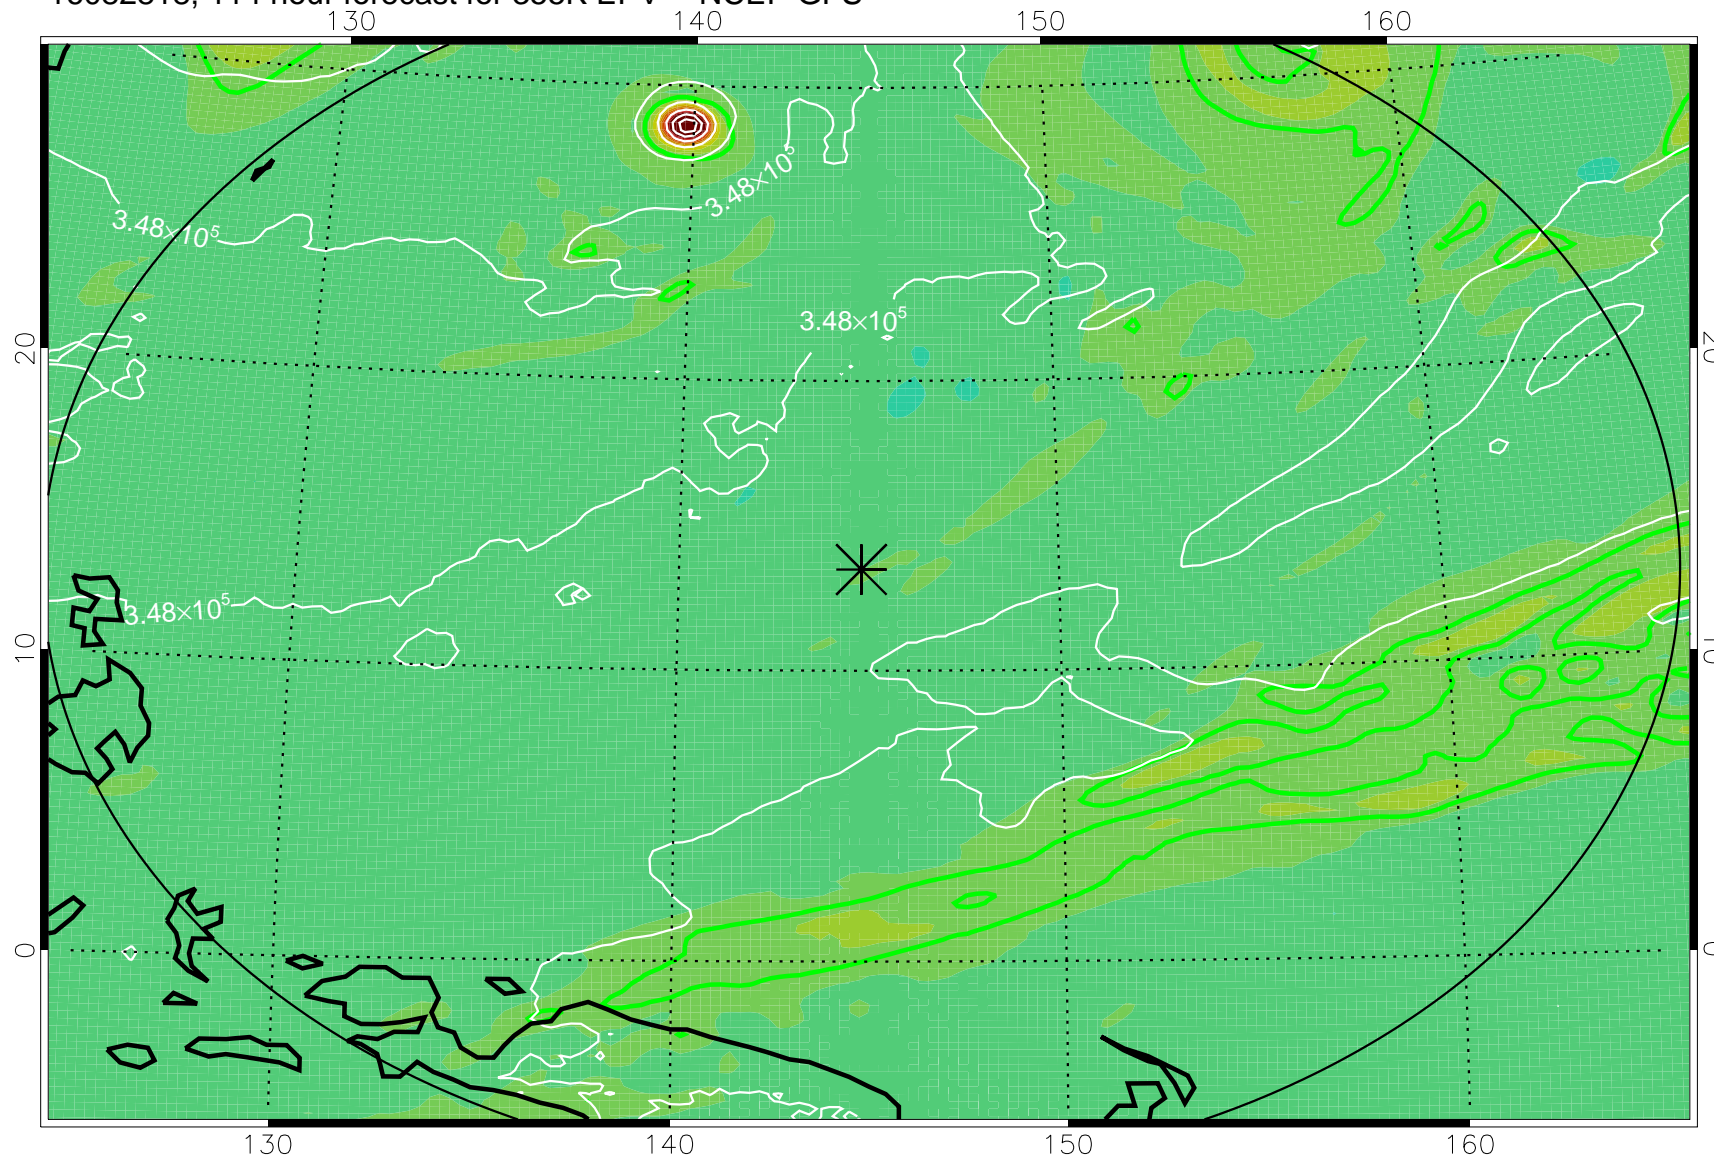

16082706, 78 hour forecast for 355K EPV -- NCEP GFS

355K Montgomery Streamfunction, white  
EPV Tropopause (2 PVU) Position  
Range ring of 2304 km

16082712, 84 hour forecast for 355K EPV -- NCEP GFS

355K Montgomery Streamfunction, white  
EPV Tropopause (2 PVU) Position  
Range ring of 2304 km

16082718, 90 hour forecast for 355K EPV -- NCEP GFS

355K Montgomery Streamfunction, white  
EPV Tropopause (2 PVU) Position  
Range ring of 2304 km

16082800, 96 hour forecast for 355K EPV -- NCEP GFS

355K Montgomery Streamfunction, white  
EPV Tropopause (2 PVU) Position  
Range ring of 2304 km

16082806, 102 hour forecast for 355K EPV -- NCEP GFS

355K Montgomery Streamfunction, white  
EPV Tropopause (2 PVU) Position  
Range ring of 2304 km

16082812, 108 hour forecast for 355K EPV -- NCEP GFS

355K Montgomery Streamfunction, white  
EPV Tropopause (2 PVU) Position  
Range ring of 2304 km

16082818, 114 hour forecast for 355K EPV -- NCEP GFS

355K Montgomery Streamfunction, white  
EPV Tropopause (2 PVU) Position  
Range ring of 2304 km

16082900, 120 hour forecast for 355K EPV -- NCEP GFS

355K Montgomery Streamfunction, white  
EPV Tropopause (2 PVU) Position  
Range ring of 2304 km