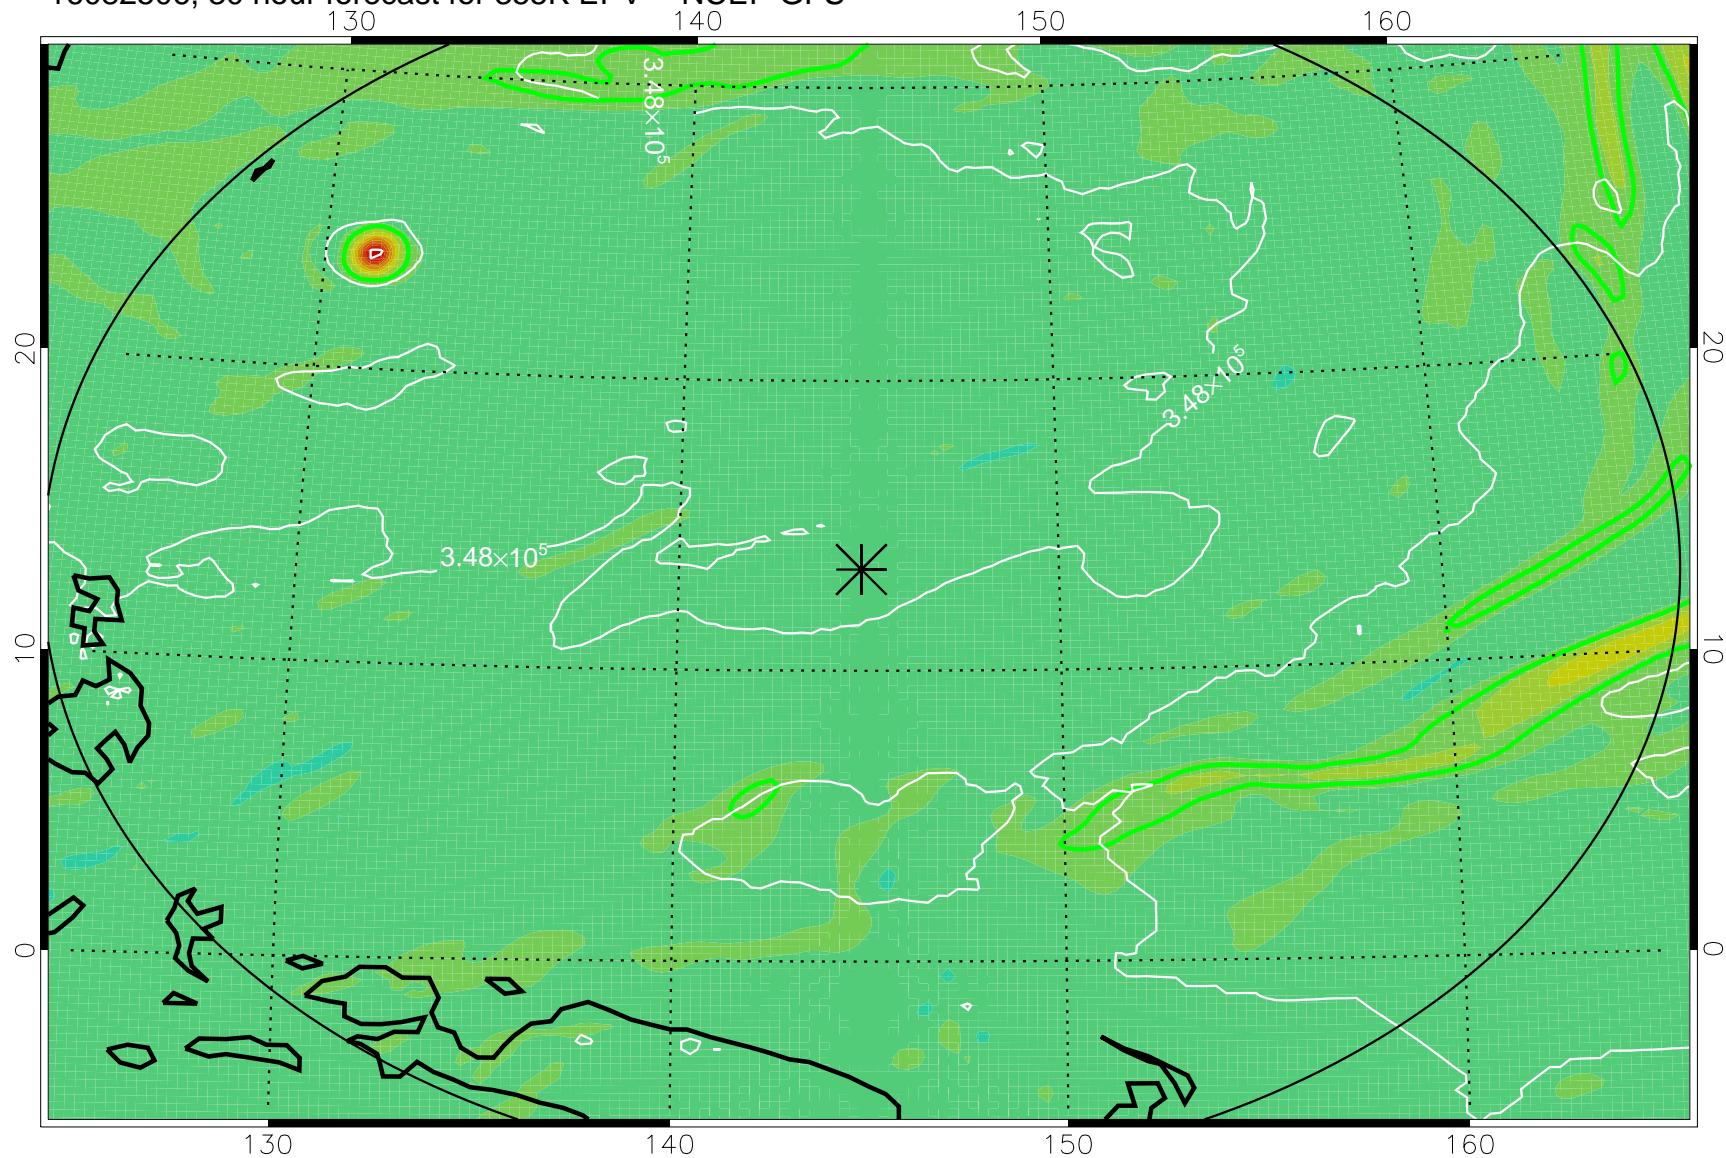

16082418, 18 hour forecast for 355K EPV -- NCEP GFS

355K Montgomery Streamfunction, white  
EPV Tropopause (2 PVU) Position  
Range ring of 2304 km

16082500, 24 hour forecast for 355K EPV -- NCEP GFS

355K Montgomery Streamfunction, white  
EPV Tropopause (2 PVU) Position  
Range ring of 2304 km

16082506, 30 hour forecast for 355K EPV -- NCEP GFS

355K Montgomery Streamfunction, white  
EPV Tropopause (2 PVU) Position  
Range ring of 2304 km

16082512, 36 hour forecast for 355K EPV -- NCEP GFS

355K Montgomery Streamfunction, white  
EPV Tropopause (2 PVU) Position  
Range ring of 2304 km

16082518, 42 hour forecast for 355K EPV -- NCEP GFS

355K Montgomery Streamfunction, white  
EPV Tropopause (2 PVU) Position  
Range ring of 2304 km

16082600, 48 hour forecast for 355K EPV -- NCEP GFS

355K Montgomery Streamfunction, white  
EPV Tropopause (2 PVU) Position  
Range ring of 2304 km

16082618, 66 hour forecast for 355K EPV -- NCEP GFS

355K Montgomery Streamfunction, white  
EPV Tropopause (2 PVU) Position  
Range ring of 2304 km

16082700, 72 hour forecast for 355K EPV -- NCEP GFS

355K Montgomery Streamfunction, white  
EPV Tropopause (2 PVU) Position  
Range ring of 2304 km