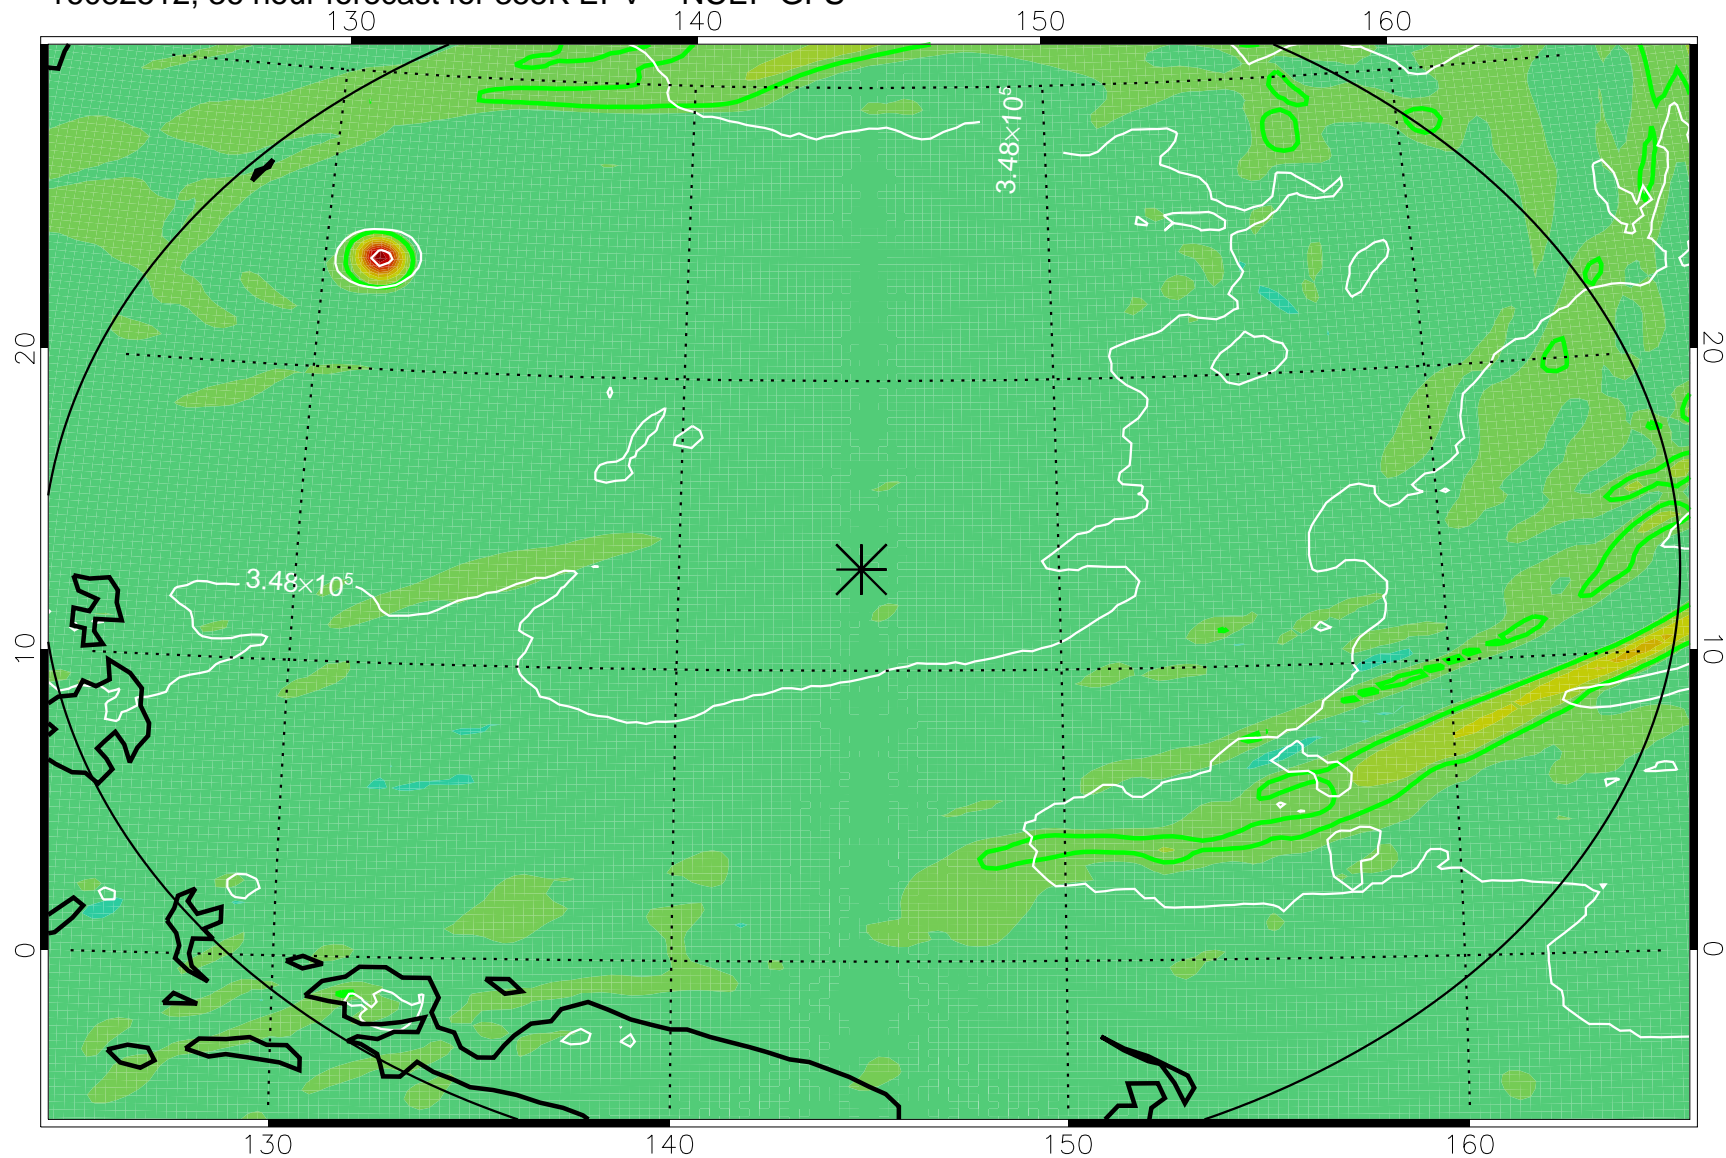

16082406, 6 hour forecast for 355K EPV -- NCEP GFS

355K Montgomery Streamfunction, white  
EPV Tropopause (2 PVU) Position  
Range ring of 2304 km

16082412, 12 hour forecast for 355K EPV -- NCEP GFS

355K Montgomery Streamfunction, white  
EPV Tropopause (2 PVU) Position  
Range ring of 2304 km

16082418, 18 hour forecast for 355K EPV -- NCEP GFS

355K Montgomery Streamfunction, white  
EPV Tropopause (2 PVU) Position  
Range ring of 2304 km

16082500, 24 hour forecast for 355K EPV -- NCEP GFS

355K Montgomery Streamfunction, white  
EPV Tropopause (2 PVU) Position  
Range ring of 2304 km

16082506, 30 hour forecast for 355K EPV -- NCEP GFS

355K Montgomery Streamfunction, white  
EPV Tropopause (2 PVU) Position  
Range ring of 2304 km

16082512, 36 hour forecast for 355K EPV -- NCEP GFS

355K Montgomery Streamfunction, white  
EPV Tropopause (2 PVU) Position  
Range ring of 2304 km

16082518, 42 hour forecast for 355K EPV -- NCEP GFS

355K Montgomery Streamfunction, white  
EPV Tropopause (2 PVU) Position  
Range ring of 2304 km

16082600, 48 hour forecast for 355K EPV -- NCEP GFS

355K Montgomery Streamfunction, white  
EPV Tropopause (2 PVU) Position  
Range ring of 2304 km