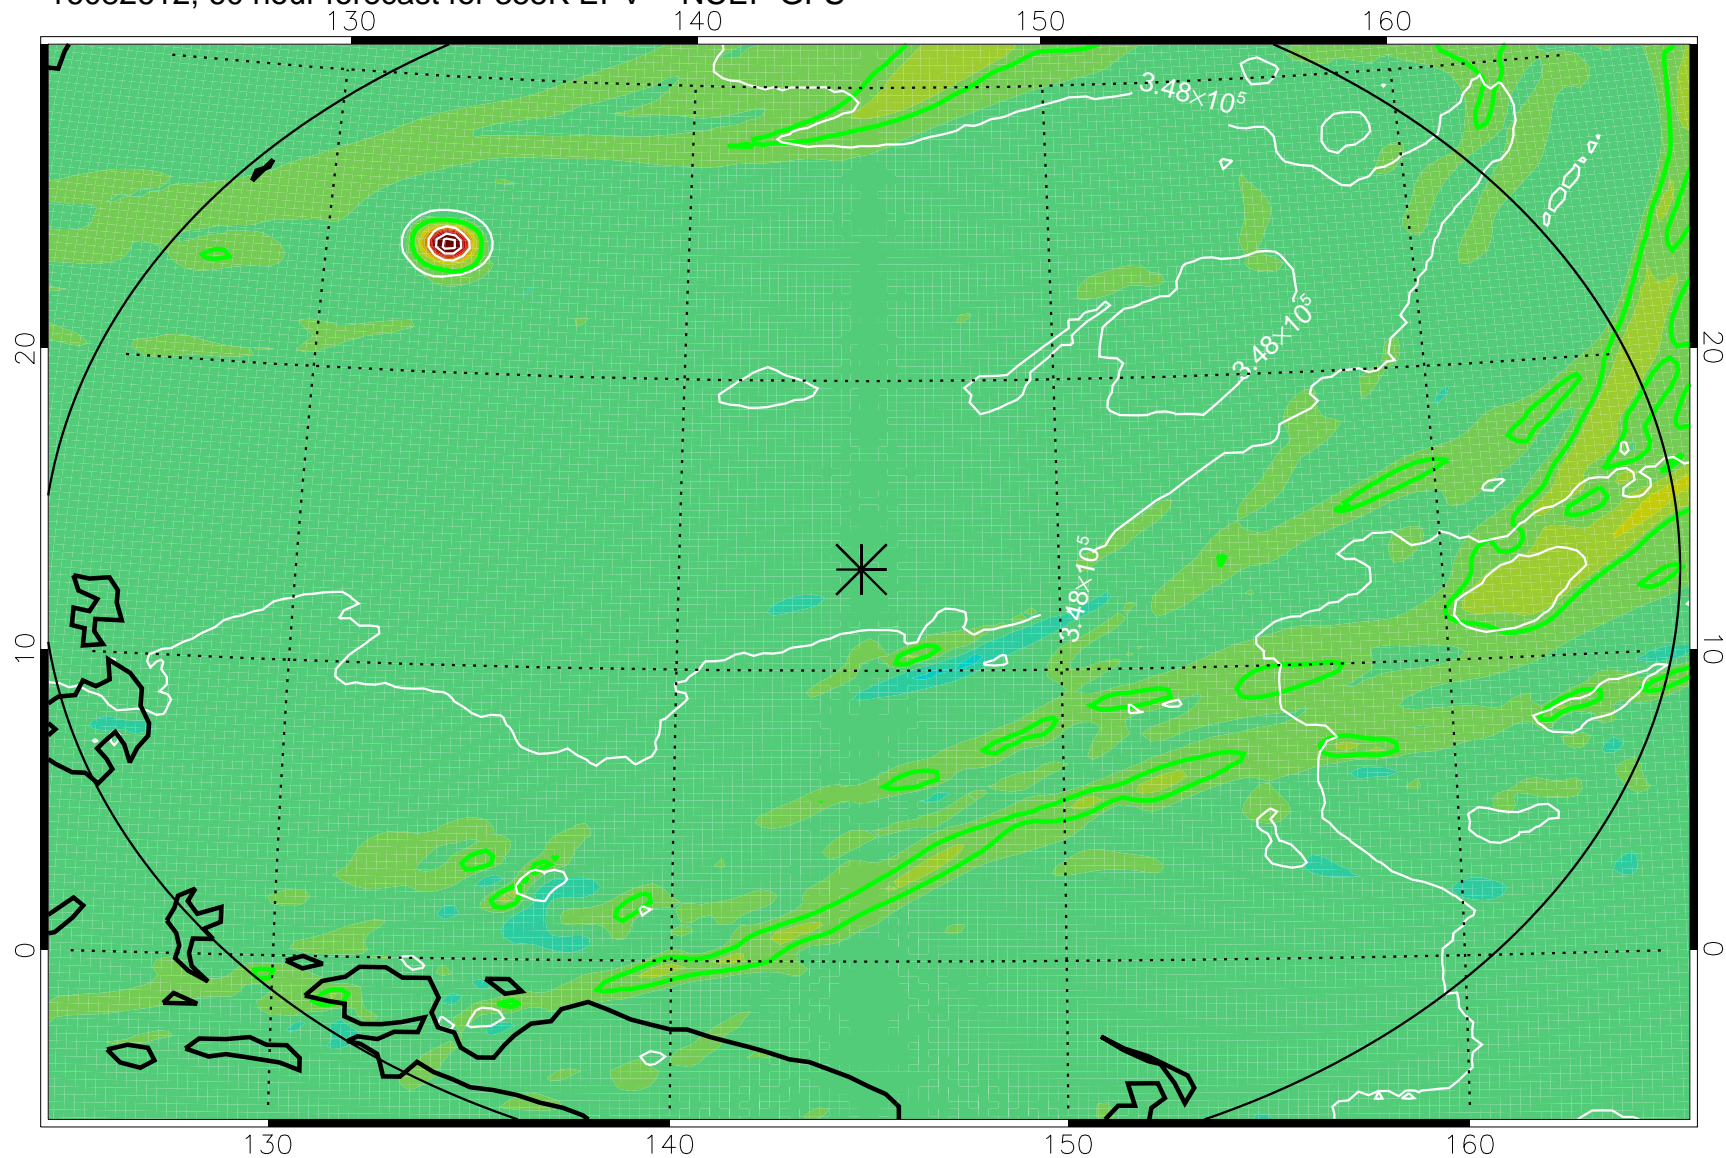

16082518, 42 hour forecast for 355K EPV -- NCEP GFS

355K Montgomery Streamfunction, white  
EPV Tropopause (2 PVU) Position  
Range ring of 2304 km

16082600, 48 hour forecast for 355K EPV -- NCEP GFS

355K Montgomery Streamfunction, white  
EPV Tropopause (2 PVU) Position  
Range ring of 2304 km

16082606, 54 hour forecast for 355K EPV -- NCEP GFS

355K Montgomery Streamfunction, white  
EPV Tropopause (2 PVU) Position  
Range ring of 2304 km

16082612, 60 hour forecast for 355K EPV -- NCEP GFS

355K Montgomery Streamfunction, white  
EPV Tropopause (2 PVU) Position  
Range ring of 2304 km

16082618, 66 hour forecast for 355K EPV -- NCEP GFS

355K Montgomery Streamfunction, white  
EPV Tropopause (2 PVU) Position  
Range ring of 2304 km

16082700, 72 hour forecast for 355K EPV -- NCEP GFS

355K Montgomery Streamfunction, white  
EPV Tropopause (2 PVU) Position  
Range ring of 2304 km

16082718, 90 hour forecast for 355K EPV -- NCEP GFS

355K Montgomery Streamfunction, white  
EPV Tropopause (2 PVU) Position  
Range ring of 2304 km

16082800, 96 hour forecast for 355K EPV -- NCEP GFS

355K Montgomery Streamfunction, white  
EPV Tropopause (2 PVU) Position  
Range ring of 2304 km