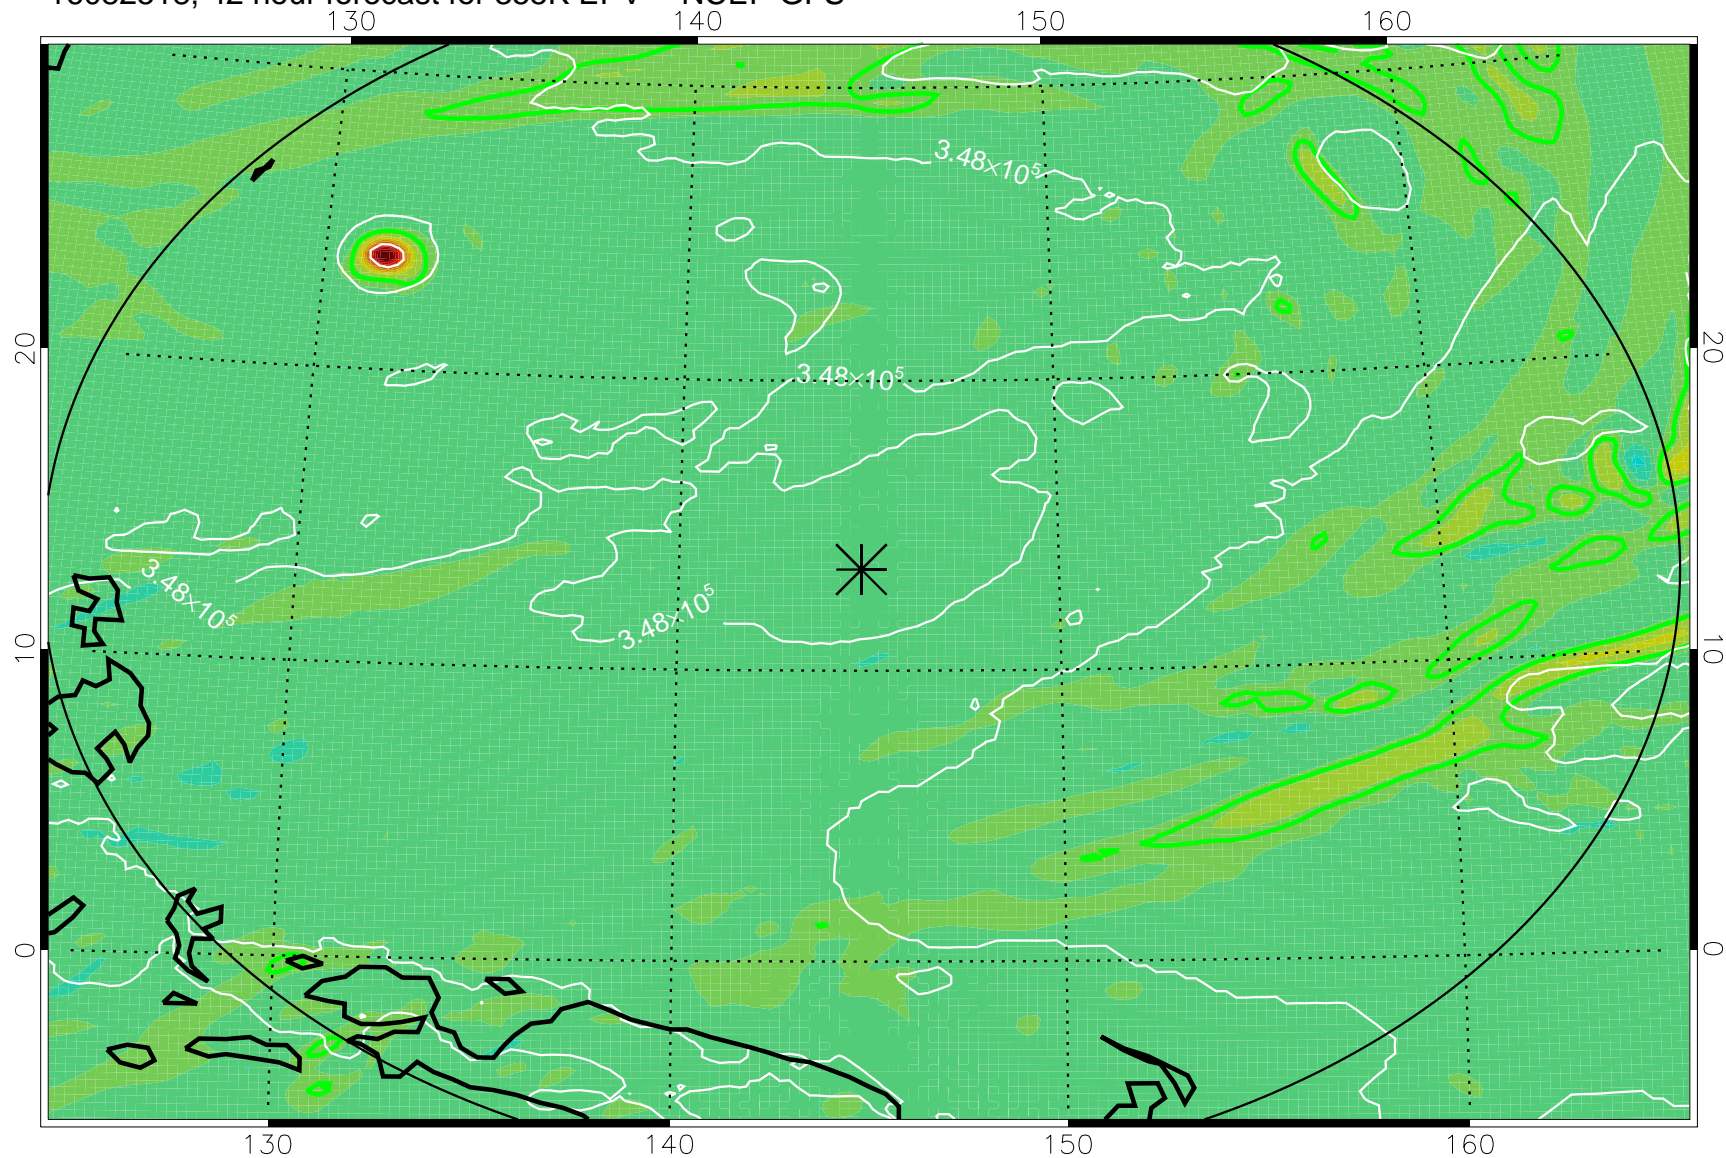

16082506, 30 hour forecast for 355K EPV -- NCEP GFS

355K Montgomery Streamfunction, white  
EPV Tropopause (2 PVU) Position  
Range ring of 2304 km

16082512, 36 hour forecast for 355K EPV -- NCEP GFS

355K Montgomery Streamfunction, white  
EPV Tropopause (2 PVU) Position  
Range ring of 2304 km

16082518, 42 hour forecast for 355K EPV -- NCEP GFS

355K Montgomery Streamfunction, white  
EPV Tropopause (2 PVU) Position  
Range ring of 2304 km

16082600, 48 hour forecast for 355K EPV -- NCEP GFS

355K Montgomery Streamfunction, white  
EPV Tropopause (2 PVU) Position  
Range ring of 2304 km

16082606, 54 hour forecast for 355K EPV -- NCEP GFS

355K Montgomery Streamfunction, white  
EPV Tropopause (2 PVU) Position  
Range ring of 2304 km

16082612, 60 hour forecast for 355K EPV -- NCEP GFS

355K Montgomery Streamfunction, white  
EPV Tropopause (2 PVU) Position  
Range ring of 2304 km

16082618, 66 hour forecast for 355K EPV -- NCEP GFS

355K Montgomery Streamfunction, white  
EPV Tropopause (2 PVU) Position  
Range ring of 2304 km

16082700, 72 hour forecast for 355K EPV -- NCEP GFS

355K Montgomery Streamfunction, white  
EPV Tropopause (2 PVU) Position  
Range ring of 2304 km