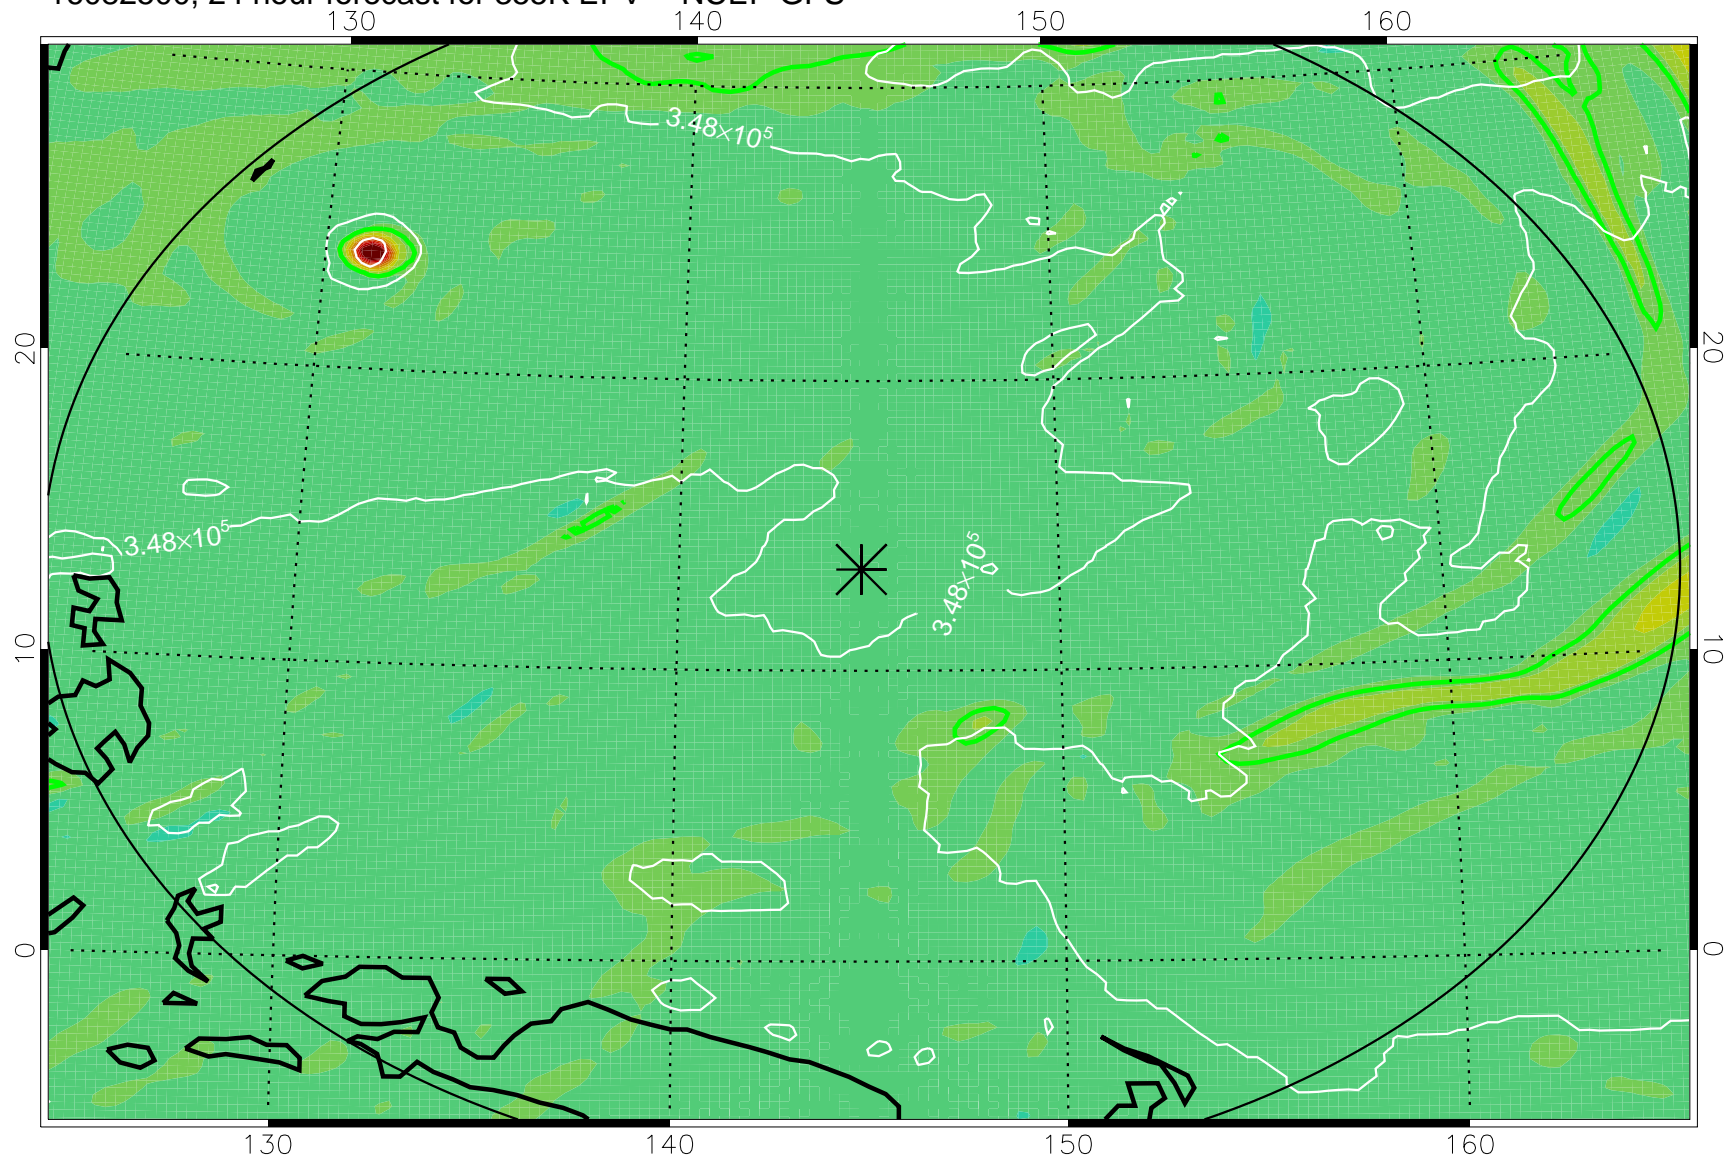

16082406, 6 hour forecast for 355K EPV -- NCEP GFS

355K Montgomery Streamfunction, white  
EPV Tropopause (2 PVU) Position  
Range ring of 2304 km

16082412, 12 hour forecast for 355K EPV -- NCEP GFS

355K Montgomery Streamfunction, white  
EPV Tropopause (2 PVU) Position  
Range ring of 2304 km

16082418, 18 hour forecast for 355K EPV -- NCEP GFS

355K Montgomery Streamfunction, white  
EPV Tropopause (2 PVU) Position  
Range ring of 2304 km

16082500, 24 hour forecast for 355K EPV -- NCEP GFS

355K Montgomery Streamfunction, white  
EPV Tropopause (2 PVU) Position  
Range ring of 2304 km

16082506, 30 hour forecast for 355K EPV -- NCEP GFS

355K Montgomery Streamfunction, white  
EPV Tropopause (2 PVU) Position  
Range ring of 2304 km

16082512, 36 hour forecast for 355K EPV -- NCEP GFS

355K Montgomery Streamfunction, white  
EPV Tropopause (2 PVU) Position  
Range ring of 2304 km

16082618, 66 hour forecast for 355K EPV -- NCEP GFS

355K Montgomery Streamfunction, white  
EPV Tropopause (2 PVU) Position  
Range ring of 2304 km

16082700, 72 hour forecast for 355K EPV -- NCEP GFS

355K Montgomery Streamfunction, white  
EPV Tropopause (2 PVU) Position  
Range ring of 2304 km