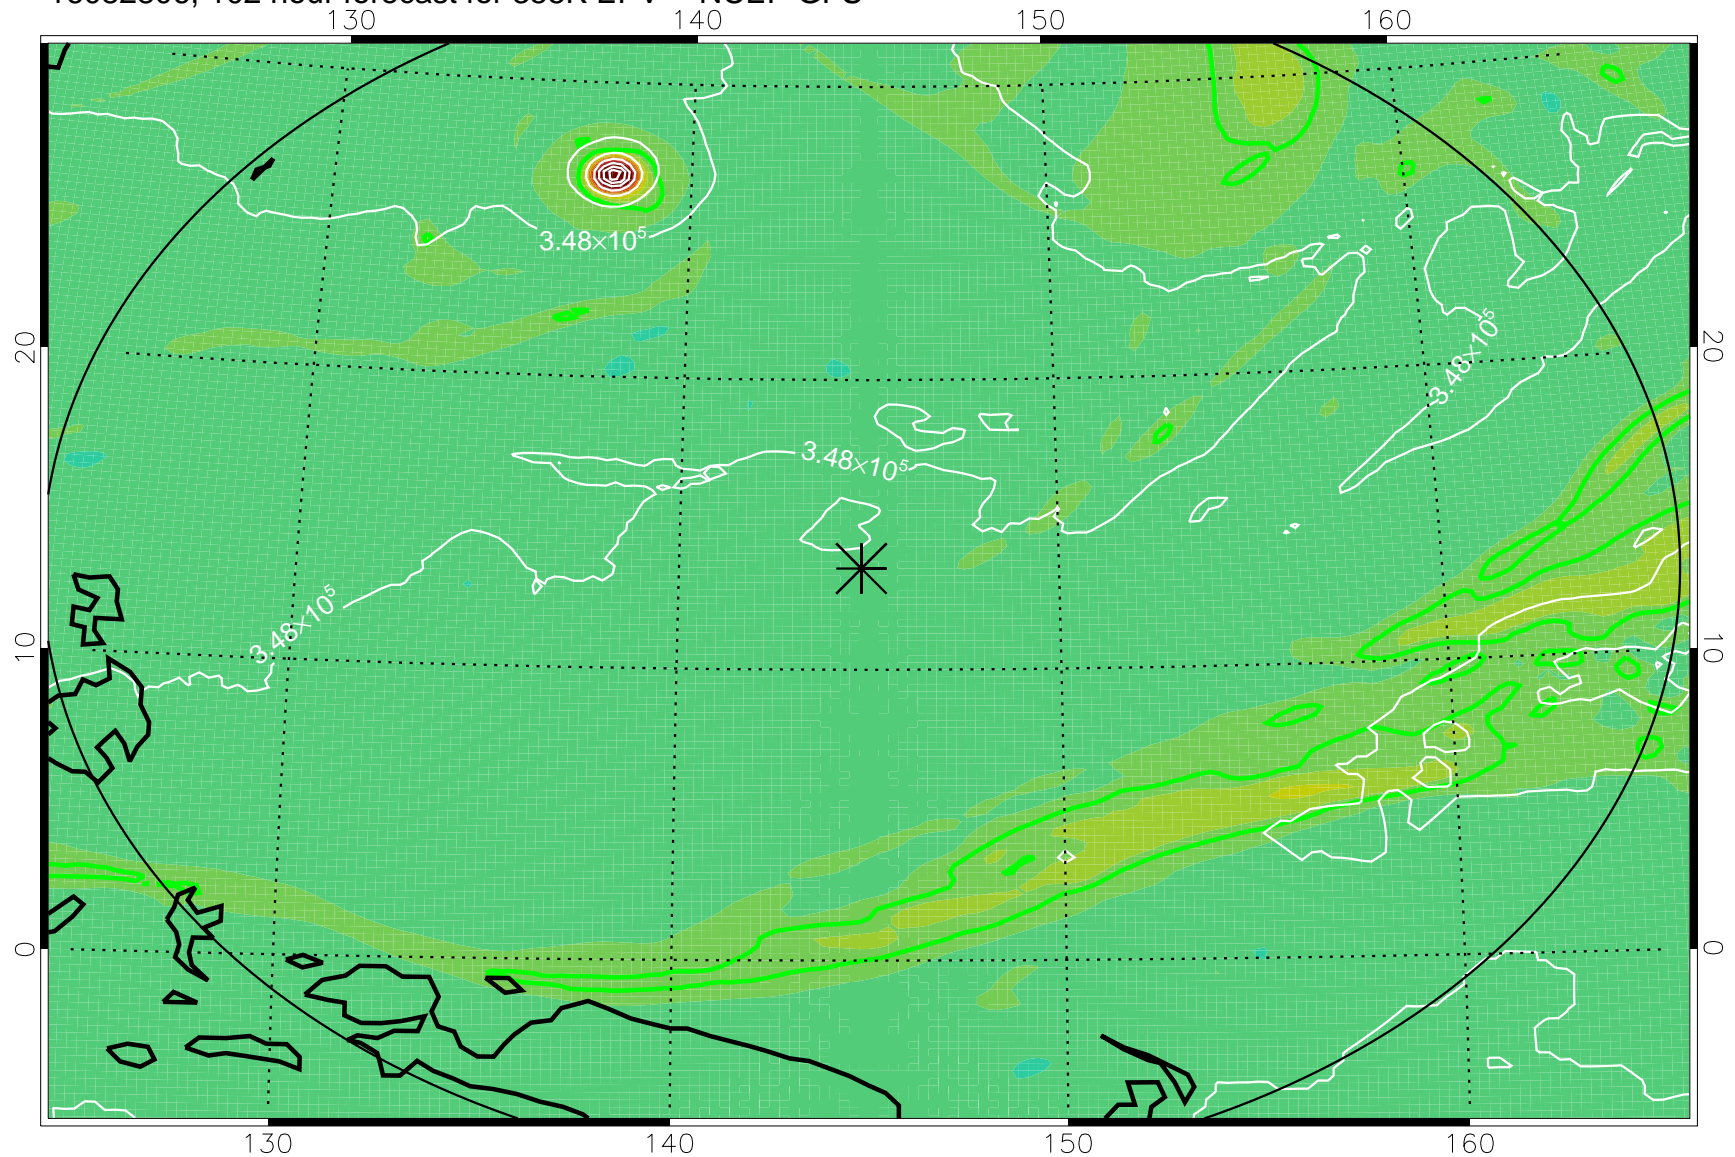

16082706, 78 hour forecast for 355K EPV -- NCEP GFS

355K Montgomery Streamfunction, white  
EPV Tropopause (2 PVU) Position  
Range ring of 2304 km

16082712, 84 hour forecast for 355K EPV -- NCEP GFS

355K Montgomery Streamfunction, white  
EPV Tropopause (2 PVU) Position  
Range ring of 2304 km

16082718, 90 hour forecast for 355K EPV -- NCEP GFS

355K Montgomery Streamfunction, white  
EPV Tropopause (2 PVU) Position  
Range ring of 2304 km

16082800, 96 hour forecast for 355K EPV -- NCEP GFS

355K Montgomery Streamfunction, white  
EPV Tropopause (2 PVU) Position  
Range ring of 2304 km

16082806, 102 hour forecast for 355K EPV -- NCEP GFS

355K Montgomery Streamfunction, white  
EPV Tropopause (2 PVU) Position  
Range ring of 2304 km

16082812, 108 hour forecast for 355K EPV -- NCEP GFS

355K Montgomery Streamfunction, white  
EPV Tropopause (2 PVU) Position  
Range ring of 2304 km

16082818, 114 hour forecast for 355K EPV -- NCEP GFS

355K Montgomery Streamfunction, white  
EPV Tropopause (2 PVU) Position  
Range ring of 2304 km

16082900, 120 hour forecast for 355K EPV -- NCEP GFS

355K Montgomery Streamfunction, white  
EPV Tropopause (2 PVU) Position  
Range ring of 2304 km