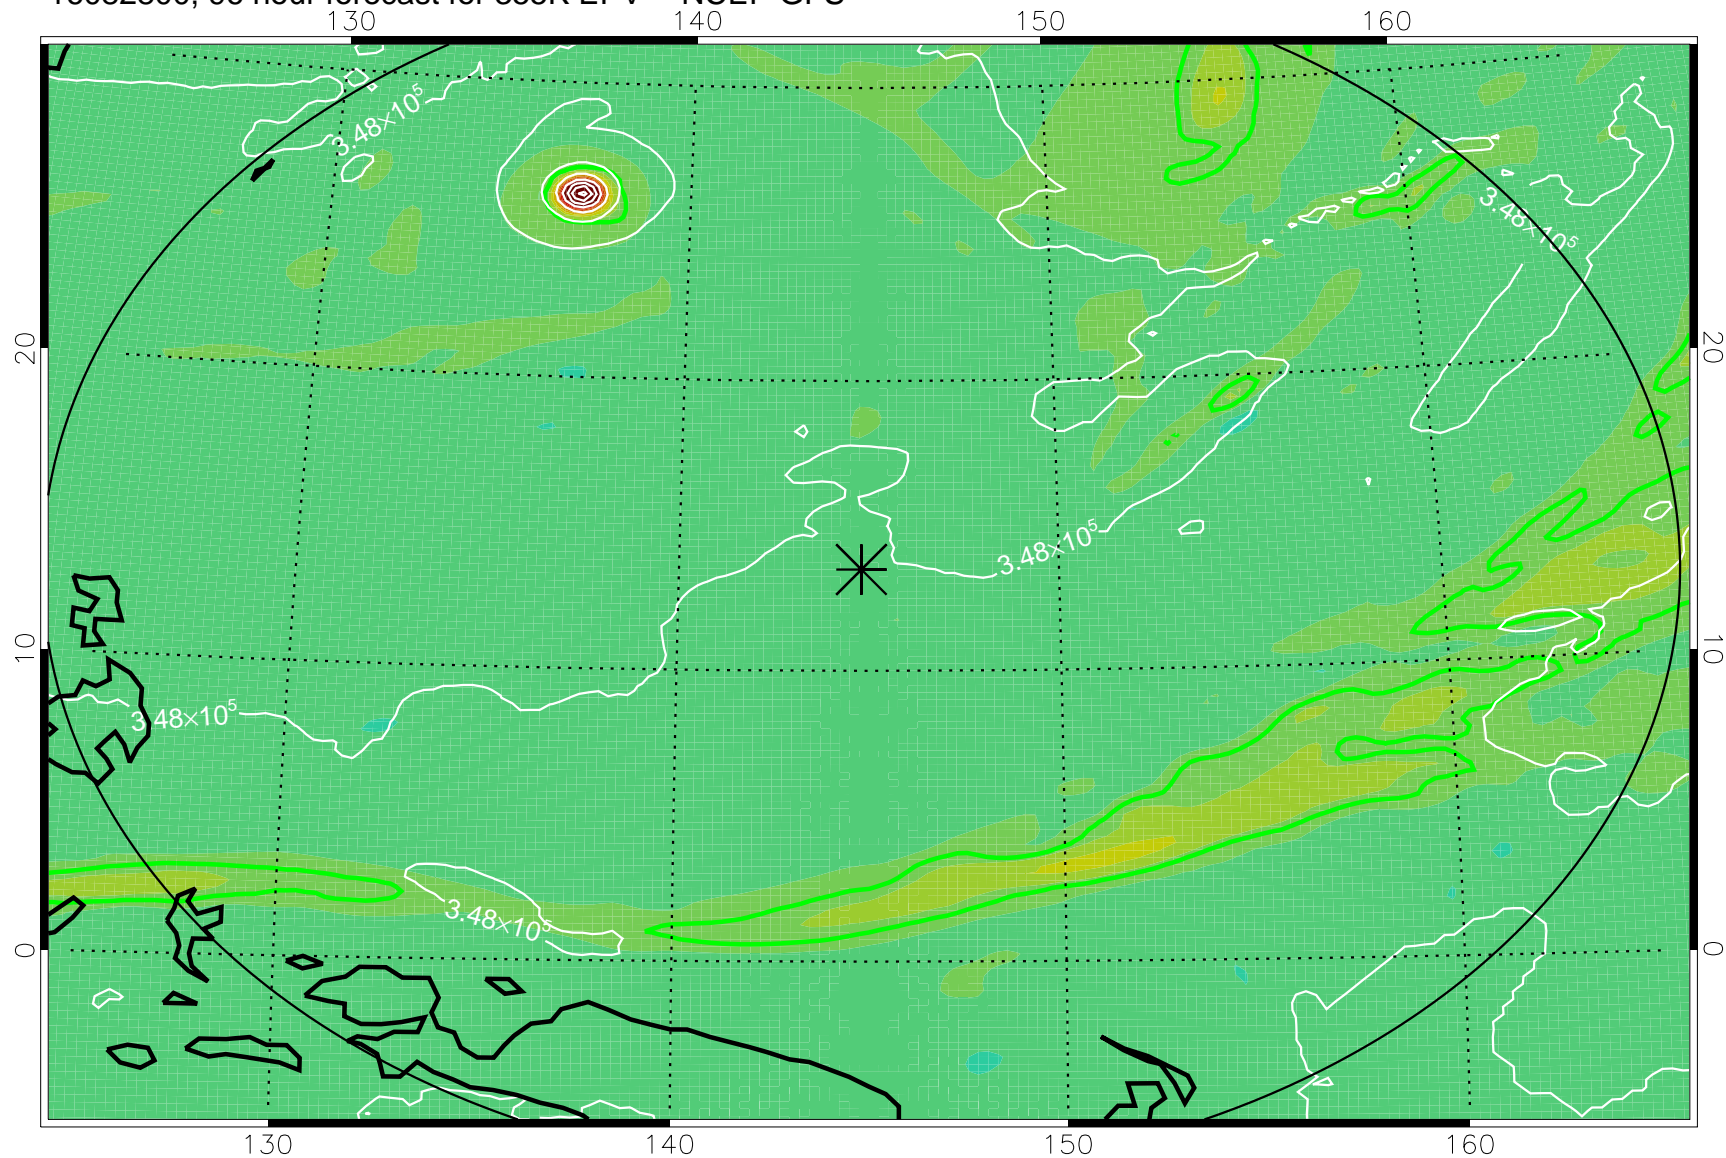

16082618, 66 hour forecast for 355K EPV -- NCEP GFS

355K Montgomery Streamfunction, white  
EPV Tropopause (2 PVU) Position  
Range ring of 2304 km

16082700, 72 hour forecast for 355K EPV -- NCEP GFS

355K Montgomery Streamfunction, white  
EPV Tropopause (2 PVU) Position  
Range ring of 2304 km

16082706, 78 hour forecast for 355K EPV -- NCEP GFS

355K Montgomery Streamfunction, white  
EPV Tropopause (2 PVU) Position  
Range ring of 2304 km

16082712, 84 hour forecast for 355K EPV -- NCEP GFS

355K Montgomery Streamfunction, white  
EPV Tropopause (2 PVU) Position  
Range ring of 2304 km

16082718, 90 hour forecast for 355K EPV -- NCEP GFS

355K Montgomery Streamfunction, white  
EPV Tropopause (2 PVU) Position  
Range ring of 2304 km

16082800, 96 hour forecast for 355K EPV -- NCEP GFS

355K Montgomery Streamfunction, white  
EPV Tropopause (2 PVU) Position  
Range ring of 2304 km

16082806, 102 hour forecast for 355K EPV -- NCEP GFS

355K Montgomery Streamfunction, white  
EPV Tropopause (2 PVU) Position  
Range ring of 2304 km

16082812, 108 hour forecast for 355K EPV -- NCEP GFS

355K Montgomery Streamfunction, white  
EPV Tropopause (2 PVU) Position  
Range ring of 2304 km