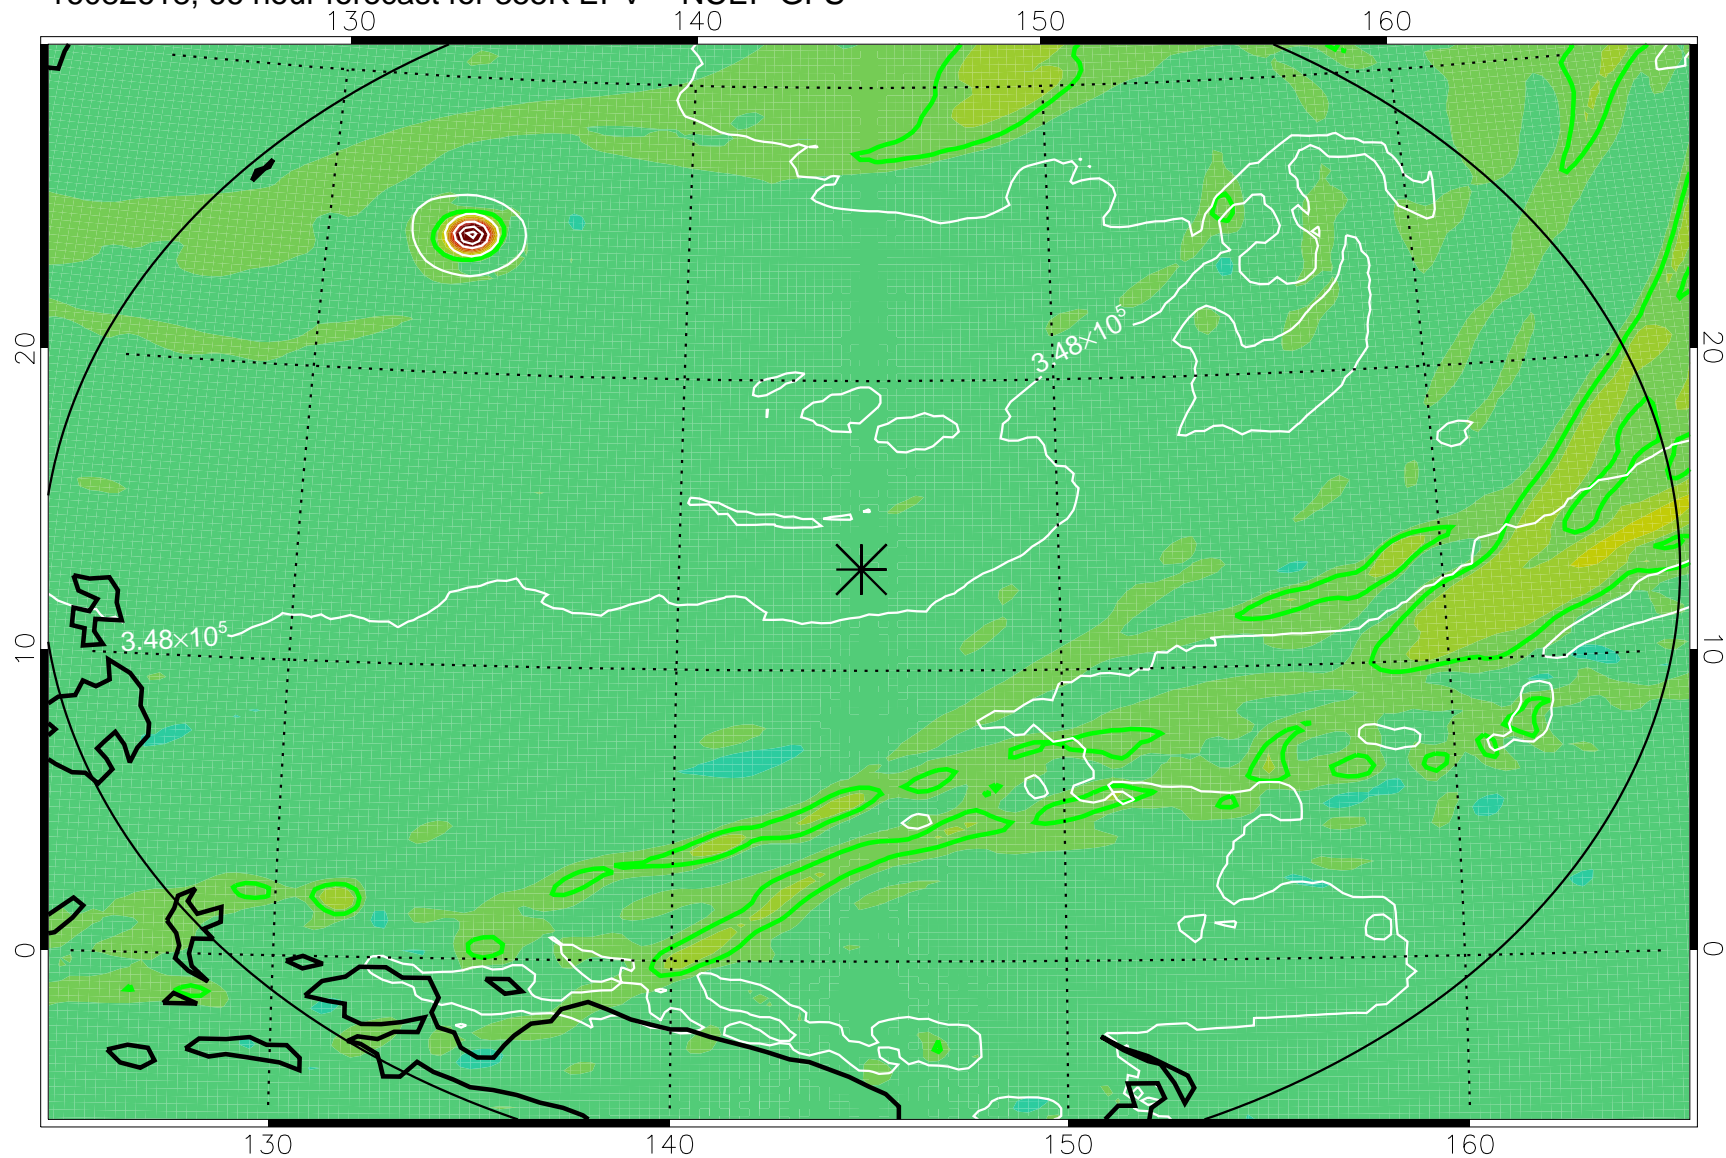

16082606, 54 hour forecast for 355K EPV -- NCEP GFS

355K Montgomery Streamfunction, white  
EPV Tropopause (2 PVU) Position  
Range ring of 2304 km

16082612, 60 hour forecast for 355K EPV -- NCEP GFS

355K Montgomery Streamfunction, white  
EPV Tropopause (2 PVU) Position  
Range ring of 2304 km

16082618, 66 hour forecast for 355K EPV -- NCEP GFS

355K Montgomery Streamfunction, white  
EPV Tropopause (2 PVU) Position  
Range ring of 2304 km

16082700, 72 hour forecast for 355K EPV -- NCEP GFS

355K Montgomery Streamfunction, white  
EPV Tropopause (2 PVU) Position  
Range ring of 2304 km

16082706, 78 hour forecast for 355K EPV -- NCEP GFS

355K Montgomery Streamfunction, white  
EPV Tropopause (2 PVU) Position  
Range ring of 2304 km

16082712, 84 hour forecast for 355K EPV -- NCEP GFS

355K Montgomery Streamfunction, white  
EPV Tropopause (2 PVU) Position  
Range ring of 2304 km

16082718, 90 hour forecast for 355K EPV -- NCEP GFS

355K Montgomery Streamfunction, white  
EPV Tropopause (2 PVU) Position  
Range ring of 2304 km

16082800, 96 hour forecast for 355K EPV -- NCEP GFS

355K Montgomery Streamfunction, white  
EPV Tropopause (2 PVU) Position  
Range ring of 2304 km