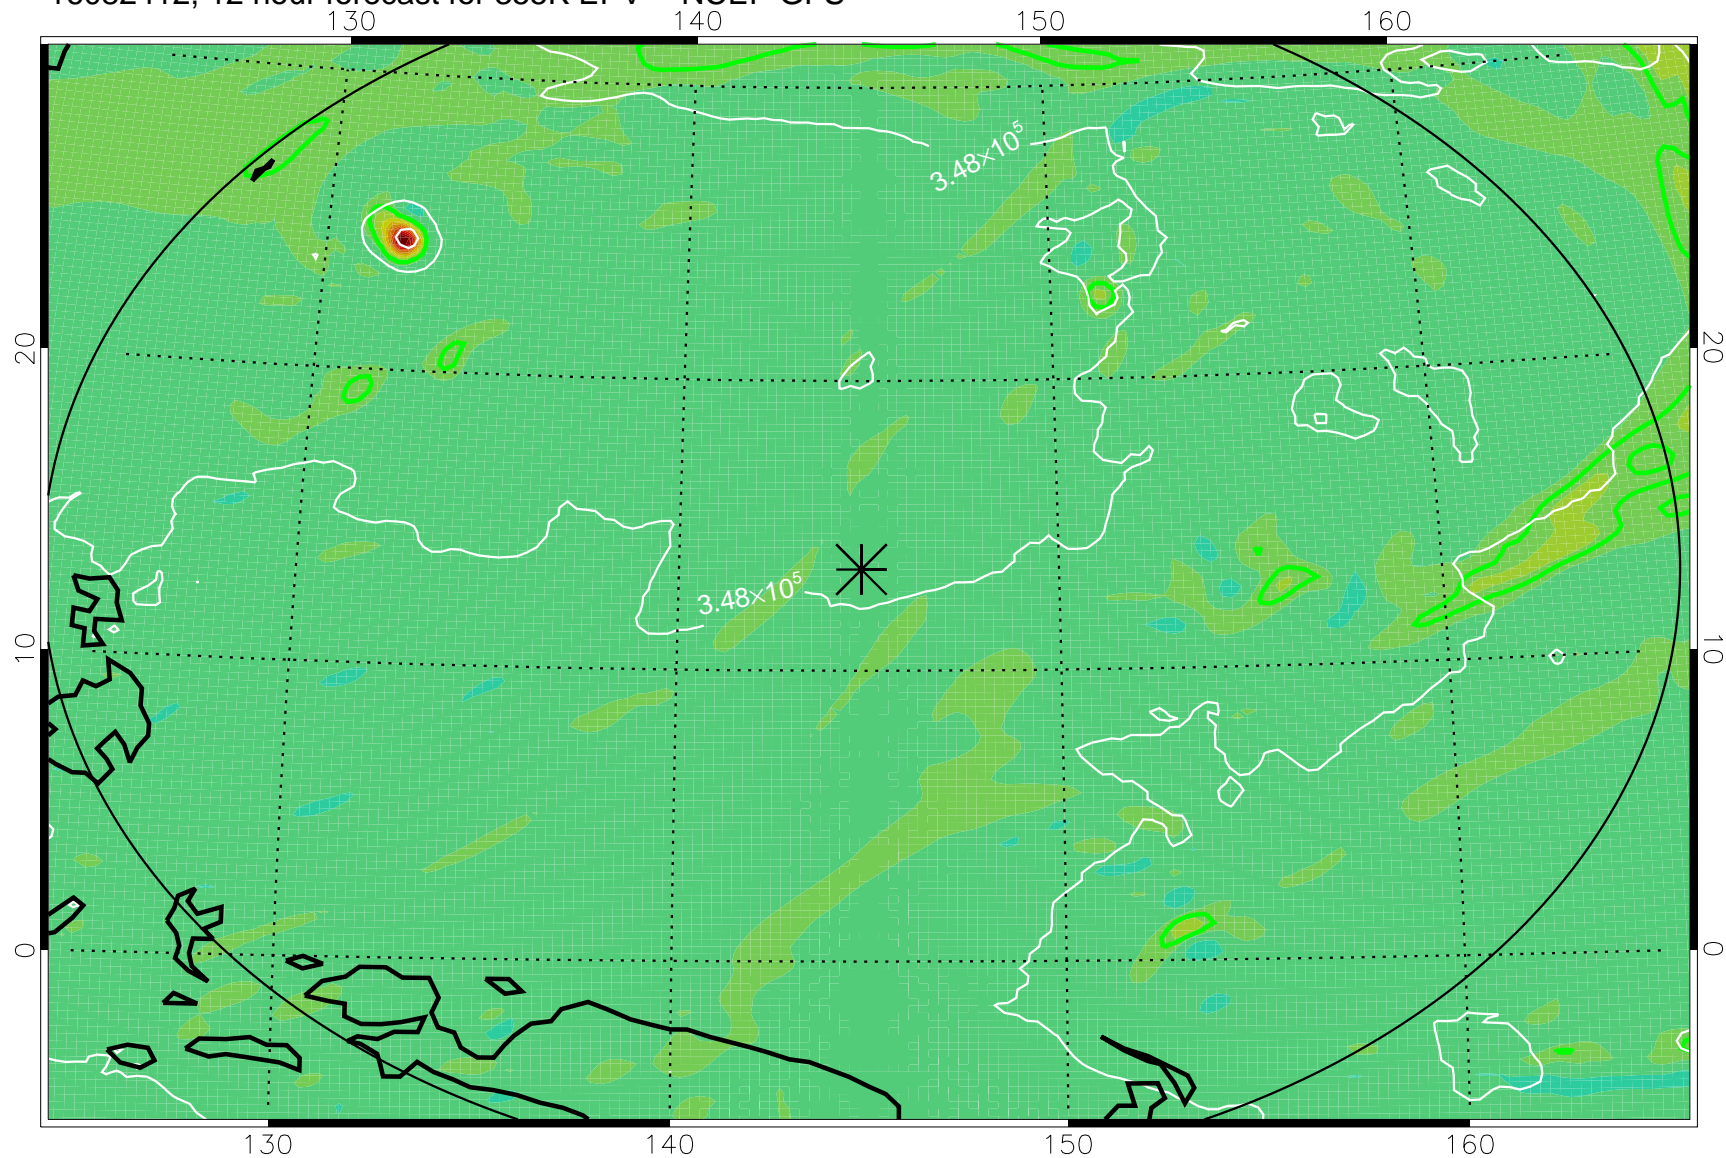

16082406, 6 hour forecast for 355K EPV -- NCEP GFS

355K Montgomery Streamfunction, white  
EPV Tropopause (2 PVU) Position  
Range ring of 2304 km

16082412, 12 hour forecast for 355K EPV -- NCEP GFS

355K Montgomery Streamfunction, white  
EPV Tropopause (2 PVU) Position  
Range ring of 2304 km

16082418, 18 hour forecast for 355K EPV -- NCEP GFS

355K Montgomery Streamfunction, white  
EPV Tropopause (2 PVU) Position  
Range ring of 2304 km

16082500, 24 hour forecast for 355K EPV -- NCEP GFS

355K Montgomery Streamfunction, white  
EPV Tropopause (2 PVU) Position  
Range ring of 2304 km

16082506, 30 hour forecast for 355K EPV -- NCEP GFS

355K Montgomery Streamfunction, white  
EPV Tropopause (2 PVU) Position  
Range ring of 2304 km

16082512, 36 hour forecast for 355K EPV -- NCEP GFS

355K Montgomery Streamfunction, white  
EPV Tropopause (2 PVU) Position  
Range ring of 2304 km

16082618, 66 hour forecast for 355K EPV -- NCEP GFS

355K Montgomery Streamfunction, white  
EPV Tropopause (2 PVU) Position  
Range ring of 2304 km

16082700, 72 hour forecast for 355K EPV -- NCEP GFS

355K Montgomery Streamfunction, white  
EPV Tropopause (2 PVU) Position  
Range ring of 2304 km