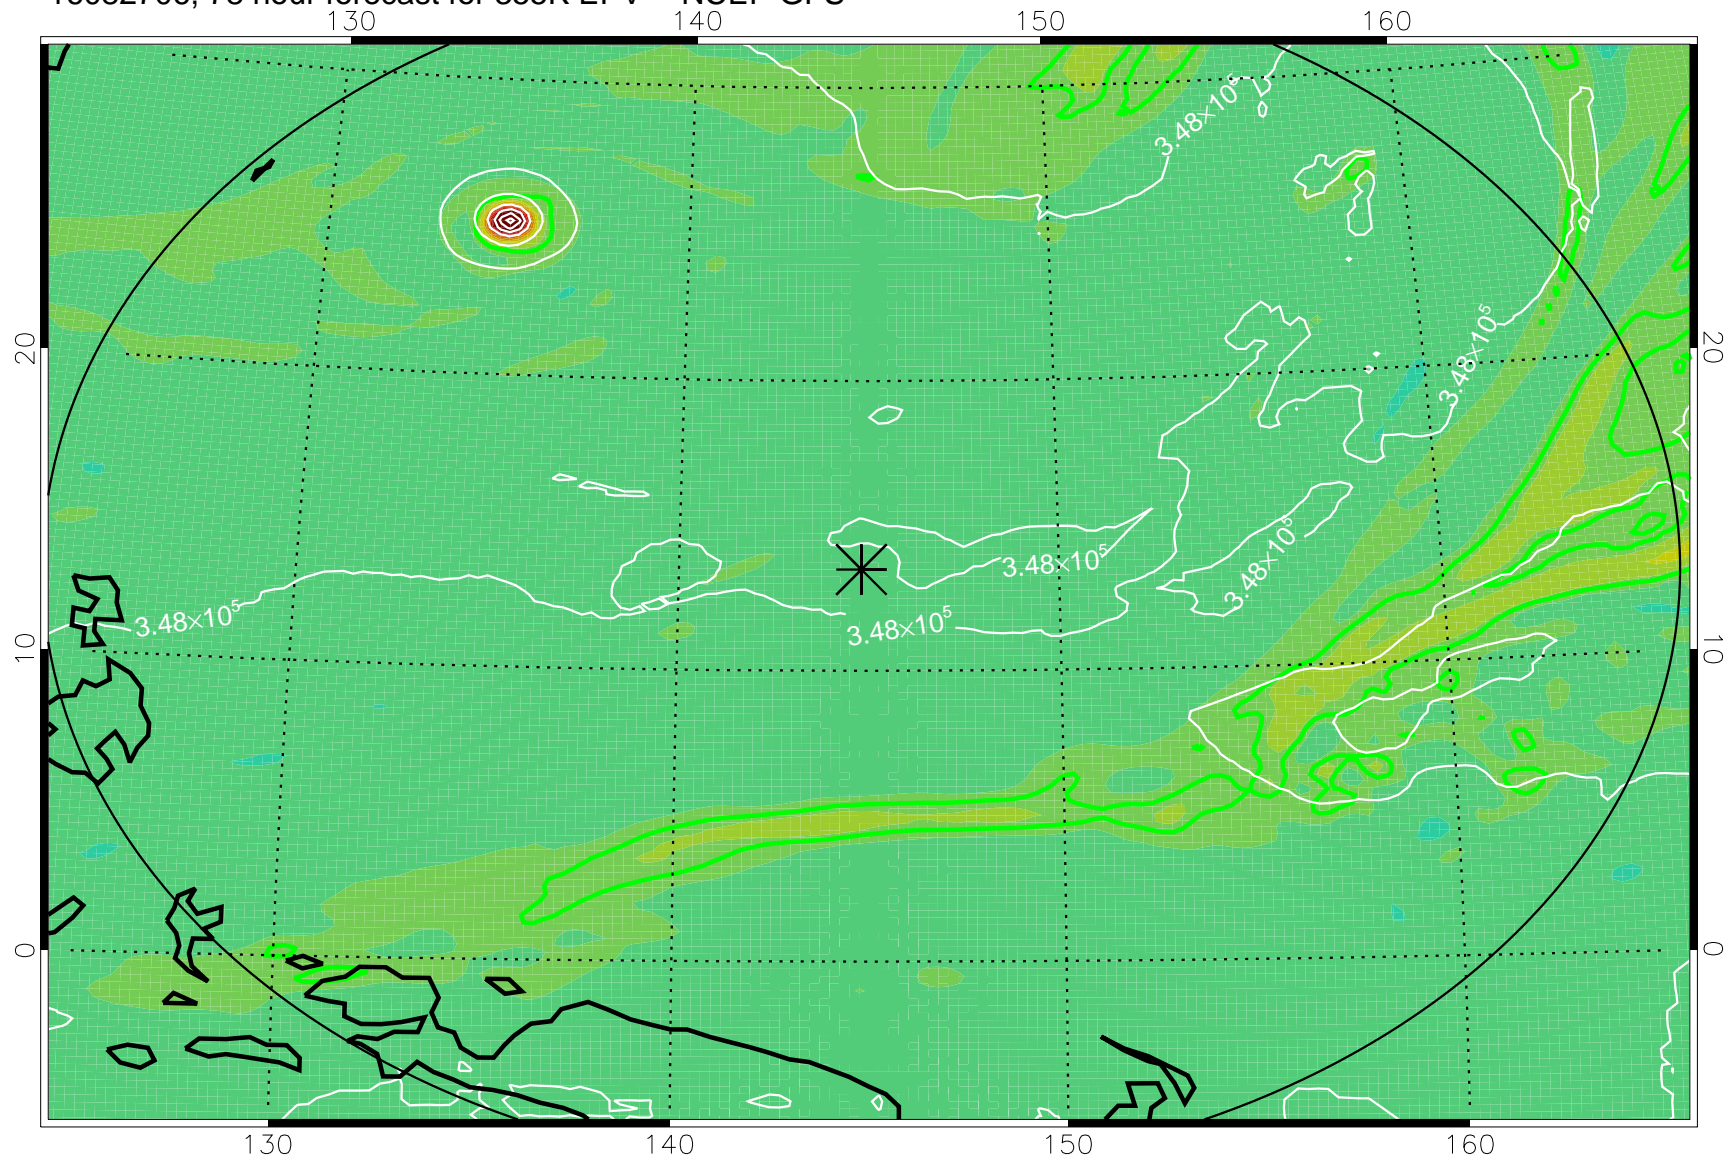

16082606, 54 hour forecast for 355K EPV -- NCEP GFS

355K Montgomery Streamfunction, white  
EPV Tropopause (2 PVU) Position  
Range ring of 2304 km

16082612, 60 hour forecast for 355K EPV -- NCEP GFS

355K Montgomery Streamfunction, white  
EPV Tropopause (2 PVU) Position  
Range ring of 2304 km

16082618, 66 hour forecast for 355K EPV -- NCEP GFS

355K Montgomery Streamfunction, white  
EPV Tropopause (2 PVU) Position  
Range ring of 2304 km

16082700, 72 hour forecast for 355K EPV -- NCEP GFS

355K Montgomery Streamfunction, white  
EPV Tropopause (2 PVU) Position  
Range ring of 2304 km

16082706, 78 hour forecast for 355K EPV -- NCEP GFS

355K Montgomery Streamfunction, white  
EPV Tropopause (2 PVU) Position  
Range ring of 2304 km

16082712, 84 hour forecast for 355K EPV -- NCEP GFS

355K Montgomery Streamfunction, white  
EPV Tropopause (2 PVU) Position  
Range ring of 2304 km

16082718, 90 hour forecast for 355K EPV -- NCEP GFS

355K Montgomery Streamfunction, white  
EPV Tropopause (2 PVU) Position  
Range ring of 2304 km

16082800, 96 hour forecast for 355K EPV -- NCEP GFS

355K Montgomery Streamfunction, white  
EPV Tropopause (2 PVU) Position  
Range ring of 2304 km