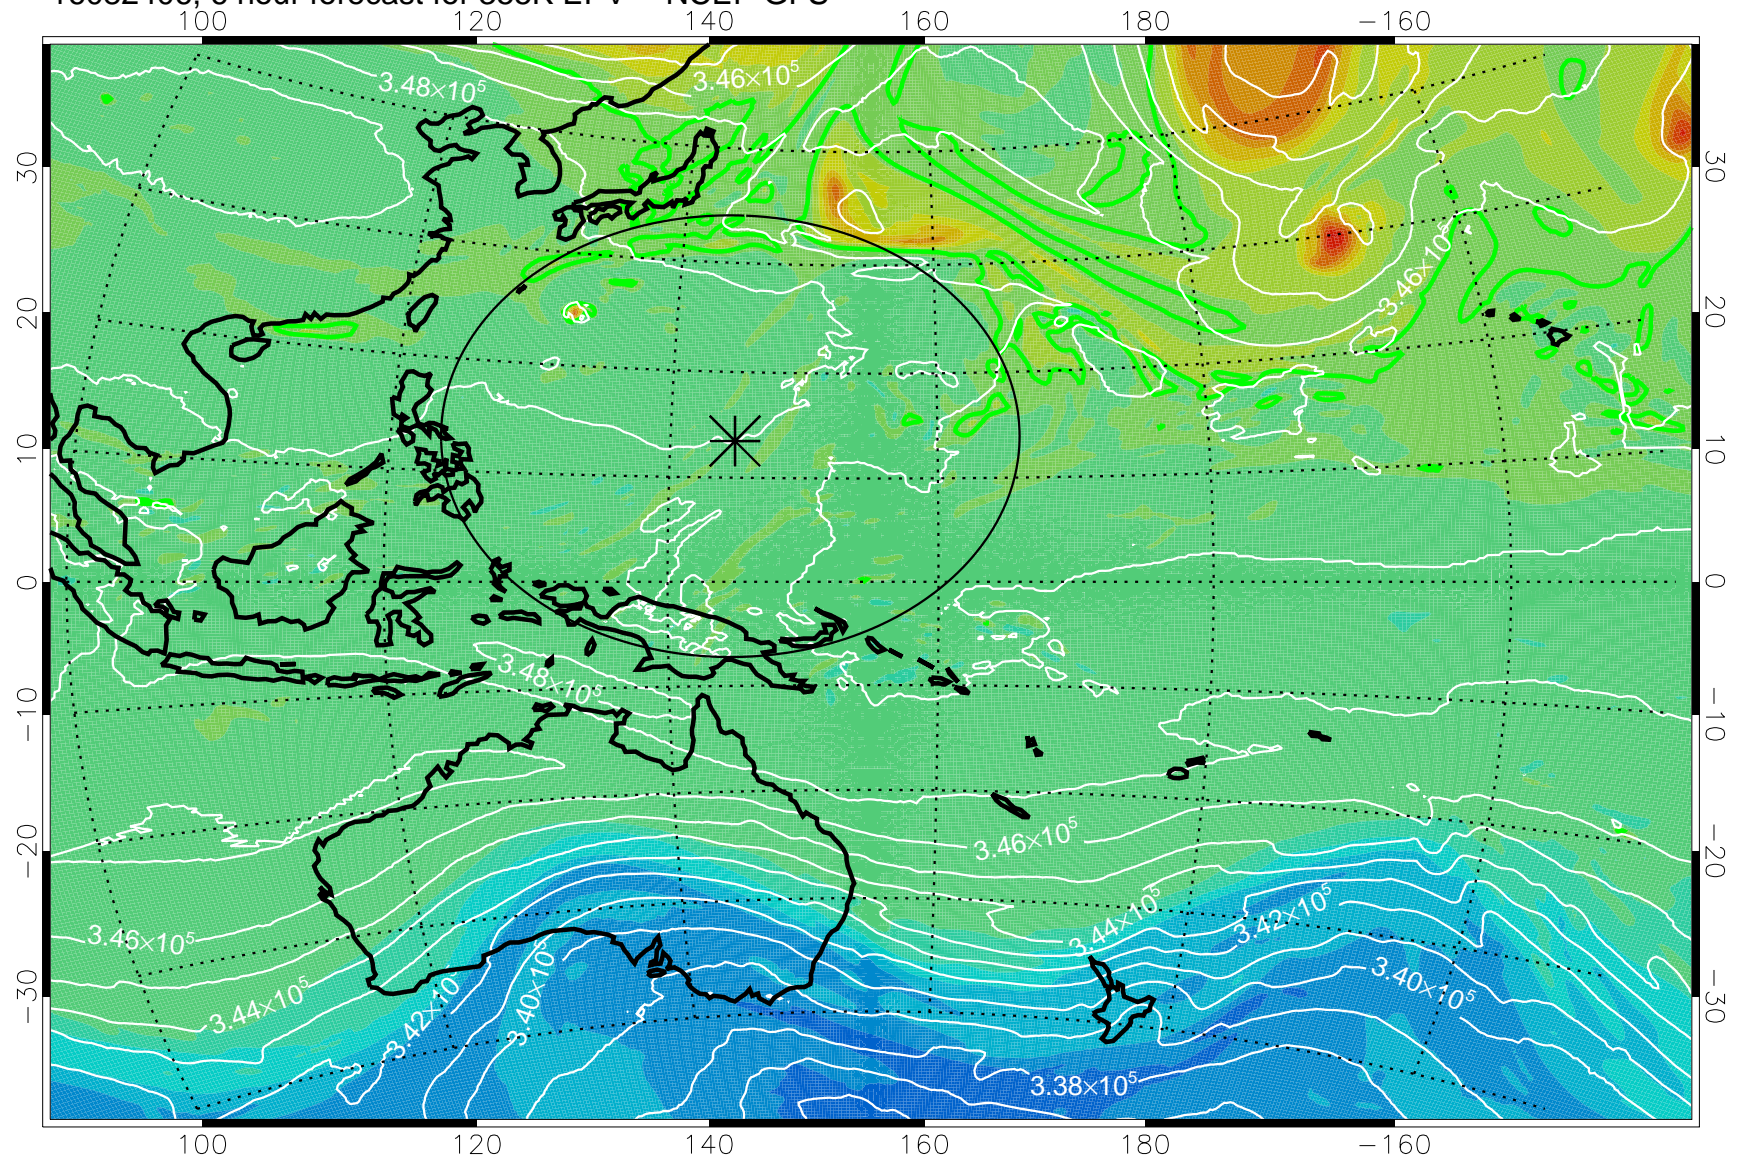

16082406, 6 hour forecast for 355K EPV -- NCEP GFS

355K Montgomery Streamfunction, white  
EPV Tropopause (2 PVU) Position  
Range ring of 2304 km

16082412, 12 hour forecast for 355K EPV -- NCEP GFS

355K Montgomery Streamfunction, white  
EPV Tropopause (2 PVU) Position  
Range ring of 2304 km

16082418, 18 hour forecast for 355K EPV -- NCEP GFS

355K Montgomery Streamfunction, white  
EPV Tropopause (2 PVU) Position  
Range ring of 2304 km

16082500, 24 hour forecast for 355K EPV -- NCEP GFS

355K Montgomery Streamfunction, white  
EPV Tropopause (2 PVU) Position  
Range ring of 2304 km

16082506, 30 hour forecast for 355K EPV -- NCEP GFS

355K Montgomery Streamfunction, white  
EPV Tropopause (2 PVU) Position  
Range ring of 2304 km

16082512, 36 hour forecast for 355K EPV -- NCEP GFS

355K Montgomery Streamfunction, white  
EPV Tropopause (2 PVU) Position  
Range ring of 2304 km

16082518, 42 hour forecast for 355K EPV -- NCEP GFS

355K Montgomery Streamfunction, white  
EPV Tropopause (2 PVU) Position  
Range ring of 2304 km

16082600, 48 hour forecast for 355K EPV -- NCEP GFS

355K Montgomery Streamfunction, white  
EPV Tropopause (2 PVU) Position  
Range ring of 2304 km