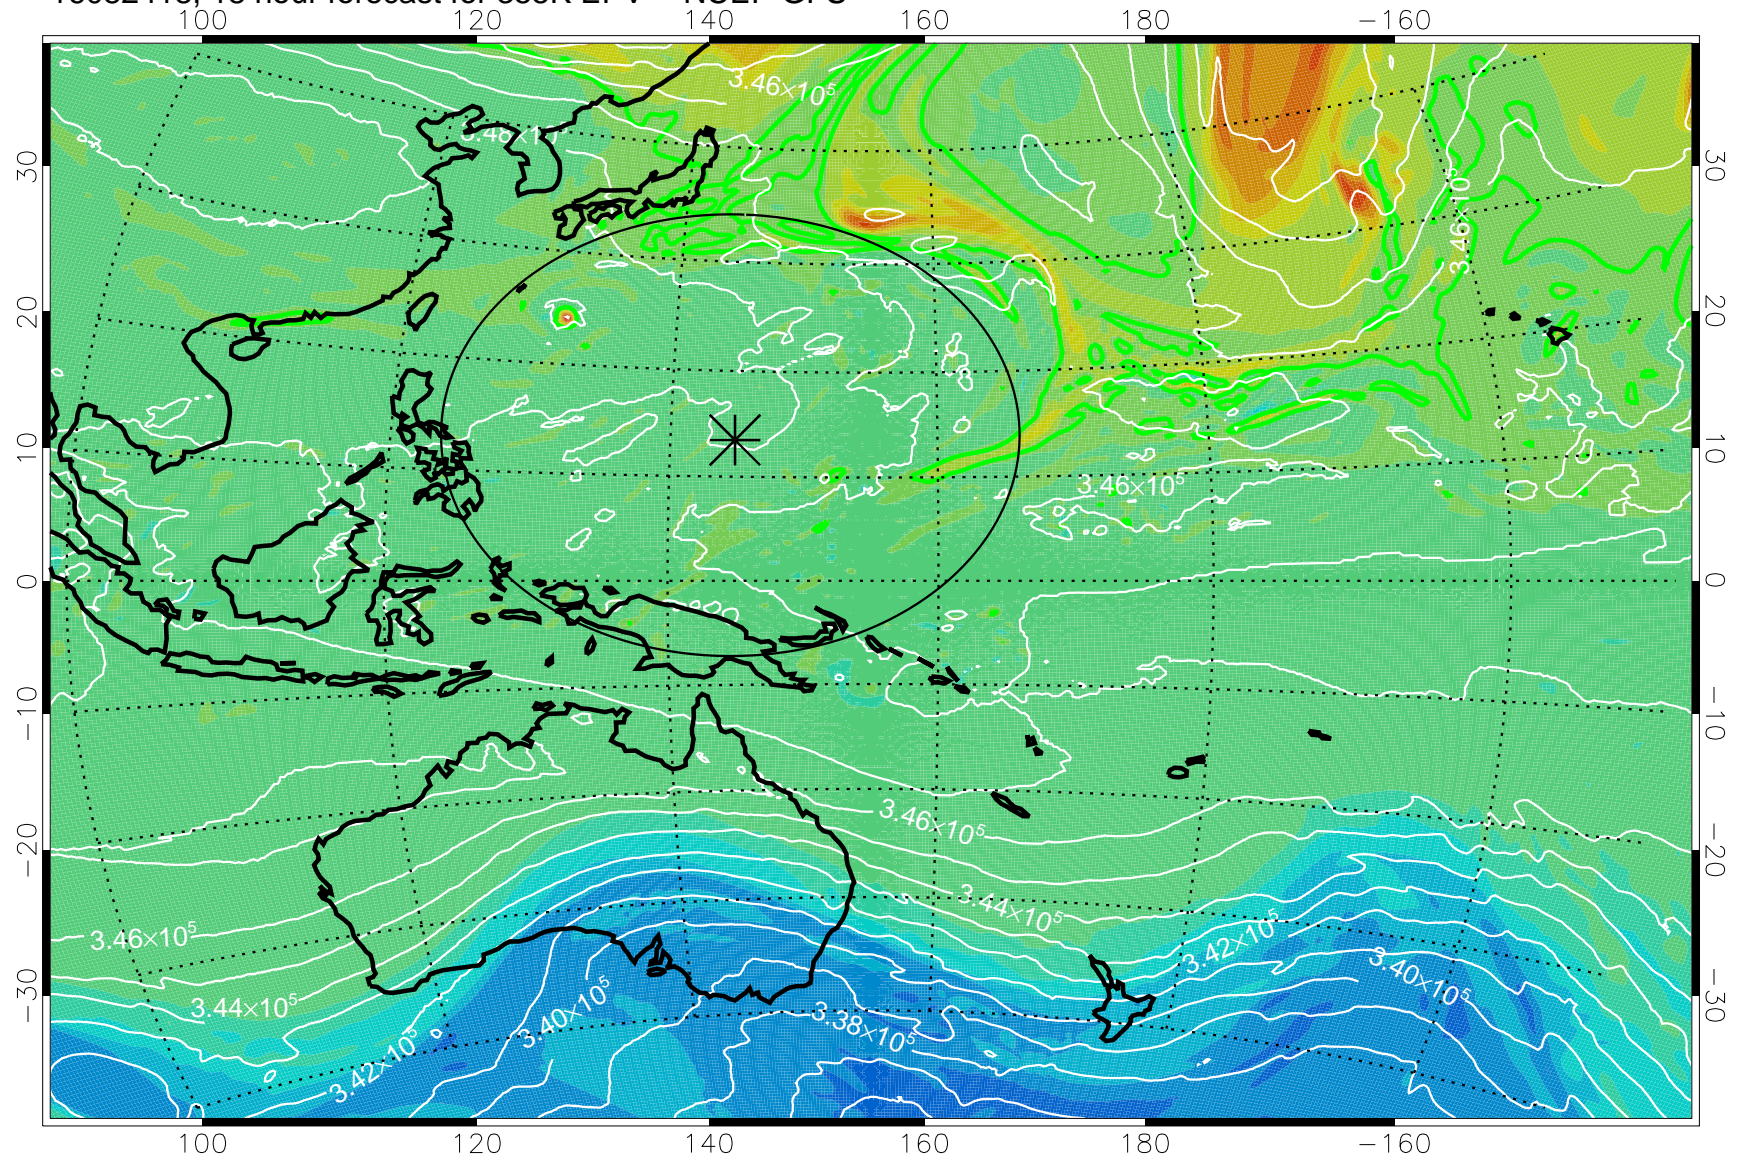

16082406, 6 hour forecast for 355K EPV -- NCEP GFS

355K Montgomery Streamfunction, white  
EPV Tropopause (2 PVU) Position  
Range ring of 2304 km

16082412, 12 hour forecast for 355K EPV -- NCEP GFS

355K Montgomery Streamfunction, white  
EPV Tropopause (2 PVU) Position  
Range ring of 2304 km

16082418, 18 hour forecast for 355K EPV -- NCEP GFS

355K Montgomery Streamfunction, white  
EPV Tropopause (2 PVU) Position  
Range ring of 2304 km

16082500, 24 hour forecast for 355K EPV -- NCEP GFS

355K Montgomery Streamfunction, white  
EPV Tropopause (2 PVU) Position  
Range ring of 2304 km

16082506, 30 hour forecast for 355K EPV -- NCEP GFS

355K Montgomery Streamfunction, white  
EPV Tropopause (2 PVU) Position  
Range ring of 2304 km

16082512, 36 hour forecast for 355K EPV -- NCEP GFS

355K Montgomery Streamfunction, white  
EPV Tropopause (2 PVU) Position  
Range ring of 2304 km

16082518, 42 hour forecast for 355K EPV -- NCEP GFS

355K Montgomery Streamfunction, white  
EPV Tropopause (2 PVU) Position  
Range ring of 2304 km

16082600, 48 hour forecast for 355K EPV -- NCEP GFS

355K Montgomery Streamfunction, white  
EPV Tropopause (2 PVU) Position  
Range ring of 2304 km