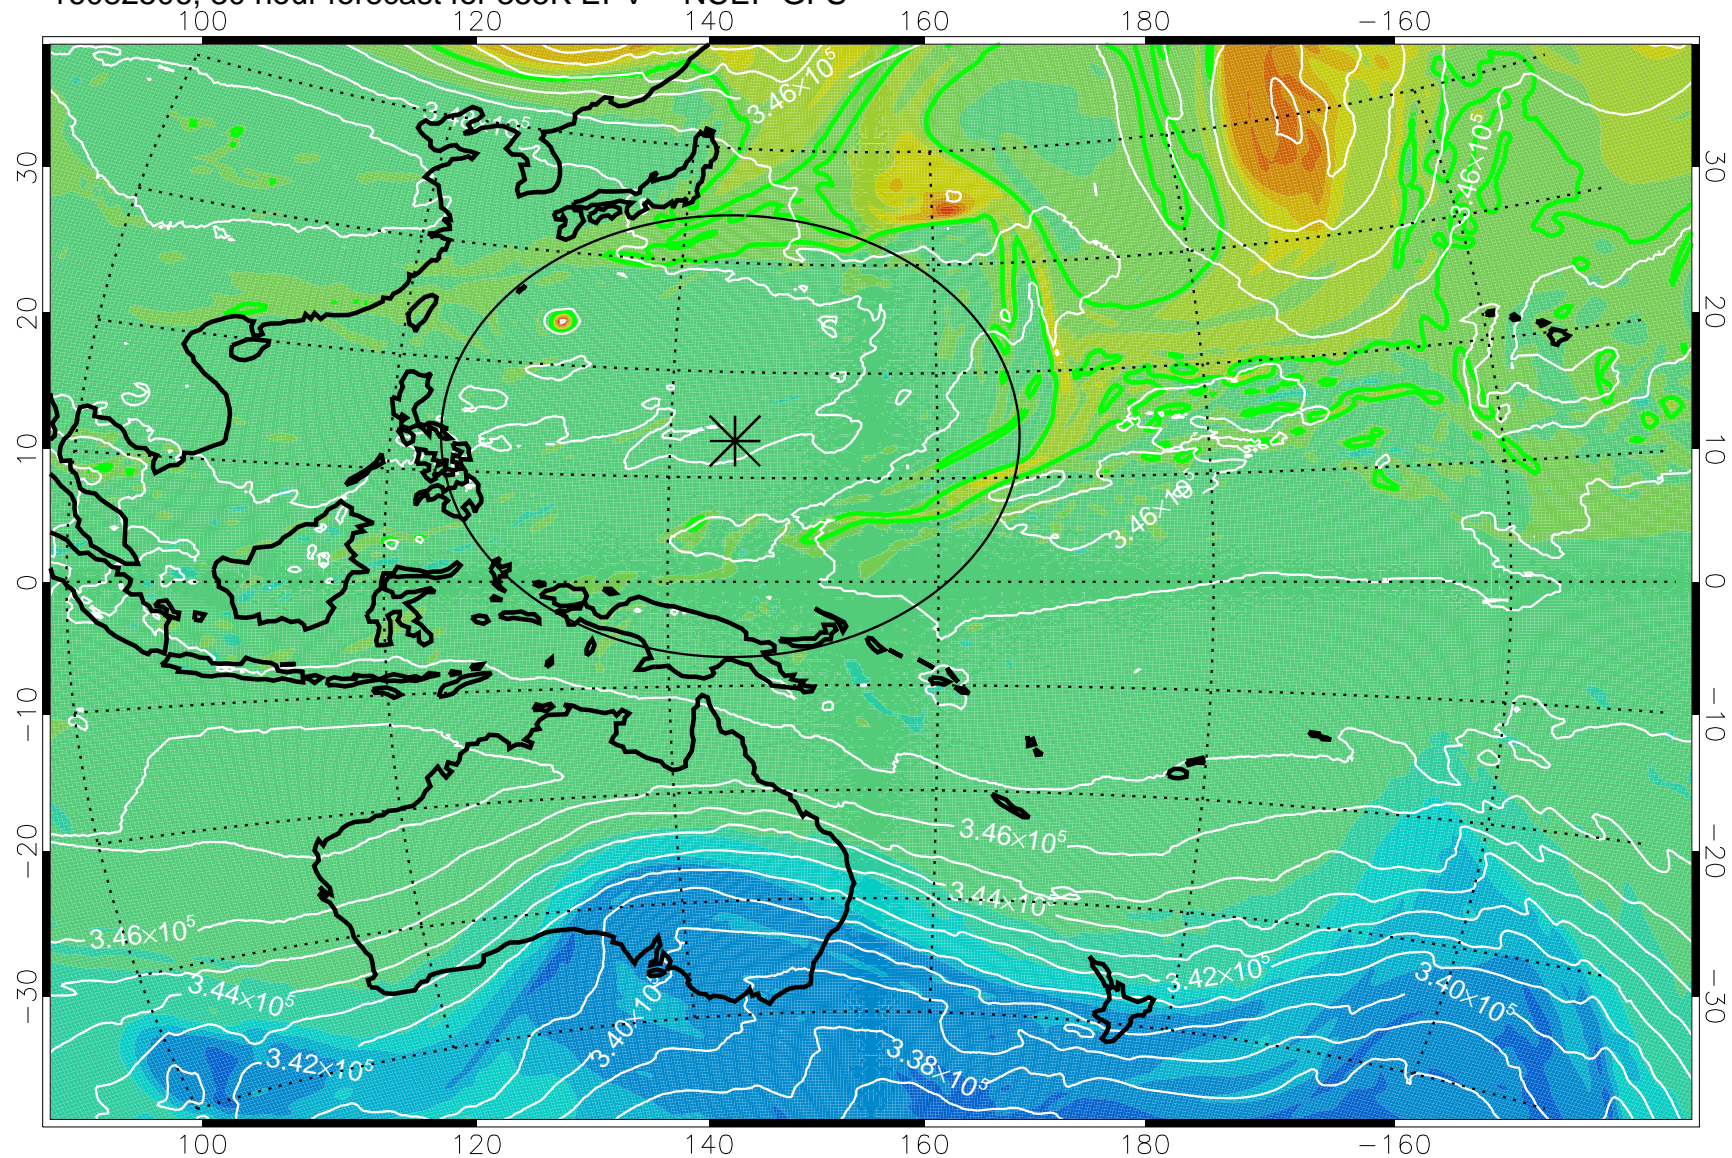

16082418, 18 hour forecast for 355K EPV -- NCEP GFS

355K Montgomery Streamfunction, white  
EPV Tropopause (2 PVU) Position  
Range ring of 2304 km

16082500, 24 hour forecast for 355K EPV -- NCEP GFS

355K Montgomery Streamfunction, white  
EPV Tropopause (2 PVU) Position  
Range ring of 2304 km

16082506, 30 hour forecast for 355K EPV -- NCEP GFS

355K Montgomery Streamfunction, white  
EPV Tropopause (2 PVU) Position  
Range ring of 2304 km

16082512, 36 hour forecast for 355K EPV -- NCEP GFS

355K Montgomery Streamfunction, white  
EPV Tropopause (2 PVU) Position  
Range ring of 2304 km

16082518, 42 hour forecast for 355K EPV -- NCEP GFS

355K Montgomery Streamfunction, white  
EPV Tropopause (2 PVU) Position  
Range ring of 2304 km

16082600, 48 hour forecast for 355K EPV -- NCEP GFS

355K Montgomery Streamfunction, white  
EPV Tropopause (2 PVU) Position  
Range ring of 2304 km

16082606, 54 hour forecast for 355K EPV -- NCEP GFS

355K Montgomery Streamfunction, white  
EPV Tropopause (2 PVU) Position  
Range ring of 2304 km

16082612, 60 hour forecast for 355K EPV -- NCEP GFS

355K Montgomery Streamfunction, white  
EPV Tropopause (2 PVU) Position  
Range ring of 2304 km