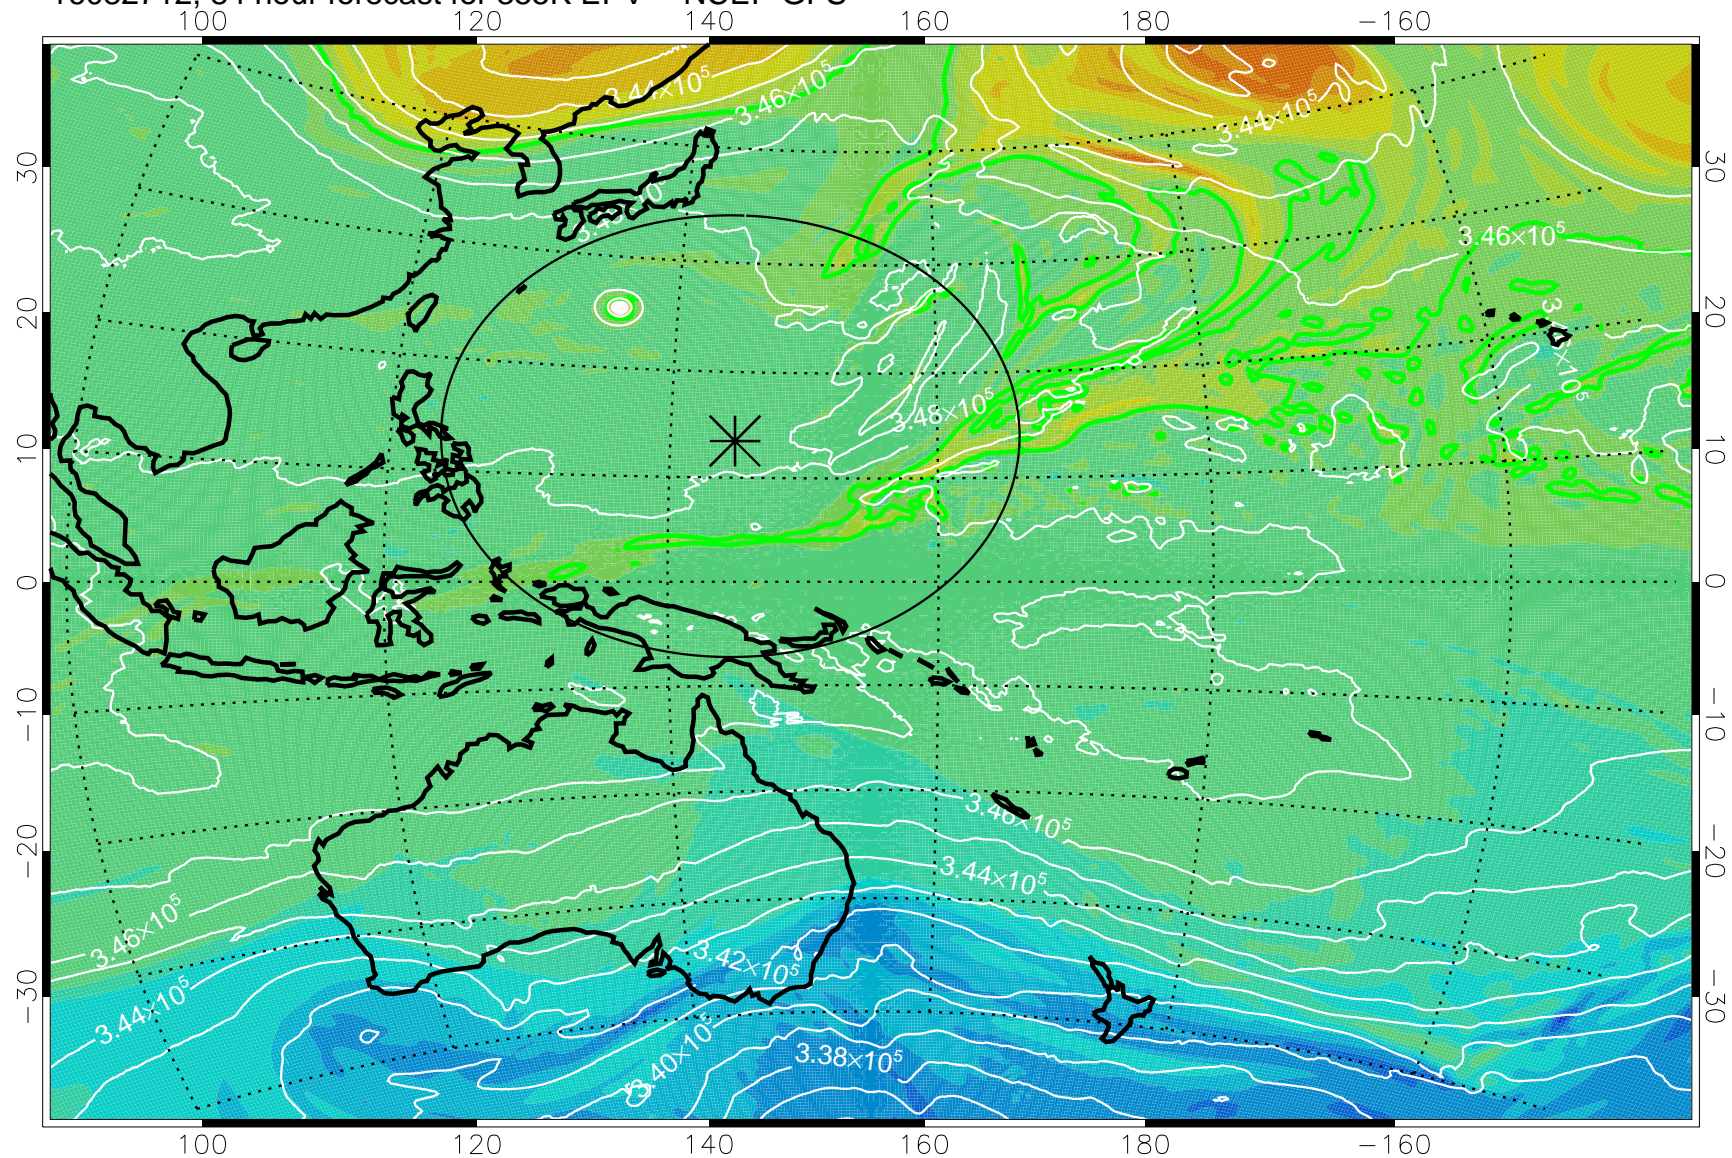

16082606, 54 hour forecast for 355K EPV -- NCEP GFS

355K Montgomery Streamfunction, white  
EPV Tropopause (2 PVU) Position  
Range ring of 2304 km

16082612, 60 hour forecast for 355K EPV -- NCEP GFS

355K Montgomery Streamfunction, white  
EPV Tropopause (2 PVU) Position  
Range ring of 2304 km

16082618, 66 hour forecast for 355K EPV -- NCEP GFS

355K Montgomery Streamfunction, white  
EPV Tropopause (2 PVU) Position  
Range ring of 2304 km

16082700, 72 hour forecast for 355K EPV -- NCEP GFS

355K Montgomery Streamfunction, white  
EPV Tropopause (2 PVU) Position  
Range ring of 2304 km

16082706, 78 hour forecast for 355K EPV -- NCEP GFS

355K Montgomery Streamfunction, white  
EPV Tropopause (2 PVU) Position  
Range ring of 2304 km

16082712, 84 hour forecast for 355K EPV -- NCEP GFS

355K Montgomery Streamfunction, white  
EPV Tropopause (2 PVU) Position  
Range ring of 2304 km

16082718, 90 hour forecast for 355K EPV -- NCEP GFS

355K Montgomery Streamfunction, white  
EPV Tropopause (2 PVU) Position  
Range ring of 2304 km

16082800, 96 hour forecast for 355K EPV -- NCEP GFS

355K Montgomery Streamfunction, white  
EPV Tropopause (2 PVU) Position  
Range ring of 2304 km