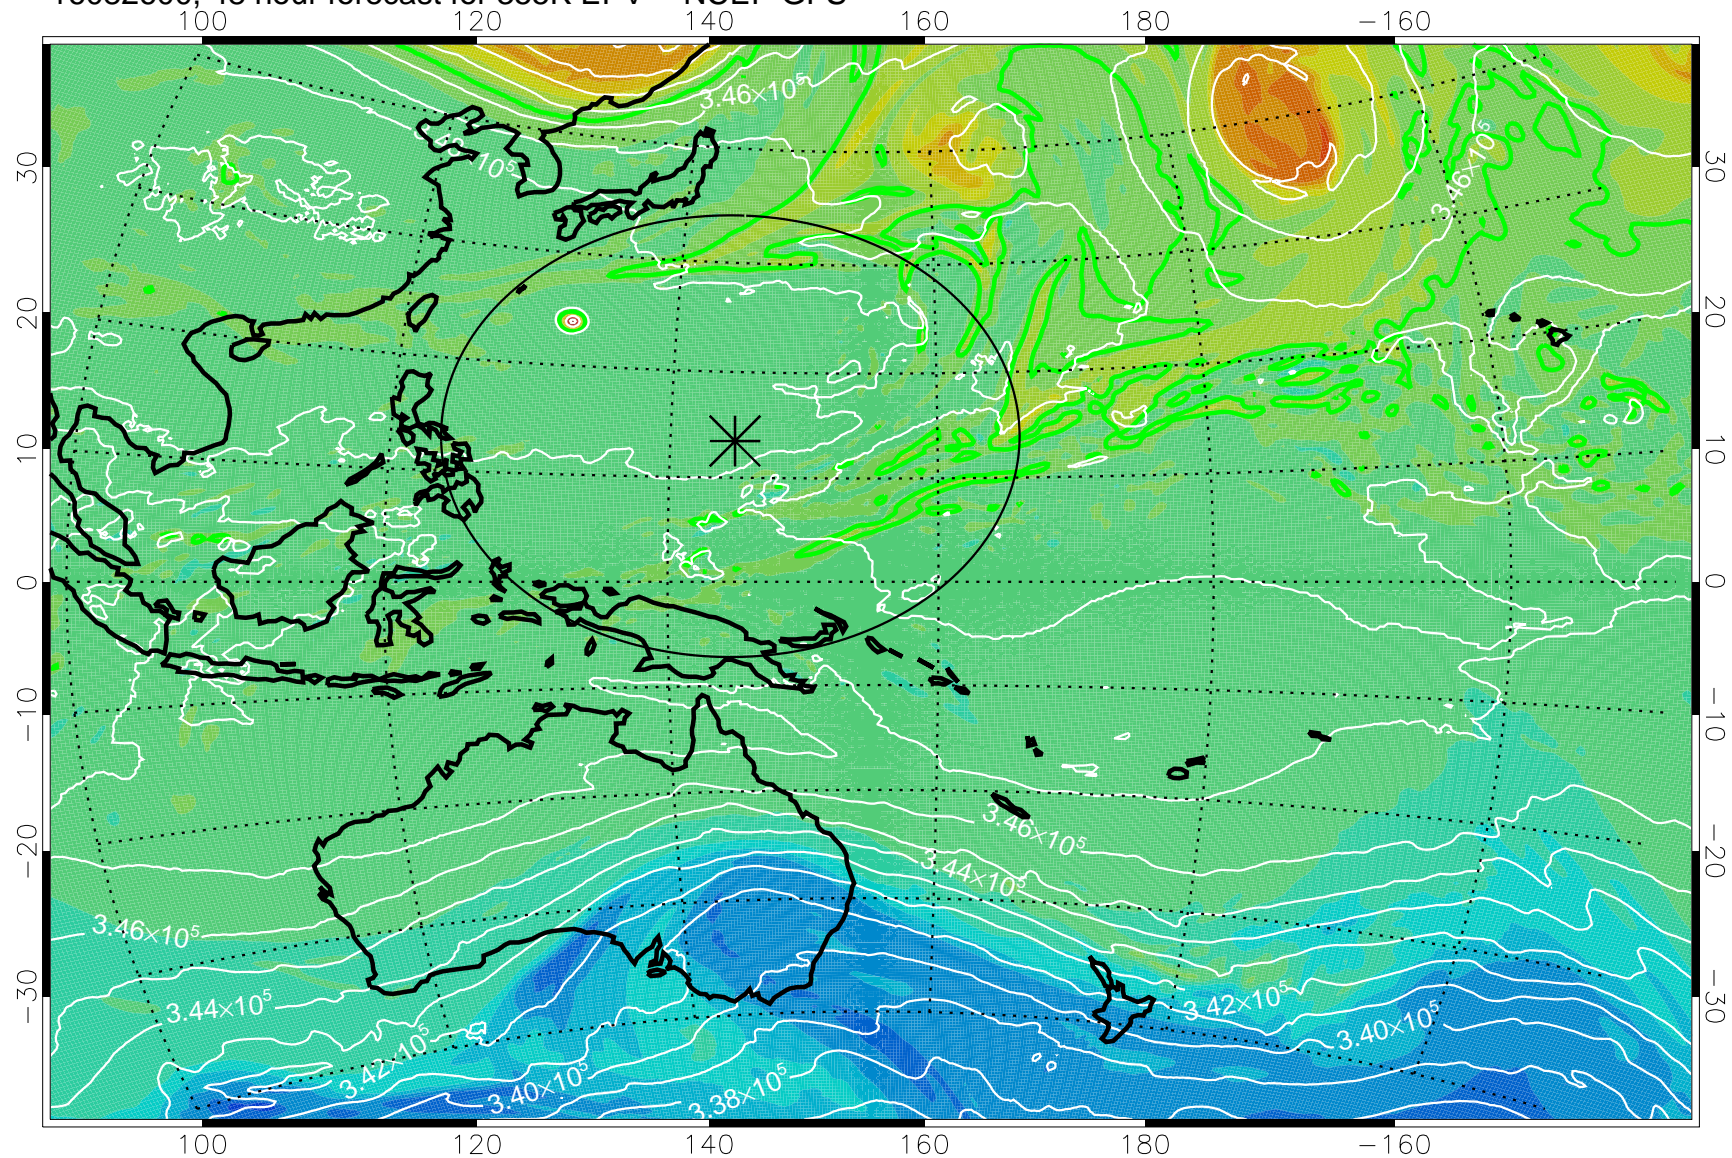

16082506, 30 hour forecast for 355K EPV -- NCEP GFS

355K Montgomery Streamfunction, white  
EPV Tropopause (2 PVU) Position  
Range ring of 2304 km

16082512, 36 hour forecast for 355K EPV -- NCEP GFS

355K Montgomery Streamfunction, white  
EPV Tropopause (2 PVU) Position  
Range ring of 2304 km

16082518, 42 hour forecast for 355K EPV -- NCEP GFS

355K Montgomery Streamfunction, white  
EPV Tropopause (2 PVU) Position  
Range ring of 2304 km

16082600, 48 hour forecast for 355K EPV -- NCEP GFS

355K Montgomery Streamfunction, white  
EPV Tropopause (2 PVU) Position  
Range ring of 2304 km

16082606, 54 hour forecast for 355K EPV -- NCEP GFS

355K Montgomery Streamfunction, white  
EPV Tropopause (2 PVU) Position  
Range ring of 2304 km

16082612, 60 hour forecast for 355K EPV -- NCEP GFS

355K Montgomery Streamfunction, white  
EPV Tropopause (2 PVU) Position  
Range ring of 2304 km

16082618, 66 hour forecast for 355K EPV -- NCEP GFS

355K Montgomery Streamfunction, white  
EPV Tropopause (2 PVU) Position  
Range ring of 2304 km

16082700, 72 hour forecast for 355K EPV -- NCEP GFS

355K Montgomery Streamfunction, white  
EPV Tropopause (2 PVU) Position  
Range ring of 2304 km