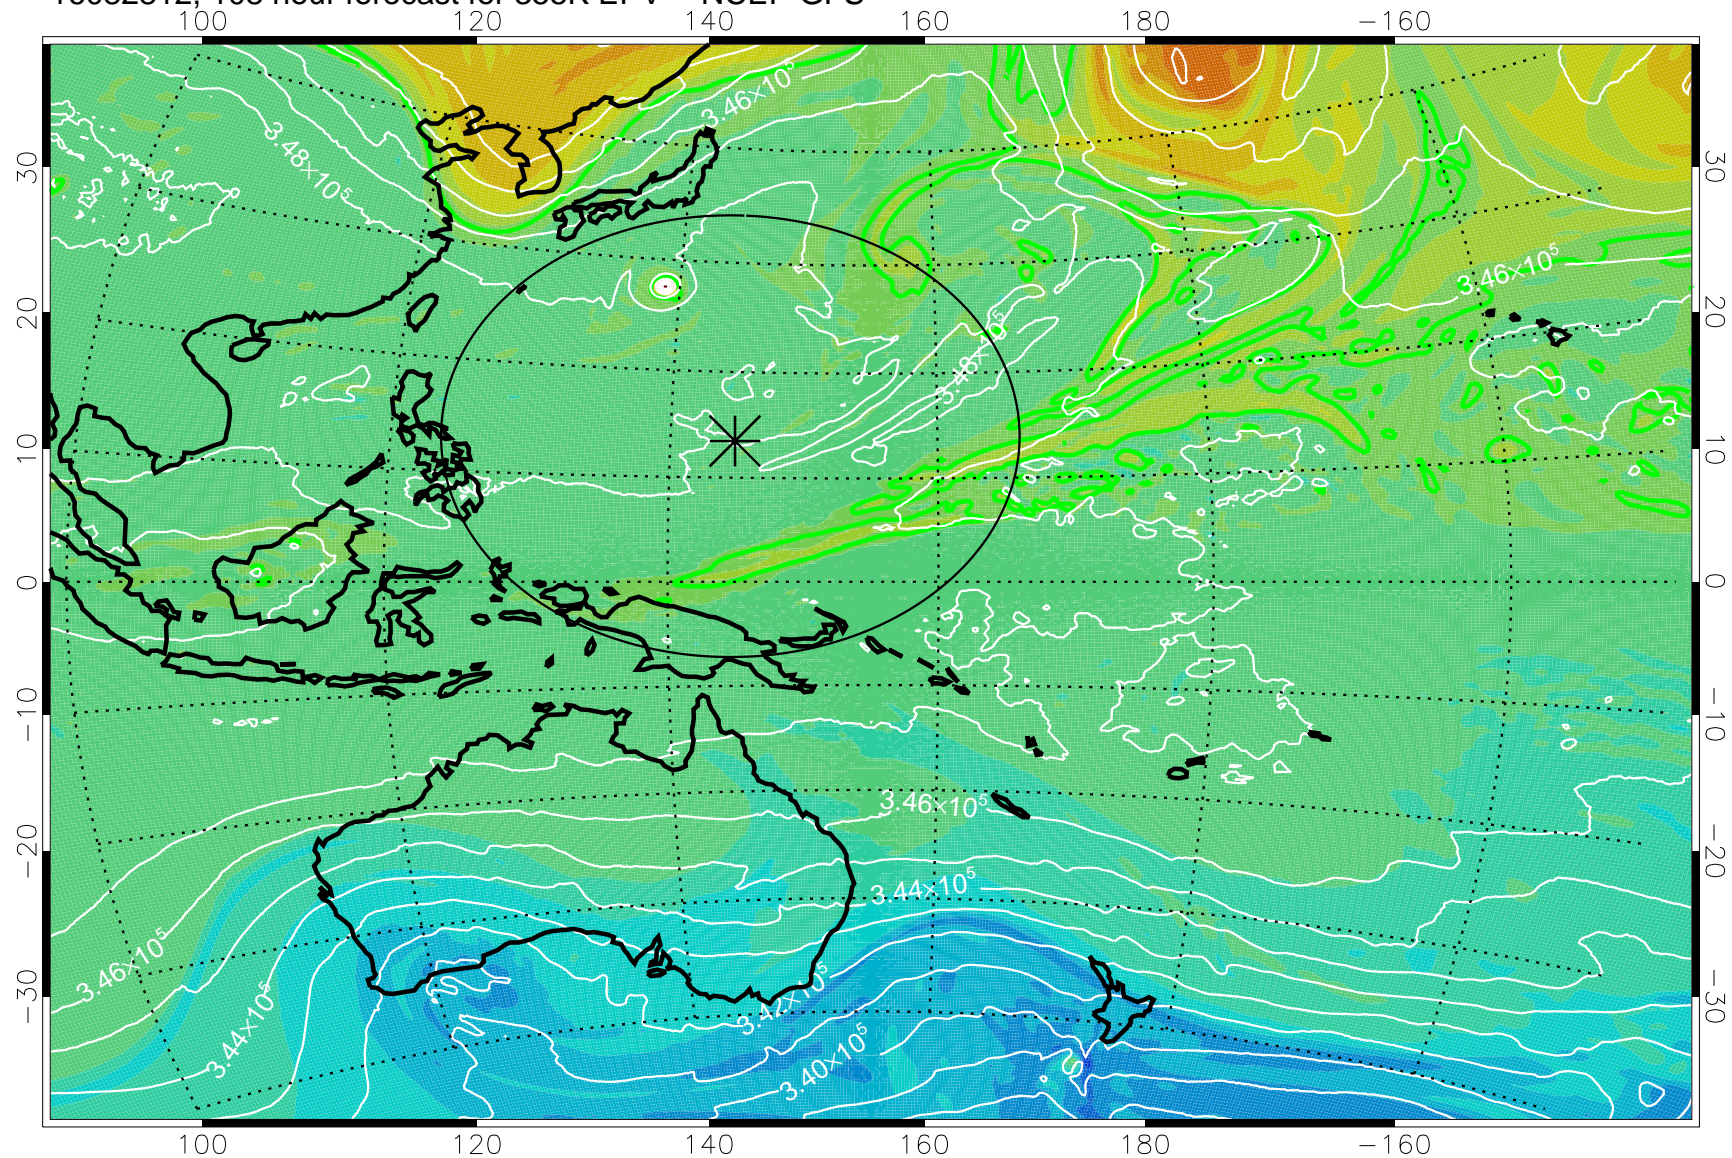

16082706, 78 hour forecast for 355K EPV -- NCEP GFS

355K Montgomery Streamfunction, white  
EPV Tropopause (2 PVU) Position  
Range ring of 2304 km

16082712, 84 hour forecast for 355K EPV -- NCEP GFS

355K Montgomery Streamfunction, white  
EPV Tropopause (2 PVU) Position  
Range ring of 2304 km

16082718, 90 hour forecast for 355K EPV -- NCEP GFS

355K Montgomery Streamfunction, white  
EPV Tropopause (2 PVU) Position  
Range ring of 2304 km

16082800, 96 hour forecast for 355K EPV -- NCEP GFS

355K Montgomery Streamfunction, white  
EPV Tropopause (2 PVU) Position  
Range ring of 2304 km

16082806, 102 hour forecast for 355K EPV -- NCEP GFS

355K Montgomery Streamfunction, white  
EPV Tropopause (2 PVU) Position  
Range ring of 2304 km

16082812, 108 hour forecast for 355K EPV -- NCEP GFS

355K Montgomery Streamfunction, white  
EPV Tropopause (2 PVU) Position  
Range ring of 2304 km

16082818, 114 hour forecast for 355K EPV -- NCEP GFS

355K Montgomery Streamfunction, white  
EPV Tropopause (2 PVU) Position  
Range ring of 2304 km

16082900, 120 hour forecast for 355K EPV -- NCEP GFS

355K Montgomery Streamfunction, white  
EPV Tropopause (2 PVU) Position  
Range ring of 2304 km