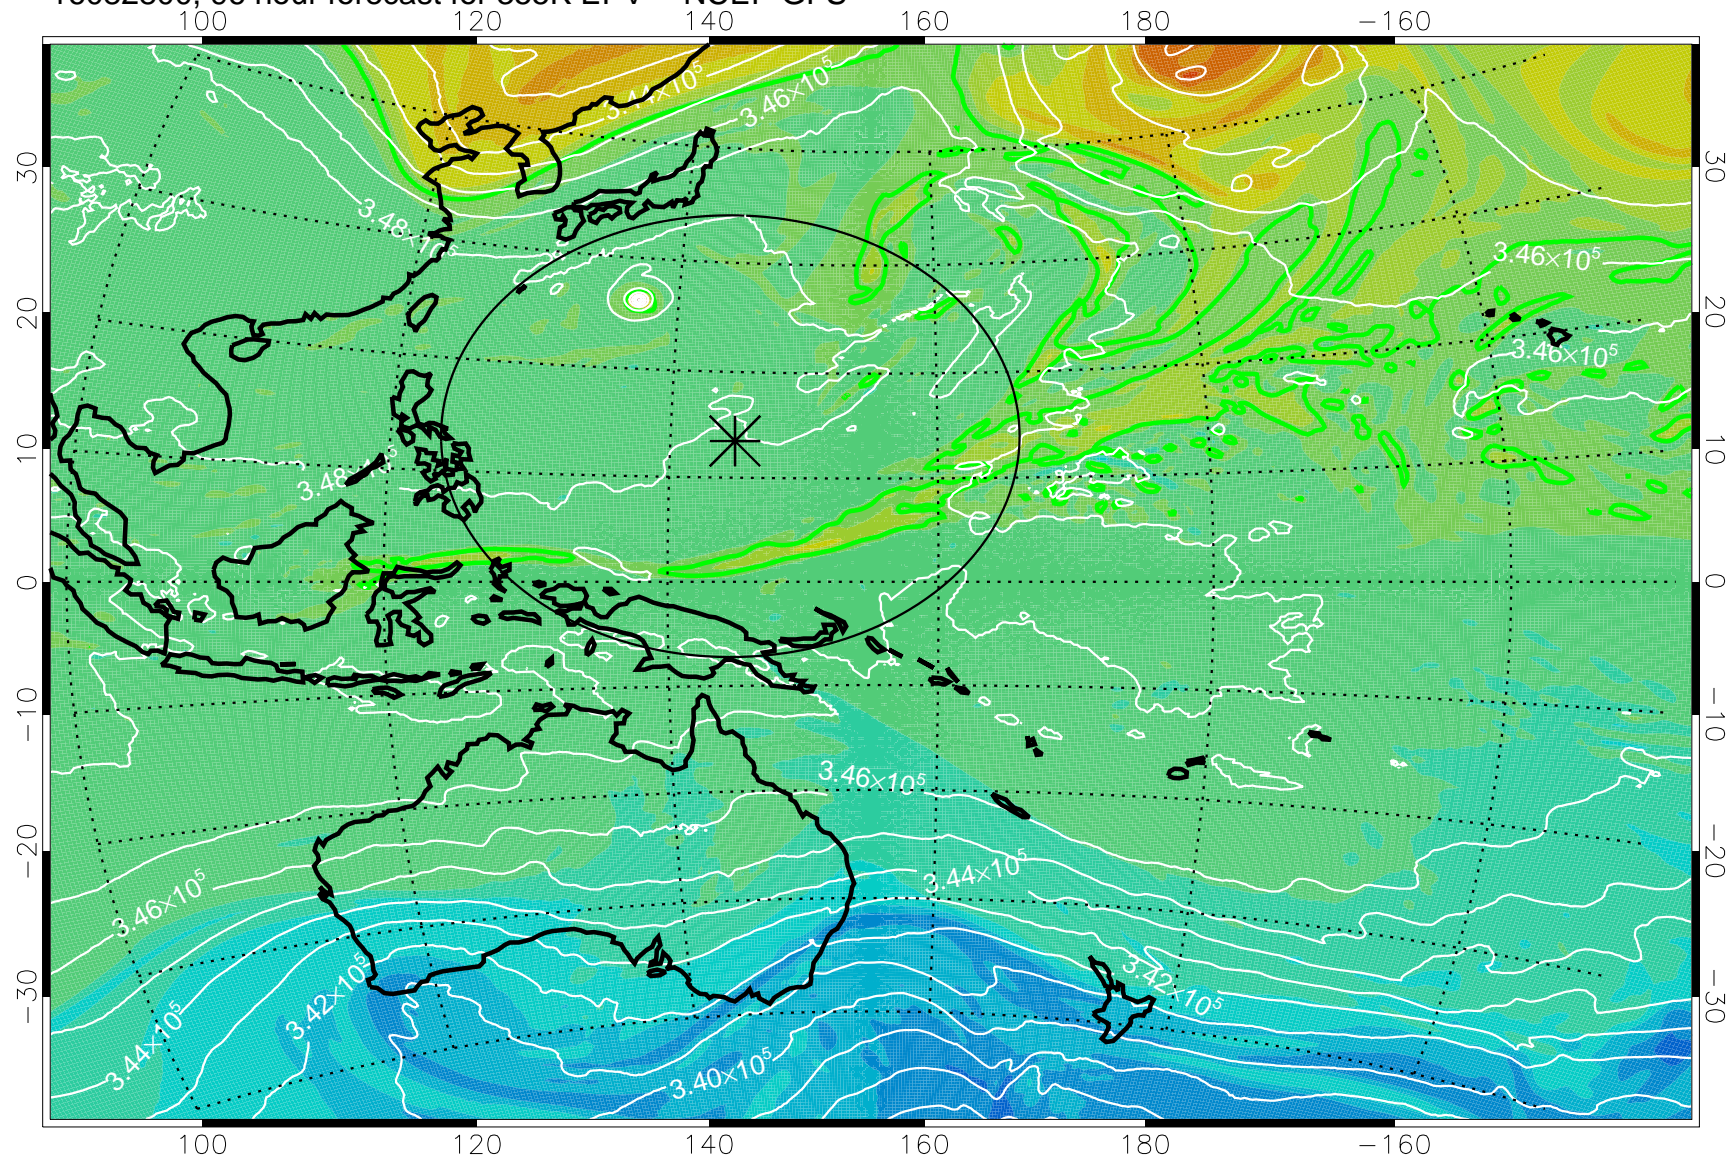

16082618, 66 hour forecast for 355K EPV -- NCEP GFS

355K Montgomery Streamfunction, white  
EPV Tropopause (2 PVU) Position  
Range ring of 2304 km

16082700, 72 hour forecast for 355K EPV -- NCEP GFS

355K Montgomery Streamfunction, white  
EPV Tropopause (2 PVU) Position  
Range ring of 2304 km

16082706, 78 hour forecast for 355K EPV -- NCEP GFS

355K Montgomery Streamfunction, white  
EPV Tropopause (2 PVU) Position  
Range ring of 2304 km

16082712, 84 hour forecast for 355K EPV -- NCEP GFS

355K Montgomery Streamfunction, white  
EPV Tropopause (2 PVU) Position  
Range ring of 2304 km

16082718, 90 hour forecast for 355K EPV -- NCEP GFS

355K Montgomery Streamfunction, white  
EPV Tropopause (2 PVU) Position  
Range ring of 2304 km

16082800, 96 hour forecast for 355K EPV -- NCEP GFS

355K Montgomery Streamfunction, white  
EPV Tropopause (2 PVU) Position  
Range ring of 2304 km

16082806, 102 hour forecast for 355K EPV -- NCEP GFS

355K Montgomery Streamfunction, white  
EPV Tropopause (2 PVU) Position  
Range ring of 2304 km

16082812, 108 hour forecast for 355K EPV -- NCEP GFS

355K Montgomery Streamfunction, white  
EPV Tropopause (2 PVU) Position  
Range ring of 2304 km