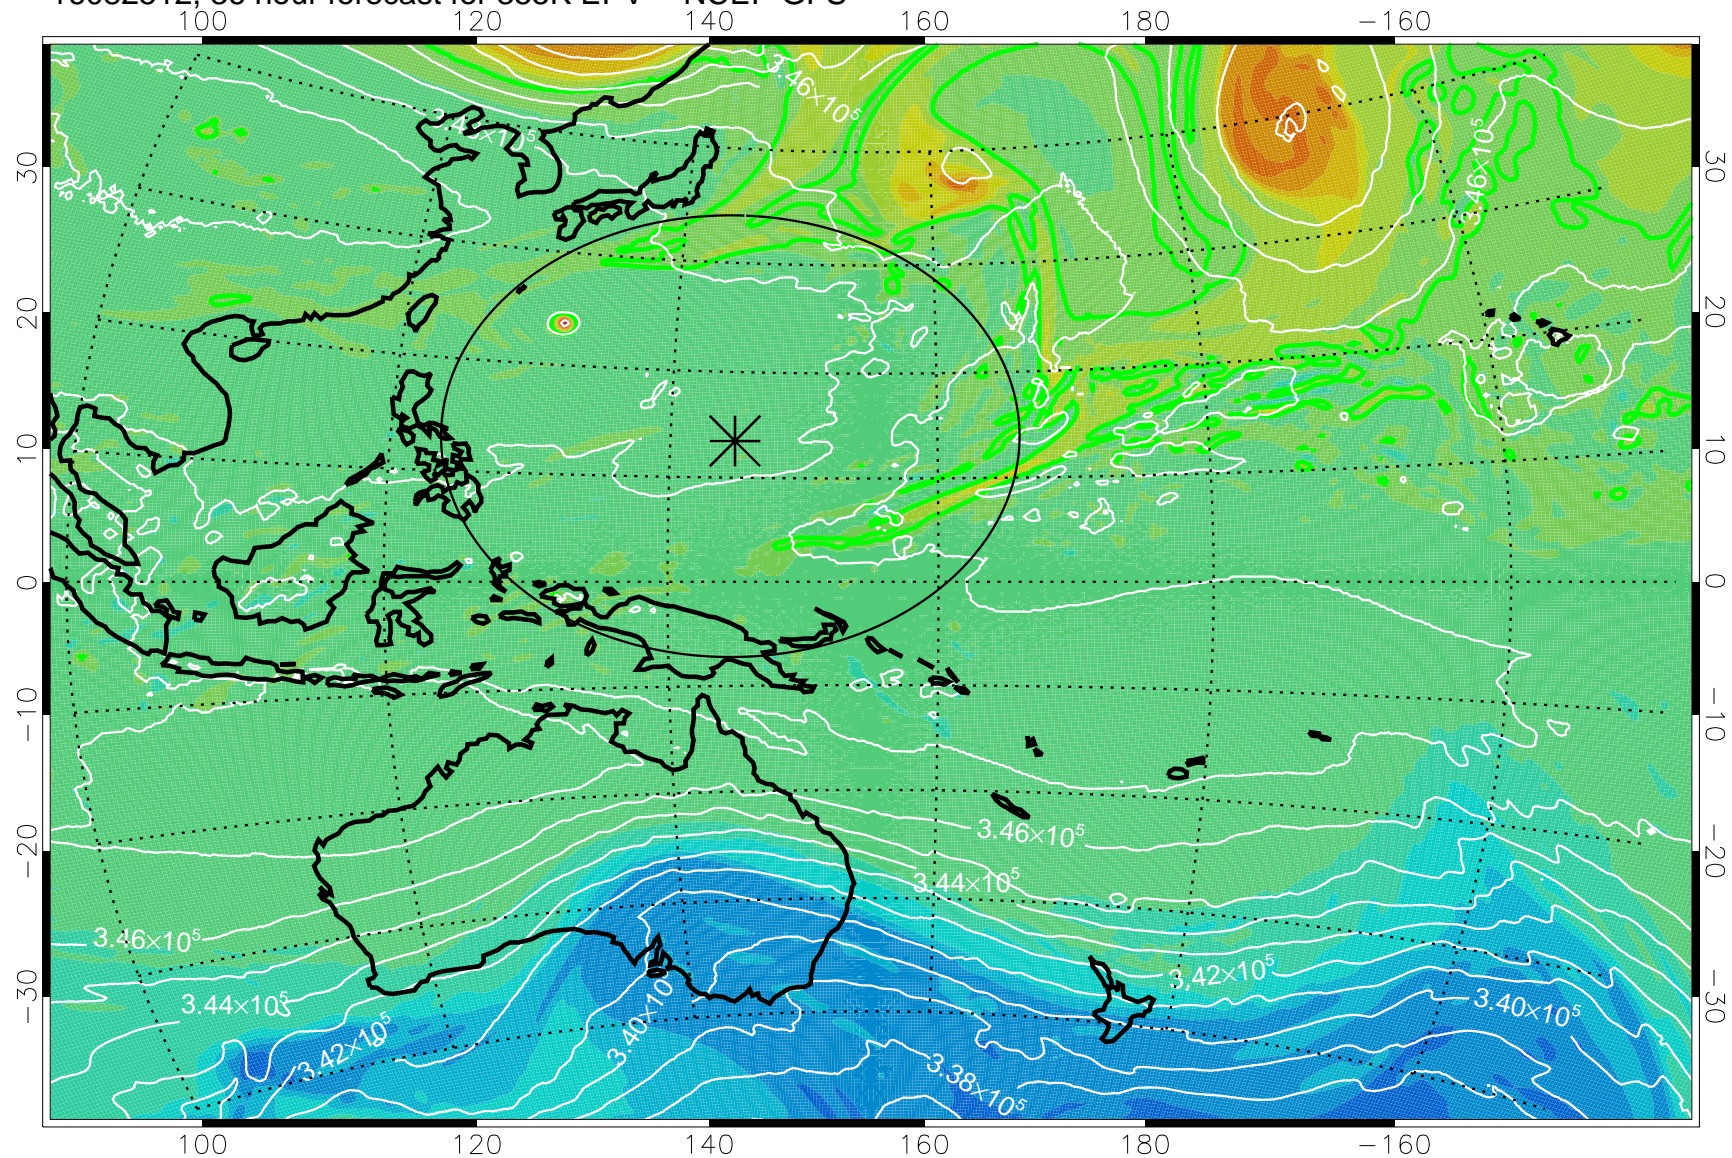

16082418, 18 hour forecast for 355K EPV -- NCEP GFS

355K Montgomery Streamfunction, white  
EPV Tropopause (2 PVU) Position  
Range ring of 2304 km

16082500, 24 hour forecast for 355K EPV -- NCEP GFS

355K Montgomery Streamfunction, white  
EPV Tropopause (2 PVU) Position  
Range ring of 2304 km

16082506, 30 hour forecast for 355K EPV -- NCEP GFS

355K Montgomery Streamfunction, white  
EPV Tropopause (2 PVU) Position  
Range ring of 2304 km

16082512, 36 hour forecast for 355K EPV -- NCEP GFS

355K Montgomery Streamfunction, white  
EPV Tropopause (2 PVU) Position  
Range ring of 2304 km

16082518, 42 hour forecast for 355K EPV -- NCEP GFS

355K Montgomery Streamfunction, white  
EPV Tropopause (2 PVU) Position  
Range ring of 2304 km

16082600, 48 hour forecast for 355K EPV -- NCEP GFS

355K Montgomery Streamfunction, white  
EPV Tropopause (2 PVU) Position  
Range ring of 2304 km

16082606, 54 hour forecast for 355K EPV -- NCEP GFS

355K Montgomery Streamfunction, white  
EPV Tropopause (2 PVU) Position  
Range ring of 2304 km

16082612, 60 hour forecast for 355K EPV -- NCEP GFS

355K Montgomery Streamfunction, white  
EPV Tropopause (2 PVU) Position  
Range ring of 2304 km