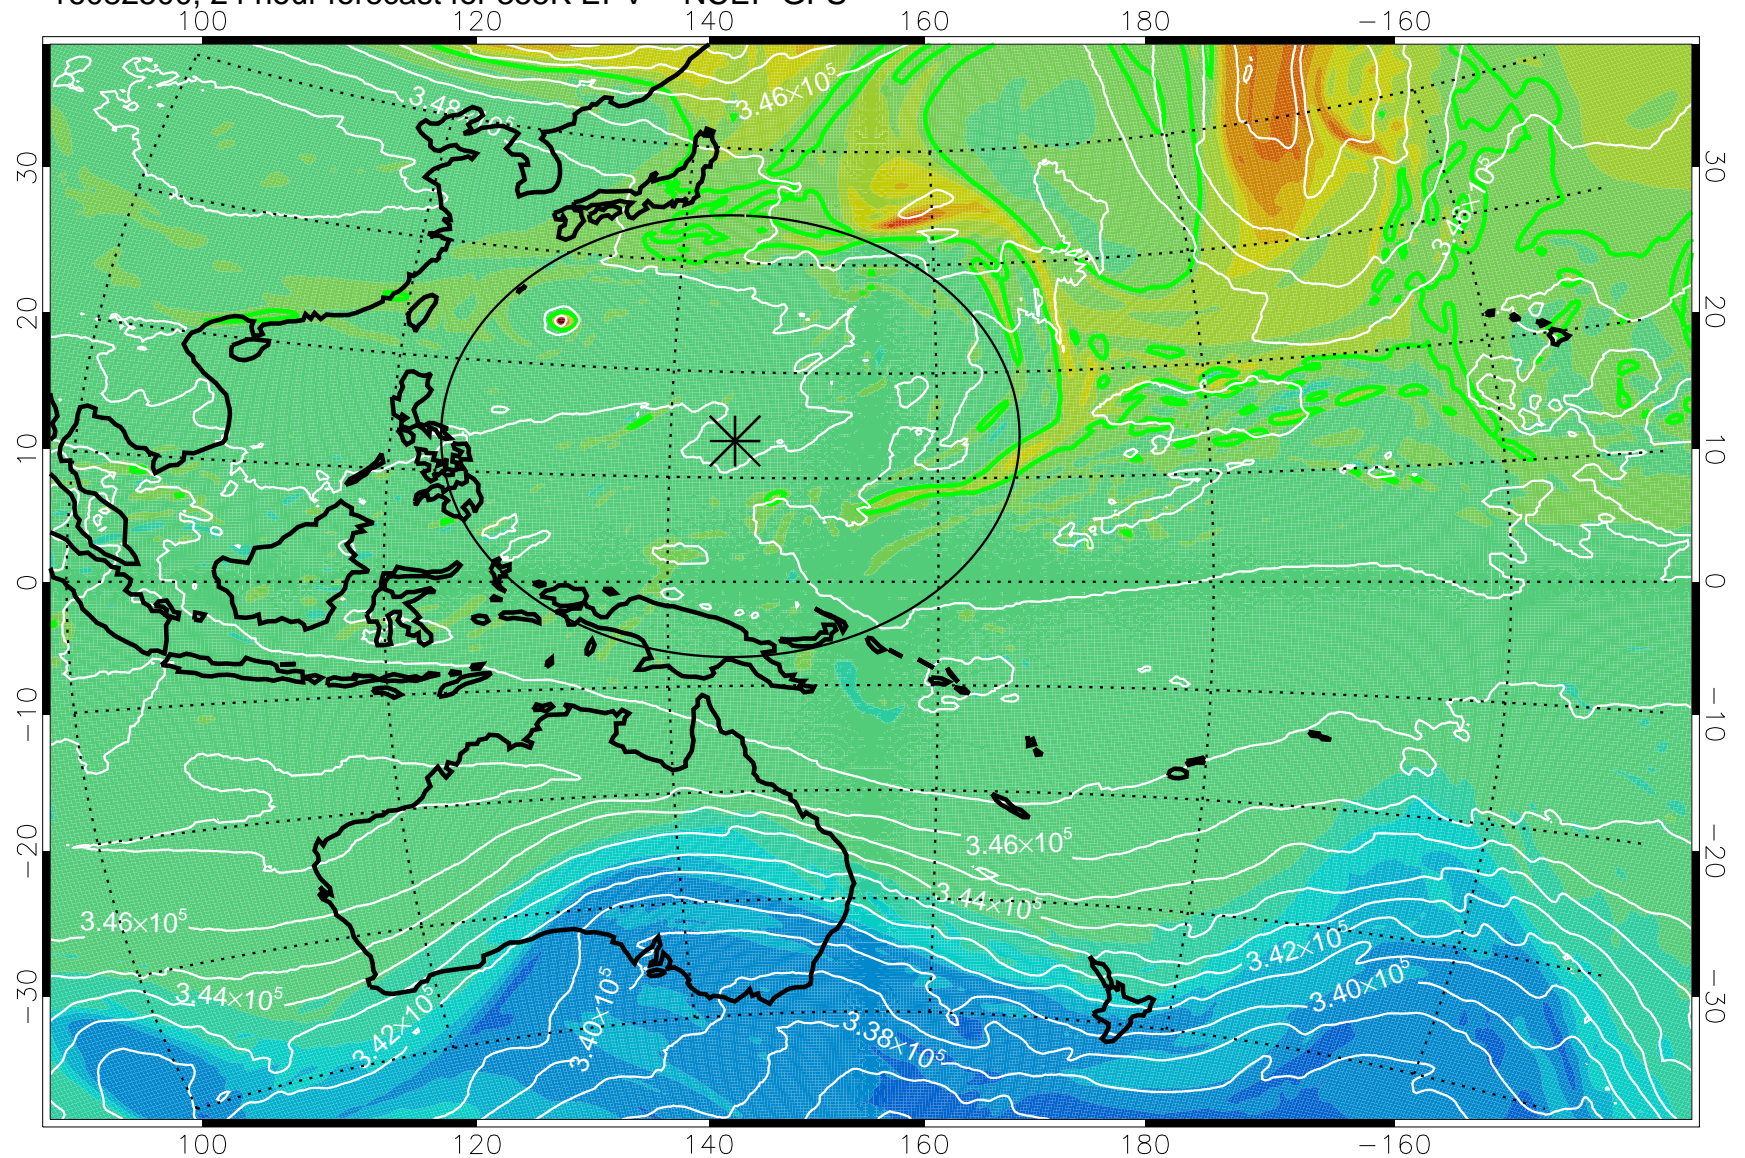

16082406, 6 hour forecast for 355K EPV -- NCEP GFS

355K Montgomery Streamfunction, white  
EPV Tropopause (2 PVU) Position  
Range ring of 2304 km

16082412, 12 hour forecast for 355K EPV -- NCEP GFS

355K Montgomery Streamfunction, white  
EPV Tropopause (2 PVU) Position  
Range ring of 2304 km

16082418, 18 hour forecast for 355K EPV -- NCEP GFS

355K Montgomery Streamfunction, white  
EPV Tropopause (2 PVU) Position  
Range ring of 2304 km

16082500, 24 hour forecast for 355K EPV -- NCEP GFS

355K Montgomery Streamfunction, white  
EPV Tropopause (2 PVU) Position  
Range ring of 2304 km

16082506, 30 hour forecast for 355K EPV -- NCEP GFS

355K Montgomery Streamfunction, white  
EPV Tropopause (2 PVU) Position  
Range ring of 2304 km

16082512, 36 hour forecast for 355K EPV -- NCEP GFS

355K Montgomery Streamfunction, white  
EPV Tropopause (2 PVU) Position  
Range ring of 2304 km

16082518, 42 hour forecast for 355K EPV -- NCEP GFS

355K Montgomery Streamfunction, white  
EPV Tropopause (2 PVU) Position  
Range ring of 2304 km

16082600, 48 hour forecast for 355K EPV -- NCEP GFS

355K Montgomery Streamfunction, white  
EPV Tropopause (2 PVU) Position  
Range ring of 2304 km