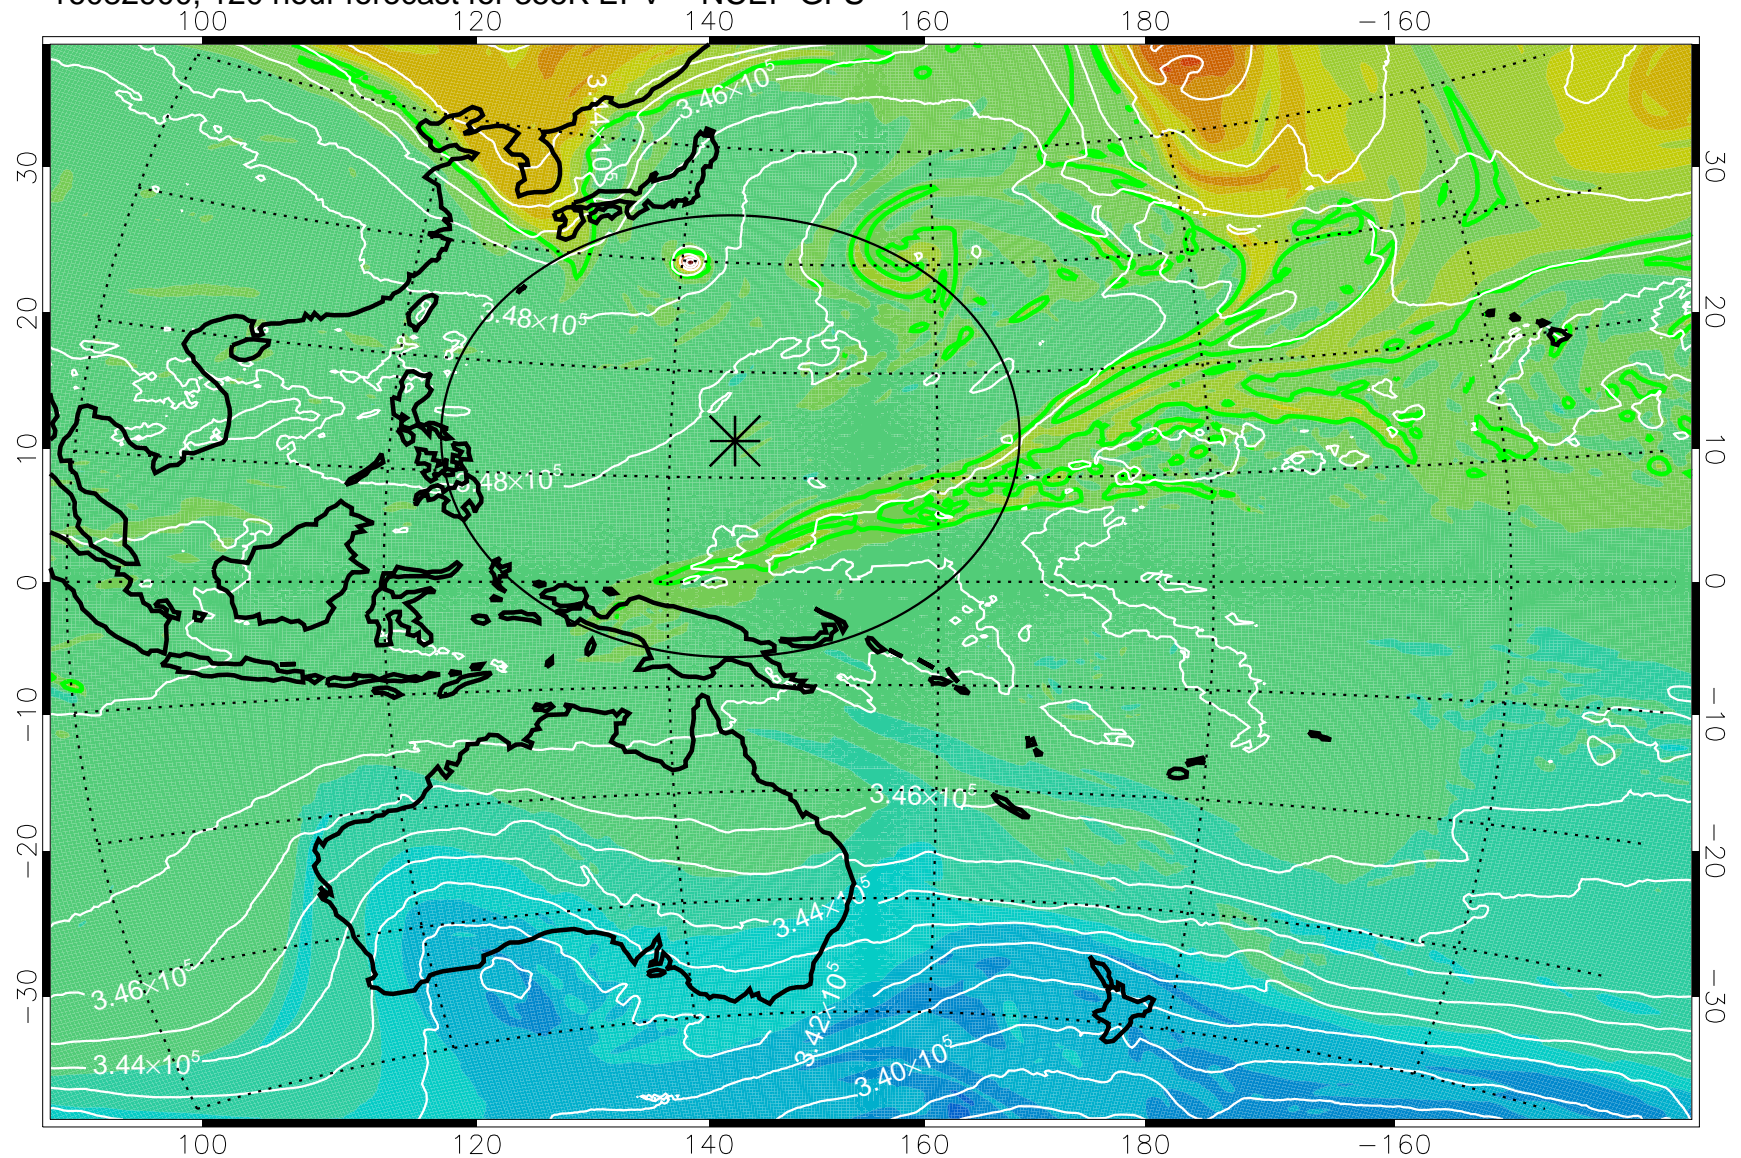

16082706, 78 hour forecast for 355K EPV -- NCEP GFS

355K Montgomery Streamfunction, white  
EPV Tropopause (2 PVU) Position  
Range ring of 2304 km

16082712, 84 hour forecast for 355K EPV -- NCEP GFS

355K Montgomery Streamfunction, white  
EPV Tropopause (2 PVU) Position  
Range ring of 2304 km

16082718, 90 hour forecast for 355K EPV -- NCEP GFS

355K Montgomery Streamfunction, white  
EPV Tropopause (2 PVU) Position  
Range ring of 2304 km

16082800, 96 hour forecast for 355K EPV -- NCEP GFS

355K Montgomery Streamfunction, white  
EPV Tropopause (2 PVU) Position  
Range ring of 2304 km

16082806, 102 hour forecast for 355K EPV -- NCEP GFS

355K Montgomery Streamfunction, white  
EPV Tropopause (2 PVU) Position  
Range ring of 2304 km

16082812, 108 hour forecast for 355K EPV -- NCEP GFS

355K Montgomery Streamfunction, white  
EPV Tropopause (2 PVU) Position  
Range ring of 2304 km

16082818, 114 hour forecast for 355K EPV -- NCEP GFS

355K Montgomery Streamfunction, white  
EPV Tropopause (2 PVU) Position  
Range ring of 2304 km

16082900, 120 hour forecast for 355K EPV -- NCEP GFS

355K Montgomery Streamfunction, white  
EPV Tropopause (2 PVU) Position  
Range ring of 2304 km