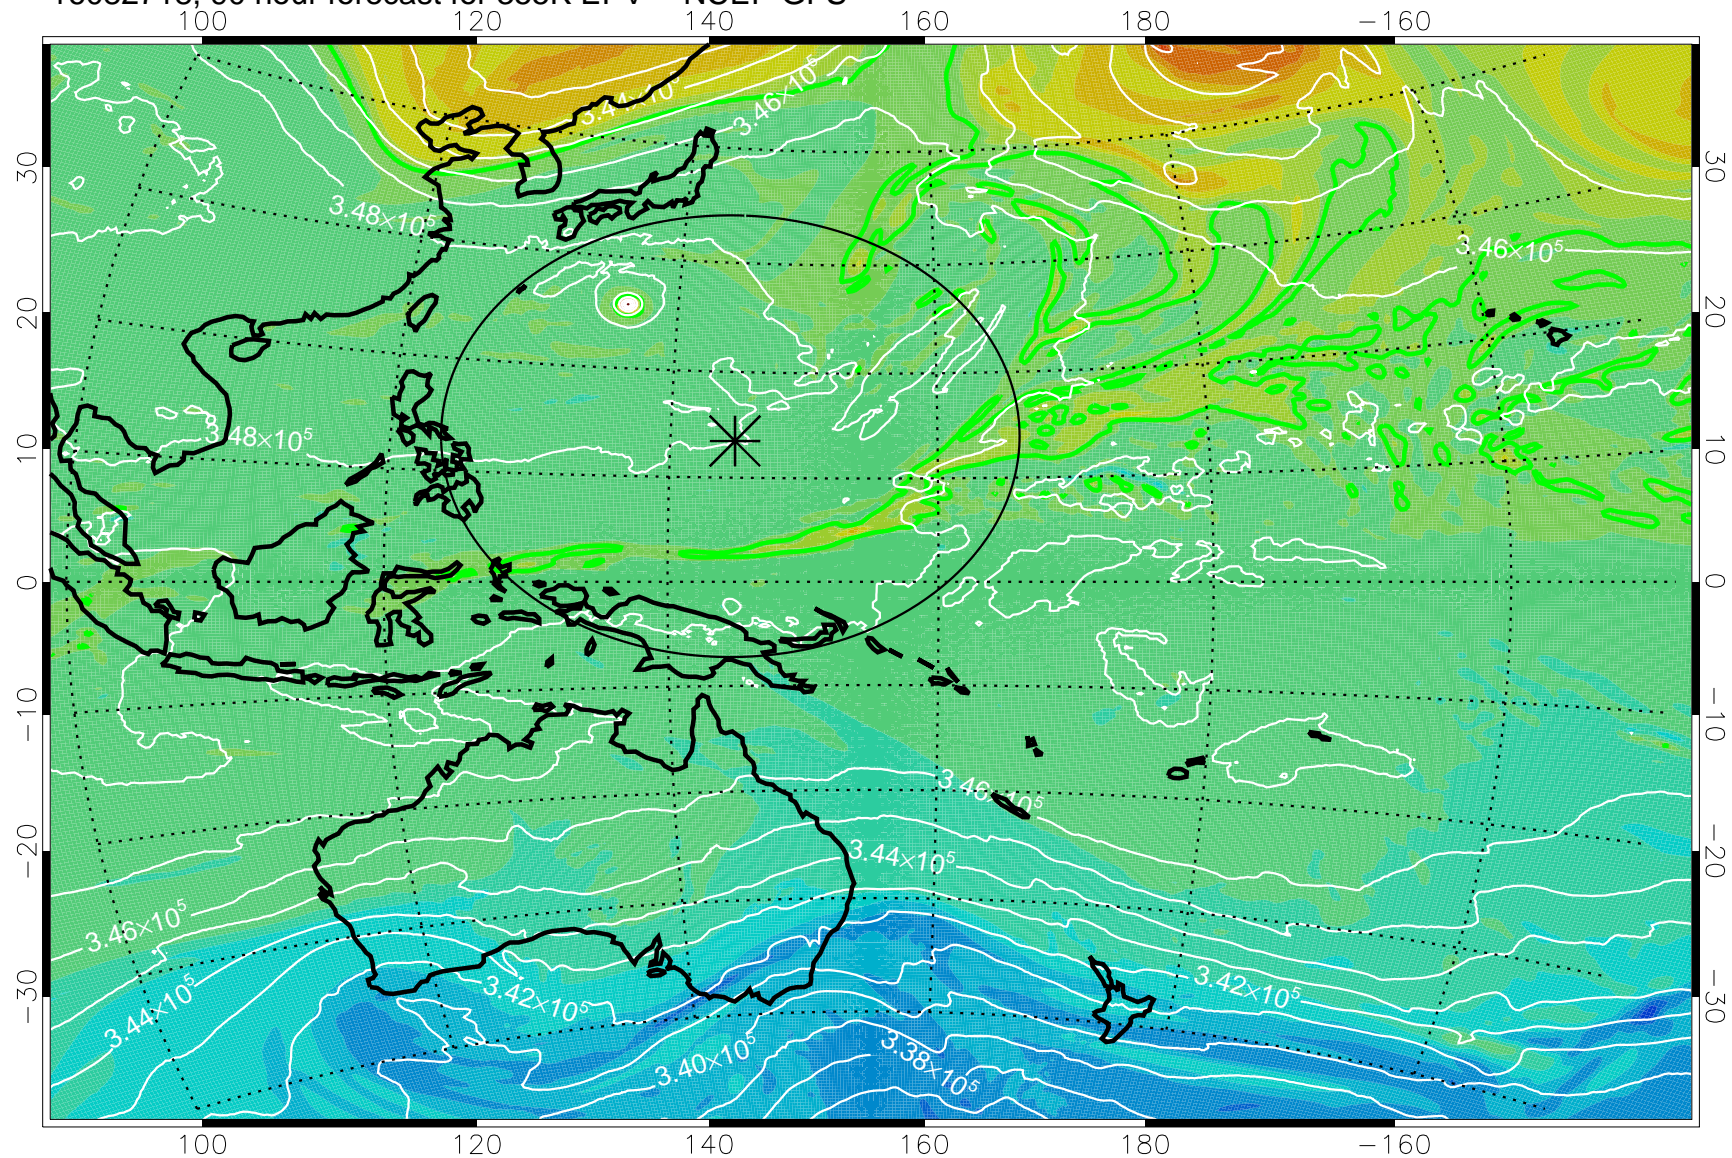

16082618, 66 hour forecast for 355K EPV -- NCEP GFS

355K Montgomery Streamfunction, white  
EPV Tropopause (2 PVU) Position  
Range ring of 2304 km

16082700, 72 hour forecast for 355K EPV -- NCEP GFS

355K Montgomery Streamfunction, white  
EPV Tropopause (2 PVU) Position  
Range ring of 2304 km

16082706, 78 hour forecast for 355K EPV -- NCEP GFS

355K Montgomery Streamfunction, white  
EPV Tropopause (2 PVU) Position  
Range ring of 2304 km

16082712, 84 hour forecast for 355K EPV -- NCEP GFS

355K Montgomery Streamfunction, white  
EPV Tropopause (2 PVU) Position  
Range ring of 2304 km

16082718, 90 hour forecast for 355K EPV -- NCEP GFS

355K Montgomery Streamfunction, white  
EPV Tropopause (2 PVU) Position  
Range ring of 2304 km

16082800, 96 hour forecast for 355K EPV -- NCEP GFS

355K Montgomery Streamfunction, white  
EPV Tropopause (2 PVU) Position  
Range ring of 2304 km

16082806, 102 hour forecast for 355K EPV -- NCEP GFS

355K Montgomery Streamfunction, white  
EPV Tropopause (2 PVU) Position  
Range ring of 2304 km

16082812, 108 hour forecast for 355K EPV -- NCEP GFS

355K Montgomery Streamfunction, white  
EPV Tropopause (2 PVU) Position  
Range ring of 2304 km