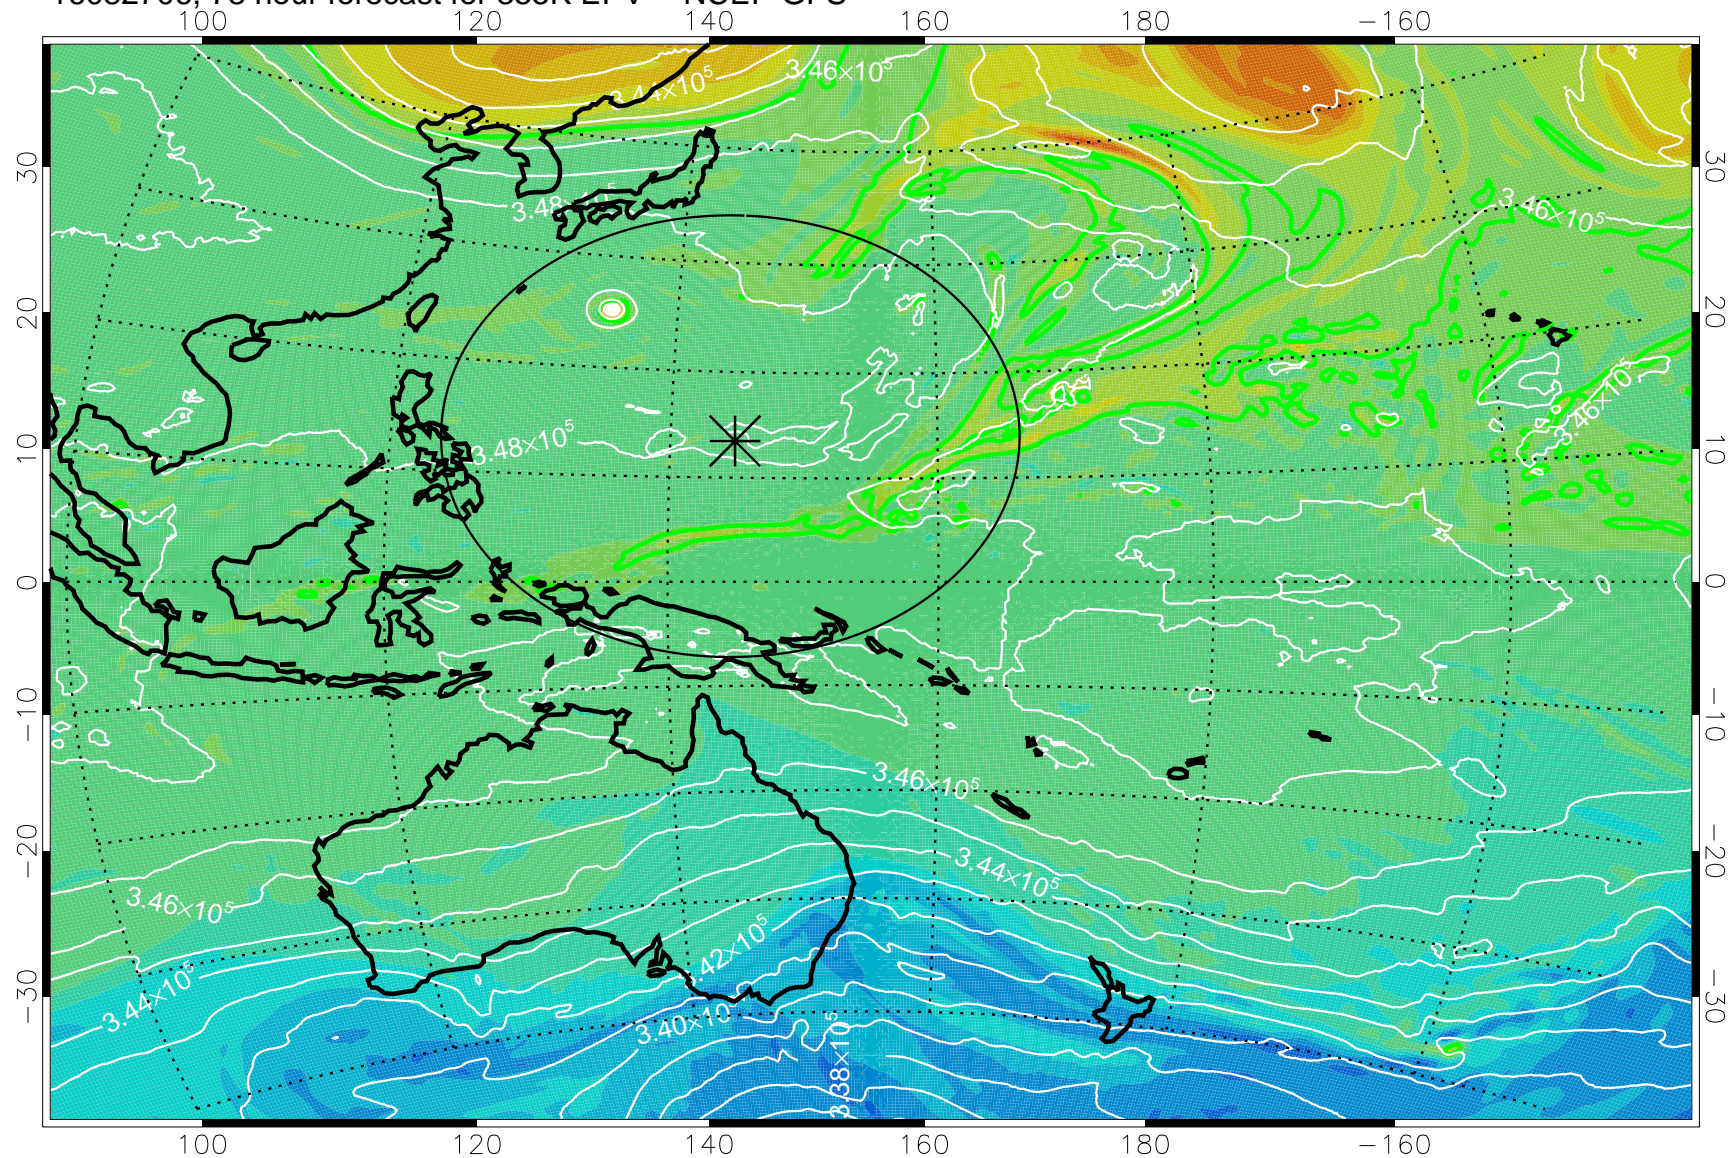

16082606, 54 hour forecast for 355K EPV -- NCEP GFS

355K Montgomery Streamfunction, white  
EPV Tropopause (2 PVU) Position  
Range ring of 2304 km

16082612, 60 hour forecast for 355K EPV -- NCEP GFS

355K Montgomery Streamfunction, white  
EPV Tropopause (2 PVU) Position  
Range ring of 2304 km

16082618, 66 hour forecast for 355K EPV -- NCEP GFS

355K Montgomery Streamfunction, white  
EPV Tropopause (2 PVU) Position  
Range ring of 2304 km

16082700, 72 hour forecast for 355K EPV -- NCEP GFS

355K Montgomery Streamfunction, white  
EPV Tropopause (2 PVU) Position  
Range ring of 2304 km

16082706, 78 hour forecast for 355K EPV -- NCEP GFS

355K Montgomery Streamfunction, white  
EPV Tropopause (2 PVU) Position  
Range ring of 2304 km

16082712, 84 hour forecast for 355K EPV -- NCEP GFS

355K Montgomery Streamfunction, white  
EPV Tropopause (2 PVU) Position  
Range ring of 2304 km

16082718, 90 hour forecast for 355K EPV -- NCEP GFS

355K Montgomery Streamfunction, white  
EPV Tropopause (2 PVU) Position  
Range ring of 2304 km

16082800, 96 hour forecast for 355K EPV -- NCEP GFS

355K Montgomery Streamfunction, white  
EPV Tropopause (2 PVU) Position  
Range ring of 2304 km