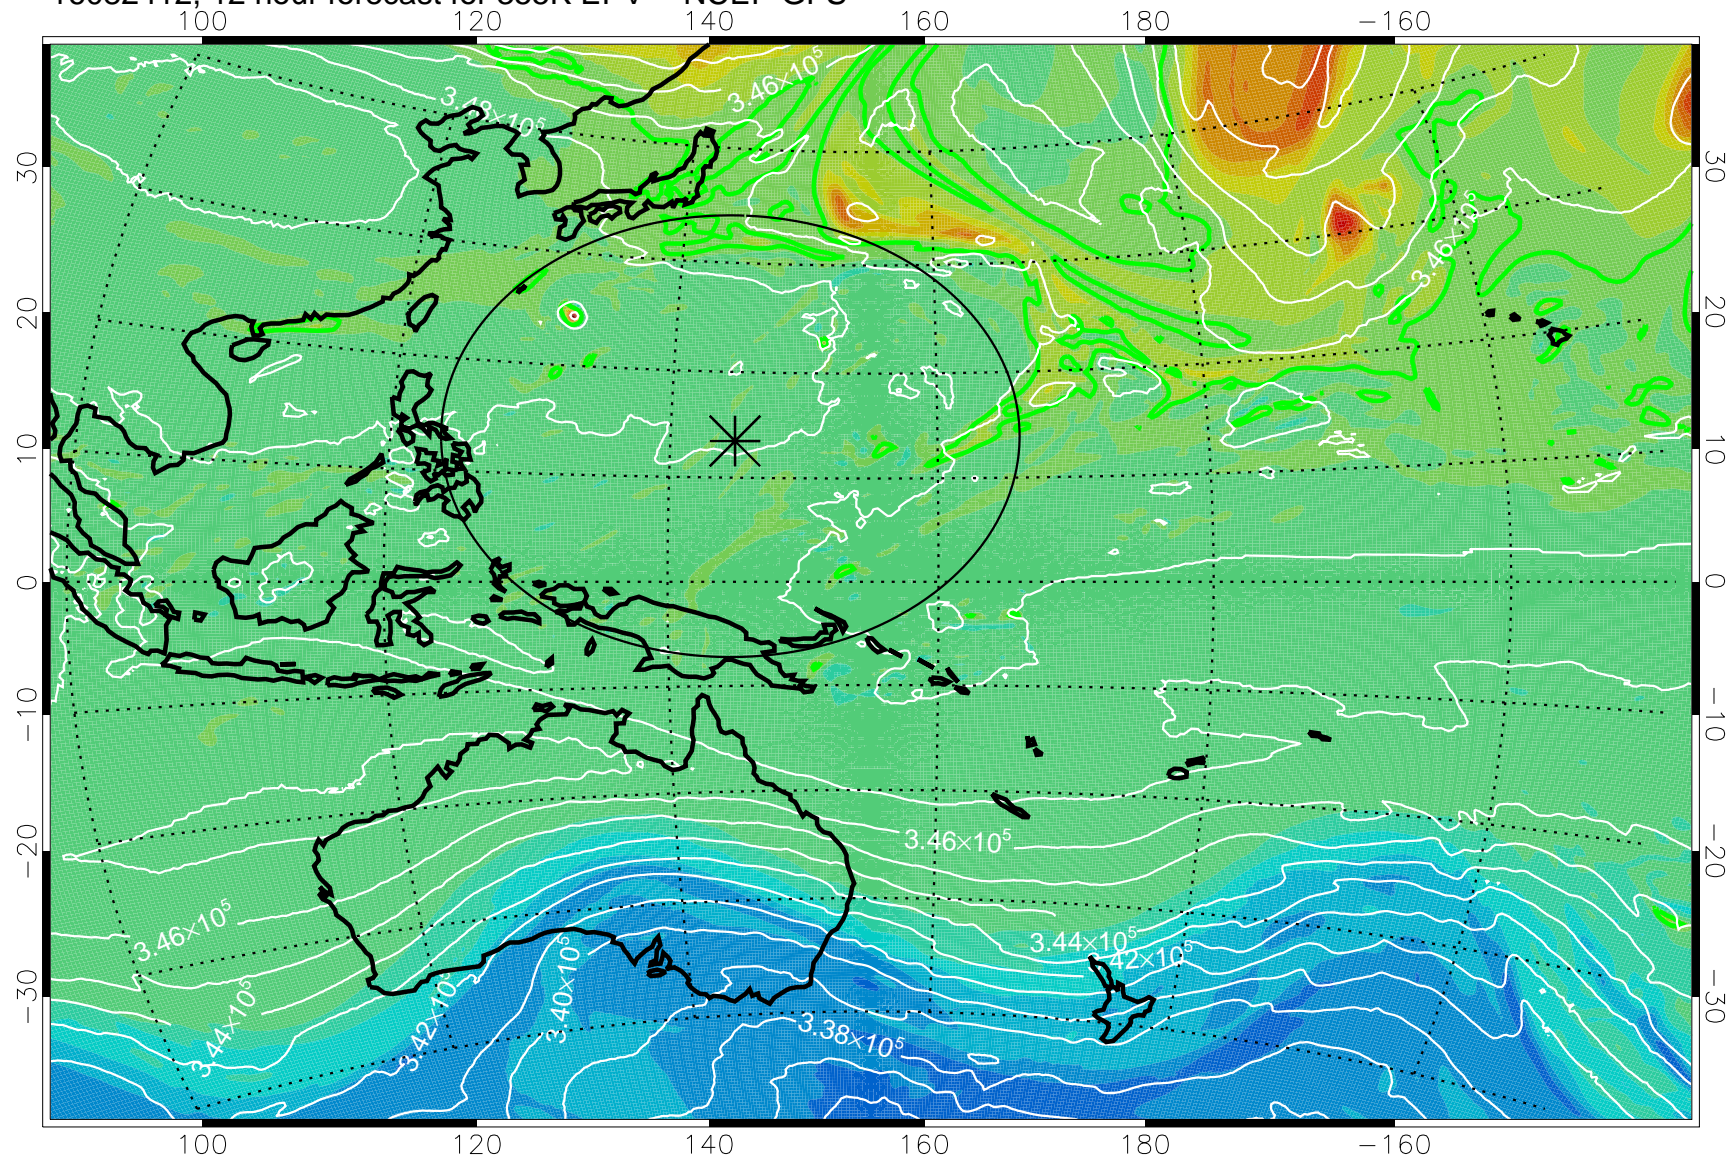

16082406, 6 hour forecast for 355K EPV -- NCEP GFS

355K Montgomery Streamfunction, white  
EPV Tropopause (2 PVU) Position  
Range ring of 2304 km

16082412, 12 hour forecast for 355K EPV -- NCEP GFS

355K Montgomery Streamfunction, white  
EPV Tropopause (2 PVU) Position  
Range ring of 2304 km

16082418, 18 hour forecast for 355K EPV -- NCEP GFS

355K Montgomery Streamfunction, white  
EPV Tropopause (2 PVU) Position  
Range ring of 2304 km

16082500, 24 hour forecast for 355K EPV -- NCEP GFS

355K Montgomery Streamfunction, white  
EPV Tropopause (2 PVU) Position  
Range ring of 2304 km

16082506, 30 hour forecast for 355K EPV -- NCEP GFS

355K Montgomery Streamfunction, white  
EPV Tropopause (2 PVU) Position  
Range ring of 2304 km

16082512, 36 hour forecast for 355K EPV -- NCEP GFS

355K Montgomery Streamfunction, white  
EPV Tropopause (2 PVU) Position  
Range ring of 2304 km

16082518, 42 hour forecast for 355K EPV -- NCEP GFS

355K Montgomery Streamfunction, white  
EPV Tropopause (2 PVU) Position  
Range ring of 2304 km

16082600, 48 hour forecast for 355K EPV -- NCEP GFS

355K Montgomery Streamfunction, white  
EPV Tropopause (2 PVU) Position  
Range ring of 2304 km