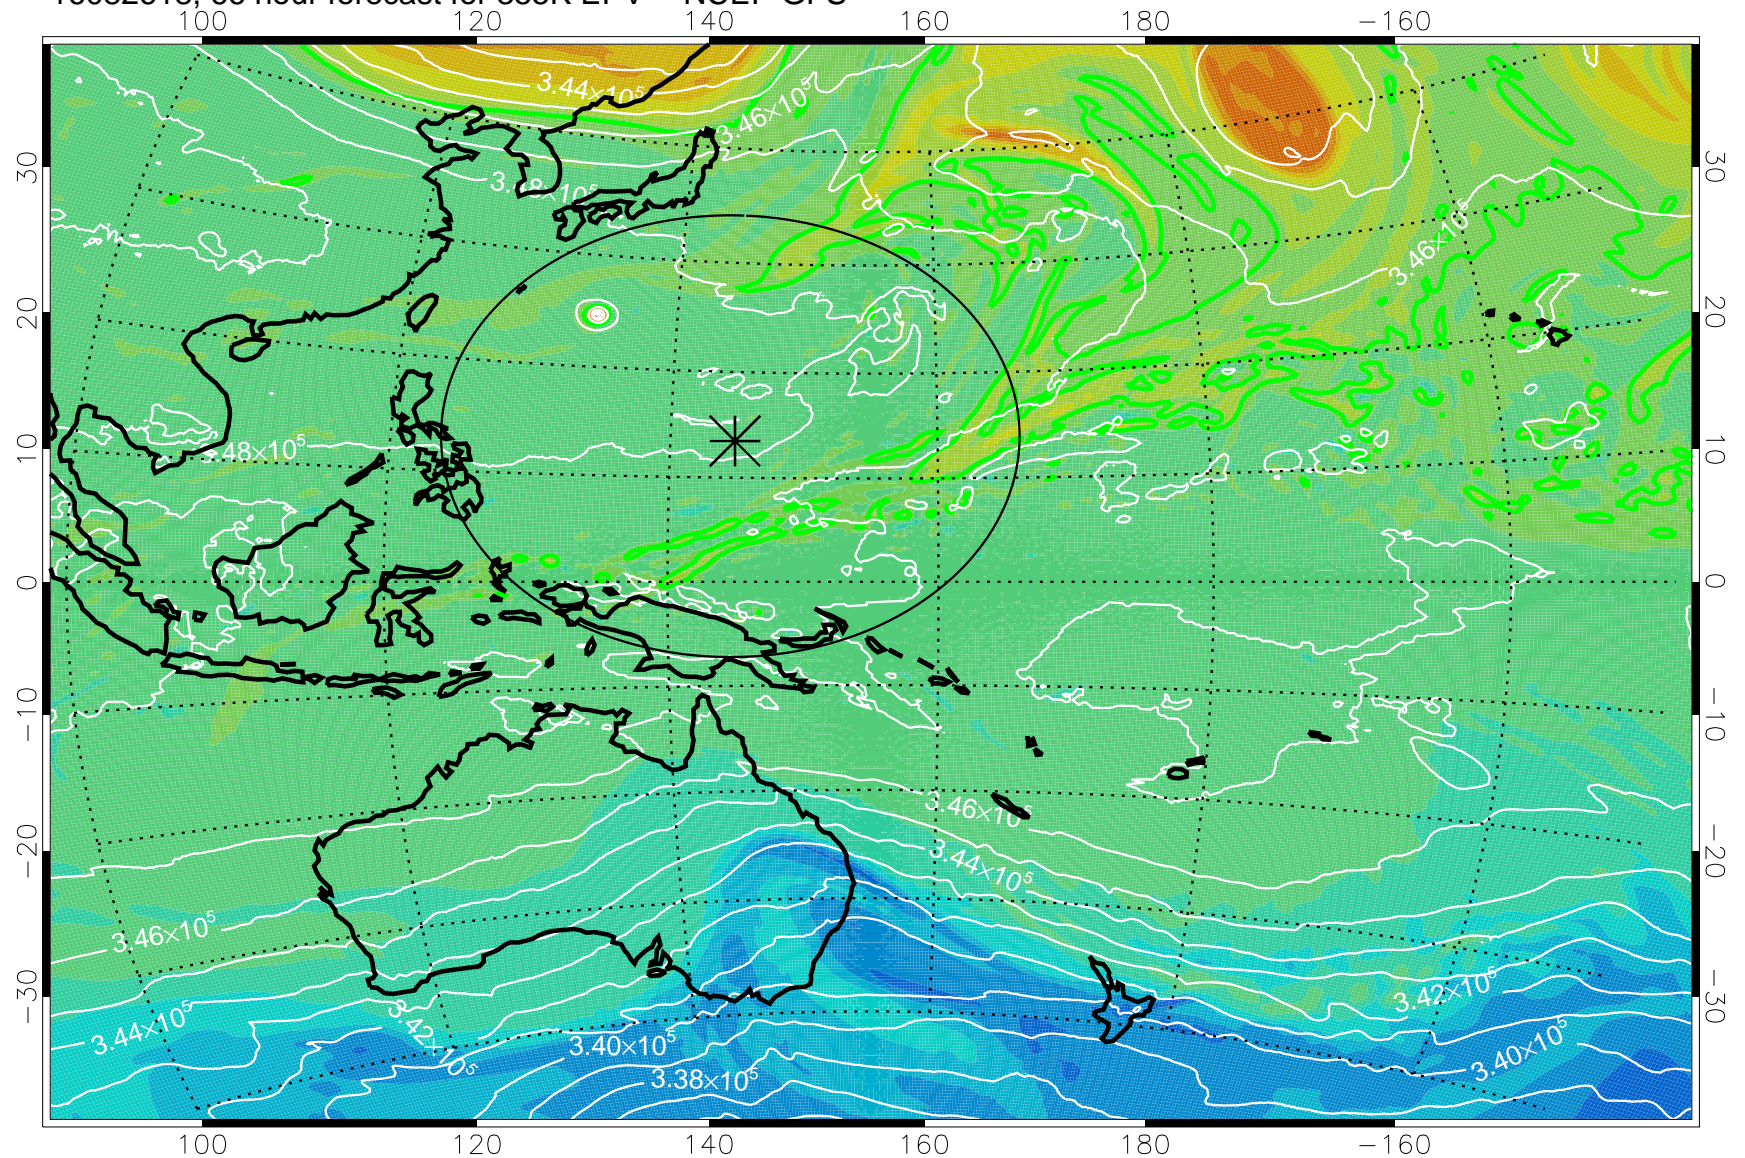

16082606, 54 hour forecast for 355K EPV -- NCEP GFS

355K Montgomery Streamfunction, white  
EPV Tropopause (2 PVU) Position  
Range ring of 2304 km

16082612, 60 hour forecast for 355K EPV -- NCEP GFS

355K Montgomery Streamfunction, white  
EPV Tropopause (2 PVU) Position  
Range ring of 2304 km

16082618, 66 hour forecast for 355K EPV -- NCEP GFS

355K Montgomery Streamfunction, white  
EPV Tropopause (2 PVU) Position  
Range ring of 2304 km

16082700, 72 hour forecast for 355K EPV -- NCEP GFS

355K Montgomery Streamfunction, white  
EPV Tropopause (2 PVU) Position  
Range ring of 2304 km

16082706, 78 hour forecast for 355K EPV -- NCEP GFS

355K Montgomery Streamfunction, white  
EPV Tropopause (2 PVU) Position  
Range ring of 2304 km

16082712, 84 hour forecast for 355K EPV -- NCEP GFS

355K Montgomery Streamfunction, white  
EPV Tropopause (2 PVU) Position  
Range ring of 2304 km

16082718, 90 hour forecast for 355K EPV -- NCEP GFS

355K Montgomery Streamfunction, white  
EPV Tropopause (2 PVU) Position  
Range ring of 2304 km

16082800, 96 hour forecast for 355K EPV -- NCEP GFS

355K Montgomery Streamfunction, white  
EPV Tropopause (2 PVU) Position  
Range ring of 2304 km