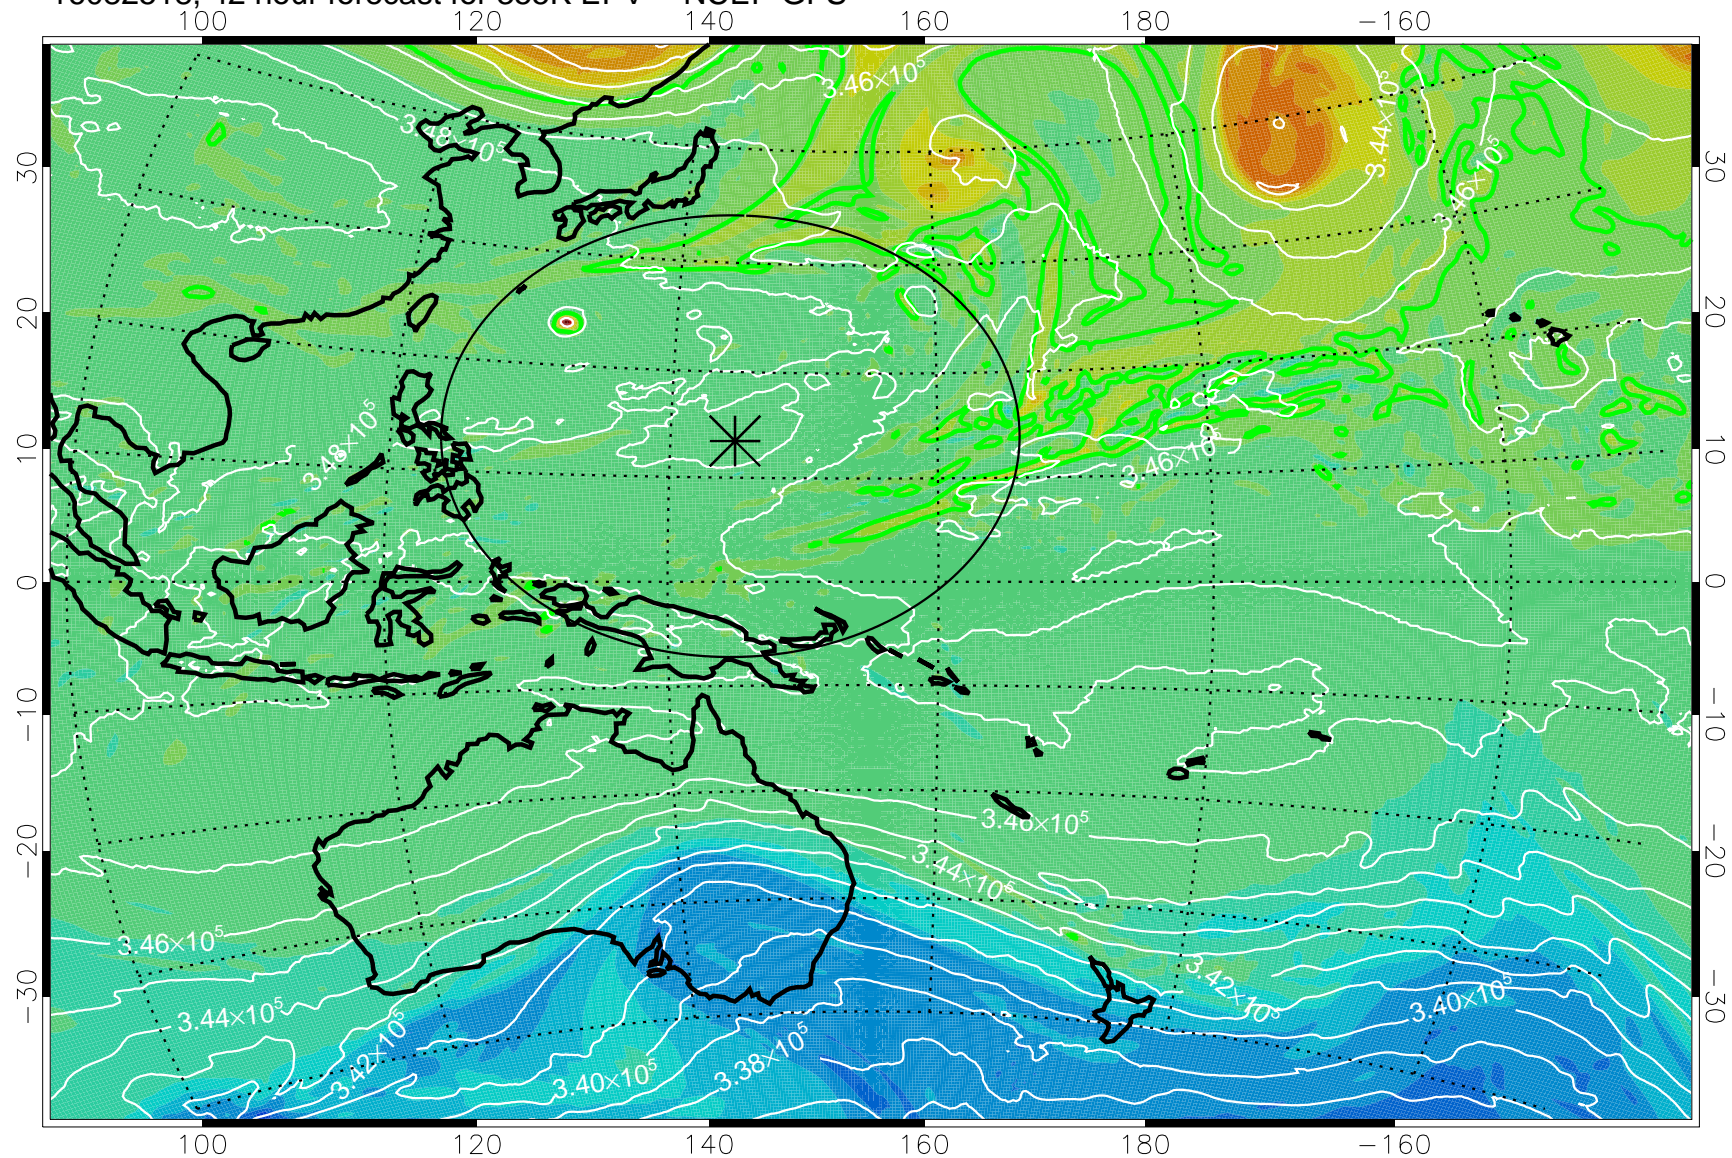

16082506, 30 hour forecast for 355K EPV -- NCEP GFS

355K Montgomery Streamfunction, white  
EPV Tropopause (2 PVU) Position  
Range ring of 2304 km

16082512, 36 hour forecast for 355K EPV -- NCEP GFS

355K Montgomery Streamfunction, white  
EPV Tropopause (2 PVU) Position  
Range ring of 2304 km

16082518, 42 hour forecast for 355K EPV -- NCEP GFS

355K Montgomery Streamfunction, white  
EPV Tropopause (2 PVU) Position  
Range ring of 2304 km

16082600, 48 hour forecast for 355K EPV -- NCEP GFS

355K Montgomery Streamfunction, white  
EPV Tropopause (2 PVU) Position  
Range ring of 2304 km

16082606, 54 hour forecast for 355K EPV -- NCEP GFS

355K Montgomery Streamfunction, white  
EPV Tropopause (2 PVU) Position  
Range ring of 2304 km

16082612, 60 hour forecast for 355K EPV -- NCEP GFS

355K Montgomery Streamfunction, white  
EPV Tropopause (2 PVU) Position  
Range ring of 2304 km

16082618, 66 hour forecast for 355K EPV -- NCEP GFS

355K Montgomery Streamfunction, white  
EPV Tropopause (2 PVU) Position  
Range ring of 2304 km

16082700, 72 hour forecast for 355K EPV -- NCEP GFS

355K Montgomery Streamfunction, white  
EPV Tropopause (2 PVU) Position  
Range ring of 2304 km