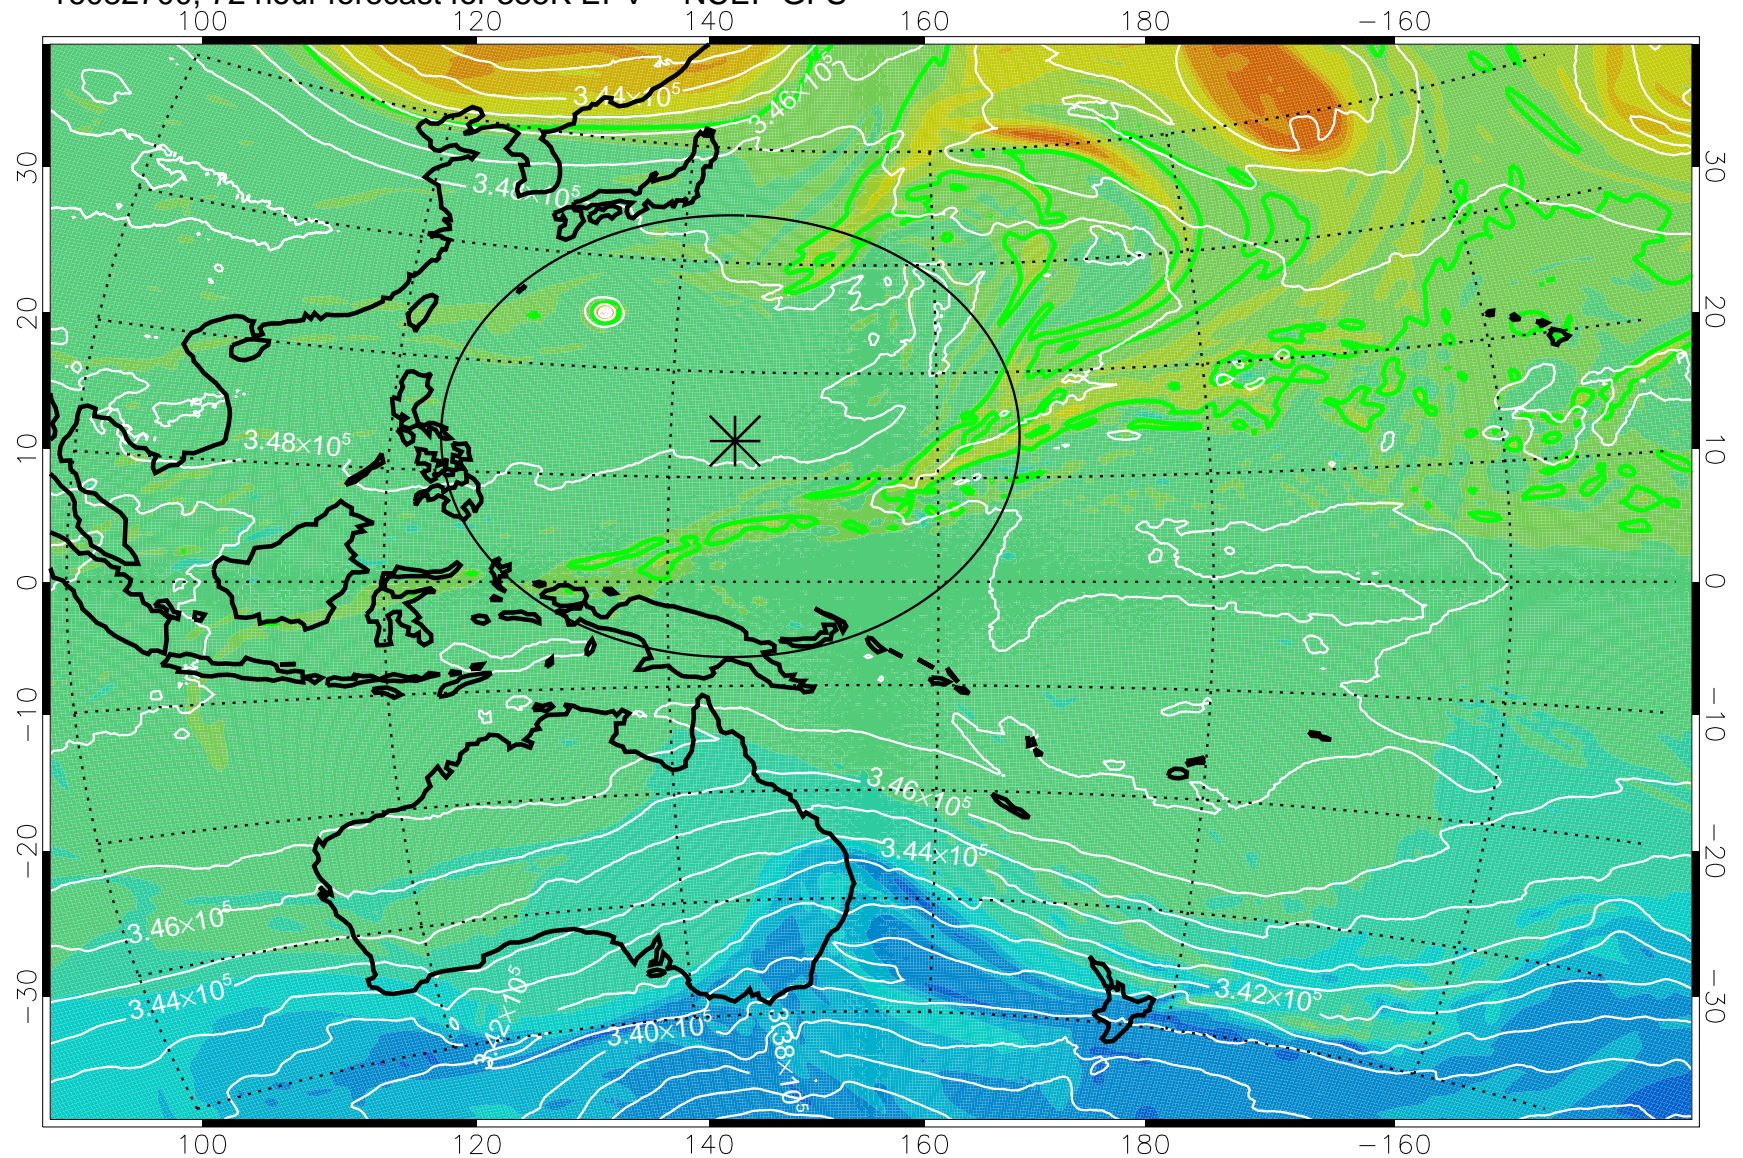

16082518, 42 hour forecast for 355K EPV -- NCEP GFS

355K Montgomery Streamfunction, white  
EPV Tropopause (2 PVU) Position  
Range ring of 2304 km

16082600, 48 hour forecast for 355K EPV -- NCEP GFS

355K Montgomery Streamfunction, white  
EPV Tropopause (2 PVU) Position  
Range ring of 2304 km

16082606, 54 hour forecast for 355K EPV -- NCEP GFS

355K Montgomery Streamfunction, white  
EPV Tropopause (2 PVU) Position  
Range ring of 2304 km

16082612, 60 hour forecast for 355K EPV -- NCEP GFS

355K Montgomery Streamfunction, white  
EPV Tropopause (2 PVU) Position  
Range ring of 2304 km

16082618, 66 hour forecast for 355K EPV -- NCEP GFS

355K Montgomery Streamfunction, white  
EPV Tropopause (2 PVU) Position  
Range ring of 2304 km

16082700, 72 hour forecast for 355K EPV -- NCEP GFS

355K Montgomery Streamfunction, white  
EPV Tropopause (2 PVU) Position  
Range ring of 2304 km

16082706, 78 hour forecast for 355K EPV -- NCEP GFS

355K Montgomery Streamfunction, white  
EPV Tropopause (2 PVU) Position  
Range ring of 2304 km

16082712, 84 hour forecast for 355K EPV -- NCEP GFS

355K Montgomery Streamfunction, white  
EPV Tropopause (2 PVU) Position  
Range ring of 2304 km