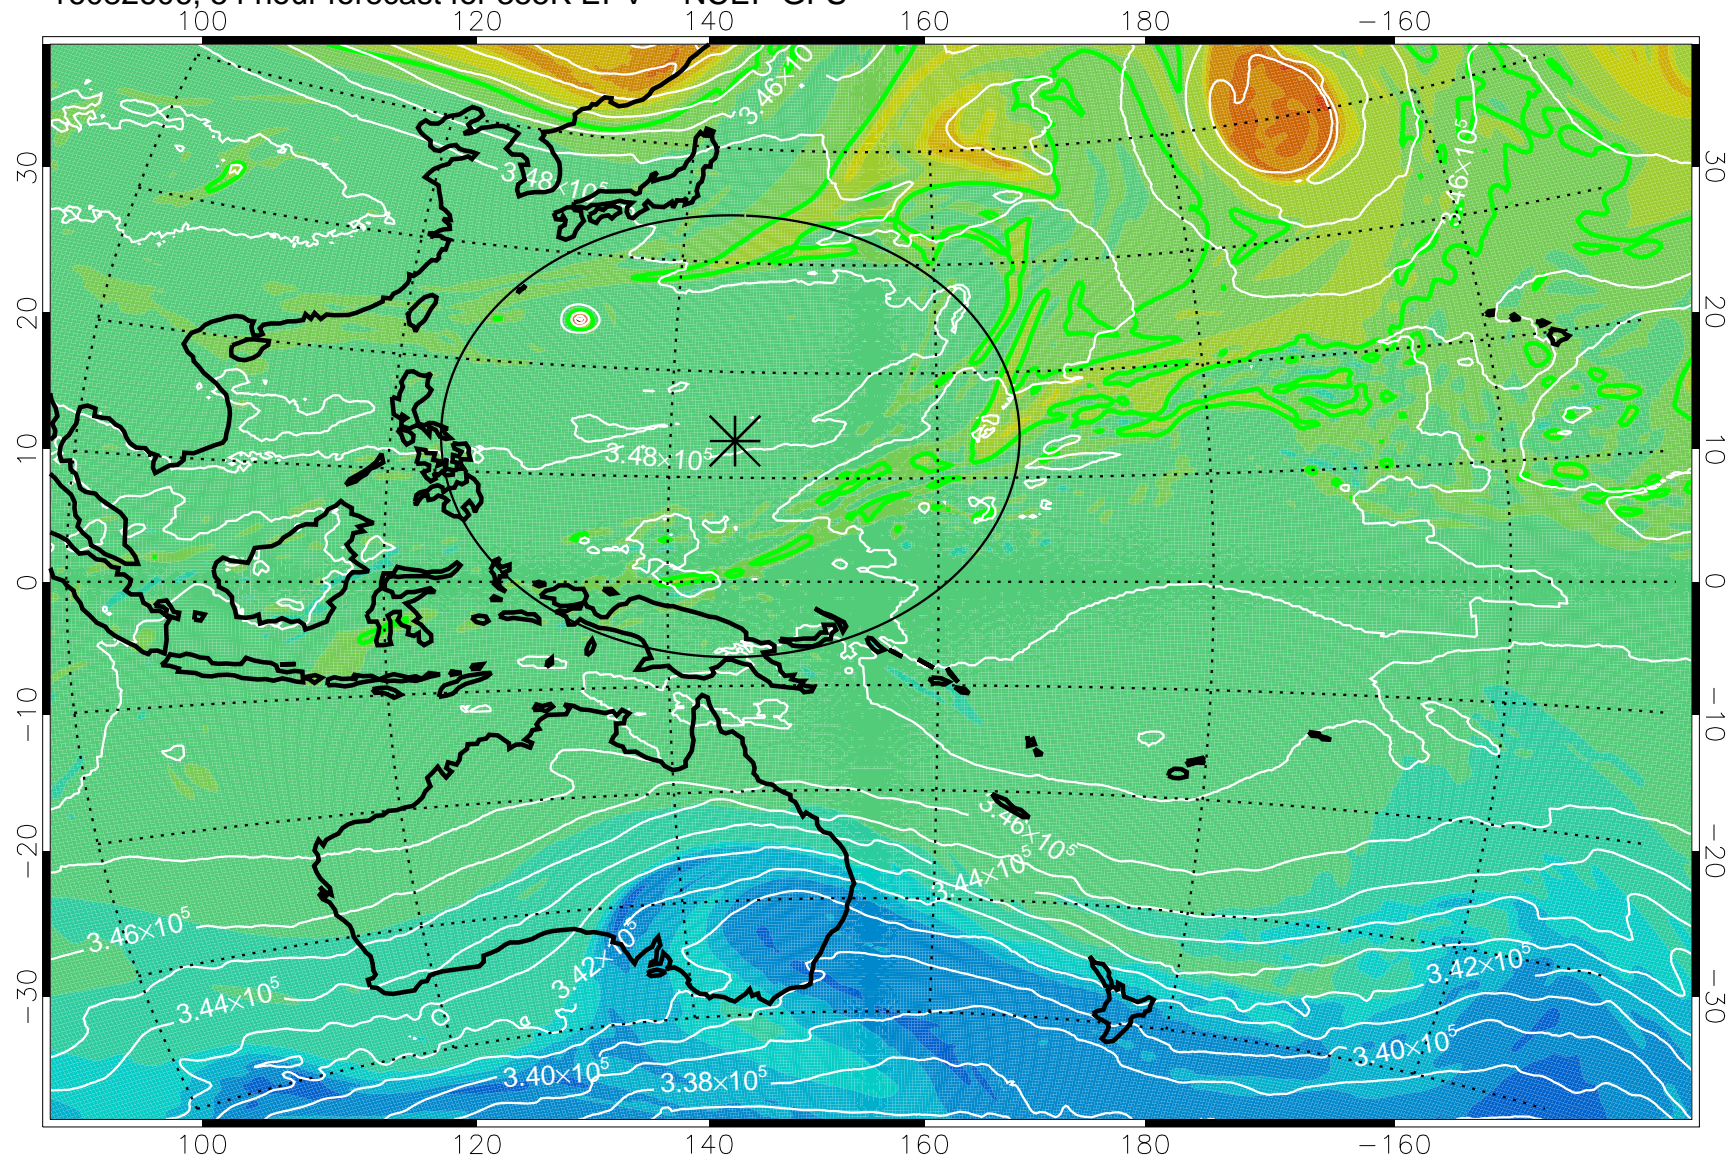

16082506, 30 hour forecast for 355K EPV -- NCEP GFS

355K Montgomery Streamfunction, white  
EPV Tropopause (2 PVU) Position  
Range ring of 2304 km

16082512, 36 hour forecast for 355K EPV -- NCEP GFS

355K Montgomery Streamfunction, white  
EPV Tropopause (2 PVU) Position  
Range ring of 2304 km

16082518, 42 hour forecast for 355K EPV -- NCEP GFS

355K Montgomery Streamfunction, white  
EPV Tropopause (2 PVU) Position  
Range ring of 2304 km

16082600, 48 hour forecast for 355K EPV -- NCEP GFS

355K Montgomery Streamfunction, white  
EPV Tropopause (2 PVU) Position  
Range ring of 2304 km

16082606, 54 hour forecast for 355K EPV -- NCEP GFS

355K Montgomery Streamfunction, white  
EPV Tropopause (2 PVU) Position  
Range ring of 2304 km

16082612, 60 hour forecast for 355K EPV -- NCEP GFS

355K Montgomery Streamfunction, white  
EPV Tropopause (2 PVU) Position  
Range ring of 2304 km

16082618, 66 hour forecast for 355K EPV -- NCEP GFS

355K Montgomery Streamfunction, white  
EPV Tropopause (2 PVU) Position  
Range ring of 2304 km

16082700, 72 hour forecast for 355K EPV -- NCEP GFS

355K Montgomery Streamfunction, white  
EPV Tropopause (2 PVU) Position  
Range ring of 2304 km