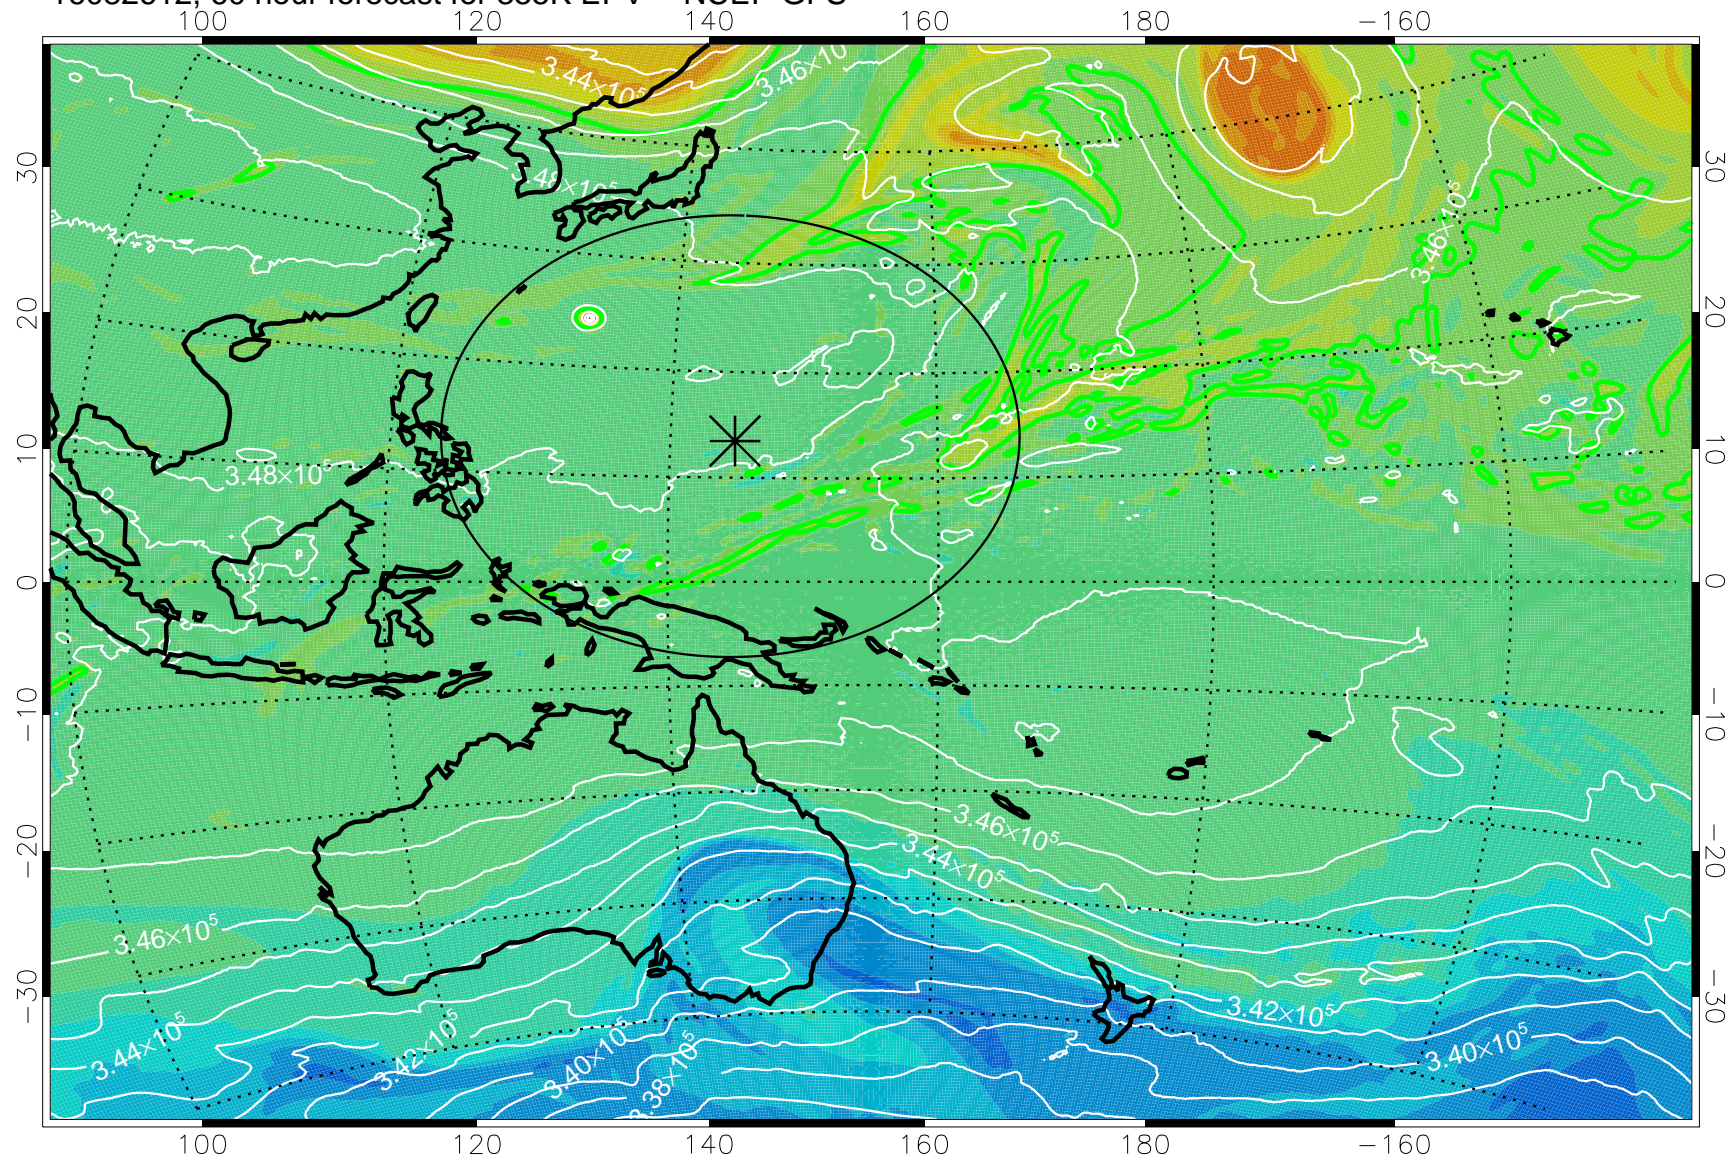

16082506, 30 hour forecast for 355K EPV -- NCEP GFS

355K Montgomery Streamfunction, white  
EPV Tropopause (2 PVU) Position  
Range ring of 2304 km

16082512, 36 hour forecast for 355K EPV -- NCEP GFS

355K Montgomery Streamfunction, white  
EPV Tropopause (2 PVU) Position  
Range ring of 2304 km

16082518, 42 hour forecast for 355K EPV -- NCEP GFS

355K Montgomery Streamfunction, white  
EPV Tropopause (2 PVU) Position  
Range ring of 2304 km

16082600, 48 hour forecast for 355K EPV -- NCEP GFS

355K Montgomery Streamfunction, white  
EPV Tropopause (2 PVU) Position  
Range ring of 2304 km

16082606, 54 hour forecast for 355K EPV -- NCEP GFS

355K Montgomery Streamfunction, white  
EPV Tropopause (2 PVU) Position  
Range ring of 2304 km

16082612, 60 hour forecast for 355K EPV -- NCEP GFS

355K Montgomery Streamfunction, white  
EPV Tropopause (2 PVU) Position  
Range ring of 2304 km

16082618, 66 hour forecast for 355K EPV -- NCEP GFS

355K Montgomery Streamfunction, white  
EPV Tropopause (2 PVU) Position  
Range ring of 2304 km

16082700, 72 hour forecast for 355K EPV -- NCEP GFS

355K Montgomery Streamfunction, white  
EPV Tropopause (2 PVU) Position  
Range ring of 2304 km