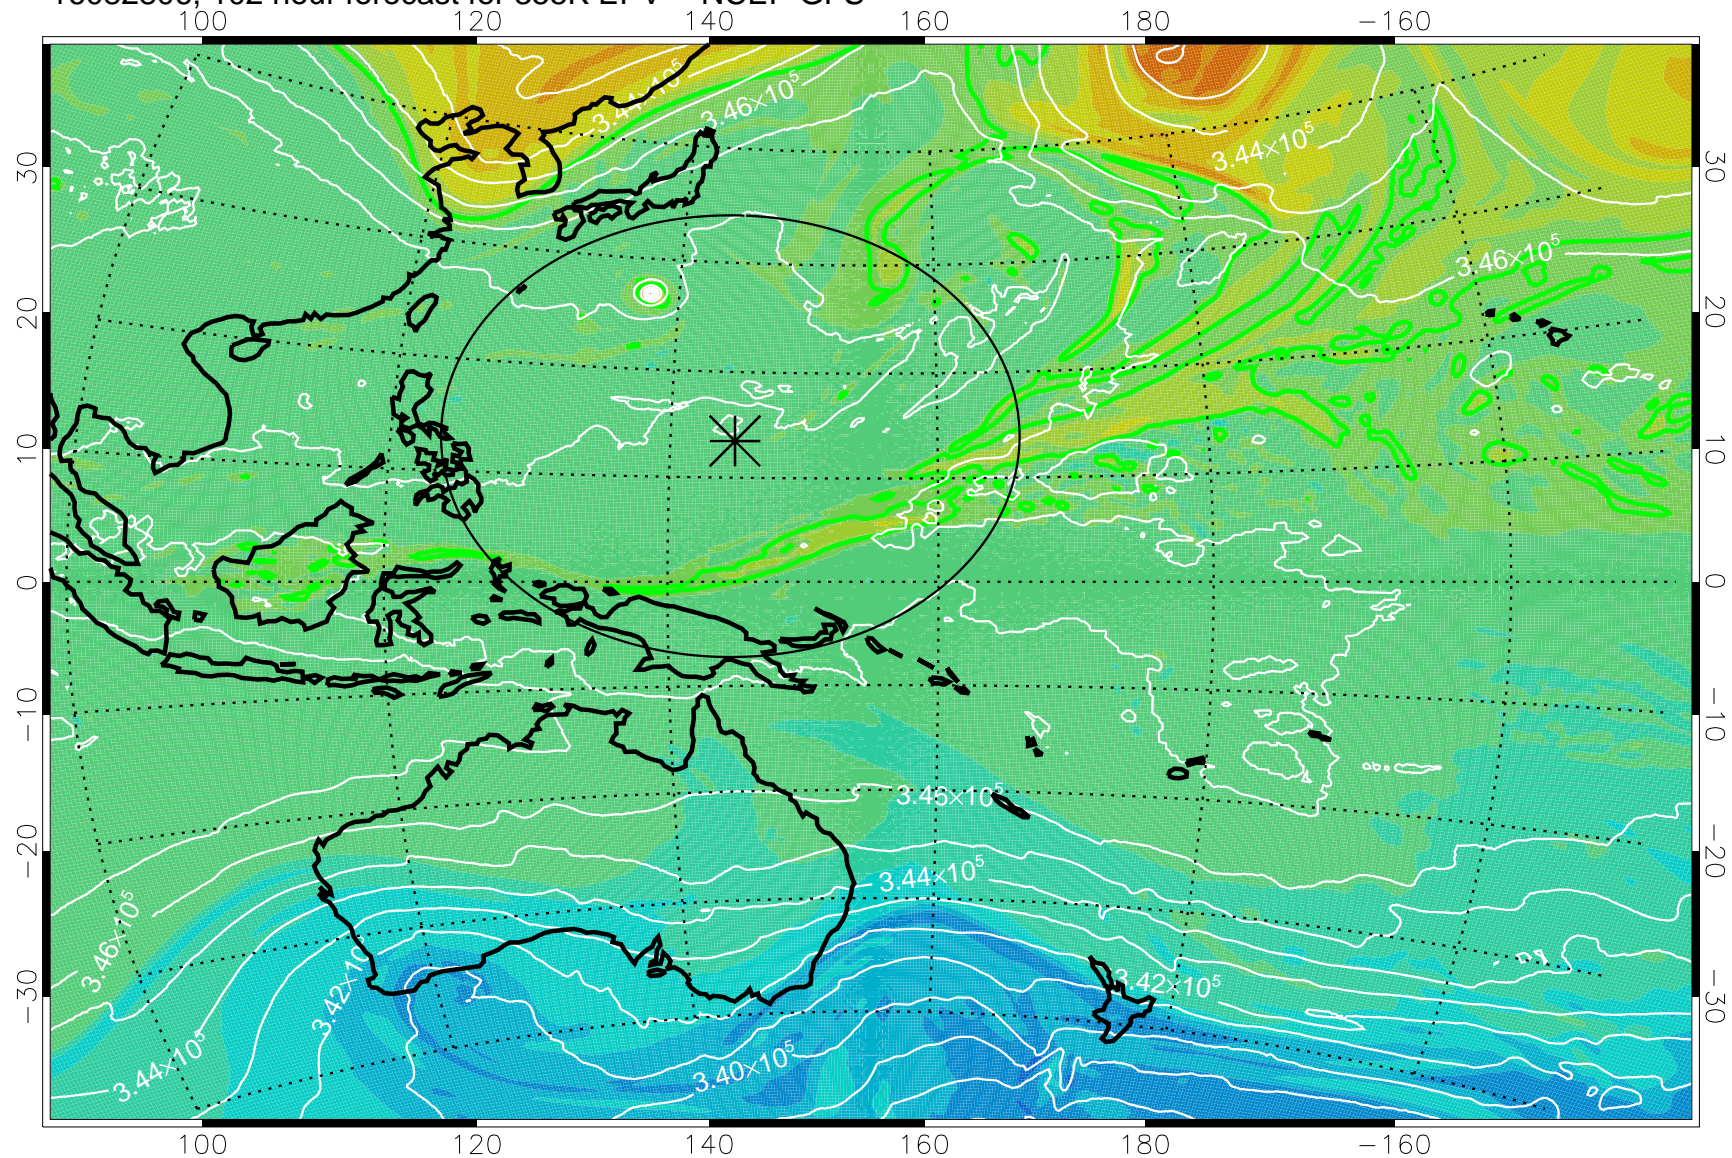

16082706, 78 hour forecast for 355K EPV -- NCEP GFS

355K Montgomery Streamfunction, white  
EPV Tropopause (2 PVU) Position  
Range ring of 2304 km

16082712, 84 hour forecast for 355K EPV -- NCEP GFS

355K Montgomery Streamfunction, white  
EPV Tropopause (2 PVU) Position  
Range ring of 2304 km

16082718, 90 hour forecast for 355K EPV -- NCEP GFS

355K Montgomery Streamfunction, white  
EPV Tropopause (2 PVU) Position  
Range ring of 2304 km

16082800, 96 hour forecast for 355K EPV -- NCEP GFS

355K Montgomery Streamfunction, white  
EPV Tropopause (2 PVU) Position  
Range ring of 2304 km

16082806, 102 hour forecast for 355K EPV -- NCEP GFS

355K Montgomery Streamfunction, white  
EPV Tropopause (2 PVU) Position  
Range ring of 2304 km

16082812, 108 hour forecast for 355K EPV -- NCEP GFS

355K Montgomery Streamfunction, white  
EPV Tropopause (2 PVU) Position  
Range ring of 2304 km

16082818, 114 hour forecast for 355K EPV -- NCEP GFS

355K Montgomery Streamfunction, white  
EPV Tropopause (2 PVU) Position  
Range ring of 2304 km

16082900, 120 hour forecast for 355K EPV -- NCEP GFS

355K Montgomery Streamfunction, white  
EPV Tropopause (2 PVU) Position  
Range ring of 2304 km