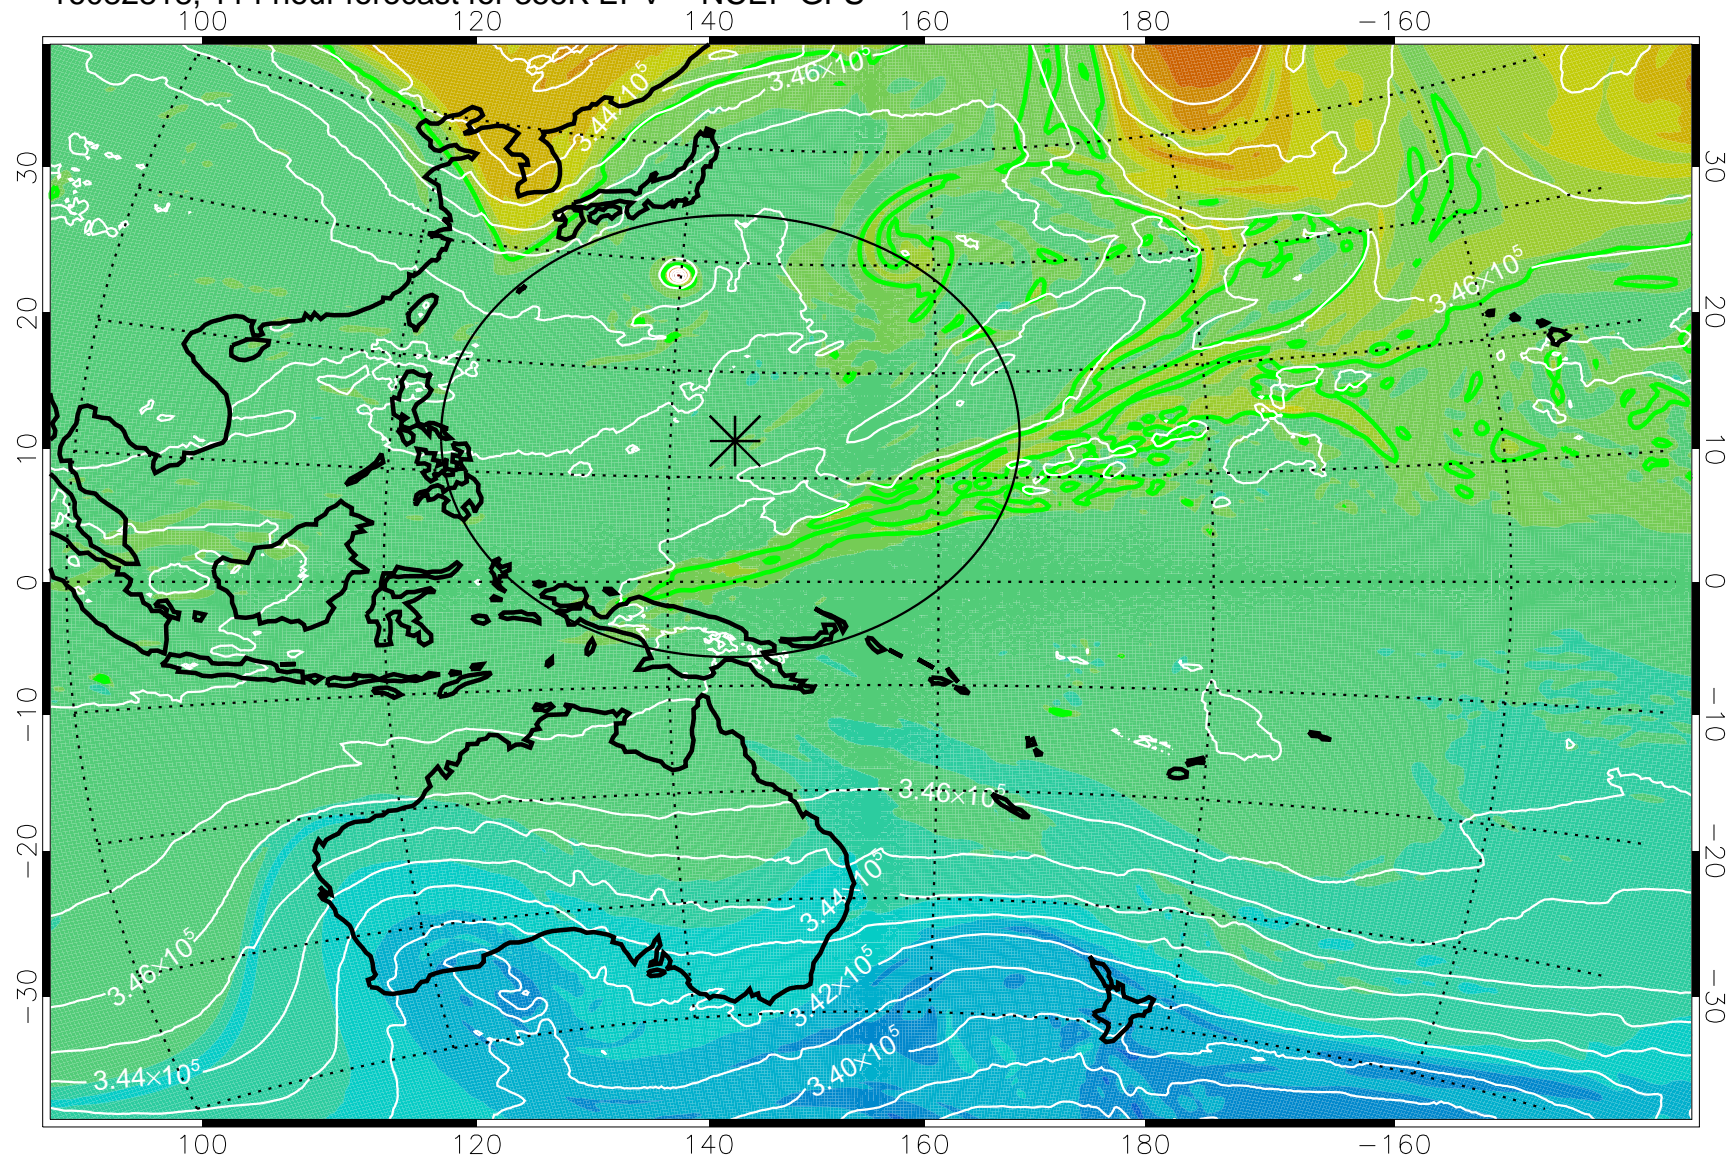

16082718, 90 hour forecast for 355K EPV -- NCEP GFS

355K Montgomery Streamfunction, white  
EPV Tropopause (2 PVU) Position  
Range ring of 2304 km

16082800, 96 hour forecast for 355K EPV -- NCEP GFS

355K Montgomery Streamfunction, white  
EPV Tropopause (2 PVU) Position  
Range ring of 2304 km

16082806, 102 hour forecast for 355K EPV -- NCEP GFS

355K Montgomery Streamfunction, white  
EPV Tropopause (2 PVU) Position  
Range ring of 2304 km

16082812, 108 hour forecast for 355K EPV -- NCEP GFS

355K Montgomery Streamfunction, white  
EPV Tropopause (2 PVU) Position  
Range ring of 2304 km

16082818, 114 hour forecast for 355K EPV -- NCEP GFS

355K Montgomery Streamfunction, white  
EPV Tropopause (2 PVU) Position  
Range ring of 2304 km

16082900, 120 hour forecast for 355K EPV -- NCEP GFS

355K Montgomery Streamfunction, white  
EPV Tropopause (2 PVU) Position  
Range ring of 2304 km