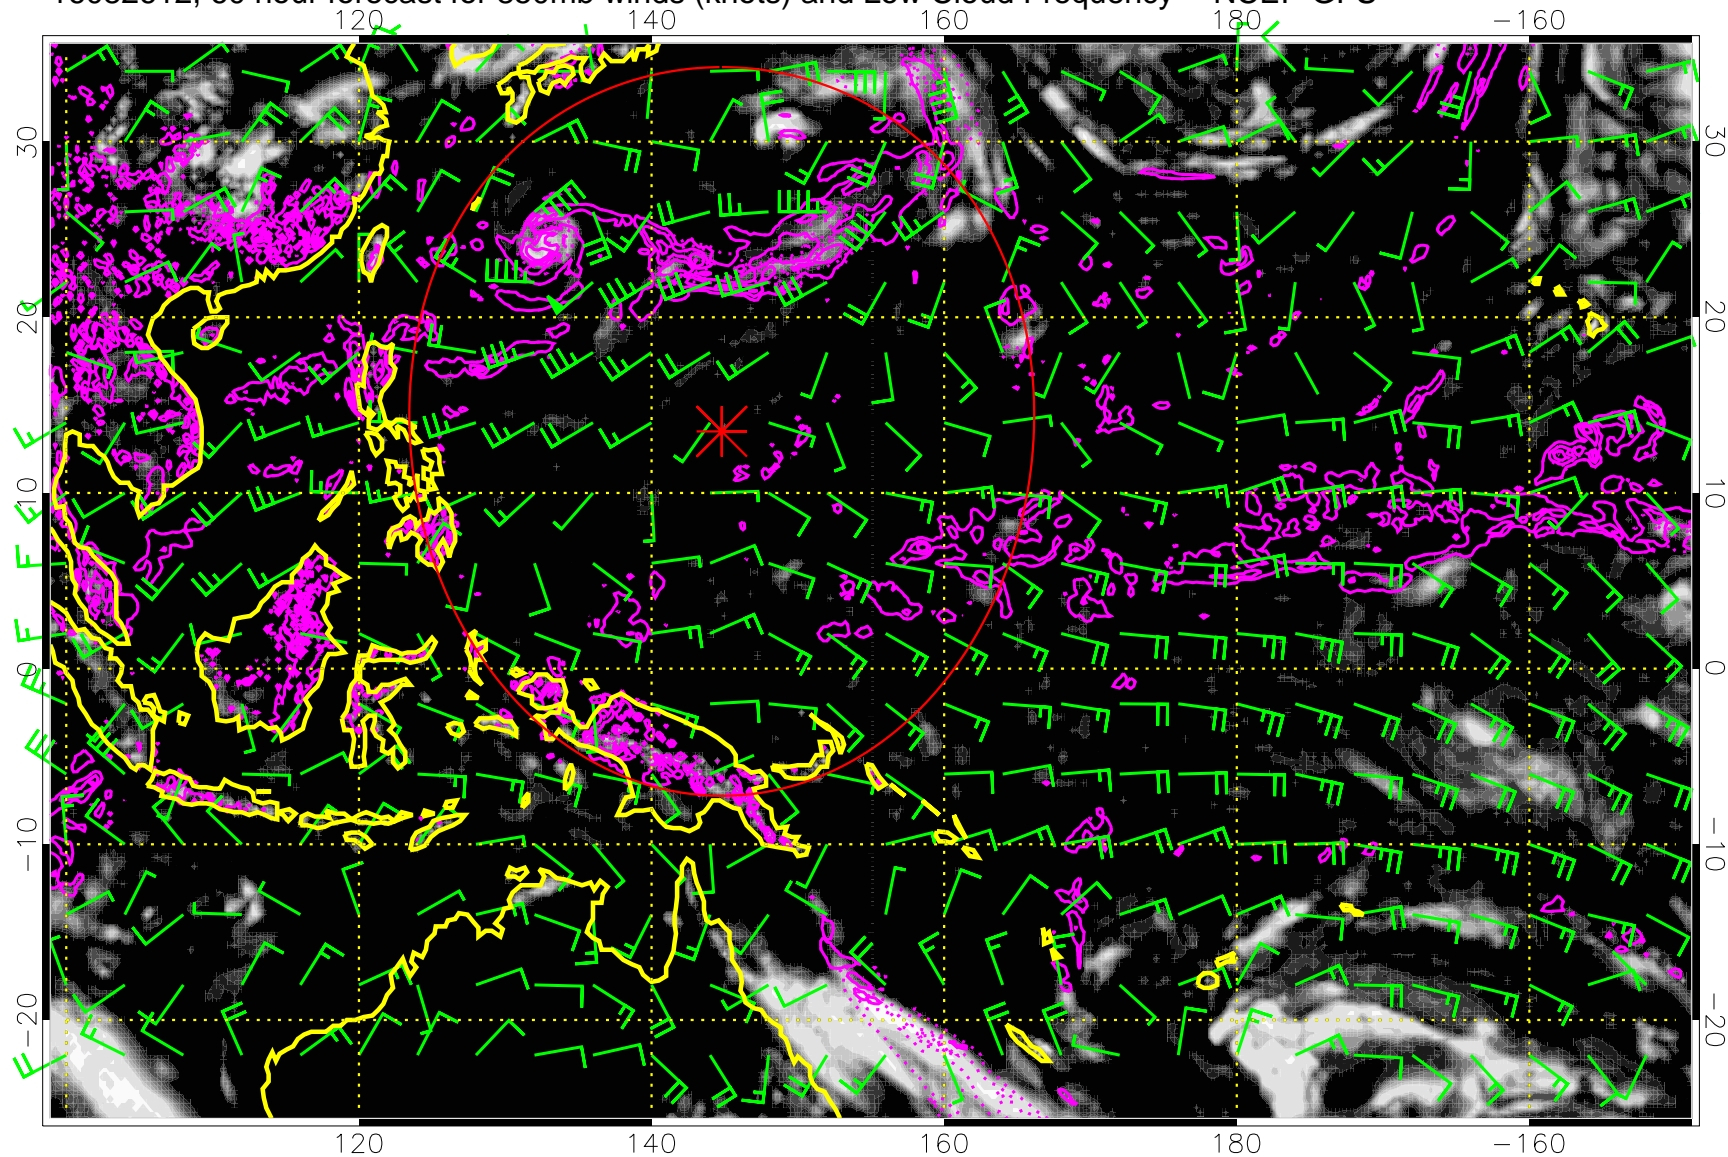

16082612, 60 hour forecast for 850mb winds (knots) and Low Cloud Frequency -- NCEP GFS

Precip (tot dot, conv sol) mm/day 40 mm/day contours, min 20

Range ring of 2304 km