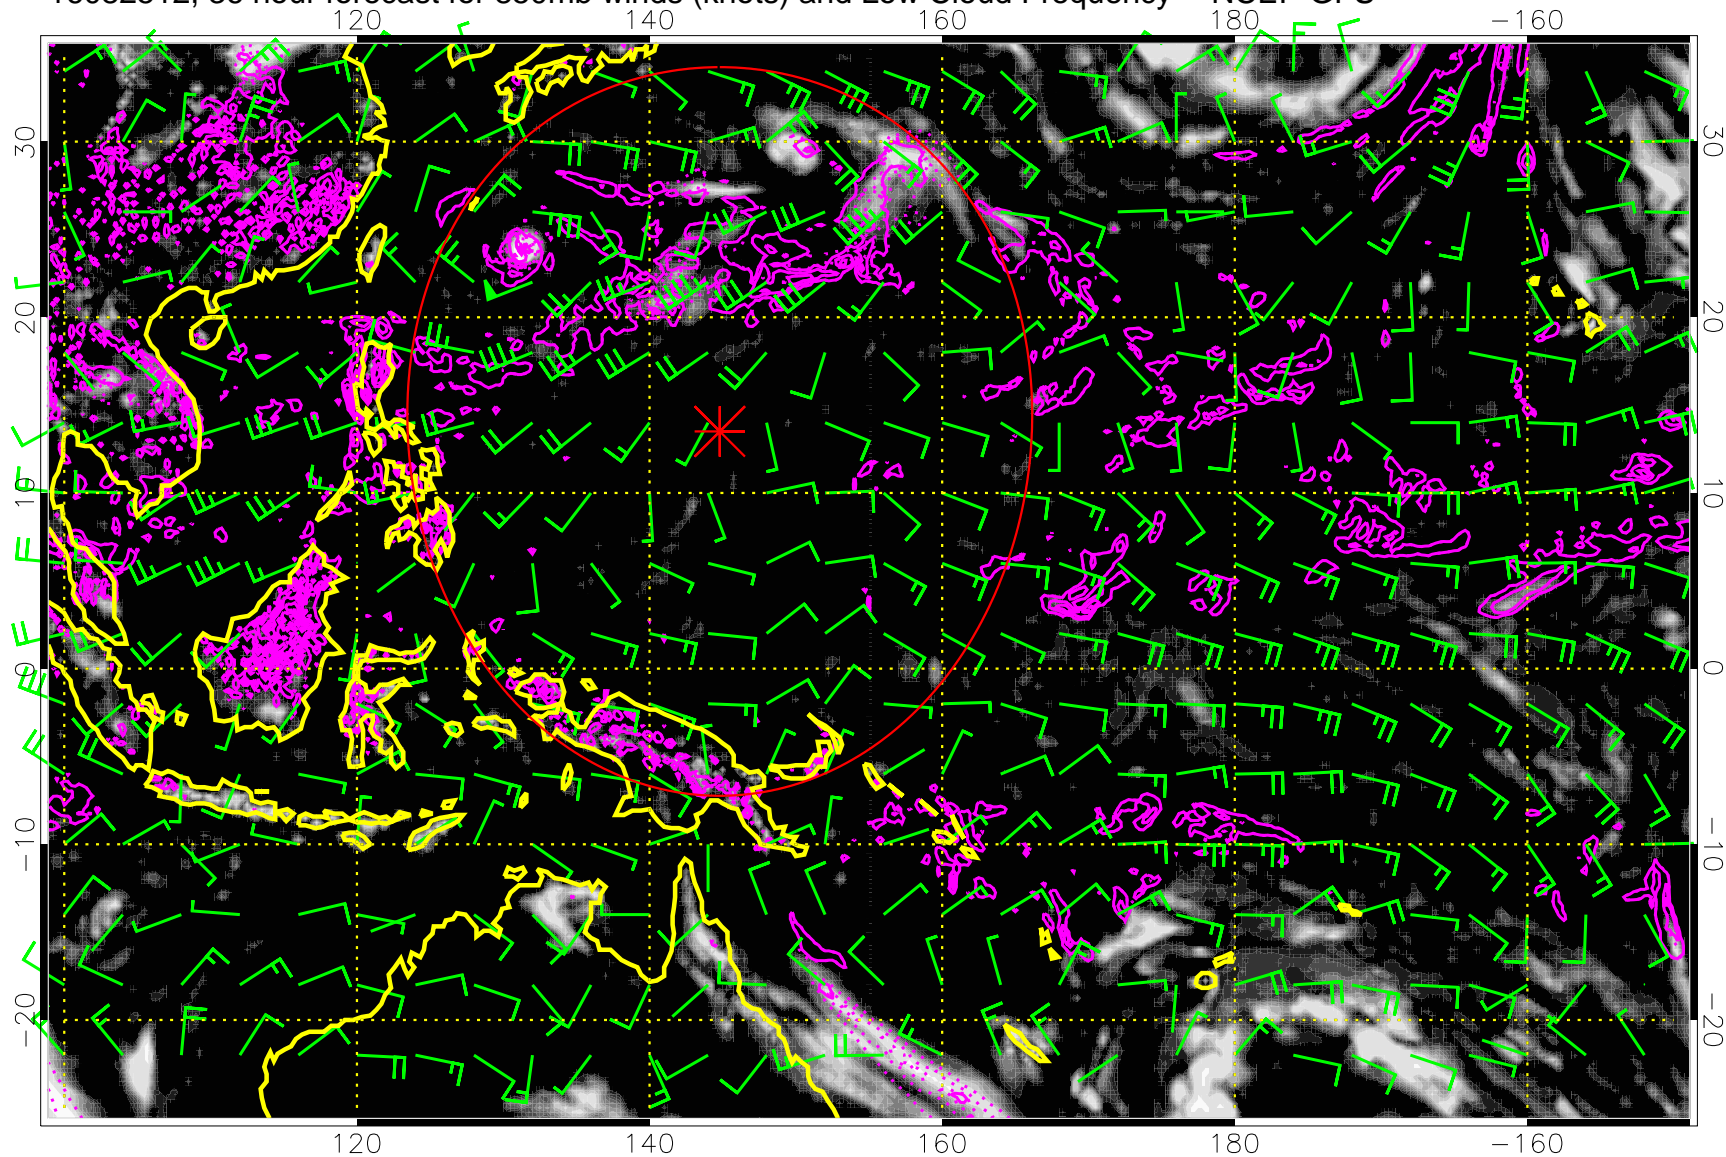

Precip (tot dot, conv sol) mm/day 40 mm/day contours, min 20

Range ring of 2304 km

16082506, 30 hour forecast for 850mb winds (knots) and Low Cloud Frequency -- NCEP GFS

0.0 0.2 0.4 0.6 0.8 1.0  
Low Cloud Frequency

Precip (tot dot, conv sol) mm/day 40 mm/day contours, min 20

Range ring of 2304 km

16082512, 36 hour forecast for 850mb winds (knots) and Low Cloud Frequency -- NCEP GFS

Precip (tot dot, conv sol) mm/day 40 mm/day contours, min 20