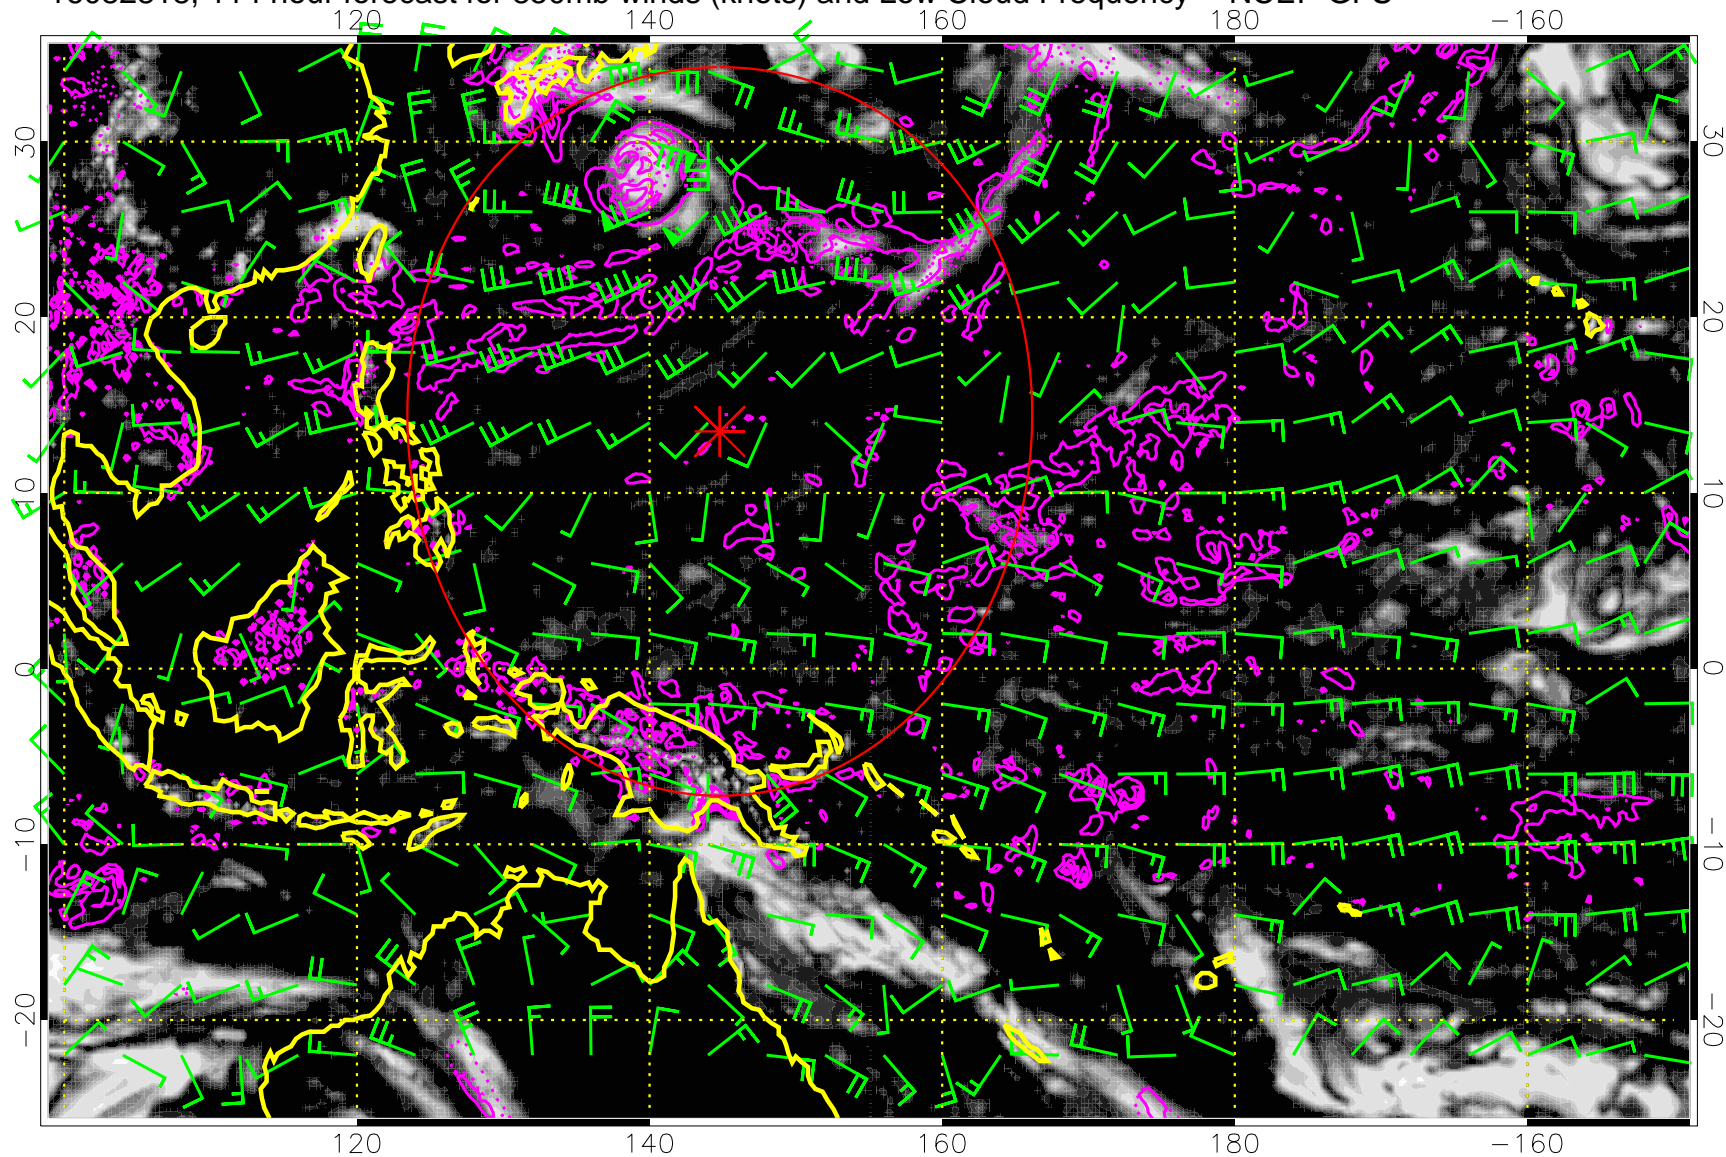

16082818, 114 hour forecast for 850mb winds (knots) and Low Cloud Frequency -- NCEP GFS

Precip (tot dot, conv sol) mm/day 40 mm/day contours, min 20

Range ring of 2304 km