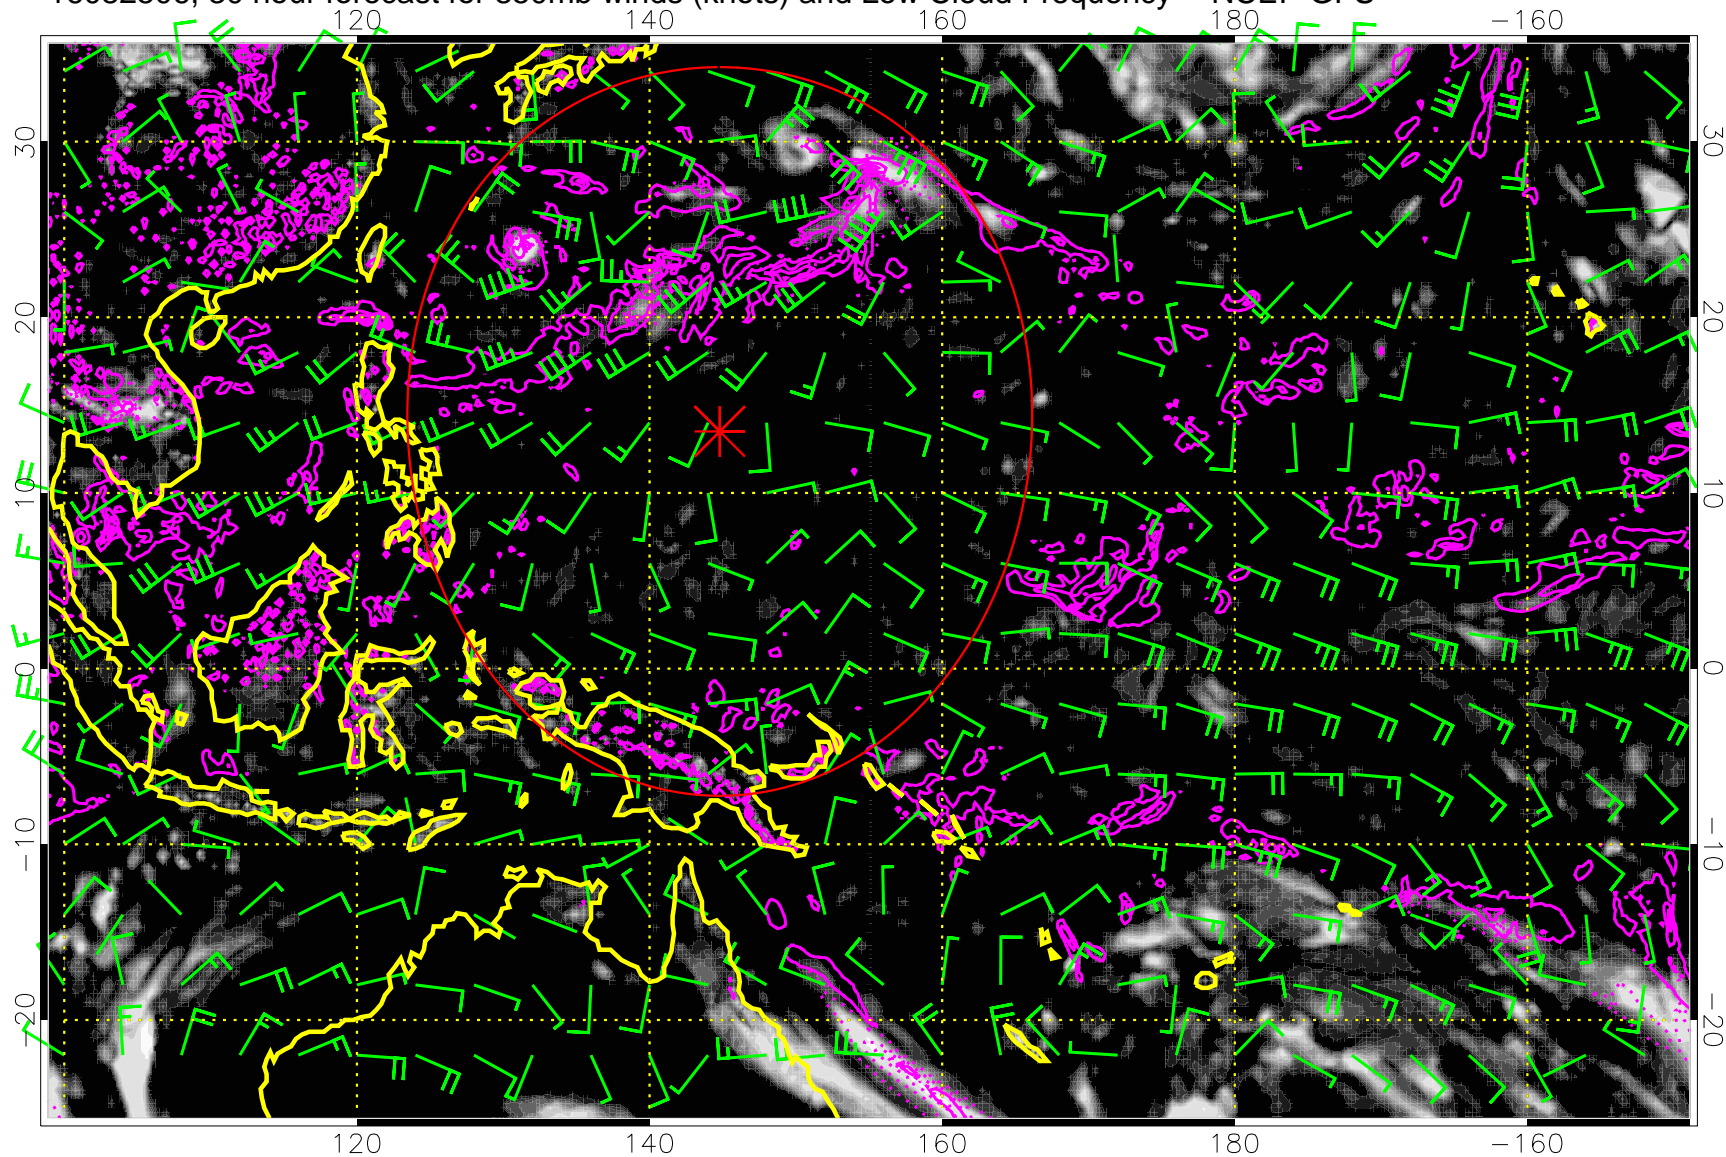

16082506, 30 hour forecast for 850mb winds (knots) and Low Cloud Frequency -- NCEP GFS

0.0 0.2 0.4 0.6 0.8 1.0
Low Cloud Frequency

Precip (tot dot, conv sol) mm/day 40 mm/day contours, min 20

Range ring of 2304 km