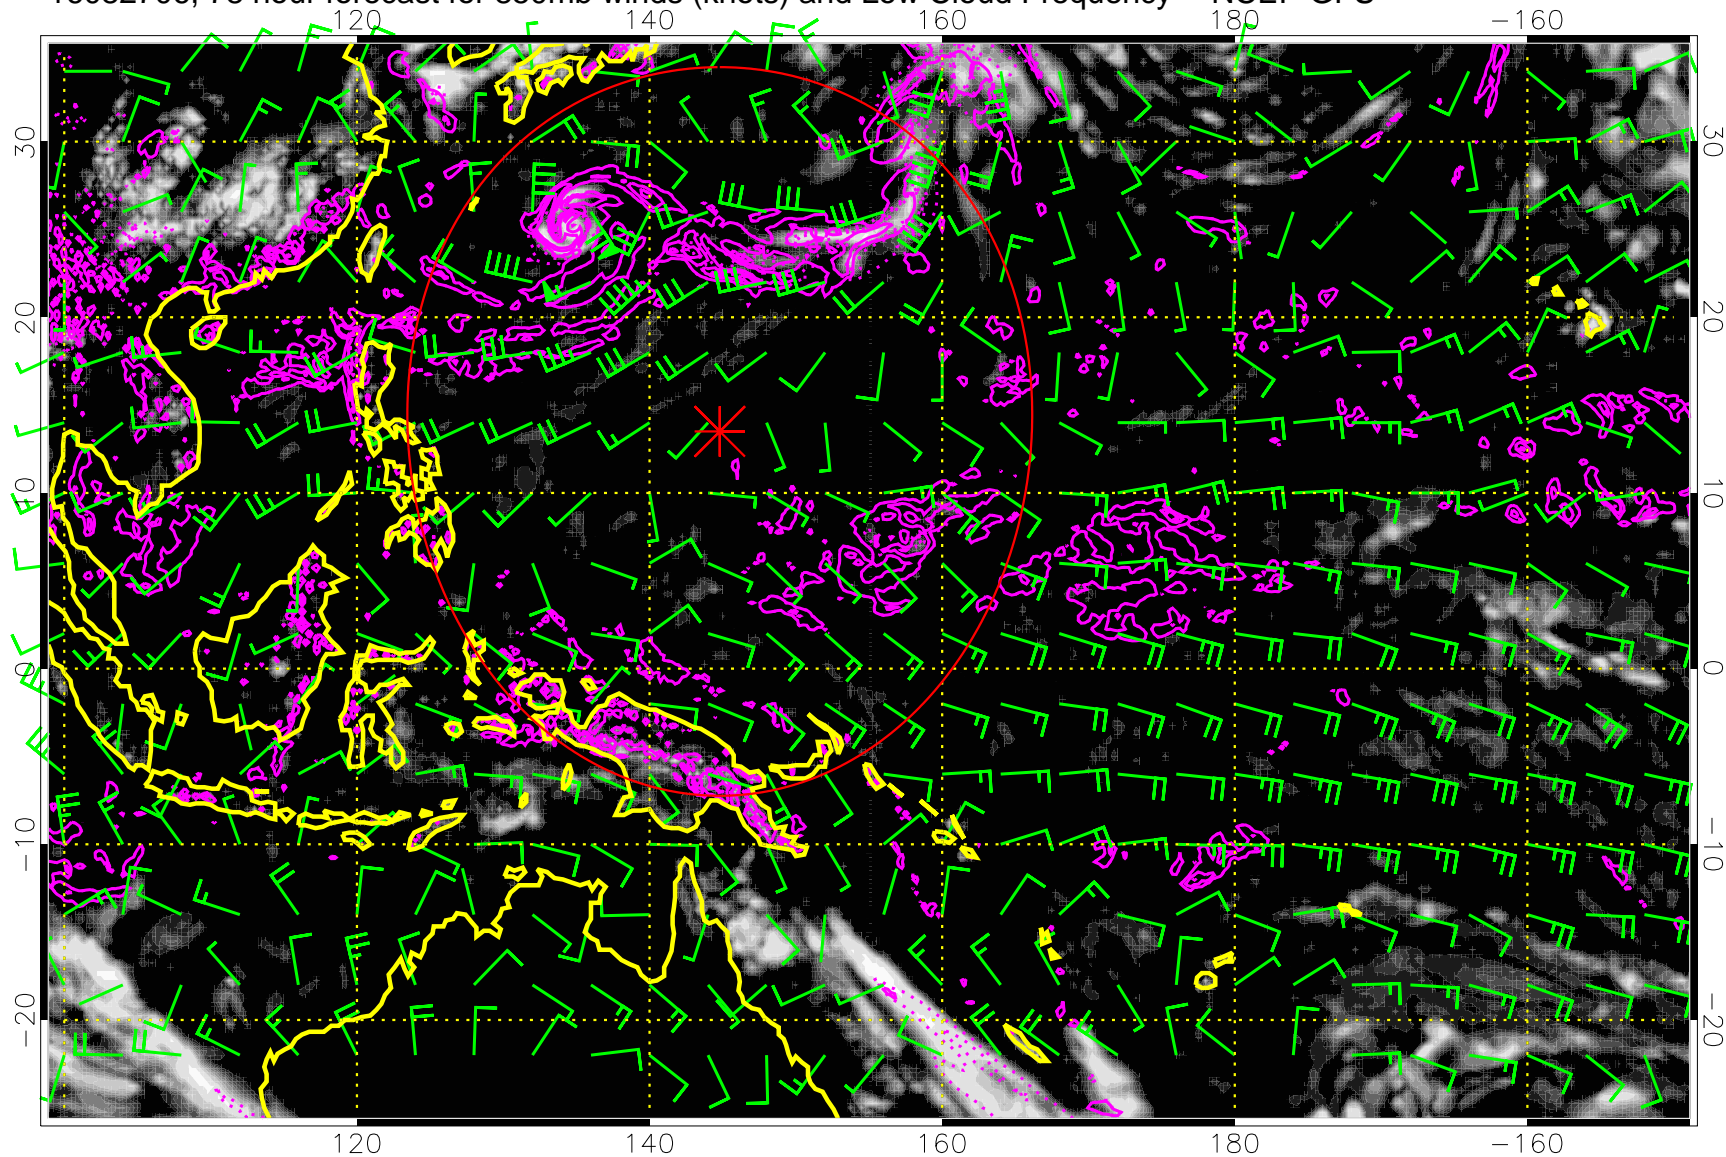

Range ring of 2304 km

16082700, 72 hour forecast for 850mb winds (knots) and Low Cloud Frequency -- NCEP GFS

Precip (tot dot, conv sol) mm/day 40 mm/day contours, min 20

Range ring of 2304 km

16082706, 78 hour forecast for 850mb winds (knots) and Low Cloud Frequency -- NCEP GFS