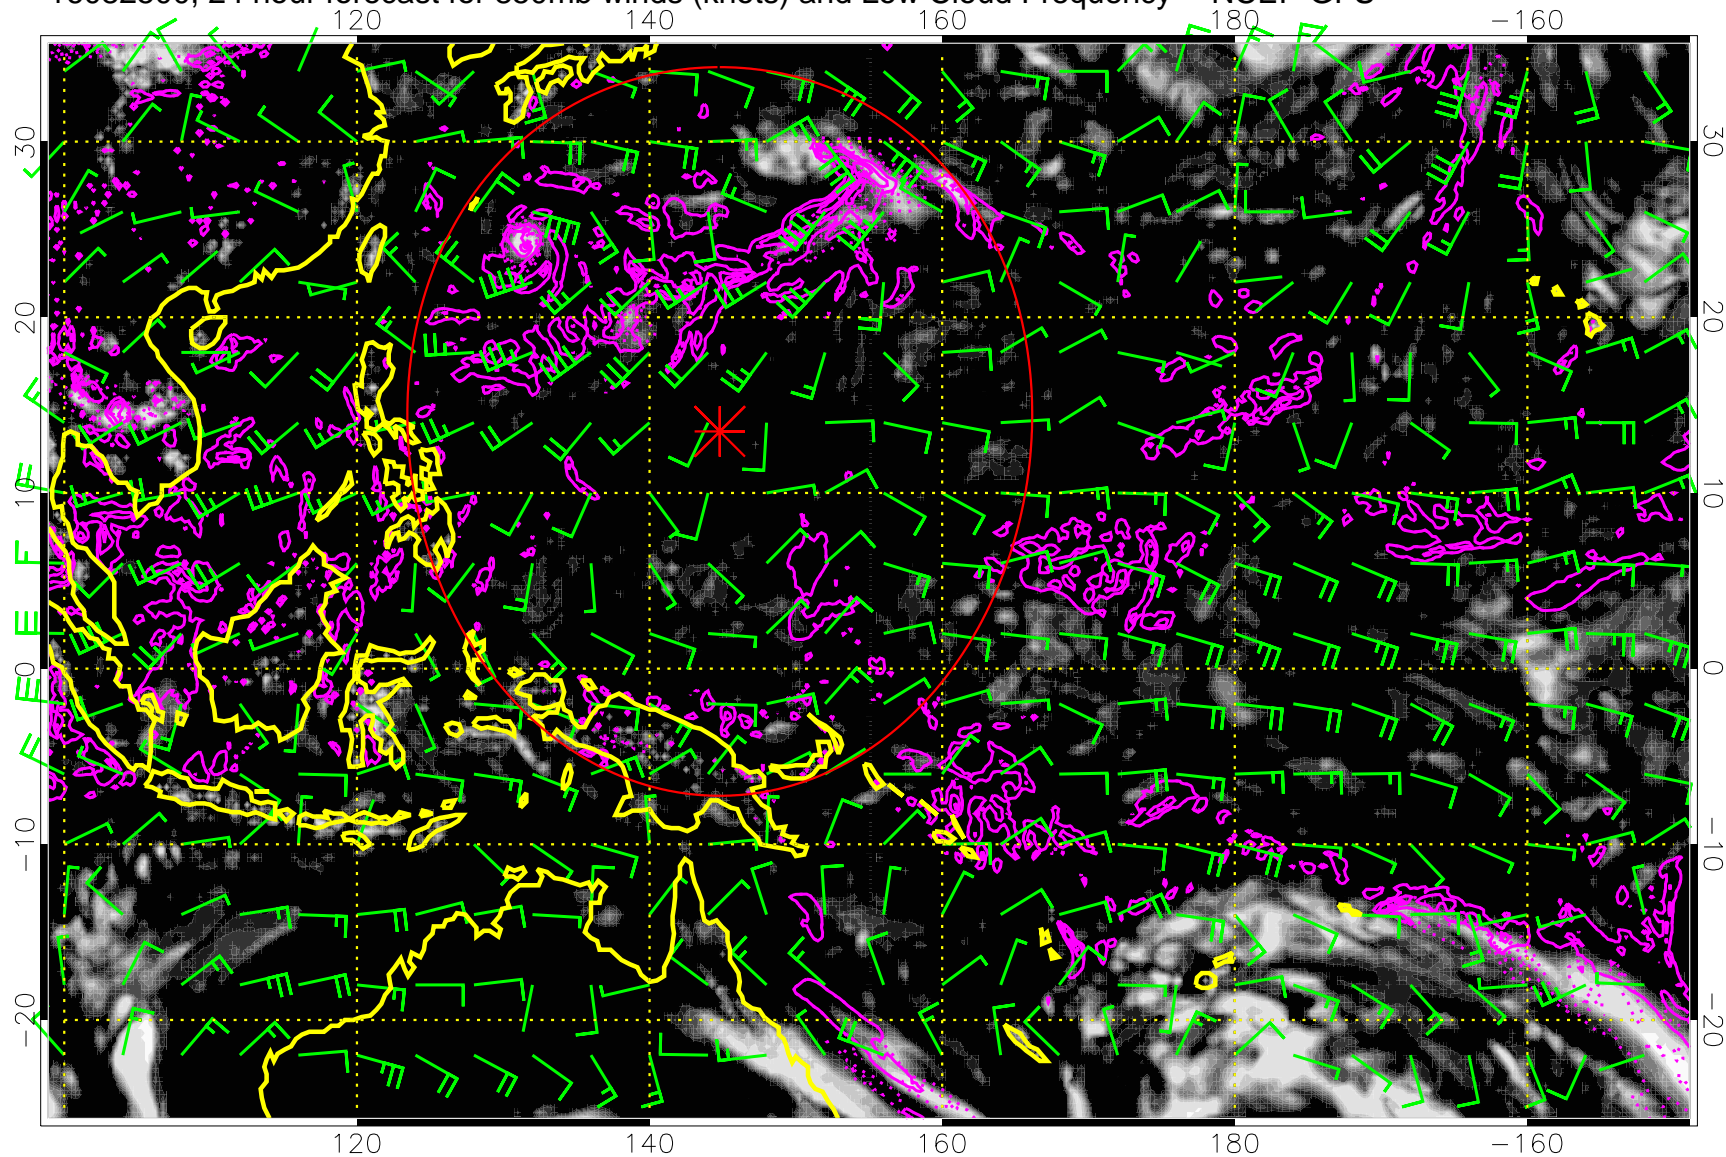

16082500, 24 hour forecast for 850mb winds (knots) and Low Cloud Frequency -- NCEP GFS

Precip (tot dot, conv sol) mm/day 40 mm/day contours, min 20

Range ring of 2304 km