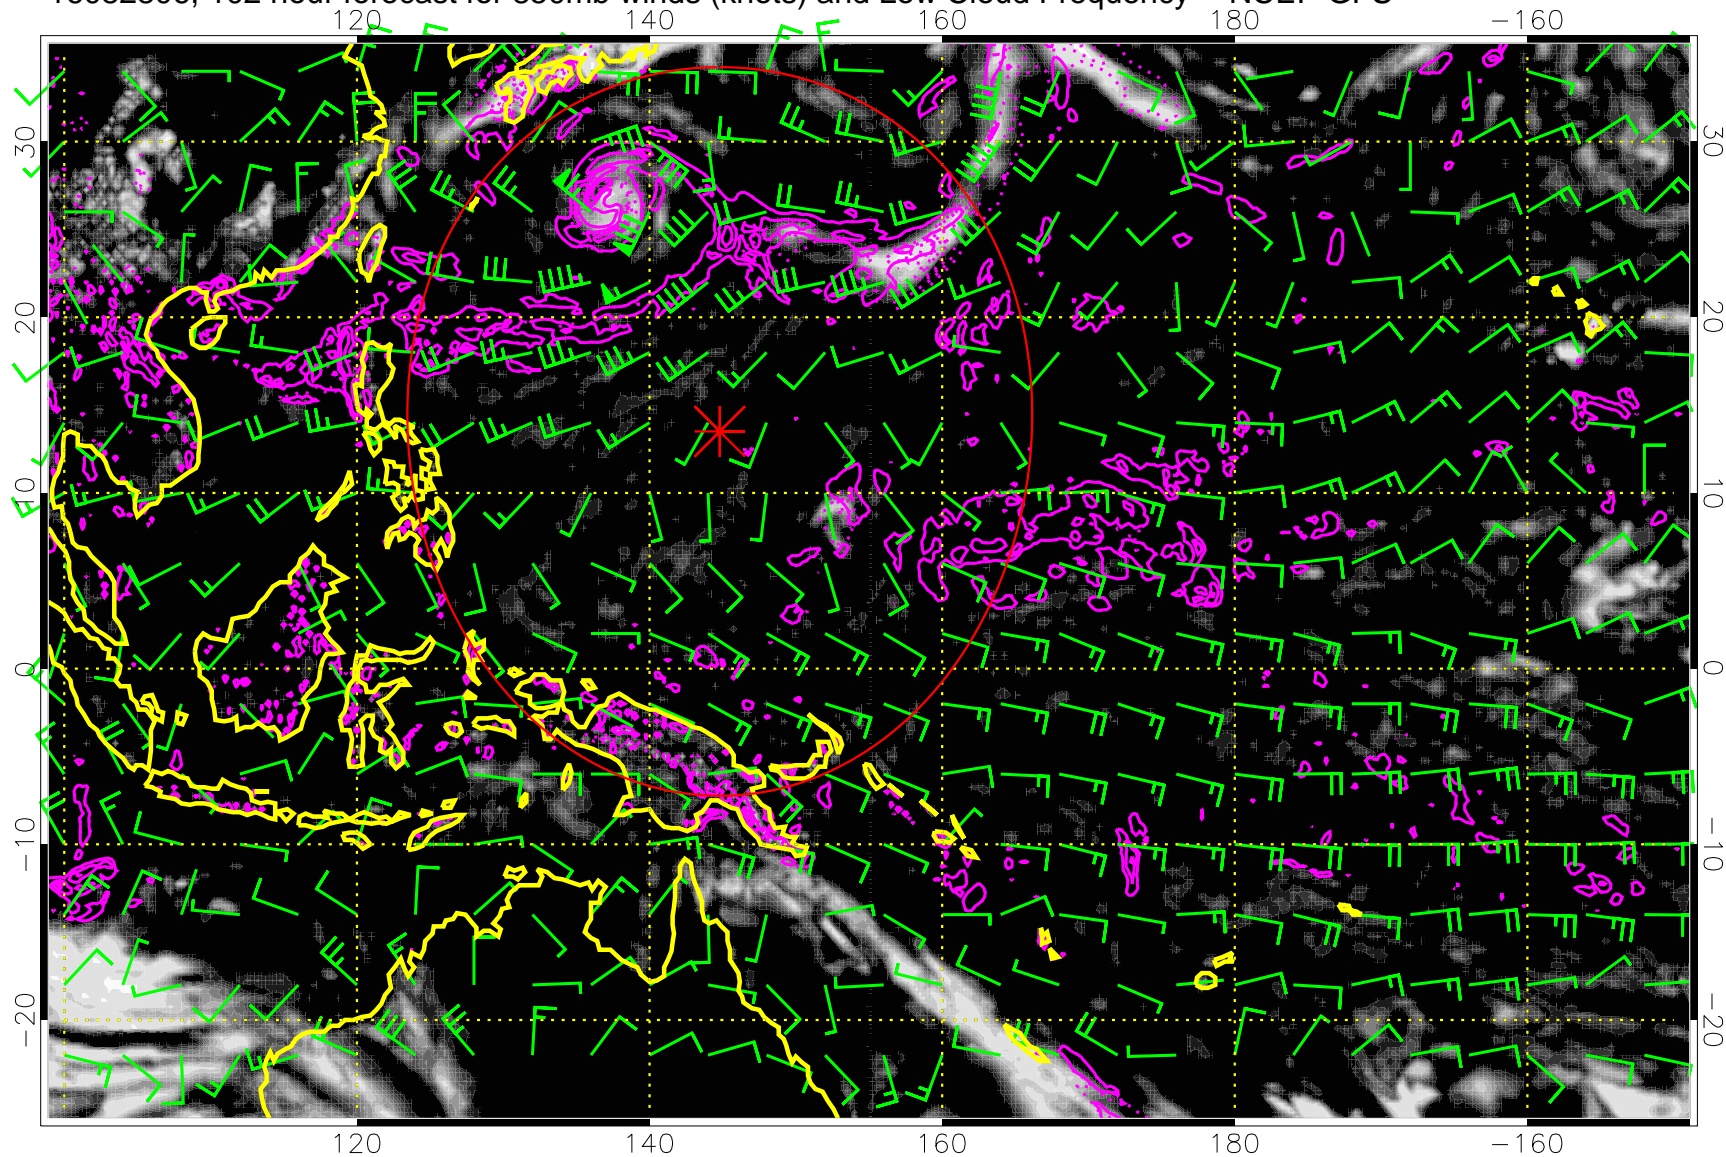

16082806, 102 hour forecast for 850mb winds (knots) and Low Cloud Frequency -- NCEP GFS

Precip (tot dot, conv sol) mm/day 40 mm/day contours, min 20

Range ring of 2304 km