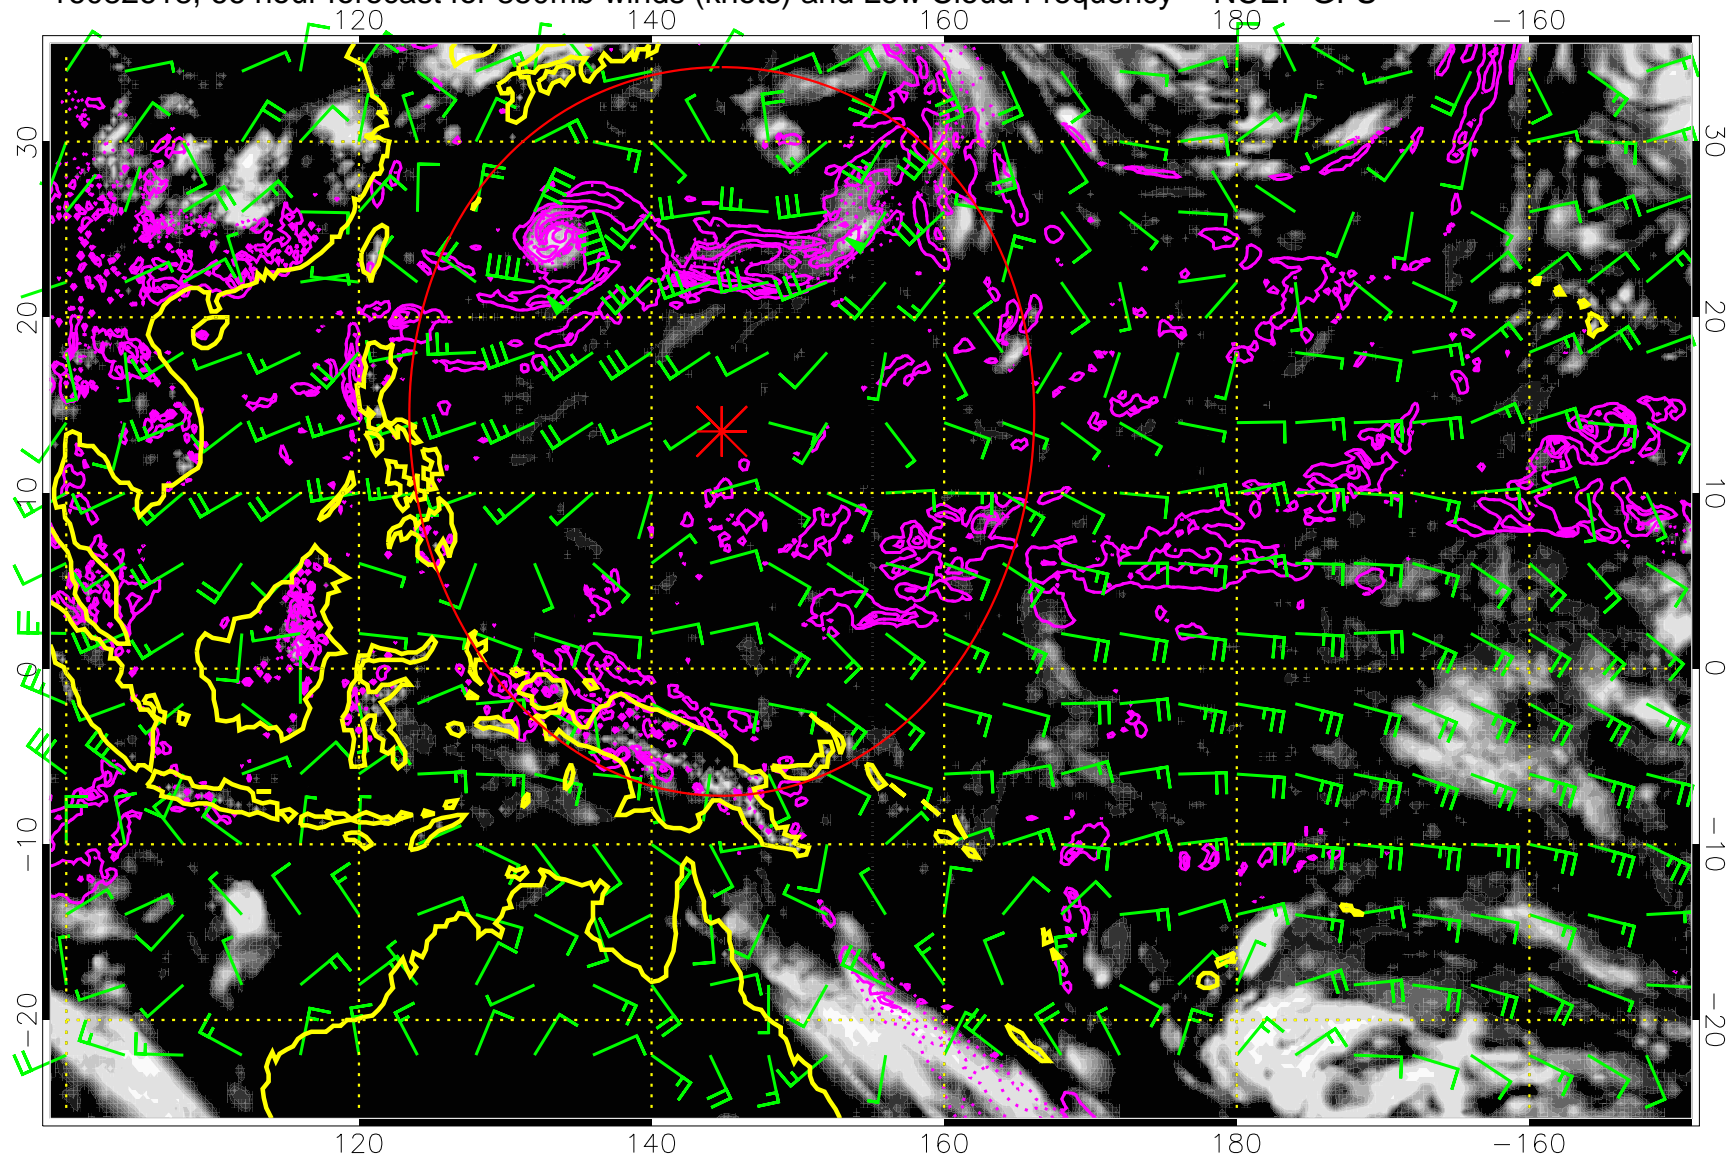

Precip (tot dot, conv sol) mm/day 40 mm/day contours, min 20

Range ring of 2304 km

16082618, 66 hour forecast for 850mb winds (knots) and Low Cloud Frequency -- NCEP GFS

Precip (tot dot, conv sol) mm/day 40 mm/day contours, min 20