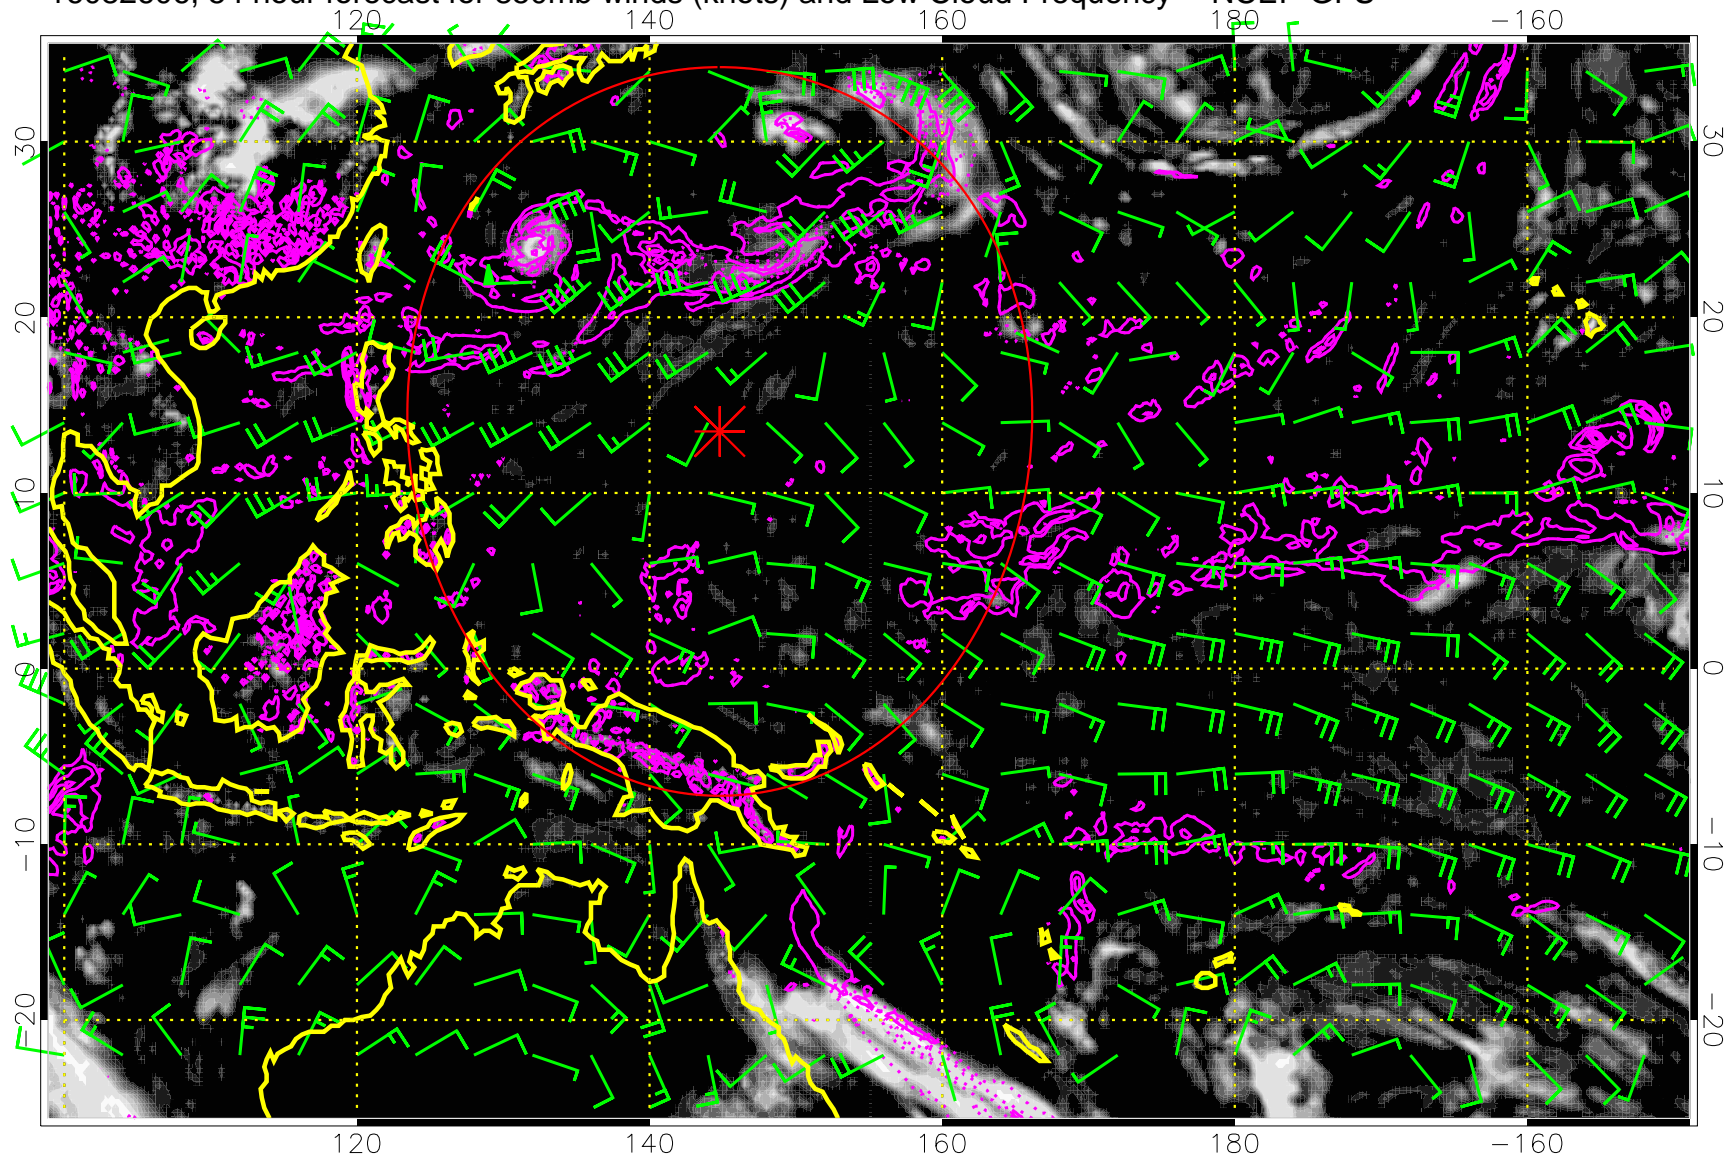

Range ring of 2304 km

16082600, 48 hour forecast for 850mb winds (knots) and Low Cloud Frequency -- NCEP GFS

Precip (tot dot, conv sol) mm/day 40 mm/day contours, min 20

Range ring of 2304 km

16082606, 54 hour forecast for 850mb winds (knots) and Low Cloud Frequency -- NCEP GFS