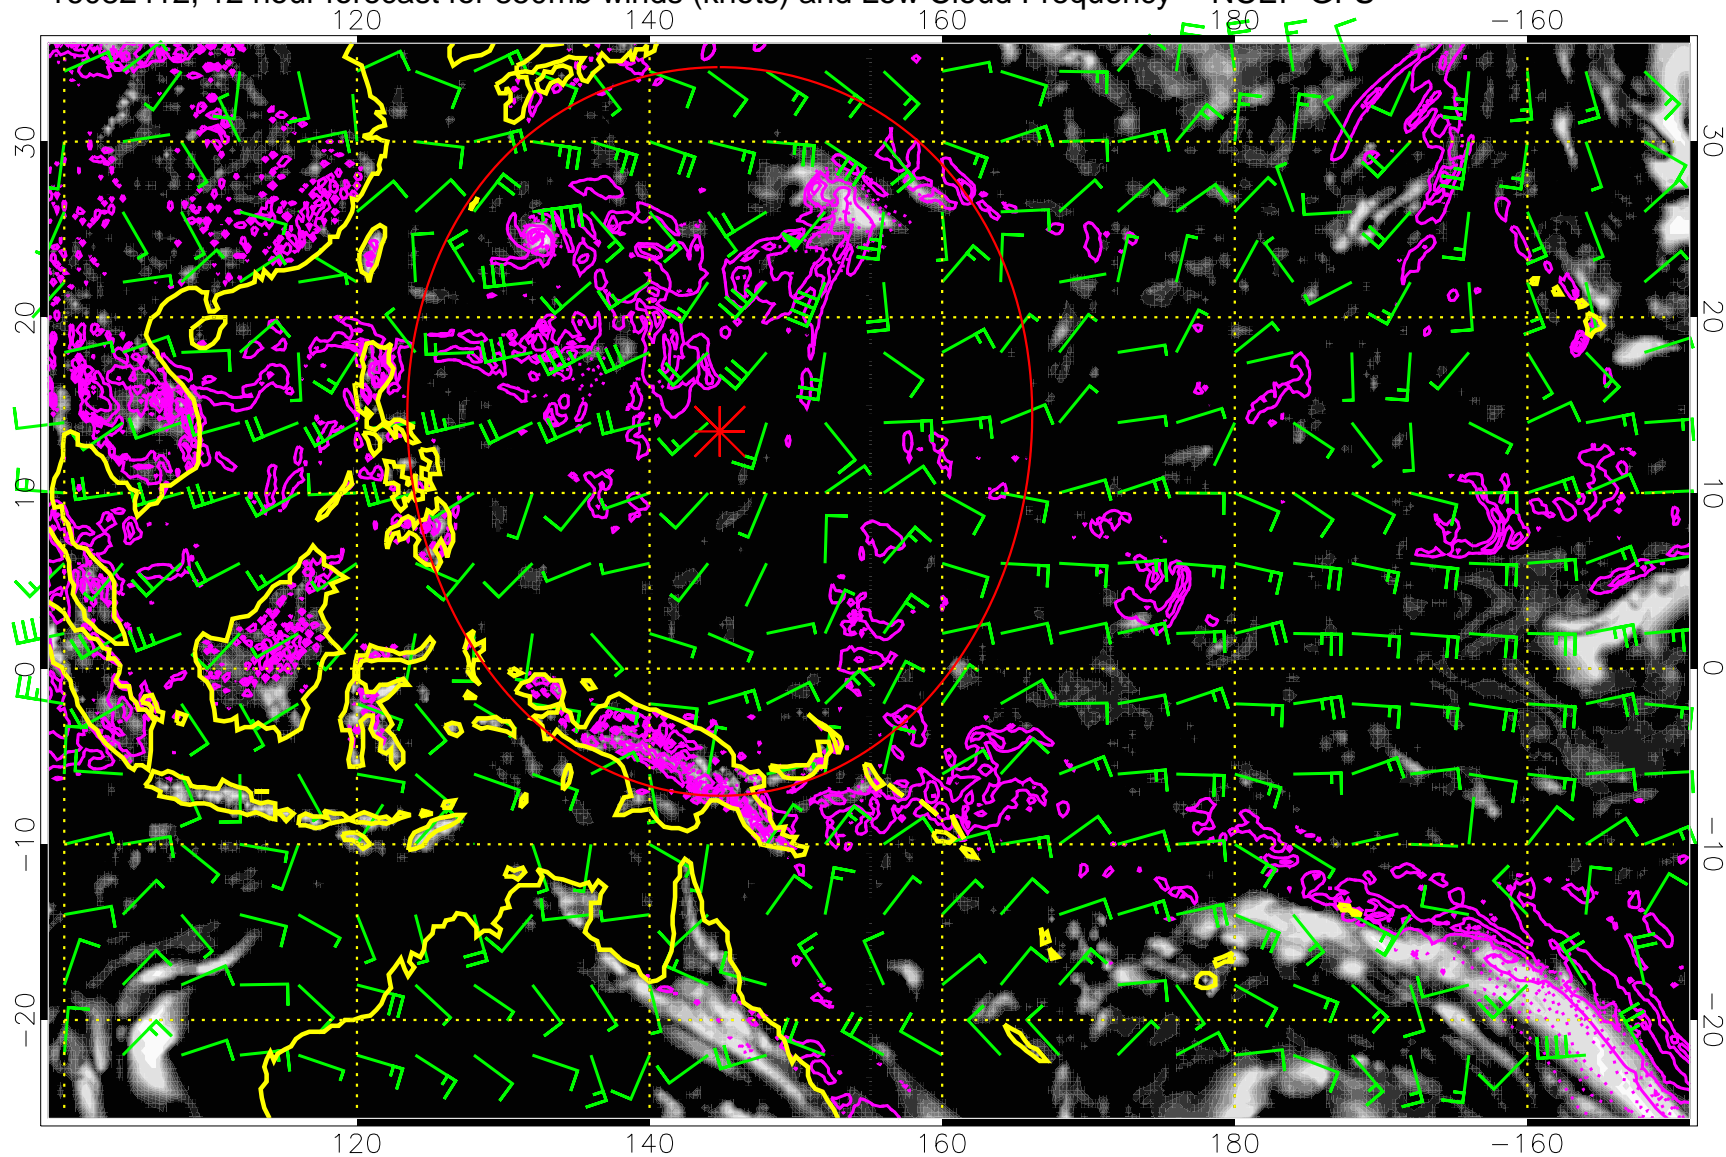

16082406, 6 hour forecast for 850mb winds (knots) and Low Cloud Frequency -- NCEP GFS

Precip (tot dot, conv sol) mm/day 40 mm/day contours, min 20

Range ring of 2304 km

16082412, 12 hour forecast for 850mb winds (knots) and Low Cloud Frequency -- NCEP GFS

0.0 0.2 0.4 0.6 0.8 1.0  
Low Cloud Frequency

Precip (tot dot, conv sol) mm/day 40 mm/day contours, min 20

Range ring of 2304 km

16082418, 18 hour forecast for 850mb winds (knots) and Low Cloud Frequency -- NCEP GFS