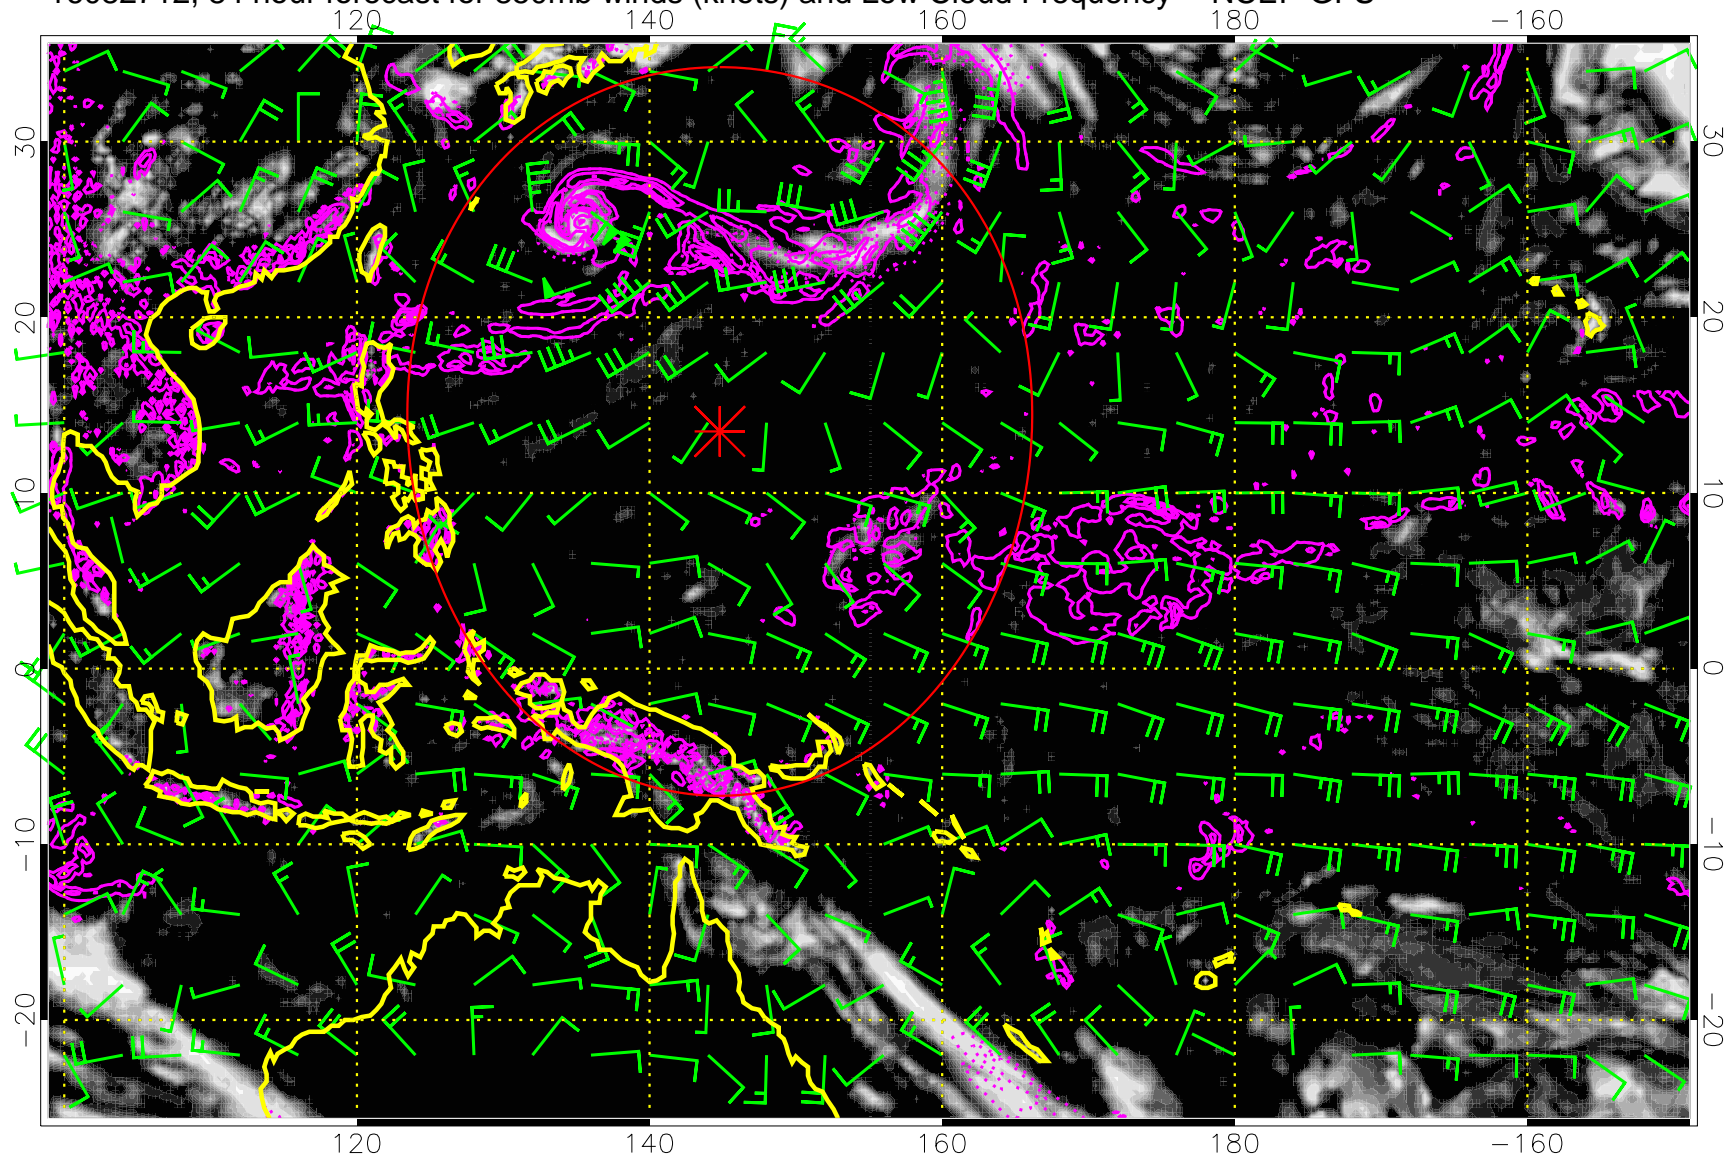

16082712, 84 hour forecast for 850mb winds (knots) and Low Cloud Frequency -- NCEP GFS

Precip (tot dot, conv sol) mm/day 40 mm/day contours, min 20

Range ring of 2304 km