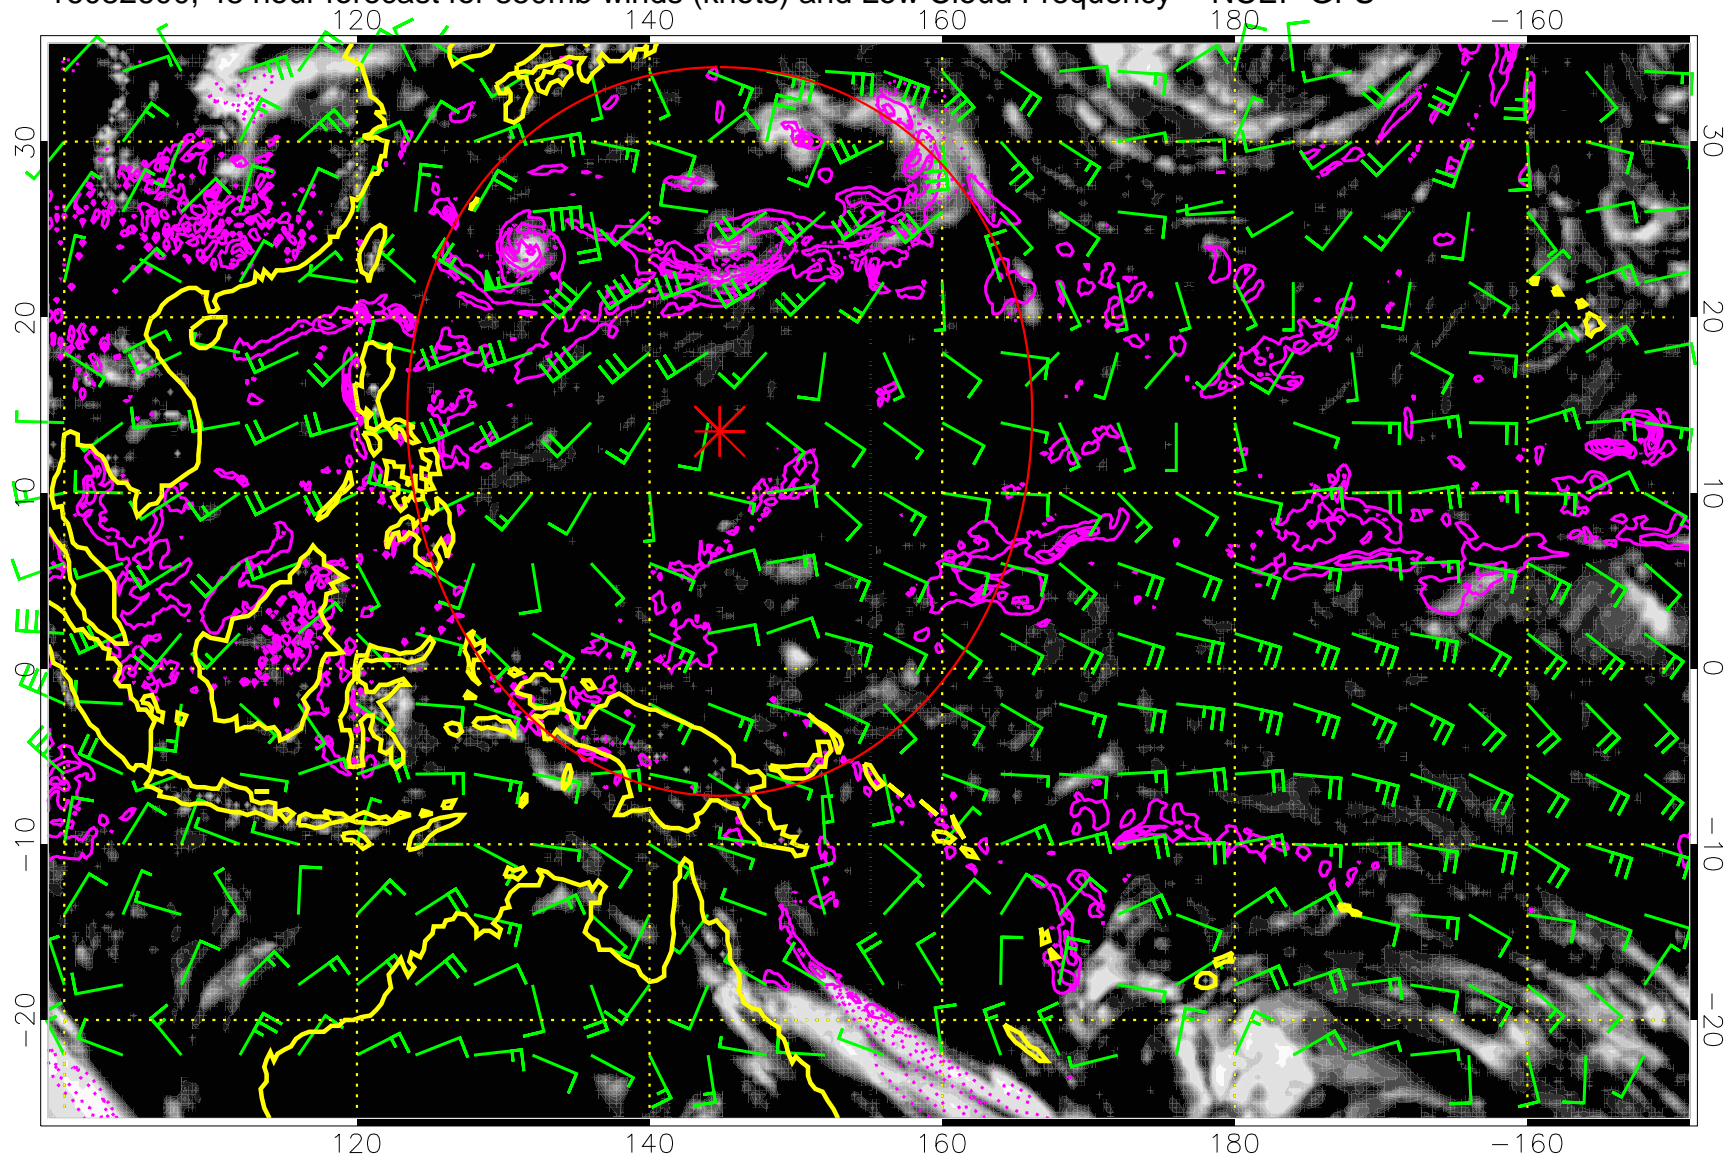

16082600, 48 hour forecast for 850mb winds (knots) and Low Cloud Frequency -- NCEP GFS

Precip (tot dot, conv sol) mm/day 40 mm/day contours, min 20

Range ring of 2304 km