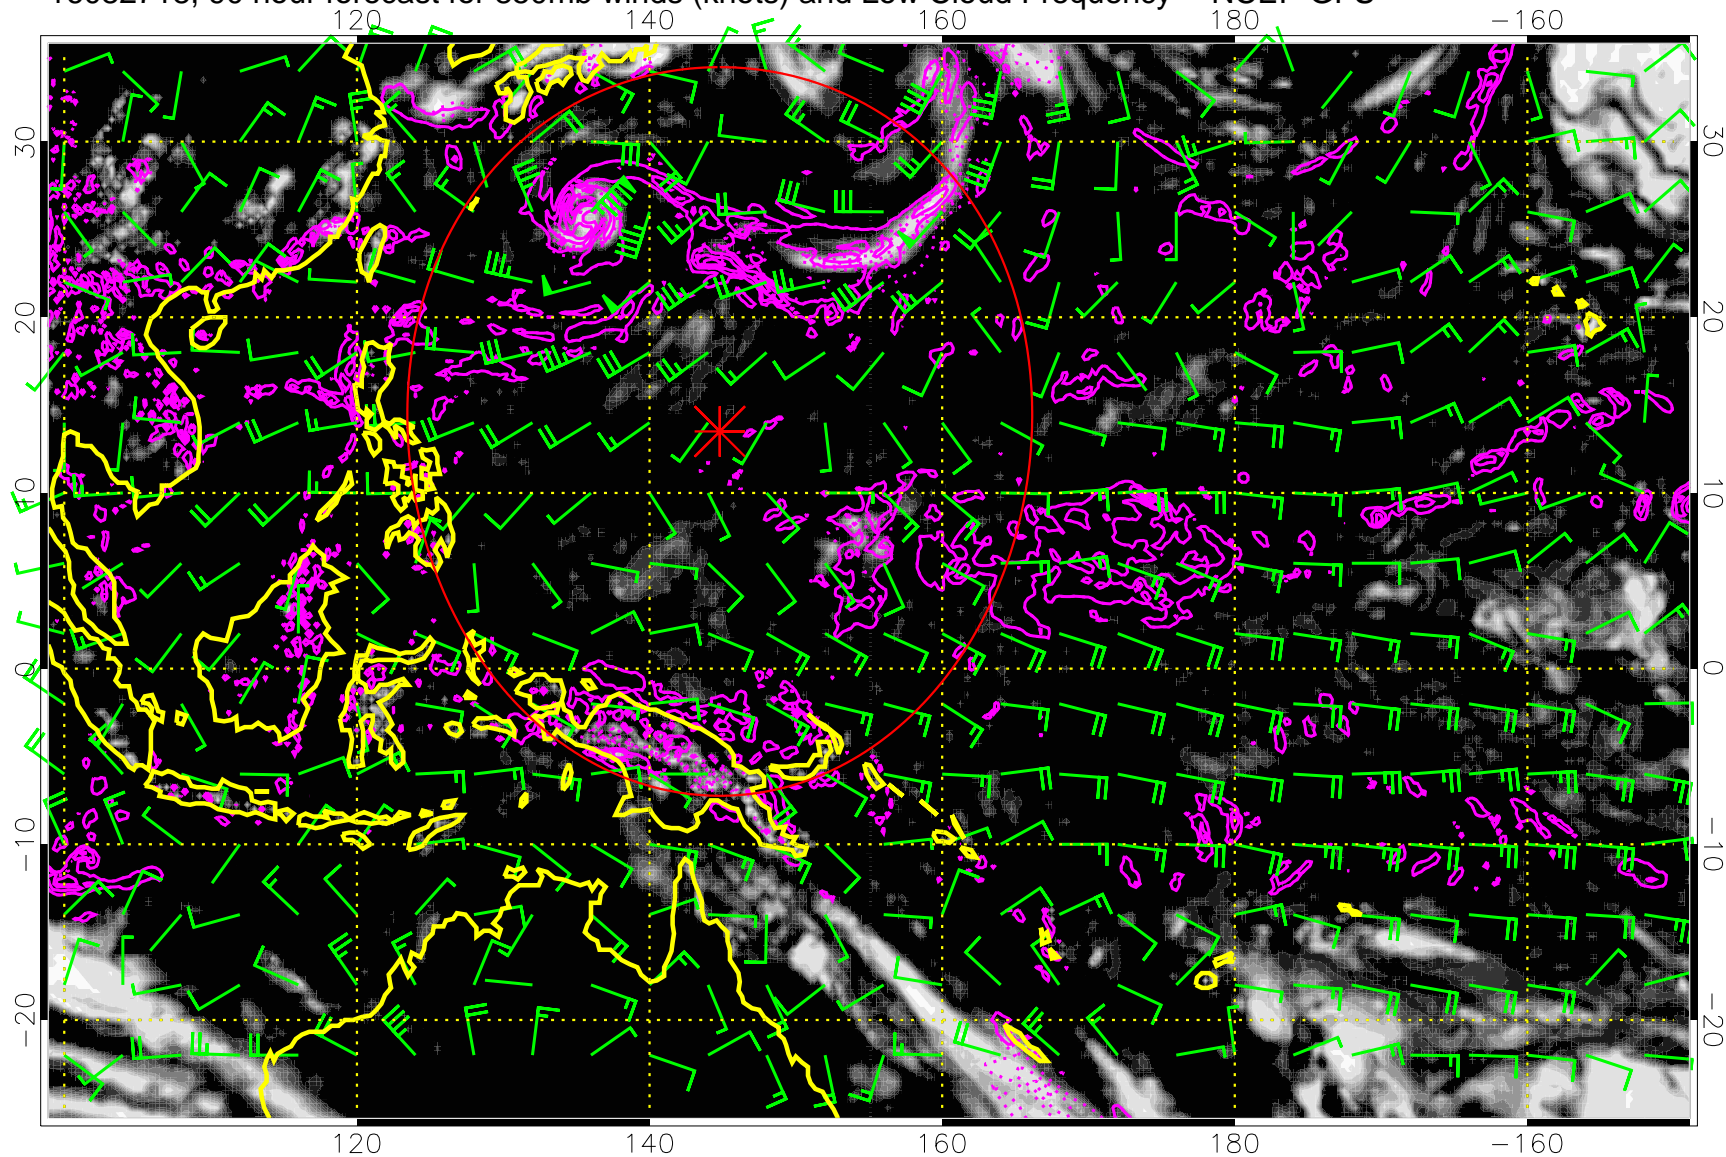

16082718, 90 hour forecast for 850mb winds (knots) and Low Cloud Frequency -- NCEP GFS

Precip (tot dot, conv sol) mm/day 40 mm/day contours, min 20

Range ring of 2304 km