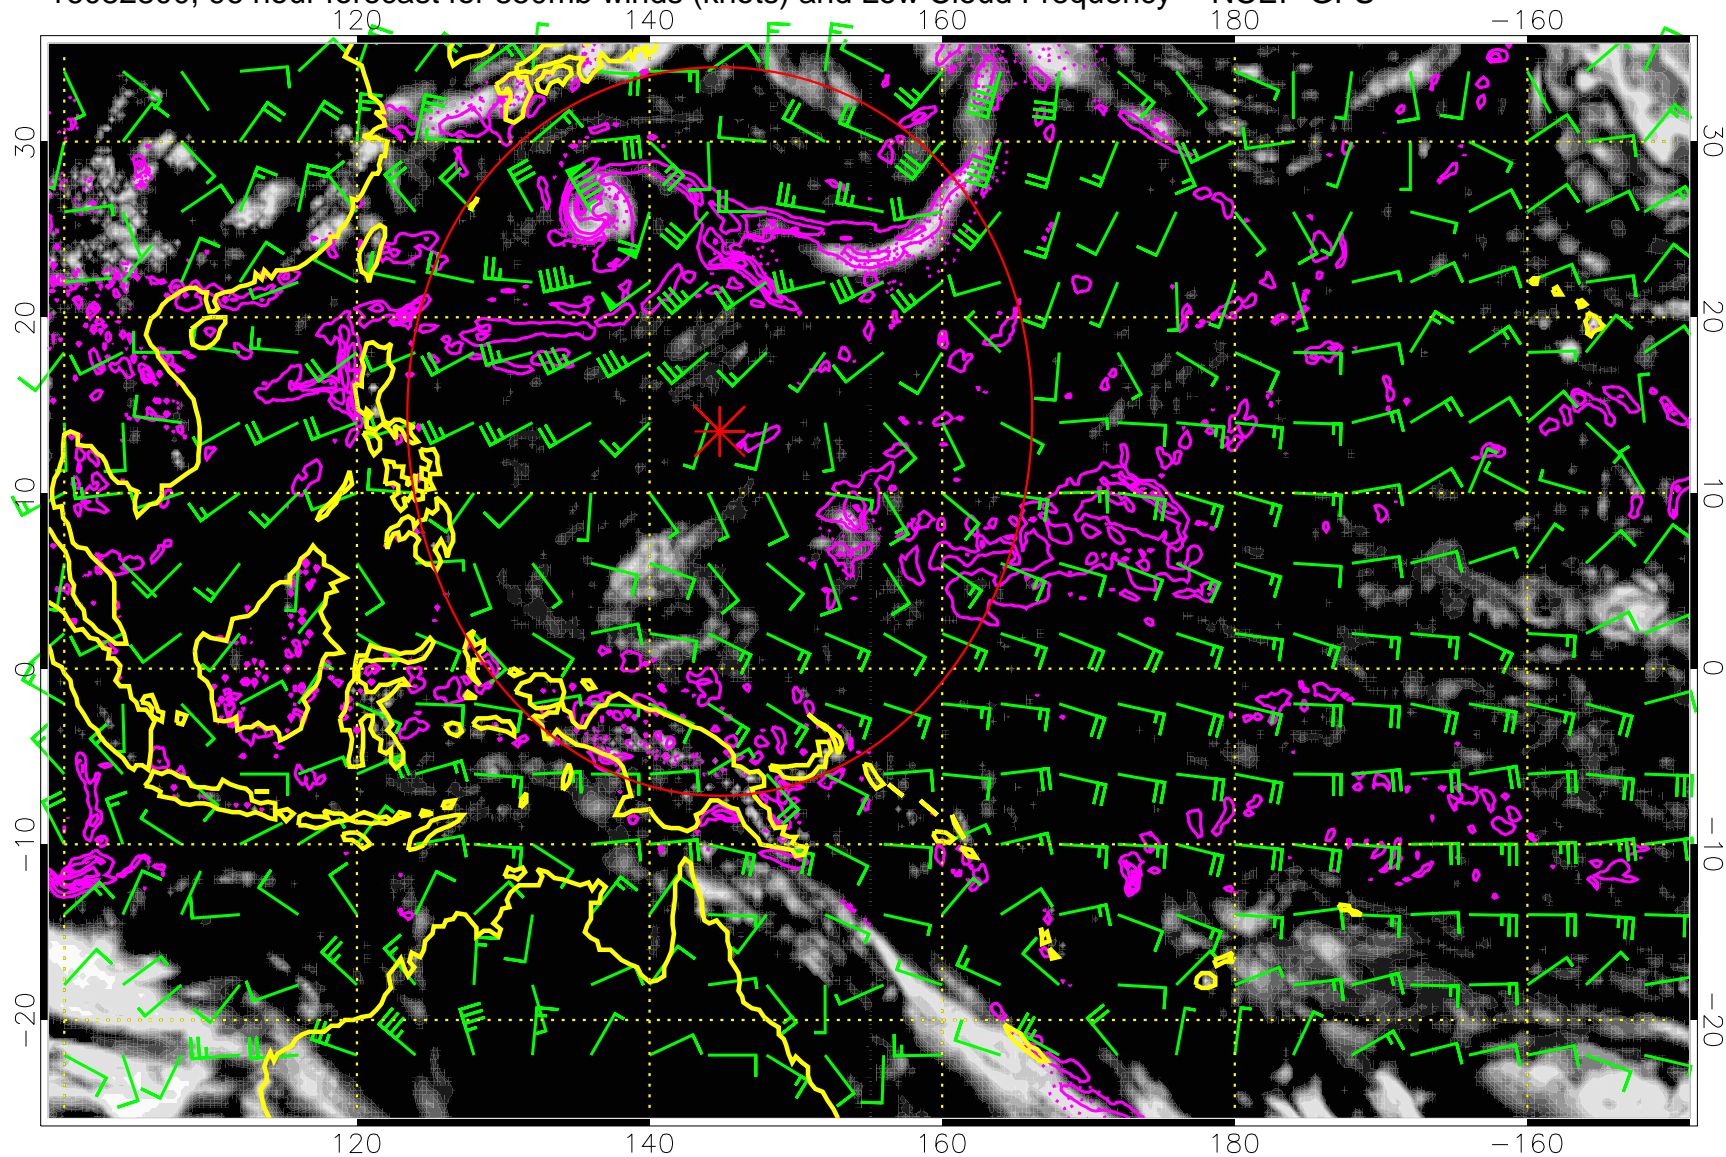

Range ring of 2304 km

16082718, 90 hour forecast for 850mb winds (knots) and Low Cloud Frequency -- NCEP GFS

Precip (tot dot, conv sol) mm/day 40 mm/day contours, min 20

Range ring of 2304 km

16082800, 96 hour forecast for 850mb winds (knots) and Low Cloud Frequency -- NCEP GFS