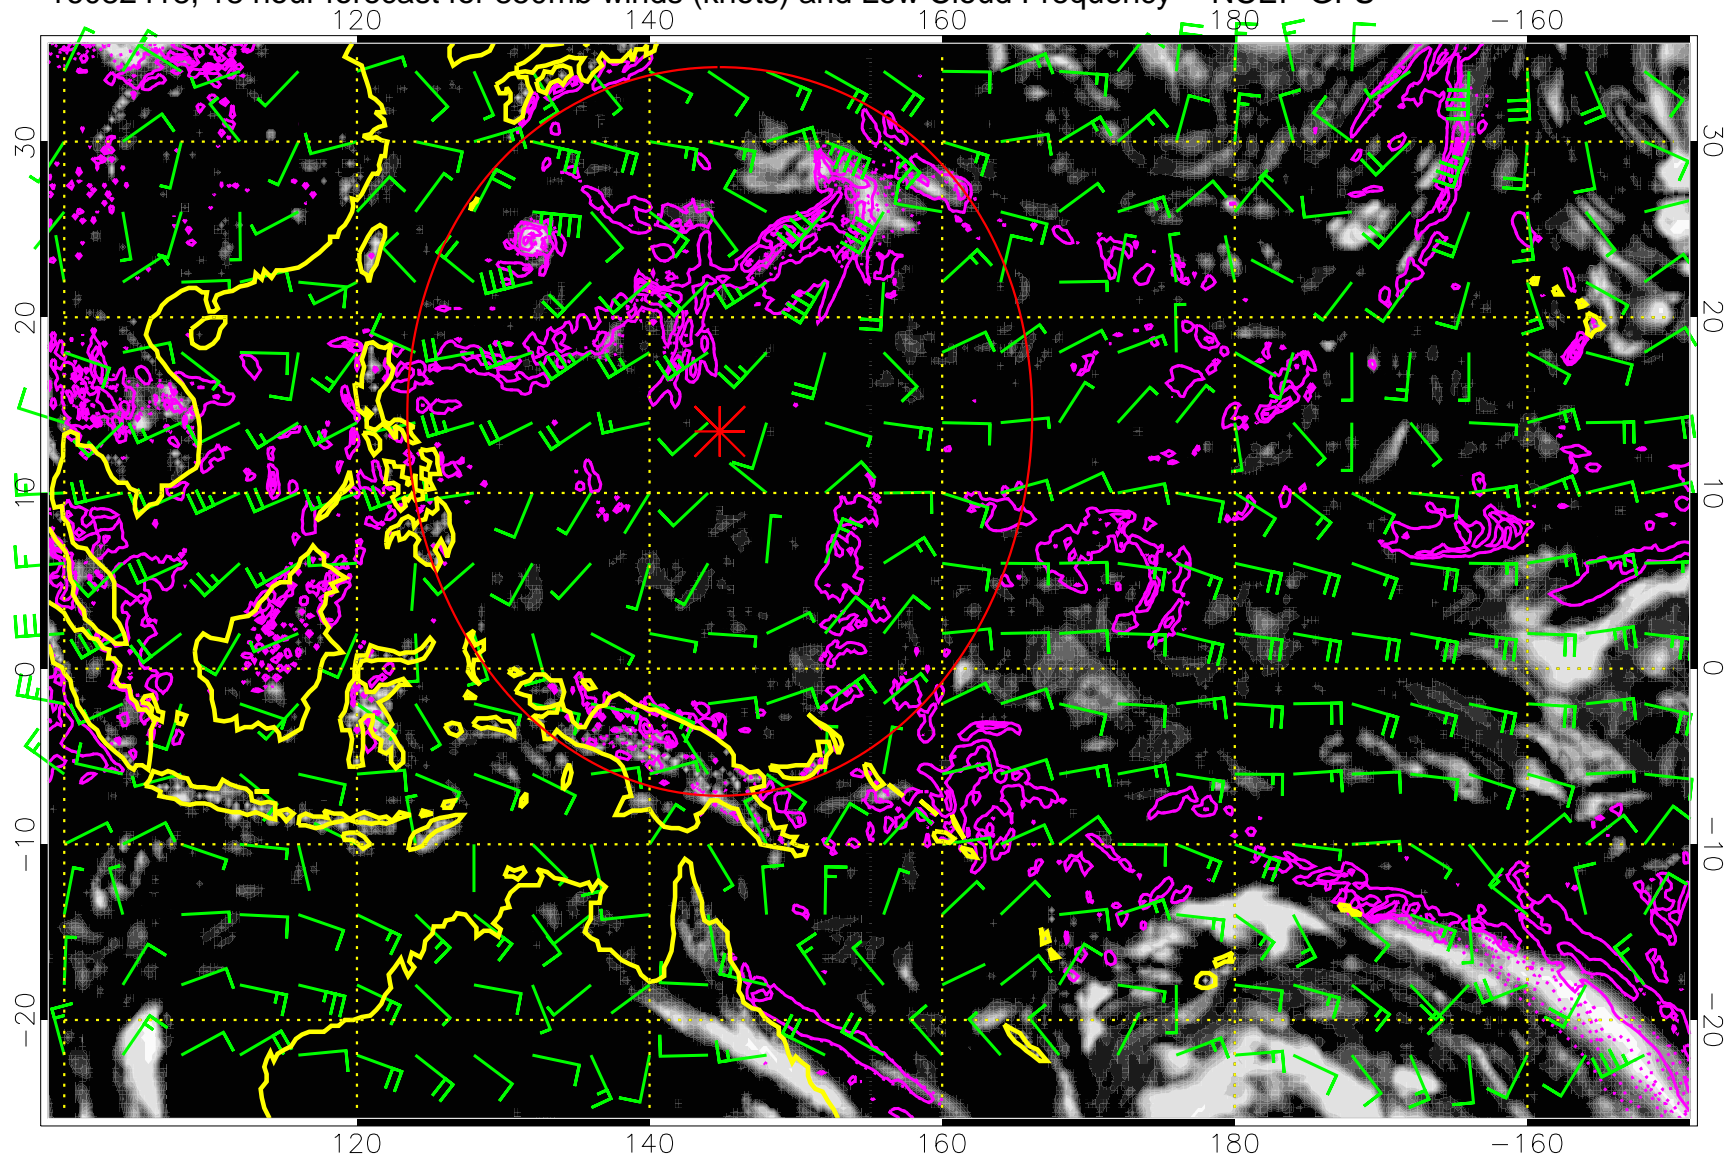

16082418, 18 hour forecast for 850mb winds (knots) and Low Cloud Frequency -- NCEP GFS

0.0 0.2 0.4 0.6 0.8 1.0
Low Cloud Frequency

Precip (tot dot, conv sol) mm/day 40 mm/day contours, min 20

Range ring of 2304 km