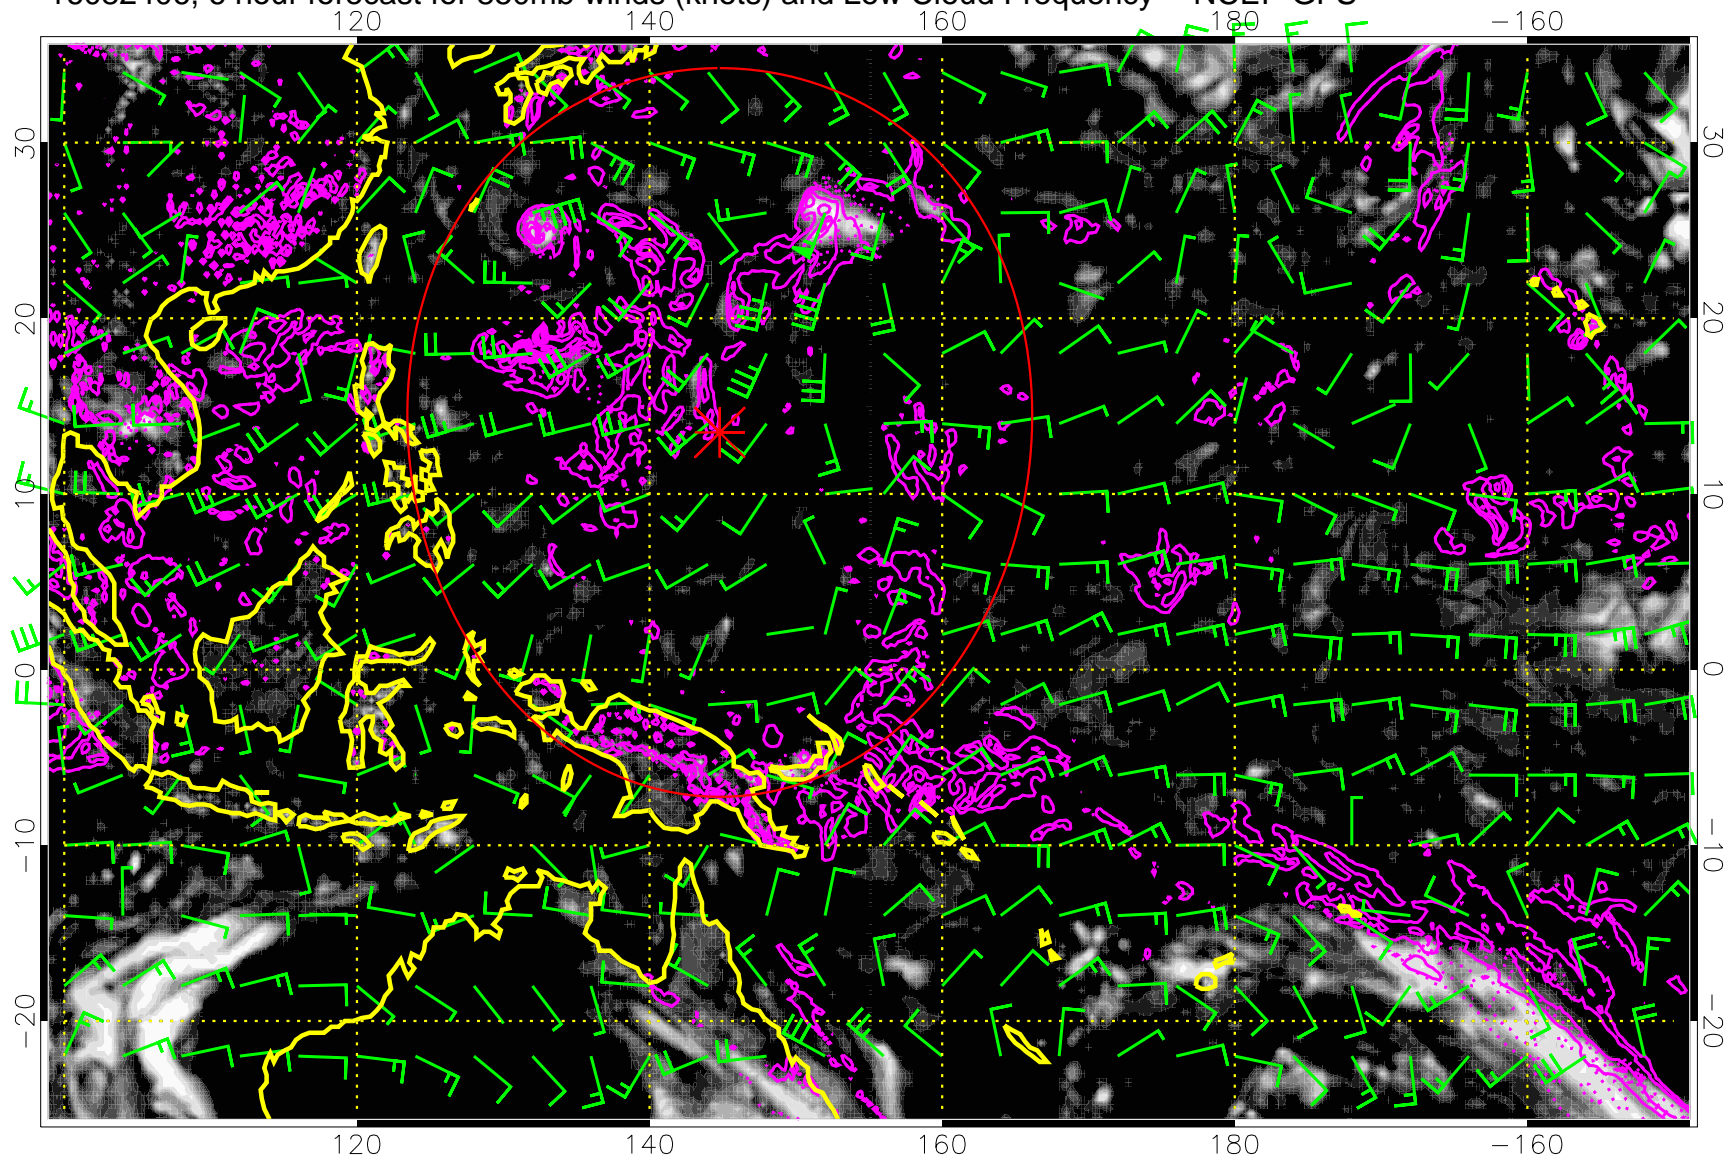

16082406, 6 hour forecast for 850mb winds (knots) and Low Cloud Frequency -- NCEP GFS

Precip (tot dot, conv sol) mm/day 40 mm/day contours, min 20

Range ring of 2304 km

16082412, 12 hour forecast for 850mb winds (knots) and Low Cloud Frequency -- NCEP GFS