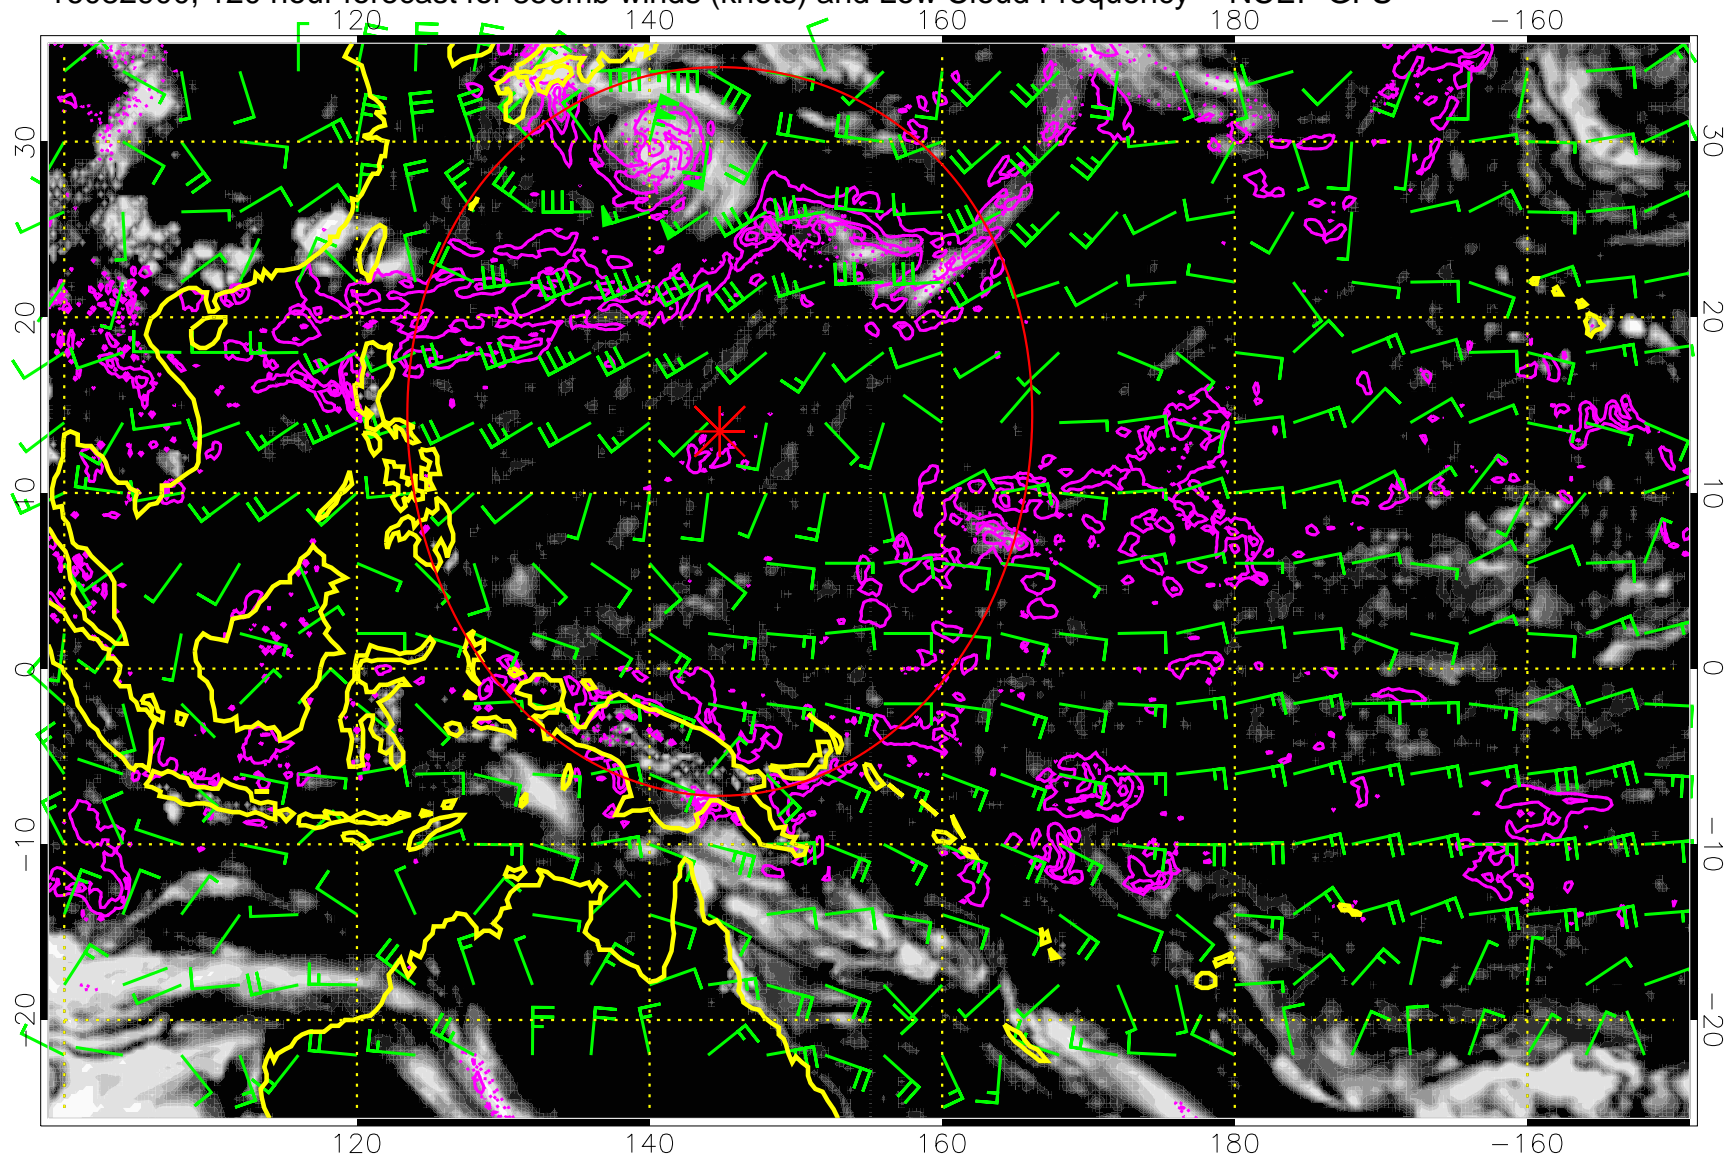

Range ring of 2304 km

16082818, 114 hour forecast for 850mb winds (knots) and Low Cloud Frequency -- NCEP GFS

Precip (tot dot, conv sol) mm/day 40 mm/day contours, min 20

Range ring of 2304 km

16082900, 120 hour forecast for 850mb winds (knots) and Low Cloud Frequency -- NCEP GFS