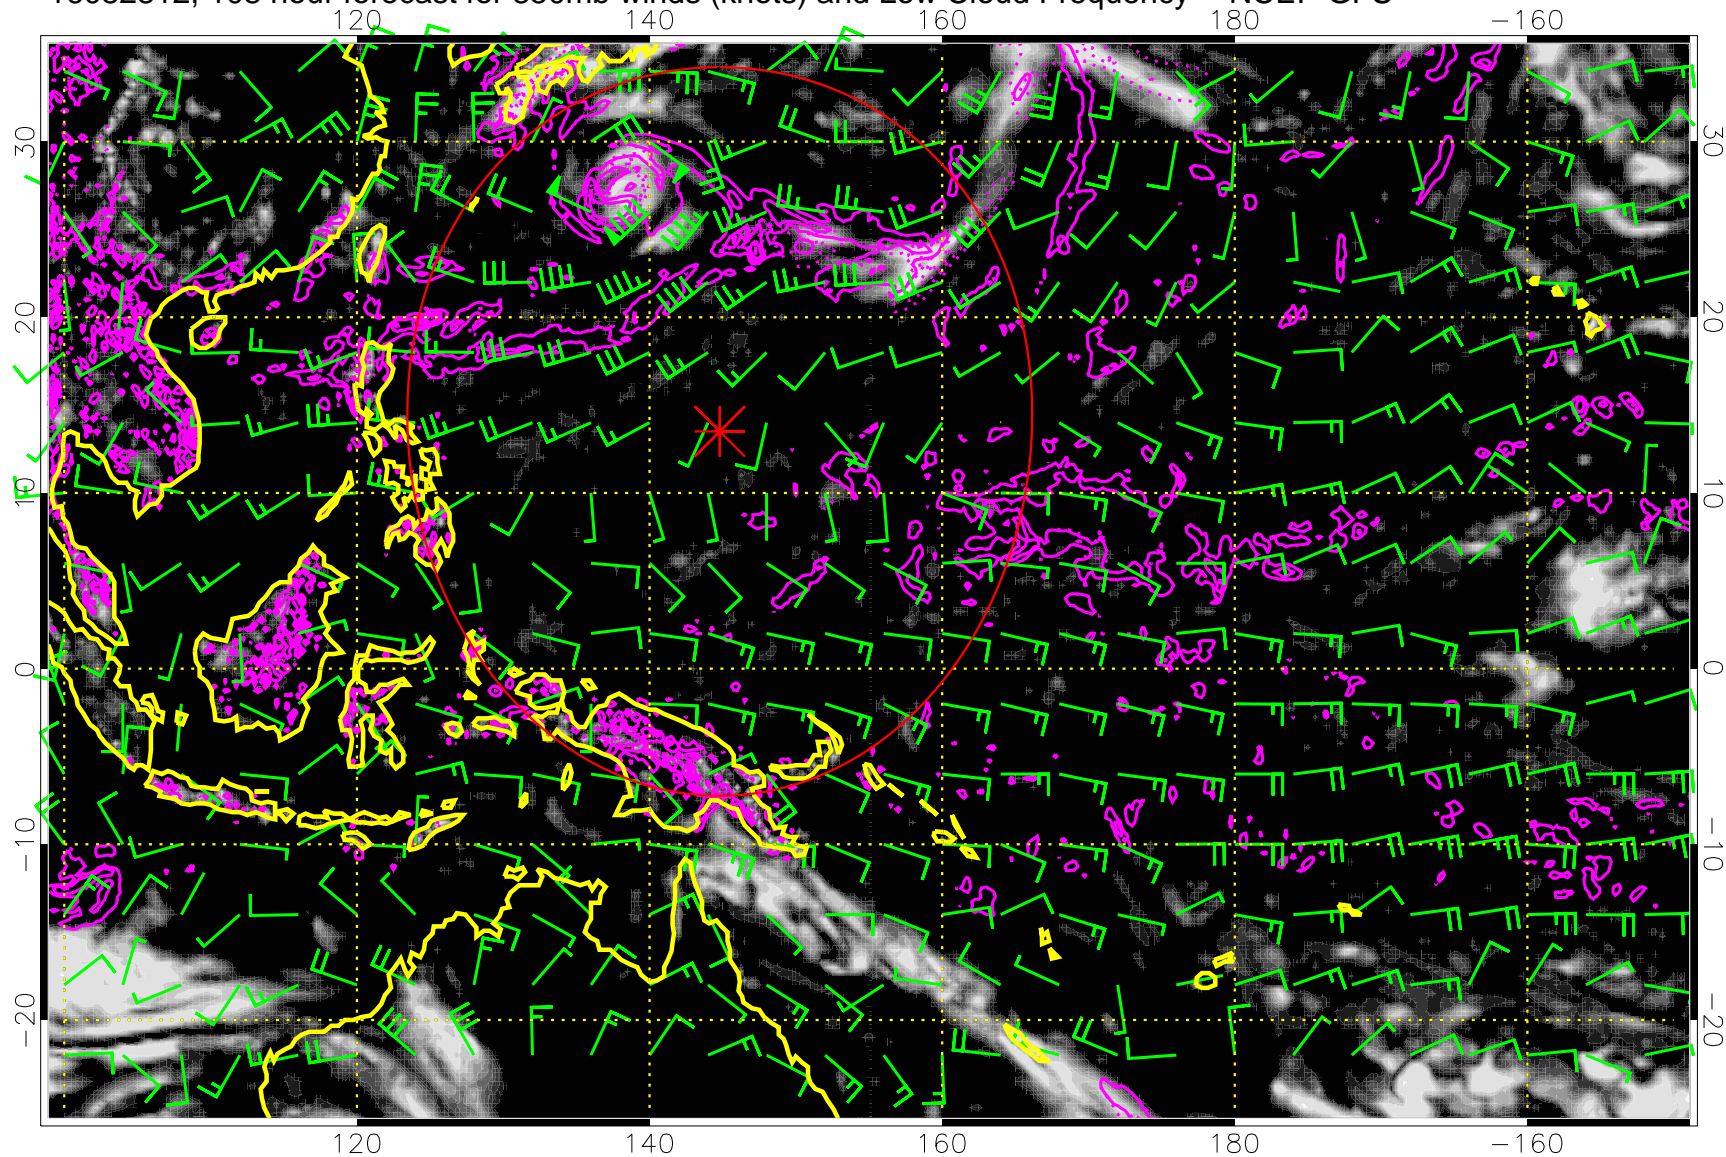

16082812, 108 hour forecast for 850mb winds (knots) and Low Cloud Frequency -- NCEP GFS

Precip (tot dot, conv sol) mm/day 40 mm/day contours, min 20

Range ring of 2304 km