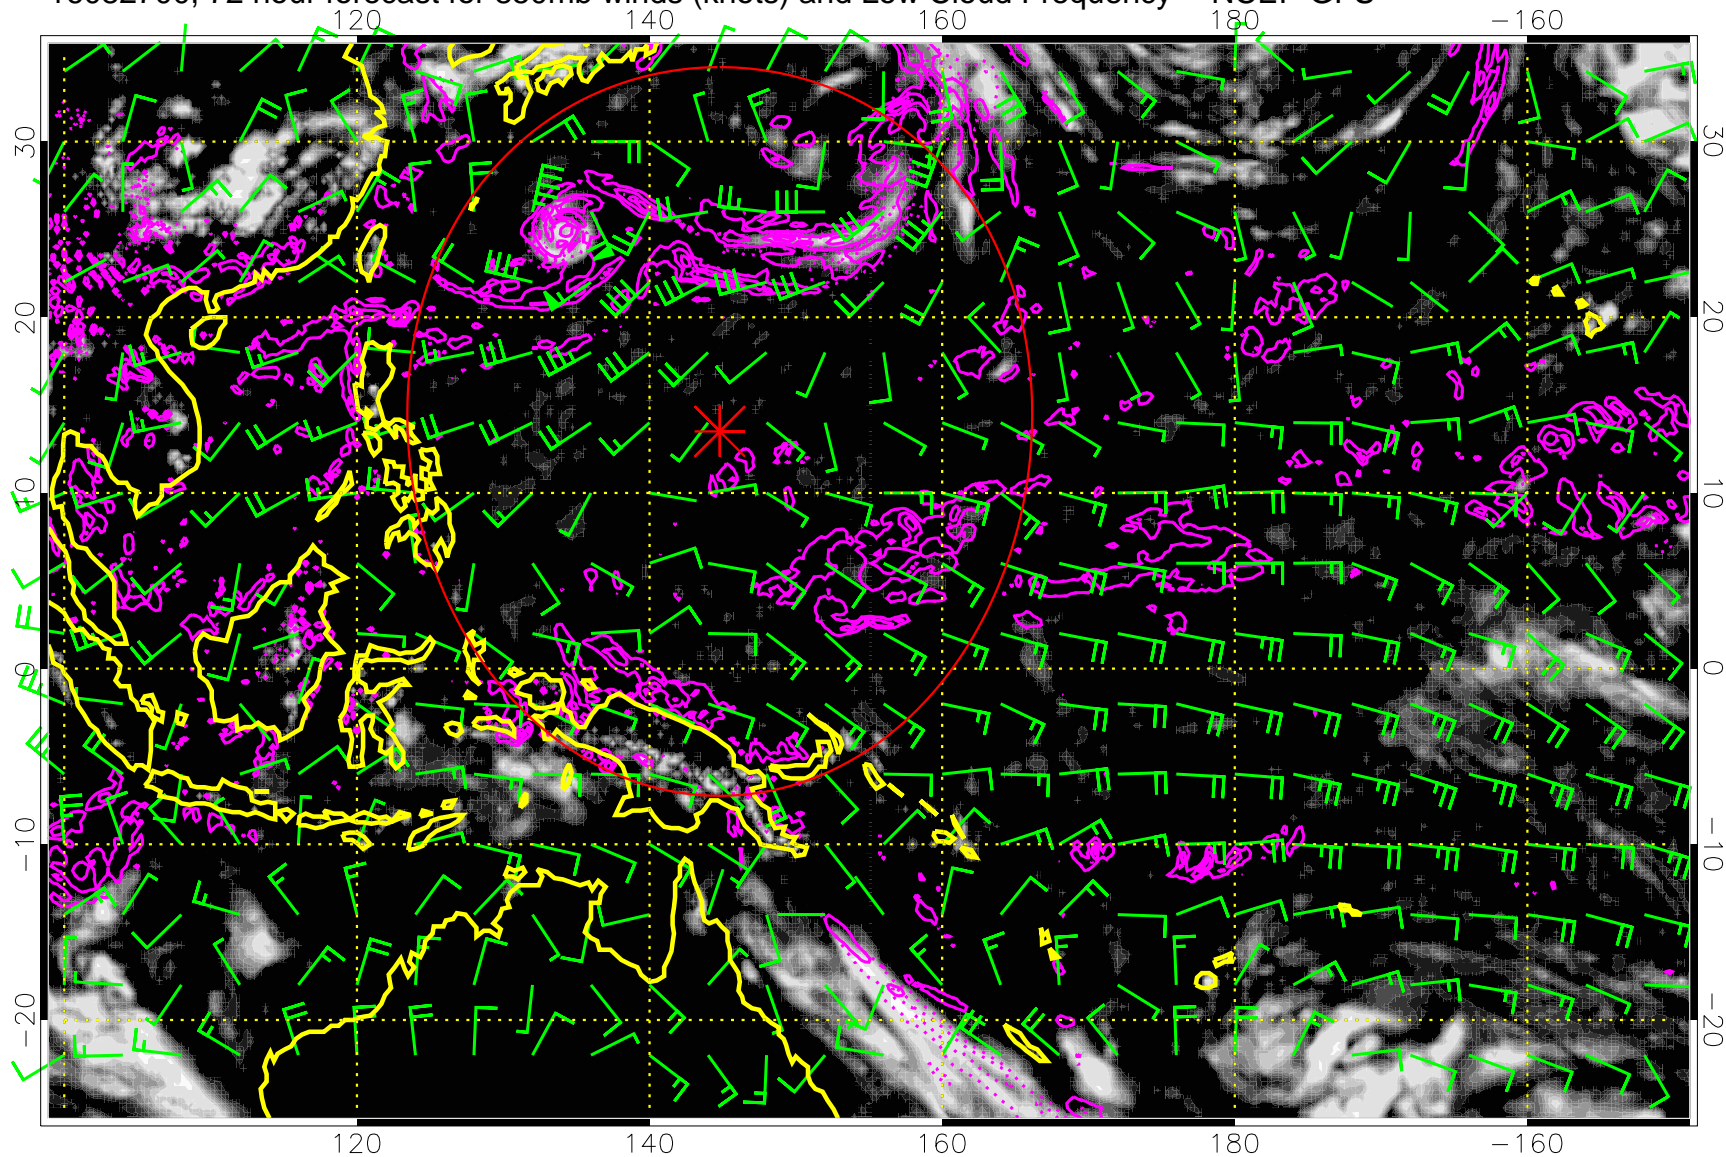

16082700, 72 hour forecast for 850mb winds (knots) and Low Cloud Frequency -- NCEP GFS

Precip (tot dot, conv sol) mm/day 40 mm/day contours, min 20

Range ring of 2304 km