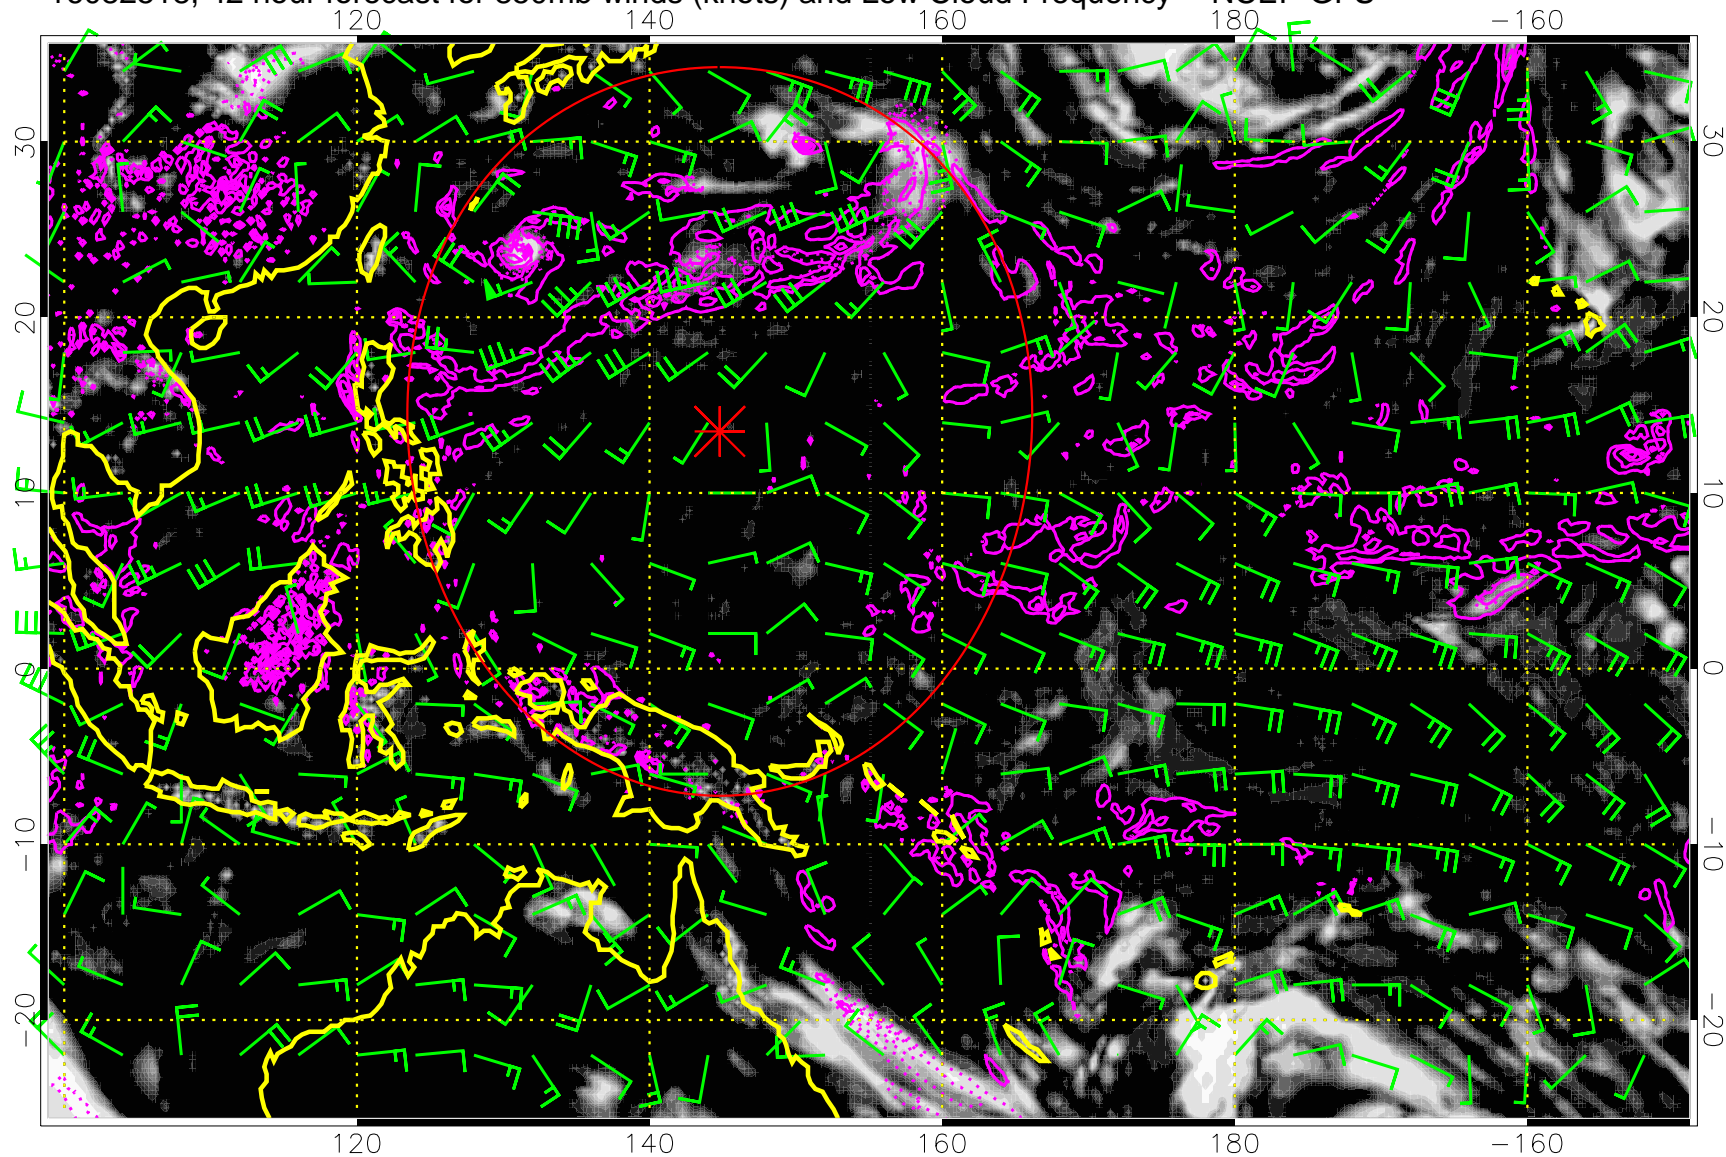

16082518, 42 hour forecast for 850mb winds (knots) and Low Cloud Frequency -- NCEP GFS

0.0 0.2 0.4 0.6 0.8 1.0
Low Cloud Frequency

Precip (tot dot, conv sol) mm/day 40 mm/day contours, min 20

Range ring of 2304 km