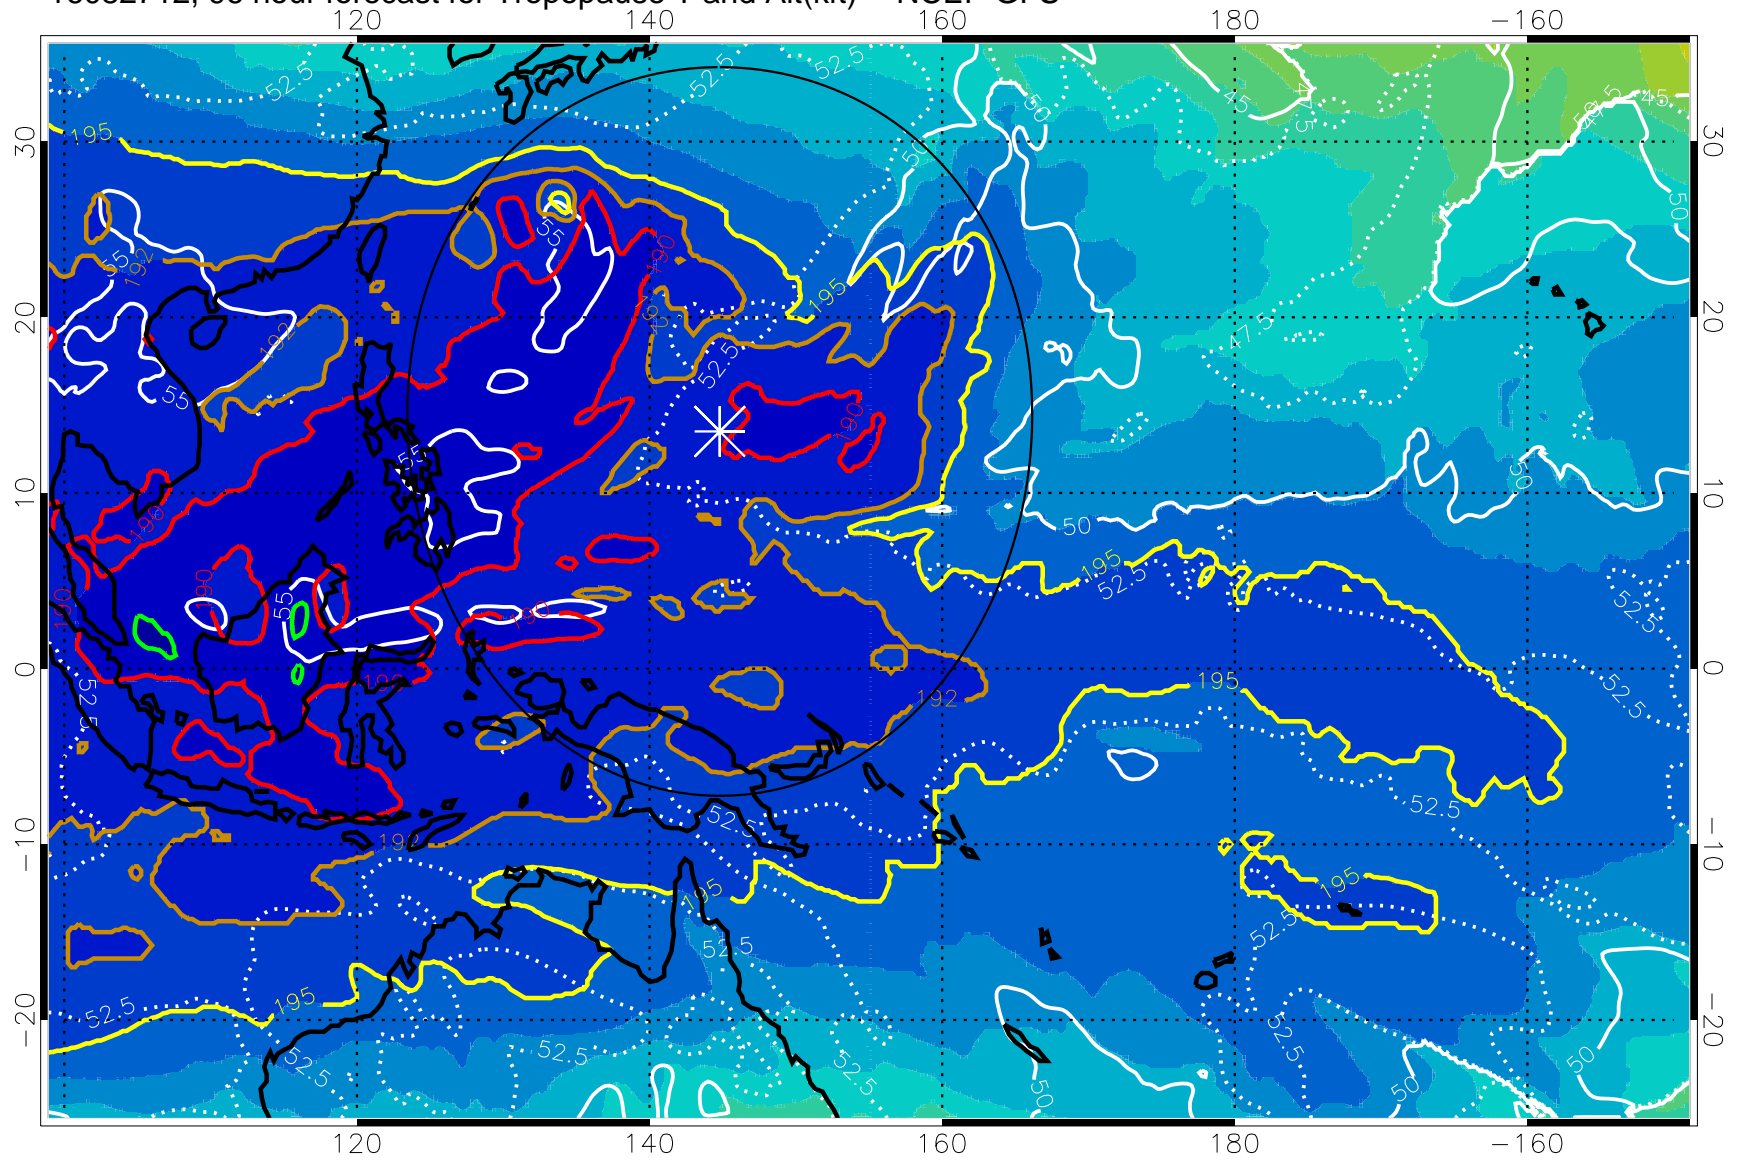

16082712, 96 hour forecast for Tropopause T and Alt(kft) -- NCEP GFS

190 200 210 220 230

Tropopause T, K

Tropopause Altitude in kft (white)

192.5K Isotherm 195K Isotherm

187.5K Isotherm 190K Isotherm

Range ring of 2304 km