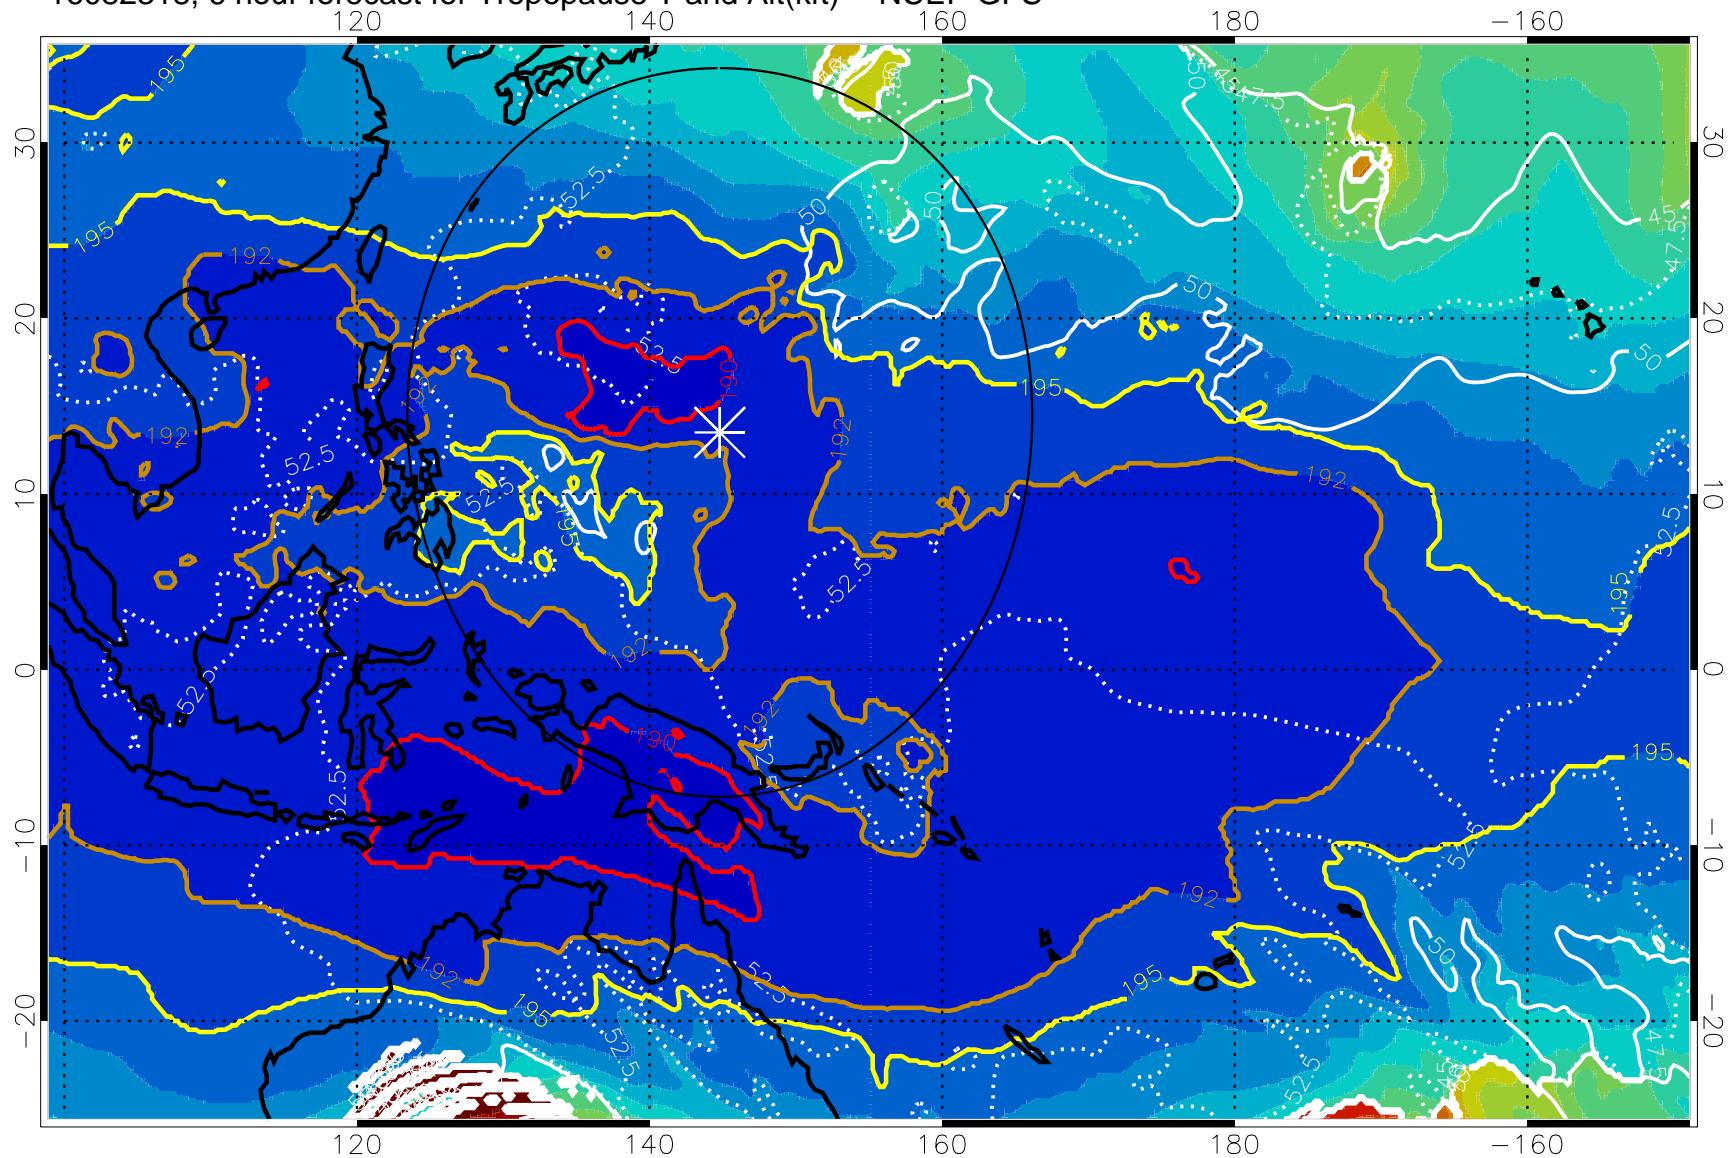

16082318, 6 hour forecast for Tropopause T and Alt(kft) -- NCEP GFS

190 200 210 220 230

Tropopause T, K

Tropopause Altitude in kft (white)

192.5K Isotherm 195K Isotherm  
187.5K Isotherm 190K Isotherm

Range ring of 2304 km