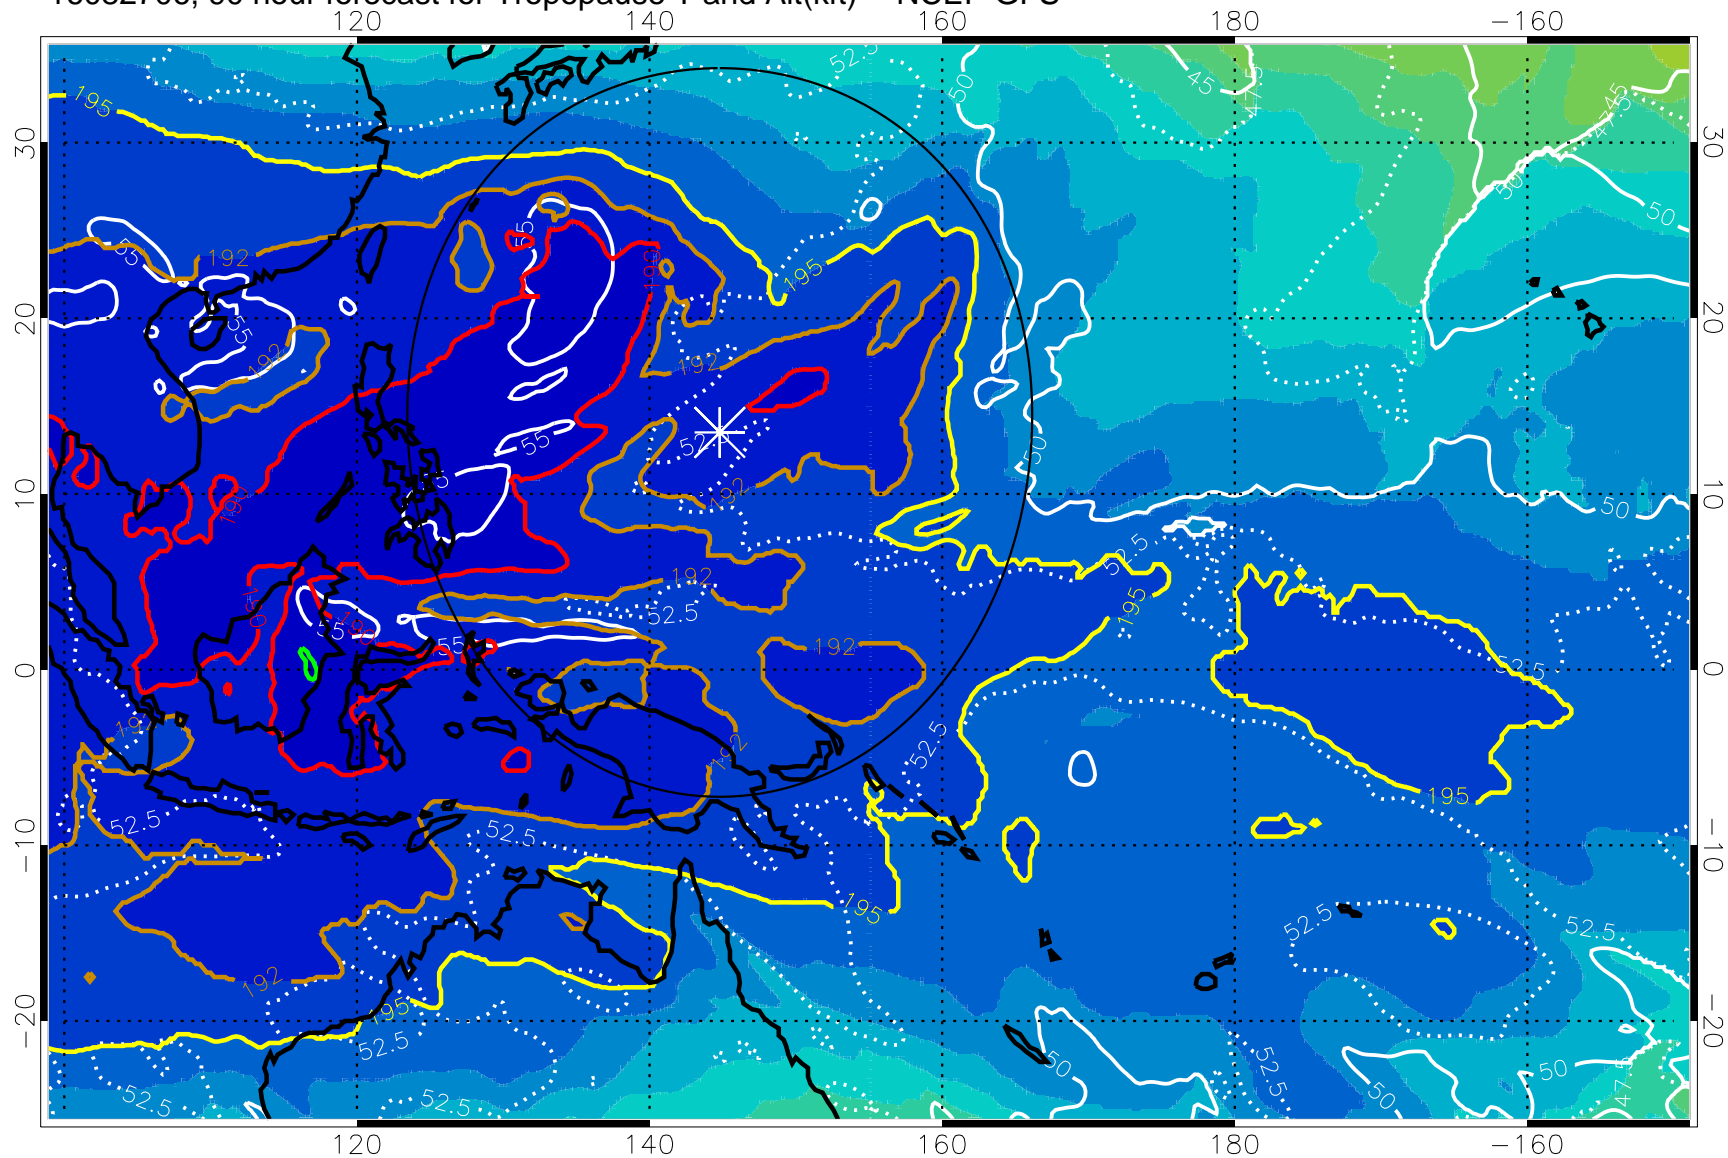

16082706, 90 hour forecast for Tropopause T and Alt(kft) -- NCEP GFS

190   200   210   220   230
Tropopause T, K

Tropopause Altitude in kft (white)

192.5K Isotherm   195K Isotherm
187.5K Isotherm   190K Isotherm

Range ring of 2304 km