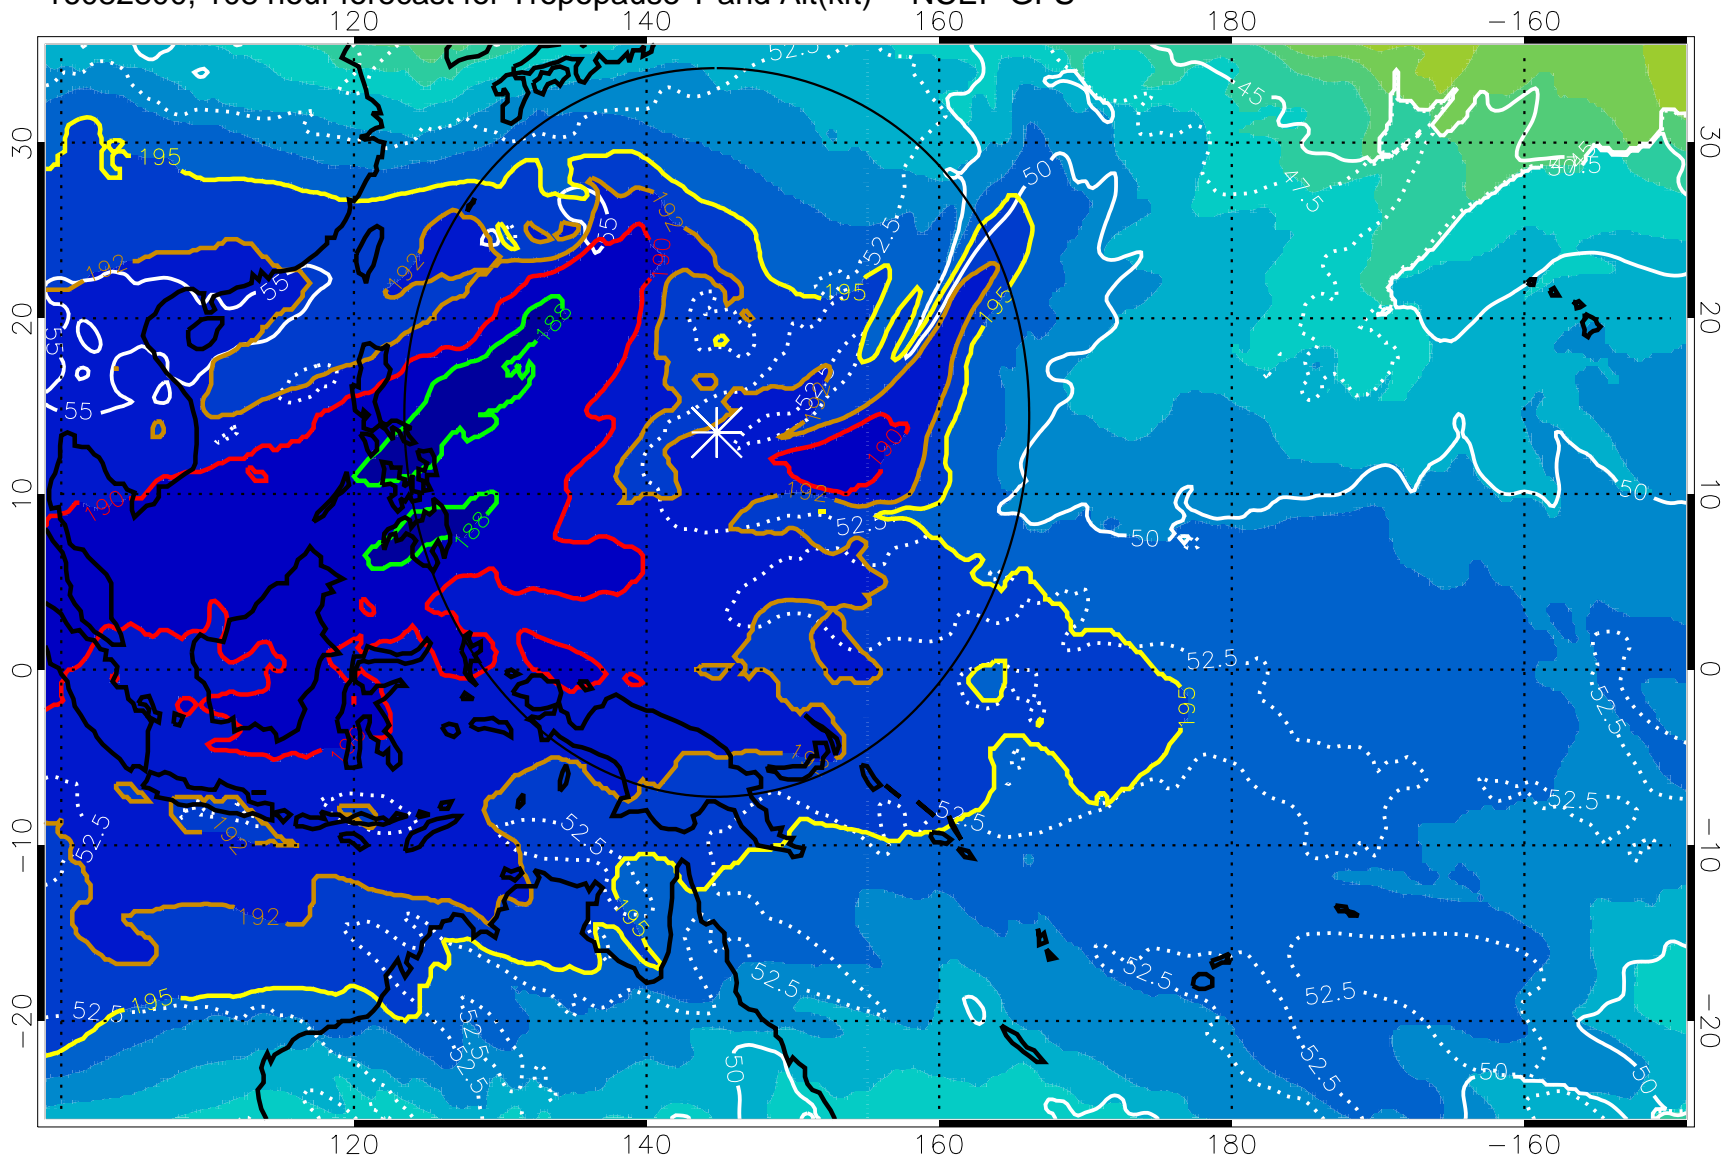

16082800, 108 hour forecast for Tropopause T and Alt(kft) -- NCEP GFS

190 200 210 220 230
Tropopause T, K

Tropopause Altitude in kft (white)

192.5K Isotherm 195K Isotherm
187.5K Isotherm 190K Isotherm

Range ring of 2304 km