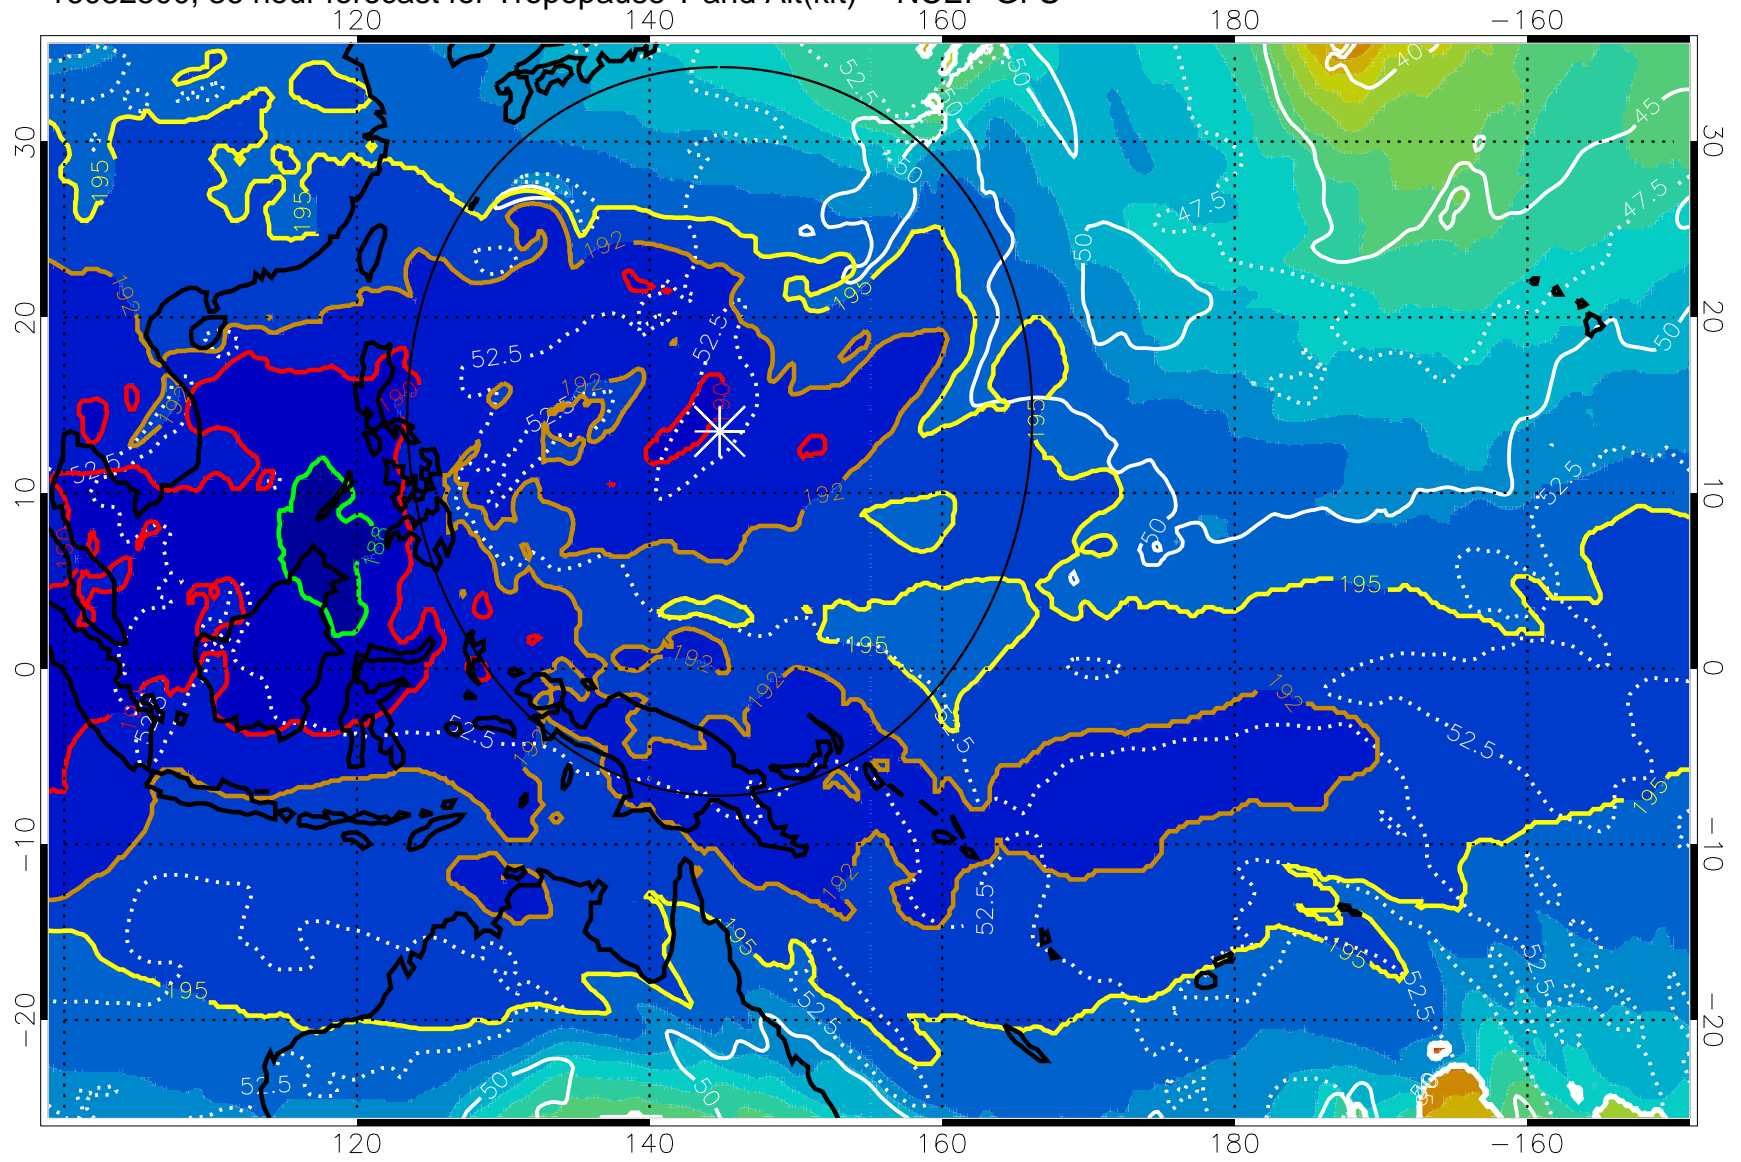

16082500, 36 hour forecast for Tropopause T and Alt(kft) -- NCEP GFS

190   200   210   220   230
Tropopause T, K

Tropopause Altitude in kft (white)

192.5K Isotherm   195K Isotherm
187.5K Isotherm   190K Isotherm

Range ring of 2304 km