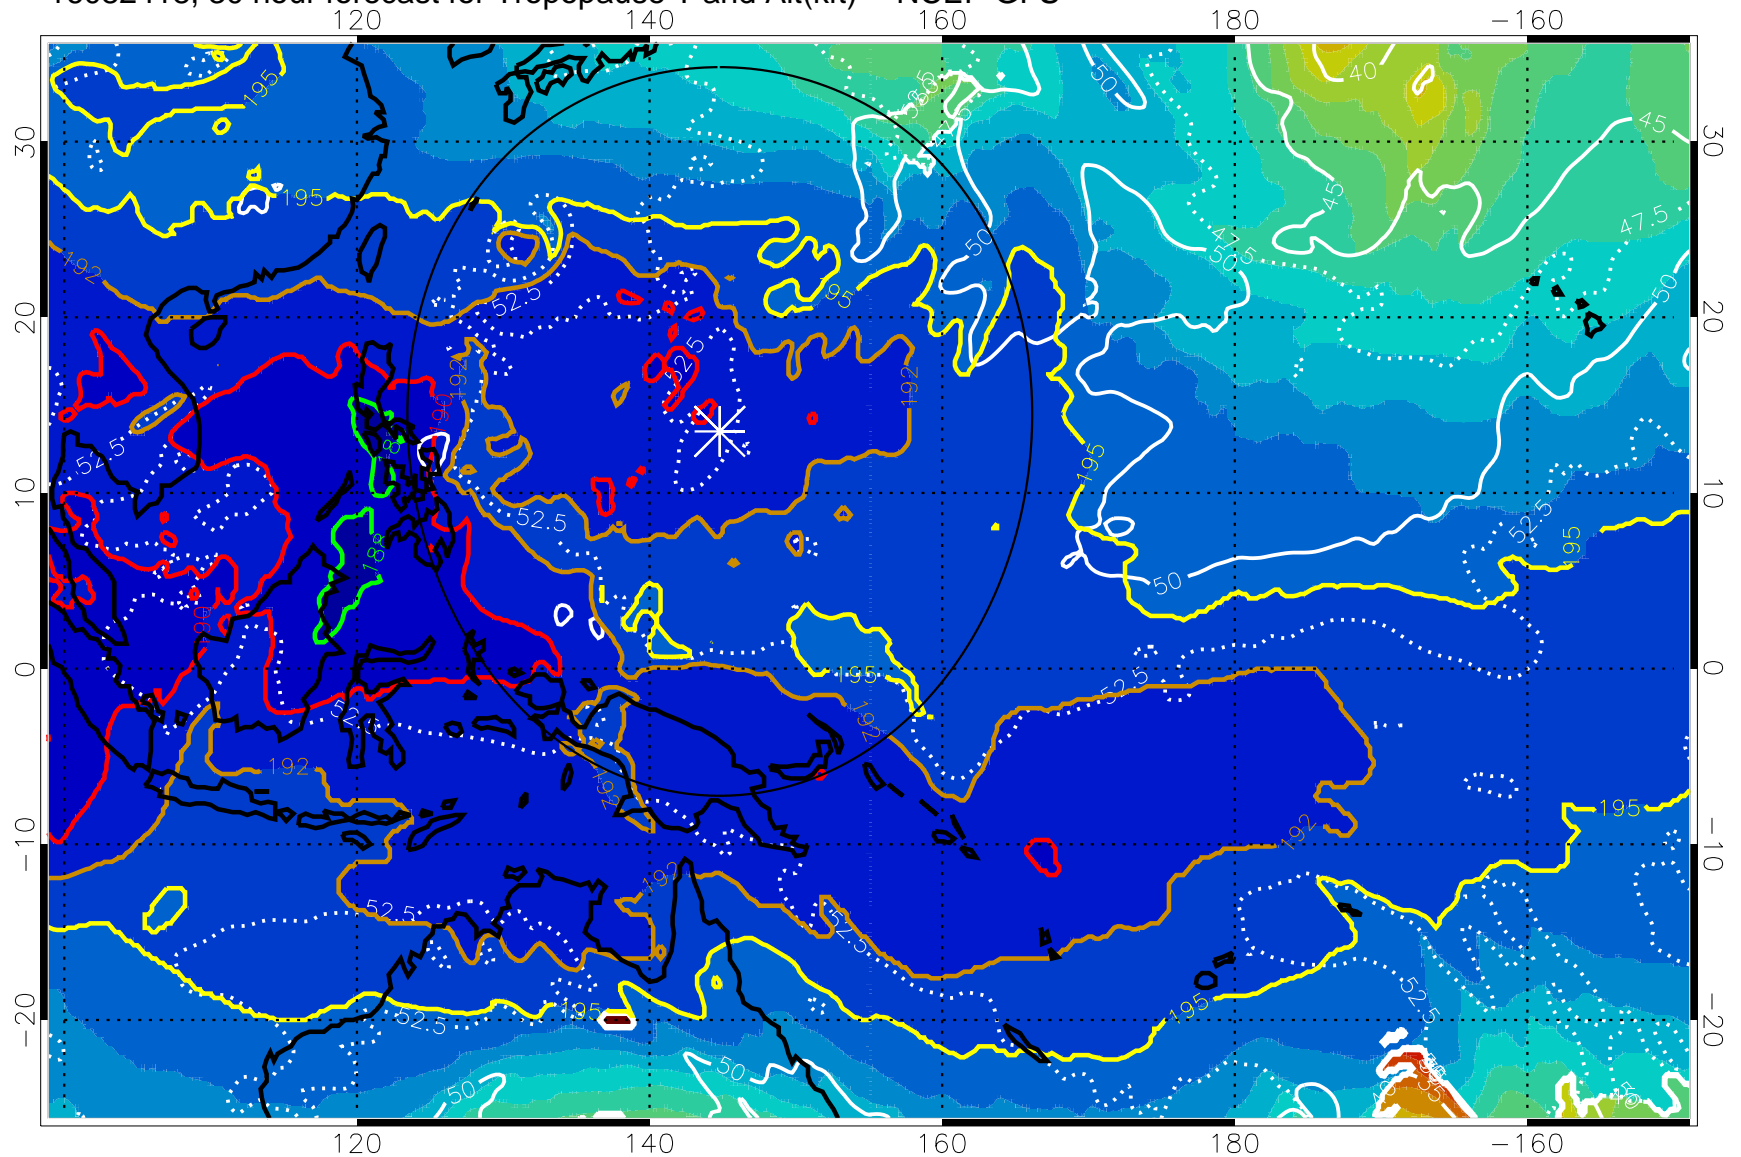

16082418, 30 hour forecast for Tropopause T and Alt(kft) -- NCEP GFS

190 200 210 220 230

Tropopause T, K

Tropopause Altitude in kft (white)

192.5K Isotherm 195K Isotherm

187.5K Isotherm 190K Isotherm

Range ring of 2304 km