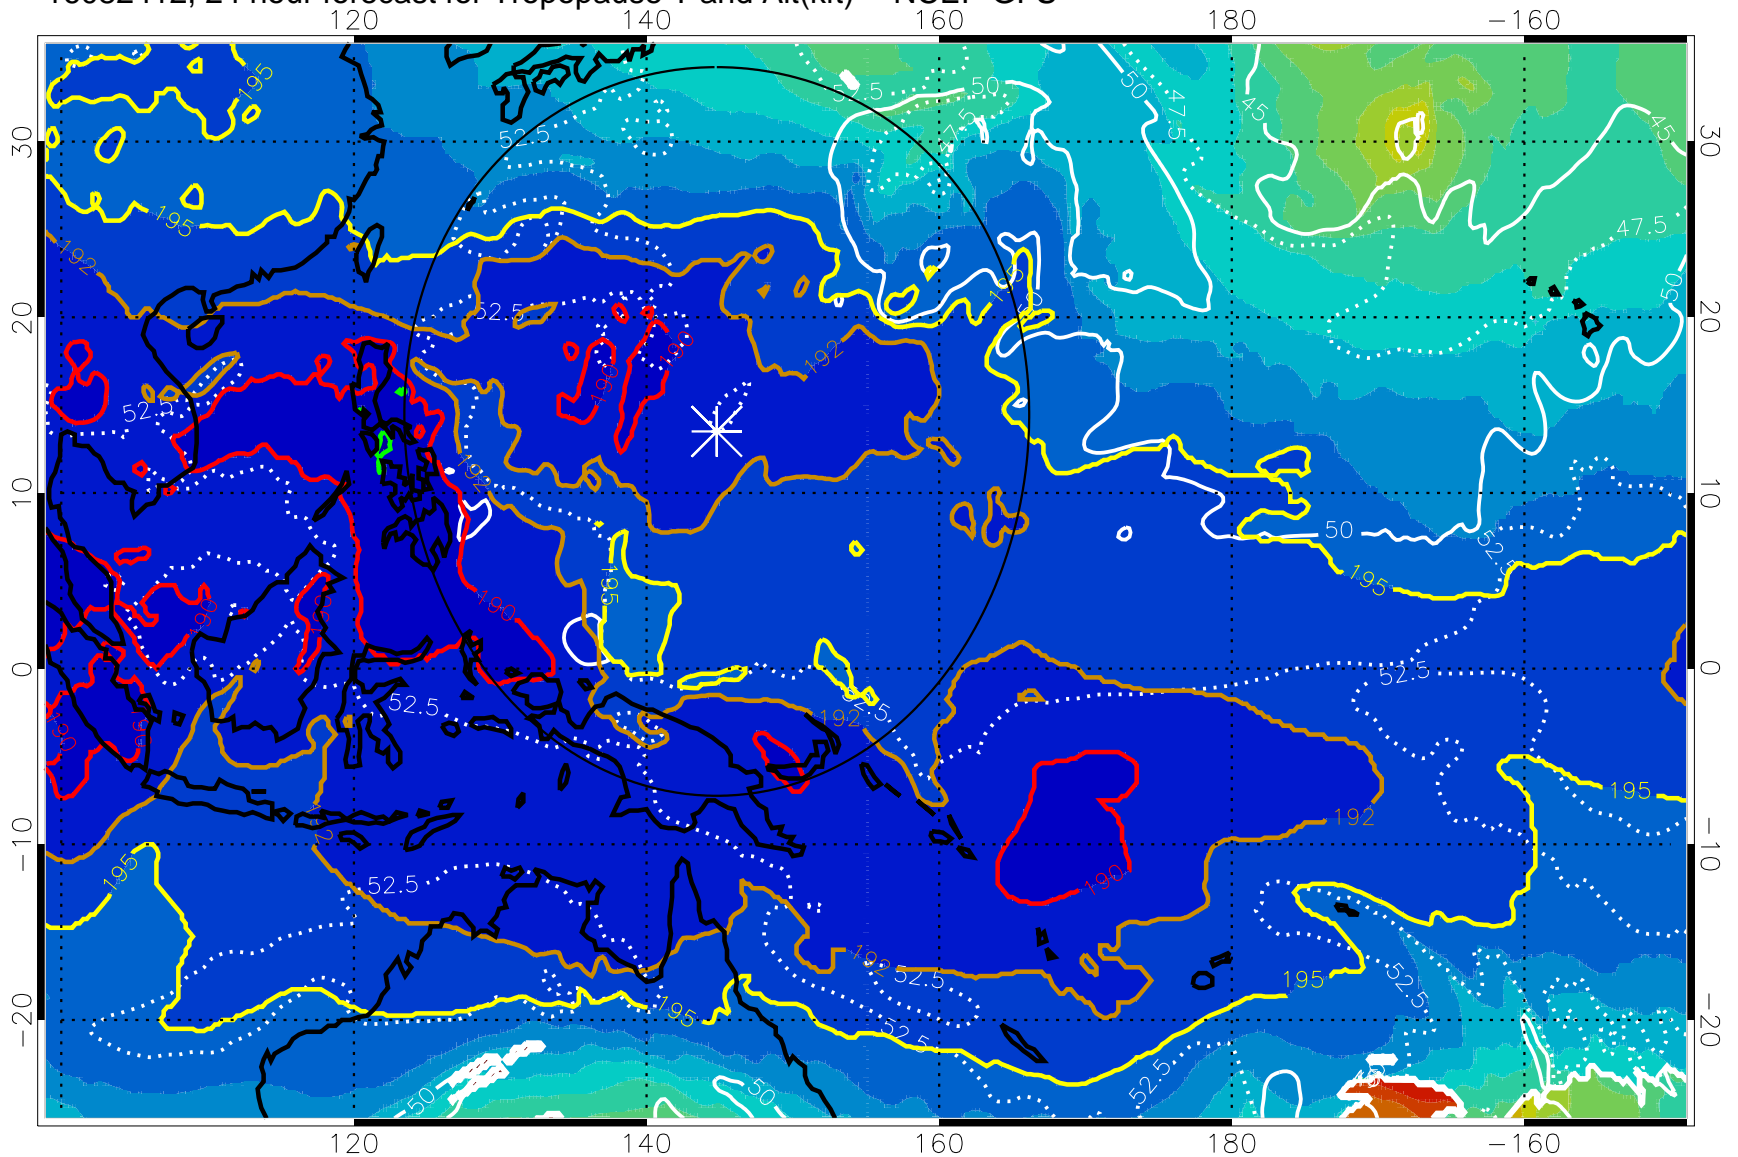

16082412, 24 hour forecast for Tropopause T and Alt(kft) -- NCEP GFS

190 200 210 220 230

Tropopause T, K

Tropopause Altitude in kft (white)

192.5K Isotherm 195K Isotherm

187.5K Isotherm 190K Isotherm

Range ring of 2304 km