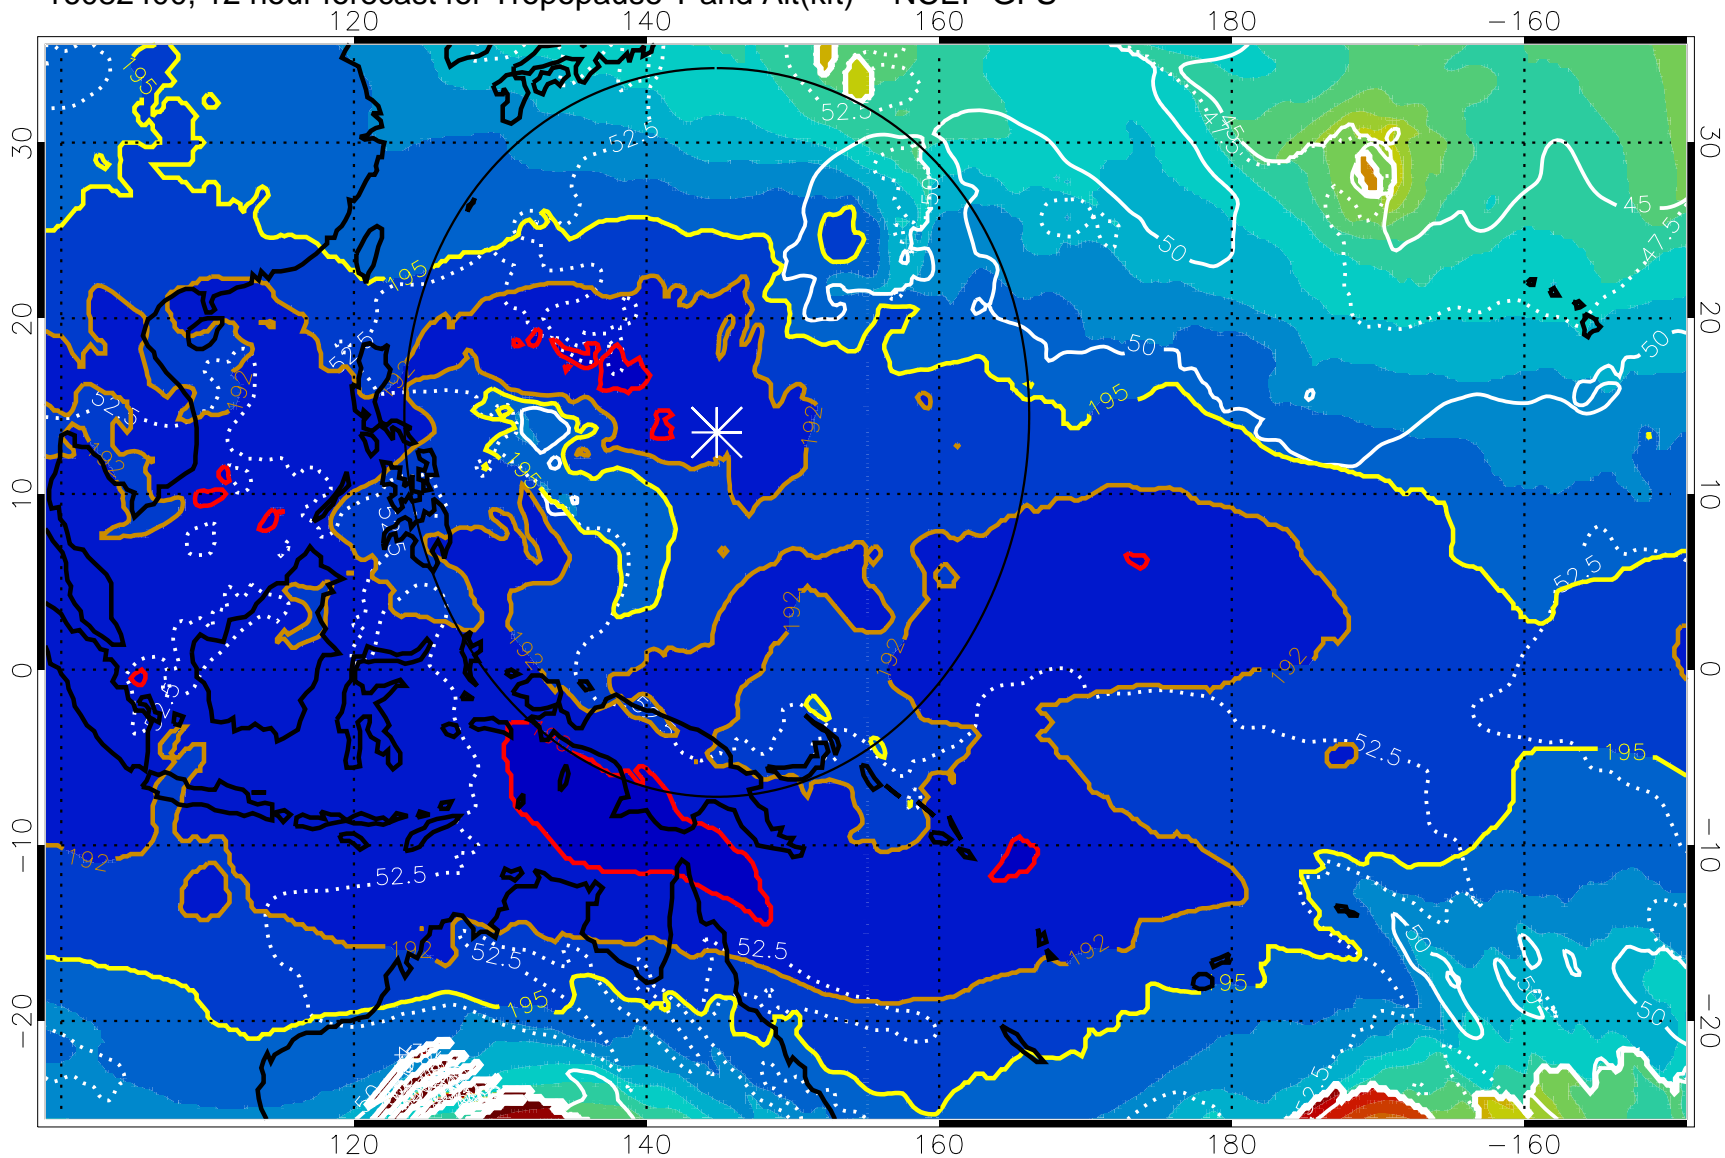

16082400, 12 hour forecast for Tropopause T and Alt(kft) -- NCEP GFS

190 200 210 220 230

Tropopause T, K

Tropopause Altitude in kft (white)

192.5K Isotherm 195K Isotherm

187.5K Isotherm 190K Isotherm

Range ring of 2304 km