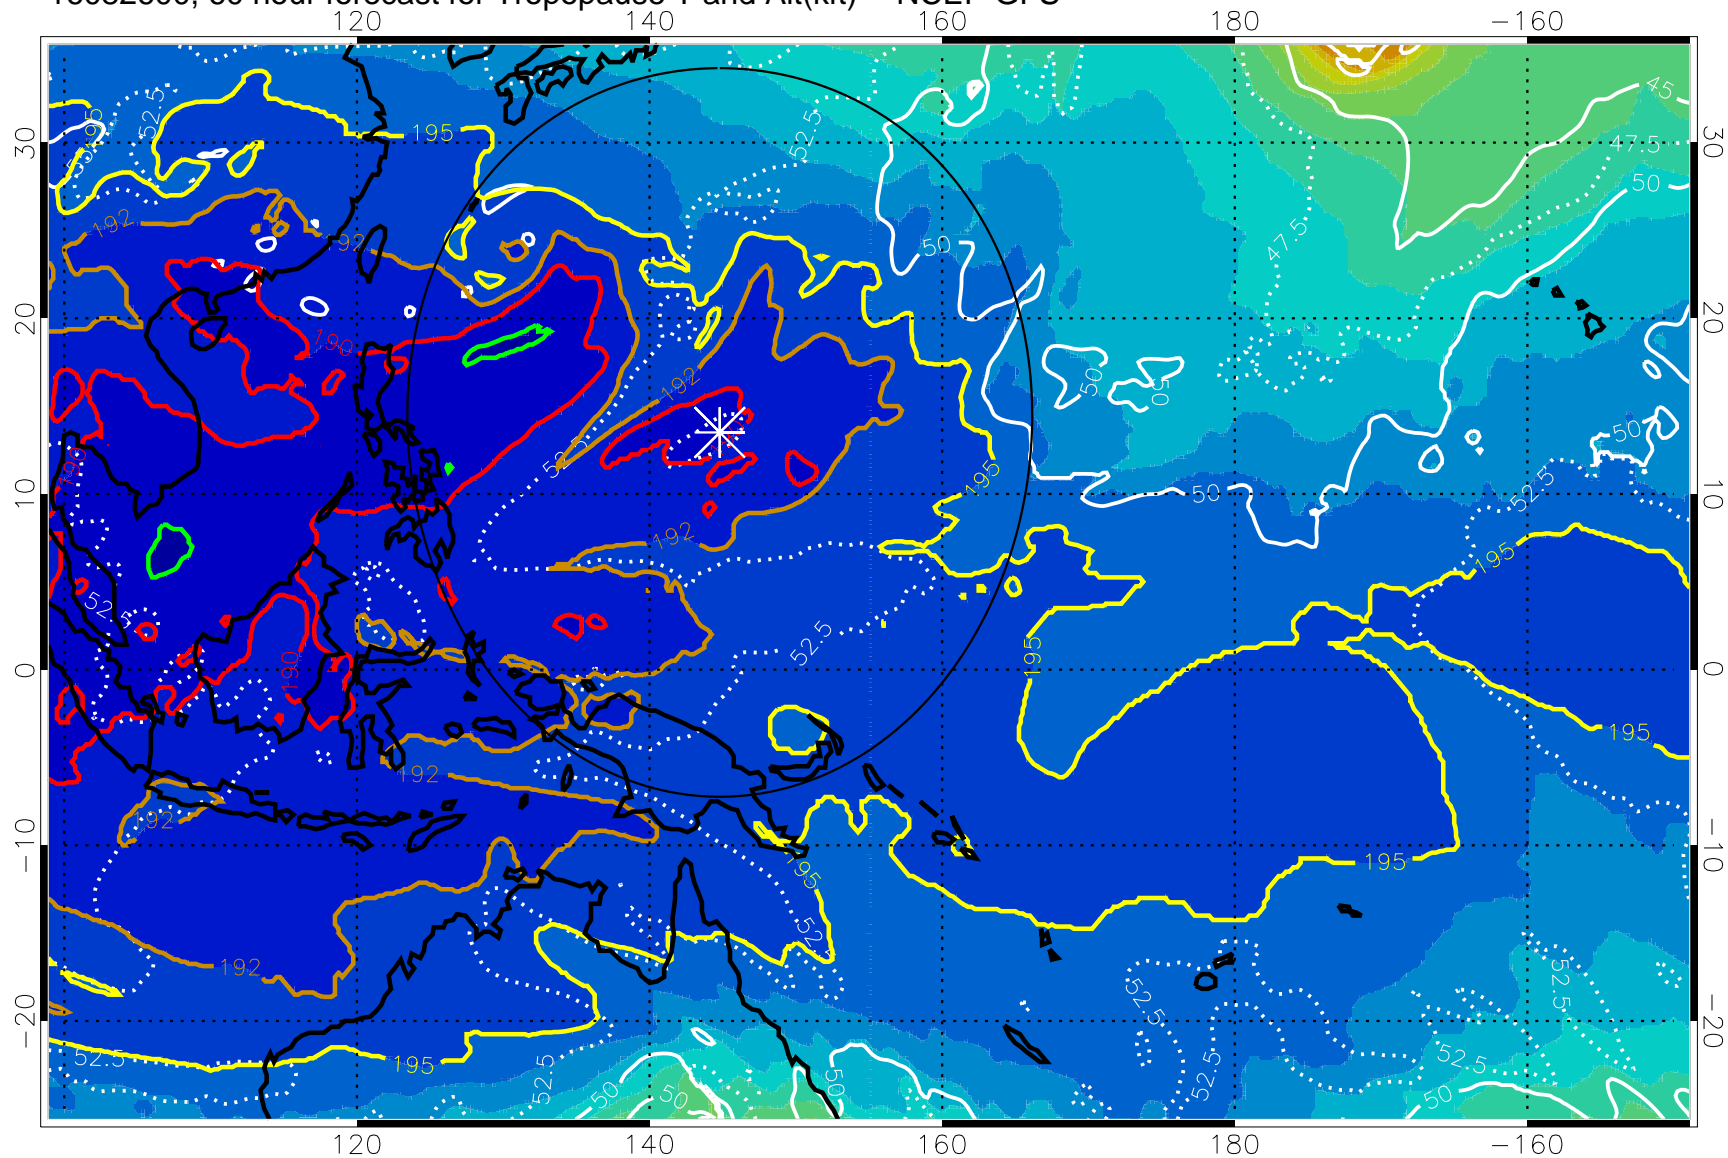

16082600, 60 hour forecast for Tropopause T and Alt(kft) -- NCEP GFS

190 200 210 220 230

Tropopause T, K

Tropopause Altitude in kft (white)

192.5K Isotherm 195K Isotherm
187.5K Isotherm 190K Isotherm

Range ring of 2304 km