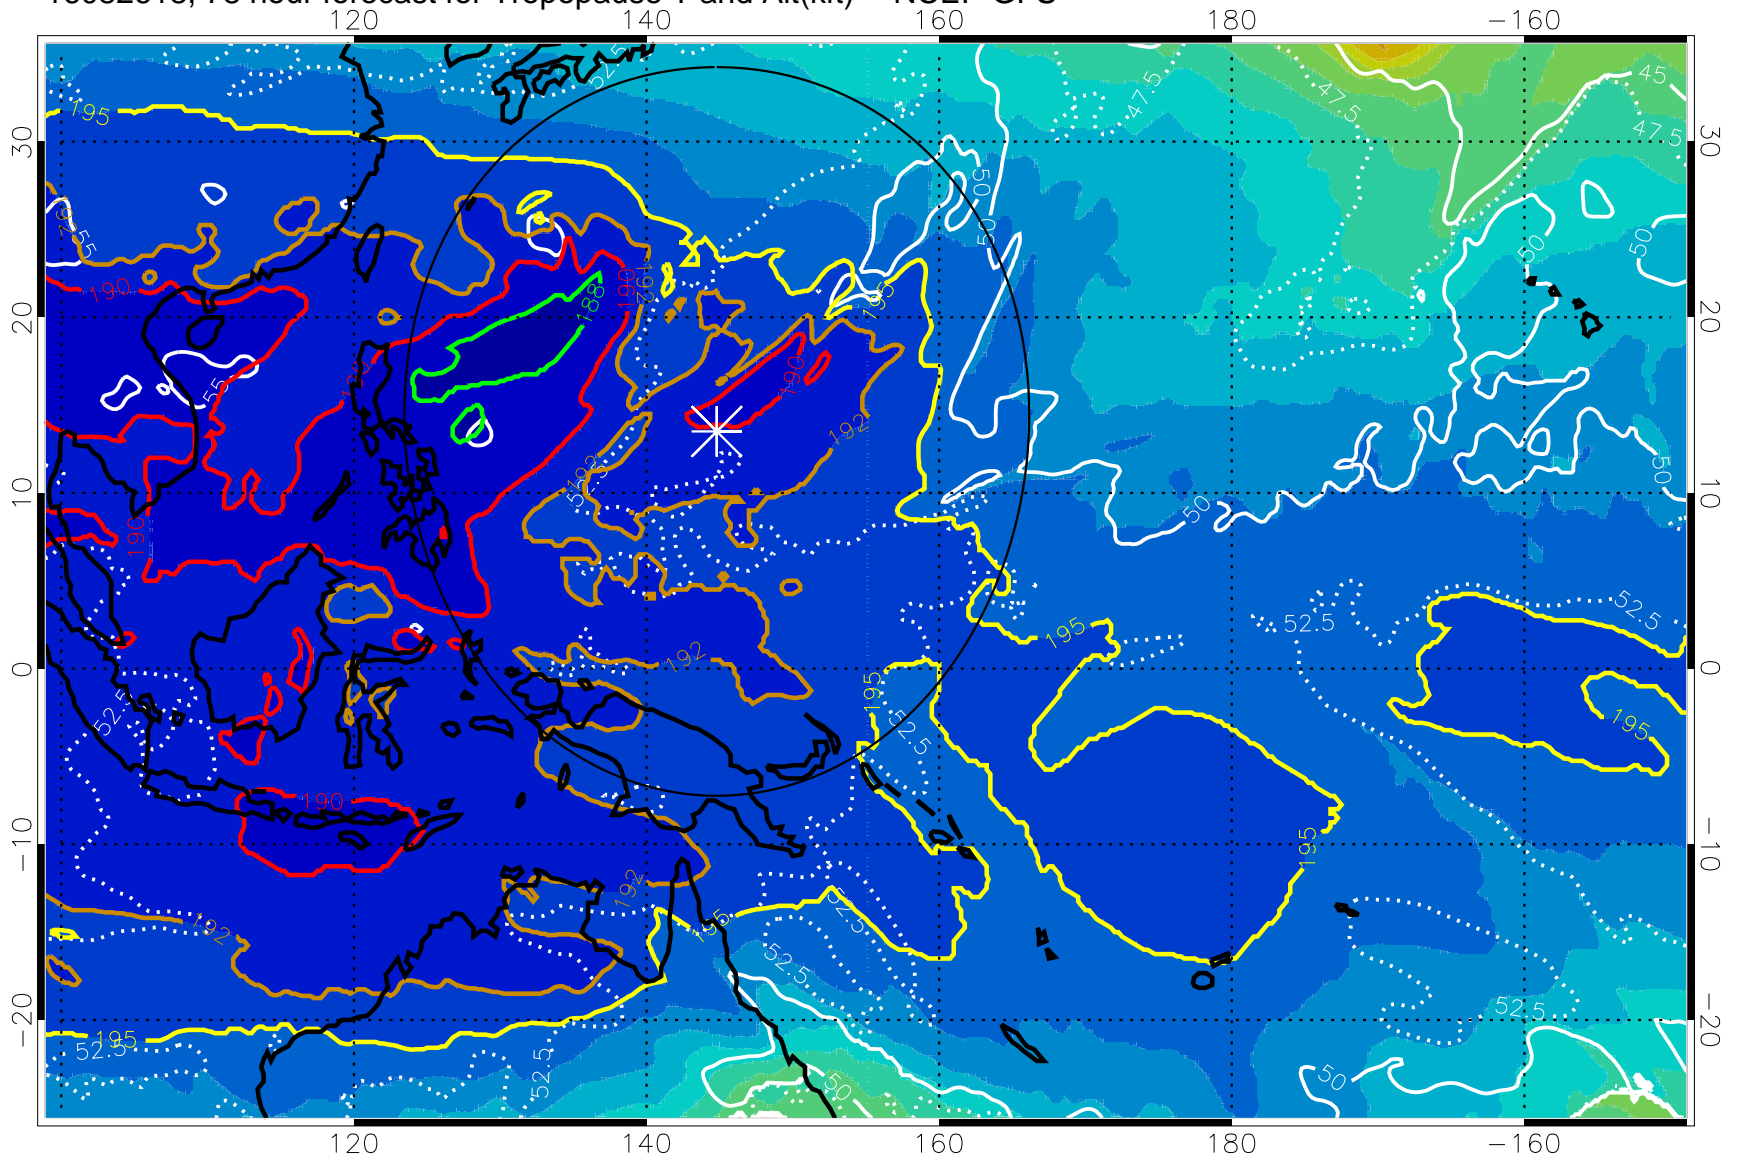

16082618, 78 hour forecast for Tropopause T and Alt(kft) -- NCEP GFS

190 200 210 220 230

Tropopause T, K

Tropopause Altitude in kft (white)

192.5K Isotherm 195K Isotherm

187.5K Isotherm 190K Isotherm

Range ring of 2304 km