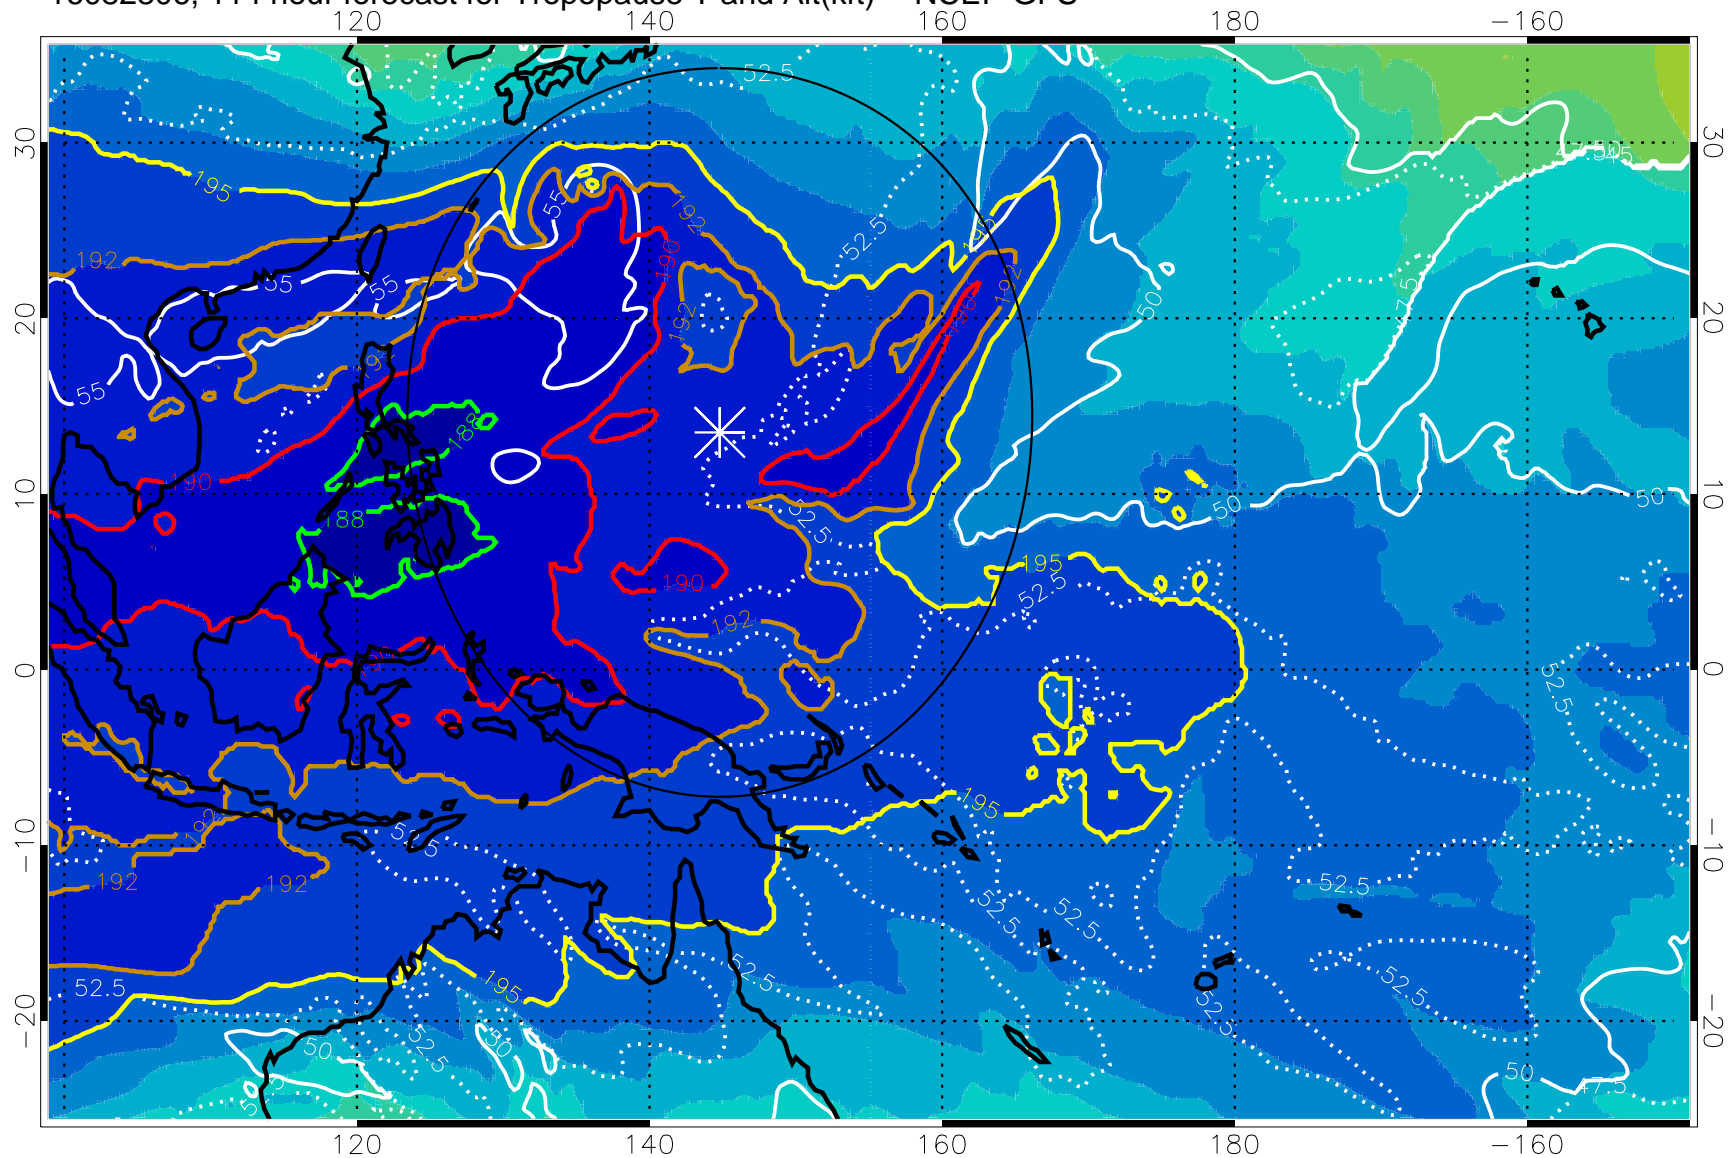

16082806, 114 hour forecast for Tropopause T and Alt(kft) -- NCEP GFS

190 200 210 220 230
Tropopause T, K

Tropopause Altitude in kft (white)

192.5K Isotherm 195K Isotherm
187.5K Isotherm 190K Isotherm

Range ring of 2304 km