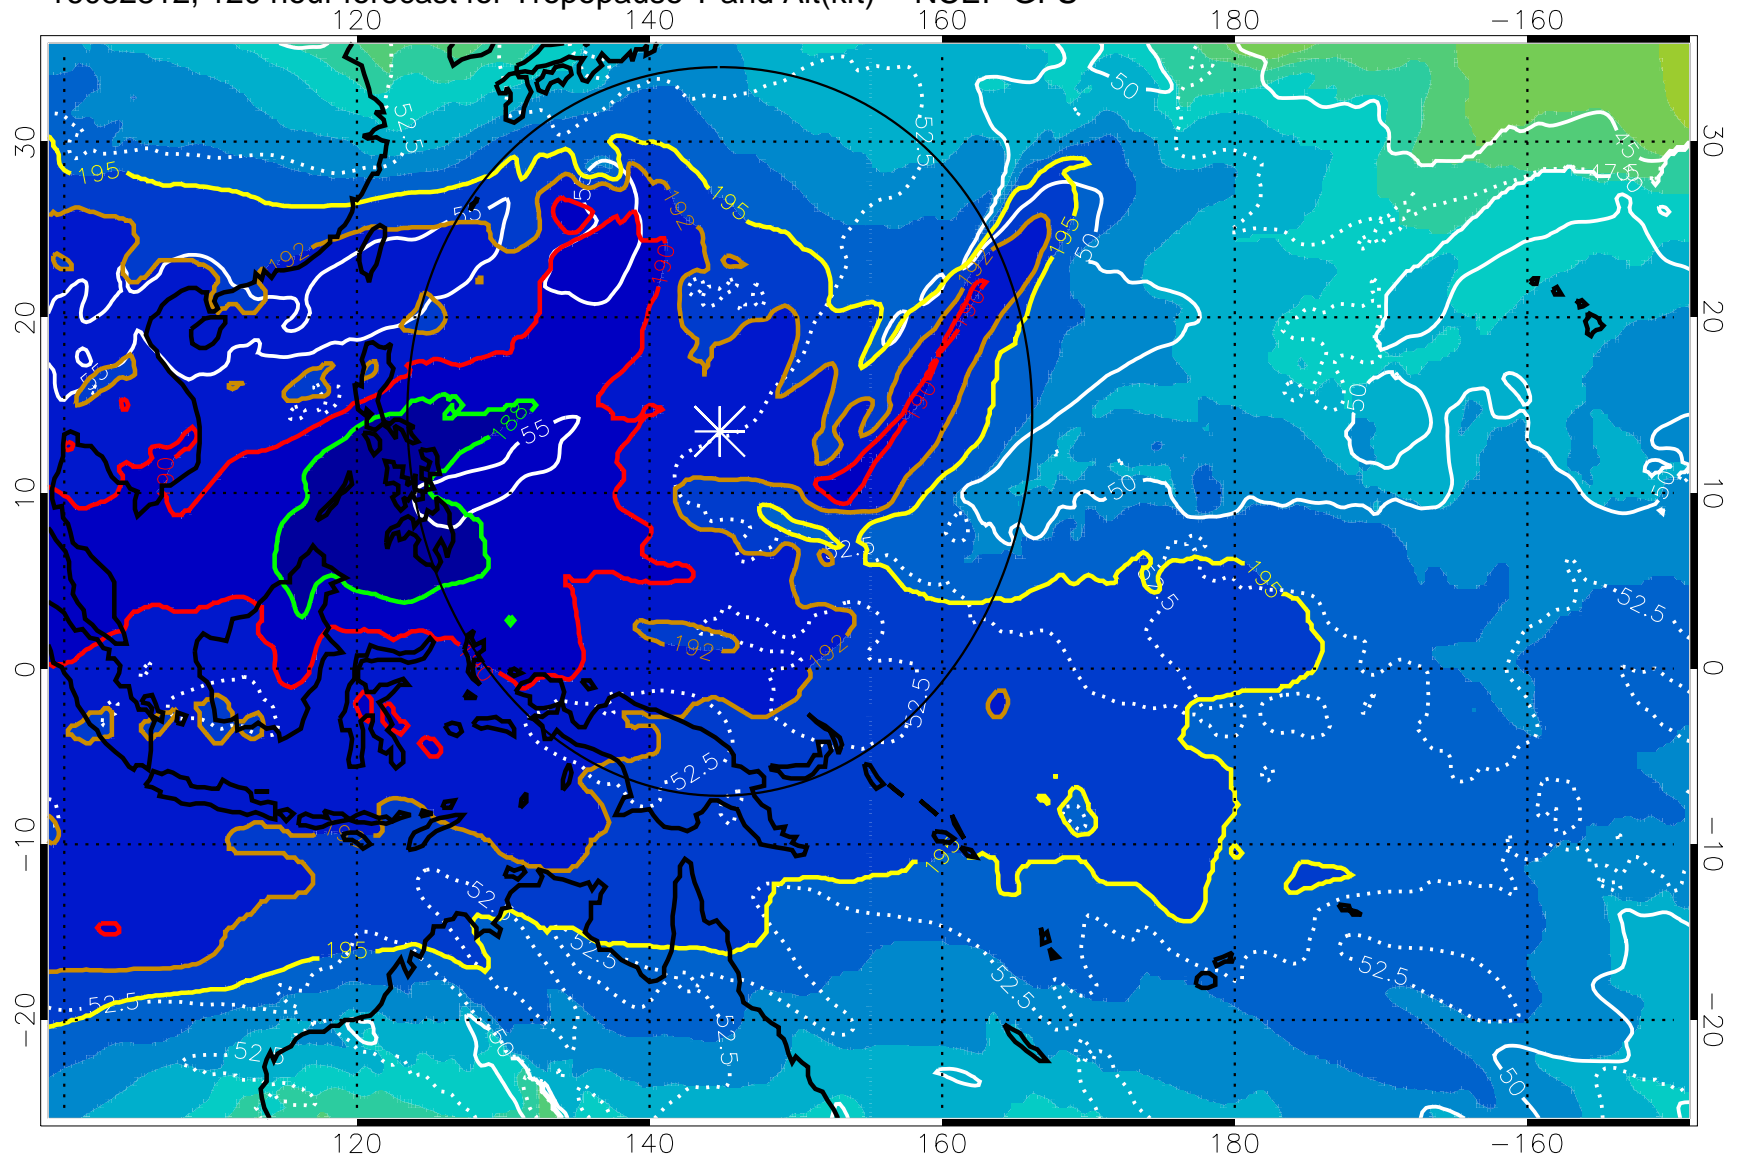

16082812, 120 hour forecast for Tropopause T and Alt(kft) -- NCEP GFS

190 200 210 220 230
Tropopause T, K

Tropopause Altitude in kft (white)

192.5K Isotherm 195K Isotherm
187.5K Isotherm 190K Isotherm

Range ring of 2304 km