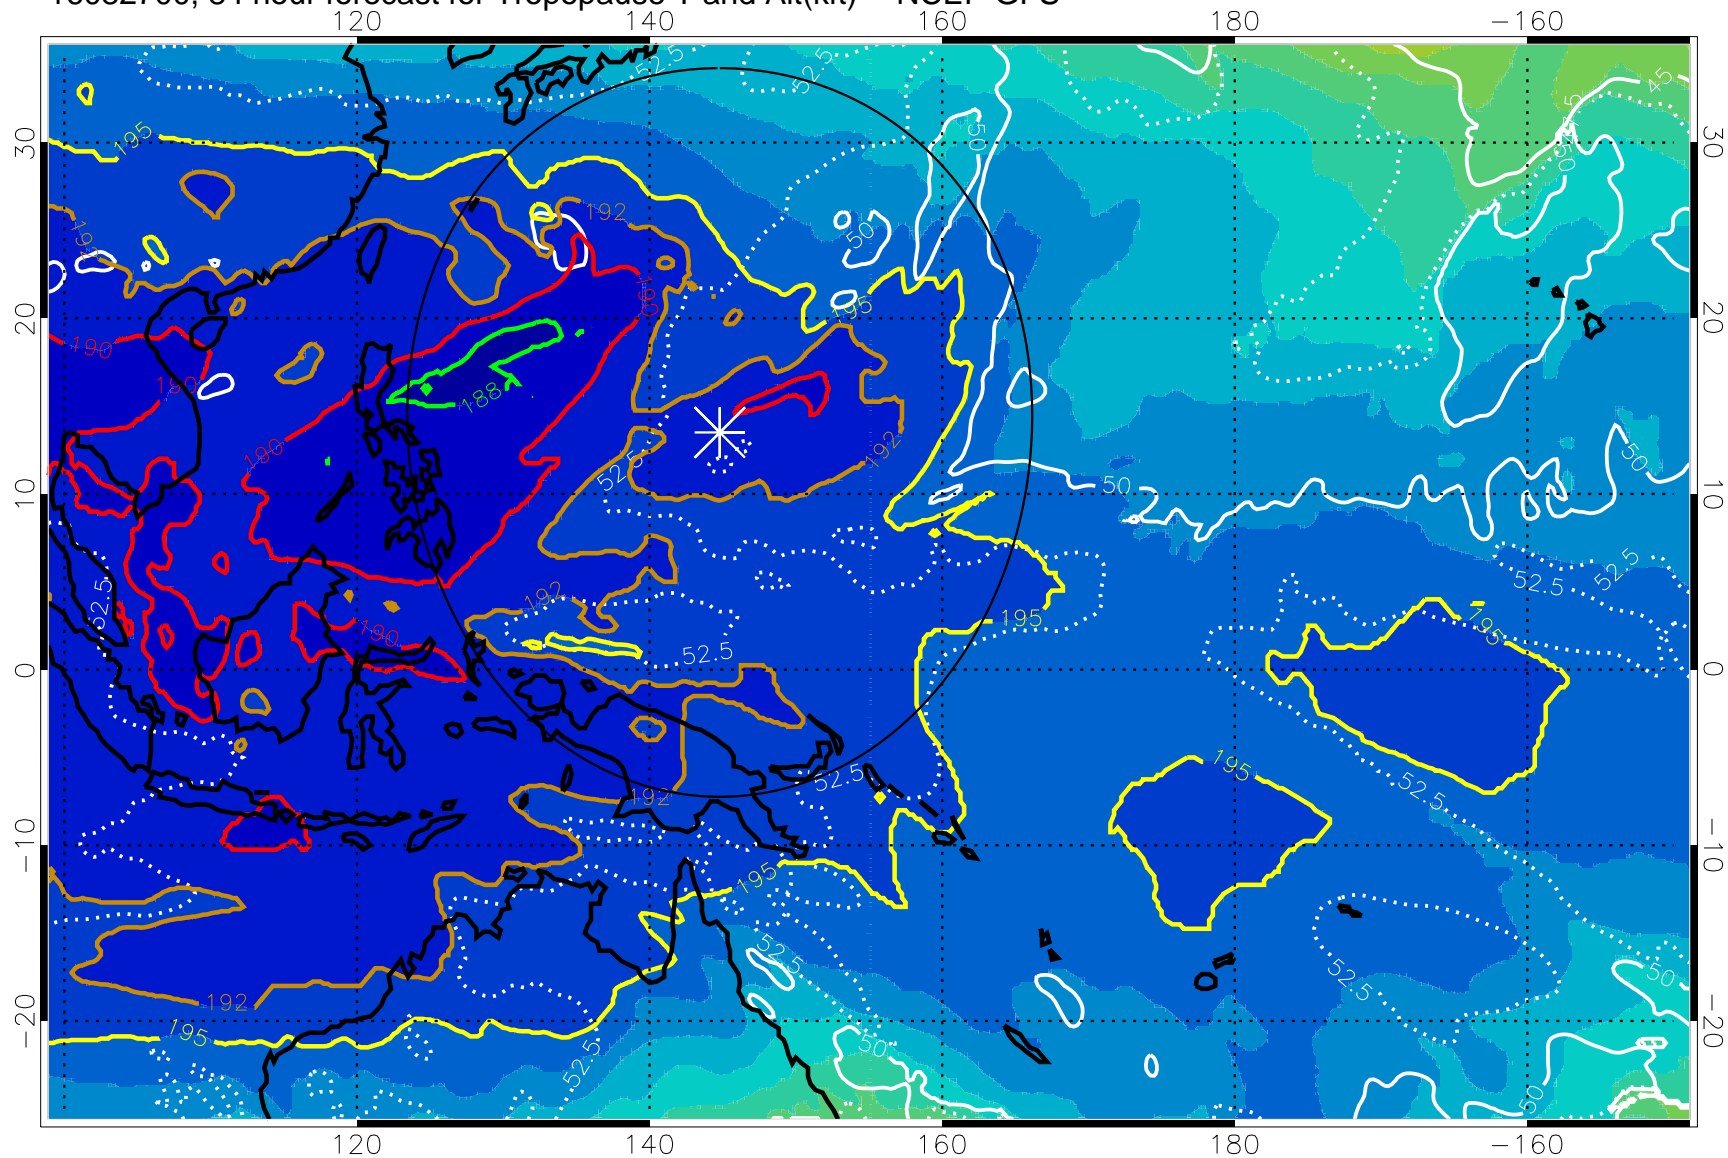

16082700, 84 hour forecast for Tropopause T and Alt(kft) -- NCEP GFS

190 200 210 220 230

Tropopause T, K

Tropopause Altitude in kft (white)

192.5K Isotherm 195K Isotherm

187.5K Isotherm 190K Isotherm

Range ring of 2304 km