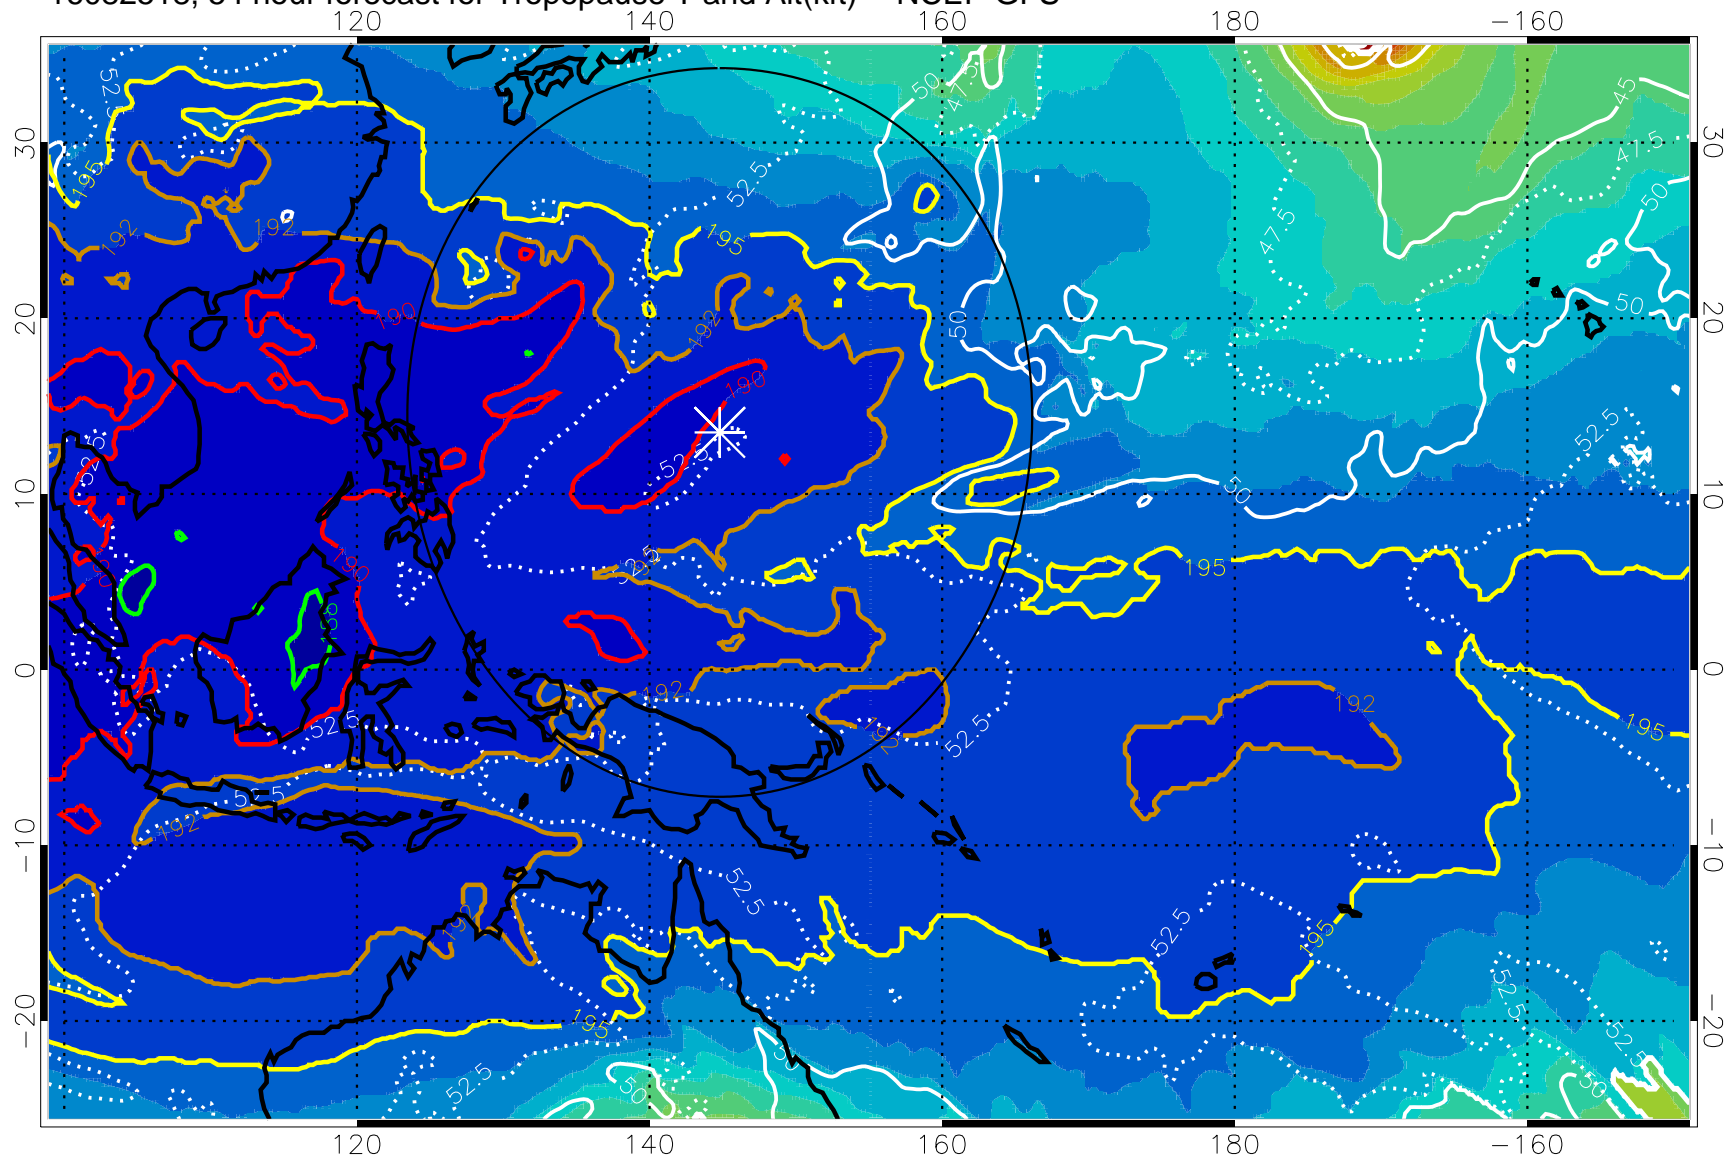

16082518, 54 hour forecast for Tropopause T and Alt(kft) -- NCEP GFS

190 200 210 220 230

Tropopause T, K

Tropopause Altitude in kft (white)

192.5K Isotherm 195K Isotherm
187.5K Isotherm 190K Isotherm

Range ring of 2304 km