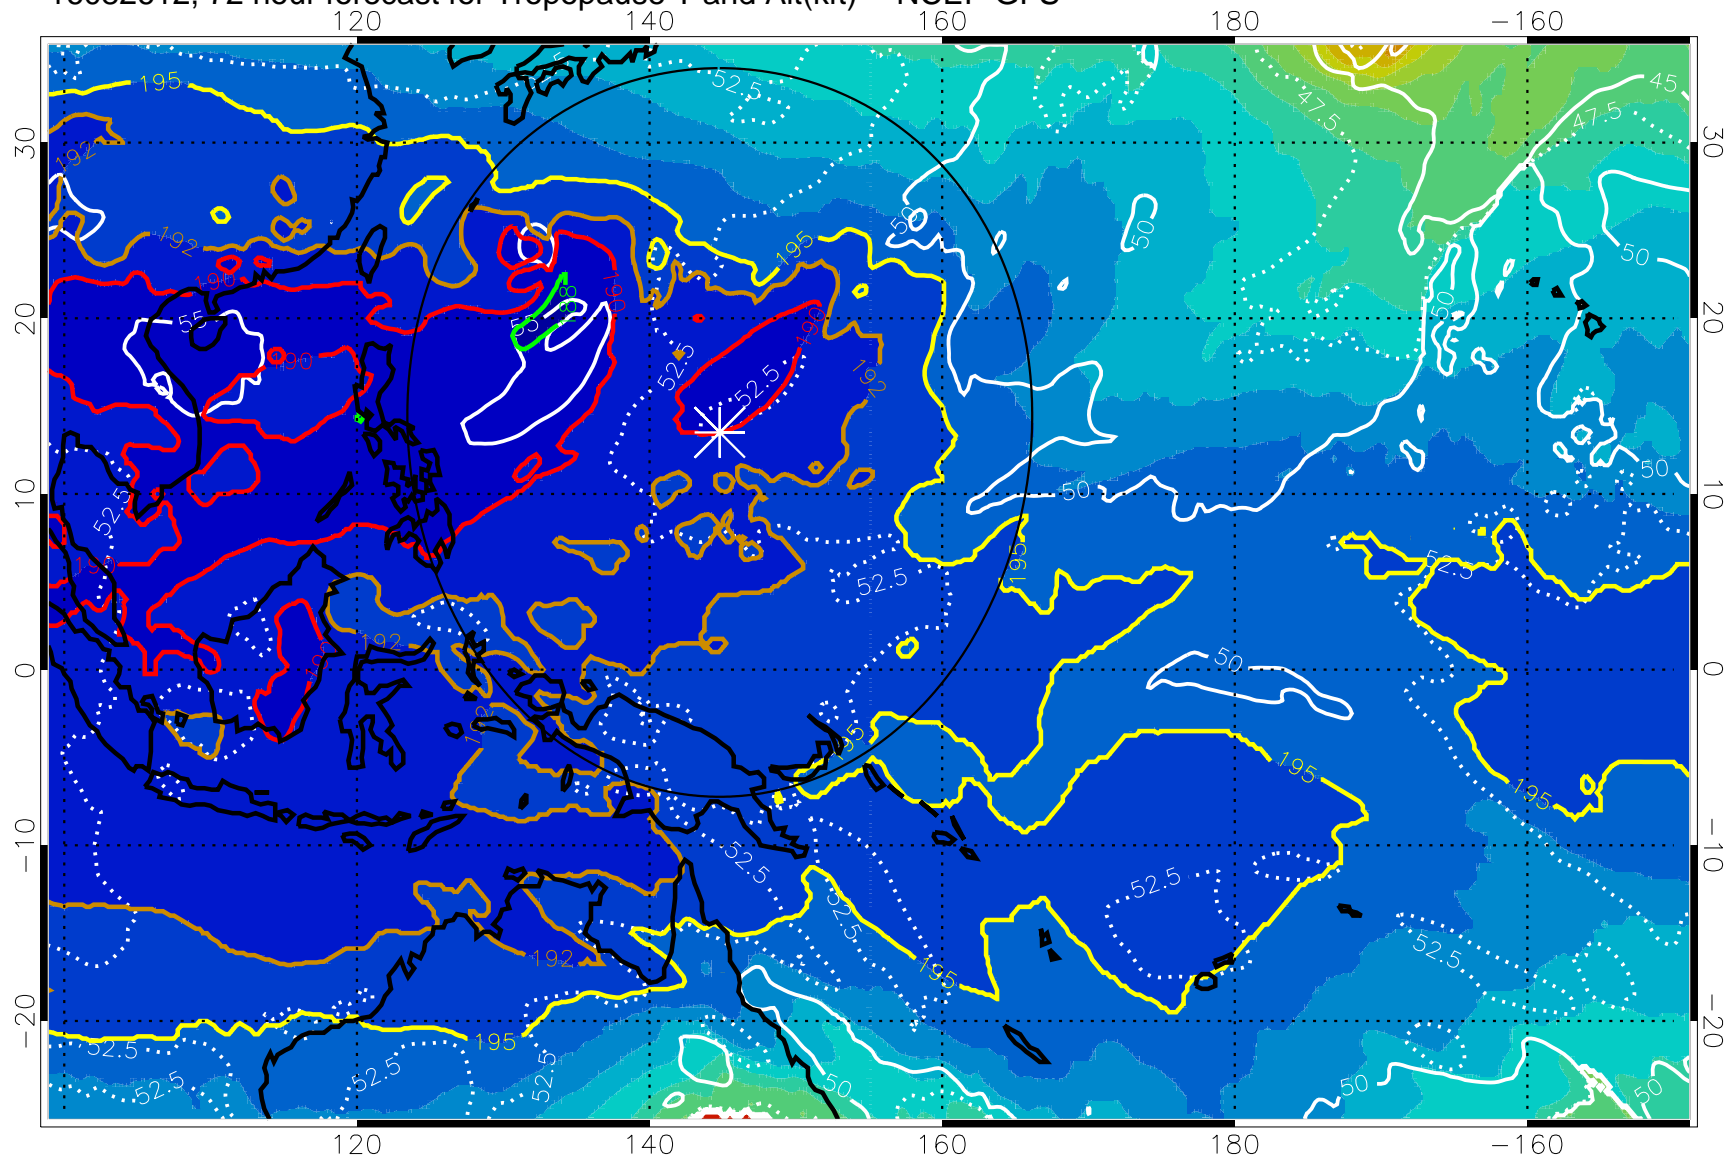

16082612, 72 hour forecast for Tropopause T and Alt(kft) -- NCEP GFS

190 200 210 220 230
Tropopause T, K

Tropopause Altitude in kft (white)

192.5K Isotherm 195K Isotherm
187.5K Isotherm 190K Isotherm

Range ring of 2304 km