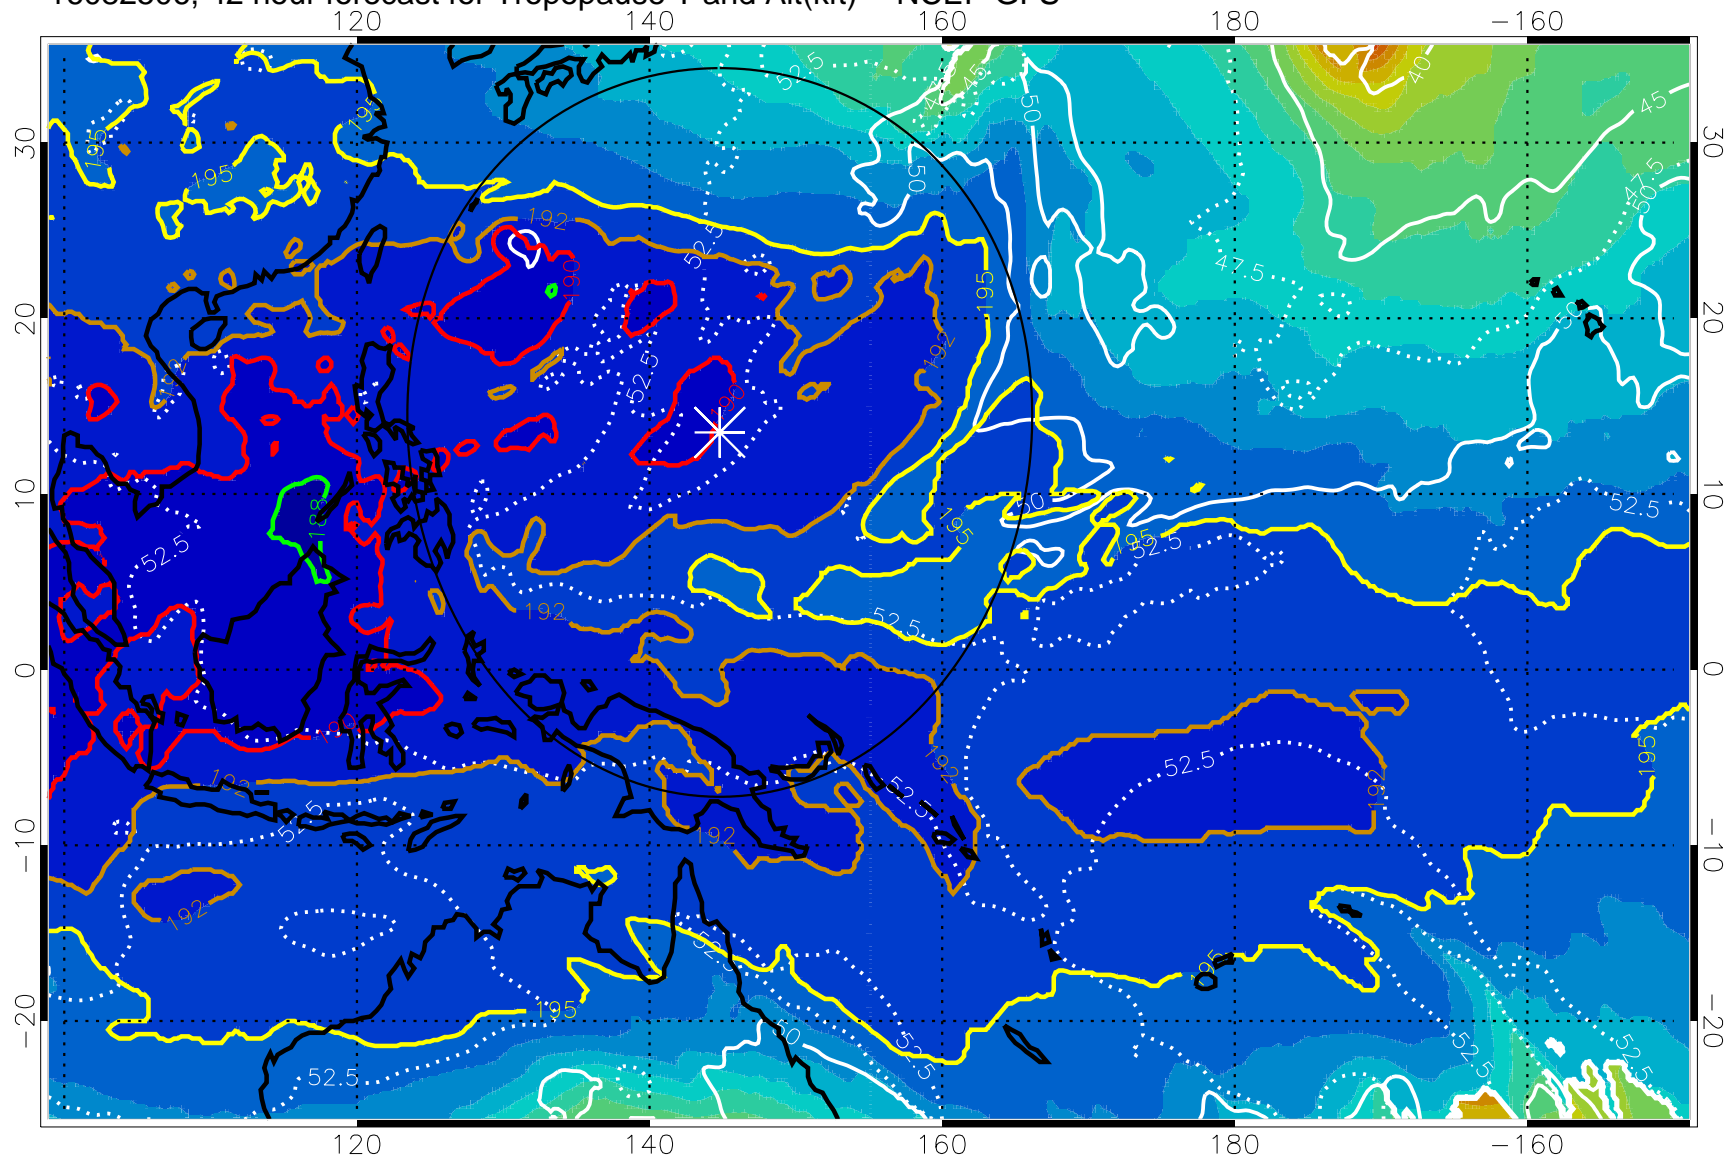

16082506, 42 hour forecast for Tropopause T and Alt(kft) -- NCEP GFS

190 200 210 220 230
Tropopause T, K

Tropopause Altitude in kft (white)

192.5K Isotherm 195K Isotherm
187.5K Isotherm 190K Isotherm

Range ring of 2304 km