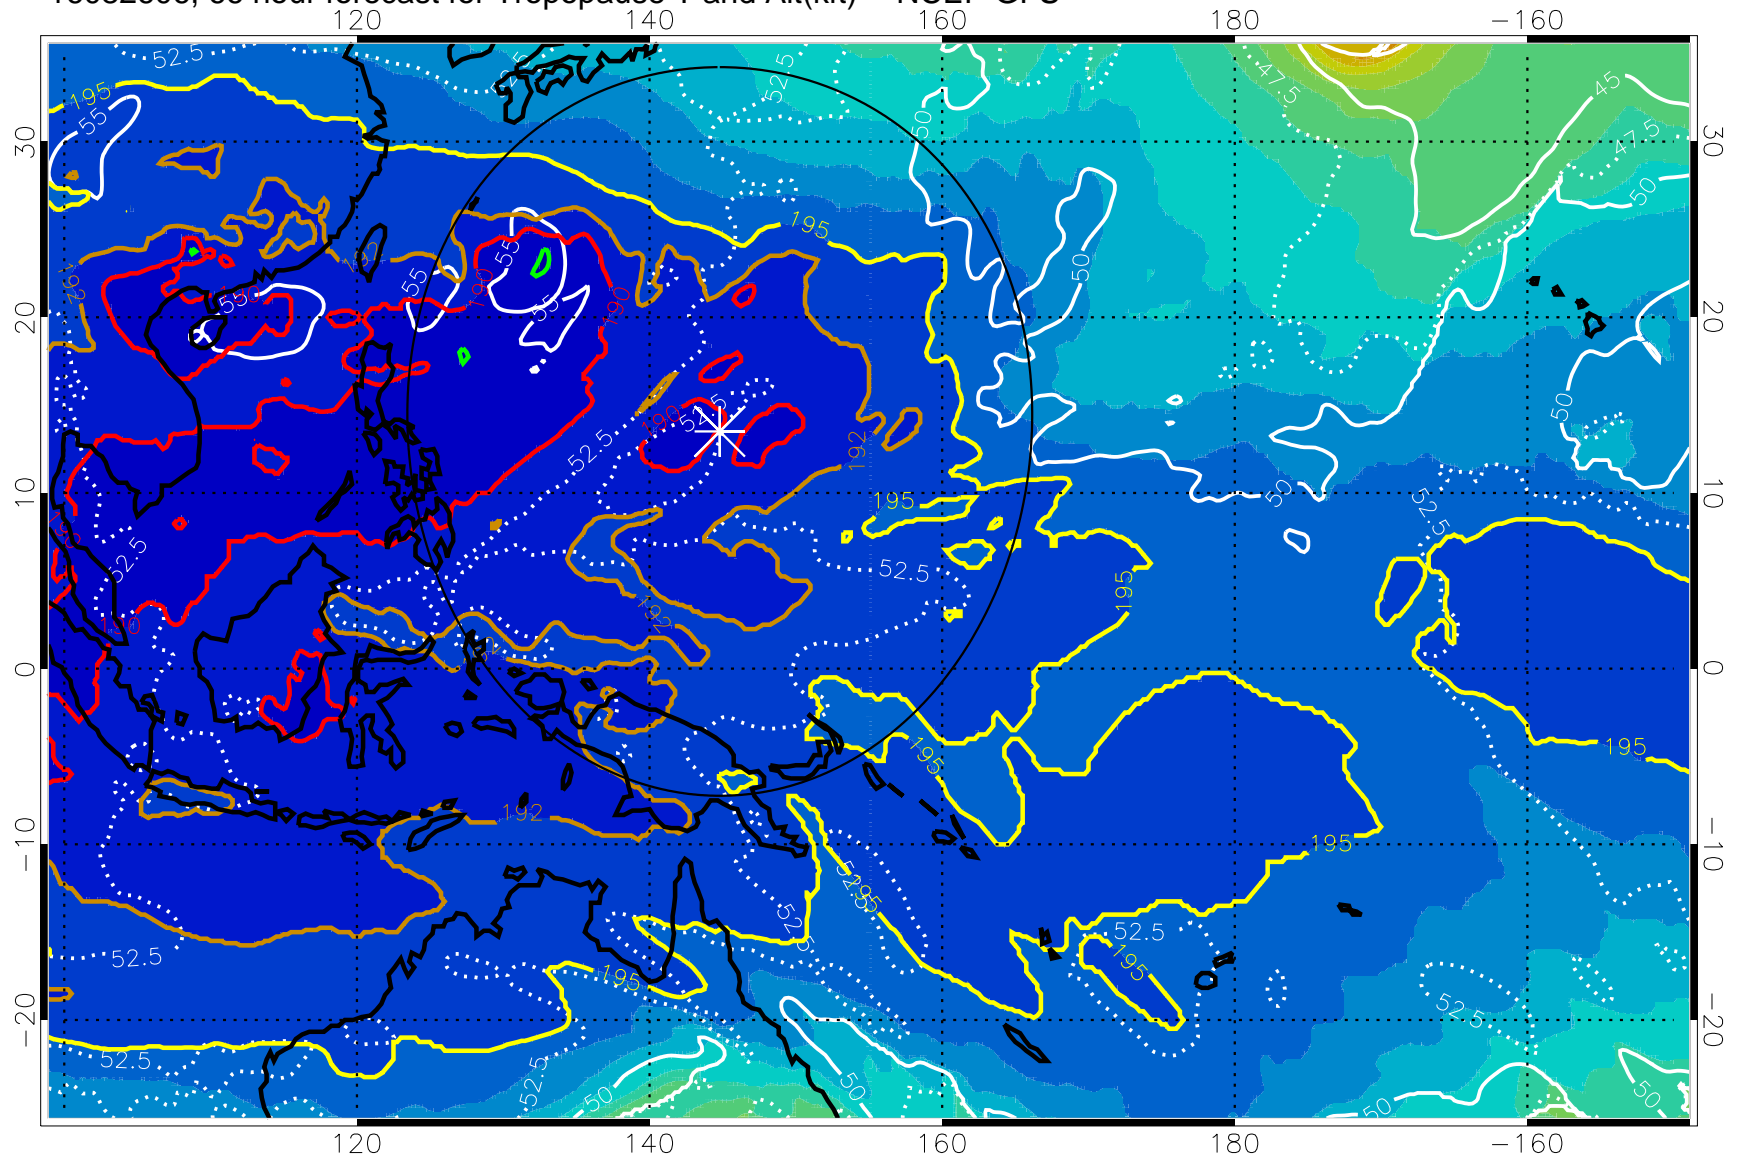

16082606, 66 hour forecast for Tropopause T and Alt(kft) -- NCEP GFS

Tropopause T, K

Tropopause Altitude in kft (white)

192.5K Isotherm 195K Isotherm
187.5K Isotherm 190K Isotherm

Range ring of 2304 km