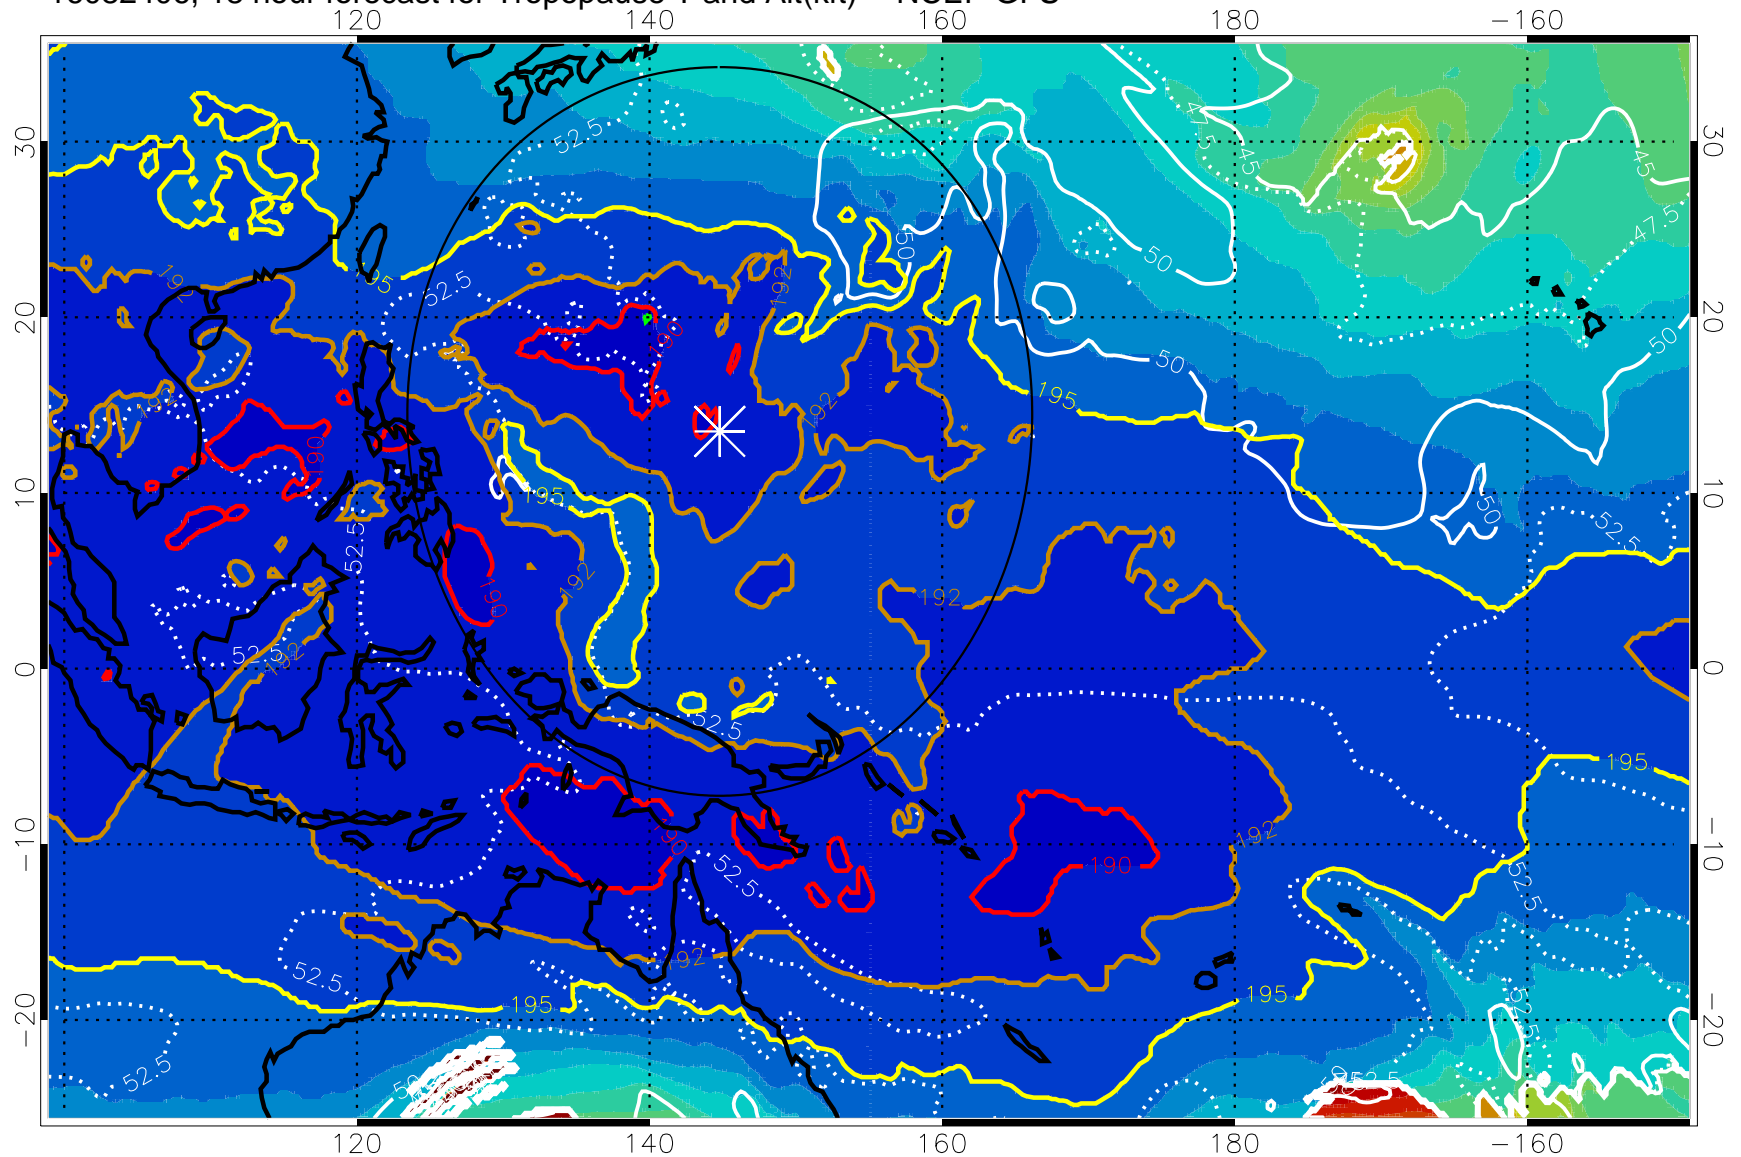

16082406, 18 hour forecast for Tropopause T and Alt(kft) -- NCEP GFS

190   200   210   220   230
Tropopause T, K

Tropopause Altitude in kft (white)

192.5K Isotherm   195K Isotherm
187.5K Isotherm   190K Isotherm

Range ring of 2304 km