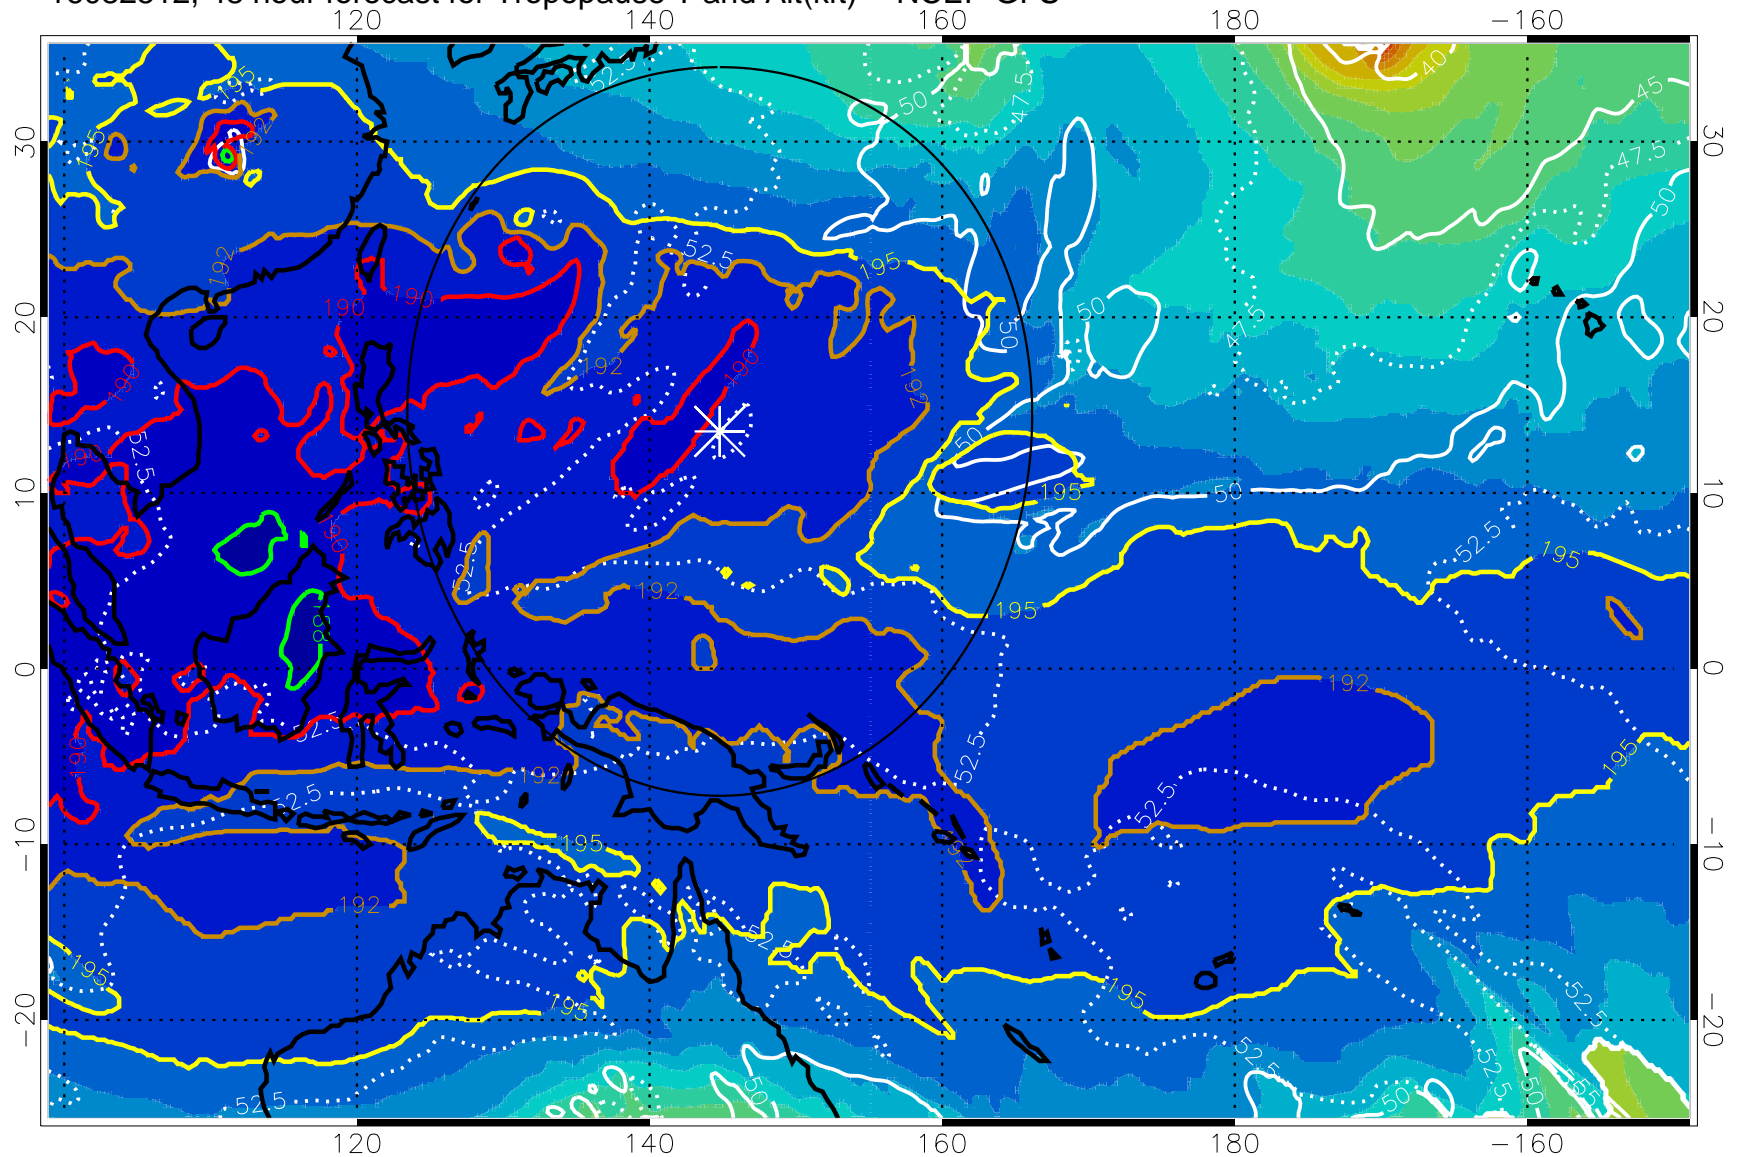

16082512, 48 hour forecast for Tropopause T and Alt(kft) -- NCEP GFS

190 200 210 220 230

Tropopause T, K

Tropopause Altitude in kft (white)

192.5K Isotherm 195K Isotherm

187.5K Isotherm 190K Isotherm

Range ring of 2304 km