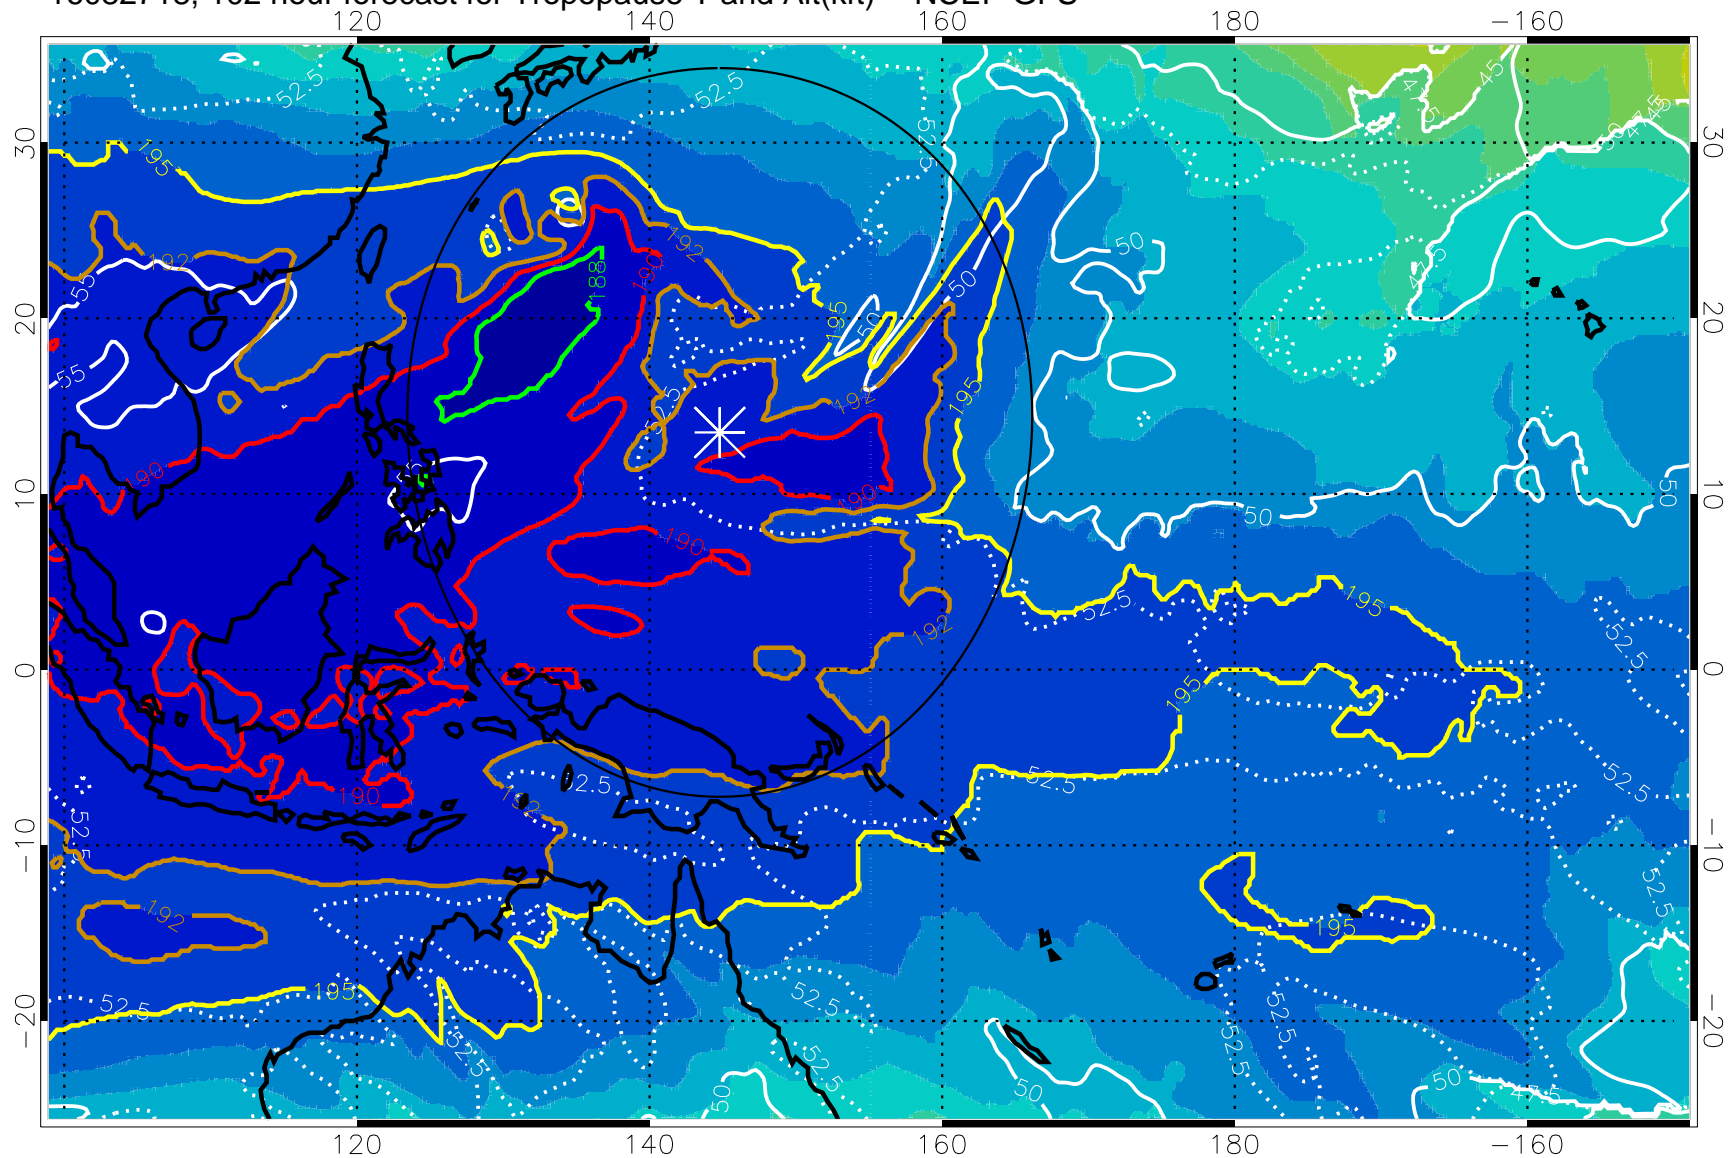

16082718, 102 hour forecast for Tropopause T and Alt(kft) -- NCEP GFS

190 200 210 220 230

Tropopause T, K

Tropopause Altitude in kft (white)

192.5K Isotherm 195K Isotherm
187.5K Isotherm 190K Isotherm

Range ring of 2304 km