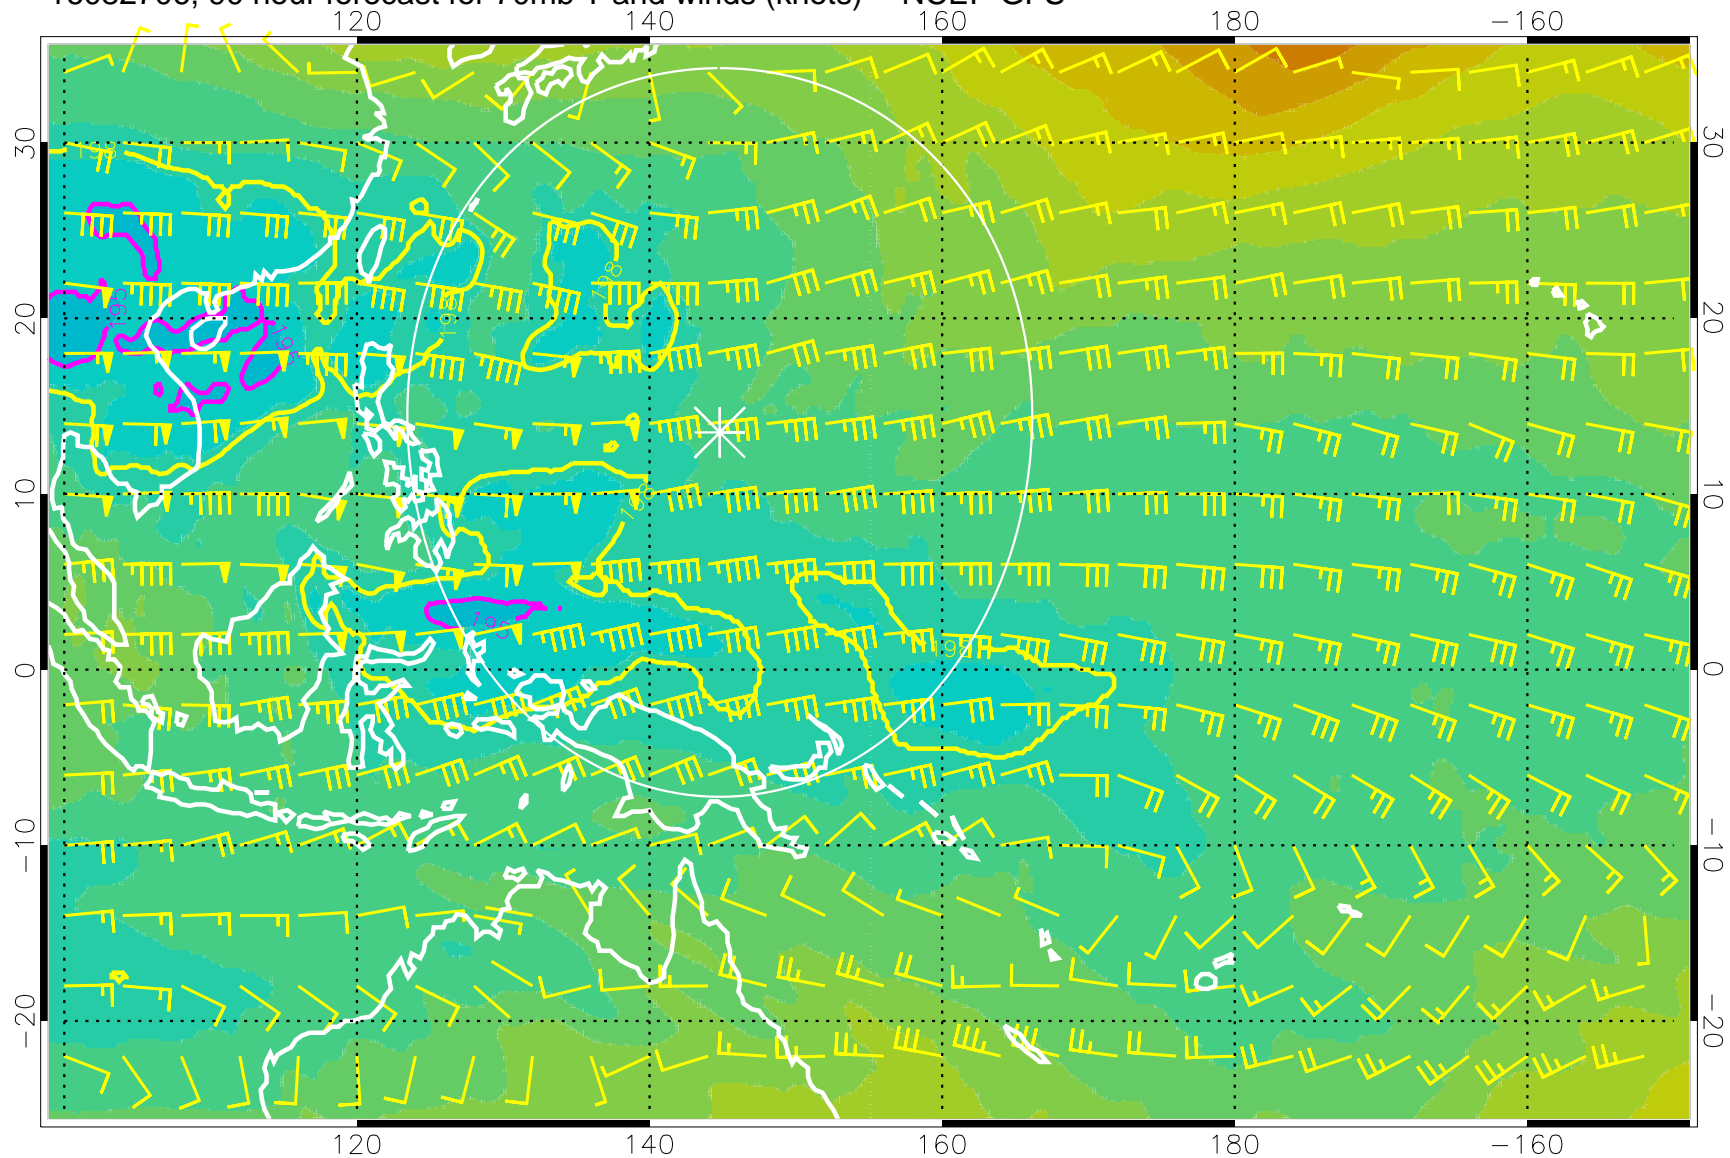

Range ring of 2304 km

16082612, 72 hour forecast for 70mb T and winds (knots) -- NCEP GFS

180 190 200 210 220

T, K

190K Isotherm 192.5K Isotherm  
195K Isotherm 197.5K Isotherm

Range ring of 2304 km

16082618, 78 hour forecast for 70mb T and winds (knots) -- NCEP GFS

180 190 200 210 220  
T, K

190K Isotherm 192.5K Isotherm  
195K Isotherm 197.5K Isotherm

Range ring of 2304 km

16082700, 84 hour forecast for 70mb T and winds (knots) -- NCEP GFS

180 190 200 210 220

T, K

190K Isotherm 192.5K Isotherm  
195K Isotherm 197.5K Isotherm

Range ring of 2304 km

16082706, 90 hour forecast for 70mb T and winds (knots) -- NCEP GFS

180      190      200      210      220

T, K

190K Isotherm    192.5K Isotherm  
195K Isotherm    197.5K Isotherm

Range ring of 2304 km

16082712, 96 hour forecast for 70mb T and winds (knots) -- NCEP GFS

180 190 200 210 220

T, K

190K Isotherm 192.5K Isotherm  
195K Isotherm 197.5K Isotherm

Range ring of 2304 km

16082718, 102 hour forecast for 70mb T and winds (knots) -- NCEP GFS