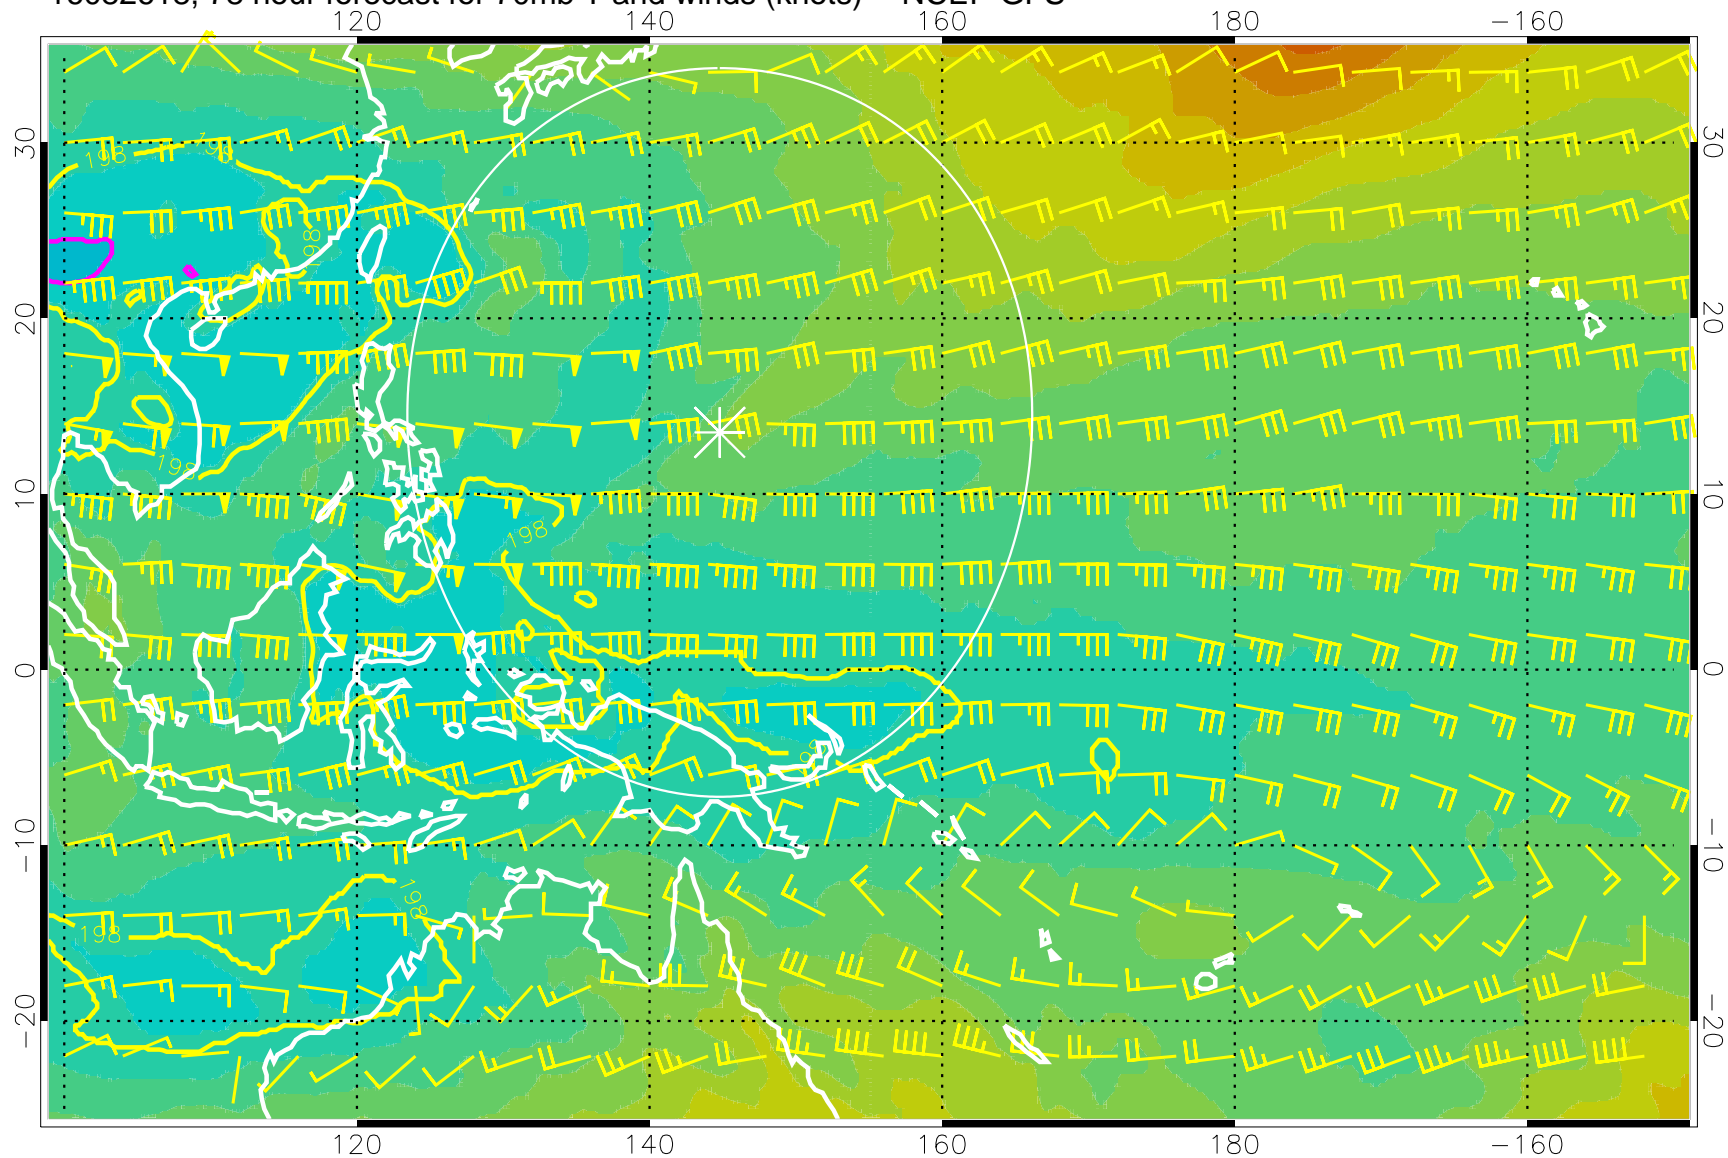

180 190 200 210 220

T, K

190K Isotherm 192.5K Isotherm  
195K Isotherm 197.5K Isotherm

Range ring of 2304 km

16082606, 66 hour forecast for 70mb T and winds (knots) -- NCEP GFS

180 190 200 210 220

T, K

190K Isotherm 192.5K Isotherm  
195K Isotherm 197.5K Isotherm

Range ring of 2304 km

16082612, 72 hour forecast for 70mb T and winds (knots) -- NCEP GFS

180 190 200 210 220

T, K

190K Isotherm 192.5K Isotherm  
195K Isotherm 197.5K Isotherm

Range ring of 2304 km

16082618, 78 hour forecast for 70mb T and winds (knots) -- NCEP GFS

180 190 200 210 220  
T, K

190K Isotherm 192.5K Isotherm  
195K Isotherm 197.5K Isotherm

Range ring of 2304 km

16082700, 84 hour forecast for 70mb T and winds (knots) -- NCEP GFS

180 190 200 210 220

T, K

190K Isotherm 192.5K Isotherm  
195K Isotherm 197.5K Isotherm

Range ring of 2304 km

16082706, 90 hour forecast for 70mb T and winds (knots) -- NCEP GFS

180      190      200      210      220

T, K

190K Isotherm    192.5K Isotherm  
195K Isotherm    197.5K Isotherm

Range ring of 2304 km