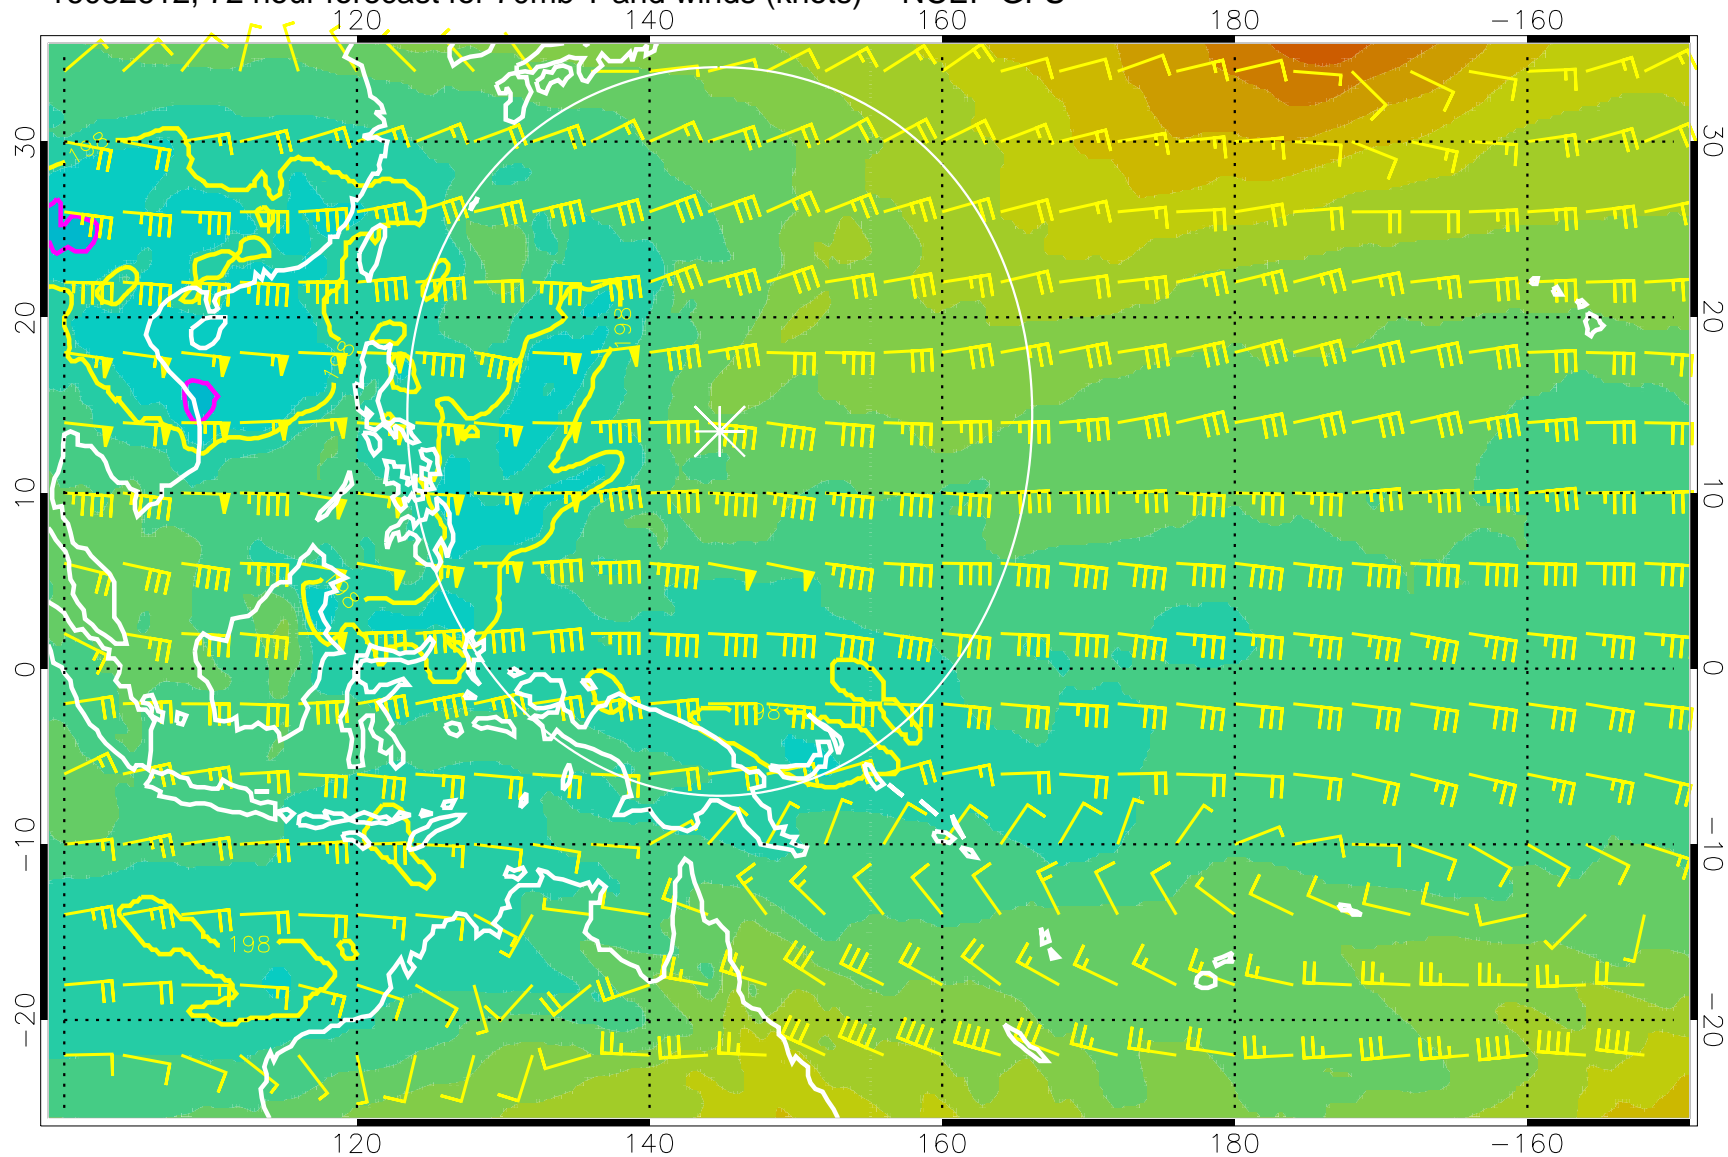

180 190 200 210 220

T, K

190K Isotherm 192.5K Isotherm  
195K Isotherm 197.5K Isotherm

Range ring of 2304 km

16082606, 66 hour forecast for 70mb T and winds (knots) -- NCEP GFS

180 190 200 210 220

T, K

190K Isotherm 192.5K Isotherm  
195K Isotherm 197.5K Isotherm

Range ring of 2304 km

16082612, 72 hour forecast for 70mb T and winds (knots) -- NCEP GFS

180 190 200 210 220

T, K

190K Isotherm 192.5K Isotherm  
195K Isotherm 197.5K Isotherm

Range ring of 2304 km

16082618, 78 hour forecast for 70mb T and winds (knots) -- NCEP GFS

180 190 200 210 220  
T, K

190K Isotherm 192.5K Isotherm  
195K Isotherm 197.5K Isotherm

Range ring of 2304 km

16082700, 84 hour forecast for 70mb T and winds (knots) -- NCEP GFS

180 190 200 210 220

T, K

190K Isotherm 192.5K Isotherm  
195K Isotherm 197.5K Isotherm