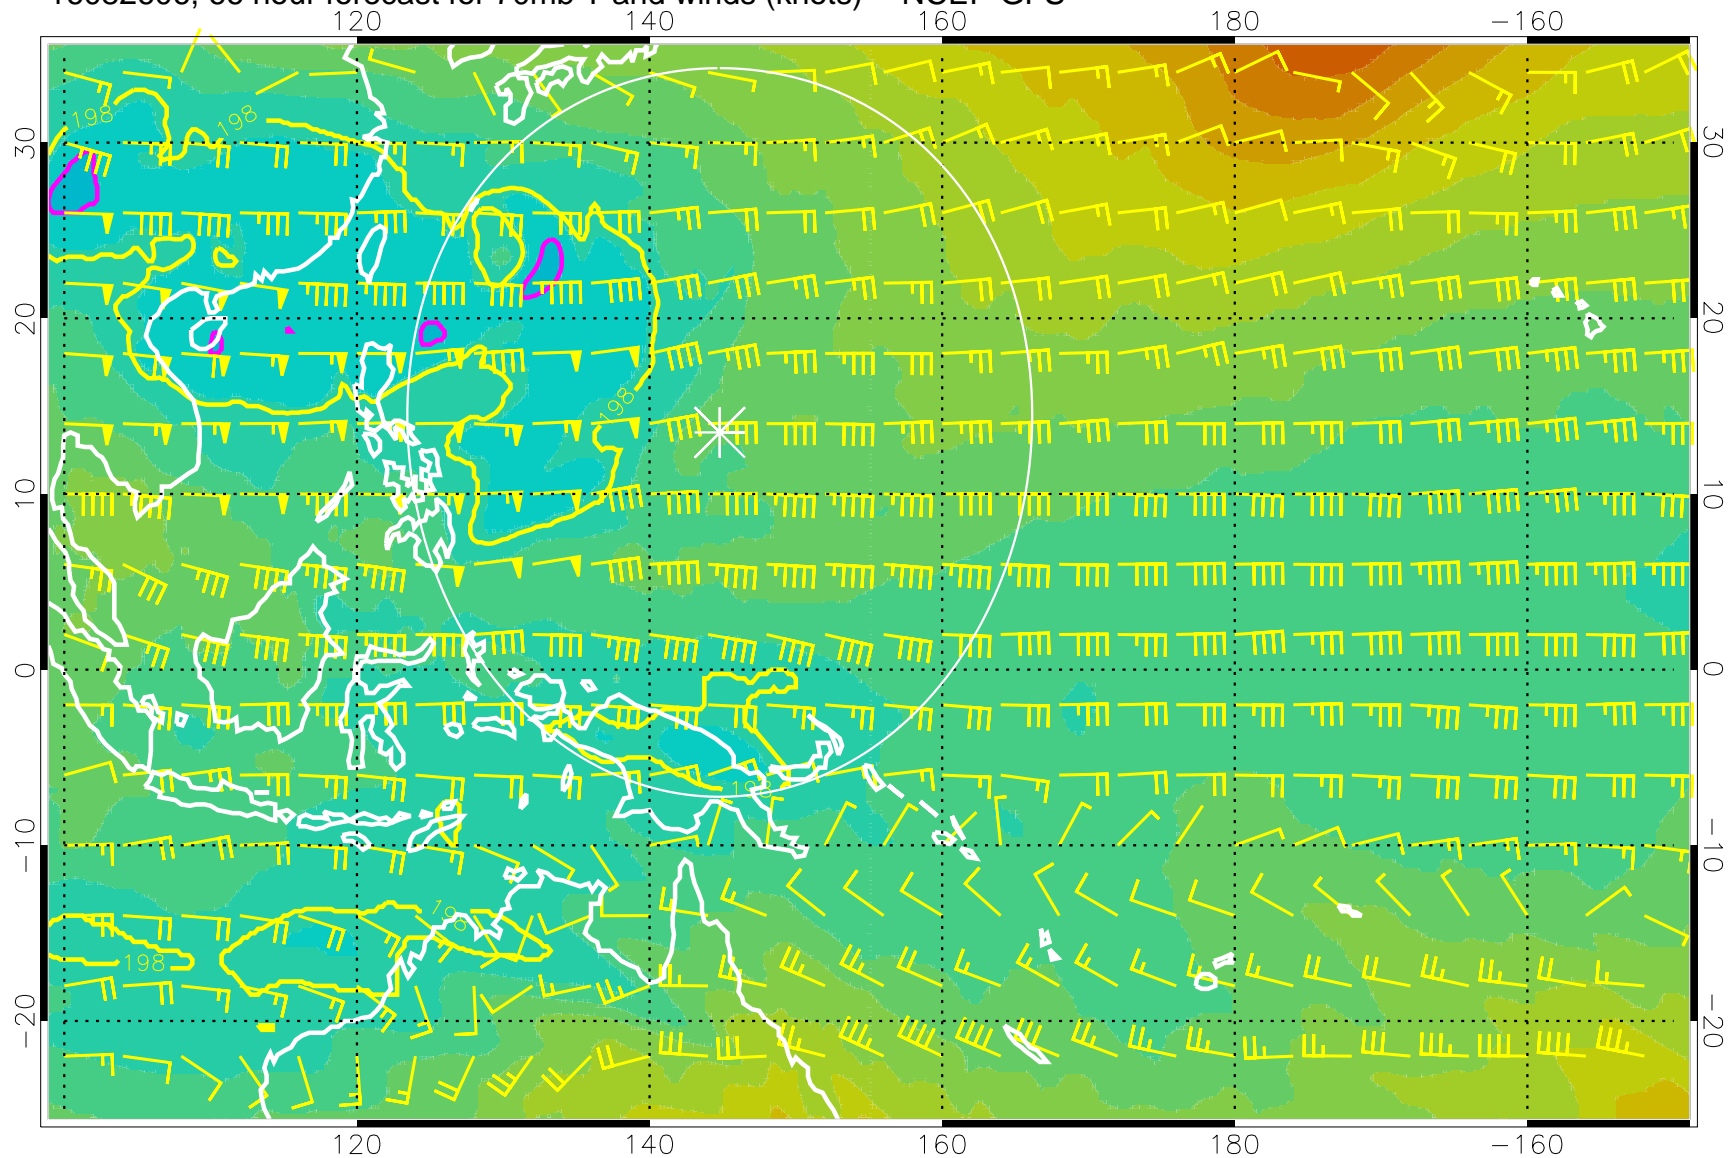

190K Isotherm 192.5K Isotherm  
195K Isotherm 197.5K Isotherm

Range ring of 2304 km

16082512, 48 hour forecast for 70mb T and winds (knots) -- NCEP GFS

180 190 200 210 220

T, K

190K Isotherm 192.5K Isotherm  
195K Isotherm 197.5K Isotherm

Range ring of 2304 km

16082518, 54 hour forecast for 70mb T and winds (knots) -- NCEP GFS

180 190 200 210 220

T, K

190K Isotherm 192.5K Isotherm  
195K Isotherm 197.5K Isotherm

Range ring of 2304 km

16082600, 60 hour forecast for 70mb T and winds (knots) -- NCEP GFS

180 190 200 210 220

T, K

190K Isotherm 192.5K Isotherm  
195K Isotherm 197.5K Isotherm

Range ring of 2304 km

16082606, 66 hour forecast for 70mb T and winds (knots) -- NCEP GFS

180 190 200 210 220

T, K

190K Isotherm 192.5K Isotherm  
195K Isotherm 197.5K Isotherm

180 190 200 210 220  
T, K

190K Isotherm 192.5K Isotherm  
195K Isotherm 197.5K Isotherm

Range ring of 2304 km

16082700, 84 hour forecast for 70mb T and winds (knots) -- NCEP GFS

180 190 200 210 220

T, K

190K Isotherm 192.5K Isotherm  
195K Isotherm 197.5K Isotherm