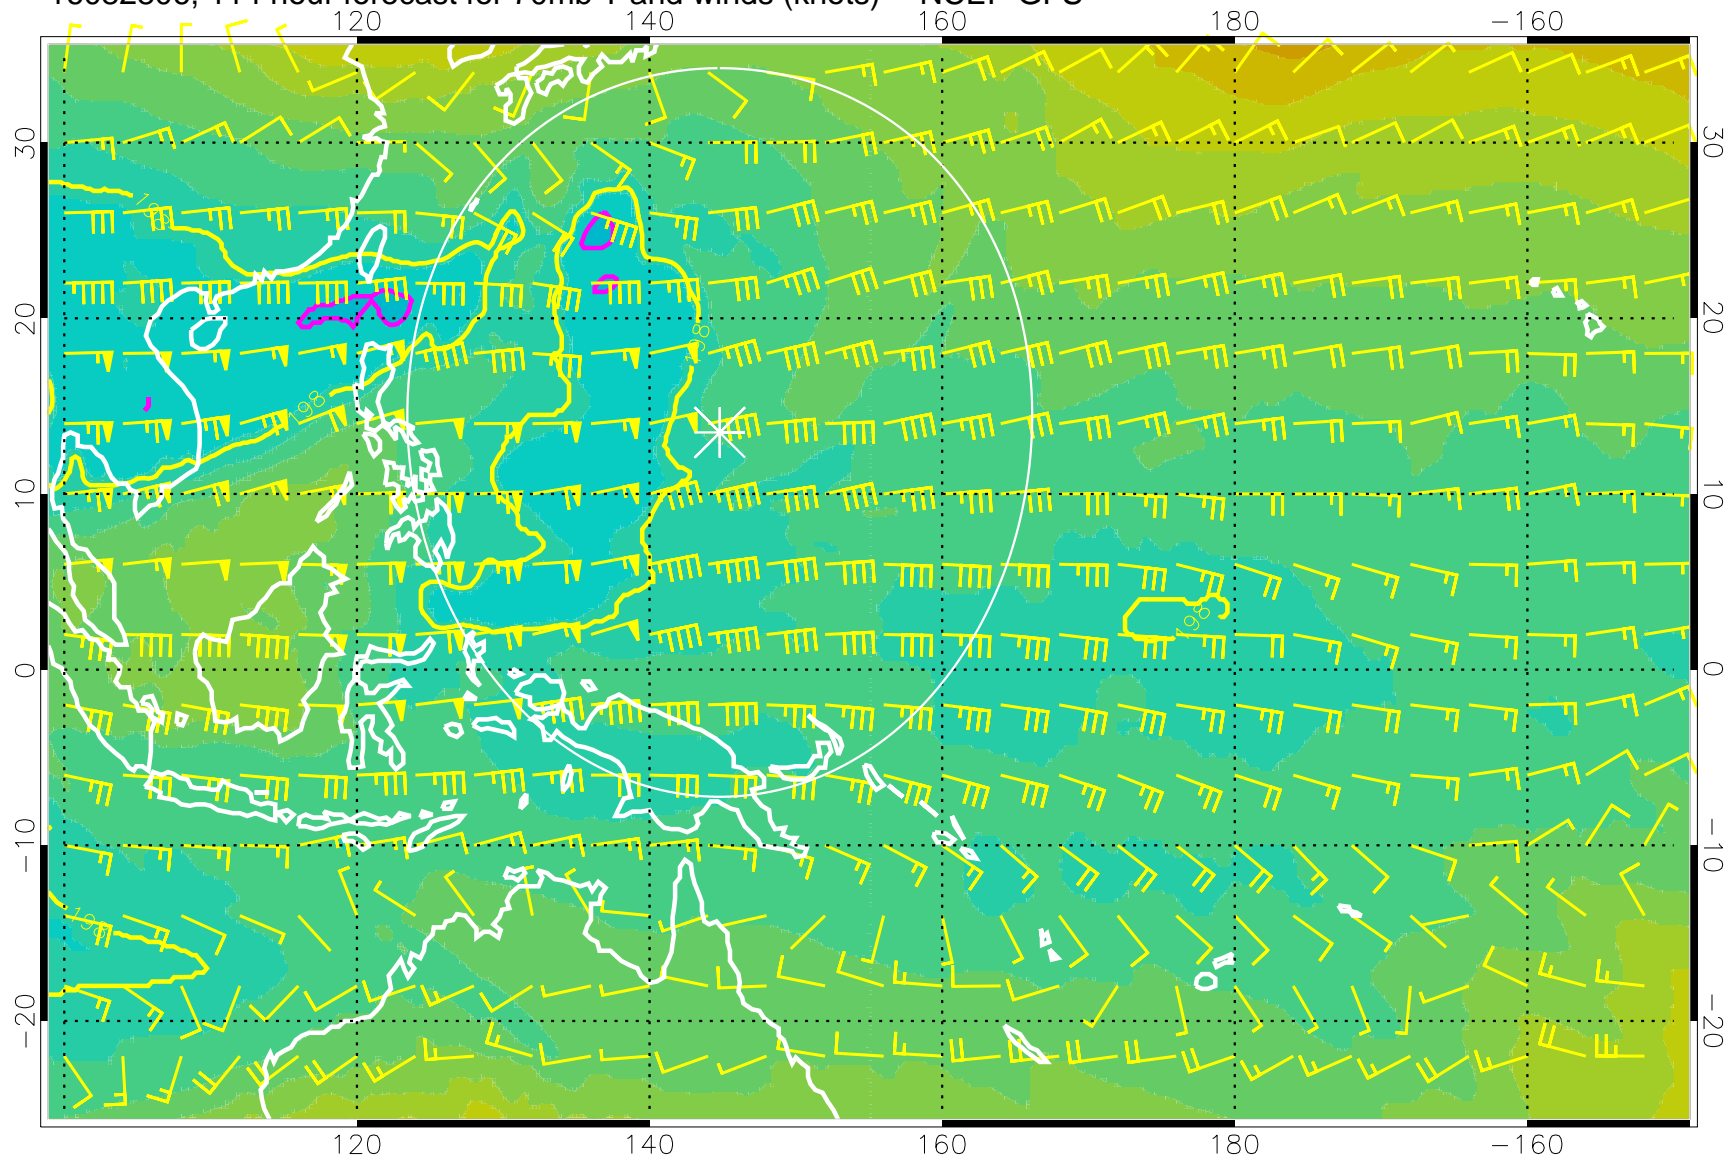

16082712, 96 hour forecast for 70mb T and winds (knots) -- NCEP GFS

180 190 200 210 220

T, K

190K Isotherm 192.5K Isotherm  
195K Isotherm 197.5K Isotherm

Range ring of 2304 km

16082718, 102 hour forecast for 70mb T and winds (knots) -- NCEP GFS

180 190 200 210 220

T, K

190K Isotherm 192.5K Isotherm  
195K Isotherm 197.5K Isotherm

Range ring of 2304 km

16082800, 108 hour forecast for 70mb T and winds (knots) -- NCEP GFS

180    190    200    210    220  
T, K

190K Isotherm    192.5K Isotherm  
195K Isotherm    197.5K Isotherm

Range ring of 2304 km

16082806, 114 hour forecast for 70mb T and winds (knots) -- NCEP GFS

180 190 200 210 220  
T, K

190K Isotherm 192.5K Isotherm  
195K Isotherm 197.5K Isotherm

Range ring of 2304 km

16082812, 120 hour forecast for 70mb T and winds (knots) -- NCEP GFS

180 190 200 210 220

T, K

190K Isotherm 192.5K Isotherm  
195K Isotherm 197.5K Isotherm

Range ring of 2304 km