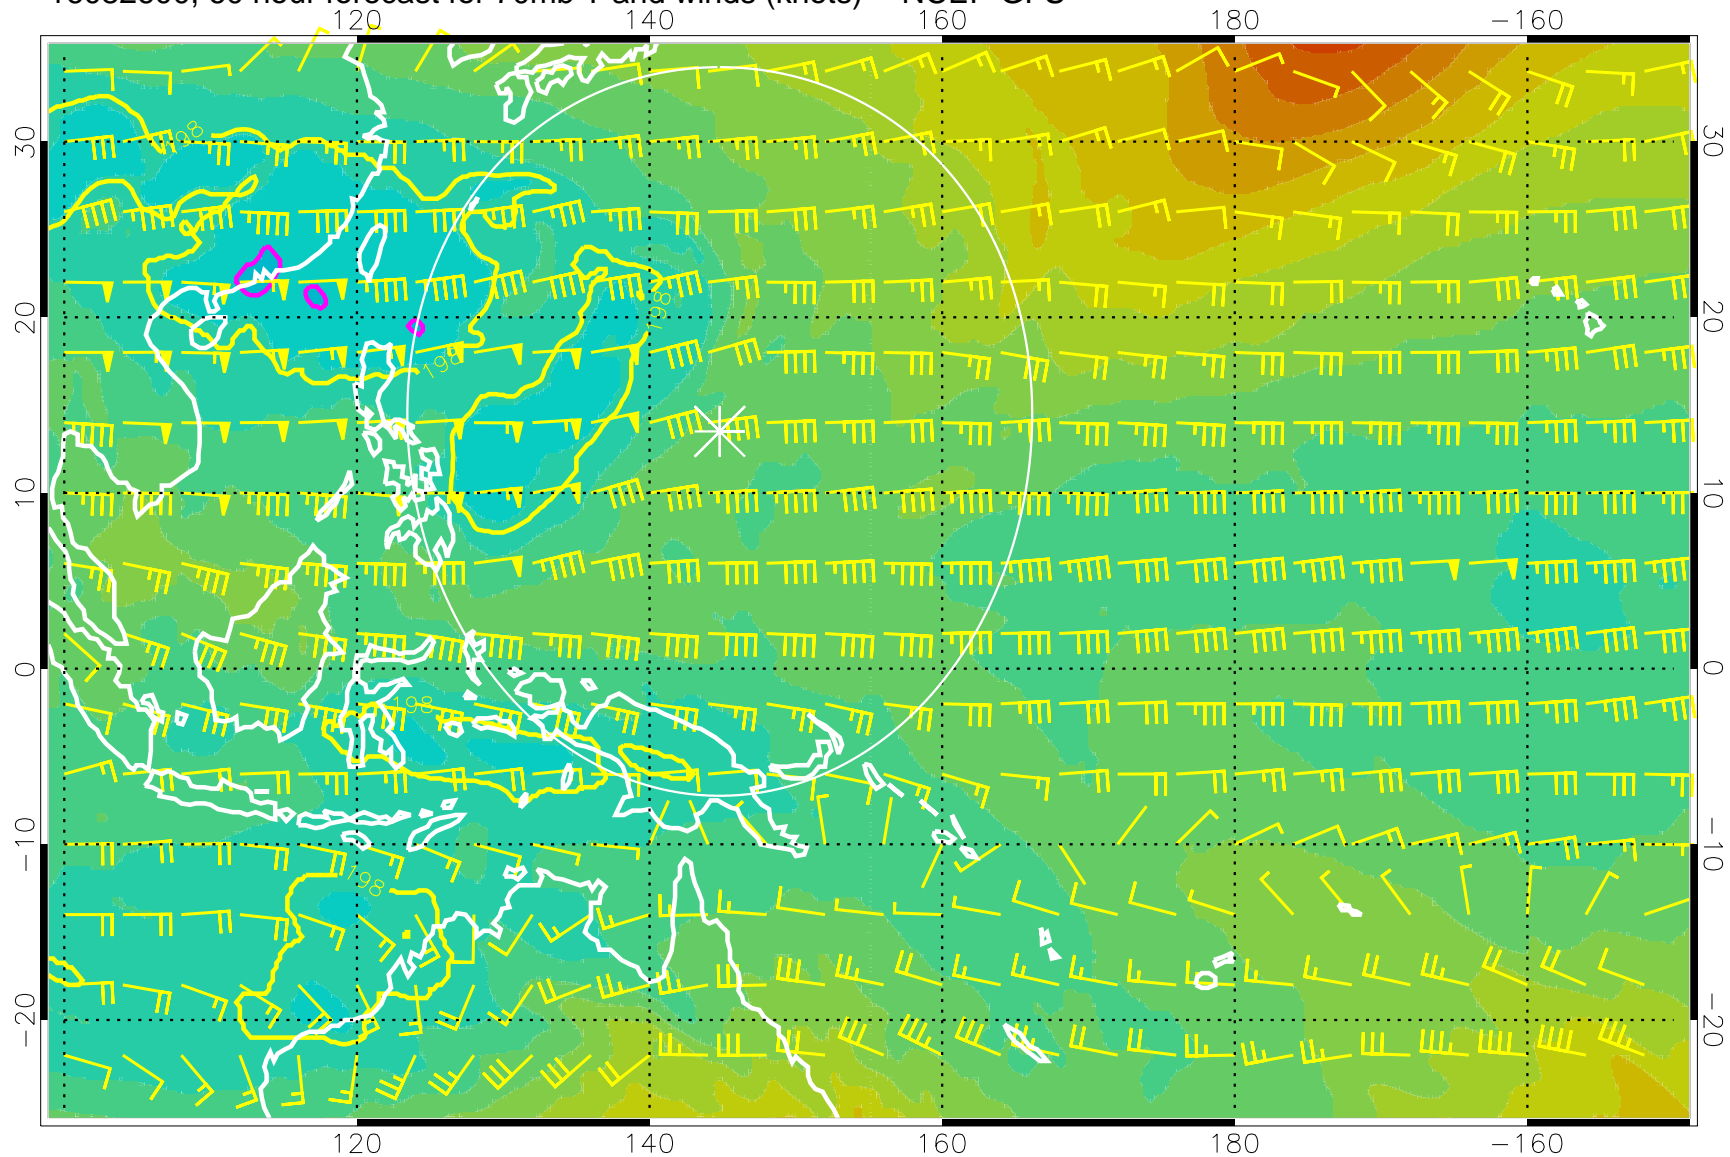

190K Isotherm 192.5K Isotherm  
195K Isotherm 197.5K Isotherm

Range ring of 2304 km

16082512, 48 hour forecast for 70mb T and winds (knots) -- NCEP GFS

180 190 200 210 220

T, K

190K Isotherm 192.5K Isotherm  
195K Isotherm 197.5K Isotherm

Range ring of 2304 km

16082518, 54 hour forecast for 70mb T and winds (knots) -- NCEP GFS

180 190 200 210 220

T, K

190K Isotherm 192.5K Isotherm  
195K Isotherm 197.5K Isotherm

Range ring of 2304 km

16082600, 60 hour forecast for 70mb T and winds (knots) -- NCEP GFS

180 190 200 210 220

T, K

190K Isotherm 192.5K Isotherm  
195K Isotherm 197.5K Isotherm

Range ring of 2304 km

16082606, 66 hour forecast for 70mb T and winds (knots) -- NCEP GFS

180 190 200 210 220

T, K

190K Isotherm 192.5K Isotherm  
195K Isotherm 197.5K Isotherm

180 190 200 210 220  
T, K

190K Isotherm 192.5K Isotherm  
195K Isotherm 197.5K Isotherm

Range ring of 2304 km

16082700, 84 hour forecast for 70mb T and winds (knots) -- NCEP GFS

180 190 200 210 220

T, K

190K Isotherm 192.5K Isotherm  
195K Isotherm 197.5K Isotherm