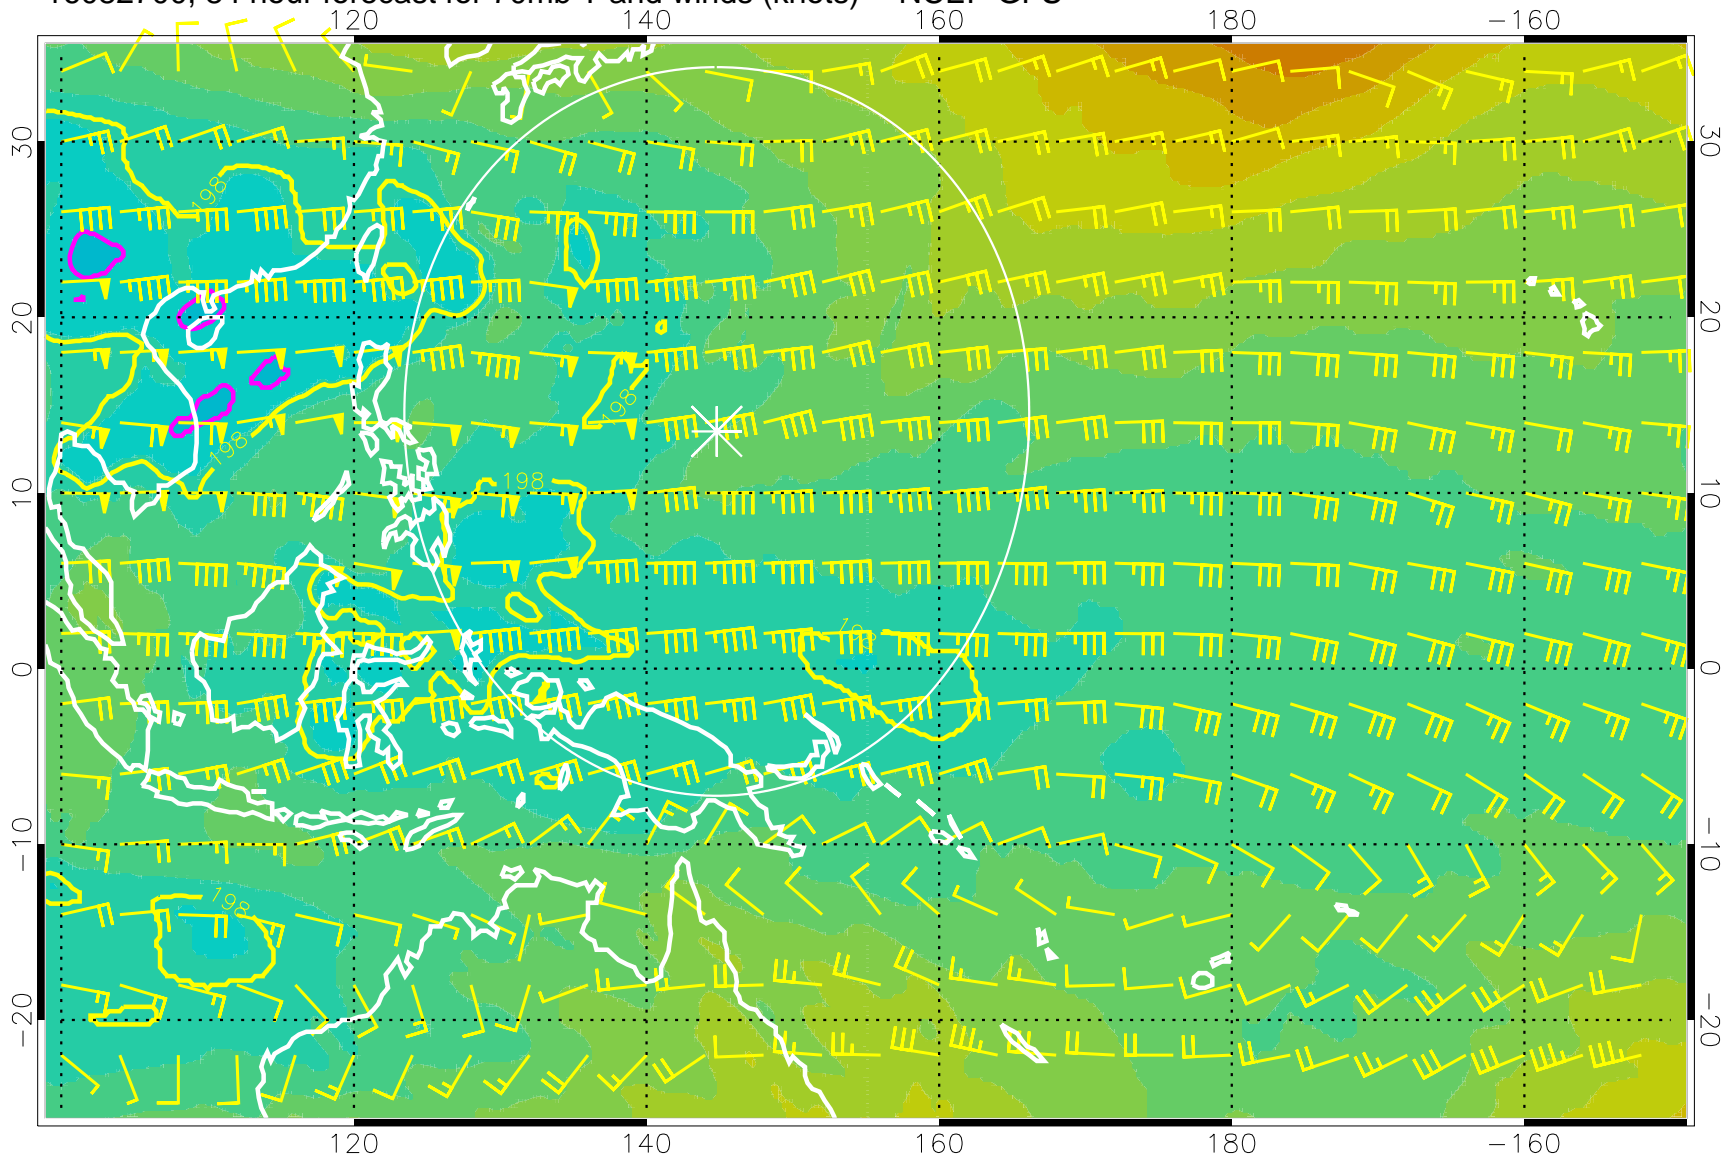

180 190 200 210 220

T, K

190K Isotherm 192.5K Isotherm  
195K Isotherm 197.5K Isotherm

Range ring of 2304 km

16082606, 66 hour forecast for 70mb T and winds (knots) -- NCEP GFS

180 190 200 210 220

T, K

190K Isotherm 192.5K Isotherm  
195K Isotherm 197.5K Isotherm

Range ring of 2304 km

16082612, 72 hour forecast for 70mb T and winds (knots) -- NCEP GFS

180 190 200 210 220

T, K

190K Isotherm 192.5K Isotherm  
195K Isotherm 197.5K Isotherm

Range ring of 2304 km

16082618, 78 hour forecast for 70mb T and winds (knots) -- NCEP GFS

180 190 200 210 220  
T, K

190K Isotherm 192.5K Isotherm  
195K Isotherm 197.5K Isotherm

Range ring of 2304 km

16082700, 84 hour forecast for 70mb T and winds (knots) -- NCEP GFS

180 190 200 210 220

T, K

190K Isotherm 192.5K Isotherm  
195K Isotherm 197.5K Isotherm

Range ring of 2304 km

16082706, 90 hour forecast for 70mb T and winds (knots) -- NCEP GFS

180      190      200      210      220

T, K

190K Isotherm    192.5K Isotherm  
195K Isotherm    197.5K Isotherm

Range ring of 2304 km