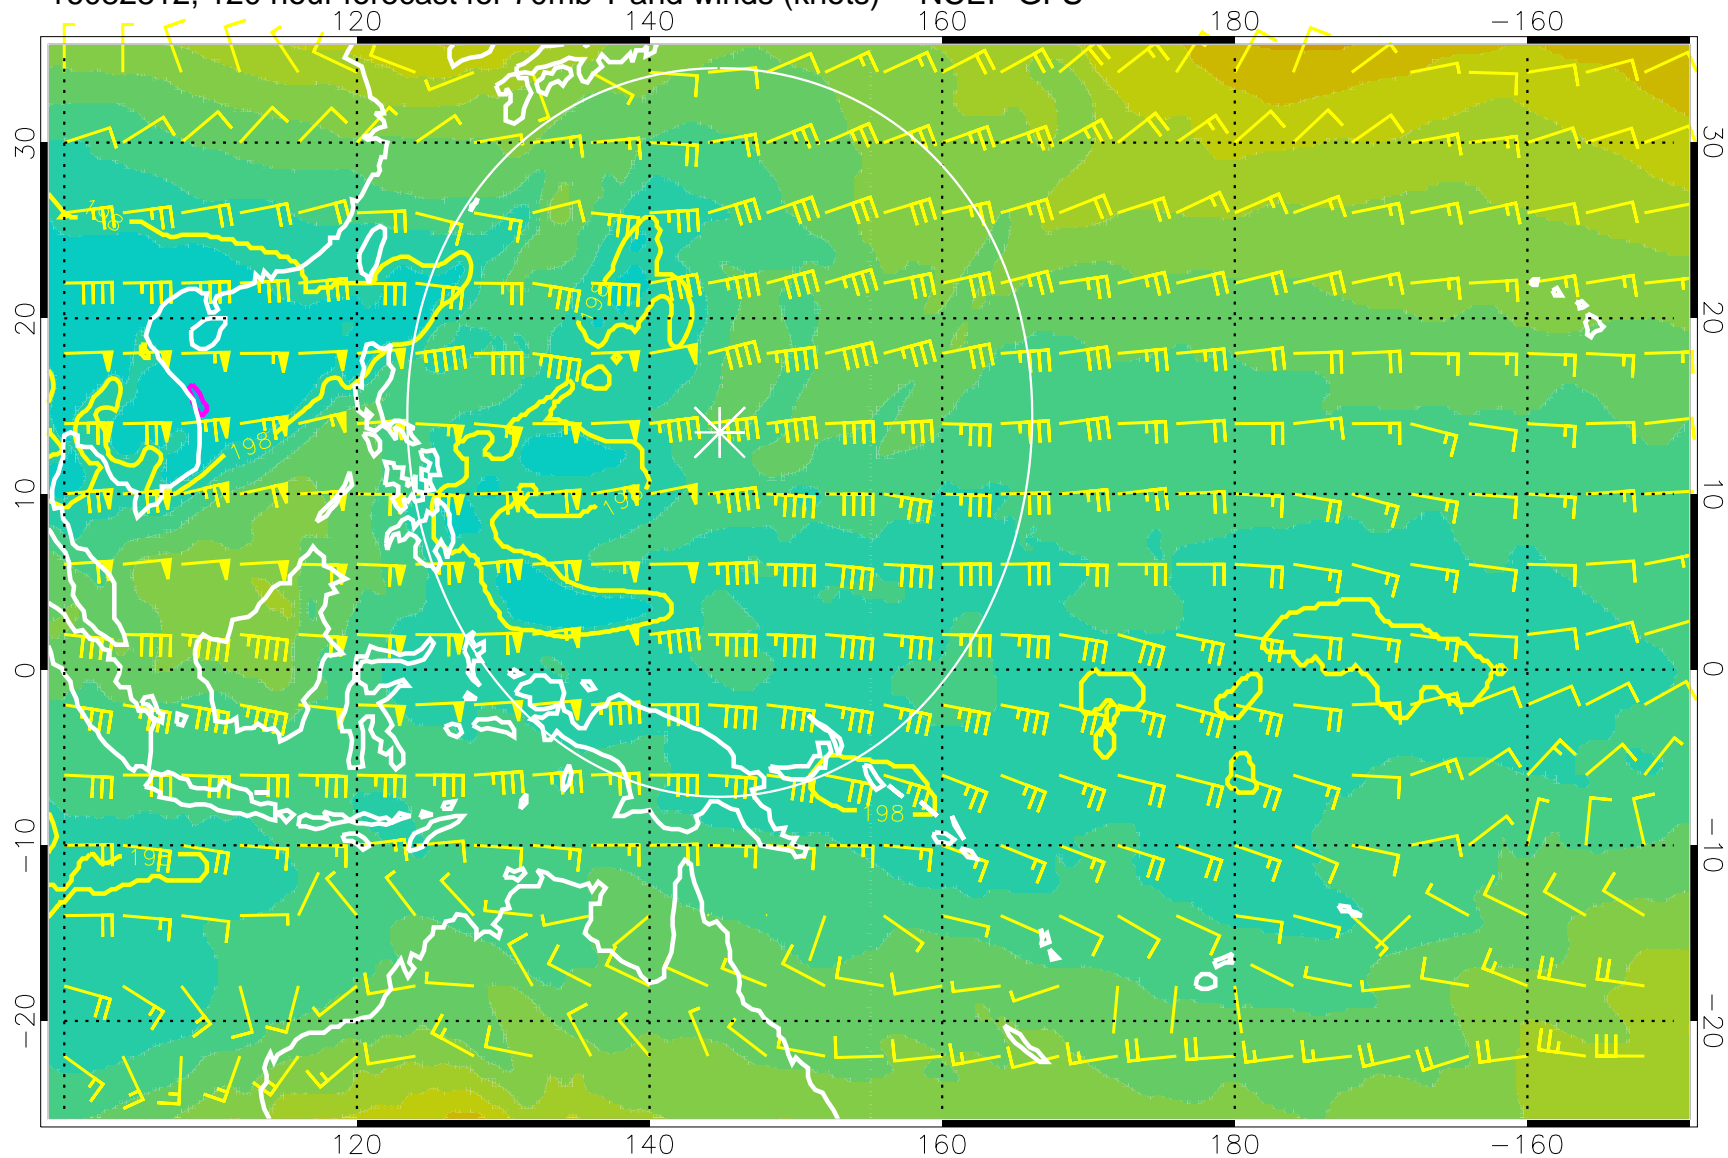

16082712, 96 hour forecast for 70mb T and winds (knots) -- NCEP GFS

180 190 200 210 220

T, K

190K Isotherm 192.5K Isotherm  
195K Isotherm 197.5K Isotherm

Range ring of 2304 km

16082718, 102 hour forecast for 70mb T and winds (knots) -- NCEP GFS

180 190 200 210 220

T, K

190K Isotherm 192.5K Isotherm  
195K Isotherm 197.5K Isotherm

Range ring of 2304 km

16082800, 108 hour forecast for 70mb T and winds (knots) -- NCEP GFS

180    190    200    210    220  
T, K

190K Isotherm    192.5K Isotherm  
195K Isotherm    197.5K Isotherm

Range ring of 2304 km

16082806, 114 hour forecast for 70mb T and winds (knots) -- NCEP GFS

180 190 200 210 220  
T, K

190K Isotherm 192.5K Isotherm  
195K Isotherm 197.5K Isotherm

Range ring of 2304 km

16082812, 120 hour forecast for 70mb T and winds (knots) -- NCEP GFS

180 190 200 210 220

T, K

190K Isotherm 192.5K Isotherm  
195K Isotherm 197.5K Isotherm

Range ring of 2304 km