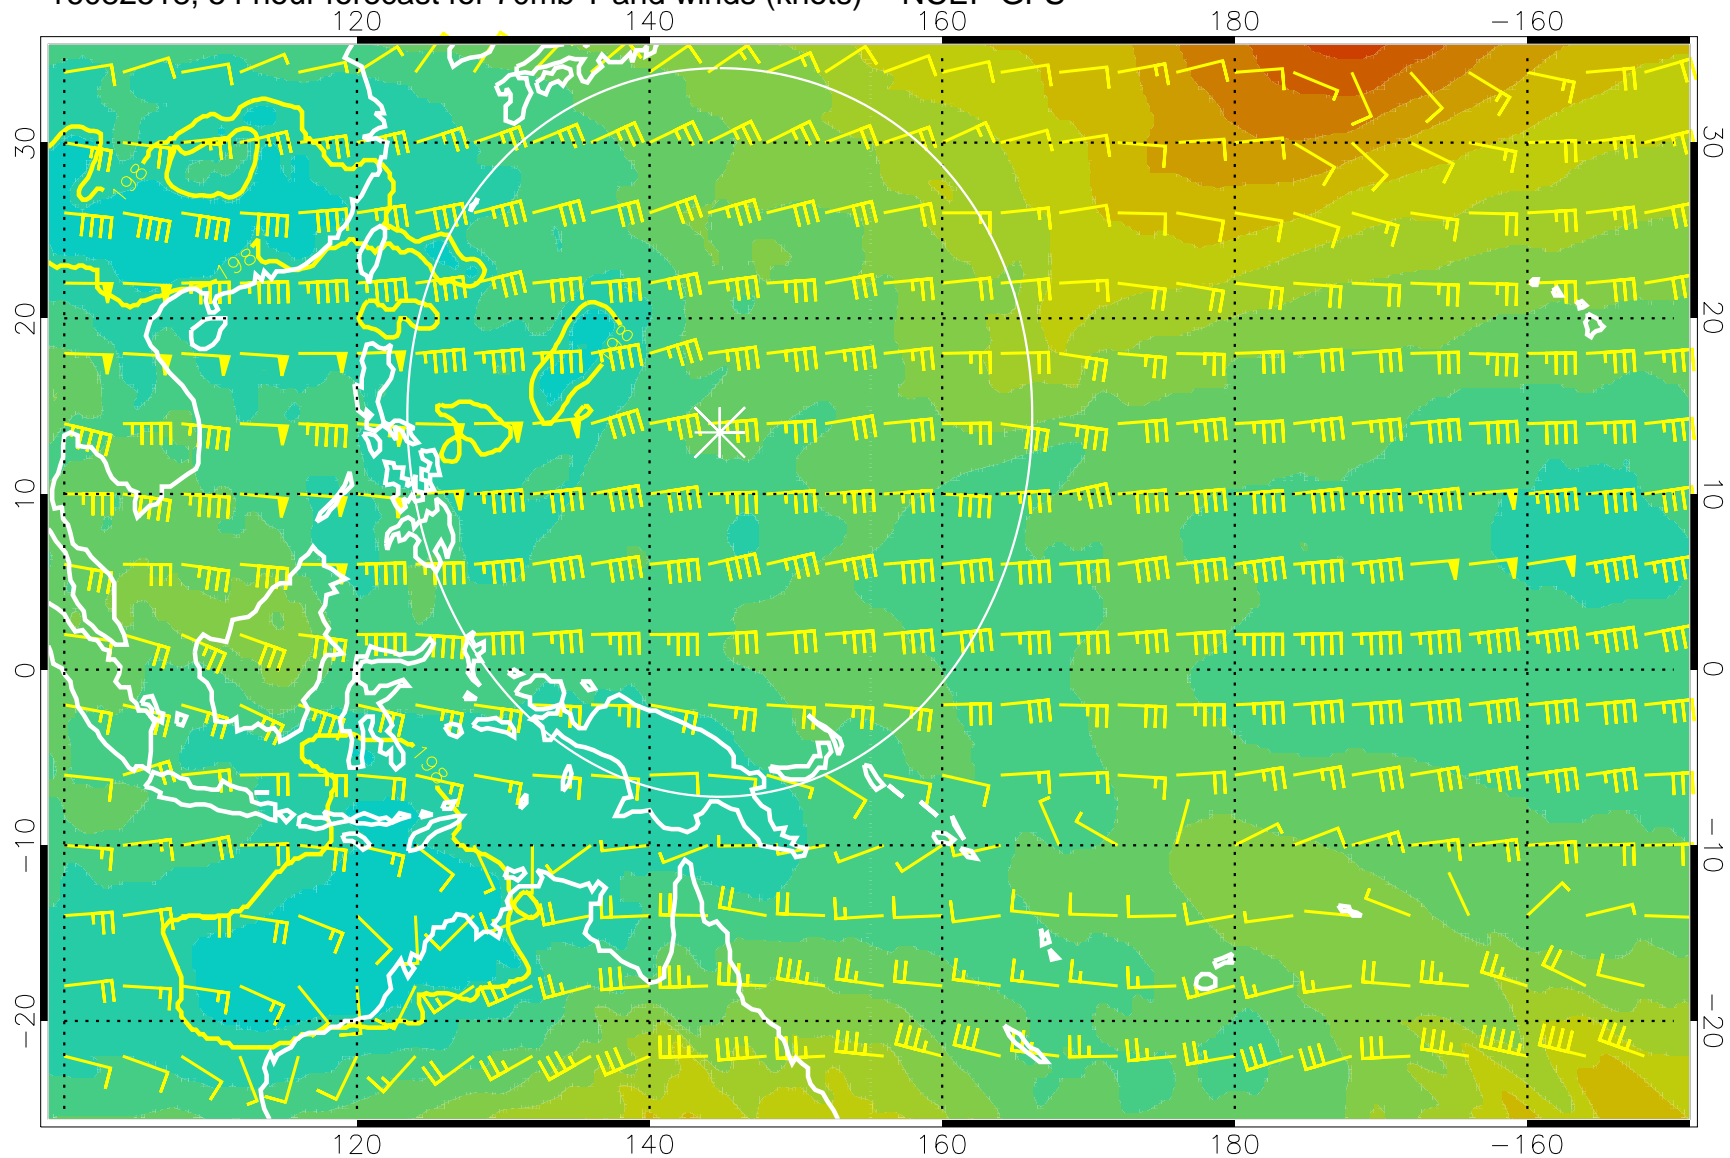

180      190      200      210      220

T, K

190K Isotherm    192.5K Isotherm  
195K Isotherm    197.5K Isotherm

Range ring of 2304 km

16082506, 42 hour forecast for 70mb T and winds (knots) -- NCEP GFS

T, K

190K Isotherm 192.5K Isotherm  
195K Isotherm 197.5K Isotherm

Range ring of 2304 km

16082512, 48 hour forecast for 70mb T and winds (knots) -- NCEP GFS

180 190 200 210 220

T, K

190K Isotherm 192.5K Isotherm  
195K Isotherm 197.5K Isotherm

Range ring of 2304 km

16082518, 54 hour forecast for 70mb T and winds (knots) -- NCEP GFS

180 190 200 210 220

T, K

190K Isotherm 192.5K Isotherm  
195K Isotherm 197.5K Isotherm

Range ring of 2304 km

16082600, 60 hour forecast for 70mb T and winds (knots) -- NCEP GFS

180 190 200 210 220

T, K

190K Isotherm 192.5K Isotherm  
195K Isotherm 197.5K Isotherm

Range ring of 2304 km

16082606, 66 hour forecast for 70mb T and winds (knots) -- NCEP GFS

180 190 200 210 220

T, K

190K Isotherm 192.5K Isotherm  
195K Isotherm 197.5K Isotherm