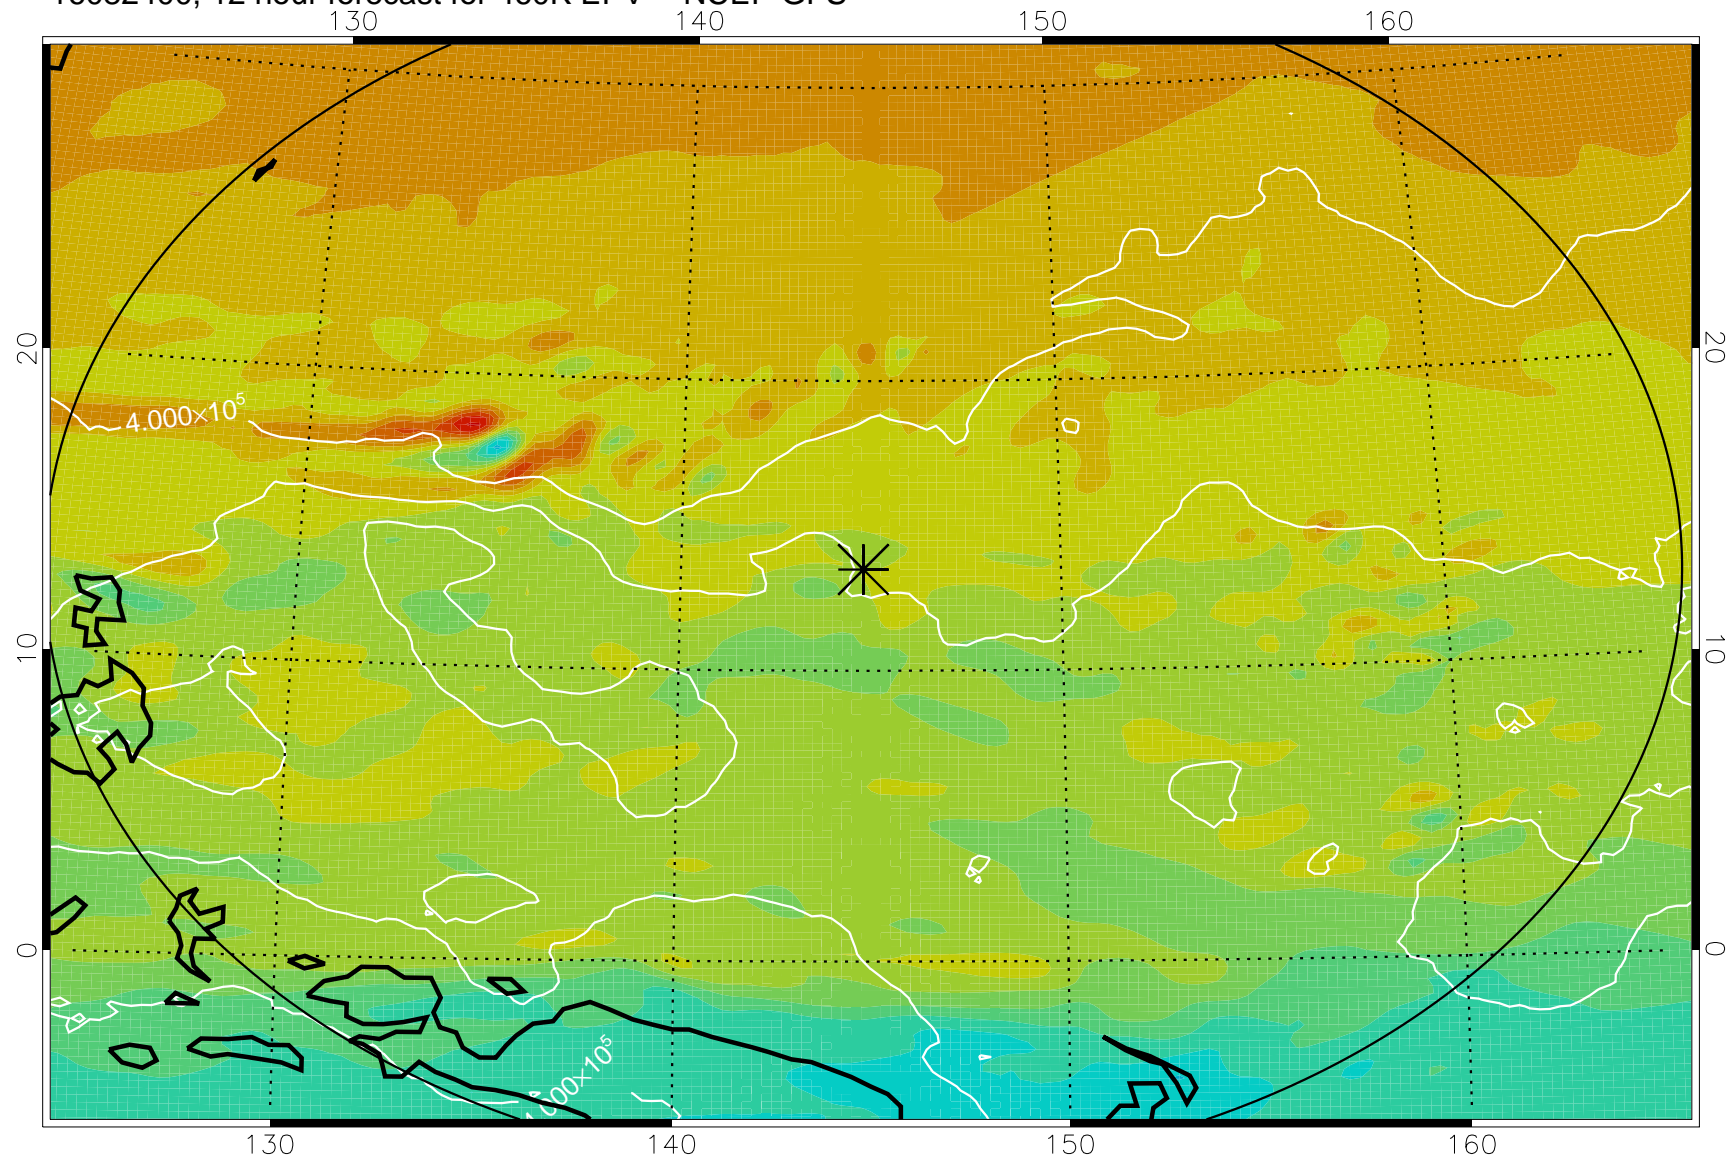

16082318, 6 hour forecast for 460K EPV -- NCEP GFS

460K Montgomery Streamfunction, white

Range ring of 2304 km

16082400, 12 hour forecast for 460K EPV -- NCEP GFS

460K Montgomery Streamfunction, white

Range ring of 2304 km

16082406, 18 hour forecast for 460K EPV -- NCEP GFS

460K Montgomery Streamfunction, white

Range ring of 2304 km

16082412, 24 hour forecast for 460K EPV -- NCEP GFS

460K Montgomery Streamfunction, white

Range ring of 2304 km

16082418, 30 hour forecast for 460K EPV -- NCEP GFS

460K Montgomery Streamfunction, white

Range ring of 2304 km

16082500, 36 hour forecast for 460K EPV -- NCEP GFS

460K Montgomery Streamfunction, white

Range ring of 2304 km

16082606, 66 hour forecast for 460K EPV -- NCEP GFS

460K Montgomery Streamfunction, white

Range ring of 2304 km

16082612, 72 hour forecast for 460K EPV -- NCEP GFS

460K Montgomery Streamfunction, white

Range ring of 2304 km