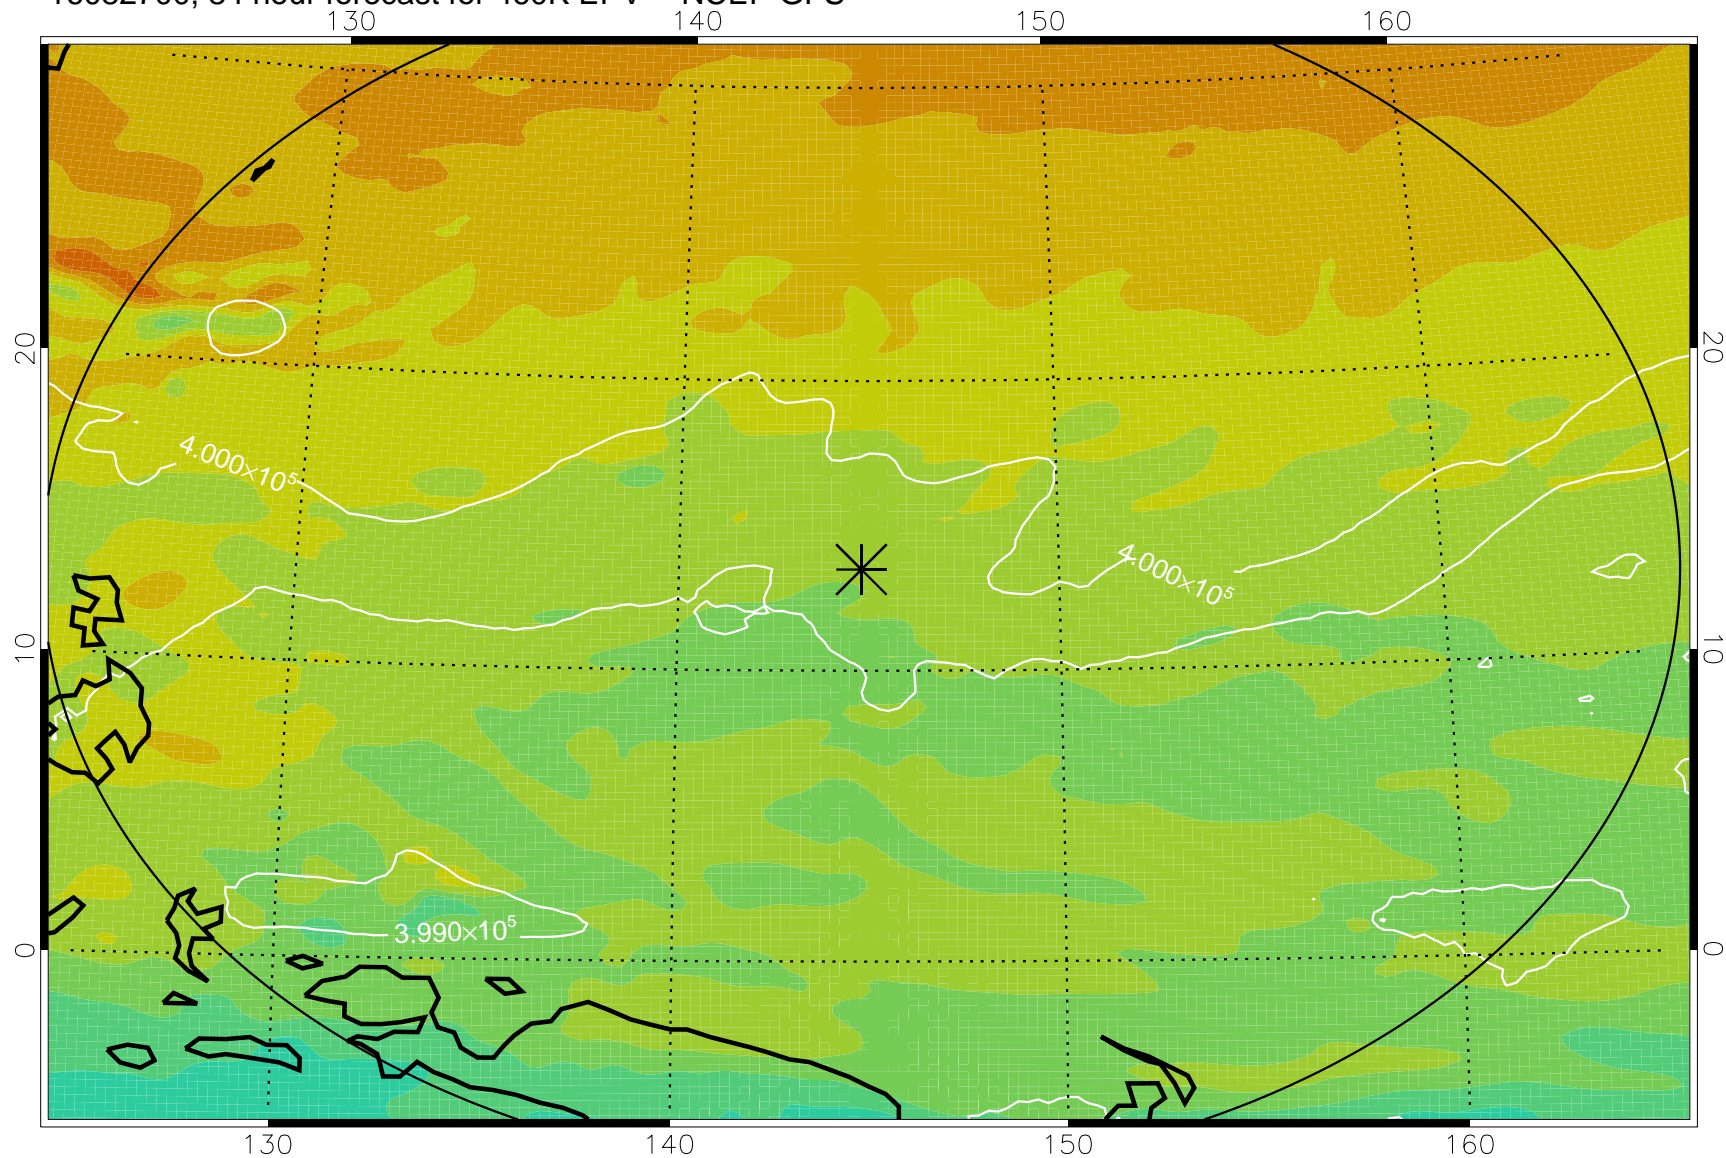

16082606, 66 hour forecast for 460K EPV -- NCEP GFS

460K Montgomery Streamfunction, white

Range ring of 2304 km

16082612, 72 hour forecast for 460K EPV -- NCEP GFS

460K Montgomery Streamfunction, white

Range ring of 2304 km

16082618, 78 hour forecast for 460K EPV -- NCEP GFS

460K Montgomery Streamfunction, white

Range ring of 2304 km

16082700, 84 hour forecast for 460K EPV -- NCEP GFS

460K Montgomery Streamfunction, white

Range ring of 2304 km

16082706, 90 hour forecast for 460K EPV -- NCEP GFS

460K Montgomery Streamfunction, white

Range ring of 2304 km

16082712, 96 hour forecast for 460K EPV -- NCEP GFS

460K Montgomery Streamfunction, white

Range ring of 2304 km

16082718, 102 hour forecast for 460K EPV -- NCEP GFS

460K Montgomery Streamfunction, white

Range ring of 2304 km

16082800, 108 hour forecast for 460K EPV -- NCEP GFS

460K Montgomery Streamfunction, white

Range ring of 2304 km