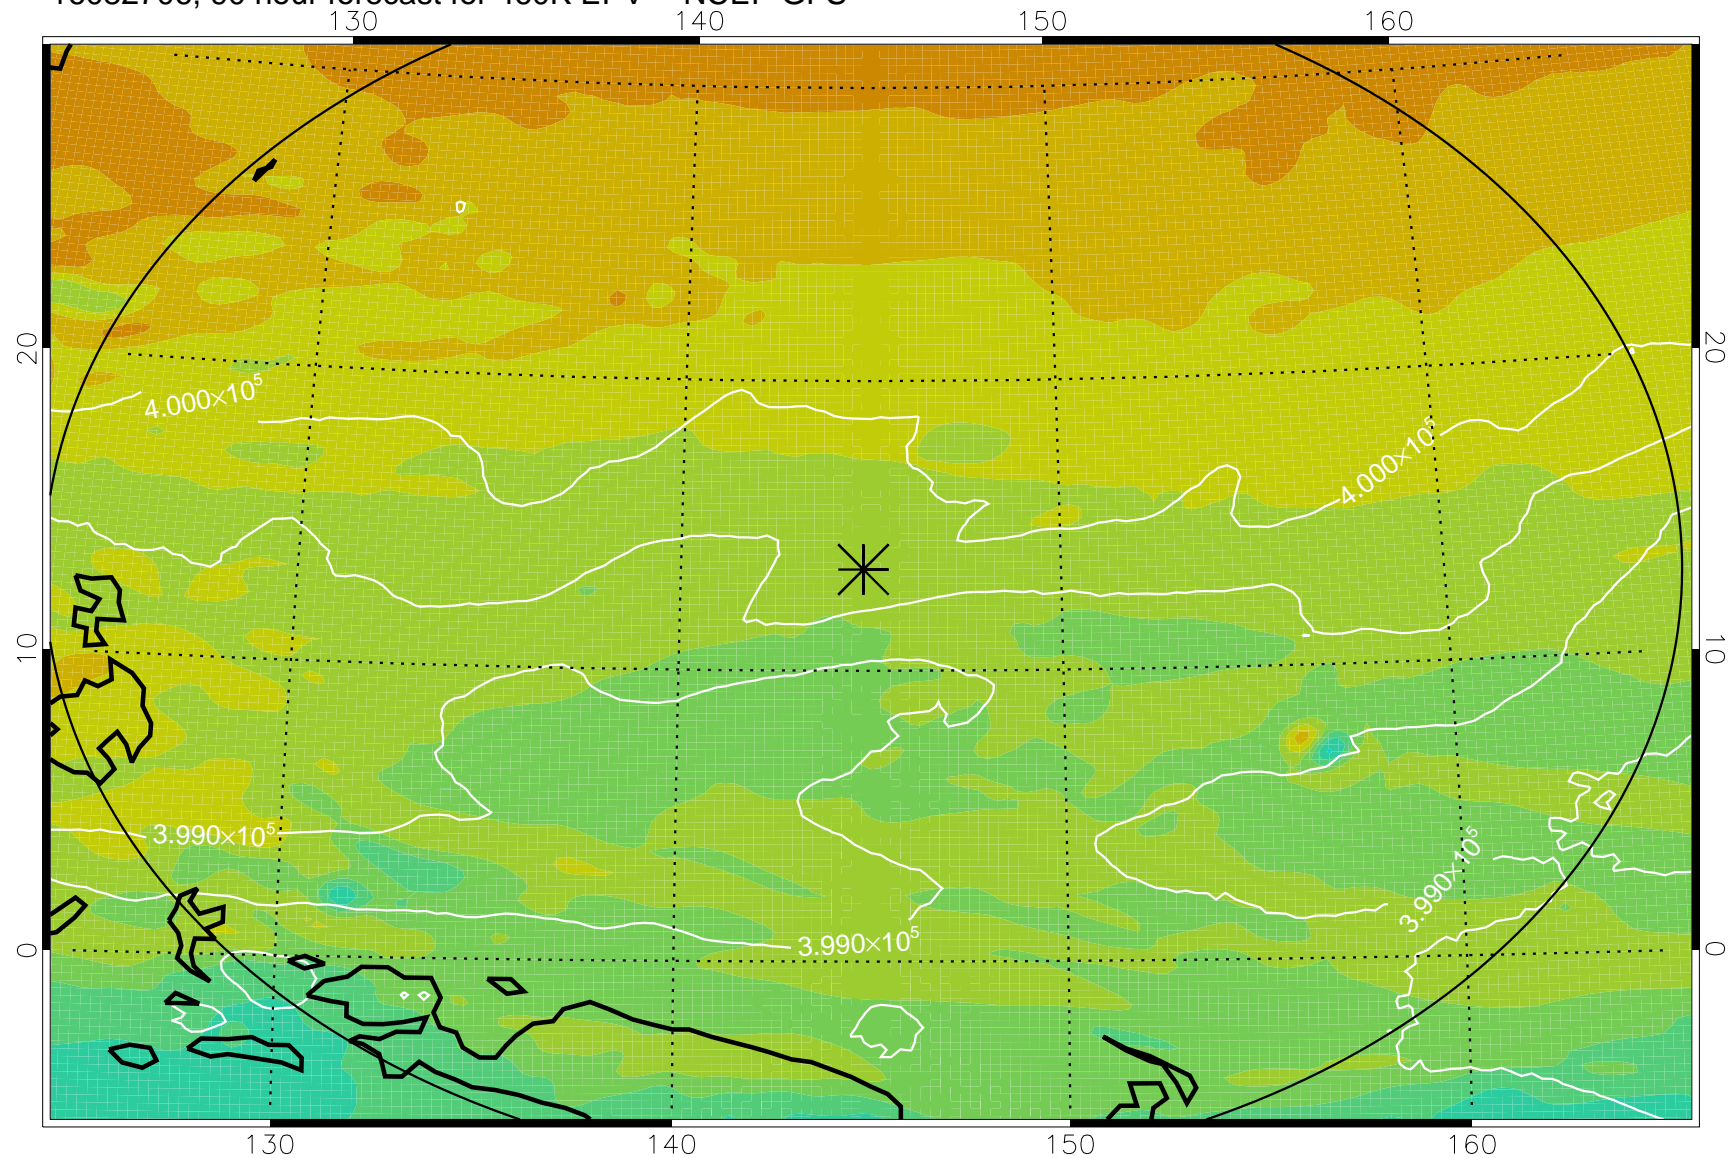

16082606, 66 hour forecast for 460K EPV -- NCEP GFS

460K Montgomery Streamfunction, white

Range ring of 2304 km

16082612, 72 hour forecast for 460K EPV -- NCEP GFS

460K Montgomery Streamfunction, white

Range ring of 2304 km

16082618, 78 hour forecast for 460K EPV -- NCEP GFS

460K Montgomery Streamfunction, white

Range ring of 2304 km

16082700, 84 hour forecast for 460K EPV -- NCEP GFS

460K Montgomery Streamfunction, white

Range ring of 2304 km

16082706, 90 hour forecast for 460K EPV -- NCEP GFS

460K Montgomery Streamfunction, white

Range ring of 2304 km

16082712, 96 hour forecast for 460K EPV -- NCEP GFS

460K Montgomery Streamfunction, white

Range ring of 2304 km

16082718, 102 hour forecast for 460K EPV -- NCEP GFS

460K Montgomery Streamfunction, white

Range ring of 2304 km

16082800, 108 hour forecast for 460K EPV -- NCEP GFS

460K Montgomery Streamfunction, white

Range ring of 2304 km