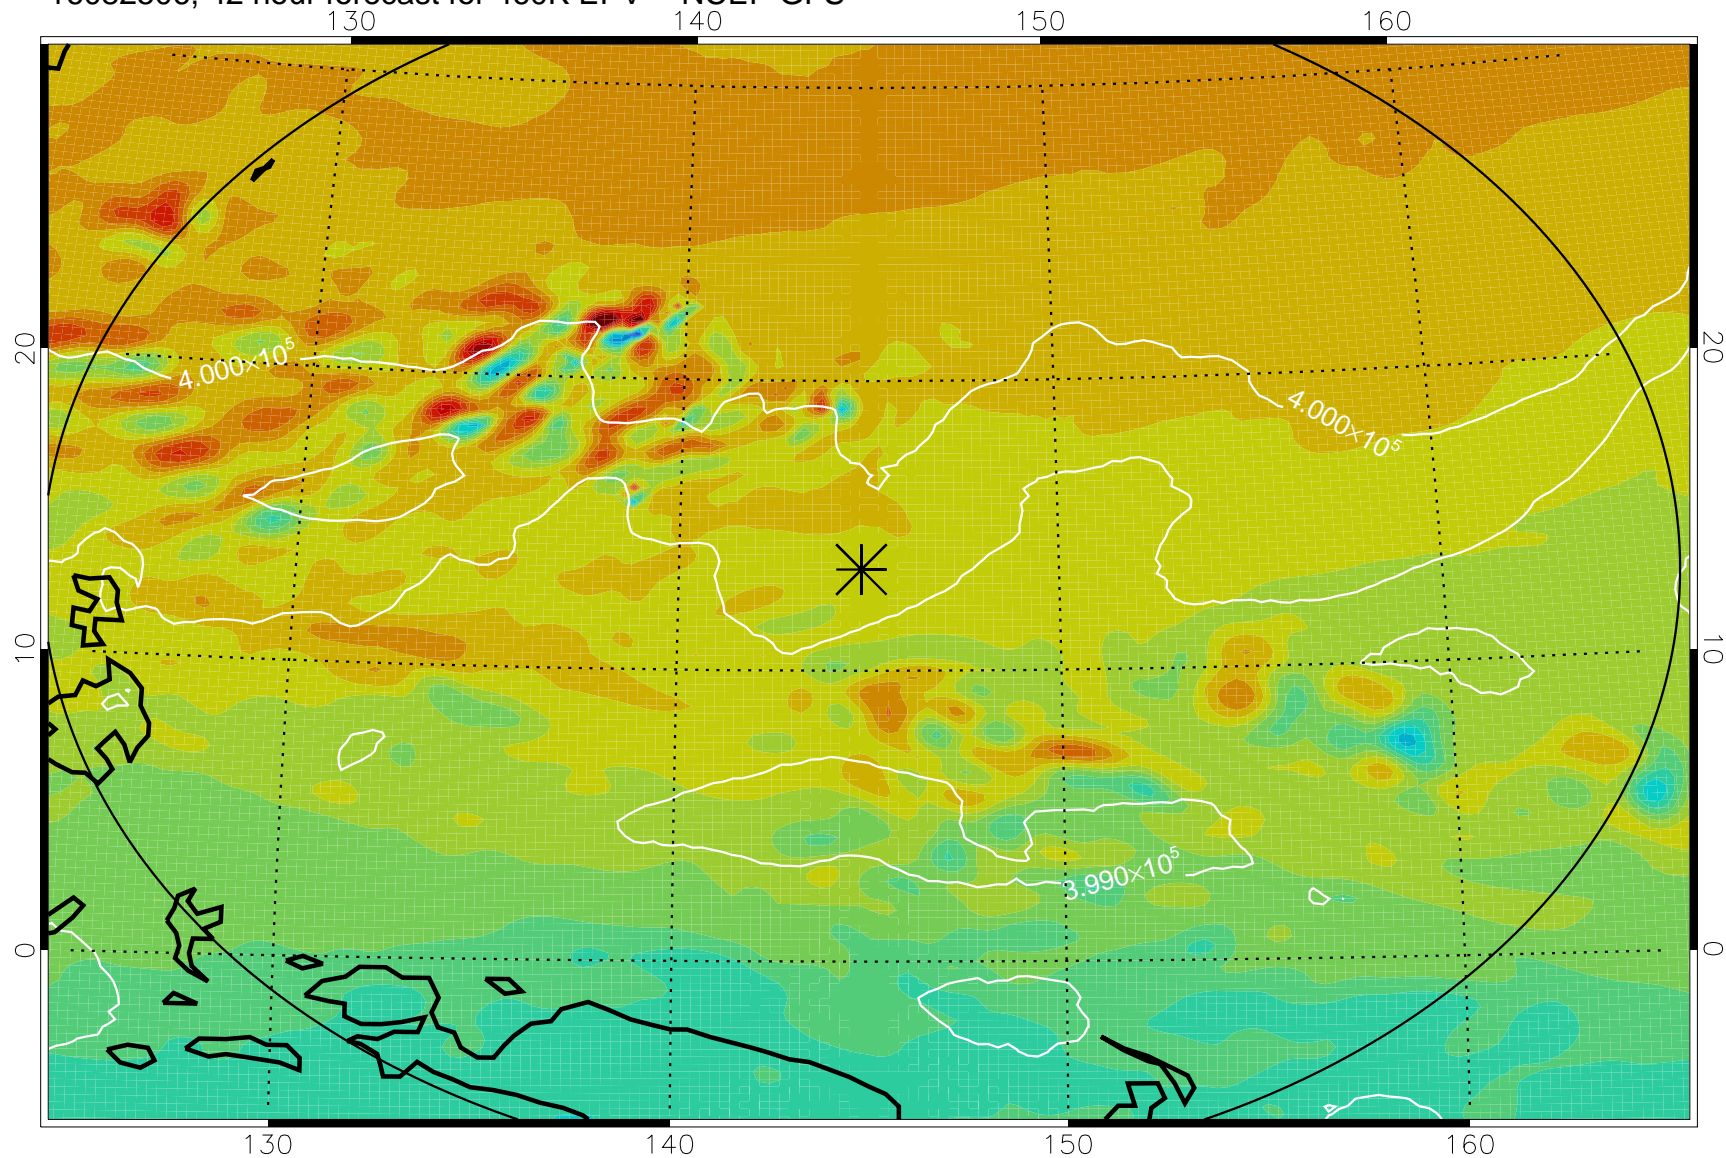

16082406, 18 hour forecast for 460K EPV -- NCEP GFS

460K Montgomery Streamfunction, white

Range ring of 2304 km

16082412, 24 hour forecast for 460K EPV -- NCEP GFS

460K Montgomery Streamfunction, white

Range ring of 2304 km

16082418, 30 hour forecast for 460K EPV -- NCEP GFS

460K Montgomery Streamfunction, white

Range ring of 2304 km

16082500, 36 hour forecast for 460K EPV -- NCEP GFS

460K Montgomery Streamfunction, white

Range ring of 2304 km

16082506, 42 hour forecast for 460K EPV -- NCEP GFS

460K Montgomery Streamfunction, white

Range ring of 2304 km

16082512, 48 hour forecast for 460K EPV -- NCEP GFS

460K Montgomery Streamfunction, white

Range ring of 2304 km

16082518, 54 hour forecast for 460K EPV -- NCEP GFS

460K Montgomery Streamfunction, white

Range ring of 2304 km

16082600, 60 hour forecast for 460K EPV -- NCEP GFS

460K Montgomery Streamfunction, white

Range ring of 2304 km