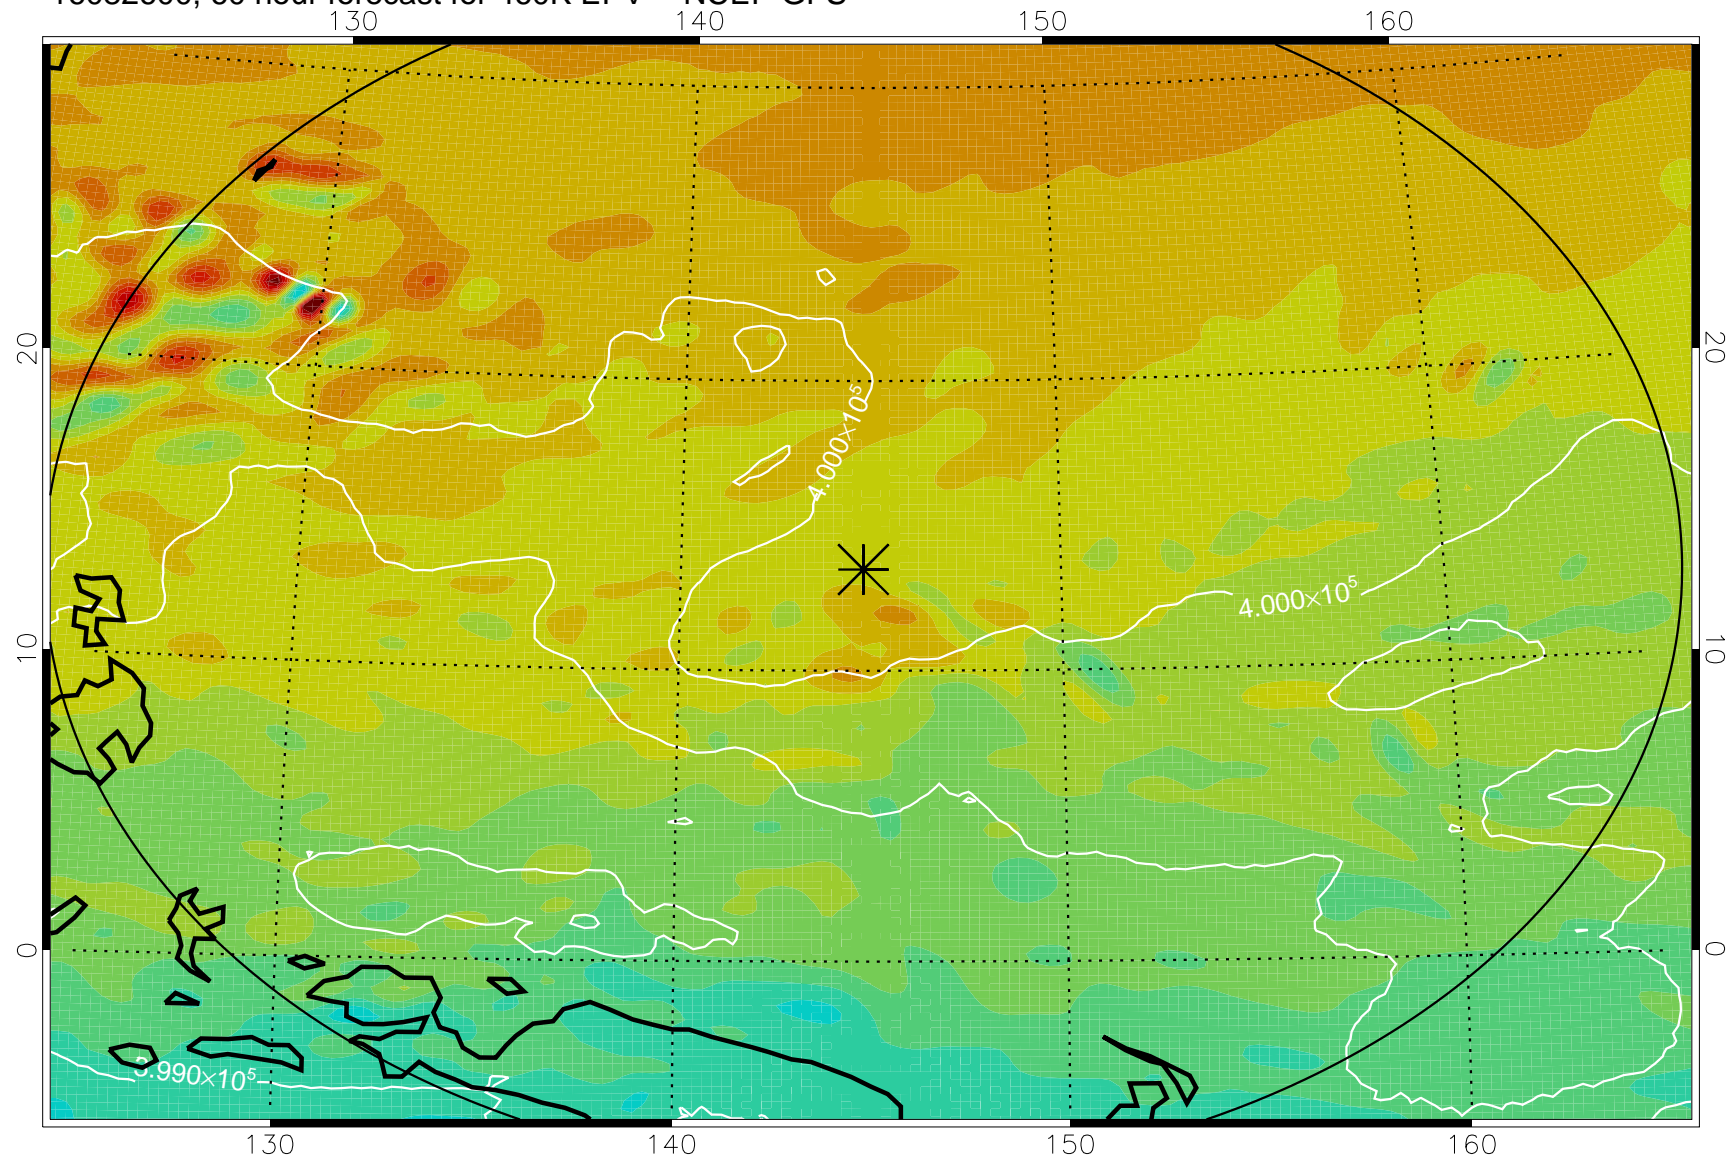

16082418, 30 hour forecast for 460K EPV -- NCEP GFS

460K Montgomery Streamfunction, white

Range ring of 2304 km

16082500, 36 hour forecast for 460K EPV -- NCEP GFS

460K Montgomery Streamfunction, white

Range ring of 2304 km

16082506, 42 hour forecast for 460K EPV -- NCEP GFS

460K Montgomery Streamfunction, white

Range ring of 2304 km

16082512, 48 hour forecast for 460K EPV -- NCEP GFS

460K Montgomery Streamfunction, white

Range ring of 2304 km

16082518, 54 hour forecast for 460K EPV -- NCEP GFS

460K Montgomery Streamfunction, white

Range ring of 2304 km

16082600, 60 hour forecast for 460K EPV -- NCEP GFS

460K Montgomery Streamfunction, white

Range ring of 2304 km

16082606, 66 hour forecast for 460K EPV -- NCEP GFS

460K Montgomery Streamfunction, white

Range ring of 2304 km

16082612, 72 hour forecast for 460K EPV -- NCEP GFS

460K Montgomery Streamfunction, white

Range ring of 2304 km