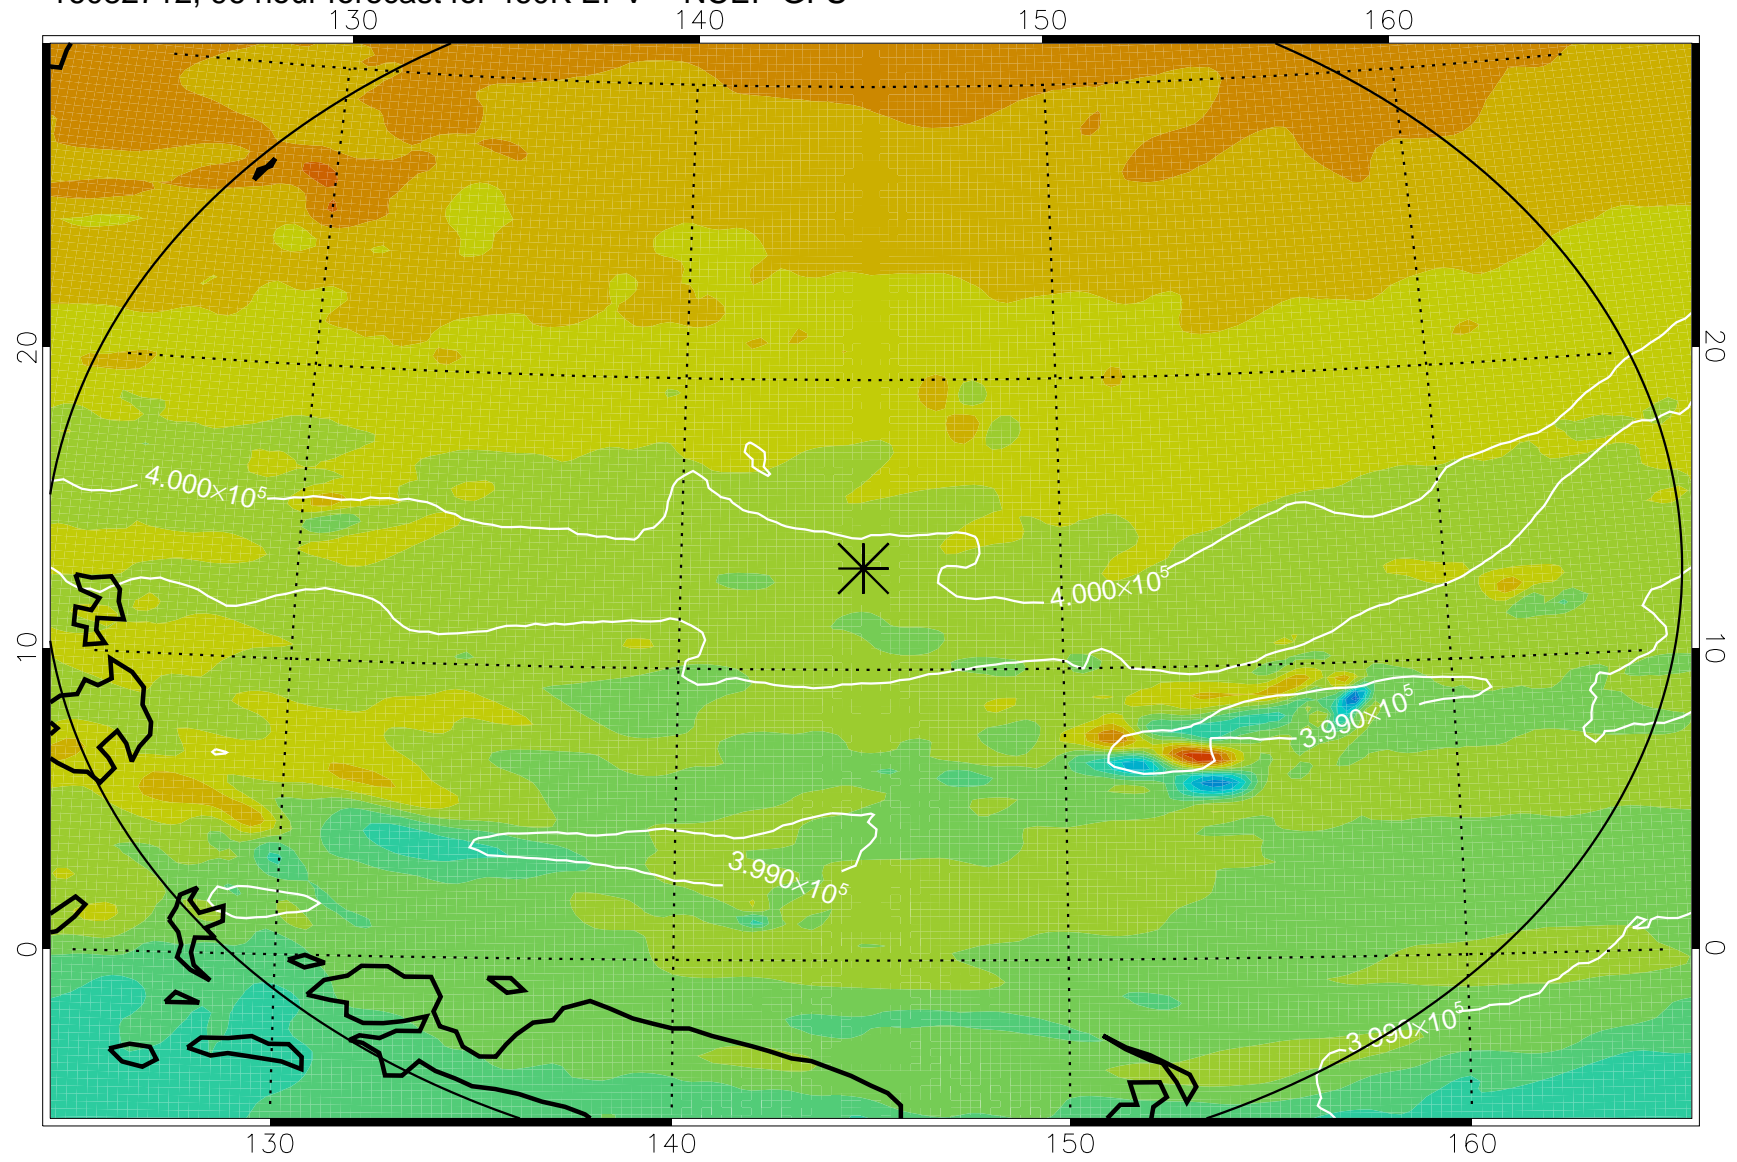

16082606, 66 hour forecast for 460K EPV -- NCEP GFS

460K Montgomery Streamfunction, white

Range ring of 2304 km

16082612, 72 hour forecast for 460K EPV -- NCEP GFS

460K Montgomery Streamfunction, white

Range ring of 2304 km

16082618, 78 hour forecast for 460K EPV -- NCEP GFS

460K Montgomery Streamfunction, white

Range ring of 2304 km

16082700, 84 hour forecast for 460K EPV -- NCEP GFS

460K Montgomery Streamfunction, white

Range ring of 2304 km

16082706, 90 hour forecast for 460K EPV -- NCEP GFS

460K Montgomery Streamfunction, white

Range ring of 2304 km

16082712, 96 hour forecast for 460K EPV -- NCEP GFS

460K Montgomery Streamfunction, white

Range ring of 2304 km

16082718, 102 hour forecast for 460K EPV -- NCEP GFS

460K Montgomery Streamfunction, white

Range ring of 2304 km

16082800, 108 hour forecast for 460K EPV -- NCEP GFS

460K Montgomery Streamfunction, white

Range ring of 2304 km