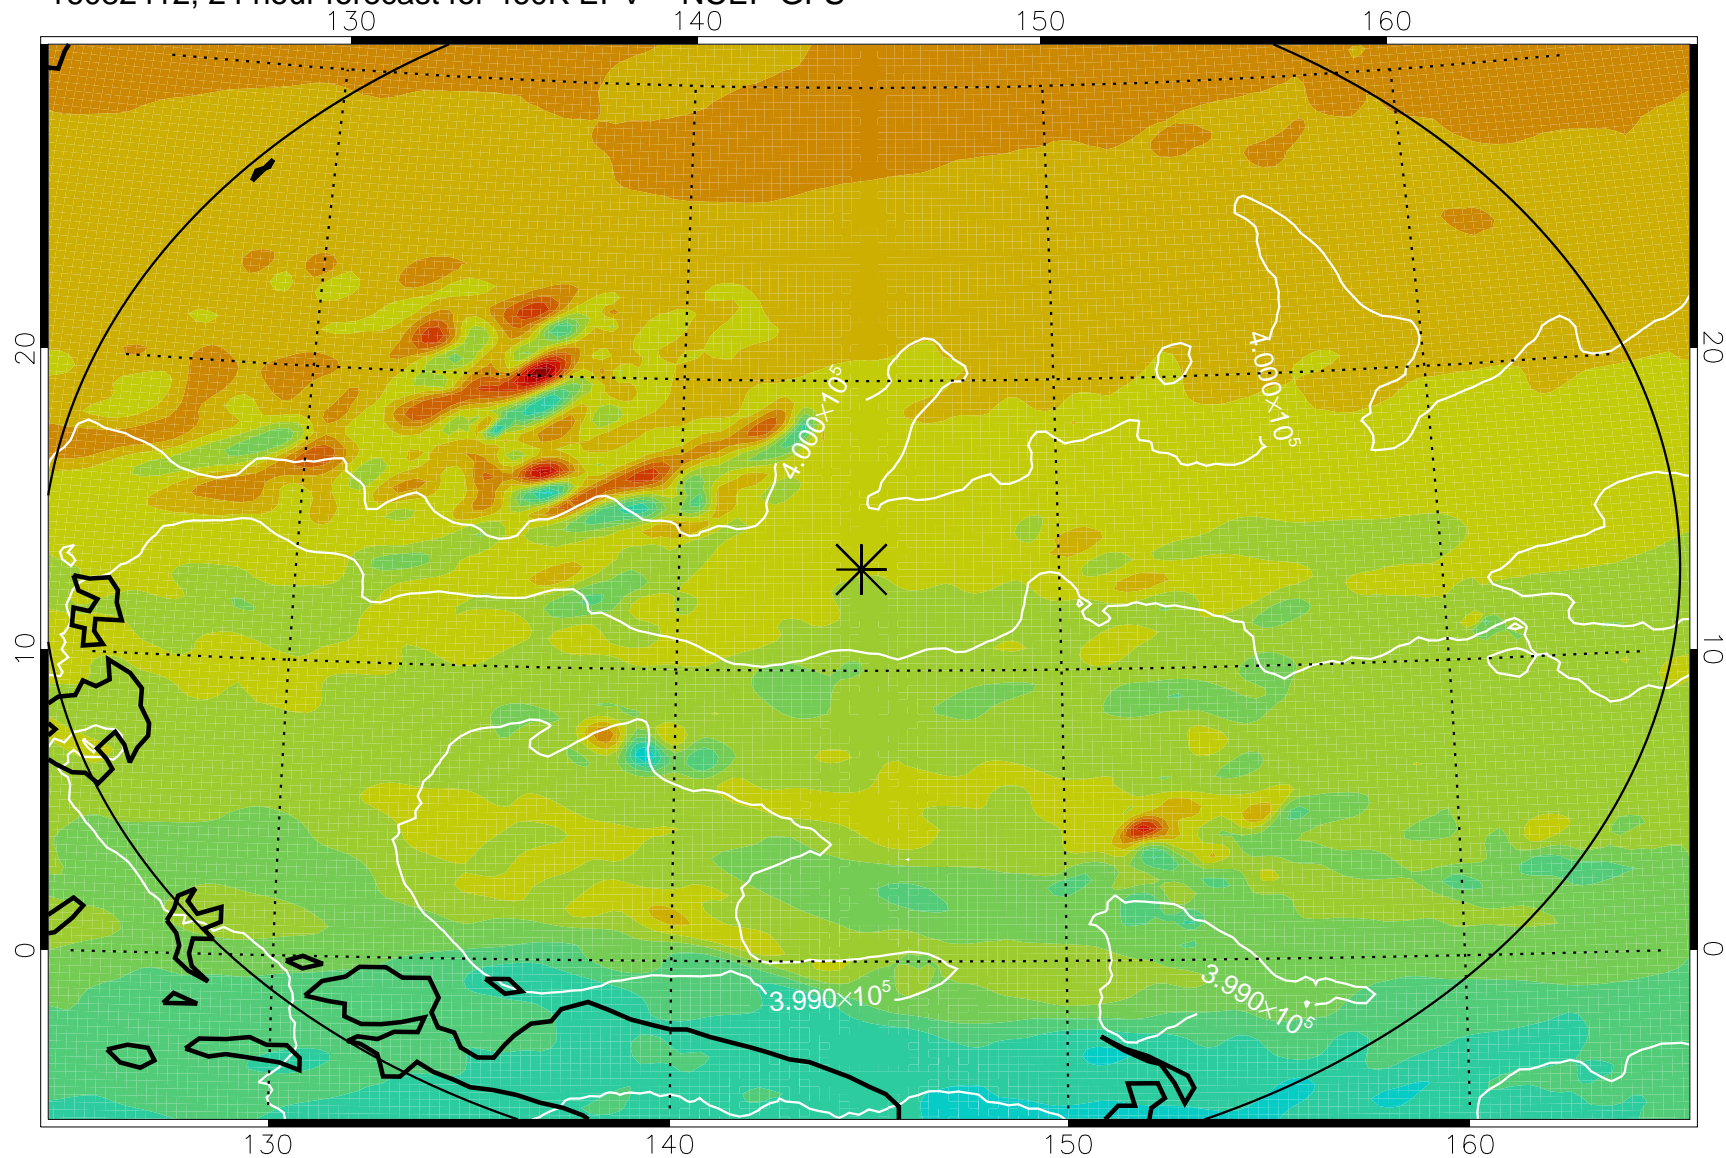

16082318, 6 hour forecast for 460K EPV -- NCEP GFS

460K Montgomery Streamfunction, white

Range ring of 2304 km

16082400, 12 hour forecast for 460K EPV -- NCEP GFS

460K Montgomery Streamfunction, white

Range ring of 2304 km

16082406, 18 hour forecast for 460K EPV -- NCEP GFS

460K Montgomery Streamfunction, white

Range ring of 2304 km

16082412, 24 hour forecast for 460K EPV -- NCEP GFS

460K Montgomery Streamfunction, white

Range ring of 2304 km

16082418, 30 hour forecast for 460K EPV -- NCEP GFS

460K Montgomery Streamfunction, white

Range ring of 2304 km

16082500, 36 hour forecast for 460K EPV -- NCEP GFS

460K Montgomery Streamfunction, white

Range ring of 2304 km

16082606, 66 hour forecast for 460K EPV -- NCEP GFS

460K Montgomery Streamfunction, white

Range ring of 2304 km

16082612, 72 hour forecast for 460K EPV -- NCEP GFS

460K Montgomery Streamfunction, white

Range ring of 2304 km