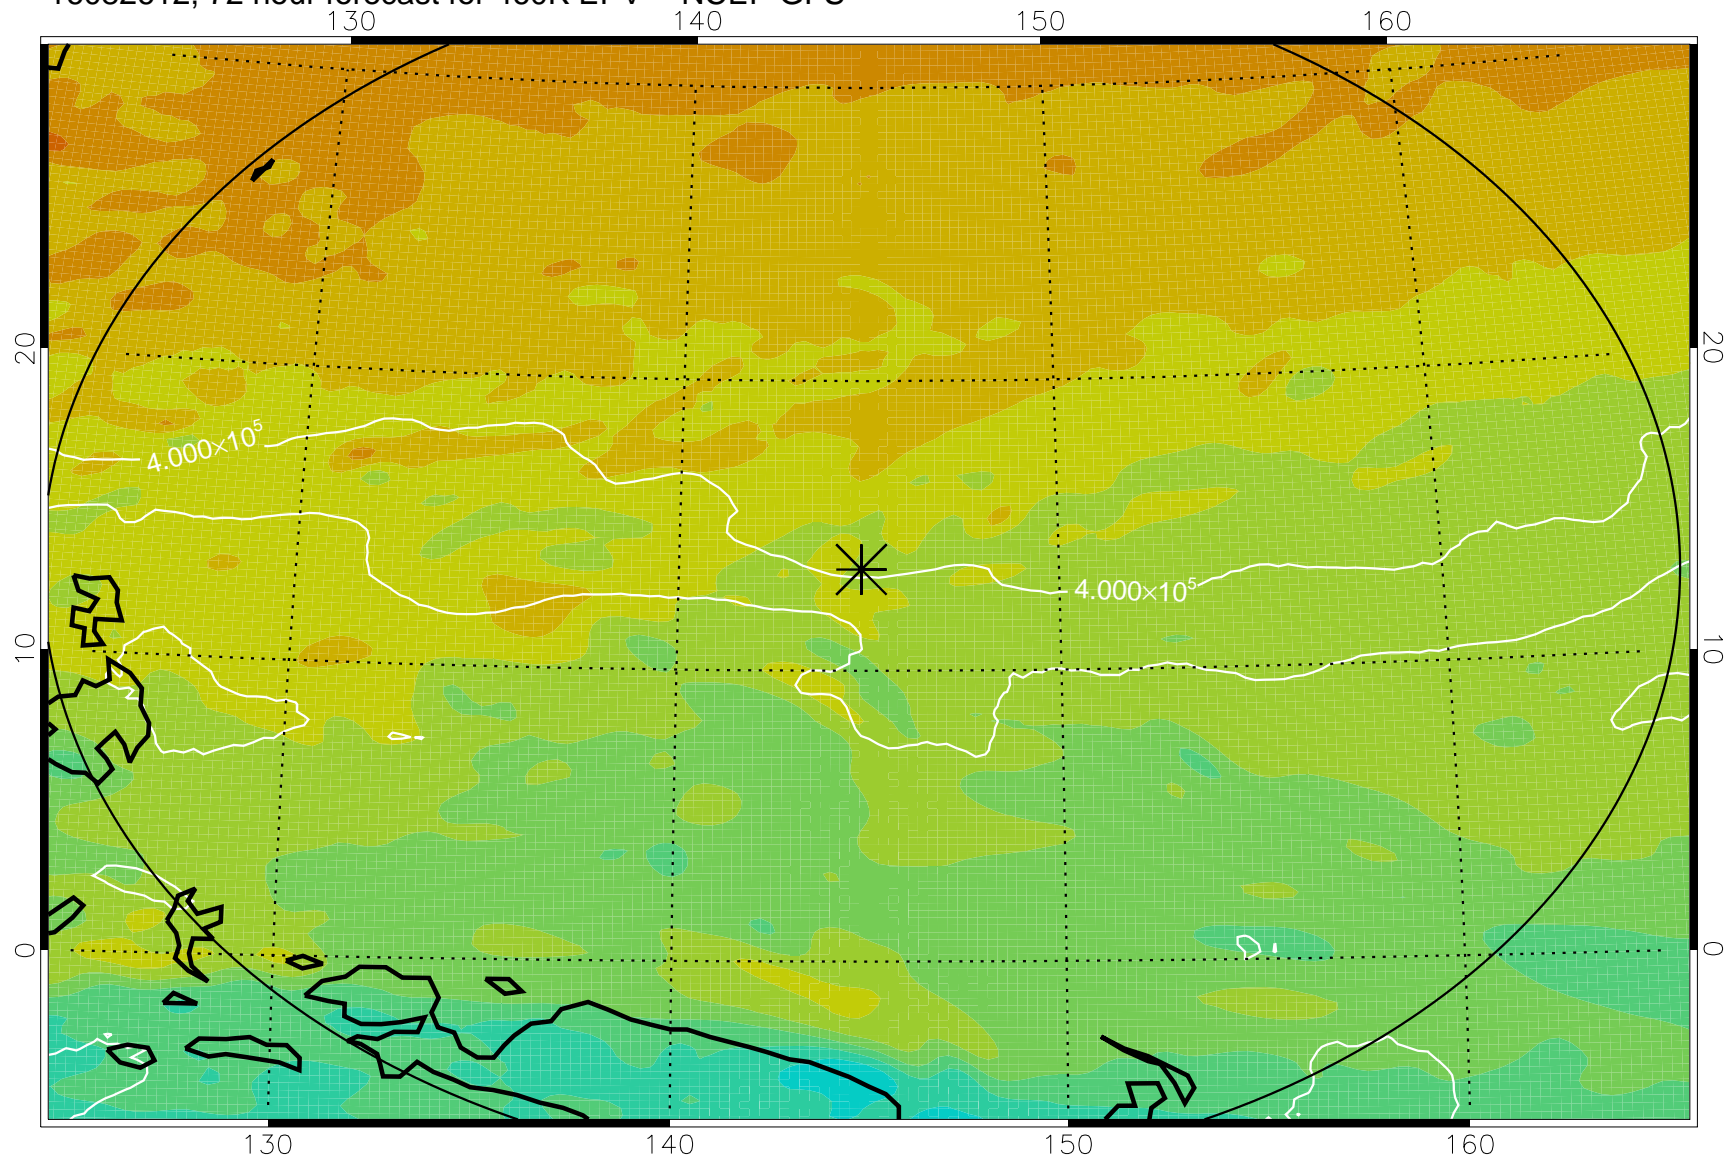

16082518, 54 hour forecast for 460K EPV -- NCEP GFS

460K Montgomery Streamfunction, white

Range ring of 2304 km

16082600, 60 hour forecast for 460K EPV -- NCEP GFS

460K Montgomery Streamfunction, white

Range ring of 2304 km

16082606, 66 hour forecast for 460K EPV -- NCEP GFS

460K Montgomery Streamfunction, white

Range ring of 2304 km

16082612, 72 hour forecast for 460K EPV -- NCEP GFS

460K Montgomery Streamfunction, white

Range ring of 2304 km

16082618, 78 hour forecast for 460K EPV -- NCEP GFS

460K Montgomery Streamfunction, white

Range ring of 2304 km

16082700, 84 hour forecast for 460K EPV -- NCEP GFS

460K Montgomery Streamfunction, white

Range ring of 2304 km

16082718, 102 hour forecast for 460K EPV -- NCEP GFS

460K Montgomery Streamfunction, white

Range ring of 2304 km

16082800, 108 hour forecast for 460K EPV -- NCEP GFS

460K Montgomery Streamfunction, white

Range ring of 2304 km