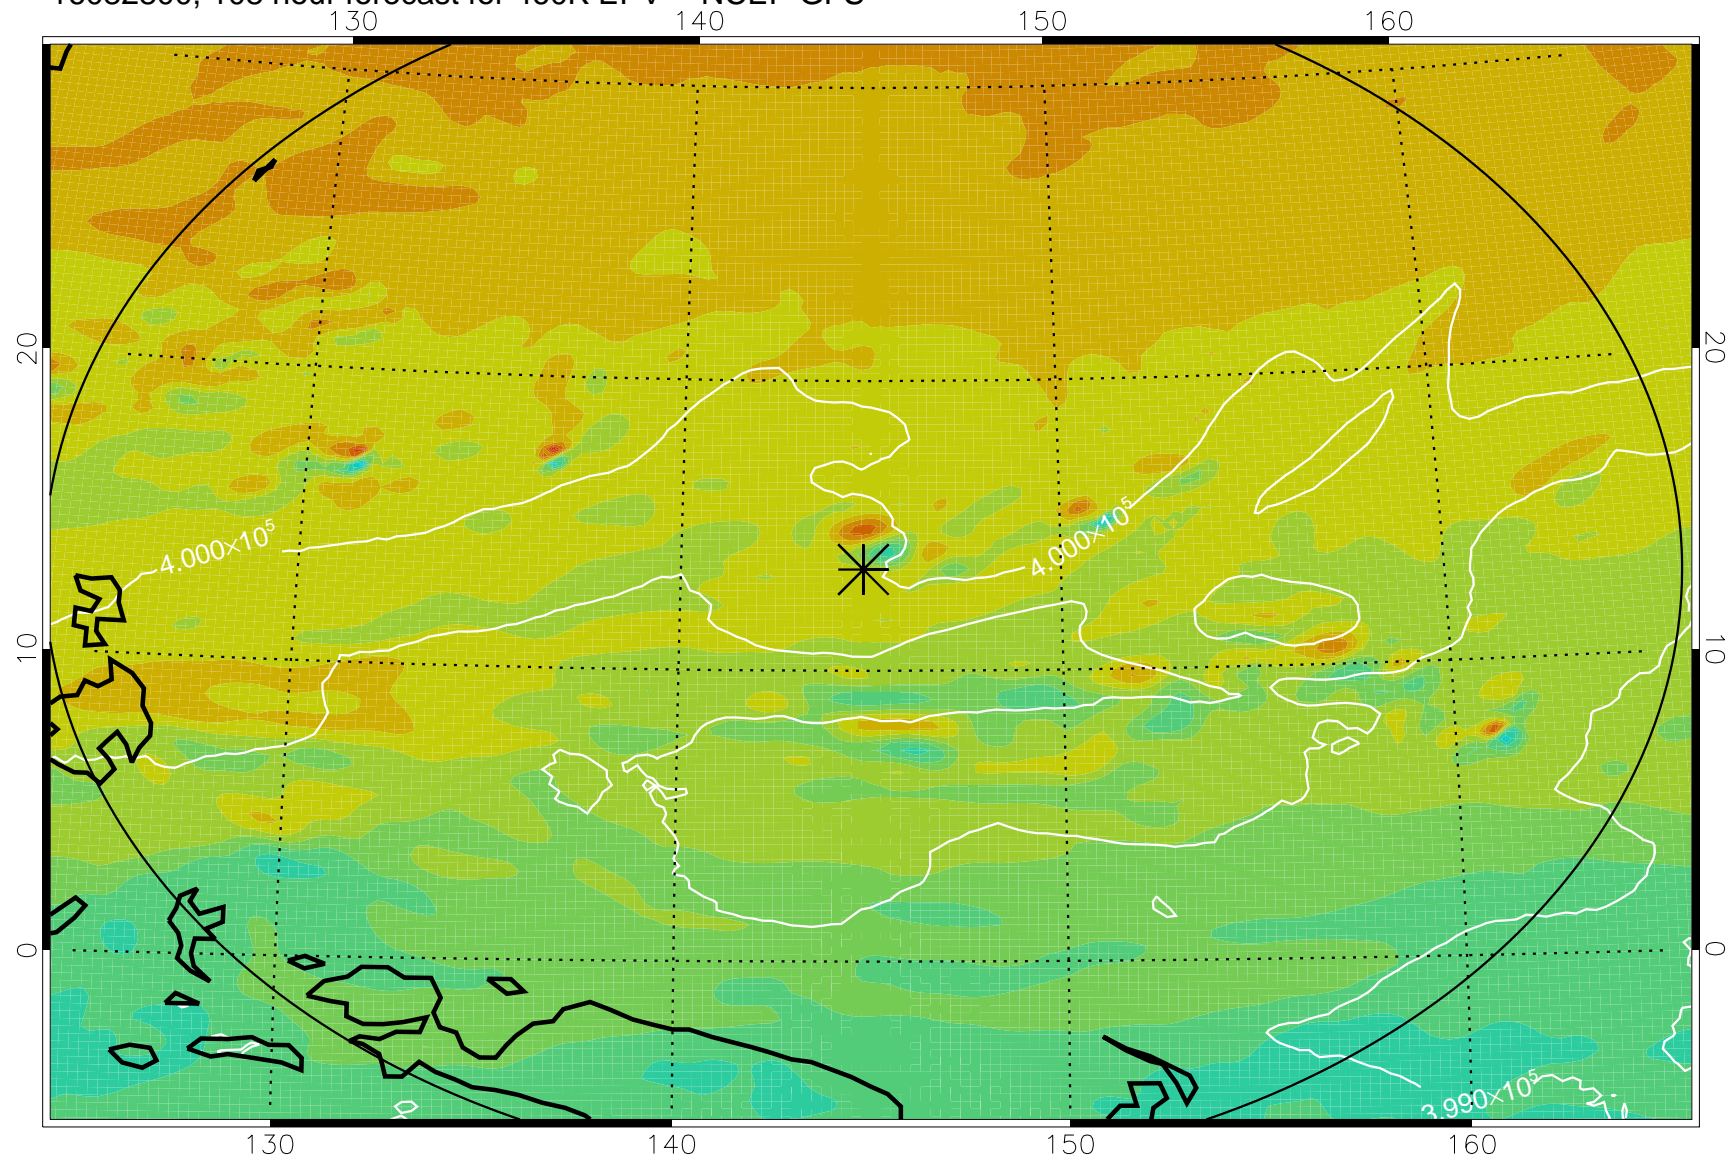

16082618, 78 hour forecast for 460K EPV -- NCEP GFS

460K Montgomery Streamfunction, white

Range ring of 2304 km

16082700, 84 hour forecast for 460K EPV -- NCEP GFS

460K Montgomery Streamfunction, white

Range ring of 2304 km

16082706, 90 hour forecast for 460K EPV -- NCEP GFS

460K Montgomery Streamfunction, white

Range ring of 2304 km

16082712, 96 hour forecast for 460K EPV -- NCEP GFS

460K Montgomery Streamfunction, white

Range ring of 2304 km

16082718, 102 hour forecast for 460K EPV -- NCEP GFS

460K Montgomery Streamfunction, white

Range ring of 2304 km

16082800, 108 hour forecast for 460K EPV -- NCEP GFS

460K Montgomery Streamfunction, white

Range ring of 2304 km

16082806, 114 hour forecast for 460K EPV -- NCEP GFS

460K Montgomery Streamfunction, white

Range ring of 2304 km

16082812, 120 hour forecast for 460K EPV -- NCEP GFS

460K Montgomery Streamfunction, white

Range ring of 2304 km