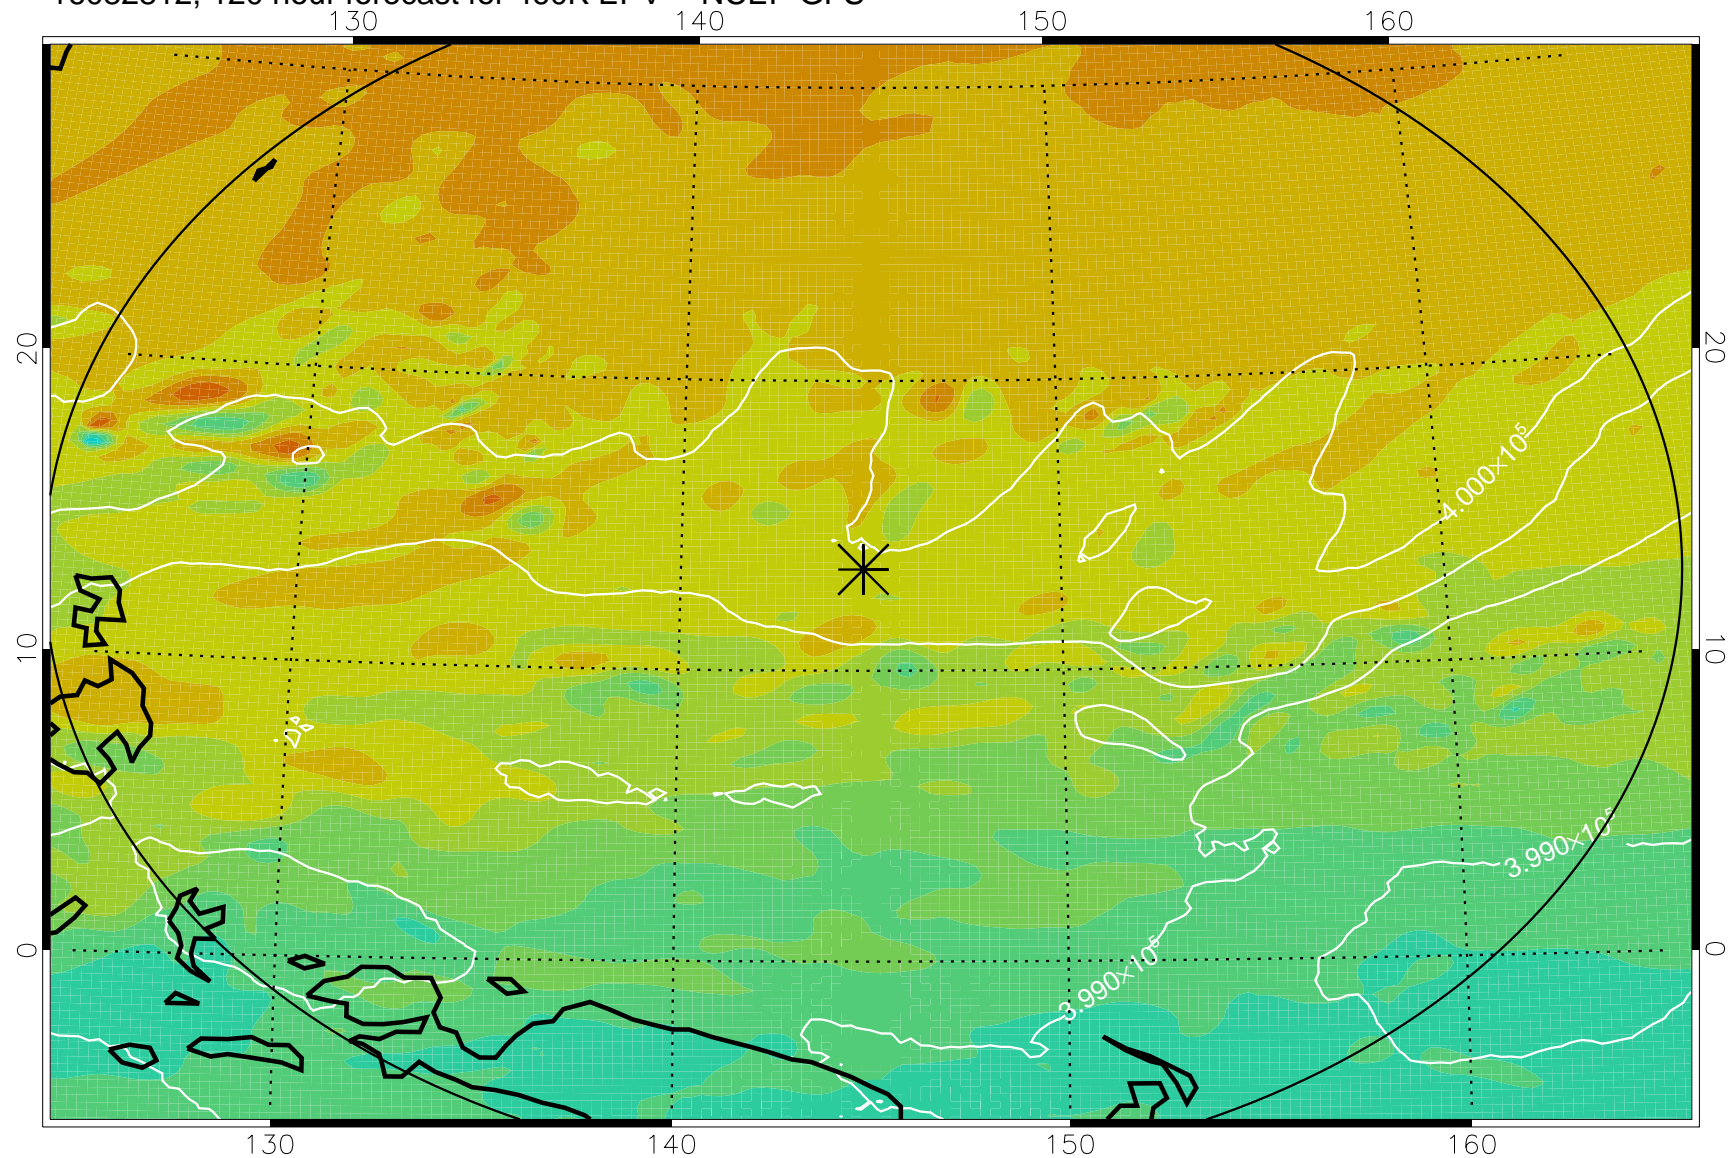

16082618, 78 hour forecast for 460K EPV -- NCEP GFS

460K Montgomery Streamfunction, white

Range ring of 2304 km

16082700, 84 hour forecast for 460K EPV -- NCEP GFS

460K Montgomery Streamfunction, white

Range ring of 2304 km

16082706, 90 hour forecast for 460K EPV -- NCEP GFS

460K Montgomery Streamfunction, white

Range ring of 2304 km

16082712, 96 hour forecast for 460K EPV -- NCEP GFS

460K Montgomery Streamfunction, white

Range ring of 2304 km

16082718, 102 hour forecast for 460K EPV -- NCEP GFS

460K Montgomery Streamfunction, white

Range ring of 2304 km

16082800, 108 hour forecast for 460K EPV -- NCEP GFS

460K Montgomery Streamfunction, white

Range ring of 2304 km

16082806, 114 hour forecast for 460K EPV -- NCEP GFS

460K Montgomery Streamfunction, white

Range ring of 2304 km

16082812, 120 hour forecast for 460K EPV -- NCEP GFS

460K Montgomery Streamfunction, white

Range ring of 2304 km