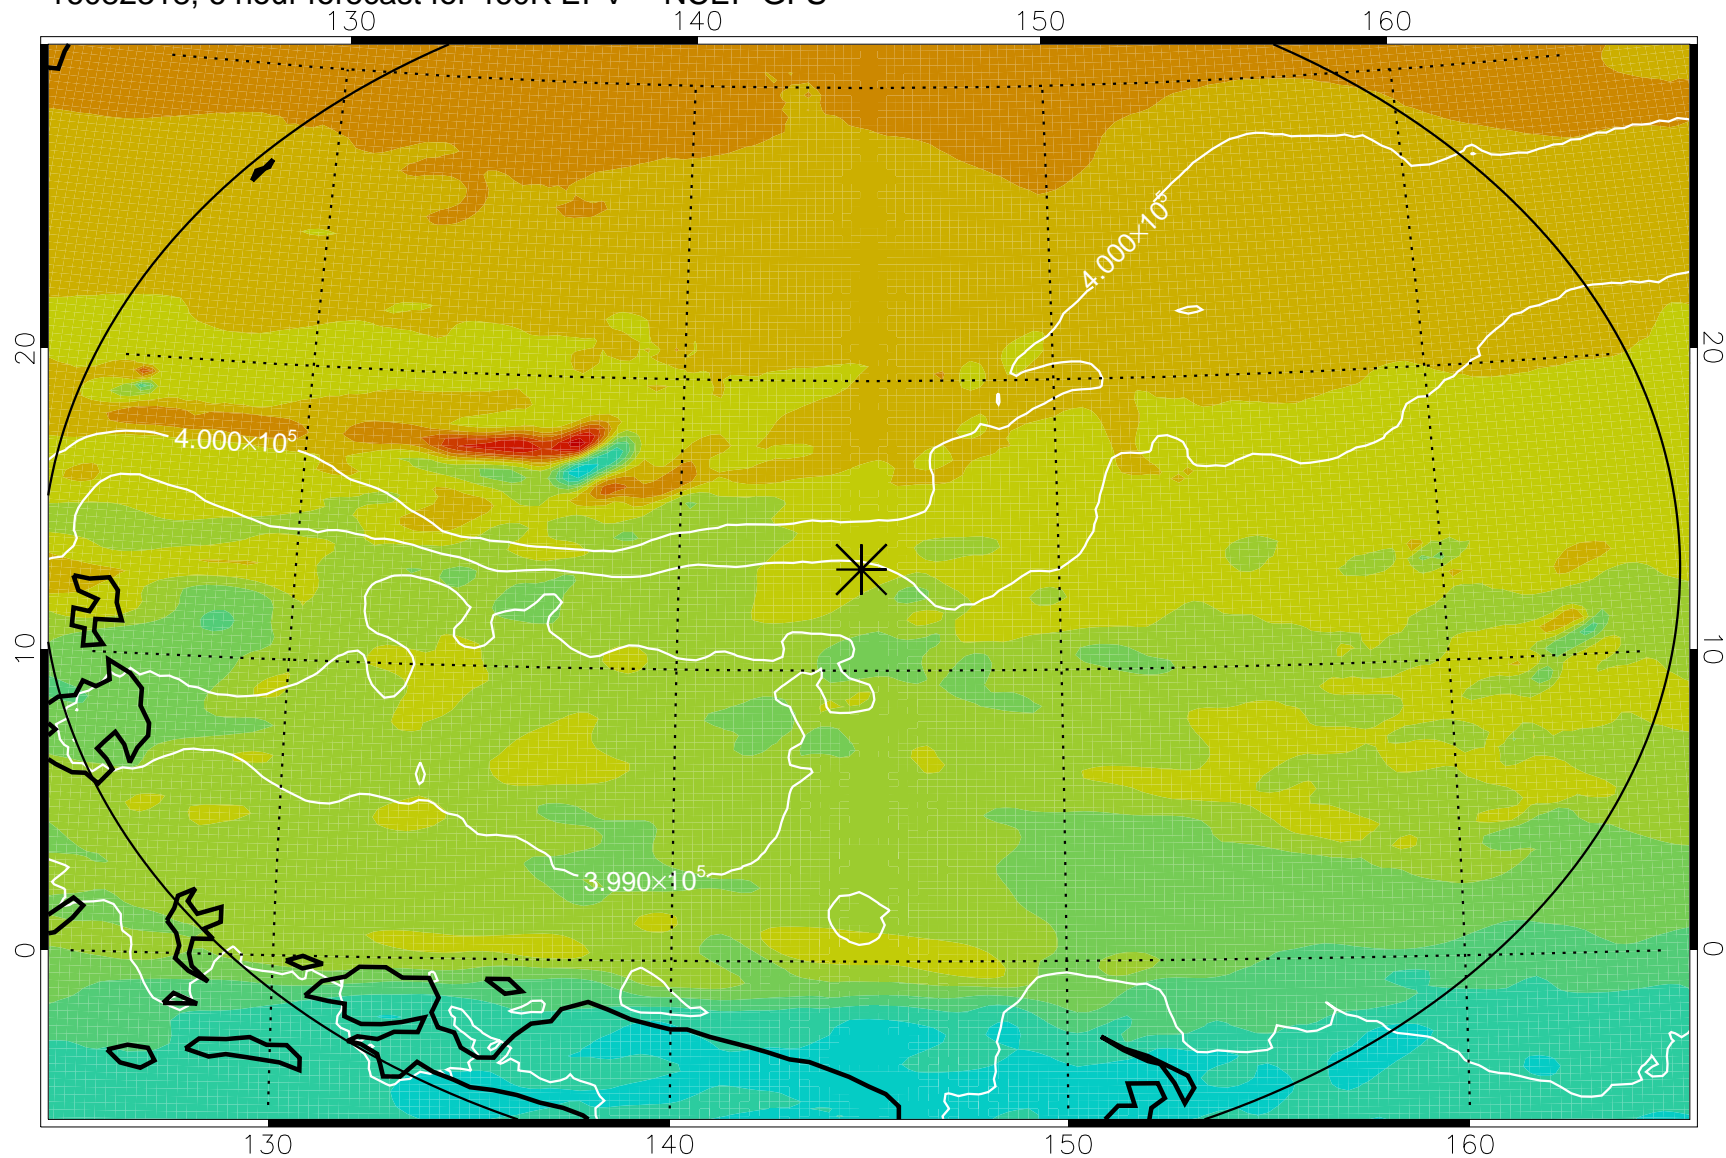

16082318, 6 hour forecast for 460K EPV -- NCEP GFS

460K Montgomery Streamfunction, white

Range ring of 2304 km

16082400, 12 hour forecast for 460K EPV -- NCEP GFS

460K Montgomery Streamfunction, white

Range ring of 2304 km

16082406, 18 hour forecast for 460K EPV -- NCEP GFS

460K Montgomery Streamfunction, white

Range ring of 2304 km

16082412, 24 hour forecast for 460K EPV -- NCEP GFS

460K Montgomery Streamfunction, white

Range ring of 2304 km

16082418, 30 hour forecast for 460K EPV -- NCEP GFS

460K Montgomery Streamfunction, white

Range ring of 2304 km

16082500, 36 hour forecast for 460K EPV -- NCEP GFS

460K Montgomery Streamfunction, white

Range ring of 2304 km

16082518, 54 hour forecast for 460K EPV -- NCEP GFS

460K Montgomery Streamfunction, white

Range ring of 2304 km

16082600, 60 hour forecast for 460K EPV -- NCEP GFS

460K Montgomery Streamfunction, white

Range ring of 2304 km