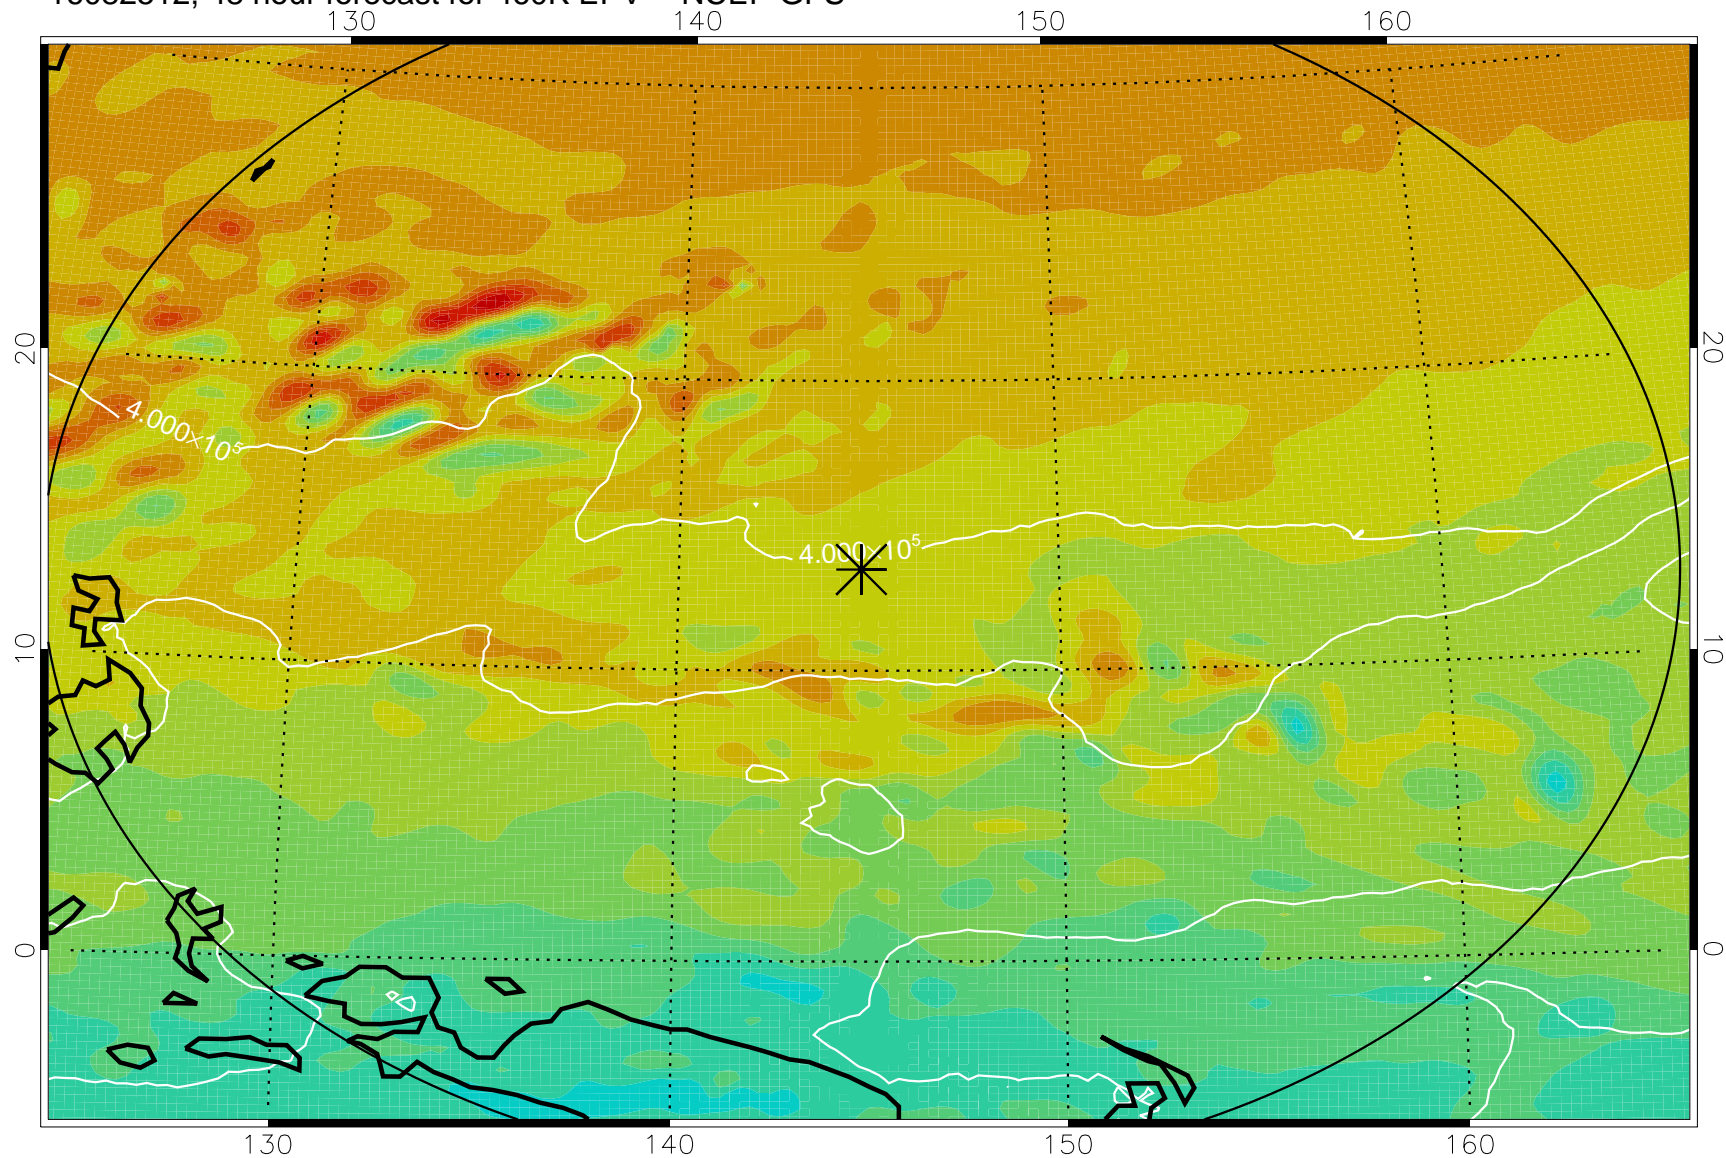

16082406, 18 hour forecast for 460K EPV -- NCEP GFS

460K Montgomery Streamfunction, white

Range ring of 2304 km

16082412, 24 hour forecast for 460K EPV -- NCEP GFS

460K Montgomery Streamfunction, white

Range ring of 2304 km

16082418, 30 hour forecast for 460K EPV -- NCEP GFS

460K Montgomery Streamfunction, white

Range ring of 2304 km

16082500, 36 hour forecast for 460K EPV -- NCEP GFS

460K Montgomery Streamfunction, white

Range ring of 2304 km

16082506, 42 hour forecast for 460K EPV -- NCEP GFS

460K Montgomery Streamfunction, white

Range ring of 2304 km

16082512, 48 hour forecast for 460K EPV -- NCEP GFS

460K Montgomery Streamfunction, white

Range ring of 2304 km

16082518, 54 hour forecast for 460K EPV -- NCEP GFS

460K Montgomery Streamfunction, white

Range ring of 2304 km

16082600, 60 hour forecast for 460K EPV -- NCEP GFS

460K Montgomery Streamfunction, white

Range ring of 2304 km