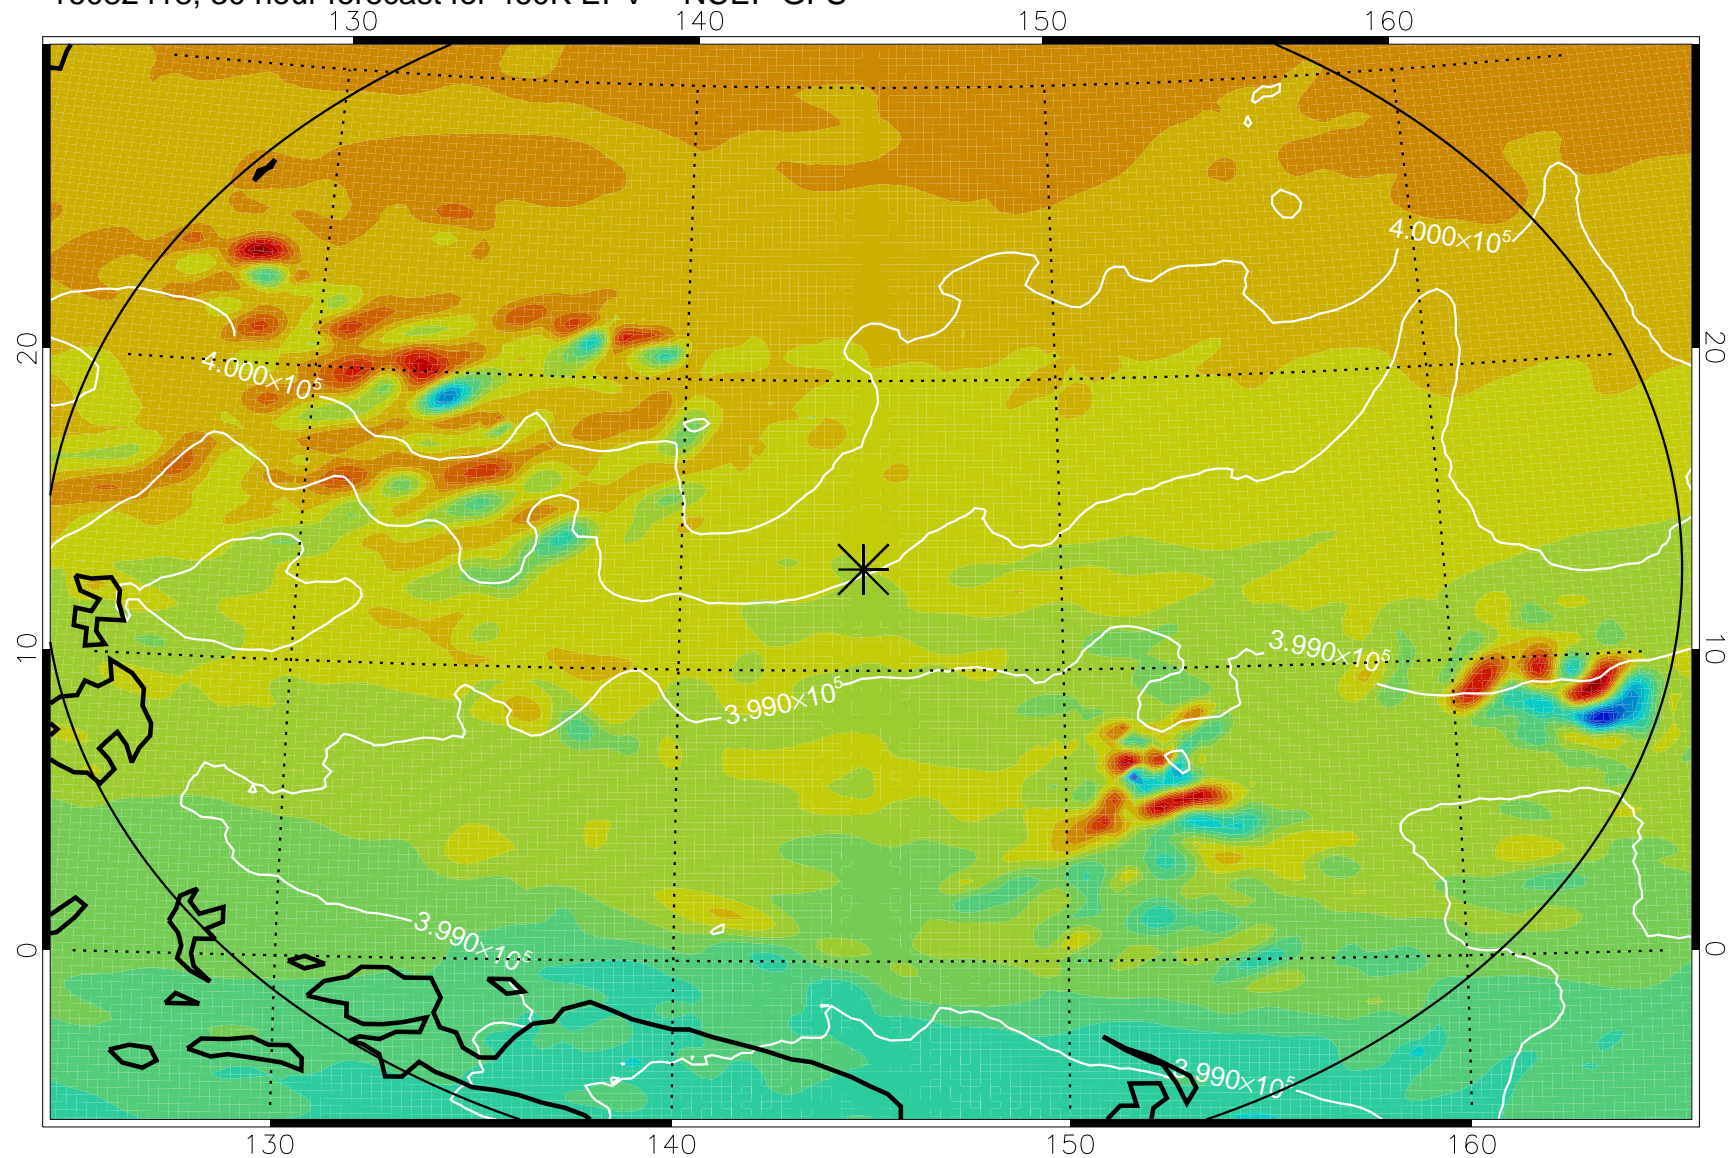

16082318, 6 hour forecast for 460K EPV -- NCEP GFS

460K Montgomery Streamfunction, white

Range ring of 2304 km

16082400, 12 hour forecast for 460K EPV -- NCEP GFS

460K Montgomery Streamfunction, white

Range ring of 2304 km

16082406, 18 hour forecast for 460K EPV -- NCEP GFS

460K Montgomery Streamfunction, white

Range ring of 2304 km

16082412, 24 hour forecast for 460K EPV -- NCEP GFS

460K Montgomery Streamfunction, white

Range ring of 2304 km

16082418, 30 hour forecast for 460K EPV -- NCEP GFS

460K Montgomery Streamfunction, white

Range ring of 2304 km

16082500, 36 hour forecast for 460K EPV -- NCEP GFS

460K Montgomery Streamfunction, white

Range ring of 2304 km

16082506, 42 hour forecast for 460K EPV -- NCEP GFS

460K Montgomery Streamfunction, white

Range ring of 2304 km

16082512, 48 hour forecast for 460K EPV -- NCEP GFS

460K Montgomery Streamfunction, white

Range ring of 2304 km