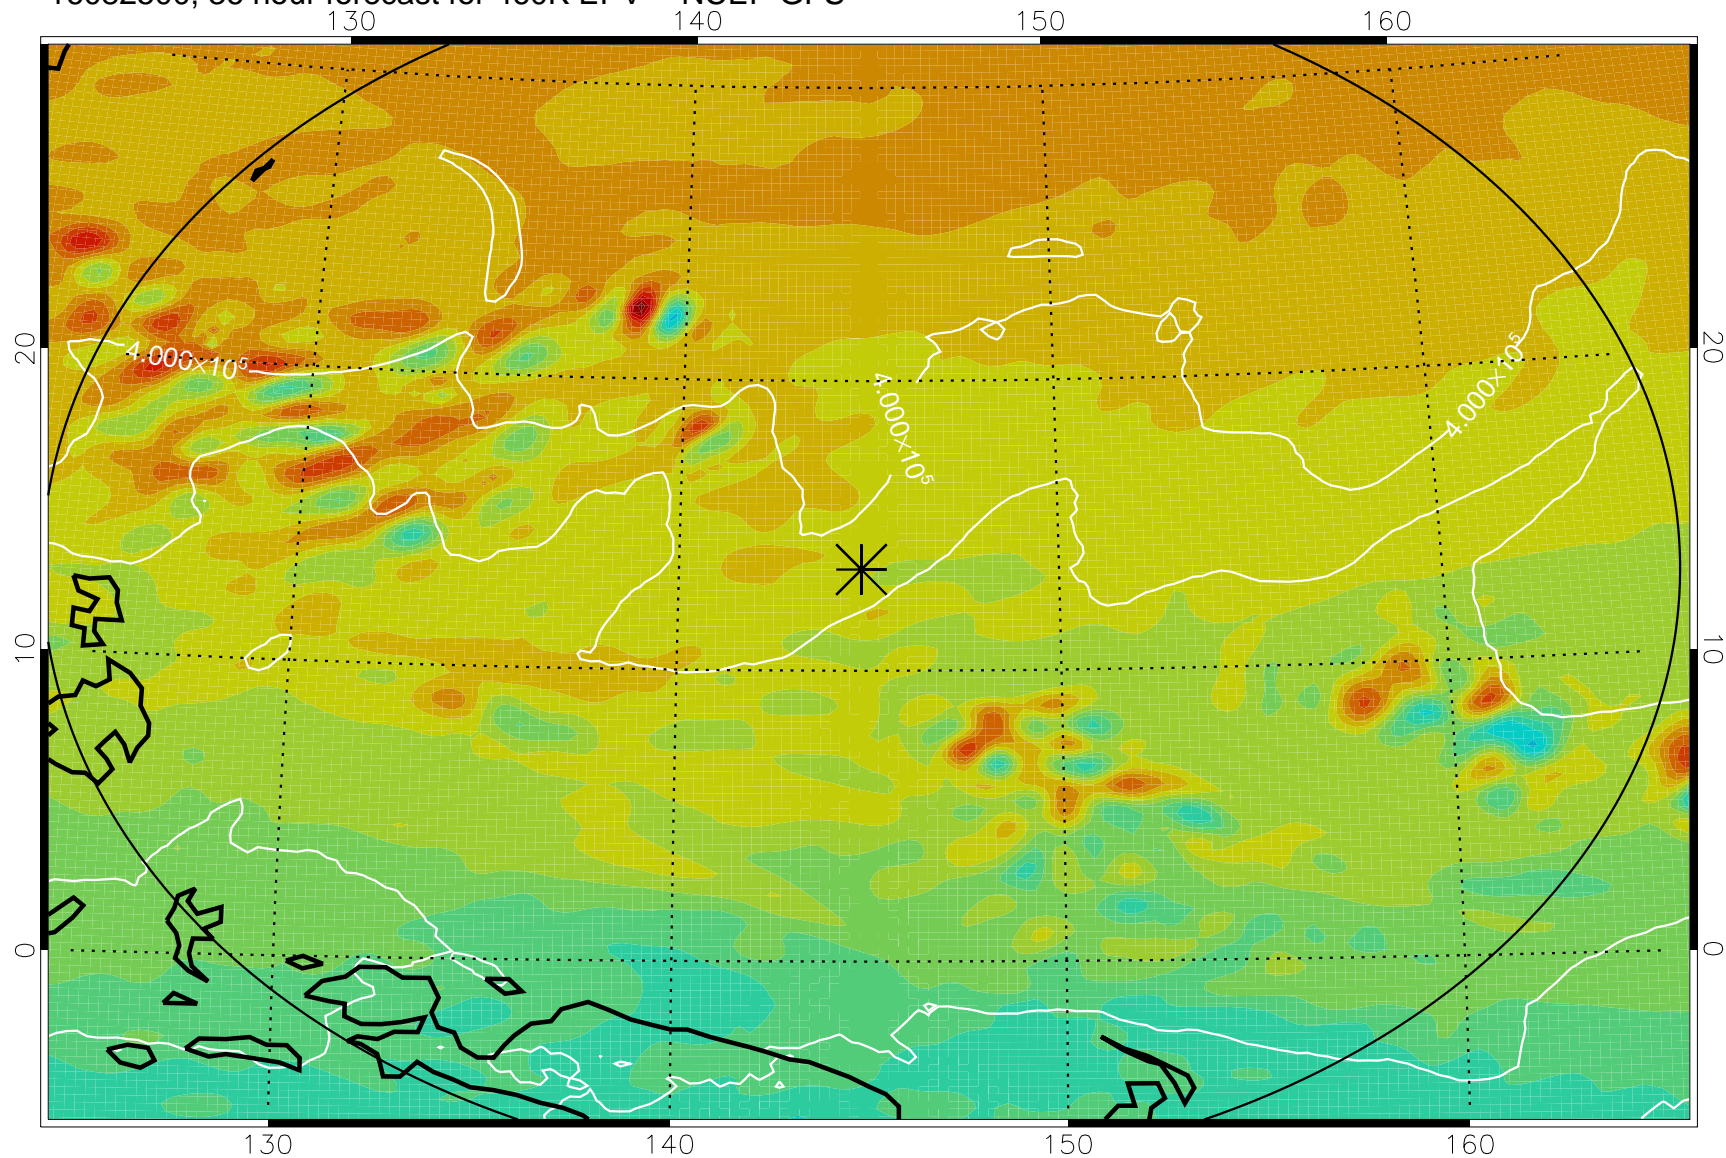

16082406, 18 hour forecast for 460K EPV -- NCEP GFS

460K Montgomery Streamfunction, white

Range ring of 2304 km

16082412, 24 hour forecast for 460K EPV -- NCEP GFS

460K Montgomery Streamfunction, white

Range ring of 2304 km

16082418, 30 hour forecast for 460K EPV -- NCEP GFS

460K Montgomery Streamfunction, white

Range ring of 2304 km

16082500, 36 hour forecast for 460K EPV -- NCEP GFS

460K Montgomery Streamfunction, white

Range ring of 2304 km

16082506, 42 hour forecast for 460K EPV -- NCEP GFS

460K Montgomery Streamfunction, white

Range ring of 2304 km

16082512, 48 hour forecast for 460K EPV -- NCEP GFS

460K Montgomery Streamfunction, white

Range ring of 2304 km

16082606, 66 hour forecast for 460K EPV -- NCEP GFS

460K Montgomery Streamfunction, white

Range ring of 2304 km

16082612, 72 hour forecast for 460K EPV -- NCEP GFS

460K Montgomery Streamfunction, white

Range ring of 2304 km