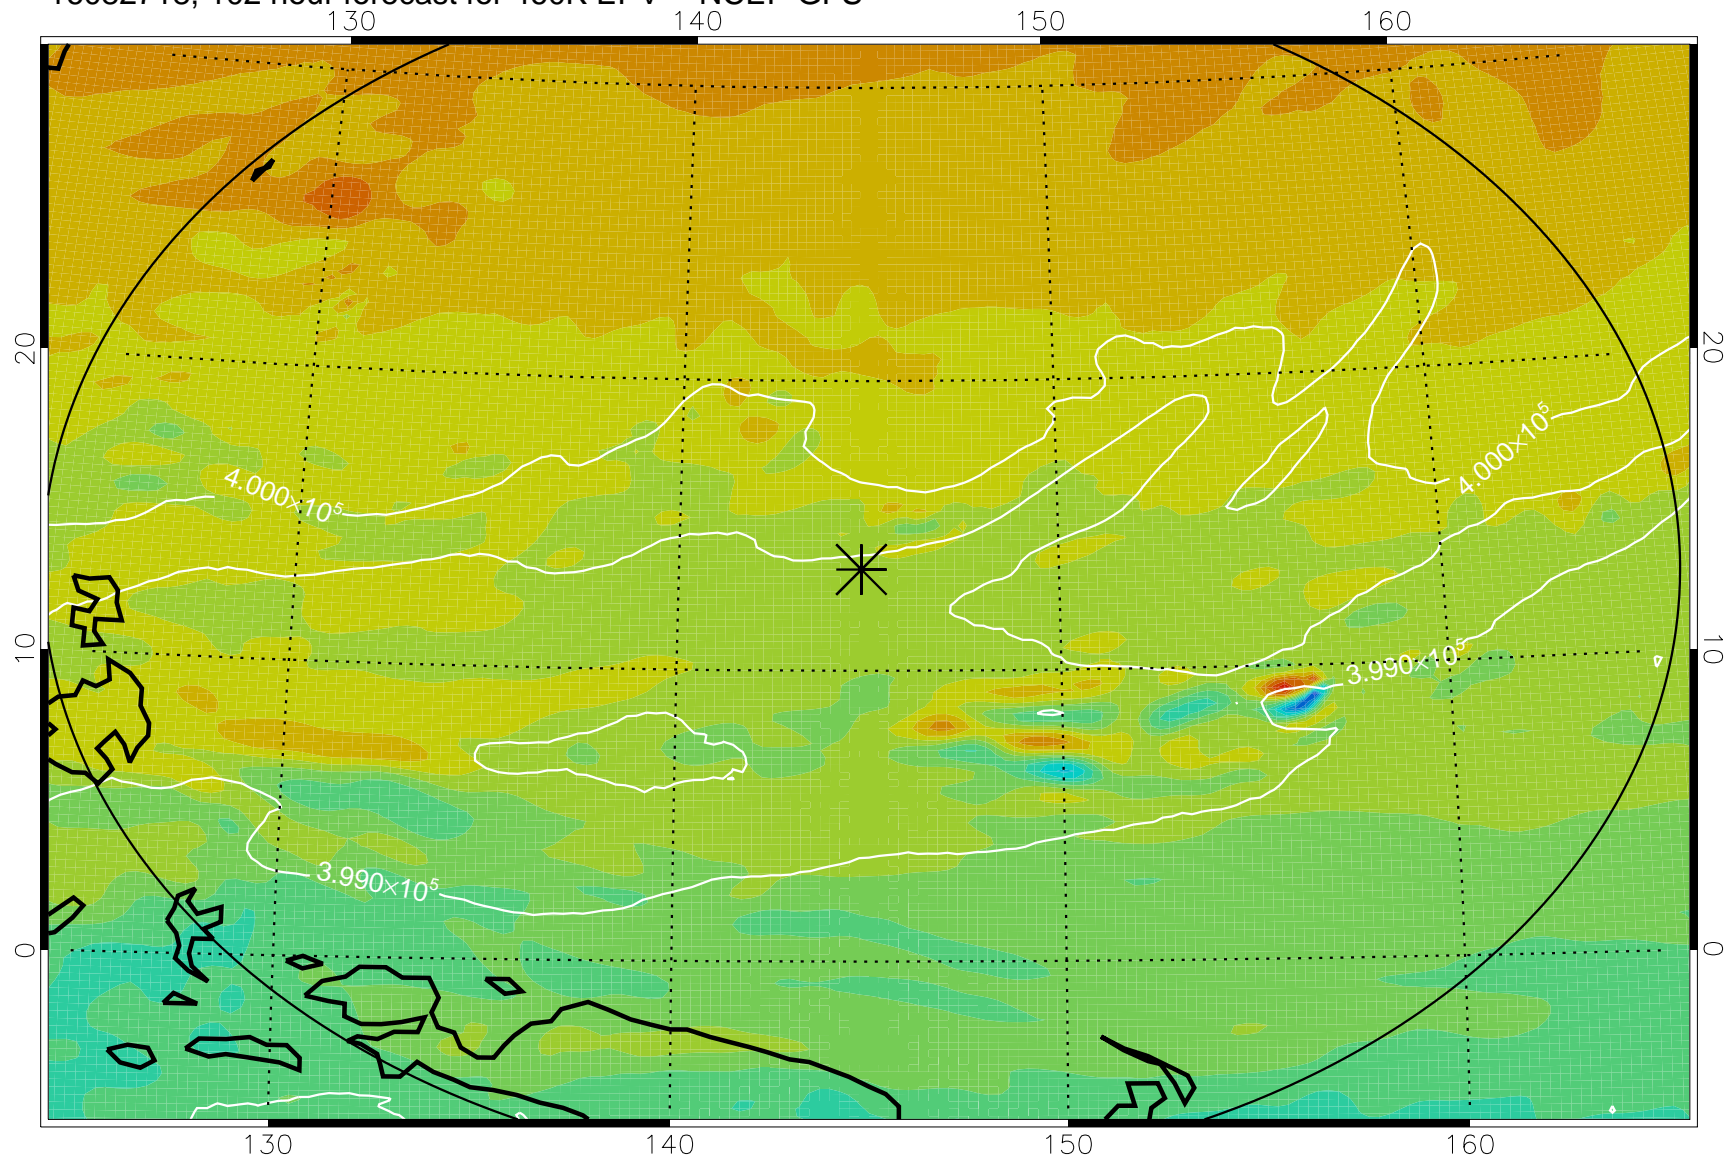

16082618, 78 hour forecast for 460K EPV -- NCEP GFS

460K Montgomery Streamfunction, white

Range ring of 2304 km

16082700, 84 hour forecast for 460K EPV -- NCEP GFS

460K Montgomery Streamfunction, white

Range ring of 2304 km

16082706, 90 hour forecast for 460K EPV -- NCEP GFS

460K Montgomery Streamfunction, white

Range ring of 2304 km

16082712, 96 hour forecast for 460K EPV -- NCEP GFS

460K Montgomery Streamfunction, white

Range ring of 2304 km

16082718, 102 hour forecast for 460K EPV -- NCEP GFS

460K Montgomery Streamfunction, white

Range ring of 2304 km

16082800, 108 hour forecast for 460K EPV -- NCEP GFS

460K Montgomery Streamfunction, white

Range ring of 2304 km

16082806, 114 hour forecast for 460K EPV -- NCEP GFS

460K Montgomery Streamfunction, white

Range ring of 2304 km

16082812, 120 hour forecast for 460K EPV -- NCEP GFS

460K Montgomery Streamfunction, white

Range ring of 2304 km