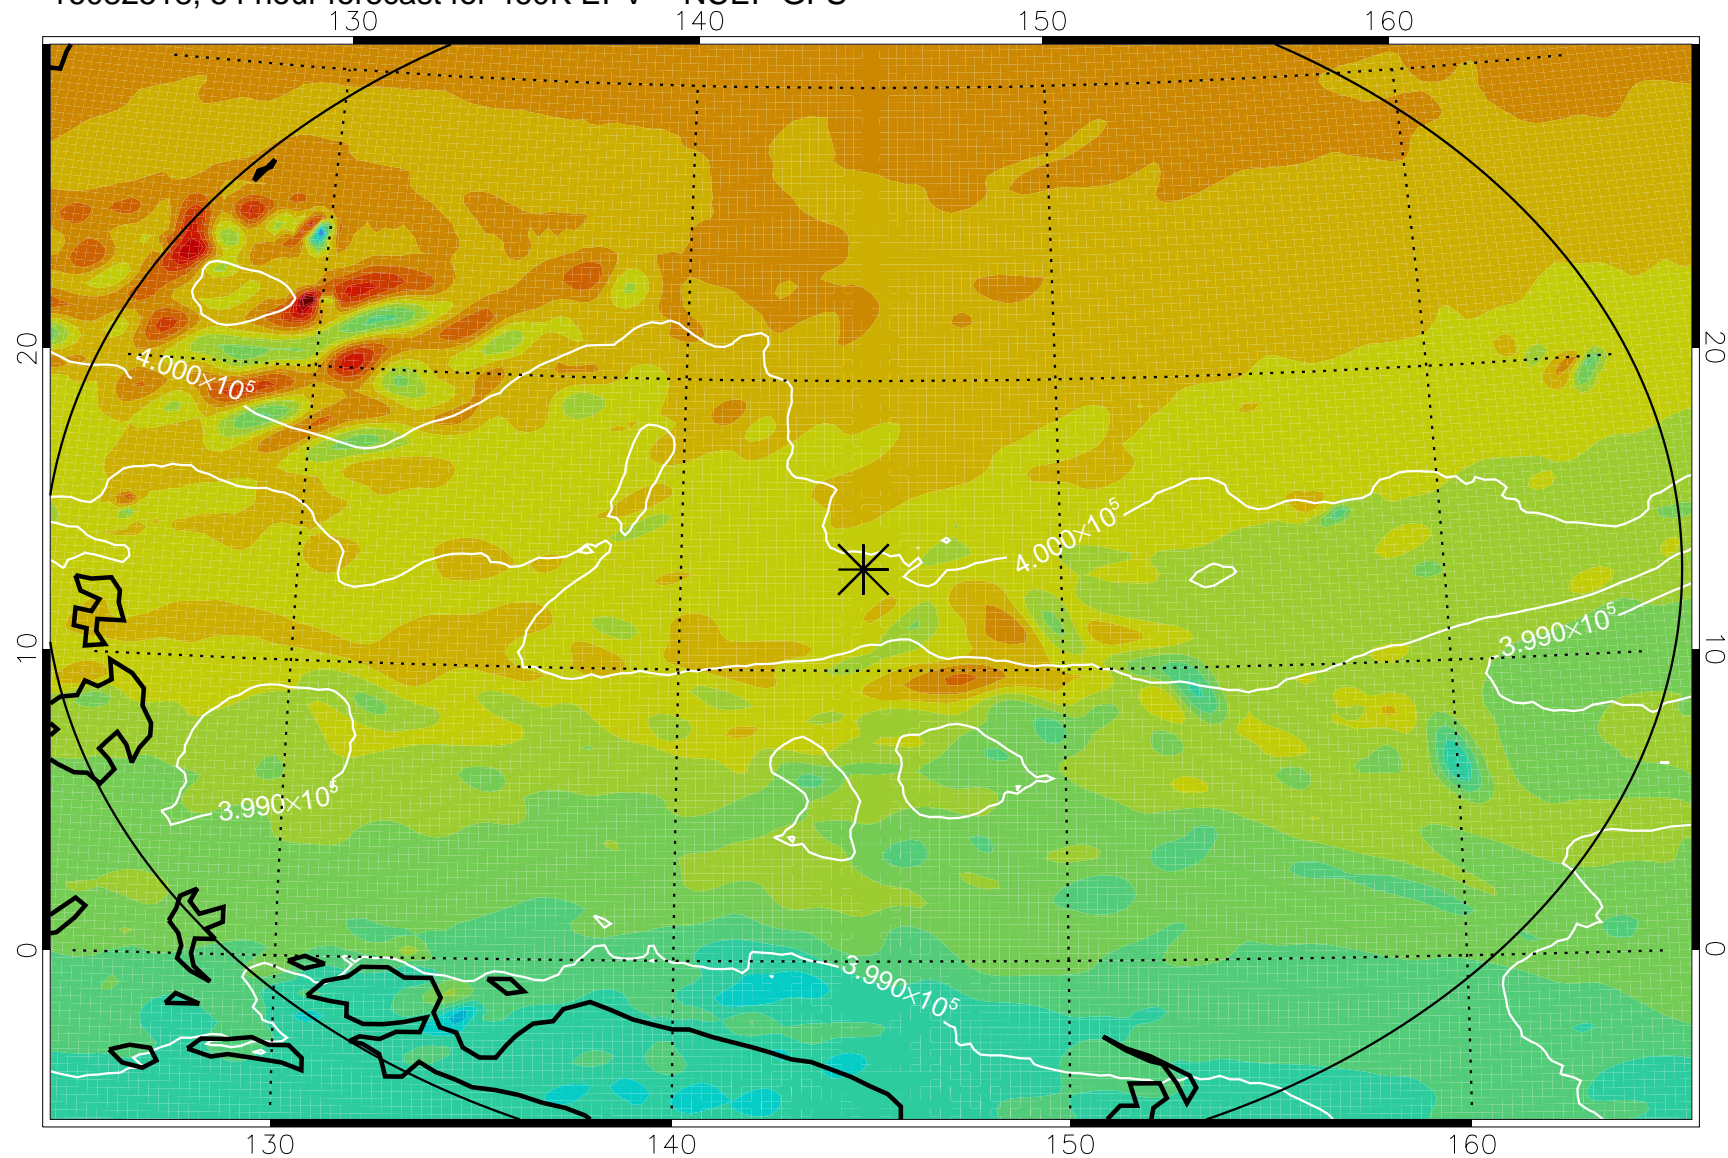

16082418, 30 hour forecast for 460K EPV -- NCEP GFS

460K Montgomery Streamfunction, white

Range ring of 2304 km

16082500, 36 hour forecast for 460K EPV -- NCEP GFS

460K Montgomery Streamfunction, white

Range ring of 2304 km

16082506, 42 hour forecast for 460K EPV -- NCEP GFS

460K Montgomery Streamfunction, white

Range ring of 2304 km

16082512, 48 hour forecast for 460K EPV -- NCEP GFS

460K Montgomery Streamfunction, white

Range ring of 2304 km

16082518, 54 hour forecast for 460K EPV -- NCEP GFS

460K Montgomery Streamfunction, white

Range ring of 2304 km

16082600, 60 hour forecast for 460K EPV -- NCEP GFS

460K Montgomery Streamfunction, white

Range ring of 2304 km

16082606, 66 hour forecast for 460K EPV -- NCEP GFS

460K Montgomery Streamfunction, white

Range ring of 2304 km

16082612, 72 hour forecast for 460K EPV -- NCEP GFS

460K Montgomery Streamfunction, white

Range ring of 2304 km