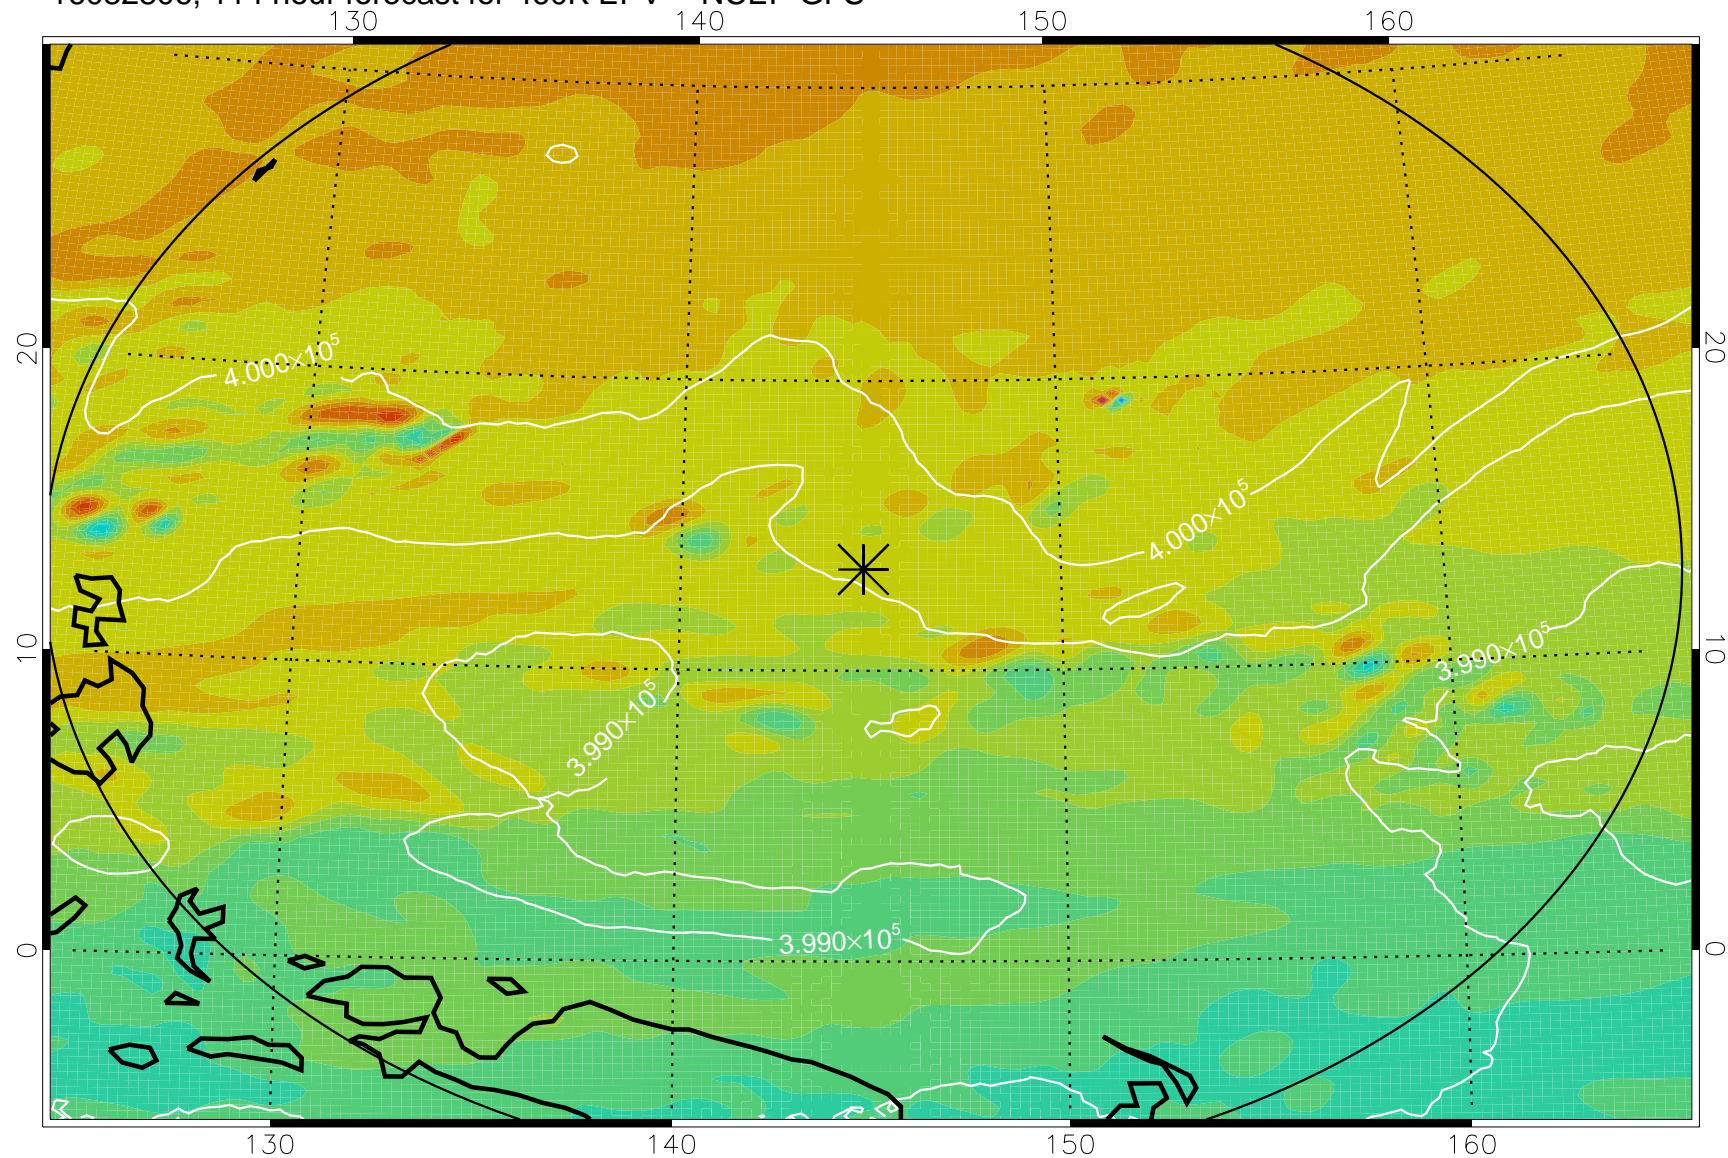

16082618, 78 hour forecast for 460K EPV -- NCEP GFS

460K Montgomery Streamfunction, white

Range ring of 2304 km

16082700, 84 hour forecast for 460K EPV -- NCEP GFS

460K Montgomery Streamfunction, white

Range ring of 2304 km

16082706, 90 hour forecast for 460K EPV -- NCEP GFS

460K Montgomery Streamfunction, white

Range ring of 2304 km

16082712, 96 hour forecast for 460K EPV -- NCEP GFS

460K Montgomery Streamfunction, white

Range ring of 2304 km

16082718, 102 hour forecast for 460K EPV -- NCEP GFS

460K Montgomery Streamfunction, white

Range ring of 2304 km

16082800, 108 hour forecast for 460K EPV -- NCEP GFS

460K Montgomery Streamfunction, white

Range ring of 2304 km

16082806, 114 hour forecast for 460K EPV -- NCEP GFS

460K Montgomery Streamfunction, white

Range ring of 2304 km

16082812, 120 hour forecast for 460K EPV -- NCEP GFS

460K Montgomery Streamfunction, white

Range ring of 2304 km