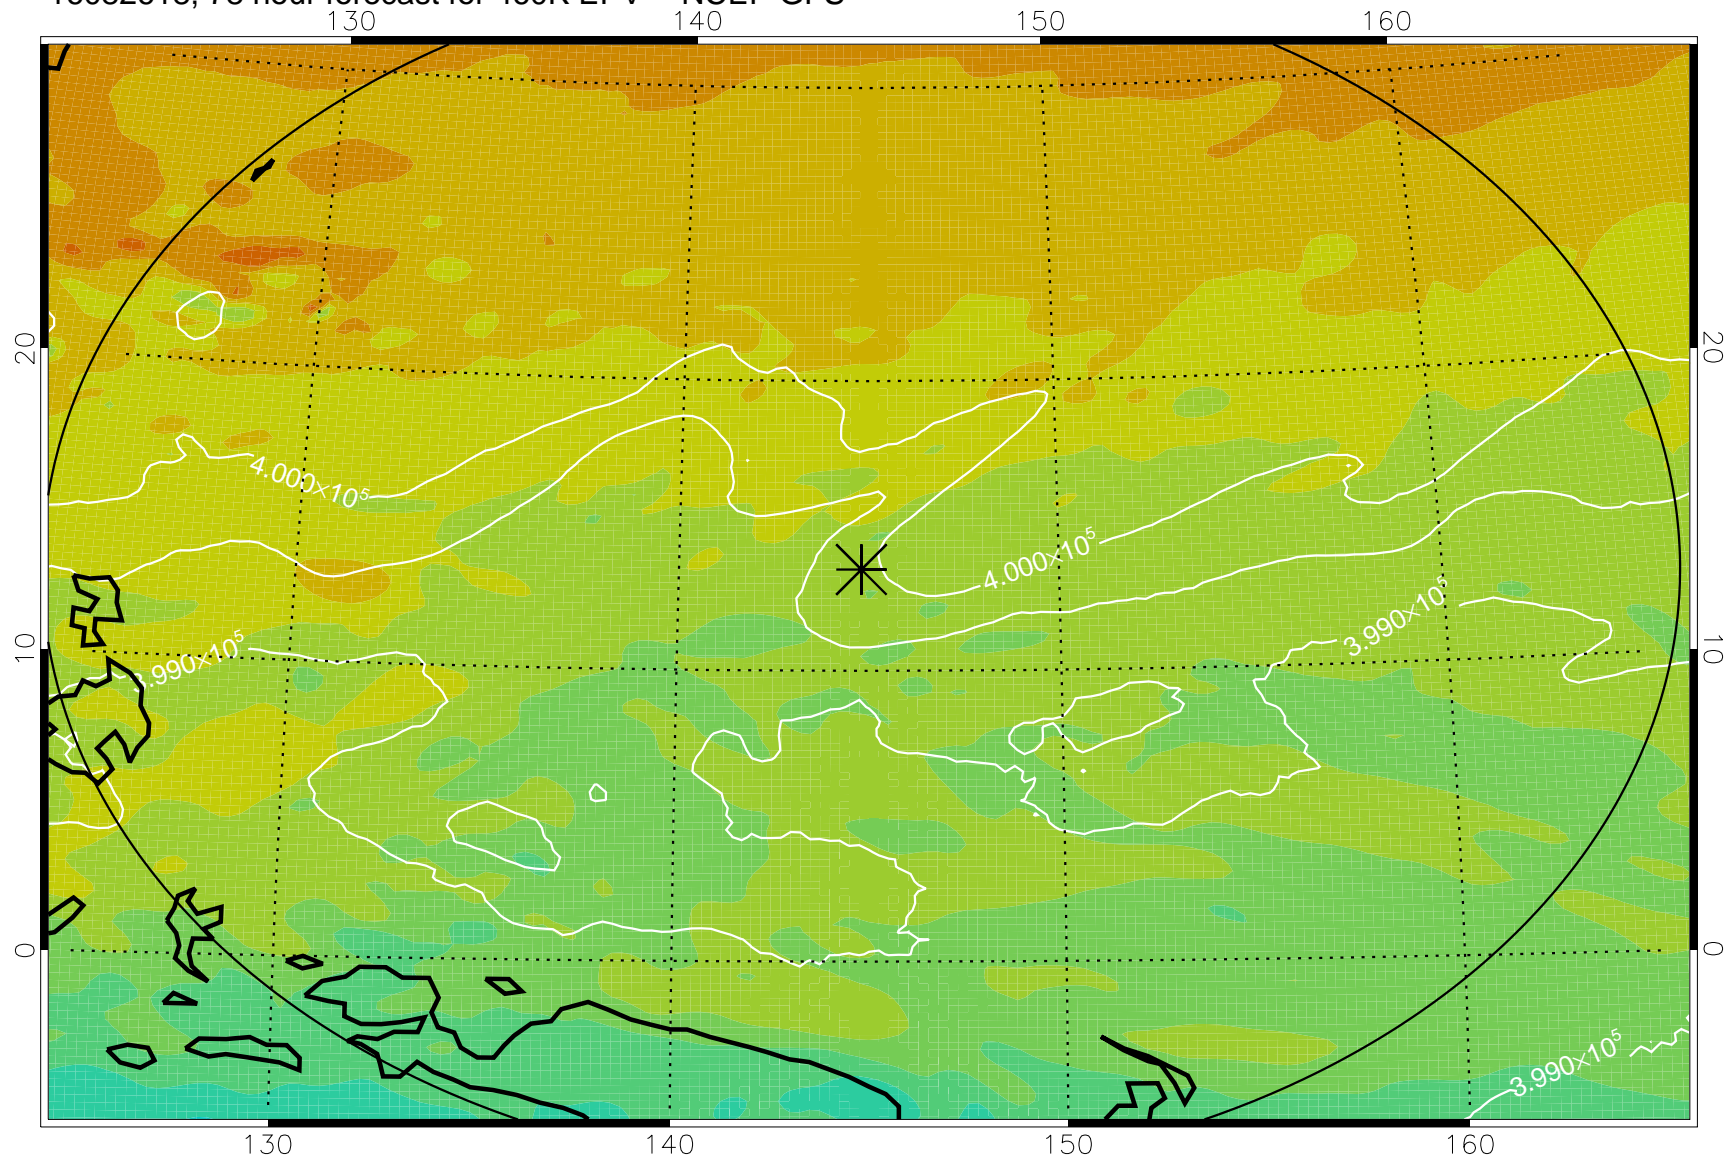

16082606, 66 hour forecast for 460K EPV -- NCEP GFS

460K Montgomery Streamfunction, white

Range ring of 2304 km

16082612, 72 hour forecast for 460K EPV -- NCEP GFS

460K Montgomery Streamfunction, white

Range ring of 2304 km

16082618, 78 hour forecast for 460K EPV -- NCEP GFS

460K Montgomery Streamfunction, white

Range ring of 2304 km

16082700, 84 hour forecast for 460K EPV -- NCEP GFS

460K Montgomery Streamfunction, white

Range ring of 2304 km

16082706, 90 hour forecast for 460K EPV -- NCEP GFS

460K Montgomery Streamfunction, white

Range ring of 2304 km

16082712, 96 hour forecast for 460K EPV -- NCEP GFS

460K Montgomery Streamfunction, white

Range ring of 2304 km

16082718, 102 hour forecast for 460K EPV -- NCEP GFS

460K Montgomery Streamfunction, white

Range ring of 2304 km

16082800, 108 hour forecast for 460K EPV -- NCEP GFS

460K Montgomery Streamfunction, white

Range ring of 2304 km