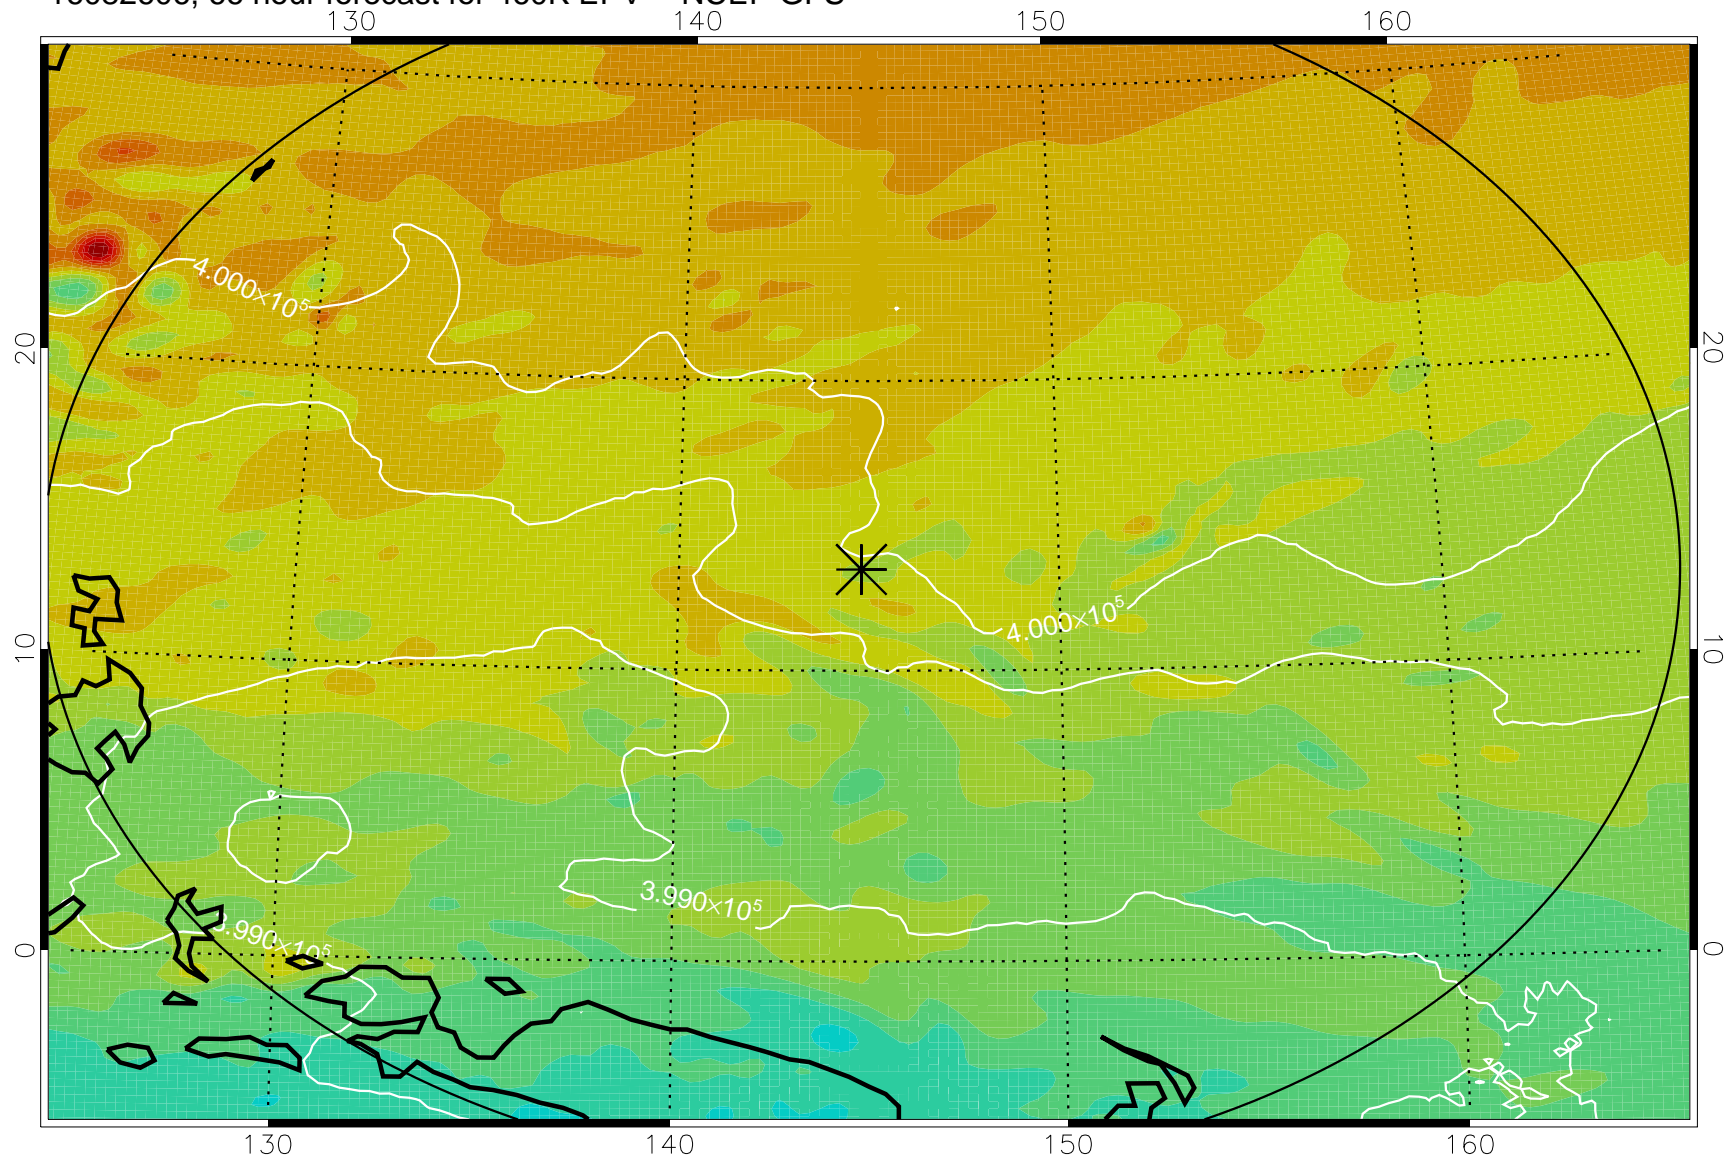

16082518, 54 hour forecast for 460K EPV -- NCEP GFS

460K Montgomery Streamfunction, white

Range ring of 2304 km

16082600, 60 hour forecast for 460K EPV -- NCEP GFS

460K Montgomery Streamfunction, white

Range ring of 2304 km

16082606, 66 hour forecast for 460K EPV -- NCEP GFS

460K Montgomery Streamfunction, white

Range ring of 2304 km

16082612, 72 hour forecast for 460K EPV -- NCEP GFS

460K Montgomery Streamfunction, white

Range ring of 2304 km

16082618, 78 hour forecast for 460K EPV -- NCEP GFS

460K Montgomery Streamfunction, white

Range ring of 2304 km

16082700, 84 hour forecast for 460K EPV -- NCEP GFS

460K Montgomery Streamfunction, white

Range ring of 2304 km

16082718, 102 hour forecast for 460K EPV -- NCEP GFS

460K Montgomery Streamfunction, white

Range ring of 2304 km

16082800, 108 hour forecast for 460K EPV -- NCEP GFS

460K Montgomery Streamfunction, white

Range ring of 2304 km