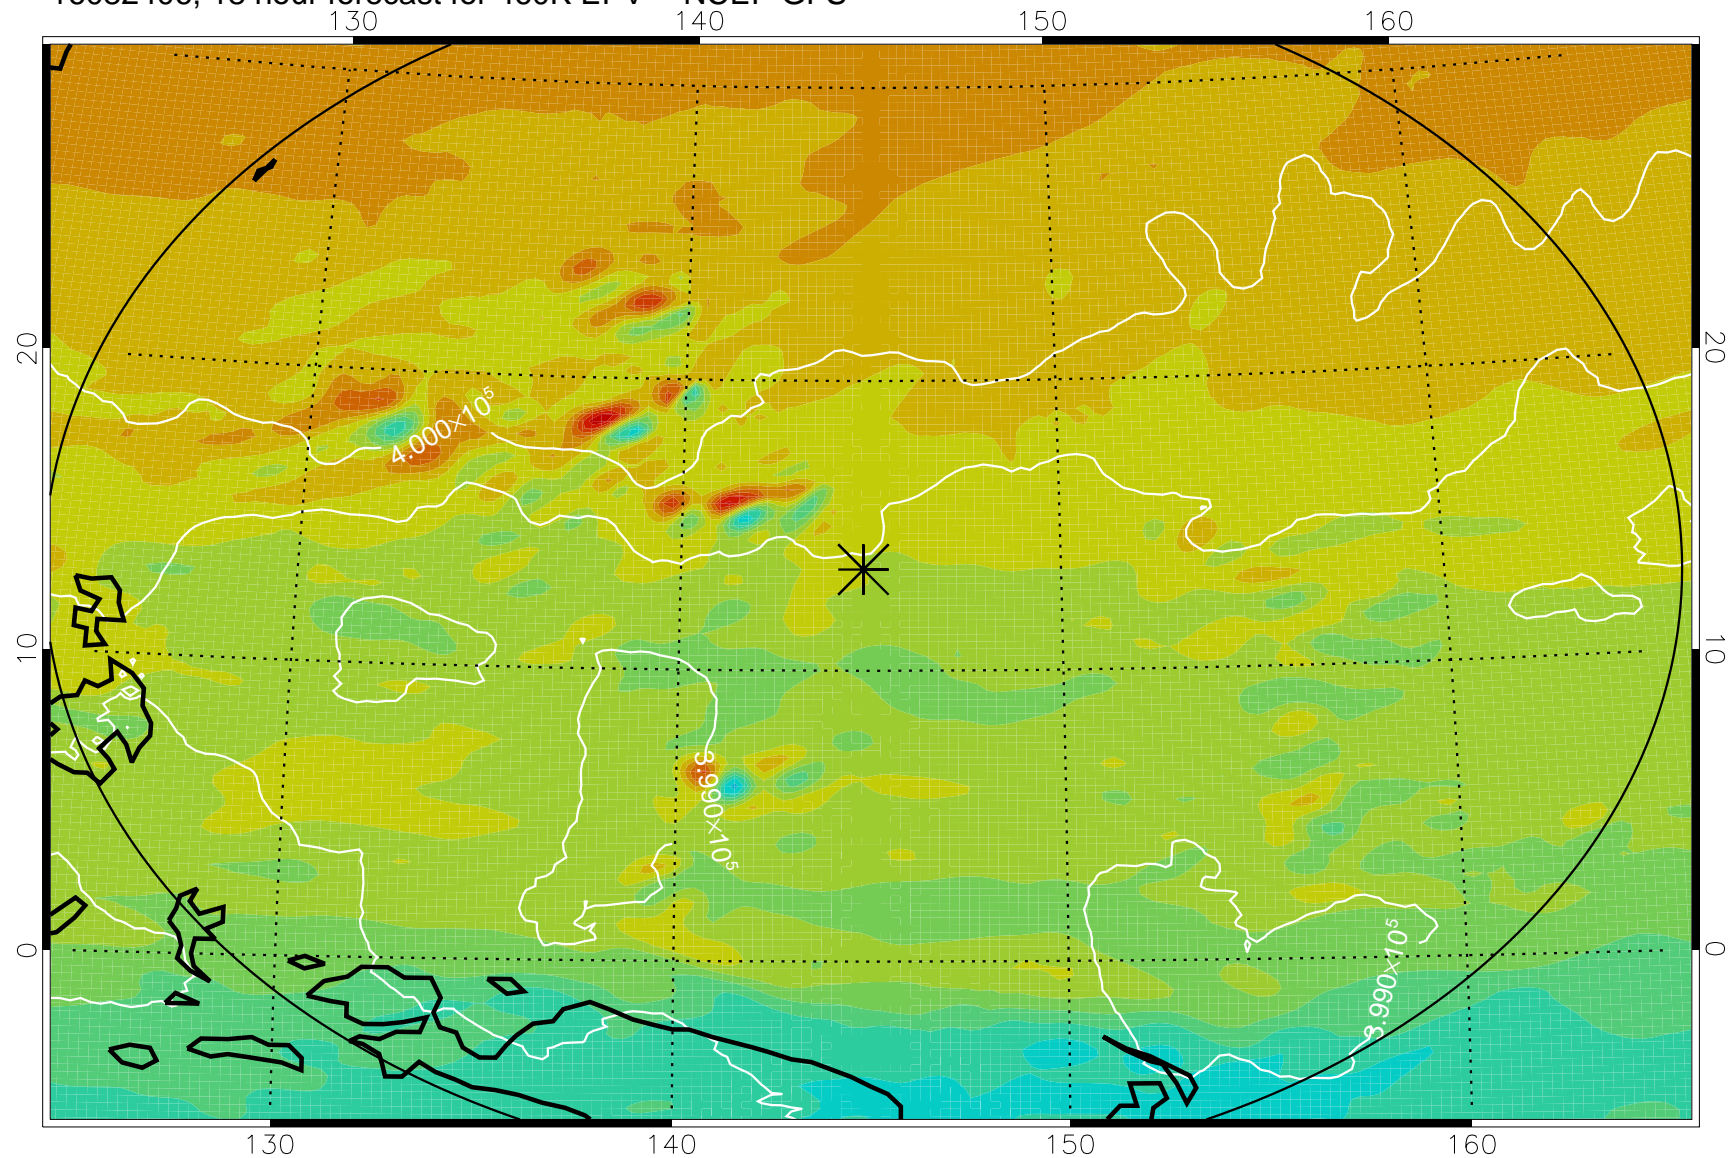

16082318, 6 hour forecast for 460K EPV -- NCEP GFS

460K Montgomery Streamfunction, white

Range ring of 2304 km

16082400, 12 hour forecast for 460K EPV -- NCEP GFS

460K Montgomery Streamfunction, white

Range ring of 2304 km

16082406, 18 hour forecast for 460K EPV -- NCEP GFS

460K Montgomery Streamfunction, white

Range ring of 2304 km

16082412, 24 hour forecast for 460K EPV -- NCEP GFS

460K Montgomery Streamfunction, white

Range ring of 2304 km

16082418, 30 hour forecast for 460K EPV -- NCEP GFS

460K Montgomery Streamfunction, white

Range ring of 2304 km

16082500, 36 hour forecast for 460K EPV -- NCEP GFS

460K Montgomery Streamfunction, white

Range ring of 2304 km

16082606, 66 hour forecast for 460K EPV -- NCEP GFS

460K Montgomery Streamfunction, white

Range ring of 2304 km

16082612, 72 hour forecast for 460K EPV -- NCEP GFS

460K Montgomery Streamfunction, white

Range ring of 2304 km