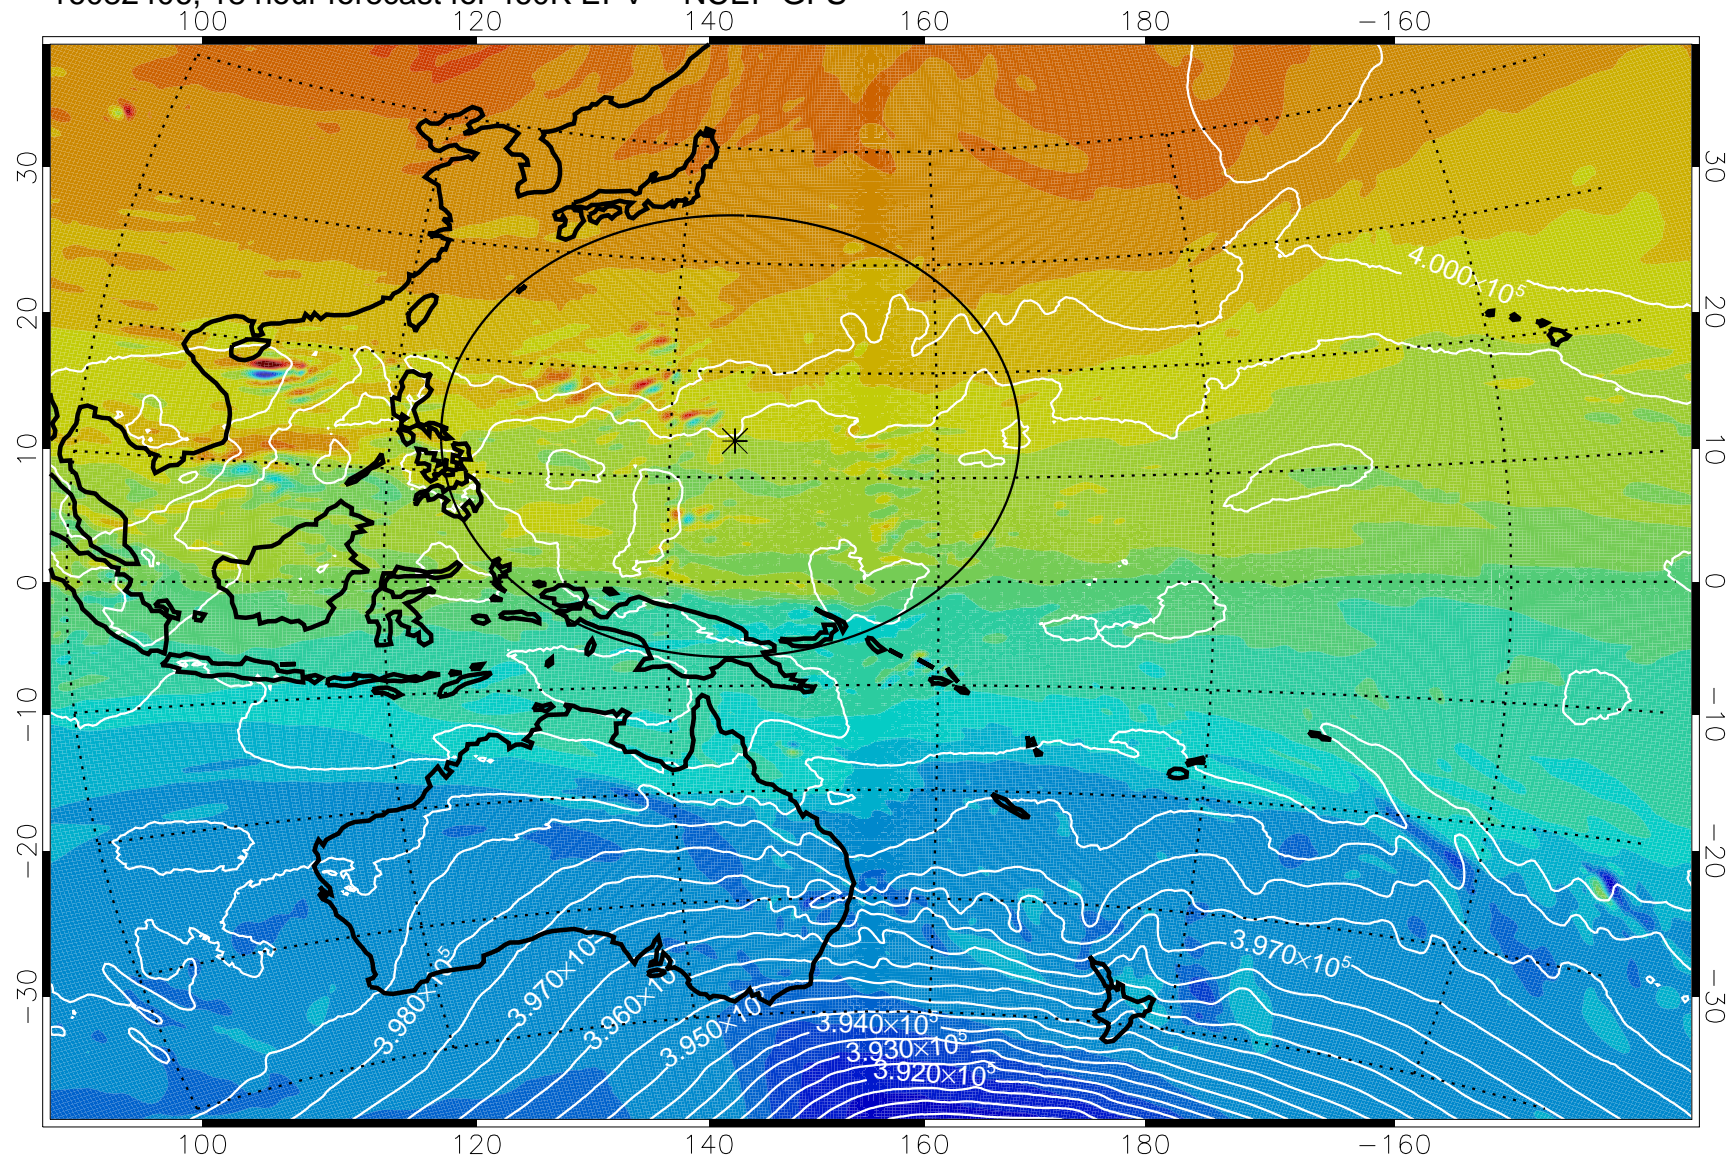

16082318, 6 hour forecast for 460K EPV -- NCEP GFS

460K Montgomery Streamfunction, white

Range ring of 2304 km

16082400, 12 hour forecast for 460K EPV -- NCEP GFS

460K Montgomery Streamfunction, white

Range ring of 2304 km

16082406, 18 hour forecast for 460K EPV -- NCEP GFS

460K Montgomery Streamfunction, white

Range ring of 2304 km

16082412, 24 hour forecast for 460K EPV -- NCEP GFS

460K Montgomery Streamfunction, white

Range ring of 2304 km

16082418, 30 hour forecast for 460K EPV -- NCEP GFS

460K Montgomery Streamfunction, white

Range ring of 2304 km

16082500, 36 hour forecast for 460K EPV -- NCEP GFS

460K Montgomery Streamfunction, white

Range ring of 2304 km

16082518, 54 hour forecast for 460K EPV -- NCEP GFS

16082600, 60 hour forecast for 460K EPV -- NCEP GFS

460K Montgomery Streamfunction, white

Range ring of 2304 km

16082606, 66 hour forecast for 460K EPV -- NCEP GFS