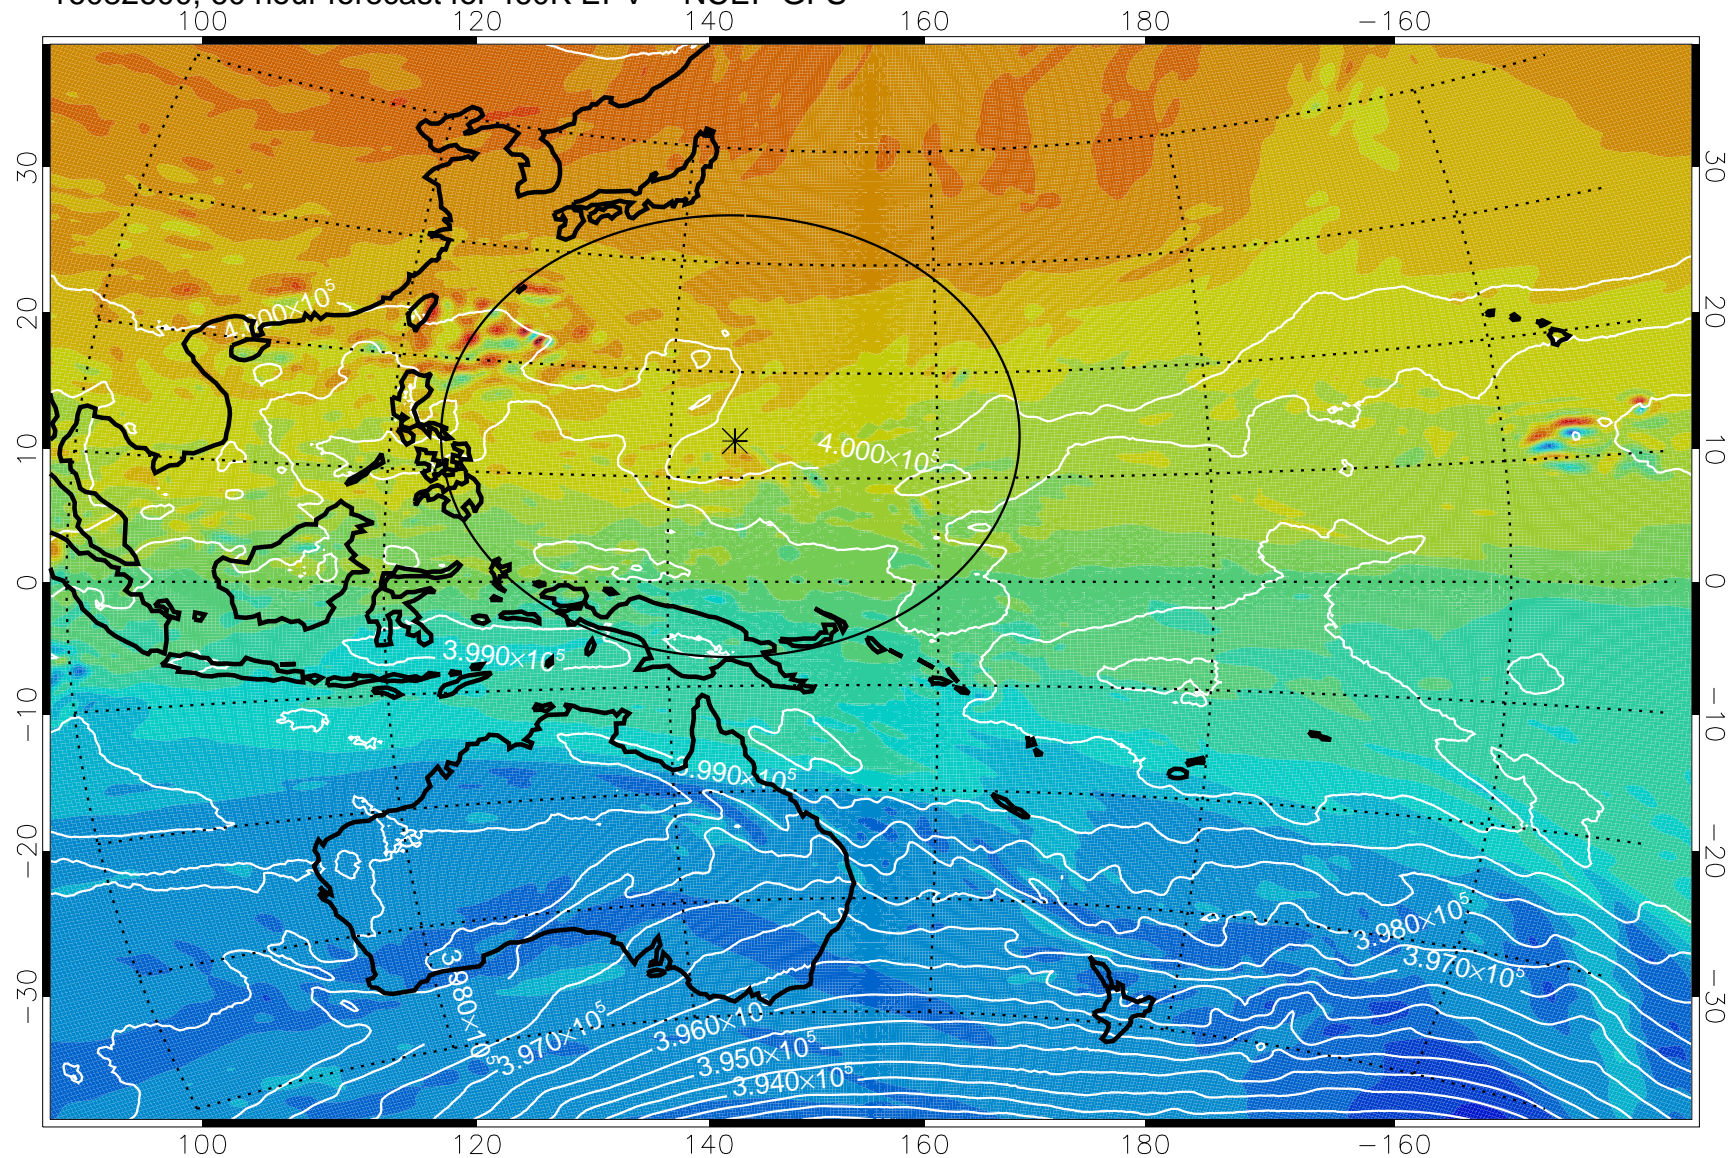

16082418, 30 hour forecast for 460K EPV -- NCEP GFS

460K Montgomery Streamfunction, white

Range ring of 2304 km

16082500, 36 hour forecast for 460K EPV -- NCEP GFS

460K Montgomery Streamfunction, white

Range ring of 2304 km

16082506, 42 hour forecast for 460K EPV -- NCEP GFS

460K Montgomery Streamfunction, white

Range ring of 2304 km

16082512, 48 hour forecast for 460K EPV -- NCEP GFS

460K Montgomery Streamfunction, white

Range ring of 2304 km

16082518, 54 hour forecast for 460K EPV -- NCEP GFS

16082600, 60 hour forecast for 460K EPV -- NCEP GFS

460K Montgomery Streamfunction, white

Range ring of 2304 km

16082606, 66 hour forecast for 460K EPV -- NCEP GFS

460K Montgomery Streamfunction, white

Range ring of 2304 km

16082612, 72 hour forecast for 460K EPV -- NCEP GFS

460K Montgomery Streamfunction, white

Range ring of 2304 km

16082618, 78 hour forecast for 460K EPV -- NCEP GFS