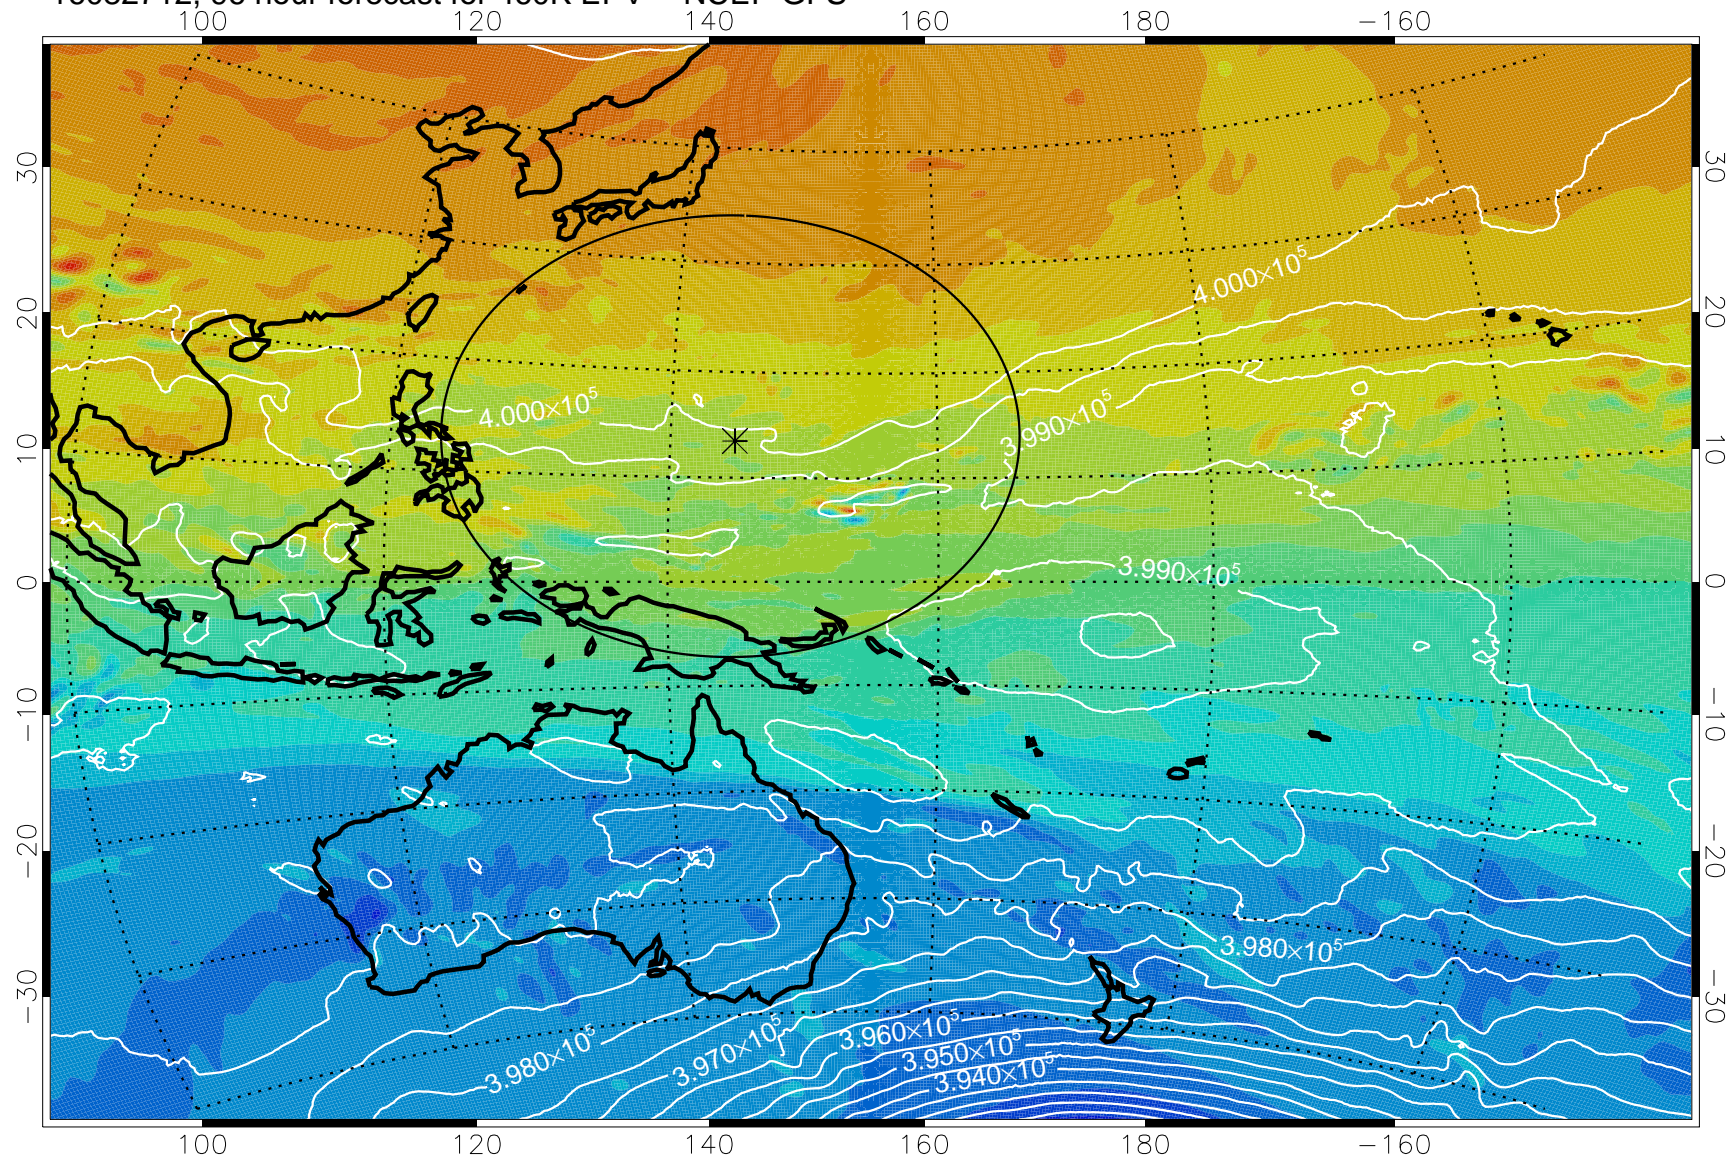

460K Montgomery Streamfunction, white

Range ring of 2304 km

16082612, 72 hour forecast for 460K EPV -- NCEP GFS

460K Montgomery Streamfunction, white

Range ring of 2304 km

16082618, 78 hour forecast for 460K EPV -- NCEP GFS

460K Montgomery Streamfunction, white

Range ring of 2304 km

16082700, 84 hour forecast for 460K EPV -- NCEP GFS

460K Montgomery Streamfunction, white

Range ring of 2304 km

16082706, 90 hour forecast for 460K EPV -- NCEP GFS

460K Montgomery Streamfunction, white

Range ring of 2304 km

16082712, 96 hour forecast for 460K EPV -- NCEP GFS

460K Montgomery Streamfunction, white

Range ring of 2304 km

16082718, 102 hour forecast for 460K EPV -- NCEP GFS

460K Montgomery Streamfunction, white

Range ring of 2304 km

16082800, 108 hour forecast for 460K EPV -- NCEP GFS

460K Montgomery Streamfunction, white

Range ring of 2304 km

16082806, 114 hour forecast for 460K EPV -- NCEP GFS