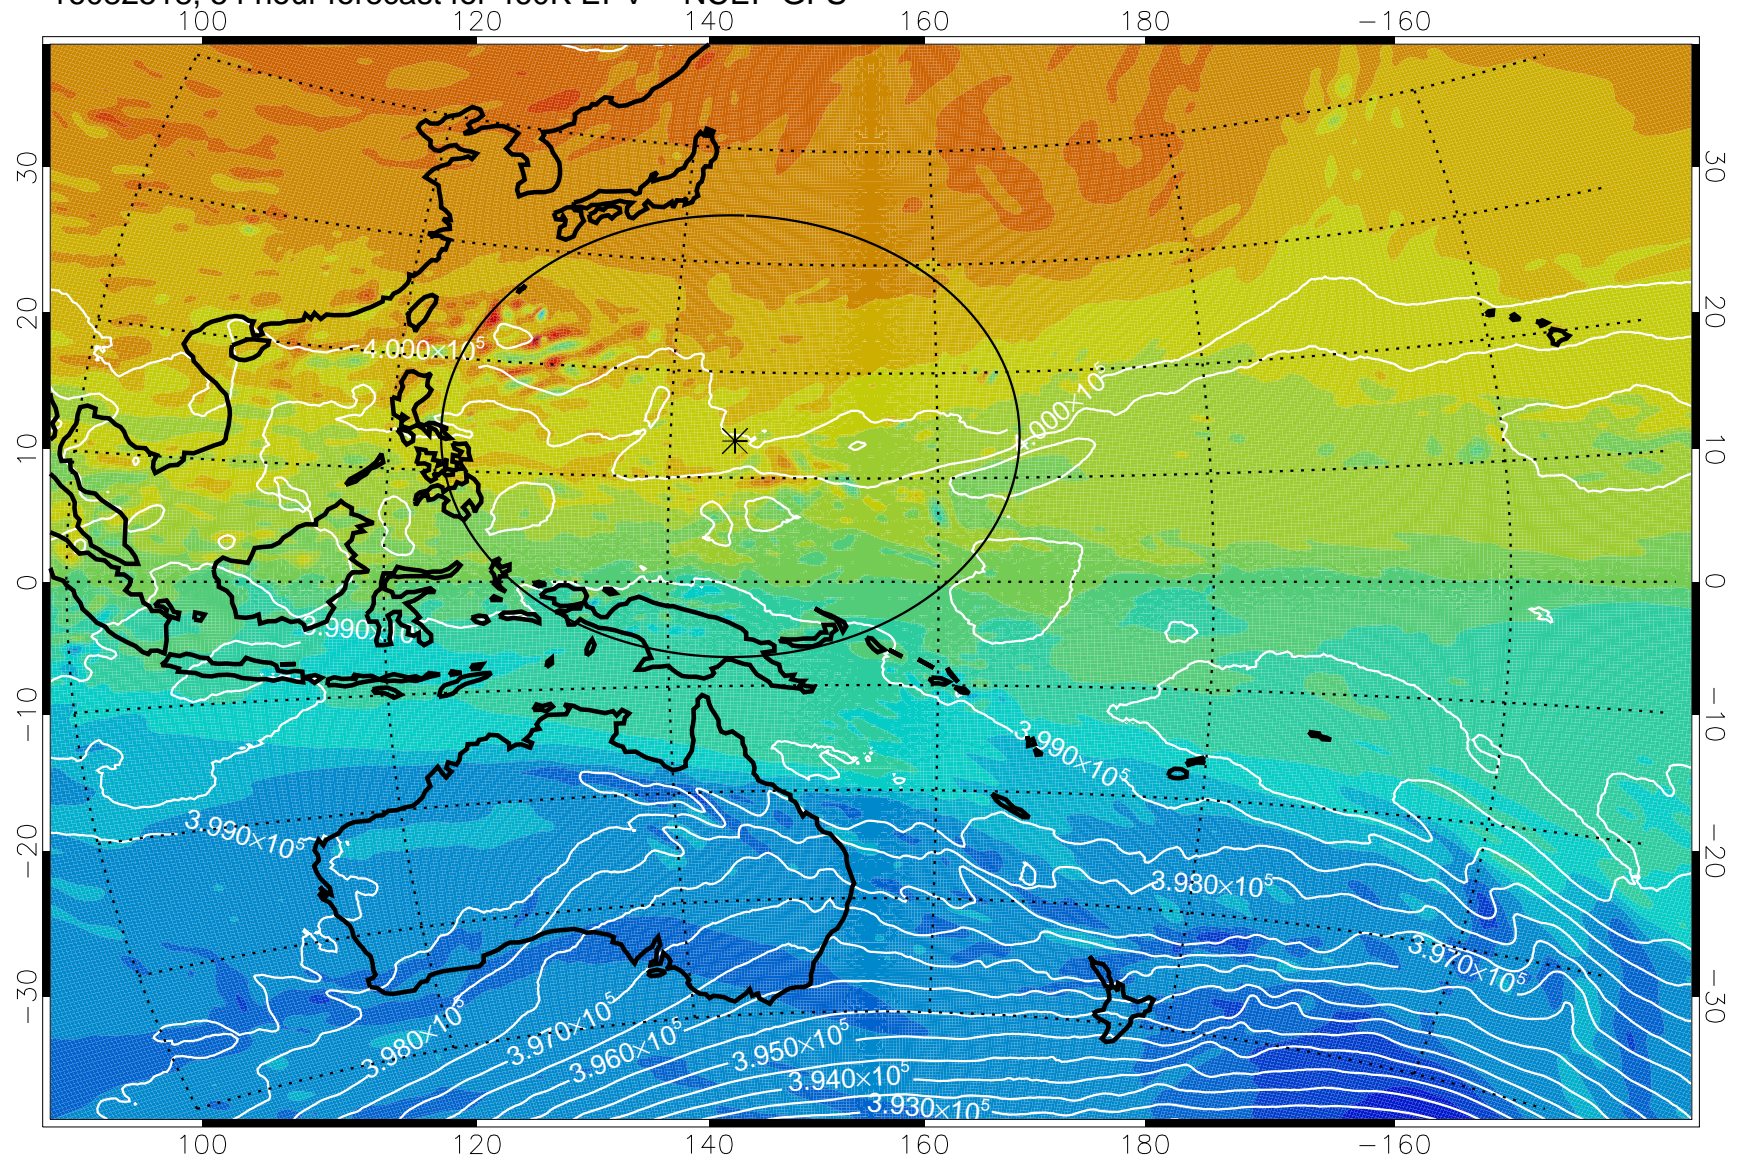

16082418, 30 hour forecast for 460K EPV -- NCEP GFS

460K Montgomery Streamfunction, white

Range ring of 2304 km

16082500, 36 hour forecast for 460K EPV -- NCEP GFS

460K Montgomery Streamfunction, white

Range ring of 2304 km

16082506, 42 hour forecast for 460K EPV -- NCEP GFS

460K Montgomery Streamfunction, white

Range ring of 2304 km

16082512, 48 hour forecast for 460K EPV -- NCEP GFS

460K Montgomery Streamfunction, white

Range ring of 2304 km

16082518, 54 hour forecast for 460K EPV -- NCEP GFS

16082600, 60 hour forecast for 460K EPV -- NCEP GFS

460K Montgomery Streamfunction, white

Range ring of 2304 km

16082606, 66 hour forecast for 460K EPV -- NCEP GFS

460K Montgomery Streamfunction, white

Range ring of 2304 km

16082612, 72 hour forecast for 460K EPV -- NCEP GFS

460K Montgomery Streamfunction, white

Range ring of 2304 km

16082618, 78 hour forecast for 460K EPV -- NCEP GFS