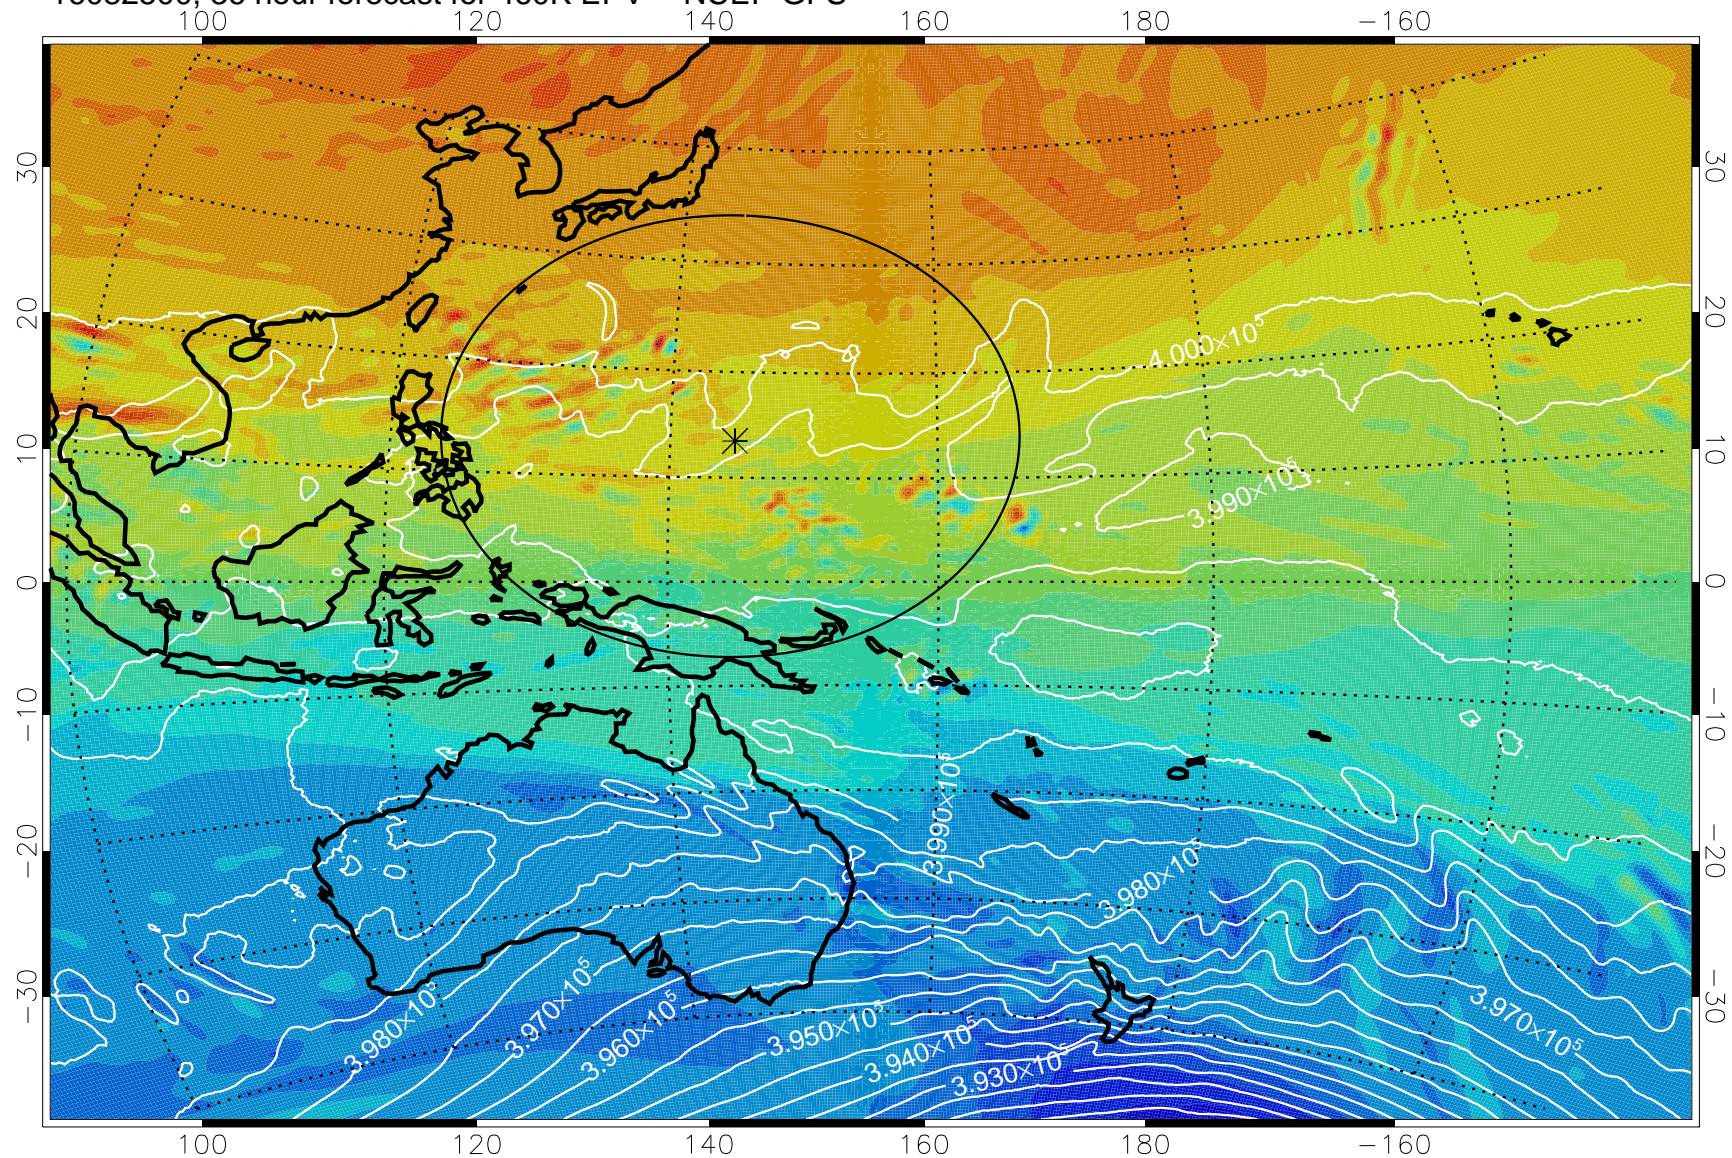

16082406, 18 hour forecast for 460K EPV -- NCEP GFS

460K Montgomery Streamfunction, white

Range ring of 2304 km

16082412, 24 hour forecast for 460K EPV -- NCEP GFS

460K Montgomery Streamfunction, white

Range ring of 2304 km

16082418, 30 hour forecast for 460K EPV -- NCEP GFS

460K Montgomery Streamfunction, white

Range ring of 2304 km

16082500, 36 hour forecast for 460K EPV -- NCEP GFS

460K Montgomery Streamfunction, white

Range ring of 2304 km

16082506, 42 hour forecast for 460K EPV -- NCEP GFS

460K Montgomery Streamfunction, white

Range ring of 2304 km

16082512, 48 hour forecast for 460K EPV -- NCEP GFS

460K Montgomery Streamfunction, white

Range ring of 2304 km

16082518, 54 hour forecast for 460K EPV -- NCEP GFS

16082600, 60 hour forecast for 460K EPV -- NCEP GFS

460K Montgomery Streamfunction, white

Range ring of 2304 km

16082606, 66 hour forecast for 460K EPV -- NCEP GFS