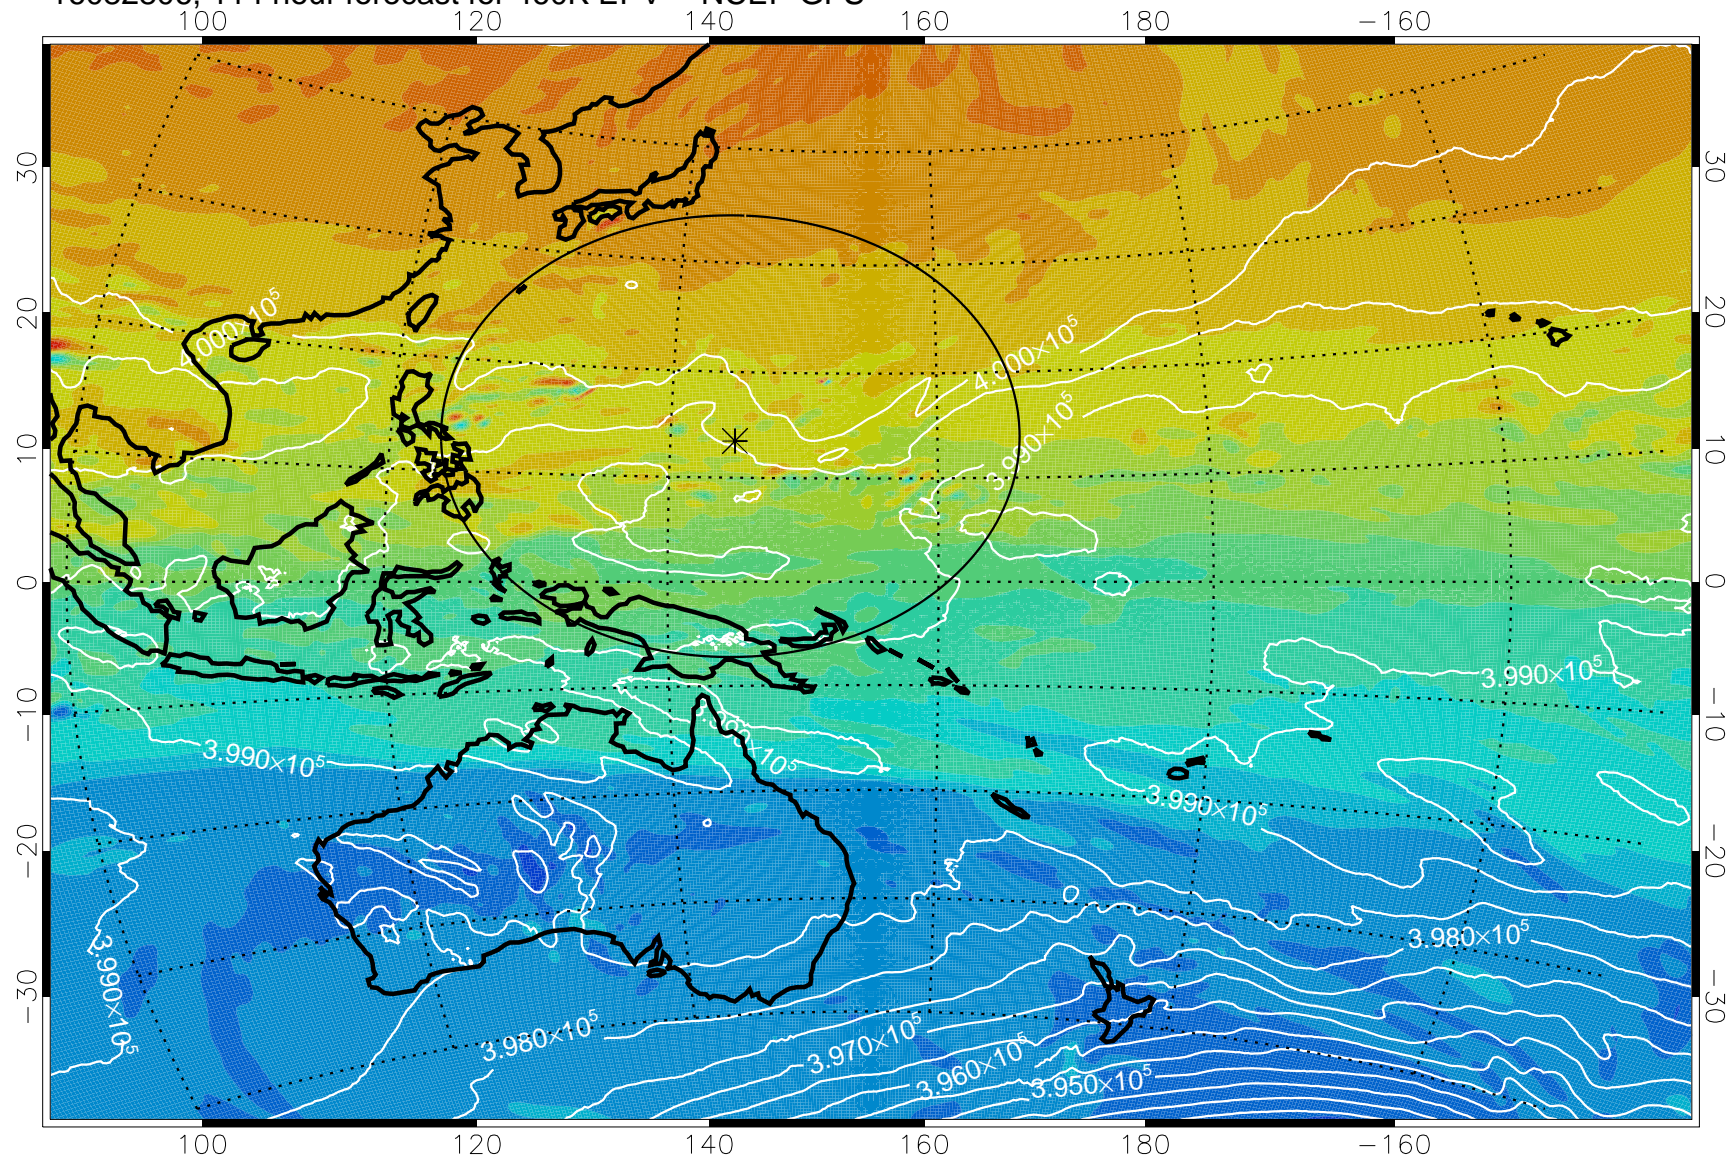

460K Montgomery Streamfunction, white

Range ring of 2304 km

16082712, 96 hour forecast for 460K EPV -- NCEP GFS

460K Montgomery Streamfunction, white

Range ring of 2304 km

16082718, 102 hour forecast for 460K EPV -- NCEP GFS

460K Montgomery Streamfunction, white

Range ring of 2304 km

16082800, 108 hour forecast for 460K EPV -- NCEP GFS

460K Montgomery Streamfunction, white

Range ring of 2304 km

16082806, 114 hour forecast for 460K EPV -- NCEP GFS

460K Montgomery Streamfunction, white

Range ring of 2304 km

16082812, 120 hour forecast for 460K EPV -- NCEP GFS