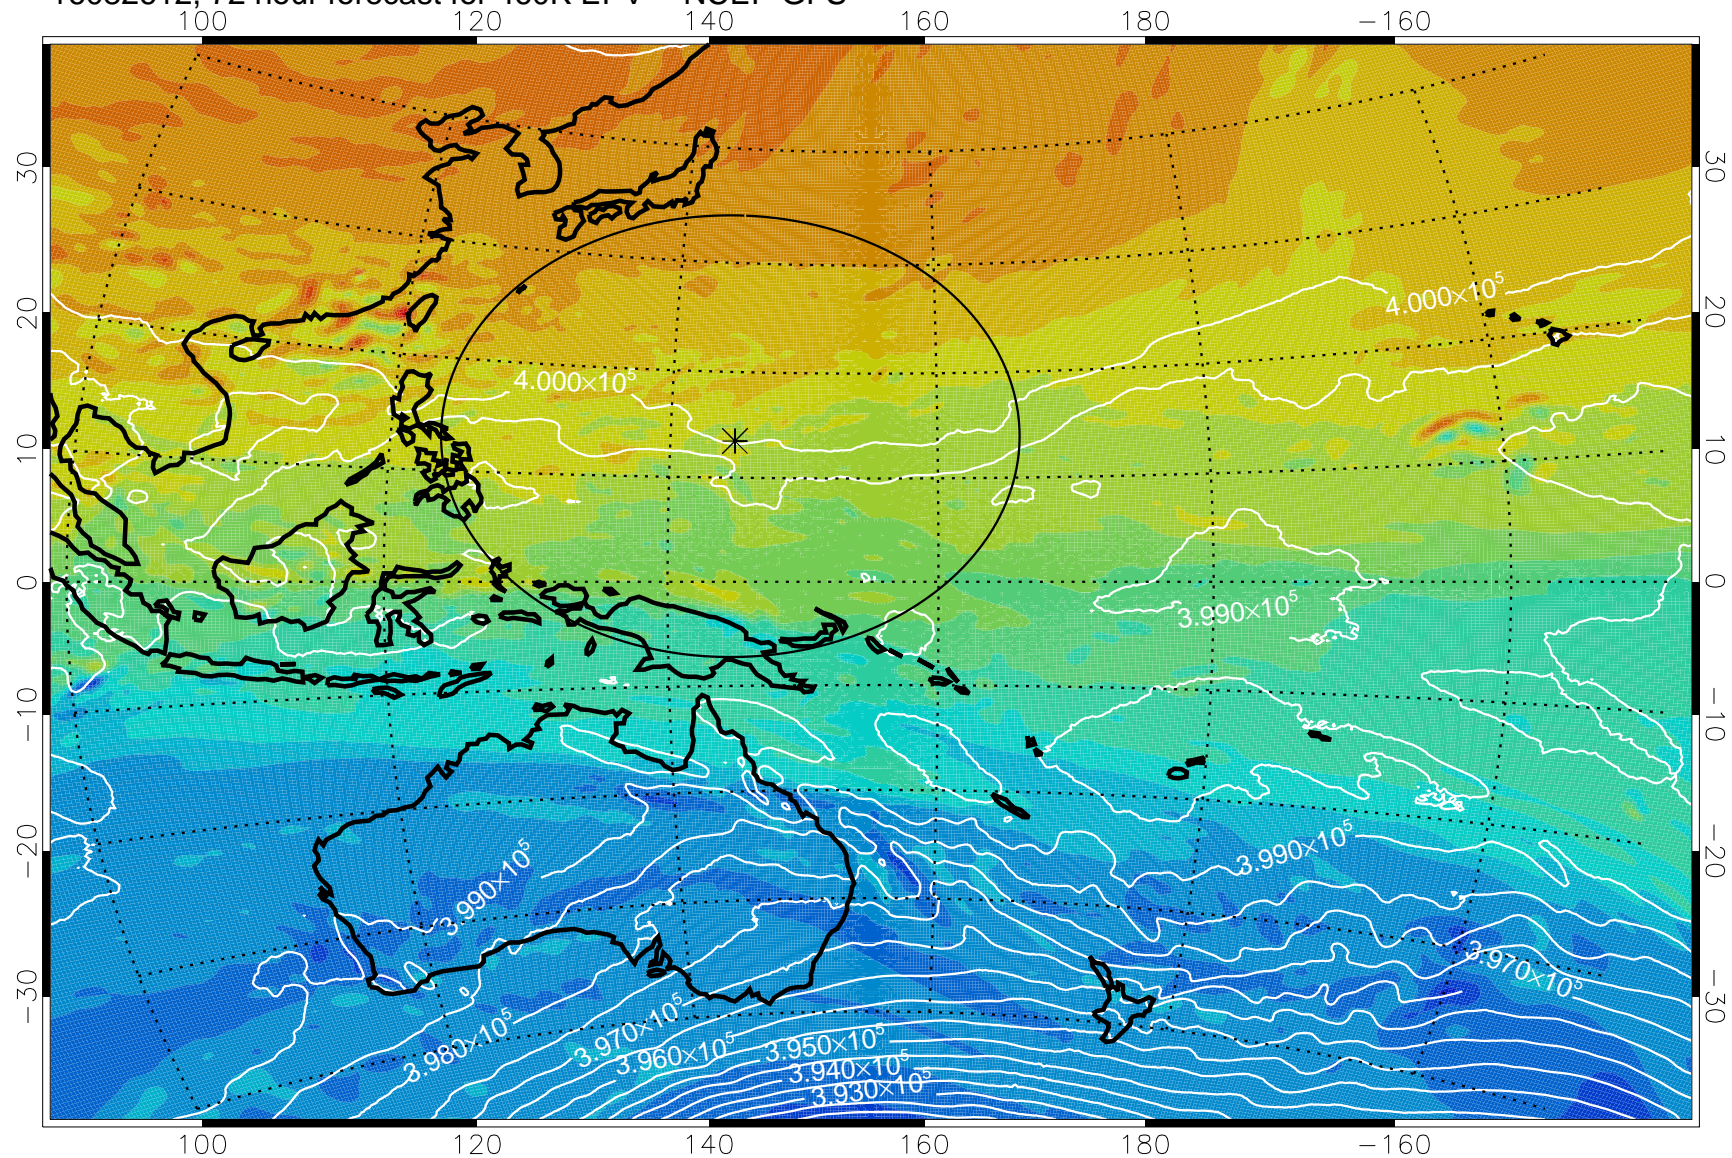

16082506, 42 hour forecast for 460K EPV -- NCEP GFS

460K Montgomery Streamfunction, white

Range ring of 2304 km

16082512, 48 hour forecast for 460K EPV -- NCEP GFS

460K Montgomery Streamfunction, white

Range ring of 2304 km

16082518, 54 hour forecast for 460K EPV -- NCEP GFS

16082600, 60 hour forecast for 460K EPV -- NCEP GFS

460K Montgomery Streamfunction, white

Range ring of 2304 km

16082606, 66 hour forecast for 460K EPV -- NCEP GFS

460K Montgomery Streamfunction, white

Range ring of 2304 km

16082612, 72 hour forecast for 460K EPV -- NCEP GFS

460K Montgomery Streamfunction, white

Range ring of 2304 km

16082618, 78 hour forecast for 460K EPV -- NCEP GFS

460K Montgomery Streamfunction, white

Range ring of 2304 km

16082700, 84 hour forecast for 460K EPV -- NCEP GFS

460K Montgomery Streamfunction, white

Range ring of 2304 km

16082706, 90 hour forecast for 460K EPV -- NCEP GFS