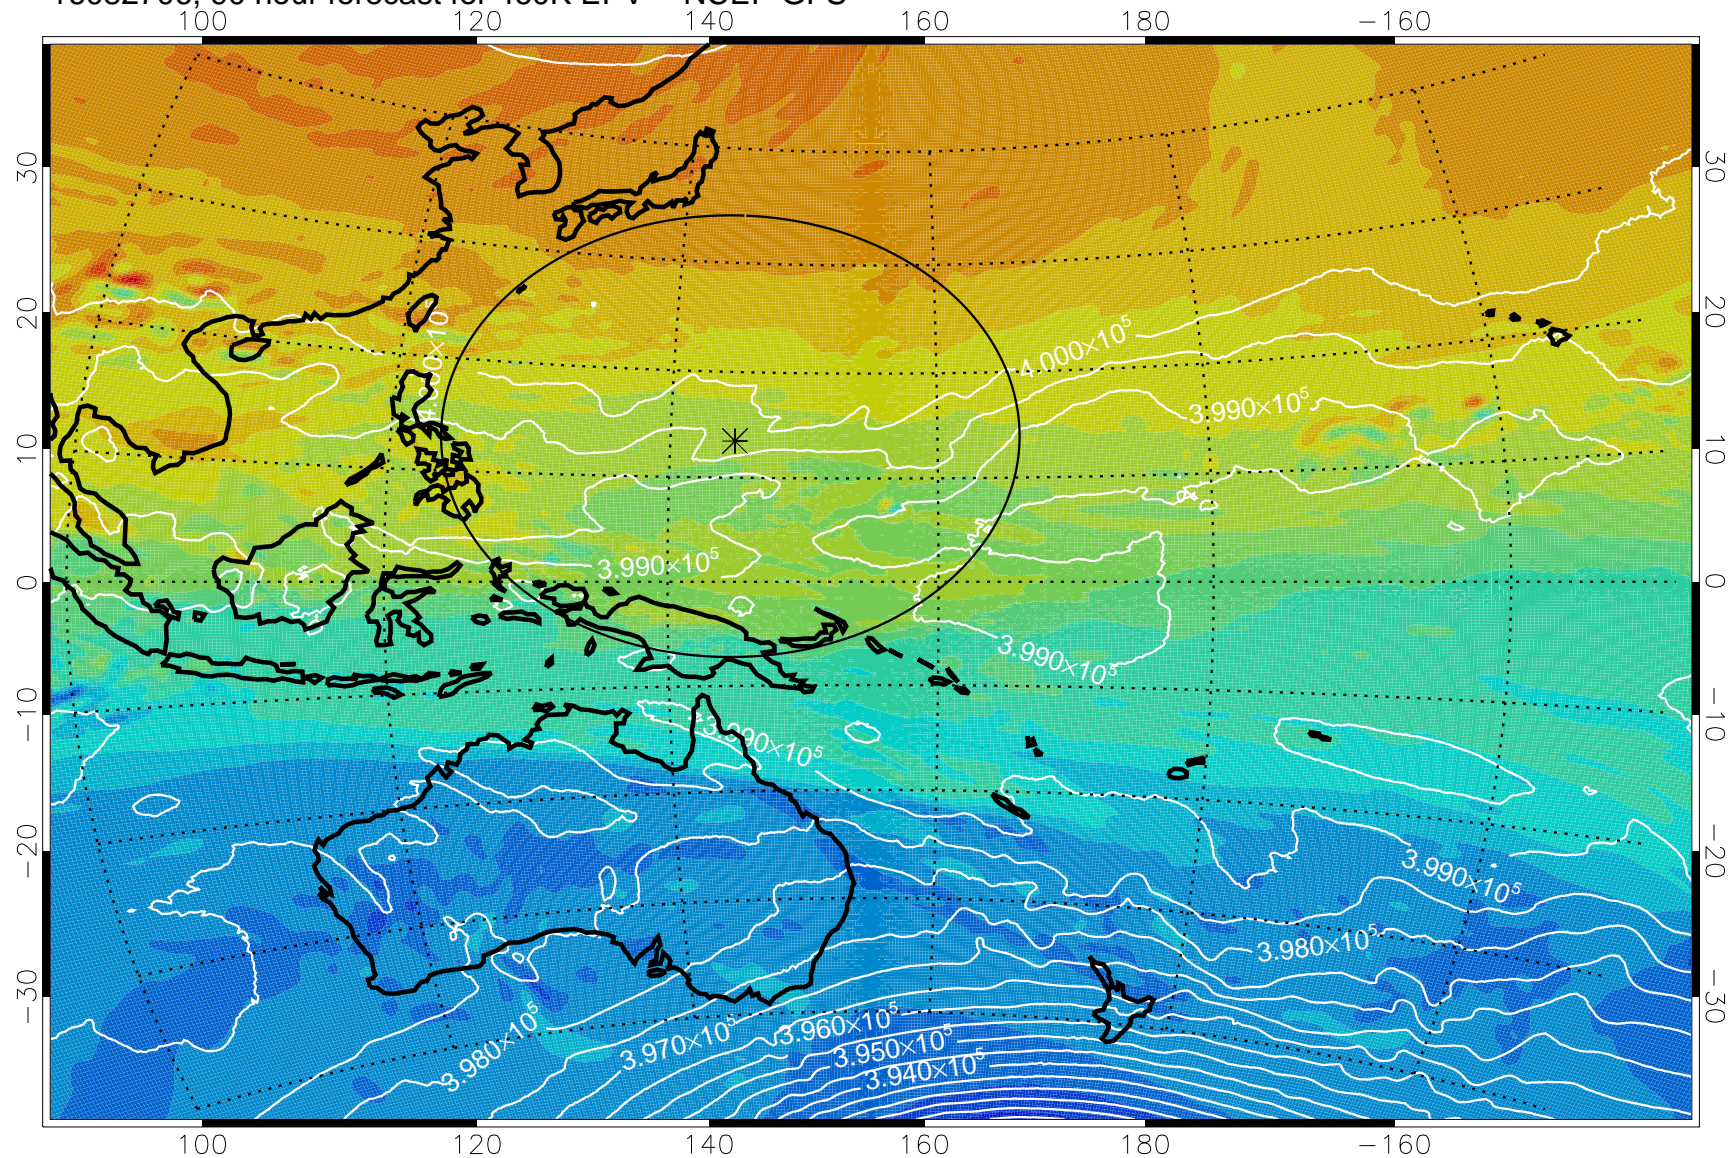

460K Montgomery Streamfunction, white

Range ring of 2304 km

16082612, 72 hour forecast for 460K EPV -- NCEP GFS

460K Montgomery Streamfunction, white

Range ring of 2304 km

16082618, 78 hour forecast for 460K EPV -- NCEP GFS

460K Montgomery Streamfunction, white

Range ring of 2304 km

16082700, 84 hour forecast for 460K EPV -- NCEP GFS

460K Montgomery Streamfunction, white

Range ring of 2304 km

16082706, 90 hour forecast for 460K EPV -- NCEP GFS

460K Montgomery Streamfunction, white

Range ring of 2304 km

16082712, 96 hour forecast for 460K EPV -- NCEP GFS

460K Montgomery Streamfunction, white

Range ring of 2304 km

16082718, 102 hour forecast for 460K EPV -- NCEP GFS

460K Montgomery Streamfunction, white

Range ring of 2304 km

16082800, 108 hour forecast for 460K EPV -- NCEP GFS

460K Montgomery Streamfunction, white

Range ring of 2304 km

16082806, 114 hour forecast for 460K EPV -- NCEP GFS