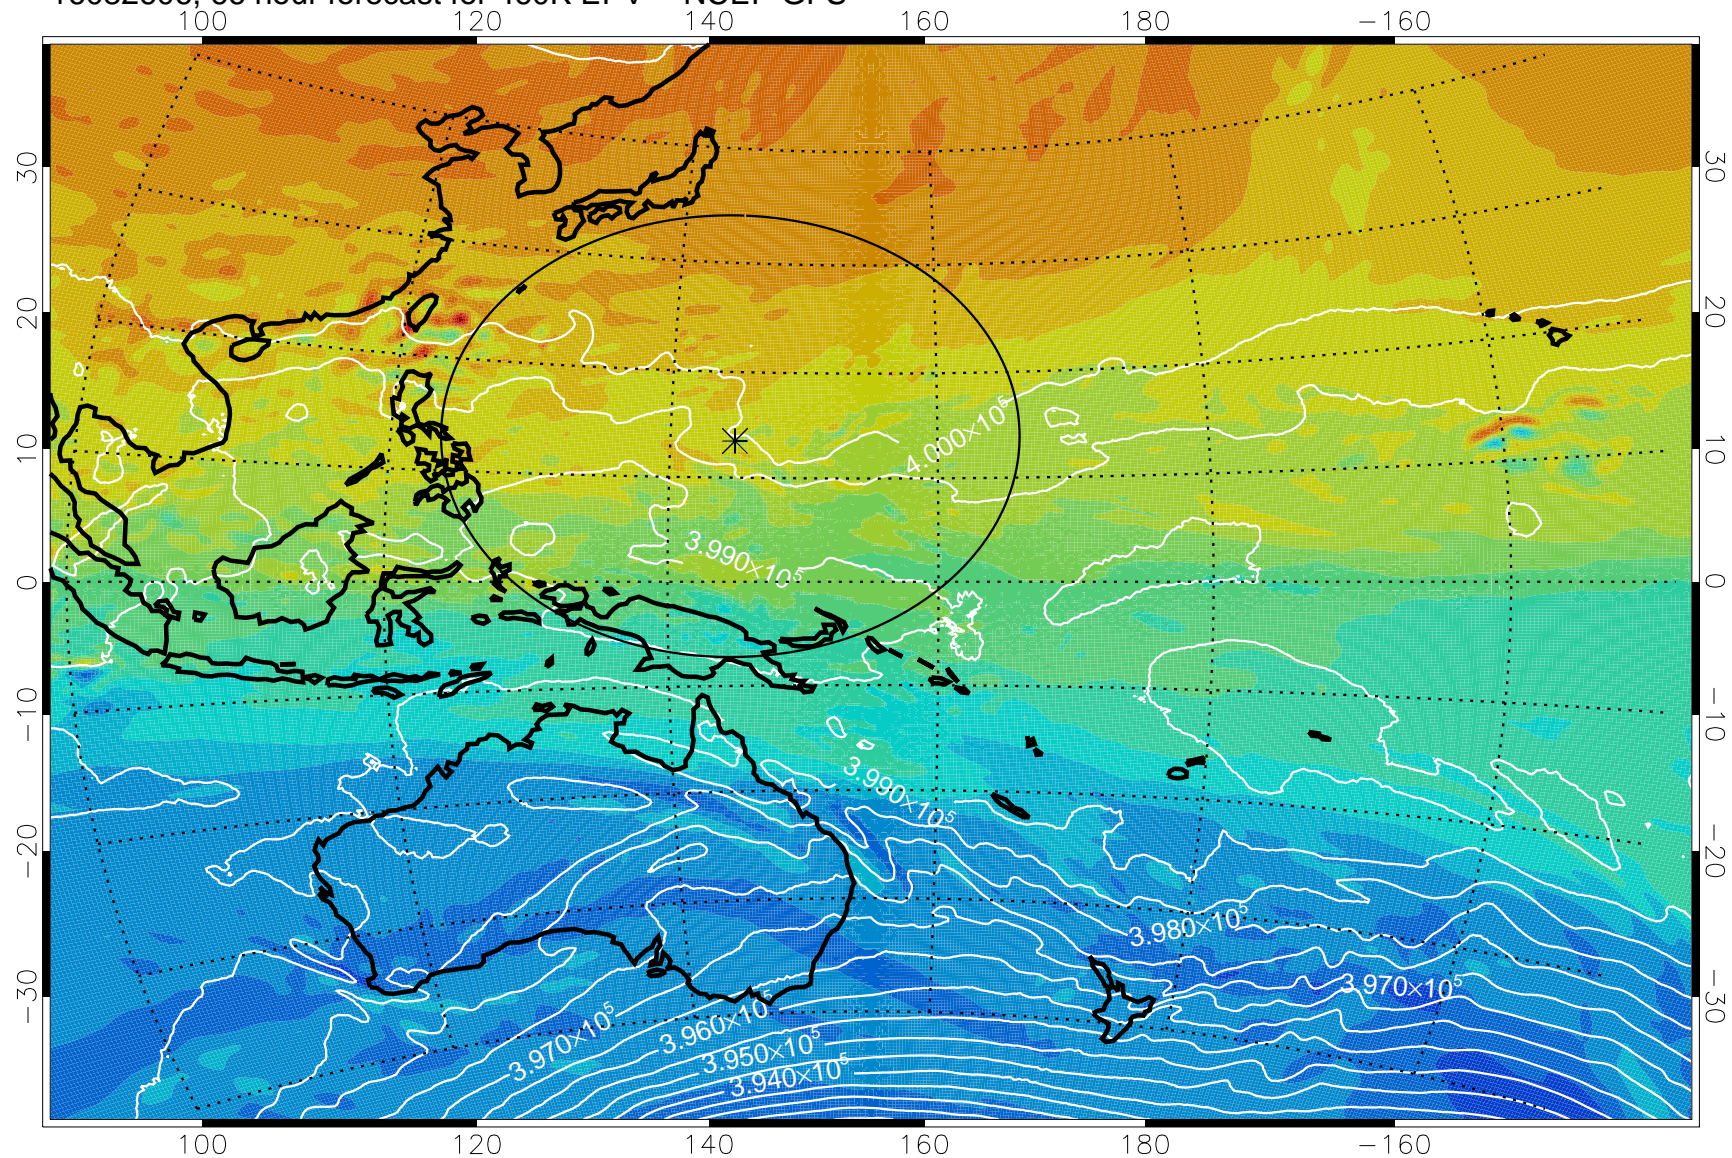

16082506, 42 hour forecast for 460K EPV -- NCEP GFS

460K Montgomery Streamfunction, white

Range ring of 2304 km

16082512, 48 hour forecast for 460K EPV -- NCEP GFS

460K Montgomery Streamfunction, white

Range ring of 2304 km

16082518, 54 hour forecast for 460K EPV -- NCEP GFS

16082600, 60 hour forecast for 460K EPV -- NCEP GFS

460K Montgomery Streamfunction, white

Range ring of 2304 km

16082606, 66 hour forecast for 460K EPV -- NCEP GFS

460K Montgomery Streamfunction, white

Range ring of 2304 km

16082612, 72 hour forecast for 460K EPV -- NCEP GFS

460K Montgomery Streamfunction, white

Range ring of 2304 km

16082618, 78 hour forecast for 460K EPV -- NCEP GFS

460K Montgomery Streamfunction, white

Range ring of 2304 km

16082700, 84 hour forecast for 460K EPV -- NCEP GFS

460K Montgomery Streamfunction, white

Range ring of 2304 km

16082706, 90 hour forecast for 460K EPV -- NCEP GFS