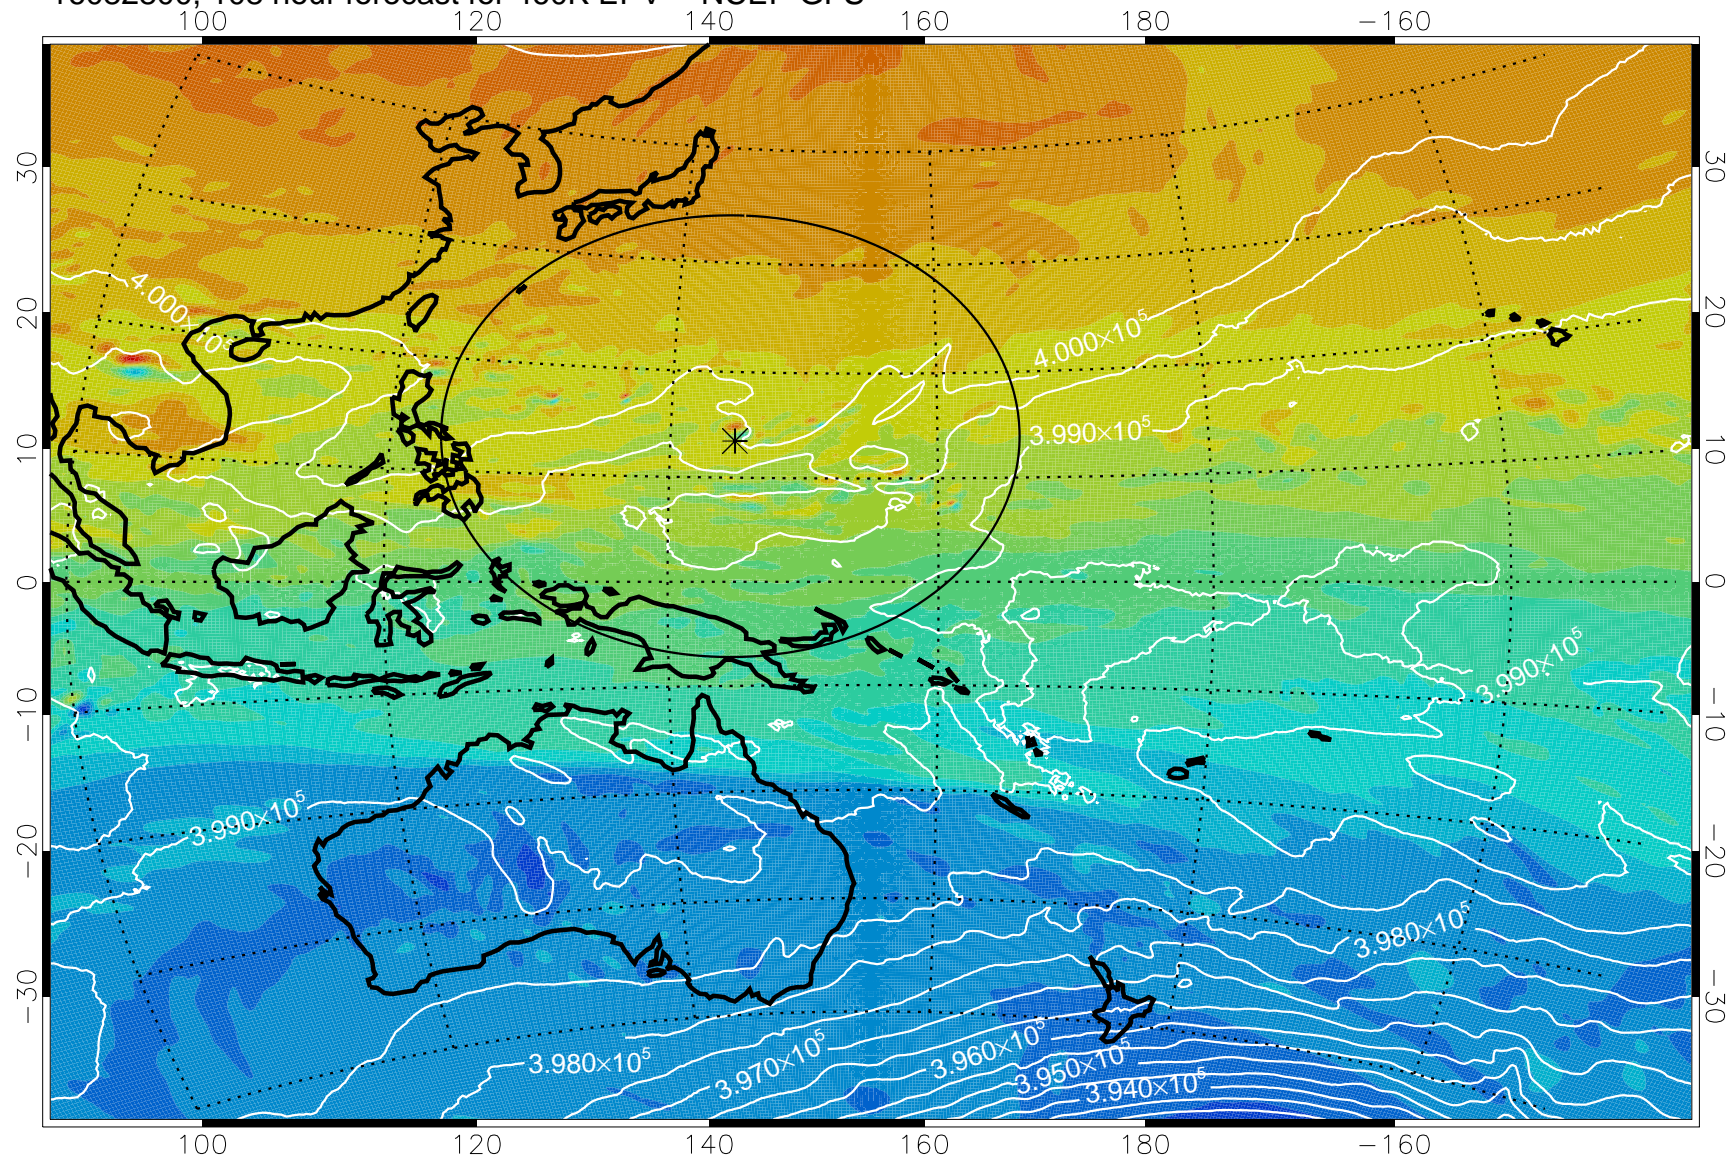

460K Montgomery Streamfunction, white

Range ring of 2304 km

16082700, 84 hour forecast for 460K EPV -- NCEP GFS

460K Montgomery Streamfunction, white

Range ring of 2304 km

16082706, 90 hour forecast for 460K EPV -- NCEP GFS

460K Montgomery Streamfunction, white

Range ring of 2304 km

16082712, 96 hour forecast for 460K EPV -- NCEP GFS

460K Montgomery Streamfunction, white

Range ring of 2304 km

16082718, 102 hour forecast for 460K EPV -- NCEP GFS

460K Montgomery Streamfunction, white

Range ring of 2304 km

16082800, 108 hour forecast for 460K EPV -- NCEP GFS

460K Montgomery Streamfunction, white

Range ring of 2304 km

16082806, 114 hour forecast for 460K EPV -- NCEP GFS

460K Montgomery Streamfunction, white

Range ring of 2304 km

16082812, 120 hour forecast for 460K EPV -- NCEP GFS