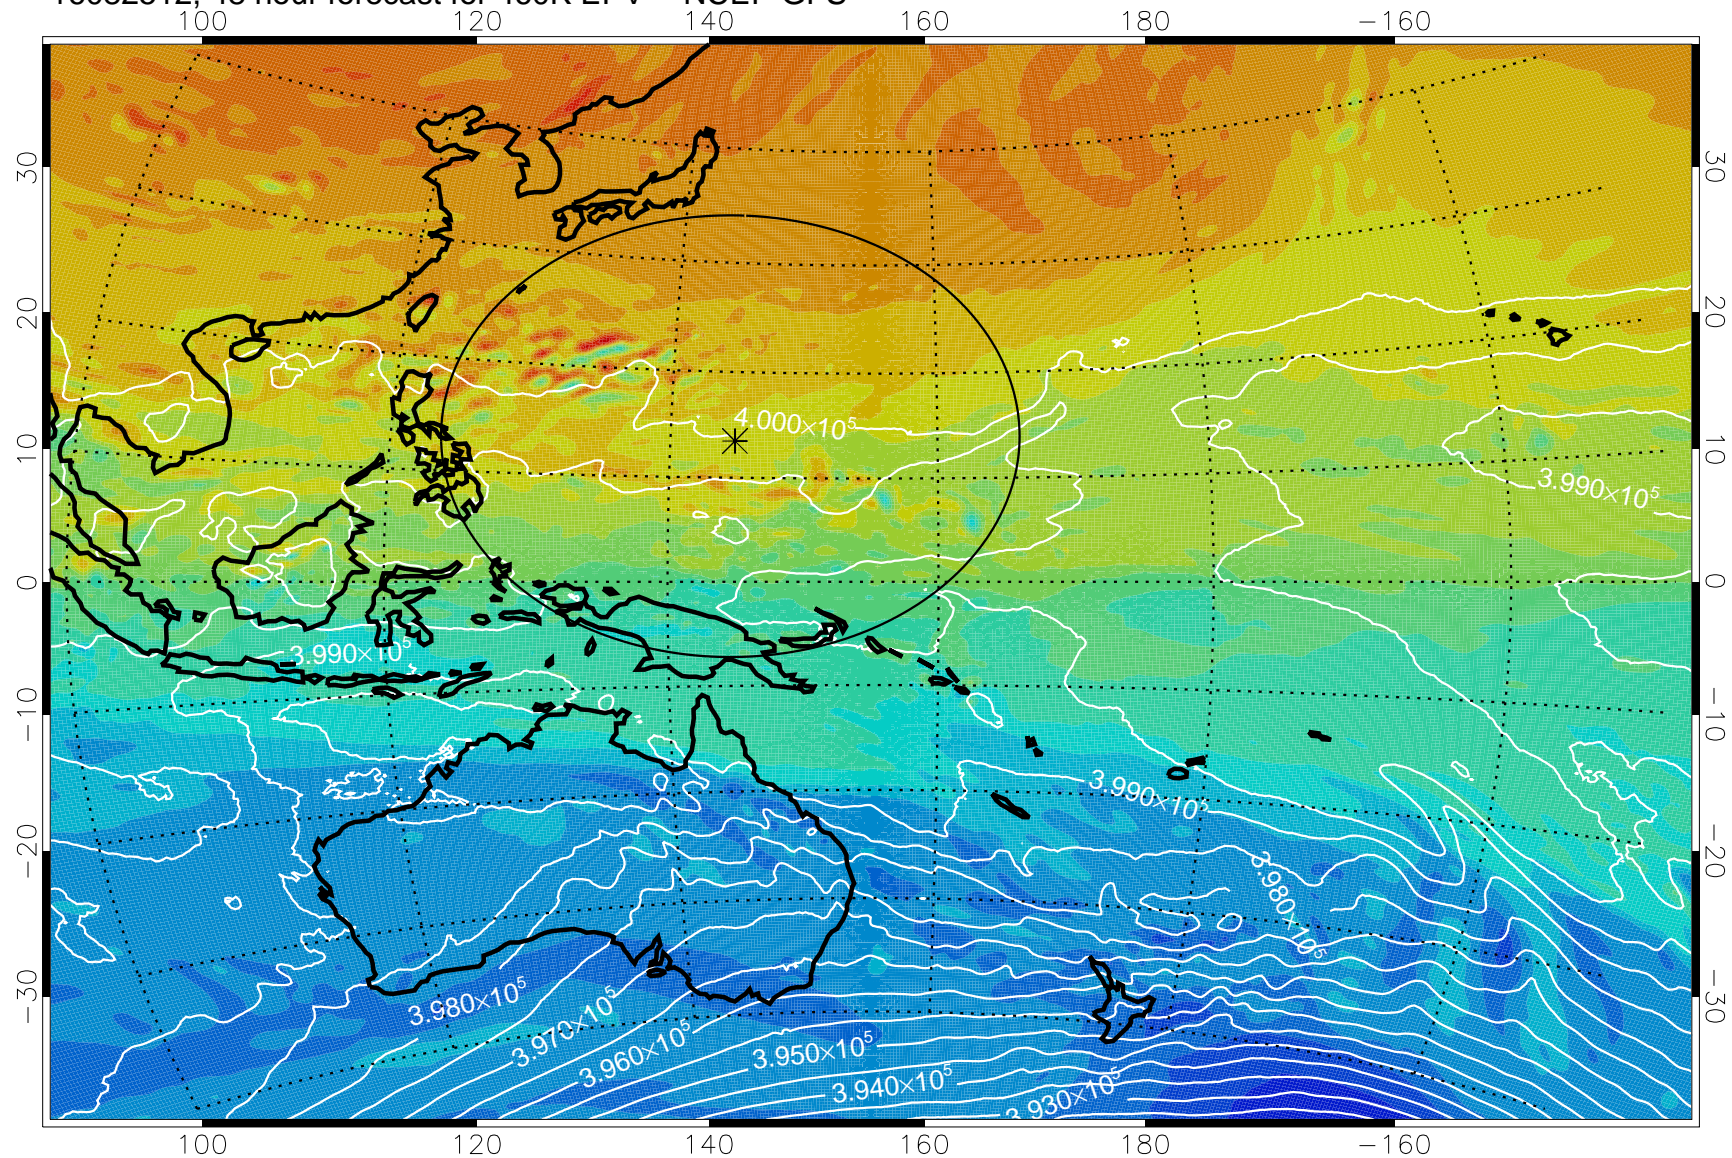

16082418, 30 hour forecast for 460K EPV -- NCEP GFS

460K Montgomery Streamfunction, white

Range ring of 2304 km

16082500, 36 hour forecast for 460K EPV -- NCEP GFS

460K Montgomery Streamfunction, white

Range ring of 2304 km

16082506, 42 hour forecast for 460K EPV -- NCEP GFS

460K Montgomery Streamfunction, white

Range ring of 2304 km

16082512, 48 hour forecast for 460K EPV -- NCEP GFS

460K Montgomery Streamfunction, white

Range ring of 2304 km

16082518, 54 hour forecast for 460K EPV -- NCEP GFS

16082600, 60 hour forecast for 460K EPV -- NCEP GFS

460K Montgomery Streamfunction, white

Range ring of 2304 km

16082606, 66 hour forecast for 460K EPV -- NCEP GFS

460K Montgomery Streamfunction, white

Range ring of 2304 km

16082612, 72 hour forecast for 460K EPV -- NCEP GFS

460K Montgomery Streamfunction, white

Range ring of 2304 km

16082618, 78 hour forecast for 460K EPV -- NCEP GFS