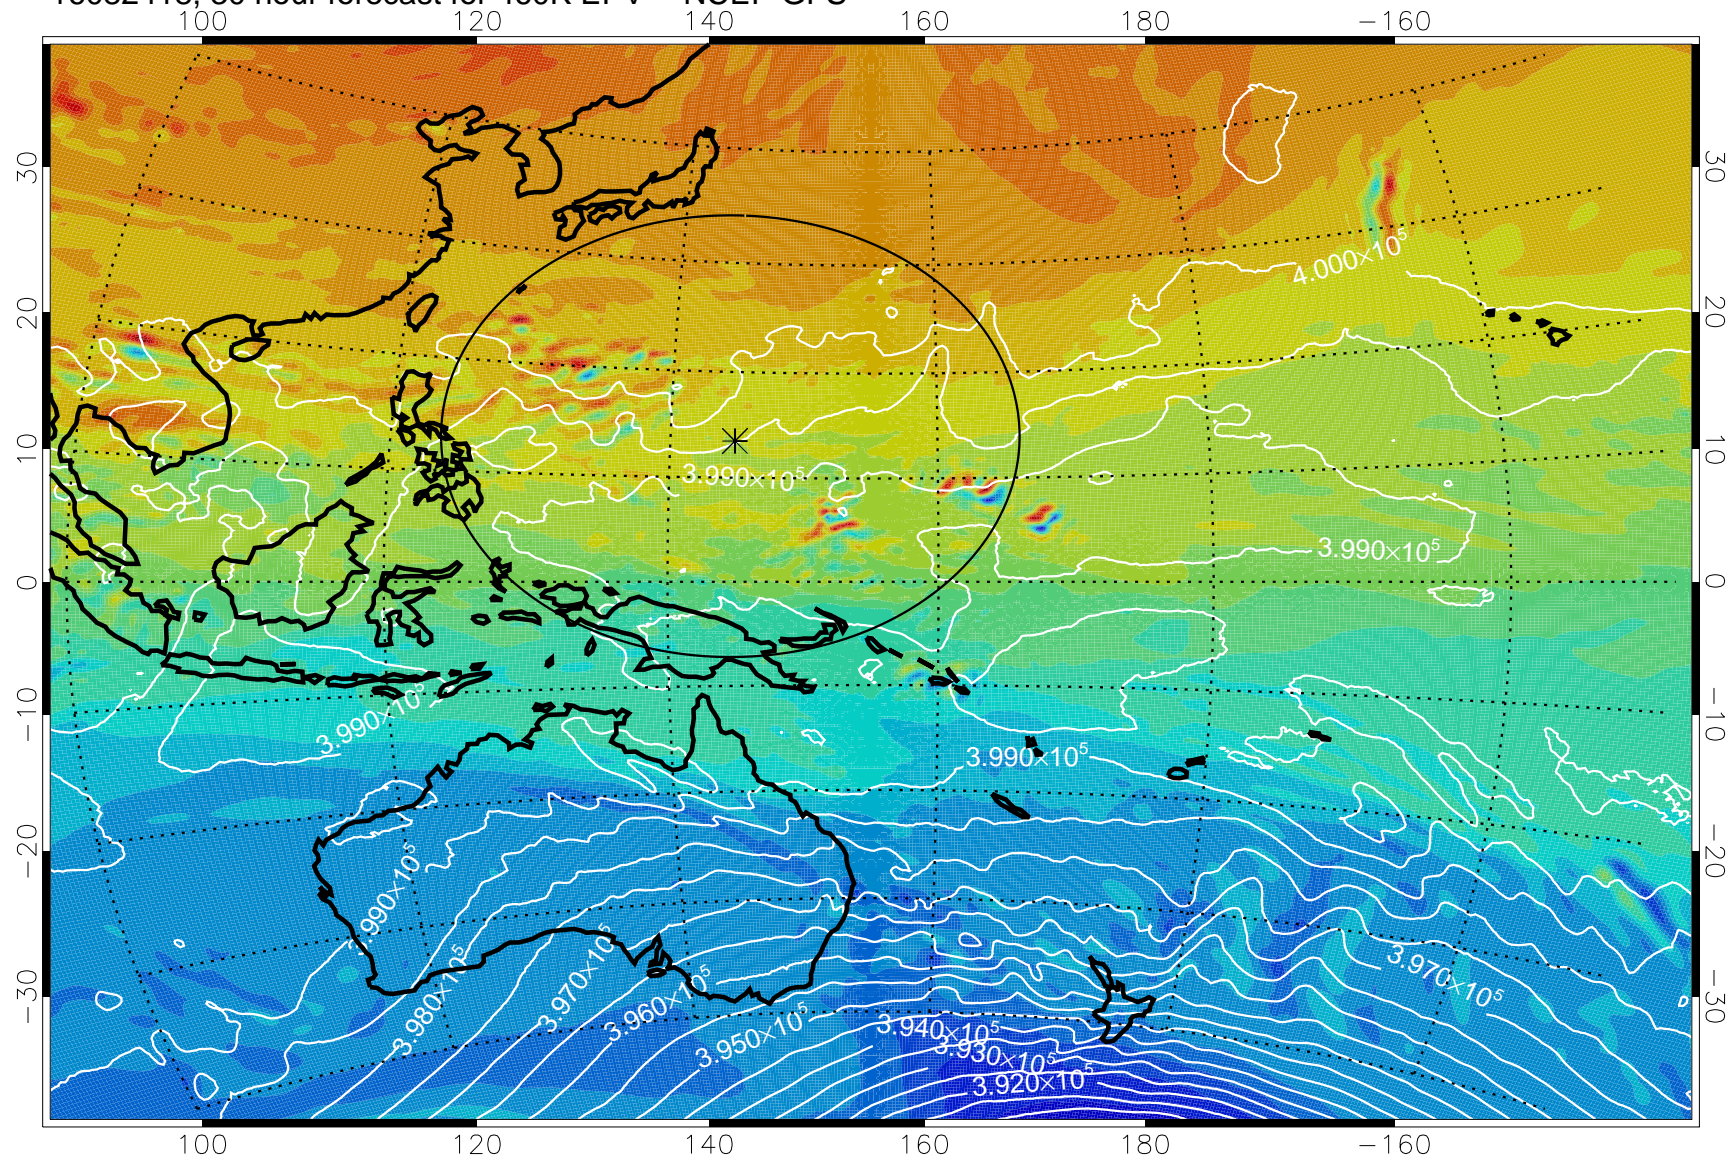

16082406, 18 hour forecast for 460K EPV -- NCEP GFS

460K Montgomery Streamfunction, white

Range ring of 2304 km

16082412, 24 hour forecast for 460K EPV -- NCEP GFS

460K Montgomery Streamfunction, white

Range ring of 2304 km

16082418, 30 hour forecast for 460K EPV -- NCEP GFS

460K Montgomery Streamfunction, white

Range ring of 2304 km

16082500, 36 hour forecast for 460K EPV -- NCEP GFS

460K Montgomery Streamfunction, white

Range ring of 2304 km

16082506, 42 hour forecast for 460K EPV -- NCEP GFS

460K Montgomery Streamfunction, white

Range ring of 2304 km

16082512, 48 hour forecast for 460K EPV -- NCEP GFS

460K Montgomery Streamfunction, white

Range ring of 2304 km

16082518, 54 hour forecast for 460K EPV -- NCEP GFS

16082600, 60 hour forecast for 460K EPV -- NCEP GFS

460K Montgomery Streamfunction, white

Range ring of 2304 km

16082606, 66 hour forecast for 460K EPV -- NCEP GFS