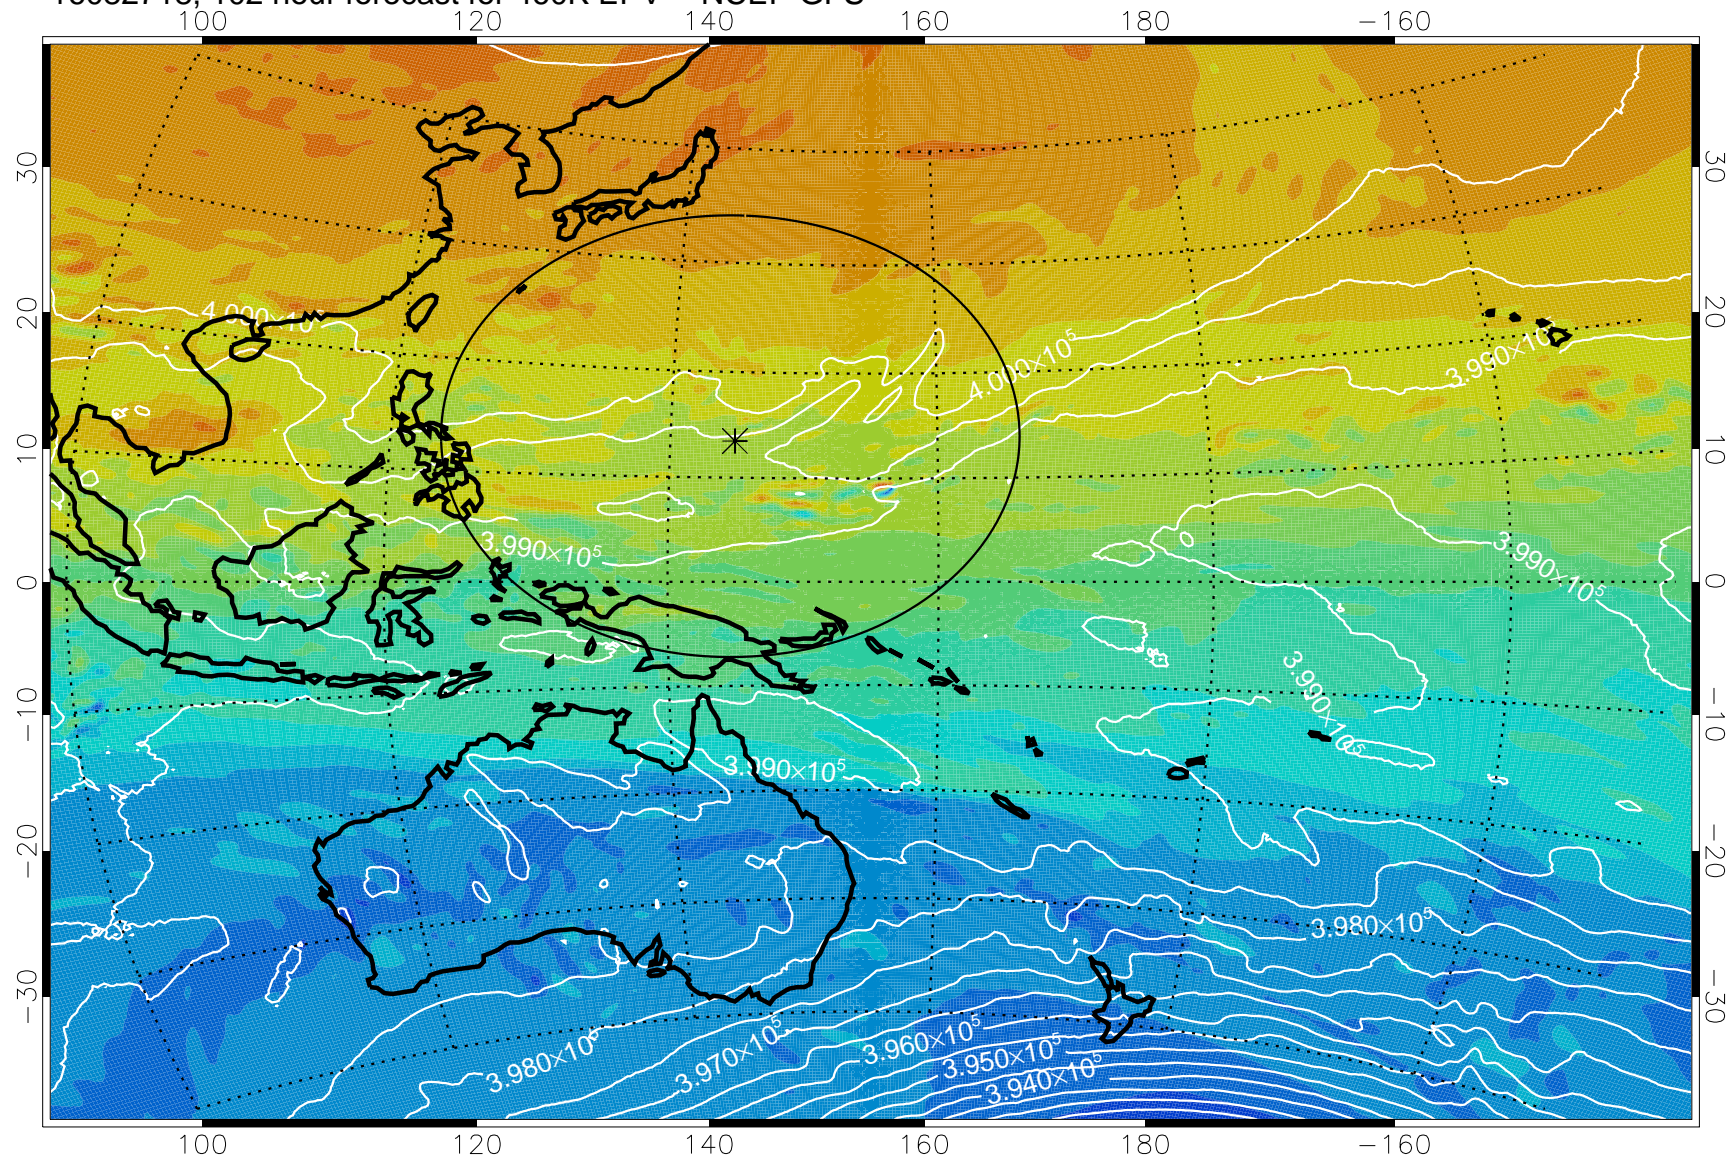

460K Montgomery Streamfunction, white

Range ring of 2304 km

16082700, 84 hour forecast for 460K EPV -- NCEP GFS

460K Montgomery Streamfunction, white

Range ring of 2304 km

16082706, 90 hour forecast for 460K EPV -- NCEP GFS

460K Montgomery Streamfunction, white

Range ring of 2304 km

16082712, 96 hour forecast for 460K EPV -- NCEP GFS

460K Montgomery Streamfunction, white

Range ring of 2304 km

16082718, 102 hour forecast for 460K EPV -- NCEP GFS

460K Montgomery Streamfunction, white

Range ring of 2304 km

16082800, 108 hour forecast for 460K EPV -- NCEP GFS

460K Montgomery Streamfunction, white

Range ring of 2304 km

16082806, 114 hour forecast for 460K EPV -- NCEP GFS

460K Montgomery Streamfunction, white

Range ring of 2304 km

16082812, 120 hour forecast for 460K EPV -- NCEP GFS