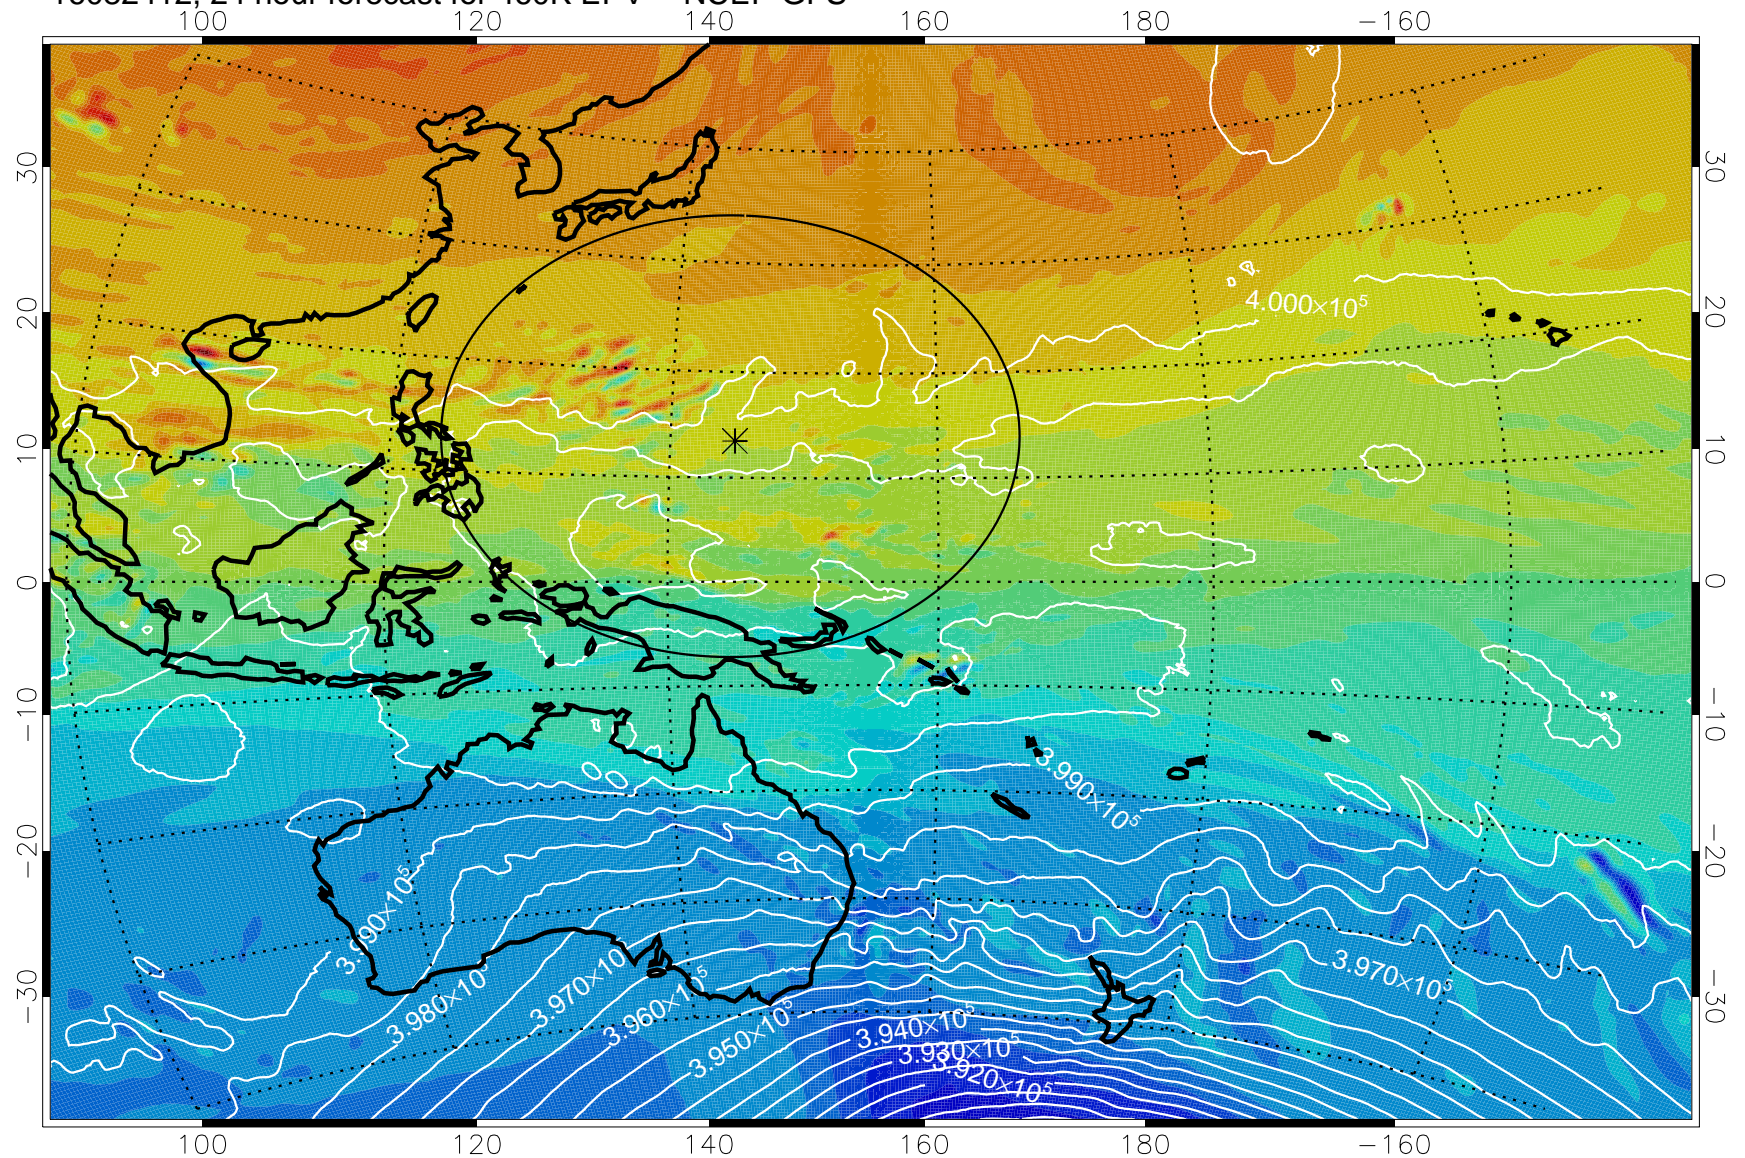

16082318, 6 hour forecast for 460K EPV -- NCEP GFS

460K Montgomery Streamfunction, white

Range ring of 2304 km

16082400, 12 hour forecast for 460K EPV -- NCEP GFS

460K Montgomery Streamfunction, white

Range ring of 2304 km

16082406, 18 hour forecast for 460K EPV -- NCEP GFS

460K Montgomery Streamfunction, white

Range ring of 2304 km

16082412, 24 hour forecast for 460K EPV -- NCEP GFS

460K Montgomery Streamfunction, white

Range ring of 2304 km

16082418, 30 hour forecast for 460K EPV -- NCEP GFS

460K Montgomery Streamfunction, white

Range ring of 2304 km

16082500, 36 hour forecast for 460K EPV -- NCEP GFS

460K Montgomery Streamfunction, white

Range ring of 2304 km

16082518, 54 hour forecast for 460K EPV -- NCEP GFS

16082600, 60 hour forecast for 460K EPV -- NCEP GFS

460K Montgomery Streamfunction, white

Range ring of 2304 km

16082606, 66 hour forecast for 460K EPV -- NCEP GFS