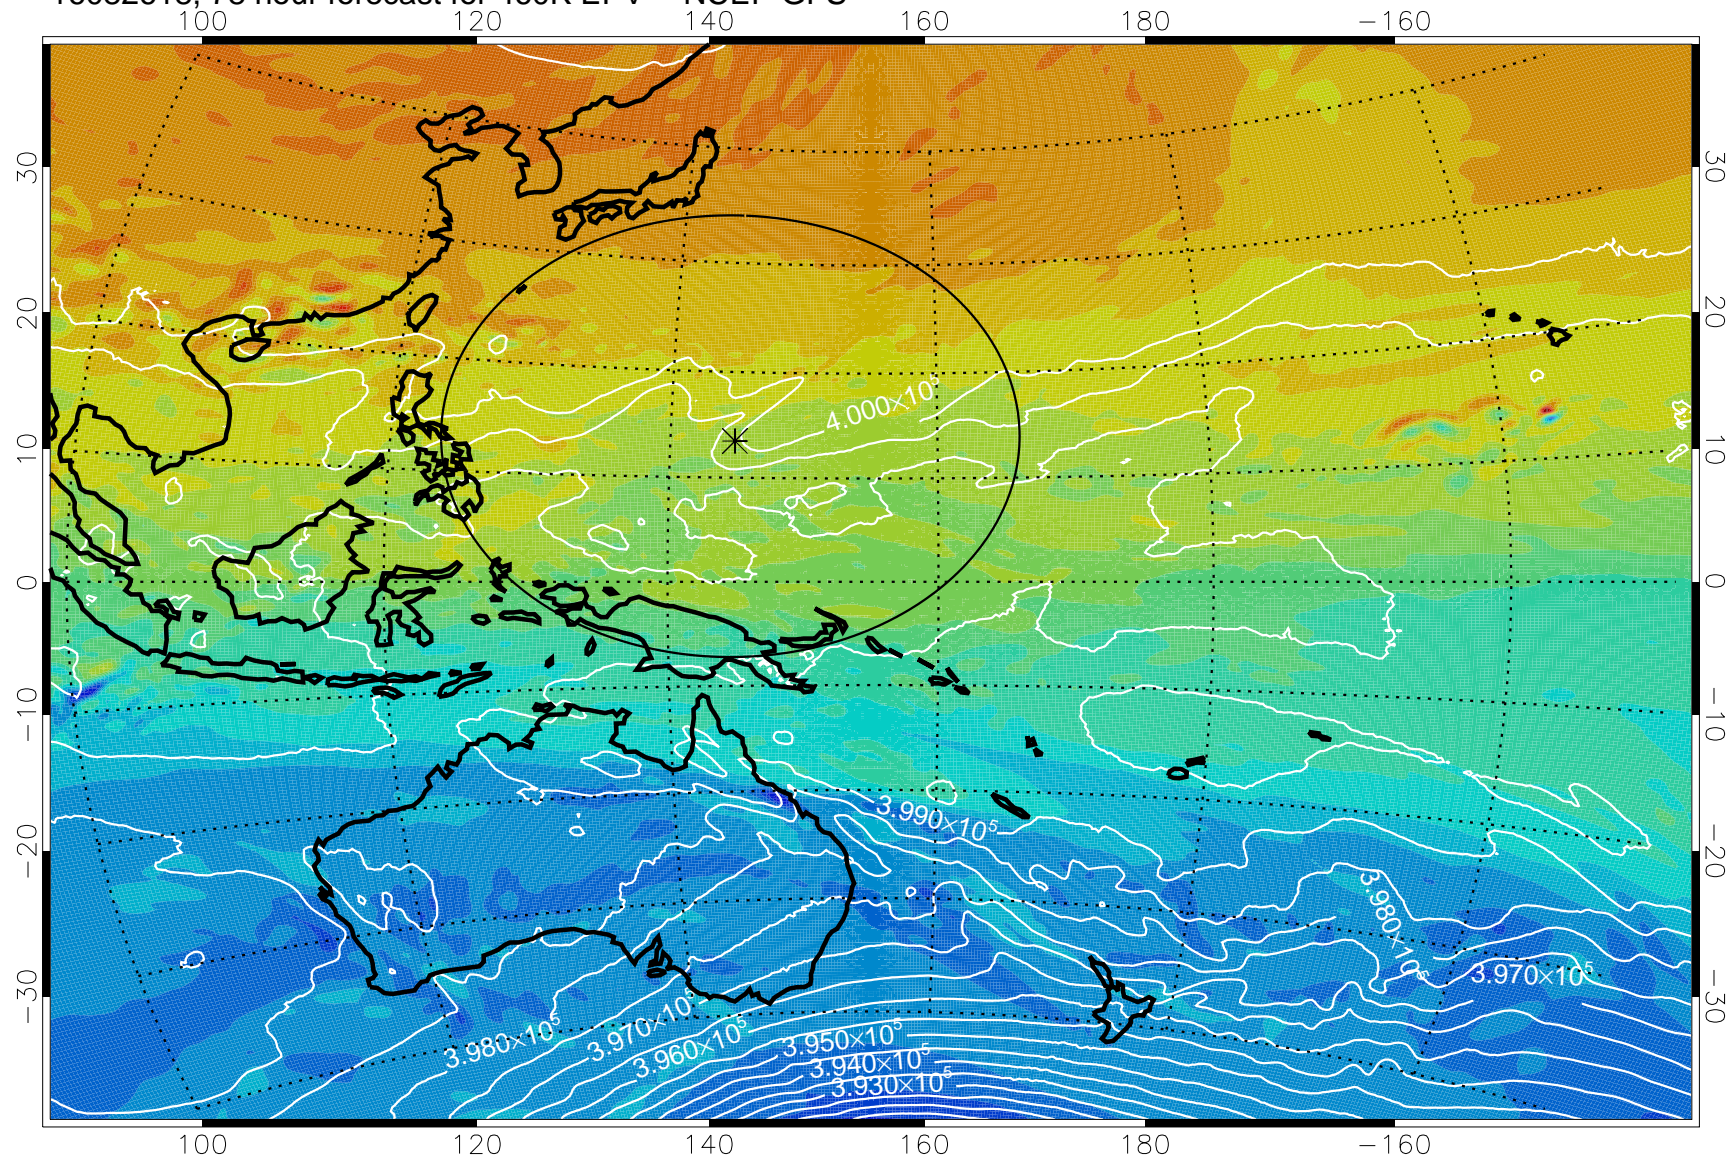

16082518, 54 hour forecast for 460K EPV -- NCEP GFS

16082600, 60 hour forecast for 460K EPV -- NCEP GFS

460K Montgomery Streamfunction, white

Range ring of 2304 km

16082606, 66 hour forecast for 460K EPV -- NCEP GFS

460K Montgomery Streamfunction, white

Range ring of 2304 km

16082612, 72 hour forecast for 460K EPV -- NCEP GFS

460K Montgomery Streamfunction, white

Range ring of 2304 km

16082618, 78 hour forecast for 460K EPV -- NCEP GFS

460K Montgomery Streamfunction, white

Range ring of 2304 km

16082700, 84 hour forecast for 460K EPV -- NCEP GFS

460K Montgomery Streamfunction, white

Range ring of 2304 km

16082706, 90 hour forecast for 460K EPV -- NCEP GFS

460K Montgomery Streamfunction, white

Range ring of 2304 km

16082712, 96 hour forecast for 460K EPV -- NCEP GFS

460K Montgomery Streamfunction, white

Range ring of 2304 km

16082718, 102 hour forecast for 460K EPV -- NCEP GFS