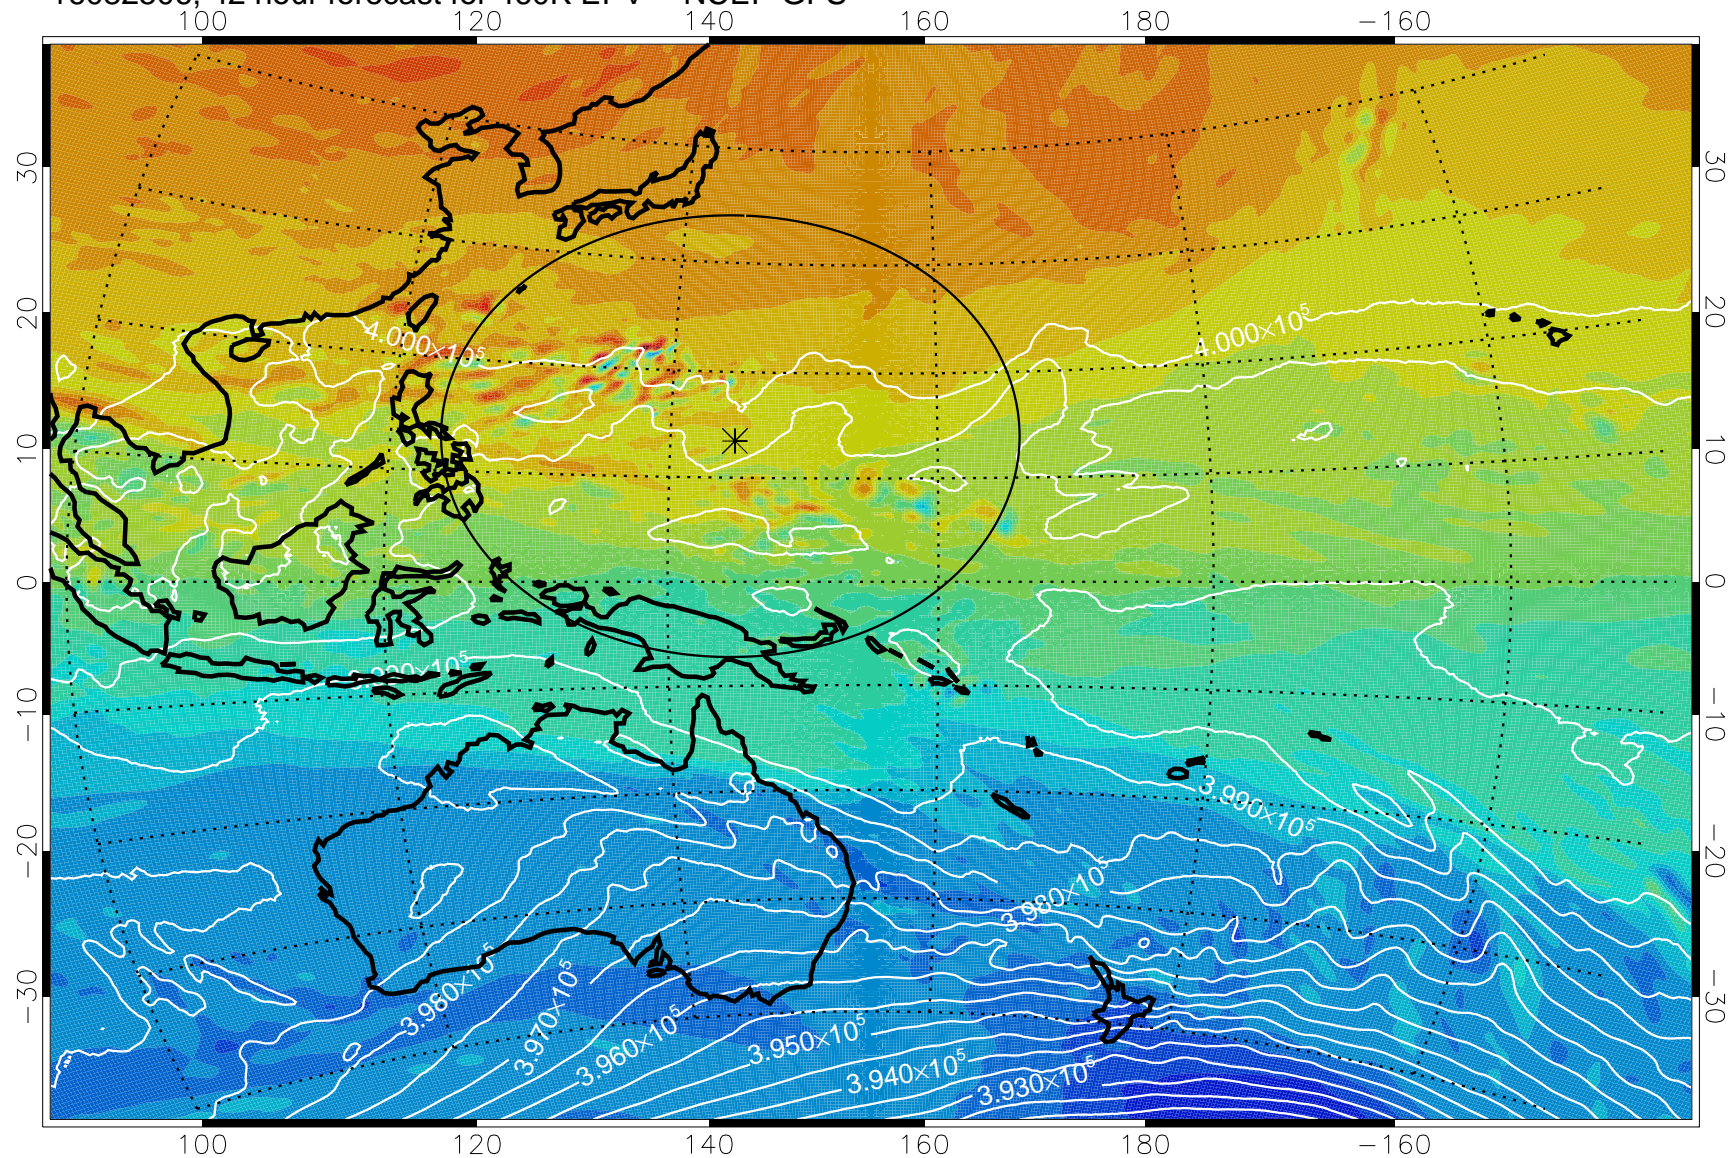

16082418, 30 hour forecast for 460K EPV -- NCEP GFS

460K Montgomery Streamfunction, white

Range ring of 2304 km

16082500, 36 hour forecast for 460K EPV -- NCEP GFS

460K Montgomery Streamfunction, white

Range ring of 2304 km

16082506, 42 hour forecast for 460K EPV -- NCEP GFS

460K Montgomery Streamfunction, white

Range ring of 2304 km

16082512, 48 hour forecast for 460K EPV -- NCEP GFS

460K Montgomery Streamfunction, white

Range ring of 2304 km

16082518, 54 hour forecast for 460K EPV -- NCEP GFS

16082600, 60 hour forecast for 460K EPV -- NCEP GFS

460K Montgomery Streamfunction, white

Range ring of 2304 km

16082606, 66 hour forecast for 460K EPV -- NCEP GFS

460K Montgomery Streamfunction, white

Range ring of 2304 km

16082612, 72 hour forecast for 460K EPV -- NCEP GFS

460K Montgomery Streamfunction, white

Range ring of 2304 km

16082618, 78 hour forecast for 460K EPV -- NCEP GFS