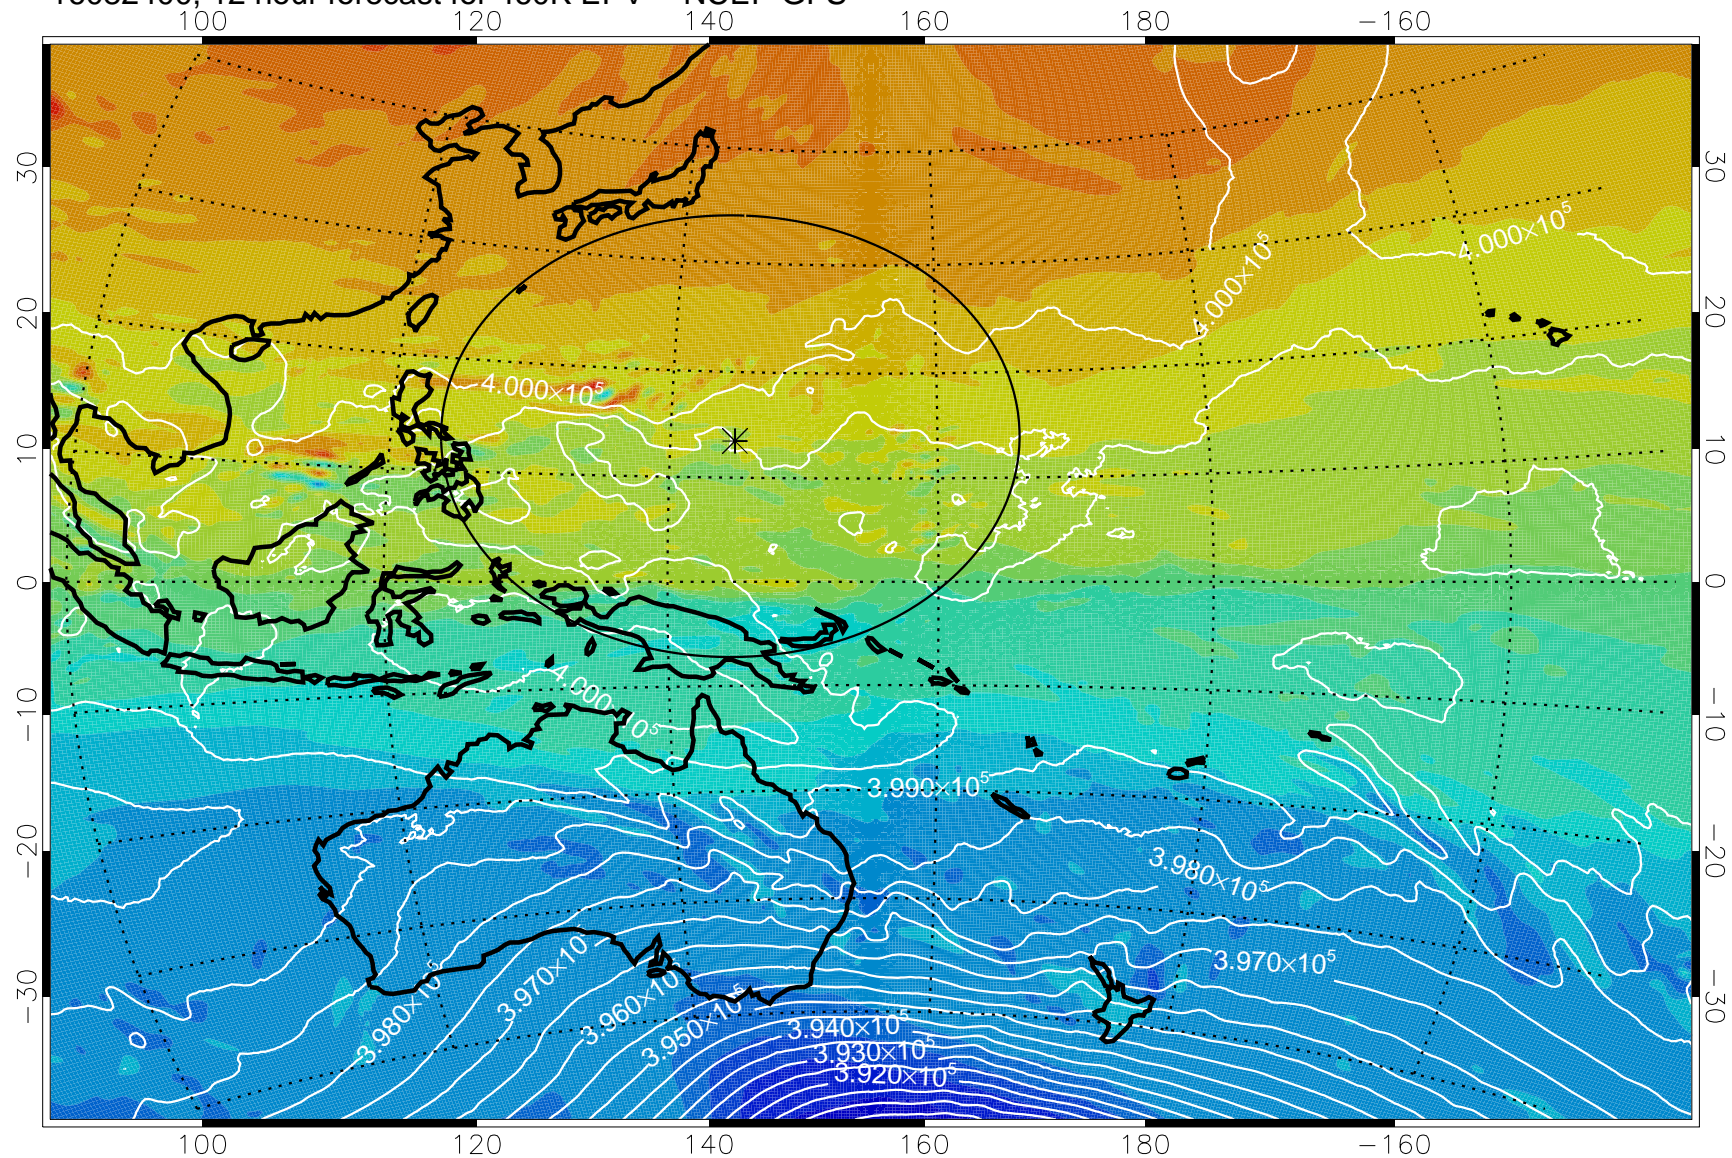

16082318, 6 hour forecast for 460K EPV -- NCEP GFS

460K Montgomery Streamfunction, white

Range ring of 2304 km

16082400, 12 hour forecast for 460K EPV -- NCEP GFS

460K Montgomery Streamfunction, white

Range ring of 2304 km

16082406, 18 hour forecast for 460K EPV -- NCEP GFS

460K Montgomery Streamfunction, white

Range ring of 2304 km

16082412, 24 hour forecast for 460K EPV -- NCEP GFS

460K Montgomery Streamfunction, white

Range ring of 2304 km

16082418, 30 hour forecast for 460K EPV -- NCEP GFS

460K Montgomery Streamfunction, white

Range ring of 2304 km

16082500, 36 hour forecast for 460K EPV -- NCEP GFS

460K Montgomery Streamfunction, white

Range ring of 2304 km

16082518, 54 hour forecast for 460K EPV -- NCEP GFS

16082600, 60 hour forecast for 460K EPV -- NCEP GFS

460K Montgomery Streamfunction, white

Range ring of 2304 km

16082606, 66 hour forecast for 460K EPV -- NCEP GFS