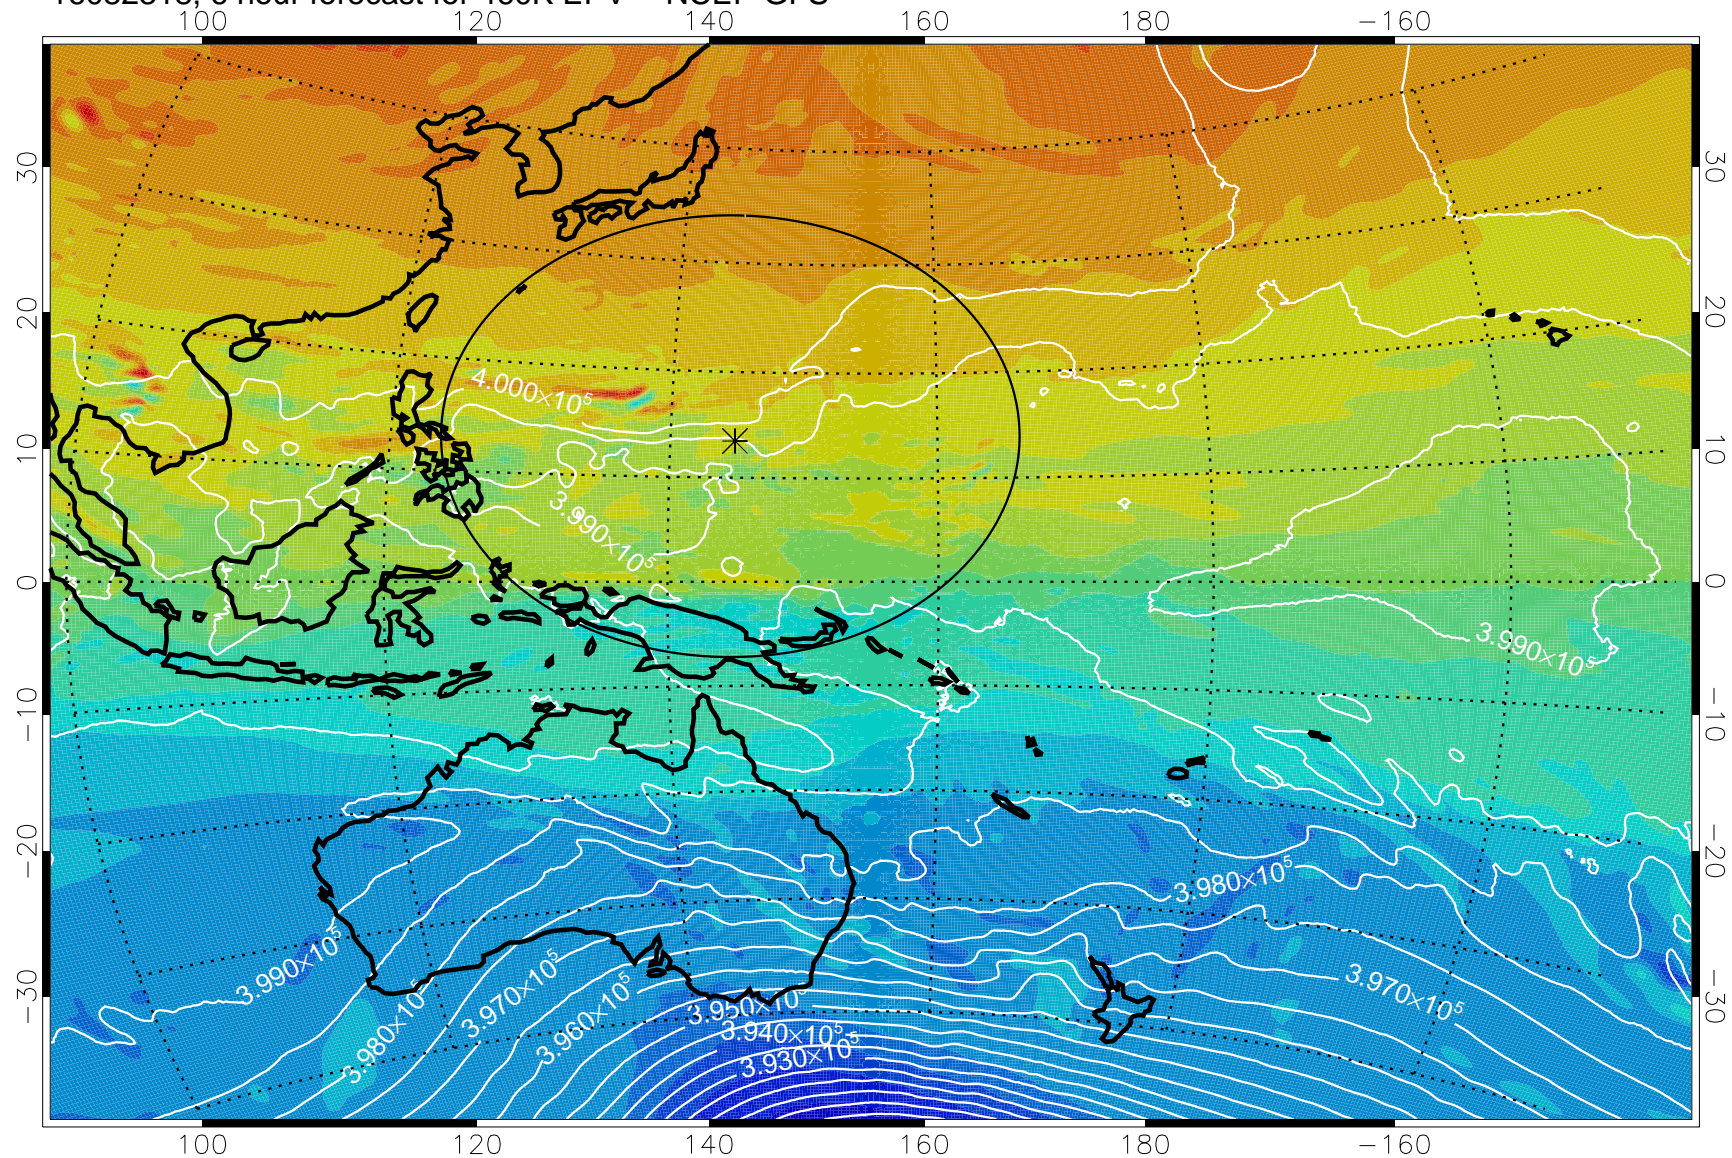

16082318, 6 hour forecast for 460K EPV -- NCEP GFS

460K Montgomery Streamfunction, white

Range ring of 2304 km

16082400, 12 hour forecast for 460K EPV -- NCEP GFS

460K Montgomery Streamfunction, white

Range ring of 2304 km

16082406, 18 hour forecast for 460K EPV -- NCEP GFS

460K Montgomery Streamfunction, white

Range ring of 2304 km

16082412, 24 hour forecast for 460K EPV -- NCEP GFS

460K Montgomery Streamfunction, white

Range ring of 2304 km

16082418, 30 hour forecast for 460K EPV -- NCEP GFS

460K Montgomery Streamfunction, white

Range ring of 2304 km

16082500, 36 hour forecast for 460K EPV -- NCEP GFS

460K Montgomery Streamfunction, white

Range ring of 2304 km

16082518, 54 hour forecast for 460K EPV -- NCEP GFS

16082600, 60 hour forecast for 460K EPV -- NCEP GFS

460K Montgomery Streamfunction, white

Range ring of 2304 km

16082606, 66 hour forecast for 460K EPV -- NCEP GFS