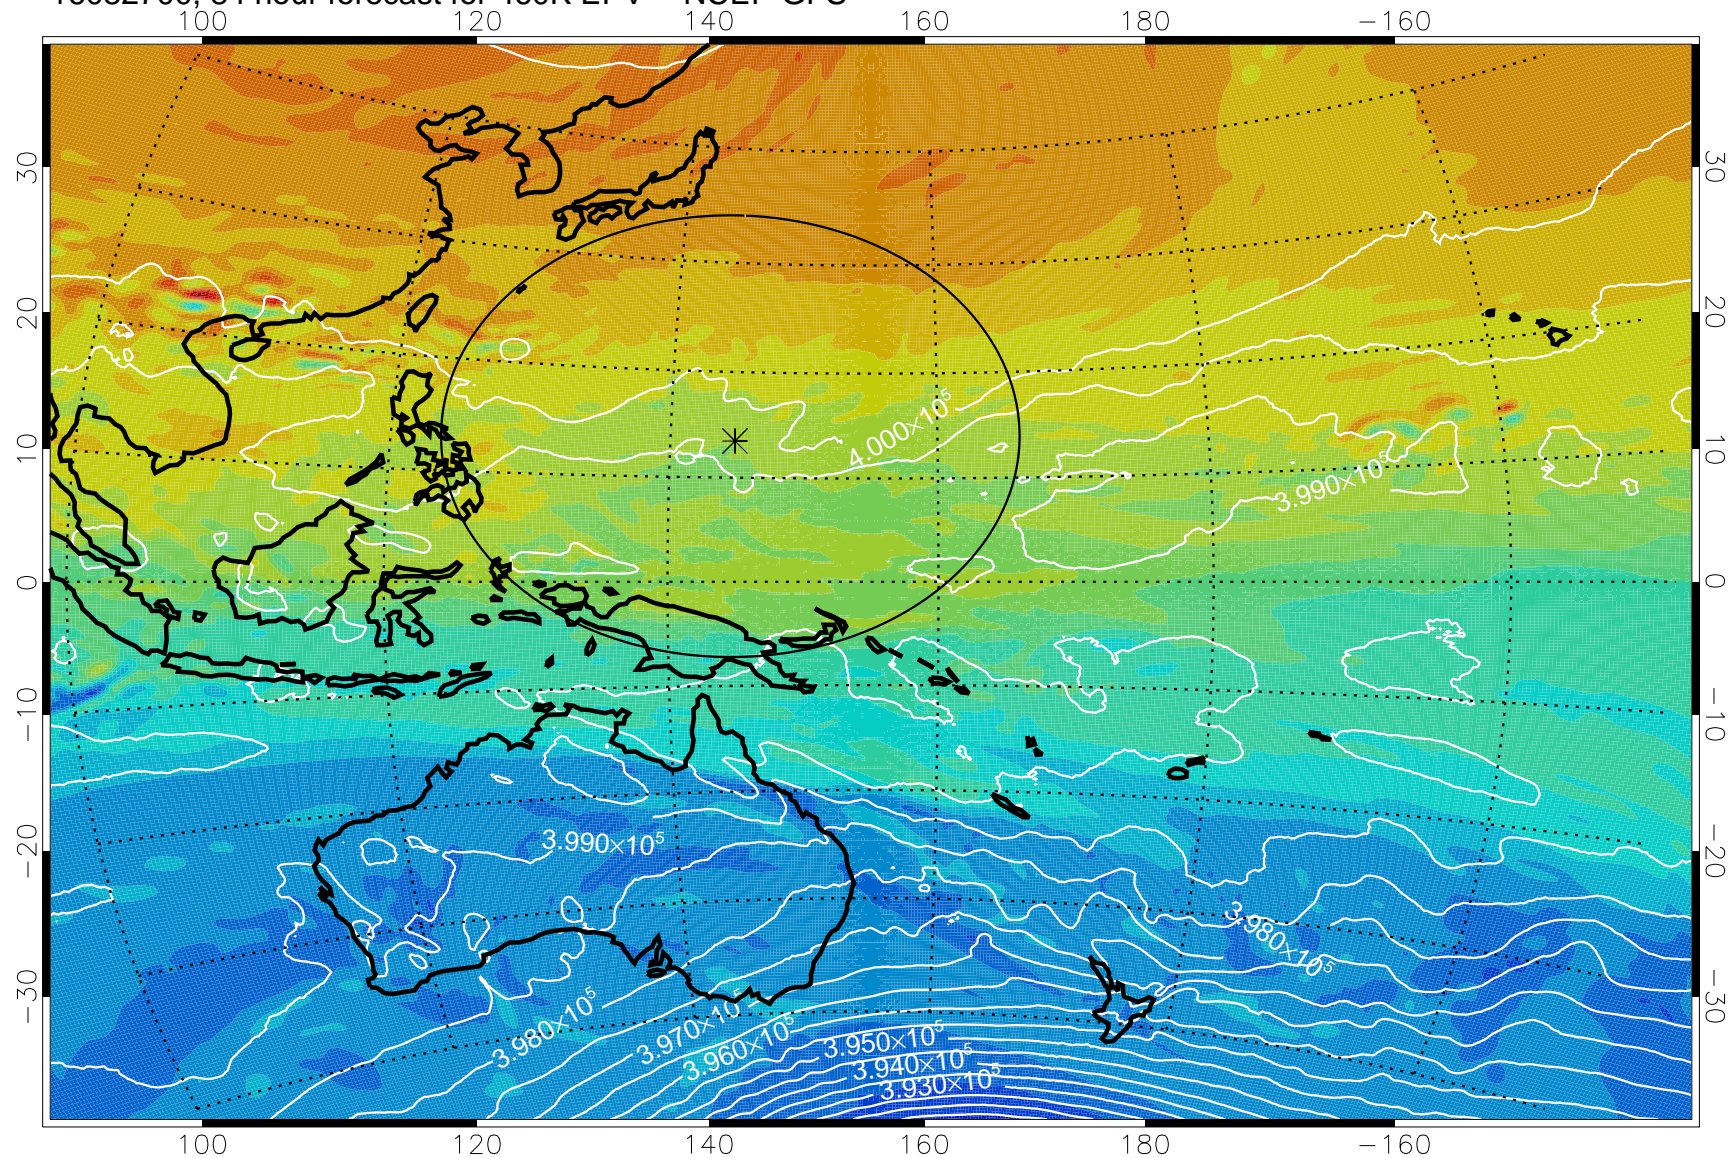

16082518, 54 hour forecast for 460K EPV -- NCEP GFS

16082600, 60 hour forecast for 460K EPV -- NCEP GFS

460K Montgomery Streamfunction, white

Range ring of 2304 km

16082606, 66 hour forecast for 460K EPV -- NCEP GFS

460K Montgomery Streamfunction, white

Range ring of 2304 km

16082612, 72 hour forecast for 460K EPV -- NCEP GFS

460K Montgomery Streamfunction, white

Range ring of 2304 km

16082618, 78 hour forecast for 460K EPV -- NCEP GFS

460K Montgomery Streamfunction, white

Range ring of 2304 km

16082700, 84 hour forecast for 460K EPV -- NCEP GFS

460K Montgomery Streamfunction, white

Range ring of 2304 km

16082706, 90 hour forecast for 460K EPV -- NCEP GFS

460K Montgomery Streamfunction, white

Range ring of 2304 km

16082712, 96 hour forecast for 460K EPV -- NCEP GFS

460K Montgomery Streamfunction, white

Range ring of 2304 km

16082718, 102 hour forecast for 460K EPV -- NCEP GFS