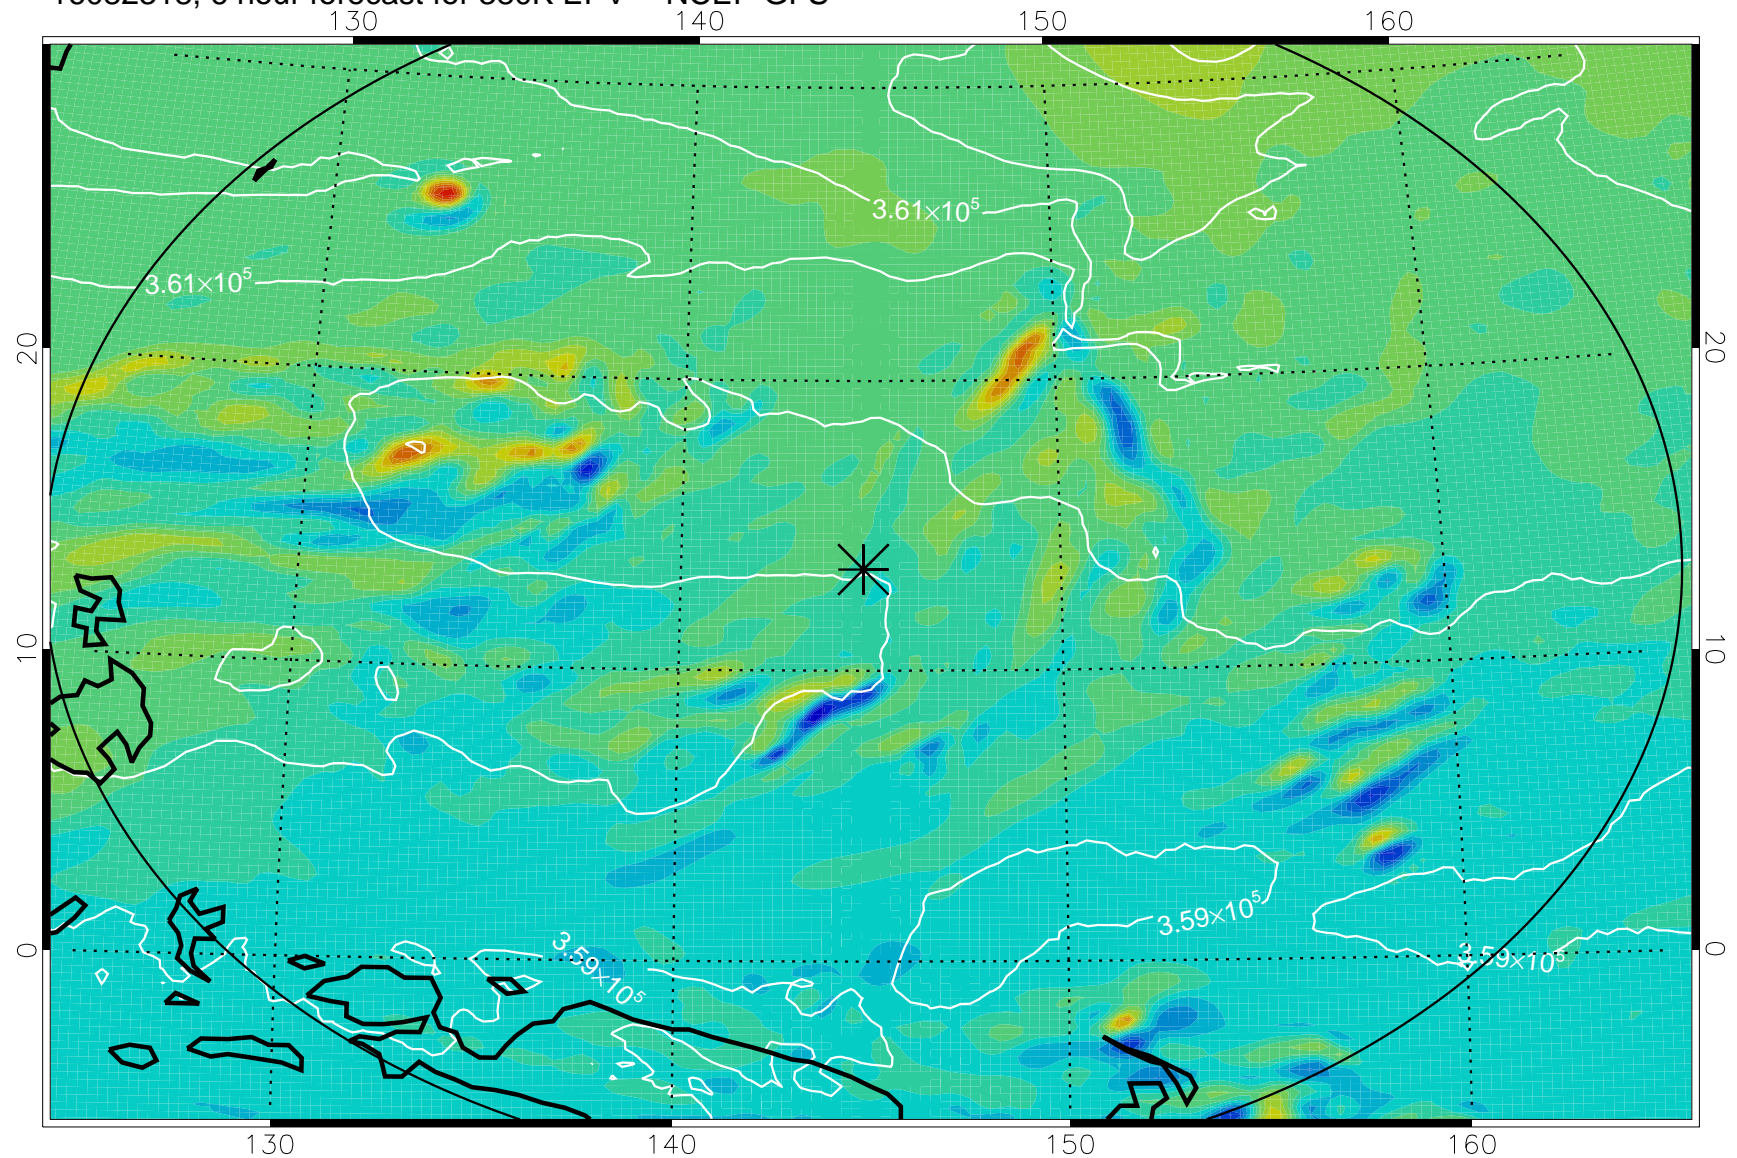

16082318, 6 hour forecast for 380K EPV -- NCEP GFS

380K Montgomery Streamfunction, white

Range ring of 2304 km

16082400, 12 hour forecast for 380K EPV -- NCEP GFS

380K Montgomery Streamfunction, white

Range ring of 2304 km

16082406, 18 hour forecast for 380K EPV -- NCEP GFS

380K Montgomery Streamfunction, white

Range ring of 2304 km

16082412, 24 hour forecast for 380K EPV -- NCEP GFS

380K Montgomery Streamfunction, white

Range ring of 2304 km

16082418, 30 hour forecast for 380K EPV -- NCEP GFS

380K Montgomery Streamfunction, white

Range ring of 2304 km

16082500, 36 hour forecast for 380K EPV -- NCEP GFS

380K Montgomery Streamfunction, white

Range ring of 2304 km

16082618, 78 hour forecast for 380K EPV -- NCEP GFS

380K Montgomery Streamfunction, white

Range ring of 2304 km

16082700, 84 hour forecast for 380K EPV -- NCEP GFS

380K Montgomery Streamfunction, white

Range ring of 2304 km