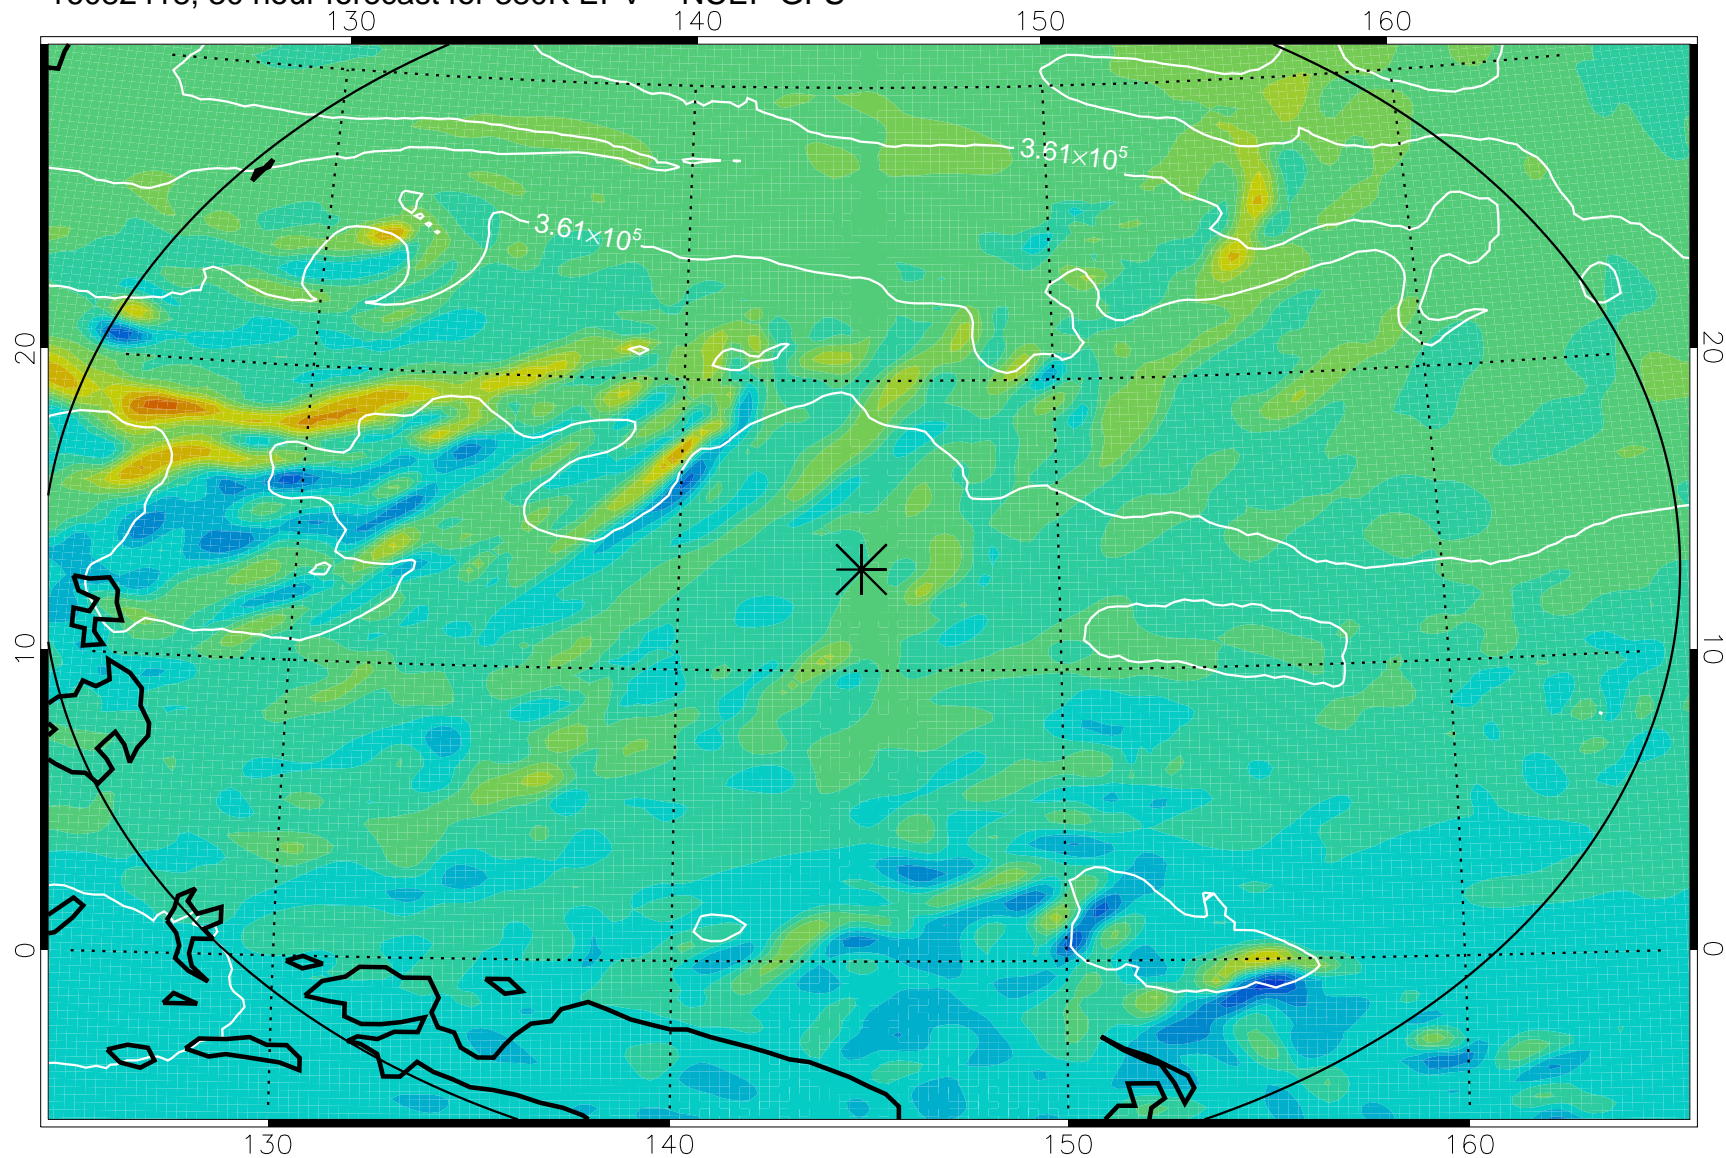

16082318, 6 hour forecast for 380K EPV -- NCEP GFS

380K Montgomery Streamfunction, white

Range ring of 2304 km

16082400, 12 hour forecast for 380K EPV -- NCEP GFS

380K Montgomery Streamfunction, white

Range ring of 2304 km

16082406, 18 hour forecast for 380K EPV -- NCEP GFS

380K Montgomery Streamfunction, white

Range ring of 2304 km

16082412, 24 hour forecast for 380K EPV -- NCEP GFS

380K Montgomery Streamfunction, white

Range ring of 2304 km

16082418, 30 hour forecast for 380K EPV -- NCEP GFS

380K Montgomery Streamfunction, white

Range ring of 2304 km

16082500, 36 hour forecast for 380K EPV -- NCEP GFS

380K Montgomery Streamfunction, white

Range ring of 2304 km

16082506, 42 hour forecast for 380K EPV -- NCEP GFS

380K Montgomery Streamfunction, white

Range ring of 2304 km

16082512, 48 hour forecast for 380K EPV -- NCEP GFS

380K Montgomery Streamfunction, white

Range ring of 2304 km