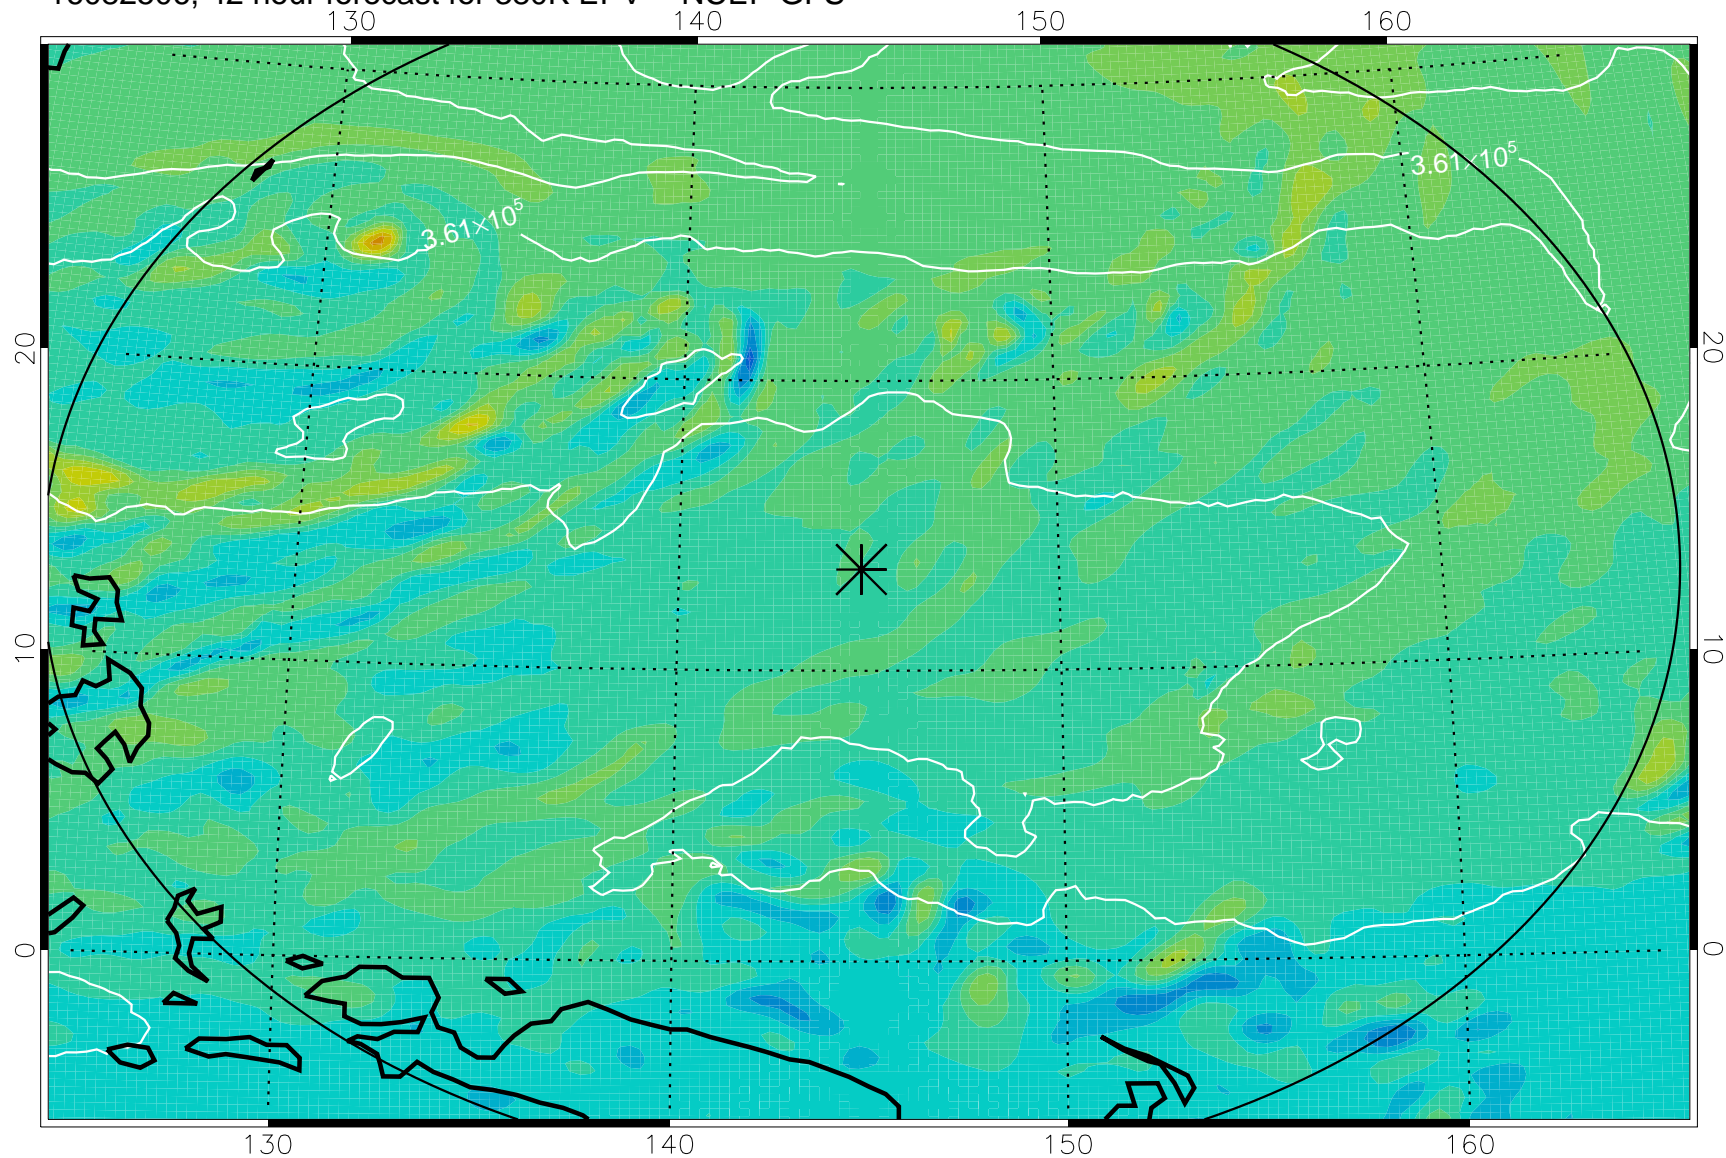

16082406, 18 hour forecast for 380K EPV -- NCEP GFS

380K Montgomery Streamfunction, white

Range ring of 2304 km

16082412, 24 hour forecast for 380K EPV -- NCEP GFS

380K Montgomery Streamfunction, white

Range ring of 2304 km

16082418, 30 hour forecast for 380K EPV -- NCEP GFS

380K Montgomery Streamfunction, white

Range ring of 2304 km

16082500, 36 hour forecast for 380K EPV -- NCEP GFS

380K Montgomery Streamfunction, white

Range ring of 2304 km

16082506, 42 hour forecast for 380K EPV -- NCEP GFS

380K Montgomery Streamfunction, white

Range ring of 2304 km

16082512, 48 hour forecast for 380K EPV -- NCEP GFS

380K Montgomery Streamfunction, white

Range ring of 2304 km

16082518, 54 hour forecast for 380K EPV -- NCEP GFS

380K Montgomery Streamfunction, white

Range ring of 2304 km

16082600, 60 hour forecast for 380K EPV -- NCEP GFS

380K Montgomery Streamfunction, white

Range ring of 2304 km