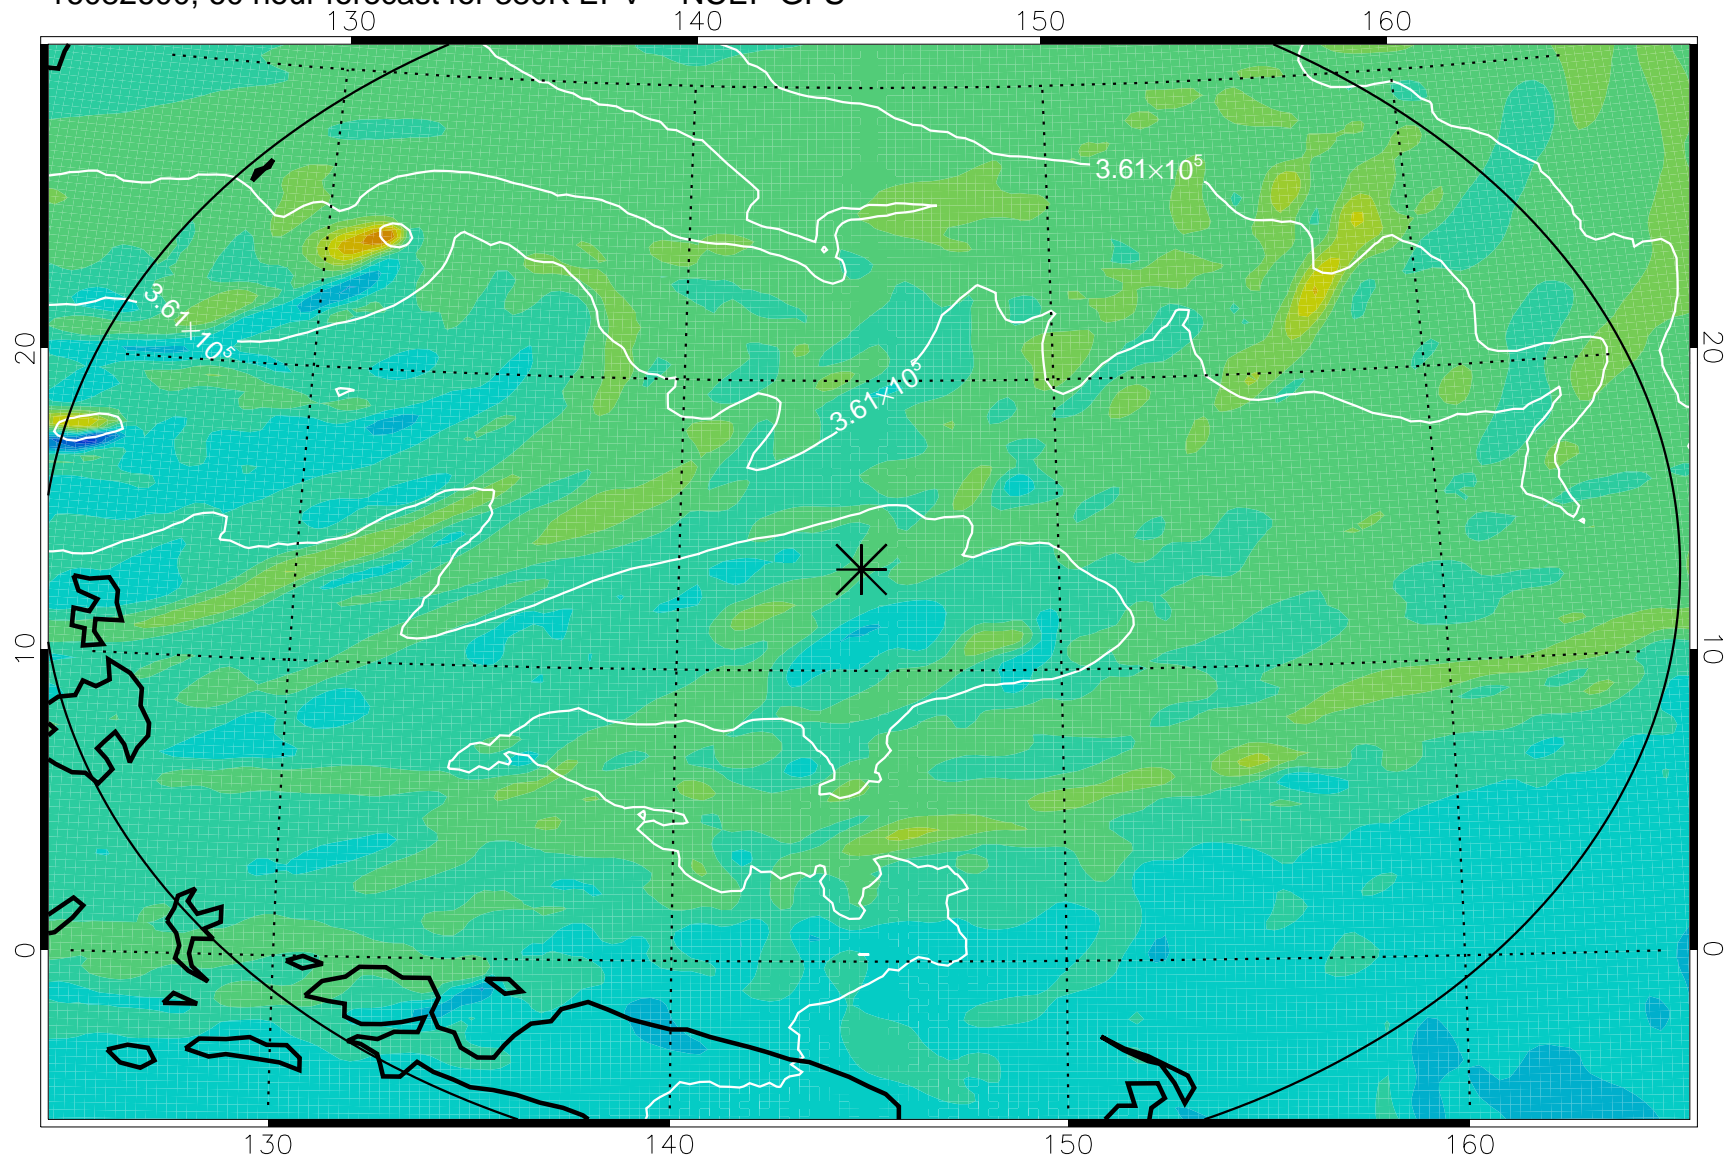

16082506, 42 hour forecast for 380K EPV -- NCEP GFS

380K Montgomery Streamfunction, white

Range ring of 2304 km

16082512, 48 hour forecast for 380K EPV -- NCEP GFS

380K Montgomery Streamfunction, white

Range ring of 2304 km

16082518, 54 hour forecast for 380K EPV -- NCEP GFS

380K Montgomery Streamfunction, white

Range ring of 2304 km

16082600, 60 hour forecast for 380K EPV -- NCEP GFS

380K Montgomery Streamfunction, white

Range ring of 2304 km

16082606, 66 hour forecast for 380K EPV -- NCEP GFS

380K Montgomery Streamfunction, white

Range ring of 2304 km

16082612, 72 hour forecast for 380K EPV -- NCEP GFS

380K Montgomery Streamfunction, white

Range ring of 2304 km

16082618, 78 hour forecast for 380K EPV -- NCEP GFS

380K Montgomery Streamfunction, white

Range ring of 2304 km

16082700, 84 hour forecast for 380K EPV -- NCEP GFS

380K Montgomery Streamfunction, white

Range ring of 2304 km