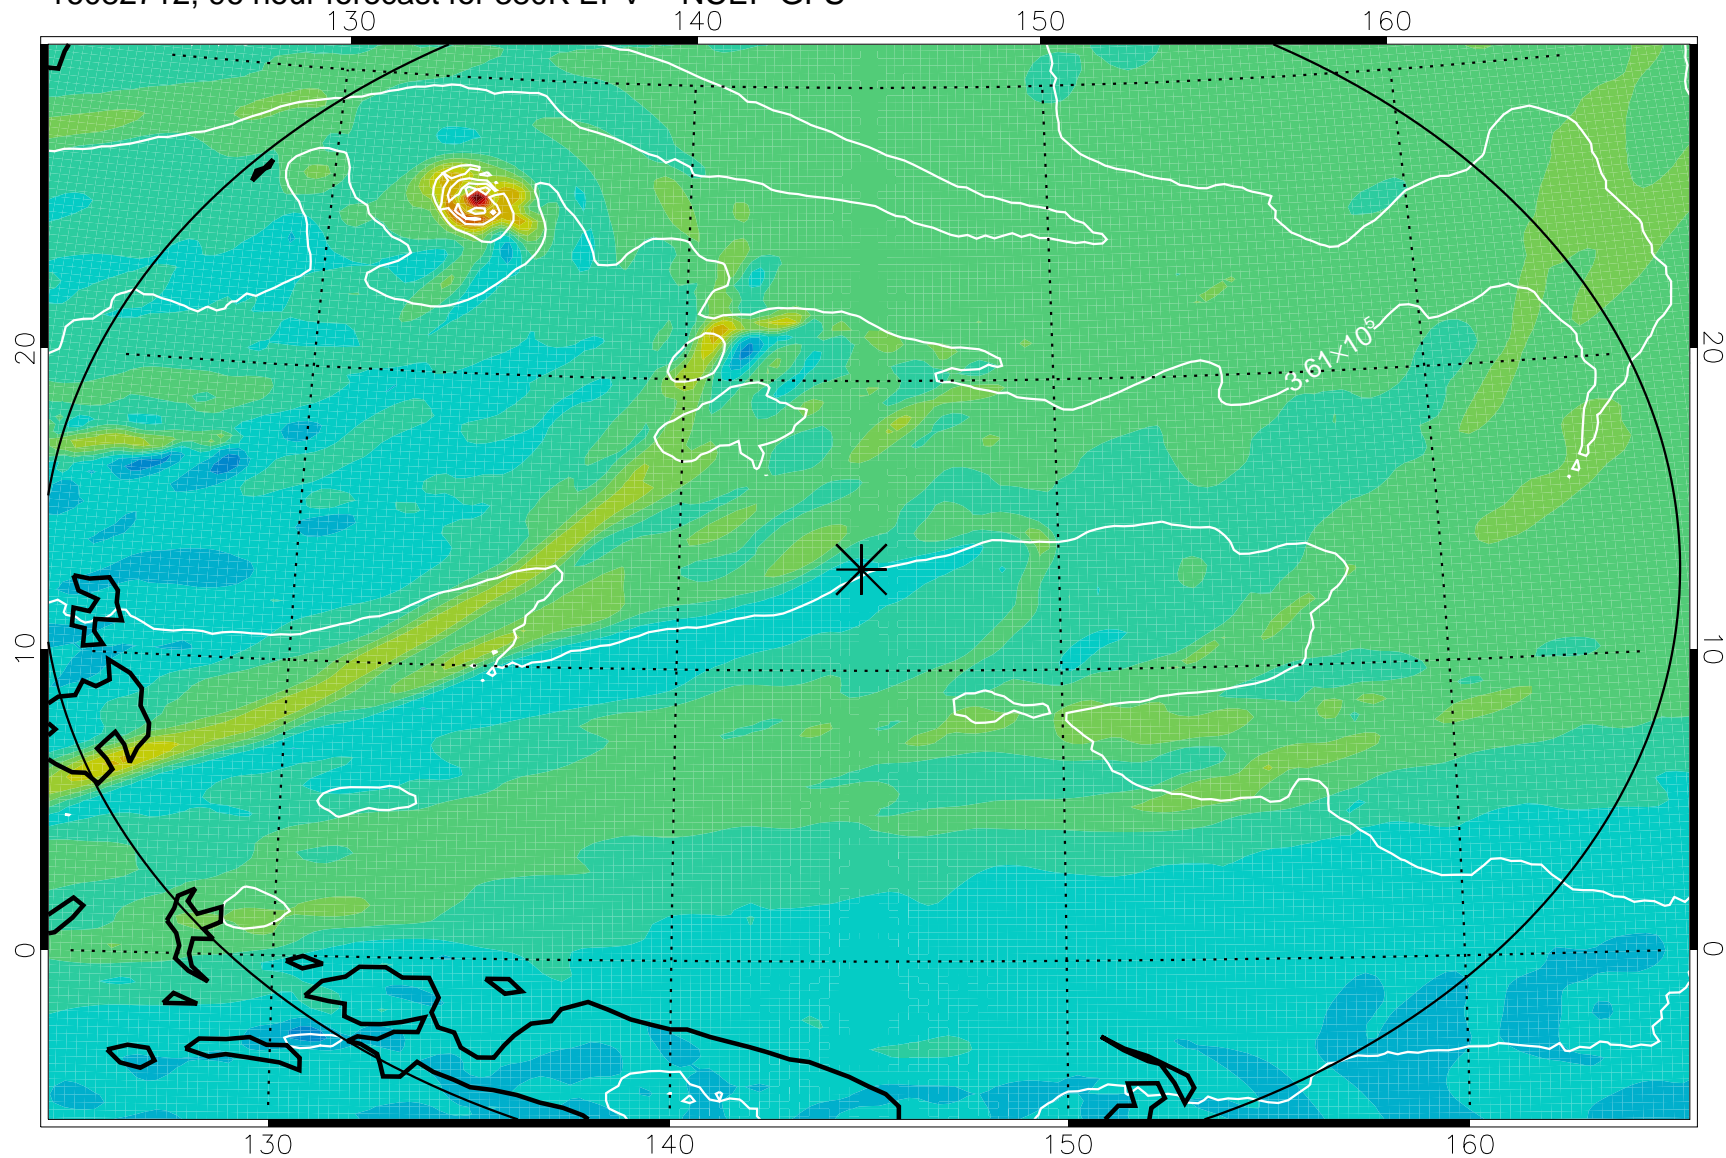

16082606, 66 hour forecast for 380K EPV -- NCEP GFS

380K Montgomery Streamfunction, white

Range ring of 2304 km

16082612, 72 hour forecast for 380K EPV -- NCEP GFS

380K Montgomery Streamfunction, white

Range ring of 2304 km

16082618, 78 hour forecast for 380K EPV -- NCEP GFS

380K Montgomery Streamfunction, white

Range ring of 2304 km

16082700, 84 hour forecast for 380K EPV -- NCEP GFS

380K Montgomery Streamfunction, white

Range ring of 2304 km

16082706, 90 hour forecast for 380K EPV -- NCEP GFS

380K Montgomery Streamfunction, white

Range ring of 2304 km

16082712, 96 hour forecast for 380K EPV -- NCEP GFS

380K Montgomery Streamfunction, white

Range ring of 2304 km

16082718, 102 hour forecast for 380K EPV -- NCEP GFS

380K Montgomery Streamfunction, white

Range ring of 2304 km

16082800, 108 hour forecast for 380K EPV -- NCEP GFS

380K Montgomery Streamfunction, white

Range ring of 2304 km