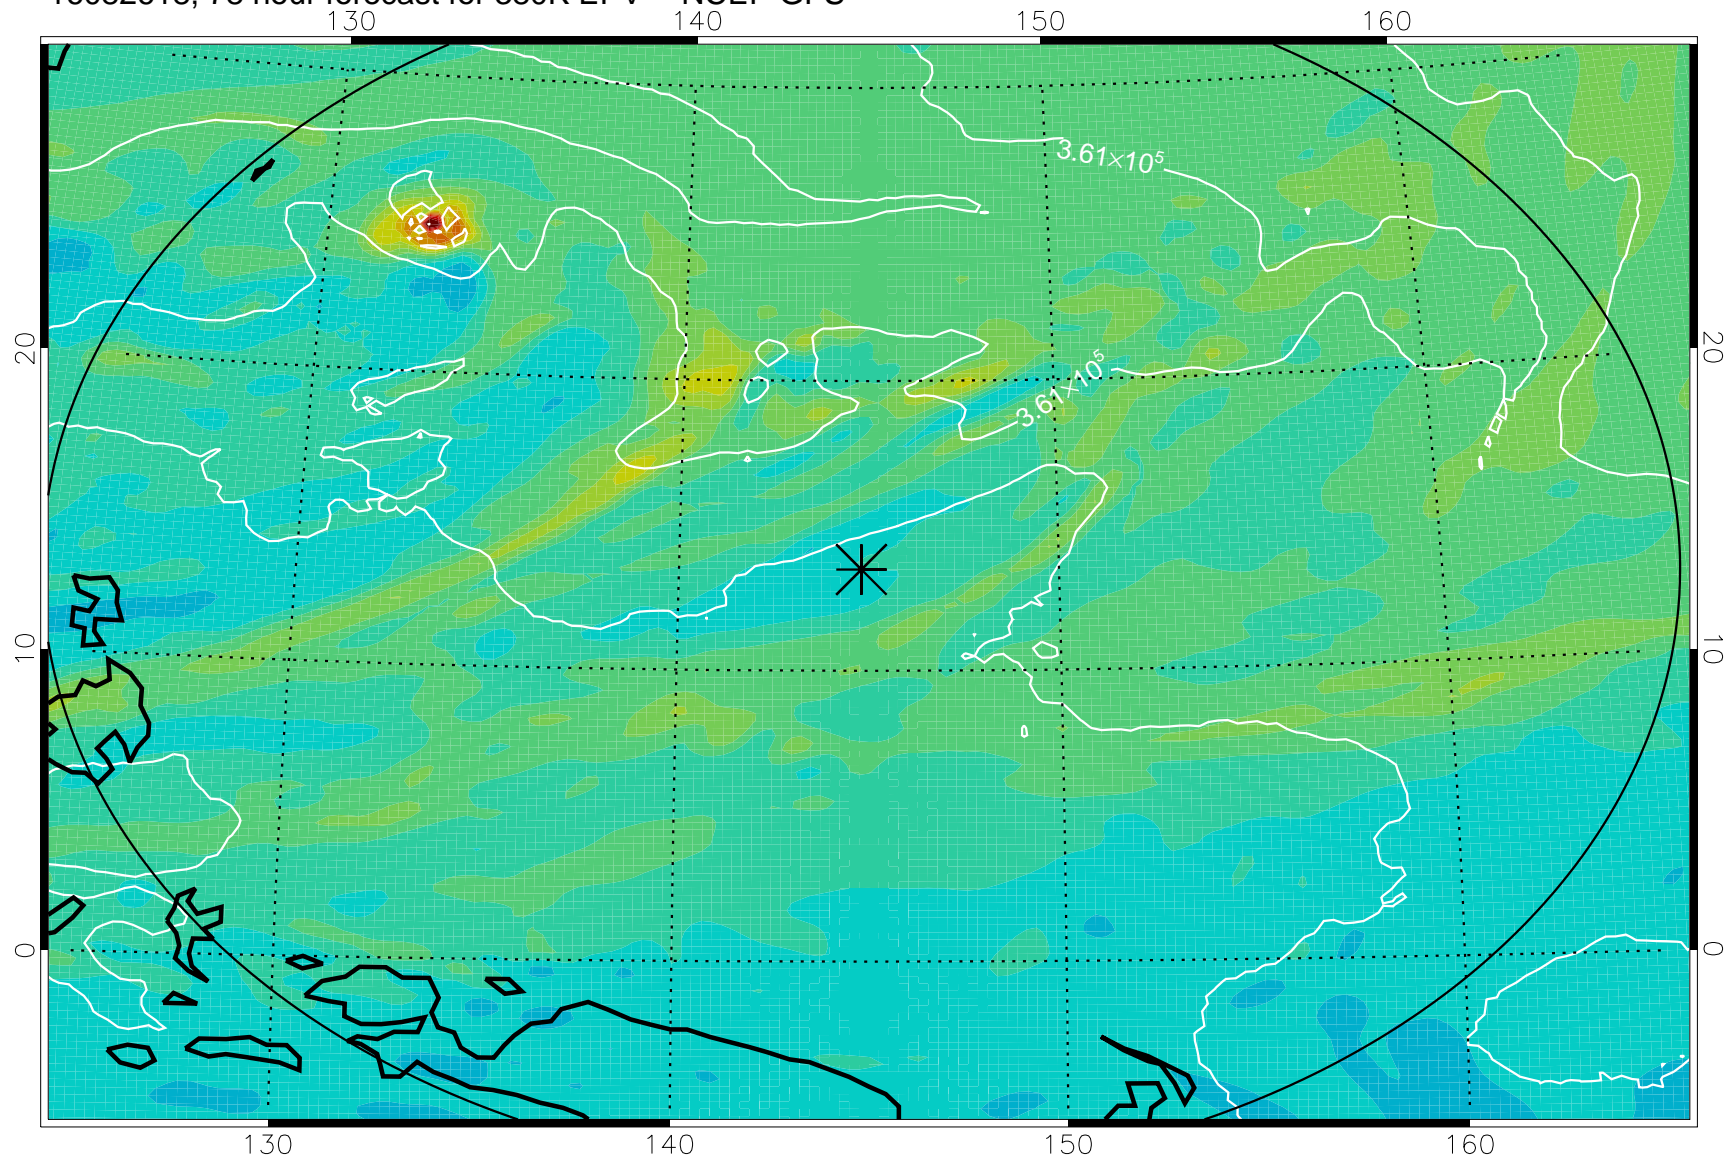

16082606, 66 hour forecast for 380K EPV -- NCEP GFS

380K Montgomery Streamfunction, white

Range ring of 2304 km

16082612, 72 hour forecast for 380K EPV -- NCEP GFS

380K Montgomery Streamfunction, white

Range ring of 2304 km

16082618, 78 hour forecast for 380K EPV -- NCEP GFS

380K Montgomery Streamfunction, white

Range ring of 2304 km

16082700, 84 hour forecast for 380K EPV -- NCEP GFS

380K Montgomery Streamfunction, white

Range ring of 2304 km

16082706, 90 hour forecast for 380K EPV -- NCEP GFS

380K Montgomery Streamfunction, white

Range ring of 2304 km

16082712, 96 hour forecast for 380K EPV -- NCEP GFS

380K Montgomery Streamfunction, white

Range ring of 2304 km

16082718, 102 hour forecast for 380K EPV -- NCEP GFS

380K Montgomery Streamfunction, white

Range ring of 2304 km

16082800, 108 hour forecast for 380K EPV -- NCEP GFS

380K Montgomery Streamfunction, white

Range ring of 2304 km