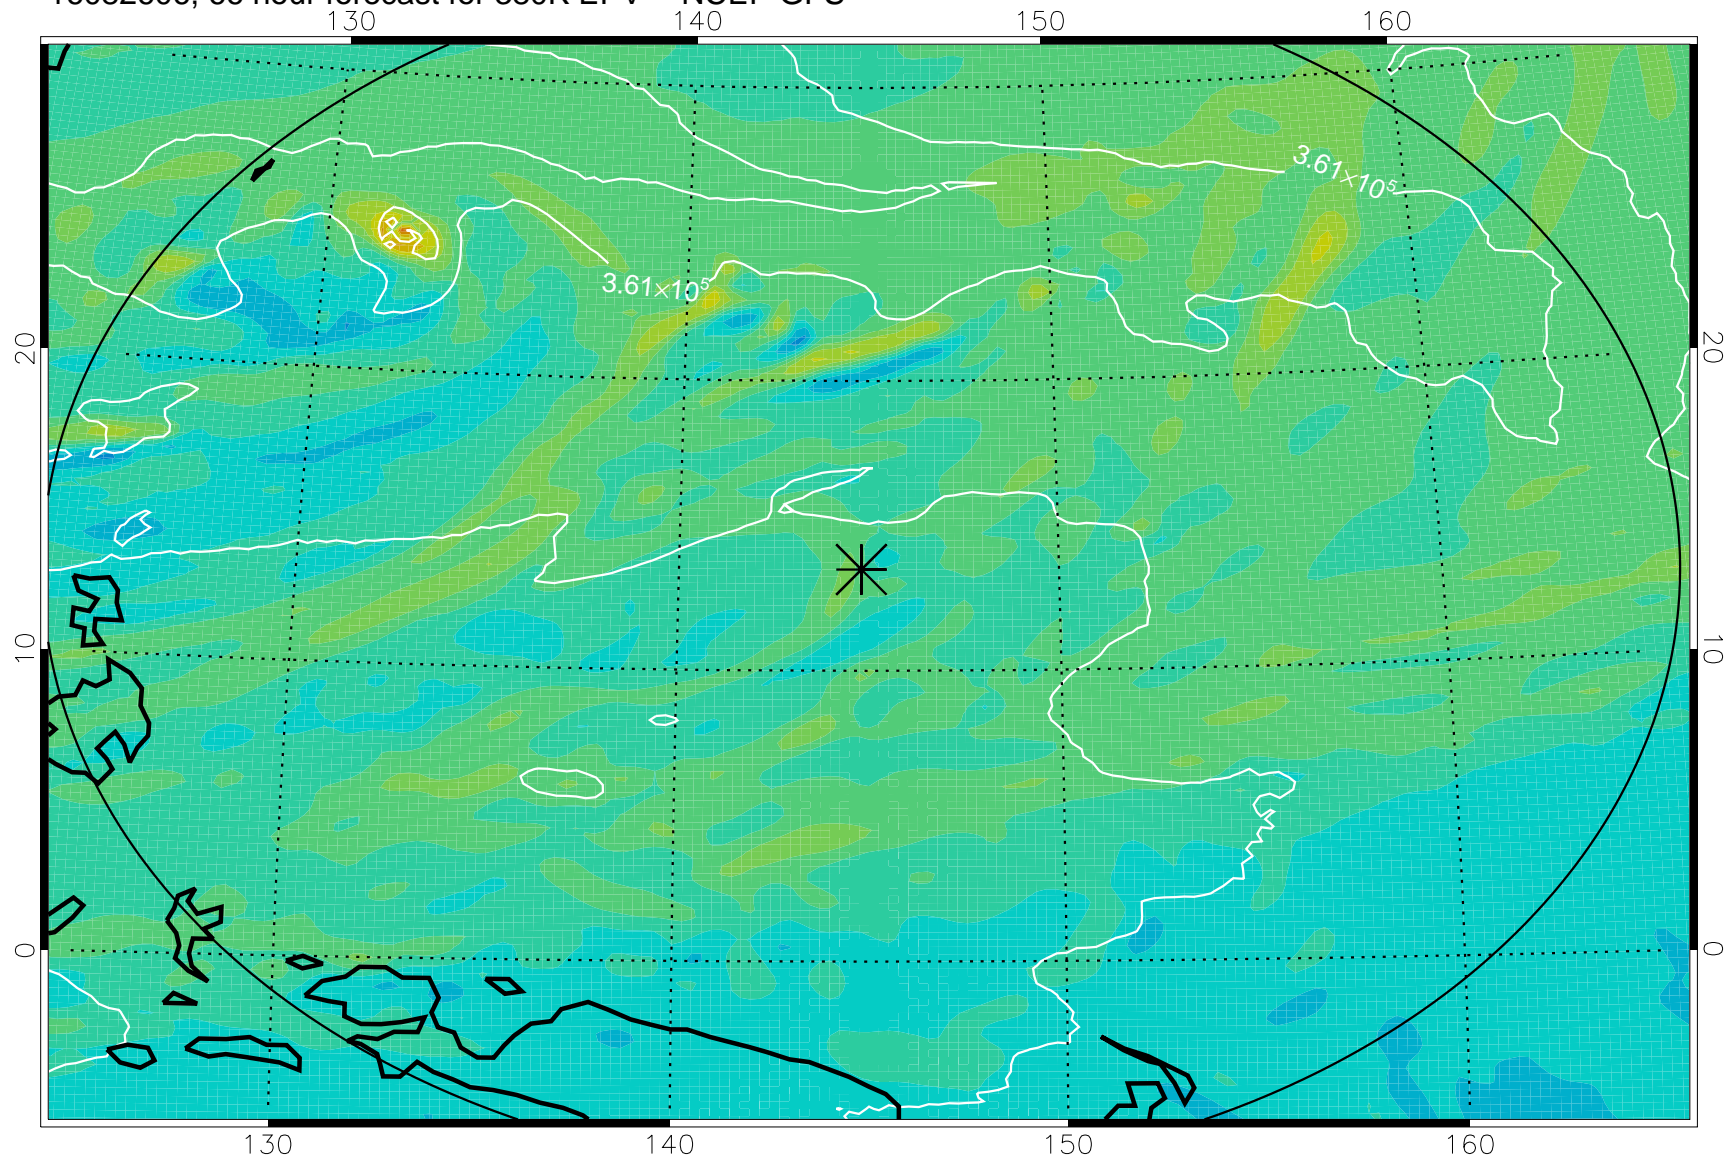

16082518, 54 hour forecast for 380K EPV -- NCEP GFS

380K Montgomery Streamfunction, white

Range ring of 2304 km

16082600, 60 hour forecast for 380K EPV -- NCEP GFS

380K Montgomery Streamfunction, white

Range ring of 2304 km

16082606, 66 hour forecast for 380K EPV -- NCEP GFS

380K Montgomery Streamfunction, white

Range ring of 2304 km

16082612, 72 hour forecast for 380K EPV -- NCEP GFS

380K Montgomery Streamfunction, white

Range ring of 2304 km

16082618, 78 hour forecast for 380K EPV -- NCEP GFS

380K Montgomery Streamfunction, white

Range ring of 2304 km

16082700, 84 hour forecast for 380K EPV -- NCEP GFS

380K Montgomery Streamfunction, white

Range ring of 2304 km

16082718, 102 hour forecast for 380K EPV -- NCEP GFS

380K Montgomery Streamfunction, white

Range ring of 2304 km

16082800, 108 hour forecast for 380K EPV -- NCEP GFS

380K Montgomery Streamfunction, white

Range ring of 2304 km