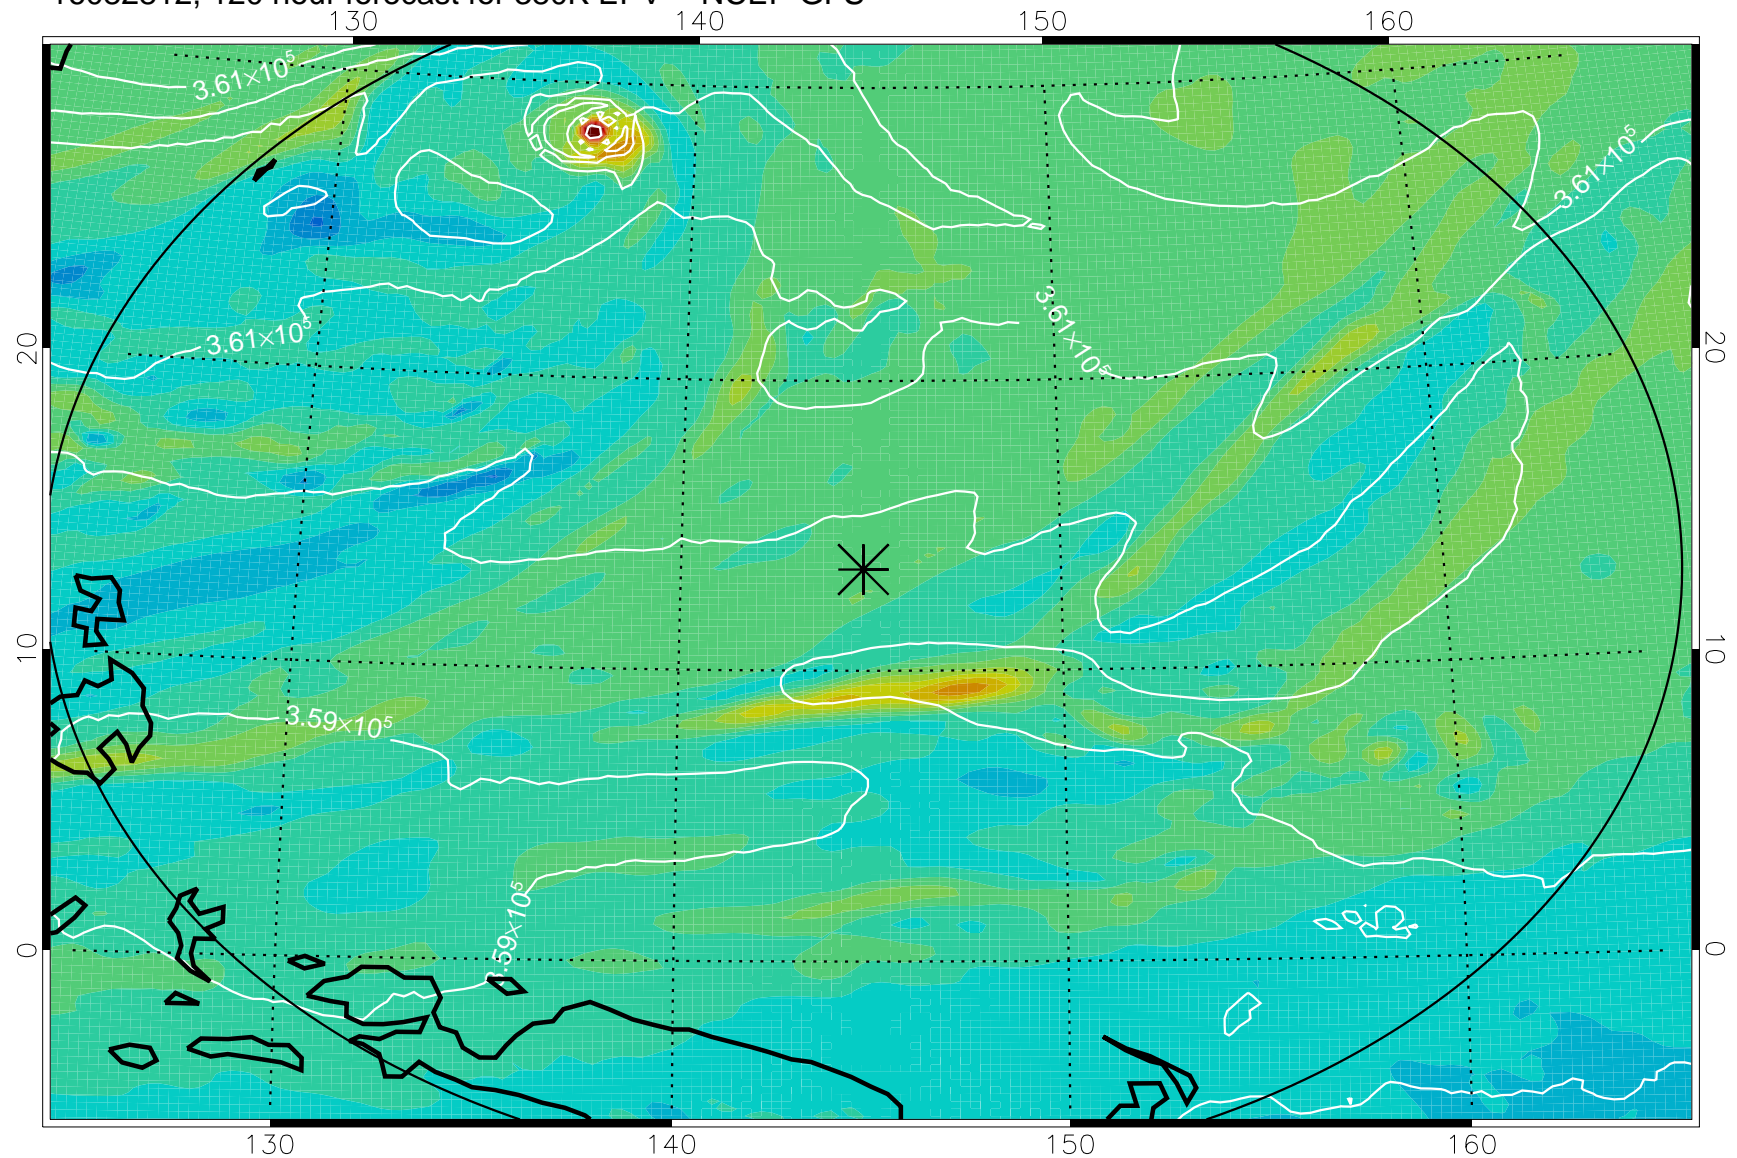

16082618, 78 hour forecast for 380K EPV -- NCEP GFS

380K Montgomery Streamfunction, white

Range ring of 2304 km

16082700, 84 hour forecast for 380K EPV -- NCEP GFS

380K Montgomery Streamfunction, white

Range ring of 2304 km

16082706, 90 hour forecast for 380K EPV -- NCEP GFS

380K Montgomery Streamfunction, white

Range ring of 2304 km

16082712, 96 hour forecast for 380K EPV -- NCEP GFS

380K Montgomery Streamfunction, white

Range ring of 2304 km

16082718, 102 hour forecast for 380K EPV -- NCEP GFS

380K Montgomery Streamfunction, white

Range ring of 2304 km

16082800, 108 hour forecast for 380K EPV -- NCEP GFS

380K Montgomery Streamfunction, white

Range ring of 2304 km

16082806, 114 hour forecast for 380K EPV -- NCEP GFS

380K Montgomery Streamfunction, white

Range ring of 2304 km

16082812, 120 hour forecast for 380K EPV -- NCEP GFS

380K Montgomery Streamfunction, white

Range ring of 2304 km