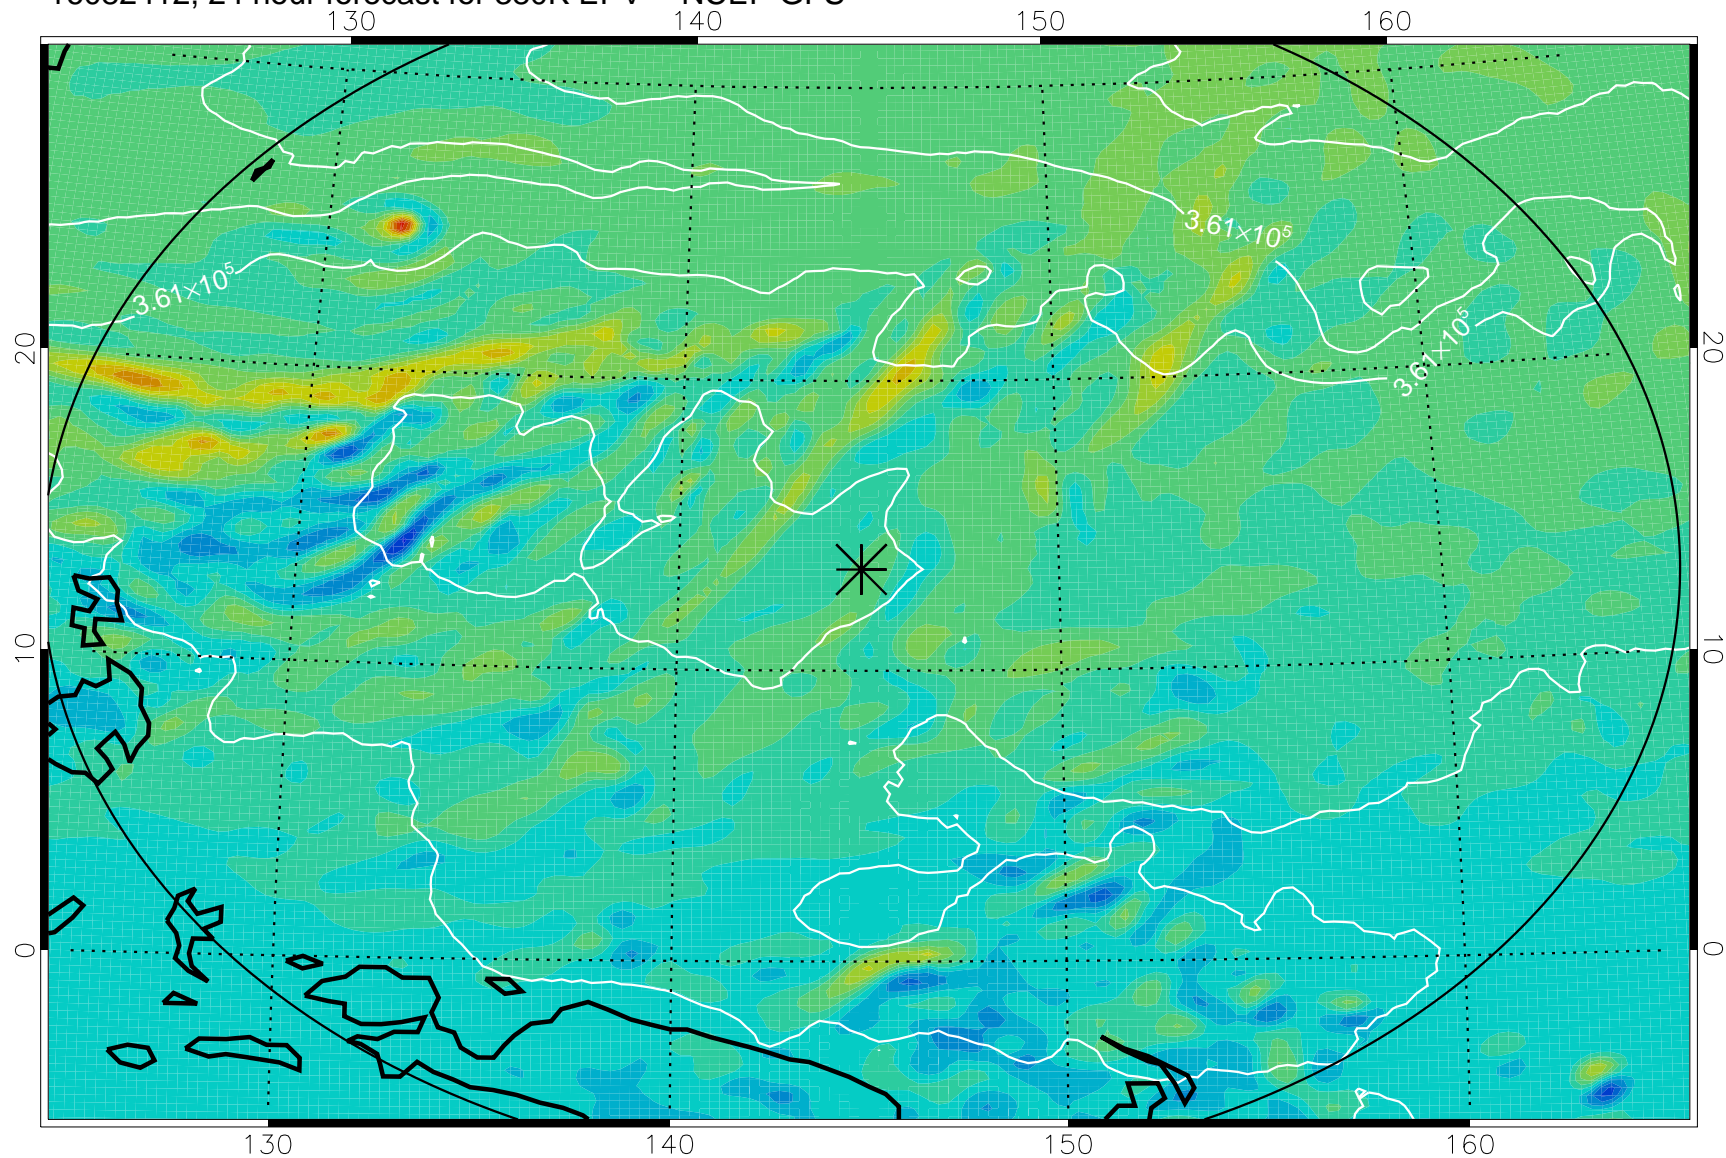

16082318, 6 hour forecast for 380K EPV -- NCEP GFS

380K Montgomery Streamfunction, white

Range ring of 2304 km

16082400, 12 hour forecast for 380K EPV -- NCEP GFS

380K Montgomery Streamfunction, white

Range ring of 2304 km

16082406, 18 hour forecast for 380K EPV -- NCEP GFS

380K Montgomery Streamfunction, white

Range ring of 2304 km

16082412, 24 hour forecast for 380K EPV -- NCEP GFS

380K Montgomery Streamfunction, white

Range ring of 2304 km

16082418, 30 hour forecast for 380K EPV -- NCEP GFS

380K Montgomery Streamfunction, white

Range ring of 2304 km

16082500, 36 hour forecast for 380K EPV -- NCEP GFS

380K Montgomery Streamfunction, white

Range ring of 2304 km

16082618, 78 hour forecast for 380K EPV -- NCEP GFS

380K Montgomery Streamfunction, white

Range ring of 2304 km

16082700, 84 hour forecast for 380K EPV -- NCEP GFS

380K Montgomery Streamfunction, white

Range ring of 2304 km