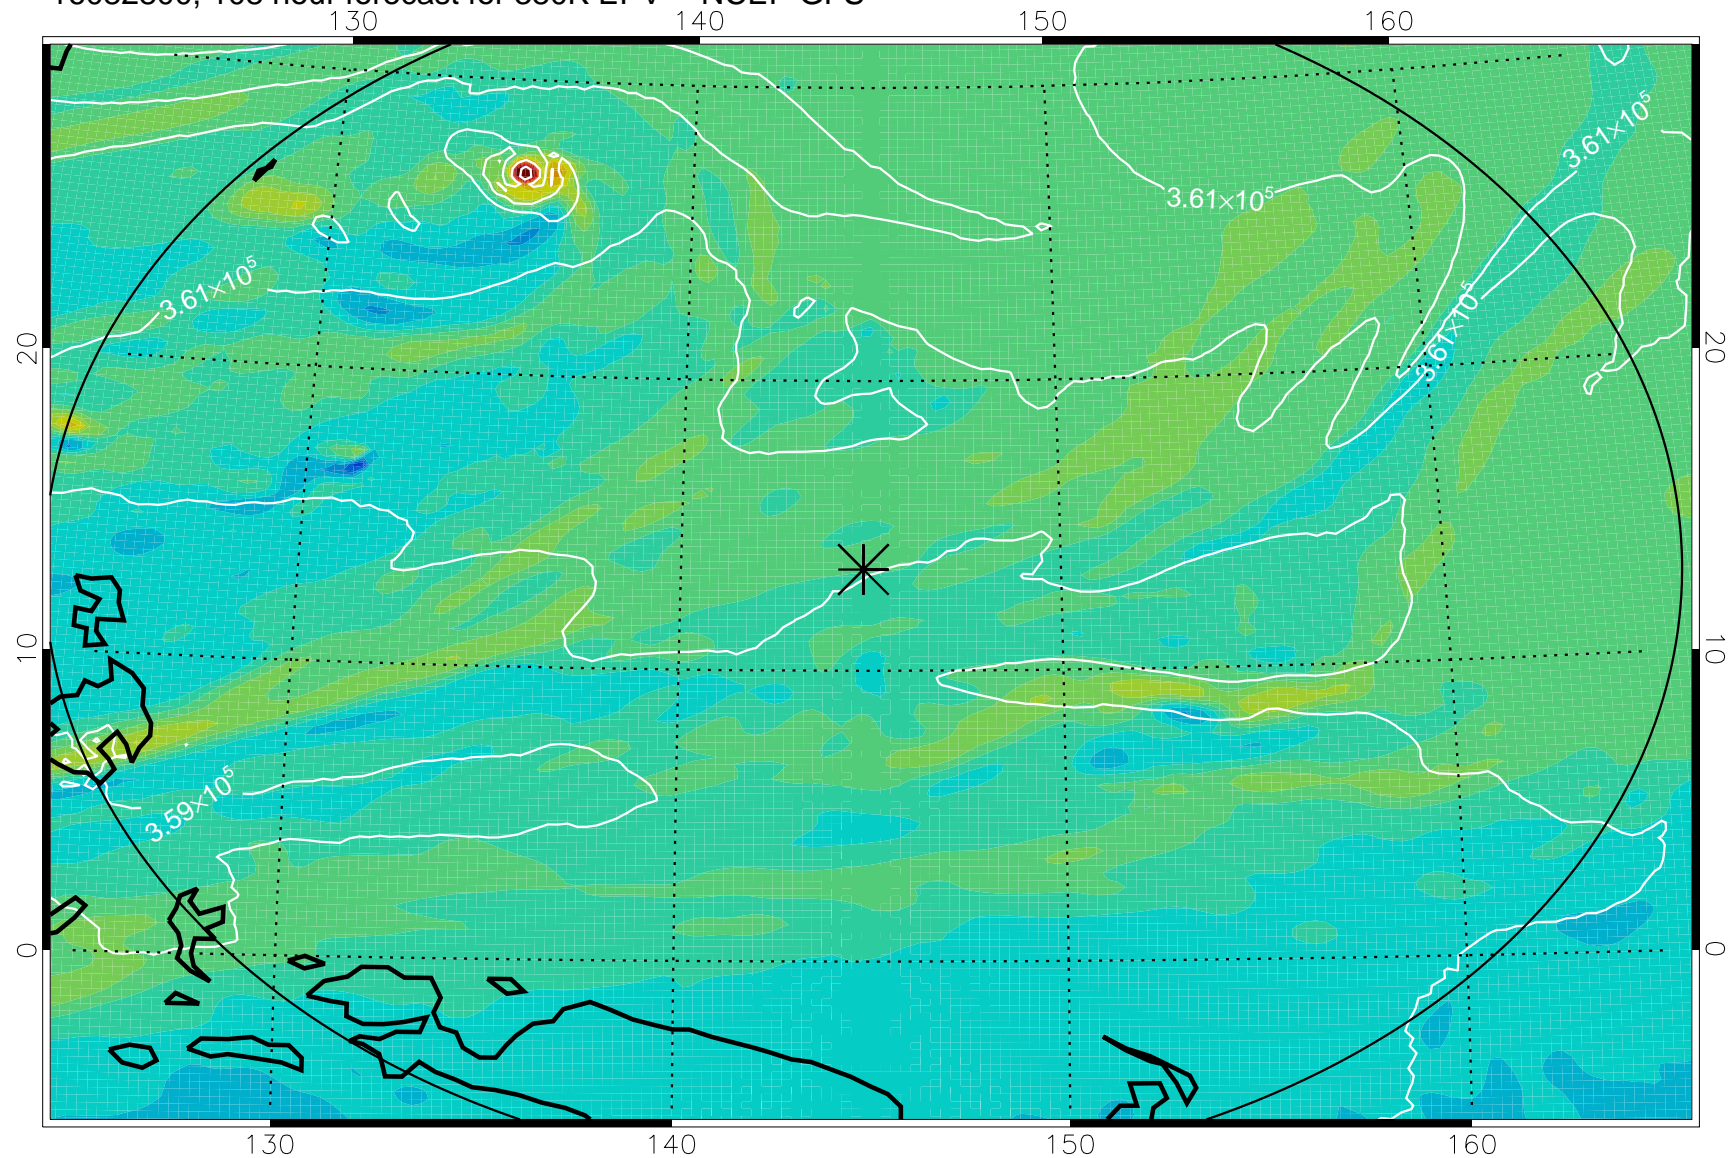

16082618, 78 hour forecast for 380K EPV -- NCEP GFS

380K Montgomery Streamfunction, white

Range ring of 2304 km

16082700, 84 hour forecast for 380K EPV -- NCEP GFS

380K Montgomery Streamfunction, white

Range ring of 2304 km

16082706, 90 hour forecast for 380K EPV -- NCEP GFS

380K Montgomery Streamfunction, white

Range ring of 2304 km

16082712, 96 hour forecast for 380K EPV -- NCEP GFS

380K Montgomery Streamfunction, white

Range ring of 2304 km

16082718, 102 hour forecast for 380K EPV -- NCEP GFS

380K Montgomery Streamfunction, white

Range ring of 2304 km

16082800, 108 hour forecast for 380K EPV -- NCEP GFS

380K Montgomery Streamfunction, white

Range ring of 2304 km

16082806, 114 hour forecast for 380K EPV -- NCEP GFS

380K Montgomery Streamfunction, white

Range ring of 2304 km

16082812, 120 hour forecast for 380K EPV -- NCEP GFS

380K Montgomery Streamfunction, white

Range ring of 2304 km