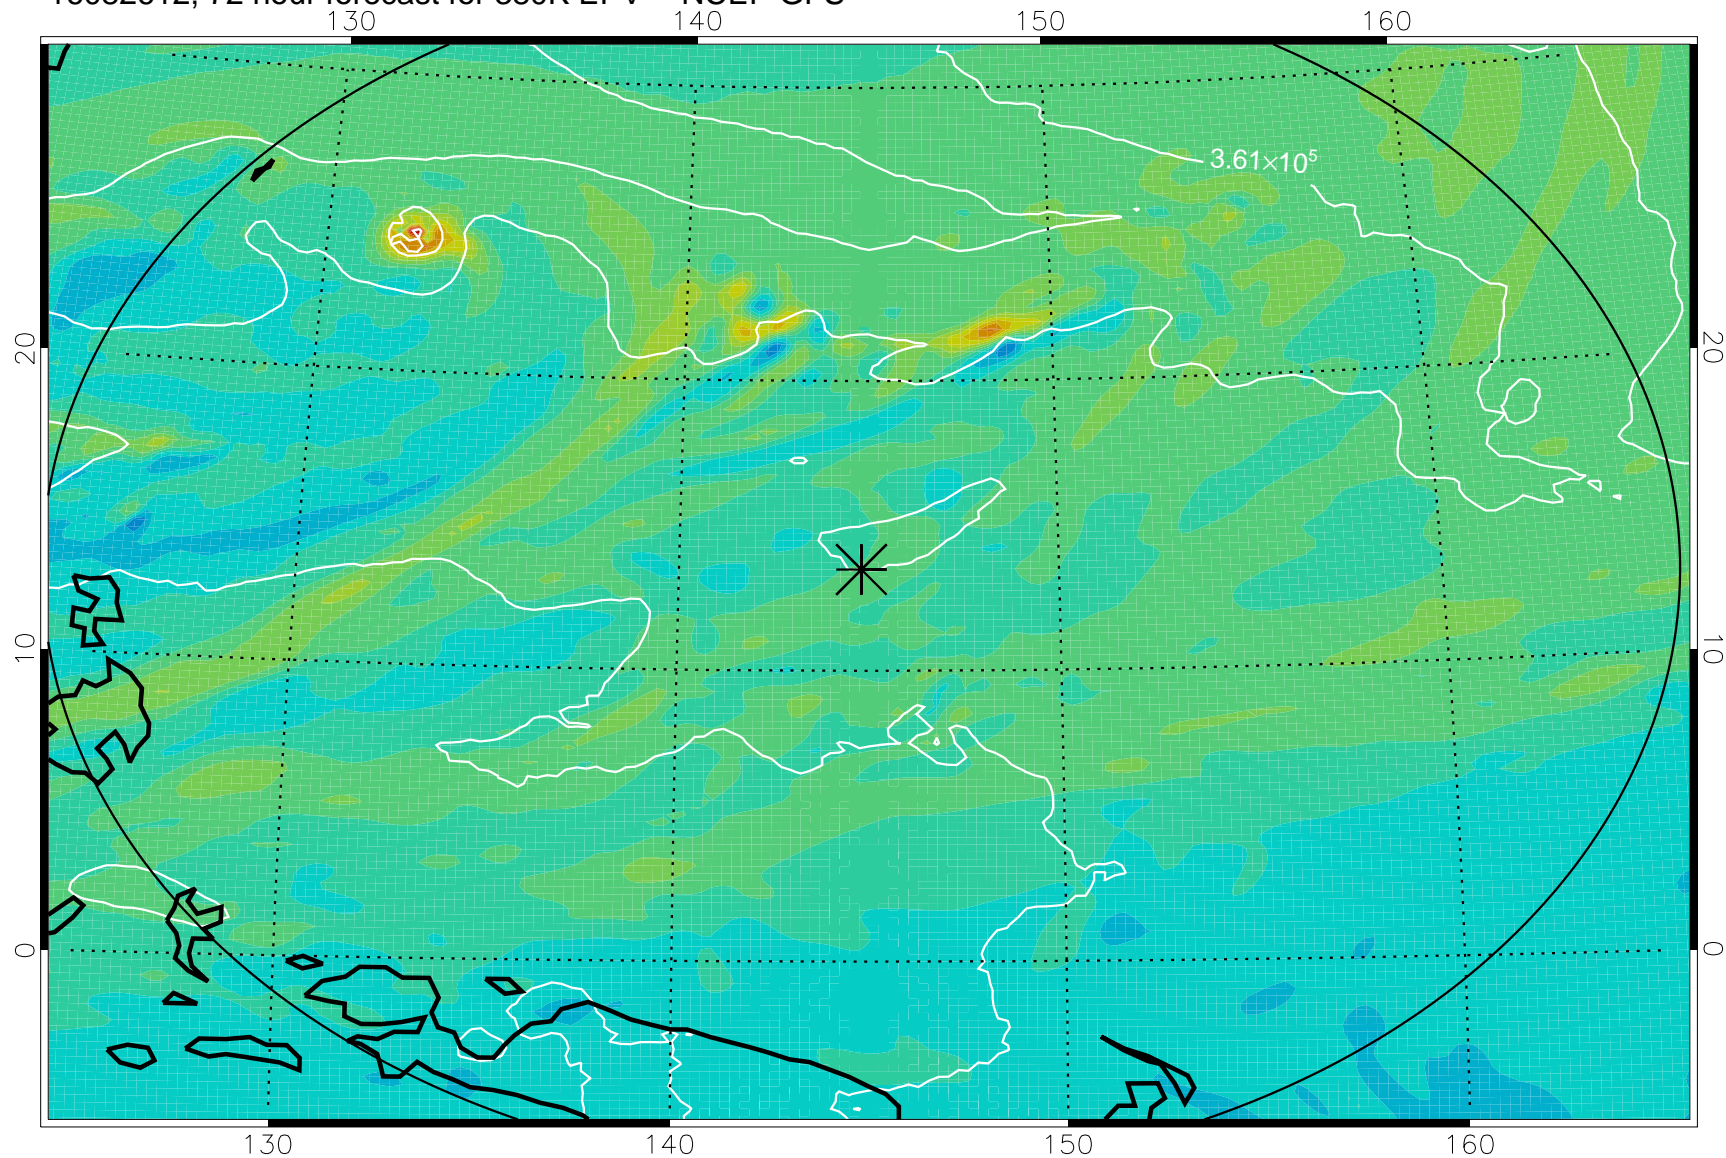

16082506, 42 hour forecast for 380K EPV -- NCEP GFS

380K Montgomery Streamfunction, white

Range ring of 2304 km

16082512, 48 hour forecast for 380K EPV -- NCEP GFS

380K Montgomery Streamfunction, white

Range ring of 2304 km

16082518, 54 hour forecast for 380K EPV -- NCEP GFS

380K Montgomery Streamfunction, white

Range ring of 2304 km

16082600, 60 hour forecast for 380K EPV -- NCEP GFS

380K Montgomery Streamfunction, white

Range ring of 2304 km

16082606, 66 hour forecast for 380K EPV -- NCEP GFS

380K Montgomery Streamfunction, white

Range ring of 2304 km

16082612, 72 hour forecast for 380K EPV -- NCEP GFS

380K Montgomery Streamfunction, white

Range ring of 2304 km

16082618, 78 hour forecast for 380K EPV -- NCEP GFS

380K Montgomery Streamfunction, white

Range ring of 2304 km

16082700, 84 hour forecast for 380K EPV -- NCEP GFS

380K Montgomery Streamfunction, white

Range ring of 2304 km