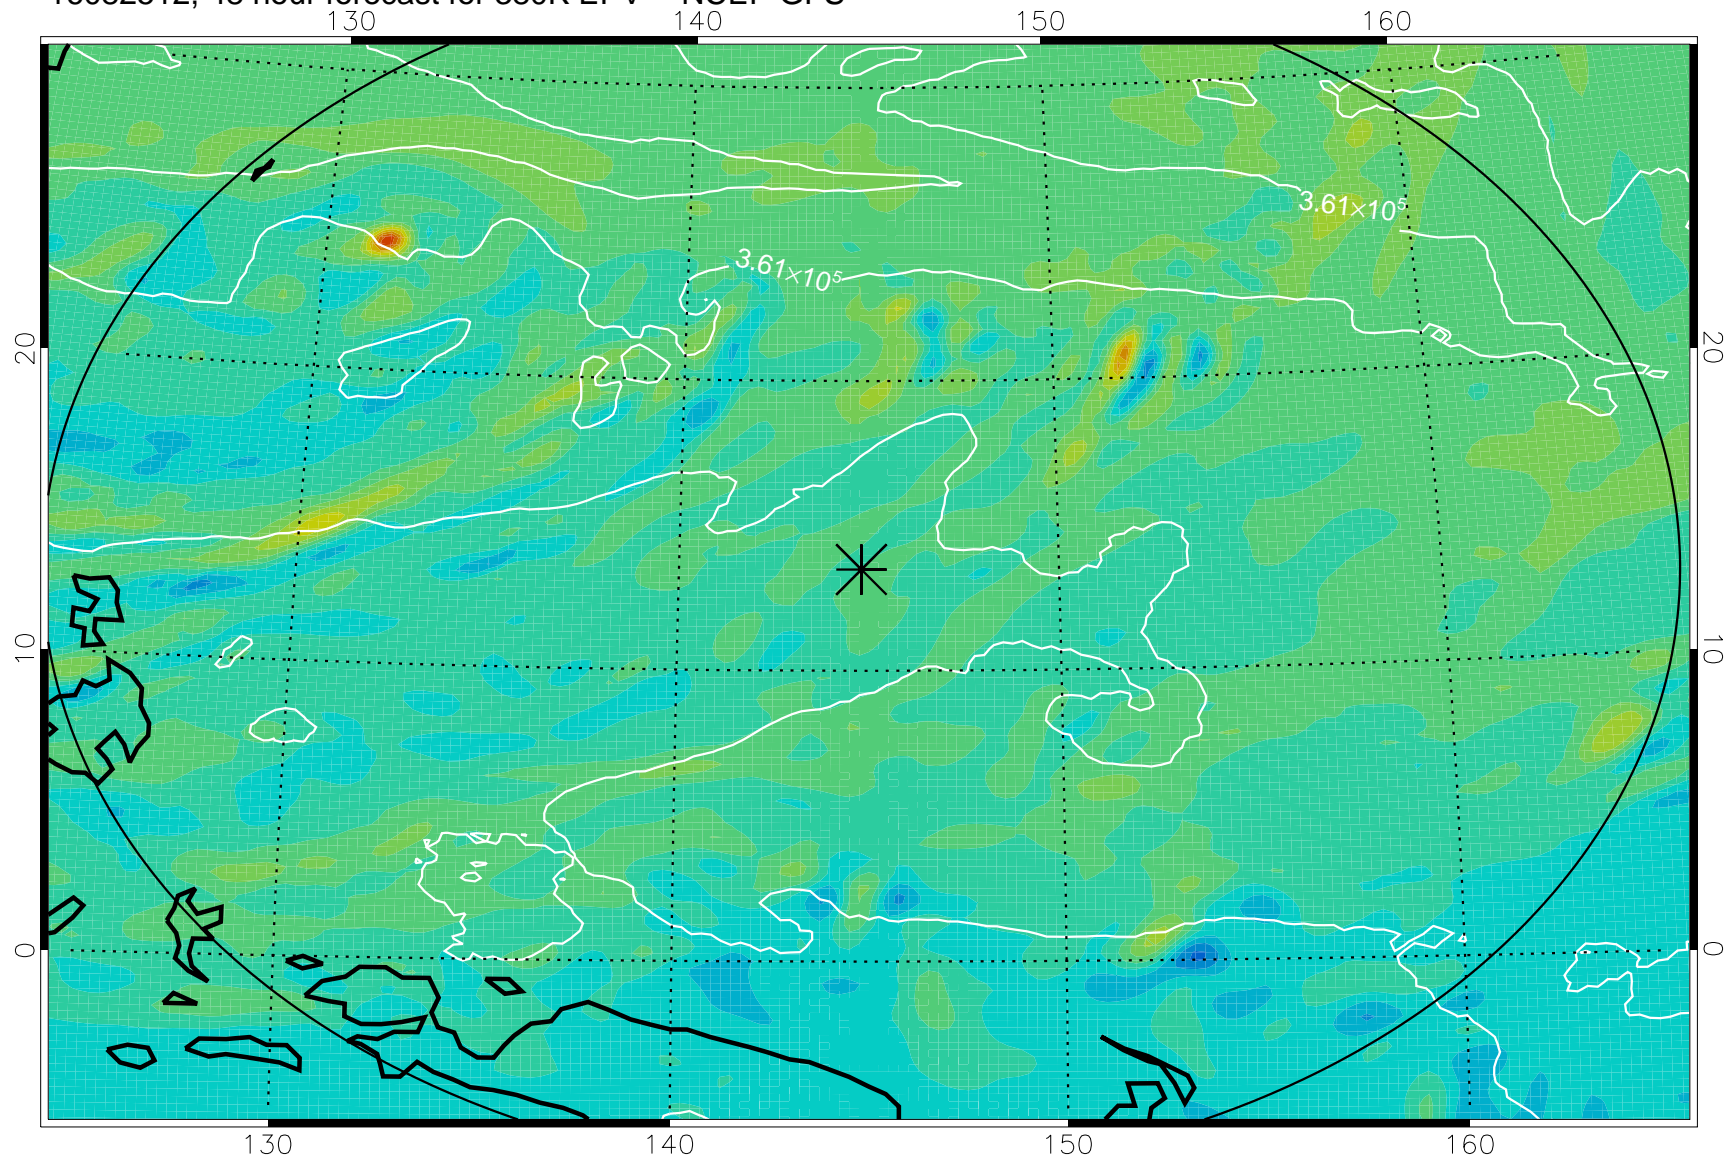

16082418, 30 hour forecast for 380K EPV -- NCEP GFS

380K Montgomery Streamfunction, white

Range ring of 2304 km

16082500, 36 hour forecast for 380K EPV -- NCEP GFS

380K Montgomery Streamfunction, white

Range ring of 2304 km

16082506, 42 hour forecast for 380K EPV -- NCEP GFS

380K Montgomery Streamfunction, white

Range ring of 2304 km

16082512, 48 hour forecast for 380K EPV -- NCEP GFS

380K Montgomery Streamfunction, white

Range ring of 2304 km

16082518, 54 hour forecast for 380K EPV -- NCEP GFS

380K Montgomery Streamfunction, white

Range ring of 2304 km

16082600, 60 hour forecast for 380K EPV -- NCEP GFS

380K Montgomery Streamfunction, white

Range ring of 2304 km

16082606, 66 hour forecast for 380K EPV -- NCEP GFS

380K Montgomery Streamfunction, white

Range ring of 2304 km

16082612, 72 hour forecast for 380K EPV -- NCEP GFS

380K Montgomery Streamfunction, white

Range ring of 2304 km