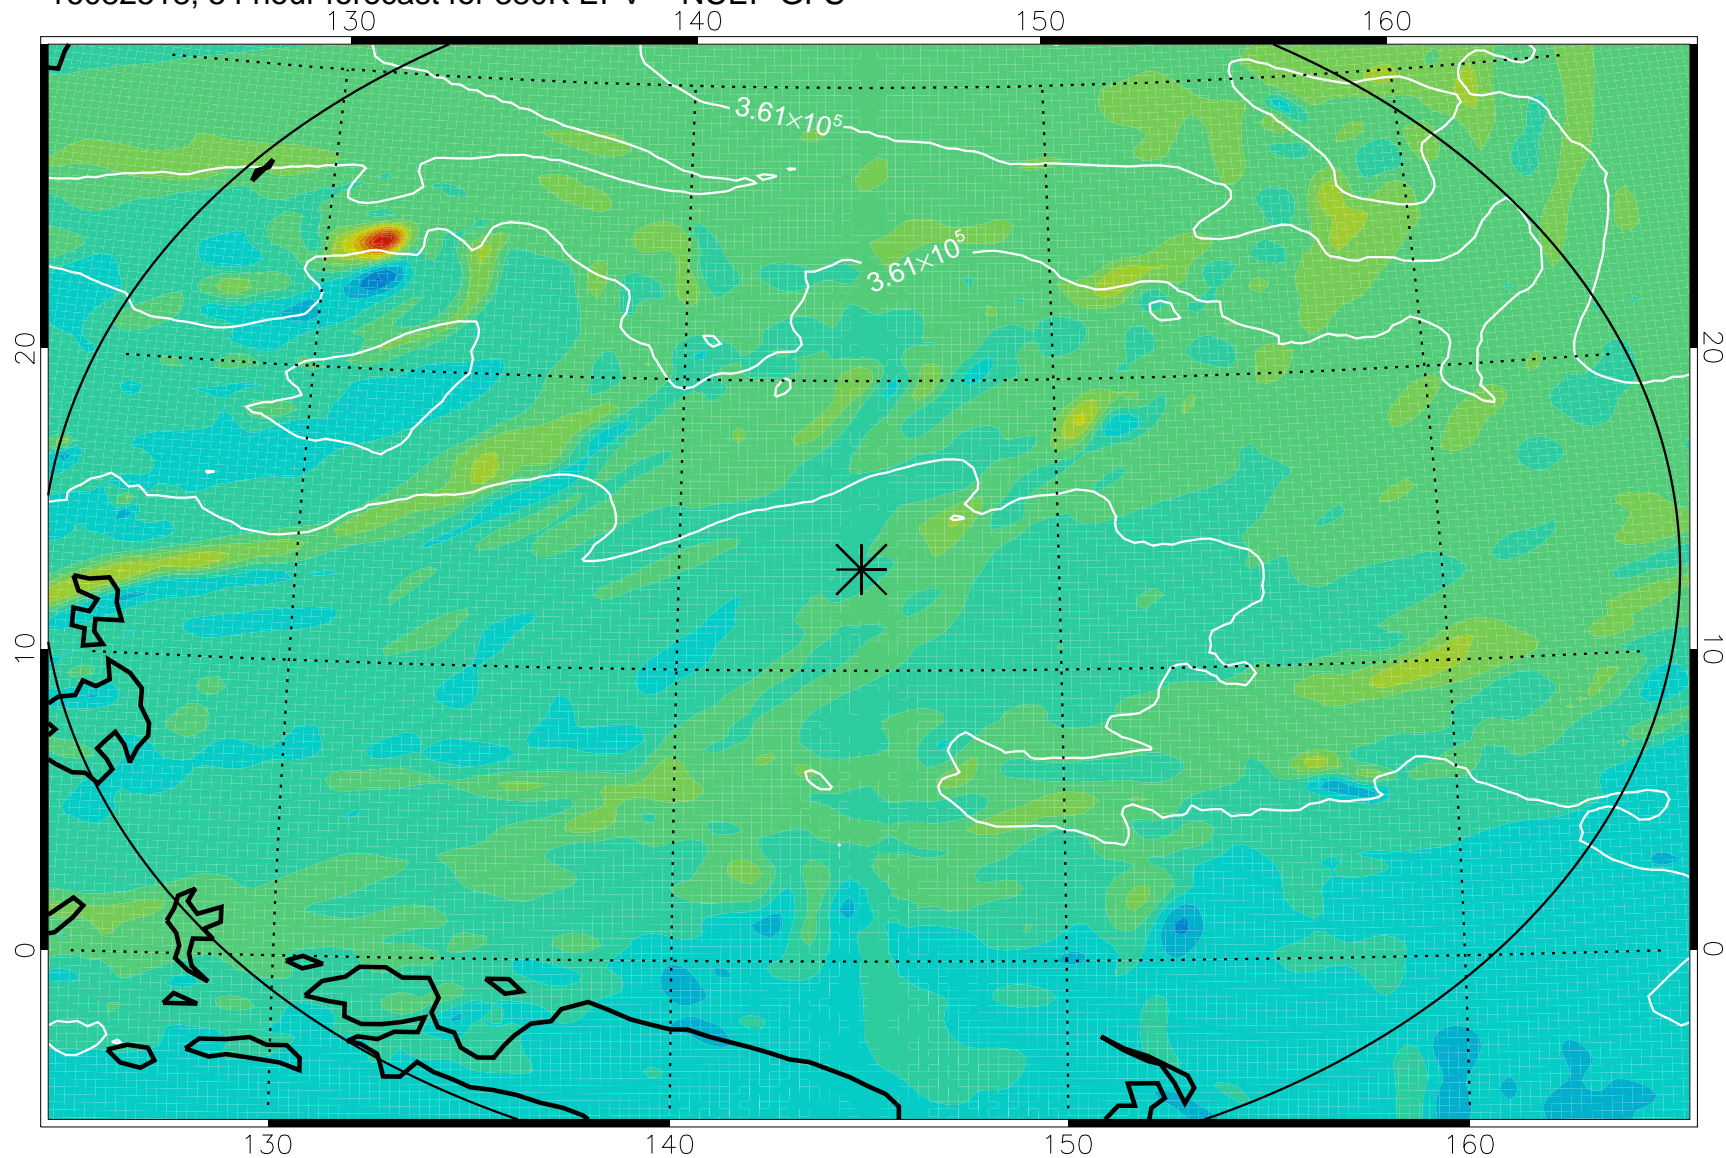

16082506, 42 hour forecast for 380K EPV -- NCEP GFS

380K Montgomery Streamfunction, white

Range ring of 2304 km

16082512, 48 hour forecast for 380K EPV -- NCEP GFS

380K Montgomery Streamfunction, white

Range ring of 2304 km

16082518, 54 hour forecast for 380K EPV -- NCEP GFS

380K Montgomery Streamfunction, white

Range ring of 2304 km

16082600, 60 hour forecast for 380K EPV -- NCEP GFS

380K Montgomery Streamfunction, white

Range ring of 2304 km

16082606, 66 hour forecast for 380K EPV -- NCEP GFS

380K Montgomery Streamfunction, white

Range ring of 2304 km

16082612, 72 hour forecast for 380K EPV -- NCEP GFS

380K Montgomery Streamfunction, white

Range ring of 2304 km

16082618, 78 hour forecast for 380K EPV -- NCEP GFS

380K Montgomery Streamfunction, white

Range ring of 2304 km

16082700, 84 hour forecast for 380K EPV -- NCEP GFS

380K Montgomery Streamfunction, white

Range ring of 2304 km