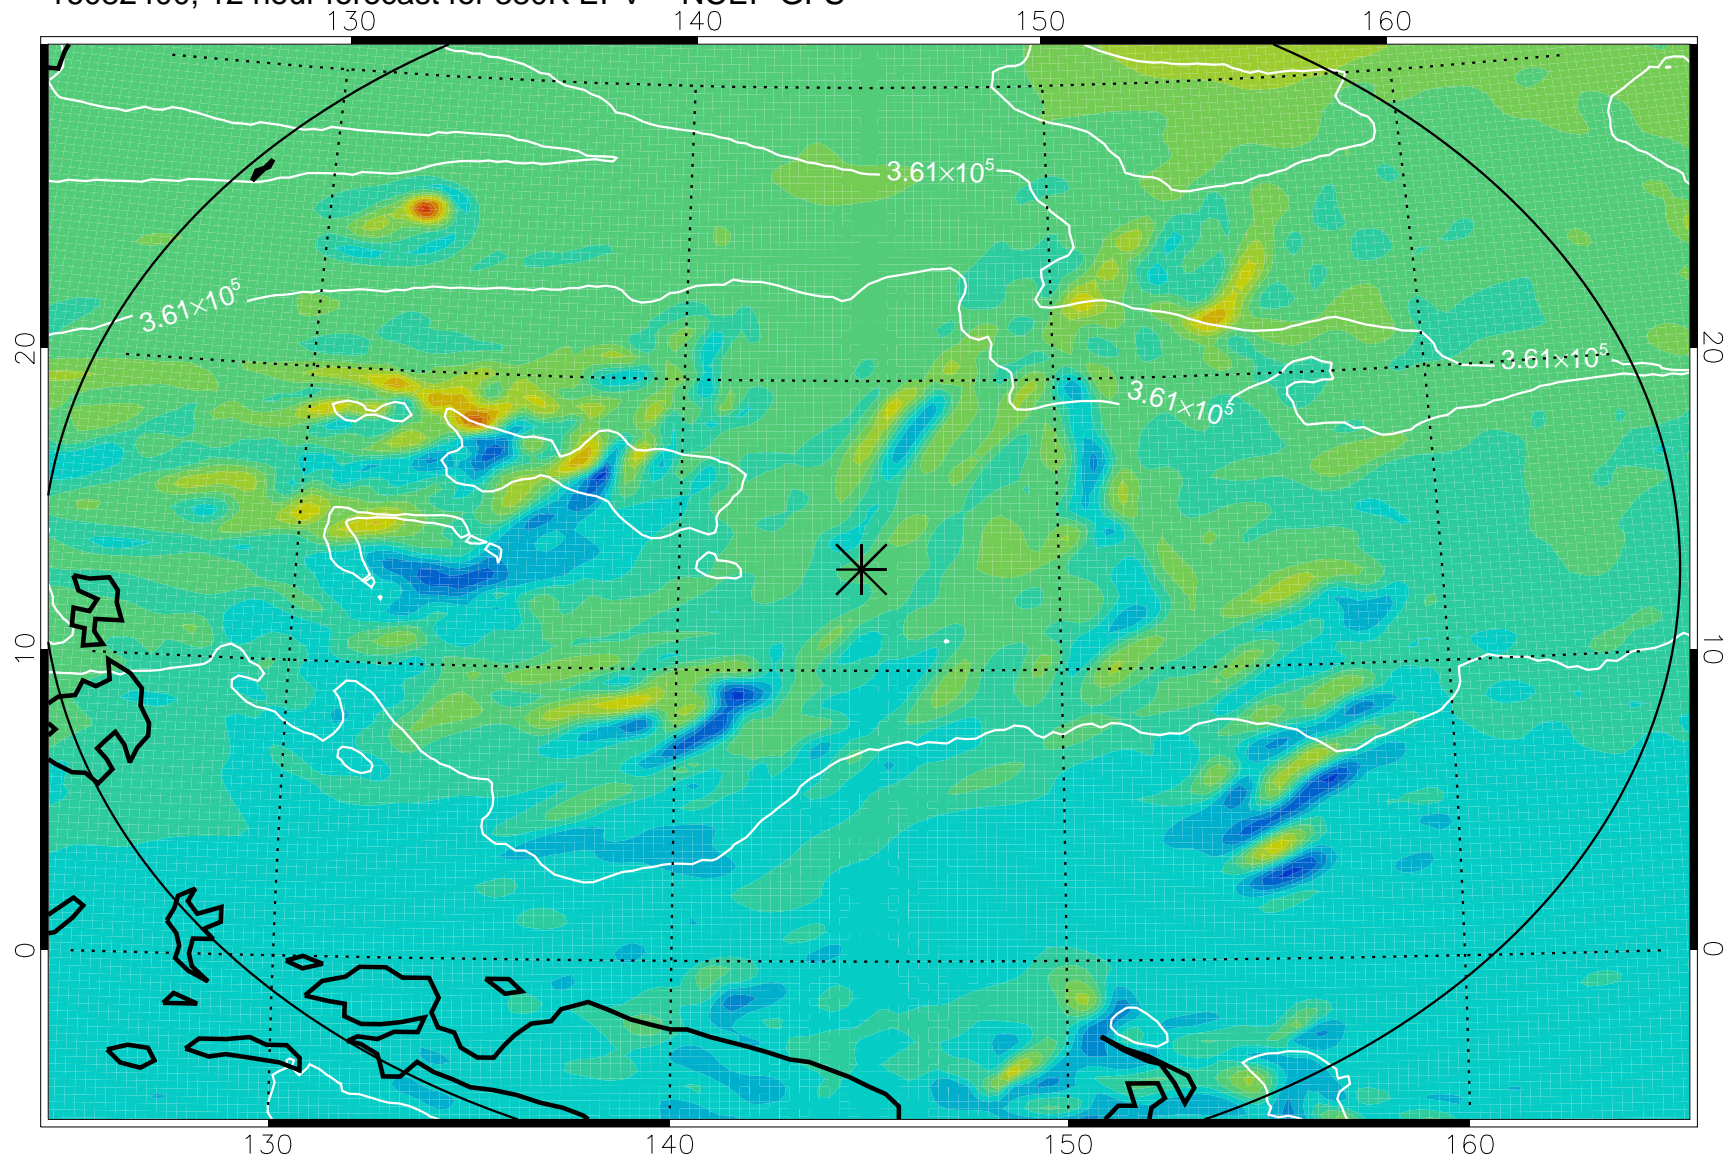

16082318, 6 hour forecast for 380K EPV -- NCEP GFS

380K Montgomery Streamfunction, white

Range ring of 2304 km

16082400, 12 hour forecast for 380K EPV -- NCEP GFS

380K Montgomery Streamfunction, white

Range ring of 2304 km

16082406, 18 hour forecast for 380K EPV -- NCEP GFS

380K Montgomery Streamfunction, white

Range ring of 2304 km

16082412, 24 hour forecast for 380K EPV -- NCEP GFS

380K Montgomery Streamfunction, white

Range ring of 2304 km

16082418, 30 hour forecast for 380K EPV -- NCEP GFS

380K Montgomery Streamfunction, white

Range ring of 2304 km

16082500, 36 hour forecast for 380K EPV -- NCEP GFS

380K Montgomery Streamfunction, white

Range ring of 2304 km

16082506, 42 hour forecast for 380K EPV -- NCEP GFS

380K Montgomery Streamfunction, white

Range ring of 2304 km

16082512, 48 hour forecast for 380K EPV -- NCEP GFS

380K Montgomery Streamfunction, white

Range ring of 2304 km