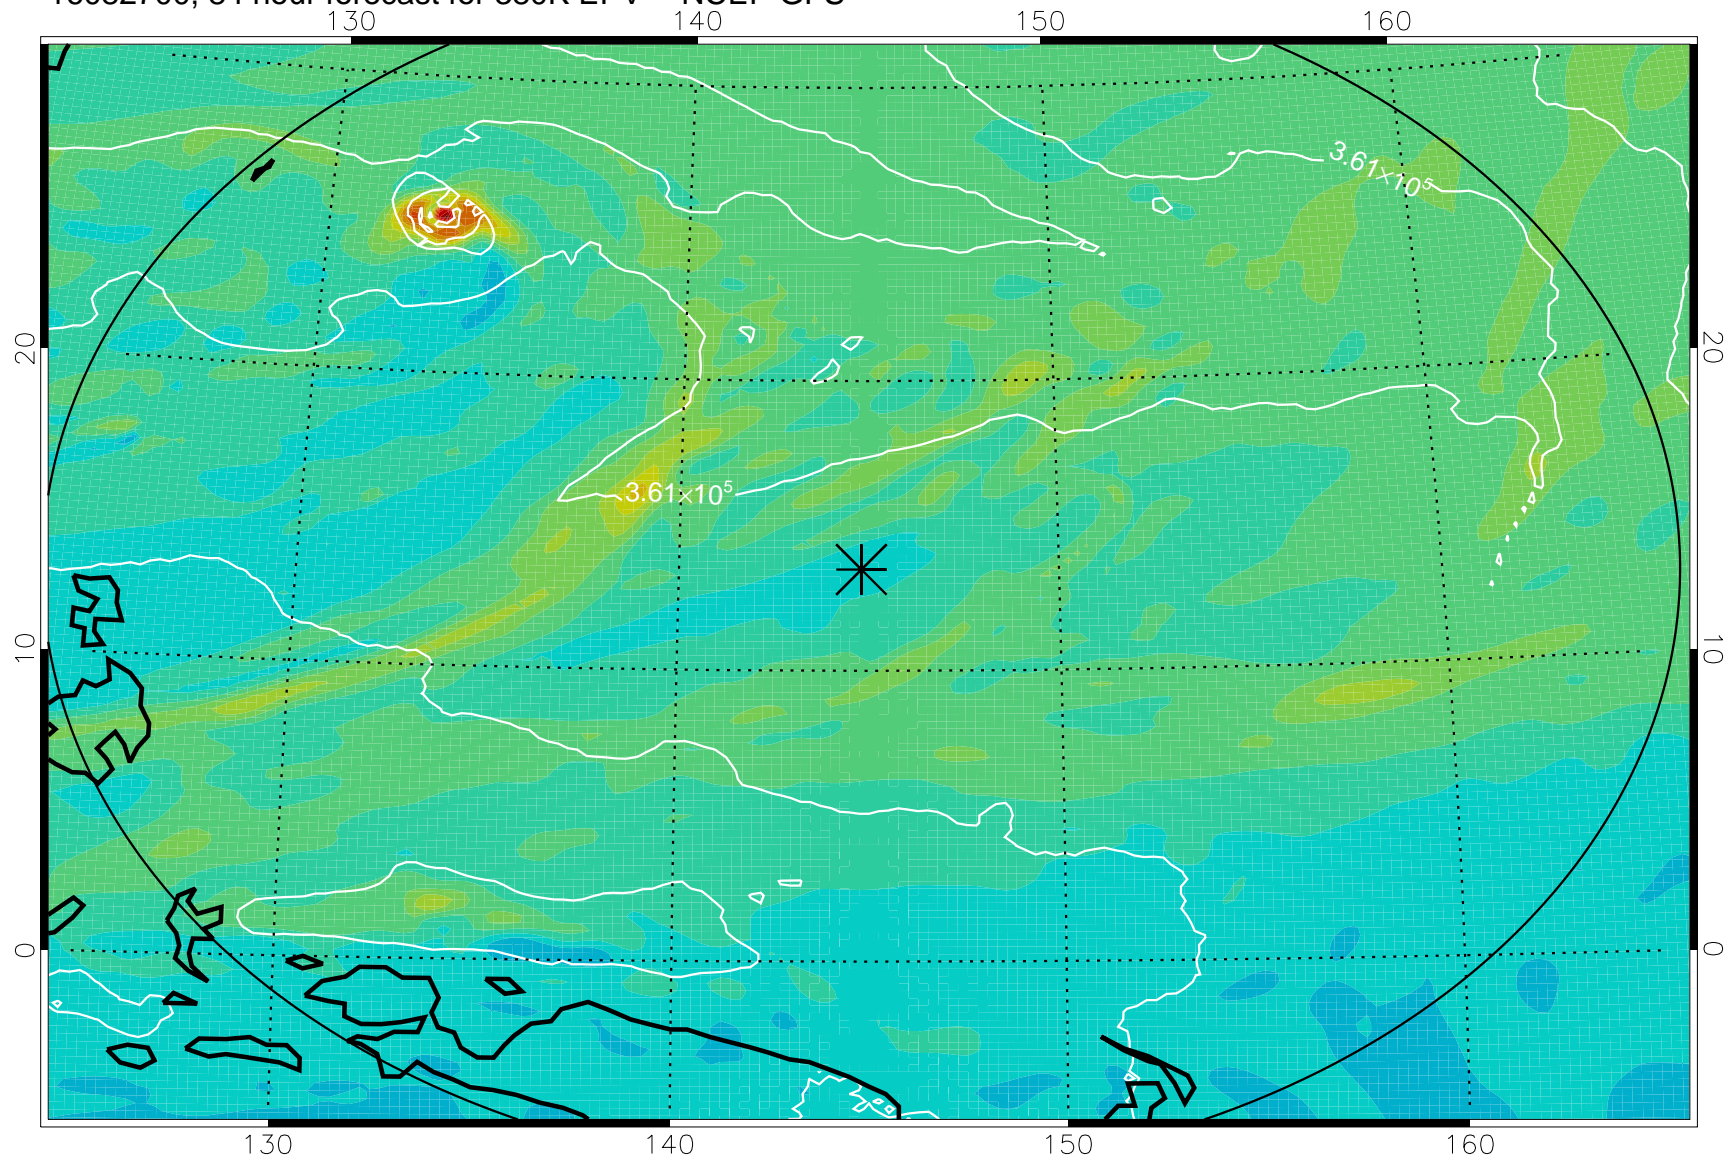

16082518, 54 hour forecast for 380K EPV -- NCEP GFS

380K Montgomery Streamfunction, white

Range ring of 2304 km

16082600, 60 hour forecast for 380K EPV -- NCEP GFS

380K Montgomery Streamfunction, white

Range ring of 2304 km

16082606, 66 hour forecast for 380K EPV -- NCEP GFS

380K Montgomery Streamfunction, white

Range ring of 2304 km

16082612, 72 hour forecast for 380K EPV -- NCEP GFS

380K Montgomery Streamfunction, white

Range ring of 2304 km

16082618, 78 hour forecast for 380K EPV -- NCEP GFS

380K Montgomery Streamfunction, white

Range ring of 2304 km

16082700, 84 hour forecast for 380K EPV -- NCEP GFS

380K Montgomery Streamfunction, white

Range ring of 2304 km

16082706, 90 hour forecast for 380K EPV -- NCEP GFS

380K Montgomery Streamfunction, white

Range ring of 2304 km

16082712, 96 hour forecast for 380K EPV -- NCEP GFS

380K Montgomery Streamfunction, white

Range ring of 2304 km