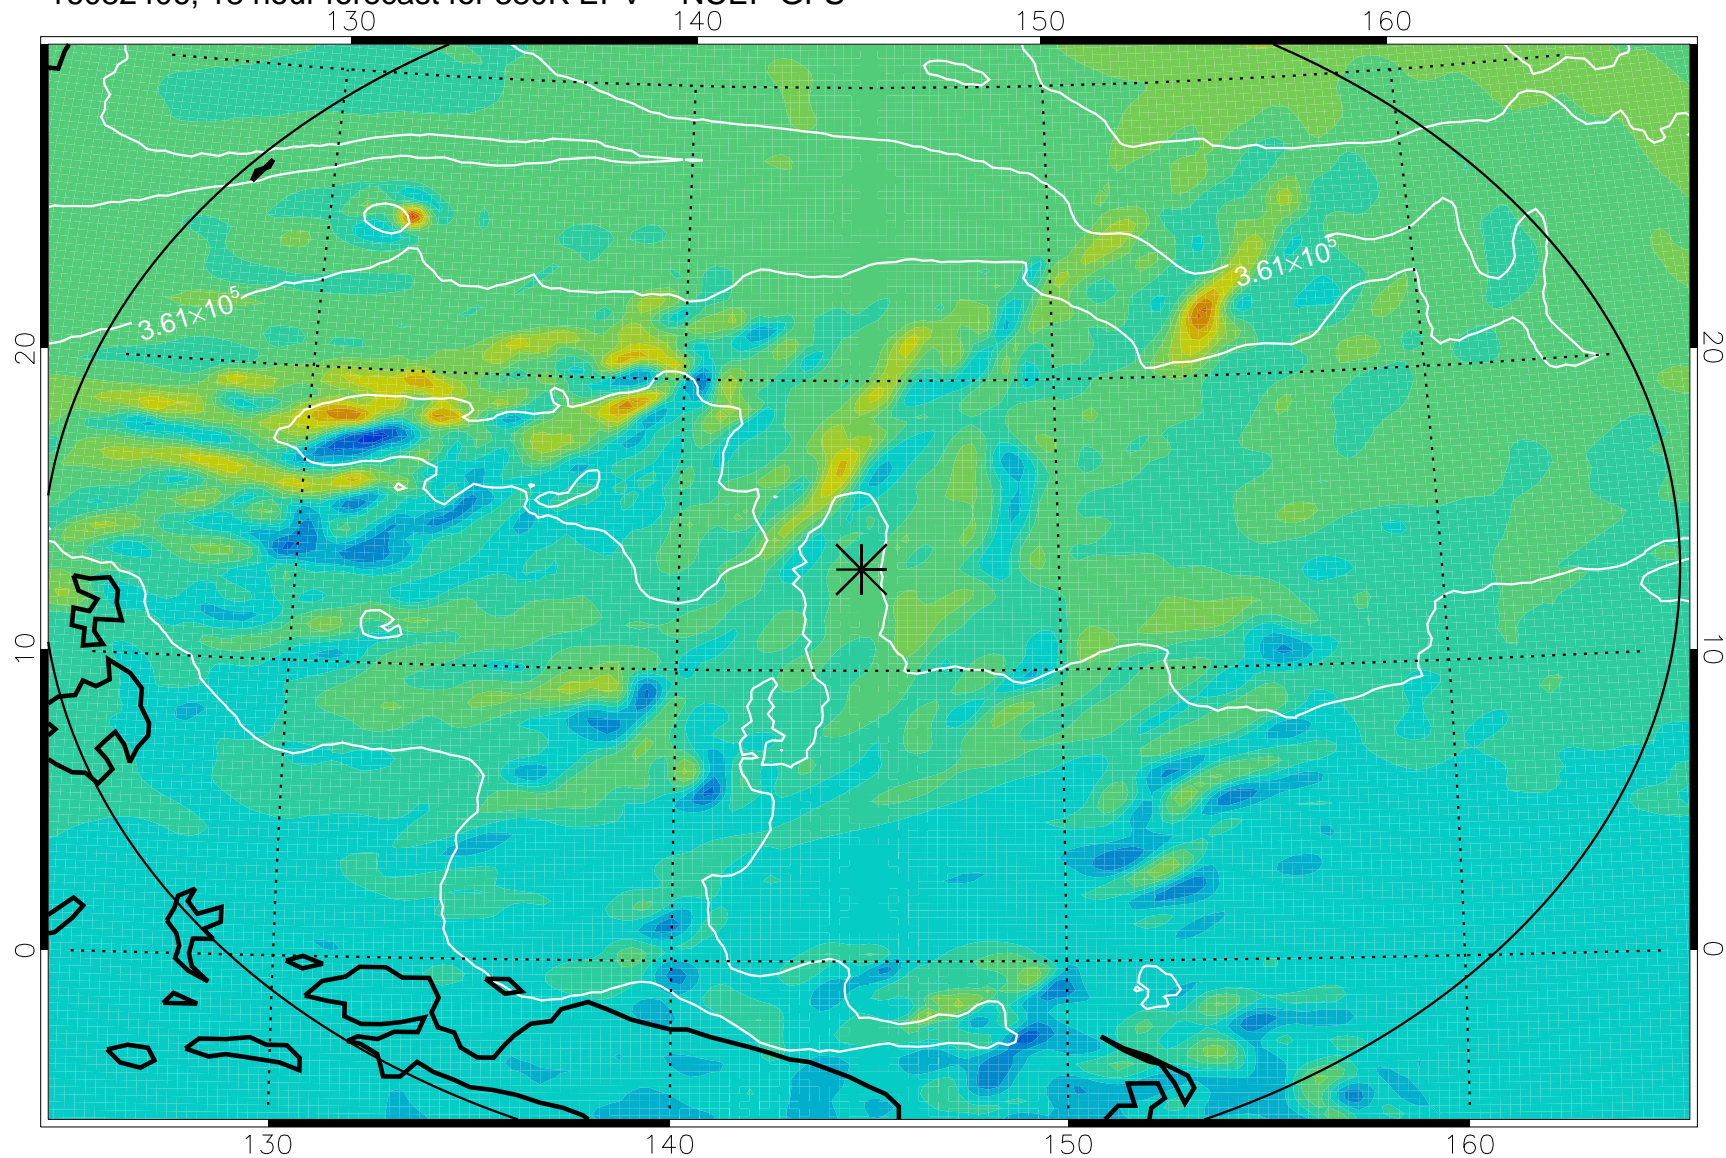

16082318, 6 hour forecast for 380K EPV -- NCEP GFS

380K Montgomery Streamfunction, white

Range ring of 2304 km

16082400, 12 hour forecast for 380K EPV -- NCEP GFS

380K Montgomery Streamfunction, white

Range ring of 2304 km

16082406, 18 hour forecast for 380K EPV -- NCEP GFS

380K Montgomery Streamfunction, white

Range ring of 2304 km

16082412, 24 hour forecast for 380K EPV -- NCEP GFS

380K Montgomery Streamfunction, white

Range ring of 2304 km

16082418, 30 hour forecast for 380K EPV -- NCEP GFS

380K Montgomery Streamfunction, white

Range ring of 2304 km

16082500, 36 hour forecast for 380K EPV -- NCEP GFS

380K Montgomery Streamfunction, white

Range ring of 2304 km

16082606, 66 hour forecast for 380K EPV -- NCEP GFS

380K Montgomery Streamfunction, white

Range ring of 2304 km

16082612, 72 hour forecast for 380K EPV -- NCEP GFS

380K Montgomery Streamfunction, white

Range ring of 2304 km