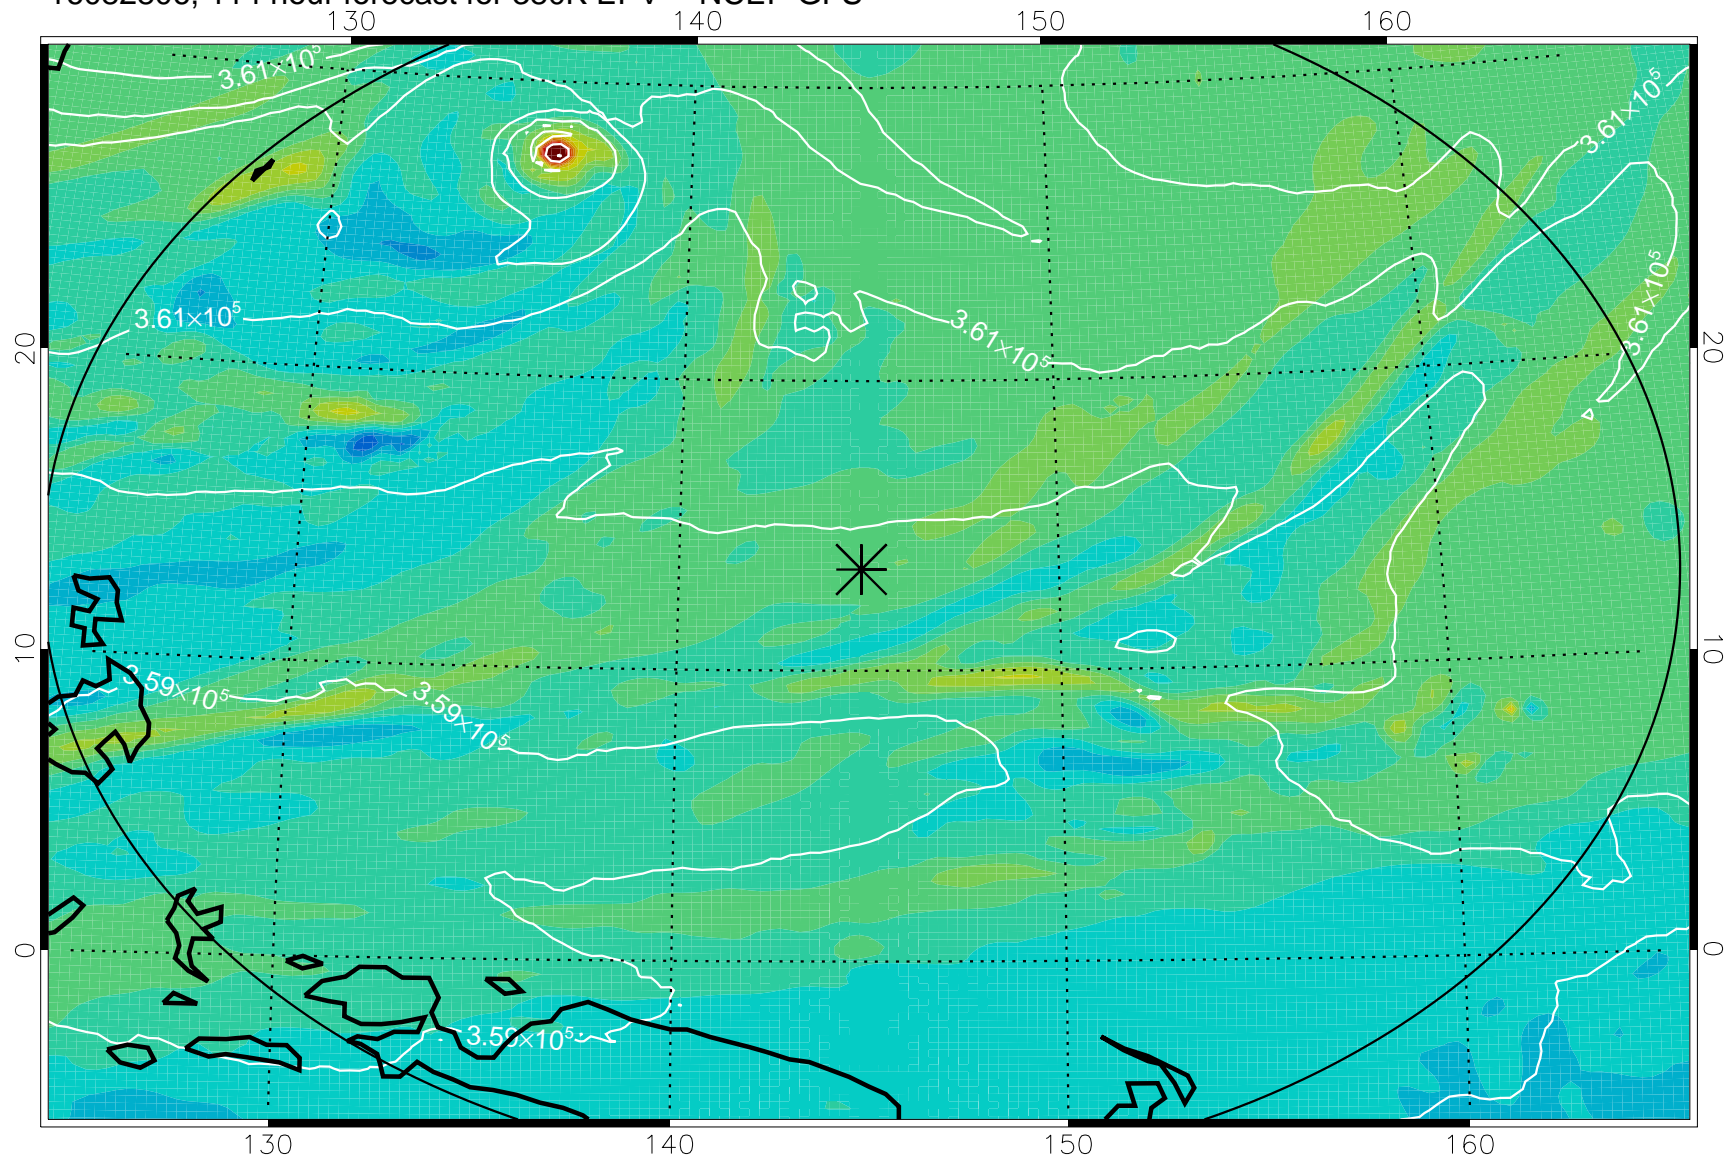

16082618, 78 hour forecast for 380K EPV -- NCEP GFS

380K Montgomery Streamfunction, white

Range ring of 2304 km

16082700, 84 hour forecast for 380K EPV -- NCEP GFS

380K Montgomery Streamfunction, white

Range ring of 2304 km

16082706, 90 hour forecast for 380K EPV -- NCEP GFS

380K Montgomery Streamfunction, white

Range ring of 2304 km

16082712, 96 hour forecast for 380K EPV -- NCEP GFS

380K Montgomery Streamfunction, white

Range ring of 2304 km

16082718, 102 hour forecast for 380K EPV -- NCEP GFS

380K Montgomery Streamfunction, white

Range ring of 2304 km

16082800, 108 hour forecast for 380K EPV -- NCEP GFS

380K Montgomery Streamfunction, white

Range ring of 2304 km

16082806, 114 hour forecast for 380K EPV -- NCEP GFS

380K Montgomery Streamfunction, white

Range ring of 2304 km

16082812, 120 hour forecast for 380K EPV -- NCEP GFS

380K Montgomery Streamfunction, white

Range ring of 2304 km