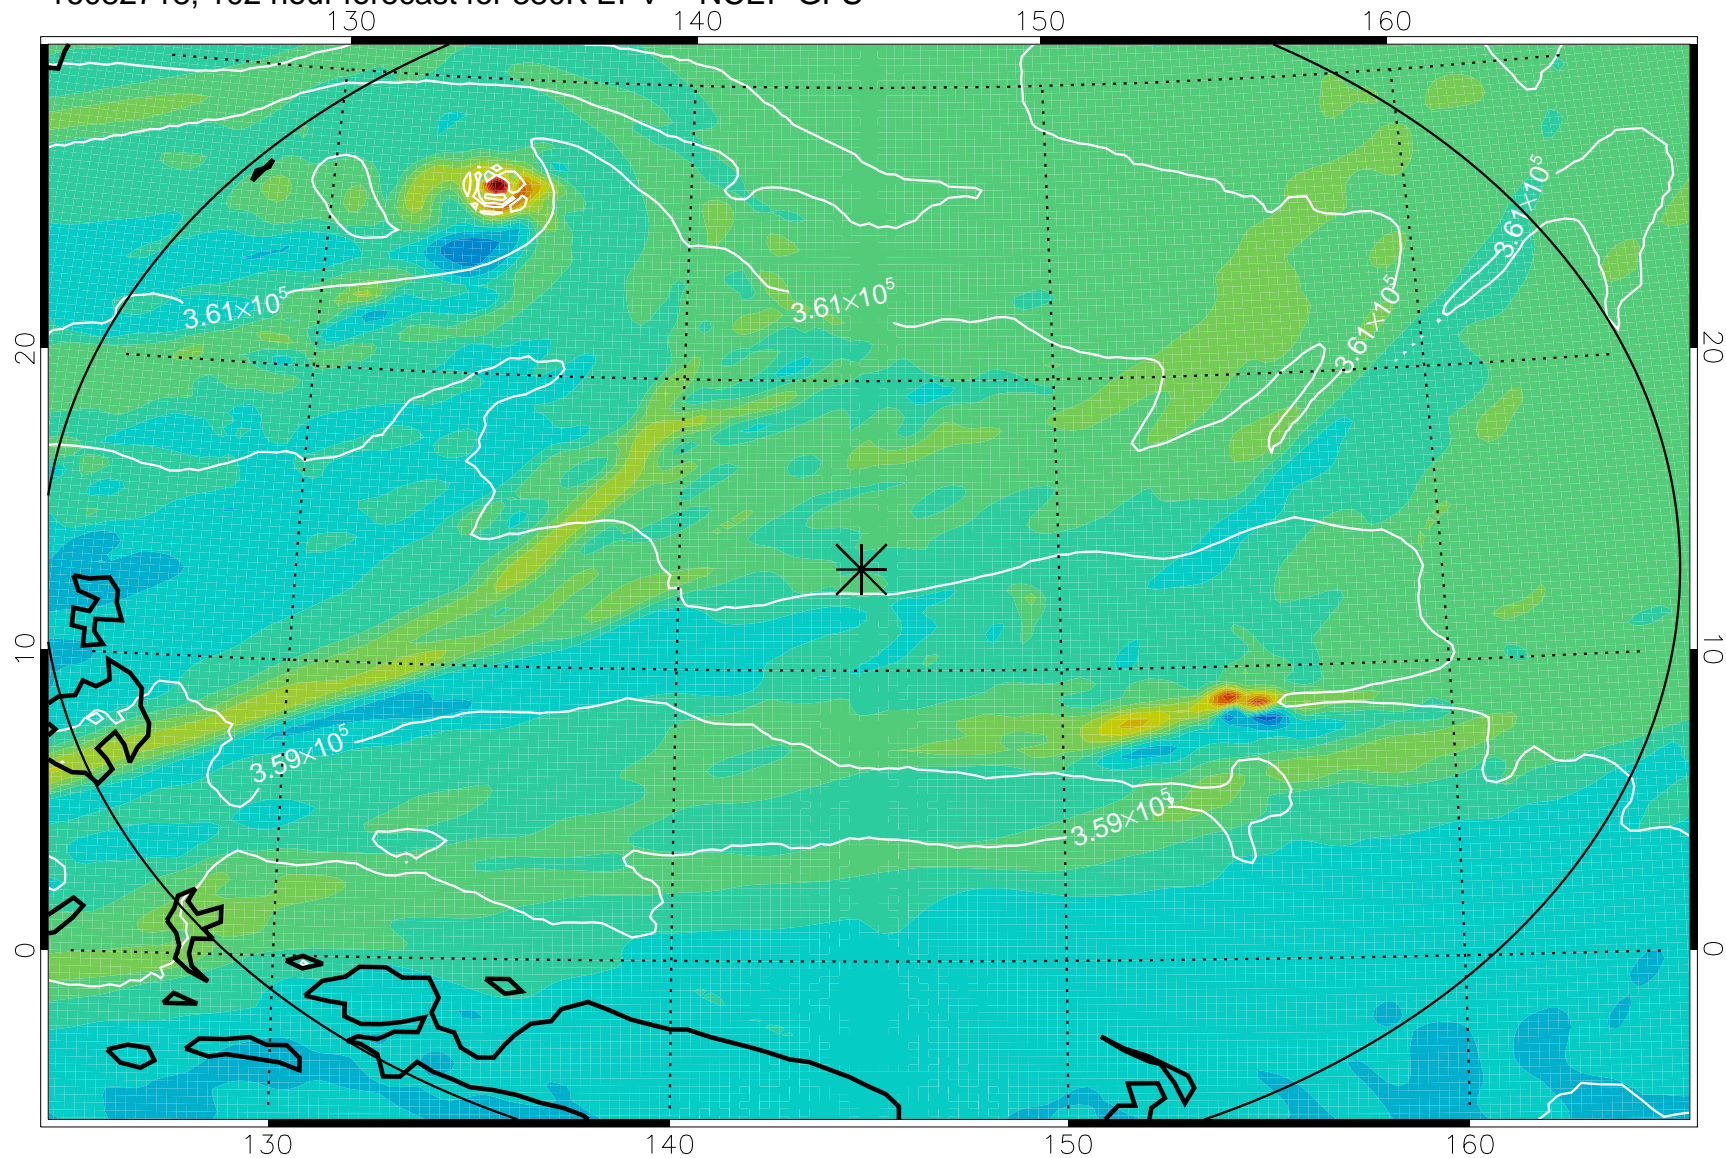

16082618, 78 hour forecast for 380K EPV -- NCEP GFS

380K Montgomery Streamfunction, white

Range ring of 2304 km

16082700, 84 hour forecast for 380K EPV -- NCEP GFS

380K Montgomery Streamfunction, white

Range ring of 2304 km

16082706, 90 hour forecast for 380K EPV -- NCEP GFS

380K Montgomery Streamfunction, white

Range ring of 2304 km

16082712, 96 hour forecast for 380K EPV -- NCEP GFS

380K Montgomery Streamfunction, white

Range ring of 2304 km

16082718, 102 hour forecast for 380K EPV -- NCEP GFS

380K Montgomery Streamfunction, white

Range ring of 2304 km

16082800, 108 hour forecast for 380K EPV -- NCEP GFS

380K Montgomery Streamfunction, white

Range ring of 2304 km

16082806, 114 hour forecast for 380K EPV -- NCEP GFS

380K Montgomery Streamfunction, white

Range ring of 2304 km

16082812, 120 hour forecast for 380K EPV -- NCEP GFS

380K Montgomery Streamfunction, white

Range ring of 2304 km