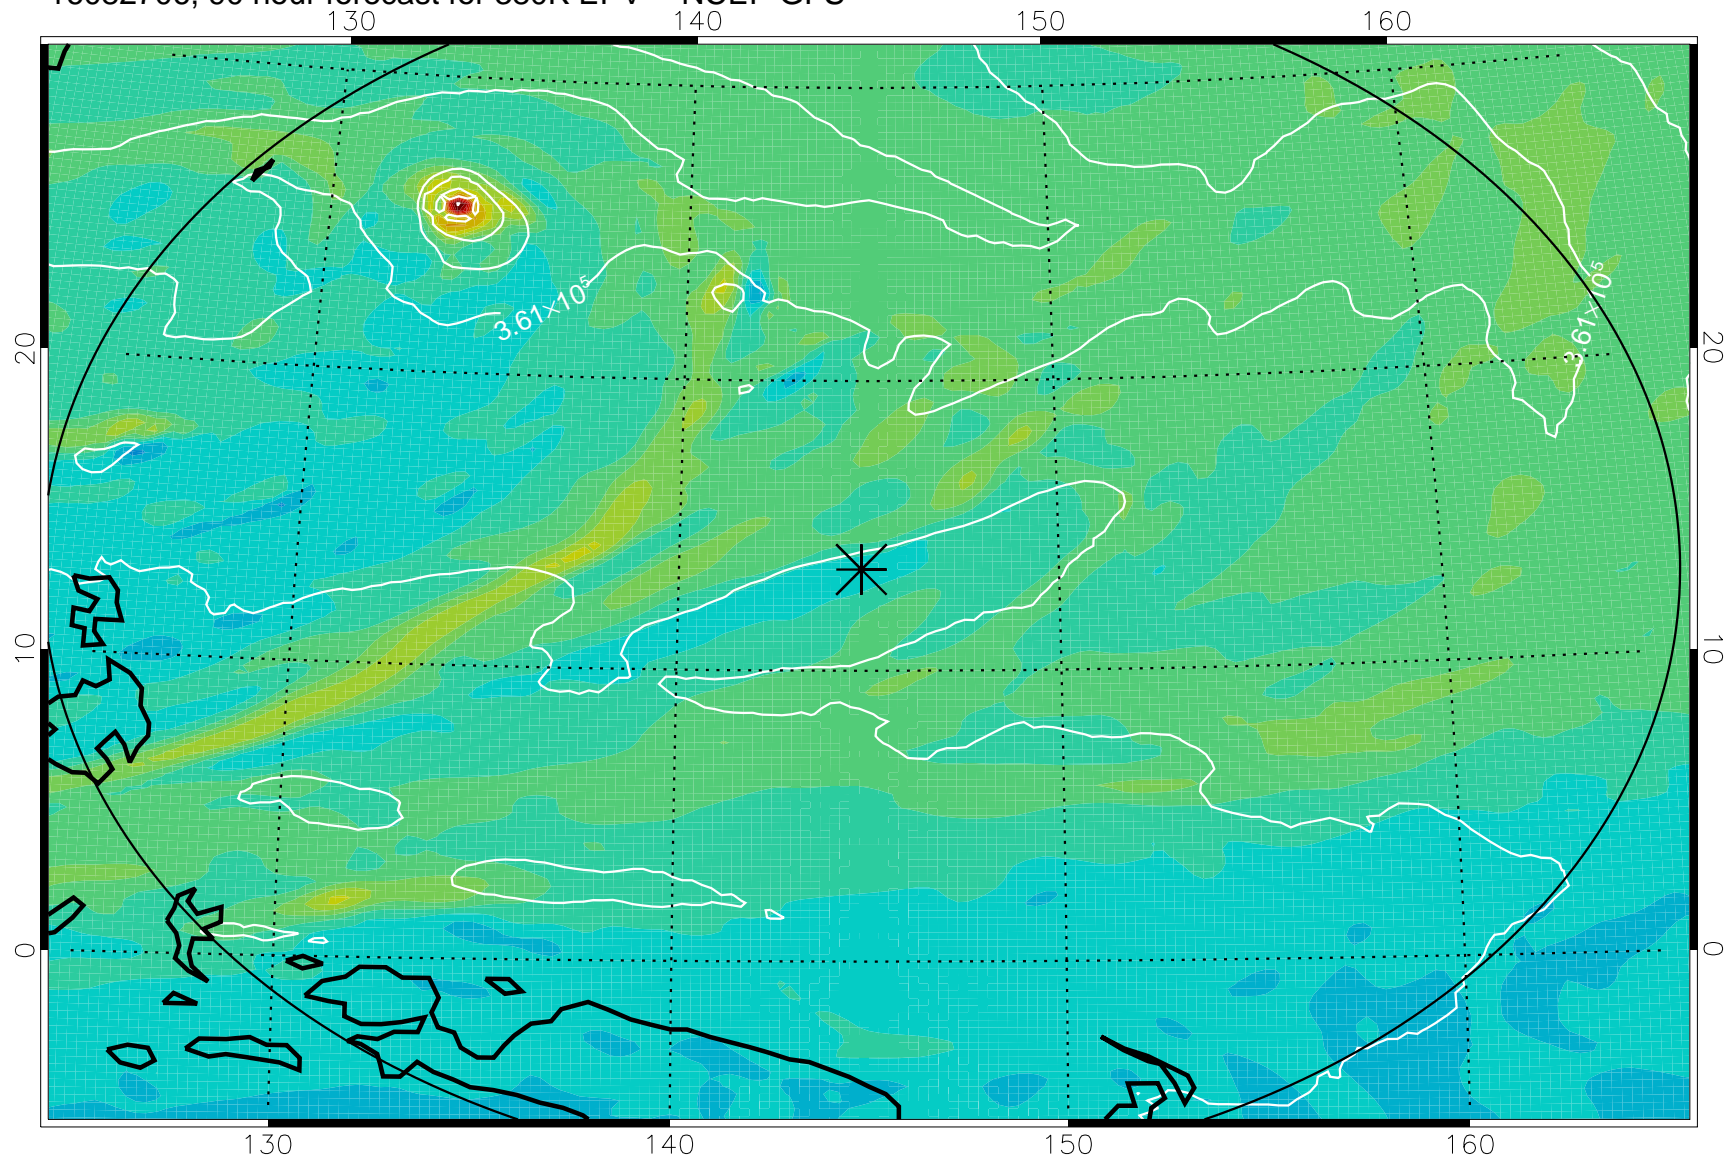

16082606, 66 hour forecast for 380K EPV -- NCEP GFS

380K Montgomery Streamfunction, white

Range ring of 2304 km

16082612, 72 hour forecast for 380K EPV -- NCEP GFS

380K Montgomery Streamfunction, white

Range ring of 2304 km

16082618, 78 hour forecast for 380K EPV -- NCEP GFS

380K Montgomery Streamfunction, white

Range ring of 2304 km

16082700, 84 hour forecast for 380K EPV -- NCEP GFS

380K Montgomery Streamfunction, white

Range ring of 2304 km

16082706, 90 hour forecast for 380K EPV -- NCEP GFS

380K Montgomery Streamfunction, white

Range ring of 2304 km

16082712, 96 hour forecast for 380K EPV -- NCEP GFS

380K Montgomery Streamfunction, white

Range ring of 2304 km

16082718, 102 hour forecast for 380K EPV -- NCEP GFS

380K Montgomery Streamfunction, white

Range ring of 2304 km

16082800, 108 hour forecast for 380K EPV -- NCEP GFS

380K Montgomery Streamfunction, white

Range ring of 2304 km