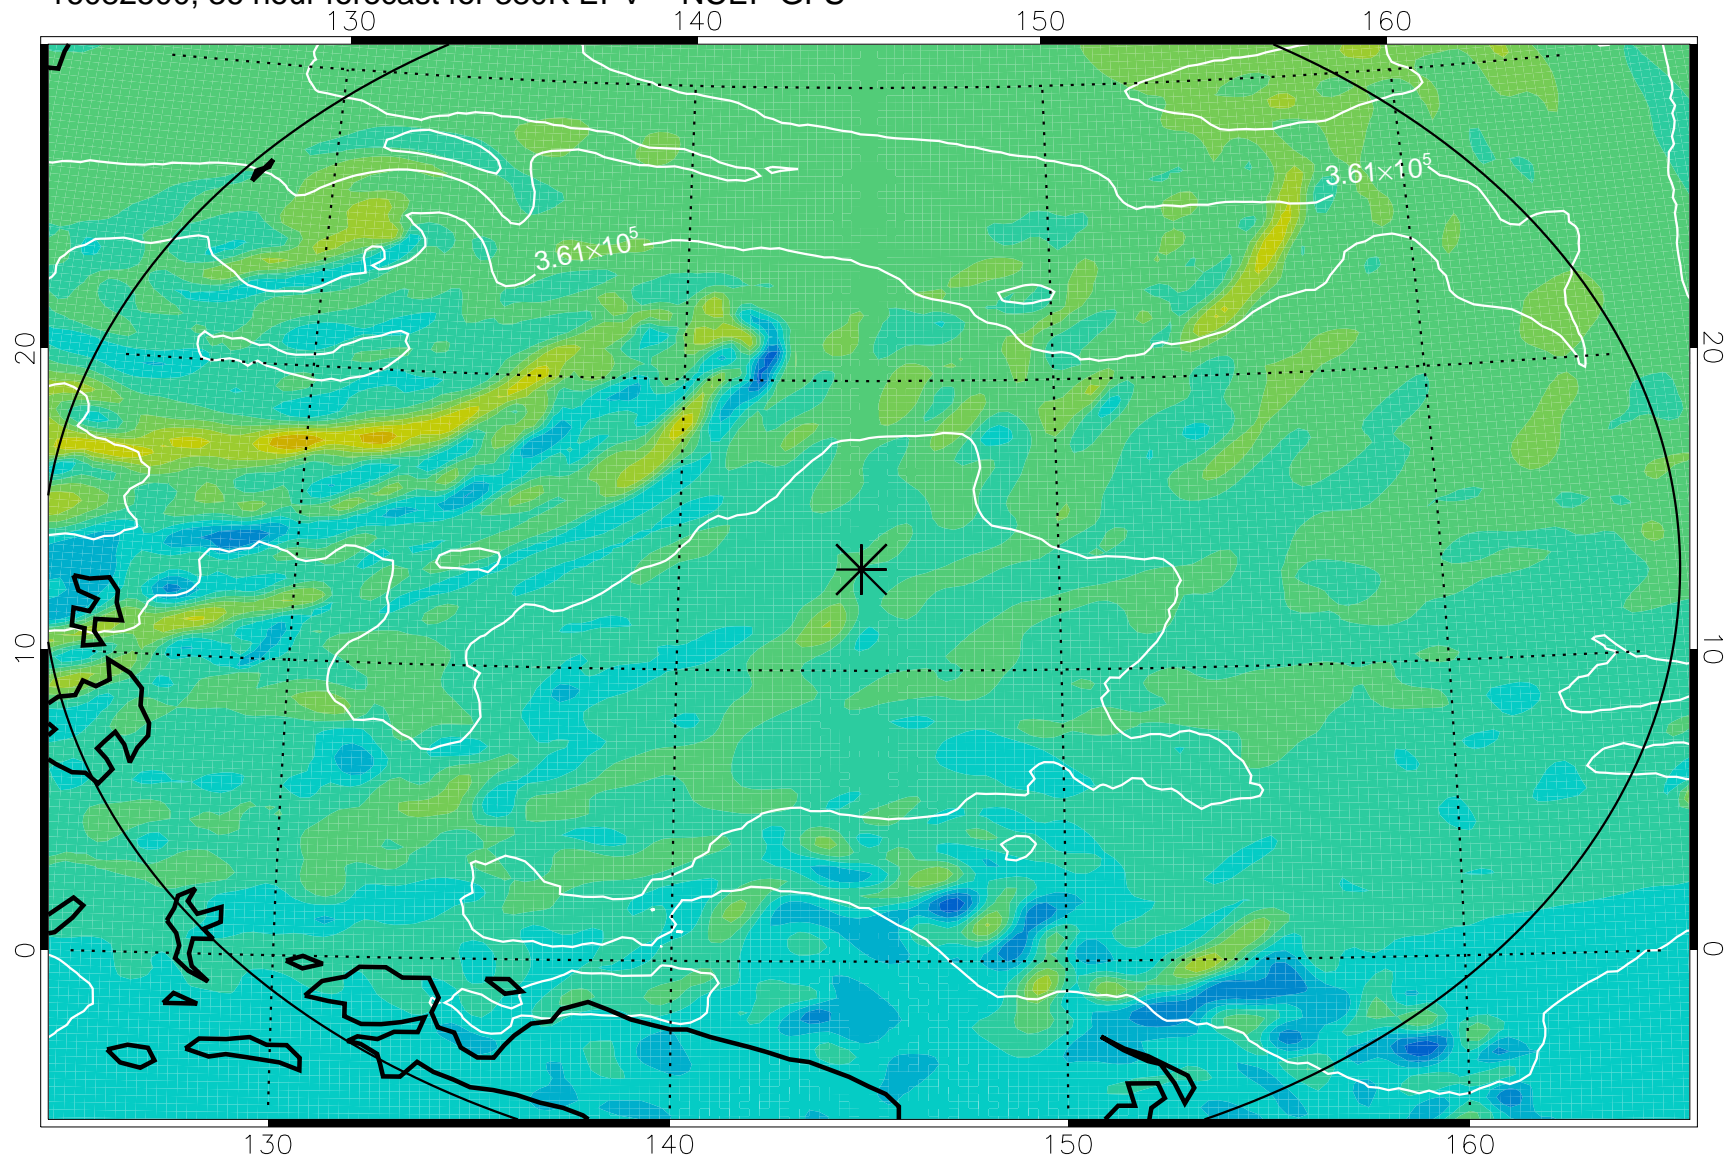

16082318, 6 hour forecast for 380K EPV -- NCEP GFS

380K Montgomery Streamfunction, white

Range ring of 2304 km

16082400, 12 hour forecast for 380K EPV -- NCEP GFS

380K Montgomery Streamfunction, white

Range ring of 2304 km

16082406, 18 hour forecast for 380K EPV -- NCEP GFS

380K Montgomery Streamfunction, white

Range ring of 2304 km

16082412, 24 hour forecast for 380K EPV -- NCEP GFS

380K Montgomery Streamfunction, white

Range ring of 2304 km

16082418, 30 hour forecast for 380K EPV -- NCEP GFS

380K Montgomery Streamfunction, white

Range ring of 2304 km

16082500, 36 hour forecast for 380K EPV -- NCEP GFS

380K Montgomery Streamfunction, white

Range ring of 2304 km

16082506, 42 hour forecast for 380K EPV -- NCEP GFS

380K Montgomery Streamfunction, white

Range ring of 2304 km

16082512, 48 hour forecast for 380K EPV -- NCEP GFS

380K Montgomery Streamfunction, white

Range ring of 2304 km