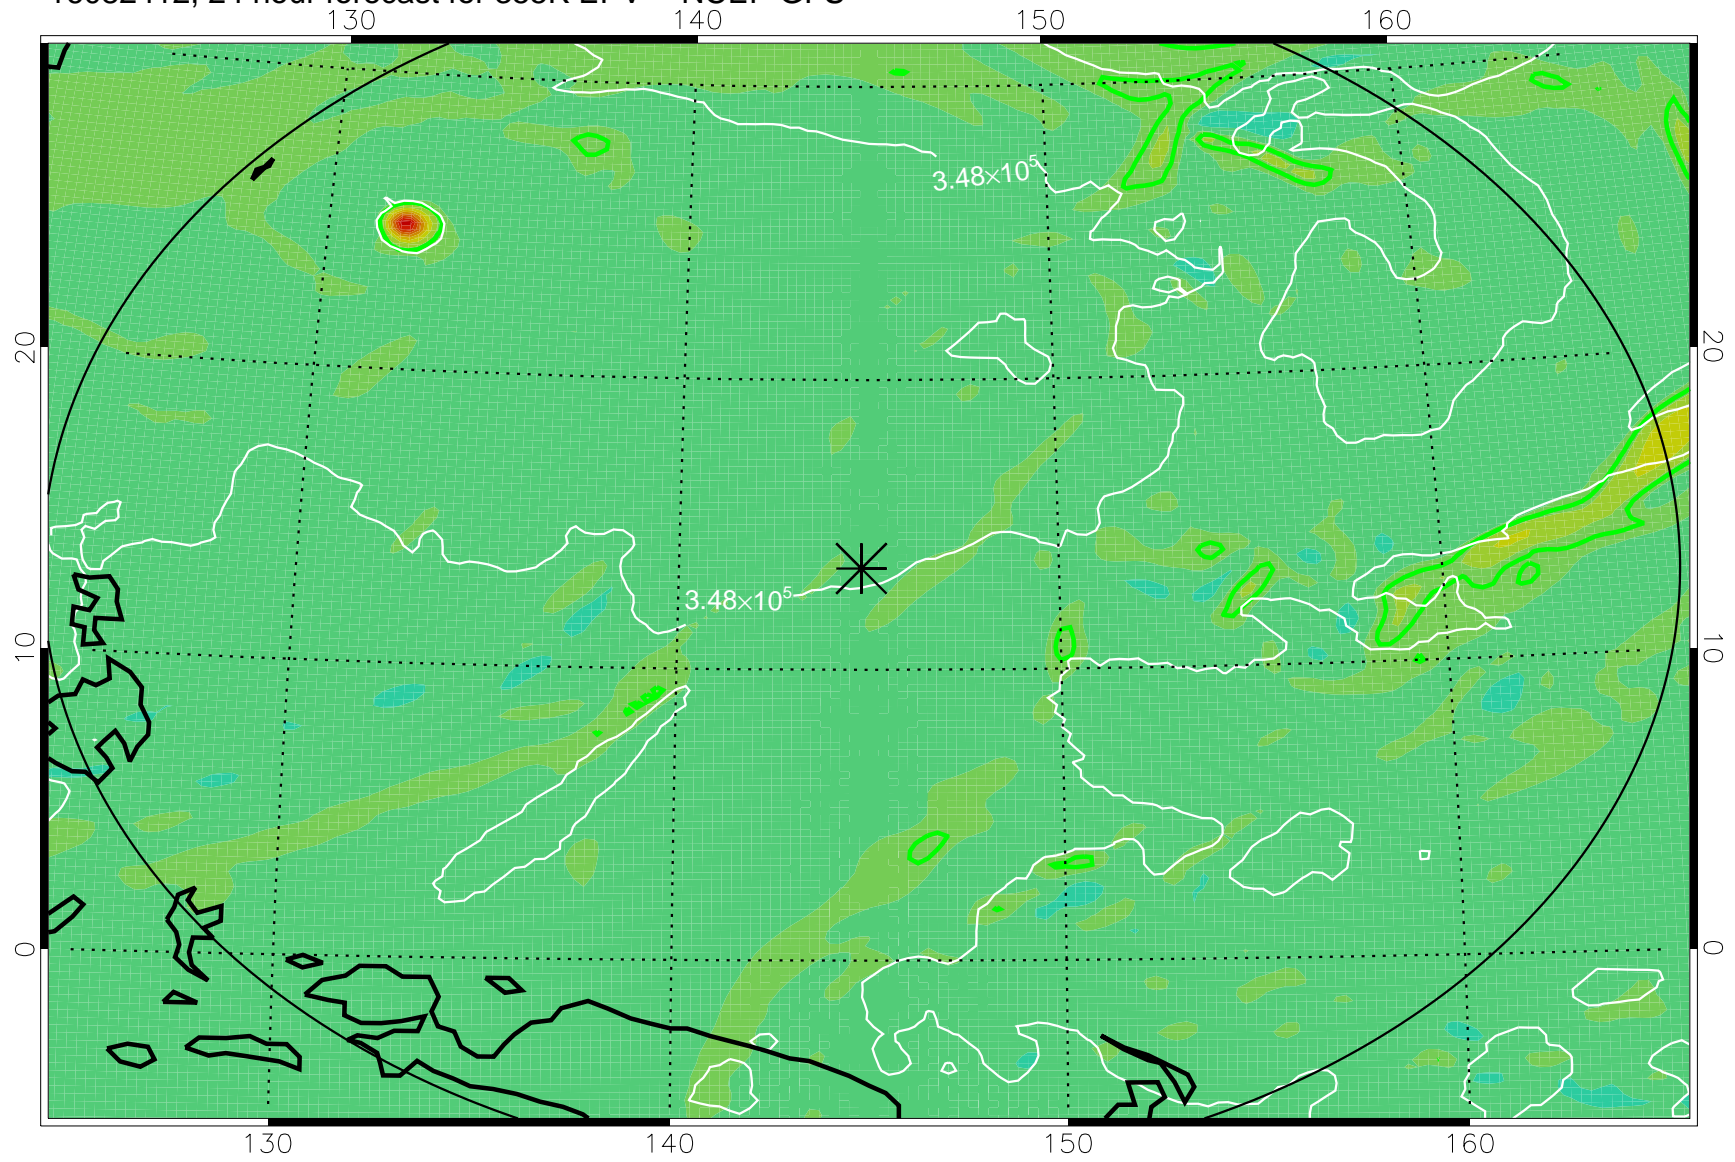

16082318, 6 hour forecast for 355K EPV -- NCEP GFS

355K Montgomery Streamfunction, white
EPV Tropopause (2 PVU) Position
Range ring of 2304 km

16082400, 12 hour forecast for 355K EPV -- NCEP GFS

355K Montgomery Streamfunction, white
EPV Tropopause (2 PVU) Position
Range ring of 2304 km

16082406, 18 hour forecast for 355K EPV -- NCEP GFS

355K Montgomery Streamfunction, white
EPV Tropopause (2 PVU) Position
Range ring of 2304 km

16082412, 24 hour forecast for 355K EPV -- NCEP GFS

355K Montgomery Streamfunction, white
EPV Tropopause (2 PVU) Position
Range ring of 2304 km

16082418, 30 hour forecast for 355K EPV -- NCEP GFS

355K Montgomery Streamfunction, white
EPV Tropopause (2 PVU) Position
Range ring of 2304 km

16082500, 36 hour forecast for 355K EPV -- NCEP GFS

355K Montgomery Streamfunction, white
EPV Tropopause (2 PVU) Position
Range ring of 2304 km

16082606, 66 hour forecast for 355K EPV -- NCEP GFS

355K Montgomery Streamfunction, white
EPV Tropopause (2 PVU) Position
Range ring of 2304 km

16082612, 72 hour forecast for 355K EPV -- NCEP GFS

355K Montgomery Streamfunction, white
EPV Tropopause (2 PVU) Position
Range ring of 2304 km