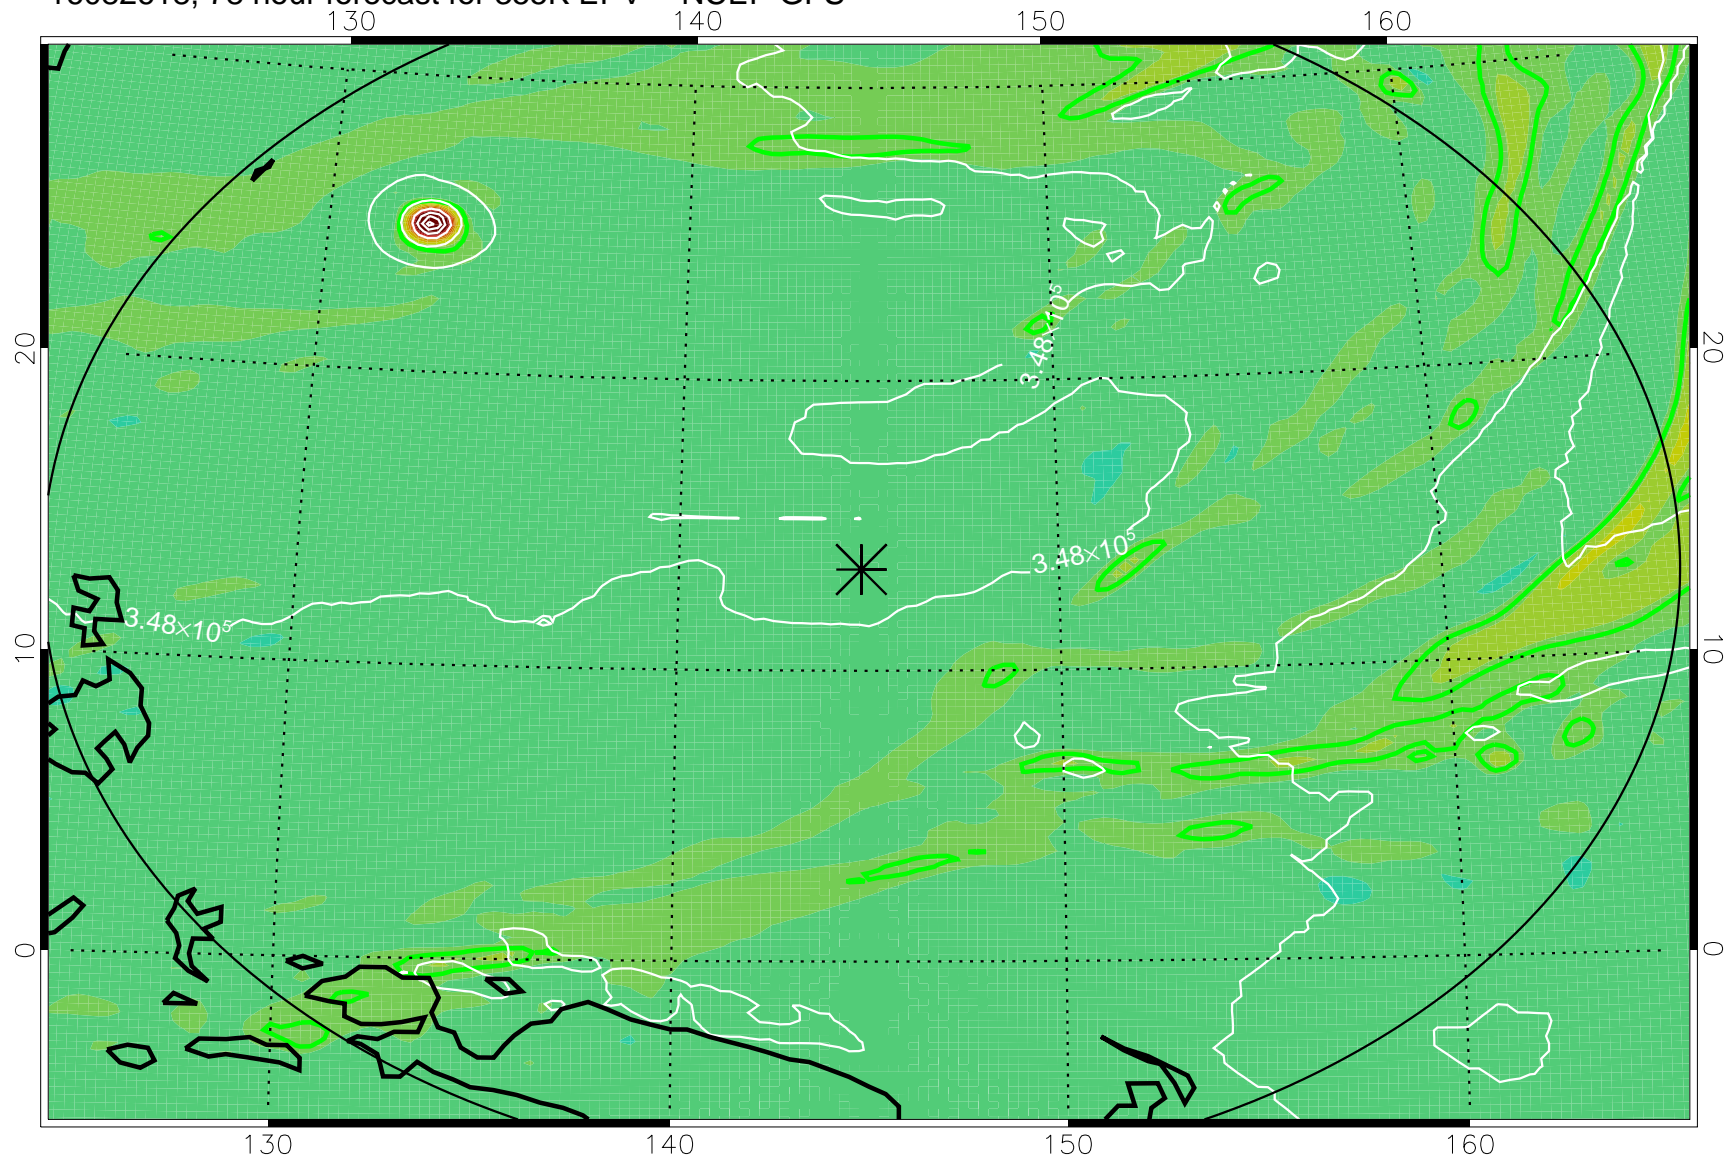

16082606, 66 hour forecast for 355K EPV -- NCEP GFS

355K Montgomery Streamfunction, white
EPV Tropopause (2 PVU) Position
Range ring of 2304 km

16082612, 72 hour forecast for 355K EPV -- NCEP GFS

355K Montgomery Streamfunction, white
EPV Tropopause (2 PVU) Position
Range ring of 2304 km

16082618, 78 hour forecast for 355K EPV -- NCEP GFS

355K Montgomery Streamfunction, white
EPV Tropopause (2 PVU) Position
Range ring of 2304 km

16082700, 84 hour forecast for 355K EPV -- NCEP GFS

355K Montgomery Streamfunction, white
EPV Tropopause (2 PVU) Position
Range ring of 2304 km

16082706, 90 hour forecast for 355K EPV -- NCEP GFS

355K Montgomery Streamfunction, white
EPV Tropopause (2 PVU) Position
Range ring of 2304 km

16082712, 96 hour forecast for 355K EPV -- NCEP GFS

355K Montgomery Streamfunction, white
EPV Tropopause (2 PVU) Position
Range ring of 2304 km

16082718, 102 hour forecast for 355K EPV -- NCEP GFS

355K Montgomery Streamfunction, white
EPV Tropopause (2 PVU) Position
Range ring of 2304 km

16082800, 108 hour forecast for 355K EPV -- NCEP GFS

355K Montgomery Streamfunction, white
EPV Tropopause (2 PVU) Position
Range ring of 2304 km