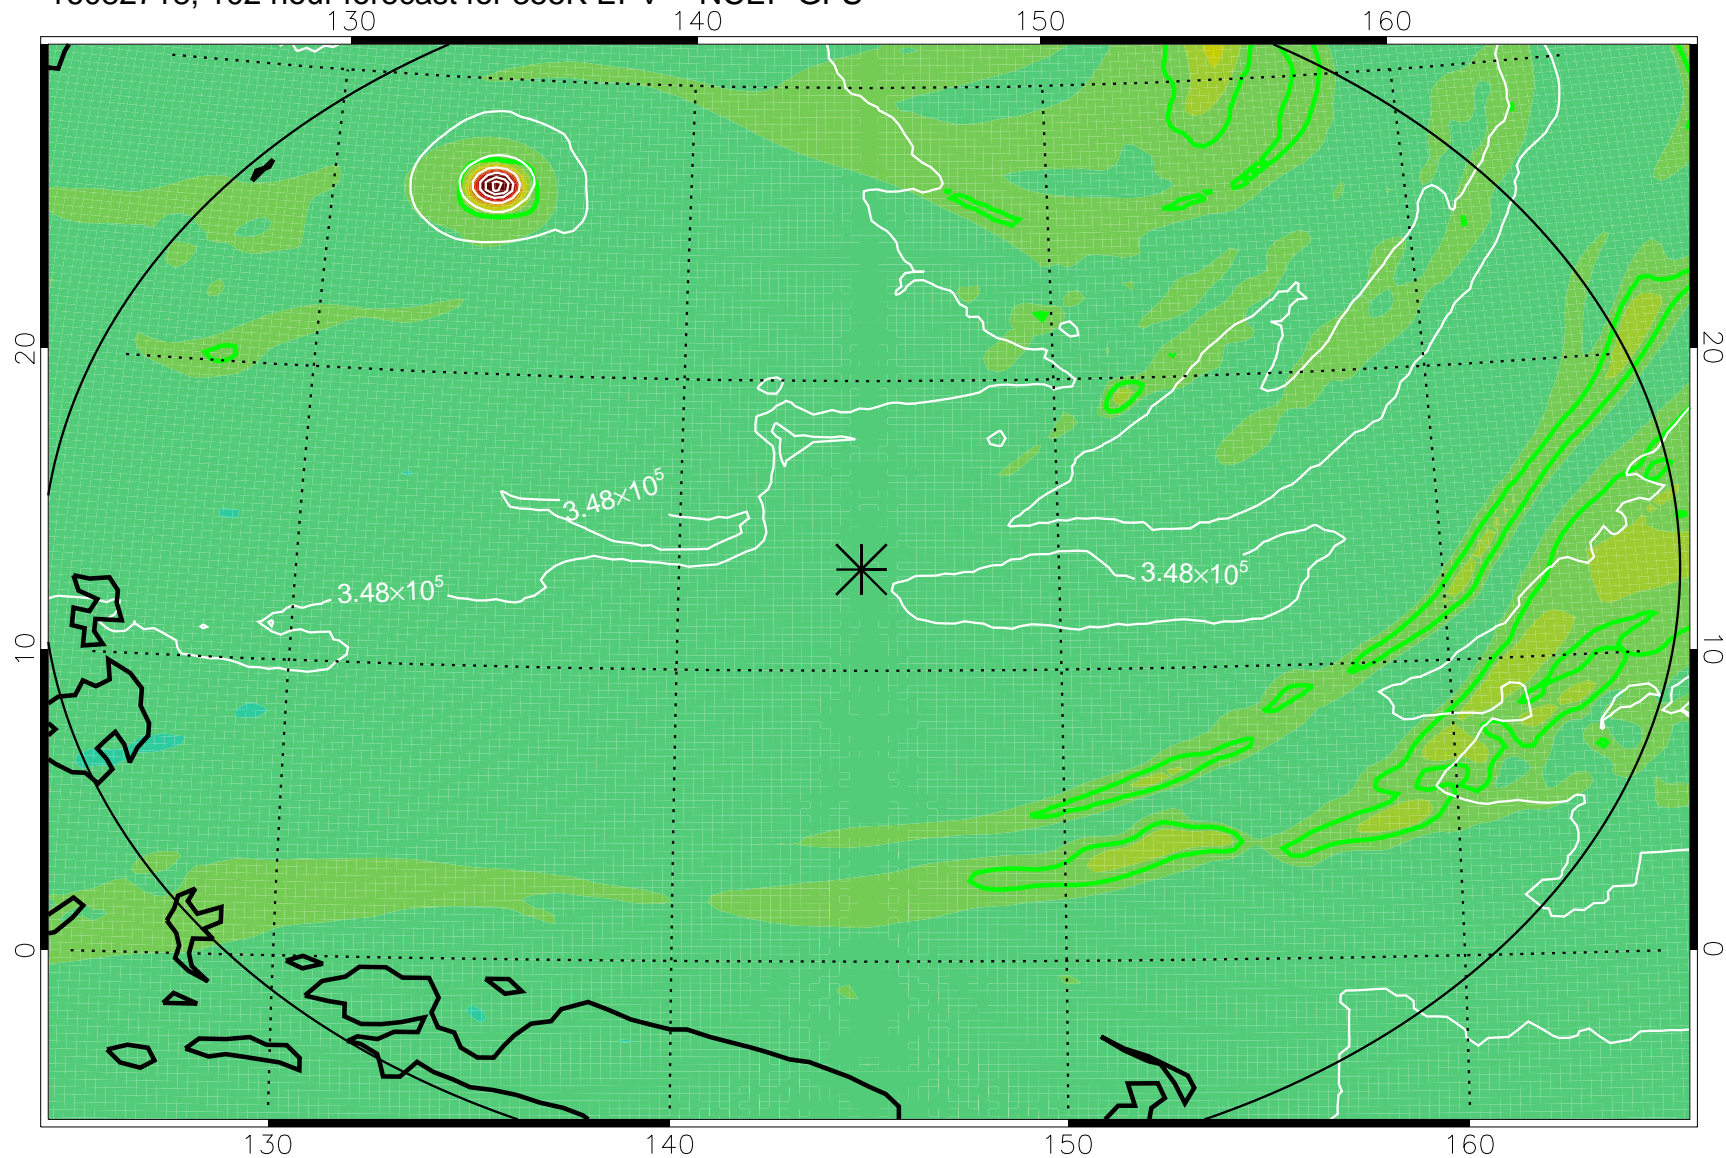

16082618, 78 hour forecast for 355K EPV -- NCEP GFS

355K Montgomery Streamfunction, white
EPV Tropopause (2 PVU) Position
Range ring of 2304 km

16082700, 84 hour forecast for 355K EPV -- NCEP GFS

355K Montgomery Streamfunction, white
EPV Tropopause (2 PVU) Position
Range ring of 2304 km

16082706, 90 hour forecast for 355K EPV -- NCEP GFS

355K Montgomery Streamfunction, white
EPV Tropopause (2 PVU) Position
Range ring of 2304 km

16082712, 96 hour forecast for 355K EPV -- NCEP GFS

355K Montgomery Streamfunction, white
EPV Tropopause (2 PVU) Position
Range ring of 2304 km

16082718, 102 hour forecast for 355K EPV -- NCEP GFS

355K Montgomery Streamfunction, white
EPV Tropopause (2 PVU) Position
Range ring of 2304 km

16082800, 108 hour forecast for 355K EPV -- NCEP GFS

355K Montgomery Streamfunction, white
EPV Tropopause (2 PVU) Position
Range ring of 2304 km

16082806, 114 hour forecast for 355K EPV -- NCEP GFS

355K Montgomery Streamfunction, white
EPV Tropopause (2 PVU) Position
Range ring of 2304 km

16082812, 120 hour forecast for 355K EPV -- NCEP GFS

355K Montgomery Streamfunction, white
EPV Tropopause (2 PVU) Position
Range ring of 2304 km