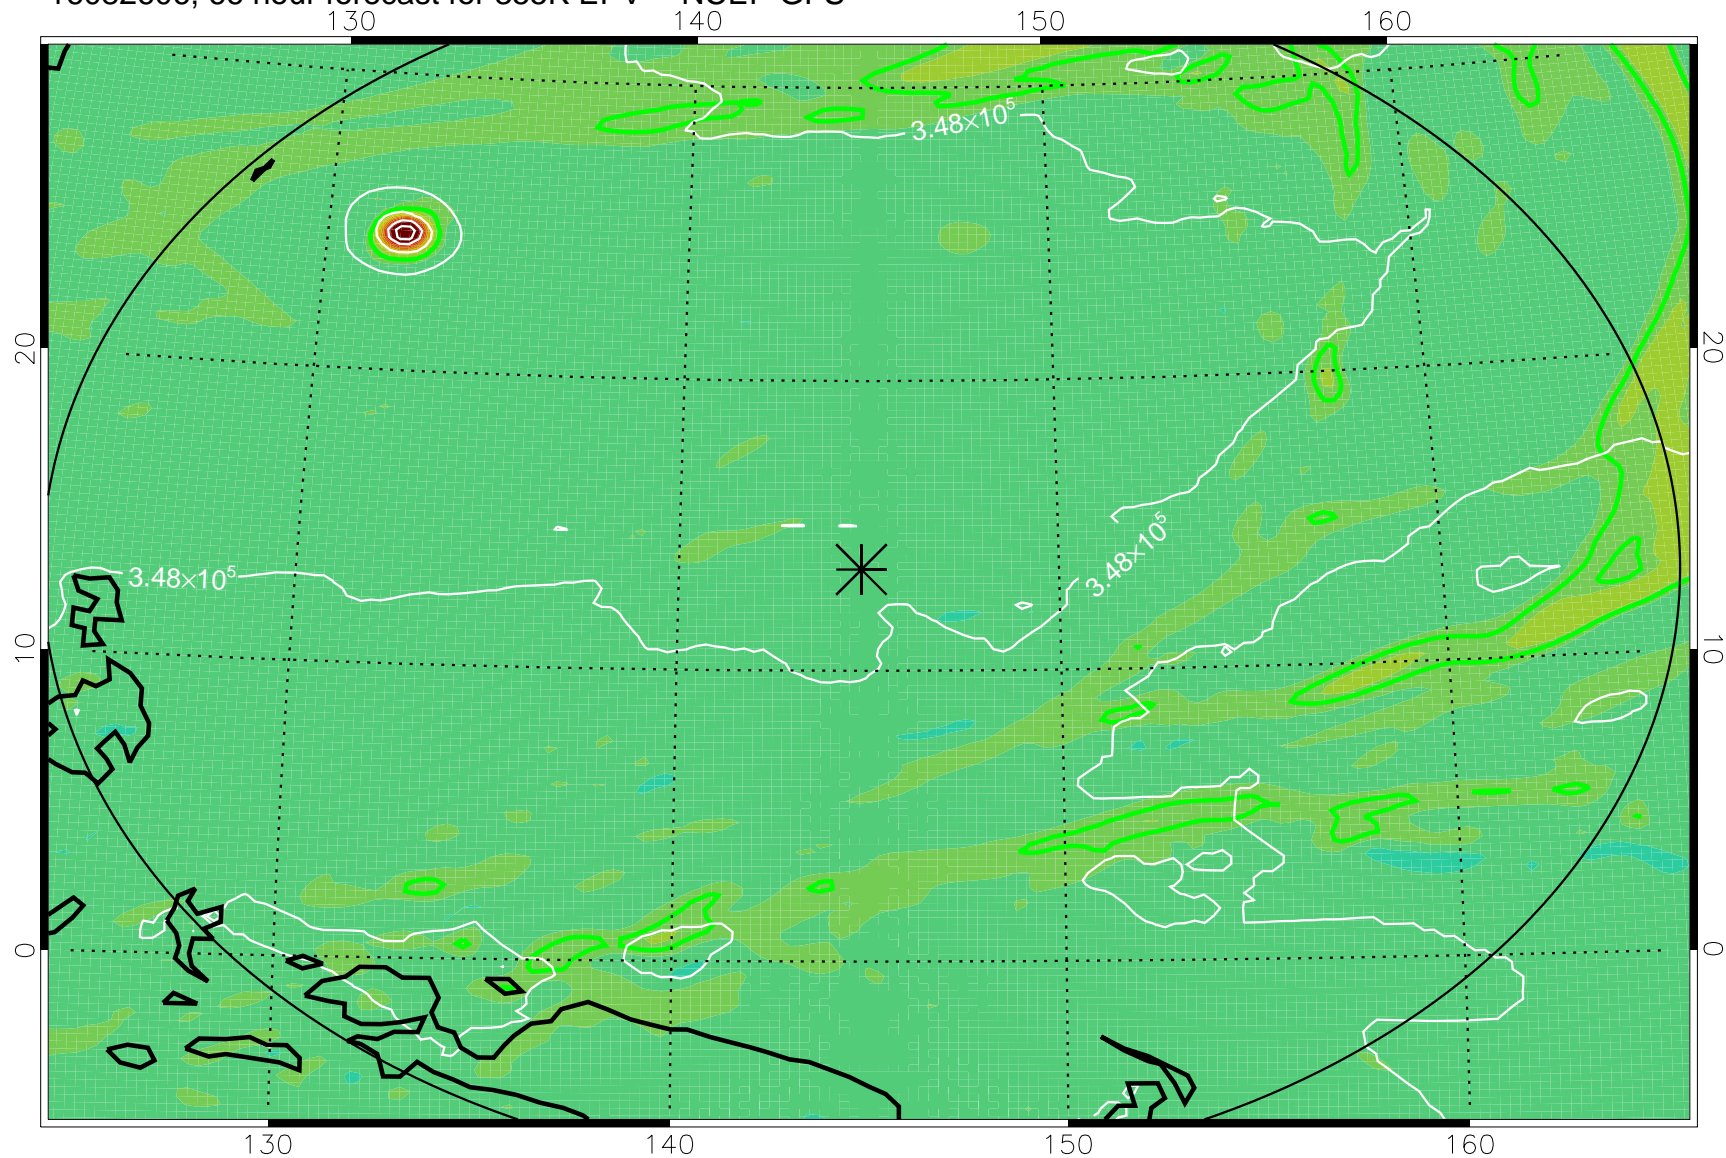

16082518, 54 hour forecast for 355K EPV -- NCEP GFS

355K Montgomery Streamfunction, white
EPV Tropopause (2 PVU) Position
Range ring of 2304 km

16082600, 60 hour forecast for 355K EPV -- NCEP GFS

355K Montgomery Streamfunction, white
EPV Tropopause (2 PVU) Position
Range ring of 2304 km

16082606, 66 hour forecast for 355K EPV -- NCEP GFS

355K Montgomery Streamfunction, white
EPV Tropopause (2 PVU) Position
Range ring of 2304 km

16082612, 72 hour forecast for 355K EPV -- NCEP GFS

355K Montgomery Streamfunction, white
EPV Tropopause (2 PVU) Position
Range ring of 2304 km

16082618, 78 hour forecast for 355K EPV -- NCEP GFS

355K Montgomery Streamfunction, white
EPV Tropopause (2 PVU) Position
Range ring of 2304 km

16082700, 84 hour forecast for 355K EPV -- NCEP GFS

355K Montgomery Streamfunction, white
EPV Tropopause (2 PVU) Position
Range ring of 2304 km

16082706, 90 hour forecast for 355K EPV -- NCEP GFS

355K Montgomery Streamfunction, white
EPV Tropopause (2 PVU) Position
Range ring of 2304 km

16082712, 96 hour forecast for 355K EPV -- NCEP GFS

355K Montgomery Streamfunction, white
EPV Tropopause (2 PVU) Position
Range ring of 2304 km