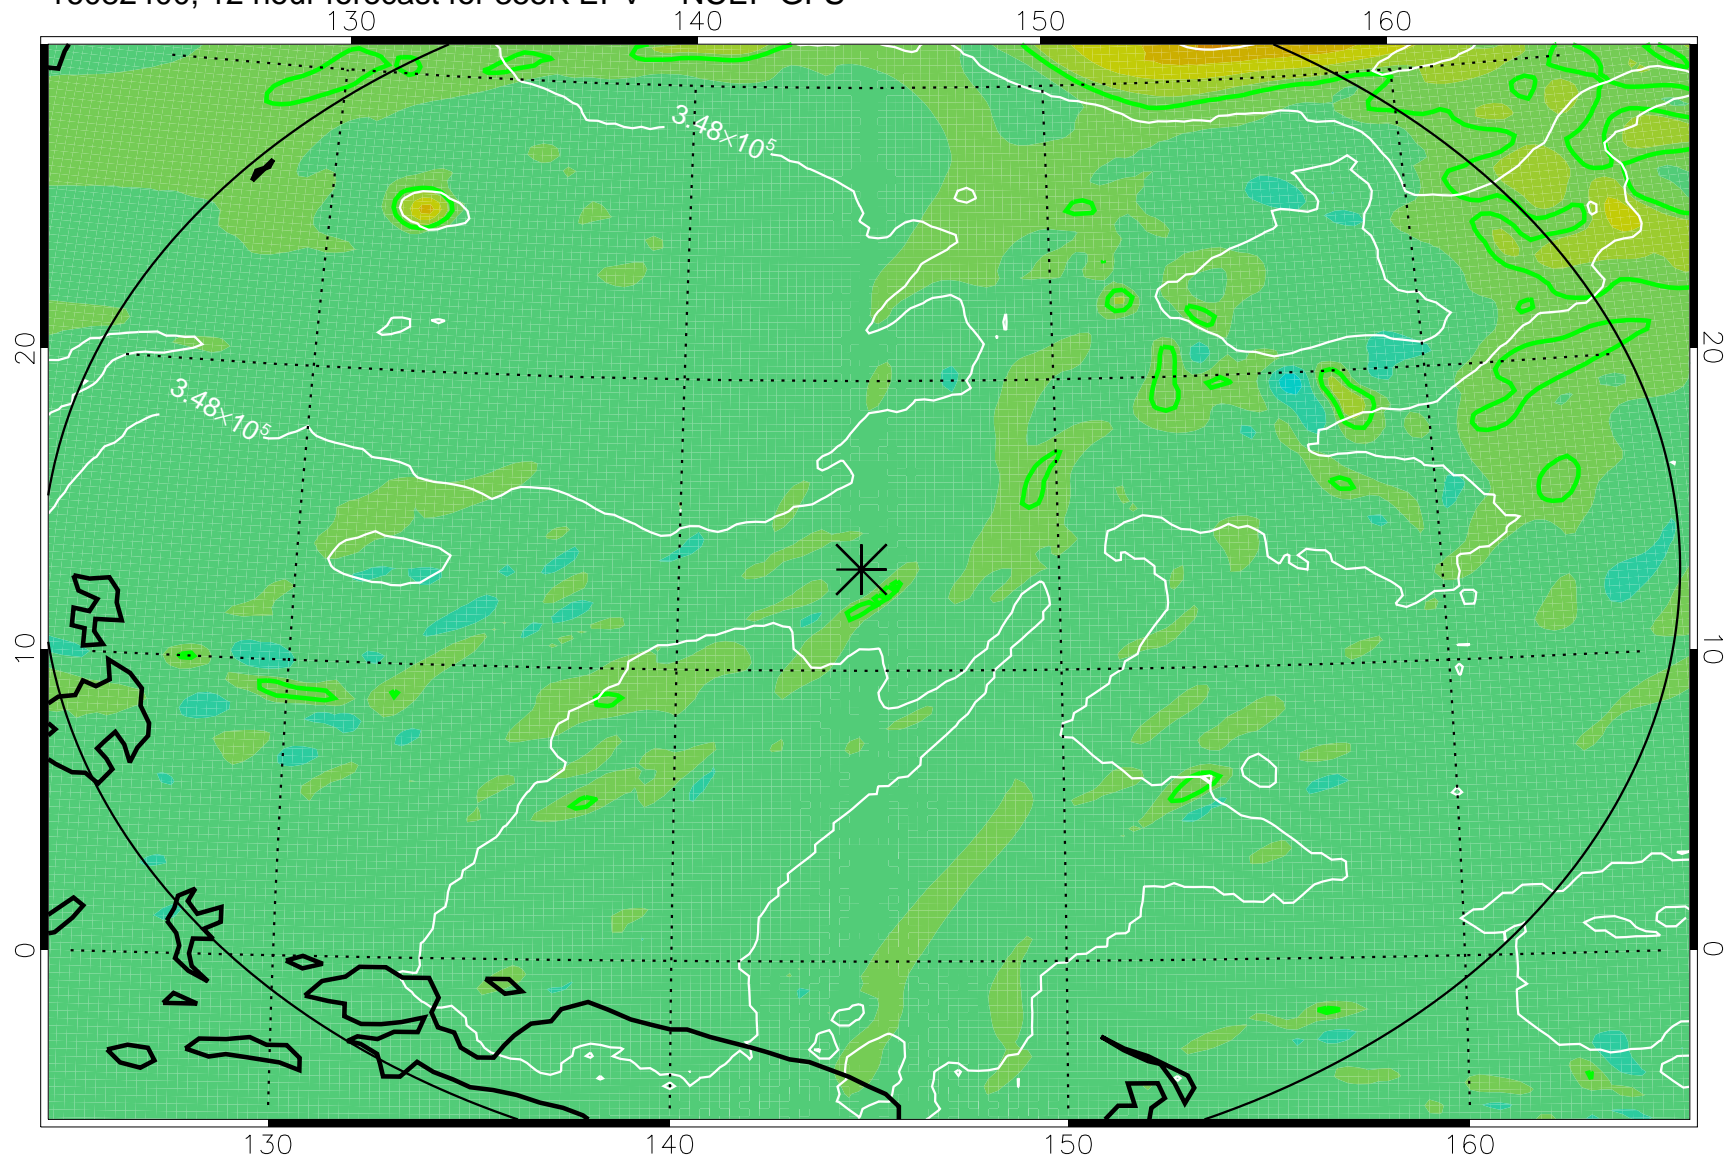

16082318, 6 hour forecast for 355K EPV -- NCEP GFS

355K Montgomery Streamfunction, white
EPV Tropopause (2 PVU) Position
Range ring of 2304 km

16082400, 12 hour forecast for 355K EPV -- NCEP GFS

355K Montgomery Streamfunction, white
EPV Tropopause (2 PVU) Position
Range ring of 2304 km

16082406, 18 hour forecast for 355K EPV -- NCEP GFS

355K Montgomery Streamfunction, white
EPV Tropopause (2 PVU) Position
Range ring of 2304 km

16082412, 24 hour forecast for 355K EPV -- NCEP GFS

355K Montgomery Streamfunction, white
EPV Tropopause (2 PVU) Position
Range ring of 2304 km

16082418, 30 hour forecast for 355K EPV -- NCEP GFS

355K Montgomery Streamfunction, white
EPV Tropopause (2 PVU) Position
Range ring of 2304 km

16082500, 36 hour forecast for 355K EPV -- NCEP GFS

355K Montgomery Streamfunction, white
EPV Tropopause (2 PVU) Position
Range ring of 2304 km

16082606, 66 hour forecast for 355K EPV -- NCEP GFS

355K Montgomery Streamfunction, white
EPV Tropopause (2 PVU) Position
Range ring of 2304 km

16082612, 72 hour forecast for 355K EPV -- NCEP GFS

355K Montgomery Streamfunction, white
EPV Tropopause (2 PVU) Position
Range ring of 2304 km