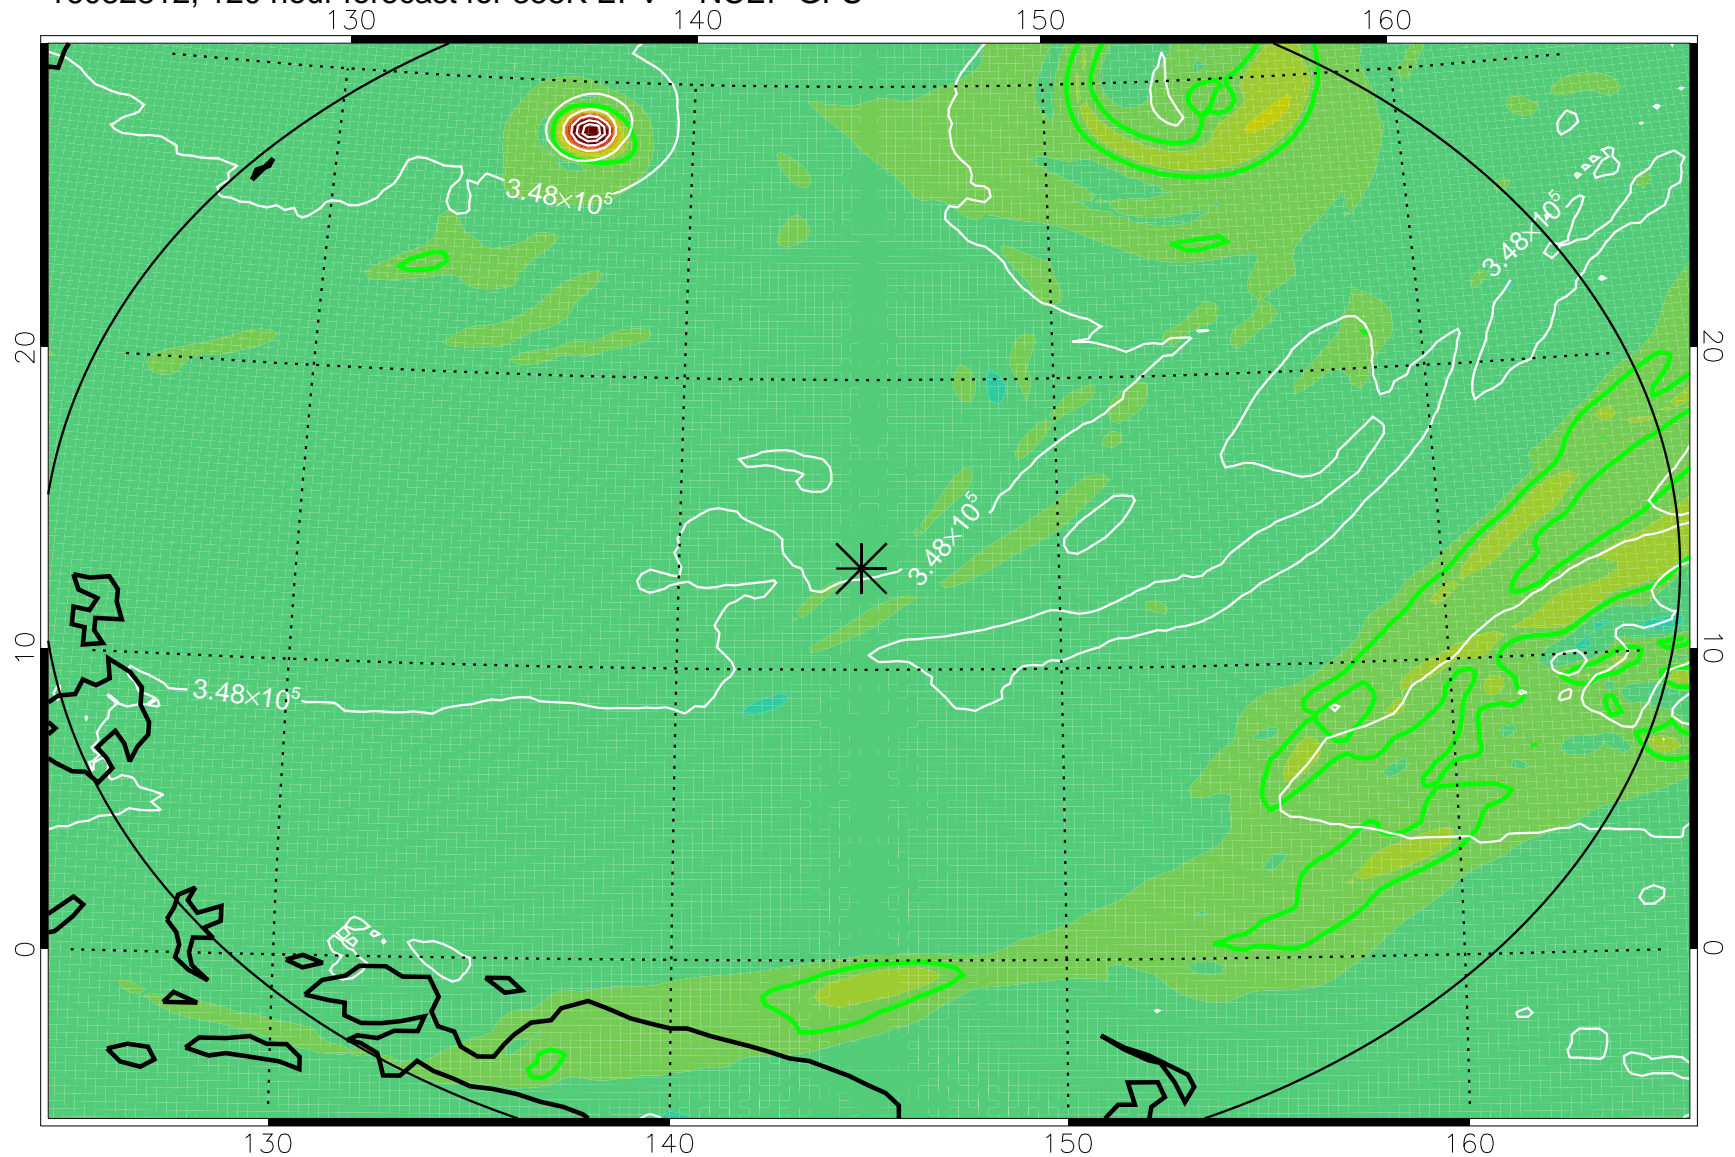

16082618, 78 hour forecast for 355K EPV -- NCEP GFS

355K Montgomery Streamfunction, white
EPV Tropopause (2 PVU) Position
Range ring of 2304 km

16082700, 84 hour forecast for 355K EPV -- NCEP GFS

355K Montgomery Streamfunction, white
EPV Tropopause (2 PVU) Position
Range ring of 2304 km

16082706, 90 hour forecast for 355K EPV -- NCEP GFS

355K Montgomery Streamfunction, white
EPV Tropopause (2 PVU) Position
Range ring of 2304 km

16082712, 96 hour forecast for 355K EPV -- NCEP GFS

355K Montgomery Streamfunction, white
EPV Tropopause (2 PVU) Position
Range ring of 2304 km

16082718, 102 hour forecast for 355K EPV -- NCEP GFS

355K Montgomery Streamfunction, white
EPV Tropopause (2 PVU) Position
Range ring of 2304 km

16082800, 108 hour forecast for 355K EPV -- NCEP GFS

355K Montgomery Streamfunction, white
EPV Tropopause (2 PVU) Position
Range ring of 2304 km

16082806, 114 hour forecast for 355K EPV -- NCEP GFS

355K Montgomery Streamfunction, white
EPV Tropopause (2 PVU) Position
Range ring of 2304 km

16082812, 120 hour forecast for 355K EPV -- NCEP GFS

355K Montgomery Streamfunction, white
EPV Tropopause (2 PVU) Position
Range ring of 2304 km