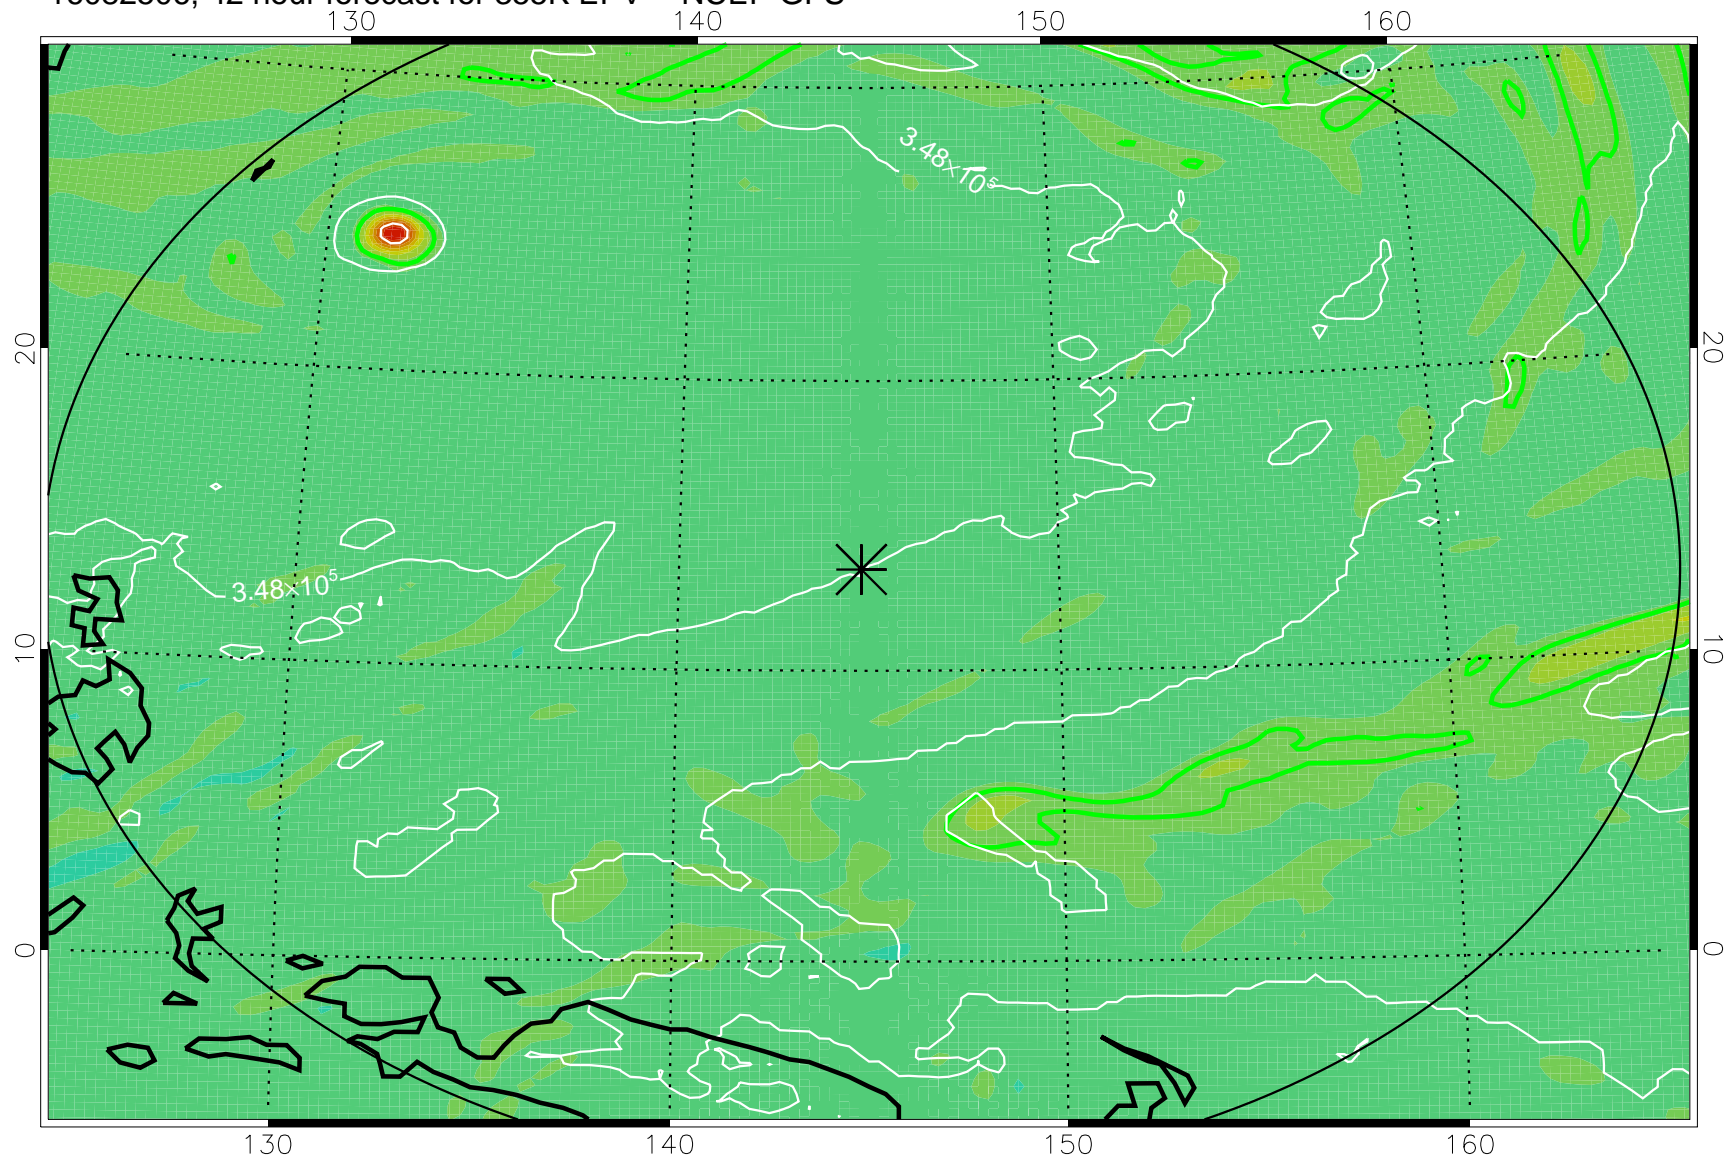

16082418, 30 hour forecast for 355K EPV -- NCEP GFS

355K Montgomery Streamfunction, white
EPV Tropopause (2 PVU) Position
Range ring of 2304 km

16082500, 36 hour forecast for 355K EPV -- NCEP GFS

355K Montgomery Streamfunction, white
EPV Tropopause (2 PVU) Position
Range ring of 2304 km

16082506, 42 hour forecast for 355K EPV -- NCEP GFS

355K Montgomery Streamfunction, white
EPV Tropopause (2 PVU) Position
Range ring of 2304 km

16082512, 48 hour forecast for 355K EPV -- NCEP GFS

355K Montgomery Streamfunction, white
EPV Tropopause (2 PVU) Position
Range ring of 2304 km

16082518, 54 hour forecast for 355K EPV -- NCEP GFS

355K Montgomery Streamfunction, white
EPV Tropopause (2 PVU) Position
Range ring of 2304 km

16082600, 60 hour forecast for 355K EPV -- NCEP GFS

355K Montgomery Streamfunction, white
EPV Tropopause (2 PVU) Position
Range ring of 2304 km

16082606, 66 hour forecast for 355K EPV -- NCEP GFS

355K Montgomery Streamfunction, white
EPV Tropopause (2 PVU) Position
Range ring of 2304 km

16082612, 72 hour forecast for 355K EPV -- NCEP GFS

355K Montgomery Streamfunction, white
EPV Tropopause (2 PVU) Position
Range ring of 2304 km