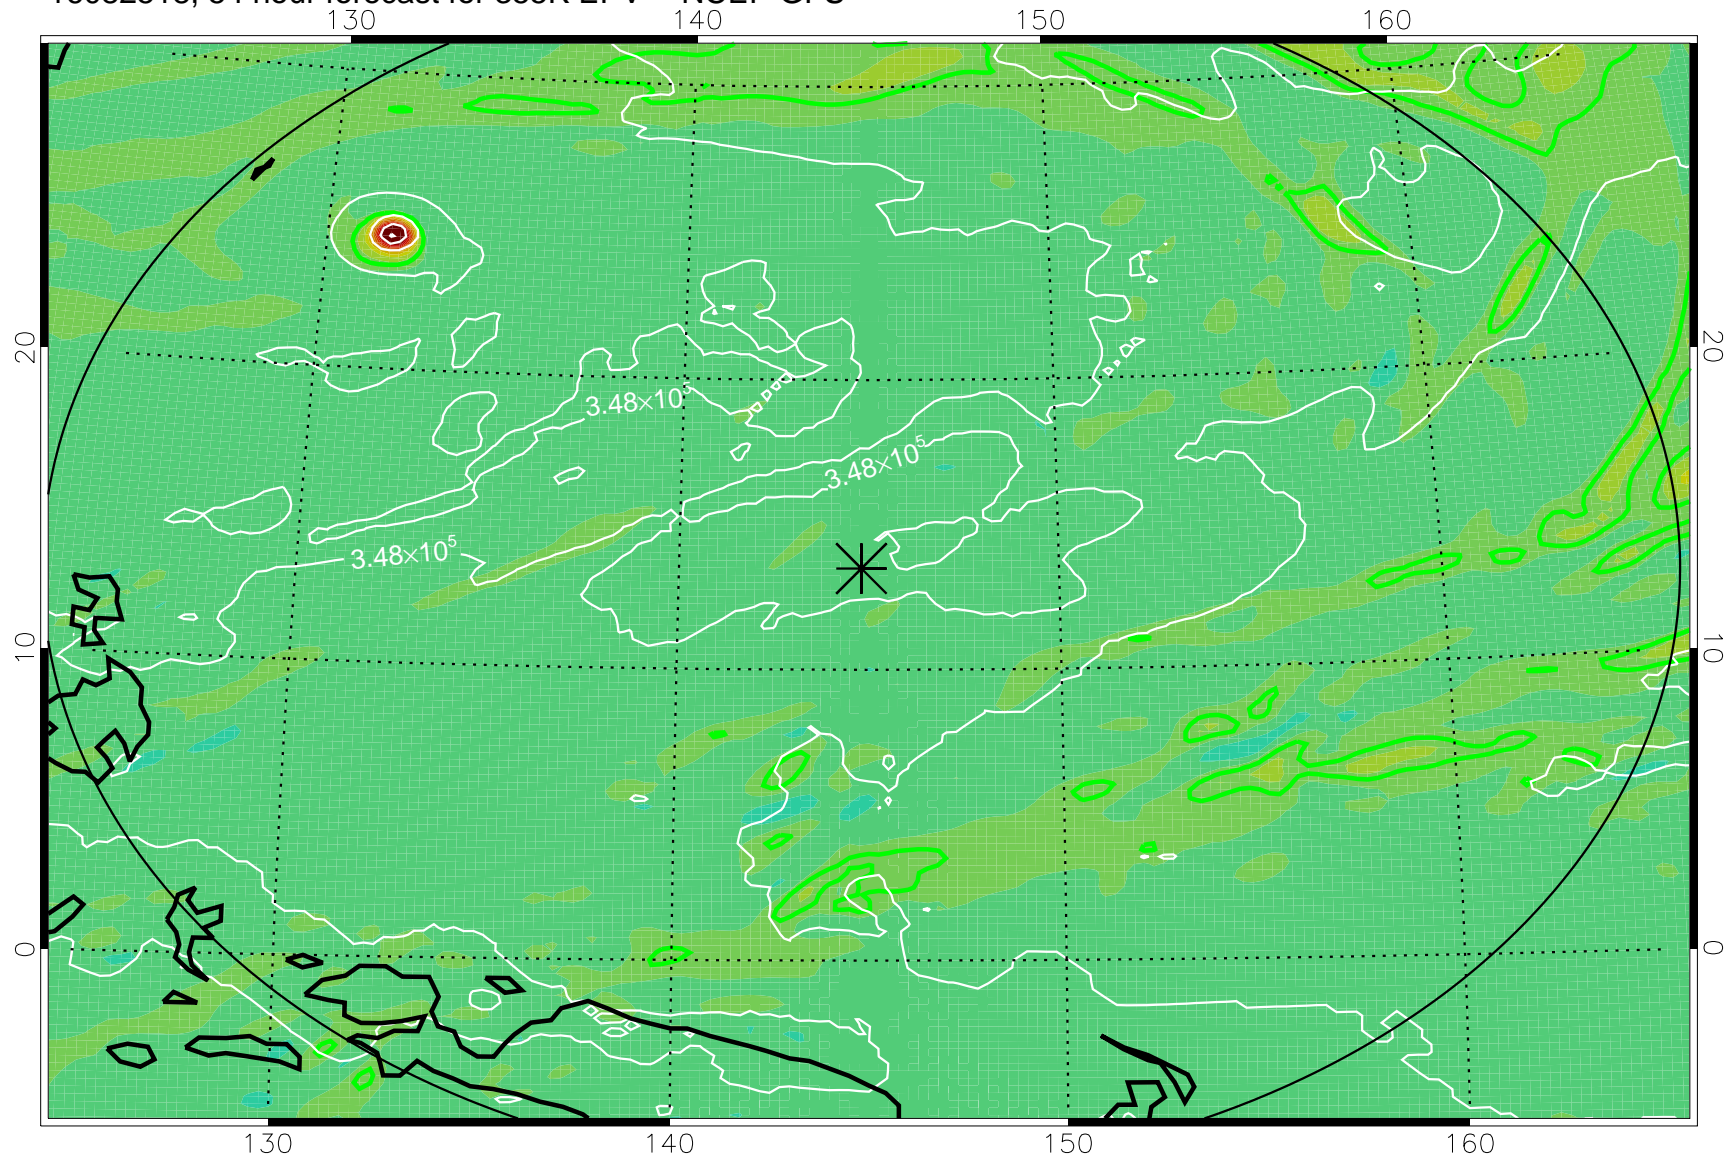

16082506, 42 hour forecast for 355K EPV -- NCEP GFS

355K Montgomery Streamfunction, white
EPV Tropopause (2 PVU) Position
Range ring of 2304 km

16082512, 48 hour forecast for 355K EPV -- NCEP GFS

355K Montgomery Streamfunction, white
EPV Tropopause (2 PVU) Position
Range ring of 2304 km

16082518, 54 hour forecast for 355K EPV -- NCEP GFS

355K Montgomery Streamfunction, white
EPV Tropopause (2 PVU) Position
Range ring of 2304 km

16082600, 60 hour forecast for 355K EPV -- NCEP GFS

355K Montgomery Streamfunction, white
EPV Tropopause (2 PVU) Position
Range ring of 2304 km

16082606, 66 hour forecast for 355K EPV -- NCEP GFS

355K Montgomery Streamfunction, white
EPV Tropopause (2 PVU) Position
Range ring of 2304 km

16082612, 72 hour forecast for 355K EPV -- NCEP GFS

355K Montgomery Streamfunction, white
EPV Tropopause (2 PVU) Position
Range ring of 2304 km

16082618, 78 hour forecast for 355K EPV -- NCEP GFS

355K Montgomery Streamfunction, white
EPV Tropopause (2 PVU) Position
Range ring of 2304 km

16082700, 84 hour forecast for 355K EPV -- NCEP GFS

355K Montgomery Streamfunction, white
EPV Tropopause (2 PVU) Position
Range ring of 2304 km