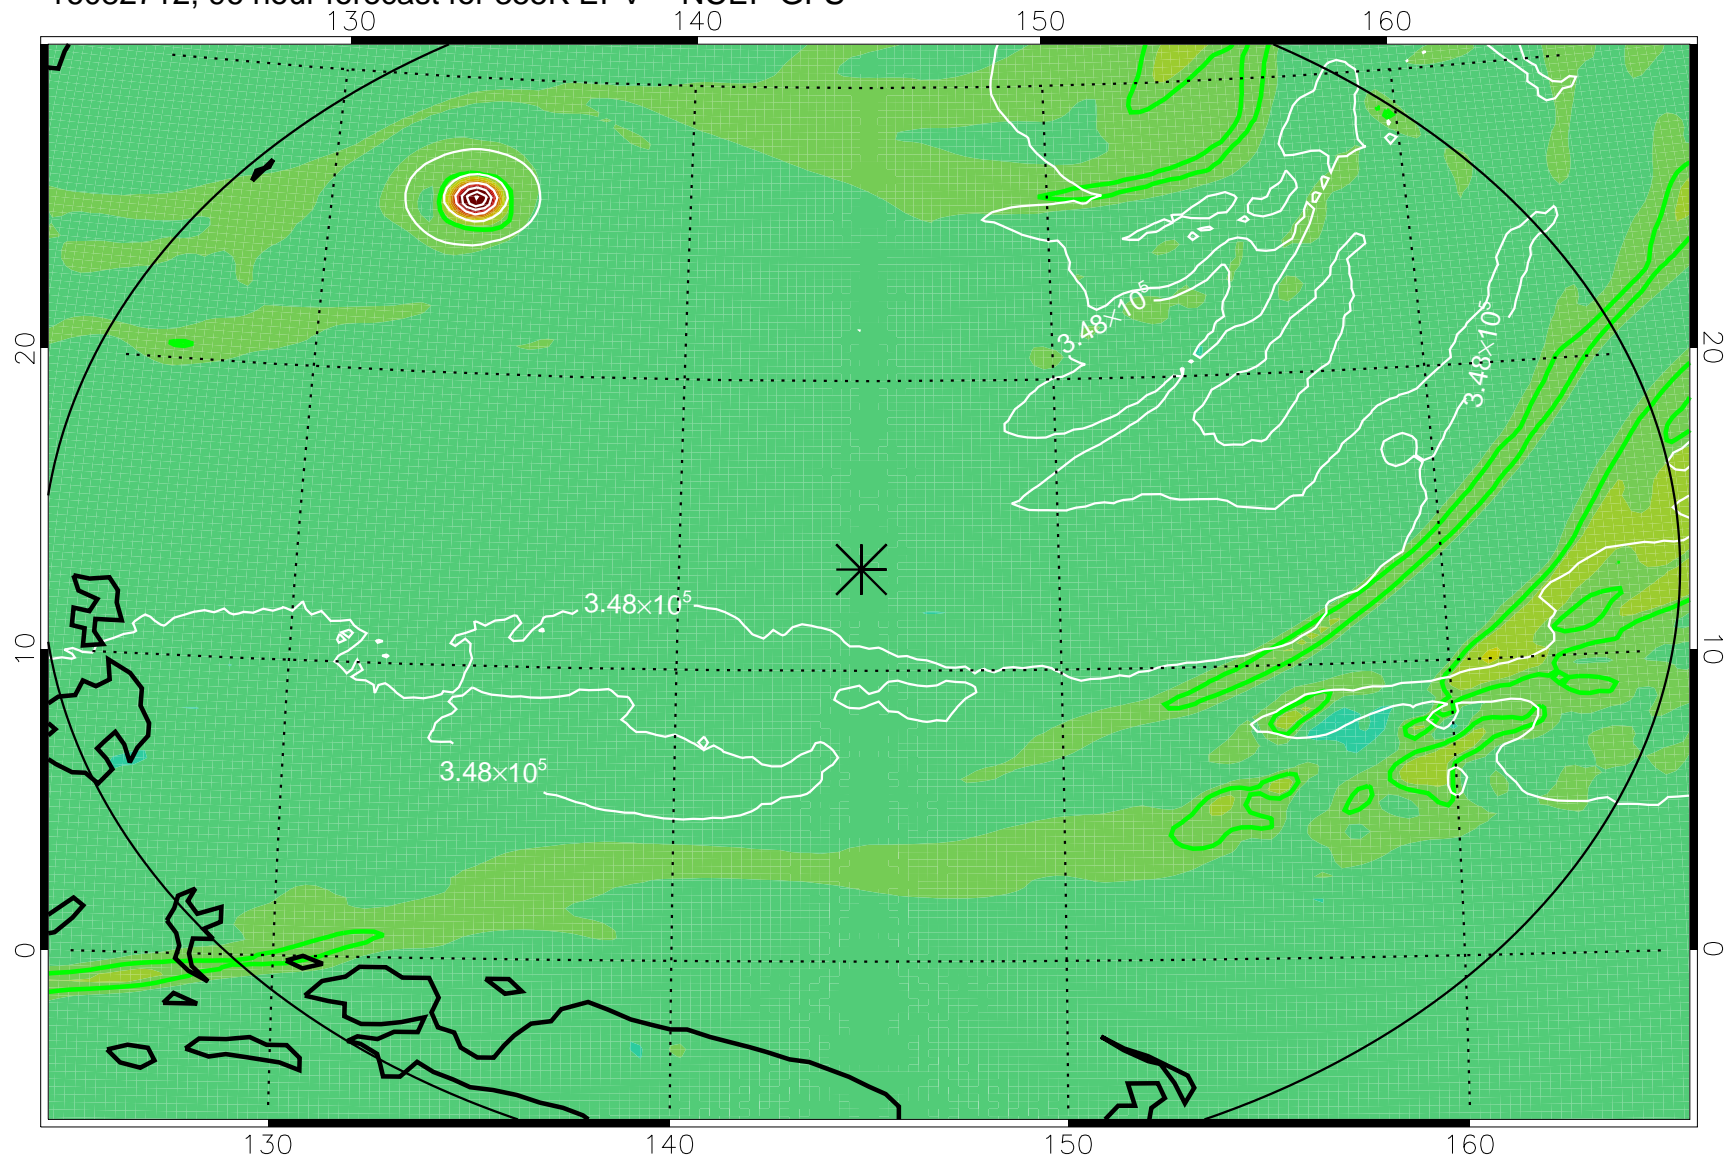

16082606, 66 hour forecast for 355K EPV -- NCEP GFS

355K Montgomery Streamfunction, white
EPV Tropopause (2 PVU) Position
Range ring of 2304 km

16082612, 72 hour forecast for 355K EPV -- NCEP GFS

355K Montgomery Streamfunction, white
EPV Tropopause (2 PVU) Position
Range ring of 2304 km

16082618, 78 hour forecast for 355K EPV -- NCEP GFS

355K Montgomery Streamfunction, white
EPV Tropopause (2 PVU) Position
Range ring of 2304 km

16082700, 84 hour forecast for 355K EPV -- NCEP GFS

355K Montgomery Streamfunction, white
EPV Tropopause (2 PVU) Position
Range ring of 2304 km

16082706, 90 hour forecast for 355K EPV -- NCEP GFS

355K Montgomery Streamfunction, white
EPV Tropopause (2 PVU) Position
Range ring of 2304 km

16082712, 96 hour forecast for 355K EPV -- NCEP GFS

355K Montgomery Streamfunction, white
EPV Tropopause (2 PVU) Position
Range ring of 2304 km

16082718, 102 hour forecast for 355K EPV -- NCEP GFS

355K Montgomery Streamfunction, white
EPV Tropopause (2 PVU) Position
Range ring of 2304 km

16082800, 108 hour forecast for 355K EPV -- NCEP GFS

355K Montgomery Streamfunction, white
EPV Tropopause (2 PVU) Position
Range ring of 2304 km