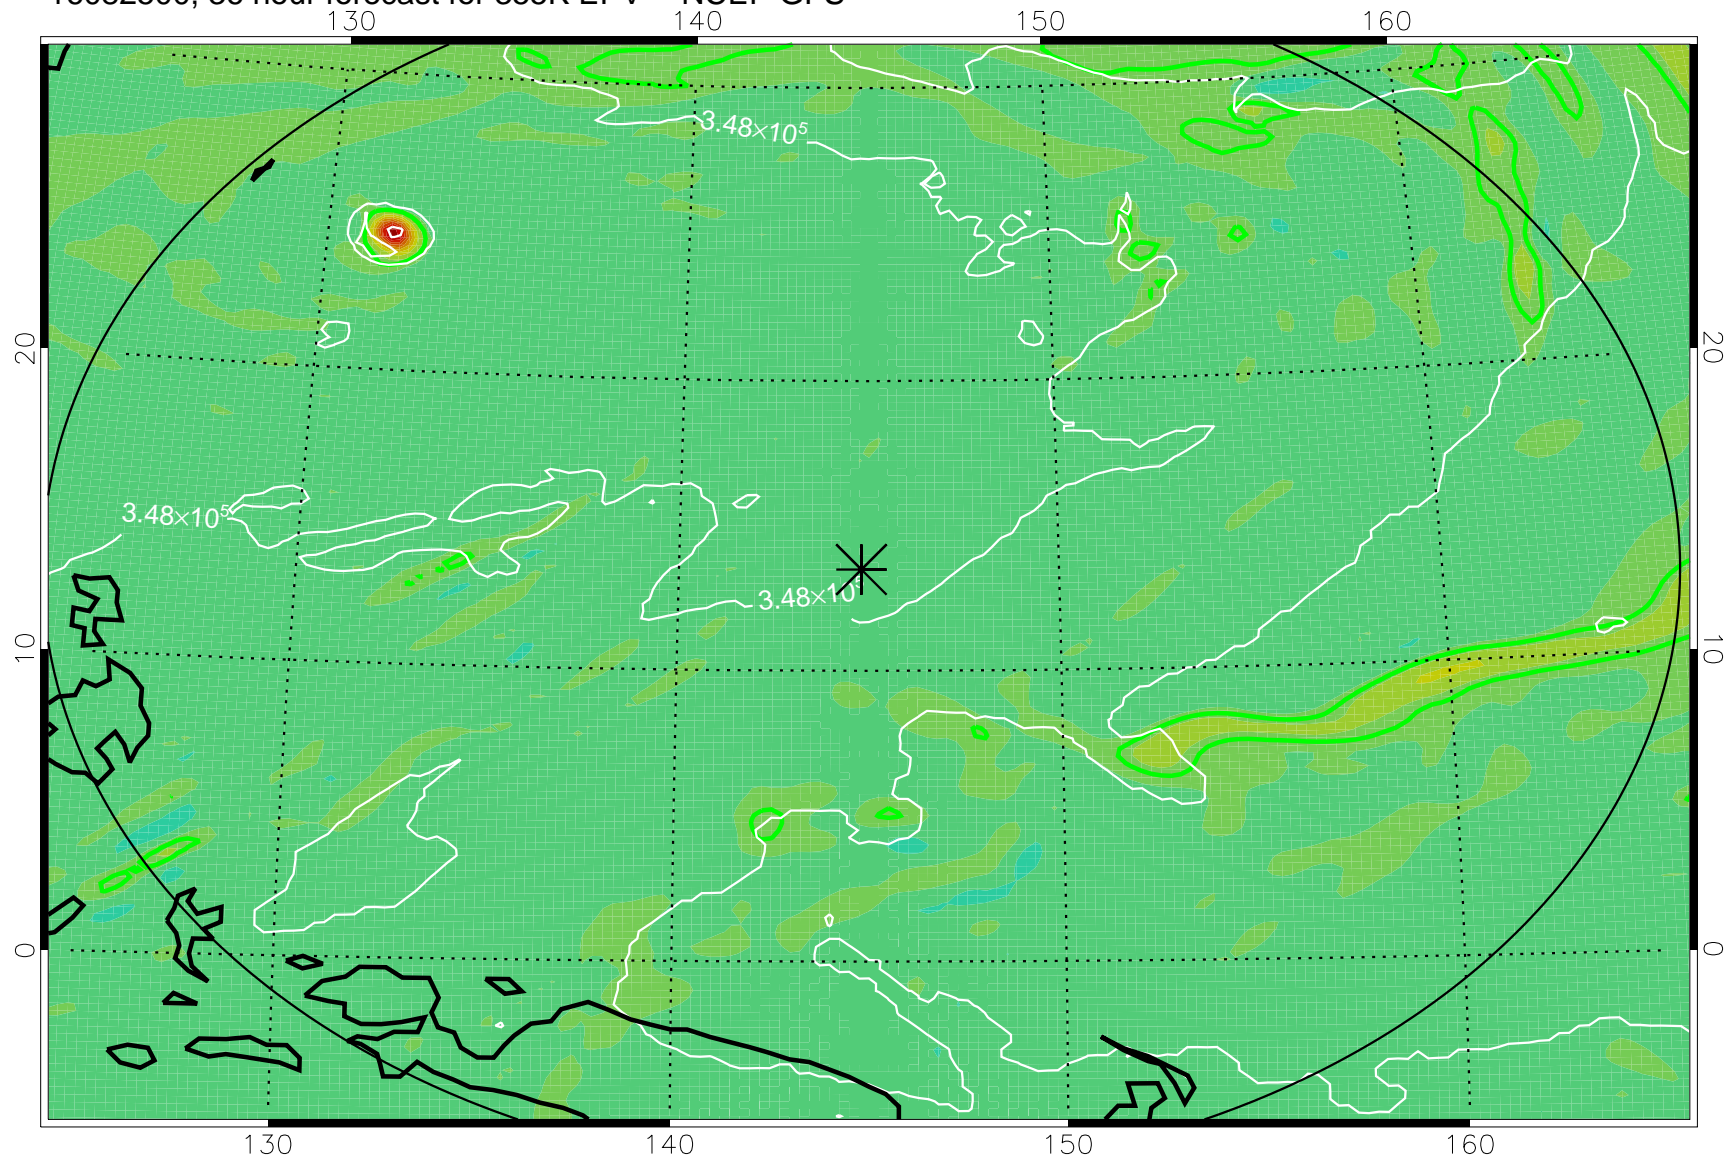

16082406, 18 hour forecast for 355K EPV -- NCEP GFS

355K Montgomery Streamfunction, white
EPV Tropopause (2 PVU) Position
Range ring of 2304 km

16082412, 24 hour forecast for 355K EPV -- NCEP GFS

355K Montgomery Streamfunction, white
EPV Tropopause (2 PVU) Position
Range ring of 2304 km

16082418, 30 hour forecast for 355K EPV -- NCEP GFS

355K Montgomery Streamfunction, white
EPV Tropopause (2 PVU) Position
Range ring of 2304 km

16082500, 36 hour forecast for 355K EPV -- NCEP GFS

355K Montgomery Streamfunction, white
EPV Tropopause (2 PVU) Position
Range ring of 2304 km

16082506, 42 hour forecast for 355K EPV -- NCEP GFS

355K Montgomery Streamfunction, white
EPV Tropopause (2 PVU) Position
Range ring of 2304 km

16082512, 48 hour forecast for 355K EPV -- NCEP GFS

355K Montgomery Streamfunction, white
EPV Tropopause (2 PVU) Position
Range ring of 2304 km

16082518, 54 hour forecast for 355K EPV -- NCEP GFS

355K Montgomery Streamfunction, white
EPV Tropopause (2 PVU) Position
Range ring of 2304 km

16082600, 60 hour forecast for 355K EPV -- NCEP GFS

355K Montgomery Streamfunction, white
EPV Tropopause (2 PVU) Position
Range ring of 2304 km