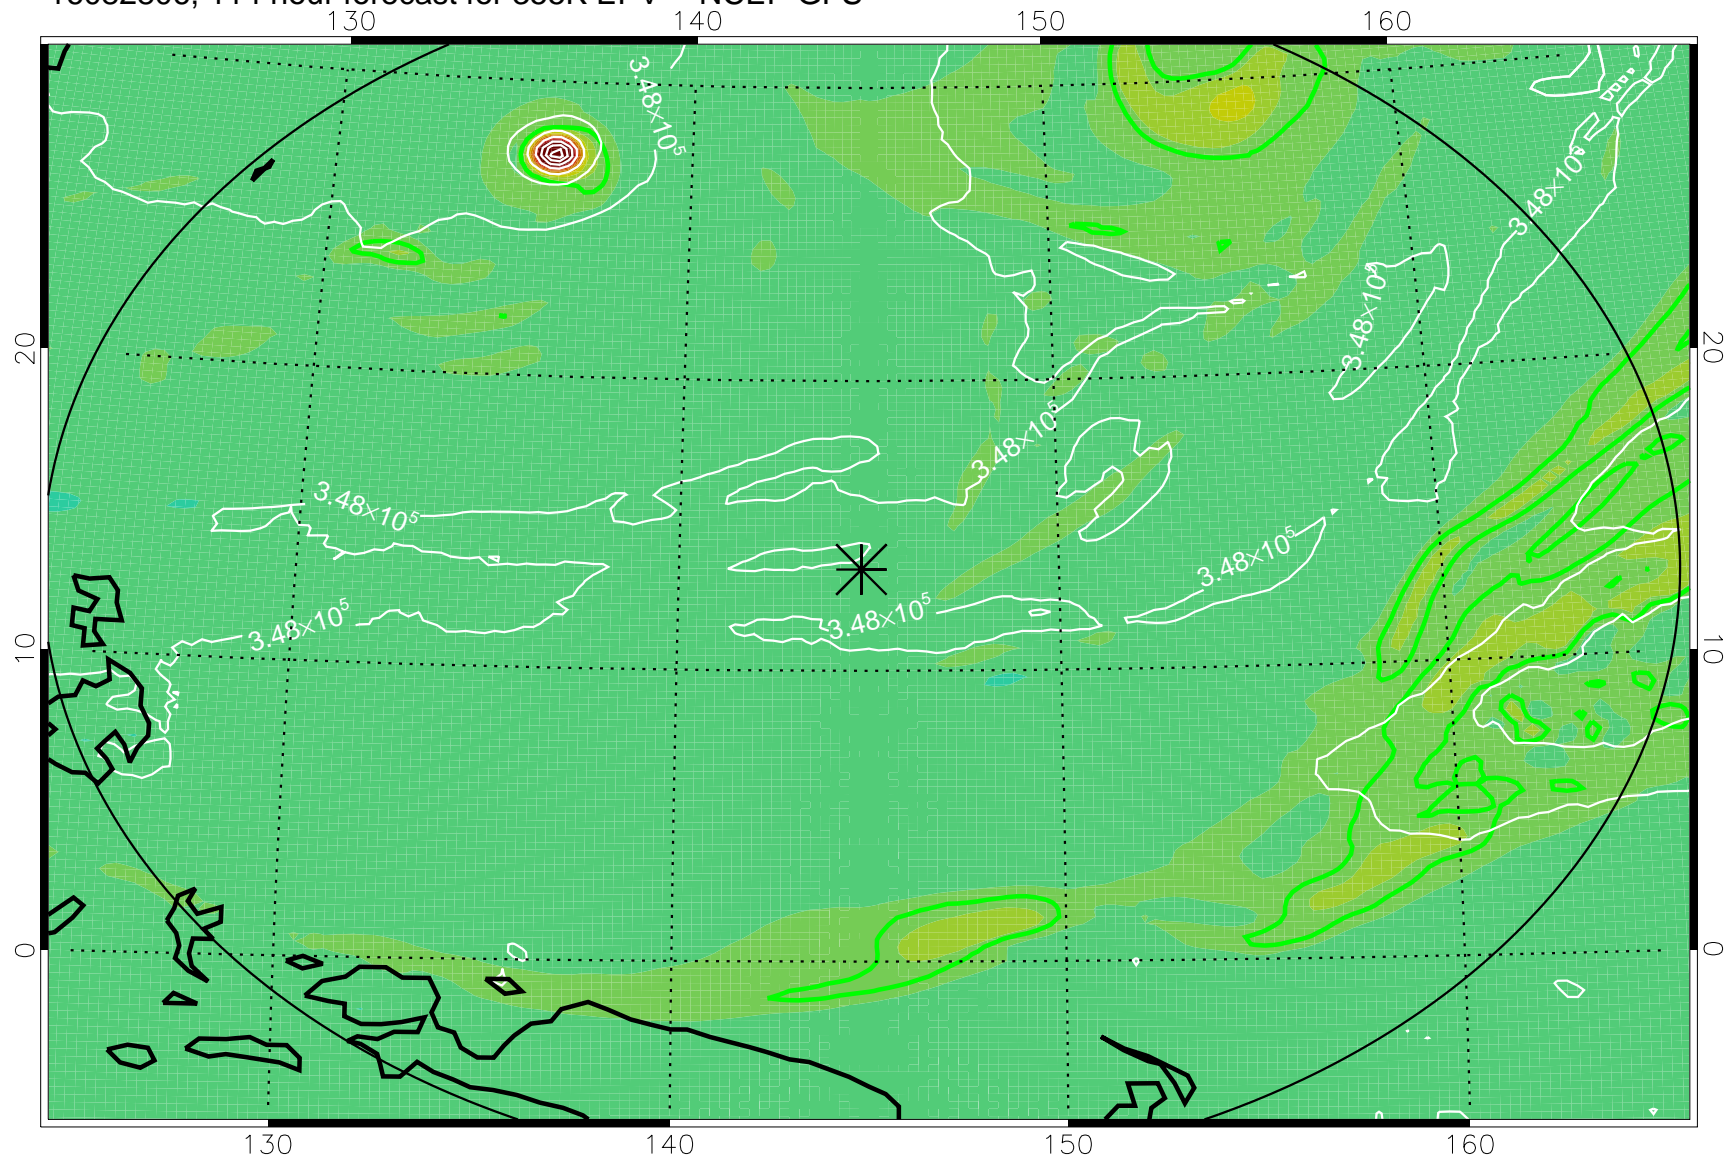

16082618, 78 hour forecast for 355K EPV -- NCEP GFS

355K Montgomery Streamfunction, white
EPV Tropopause (2 PVU) Position
Range ring of 2304 km

16082700, 84 hour forecast for 355K EPV -- NCEP GFS

355K Montgomery Streamfunction, white
EPV Tropopause (2 PVU) Position
Range ring of 2304 km

16082706, 90 hour forecast for 355K EPV -- NCEP GFS

355K Montgomery Streamfunction, white
EPV Tropopause (2 PVU) Position
Range ring of 2304 km

16082712, 96 hour forecast for 355K EPV -- NCEP GFS

355K Montgomery Streamfunction, white
EPV Tropopause (2 PVU) Position
Range ring of 2304 km

16082718, 102 hour forecast for 355K EPV -- NCEP GFS

355K Montgomery Streamfunction, white
EPV Tropopause (2 PVU) Position
Range ring of 2304 km

16082800, 108 hour forecast for 355K EPV -- NCEP GFS

355K Montgomery Streamfunction, white
EPV Tropopause (2 PVU) Position
Range ring of 2304 km

16082806, 114 hour forecast for 355K EPV -- NCEP GFS

355K Montgomery Streamfunction, white
EPV Tropopause (2 PVU) Position
Range ring of 2304 km

16082812, 120 hour forecast for 355K EPV -- NCEP GFS

355K Montgomery Streamfunction, white
EPV Tropopause (2 PVU) Position
Range ring of 2304 km