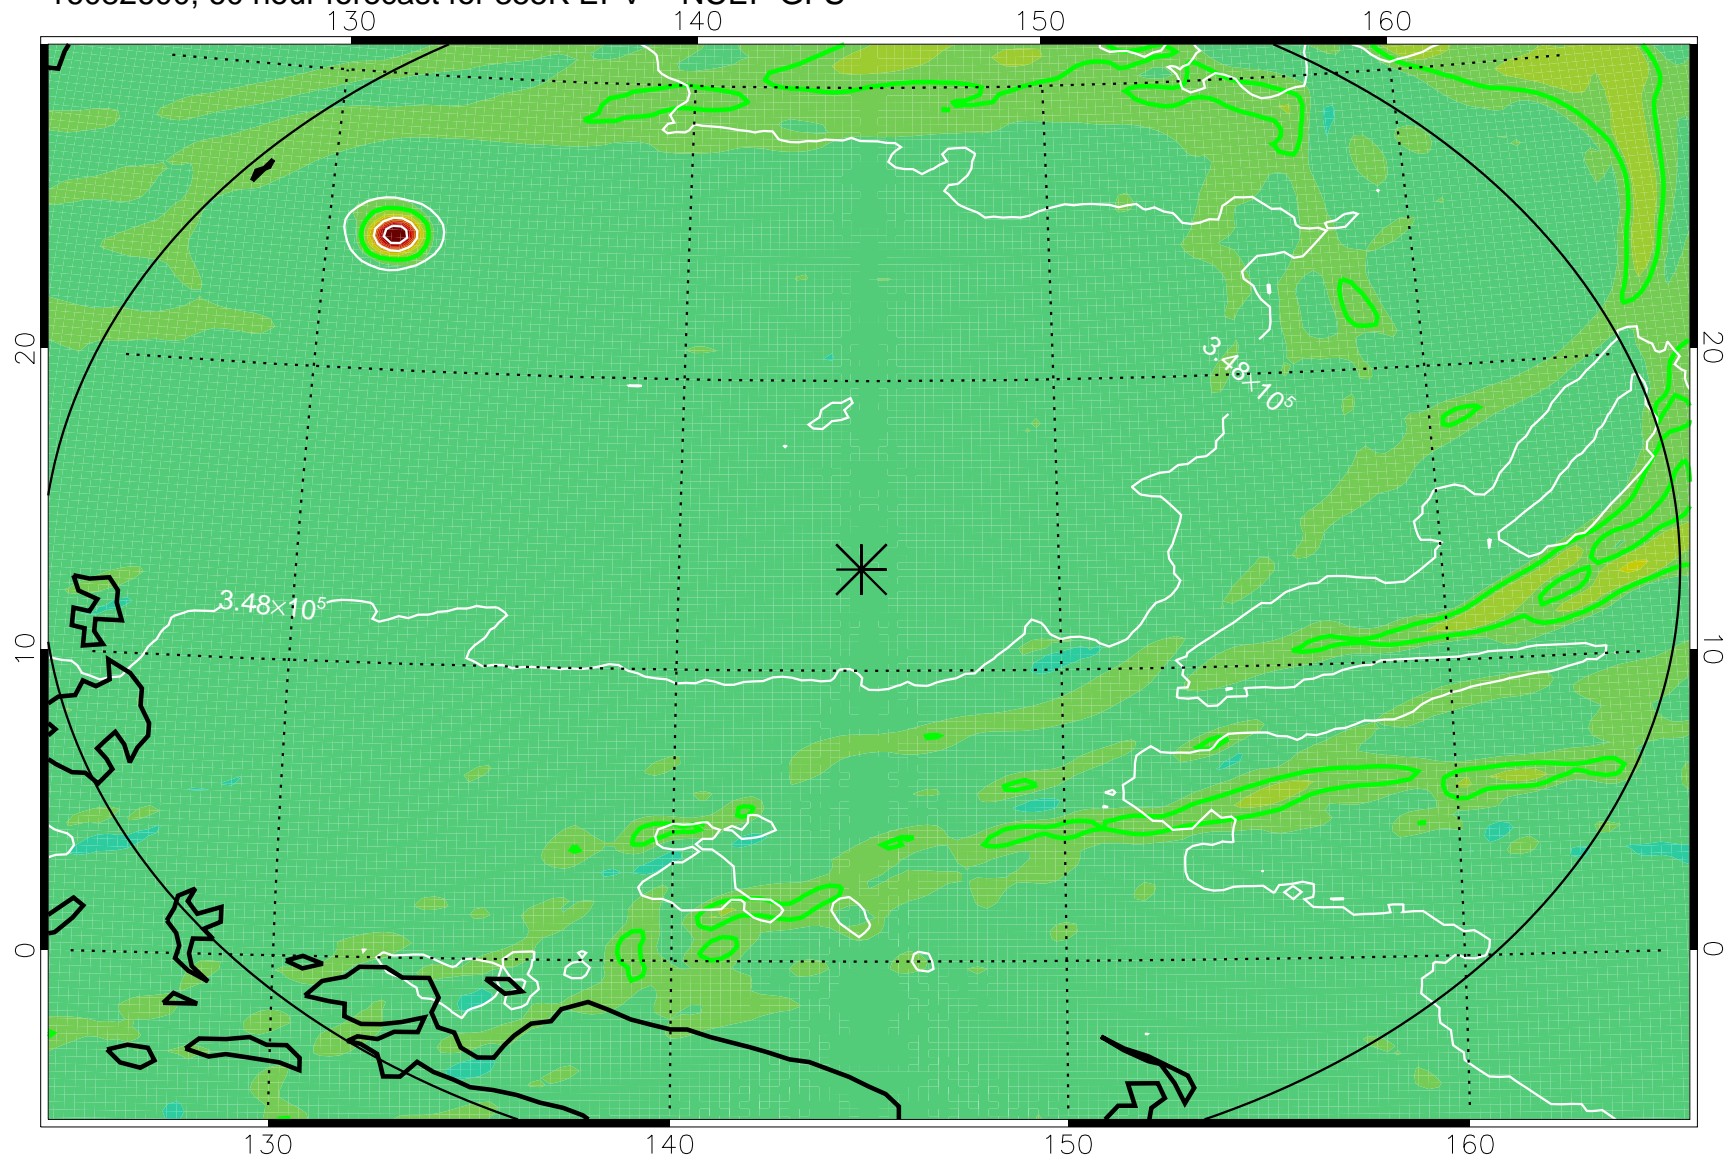

16082506, 42 hour forecast for 355K EPV -- NCEP GFS

355K Montgomery Streamfunction, white
EPV Tropopause (2 PVU) Position
Range ring of 2304 km

16082512, 48 hour forecast for 355K EPV -- NCEP GFS

355K Montgomery Streamfunction, white
EPV Tropopause (2 PVU) Position
Range ring of 2304 km

16082518, 54 hour forecast for 355K EPV -- NCEP GFS

355K Montgomery Streamfunction, white
EPV Tropopause (2 PVU) Position
Range ring of 2304 km

16082600, 60 hour forecast for 355K EPV -- NCEP GFS

355K Montgomery Streamfunction, white
EPV Tropopause (2 PVU) Position
Range ring of 2304 km

16082606, 66 hour forecast for 355K EPV -- NCEP GFS

355K Montgomery Streamfunction, white
EPV Tropopause (2 PVU) Position
Range ring of 2304 km

16082612, 72 hour forecast for 355K EPV -- NCEP GFS

355K Montgomery Streamfunction, white
EPV Tropopause (2 PVU) Position
Range ring of 2304 km

16082618, 78 hour forecast for 355K EPV -- NCEP GFS

355K Montgomery Streamfunction, white
EPV Tropopause (2 PVU) Position
Range ring of 2304 km

16082700, 84 hour forecast for 355K EPV -- NCEP GFS

355K Montgomery Streamfunction, white
EPV Tropopause (2 PVU) Position
Range ring of 2304 km