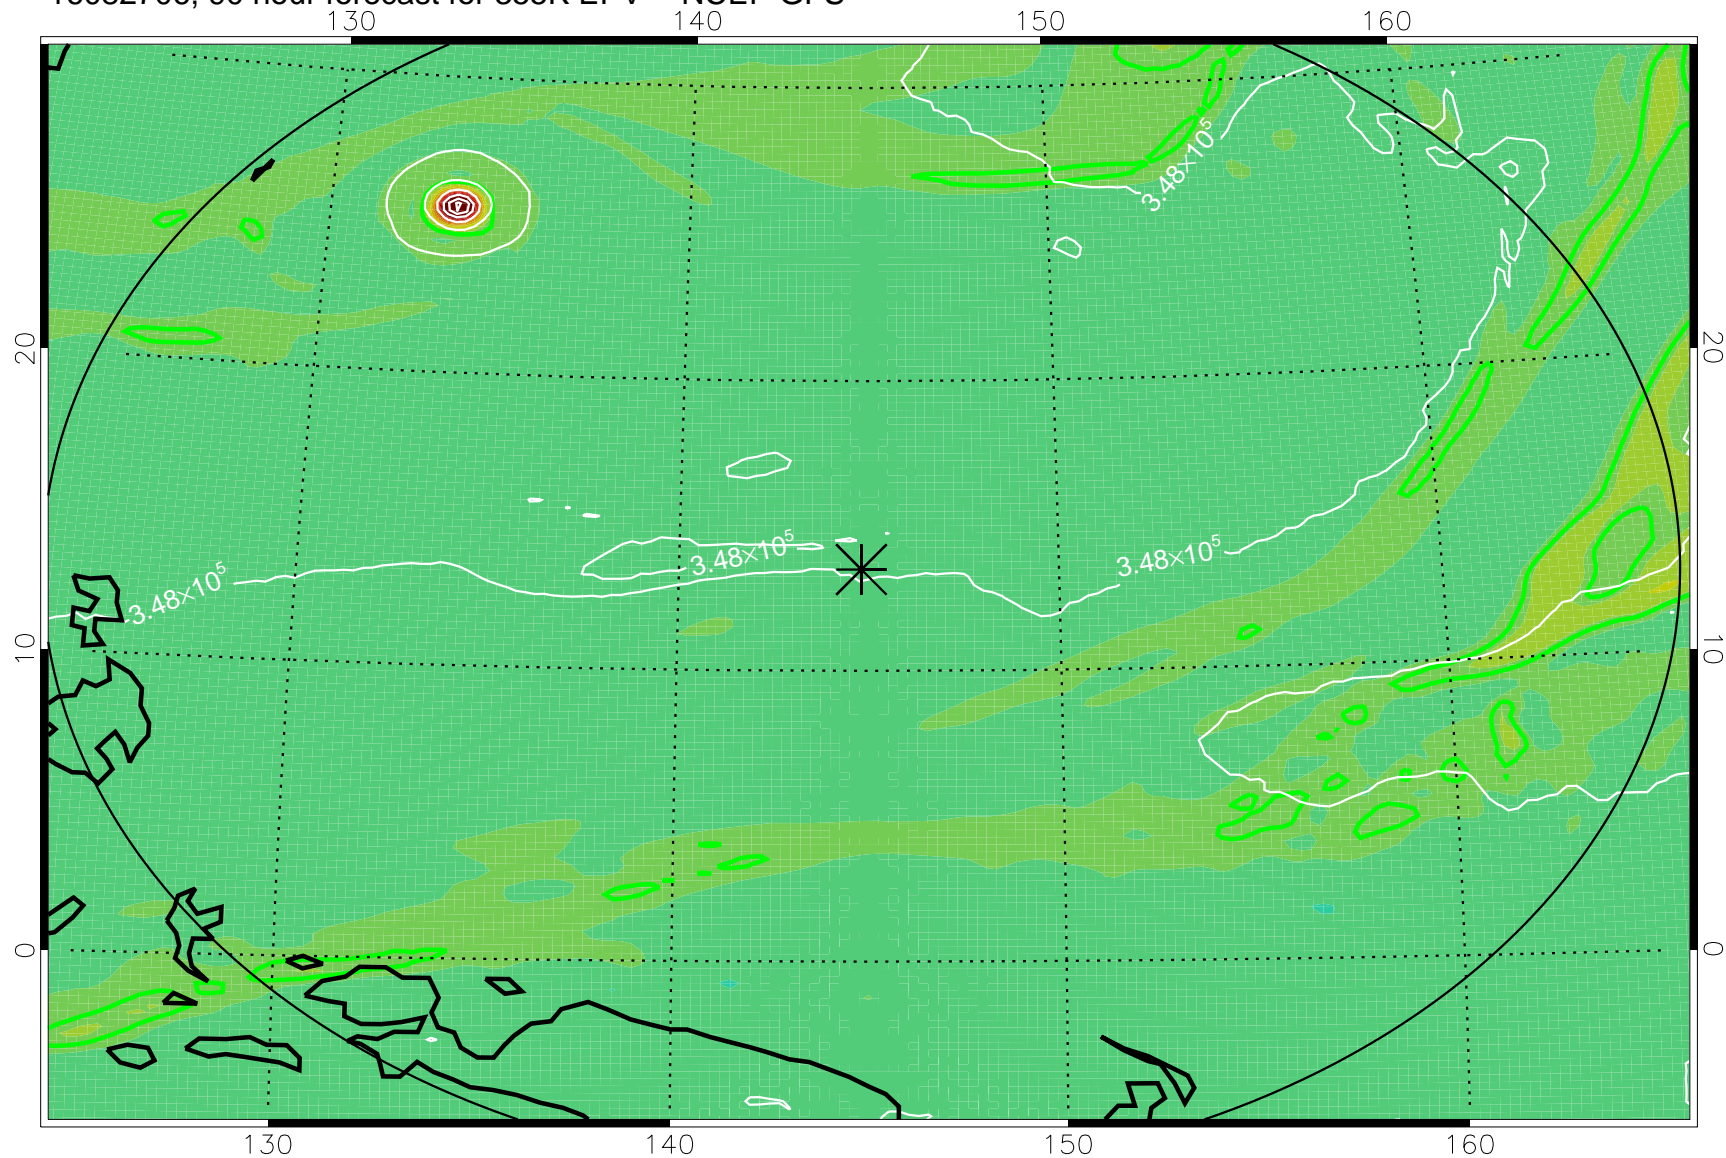

16082606, 66 hour forecast for 355K EPV -- NCEP GFS

355K Montgomery Streamfunction, white
EPV Tropopause (2 PVU) Position
Range ring of 2304 km

16082612, 72 hour forecast for 355K EPV -- NCEP GFS

355K Montgomery Streamfunction, white
EPV Tropopause (2 PVU) Position
Range ring of 2304 km

16082618, 78 hour forecast for 355K EPV -- NCEP GFS

355K Montgomery Streamfunction, white
EPV Tropopause (2 PVU) Position
Range ring of 2304 km

16082700, 84 hour forecast for 355K EPV -- NCEP GFS

355K Montgomery Streamfunction, white
EPV Tropopause (2 PVU) Position
Range ring of 2304 km

16082706, 90 hour forecast for 355K EPV -- NCEP GFS

355K Montgomery Streamfunction, white
EPV Tropopause (2 PVU) Position
Range ring of 2304 km

16082712, 96 hour forecast for 355K EPV -- NCEP GFS

355K Montgomery Streamfunction, white
EPV Tropopause (2 PVU) Position
Range ring of 2304 km

16082718, 102 hour forecast for 355K EPV -- NCEP GFS

355K Montgomery Streamfunction, white
EPV Tropopause (2 PVU) Position
Range ring of 2304 km

16082800, 108 hour forecast for 355K EPV -- NCEP GFS

355K Montgomery Streamfunction, white
EPV Tropopause (2 PVU) Position
Range ring of 2304 km