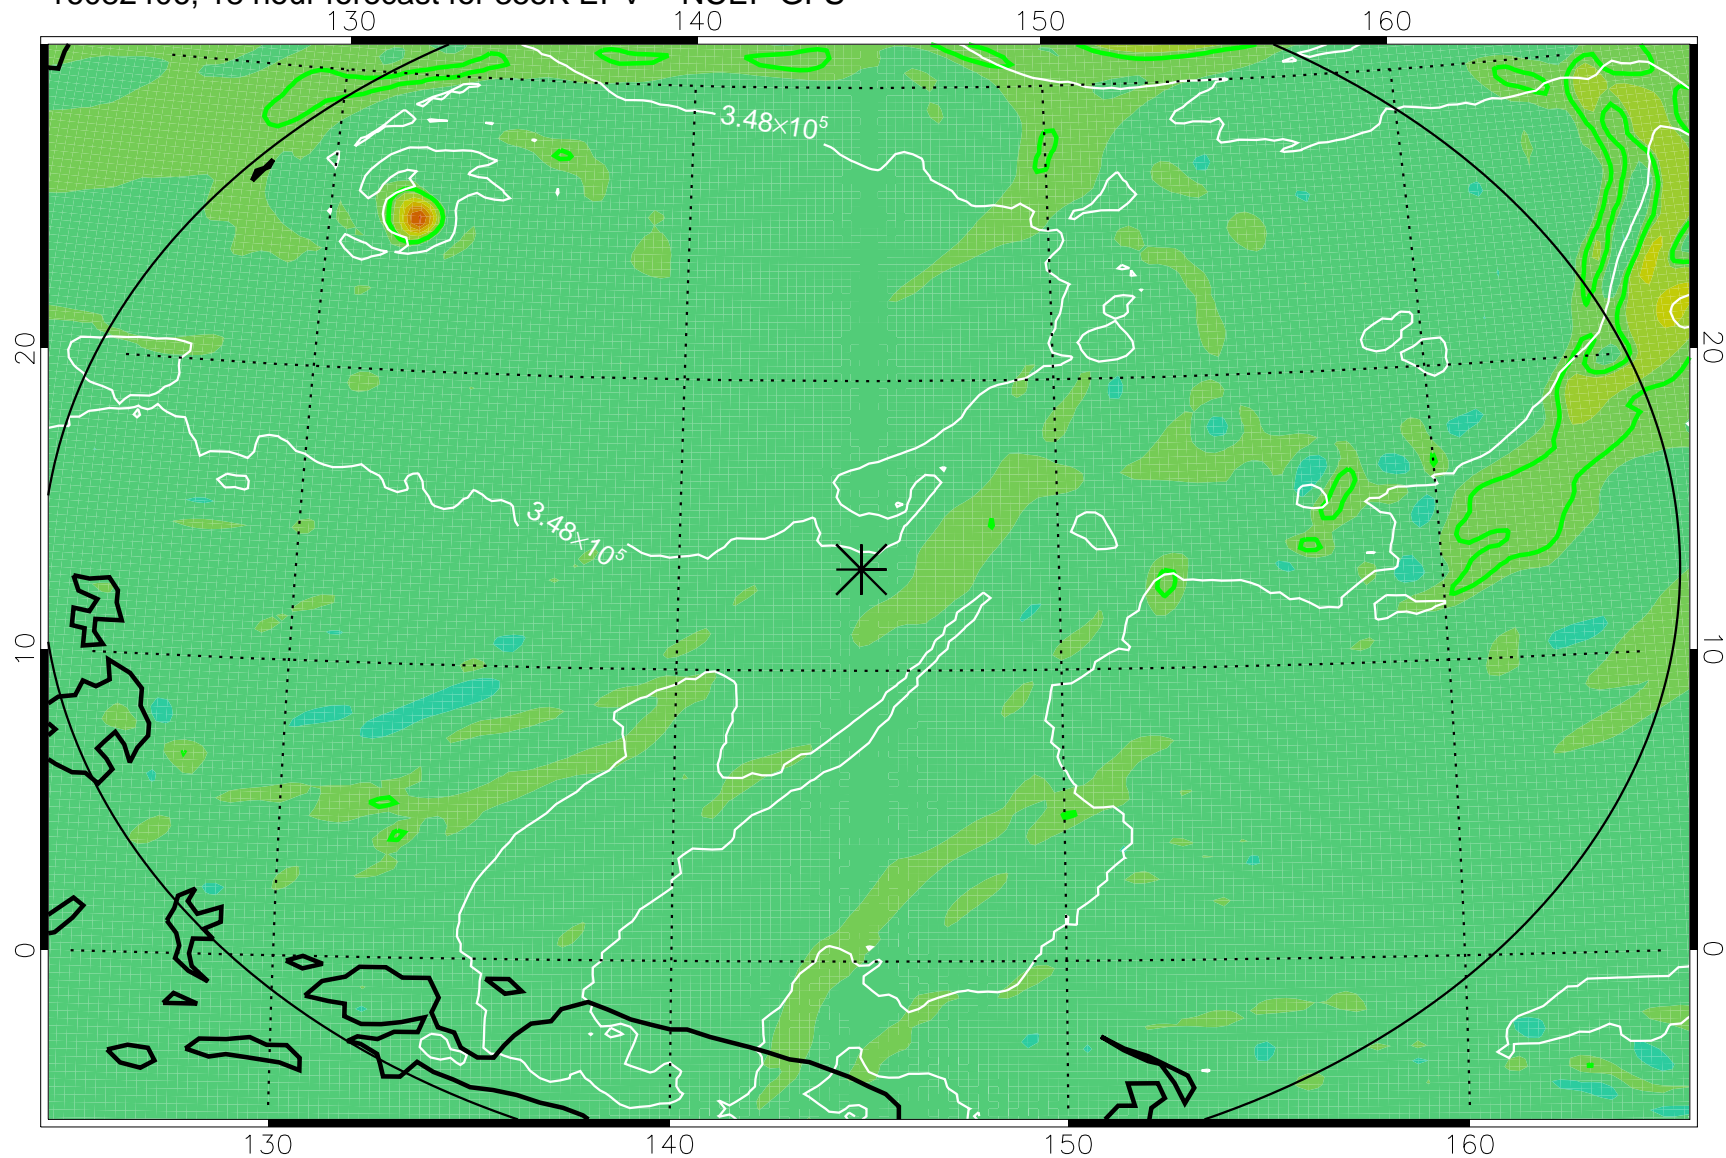

16082318, 6 hour forecast for 355K EPV -- NCEP GFS

355K Montgomery Streamfunction, white
EPV Tropopause (2 PVU) Position
Range ring of 2304 km

16082400, 12 hour forecast for 355K EPV -- NCEP GFS

355K Montgomery Streamfunction, white
EPV Tropopause (2 PVU) Position
Range ring of 2304 km

16082406, 18 hour forecast for 355K EPV -- NCEP GFS

355K Montgomery Streamfunction, white
EPV Tropopause (2 PVU) Position
Range ring of 2304 km

16082412, 24 hour forecast for 355K EPV -- NCEP GFS

355K Montgomery Streamfunction, white
EPV Tropopause (2 PVU) Position
Range ring of 2304 km

16082418, 30 hour forecast for 355K EPV -- NCEP GFS

355K Montgomery Streamfunction, white
EPV Tropopause (2 PVU) Position
Range ring of 2304 km

16082500, 36 hour forecast for 355K EPV -- NCEP GFS

355K Montgomery Streamfunction, white
EPV Tropopause (2 PVU) Position
Range ring of 2304 km

16082606, 66 hour forecast for 355K EPV -- NCEP GFS

355K Montgomery Streamfunction, white
EPV Tropopause (2 PVU) Position
Range ring of 2304 km

16082612, 72 hour forecast for 355K EPV -- NCEP GFS

355K Montgomery Streamfunction, white
EPV Tropopause (2 PVU) Position
Range ring of 2304 km