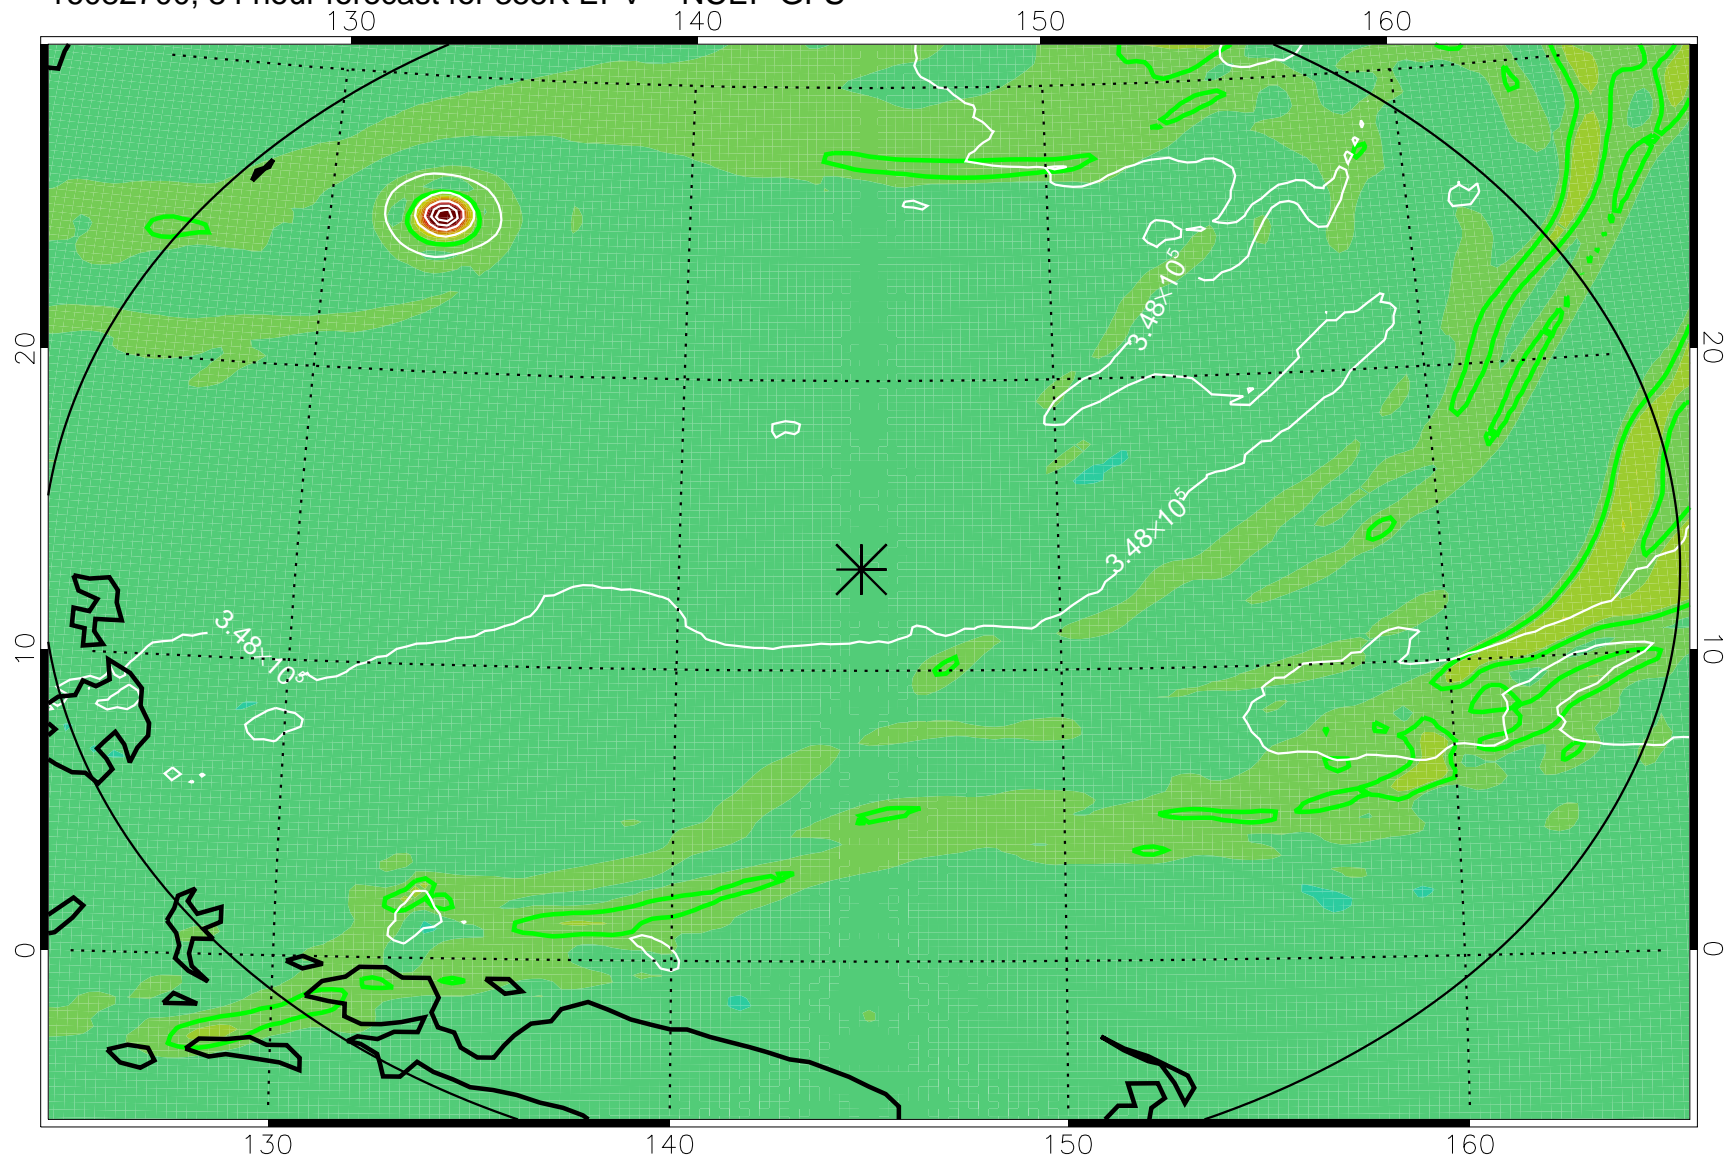

16082606, 66 hour forecast for 355K EPV -- NCEP GFS

355K Montgomery Streamfunction, white
EPV Tropopause (2 PVU) Position
Range ring of 2304 km

16082612, 72 hour forecast for 355K EPV -- NCEP GFS

355K Montgomery Streamfunction, white
EPV Tropopause (2 PVU) Position
Range ring of 2304 km

16082618, 78 hour forecast for 355K EPV -- NCEP GFS

355K Montgomery Streamfunction, white
EPV Tropopause (2 PVU) Position
Range ring of 2304 km

16082700, 84 hour forecast for 355K EPV -- NCEP GFS

355K Montgomery Streamfunction, white
EPV Tropopause (2 PVU) Position
Range ring of 2304 km

16082706, 90 hour forecast for 355K EPV -- NCEP GFS

355K Montgomery Streamfunction, white
EPV Tropopause (2 PVU) Position
Range ring of 2304 km

16082712, 96 hour forecast for 355K EPV -- NCEP GFS

355K Montgomery Streamfunction, white
EPV Tropopause (2 PVU) Position
Range ring of 2304 km

16082718, 102 hour forecast for 355K EPV -- NCEP GFS

355K Montgomery Streamfunction, white
EPV Tropopause (2 PVU) Position
Range ring of 2304 km

16082800, 108 hour forecast for 355K EPV -- NCEP GFS

355K Montgomery Streamfunction, white
EPV Tropopause (2 PVU) Position
Range ring of 2304 km