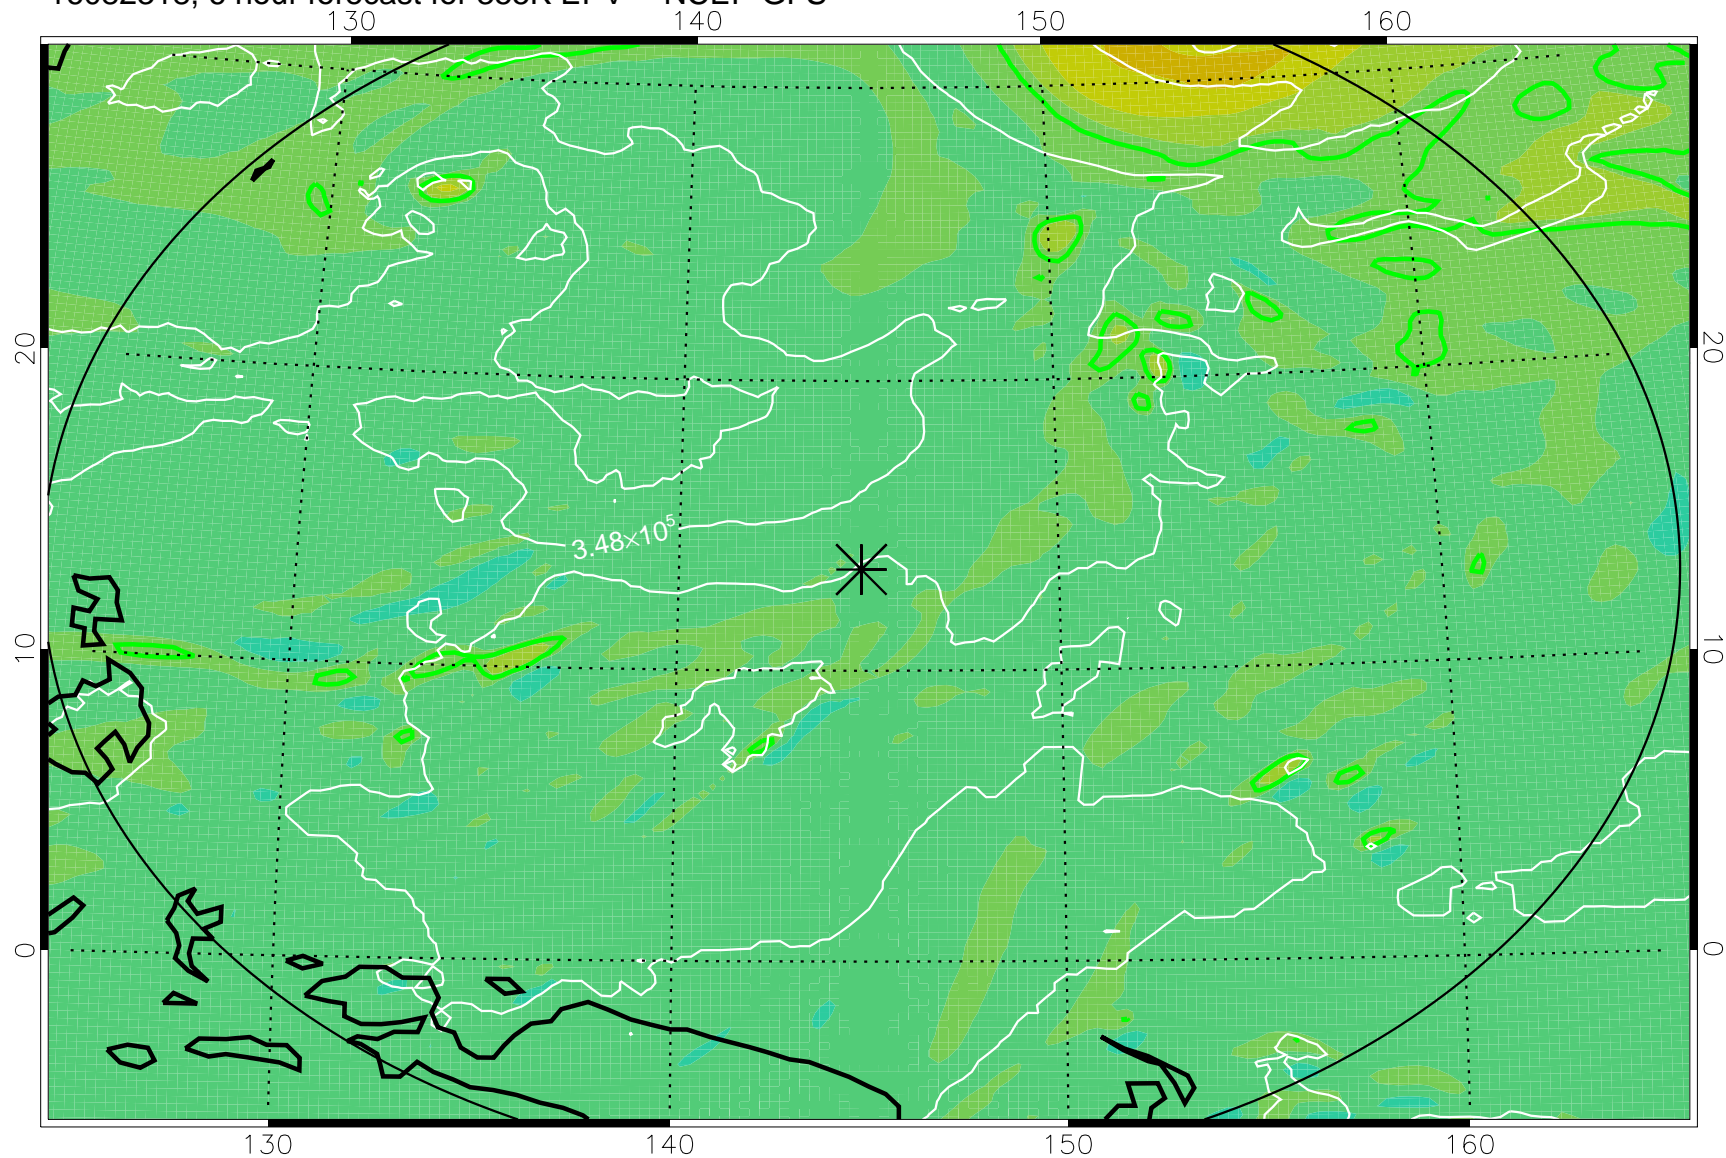

16082318, 6 hour forecast for 355K EPV -- NCEP GFS

355K Montgomery Streamfunction, white
EPV Tropopause (2 PVU) Position
Range ring of 2304 km

16082400, 12 hour forecast for 355K EPV -- NCEP GFS

355K Montgomery Streamfunction, white
EPV Tropopause (2 PVU) Position
Range ring of 2304 km

16082406, 18 hour forecast for 355K EPV -- NCEP GFS

355K Montgomery Streamfunction, white
EPV Tropopause (2 PVU) Position
Range ring of 2304 km

16082412, 24 hour forecast for 355K EPV -- NCEP GFS

355K Montgomery Streamfunction, white
EPV Tropopause (2 PVU) Position
Range ring of 2304 km

16082418, 30 hour forecast for 355K EPV -- NCEP GFS

355K Montgomery Streamfunction, white
EPV Tropopause (2 PVU) Position
Range ring of 2304 km

16082500, 36 hour forecast for 355K EPV -- NCEP GFS

355K Montgomery Streamfunction, white
EPV Tropopause (2 PVU) Position
Range ring of 2304 km

16082606, 66 hour forecast for 355K EPV -- NCEP GFS

355K Montgomery Streamfunction, white
EPV Tropopause (2 PVU) Position
Range ring of 2304 km

16082612, 72 hour forecast for 355K EPV -- NCEP GFS

355K Montgomery Streamfunction, white
EPV Tropopause (2 PVU) Position
Range ring of 2304 km