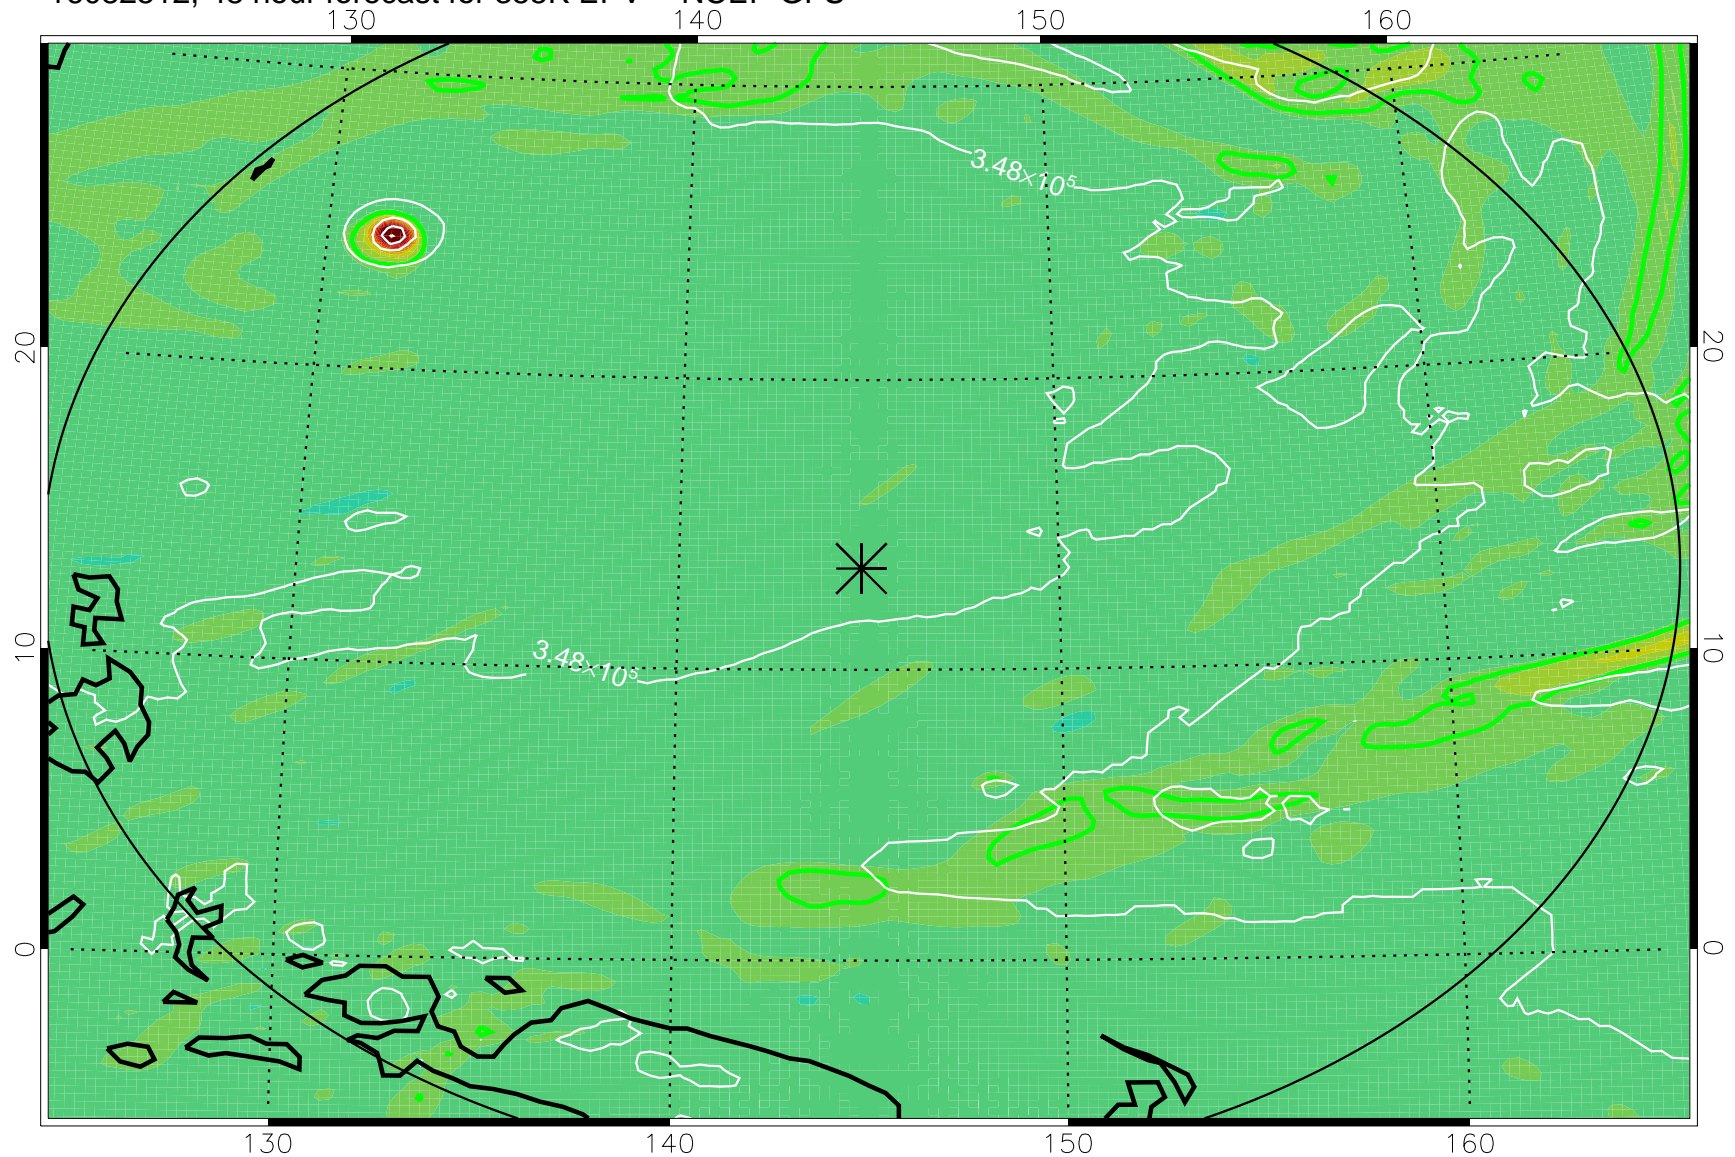

16082418, 30 hour forecast for 355K EPV -- NCEP GFS

355K Montgomery Streamfunction, white
EPV Tropopause (2 PVU) Position
Range ring of 2304 km

16082500, 36 hour forecast for 355K EPV -- NCEP GFS

355K Montgomery Streamfunction, white
EPV Tropopause (2 PVU) Position
Range ring of 2304 km

16082506, 42 hour forecast for 355K EPV -- NCEP GFS

355K Montgomery Streamfunction, white
EPV Tropopause (2 PVU) Position
Range ring of 2304 km

16082512, 48 hour forecast for 355K EPV -- NCEP GFS

355K Montgomery Streamfunction, white
EPV Tropopause (2 PVU) Position
Range ring of 2304 km

16082518, 54 hour forecast for 355K EPV -- NCEP GFS

355K Montgomery Streamfunction, white
EPV Tropopause (2 PVU) Position
Range ring of 2304 km

16082600, 60 hour forecast for 355K EPV -- NCEP GFS

355K Montgomery Streamfunction, white
EPV Tropopause (2 PVU) Position
Range ring of 2304 km

16082606, 66 hour forecast for 355K EPV -- NCEP GFS

355K Montgomery Streamfunction, white
EPV Tropopause (2 PVU) Position
Range ring of 2304 km

16082612, 72 hour forecast for 355K EPV -- NCEP GFS

355K Montgomery Streamfunction, white
EPV Tropopause (2 PVU) Position
Range ring of 2304 km