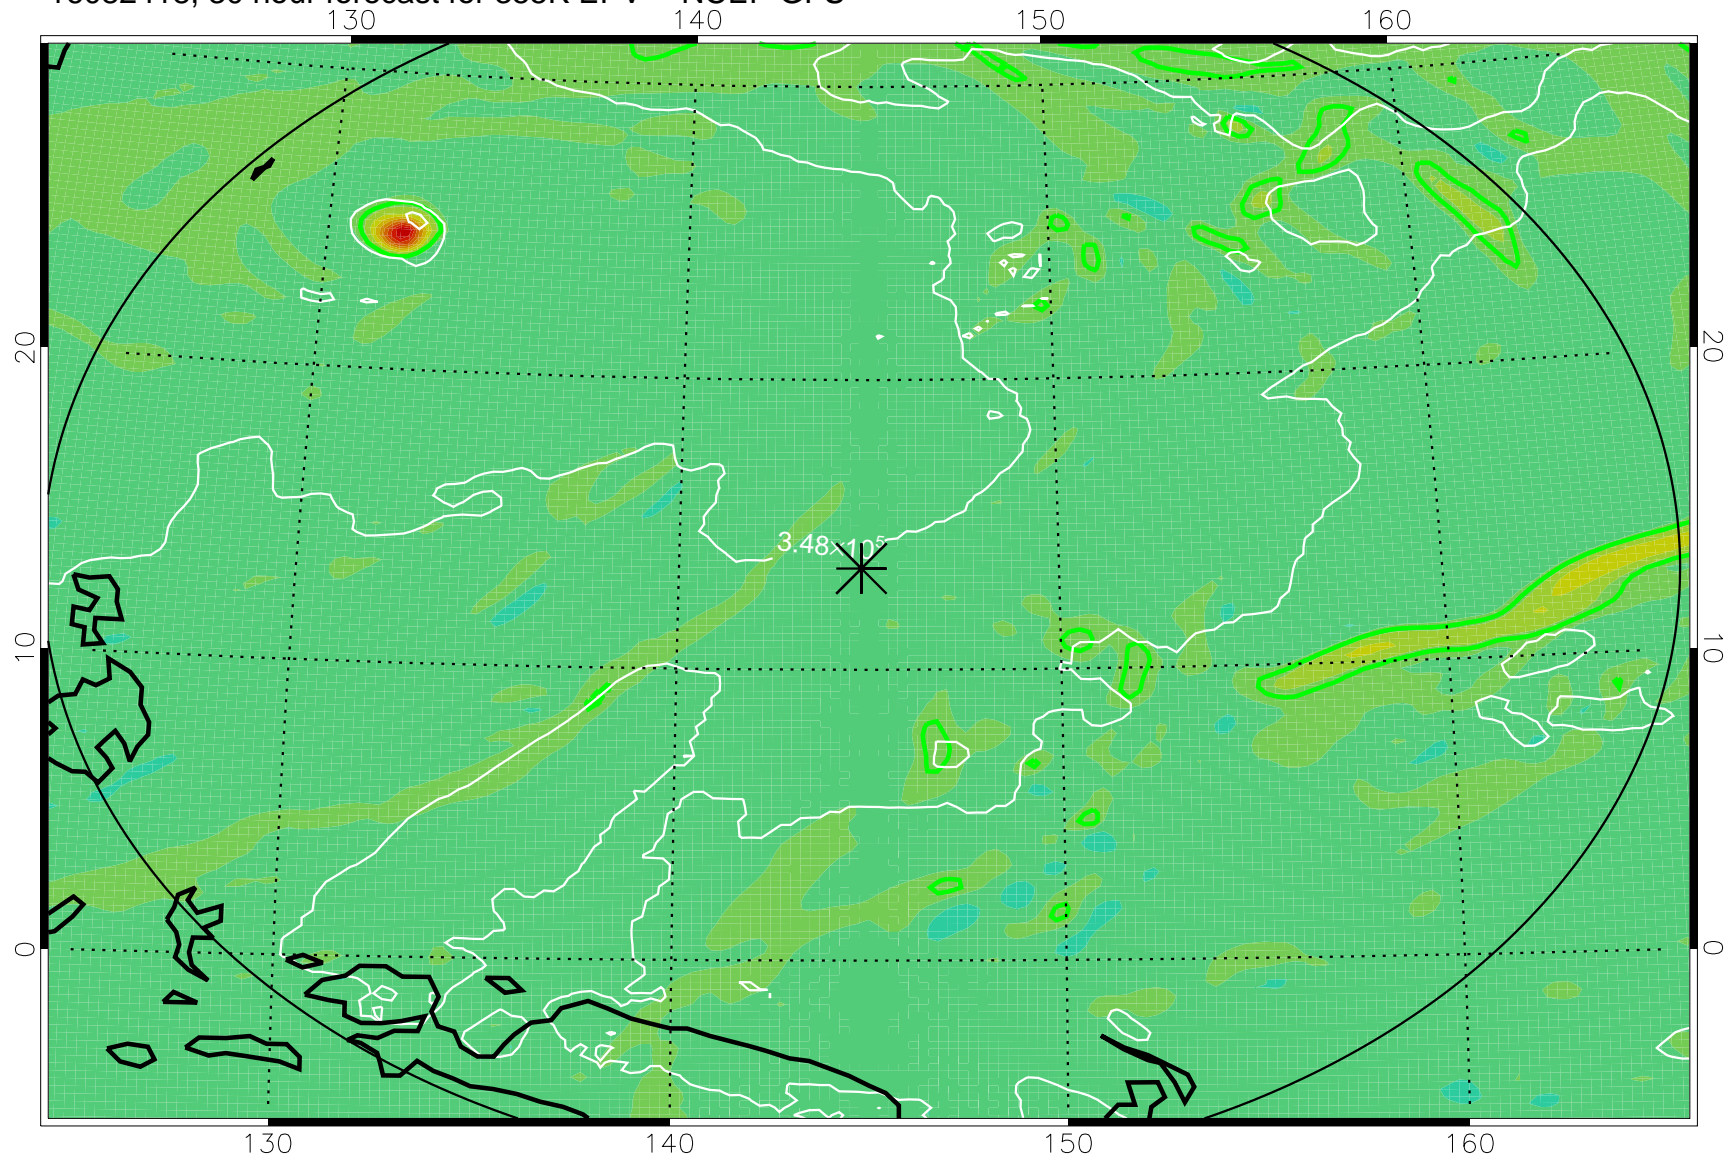

16082406, 18 hour forecast for 355K EPV -- NCEP GFS

355K Montgomery Streamfunction, white
EPV Tropopause (2 PVU) Position
Range ring of 2304 km

16082412, 24 hour forecast for 355K EPV -- NCEP GFS

355K Montgomery Streamfunction, white
EPV Tropopause (2 PVU) Position
Range ring of 2304 km

16082418, 30 hour forecast for 355K EPV -- NCEP GFS

355K Montgomery Streamfunction, white
EPV Tropopause (2 PVU) Position
Range ring of 2304 km

16082500, 36 hour forecast for 355K EPV -- NCEP GFS

355K Montgomery Streamfunction, white
EPV Tropopause (2 PVU) Position
Range ring of 2304 km

16082506, 42 hour forecast for 355K EPV -- NCEP GFS

355K Montgomery Streamfunction, white
EPV Tropopause (2 PVU) Position
Range ring of 2304 km

16082512, 48 hour forecast for 355K EPV -- NCEP GFS

355K Montgomery Streamfunction, white
EPV Tropopause (2 PVU) Position
Range ring of 2304 km

16082518, 54 hour forecast for 355K EPV -- NCEP GFS

355K Montgomery Streamfunction, white
EPV Tropopause (2 PVU) Position
Range ring of 2304 km

16082600, 60 hour forecast for 355K EPV -- NCEP GFS

355K Montgomery Streamfunction, white
EPV Tropopause (2 PVU) Position
Range ring of 2304 km