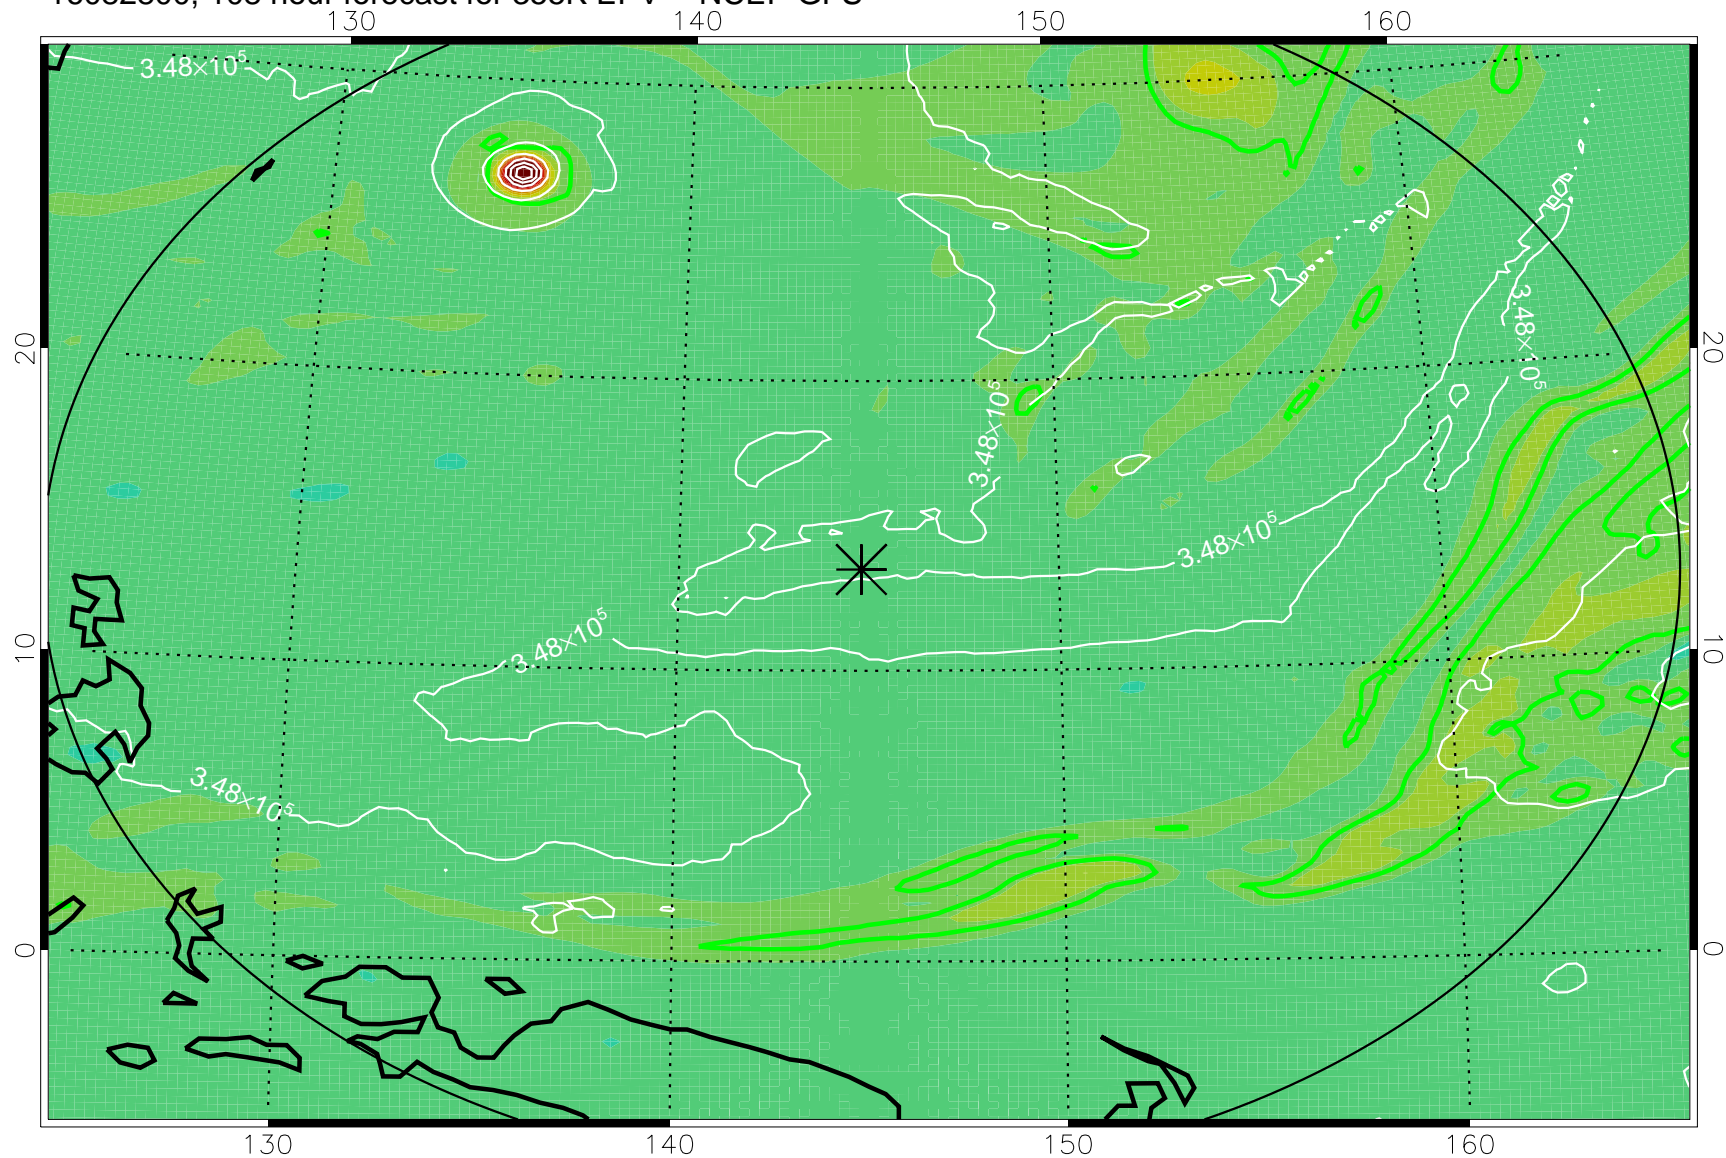

16082618, 78 hour forecast for 355K EPV -- NCEP GFS

355K Montgomery Streamfunction, white
EPV Tropopause (2 PVU) Position
Range ring of 2304 km

16082700, 84 hour forecast for 355K EPV -- NCEP GFS

355K Montgomery Streamfunction, white
EPV Tropopause (2 PVU) Position
Range ring of 2304 km

16082706, 90 hour forecast for 355K EPV -- NCEP GFS

355K Montgomery Streamfunction, white
EPV Tropopause (2 PVU) Position
Range ring of 2304 km

16082712, 96 hour forecast for 355K EPV -- NCEP GFS

355K Montgomery Streamfunction, white
EPV Tropopause (2 PVU) Position
Range ring of 2304 km

16082718, 102 hour forecast for 355K EPV -- NCEP GFS

355K Montgomery Streamfunction, white
EPV Tropopause (2 PVU) Position
Range ring of 2304 km

16082800, 108 hour forecast for 355K EPV -- NCEP GFS

355K Montgomery Streamfunction, white
EPV Tropopause (2 PVU) Position
Range ring of 2304 km

16082806, 114 hour forecast for 355K EPV -- NCEP GFS

355K Montgomery Streamfunction, white
EPV Tropopause (2 PVU) Position
Range ring of 2304 km

16082812, 120 hour forecast for 355K EPV -- NCEP GFS

355K Montgomery Streamfunction, white
EPV Tropopause (2 PVU) Position
Range ring of 2304 km