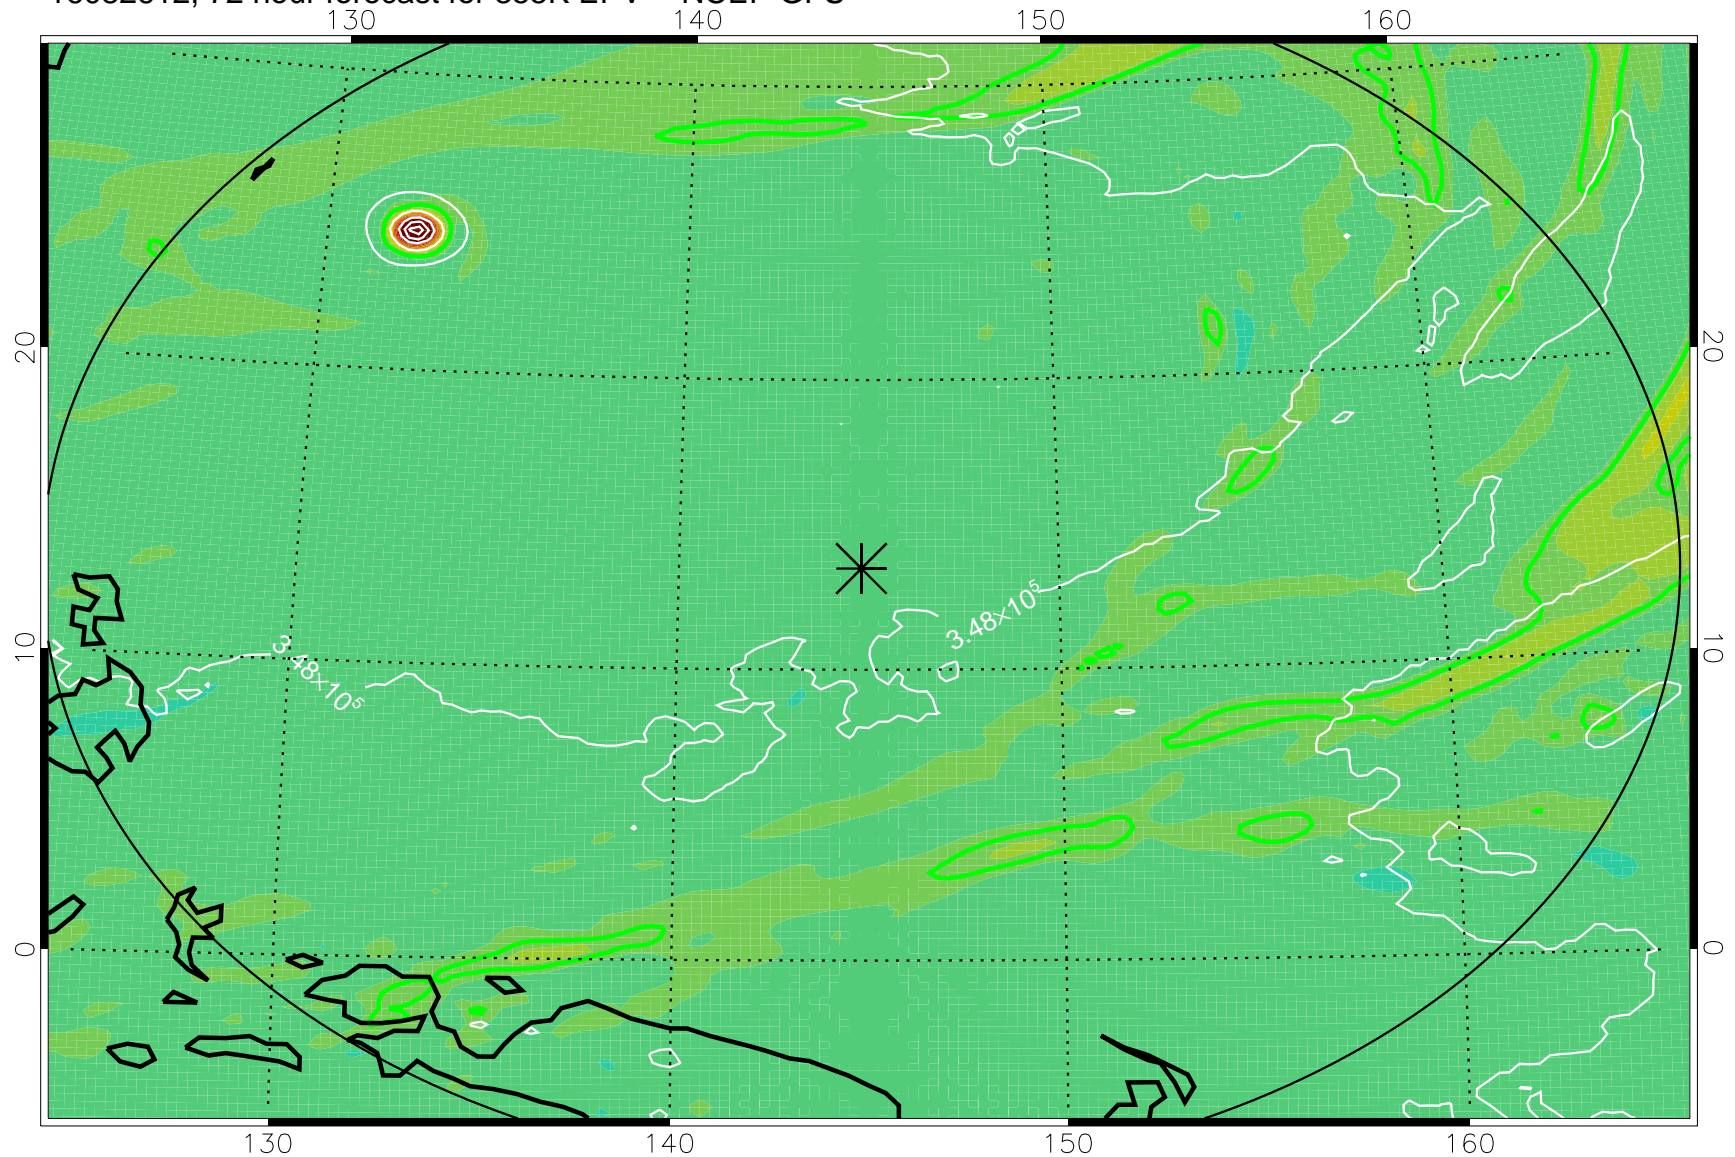

16082518, 54 hour forecast for 355K EPV -- NCEP GFS

355K Montgomery Streamfunction, white
EPV Tropopause (2 PVU) Position
Range ring of 2304 km

16082600, 60 hour forecast for 355K EPV -- NCEP GFS

355K Montgomery Streamfunction, white
EPV Tropopause (2 PVU) Position
Range ring of 2304 km

16082606, 66 hour forecast for 355K EPV -- NCEP GFS

355K Montgomery Streamfunction, white
EPV Tropopause (2 PVU) Position
Range ring of 2304 km

16082612, 72 hour forecast for 355K EPV -- NCEP GFS

355K Montgomery Streamfunction, white
EPV Tropopause (2 PVU) Position
Range ring of 2304 km

16082618, 78 hour forecast for 355K EPV -- NCEP GFS

355K Montgomery Streamfunction, white
EPV Tropopause (2 PVU) Position
Range ring of 2304 km

16082700, 84 hour forecast for 355K EPV -- NCEP GFS

355K Montgomery Streamfunction, white
EPV Tropopause (2 PVU) Position
Range ring of 2304 km

16082706, 90 hour forecast for 355K EPV -- NCEP GFS

355K Montgomery Streamfunction, white
EPV Tropopause (2 PVU) Position
Range ring of 2304 km

16082712, 96 hour forecast for 355K EPV -- NCEP GFS

355K Montgomery Streamfunction, white
EPV Tropopause (2 PVU) Position
Range ring of 2304 km